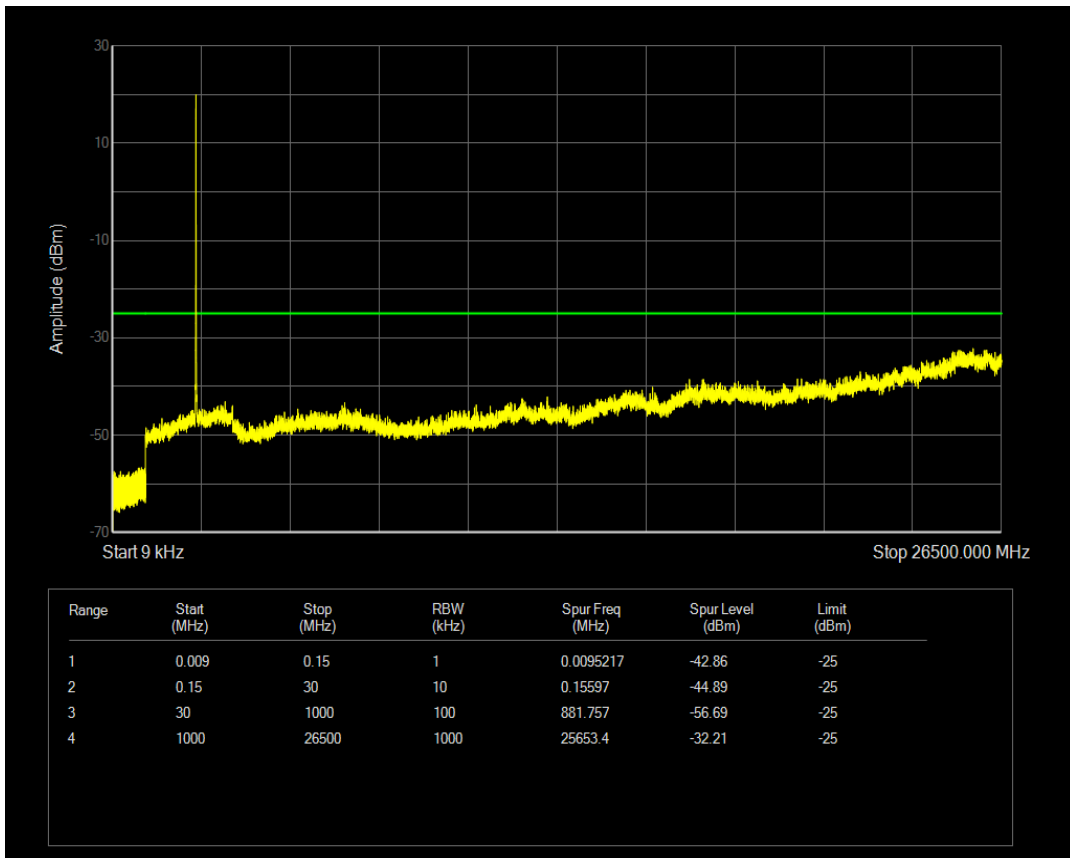

Band5 QPSK BW=10MHz Channel=20525 RB Size=50 Position=#0

Band5 16QAM BW=10MHz Channel=20525 RB Size=1 Position=#0

Band5 QPSK BW=10MHz Channel=20600 RB Size=1 Position=#0

Band5 16QAM BW=10MHz Channel=20525 RB Size=50 Position=#0

Band5 QPSK BW=10MHz Channel=20600 RB Size=50 Position=#0

Band5 16QAM BW=10MHz Channel=20600 RB Size=1 Position=#0

Band5 16QAM BW=10MHz Channel=20600 RB Size=50 Position=#0

Band7 QPSK BW=5MHz Channel=20775 RB Size=1 Position=#0

Band7 QPSK BW=5MHz Channel=20775 RB Size=25 Position=#0

Band7 16QAM BW=5MHz Channel=20775 RB Size=1 Position=#0

Band7 16QAM BW=5MHz Channel=20775 RB Size=25 Position=#0

Band7 QPSK BW=5MHz Channel=21100 RB Size=1 Position=#0