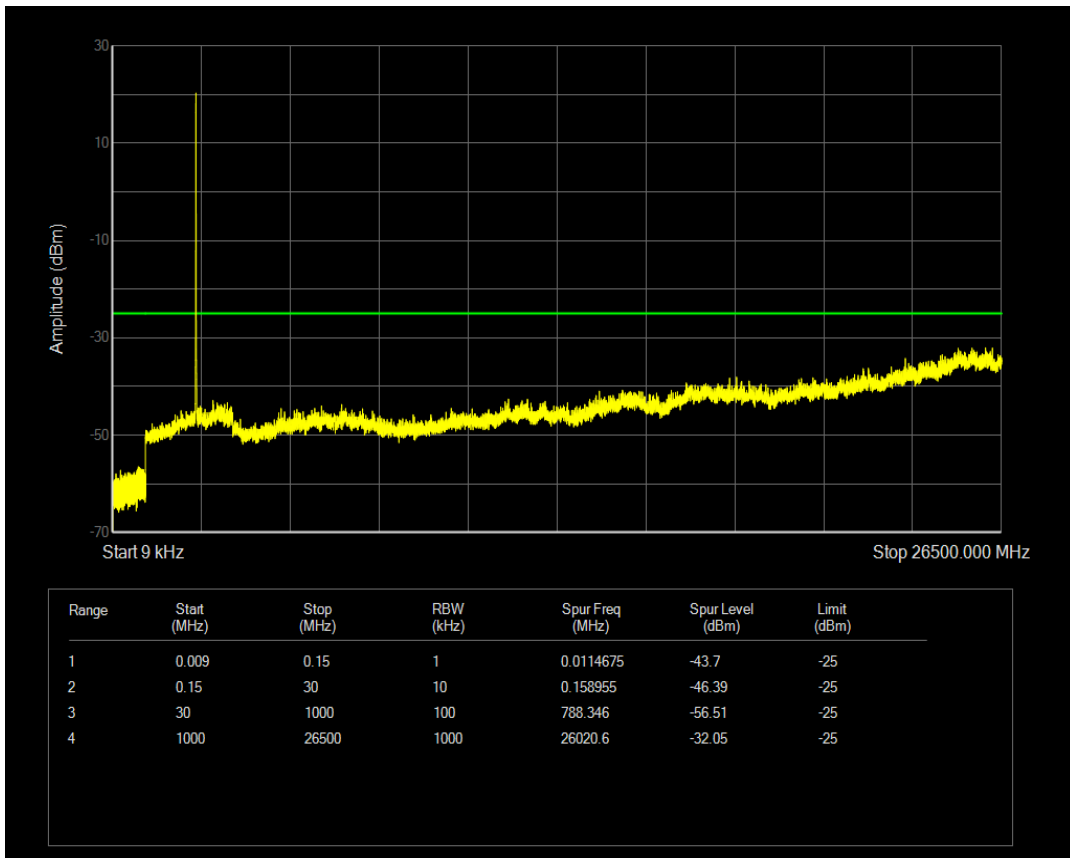

Band5 QPSK BW=10MHz Channel=20525 RB Size=50 Position=#0

Band5 16QAM BW=10MHz Channel=20525 RB Size=1 Position=#0

Band5 QPSK BW=10MHz Channel=20600 RB Size=1 Position=#0

Band5 16QAM BW=10MHz Channel=20525 RB Size=50 Position=#0

Band5 QPSK BW=10MHz Channel=20600 RB Size=50 Position=#0

Band5 16QAM BW=10MHz Channel=20600 RB Size=1 Position=#0

Band5 16QAM BW=10MHz Channel=20600 RB Size=50 Position=#0

Band7 QPSK BW=5MHz Channel=20775 RB Size=1 Position=#0

Band7 QPSK BW=5MHz Channel=20775 RB Size=25 Position=#0

Band7 16QAM BW=5MHz Channel=20775 RB Size=1 Position=#0

Band7 16QAM BW=5MHz Channel=20775 RB Size=25 Position=#0

Band7 QPSK BW=5MHz Channel=21100 RB Size=1 Position=#0