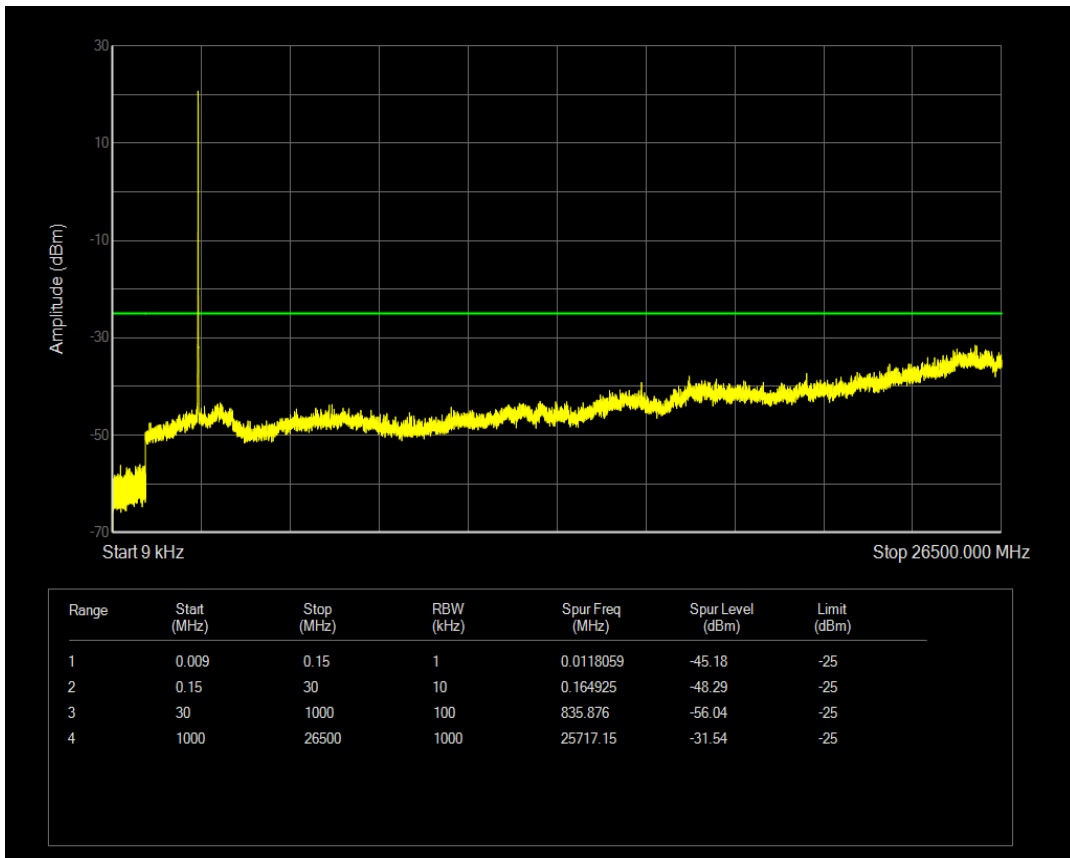

Band7 QPSK BW=5MHz Channel=21100 RB Size=25 Position=#0

Band7 16QAM BW=5MHz Channel=21100 RB Size=1 Position=#0

Band7 16QAM BW=5MHz Channel=21100 RB Size=25 Position=#0

Band7 QPSK BW=5MHz Channel=21425 RB Size=1 Position=#0

Band7 QPSK BW=5MHz Channel=21425 RB Size=25 Position=#0

Band7 16QAM BW=5MHz Channel=21425 RB Size=1 Position=#0

Band7 16QAM BW=5MHz Channel=21425 RB Size=25 Position=#0

Band7 QPSK BW=10MHz Channel=20800 RB Size=1 Position=#0