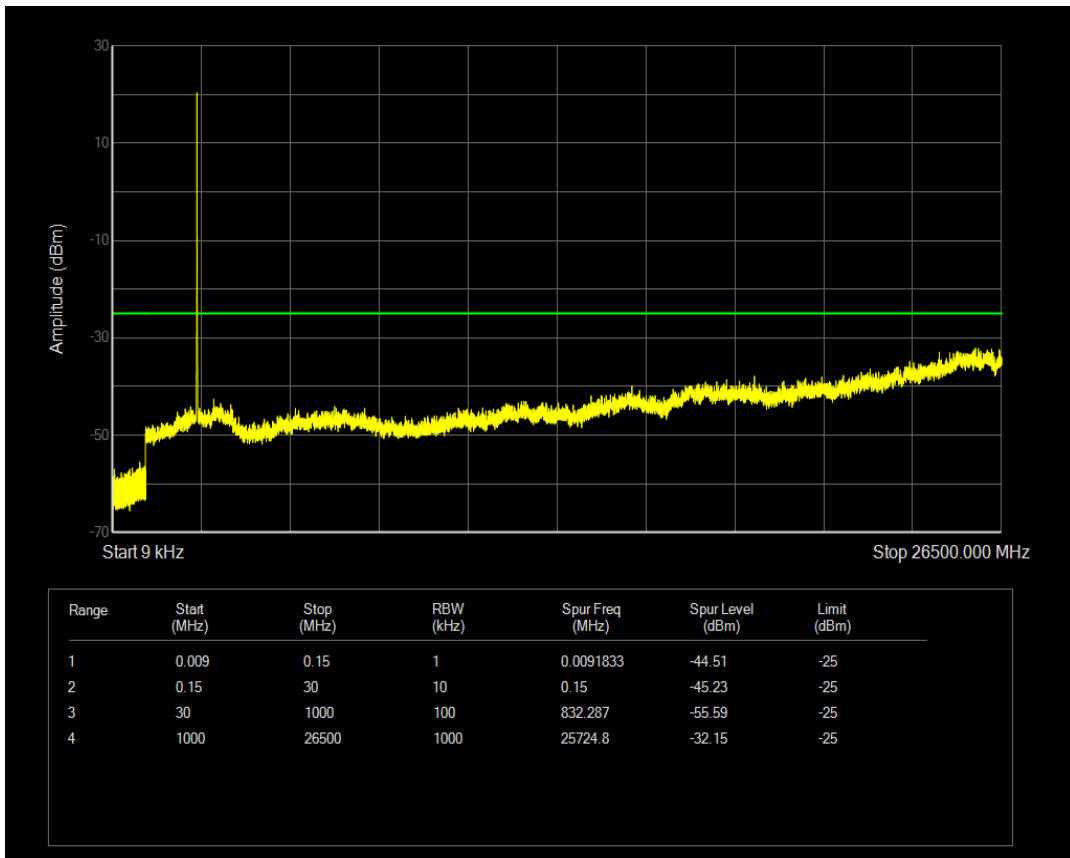

Band5 QPSK BW=10MHz Channel=20600 RB Size=50 Position=#0

Band5 16QAM BW=10MHz Channel=20600 RB Size=1 Position=#0

Band5 16QAM BW=10MHz Channel=20600 RB Size=50 Position=#0

Band7 QPSK BW=5MHz Channel=20775 RB Size=1 Position=#0

Band7 QPSK BW=5MHz Channel=20775 RB Size=25 Position=#0

Band7 16QAM BW=5MHz Channel=20775 RB Size=1 Position=#0

Band7 16QAM BW=5MHz Channel=20775 RB Size=25 Position=#0

Band7 QPSK BW=5MHz Channel=21100 RB Size=1 Position=#0

Band7 QPSK BW=5MHz Channel=21100 RB Size=25 Position=#0

Band7 16QAM BW=5MHz Channel=21100 RB Size=1 Position=#0

Band7 16QAM BW=5MHz Channel=21100 RB Size=25 Position=#0

Band7 QPSK BW=5MHz Channel=21425 RB Size=1 Position=#0