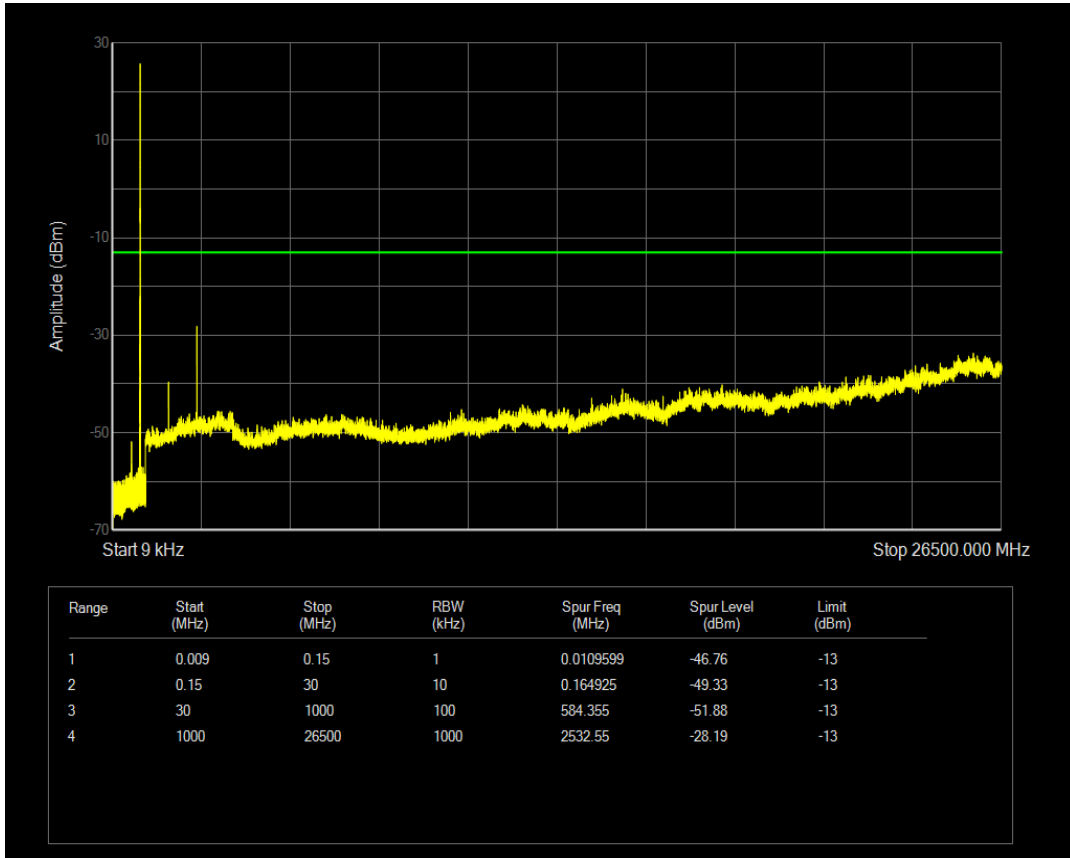

Band5 QPSK BW=5MHz Channel=20425 RB Size=25 Position=#0

Band5 16QAM BW=5MHz Channel=20425 RB Size=1 Position=#0

Band5 16QAM BW=5MHz Channel=20425 RB Size=25 Position=#0

Band5 QPSK BW=5MHz Channel=20525 RB Size=1 Position=#0

Band5 QPSK BW=5MHz Channel=20525 RB Size=25 Position=#0

Band5 16QAM BW=5MHz Channel=20525 RB Size=1 Position=#0

Band5 16QAM BW=5MHz Channel=20525 RB Size=25 Position=#0

Band5 QPSK BW=5MHz Channel=20625 RB Size=1 Position=#0

Band5 QPSK BW=5MHz Channel=20625 RB Size=25 Position=#0

Band5 16QAM BW=5MHz Channel=20625 RB Size=1 Position=#0

Band5 16QAM BW=5MHz Channel=20625 RB Size=25 Position=#0

Band5 QPSK BW=10MHz Channel=20450 RB Size=1 Position=#0