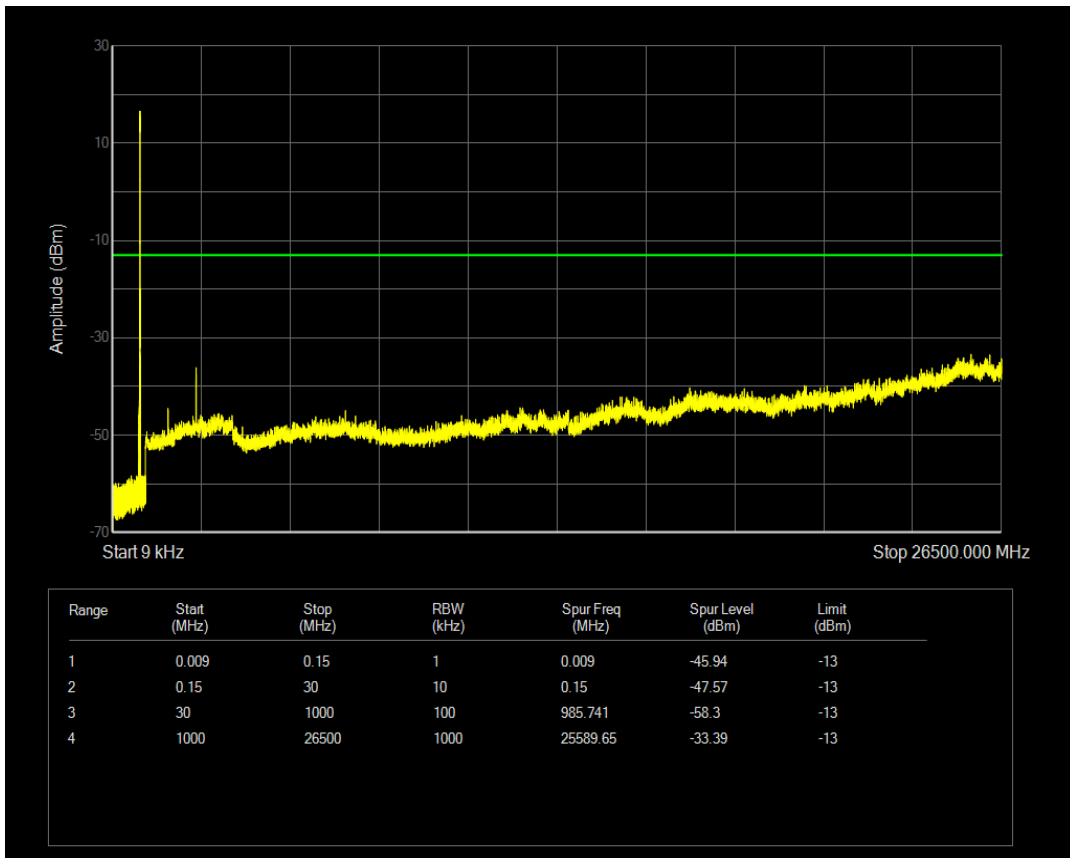

Band5 QPSK BW=3MHz Channel=20635 RB Size=15 Position=#0

Band5 16QAM BW=3MHz Channel=20635 RB Size=1 Position=#0

Band5 QPSK BW=5MHz Channel=20425 RB Size=1 Position=#0

Band5 16QAM BW=3MHz Channel=20635 RB Size=15 Position=#0

Band5 QPSK BW=5MHz Channel=20425 RB Size=25 Position=#0

Band5 16QAM BW=5MHz Channel=20425 RB Size=1 Position=#0

Band5 16QAM BW=5MHz Channel=20425 RB Size=25 Position=#0

Band5 QPSK BW=5MHz Channel=20525 RB Size=1 Position=#0

Band5 QPSK BW=5MHz Channel=20525 RB Size=25 Position=#0

Band5 16QAM BW=5MHz Channel=20525 RB Size=1 Position=#0

Band5 16QAM BW=5MHz Channel=20525 RB Size=25 Position=#0

Band5 QPSK BW=5MHz Channel=20625 RB Size=1 Position=#0