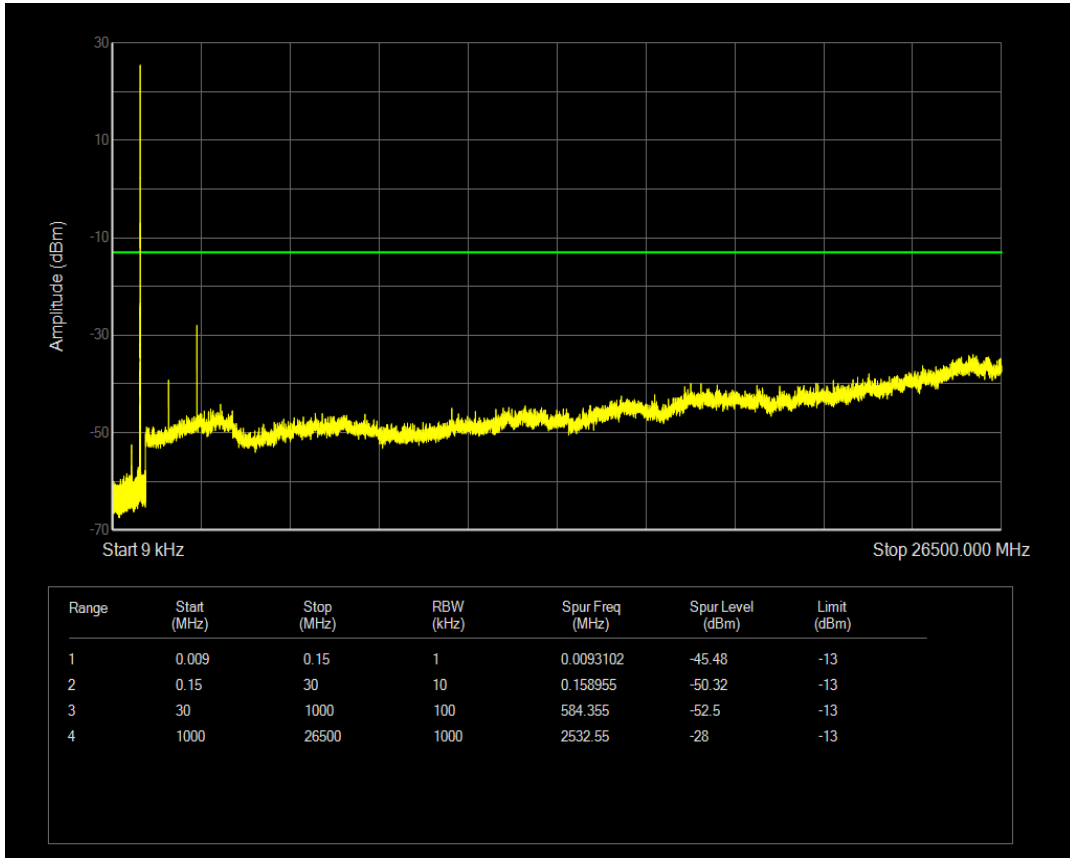

Band5 QPSK BW=5MHz Channel=20425 RB Size=25 Position=#0

Band5 16QAM BW=5MHz Channel=20425 RB Size=1 Position=#0

Band5 16QAM BW=5MHz Channel=20425 RB Size=25 Position=#0

Band5 QPSK BW=5MHz Channel=20525 RB Size=1 Position=#0

Band5 QPSK BW=5MHz Channel=20525 RB Size=25 Position=#0

Band5 16QAM BW=5MHz Channel=20525 RB Size=1 Position=#0

Band5 16QAM BW=5MHz Channel=20525 RB Size=25 Position=#0

Band5 QPSK BW=5MHz Channel=20625 RB Size=1 Position=#0

Band5 QPSK BW=5MHz Channel=20625 RB Size=25 Position=#0

Band5 16QAM BW=5MHz Channel=20625 RB Size=1 Position=#0

Band5 16QAM BW=5MHz Channel=20625 RB Size=25 Position=#0

Band5 QPSK BW=10MHz Channel=20450 RB Size=1 Position=#0