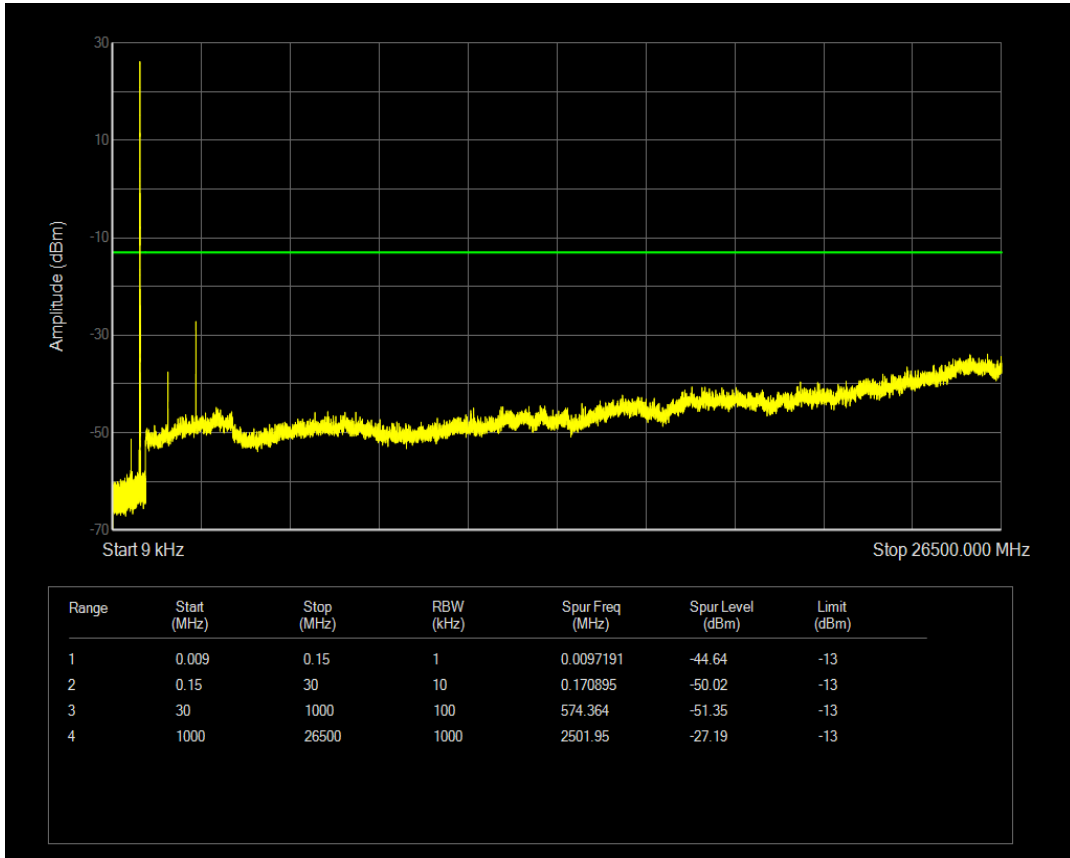

Band5 QPSK BW=3MHz Channel=20635 RB Size=15 Position=#0

Band5 16QAM BW=3MHz Channel=20635 RB Size=1 Position=#0

Band5 QPSK BW=5MHz Channel=20425 RB Size=1 Position=#0

Band5 16QAM BW=3MHz Channel=20635 RB Size=15 Position=#0

Band5 QPSK BW=5MHz Channel=20425 RB Size=25 Position=#0

Band5 16QAM BW=5MHz Channel=20425 RB Size=1 Position=#0

Band5 16QAM BW=5MHz Channel=20425 RB Size=25 Position=#0

Band5 QPSK BW=5MHz Channel=20525 RB Size=1 Position=#0

Band5 QPSK BW=5MHz Channel=20525 RB Size=25 Position=#0

Band5 16QAM BW=5MHz Channel=20525 RB Size=1 Position=#0

Band5 16QAM BW=5MHz Channel=20525 RB Size=25 Position=#0

Band5 QPSK BW=5MHz Channel=20625 RB Size=1 Position=#0