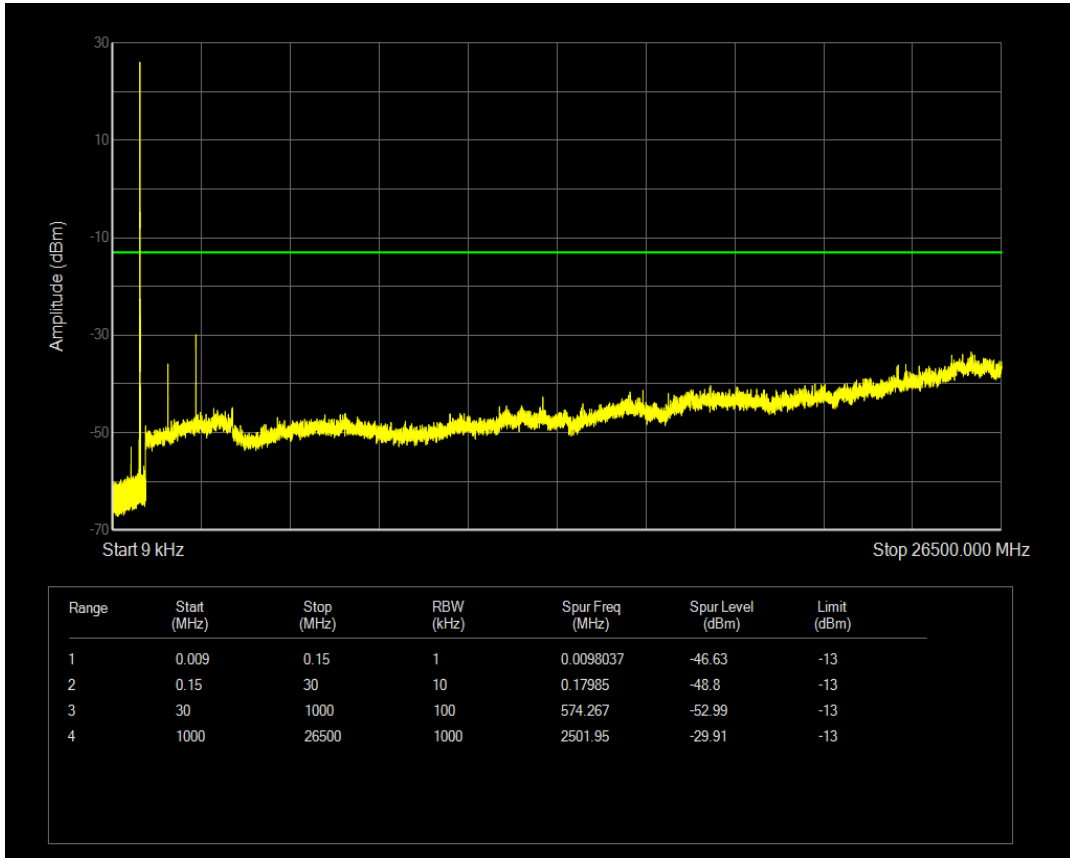

Band5 QPSK BW=3MHz Channel=20635 RB Size=15 Position=#0

Band5 16QAM BW=3MHz Channel=20635 RB Size=1 Position=#0

Band5 QPSK BW=5MHz Channel=20425 RB Size=1 Position=#0

Band5 16QAM BW=3MHz Channel=20635 RB Size=15 Position=#0

Band5 QPSK BW=5MHz Channel=20425 RB Size=25 Position=#0

Band5 16QAM BW=5MHz Channel=20425 RB Size=1 Position=#0

Band5 16QAM BW=5MHz Channel=20425 RB Size=25 Position=#0

Band5 QPSK BW=5MHz Channel=20525 RB Size=1 Position=#0

Band5 QPSK BW=5MHz Channel=20525 RB Size=25 Position=#0

Band5 16QAM BW=5MHz Channel=20525 RB Size=1 Position=#0

Band5 16QAM BW=5MHz Channel=20525 RB Size=25 Position=#0

Band5 QPSK BW=5MHz Channel=20625 RB Size=1 Position=#0