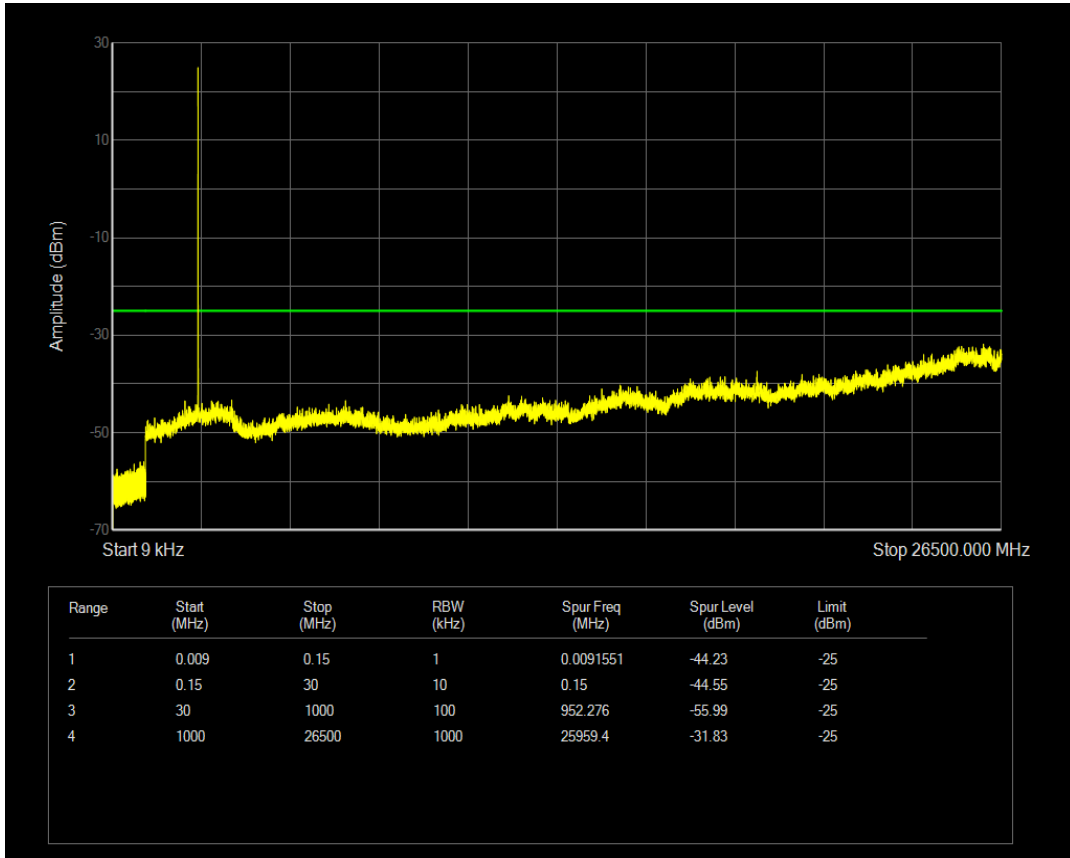

Band7 QPSK BW=5MHz Channel=21100 RB Size=25 Position=#0

Band7 16QAM BW=5MHz Channel=21100 RB Size=1 Position=#0

Band7 16QAM BW=5MHz Channel=21100 RB Size=25 Position=#0

Band7 QPSK BW=5MHz Channel=21425 RB Size=1 Position=#0

Band7 QPSK BW=5MHz Channel=21425 RB Size=25 Position=#0

Band7 16QAM BW=5MHz Channel=21425 RB Size=1 Position=#0

Band7 16QAM BW=5MHz Channel=21425 RB Size=25 Position=#0

Band7 QPSK BW=10MHz Channel=20800 RB Size=1 Position=#0