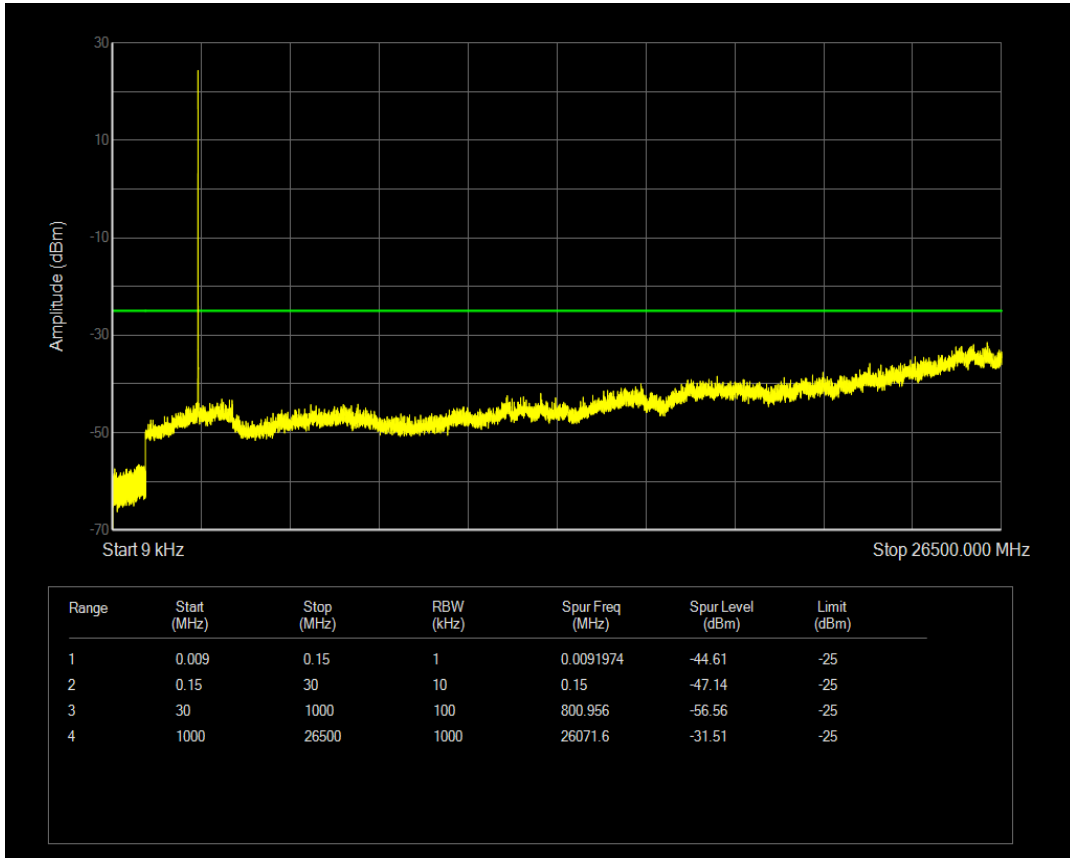

Band7 QPSK BW=5MHz Channel=21100 RB Size=25 Position=#0

Band7 16QAM BW=5MHz Channel=21100 RB Size=1 Position=#0

Band7 16QAM BW=5MHz Channel=21100 RB Size=25 Position=#0

Band7 QPSK BW=5MHz Channel=21425 RB Size=1 Position=#0

Band7 QPSK BW=5MHz Channel=21425 RB Size=25 Position=#0

Band7 16QAM BW=5MHz Channel=21425 RB Size=1 Position=#0

Band7 16QAM BW=5MHz Channel=21425 RB Size=25 Position=#0

Band7 QPSK BW=10MHz Channel=20800 RB Size=1 Position=#0