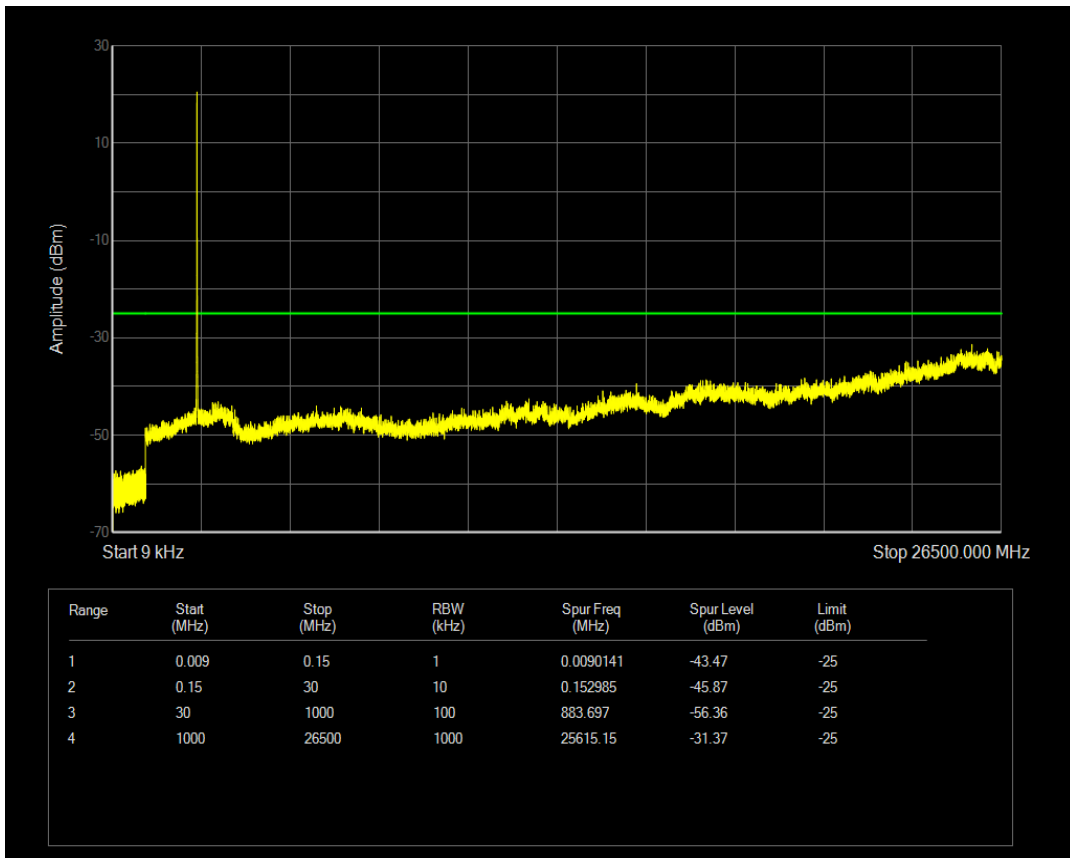

Band5 QPSK BW=10MHz Channel=20600 RB Size=50 Position=#0

Band5 16QAM BW=10MHz Channel=20600 RB Size=1 Position=#0

Band5 16QAM BW=10MHz Channel=20600 RB Size=50 Position=#0

Band7 QPSK BW=5MHz Channel=20775 RB Size=1 Position=#0

Band7 QPSK BW=5MHz Channel=20775 RB Size=25 Position=#0

Band7 16QAM BW=5MHz Channel=20775 RB Size=1 Position=#0

Band7 16QAM BW=5MHz Channel=20775 RB Size=25 Position=#0

Band7 QPSK BW=5MHz Channel=21100 RB Size=1 Position=#0

Band7 QPSK BW=5MHz Channel=21100 RB Size=25 Position=#0

Band7 16QAM BW=5MHz Channel=21100 RB Size=1 Position=#0

Band7 16QAM BW=5MHz Channel=21100 RB Size=25 Position=#0

Band7 QPSK BW=5MHz Channel=21425 RB Size=1 Position=#0