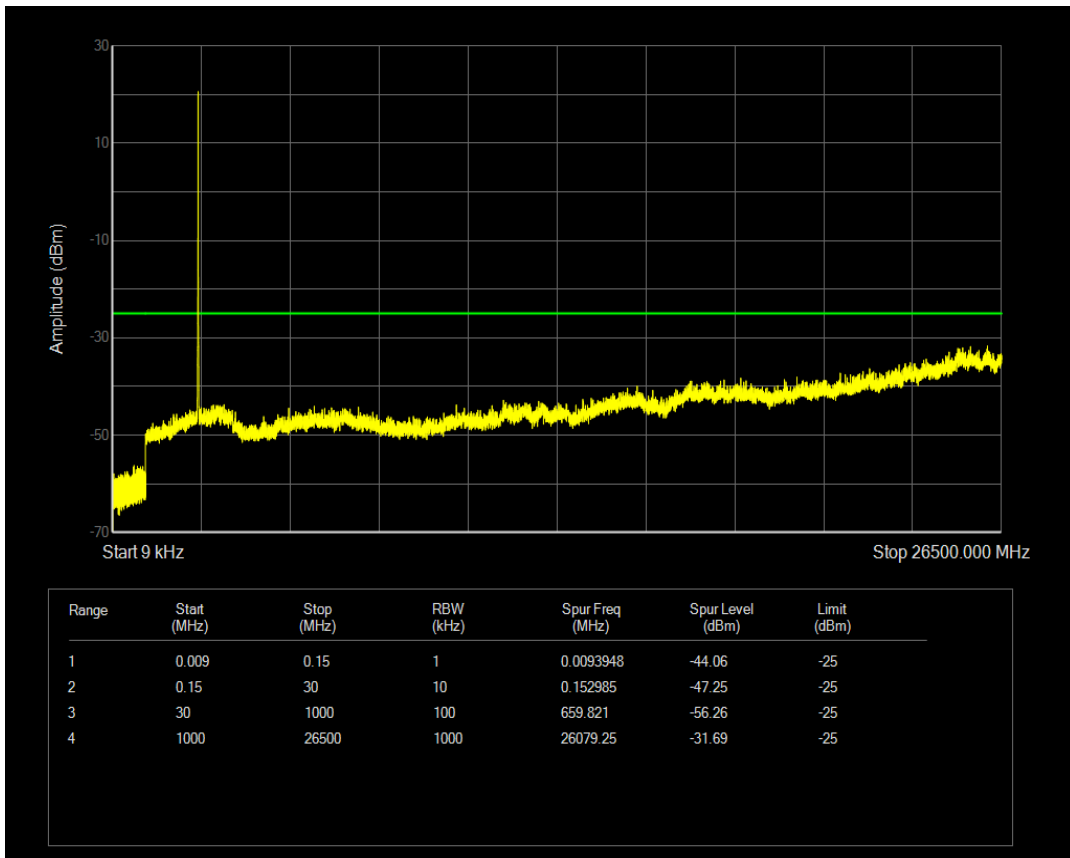

Band7 QPSK BW=5MHz Channel=21100 RB Size=25 Position=#0

Band7 16QAM BW=5MHz Channel=21100 RB Size=1 Position=#0

Band7 16QAM BW=5MHz Channel=21100 RB Size=25 Position=#0

Band7 QPSK BW=5MHz Channel=21425 RB Size=1 Position=#0

Band7 QPSK BW=5MHz Channel=21425 RB Size=25 Position=#0

Band7 16QAM BW=5MHz Channel=21425 RB Size=1 Position=#0

Band7 16QAM BW=5MHz Channel=21425 RB Size=25 Position=#0

Band7 QPSK BW=10MHz Channel=20800 RB Size=1 Position=#0