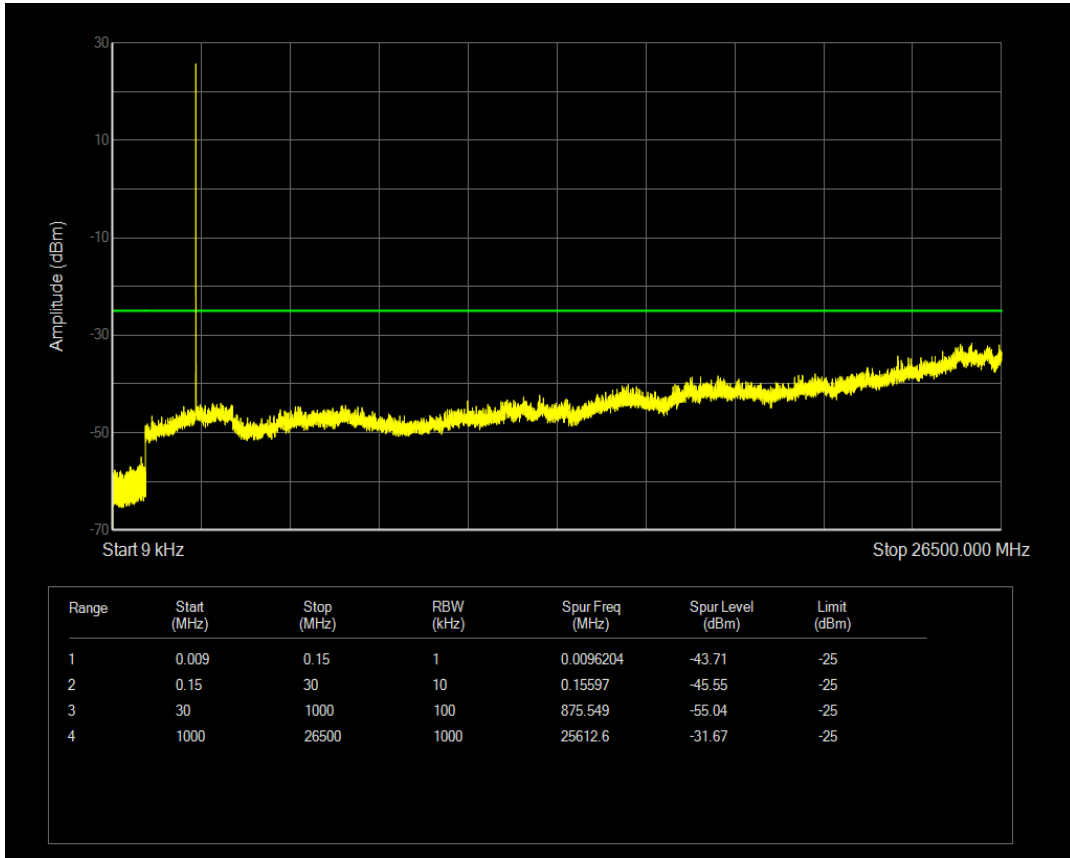

Band5 QPSK BW=10MHz Channel=20525 RB Size=50 Position=#0

Band5 16QAM BW=10MHz Channel=20525 RB Size=1 Position=#0

Band5 QPSK BW=10MHz Channel=20600 RB Size=1 Position=#0

Band5 16QAM BW=10MHz Channel=20525 RB Size=50 Position=#0

Band5 QPSK BW=10MHz Channel=20600 RB Size=50 Position=#0

Band5 16QAM BW=10MHz Channel=20600 RB Size=1 Position=#0

Band5 16QAM BW=10MHz Channel=20600 RB Size=50 Position=#0

Band7 QPSK BW=5MHz Channel=20775 RB Size=1 Position=#0

Band7 QPSK BW=5MHz Channel=20775 RB Size=25 Position=#0

Band7 16QAM BW=5MHz Channel=20775 RB Size=1 Position=#0

Band7 16QAM BW=5MHz Channel=20775 RB Size=25 Position=#0

Band7 QPSK BW=5MHz Channel=21100 RB Size=1 Position=#0