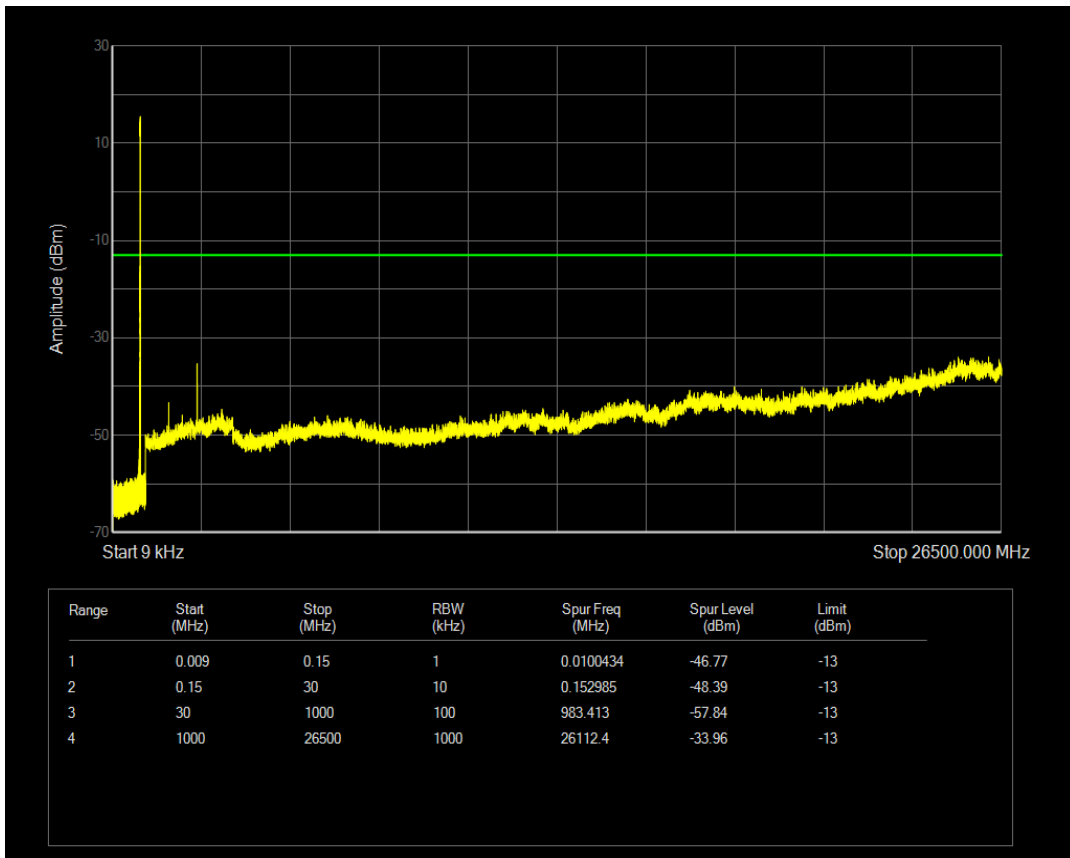

Band5 QPSK BW=5MHz Channel=20425 RB Size=25 Position=#0

Band5 16QAM BW=5MHz Channel=20425 RB Size=1 Position=#0

Band5 16QAM BW=5MHz Channel=20425 RB Size=25 Position=#0

Band5 QPSK BW=5MHz Channel=20525 RB Size=1 Position=#0

Band5 QPSK BW=5MHz Channel=20525 RB Size=25 Position=#0

Band5 16QAM BW=5MHz Channel=20525 RB Size=1 Position=#0

Band5 16QAM BW=5MHz Channel=20525 RB Size=25 Position=#0

Band5 QPSK BW=5MHz Channel=20625 RB Size=1 Position=#0

Band5 QPSK BW=5MHz Channel=20625 RB Size=25 Position=#0

Band5 16QAM BW=5MHz Channel=20625 RB Size=1 Position=#0

Band5 16QAM BW=5MHz Channel=20625 RB Size=25 Position=#0

Band5 QPSK BW=10MHz Channel=20450 RB Size=1 Position=#0