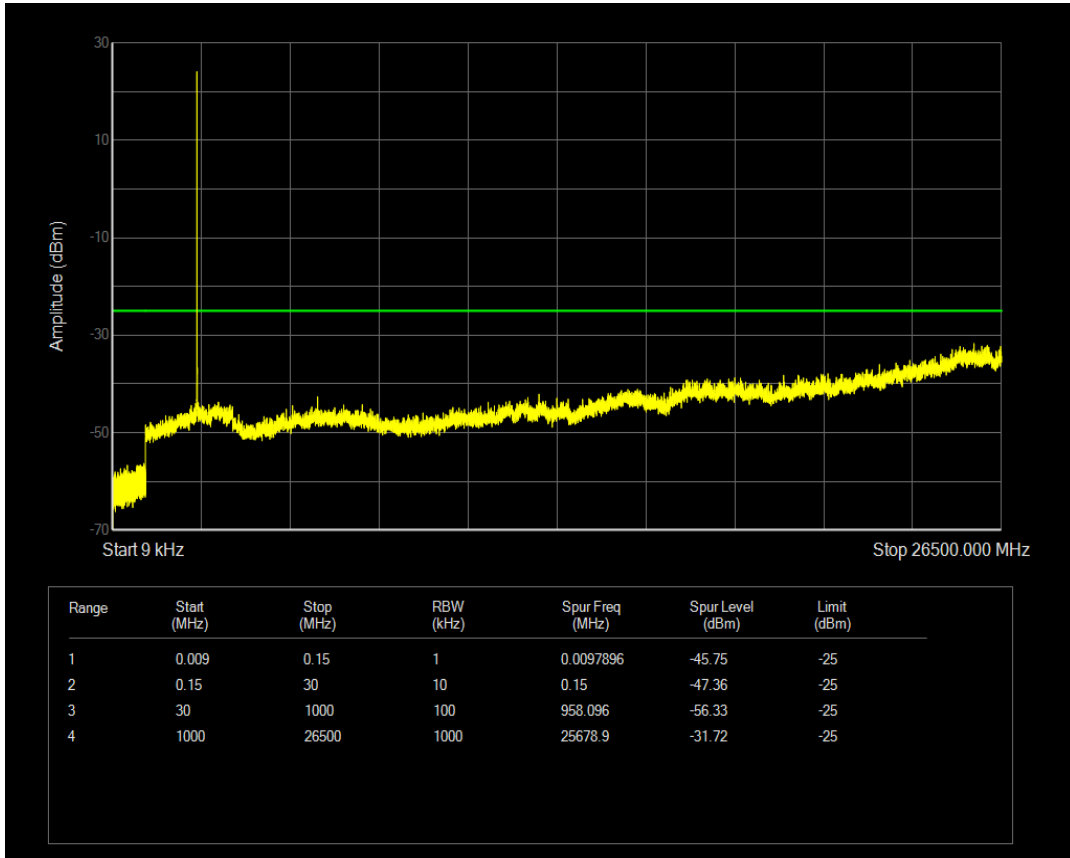

Band5 QPSK BW=10MHz Channel=20600 RB Size=50 Position=#0

Band5 16QAM BW=10MHz Channel=20600 RB Size=1 Position=#0

Band5 16QAM BW=10MHz Channel=20600 RB Size=50 Position=#0

Band7 QPSK BW=5MHz Channel=20775 RB Size=1 Position=#0

Band7 QPSK BW=5MHz Channel=20775 RB Size=25 Position=#0

Band7 16QAM BW=5MHz Channel=20775 RB Size=1 Position=#0

Band7 16QAM BW=5MHz Channel=20775 RB Size=25 Position=#0

Band7 QPSK BW=5MHz Channel=21100 RB Size=1 Position=#0

Band7 QPSK BW=5MHz Channel=21100 RB Size=25 Position=#0

Band7 16QAM BW=5MHz Channel=21100 RB Size=1 Position=#0

Band7 16QAM BW=5MHz Channel=21100 RB Size=25 Position=#0

Band7 QPSK BW=5MHz Channel=21425 RB Size=1 Position=#0