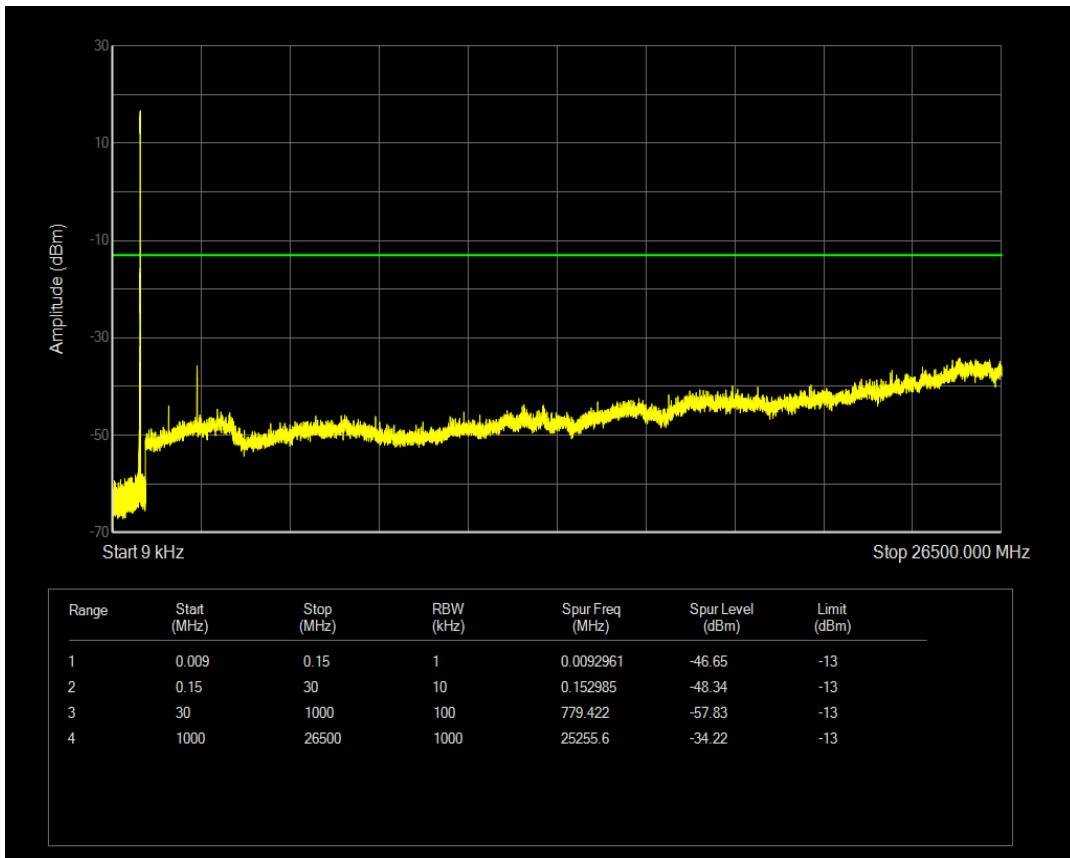

Band5 QPSK BW=5MHz Channel=20425 RB Size=25 Position=#0

Band5 16QAM BW=5MHz Channel=20425 RB Size=1 Position=#0

Band5 16QAM BW=5MHz Channel=20425 RB Size=25 Position=#0

Band5 QPSK BW=5MHz Channel=20525 RB Size=1 Position=#0

Band5 QPSK BW=5MHz Channel=20525 RB Size=25 Position=#0

Band5 16QAM BW=5MHz Channel=20525 RB Size=1 Position=#0

Band5 16QAM BW=5MHz Channel=20525 RB Size=25 Position=#0

Band5 QPSK BW=5MHz Channel=20625 RB Size=1 Position=#0

Band5 QPSK BW=5MHz Channel=20625 RB Size=25 Position=#0

Band5 16QAM BW=5MHz Channel=20625 RB Size=1 Position=#0

Band5 16QAM BW=5MHz Channel=20625 RB Size=25 Position=#0

Band5 QPSK BW=10MHz Channel=20450 RB Size=1 Position=#0