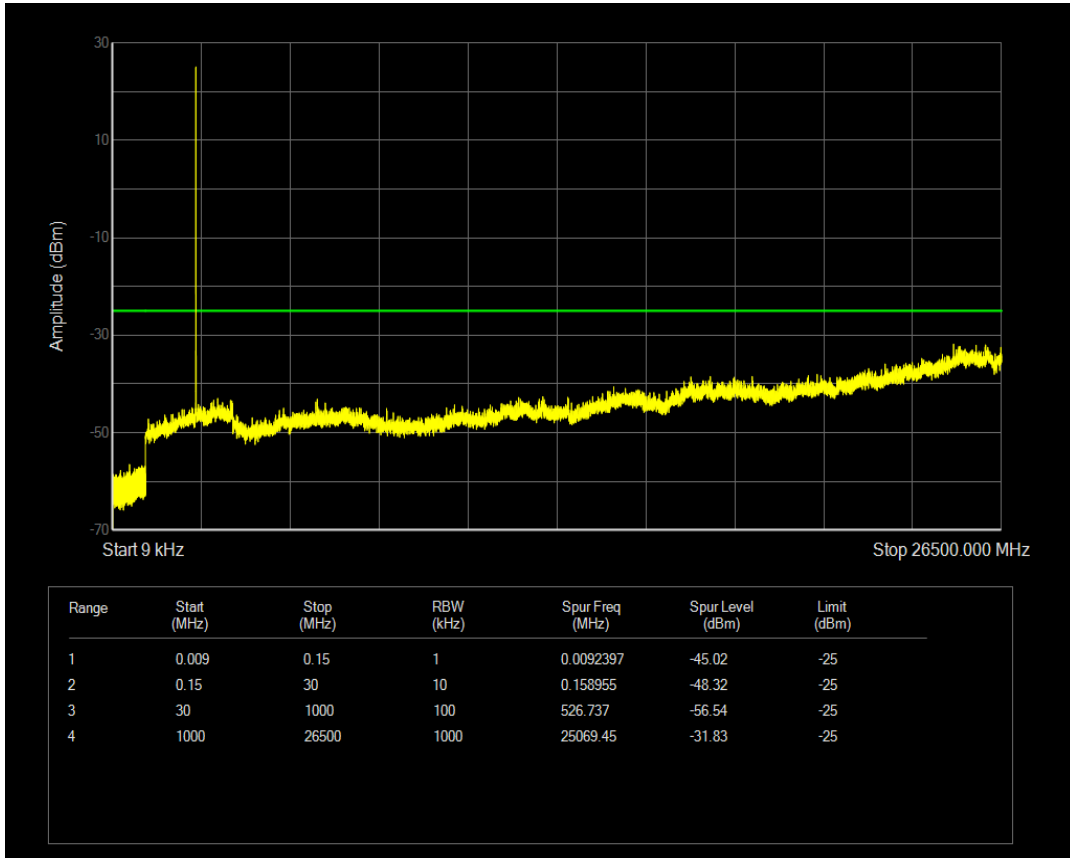

Band5 QPSK BW=10MHz Channel=20525 RB Size=50 Position=#0

Band5 16QAM BW=10MHz Channel=20525 RB Size=1 Position=#0

Band5 QPSK BW=10MHz Channel=20600 RB Size=1 Position=#0

Band5 16QAM BW=10MHz Channel=20525 RB Size=50 Position=#0

Band5 QPSK BW=10MHz Channel=20600 RB Size=50 Position=#0

Band5 16QAM BW=10MHz Channel=20600 RB Size=1 Position=#0

Band5 16QAM BW=10MHz Channel=20600 RB Size=50 Position=#0

Band7 QPSK BW=5MHz Channel=20775 RB Size=1 Position=#0

Band7 QPSK BW=5MHz Channel=20775 RB Size=25 Position=#0

Band7 16QAM BW=5MHz Channel=20775 RB Size=1 Position=#0

Band7 16QAM BW=5MHz Channel=20775 RB Size=25 Position=#0

Band7 QPSK BW=5MHz Channel=21100 RB Size=1 Position=#0