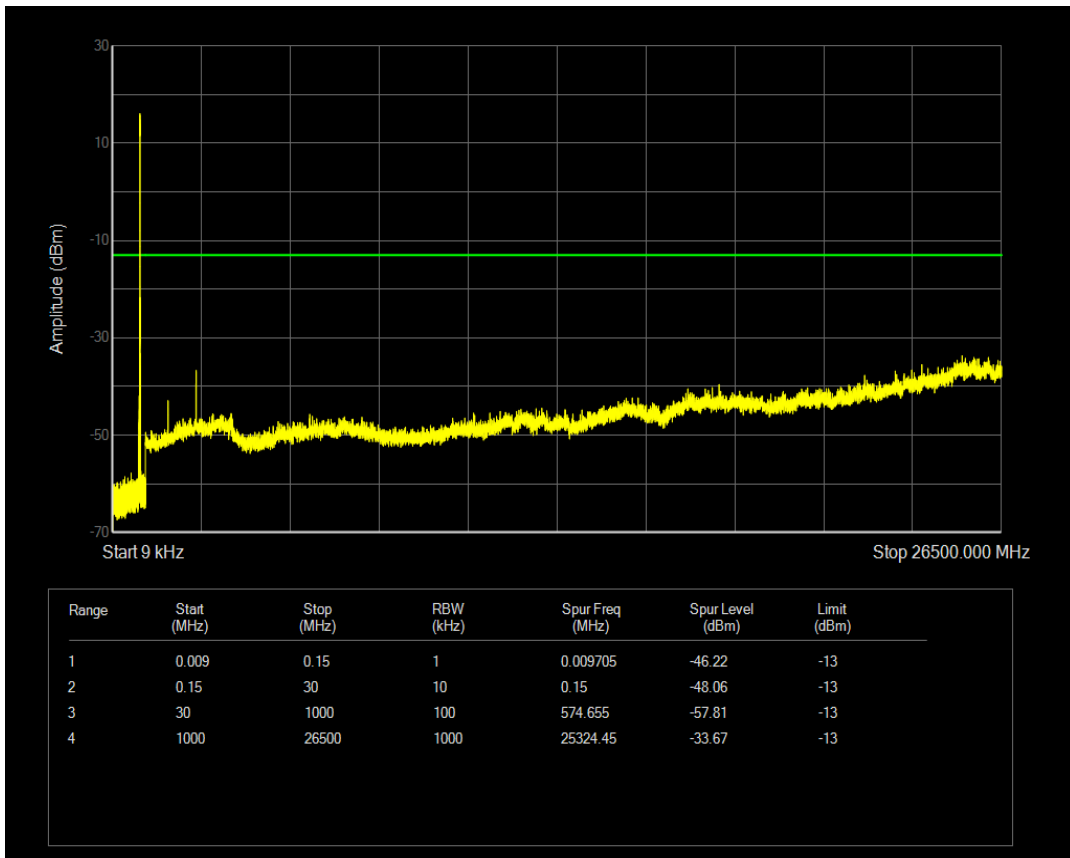

Band5 QPSK BW=5MHz Channel=20425 RB Size=25 Position=#0

Band5 16QAM BW=5MHz Channel=20425 RB Size=1 Position=#0

Band5 16QAM BW=5MHz Channel=20425 RB Size=25 Position=#0

Band5 QPSK BW=5MHz Channel=20525 RB Size=1 Position=#0

Band5 QPSK BW=5MHz Channel=20525 RB Size=25 Position=#0

Band5 16QAM BW=5MHz Channel=20525 RB Size=1 Position=#0

Band5 16QAM BW=5MHz Channel=20525 RB Size=25 Position=#0

Band5 QPSK BW=5MHz Channel=20625 RB Size=1 Position=#0