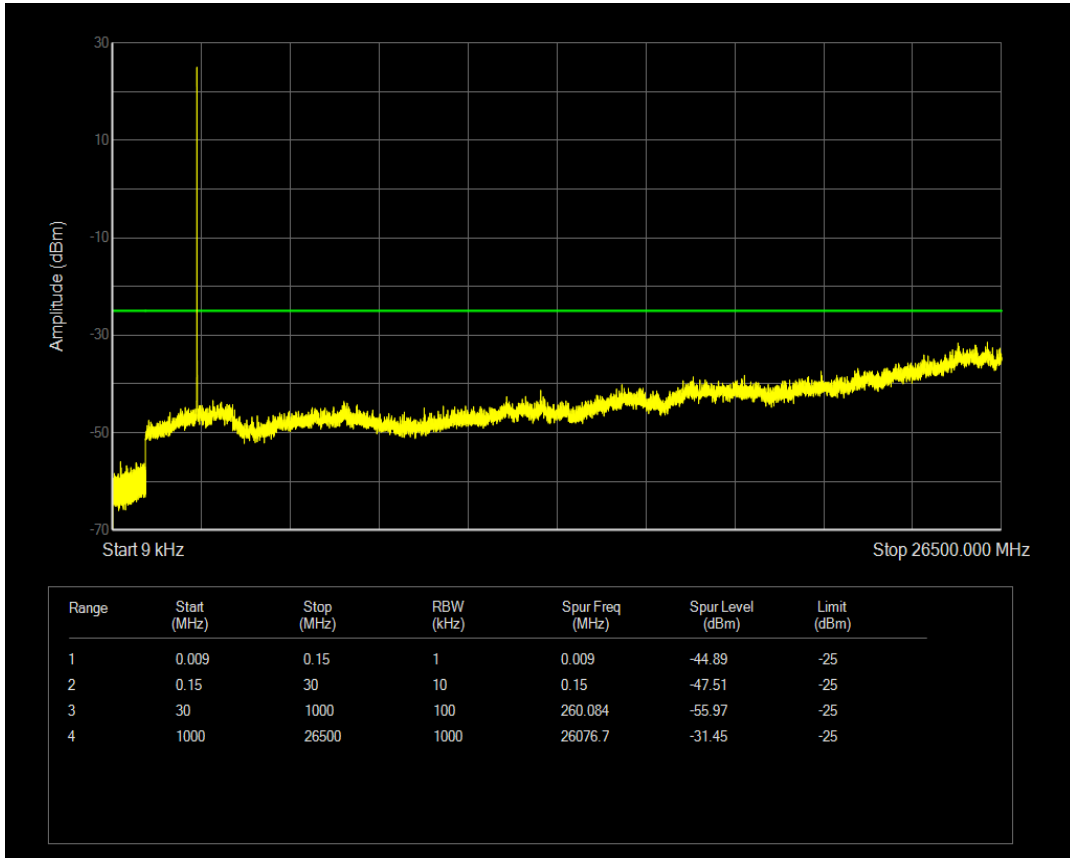

Band5 QPSK BW=10MHz Channel=20600 RB Size=50 Position=#0

Band5 16QAM BW=10MHz Channel=20600 RB Size=1 Position=#0

Band5 16QAM BW=10MHz Channel=20600 RB Size=50 Position=#0

Band7 QPSK BW=5MHz Channel=20775 RB Size=1 Position=#0

Band7 QPSK BW=5MHz Channel=20775 RB Size=25 Position=#0

Band7 16QAM BW=5MHz Channel=20775 RB Size=1 Position=#0

Band7 16QAM BW=5MHz Channel=20775 RB Size=25 Position=#0

Band7 QPSK BW=5MHz Channel=21100 RB Size=1 Position=#0

Band7 QPSK BW=5MHz Channel=21100 RB Size=25 Position=#0

Band7 16QAM BW=5MHz Channel=21100 RB Size=1 Position=#0

Band7 16QAM BW=5MHz Channel=21100 RB Size=25 Position=#0

Band7 QPSK BW=5MHz Channel=21425 RB Size=1 Position=#0