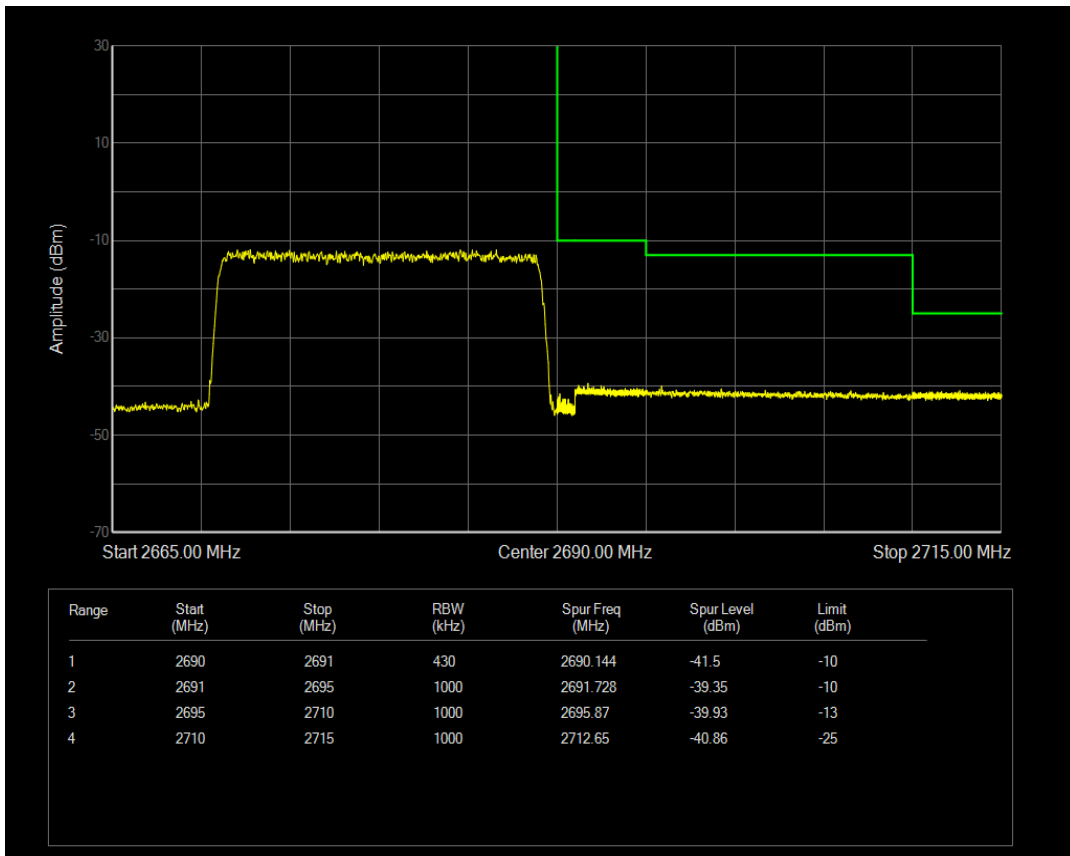

Band41 16QAM BW=20MHz Channel=41490 RB Size=100 Position=#0