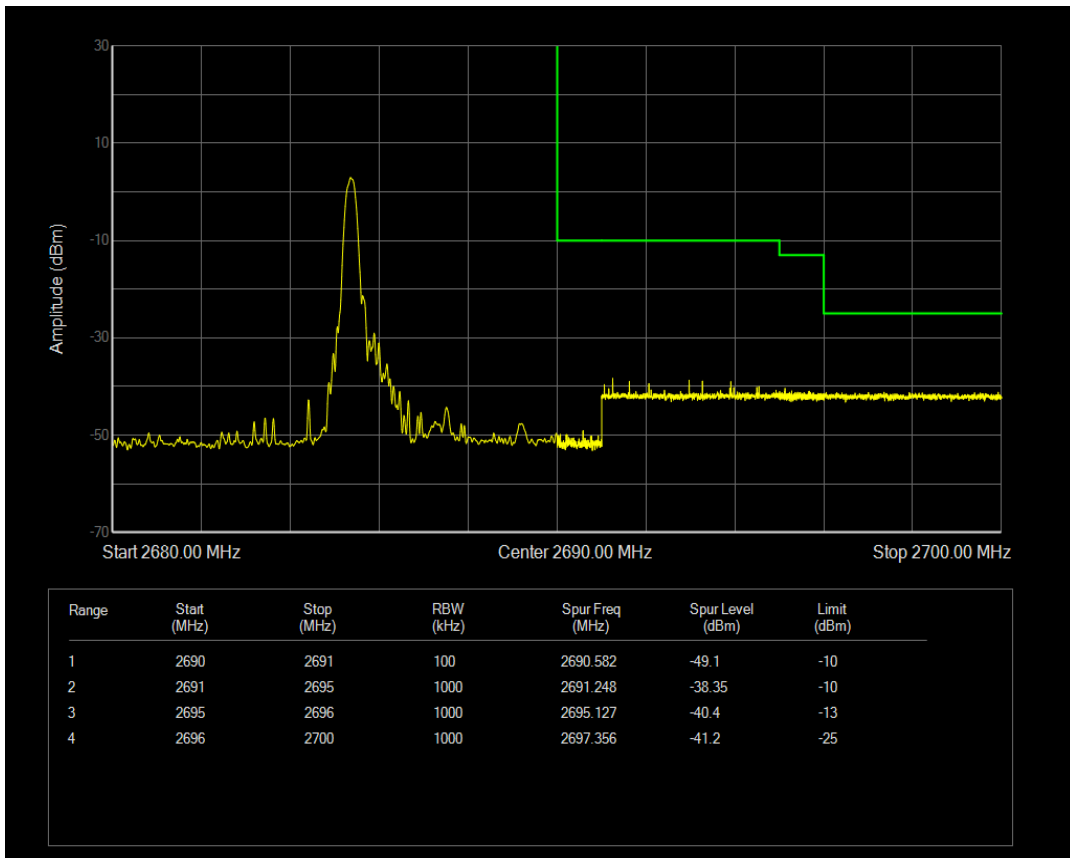

Band41 QPSK BW=5MHz Channel=41565 RB Size=1 Position=#0