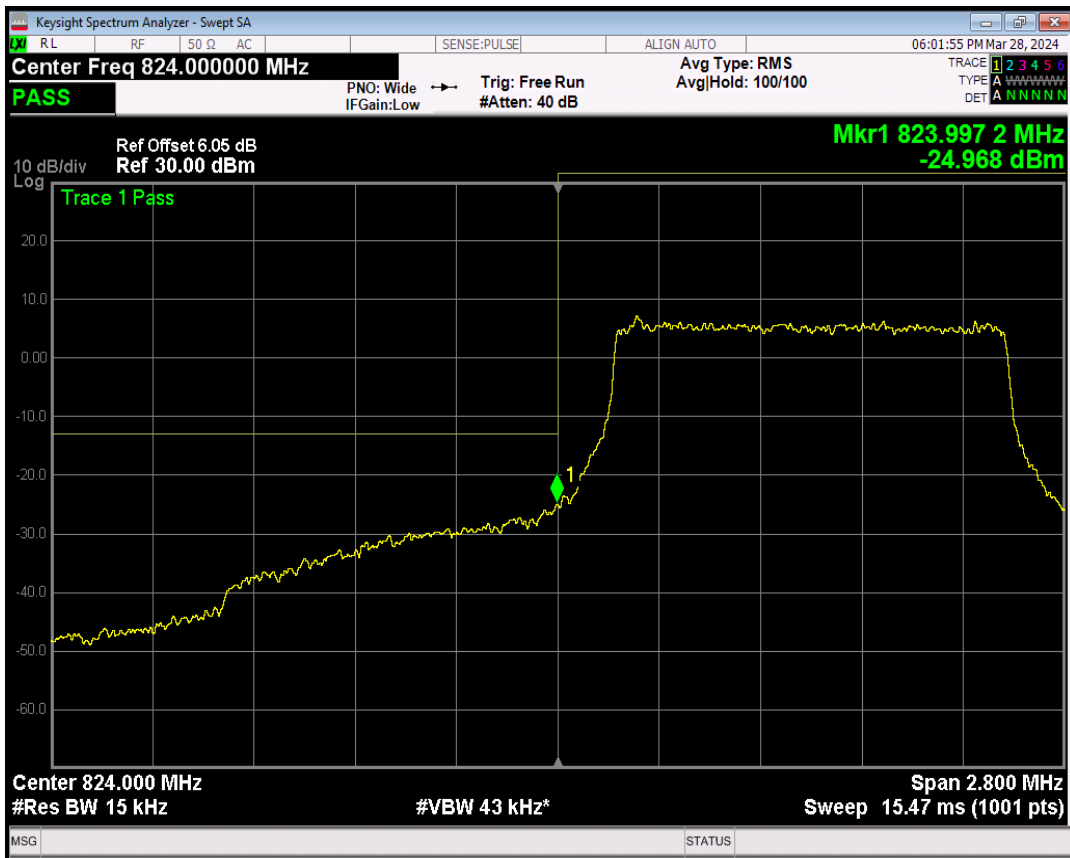

Band41 16QAM BW=20MHz Channel=41490 RB Size=100 Position=#0

Band41 16QAM BW=20MHz Channel=41490 RB Size=1 Position=#Max

Band5 QPSK BW=1.4MHz Channel=20407 RB Size=1 Position=#0

Band5 QPSK BW=1.4MHz Channel=20407 RB Size=1 Position=#Max

Band5 QPSK BW=1.4MHz Channel=20407 RB Size=6 Position=#0

Band5 16QAM BW=1.4MHz Channel=20407 RB Size=1 Position=#0

Band5 16QAM BW=1.4MHz Channel=20407 RB Size=1 Position=#Max

Band5 16QAM BW=1.4MHz Channel=20407 RB Size=6 Position=#0