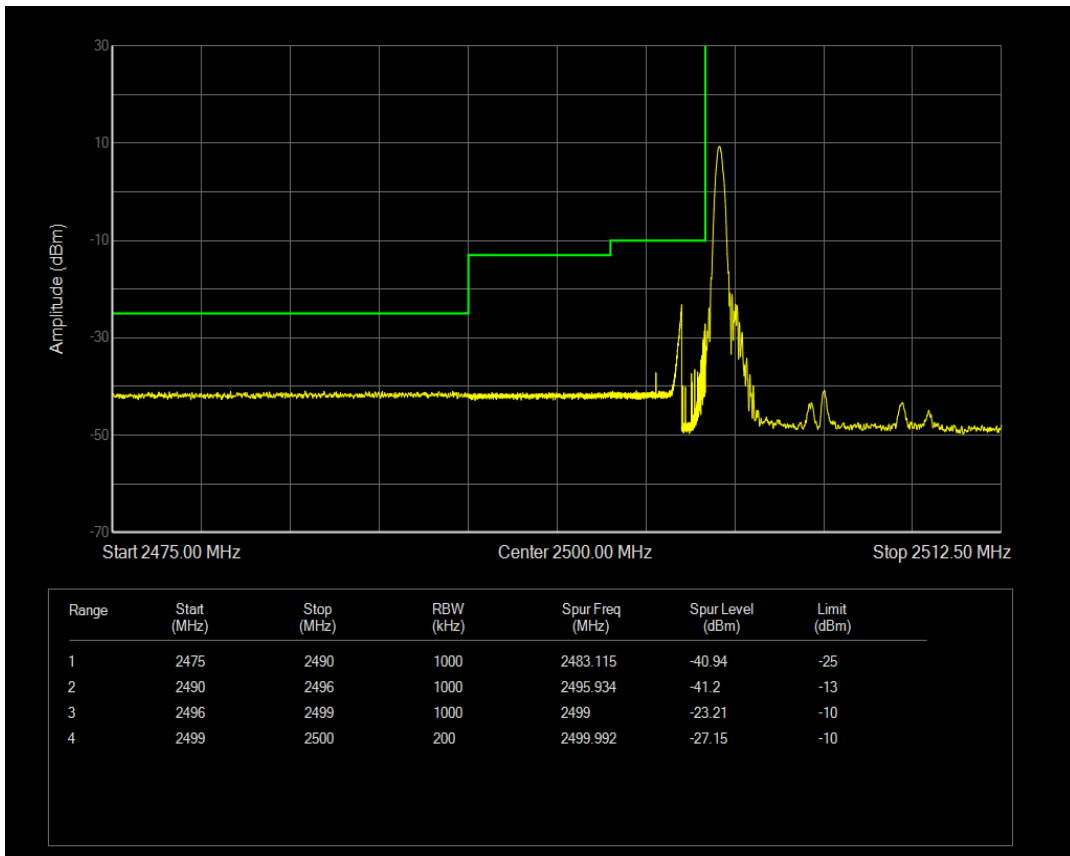

Band7 QPSK BW=5MHz Channel=21425 RB Size=1 Position=#0

Band7 QPSK BW=5MHz Channel=21425 RB Size=25 Position=#0

Band7 QPSK BW=5MHz Channel=21425 RB Size=1 Position=#Max

Band7 16QAM BW=5MHz Channel=21425 RB Size=1 Position=#0

Band7 16QAM BW=5MHz Channel=21425 RB Size=1 Position=#Max

Band7 16QAM BW=5MHz Channel=21425 RB Size=25 Position=#0

Band7 QPSK BW=10MHz Channel=20800 RB Size=1 Position=#0

Band7 QPSK BW=10MHz Channel=20800 RB Size=1 Position=#Max