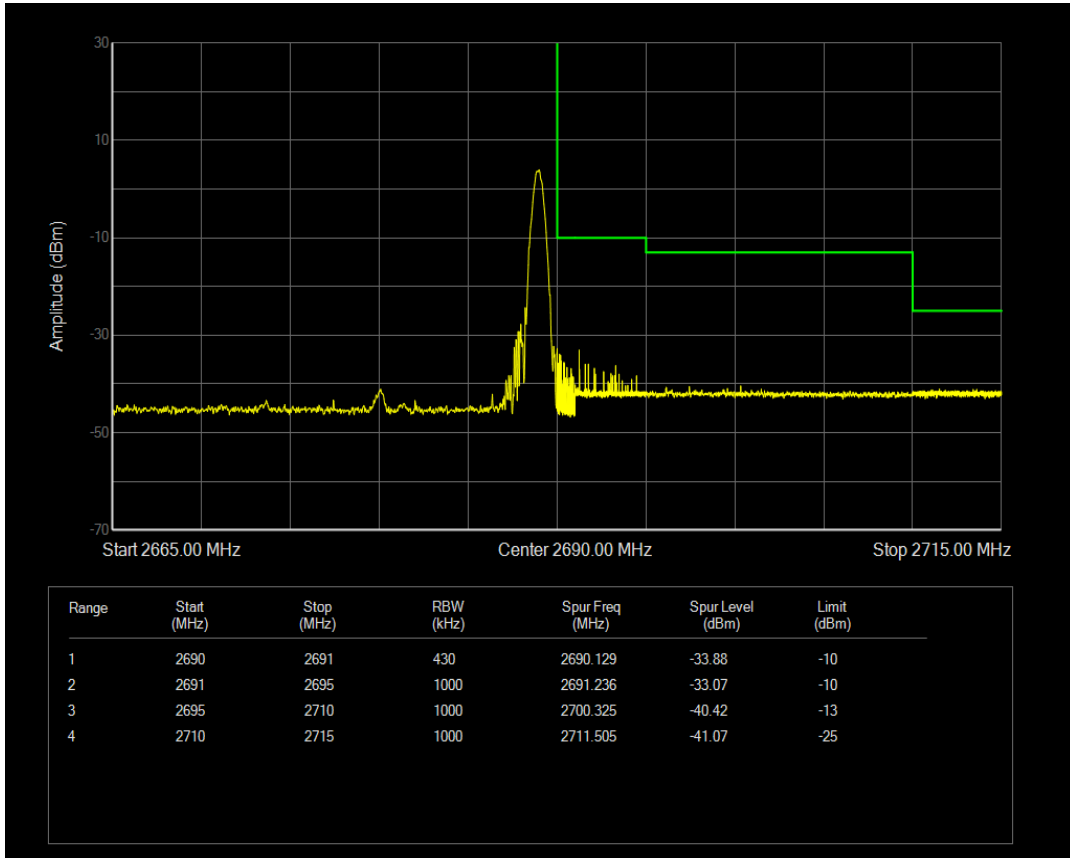

Band41 16QAM BW=20MHz Channel=41490 RB Size=1 Position=#Max