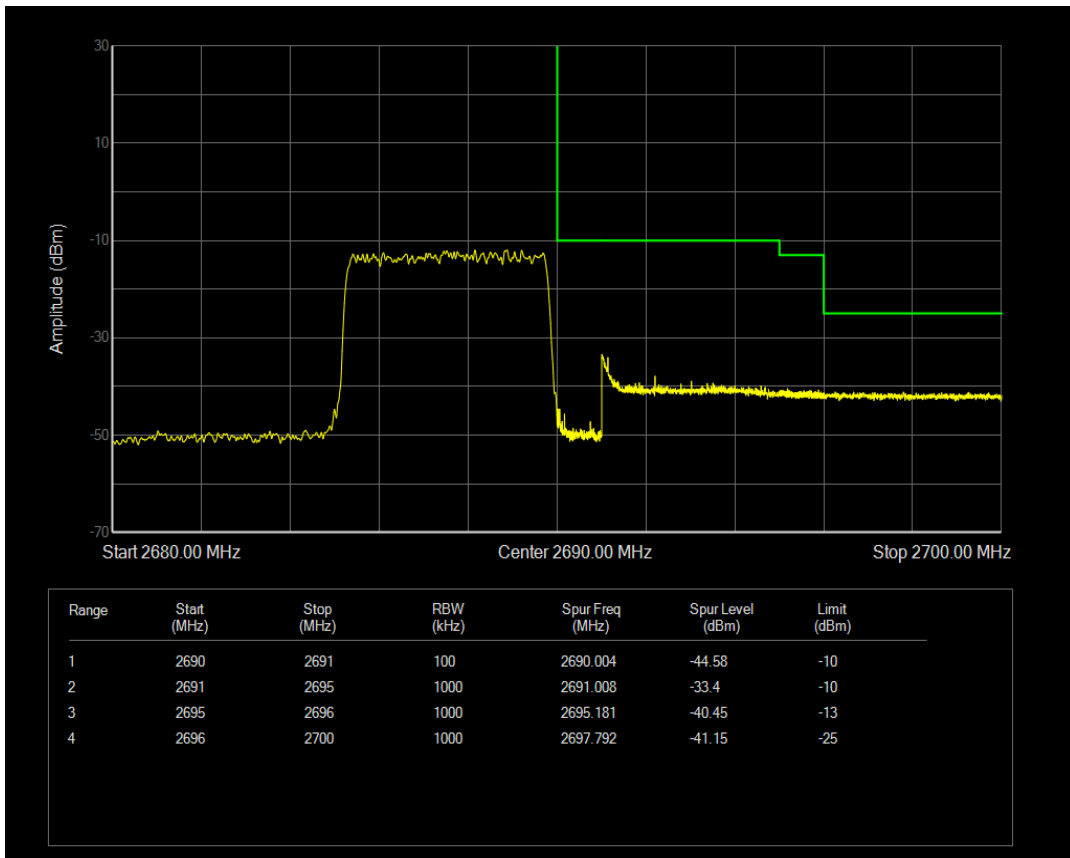

Band41 QPSK BW=5MHz Channel=41565 RB Size=25 Position=#0