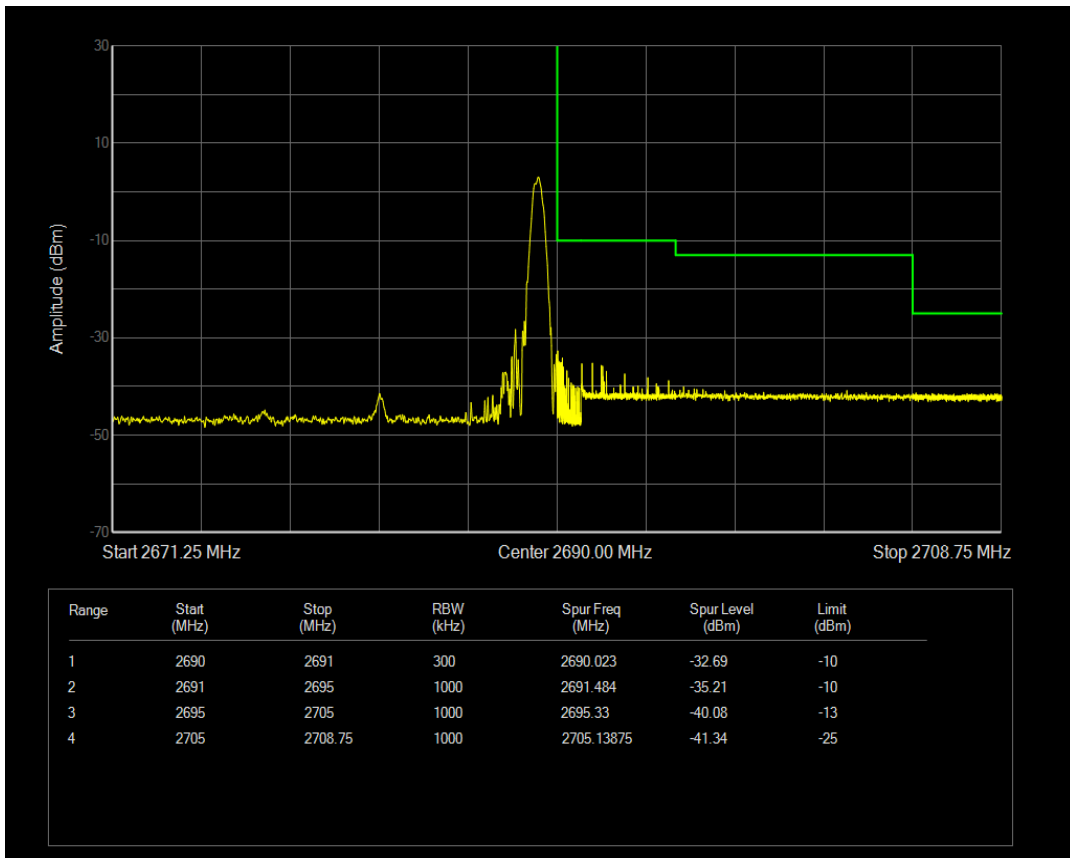

Band41 16QAM BW=15MHz Channel=41515 RB Size=1 Position=#Max