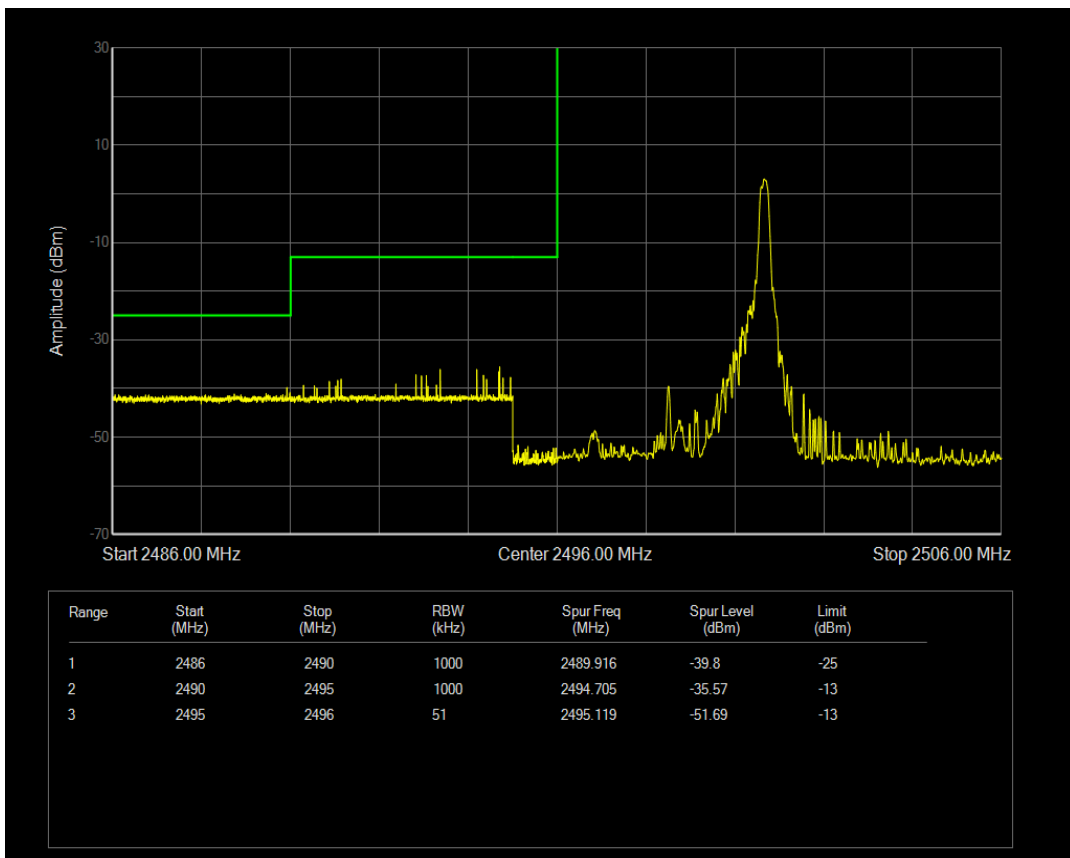

Band41 16QAM BW=5MHz Channel=39675 RB Size=1 Position=#Max