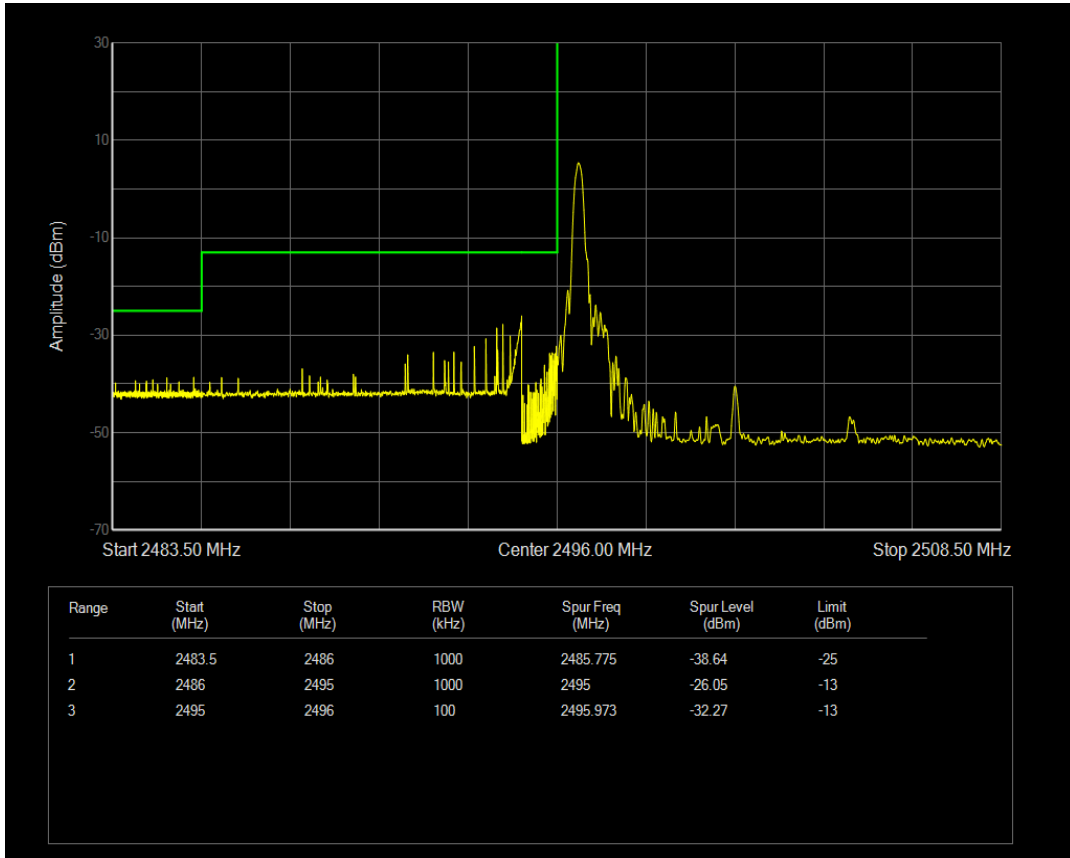

Band41 16QAM BW=10MHz Channel=39700 RB Size=1 Position=#0