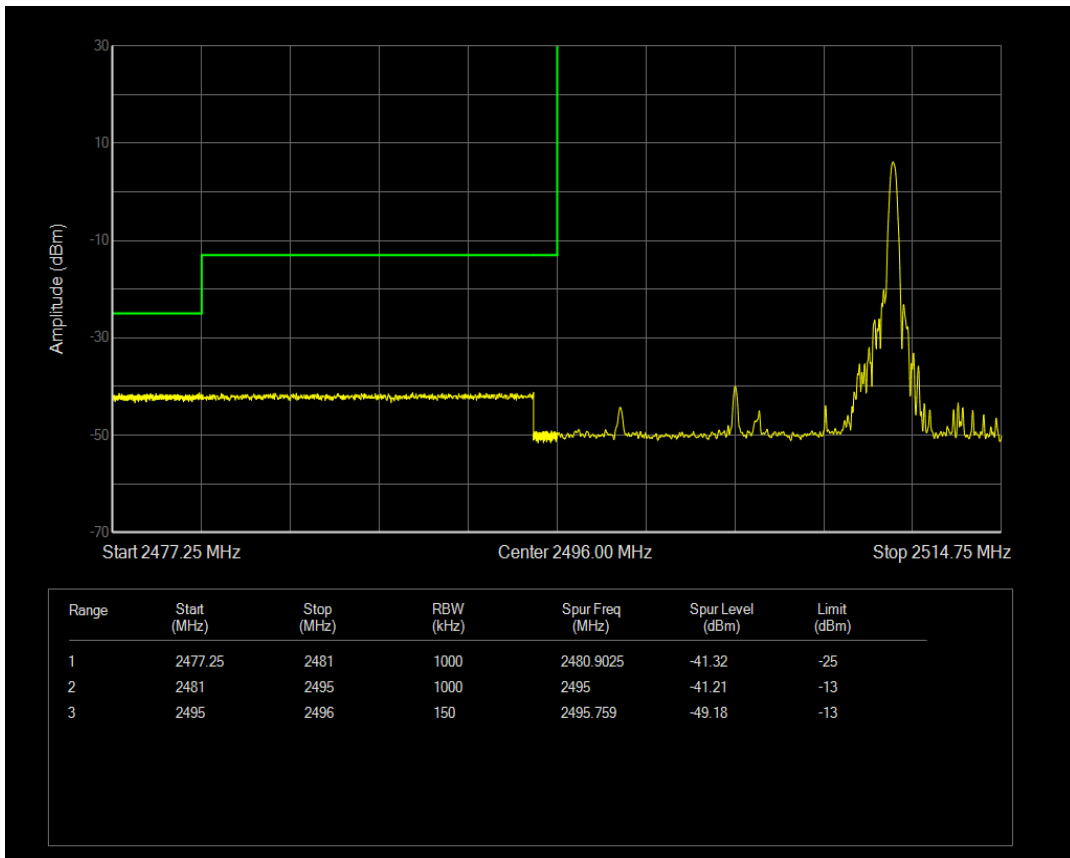

Band41 16QAM BW=15MHz Channel=39725 RB Size=1 Position=#Max