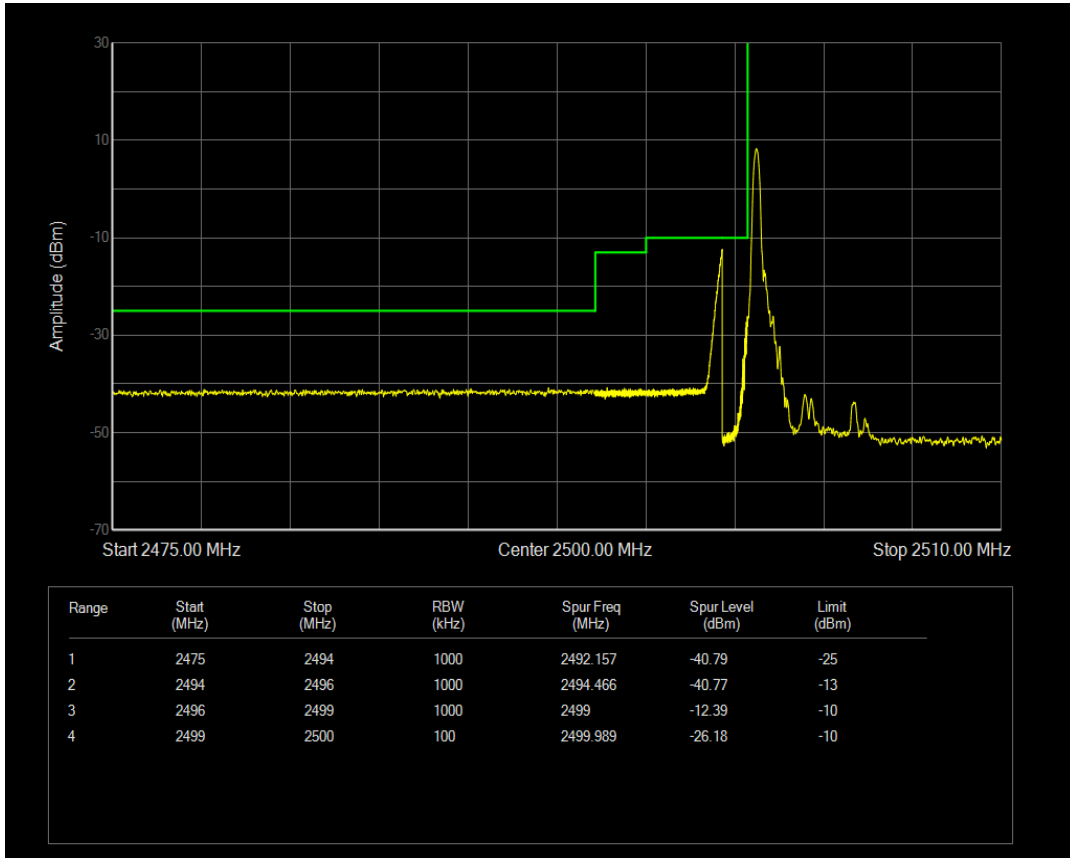

Band5 QPSK BW=10MHz Channel=20600 RB Size=1 Position=#0

Band5 QPSK BW=10MHz Channel=20600 RB Size=1 Position=#Max

Band5 QPSK BW=10MHz Channel=20600 RB Size=50 Position=#0

Band5 16QAM BW=10MHz Channel=20600 RB Size=1 Position=#0

Band5 16QAM BW=10MHz Channel=20600 RB Size=1 Position=#Max

Band5 16QAM BW=10MHz Channel=20600 RB Size=50 Position=#0

Band7 QPSK BW=5MHz Channel=20775 RB Size=1 Position=#0

Band7 QPSK BW=5MHz Channel=20775 RB Size=1 Position=#Max

Band7 QPSK BW=5MHz Channel=20775 RB Size=25 Position=#0

Band7 16QAM BW=5MHz Channel=20775 RB Size=1 Position=#0

Band7 16QAM BW=5MHz Channel=20775 RB Size=1 Position=#Max

Band7 16QAM BW=5MHz Channel=20775 RB Size=25 Position=#0