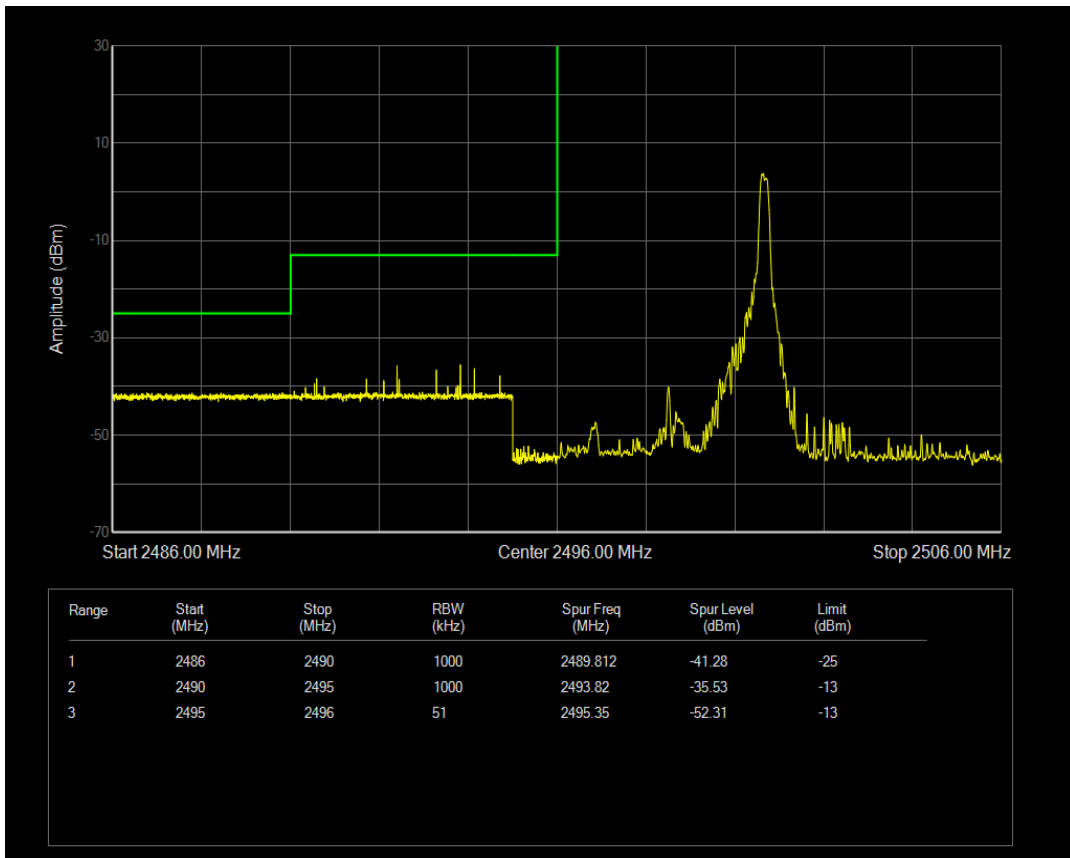

Band41 QPSK BW=5MHz Channel=39675 RB Size=1 Position=#Max