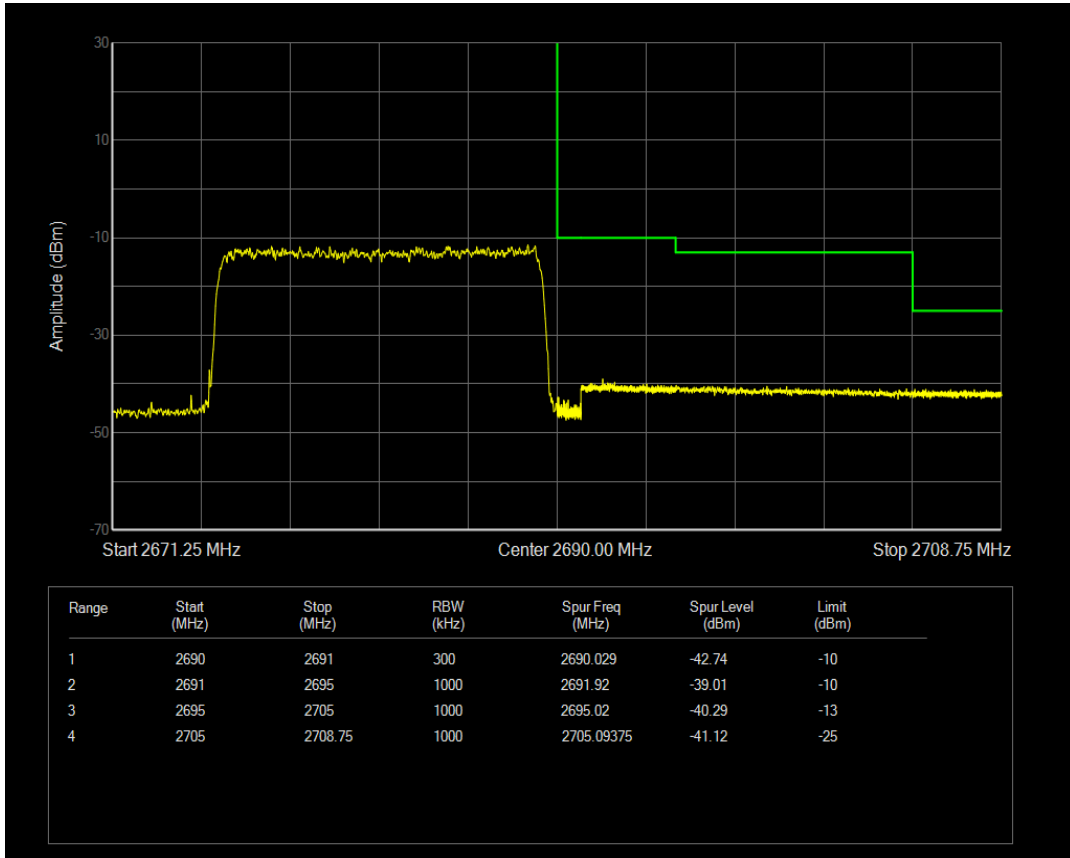

Band41 16QAM BW=15MHz Channel=41515 RB Size=75 Position=#0