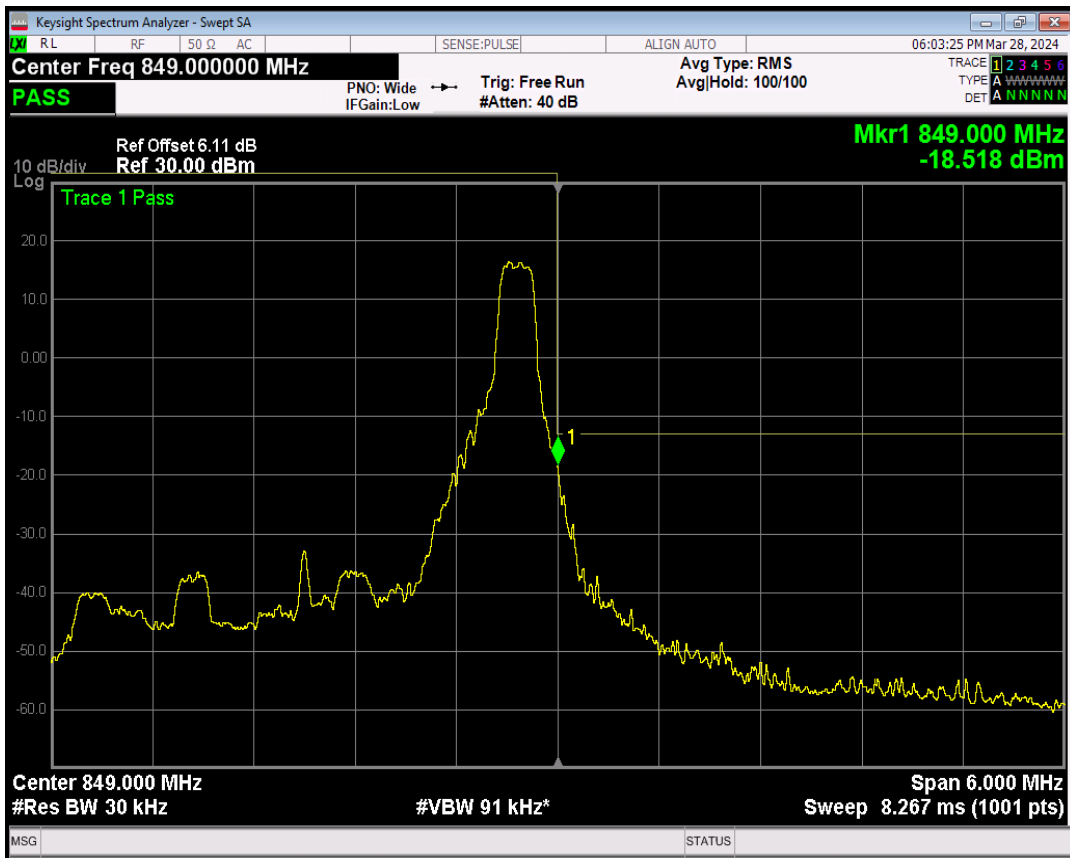

Band5 16QAM BW=3MHz Channel=20635 RB Size=1 Position=#Max