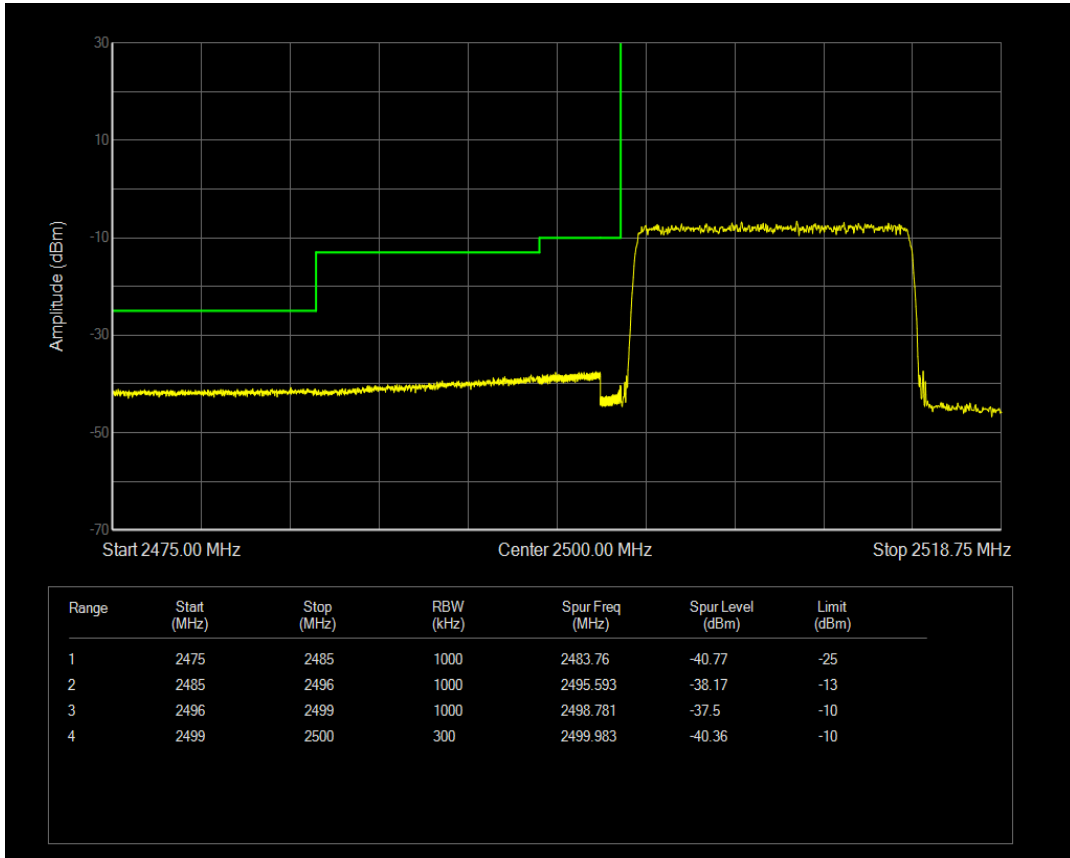

Band7 16QAM BW=10MHz Channel=21400 RB Size=1 Position=#Max

Band7 16QAM BW=10MHz Channel=21400 RB Size=50 Position=#0

Band7 QPSK BW=15MHz Channel=20825 RB Size=1 Position=#0

Band7 QPSK BW=15MHz Channel=20825 RB Size=75 Position=#0