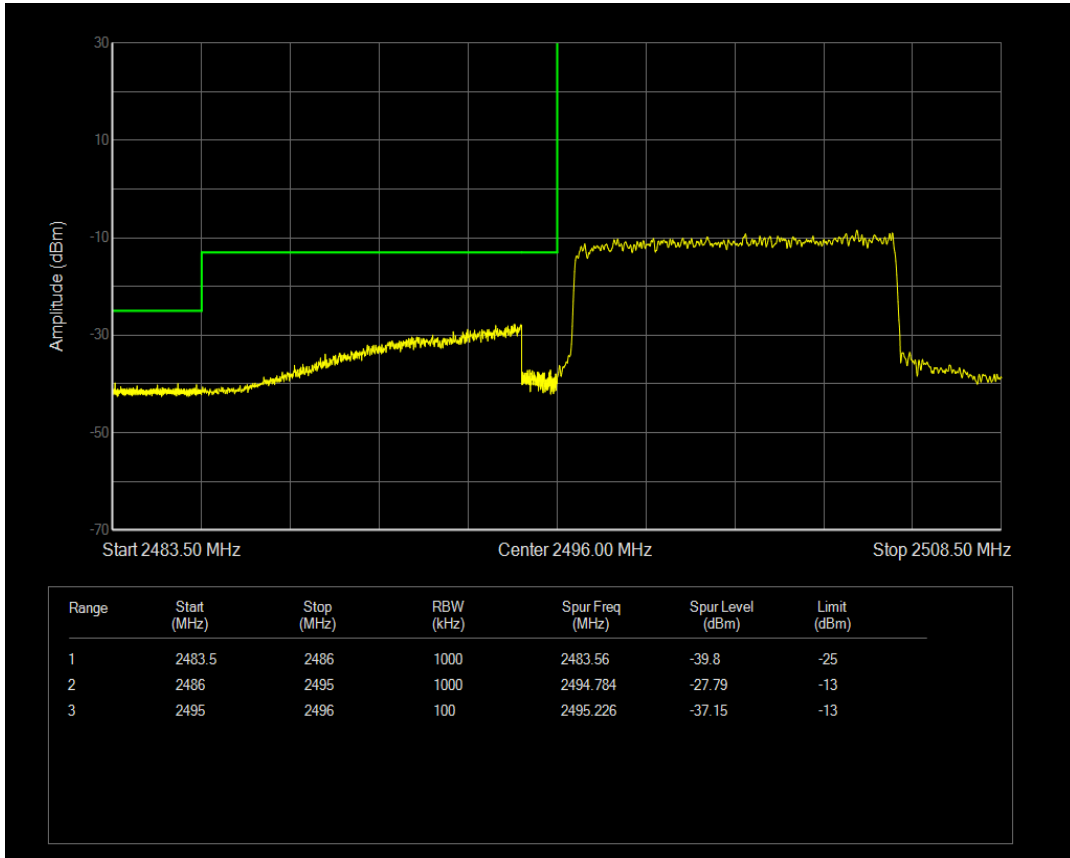

Band41 16QAM BW=5MHz Channel=41565 RB Size=1 Position=#Max

Band41 16QAM BW=5MHz Channel=41565 RB Size=25 Position=#0

Band41 QPSK BW=10MHz Channel=39700 RB Size=1 Position=#0

Band41 QPSK BW=10MHz Channel=39700 RB Size=50 Position=#0