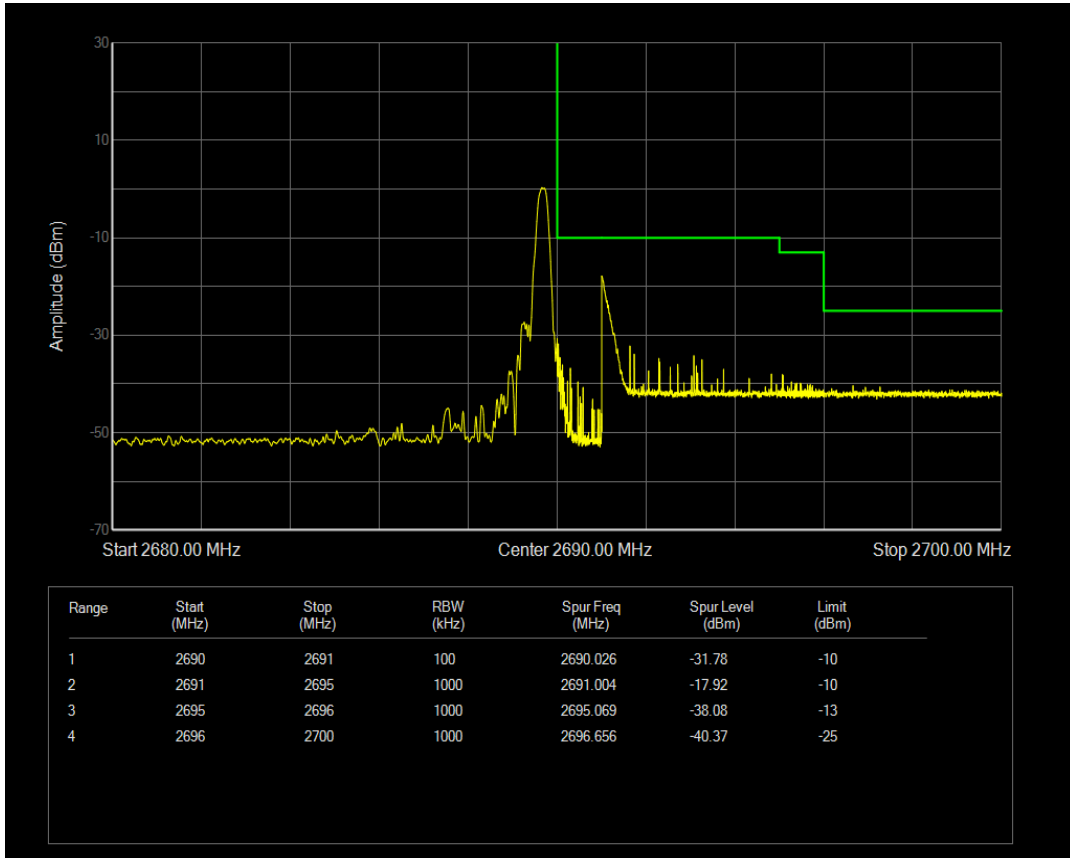

Band41 QPSK BW=5MHz Channel=41565 RB Size=1 Position=#Max