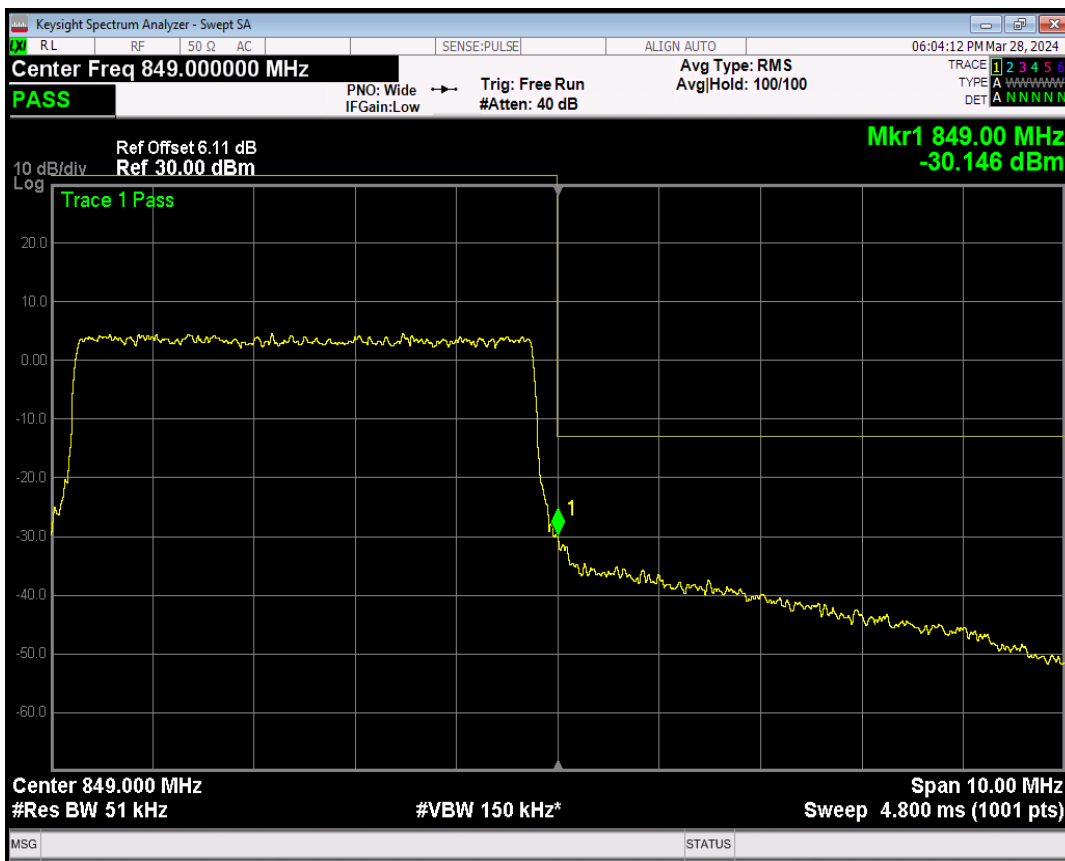

Band5 16QAM BW=5MHz Channel=20625 RB Size=25 Position=#0