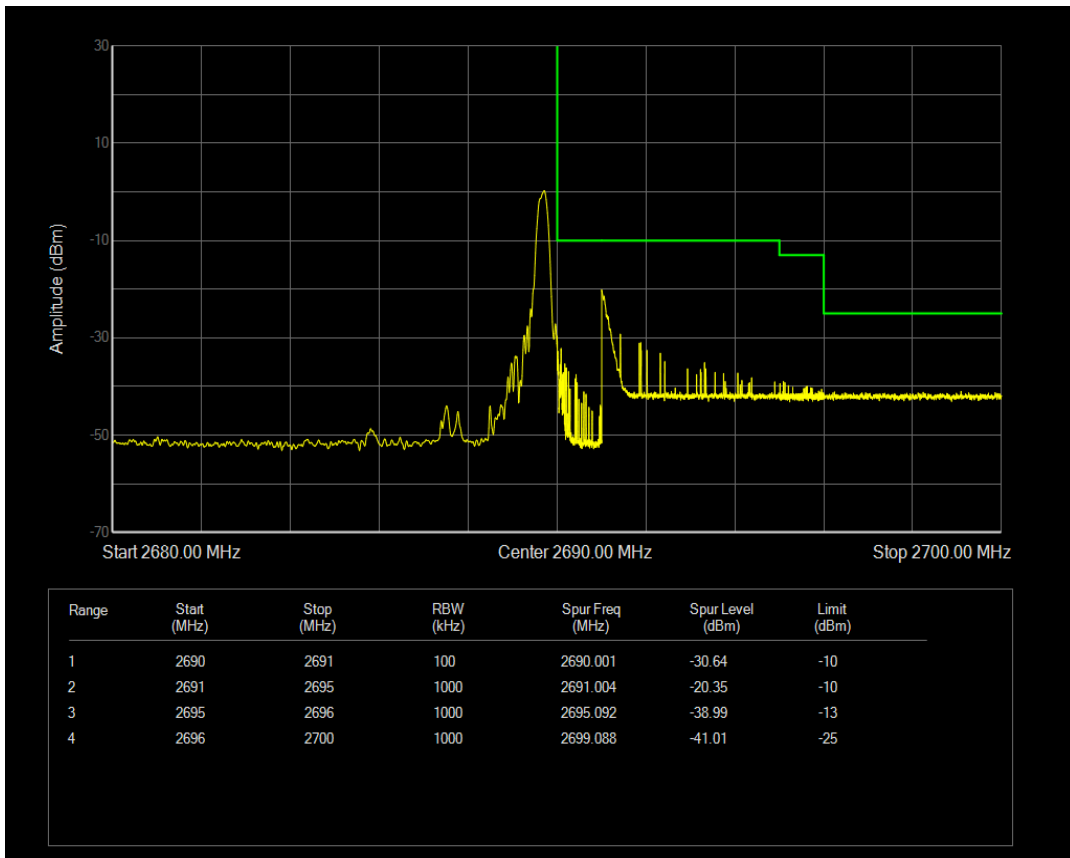

Band41 16QAM BW=5MHz Channel=41565 RB Size=1 Position=#Max