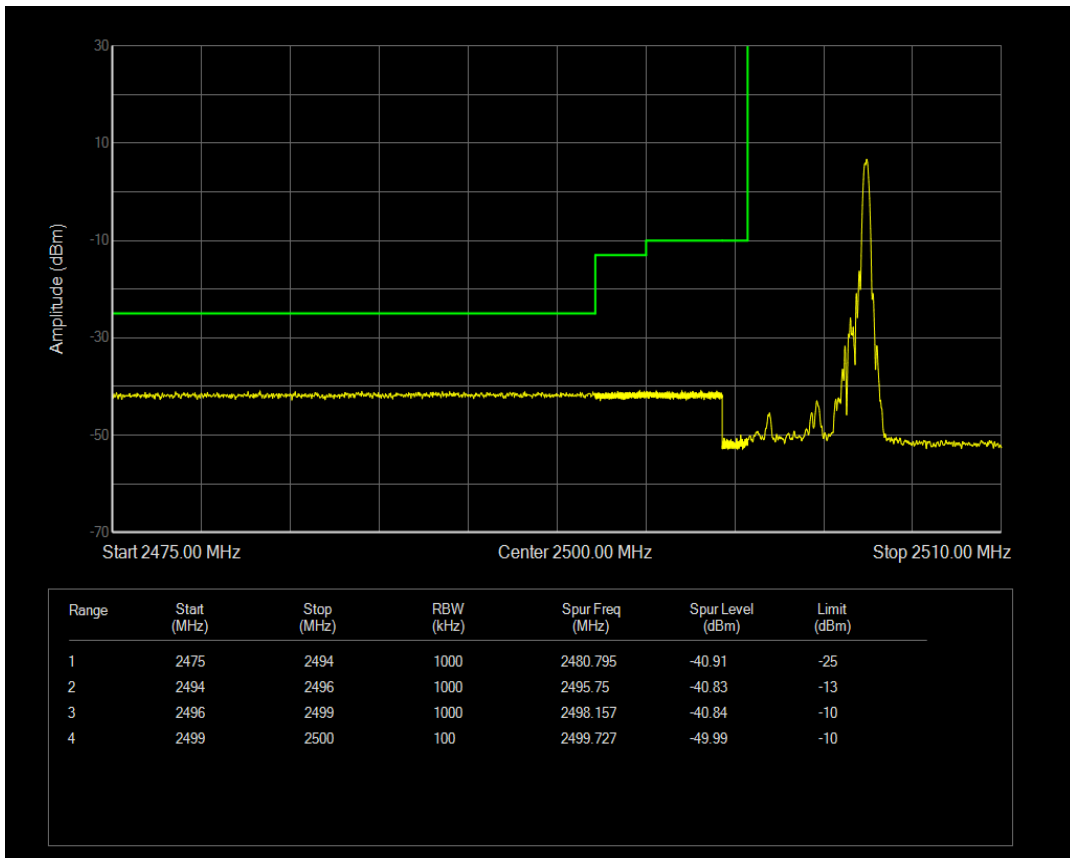

Band5 QPSK BW=10MHz Channel=20600 RB Size=1 Position=#0

Band5 QPSK BW=10MHz Channel=20600 RB Size=1 Position=#Max

Band5 QPSK BW=10MHz Channel=20600 RB Size=50 Position=#0

Band5 16QAM BW=10MHz Channel=20600 RB Size=1 Position=#0

Band5 16QAM BW=10MHz Channel=20600 RB Size=1 Position=#Max

Band5 16QAM BW=10MHz Channel=20600 RB Size=50 Position=#0

Band7 QPSK BW=5MHz Channel=20775 RB Size=1 Position=#0

Band7 QPSK BW=5MHz Channel=20775 RB Size=1 Position=#Max

Band7 QPSK BW=5MHz Channel=20775 RB Size=25 Position=#0

Band7 16QAM BW=5MHz Channel=20775 RB Size=1 Position=#0

Band7 16QAM BW=5MHz Channel=20775 RB Size=1 Position=#Max

Band7 16QAM BW=5MHz Channel=20775 RB Size=25 Position=#0