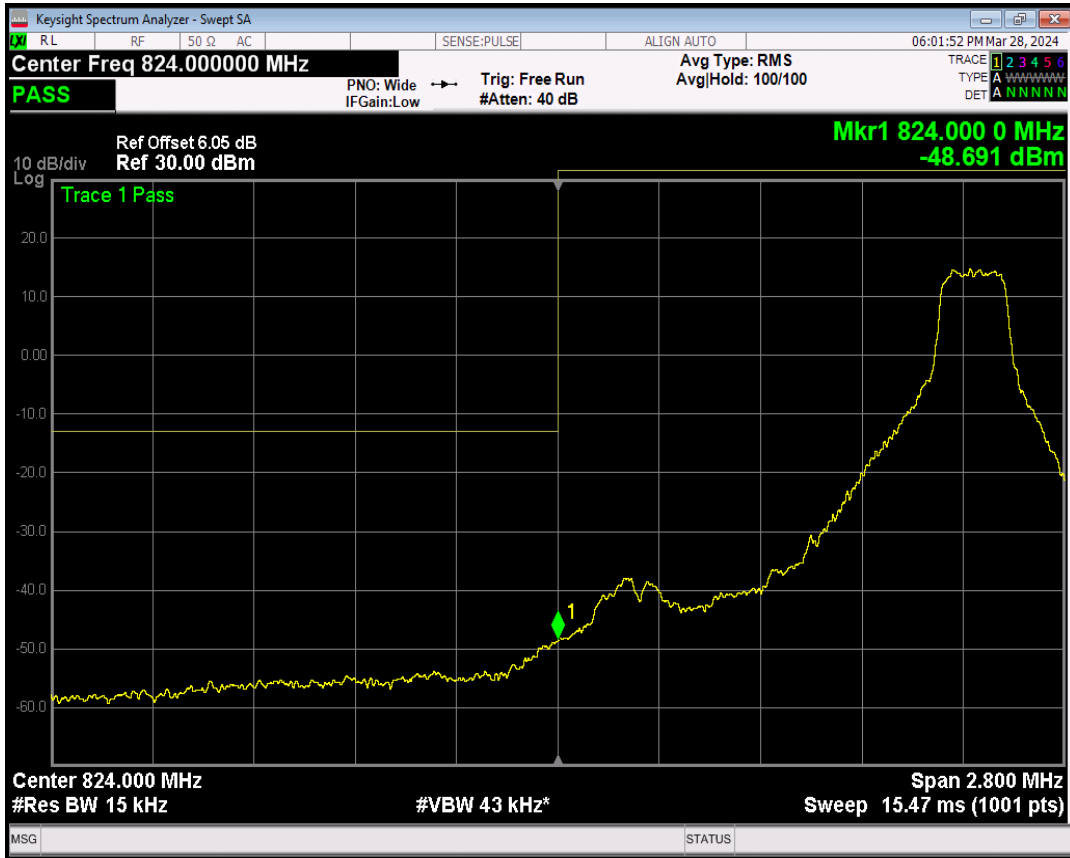

Band41 16QAM BW=20MHz Channel=41490 RB Size=100 Position=#0

Band41 16QAM BW=20MHz Channel=41490 RB Size=1 Position=#Max

Band5 QPSK BW=1.4MHz Channel=20407 RB Size=1 Position=#0

Band5 QPSK BW=1.4MHz Channel=20407 RB Size=1 Position=#Max

Band5 QPSK BW=1.4MHz Channel=20407 RB Size=6 Position=#0

Band5 16QAM BW=1.4MHz Channel=20407 RB Size=1 Position=#0

Band5 16QAM BW=1.4MHz Channel=20407 RB Size=1 Position=#Max

Band5 16QAM BW=1.4MHz Channel=20407 RB Size=6 Position=#0