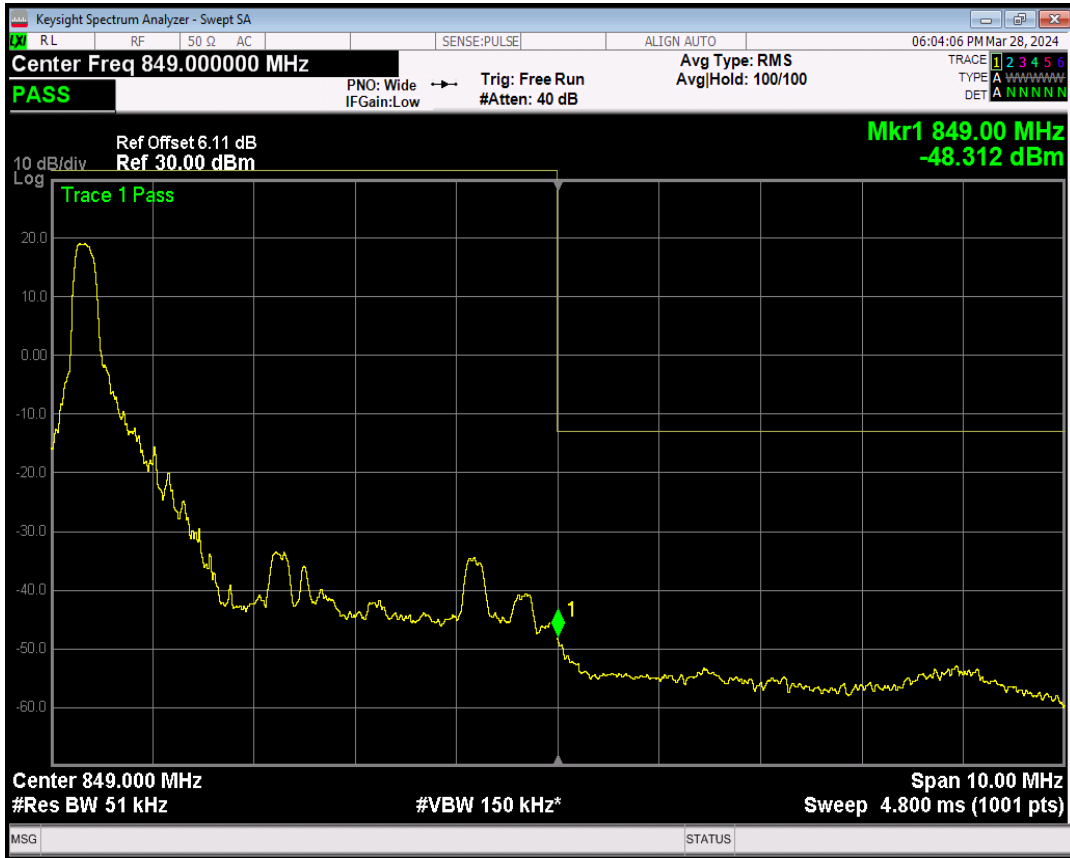

Band5 QPSK BW=5MHz Channel=20625 RB Size=1 Position=#0

Band5 QPSK BW=5MHz Channel=20625 RB Size=1 Position=#Max

Band5 QPSK BW=5MHz Channel=20625 RB Size=25 Position=#0

Band5 16QAM BW=5MHz Channel=20625 RB Size=1 Position=#0