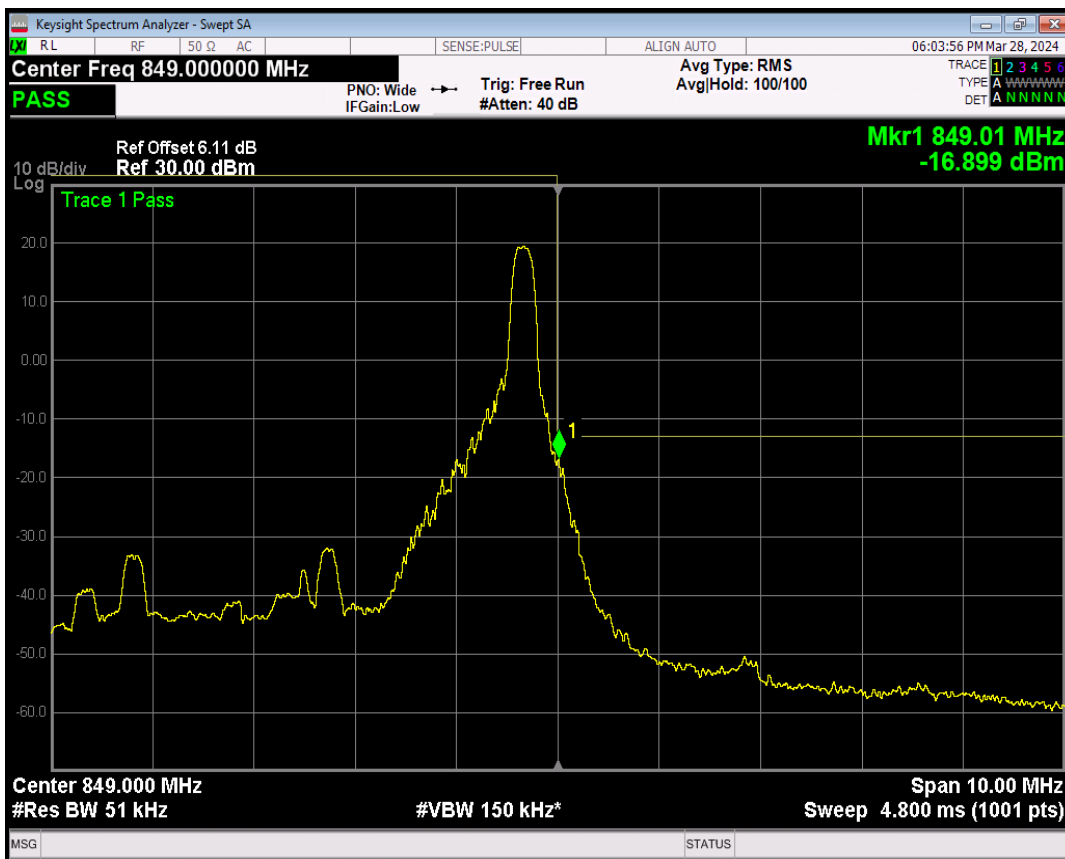

Band5 QPSK BW=5MHz Channel=20625 RB Size=1 Position=#Max