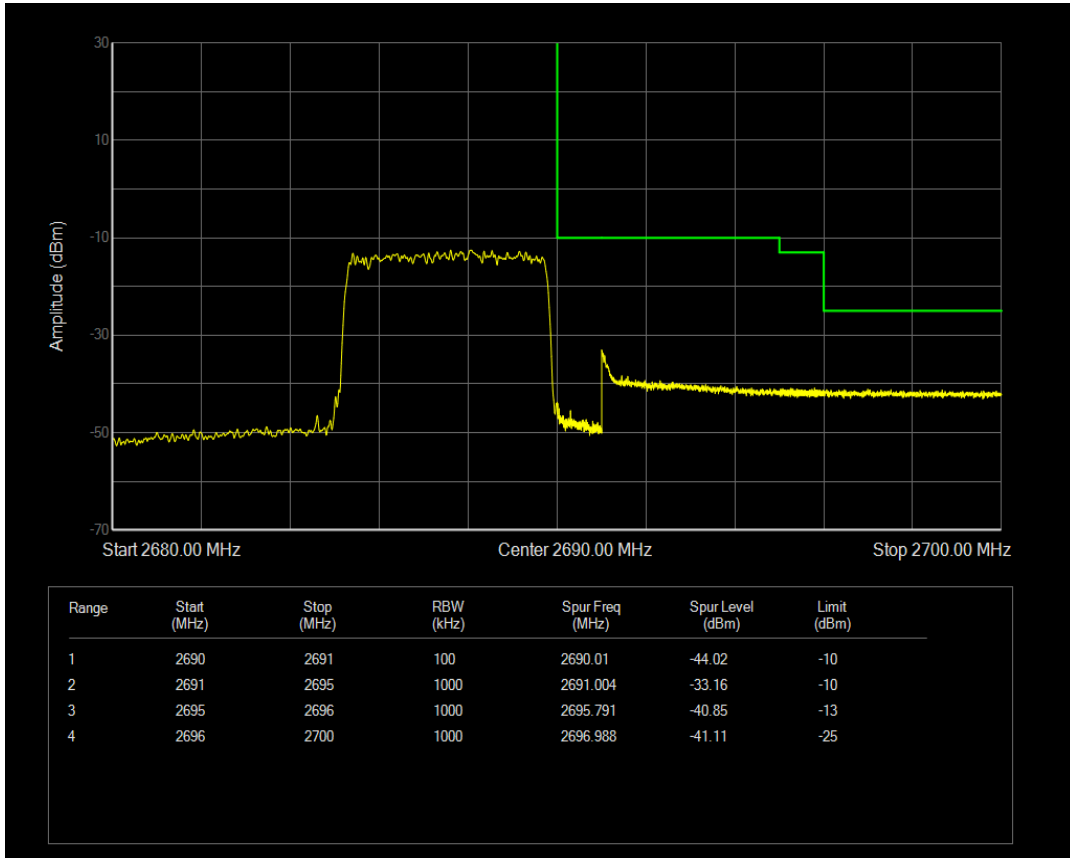

Band41 16QAM BW=5MHz Channel=41565 RB Size=25 Position=#0