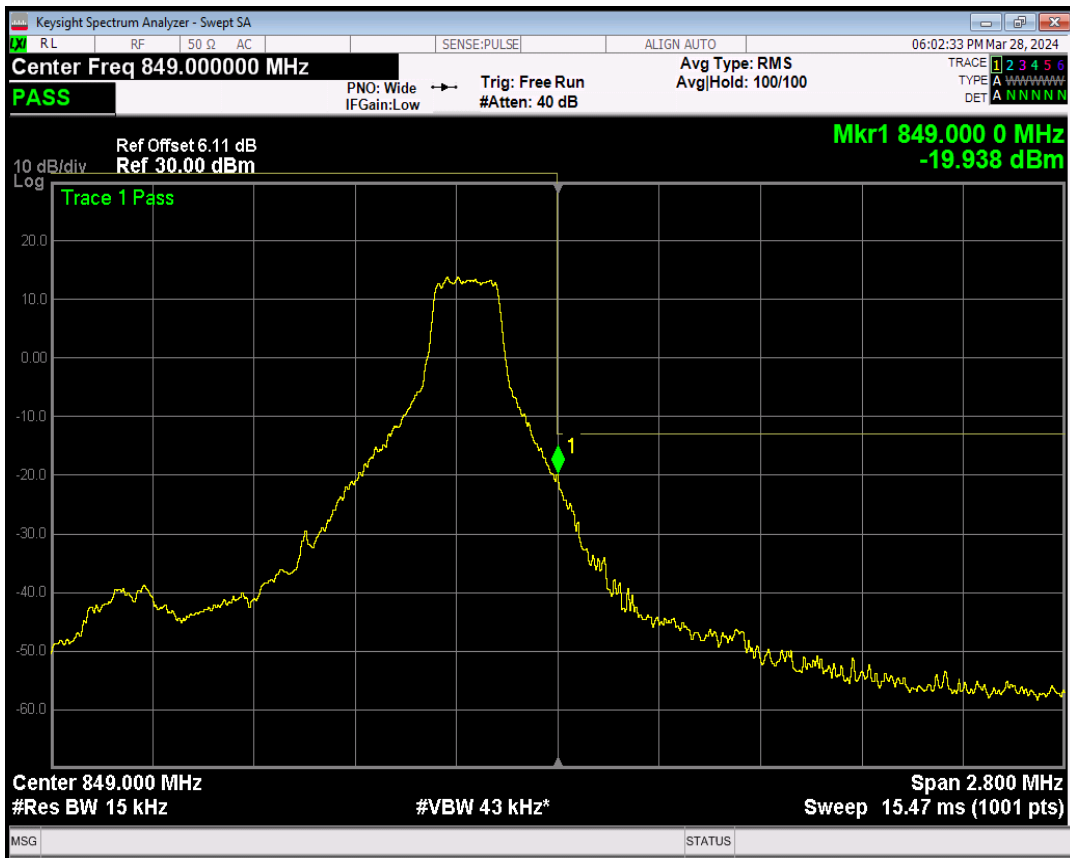

Band5 16QAM BW=1.4MHz Channel=20643 RB Size=1 Position=#Max