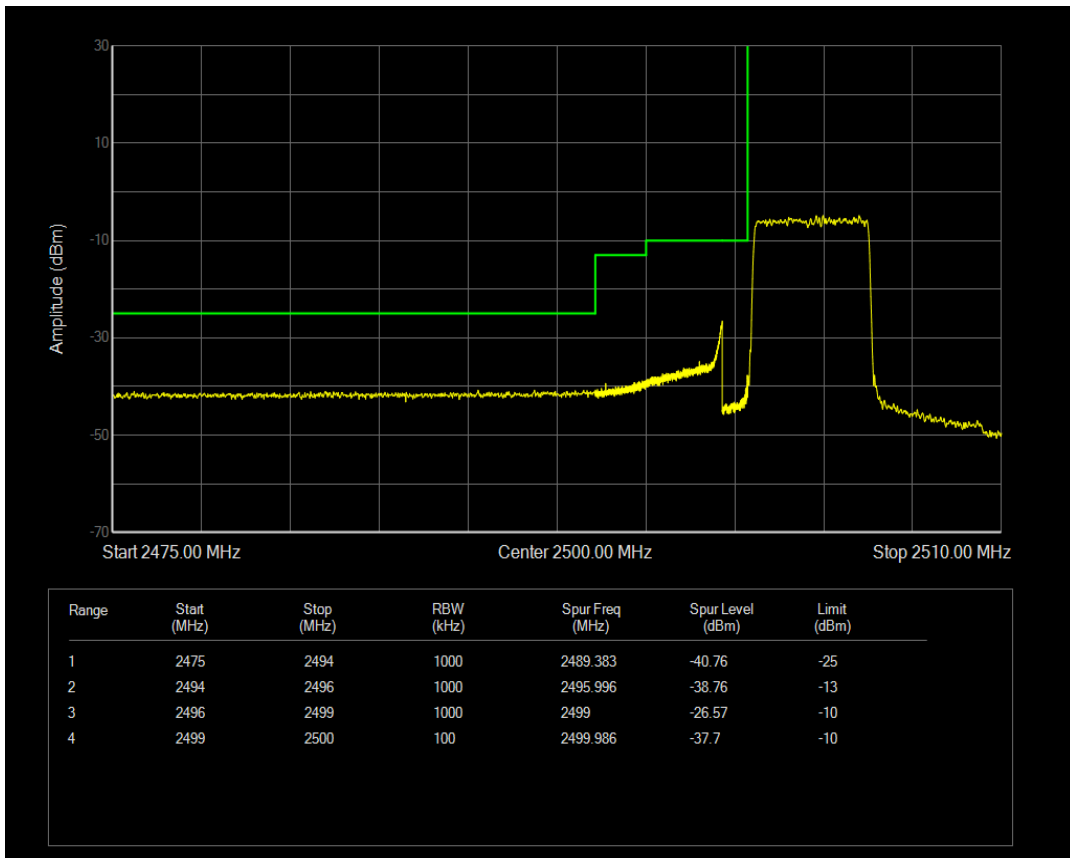

Band5 QPSK BW=10MHz Channel=20600 RB Size=1 Position=#0

Band5 QPSK BW=10MHz Channel=20600 RB Size=1 Position=#Max

Band5 QPSK BW=10MHz Channel=20600 RB Size=50 Position=#0

Band5 16QAM BW=10MHz Channel=20600 RB Size=1 Position=#0

Band5 16QAM BW=10MHz Channel=20600 RB Size=1 Position=#Max

Band5 16QAM BW=10MHz Channel=20600 RB Size=50 Position=#0

Band7 QPSK BW=5MHz Channel=20775 RB Size=1 Position=#0

Band7 QPSK BW=5MHz Channel=20775 RB Size=1 Position=#Max

Band7 QPSK BW=5MHz Channel=20775 RB Size=25 Position=#0

Band7 16QAM BW=5MHz Channel=20775 RB Size=1 Position=#0

Band7 16QAM BW=5MHz Channel=20775 RB Size=1 Position=#Max

Band7 16QAM BW=5MHz Channel=20775 RB Size=25 Position=#0