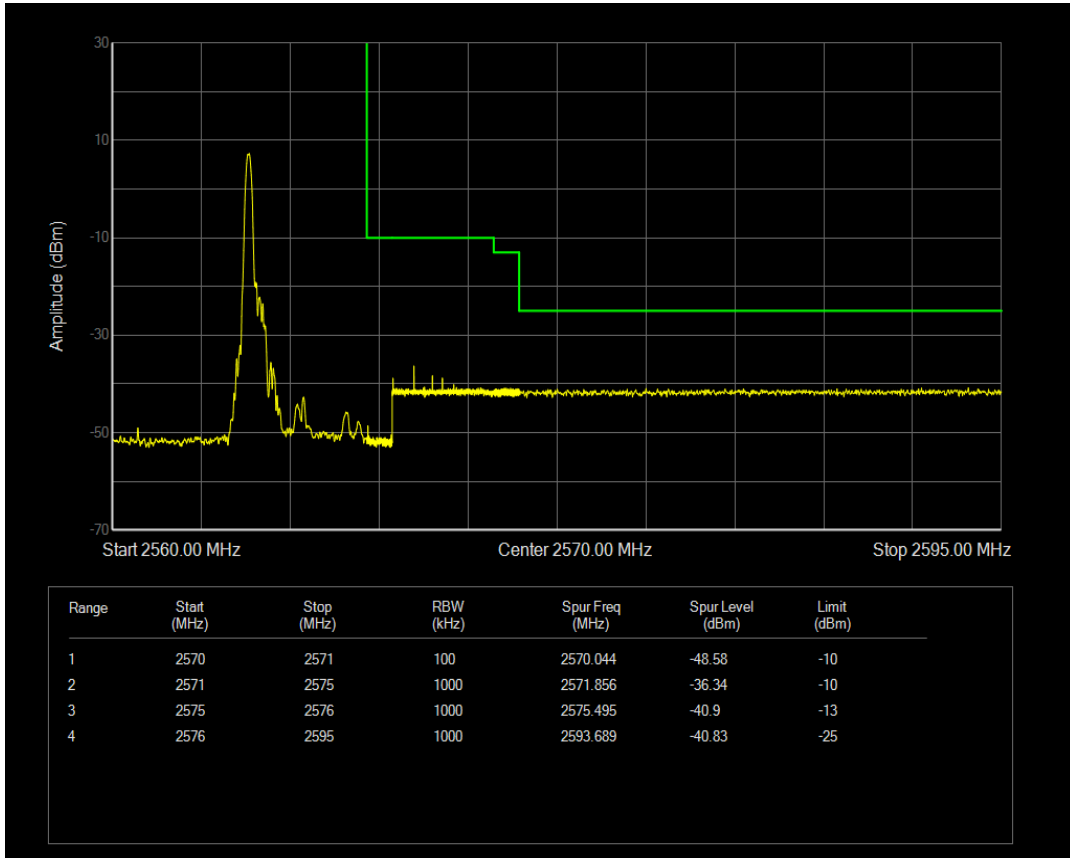

Band7 QPSK BW=5MHz Channel=21425 RB Size=1 Position=#0

Band7 QPSK BW=5MHz Channel=21425 RB Size=25 Position=#0

Band7 QPSK BW=5MHz Channel=21425 RB Size=1 Position=#Max

Band7 16QAM BW=5MHz Channel=21425 RB Size=1 Position=#0

Band7 16QAM BW=5MHz Channel=21425 RB Size=1 Position=#Max

Band7 16QAM BW=5MHz Channel=21425 RB Size=25 Position=#0

Band7 QPSK BW=10MHz Channel=20800 RB Size=1 Position=#0

Band7 QPSK BW=10MHz Channel=20800 RB Size=1 Position=#Max