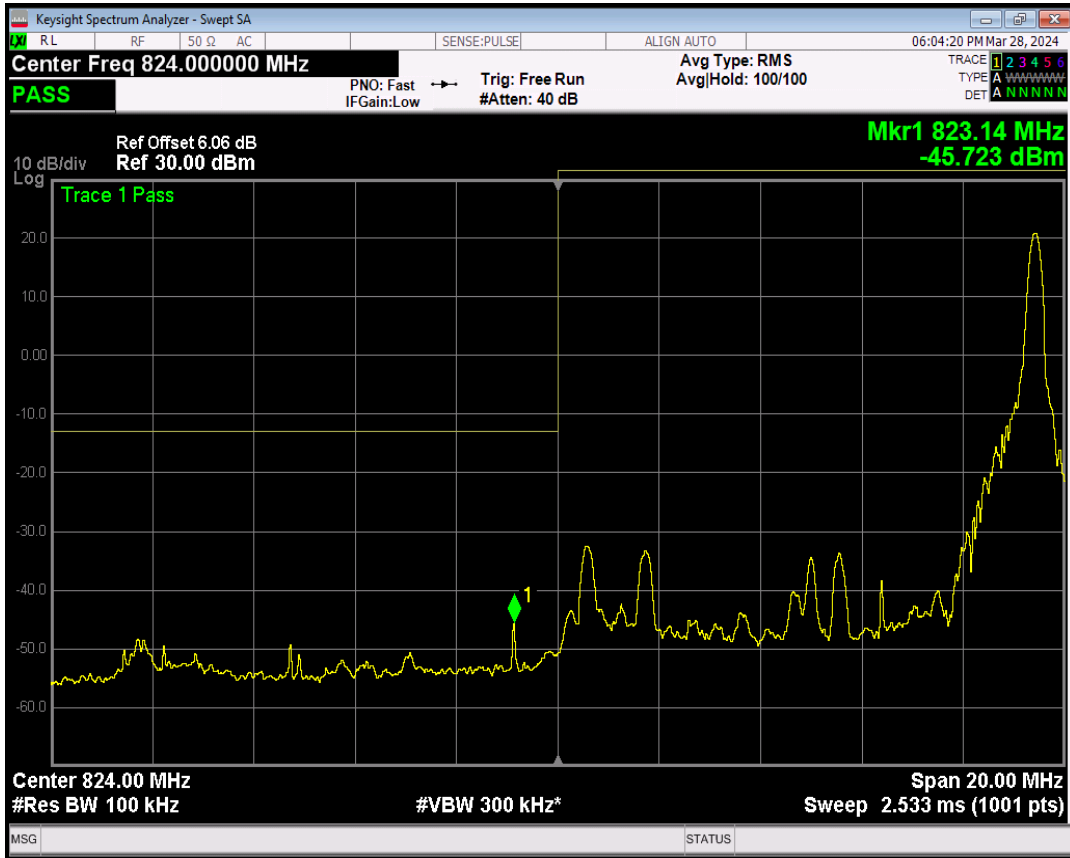

Band5 16QAM BW=5MHz Channel=20625 RB Size=1 Position=#Max

Band5 16QAM BW=5MHz Channel=20625 RB Size=25 Position=#0

Band5 QPSK BW=10MHz Channel=20450 RB Size=1 Position=#0

Band5 QPSK BW=10MHz Channel=20450 RB Size=1 Position=#Max