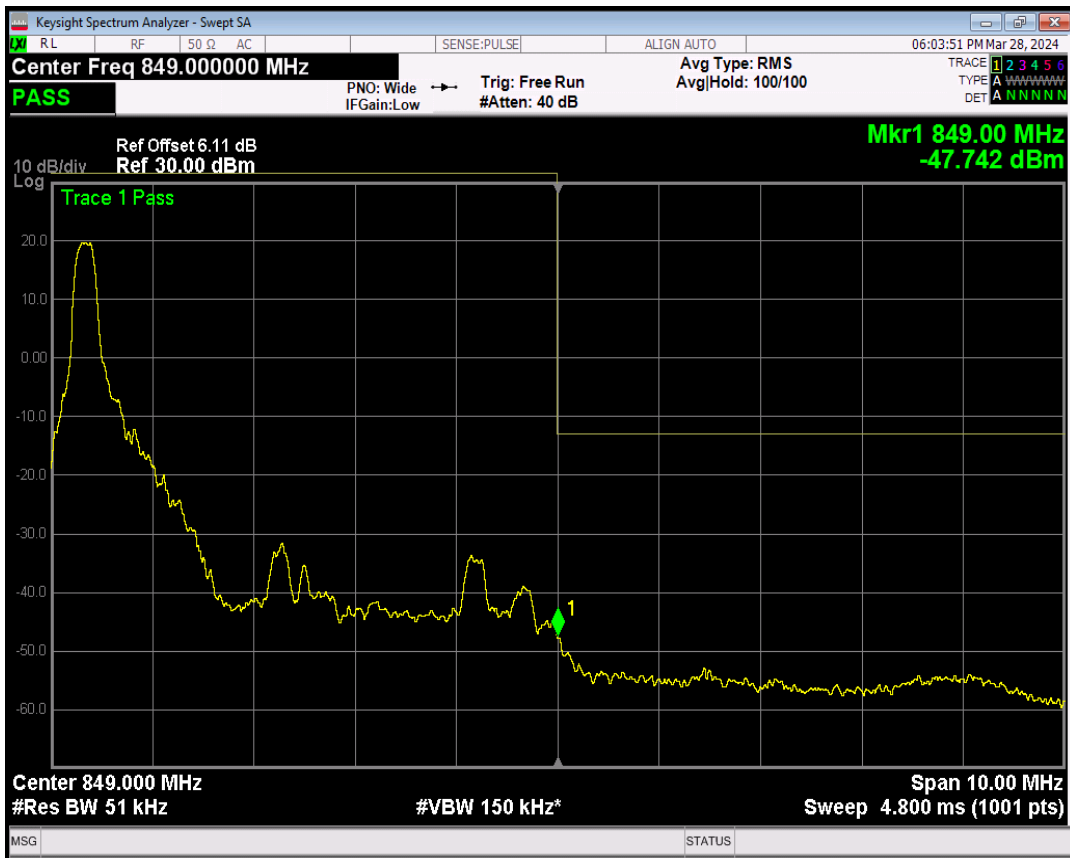

Band5 QPSK BW=5MHz Channel=20625 RB Size=1 Position=#0