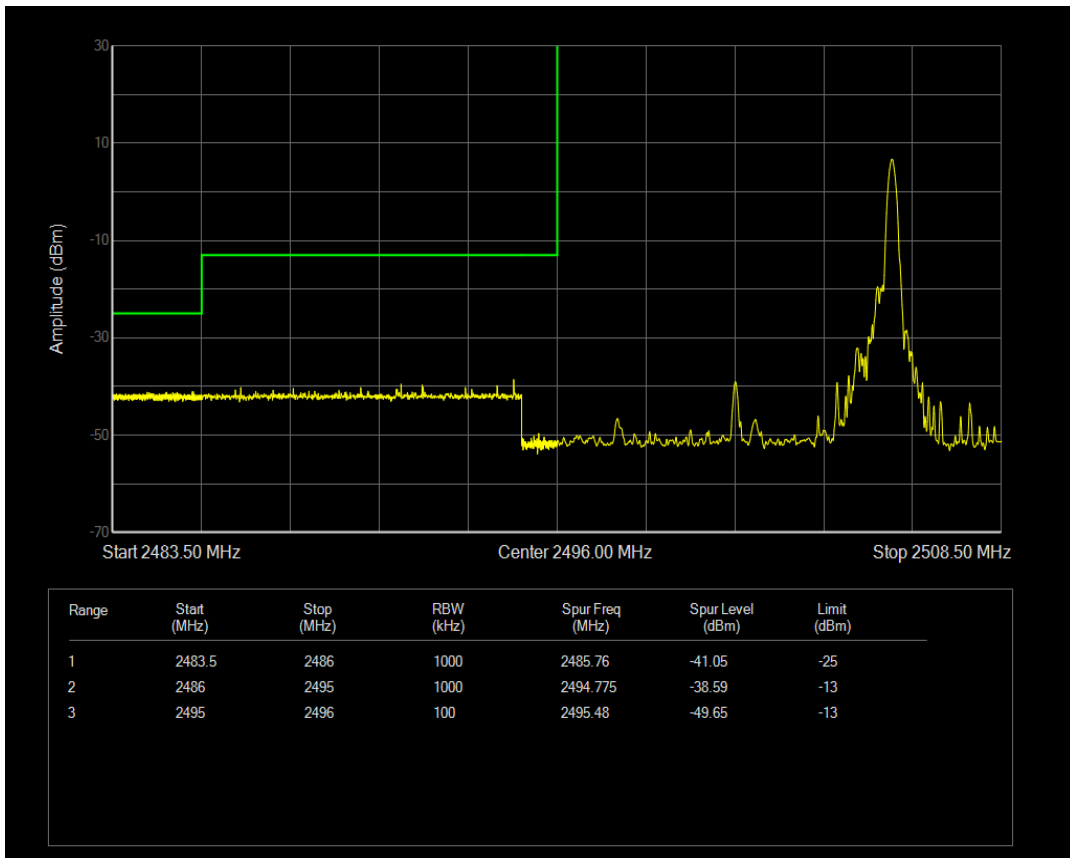

Band41 16QAM BW=10MHz Channel=39700 RB Size=1 Position=#Max