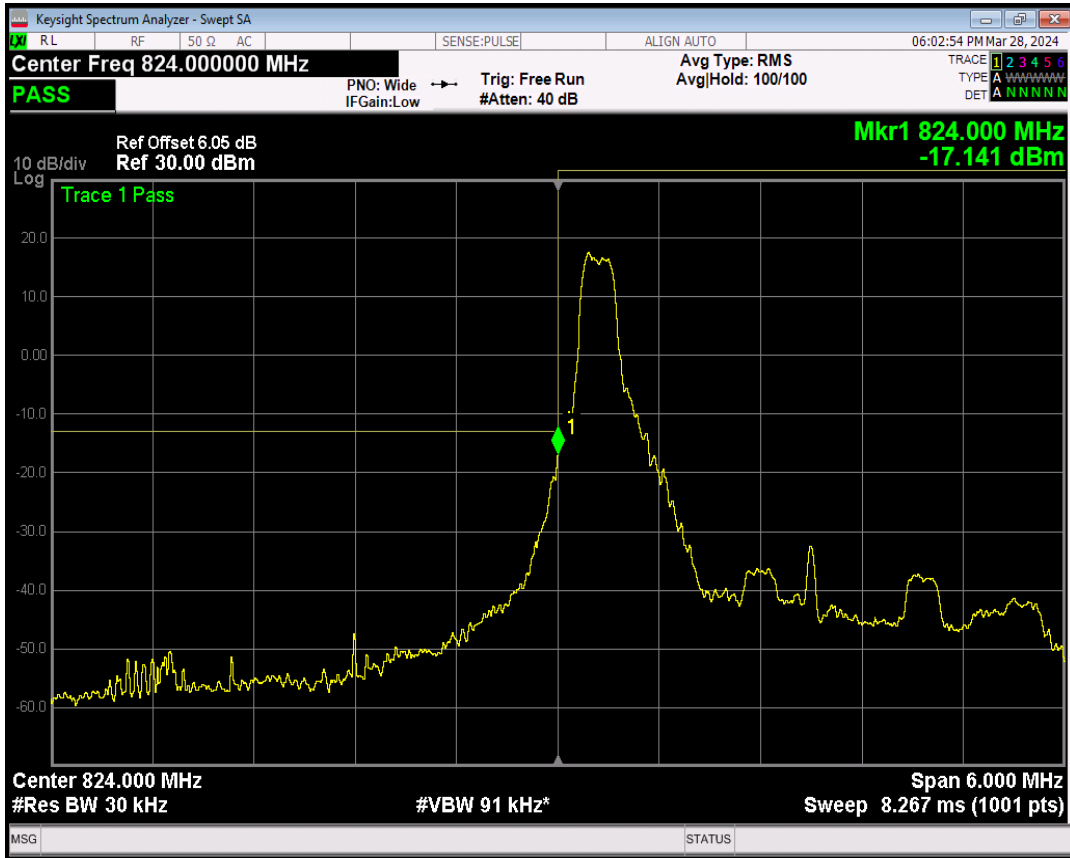

Band5 16QAM BW=3MHz Channel=20415 RB Size=1 Position=#0