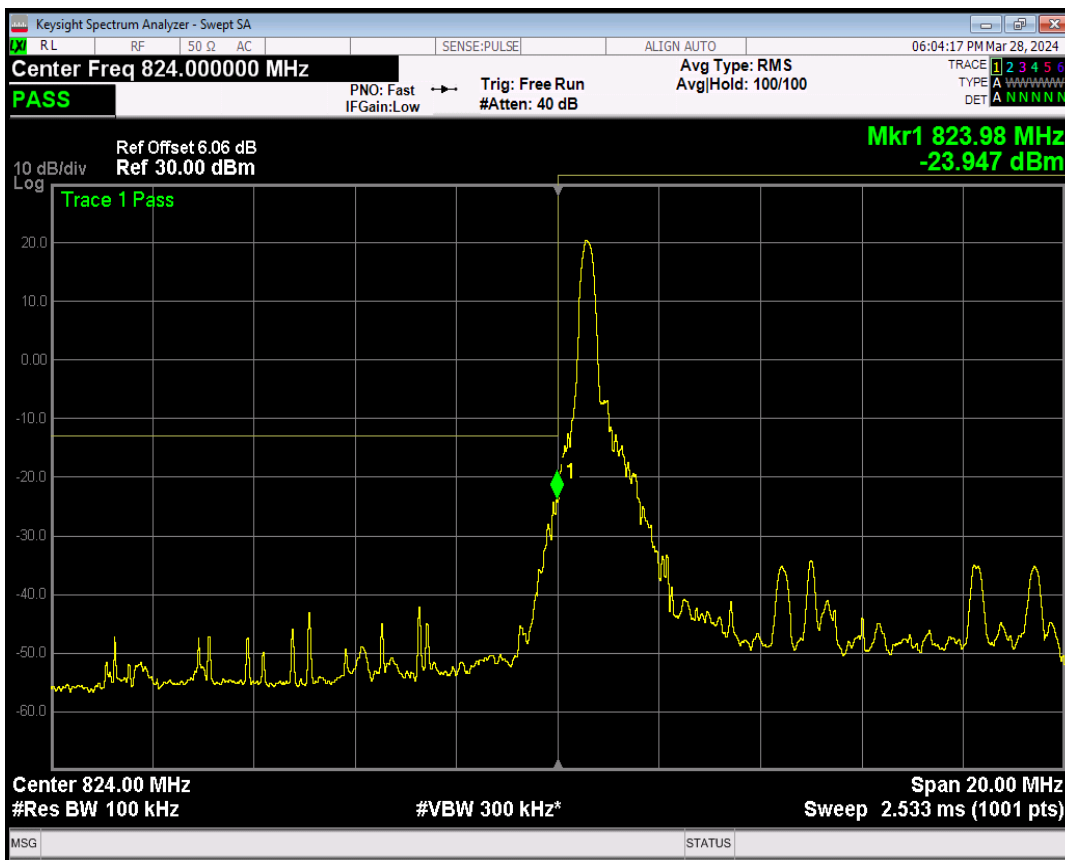

Band5 QPSK BW=10MHz Channel=20450 RB Size=1 Position=#0