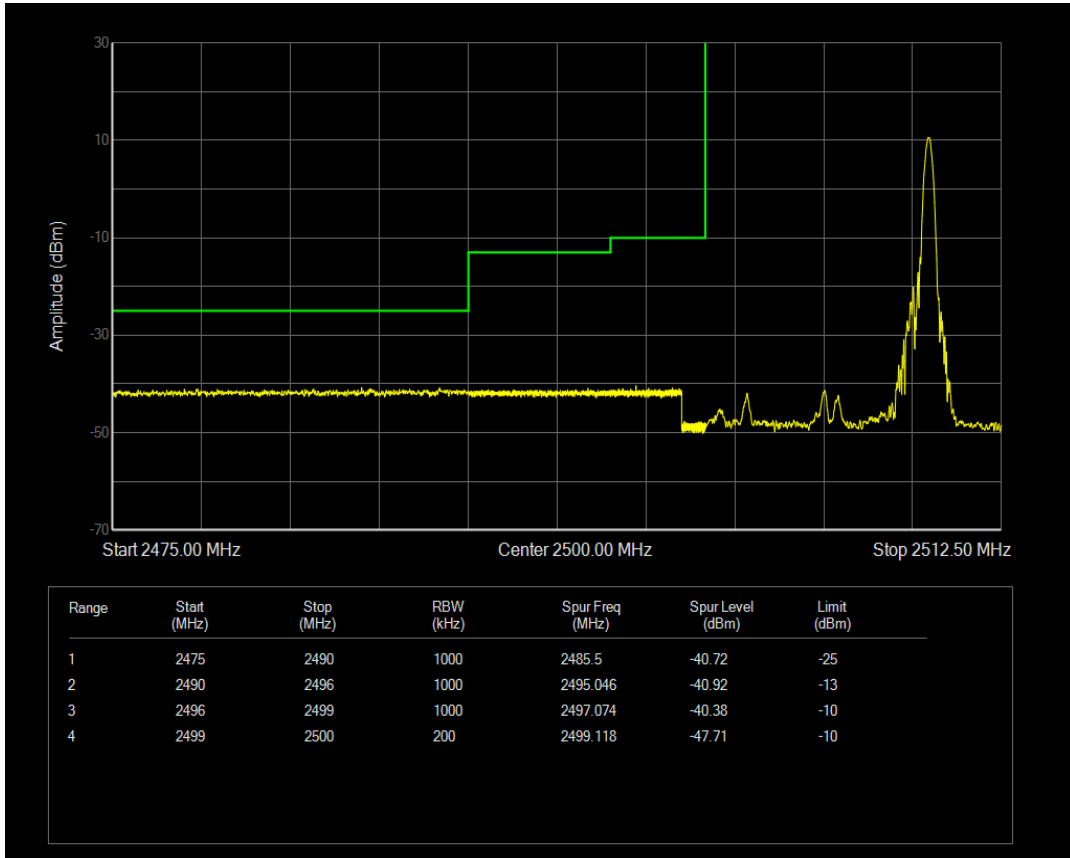

Band7 16QAM BW=5MHz Channel=21425 RB Size=1 Position=#Max

Band7 16QAM BW=5MHz Channel=21425 RB Size=25 Position=#0

Band7 QPSK BW=10MHz Channel=20800 RB Size=1 Position=#0

Band7 QPSK BW=10MHz Channel=20800 RB Size=1 Position=#Max

Band7 QPSK BW=10MHz Channel=20800 RB Size=50 Position=#0

Band7 16QAM BW=10MHz Channel=20800 RB Size=1 Position=#0

Band7 16QAM BW=10MHz Channel=20800 RB Size=1 Position=#Max

Band7 16QAM BW=10MHz Channel=20800 RB Size=50 Position=#0