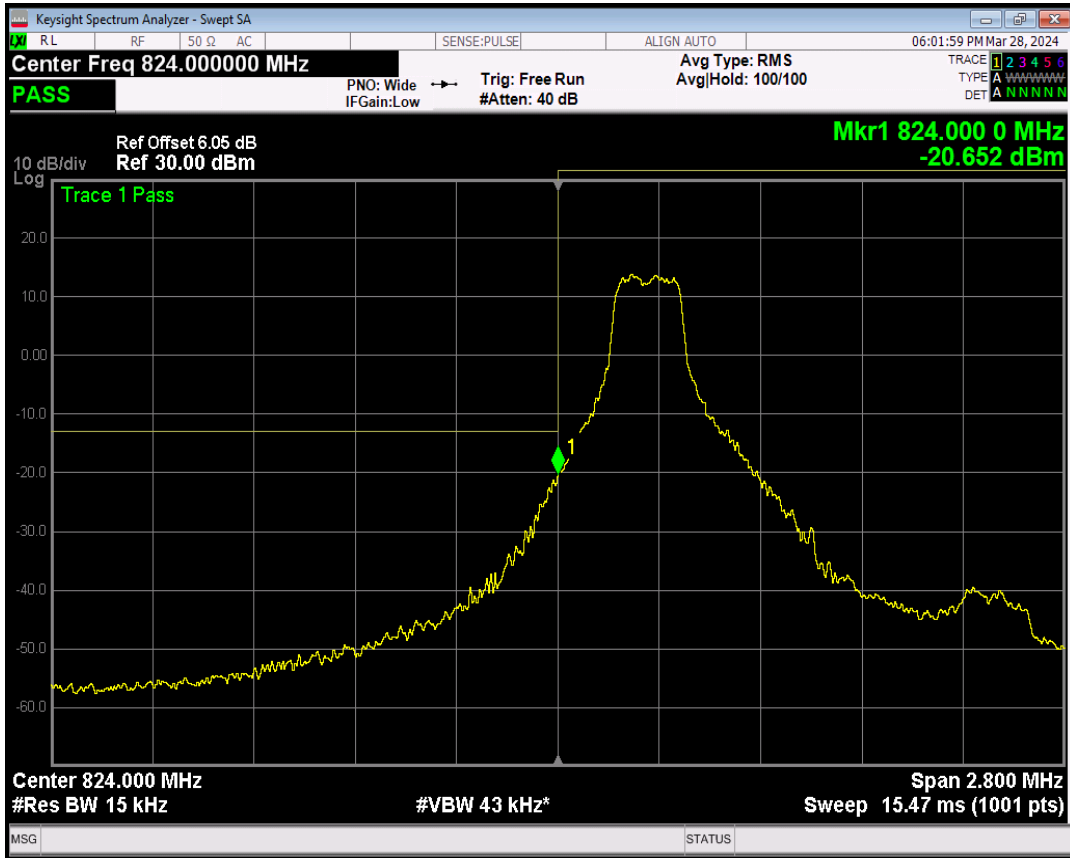

Band5 16QAM BW=1.4MHz Channel=20407 RB Size=1 Position=#0