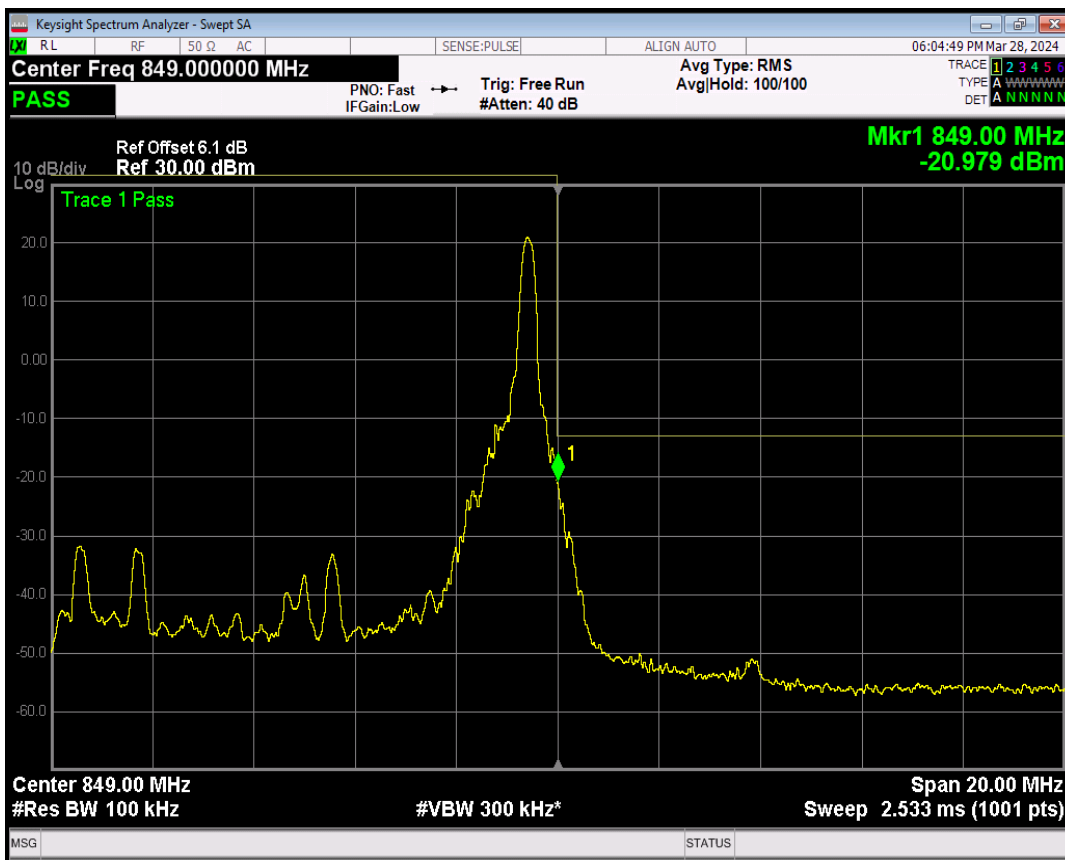

Band5 16QAM BW=10MHz Channel=20600 RB Size=1 Position=#Max