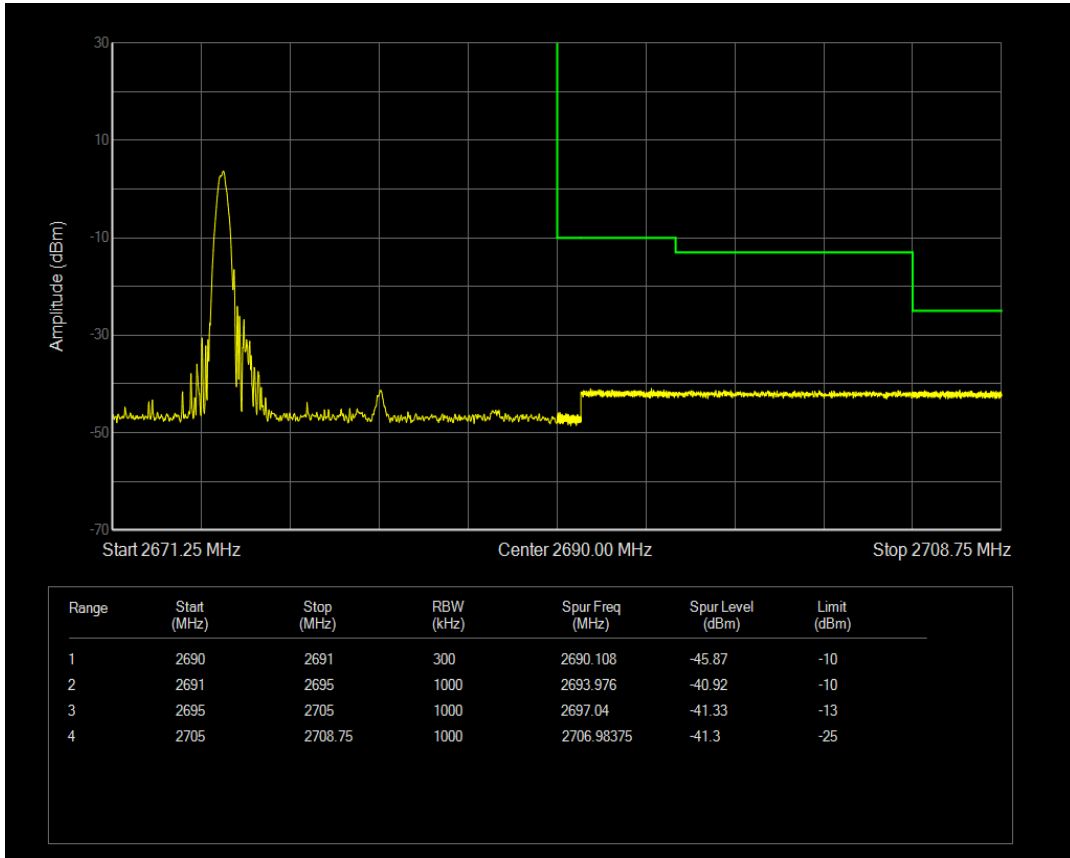

Band41 QPSK BW=15MHz Channel=41515 RB Size=1 Position=#0

Band41 QPSK BW=15MHz Channel=41515 RB Size=1 Position=#Max

Band41 QPSK BW=15MHz Channel=41515 RB Size=75 Position=#0

Band41 16QAM BW=15MHz Channel=41515 RB Size=1 Position=#0