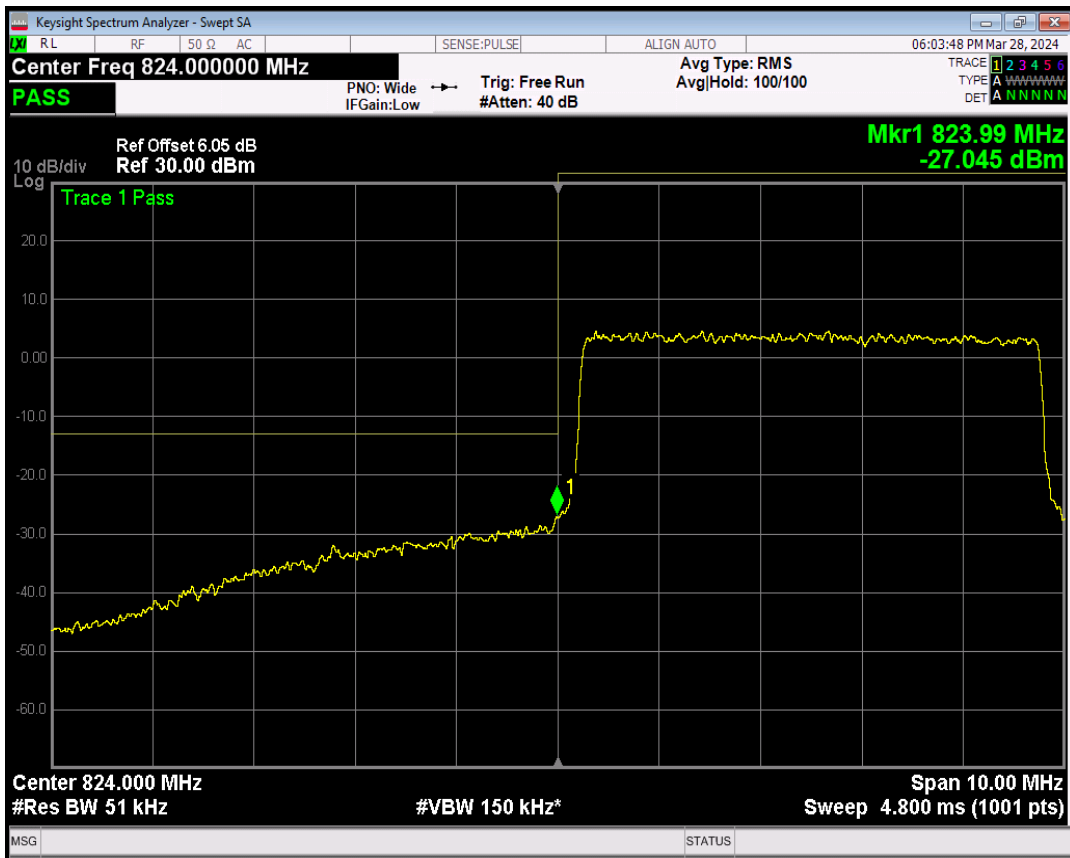

Band5 16QAM BW=5MHz Channel=20425 RB Size=25 Position=#0