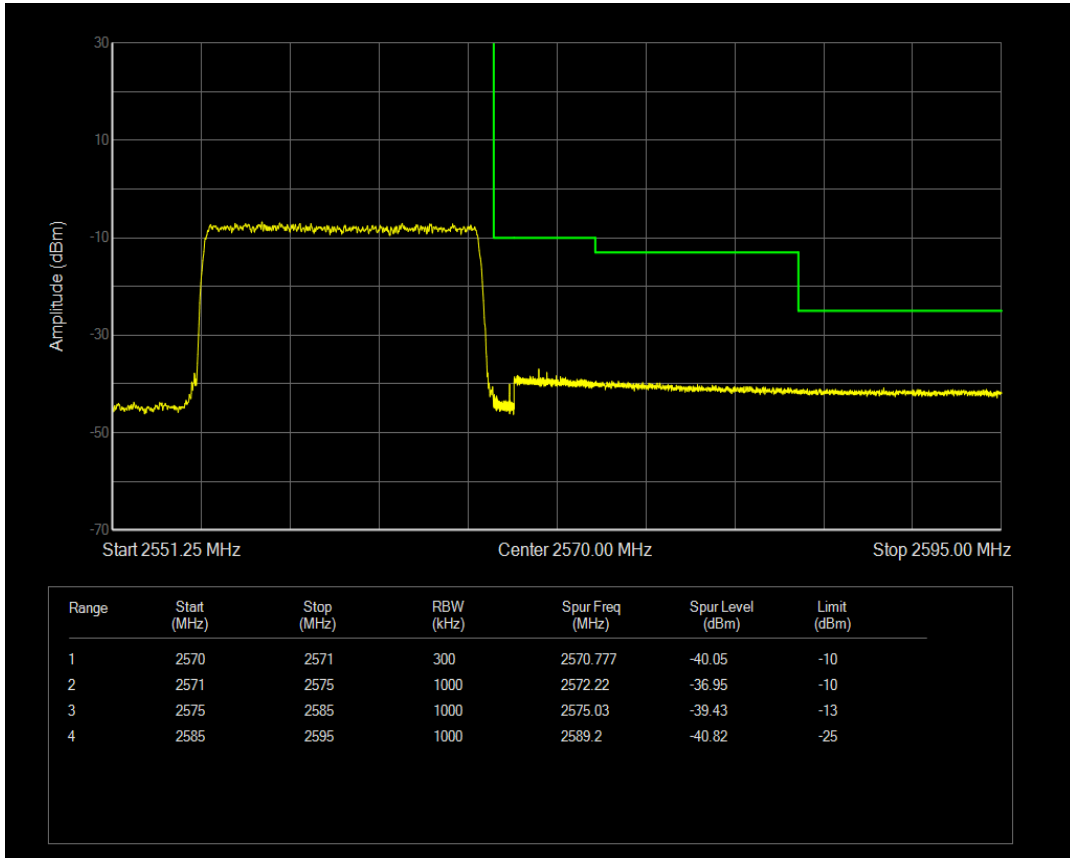

Band7 16QAM BW=15MHz Channel=21375 RB Size=75 Position=#0