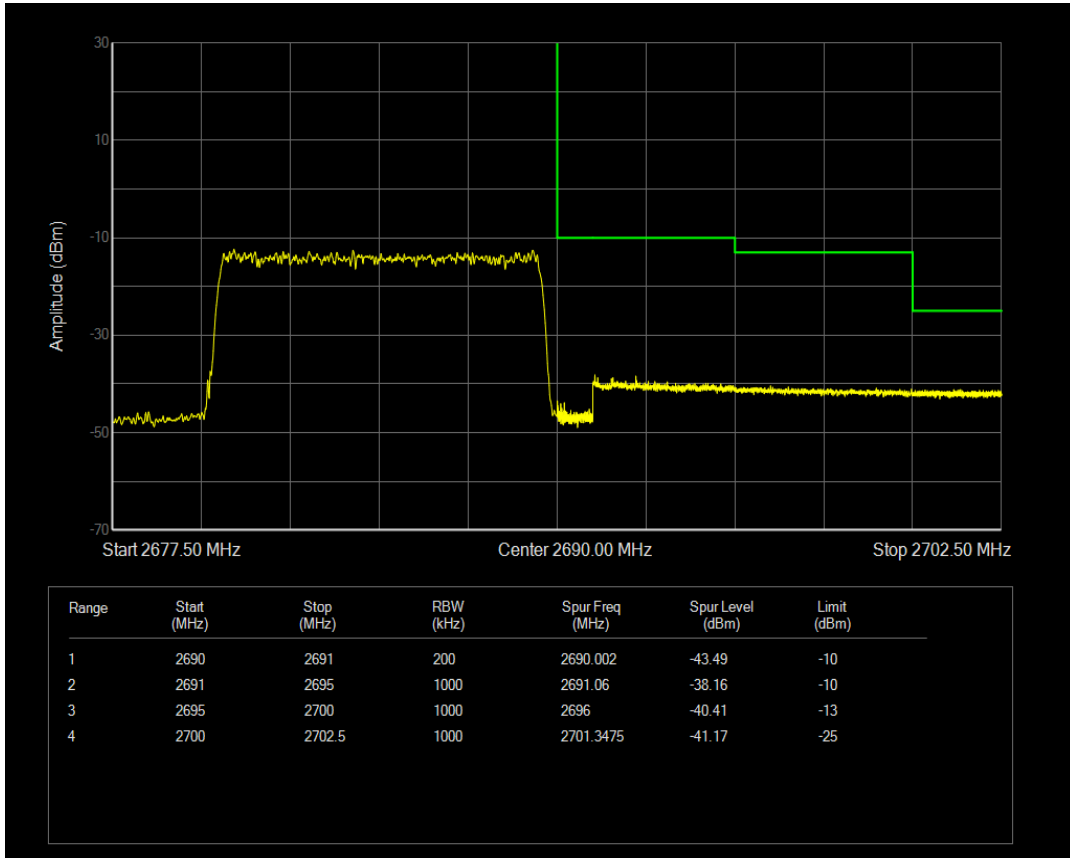

Band41 16QAM BW=10MHz Channel=41540 RB Size=50 Position=#0