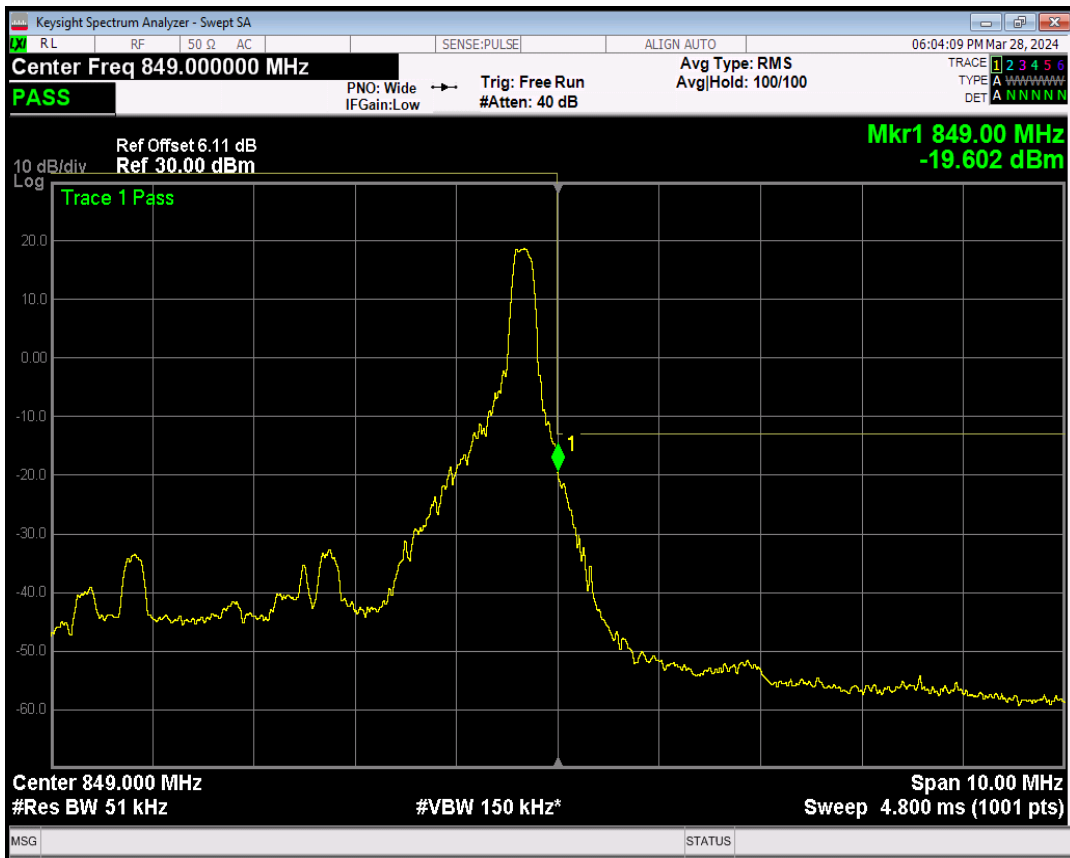

Band5 16QAM BW=5MHz Channel=20625 RB Size=1 Position=#Max