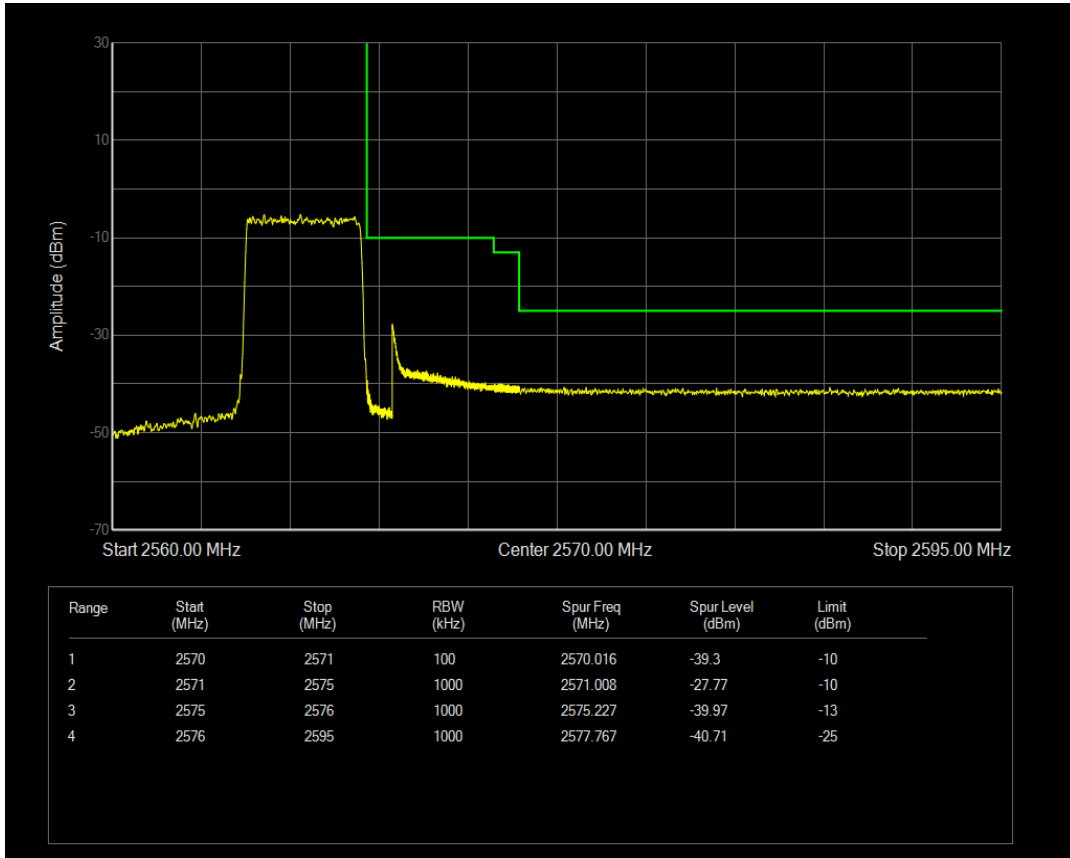

Band7 QPSK BW=5MHz Channel=21425 RB Size=1 Position=#0

Band7 QPSK BW=5MHz Channel=21425 RB Size=25 Position=#0

Band7 QPSK BW=5MHz Channel=21425 RB Size=1 Position=#Max

Band7 16QAM BW=5MHz Channel=21425 RB Size=1 Position=#0

Band7 16QAM BW=5MHz Channel=21425 RB Size=1 Position=#Max

Band7 16QAM BW=5MHz Channel=21425 RB Size=25 Position=#0

Band7 QPSK BW=10MHz Channel=20800 RB Size=1 Position=#0

Band7 QPSK BW=10MHz Channel=20800 RB Size=1 Position=#Max