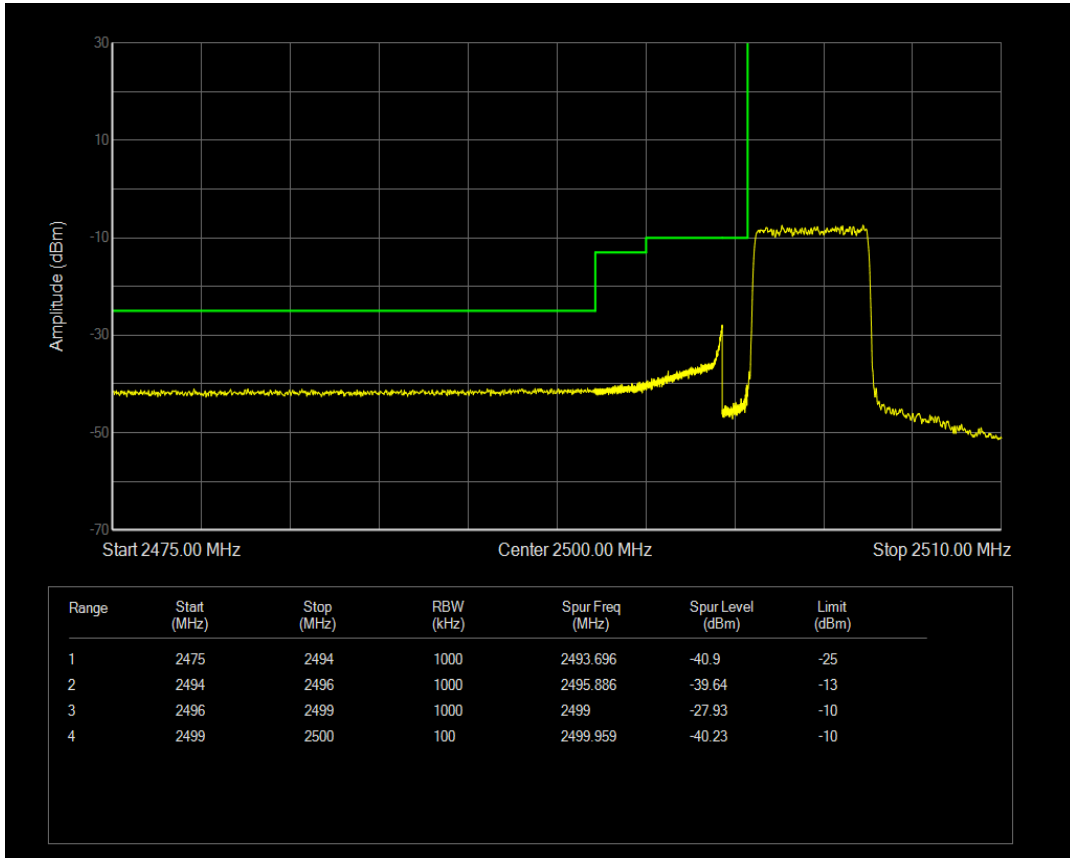

Band7 QPSK BW=5MHz Channel=20775 RB Size=25 Position=#0

Band7 16QAM BW=5MHz Channel=20775 RB Size=1 Position=#0

Band7 16QAM BW=5MHz Channel=20775 RB Size=1 Position=#Max

Band7 16QAM BW=5MHz Channel=20775 RB Size=25 Position=#0