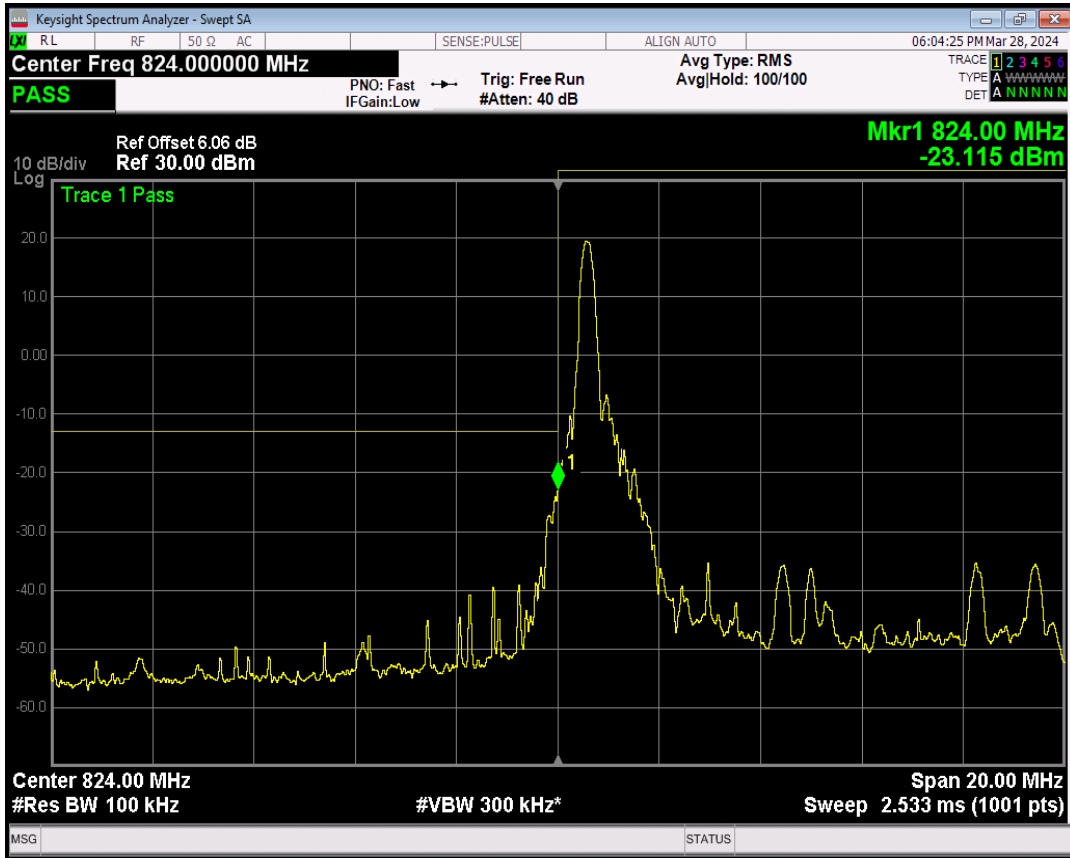

Band5 16QAM BW=10MHz Channel=20450 RB Size=1 Position=#0