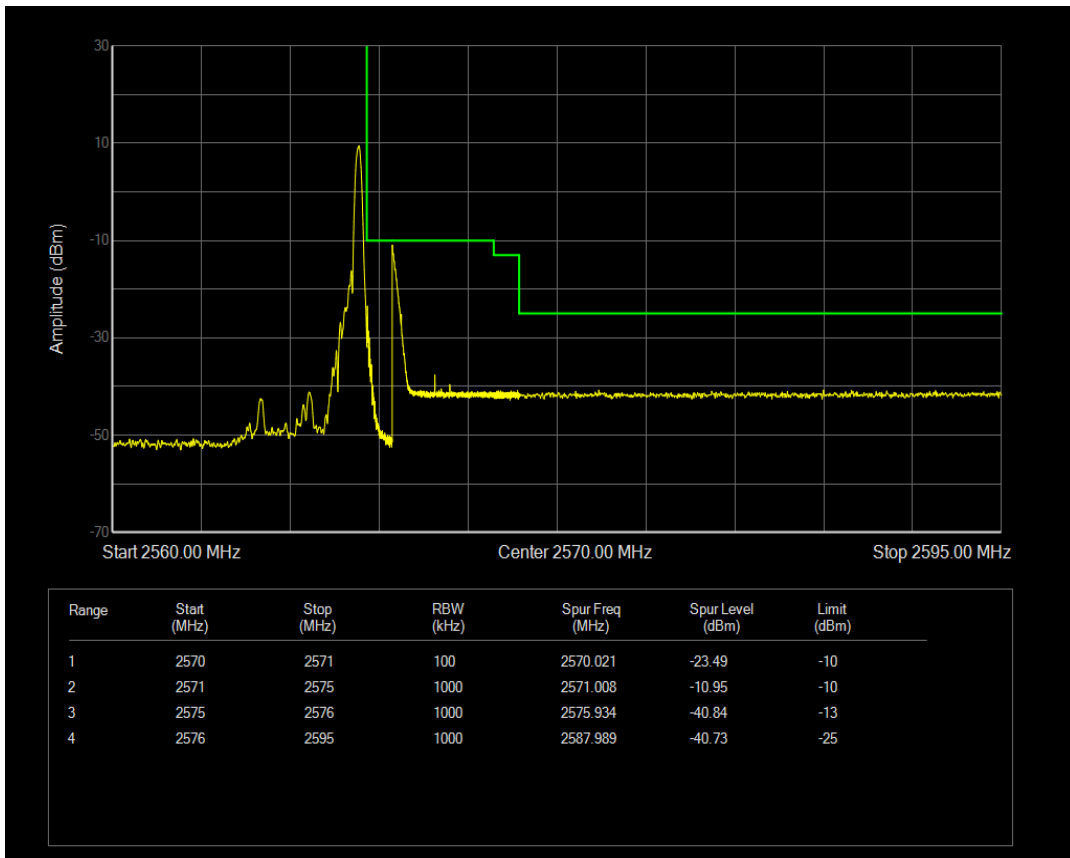

Band7 QPSK BW=5MHz Channel=21425 RB Size=1 Position=#Max