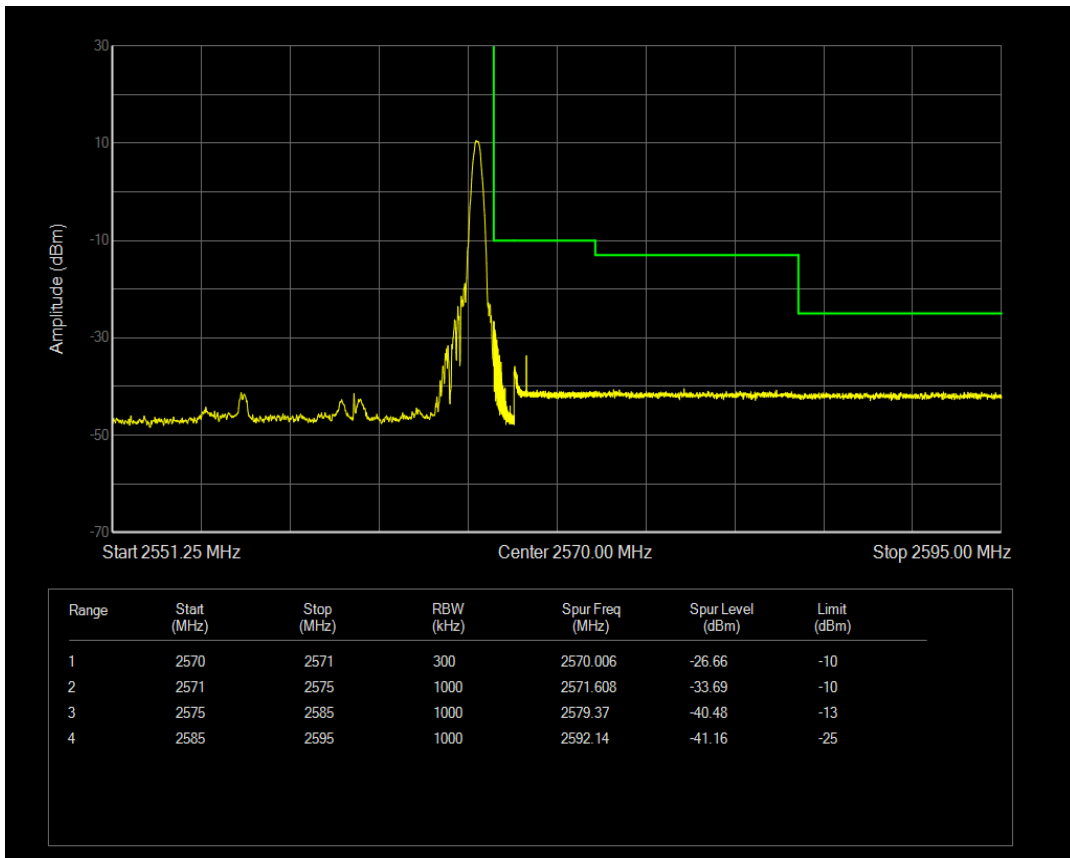

Band7 16QAM BW=15MHz Channel=21375 RB Size=1 Position=#Max