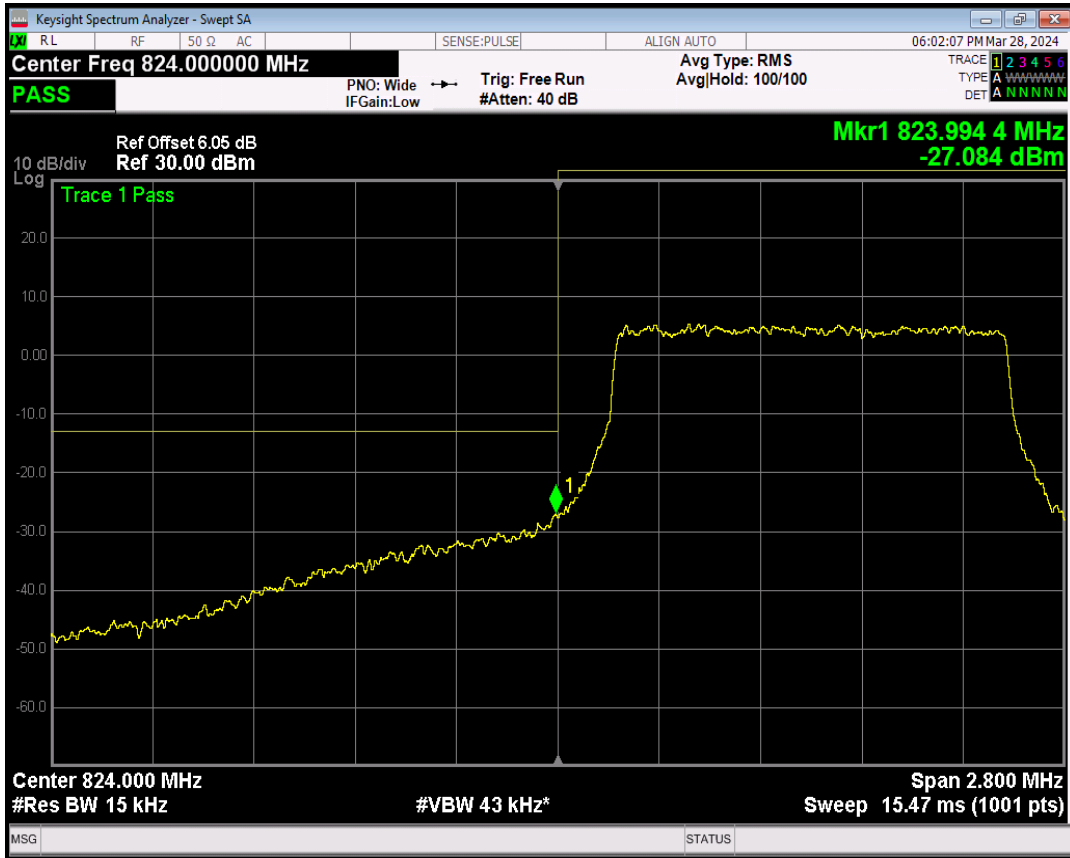

Band5 QPSK BW=1.4MHz Channel=20407 RB Size=6 Position=#0

Band5 16QAM BW=1.4MHz Channel=20407 RB Size=1 Position=#0

Band5 16QAM BW=1.4MHz Channel=20407 RB Size=1 Position=#Max

Band5 16QAM BW=1.4MHz Channel=20407 RB Size=6 Position=#0