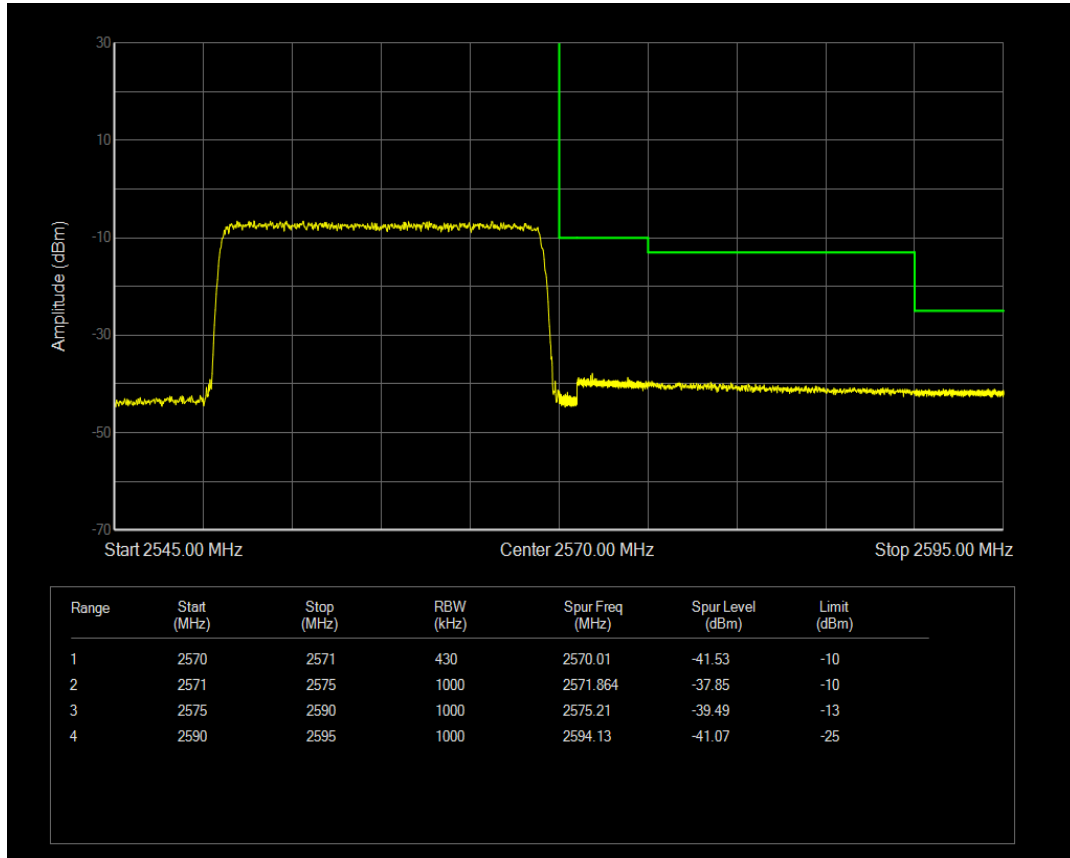

Band7 16QAM BW=20MHz Channel=21350 RB Size=100 Position=#0

06 Out-of-band emissions

Band	Bandwidth (MHz)	UL Channel	RB Size	RB Position	Modulation	Spur Freq (MHz)	Spur Level (dBm)	Limit (dBm)	Verdict
Band12	1.4	23017	1	#0	QPSK	2099.05	-32.18	-13	PASS
Band12	1.4	23017	6	#0	QPSK	25334.65	-34.05	-13	PASS
Band12	1.4	23017	1	#0	16QAM	25569.25	-32.96	-13	PASS
Band12	1.4	23017	6	#0	16QAM	2099.05	-33.75	-13	PASS
Band12	1.4	23095	1	#0	QPSK	2122.00	-32.66	-13	PASS
Band12	1.4	23095	6	#0	QPSK	2122.00	-31.32	-13	PASS
Band12	1.4	23095	1	#0	16QAM	2122.00	-29.62	-13	PASS
Band12	1.4	23095	6	#0	16QAM	2122.00	-33.55	-13	PASS
Band12	1.4	23173	1	#0	QPSK	2144.95	-31.53	-13	PASS
Band12	1.4	23173	6	#0	QPSK	2147.50	-33.31	-13	PASS
Band12	1.4	23173	1	#0	16QAM	2144.95	-28.43	-13	PASS
Band12	1.4	23173	6	#0	16QAM	2147.50	-33.27	-13	PASS
Band12	3	23025	1	#0	QPSK	2099.05	-32.84	-13	PASS
Band12	3	23025	15	#0	QPSK	25712.05	-33.75	-13	PASS
Band12	3	23025	1	#0	16QAM	2099.05	-32.62	-13	PASS
Band12	3	23025	15	#0	16QAM	26053.75	-33.55	-13	PASS
Band12	3	23095	1	#0	QPSK	2119.45	-28.88	-13	PASS
Band12	3	23095	15	#0	QPSK	26484.70	-33.84	-13	PASS
Band12	3	23095	1	#0	16QAM	2119.45	-29.15	-13	PASS
Band12	3	23095	15	#0	16QAM	25569.25	-33.95	-13	PASS