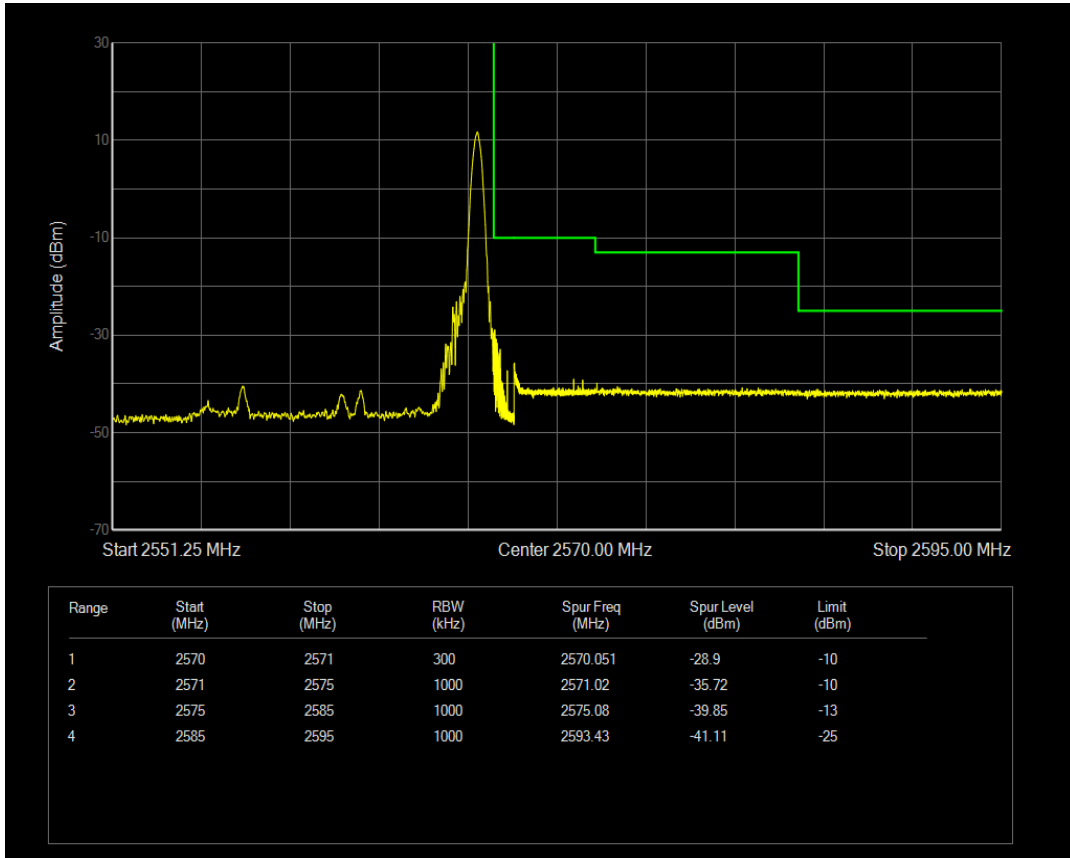

Band7 QPSK BW=15MHz Channel=21375 RB Size=1 Position=#Max