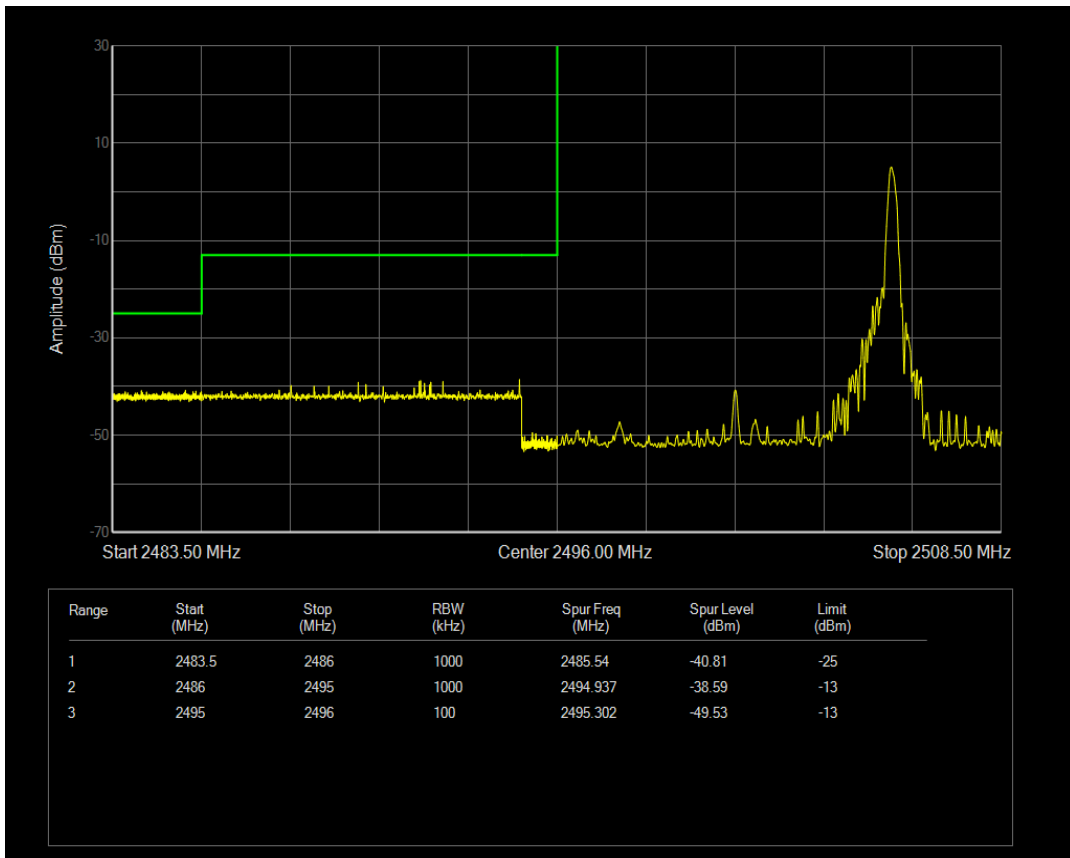

Band41 QPSK BW=10MHz Channel=39700 RB Size=1 Position=#Max