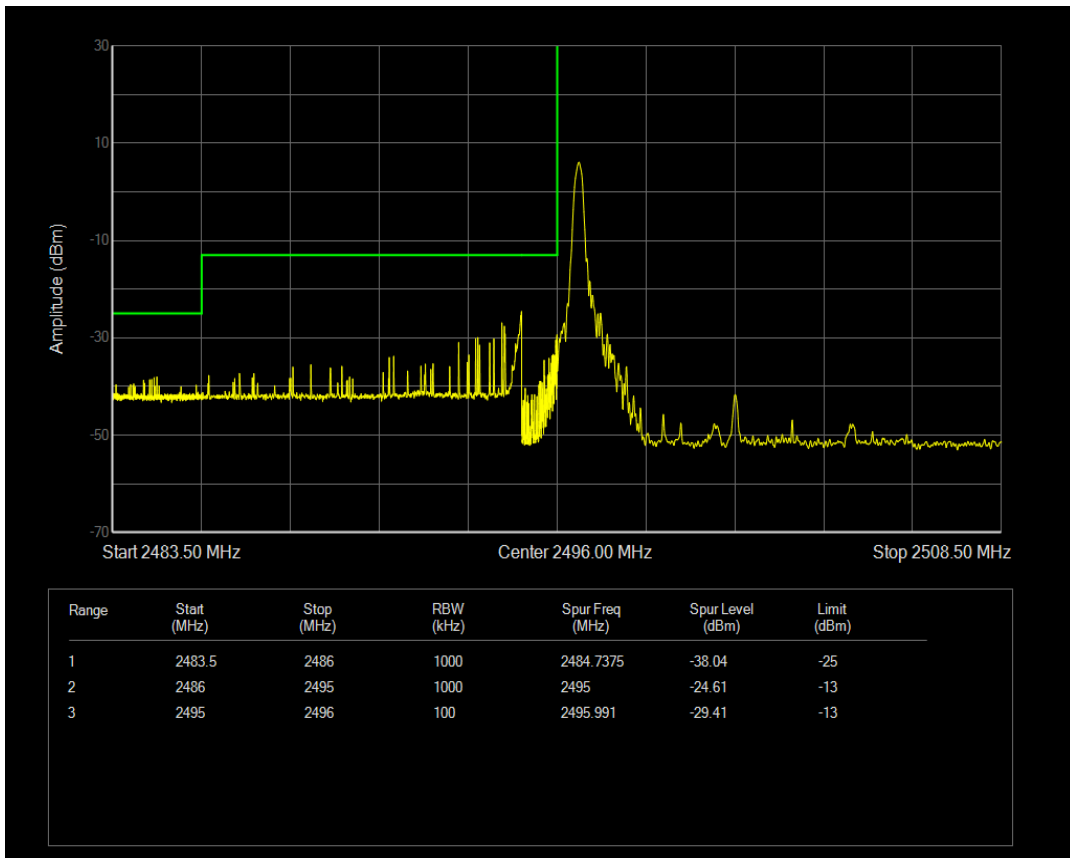

Band41 QPSK BW=10MHz Channel=39700 RB Size=1 Position=#0