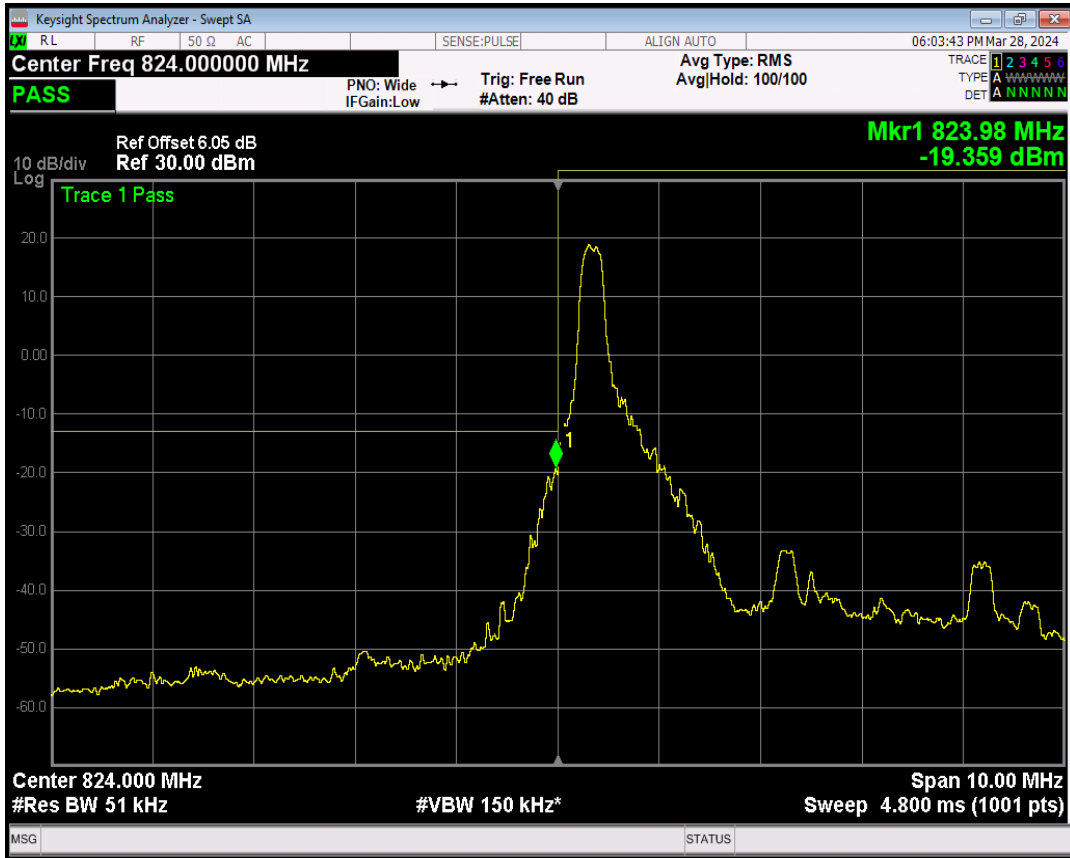

Band5 16QAM BW=5MHz Channel=20425 RB Size=1 Position=#0