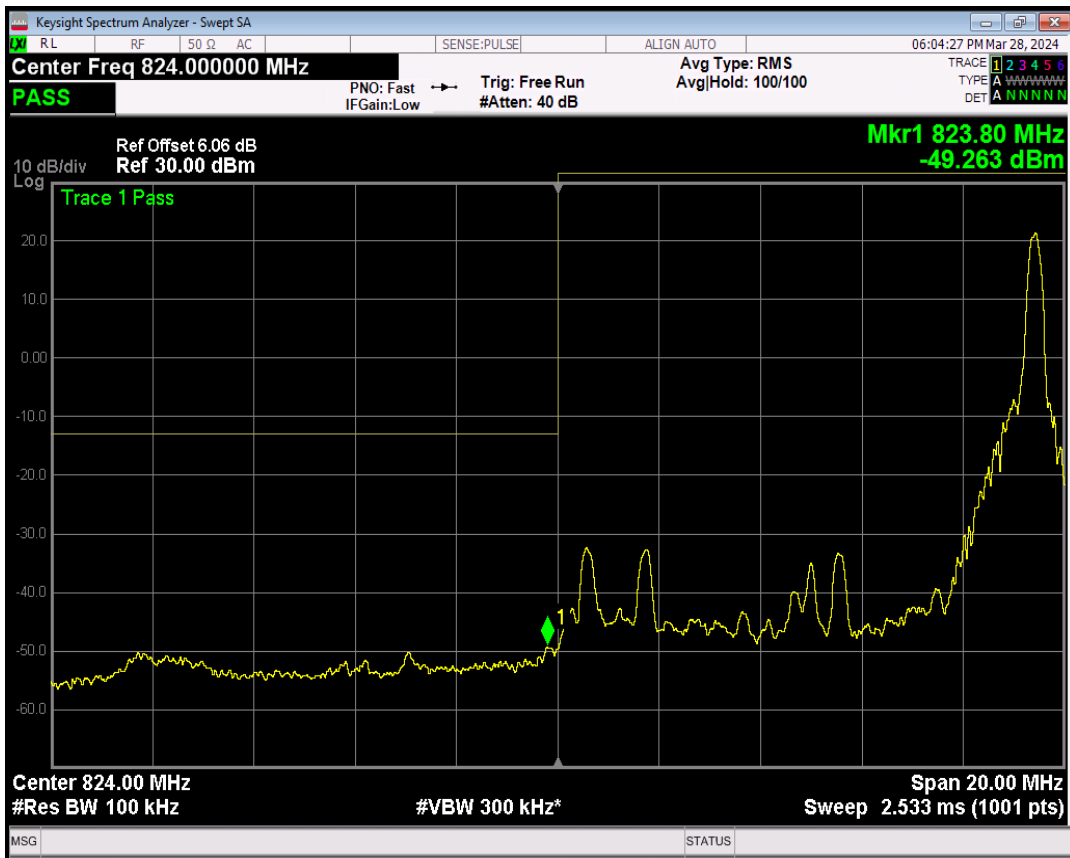

Band5 16QAM BW=10MHz Channel=20450 RB Size=1 Position=#Max