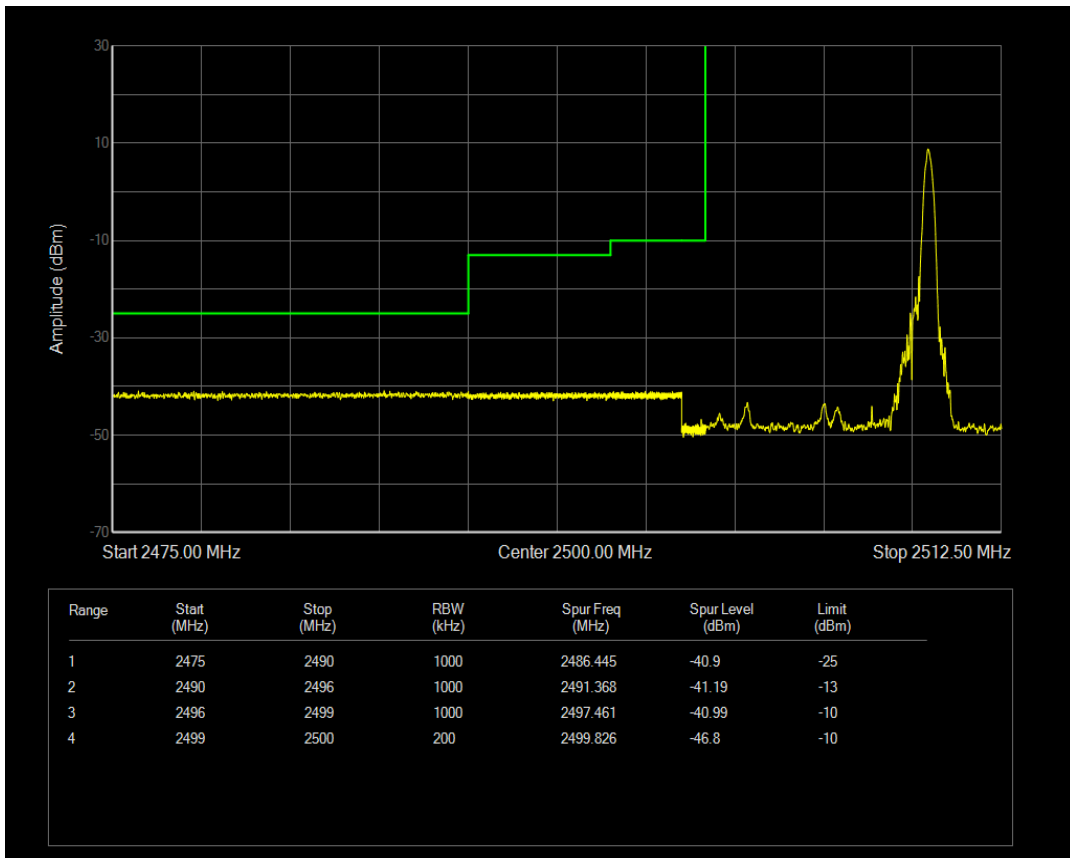

Band7 16QAM BW=5MHz Channel=21425 RB Size=1 Position=#Max

Band7 16QAM BW=5MHz Channel=21425 RB Size=25 Position=#0

Band7 QPSK BW=10MHz Channel=20800 RB Size=1 Position=#0

Band7 QPSK BW=10MHz Channel=20800 RB Size=1 Position=#Max

Band7 QPSK BW=10MHz Channel=20800 RB Size=50 Position=#0

Band7 16QAM BW=10MHz Channel=20800 RB Size=1 Position=#0

Band7 16QAM BW=10MHz Channel=20800 RB Size=1 Position=#Max

Band7 16QAM BW=10MHz Channel=20800 RB Size=50 Position=#0