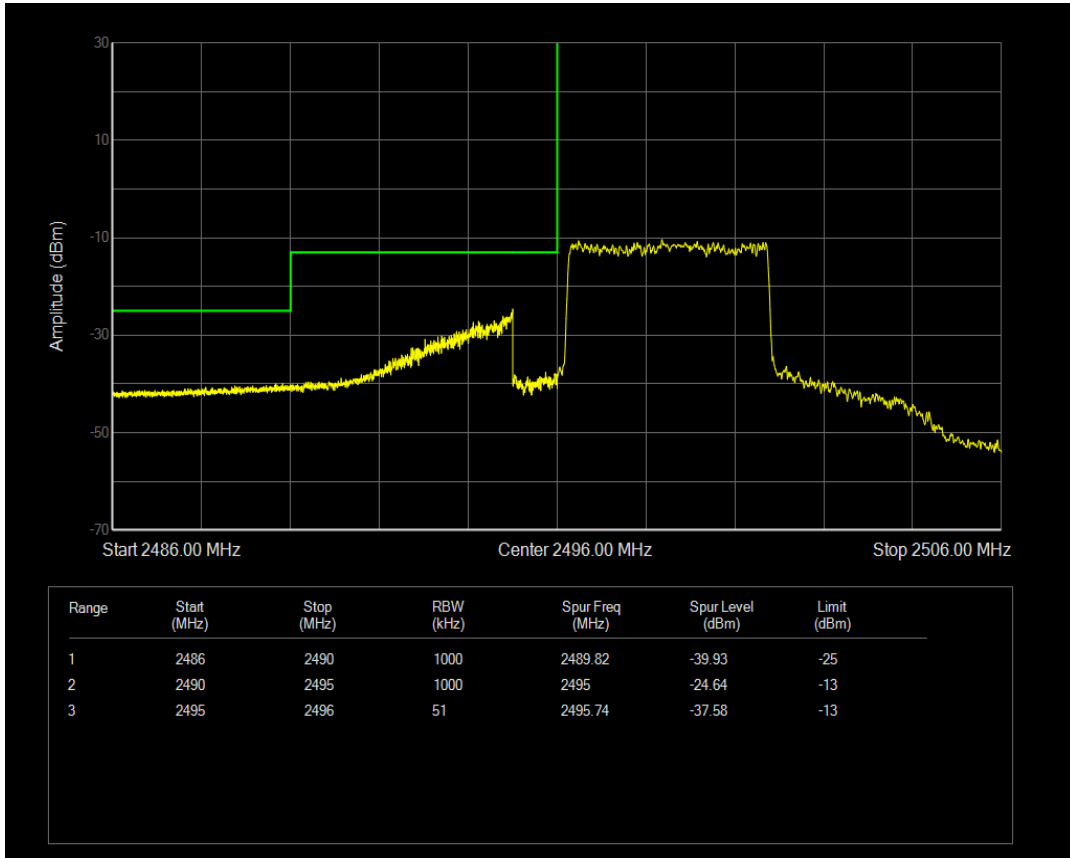

Band41 QPSK BW=5MHz Channel=39675 RB Size=1 Position=#Max

Band41 16QAM BW=5MHz Channel=39675 RB Size=1 Position=#0

Band41 16QAM BW=5MHz Channel=39675 RB Size=1 Position=#Max

Band41 16QAM BW=5MHz Channel=39675 RB Size=25 Position=#0