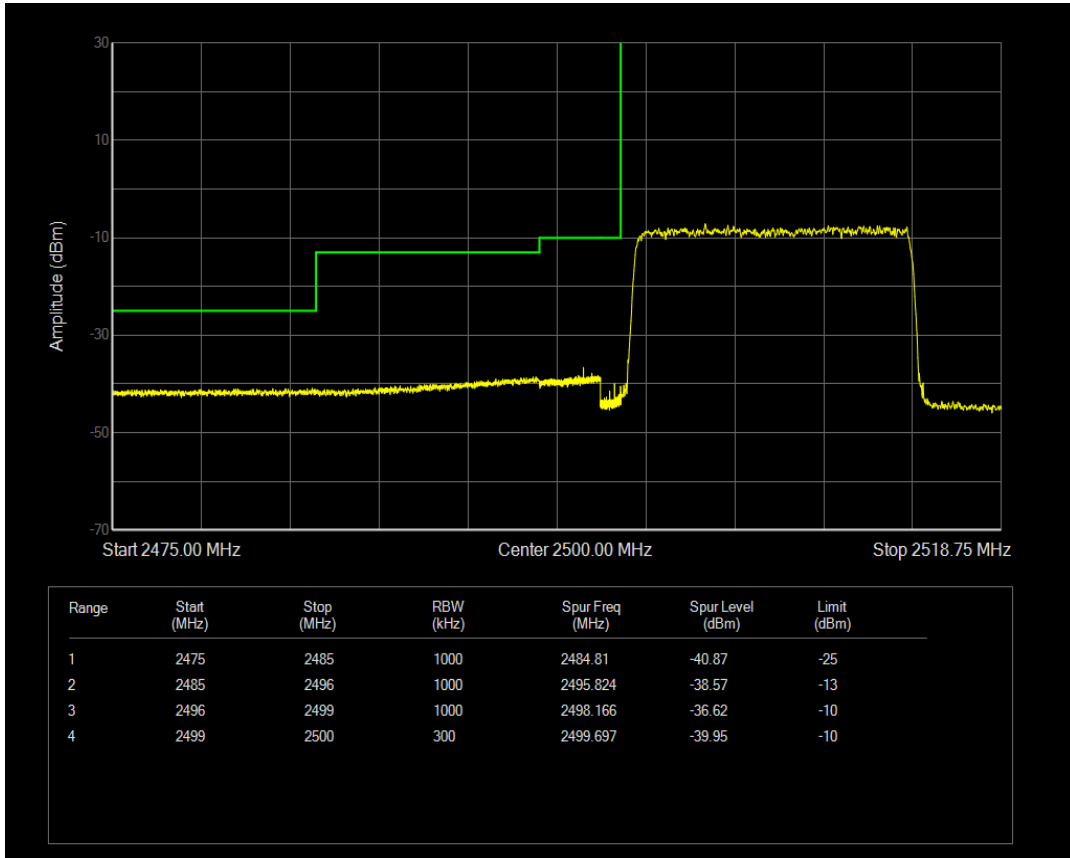

Band7 QPSK BW=15MHz Channel=20825 RB Size=1 Position=#Max

Band7 16QAM BW=15MHz Channel=20825 RB Size=1 Position=#0

Band7 16QAM BW=15MHz Channel=20825 RB Size=1 Position=#Max

Band7 16QAM BW=15MHz Channel=20825 RB Size=75 Position=#0