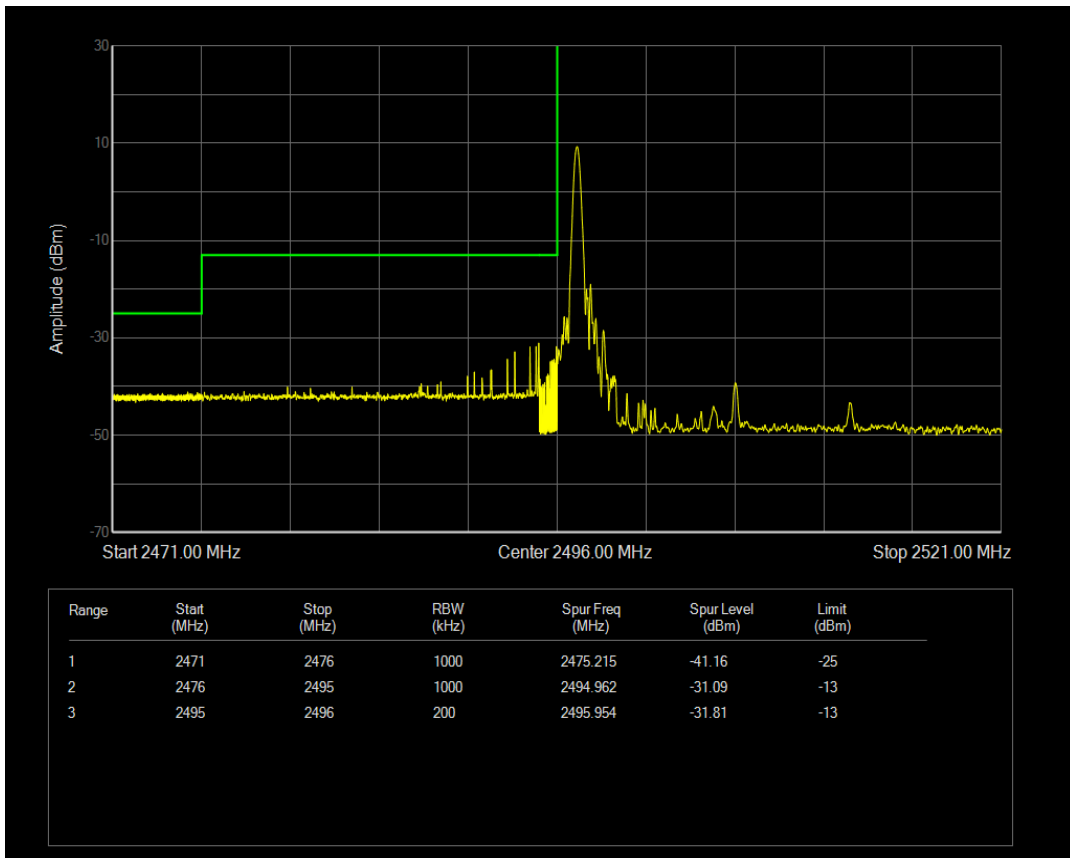

Band41 QPSK BW=20MHz Channel=39750 RB Size=1 Position=#0