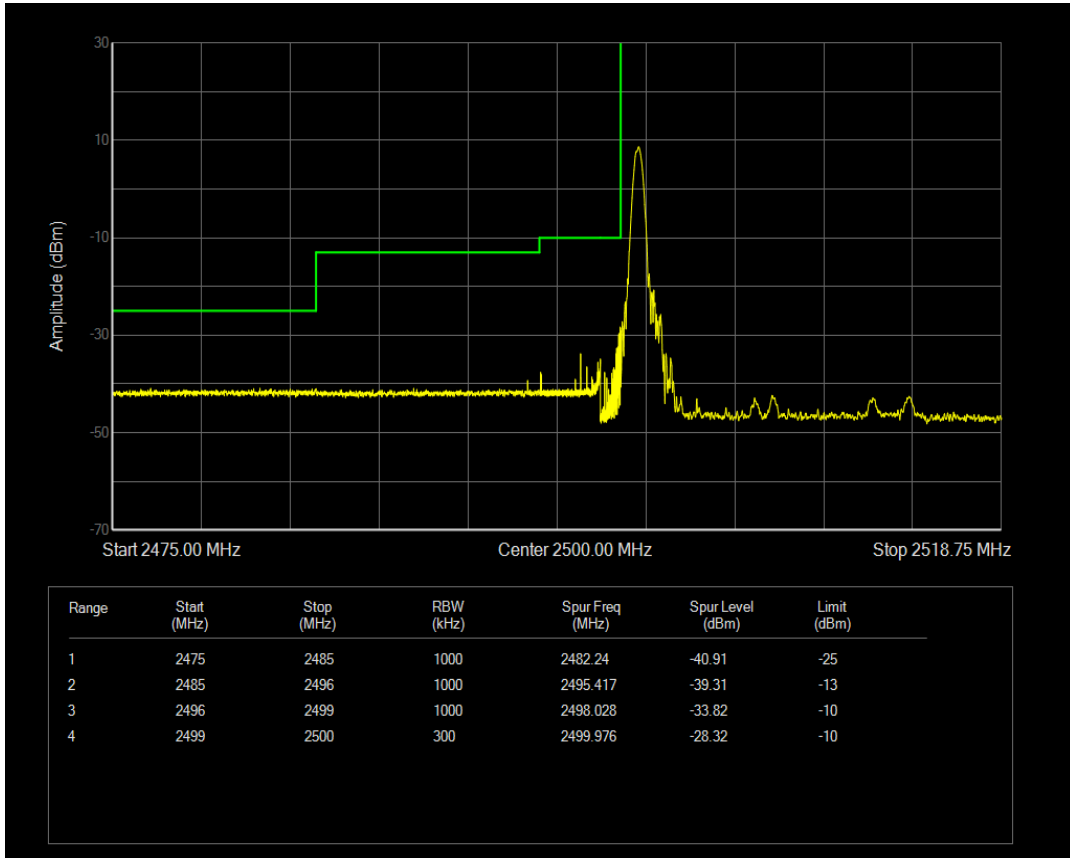

Band7 16QAM BW=15MHz Channel=20825 RB Size=1 Position=#0