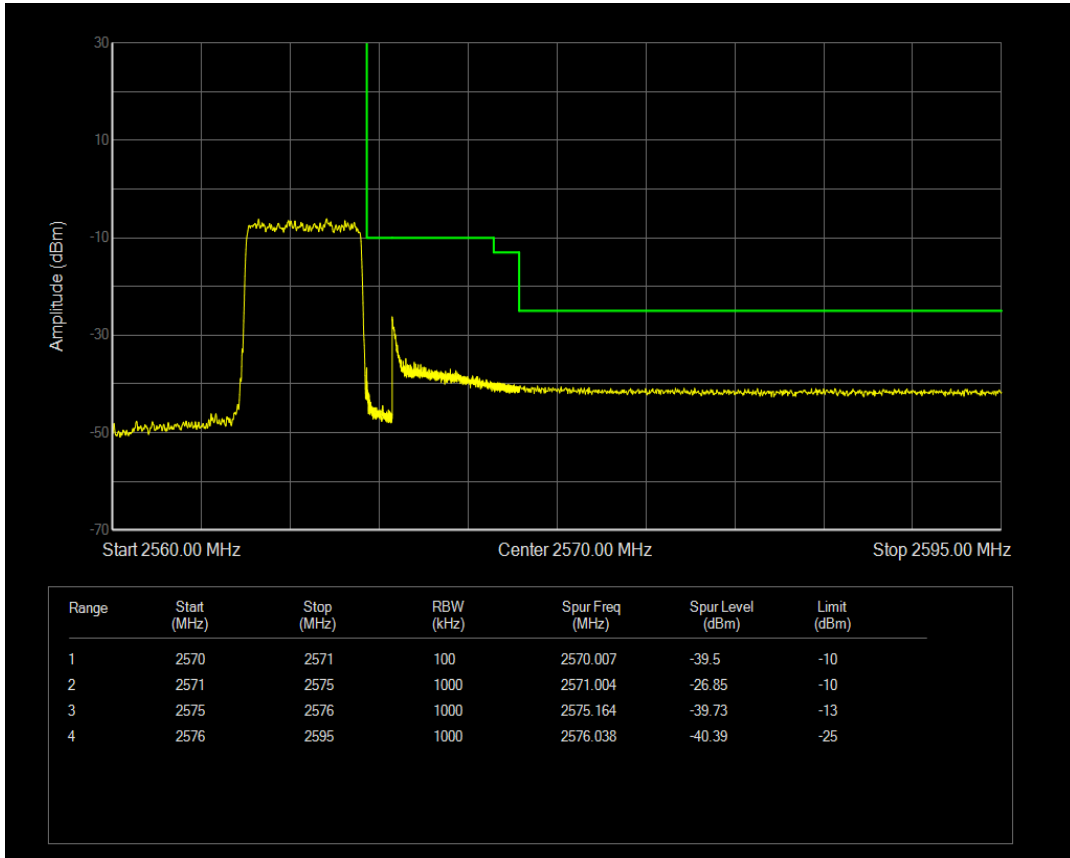

Band7 QPSK BW=5MHz Channel=21425 RB Size=25 Position=#0