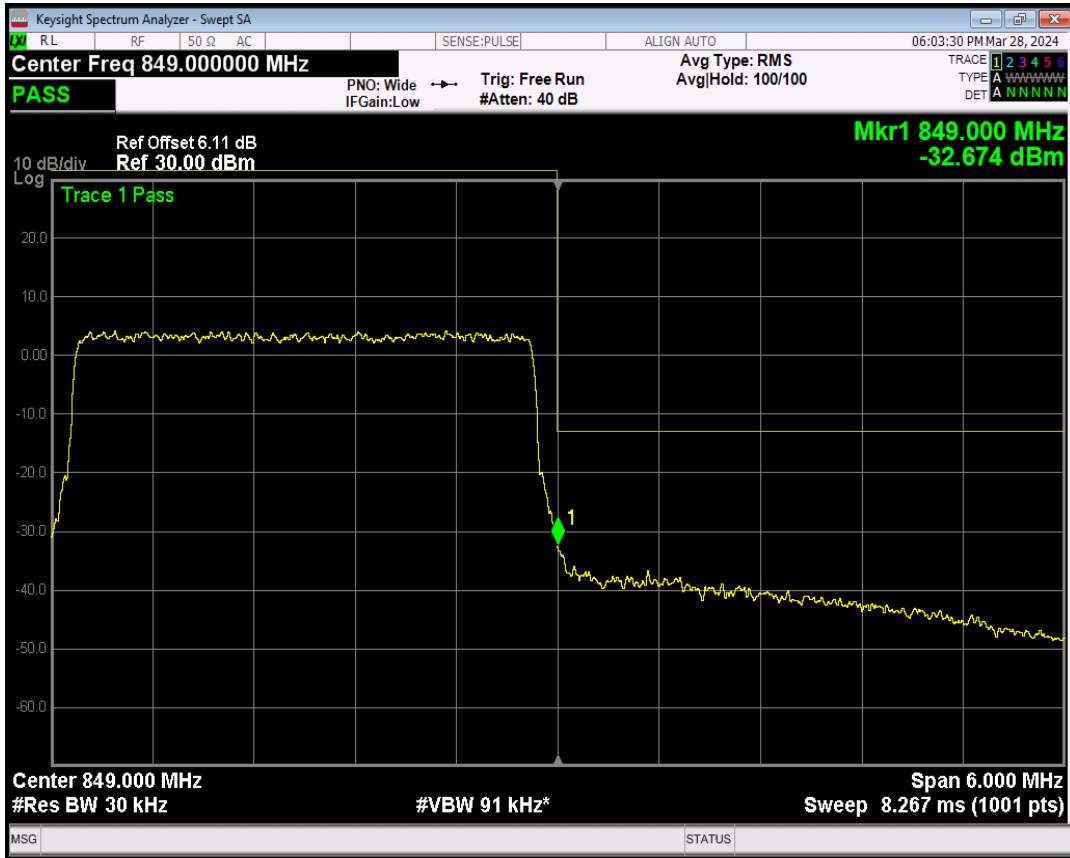

Band5 16QAM BW=3MHz Channel=20635 RB Size=15 Position=#0