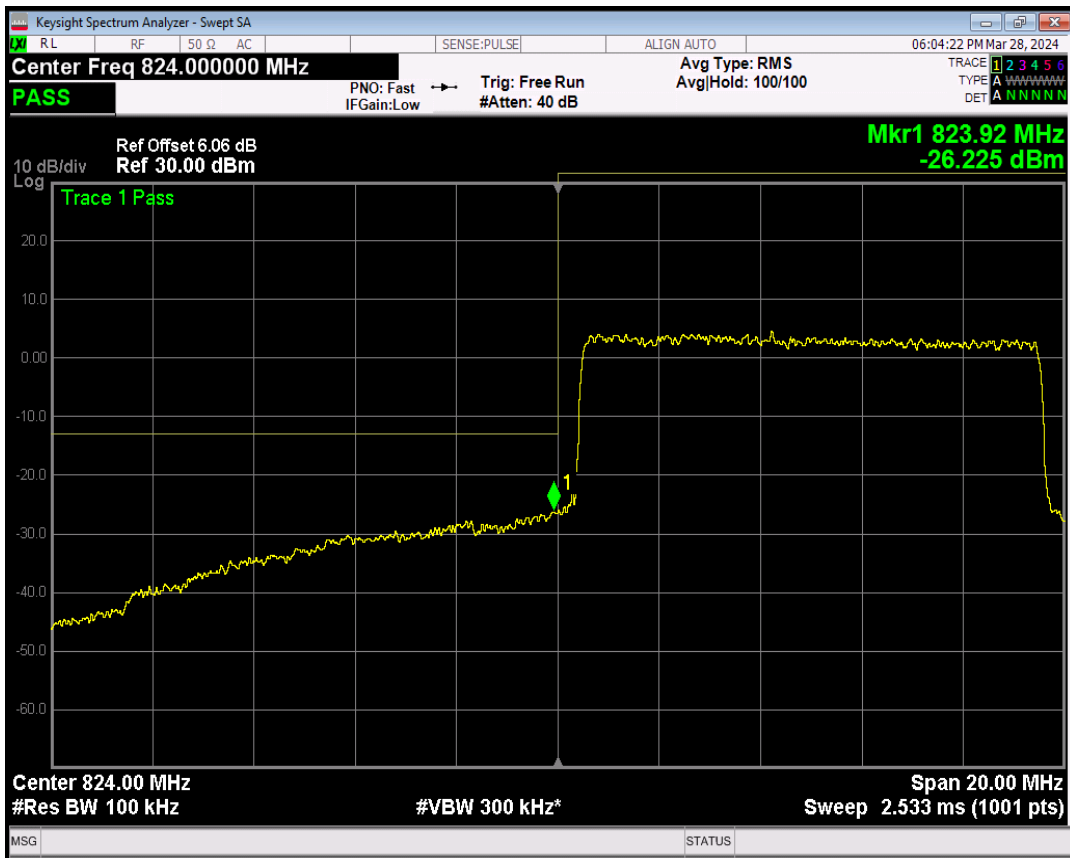

Band5 QPSK BW=10MHz Channel=20450 RB Size=50 Position=#0