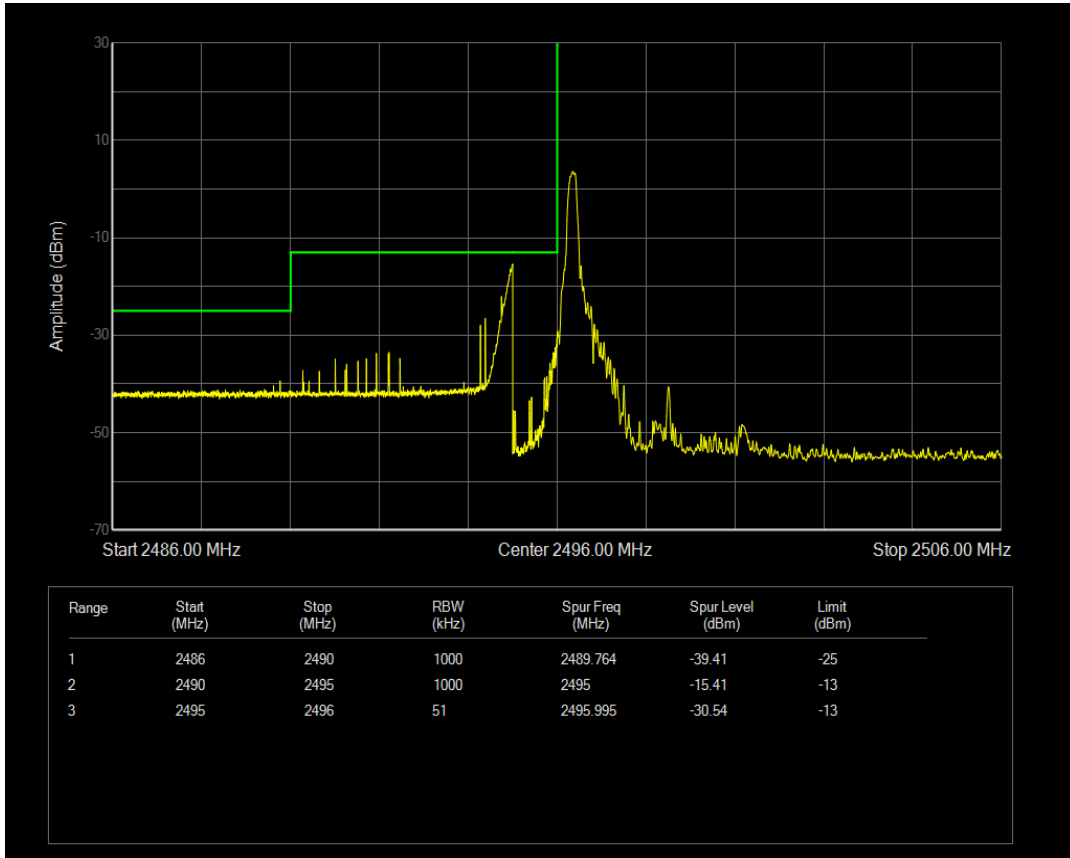

Band41 16QAM BW=5MHz Channel=39675 RB Size=1 Position=#0