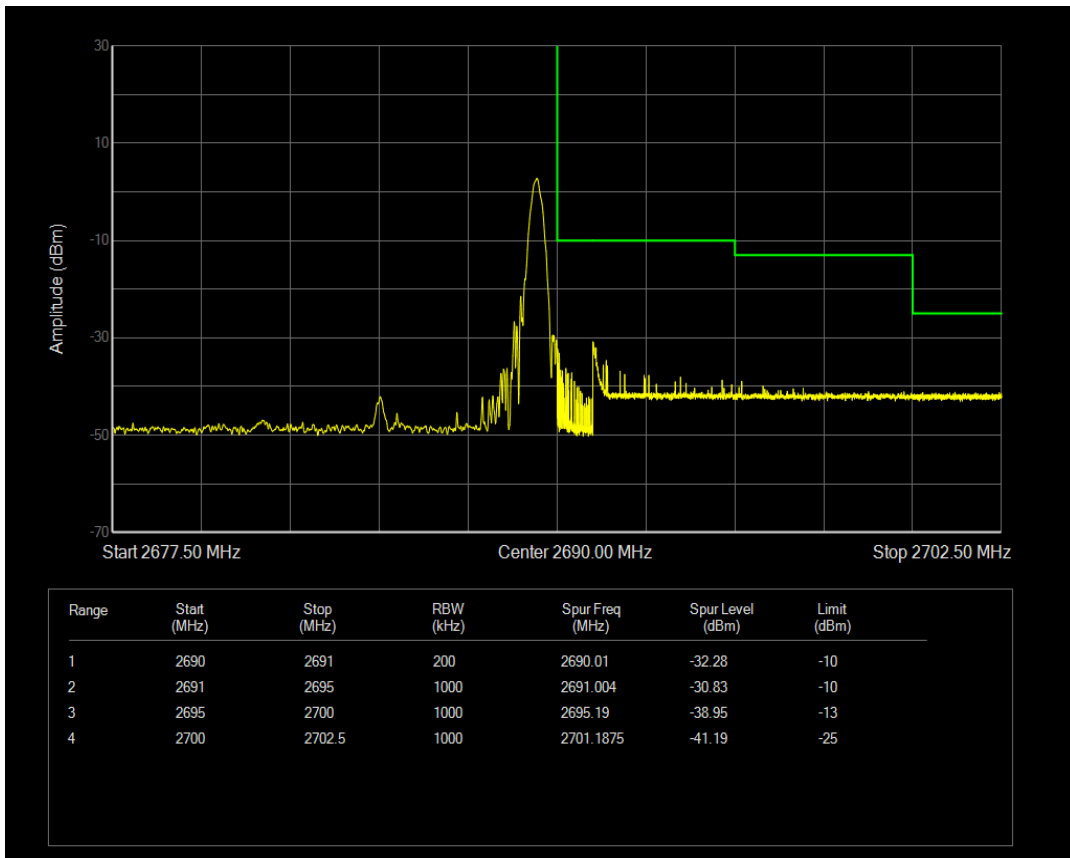

Band41 16QAM BW=10MHz Channel=41540 RB Size=1 Position=#Max