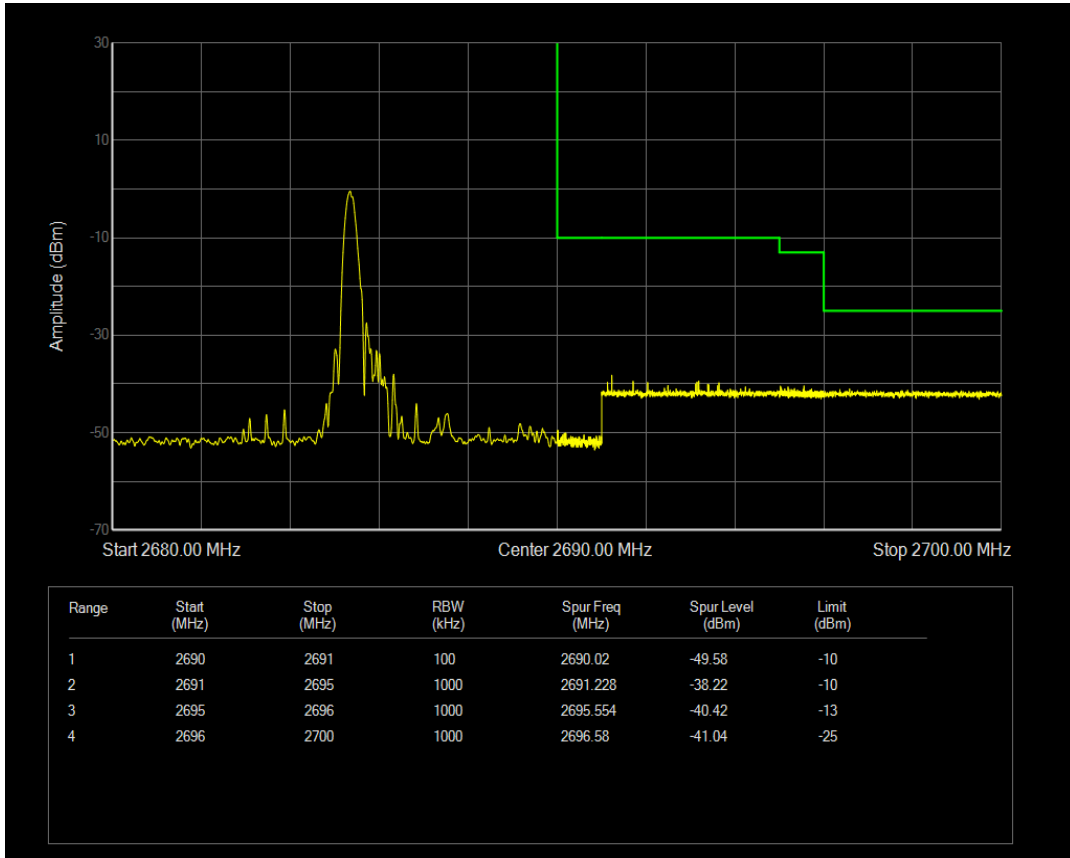

Band41 QPSK BW=5MHz Channel=41565 RB Size=1 Position=#0

Band41 QPSK BW=5MHz Channel=41565 RB Size=1 Position=#Max

Band41 QPSK BW=5MHz Channel=41565 RB Size=25 Position=#0

Band41 16QAM BW=5MHz Channel=41565 RB Size=1 Position=#0