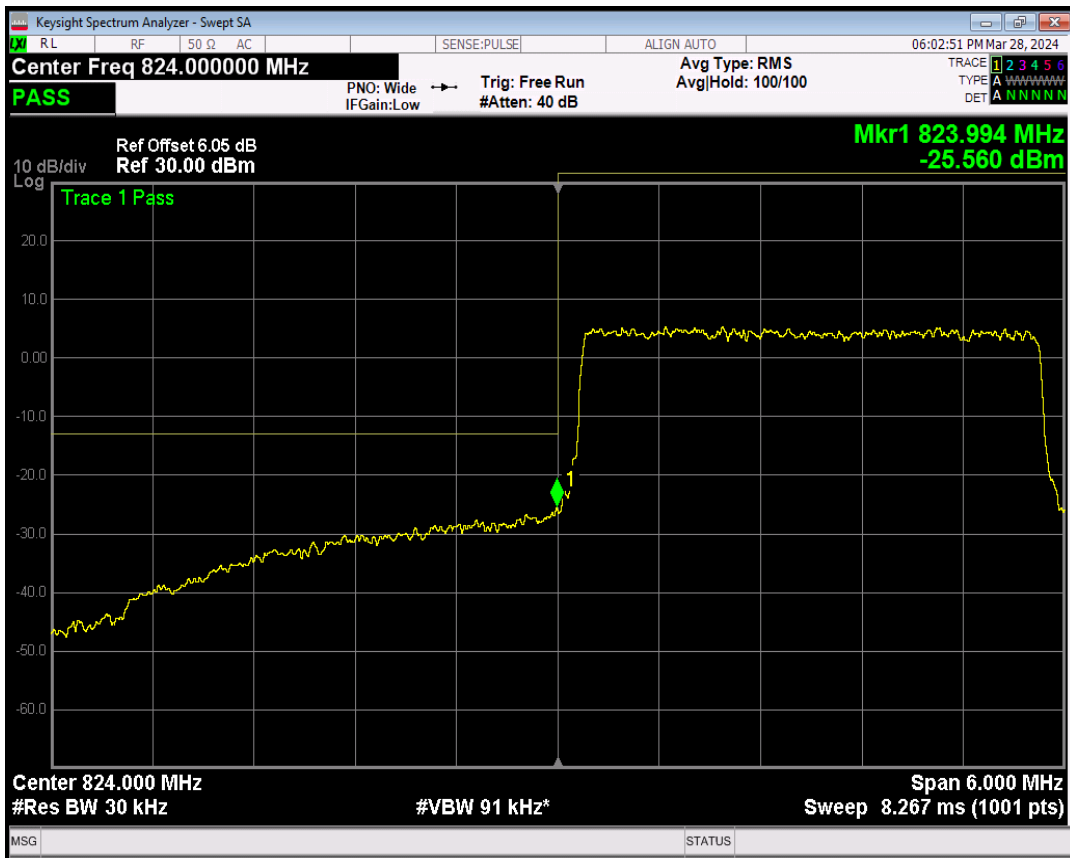

Band5 QPSK BW=3MHz Channel=20415 RB Size=15 Position=#0