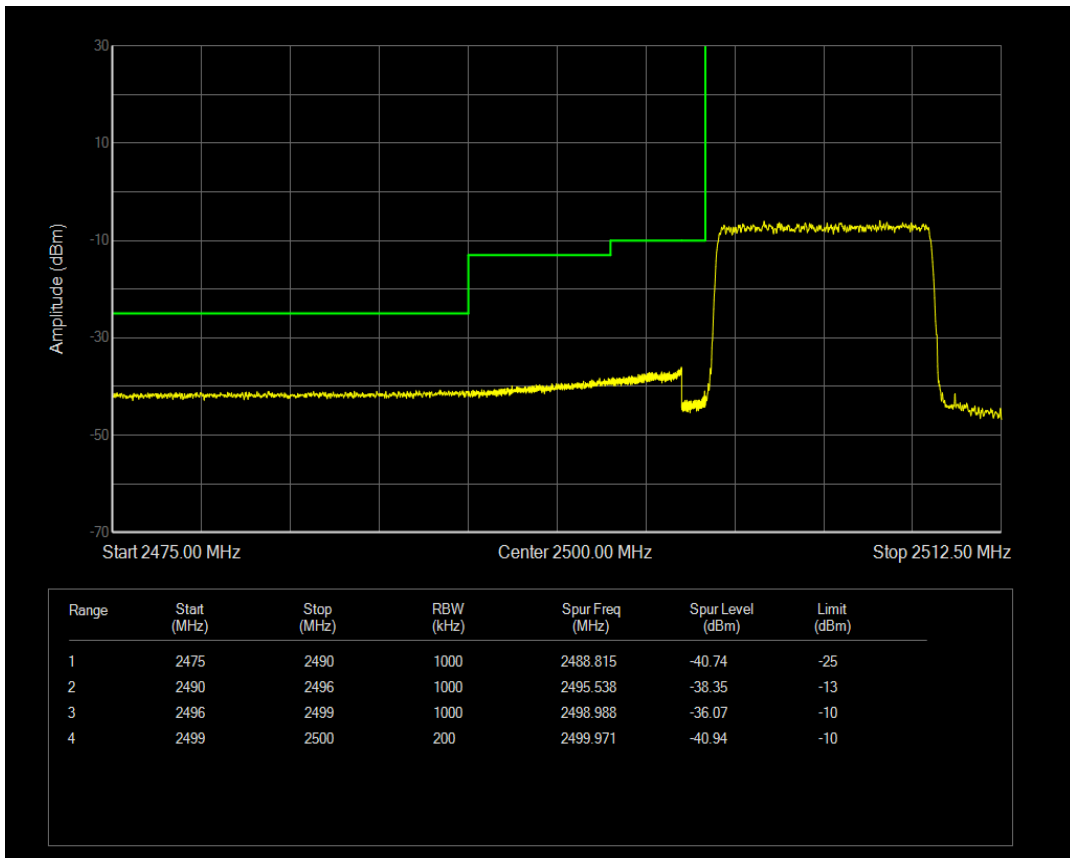

Band7 16QAM BW=5MHz Channel=21425 RB Size=1 Position=#Max

Band7 16QAM BW=5MHz Channel=21425 RB Size=25 Position=#0

Band7 QPSK BW=10MHz Channel=20800 RB Size=1 Position=#0

Band7 QPSK BW=10MHz Channel=20800 RB Size=1 Position=#Max

Band7 QPSK BW=10MHz Channel=20800 RB Size=50 Position=#0

Band7 16QAM BW=10MHz Channel=20800 RB Size=1 Position=#0

Band7 16QAM BW=10MHz Channel=20800 RB Size=1 Position=#Max

Band7 16QAM BW=10MHz Channel=20800 RB Size=50 Position=#0