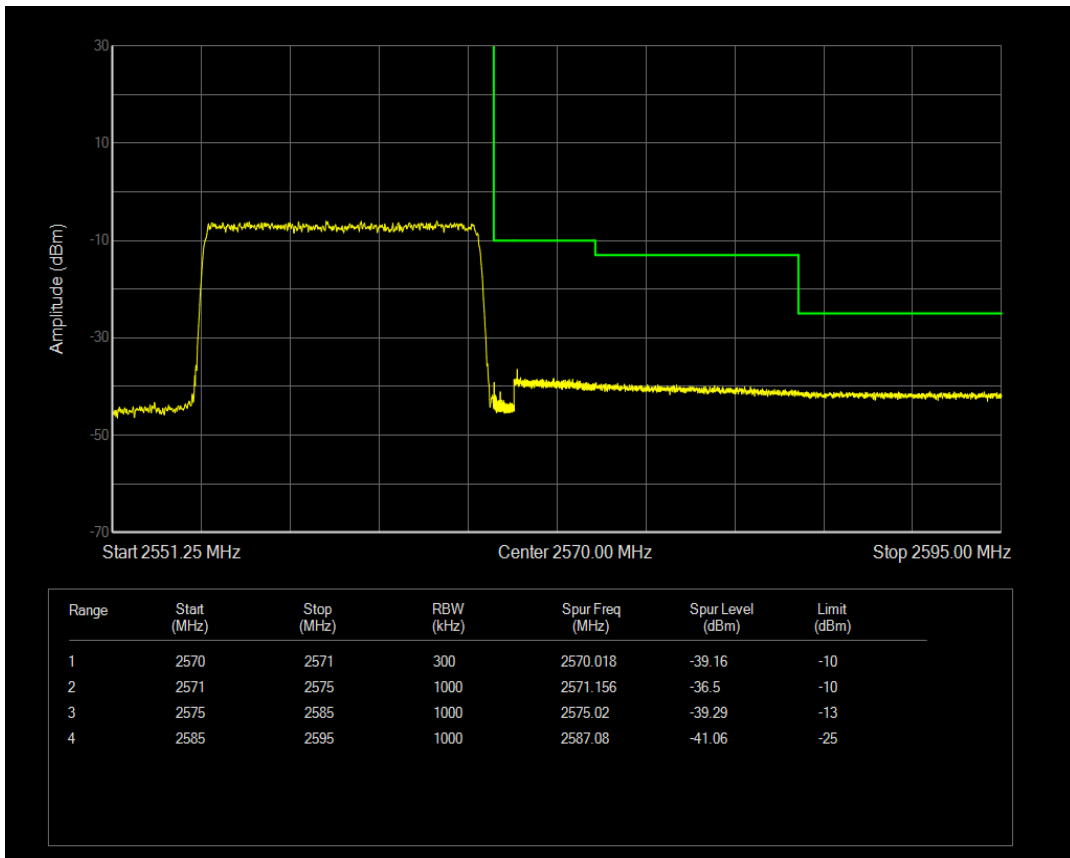

Band7 QPSK BW=15MHz Channel=21375 RB Size=75 Position=#0