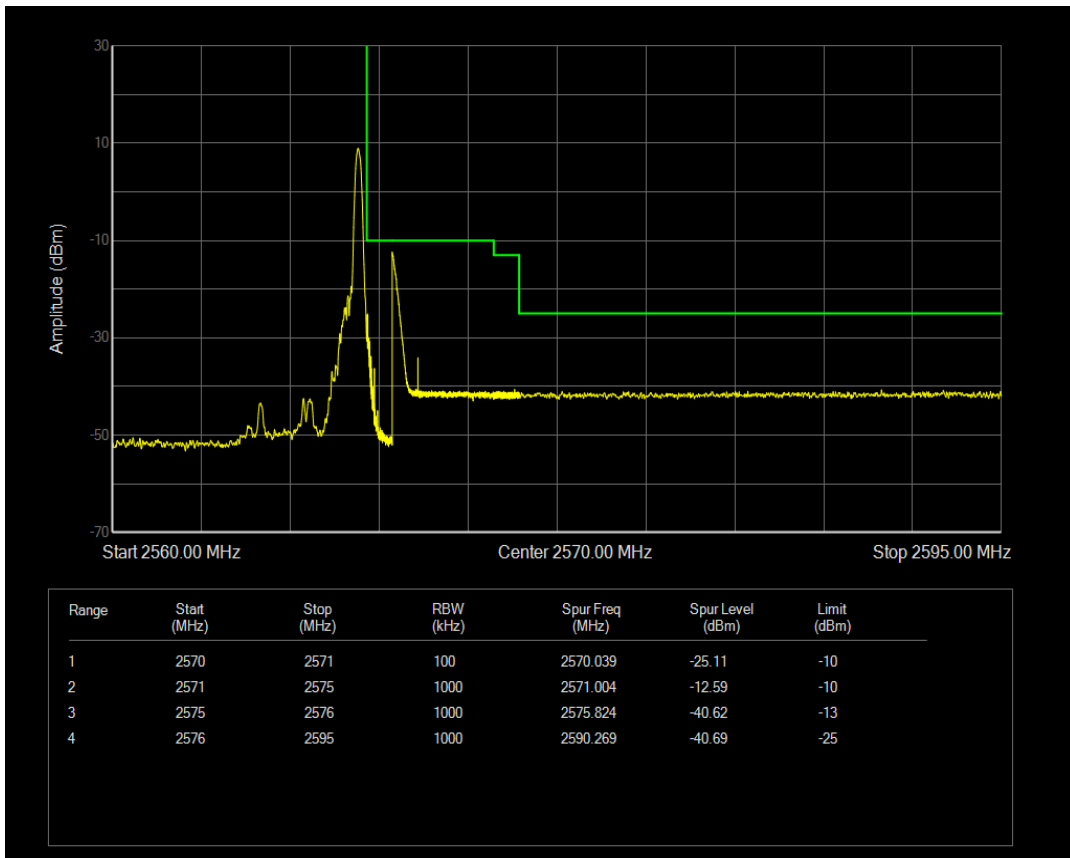

Band7 QPSK BW=5MHz Channel=21425 RB Size=1 Position=#0

Band7 QPSK BW=5MHz Channel=21425 RB Size=25 Position=#0

Band7 QPSK BW=5MHz Channel=21425 RB Size=1 Position=#Max

Band7 16QAM BW=5MHz Channel=21425 RB Size=1 Position=#0

Band7 16QAM BW=5MHz Channel=21425 RB Size=1 Position=#Max

Band7 16QAM BW=5MHz Channel=21425 RB Size=25 Position=#0

Band7 QPSK BW=10MHz Channel=20800 RB Size=1 Position=#0

Band7 QPSK BW=10MHz Channel=20800 RB Size=1 Position=#Max