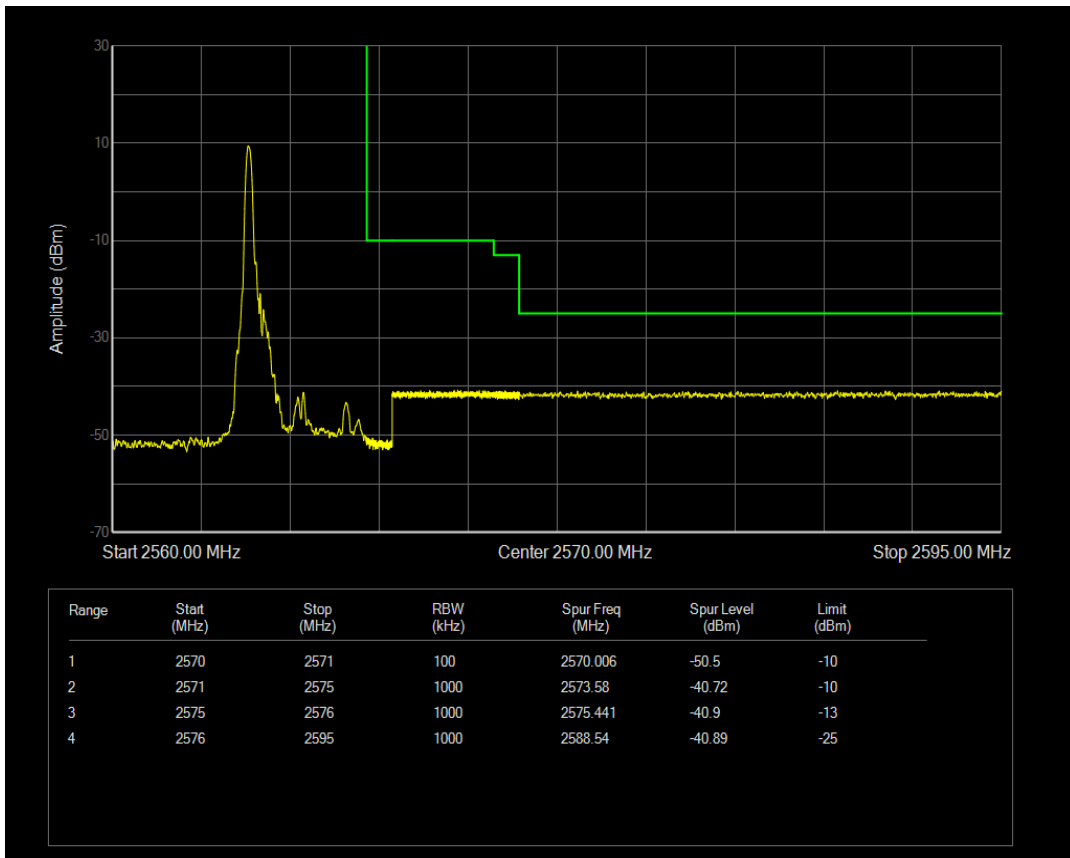

Band7 QPSK BW=5MHz Channel=21425 RB Size=1 Position=#0