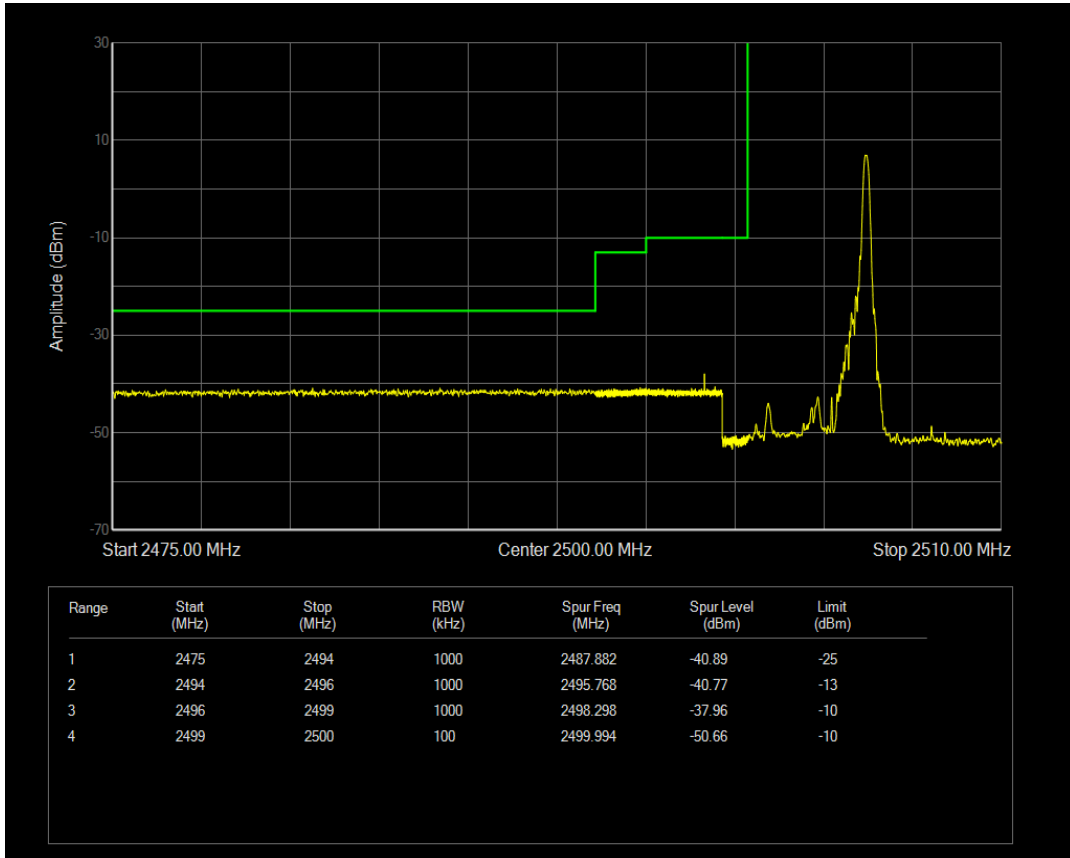

Band5 QPSK BW=10MHz Channel=20600 RB Size=1 Position=#0

Band5 QPSK BW=10MHz Channel=20600 RB Size=1 Position=#Max

Band5 QPSK BW=10MHz Channel=20600 RB Size=50 Position=#0

Band5 16QAM BW=10MHz Channel=20600 RB Size=1 Position=#0

Band5 16QAM BW=10MHz Channel=20600 RB Size=1 Position=#Max

Band5 16QAM BW=10MHz Channel=20600 RB Size=50 Position=#0

Band7 QPSK BW=5MHz Channel=20775 RB Size=1 Position=#0

Band7 QPSK BW=5MHz Channel=20775 RB Size=1 Position=#Max

Band7 QPSK BW=5MHz Channel=20775 RB Size=25 Position=#0

Band7 16QAM BW=5MHz Channel=20775 RB Size=1 Position=#0

Band7 16QAM BW=5MHz Channel=20775 RB Size=1 Position=#Max

Band7 16QAM BW=5MHz Channel=20775 RB Size=25 Position=#0