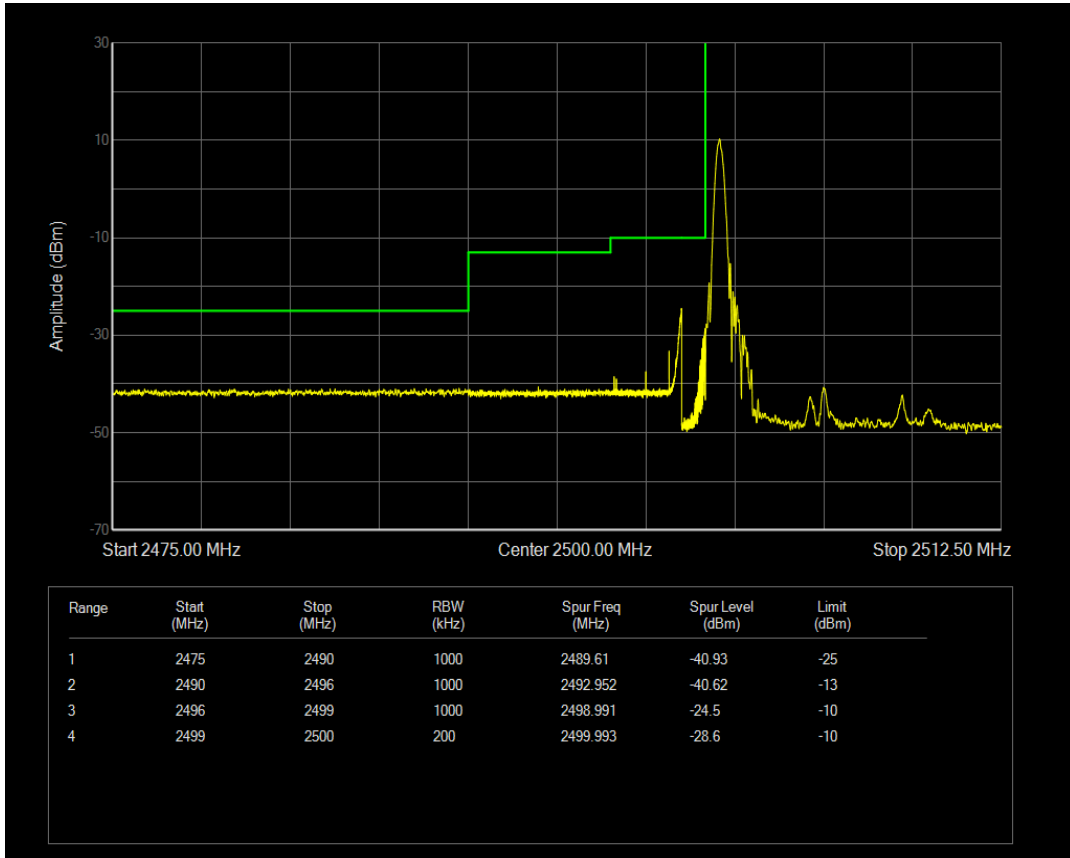

Band7 16QAM BW=5MHz Channel=21425 RB Size=1 Position=#Max

Band7 16QAM BW=5MHz Channel=21425 RB Size=25 Position=#0

Band7 QPSK BW=10MHz Channel=20800 RB Size=1 Position=#0

Band7 QPSK BW=10MHz Channel=20800 RB Size=1 Position=#Max

Band7 QPSK BW=10MHz Channel=20800 RB Size=50 Position=#0

Band7 16QAM BW=10MHz Channel=20800 RB Size=1 Position=#0

Band7 16QAM BW=10MHz Channel=20800 RB Size=1 Position=#Max

Band7 16QAM BW=10MHz Channel=20800 RB Size=50 Position=#0