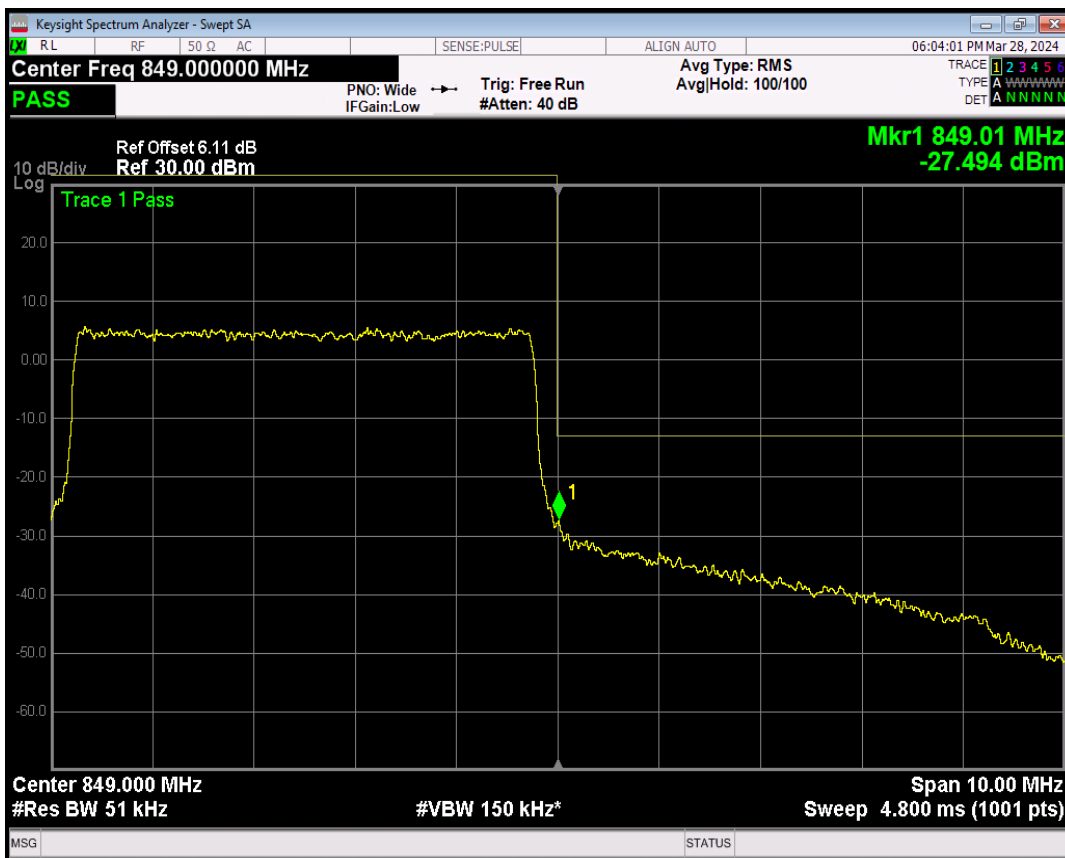

Band5 QPSK BW=5MHz Channel=20625 RB Size=25 Position=#0