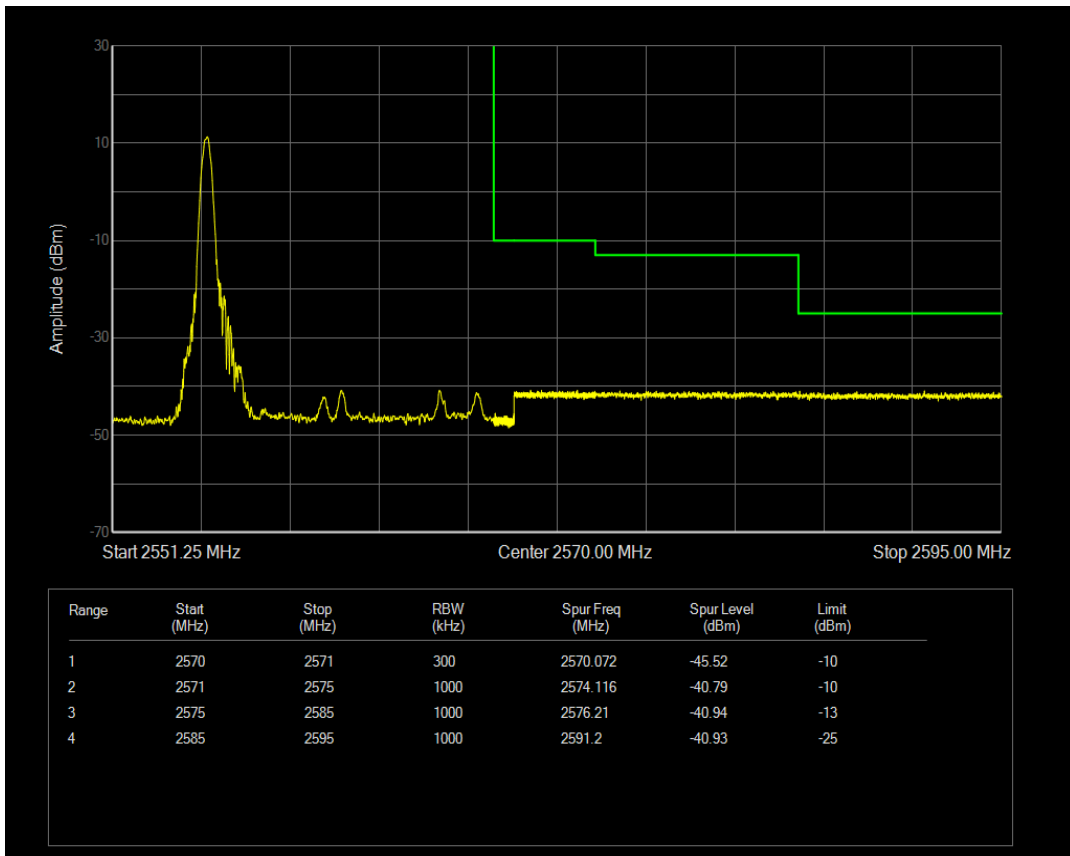

Band7 QPSK BW=15MHz Channel=21375 RB Size=1 Position=#0