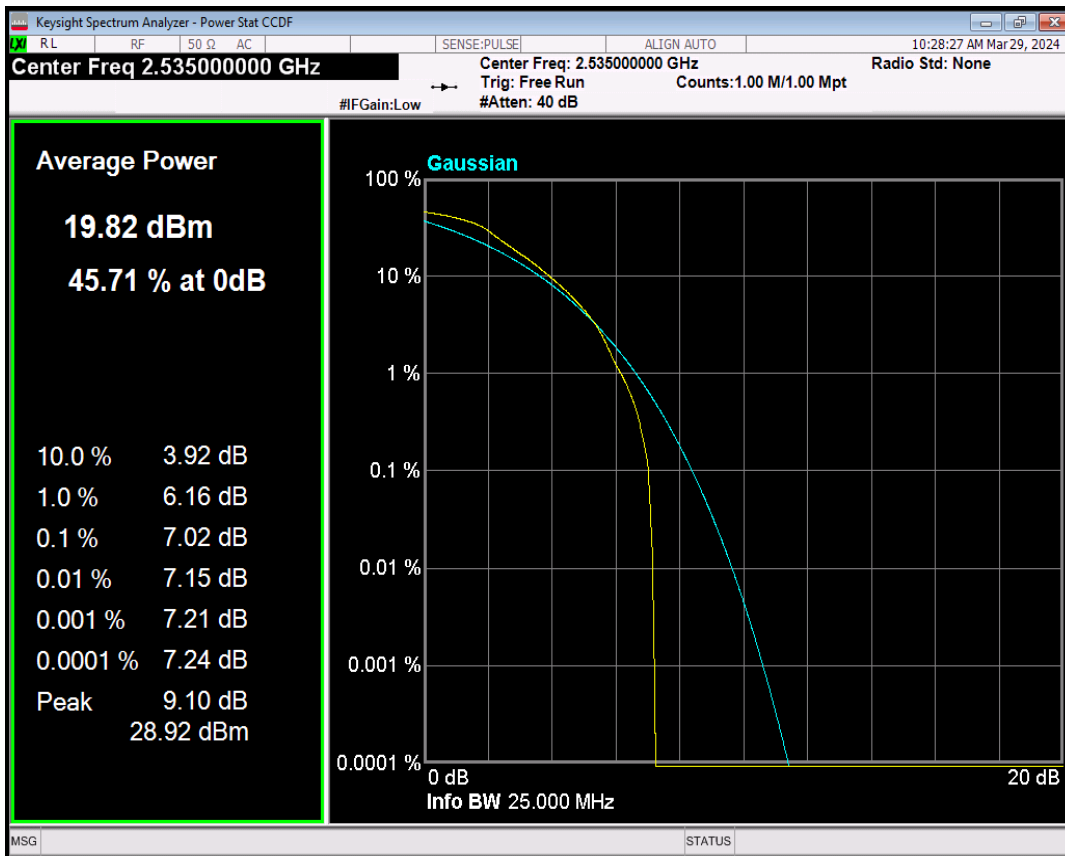

Band7 QPSK BW=10MHz Channel=21100 RB Size=1 Position=#0