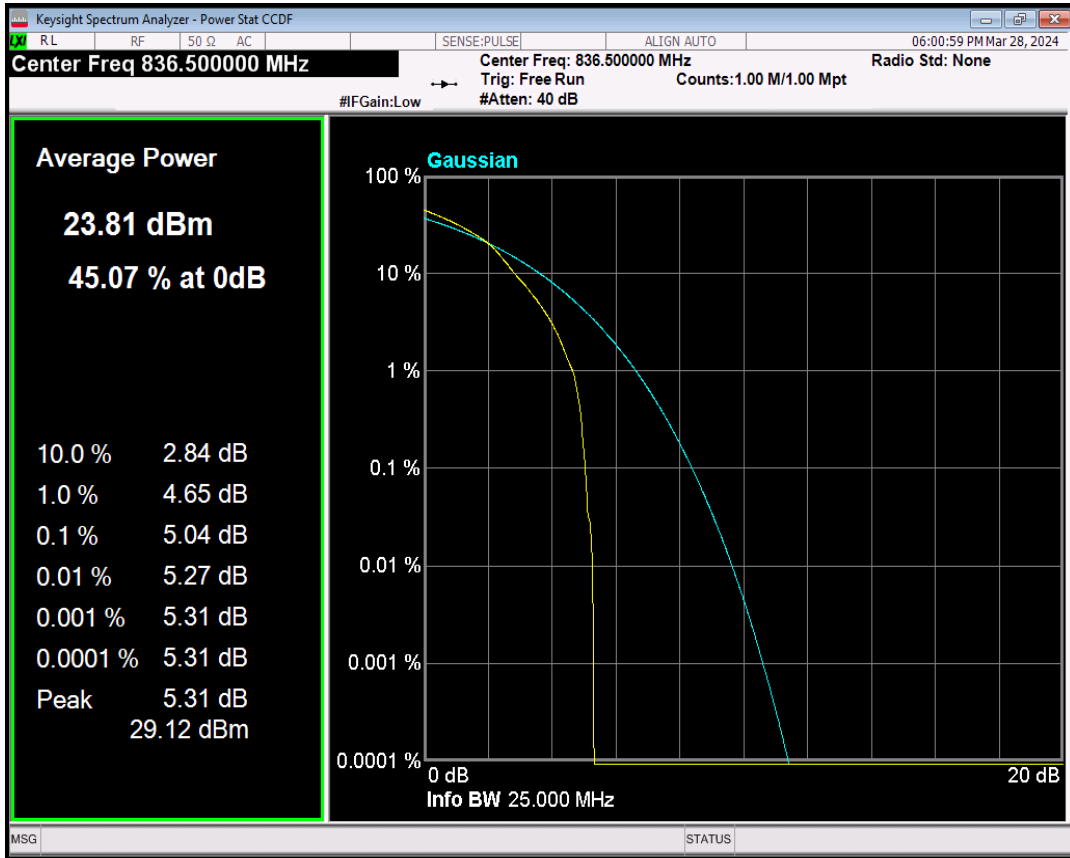

Band5 16QAM BW=1.4MHz Channel=20525 RB Size=1 Position=#0