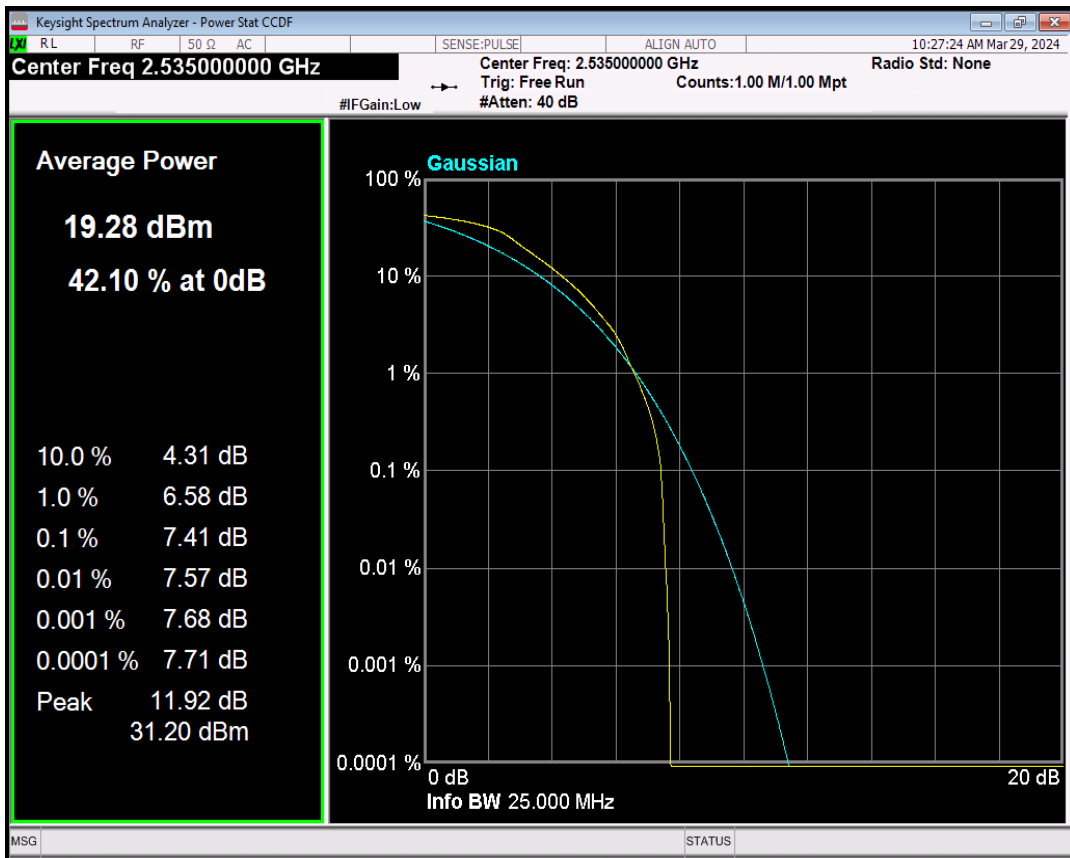

Band7 QPSK BW=5MHz Channel=21100 RB Size=1 Position=#0