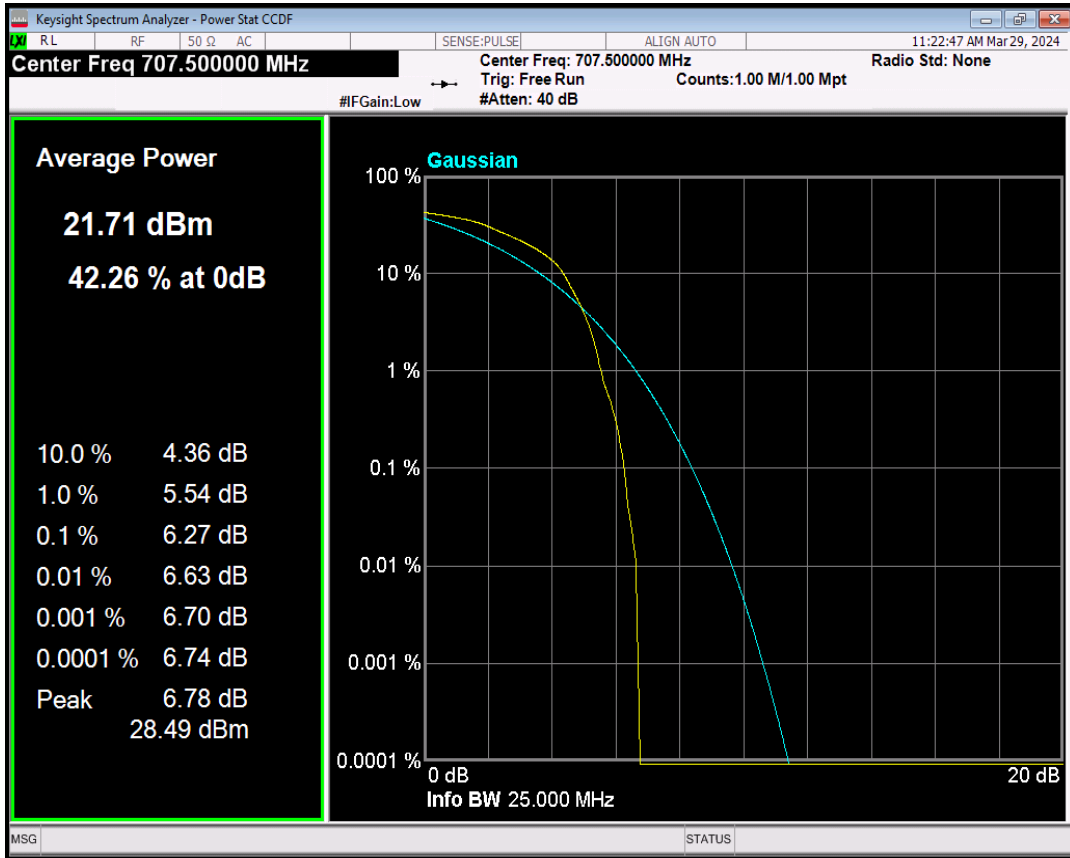

Band12 QPSK BW=5MHz Channel=23095 RB Size=1 Position=#0

Band12 16QAM BW=5MHz Channel=23095 RB Size=1 Position=#0

Band12 QPSK BW=10MHz Channel=23095 RB Size=1 Position=#0

Band12 16QAM BW=10MHz Channel=23095 RB Size=1 Position=#0