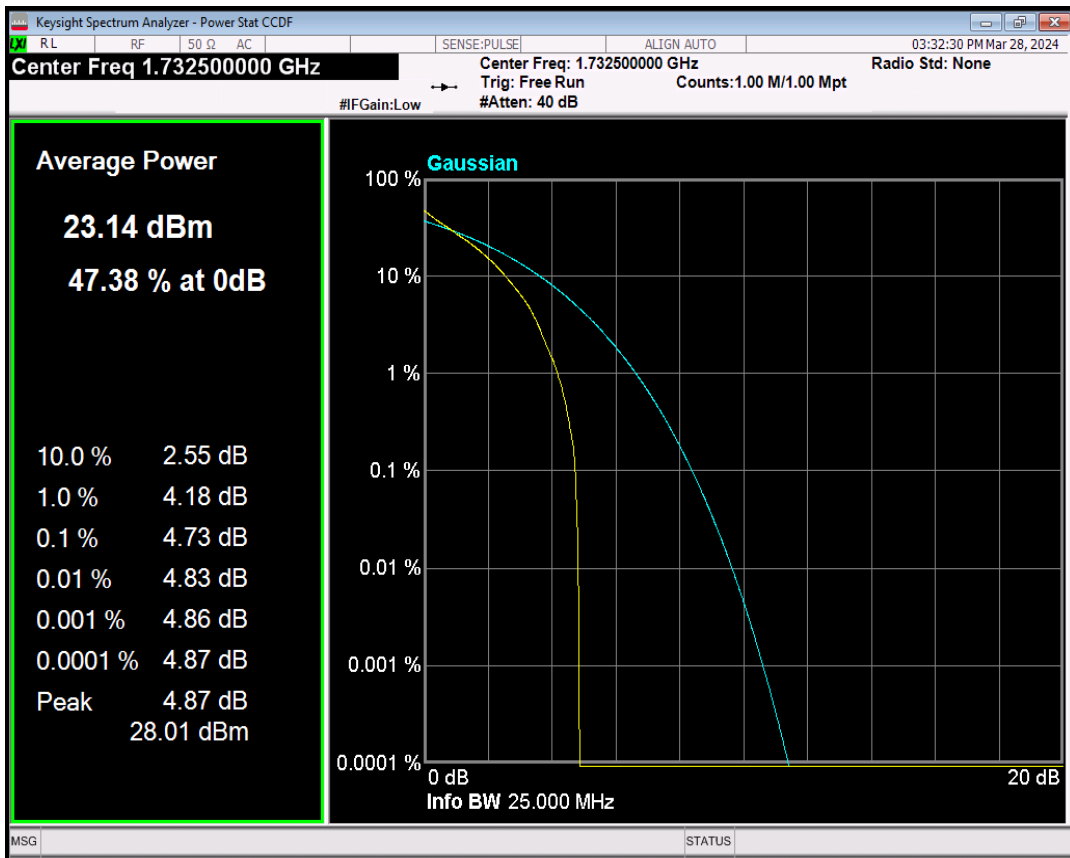

Band4 QPSK BW=15MHz Channel=20175 RB Size=1 Position=#0