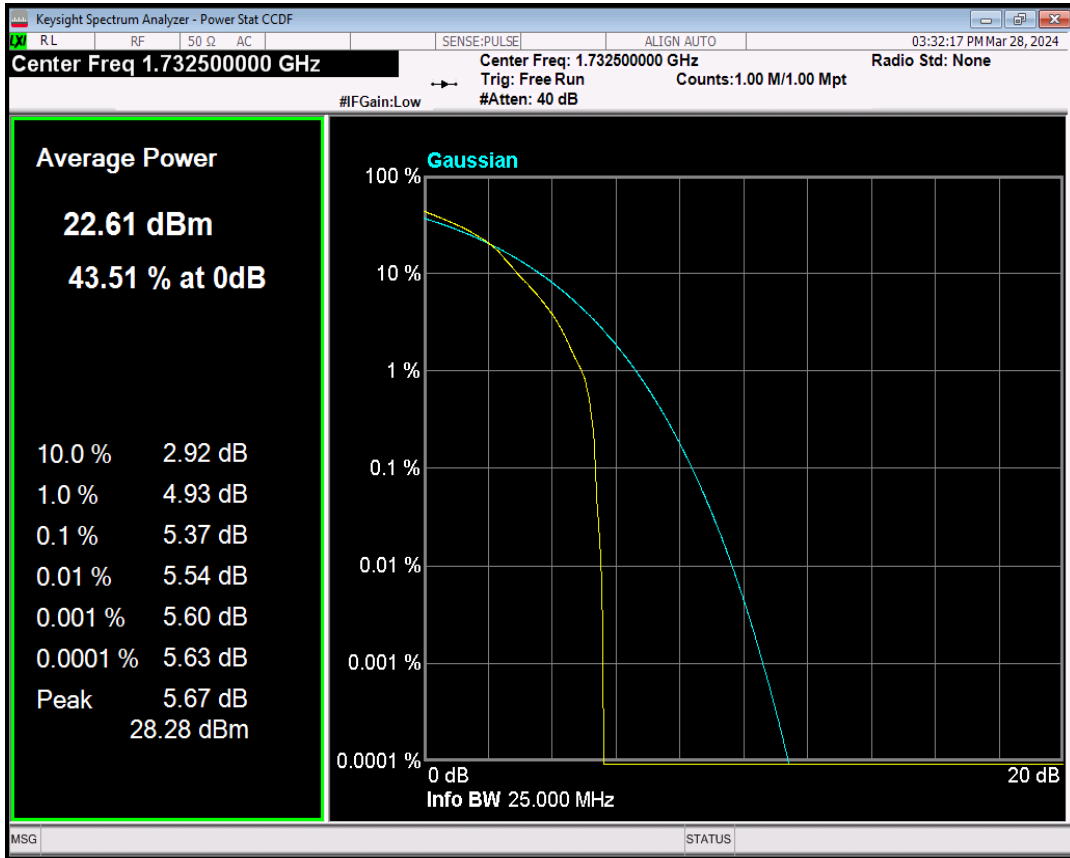

Band4 QPSK BW=1.4MHz Channel=20175 RB Size=1 Position=#0

Band4 16QAM BW=1.4MHz Channel=20175 RB Size=1 Position=#0

Band4 QPSK BW=3MHz Channel=20175 RB Size=1 Position=#0

Band4 16QAM BW=3MHz Channel=20175 RB Size=1 Position=#0