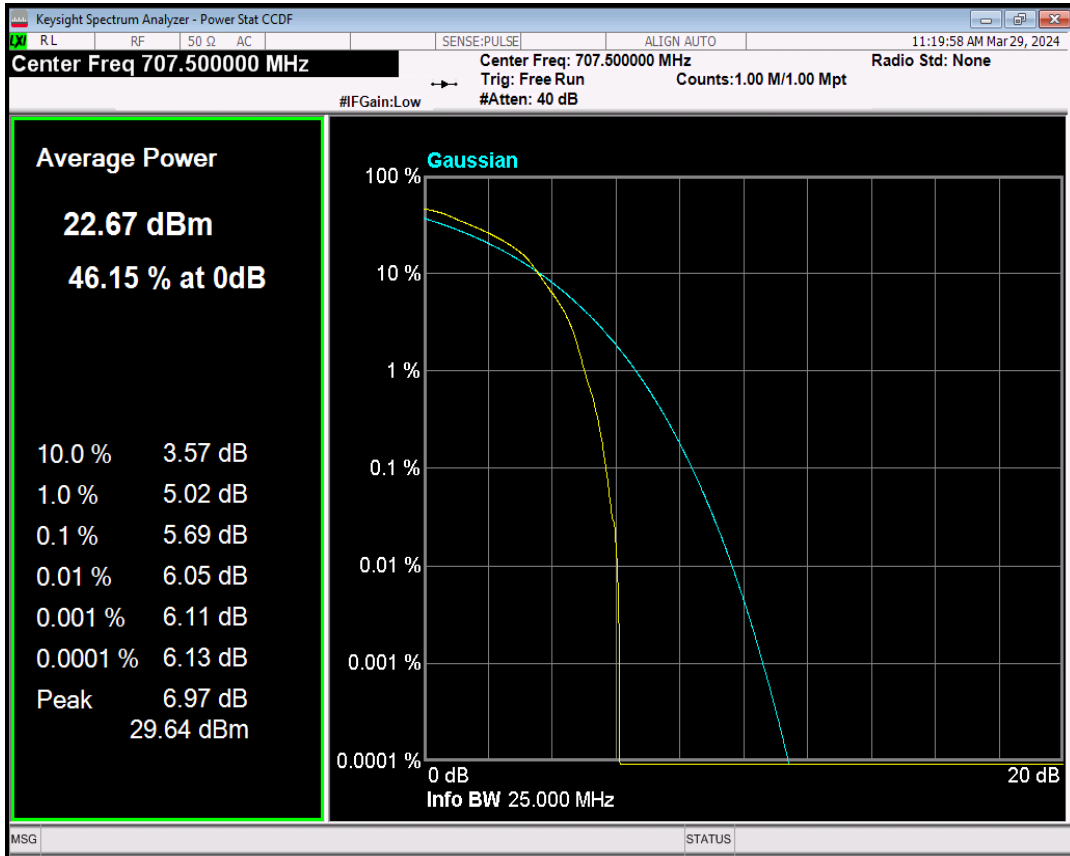

Band12 16QAM BW=5MHz Channel=23095 RB Size=1 Position=#0