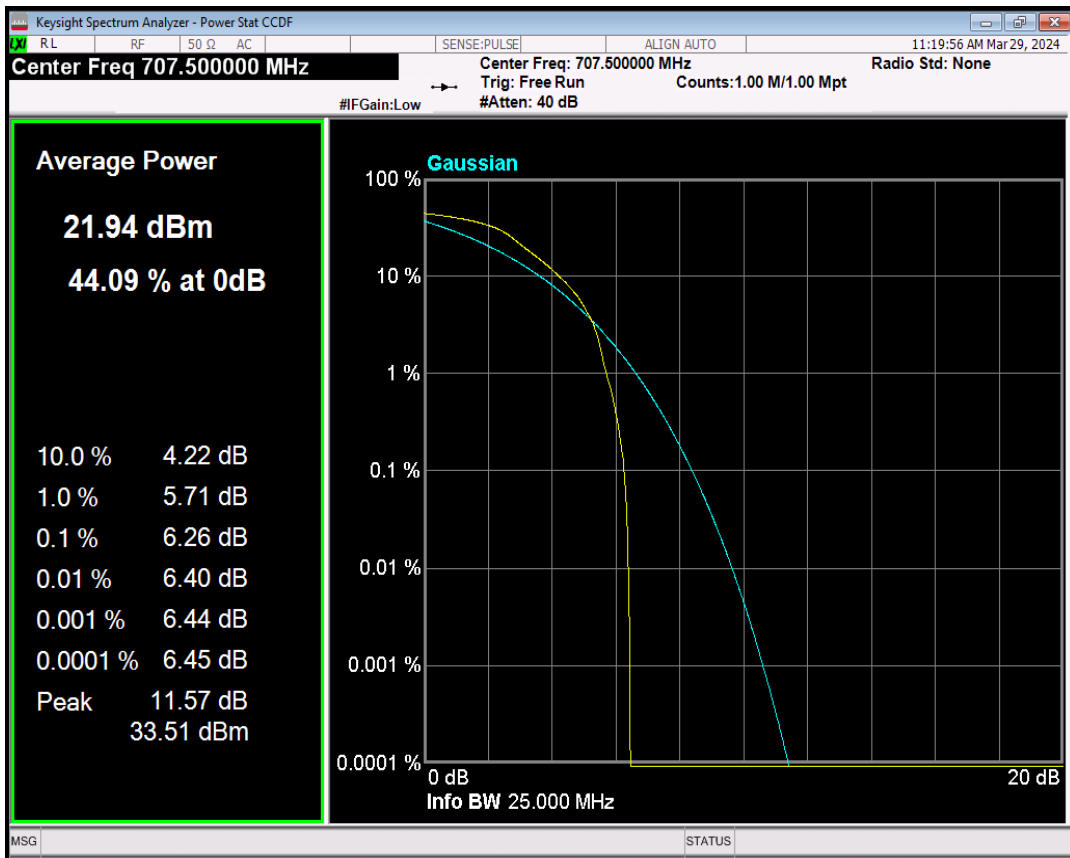

Band12 QPSK BW=5MHz Channel=23095 RB Size=1 Position=#0