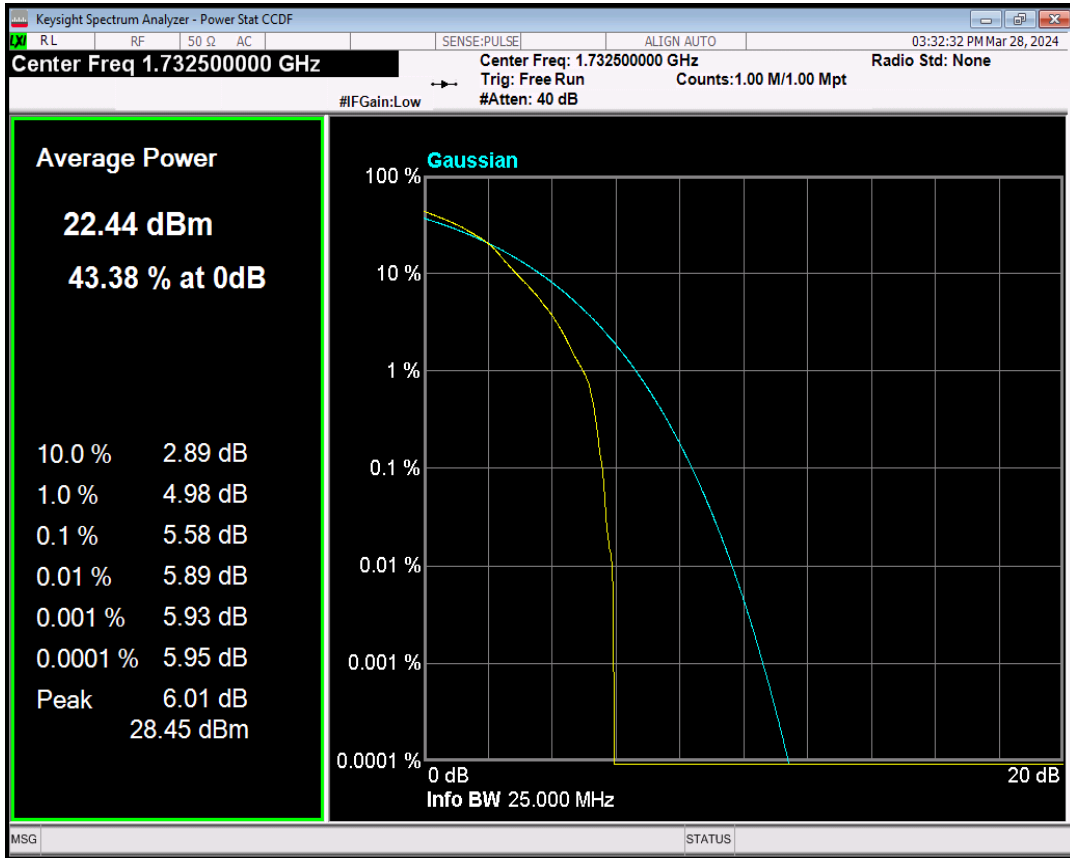

Band4 16QAM BW=15MHz Channel=20175 RB Size=1 Position=#0