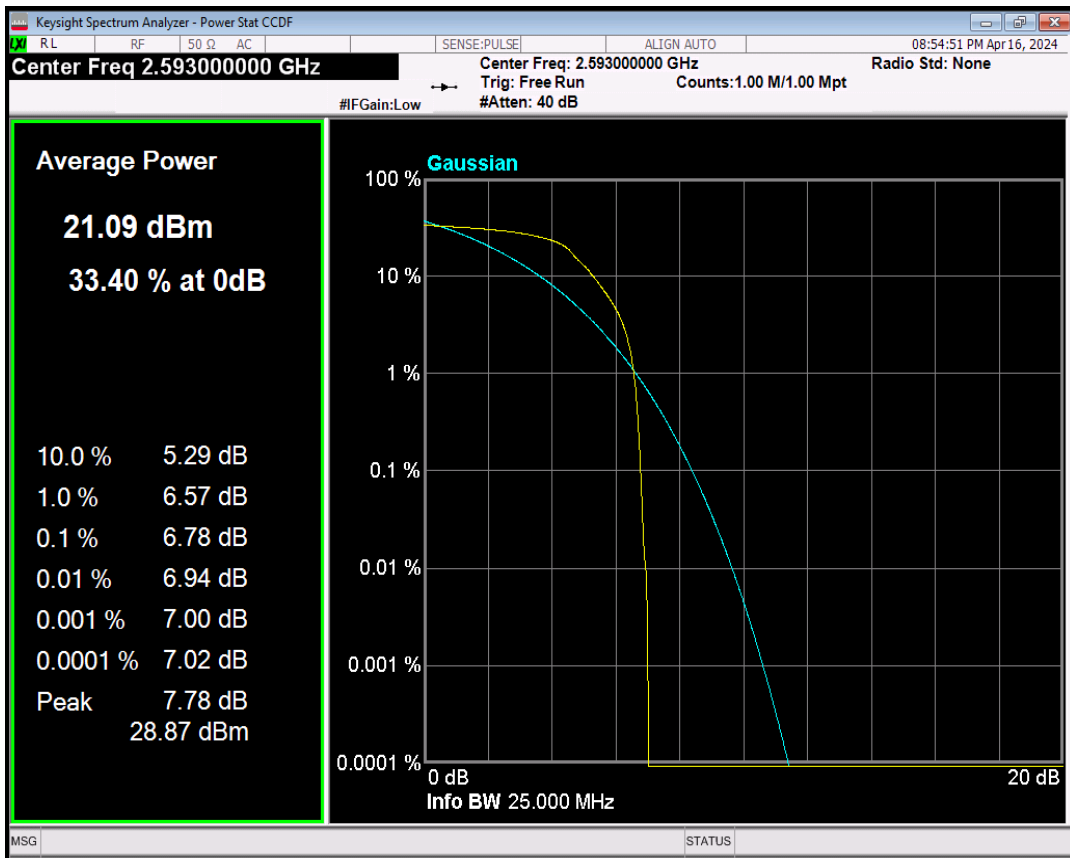

Band41 QPSK BW=15MHz Channel=40620 RB Size=1 Position=#0