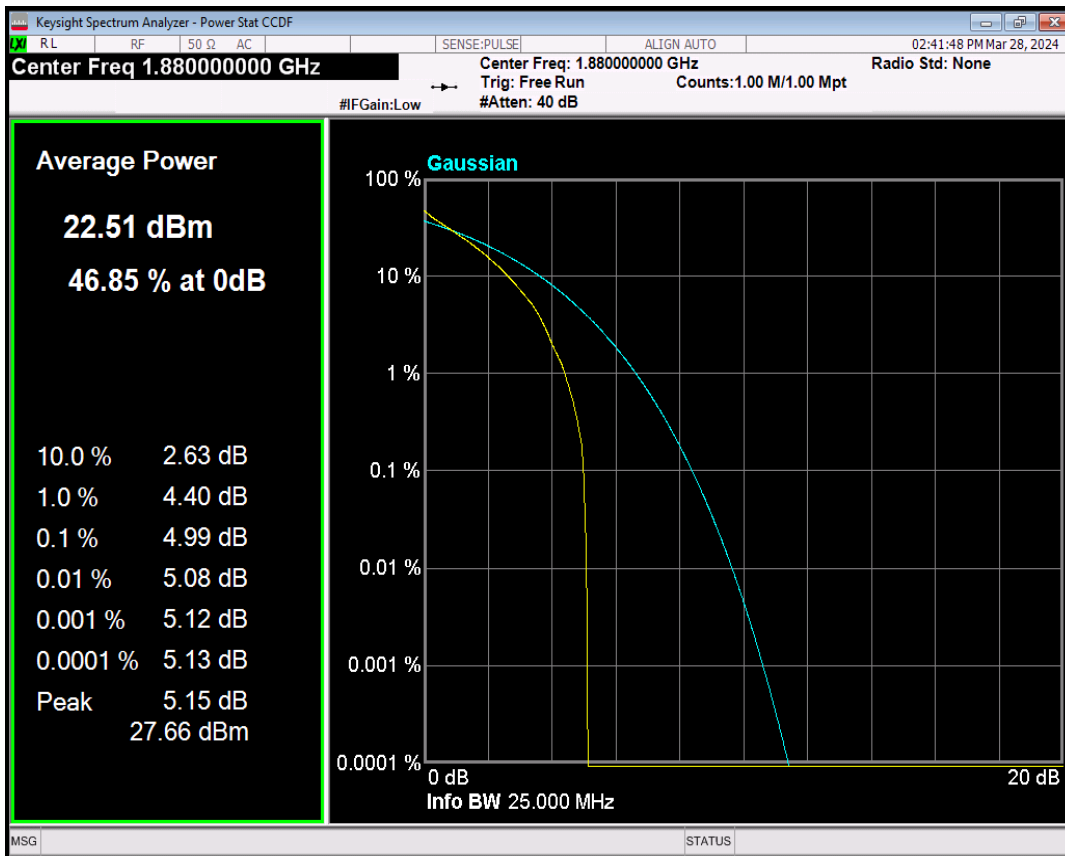

Band2 QPSK BW=1.4MHz Channel=18900 RB Size=1 Position=#0