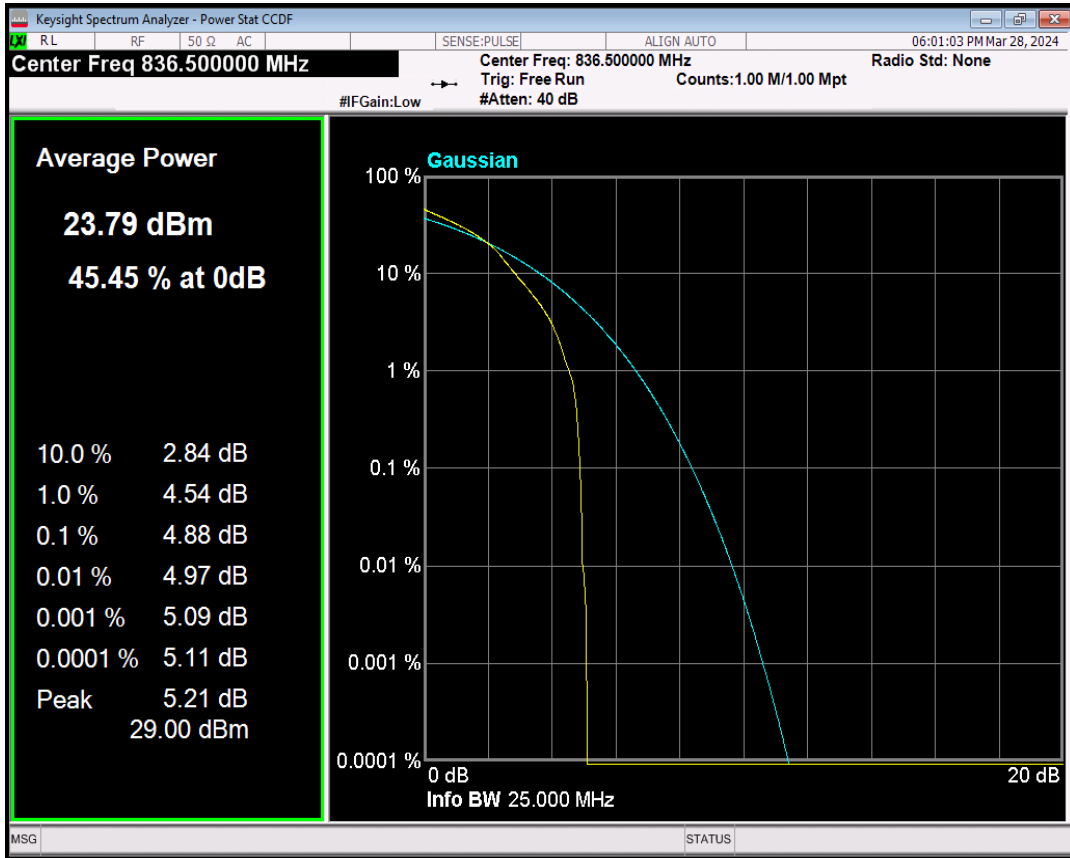

Band5 QPSK BW=1.4MHz Channel=20525 RB Size=1 Position=#0

Band5 16QAM BW=1.4MHz Channel=20525 RB Size=1 Position=#0

Band5 QPSK BW=3MHz Channel=20525 RB Size=1 Position=#0

Band5 16QAM BW=3MHz Channel=20525 RB Size=1 Position=#0