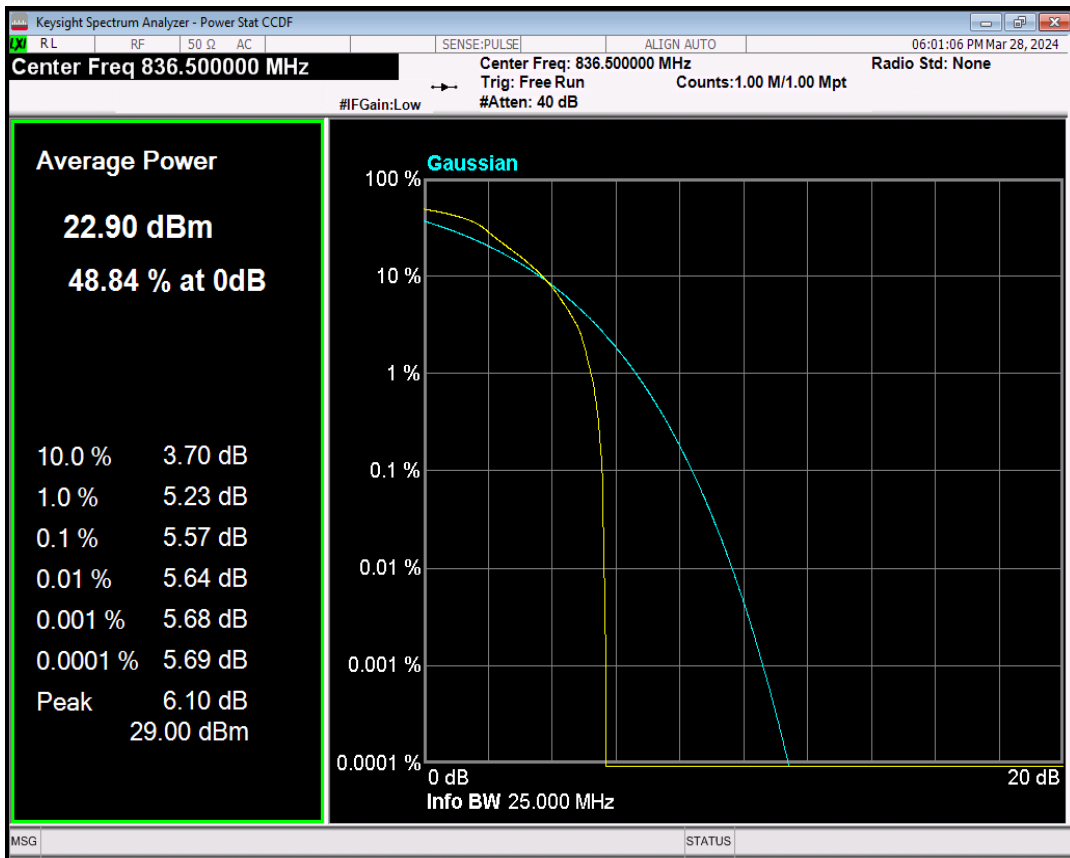

Band5 QPSK BW=5MHz Channel=20525 RB Size=1 Position=#0