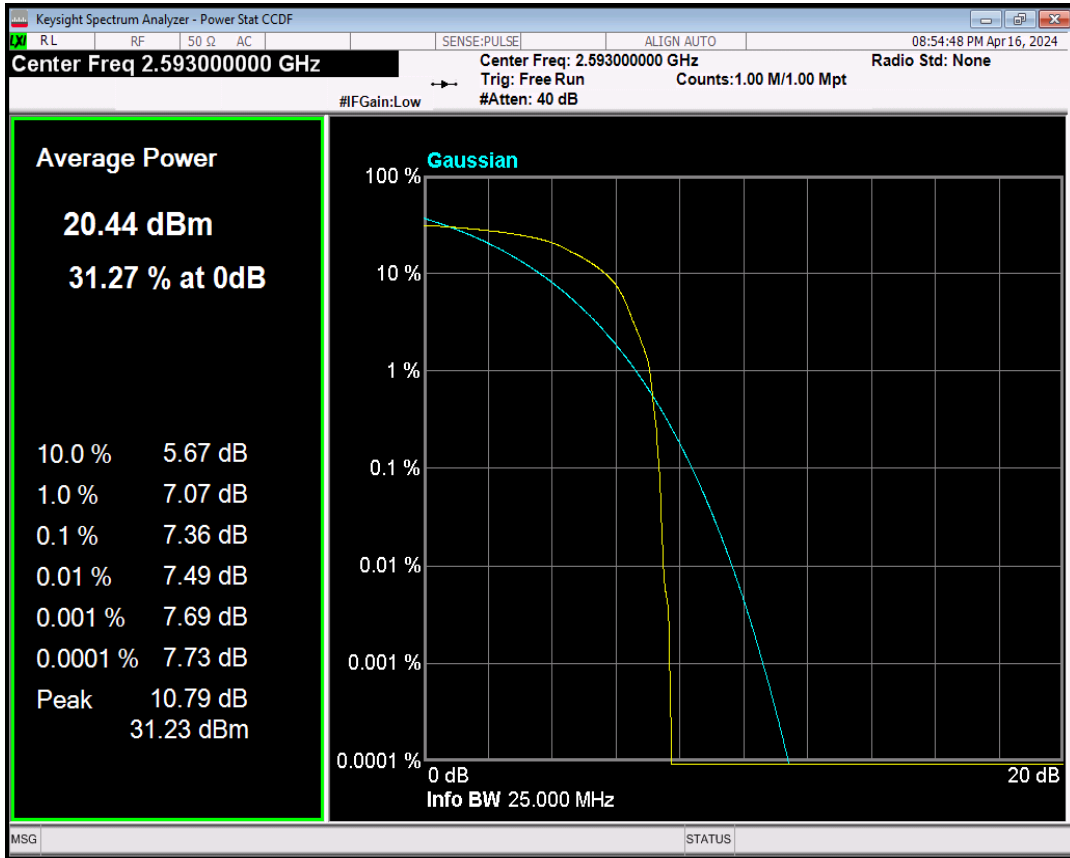

Band41 QPSK BW=5MHz Channel=40620 RB Size=1 Position=#0

Band41 16QAM BW=5MHz Channel=40620 RB Size=1 Position=#0

Band41 QPSK BW=10MHz Channel=40620 RB Size=1 Position=#0

Band41 16QAM BW=10MHz Channel=40620 RB Size=1 Position=#0