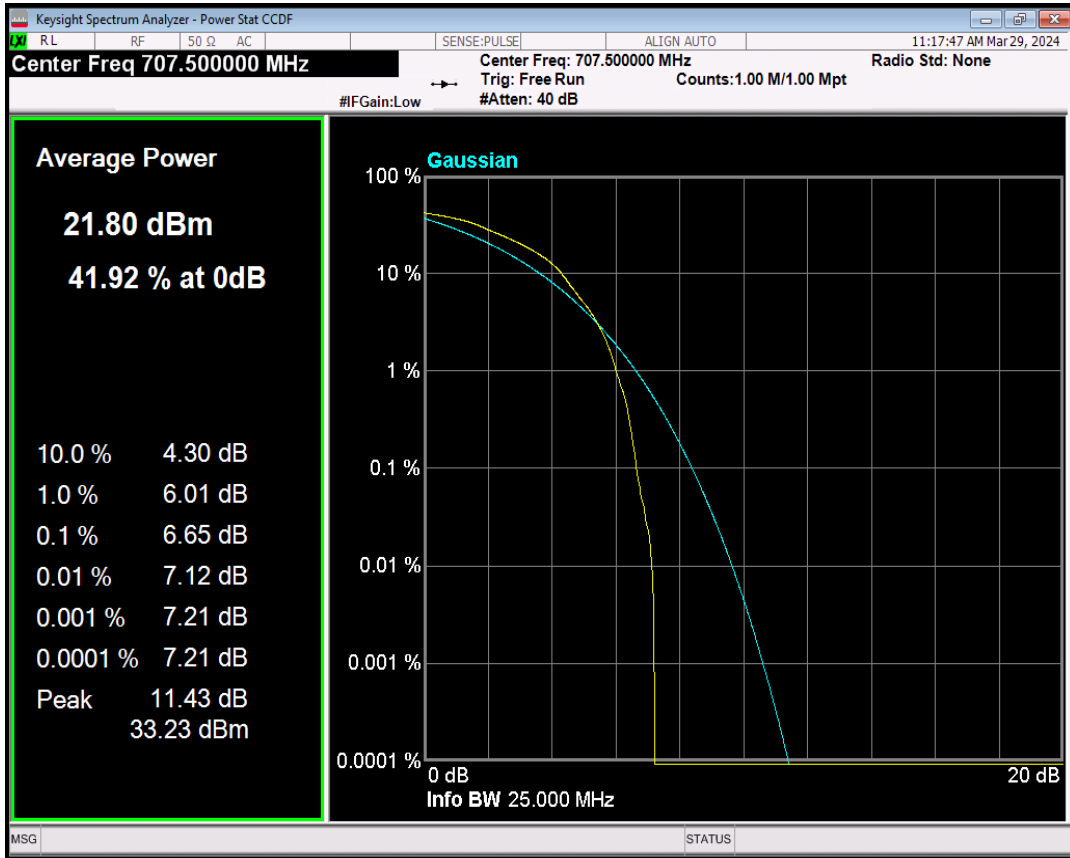

Band12 16QAM BW=1.4MHz Channel=23095 RB Size=1 Position=#0