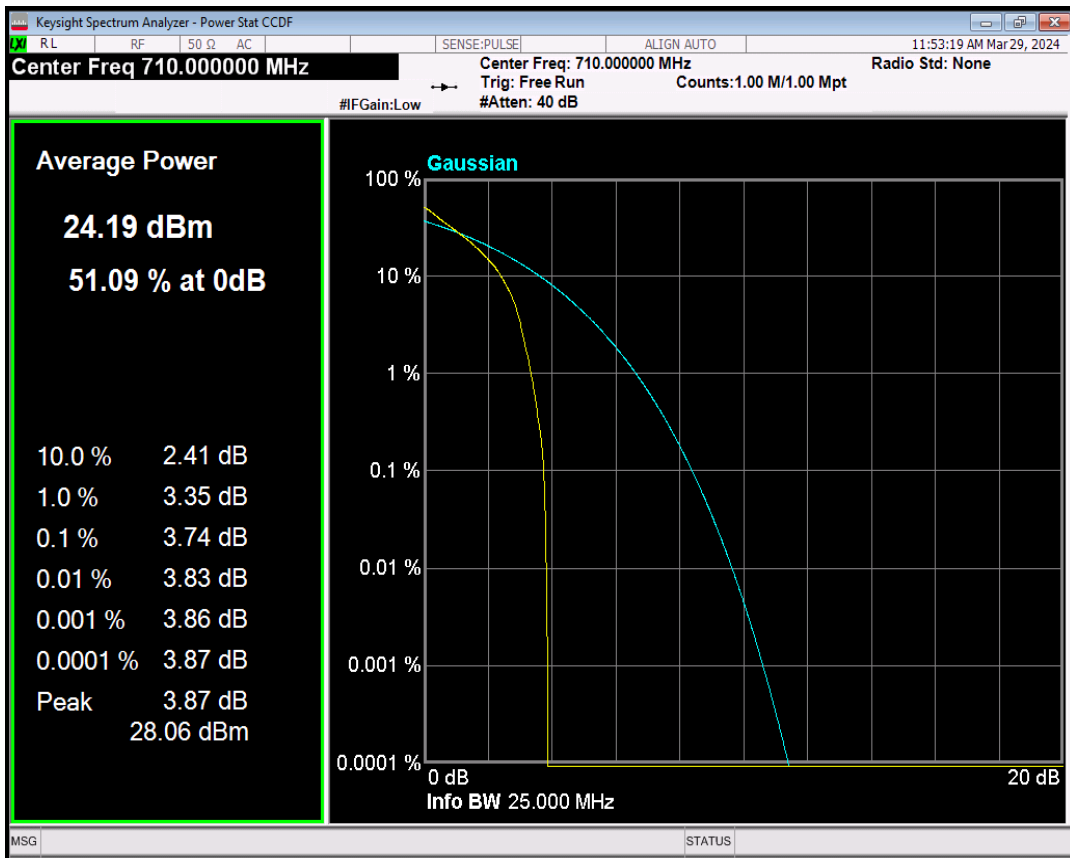

Band17 QPSK BW=5MHz Channel=23790 RB Size=1 Position=#0