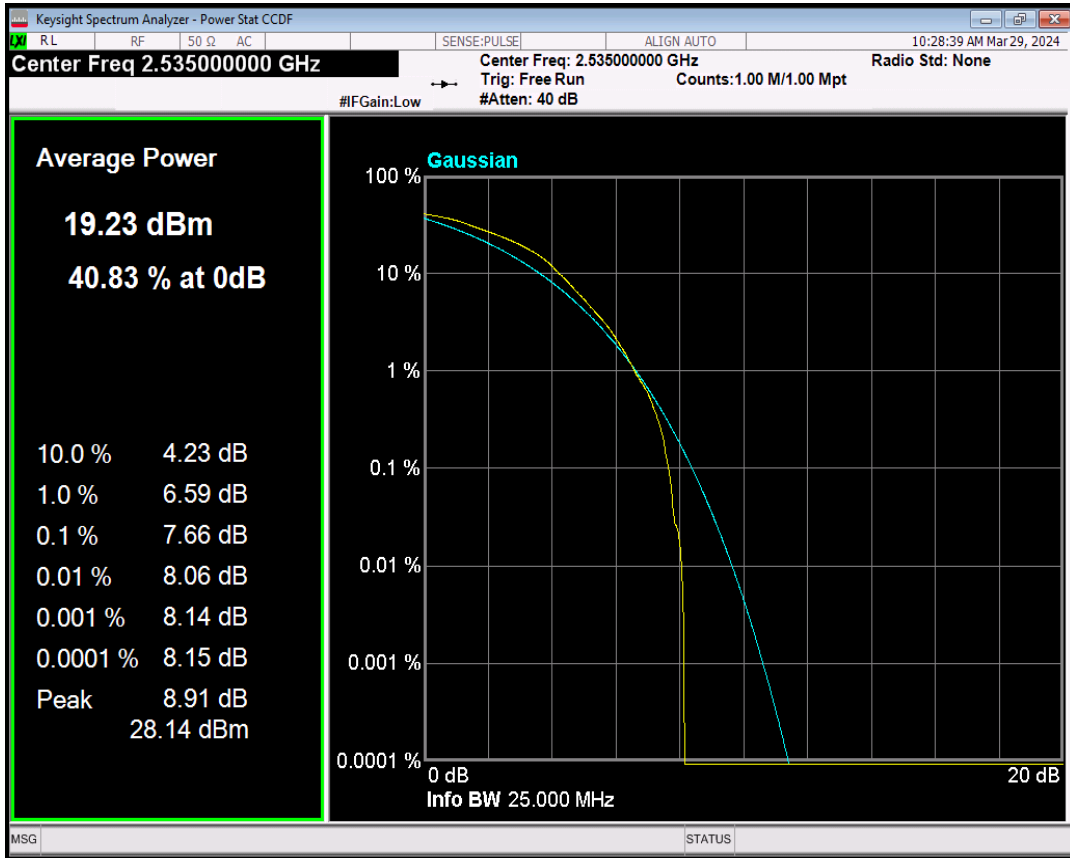

04 Occupied bandwidth

Band	Bandwidth (MHz)	UL Channel	RB Size	RB Position	Modulation	99% OBW (MHz)	-26dB EBW (MHz)	Verdict
Band12	1.4	23095	6	#0	QPSK	1.099	1.585	PASS
Band12	1.4	23095	6	#0	16QAM	1.094	1.289	PASS
Band12	3	23095	15	#0	QPSK	2.693	2.922	PASS
Band12	3	23095	15	#0	16QAM	2.693	2.924	PASS
Band12	5	23095	25	#0	QPSK	4.499	4.878	PASS
Band12	5	23095	25	#0	16QAM	4.489	4.976	PASS
Band12	10	23095	50	#0	QPSK	9.005	9.743	PASS
Band12	10	23095	50	#0	16QAM	8.967	10.106	PASS
Band17	5	23790	25	#0	QPSK	4.497	4.961	PASS
Band17	5	23790	25	#0	16QAM	4.510	4.865	PASS
Band17	10	23790	50	#0	QPSK	8.968	9.615	PASS
Band17	10	23790	50	#0	16QAM	8.976	9.679	PASS
Band2	1.4	18900	6	#0	QPSK	1.096	1.269	PASS
Band2	1.4	18900	6	#0	16QAM	1.101	1.399	PASS
Band2	3	18900	15	#0	QPSK	2.697	2.916	PASS
Band2	3	18900	15	#0	16QAM	2.694	2.949	PASS
Band2	5	18900	25	#0	QPSK	4.511	4.915	PASS
Band2	5	18900	25	#0	16QAM	4.508	4.959	PASS
Band2	10	18900	50	#0	QPSK	8.954	9.559	PASS
Band2	10	18900	50	#0	16QAM	8.970	9.635	PASS
Band2	15	18900	75	#0	QPSK	13.512	14.373	PASS