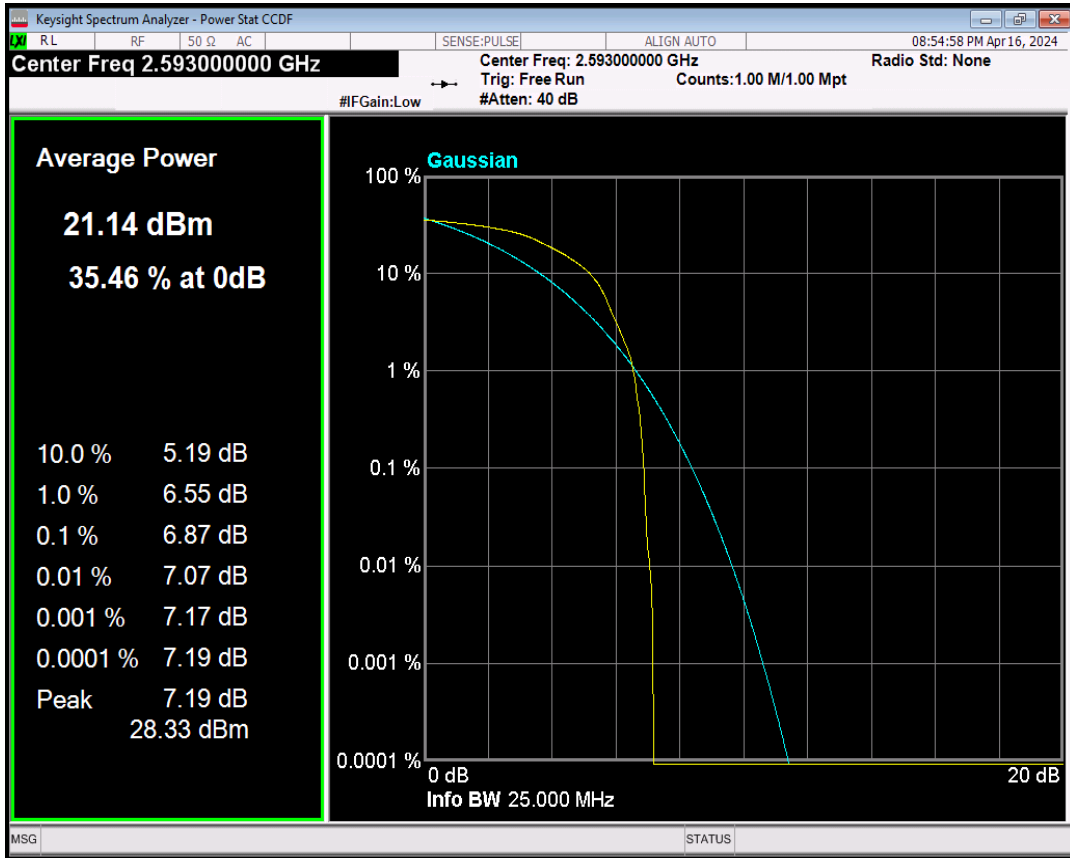

Band41 QPSK BW=15MHz Channel=40620 RB Size=1 Position=#0

Band41 16QAM BW=15MHz Channel=40620 RB Size=1 Position=#0

Band41 QPSK BW=20MHz Channel=40620 RB Size=1 Position=#0

Band41 16QAM BW=20MHz Channel=40620 RB Size=1 Position=#0