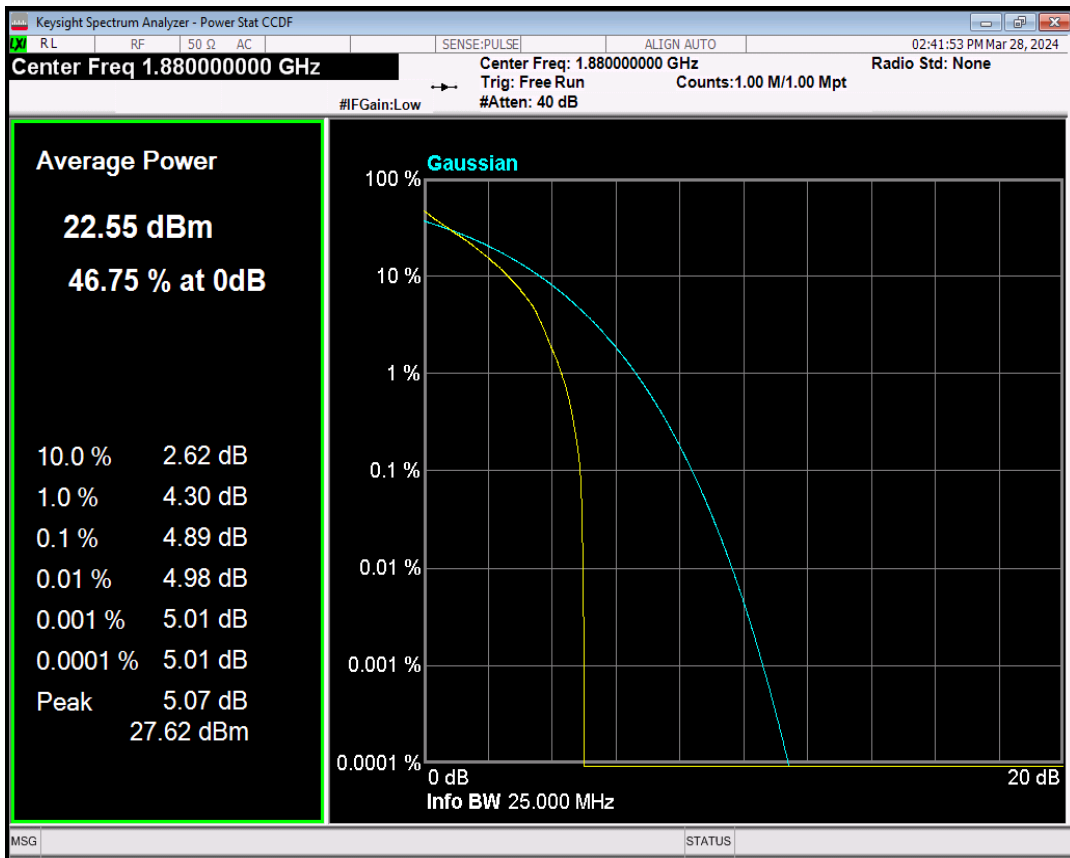

Band2 QPSK BW=3MHz Channel=18900 RB Size=1 Position=#0