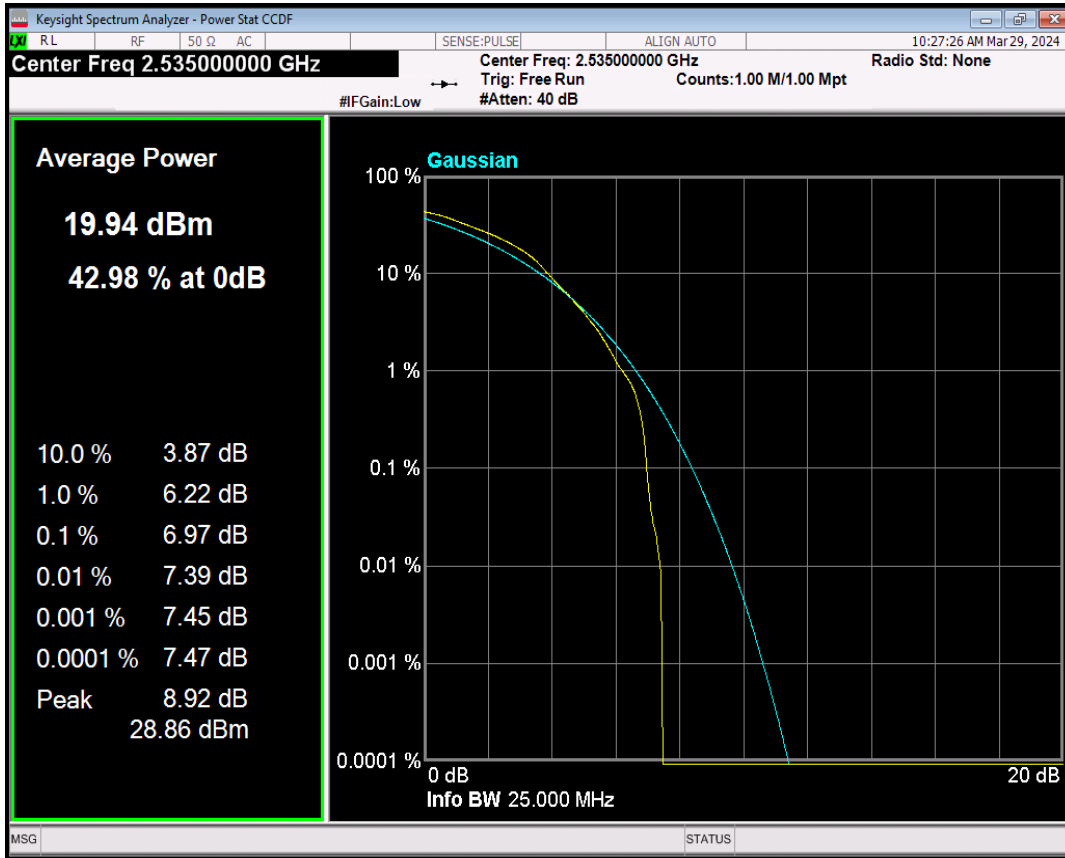

Band7 16QAM BW=5MHz Channel=21100 RB Size=1 Position=#0