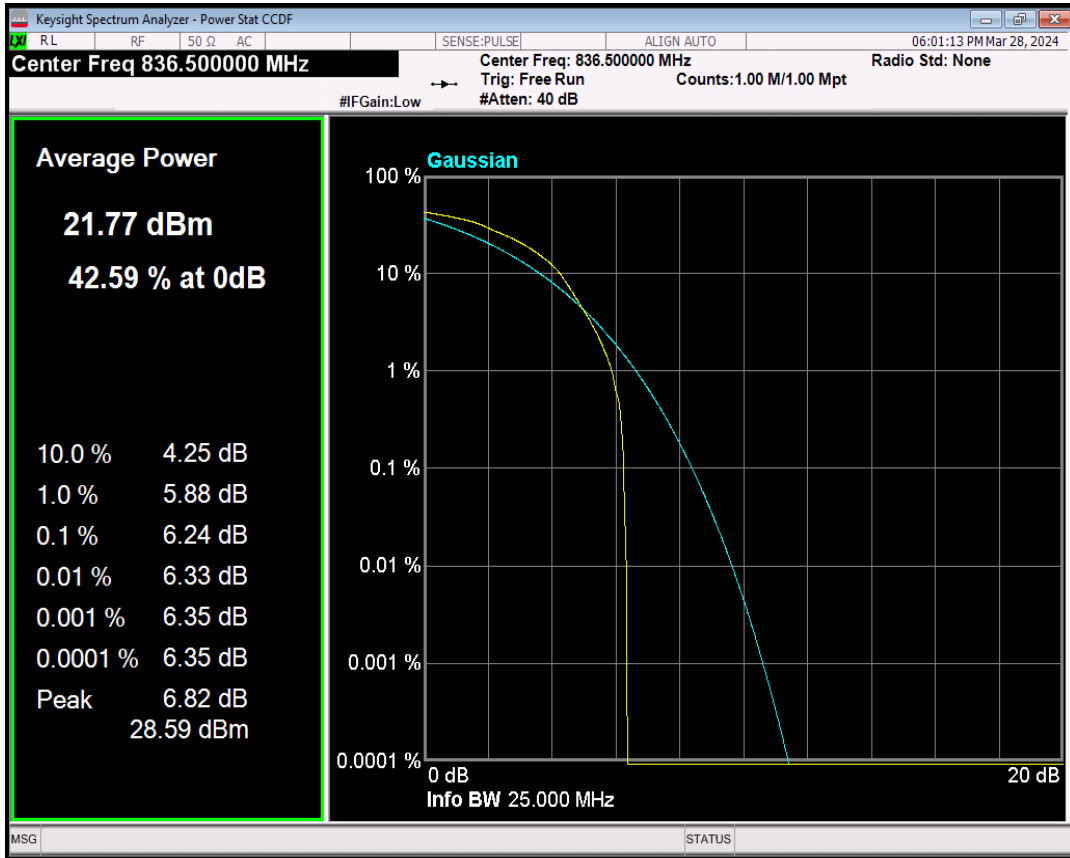

Band5 QPSK BW=5MHz Channel=20525 RB Size=1 Position=#0

Band5 16QAM BW=5MHz Channel=20525 RB Size=1 Position=#0

Band5 QPSK BW=10MHz Channel=20525 RB Size=1 Position=#0

Band5 16QAM BW=10MHz Channel=20525 RB Size=1 Position=#0