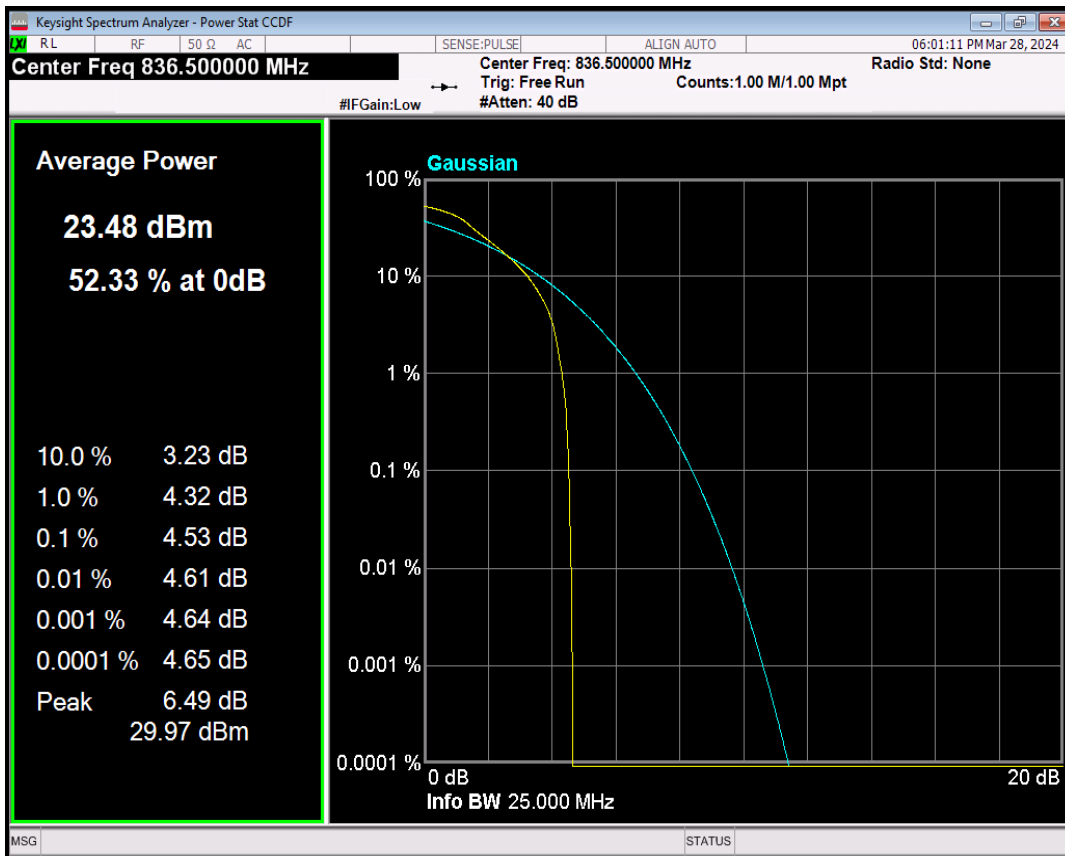

Band5 QPSK BW=10MHz Channel=20525 RB Size=1 Position=#0