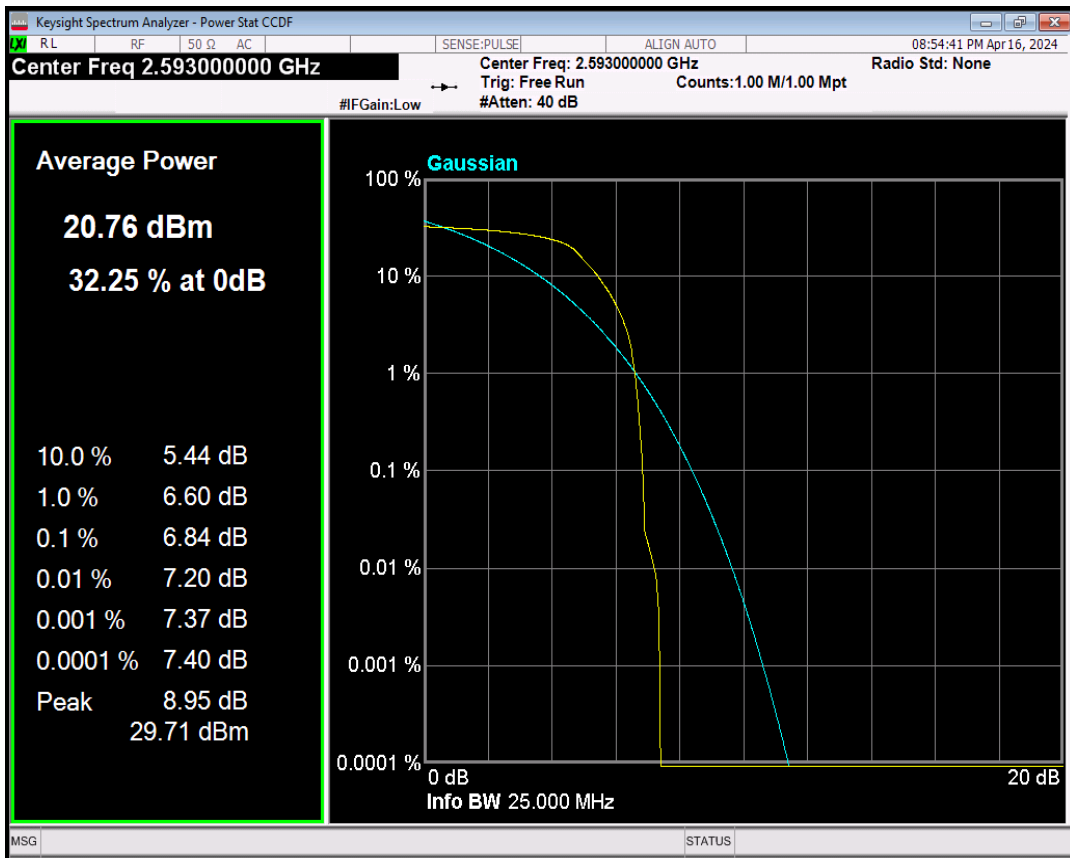

Band41 QPSK BW=5MHz Channel=40620 RB Size=1 Position=#0