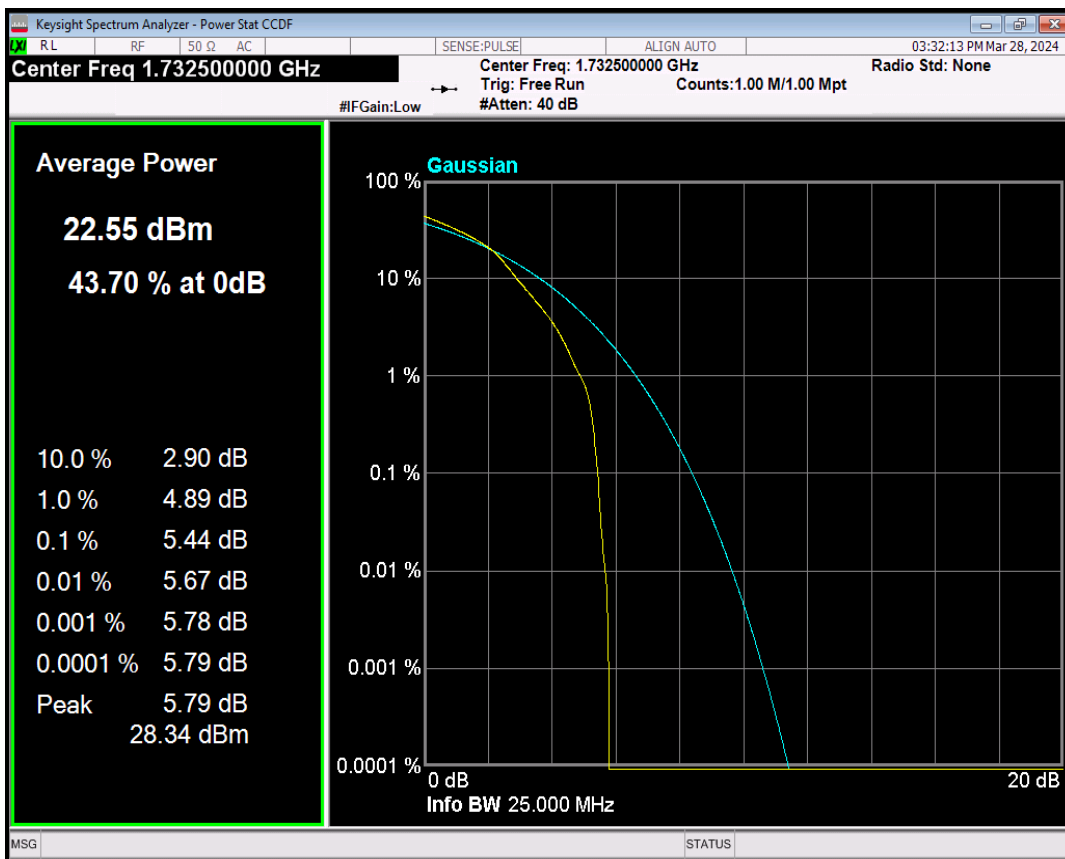

Band4 16QAM BW=1.4MHz Channel=20175 RB Size=1 Position=#0