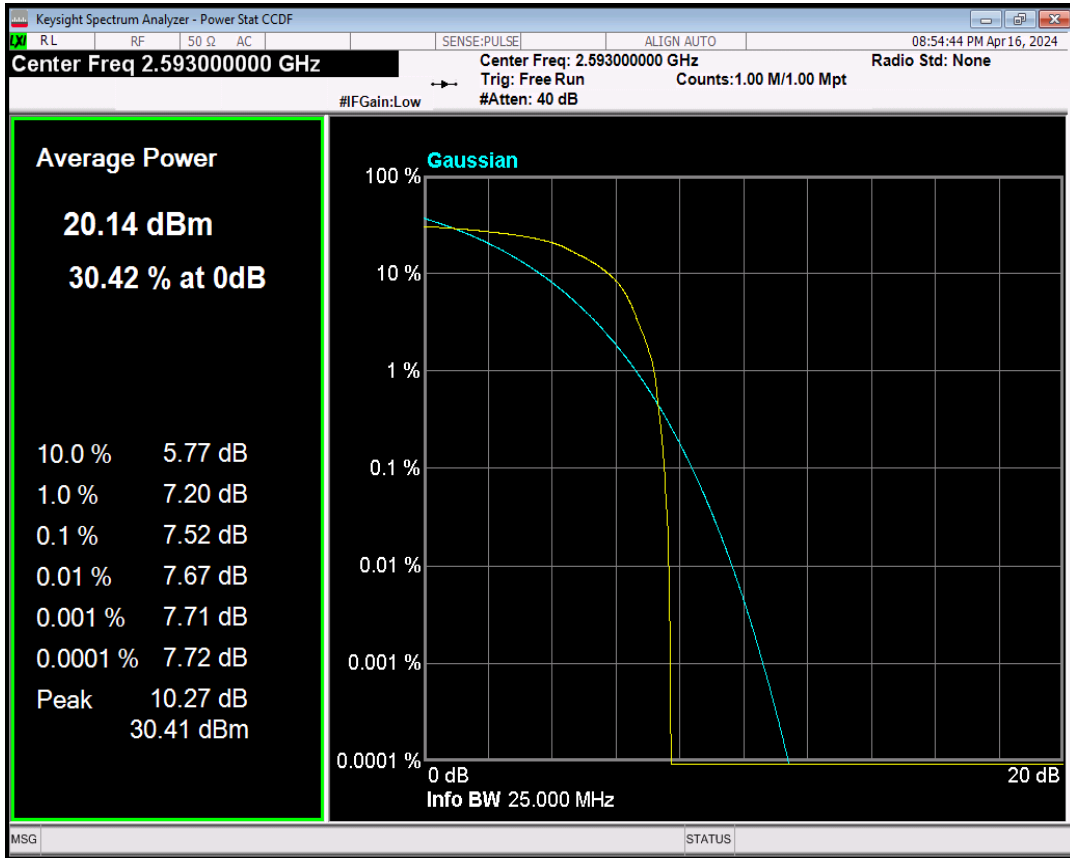

Band41 16QAM BW=5MHz Channel=40620 RB Size=1 Position=#0