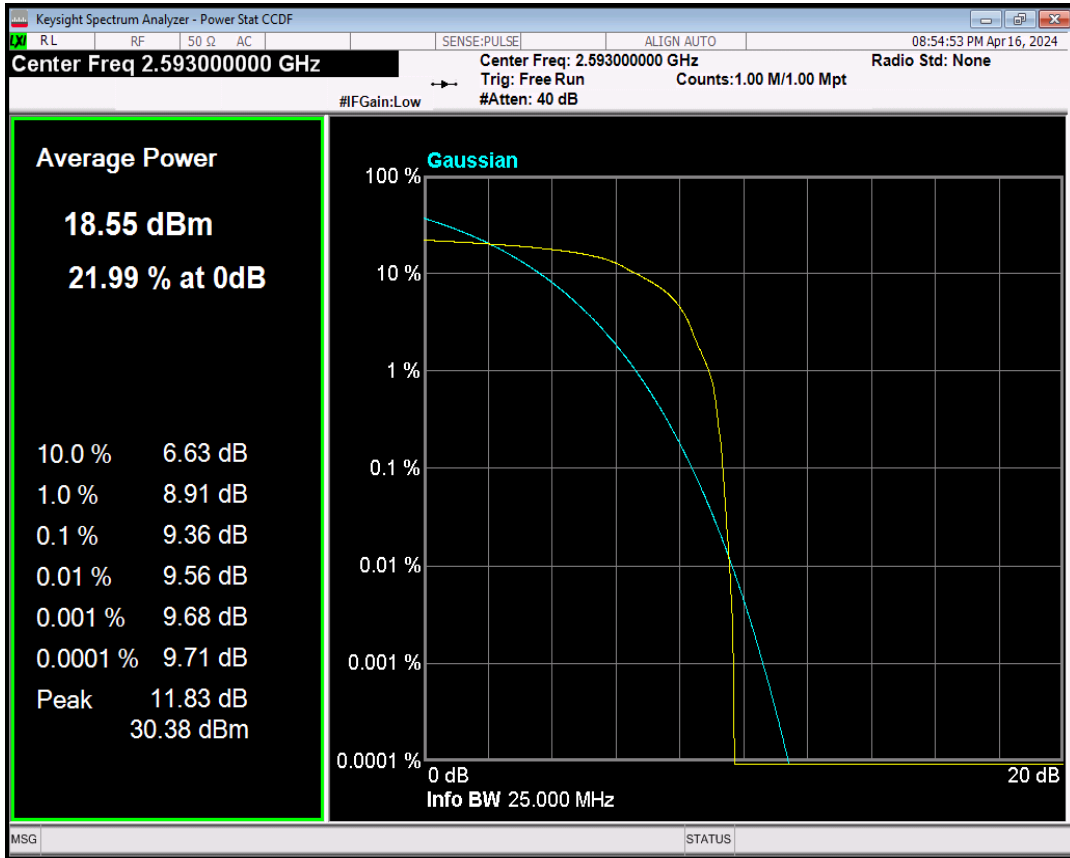

Band41 16QAM BW=15MHz Channel=40620 RB Size=1 Position=#0