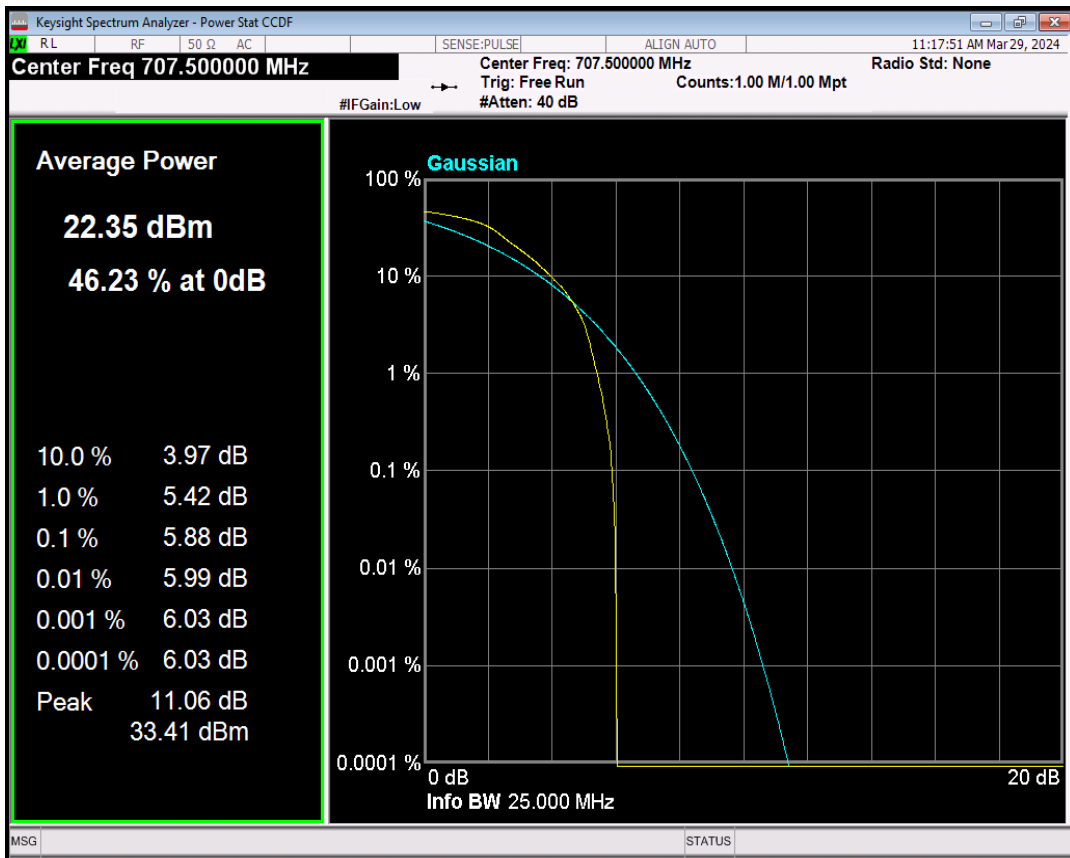

Band12 QPSK BW=3MHz Channel=23095 RB Size=1 Position=#0