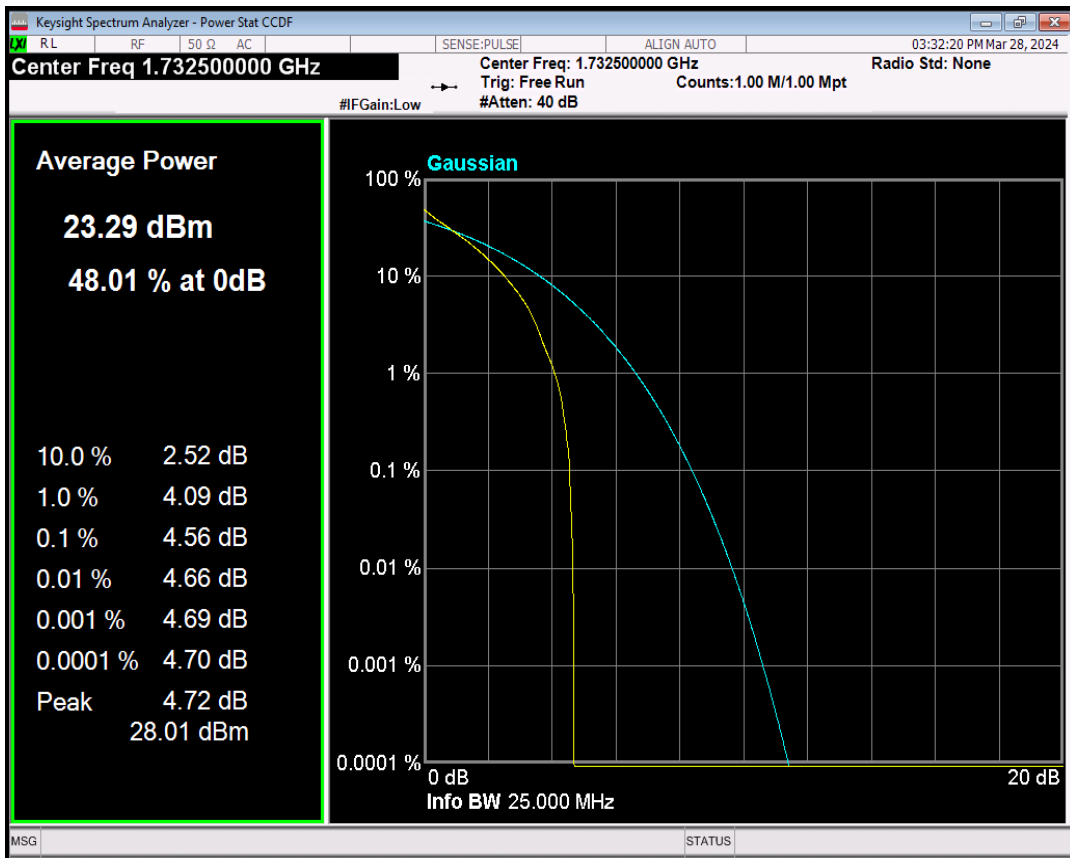

Band4 QPSK BW=5MHz Channel=20175 RB Size=1 Position=#0