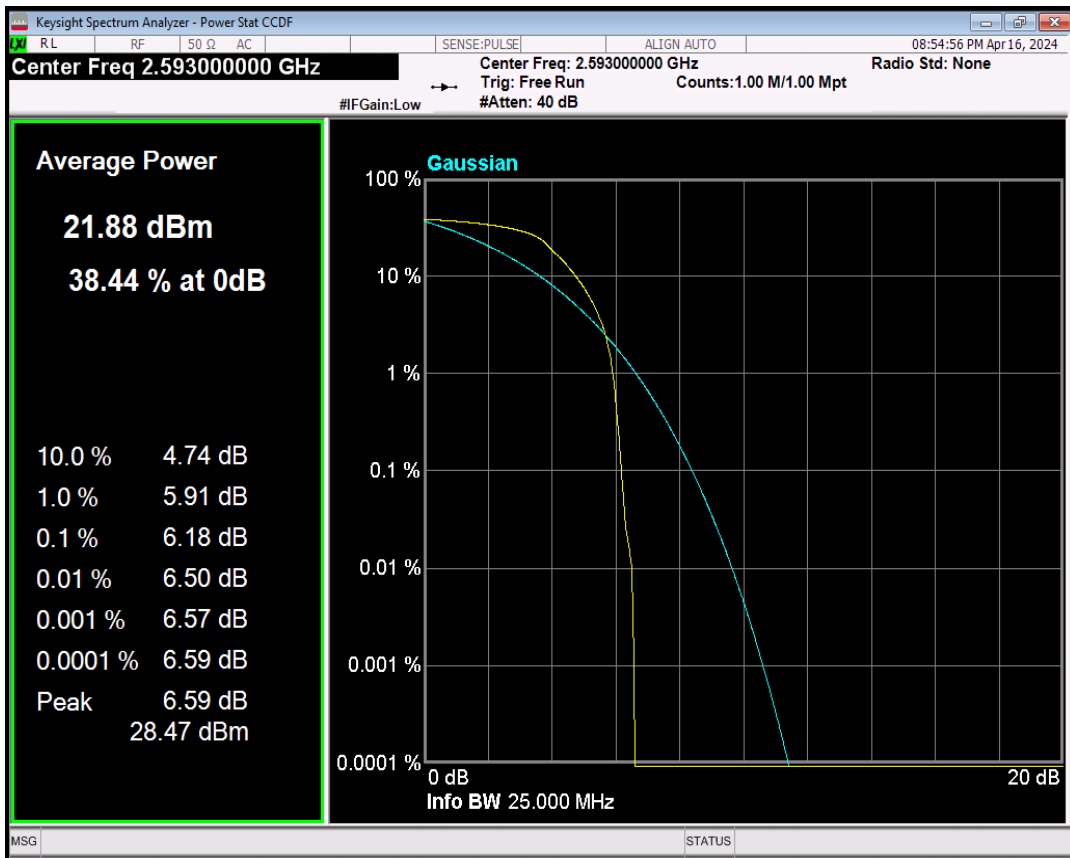

Band41 QPSK BW=20MHz Channel=40620 RB Size=1 Position=#0