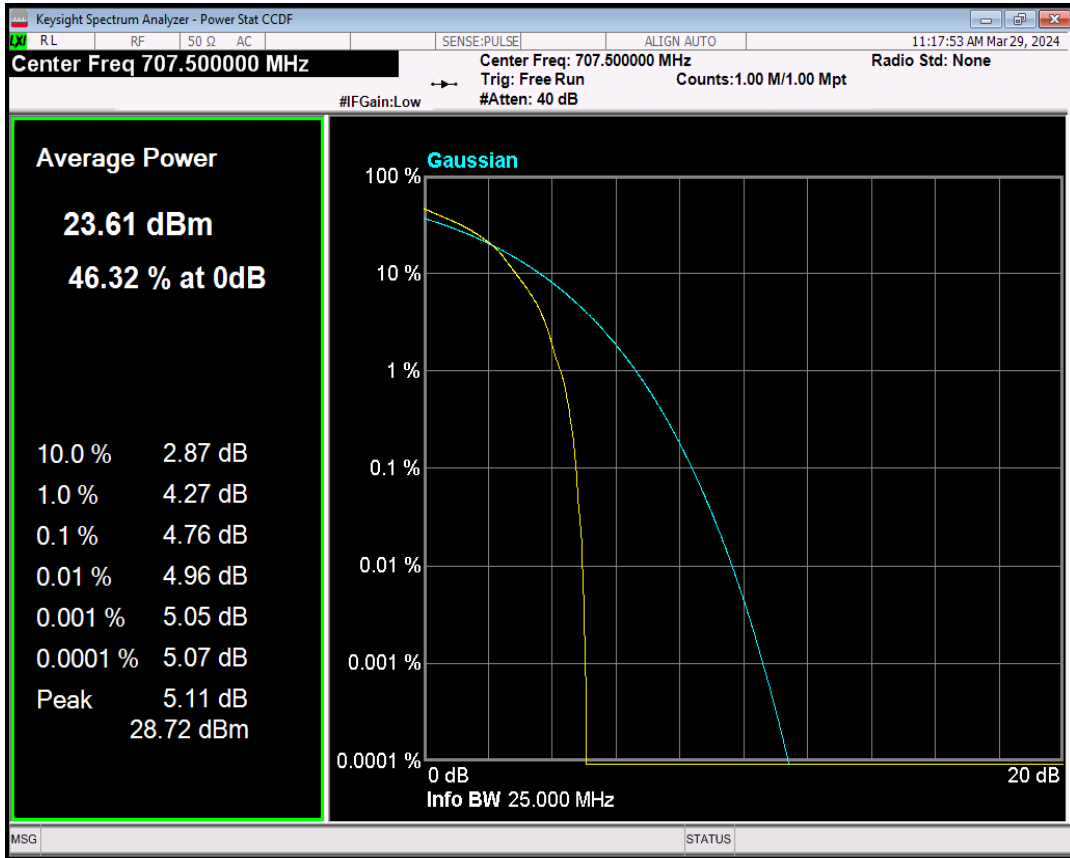

Band12 QPSK BW=1.4MHz Channel=23095 RB Size=1 Position=#0

Band12 16QAM BW=1.4MHz Channel=23095 RB Size=1 Position=#0

Band12 QPSK BW=3MHz Channel=23095 RB Size=1 Position=#0

Band12 16QAM BW=3MHz Channel=23095 RB Size=1 Position=#0