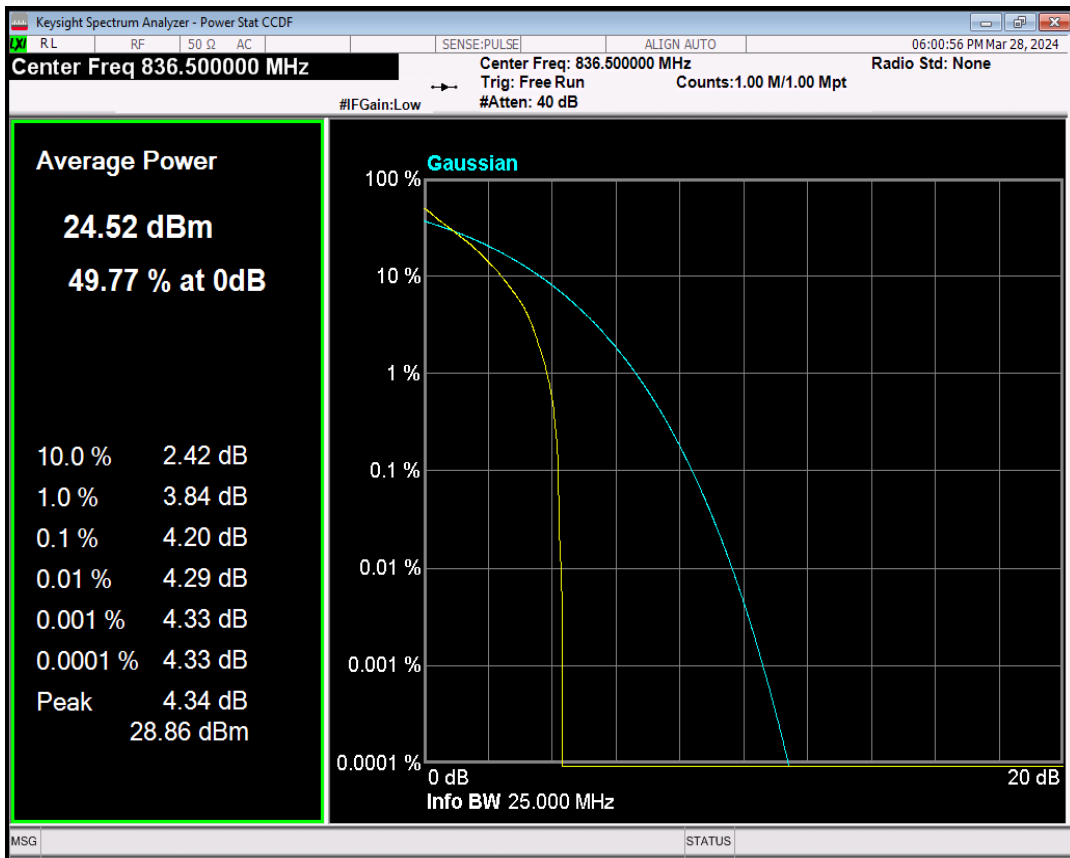

Band5 QPSK BW=1.4MHz Channel=20525 RB Size=1 Position=#0