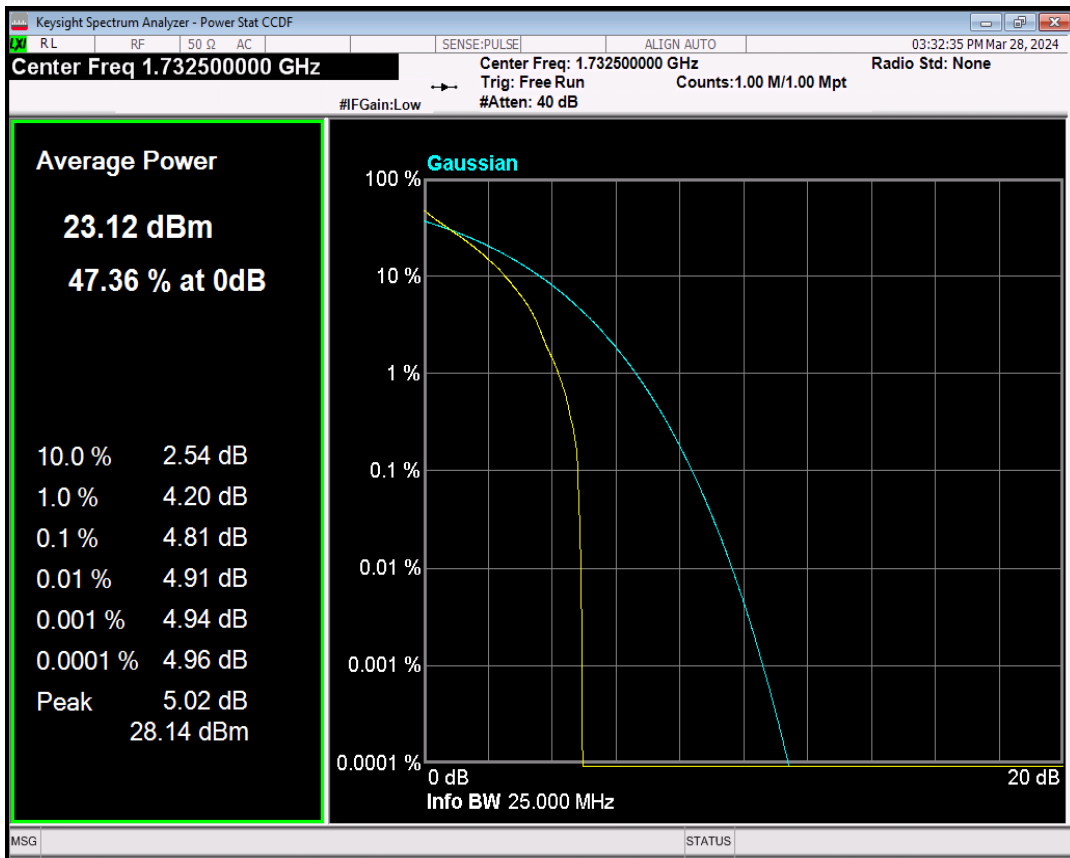

Band4 QPSK BW=20MHz Channel=20175 RB Size=1 Position=#0