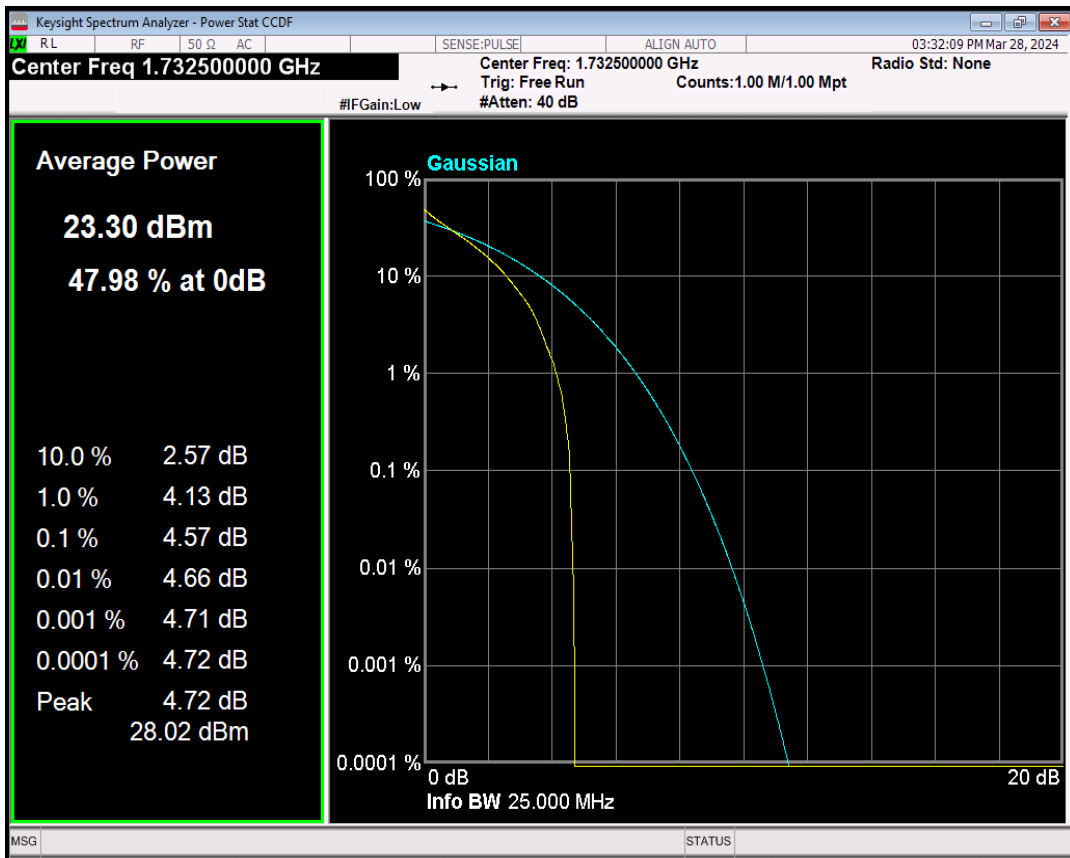

Band4 QPSK BW=1.4MHz Channel=20175 RB Size=1 Position=#0