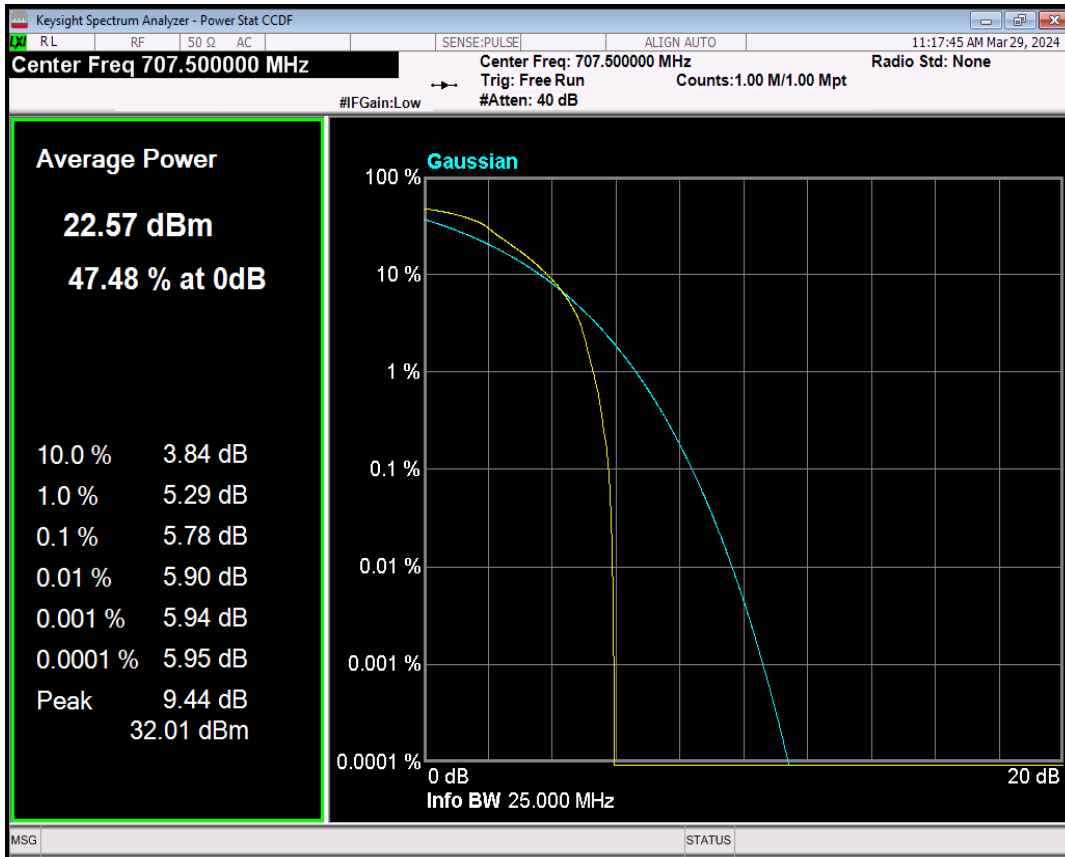

Band7	5	21100	1	#0	16QAM	6.97	13	PASS
Band7	10	21100	1	#0	QPSK	7.02	13	PASS
Band7	10	21100	1	#0	16QAM	8.47	13	PASS
Band7	15	21100	1	#0	QPSK	6.29	13	PASS
Band7	15	21100	1	#0	16QAM	7.52	13	PASS
Band7	20	21100	1	#0	QPSK	7.24	13	PASS
Band7	20	21100	1	#0	16QAM	7.66	13	PASS

Band12 QPSK BW=1.4MHz Channel=23095 RB Size=1 Position=#0