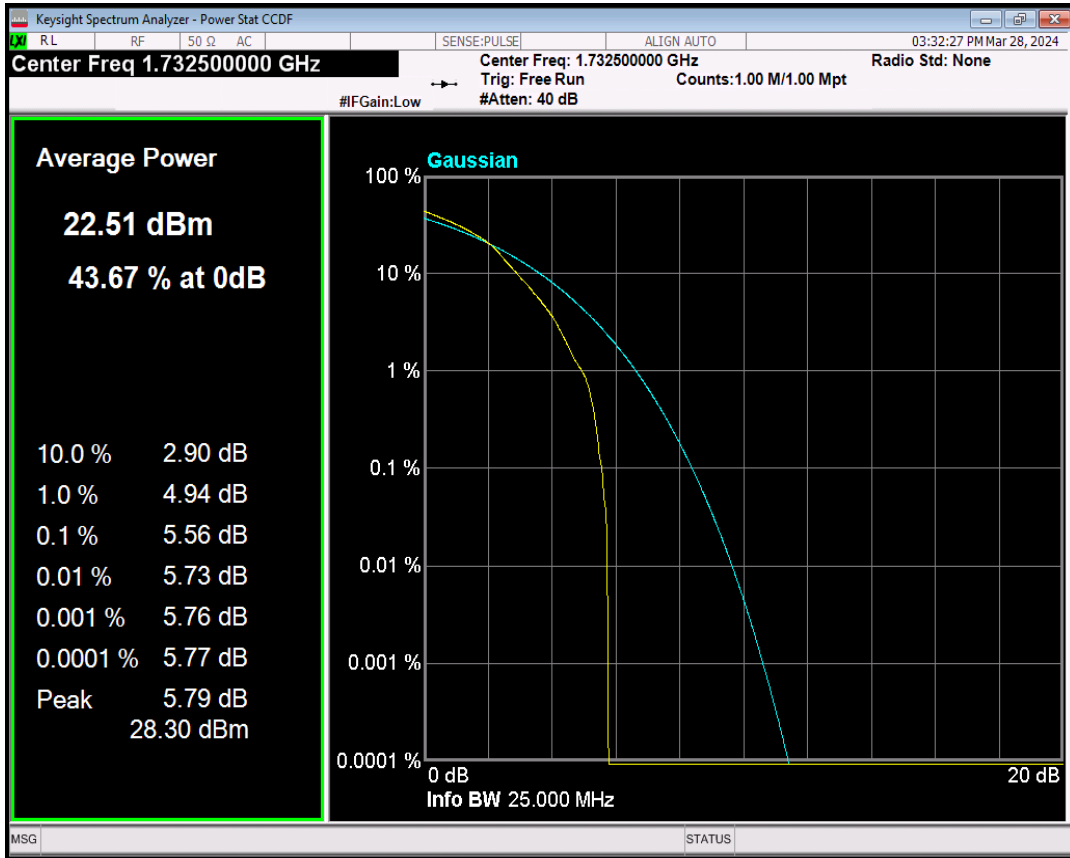

Band4 QPSK BW=5MHz Channel=20175 RB Size=1 Position=#0

Band4 16QAM BW=5MHz Channel=20175 RB Size=1 Position=#0

Band4 QPSK BW=10MHz Channel=20175 RB Size=1 Position=#0

Band4 16QAM BW=10MHz Channel=20175 RB Size=1 Position=#0