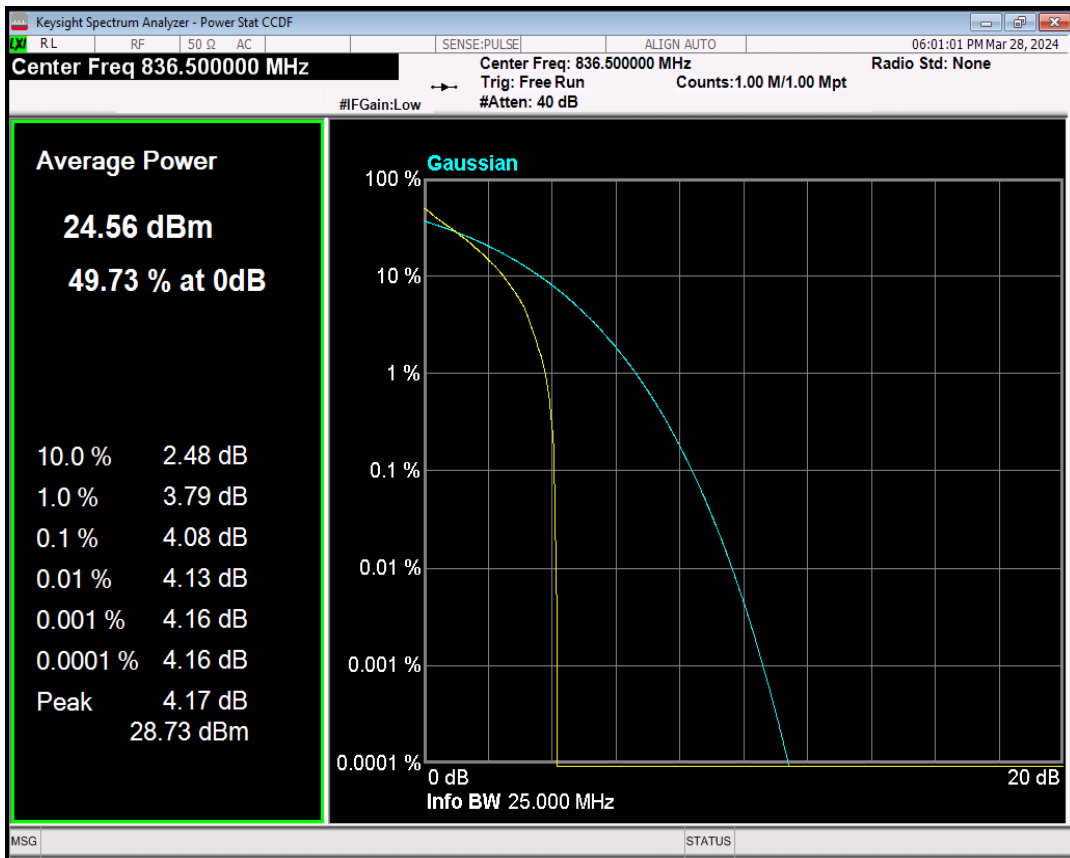

Band5 QPSK BW=3MHz Channel=20525 RB Size=1 Position=#0