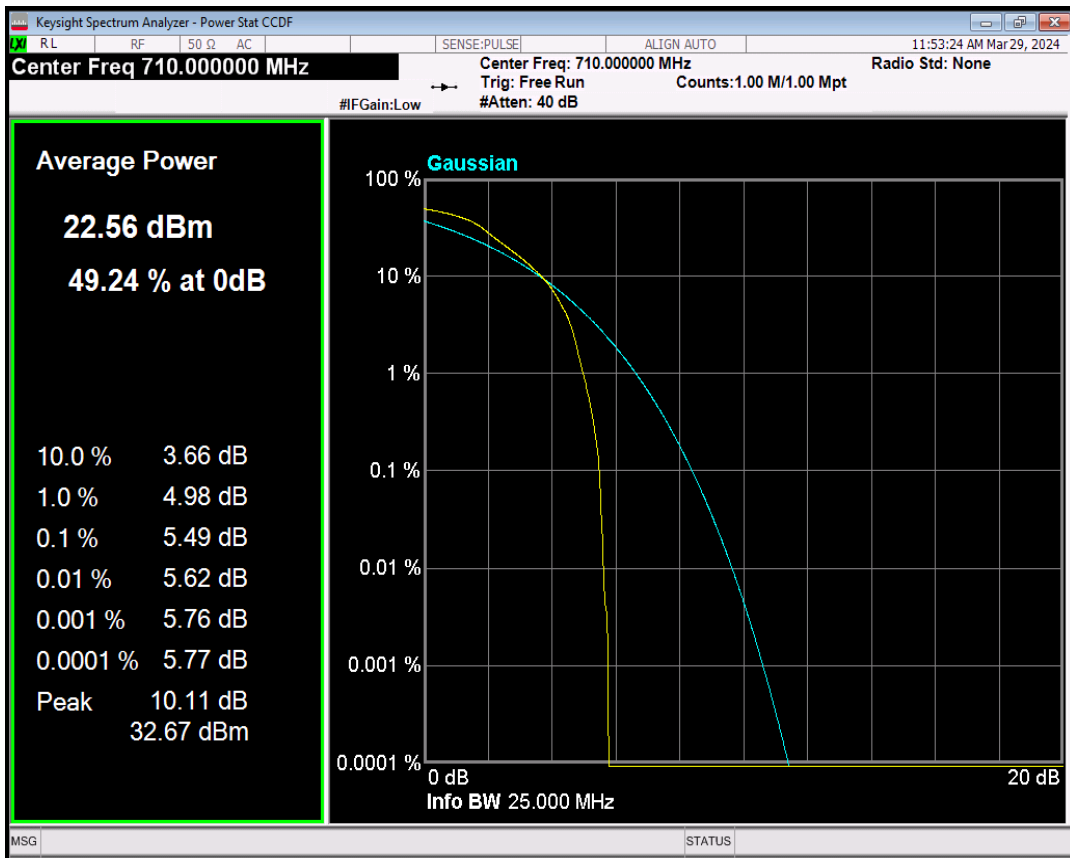

Band17 QPSK BW=10MHz Channel=23790 RB Size=1 Position=#0