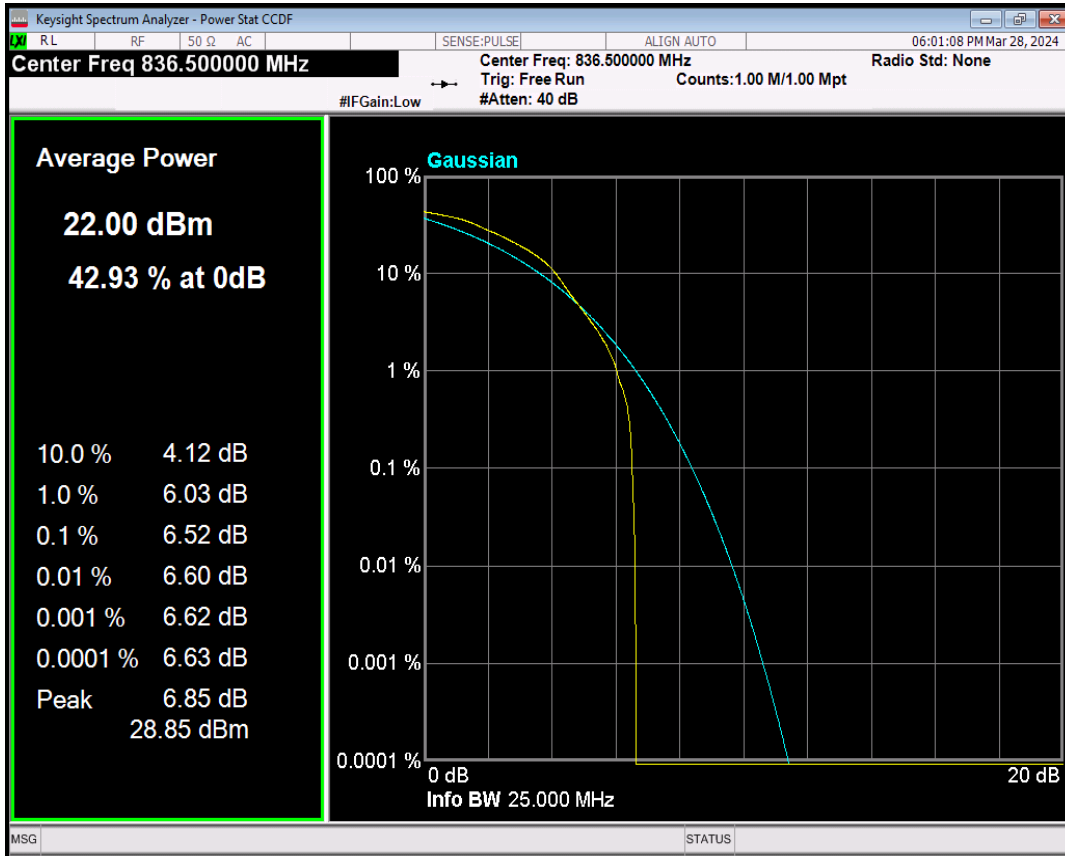

Band5 16QAM BW=5MHz Channel=20525 RB Size=1 Position=#0