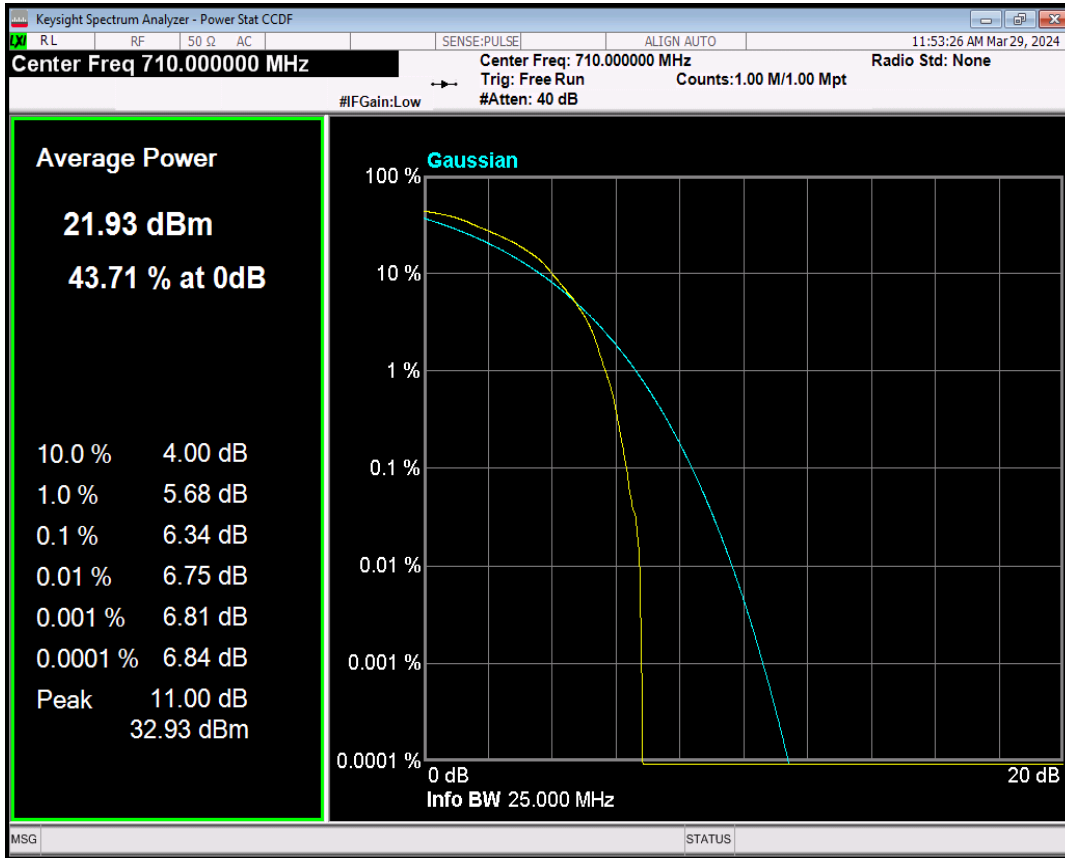

Band17 QPSK BW=5MHz Channel=23790 RB Size=1 Position=#0

Band17 16QAM BW=5MHz Channel=23790 RB Size=1 Position=#0

Band17 QPSK BW=10MHz Channel=23790 RB Size=1 Position=#0

Band17 16QAM BW=10MHz Channel=23790 RB Size=1 Position=#0