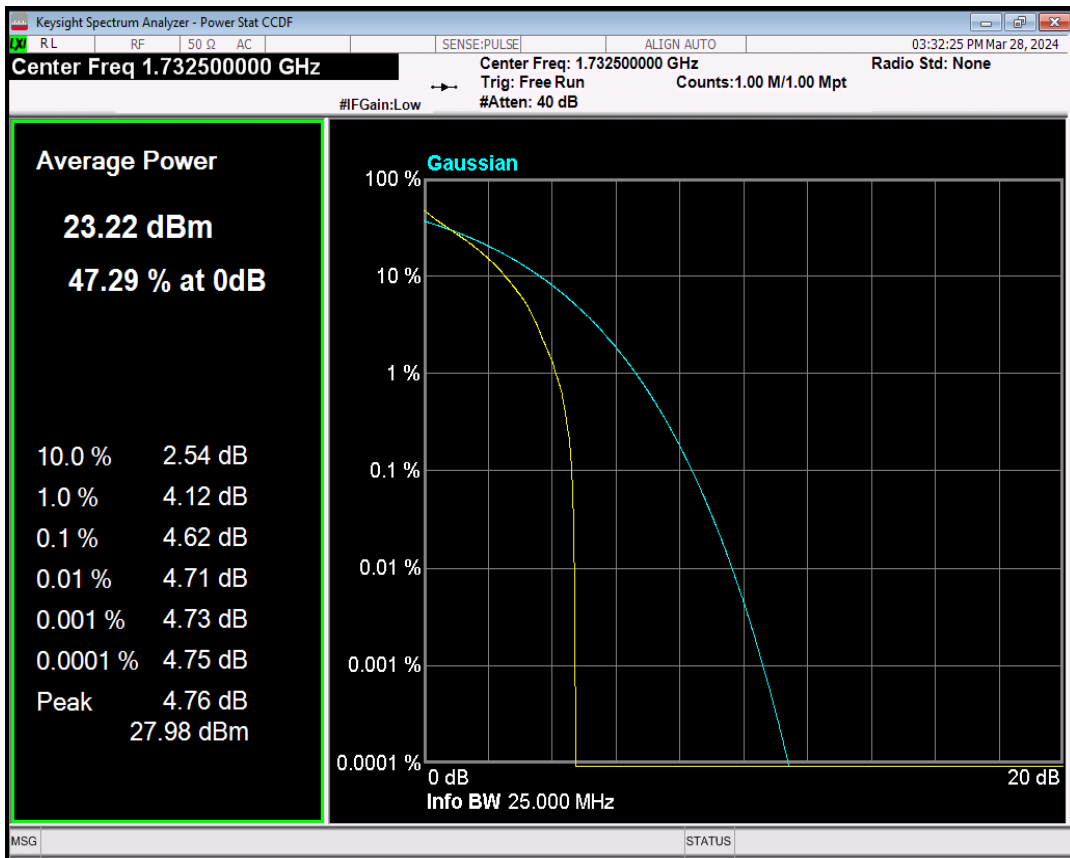

Band4 QPSK BW=10MHz Channel=20175 RB Size=1 Position=#0