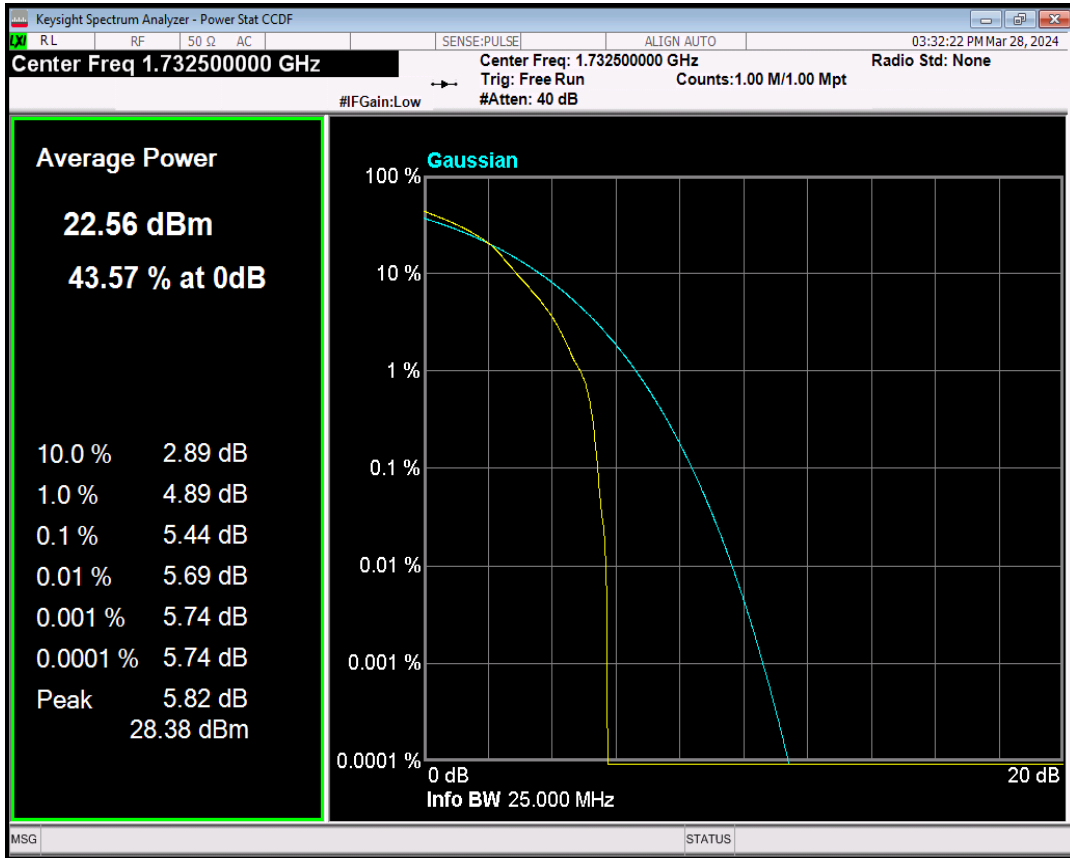

Band4 16QAM BW=5MHz Channel=20175 RB Size=1 Position=#0