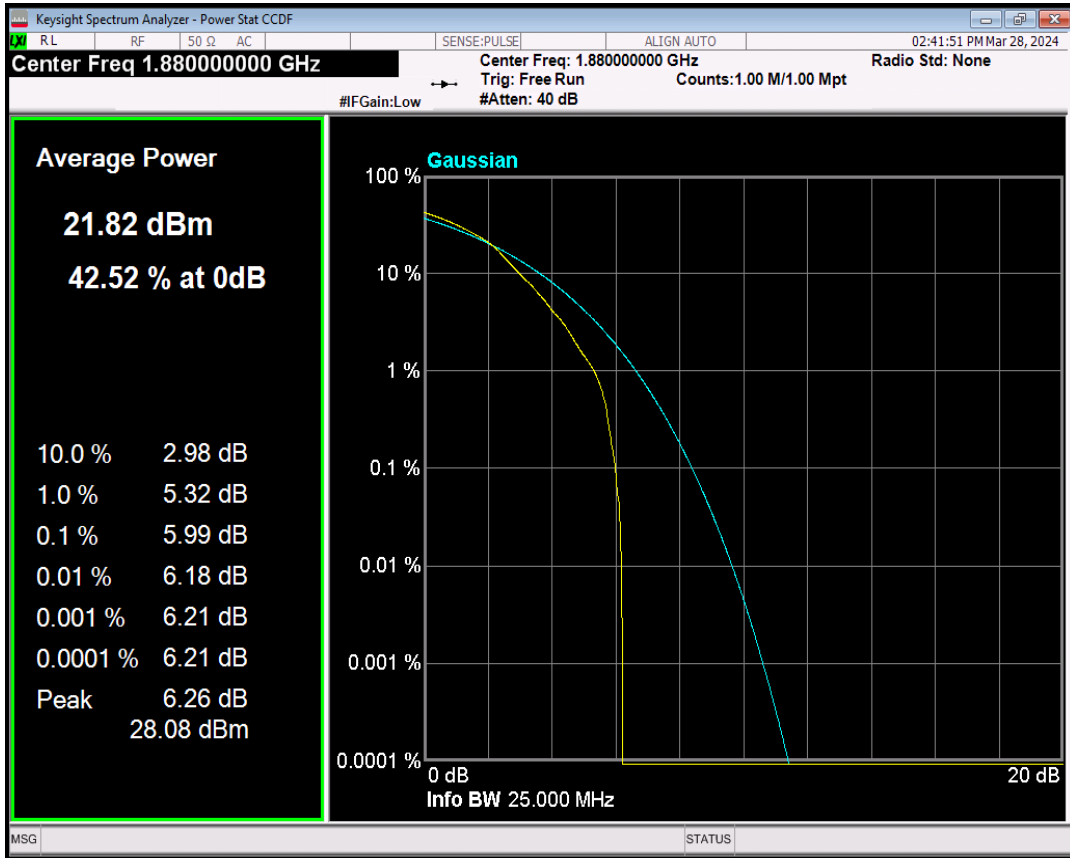

Band2 16QAM BW=1.4MHz Channel=18900 RB Size=1 Position=#0