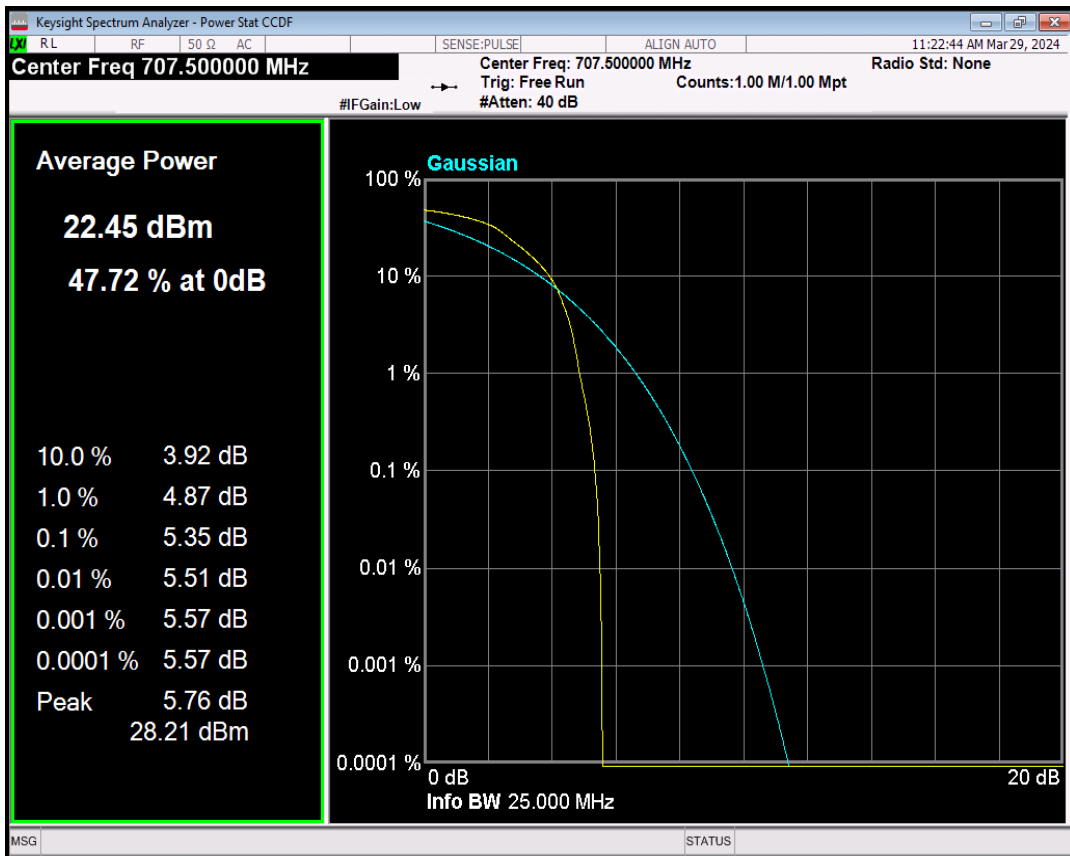

Band12 QPSK BW=10MHz Channel=23095 RB Size=1 Position=#0