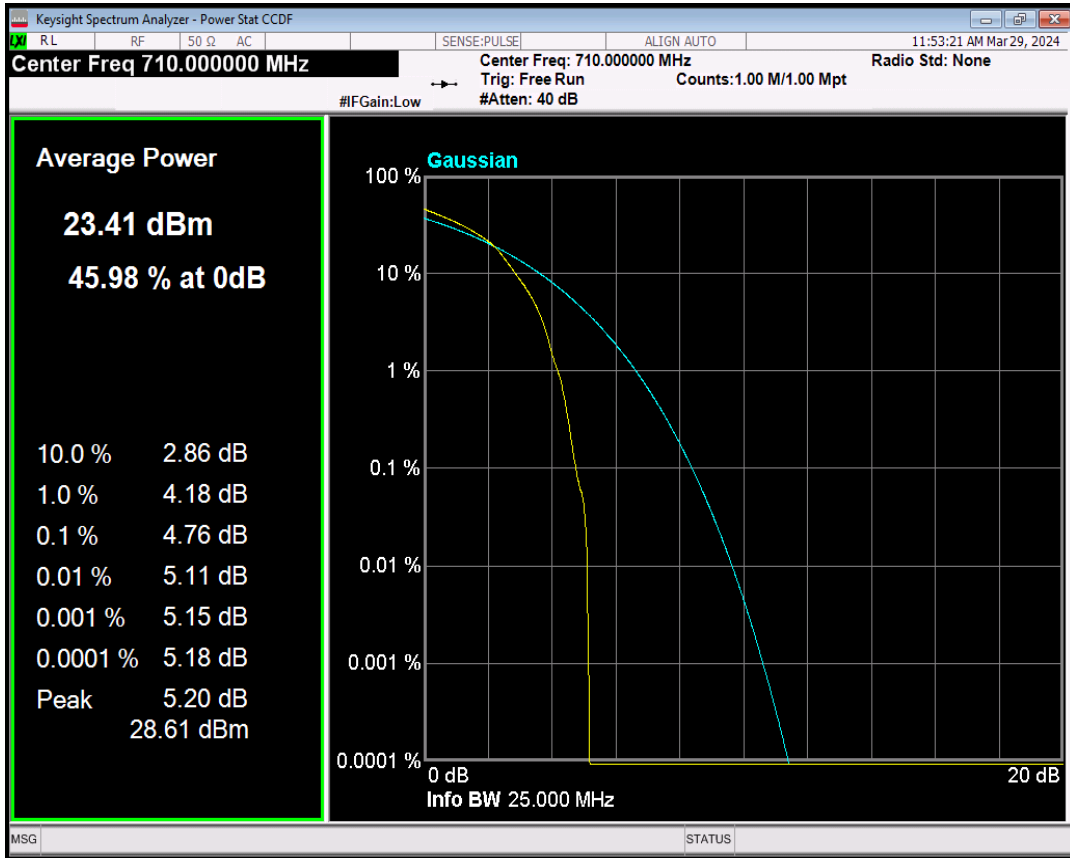

Band17 16QAM BW=5MHz Channel=23790 RB Size=1 Position=#0