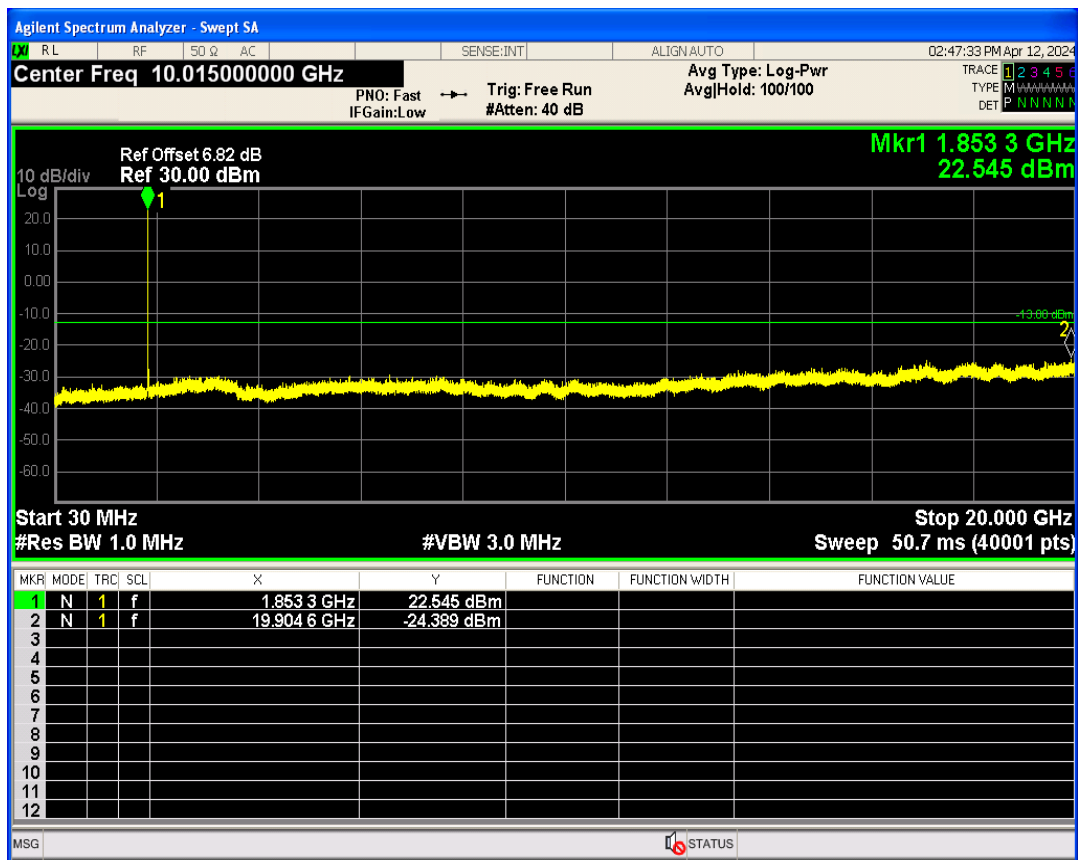

WCDMA Band2 Channel=9262

WCDMA Band2 Channel=9538

WCDMA Band4 Channel=1312

WCDMA Band4 Channel=1513

WCDMA Band5 Channel=4132

WCDMA Band5 Channel=4233

06 Out-of-band emissions

Band	Channel	Frequency (MHz)	Spur Freq (MHz)	Spur Level (dBm)	Limit (dBm)	Verdict
WCDMA Band2	9262	1852.4	19904.64	-24.38	-13	PASS
WCDMA Band2	9400	1880	19726.91	-24.21	-13	PASS
WCDMA Band2	9538	1907.6	19825.26	-24.29	-13	PASS
WCDMA Band4	1312	1712.4	19853.72	-25.08	-13	PASS
WCDMA Band4	1413	1732.6	18043.94	-25.00	-13	PASS
WCDMA Band4	1513	1752.6	19809.79	-24.42	-13	PASS
WCDMA Band5	4132	826.4	3154.10	-30.44	-13	PASS
WCDMA Band5	4182	836.4	2568.86	-30.24	-13	PASS
WCDMA Band5	4233	846.6	3115.72	-30.46	-13	PASS

WCDMA Band2 Channel=9262

WCDMA Band2 Channel=9400

WCDMA Band2 Channel=9538

WCDMA Band4 Channel=1312

WCDMA Band4 Channel=1513

WCDMA Band4 Channel=1413

WCDMA Band5 Channel=4132

WCDMA Band5 Channel=4182