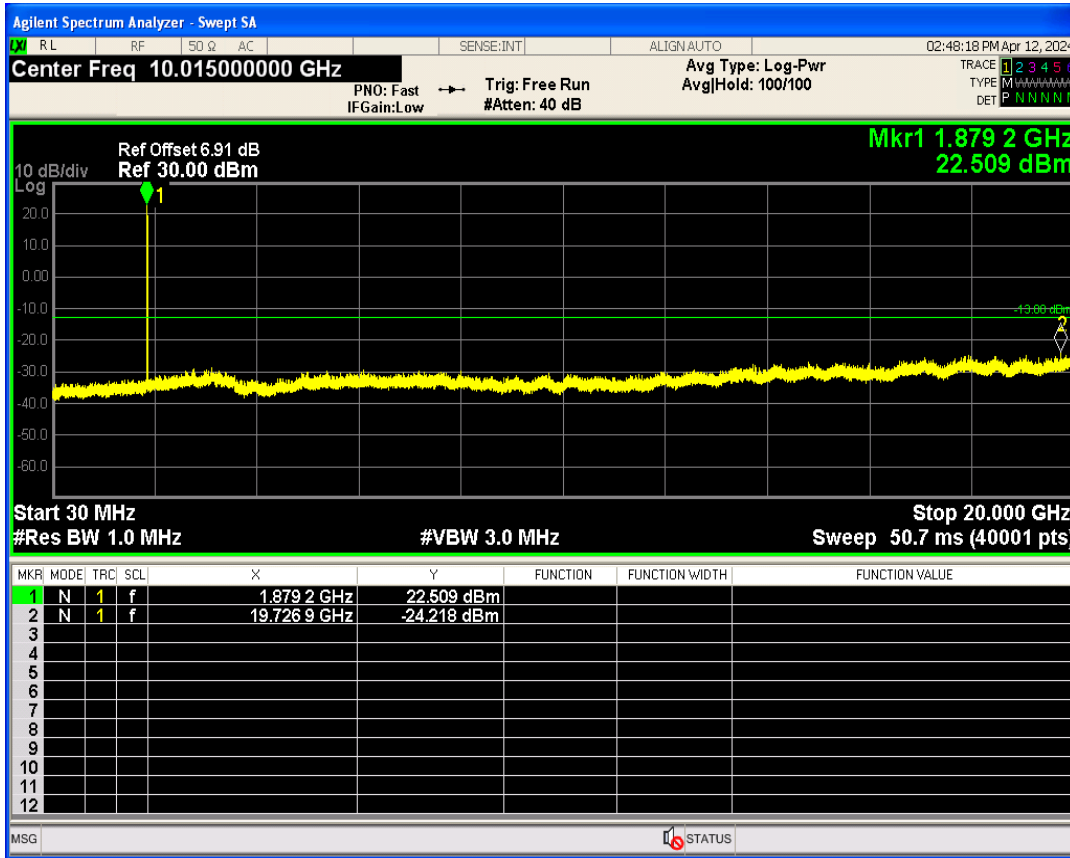

WCDMA Band2 Channel=9262

WCDMA Band2 Channel=9538

WCDMA Band4 Channel=1312

WCDMA Band4 Channel=1513

WCDMA Band5 Channel=4132

WCDMA Band5 Channel=4233

06 Out-of-band emissions

Band	Channel	Frequency (MHz)	Spur Freq (MHz)	Spur Level (dBm)	Limit (dBm)	Verdict
WCDMA Band2	9262	1852.4	19904.64	-24.38	-13	PASS
WCDMA Band2	9400	1880	19726.91	-24.21	-13	PASS
WCDMA Band2	9538	1907.6	19825.26	-24.29	-13	PASS
WCDMA Band4	1312	1712.4	19853.72	-25.08	-13	PASS
WCDMA Band4	1413	1732.6	18043.94	-25.00	-13	PASS
WCDMA Band4	1513	1752.6	19809.79	-24.42	-13	PASS
WCDMA Band5	4132	826.4	3154.10	-30.44	-13	PASS
WCDMA Band5	4182	836.4	2568.86	-30.24	-13	PASS
WCDMA Band5	4233	846.6	3115.72	-30.46	-13	PASS

WCDMA Band2 Channel=9262

WCDMA Band2 Channel=9400

WCDMA Band2 Channel=9538

WCDMA Band4 Channel=1312

WCDMA Band4 Channel=1513

WCDMA Band4 Channel=1413

WCDMA Band5 Channel=4132

WCDMA Band5 Channel=4182