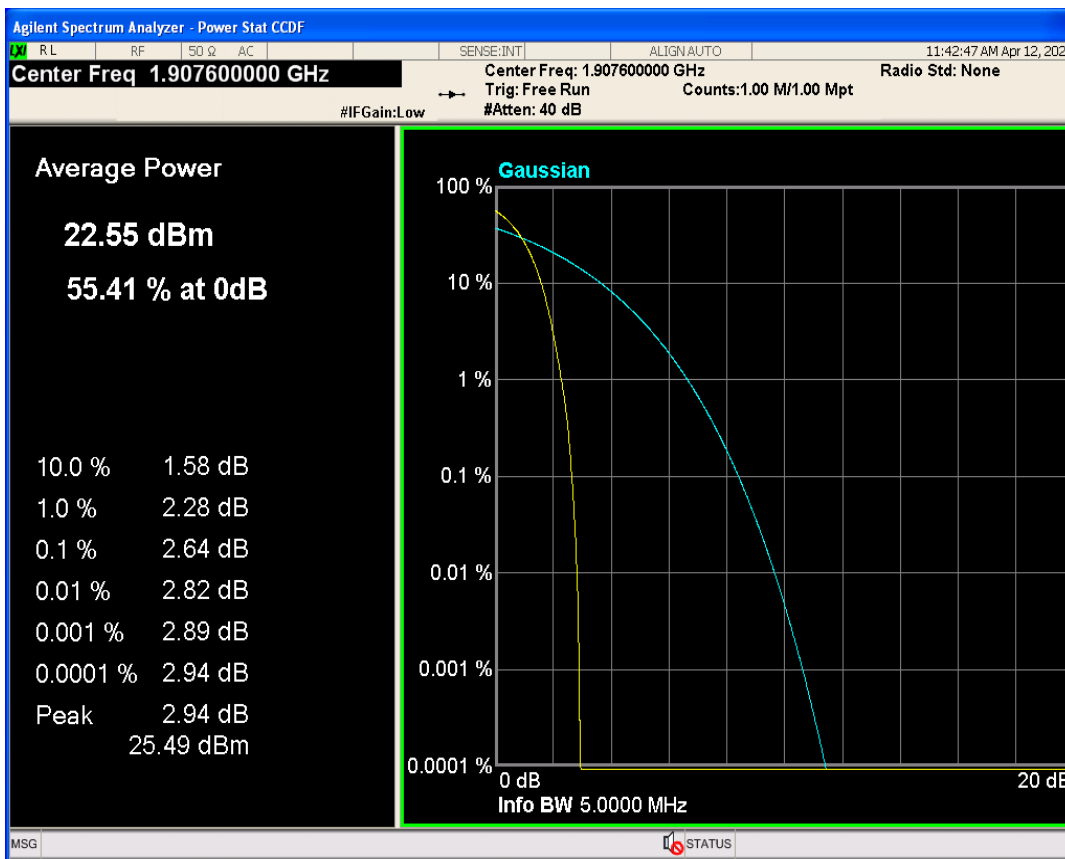

WCDMA Band2 Channel=9538