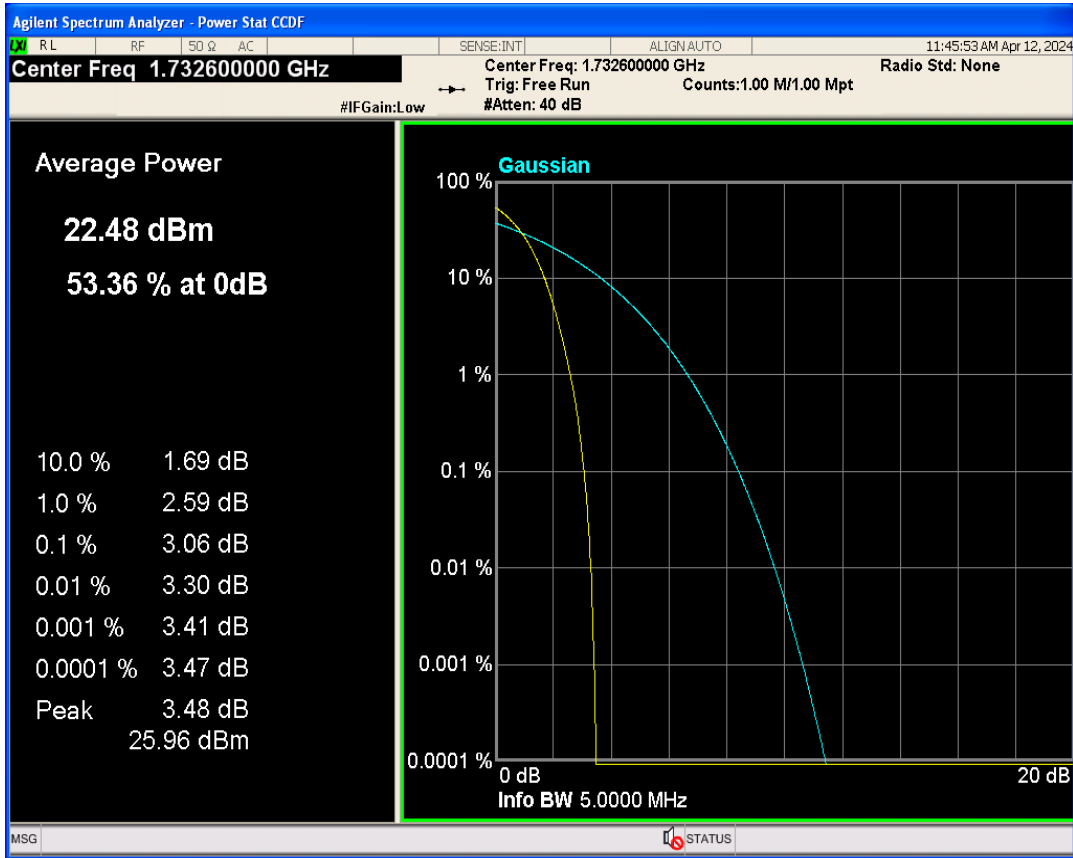

WCDMA Band2 Channel=9400

WCDMA Band2 Channel=9262

WCDMA Band2 Channel=9538

WCDMA Band4 Channel=1312

WCDMA Band4 Channel=1413

WCDMA Band4 Channel=1513

WCDMA Band5 Channel=4132

WCDMA Band5 Channel=4182