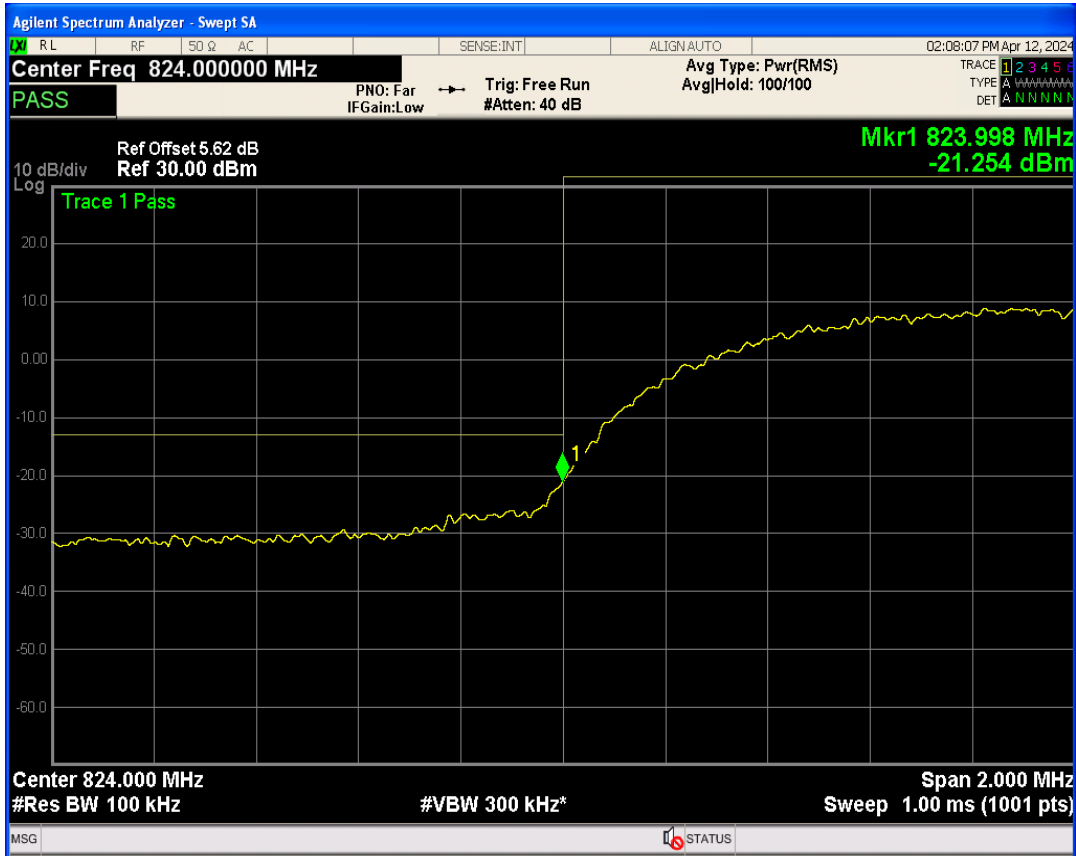

WCDMA Band2 Channel=9262

WCDMA Band2 Channel=9538

WCDMA Band4 Channel=1312

WCDMA Band4 Channel=1513

WCDMA Band5 Channel=4132

WCDMA Band5 Channel=4233

06 Out-of-band emissions

Band	Channel	Frequency (MHz)	Spur Freq (MHz)	Spur Level (dBm)	Limit (dBm)	Verdict
WCDMA Band2	9262	1852.4	19904.64	-24.38	-13	PASS
WCDMA Band2	9400	1880	19726.91	-24.21	-13	PASS
WCDMA Band2	9538	1907.6	19825.26	-24.29	-13	PASS
WCDMA Band4	1312	1712.4	19853.72	-25.08	-13	PASS
WCDMA Band4	1413	1732.6	18043.94	-25.00	-13	PASS
WCDMA Band4	1513	1752.6	19809.79	-24.42	-13	PASS
WCDMA Band5	4132	826.4	3154.10	-30.44	-13	PASS
WCDMA Band5	4182	836.4	2568.86	-30.24	-13	PASS
WCDMA Band5	4233	846.6	3115.72	-30.46	-13	PASS

WCDMA Band2 Channel=9262

WCDMA Band2 Channel=9400

WCDMA Band2 Channel=9538

WCDMA Band4 Channel=1312

WCDMA Band4 Channel=1513

WCDMA Band4 Channel=1413

WCDMA Band5 Channel=4132

WCDMA Band5 Channel=4182