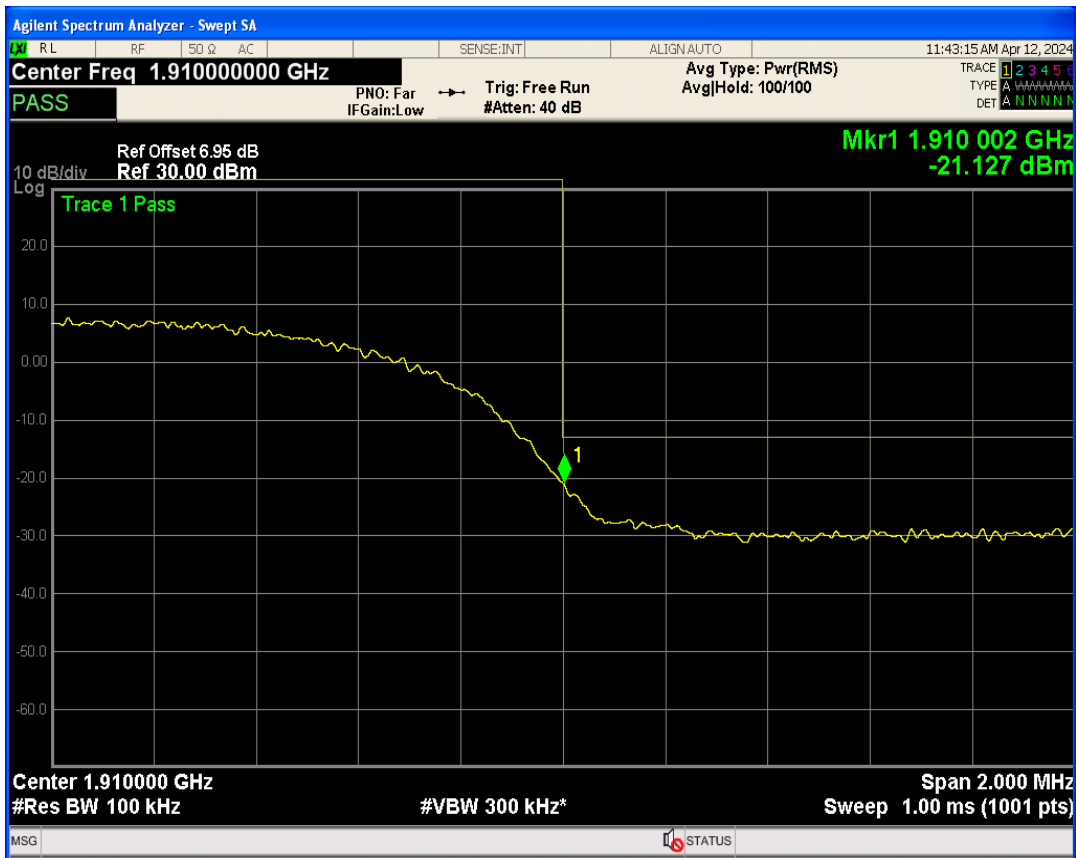

WCDMA Band5 Channel=4233

05 Band edge

Band	Channel	Frequency (MHz)	Spur Freq (MHz)	Spur Level (dBm)	Limit (dBm)	Verdict
WCDMA Band2	9262	1852.4	1850.00	-21.81	-13	PASS
WCDMA Band2	9538	1907.6	1910.00	-21.12	-13	PASS
WCDMA Band4	1312	1712.4	1710.00	-22.56	-13	PASS
WCDMA Band4	1513	1752.6	1755.00	-25.92	-13	PASS
WCDMA Band5	4132	826.4	824.00	-21.25	-13	PASS
WCDMA Band5	4233	846.6	849.00	-23.81	-13	PASS

WCDMA Band2 Channel=9262

WCDMA Band2 Channel=9538

WCDMA Band4 Channel=1312

WCDMA Band4 Channel=1513

WCDMA Band5 Channel=4132

WCDMA Band5 Channel=4233

06 Out-of-band emissions

Band	Channel	Frequency (MHz)	Spur Freq (MHz)	Spur Level (dBm)	Limit (dBm)	Verdict
WCDMA Band2	9262	1852.4	19904.64	-24.38	-13	PASS
WCDMA Band2	9400	1880	19726.91	-24.21	-13	PASS
WCDMA Band2	9538	1907.6	19825.26	-24.29	-13	PASS
WCDMA Band4	1312	1712.4	19853.72	-25.08	-13	PASS
WCDMA Band4	1413	1732.6	18043.94	-25.00	-13	PASS
WCDMA Band4	1513	1752.6	19809.79	-24.42	-13	PASS
WCDMA Band5	4132	826.4	3154.10	-30.44	-13	PASS
WCDMA Band5	4182	836.4	2568.86	-30.24	-13	PASS
WCDMA Band5	4233	846.6	3115.72	-30.46	-13	PASS