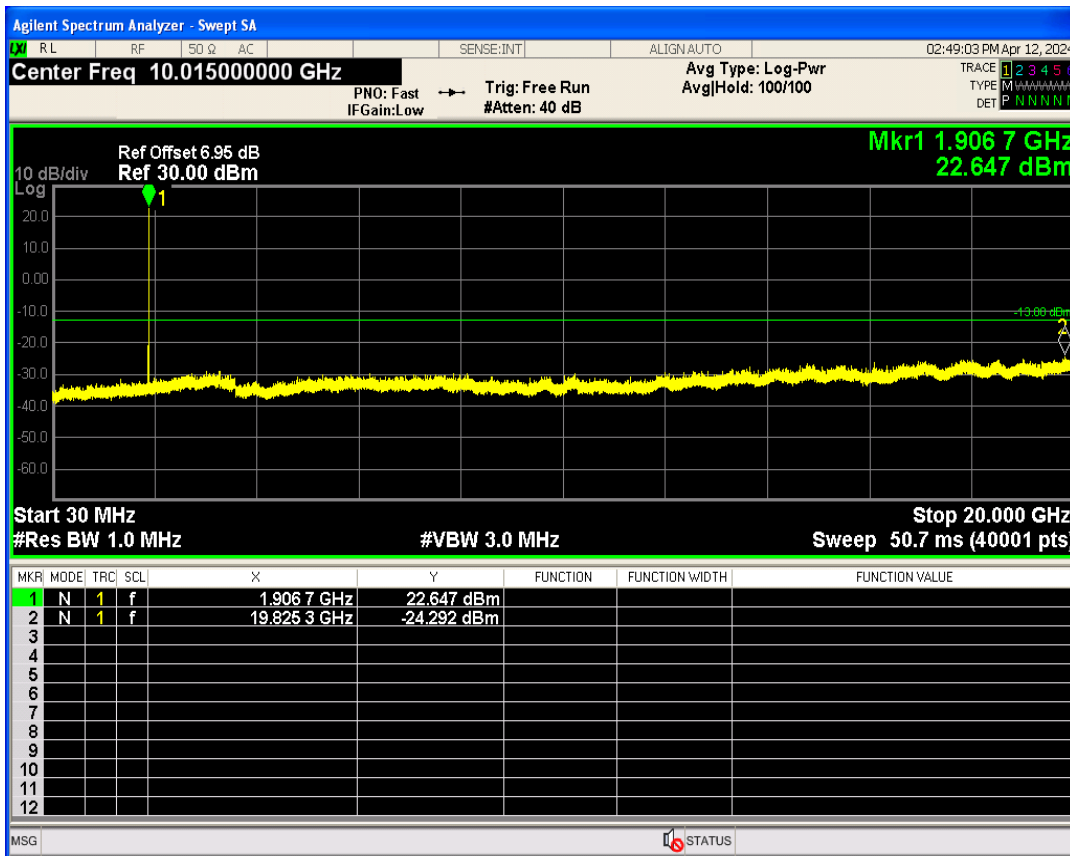

WCDMA Band2 Channel=9262

WCDMA Band2 Channel=9538

WCDMA Band4 Channel=1312

WCDMA Band4 Channel=1513

WCDMA Band5 Channel=4132

WCDMA Band5 Channel=4233

06 Out-of-band emissions

Band	Channel	Frequency (MHz)	Spur Freq (MHz)	Spur Level (dBm)	Limit (dBm)	Verdict
WCDMA Band2	9262	1852.4	19904.64	-24.38	-13	PASS
WCDMA Band2	9400	1880	19726.91	-24.21	-13	PASS
WCDMA Band2	9538	1907.6	19825.26	-24.29	-13	PASS
WCDMA Band4	1312	1712.4	19853.72	-25.08	-13	PASS
WCDMA Band4	1413	1732.6	18043.94	-25.00	-13	PASS
WCDMA Band4	1513	1752.6	19809.79	-24.42	-13	PASS
WCDMA Band5	4132	826.4	3154.10	-30.44	-13	PASS
WCDMA Band5	4182	836.4	2568.86	-30.24	-13	PASS
WCDMA Band5	4233	846.6	3115.72	-30.46	-13	PASS

WCDMA Band2 Channel=9262

WCDMA Band2 Channel=9400

WCDMA Band2 Channel=9538

WCDMA Band4 Channel=1312

WCDMA Band4 Channel=1513

WCDMA Band4 Channel=1413

WCDMA Band5 Channel=4132

WCDMA Band5 Channel=4182