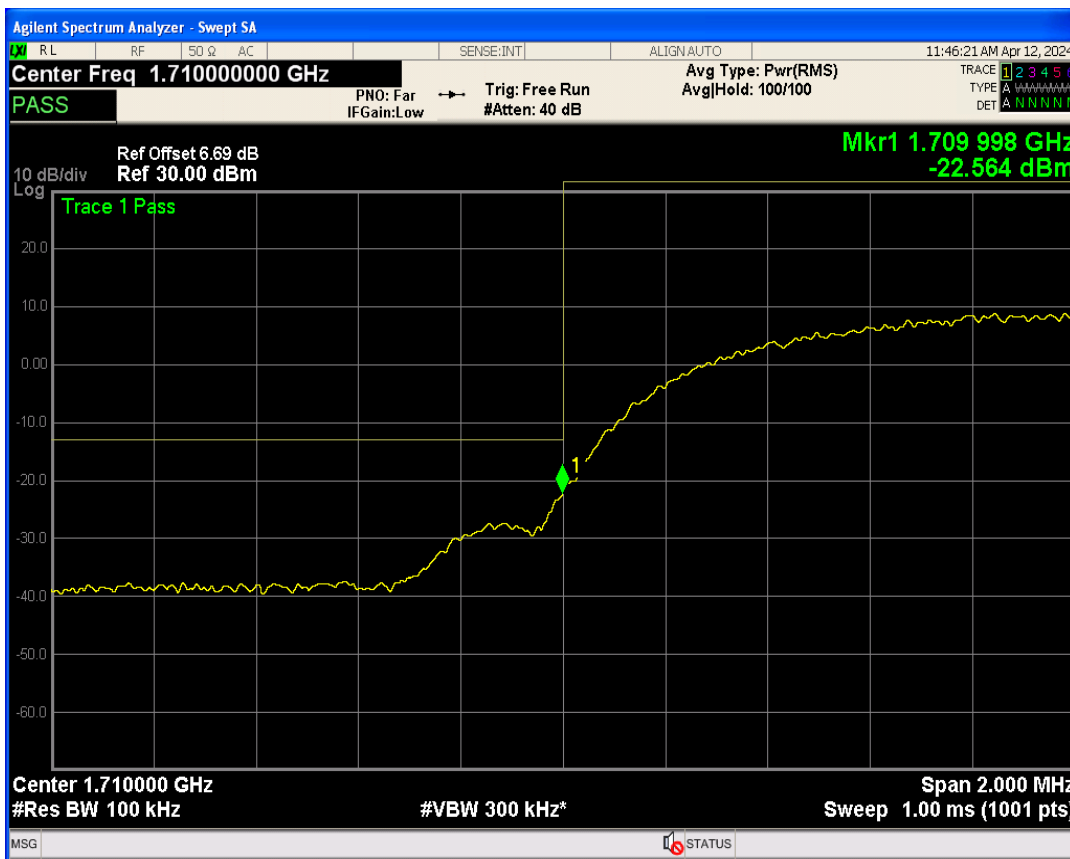

WCDMA Band4 Channel=1312