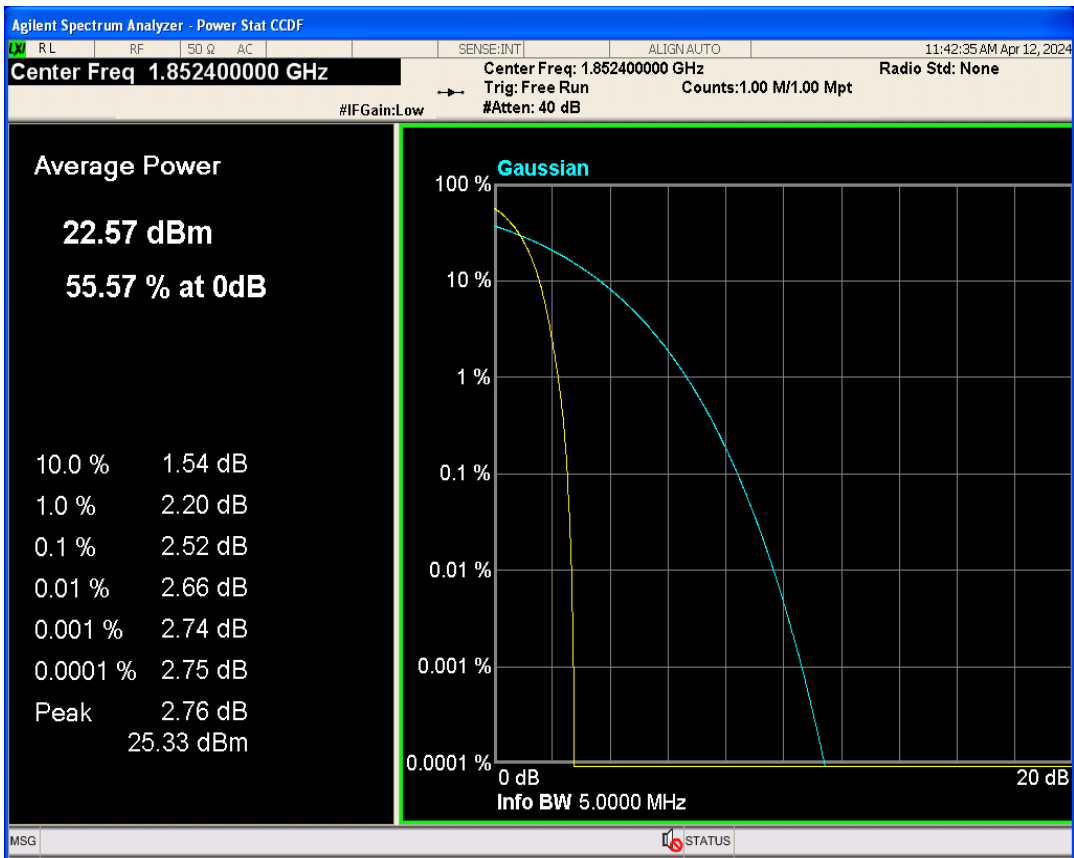

WCDMA Band2 Channel=9262