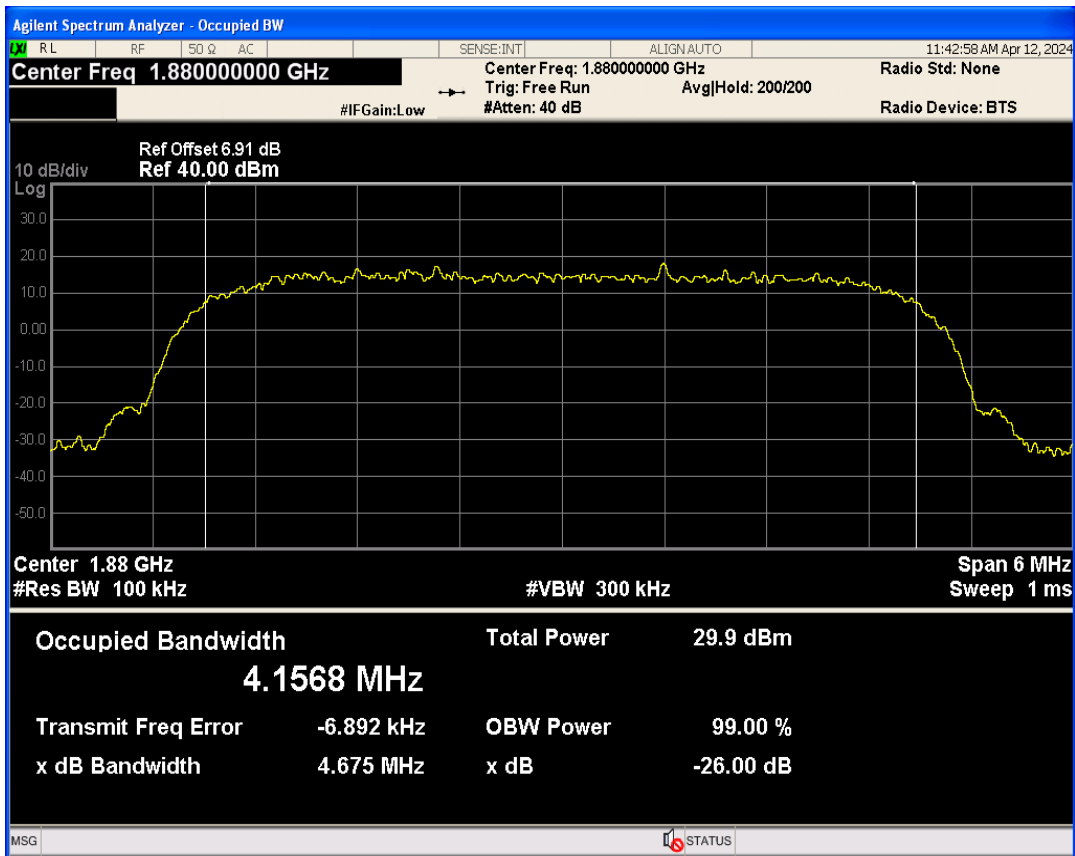

WCDMA Band2 Channel=9400