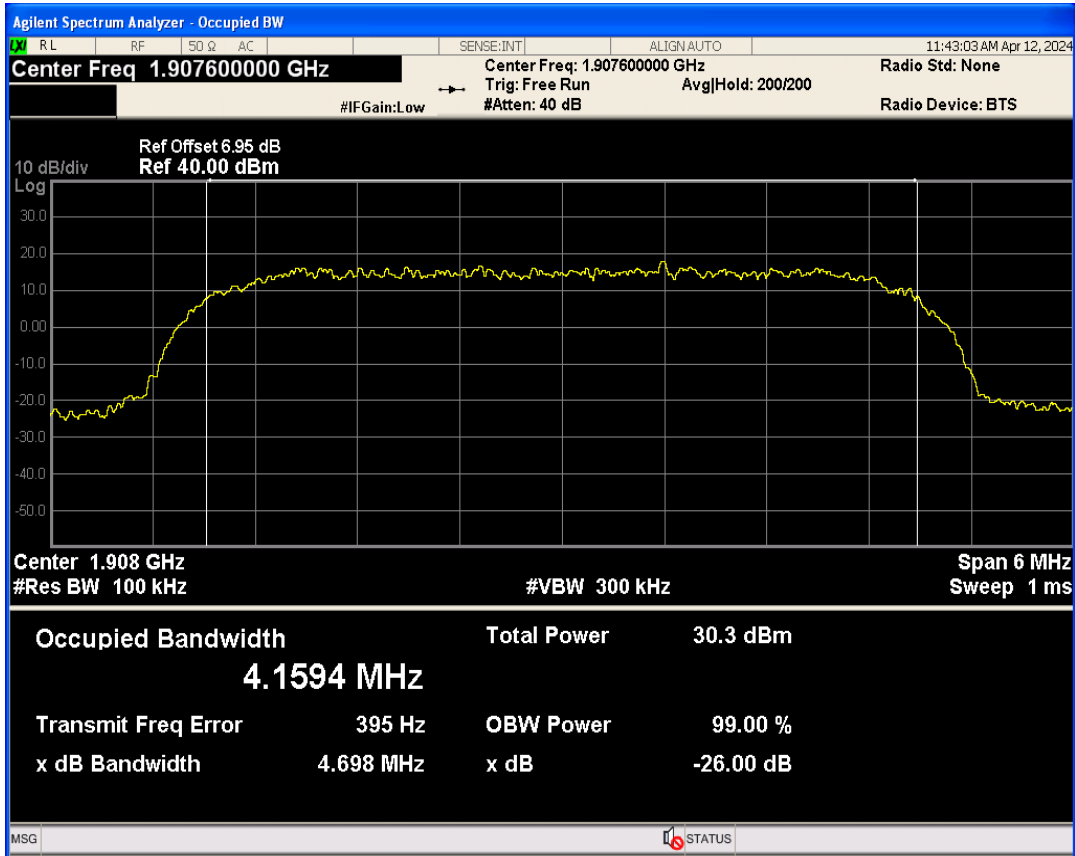

WCDMA Band2 Channel=9538