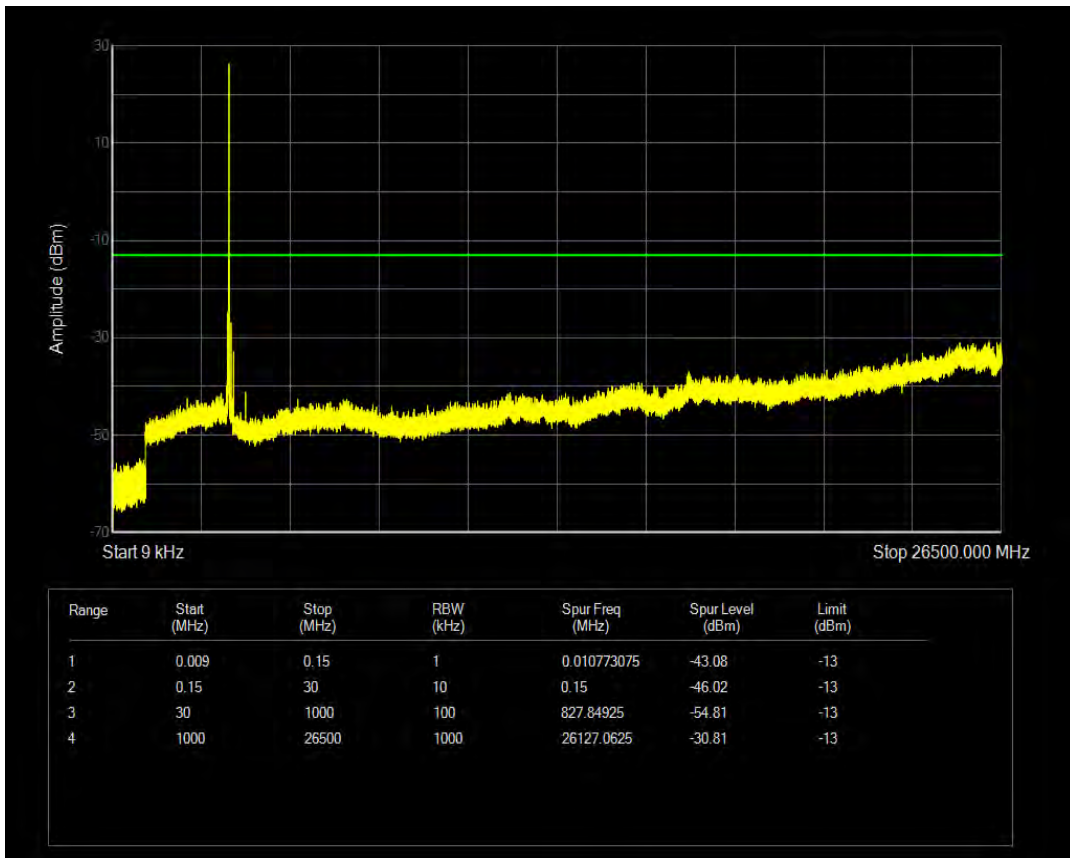

n78 SCS=30kHz CP\_QPSK BW=20MHz Channel=630667 RB=51 @0

n78 SCS=30kHz CP\_QPSK BW=20MHz Channel=636000 RB=1 @0

n78 SCS=30kHz CP\_QPSK BW=20MHz Channel=636000 RB=1 @50

n78 SCS=30kHz CP\_QPSK BW=20MHz Channel=636000 RB=51 @0

n78 SCS=30kHz CP\_QPSK BW=40MHz Channel=631334 RB=106@0

n78 SCS=30kHz CP\_QPSK BW=40MHz Channel=631334 RB=1@0

n78 SCS=30kHz CP\_QPSK BW=40MHz Channel=631334 RB=1@105

n78 SCS=30kHz CP\_QPSK BW=40MHz Channel=635333 RB=106@0