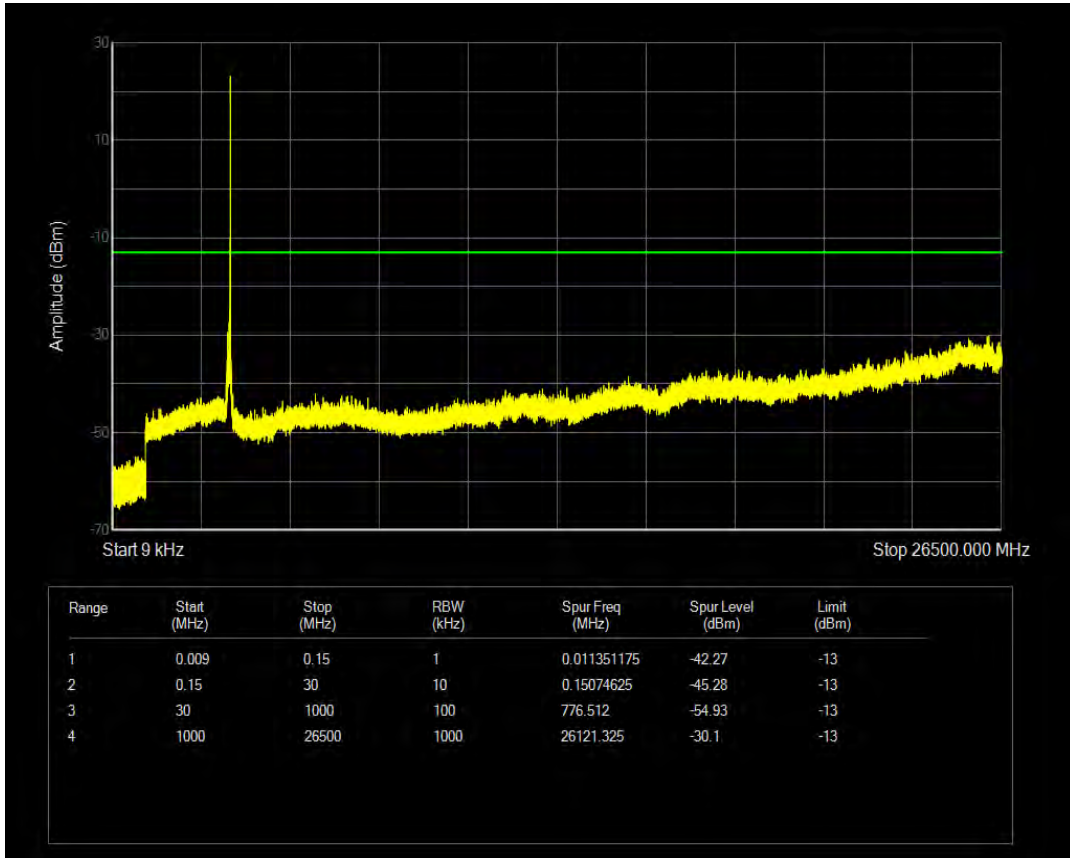

n78 SCS=30kHz CP\_QPSK BW=60MHz Channel=632000 RB=162@0

n78 SCS=30kHz CP\_QPSK BW=60MHz Channel=632000 RB=1@0

n78 SCS=30kHz CP\_QPSK BW=60MHz Channel=632000 RB=1@161

n78 SCS=30kHz CP\_QPSK BW=60MHz Channel=634666 RB=162@0

n78 SCS=30kHz CP\_QPSK BW=60MHz Channel=634666 RB=1@0

n78 SCS=30kHz CP\_QPSK BW=60MHz Channel=634666 RB=1@161

n78 SCS=30kHz CP\_QPSK BW=80MHz Channel=632667 RB=1@0

n78 SCS=30kHz CP\_QPSK BW=80MHz Channel=632667 RB=1@216

n78 SCS=30kHz CP\_QPSK BW=80MHz Channel=632667 RB=217@0

n78 SCS=30kHz CP\_QPSK BW=80MHz Channel=634000 RB=1@0

n78 SCS=30kHz CP\_QPSK BW=80MHz Channel=634000 RB=1@216

n78 SCS=30kHz CP\_QPSK BW=80MHz Channel=634000 RB=217@0