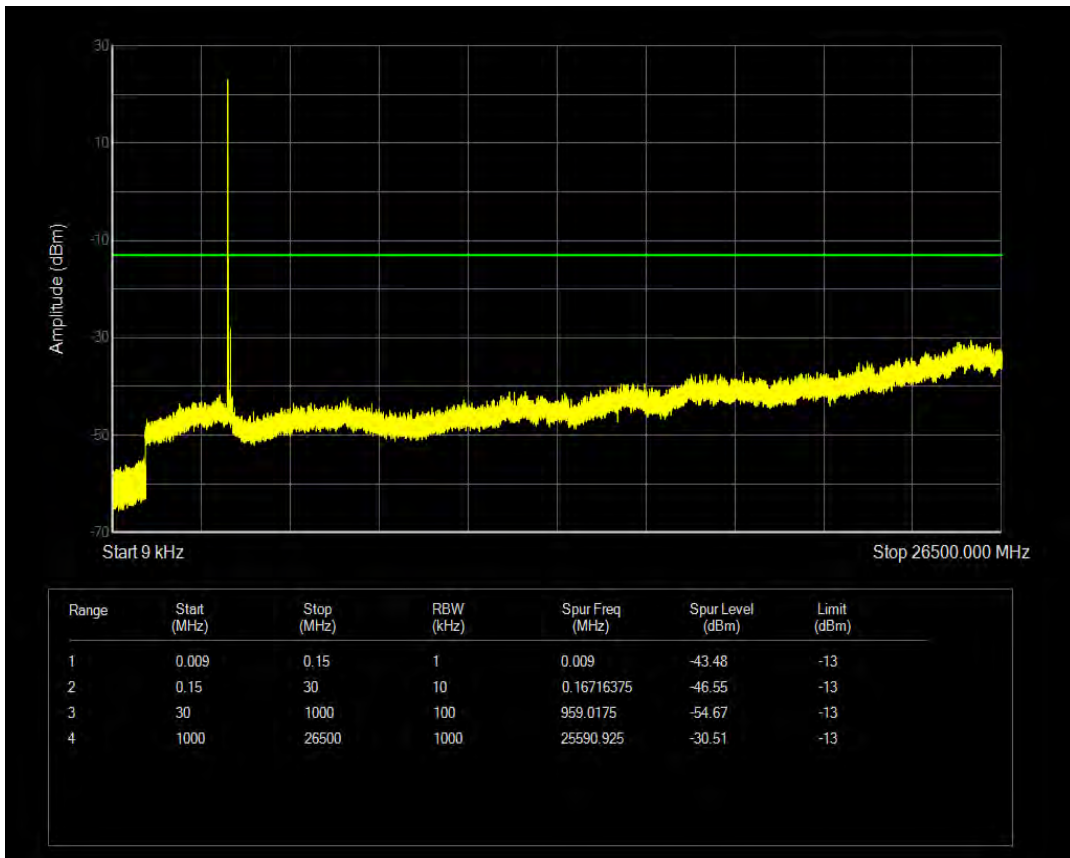

n78 SCS=30kHz CP\_QPSK BW=10MHz Channel=630334 RB=24@0

n78 SCS=30kHz CP\_QPSK BW=10MHz Channel=636333 RB=1@0

n78 SCS=30kHz CP\_QPSK BW=10MHz Channel=636333 RB=1@23

n78 SCS=30kHz CP\_QPSK BW=10MHz Channel=636333 RB=24@0

n78 SCS=30kHz CP\_QPSK BW=15MHz Channel=630500 RB=1@0

n78 SCS=30kHz CP\_QPSK BW=15MHz Channel=630500 RB=1@37

n78 SCS=30kHz CP\_QPSK BW=15MHz Channel=630500 RB=38@0

n78 SCS=30kHz CP\_QPSK BW=15MHz Channel=636166 RB=1@0

n78 SCS=30kHz CP\_QPSK BW=15MHz Channel=636166 RB=1 @37

n78 SCS=30kHz CP\_QPSK BW=15MHz Channel=636166 RB=38 @0

n78 SCS=30kHz CP\_QPSK BW=20MHz Channel=630667 RB=1 @0

n78 SCS=30kHz CP\_QPSK BW=20MHz Channel=630667 RB=1 @50