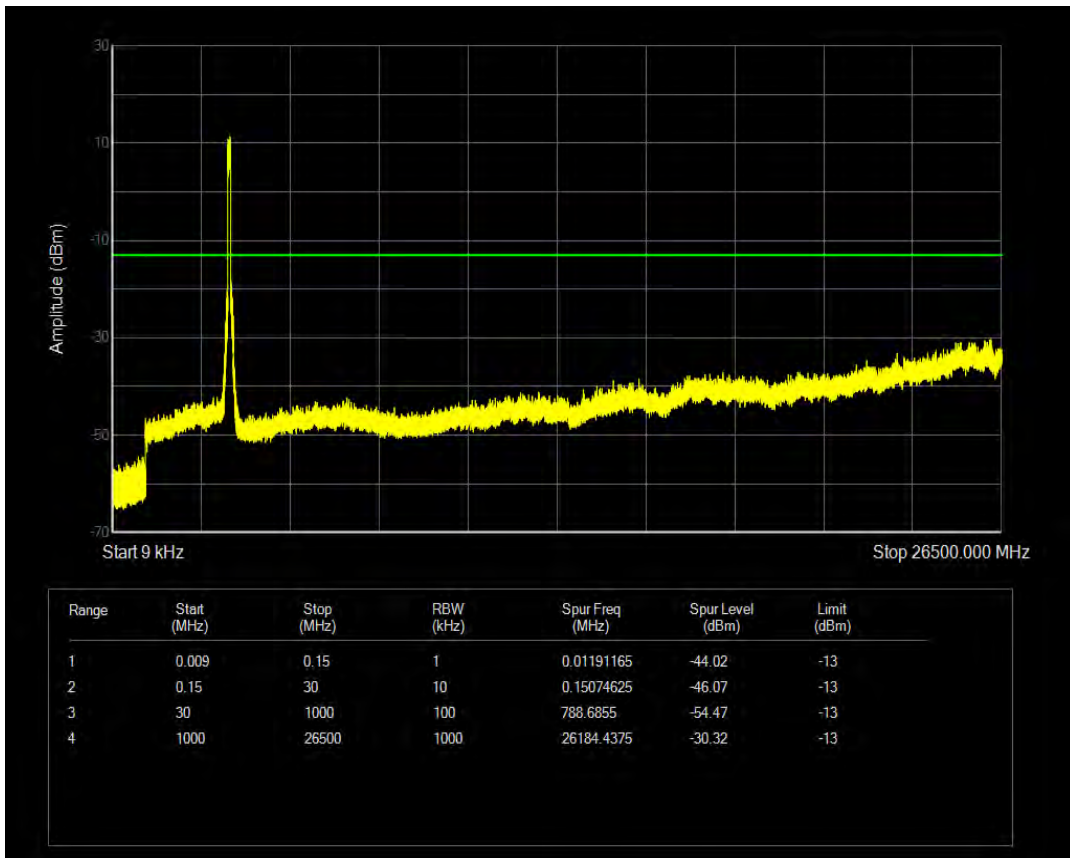

n78 SCS=30kHz CP\_QPSK BW=60MHz Channel=634666 RB=1@0

n78 SCS=30kHz CP\_QPSK BW=60MHz Channel=634666 RB=1@161

n78 SCS=30kHz CP\_QPSK BW=80MHz Channel=632667 RB=1@0

n78 SCS=30kHz CP\_QPSK BW=80MHz Channel=632667 RB=1@216

n78 SCS=30kHz CP\_QPSK BW=80MHz Channel=632667 RB=217@0

n78 SCS=30kHz CP\_QPSK BW=80MHz Channel=634000 RB=1@0

n78 SCS=30kHz CP\_QPSK BW=80MHz Channel=634000 RB=1@216

n78 SCS=30kHz CP\_QPSK BW=80MHz Channel=634000 RB=217@0

n78 SCS=30kHz CP\_QPSK BW=90MHz Channel=633000 RB=1@0

n78 SCS=30kHz CP\_QPSK BW=90MHz Channel=633000 RB=1@244

n78 SCS=30kHz CP\_QPSK BW=90MHz Channel=633000 RB=245@0

n78 SCS=30kHz CP\_QPSK BW=90MHz Channel=633666 RB=1@0