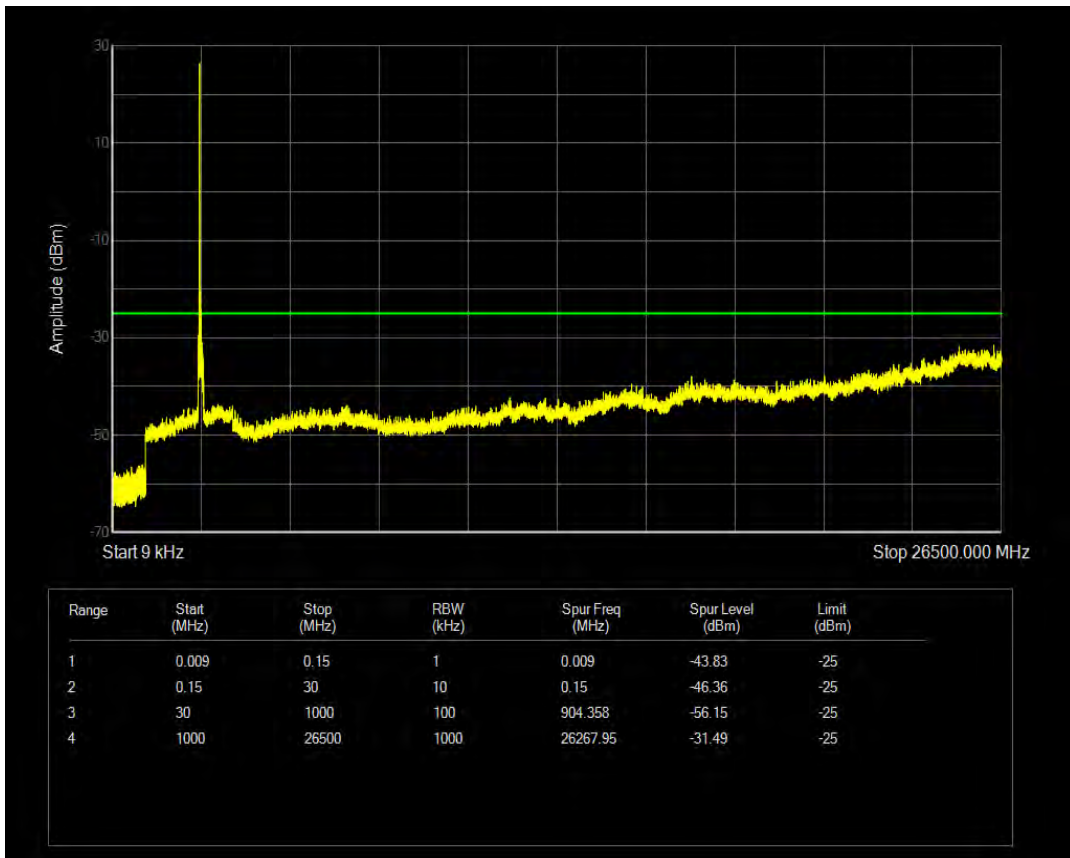

n41 SCS=30kHz CP\_QPSK BW=80MHz Channel=529998 RB=1@216

n41 SCS=30kHz CP\_QPSK BW=80MHz Channel=529998 RB=217@0

n41 SCS=30kHz CP\_QPSK BW=90MHz Channel=508200 RB=1@0

n41 SCS=30kHz CP\_QPSK BW=90MHz Channel=508200 RB=1@244

n41 SCS=30kHz CP\_QPSK BW=90MHz Channel=508200 RB=245@0

n41 SCS=30kHz CP\_QPSK BW=90MHz Channel=518598 RB=1@0

n41 SCS=30kHz CP\_QPSK BW=90MHz Channel=518598 RB=1@244

n41 SCS=30kHz CP\_QPSK BW=90MHz Channel=518598 RB=245@0