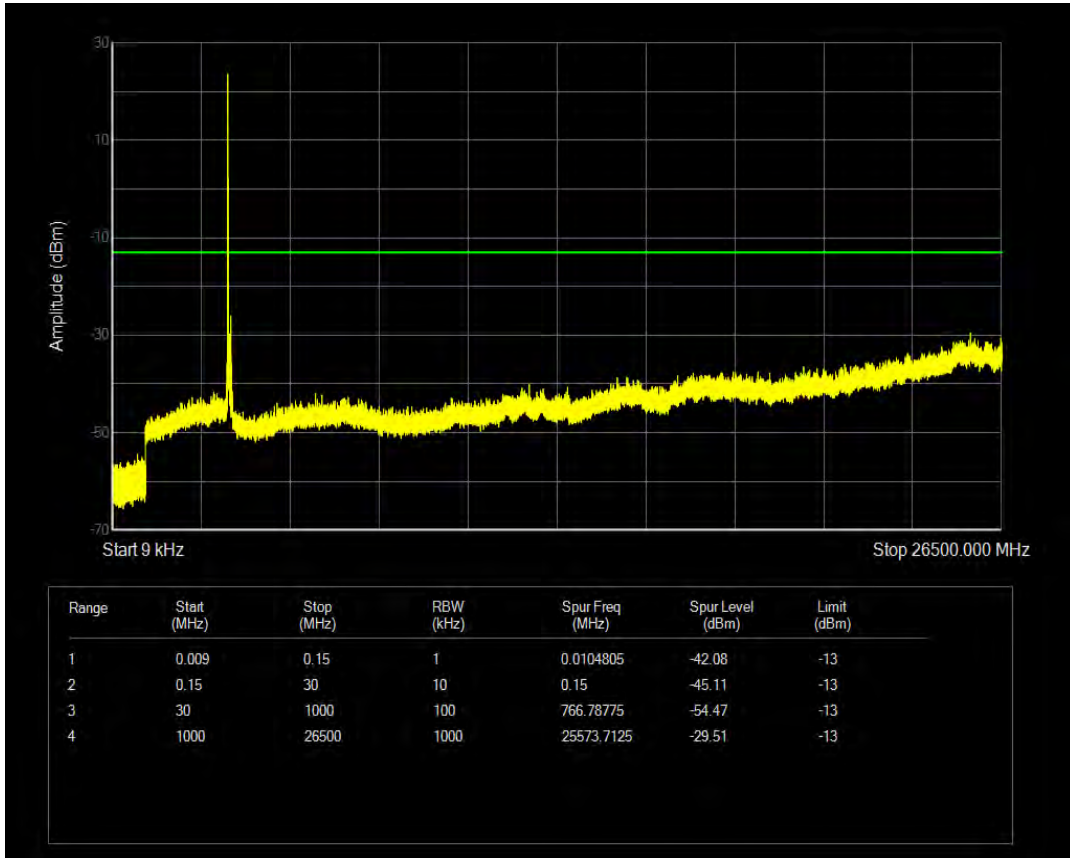

n41 SCS=30kHz CP\_QPSK BW=90MHz Channel=528996 RB=1 @0

n41 SCS=30kHz CP\_QPSK BW=90MHz Channel=528996 RB=1 @244

n41 SCS=30kHz CP\_QPSK BW=90MHz Channel=528996 RB=245@0

n78 SCS=30kHz CP\_QPSK BW=100MHz Channel=633333 RB=1@0

n78 SCS=30kHz CP\_QPSK BW=100MHz Channel=633333 RB=1@272

n78 SCS=30kHz CP\_QPSK BW=100MHz Channel=633333 RB=273@0

n78 SCS=30kHz CP\_QPSK BW=10MHz Channel=630334 RB=1@0

n78 SCS=30kHz CP\_QPSK BW=10MHz Channel=630334 RB=1@23