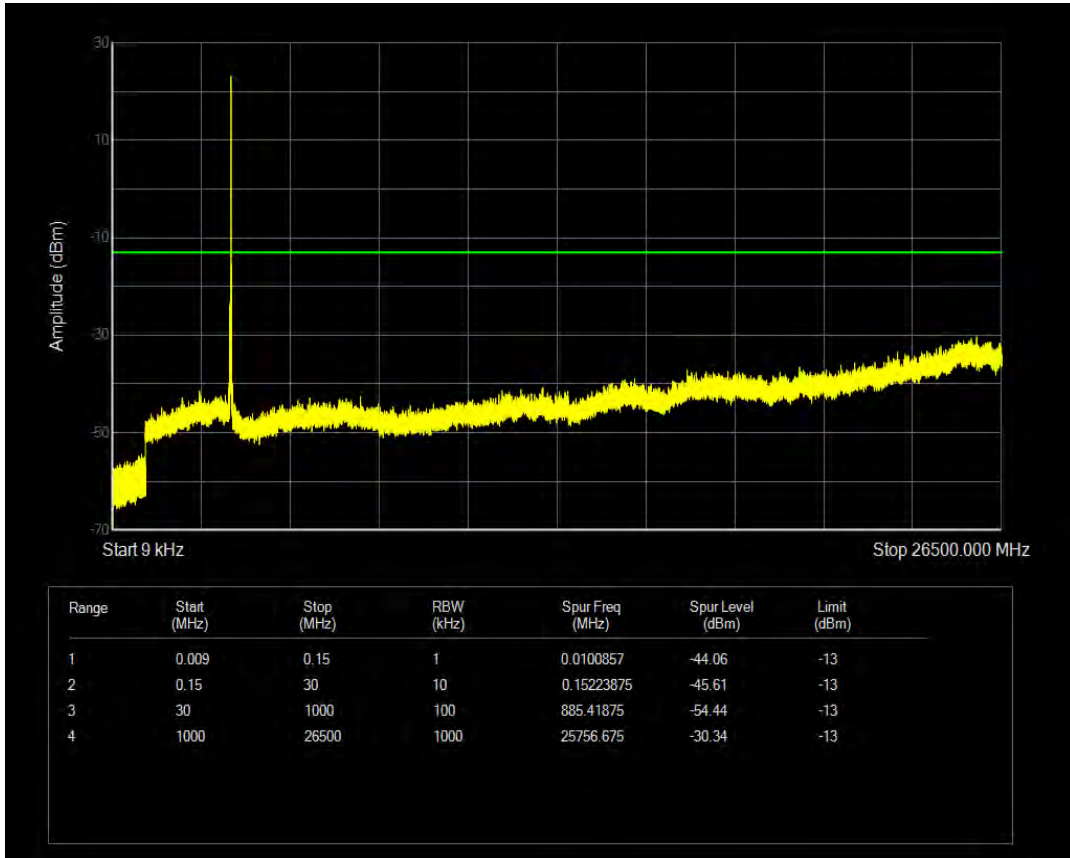

n78 SCS=30kHz CP\_QPSK BW=20MHz Channel=630667 RB=51 @0

n78 SCS=30kHz CP\_QPSK BW=20MHz Channel=636000 RB=1 @0

n78 SCS=30kHz CP\_QPSK BW=20MHz Channel=636000 RB=1 @50

n78 SCS=30kHz CP\_QPSK BW=20MHz Channel=636000 RB=51 @0

n78 SCS=30kHz CP\_QPSK BW=40MHz Channel=631334 RB=106@0

n78 SCS=30kHz CP\_QPSK BW=40MHz Channel=631334 RB=1@0

n78 SCS=30kHz CP\_QPSK BW=40MHz Channel=631334 RB=1@105

n78 SCS=30kHz CP\_QPSK BW=40MHz Channel=635333 RB=106@0

n78 SCS=30kHz CP\_QPSK BW=40MHz Channel=635333 RB=1@0

n78 SCS=30kHz CP\_QPSK BW=40MHz Channel=635333 RB=1@105

n78 SCS=30kHz CP\_QPSK BW=50MHz Channel=631667 RB=133@0

n78 SCS=30kHz CP\_QPSK BW=50MHz Channel=631667 RB=1@0