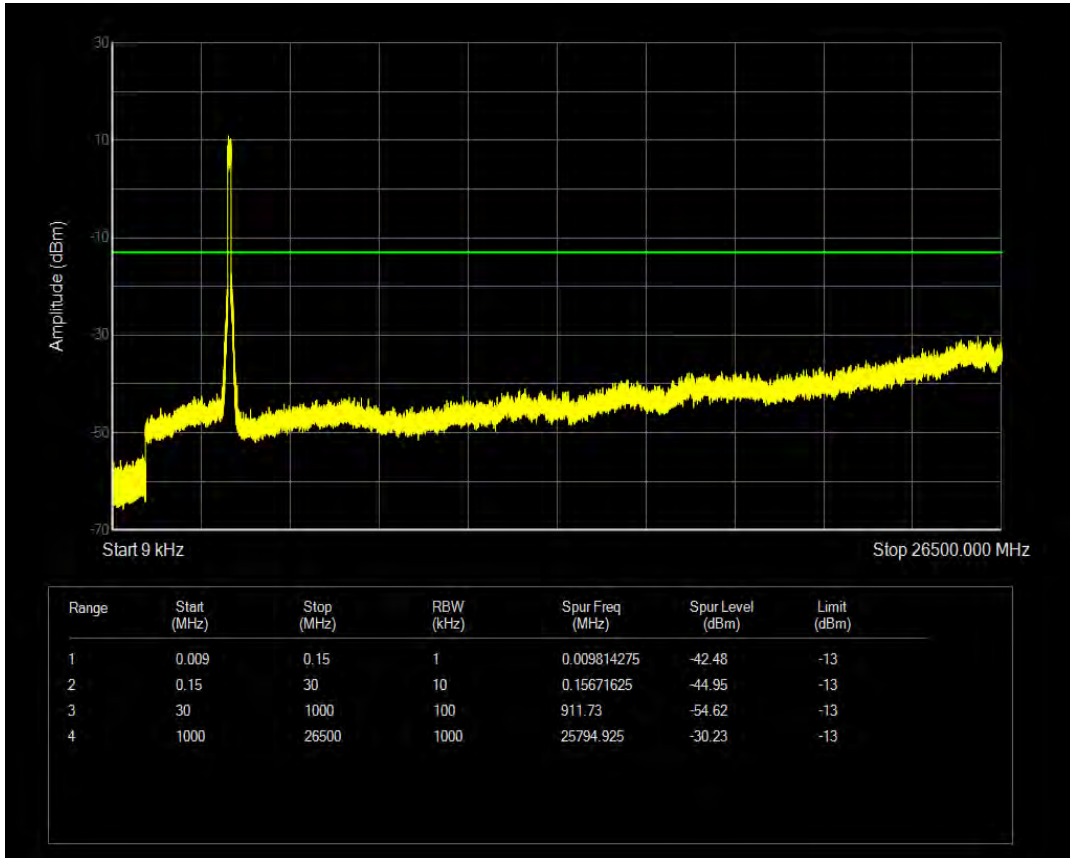

n41 SCS=30kHz CP\_QPSK BW=90MHz Channel=528996 RB=1 @0

n41 SCS=30kHz CP\_QPSK BW=90MHz Channel=528996 RB=1 @244

n41 SCS=30kHz CP\_QPSK BW=90MHz Channel=528996 RB=245@0

n78 SCS=30kHz CP\_QPSK BW=100MHz Channel=633333 RB=1@0

n78 SCS=30kHz CP\_QPSK BW=100MHz Channel=633333 RB=1@272

n78 SCS=30kHz CP\_QPSK BW=100MHz Channel=633333 RB=273@0

n78 SCS=30kHz CP\_QPSK BW=10MHz Channel=630334 RB=1@0

n78 SCS=30kHz CP\_QPSK BW=10MHz Channel=630334 RB=1@23