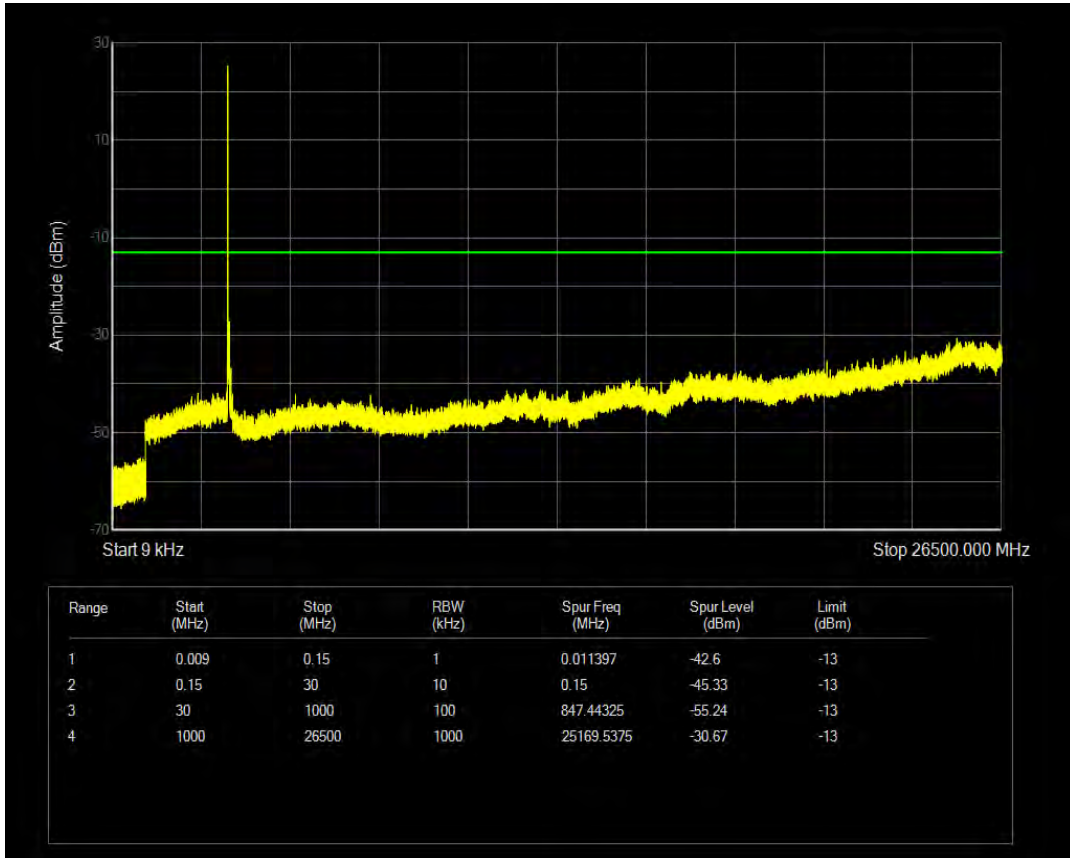

n78 SCS=30kHz CP\_QPSK BW=40MHz Channel=635333 RB=1@0

n78 SCS=30kHz CP\_QPSK BW=40MHz Channel=635333 RB=1@105

n78 SCS=30kHz CP\_QPSK BW=50MHz Channel=631667 RB=133@0

n78 SCS=30kHz CP\_QPSK BW=50MHz Channel=631667 RB=1@0

n78 SCS=30kHz CP\_QPSK BW=50MHz Channel=631667 RB=1@132

n78 SCS=30kHz CP\_QPSK BW=50MHz Channel=635000 RB=133@0

n78 SCS=30kHz CP\_QPSK BW=50MHz Channel=635000 RB=1@0

n78 SCS=30kHz CP\_QPSK BW=50MHz Channel=635000 RB=1@132