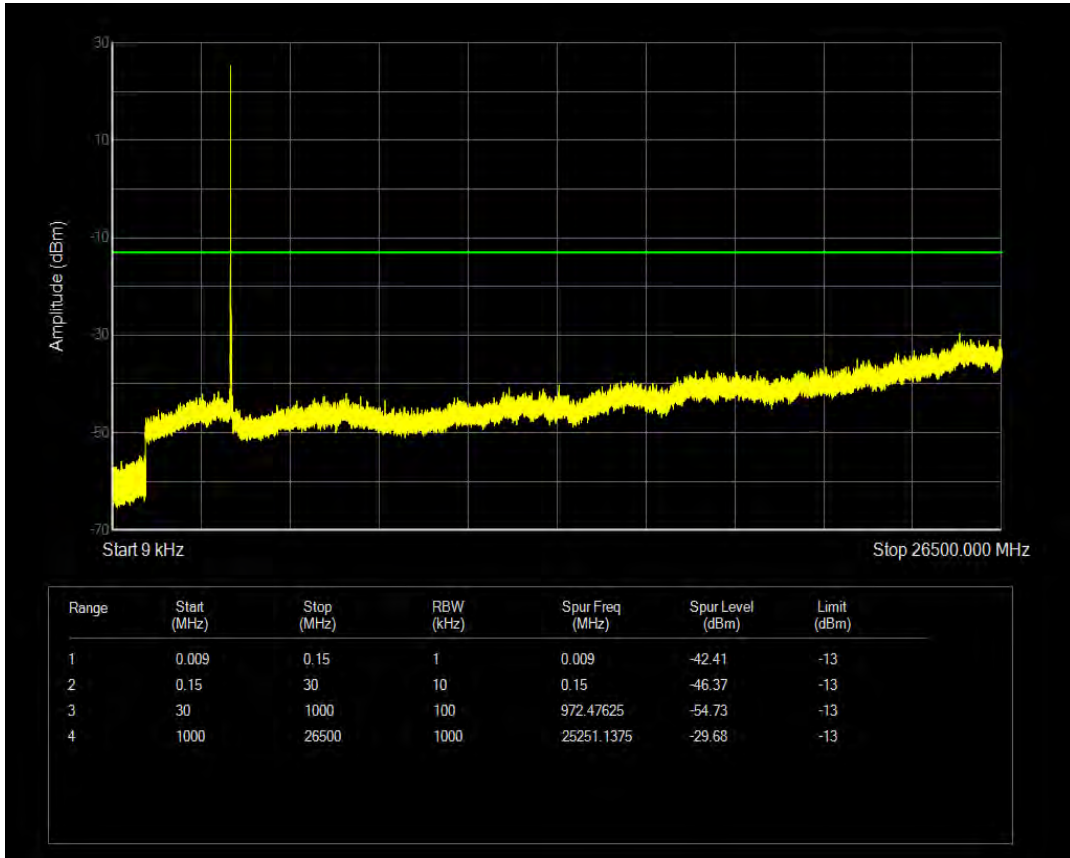

n78 SCS=30kHz CP\_QPSK BW=10MHz Channel=630334 RB=24@0

n78 SCS=30kHz CP\_QPSK BW=10MHz Channel=636333 RB=1@0

n78 SCS=30kHz CP\_QPSK BW=10MHz Channel=636333 RB=1@23

n78 SCS=30kHz CP\_QPSK BW=10MHz Channel=636333 RB=24@0

n78 SCS=30kHz CP\_QPSK BW=15MHz Channel=630500 RB=1@0

n78 SCS=30kHz CP\_QPSK BW=15MHz Channel=630500 RB=1@37

n78 SCS=30kHz CP\_QPSK BW=15MHz Channel=630500 RB=38@0

n78 SCS=30kHz CP\_QPSK BW=15MHz Channel=636166 RB=1@0

n78 SCS=30kHz CP\_QPSK BW=15MHz Channel=636166 RB=1 @37

n78 SCS=30kHz CP\_QPSK BW=15MHz Channel=636166 RB=38 @0

n78 SCS=30kHz CP\_QPSK BW=20MHz Channel=630667 RB=1 @0

n78 SCS=30kHz CP\_QPSK BW=20MHz Channel=630667 RB=1 @50