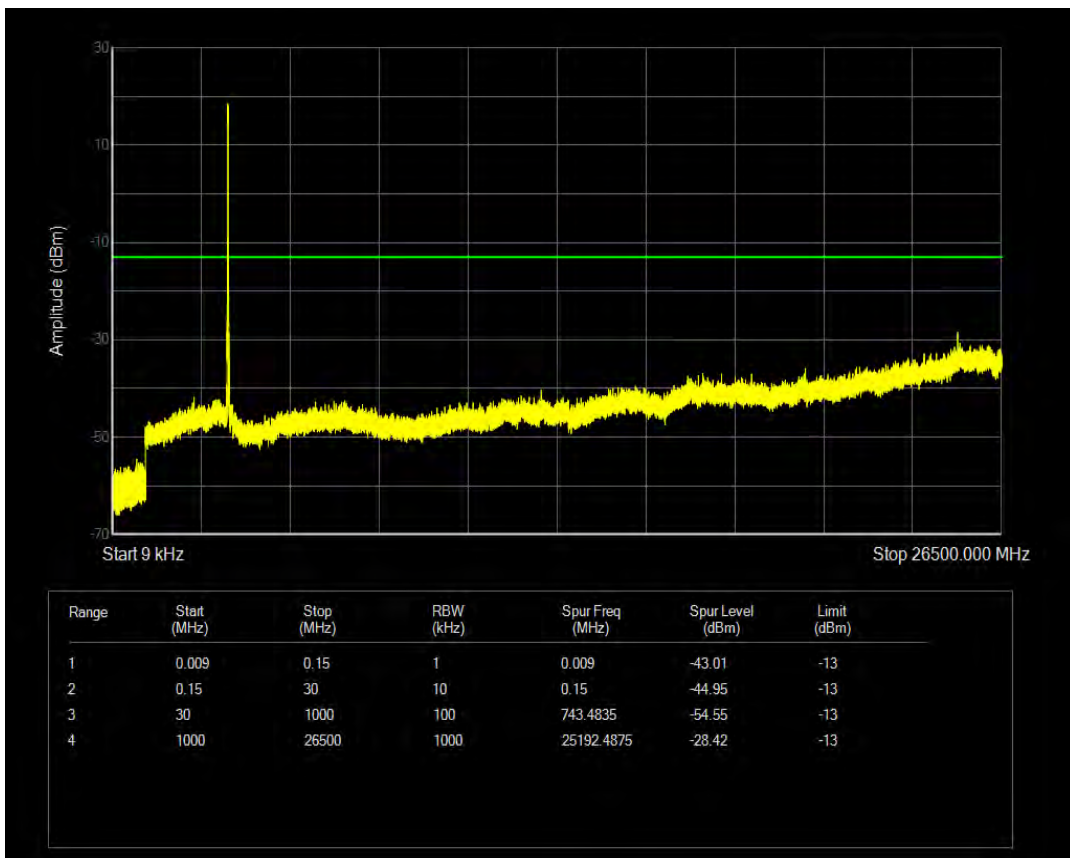

n78 SCS=30kHz CP\_QPSK BW=10MHz Channel=630334 RB=24@0

n78 SCS=30kHz CP\_QPSK BW=10MHz Channel=636333 RB=1@0

n78 SCS=30kHz CP\_QPSK BW=10MHz Channel=636333 RB=1@23

n78 SCS=30kHz CP\_QPSK BW=10MHz Channel=636333 RB=24@0

n78 SCS=30kHz CP\_QPSK BW=15MHz Channel=630500 RB=1@0

n78 SCS=30kHz CP\_QPSK BW=15MHz Channel=630500 RB=1@37

n78 SCS=30kHz CP\_QPSK BW=15MHz Channel=630500 RB=38@0

n78 SCS=30kHz CP\_QPSK BW=15MHz Channel=636166 RB=1@0