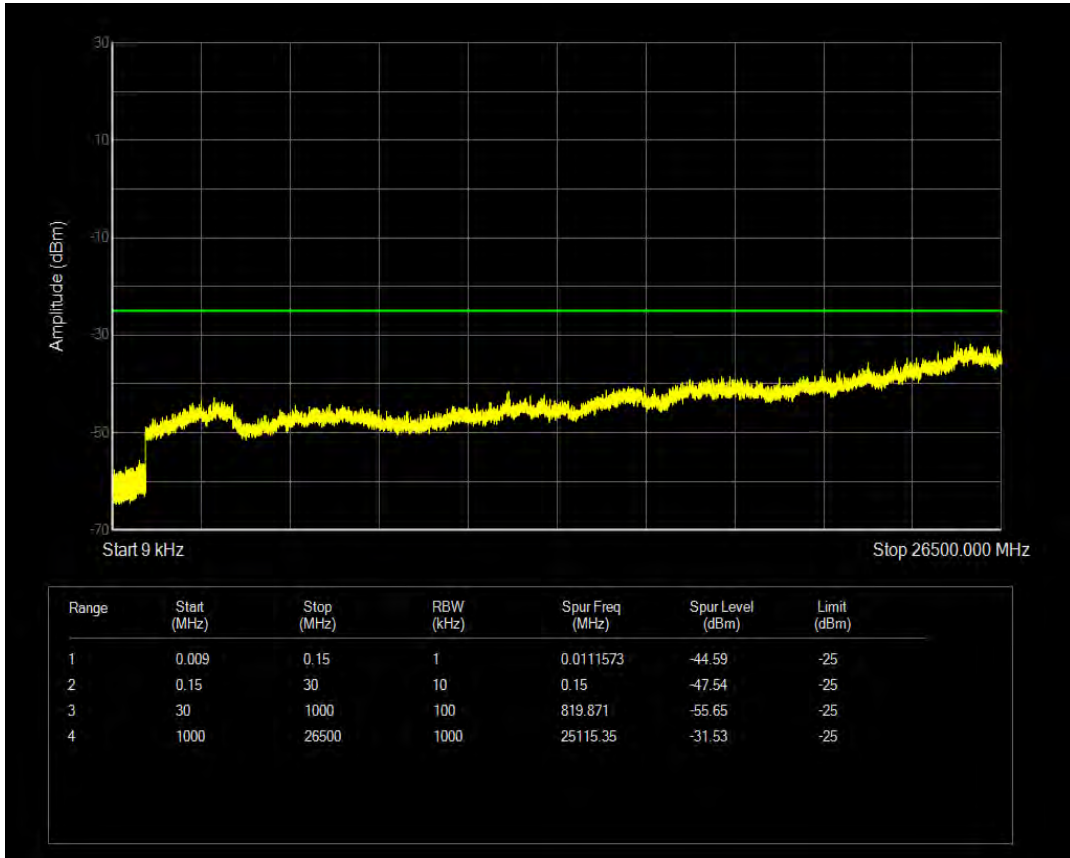

n41 SCS=30kHz CP\_QPSK BW=80MHz Channel=529998 RB=1@216

n41 SCS=30kHz CP\_QPSK BW=80MHz Channel=529998 RB=217@0

n41 SCS=30kHz CP\_QPSK BW=90MHz Channel=508200 RB=1@0

n41 SCS=30kHz CP\_QPSK BW=90MHz Channel=508200 RB=1@244

n41 SCS=30kHz CP\_QPSK BW=90MHz Channel=508200 RB=245@0

n41 SCS=30kHz CP\_QPSK BW=90MHz Channel=518598 RB=1@0

n41 SCS=30kHz CP\_QPSK BW=90MHz Channel=518598 RB=1@244

n41 SCS=30kHz CP\_QPSK BW=90MHz Channel=518598 RB=245@0