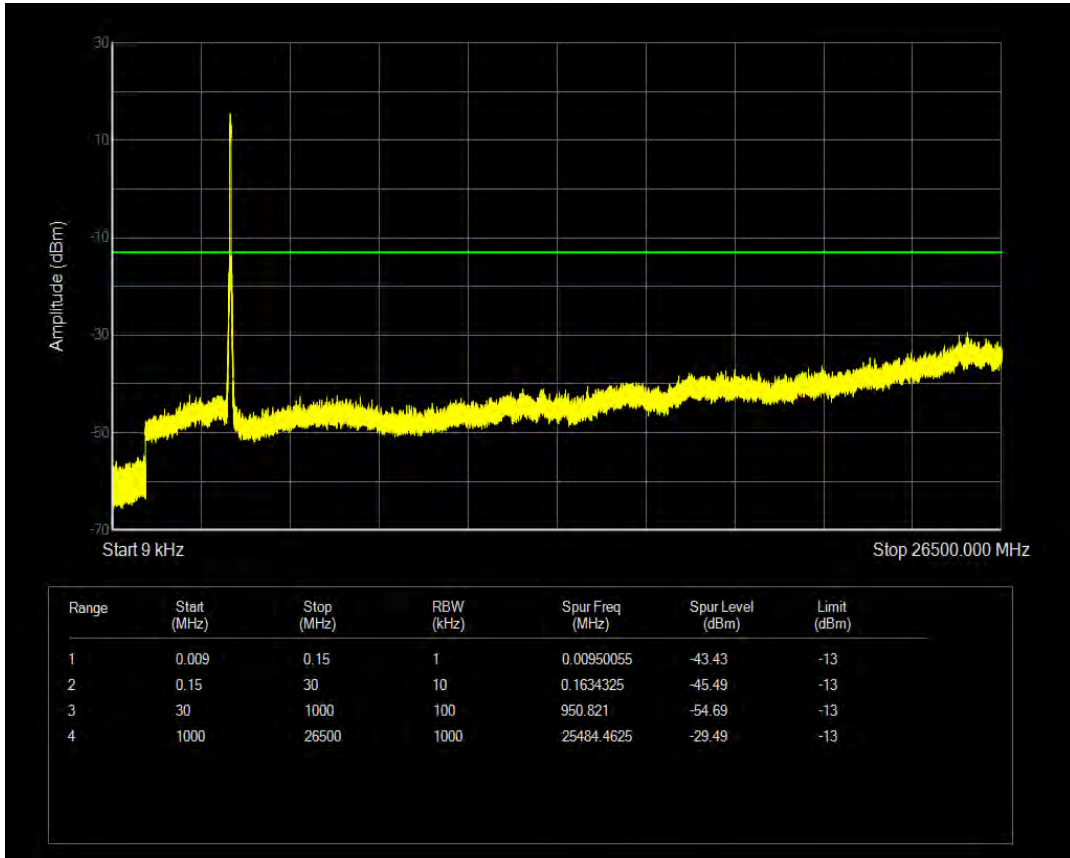

n78 SCS=30kHz CP\_QPSK BW=20MHz Channel=630667 RB=51 @0

n78 SCS=30kHz CP\_QPSK BW=20MHz Channel=636000 RB=1 @0

n78 SCS=30kHz CP\_QPSK BW=20MHz Channel=636000 RB=1 @50

n78 SCS=30kHz CP\_QPSK BW=20MHz Channel=636000 RB=51 @0

n78 SCS=30kHz CP\_QPSK BW=40MHz Channel=631334 RB=106@0

n78 SCS=30kHz CP\_QPSK BW=40MHz Channel=631334 RB=1@0

n78 SCS=30kHz CP\_QPSK BW=40MHz Channel=631334 RB=1@105

n78 SCS=30kHz CP\_QPSK BW=40MHz Channel=635333 RB=106@0

n78 SCS=30kHz CP\_QPSK BW=40MHz Channel=635333 RB=1@0

n78 SCS=30kHz CP\_QPSK BW=40MHz Channel=635333 RB=1@105

n78 SCS=30kHz CP\_QPSK BW=50MHz Channel=631667 RB=133@0

n78 SCS=30kHz CP\_QPSK BW=50MHz Channel=631667 RB=1@0