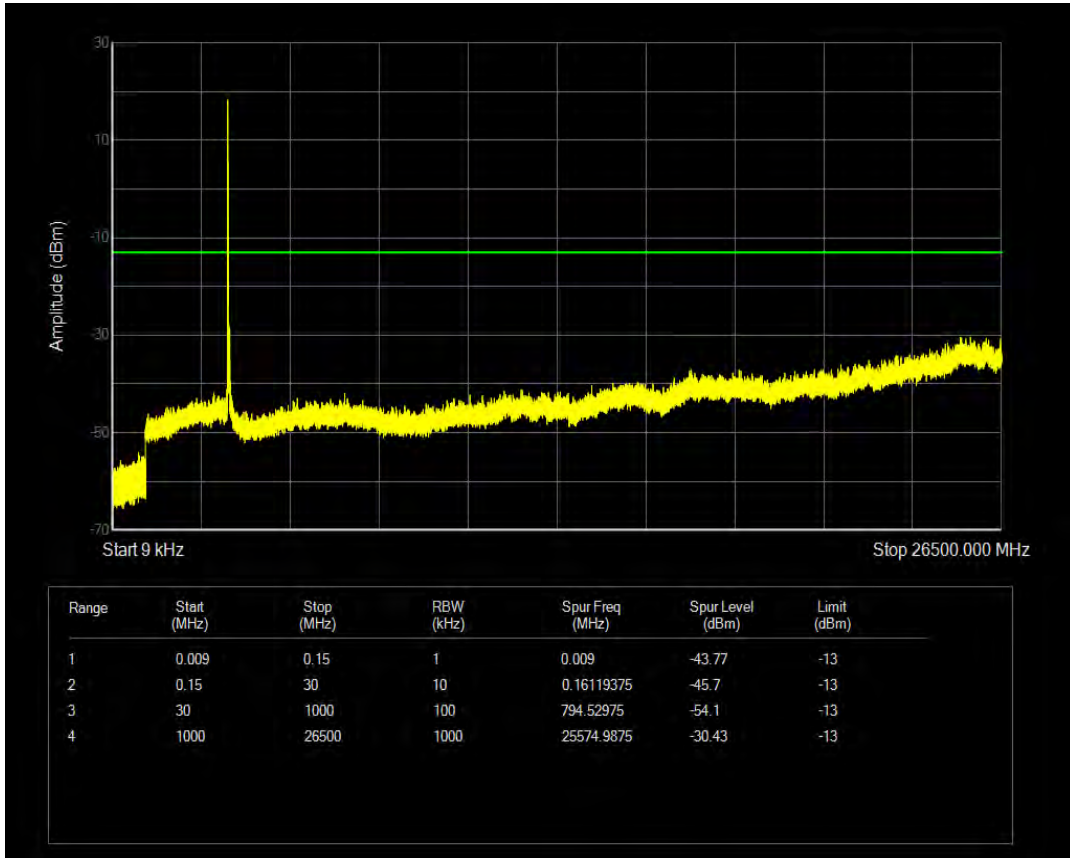

n78 SCS=30kHz CP\_QPSK BW=40MHz Channel=635333 RB=1@0

n78 SCS=30kHz CP\_QPSK BW=40MHz Channel=635333 RB=1@105

n78 SCS=30kHz CP\_QPSK BW=50MHz Channel=631667 RB=133@0

n78 SCS=30kHz CP\_QPSK BW=50MHz Channel=631667 RB=1@0

n78 SCS=30kHz CP\_QPSK BW=50MHz Channel=631667 RB=1@132

n78 SCS=30kHz CP\_QPSK BW=50MHz Channel=635000 RB=133@0

n78 SCS=30kHz CP\_QPSK BW=50MHz Channel=635000 RB=1@0

n78 SCS=30kHz CP\_QPSK BW=50MHz Channel=635000 RB=1@132

n78 SCS=30kHz CP\_QPSK BW=60MHz Channel=632000 RB=162@0

n78 SCS=30kHz CP\_QPSK BW=60MHz Channel=632000 RB=1@0

n78 SCS=30kHz CP\_QPSK BW=60MHz Channel=632000 RB=1@161

n78 SCS=30kHz CP\_QPSK BW=60MHz Channel=634666 RB=162@0