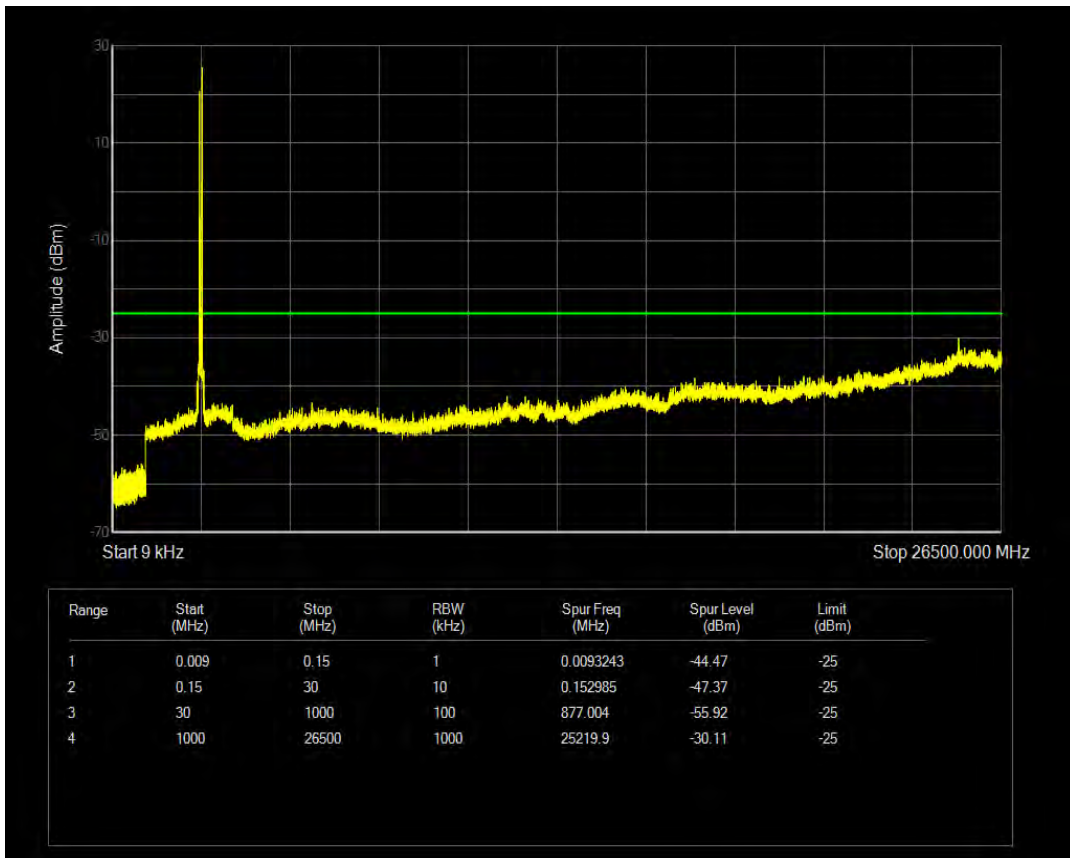

n41 SCS=30kHz CP\_QPSK BW=80MHz Channel=518598 RB=1@0

n41 SCS=30kHz CP\_QPSK BW=80MHz Channel=518598 RB=1@216

n41 SCS=30kHz CP\_QPSK BW=80MHz Channel=518598 RB=217@0

n41 SCS=30kHz CP\_QPSK BW=80MHz Channel=529998 RB=1@0

n41 SCS=30kHz CP\_QPSK BW=80MHz Channel=529998 RB=1@216

n41 SCS=30kHz CP\_QPSK BW=80MHz Channel=529998 RB=217@0

n41 SCS=30kHz CP\_QPSK BW=90MHz Channel=508200 RB=1@0

n41 SCS=30kHz CP\_QPSK BW=90MHz Channel=508200 RB=1@244