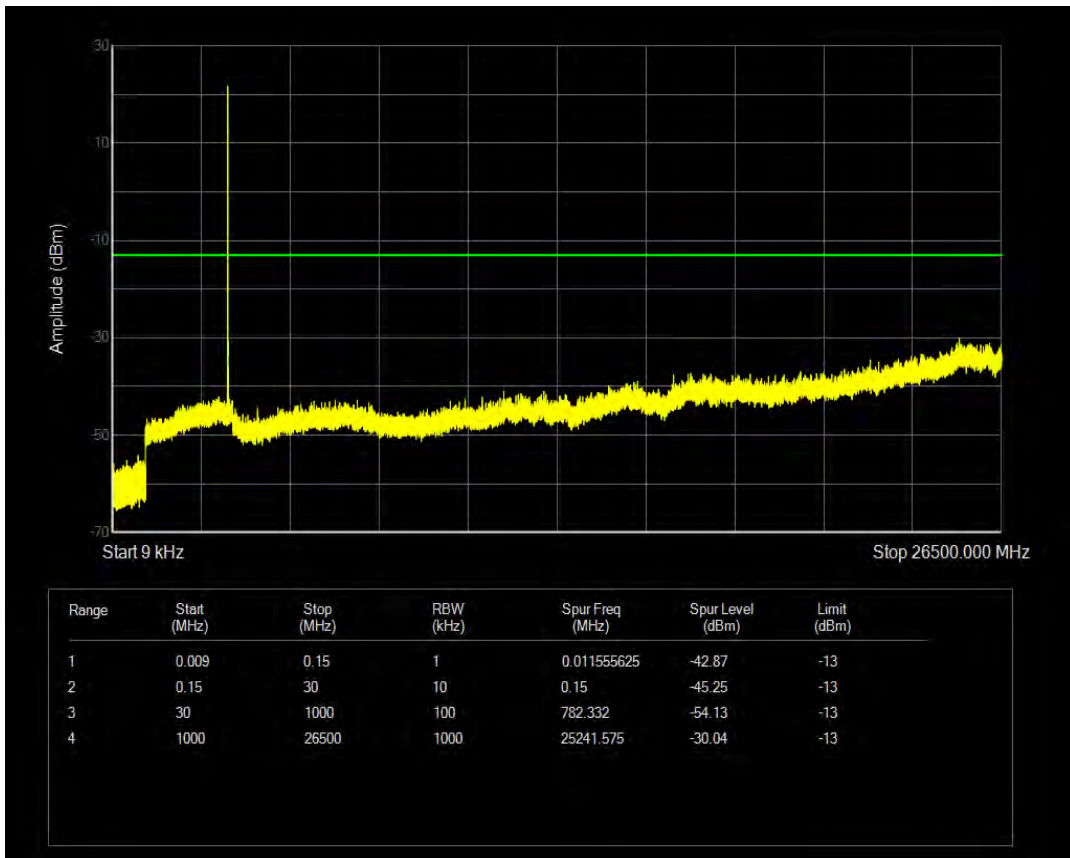

n41 SCS=30kHz CP\_QPSK BW=90MHz Channel=528996 RB=1 @0

n41 SCS=30kHz CP\_QPSK BW=90MHz Channel=528996 RB=1 @244

n41 SCS=30kHz CP\_QPSK BW=90MHz Channel=528996 RB=245@0

n78 SCS=30kHz CP\_QPSK BW=100MHz Channel=633333 RB=1@0

n78 SCS=30kHz CP\_QPSK BW=100MHz Channel=633333 RB=1@272

n78 SCS=30kHz CP\_QPSK BW=100MHz Channel=633333 RB=273@0

n78 SCS=30kHz CP\_QPSK BW=10MHz Channel=630334 RB=1@0

n78 SCS=30kHz CP\_QPSK BW=10MHz Channel=630334 RB=1@23