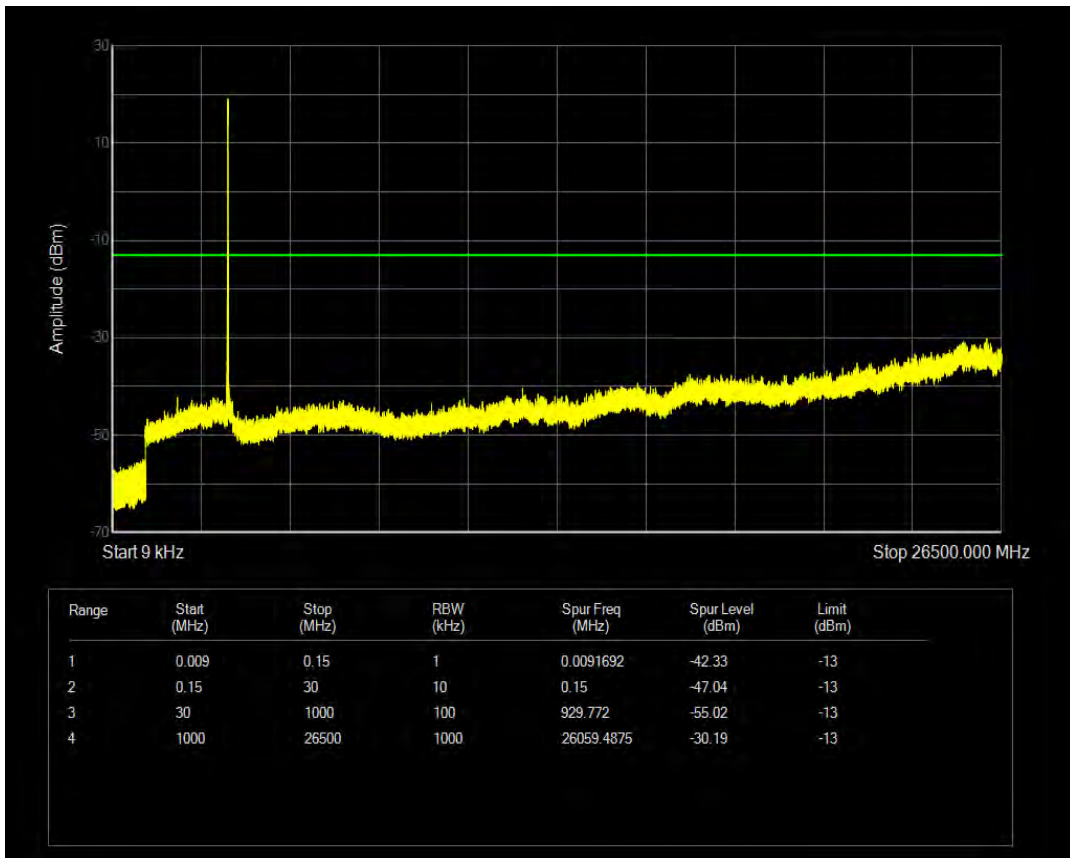

n78 SCS=30kHz CP\_QPSK BW=100MHz Channel=633333 RB=1@272

n78 SCS=30kHz CP\_QPSK BW=100MHz Channel=633333 RB=273@0

n78 SCS=30kHz CP\_QPSK BW=10MHz Channel=630334 RB=1@0

n78 SCS=30kHz CP\_QPSK BW=10MHz Channel=630334 RB=1@23

n78 SCS=30kHz CP\_QPSK BW=10MHz Channel=630334 RB=24@0

n78 SCS=30kHz CP\_QPSK BW=10MHz Channel=636333 RB=1@0

n78 SCS=30kHz CP\_QPSK BW=10MHz Channel=636333 RB=1@23

n78 SCS=30kHz CP\_QPSK BW=10MHz Channel=636333 RB=24@0