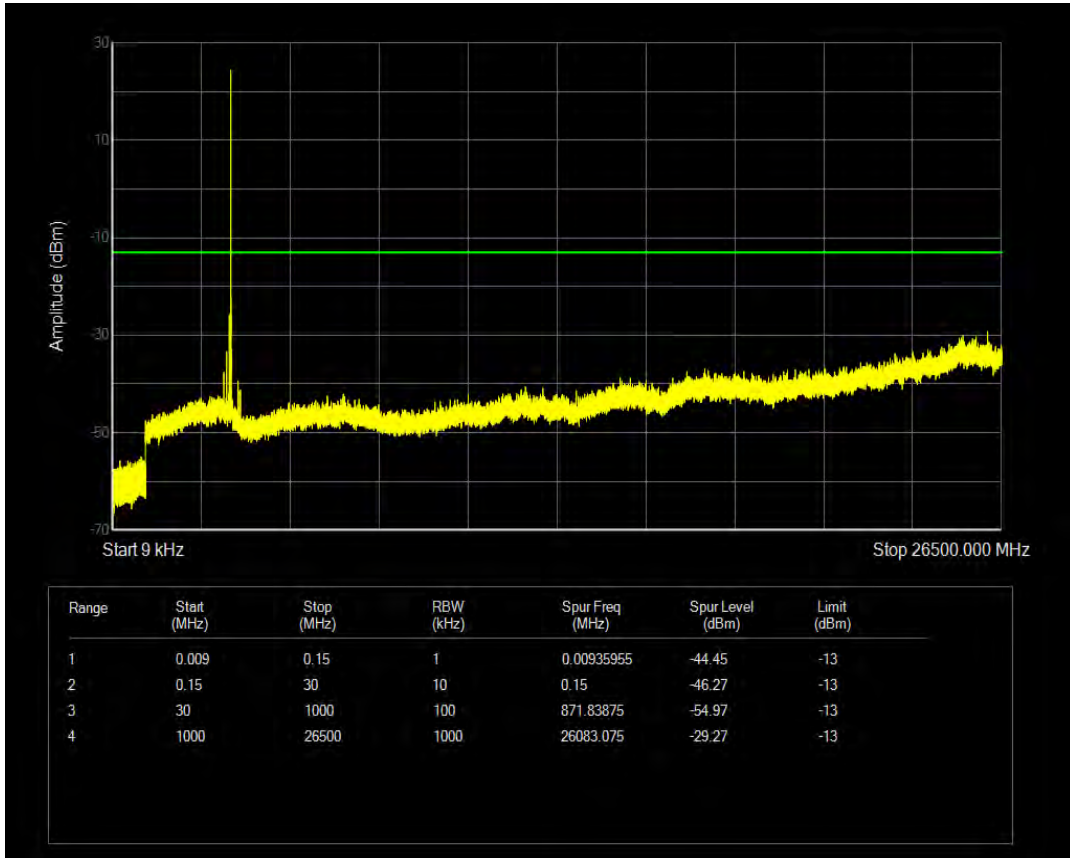

n78 SCS=30kHz CP\_QPSK BW=100MHz Channel=633333 RB=1@272

n78 SCS=30kHz CP\_QPSK BW=100MHz Channel=633333 RB=273@0

n78 SCS=30kHz CP\_QPSK BW=10MHz Channel=630334 RB=1@0

n78 SCS=30kHz CP\_QPSK BW=10MHz Channel=630334 RB=1@23

n78 SCS=30kHz CP\_QPSK BW=10MHz Channel=630334 RB=24@0

n78 SCS=30kHz CP\_QPSK BW=10MHz Channel=636333 RB=1@0

n78 SCS=30kHz CP\_QPSK BW=10MHz Channel=636333 RB=1@23

n78 SCS=30kHz CP\_QPSK BW=10MHz Channel=636333 RB=24@0