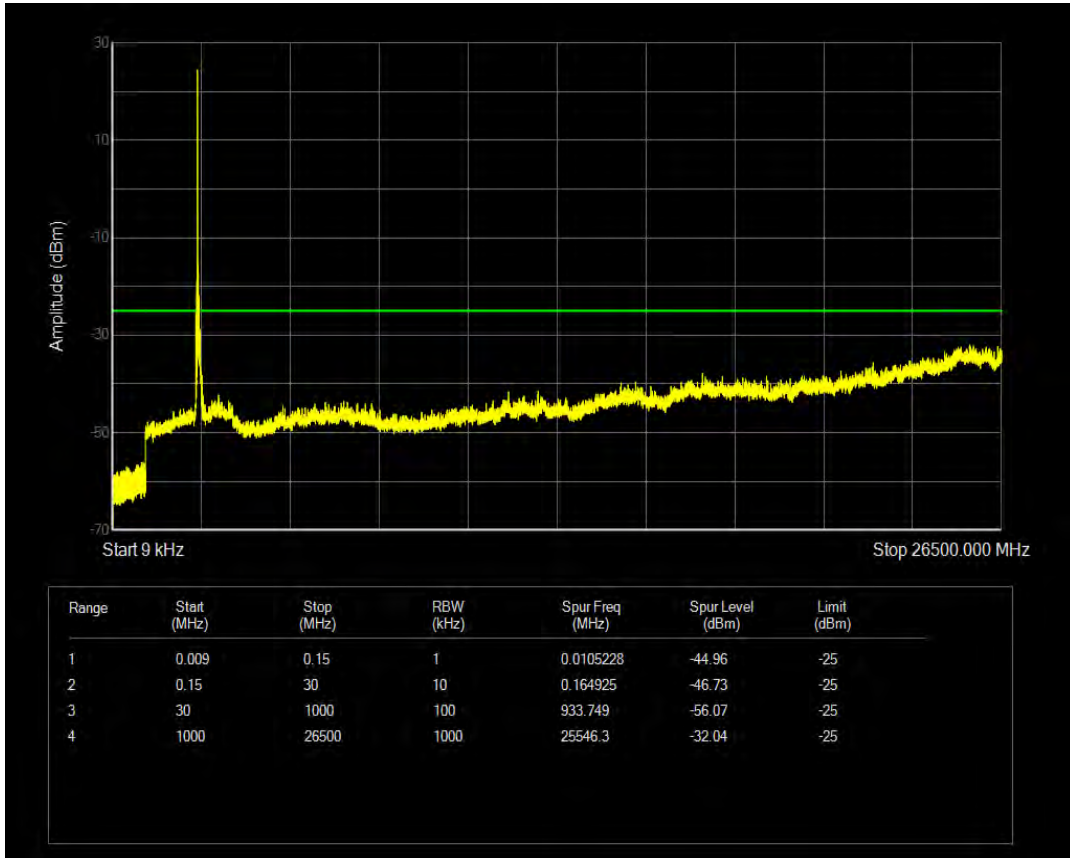

n41 SCS=30kHz CP\_QPSK BW=80MHz Channel=529998 RB=1@216

n41 SCS=30kHz CP\_QPSK BW=80MHz Channel=529998 RB=217@0

n41 SCS=30kHz CP\_QPSK BW=90MHz Channel=508200 RB=1@0

n41 SCS=30kHz CP\_QPSK BW=90MHz Channel=508200 RB=1@244

n41 SCS=30kHz CP\_QPSK BW=90MHz Channel=508200 RB=245@0

n41 SCS=30kHz CP\_QPSK BW=90MHz Channel=518598 RB=1@0

n41 SCS=30kHz CP\_QPSK BW=90MHz Channel=518598 RB=1@244

n41 SCS=30kHz CP\_QPSK BW=90MHz Channel=518598 RB=245@0