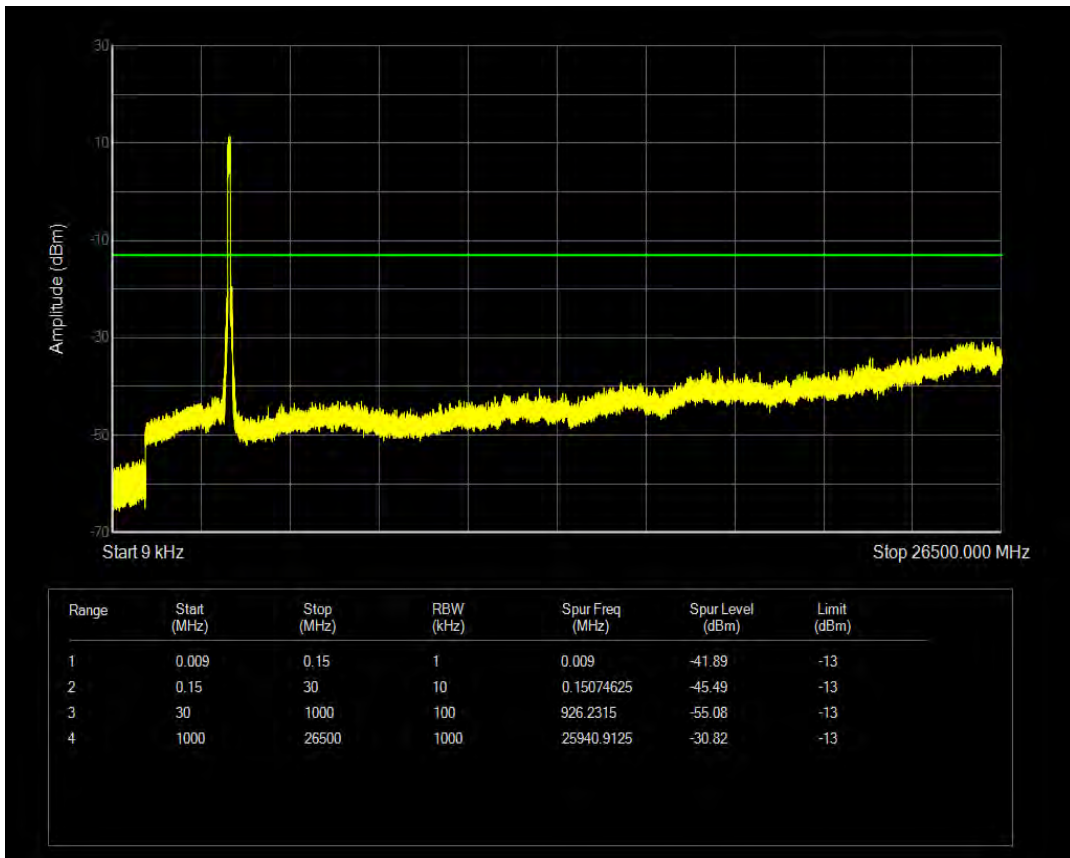

n78 SCS=30kHz CP\_QPSK BW=60MHz Channel=632000 RB=162@0

n78 SCS=30kHz CP\_QPSK BW=60MHz Channel=632000 RB=1@0

n78 SCS=30kHz CP\_QPSK BW=60MHz Channel=632000 RB=1@161

n78 SCS=30kHz CP\_QPSK BW=60MHz Channel=634666 RB=162@0

n78 SCS=30kHz CP\_QPSK BW=60MHz Channel=634666 RB=1@0

n78 SCS=30kHz CP\_QPSK BW=60MHz Channel=634666 RB=1@161

n78 SCS=30kHz CP\_QPSK BW=80MHz Channel=632667 RB=1@0

n78 SCS=30kHz CP\_QPSK BW=80MHz Channel=632667 RB=1@216

n78 SCS=30kHz CP\_QPSK BW=80MHz Channel=632667 RB=217@0

n78 SCS=30kHz CP\_QPSK BW=80MHz Channel=634000 RB=1@0

n78 SCS=30kHz CP\_QPSK BW=80MHz Channel=634000 RB=1@216

n78 SCS=30kHz CP\_QPSK BW=80MHz Channel=634000 RB=217@0