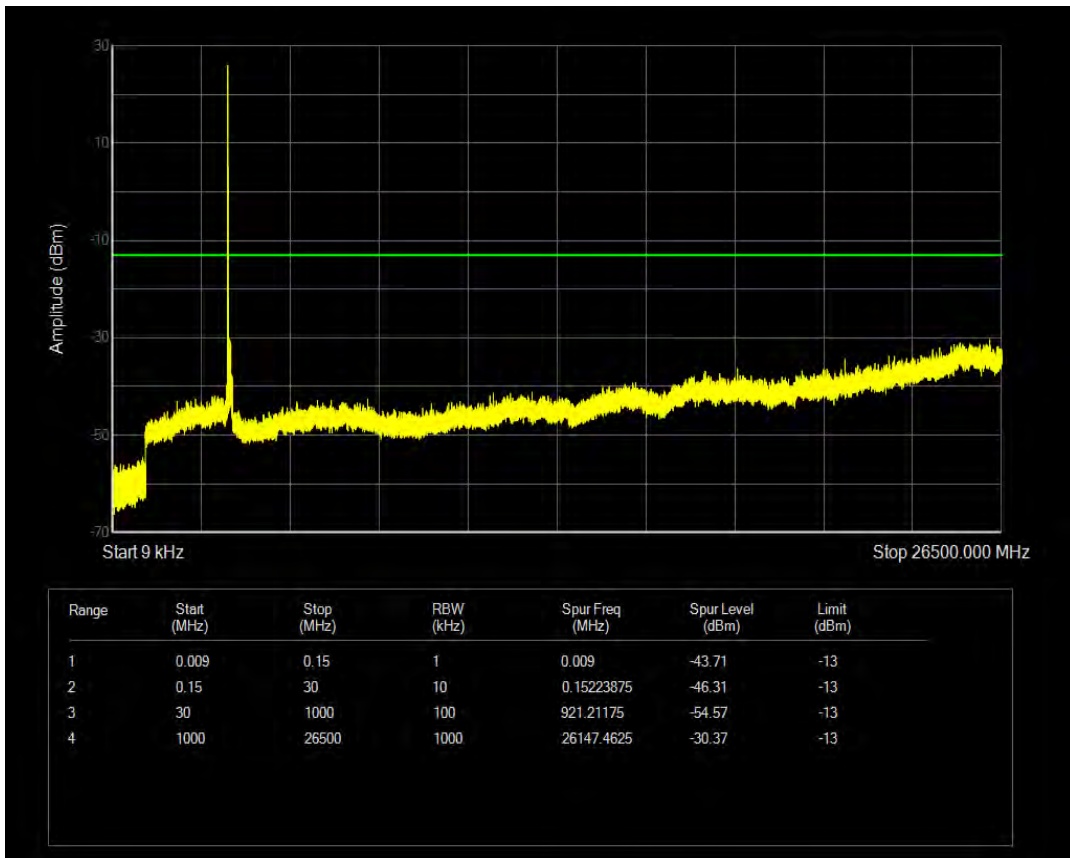

n78 SCS=30kHz CP\_QPSK BW=60MHz Channel=634666 RB=1@0

n78 SCS=30kHz CP\_QPSK BW=60MHz Channel=634666 RB=1@161

n78 SCS=30kHz CP\_QPSK BW=80MHz Channel=632667 RB=1@0

n78 SCS=30kHz CP\_QPSK BW=80MHz Channel=632667 RB=1@216

n78 SCS=30kHz CP\_QPSK BW=80MHz Channel=632667 RB=217@0

n78 SCS=30kHz CP\_QPSK BW=80MHz Channel=634000 RB=1@0

n78 SCS=30kHz CP\_QPSK BW=80MHz Channel=634000 RB=1@216

n78 SCS=30kHz CP\_QPSK BW=80MHz Channel=634000 RB=217@0

n78 SCS=30kHz CP\_QPSK BW=90MHz Channel=633000 RB=1@0

n78 SCS=30kHz CP\_QPSK BW=90MHz Channel=633000 RB=1@244

n78 SCS=30kHz CP\_QPSK BW=90MHz Channel=633000 RB=245@0

n78 SCS=30kHz CP\_QPSK BW=90MHz Channel=633666 RB=1@0