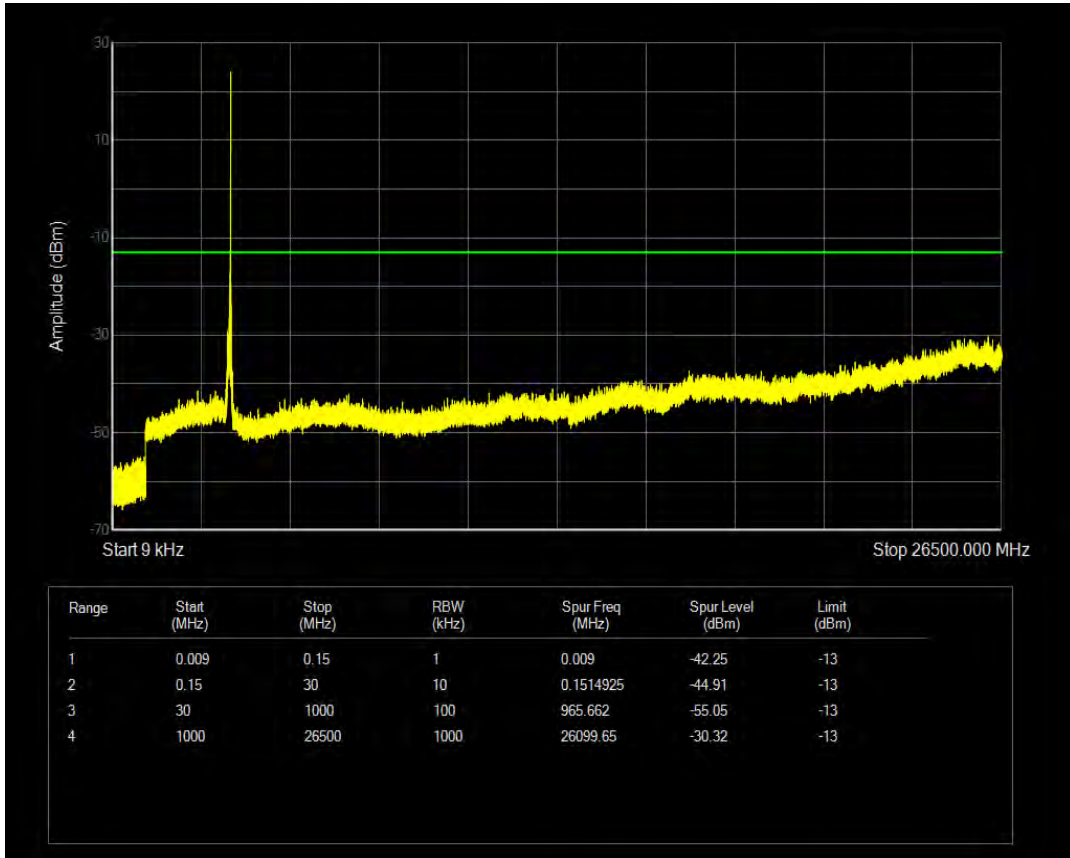

n78 SCS=30kHz CP\_QPSK BW=60MHz Channel=634666 RB=1@0

n78 SCS=30kHz CP\_QPSK BW=60MHz Channel=634666 RB=1@161

n78 SCS=30kHz CP\_QPSK BW=80MHz Channel=632667 RB=1@0

n78 SCS=30kHz CP\_QPSK BW=80MHz Channel=632667 RB=1@216

n78 SCS=30kHz CP\_QPSK BW=80MHz Channel=632667 RB=217@0

n78 SCS=30kHz CP\_QPSK BW=80MHz Channel=634000 RB=1@0

n78 SCS=30kHz CP\_QPSK BW=80MHz Channel=634000 RB=1@216

n78 SCS=30kHz CP\_QPSK BW=80MHz Channel=634000 RB=217@0

n78 SCS=30kHz CP\_QPSK BW=90MHz Channel=633000 RB=1@0

n78 SCS=30kHz CP\_QPSK BW=90MHz Channel=633000 RB=1@244

n78 SCS=30kHz CP\_QPSK BW=90MHz Channel=633000 RB=245@0

n78 SCS=30kHz CP\_QPSK BW=90MHz Channel=633666 RB=1@0