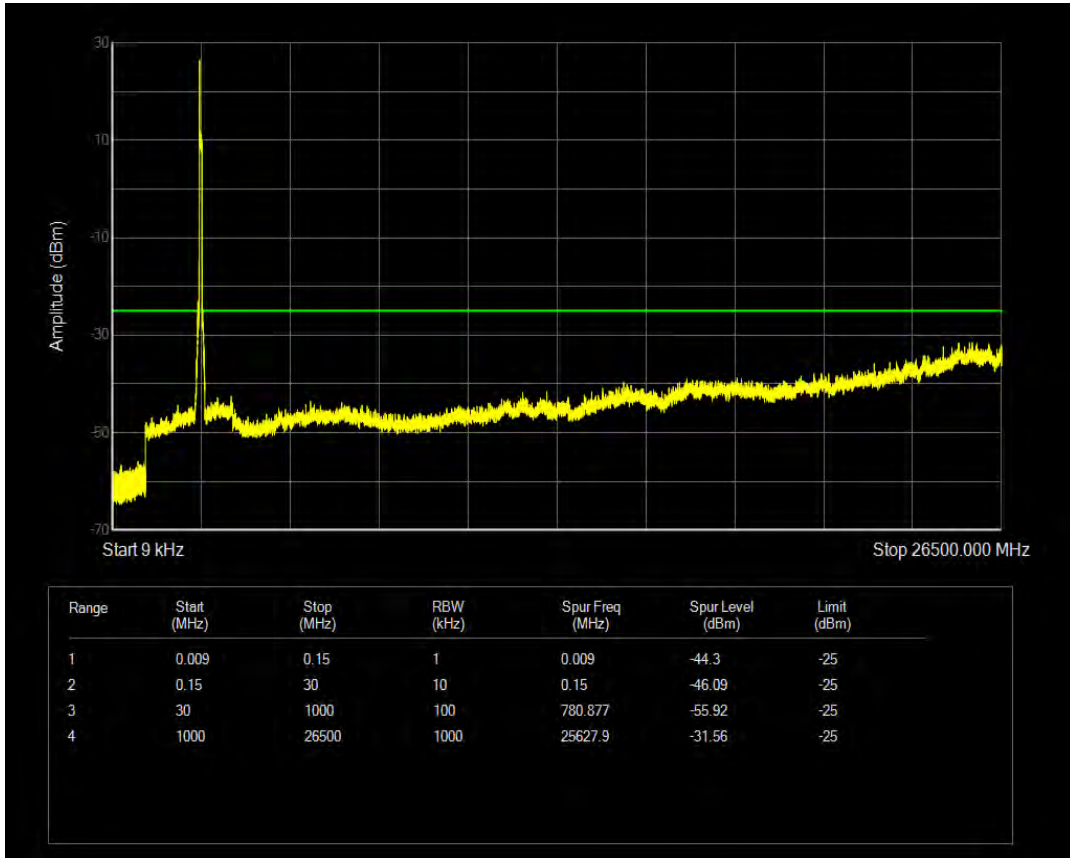

n41 SCS=30kHz CP\_QPSK BW=80MHz Channel=518598 RB=1@0

n41 SCS=30kHz CP\_QPSK BW=80MHz Channel=518598 RB=1@216

n41 SCS=30kHz CP\_QPSK BW=80MHz Channel=518598 RB=217@0

n41 SCS=30kHz CP\_QPSK BW=80MHz Channel=529998 RB=1@0

n41 SCS=30kHz CP\_QPSK BW=80MHz Channel=529998 RB=1@216

n41 SCS=30kHz CP\_QPSK BW=80MHz Channel=529998 RB=217@0

n41 SCS=30kHz CP\_QPSK BW=90MHz Channel=508200 RB=1@0

n41 SCS=30kHz CP\_QPSK BW=90MHz Channel=508200 RB=1@244