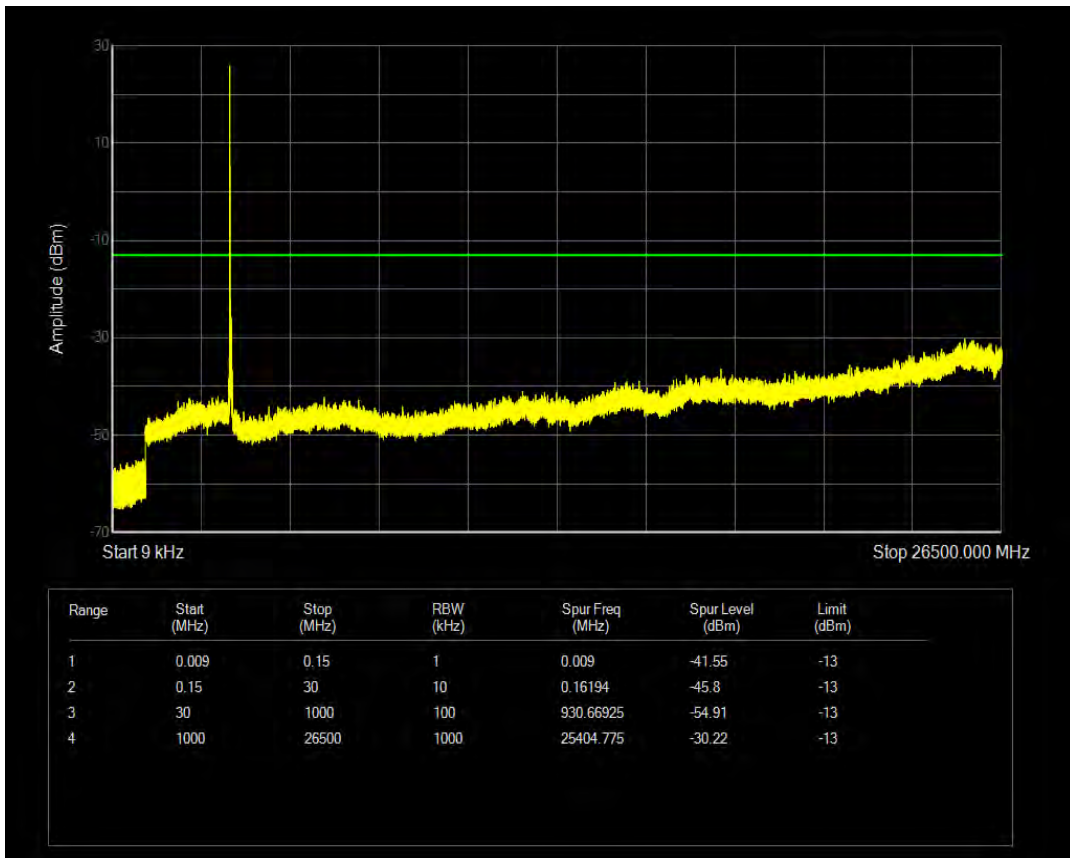

n78 SCS=30kHz CP\_QPSK BW=20MHz Channel=630667 RB=51 @0

n78 SCS=30kHz CP\_QPSK BW=20MHz Channel=636000 RB=1 @0

n78 SCS=30kHz CP\_QPSK BW=20MHz Channel=636000 RB=1 @50

n78 SCS=30kHz CP\_QPSK BW=20MHz Channel=636000 RB=51 @0

n78 SCS=30kHz CP\_QPSK BW=40MHz Channel=631334 RB=106@0

n78 SCS=30kHz CP\_QPSK BW=40MHz Channel=631334 RB=1@0

n78 SCS=30kHz CP\_QPSK BW=40MHz Channel=631334 RB=1@105

n78 SCS=30kHz CP\_QPSK BW=40MHz Channel=635333 RB=106@0

n78 SCS=30kHz CP\_QPSK BW=40MHz Channel=635333 RB=1@0

n78 SCS=30kHz CP\_QPSK BW=40MHz Channel=635333 RB=1@105

n78 SCS=30kHz CP\_QPSK BW=50MHz Channel=631667 RB=133@0

n78 SCS=30kHz CP\_QPSK BW=50MHz Channel=631667 RB=1@0