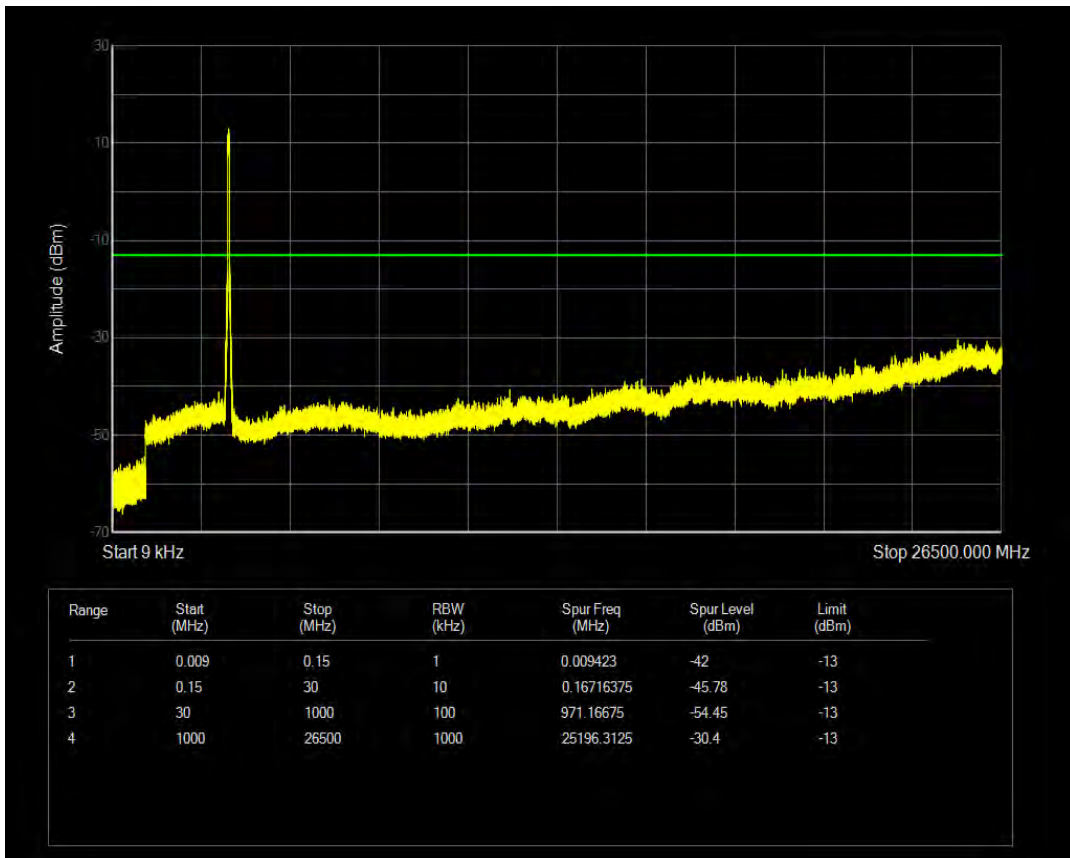

n78 SCS=30kHz CP\_QPSK BW=20MHz Channel=630667 RB=51 @0

n78 SCS=30kHz CP\_QPSK BW=20MHz Channel=636000 RB=1 @0

n78 SCS=30kHz CP\_QPSK BW=20MHz Channel=636000 RB=1 @50

n78 SCS=30kHz CP\_QPSK BW=20MHz Channel=636000 RB=51 @0

n78 SCS=30kHz CP\_QPSK BW=40MHz Channel=631334 RB=106@0

n78 SCS=30kHz CP\_QPSK BW=40MHz Channel=631334 RB=1@0

n78 SCS=30kHz CP\_QPSK BW=40MHz Channel=631334 RB=1@105

n78 SCS=30kHz CP\_QPSK BW=40MHz Channel=635333 RB=106@0

n78 SCS=30kHz CP\_QPSK BW=40MHz Channel=635333 RB=1@0

n78 SCS=30kHz CP\_QPSK BW=40MHz Channel=635333 RB=1@105

n78 SCS=30kHz CP\_QPSK BW=50MHz Channel=631667 RB=133@0

n78 SCS=30kHz CP\_QPSK BW=50MHz Channel=631667 RB=1@0