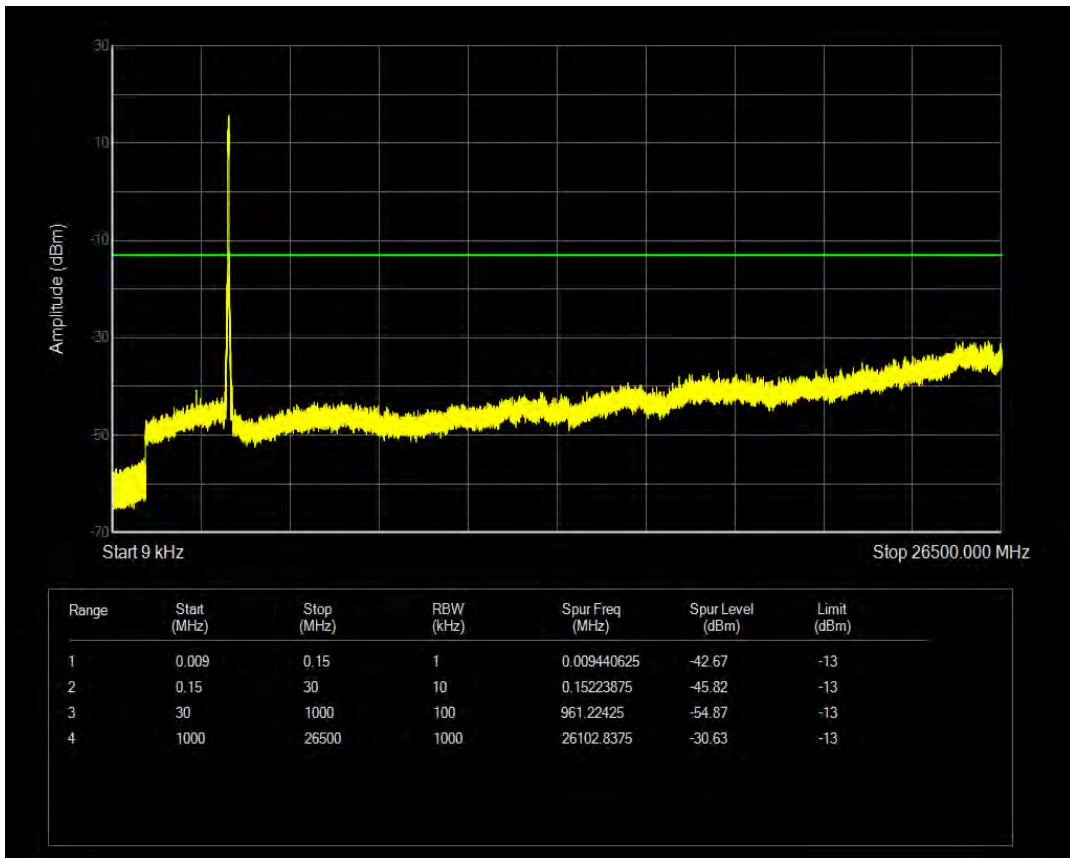

n78 SCS=30kHz CP\_QPSK BW=20MHz Channel=630667 RB=51 @0

n78 SCS=30kHz CP\_QPSK BW=20MHz Channel=636000 RB=1 @0

n78 SCS=30kHz CP\_QPSK BW=20MHz Channel=636000 RB=1 @50

n78 SCS=30kHz CP\_QPSK BW=20MHz Channel=636000 RB=51 @0

n78 SCS=30kHz CP\_QPSK BW=40MHz Channel=631334 RB=106@0

n78 SCS=30kHz CP\_QPSK BW=40MHz Channel=631334 RB=1@0

n78 SCS=30kHz CP\_QPSK BW=40MHz Channel=631334 RB=1@105

n78 SCS=30kHz CP\_QPSK BW=40MHz Channel=635333 RB=106@0