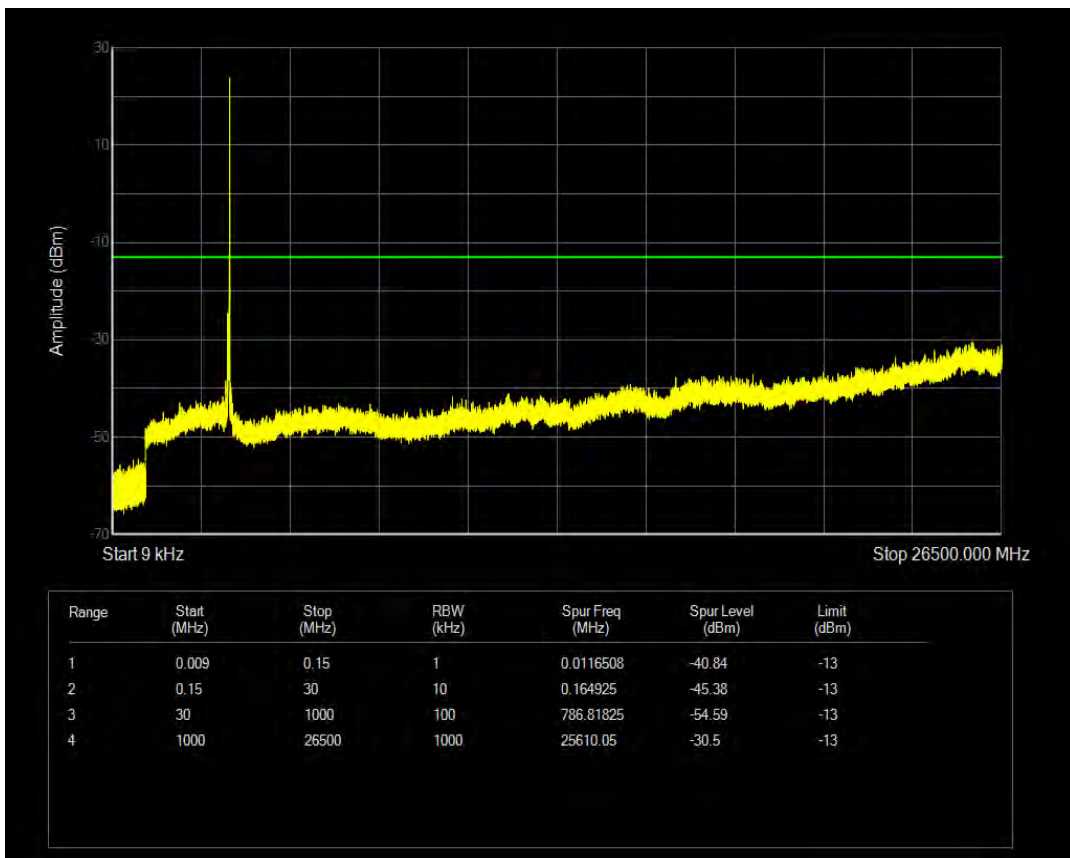

n78 SCS=30kHz CP\_QPSK BW=50MHz Channel=631667 RB=1@132

n78 SCS=30kHz CP\_QPSK BW=50MHz Channel=635000 RB=133@0

n78 SCS=30kHz CP\_QPSK BW=50MHz Channel=635000 RB=1@0

n78 SCS=30kHz CP\_QPSK BW=50MHz Channel=635000 RB=1@132

n78 SCS=30kHz CP\_QPSK BW=60MHz Channel=632000 RB=162@0

n78 SCS=30kHz CP\_QPSK BW=60MHz Channel=632000 RB=1@0

n78 SCS=30kHz CP\_QPSK BW=60MHz Channel=632000 RB=1@161

n78 SCS=30kHz CP\_QPSK BW=60MHz Channel=634666 RB=162@0