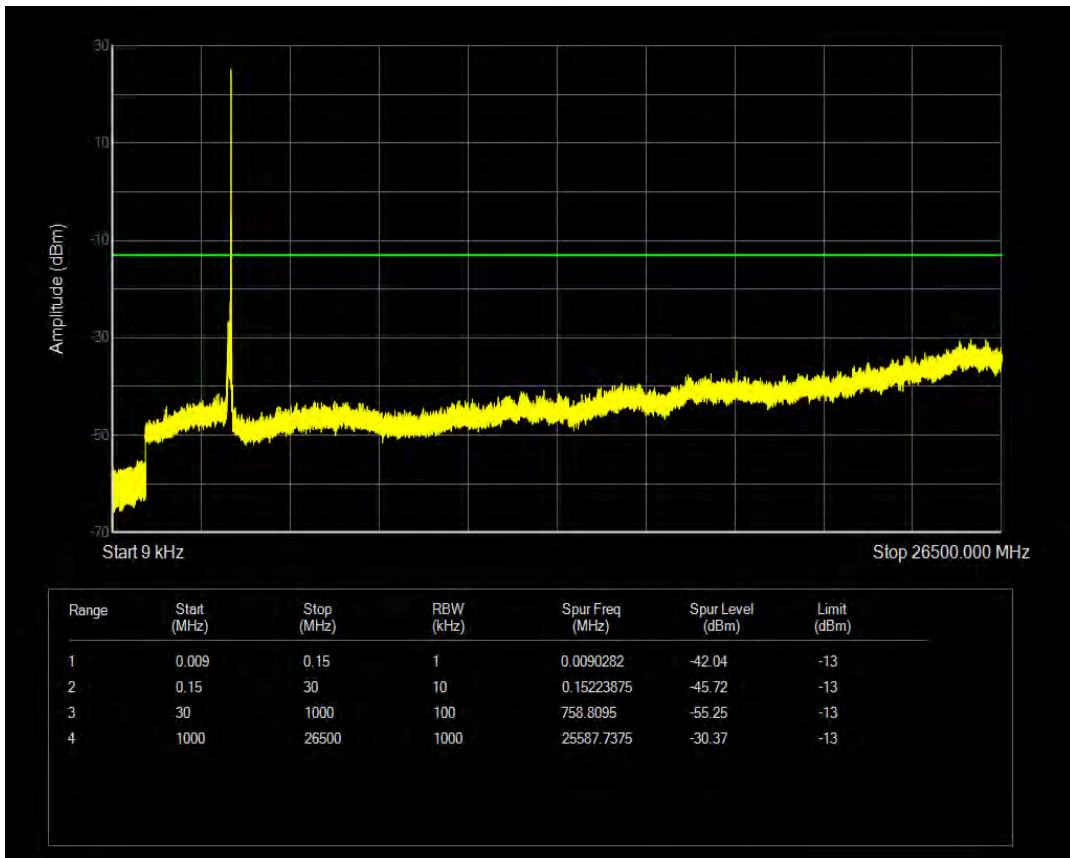

n41 SCS=30kHz CP\_QPSK BW=90MHz Channel=508200 RB=245@0

n41 SCS=30kHz CP\_QPSK BW=90MHz Channel=518598 RB=1@0

n41 SCS=30kHz CP\_QPSK BW=90MHz Channel=518598 RB=1@244

n41 SCS=30kHz CP\_QPSK BW=90MHz Channel=518598 RB=245@0

n41 SCS=30kHz CP\_QPSK BW=90MHz Channel=528996 RB=1 @0

n41 SCS=30kHz CP\_QPSK BW=90MHz Channel=528996 RB=1 @244

n41 SCS=30kHz CP\_QPSK BW=90MHz Channel=528996 RB=245@0

n78 SCS=30kHz CP\_QPSK BW=100MHz Channel=633333 RB=1@0

n78 SCS=30kHz CP\_QPSK BW=100MHz Channel=633333 RB=1@272

n78 SCS=30kHz CP\_QPSK BW=100MHz Channel=633333 RB=273@0

n78 SCS=30kHz CP\_QPSK BW=10MHz Channel=630334 RB=1@0

n78 SCS=30kHz CP\_QPSK BW=10MHz Channel=630334 RB=1@23