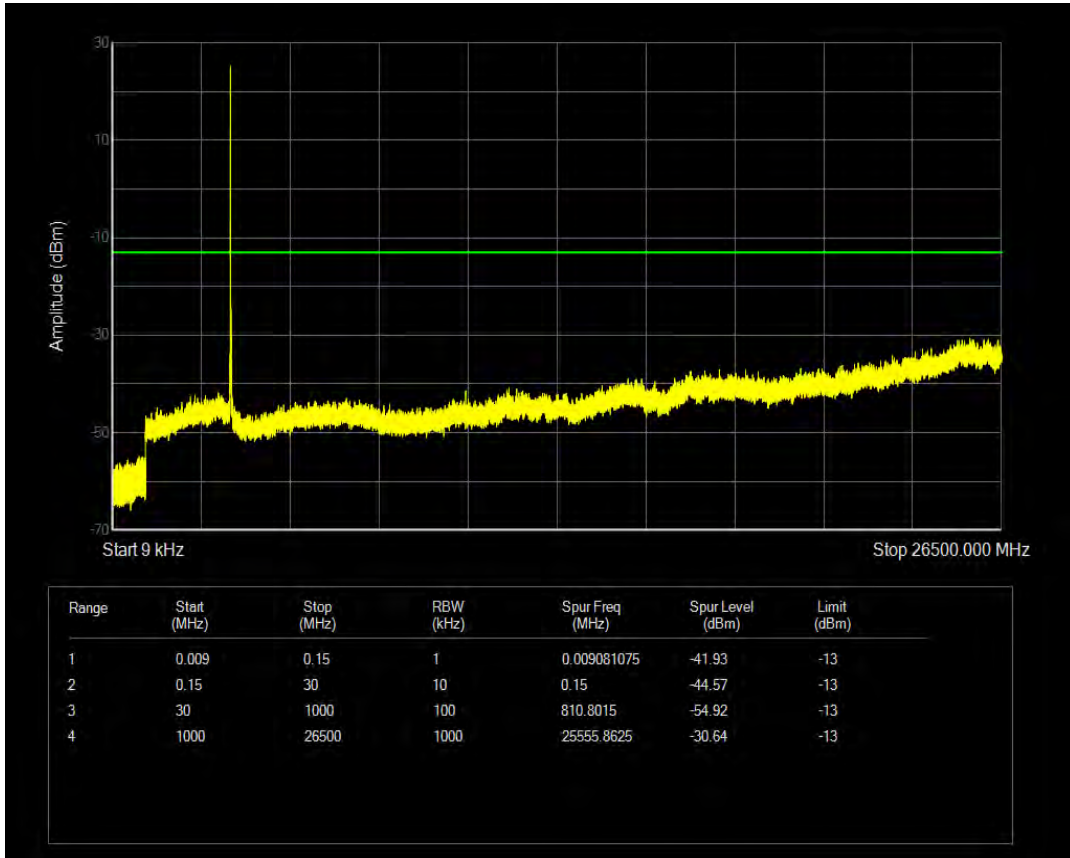

n78 SCS=30kHz CP\_QPSK BW=15MHz Channel=636166 RB=1 @37

n78 SCS=30kHz CP\_QPSK BW=15MHz Channel=636166 RB=38 @0

n78 SCS=30kHz CP\_QPSK BW=20MHz Channel=630667 RB=1 @0

n78 SCS=30kHz CP\_QPSK BW=20MHz Channel=630667 RB=1 @50

n78 SCS=30kHz CP\_QPSK BW=20MHz Channel=630667 RB=51 @0

n78 SCS=30kHz CP\_QPSK BW=20MHz Channel=636000 RB=1 @0

n78 SCS=30kHz CP\_QPSK BW=20MHz Channel=636000 RB=1 @50

n78 SCS=30kHz CP\_QPSK BW=20MHz Channel=636000 RB=51 @0