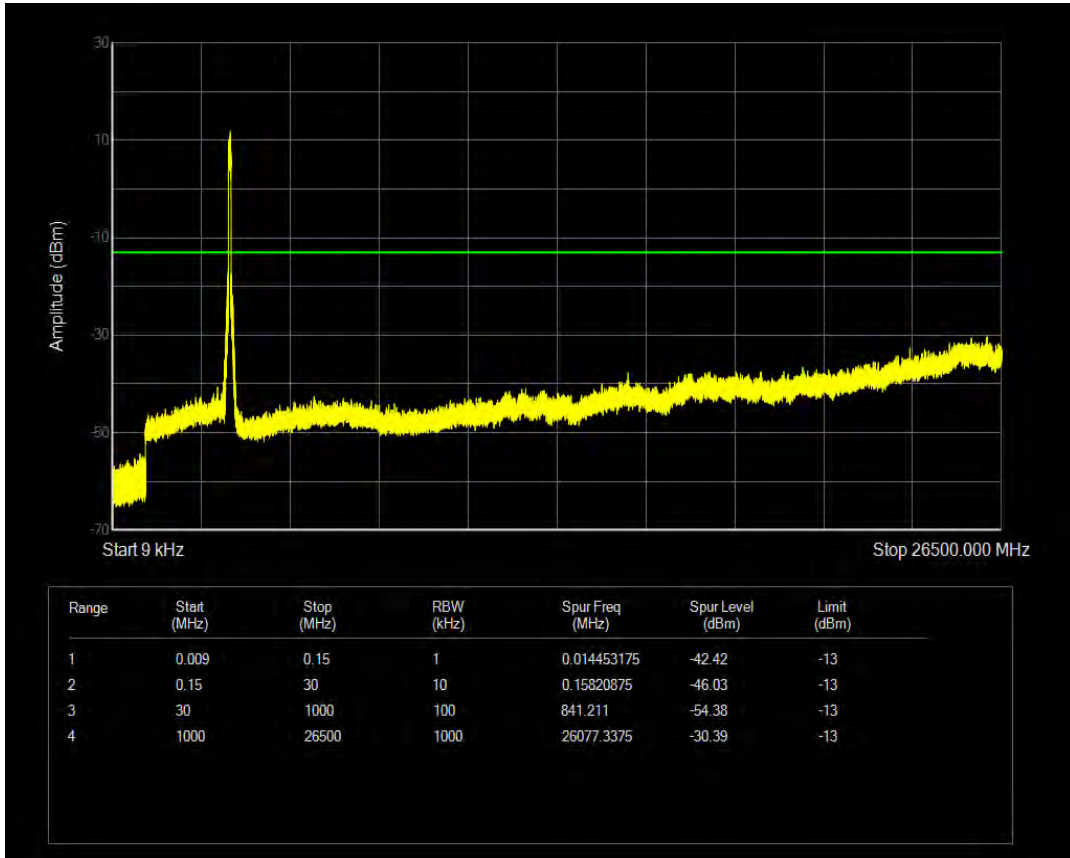

n78 SCS=30kHz CP\_QPSK BW=60MHz Channel=634666 RB=1@0

n78 SCS=30kHz CP\_QPSK BW=60MHz Channel=634666 RB=1@161

n78 SCS=30kHz CP\_QPSK BW=80MHz Channel=632667 RB=1@0

n78 SCS=30kHz CP\_QPSK BW=80MHz Channel=632667 RB=1@216

n78 SCS=30kHz CP\_QPSK BW=80MHz Channel=632667 RB=217@0

n78 SCS=30kHz CP\_QPSK BW=80MHz Channel=634000 RB=1@0

n78 SCS=30kHz CP\_QPSK BW=80MHz Channel=634000 RB=1@216

n78 SCS=30kHz CP\_QPSK BW=80MHz Channel=634000 RB=217@0

n78 SCS=30kHz CP\_QPSK BW=90MHz Channel=633000 RB=1@0

n78 SCS=30kHz CP\_QPSK BW=90MHz Channel=633000 RB=1@244

n78 SCS=30kHz CP\_QPSK BW=90MHz Channel=633000 RB=245@0

n78 SCS=30kHz CP\_QPSK BW=90MHz Channel=633666 RB=1@0