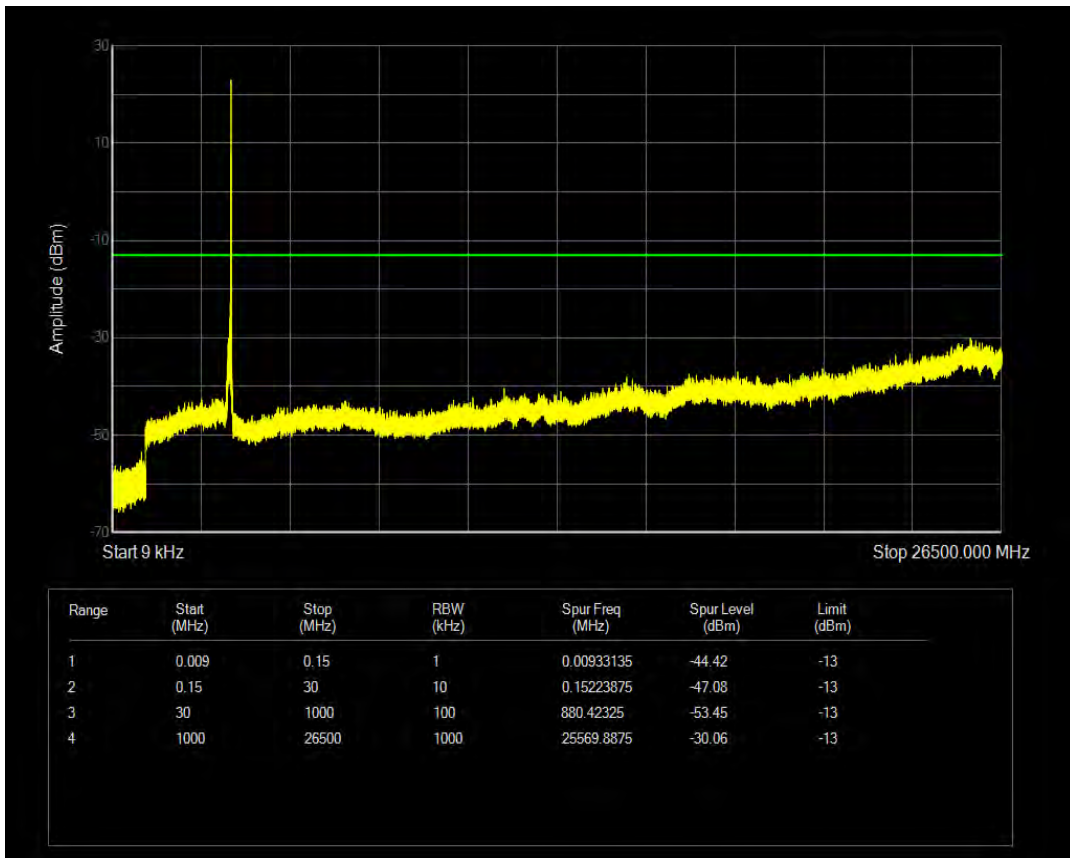

n78 SCS=30kHz CP\_QPSK BW=80MHz Channel=632667 RB=217@0

n78 SCS=30kHz CP\_QPSK BW=80MHz Channel=634000 RB=1@0

n78 SCS=30kHz CP\_QPSK BW=80MHz Channel=634000 RB=1@216

n78 SCS=30kHz CP\_QPSK BW=80MHz Channel=634000 RB=217@0

n78 SCS=30kHz CP\_QPSK BW=90MHz Channel=633000 RB=1@0

n78 SCS=30kHz CP\_QPSK BW=90MHz Channel=633000 RB=1@244

n78 SCS=30kHz CP\_QPSK BW=90MHz Channel=633000 RB=245@0

n78 SCS=30kHz CP\_QPSK BW=90MHz Channel=633666 RB=1@0

n78 SCS=30kHz CP\_QPSK BW=90MHz Channel=633666 RB=1@244

n78 SCS=30kHz CP\_QPSK BW=90MHz Channel=633666 RB=245@0