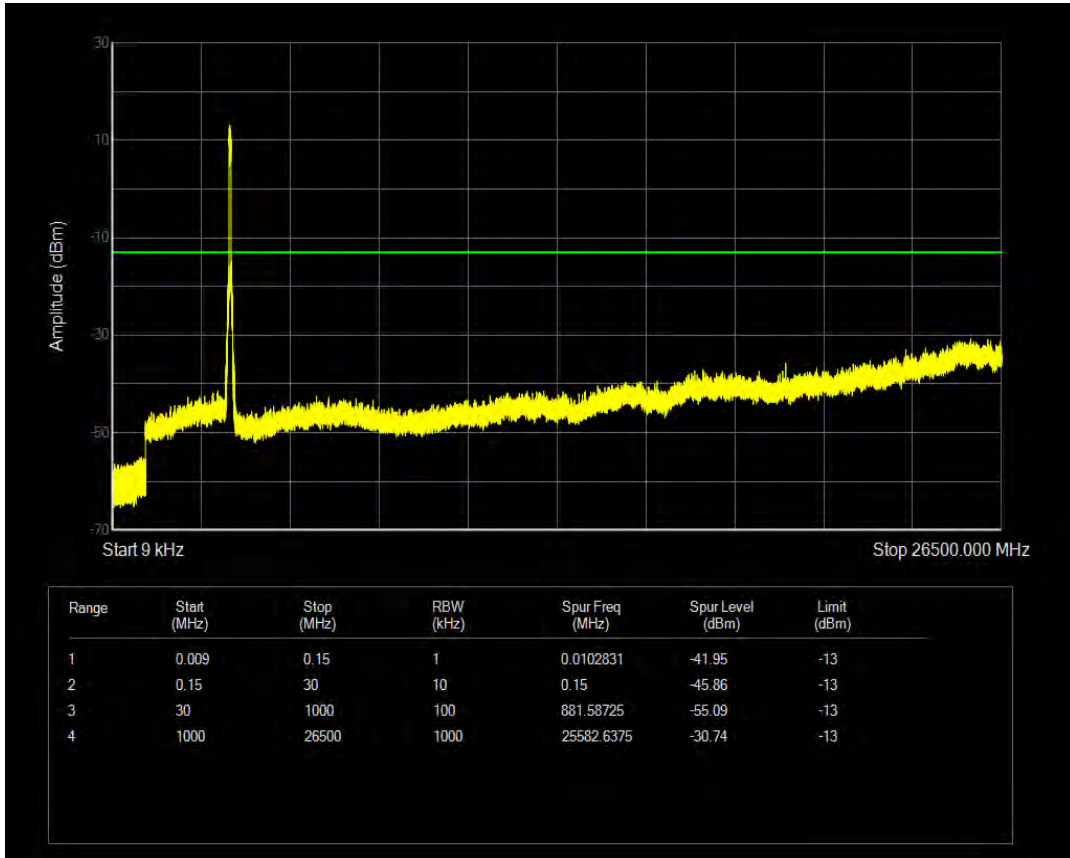

n78 SCS=30kHz CP\_QPSK BW=50MHz Channel=631667 RB=1@132

n78 SCS=30kHz CP\_QPSK BW=50MHz Channel=635000 RB=133@0

n78 SCS=30kHz CP\_QPSK BW=50MHz Channel=635000 RB=1@0

n78 SCS=30kHz CP\_QPSK BW=50MHz Channel=635000 RB=1@132

n78 SCS=30kHz CP\_QPSK BW=60MHz Channel=632000 RB=162@0

n78 SCS=30kHz CP\_QPSK BW=60MHz Channel=632000 RB=1@0

n78 SCS=30kHz CP\_QPSK BW=60MHz Channel=632000 RB=1@161

n78 SCS=30kHz CP\_QPSK BW=60MHz Channel=634666 RB=162@0

n78 SCS=30kHz CP\_QPSK BW=60MHz Channel=634666 RB=1@0

n78 SCS=30kHz CP\_QPSK BW=60MHz Channel=634666 RB=1@161

n78 SCS=30kHz CP\_QPSK BW=80MHz Channel=632667 RB=1@0

n78 SCS=30kHz CP\_QPSK BW=80MHz Channel=632667 RB=1@216