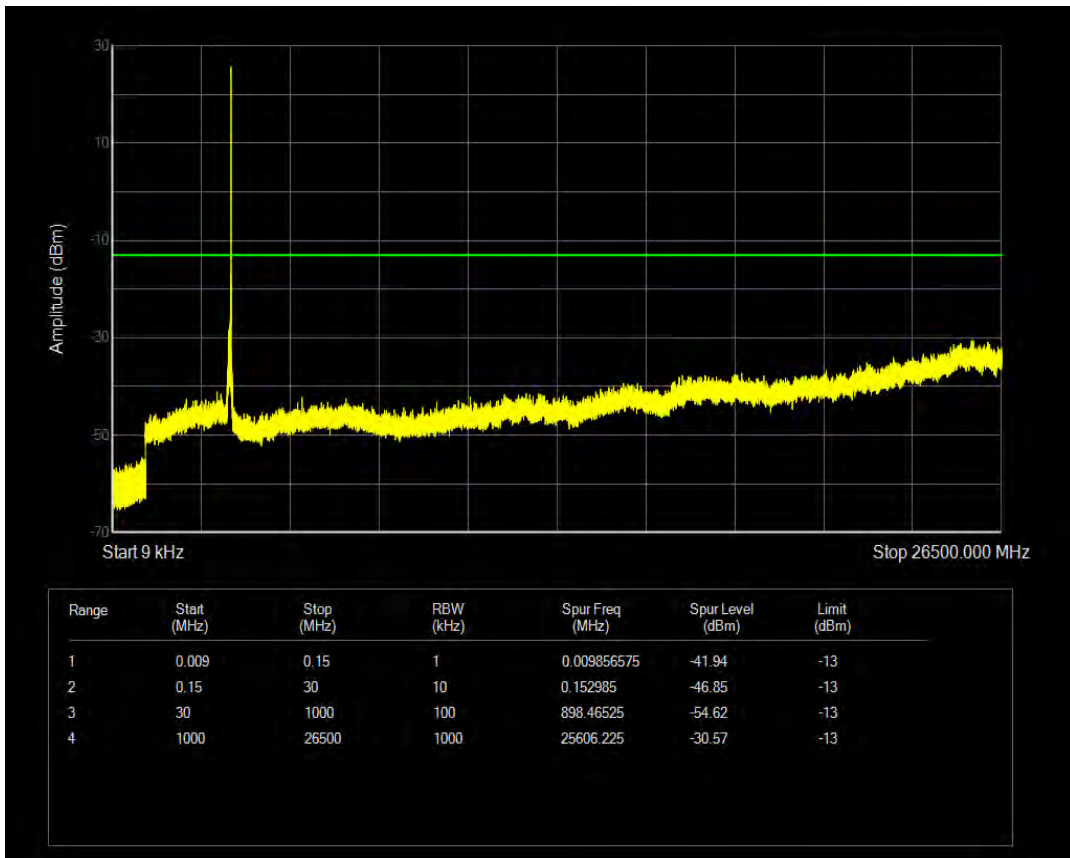

n78 SCS=30kHz CP\_QPSK BW=60MHz Channel=632000 RB=162@0

n78 SCS=30kHz CP\_QPSK BW=60MHz Channel=632000 RB=1@0

n78 SCS=30kHz CP\_QPSK BW=60MHz Channel=632000 RB=1@161

n78 SCS=30kHz CP\_QPSK BW=60MHz Channel=634666 RB=162@0

n78 SCS=30kHz CP\_QPSK BW=60MHz Channel=634666 RB=1@0

n78 SCS=30kHz CP\_QPSK BW=60MHz Channel=634666 RB=1@161

n78 SCS=30kHz CP\_QPSK BW=80MHz Channel=632667 RB=1@0

n78 SCS=30kHz CP\_QPSK BW=80MHz Channel=632667 RB=1@216

n78 SCS=30kHz CP\_QPSK BW=80MHz Channel=632667 RB=217@0

n78 SCS=30kHz CP\_QPSK BW=80MHz Channel=634000 RB=1@0

n78 SCS=30kHz CP\_QPSK BW=80MHz Channel=634000 RB=1@216

n78 SCS=30kHz CP\_QPSK BW=80MHz Channel=634000 RB=217@0