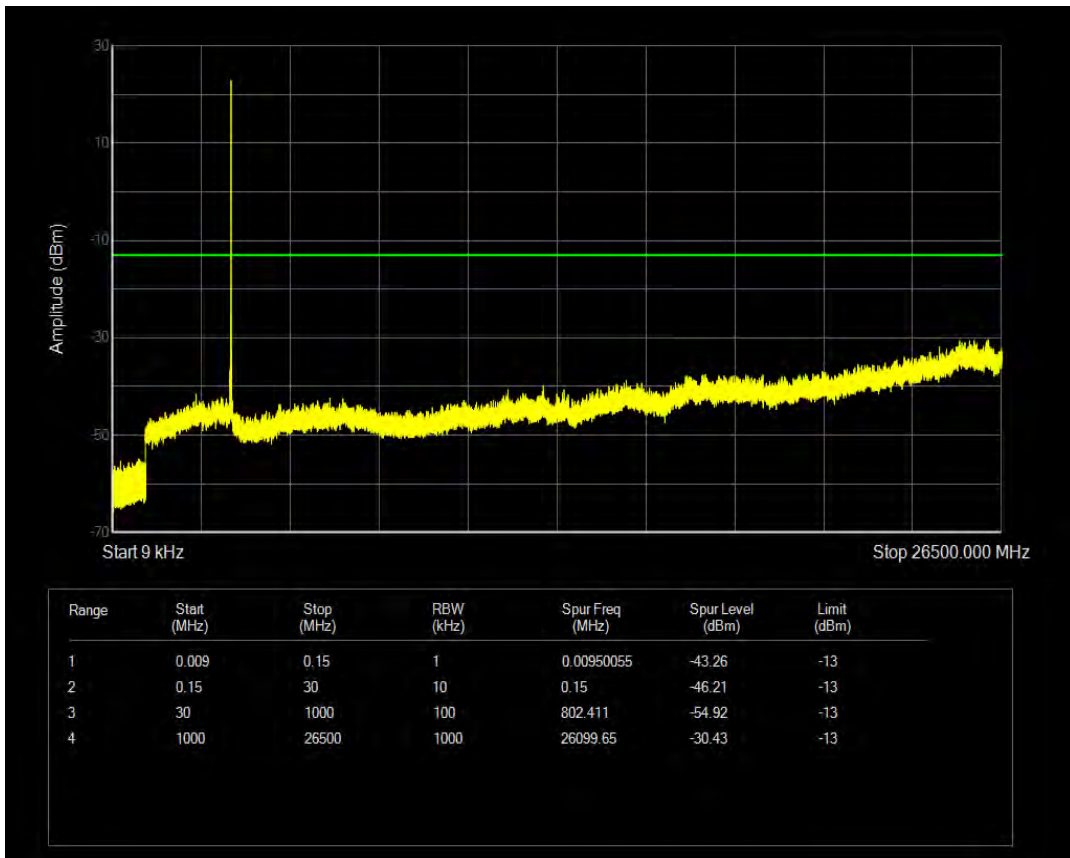

n78 SCS=30kHz CP\_QPSK BW=10MHz Channel=630334 RB=24@0

n78 SCS=30kHz CP\_QPSK BW=10MHz Channel=636333 RB=1@0

n78 SCS=30kHz CP\_QPSK BW=10MHz Channel=636333 RB=1@23

n78 SCS=30kHz CP\_QPSK BW=10MHz Channel=636333 RB=24@0

n78 SCS=30kHz CP\_QPSK BW=15MHz Channel=630500 RB=1@0

n78 SCS=30kHz CP\_QPSK BW=15MHz Channel=630500 RB=1@37

n78 SCS=30kHz CP\_QPSK BW=15MHz Channel=630500 RB=38@0

n78 SCS=30kHz CP\_QPSK BW=15MHz Channel=636166 RB=1@0

n78 SCS=30kHz CP\_QPSK BW=15MHz Channel=636166 RB=1 @37

n78 SCS=30kHz CP\_QPSK BW=15MHz Channel=636166 RB=38 @0

n78 SCS=30kHz CP\_QPSK BW=20MHz Channel=630667 RB=1 @0

n78 SCS=30kHz CP\_QPSK BW=20MHz Channel=630667 RB=1 @50