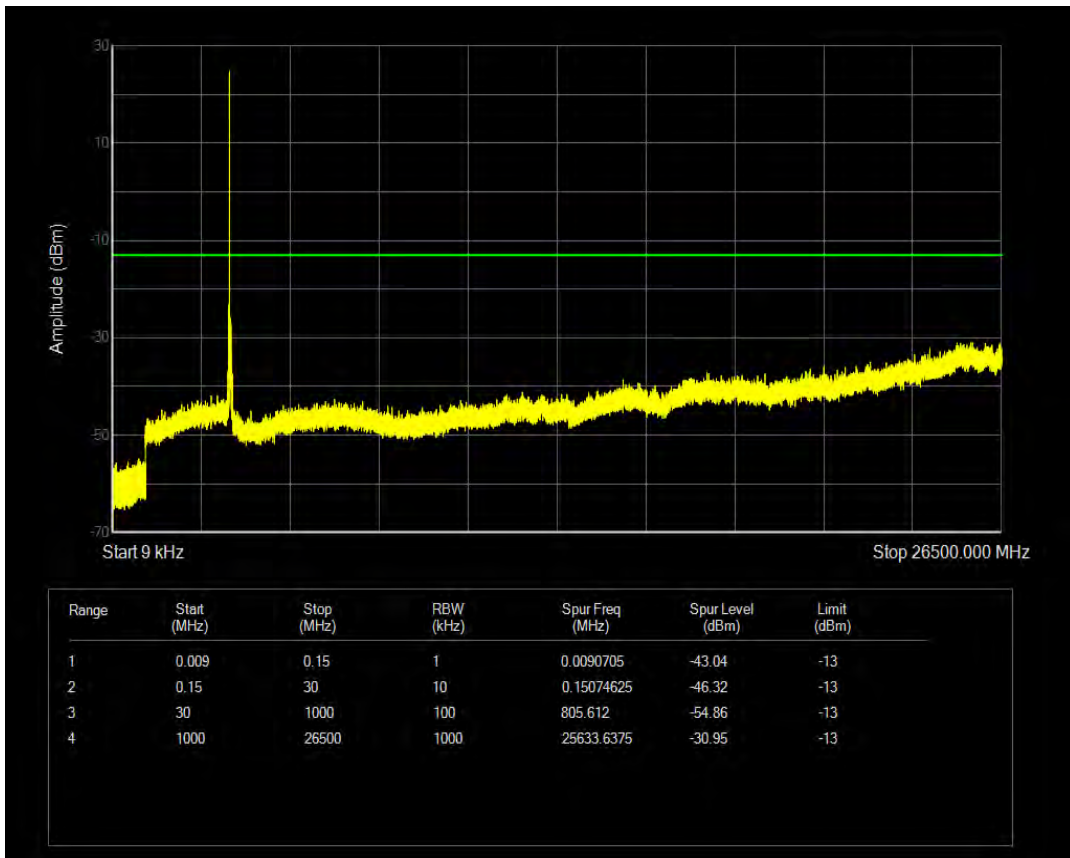

n78 SCS=30kHz CP\_QPSK BW=40MHz Channel=635333 RB=1@0

n78 SCS=30kHz CP\_QPSK BW=40MHz Channel=635333 RB=1@105

n78 SCS=30kHz CP\_QPSK BW=50MHz Channel=631667 RB=133@0

n78 SCS=30kHz CP\_QPSK BW=50MHz Channel=631667 RB=1@0

n78 SCS=30kHz CP\_QPSK BW=50MHz Channel=631667 RB=1@132

n78 SCS=30kHz CP\_QPSK BW=50MHz Channel=635000 RB=133@0

n78 SCS=30kHz CP\_QPSK BW=50MHz Channel=635000 RB=1@0

n78 SCS=30kHz CP\_QPSK BW=50MHz Channel=635000 RB=1@132