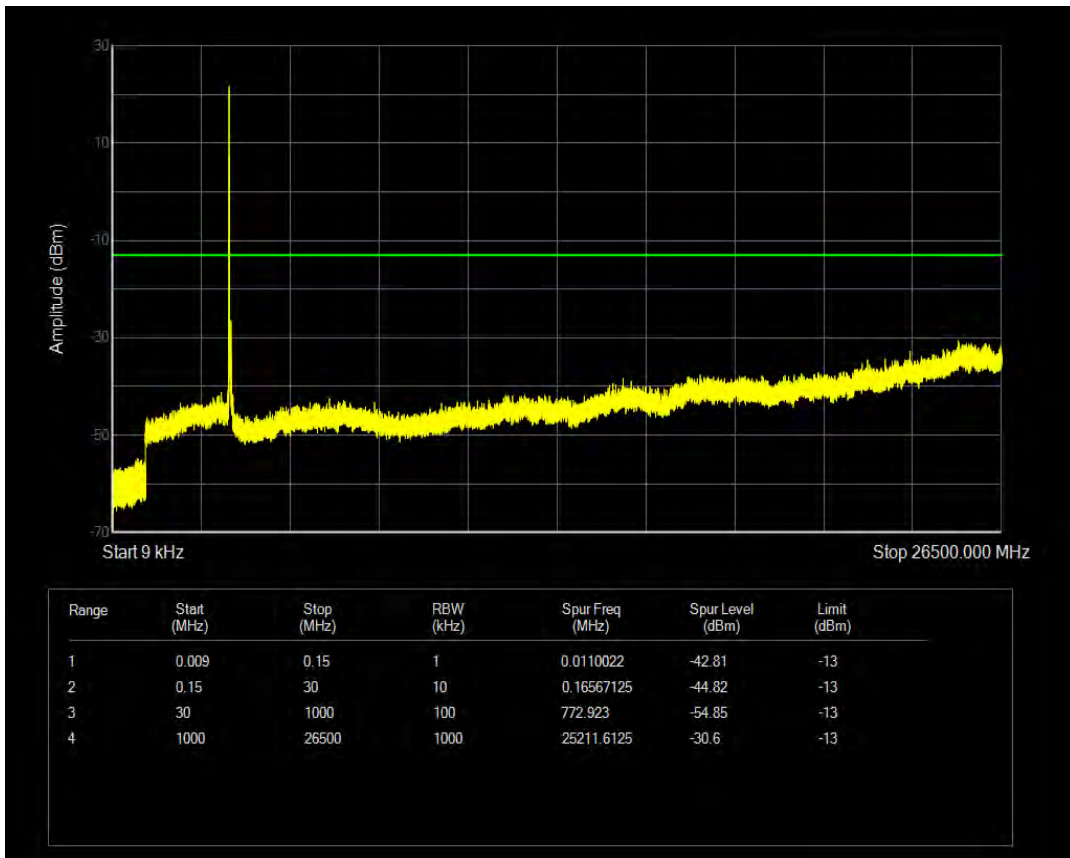

n78 SCS=30kHz CP\_QPSK BW=50MHz Channel=631667 RB=1@132

n78 SCS=30kHz CP\_QPSK BW=50MHz Channel=635000 RB=133@0

n78 SCS=30kHz CP\_QPSK BW=50MHz Channel=635000 RB=1@0

n78 SCS=30kHz CP\_QPSK BW=50MHz Channel=635000 RB=1@132

n78 SCS=30kHz CP\_QPSK BW=60MHz Channel=632000 RB=162@0

n78 SCS=30kHz CP\_QPSK BW=60MHz Channel=632000 RB=1@0

n78 SCS=30kHz CP\_QPSK BW=60MHz Channel=632000 RB=1@161

n78 SCS=30kHz CP\_QPSK BW=60MHz Channel=634666 RB=162@0

n78 SCS=30kHz CP\_QPSK BW=60MHz Channel=634666 RB=1@0

n78 SCS=30kHz CP\_QPSK BW=60MHz Channel=634666 RB=1@161

n78 SCS=30kHz CP\_QPSK BW=80MHz Channel=632667 RB=1@0

n78 SCS=30kHz CP\_QPSK BW=80MHz Channel=632667 RB=1@216