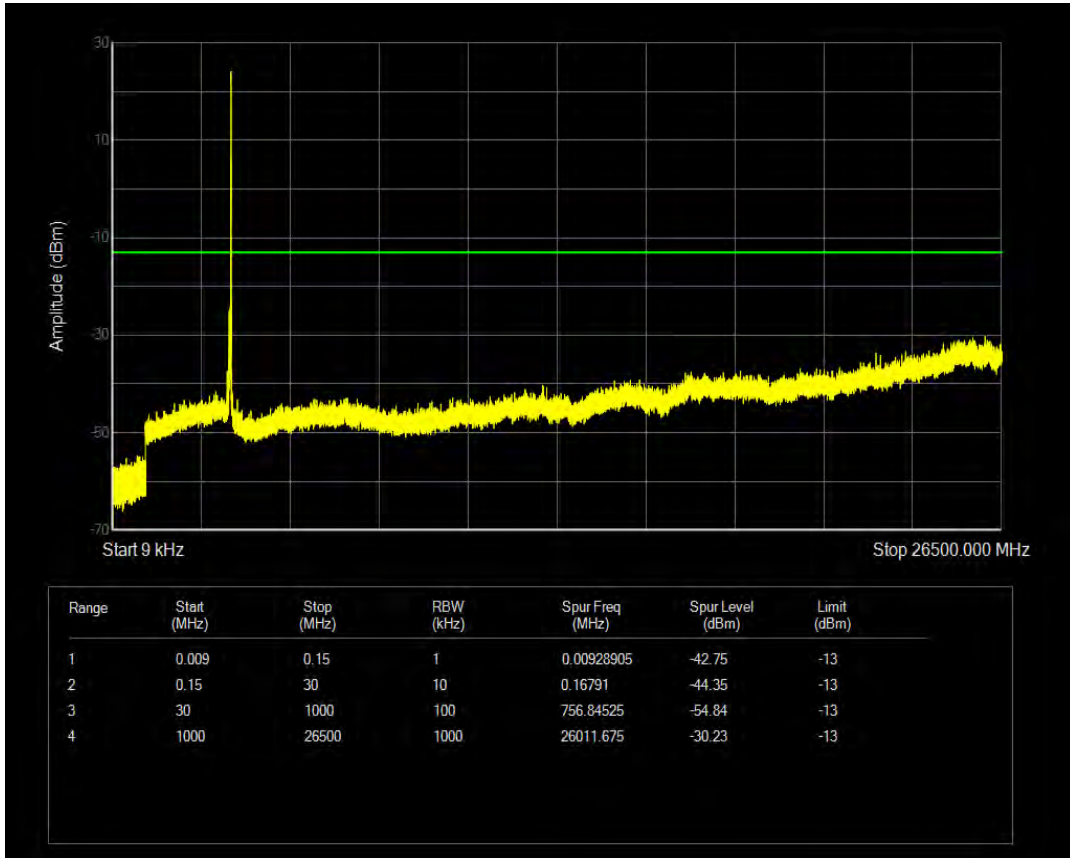

n78 SCS=30kHz CP\_QPSK BW=50MHz Channel=631667 RB=1@132

n78 SCS=30kHz CP\_QPSK BW=50MHz Channel=635000 RB=133@0

n78 SCS=30kHz CP\_QPSK BW=50MHz Channel=635000 RB=1@0

n78 SCS=30kHz CP\_QPSK BW=50MHz Channel=635000 RB=1@132

n78 SCS=30kHz CP\_QPSK BW=60MHz Channel=632000 RB=162@0

n78 SCS=30kHz CP\_QPSK BW=60MHz Channel=632000 RB=1@0

n78 SCS=30kHz CP\_QPSK BW=60MHz Channel=632000 RB=1@161

n78 SCS=30kHz CP\_QPSK BW=60MHz Channel=634666 RB=162@0

n78 SCS=30kHz CP\_QPSK BW=60MHz Channel=634666 RB=1@0

n78 SCS=30kHz CP\_QPSK BW=60MHz Channel=634666 RB=1@161

n78 SCS=30kHz CP\_QPSK BW=80MHz Channel=632667 RB=1@0

n78 SCS=30kHz CP\_QPSK BW=80MHz Channel=632667 RB=1@216