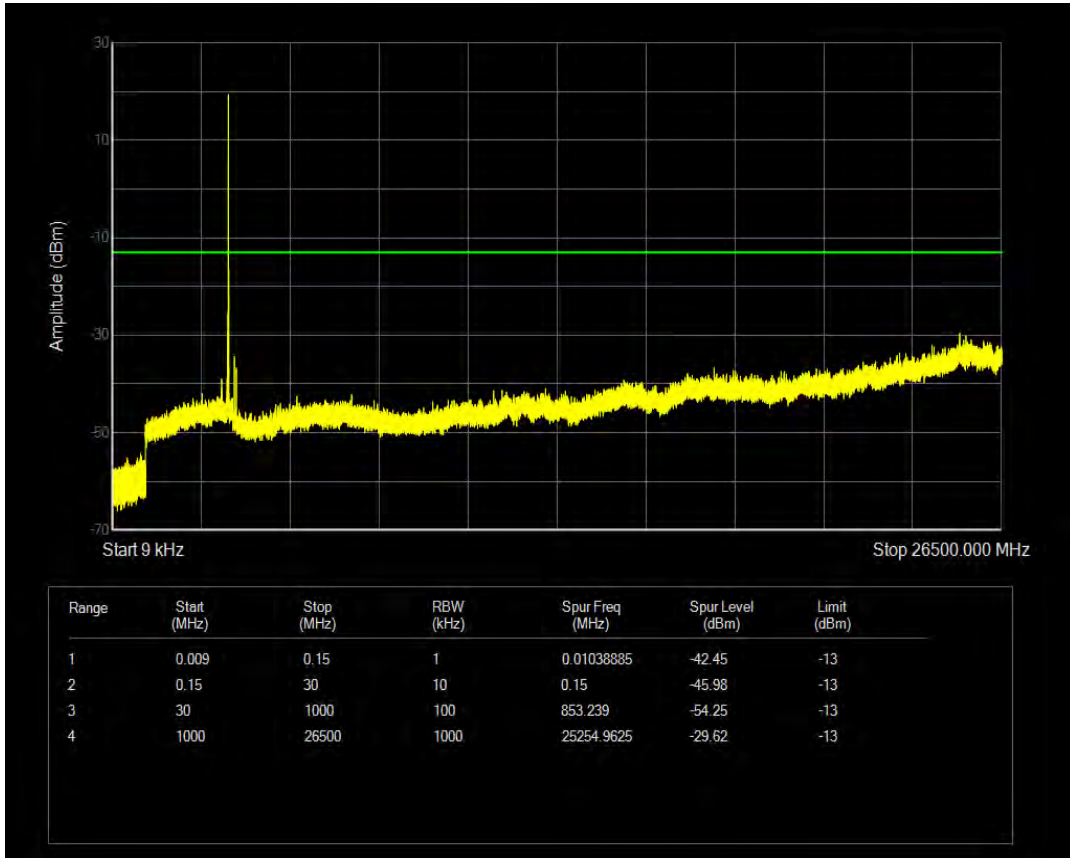

n78 SCS=30kHz CP\_QPSK BW=15MHz Channel=630500 RB=1@0

n78 SCS=30kHz CP\_QPSK BW=15MHz Channel=630500 RB=1@37

n78 SCS=30kHz CP\_QPSK BW=15MHz Channel=630500 RB=38@0

n78 SCS=30kHz CP\_QPSK BW=15MHz Channel=636166 RB=1@0

n78 SCS=30kHz CP\_QPSK BW=15MHz Channel=636166 RB=1 @37

n78 SCS=30kHz CP\_QPSK BW=15MHz Channel=636166 RB=38 @0

n78 SCS=30kHz CP\_QPSK BW=20MHz Channel=630667 RB=1 @0

n78 SCS=30kHz CP\_QPSK BW=20MHz Channel=630667 RB=1 @50

n78 SCS=30kHz CP\_QPSK BW=20MHz Channel=630667 RB=51 @0

n78 SCS=30kHz CP\_QPSK BW=20MHz Channel=636000 RB=1 @0

n78 SCS=30kHz CP\_QPSK BW=20MHz Channel=636000 RB=1 @50

n78 SCS=30kHz CP\_QPSK BW=20MHz Channel=636000 RB=51 @0