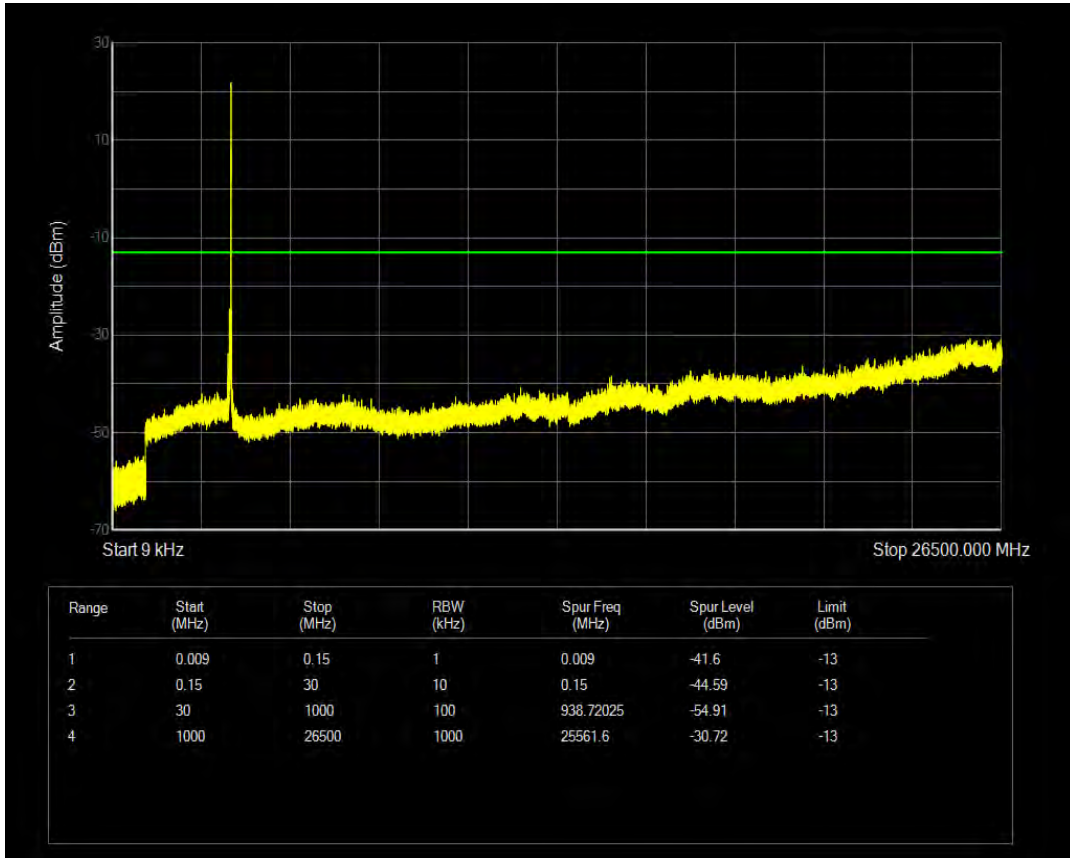

n78 SCS=30kHz CP\_QPSK BW=50MHz Channel=631667 RB=1@132

n78 SCS=30kHz CP\_QPSK BW=50MHz Channel=635000 RB=133@0

n78 SCS=30kHz CP\_QPSK BW=50MHz Channel=635000 RB=1@0

n78 SCS=30kHz CP\_QPSK BW=50MHz Channel=635000 RB=1@132

n78 SCS=30kHz CP\_QPSK BW=60MHz Channel=632000 RB=162@0

n78 SCS=30kHz CP\_QPSK BW=60MHz Channel=632000 RB=1@0

n78 SCS=30kHz CP\_QPSK BW=60MHz Channel=632000 RB=1@161

n78 SCS=30kHz CP\_QPSK BW=60MHz Channel=634666 RB=162@0