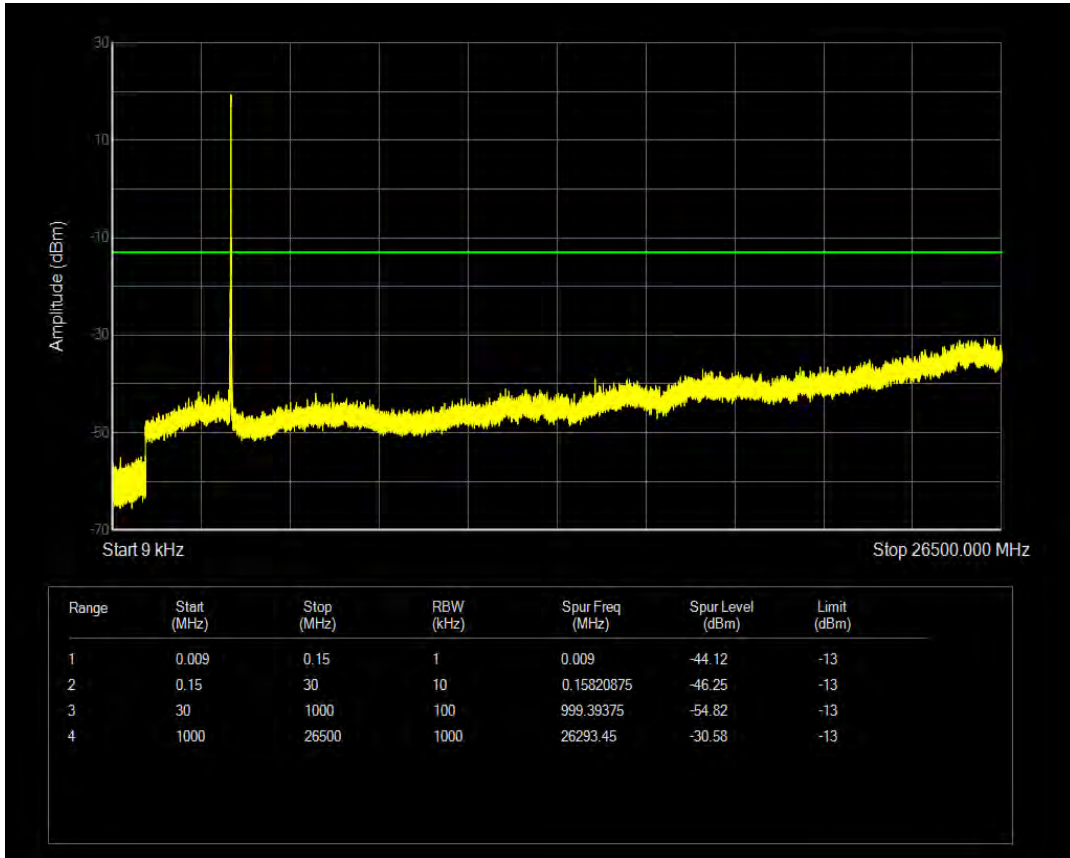

n78 SCS=30kHz CP\_QPSK BW=100MHz Channel=633333 RB=1@272

n78 SCS=30kHz CP\_QPSK BW=100MHz Channel=633333 RB=273@0

n78 SCS=30kHz CP\_QPSK BW=10MHz Channel=630334 RB=1@0

n78 SCS=30kHz CP\_QPSK BW=10MHz Channel=630334 RB=1@23

n78 SCS=30kHz CP\_QPSK BW=10MHz Channel=630334 RB=24@0

n78 SCS=30kHz CP\_QPSK BW=10MHz Channel=636333 RB=1@0

n78 SCS=30kHz CP\_QPSK BW=10MHz Channel=636333 RB=1@23

n78 SCS=30kHz CP\_QPSK BW=10MHz Channel=636333 RB=24@0

n78 SCS=30kHz CP\_QPSK BW=15MHz Channel=630500 RB=1@0

n78 SCS=30kHz CP\_QPSK BW=15MHz Channel=630500 RB=1@37

n78 SCS=30kHz CP\_QPSK BW=15MHz Channel=630500 RB=38@0

n78 SCS=30kHz CP\_QPSK BW=15MHz Channel=636166 RB=1@0