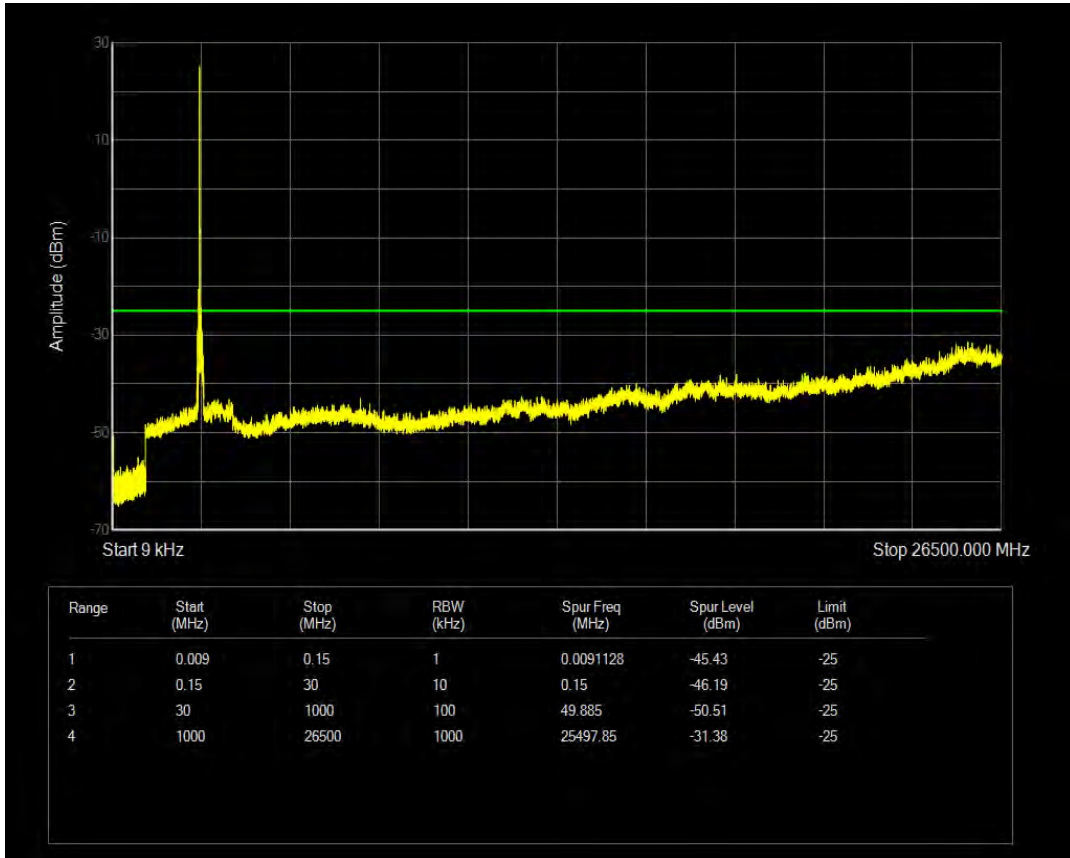

n41 SCS=30kHz CP\_QPSK BW=80MHz Channel=518598 RB=1@0

n41 SCS=30kHz CP\_QPSK BW=80MHz Channel=518598 RB=1@216

n41 SCS=30kHz CP\_QPSK BW=80MHz Channel=518598 RB=217@0

n41 SCS=30kHz CP\_QPSK BW=80MHz Channel=529998 RB=1@0