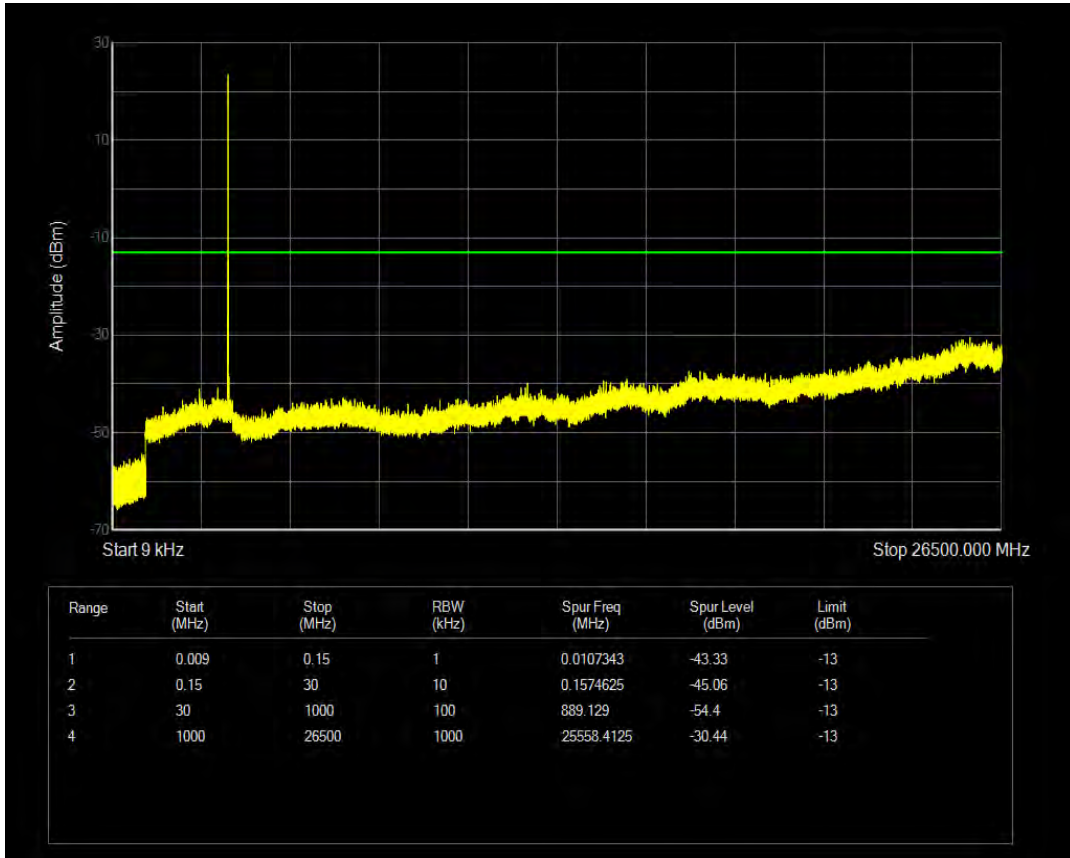

n78 SCS=30kHz CP\_QPSK BW=100MHz Channel=633333 RB=1@272

n78 SCS=30kHz CP\_QPSK BW=100MHz Channel=633333 RB=273@0

n78 SCS=30kHz CP\_QPSK BW=10MHz Channel=630334 RB=1@0

n78 SCS=30kHz CP\_QPSK BW=10MHz Channel=630334 RB=1@23

n78 SCS=30kHz CP\_QPSK BW=10MHz Channel=630334 RB=24@0

n78 SCS=30kHz CP\_QPSK BW=10MHz Channel=636333 RB=1@0

n78 SCS=30kHz CP\_QPSK BW=10MHz Channel=636333 RB=1@23

n78 SCS=30kHz CP\_QPSK BW=10MHz Channel=636333 RB=24@0