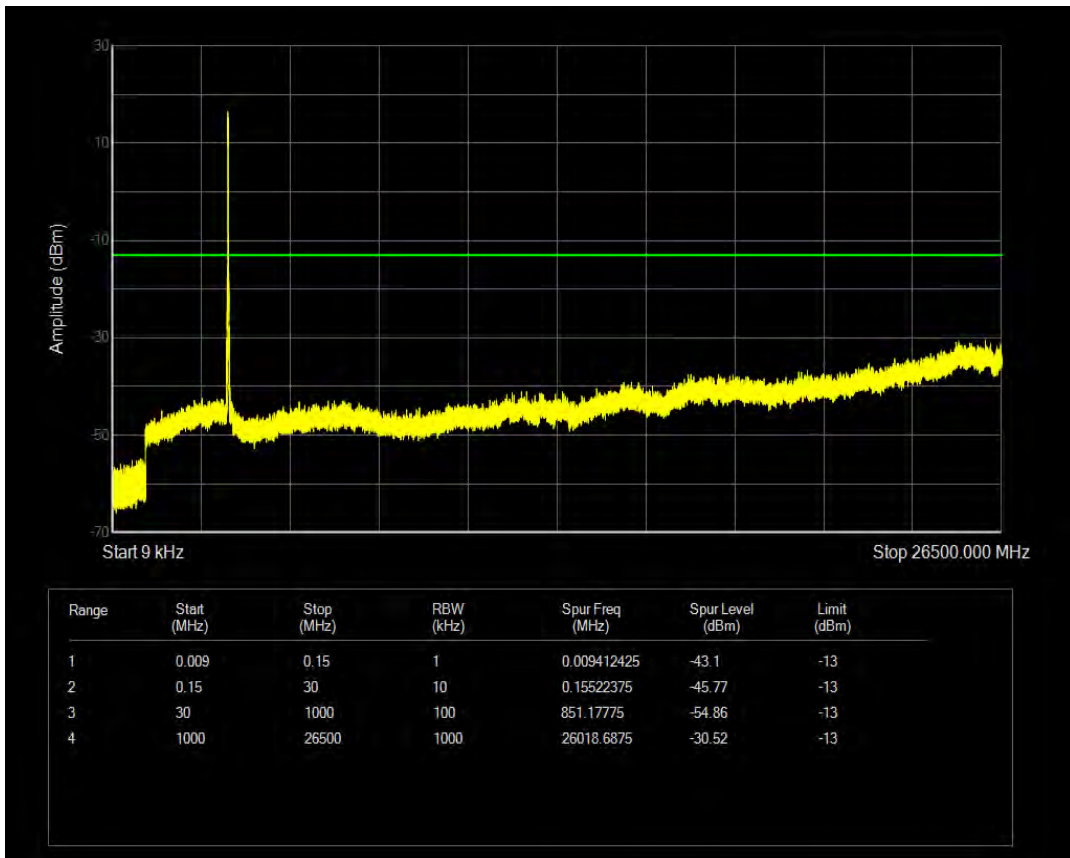

n78 SCS=30kHz CP\_QPSK BW=15MHz Channel=636166 RB=1 @37

n78 SCS=30kHz CP\_QPSK BW=15MHz Channel=636166 RB=38 @0

n78 SCS=30kHz CP\_QPSK BW=20MHz Channel=630667 RB=1 @0

n78 SCS=30kHz CP\_QPSK BW=20MHz Channel=630667 RB=1 @50

n78 SCS=30kHz CP\_QPSK BW=20MHz Channel=630667 RB=51 @0

n78 SCS=30kHz CP\_QPSK BW=20MHz Channel=636000 RB=1 @0

n78 SCS=30kHz CP\_QPSK BW=20MHz Channel=636000 RB=1 @50

n78 SCS=30kHz CP\_QPSK BW=20MHz Channel=636000 RB=51 @0