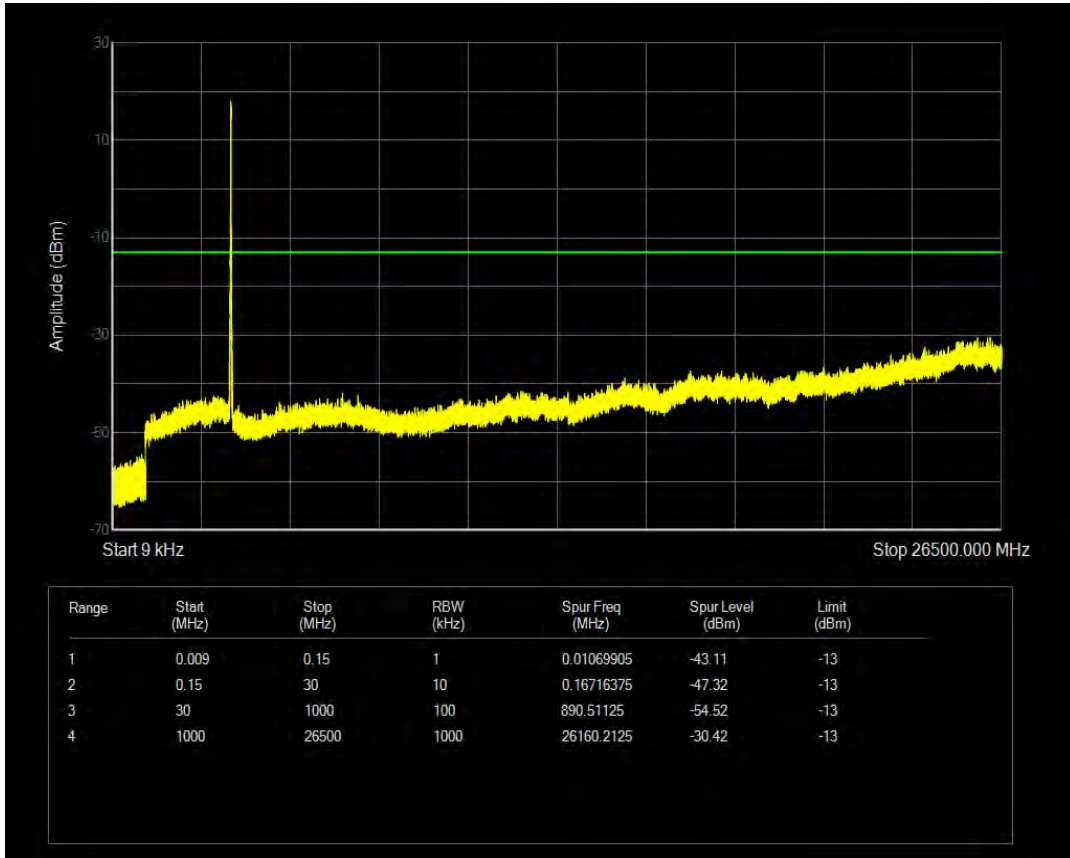

n78 SCS=30kHz CP\_QPSK BW=10MHz Channel=630334 RB=24@0

n78 SCS=30kHz CP\_QPSK BW=10MHz Channel=636333 RB=1@0

n78 SCS=30kHz CP\_QPSK BW=10MHz Channel=636333 RB=1@23

n78 SCS=30kHz CP\_QPSK BW=10MHz Channel=636333 RB=24@0

n78 SCS=30kHz CP\_QPSK BW=15MHz Channel=630500 RB=1@0

n78 SCS=30kHz CP\_QPSK BW=15MHz Channel=630500 RB=1@37

n78 SCS=30kHz CP\_QPSK BW=15MHz Channel=630500 RB=38@0

n78 SCS=30kHz CP\_QPSK BW=15MHz Channel=636166 RB=1@0

n78 SCS=30kHz CP\_QPSK BW=15MHz Channel=636166 RB=1 @37

n78 SCS=30kHz CP\_QPSK BW=15MHz Channel=636166 RB=38 @0

n78 SCS=30kHz CP\_QPSK BW=20MHz Channel=630667 RB=1 @0

n78 SCS=30kHz CP\_QPSK BW=20MHz Channel=630667 RB=1 @50