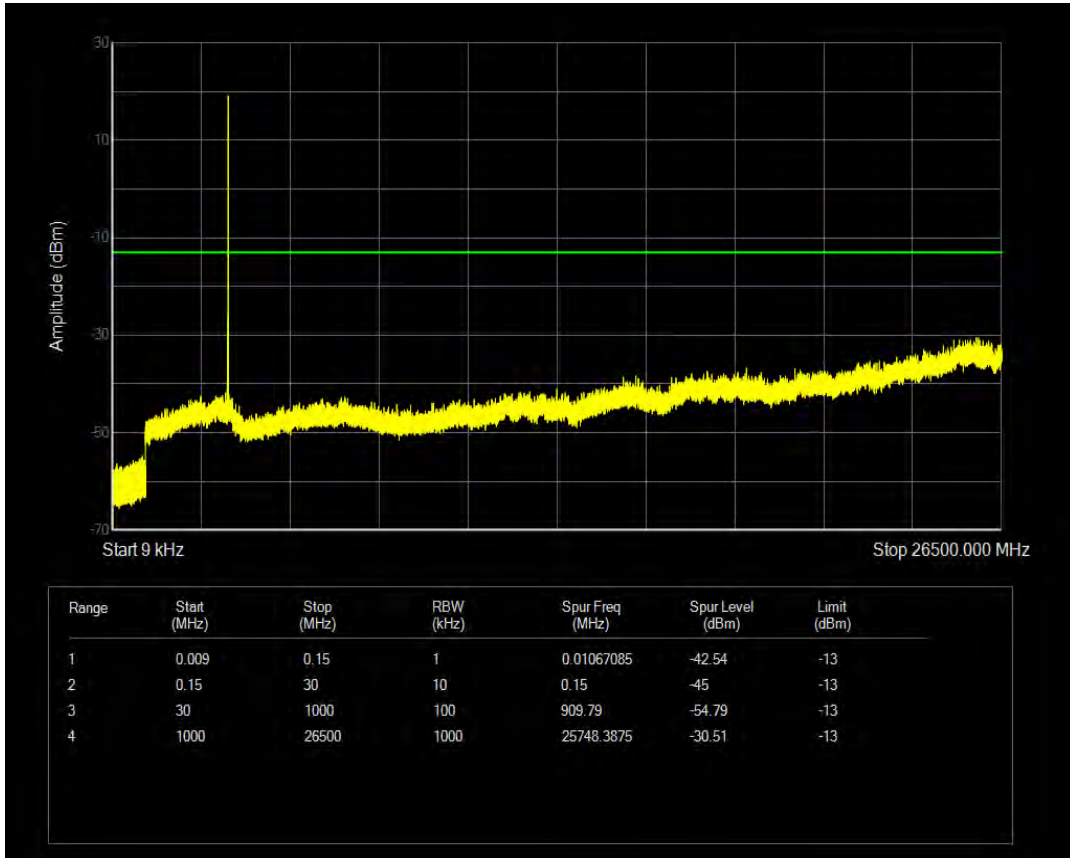

n78 SCS=30kHz CP\_QPSK BW=100MHz Channel=633333 RB=1@272

n78 SCS=30kHz CP\_QPSK BW=100MHz Channel=633333 RB=273@0

n78 SCS=30kHz CP\_QPSK BW=10MHz Channel=630334 RB=1@0

n78 SCS=30kHz CP\_QPSK BW=10MHz Channel=630334 RB=1@23

n78 SCS=30kHz CP\_QPSK BW=10MHz Channel=630334 RB=24@0

n78 SCS=30kHz CP\_QPSK BW=10MHz Channel=636333 RB=1@0

n78 SCS=30kHz CP\_QPSK BW=10MHz Channel=636333 RB=1@23

n78 SCS=30kHz CP\_QPSK BW=10MHz Channel=636333 RB=24@0

n78 SCS=30kHz CP\_QPSK BW=15MHz Channel=630500 RB=1@0

n78 SCS=30kHz CP\_QPSK BW=15MHz Channel=630500 RB=1@37

n78 SCS=30kHz CP\_QPSK BW=15MHz Channel=630500 RB=38@0

n78 SCS=30kHz CP\_QPSK BW=15MHz Channel=636166 RB=1@0