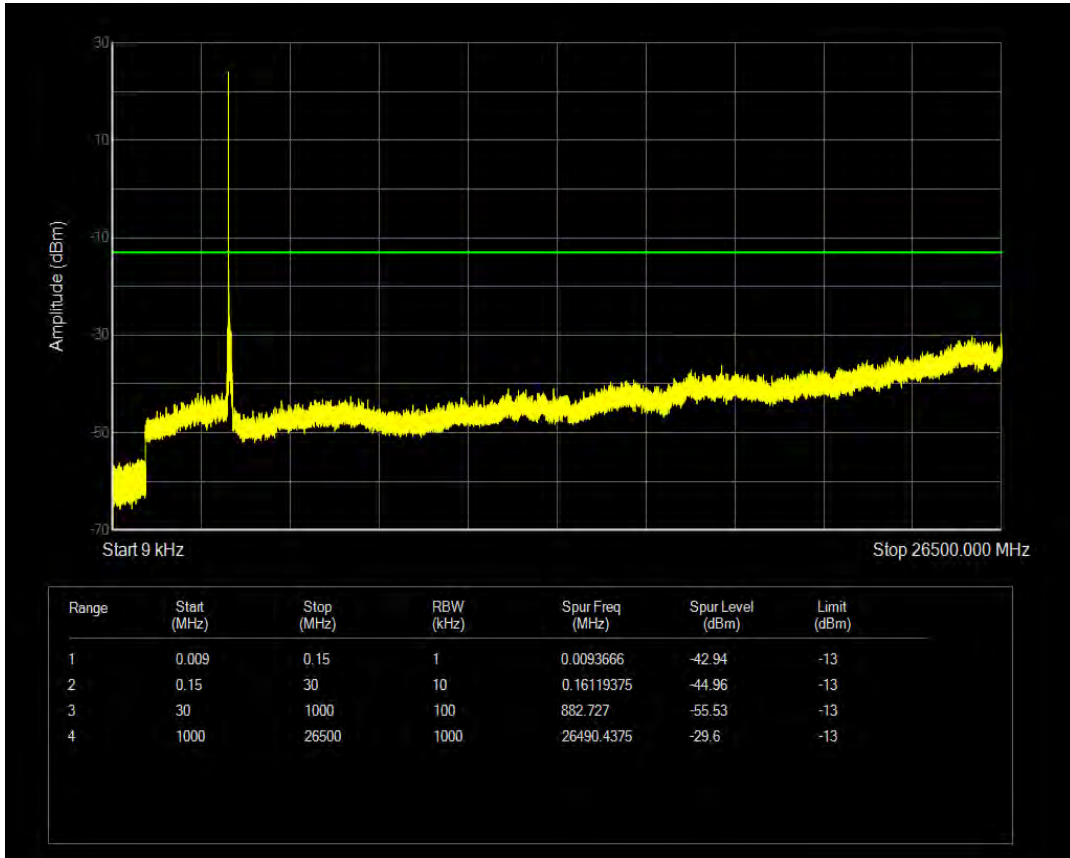

n78 SCS=30kHz CP\_QPSK BW=60MHz Channel=632000 RB=162@0

n78 SCS=30kHz CP\_QPSK BW=60MHz Channel=632000 RB=1@0

n78 SCS=30kHz CP\_QPSK BW=60MHz Channel=632000 RB=1@161

n78 SCS=30kHz CP\_QPSK BW=60MHz Channel=634666 RB=162@0

n78 SCS=30kHz CP\_QPSK BW=60MHz Channel=634666 RB=1@0

n78 SCS=30kHz CP\_QPSK BW=60MHz Channel=634666 RB=1@161

n78 SCS=30kHz CP\_QPSK BW=80MHz Channel=632667 RB=1@0

n78 SCS=30kHz CP\_QPSK BW=80MHz Channel=632667 RB=1@216

n78 SCS=30kHz CP\_QPSK BW=80MHz Channel=632667 RB=217@0

n78 SCS=30kHz CP\_QPSK BW=80MHz Channel=634000 RB=1@0

n78 SCS=30kHz CP\_QPSK BW=80MHz Channel=634000 RB=1@216

n78 SCS=30kHz CP\_QPSK BW=80MHz Channel=634000 RB=217@0