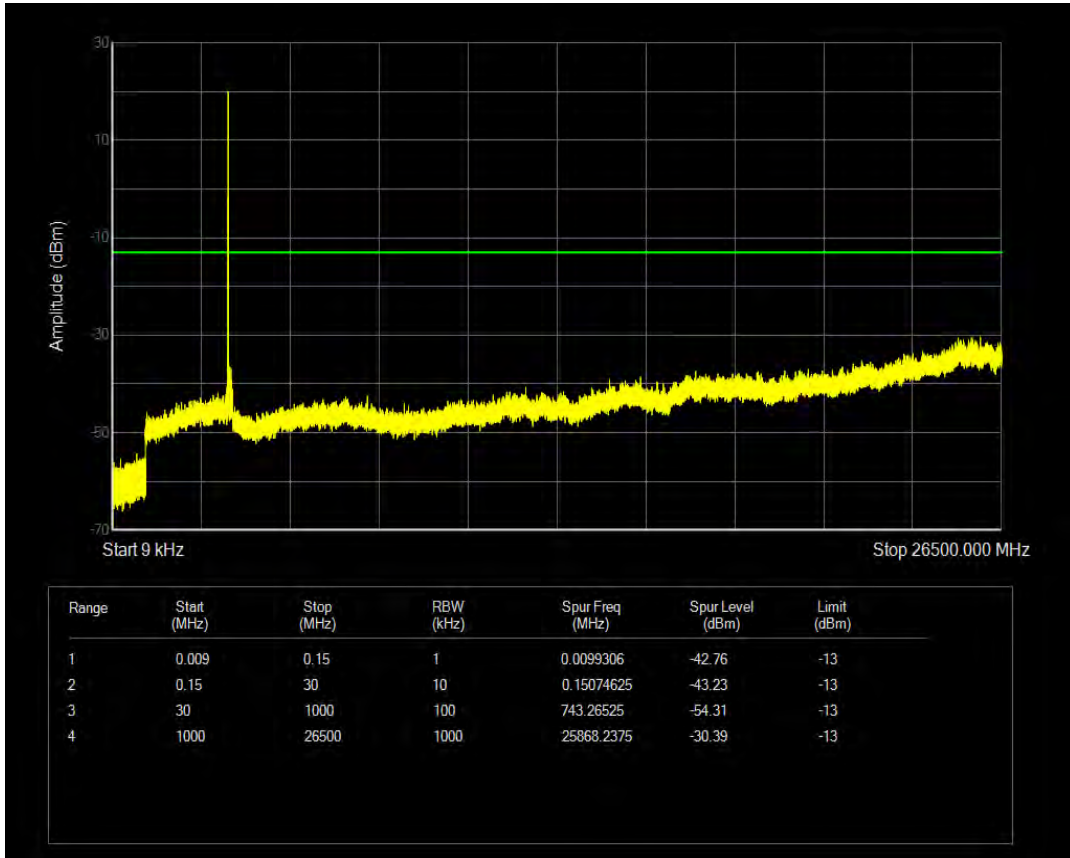

n78 SCS=30kHz CP\_QPSK BW=80MHz Channel=632667 RB=217@0

n78 SCS=30kHz CP\_QPSK BW=80MHz Channel=634000 RB=1@0

n78 SCS=30kHz CP\_QPSK BW=80MHz Channel=634000 RB=1@216

n78 SCS=30kHz CP\_QPSK BW=80MHz Channel=634000 RB=217@0

n78 SCS=30kHz CP\_QPSK BW=90MHz Channel=633000 RB=1@0

n78 SCS=30kHz CP\_QPSK BW=90MHz Channel=633000 RB=1@244

n78 SCS=30kHz CP\_QPSK BW=90MHz Channel=633000 RB=245@0

n78 SCS=30kHz CP\_QPSK BW=90MHz Channel=633666 RB=1@0

n78 SCS=30kHz CP\_QPSK BW=90MHz Channel=633666 RB=1@244

n78 SCS=30kHz CP\_QPSK BW=90MHz Channel=633666 RB=245@0