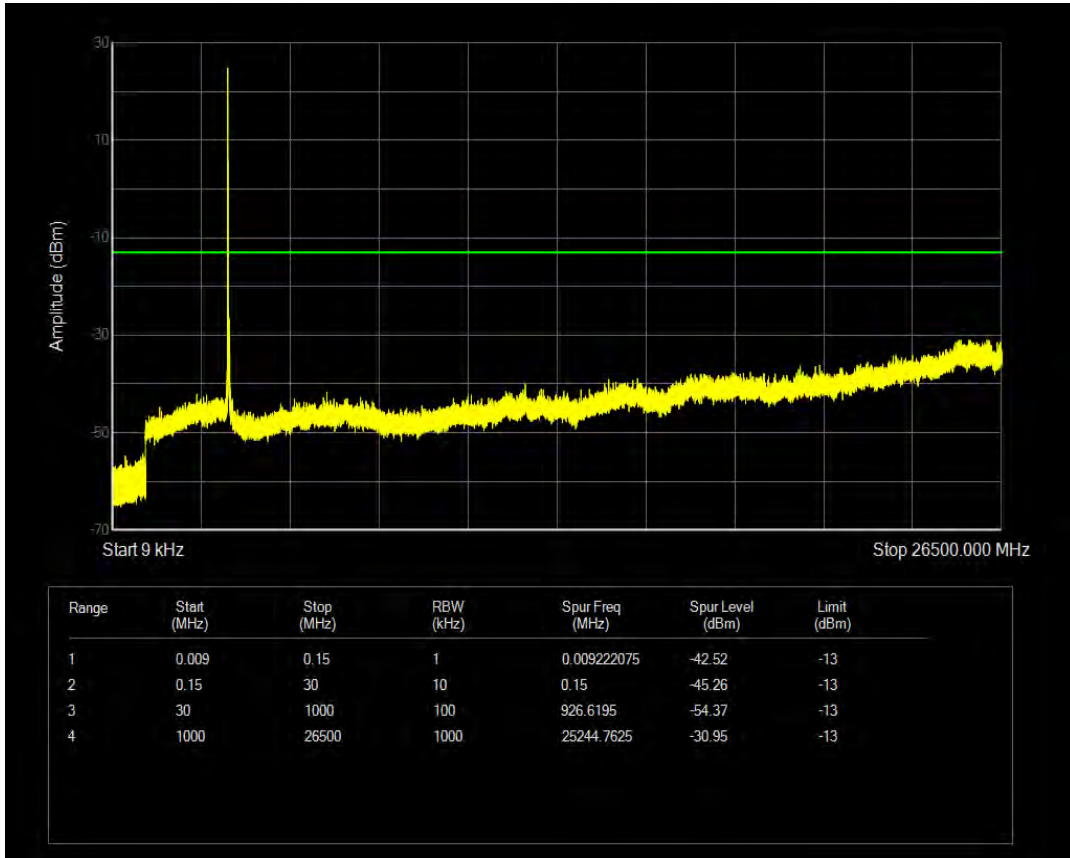

n78 SCS=30kHz CP\_QPSK BW=15MHz Channel=636166 RB=1 @37

n78 SCS=30kHz CP\_QPSK BW=15MHz Channel=636166 RB=38 @0

n78 SCS=30kHz CP\_QPSK BW=20MHz Channel=630667 RB=1 @0

n78 SCS=30kHz CP\_QPSK BW=20MHz Channel=630667 RB=1 @50

n78 SCS=30kHz CP\_QPSK BW=20MHz Channel=630667 RB=51 @0

n78 SCS=30kHz CP\_QPSK BW=20MHz Channel=636000 RB=1 @0

n78 SCS=30kHz CP\_QPSK BW=20MHz Channel=636000 RB=1 @50

n78 SCS=30kHz CP\_QPSK BW=20MHz Channel=636000 RB=51 @0

n78 SCS=30kHz CP\_QPSK BW=40MHz Channel=631334 RB=106@0

n78 SCS=30kHz CP\_QPSK BW=40MHz Channel=631334 RB=1@0

n78 SCS=30kHz CP\_QPSK BW=40MHz Channel=631334 RB=1@105

n78 SCS=30kHz CP\_QPSK BW=40MHz Channel=635333 RB=106@0