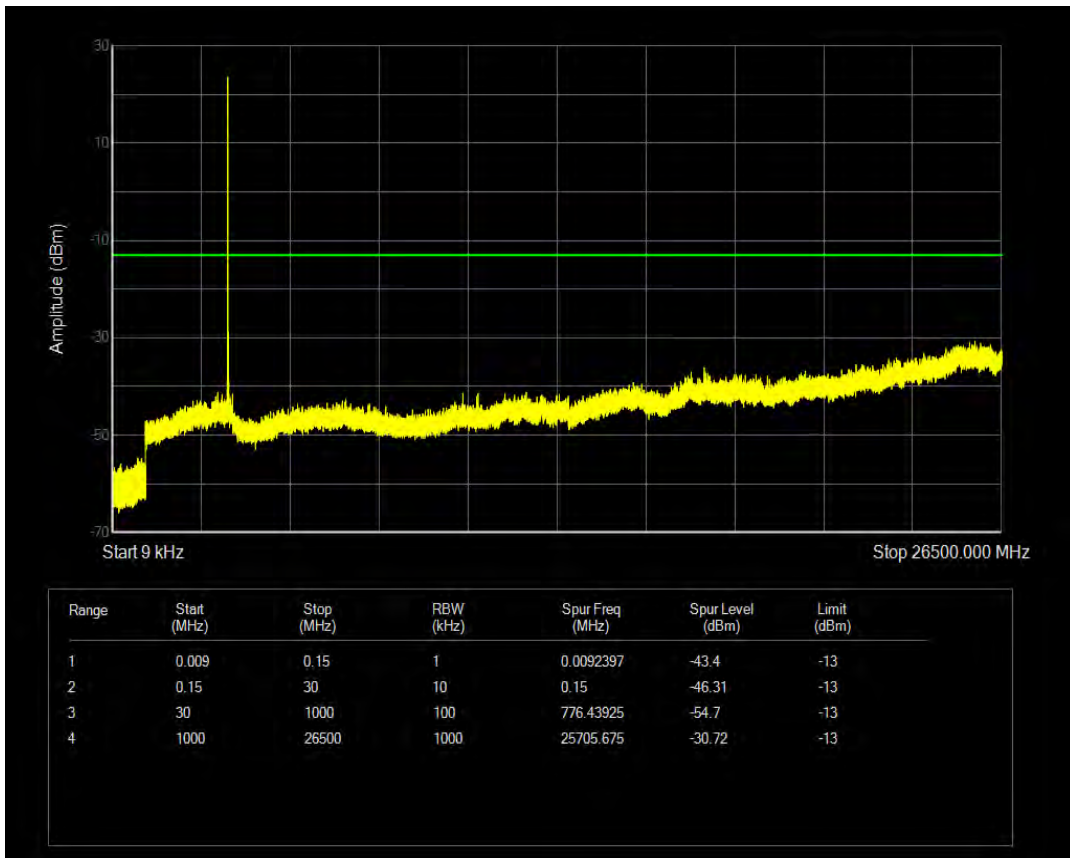

n78 SCS=30kHz CP\_QPSK BW=100MHz Channel=633333 RB=1@272

n78 SCS=30kHz CP\_QPSK BW=100MHz Channel=633333 RB=273@0

n78 SCS=30kHz CP\_QPSK BW=10MHz Channel=630334 RB=1@0

n78 SCS=30kHz CP\_QPSK BW=10MHz Channel=630334 RB=1@23

n78 SCS=30kHz CP\_QPSK BW=10MHz Channel=630334 RB=24@0

n78 SCS=30kHz CP\_QPSK BW=10MHz Channel=636333 RB=1@0

n78 SCS=30kHz CP\_QPSK BW=10MHz Channel=636333 RB=1@23

n78 SCS=30kHz CP\_QPSK BW=10MHz Channel=636333 RB=24@0

n78 SCS=30kHz CP\_QPSK BW=15MHz Channel=630500 RB=1@0

n78 SCS=30kHz CP\_QPSK BW=15MHz Channel=630500 RB=1@37

n78 SCS=30kHz CP\_QPSK BW=15MHz Channel=630500 RB=38@0

n78 SCS=30kHz CP\_QPSK BW=15MHz Channel=636166 RB=1@0