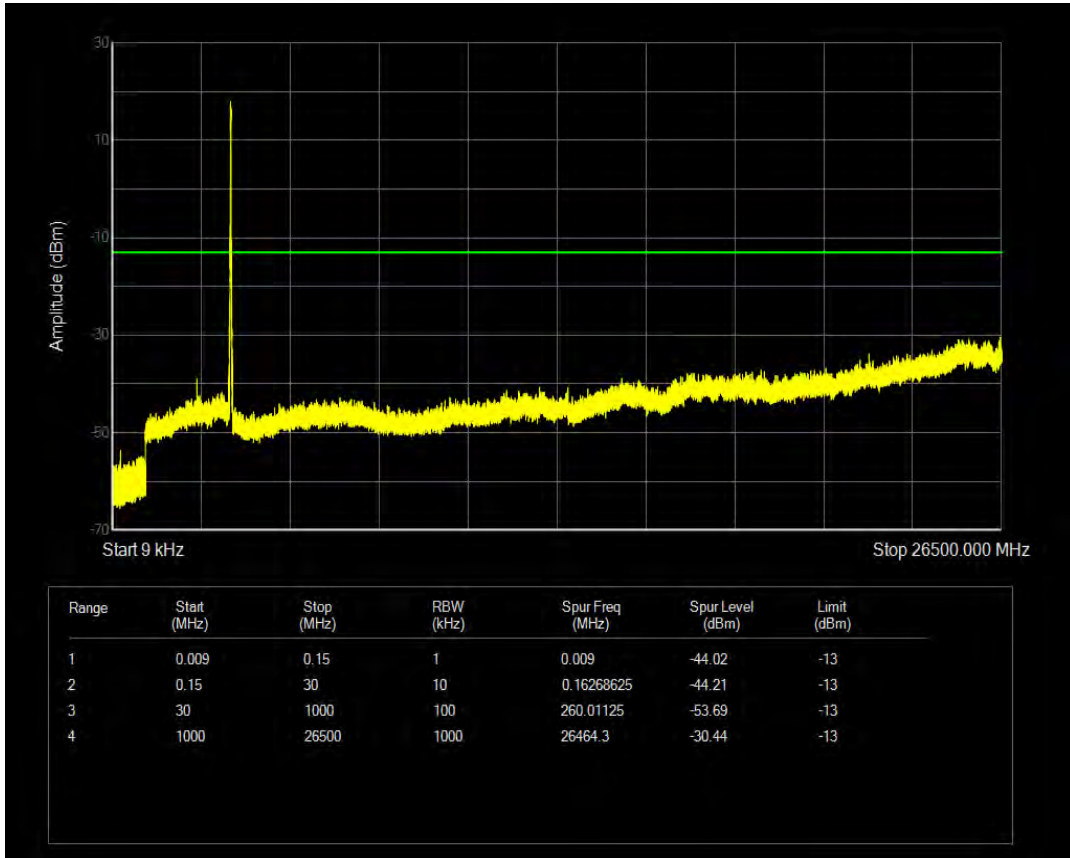

n78 SCS=30kHz CP\_QPSK BW=20MHz Channel=630667 RB=51 @0

n78 SCS=30kHz CP\_QPSK BW=20MHz Channel=636000 RB=1 @0

n78 SCS=30kHz CP\_QPSK BW=20MHz Channel=636000 RB=1 @50

n78 SCS=30kHz CP\_QPSK BW=20MHz Channel=636000 RB=51 @0

n78 SCS=30kHz CP\_QPSK BW=40MHz Channel=631334 RB=106@0

n78 SCS=30kHz CP\_QPSK BW=40MHz Channel=631334 RB=1@0

n78 SCS=30kHz CP\_QPSK BW=40MHz Channel=631334 RB=1@105

n78 SCS=30kHz CP\_QPSK BW=40MHz Channel=635333 RB=106@0