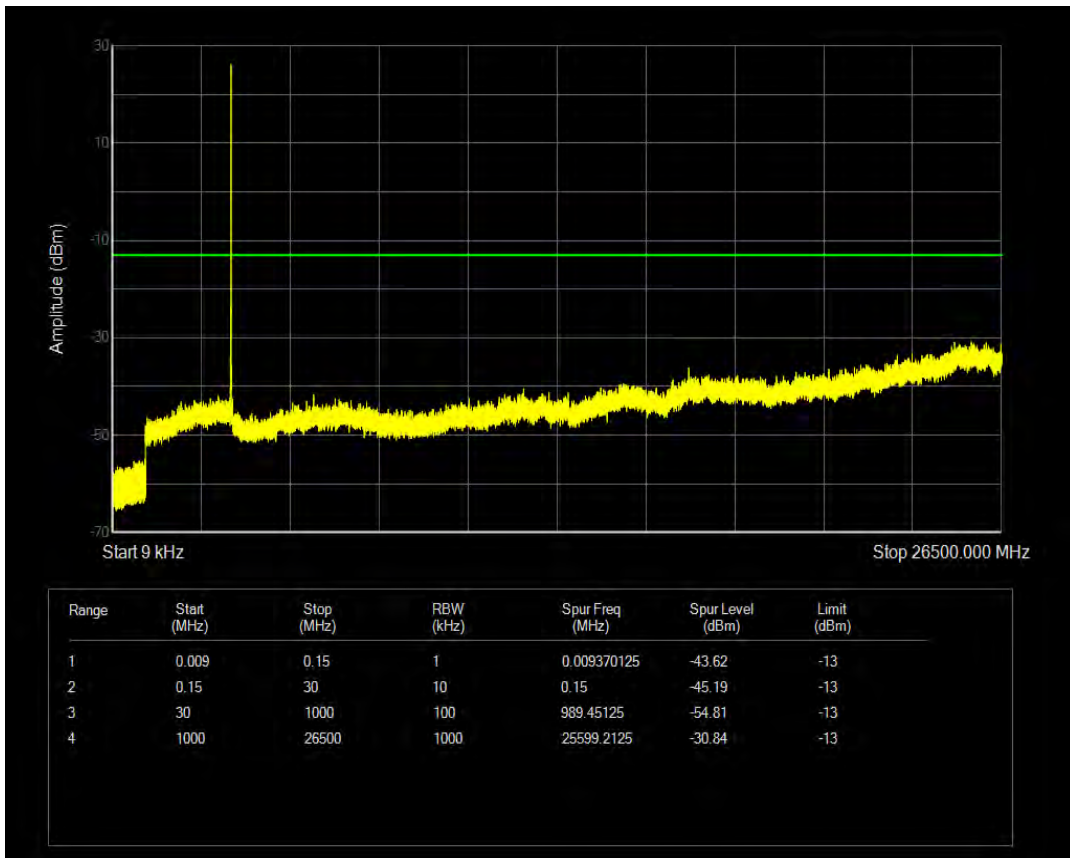

n78 SCS=30kHz CP\_QPSK BW=100MHz Channel=633333 RB=1@272

n78 SCS=30kHz CP\_QPSK BW=100MHz Channel=633333 RB=273@0

n78 SCS=30kHz CP\_QPSK BW=10MHz Channel=630334 RB=1@0

n78 SCS=30kHz CP\_QPSK BW=10MHz Channel=630334 RB=1@23

n78 SCS=30kHz CP\_QPSK BW=10MHz Channel=630334 RB=24@0

n78 SCS=30kHz CP\_QPSK BW=10MHz Channel=636333 RB=1@0

n78 SCS=30kHz CP\_QPSK BW=10MHz Channel=636333 RB=1@23

n78 SCS=30kHz CP\_QPSK BW=10MHz Channel=636333 RB=24@0