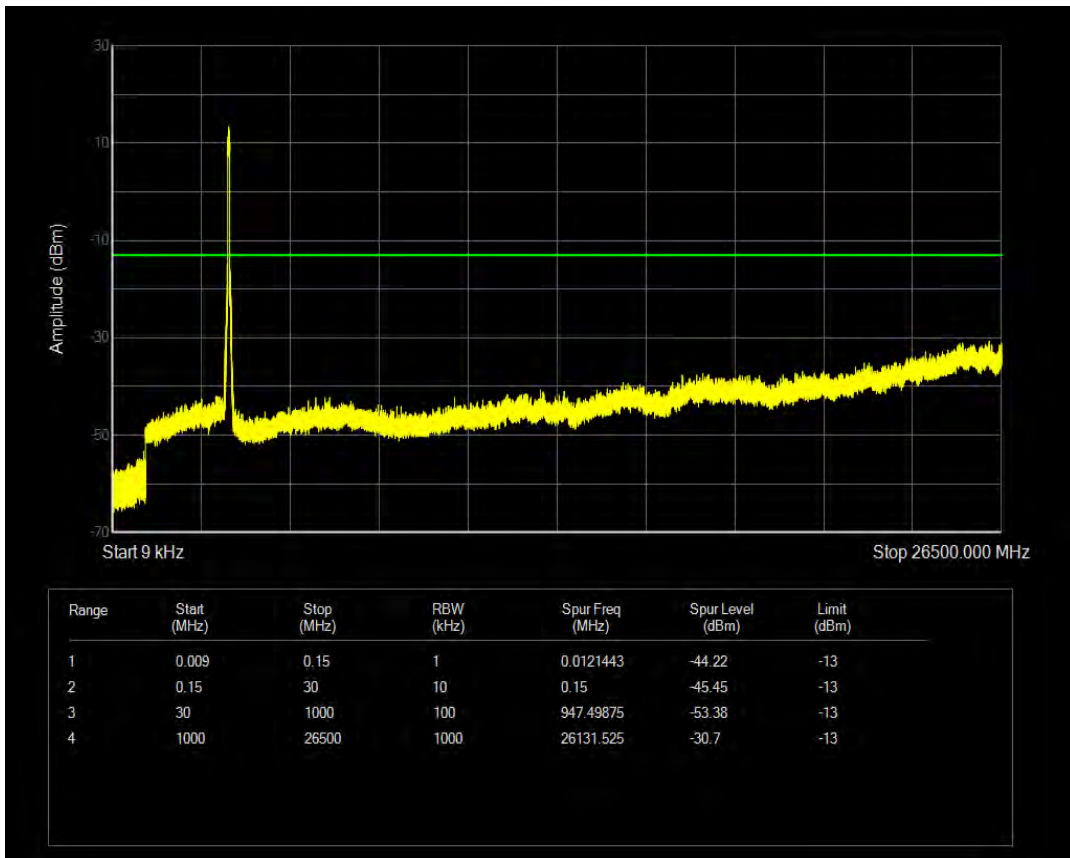

n78 SCS=30kHz CP\_QPSK BW=40MHz Channel=635333 RB=1@0

n78 SCS=30kHz CP\_QPSK BW=40MHz Channel=635333 RB=1@105

n78 SCS=30kHz CP\_QPSK BW=50MHz Channel=631667 RB=133@0

n78 SCS=30kHz CP\_QPSK BW=50MHz Channel=631667 RB=1@0

n78 SCS=30kHz CP\_QPSK BW=50MHz Channel=631667 RB=1@132

n78 SCS=30kHz CP\_QPSK BW=50MHz Channel=635000 RB=133@0

n78 SCS=30kHz CP\_QPSK BW=50MHz Channel=635000 RB=1@0

n78 SCS=30kHz CP\_QPSK BW=50MHz Channel=635000 RB=1@132

n78 SCS=30kHz CP\_QPSK BW=60MHz Channel=632000 RB=162@0

n78 SCS=30kHz CP\_QPSK BW=60MHz Channel=632000 RB=1@0

n78 SCS=30kHz CP\_QPSK BW=60MHz Channel=632000 RB=1@161

n78 SCS=30kHz CP\_QPSK BW=60MHz Channel=634666 RB=162@0