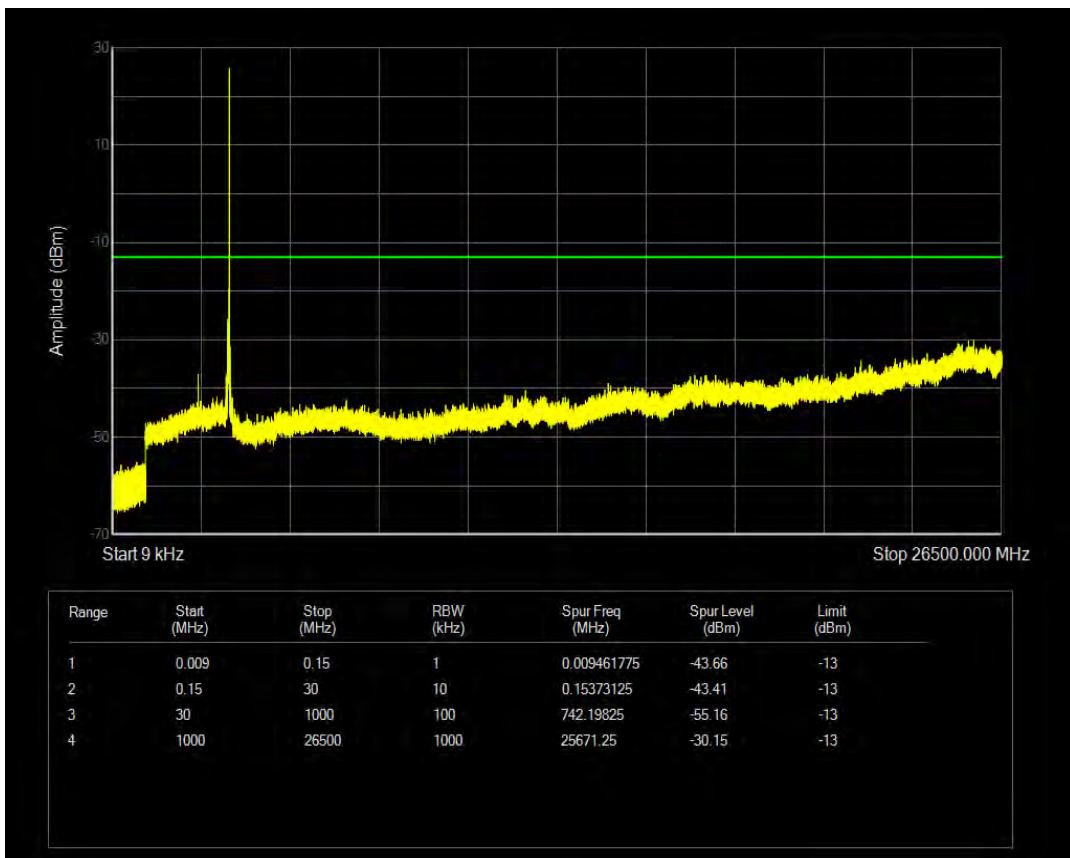

n78 SCS=30kHz CP\_QPSK BW=40MHz Channel=635333 RB=1@0

n78 SCS=30kHz CP\_QPSK BW=40MHz Channel=635333 RB=1@105

n78 SCS=30kHz CP\_QPSK BW=50MHz Channel=631667 RB=133@0

n78 SCS=30kHz CP\_QPSK BW=50MHz Channel=631667 RB=1@0

n78 SCS=30kHz CP\_QPSK BW=50MHz Channel=631667 RB=1@132

n78 SCS=30kHz CP\_QPSK BW=50MHz Channel=635000 RB=133@0

n78 SCS=30kHz CP\_QPSK BW=50MHz Channel=635000 RB=1@0

n78 SCS=30kHz CP\_QPSK BW=50MHz Channel=635000 RB=1@132