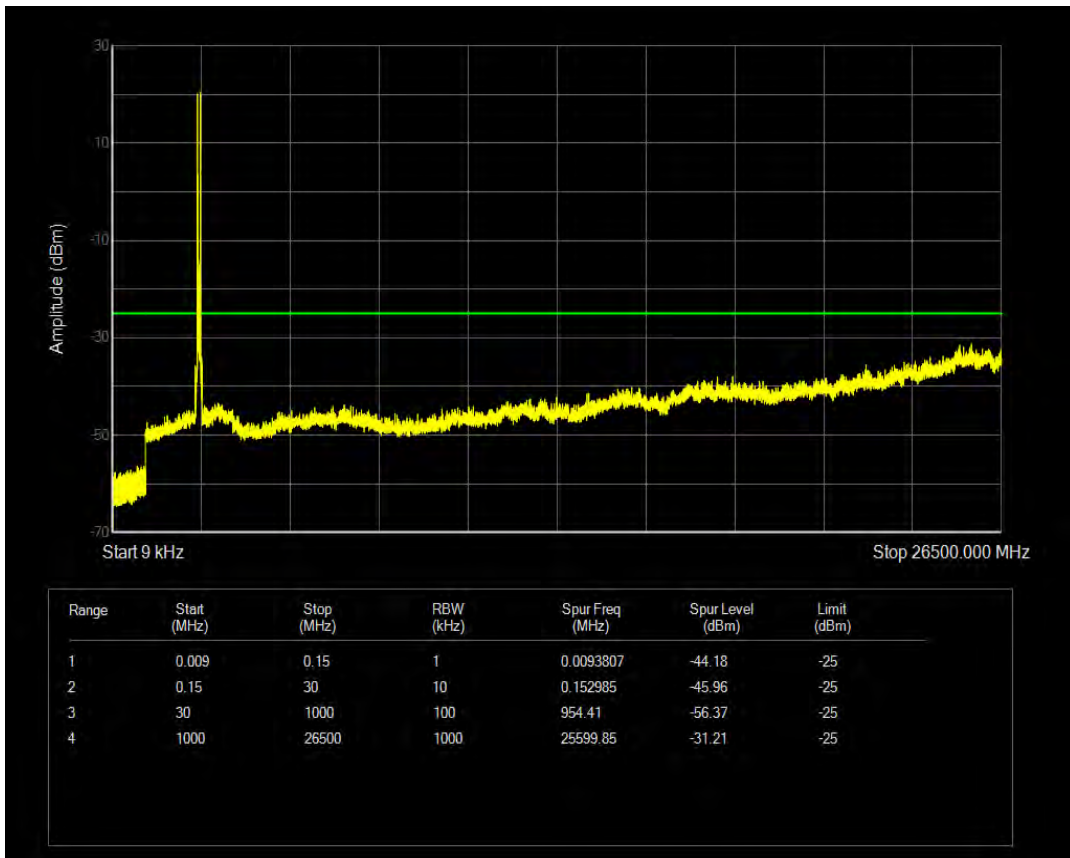

n41 SCS=30kHz CP\_QPSK BW=80MHz Channel=529998 RB=1@216

n41 SCS=30kHz CP\_QPSK BW=80MHz Channel=529998 RB=217@0

n41 SCS=30kHz CP\_QPSK BW=90MHz Channel=508200 RB=1@0

n41 SCS=30kHz CP\_QPSK BW=90MHz Channel=508200 RB=1@244

n41 SCS=30kHz CP\_QPSK BW=90MHz Channel=508200 RB=245@0

n41 SCS=30kHz CP\_QPSK BW=90MHz Channel=518598 RB=1@0

n41 SCS=30kHz CP\_QPSK BW=90MHz Channel=518598 RB=1@244

n41 SCS=30kHz CP\_QPSK BW=90MHz Channel=518598 RB=245@0