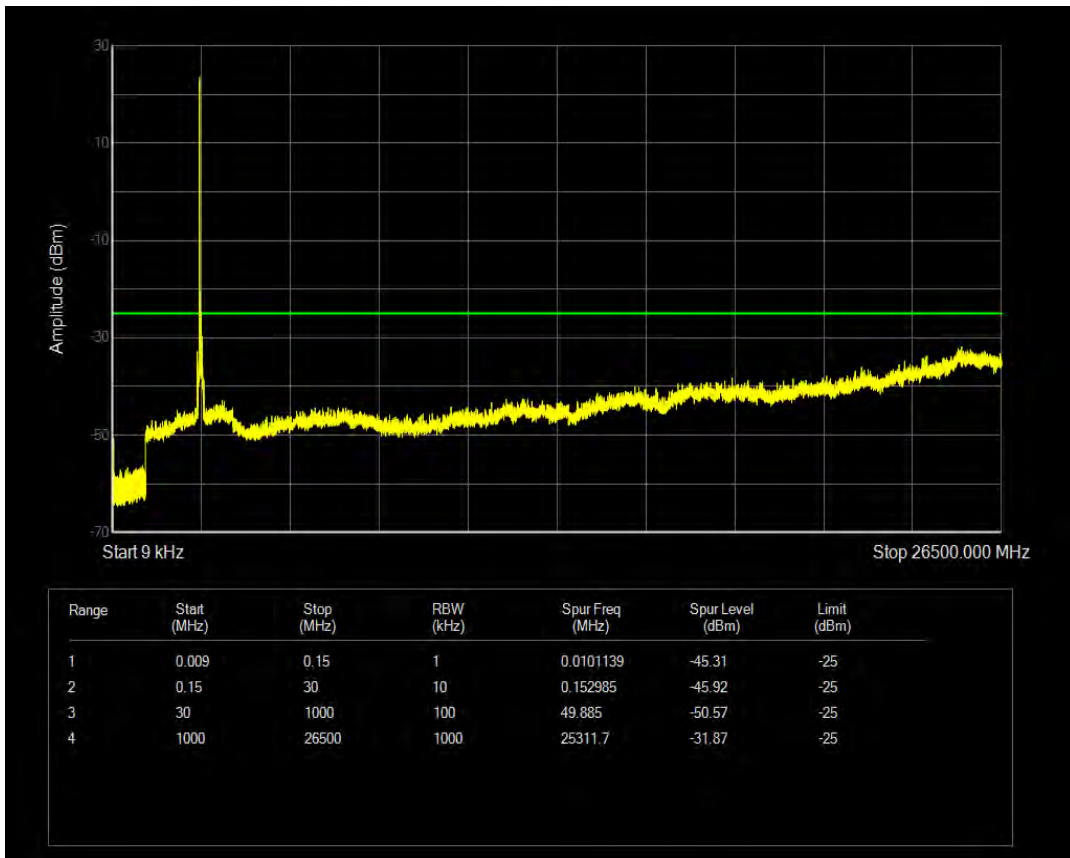

n41 SCS=30kHz CP\_QPSK BW=80MHz Channel=518598 RB=1@0

n41 SCS=30kHz CP\_QPSK BW=80MHz Channel=518598 RB=1@216

n41 SCS=30kHz CP\_QPSK BW=80MHz Channel=518598 RB=217@0

n41 SCS=30kHz CP\_QPSK BW=80MHz Channel=529998 RB=1@0

n41 SCS=30kHz CP\_QPSK BW=80MHz Channel=529998 RB=1@216

n41 SCS=30kHz CP\_QPSK BW=80MHz Channel=529998 RB=217@0

n41 SCS=30kHz CP\_QPSK BW=90MHz Channel=508200 RB=1@0

n41 SCS=30kHz CP\_QPSK BW=90MHz Channel=508200 RB=1@244