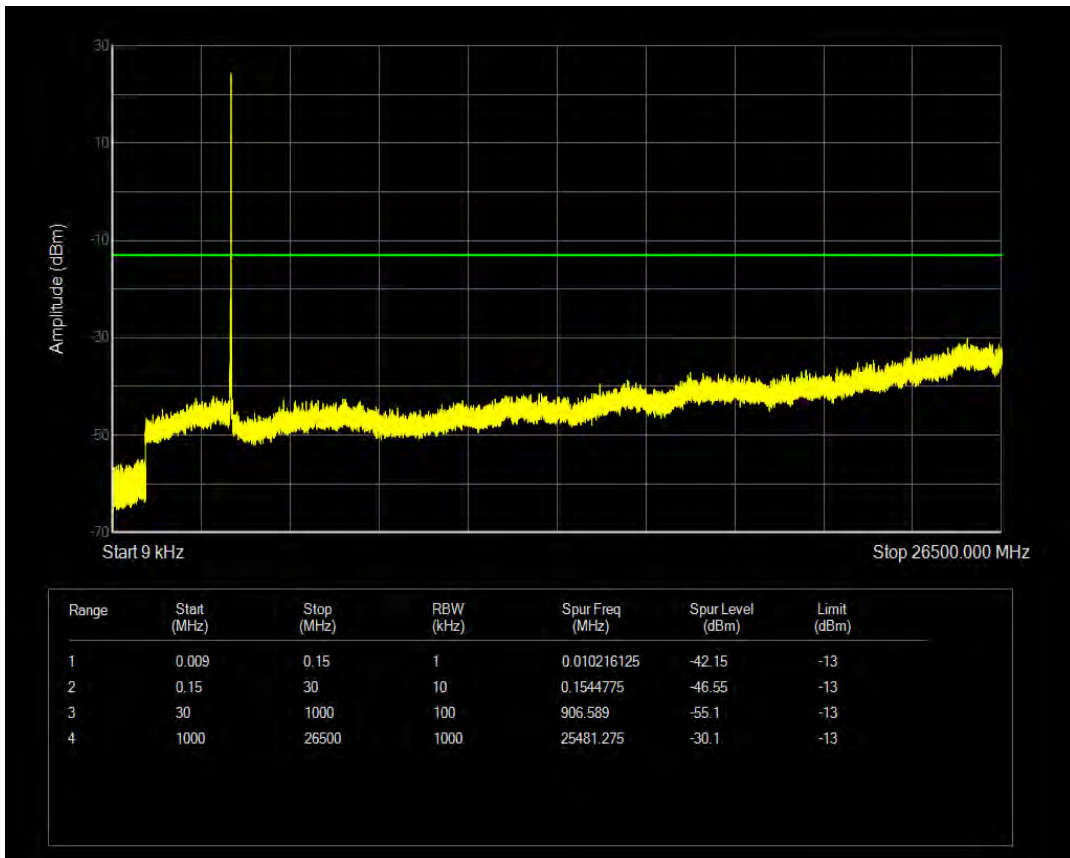

n78 SCS=30kHz CP\_QPSK BW=15MHz Channel=636166 RB=1 @37

n78 SCS=30kHz CP\_QPSK BW=15MHz Channel=636166 RB=38 @0

n78 SCS=30kHz CP\_QPSK BW=20MHz Channel=630667 RB=1 @0

n78 SCS=30kHz CP\_QPSK BW=20MHz Channel=630667 RB=1 @50

n78 SCS=30kHz CP\_QPSK BW=20MHz Channel=630667 RB=51 @0

n78 SCS=30kHz CP\_QPSK BW=20MHz Channel=636000 RB=1 @0

n78 SCS=30kHz CP\_QPSK BW=20MHz Channel=636000 RB=1 @50

n78 SCS=30kHz CP\_QPSK BW=20MHz Channel=636000 RB=51 @0