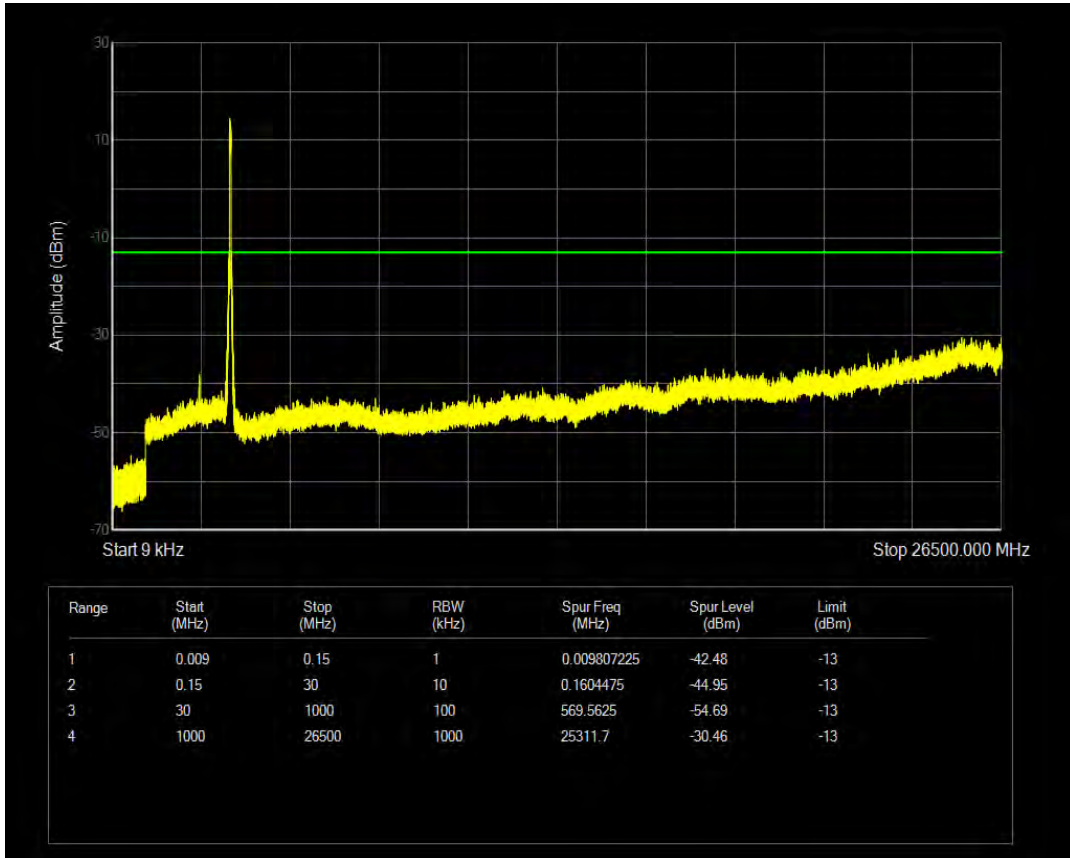

n78 SCS=30kHz CP\_QPSK BW=40MHz Channel=635333 RB=1@0

n78 SCS=30kHz CP\_QPSK BW=40MHz Channel=635333 RB=1@105

n78 SCS=30kHz CP\_QPSK BW=50MHz Channel=631667 RB=133@0

n78 SCS=30kHz CP\_QPSK BW=50MHz Channel=631667 RB=1@0

n78 SCS=30kHz CP\_QPSK BW=50MHz Channel=631667 RB=1@132

n78 SCS=30kHz CP\_QPSK BW=50MHz Channel=635000 RB=133@0

n78 SCS=30kHz CP\_QPSK BW=50MHz Channel=635000 RB=1@0

n78 SCS=30kHz CP\_QPSK BW=50MHz Channel=635000 RB=1@132