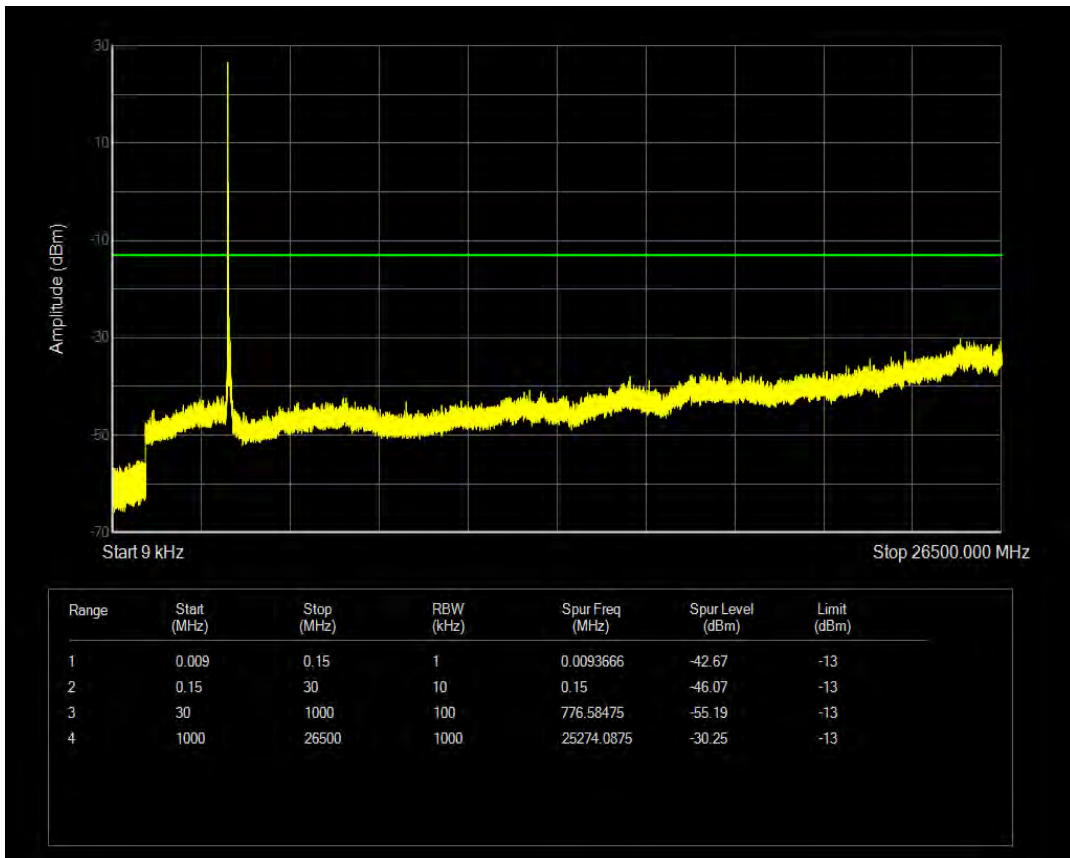

n78 SCS=30kHz CP\_QPSK BW=50MHz Channel=631667 RB=1@132

n78 SCS=30kHz CP\_QPSK BW=50MHz Channel=635000 RB=133@0

n78 SCS=30kHz CP\_QPSK BW=50MHz Channel=635000 RB=1@0

n78 SCS=30kHz CP\_QPSK BW=50MHz Channel=635000 RB=1@132

n78 SCS=30kHz CP\_QPSK BW=60MHz Channel=632000 RB=162@0

n78 SCS=30kHz CP\_QPSK BW=60MHz Channel=632000 RB=1@0

n78 SCS=30kHz CP\_QPSK BW=60MHz Channel=632000 RB=1@161

n78 SCS=30kHz CP\_QPSK BW=60MHz Channel=634666 RB=162@0

n78 SCS=30kHz CP\_QPSK BW=60MHz Channel=634666 RB=1@0

n78 SCS=30kHz CP\_QPSK BW=60MHz Channel=634666 RB=1@161

n78 SCS=30kHz CP\_QPSK BW=80MHz Channel=632667 RB=1@0

n78 SCS=30kHz CP\_QPSK BW=80MHz Channel=632667 RB=1@216