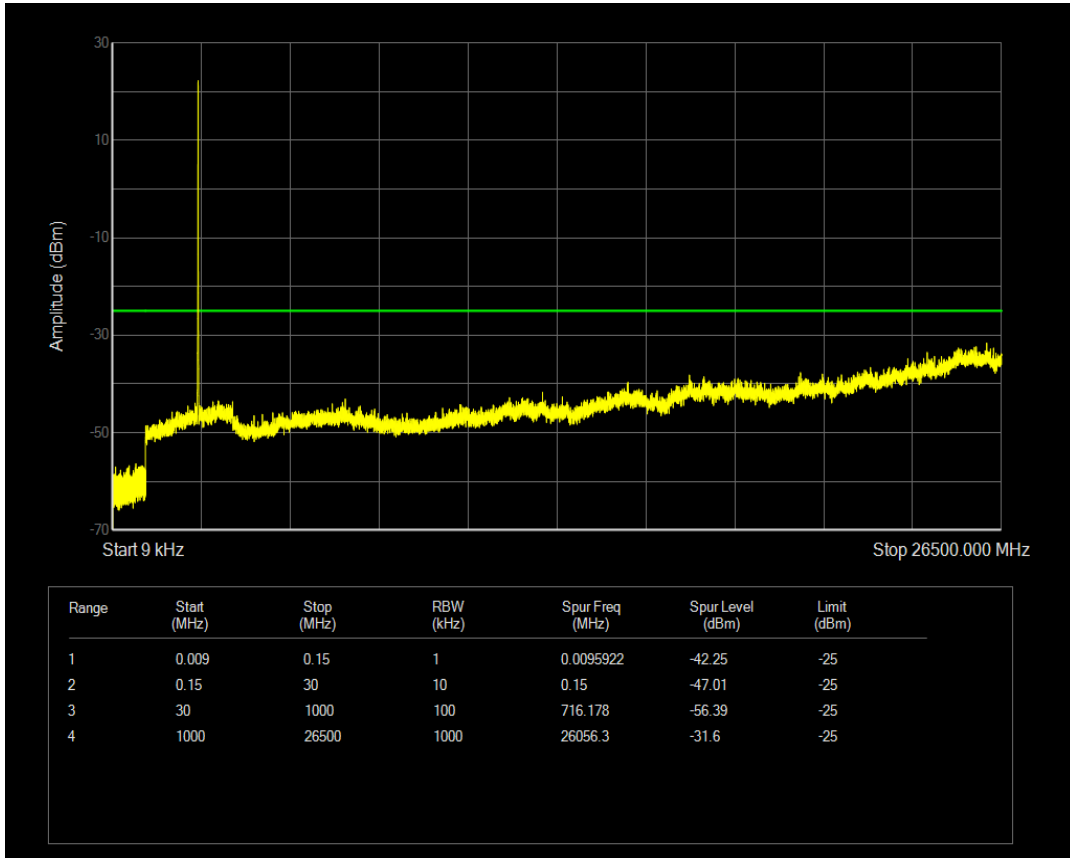

Band7 QPSK BW=5MHz Channel=21425 RB Size=1 Position=#0

Band7 QPSK BW=5MHz Channel=21425 RB Size=25 Position=#0

Band7 16QAM BW=5MHz Channel=21425 RB Size=1 Position=#0

Band7 16QAM BW=5MHz Channel=21425 RB Size=25 Position=#0

Band7 QPSK BW=10MHz Channel=20800 RB Size=1 Position=#0

Band7 QPSK BW=10MHz Channel=20800 RB Size=50 Position=#0

Band7 16QAM BW=10MHz Channel=20800 RB Size=1 Position=#0

Band7 16QAM BW=10MHz Channel=20800 RB Size=50 Position=#0