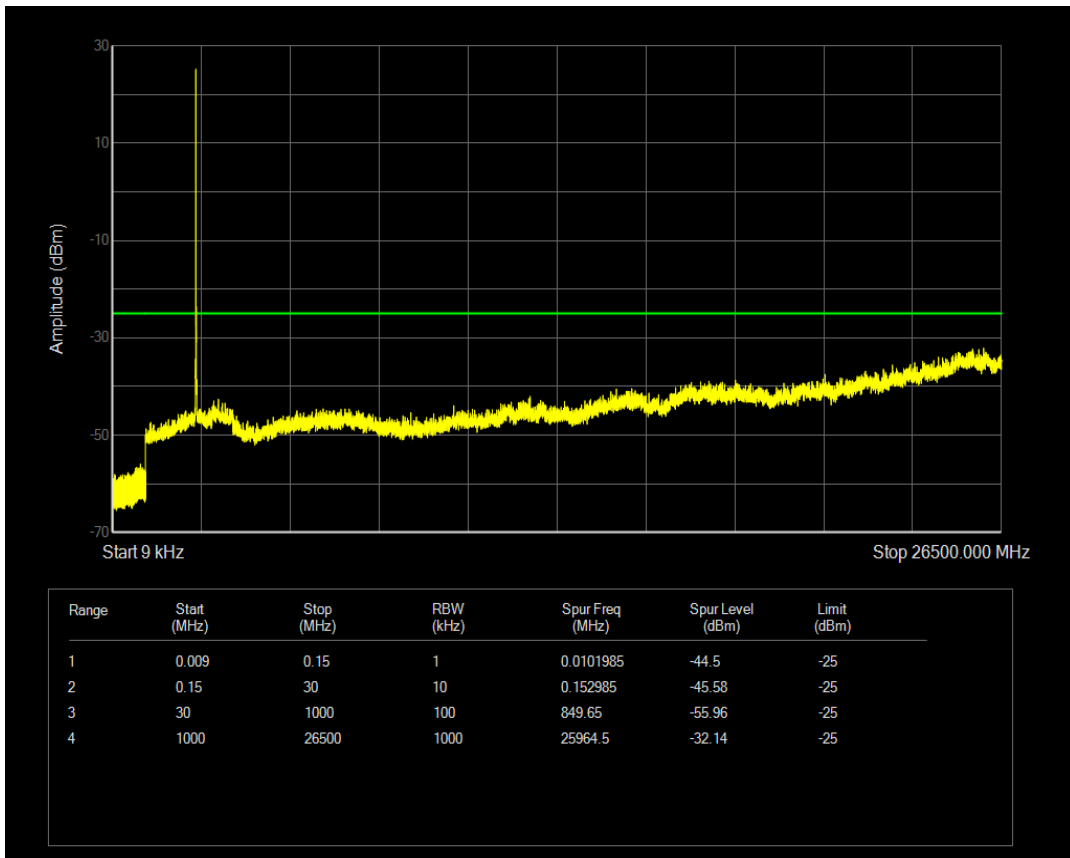

Band7 16QAM BW=15MHz Channel=20825 RB Size=1 Position=#0

Band7 16QAM BW=15MHz Channel=20825 RB Size=75 Position=#0