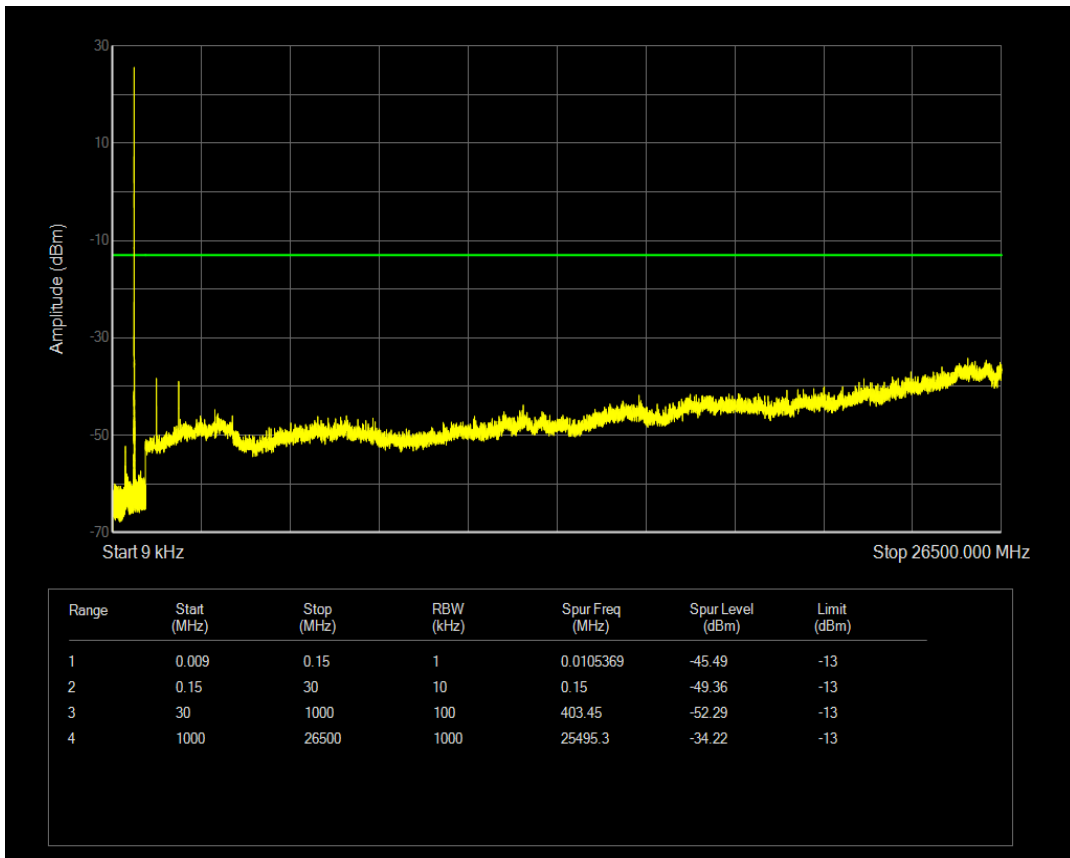

Band71 16QAM BW=5MHz Channel=133147 RB Size=1 Position=#0

Band71 16QAM BW=5MHz Channel=133147 RB Size=25 Position=#0