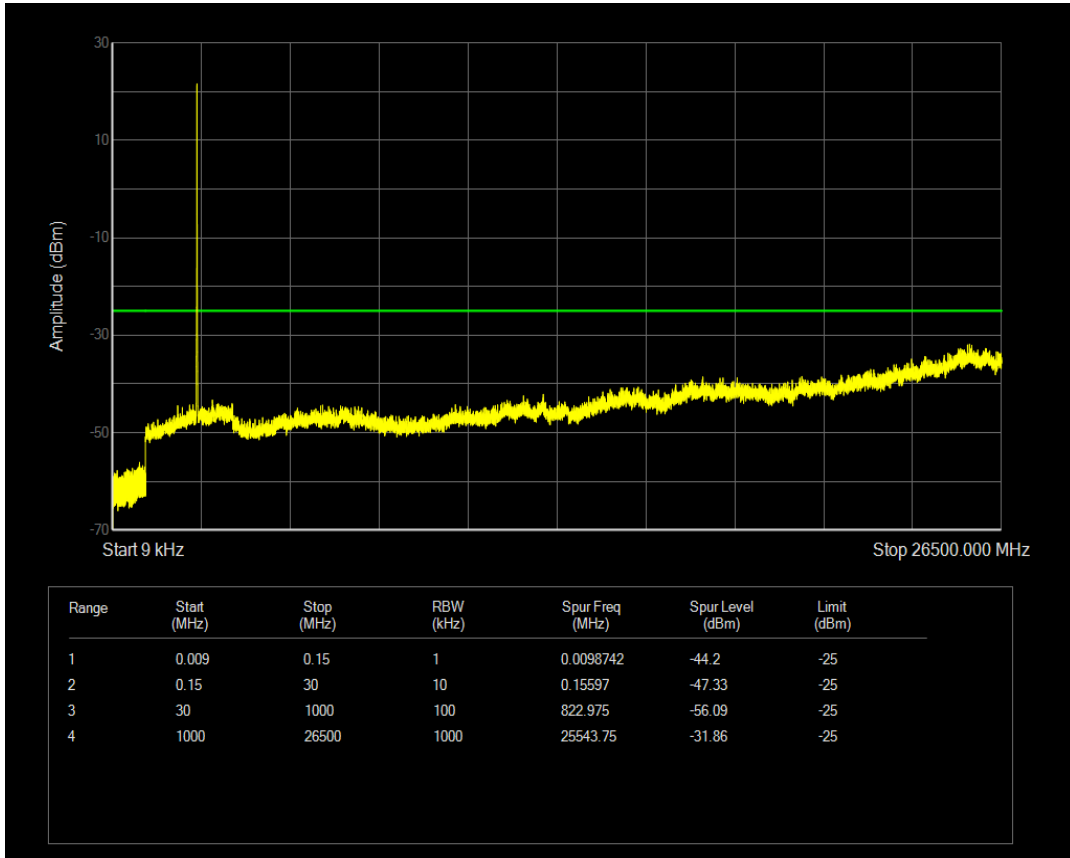

Band66 QPSK BW=20MHz Channel=132572 RB Size=1 Position=#0

Band66 QPSK BW=20MHz Channel=132572 RB Size=100 Position=#0

Band66 16QAM BW=20MHz Channel=132572 RB Size=1 Position=#0

Band66 16QAM BW=20MHz Channel=132572 RB Size=100 Position=#0

Band7 QPSK BW=5MHz Channel=20775 RB Size=1 Position=#0

Band7 QPSK BW=5MHz Channel=20775 RB Size=25 Position=#0

Band7 16QAM BW=5MHz Channel=20775 RB Size=1 Position=#0

Band7 16QAM BW=5MHz Channel=20775 RB Size=25 Position=#0

Band7 QPSK BW=5MHz Channel=21100 RB Size=1 Position=#0

Band7 QPSK BW=5MHz Channel=21100 RB Size=25 Position=#0

Band7 16QAM BW=5MHz Channel=21100 RB Size=1 Position=#0

Band7 16QAM BW=5MHz Channel=21100 RB Size=25 Position=#0