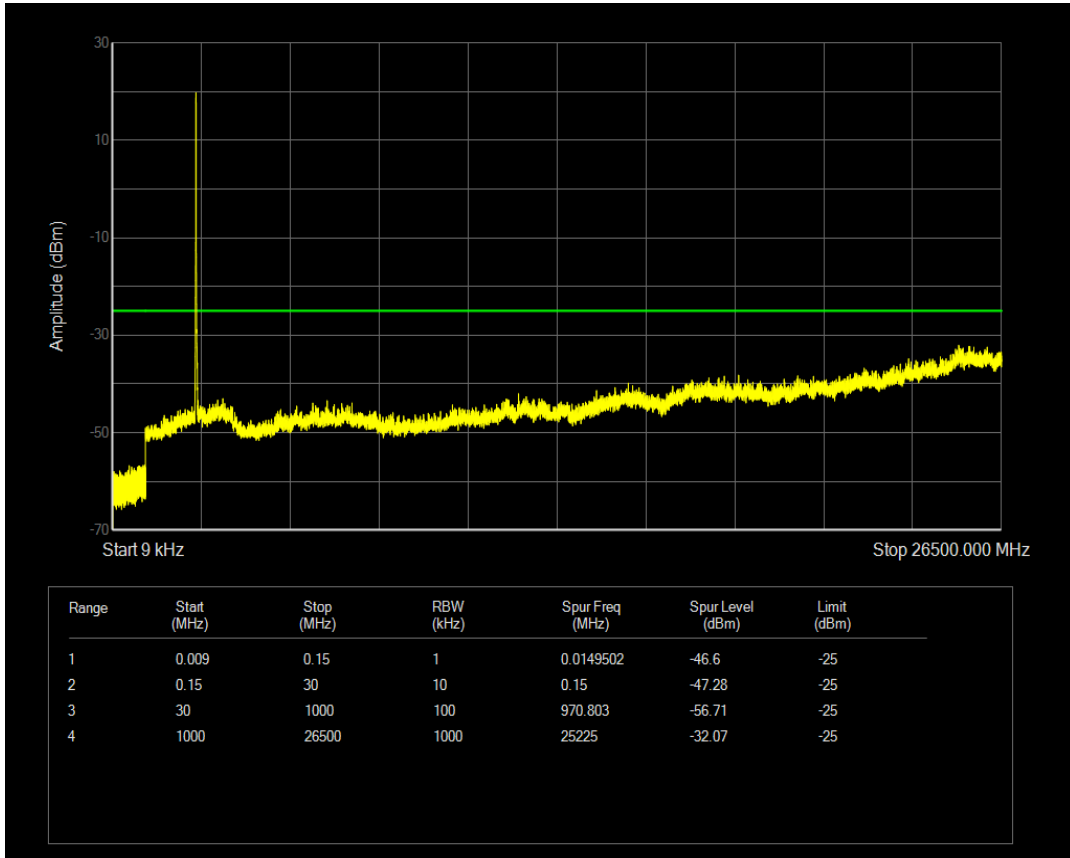

Band7 QPSK BW=5MHz Channel=21425 RB Size=1 Position=#0

Band7 QPSK BW=5MHz Channel=21425 RB Size=25 Position=#0

Band7 16QAM BW=5MHz Channel=21425 RB Size=1 Position=#0

Band7 16QAM BW=5MHz Channel=21425 RB Size=25 Position=#0

Band7 QPSK BW=10MHz Channel=20800 RB Size=1 Position=#0

Band7 QPSK BW=10MHz Channel=20800 RB Size=50 Position=#0

Band7 16QAM BW=10MHz Channel=20800 RB Size=1 Position=#0

Band7 16QAM BW=10MHz Channel=20800 RB Size=50 Position=#0