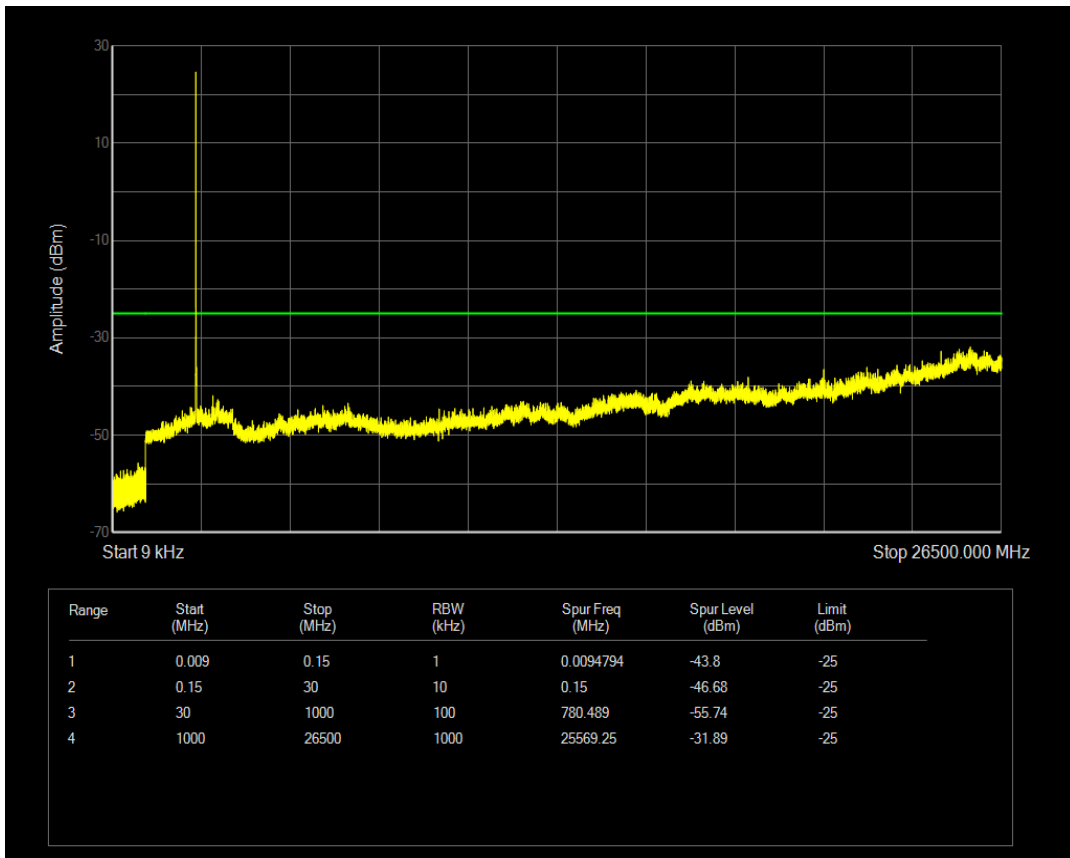

Band7 QPSK BW=5MHz Channel=21425 RB Size=1 Position=#0

Band7 QPSK BW=5MHz Channel=21425 RB Size=25 Position=#0

Band7 16QAM BW=5MHz Channel=21425 RB Size=1 Position=#0

Band7 16QAM BW=5MHz Channel=21425 RB Size=25 Position=#0

Band7 QPSK BW=10MHz Channel=20800 RB Size=1 Position=#0

Band7 QPSK BW=10MHz Channel=20800 RB Size=50 Position=#0

Band7 16QAM BW=10MHz Channel=20800 RB Size=1 Position=#0

Band7 16QAM BW=10MHz Channel=20800 RB Size=50 Position=#0