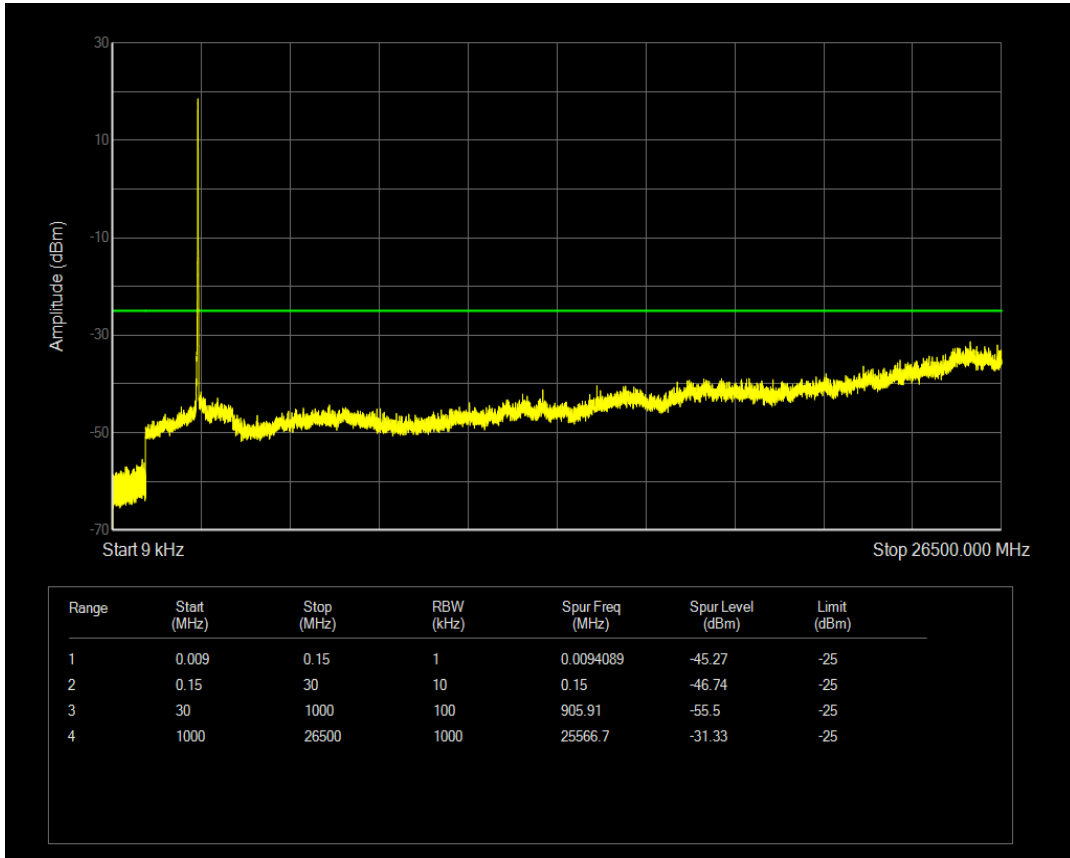

Band7 QPSK BW=15MHz Channel=21375 RB Size=75 Position=#0

Band7 16QAM BW=15MHz Channel=21375 RB Size=1 Position=#0