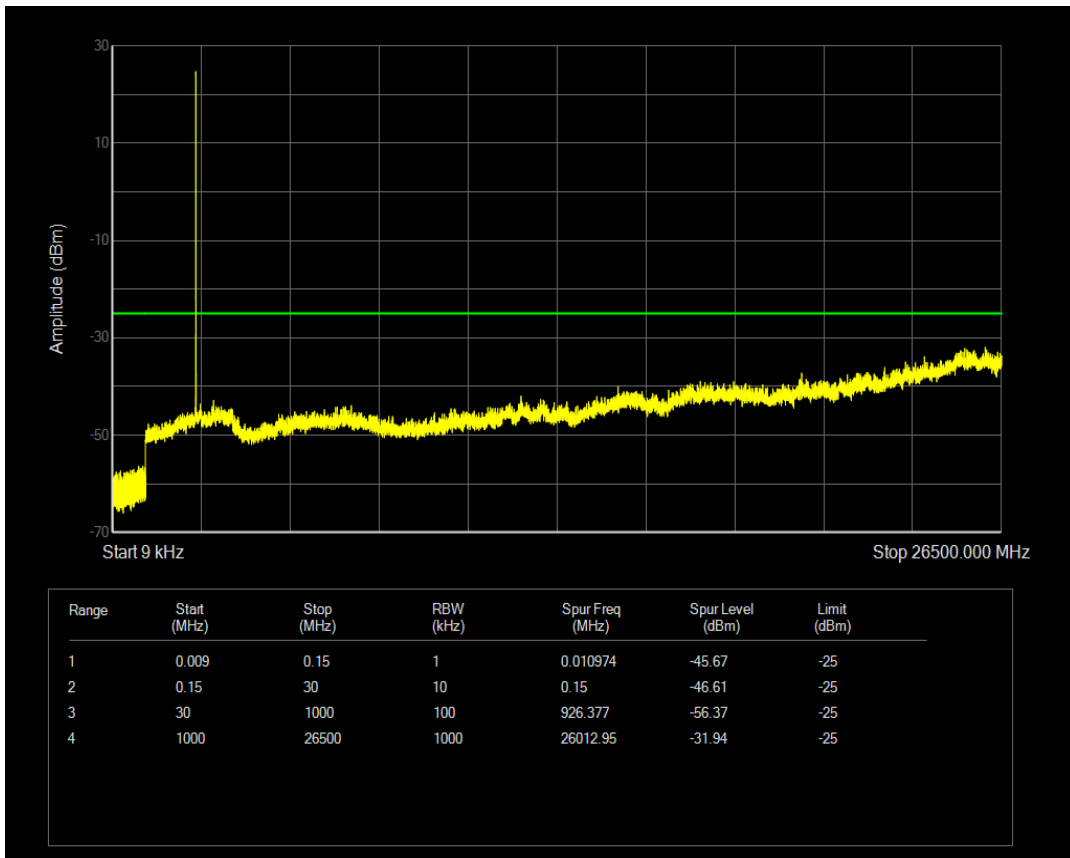

Band7 QPSK BW=5MHz Channel=20775 RB Size=1 Position=#0

Band7 QPSK BW=5MHz Channel=20775 RB Size=25 Position=#0