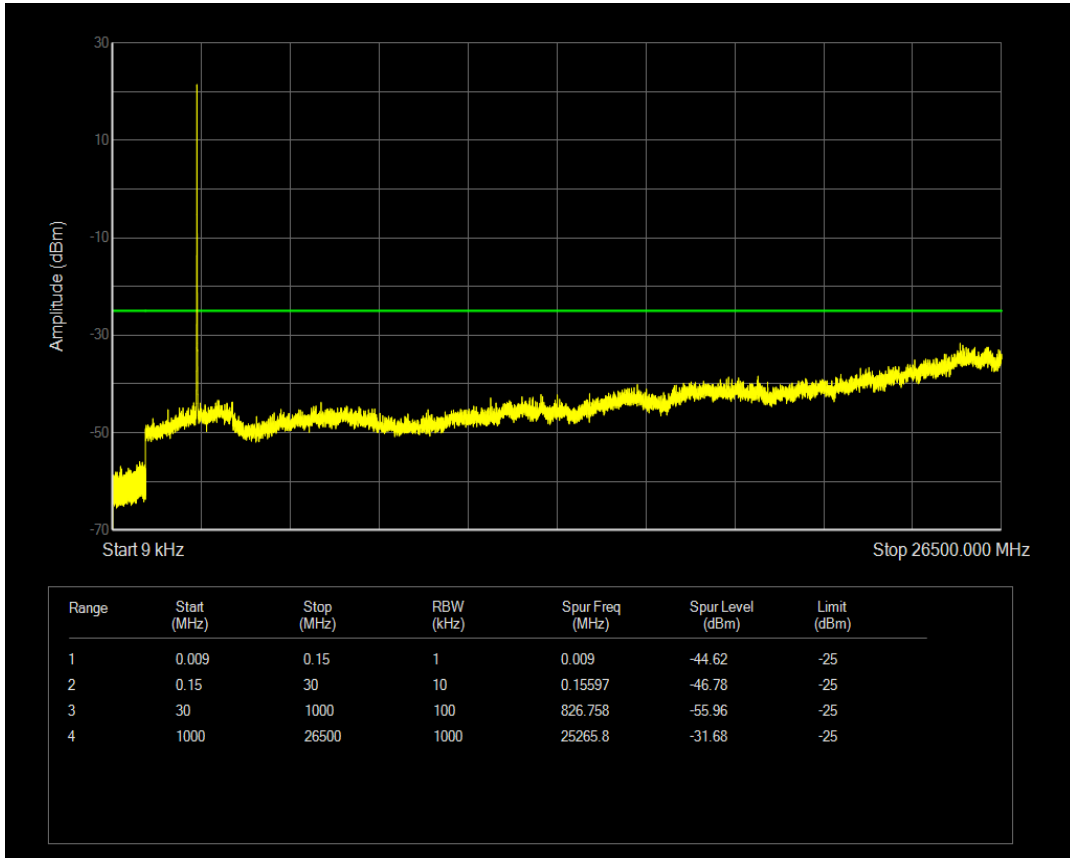

Band7 QPSK BW=5MHz Channel=21100 RB Size=1 Position=#0

Band7 QPSK BW=5MHz Channel=21100 RB Size=25 Position=#0

Band7 16QAM BW=5MHz Channel=21100 RB Size=1 Position=#0

Band7 16QAM BW=5MHz Channel=21100 RB Size=25 Position=#0

Band7 QPSK BW=5MHz Channel=21425 RB Size=1 Position=#0

Band7 QPSK BW=5MHz Channel=21425 RB Size=25 Position=#0

Band7 16QAM BW=5MHz Channel=21425 RB Size=1 Position=#0

Band7 16QAM BW=5MHz Channel=21425 RB Size=25 Position=#0