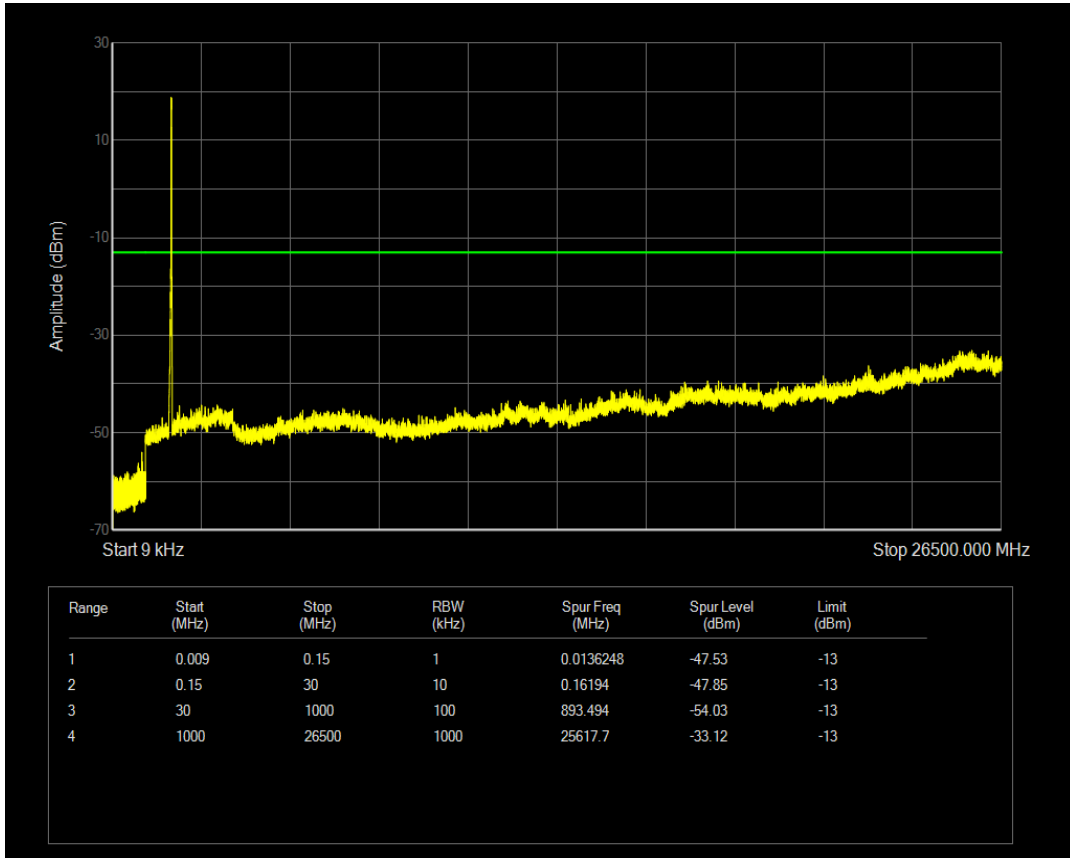

Band66 QPSK BW=20MHz Channel=132572 RB Size=1 Position=#0

Band66 QPSK BW=20MHz Channel=132572 RB Size=100 Position=#0

Band66 16QAM BW=20MHz Channel=132572 RB Size=1 Position=#0

Band66 16QAM BW=20MHz Channel=132572 RB Size=100 Position=#0

Band7 QPSK BW=5MHz Channel=20775 RB Size=1 Position=#0

Band7 QPSK BW=5MHz Channel=20775 RB Size=25 Position=#0

Band7 16QAM BW=5MHz Channel=20775 RB Size=1 Position=#0

Band7 16QAM BW=5MHz Channel=20775 RB Size=25 Position=#0