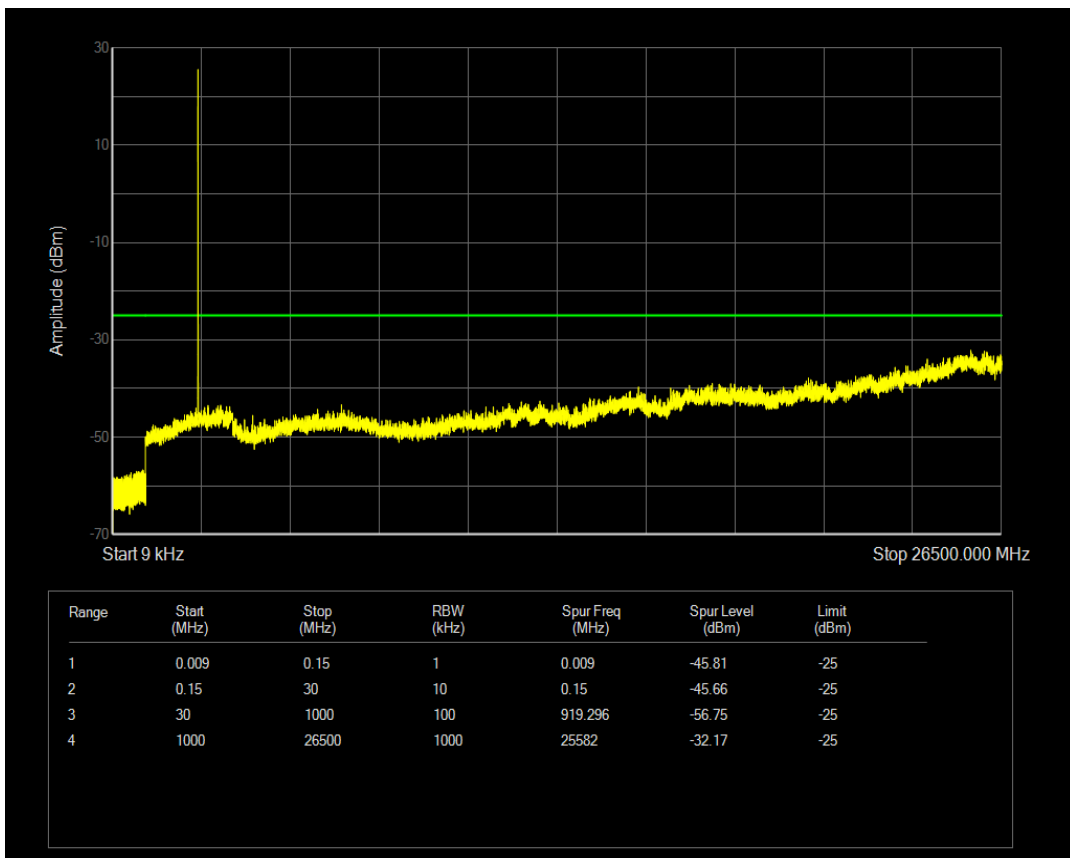

Band7 QPSK BW=5MHz Channel=21425 RB Size=1 Position=#0

Band7 QPSK BW=5MHz Channel=21425 RB Size=25 Position=#0