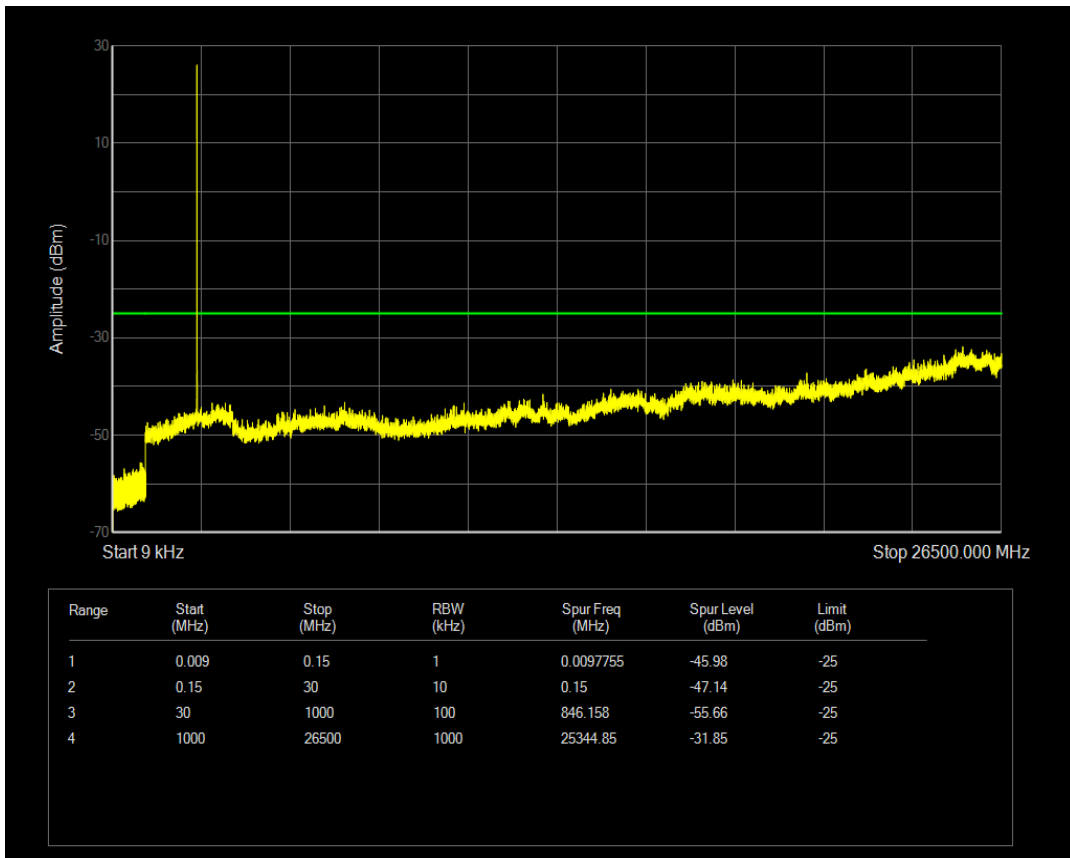

Band7 QPSK BW=5MHz Channel=20775 RB Size=1 Position=#0

Band7 QPSK BW=5MHz Channel=20775 RB Size=25 Position=#0

Band7 16QAM BW=5MHz Channel=20775 RB Size=1 Position=#0

Band7 16QAM BW=5MHz Channel=20775 RB Size=25 Position=#0

Band7 QPSK BW=5MHz Channel=21100 RB Size=1 Position=#0

Band7 QPSK BW=5MHz Channel=21100 RB Size=25 Position=#0

Band7 16QAM BW=5MHz Channel=21100 RB Size=1 Position=#0

Band7 16QAM BW=5MHz Channel=21100 RB Size=25 Position=#0