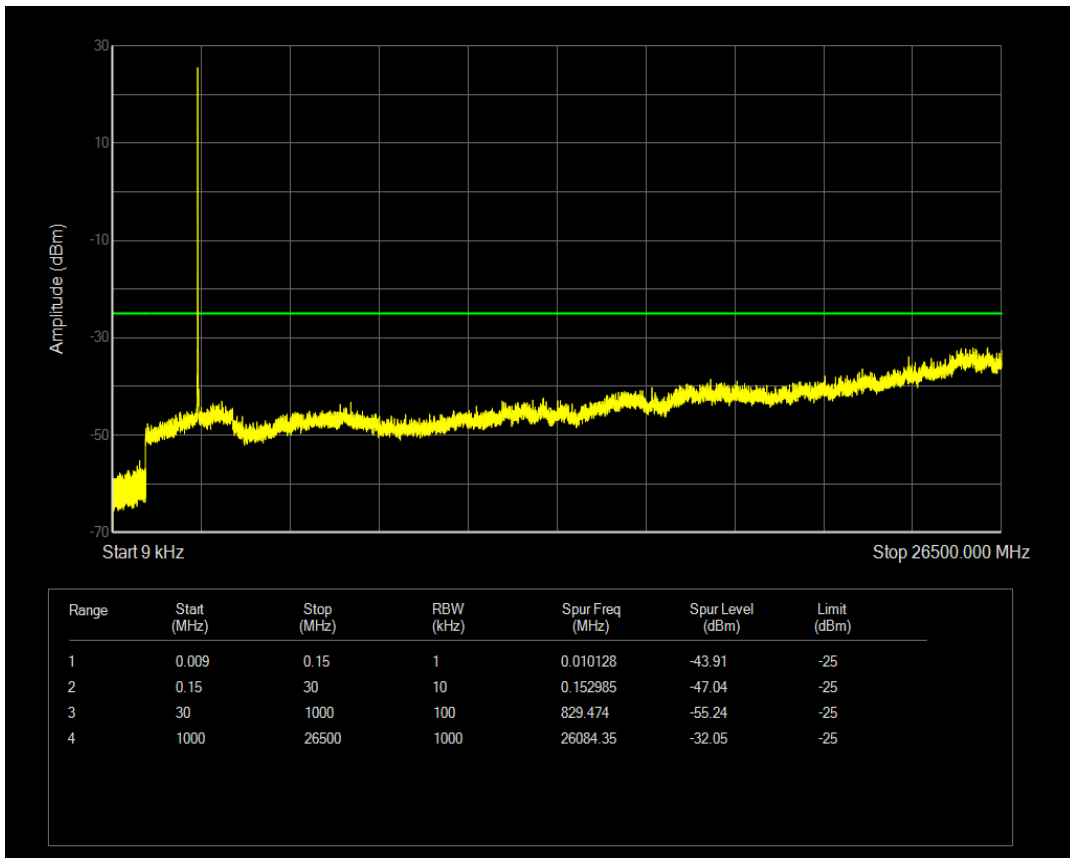

Band7 16QAM BW=15MHz Channel=21375 RB Size=1 Position=#0

Band7 16QAM BW=15MHz Channel=21375 RB Size=75 Position=#0