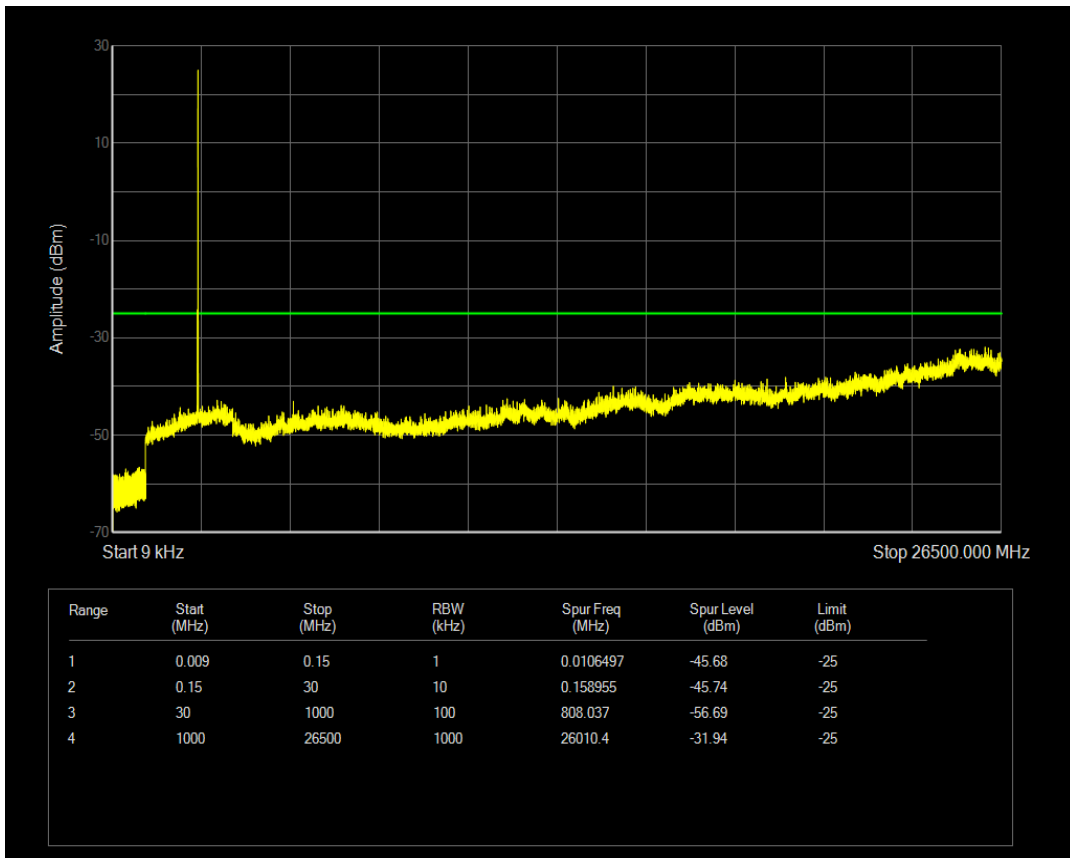

Band7 16QAM BW=5MHz Channel=21425 RB Size=1 Position=#0

Band7 16QAM BW=5MHz Channel=21425 RB Size=25 Position=#0