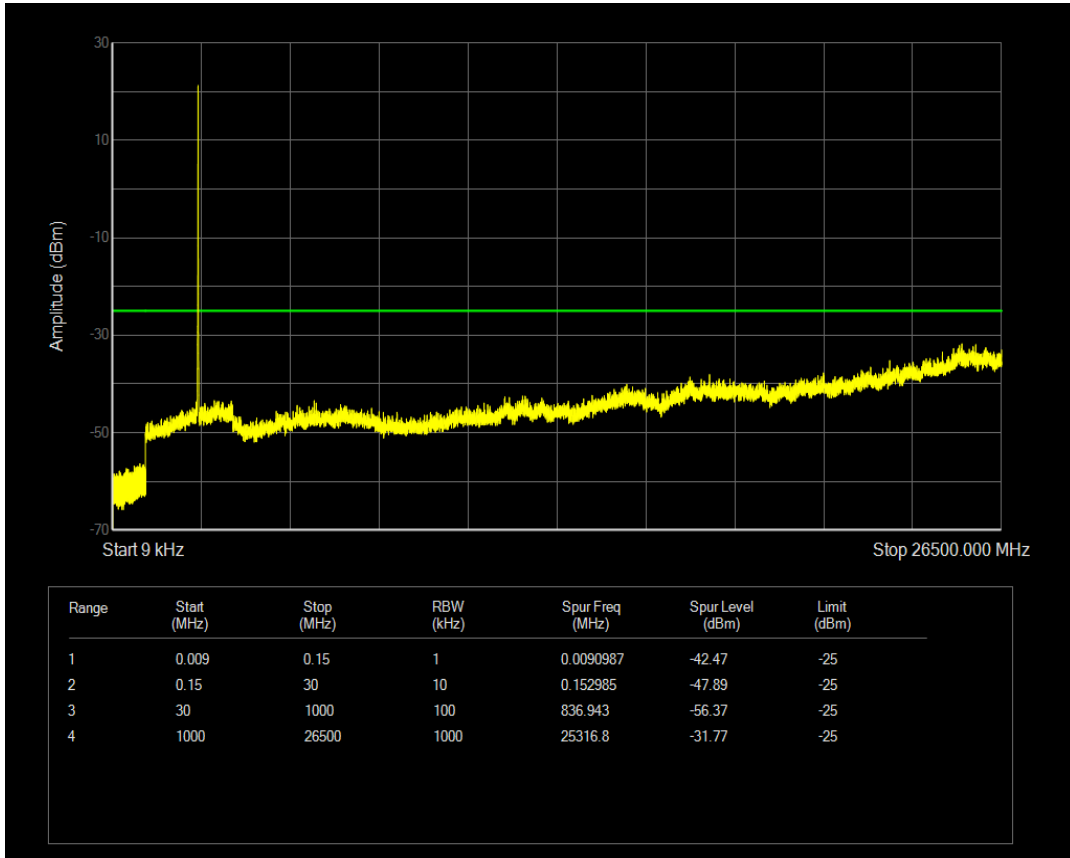

Band7 QPSK BW=5MHz Channel=21100 RB Size=1 Position=#0

Band7 QPSK BW=5MHz Channel=21100 RB Size=25 Position=#0

Band7 16QAM BW=5MHz Channel=21100 RB Size=1 Position=#0

Band7 16QAM BW=5MHz Channel=21100 RB Size=25 Position=#0

Band7 QPSK BW=5MHz Channel=21425 RB Size=1 Position=#0

Band7 QPSK BW=5MHz Channel=21425 RB Size=25 Position=#0

Band7 16QAM BW=5MHz Channel=21425 RB Size=1 Position=#0

Band7 16QAM BW=5MHz Channel=21425 RB Size=25 Position=#0