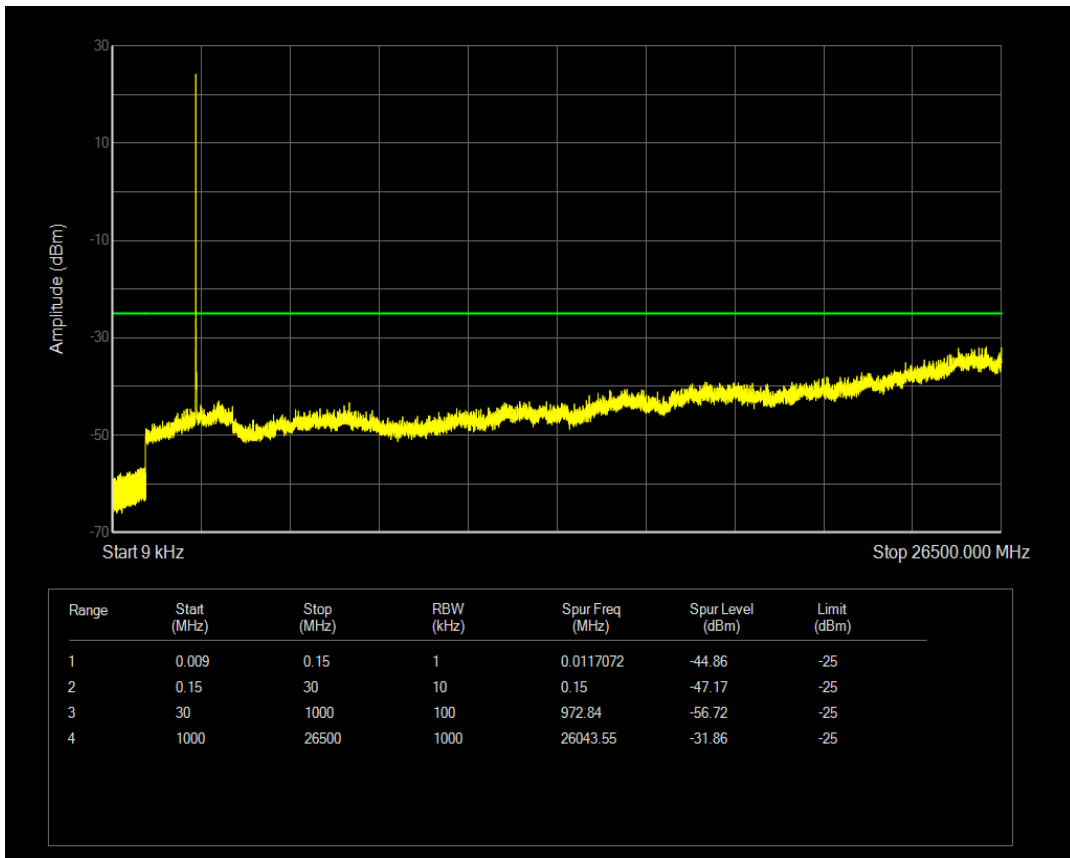

Band7 QPSK BW=5MHz Channel=21425 RB Size=1 Position=#0

Band7 QPSK BW=5MHz Channel=21425 RB Size=25 Position=#0

Band7 16QAM BW=5MHz Channel=21425 RB Size=1 Position=#0

Band7 16QAM BW=5MHz Channel=21425 RB Size=25 Position=#0

Band7 QPSK BW=10MHz Channel=20800 RB Size=1 Position=#0

Band7 QPSK BW=10MHz Channel=20800 RB Size=50 Position=#0

Band7 16QAM BW=10MHz Channel=20800 RB Size=1 Position=#0

Band7 16QAM BW=10MHz Channel=20800 RB Size=50 Position=#0