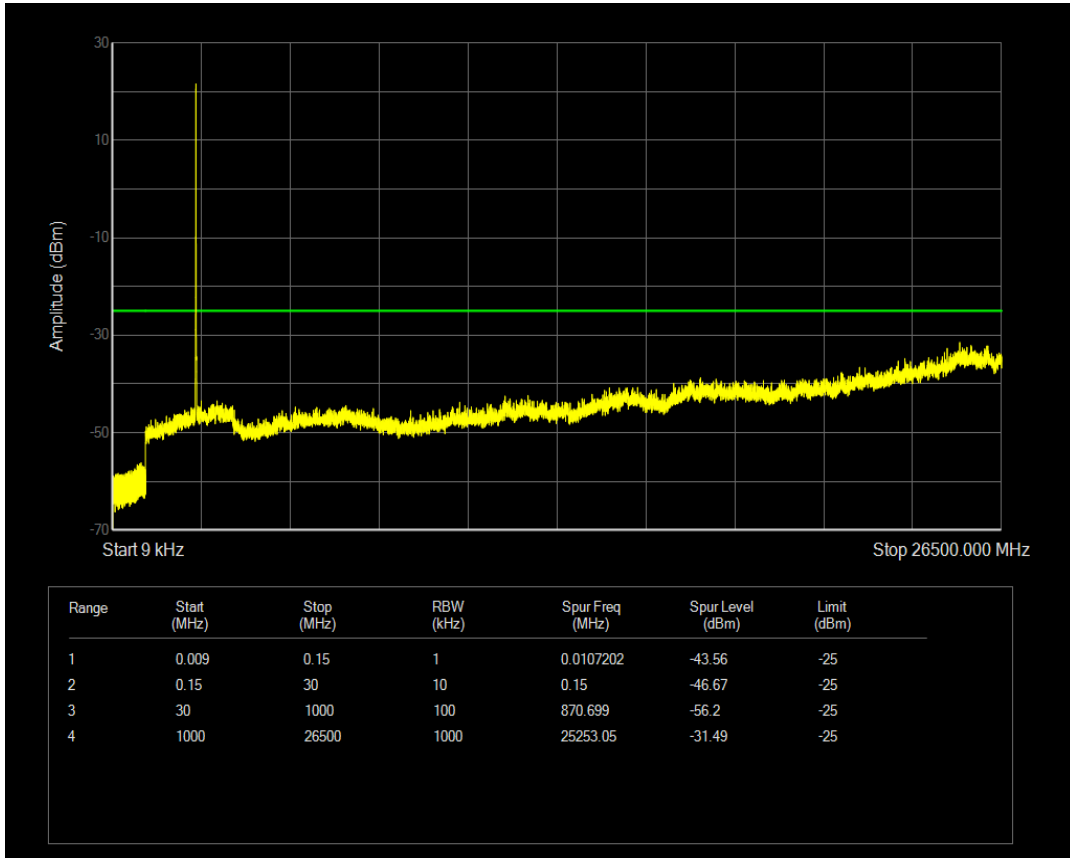

Band7 QPSK BW=5MHz Channel=20775 RB Size=1 Position=#0

Band7 QPSK BW=5MHz Channel=20775 RB Size=25 Position=#0

Band7 16QAM BW=5MHz Channel=20775 RB Size=1 Position=#0

Band7 16QAM BW=5MHz Channel=20775 RB Size=25 Position=#0

Band7 QPSK BW=5MHz Channel=21100 RB Size=1 Position=#0

Band7 QPSK BW=5MHz Channel=21100 RB Size=25 Position=#0

Band7 16QAM BW=5MHz Channel=21100 RB Size=1 Position=#0

Band7 16QAM BW=5MHz Channel=21100 RB Size=25 Position=#0