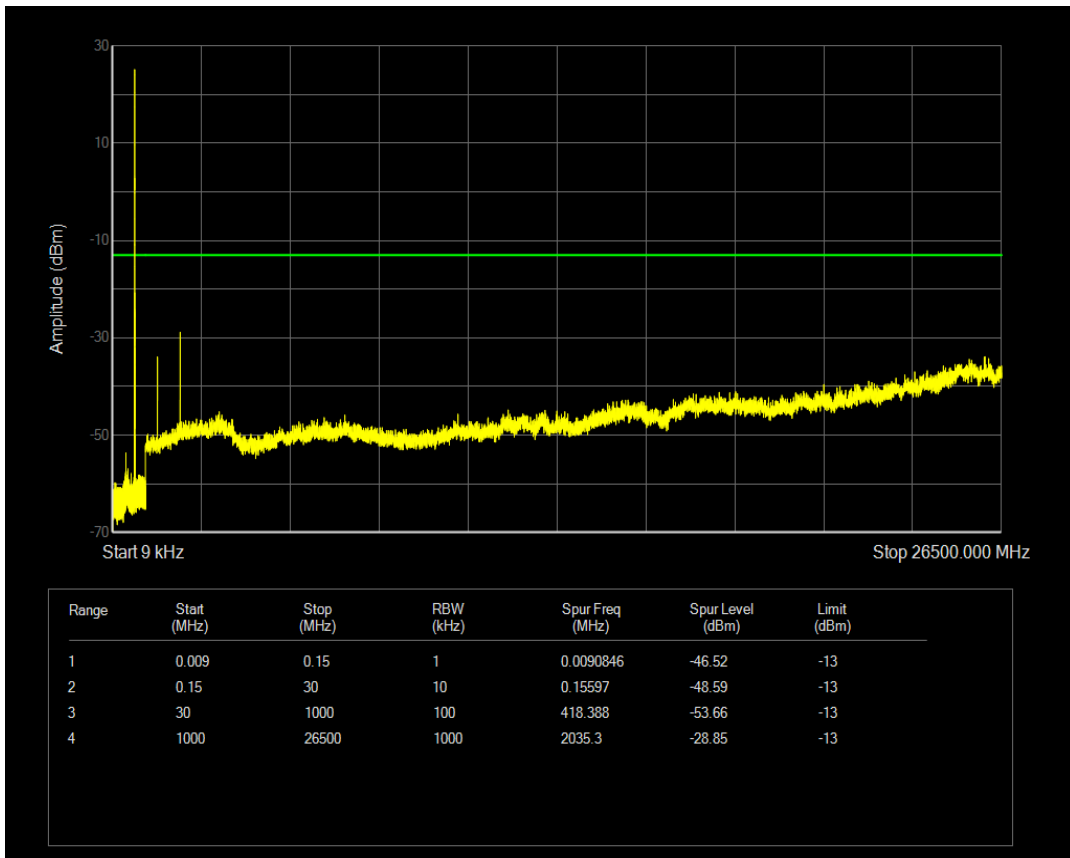

Band71 16QAM BW=5MHz Channel=133297 RB Size=1 Position=#0

Band71 16QAM BW=5MHz Channel=133297 RB Size=25 Position=#0