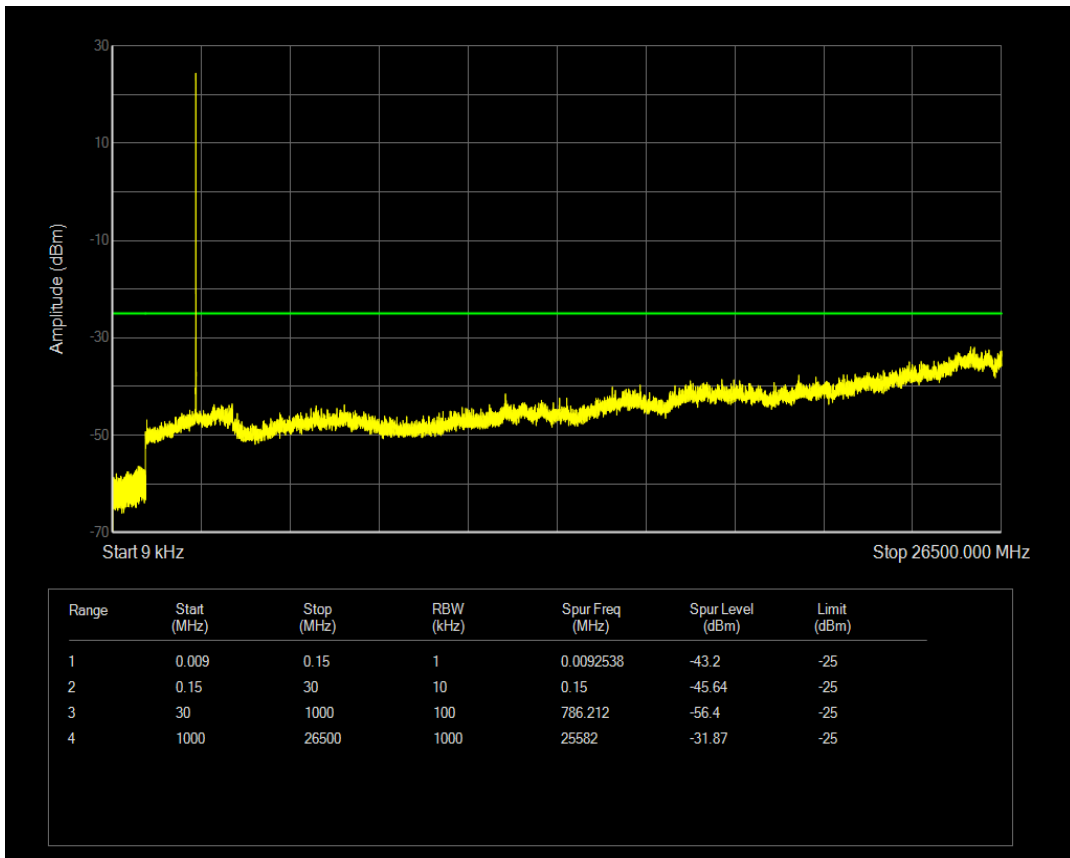

Band66 QPSK BW=20MHz Channel=132572 RB Size=1 Position=#0

Band66 QPSK BW=20MHz Channel=132572 RB Size=100 Position=#0

Band66 16QAM BW=20MHz Channel=132572 RB Size=1 Position=#0

Band66 16QAM BW=20MHz Channel=132572 RB Size=100 Position=#0

Band7 QPSK BW=5MHz Channel=20775 RB Size=1 Position=#0

Band7 QPSK BW=5MHz Channel=20775 RB Size=25 Position=#0

Band7 16QAM BW=5MHz Channel=20775 RB Size=1 Position=#0

Band7 16QAM BW=5MHz Channel=20775 RB Size=25 Position=#0