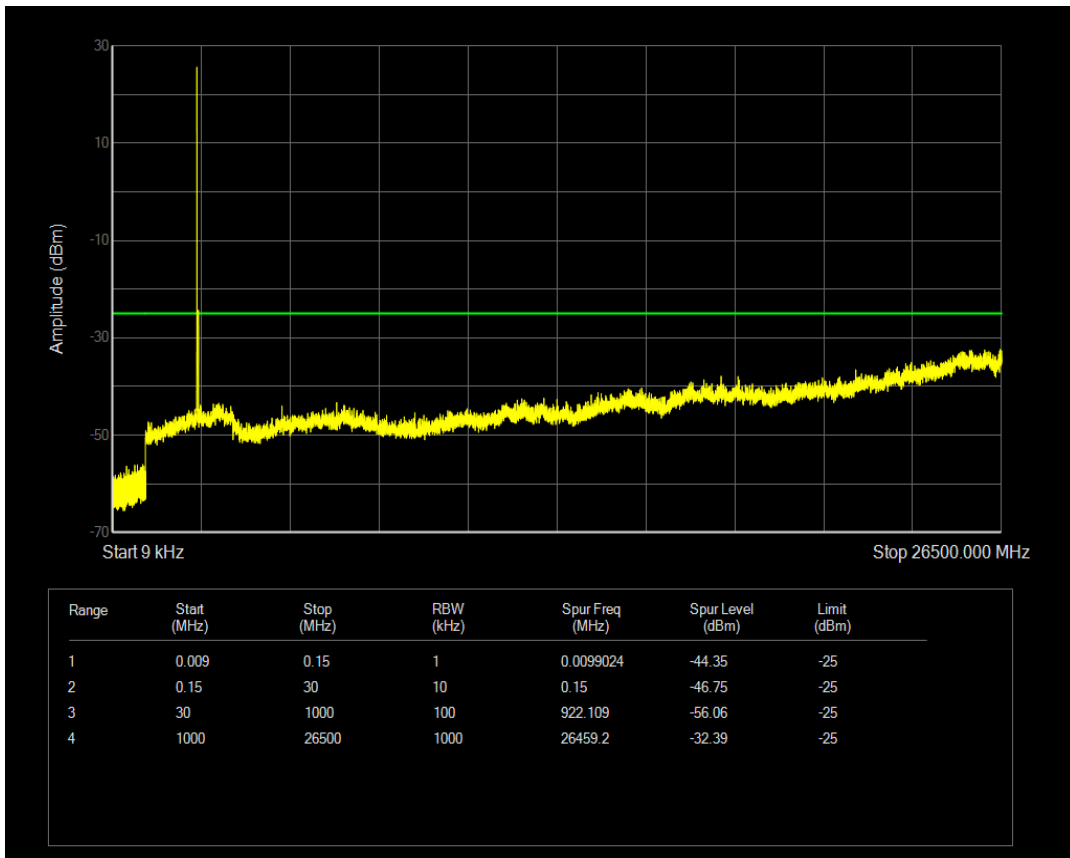

Band66 QPSK BW=20MHz Channel=132572 RB Size=1 Position=#0

Band66 QPSK BW=20MHz Channel=132572 RB Size=100 Position=#0

Band66 16QAM BW=20MHz Channel=132572 RB Size=1 Position=#0

Band66 16QAM BW=20MHz Channel=132572 RB Size=100 Position=#0

Band7 QPSK BW=5MHz Channel=20775 RB Size=1 Position=#0

Band7 QPSK BW=5MHz Channel=20775 RB Size=25 Position=#0

Band7 16QAM BW=5MHz Channel=20775 RB Size=1 Position=#0

Band7 16QAM BW=5MHz Channel=20775 RB Size=25 Position=#0

Band7 QPSK BW=5MHz Channel=21100 RB Size=1 Position=#0

Band7 QPSK BW=5MHz Channel=21100 RB Size=25 Position=#0

Band7 16QAM BW=5MHz Channel=21100 RB Size=1 Position=#0

Band7 16QAM BW=5MHz Channel=21100 RB Size=25 Position=#0