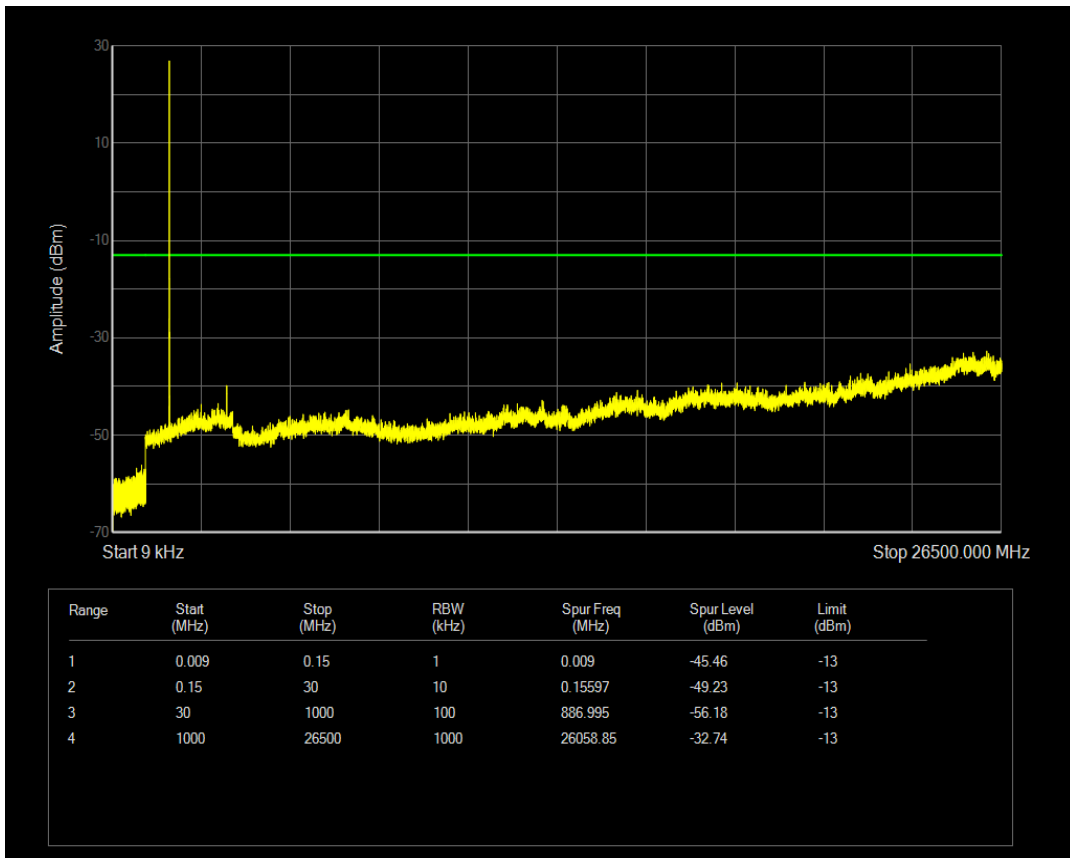

Band66 16QAM BW=5MHz Channel=131997 RB Size=1 Position=#0

Band66 16QAM BW=5MHz Channel=131997 RB Size=25 Position=#0