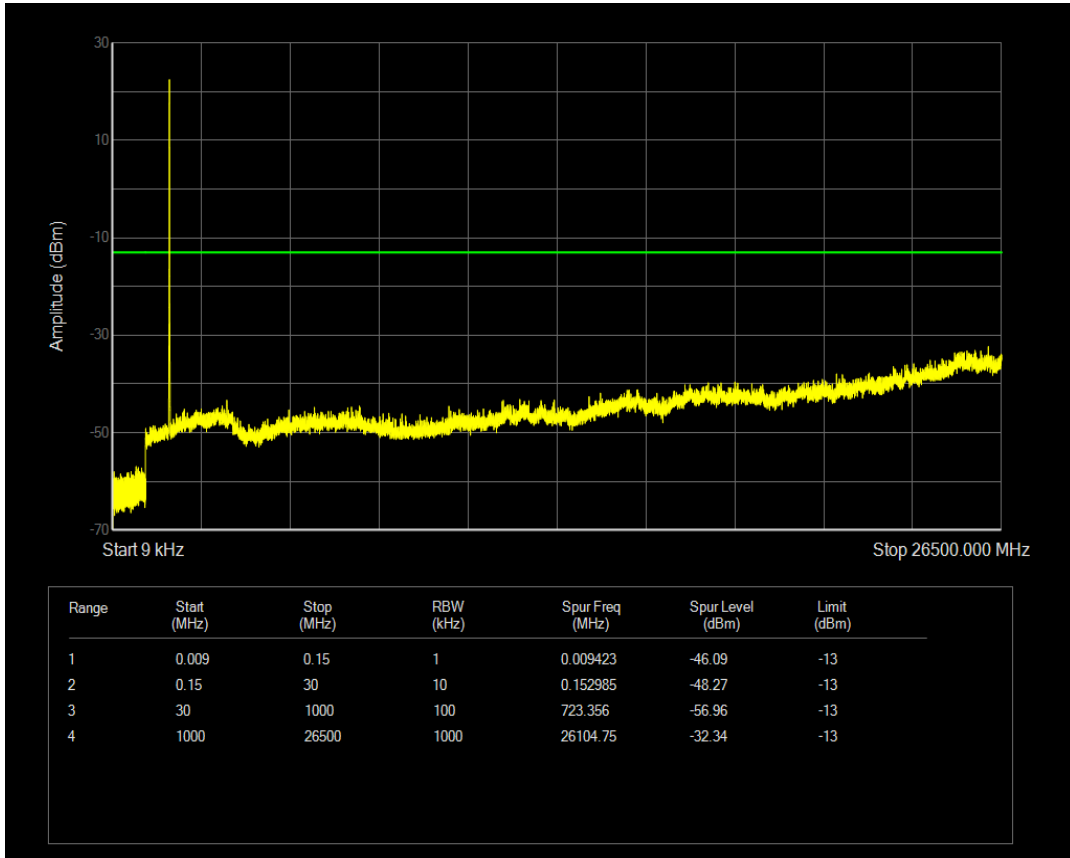

Band66 16QAM BW=3MHz Channel=132657 RB Size=1 Position=#0

Band66 16QAM BW=3MHz Channel=132657 RB Size=15 Position=#0

Band66 QPSK BW=5MHz Channel=131997 RB Size=1 Position=#0

Band66 QPSK BW=5MHz Channel=131997 RB Size=25 Position=#0