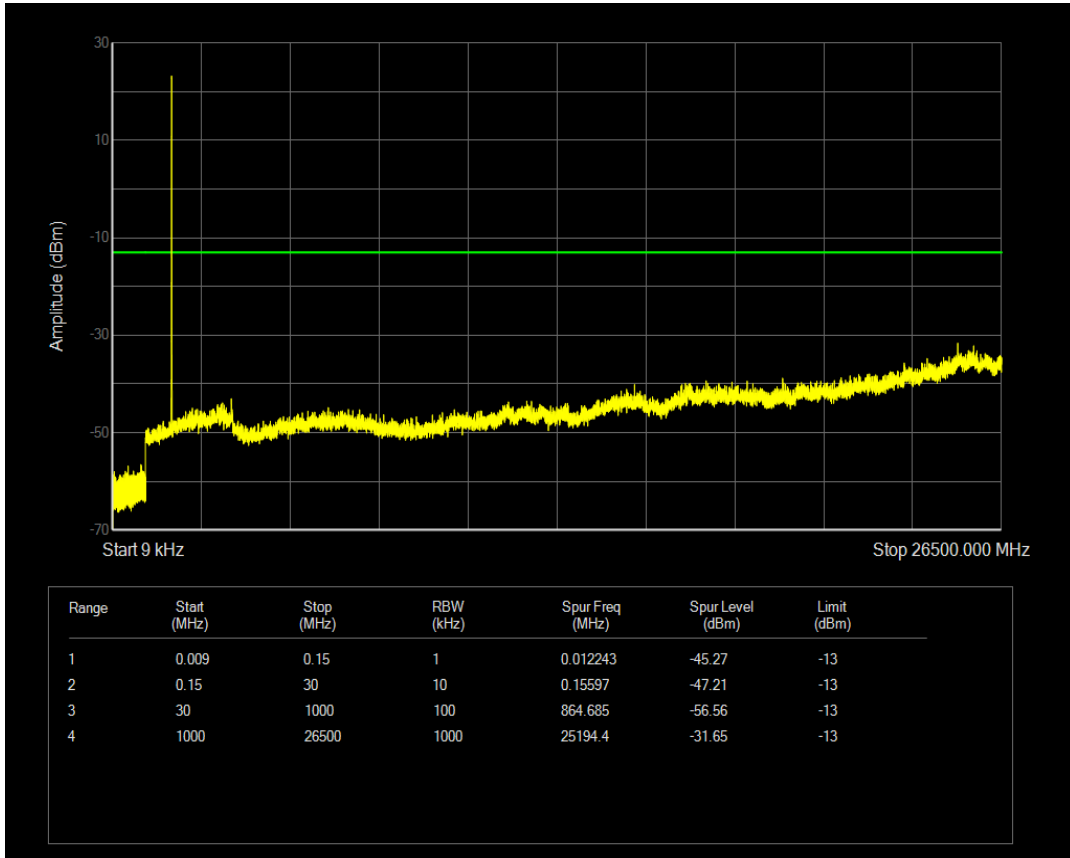

Band66 16QAM BW=3MHz Channel=132657 RB Size=15 Position=#0

Band66 QPSK BW=5MHz Channel=131997 RB Size=1 Position=#0