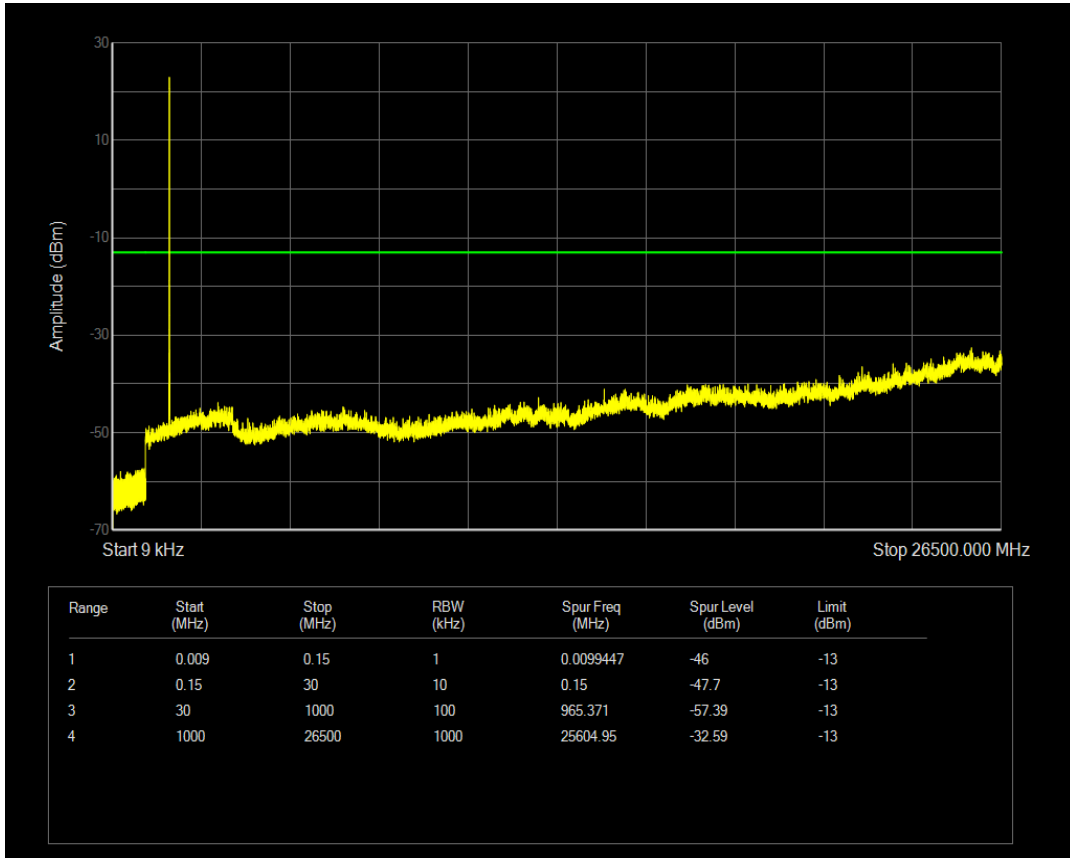

Band66 16QAM BW=3MHz Channel=131987 RB Size=15 Position=#0

Band66 QPSK BW=3MHz Channel=132322 RB Size=1 Position=#0