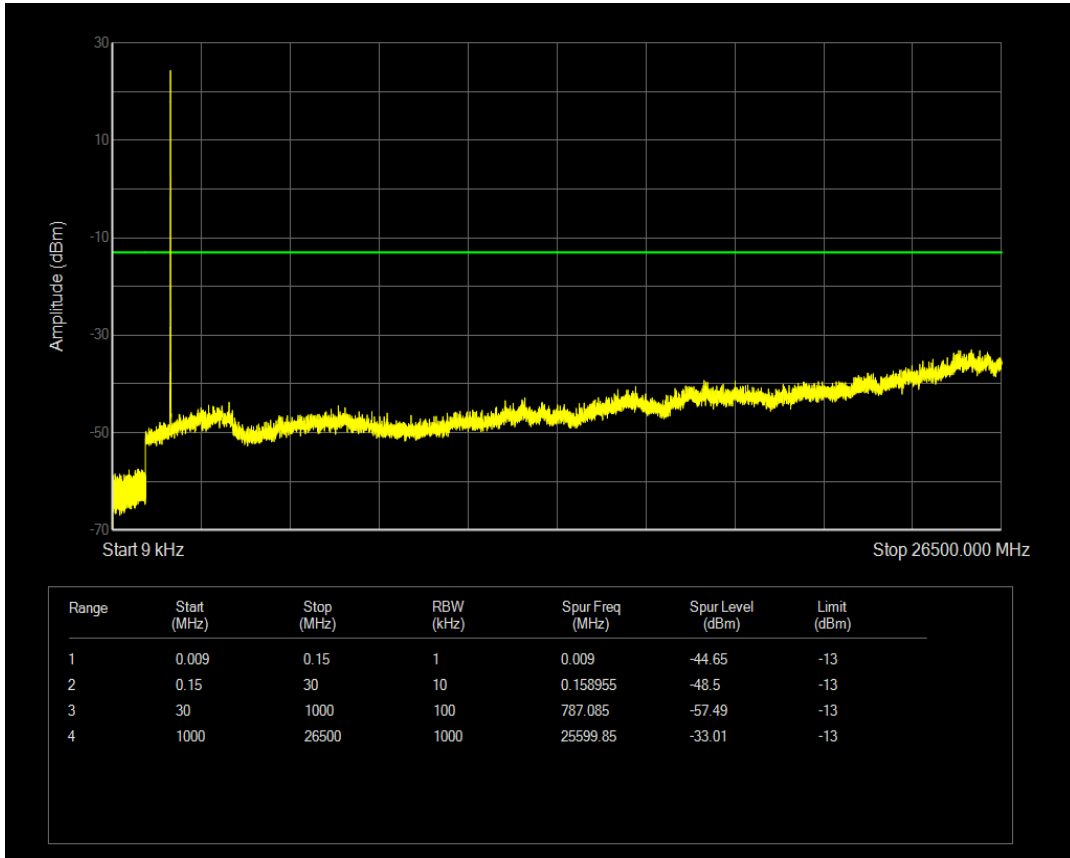

Band66 16QAM BW=3MHz Channel=132322 RB Size=15 Position=#0

Band66 QPSK BW=3MHz Channel=132657 RB Size=1 Position=#0