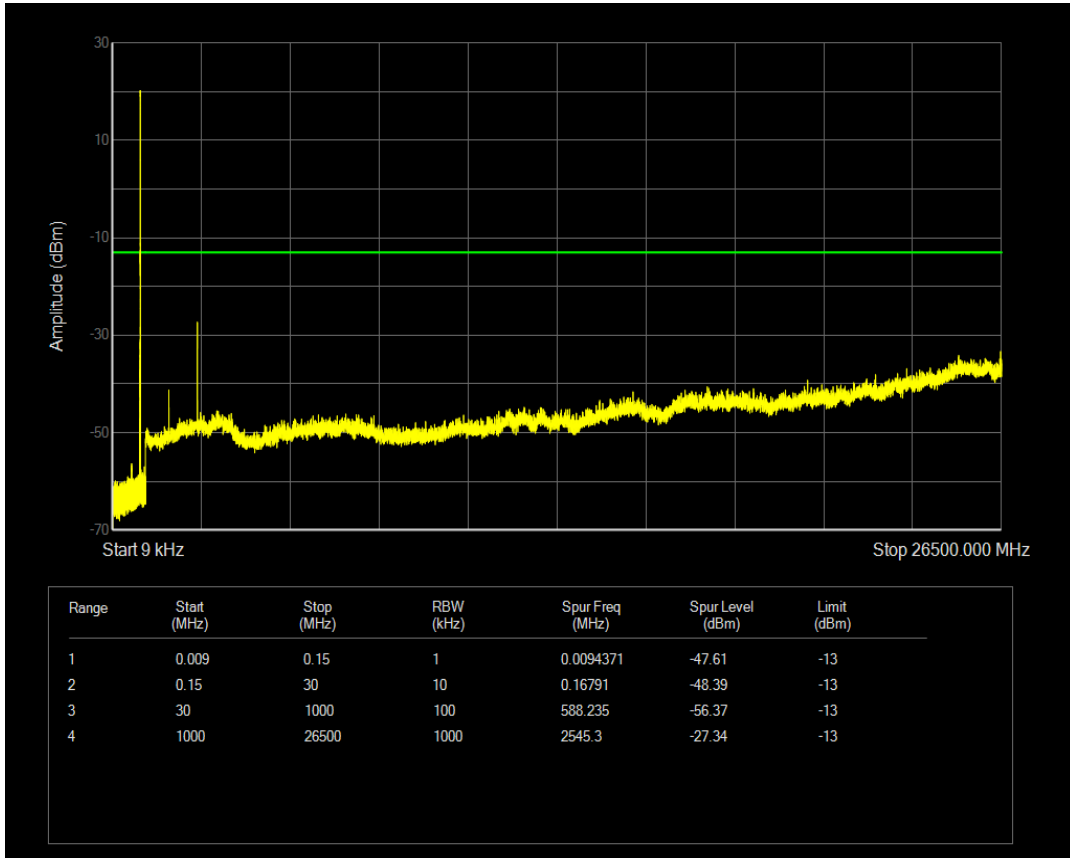

Band5 16QAM BW=1.4MHz Channel=20525 RB Size=6 Position=#0

Band5 16QAM BW=1.4MHz Channel=20525 RB Size=1 Position=#0

Band5 QPSK BW=1.4MHz Channel=20643 RB Size=1 Position=#0

Band5 QPSK BW=1.4MHz Channel=20643 RB Size=6 Position=#0

Band5 16QAM BW=1.4MHz Channel=20643 RB Size=1 Position=#0

Band5 16QAM BW=1.4MHz Channel=20643 RB Size=6 Position=#0

Band5 QPSK BW=3MHz Channel=20415 RB Size=1 Position=#0

Band5 QPSK BW=3MHz Channel=20415 RB Size=15 Position=#0