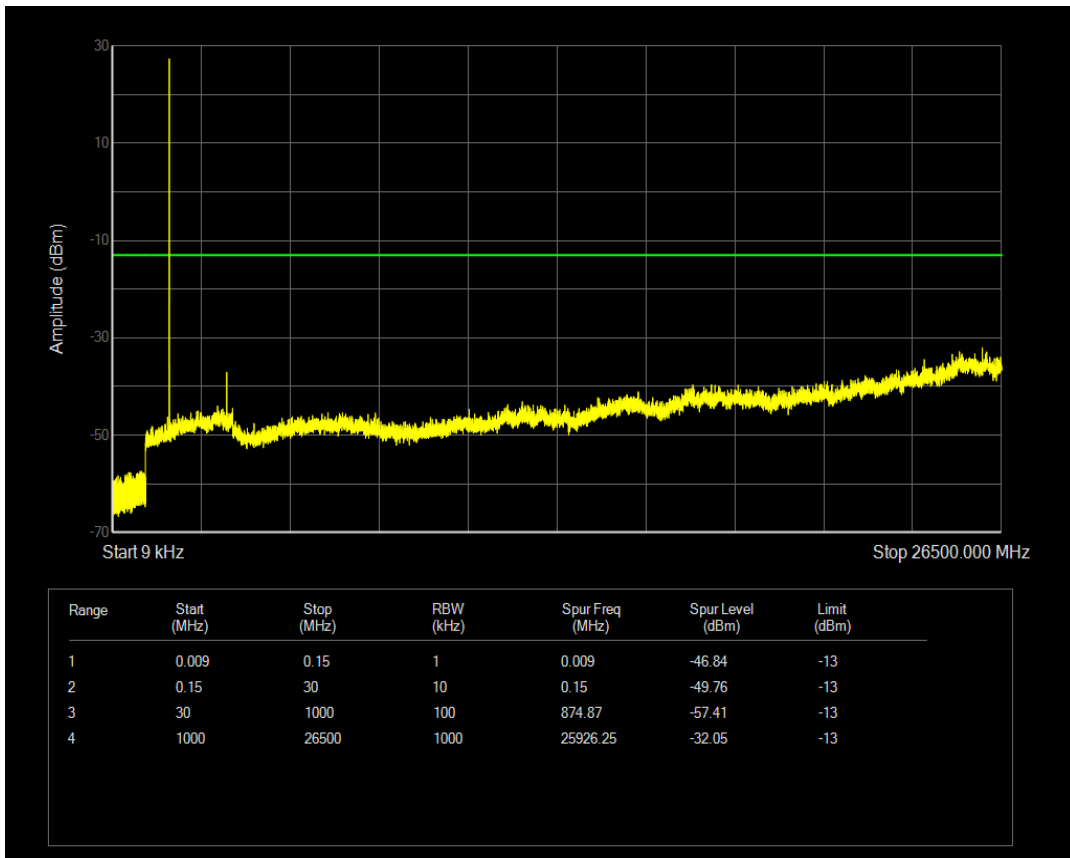

Band66 16QAM BW=1.4MHz Channel=131979 RB Size=1 Position=#0

Band66 16QAM BW=1.4MHz Channel=131979 RB Size=6 Position=#0