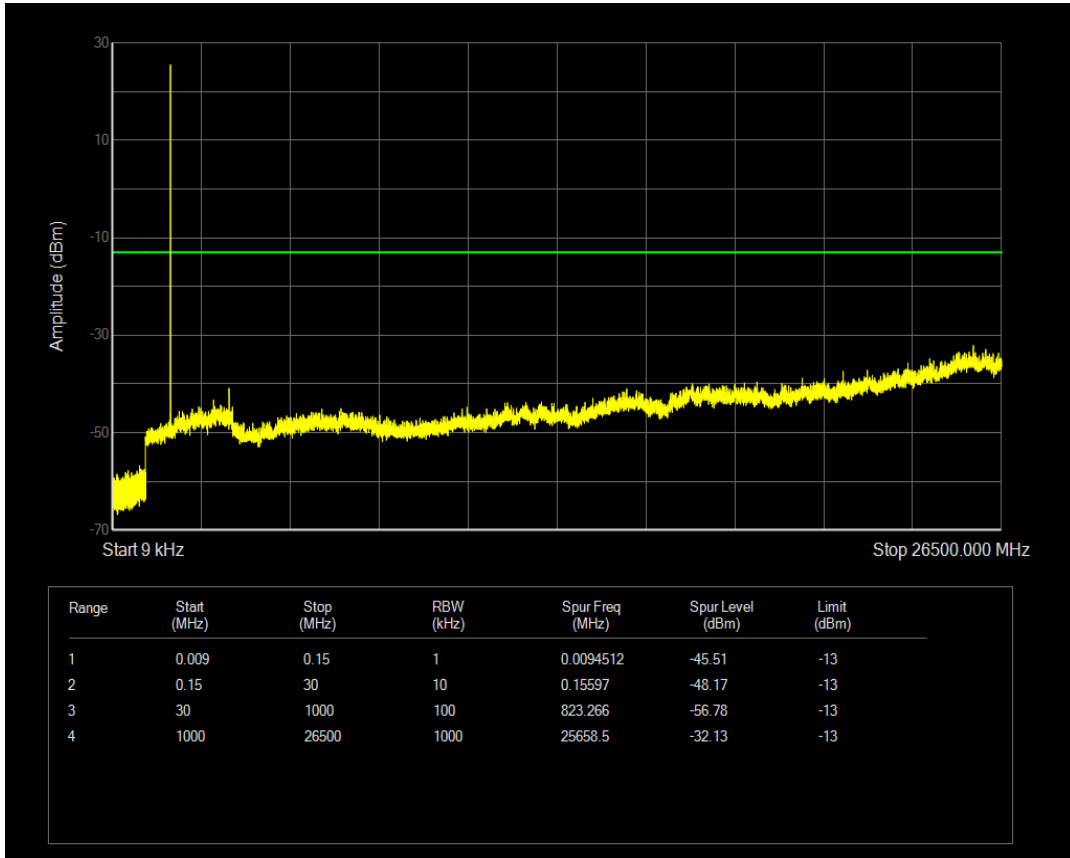

Band66 16QAM BW=1.4MHz Channel=132322 RB Size=6 Position=#0

Band66 QPSK BW=1.4MHz Channel=132665 RB Size=1 Position=#0