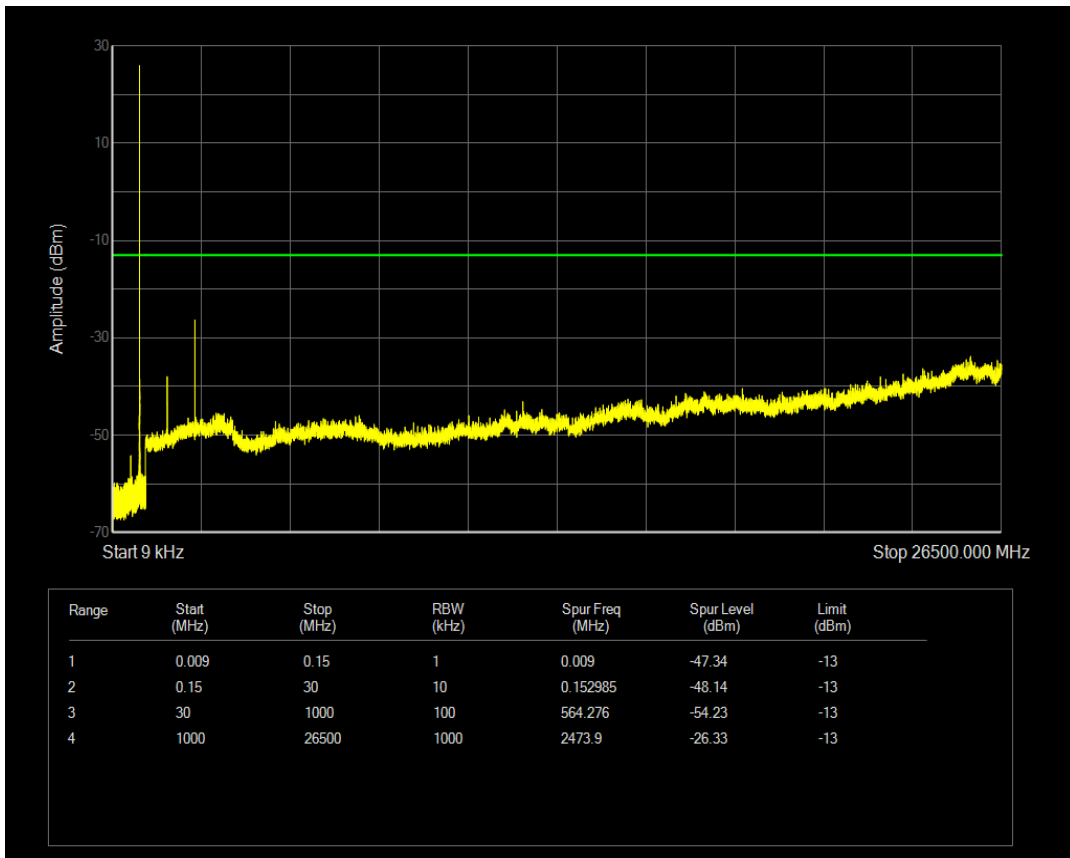

Band5 16QAM BW=1.4MHz Channel=20407 RB Size=1 Position=#0

Band5 16QAM BW=1.4MHz Channel=20407 RB Size=6 Position=#0