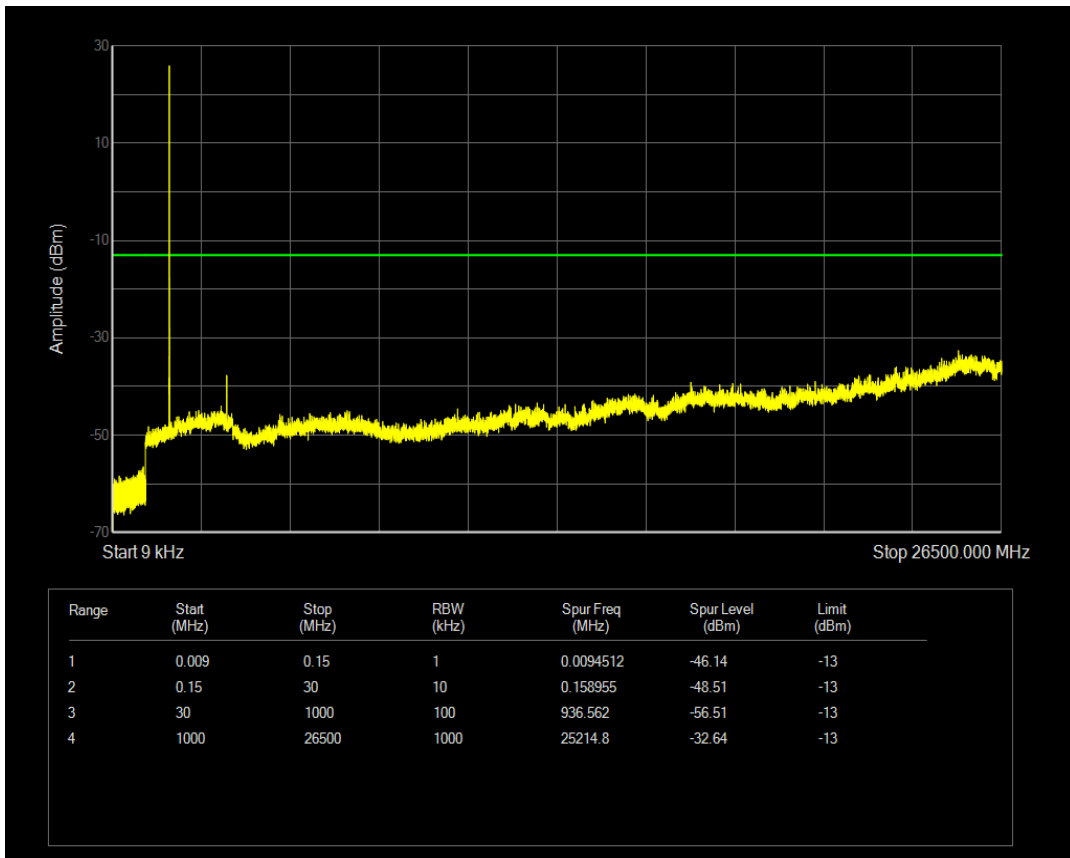

Band66 QPSK BW=5MHz Channel=131997 RB Size=1 Position=#0

Band66 QPSK BW=5MHz Channel=131997 RB Size=25 Position=#0