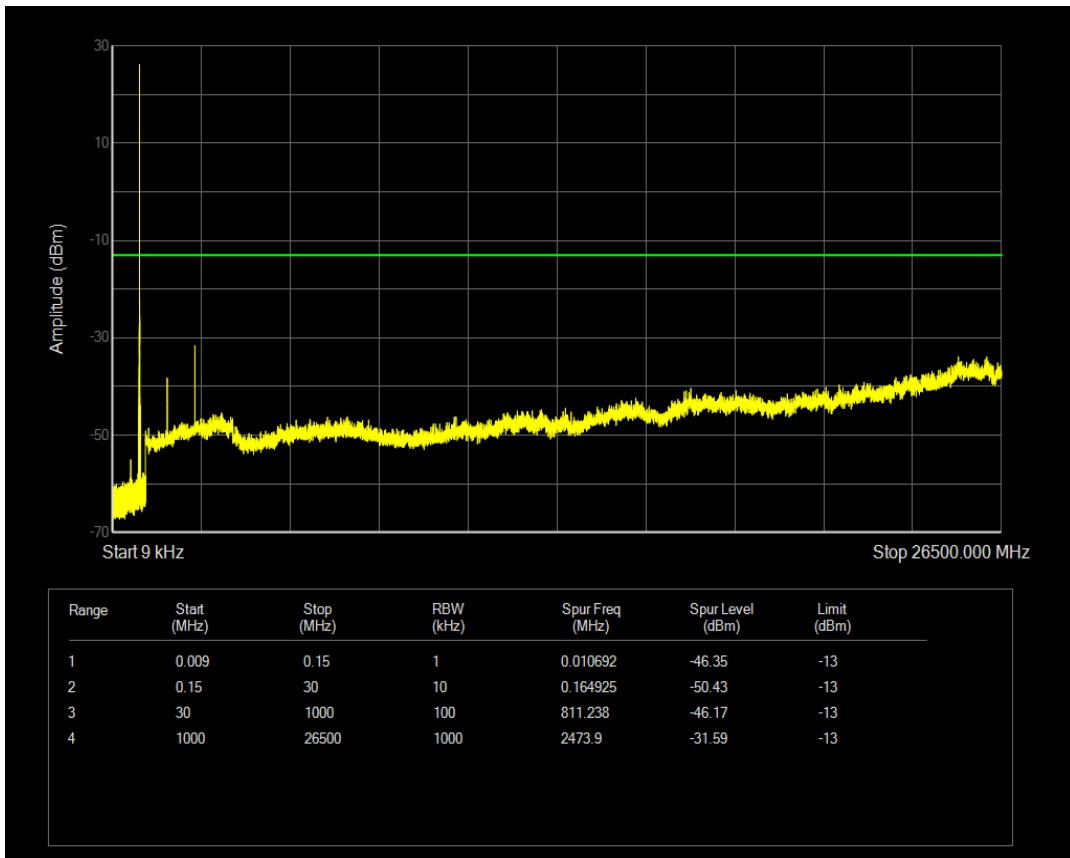

Band5 16QAM BW=3MHz Channel=20415 RB Size=1 Position=#0

Band5 16QAM BW=3MHz Channel=20415 RB Size=15 Position=#0