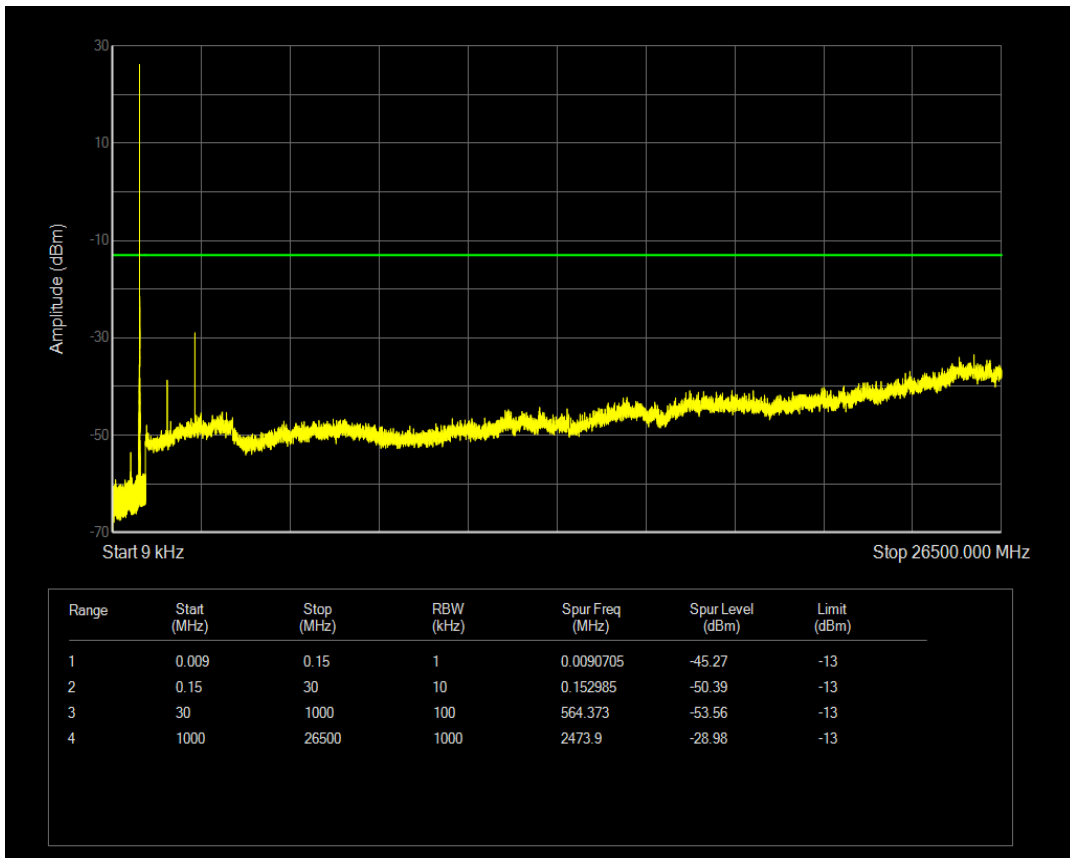

Band5 16QAM BW=5MHz Channel=20425 RB Size=1 Position=#0

Band5 16QAM BW=5MHz Channel=20425 RB Size=25 Position=#0