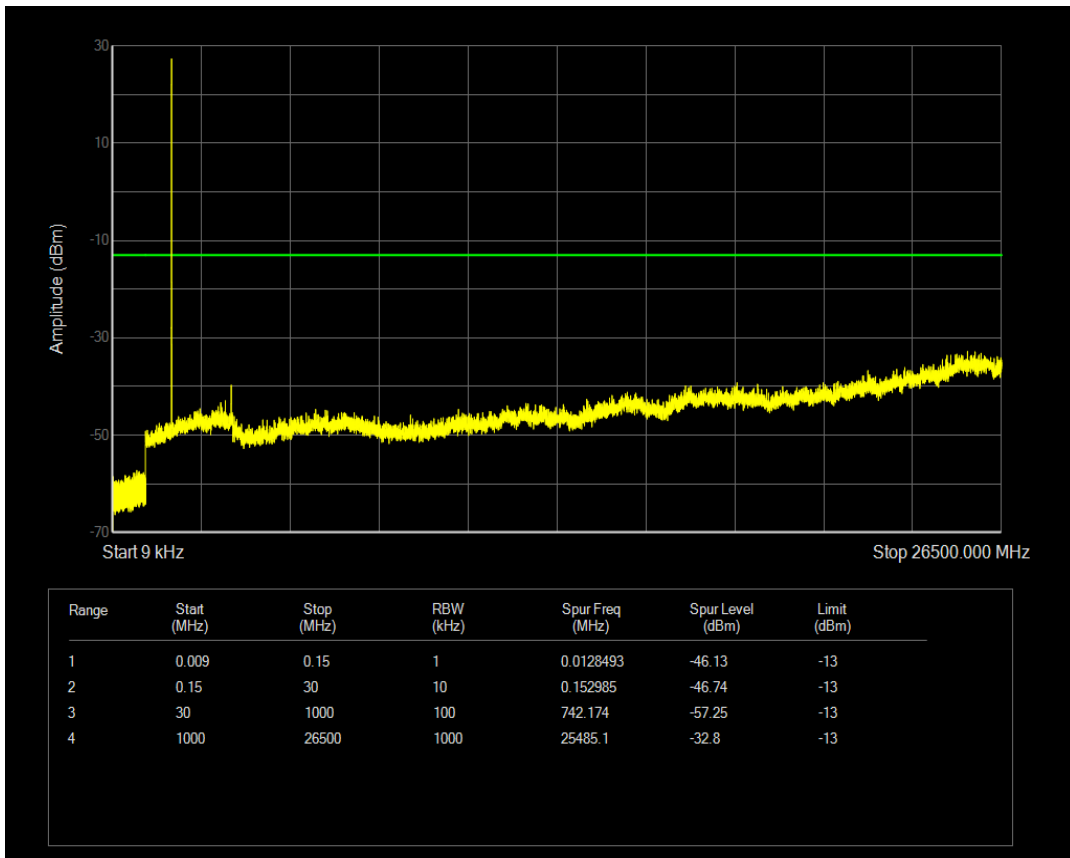

Band66 16QAM BW=3MHz Channel=132657 RB Size=1 Position=#0

Band66 16QAM BW=3MHz Channel=132657 RB Size=15 Position=#0