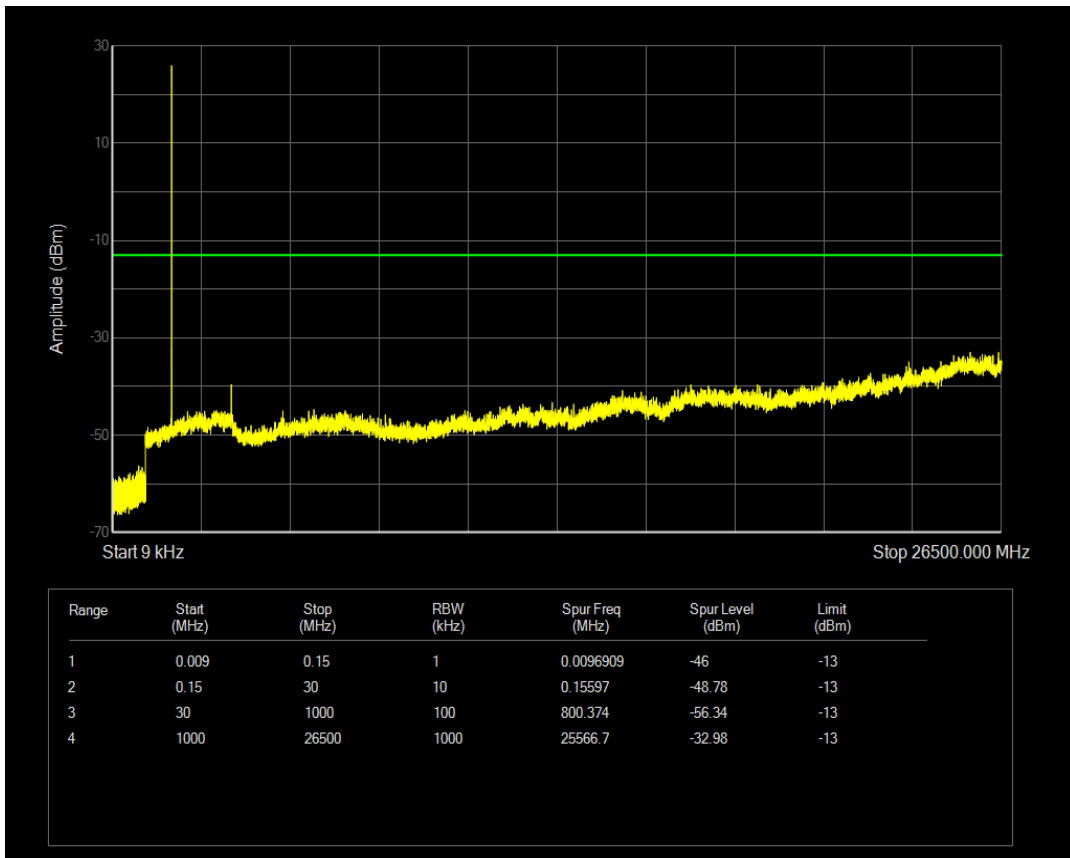

Band66 QPSK BW=1.4MHz Channel=132665 RB Size=1 Position=#0

Band66 QPSK BW=1.4MHz Channel=132665 RB Size=6 Position=#0