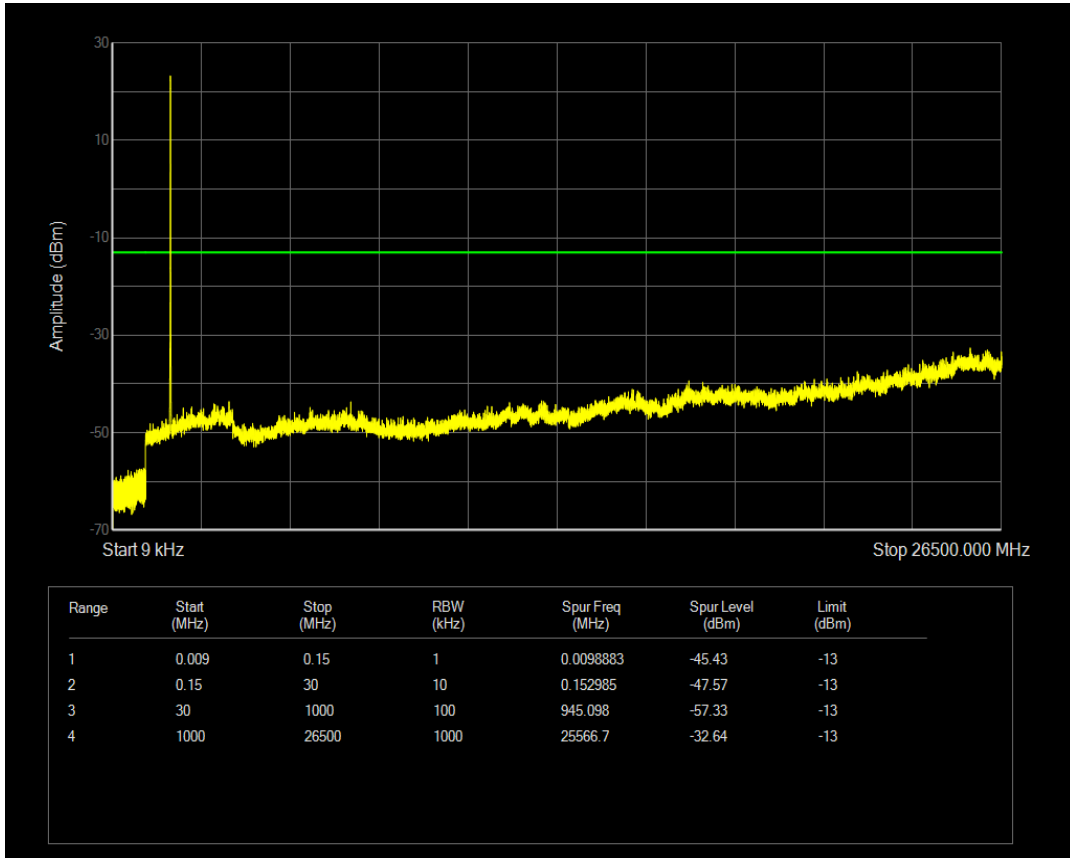

Band66 16QAM BW=5MHz Channel=132322 RB Size=25 Position=#0

Band66 QPSK BW=5MHz Channel=132647 RB Size=1 Position=#0