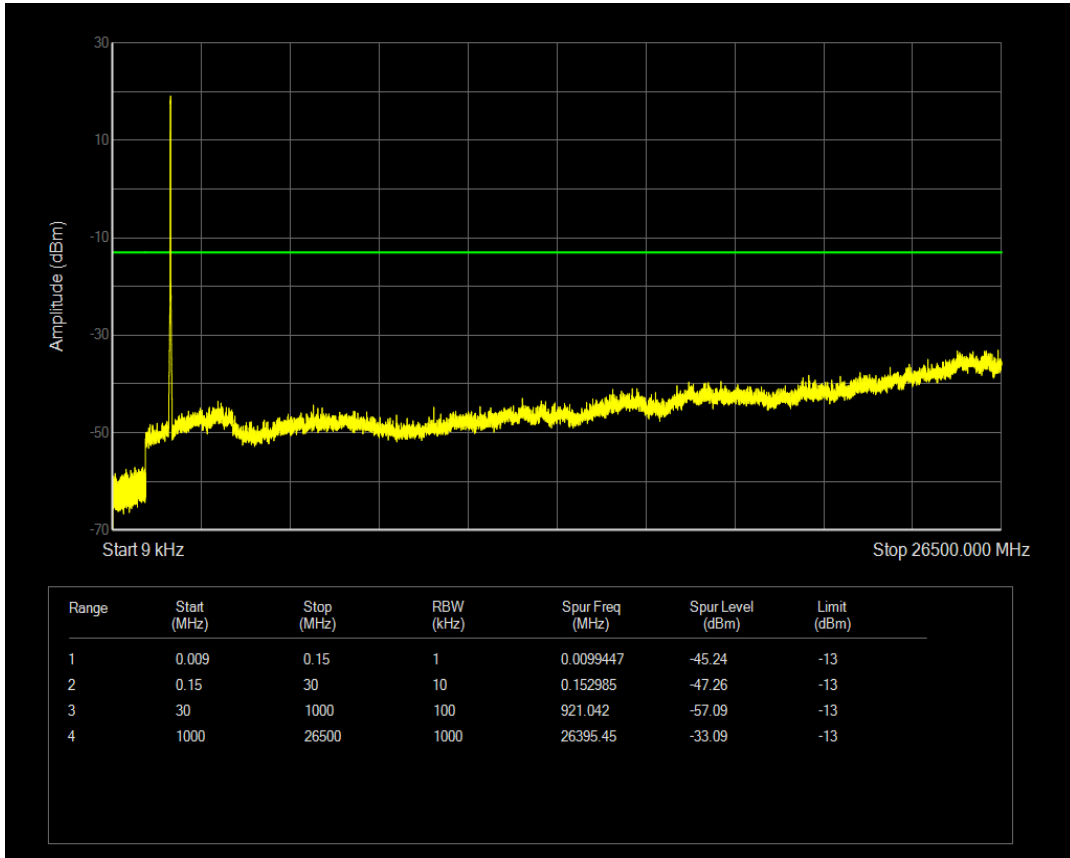

Band66 16QAM BW=15MHz Channel=132322 RB Size=75 Position=#0

Band66 QPSK BW=15MHz Channel=132597 RB Size=75 Position=#0