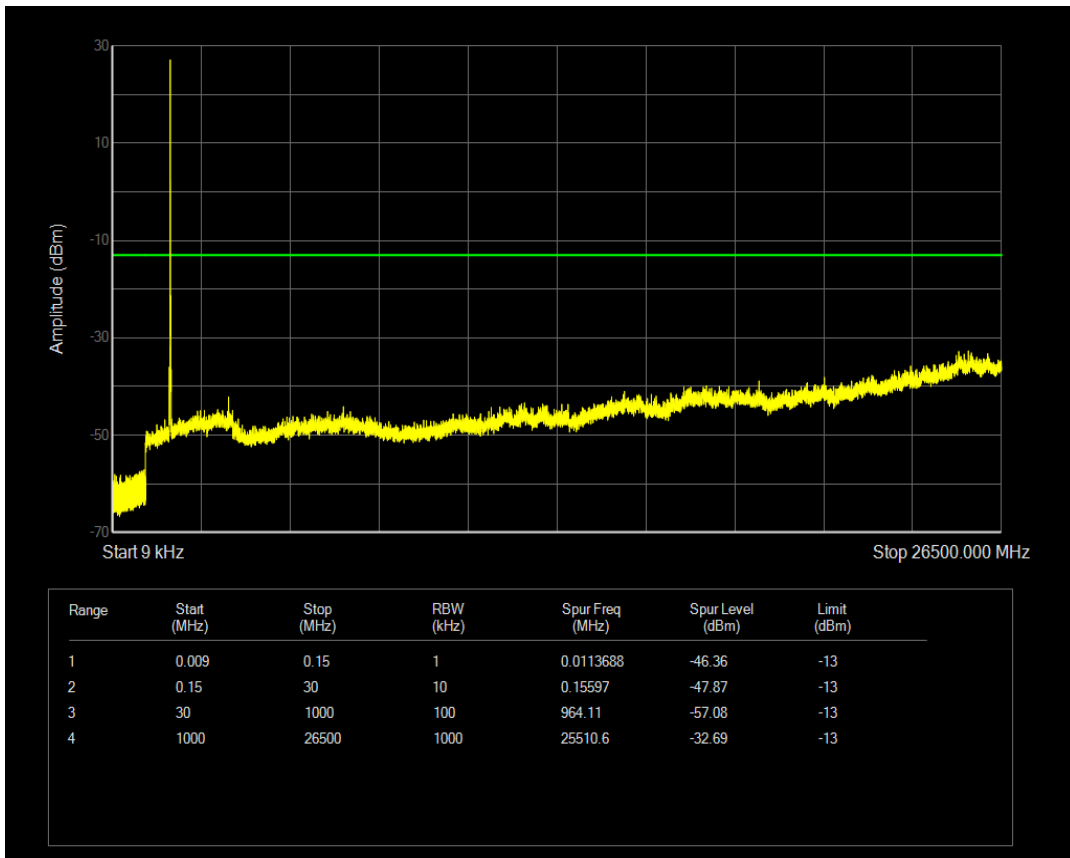

Band66 16QAM BW=15MHz Channel=132322 RB Size=1 Position=#0

Band66 16QAM BW=15MHz Channel=132322 RB Size=75 Position=#0