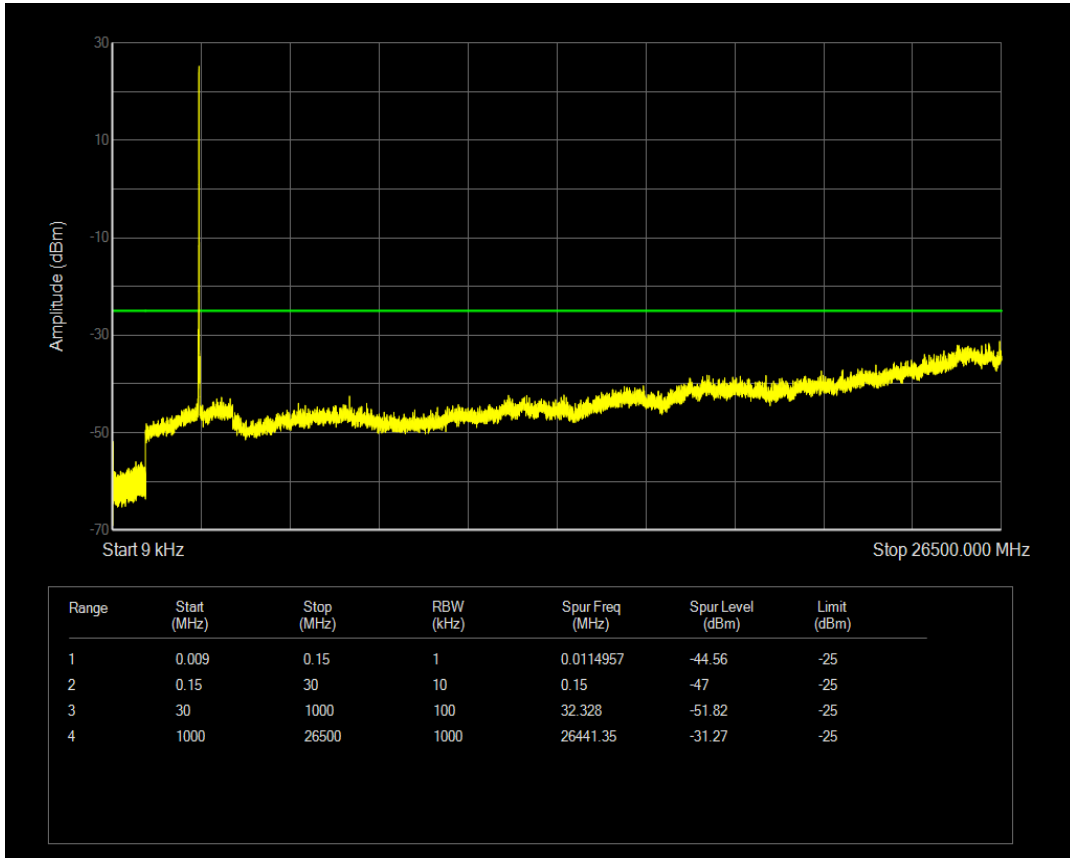

Band41 16QAM BW=5MHz Channel=40620 RB Size=1 Position=#0

Band41 16QAM BW=5MHz Channel=40620 RB Size=25 Position=#0

Band41 QPSK BW=5MHz Channel=41565 RB Size=1 Position=#0

Band41 QPSK BW=5MHz Channel=41565 RB Size=25 Position=#0