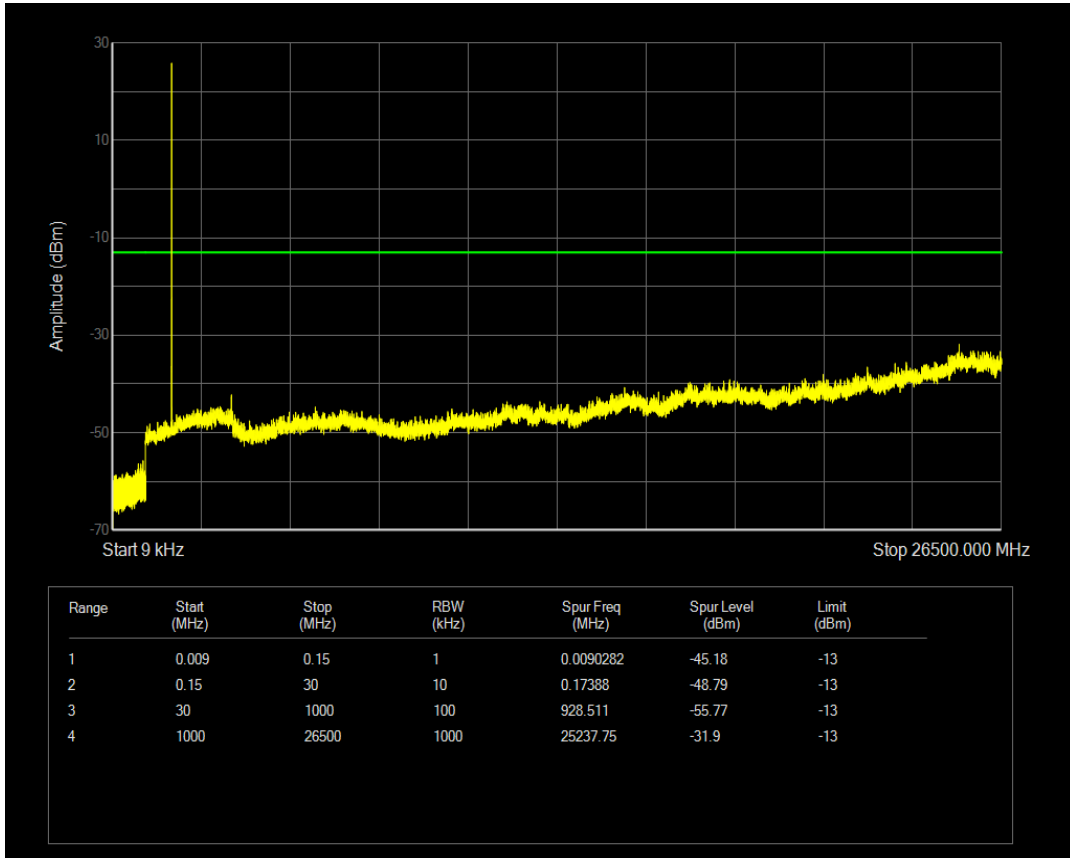

Band66 16QAM BW=1.4MHz Channel=132665 RB Size=6 Position=#0

Band66 QPSK BW=3MHz Channel=131987 RB Size=15 Position=#0