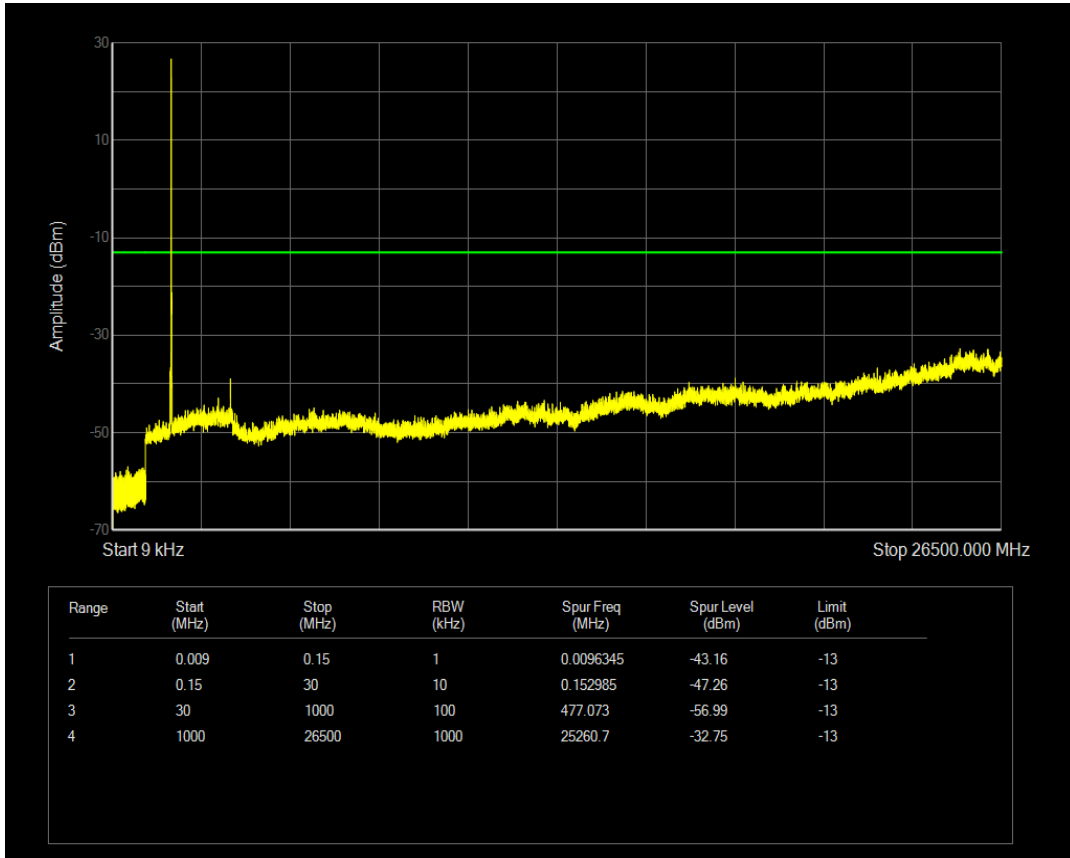

Band66 16QAM BW=15MHz Channel=132322 RB Size=1 Position=#0

Band66 16QAM BW=15MHz Channel=132322 RB Size=75 Position=#0

Band66 QPSK BW=15MHz Channel=132597 RB Size=75 Position=#0

Band66 QPSK BW=15MHz Channel=132597 RB Size=1 Position=#0

Band66 16QAM BW=15MHz Channel=132597 RB Size=1 Position=#0

Band66 16QAM BW=15MHz Channel=132597 RB Size=75 Position=#0