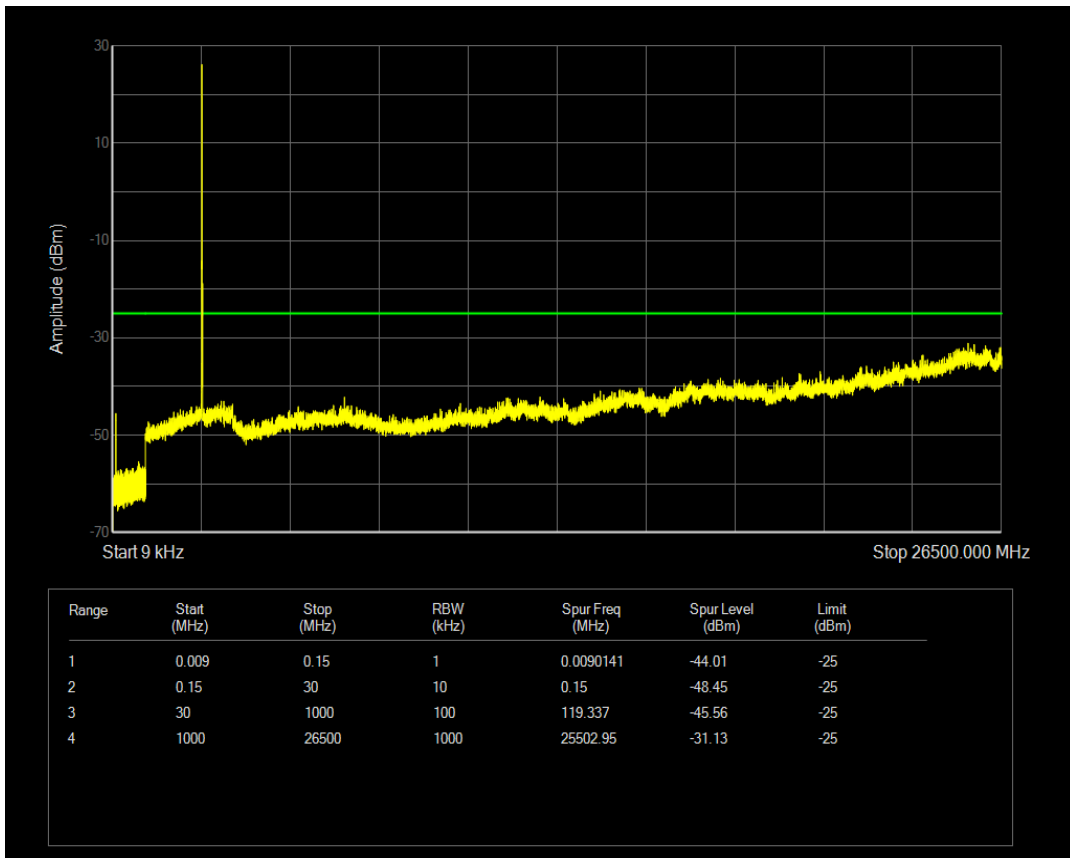

Band41 16QAM BW=10MHz Channel=41540 RB Size=1 Position=#0

Band41 16QAM BW=10MHz Channel=41540 RB Size=50 Position=#0