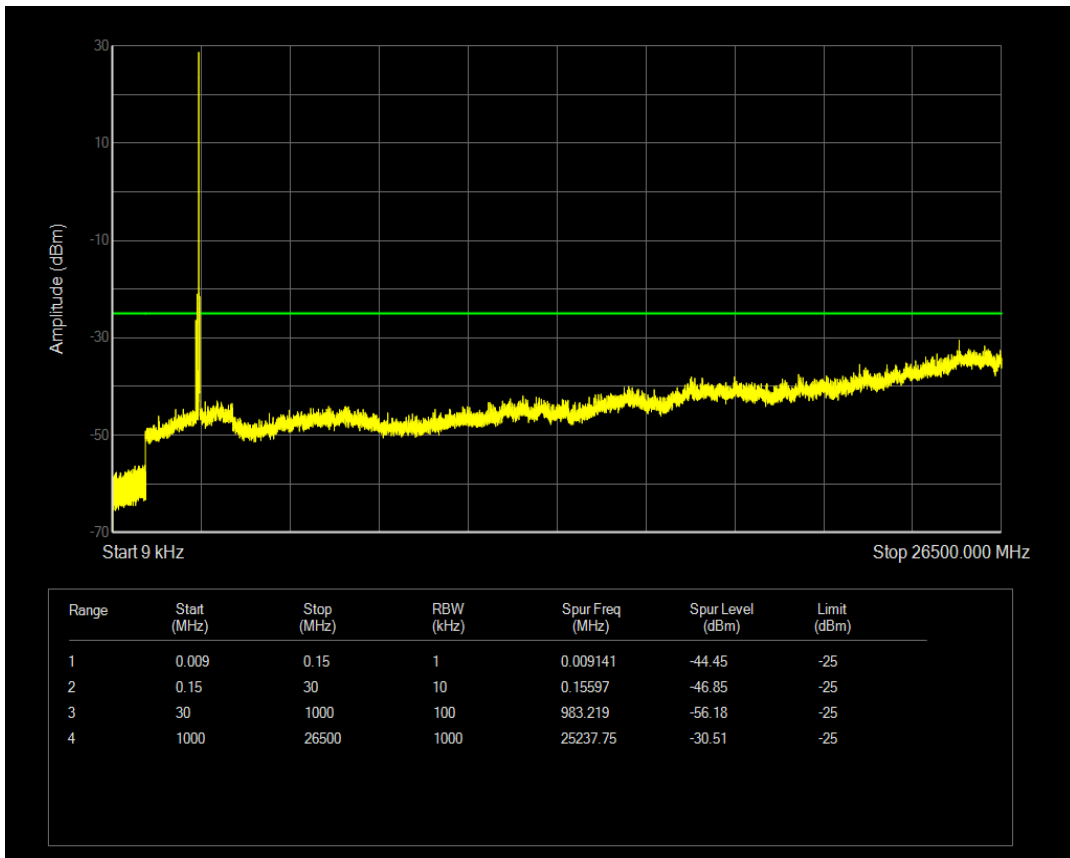

Band41 16QAM BW=15MHz Channel=40620 RB Size=1 Position=#0

Band41 16QAM BW=15MHz Channel=40620 RB Size=75 Position=#0