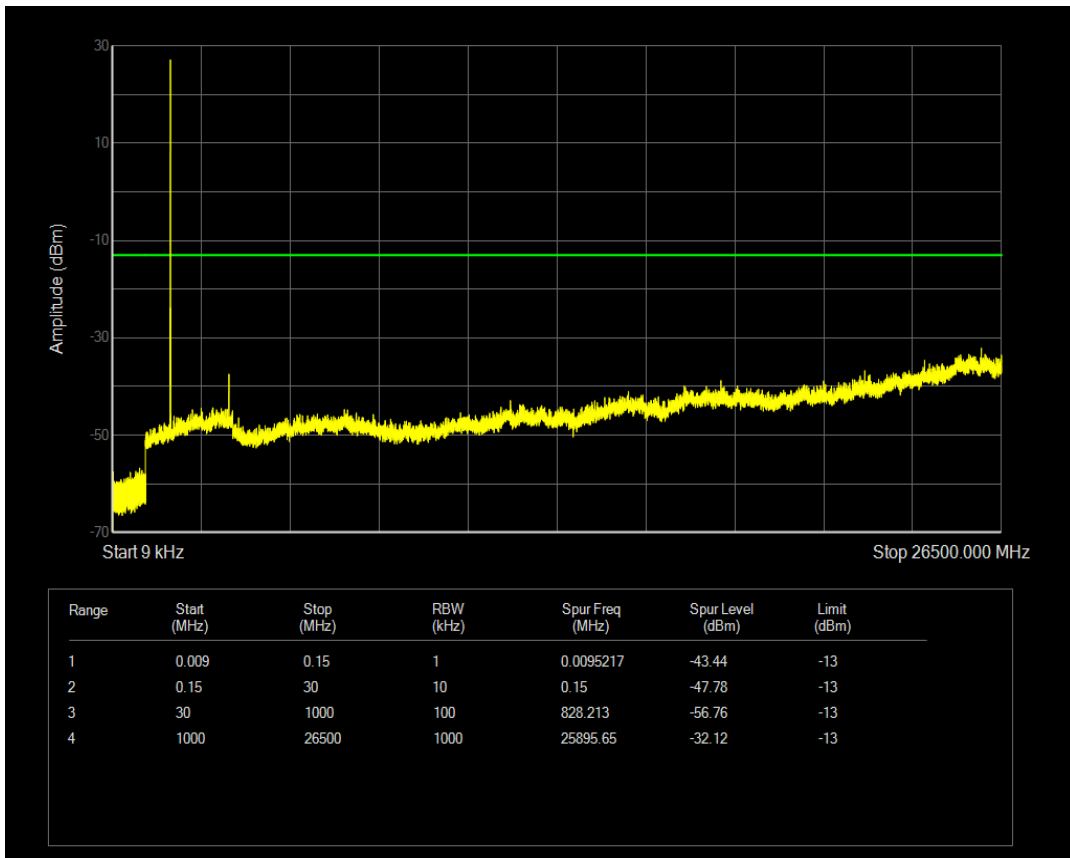

Band66 16QAM BW=5MHz Channel=132322 RB Size=1 Position=#0

Band66 16QAM BW=5MHz Channel=132322 RB Size=25 Position=#0