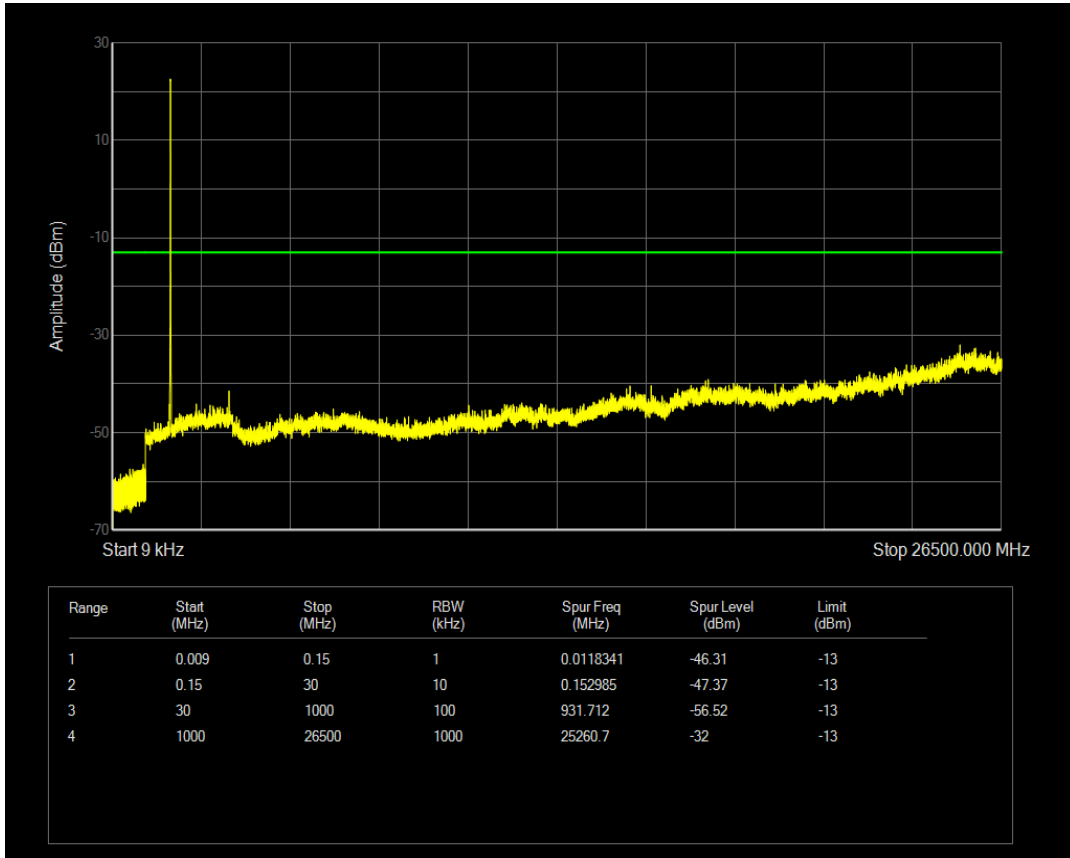

Band66 16QAM BW=5MHz Channel=131997 RB Size=1 Position=#0

Band66 16QAM BW=5MHz Channel=131997 RB Size=25 Position=#0

Band66 QPSK BW=5MHz Channel=132322 RB Size=1 Position=#0

Band66 QPSK BW=5MHz Channel=132322 RB Size=25 Position=#0