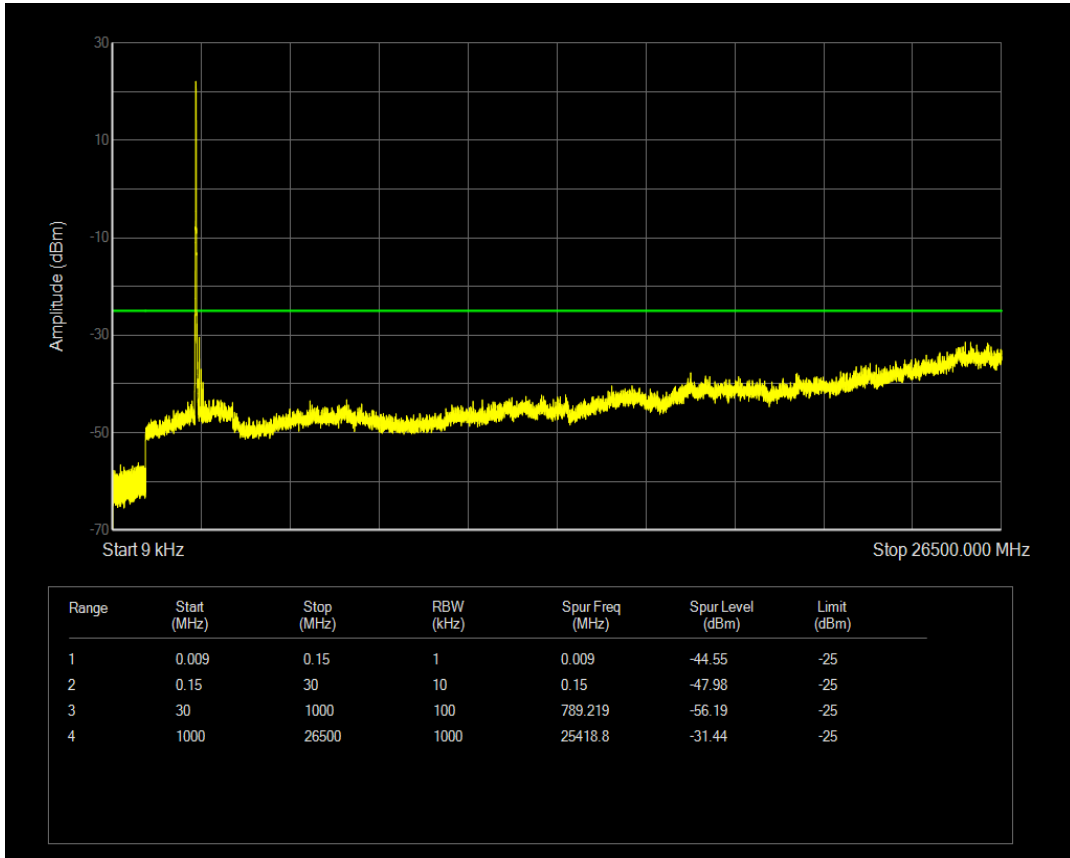

Band41 16QAM BW=15MHz Channel=39725 RB Size=75 Position=#0

Band41 QPSK BW=15MHz Channel=40620 RB Size=1 Position=#0