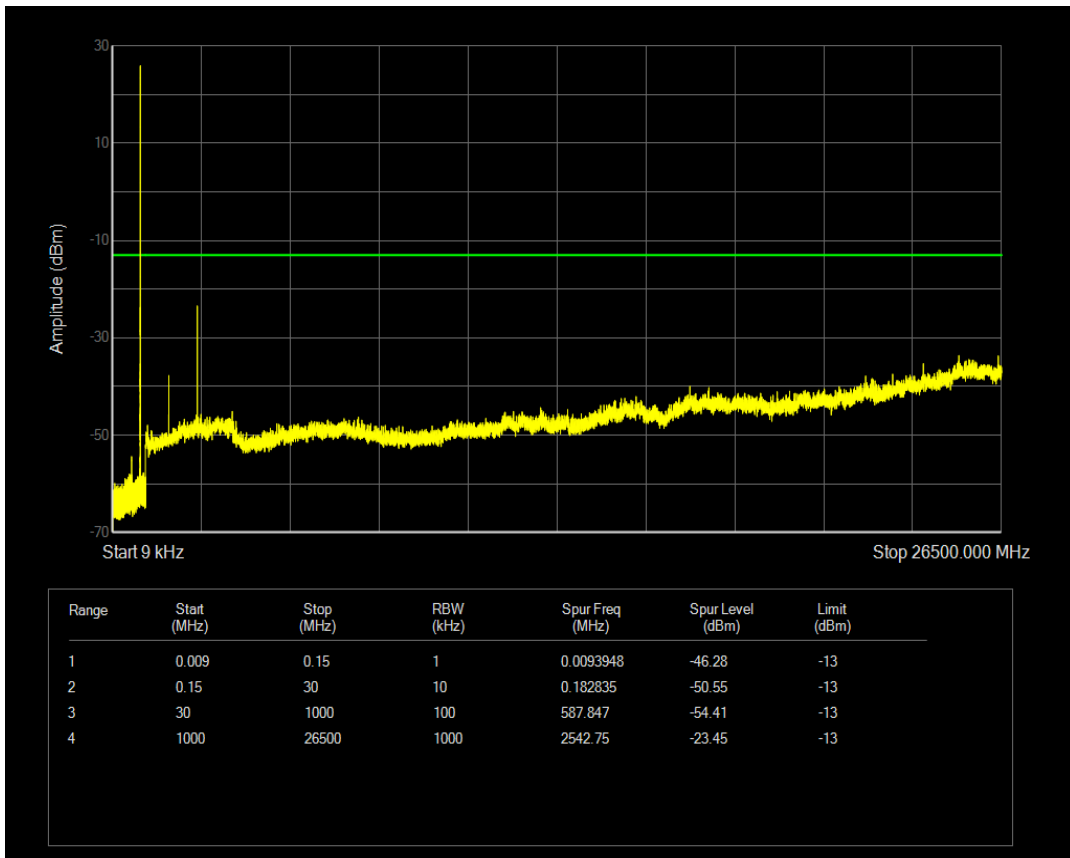

Band5 16QAM BW=1.4MHz Channel=20525 RB Size=6 Position=#0

Band5 16QAM BW=1.4MHz Channel=20525 RB Size=1 Position=#0

Band5 QPSK BW=1.4MHz Channel=20643 RB Size=1 Position=#0

Band5 QPSK BW=1.4MHz Channel=20643 RB Size=6 Position=#0

Band5 16QAM BW=1.4MHz Channel=20643 RB Size=1 Position=#0

Band5 16QAM BW=1.4MHz Channel=20643 RB Size=6 Position=#0

Band5 QPSK BW=3MHz Channel=20415 RB Size=1 Position=#0

Band5 QPSK BW=3MHz Channel=20415 RB Size=15 Position=#0