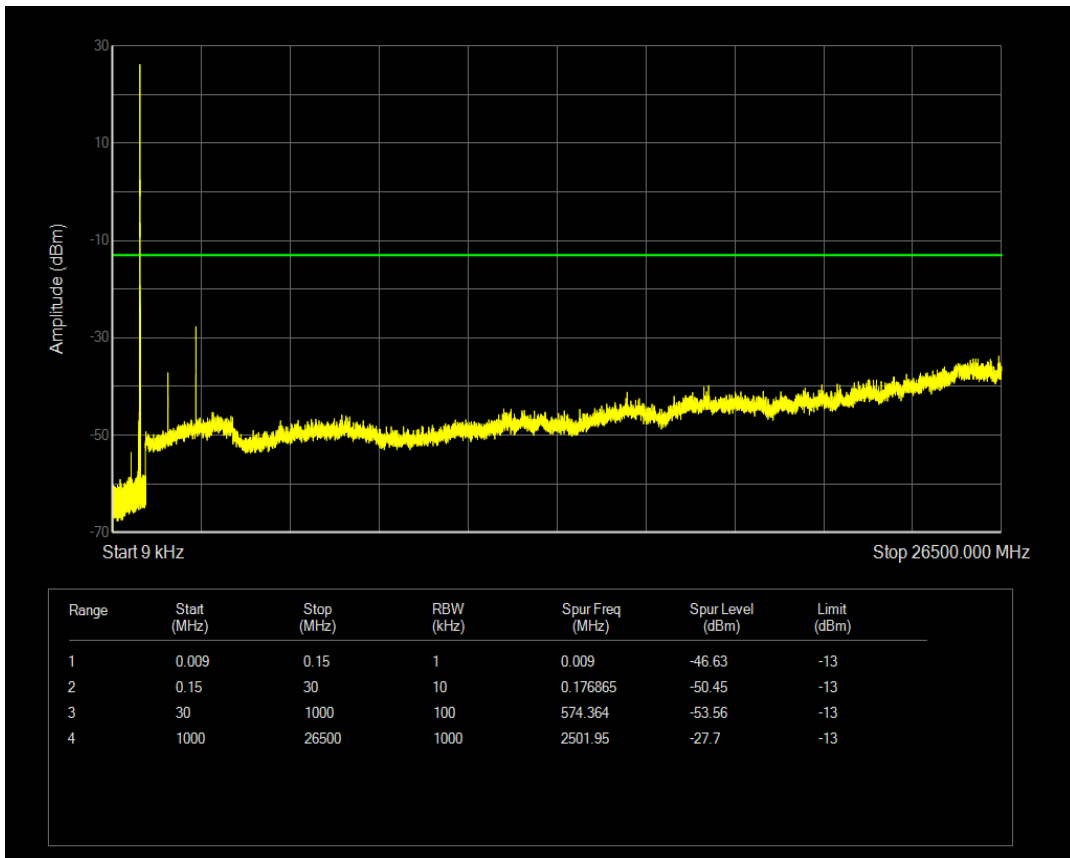

Band5 16QAM BW=5MHz Channel=20525 RB Size=1 Position=#0

Band5 16QAM BW=5MHz Channel=20525 RB Size=25 Position=#0