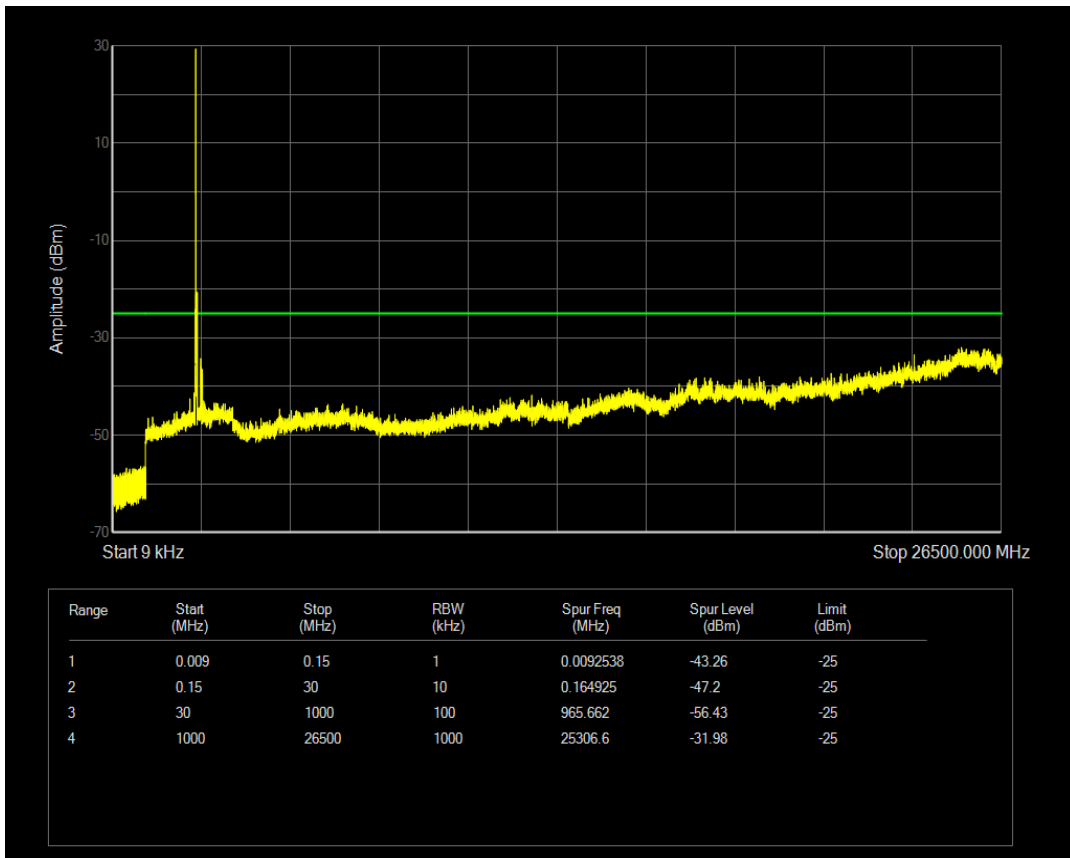

Band41 QPSK BW=20MHz Channel=39750 RB Size=1 Position=#0

Band41 QPSK BW=20MHz Channel=39750 RB Size=100 Position=#0