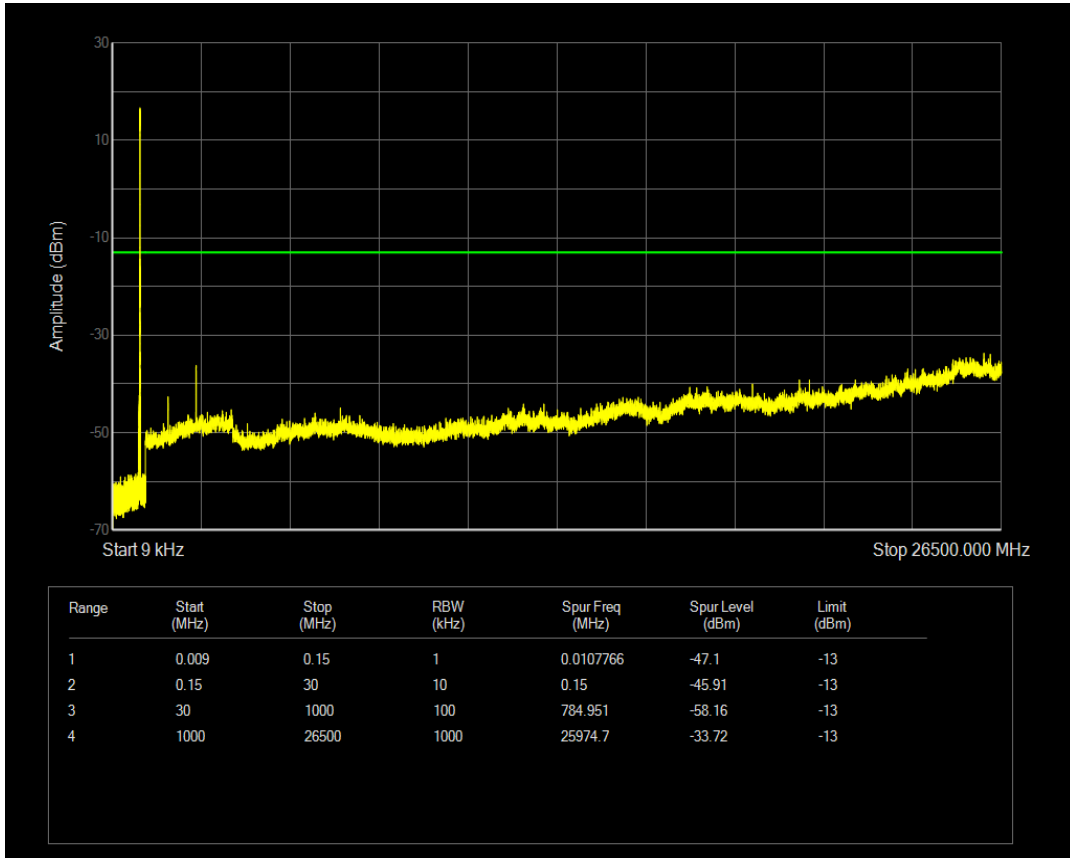

Band5 16QAM BW=5MHz Channel=20425 RB Size=1 Position=#0

Band5 16QAM BW=5MHz Channel=20425 RB Size=25 Position=#0

Band5 QPSK BW=5MHz Channel=20525 RB Size=1 Position=#0

Band5 QPSK BW=5MHz Channel=20525 RB Size=25 Position=#0