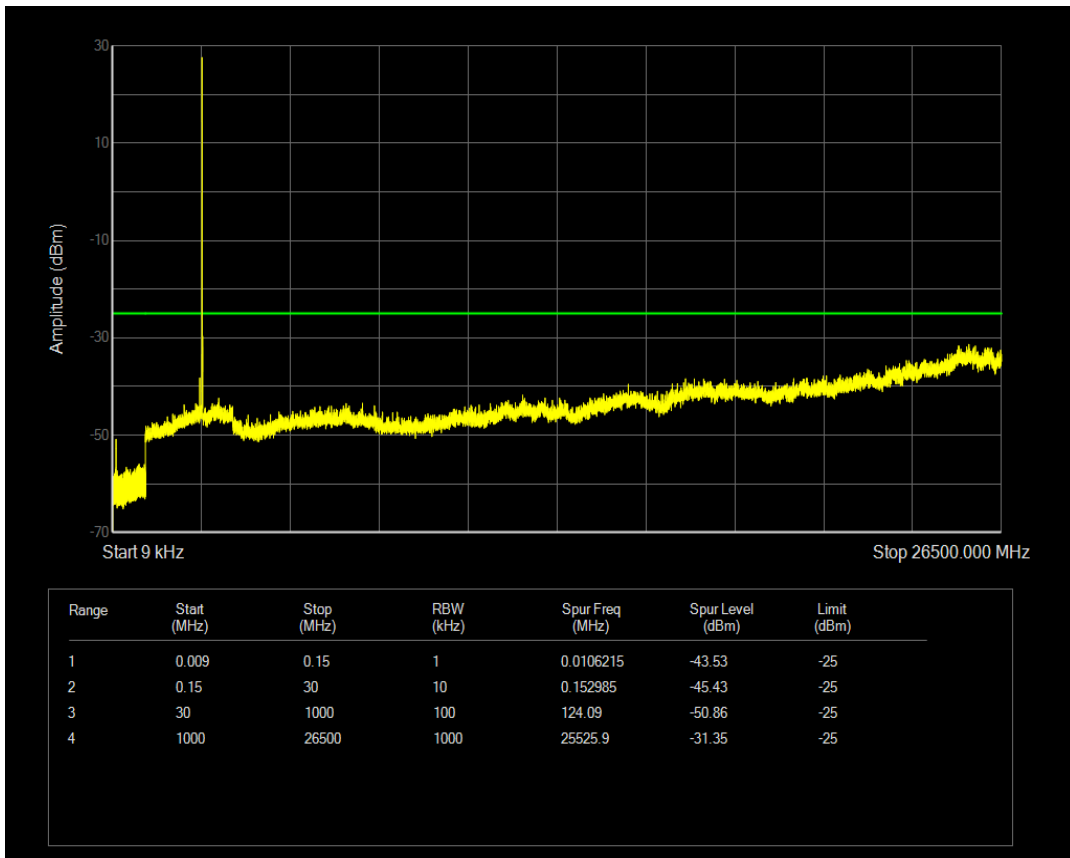

Band41 16QAM BW=5MHz Channel=41565 RB Size=1 Position=#0

Band41 16QAM BW=5MHz Channel=41565 RB Size=25 Position=#0