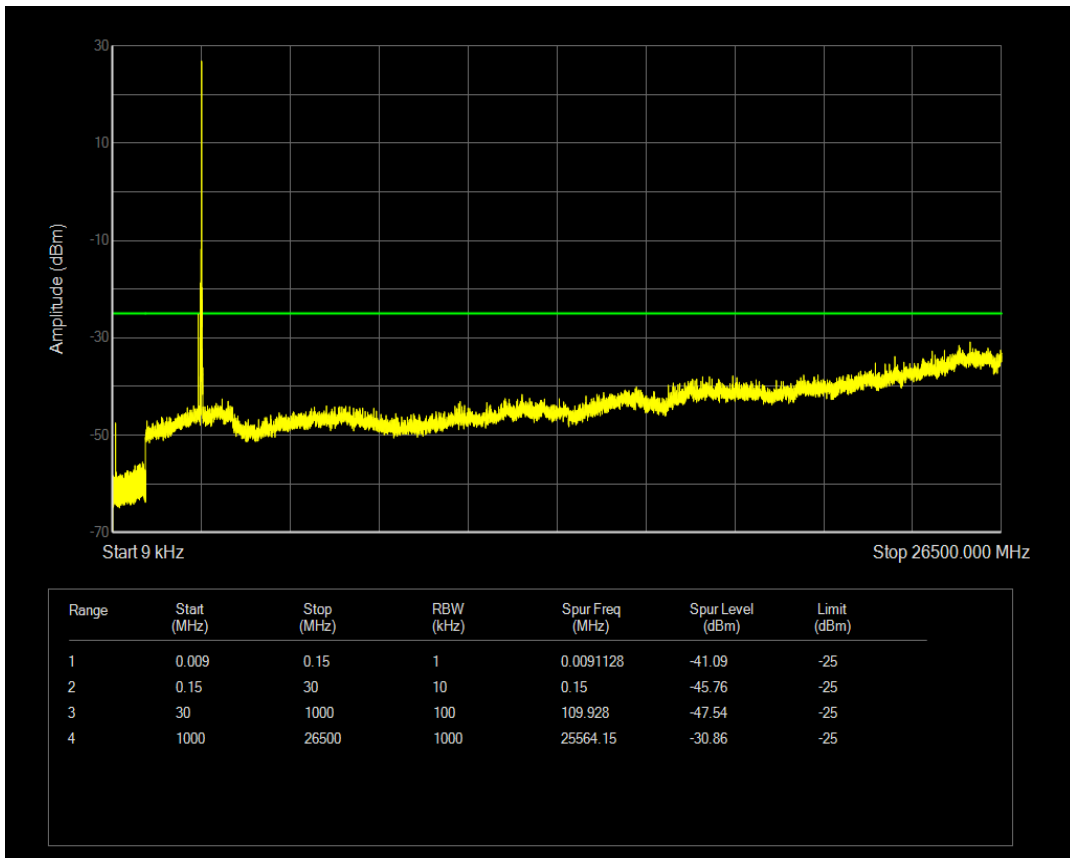

Band41 16QAM BW=20MHz Channel=41490 RB Size=1 Position=#0

Band41 16QAM BW=20MHz Channel=41490 RB Size=100 Position=#0