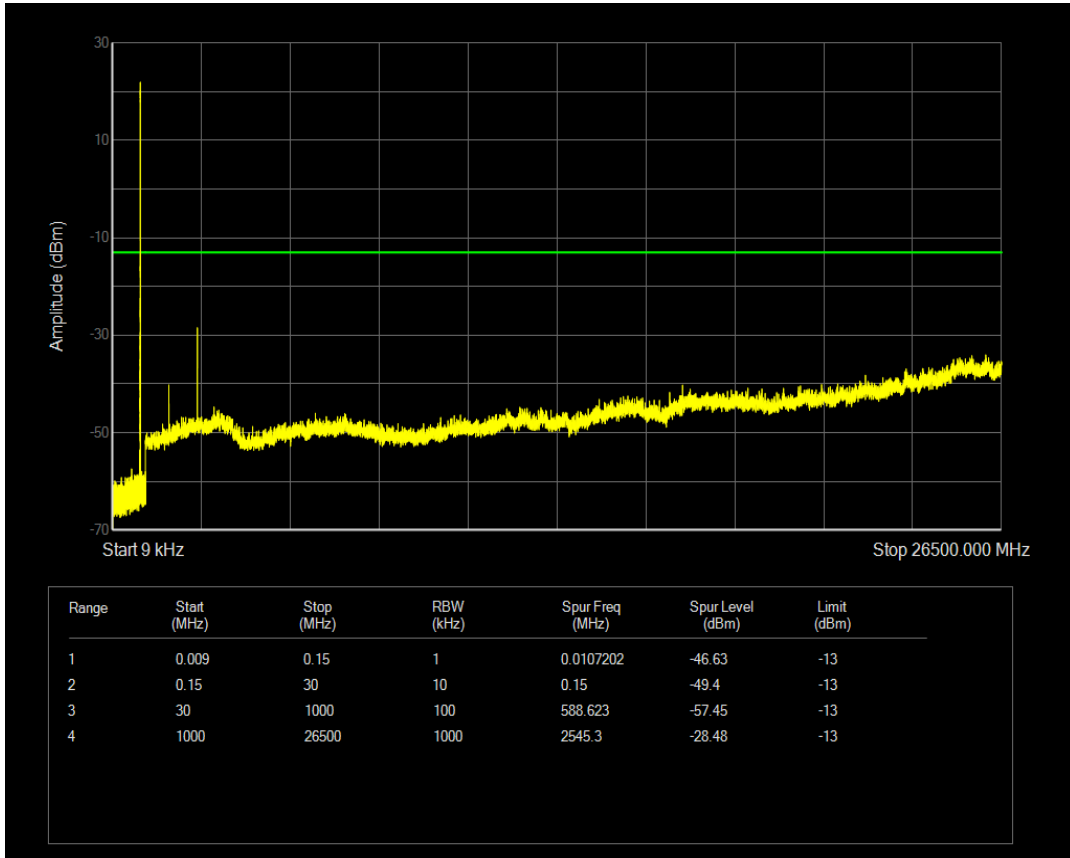

Band5 16QAM BW=1.4MHz Channel=20643 RB Size=6 Position=#0

Band5 QPSK BW=3MHz Channel=20415 RB Size=1 Position=#0