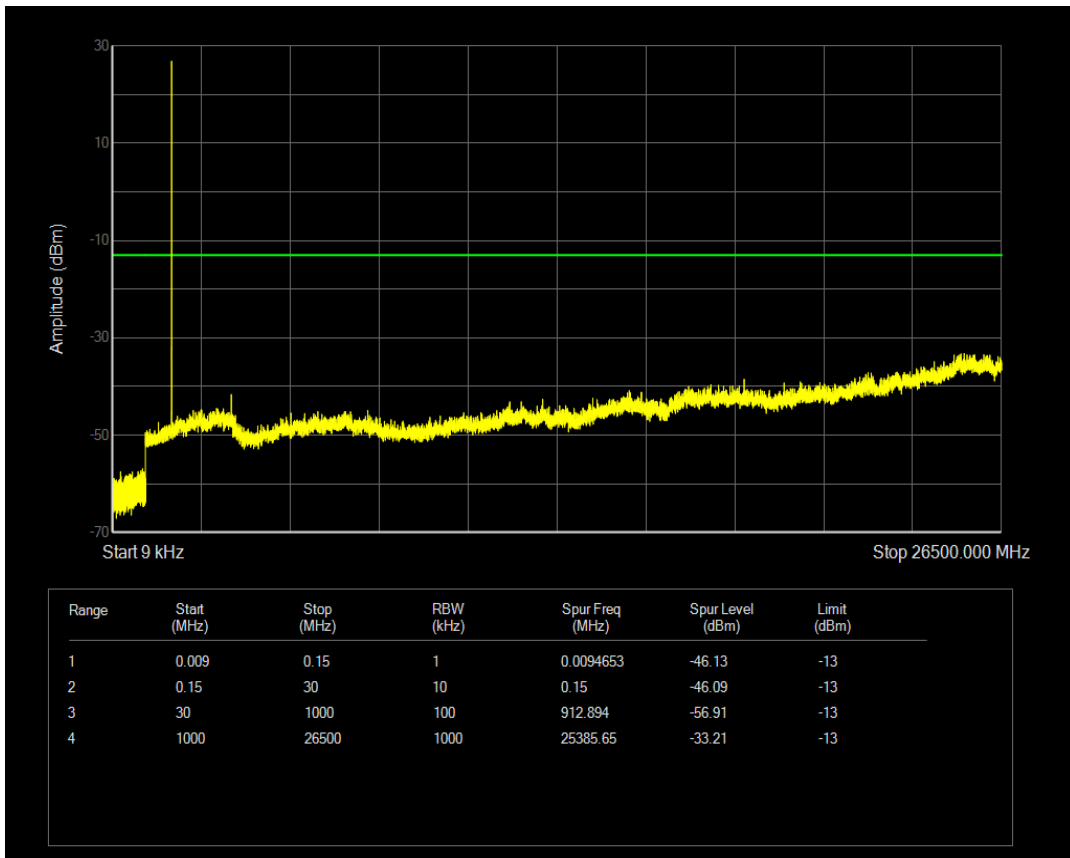

Band66 16QAM BW=1.4MHz Channel=132665 RB Size=1 Position=#0

Band66 16QAM BW=1.4MHz Channel=132665 RB Size=6 Position=#0