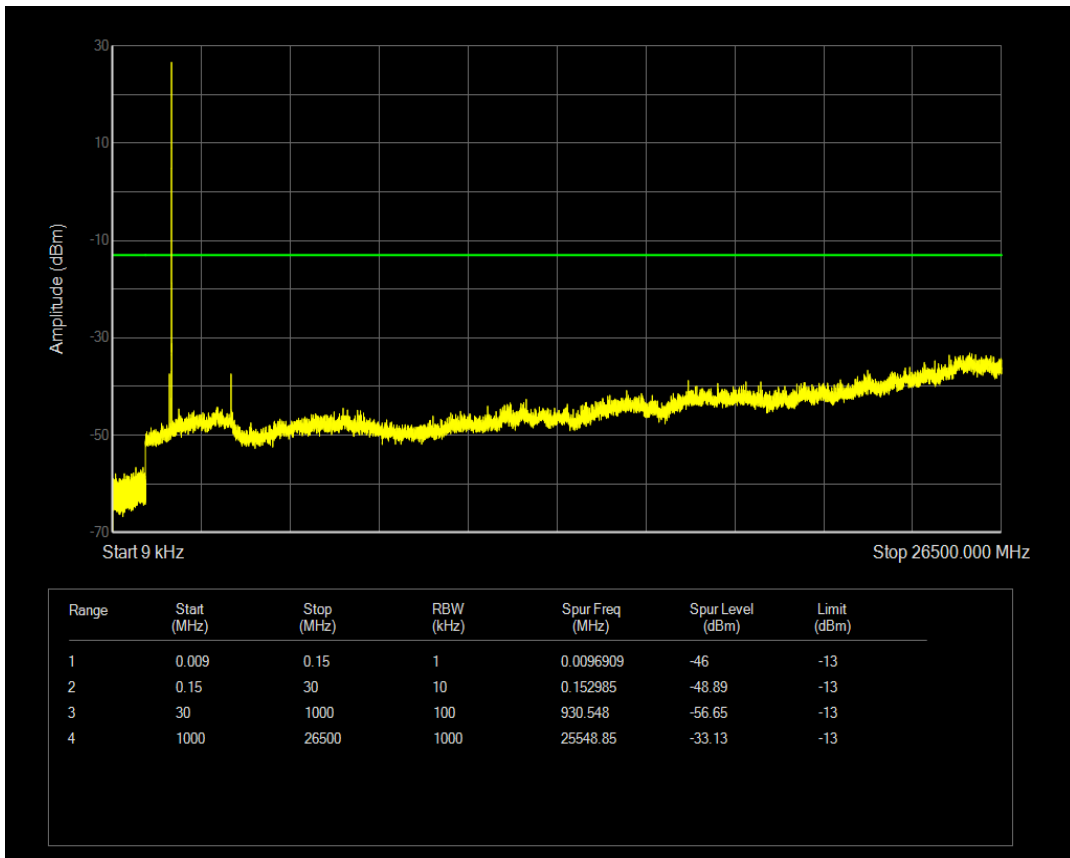

Band66 QPSK BW=5MHz Channel=132647 RB Size=1 Position=#0

Band66 QPSK BW=5MHz Channel=132647 RB Size=25 Position=#0