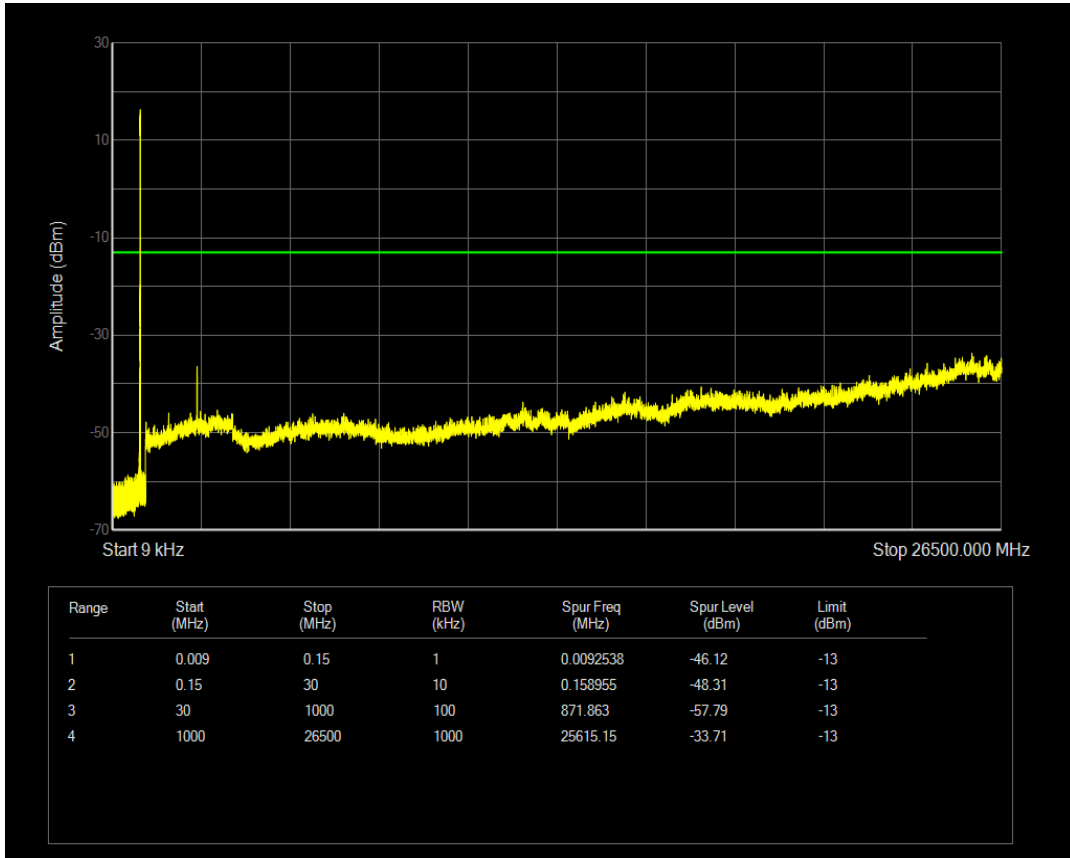

Band5 16QAM BW=5MHz Channel=20525 RB Size=1 Position=#0

Band5 16QAM BW=5MHz Channel=20525 RB Size=25 Position=#0

Band5 QPSK BW=5MHz Channel=20625 RB Size=1 Position=#0

Band5 QPSK BW=5MHz Channel=20625 RB Size=25 Position=#0

Band5 16QAM BW=5MHz Channel=20625 RB Size=1 Position=#0

Band5 16QAM BW=5MHz Channel=20625 RB Size=25 Position=#0

Band5 QPSK BW=10MHz Channel=20450 RB Size=50 Position=#0

Band5 QPSK BW=10MHz Channel=20450 RB Size=1 Position=#0