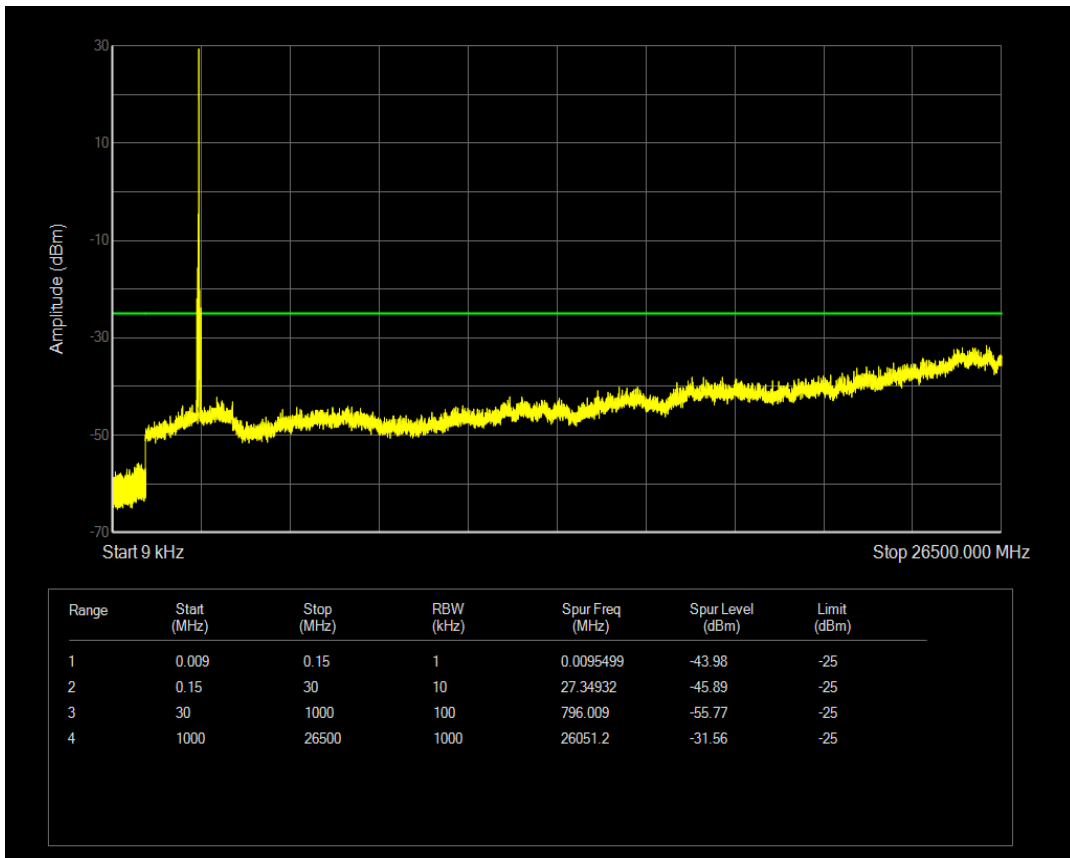

Band41 QPSK BW=10MHz Channel=40620 RB Size=1 Position=#0

Band41 QPSK BW=10MHz Channel=40620 RB Size=50 Position=#0