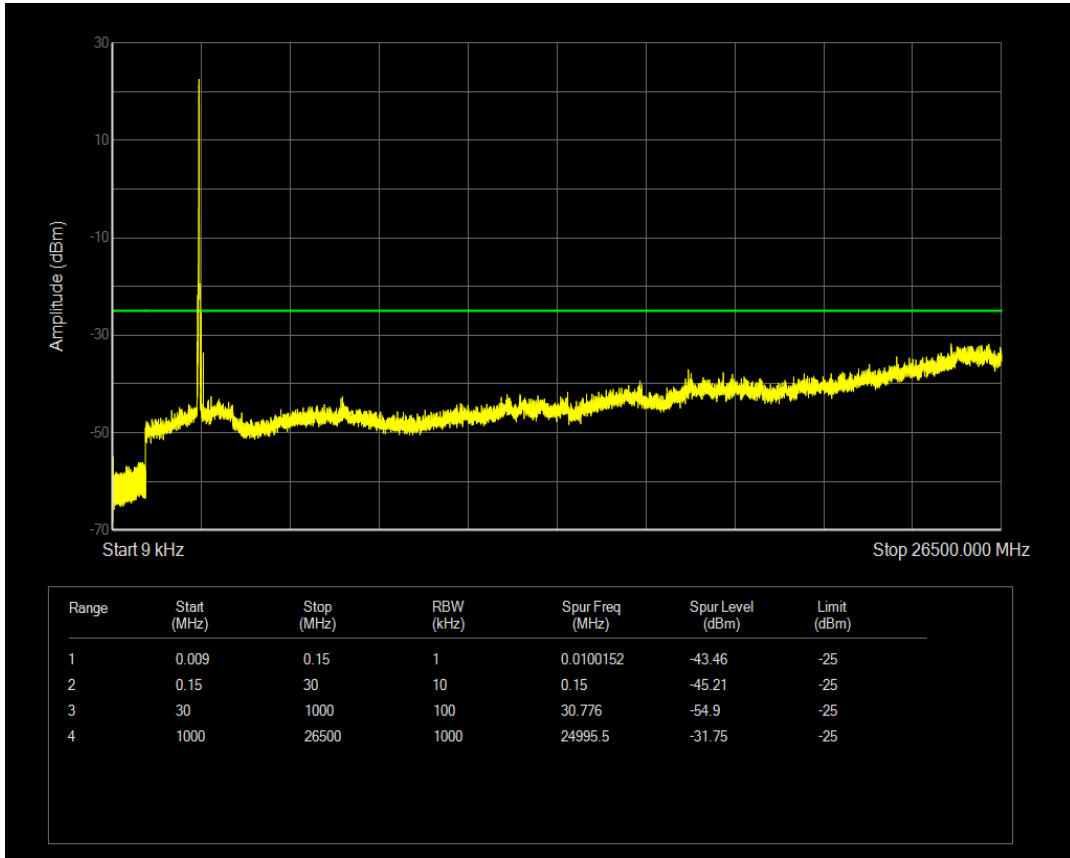

Band41 16QAM BW=15MHz Channel=40620 RB Size=75 Position=#0

Band41 QPSK BW=15MHz Channel=41515 RB Size=1 Position=#0