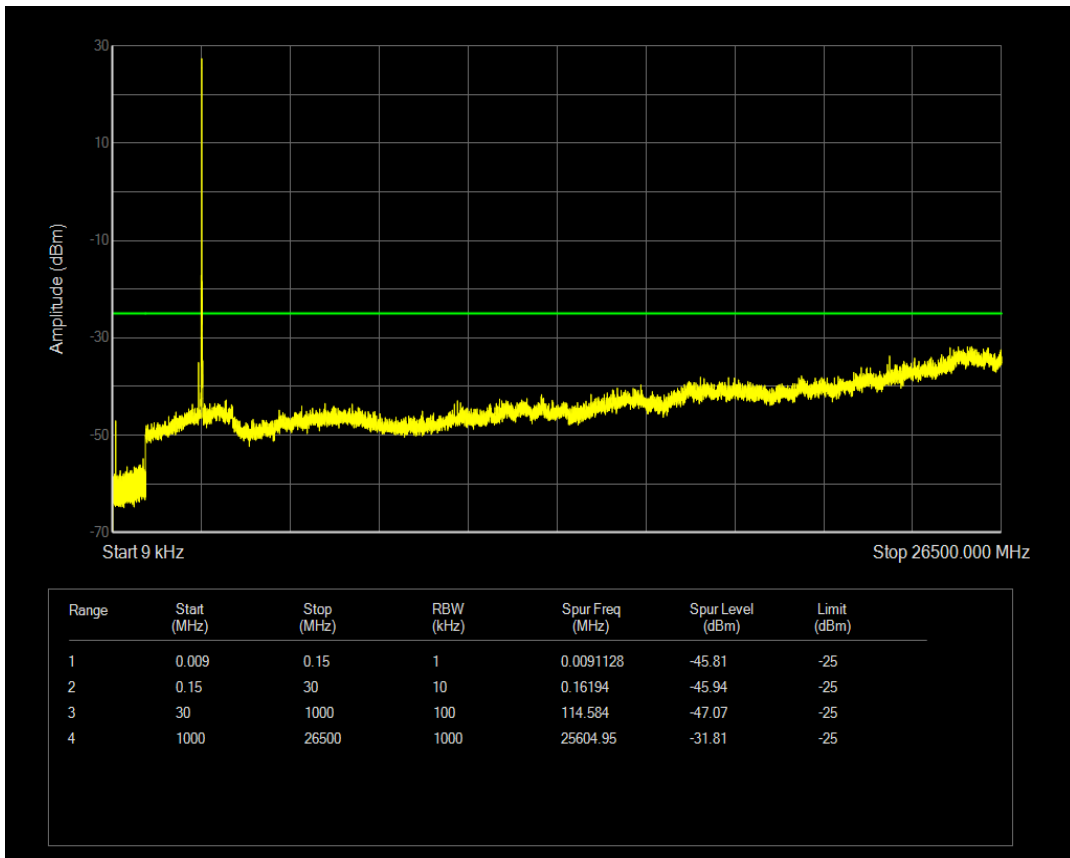

Band41 16QAM BW=15MHz Channel=41515 RB Size=1 Position=#0

Band41 16QAM BW=15MHz Channel=41515 RB Size=75 Position=#0