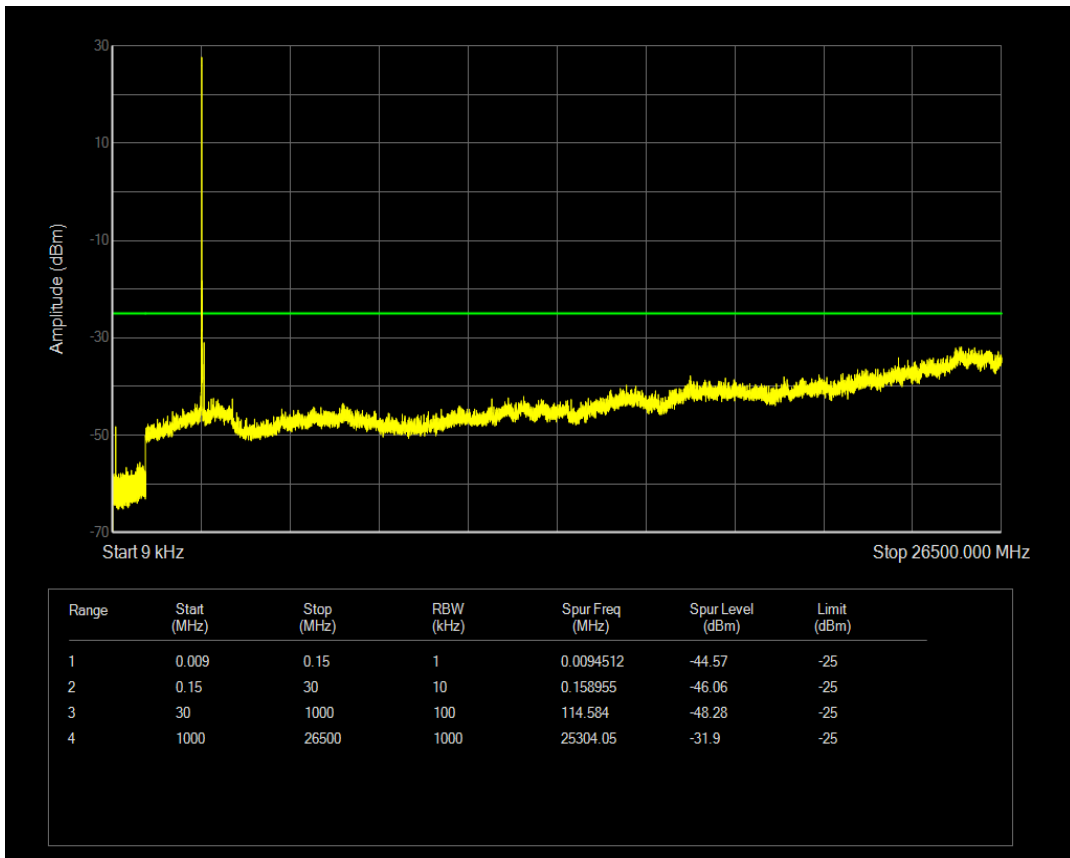

Band41 QPSK BW=15MHz Channel=41515 RB Size=1 Position=#0

Band41 QPSK BW=15MHz Channel=41515 RB Size=75 Position=#0