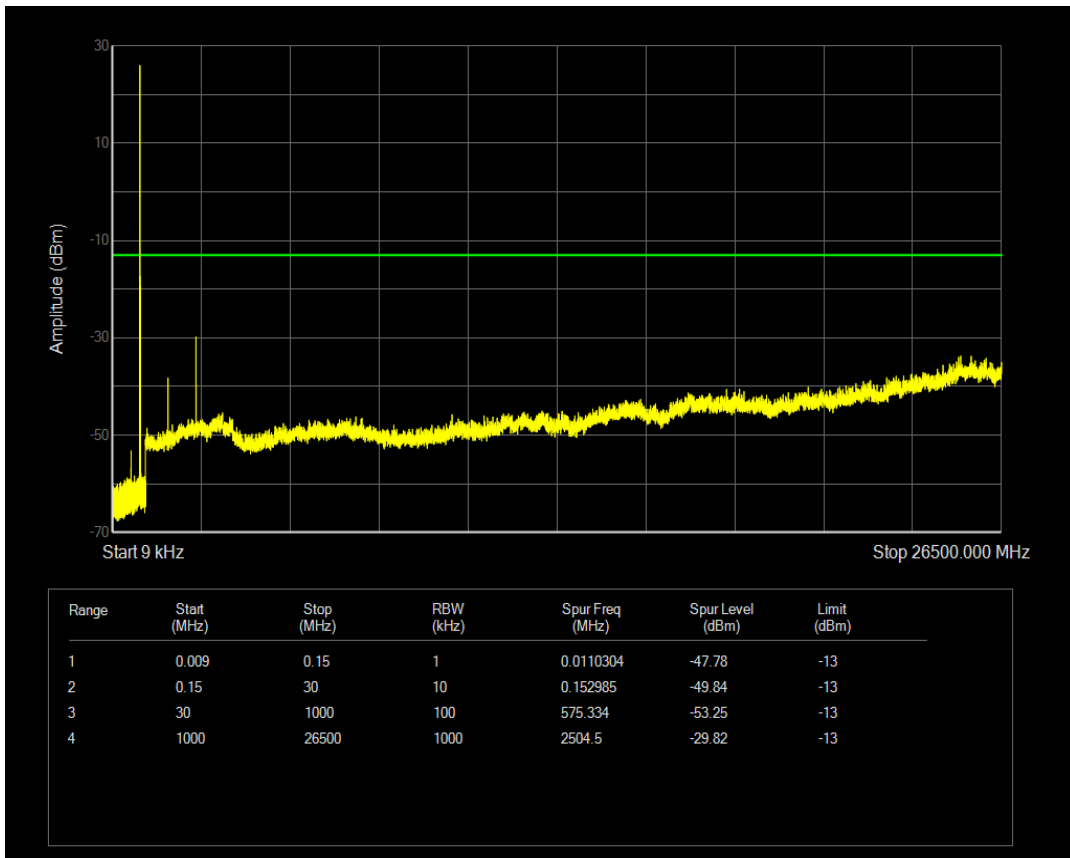

Band5 16QAM BW=3MHz Channel=20525 RB Size=1 Position=#0

Band5 16QAM BW=3MHz Channel=20525 RB Size=15 Position=#0