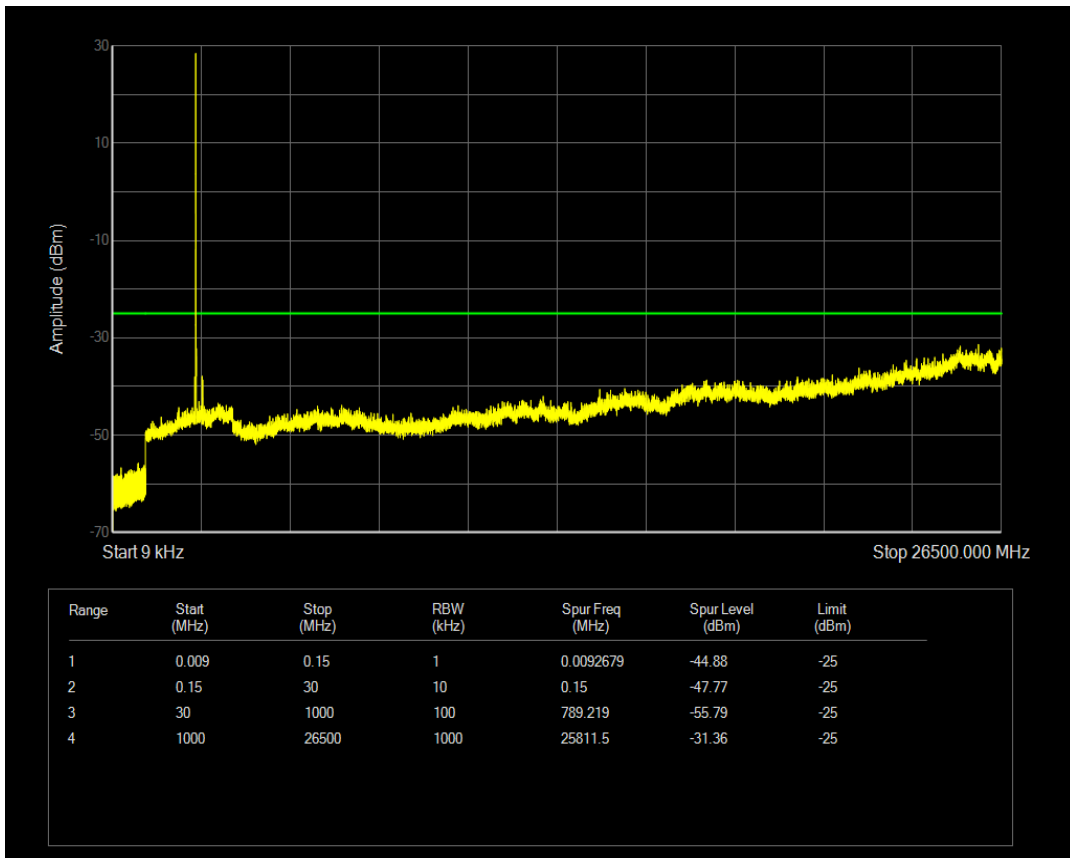

Band41 16QAM BW=10MHz Channel=39700 RB Size=1 Position=#0

Band41 16QAM BW=10MHz Channel=39700 RB Size=50 Position=#0