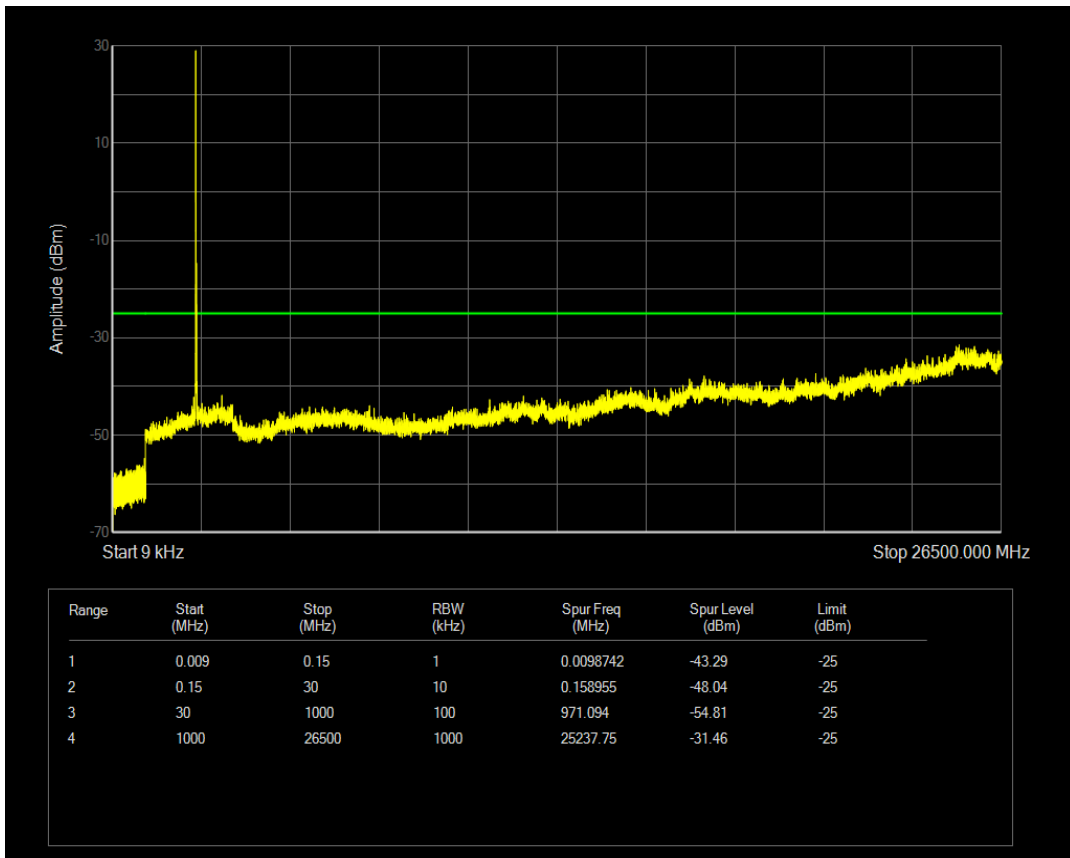

Band41 16QAM BW=15MHz Channel=39725 RB Size=1 Position=#0

Band41 16QAM BW=15MHz Channel=39725 RB Size=75 Position=#0