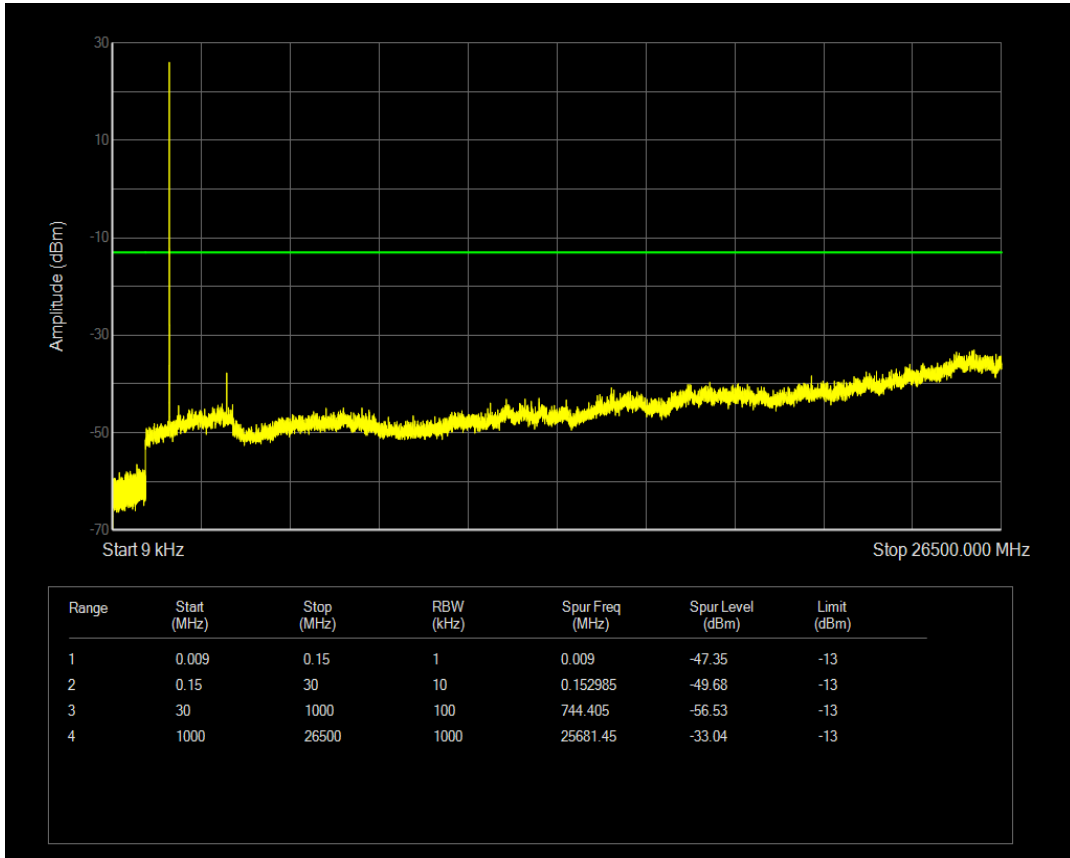

Band66 16QAM BW=1.4MHz Channel=132665 RB Size=1 Position=#0

Band66 16QAM BW=1.4MHz Channel=132665 RB Size=6 Position=#0

Band66 QPSK BW=3MHz Channel=131987 RB Size=15 Position=#0

Band66 QPSK BW=3MHz Channel=131987 RB Size=1 Position=#0