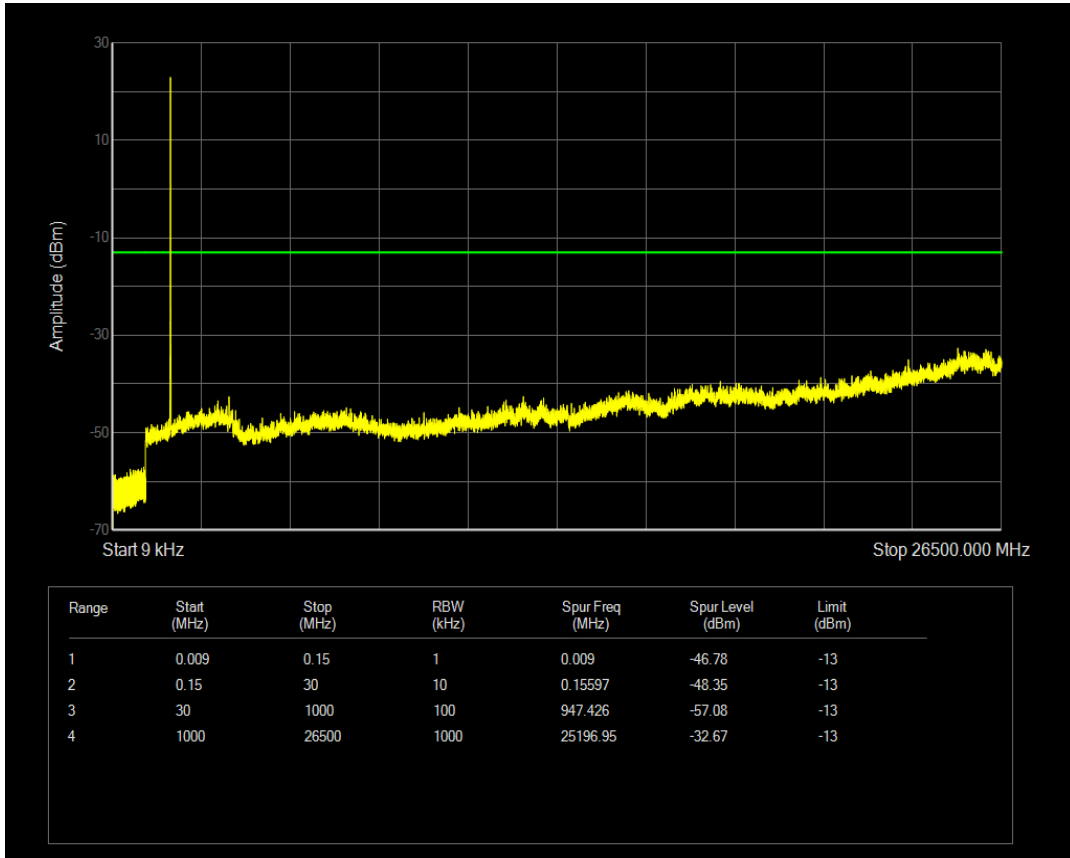

Band66 16QAM BW=3MHz Channel=131987 RB Size=1 Position=#0

Band66 16QAM BW=3MHz Channel=131987 RB Size=15 Position=#0

Band66 QPSK BW=3MHz Channel=132322 RB Size=1 Position=#0

Band66 QPSK BW=3MHz Channel=132322 RB Size=15 Position=#0