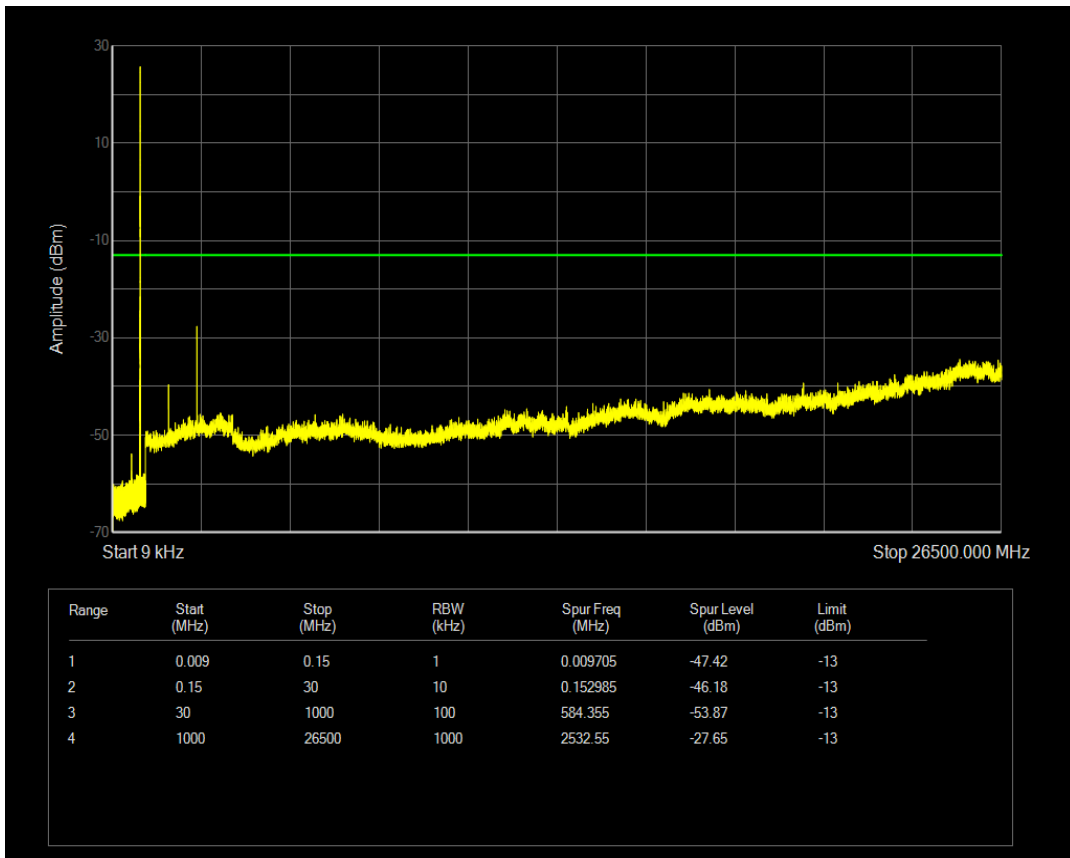

Band5 QPSK BW=5MHz Channel=20625 RB Size=1 Position=#0

Band5 QPSK BW=5MHz Channel=20625 RB Size=25 Position=#0