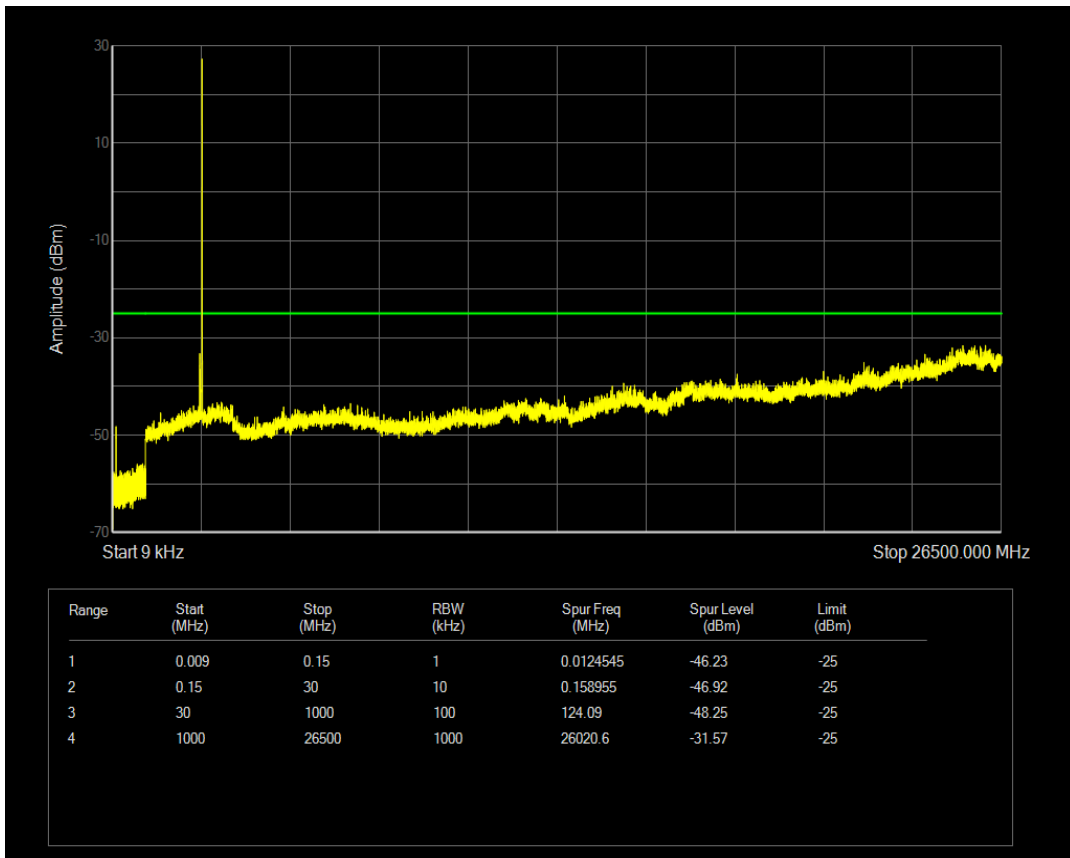

Band41 16QAM BW=5MHz Channel=40620 RB Size=1 Position=#0

Band41 16QAM BW=5MHz Channel=40620 RB Size=25 Position=#0

Band41 QPSK BW=5MHz Channel=41565 RB Size=1 Position=#0

Band41 QPSK BW=5MHz Channel=41565 RB Size=25 Position=#0