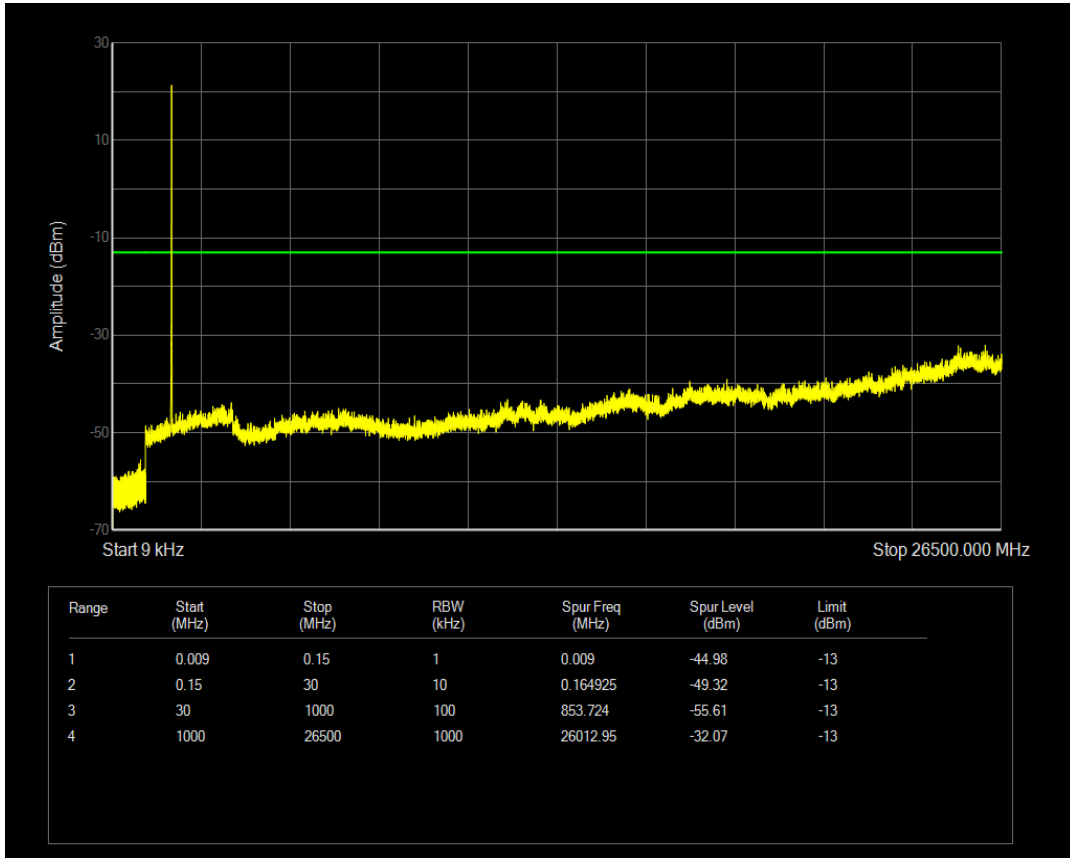

Band66 16QAM BW=5MHz Channel=132647 RB Size=25 Position=#0

Band66 QPSK BW=10MHz Channel=132022 RB Size=1 Position=#0