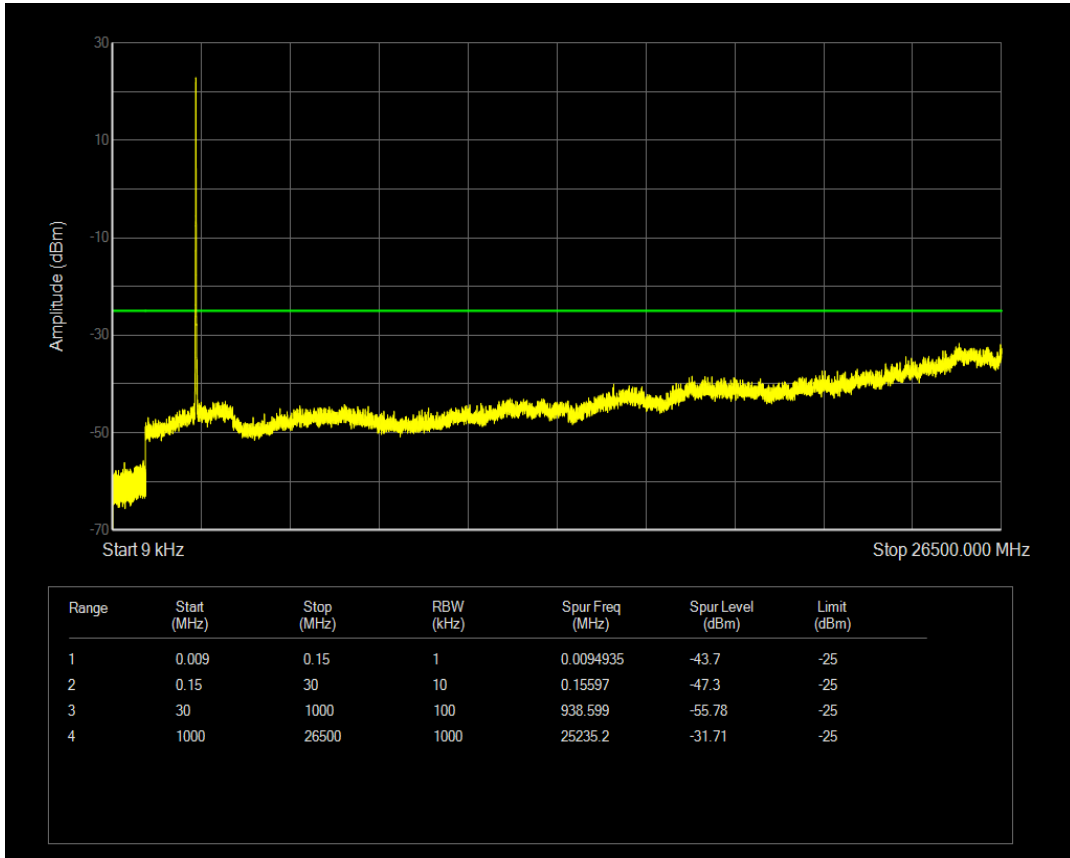

Band41 16QAM BW=10MHz Channel=39700 RB Size=50 Position=#0

Band41 QPSK BW=10MHz Channel=40620 RB Size=1 Position=#0