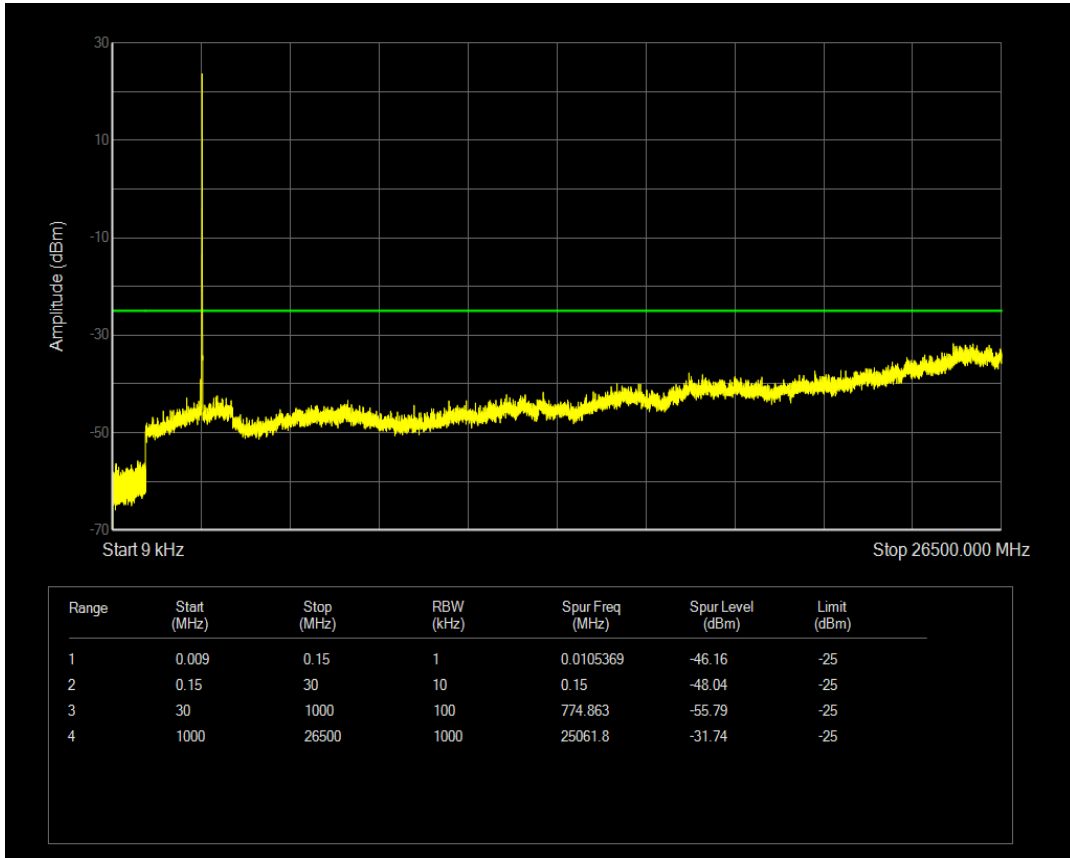

Band41 16QAM BW=5MHz Channel=41565 RB Size=25 Position=#0

Band41 QPSK BW=10MHz Channel=39700 RB Size=1 Position=#0