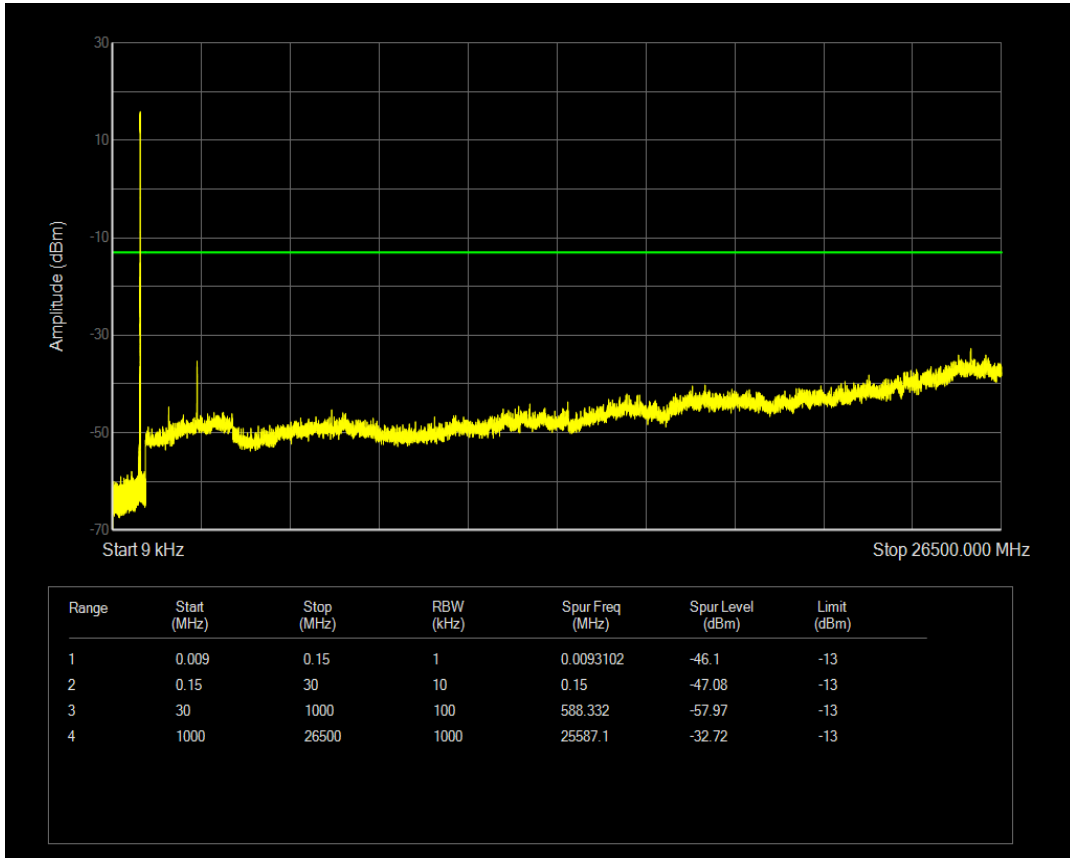

Band5 16QAM BW=5MHz Channel=20525 RB Size=1 Position=#0

Band5 16QAM BW=5MHz Channel=20525 RB Size=25 Position=#0

Band5 QPSK BW=5MHz Channel=20625 RB Size=1 Position=#0

Band5 QPSK BW=5MHz Channel=20625 RB Size=25 Position=#0

Band5 16QAM BW=5MHz Channel=20625 RB Size=1 Position=#0

Band5 16QAM BW=5MHz Channel=20625 RB Size=25 Position=#0

Band5 QPSK BW=10MHz Channel=20450 RB Size=50 Position=#0

Band5 QPSK BW=10MHz Channel=20450 RB Size=1 Position=#0