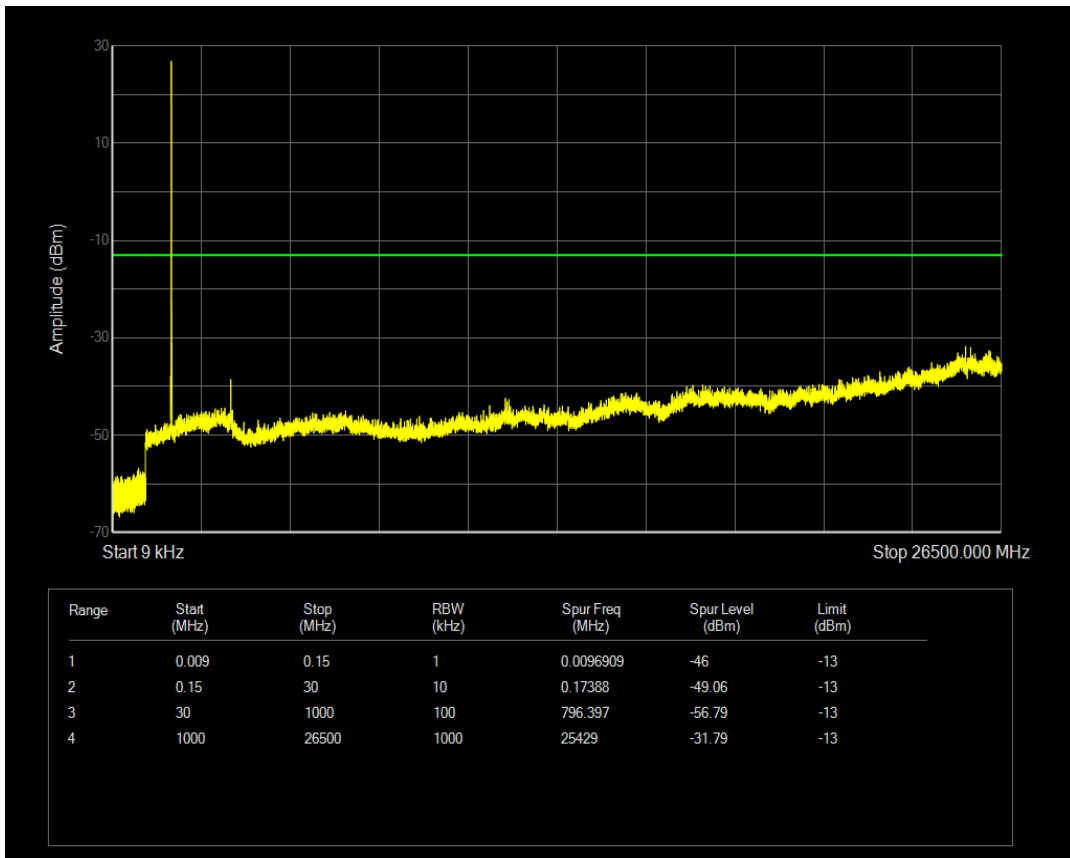

Band66 16QAM BW=10MHz Channel=132622 RB Size=1 Position=#0

Band66 16QAM BW=10MHz Channel=132622 RB Size=50 Position=#0