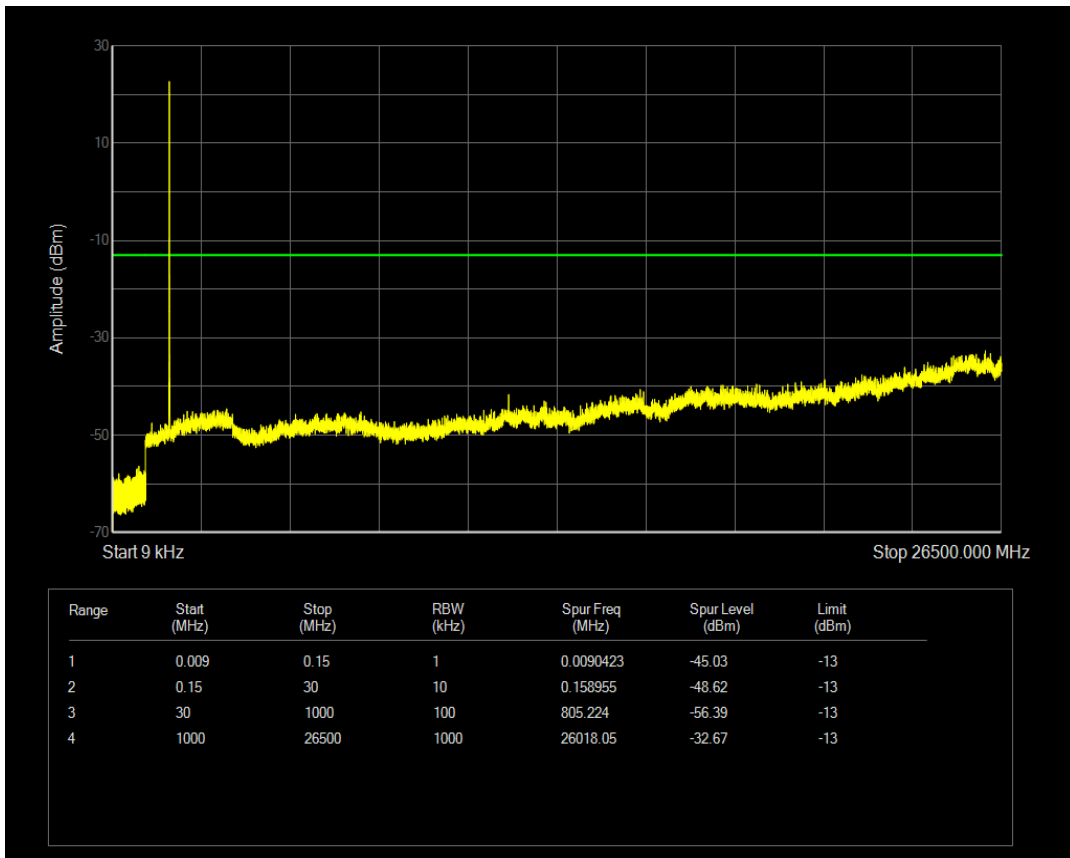

Band66 QPSK BW=3MHz Channel=131987 RB Size=15 Position=#0

Band66 QPSK BW=3MHz Channel=131987 RB Size=1 Position=#0