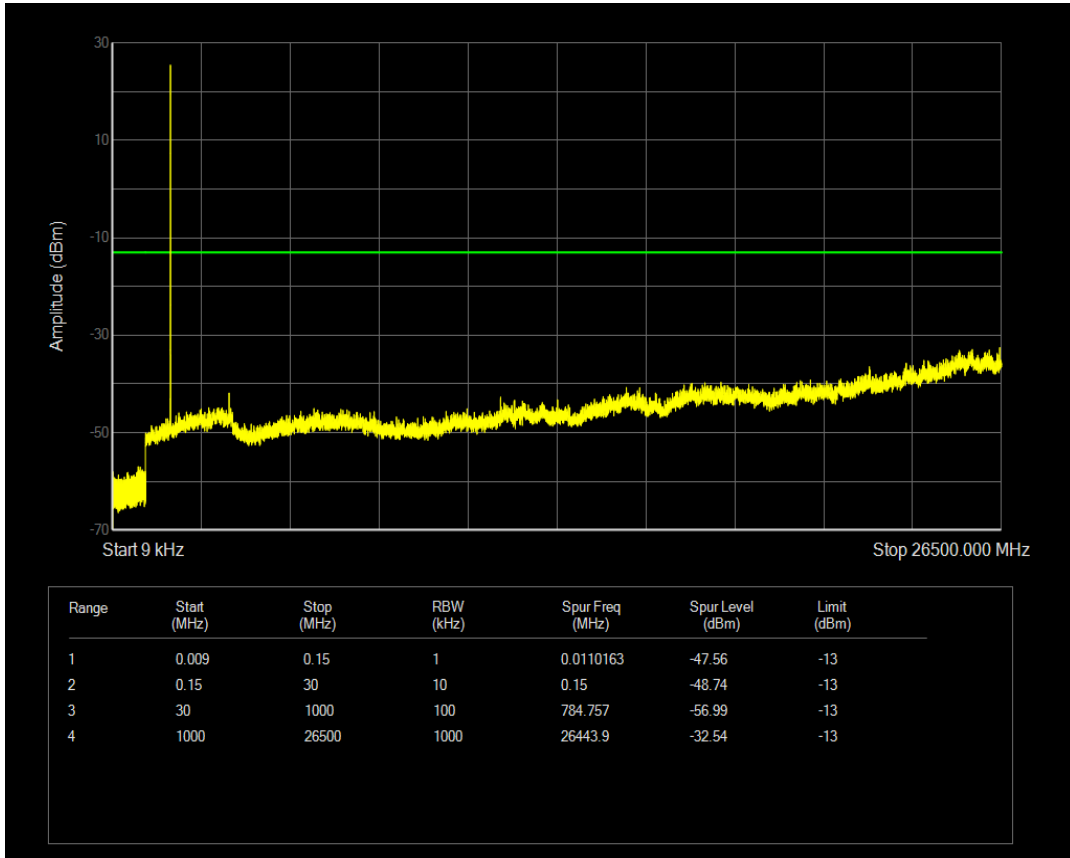

Band66 16QAM BW=1.4MHz Channel=131979 RB Size=1 Position=#0

Band66 16QAM BW=1.4MHz Channel=131979 RB Size=6 Position=#0

Band66 QPSK BW=1.4MHz Channel=132322 RB Size=1 Position=#0

Band66 QPSK BW=1.4MHz Channel=132322 RB Size=6 Position=#0