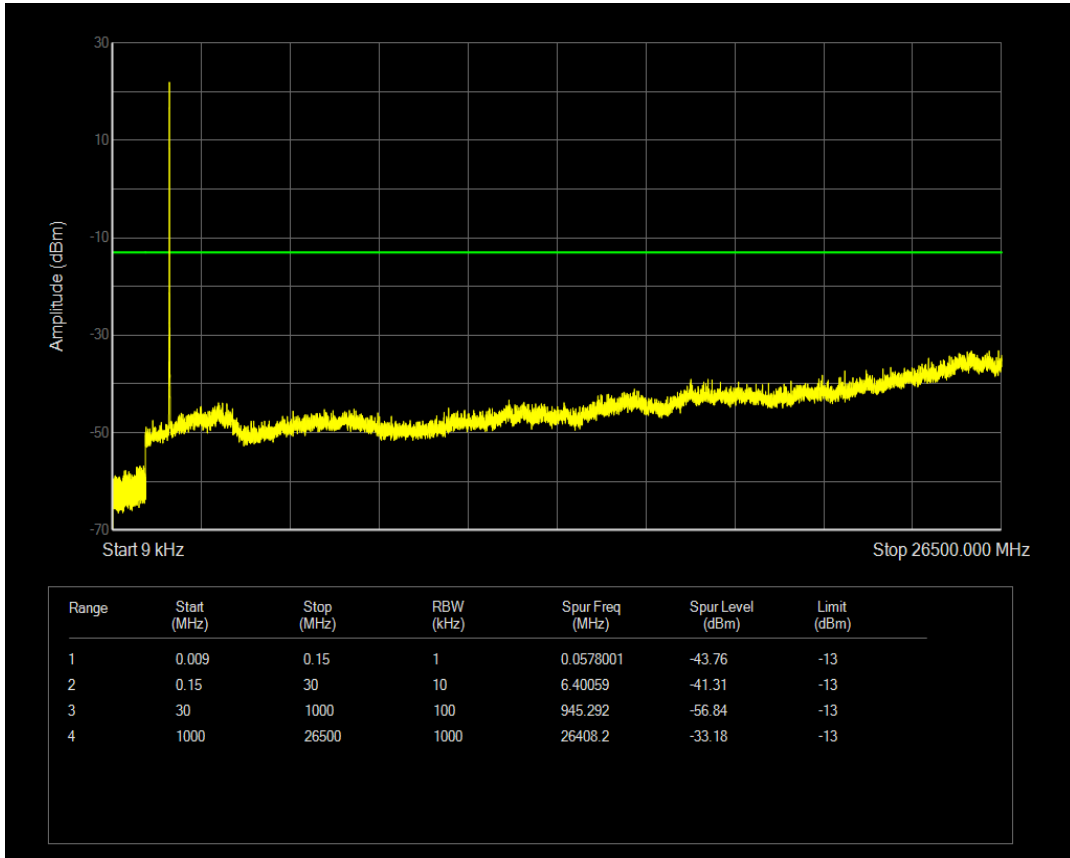

Band66 16QAM BW=3MHz Channel=132657 RB Size=1 Position=#0

Band66 16QAM BW=3MHz Channel=132657 RB Size=15 Position=#0

Band66 QPSK BW=5MHz Channel=131997 RB Size=1 Position=#0

Band66 QPSK BW=5MHz Channel=131997 RB Size=25 Position=#0

Band66 16QAM BW=5MHz Channel=131997 RB Size=1 Position=#0

Band66 16QAM BW=5MHz Channel=131997 RB Size=25 Position=#0

Band66 QPSK BW=5MHz Channel=132322 RB Size=1 Position=#0

Band66 QPSK BW=5MHz Channel=132322 RB Size=25 Position=#0