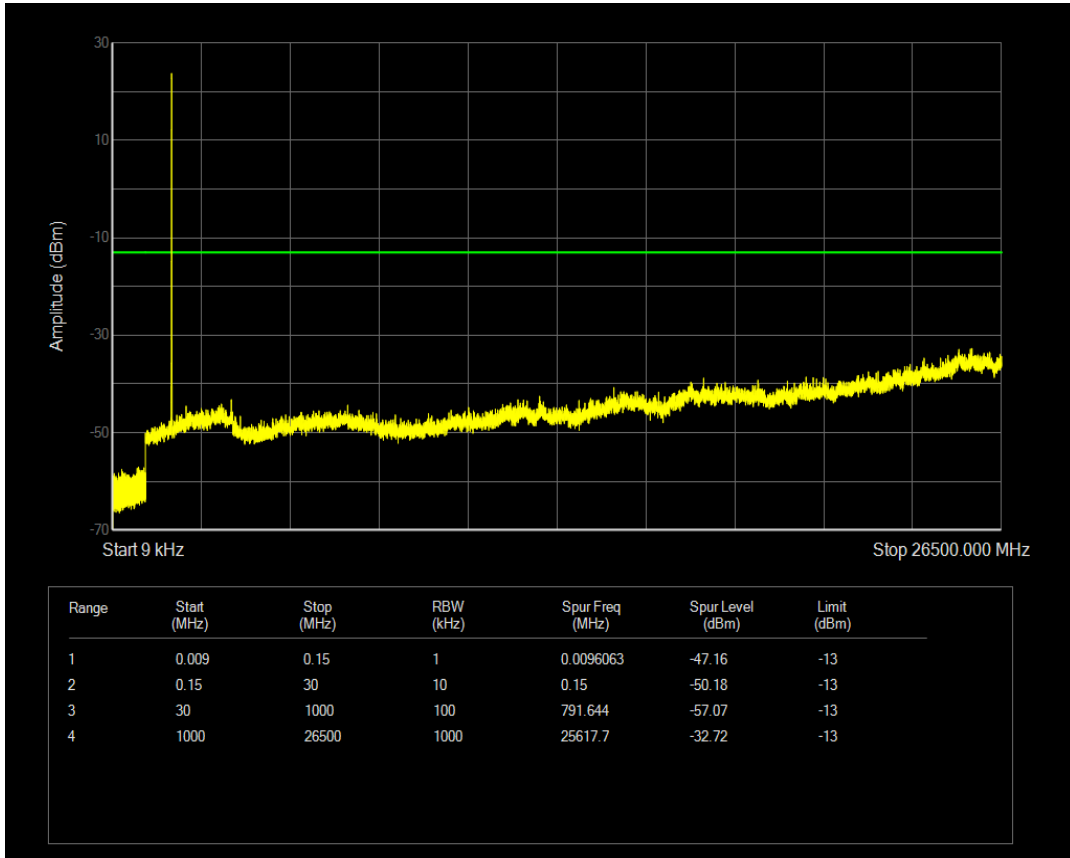

Band66 16QAM BW=3MHz Channel=132322 RB Size=1 Position=#0

Band66 16QAM BW=3MHz Channel=132322 RB Size=15 Position=#0

Band66 QPSK BW=3MHz Channel=132657 RB Size=1 Position=#0

Band66 QPSK BW=3MHz Channel=132657 RB Size=15 Position=#0