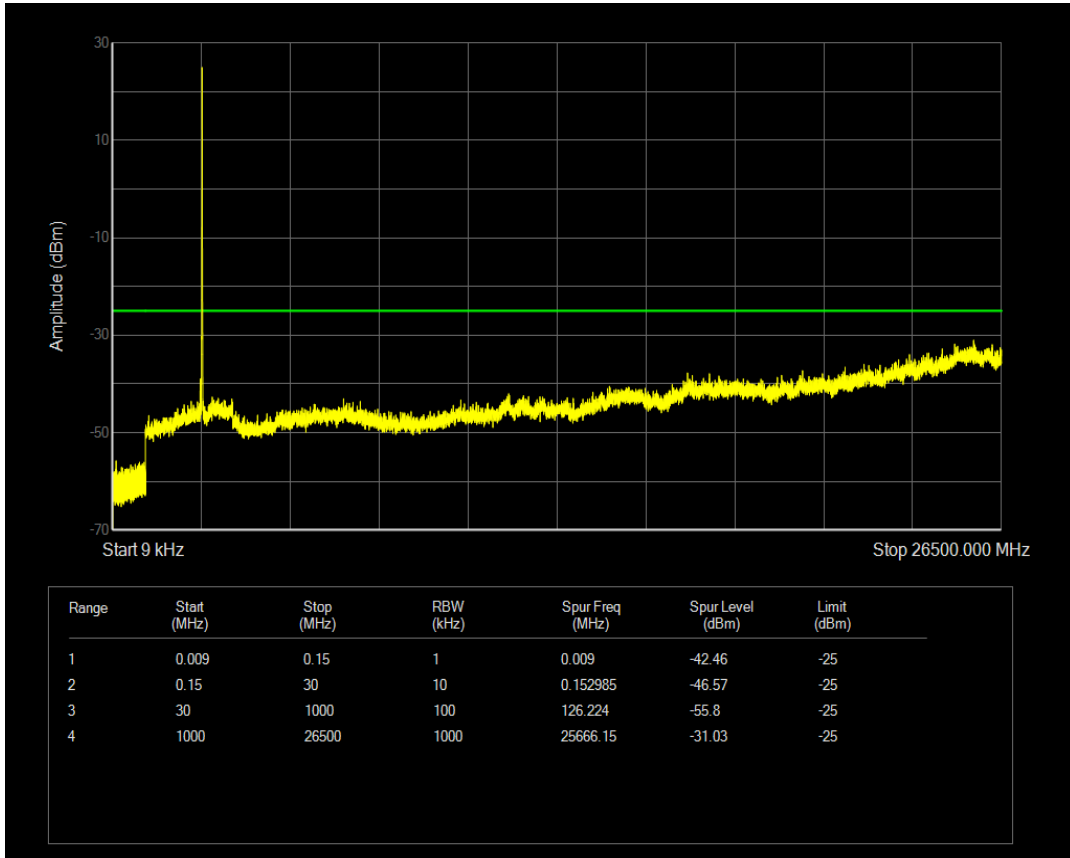

Band41 16QAM BW=5MHz Channel=40620 RB Size=1 Position=#0

Band41 16QAM BW=5MHz Channel=40620 RB Size=25 Position=#0

Band41 QPSK BW=5MHz Channel=41565 RB Size=1 Position=#0

Band41 QPSK BW=5MHz Channel=41565 RB Size=25 Position=#0