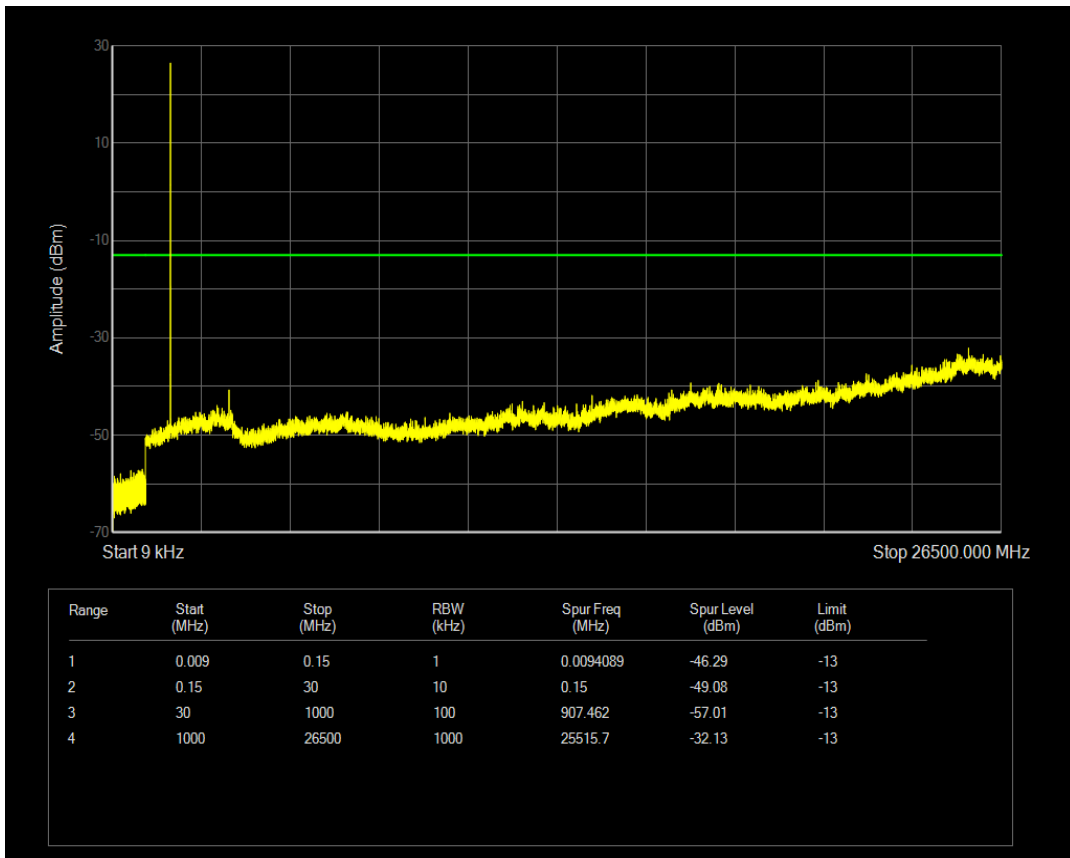

Band66 16QAM BW=1.4MHz Channel=132322 RB Size=1 Position=#0

Band66 16QAM BW=1.4MHz Channel=132322 RB Size=6 Position=#0