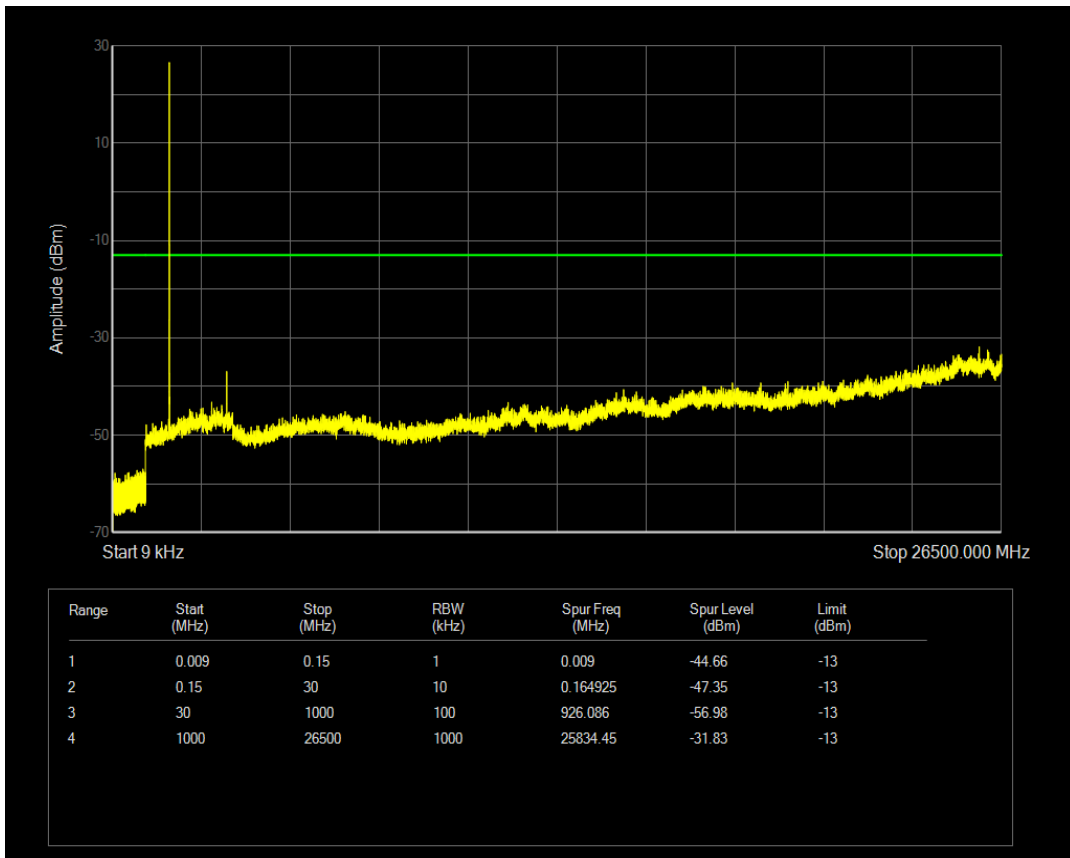

Band66 16QAM BW=3MHz Channel=131987 RB Size=1 Position=#0

Band66 16QAM BW=3MHz Channel=131987 RB Size=15 Position=#0