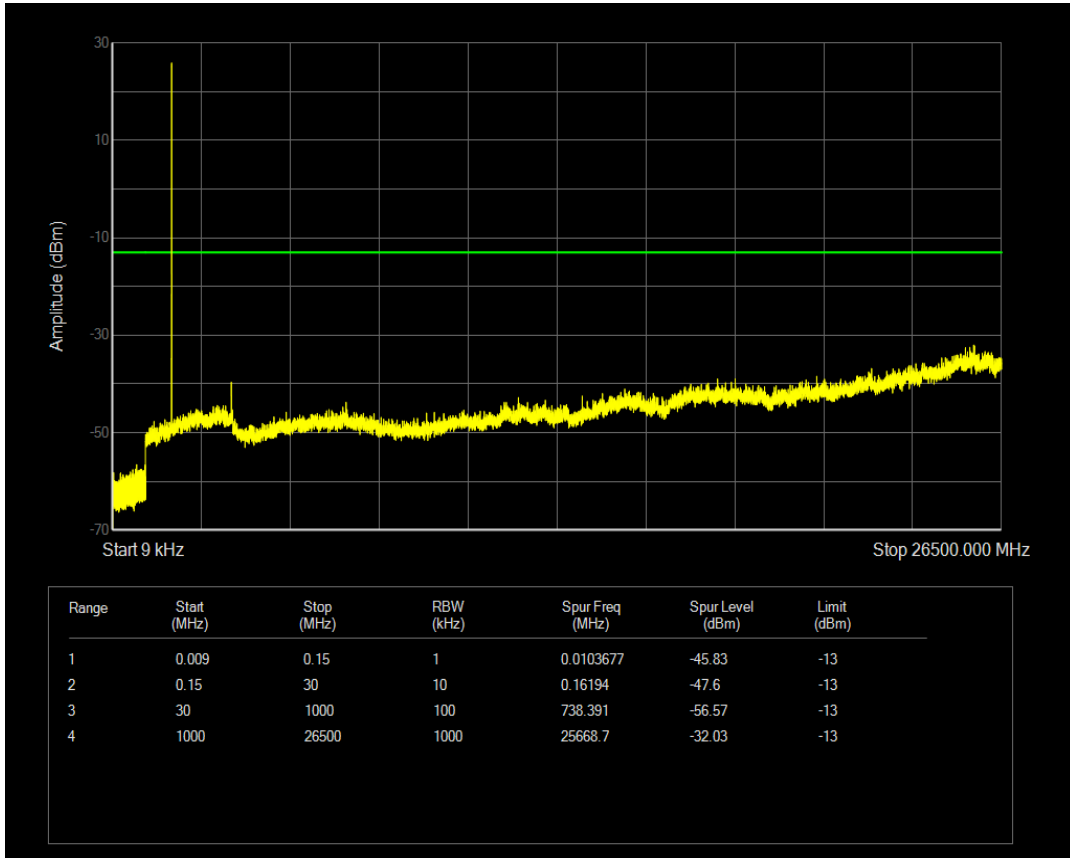

Band66 16QAM BW=1.4MHz Channel=132322 RB Size=1 Position=#0

Band66 16QAM BW=1.4MHz Channel=132322 RB Size=6 Position=#0

Band66 QPSK BW=1.4MHz Channel=132665 RB Size=1 Position=#0

Band66 QPSK BW=1.4MHz Channel=132665 RB Size=6 Position=#0