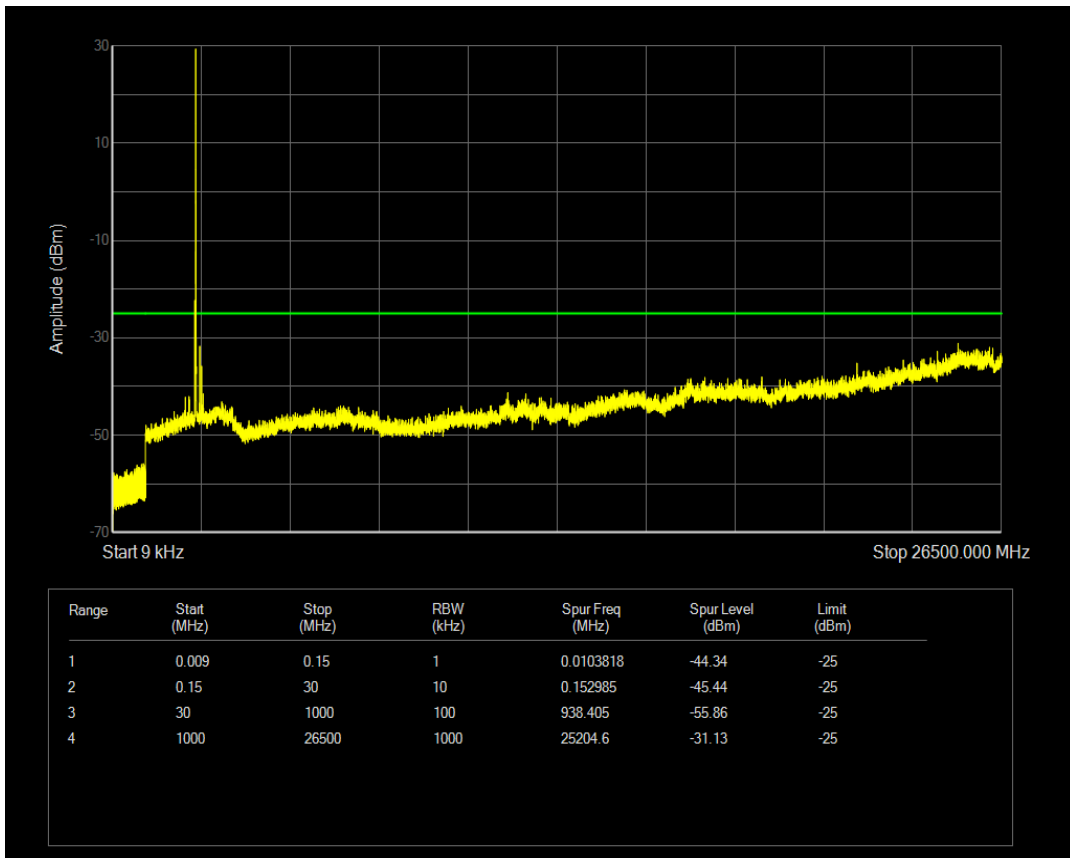

Band41 QPSK BW=10MHz Channel=39700 RB Size=1 Position=#0

Band41 QPSK BW=10MHz Channel=39700 RB Size=50 Position=#0