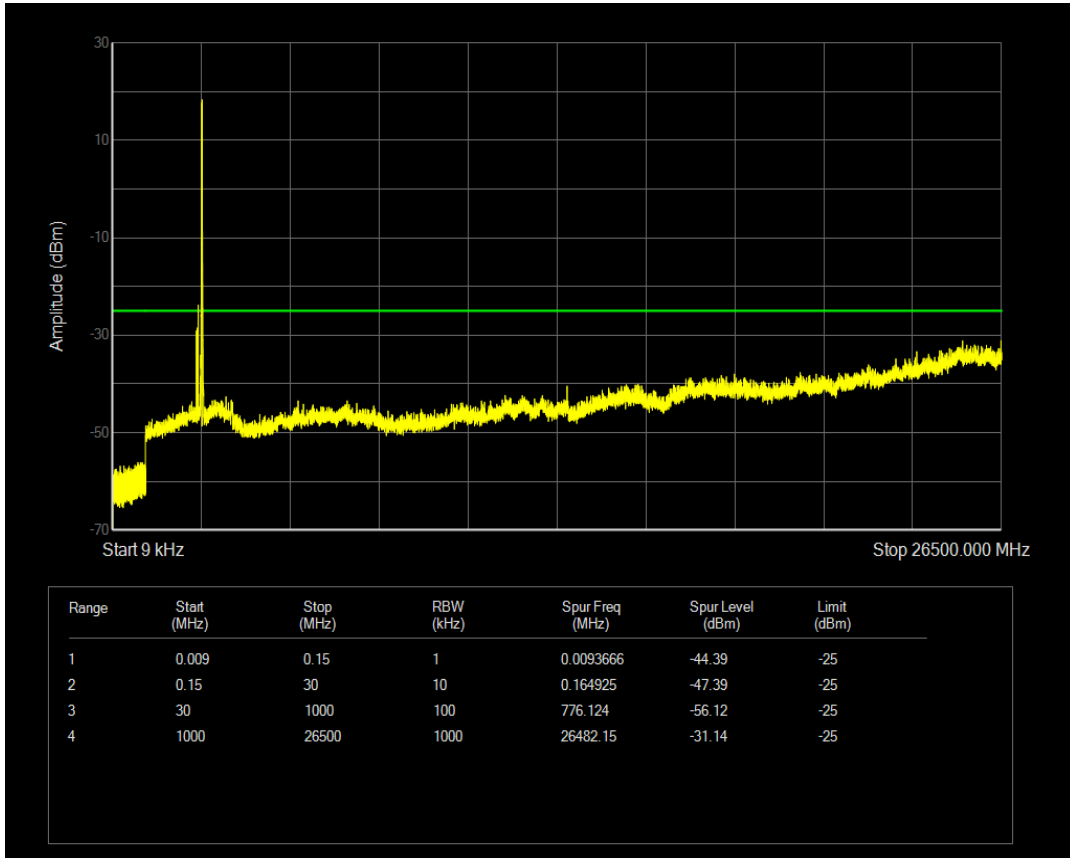

Band41 16QAM BW=15MHz Channel=41515 RB Size=75 Position=#0

Band41 QPSK BW=20MHz Channel=39750 RB Size=1 Position=#0