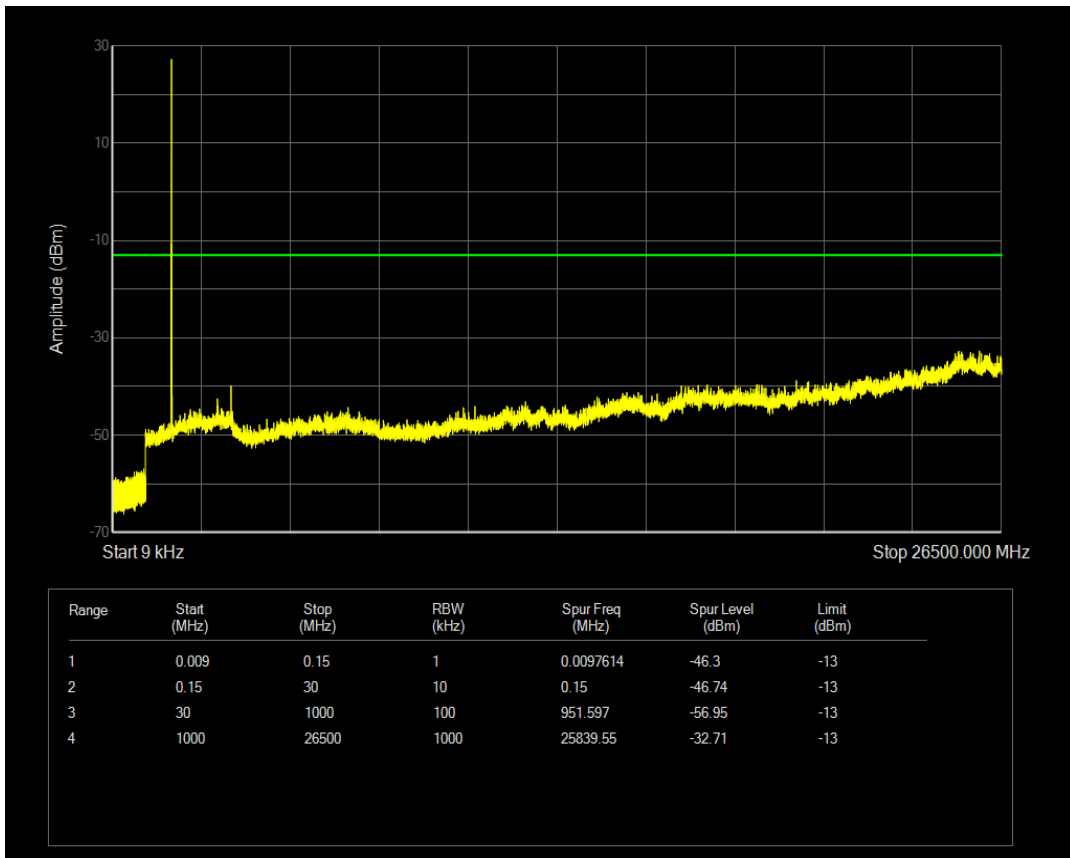

Band66 16QAM BW=5MHz Channel=132647 RB Size=1 Position=#0

Band66 16QAM BW=5MHz Channel=132647 RB Size=25 Position=#0