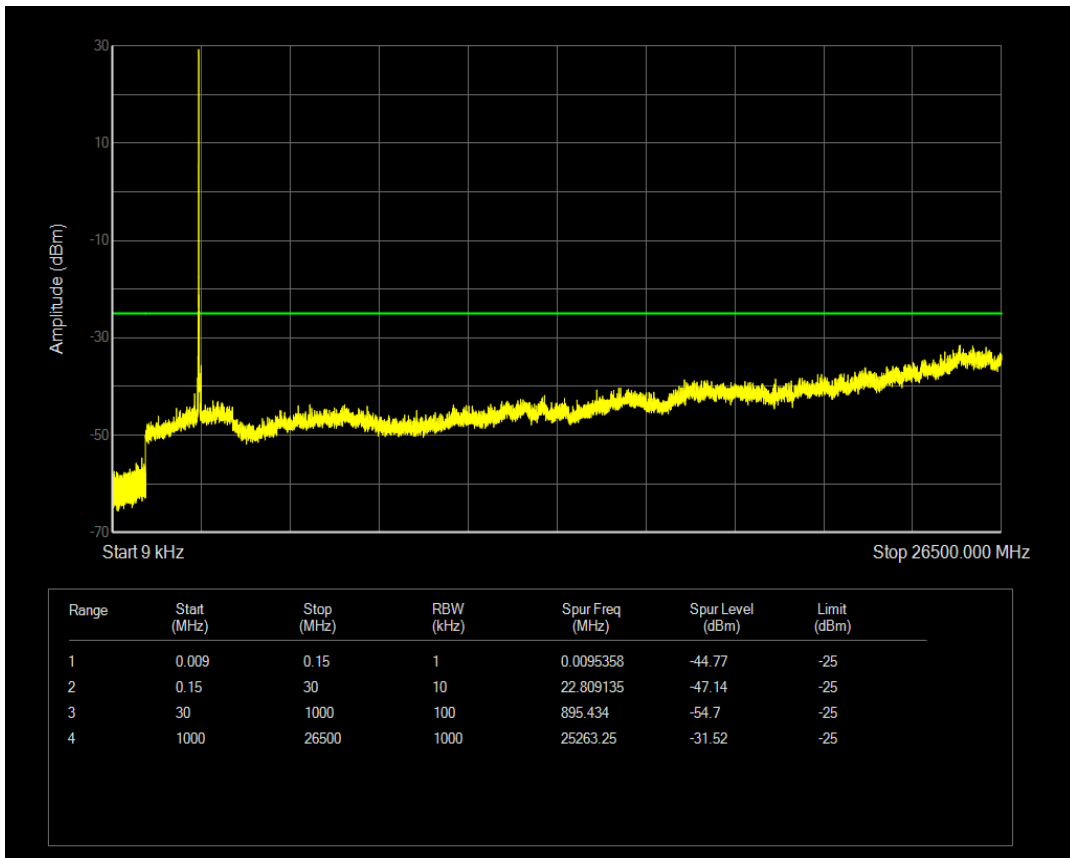

Band41 16QAM BW=20MHz Channel=40620 RB Size=1 Position=#0

Band41 16QAM BW=20MHz Channel=40620 RB Size=100 Position=#0