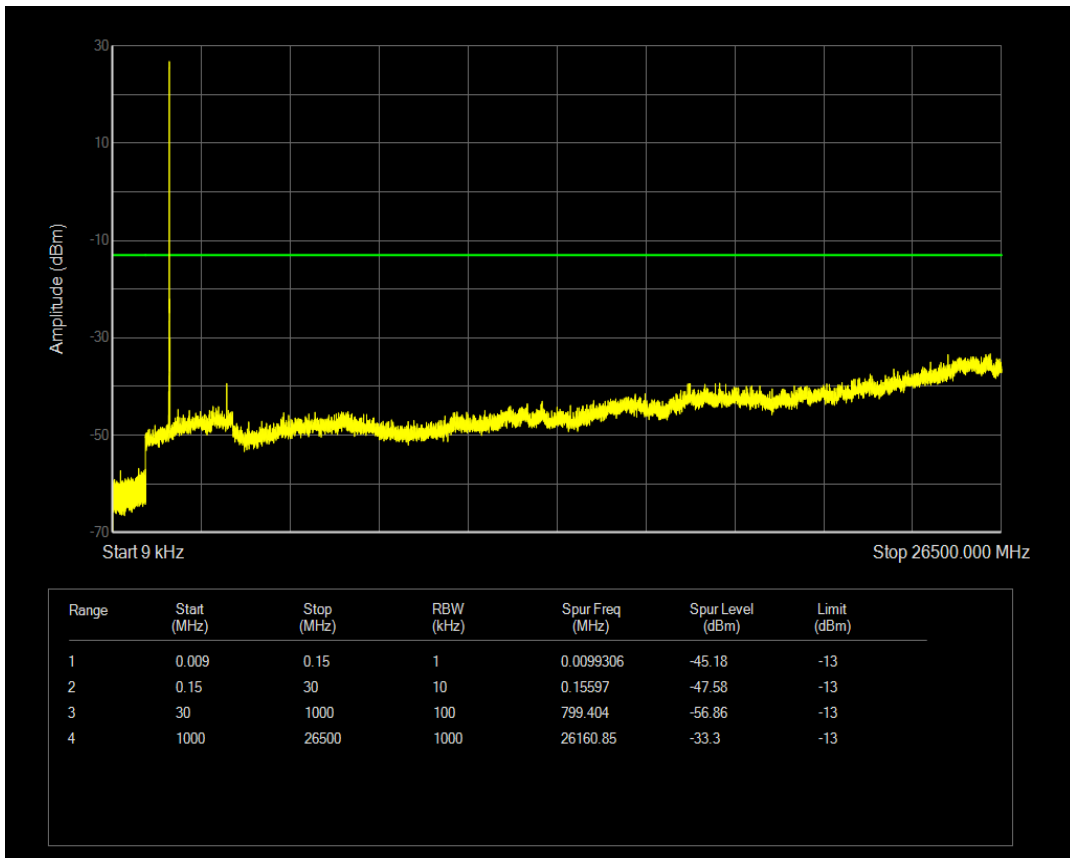

Band66 QPSK BW=10MHz Channel=132022 RB Size=1 Position=#0

Band66 QPSK BW=10MHz Channel=132022 RB Size=50 Position=#0