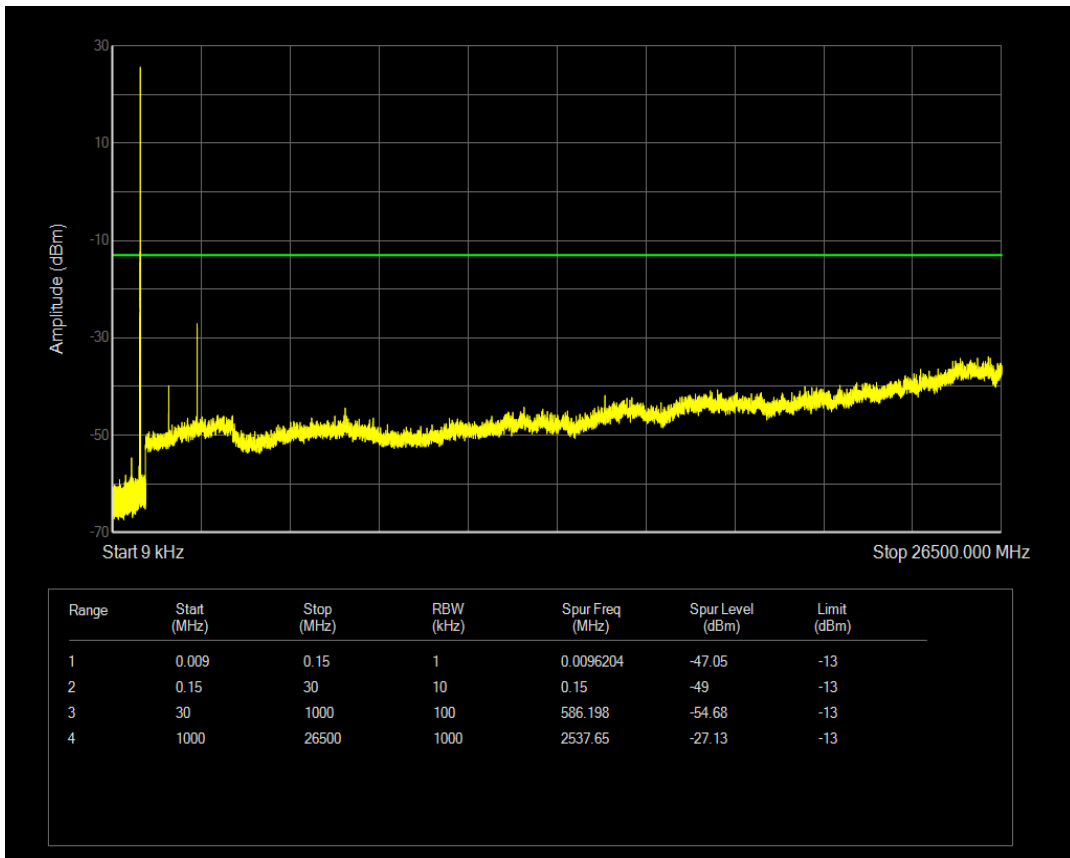

Band5 16QAM BW=3MHz Channel=20635 RB Size=1 Position=#0

Band5 16QAM BW=3MHz Channel=20635 RB Size=15 Position=#0