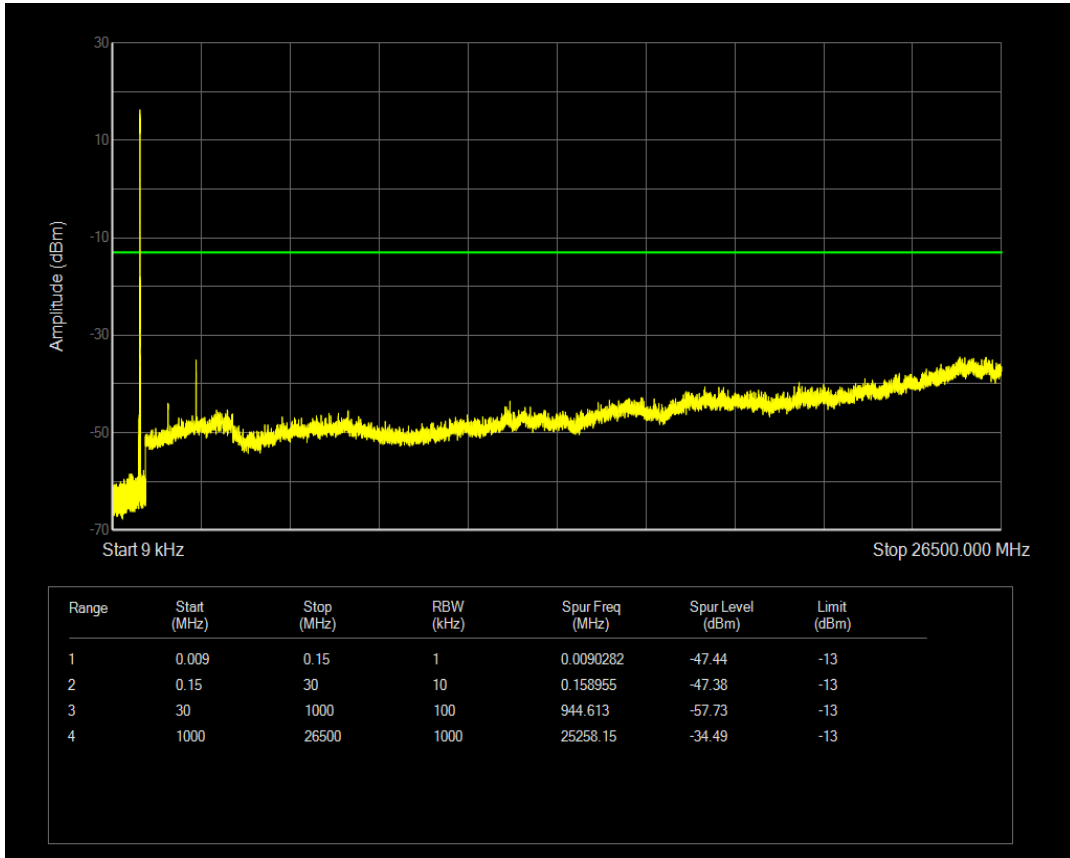

Band5 16QAM BW=5MHz Channel=20425 RB Size=1 Position=#0

Band5 16QAM BW=5MHz Channel=20425 RB Size=25 Position=#0

Band5 QPSK BW=5MHz Channel=20525 RB Size=1 Position=#0

Band5 QPSK BW=5MHz Channel=20525 RB Size=25 Position=#0

Band5 16QAM BW=5MHz Channel=20525 RB Size=1 Position=#0

Band5 16QAM BW=5MHz Channel=20525 RB Size=25 Position=#0

Band5 QPSK BW=5MHz Channel=20625 RB Size=1 Position=#0

Band5 QPSK BW=5MHz Channel=20625 RB Size=25 Position=#0