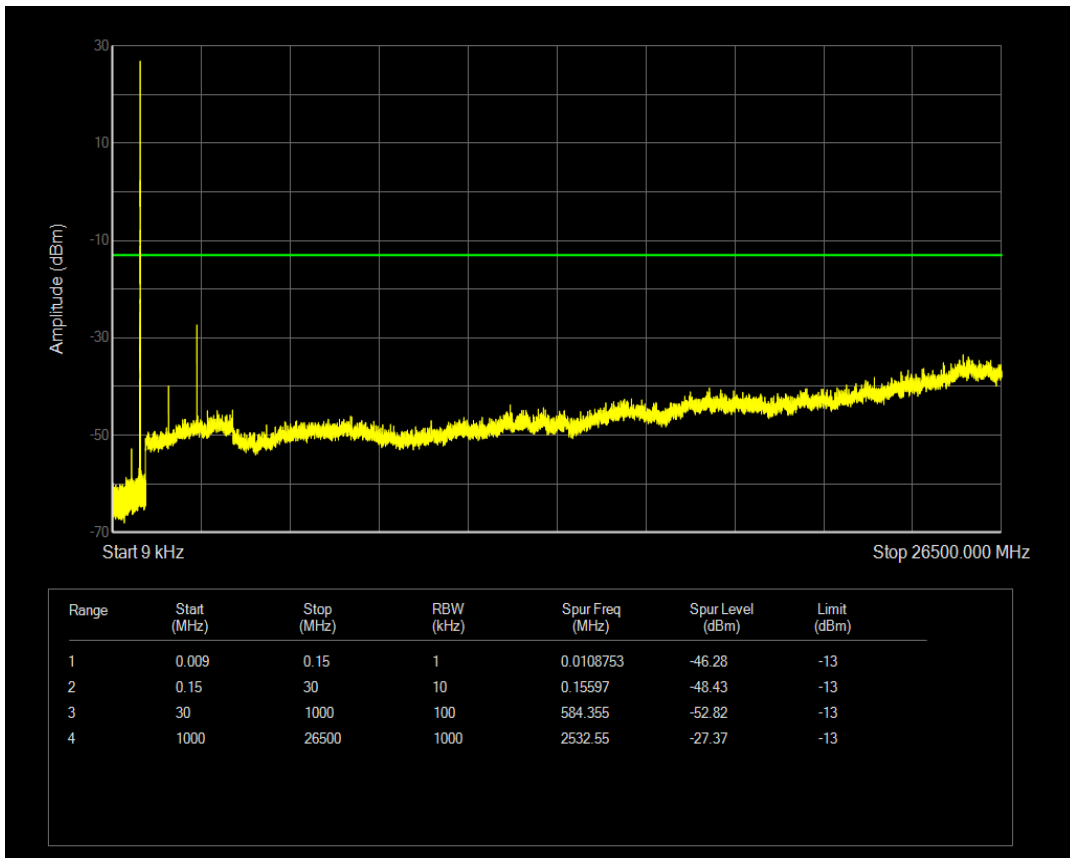

Band5 16QAM BW=5MHz Channel=20525 RB Size=1 Position=#0

Band5 16QAM BW=5MHz Channel=20525 RB Size=25 Position=#0

Band5 QPSK BW=5MHz Channel=20625 RB Size=1 Position=#0

Band5 QPSK BW=5MHz Channel=20625 RB Size=25 Position=#0

Band5 16QAM BW=5MHz Channel=20625 RB Size=1 Position=#0

Band5 16QAM BW=5MHz Channel=20625 RB Size=25 Position=#0

Band5 QPSK BW=10MHz Channel=20450 RB Size=50 Position=#0

Band5 QPSK BW=10MHz Channel=20450 RB Size=1 Position=#0