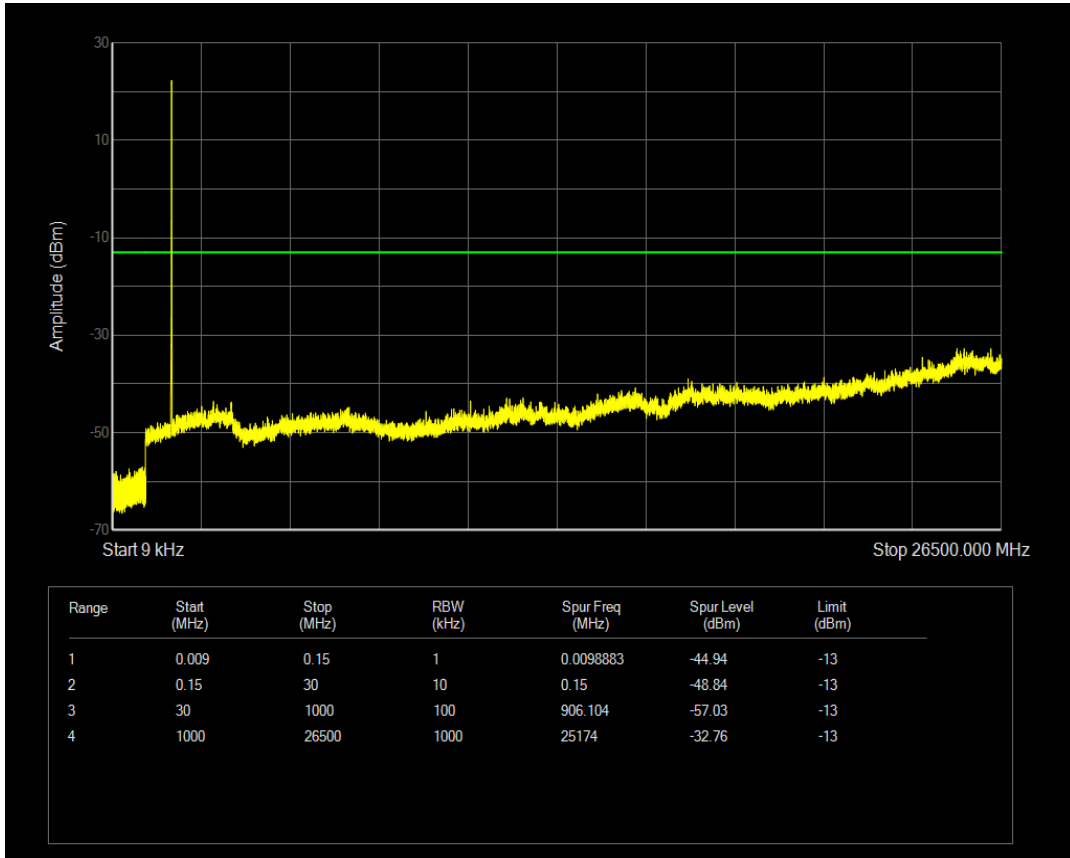

Band66 16QAM BW=5MHz Channel=132322 RB Size=1 Position=#0

Band66 16QAM BW=5MHz Channel=132322 RB Size=25 Position=#0

Band66 QPSK BW=5MHz Channel=132647 RB Size=1 Position=#0

Band66 QPSK BW=5MHz Channel=132647 RB Size=25 Position=#0

Band66 16QAM BW=5MHz Channel=132647 RB Size=1 Position=#0

Band66 16QAM BW=5MHz Channel=132647 RB Size=25 Position=#0

Band66 QPSK BW=10MHz Channel=132022 RB Size=1 Position=#0

Band66 QPSK BW=10MHz Channel=132022 RB Size=50 Position=#0