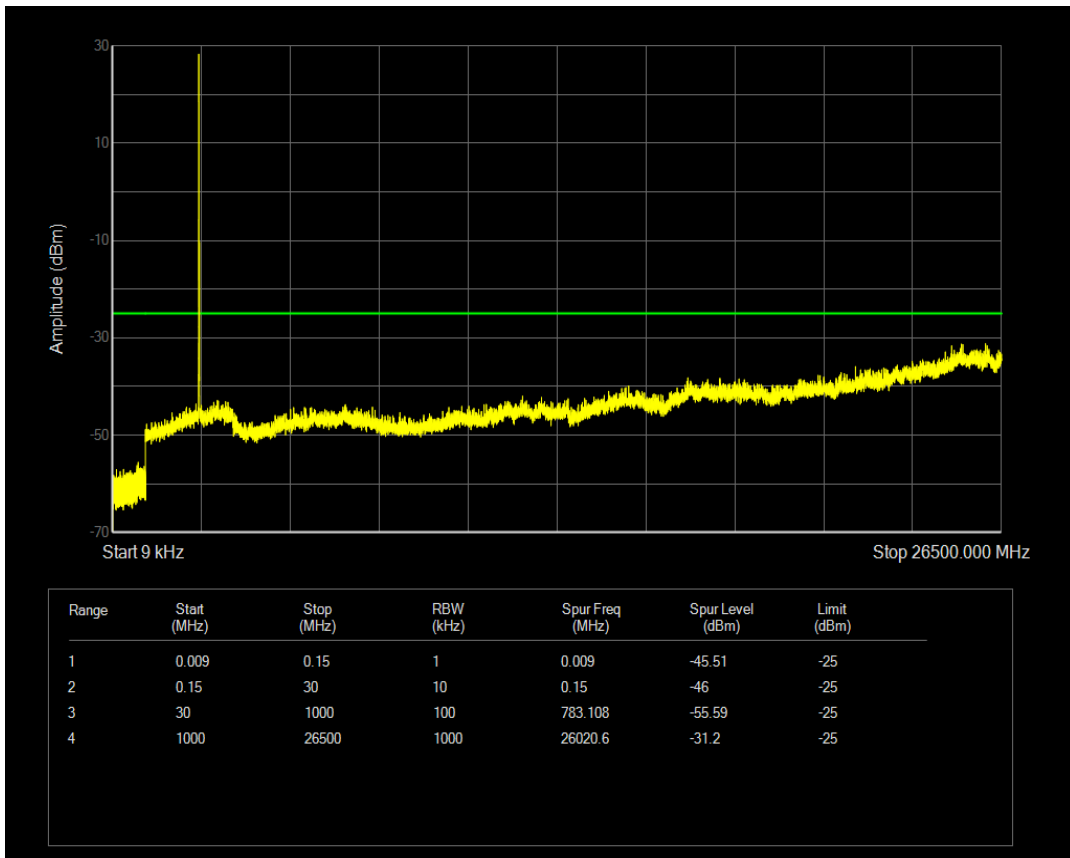

Band41 16QAM BW=10MHz Channel=40620 RB Size=1 Position=#0

Band41 16QAM BW=10MHz Channel=40620 RB Size=50 Position=#0