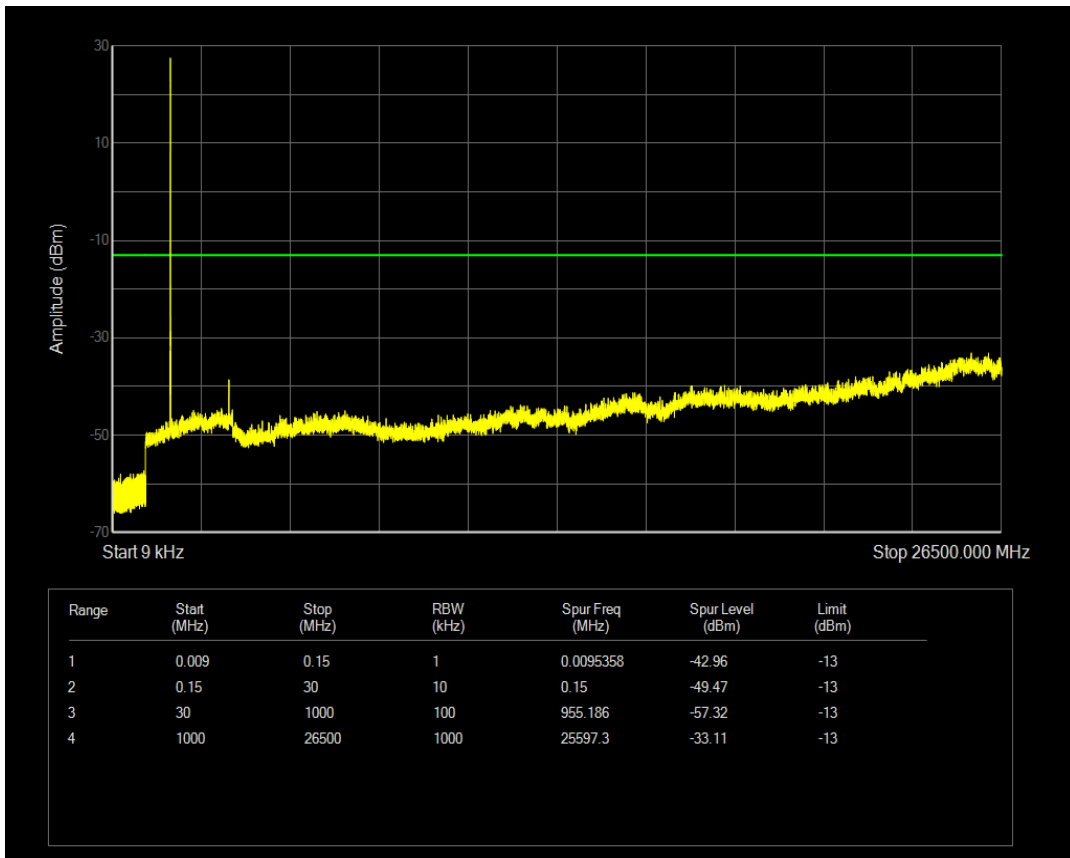

Band66 QPSK BW=5MHz Channel=132322 RB Size=1 Position=#0

Band66 QPSK BW=5MHz Channel=132322 RB Size=25 Position=#0