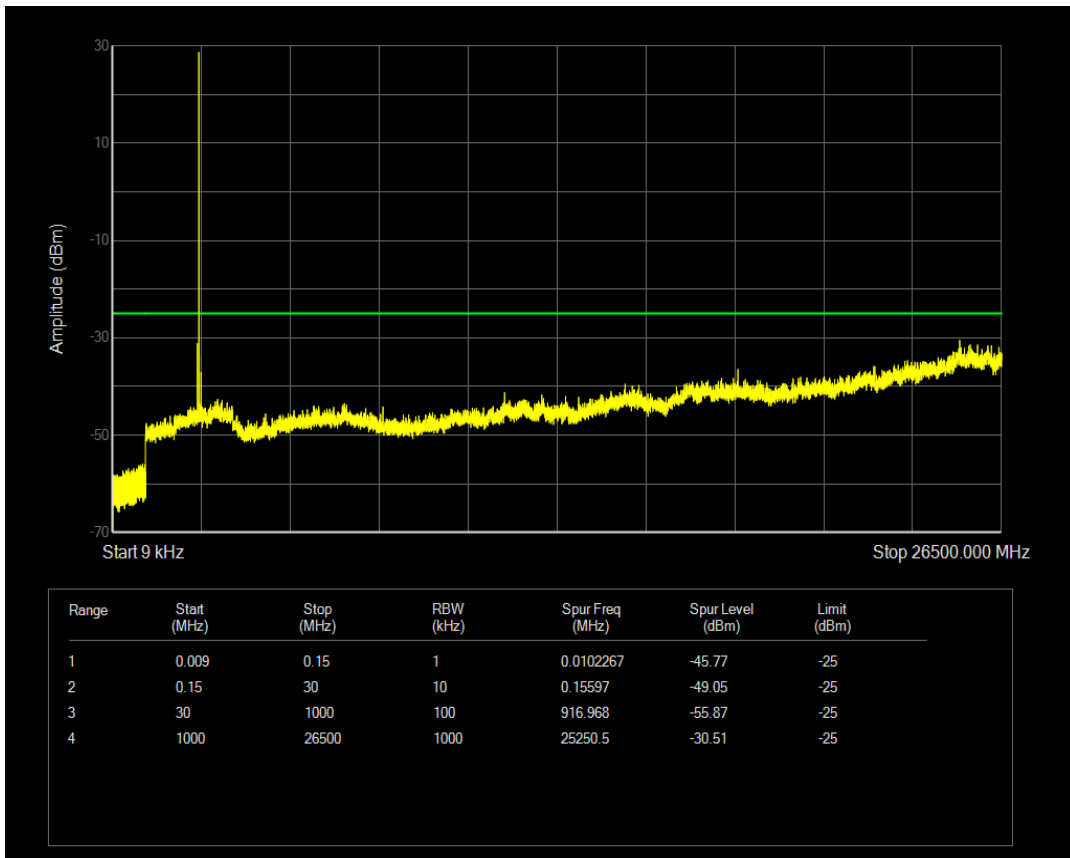

Band41 16QAM BW=5MHz Channel=40620 RB Size=1 Position=#0

Band41 16QAM BW=5MHz Channel=40620 RB Size=25 Position=#0

Band41 QPSK BW=5MHz Channel=41565 RB Size=1 Position=#0

Band41 QPSK BW=5MHz Channel=41565 RB Size=25 Position=#0