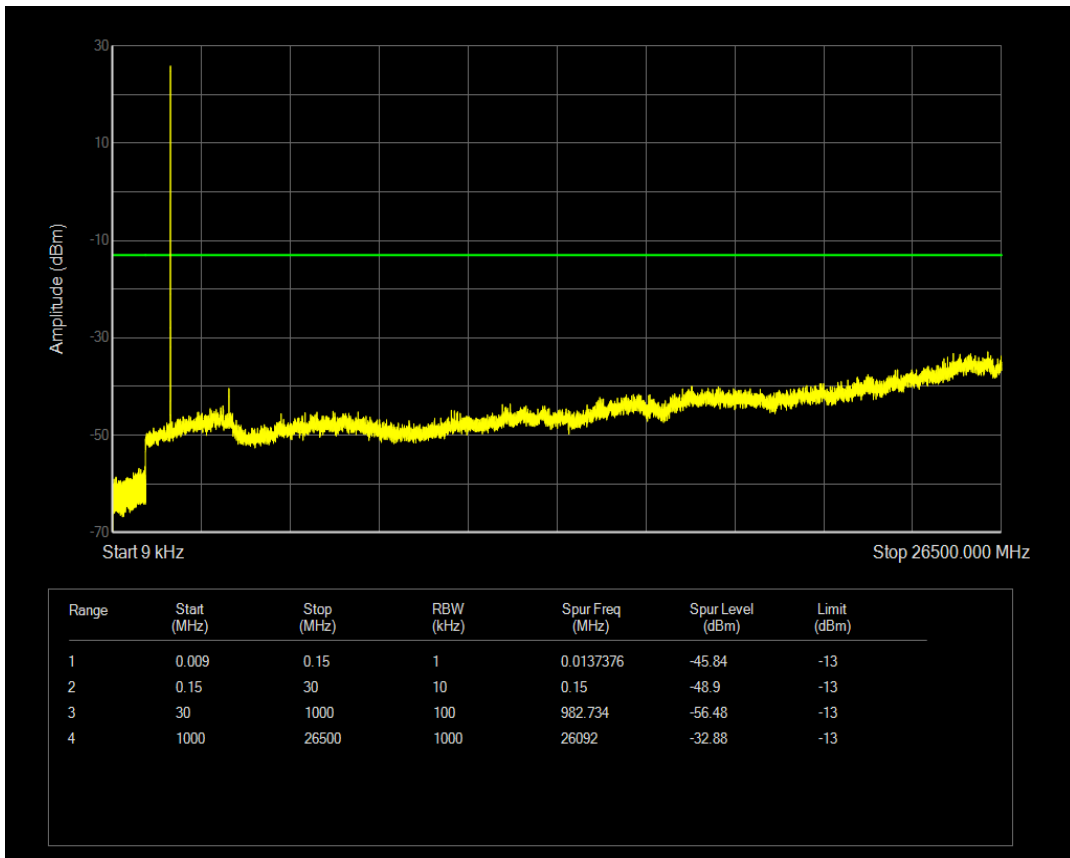

Band66 QPSK BW=3MHz Channel=132322 RB Size=1 Position=#0

Band66 QPSK BW=3MHz Channel=132322 RB Size=15 Position=#0