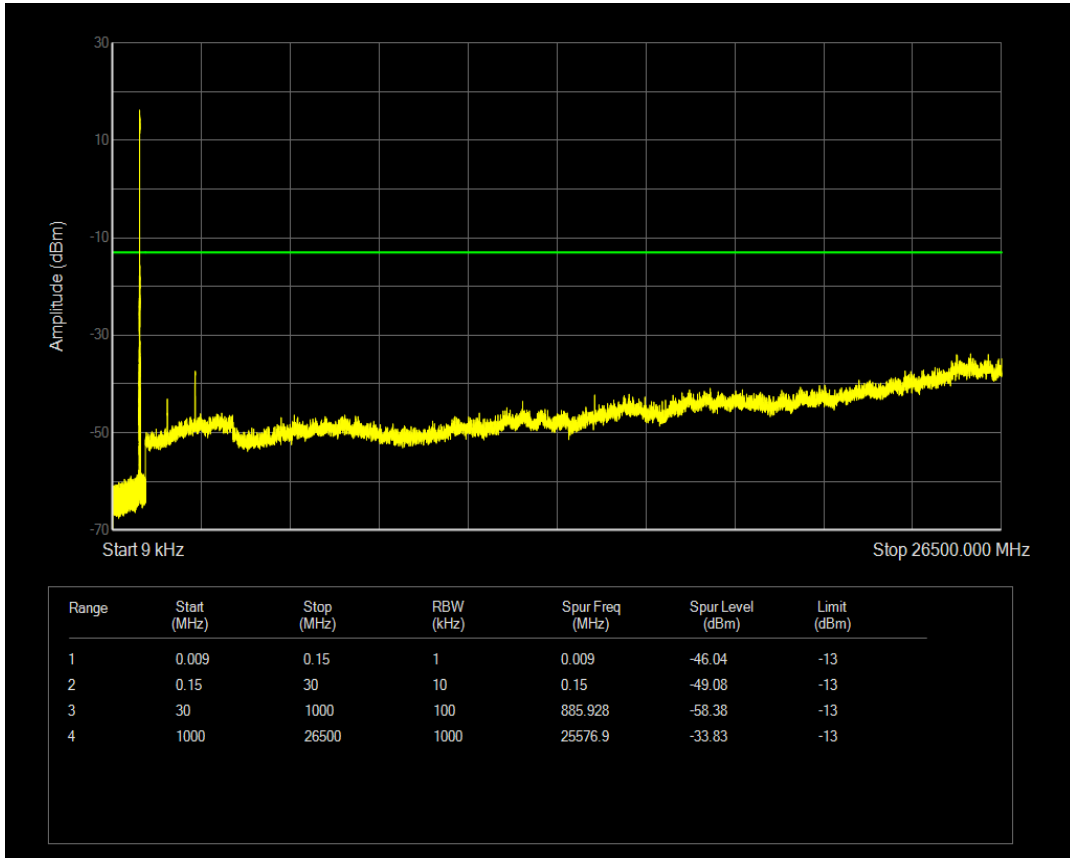

Band5 16QAM BW=5MHz Channel=20425 RB Size=25 Position=#0

Band5 QPSK BW=5MHz Channel=20525 RB Size=1 Position=#0