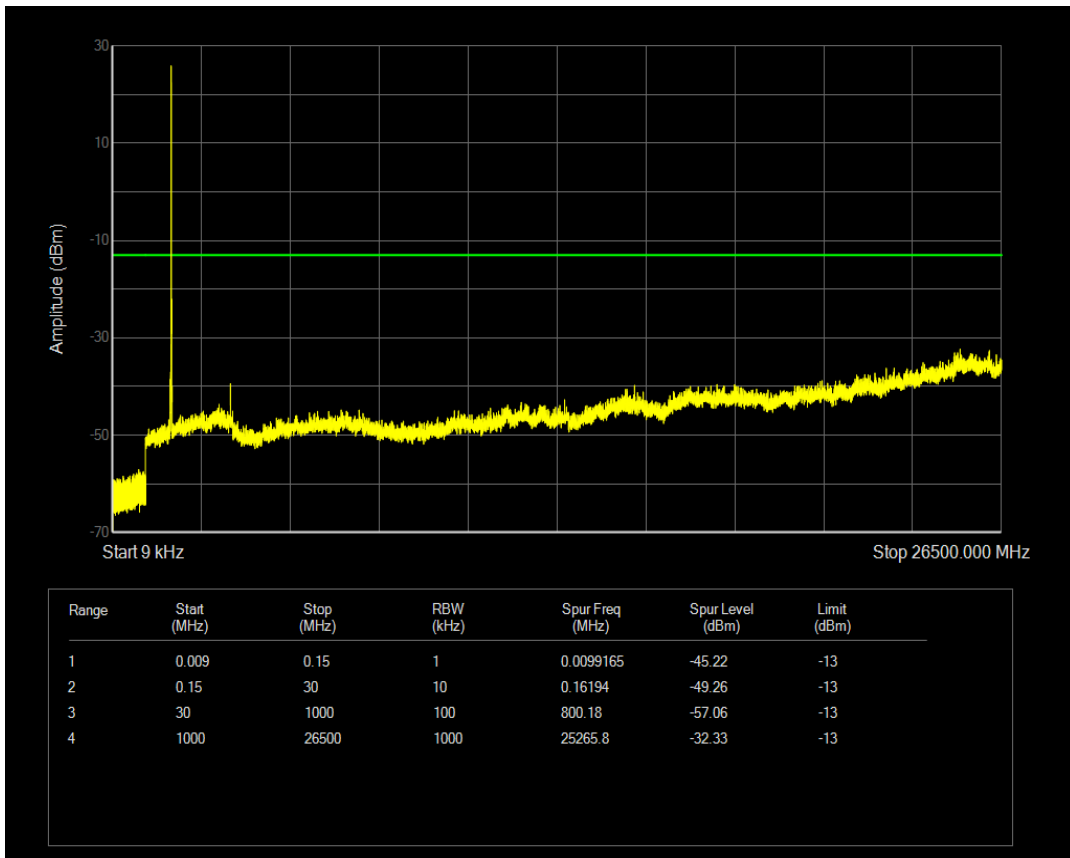

Band66 16QAM BW=15MHz Channel=132322 RB Size=1 Position=#0

Band66 16QAM BW=15MHz Channel=132322 RB Size=75 Position=#0

Band66 QPSK BW=15MHz Channel=132597 RB Size=75 Position=#0

Band66 QPSK BW=15MHz Channel=132597 RB Size=1 Position=#0

Band66 16QAM BW=15MHz Channel=132597 RB Size=1 Position=#0

Band66 16QAM BW=15MHz Channel=132597 RB Size=75 Position=#0