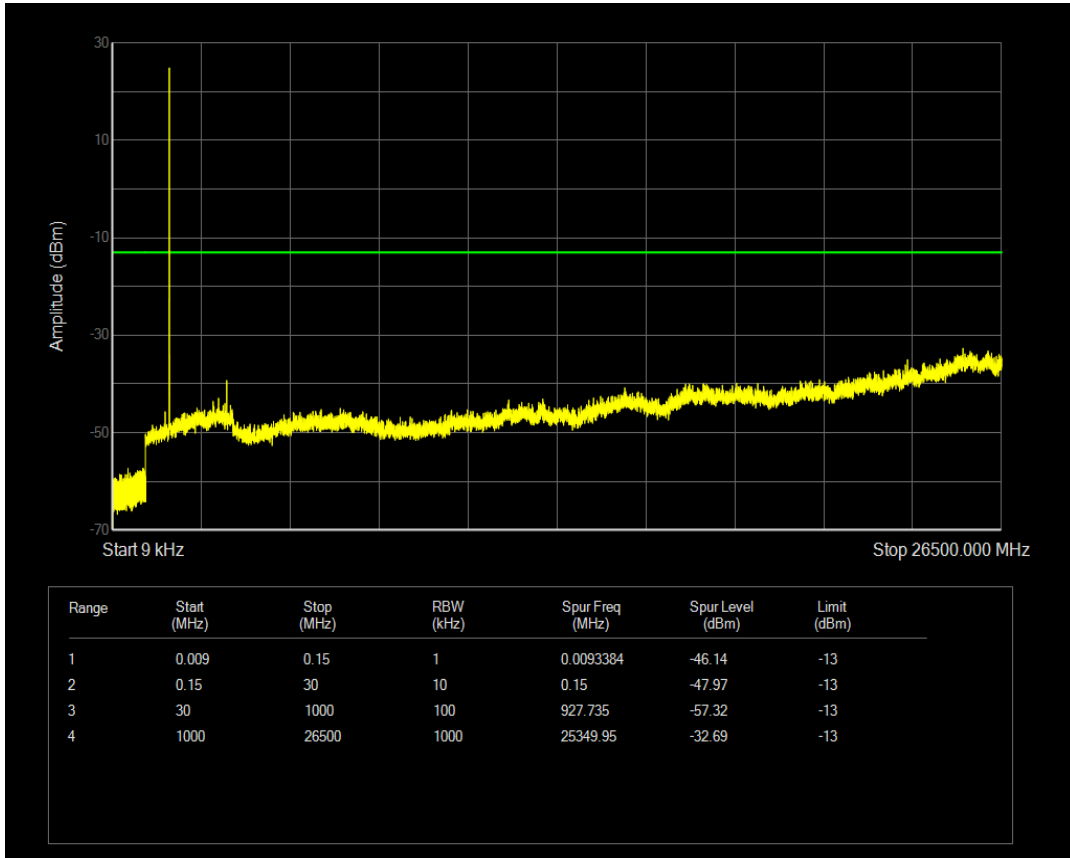

Band66 16QAM BW=1.4MHz Channel=131979 RB Size=6 Position=#0

Band66 QPSK BW=1.4MHz Channel=132322 RB Size=1 Position=#0