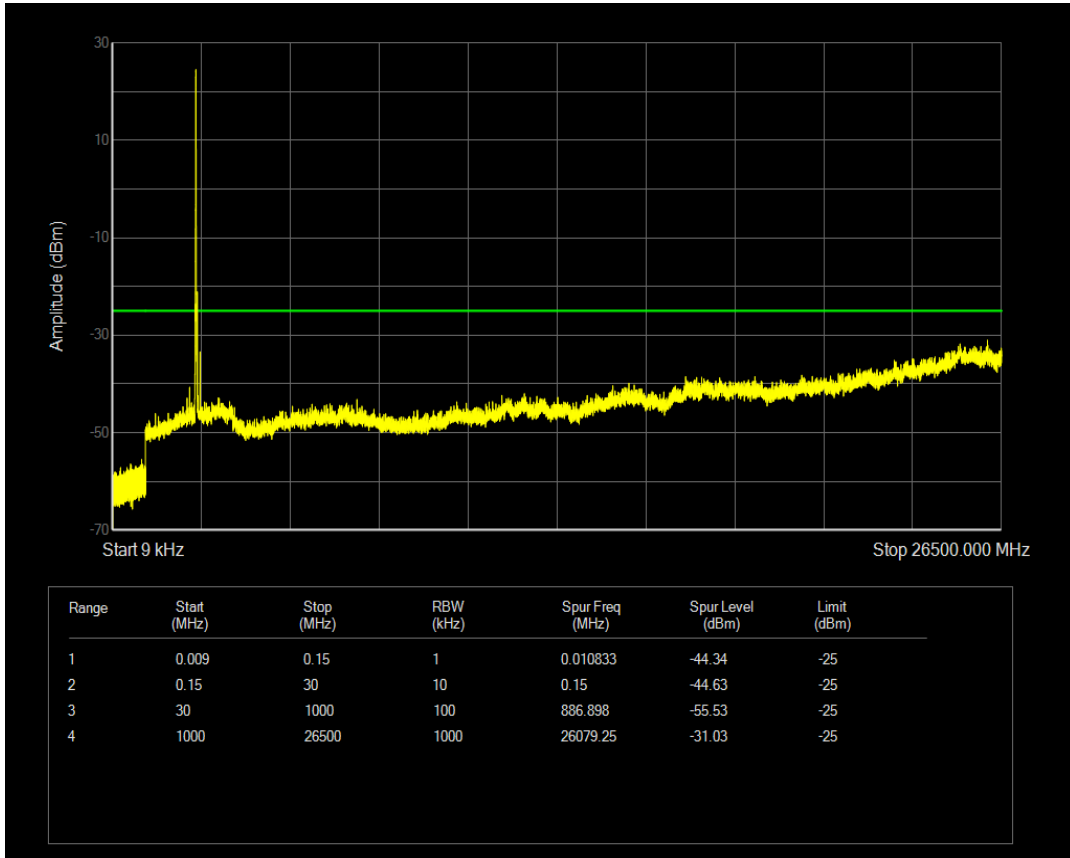

Band41 16QAM BW=5MHz Channel=41565 RB Size=1 Position=#0

Band41 16QAM BW=5MHz Channel=41565 RB Size=25 Position=#0

Band41 QPSK BW=10MHz Channel=39700 RB Size=1 Position=#0

Band41 QPSK BW=10MHz Channel=39700 RB Size=50 Position=#0