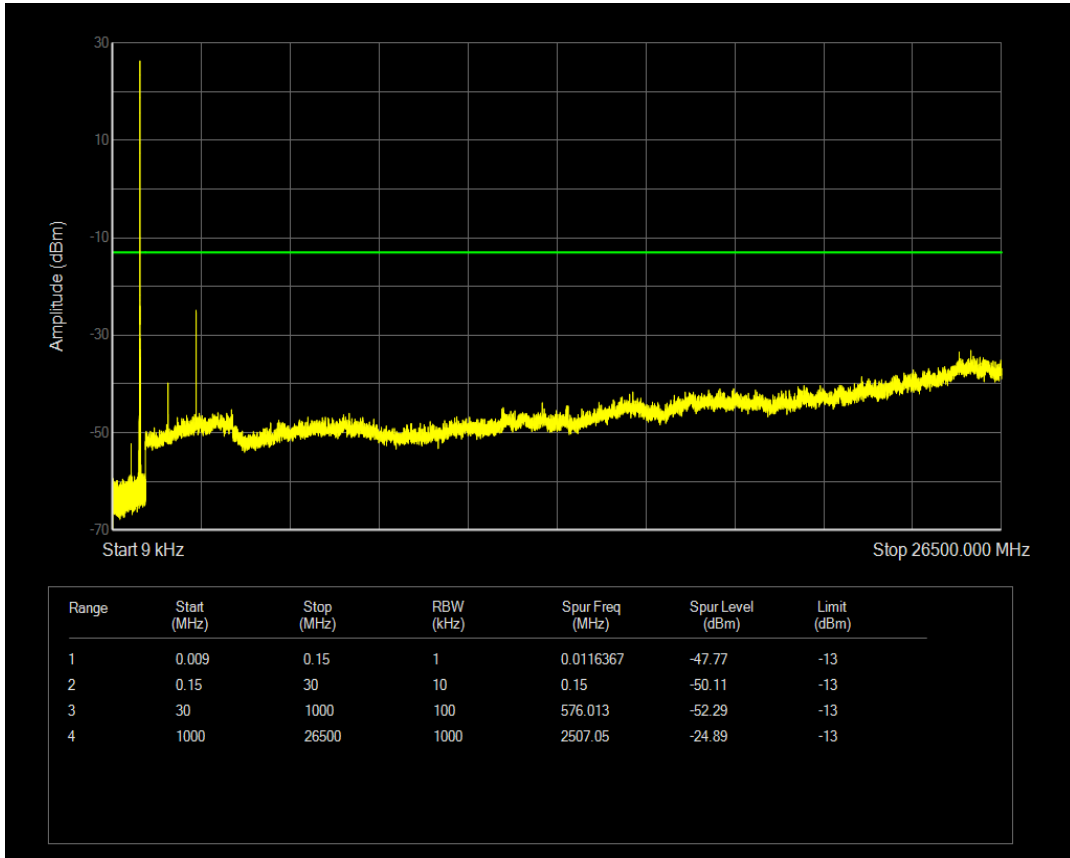

Band5 16QAM BW=1.4MHz Channel=20525 RB Size=1 Position=#0

Band5 QPSK BW=1.4MHz Channel=20643 RB Size=1 Position=#0