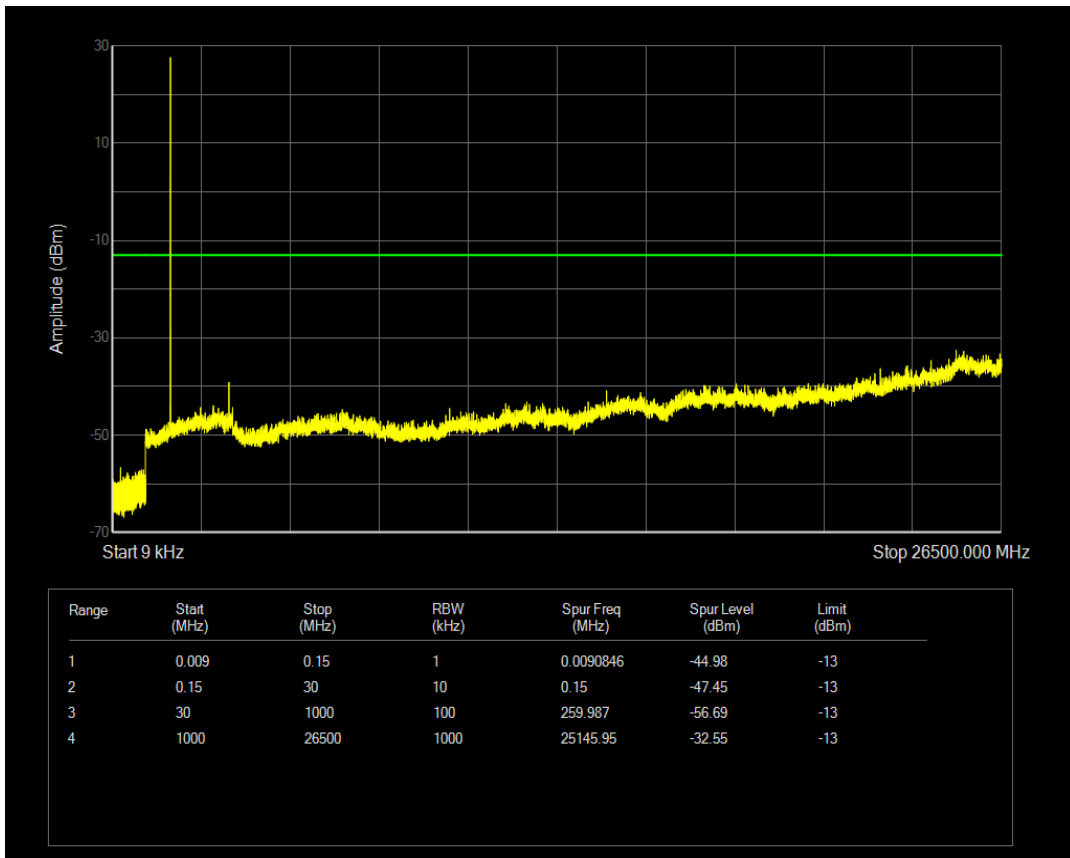

Band66 16QAM BW=3MHz Channel=132322 RB Size=1 Position=#0

Band66 16QAM BW=3MHz Channel=132322 RB Size=15 Position=#0