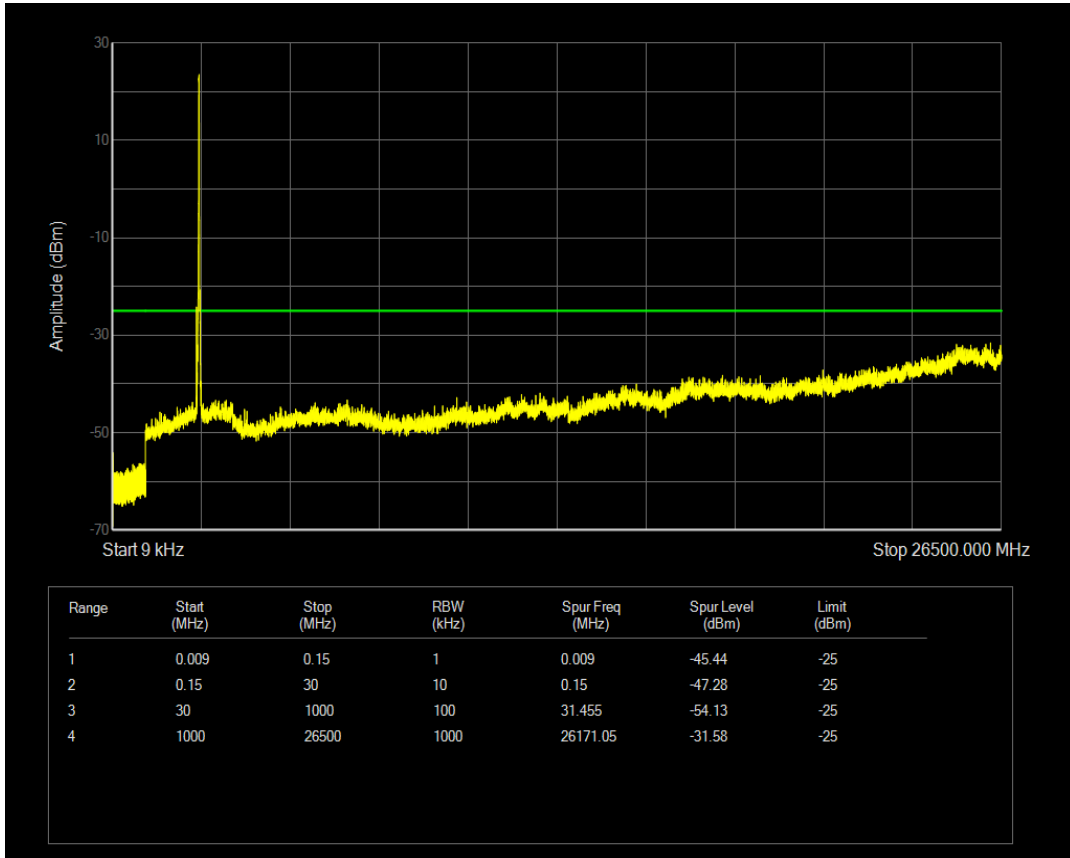

Band41 16QAM BW=15MHz Channel=39725 RB Size=1 Position=#0

Band41 16QAM BW=15MHz Channel=39725 RB Size=75 Position=#0

Band41 QPSK BW=15MHz Channel=40620 RB Size=1 Position=#0

Band41 QPSK BW=15MHz Channel=40620 RB Size=75 Position=#0