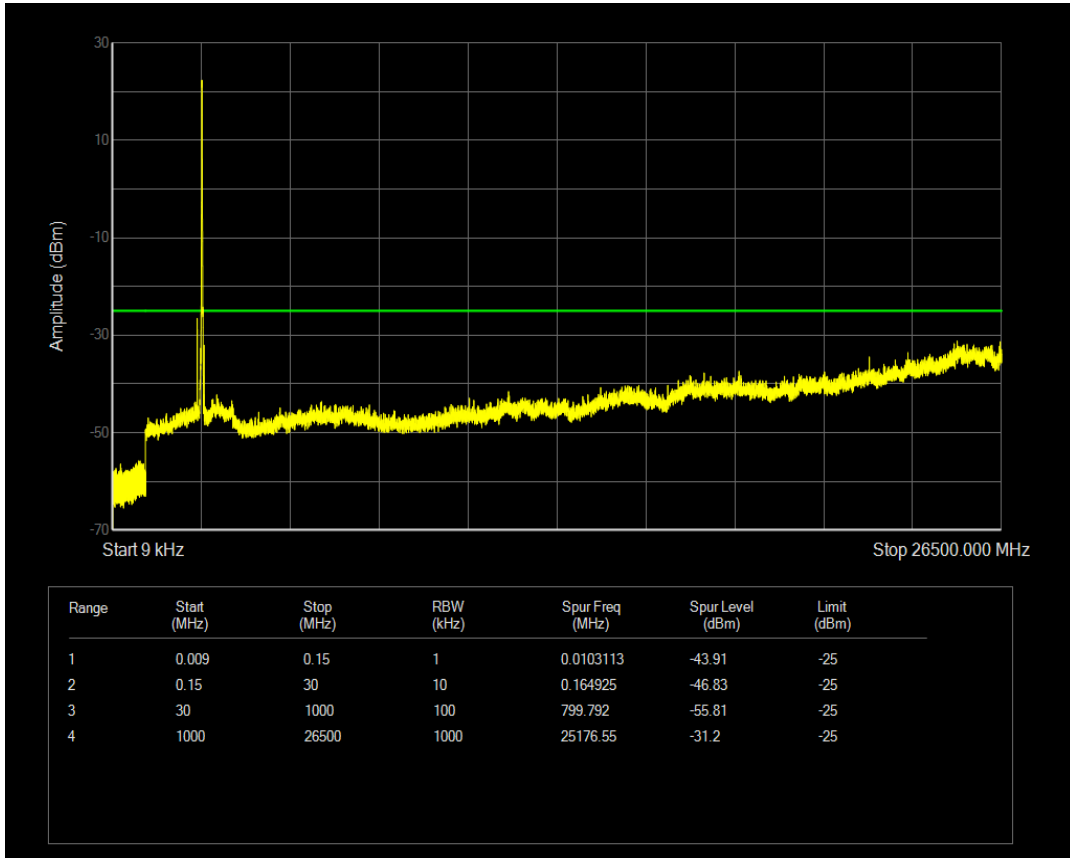

Band41 16QAM BW=15MHz Channel=40620 RB Size=1 Position=#0

Band41 16QAM BW=15MHz Channel=40620 RB Size=75 Position=#0

Band41 QPSK BW=15MHz Channel=41515 RB Size=1 Position=#0

Band41 QPSK BW=15MHz Channel=41515 RB Size=75 Position=#0