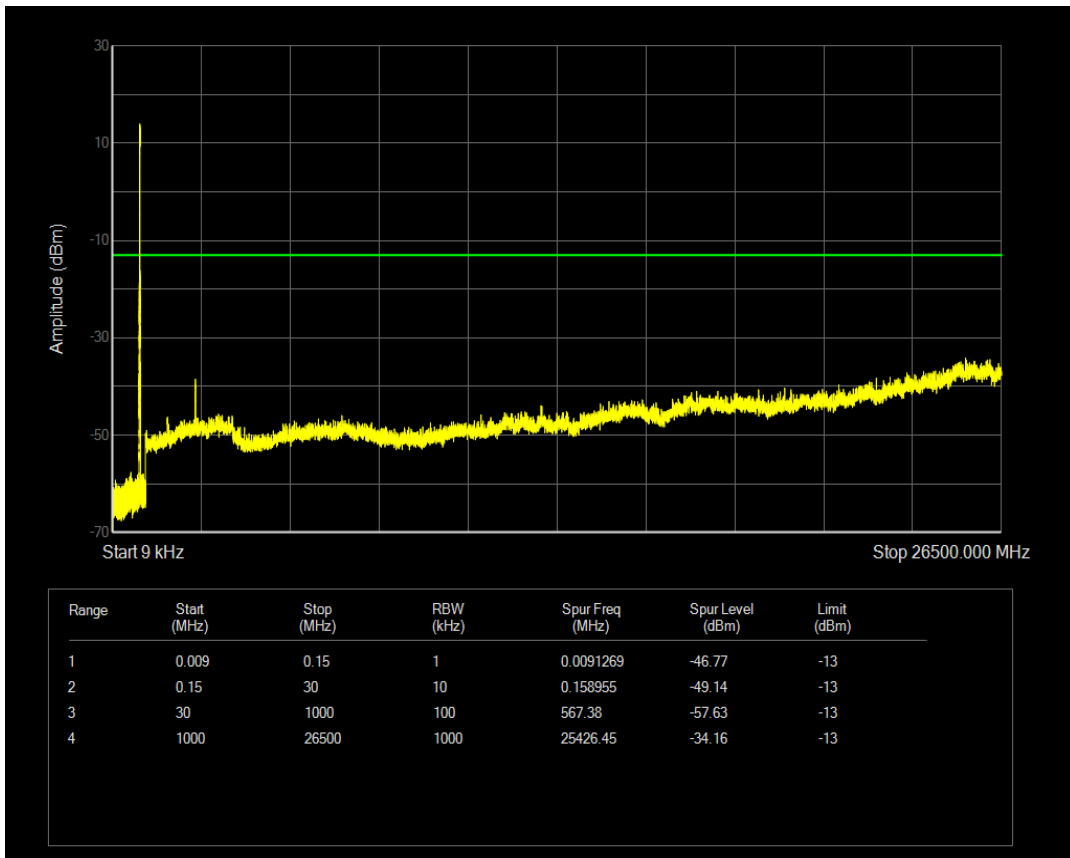

Band5 16QAM BW=5MHz Channel=20525 RB Size=1 Position=#0

Band5 16QAM BW=5MHz Channel=20525 RB Size=25 Position=#0

Band5 QPSK BW=5MHz Channel=20625 RB Size=1 Position=#0

Band5 QPSK BW=5MHz Channel=20625 RB Size=25 Position=#0

Band5 16QAM BW=5MHz Channel=20625 RB Size=1 Position=#0

Band5 16QAM BW=5MHz Channel=20625 RB Size=25 Position=#0

Band5 QPSK BW=10MHz Channel=20450 RB Size=50 Position=#0

Band5 QPSK BW=10MHz Channel=20450 RB Size=1 Position=#0