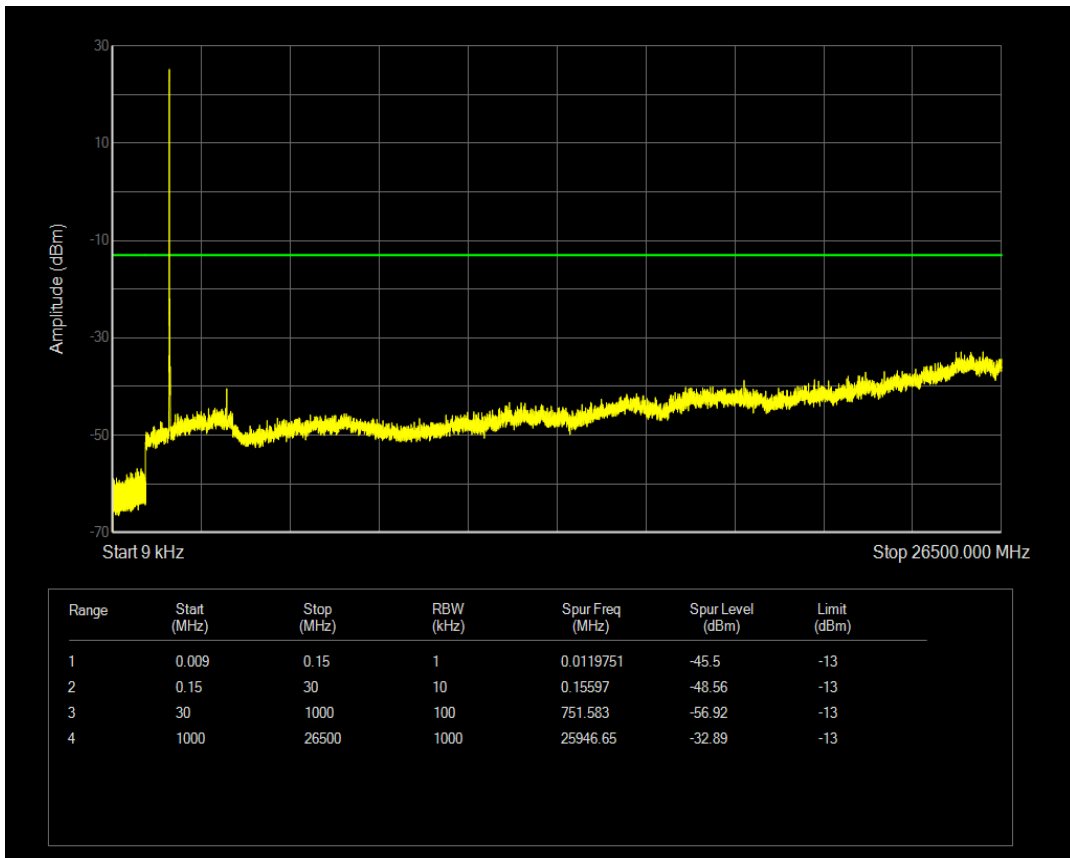

Band66 16QAM BW=15MHz Channel=132047 RB Size=1 Position=#0

Band66 16QAM BW=15MHz Channel=132047 RB Size=75 Position=#0