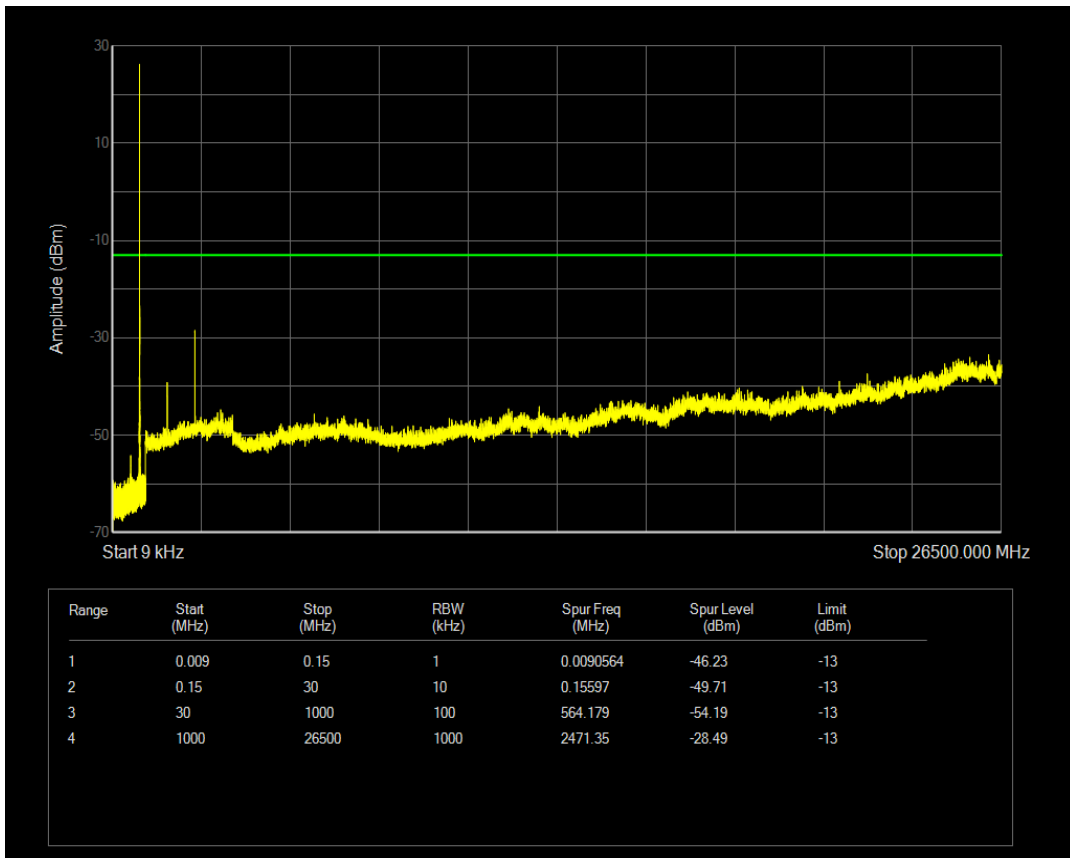

Band5 QPSK BW=3MHz Channel=20415 RB Size=1 Position=#0

Band5 QPSK BW=3MHz Channel=20415 RB Size=15 Position=#0