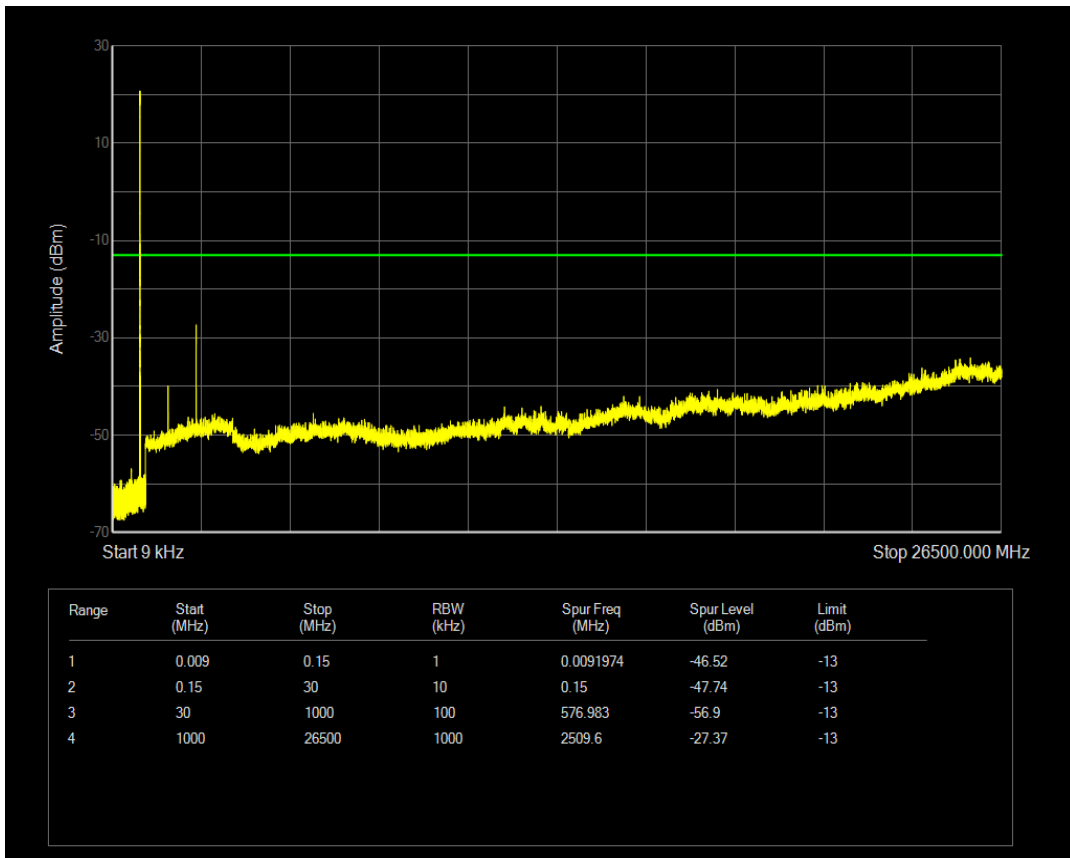

Band5 16QAM BW=1.4MHz Channel=20525 RB Size=6 Position=#0

Band5 16QAM BW=1.4MHz Channel=20525 RB Size=1 Position=#0