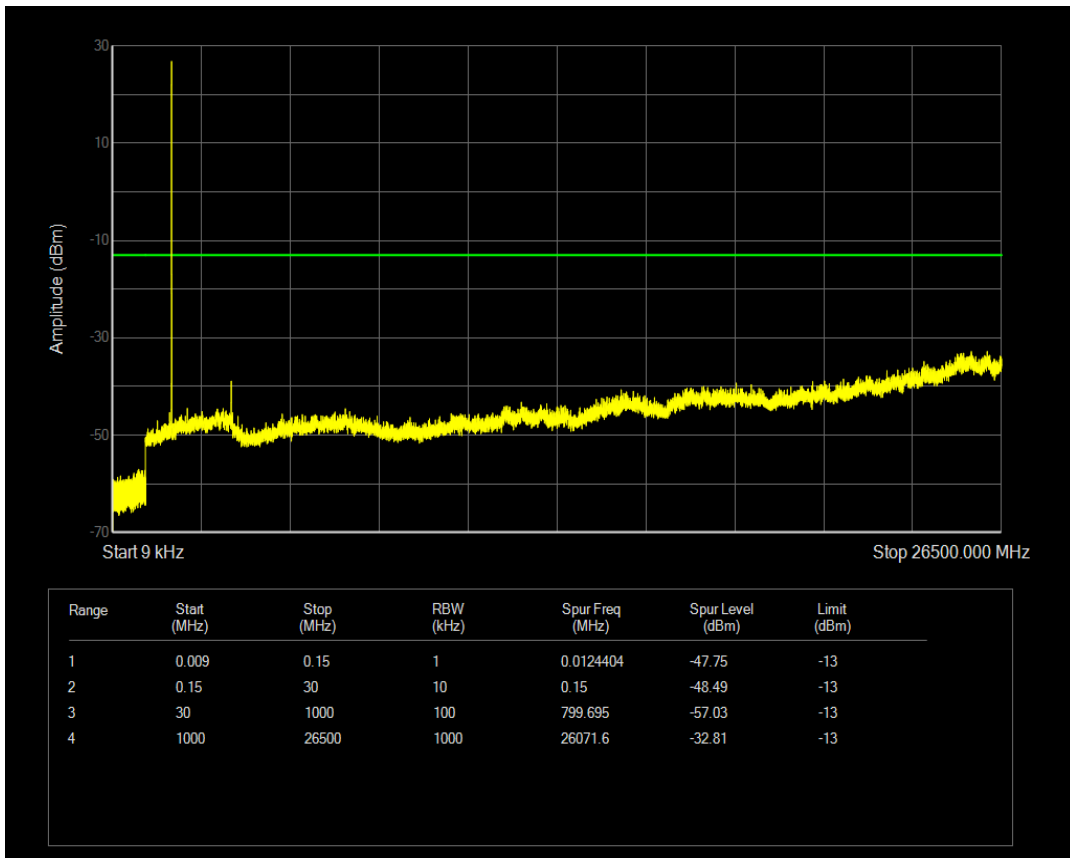

Band66 QPSK BW=3MHz Channel=132657 RB Size=1 Position=#0

Band66 QPSK BW=3MHz Channel=132657 RB Size=15 Position=#0