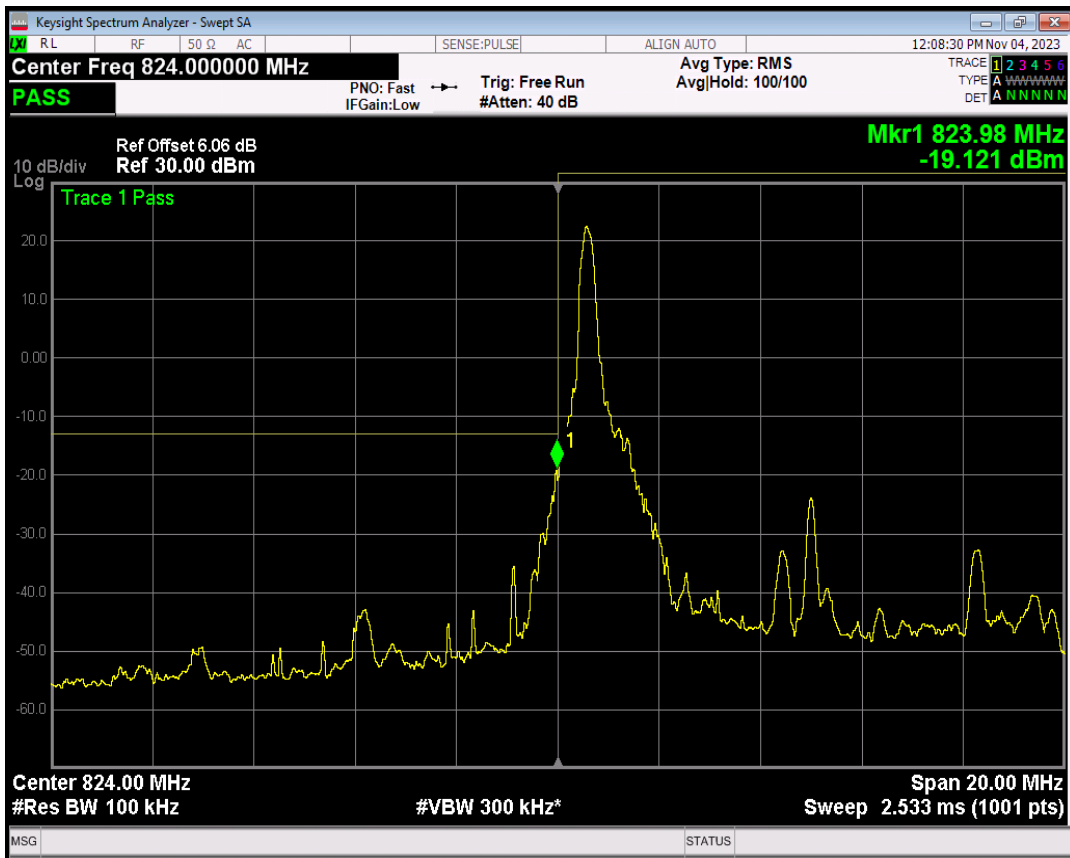

Band5 QPSK BW=10MHz Channel=20450 RB Size=1 Position=#0

Band5 QPSK BW=10MHz Channel=20450 RB Size=1 Position=#Max