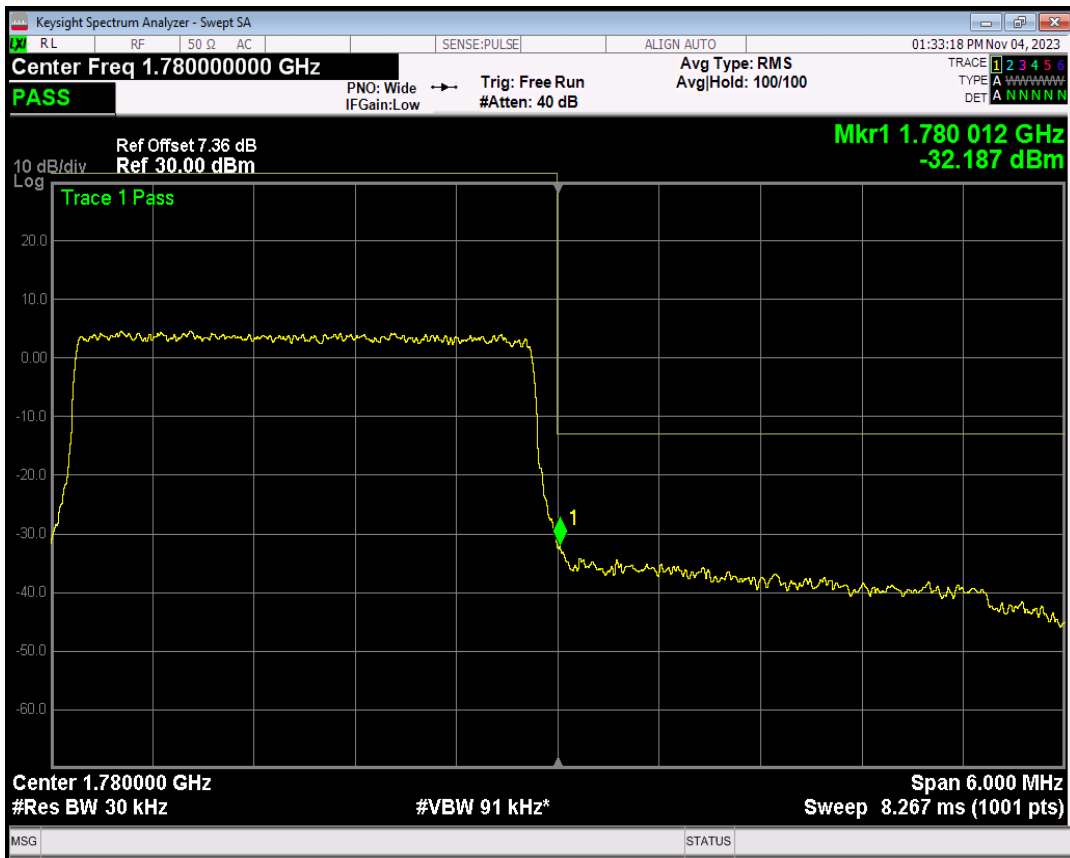

Band66 QPSK BW=3MHz Channel=132657 RB Size=15 Position=#0

Band66 16QAM BW=3MHz Channel=132657 RB Size=1 Position=#0