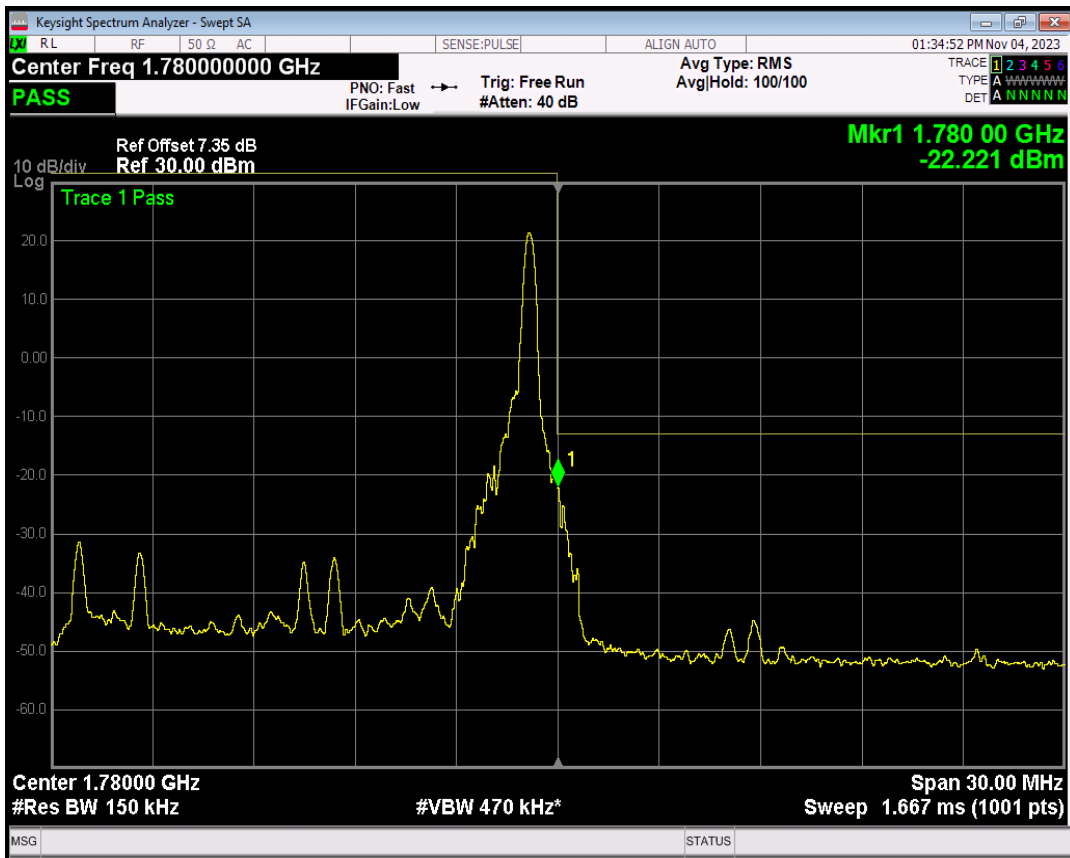

Band66 16QAM BW=15MHz Channel=132597 RB Size=1 Position=#Max

Band66 16QAM BW=15MHz Channel=132597 RB Size=75 Position=#0