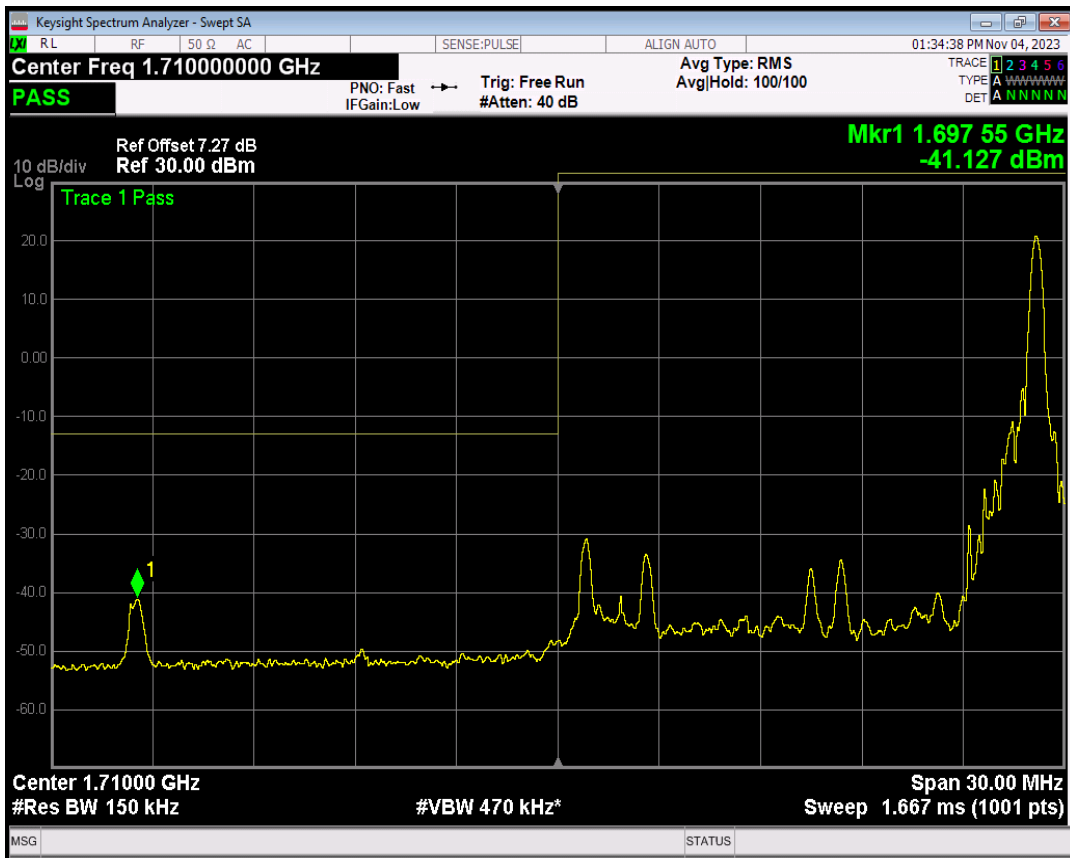

Band66 16QAM BW=15MHz Channel=132047 RB Size=1 Position=#Max

Band66 16QAM BW=15MHz Channel=132047 RB Size=75 Position=#0