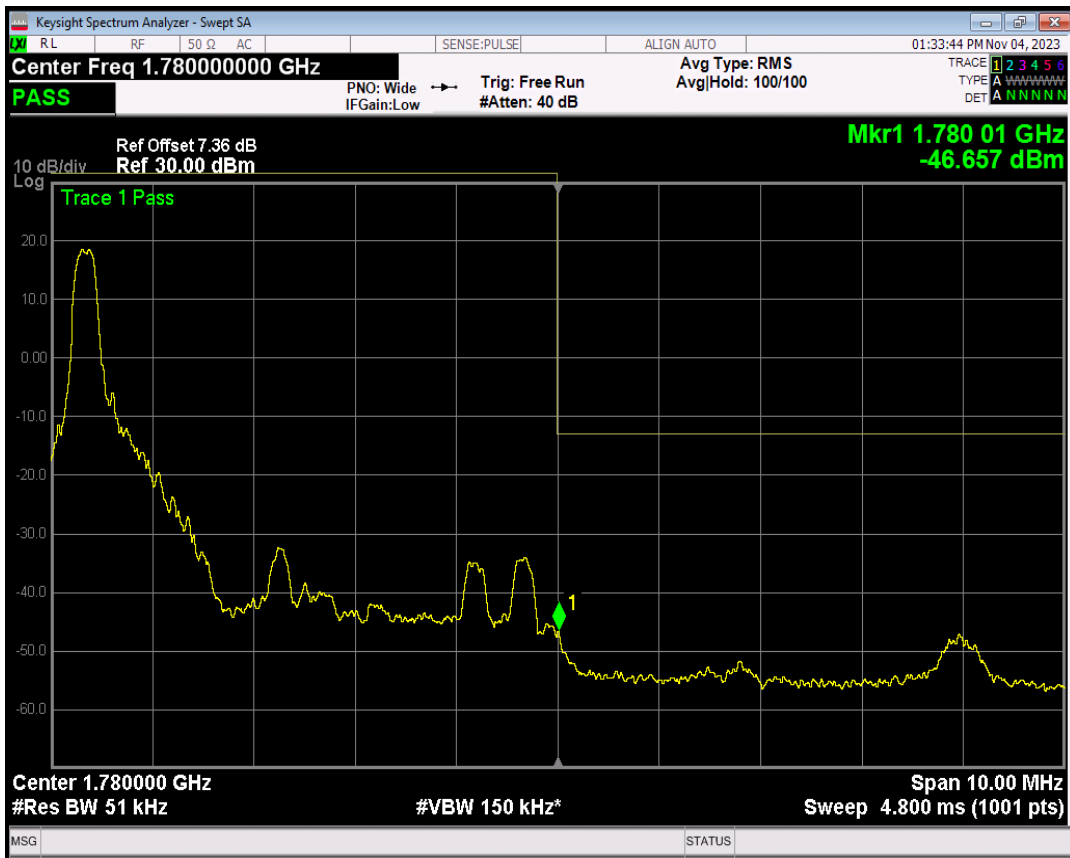

Band66 QPSK BW=5MHz Channel=132647 RB Size=1 Position=#0

Band66 QPSK BW=5MHz Channel=132647 RB Size=1 Position=#Max