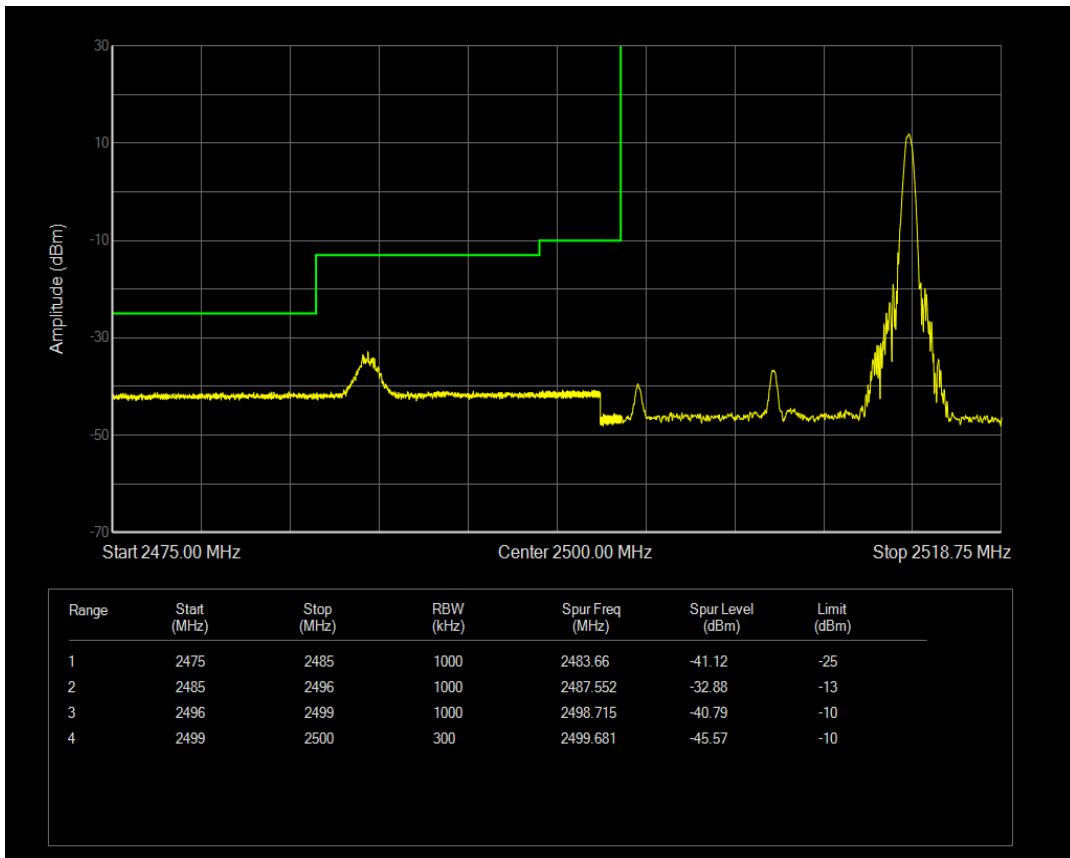

Band7 QPSK BW=10MHz Channel=21400 RB Size=50 Position=#0

Band7 16QAM BW=10MHz Channel=21400 RB Size=1 Position=#0

Band7 16QAM BW=10MHz Channel=21400 RB Size=1 Position=#Max

Band7 16QAM BW=10MHz Channel=21400 RB Size=50 Position=#0

Band7 QPSK BW=15MHz Channel=20825 RB Size=1 Position=#0

Band7 QPSK BW=15MHz Channel=20825 RB Size=1 Position=#Max

Band7 QPSK BW=15MHz Channel=20825 RB Size=75 Position=#0

Band7 16QAM BW=15MHz Channel=20825 RB Size=1 Position=#0

Band7 16QAM BW=15MHz Channel=20825 RB Size=1 Position=#Max

Band7 16QAM BW=15MHz Channel=20825 RB Size=75 Position=#0

Band7 QPSK BW=15MHz Channel=21375 RB Size=1 Position=#0

Band7 QPSK BW=15MHz Channel=21375 RB Size=1 Position=#Max