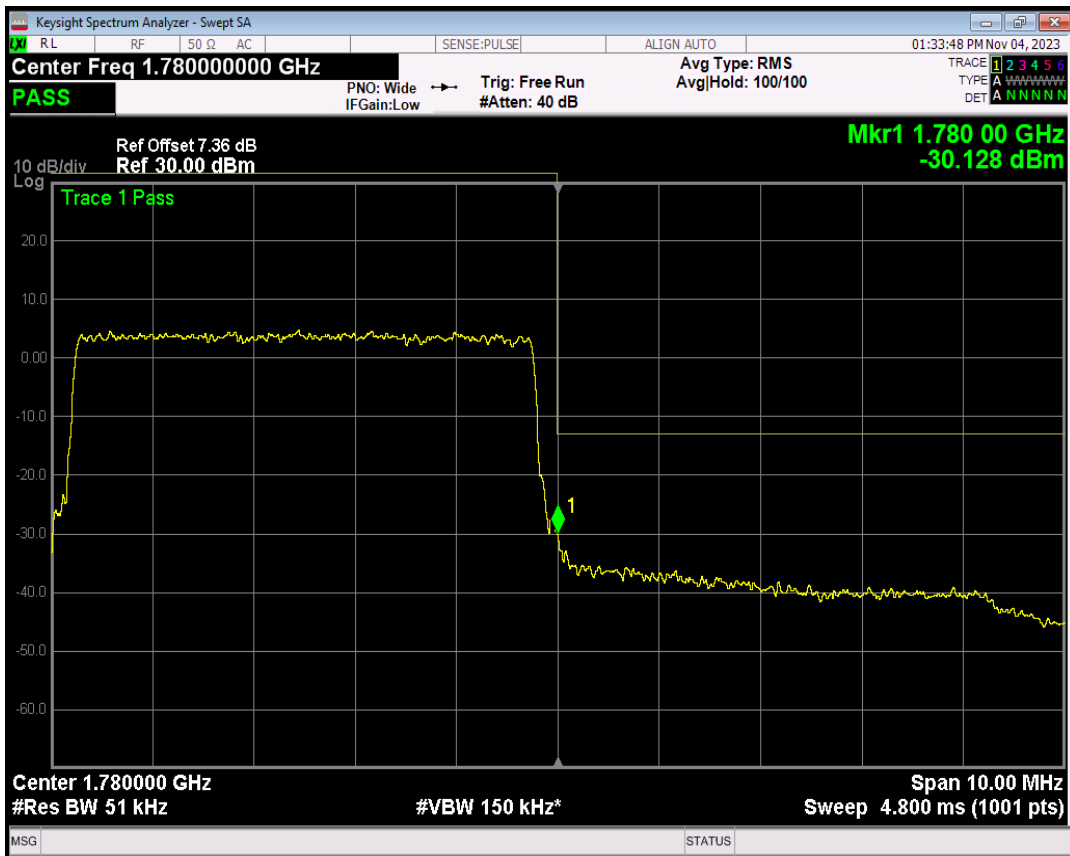

Band66 QPSK BW=5MHz Channel=132647 RB Size=25 Position=#0

Band66 16QAM BW=5MHz Channel=132647 RB Size=1 Position=#0