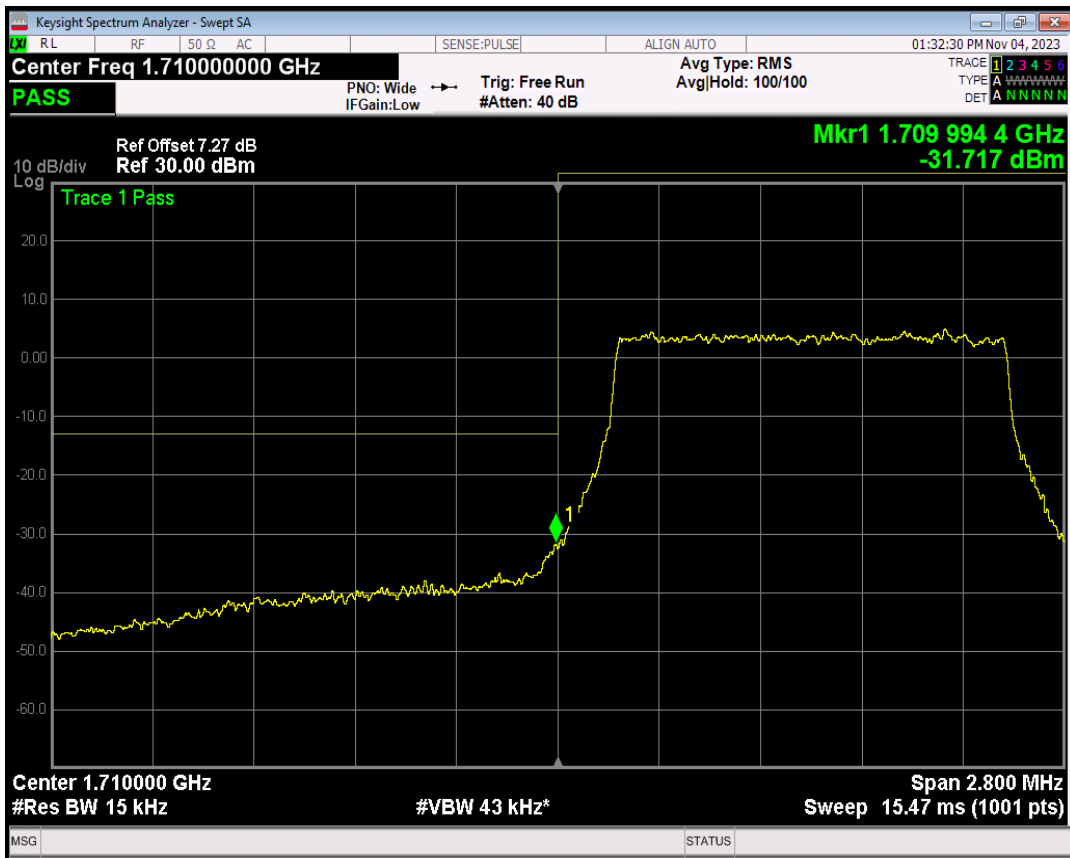

Band66 16QAM BW=1.4MHz Channel=131979 RB Size=6 Position=#0

Band66 16QAM BW=1.4MHz Channel=131979 RB Size=1 Position=#Max