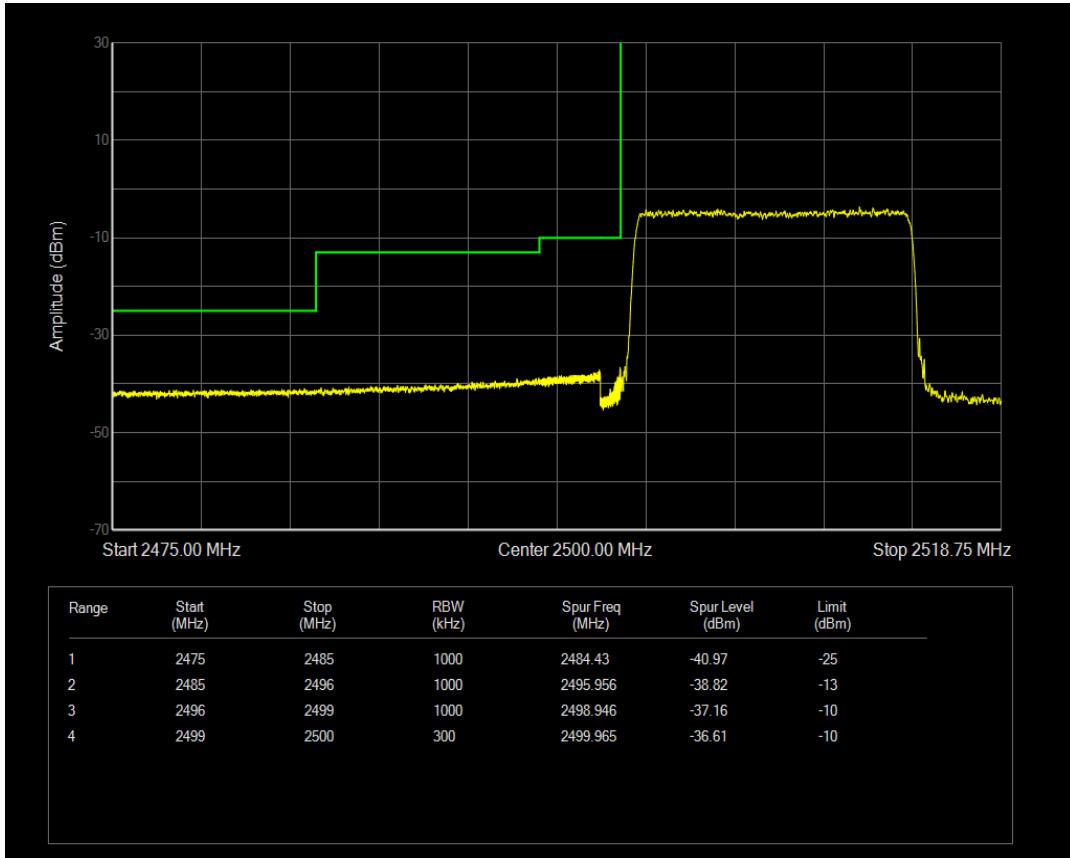

Band7 16QAM BW=15MHz Channel=20825 RB Size=75 Position=#0

Band7 QPSK BW=15MHz Channel=21375 RB Size=1 Position=#0