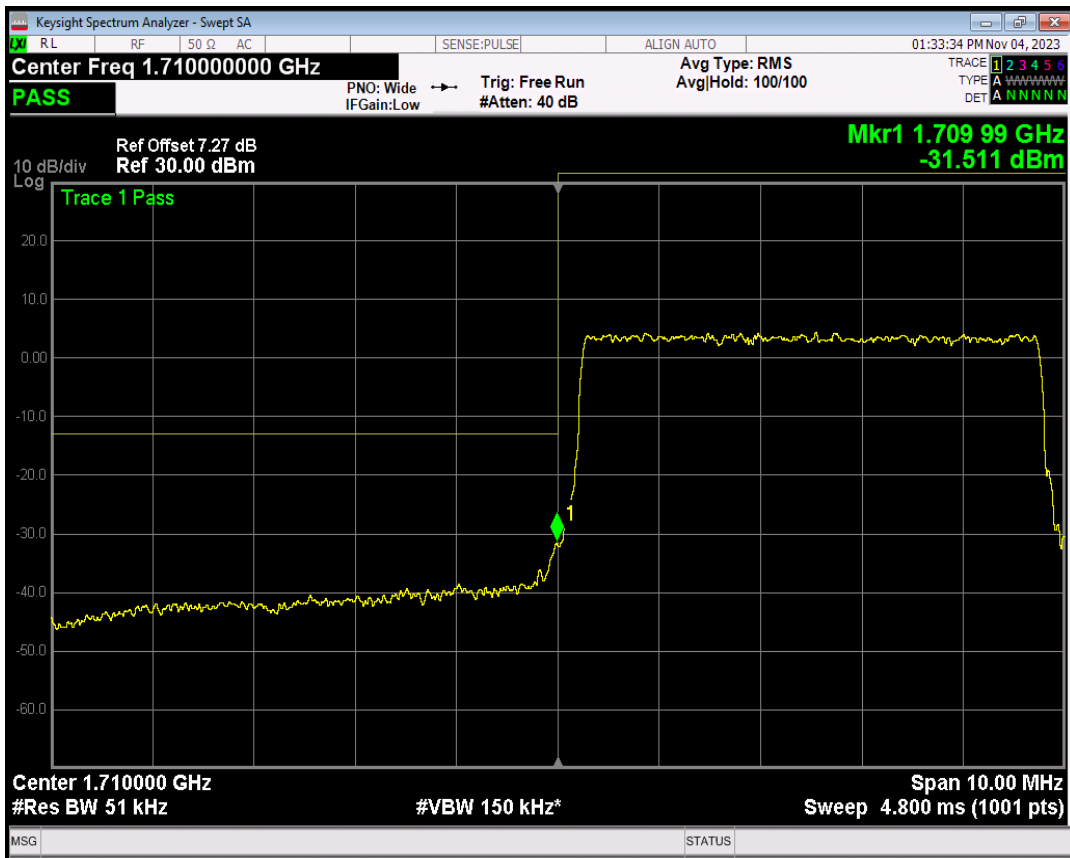

Band66 QPSK BW=5MHz Channel=131997 RB Size=25 Position=#0

Band66 16QAM BW=5MHz Channel=131997 RB Size=1 Position=#0