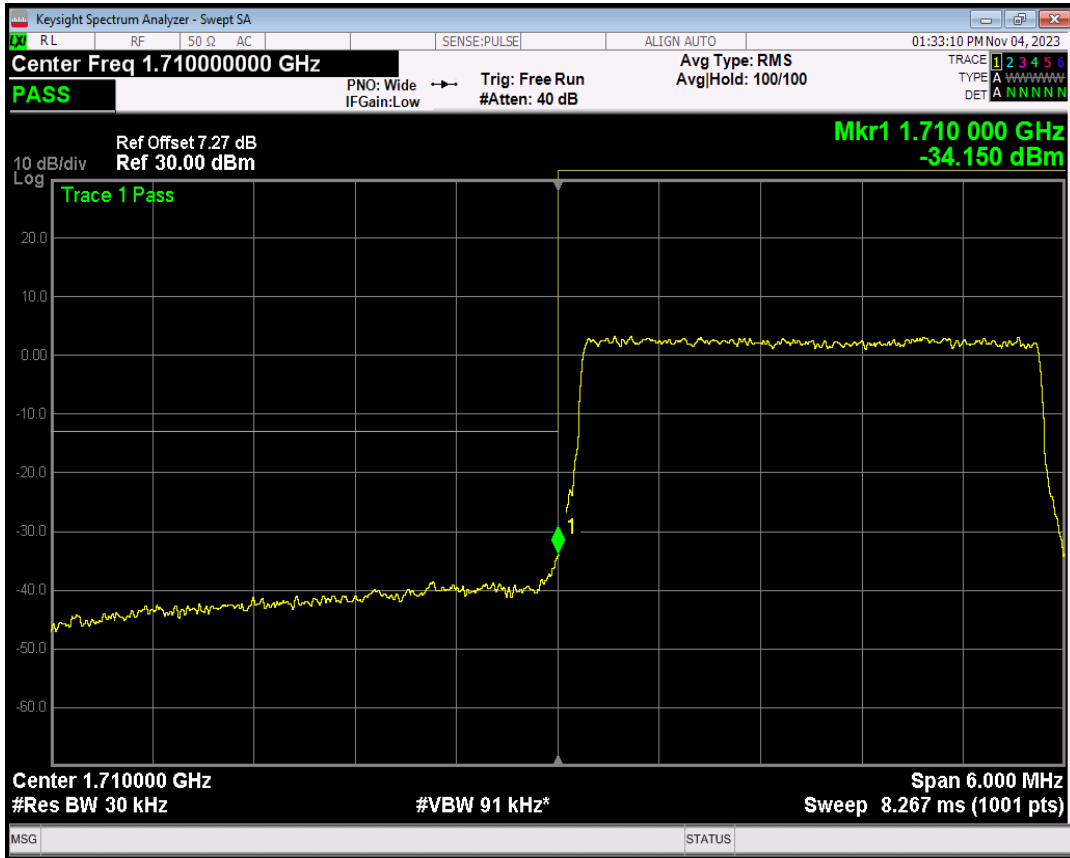

Band66 16QAM BW=3MHz Channel=131987 RB Size=15 Position=#0

Band66 QPSK BW=3MHz Channel=132657 RB Size=1 Position=#0