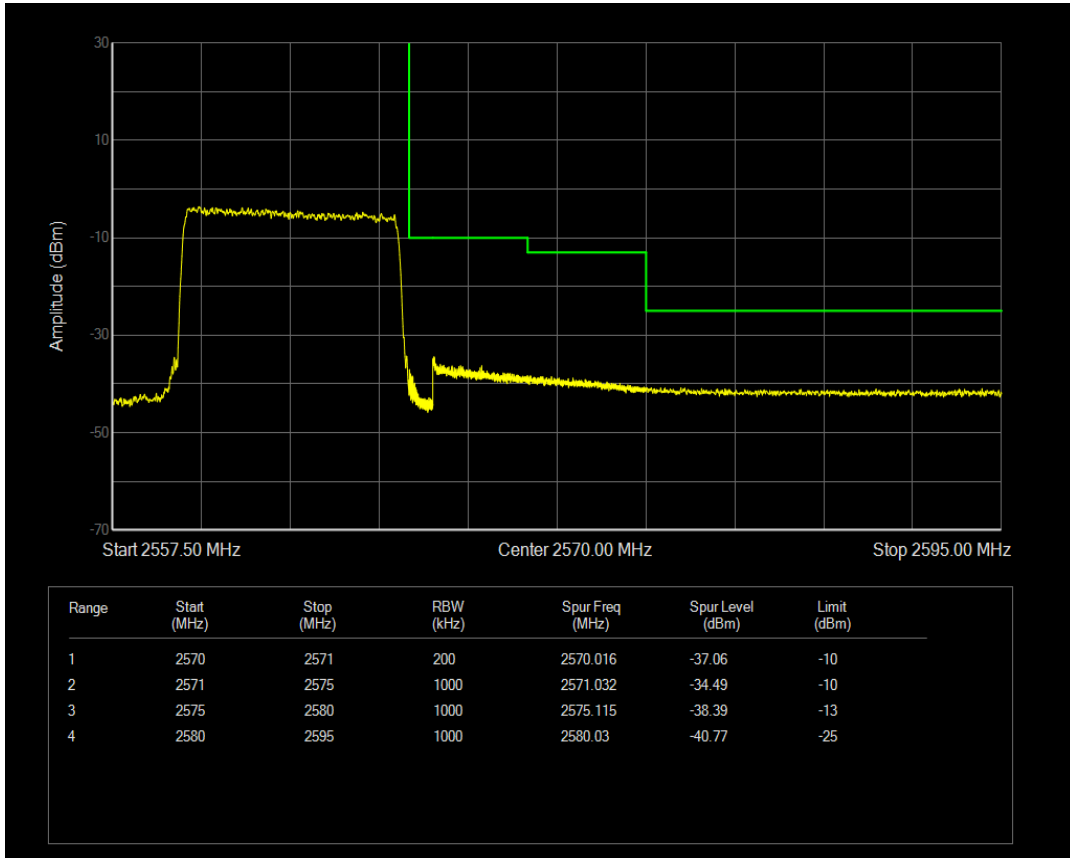

Band7 16QAM BW=10MHz Channel=20800 RB Size=1 Position=#Max

Band7 16QAM BW=10MHz Channel=20800 RB Size=50 Position=#0

Band7 QPSK BW=10MHz Channel=21400 RB Size=1 Position=#0

Band7 QPSK BW=10MHz Channel=21400 RB Size=1 Position=#Max

Band7 QPSK BW=10MHz Channel=21400 RB Size=50 Position=#0

Band7 16QAM BW=10MHz Channel=21400 RB Size=1 Position=#0

Band7 16QAM BW=10MHz Channel=21400 RB Size=1 Position=#Max

Band7 16QAM BW=10MHz Channel=21400 RB Size=50 Position=#0