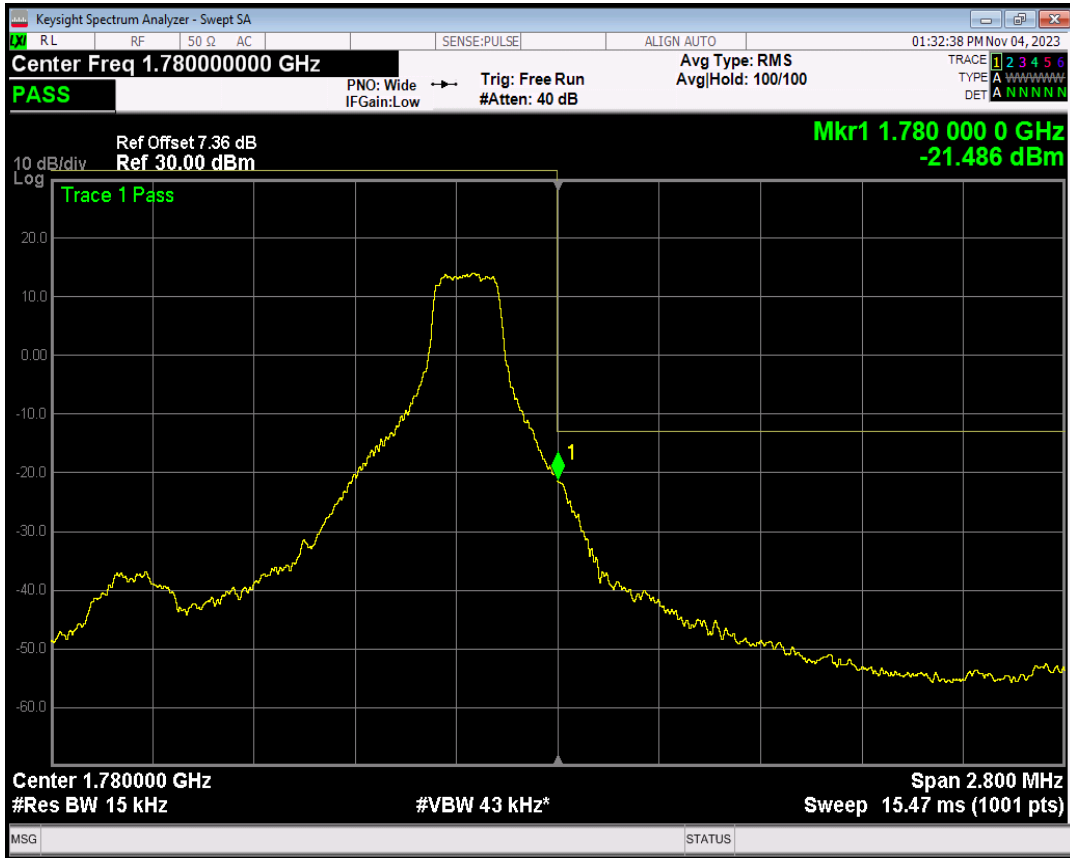

Band66 16QAM BW=1.4MHz Channel=131979 RB Size=6 Position=#0

Band66 16QAM BW=1.4MHz Channel=131979 RB Size=1 Position=#Max

Band66 QPSK BW=1.4MHz Channel=132665 RB Size=1 Position=#0

Band66 QPSK BW=1.4MHz Channel=132665 RB Size=1 Position=#Max