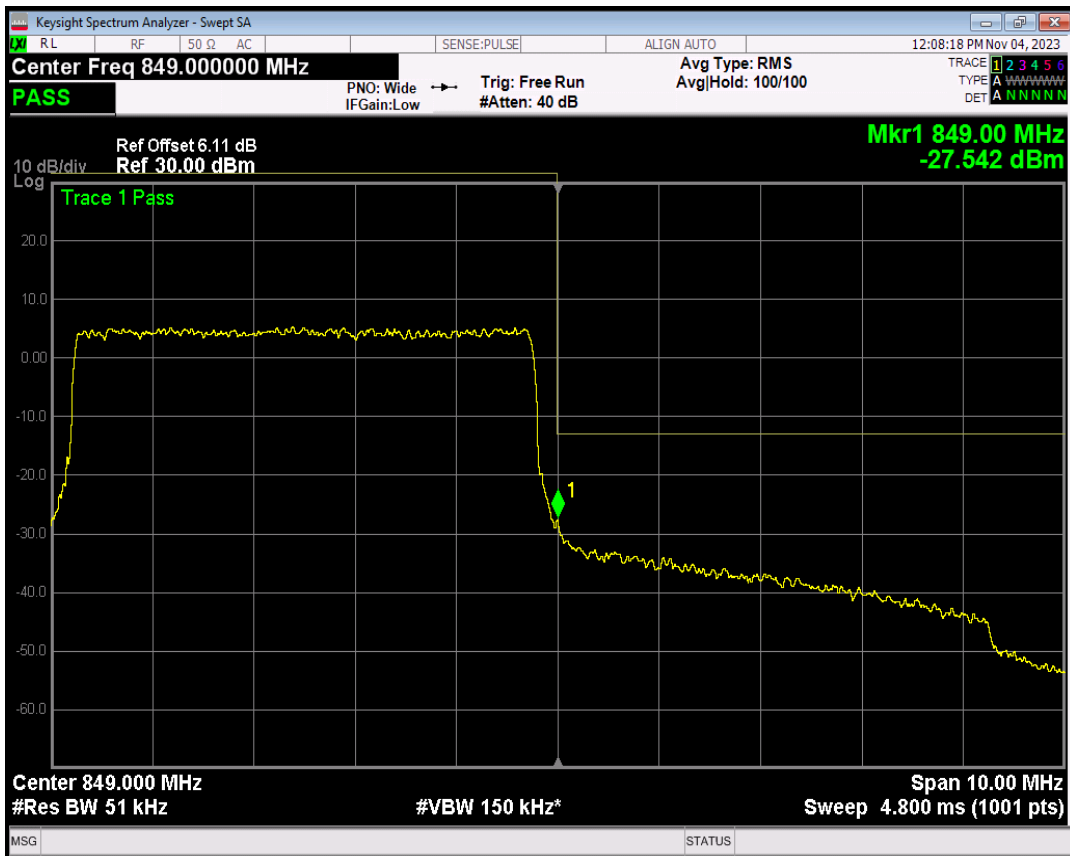

Band5 QPSK BW=5MHz Channel=20625 RB Size=25 Position=#0

Band5 16QAM BW=5MHz Channel=20625 RB Size=1 Position=#0