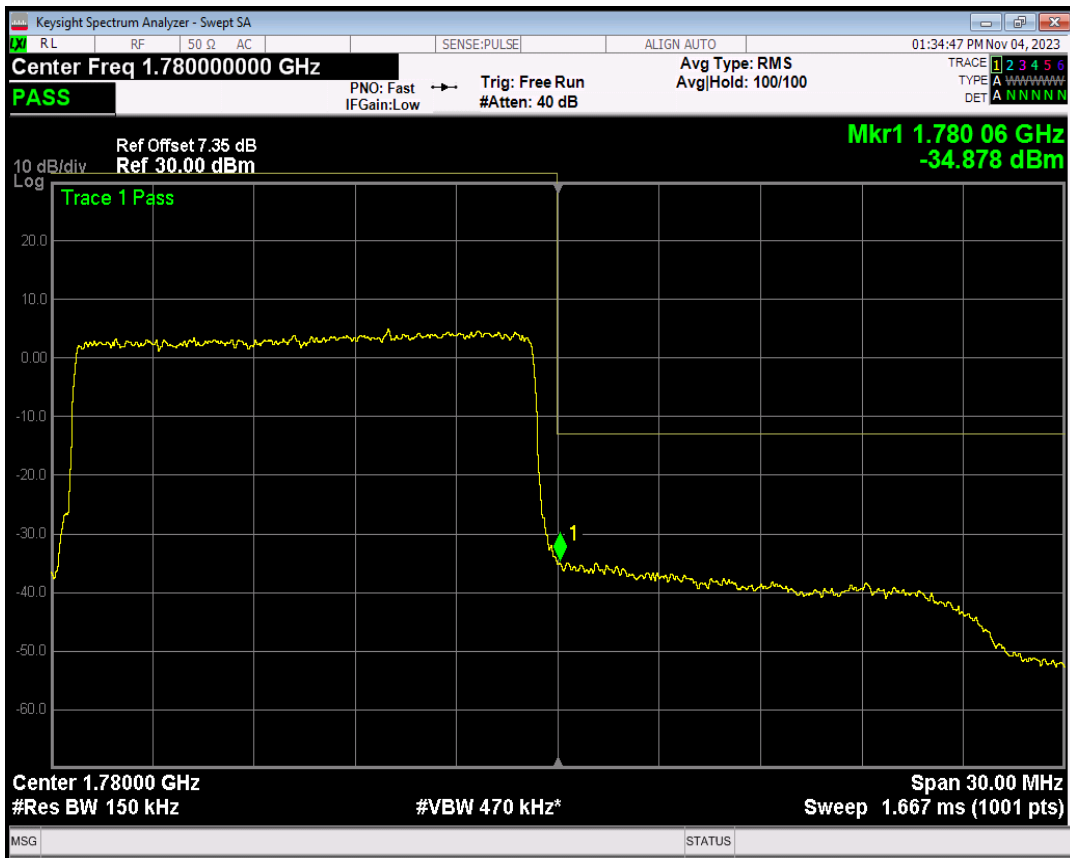

Band66 QPSK BW=15MHz Channel=132597 RB Size=75 Position=#0

Band66 16QAM BW=15MHz Channel=132597 RB Size=1 Position=#0