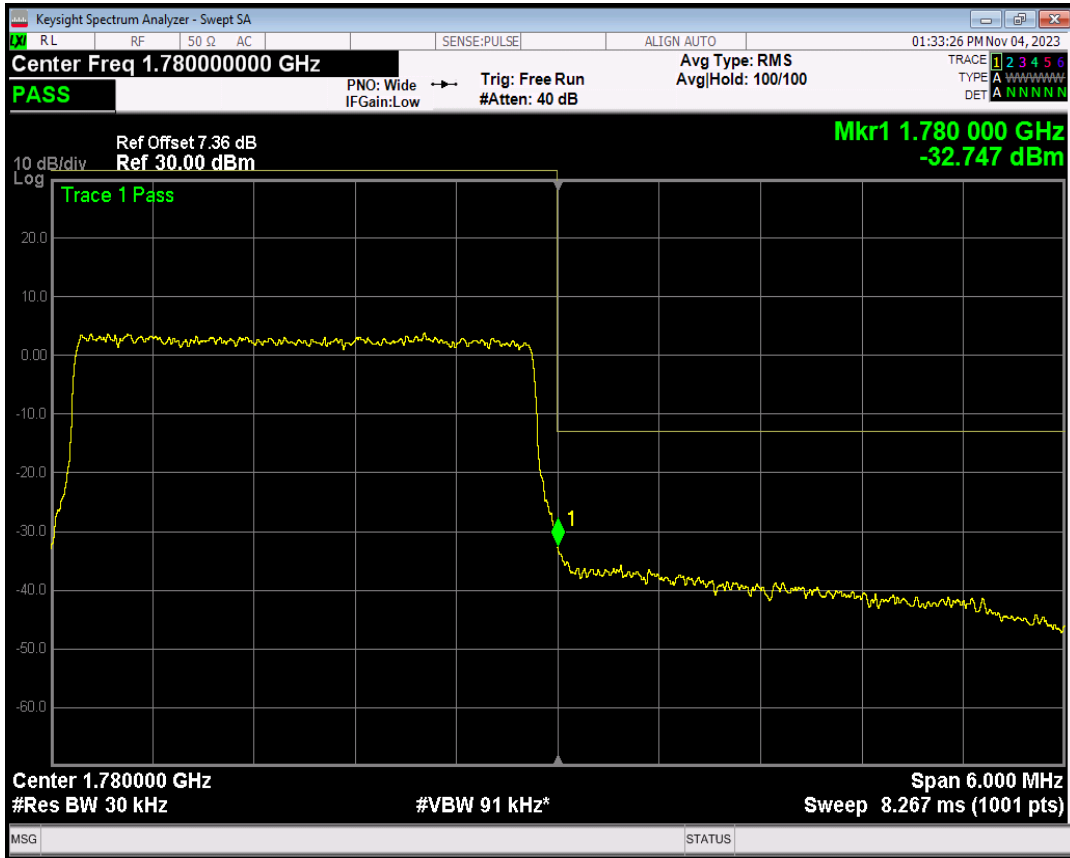

Band66 QPSK BW=3MHz Channel=132657 RB Size=15 Position=#0

Band66 16QAM BW=3MHz Channel=132657 RB Size=1 Position=#0

Band66 16QAM BW=3MHz Channel=132657 RB Size=1 Position=#Max

Band66 16QAM BW=3MHz Channel=132657 RB Size=15 Position=#0