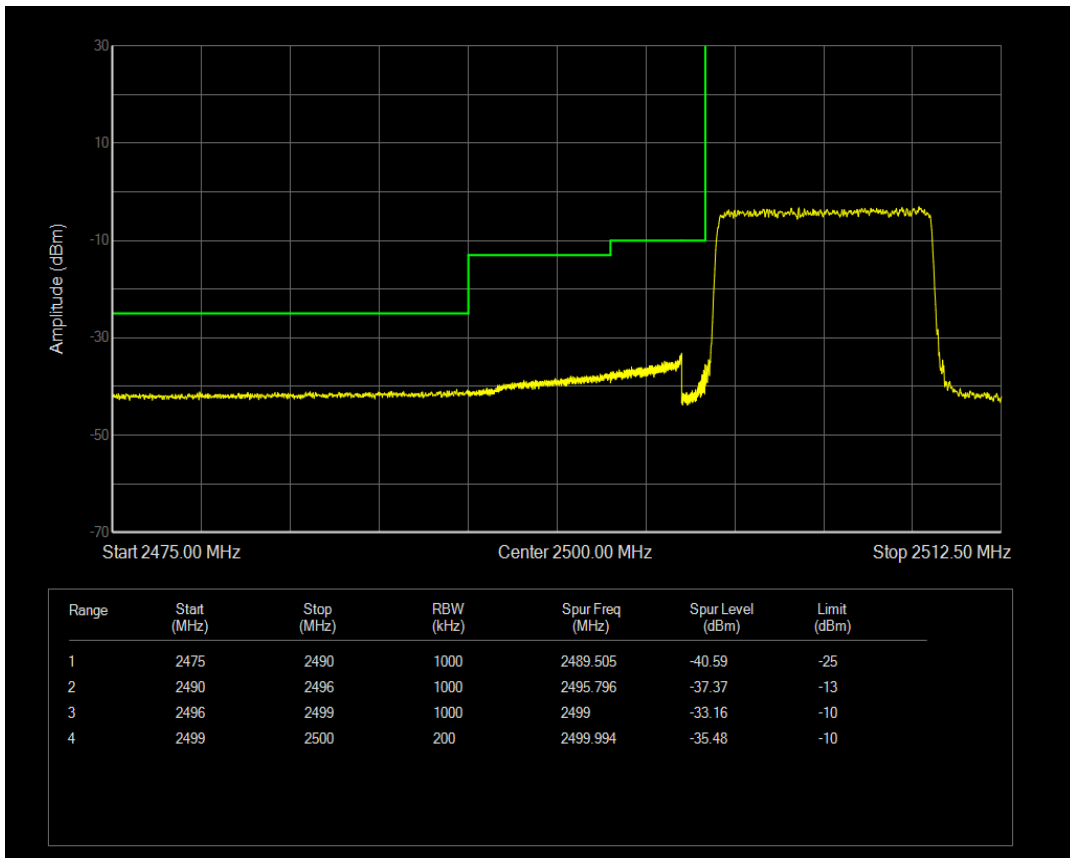

Band7 QPSK BW=5MHz Channel=21425 RB Size=25 Position=#0

Band7 16QAM BW=5MHz Channel=21425 RB Size=1 Position=#0

Band7 16QAM BW=5MHz Channel=21425 RB Size=1 Position=#Max

Band7 16QAM BW=5MHz Channel=21425 RB Size=25 Position=#0

Band7 QPSK BW=10MHz Channel=20800 RB Size=1 Position=#0

Band7 QPSK BW=10MHz Channel=20800 RB Size=1 Position=#Max

Band7 QPSK BW=10MHz Channel=20800 RB Size=50 Position=#0

Band7 16QAM BW=10MHz Channel=20800 RB Size=1 Position=#0