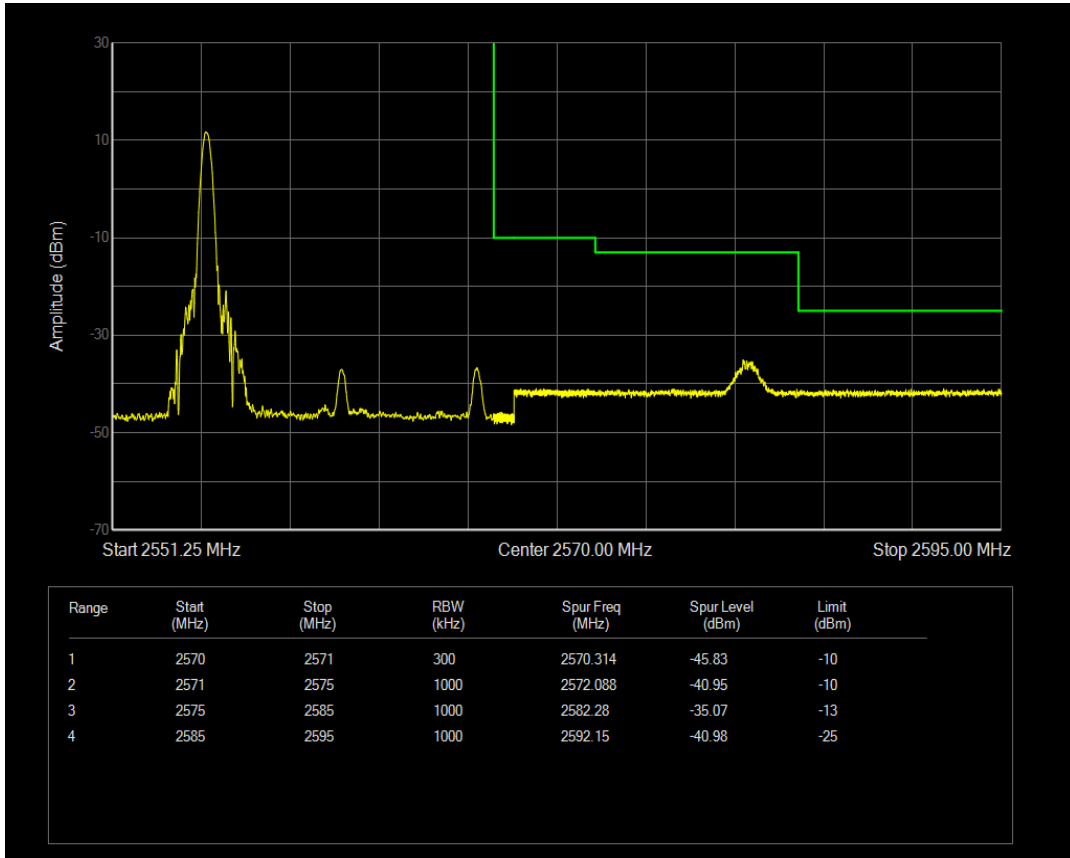

Band7 16QAM BW=15MHz Channel=21375 RB Size=1 Position=#0

Band7 16QAM BW=15MHz Channel=21375 RB Size=1 Position=#Max