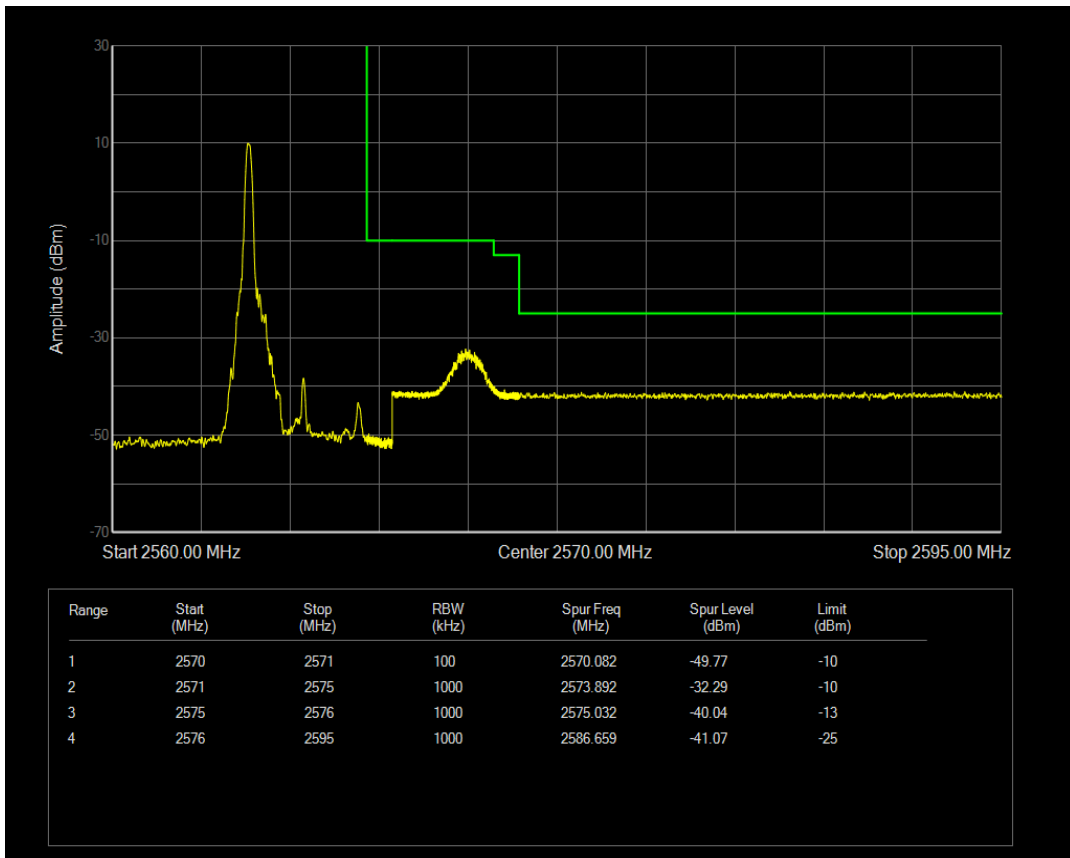

Band7 QPSK BW=5MHz Channel=21425 RB Size=1 Position=#0

Band7 QPSK BW=5MHz Channel=21425 RB Size=1 Position=#Max