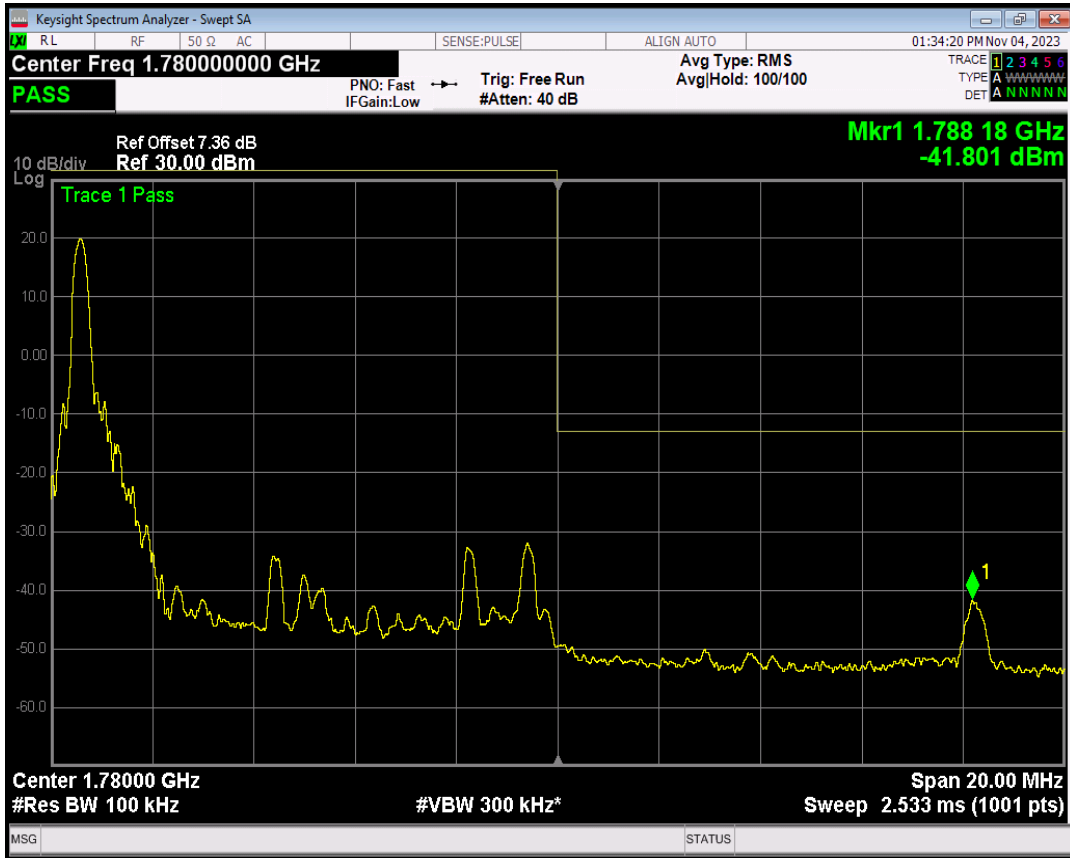

Band66 16QAM BW=10MHz Channel=132622 RB Size=1 Position=#0

Band66 16QAM BW=10MHz Channel=132622 RB Size=1 Position=#Max