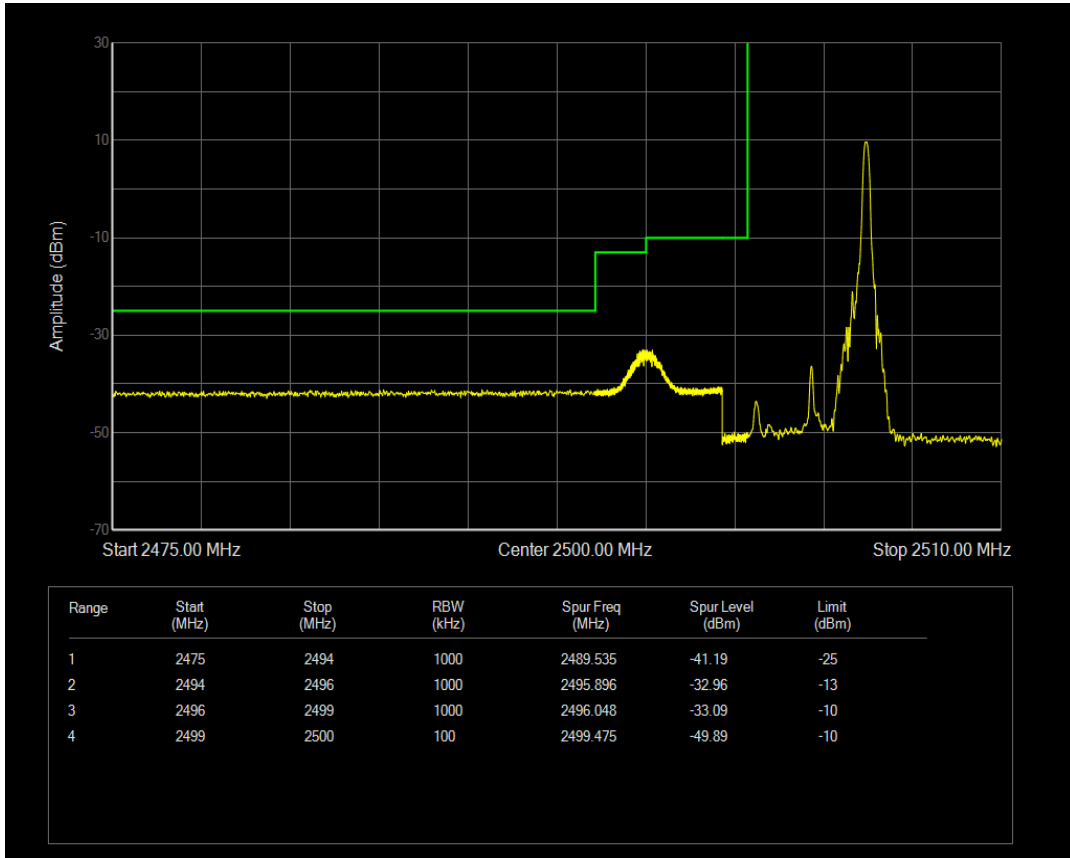

Band66 QPSK BW=20MHz Channel=132572 RB Size=100 Position=#0

Band66 16QAM BW=20MHz Channel=132572 RB Size=1 Position=#0

Band66 16QAM BW=20MHz Channel=132572 RB Size=1 Position=#Max

Band66 16QAM BW=20MHz Channel=132572 RB Size=100 Position=#0

Band7 QPSK BW=5MHz Channel=20775 RB Size=1 Position=#0

Band7 QPSK BW=5MHz Channel=20775 RB Size=1 Position=#Max

Band7 QPSK BW=5MHz Channel=20775 RB Size=25 Position=#0

Band7 16QAM BW=5MHz Channel=20775 RB Size=1 Position=#0