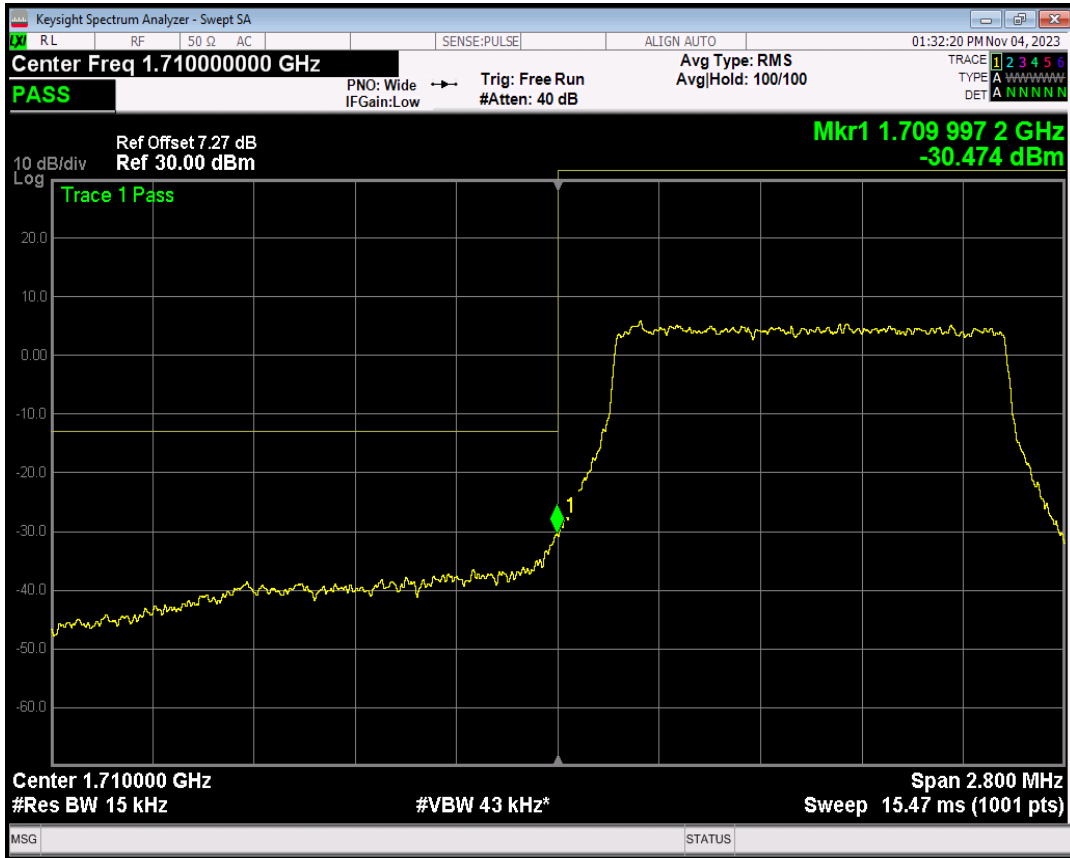

Band66 QPSK BW=1.4MHz Channel=131979 RB Size=1 Position=#0

Band66 QPSK BW=1.4MHz Channel=131979 RB Size=1 Position=#Max

Band66 16QAM BW=1.4MHz Channel=131979 RB Size=1 Position=#0

Band66 QPSK BW=1.4MHz Channel=131979 RB Size=6 Position=#0