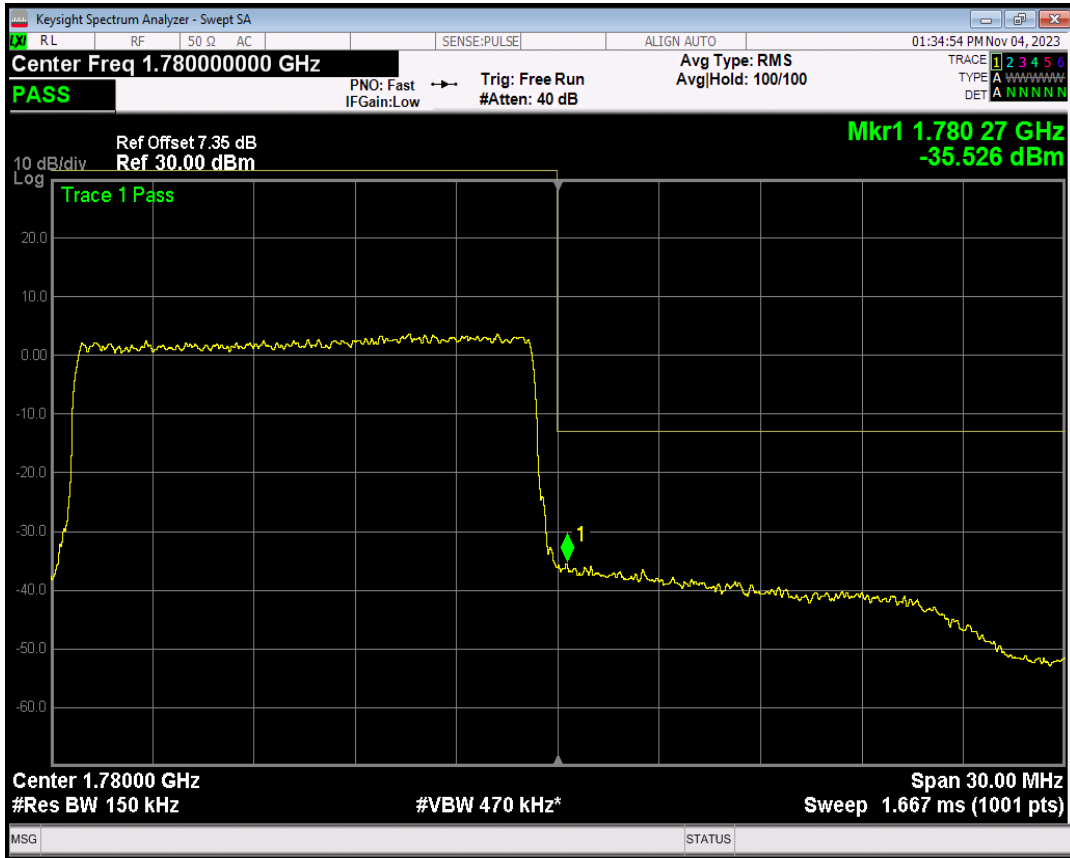

Band66 QPSK BW=15MHz Channel=132597 RB Size=75 Position=#0

Band66 16QAM BW=15MHz Channel=132597 RB Size=1 Position=#0

Band66 16QAM BW=15MHz Channel=132597 RB Size=1 Position=#Max

Band66 16QAM BW=15MHz Channel=132597 RB Size=75 Position=#0