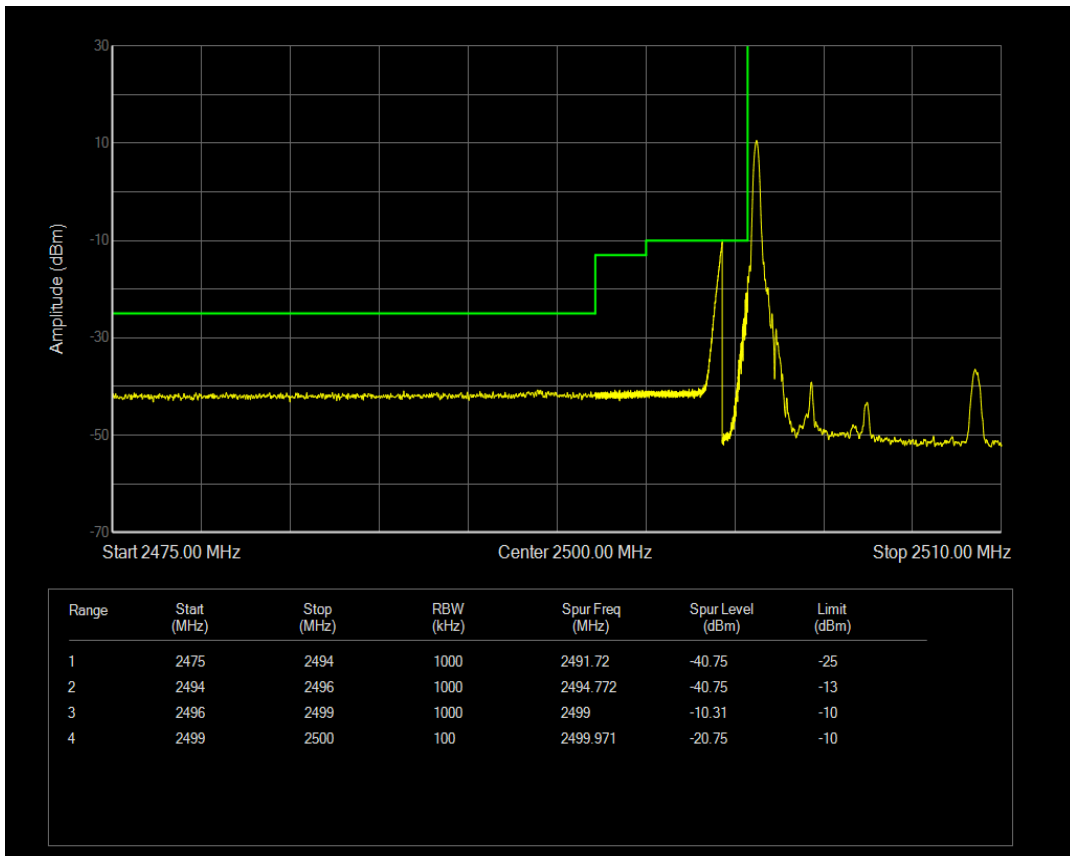

Band66 QPSK BW=20MHz Channel=132572 RB Size=100 Position=#0

Band66 16QAM BW=20MHz Channel=132572 RB Size=1 Position=#0

Band66 16QAM BW=20MHz Channel=132572 RB Size=1 Position=#Max

Band66 16QAM BW=20MHz Channel=132572 RB Size=100 Position=#0

Band7 QPSK BW=5MHz Channel=20775 RB Size=1 Position=#0

Band7 QPSK BW=5MHz Channel=20775 RB Size=1 Position=#Max

Band7 QPSK BW=5MHz Channel=20775 RB Size=25 Position=#0

Band7 16QAM BW=5MHz Channel=20775 RB Size=1 Position=#0