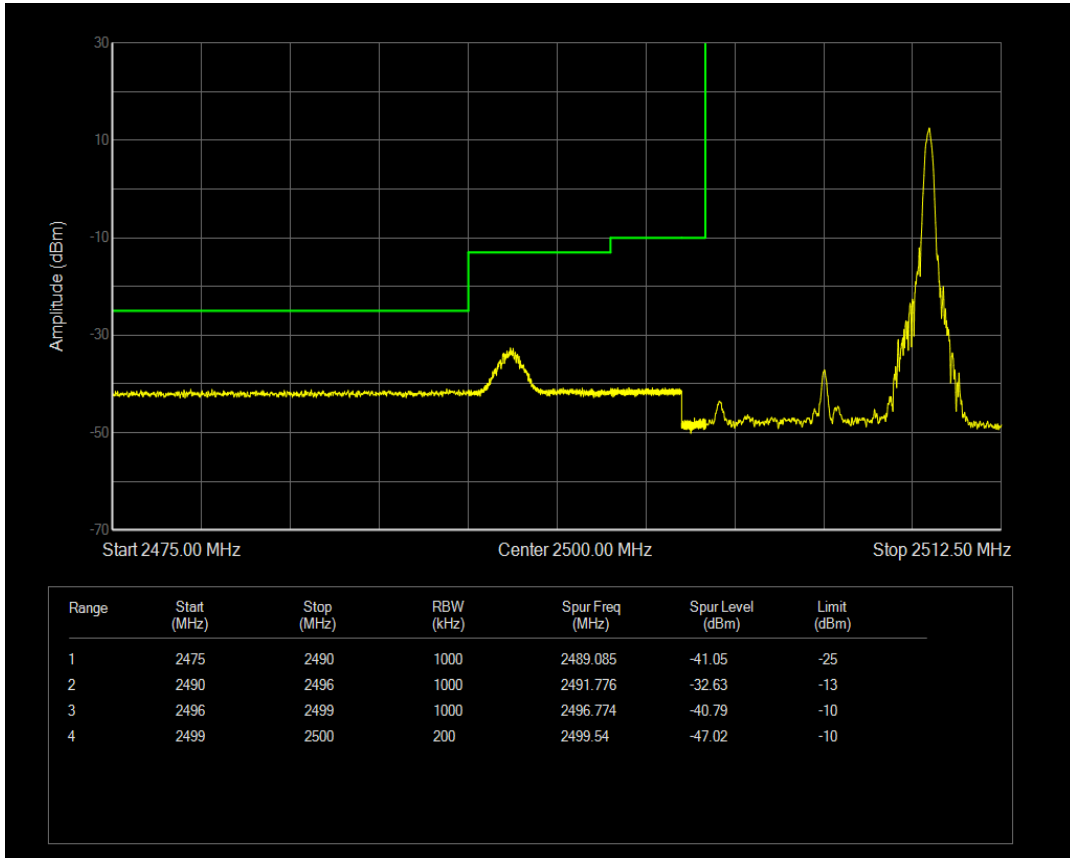

Band7 QPSK BW=5MHz Channel=21425 RB Size=25 Position=#0

Band7 16QAM BW=5MHz Channel=21425 RB Size=1 Position=#0

Band7 16QAM BW=5MHz Channel=21425 RB Size=1 Position=#Max

Band7 16QAM BW=5MHz Channel=21425 RB Size=25 Position=#0

Band7 QPSK BW=10MHz Channel=20800 RB Size=1 Position=#0

Band7 QPSK BW=10MHz Channel=20800 RB Size=1 Position=#Max

Band7 QPSK BW=10MHz Channel=20800 RB Size=50 Position=#0

Band7 16QAM BW=10MHz Channel=20800 RB Size=1 Position=#0