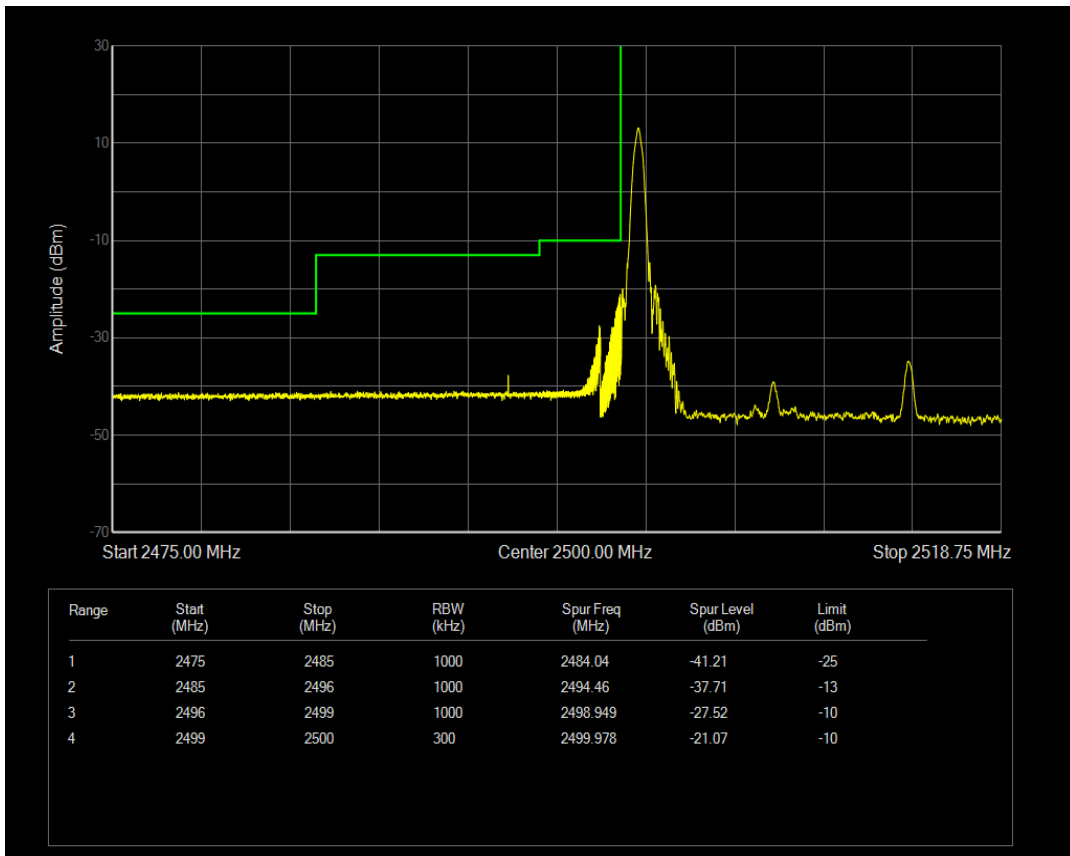

Band7 QPSK BW=15MHz Channel=20825 RB Size=1 Position=#0

Band7 QPSK BW=15MHz Channel=20825 RB Size=1 Position=#Max