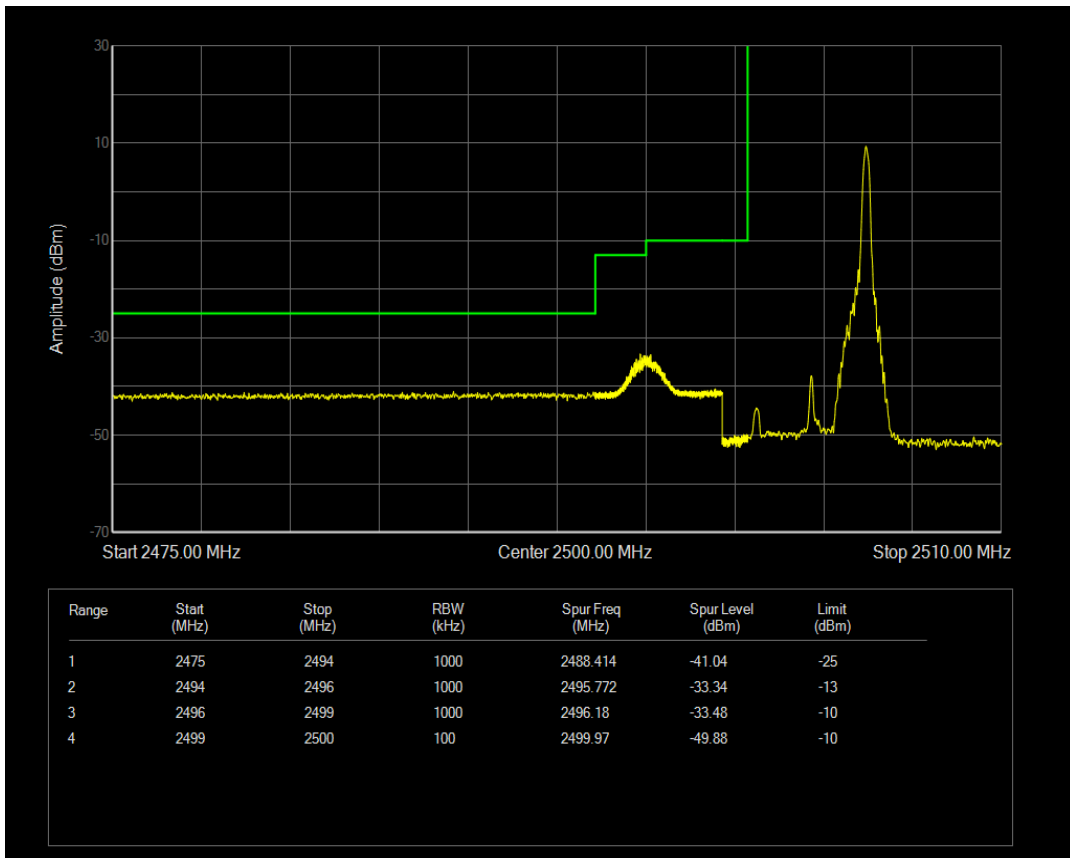

Band7 QPSK BW=5MHz Channel=20775 RB Size=1 Position=#0

Band7 QPSK BW=5MHz Channel=20775 RB Size=1 Position=#Max

Band7 QPSK BW=5MHz Channel=20775 RB Size=25 Position=#0

Band7 16QAM BW=5MHz Channel=20775 RB Size=1 Position=#0

Band7 16QAM BW=5MHz Channel=20775 RB Size=1 Position=#Max

Band7 16QAM BW=5MHz Channel=20775 RB Size=25 Position=#0

Band7 QPSK BW=5MHz Channel=21425 RB Size=1 Position=#0

Band7 QPSK BW=5MHz Channel=21425 RB Size=1 Position=#Max