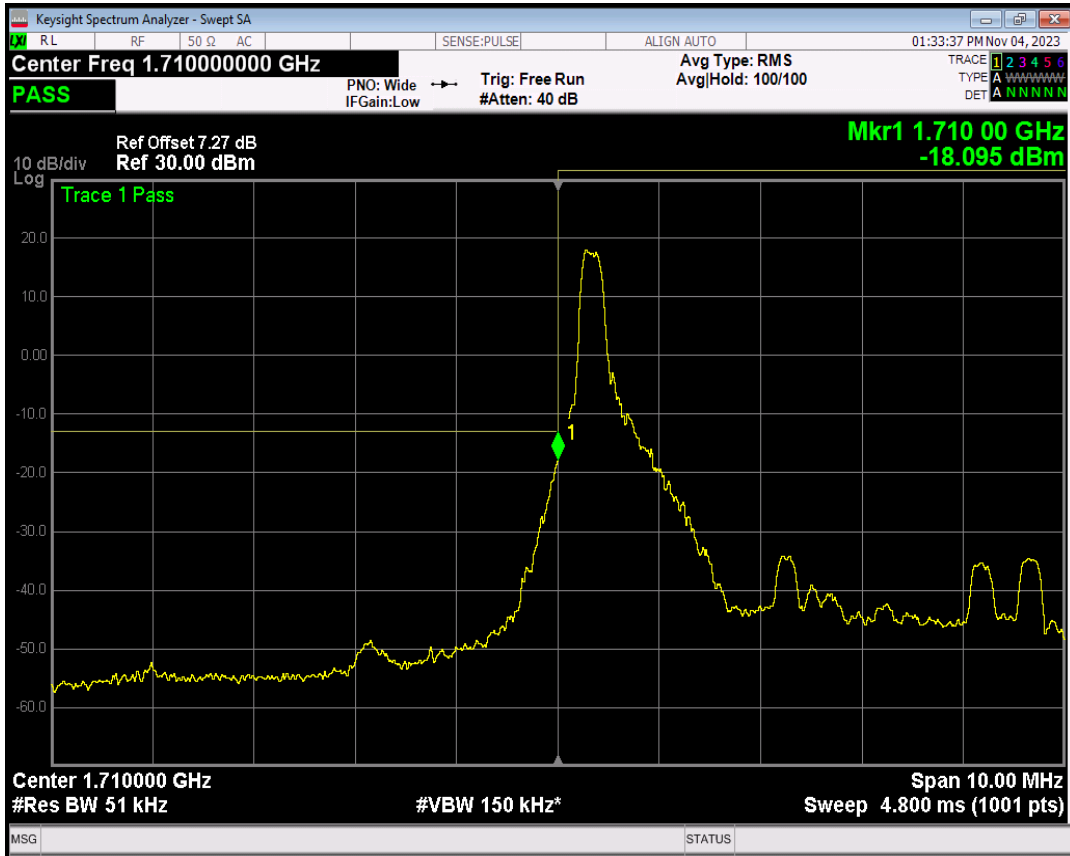

Band66 QPSK BW=5MHz Channel=131997 RB Size=1 Position=#0

Band66 QPSK BW=5MHz Channel=131997 RB Size=1 Position=#Max

Band66 QPSK BW=5MHz Channel=131997 RB Size=25 Position=#0

Band66 16QAM BW=5MHz Channel=131997 RB Size=1 Position=#0