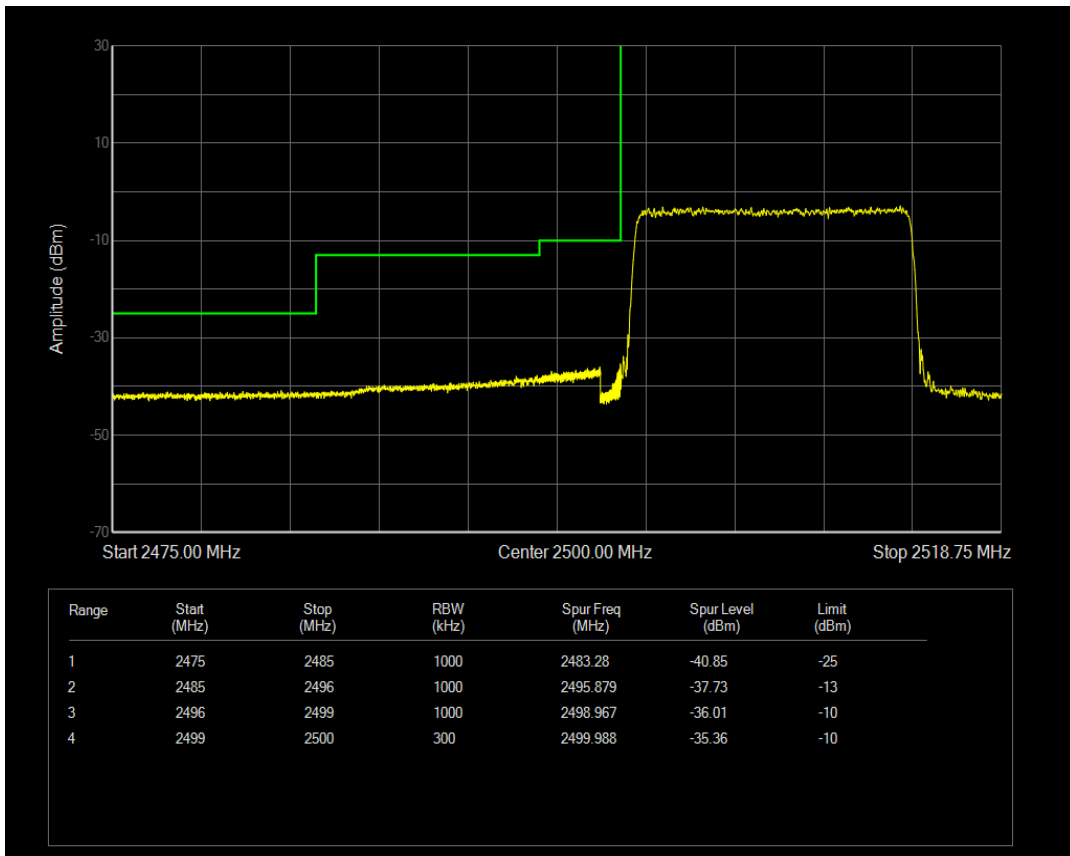

Band7 QPSK BW=15MHz Channel=20825 RB Size=75 Position=#0

Band7 16QAM BW=15MHz Channel=20825 RB Size=1 Position=#0