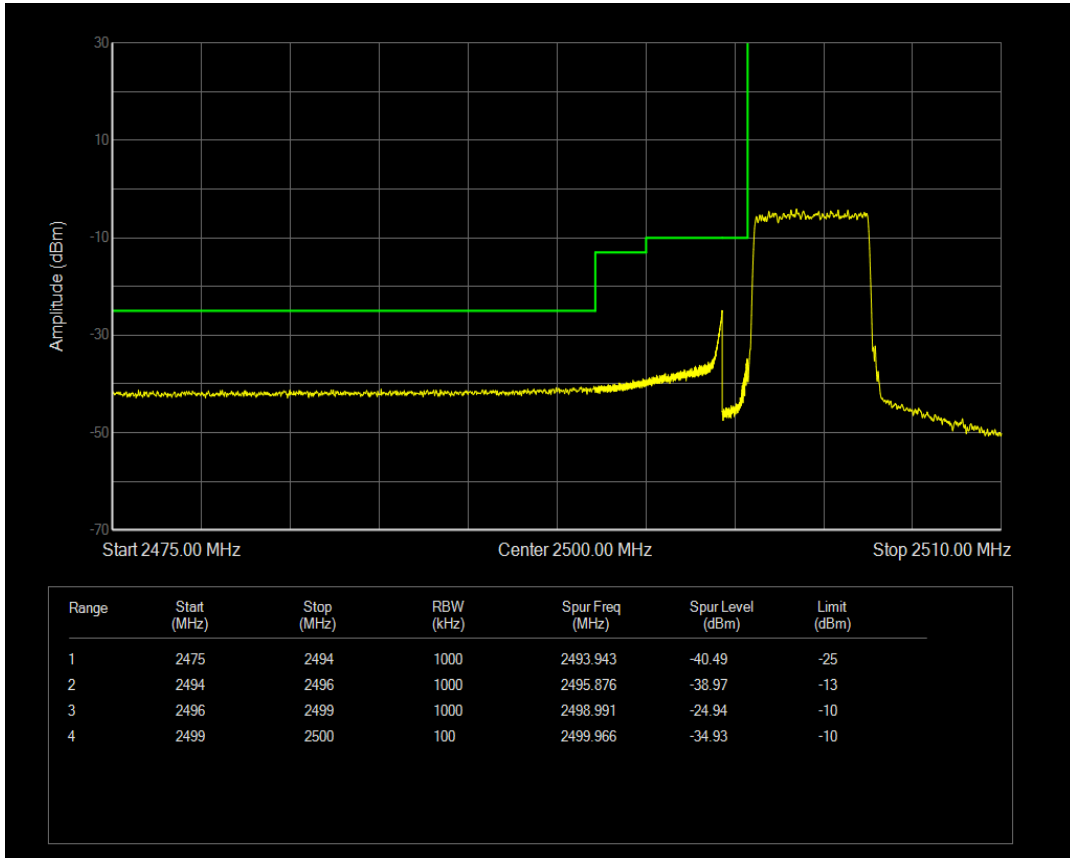

Band7 16QAM BW=5MHz Channel=20775 RB Size=25 Position=#0

Band7 QPSK BW=5MHz Channel=21425 RB Size=1 Position=#0