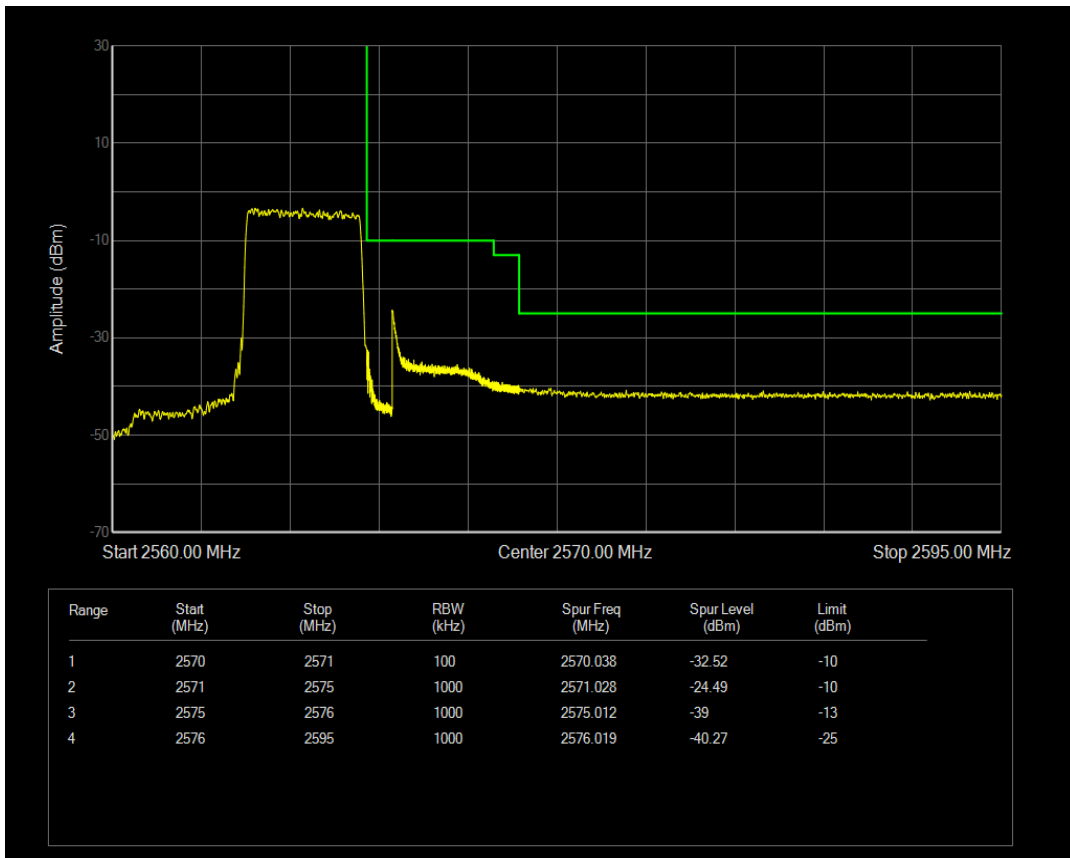

Band7 16QAM BW=5MHz Channel=20775 RB Size=1 Position=#Max

Band7 16QAM BW=5MHz Channel=20775 RB Size=25 Position=#0

Band7 QPSK BW=5MHz Channel=21425 RB Size=1 Position=#0

Band7 QPSK BW=5MHz Channel=21425 RB Size=1 Position=#Max

Band7 QPSK BW=5MHz Channel=21425 RB Size=25 Position=#0

Band7 16QAM BW=5MHz Channel=21425 RB Size=1 Position=#0

Band7 16QAM BW=5MHz Channel=21425 RB Size=1 Position=#Max

Band7 16QAM BW=5MHz Channel=21425 RB Size=25 Position=#0