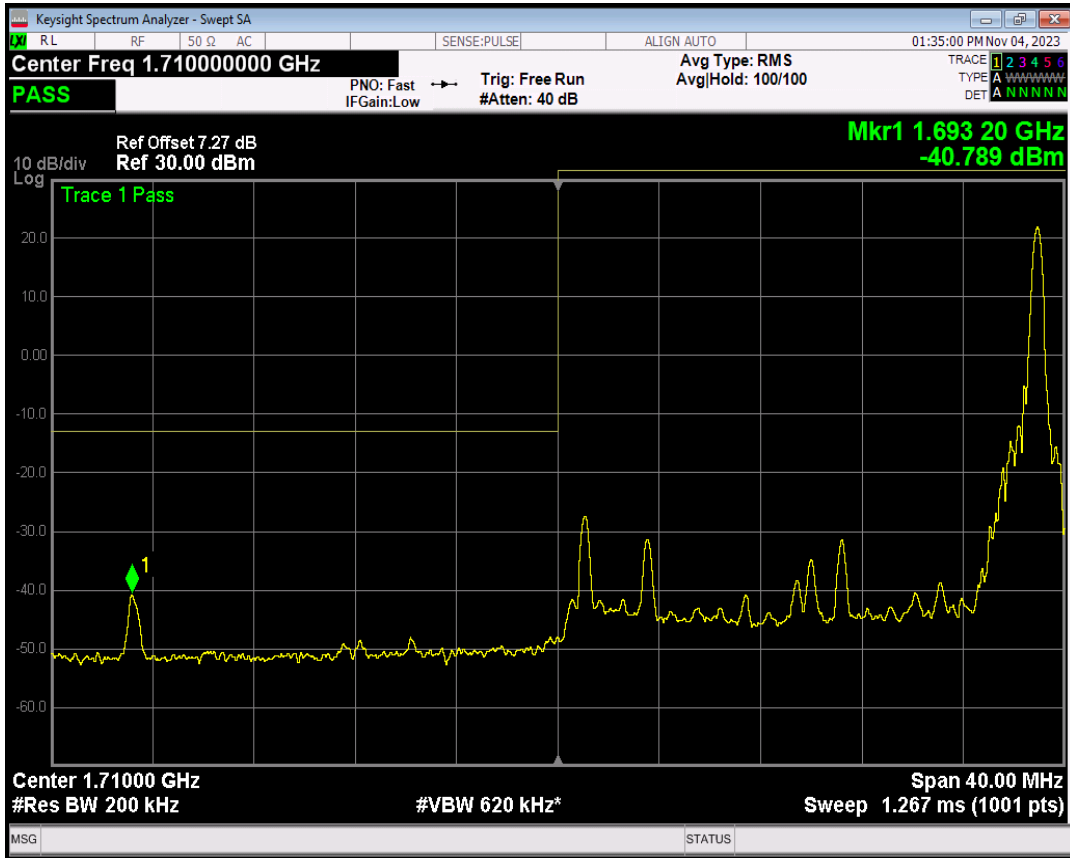

Band66 QPSK BW=20MHz Channel=132072 RB Size=1 Position=#Max

Band66 QPSK BW=20MHz Channel=132072 RB Size=100 Position=#0