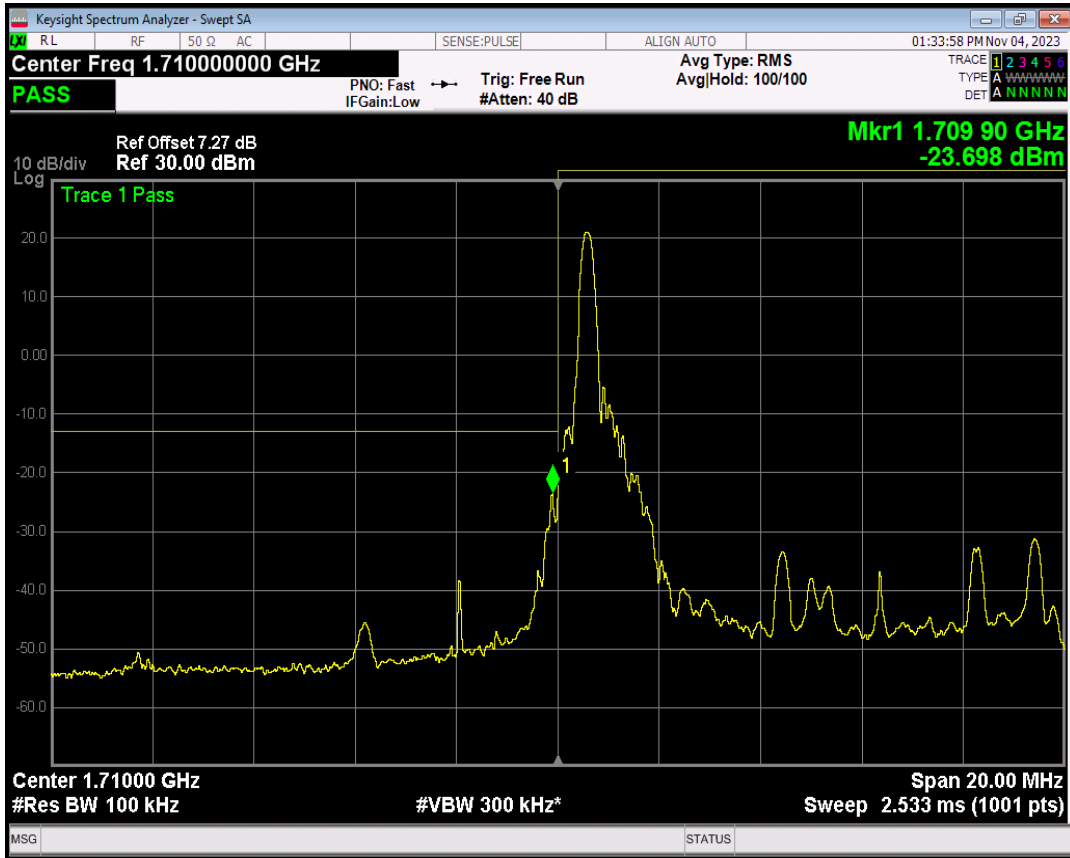

Band66 QPSK BW=5MHz Channel=132647 RB Size=25 Position=#0

Band66 16QAM BW=5MHz Channel=132647 RB Size=1 Position=#0

Band66 16QAM BW=5MHz Channel=132647 RB Size=1 Position=#Max

Band66 QPSK BW=10MHz Channel=132022 RB Size=1 Position=#0