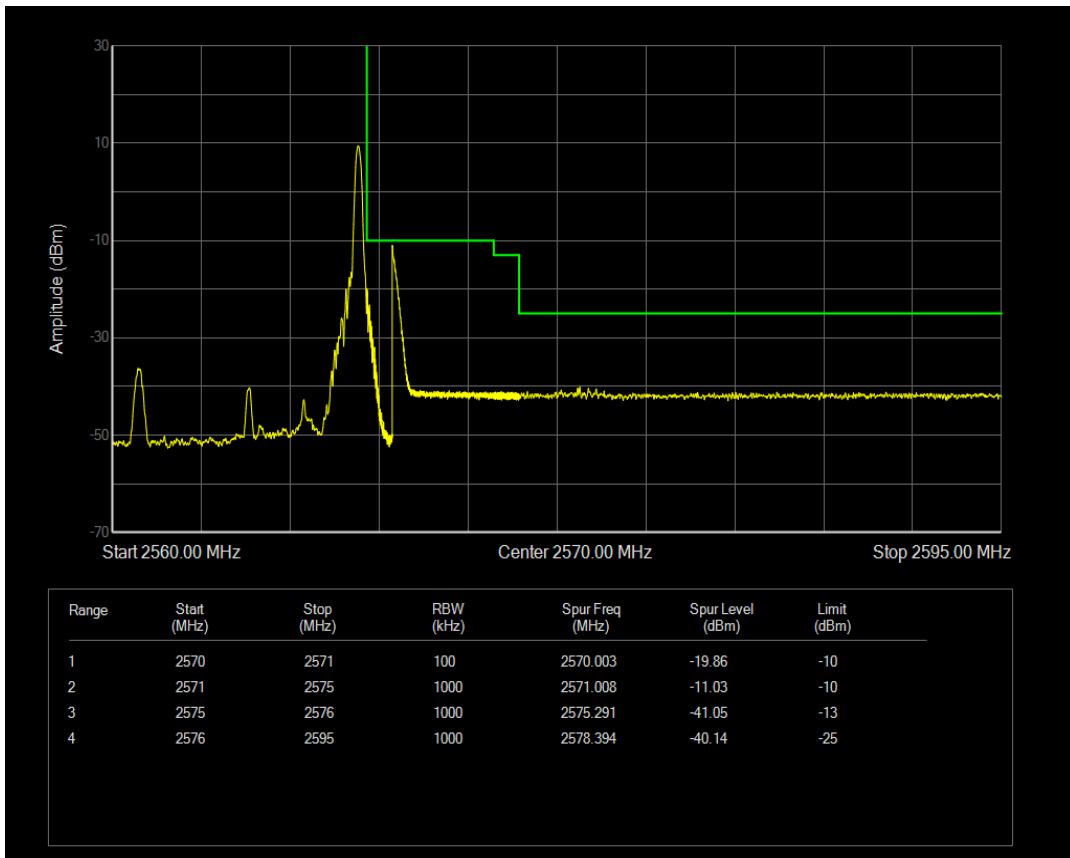

Band7 16QAM BW=5MHz Channel=21425 RB Size=1 Position=#Max

Band7 16QAM BW=5MHz Channel=21425 RB Size=25 Position=#0