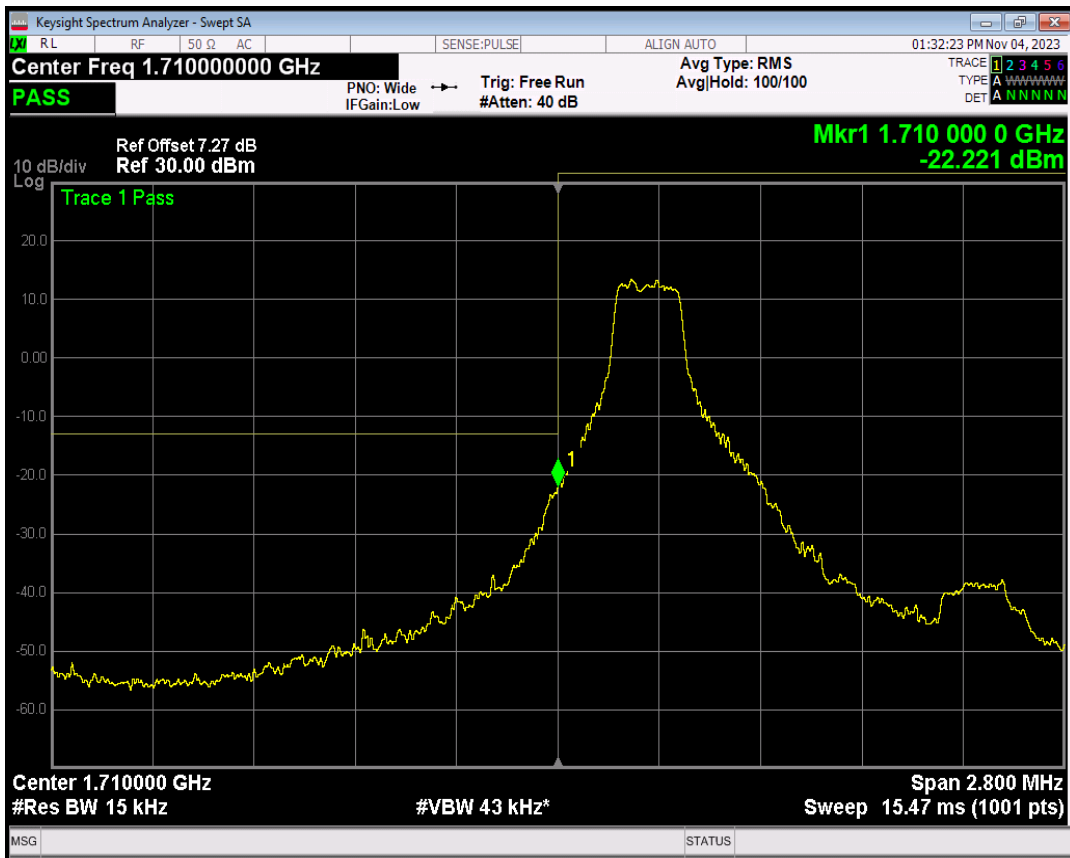

Band66 16QAM BW=1.4MHz Channel=131979 RB Size=1 Position=#0

Band66 QPSK BW=1.4MHz Channel=131979 RB Size=6 Position=#0