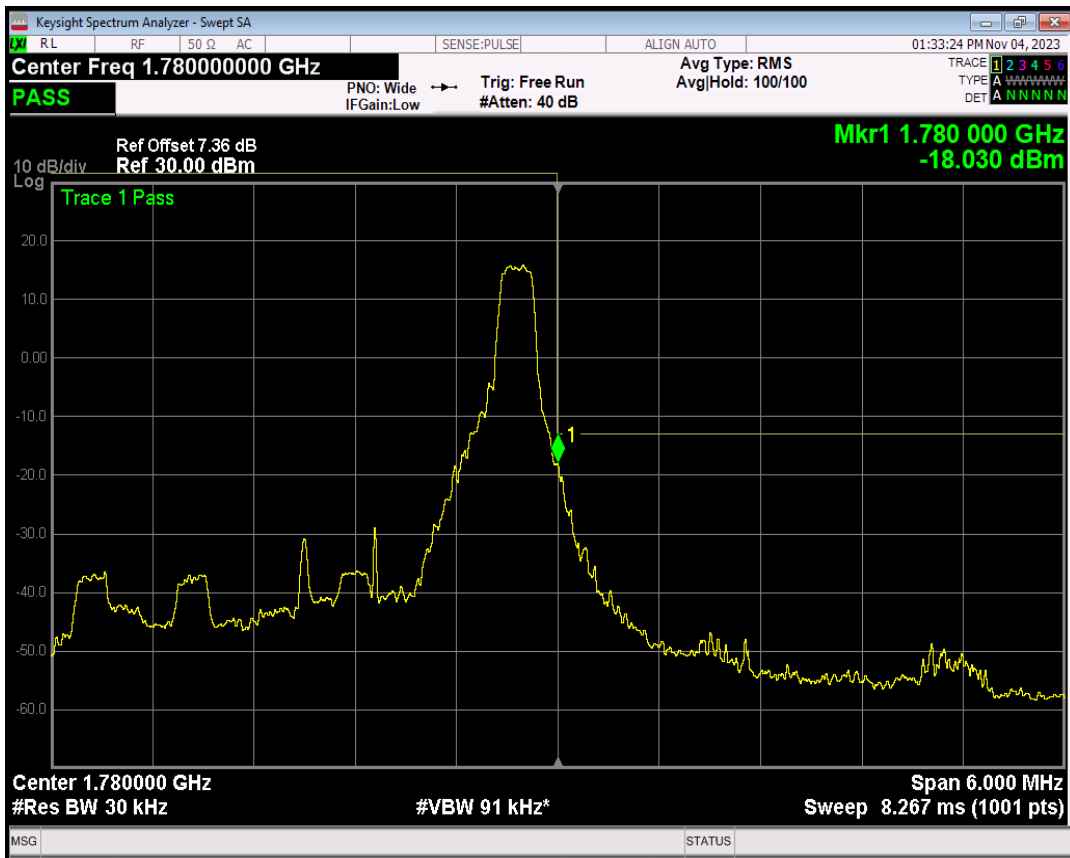

Band66 16QAM BW=3MHz Channel=132657 RB Size=1 Position=#Max

Band66 16QAM BW=3MHz Channel=132657 RB Size=15 Position=#0