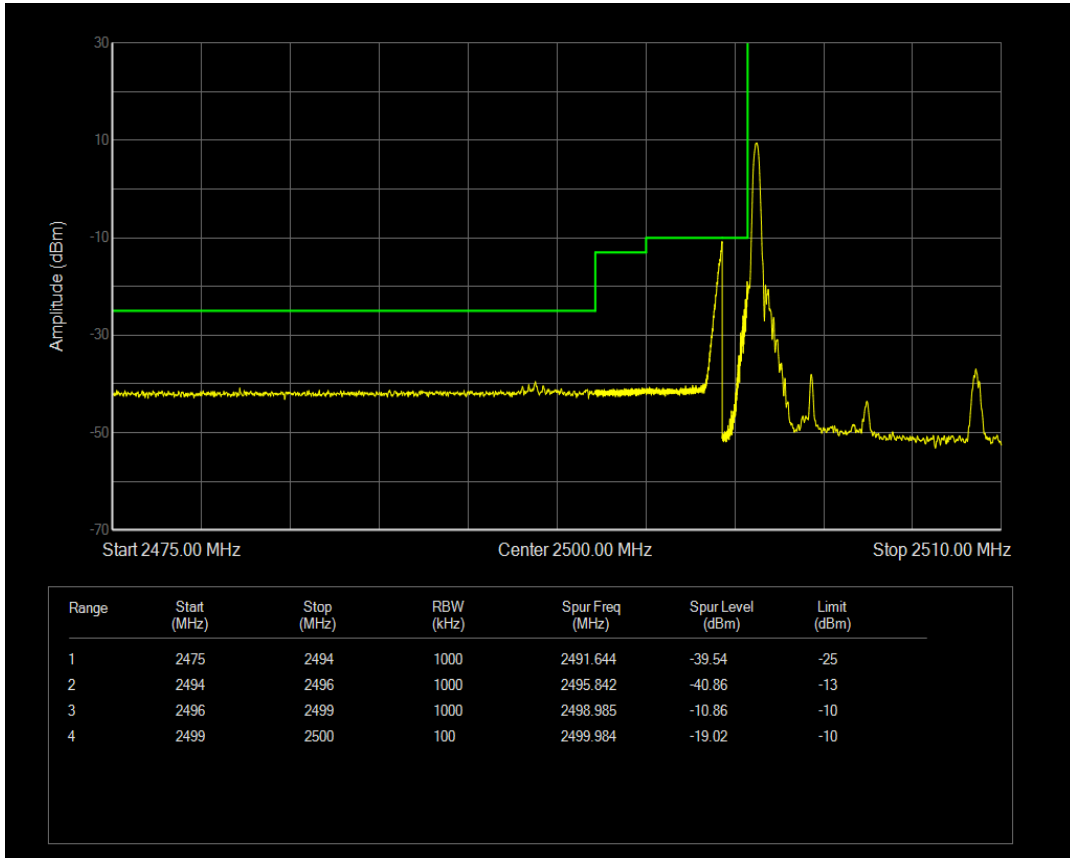

Band7 QPSK BW=5MHz Channel=20775 RB Size=1 Position=#0

Band7 QPSK BW=5MHz Channel=20775 RB Size=1 Position=#Max

Band7 QPSK BW=5MHz Channel=20775 RB Size=25 Position=#0

Band7 16QAM BW=5MHz Channel=20775 RB Size=1 Position=#0

Band7 16QAM BW=5MHz Channel=20775 RB Size=1 Position=#Max

Band7 16QAM BW=5MHz Channel=20775 RB Size=25 Position=#0

Band7 QPSK BW=5MHz Channel=21425 RB Size=1 Position=#0

Band7 QPSK BW=5MHz Channel=21425 RB Size=1 Position=#Max