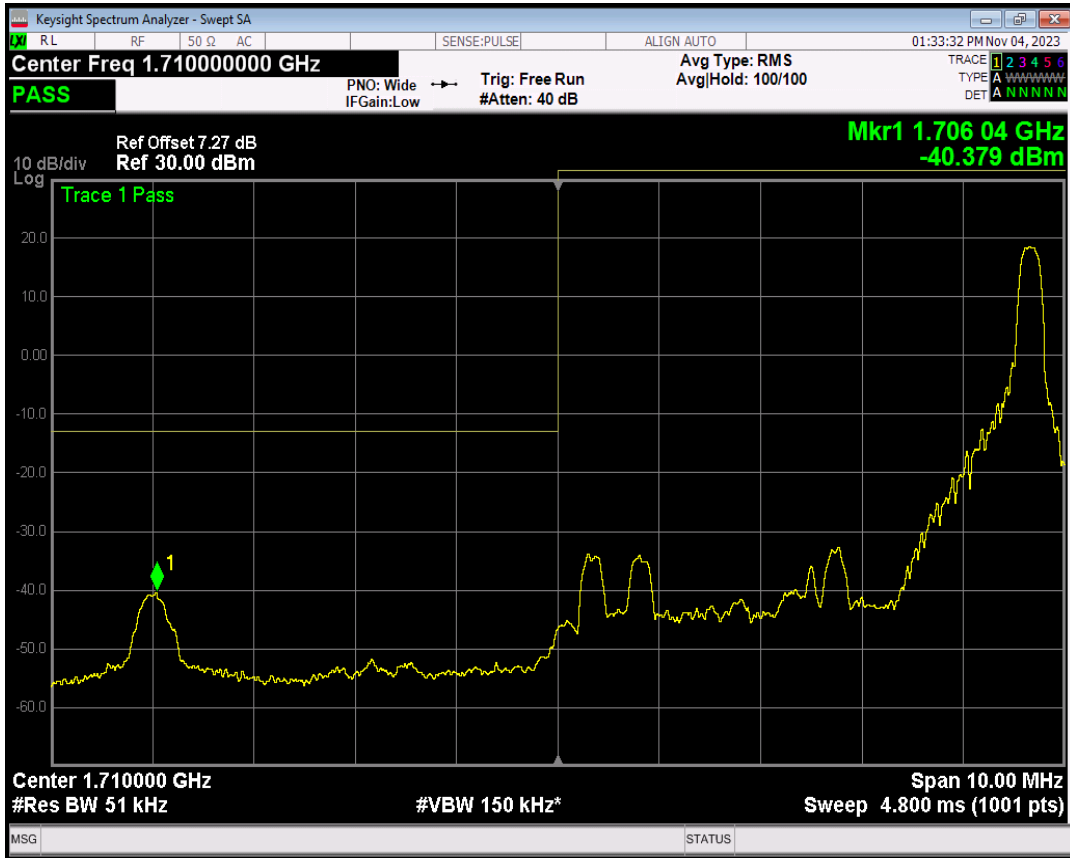

Band66 QPSK BW=5MHz Channel=131997 RB Size=1 Position=#Max

Band66 QPSK BW=5MHz Channel=131997 RB Size=25 Position=#0