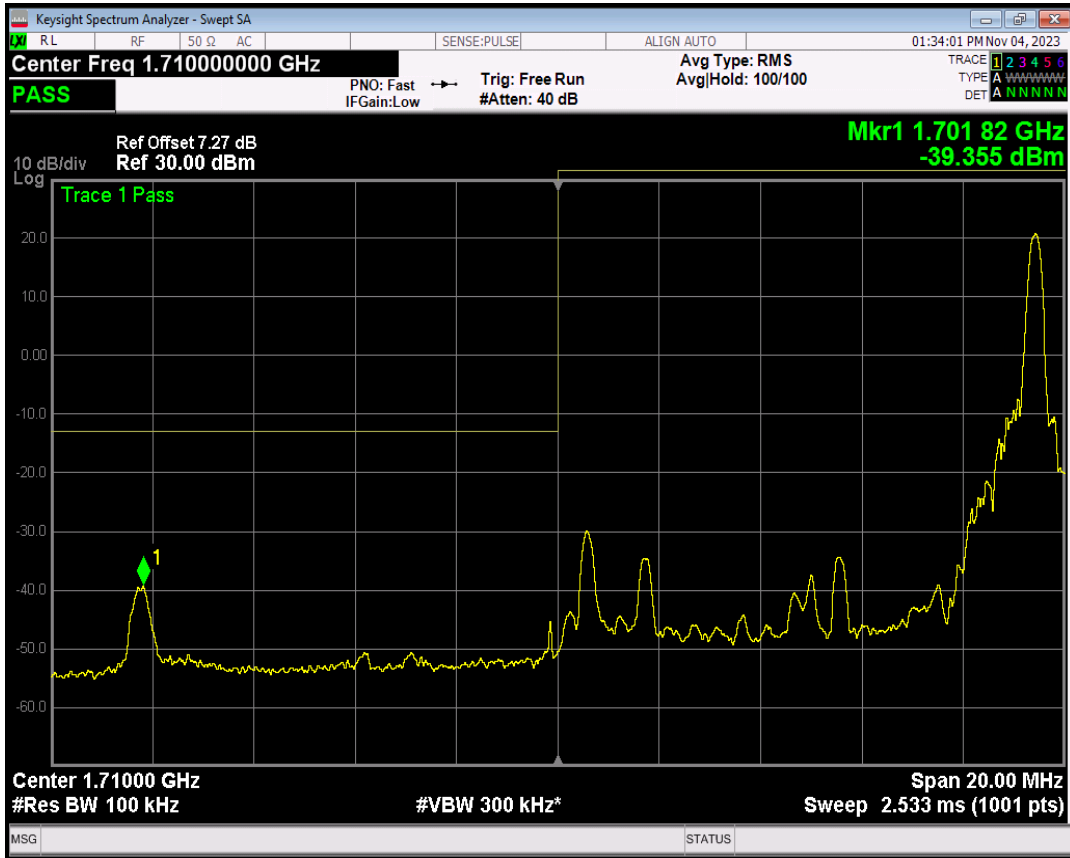

Band66 QPSK BW=10MHz Channel=132022 RB Size=1 Position=#Max

Band66 QPSK BW=10MHz Channel=132022 RB Size=50 Position=#0