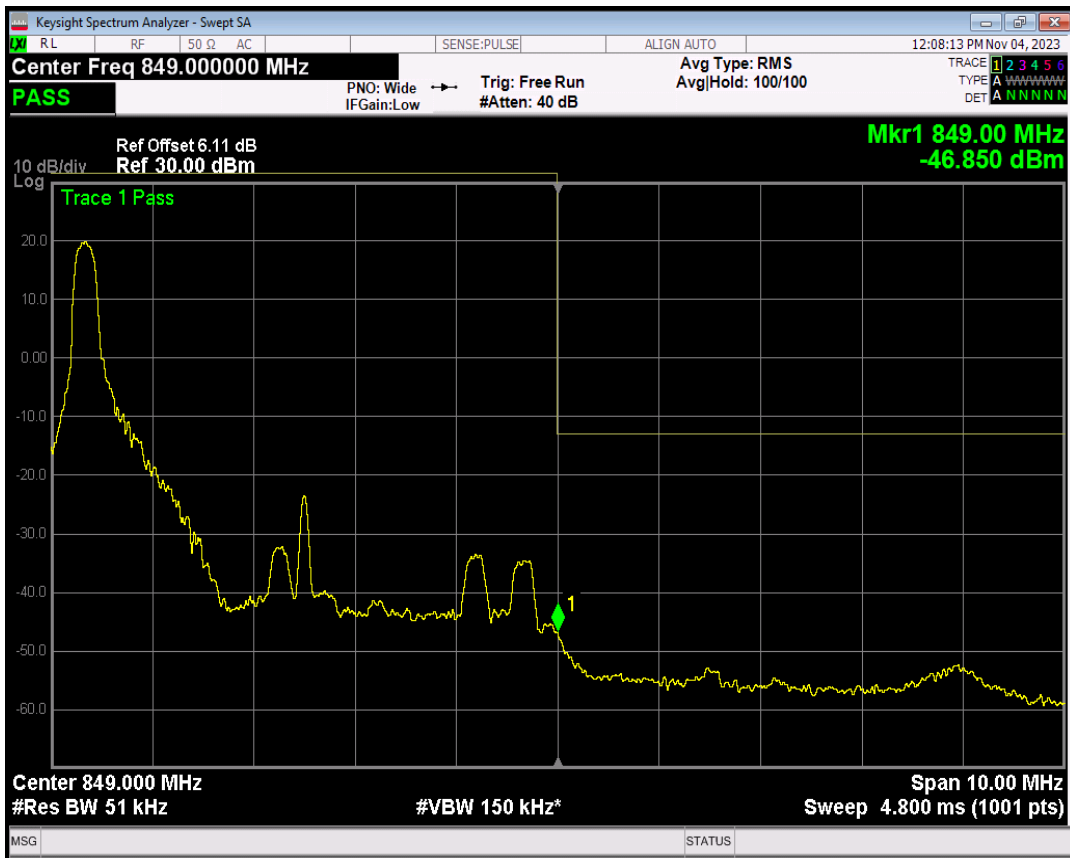

Band5 QPSK BW=5MHz Channel=20625 RB Size=1 Position=#0

Band5 QPSK BW=5MHz Channel=20625 RB Size=1 Position=#Max