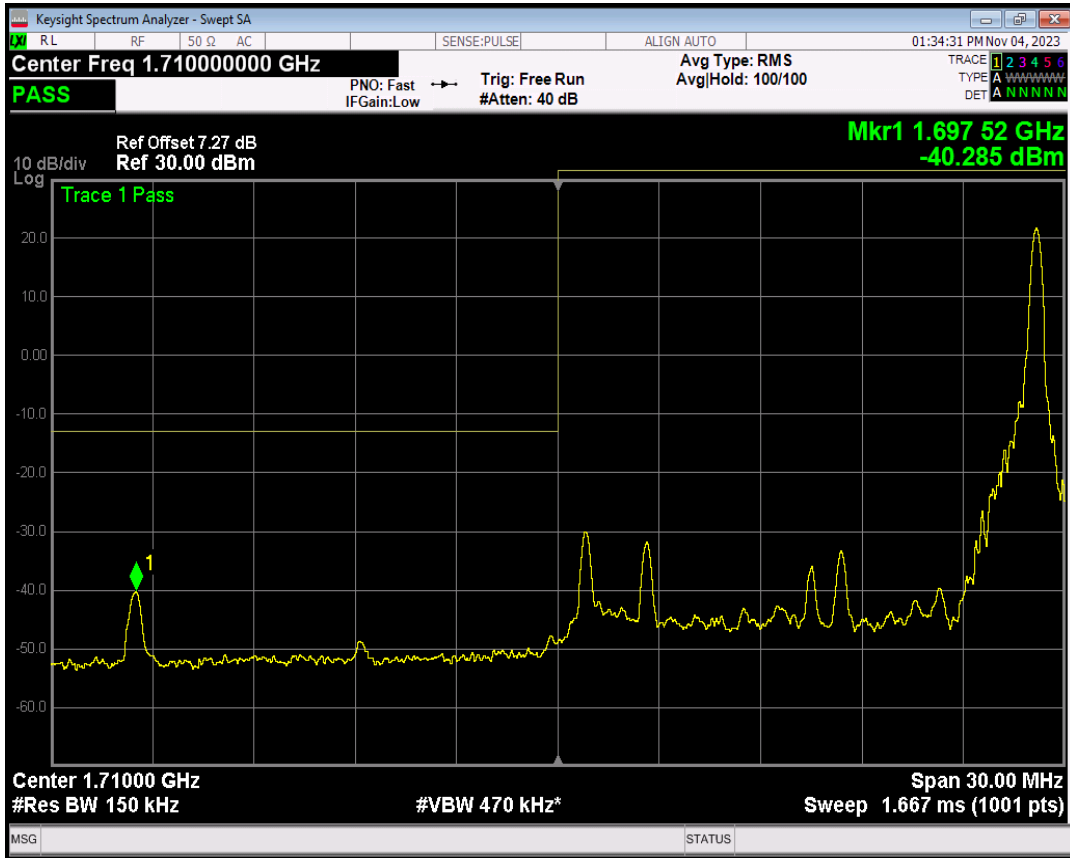

Band66 QPSK BW=15MHz Channel=132047 RB Size=1 Position=#Max

Band66 QPSK BW=15MHz Channel=132047 RB Size=75 Position=#0