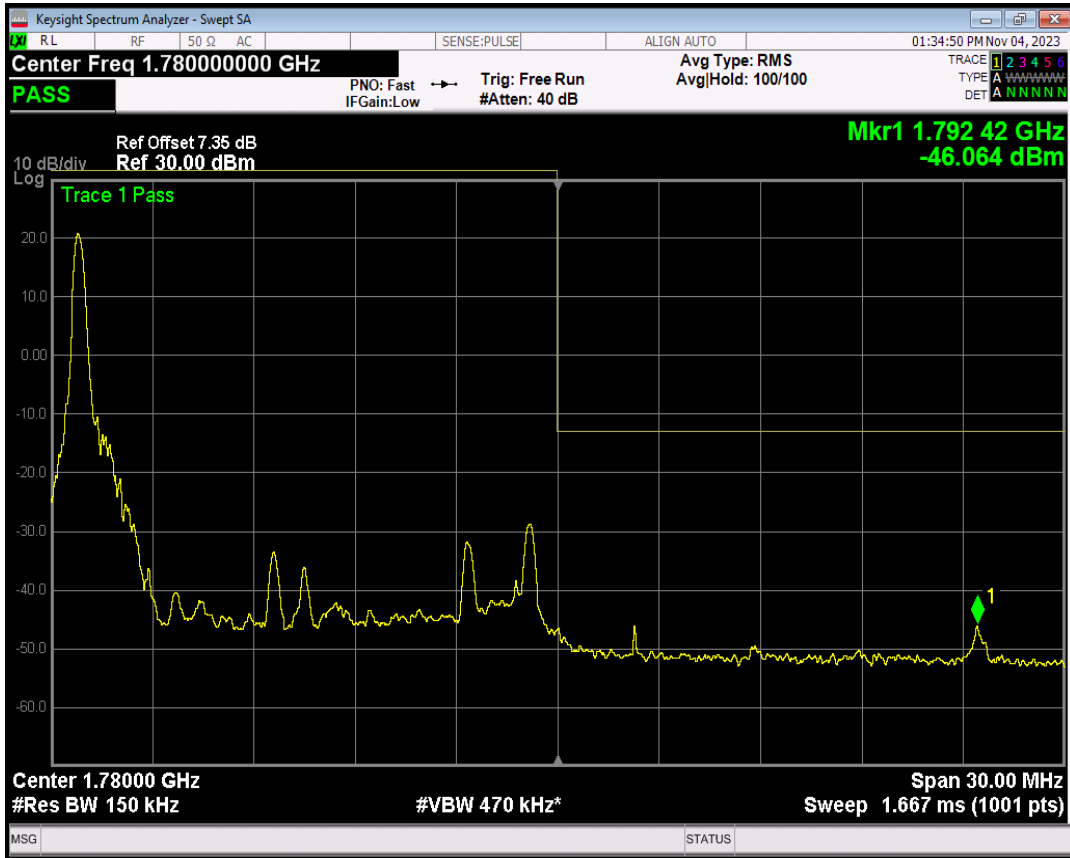

Band66 16QAM BW=15MHz Channel=132597 RB Size=1 Position=#0

Band66 16QAM BW=15MHz Channel=132597 RB Size=1 Position=#Max