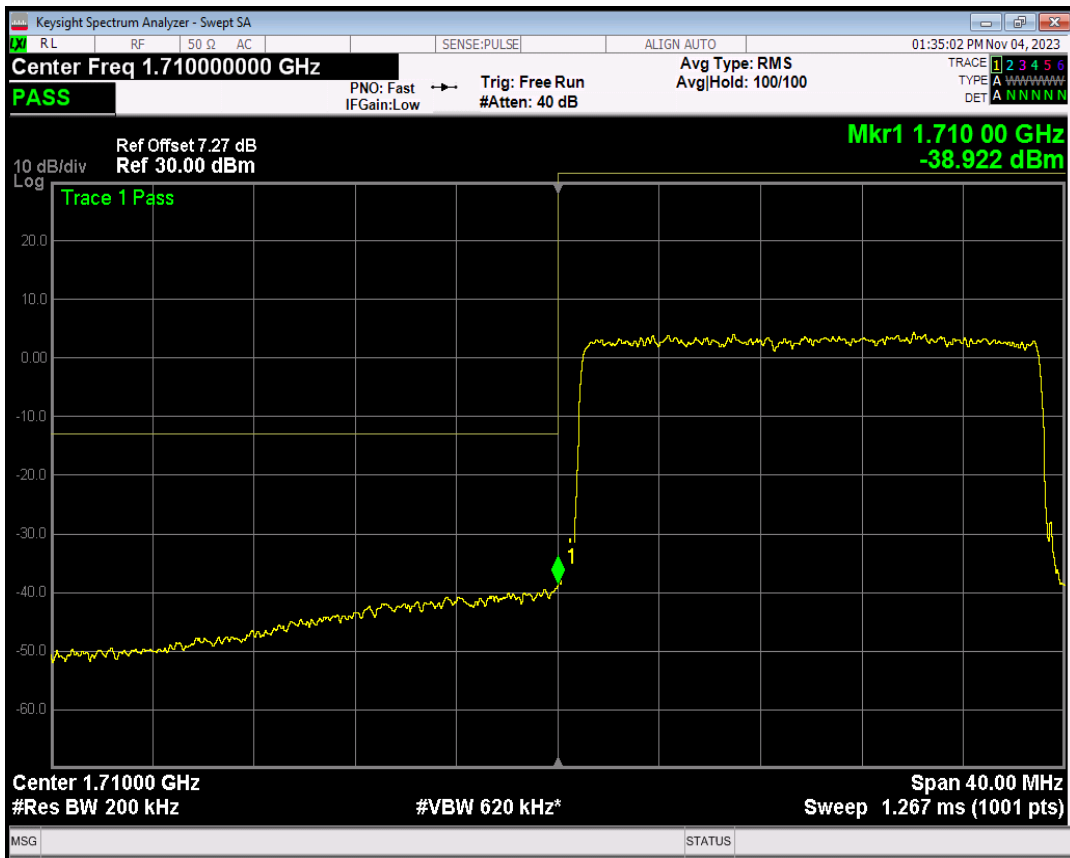

Band66 QPSK BW=20MHz Channel=132072 RB Size=100 Position=#0

Band66 16QAM BW=20MHz Channel=132072 RB Size=1 Position=#0