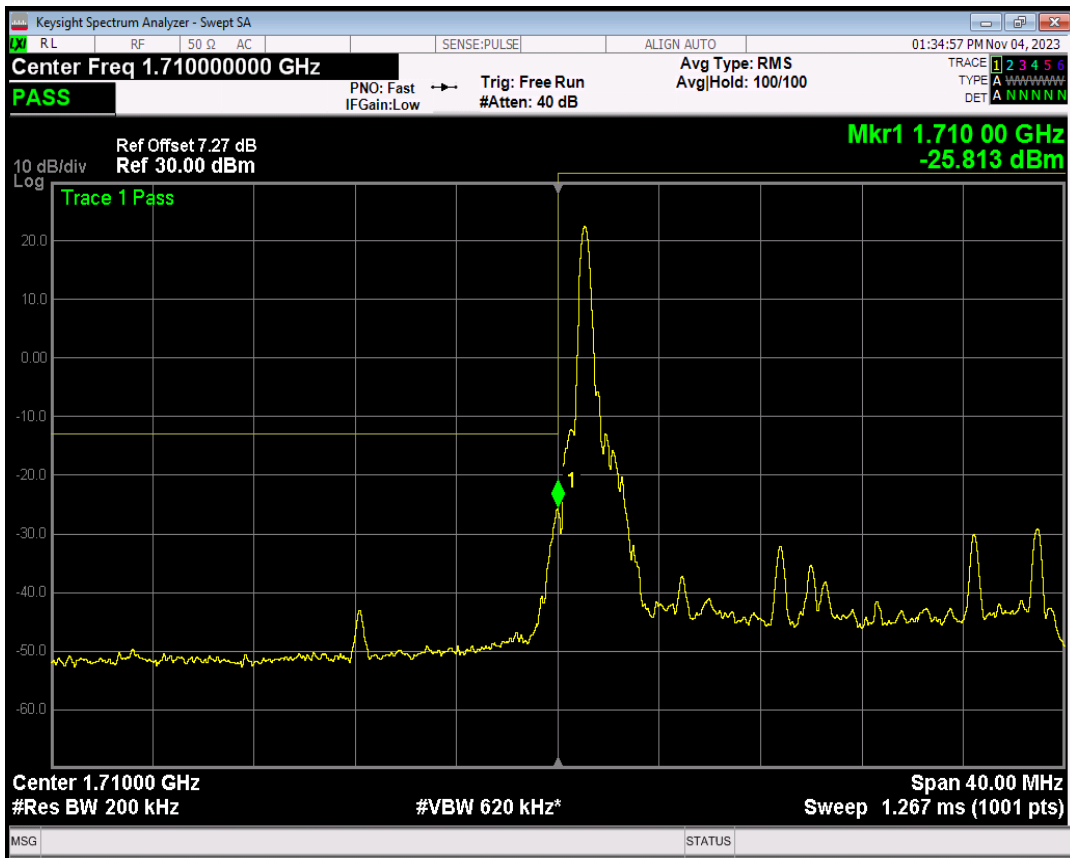

Band66 QPSK BW=20MHz Channel=132072 RB Size=1 Position=#0

Band66 QPSK BW=20MHz Channel=132072 RB Size=1 Position=#Max