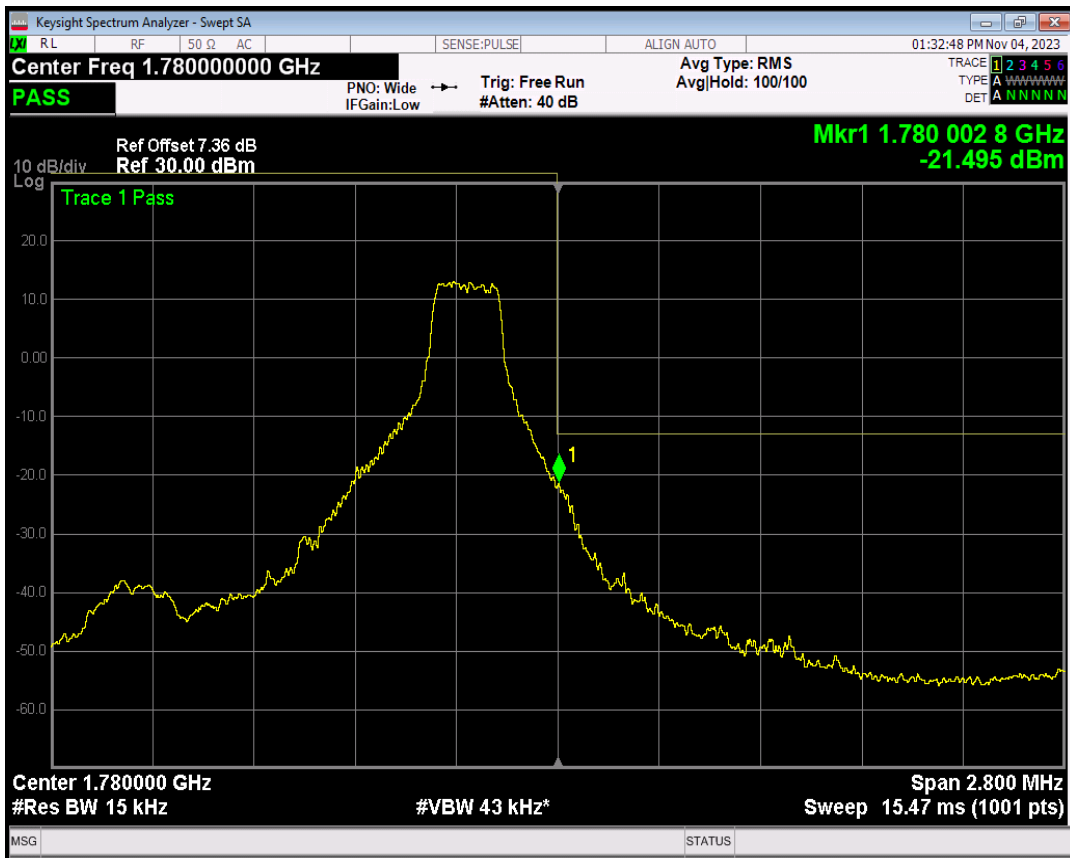

Band66 16QAM BW=1.4MHz Channel=132665 RB Size=1 Position=#Max

Band66 16QAM BW=1.4MHz Channel=132665 RB Size=6 Position=#0