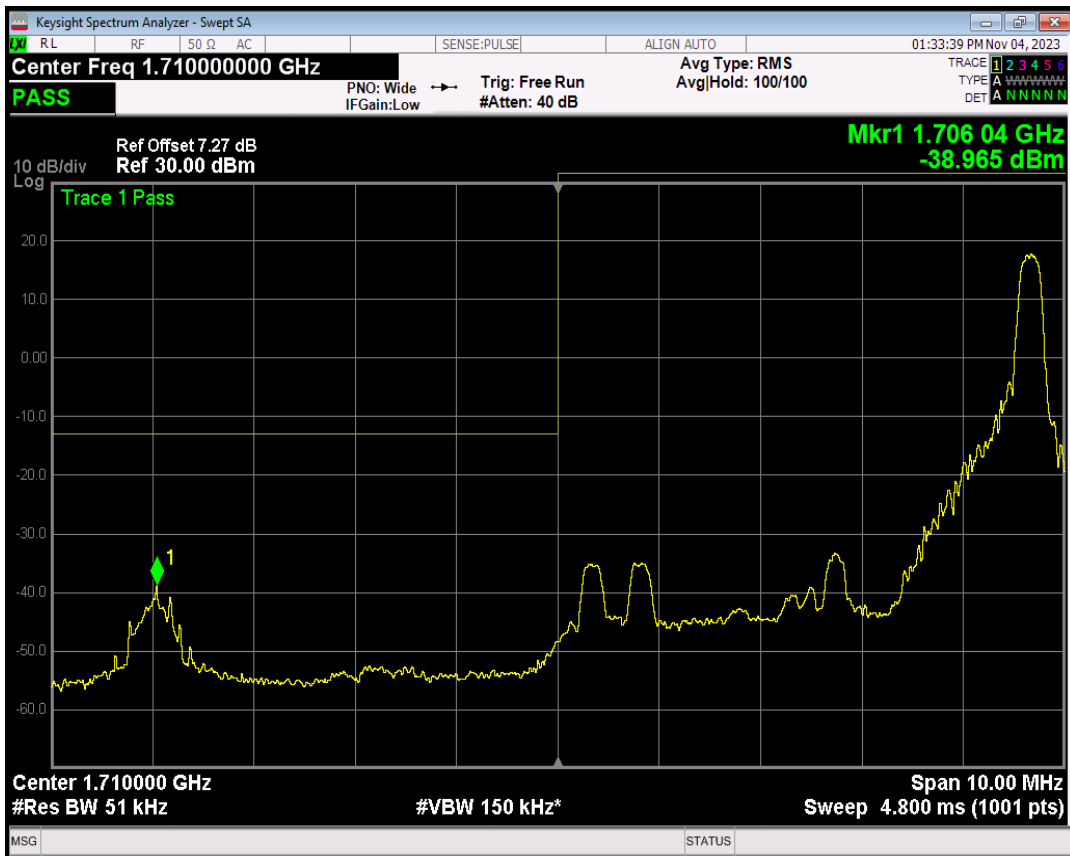

Band66 16QAM BW=5MHz Channel=131997 RB Size=1 Position=#Max

Band66 16QAM BW=5MHz Channel=131997 RB Size=25 Position=#0