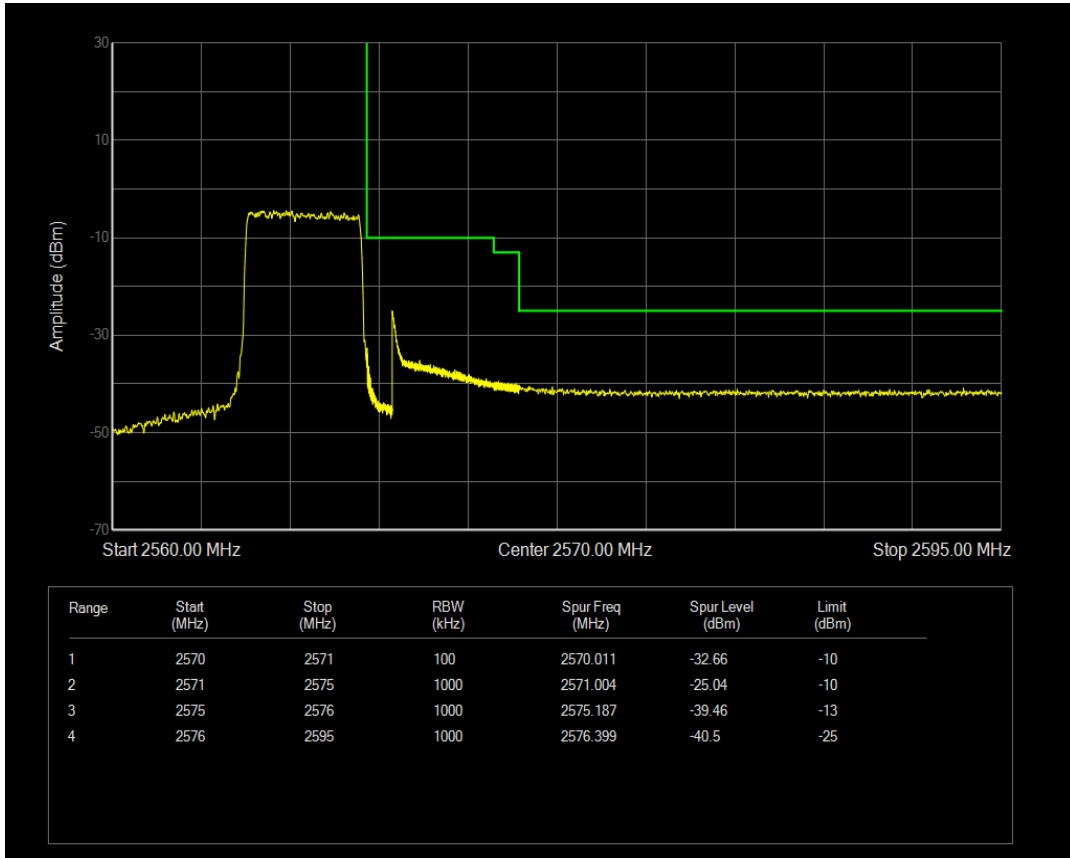

Band7 QPSK BW=5MHz Channel=21425 RB Size=25 Position=#0

Band7 16QAM BW=5MHz Channel=21425 RB Size=1 Position=#0

Band7 16QAM BW=5MHz Channel=21425 RB Size=1 Position=#Max

Band7 16QAM BW=5MHz Channel=21425 RB Size=25 Position=#0

Band7 QPSK BW=10MHz Channel=20800 RB Size=1 Position=#0

Band7 QPSK BW=10MHz Channel=20800 RB Size=1 Position=#Max

Band7 QPSK BW=10MHz Channel=20800 RB Size=50 Position=#0

Band7 16QAM BW=10MHz Channel=20800 RB Size=1 Position=#0