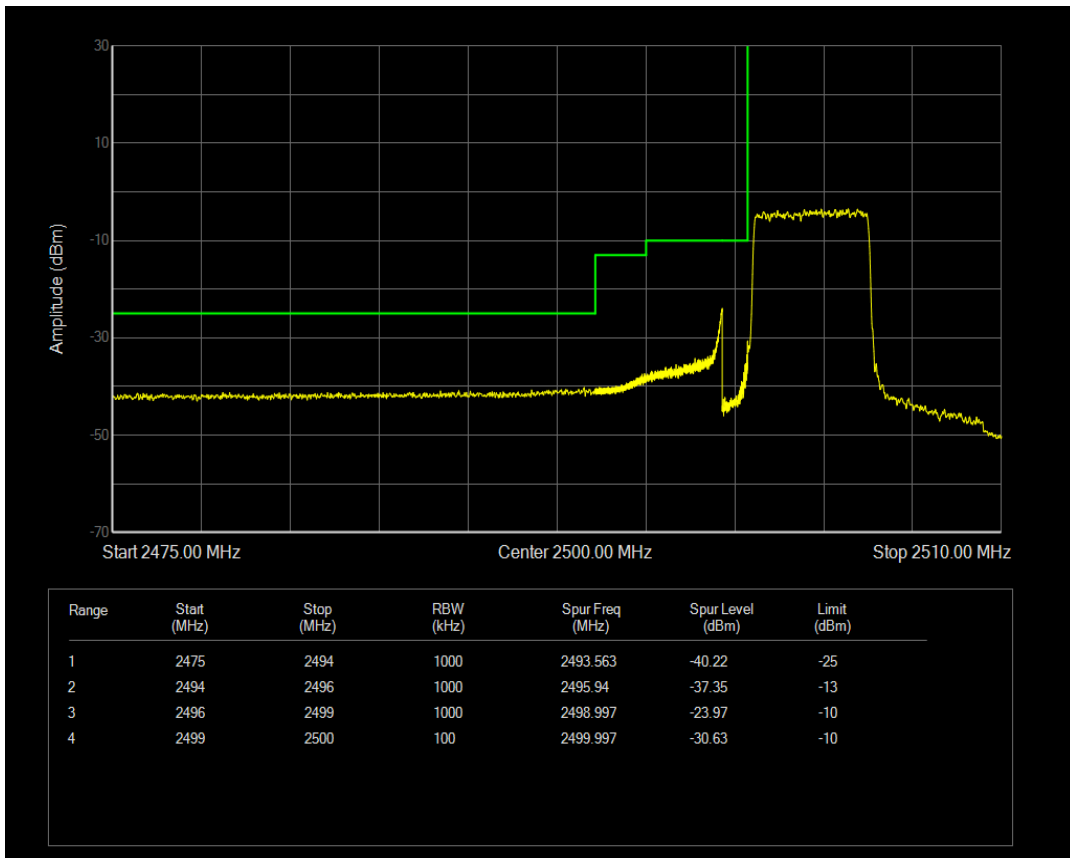

Band7 QPSK BW=5MHz Channel=20775 RB Size=25 Position=#0

Band7 16QAM BW=5MHz Channel=20775 RB Size=1 Position=#0