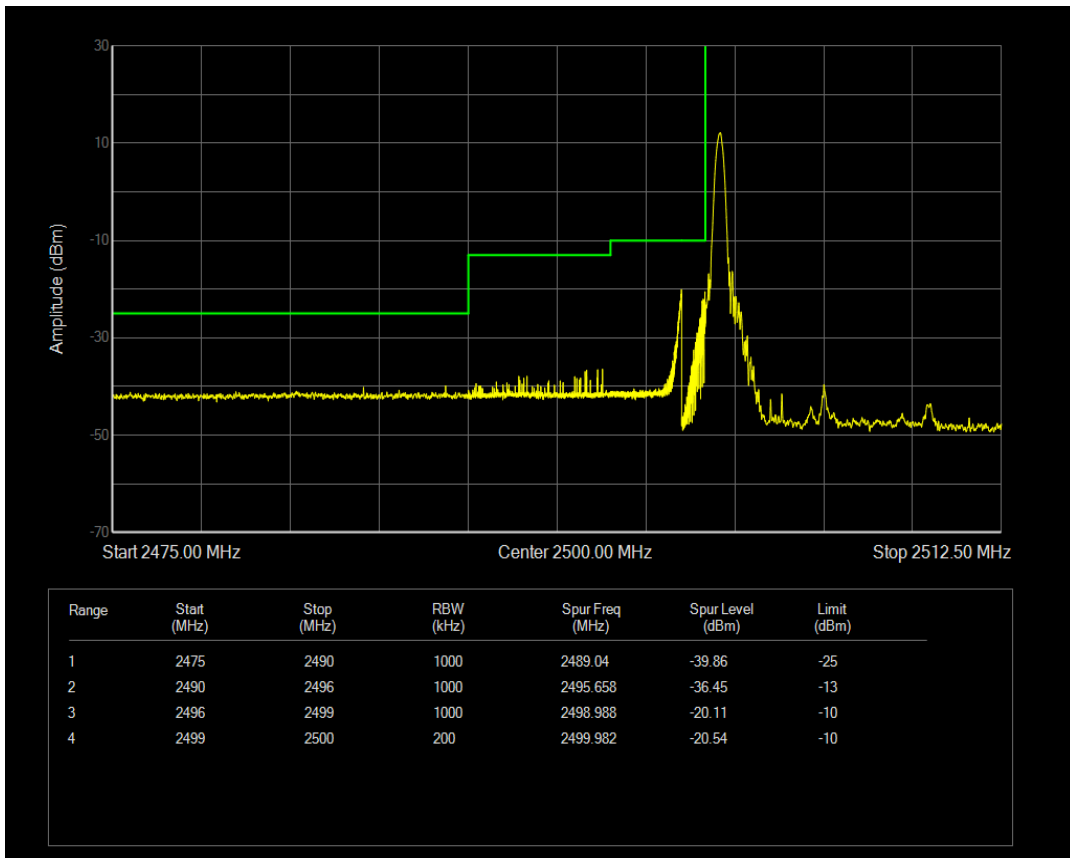

Band7 QPSK BW=5MHz Channel=21425 RB Size=25 Position=#0

Band7 16QAM BW=5MHz Channel=21425 RB Size=1 Position=#0

Band7 16QAM BW=5MHz Channel=21425 RB Size=1 Position=#Max

Band7 16QAM BW=5MHz Channel=21425 RB Size=25 Position=#0

Band7 QPSK BW=10MHz Channel=20800 RB Size=1 Position=#0

Band7 QPSK BW=10MHz Channel=20800 RB Size=1 Position=#Max

Band7 QPSK BW=10MHz Channel=20800 RB Size=50 Position=#0

Band7 16QAM BW=10MHz Channel=20800 RB Size=1 Position=#0