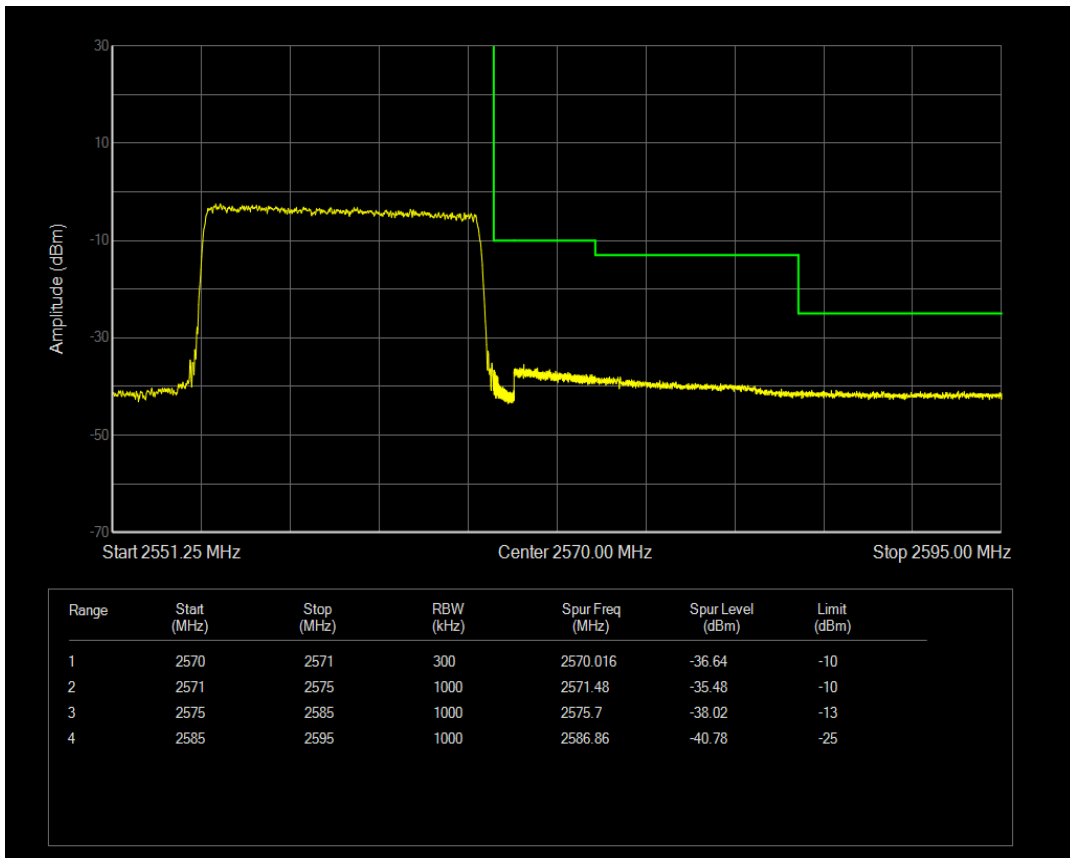

Band7 16QAM BW=15MHz Channel=20825 RB Size=1 Position=#Max

Band7 16QAM BW=15MHz Channel=20825 RB Size=75 Position=#0

Band7 QPSK BW=15MHz Channel=21375 RB Size=1 Position=#0

Band7 QPSK BW=15MHz Channel=21375 RB Size=1 Position=#Max

Band7 QPSK BW=15MHz Channel=21375 RB Size=75 Position=#0

Band7 16QAM BW=15MHz Channel=21375 RB Size=1 Position=#0

Band7 16QAM BW=15MHz Channel=21375 RB Size=1 Position=#Max

Band7 16QAM BW=15MHz Channel=21375 RB Size=75 Position=#0