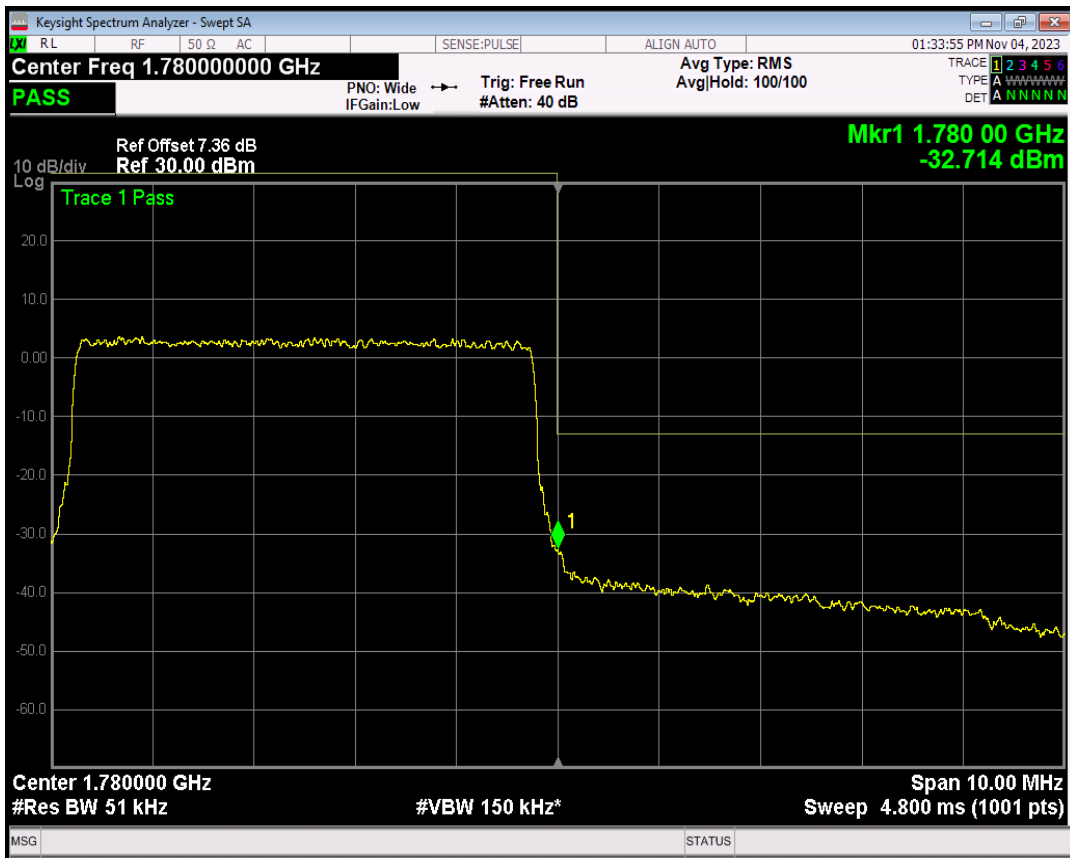

Band66 16QAM BW=5MHz Channel=132647 RB Size=25 Position=#0

Band66 QPSK BW=10MHz Channel=132022 RB Size=1 Position=#Max