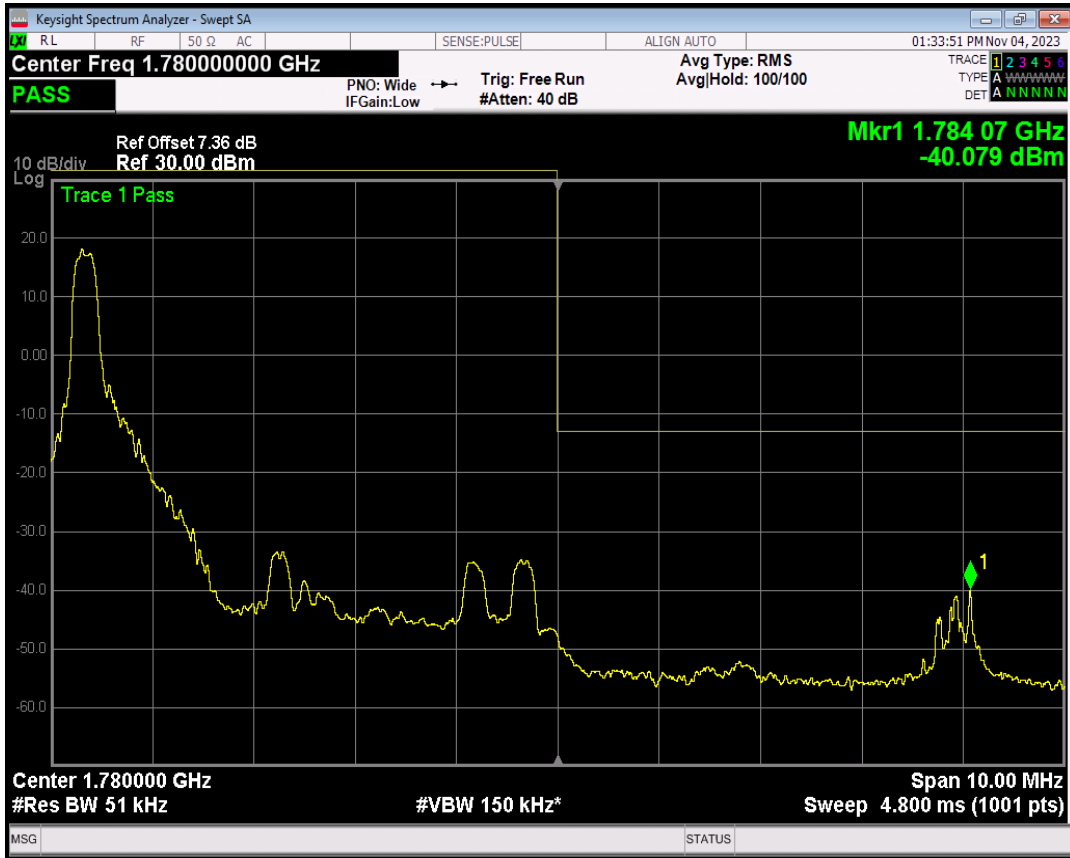

Band66 16QAM BW=5MHz Channel=132647 RB Size=1 Position=#0

Band66 16QAM BW=5MHz Channel=132647 RB Size=1 Position=#Max