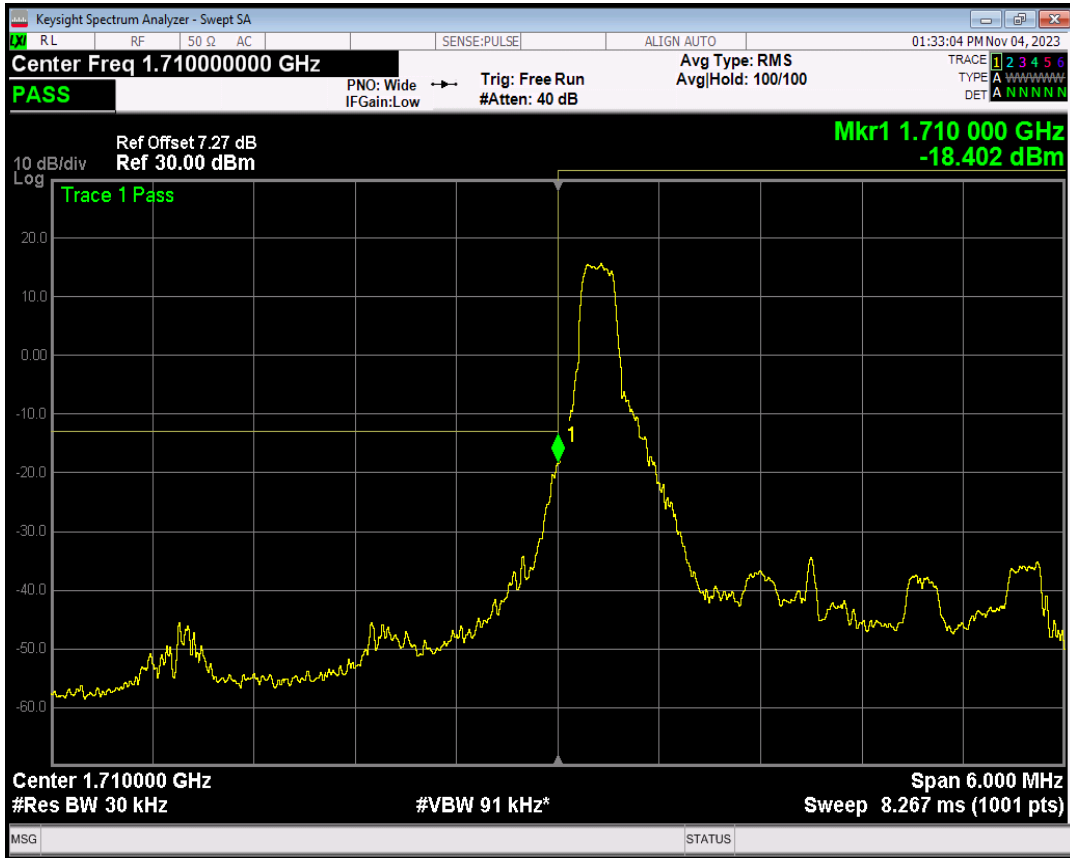

Band66 QPSK BW=3MHz Channel=131987 RB Size=1 Position=#0

Band66 QPSK BW=3MHz Channel=131987 RB Size=1 Position=#Max

Band66 QPSK BW=3MHz Channel=131987 RB Size=15 Position=#0

Band66 16QAM BW=3MHz Channel=131987 RB Size=1 Position=#0