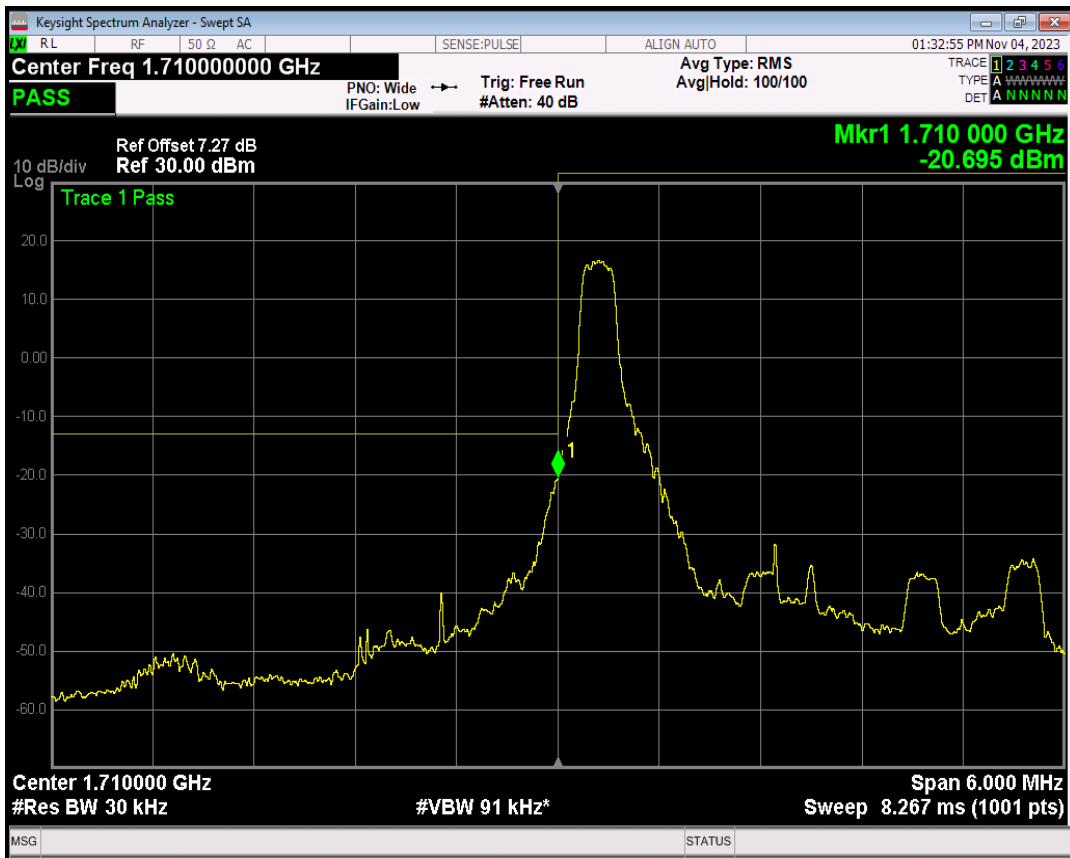

Band66 QPSK BW=3MHz Channel=131987 RB Size=1 Position=#0

Band66 QPSK BW=3MHz Channel=131987 RB Size=1 Position=#Max