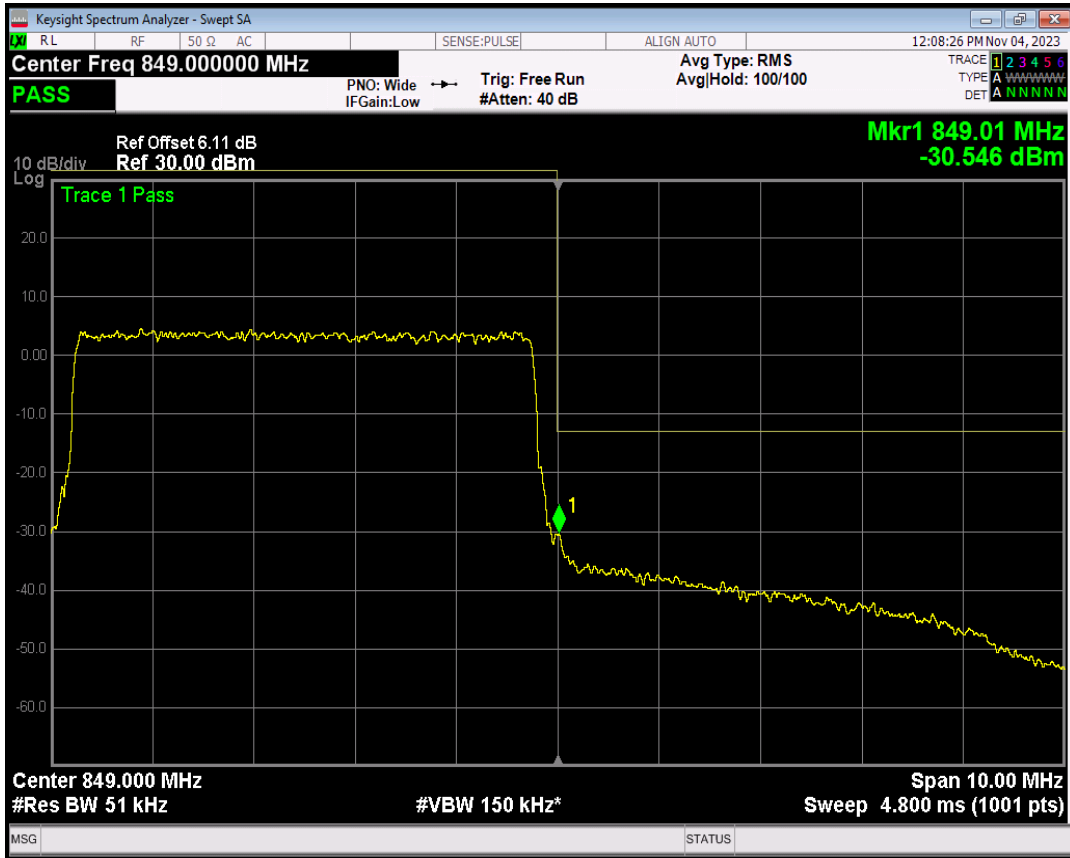

Band5 QPSK BW=5MHz Channel=20625 RB Size=25 Position=#0

Band5 16QAM BW=5MHz Channel=20625 RB Size=1 Position=#0

Band5 16QAM BW=5MHz Channel=20625 RB Size=1 Position=#Max

Band5 16QAM BW=5MHz Channel=20625 RB Size=25 Position=#0