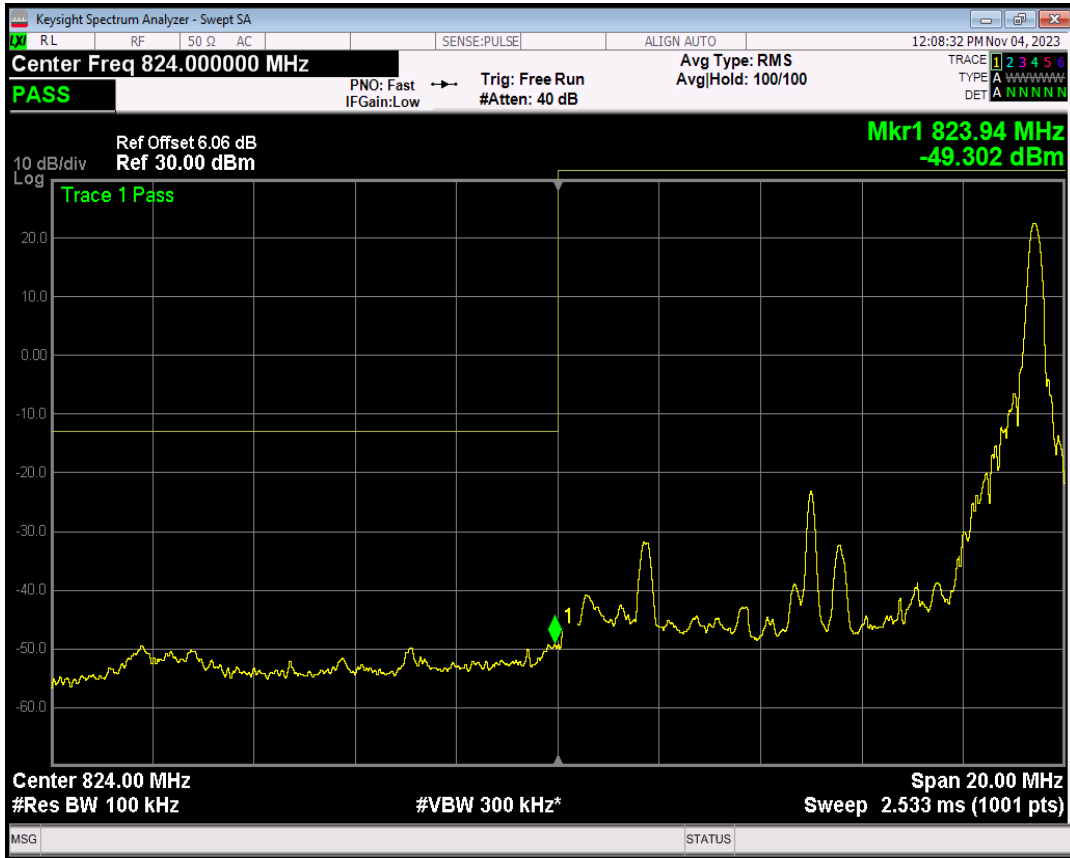

Band5 QPSK BW=10MHz Channel=20450 RB Size=1 Position=#Max

Band5 QPSK BW=10MHz Channel=20450 RB Size=50 Position=#0