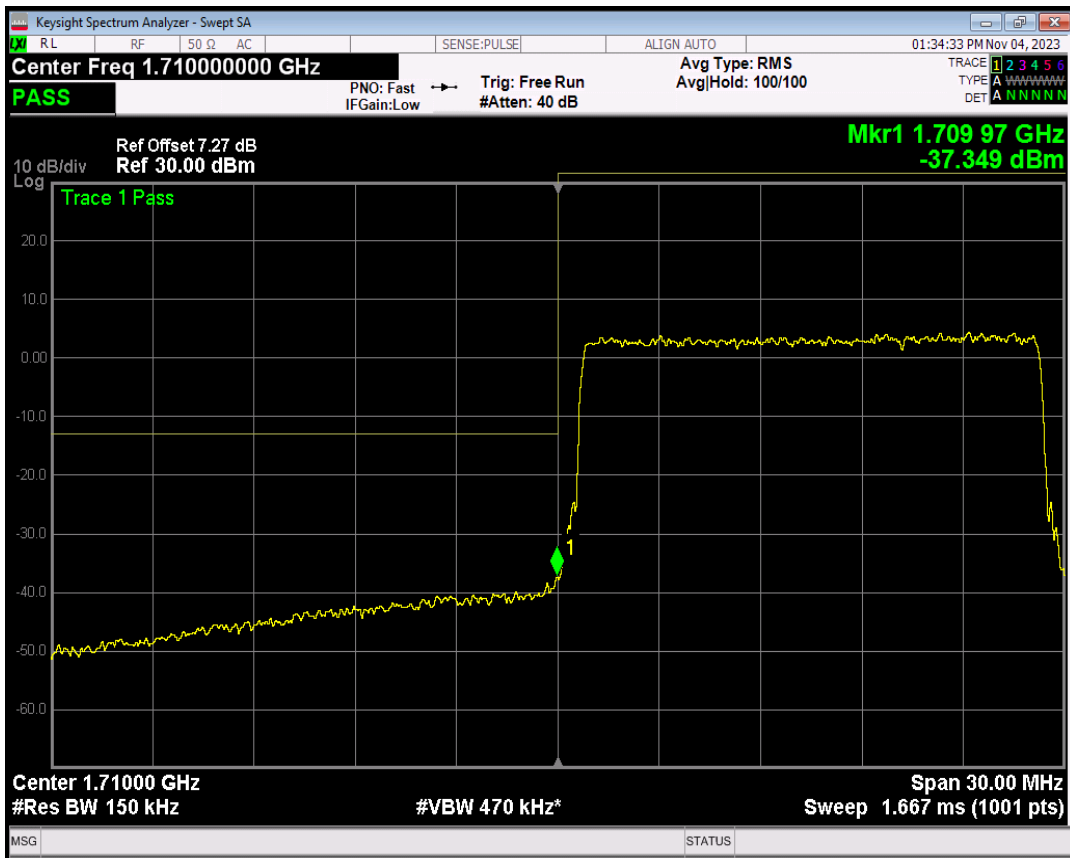

Band66 QPSK BW=15MHz Channel=132047 RB Size=75 Position=#0

Band66 16QAM BW=15MHz Channel=132047 RB Size=1 Position=#0