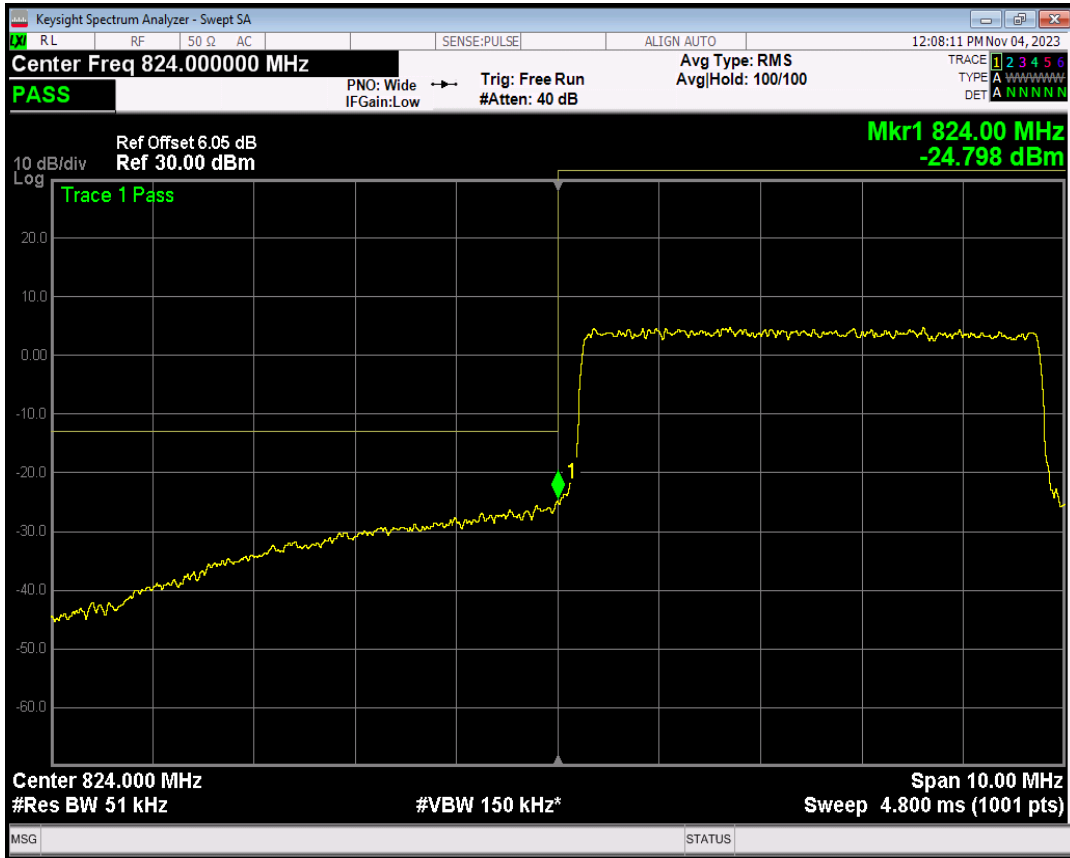

Band5 16QAM BW=5MHz Channel=20425 RB Size=25 Position=#0

Band5 QPSK BW=5MHz Channel=20625 RB Size=1 Position=#0