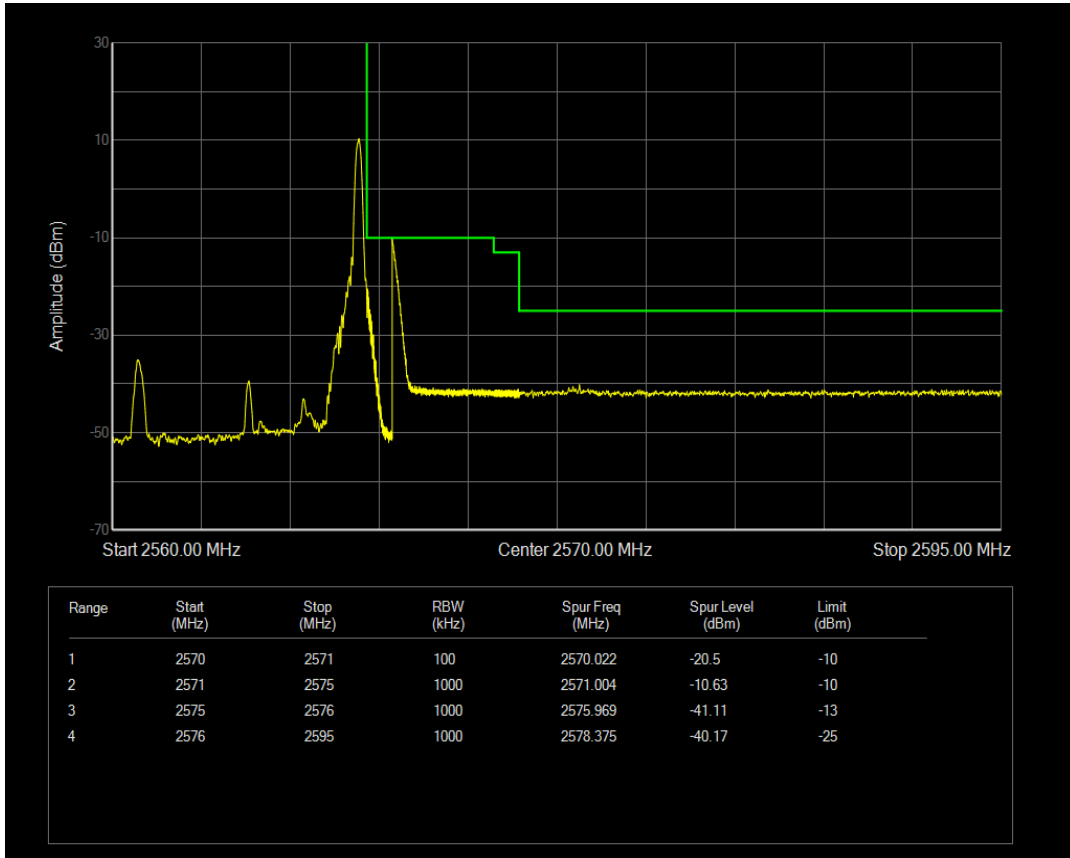

Band7 16QAM BW=5MHz Channel=20775 RB Size=1 Position=#Max

Band7 16QAM BW=5MHz Channel=20775 RB Size=25 Position=#0

Band7 QPSK BW=5MHz Channel=21425 RB Size=1 Position=#0

Band7 QPSK BW=5MHz Channel=21425 RB Size=1 Position=#Max