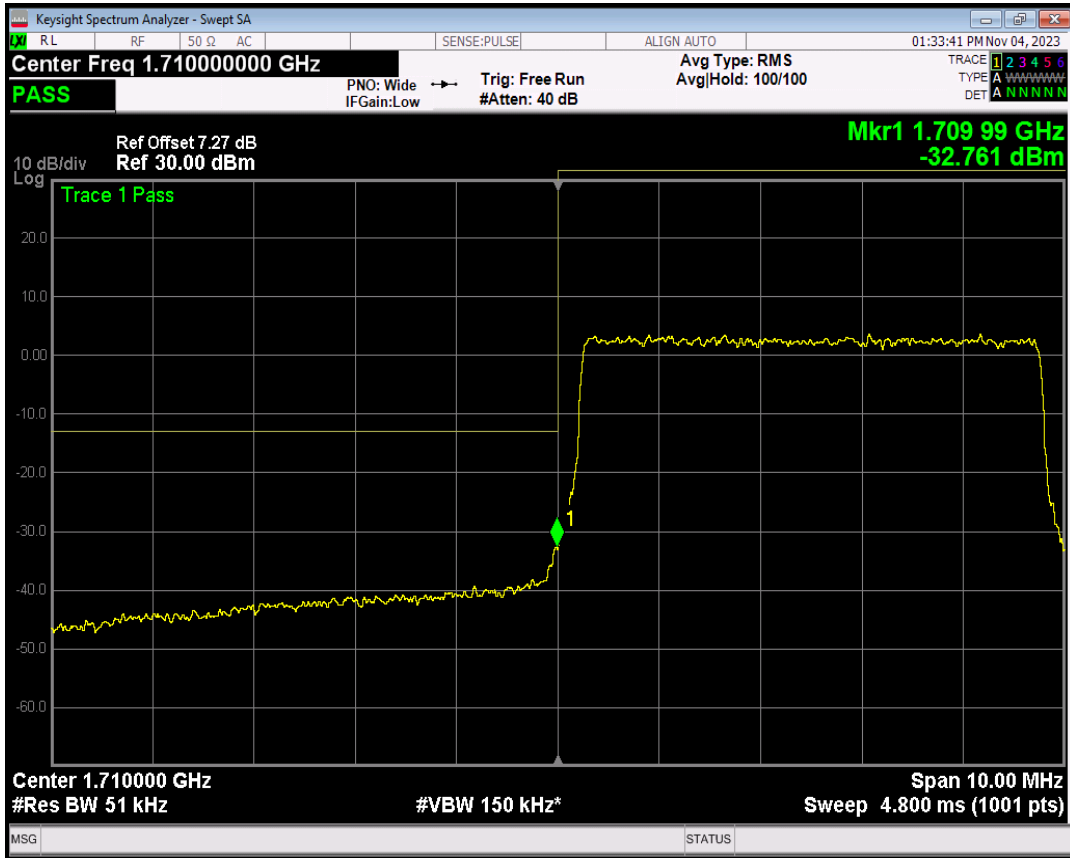

Band66 16QAM BW=5MHz Channel=131997 RB Size=25 Position=#0

Band66 QPSK BW=5MHz Channel=132647 RB Size=1 Position=#0