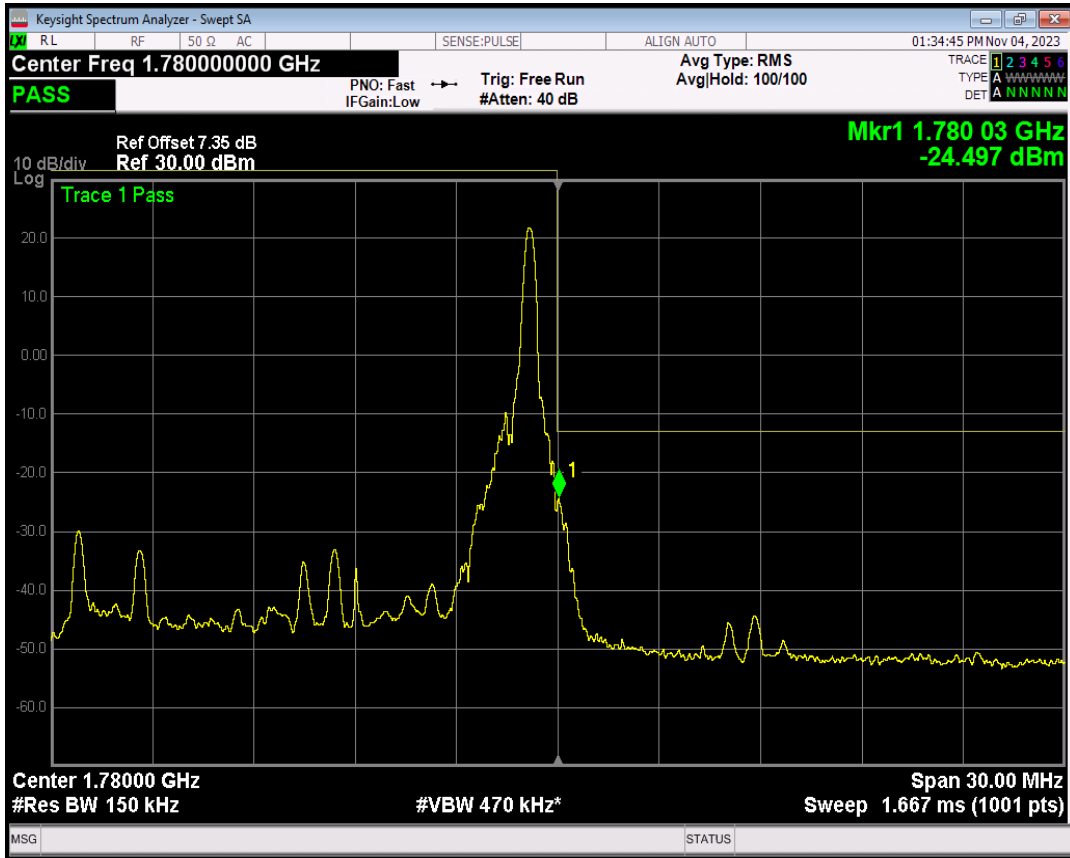

Band66 16QAM BW=15MHz Channel=132047 RB Size=1 Position=#Max

Band66 16QAM BW=15MHz Channel=132047 RB Size=75 Position=#0

Band66 QPSK BW=15MHz Channel=132597 RB Size=1 Position=#0

Band66 QPSK BW=15MHz Channel=132597 RB Size=1 Position=#Max