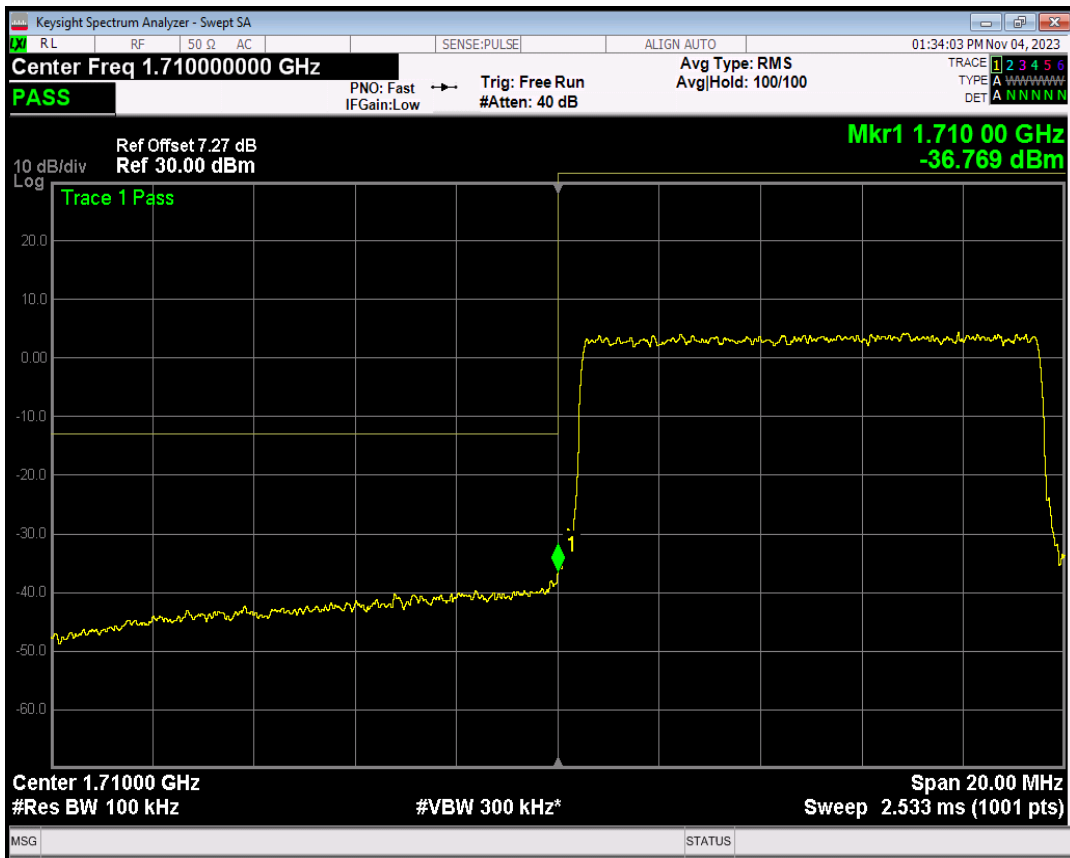

Band66 QPSK BW=10MHz Channel=132022 RB Size=50 Position=#0

Band66 16QAM BW=10MHz Channel=132022 RB Size=1 Position=#0