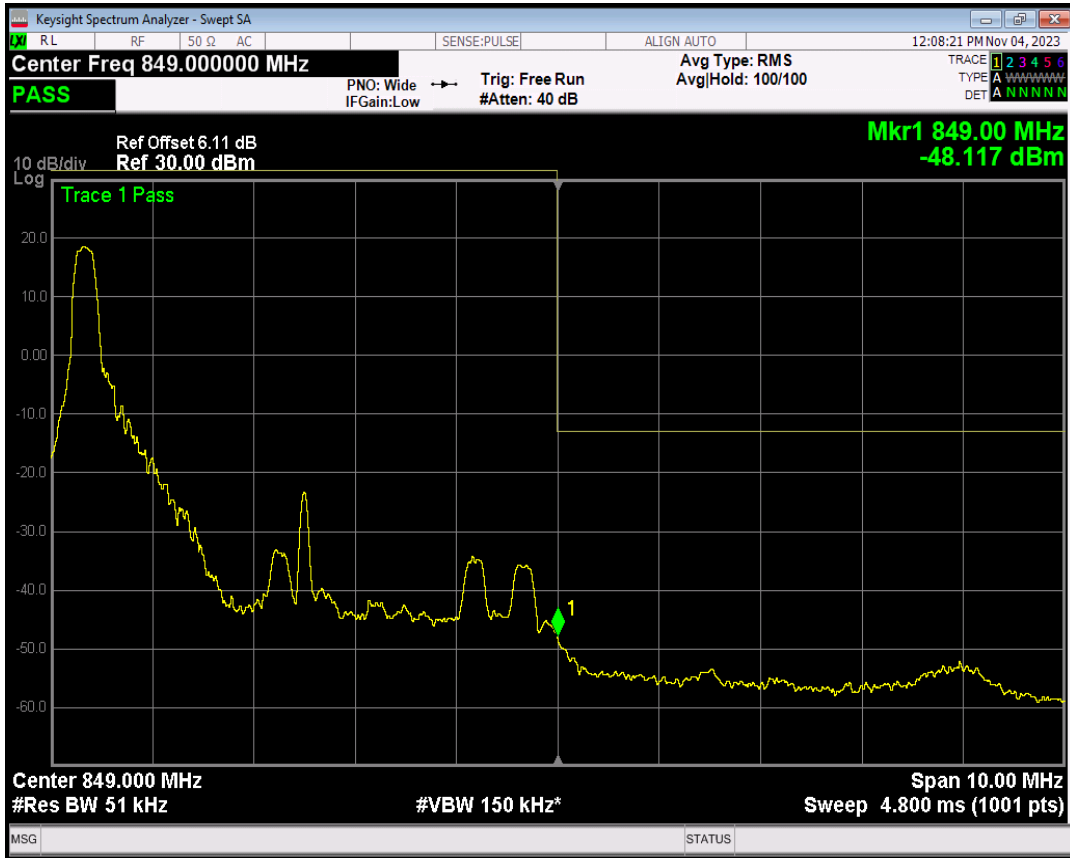

Band5 16QAM BW=5MHz Channel=20625 RB Size=1 Position=#0

Band5 16QAM BW=5MHz Channel=20625 RB Size=1 Position=#Max