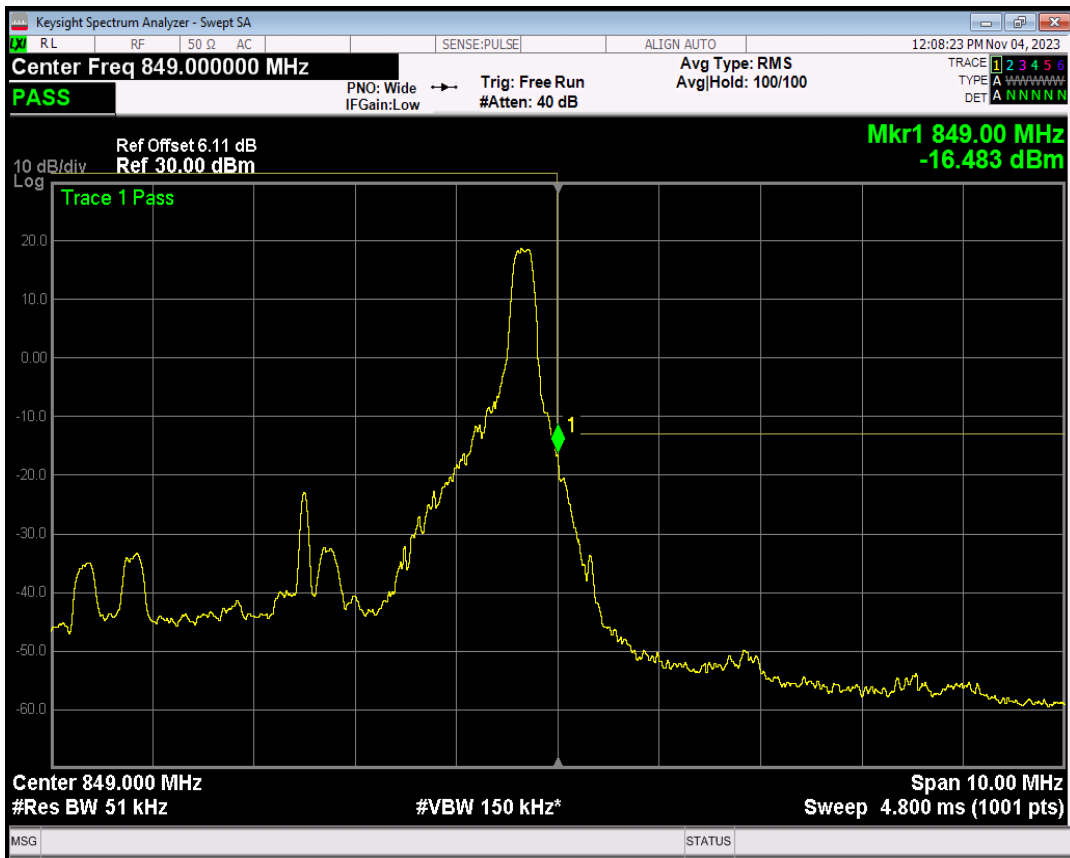

Band5 16QAM BW=5MHz Channel=20625 RB Size=1 Position=#Max

Band5 16QAM BW=5MHz Channel=20625 RB Size=25 Position=#0