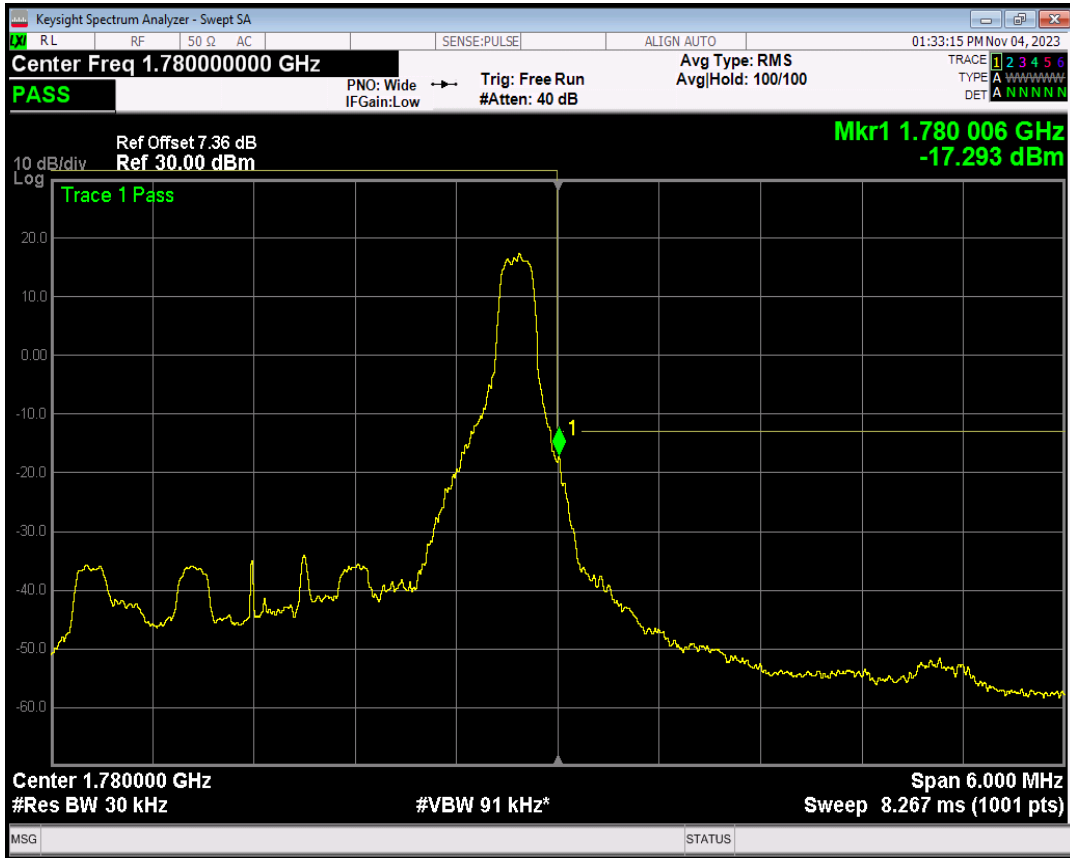

Band66 16QAM BW=3MHz Channel=131987 RB Size=1 Position=#Max

Band66 16QAM BW=3MHz Channel=131987 RB Size=15 Position=#0

Band66 QPSK BW=3MHz Channel=132657 RB Size=1 Position=#0

Band66 QPSK BW=3MHz Channel=132657 RB Size=1 Position=#Max