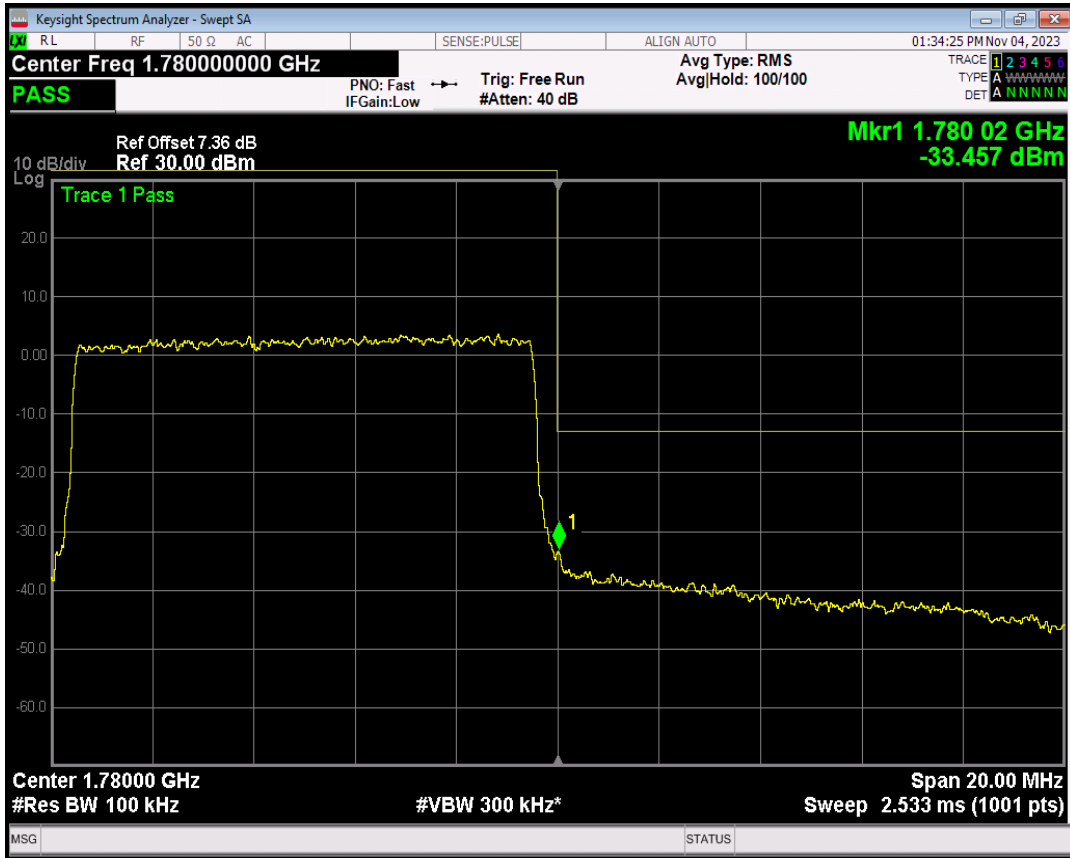

Band66 QPSK BW=10MHz Channel=132622 RB Size=50 Position=#0

Band66 16QAM BW=10MHz Channel=132622 RB Size=1 Position=#0

Band66 16QAM BW=10MHz Channel=132622 RB Size=1 Position=#Max

Band66 16QAM BW=10MHz Channel=132622 RB Size=50 Position=#0