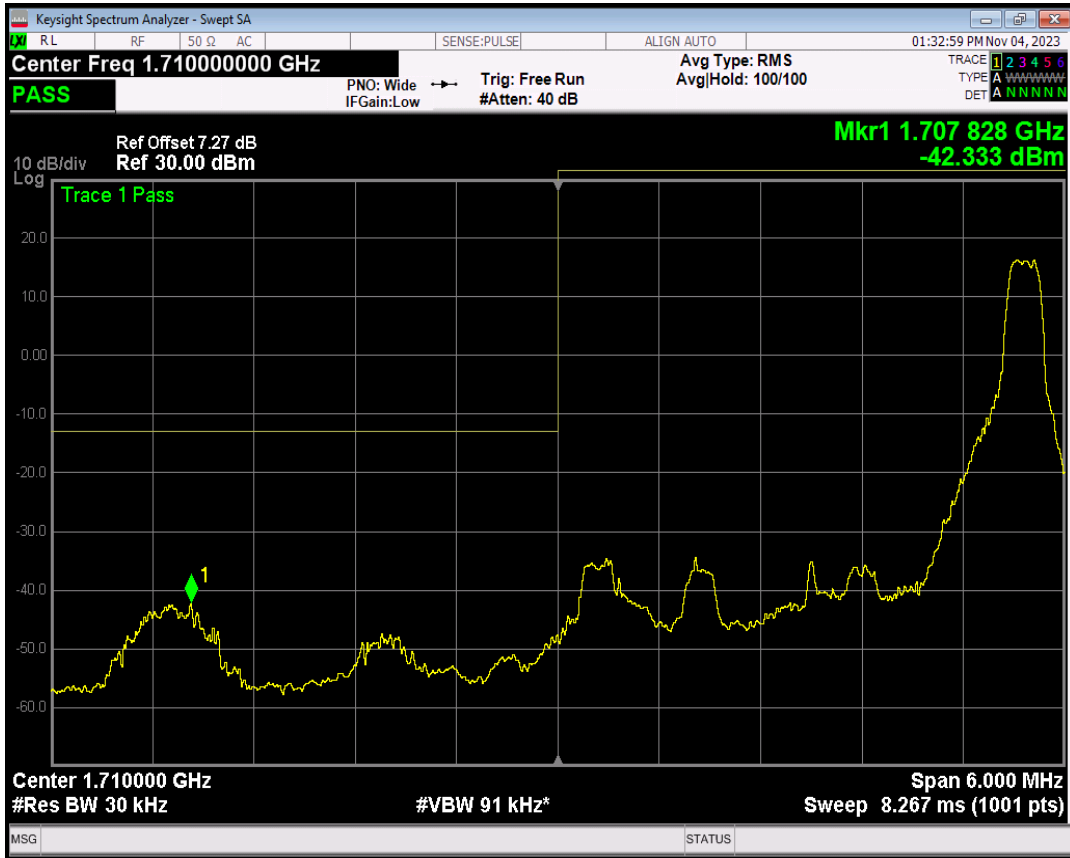

Band66 QPSK BW=3MHz Channel=131987 RB Size=1 Position=#Max

Band66 QPSK BW=3MHz Channel=131987 RB Size=15 Position=#0