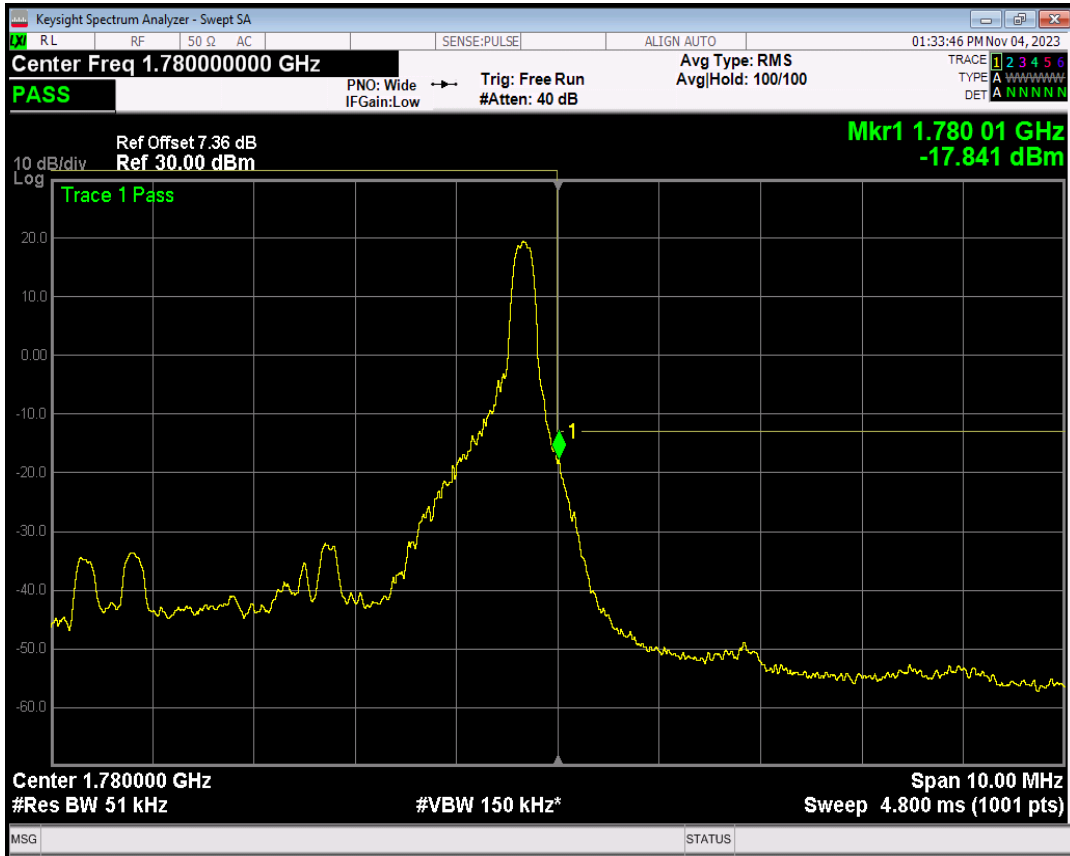

Band66 16QAM BW=5MHz Channel=131997 RB Size=1 Position=#Max

Band66 16QAM BW=5MHz Channel=131997 RB Size=25 Position=#0

Band66 QPSK BW=5MHz Channel=132647 RB Size=1 Position=#0

Band66 QPSK BW=5MHz Channel=132647 RB Size=1 Position=#Max