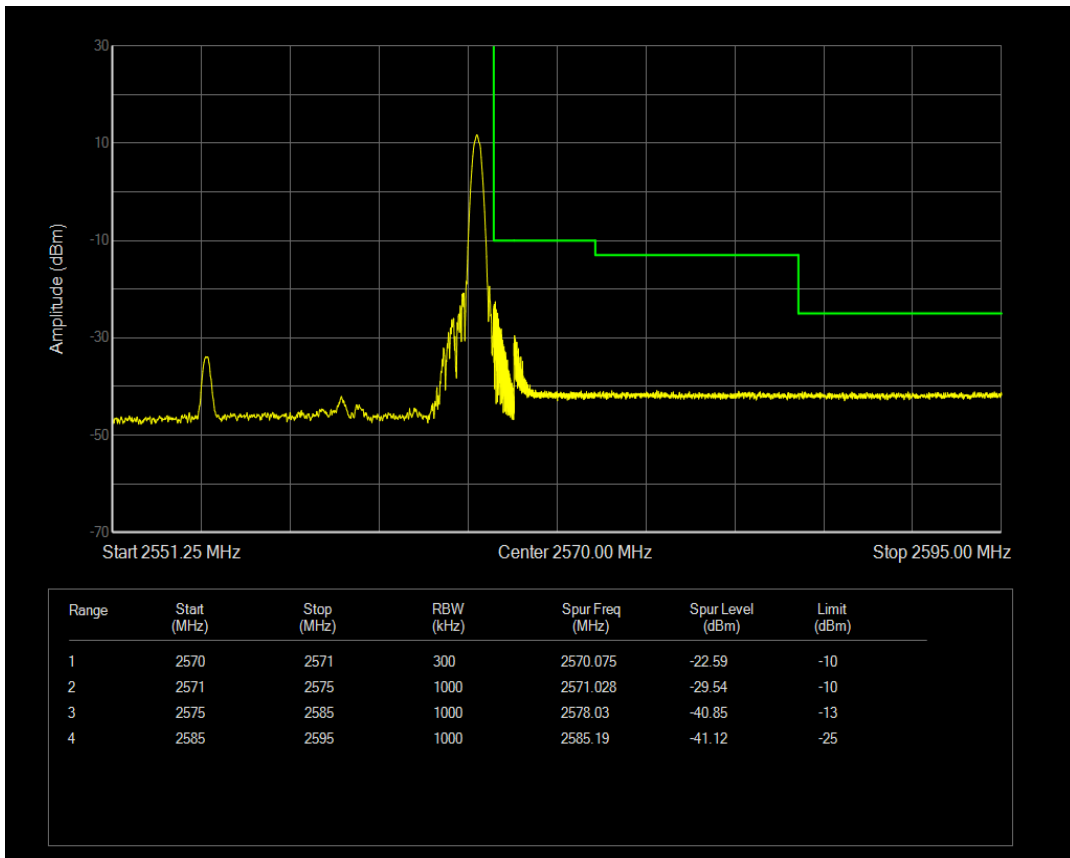

Band7 16QAM BW=15MHz Channel=21375 RB Size=1 Position=#Max

Band7 16QAM BW=15MHz Channel=21375 RB Size=75 Position=#0