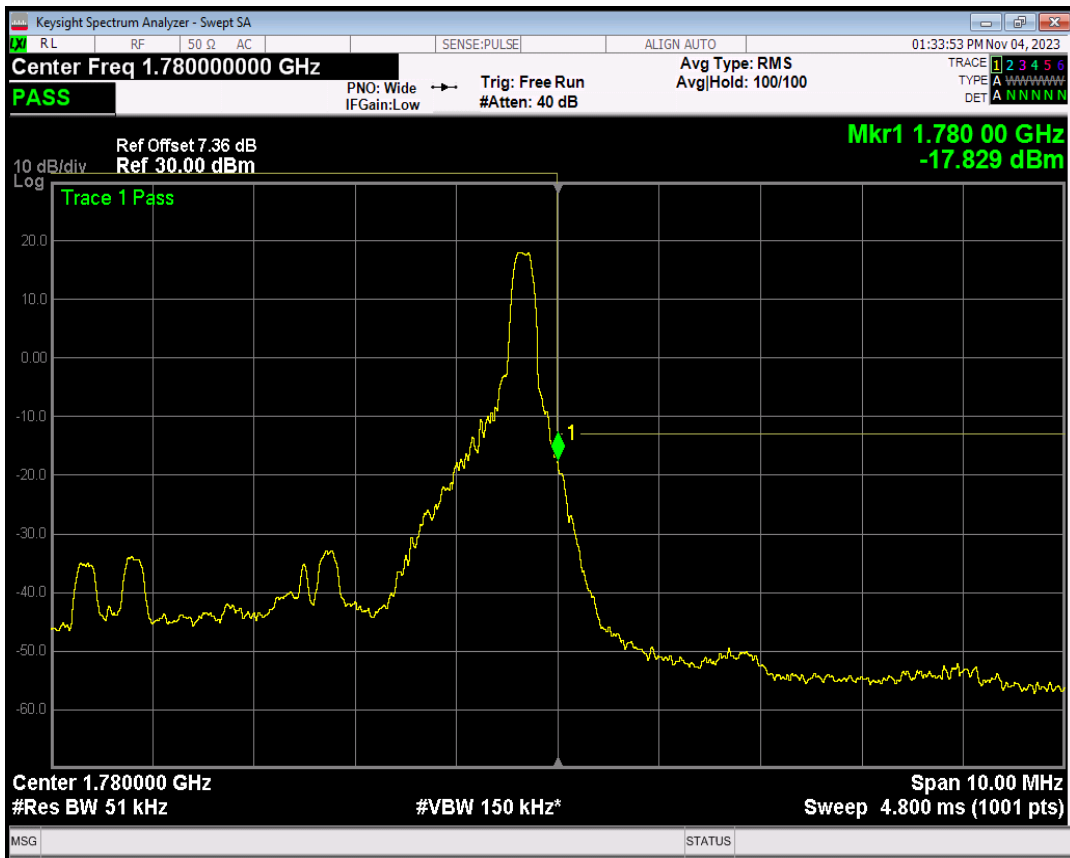

Band66 16QAM BW=5MHz Channel=132647 RB Size=1 Position=#Max

Band66 QPSK BW=10MHz Channel=132022 RB Size=1 Position=#0