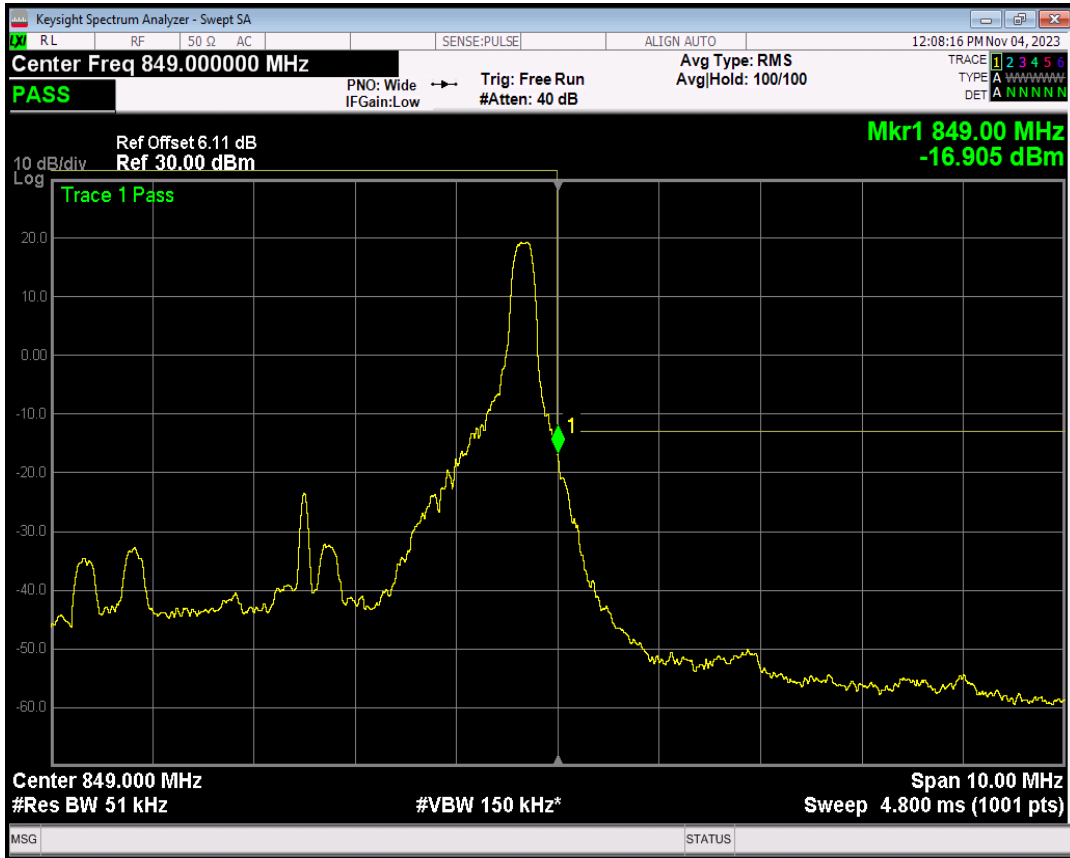

Band5 16QAM BW=5MHz Channel=20425 RB Size=1 Position=#Max

Band5 16QAM BW=5MHz Channel=20425 RB Size=25 Position=#0

Band5 QPSK BW=5MHz Channel=20625 RB Size=1 Position=#0

Band5 QPSK BW=5MHz Channel=20625 RB Size=1 Position=#Max