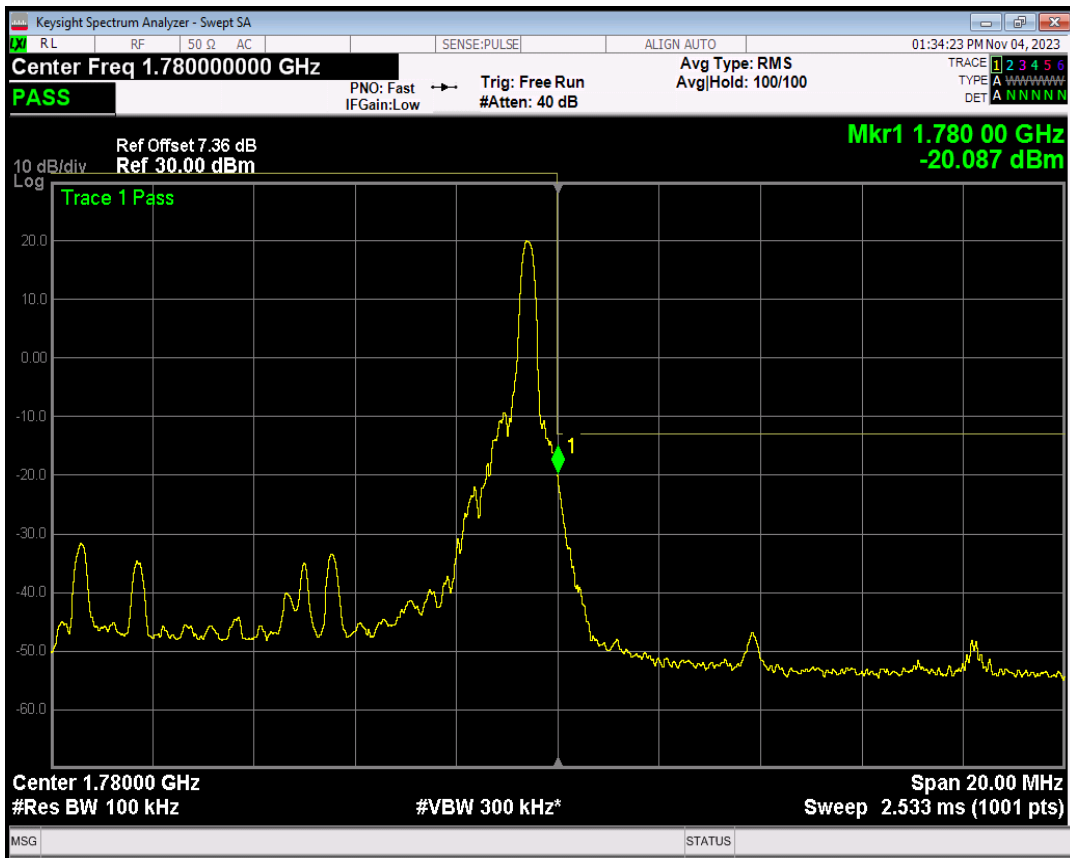

Band66 16QAM BW=10MHz Channel=132622 RB Size=1 Position=#Max

Band66 16QAM BW=10MHz Channel=132622 RB Size=50 Position=#0