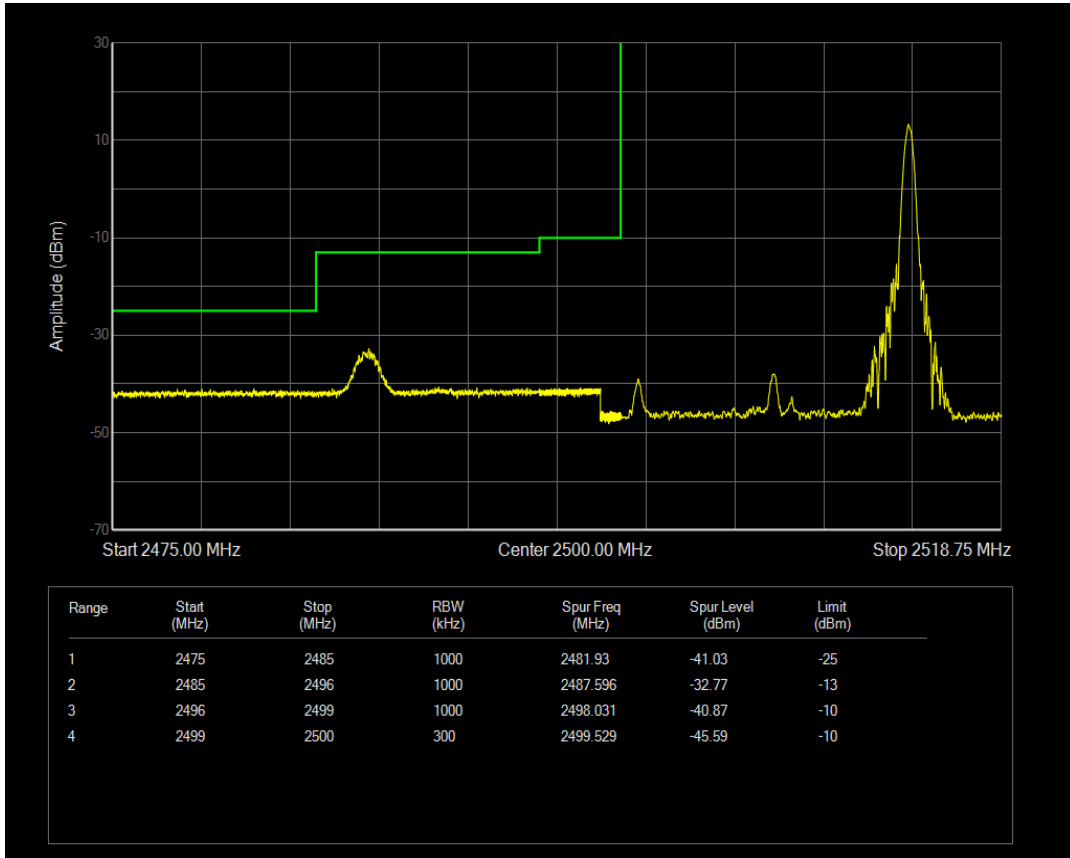

Band7 QPSK BW=15MHz Channel=20825 RB Size=1 Position=#Max

Band7 QPSK BW=15MHz Channel=20825 RB Size=75 Position=#0