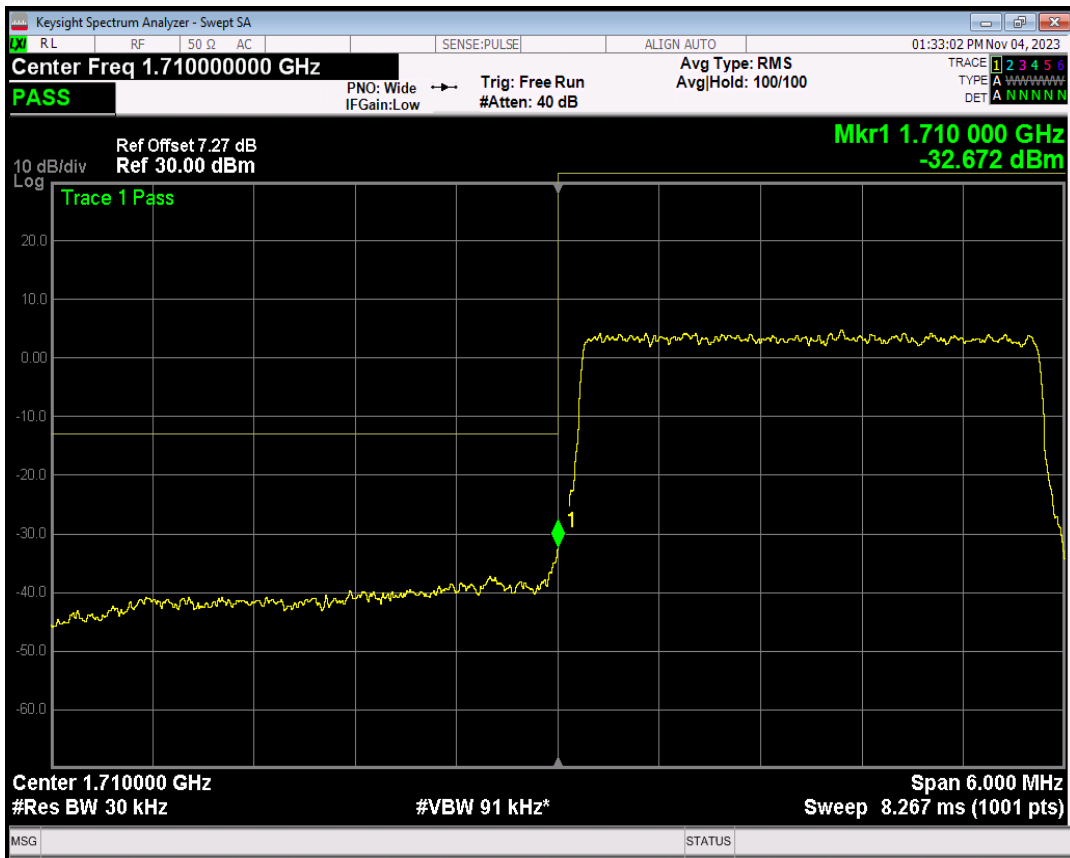

Band66 QPSK BW=3MHz Channel=131987 RB Size=15 Position=#0

Band66 16QAM BW=3MHz Channel=131987 RB Size=1 Position=#0