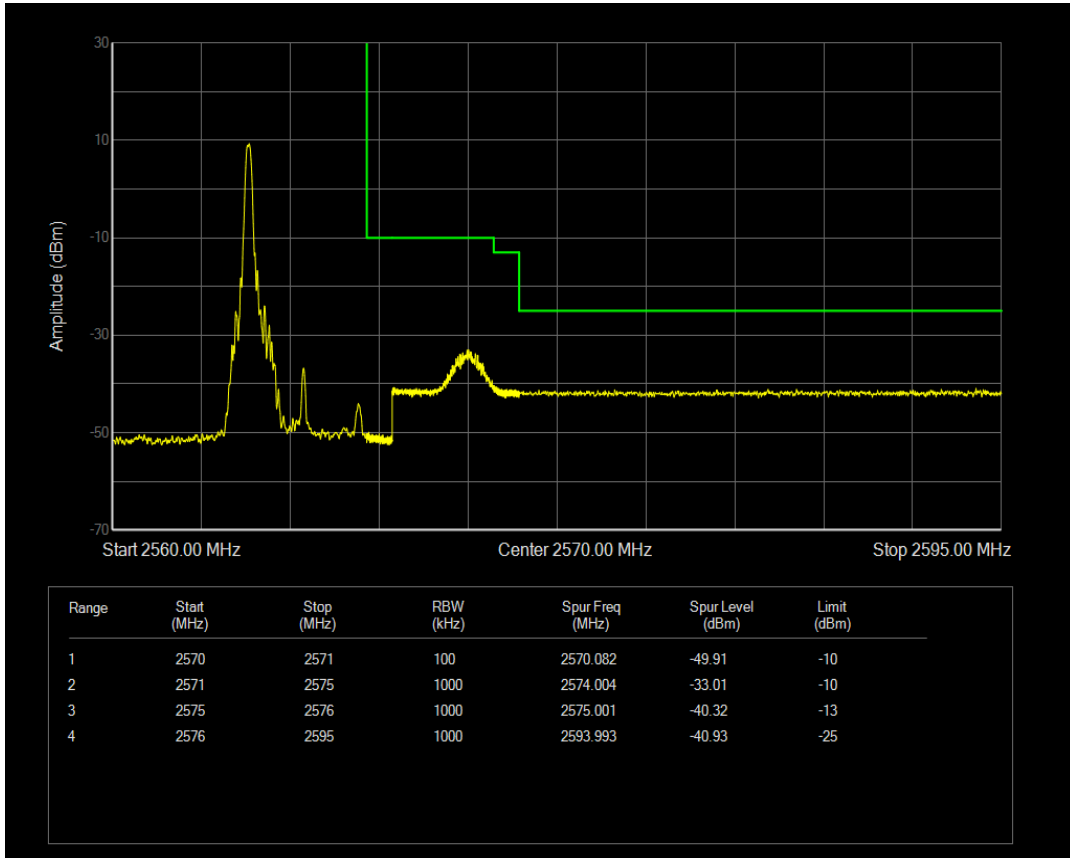

Band7 16QAM BW=5MHz Channel=20775 RB Size=1 Position=#Max

Band7 16QAM BW=5MHz Channel=20775 RB Size=25 Position=#0

Band7 QPSK BW=5MHz Channel=21425 RB Size=1 Position=#0

Band7 QPSK BW=5MHz Channel=21425 RB Size=1 Position=#Max

Band7 QPSK BW=5MHz Channel=21425 RB Size=25 Position=#0

Band7 16QAM BW=5MHz Channel=21425 RB Size=1 Position=#0

Band7 16QAM BW=5MHz Channel=21425 RB Size=1 Position=#Max

Band7 16QAM BW=5MHz Channel=21425 RB Size=25 Position=#0