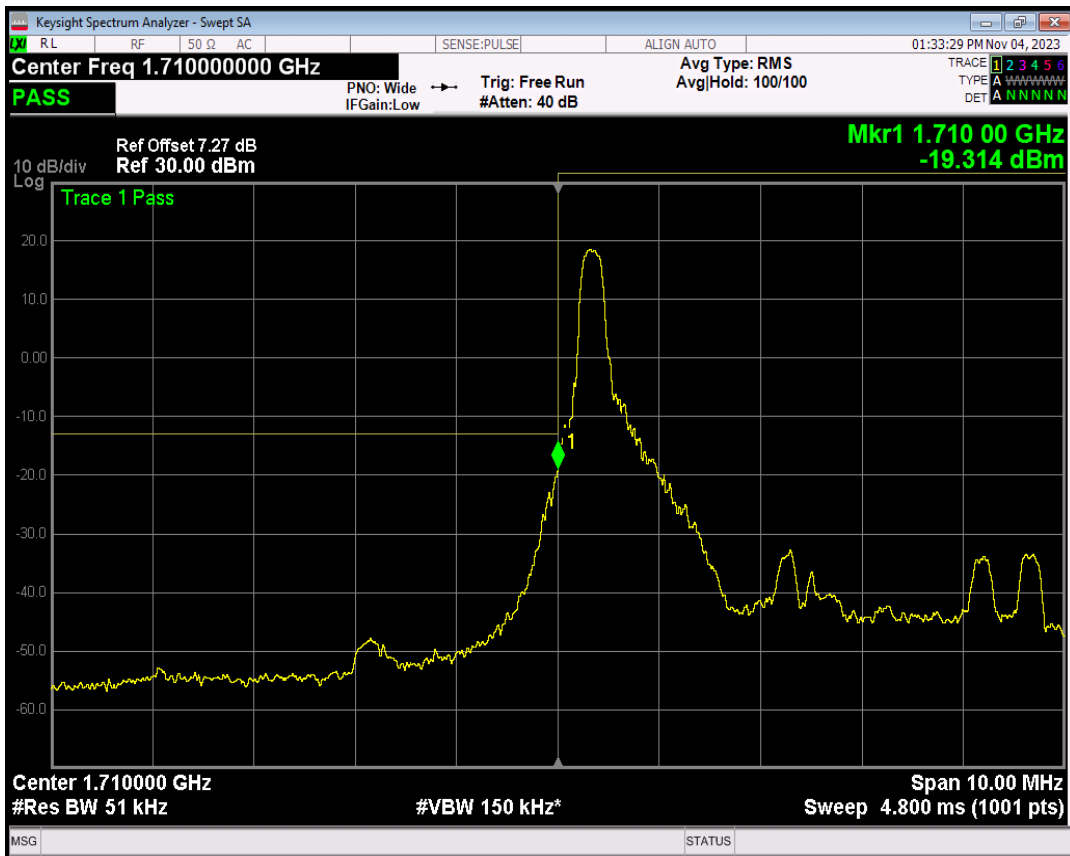

Band66 QPSK BW=5MHz Channel=131997 RB Size=1 Position=#0

Band66 QPSK BW=5MHz Channel=131997 RB Size=1 Position=#Max