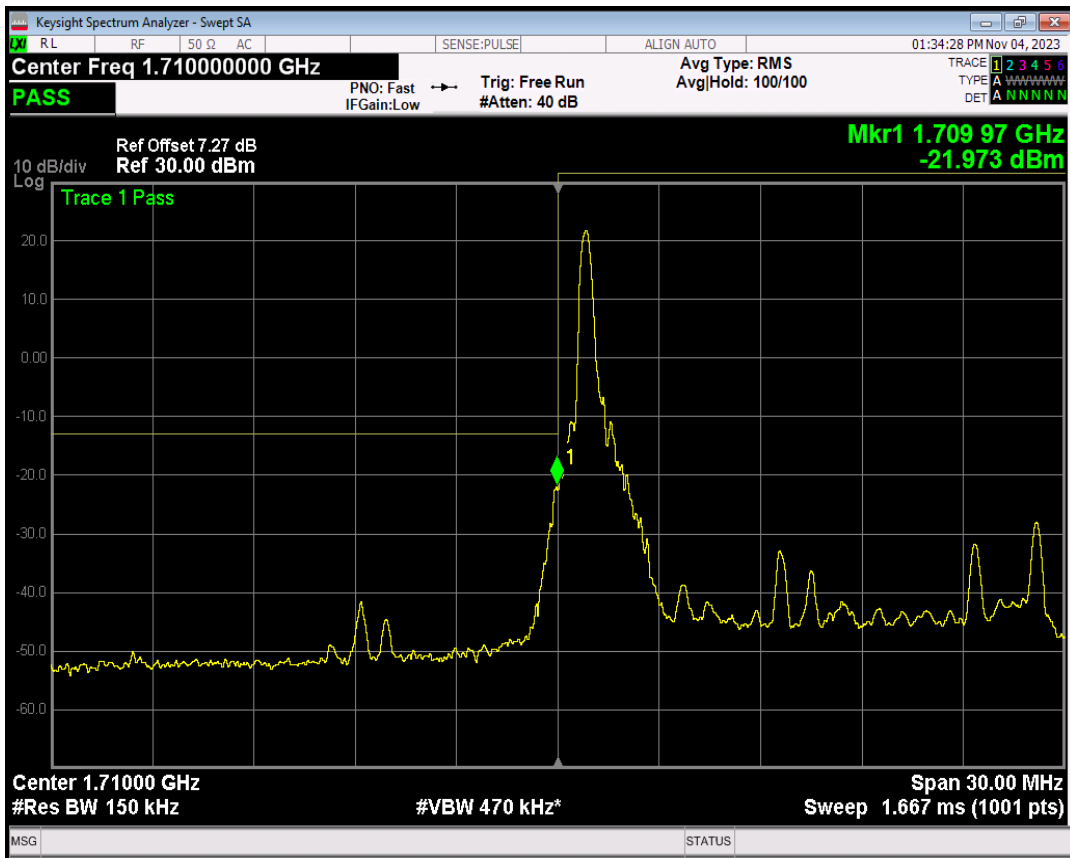

Band66 QPSK BW=15MHz Channel=132047 RB Size=1 Position=#0

Band66 QPSK BW=15MHz Channel=132047 RB Size=1 Position=#Max