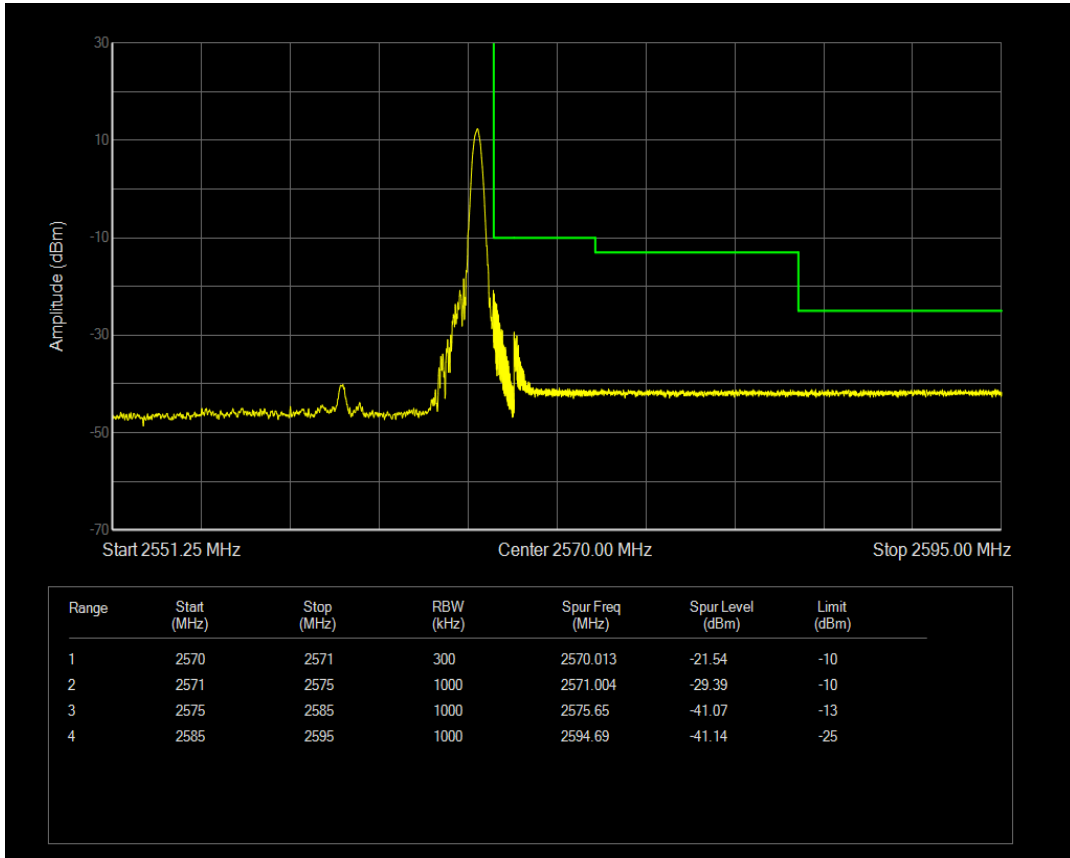

Band7 16QAM BW=15MHz Channel=20825 RB Size=1 Position=#Max

Band7 16QAM BW=15MHz Channel=20825 RB Size=75 Position=#0

Band7 QPSK BW=15MHz Channel=21375 RB Size=1 Position=#0

Band7 QPSK BW=15MHz Channel=21375 RB Size=1 Position=#Max