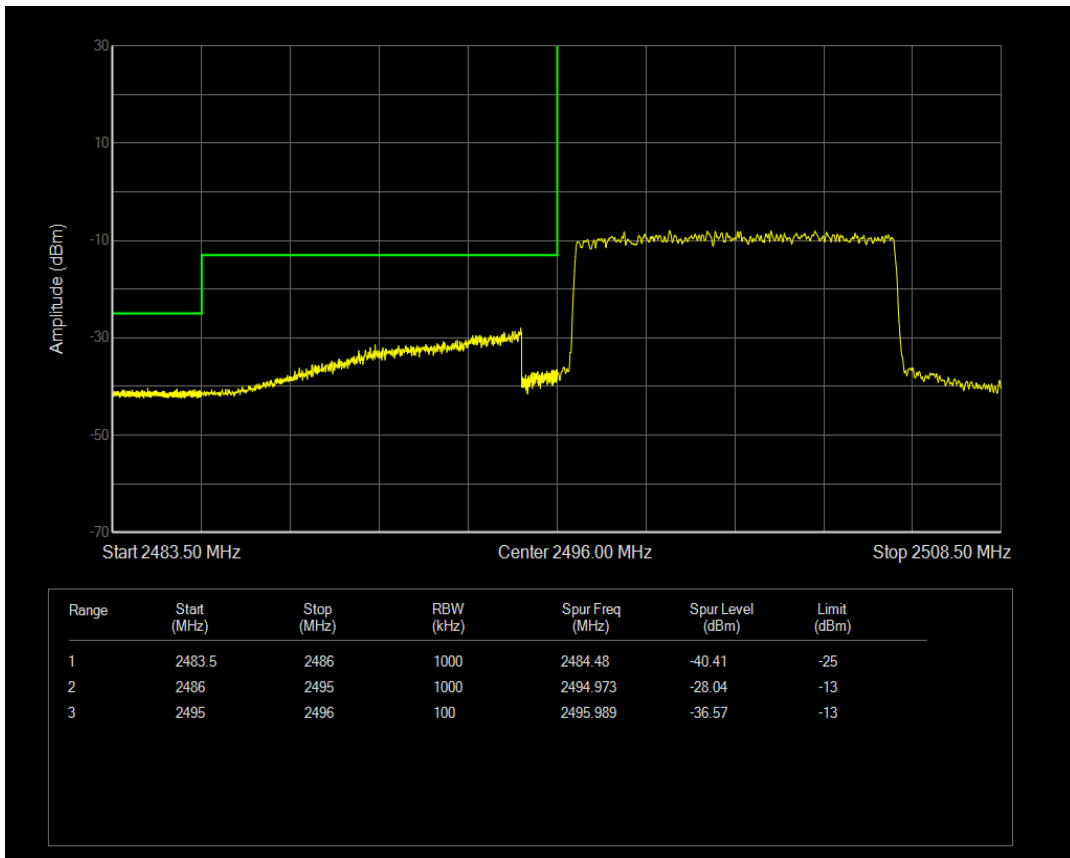

Band41 QPSK BW=10MHz Channel=39700 RB Size=50 Position=#0

Band41 16QAM BW=10MHz Channel=39700 RB Size=1 Position=#0