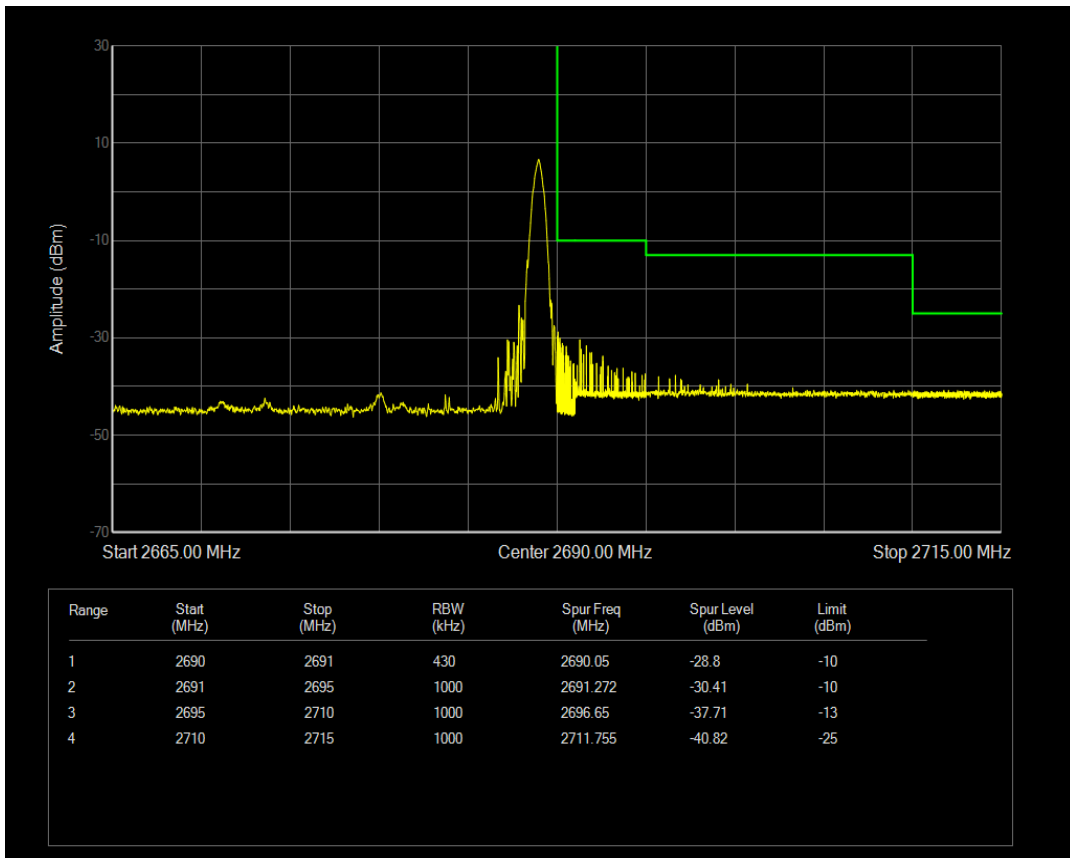

Band41 16QAM BW=20MHz Channel=41490 RB Size=1 Position=#Max

Band41 16QAM BW=20MHz Channel=41490 RB Size=100 Position=#0