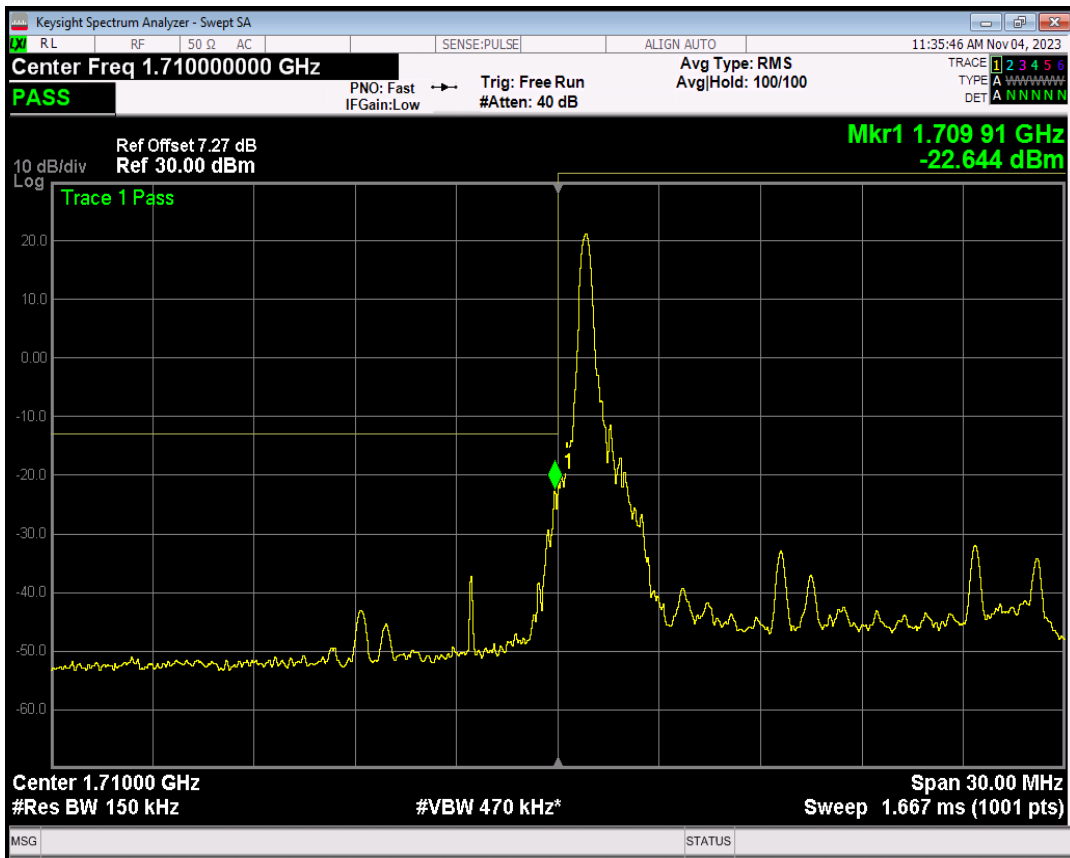

Band4 16QAM BW=15MHz Channel=20025 RB Size=1 Position=#0

Band4 16QAM BW=15MHz Channel=20025 RB Size=75 Position=#0