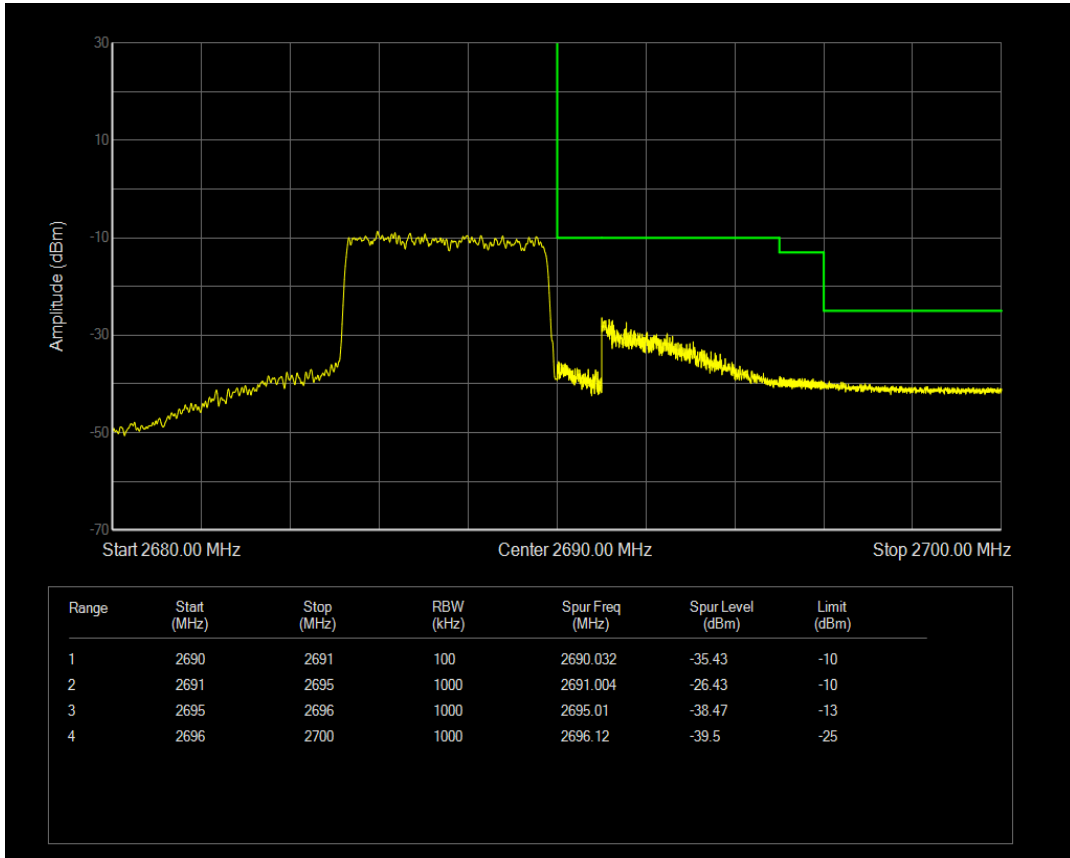

Band41 QPSK BW=5MHz Channel=41565 RB Size=25 Position=#0

Band41 16QAM BW=5MHz Channel=41565 RB Size=1 Position=#0

Band41 16QAM BW=5MHz Channel=41565 RB Size=1 Position=#Max

Band41 16QAM BW=5MHz Channel=41565 RB Size=25 Position=#0