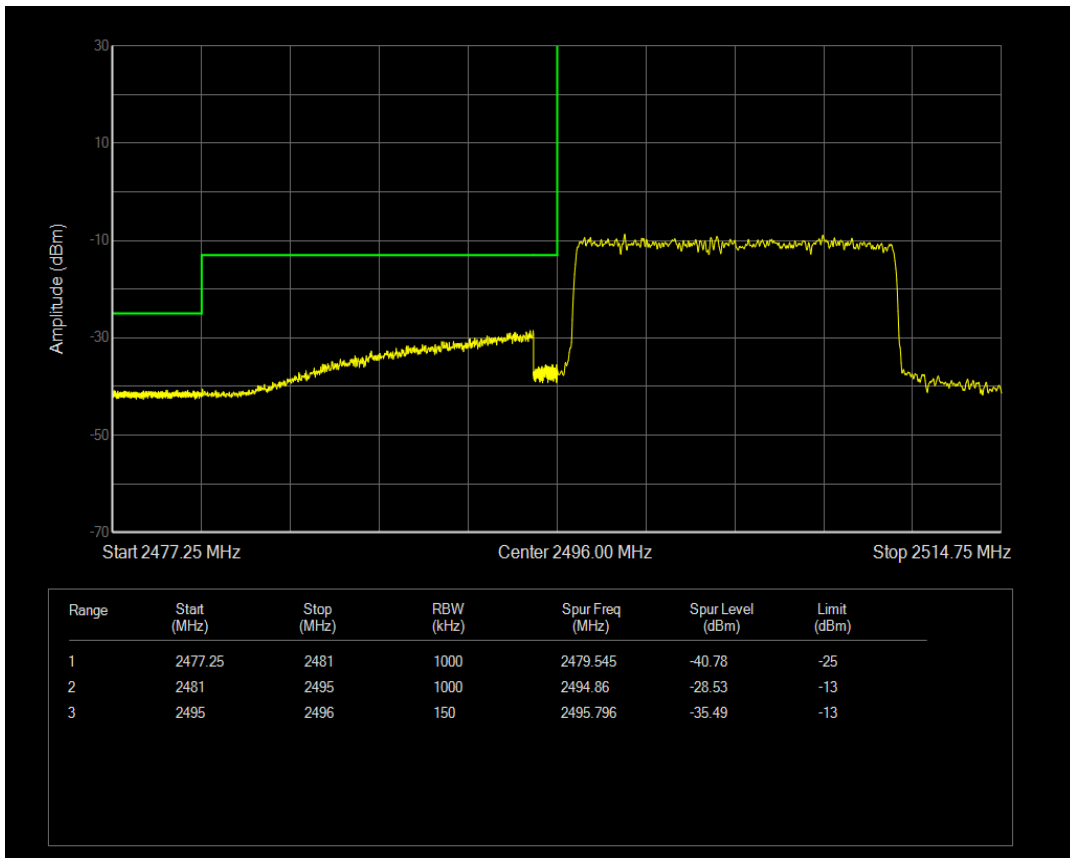

Band41 QPSK BW=15MHz Channel=39725 RB Size=75 Position=#0

Band41 16QAM BW=15MHz Channel=39725 RB Size=1 Position=#0