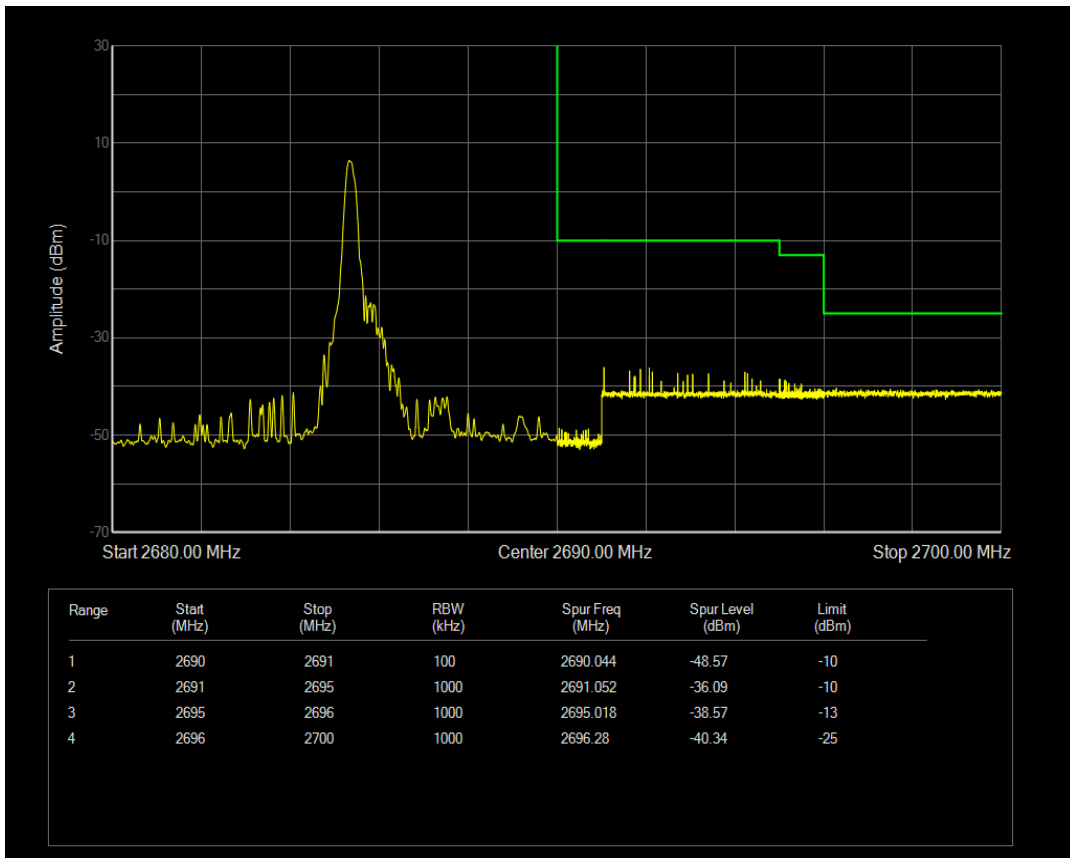

Band41 QPSK BW=5MHz Channel=41565 RB Size=1 Position=#0

Band41 QPSK BW=5MHz Channel=41565 RB Size=1 Position=#Max