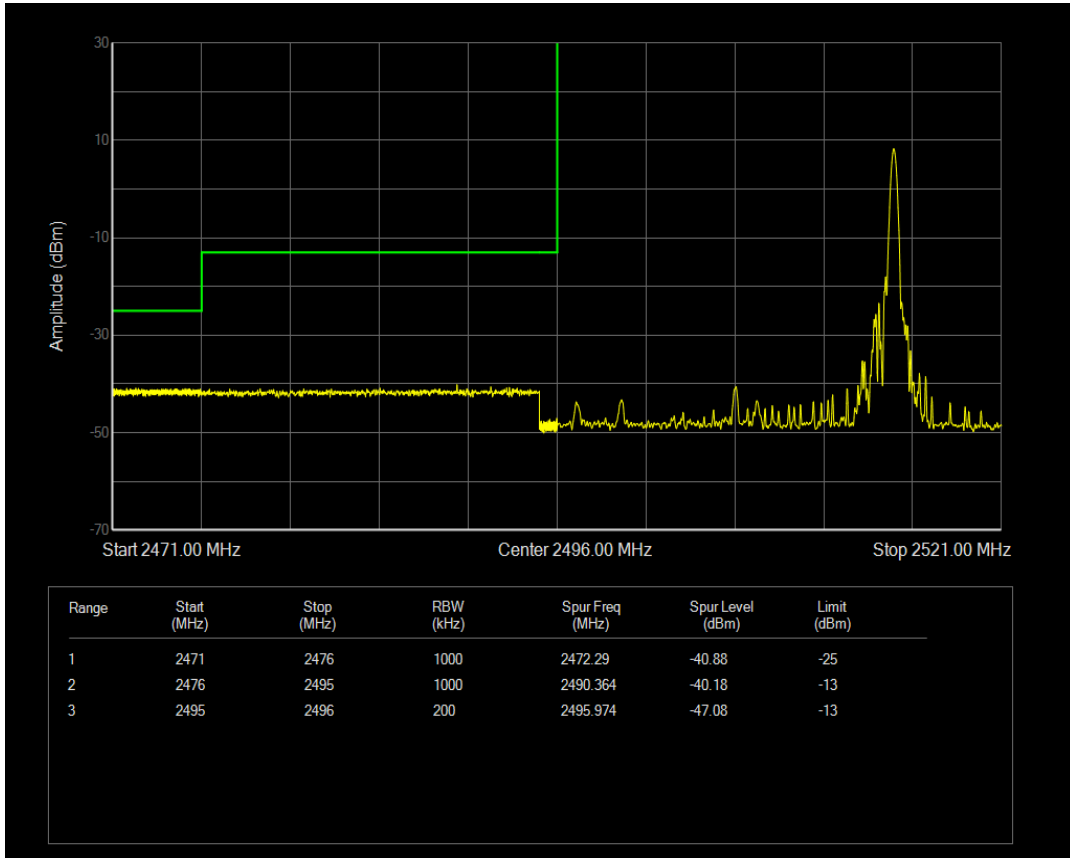

Band41 QPSK BW=20MHz Channel=39750 RB Size=1 Position=#Max

Band41 QPSK BW=20MHz Channel=39750 RB Size=100 Position=#0