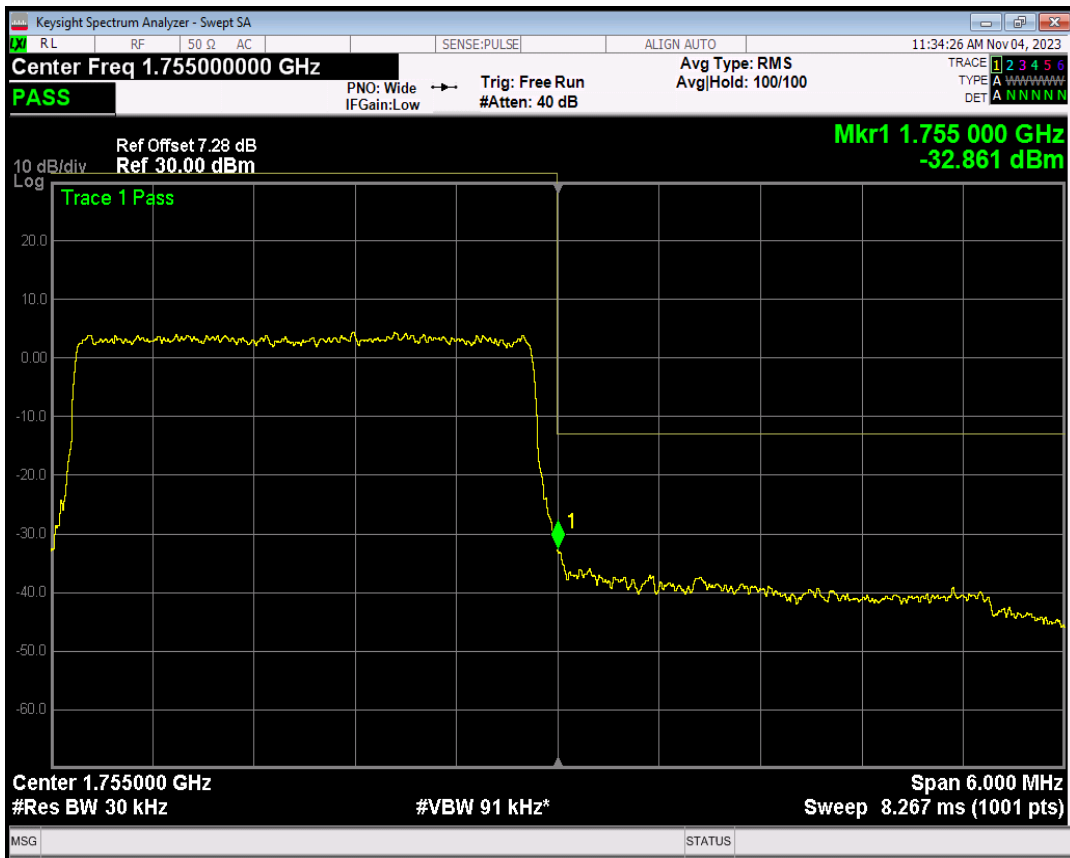

Band4 QPSK BW=3MHz Channel=20385 RB Size=15 Position=#0

Band4 16QAM BW=3MHz Channel=20385 RB Size=1 Position=#0