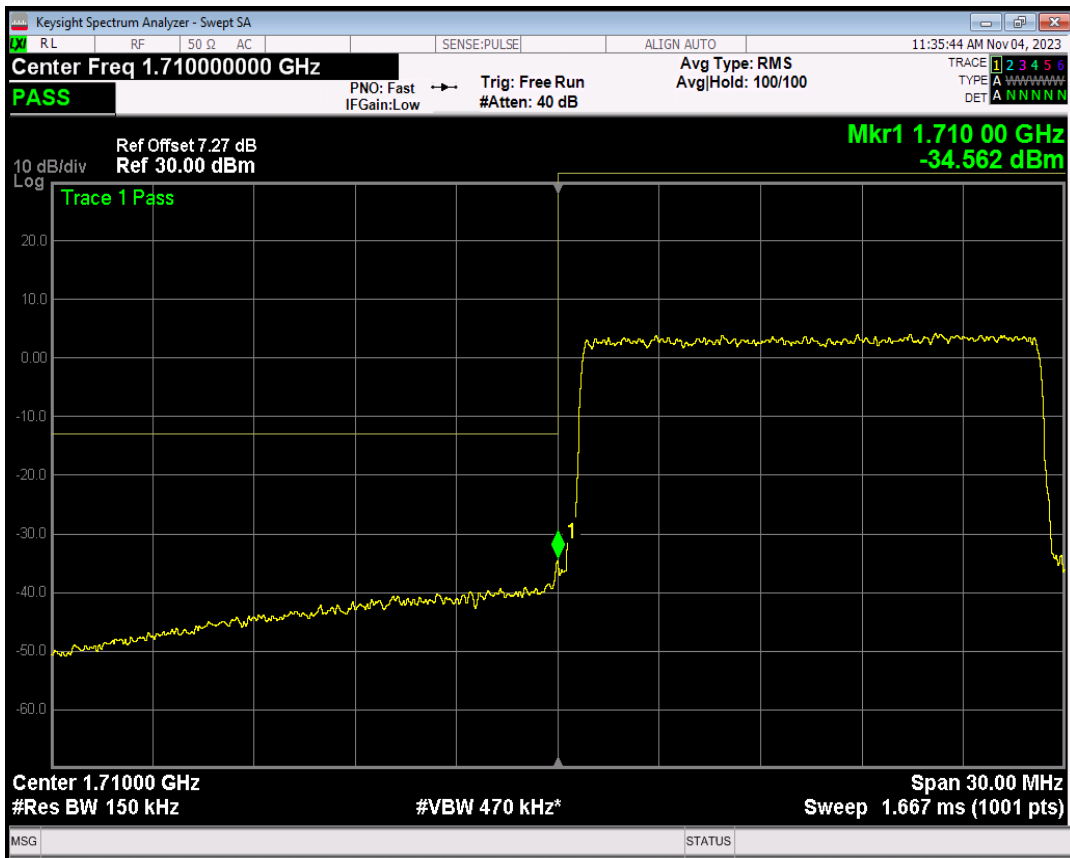

Band4 QPSK BW=15MHz Channel=20025 RB Size=75 Position=#0

Band4 16QAM BW=15MHz Channel=20025 RB Size=1 Position=#Max