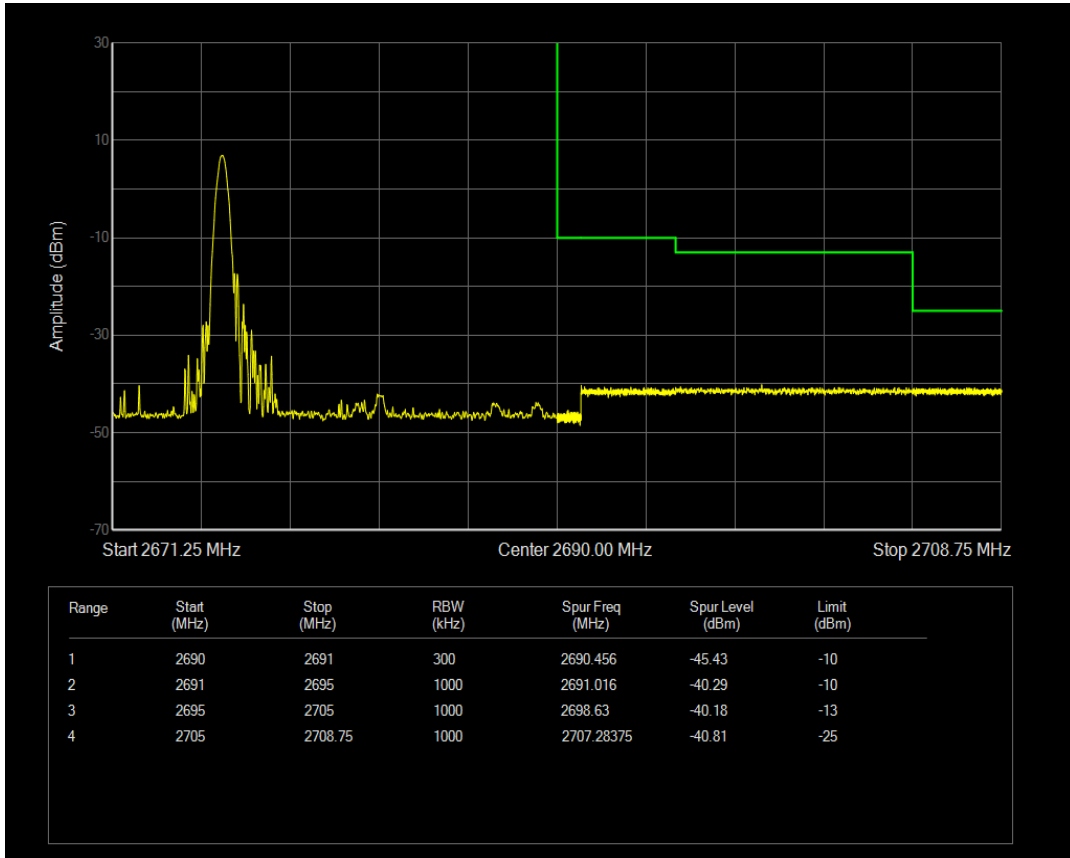

Band41 16QAM BW=15MHz Channel=41515 RB Size=1 Position=#0

Band41 16QAM BW=15MHz Channel=41515 RB Size=1 Position=#Max