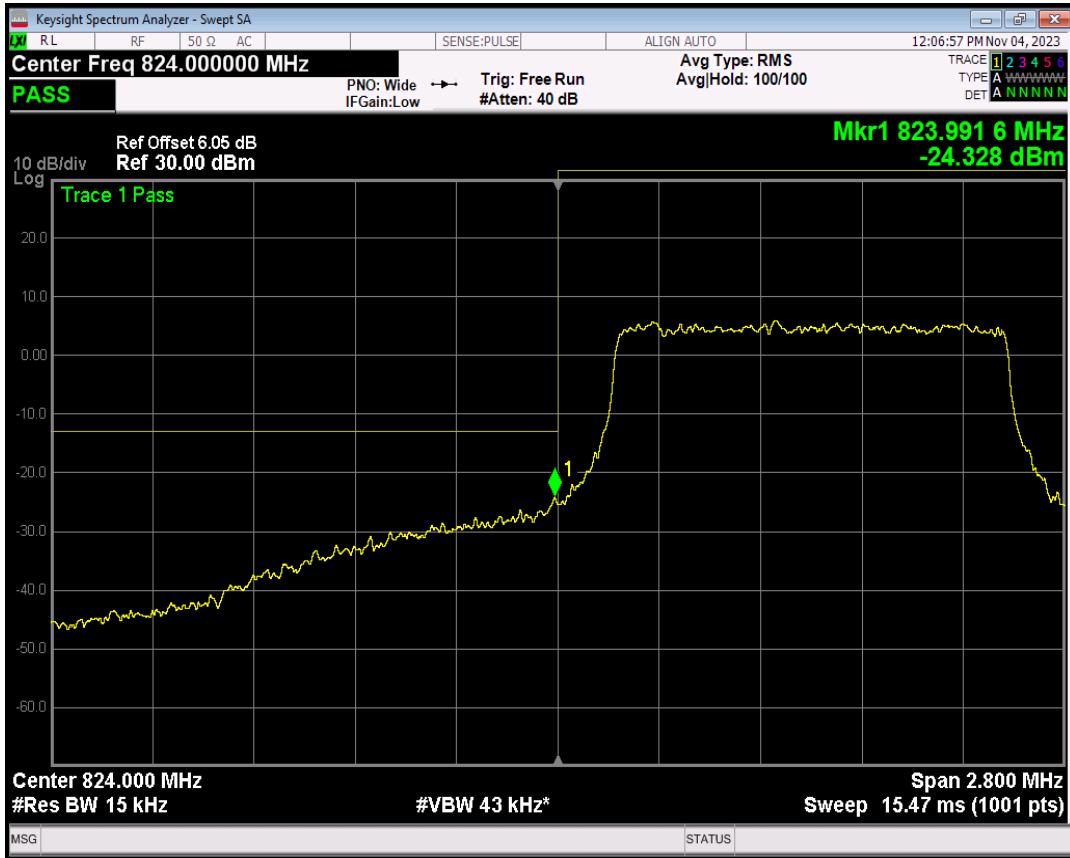

Band5 16QAM BW=1.4MHz Channel=20407 RB Size=6 Position=#0

Band5 QPSK BW=1.4MHz Channel=20643 RB Size=1 Position=#Max