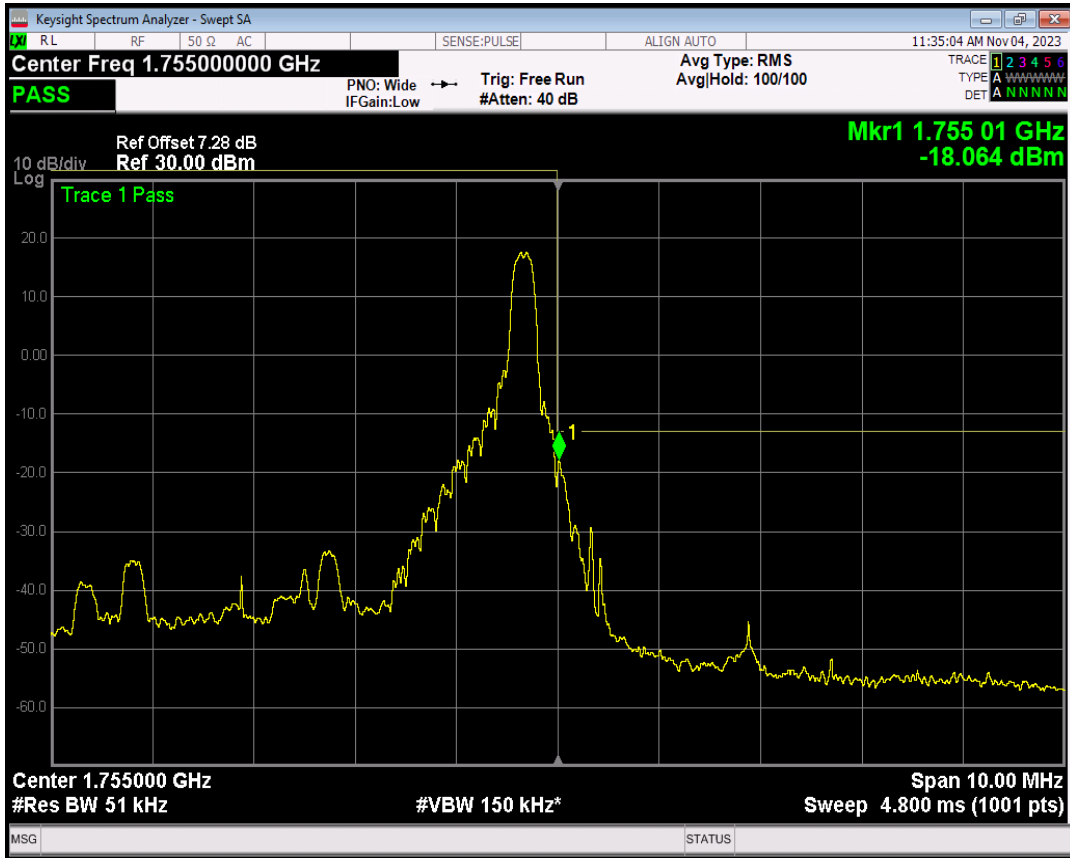

Band4 QPSK BW=5MHz Channel=20375 RB Size=25 Position=#0

Band4 16QAM BW=5MHz Channel=20375 RB Size=1 Position=#0

Band4 16QAM BW=5MHz Channel=20375 RB Size=25 Position=#0

Band4 16QAM BW=5MHz Channel=20375 RB Size=1 Position=#Max