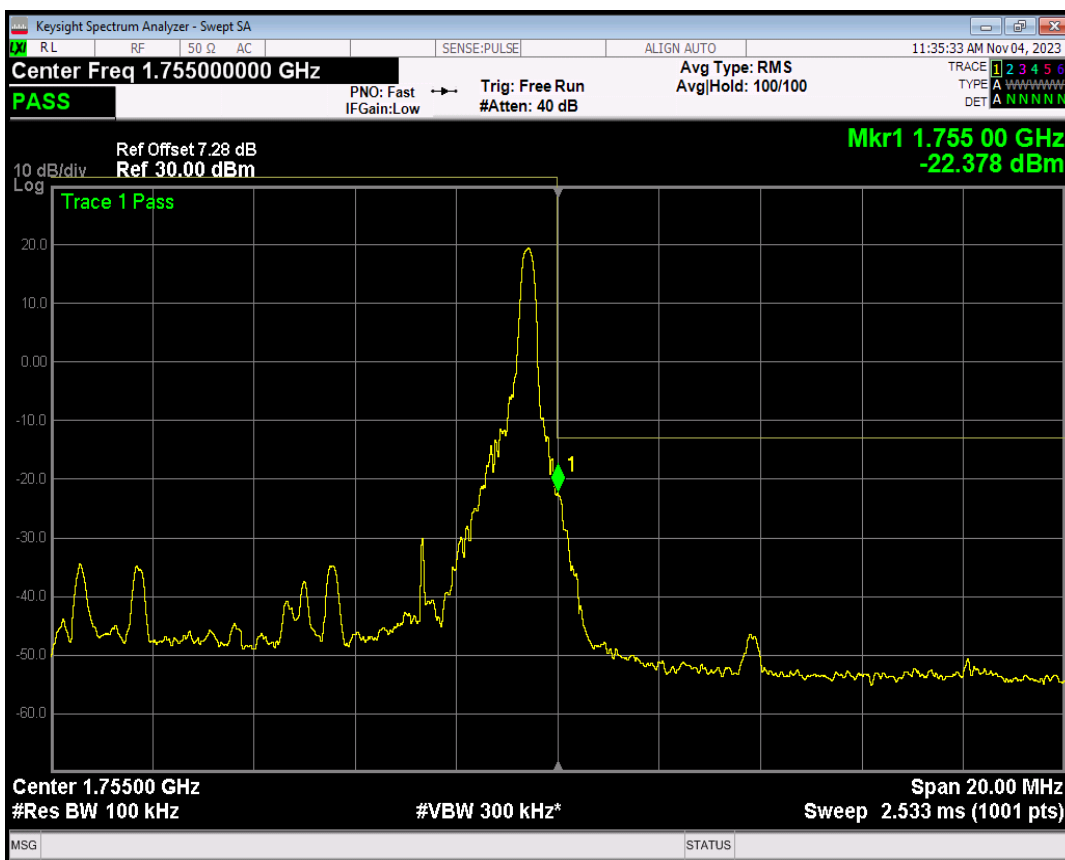

Band4 16QAM BW=10MHz Channel=20350 RB Size=1 Position=#Max

Band4 16QAM BW=10MHz Channel=20350 RB Size=50 Position=#0