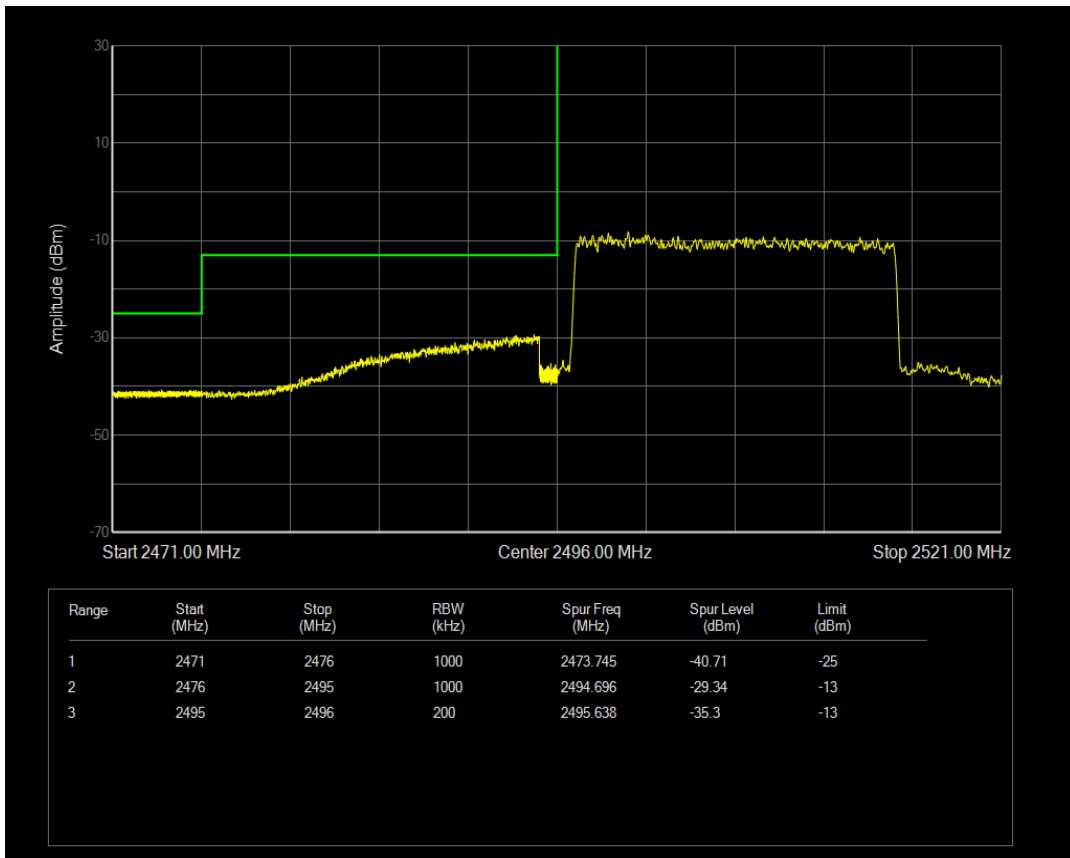

Band41 QPSK BW=20MHz Channel=39750 RB Size=100 Position=#0

Band41 16QAM BW=20MHz Channel=39750 RB Size=1 Position=#0