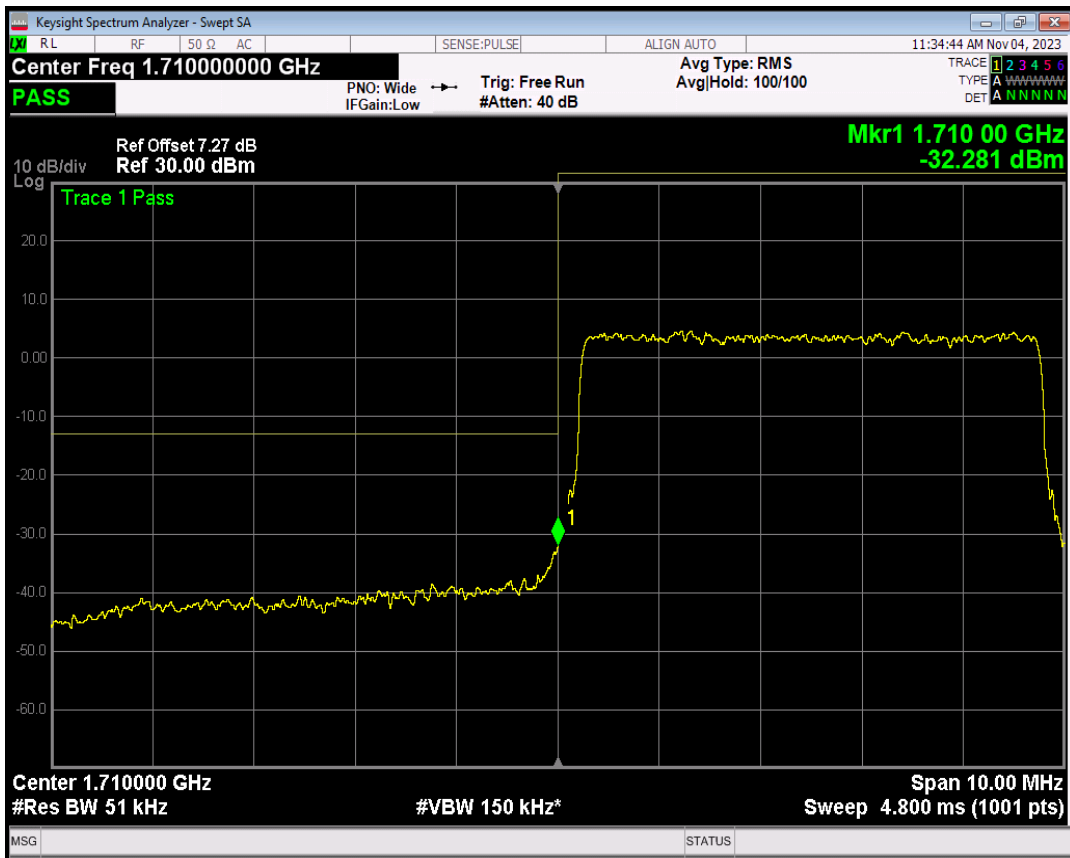

Band4 QPSK BW=5MHz Channel=19975 RB Size=25 Position=#0

Band4 16QAM BW=5MHz Channel=19975 RB Size=1 Position=#0