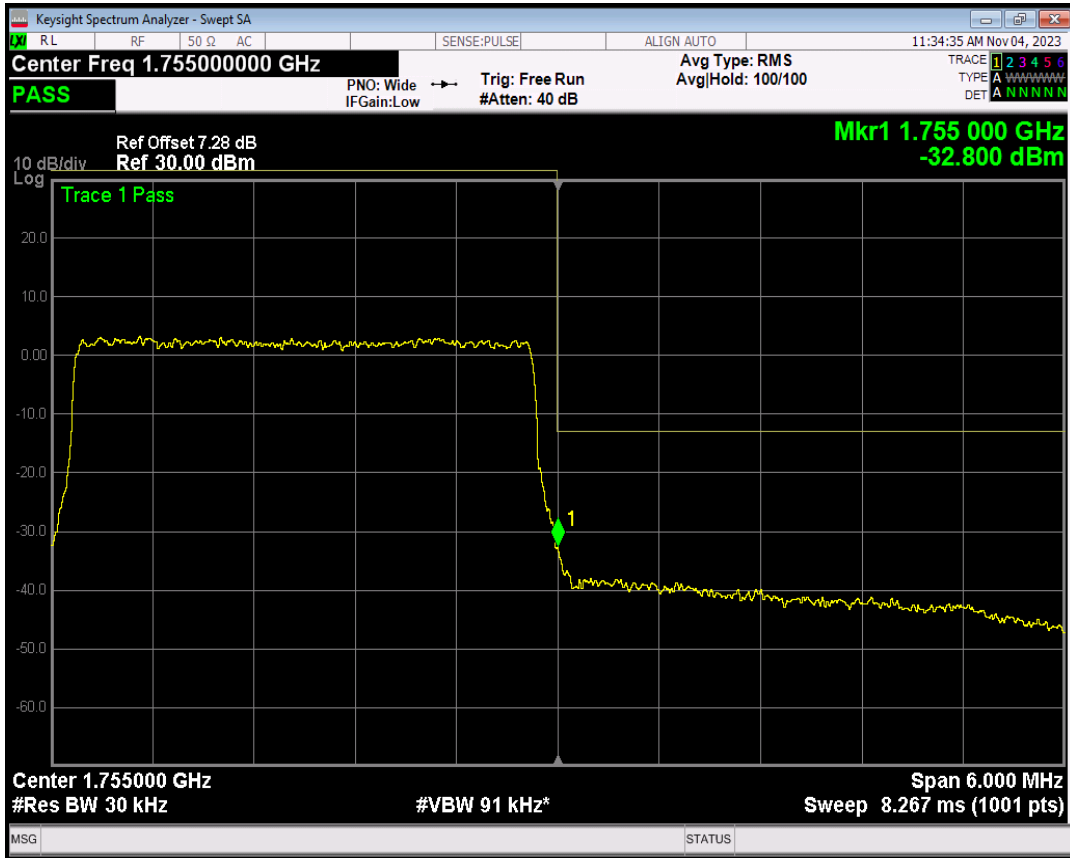

Band4 QPSK BW=3MHz Channel=20385 RB Size=15 Position=#0

Band4 16QAM BW=3MHz Channel=20385 RB Size=1 Position=#0

Band4 16QAM BW=3MHz Channel=20385 RB Size=1 Position=#Max

Band4 16QAM BW=3MHz Channel=20385 RB Size=15 Position=#0