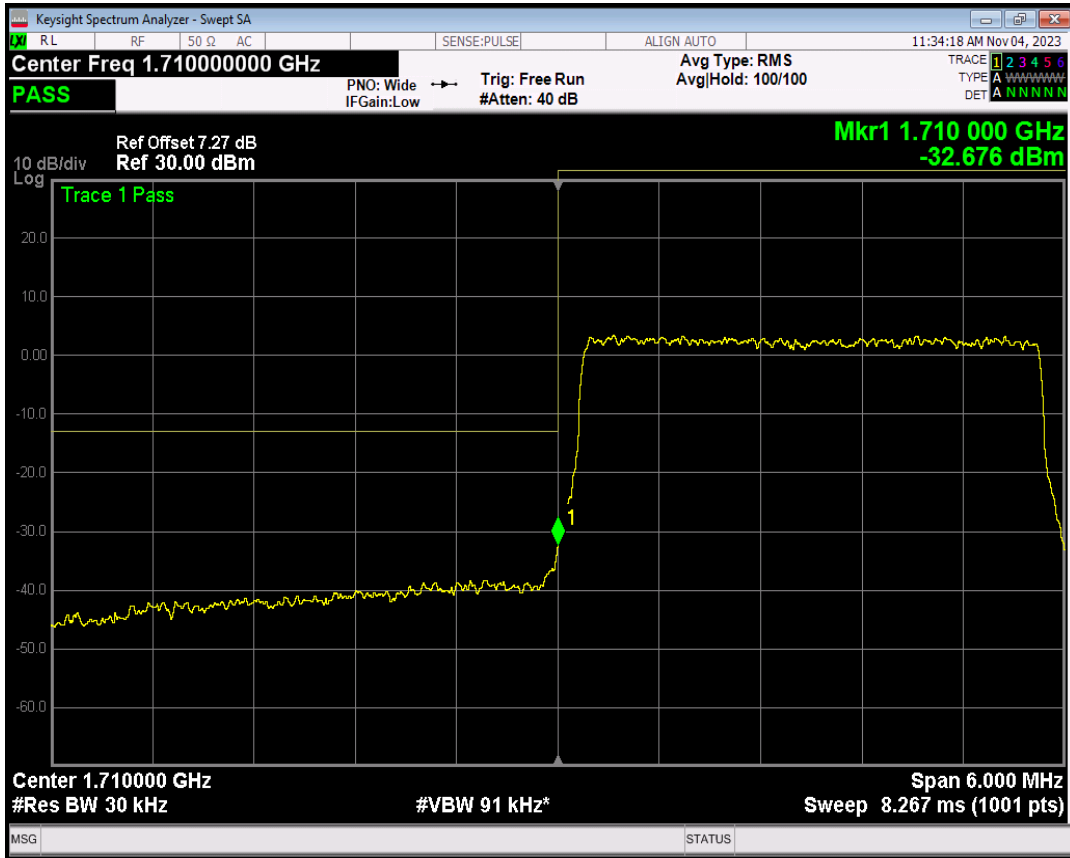

Band4 16QAM BW=3MHz Channel=19965 RB Size=15 Position=#0

Band4 QPSK BW=3MHz Channel=20385 RB Size=1 Position=#0