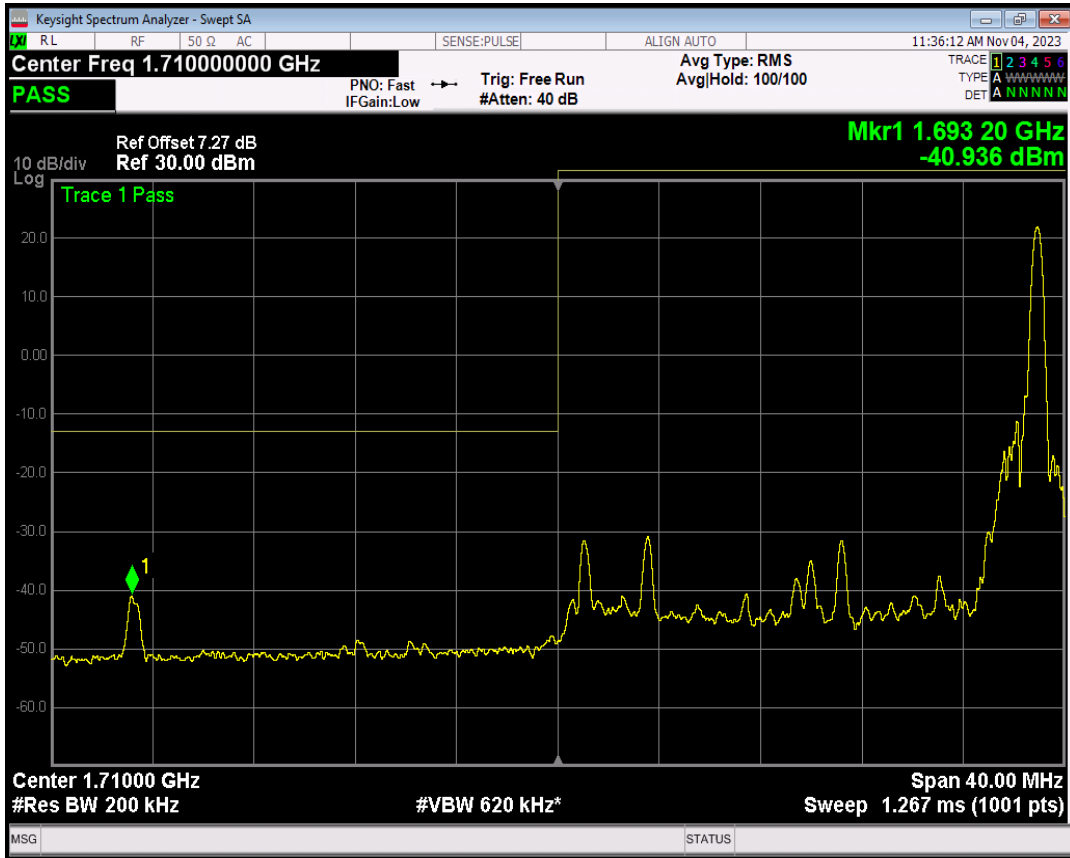

Band4 QPSK BW=20MHz Channel=20050 RB Size=1 Position=#Max

Band4 QPSK BW=20MHz Channel=20050 RB Size=100 Position=#0