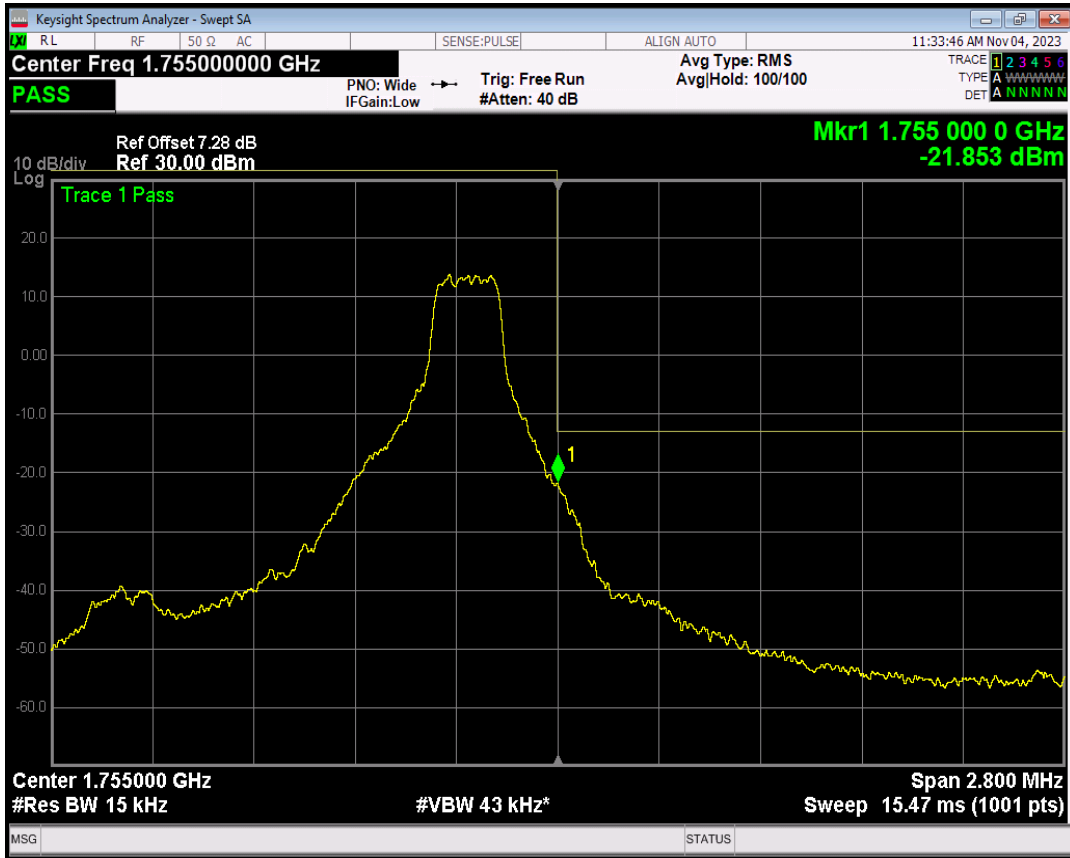

Band4 16QAM BW=1.4MHz Channel=19957 RB Size=1 Position=#Max

Band4 16QAM BW=1.4MHz Channel=19957 RB Size=6 Position=#0

Band4 QPSK BW=1.4MHz Channel=20393 RB Size=1 Position=#0

Band4 QPSK BW=1.4MHz Channel=20393 RB Size=1 Position=#Max