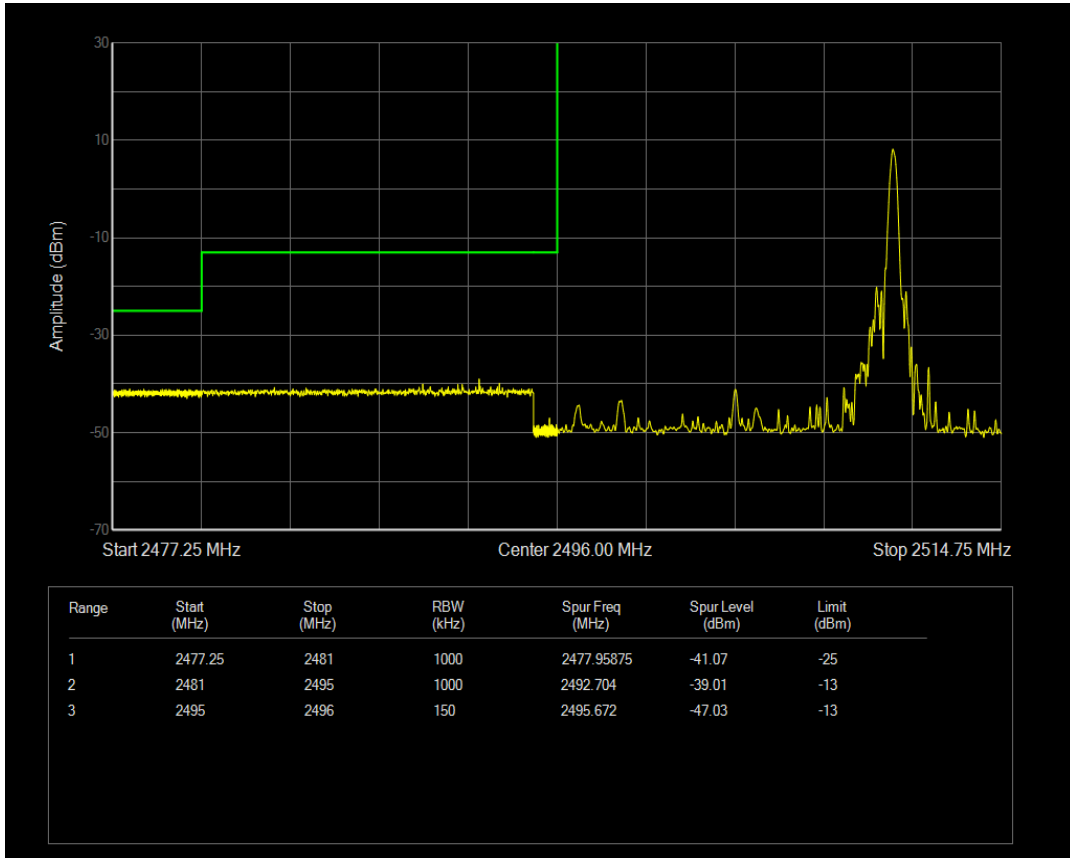

Band41 QPSK BW=15MHz Channel=39725 RB Size=1 Position=#Max

Band41 QPSK BW=15MHz Channel=39725 RB Size=75 Position=#0