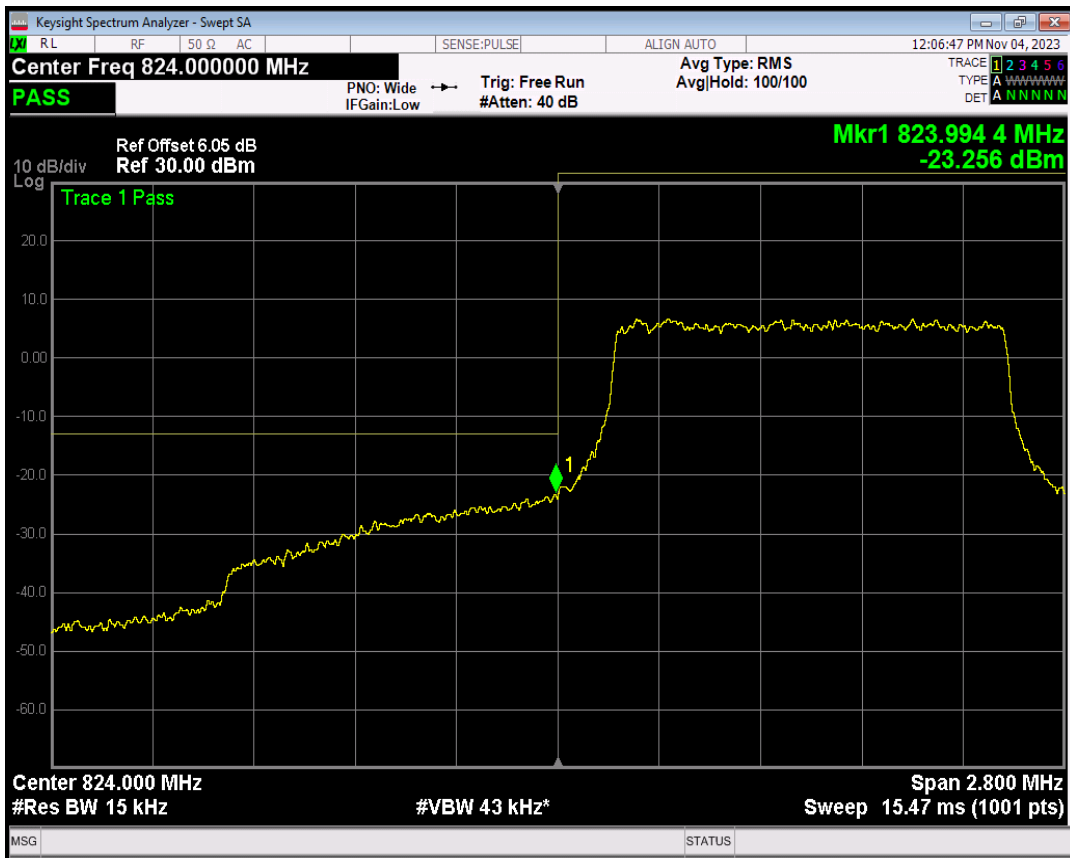

Band5 QPSK BW=1.4MHz Channel=20407 RB Size=6 Position=#0

Band5 16QAM BW=1.4MHz Channel=20407 RB Size=1 Position=#0