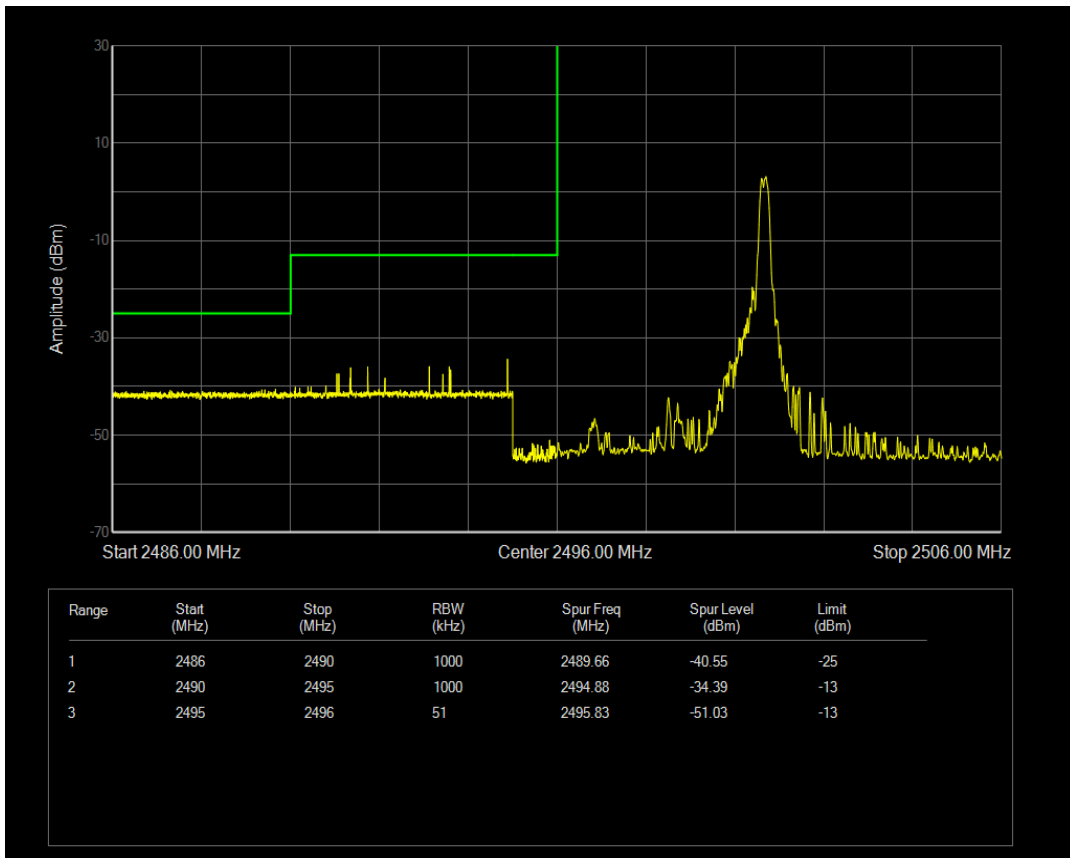

Band41 16QAM BW=5MHz Channel=39675 RB Size=1 Position=#Max

Band41 16QAM BW=5MHz Channel=39675 RB Size=25 Position=#0