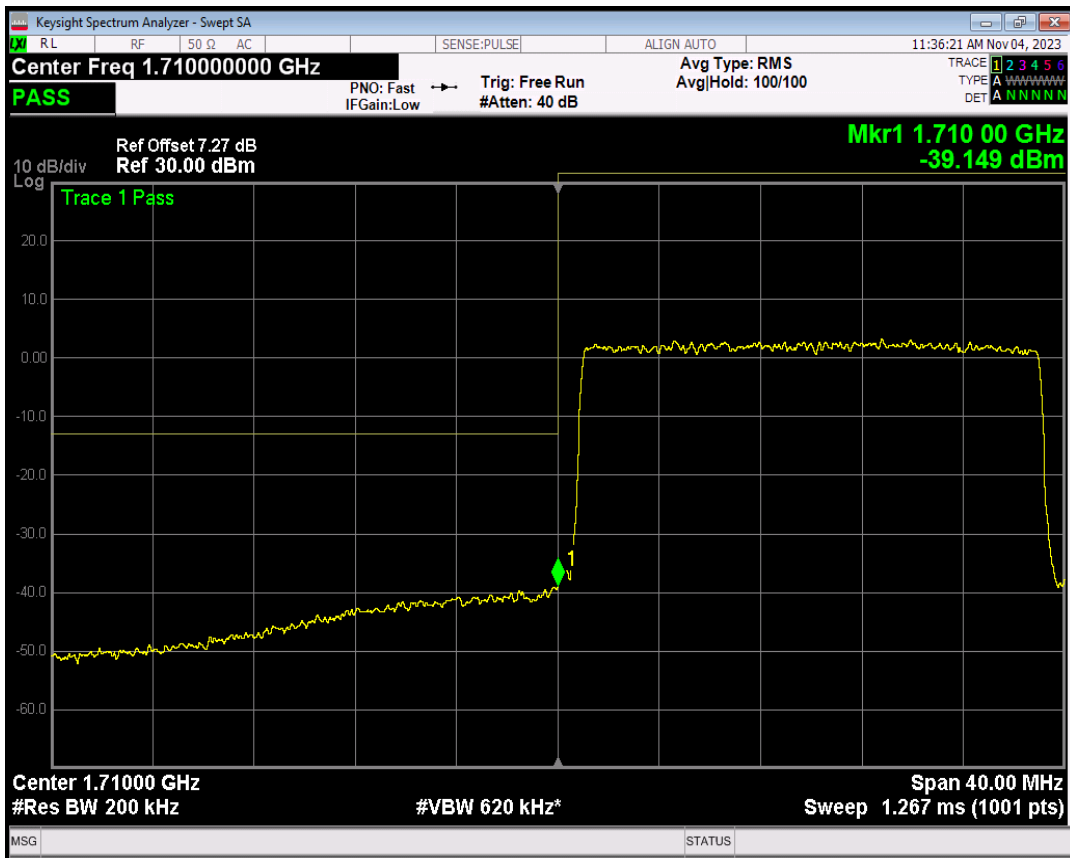

Band4 16QAM BW=20MHz Channel=20050 RB Size=100 Position=#0

Band4 16QAM BW=20MHz Channel=20050 RB Size=1 Position=#Max