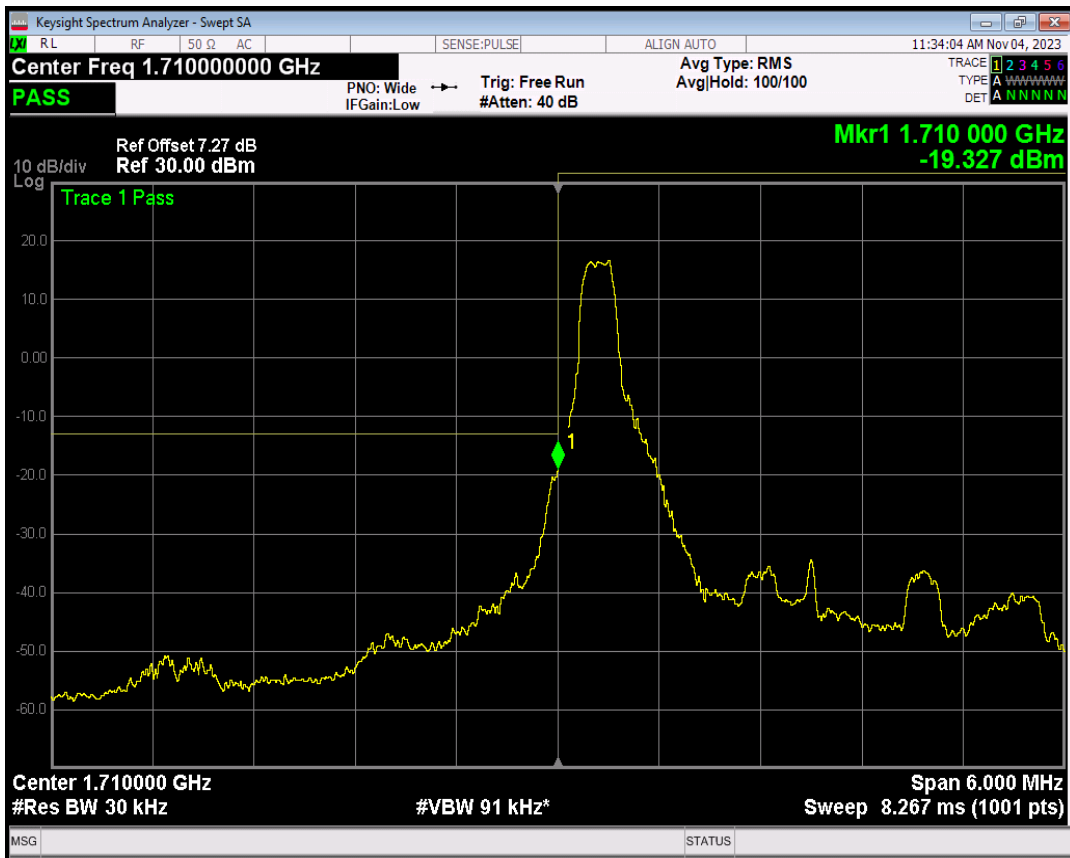

Band4 QPSK BW=3MHz Channel=19965 RB Size=1 Position=#0

Band4 QPSK BW=3MHz Channel=19965 RB Size=1 Position=#Max