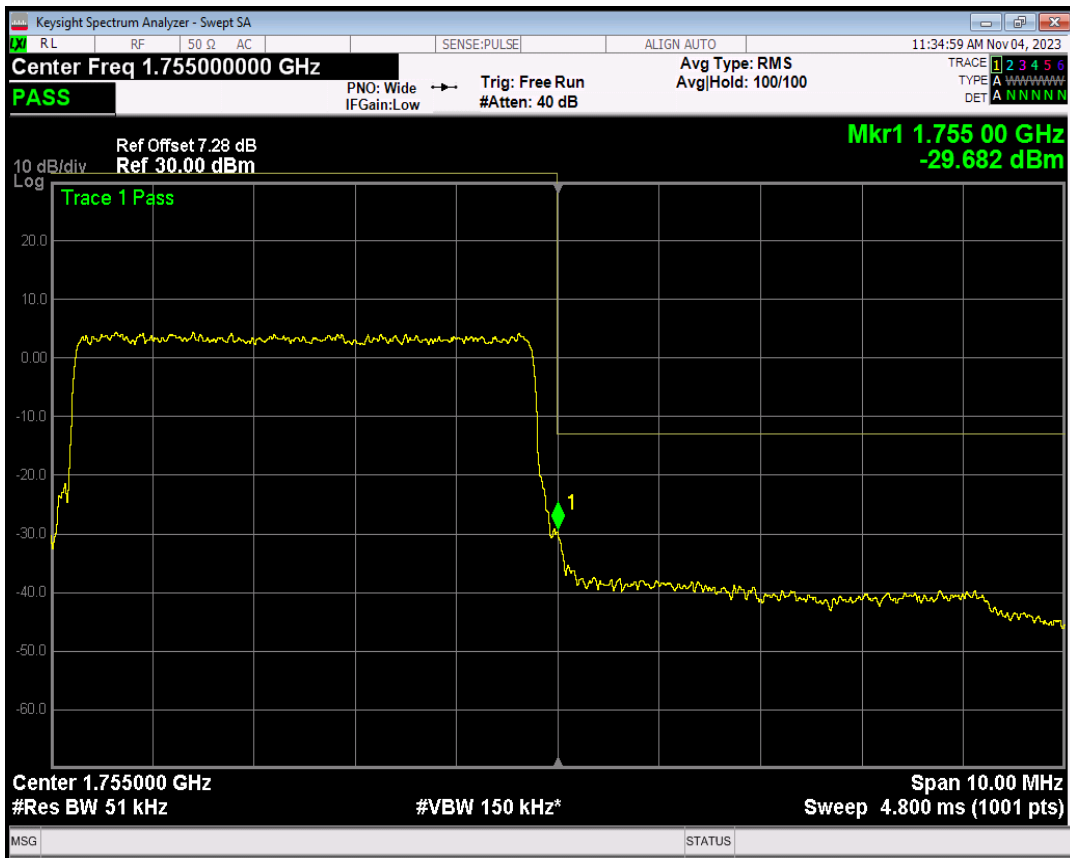

Band4 QPSK BW=5MHz Channel=20375 RB Size=25 Position=#0

Band4 16QAM BW=5MHz Channel=20375 RB Size=1 Position=#0