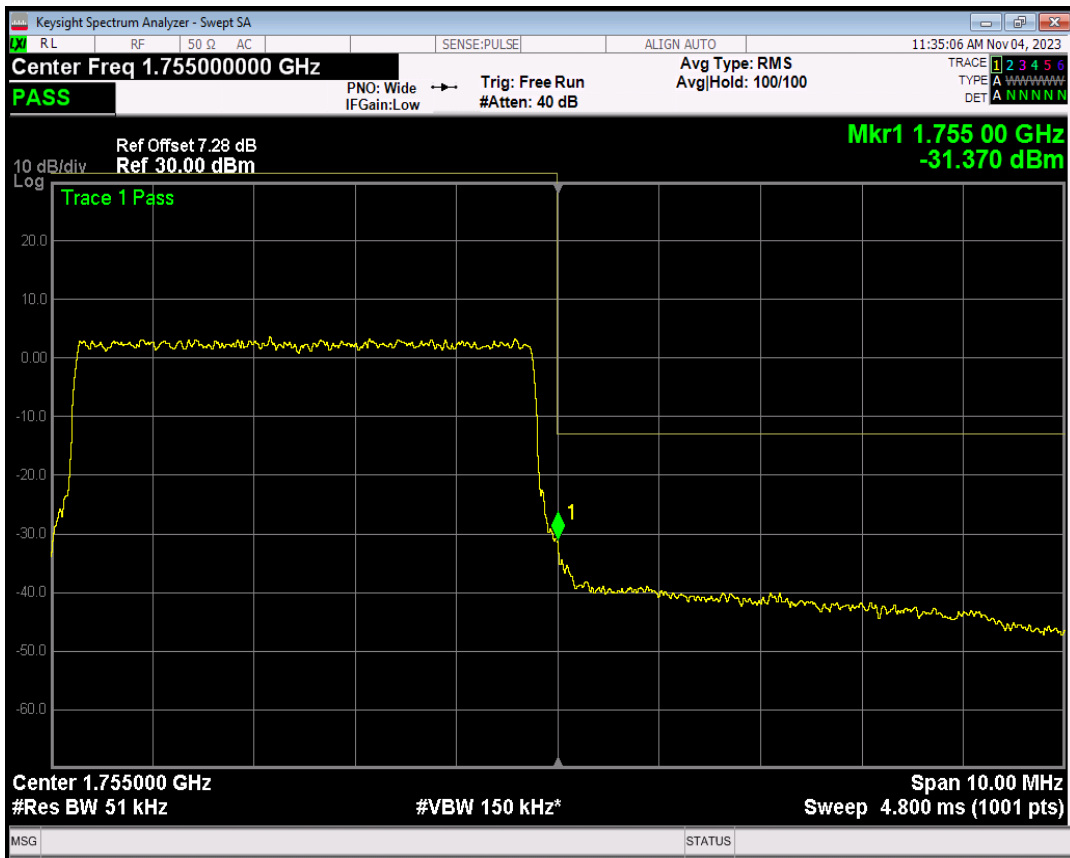

Band4 16QAM BW=5MHz Channel=20375 RB Size=25 Position=#0

Band4 16QAM BW=5MHz Channel=20375 RB Size=1 Position=#Max