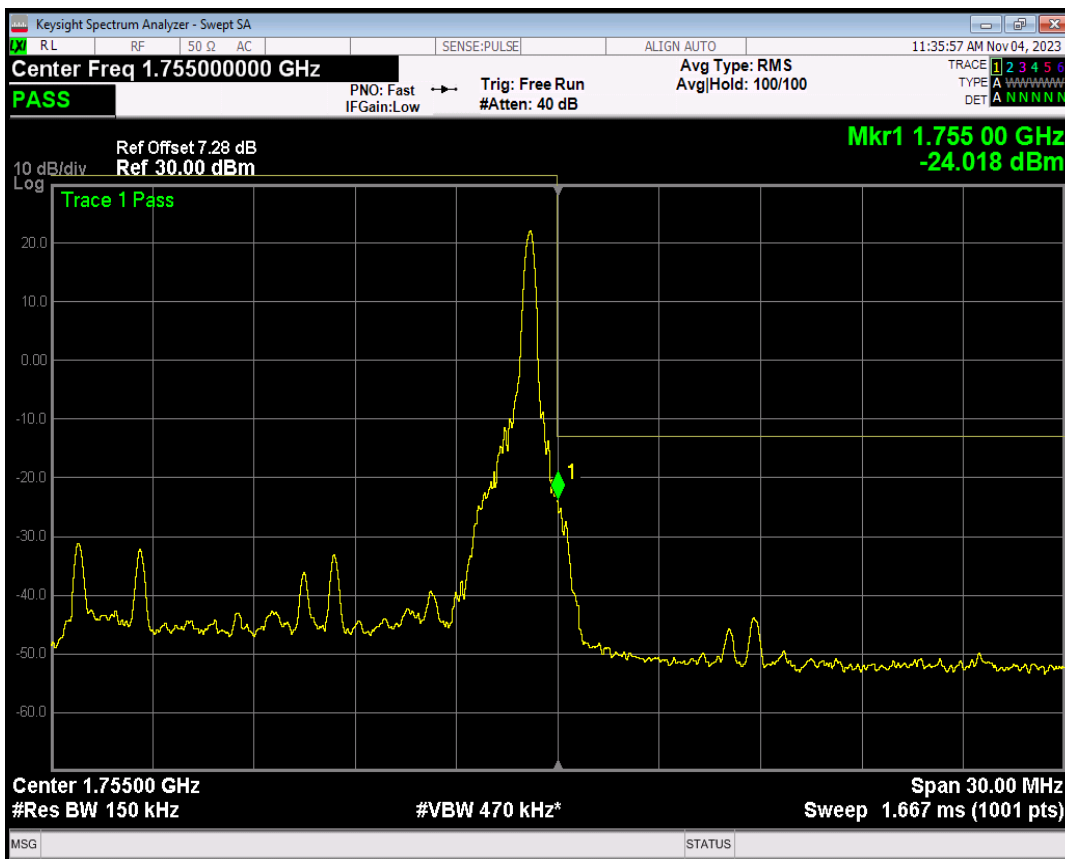

Band4 16QAM BW=15MHz Channel=20025 RB Size=1 Position=#0

Band4 16QAM BW=15MHz Channel=20025 RB Size=75 Position=#0

Band4 QPSK BW=15MHz Channel=20325 RB Size=1 Position=#0

Band4 QPSK BW=15MHz Channel=20325 RB Size=1 Position=#Max