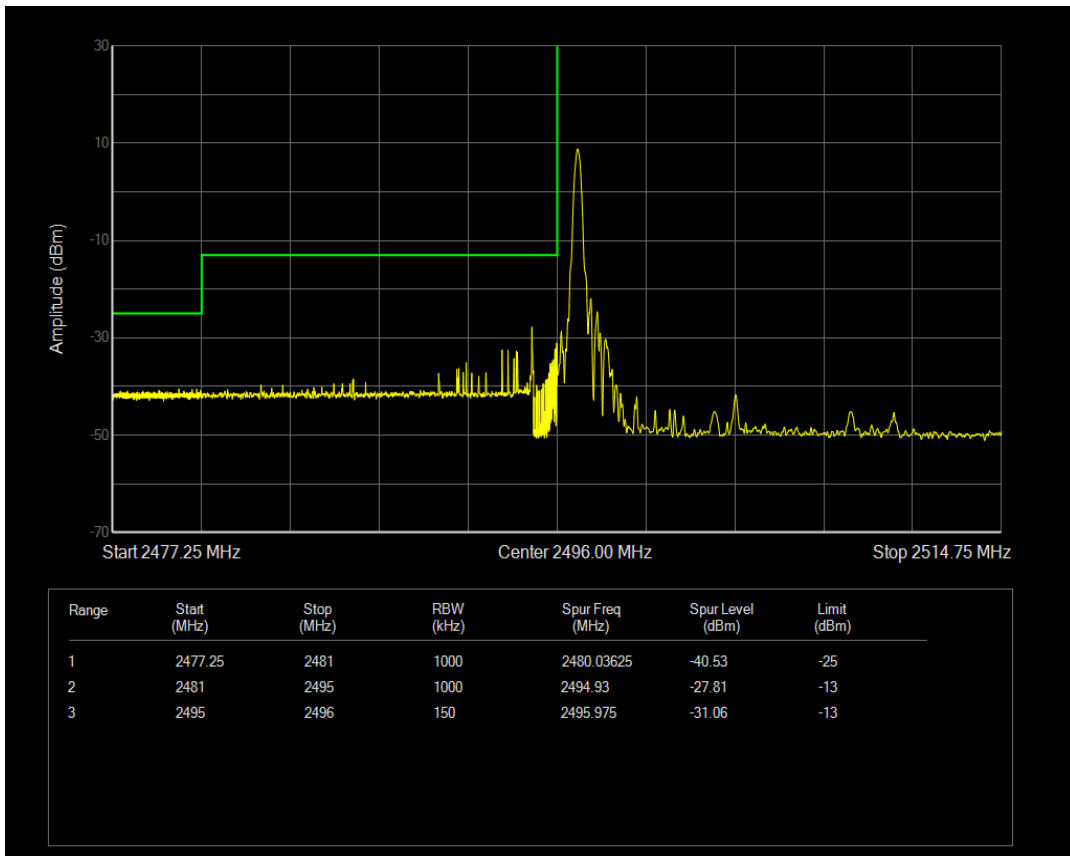

Band41 QPSK BW=15MHz Channel=39725 RB Size=1 Position=#0

Band41 QPSK BW=15MHz Channel=39725 RB Size=1 Position=#Max