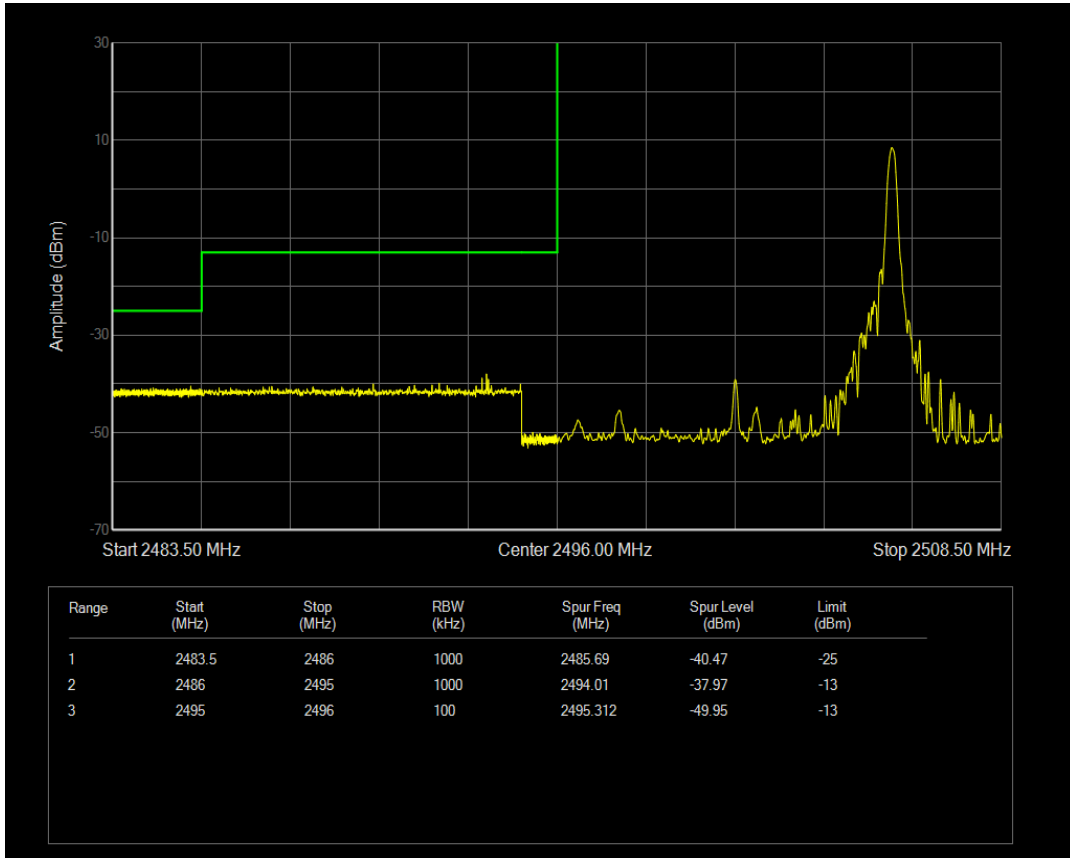

Band41 QPSK BW=10MHz Channel=39700 RB Size=1 Position=#Max

Band41 QPSK BW=10MHz Channel=39700 RB Size=50 Position=#0