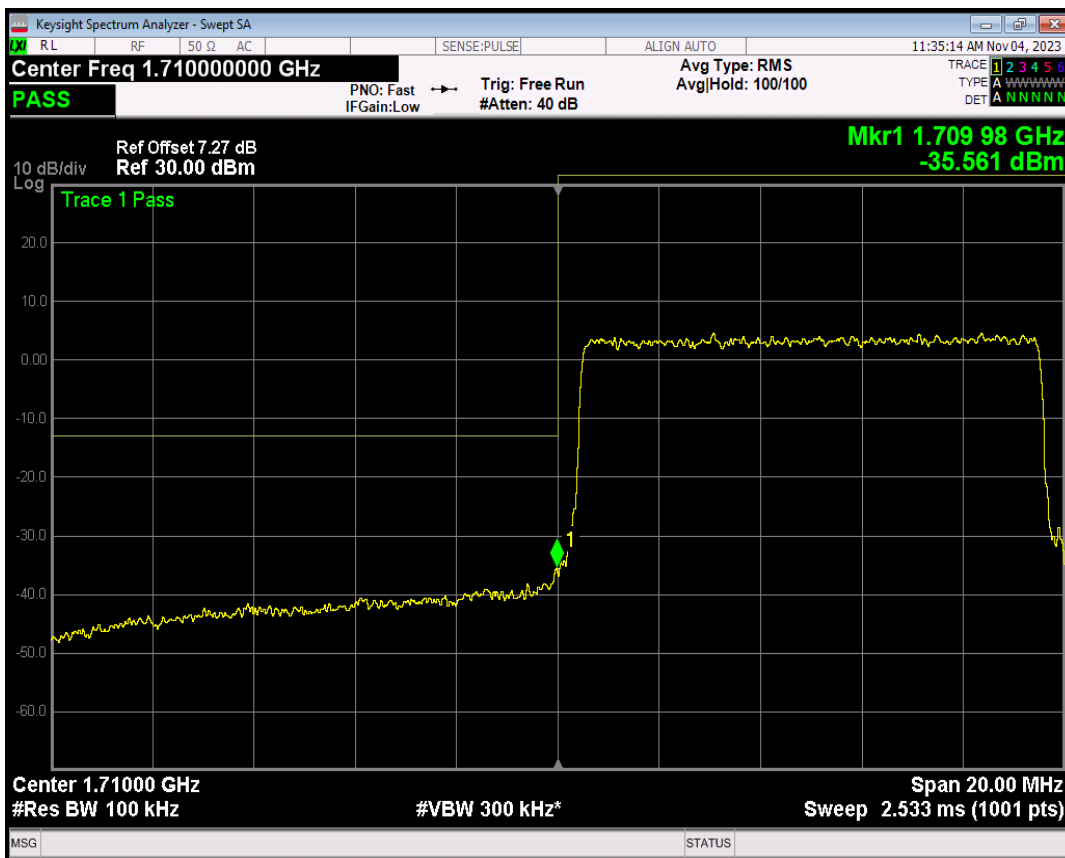

Band4 QPSK BW=10MHz Channel=20000 RB Size=50 Position=#0

Band4 16QAM BW=10MHz Channel=20000 RB Size=1 Position=#0