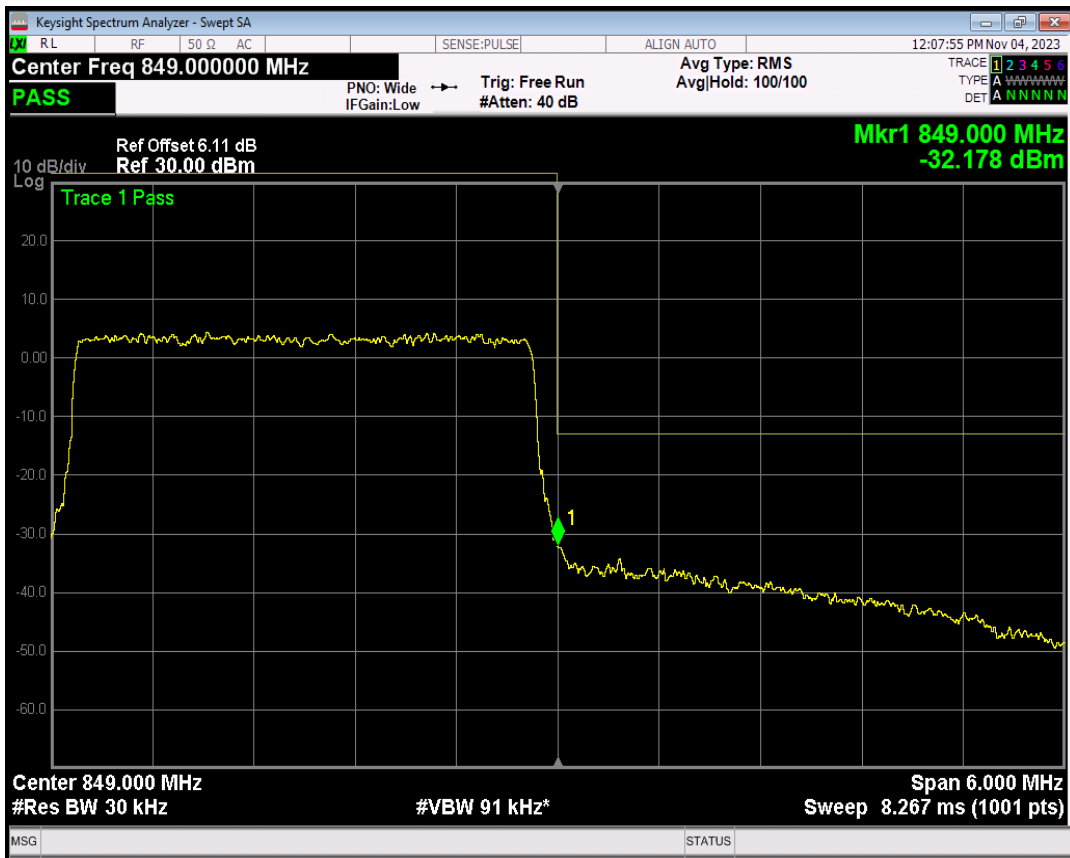

Band5 16QAM BW=3MHz Channel=20635 RB Size=15 Position=#0

Band5 16QAM BW=3MHz Channel=20635 RB Size=1 Position=#Max