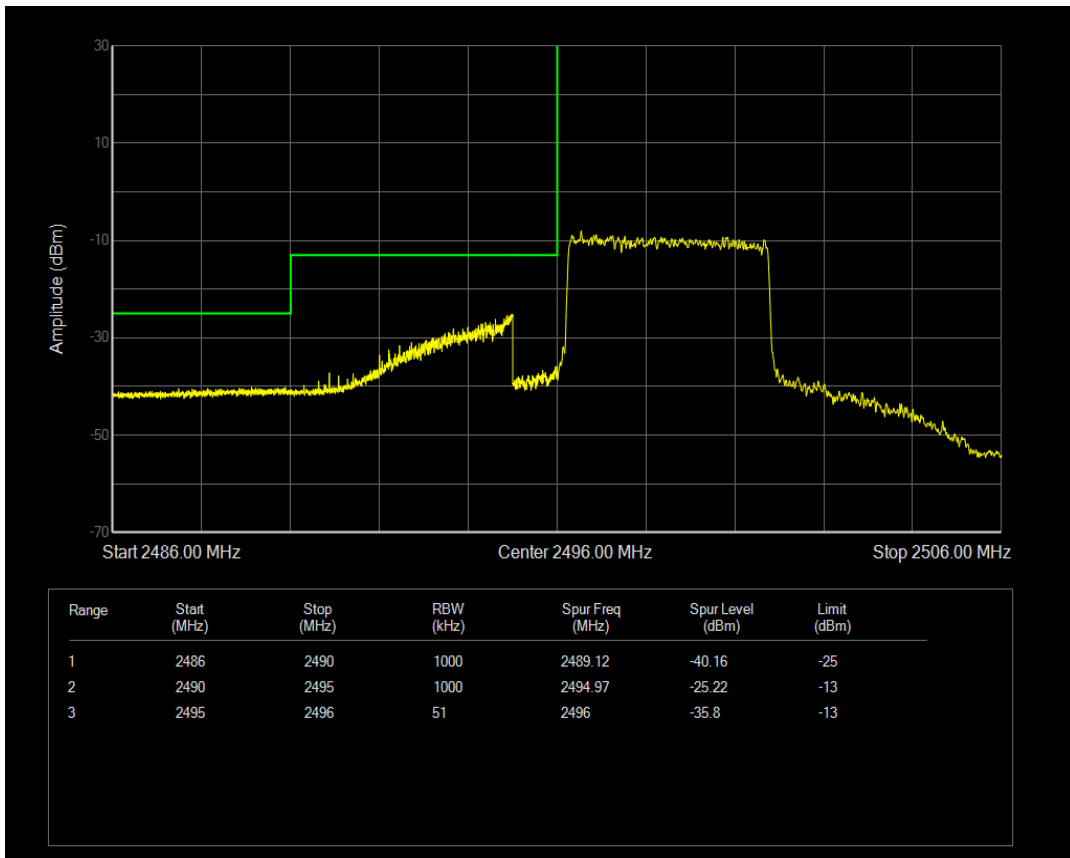

Band41 QPSK BW=5MHz Channel=39675 RB Size=25 Position=#0

Band41 16QAM BW=5MHz Channel=39675 RB Size=1 Position=#0