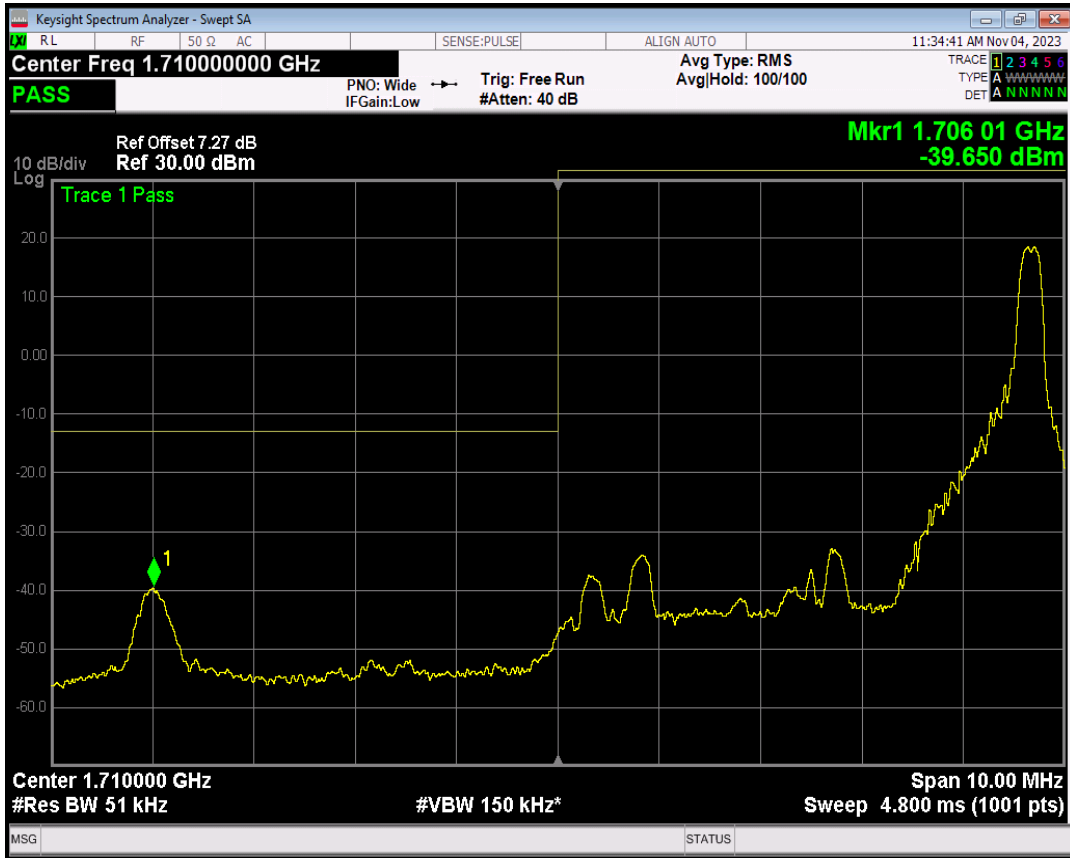

Band4 QPSK BW=5MHz Channel=19975 RB Size=1 Position=#Max

Band4 QPSK BW=5MHz Channel=19975 RB Size=25 Position=#0