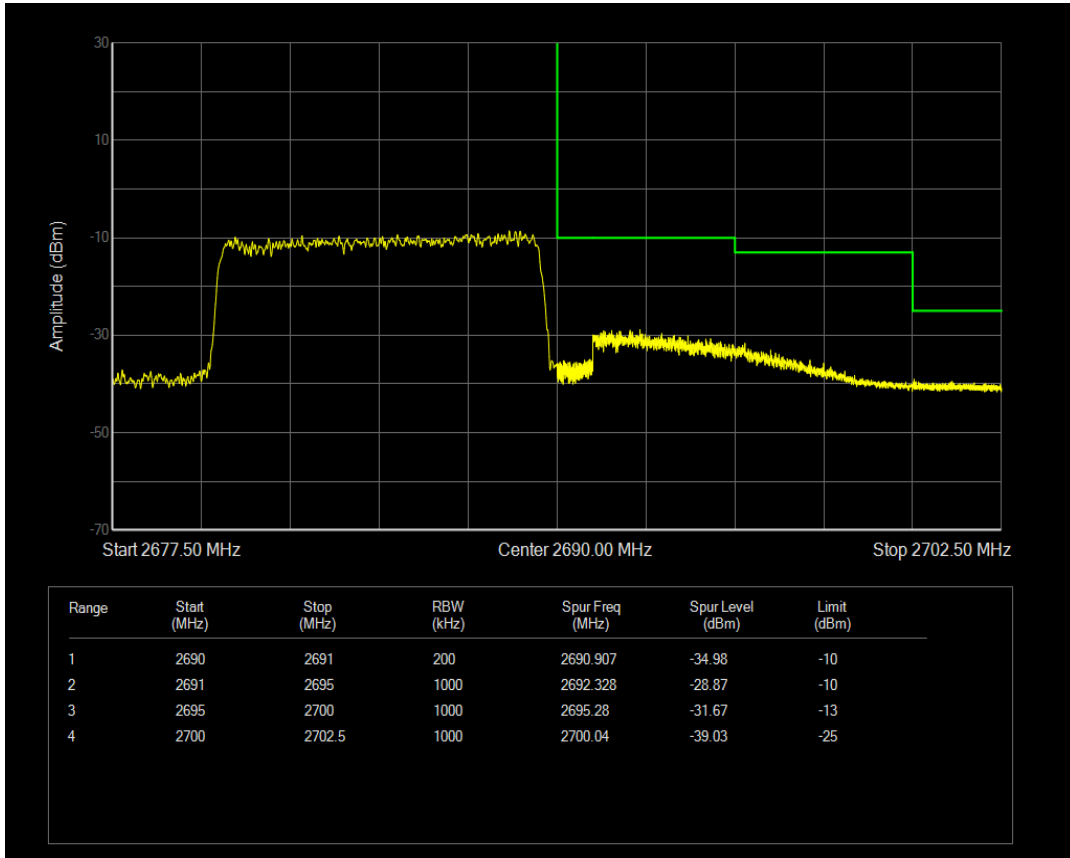

Band41 QPSK BW=10MHz Channel=41540 RB Size=50 Position=#0

Band41 16QAM BW=10MHz Channel=41540 RB Size=1 Position=#0

Band41 16QAM BW=10MHz Channel=41540 RB Size=1 Position=#Max

Band41 16QAM BW=10MHz Channel=41540 RB Size=50 Position=#0