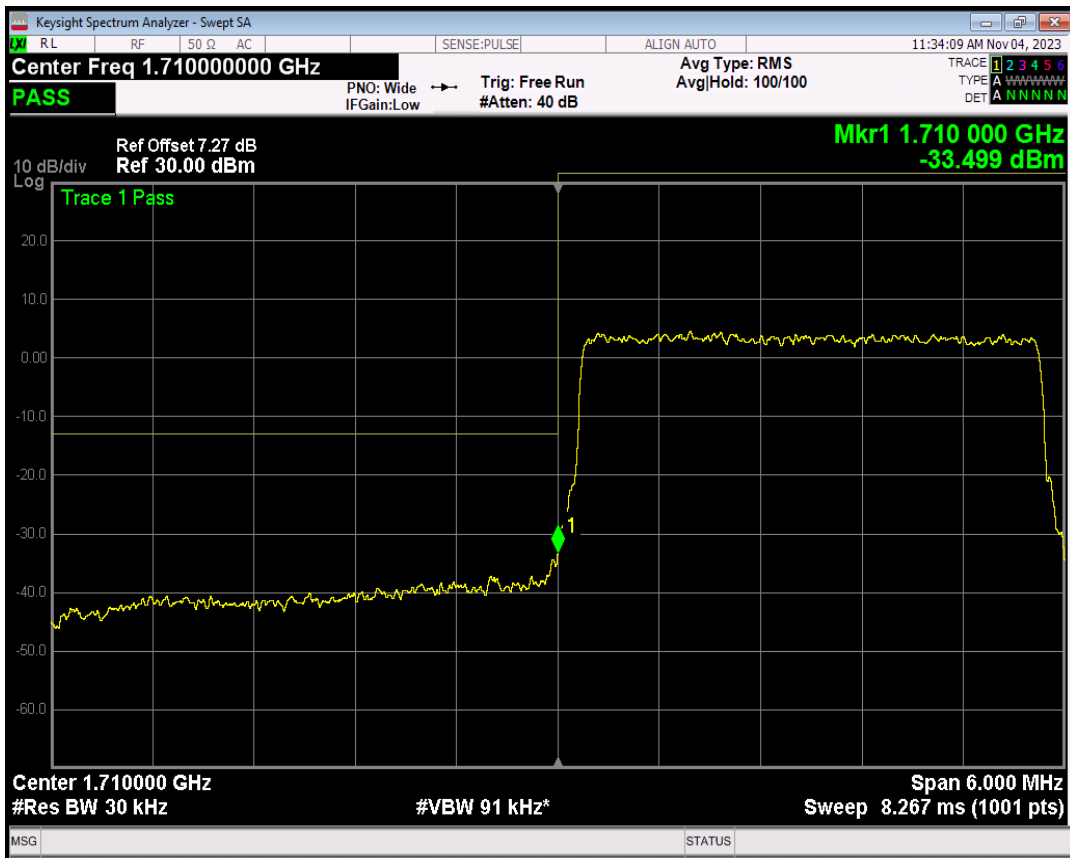

Band4 QPSK BW=3MHz Channel=19965 RB Size=15 Position=#0

Band4 16QAM BW=3MHz Channel=19965 RB Size=1 Position=#0