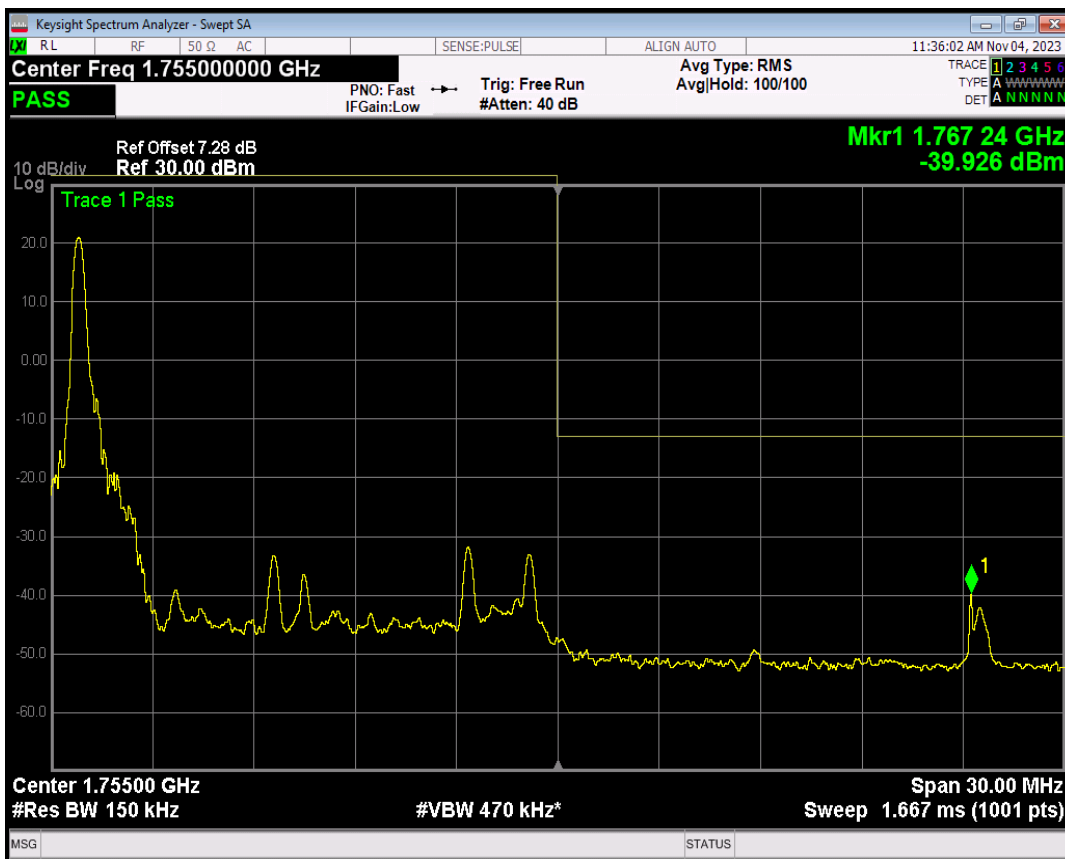

Band4 16QAM BW=15MHz Channel=20325 RB Size=1 Position=#0

Band4 16QAM BW=15MHz Channel=20325 RB Size=1 Position=#Max