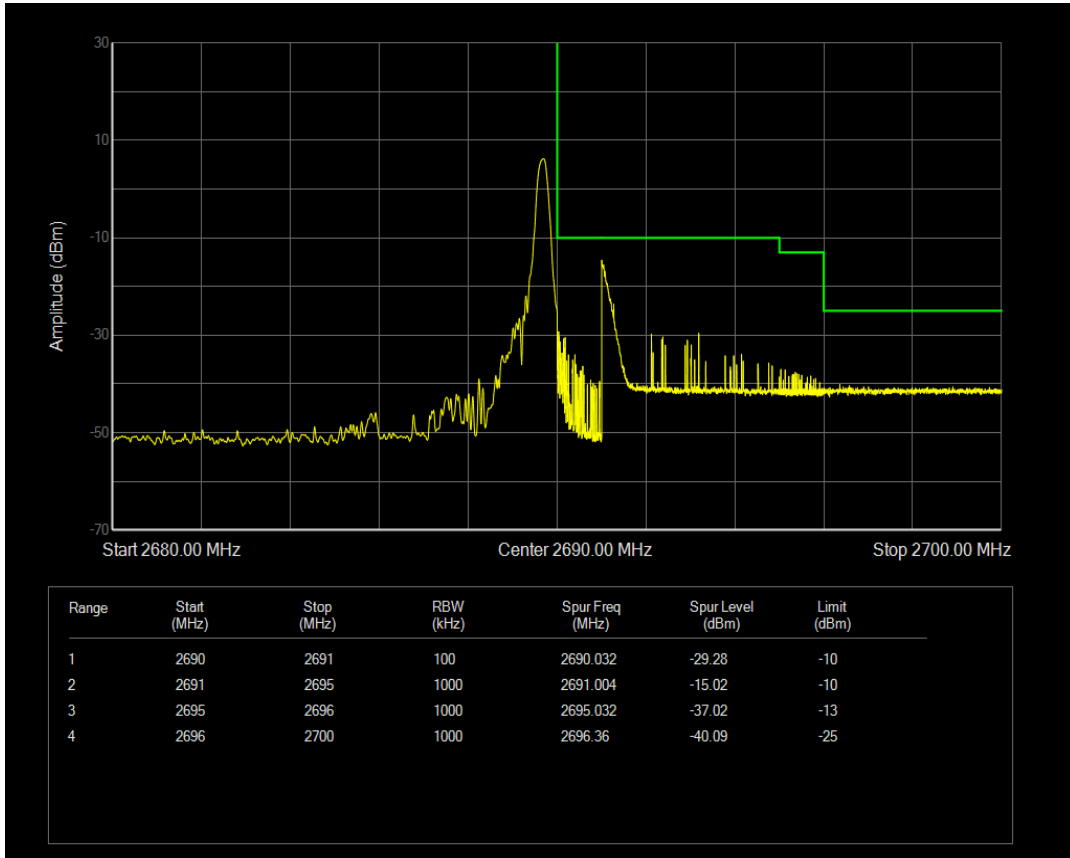

Band41 16QAM BW=5MHz Channel=39675 RB Size=1 Position=#Max

Band41 16QAM BW=5MHz Channel=39675 RB Size=25 Position=#0

Band41 QPSK BW=5MHz Channel=41565 RB Size=1 Position=#0

Band41 QPSK BW=5MHz Channel=41565 RB Size=1 Position=#Max