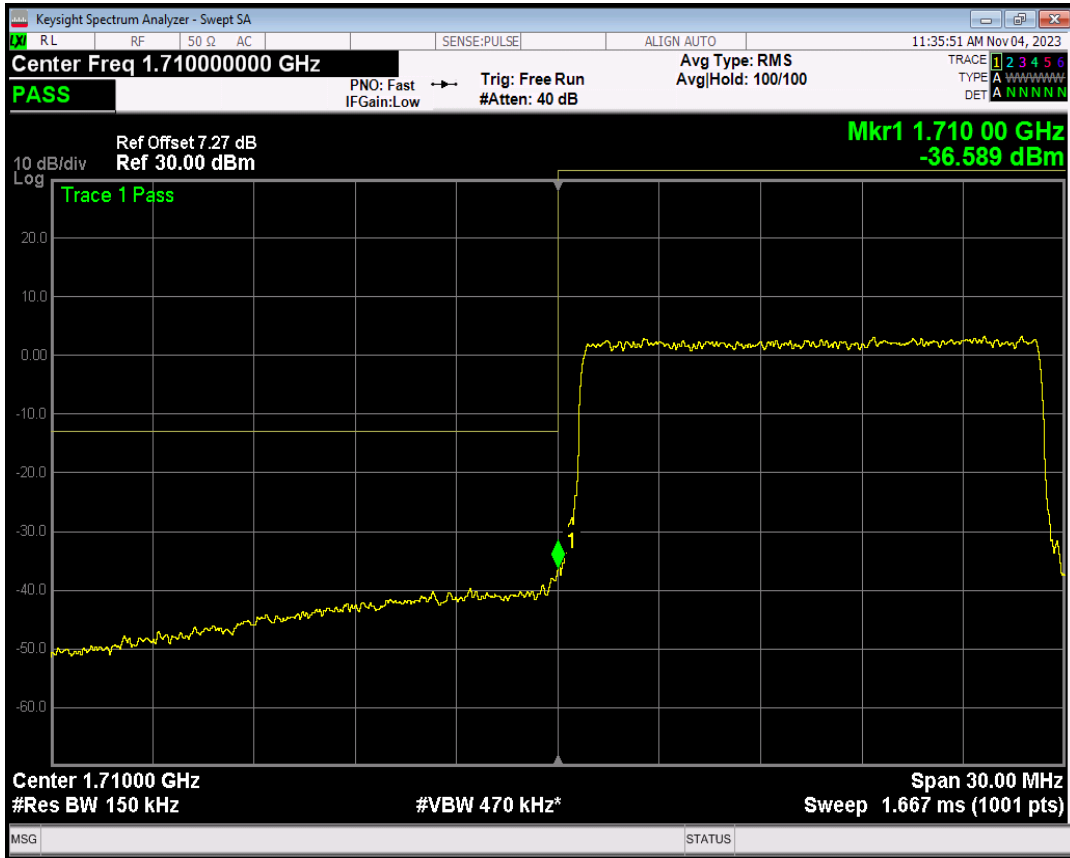

Band4 16QAM BW=15MHz Channel=20025 RB Size=75 Position=#0

Band4 QPSK BW=15MHz Channel=20325 RB Size=1 Position=#0