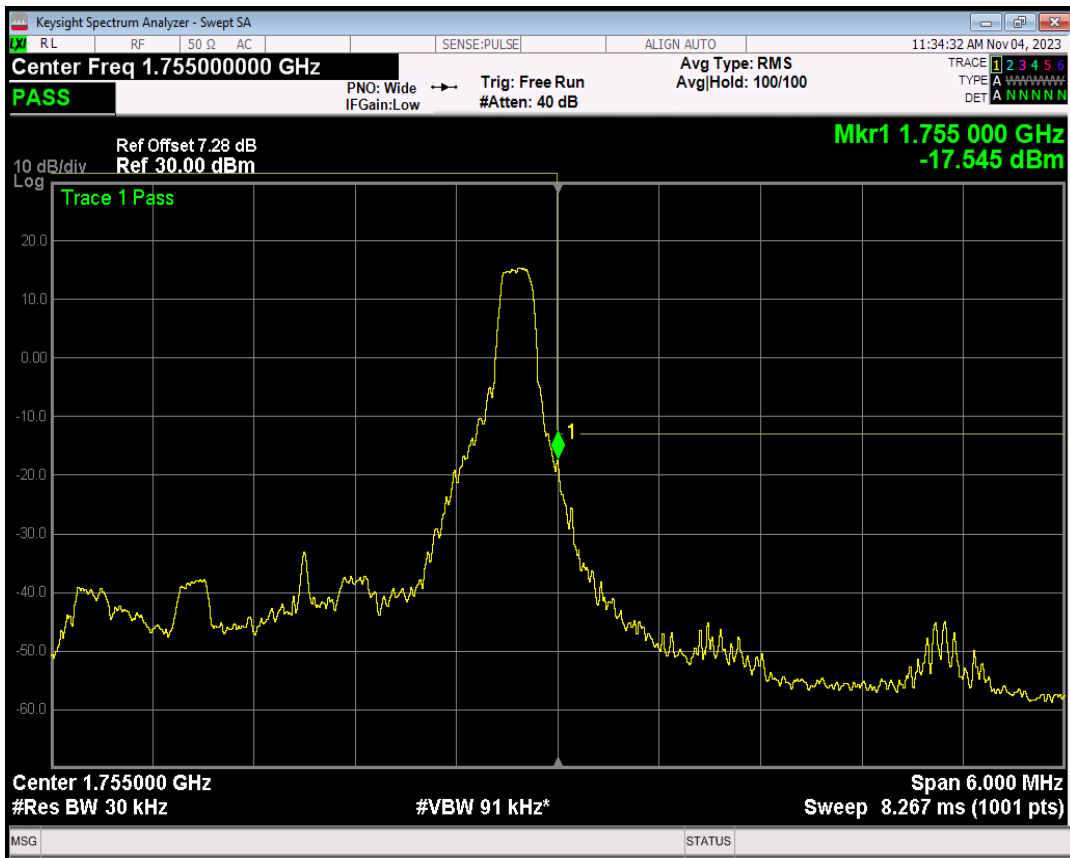

Band4 16QAM BW=3MHz Channel=20385 RB Size=1 Position=#Max

Band4 16QAM BW=3MHz Channel=20385 RB Size=15 Position=#0