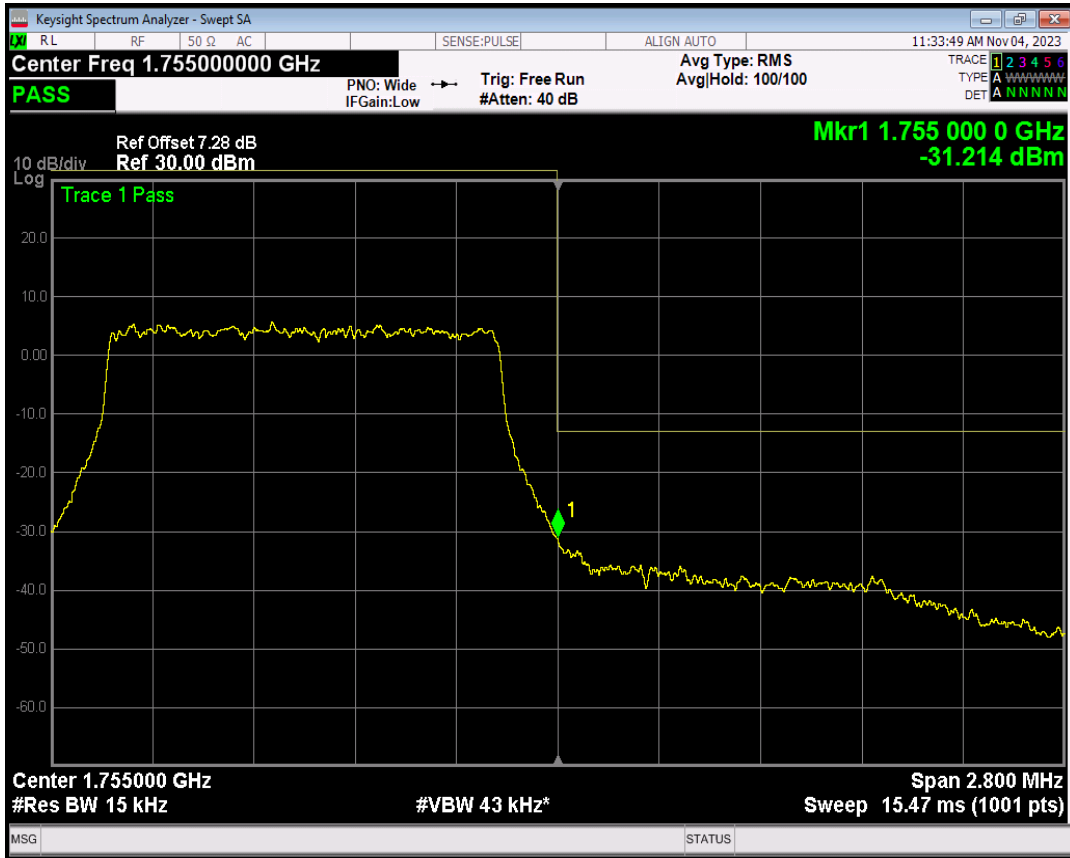

Band4 16QAM BW=1.4MHz Channel=19957 RB Size=1 Position=#Max

Band4 16QAM BW=1.4MHz Channel=19957 RB Size=6 Position=#0

Band4 QPSK BW=1.4MHz Channel=20393 RB Size=1 Position=#0

Band4 QPSK BW=1.4MHz Channel=20393 RB Size=1 Position=#Max

Band4 16QAM BW=1.4MHz Channel=20393 RB Size=1 Position=#0

Band4 QPSK BW=1.4MHz Channel=20393 RB Size=6 Position=#0

Band4 16QAM BW=1.4MHz Channel=20393 RB Size=1 Position=#Max

Band4 16QAM BW=1.4MHz Channel=20393 RB Size=6 Position=#0