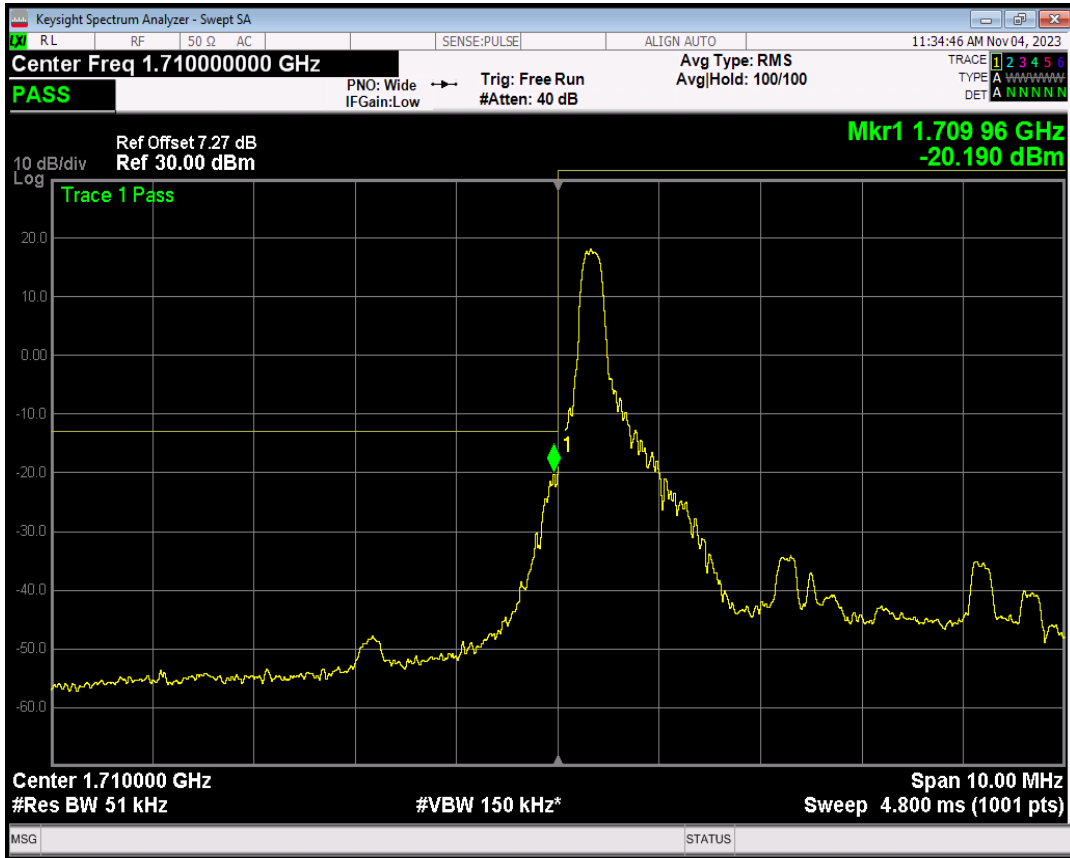

Band4 QPSK BW=5MHz Channel=19975 RB Size=1 Position=#0

Band4 QPSK BW=5MHz Channel=19975 RB Size=1 Position=#Max

Band4 QPSK BW=5MHz Channel=19975 RB Size=25 Position=#0

Band4 16QAM BW=5MHz Channel=19975 RB Size=1 Position=#0