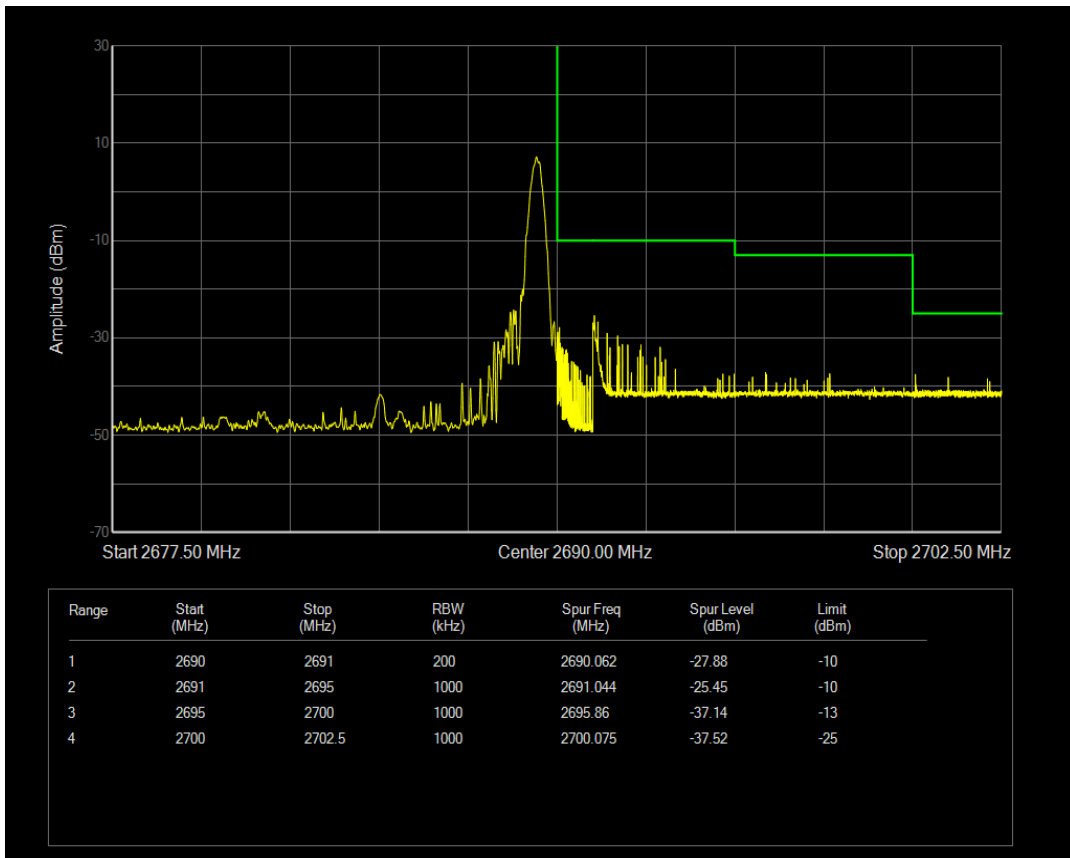

Band41 16QAM BW=10MHz Channel=41540 RB Size=1 Position=#Max

Band41 16QAM BW=10MHz Channel=41540 RB Size=50 Position=#0