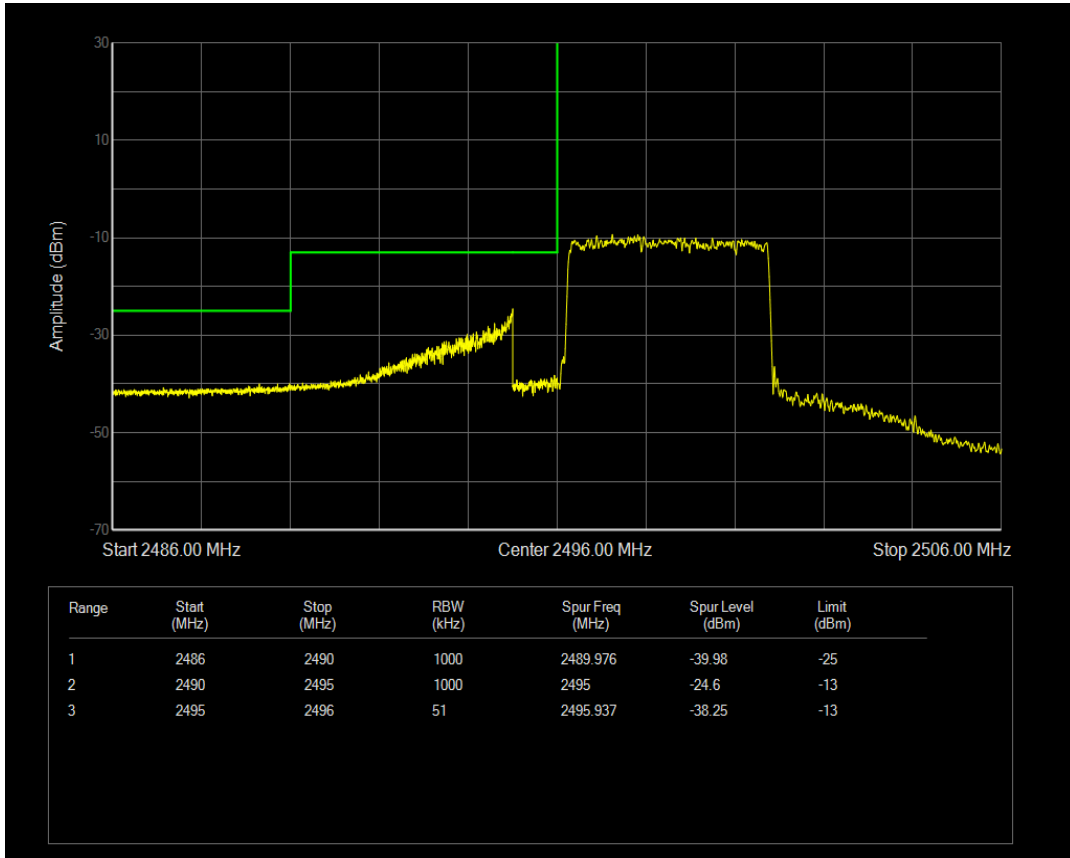

Band41 16QAM BW=5MHz Channel=39675 RB Size=25 Position=#0

Band41 QPSK BW=5MHz Channel=41565 RB Size=1 Position=#0