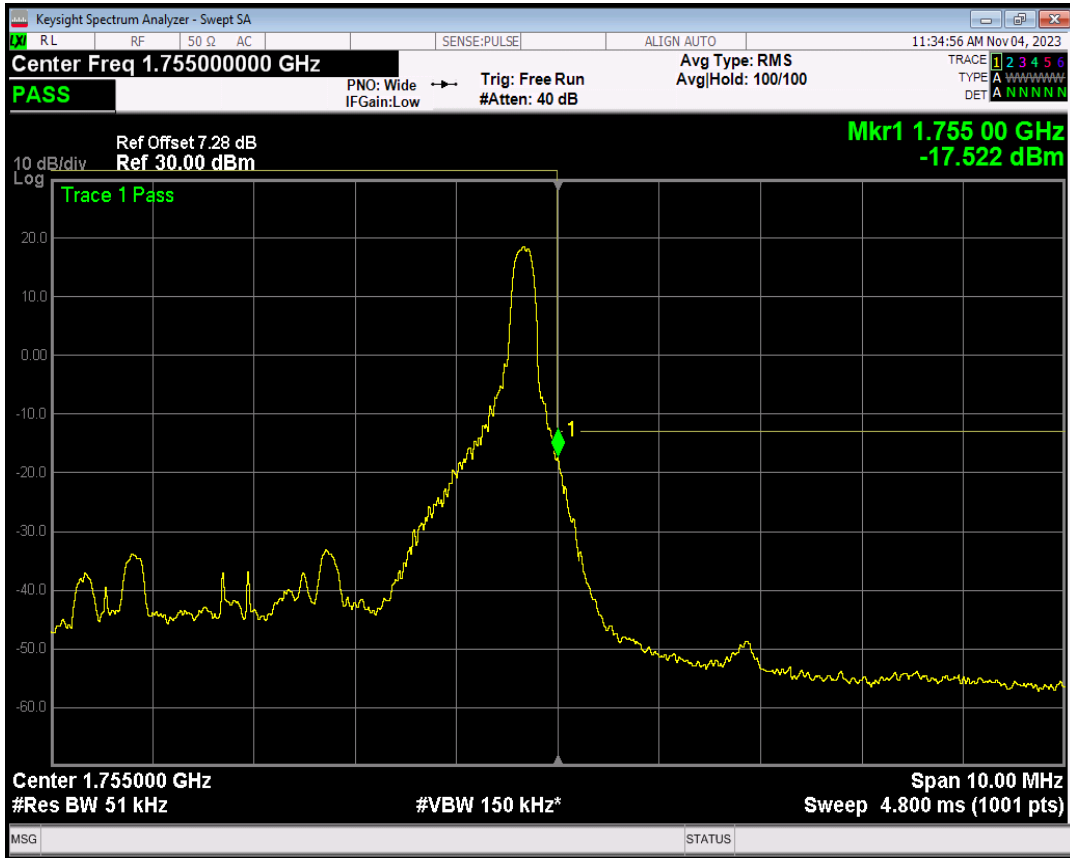

Band4 16QAM BW=5MHz Channel=19975 RB Size=1 Position=#Max

Band4 16QAM BW=5MHz Channel=19975 RB Size=25 Position=#0

Band4 QPSK BW=5MHz Channel=20375 RB Size=1 Position=#0

Band4 QPSK BW=5MHz Channel=20375 RB Size=1 Position=#Max