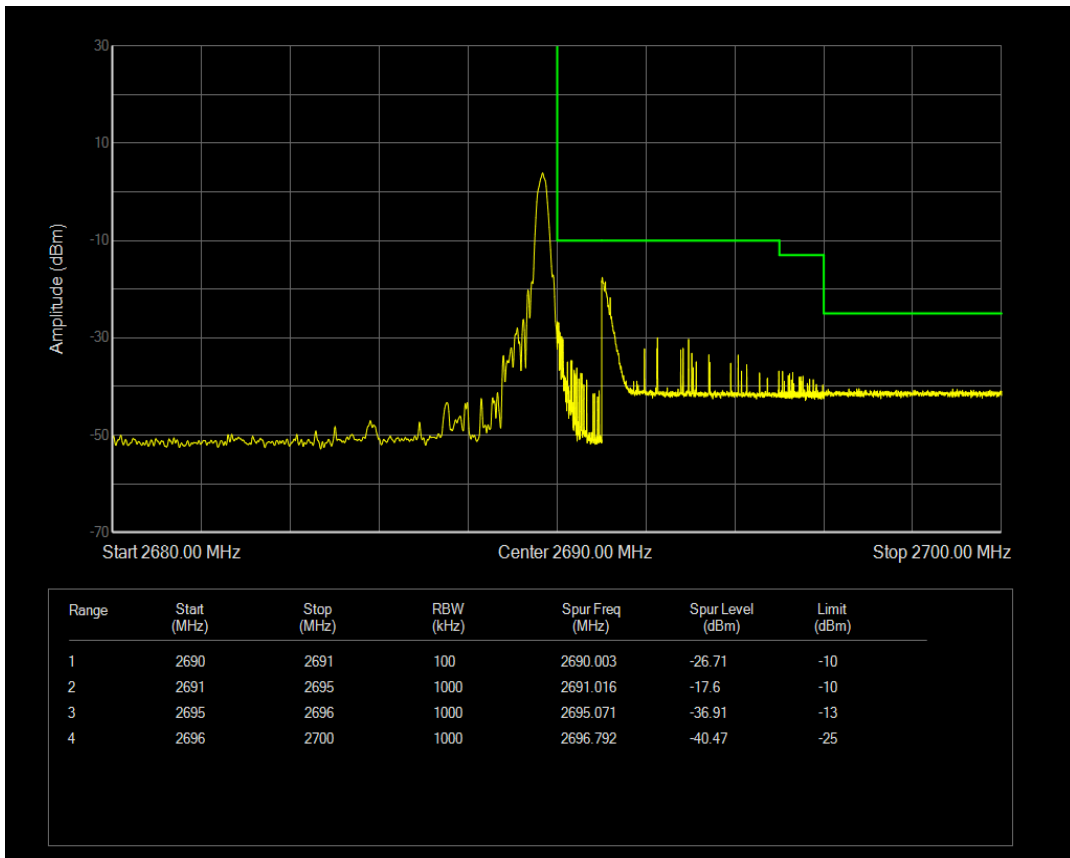

Band41 16QAM BW=5MHz Channel=41565 RB Size=1 Position=#Max

Band41 16QAM BW=5MHz Channel=41565 RB Size=25 Position=#0