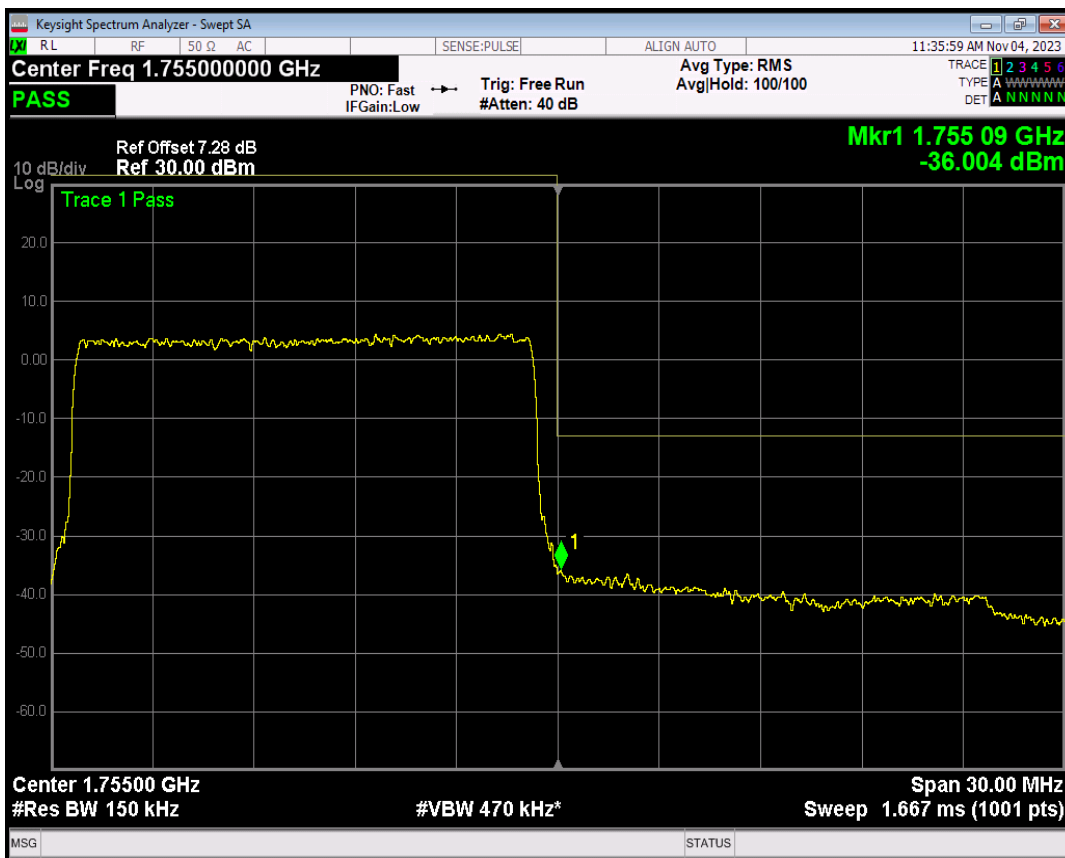

Band4 QPSK BW=15MHz Channel=20325 RB Size=75 Position=#0

Band4 16QAM BW=15MHz Channel=20325 RB Size=1 Position=#0