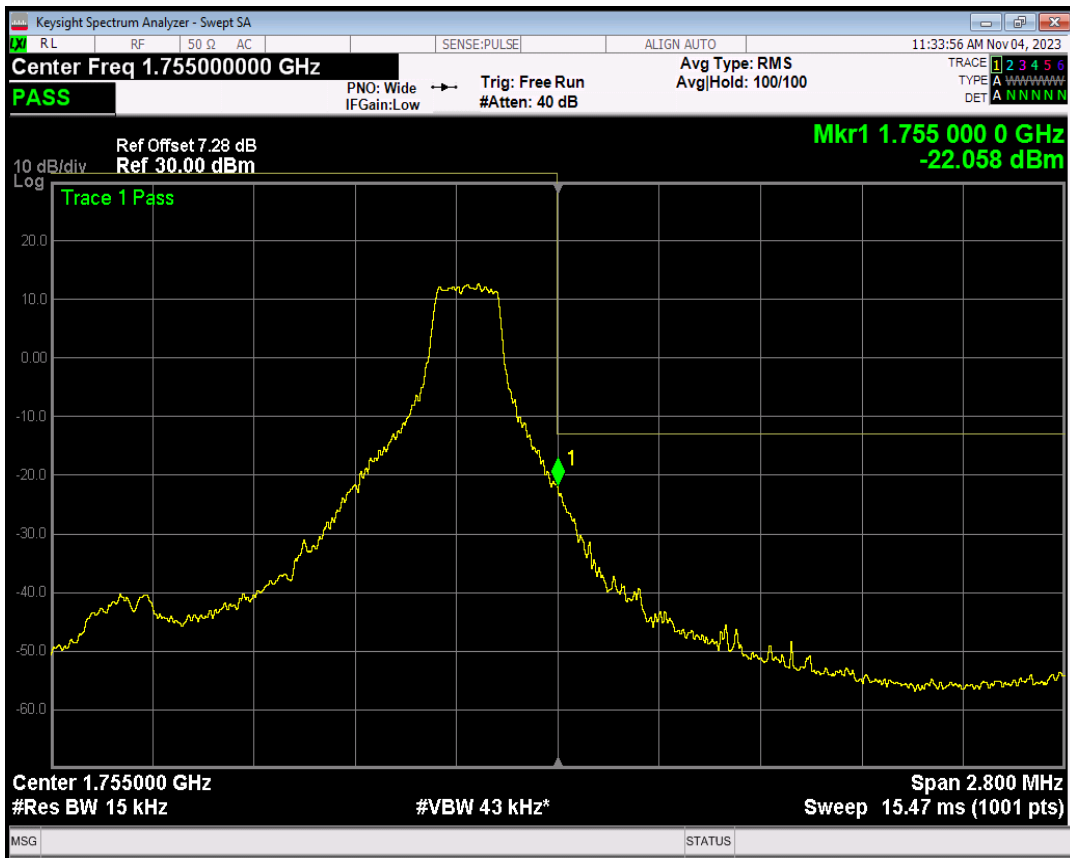

Band4 16QAM BW=1.4MHz Channel=20393 RB Size=1 Position=#Max

Band4 16QAM BW=1.4MHz Channel=20393 RB Size=6 Position=#0