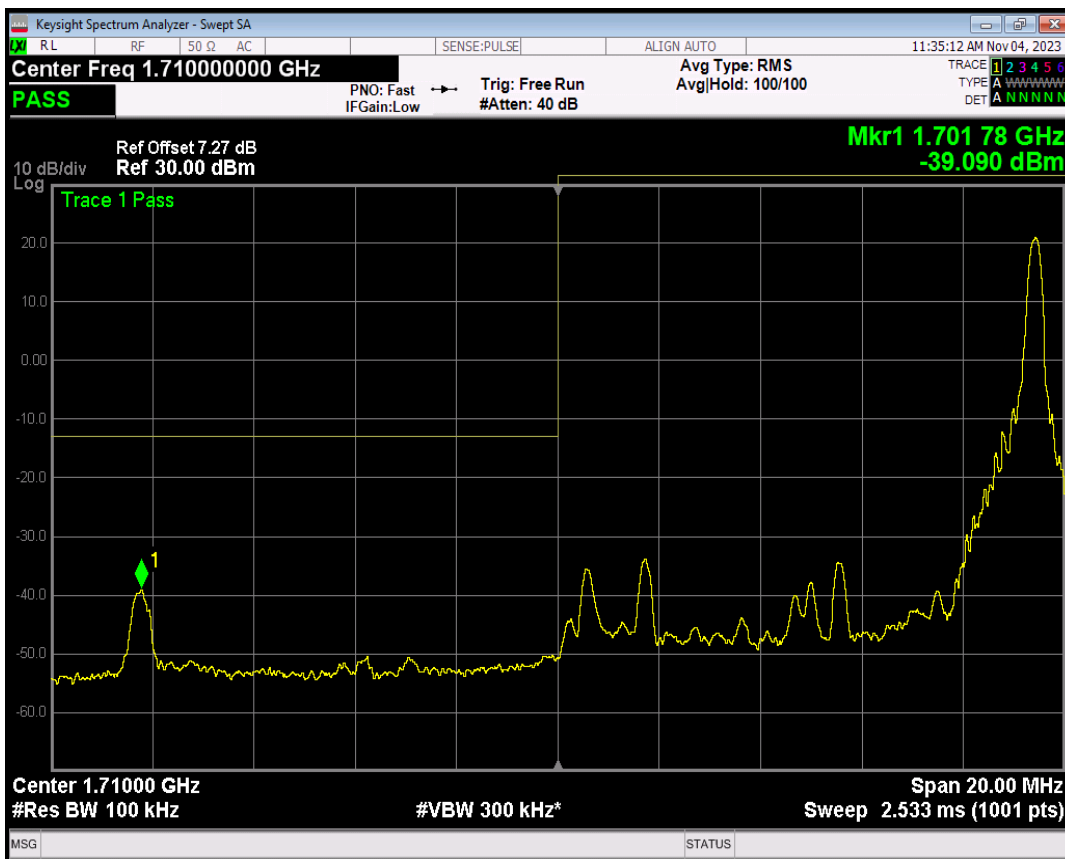

Band4 QPSK BW=10MHz Channel=20000 RB Size=1 Position=#Max

Band4 QPSK BW=10MHz Channel=20000 RB Size=50 Position=#0