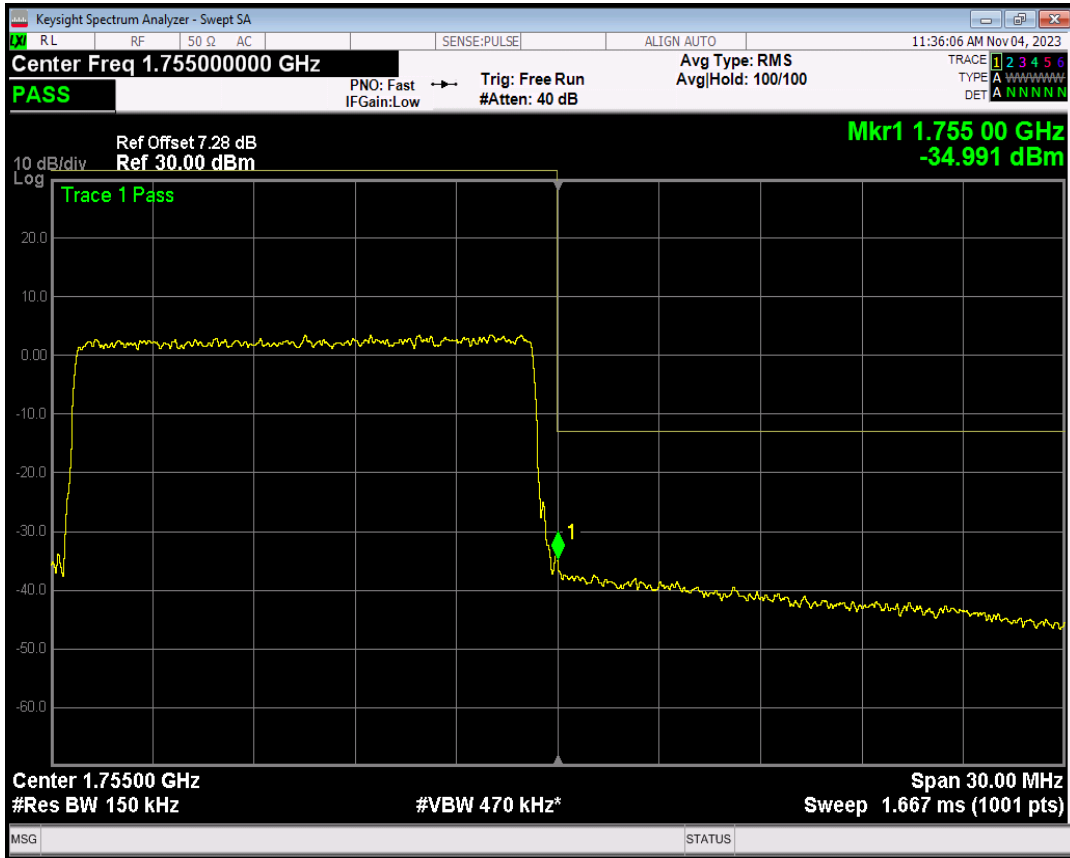

Band4 QPSK BW=15MHz Channel=20325 RB Size=75 Position=#0

Band4 16QAM BW=15MHz Channel=20325 RB Size=1 Position=#0

Band4 16QAM BW=15MHz Channel=20325 RB Size=1 Position=#Max

Band4 16QAM BW=15MHz Channel=20325 RB Size=75 Position=#0