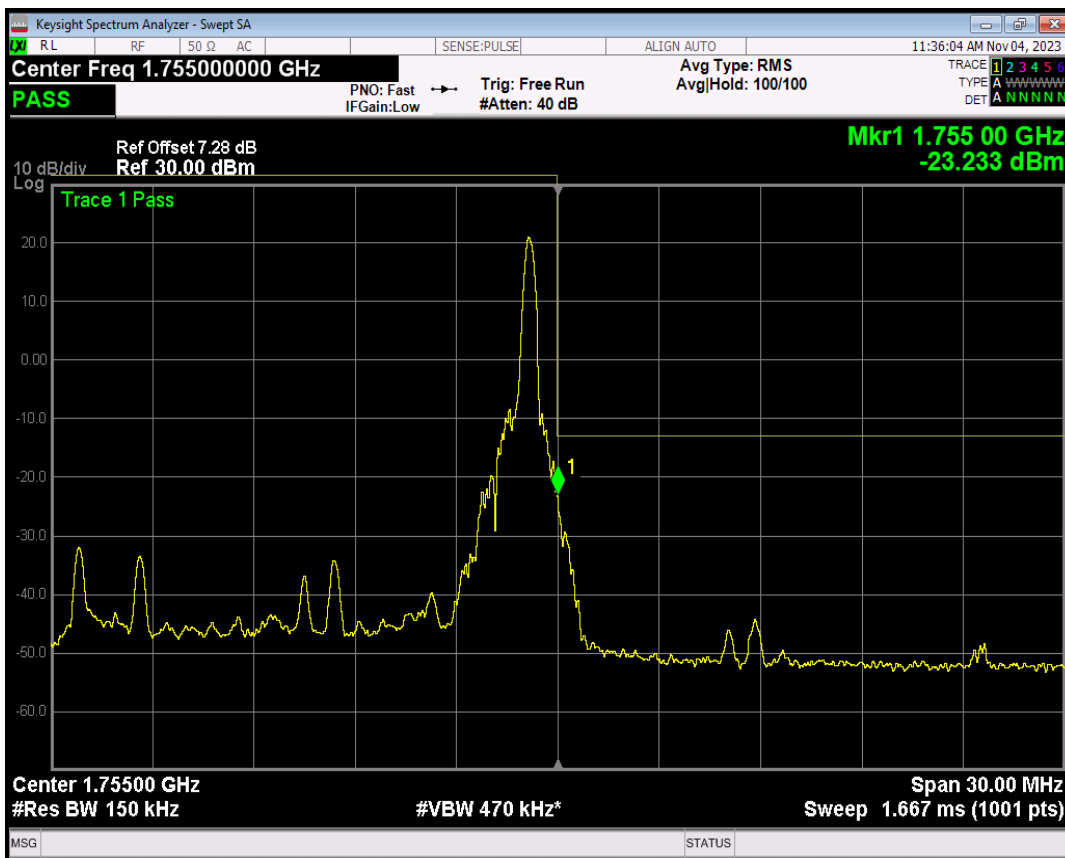

Band4 16QAM BW=15MHz Channel=20325 RB Size=1 Position=#Max

Band4 16QAM BW=15MHz Channel=20325 RB Size=75 Position=#0