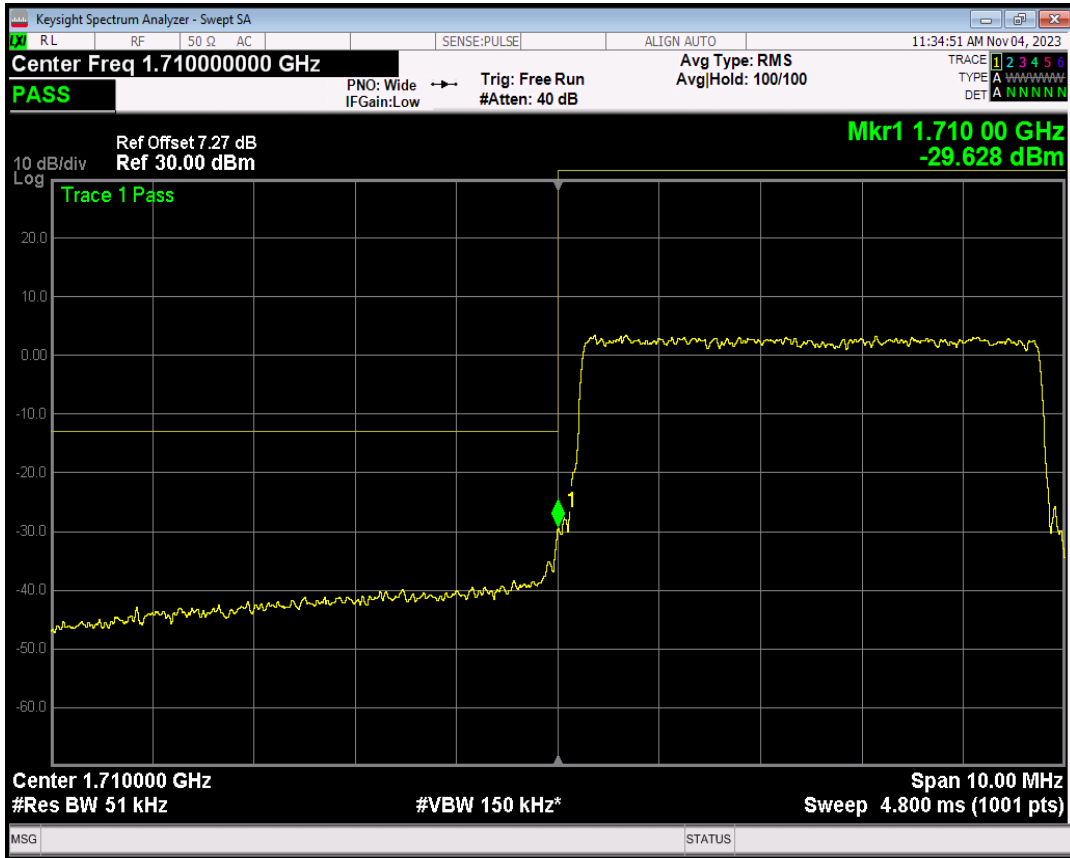

Band4 16QAM BW=5MHz Channel=19975 RB Size=25 Position=#0

Band4 QPSK BW=5MHz Channel=20375 RB Size=1 Position=#0