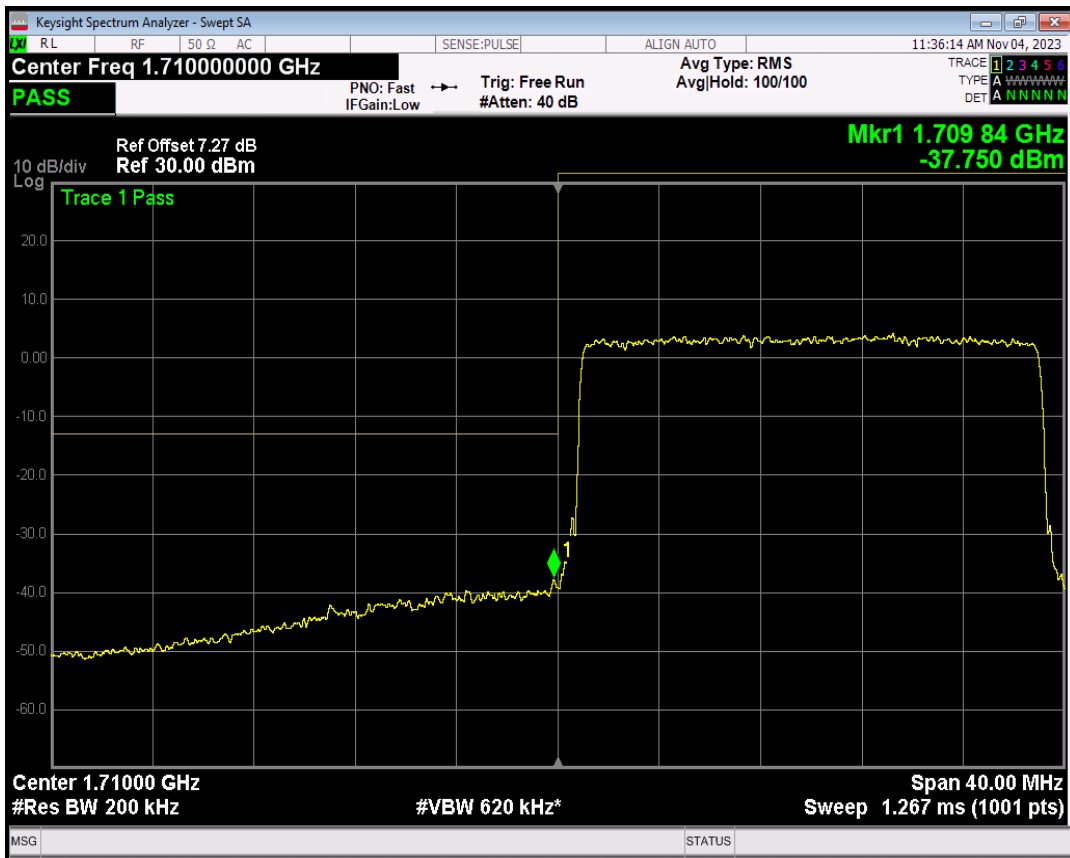

Band4 QPSK BW=20MHz Channel=20050 RB Size=100 Position=#0

Band4 16QAM BW=20MHz Channel=20050 RB Size=1 Position=#0