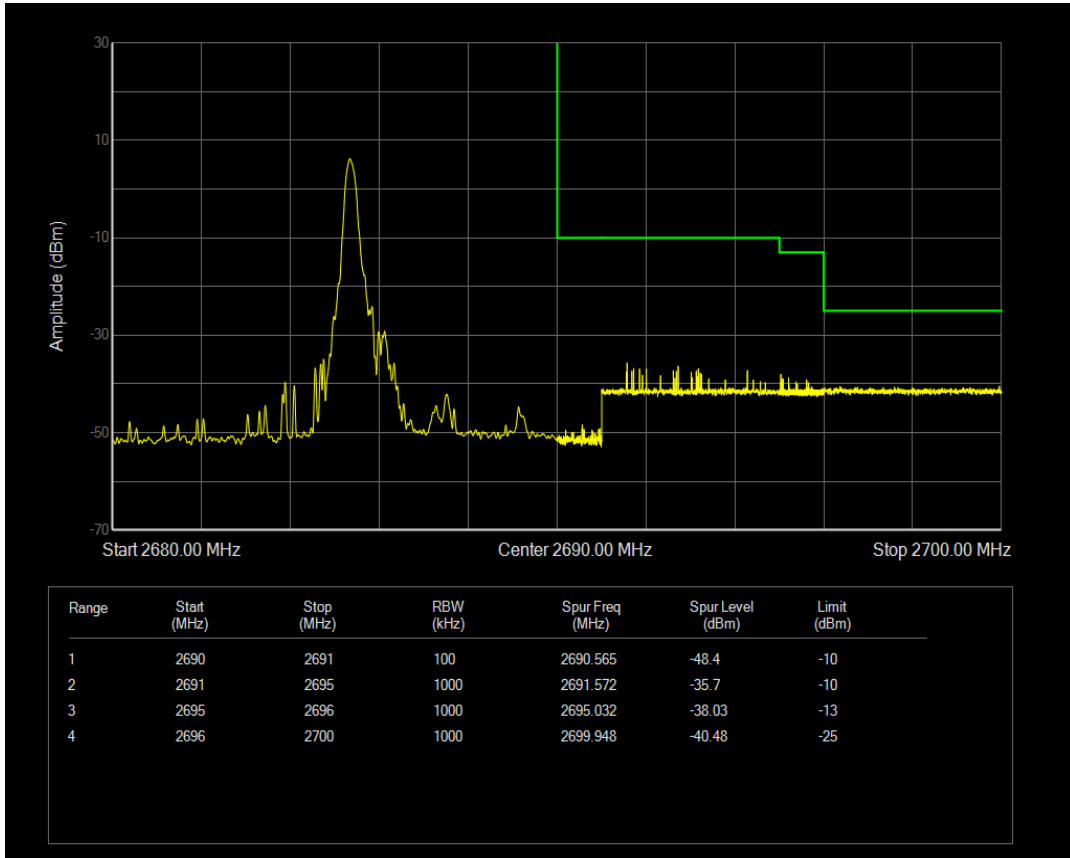

Band41 16QAM BW=5MHz Channel=41565 RB Size=1 Position=#0

Band41 16QAM BW=5MHz Channel=41565 RB Size=1 Position=#Max