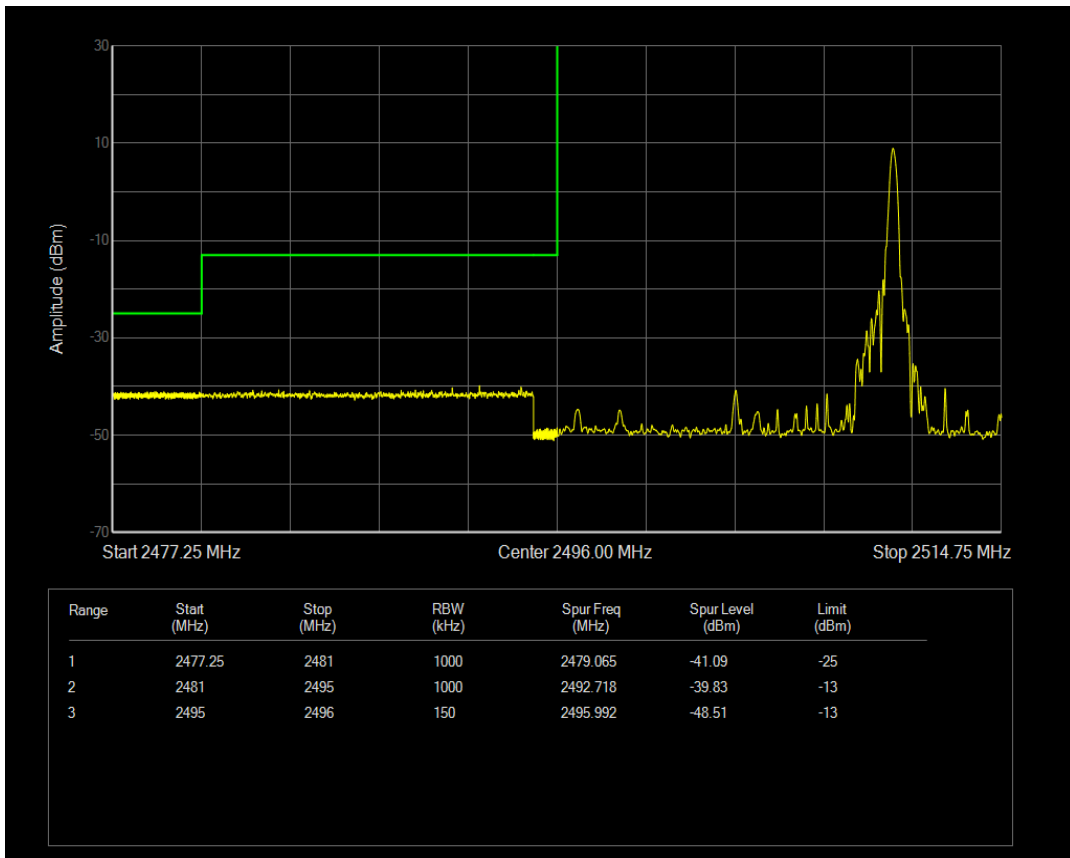

Band41 16QAM BW=15MHz Channel=39725 RB Size=1 Position=#Max

Band41 16QAM BW=15MHz Channel=39725 RB Size=75 Position=#0