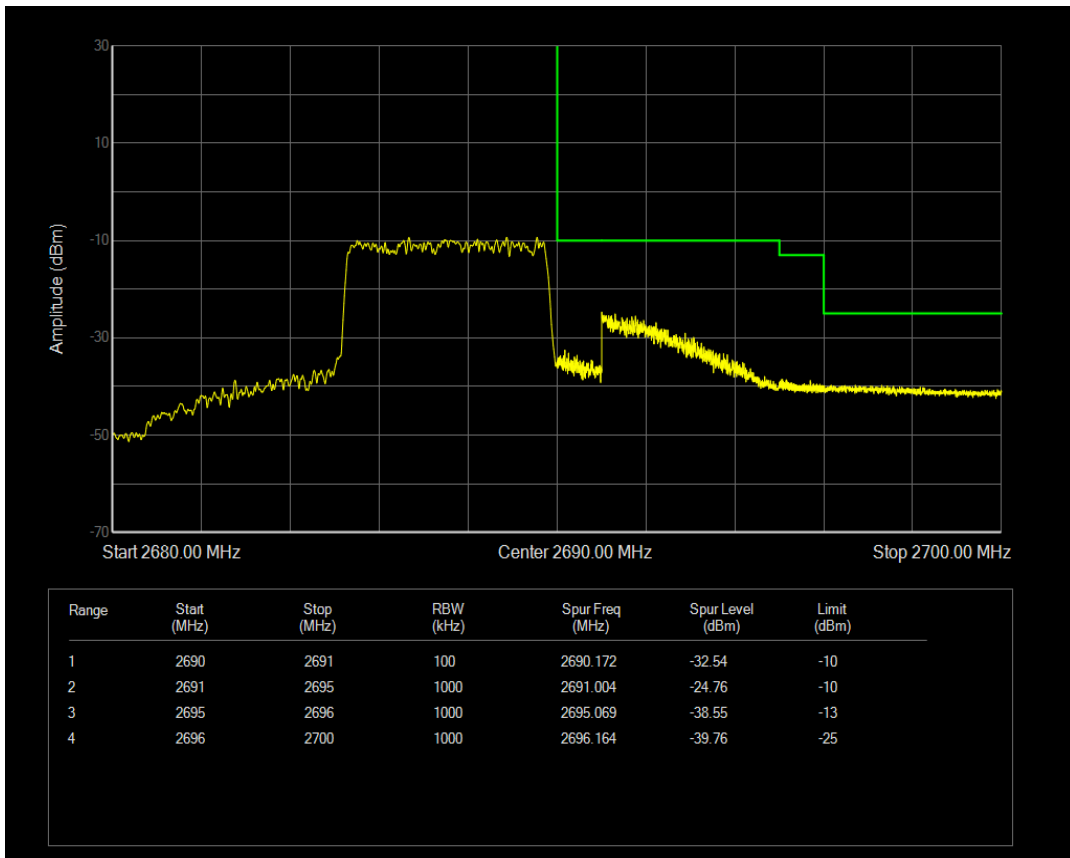

Band41 QPSK BW=5MHz Channel=41565 RB Size=25 Position=#0

Band41 16QAM BW=5MHz Channel=41565 RB Size=1 Position=#0