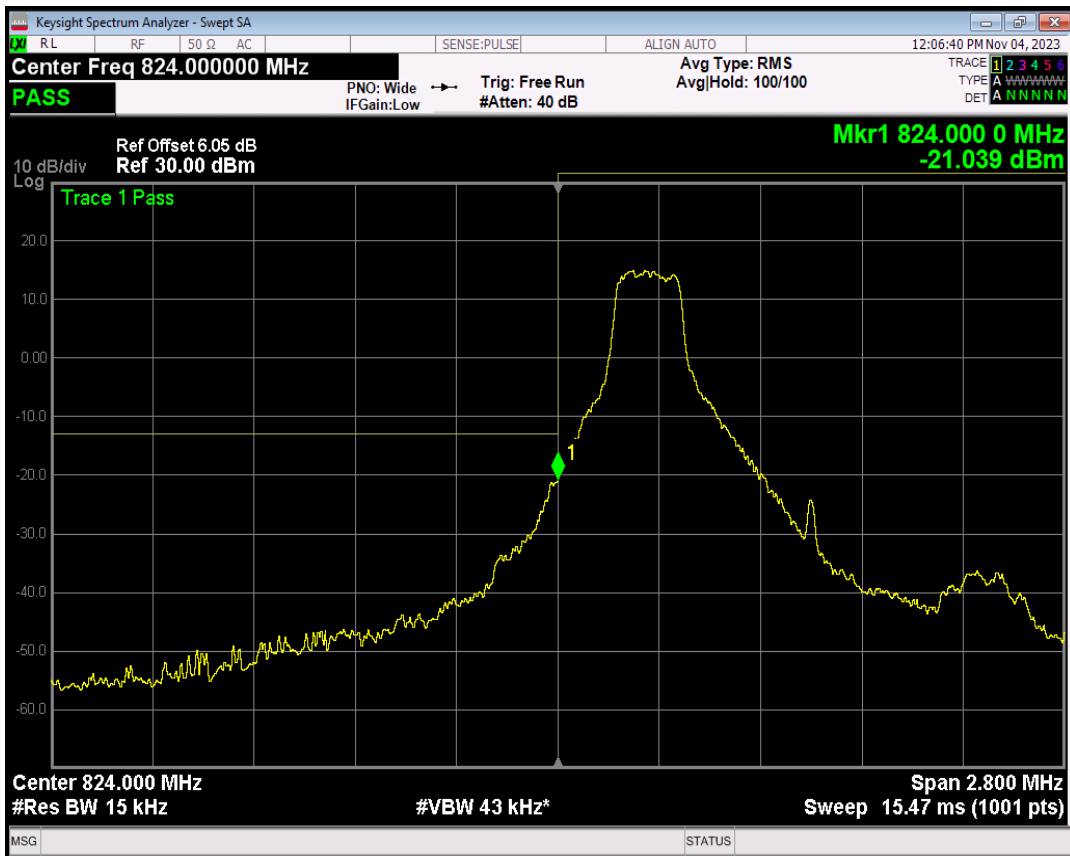

Band5 QPSK BW=1.4MHz Channel=20407 RB Size=1 Position=#0

Band5 QPSK BW=1.4MHz Channel=20407 RB Size=1 Position=#Max