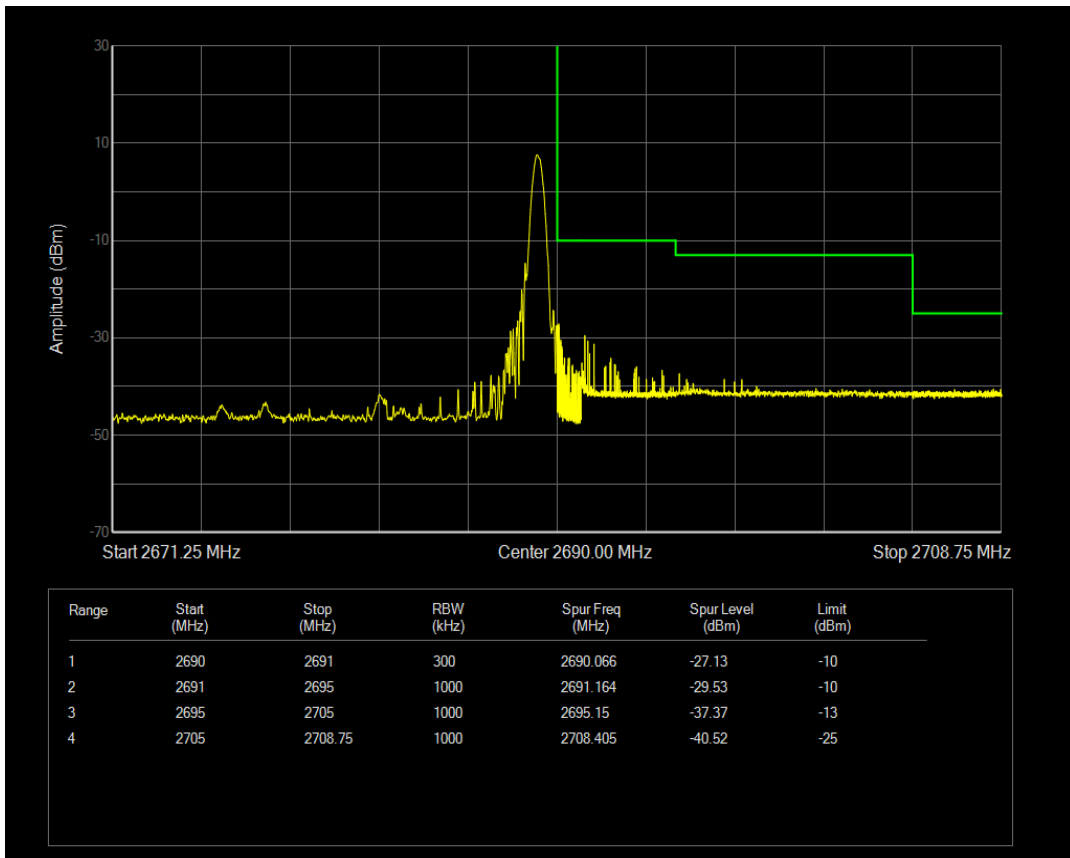

Band41 16QAM BW=15MHz Channel=41515 RB Size=1 Position=#Max

Band41 16QAM BW=15MHz Channel=41515 RB Size=75 Position=#0