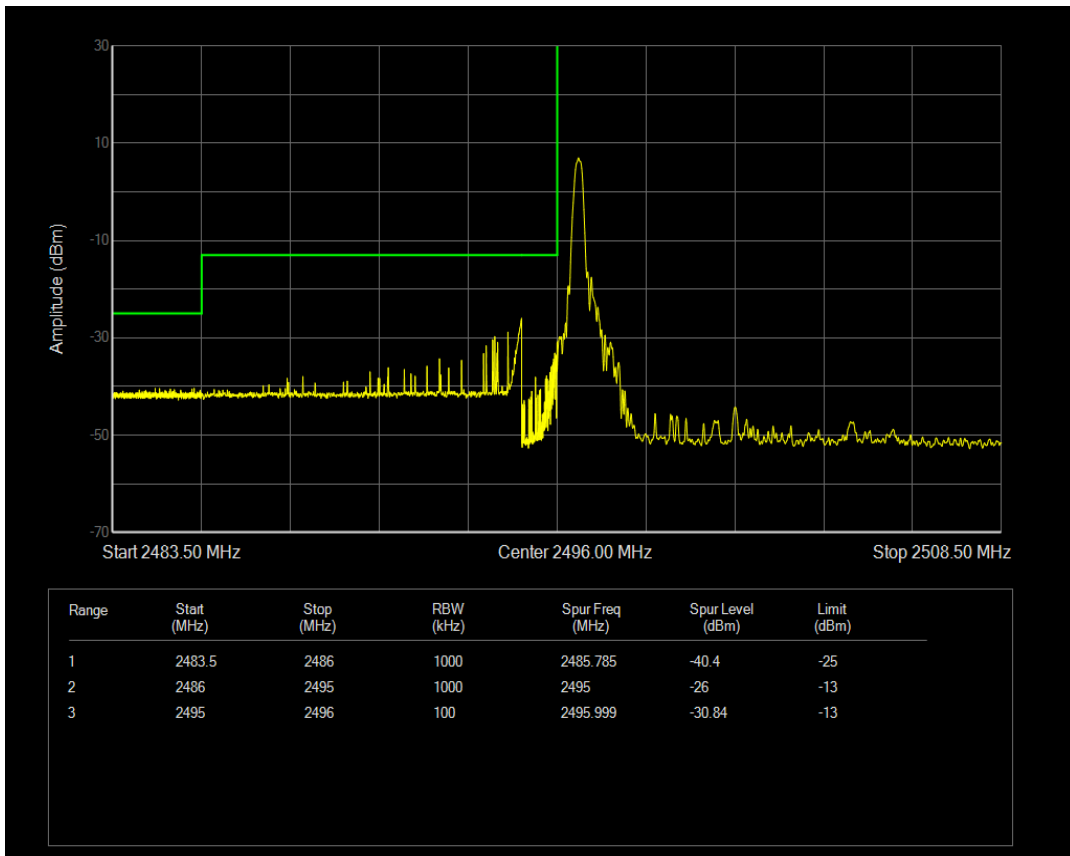

Band41 QPSK BW=10MHz Channel=39700 RB Size=1 Position=#0

Band41 QPSK BW=10MHz Channel=39700 RB Size=1 Position=#Max