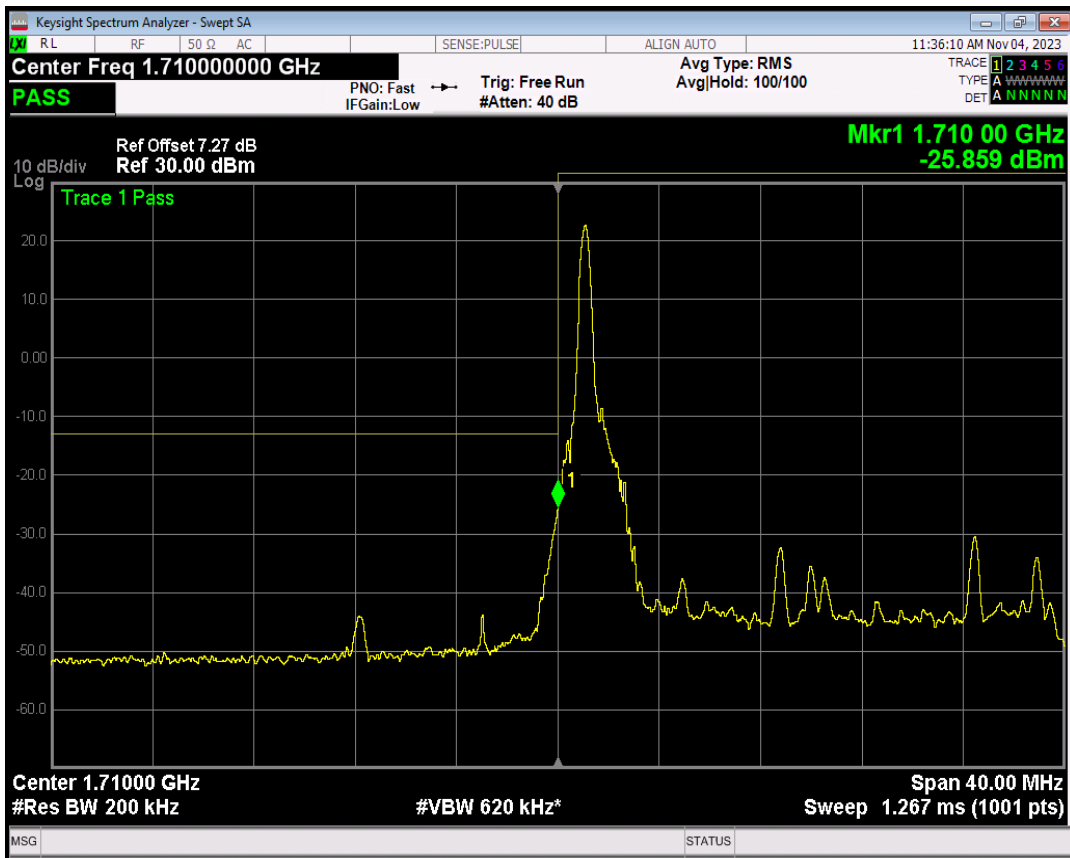

Band4 QPSK BW=20MHz Channel=20050 RB Size=1 Position=#0

Band4 QPSK BW=20MHz Channel=20050 RB Size=1 Position=#Max