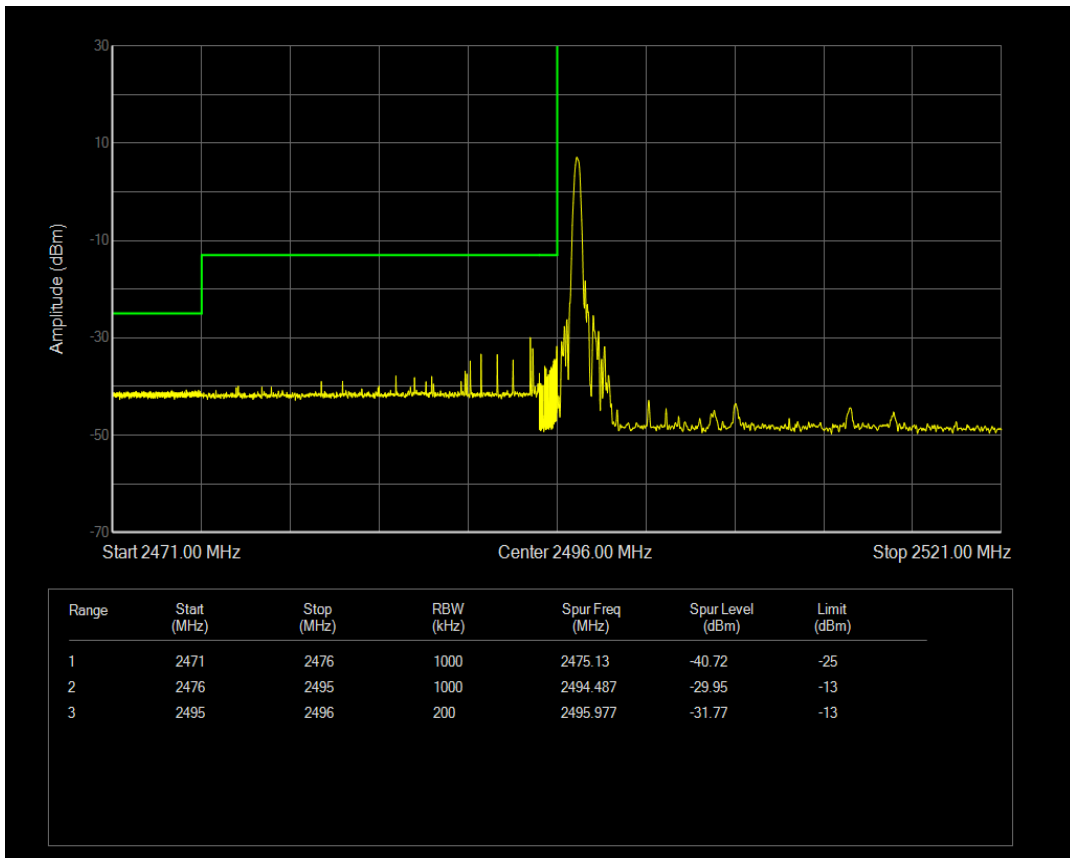

Band41 QPSK BW=20MHz Channel=39750 RB Size=1 Position=#0

Band41 QPSK BW=20MHz Channel=39750 RB Size=1 Position=#Max