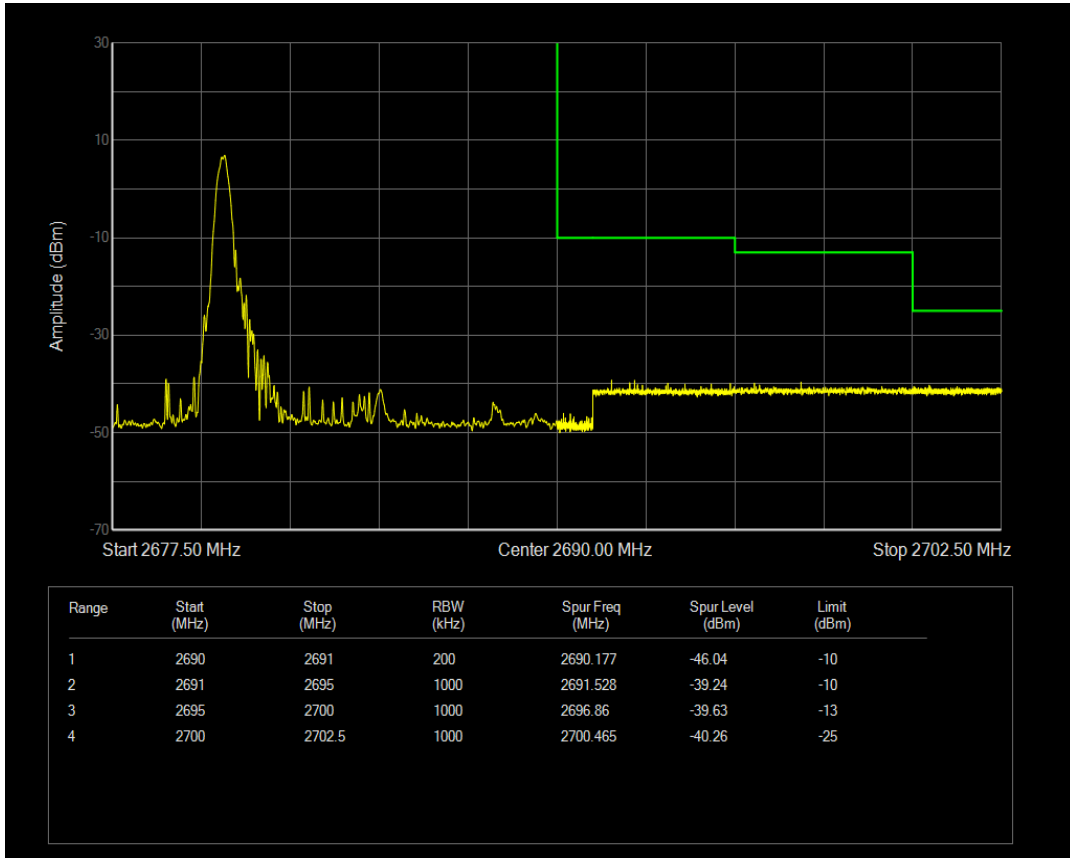

Band41 16QAM BW=10MHz Channel=41540 RB Size=1 Position=#0

Band41 16QAM BW=10MHz Channel=41540 RB Size=1 Position=#Max