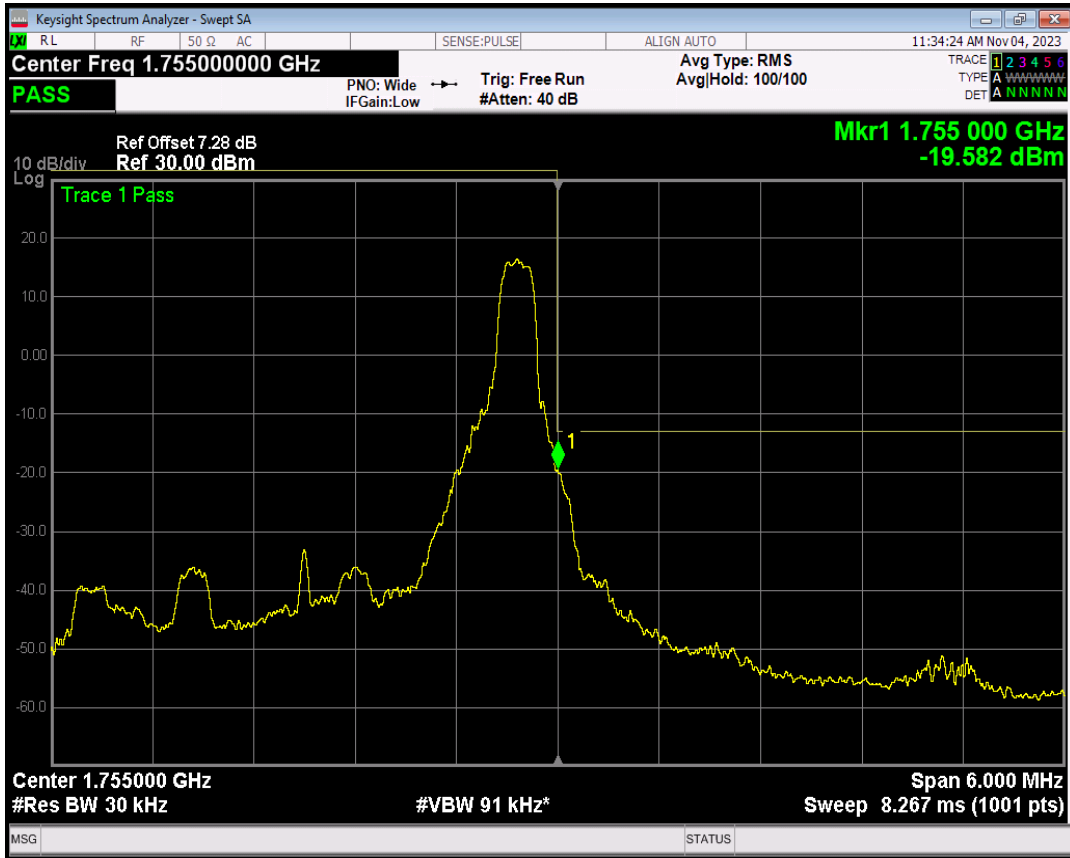

Band4 16QAM BW=3MHz Channel=19965 RB Size=1 Position=#Max

Band4 16QAM BW=3MHz Channel=19965 RB Size=15 Position=#0

Band4 QPSK BW=3MHz Channel=20385 RB Size=1 Position=#0

Band4 QPSK BW=3MHz Channel=20385 RB Size=1 Position=#Max