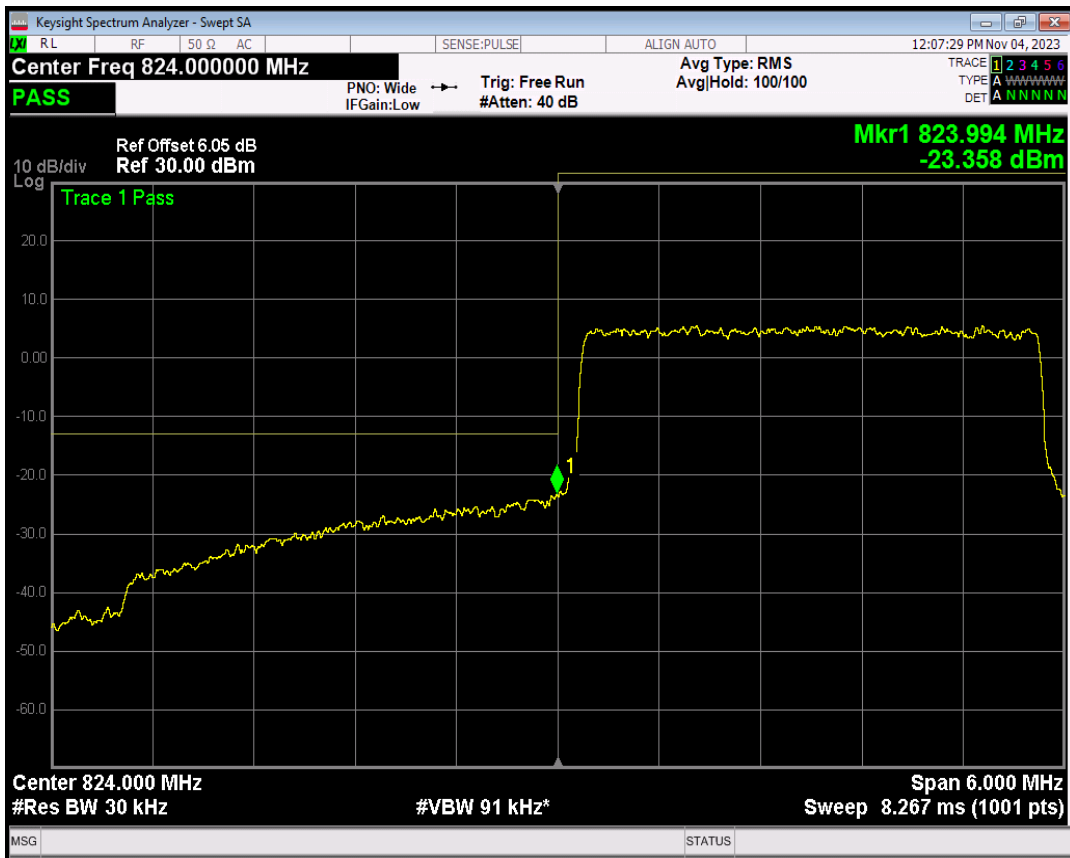

Band5 QPSK BW=3MHz Channel=20415 RB Size=15 Position=#0

Band5 16QAM BW=3MHz Channel=20415 RB Size=1 Position=#0