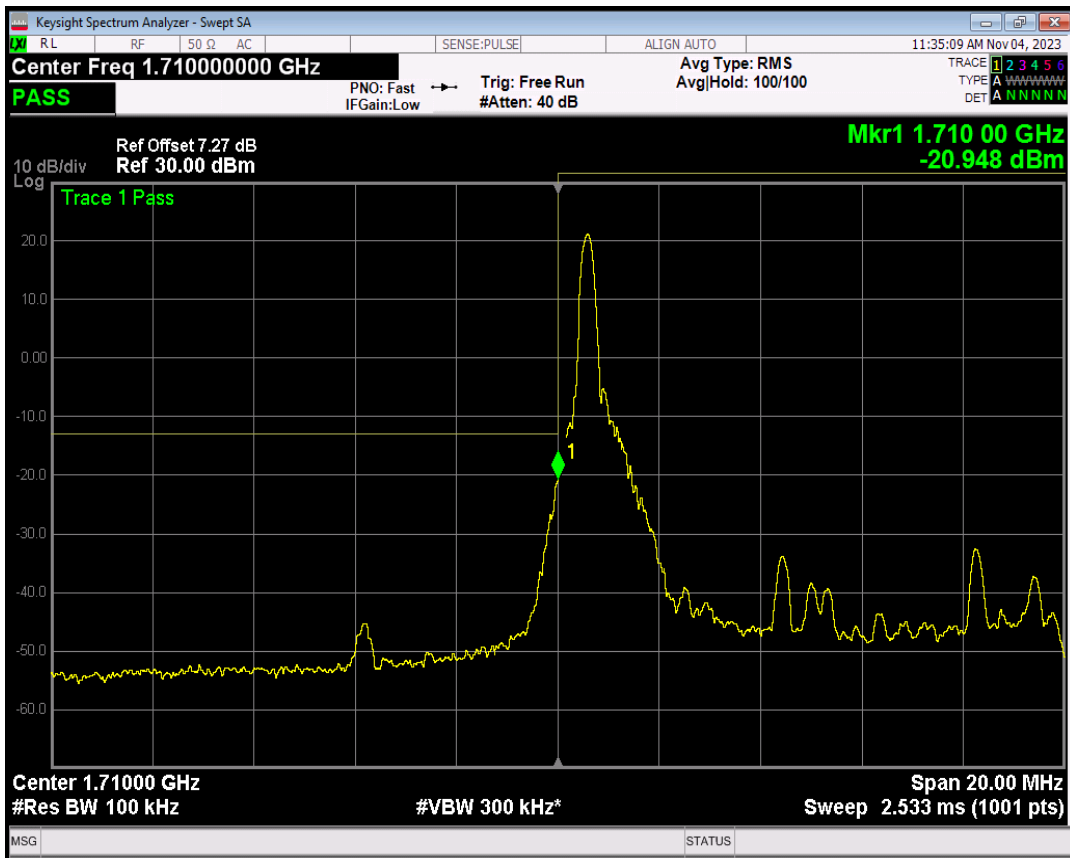

Band4 QPSK BW=10MHz Channel=20000 RB Size=1 Position=#0

Band4 QPSK BW=10MHz Channel=20000 RB Size=1 Position=#Max