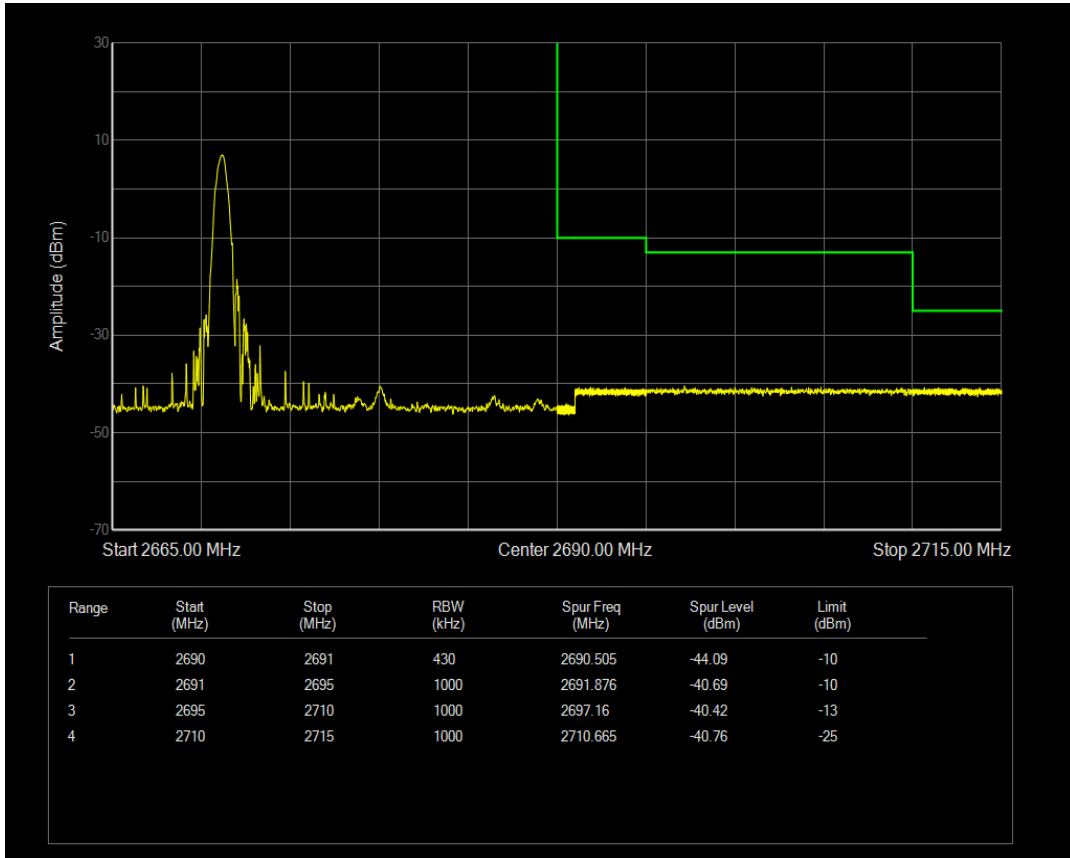

Band41 16QAM BW=20MHz Channel=41490 RB Size=1 Position=#0

Band41 16QAM BW=20MHz Channel=41490 RB Size=1 Position=#Max