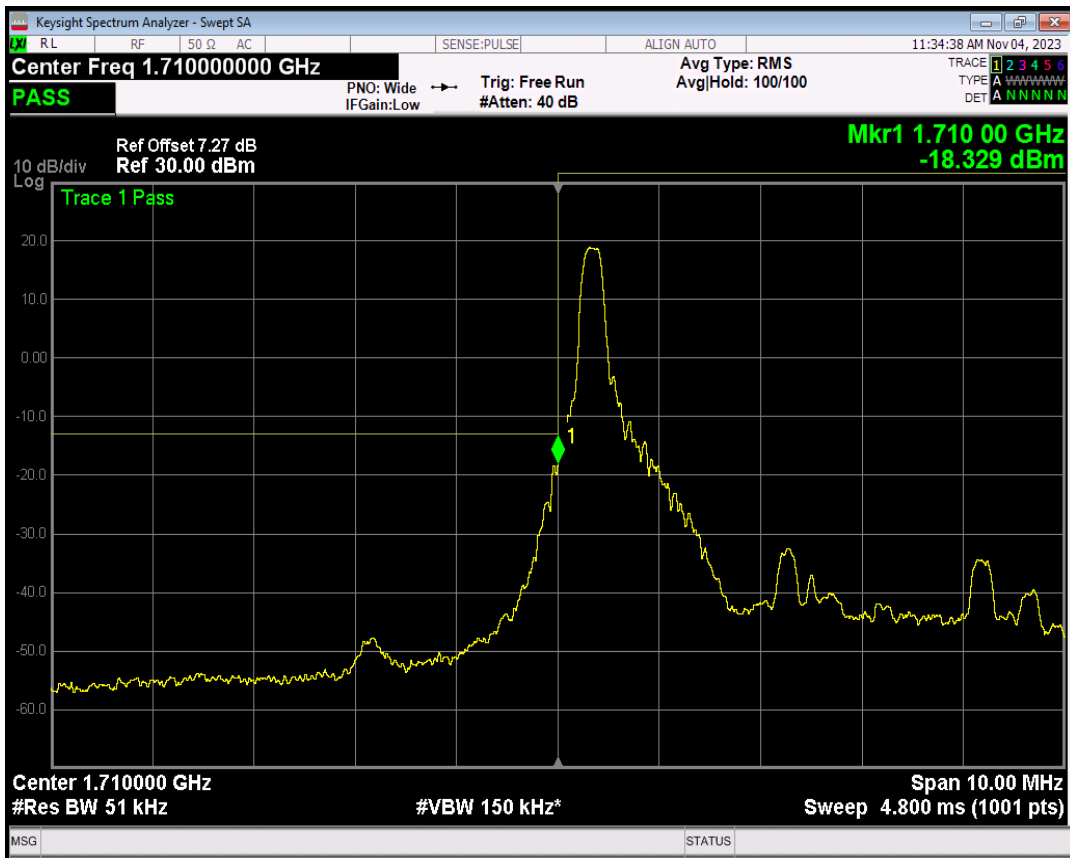

Band4 QPSK BW=5MHz Channel=19975 RB Size=1 Position=#0

Band4 QPSK BW=5MHz Channel=19975 RB Size=1 Position=#Max