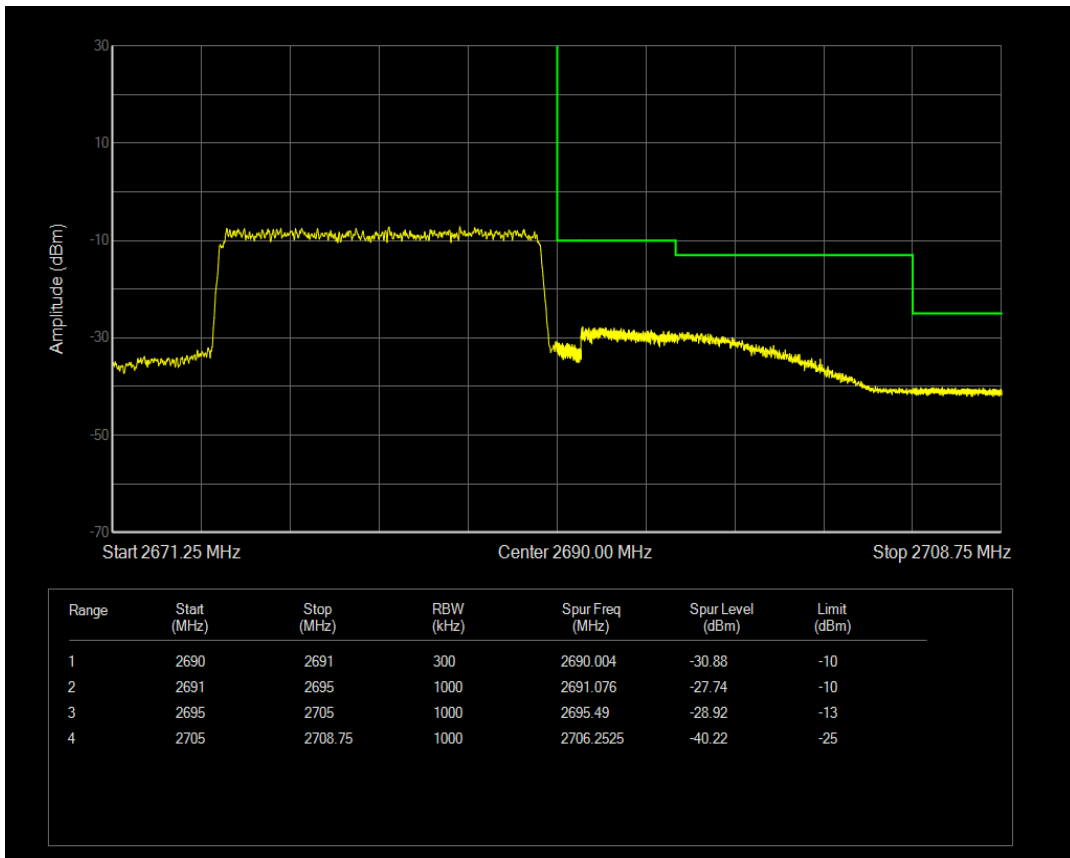

Band41 QPSK BW=15MHz Channel=41515 RB Size=75 Position=#0

Band41 16QAM BW=15MHz Channel=41515 RB Size=1 Position=#0