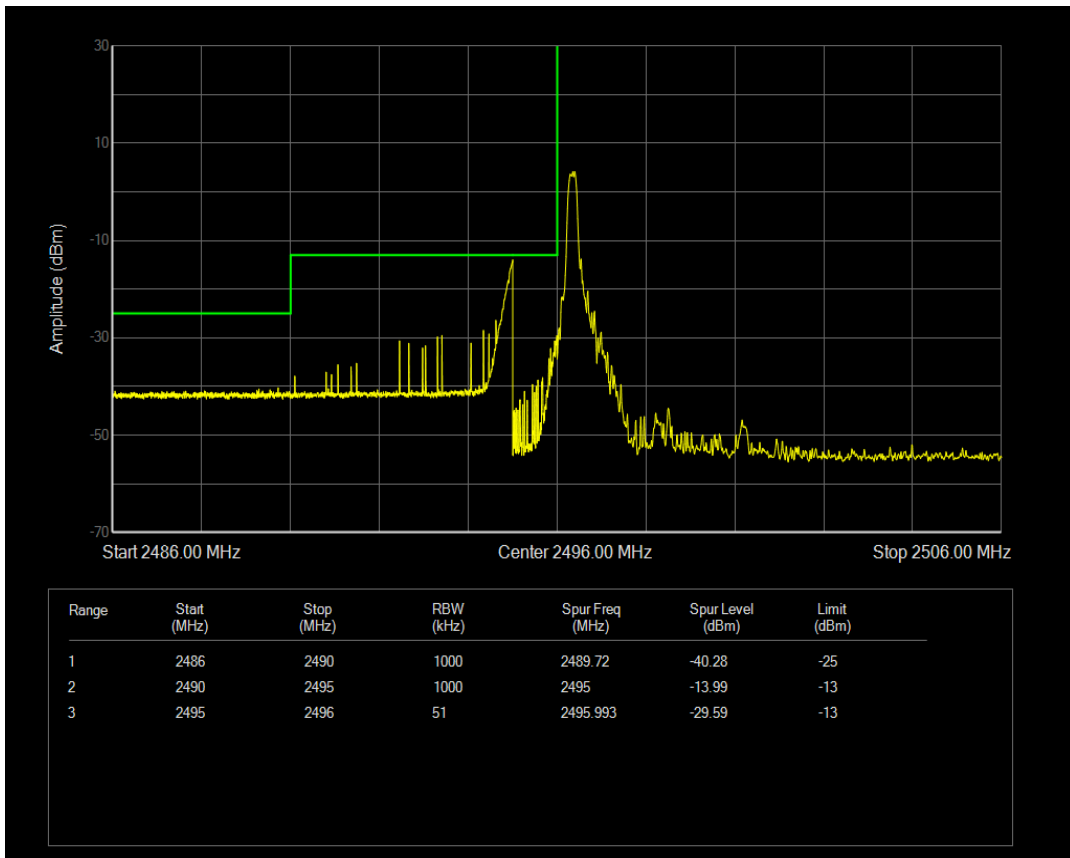

Band41 QPSK BW=5MHz Channel=39675 RB Size=1 Position=#0

Band41 QPSK BW=5MHz Channel=39675 RB Size=1 Position=#Max