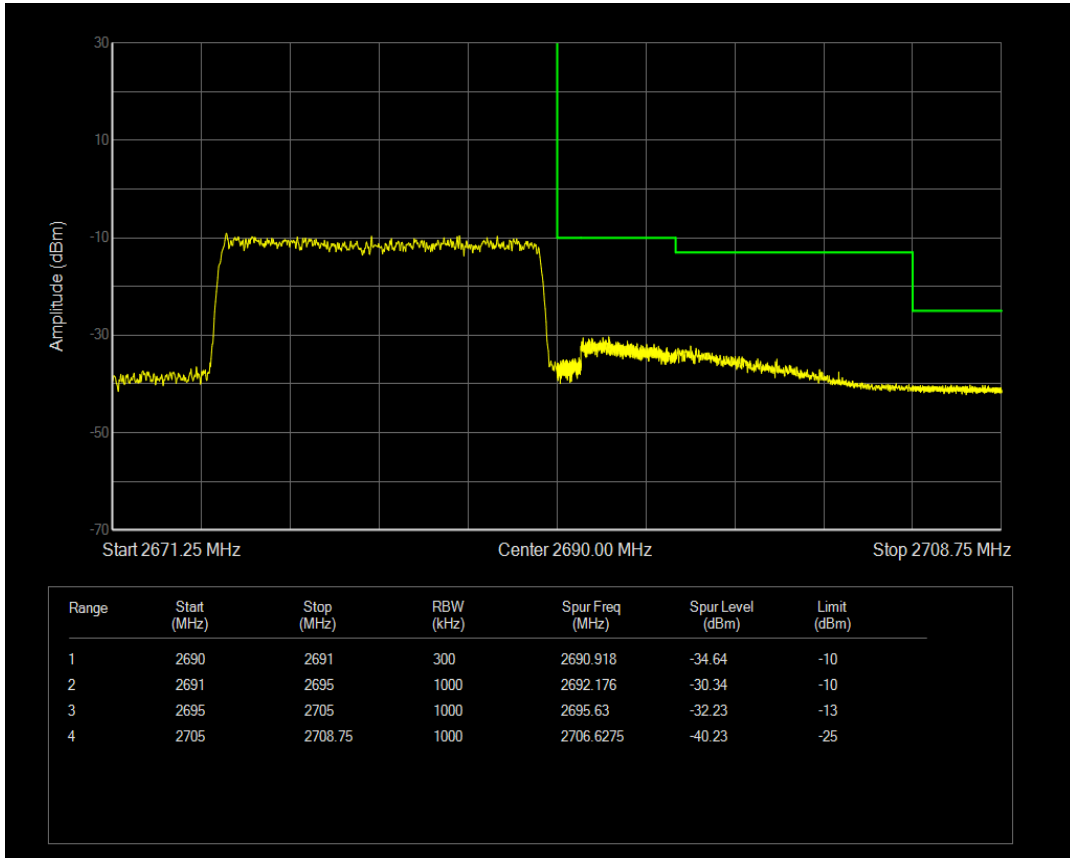

Band41 QPSK BW=15MHz Channel=41515 RB Size=75 Position=#0

Band41 16QAM BW=15MHz Channel=41515 RB Size=1 Position=#0

Band41 16QAM BW=15MHz Channel=41515 RB Size=1 Position=#Max

Band41 16QAM BW=15MHz Channel=41515 RB Size=75 Position=#0