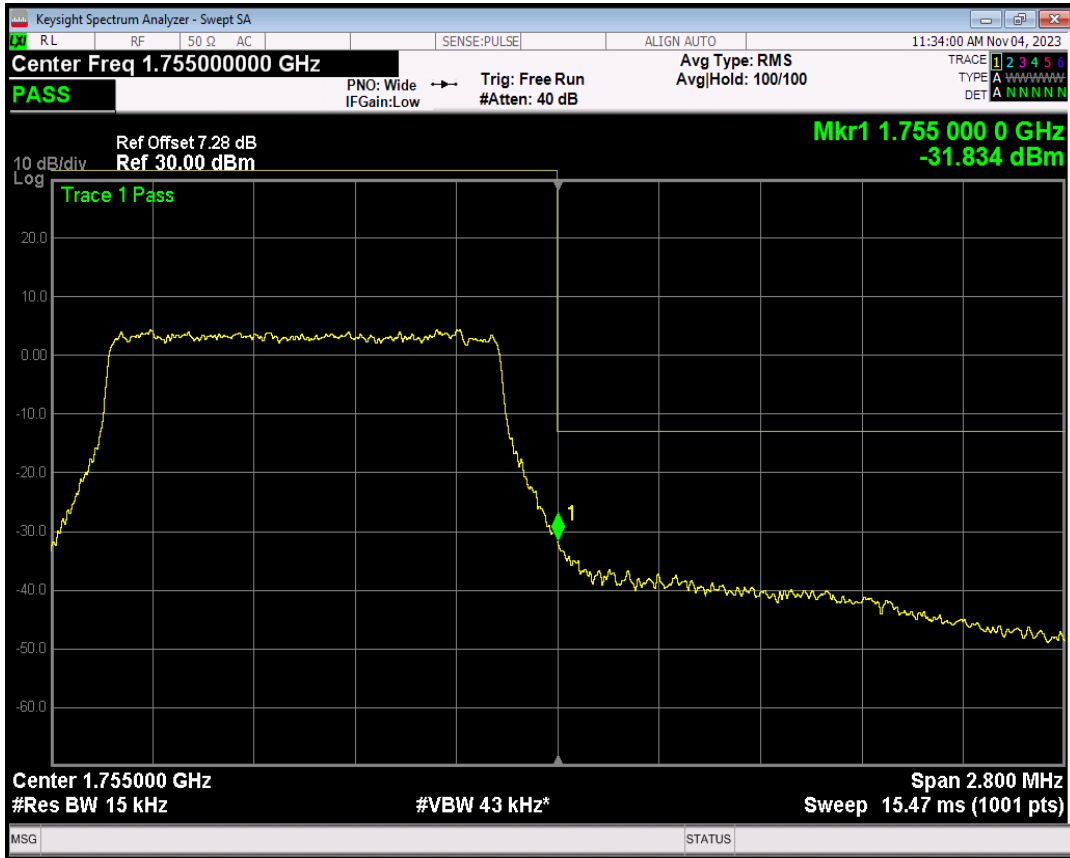

Band4 16QAM BW=1.4MHz Channel=20393 RB Size=1 Position=#0

Band4 QPSK BW=1.4MHz Channel=20393 RB Size=6 Position=#0

Band4 16QAM BW=1.4MHz Channel=20393 RB Size=1 Position=#Max

Band4 16QAM BW=1.4MHz Channel=20393 RB Size=6 Position=#0