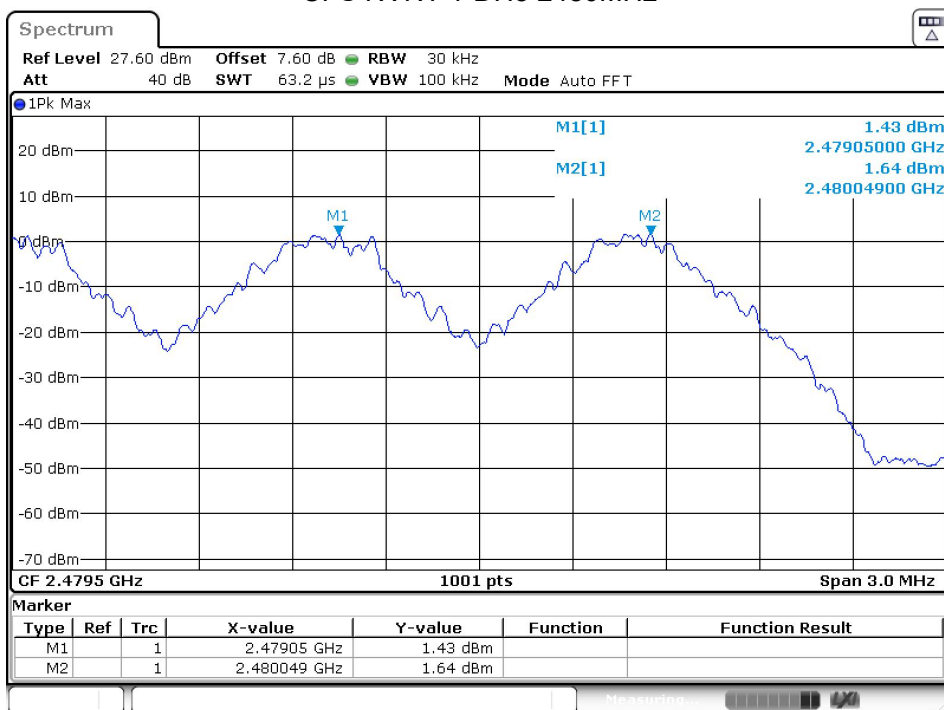

CFS NVNT 1-DH5 2480MHz