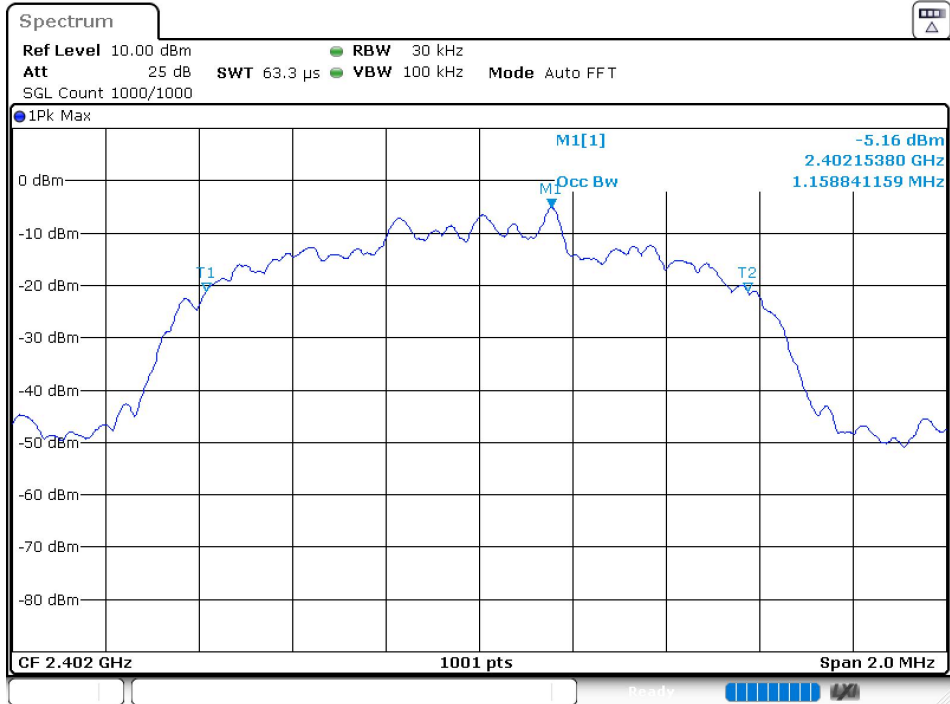

-20 dB BW NVNT 2-DH5 2480MHz Ant1

OBW NVNT 3-DH5 2402MHz Ant1

-20 dB BW NVNT 3-DH5 2402MHz Ant1

OBW NVNT 3-DH5 2441MHz Ant1

-20 dB BW NVNT 3-DH5 2441MHz Ant1

OBW NVNT 3-DH5 2480MHz Ant1

8.4 CARRIER FREQUENCIES SEPARATION

Condition	Mode	Hopping Freq1 (MHz)	Hopping Freq2 (MHz)	HFS (MHz)	Limit (MHz)	Verdict
NVNT	1-DH5	2402.05	2403.052	1.002	0.854	Pass
NVNT	1-DH5	2441.05	2442.049	0.999	0.864	Pass
NVNT	1-DH5	2479.05	2480.049	0.999	0.85	Pass
NVNT	2-DH5	2402.158	2403.157	0.999	0.847	Pass
NVNT	2-DH5	2441.155	2442.157	1.002	0.845	Pass
NVNT	2-DH5	2479.155	2480.157	1.002	0.833	Pass
NVNT	3-DH5	2402.005	2403.007	1.002	0.845	Pass
NVNT	3-DH5	2441.005	2442.007	1.002	0.837	Pass
NVNT	3-DH5	2479.155	2480.157	1.002	0.833	Pass