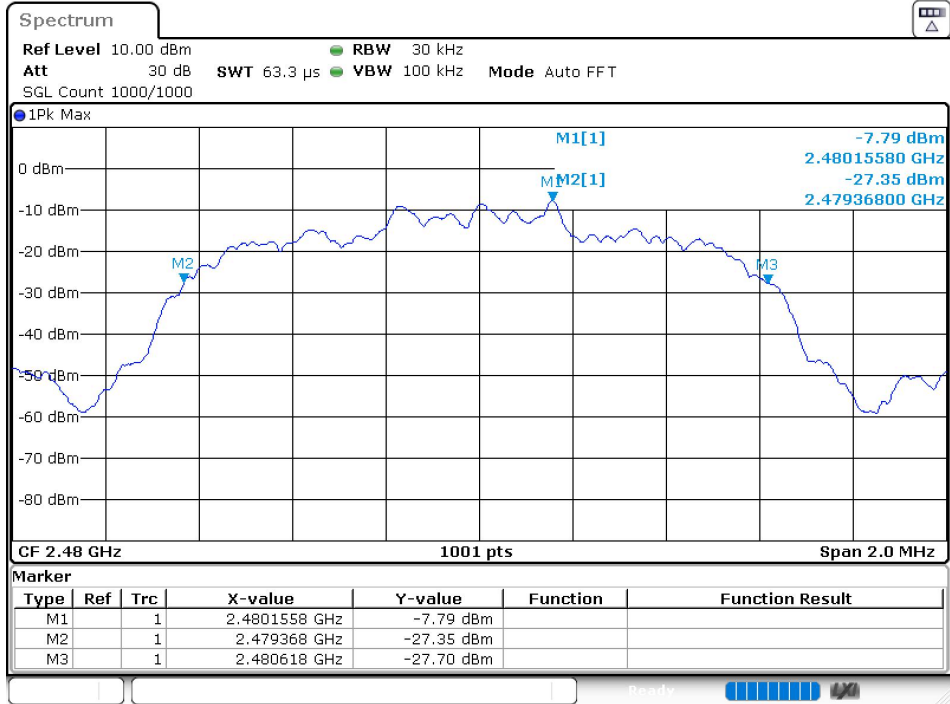

-20 dB BW NVNT 2-DH5 2480MHz Ant1

OBW NVNT 3-DH5 2402MHz Ant1

-20 dB BW NVNT 3-DH5 2402MHz Ant1

OBW NVNT 3-DH5 2441MHz Ant1

-20 dB BW NVNT 3-DH5 2441MHz Ant1

OBW NVNT 3-DH5 2480MHz Ant1

8.4 CARRIER FREQUENCIES SEPARATION

Condition	Mode	Hopping Freq1 (MHz)	Hopping Freq2 (MHz)	HFS (MHz)	Limit (MHz)	Verdict
NVNT	1-DH5	2402.05	2403.052	1.002	0.854	Pass
NVNT	1-DH5	2441.05	2442.049	0.999	0.864	Pass
NVNT	1-DH5	2479.05	2480.049	0.999	0.85	Pass
NVNT	2-DH5	2402.158	2403.157	0.999	0.847	Pass
NVNT	2-DH5	2441.155	2442.157	1.002	0.845	Pass
NVNT	2-DH5	2479.155	2480.157	1.002	0.833	Pass
NVNT	3-DH5	2402.005	2403.007	1.002	0.845	Pass
NVNT	3-DH5	2441.005	2442.007	1.002	0.837	Pass
NVNT	3-DH5	2479.155	2480.157	1.002	0.833	Pass