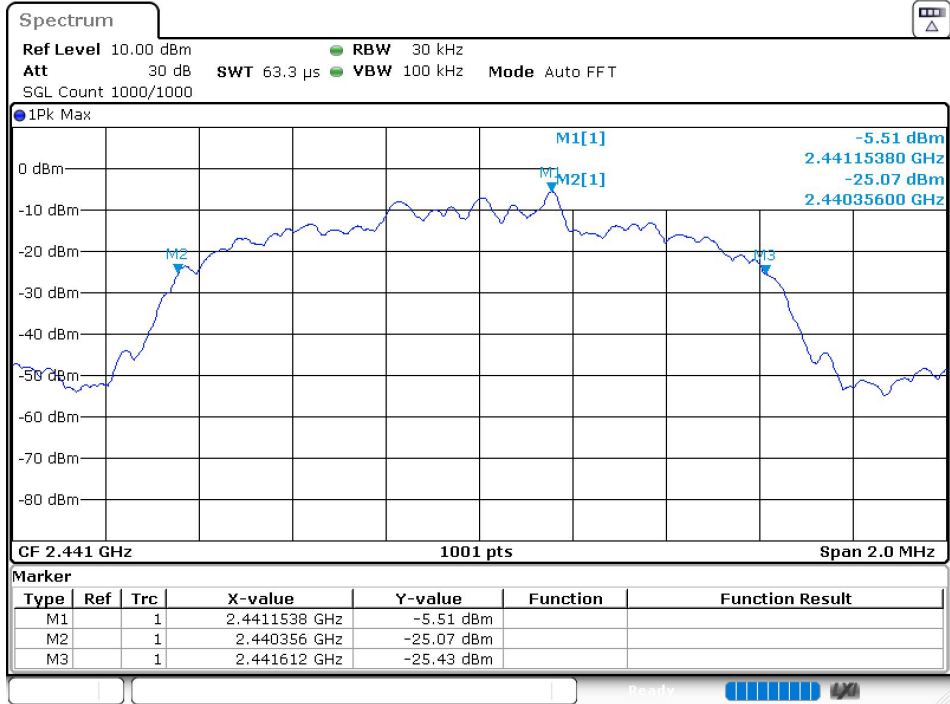

-20 dB BW NVNT 2-DH5 2480MHz Ant1

OBW NVNT 3-DH5 2402MHz Ant1

-20 dB BW NVNT 3-DH5 2402MHz Ant1

OBW NVNT 3-DH5 2441MHz Ant1

-20 dB BW NVNT 3-DH5 2441MHz Ant1

OBW NVNT 3-DH5 2480MHz Ant1

8.4 CARRIER FREQUENCIES SEPARATION

Condition	Mode	Hopping Freq1 (MHz)	Hopping Freq2 (MHz)	HFS (MHz)	Limit (MHz)	Verdict
NVNT	1-DH5	2402.05	2403.052	1.002	0.854	Pass
NVNT	1-DH5	2441.05	2442.049	0.999	0.864	Pass
NVNT	1-DH5	2479.05	2480.049	0.999	0.85	Pass
NVNT	2-DH5	2402.158	2403.157	0.999	0.847	Pass
NVNT	2-DH5	2441.155	2442.157	1.002	0.845	Pass
NVNT	2-DH5	2479.155	2480.157	1.002	0.833	Pass
NVNT	3-DH5	2402.005	2403.007	1.002	0.845	Pass
NVNT	3-DH5	2441.005	2442.007	1.002	0.837	Pass
NVNT	3-DH5	2479.155	2480.157	1.002	0.833	Pass