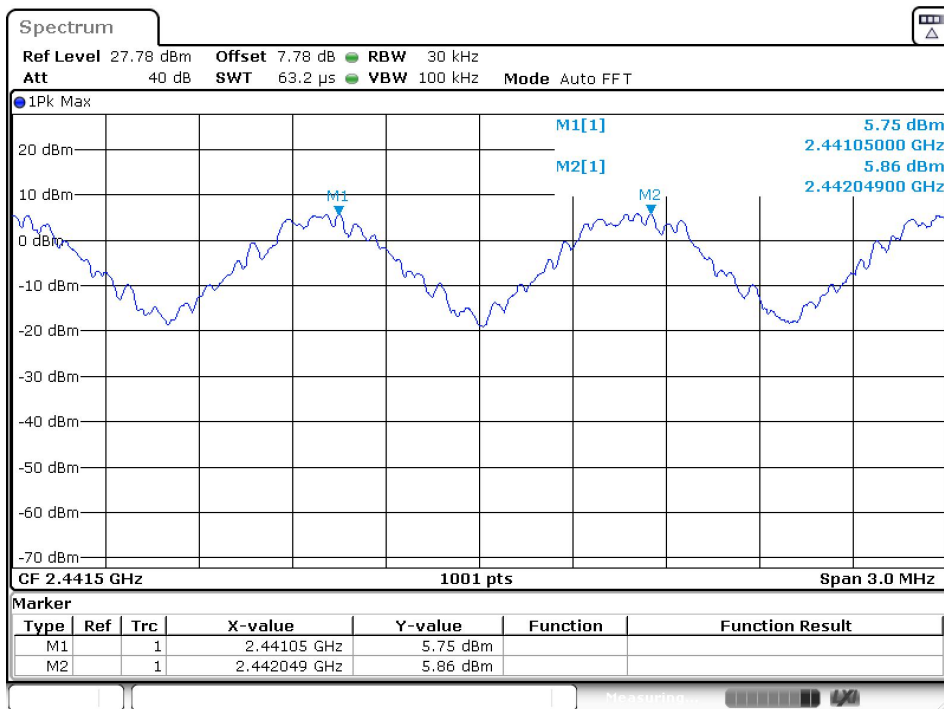

CFS NVNT 1-DH5 2441MHz