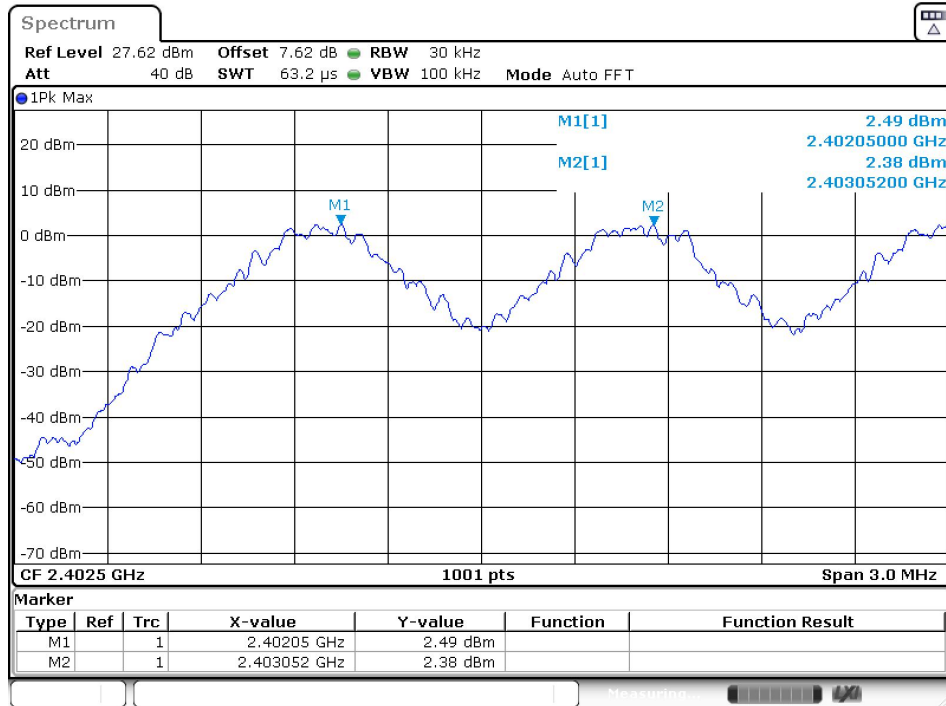

8.4 CARRIER FREQUENCIES SEPARATION

Condition	Mode	Hopping Freq1 (MHz)	Hopping Freq2 (MHz)	HFS (MHz)	Limit (MHz)	Verdict
NVNT	1-DH5	2402.05	2403.052	1.002	0.854	Pass
NVNT	1-DH5	2441.05	2442.049	0.999	0.864	Pass
NVNT	1-DH5	2479.05	2480.049	0.999	0.85	Pass
NVNT	2-DH5	2402.158	2403.157	0.999	0.847	Pass
NVNT	2-DH5	2441.155	2442.157	1.002	0.845	Pass
NVNT	2-DH5	2479.155	2480.157	1.002	0.833	Pass
NVNT	3-DH5	2402.005	2403.007	1.002	0.845	Pass
NVNT	3-DH5	2441.005	2442.007	1.002	0.837	Pass
NVNT	3-DH5	2479.155	2480.157	1.002	0.833	Pass

CFS NVNT 1-DH5 2402MHz