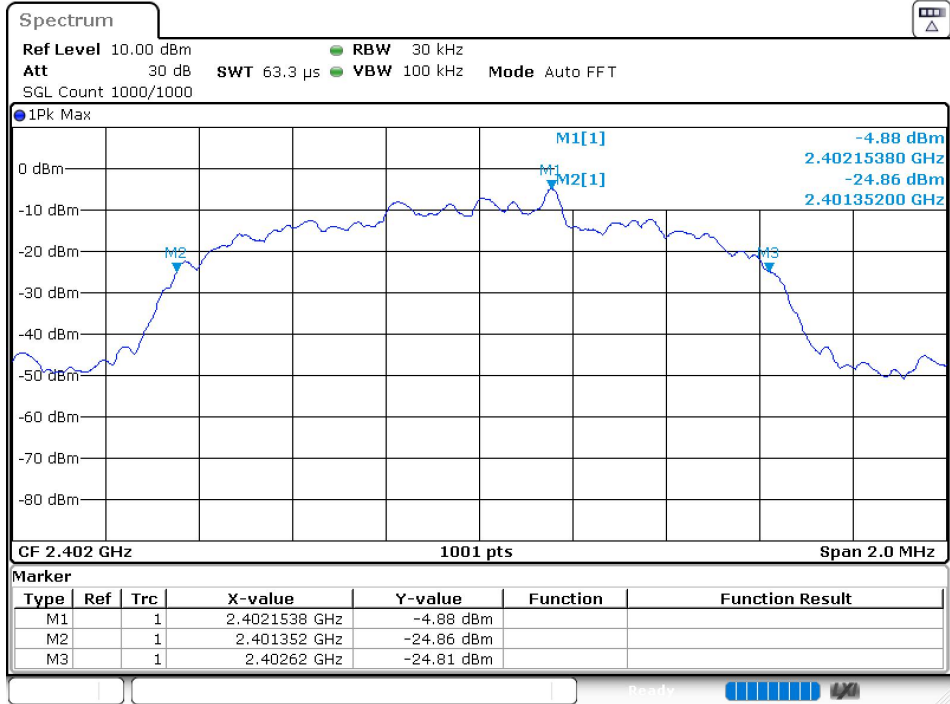

-20 dB BW NVNT 2-DH5 2480MHz Ant1

OBW NVNT 3-DH5 2402MHz Ant1

-20 dB BW NVNT 3-DH5 2402MHz Ant1

OBW NVNT 3-DH5 2441MHz Ant1

-20 dB BW NVNT 3-DH5 2441MHz Ant1

OBW NVNT 3-DH5 2480MHz Ant1

8.4 CARRIER FREQUENCIES SEPARATION

Condition	Mode	Hopping Freq1 (MHz)	Hopping Freq2 (MHz)	HFS (MHz)	Limit (MHz)	Verdict
NVNT	1-DH5	2402.05	2403.052	1.002	0.854	Pass
NVNT	1-DH5	2441.05	2442.049	0.999	0.864	Pass
NVNT	1-DH5	2479.05	2480.049	0.999	0.85	Pass
NVNT	2-DH5	2402.158	2403.157	0.999	0.847	Pass
NVNT	2-DH5	2441.155	2442.157	1.002	0.845	Pass
NVNT	2-DH5	2479.155	2480.157	1.002	0.833	Pass
NVNT	3-DH5	2402.005	2403.007	1.002	0.845	Pass
NVNT	3-DH5	2441.005	2442.007	1.002	0.837	Pass
NVNT	3-DH5	2479.155	2480.157	1.002	0.833	Pass