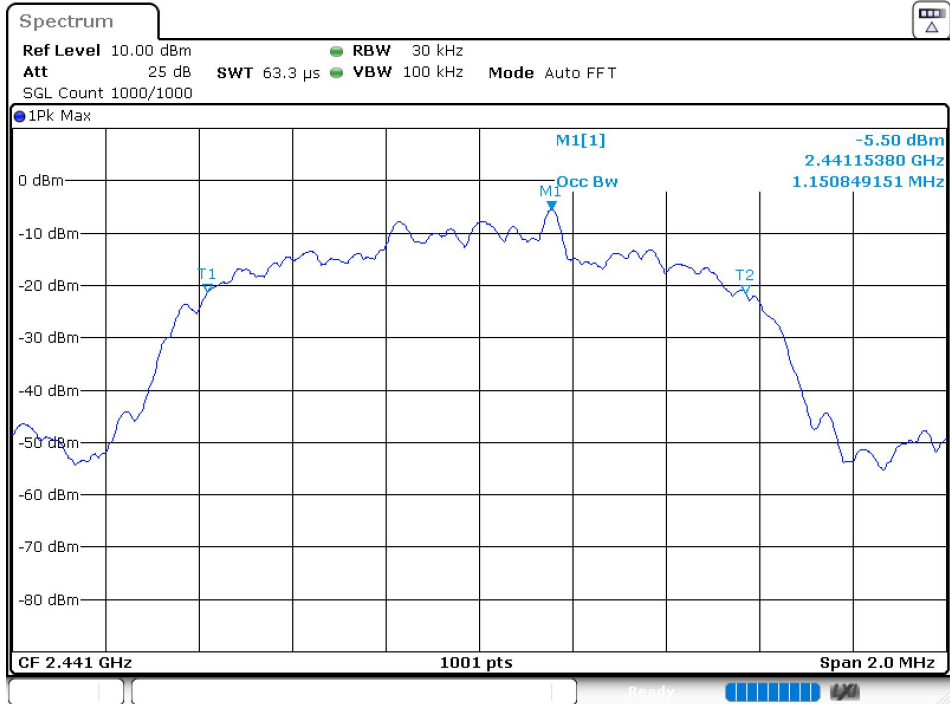

-20 dB BW NVNT 2-DH5 2480MHz Ant1

OBW NVNT 3-DH5 2402MHz Ant1

-20 dB BW NVNT 3-DH5 2402MHz Ant1

OBW NVNT 3-DH5 2441MHz Ant1

-20 dB BW NVNT 3-DH5 2441MHz Ant1

OBW NVNT 3-DH5 2480MHz Ant1

8.4 CARRIER FREQUENCIES SEPARATION

Condition	Mode	Hopping Freq1 (MHz)	Hopping Freq2 (MHz)	HFS (MHz)	Limit (MHz)	Verdict
NVNT	1-DH5	2402.05	2403.052	1.002	0.854	Pass
NVNT	1-DH5	2441.05	2442.049	0.999	0.864	Pass
NVNT	1-DH5	2479.05	2480.049	0.999	0.85	Pass
NVNT	2-DH5	2402.158	2403.157	0.999	0.847	Pass
NVNT	2-DH5	2441.155	2442.157	1.002	0.845	Pass
NVNT	2-DH5	2479.155	2480.157	1.002	0.833	Pass
NVNT	3-DH5	2402.005	2403.007	1.002	0.845	Pass
NVNT	3-DH5	2441.005	2442.007	1.002	0.837	Pass
NVNT	3-DH5	2479.155	2480.157	1.002	0.833	Pass