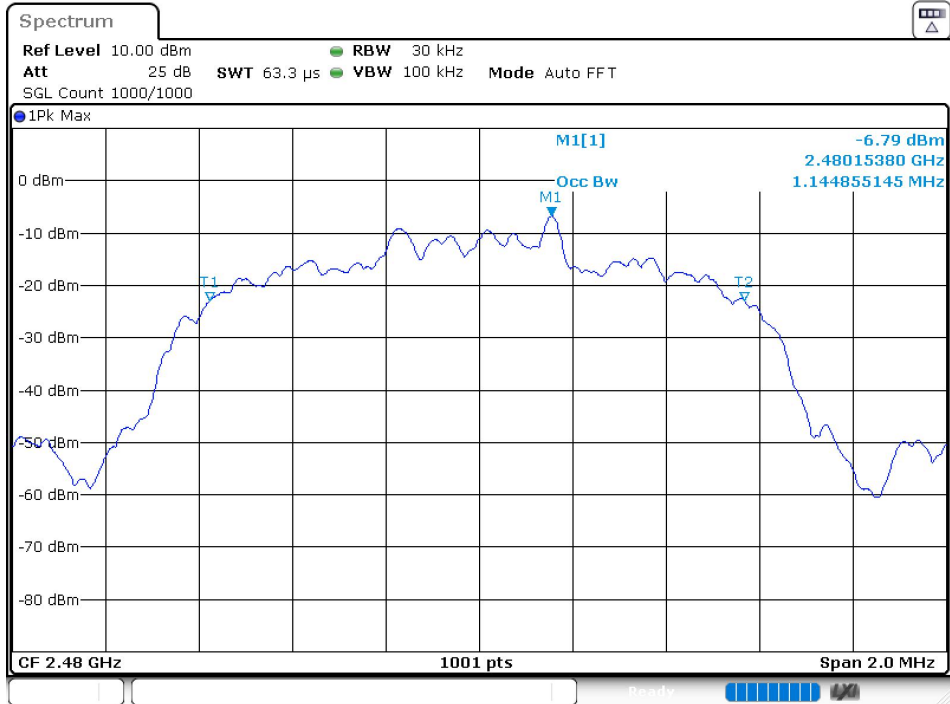

-20 dB BW NVNT 2-DH5 2480MHz Ant1

OBW NVNT 3-DH5 2402MHz Ant1

-20 dB BW NVNT 3-DH5 2402MHz Ant1

OBW NVNT 3-DH5 2441MHz Ant1

-20 dB BW NVNT 3-DH5 2441MHz Ant1

OBW NVNT 3-DH5 2480MHz Ant1

8.4 CARRIER FREQUENCIES SEPARATION

Condition	Mode	Hopping Freq1 (MHz)	Hopping Freq2 (MHz)	HFS (MHz)	Limit (MHz)	Verdict
NVNT	1-DH5	2402.05	2403.052	1.002	0.854	Pass
NVNT	1-DH5	2441.05	2442.049	0.999	0.864	Pass
NVNT	1-DH5	2479.05	2480.049	0.999	0.85	Pass
NVNT	2-DH5	2402.158	2403.157	0.999	0.847	Pass
NVNT	2-DH5	2441.155	2442.157	1.002	0.845	Pass
NVNT	2-DH5	2479.155	2480.157	1.002	0.833	Pass
NVNT	3-DH5	2402.005	2403.007	1.002	0.845	Pass
NVNT	3-DH5	2441.005	2442.007	1.002	0.837	Pass
NVNT	3-DH5	2479.155	2480.157	1.002	0.833	Pass