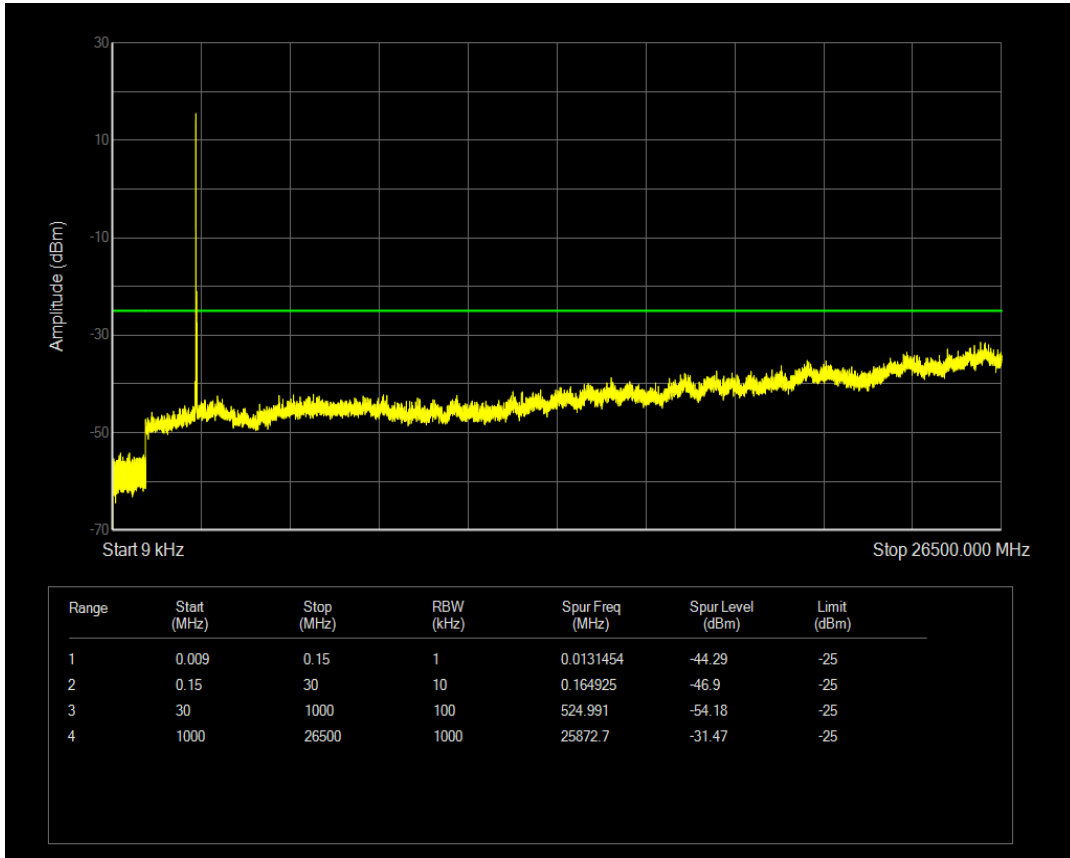

Band7 QPSK BW=15MHz Channel=21375 RB Size=75 Position=#0

Band7 QAM16 BW=15MHz Channel=21375 RB Size=1 Position=#0

Band7 QAM16 BW=15MHz Channel=21375 RB Size=75 Position=#0

Band7 QPSK BW=20MHz Channel=20850 RB Size=100 Position=#0

Band7 QPSK BW=20MHz Channel=20850 RB Size=1 Position=#0

Band7 QAM16 BW=20MHz Channel=20850 RB Size=1 Position=#0

Band7 QAM16 BW=20MHz Channel=20850 RB Size=100 Position=#0

Band7 QPSK BW=20MHz Channel=21100 RB Size=1 Position=#0