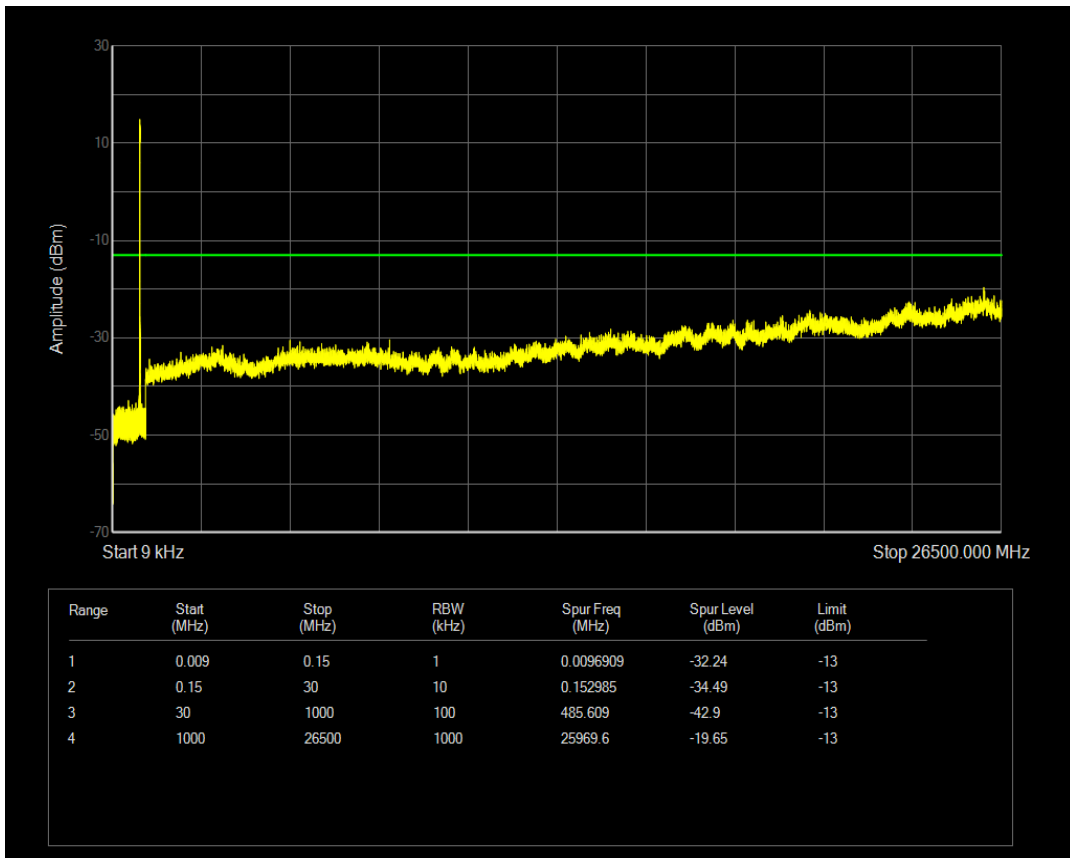

Band5 QPSK BW=5MHz Channel=20425 RB Size=25 Position=#0

Band5 QAM16 BW=5MHz Channel=20425 RB Size=1 Position=#0