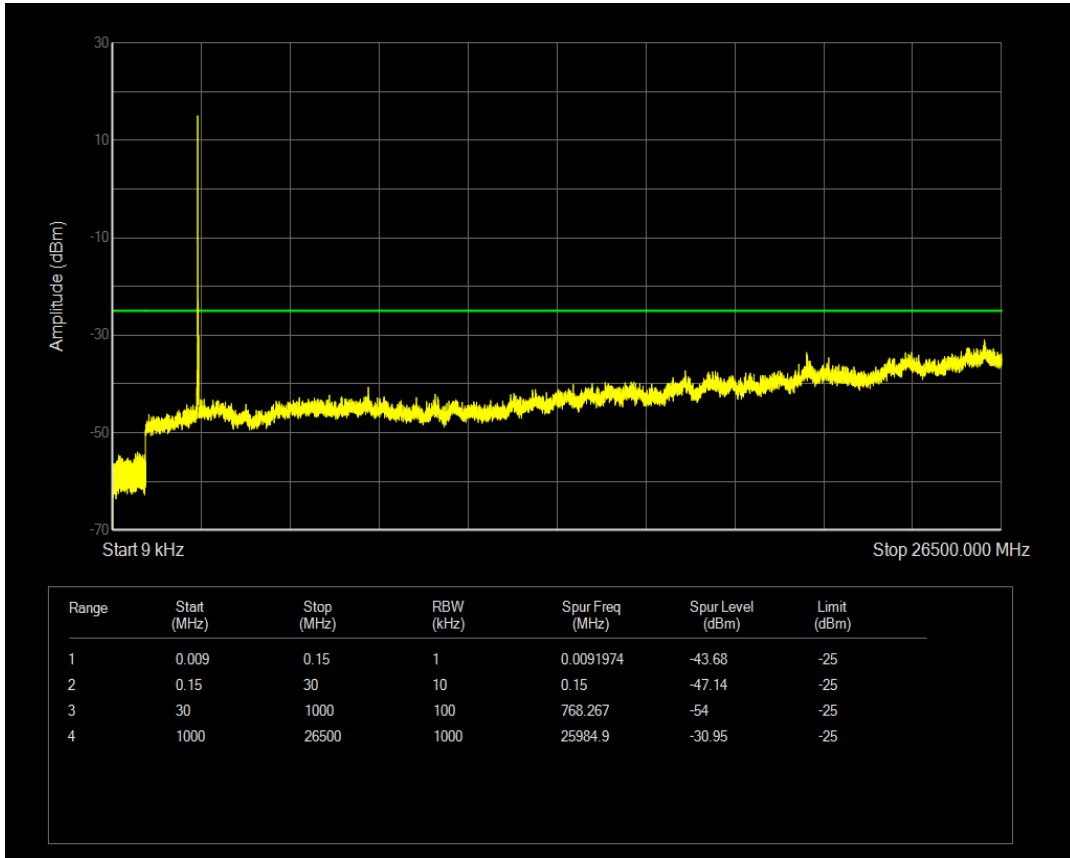

Band7 QAM16 BW=15MHz Channel=21375 RB Size=1 Position=#0

Band7 QAM16 BW=15MHz Channel=21375 RB Size=75 Position=#0