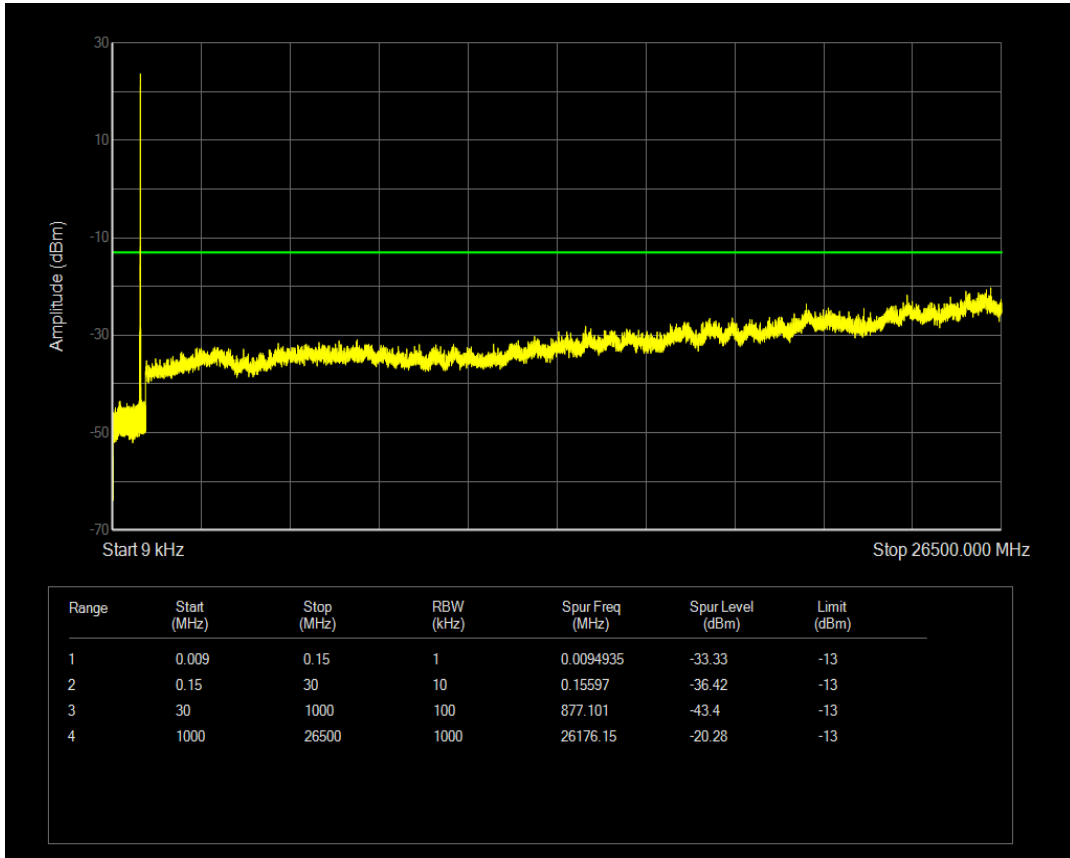

Band5 QPSK BW=5MHz Channel=20525 RB Size=25 Position=#0

Band5 QAM16 BW=5MHz Channel=20525 RB Size=1 Position=#0

Band5 QAM16 BW=5MHz Channel=20525 RB Size=25 Position=#0

Band5 QPSK BW=5MHz Channel=20625 RB Size=1 Position=#0

Band5 QPSK BW=5MHz Channel=20625 RB Size=25 Position=#0

Band5 QAM16 BW=5MHz Channel=20625 RB Size=1 Position=#0

Band5 QAM16 BW=5MHz Channel=20625 RB Size=25 Position=#0

Band5 QPSK BW=10MHz Channel=20450 RB Size=50 Position=#0