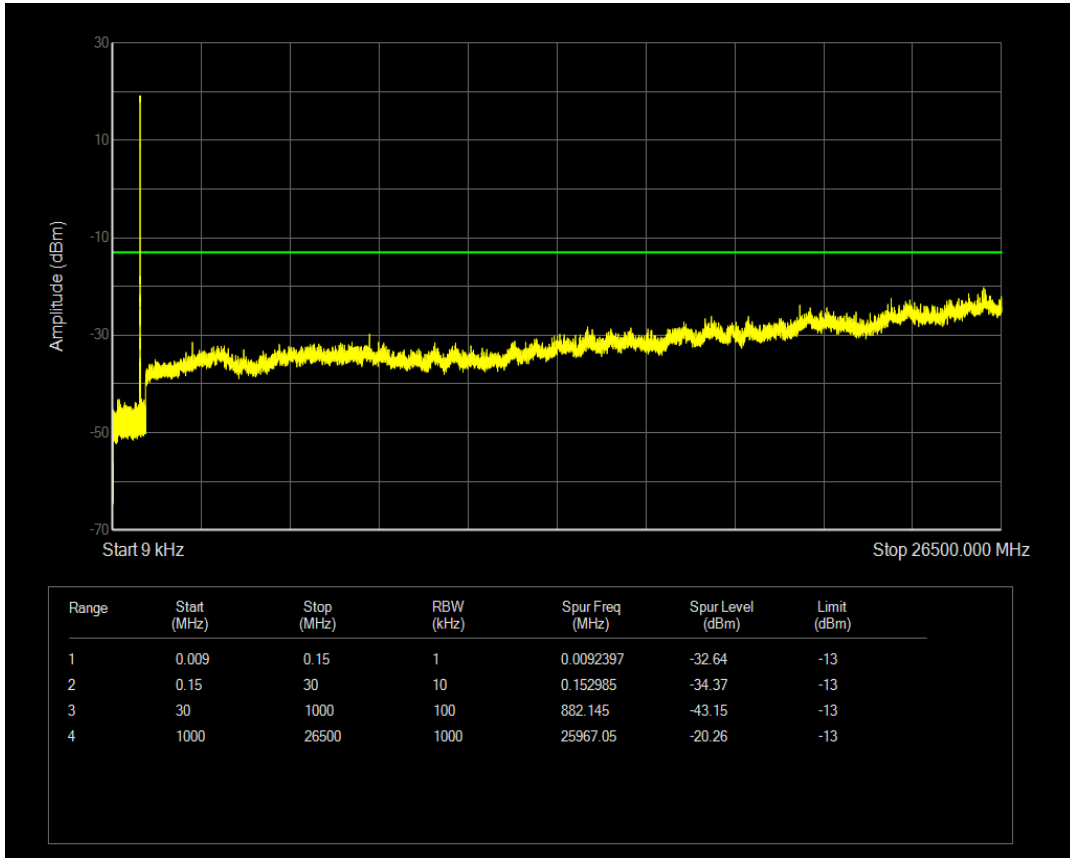

Band4 QPSK BW=20MHz Channel=20300 RB Size=1 Position=#0

Band4 QAM16 BW=20MHz Channel=20300 RB Size=100 Position=#0

Band4 QAM16 BW=20MHz Channel=20300 RB Size=1 Position=#0

Band5 QPSK BW=1.4MHz Channel=20407 RB Size=1 Position=#0

Band5 QAM16 BW=1.4MHz Channel=20407 RB Size=1 Position=#0

Band5 QPSK BW=1.4MHz Channel=20407 RB Size=6 Position=#0

Band5 QAM16 BW=1.4MHz Channel=20407 RB Size=6 Position=#0

Band5 QPSK BW=1.4MHz Channel=20525 RB Size=6 Position=#0

Band5 QPSK BW=1.4MHz Channel=20525 RB Size=1 Position=#0

Band5 QAM16 BW=1.4MHz Channel=20525 RB Size=1 Position=#0

Band5 QAM16 BW=1.4MHz Channel=20525 RB Size=6 Position=#0

Band5 QPSK BW=1.4MHz Channel=20643 RB Size=1 Position=#0