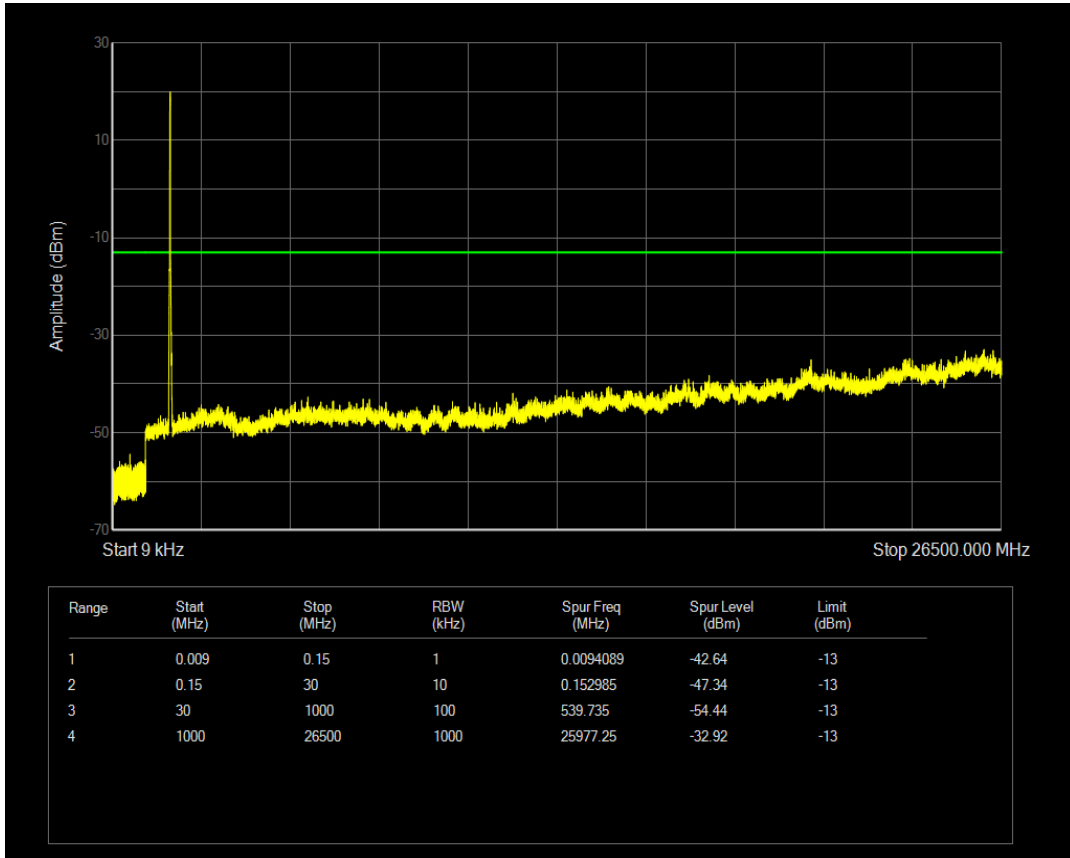

Band4 QPSK BW=20MHz Channel=20050 RB Size=100 Position=#0

Band4 QAM16 BW=20MHz Channel=20050 RB Size=1 Position=#0

Band4 QAM16 BW=20MHz Channel=20050 RB Size=100 Position=#0

Band4 QPSK BW=20MHz Channel=20175 RB Size=1 Position=#0

Band4 QAM16 BW=20MHz Channel=20175 RB Size=1 Position=#0

Band4 QPSK BW=20MHz Channel=20175 RB Size=100 Position=#0

Band4 QAM16 BW=20MHz Channel=20175 RB Size=100 Position=#0

Band4 QPSK BW=20MHz Channel=20300 RB Size=100 Position=#0