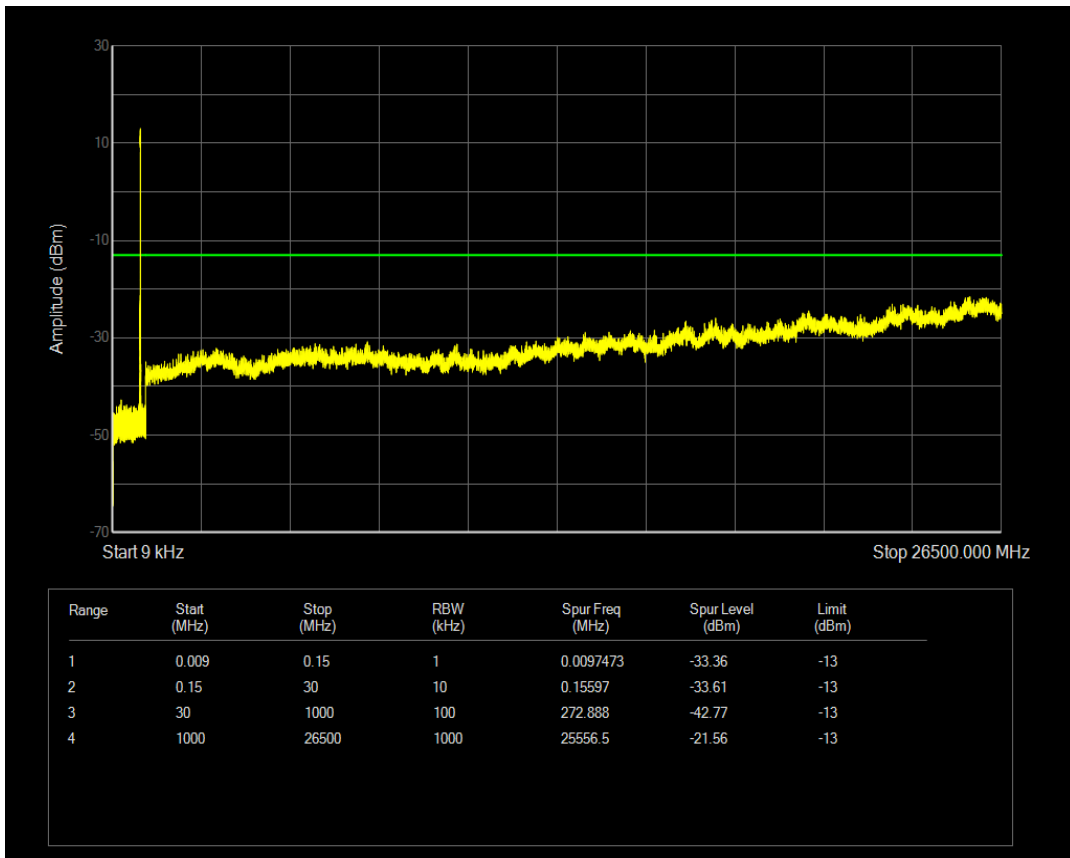

Band5 QPSK BW=5MHz Channel=20525 RB Size=25 Position=#0

Band5 QAM16 BW=5MHz Channel=20525 RB Size=1 Position=#0

Band5 QAM16 BW=5MHz Channel=20525 RB Size=25 Position=#0

Band5 QPSK BW=5MHz Channel=20625 RB Size=1 Position=#0

Band5 QPSK BW=5MHz Channel=20625 RB Size=25 Position=#0

Band5 QAM16 BW=5MHz Channel=20625 RB Size=1 Position=#0

Band5 QAM16 BW=5MHz Channel=20625 RB Size=25 Position=#0

Band5 QPSK BW=10MHz Channel=20450 RB Size=50 Position=#0