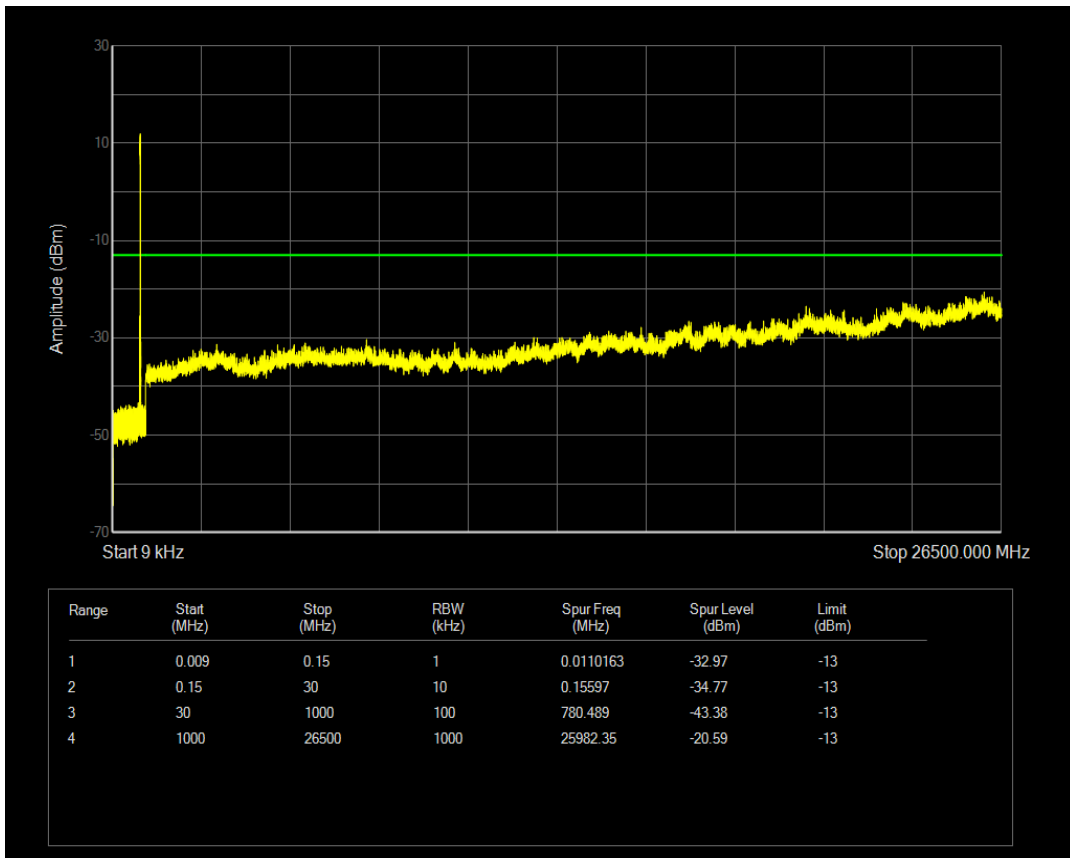

Band5 QAM16 BW=10MHz Channel=20525 RB Size=1 Position=#0

Band5 QPSK BW=10MHz Channel=20525 RB Size=50 Position=#0

Band5 QAM16 BW=10MHz Channel=20525 RB Size=50 Position=#0

Band5 QPSK BW=10MHz Channel=20600 RB Size=1 Position=#0

Band5 QPSK BW=10MHz Channel=20600 RB Size=50 Position=#0

Band5 QAM16 BW=10MHz Channel=20600 RB Size=1 Position=#0

Band5 QAM16 BW=10MHz Channel=20600 RB Size=50 Position=#0

Band7 QPSK BW=5MHz Channel=20775 RB Size=1 Position=#0