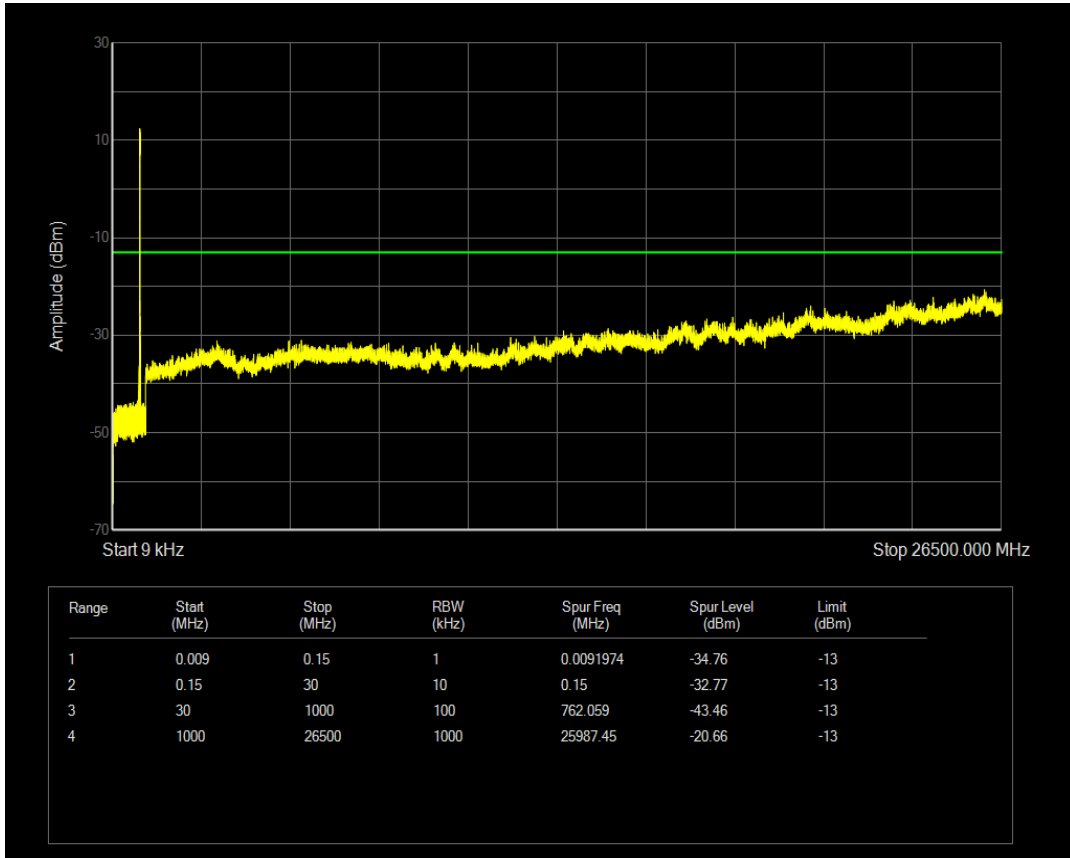

Band5 QPSK BW=5MHz Channel=20625 RB Size=25 Position=#0

Band5 QAM16 BW=5MHz Channel=20625 RB Size=1 Position=#0

Band5 QAM16 BW=5MHz Channel=20625 RB Size=25 Position=#0

Band5 QPSK BW=10MHz Channel=20450 RB Size=50 Position=#0

Band5 QPSK BW=10MHz Channel=20450 RB Size=1 Position=#0

Band5 QAM16 BW=10MHz Channel=20450 RB Size=1 Position=#0

Band5 QAM16 BW=10MHz Channel=20450 RB Size=50 Position=#0

Band5 QPSK BW=10MHz Channel=20525 RB Size=1 Position=#0