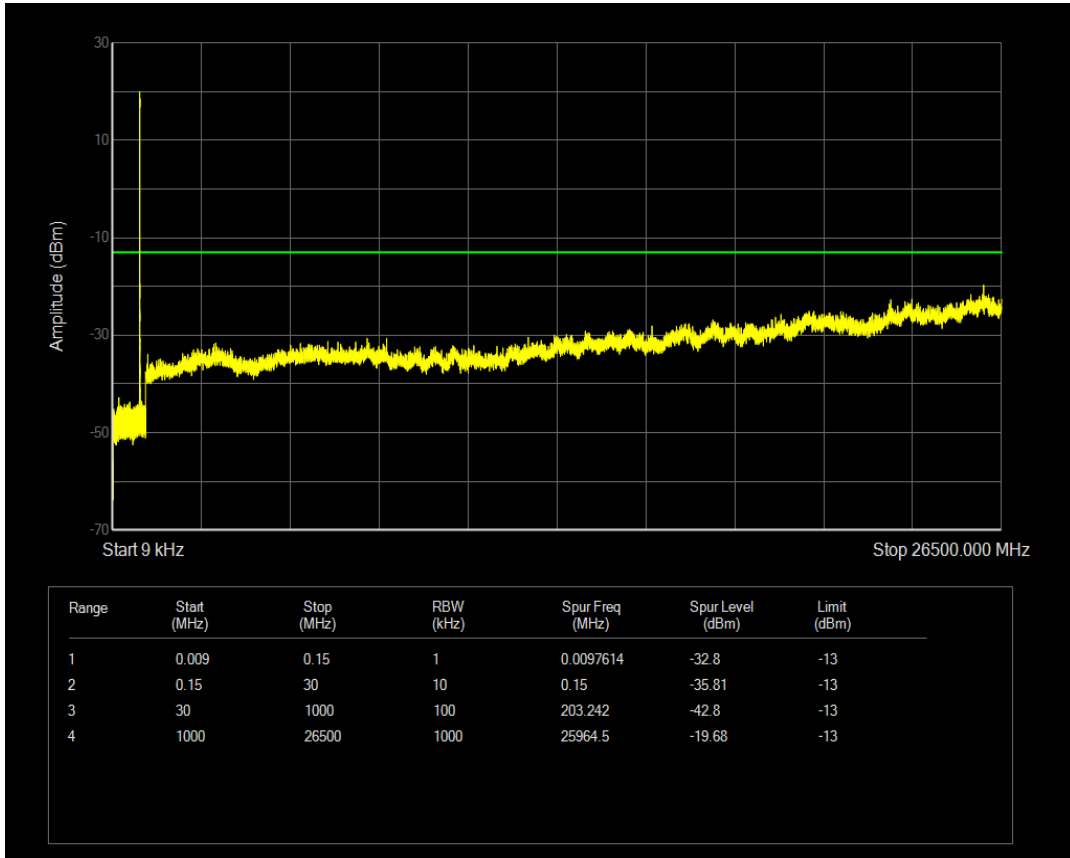

Band4 QAM16 BW=20MHz Channel=20175 RB Size=1 Position=#0

Band4 QPSK BW=20MHz Channel=20175 RB Size=100 Position=#0

Band4 QAM16 BW=20MHz Channel=20175 RB Size=100 Position=#0

Band4 QPSK BW=20MHz Channel=20300 RB Size=100 Position=#0

Band4 QPSK BW=20MHz Channel=20300 RB Size=1 Position=#0

Band4 QAM16 BW=20MHz Channel=20300 RB Size=100 Position=#0

Band4 QAM16 BW=20MHz Channel=20300 RB Size=1 Position=#0

Band5 QPSK BW=1.4MHz Channel=20407 RB Size=1 Position=#0

Band5 QAM16 BW=1.4MHz Channel=20407 RB Size=1 Position=#0

Band5 QPSK BW=1.4MHz Channel=20407 RB Size=6 Position=#0

Band5 QAM16 BW=1.4MHz Channel=20407 RB Size=6 Position=#0

Band5 QPSK BW=1.4MHz Channel=20525 RB Size=6 Position=#0