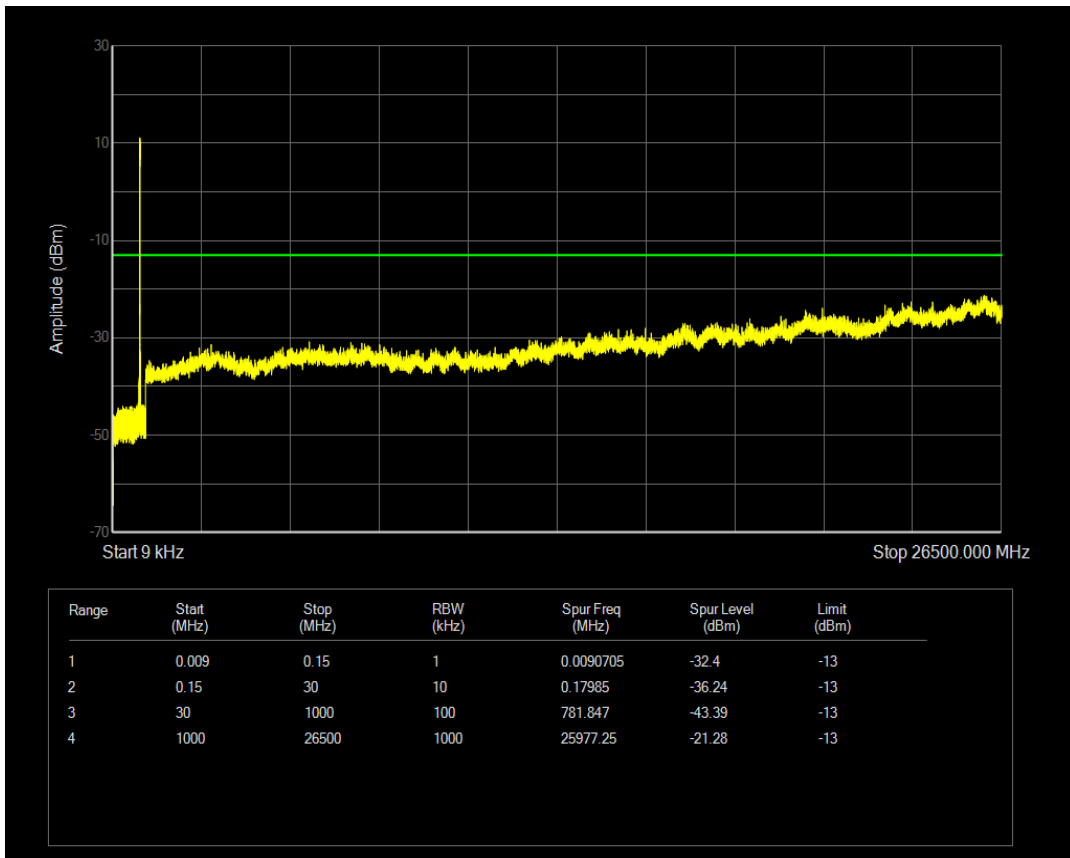

Band5 QPSK BW=5MHz Channel=20625 RB Size=25 Position=#0

Band5 QAM16 BW=5MHz Channel=20625 RB Size=1 Position=#0

Band5 QAM16 BW=5MHz Channel=20625 RB Size=25 Position=#0

Band5 QPSK BW=10MHz Channel=20450 RB Size=50 Position=#0

Band5 QPSK BW=10MHz Channel=20450 RB Size=1 Position=#0

Band5 QAM16 BW=10MHz Channel=20450 RB Size=1 Position=#0

Band5 QAM16 BW=10MHz Channel=20450 RB Size=50 Position=#0

Band5 QPSK BW=10MHz Channel=20525 RB Size=1 Position=#0