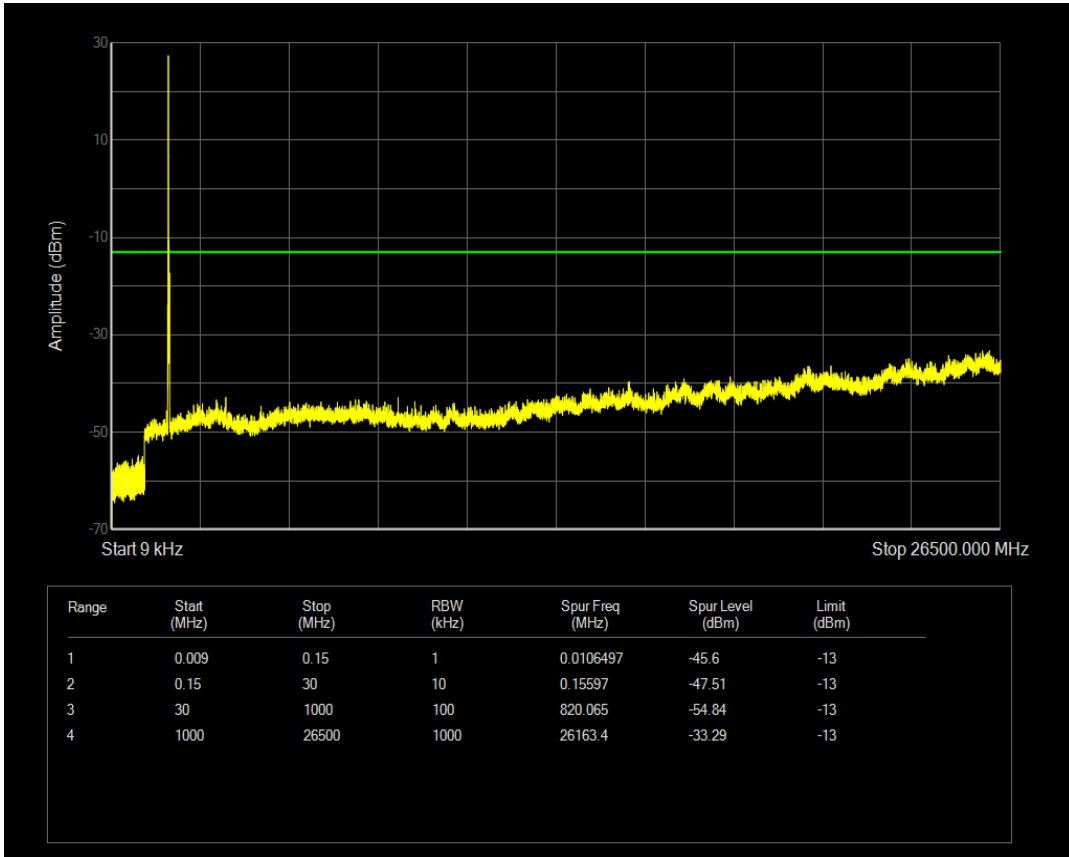

Band4 QAM16 BW=15MHz Channel=20025 RB Size=1 Position=#0

Band4 QPSK BW=15MHz Channel=20025 RB Size=75 Position=#0

Band4 QAM16 BW=15MHz Channel=20025 RB Size=75 Position=#0

Band4 QPSK BW=15MHz Channel=20175 RB Size=1 Position=#0

Band4 QPSK BW=15MHz Channel=20175 RB Size=75 Position=#0

Band4 QAM16 BW=15MHz Channel=20175 RB Size=1 Position=#0

Band4 QAM16 BW=15MHz Channel=20175 RB Size=75 Position=#0

Band4 QPSK BW=15MHz Channel=20325 RB Size=1 Position=#0

Band4 QAM16 BW=15MHz Channel=20325 RB Size=1 Position=#0

Band4 QPSK BW=15MHz Channel=20325 RB Size=75 Position=#0

Band4 QPSK BW=20MHz Channel=20050 RB Size=1 Position=#0

Band4 QAM16 BW=15MHz Channel=20325 RB Size=75 Position=#0