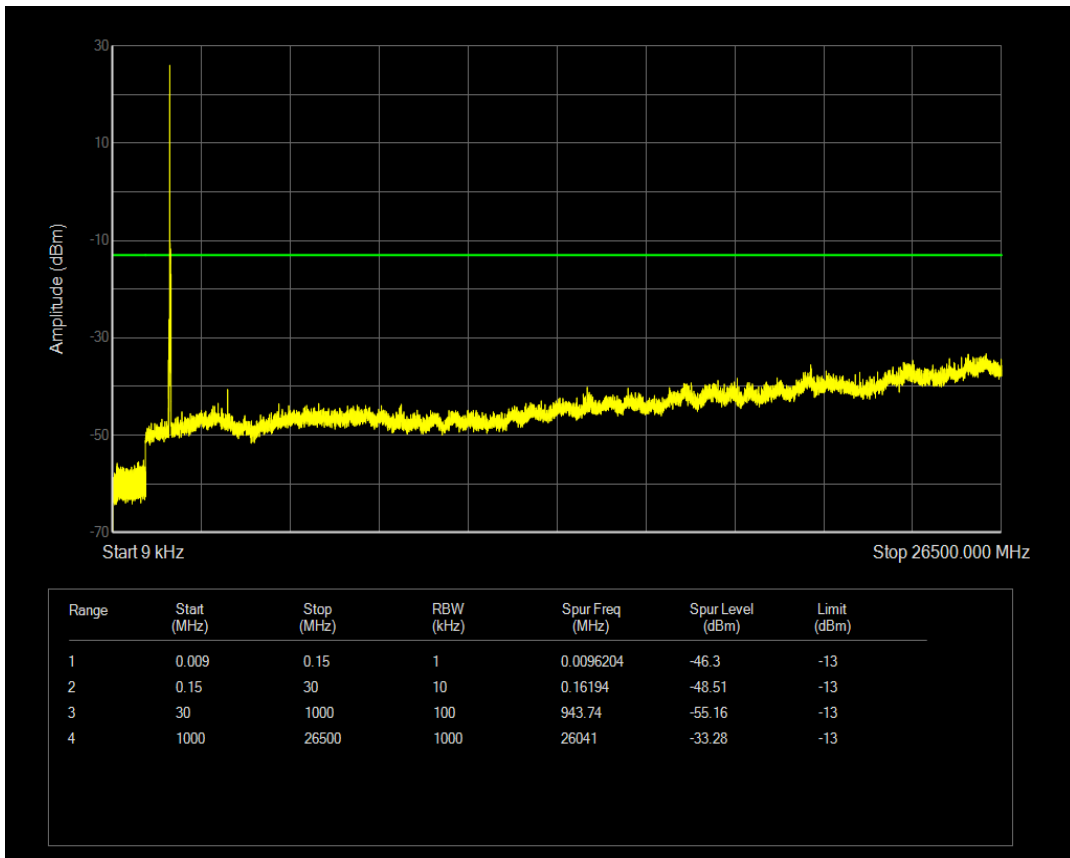

Band4 QPSK BW=20MHz Channel=20050 RB Size=100 Position=#0

Band4 QAM16 BW=20MHz Channel=20050 RB Size=1 Position=#0

Band4 QAM16 BW=20MHz Channel=20050 RB Size=100 Position=#0

Band4 QPSK BW=20MHz Channel=20175 RB Size=1 Position=#0

Band4 QAM16 BW=20MHz Channel=20175 RB Size=1 Position=#0

Band4 QPSK BW=20MHz Channel=20175 RB Size=100 Position=#0

Band4 QAM16 BW=20MHz Channel=20175 RB Size=100 Position=#0

Band4 QPSK BW=20MHz Channel=20300 RB Size=100 Position=#0