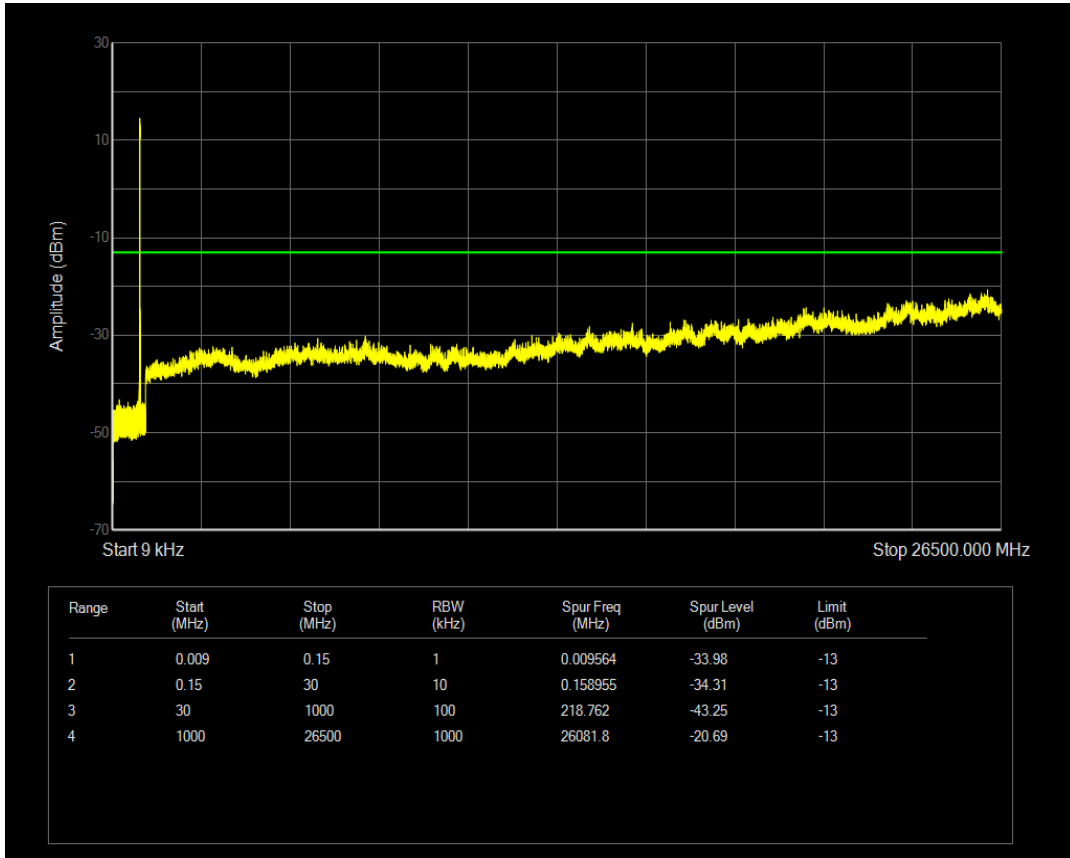

Band5 QPSK BW=5MHz Channel=20425 RB Size=25 Position=#0

Band5 QAM16 BW=5MHz Channel=20425 RB Size=1 Position=#0

Band5 QPSK BW=5MHz Channel=20525 RB Size=1 Position=#0

Band5 QAM16 BW=5MHz Channel=20425 RB Size=25 Position=#0

Band5 QPSK BW=5MHz Channel=20525 RB Size=25 Position=#0

Band5 QAM16 BW=5MHz Channel=20525 RB Size=1 Position=#0

Band5 QAM16 BW=5MHz Channel=20525 RB Size=25 Position=#0

Band5 QPSK BW=5MHz Channel=20625 RB Size=1 Position=#0