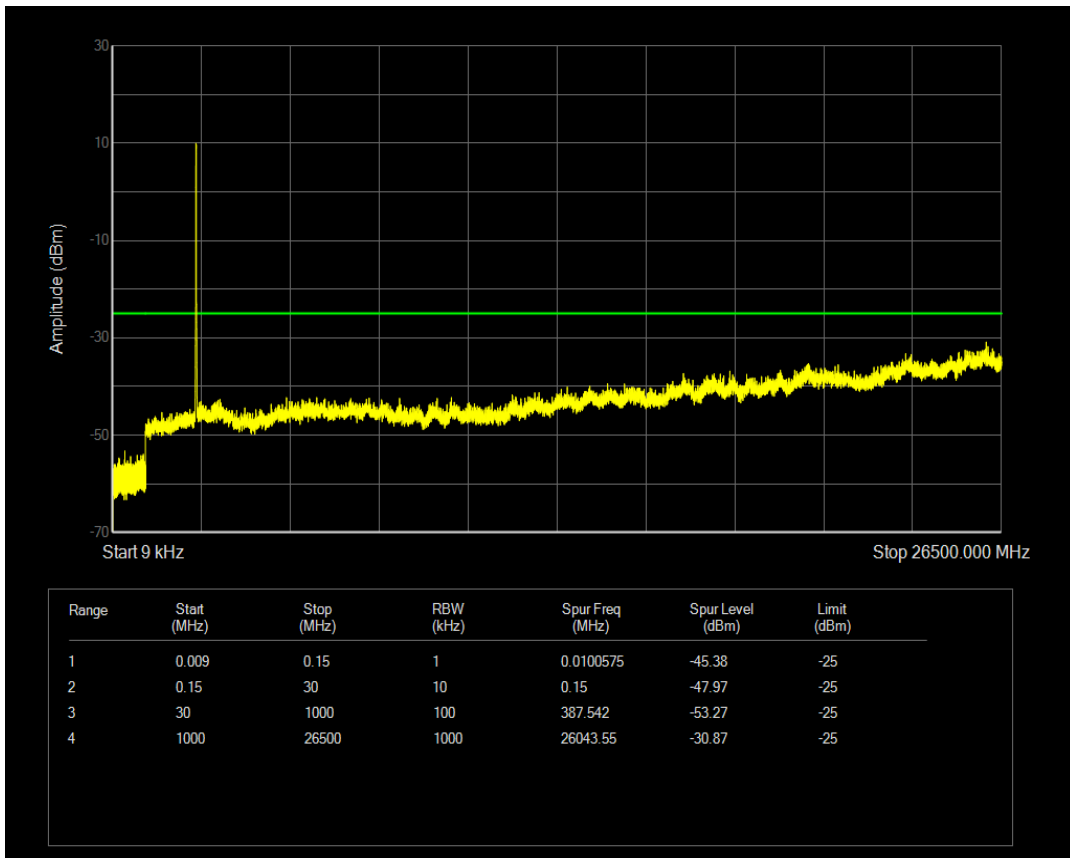

Band7 QPSK BW=15MHz Channel=20825 RB Size=75 Position=#0

Band7 QAM16 BW=15MHz Channel=20825 RB Size=1 Position=#0