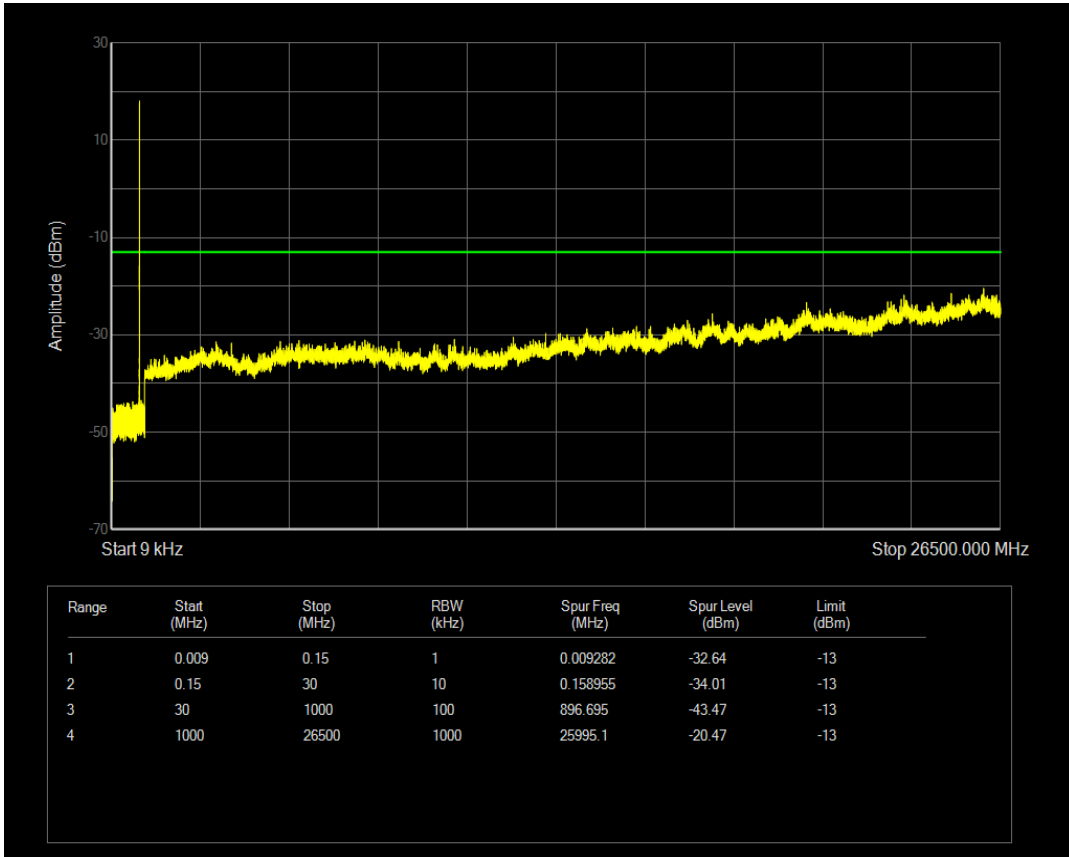

Band5 QAM16 BW=1.4MHz Channel=20643 RB Size=6 Position=#0

Band5 QPSK BW=3MHz Channel=20415 RB Size=1 Position=#0