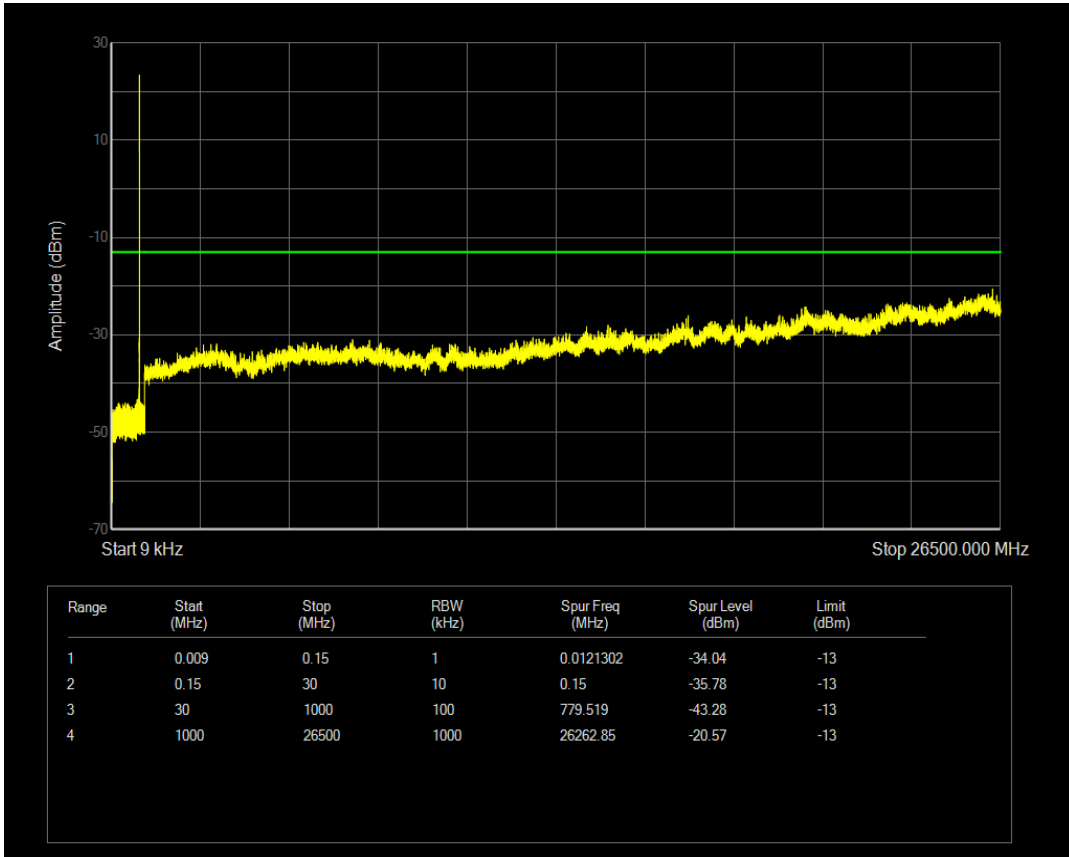

Band5 QPSK BW=1.4MHz Channel=20525 RB Size=1 Position=#0

Band5 QAM16 BW=1.4MHz Channel=20525 RB Size=1 Position=#0

Band5 QAM16 BW=1.4MHz Channel=20525 RB Size=6 Position=#0

Band5 QPSK BW=1.4MHz Channel=20643 RB Size=1 Position=#0

Band5 QAM16 BW=1.4MHz Channel=20643 RB Size=1 Position=#0

Band5 QPSK BW=1.4MHz Channel=20643 RB Size=6 Position=#0

Band5 QAM16 BW=1.4MHz Channel=20643 RB Size=6 Position=#0

Band5 QPSK BW=3MHz Channel=20415 RB Size=1 Position=#0