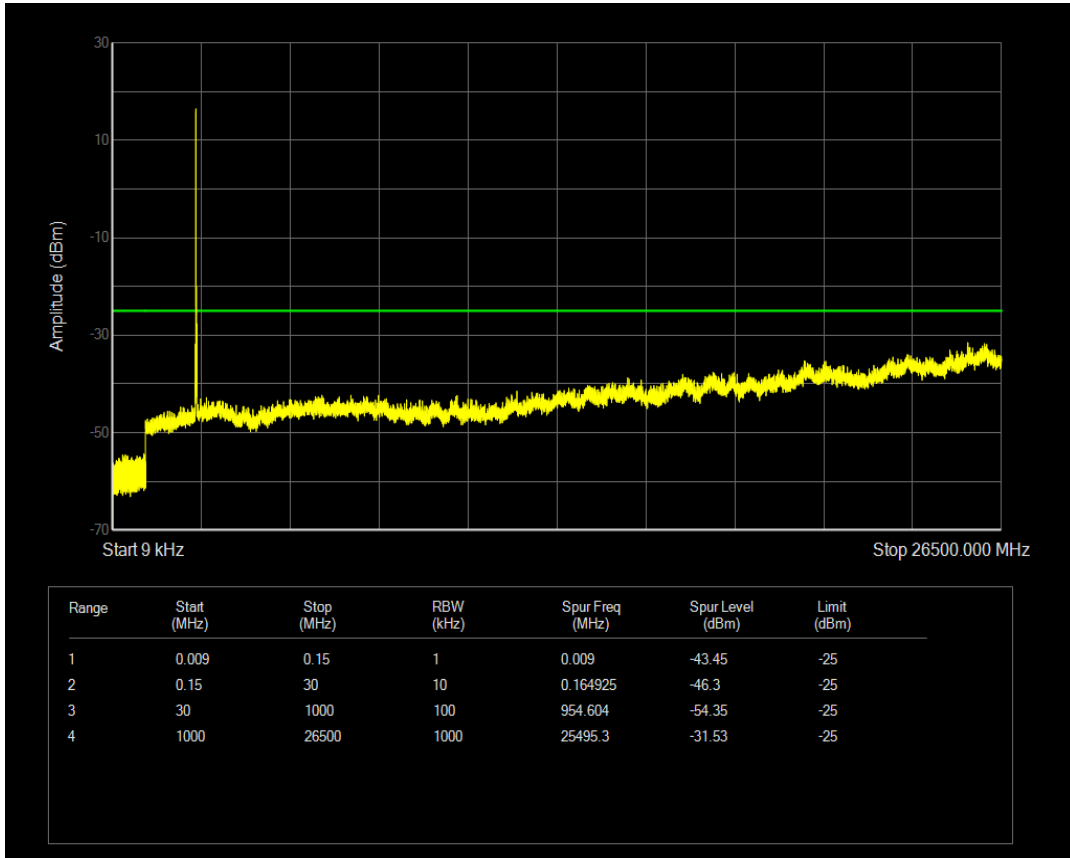

Band7 QAM16 BW=15MHz Channel=20825 RB Size=1 Position=#0

Band7 QAM16 BW=15MHz Channel=20825 RB Size=75 Position=#0