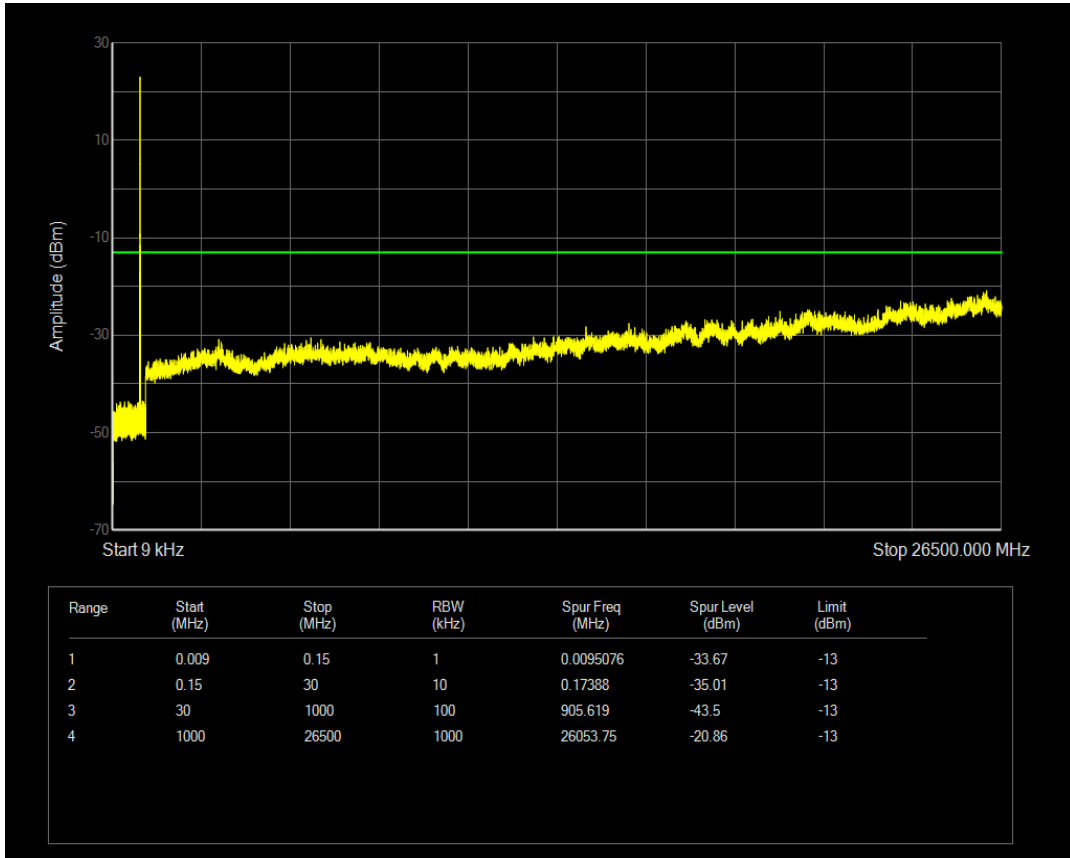

Band5 QPSK BW=5MHz Channel=20425 RB Size=25 Position=#0

Band5 QAM16 BW=5MHz Channel=20425 RB Size=1 Position=#0

Band5 QPSK BW=5MHz Channel=20525 RB Size=1 Position=#0

Band5 QAM16 BW=5MHz Channel=20425 RB Size=25 Position=#0

Band5 QPSK BW=5MHz Channel=20525 RB Size=25 Position=#0

Band5 QAM16 BW=5MHz Channel=20525 RB Size=1 Position=#0

Band5 QAM16 BW=5MHz Channel=20525 RB Size=25 Position=#0

Band5 QPSK BW=5MHz Channel=20625 RB Size=1 Position=#0