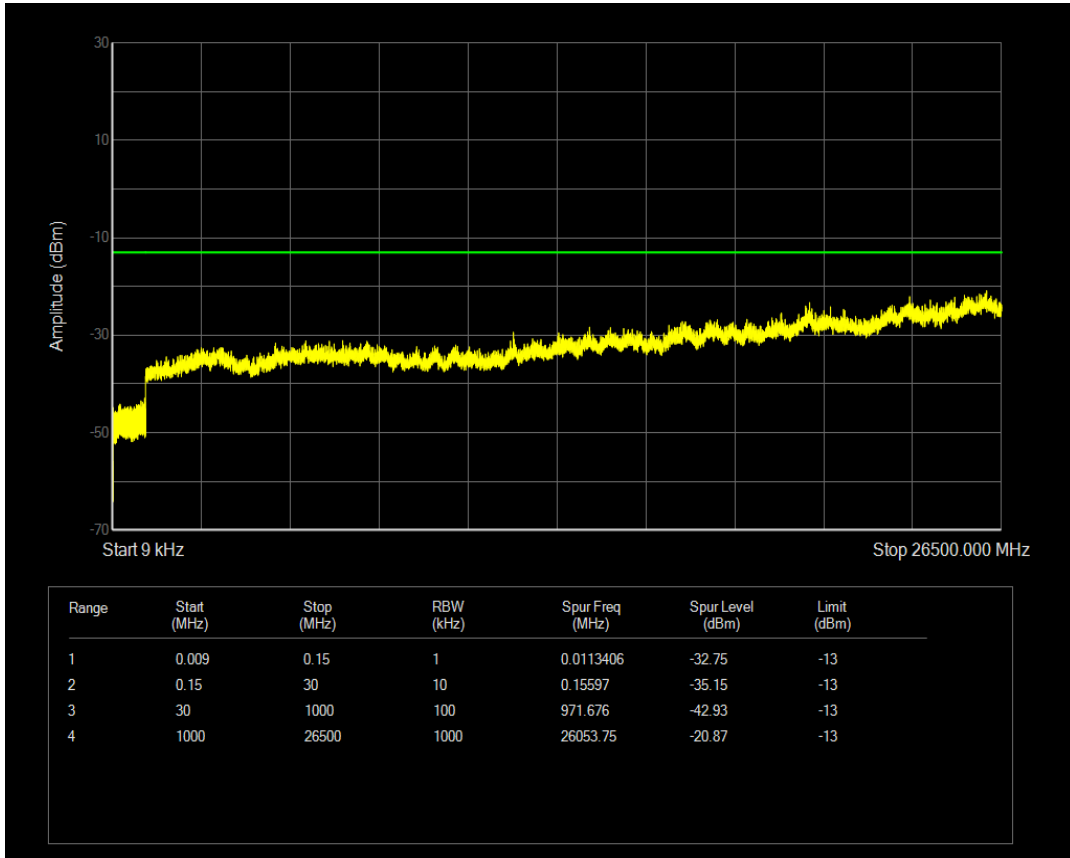

Band5 QPSK BW=3MHz Channel=20635 RB Size=15 Position=#0

Band5 QAM16 BW=3MHz Channel=20635 RB Size=1 Position=#0

Band5 QAM16 BW=3MHz Channel=20635 RB Size=15 Position=#0

Band5 QPSK BW=5MHz Channel=20425 RB Size=1 Position=#0