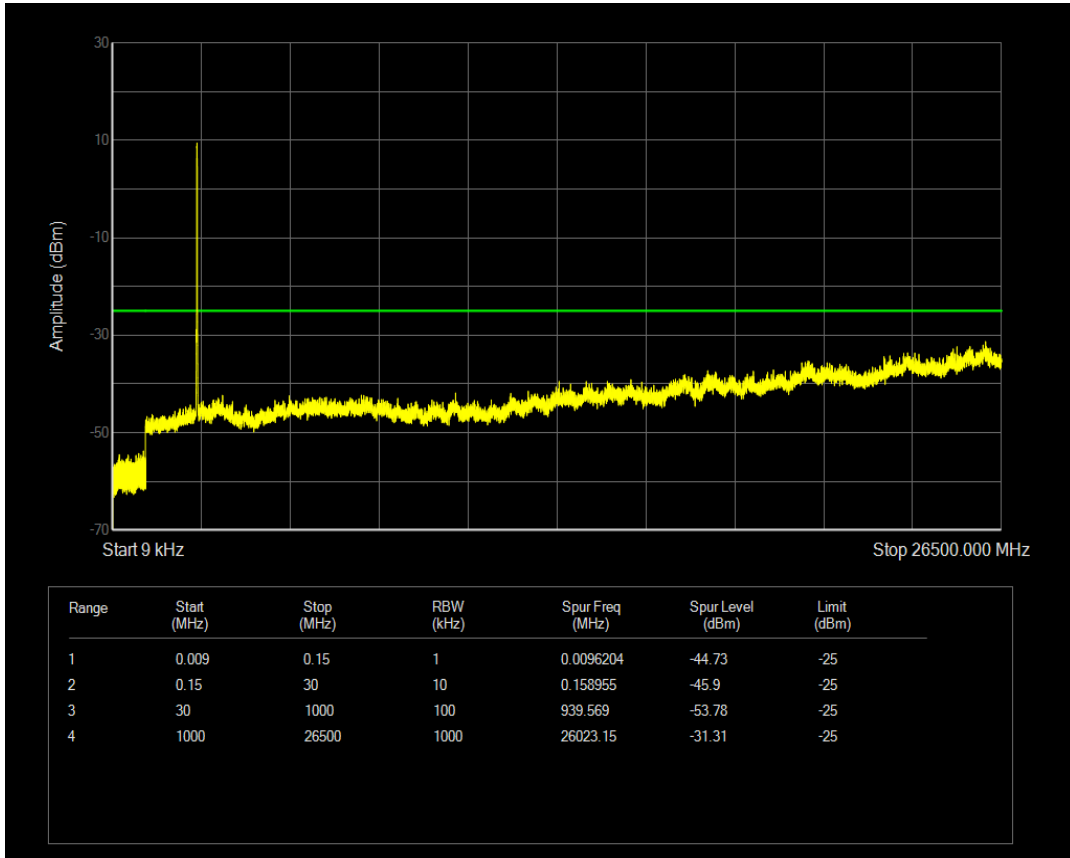

Band7 QPSK BW=15MHz Channel=21100 RB Size=75 Position=#0

Band7 QAM16 BW=15MHz Channel=21100 RB Size=1 Position=#0

Band7 QPSK BW=15MHz Channel=21375 RB Size=1 Position=#0

Band7 QAM16 BW=15MHz Channel=21100 RB Size=75 Position=#0