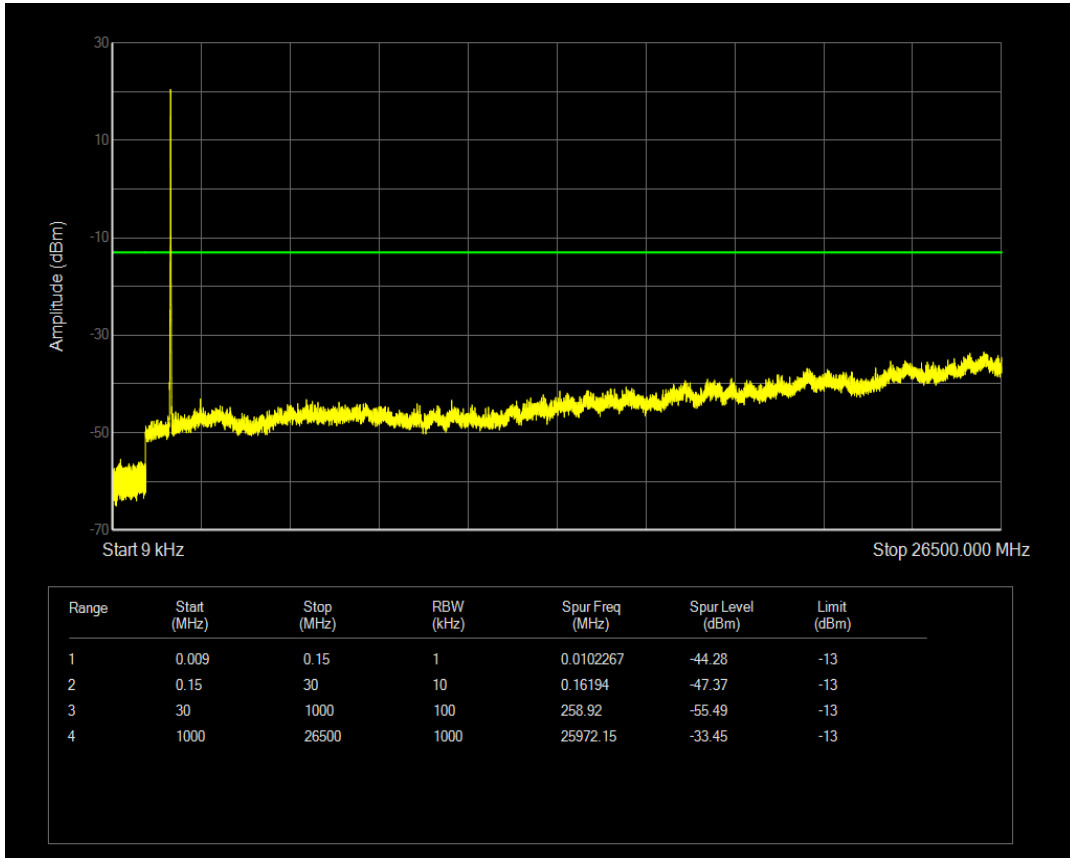

Band4 QPSK BW=10MHz Channel=20350 RB Size=50 Position=#0

Band4 QAM16 BW=10MHz Channel=20350 RB Size=50 Position=#0

Band4 QAM16 BW=10MHz Channel=20350 RB Size=1 Position=#0

Band4 QPSK BW=15MHz Channel=20025 RB Size=1 Position=#0

Band4 QAM16 BW=15MHz Channel=20025 RB Size=1 Position=#0

Band4 QPSK BW=15MHz Channel=20025 RB Size=75 Position=#0

Band4 QAM16 BW=15MHz Channel=20025 RB Size=75 Position=#0

Band4 QPSK BW=15MHz Channel=20175 RB Size=1 Position=#0