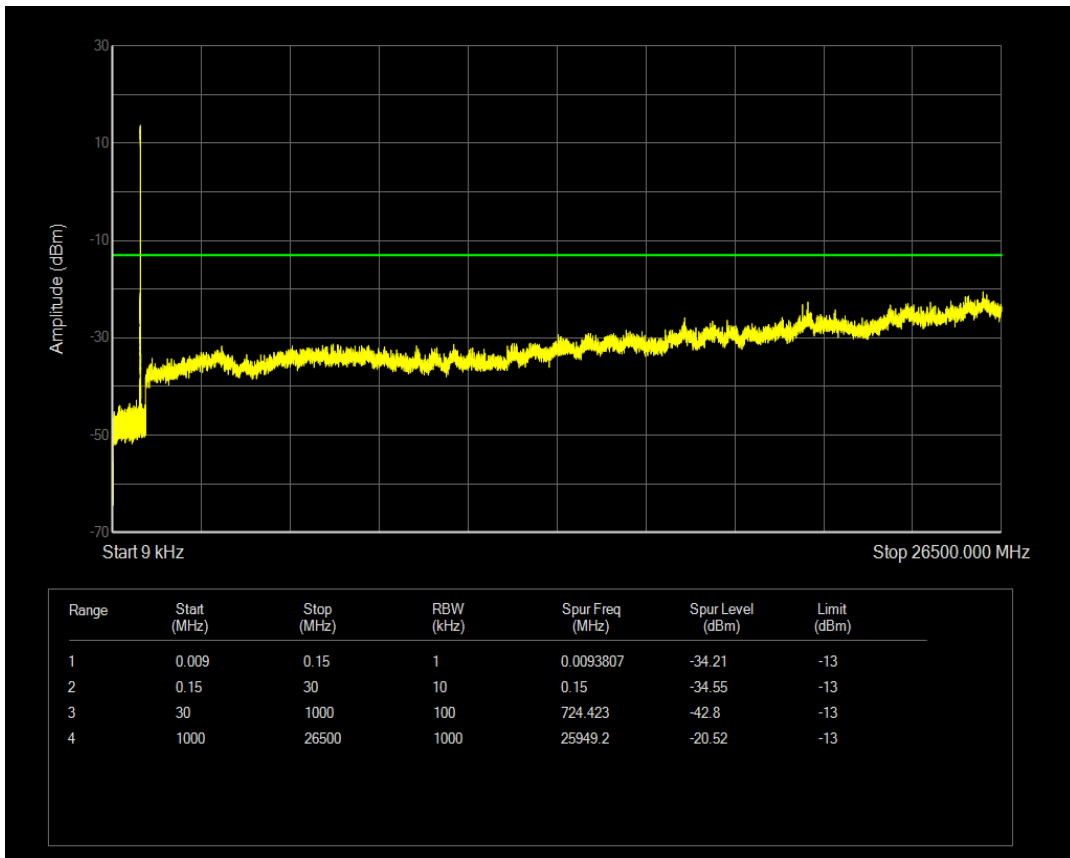

Band5 QPSK BW=5MHz Channel=20625 RB Size=25 Position=#0

Band5 QAM16 BW=5MHz Channel=20625 RB Size=1 Position=#0