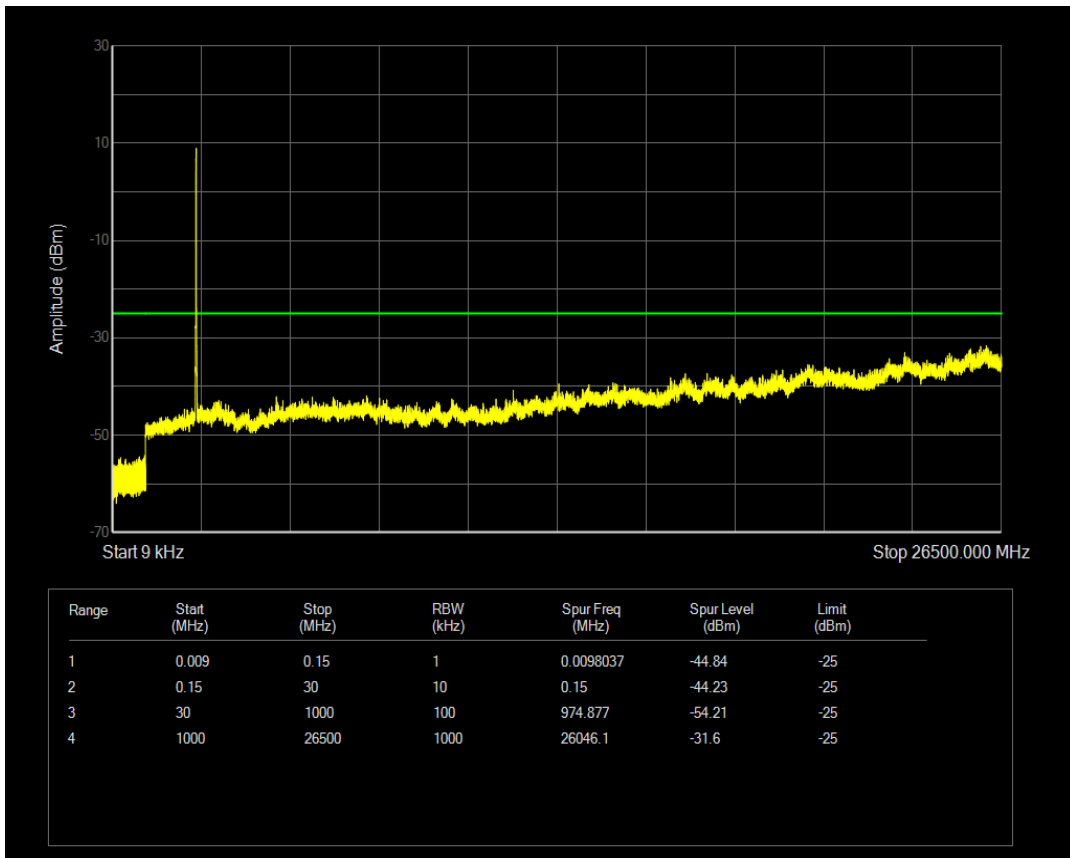

Band7 QAM16 BW=15MHz Channel=20825 RB Size=75 Position=#0

Band7 QPSK BW=15MHz Channel=21100 RB Size=1 Position=#0