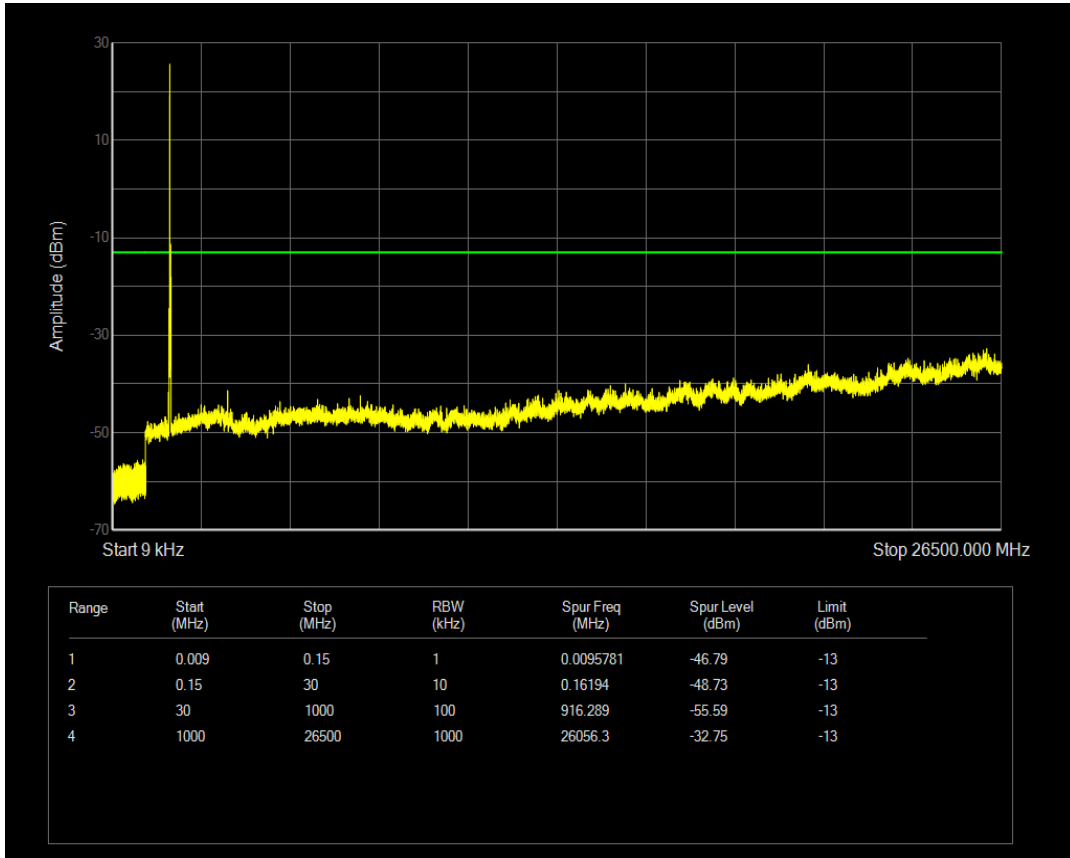

Band4 QPSK BW=20MHz Channel=20050 RB Size=100 Position=#0

Band4 QAM16 BW=20MHz Channel=20050 RB Size=1 Position=#0

Band4 QAM16 BW=20MHz Channel=20050 RB Size=100 Position=#0

Band4 QPSK BW=20MHz Channel=20175 RB Size=1 Position=#0

Band4 QAM16 BW=20MHz Channel=20175 RB Size=1 Position=#0

Band4 QPSK BW=20MHz Channel=20175 RB Size=100 Position=#0

Band4 QAM16 BW=20MHz Channel=20175 RB Size=100 Position=#0

Band4 QPSK BW=20MHz Channel=20300 RB Size=100 Position=#0