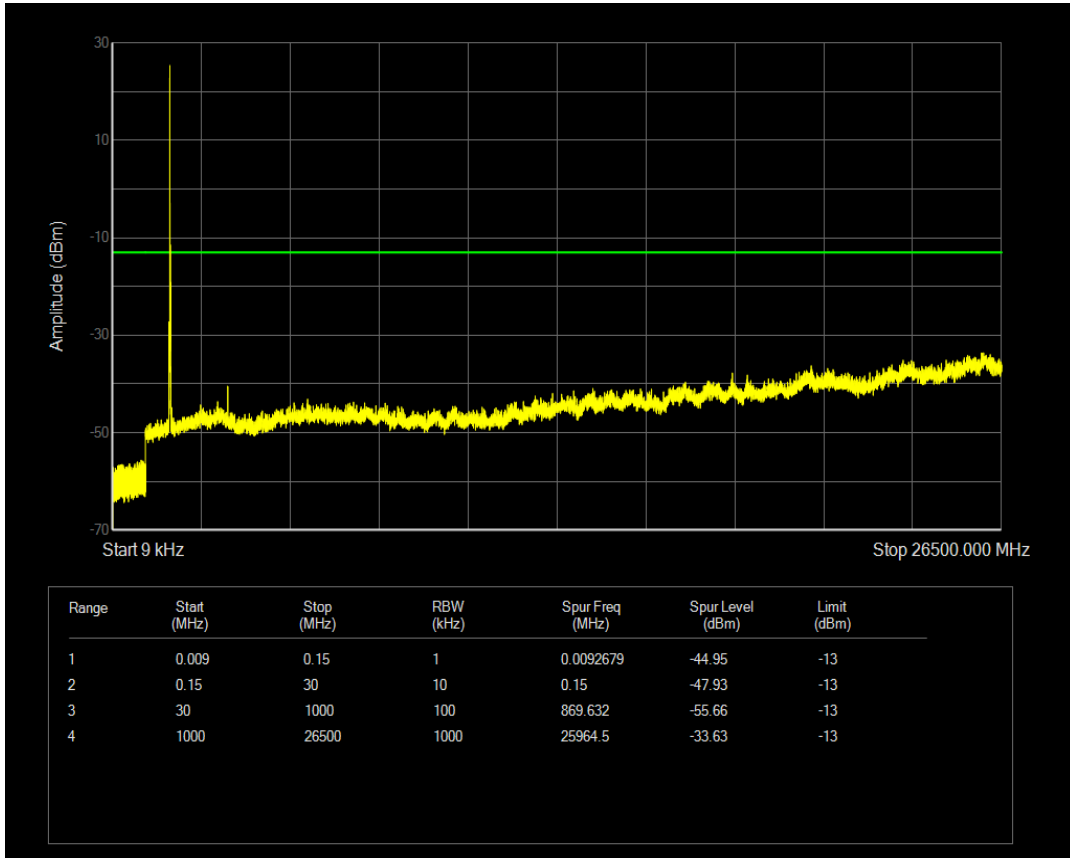

Band4 QPSK BW=10MHz Channel=20350 RB Size=50 Position=#0

Band4 QAM16 BW=10MHz Channel=20350 RB Size=50 Position=#0

Band4 QAM16 BW=10MHz Channel=20350 RB Size=1 Position=#0

Band4 QPSK BW=15MHz Channel=20025 RB Size=1 Position=#0

Band4 QAM16 BW=15MHz Channel=20025 RB Size=1 Position=#0

Band4 QPSK BW=15MHz Channel=20025 RB Size=75 Position=#0

Band4 QAM16 BW=15MHz Channel=20025 RB Size=75 Position=#0

Band4 QPSK BW=15MHz Channel=20175 RB Size=1 Position=#0

Band4 QPSK BW=15MHz Channel=20175 RB Size=75 Position=#0

Band4 QAM16 BW=15MHz Channel=20175 RB Size=1 Position=#0

Band4 QAM16 BW=15MHz Channel=20175 RB Size=75 Position=#0

Band4 QPSK BW=15MHz Channel=20325 RB Size=1 Position=#0