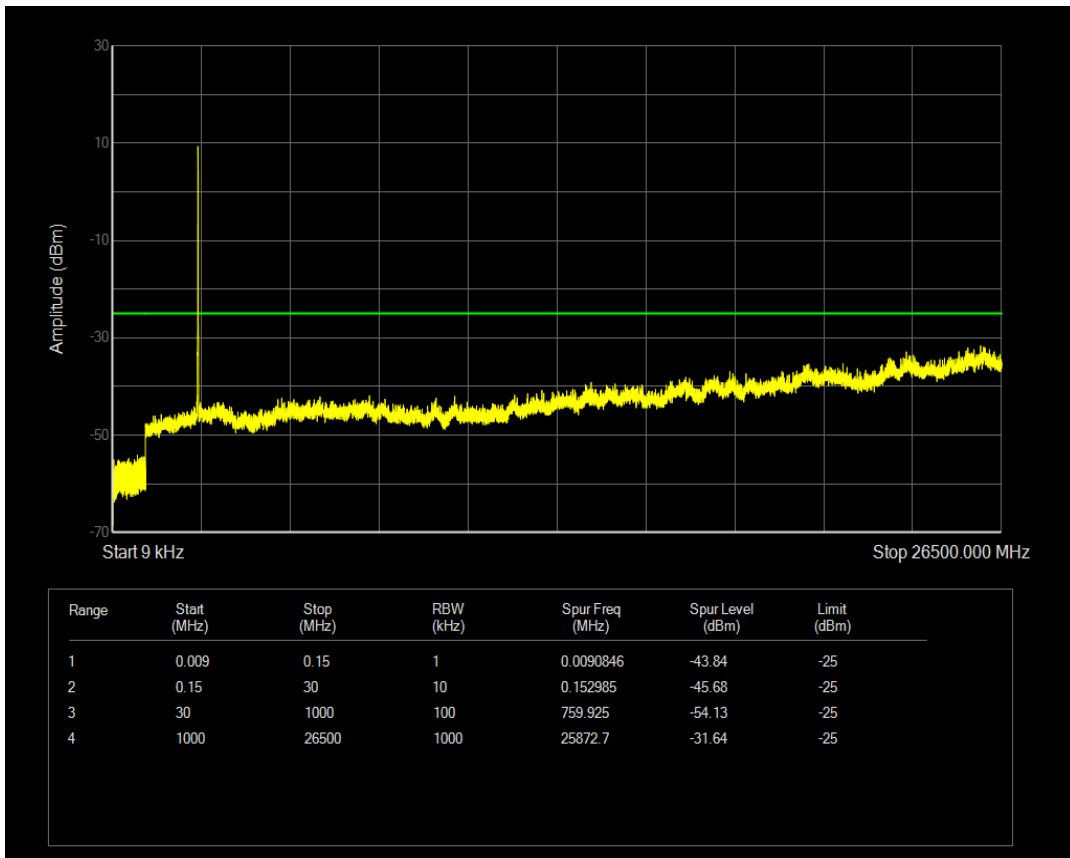

Band7 QAM16 BW=10MHz Channel=21400 RB Size=50 Position=#0

Band7 QPSK BW=15MHz Channel=20825 RB Size=1 Position=#0