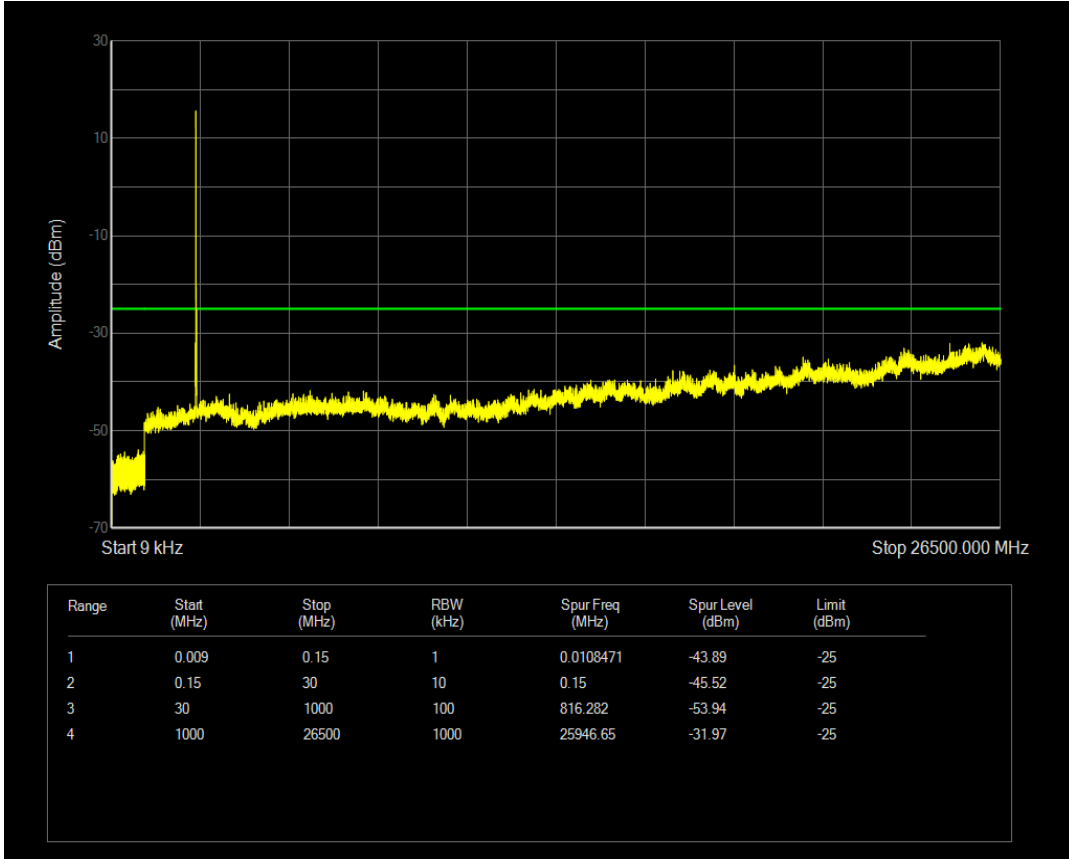

Band7 QPSK BW=10MHz Channel=20800 RB Size=1 Position=#0

Band7 QAM16 BW=10MHz Channel=20800 RB Size=1 Position=#0

Band7 QAM16 BW=10MHz Channel=20800 RB Size=50 Position=#0

Band7 QPSK BW=10MHz Channel=21100 RB Size=1 Position=#0

Band7 QPSK BW=10MHz Channel=21100 RB Size=50 Position=#0

Band7 QAM16 BW=10MHz Channel=21100 RB Size=1 Position=#0

Band7 QAM16 BW=10MHz Channel=21100 RB Size=50 Position=#0

Band7 QPSK BW=10MHz Channel=21400 RB Size=50 Position=#0