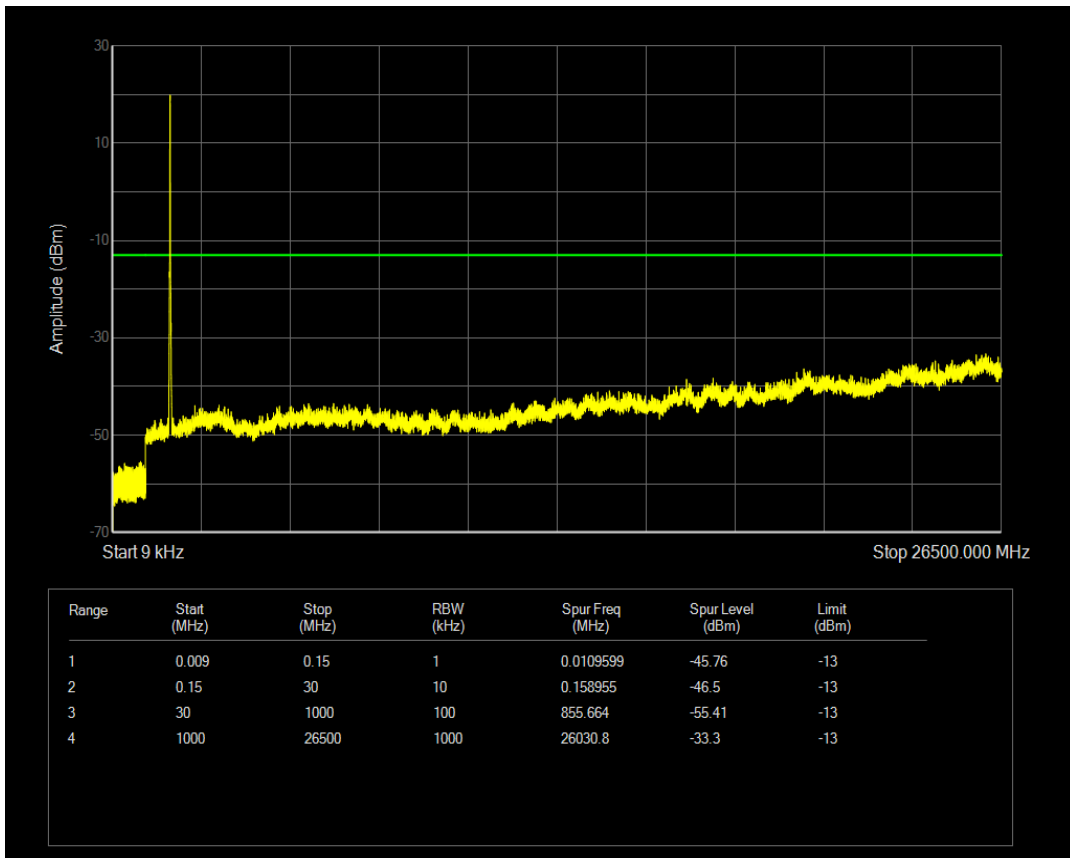

Band4 QPSK BW=10MHz Channel=20350 RB Size=50 Position=#0

Band4 QAM16 BW=10MHz Channel=20350 RB Size=50 Position=#0

Band4 QAM16 BW=10MHz Channel=20350 RB Size=1 Position=#0

Band4 QPSK BW=15MHz Channel=20025 RB Size=1 Position=#0

Band4 QAM16 BW=15MHz Channel=20025 RB Size=1 Position=#0

Band4 QPSK BW=15MHz Channel=20025 RB Size=75 Position=#0

Band4 QAM16 BW=15MHz Channel=20025 RB Size=75 Position=#0

Band4 QPSK BW=15MHz Channel=20175 RB Size=1 Position=#0

Band4 QPSK BW=15MHz Channel=20175 RB Size=75 Position=#0

Band4 QAM16 BW=15MHz Channel=20175 RB Size=1 Position=#0

Band4 QAM16 BW=15MHz Channel=20175 RB Size=75 Position=#0

Band4 QPSK BW=15MHz Channel=20325 RB Size=1 Position=#0