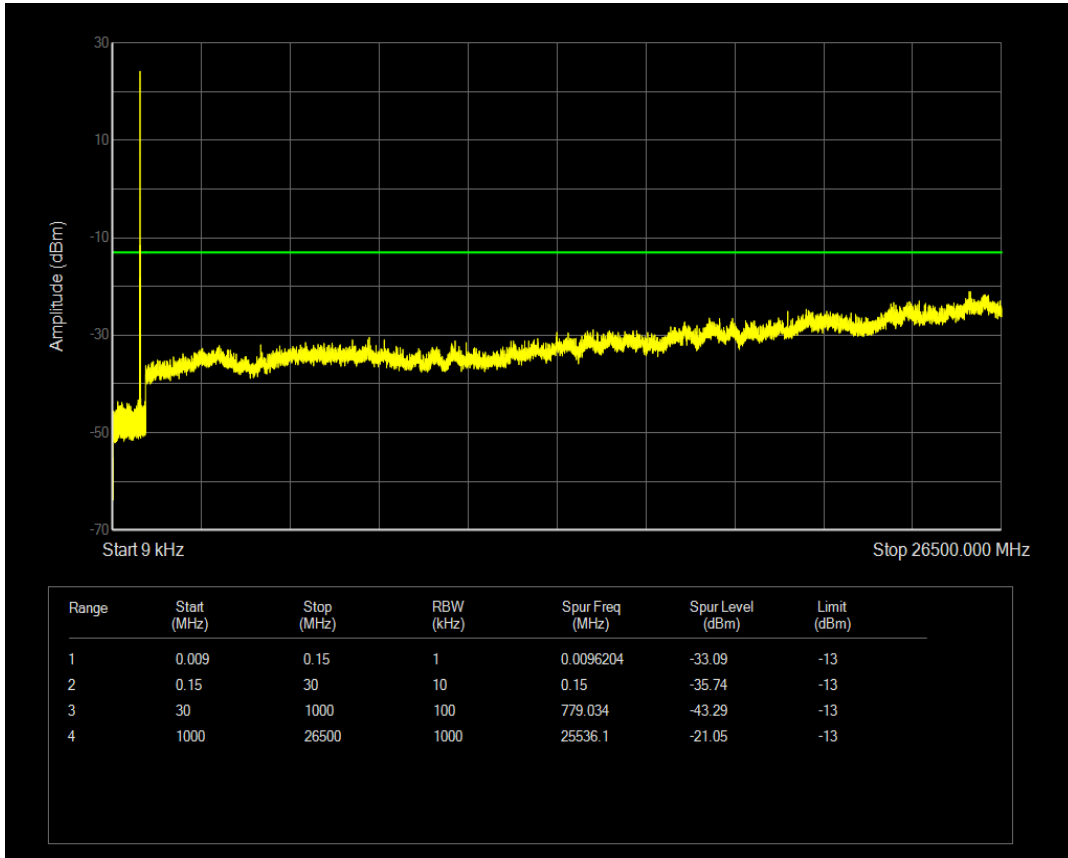

Band5 QPSK BW=3MHz Channel=20415 RB Size=15 Position=#0

Band5 QAM16 BW=3MHz Channel=20415 RB Size=15 Position=#0

Band5 QAM16 BW=3MHz Channel=20415 RB Size=1 Position=#0

Band5 QPSK BW=3MHz Channel=20525 RB Size=1 Position=#0