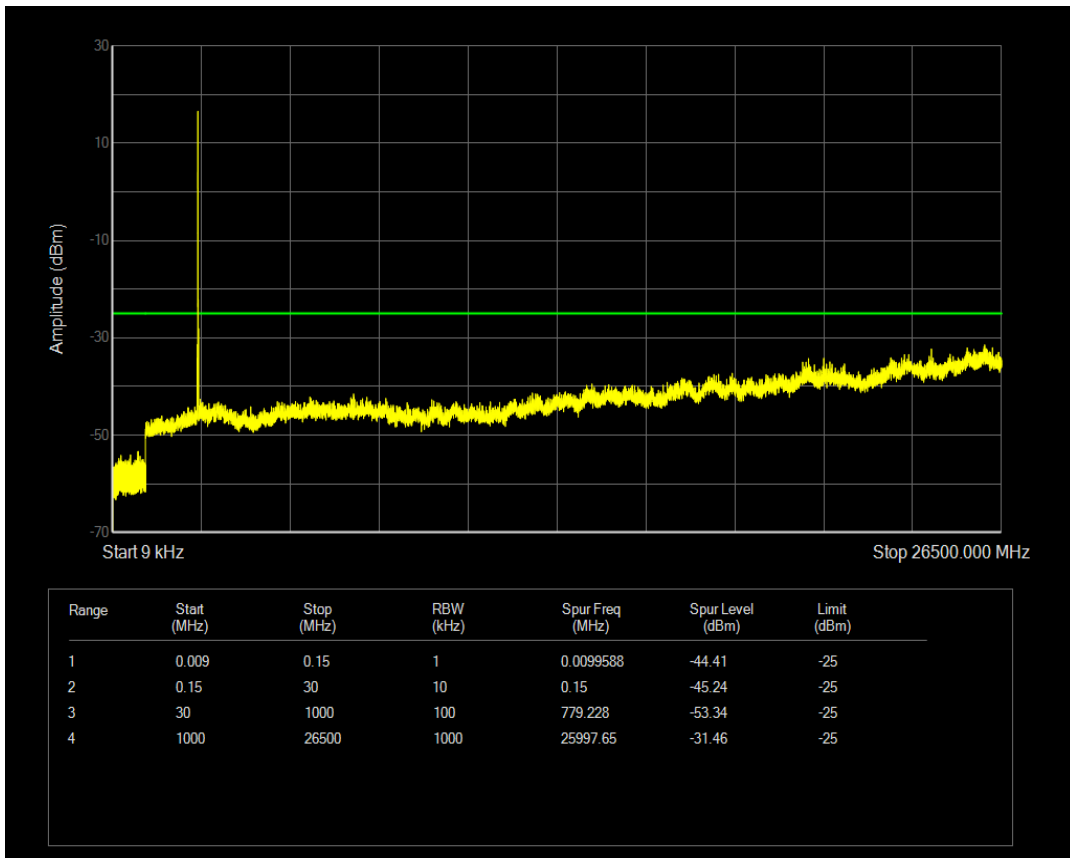

Band7 QPSK BW=10MHz Channel=20800 RB Size=1 Position=#0

Band7 QAM16 BW=10MHz Channel=20800 RB Size=1 Position=#0

Band7 QAM16 BW=10MHz Channel=20800 RB Size=50 Position=#0

Band7 QPSK BW=10MHz Channel=21100 RB Size=1 Position=#0

Band7 QPSK BW=10MHz Channel=21100 RB Size=50 Position=#0

Band7 QAM16 BW=10MHz Channel=21100 RB Size=1 Position=#0

Band7 QAM16 BW=10MHz Channel=21100 RB Size=50 Position=#0

Band7 QPSK BW=10MHz Channel=21400 RB Size=50 Position=#0

Band7 QPSK BW=10MHz Channel=21400 RB Size=1 Position=#0

Band7 QAM16 BW=10MHz Channel=21400 RB Size=1 Position=#0

Band7 QAM16 BW=10MHz Channel=21400 RB Size=50 Position=#0

Band7 QPSK BW=15MHz Channel=20825 RB Size=1 Position=#0