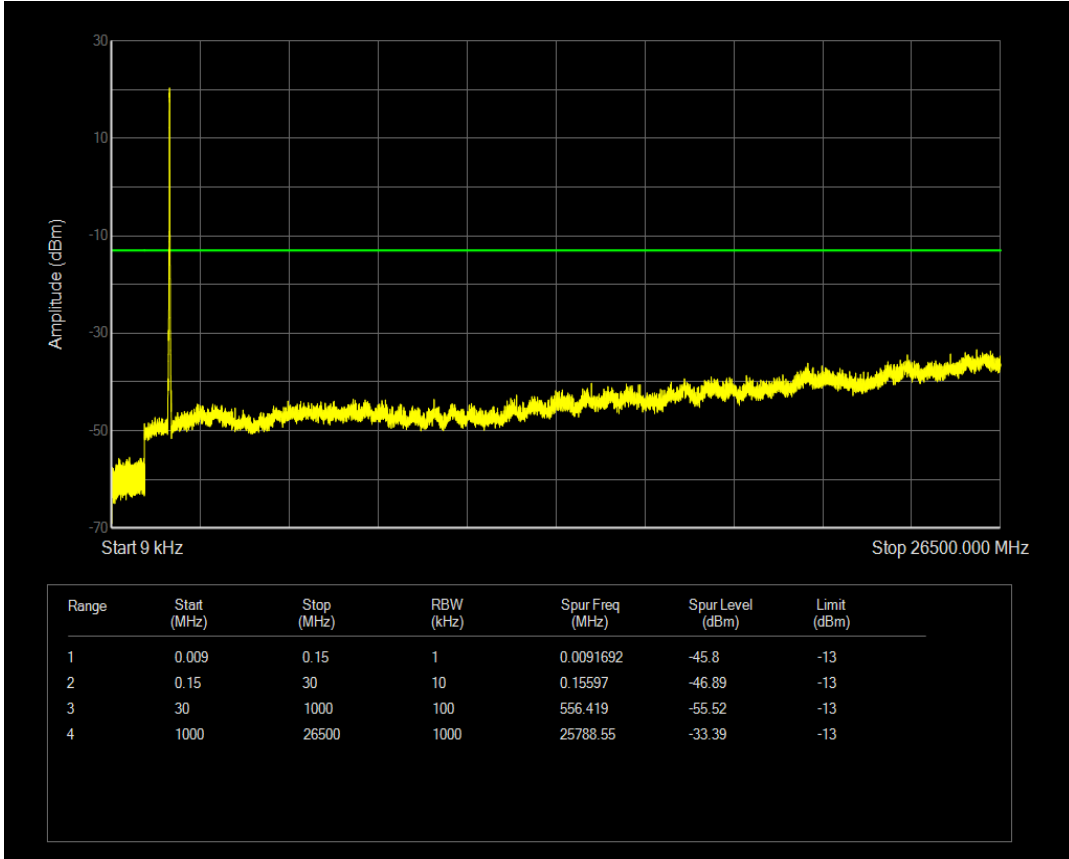

Band4 QAM16 BW=15MHz Channel=20025 RB Size=1 Position=#0

Band4 QPSK BW=15MHz Channel=20025 RB Size=75 Position=#0

Band4 QAM16 BW=15MHz Channel=20025 RB Size=75 Position=#0

Band4 QPSK BW=15MHz Channel=20175 RB Size=1 Position=#0

Band4 QPSK BW=15MHz Channel=20175 RB Size=75 Position=#0

Band4 QAM16 BW=15MHz Channel=20175 RB Size=1 Position=#0

Band4 QAM16 BW=15MHz Channel=20175 RB Size=75 Position=#0

Band4 QPSK BW=15MHz Channel=20325 RB Size=1 Position=#0

Band4 QAM16 BW=15MHz Channel=20325 RB Size=1 Position=#0

Band4 QPSK BW=15MHz Channel=20325 RB Size=75 Position=#0

Band4 QPSK BW=20MHz Channel=20050 RB Size=1 Position=#0

Band4 QAM16 BW=15MHz Channel=20325 RB Size=75 Position=#0