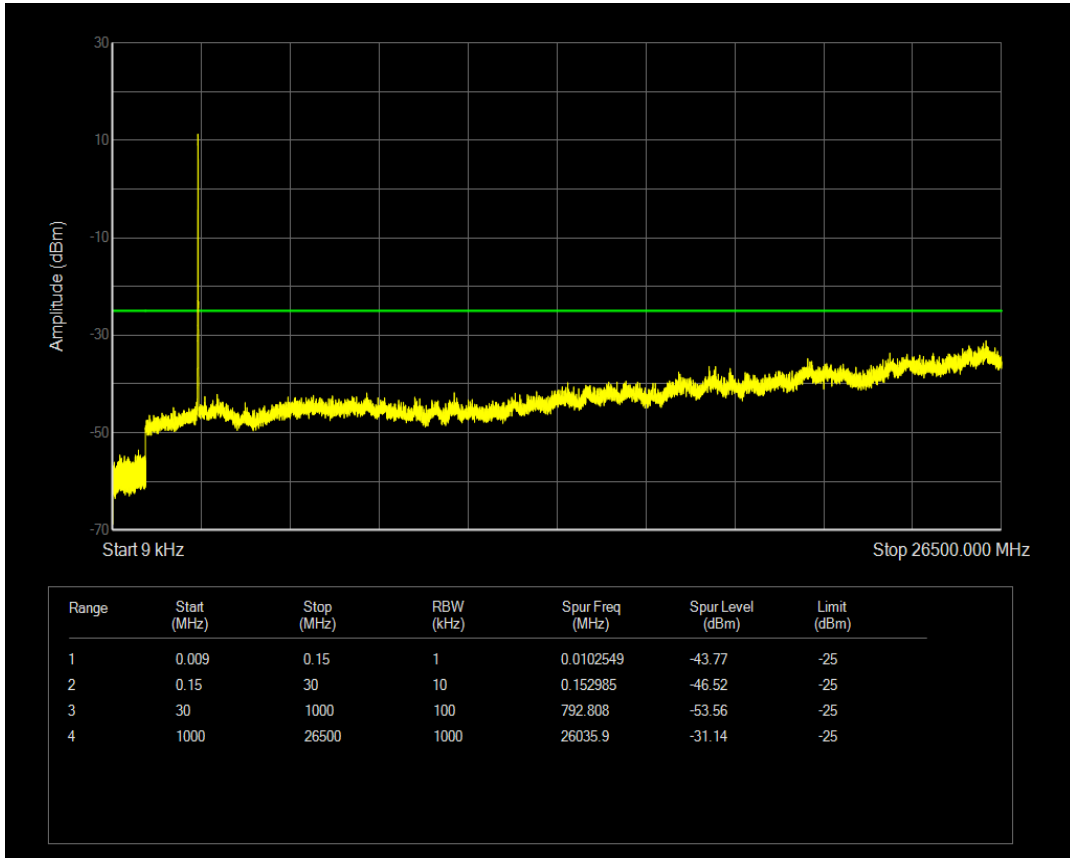

Band7 QPSK BW=10MHz Channel=20800 RB Size=1 Position=#0

Band7 QAM16 BW=10MHz Channel=20800 RB Size=1 Position=#0

Band7 QAM16 BW=10MHz Channel=20800 RB Size=50 Position=#0

Band7 QPSK BW=10MHz Channel=21100 RB Size=1 Position=#0

Band7 QPSK BW=10MHz Channel=21100 RB Size=50 Position=#0

Band7 QAM16 BW=10MHz Channel=21100 RB Size=1 Position=#0

Band7 QAM16 BW=10MHz Channel=21100 RB Size=50 Position=#0

Band7 QPSK BW=10MHz Channel=21400 RB Size=50 Position=#0

Band7 QPSK BW=10MHz Channel=21400 RB Size=1 Position=#0

Band7 QAM16 BW=10MHz Channel=21400 RB Size=1 Position=#0

Band7 QAM16 BW=10MHz Channel=21400 RB Size=50 Position=#0

Band7 QPSK BW=15MHz Channel=20825 RB Size=1 Position=#0