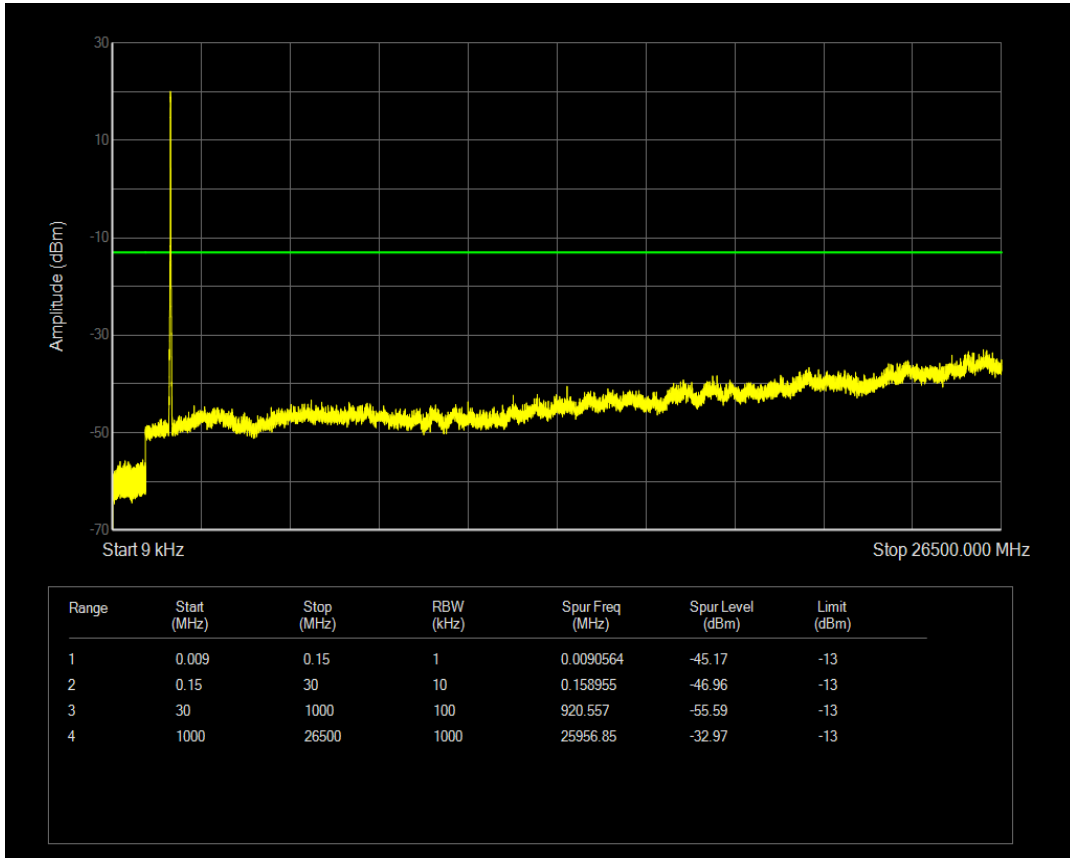

Band4 QAM16 BW=15MHz Channel=20325 RB Size=1 Position=#0

Band4 QPSK BW=15MHz Channel=20325 RB Size=75 Position=#0

Band4 QPSK BW=20MHz Channel=20050 RB Size=1 Position=#0

Band4 QAM16 BW=15MHz Channel=20325 RB Size=75 Position=#0

Band4 QPSK BW=20MHz Channel=20050 RB Size=100 Position=#0

Band4 QAM16 BW=20MHz Channel=20050 RB Size=1 Position=#0

Band4 QAM16 BW=20MHz Channel=20050 RB Size=100 Position=#0

Band4 QPSK BW=20MHz Channel=20175 RB Size=1 Position=#0