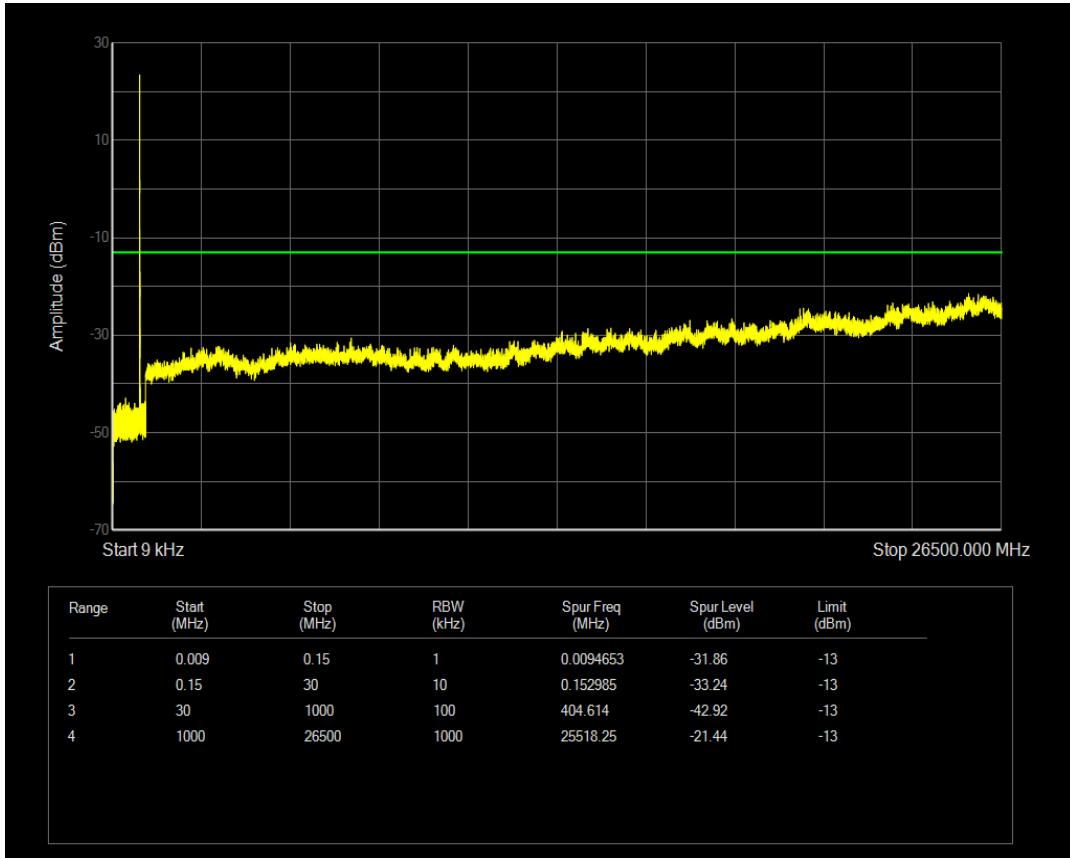

Band4 QPSK BW=20MHz Channel=20300 RB Size=1 Position=#0

Band4 QAM16 BW=20MHz Channel=20300 RB Size=100 Position=#0

Band4 QAM16 BW=20MHz Channel=20300 RB Size=1 Position=#0

Band5 QPSK BW=1.4MHz Channel=20407 RB Size=1 Position=#0

Band5 QAM16 BW=1.4MHz Channel=20407 RB Size=1 Position=#0

Band5 QPSK BW=1.4MHz Channel=20407 RB Size=6 Position=#0

Band5 QAM16 BW=1.4MHz Channel=20407 RB Size=6 Position=#0

Band5 QPSK BW=1.4MHz Channel=20525 RB Size=6 Position=#0