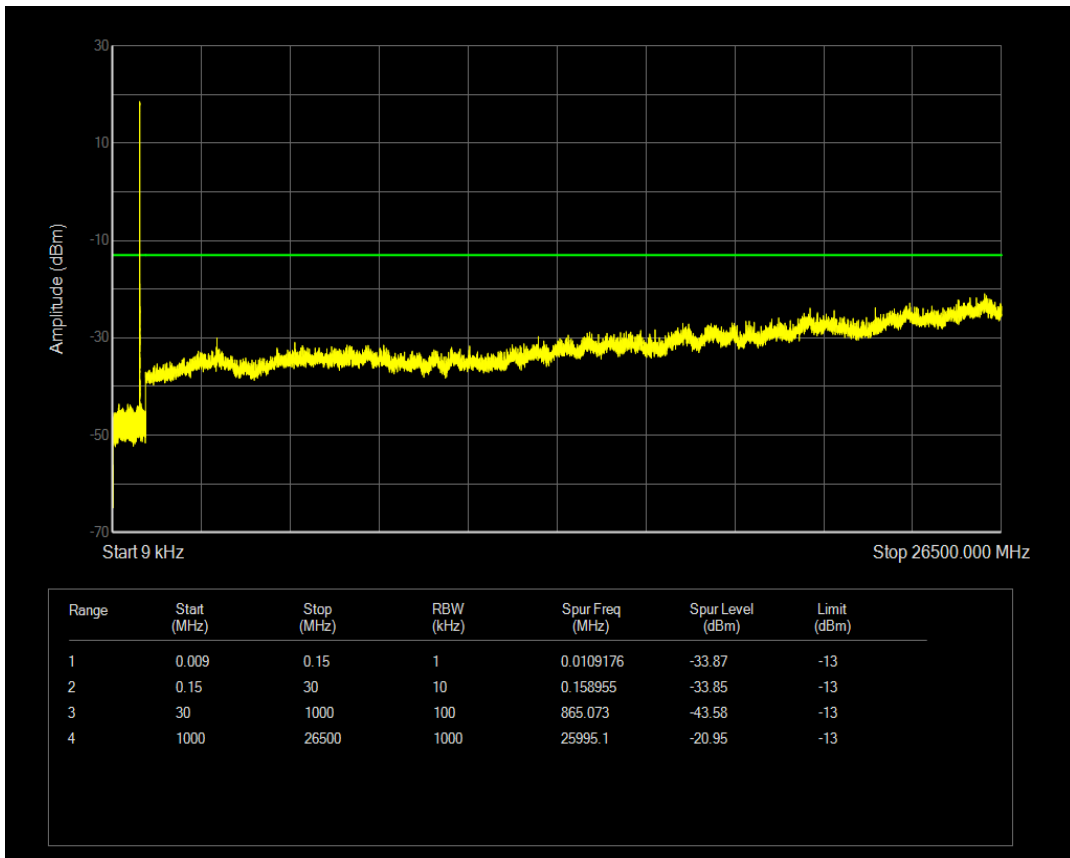

Band4 QPSK BW=20MHz Channel=20300 RB Size=1 Position=#0

Band4 QAM16 BW=20MHz Channel=20300 RB Size=100 Position=#0

Band4 QAM16 BW=20MHz Channel=20300 RB Size=1 Position=#0

Band5 QPSK BW=1.4MHz Channel=20407 RB Size=1 Position=#0

Band5 QAM16 BW=1.4MHz Channel=20407 RB Size=1 Position=#0

Band5 QPSK BW=1.4MHz Channel=20407 RB Size=6 Position=#0

Band5 QAM16 BW=1.4MHz Channel=20407 RB Size=6 Position=#0

Band5 QPSK BW=1.4MHz Channel=20525 RB Size=6 Position=#0