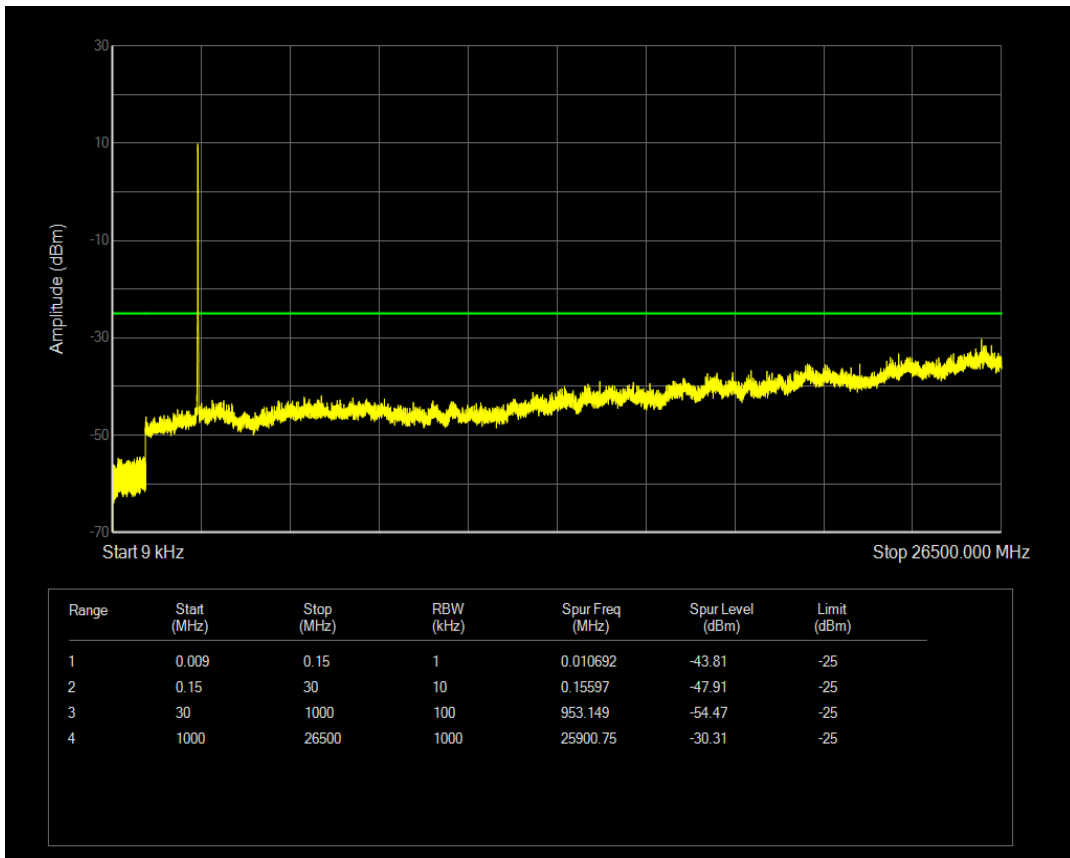

Band7 QPSK BW=15MHz Channel=21375 RB Size=75 Position=#0

Band7 QAM16 BW=15MHz Channel=21375 RB Size=1 Position=#0