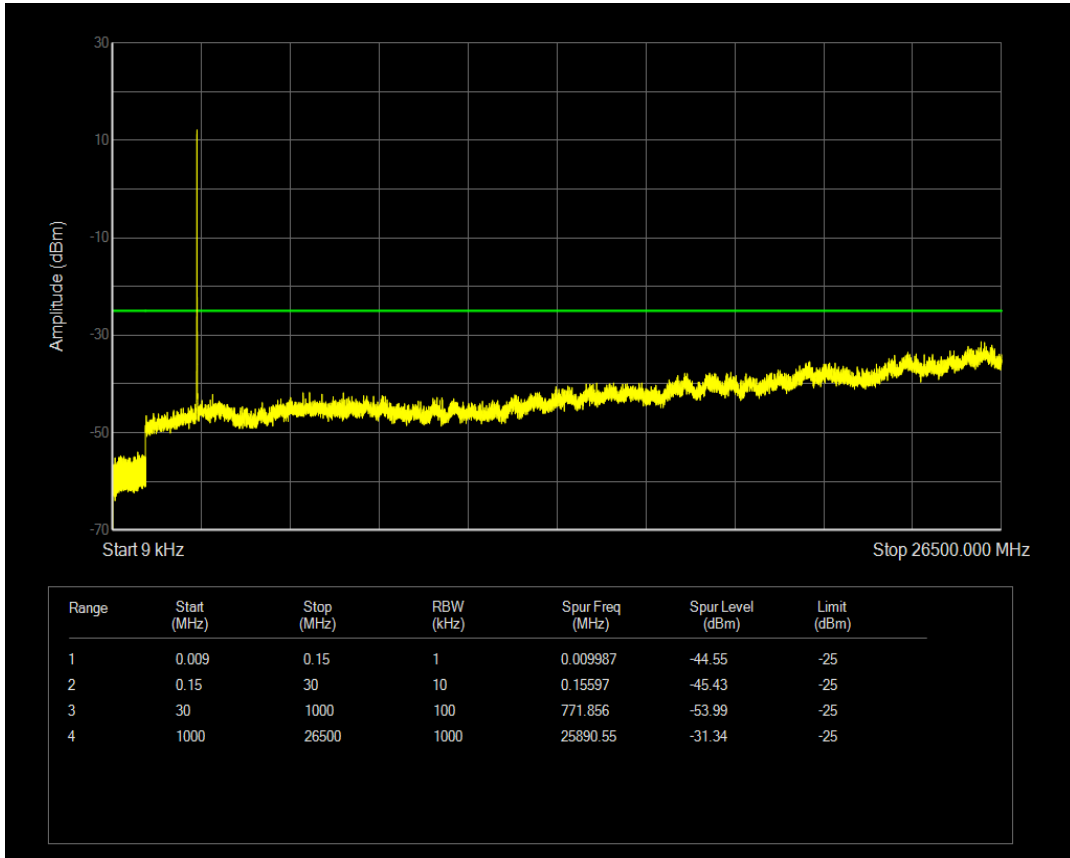

Band5 QPSK BW=10MHz Channel=20600 RB Size=50 Position=#0

Band5 QAM16 BW=10MHz Channel=20600 RB Size=1 Position=#0

Band5 QAM16 BW=10MHz Channel=20600 RB Size=50 Position=#0

Band7 QPSK BW=5MHz Channel=20775 RB Size=1 Position=#0

Band7 QPSK BW=5MHz Channel=20775 RB Size=25 Position=#0

Band7 QAM16 BW=5MHz Channel=20775 RB Size=25 Position=#0

Band7 QAM16 BW=5MHz Channel=20775 RB Size=1 Position=#0

Band7 QPSK BW=5MHz Channel=21100 RB Size=25 Position=#0