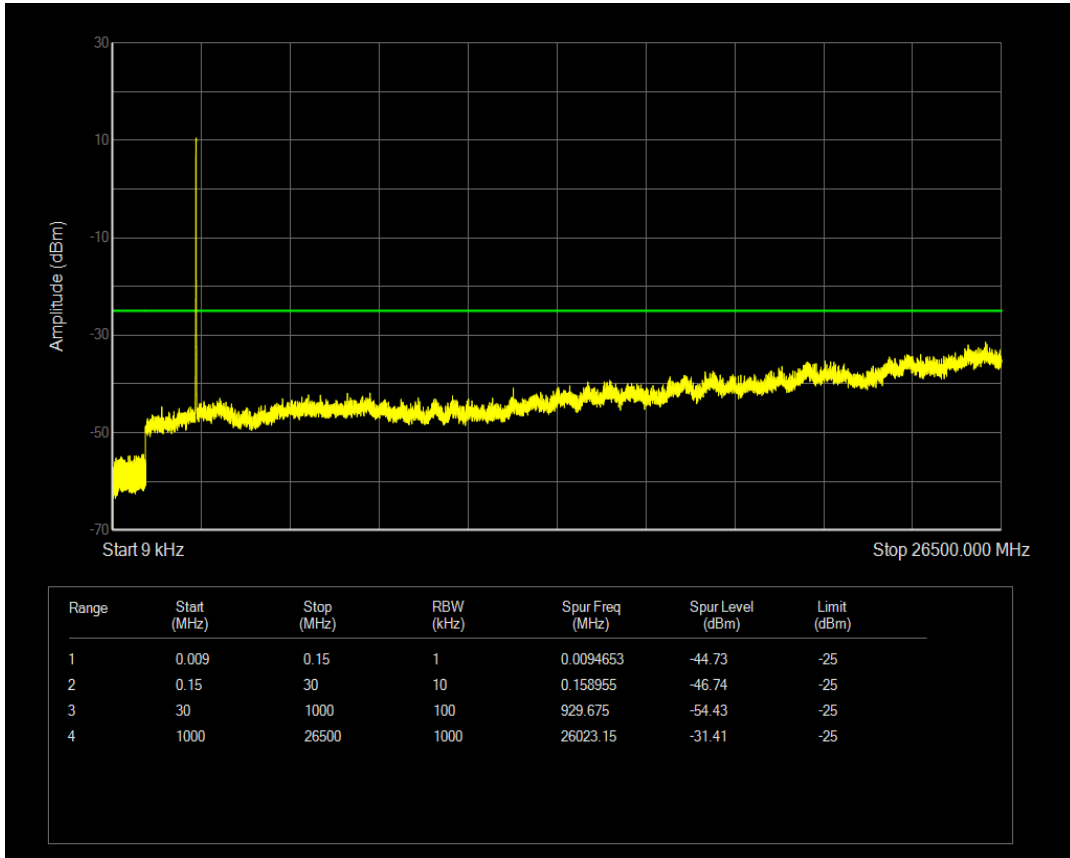

Band7 QPSK BW=5MHz Channel=21425 RB Size=25 Position=#0

Band7 QAM16 BW=5MHz Channel=21425 RB Size=1 Position=#0

Band7 QAM16 BW=5MHz Channel=21425 RB Size=25 Position=#0

Band7 QPSK BW=10MHz Channel=20800 RB Size=50 Position=#0

Band7 QPSK BW=10MHz Channel=20800 RB Size=1 Position=#0

Band7 QAM16 BW=10MHz Channel=20800 RB Size=1 Position=#0

Band7 QAM16 BW=10MHz Channel=20800 RB Size=50 Position=#0

Band7 QPSK BW=10MHz Channel=21100 RB Size=1 Position=#0