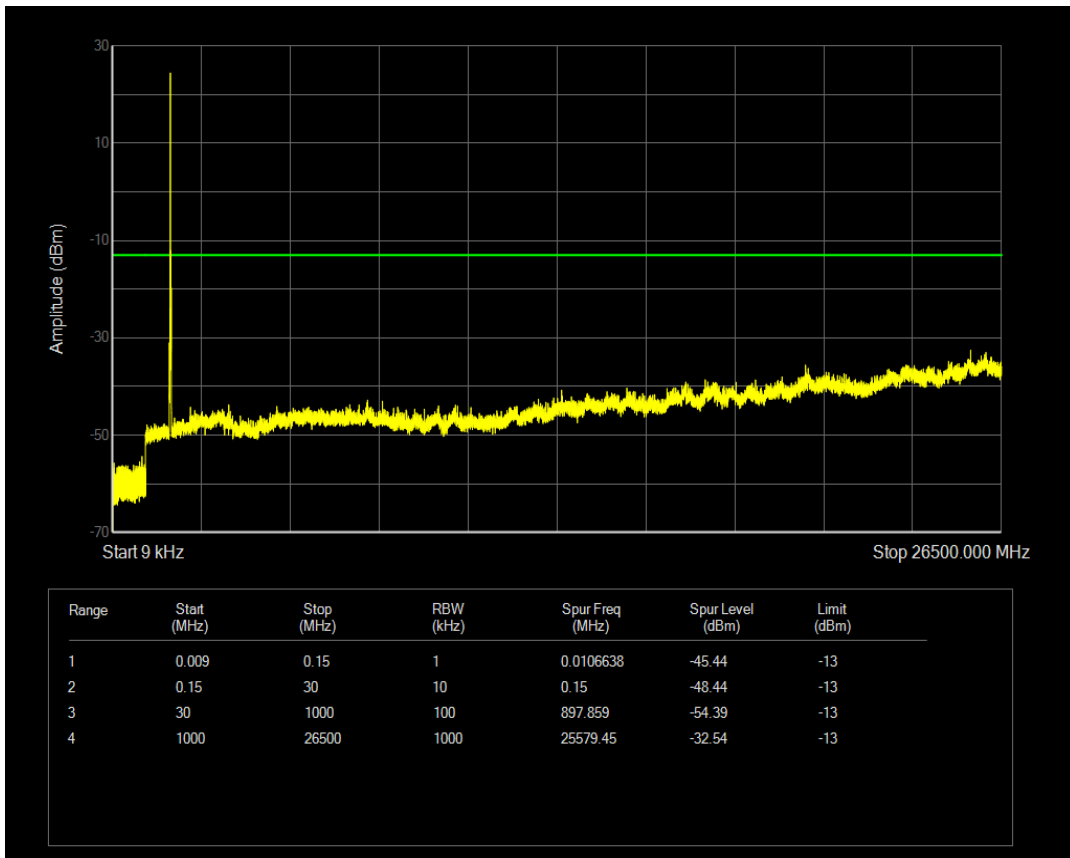

Band4 QAM16 BW=15MHz Channel=20025 RB Size=1 Position=#0

Band4 QPSK BW=15MHz Channel=20025 RB Size=75 Position=#0

Band4 QAM16 BW=15MHz Channel=20025 RB Size=75 Position=#0

Band4 QPSK BW=15MHz Channel=20175 RB Size=1 Position=#0

Band4 QPSK BW=15MHz Channel=20175 RB Size=75 Position=#0

Band4 QAM16 BW=15MHz Channel=20175 RB Size=1 Position=#0

Band4 QAM16 BW=15MHz Channel=20175 RB Size=75 Position=#0

Band4 QPSK BW=15MHz Channel=20325 RB Size=1 Position=#0

Band4 QAM16 BW=15MHz Channel=20325 RB Size=1 Position=#0

Band4 QPSK BW=15MHz Channel=20325 RB Size=75 Position=#0

Band4 QPSK BW=20MHz Channel=20050 RB Size=1 Position=#0

Band4 QAM16 BW=15MHz Channel=20325 RB Size=75 Position=#0