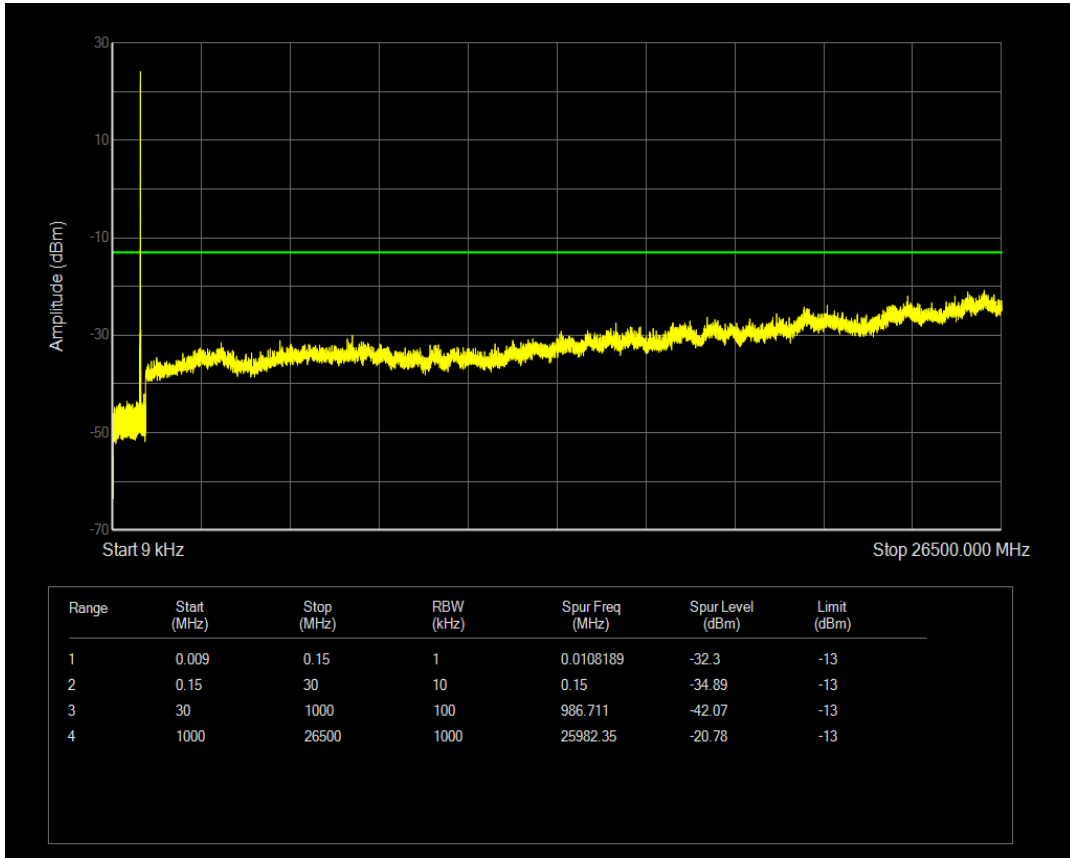

Band5 QPSK BW=5MHz Channel=20525 RB Size=25 Position=#0

Band5 QAM16 BW=5MHz Channel=20525 RB Size=1 Position=#0

Band5 QAM16 BW=5MHz Channel=20525 RB Size=25 Position=#0

Band5 QPSK BW=5MHz Channel=20625 RB Size=1 Position=#0

Band5 QPSK BW=5MHz Channel=20625 RB Size=25 Position=#0

Band5 QAM16 BW=5MHz Channel=20625 RB Size=1 Position=#0

Band5 QAM16 BW=5MHz Channel=20625 RB Size=25 Position=#0

Band5 QPSK BW=10MHz Channel=20450 RB Size=50 Position=#0