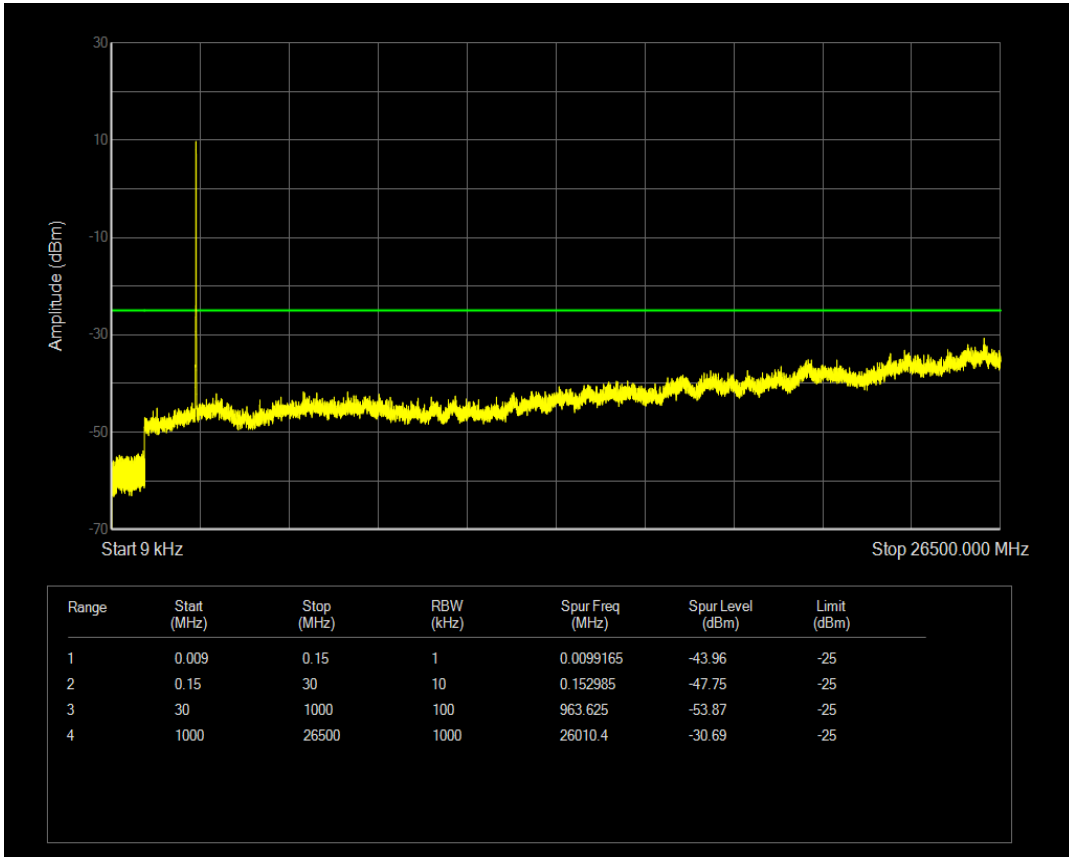

Band7 QPSK BW=10MHz Channel=20800 RB Size=1 Position=#0

Band7 QAM16 BW=10MHz Channel=20800 RB Size=1 Position=#0

Band7 QAM16 BW=10MHz Channel=20800 RB Size=50 Position=#0

Band7 QPSK BW=10MHz Channel=21100 RB Size=1 Position=#0

Band7 QPSK BW=10MHz Channel=21100 RB Size=50 Position=#0

Band7 QAM16 BW=10MHz Channel=21100 RB Size=1 Position=#0

Band7 QAM16 BW=10MHz Channel=21100 RB Size=50 Position=#0

Band7 QPSK BW=10MHz Channel=21400 RB Size=50 Position=#0