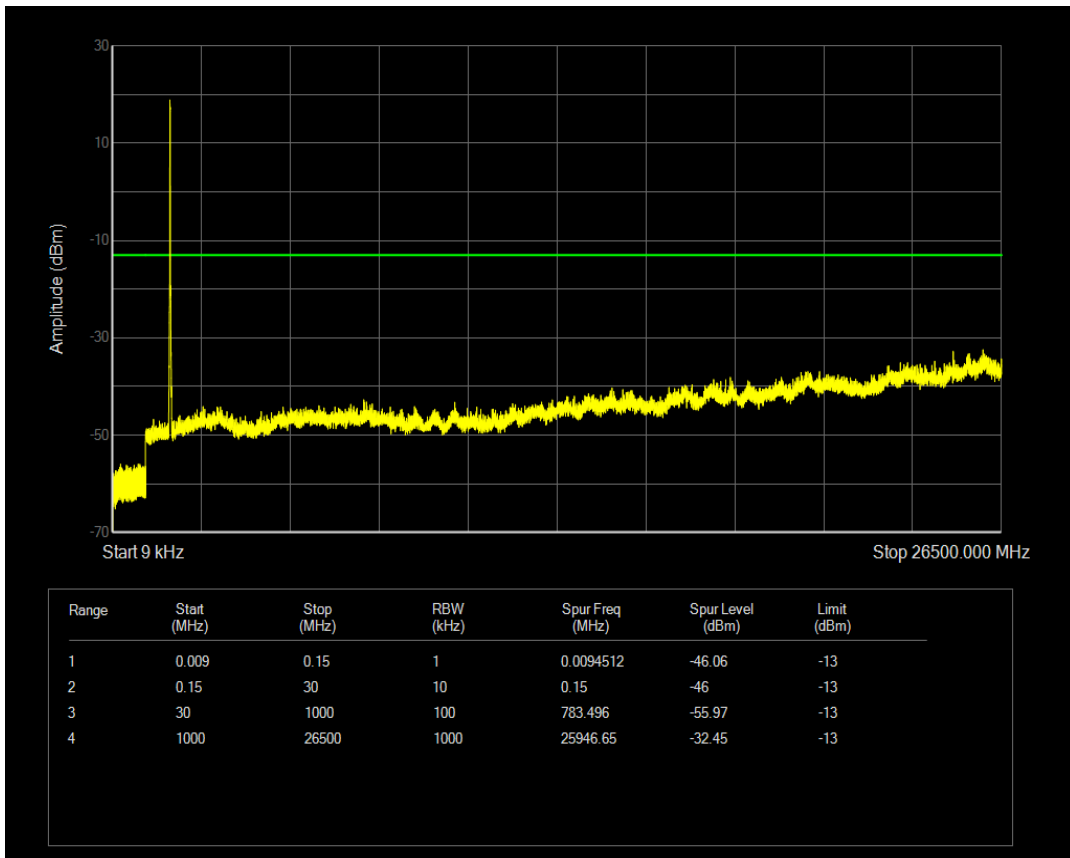

Band4 QPSK BW=10MHz Channel=20350 RB Size=50 Position=#0

Band4 QAM16 BW=10MHz Channel=20350 RB Size=50 Position=#0

Band4 QAM16 BW=10MHz Channel=20350 RB Size=1 Position=#0

Band4 QPSK BW=15MHz Channel=20025 RB Size=1 Position=#0

Band4 QAM16 BW=15MHz Channel=20025 RB Size=1 Position=#0

Band4 QPSK BW=15MHz Channel=20025 RB Size=75 Position=#0

Band4 QAM16 BW=15MHz Channel=20025 RB Size=75 Position=#0

Band4 QPSK BW=15MHz Channel=20175 RB Size=1 Position=#0

Band4 QPSK BW=15MHz Channel=20175 RB Size=75 Position=#0

Band4 QAM16 BW=15MHz Channel=20175 RB Size=1 Position=#0

Band4 QAM16 BW=15MHz Channel=20175 RB Size=75 Position=#0

Band4 QPSK BW=15MHz Channel=20325 RB Size=1 Position=#0