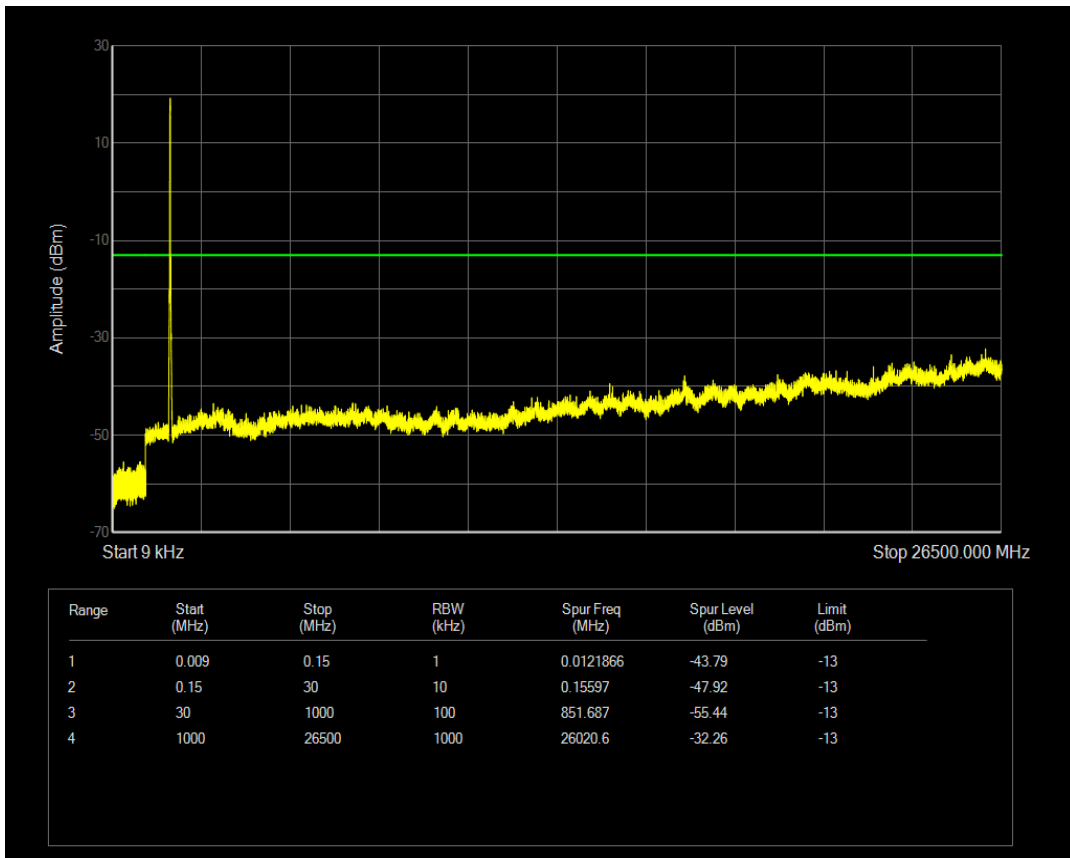

Band4 QPSK BW=20MHz Channel=20050 RB Size=100 Position=#0

Band4 QAM16 BW=20MHz Channel=20050 RB Size=1 Position=#0

Band4 QAM16 BW=20MHz Channel=20050 RB Size=100 Position=#0

Band4 QPSK BW=20MHz Channel=20175 RB Size=1 Position=#0

Band4 QAM16 BW=20MHz Channel=20175 RB Size=1 Position=#0

Band4 QPSK BW=20MHz Channel=20175 RB Size=100 Position=#0

Band4 QAM16 BW=20MHz Channel=20175 RB Size=100 Position=#0

Band4 QPSK BW=20MHz Channel=20300 RB Size=100 Position=#0