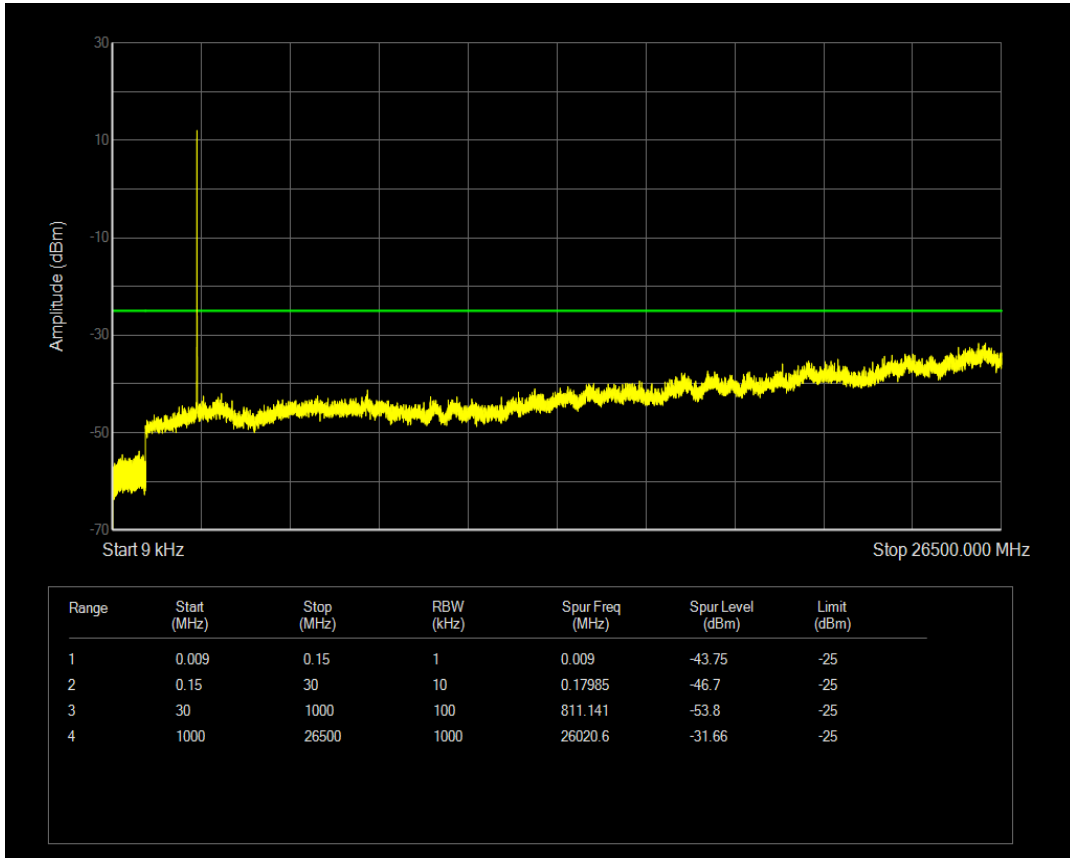

Band7 QAM16 BW=5MHz Channel=21100 RB Size=25 Position=#0

Band7 QAM16 BW=5MHz Channel=21100 RB Size=1 Position=#0