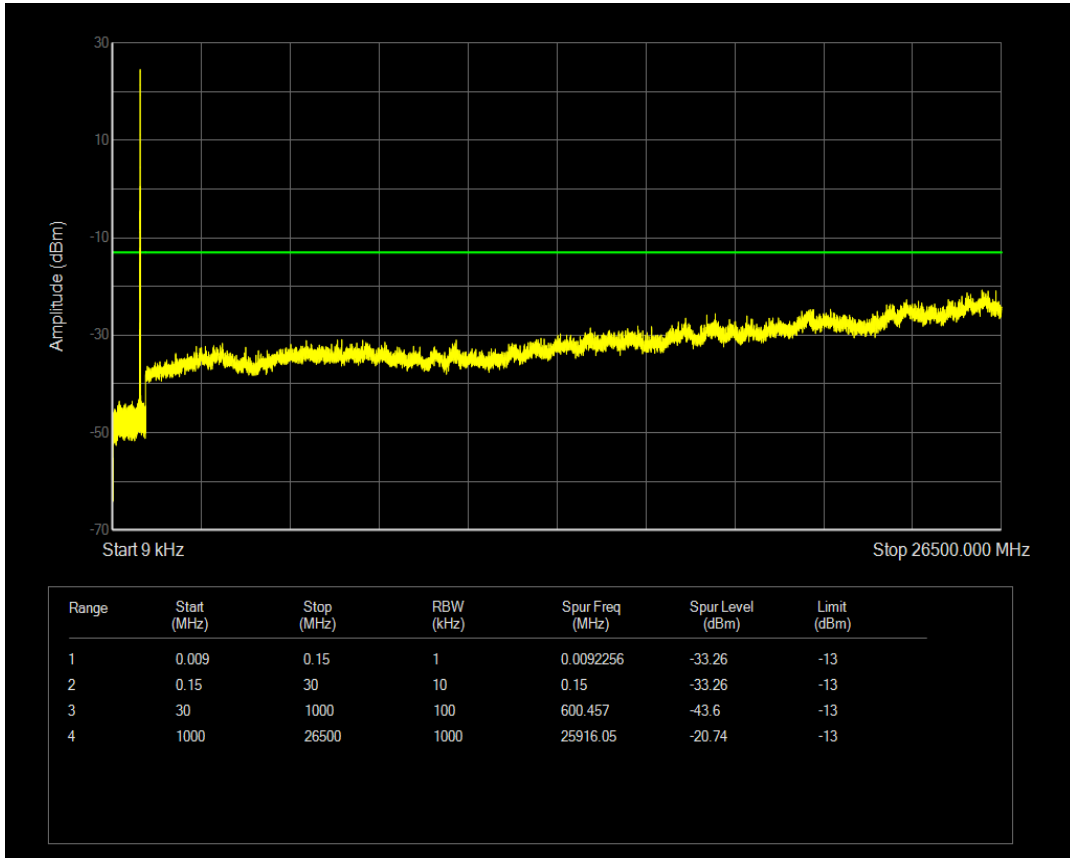

Band5 QAM16 BW=10MHz Channel=20525 RB Size=1 Position=#0

Band5 QPSK BW=10MHz Channel=20525 RB Size=50 Position=#0

Band5 QAM16 BW=10MHz Channel=20525 RB Size=50 Position=#0

Band5 QPSK BW=10MHz Channel=20600 RB Size=1 Position=#0

Band5 QPSK BW=10MHz Channel=20600 RB Size=50 Position=#0

Band5 QAM16 BW=10MHz Channel=20600 RB Size=1 Position=#0

Band5 QAM16 BW=10MHz Channel=20600 RB Size=50 Position=#0

Band7 QPSK BW=5MHz Channel=20775 RB Size=1 Position=#0