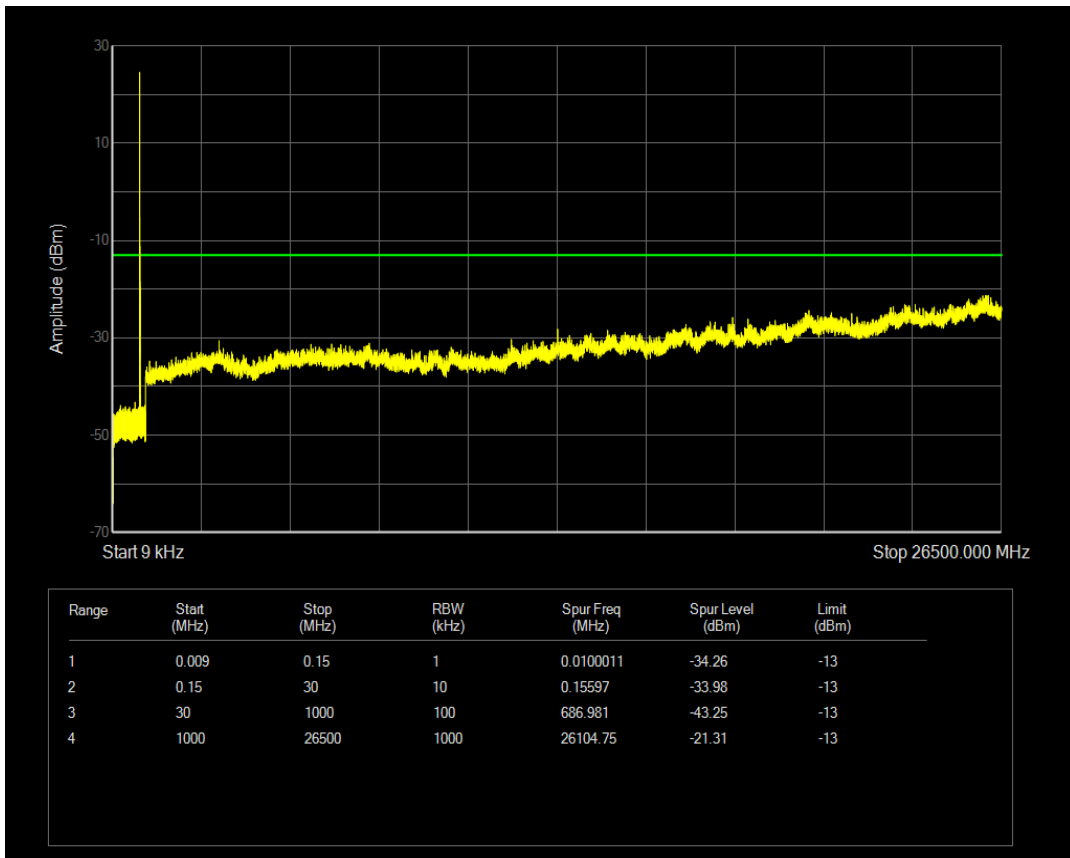

Band5 QAM16 BW=3MHz Channel=20415 RB Size=1 Position=#0

Band5 QPSK BW=3MHz Channel=20525 RB Size=1 Position=#0