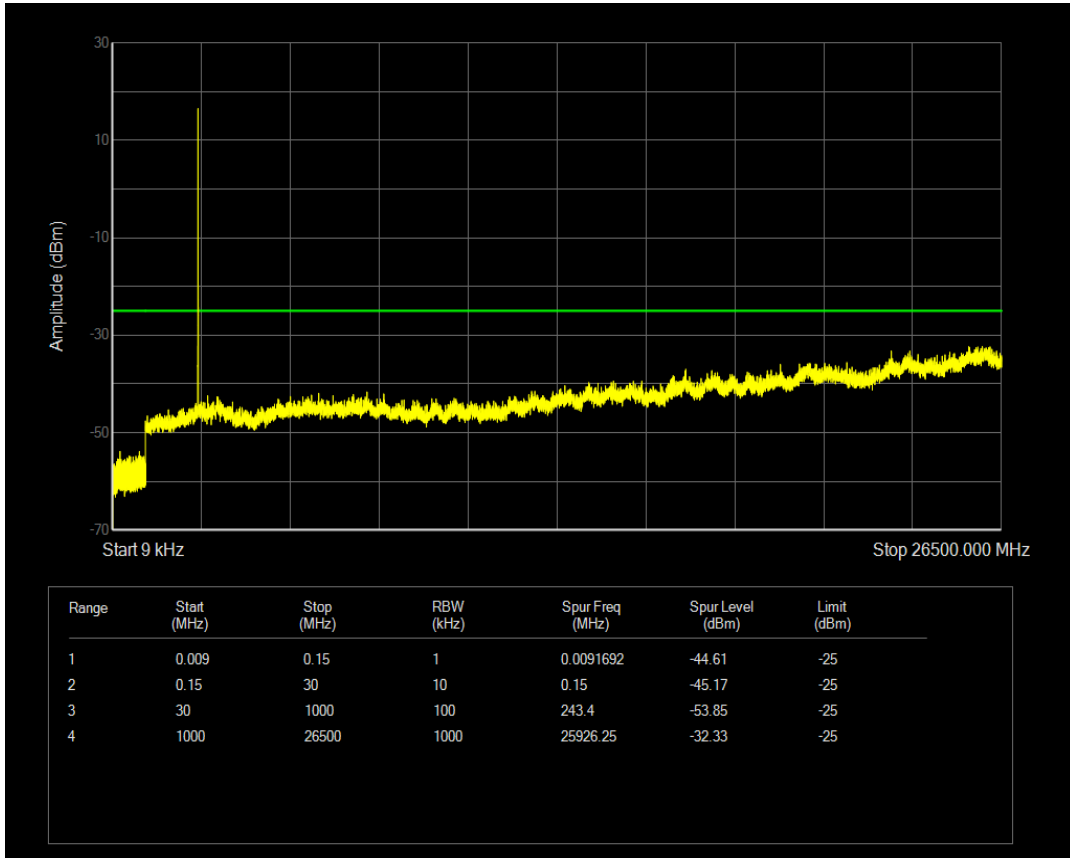

Band7 QPSK BW=5MHz Channel=21100 RB Size=1 Position=#0

Band7 QAM16 BW=5MHz Channel=21100 RB Size=25 Position=#0

Band7 QAM16 BW=5MHz Channel=21100 RB Size=1 Position=#0

Band7 QPSK BW=5MHz Channel=21425 RB Size=1 Position=#0