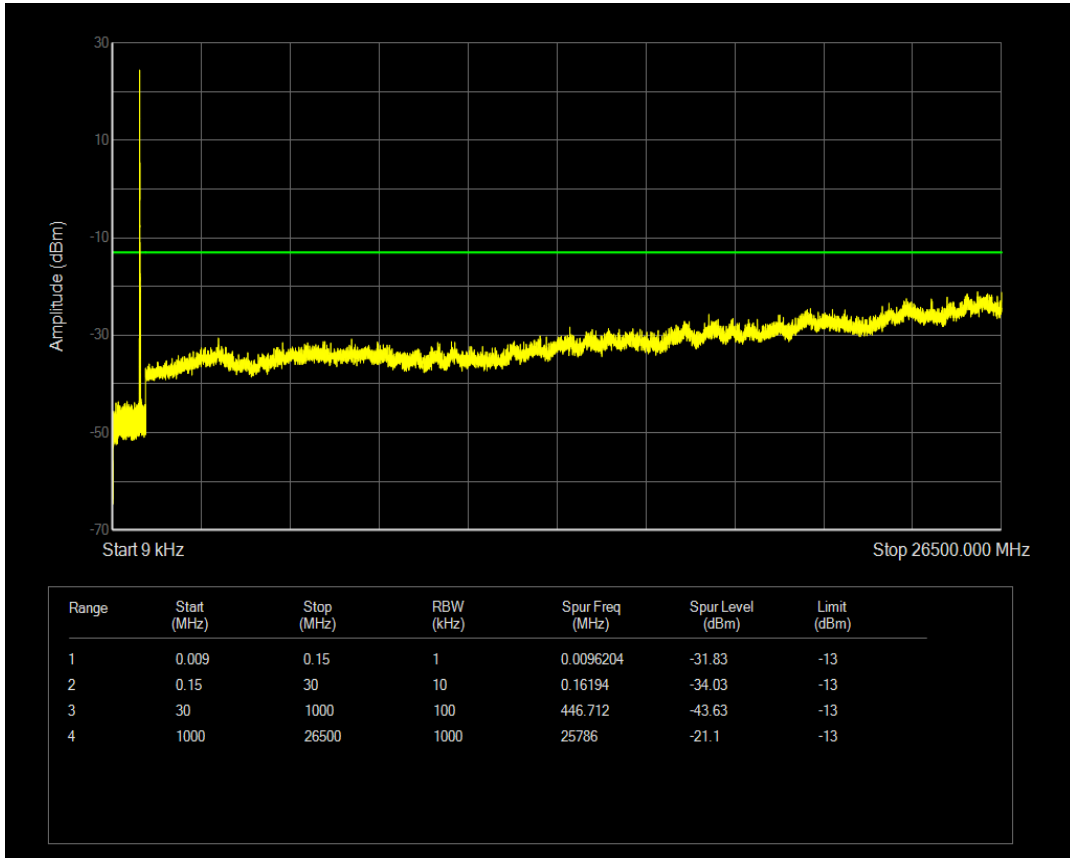

Band5 QPSK BW=3MHz Channel=20635 RB Size=15 Position=#0

Band5 QAM16 BW=3MHz Channel=20635 RB Size=1 Position=#0

Band5 QAM16 BW=3MHz Channel=20635 RB Size=15 Position=#0

Band5 QPSK BW=5MHz Channel=20425 RB Size=1 Position=#0

Band5 QPSK BW=5MHz Channel=20425 RB Size=25 Position=#0

Band5 QAM16 BW=5MHz Channel=20425 RB Size=1 Position=#0

Band5 QPSK BW=5MHz Channel=20525 RB Size=1 Position=#0

Band5 QAM16 BW=5MHz Channel=20425 RB Size=25 Position=#0