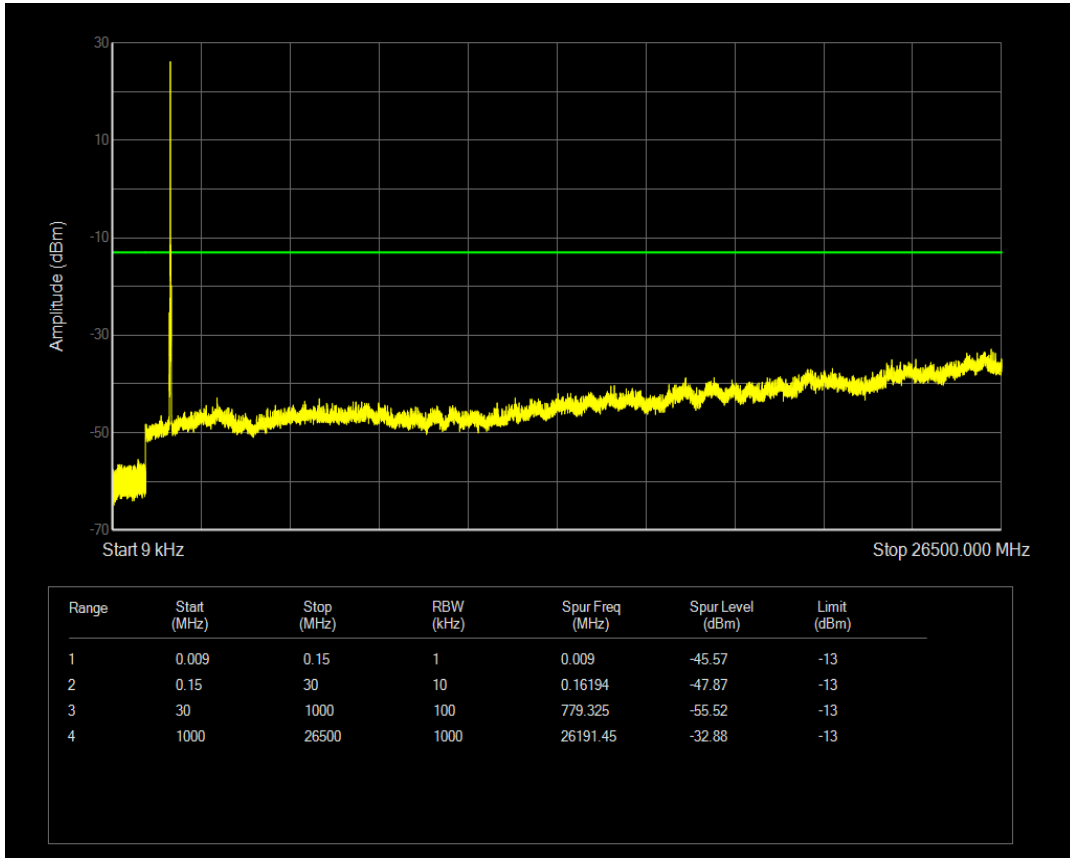

Band4 QAM16 BW=15MHz Channel=20025 RB Size=1 Position=#0

Band4 QPSK BW=15MHz Channel=20025 RB Size=75 Position=#0

Band4 QAM16 BW=15MHz Channel=20025 RB Size=75 Position=#0

Band4 QPSK BW=15MHz Channel=20175 RB Size=1 Position=#0

Band4 QPSK BW=15MHz Channel=20175 RB Size=75 Position=#0

Band4 QAM16 BW=15MHz Channel=20175 RB Size=1 Position=#0

Band4 QAM16 BW=15MHz Channel=20175 RB Size=75 Position=#0

Band4 QPSK BW=15MHz Channel=20325 RB Size=1 Position=#0

Band4 QAM16 BW=15MHz Channel=20325 RB Size=1 Position=#0

Band4 QPSK BW=15MHz Channel=20325 RB Size=75 Position=#0

Band4 QPSK BW=20MHz Channel=20050 RB Size=1 Position=#0

Band4 QAM16 BW=15MHz Channel=20325 RB Size=75 Position=#0