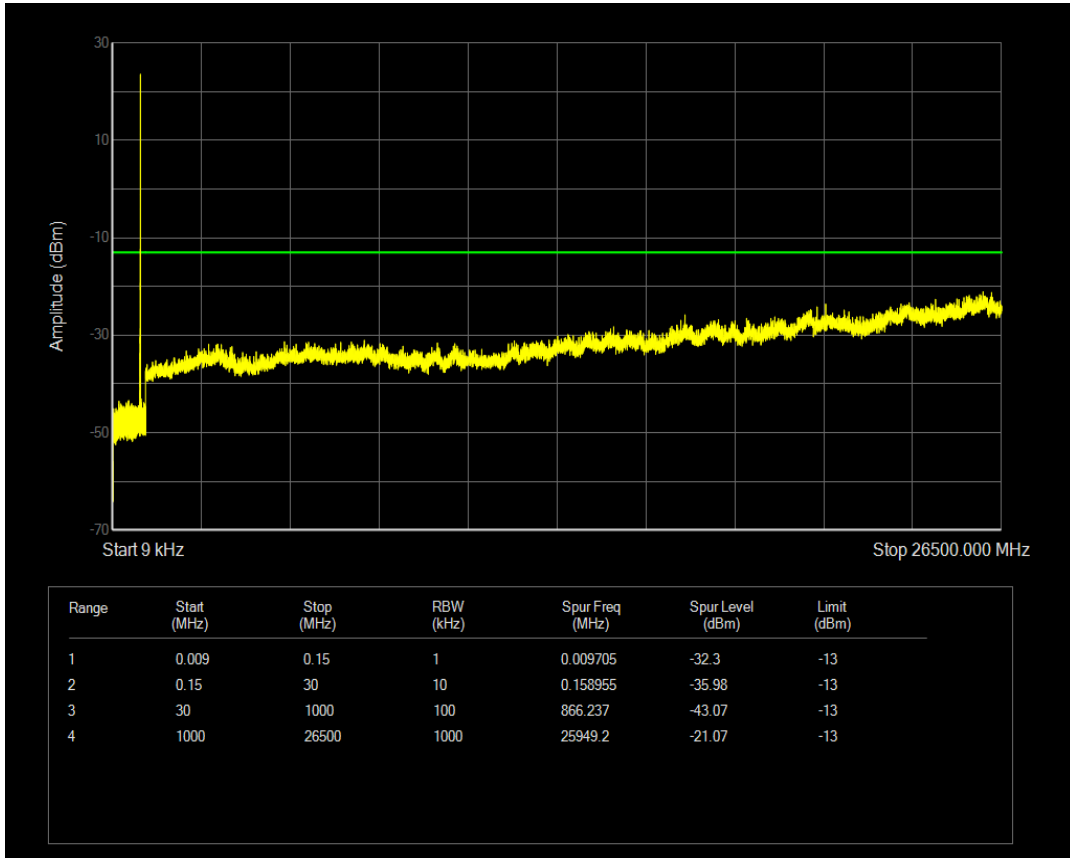

Band5 QAM16 BW=3MHz Channel=20635 RB Size=1 Position=#0

Band5 QAM16 BW=3MHz Channel=20635 RB Size=15 Position=#0