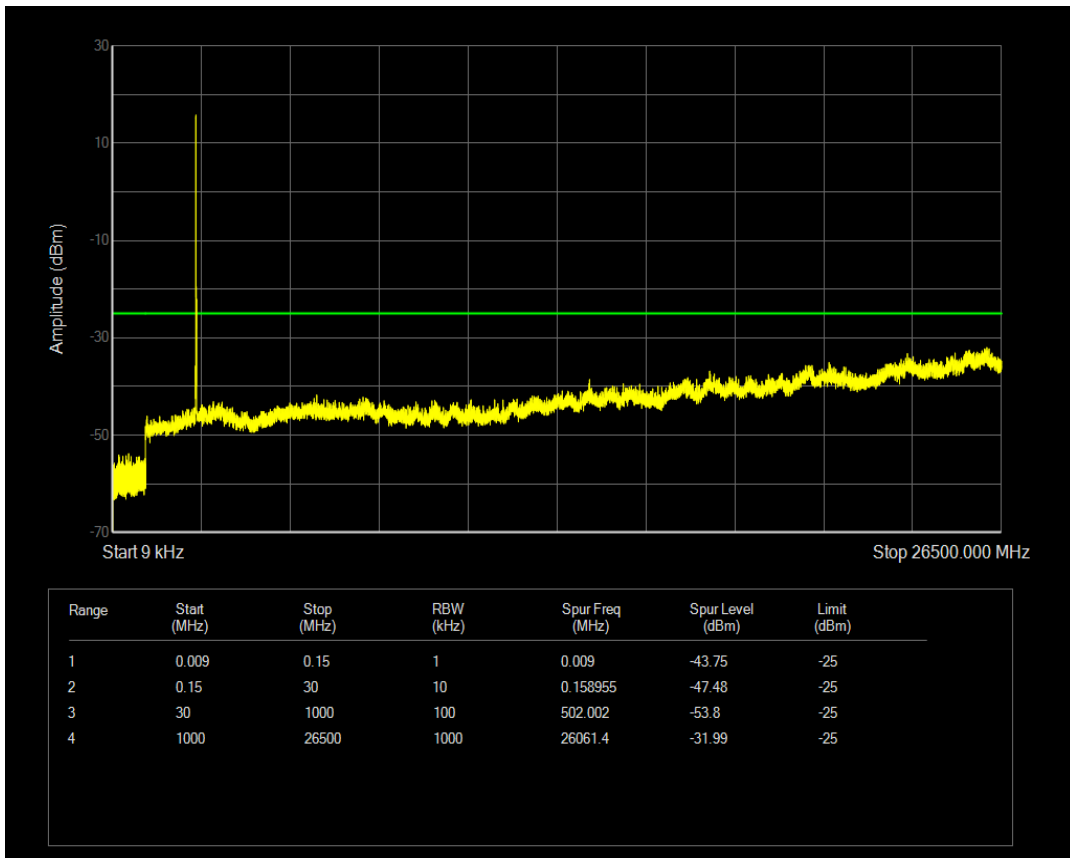

Band7 QPSK BW=5MHz Channel=21425 RB Size=25 Position=#0

Band7 QAM16 BW=5MHz Channel=21425 RB Size=1 Position=#0

Band7 QAM16 BW=5MHz Channel=21425 RB Size=25 Position=#0

Band7 QPSK BW=10MHz Channel=20800 RB Size=50 Position=#0

Band7 QPSK BW=10MHz Channel=20800 RB Size=1 Position=#0

Band7 QAM16 BW=10MHz Channel=20800 RB Size=1 Position=#0

Band7 QAM16 BW=10MHz Channel=20800 RB Size=50 Position=#0

Band7 QPSK BW=10MHz Channel=21100 RB Size=1 Position=#0