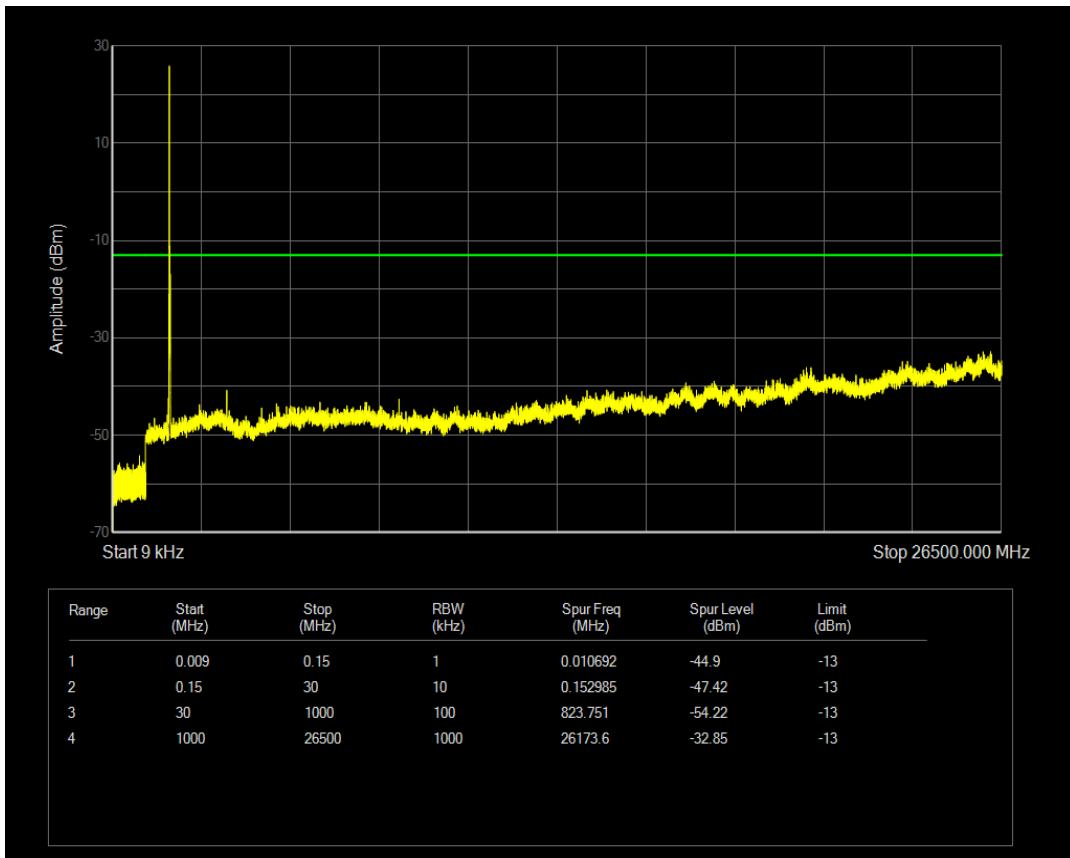

Band4 QPSK BW=10MHz Channel=20350 RB Size=50 Position=#0

Band4 QAM16 BW=10MHz Channel=20350 RB Size=50 Position=#0

Band4 QAM16 BW=10MHz Channel=20350 RB Size=1 Position=#0

Band4 QPSK BW=15MHz Channel=20025 RB Size=1 Position=#0

Band4 QAM16 BW=15MHz Channel=20025 RB Size=1 Position=#0

Band4 QPSK BW=15MHz Channel=20025 RB Size=75 Position=#0

Band4 QAM16 BW=15MHz Channel=20025 RB Size=75 Position=#0

Band4 QPSK BW=15MHz Channel=20175 RB Size=1 Position=#0