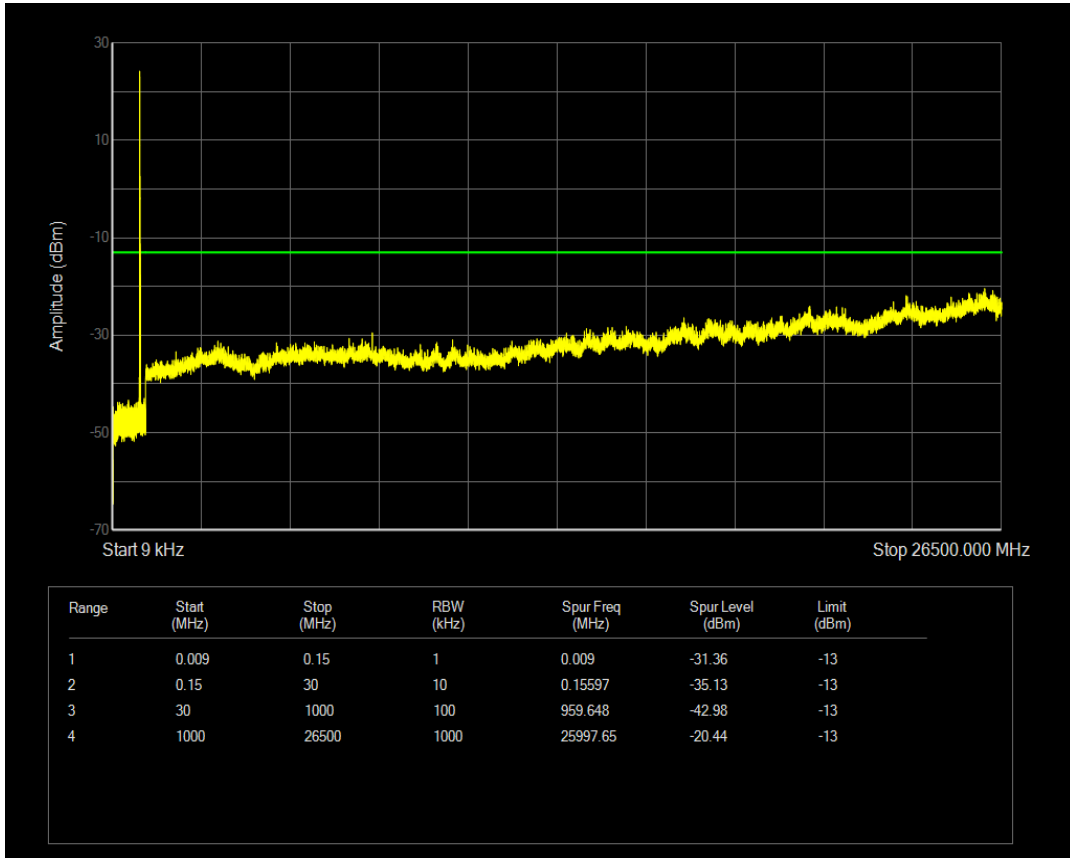

Band5 QPSK BW=5MHz Channel=20625 RB Size=25 Position=#0

Band5 QAM16 BW=5MHz Channel=20625 RB Size=1 Position=#0

Band5 QAM16 BW=5MHz Channel=20625 RB Size=25 Position=#0

Band5 QPSK BW=10MHz Channel=20450 RB Size=50 Position=#0

Band5 QPSK BW=10MHz Channel=20450 RB Size=1 Position=#0

Band5 QAM16 BW=10MHz Channel=20450 RB Size=1 Position=#0

Band5 QAM16 BW=10MHz Channel=20450 RB Size=50 Position=#0

Band5 QPSK BW=10MHz Channel=20525 RB Size=1 Position=#0