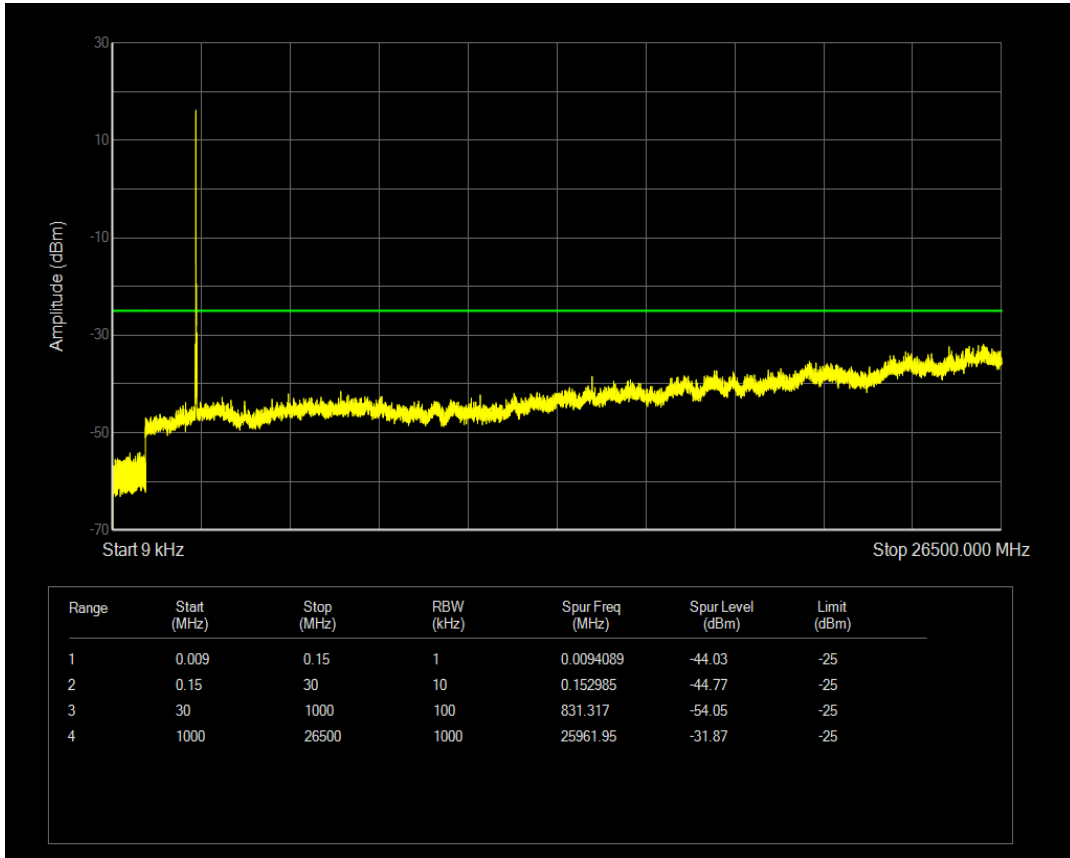

Band7 QPSK BW=10MHz Channel=21400 RB Size=1 Position=#0

Band7 QAM16 BW=10MHz Channel=21400 RB Size=1 Position=#0

Band7 QAM16 BW=10MHz Channel=21400 RB Size=50 Position=#0

Band7 QPSK BW=15MHz Channel=20825 RB Size=1 Position=#0