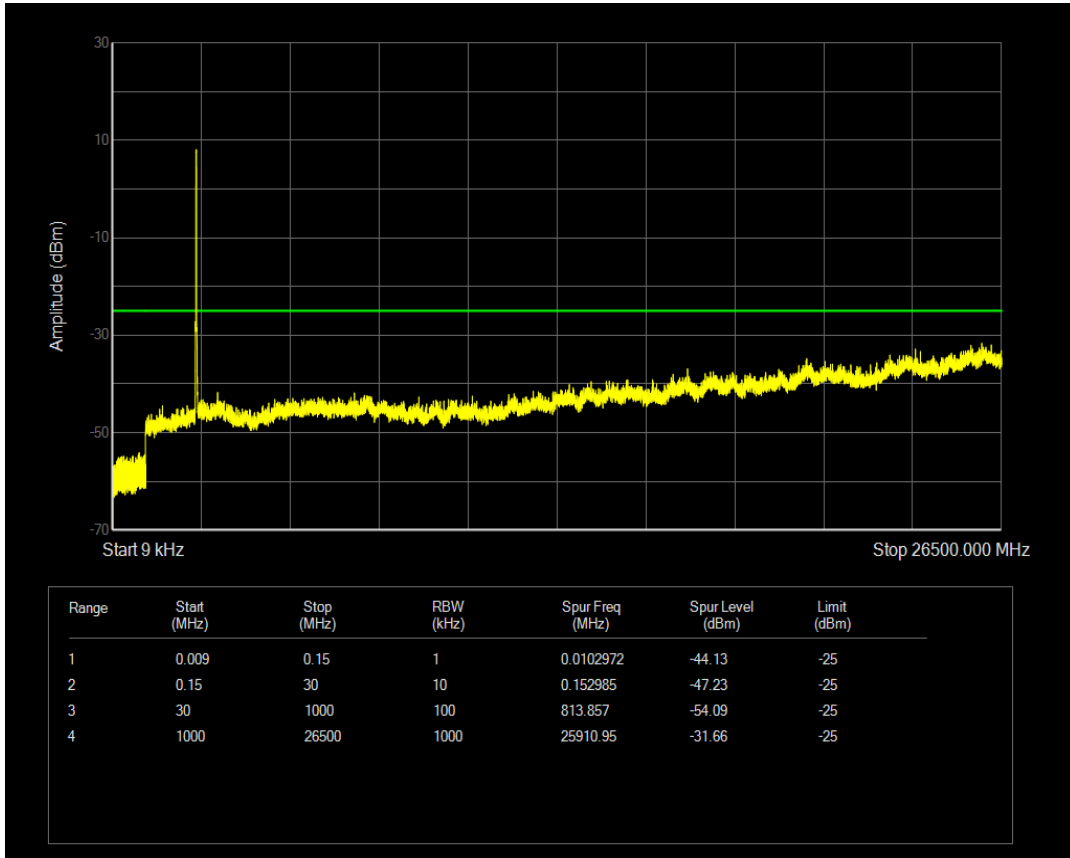

Band7 QPSK BW=15MHz Channel=21375 RB Size=75 Position=#0

Band7 QAM16 BW=15MHz Channel=21375 RB Size=1 Position=#0

Band7 QAM16 BW=15MHz Channel=21375 RB Size=75 Position=#0

Band7 QPSK BW=20MHz Channel=20850 RB Size=100 Position=#0

Band7 QPSK BW=20MHz Channel=20850 RB Size=1 Position=#0

Band7 QAM16 BW=20MHz Channel=20850 RB Size=1 Position=#0

Band7 QAM16 BW=20MHz Channel=20850 RB Size=100 Position=#0

Band7 QPSK BW=20MHz Channel=21100 RB Size=1 Position=#0