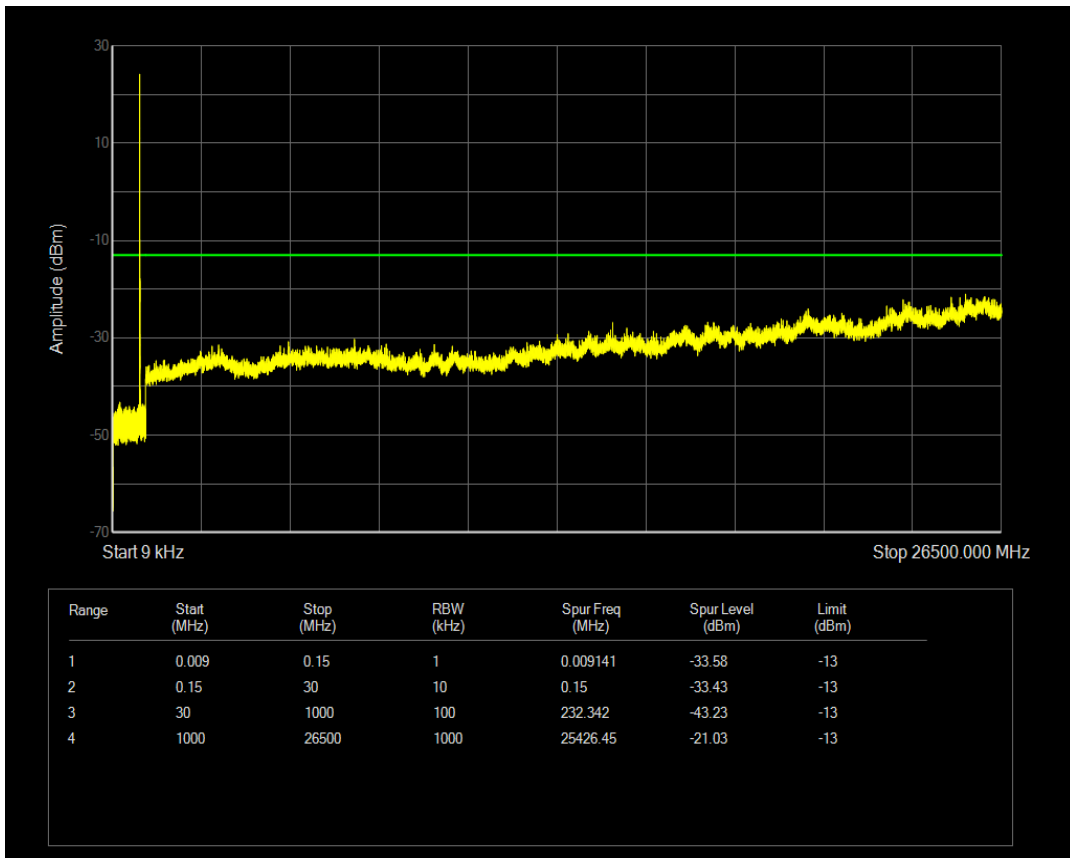

Band4 QPSK BW=20MHz Channel=20300 RB Size=1 Position=#0

Band4 QAM16 BW=20MHz Channel=20300 RB Size=100 Position=#0

Band4 QAM16 BW=20MHz Channel=20300 RB Size=1 Position=#0

Band5 QPSK BW=1.4MHz Channel=20407 RB Size=1 Position=#0

Band5 QAM16 BW=1.4MHz Channel=20407 RB Size=1 Position=#0

Band5 QPSK BW=1.4MHz Channel=20407 RB Size=6 Position=#0

Band5 QAM16 BW=1.4MHz Channel=20407 RB Size=6 Position=#0

Band5 QPSK BW=1.4MHz Channel=20525 RB Size=6 Position=#0