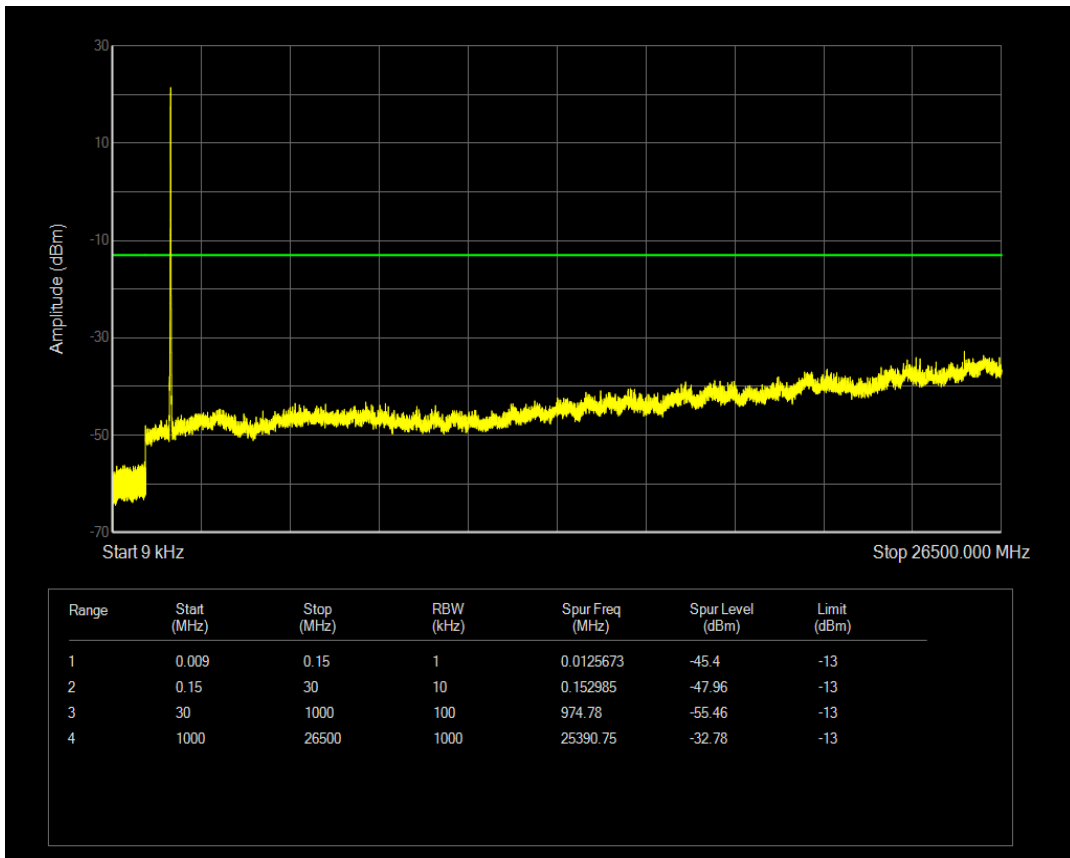

Band4 QPSK BW=10MHz Channel=20350 RB Size=50 Position=#0

Band4 QAM16 BW=10MHz Channel=20350 RB Size=50 Position=#0

Band4 QAM16 BW=10MHz Channel=20350 RB Size=1 Position=#0

Band4 QPSK BW=15MHz Channel=20025 RB Size=1 Position=#0

Band4 QAM16 BW=15MHz Channel=20025 RB Size=1 Position=#0

Band4 QPSK BW=15MHz Channel=20025 RB Size=75 Position=#0

Band4 QAM16 BW=15MHz Channel=20025 RB Size=75 Position=#0

Band4 QPSK BW=15MHz Channel=20175 RB Size=1 Position=#0