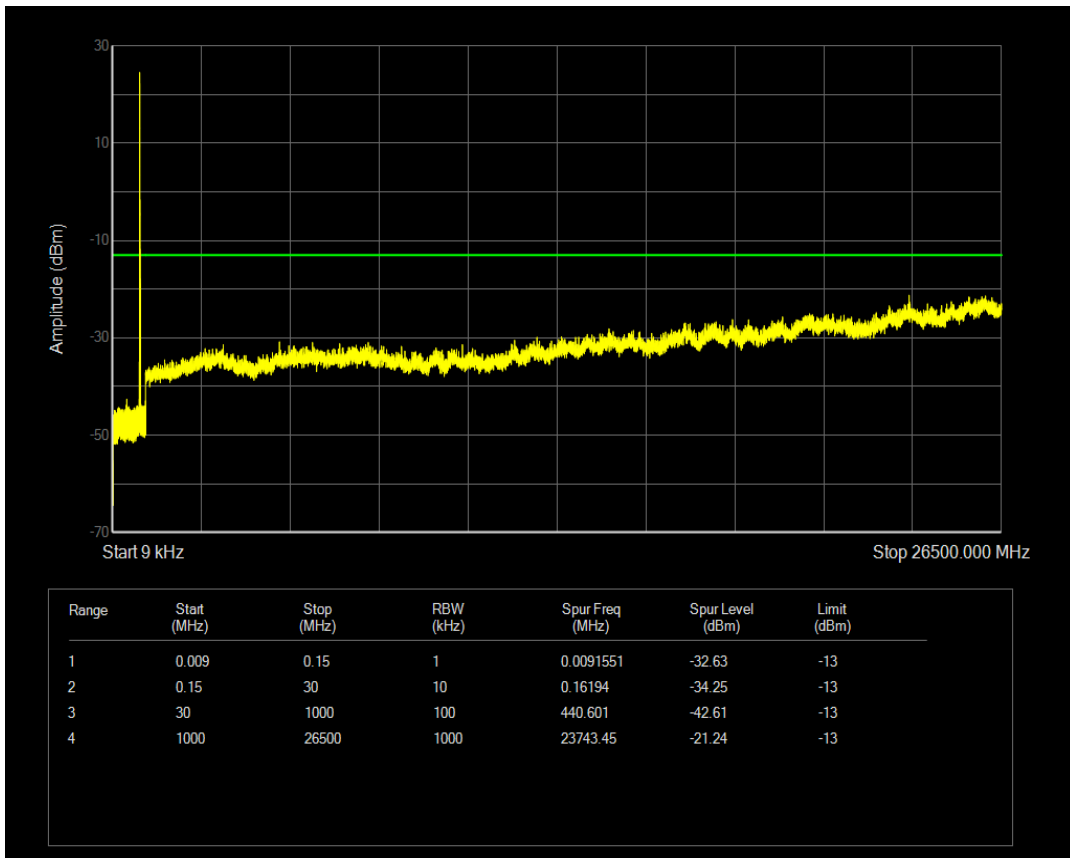

Band5 QPSK BW=5MHz Channel=20625 RB Size=25 Position=#0

Band5 QAM16 BW=5MHz Channel=20625 RB Size=1 Position=#0

Band5 QAM16 BW=5MHz Channel=20625 RB Size=25 Position=#0

Band5 QPSK BW=10MHz Channel=20450 RB Size=50 Position=#0

Band5 QPSK BW=10MHz Channel=20450 RB Size=1 Position=#0

Band5 QAM16 BW=10MHz Channel=20450 RB Size=1 Position=#0

Band5 QAM16 BW=10MHz Channel=20450 RB Size=50 Position=#0

Band5 QPSK BW=10MHz Channel=20525 RB Size=1 Position=#0