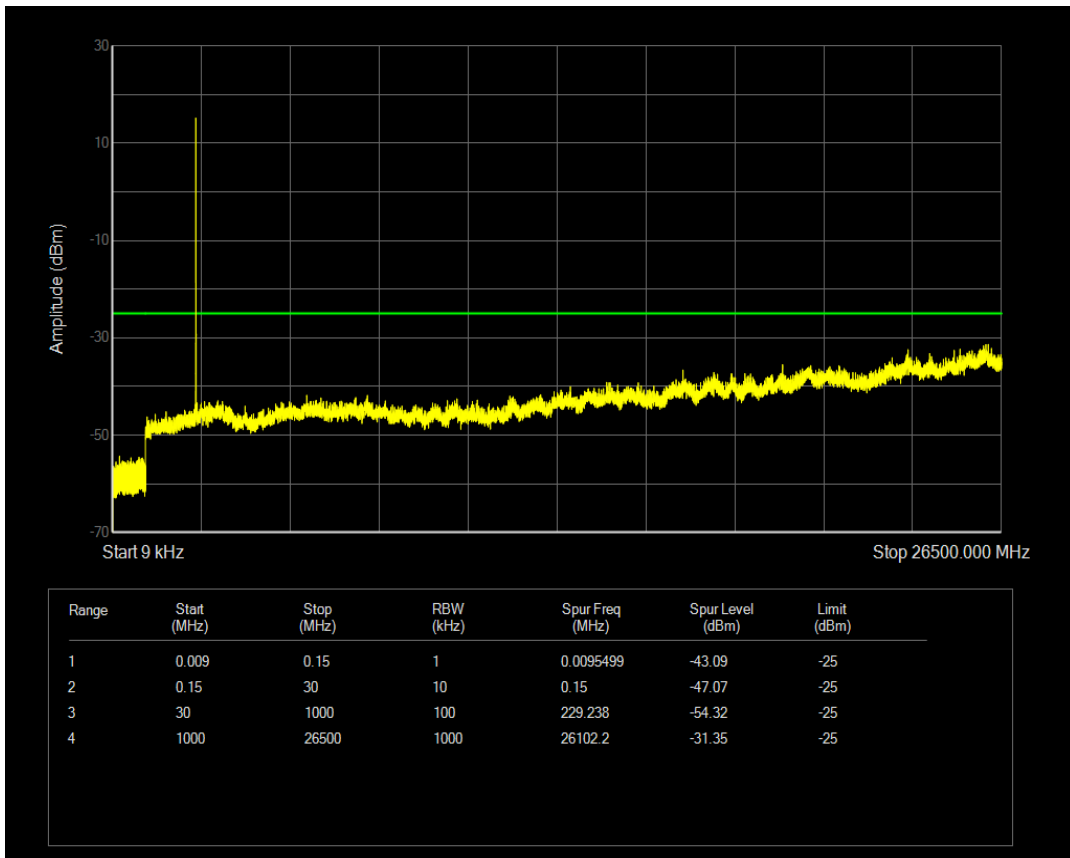

Band7 QAM16 BW=5MHz Channel=20775 RB Size=1 Position=#0

Band7 QPSK BW=5MHz Channel=21100 RB Size=25 Position=#0