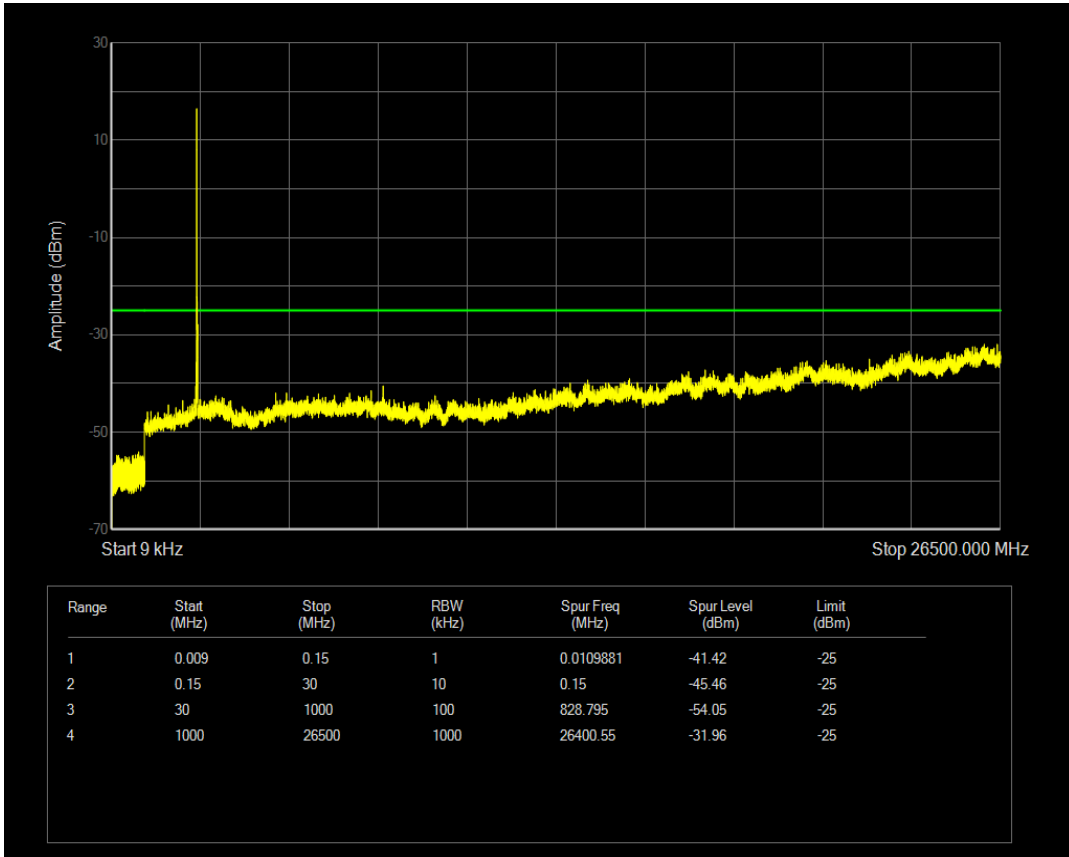

Band7 QPSK BW=15MHz Channel=21375 RB Size=1 Position=#0

Band7 QAM16 BW=15MHz Channel=21100 RB Size=75 Position=#0