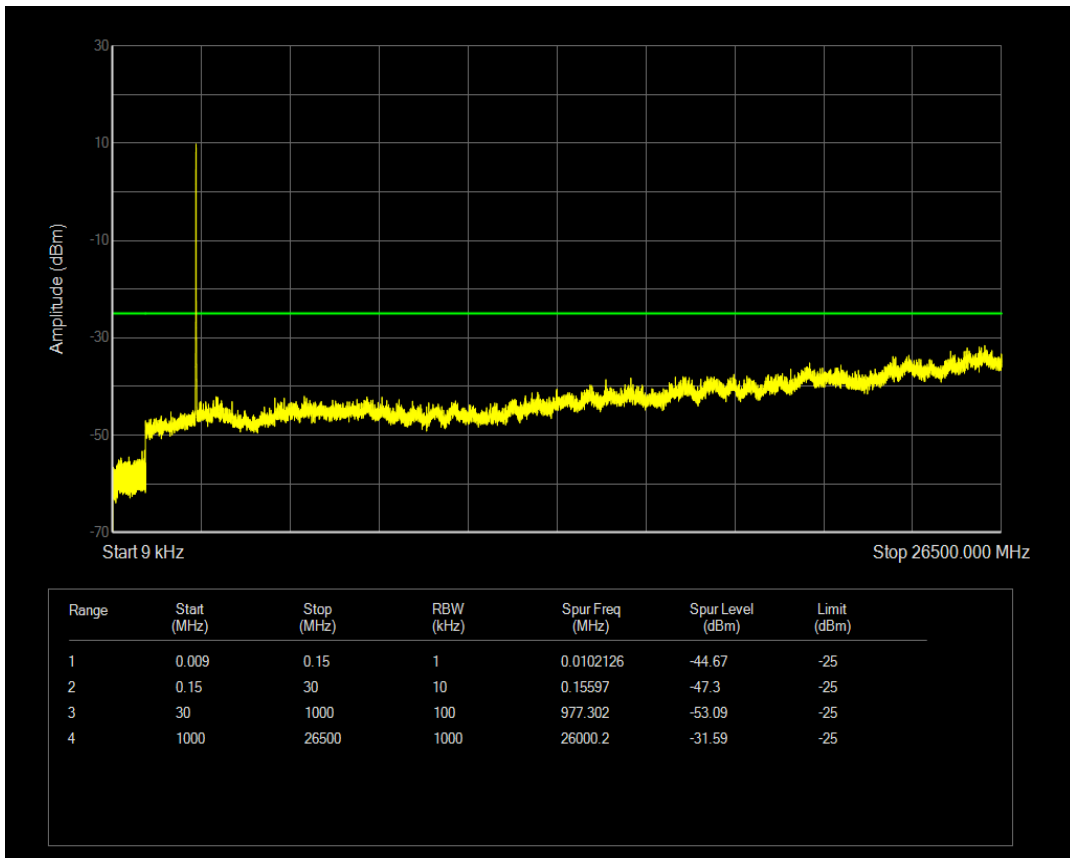

Band7 QPSK BW=5MHz Channel=21425 RB Size=25 Position=#0

Band7 QAM16 BW=5MHz Channel=21425 RB Size=1 Position=#0

Band7 QAM16 BW=5MHz Channel=21425 RB Size=25 Position=#0

Band7 QPSK BW=10MHz Channel=20800 RB Size=50 Position=#0

Band7 QPSK BW=10MHz Channel=20800 RB Size=1 Position=#0

Band7 QAM16 BW=10MHz Channel=20800 RB Size=1 Position=#0

Band7 QAM16 BW=10MHz Channel=20800 RB Size=50 Position=#0

Band7 QPSK BW=10MHz Channel=21100 RB Size=1 Position=#0