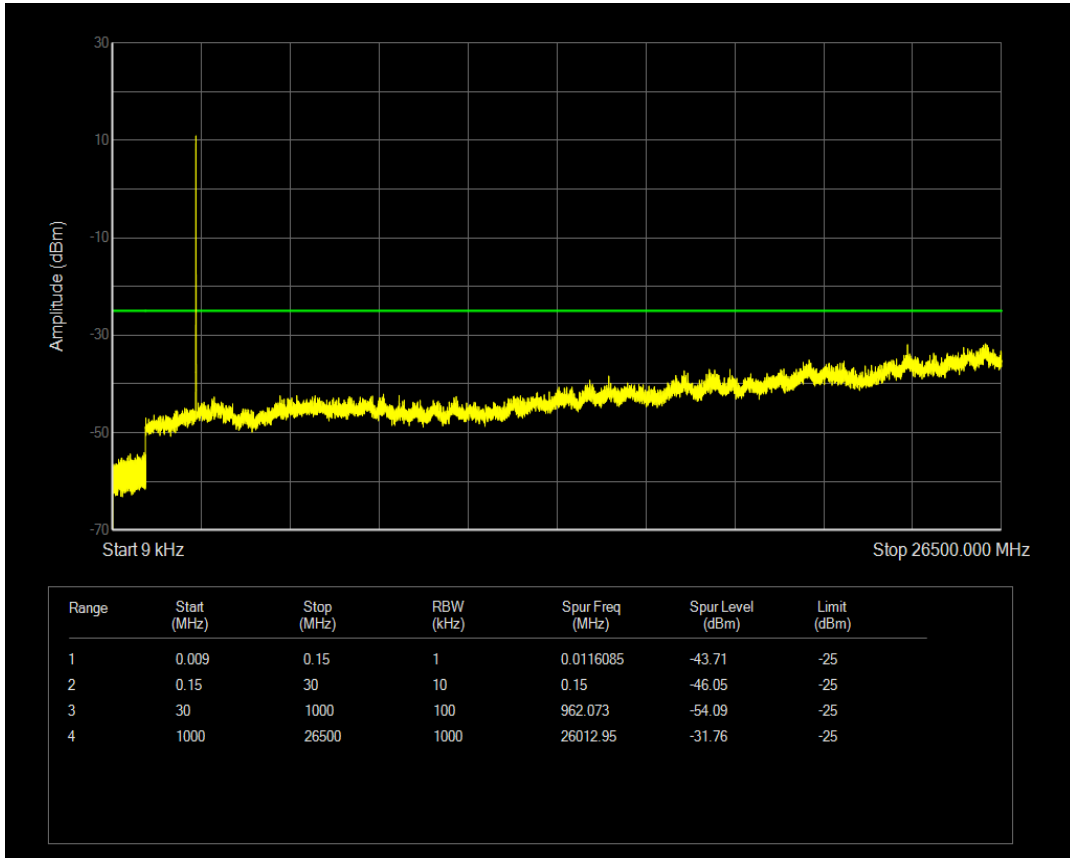

Band7 QAM16 BW=5MHz Channel=20775 RB Size=25 Position=#0

Band7 QAM16 BW=5MHz Channel=20775 RB Size=1 Position=#0