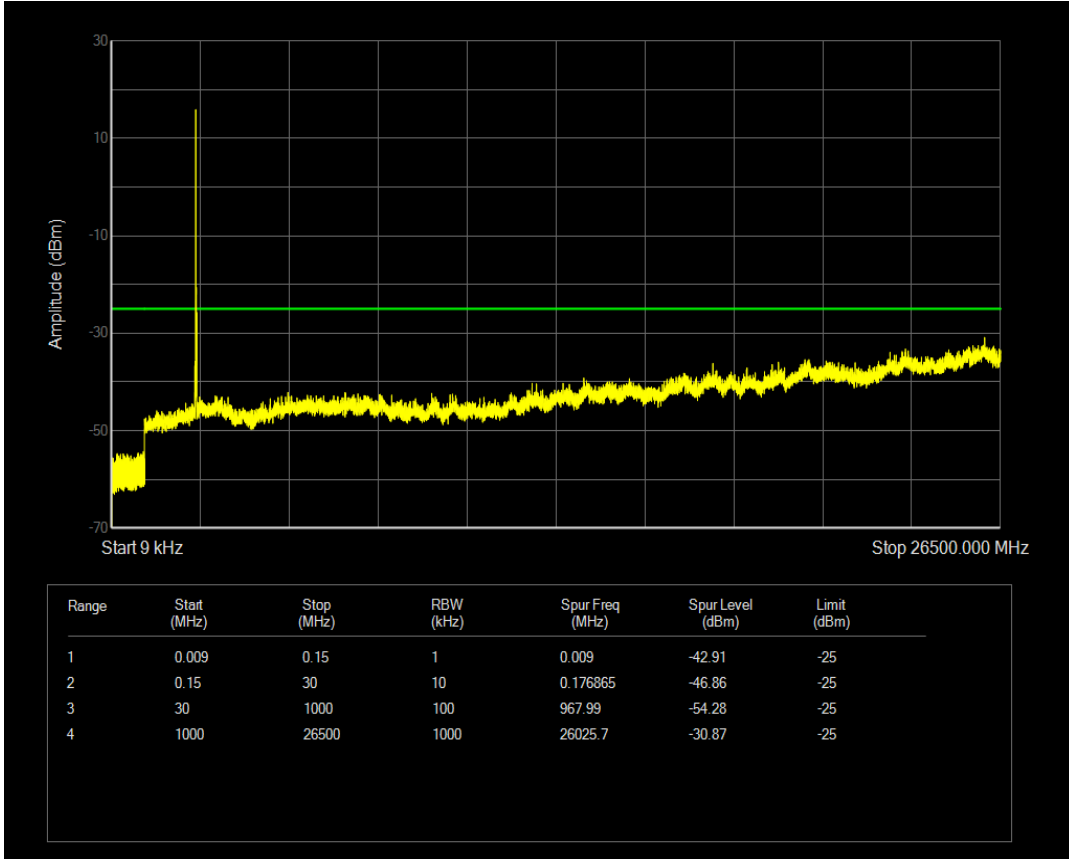

Band7 QAM16 BW=15MHz Channel=21100 RB Size=1 Position=#0

Band7 QPSK BW=15MHz Channel=21375 RB Size=1 Position=#0