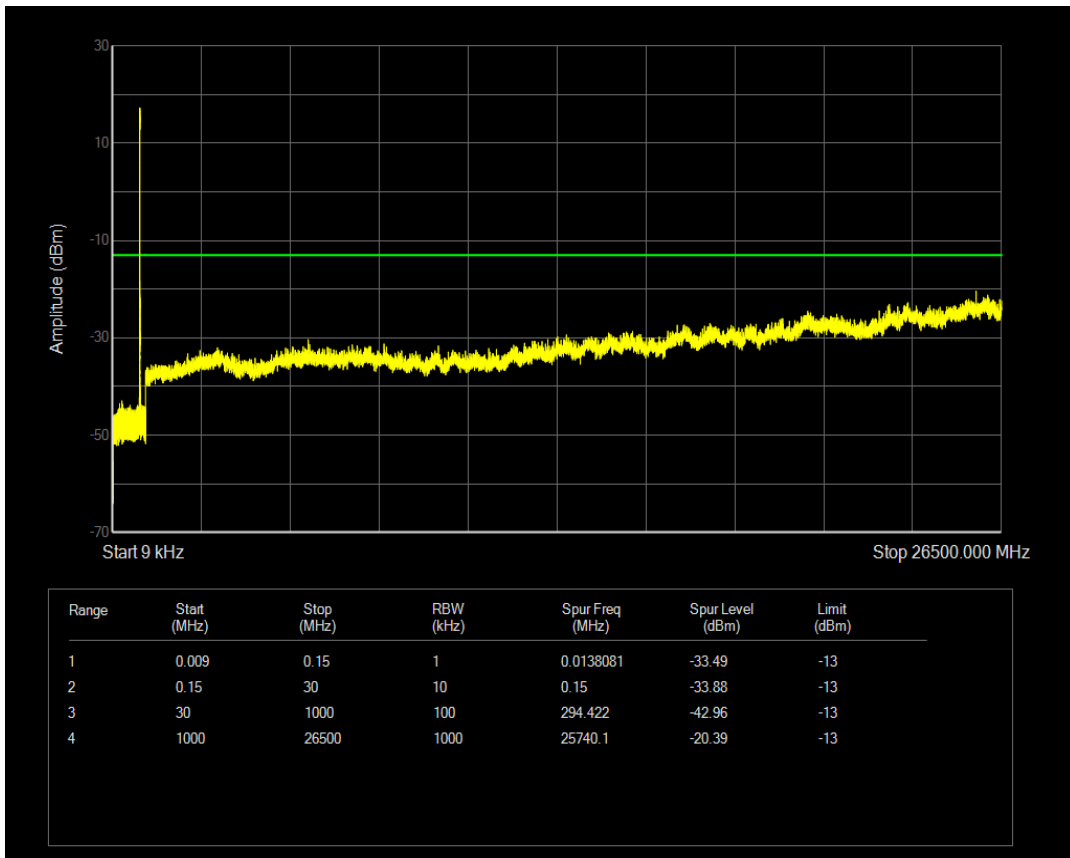

Band5 QPSK BW=3MHz Channel=20415 RB Size=15 Position=#0

Band5 QAM16 BW=3MHz Channel=20415 RB Size=15 Position=#0