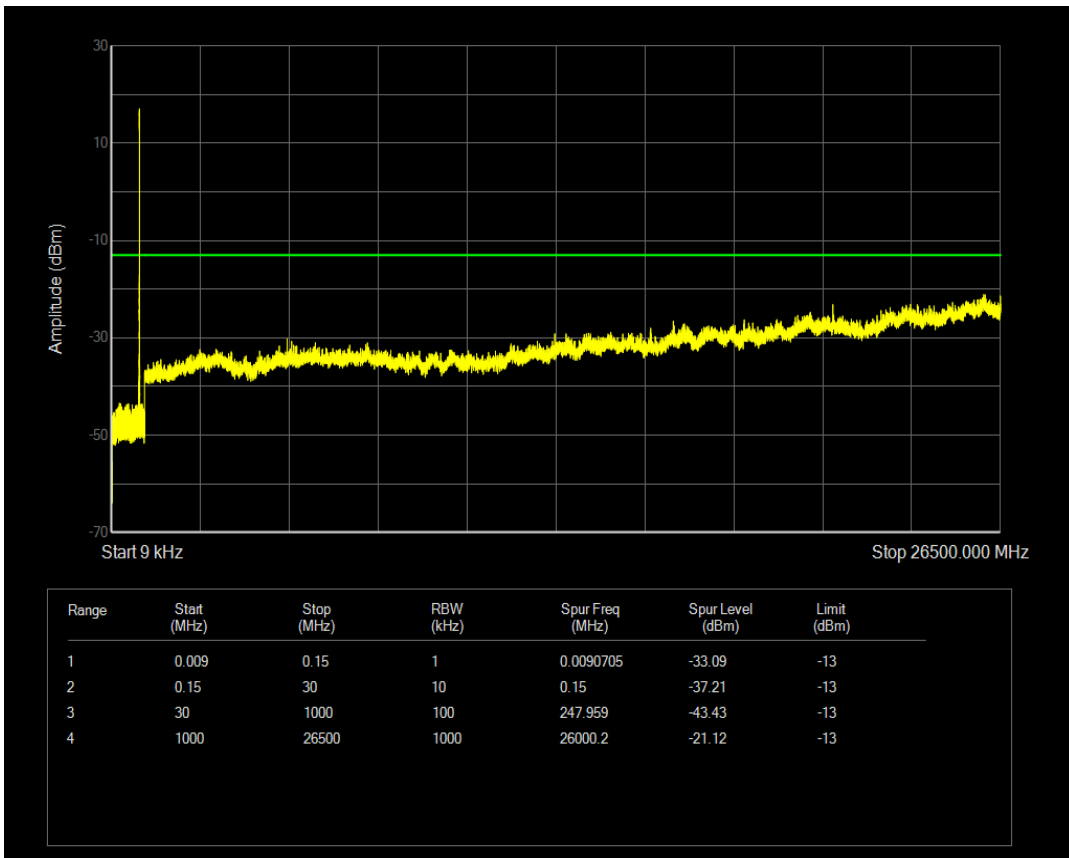

Band5 QPSK BW=3MHz Channel=20635 RB Size=15 Position=#0

Band5 QAM16 BW=3MHz Channel=20635 RB Size=1 Position=#0