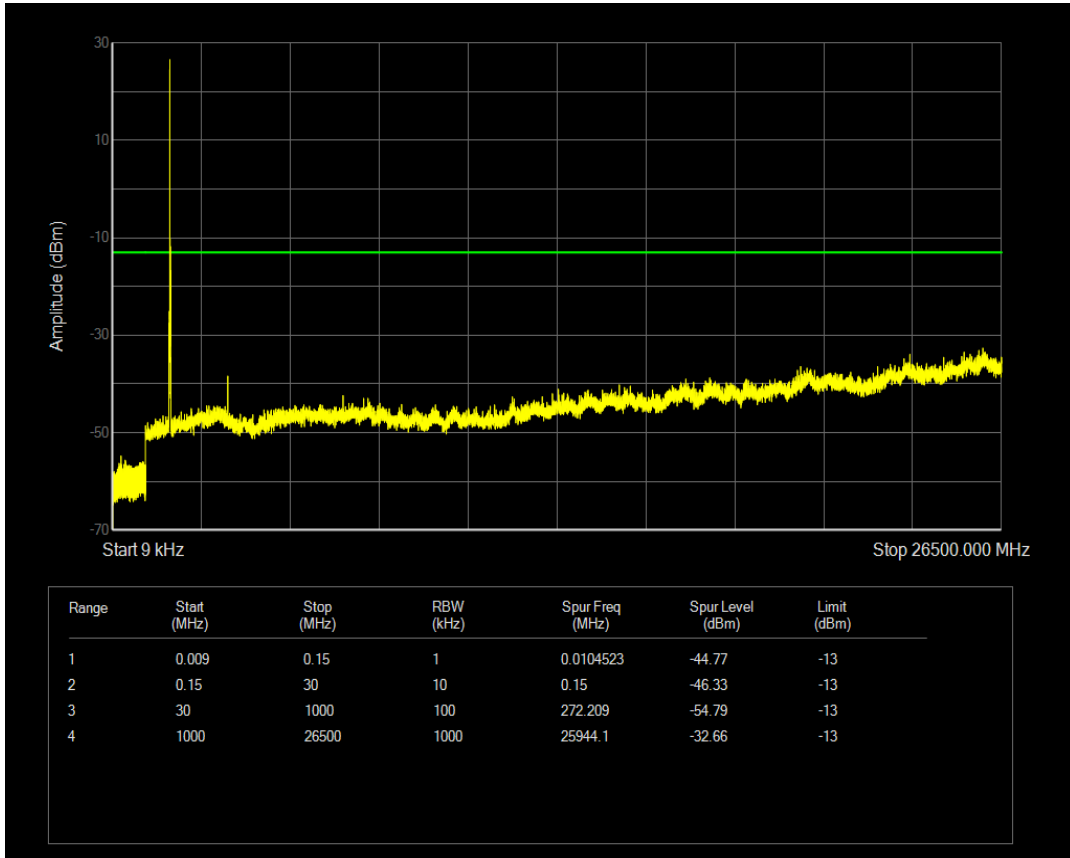

Band4 QPSK BW=10MHz Channel=20350 RB Size=50 Position=#0

Band4 QAM16 BW=10MHz Channel=20350 RB Size=50 Position=#0

Band4 QAM16 BW=10MHz Channel=20350 RB Size=1 Position=#0

Band4 QPSK BW=15MHz Channel=20025 RB Size=1 Position=#0

Band4 QAM16 BW=15MHz Channel=20025 RB Size=1 Position=#0

Band4 QPSK BW=15MHz Channel=20025 RB Size=75 Position=#0

Band4 QAM16 BW=15MHz Channel=20025 RB Size=75 Position=#0

Band4 QPSK BW=15MHz Channel=20175 RB Size=1 Position=#0

Band4 QPSK BW=15MHz Channel=20175 RB Size=75 Position=#0

Band4 QAM16 BW=15MHz Channel=20175 RB Size=1 Position=#0

Band4 QAM16 BW=15MHz Channel=20175 RB Size=75 Position=#0

Band4 QPSK BW=15MHz Channel=20325 RB Size=1 Position=#0