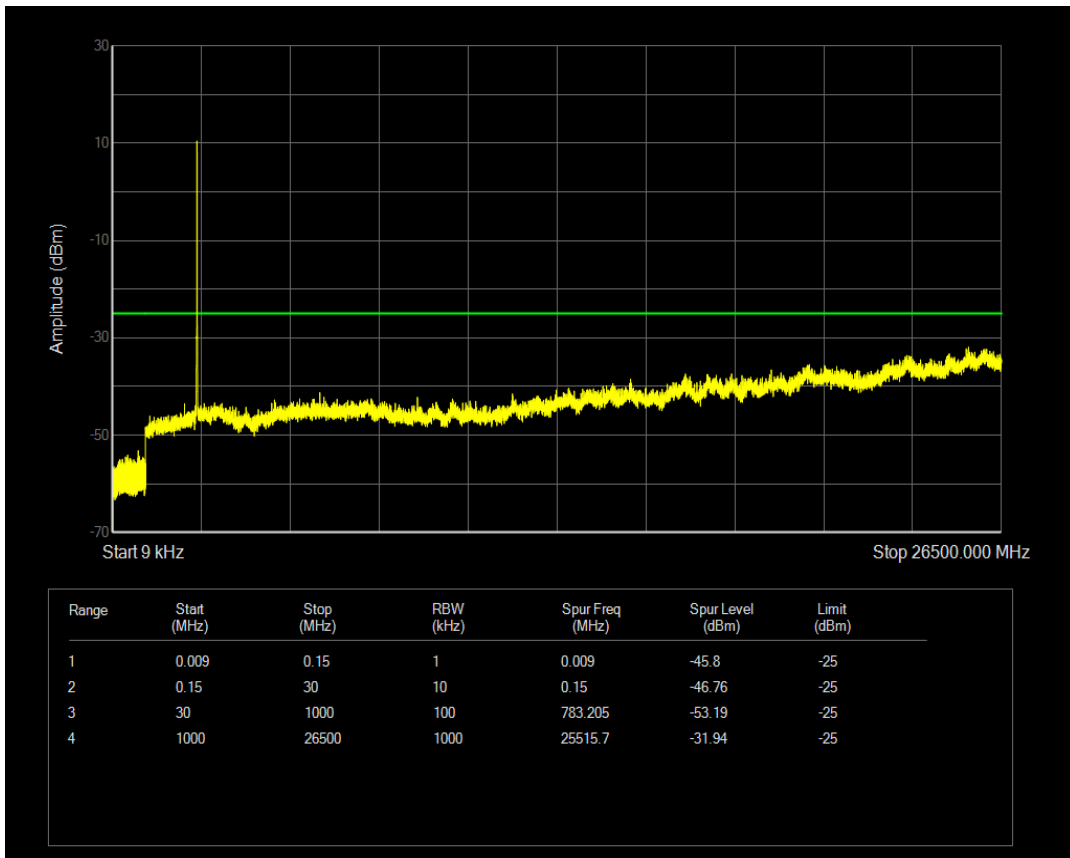

Band7 QPSK BW=10MHz Channel=21100 RB Size=50 Position=#0

Band7 QAM16 BW=10MHz Channel=21100 RB Size=1 Position=#0