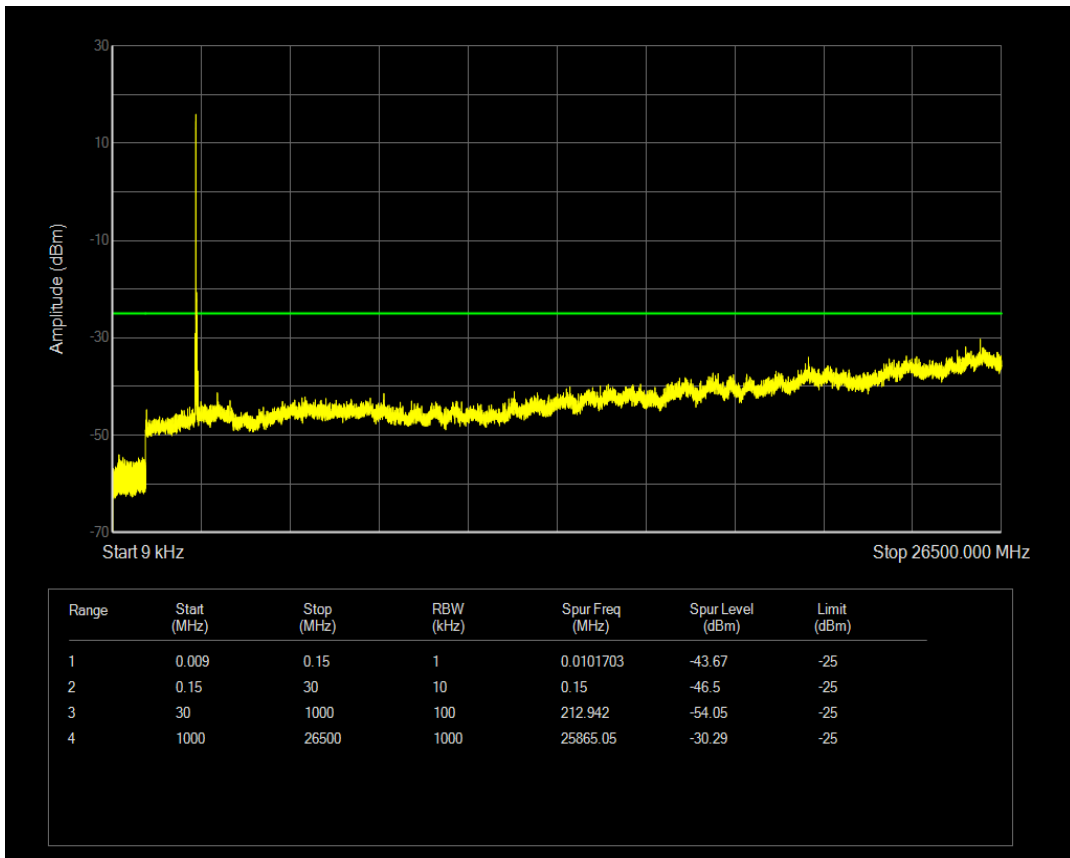

Band7 QPSK BW=15MHz Channel=21375 RB Size=75 Position=#0

Band7 QAM16 BW=15MHz Channel=21375 RB Size=1 Position=#0

Band7 QAM16 BW=15MHz Channel=21375 RB Size=75 Position=#0

Band7 QPSK BW=20MHz Channel=20850 RB Size=100 Position=#0

Band7 QPSK BW=20MHz Channel=20850 RB Size=1 Position=#0

Band7 QAM16 BW=20MHz Channel=20850 RB Size=1 Position=#0

Band7 QAM16 BW=20MHz Channel=20850 RB Size=100 Position=#0

Band7 QPSK BW=20MHz Channel=21100 RB Size=1 Position=#0