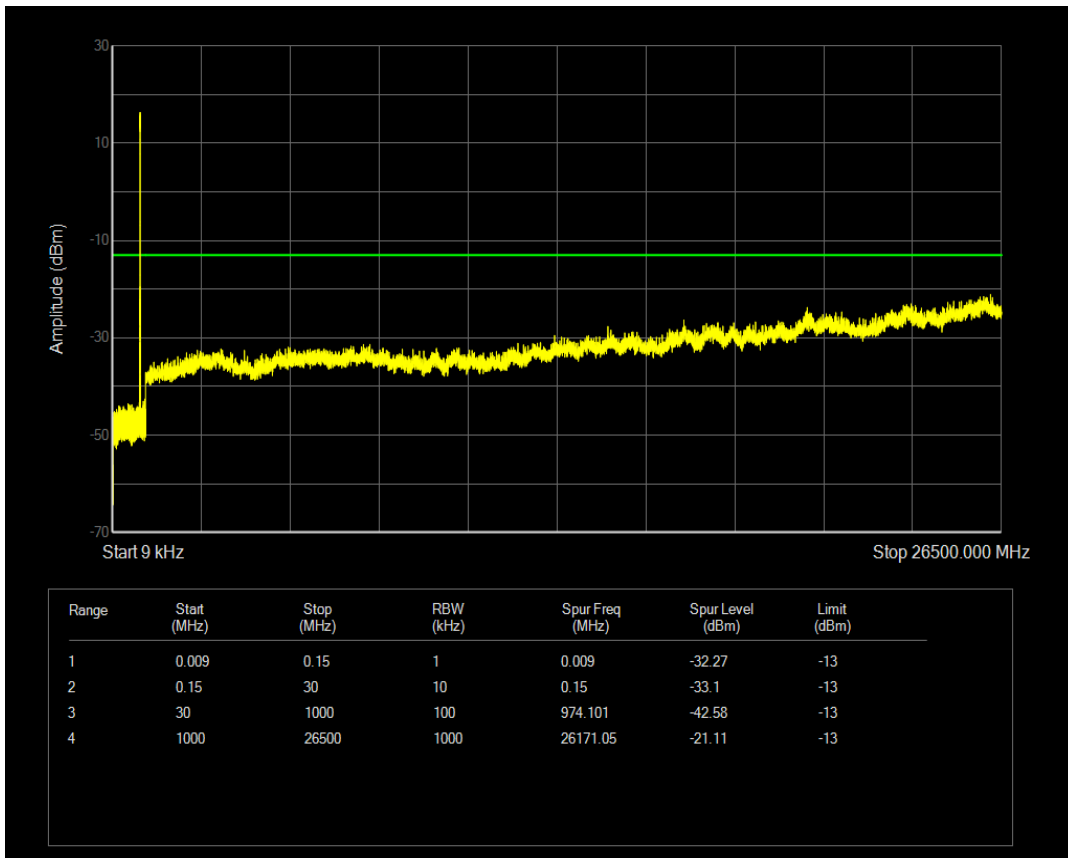

Band5 QPSK BW=3MHz Channel=20525 RB Size=15 Position=#0

Band5 QAM16 BW=3MHz Channel=20525 RB Size=1 Position=#0