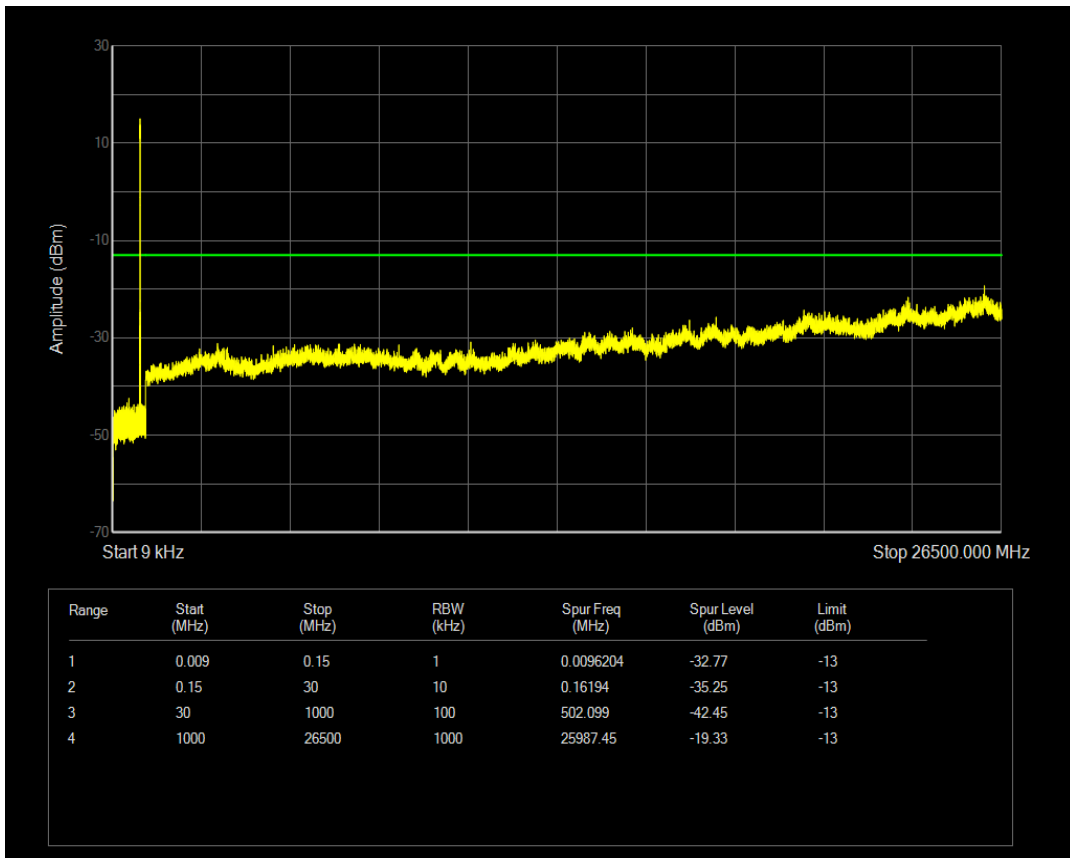

Band5 QPSK BW=5MHz Channel=20425 RB Size=25 Position=#0

Band5 QAM16 BW=5MHz Channel=20425 RB Size=1 Position=#0

Band5 QPSK BW=5MHz Channel=20525 RB Size=1 Position=#0

Band5 QAM16 BW=5MHz Channel=20425 RB Size=25 Position=#0

Band5 QPSK BW=5MHz Channel=20525 RB Size=25 Position=#0

Band5 QAM16 BW=5MHz Channel=20525 RB Size=1 Position=#0

Band5 QAM16 BW=5MHz Channel=20525 RB Size=25 Position=#0

Band5 QPSK BW=5MHz Channel=20625 RB Size=1 Position=#0