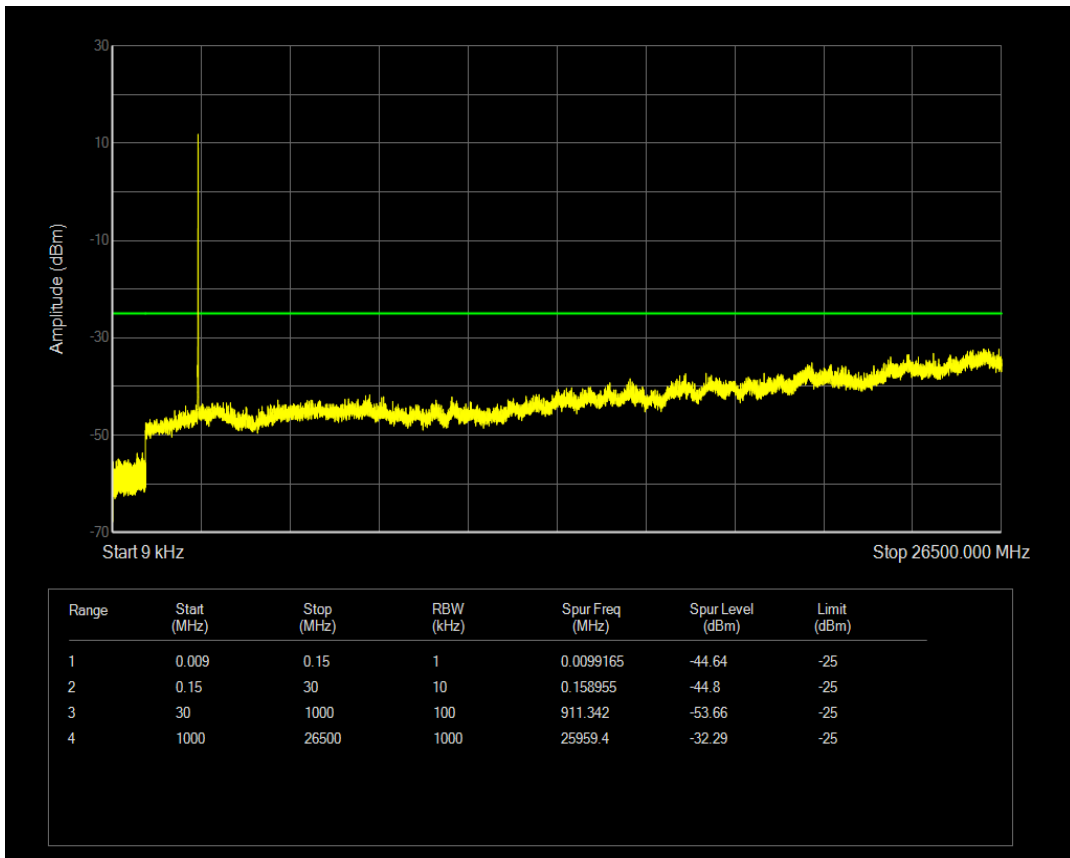

Band7 QPSK BW=5MHz Channel=21425 RB Size=25 Position=#0

Band7 QAM16 BW=5MHz Channel=21425 RB Size=1 Position=#0