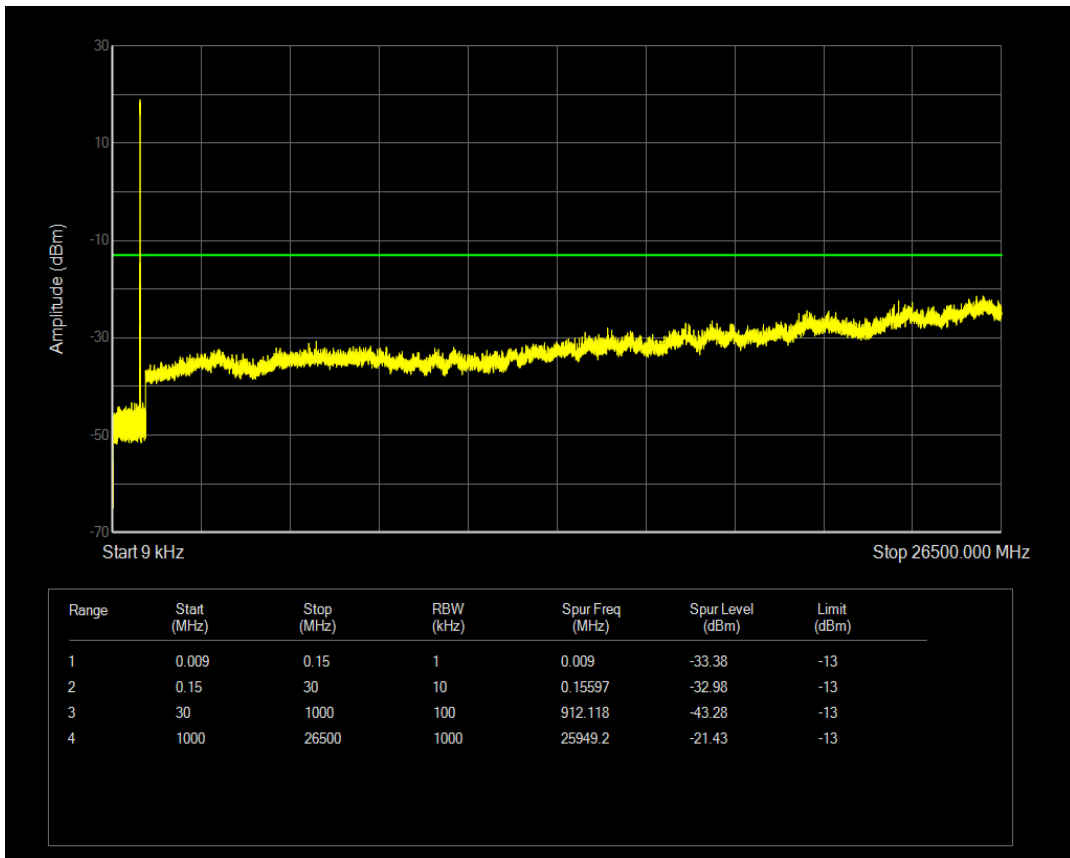

Band4 QPSK BW=20MHz Channel=20300 RB Size=1 Position=#0

Band4 QAM16 BW=20MHz Channel=20300 RB Size=100 Position=#0

Band4 QAM16 BW=20MHz Channel=20300 RB Size=1 Position=#0

Band5 QPSK BW=1.4MHz Channel=20407 RB Size=1 Position=#0

Band5 QAM16 BW=1.4MHz Channel=20407 RB Size=1 Position=#0

Band5 QPSK BW=1.4MHz Channel=20407 RB Size=6 Position=#0

Band5 QAM16 BW=1.4MHz Channel=20407 RB Size=6 Position=#0

Band5 QPSK BW=1.4MHz Channel=20525 RB Size=6 Position=#0

Band5 QPSK BW=1.4MHz Channel=20525 RB Size=1 Position=#0

Band5 QAM16 BW=1.4MHz Channel=20525 RB Size=1 Position=#0

Band5 QAM16 BW=1.4MHz Channel=20525 RB Size=6 Position=#0

Band5 QPSK BW=1.4MHz Channel=20643 RB Size=1 Position=#0