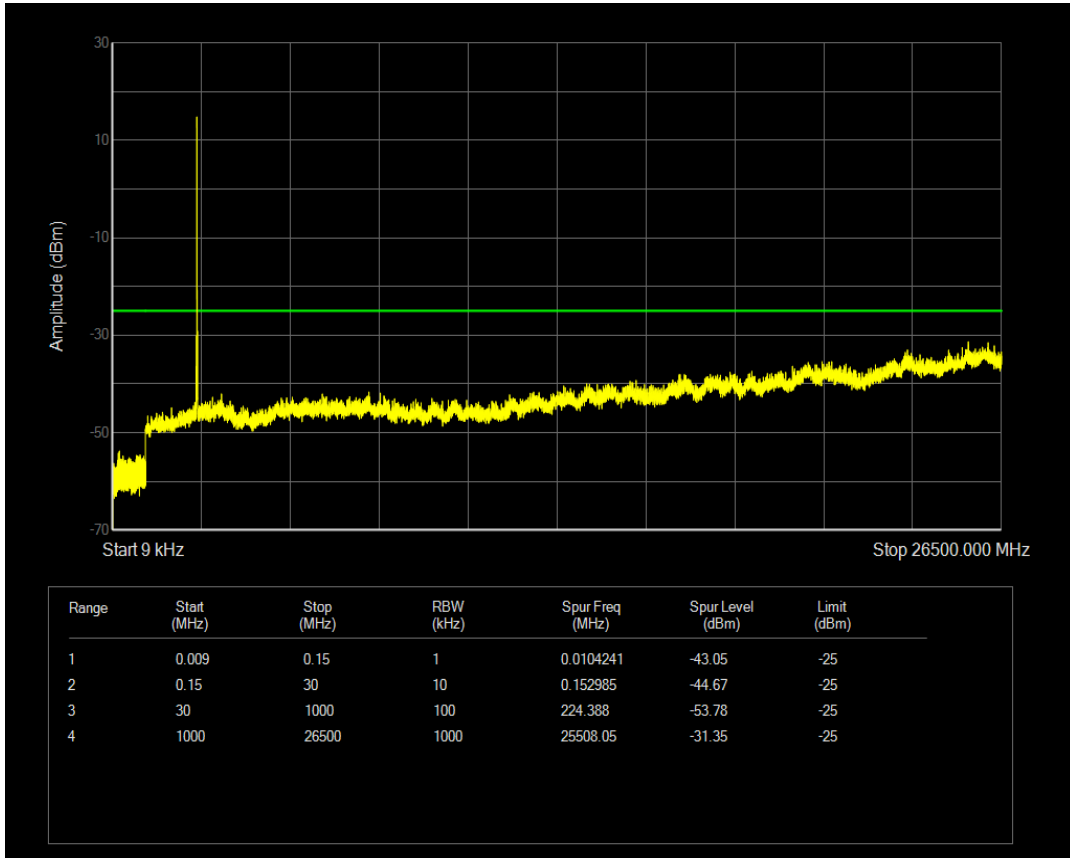

Band7 QPSK BW=10MHz Channel=20800 RB Size=1 Position=#0

Band7 QAM16 BW=10MHz Channel=20800 RB Size=1 Position=#0

Band7 QAM16 BW=10MHz Channel=20800 RB Size=50 Position=#0

Band7 QPSK BW=10MHz Channel=21100 RB Size=1 Position=#0

Band7 QPSK BW=10MHz Channel=21100 RB Size=50 Position=#0

Band7 QAM16 BW=10MHz Channel=21100 RB Size=1 Position=#0

Band7 QAM16 BW=10MHz Channel=21100 RB Size=50 Position=#0

Band7 QPSK BW=10MHz Channel=21400 RB Size=50 Position=#0