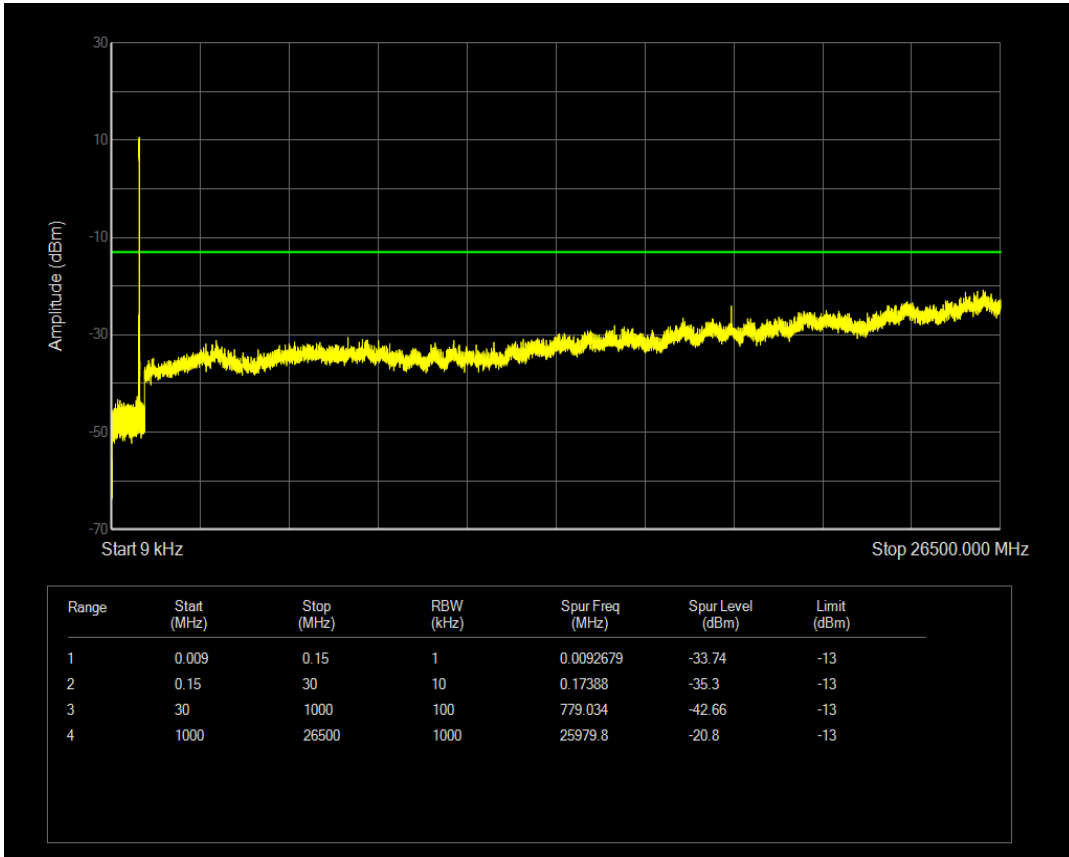

Band5 QAM16 BW=10MHz Channel=20525 RB Size=1 Position=#0

Band5 QPSK BW=10MHz Channel=20525 RB Size=50 Position=#0

Band5 QAM16 BW=10MHz Channel=20525 RB Size=50 Position=#0

Band5 QPSK BW=10MHz Channel=20600 RB Size=1 Position=#0

Band5 QPSK BW=10MHz Channel=20600 RB Size=50 Position=#0

Band5 QAM16 BW=10MHz Channel=20600 RB Size=1 Position=#0

Band5 QAM16 BW=10MHz Channel=20600 RB Size=50 Position=#0

Band7 QPSK BW=5MHz Channel=20775 RB Size=1 Position=#0