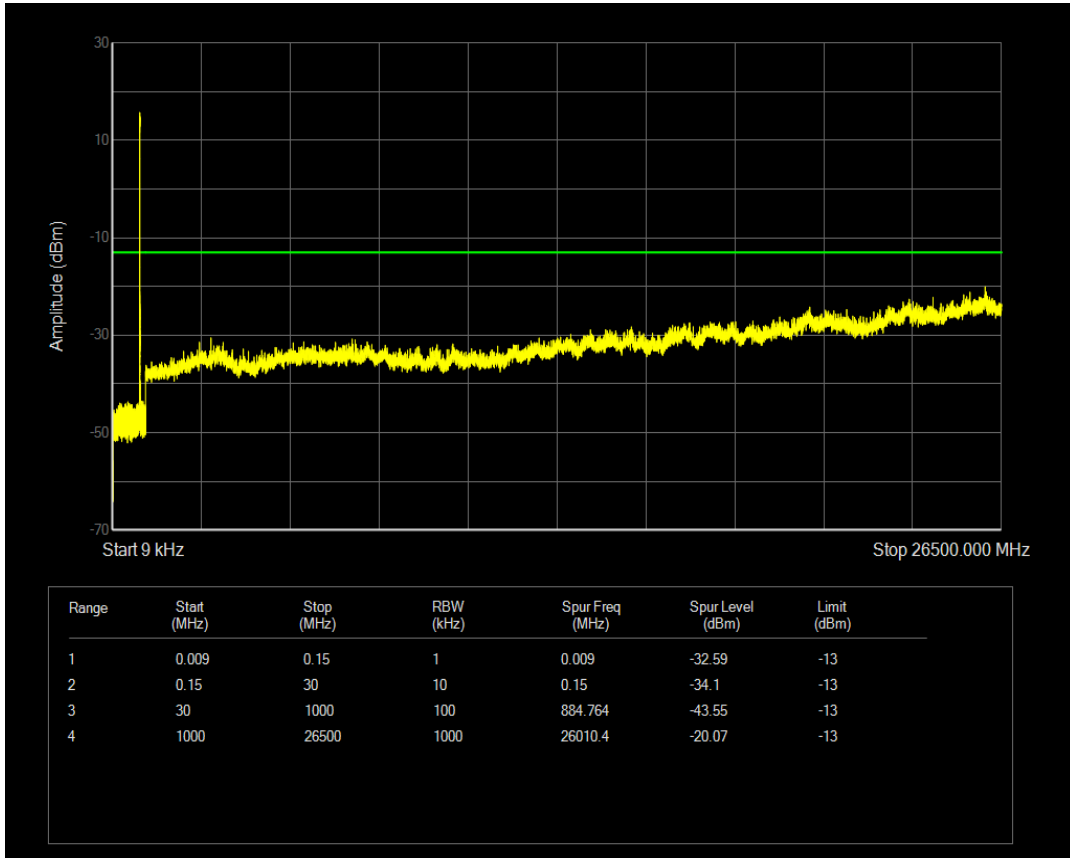

Band5 QAM16 BW=3MHz Channel=20415 RB Size=15 Position=#0

Band5 QAM16 BW=3MHz Channel=20415 RB Size=1 Position=#0