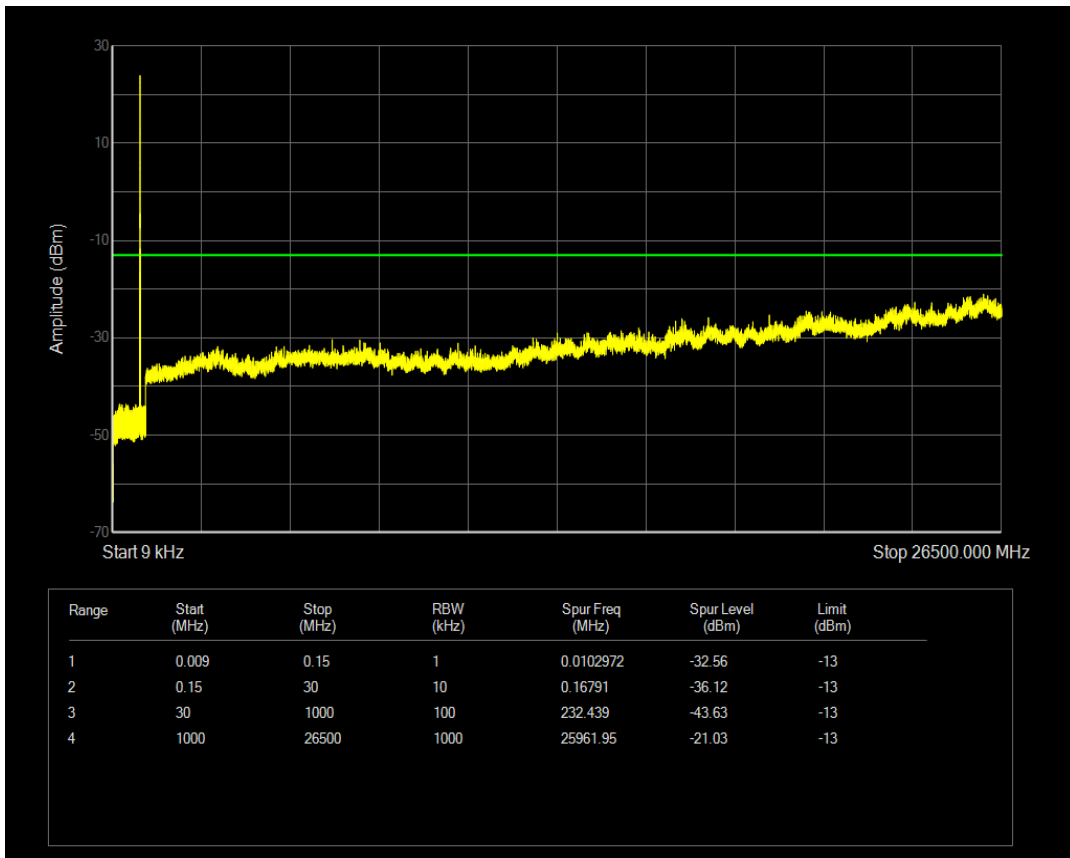

Band5 QPSK BW=5MHz Channel=20525 RB Size=1 Position=#0

Band5 QAM16 BW=5MHz Channel=20425 RB Size=25 Position=#0