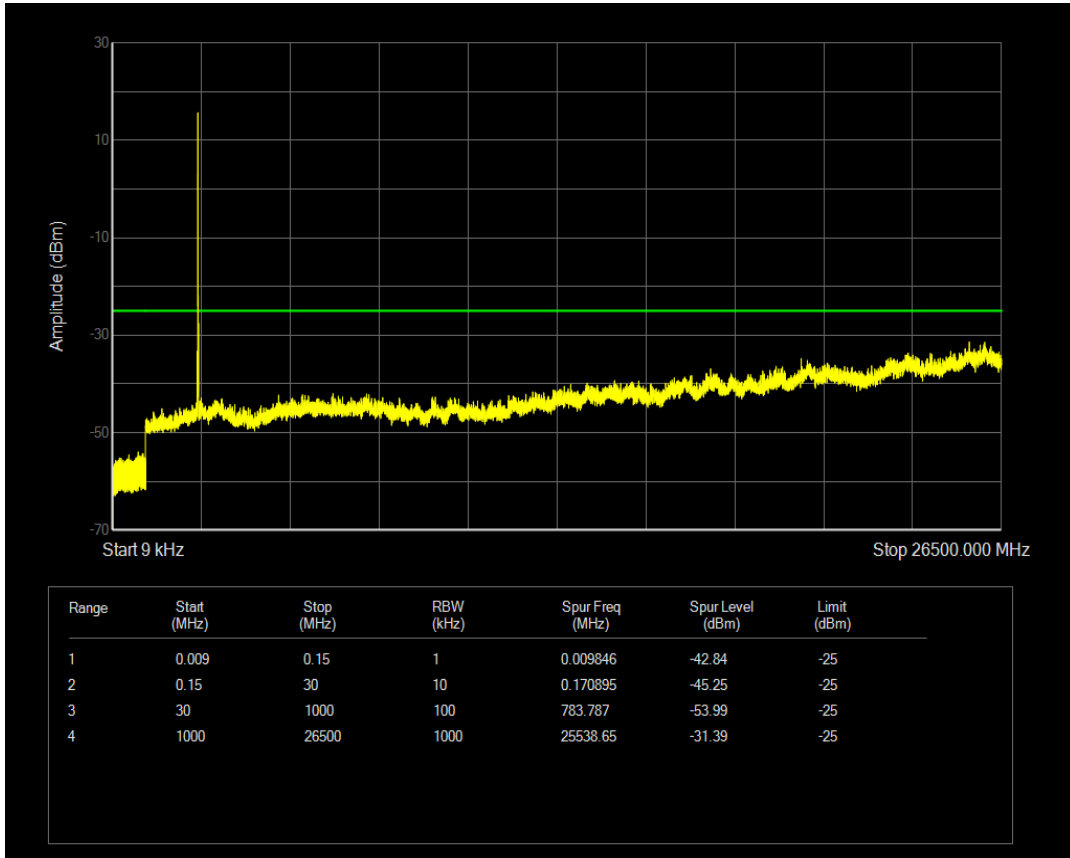

Band7 QPSK BW=10MHz Channel=20800 RB Size=1 Position=#0

Band7 QAM16 BW=10MHz Channel=20800 RB Size=1 Position=#0

Band7 QAM16 BW=10MHz Channel=20800 RB Size=50 Position=#0

Band7 QPSK BW=10MHz Channel=21100 RB Size=1 Position=#0

Band7 QPSK BW=10MHz Channel=21100 RB Size=50 Position=#0

Band7 QAM16 BW=10MHz Channel=21100 RB Size=1 Position=#0

Band7 QAM16 BW=10MHz Channel=21100 RB Size=50 Position=#0

Band7 QPSK BW=10MHz Channel=21400 RB Size=50 Position=#0

Band7 QPSK BW=10MHz Channel=21400 RB Size=1 Position=#0

Band7 QAM16 BW=10MHz Channel=21400 RB Size=1 Position=#0

Band7 QAM16 BW=10MHz Channel=21400 RB Size=50 Position=#0

Band7 QPSK BW=15MHz Channel=20825 RB Size=1 Position=#0