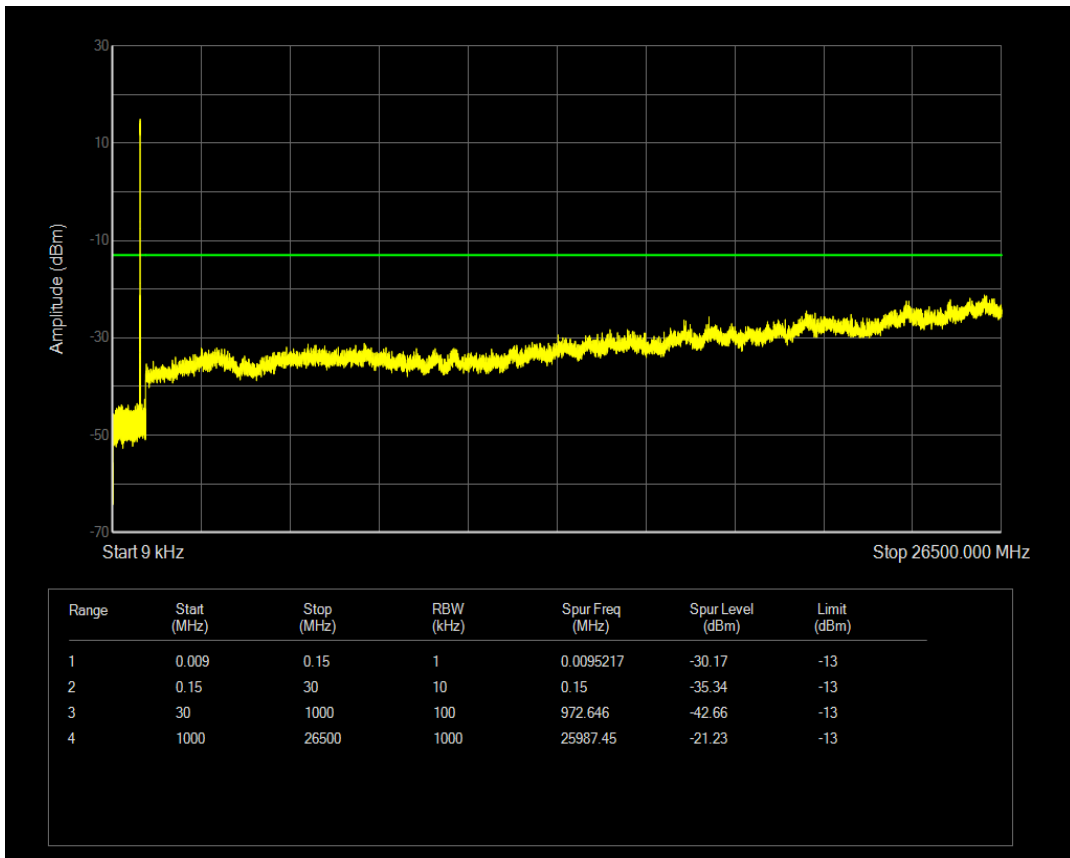

Band5 QAM16 BW=3MHz Channel=20525 RB Size=15 Position=#0

Band5 QPSK BW=3MHz Channel=20635 RB Size=1 Position=#0