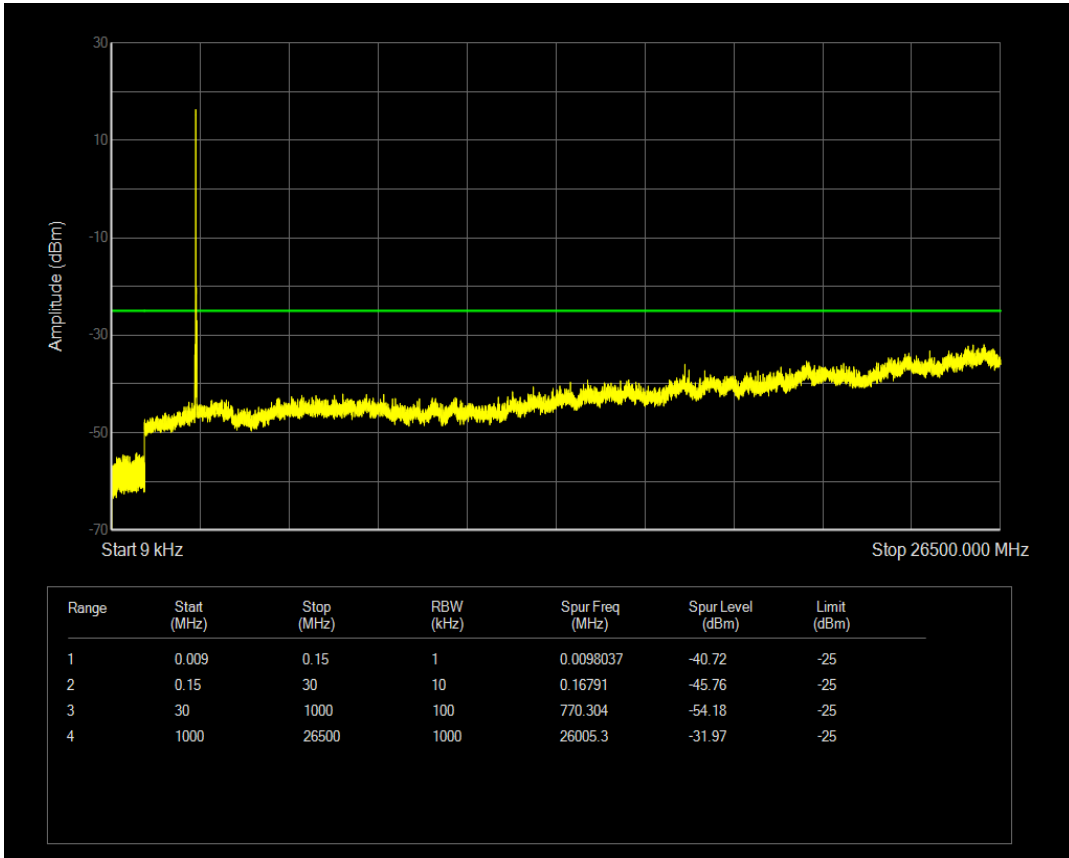

Band7 QPSK BW=15MHz Channel=20825 RB Size=75 Position=#0

Band7 QAM16 BW=15MHz Channel=20825 RB Size=1 Position=#0

Band7 QAM16 BW=15MHz Channel=20825 RB Size=75 Position=#0

Band7 QPSK BW=15MHz Channel=21100 RB Size=1 Position=#0