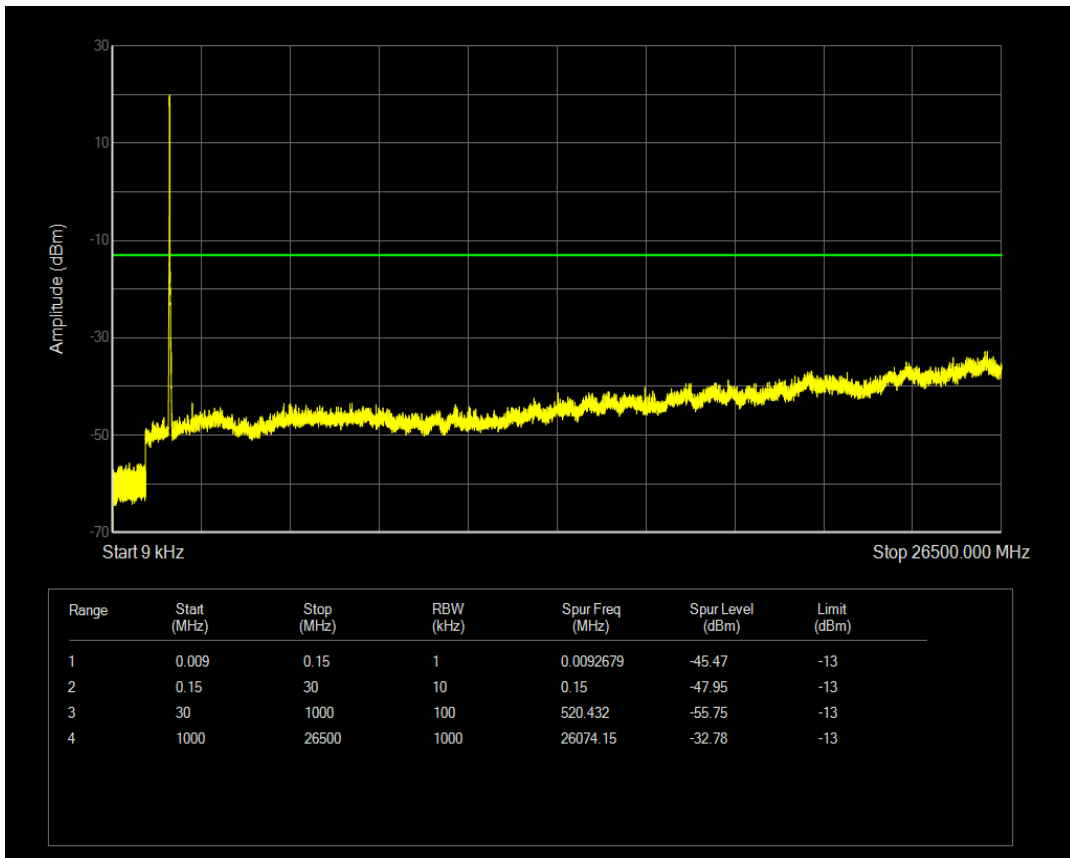

Band4 QAM16 BW=15MHz Channel=20325 RB Size=1 Position=#0

Band4 QPSK BW=15MHz Channel=20325 RB Size=75 Position=#0

Band4 QPSK BW=20MHz Channel=20050 RB Size=1 Position=#0

Band4 QAM16 BW=15MHz Channel=20325 RB Size=75 Position=#0

Band4 QPSK BW=20MHz Channel=20050 RB Size=100 Position=#0

Band4 QAM16 BW=20MHz Channel=20050 RB Size=1 Position=#0

Band4 QAM16 BW=20MHz Channel=20050 RB Size=100 Position=#0

Band4 QPSK BW=20MHz Channel=20175 RB Size=1 Position=#0