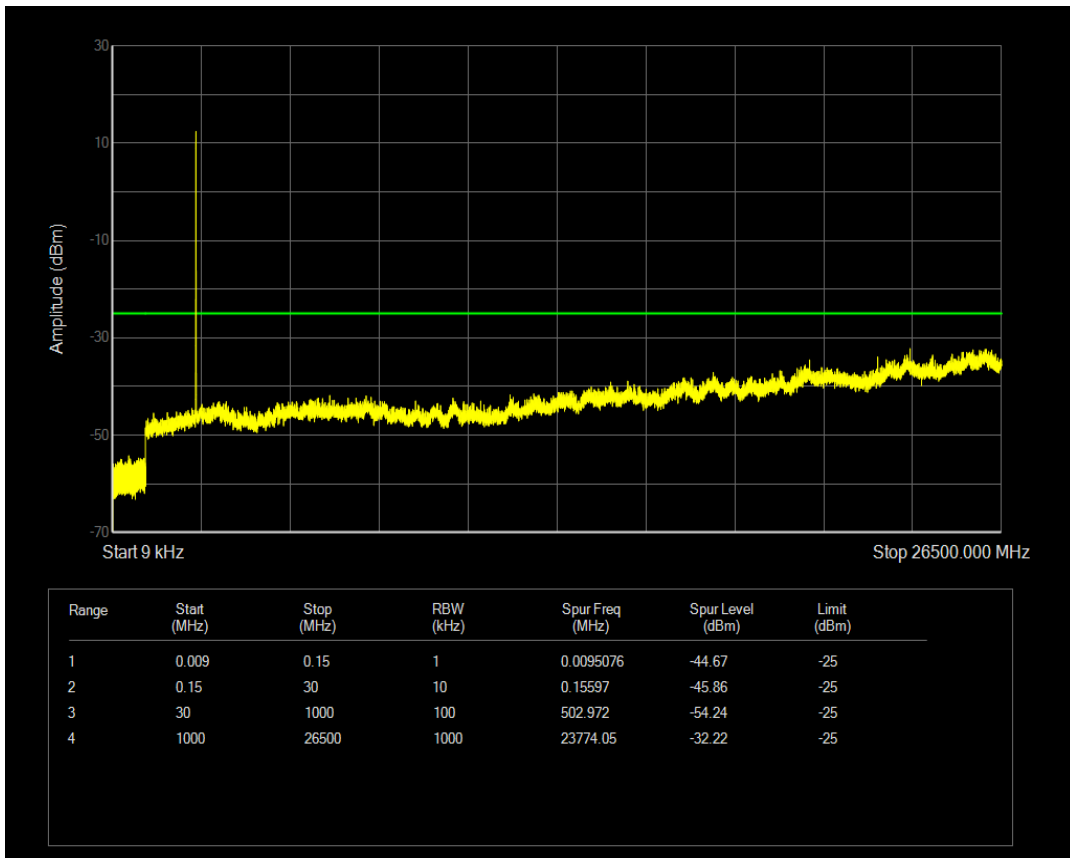

Band7 QPSK BW=5MHz Channel=20775 RB Size=25 Position=#0

Band7 QAM16 BW=5MHz Channel=20775 RB Size=25 Position=#0