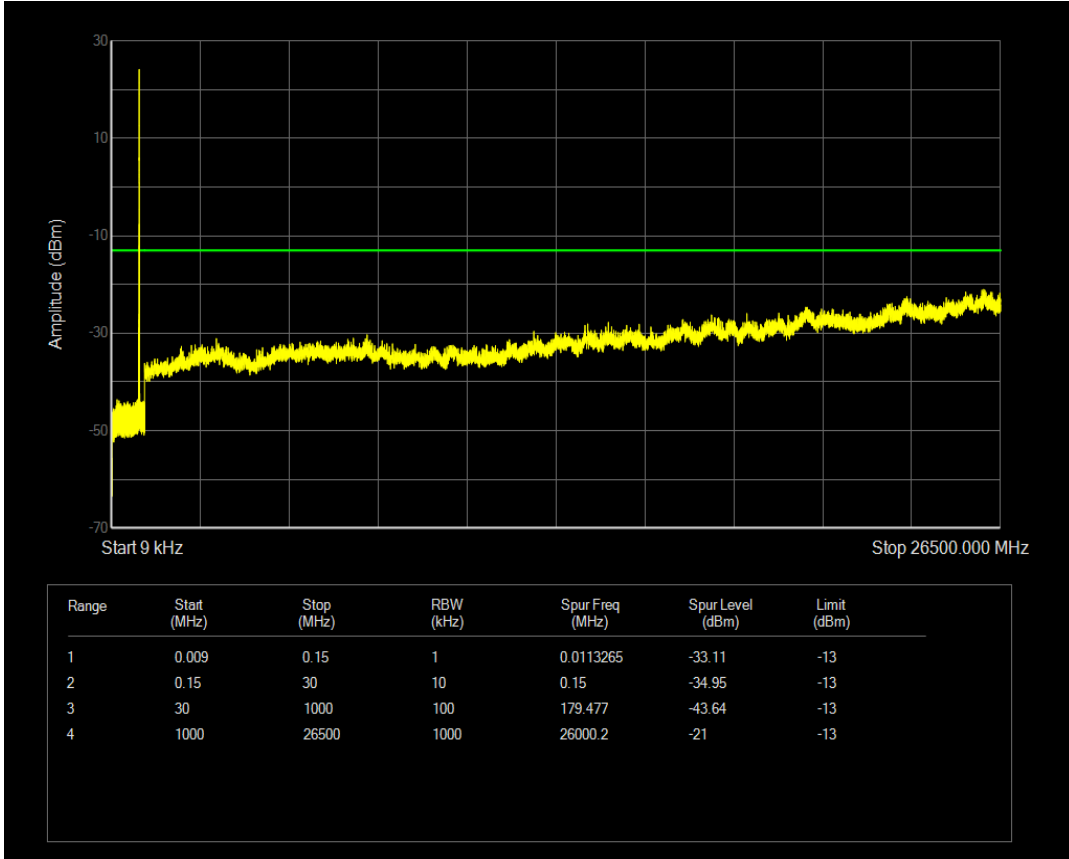

Band5 QAM16 BW=10MHz Channel=20525 RB Size=1 Position=#0

Band5 QPSK BW=10MHz Channel=20525 RB Size=50 Position=#0

Band5 QAM16 BW=10MHz Channel=20525 RB Size=50 Position=#0

Band5 QPSK BW=10MHz Channel=20600 RB Size=1 Position=#0

Band5 QPSK BW=10MHz Channel=20600 RB Size=50 Position=#0

Band5 QAM16 BW=10MHz Channel=20600 RB Size=1 Position=#0

Band5 QAM16 BW=10MHz Channel=20600 RB Size=50 Position=#0

Band7 QPSK BW=5MHz Channel=20775 RB Size=1 Position=#0