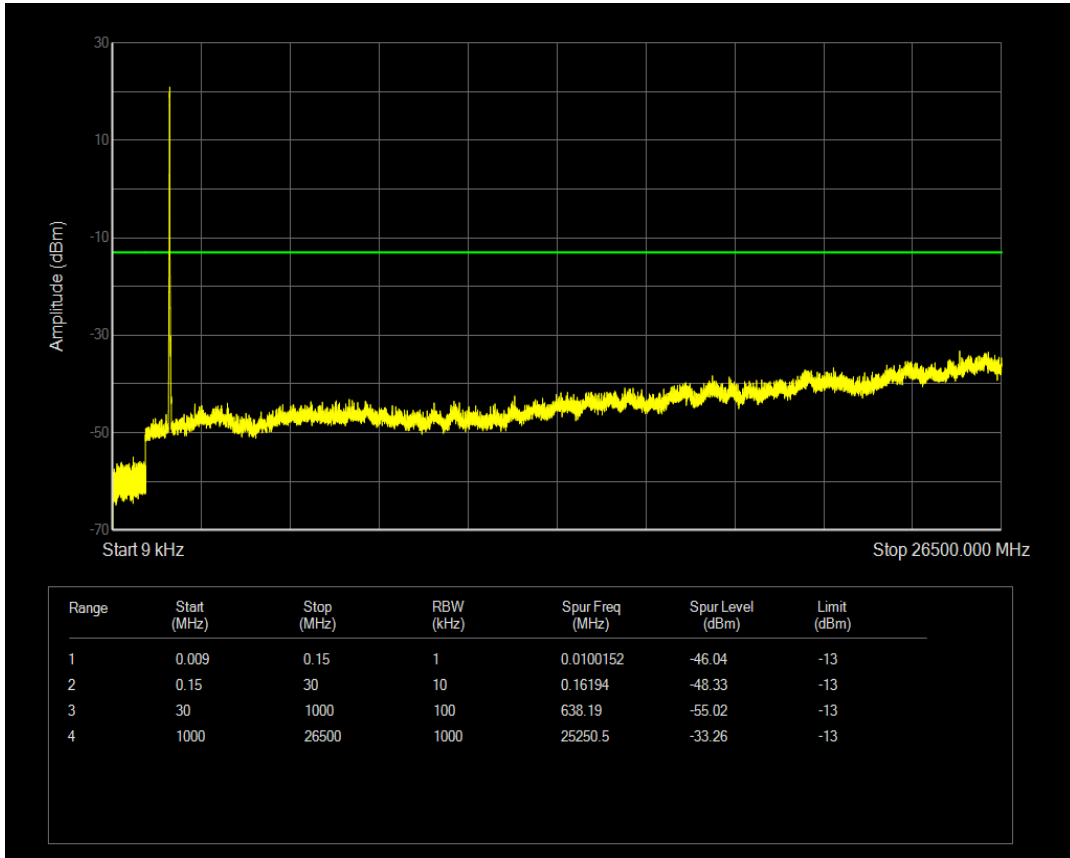

Band4 QPSK BW=10MHz Channel=20350 RB Size=50 Position=#0

Band4 QAM16 BW=10MHz Channel=20350 RB Size=50 Position=#0

Band4 QAM16 BW=10MHz Channel=20350 RB Size=1 Position=#0

Band4 QPSK BW=15MHz Channel=20025 RB Size=1 Position=#0

Band4 QAM16 BW=15MHz Channel=20025 RB Size=1 Position=#0

Band4 QPSK BW=15MHz Channel=20025 RB Size=75 Position=#0

Band4 QAM16 BW=15MHz Channel=20025 RB Size=75 Position=#0

Band4 QPSK BW=15MHz Channel=20175 RB Size=1 Position=#0