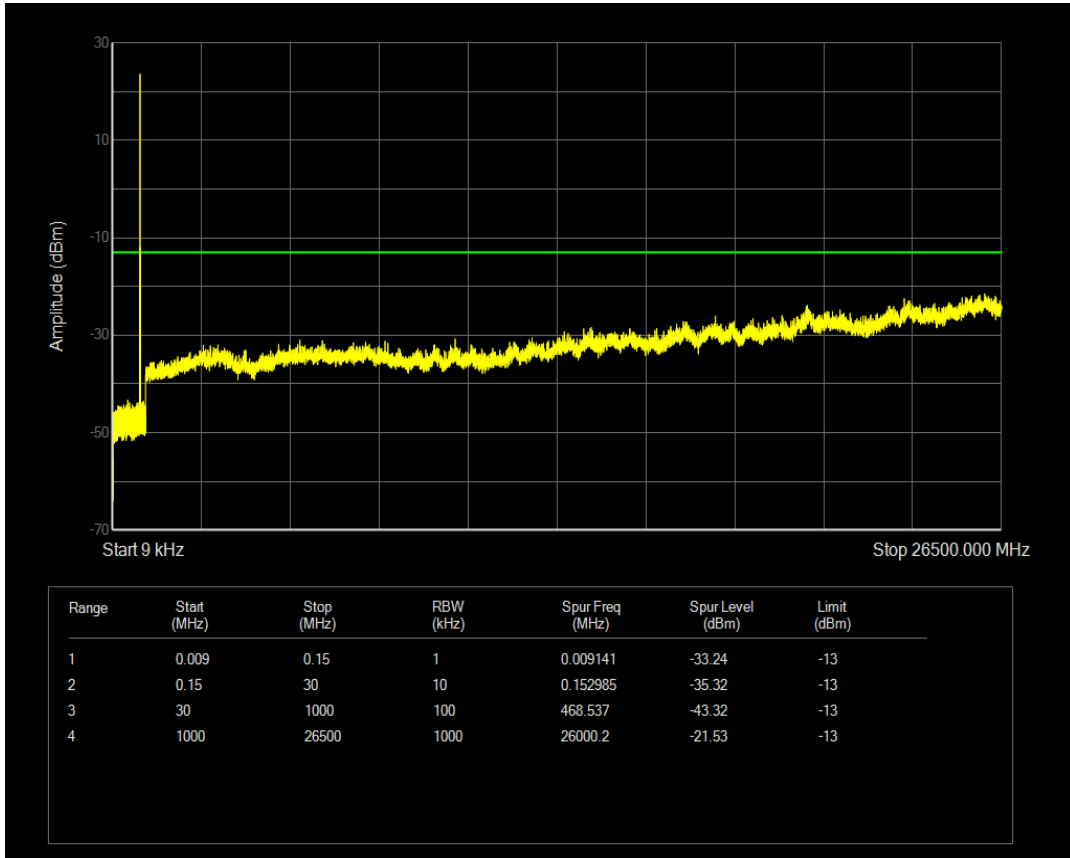

Band5 QAM16 BW=3MHz Channel=20525 RB Size=1 Position=#0

Band5 QAM16 BW=3MHz Channel=20525 RB Size=15 Position=#0