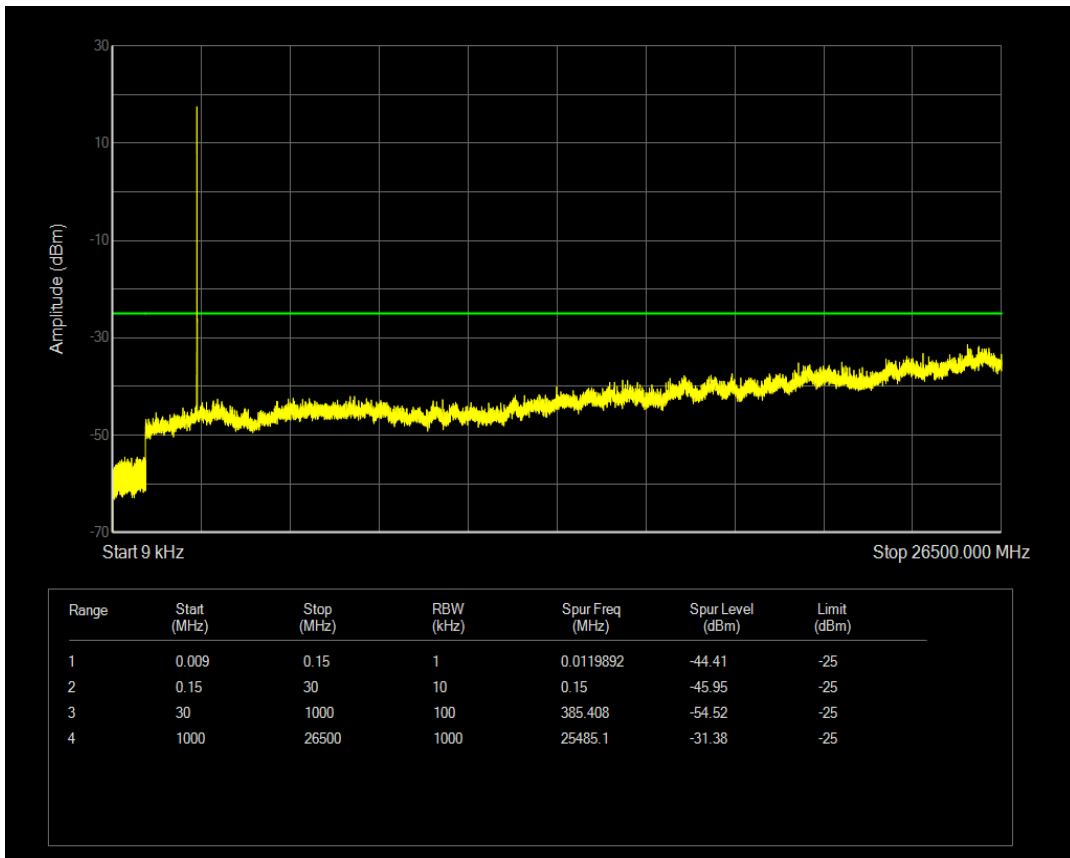

Band7 QPSK BW=5MHz Channel=21100 RB Size=1 Position=#0

Band7 QAM16 BW=5MHz Channel=21100 RB Size=25 Position=#0