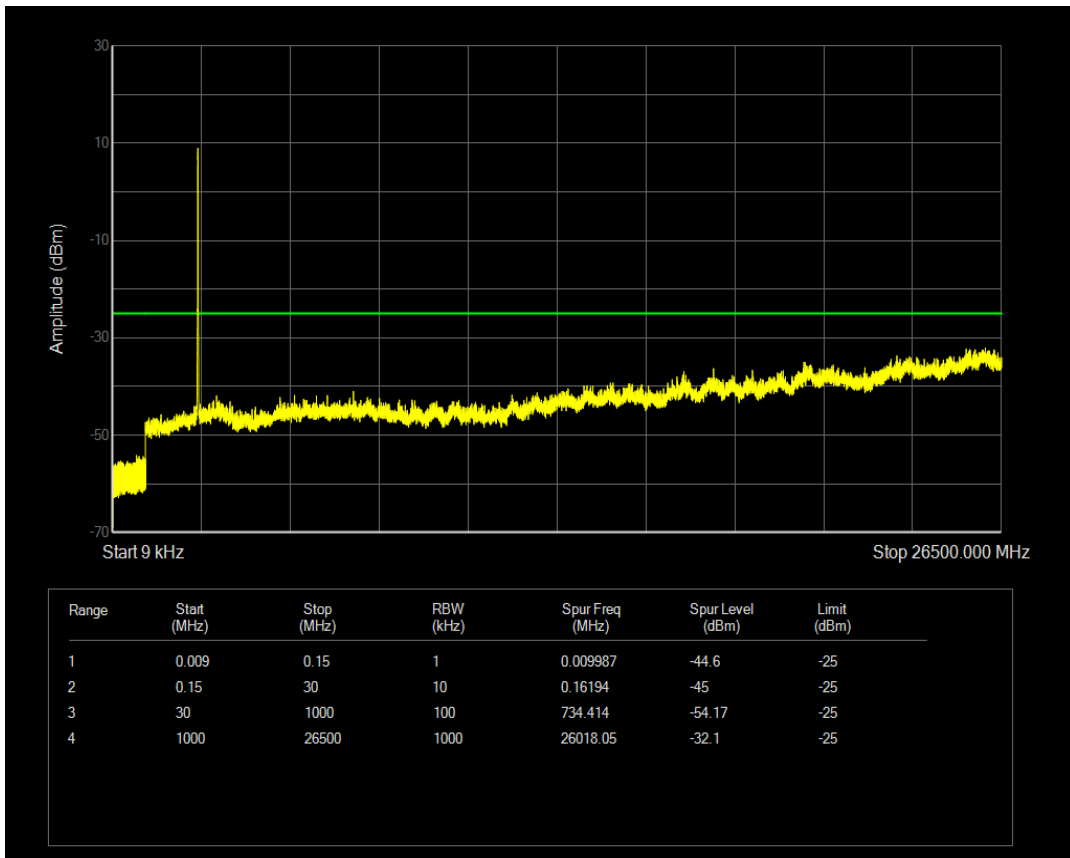

Band7 QAM16 BW=15MHz Channel=21375 RB Size=75 Position=#0

Band7 QPSK BW=20MHz Channel=20850 RB Size=100 Position=#0