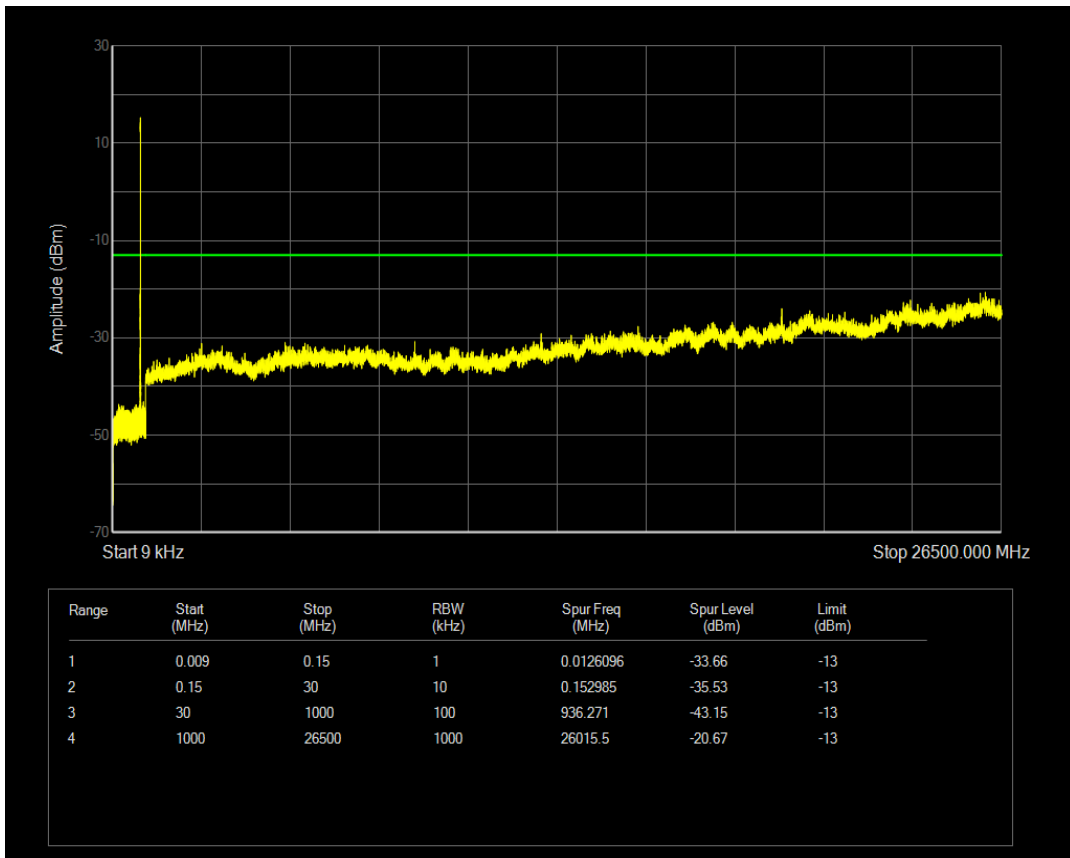

Band5 QAM16 BW=3MHz Channel=20635 RB Size=15 Position=#0

Band5 QPSK BW=5MHz Channel=20425 RB Size=1 Position=#0