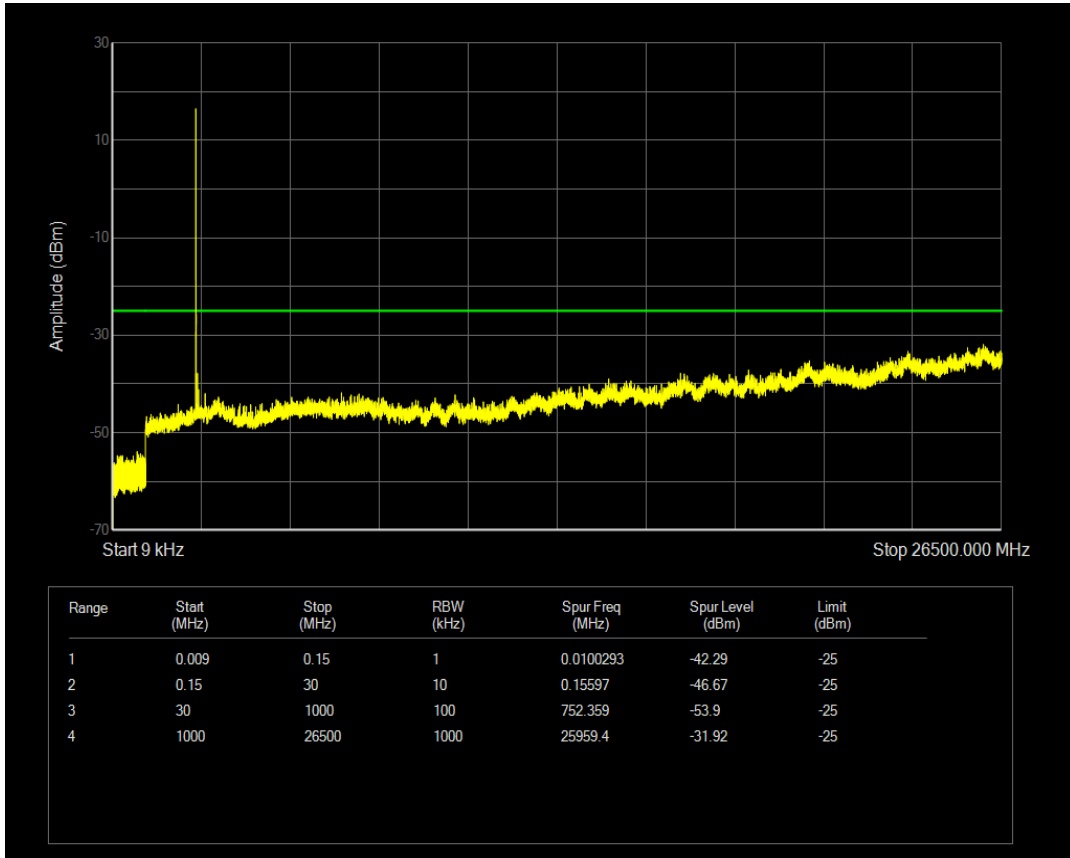

Band5 QPSK BW=10MHz Channel=20600 RB Size=50 Position=#0

Band5 QAM16 BW=10MHz Channel=20600 RB Size=1 Position=#0

Band5 QAM16 BW=10MHz Channel=20600 RB Size=50 Position=#0

Band7 QPSK BW=5MHz Channel=20775 RB Size=1 Position=#0