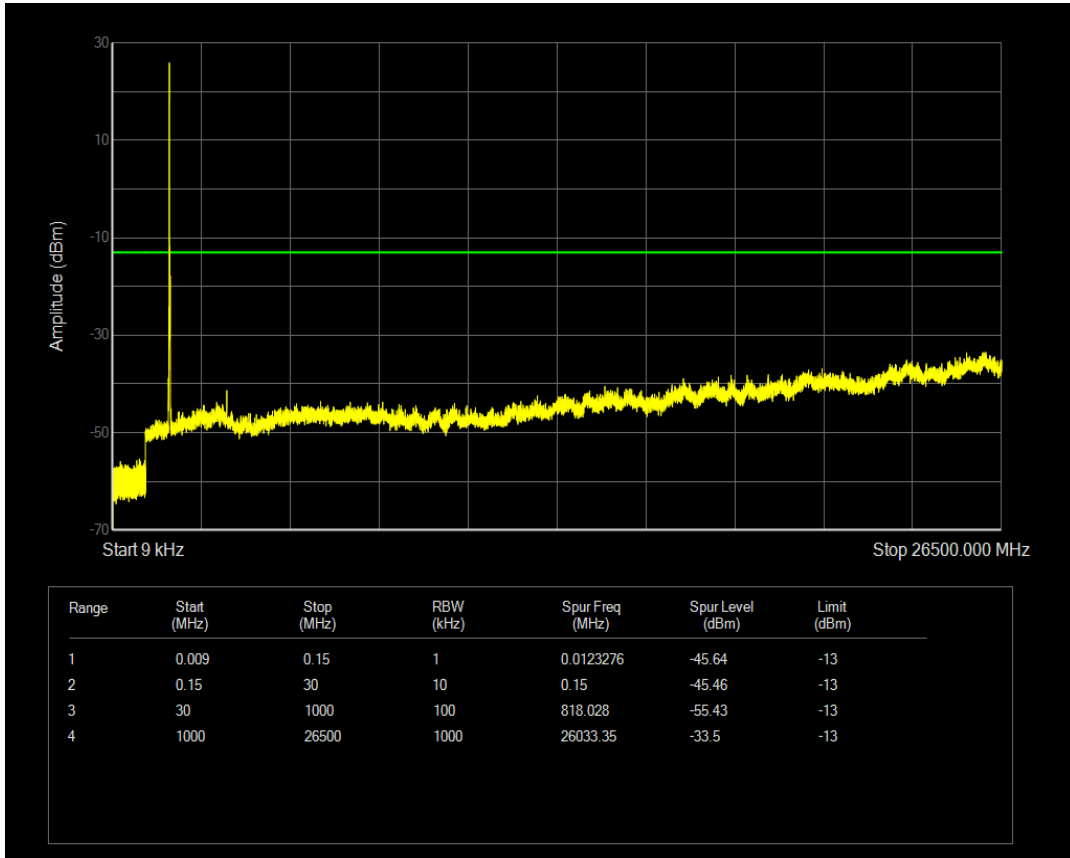

Band4 QPSK BW=10MHz Channel=20350 RB Size=50 Position=#0

Band4 QAM16 BW=10MHz Channel=20350 RB Size=50 Position=#0

Band4 QAM16 BW=10MHz Channel=20350 RB Size=1 Position=#0

Band4 QPSK BW=15MHz Channel=20025 RB Size=1 Position=#0

Band4 QAM16 BW=15MHz Channel=20025 RB Size=1 Position=#0

Band4 QPSK BW=15MHz Channel=20025 RB Size=75 Position=#0

Band4 QAM16 BW=15MHz Channel=20025 RB Size=75 Position=#0

Band4 QPSK BW=15MHz Channel=20175 RB Size=1 Position=#0