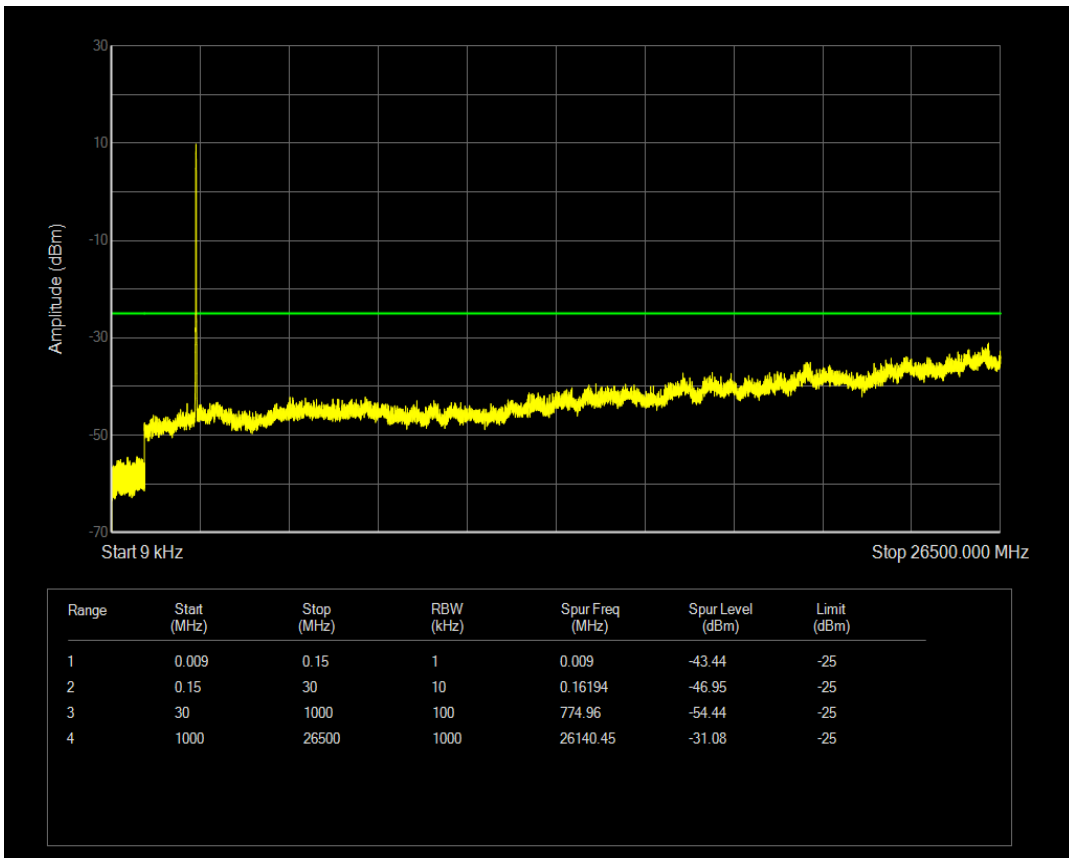

Band7 QPSK BW=15MHz Channel=21100 RB Size=75 Position=#0

Band7 QAM16 BW=15MHz Channel=21100 RB Size=1 Position=#0