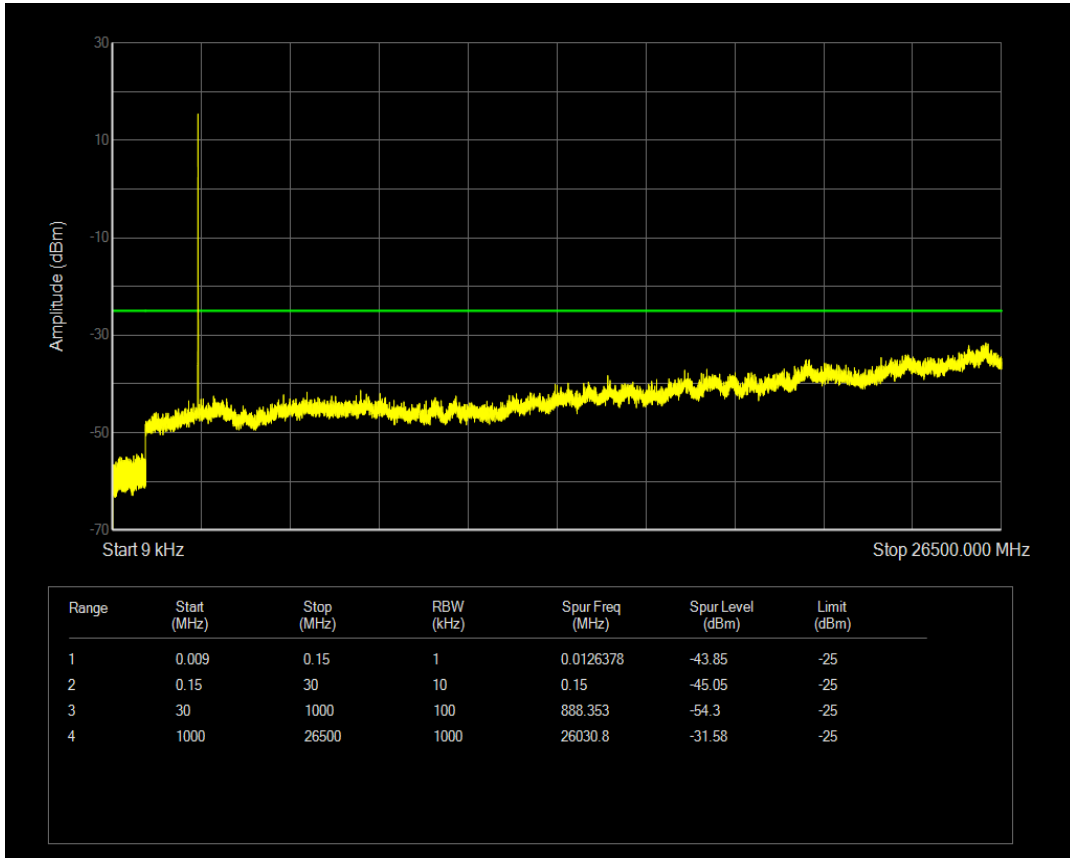

Band7 QAM16 BW=5MHz Channel=21425 RB Size=1 Position=#0

Band7 QAM16 BW=5MHz Channel=21425 RB Size=25 Position=#0