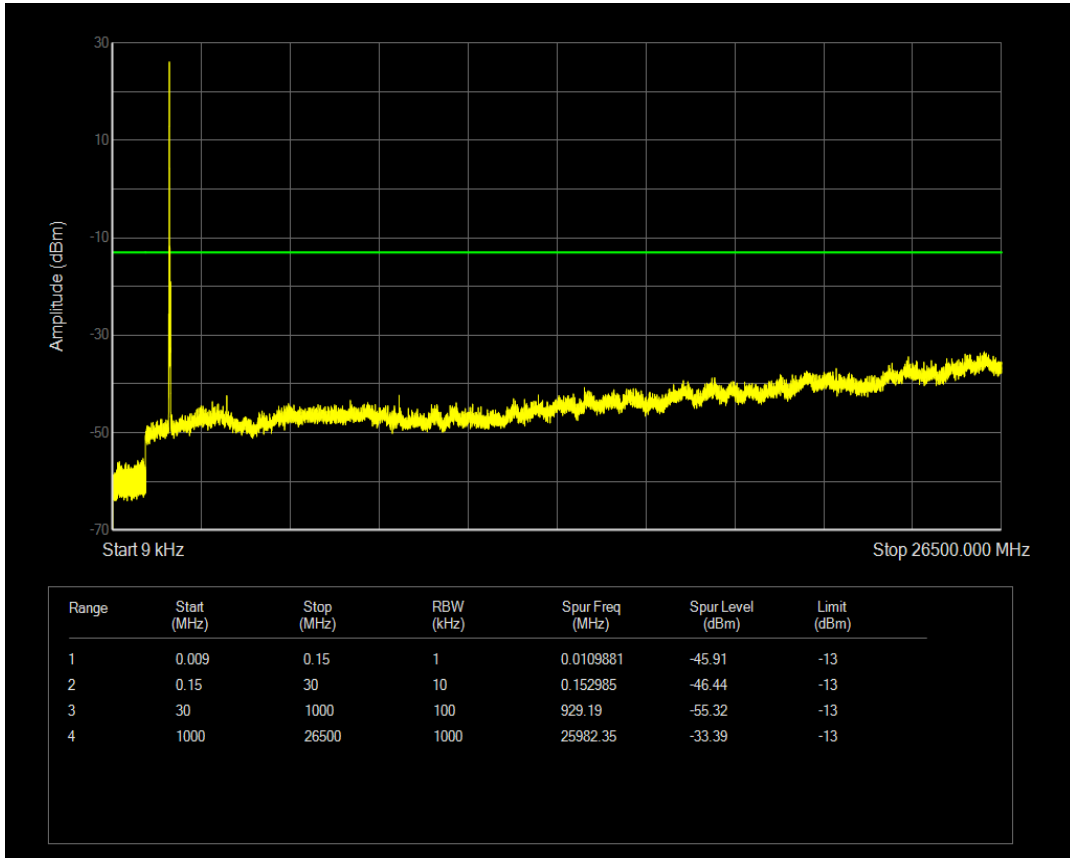

Band4 QAM16 BW=15MHz Channel=20325 RB Size=1 Position=#0

Band4 QPSK BW=15MHz Channel=20325 RB Size=75 Position=#0

Band4 QPSK BW=20MHz Channel=20050 RB Size=1 Position=#0

Band4 QAM16 BW=15MHz Channel=20325 RB Size=75 Position=#0

Band4 QPSK BW=20MHz Channel=20050 RB Size=100 Position=#0

Band4 QAM16 BW=20MHz Channel=20050 RB Size=1 Position=#0

Band4 QAM16 BW=20MHz Channel=20050 RB Size=100 Position=#0

Band4 QPSK BW=20MHz Channel=20175 RB Size=1 Position=#0