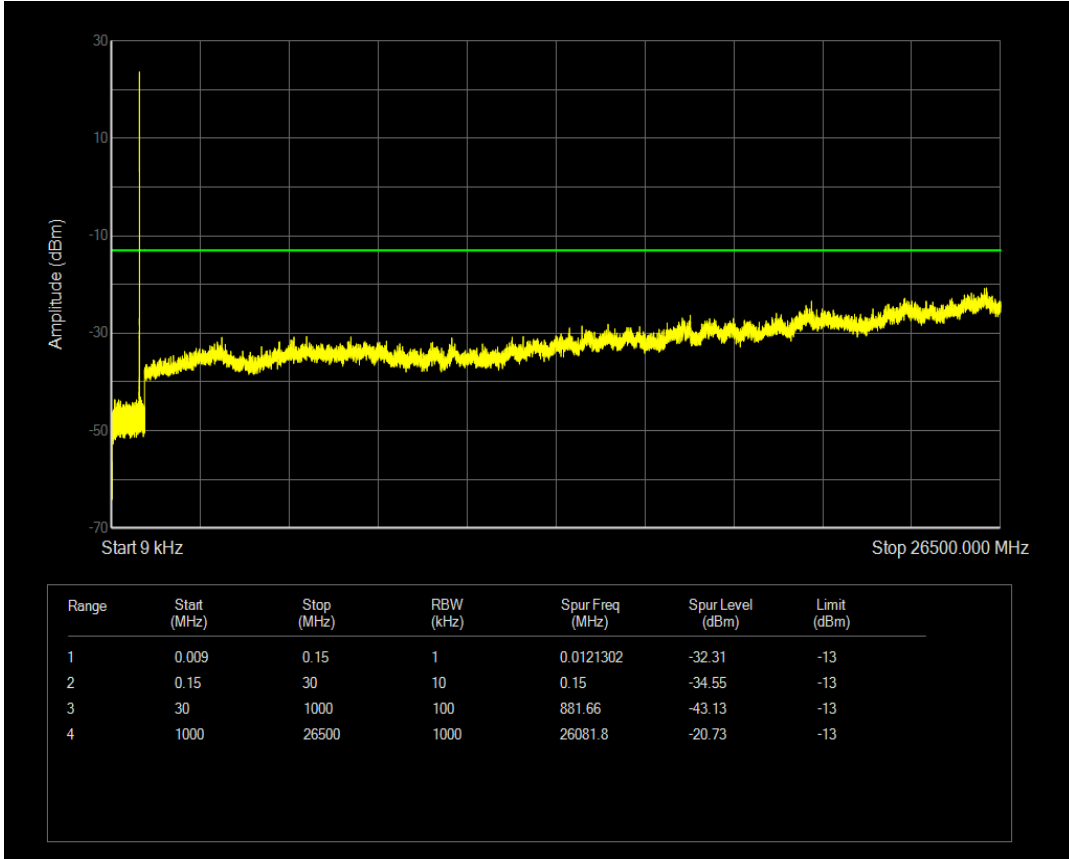

Band5 QPSK BW=1.4MHz Channel=20525 RB Size=1 Position=#0

Band5 QAM16 BW=1.4MHz Channel=20525 RB Size=1 Position=#0

Band5 QAM16 BW=1.4MHz Channel=20525 RB Size=6 Position=#0

Band5 QPSK BW=1.4MHz Channel=20643 RB Size=1 Position=#0