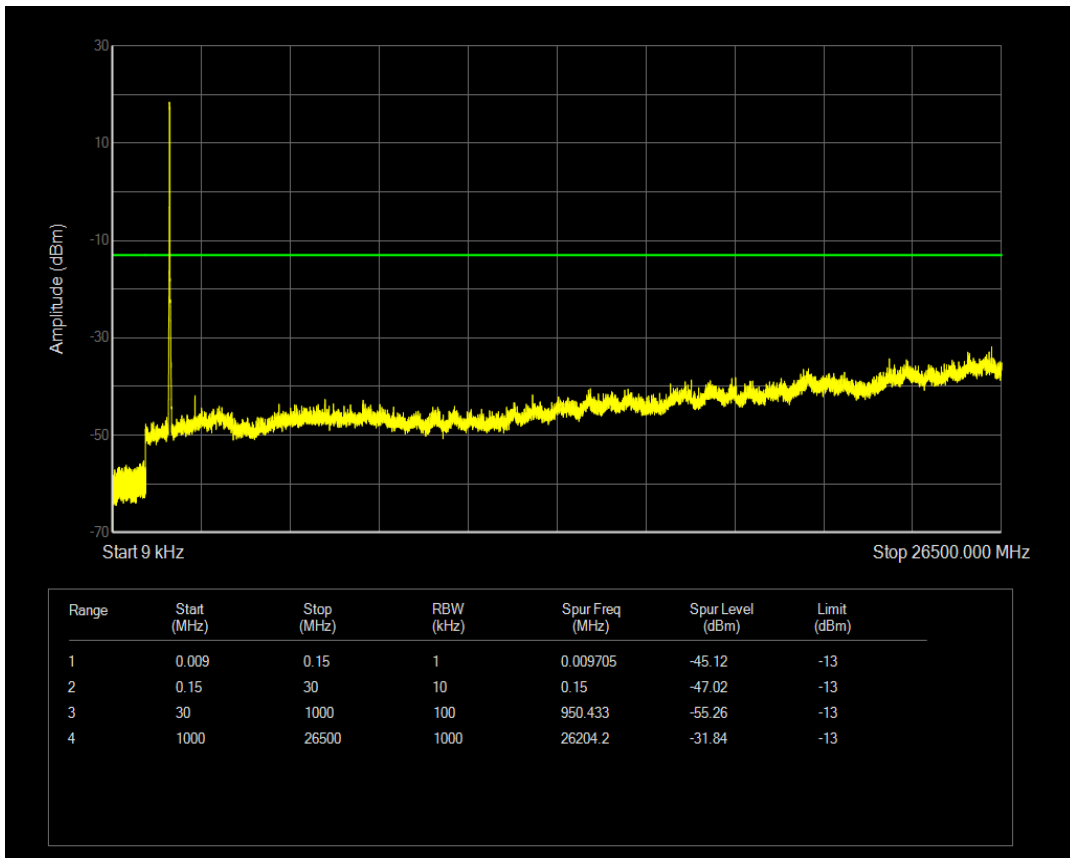

Band4 QAM16 BW=15MHz Channel=20325 RB Size=1 Position=#0

Band4 QPSK BW=15MHz Channel=20325 RB Size=75 Position=#0

Band4 QPSK BW=20MHz Channel=20050 RB Size=1 Position=#0

Band4 QAM16 BW=15MHz Channel=20325 RB Size=75 Position=#0

Band4 QPSK BW=20MHz Channel=20050 RB Size=100 Position=#0

Band4 QAM16 BW=20MHz Channel=20050 RB Size=1 Position=#0

Band4 QAM16 BW=20MHz Channel=20050 RB Size=100 Position=#0

Band4 QPSK BW=20MHz Channel=20175 RB Size=1 Position=#0