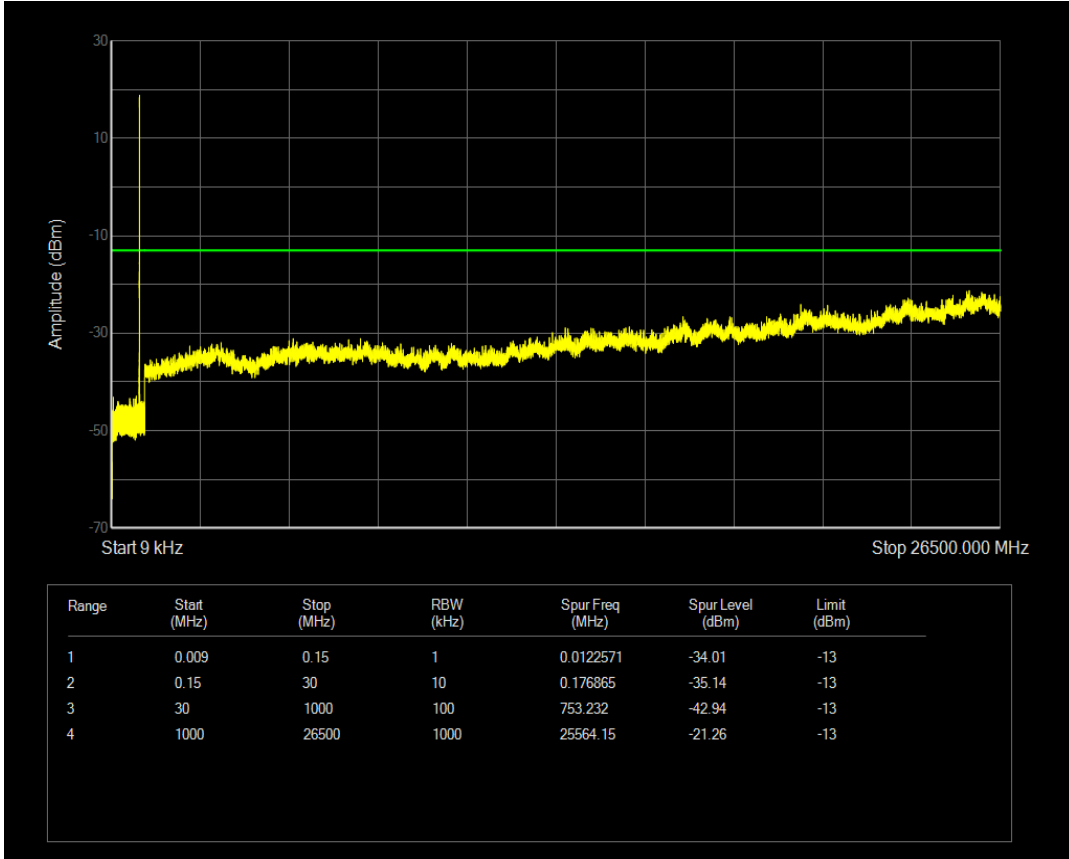

Band5 QPSK BW=1.4MHz Channel=20643 RB Size=6 Position=#0

Band5 QAM16 BW=1.4MHz Channel=20643 RB Size=6 Position=#0