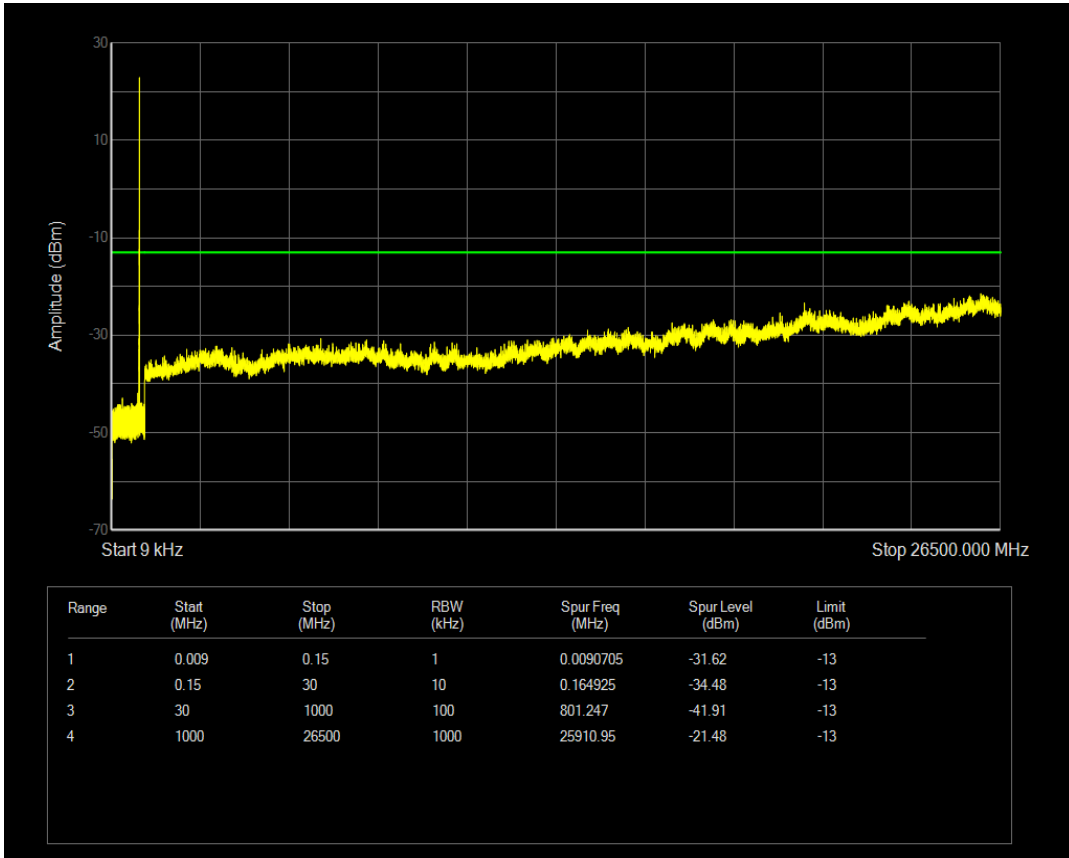

Band5 QPSK BW=3MHz Channel=20525 RB Size=15 Position=#0

Band5 QAM16 BW=3MHz Channel=20525 RB Size=1 Position=#0

Band5 QAM16 BW=3MHz Channel=20525 RB Size=15 Position=#0

Band5 QPSK BW=3MHz Channel=20635 RB Size=1 Position=#0