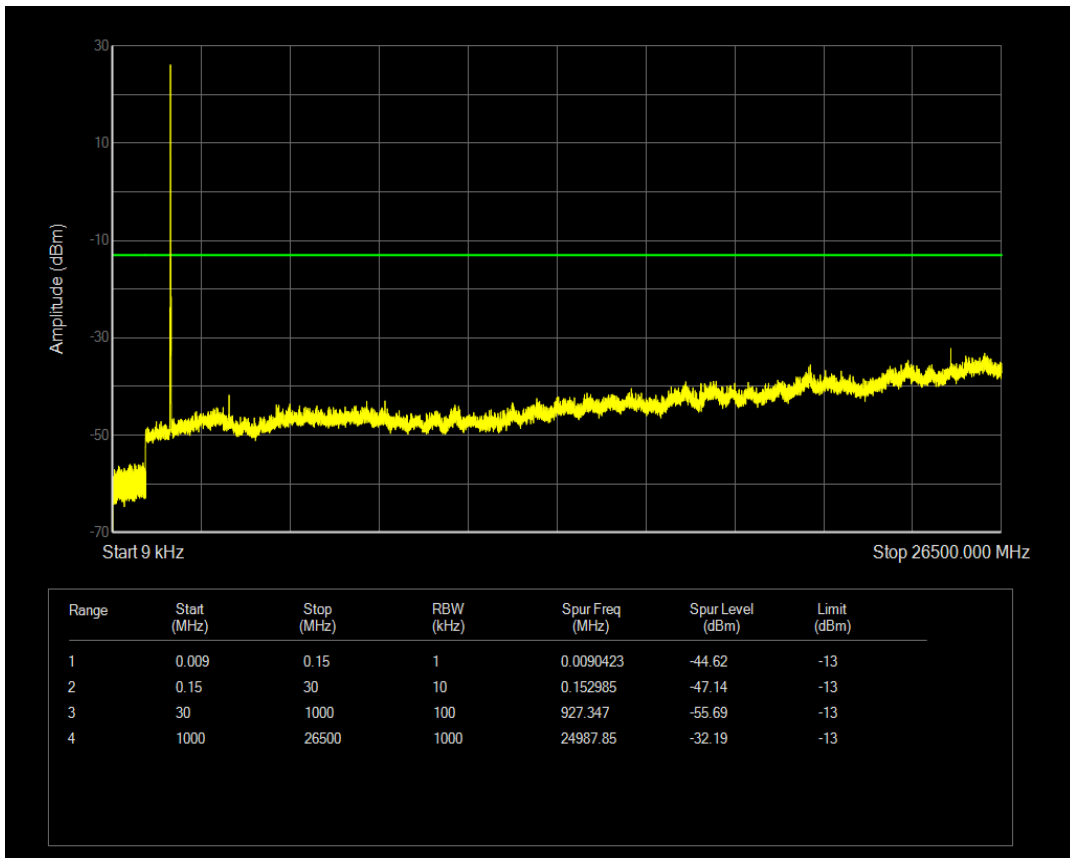

Band4 QPSK BW=10MHz Channel=20350 RB Size=50 Position=#0

Band4 QAM16 BW=10MHz Channel=20350 RB Size=50 Position=#0

Band4 QAM16 BW=10MHz Channel=20350 RB Size=1 Position=#0

Band4 QPSK BW=15MHz Channel=20025 RB Size=1 Position=#0

Band4 QAM16 BW=15MHz Channel=20025 RB Size=1 Position=#0

Band4 QPSK BW=15MHz Channel=20025 RB Size=75 Position=#0

Band4 QAM16 BW=15MHz Channel=20025 RB Size=75 Position=#0

Band4 QPSK BW=15MHz Channel=20175 RB Size=1 Position=#0