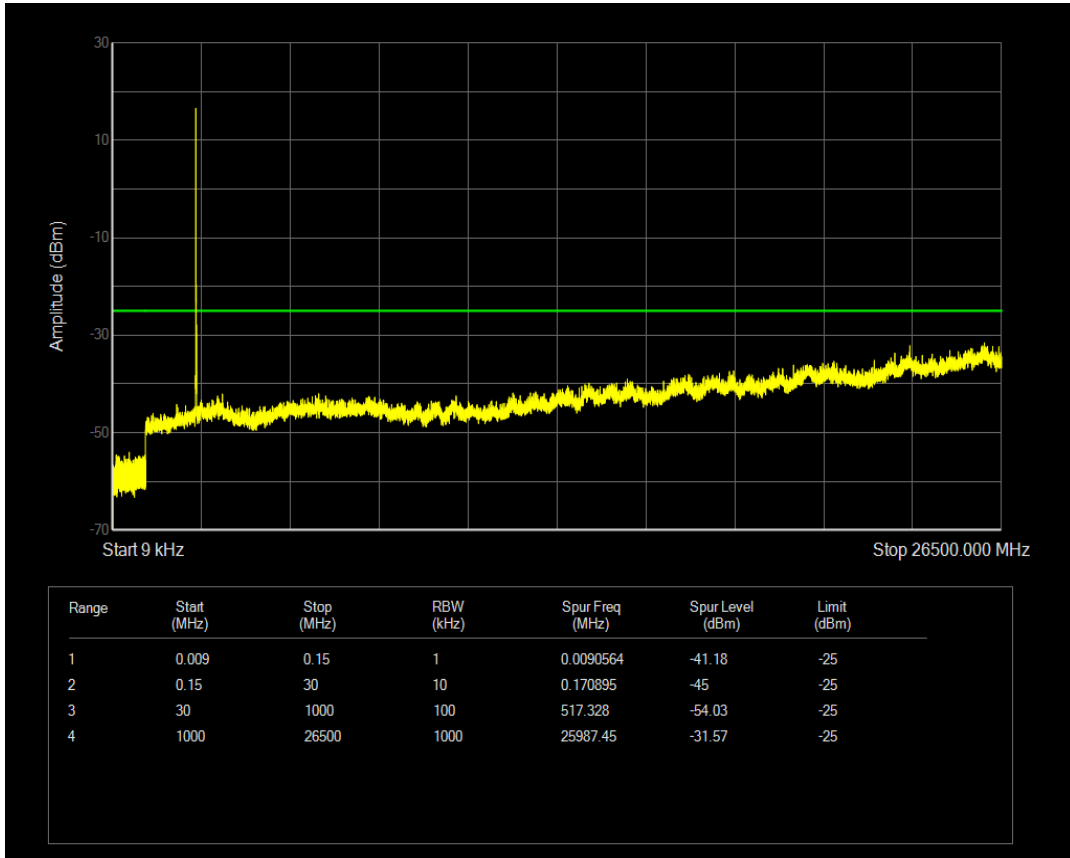

Band7 QPSK BW=5MHz Channel=21425 RB Size=25 Position=#0

Band7 QAM16 BW=5MHz Channel=21425 RB Size=1 Position=#0

Band7 QAM16 BW=5MHz Channel=21425 RB Size=25 Position=#0

Band7 QPSK BW=10MHz Channel=20800 RB Size=50 Position=#0

Band7 QPSK BW=10MHz Channel=20800 RB Size=1 Position=#0

Band7 QAM16 BW=10MHz Channel=20800 RB Size=1 Position=#0

Band7 QAM16 BW=10MHz Channel=20800 RB Size=50 Position=#0

Band7 QPSK BW=10MHz Channel=21100 RB Size=1 Position=#0