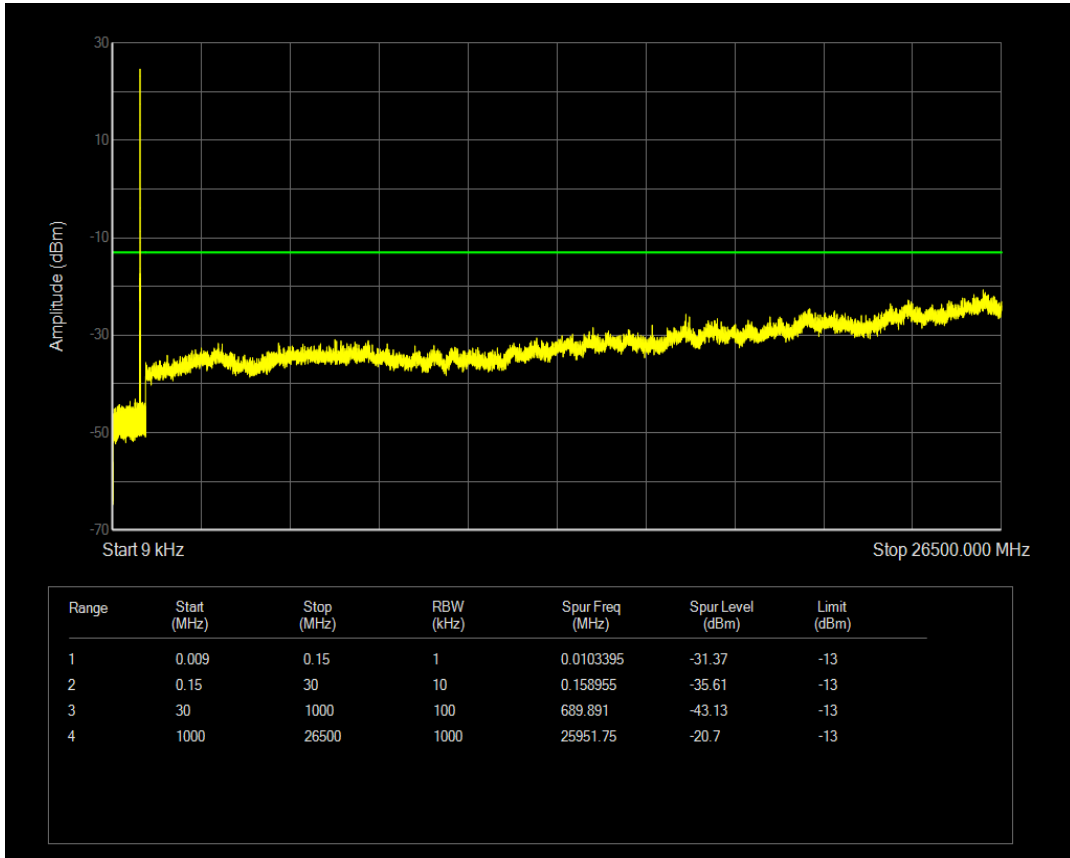

Band4 QPSK BW=20MHz Channel=20300 RB Size=1 Position=#0

Band4 QAM16 BW=20MHz Channel=20300 RB Size=100 Position=#0

Band4 QAM16 BW=20MHz Channel=20300 RB Size=1 Position=#0

Band5 QPSK BW=1.4MHz Channel=20407 RB Size=1 Position=#0

Band5 QAM16 BW=1.4MHz Channel=20407 RB Size=1 Position=#0

Band5 QPSK BW=1.4MHz Channel=20407 RB Size=6 Position=#0

Band5 QAM16 BW=1.4MHz Channel=20407 RB Size=6 Position=#0

Band5 QPSK BW=1.4MHz Channel=20525 RB Size=6 Position=#0

Band5 QPSK BW=1.4MHz Channel=20525 RB Size=1 Position=#0

Band5 QAM16 BW=1.4MHz Channel=20525 RB Size=1 Position=#0

Band5 QAM16 BW=1.4MHz Channel=20525 RB Size=6 Position=#0

Band5 QPSK BW=1.4MHz Channel=20643 RB Size=1 Position=#0