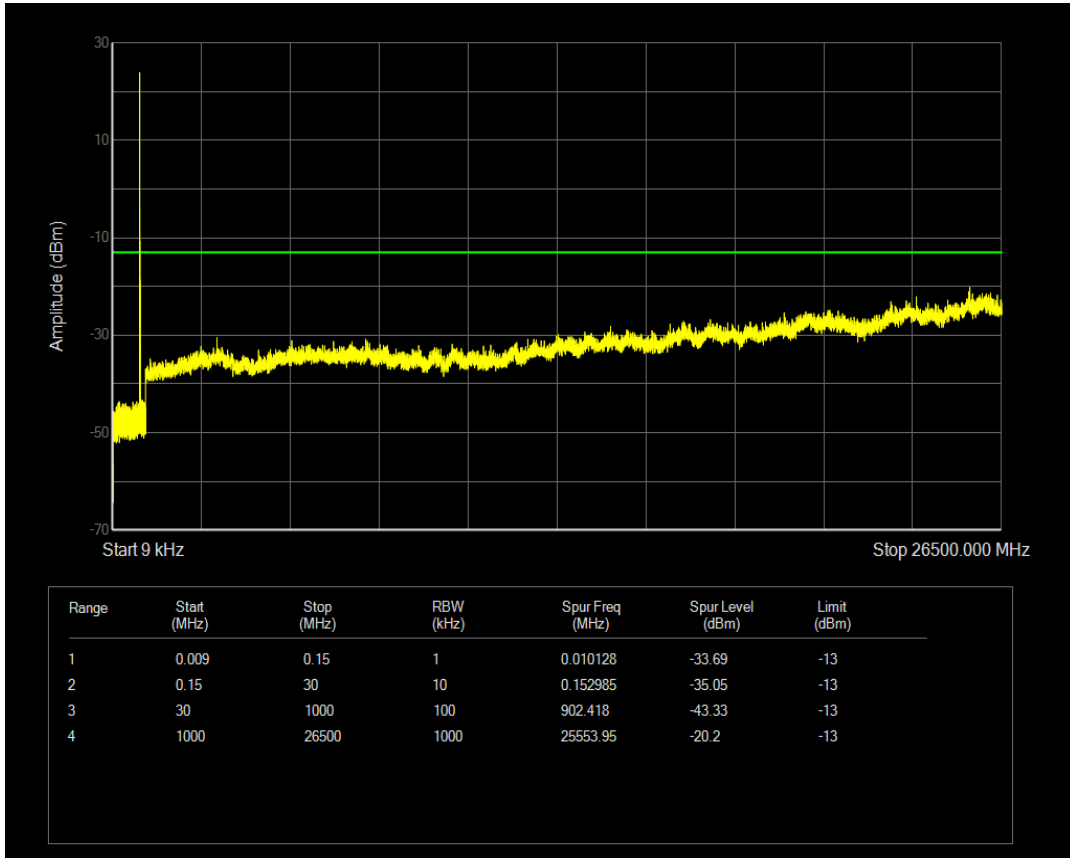

Band5 QAM16 BW=1.4MHz Channel=20643 RB Size=1 Position=#0

Band5 QPSK BW=1.4MHz Channel=20643 RB Size=6 Position=#0

Band5 QAM16 BW=1.4MHz Channel=20643 RB Size=6 Position=#0

Band5 QPSK BW=3MHz Channel=20415 RB Size=1 Position=#0