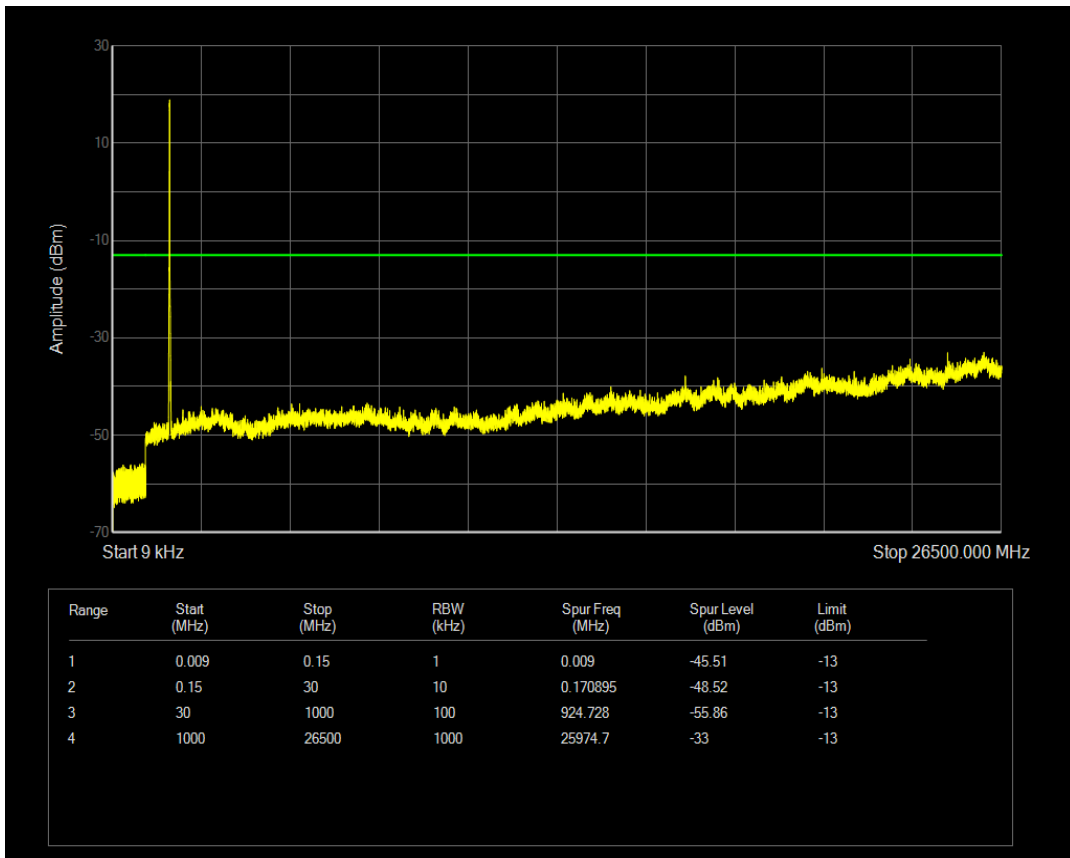

Band4 QPSK BW=10MHz Channel=20350 RB Size=50 Position=#0

Band4 QAM16 BW=10MHz Channel=20350 RB Size=50 Position=#0

Band4 QAM16 BW=10MHz Channel=20350 RB Size=1 Position=#0

Band4 QPSK BW=15MHz Channel=20025 RB Size=1 Position=#0

Band4 QAM16 BW=15MHz Channel=20025 RB Size=1 Position=#0

Band4 QPSK BW=15MHz Channel=20025 RB Size=75 Position=#0

Band4 QAM16 BW=15MHz Channel=20025 RB Size=75 Position=#0

Band4 QPSK BW=15MHz Channel=20175 RB Size=1 Position=#0