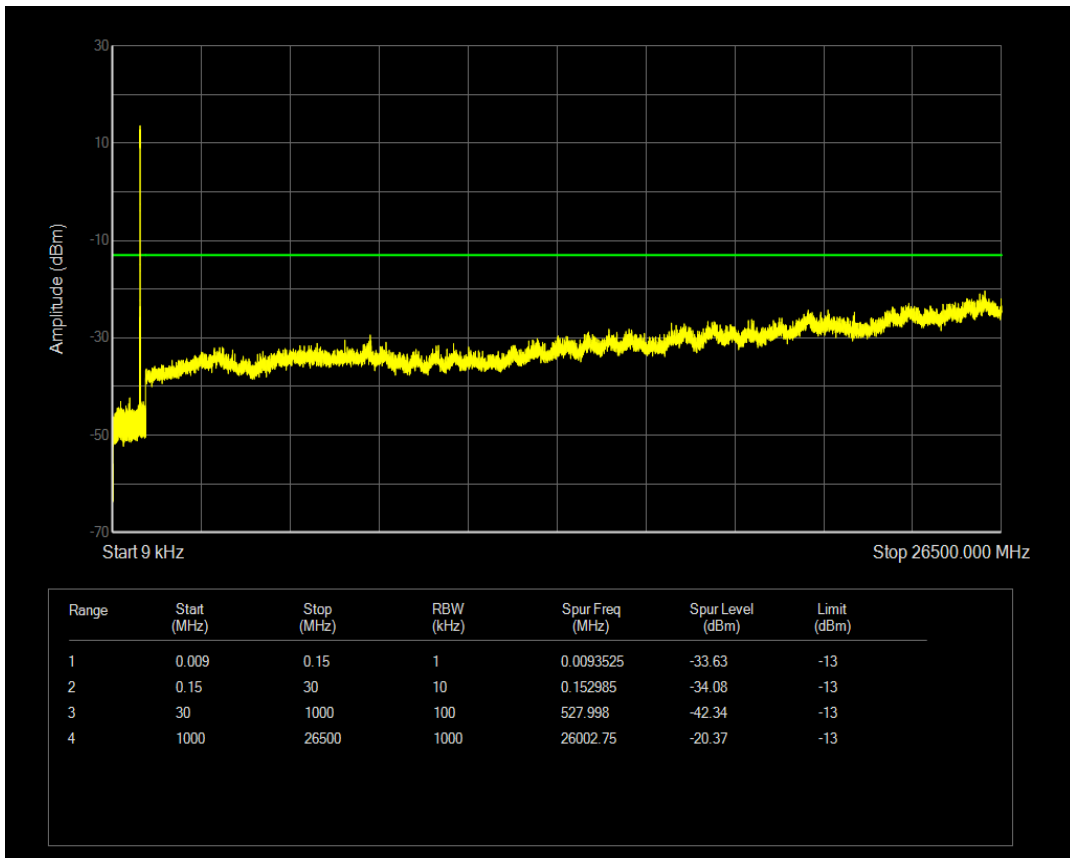

Band5 QAM16 BW=5MHz Channel=20525 RB Size=25 Position=#0

Band5 QPSK BW=5MHz Channel=20625 RB Size=1 Position=#0