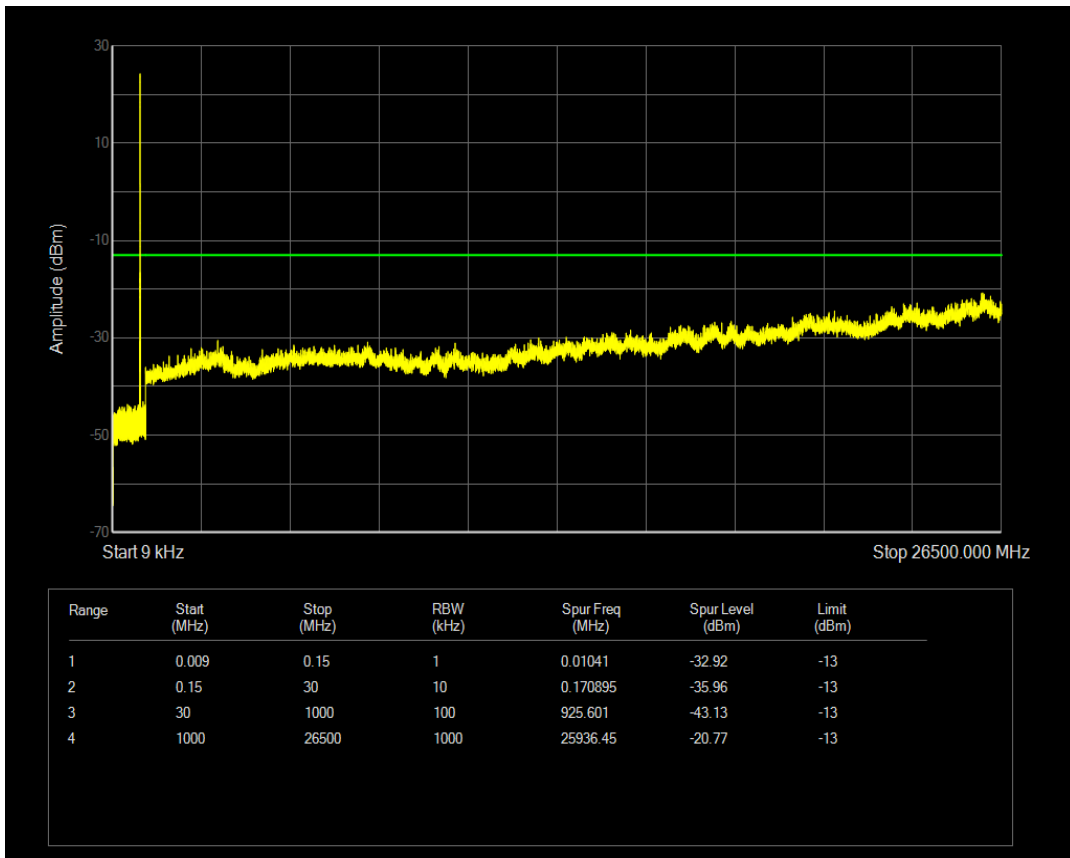

Band4 QPSK BW=20MHz Channel=20300 RB Size=1 Position=#0

Band4 QAM16 BW=20MHz Channel=20300 RB Size=100 Position=#0

Band4 QAM16 BW=20MHz Channel=20300 RB Size=1 Position=#0

Band5 QPSK BW=1.4MHz Channel=20407 RB Size=1 Position=#0

Band5 QAM16 BW=1.4MHz Channel=20407 RB Size=1 Position=#0

Band5 QPSK BW=1.4MHz Channel=20407 RB Size=6 Position=#0

Band5 QAM16 BW=1.4MHz Channel=20407 RB Size=6 Position=#0

Band5 QPSK BW=1.4MHz Channel=20525 RB Size=6 Position=#0

Band5 QPSK BW=1.4MHz Channel=20525 RB Size=1 Position=#0

Band5 QAM16 BW=1.4MHz Channel=20525 RB Size=1 Position=#0

Band5 QAM16 BW=1.4MHz Channel=20525 RB Size=6 Position=#0

Band5 QPSK BW=1.4MHz Channel=20643 RB Size=1 Position=#0