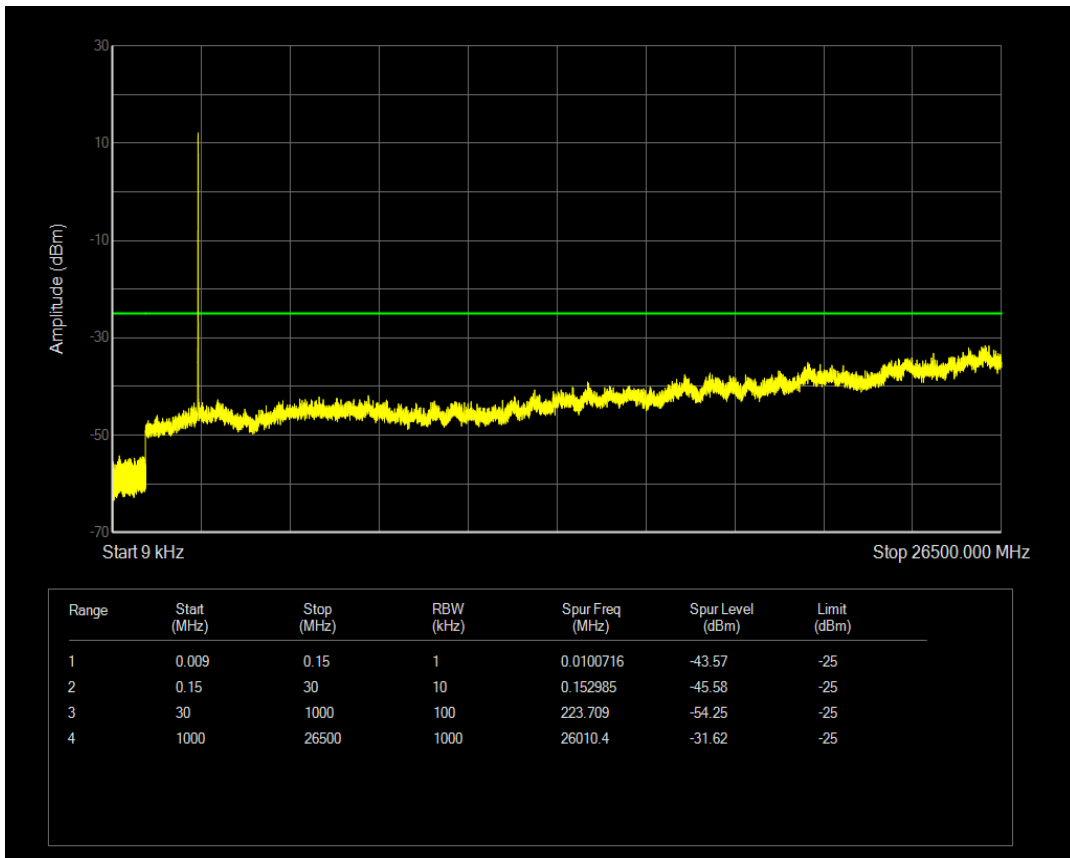

Band7 QAM16 BW=5MHz Channel=21425 RB Size=25 Position=#0

Band7 QPSK BW=10MHz Channel=20800 RB Size=50 Position=#0