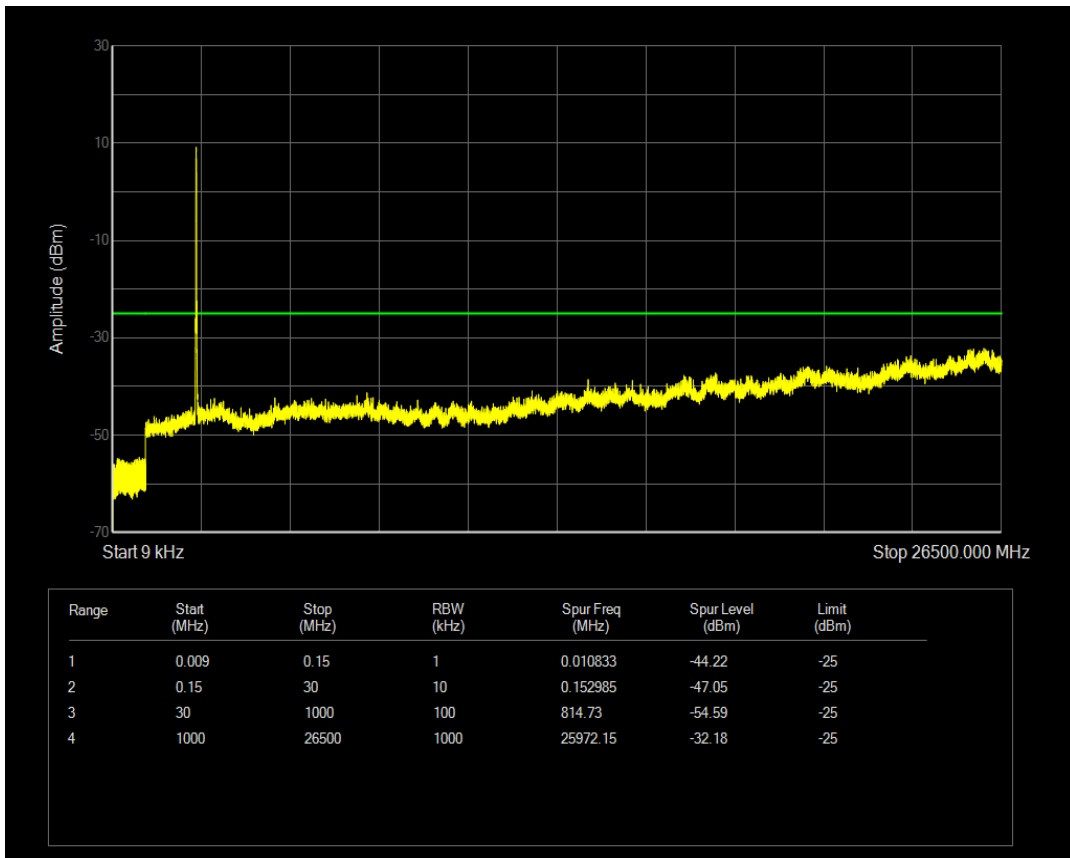

Band7 QPSK BW=15MHz Channel=21375 RB Size=75 Position=#0

Band7 QAM16 BW=15MHz Channel=21375 RB Size=1 Position=#0

Band7 QAM16 BW=15MHz Channel=21375 RB Size=75 Position=#0

Band7 QPSK BW=20MHz Channel=20850 RB Size=100 Position=#0

Band7 QPSK BW=20MHz Channel=20850 RB Size=1 Position=#0

Band7 QAM16 BW=20MHz Channel=20850 RB Size=1 Position=#0

Band7 QAM16 BW=20MHz Channel=20850 RB Size=100 Position=#0

Band7 QPSK BW=20MHz Channel=21100 RB Size=1 Position=#0