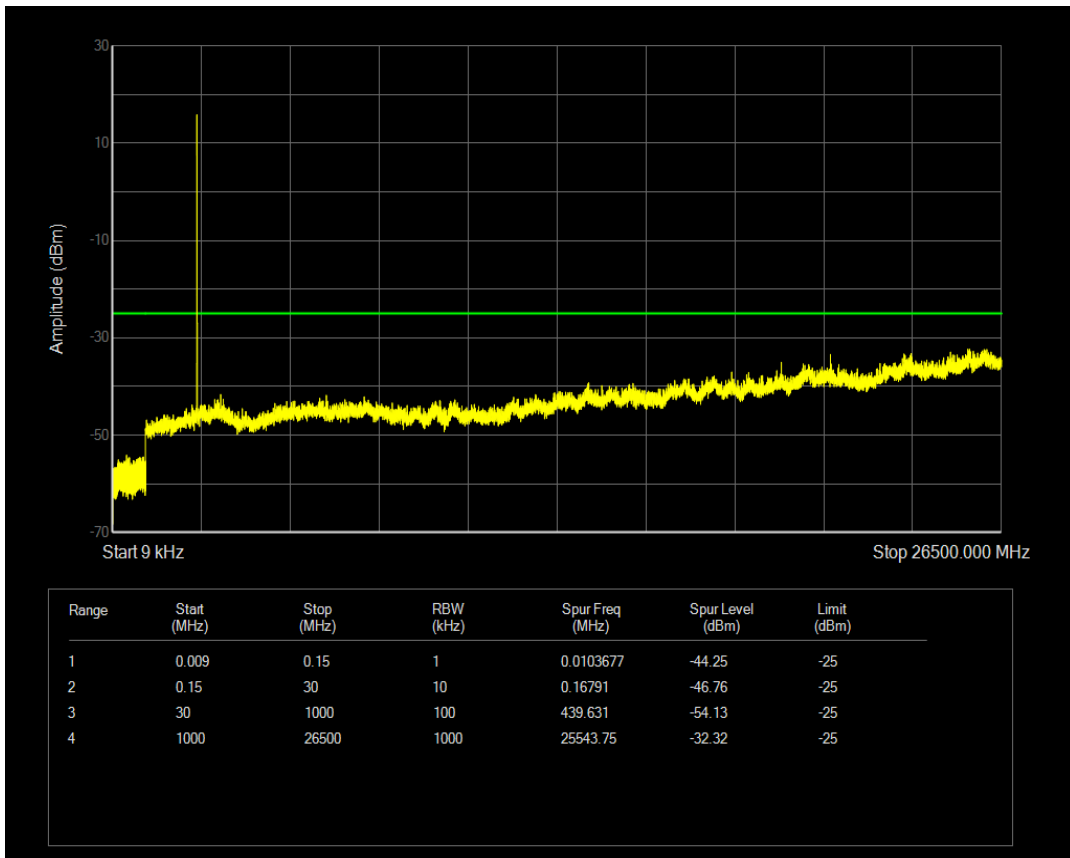

Band7 QAM16 BW=5MHz Channel=21100 RB Size=1 Position=#0

Band7 QPSK BW=5MHz Channel=21425 RB Size=1 Position=#0