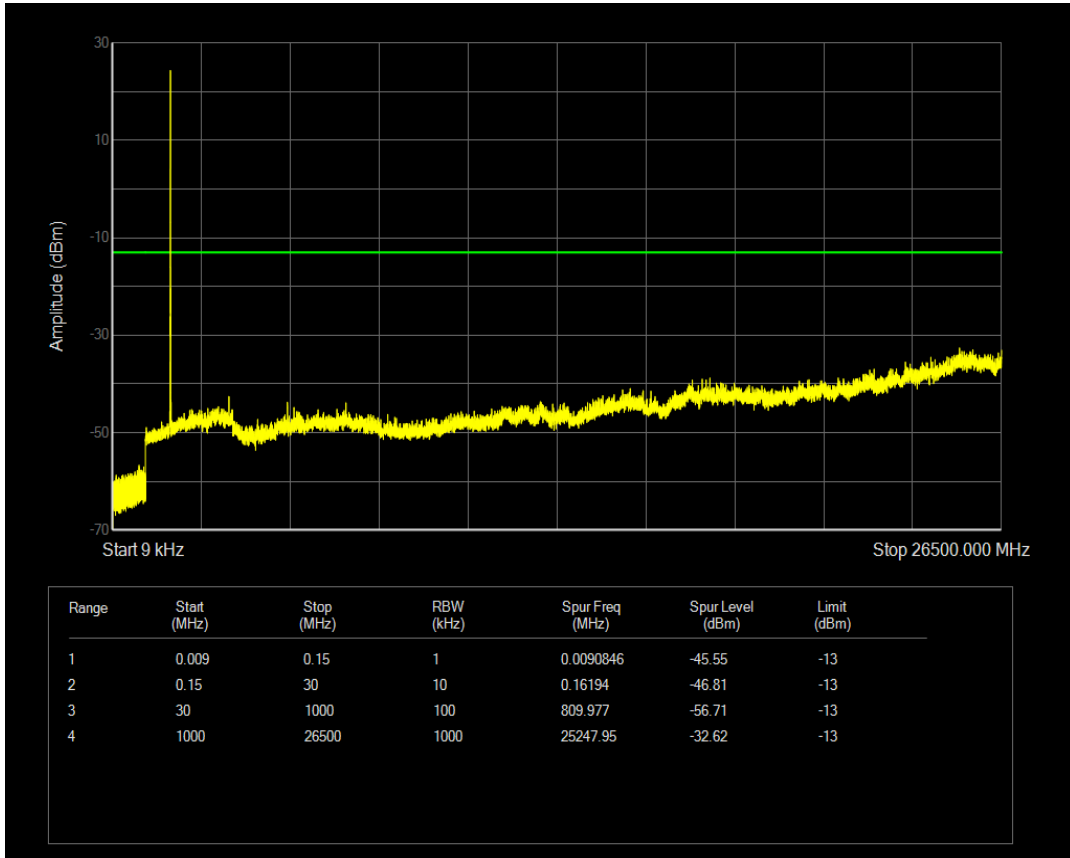

Band66 QPSK BW=5MHz Channel=132322 RB Size=1 Position=#0

Band66 QPSK BW=5MHz Channel=132322 RB Size=25 Position=#0