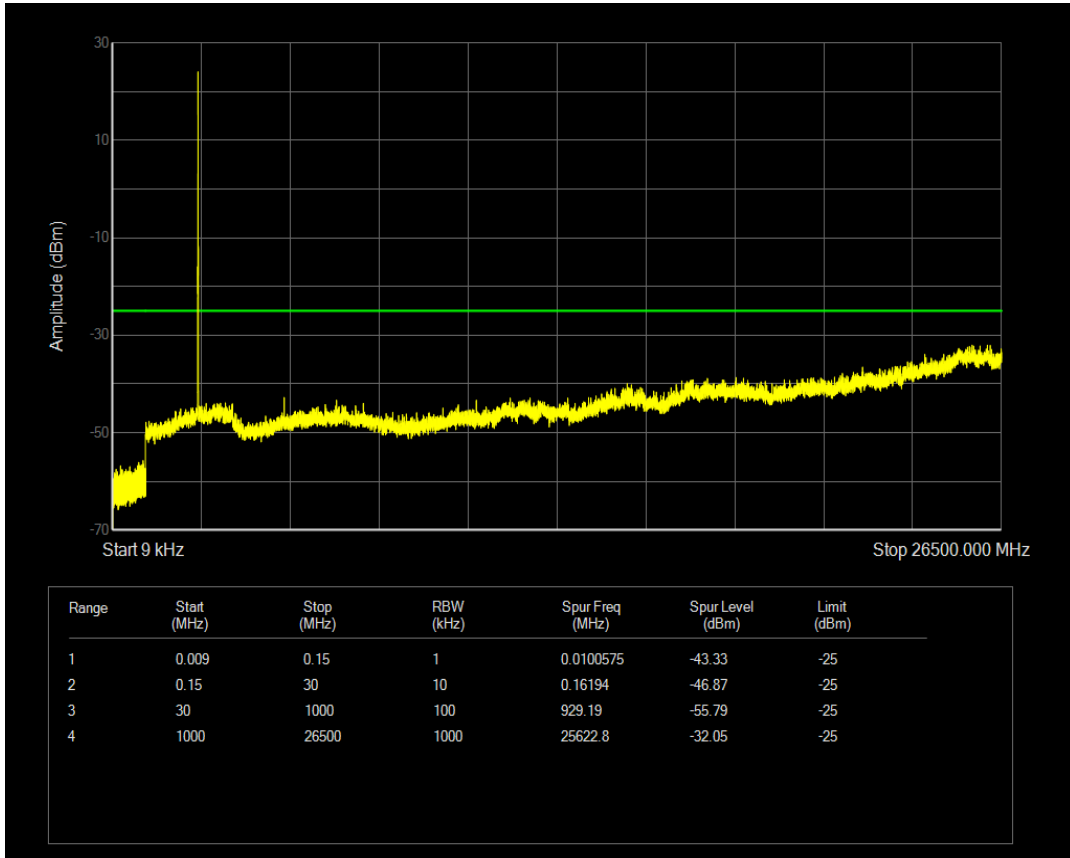

Band7 16QAM BW=5MHz Channel=21100 RB Size=25 Position=#0

Band7 QPSK BW=5MHz Channel=21425 RB Size=1 Position=#0

Band7 QPSK BW=5MHz Channel=21425 RB Size=25 Position=#0

Band7 16QAM BW=5MHz Channel=21425 RB Size=1 Position=#0

Band7 16QAM BW=5MHz Channel=21425 RB Size=25 Position=#0

Band7 QPSK BW=10MHz Channel=20800 RB Size=1 Position=#0

Band7 QPSK BW=10MHz Channel=20800 RB Size=50 Position=#0

Band7 16QAM BW=10MHz Channel=20800 RB Size=1 Position=#0