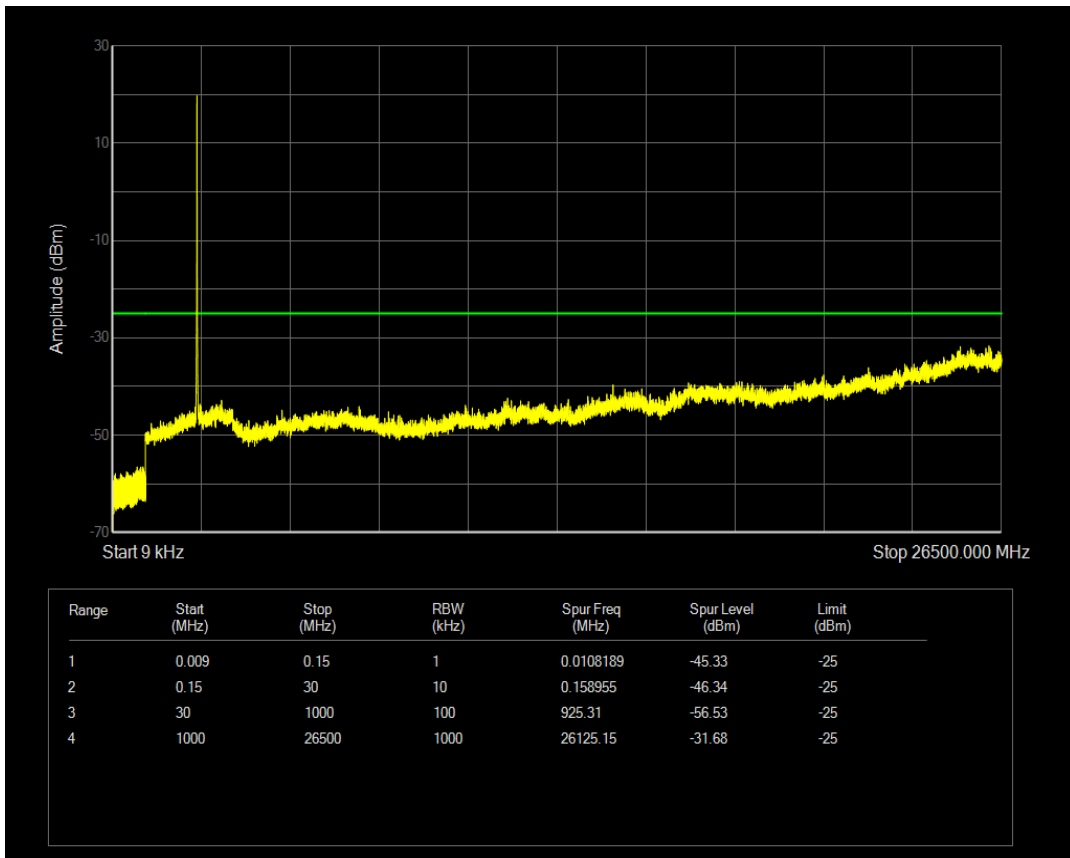

Band7 16QAM BW=5MHz Channel=20775 RB Size=25 Position=#0

Band7 QPSK BW=5MHz Channel=21100 RB Size=1 Position=#0

Band7 QPSK BW=5MHz Channel=21100 RB Size=25 Position=#0

Band7 16QAM BW=5MHz Channel=21100 RB Size=1 Position=#0

Band7 16QAM BW=5MHz Channel=21100 RB Size=25 Position=#0

Band7 QPSK BW=5MHz Channel=21425 RB Size=1 Position=#0

Band7 QPSK BW=5MHz Channel=21425 RB Size=25 Position=#0

Band7 16QAM BW=5MHz Channel=21425 RB Size=1 Position=#0