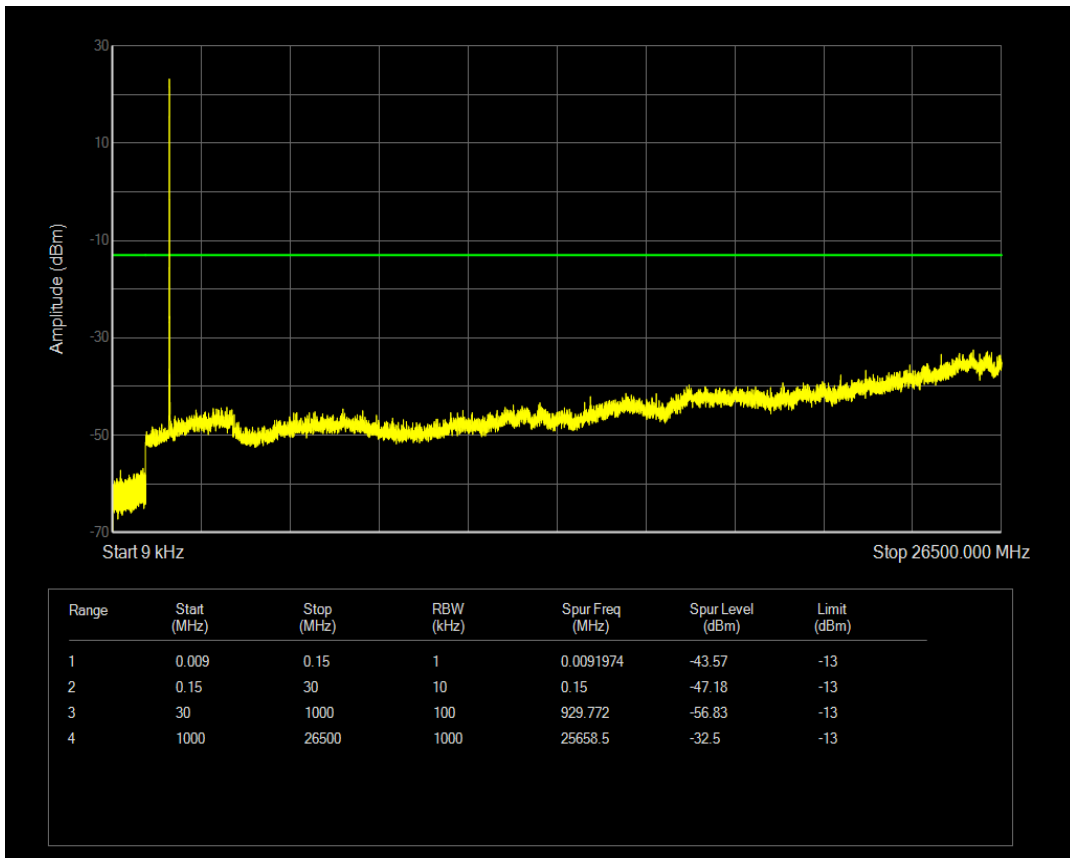

Band66 16QAM BW=3MHz Channel=131987 RB Size=15 Position=#0

Band66 QPSK BW=3MHz Channel=132322 RB Size=1 Position=#0