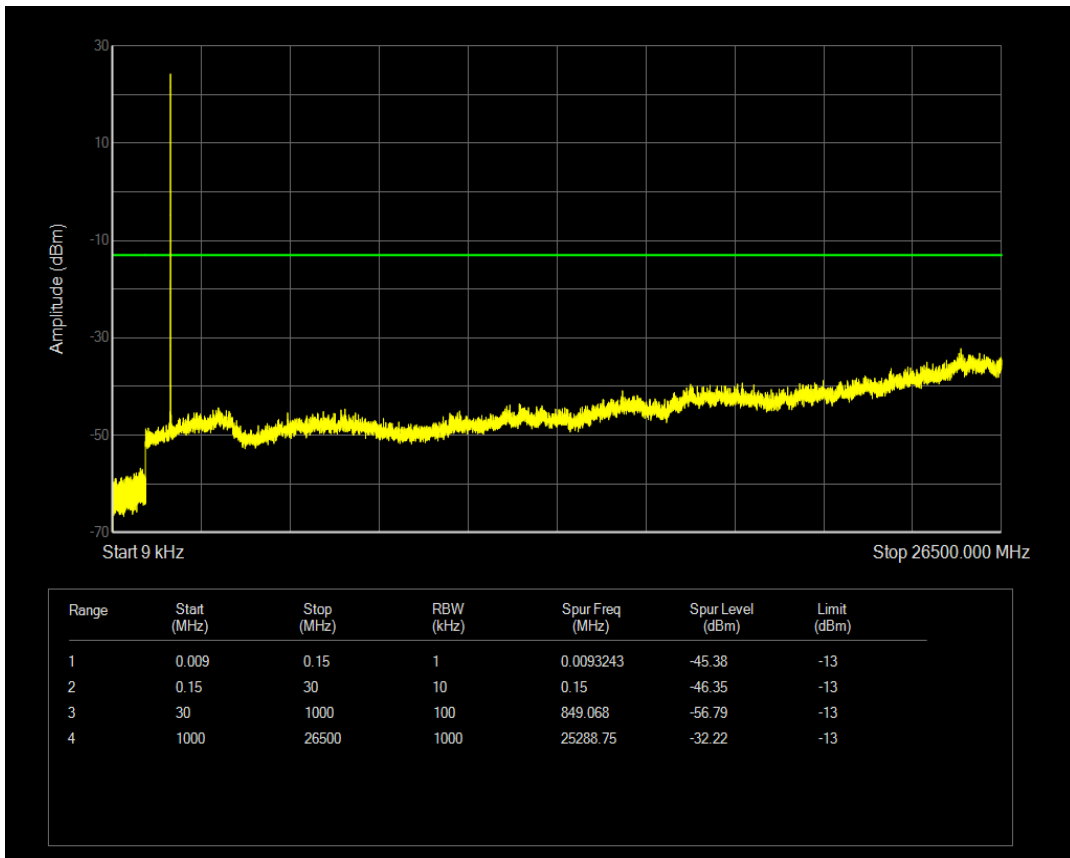

Band66 16QAM BW=1.4MHz Channel=132322 RB Size=6 Position=#0

Band66 QPSK BW=1.4MHz Channel=132665 RB Size=1 Position=#0