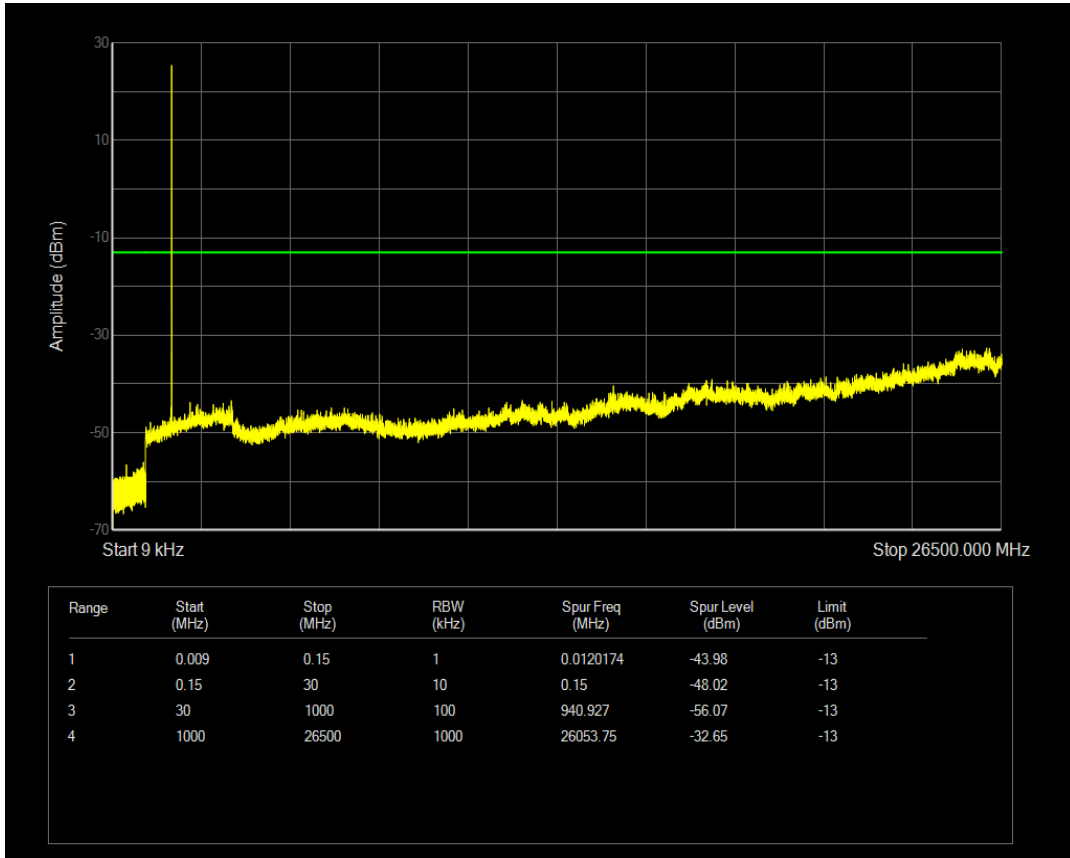

Band66 16QAM BW=1.4MHz Channel=132322 RB Size=6 Position=#0

Band66 QPSK BW=1.4MHz Channel=132665 RB Size=1 Position=#0

Band66 QPSK BW=1.4MHz Channel=132665 RB Size=6 Position=#0

Band66 16QAM BW=1.4MHz Channel=132665 RB Size=1 Position=#0