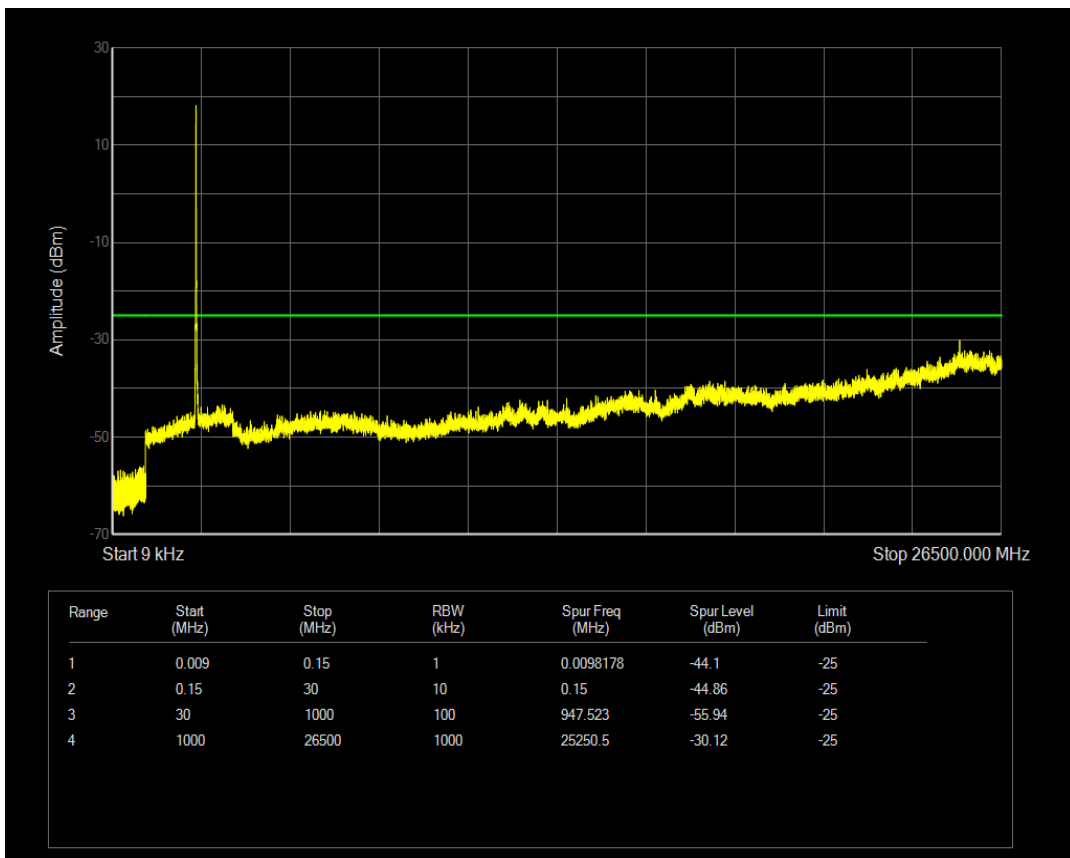

Band7 16QAM BW=5MHz Channel=21100 RB Size=25 Position=#0

Band7 QPSK BW=5MHz Channel=21425 RB Size=1 Position=#0

Band7 QPSK BW=5MHz Channel=21425 RB Size=25 Position=#0

Band7 16QAM BW=5MHz Channel=21425 RB Size=1 Position=#0

Band7 16QAM BW=5MHz Channel=21425 RB Size=25 Position=#0

Band7 QPSK BW=10MHz Channel=20800 RB Size=1 Position=#0

Band7 QPSK BW=10MHz Channel=20800 RB Size=50 Position=#0

Band7 16QAM BW=10MHz Channel=20800 RB Size=1 Position=#0