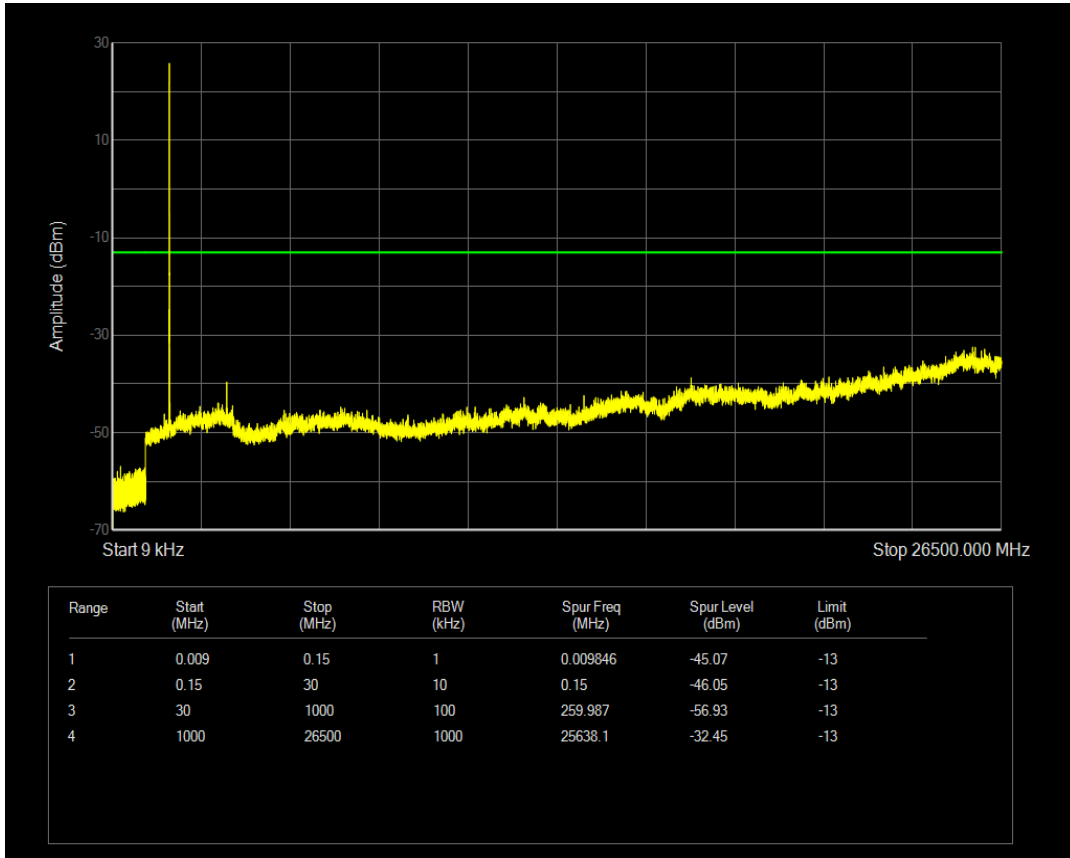

Band66 QPSK BW=5MHz Channel=131997 RB Size=1 Position=#0

Band66 QPSK BW=5MHz Channel=131997 RB Size=25 Position=#0