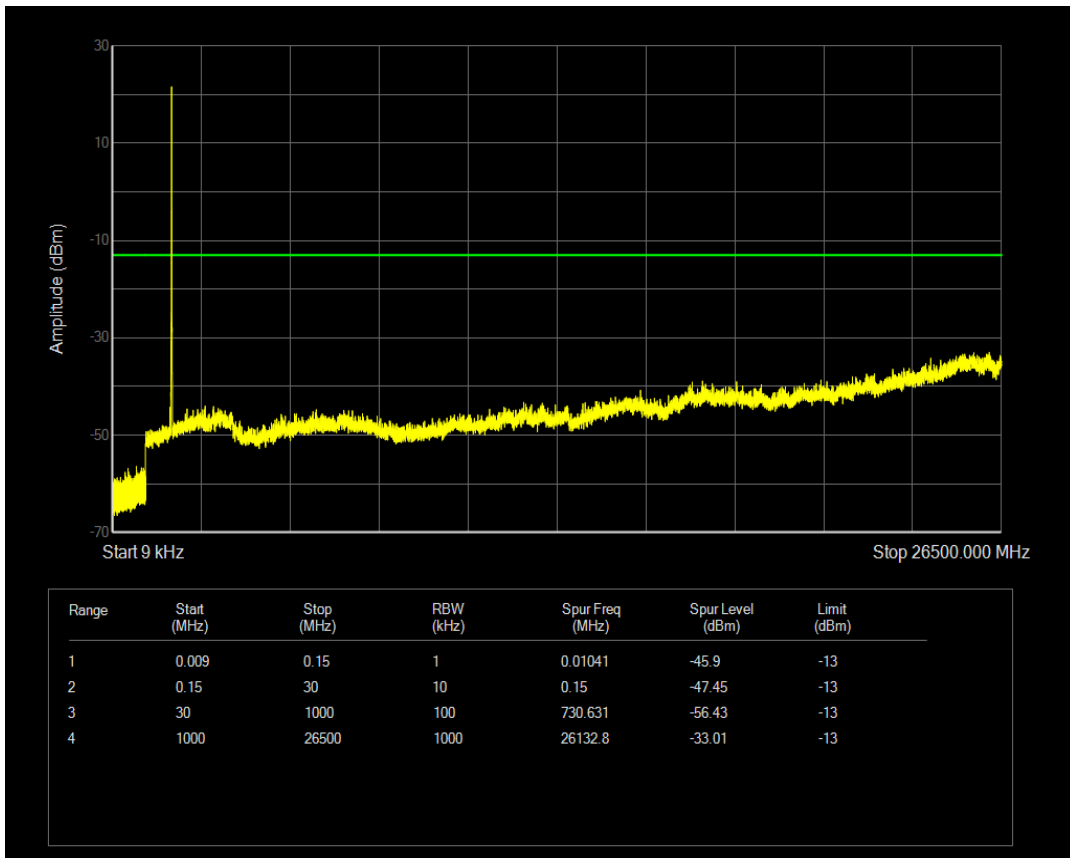

Band66 QPSK BW=5MHz Channel=132647 RB Size=25 Position=#0

Band66 16QAM BW=5MHz Channel=132647 RB Size=1 Position=#0