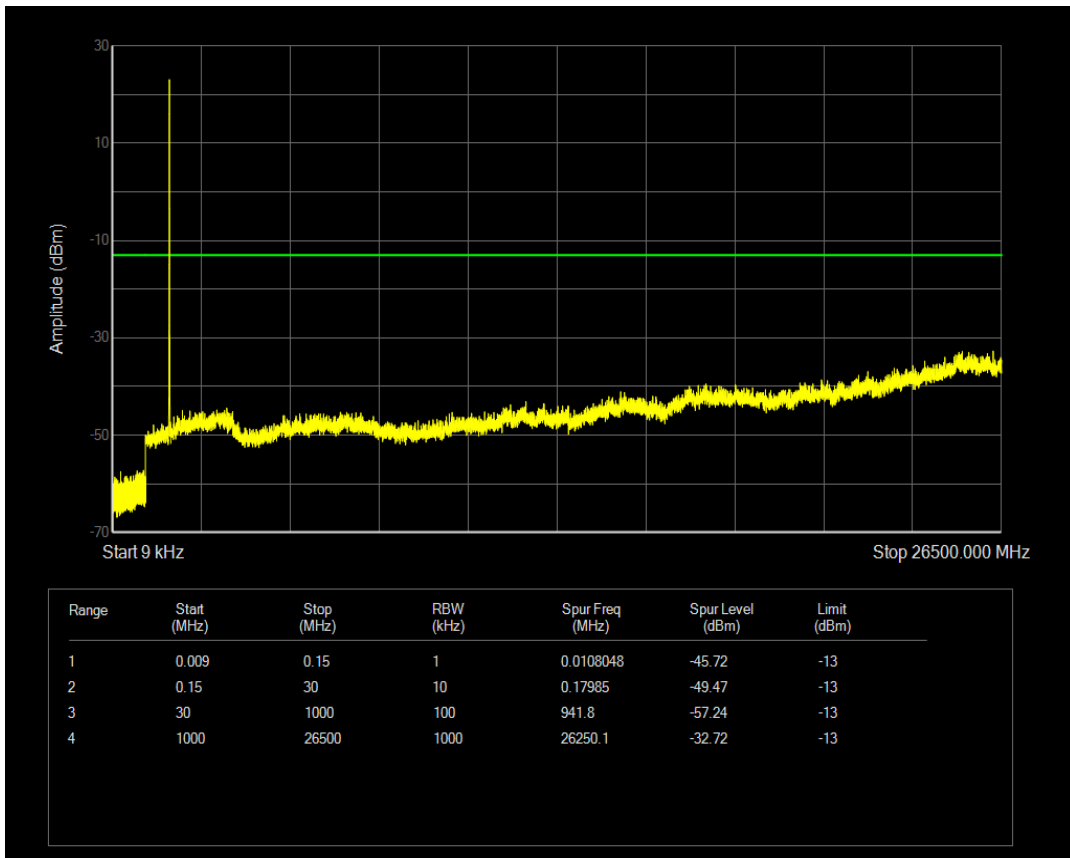

Band66 QPSK BW=3MHz Channel=131987 RB Size=15 Position=#0

Band66 16QAM BW=3MHz Channel=131987 RB Size=1 Position=#0