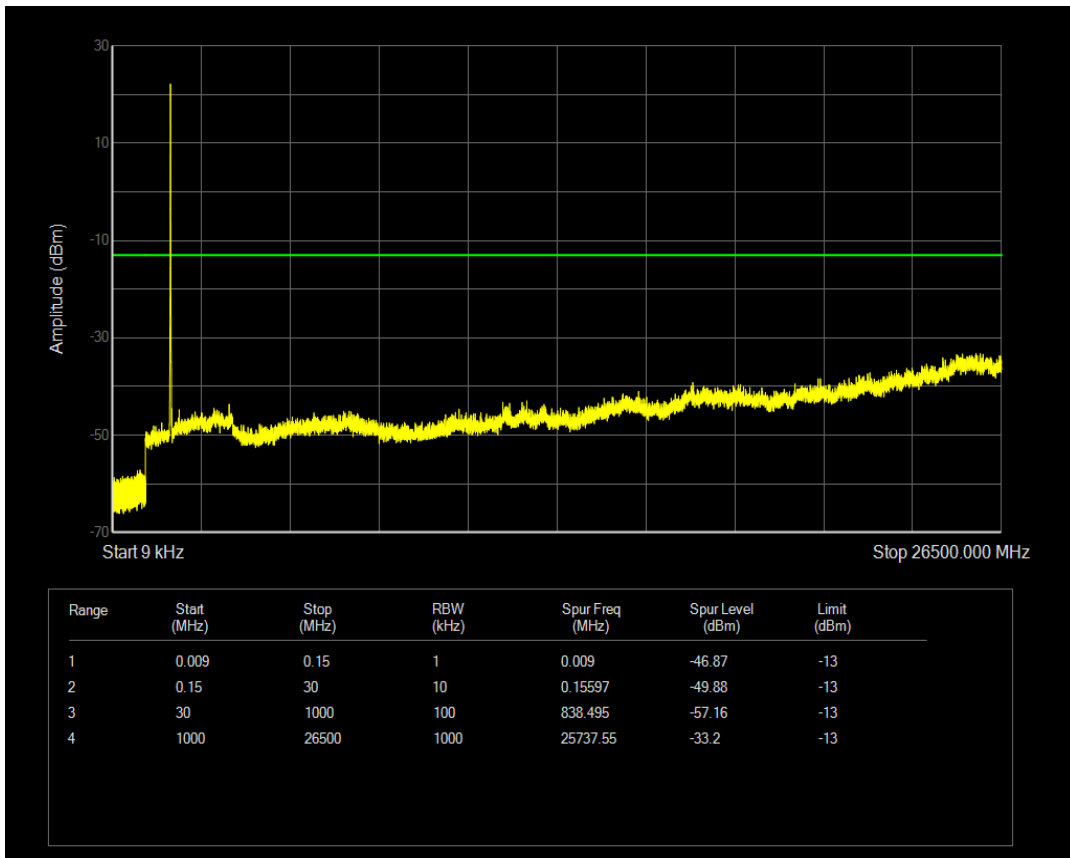

Band66 QPSK BW=5MHz Channel=132322 RB Size=25 Position=#0

Band66 16QAM BW=5MHz Channel=132322 RB Size=1 Position=#0