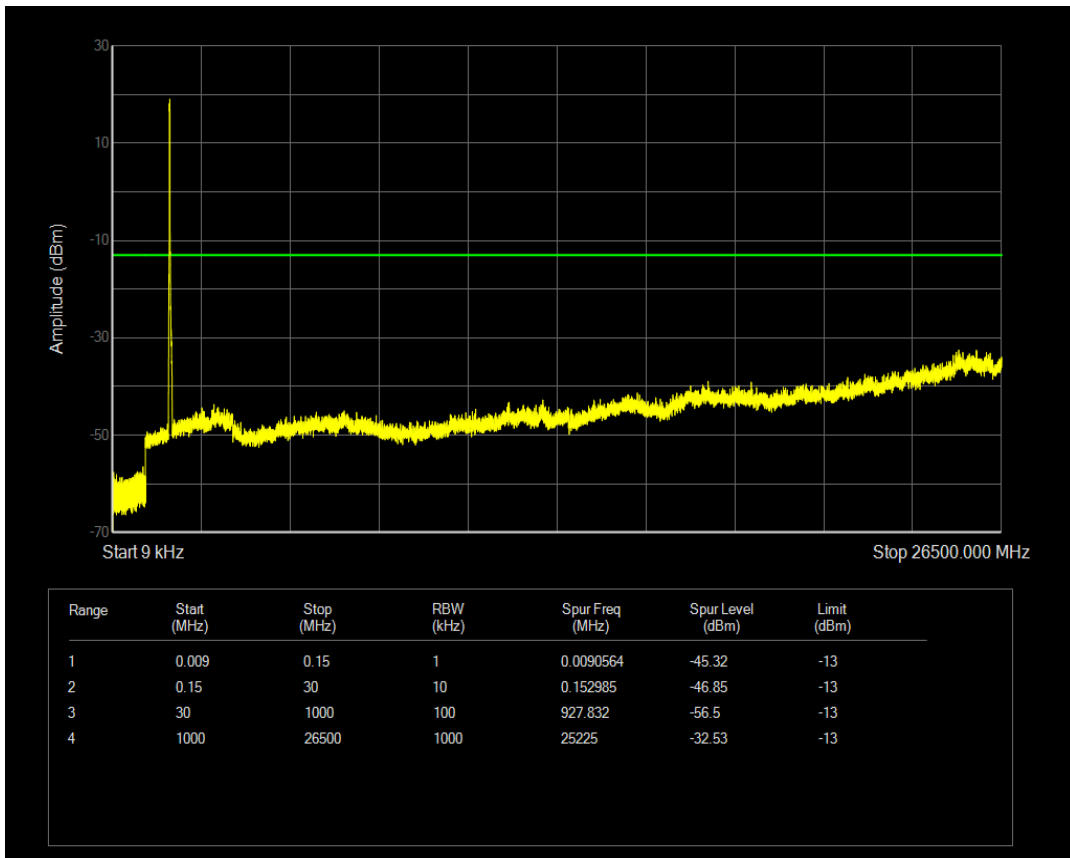

Band66 QPSK BW=20MHz Channel=132072 RB Size=100 Position=#0

Band66 16QAM BW=20MHz Channel=132072 RB Size=1 Position=#0