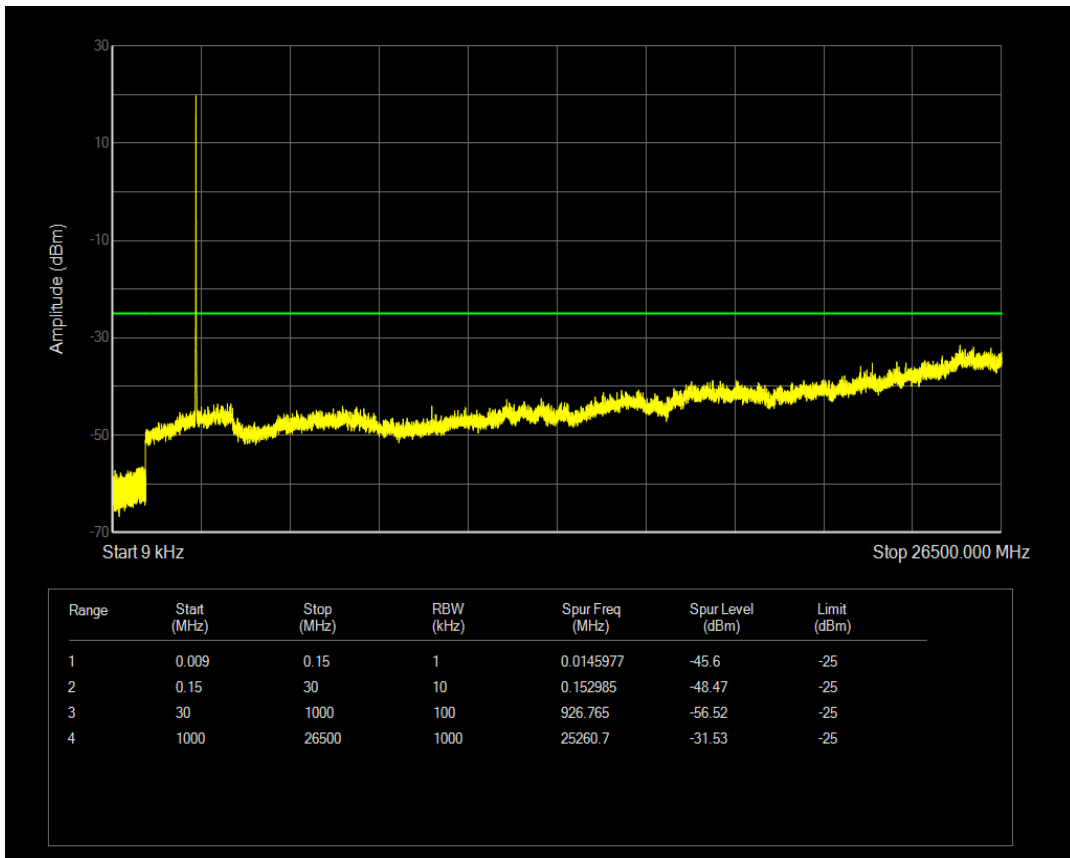

Band66 16QAM BW=20MHz Channel=132572 RB Size=100 Position=#0

Band7 QPSK BW=5MHz Channel=20775 RB Size=1 Position=#0

Band7 QPSK BW=5MHz Channel=20775 RB Size=25 Position=#0

Band7 16QAM BW=5MHz Channel=20775 RB Size=1 Position=#0

Band7 16QAM BW=5MHz Channel=20775 RB Size=25 Position=#0

Band7 QPSK BW=5MHz Channel=21100 RB Size=1 Position=#0

Band7 QPSK BW=5MHz Channel=21100 RB Size=25 Position=#0

Band7 16QAM BW=5MHz Channel=21100 RB Size=1 Position=#0