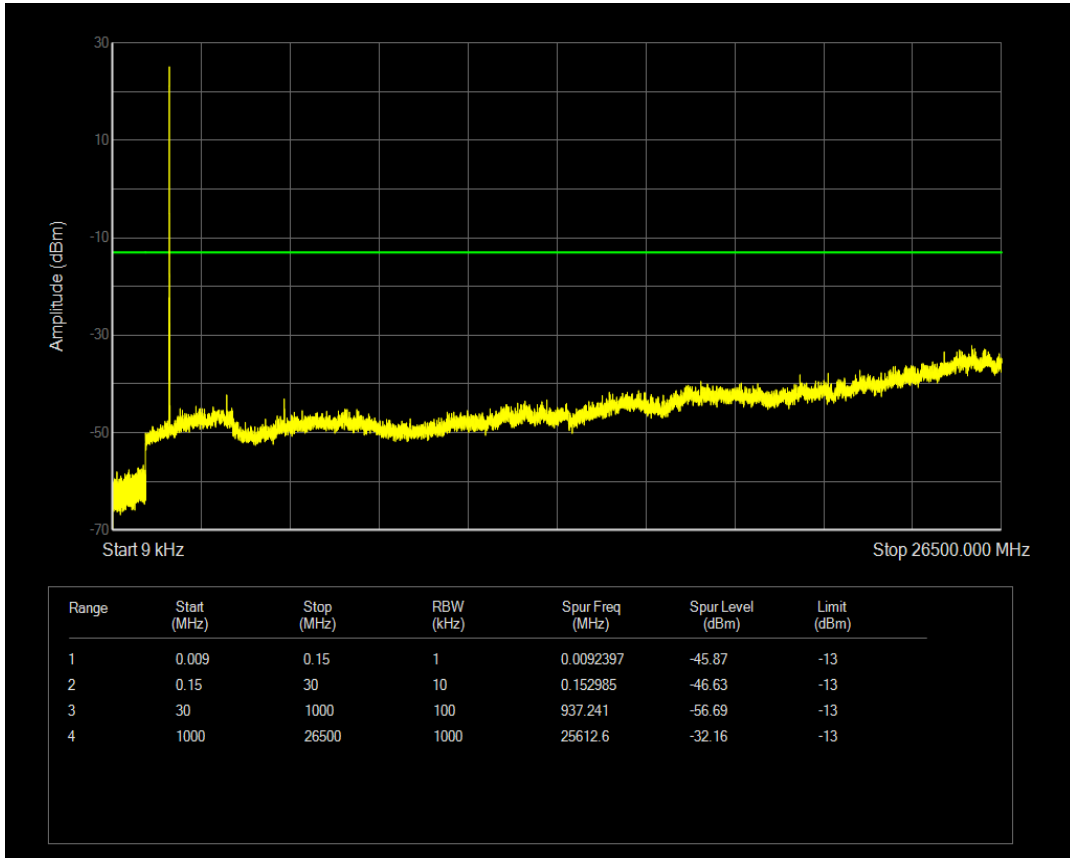

Band66 16QAM BW=3MHz Channel=132657 RB Size=15 Position=#0

Band66 QPSK BW=5MHz Channel=131997 RB Size=1 Position=#0

Band66 QPSK BW=5MHz Channel=131997 RB Size=25 Position=#0

Band66 16QAM BW=5MHz Channel=131997 RB Size=1 Position=#0