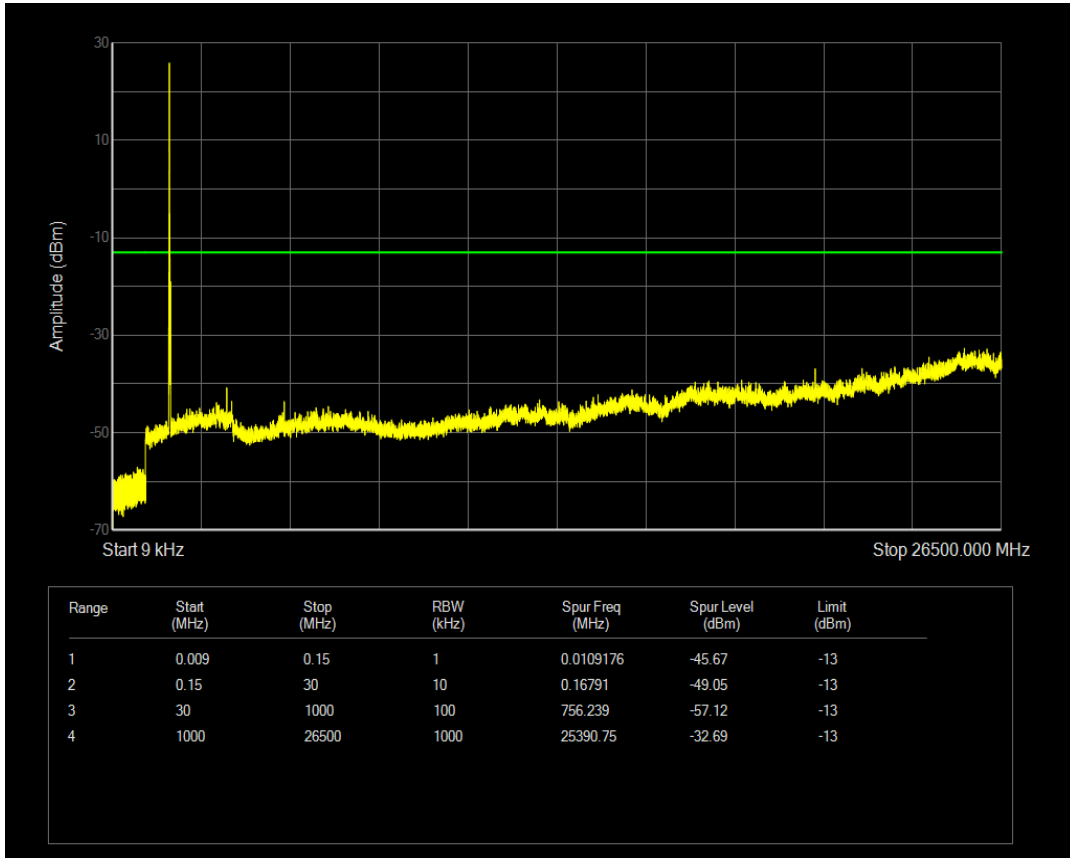

Band66 QPSK BW=20MHz Channel=132072 RB Size=1 Position=#0

Band66 QPSK BW=20MHz Channel=132072 RB Size=100 Position=#0