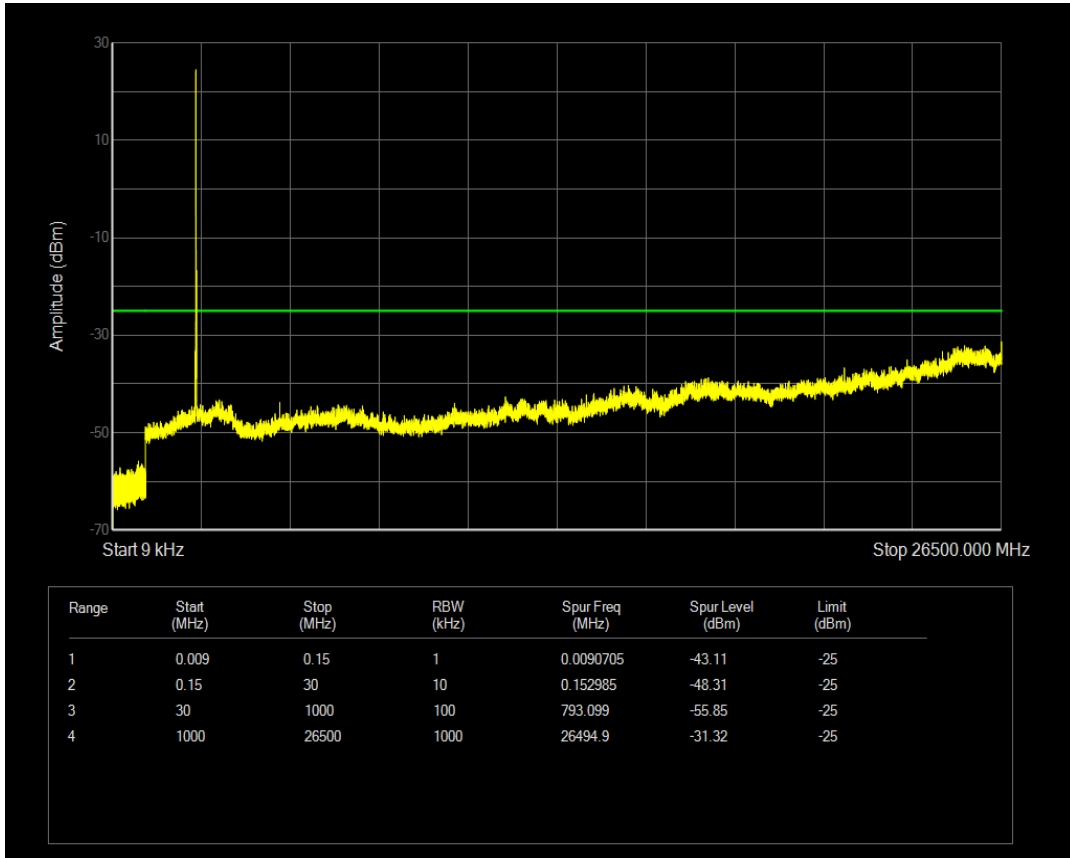

Band7 16QAM BW=5MHz Channel=21100 RB Size=25 Position=#0

Band7 QPSK BW=5MHz Channel=21425 RB Size=1 Position=#0

Band7 QPSK BW=5MHz Channel=21425 RB Size=25 Position=#0

Band7 16QAM BW=5MHz Channel=21425 RB Size=1 Position=#0

Band7 16QAM BW=5MHz Channel=21425 RB Size=25 Position=#0

Band7 QPSK BW=10MHz Channel=20800 RB Size=1 Position=#0

Band7 QPSK BW=10MHz Channel=20800 RB Size=50 Position=#0

Band7 16QAM BW=10MHz Channel=20800 RB Size=1 Position=#0