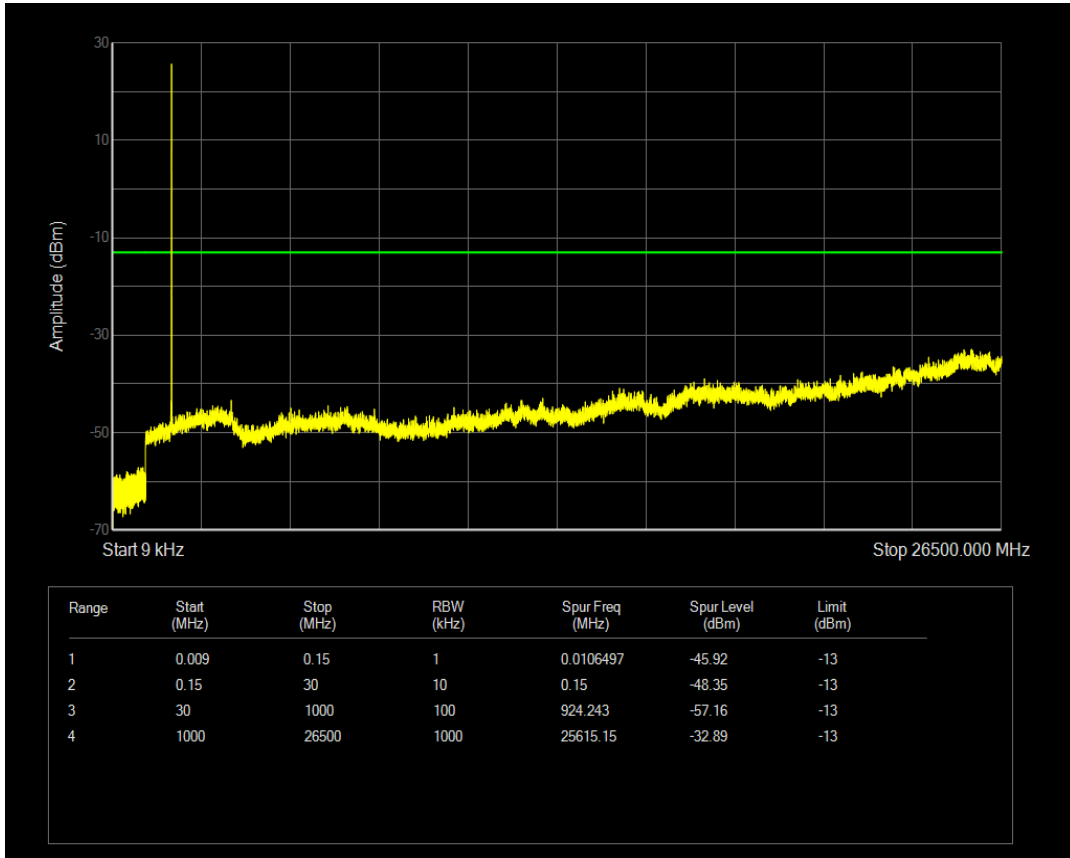

Band66 QPSK BW=3MHz Channel=132657 RB Size=1 Position=#0

Band66 QPSK BW=3MHz Channel=132657 RB Size=15 Position=#0