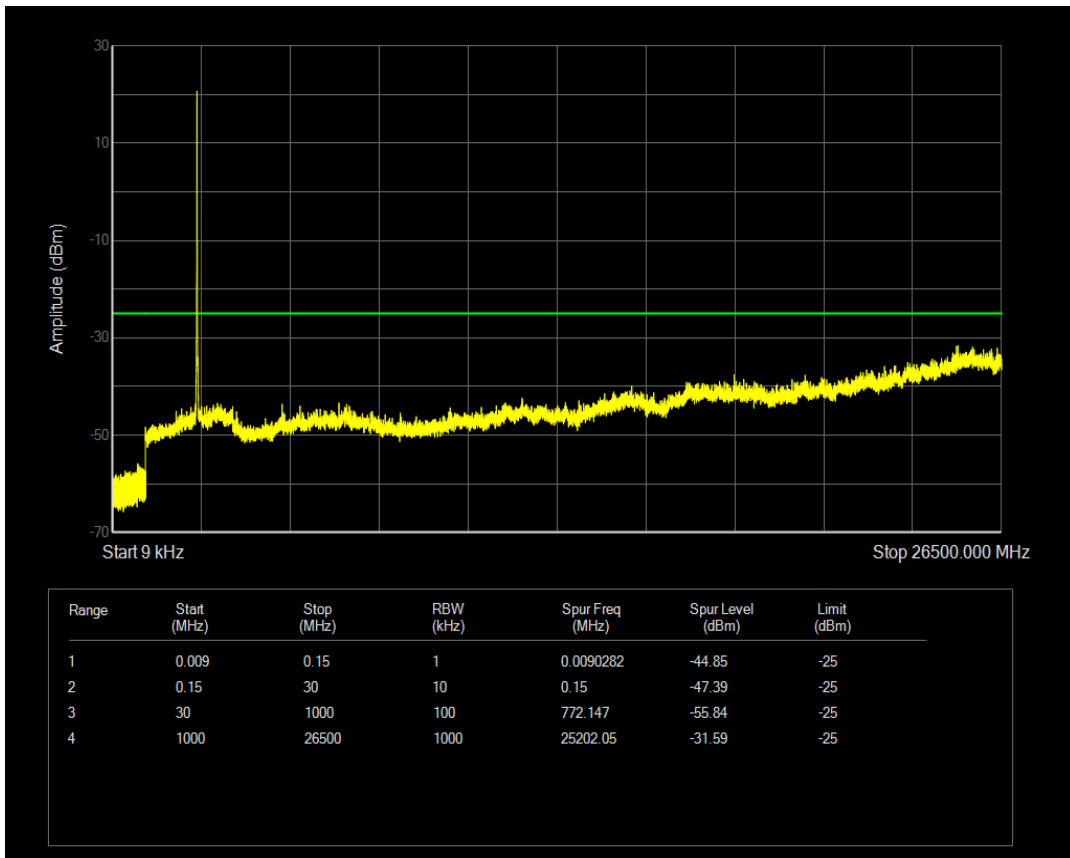

Band66 16QAM BW=20MHz Channel=132572 RB Size=100 Position=#0

Band7 QPSK BW=5MHz Channel=20775 RB Size=1 Position=#0

Band7 QPSK BW=5MHz Channel=20775 RB Size=25 Position=#0

Band7 16QAM BW=5MHz Channel=20775 RB Size=1 Position=#0

Band7 16QAM BW=5MHz Channel=20775 RB Size=25 Position=#0

Band7 QPSK BW=5MHz Channel=21100 RB Size=1 Position=#0

Band7 QPSK BW=5MHz Channel=21100 RB Size=25 Position=#0

Band7 16QAM BW=5MHz Channel=21100 RB Size=1 Position=#0