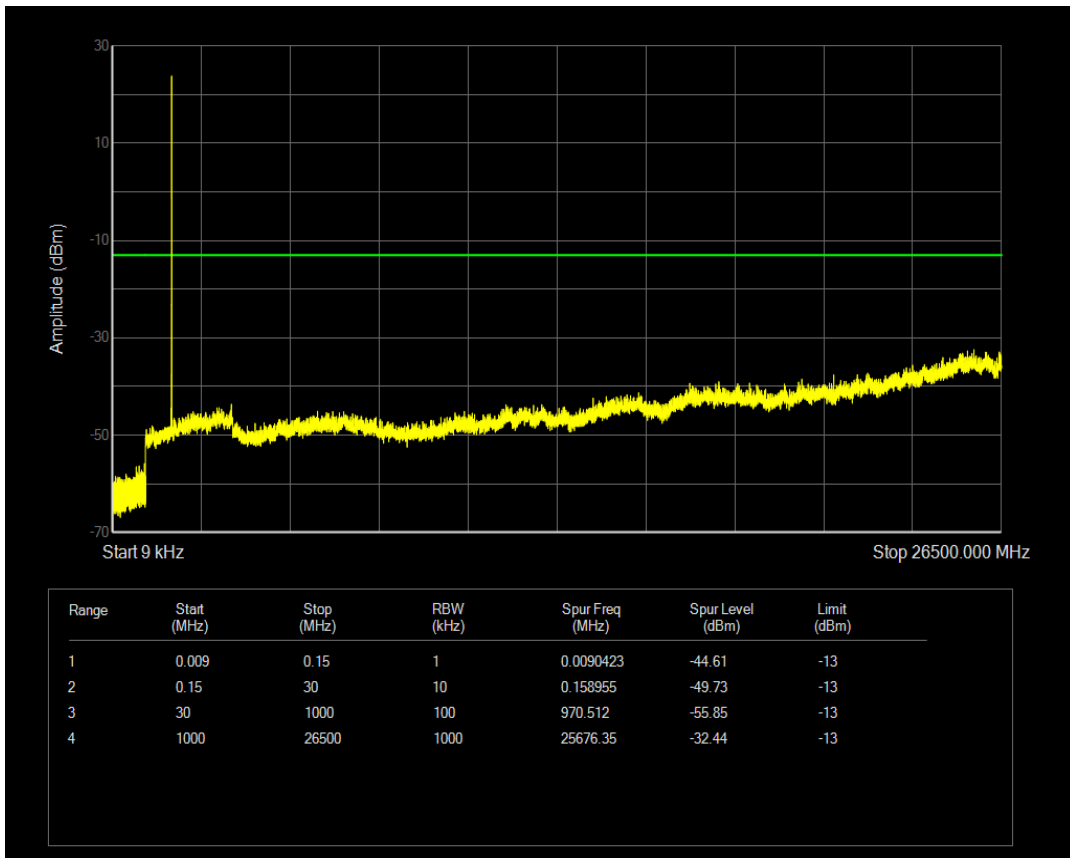

Band66 QPSK BW=1.4MHz Channel=132665 RB Size=6 Position=#0

Band66 16QAM BW=1.4MHz Channel=132665 RB Size=1 Position=#0