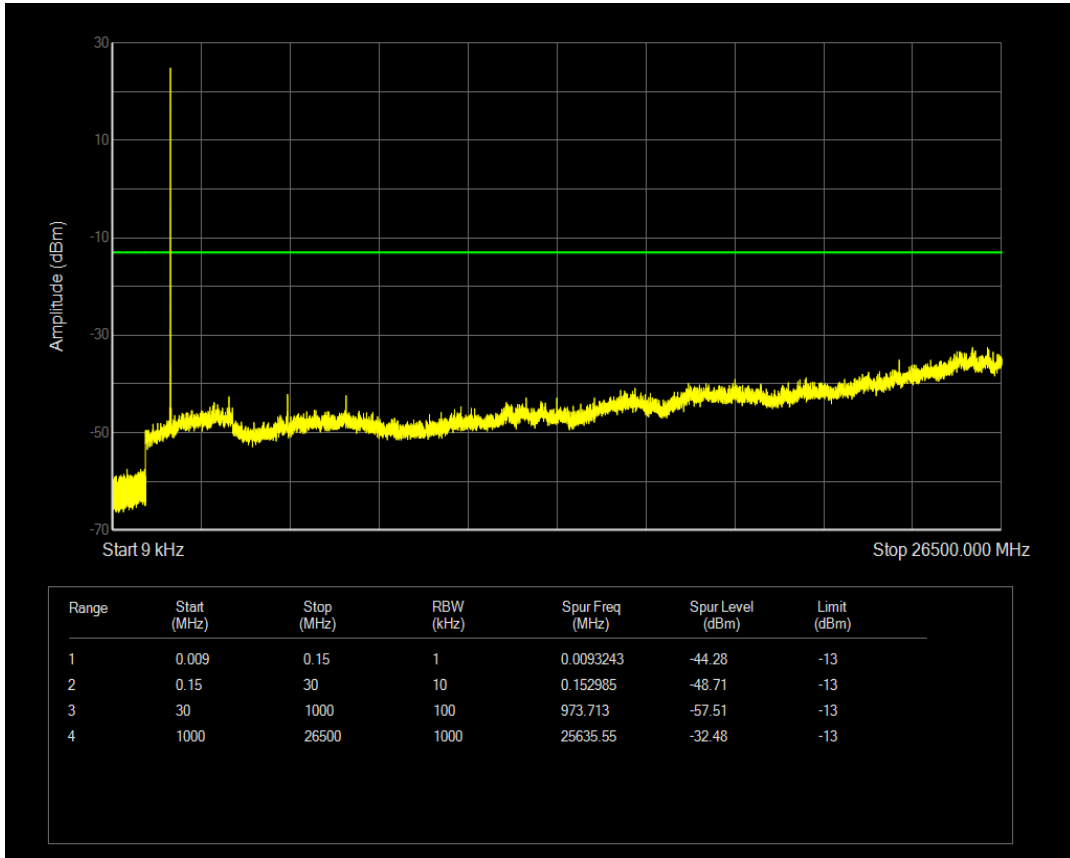

Band66 QPSK BW=3MHz Channel=132322 RB Size=1 Position=#0

Band66 QPSK BW=3MHz Channel=132322 RB Size=15 Position=#0