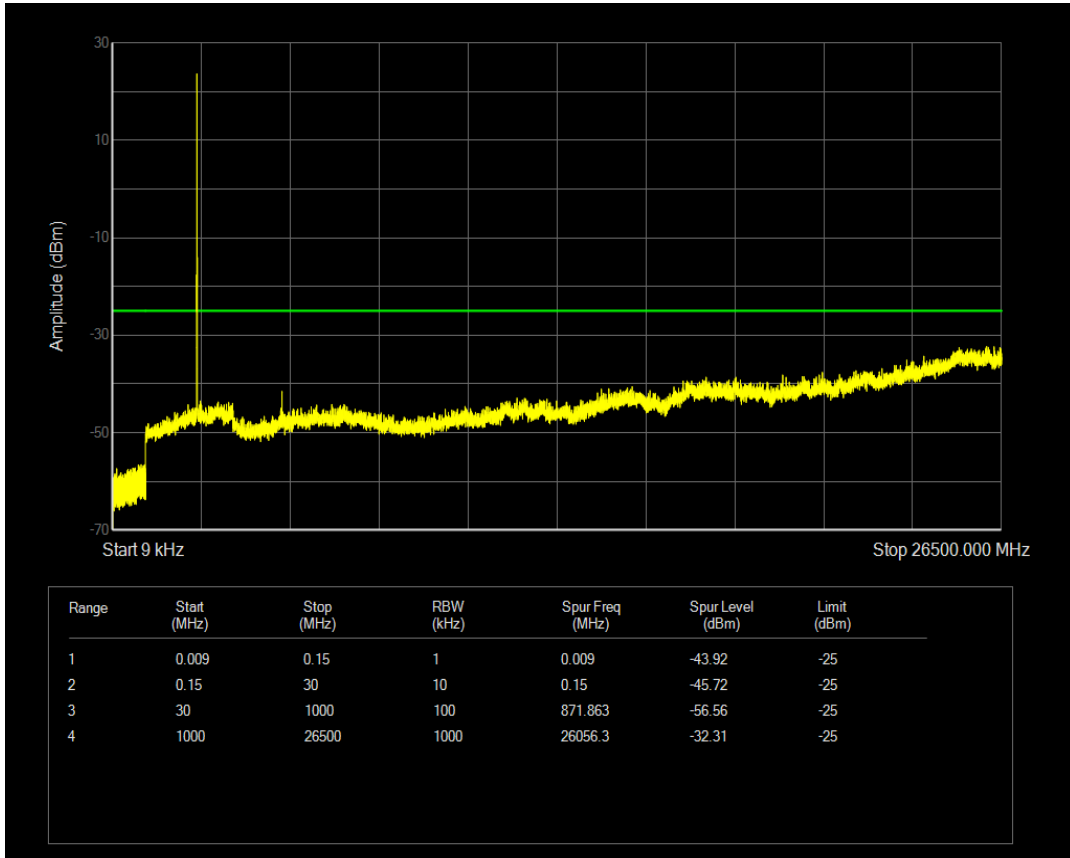

Band66 16QAM BW=20MHz Channel=132572 RB Size=100 Position=#0

Band7 QPSK BW=5MHz Channel=20775 RB Size=1 Position=#0

Band7 QPSK BW=5MHz Channel=20775 RB Size=25 Position=#0

Band7 16QAM BW=5MHz Channel=20775 RB Size=1 Position=#0

Band7 16QAM BW=5MHz Channel=20775 RB Size=25 Position=#0

Band7 QPSK BW=5MHz Channel=21100 RB Size=1 Position=#0

Band7 QPSK BW=5MHz Channel=21100 RB Size=25 Position=#0

Band7 16QAM BW=5MHz Channel=21100 RB Size=1 Position=#0