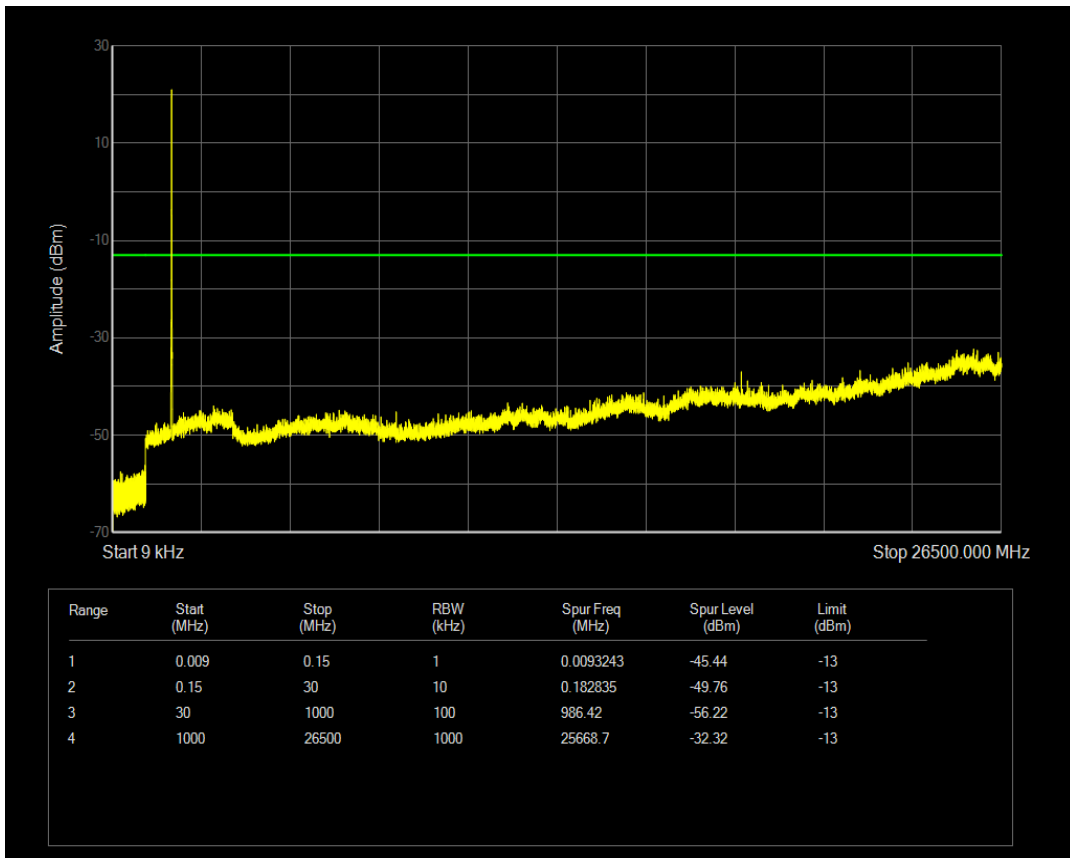

Band66 16QAM BW=5MHz Channel=132647 RB Size=25 Position=#0

Band66 QPSK BW=10MHz Channel=132022 RB Size=1 Position=#0