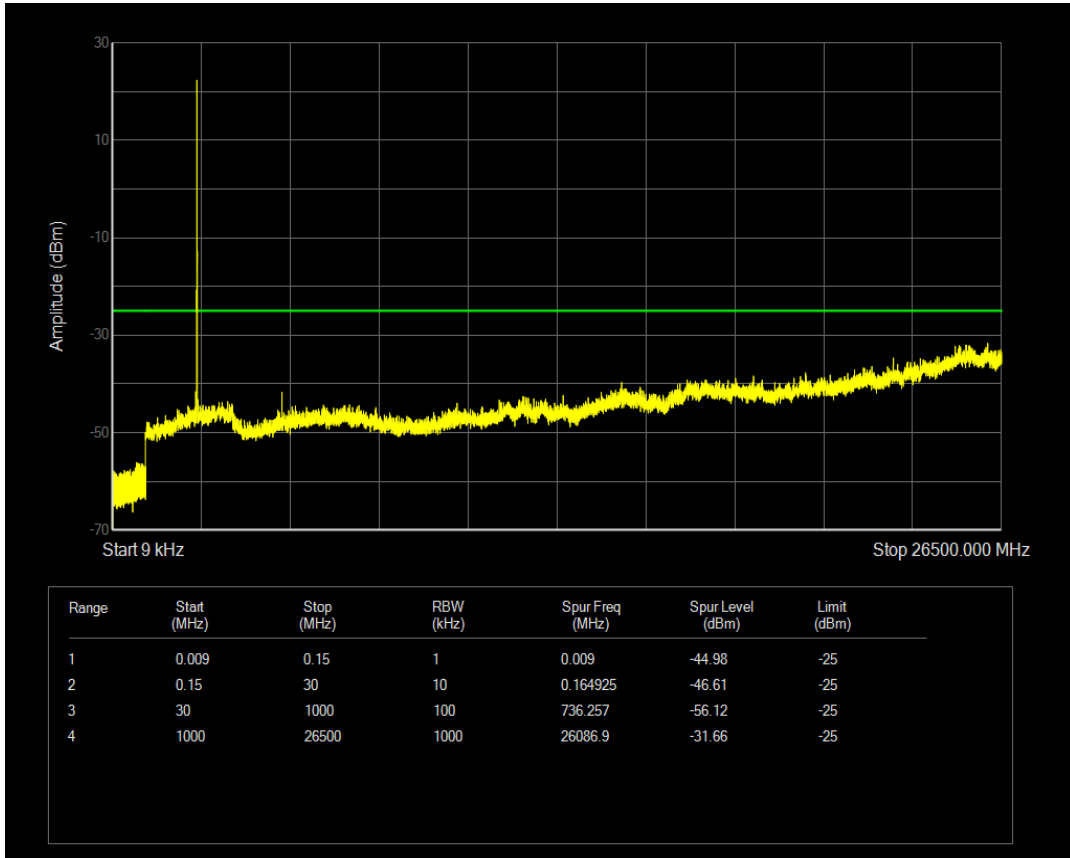

Band7 16QAM BW=5MHz Channel=20775 RB Size=25 Position=#0

Band7 QPSK BW=5MHz Channel=21100 RB Size=1 Position=#0

Band7 QPSK BW=5MHz Channel=21100 RB Size=25 Position=#0

Band7 16QAM BW=5MHz Channel=21100 RB Size=1 Position=#0

Band7 16QAM BW=5MHz Channel=21100 RB Size=25 Position=#0

Band7 QPSK BW=5MHz Channel=21425 RB Size=1 Position=#0

Band7 QPSK BW=5MHz Channel=21425 RB Size=25 Position=#0

Band7 16QAM BW=5MHz Channel=21425 RB Size=1 Position=#0