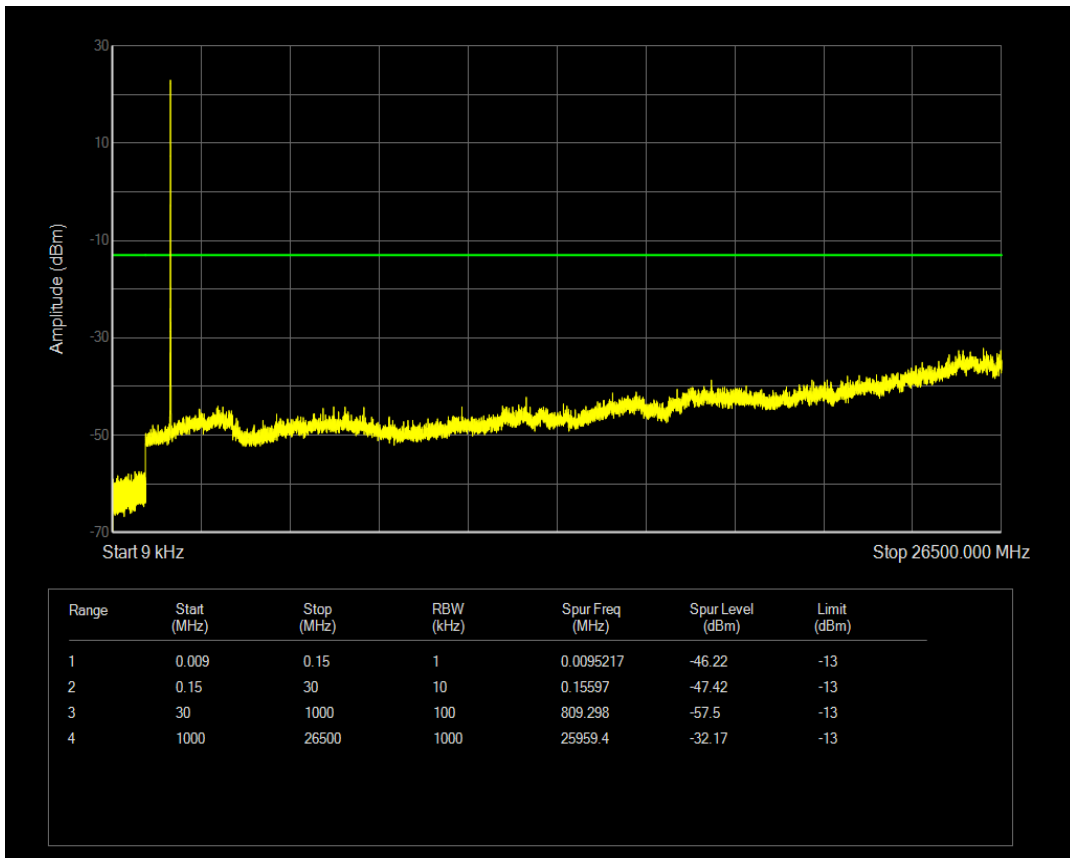

Band66 16QAM BW=3MHz Channel=132322 RB Size=15 Position=#0

Band66 QPSK BW=3MHz Channel=132657 RB Size=1 Position=#0