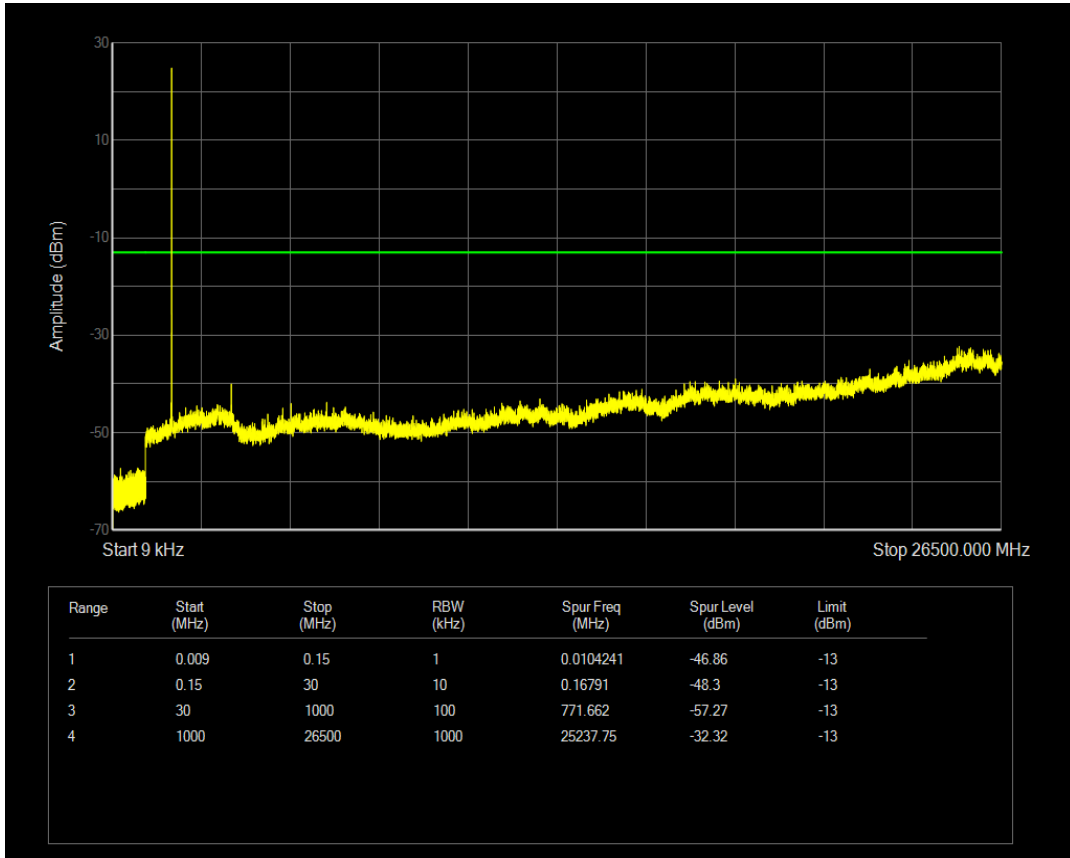

Band5 16QAM BW=10MHz Channel=20600 RB Size=50 Position=#0

Band66 QPSK BW=1.4MHz Channel=131979 RB Size=1 Position=#0

Band66 QPSK BW=1.4MHz Channel=131979 RB Size=6 Position=#0

Band66 16QAM BW=1.4MHz Channel=131979 RB Size=1 Position=#0

Band66 16QAM BW=1.4MHz Channel=131979 RB Size=6 Position=#0

Band66 QPSK BW=1.4MHz Channel=132322 RB Size=1 Position=#0

Band66 QPSK BW=1.4MHz Channel=132322 RB Size=6 Position=#0

Band66 16QAM BW=1.4MHz Channel=132322 RB Size=1 Position=#0

Band66 16QAM BW=1.4MHz Channel=132322 RB Size=6 Position=#0

Band66 QPSK BW=1.4MHz Channel=132665 RB Size=1 Position=#0

Band66 QPSK BW=1.4MHz Channel=132665 RB Size=6 Position=#0

Band66 16QAM BW=1.4MHz Channel=132665 RB Size=1 Position=#0