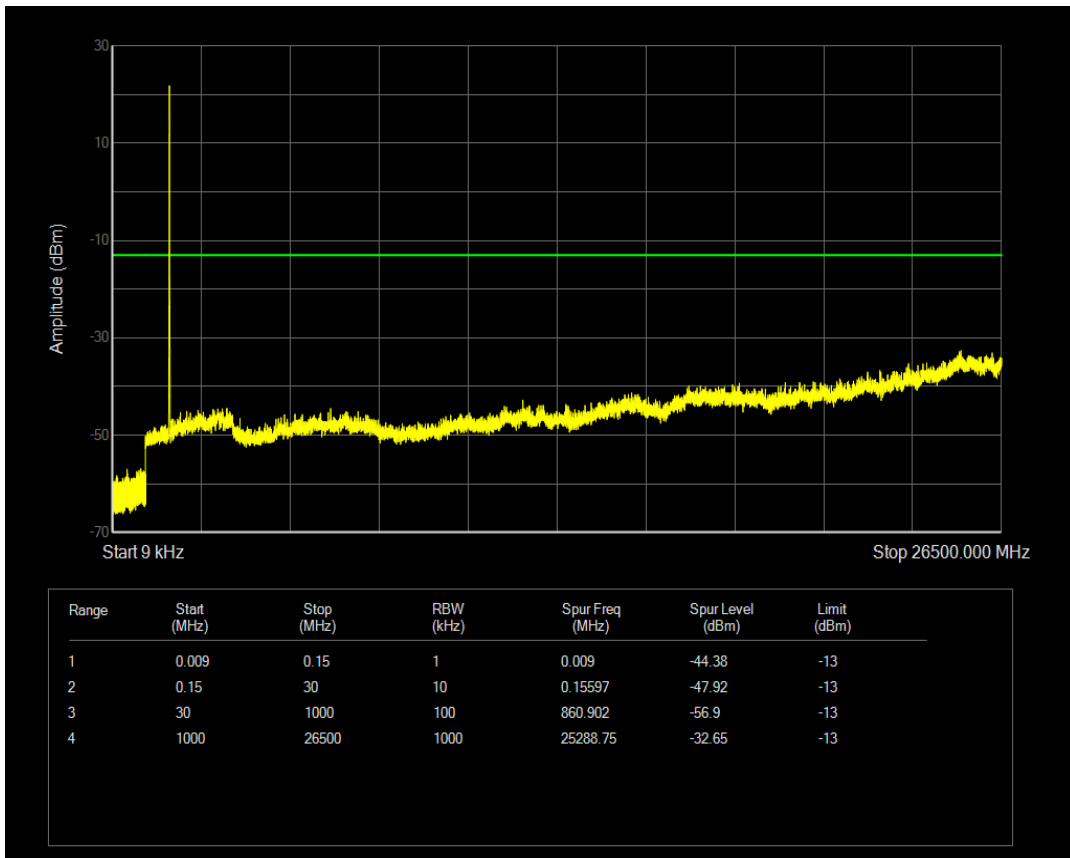

Band66 QPSK BW=5MHz Channel=131997 RB Size=25 Position=#0

Band66 16QAM BW=5MHz Channel=131997 RB Size=1 Position=#0