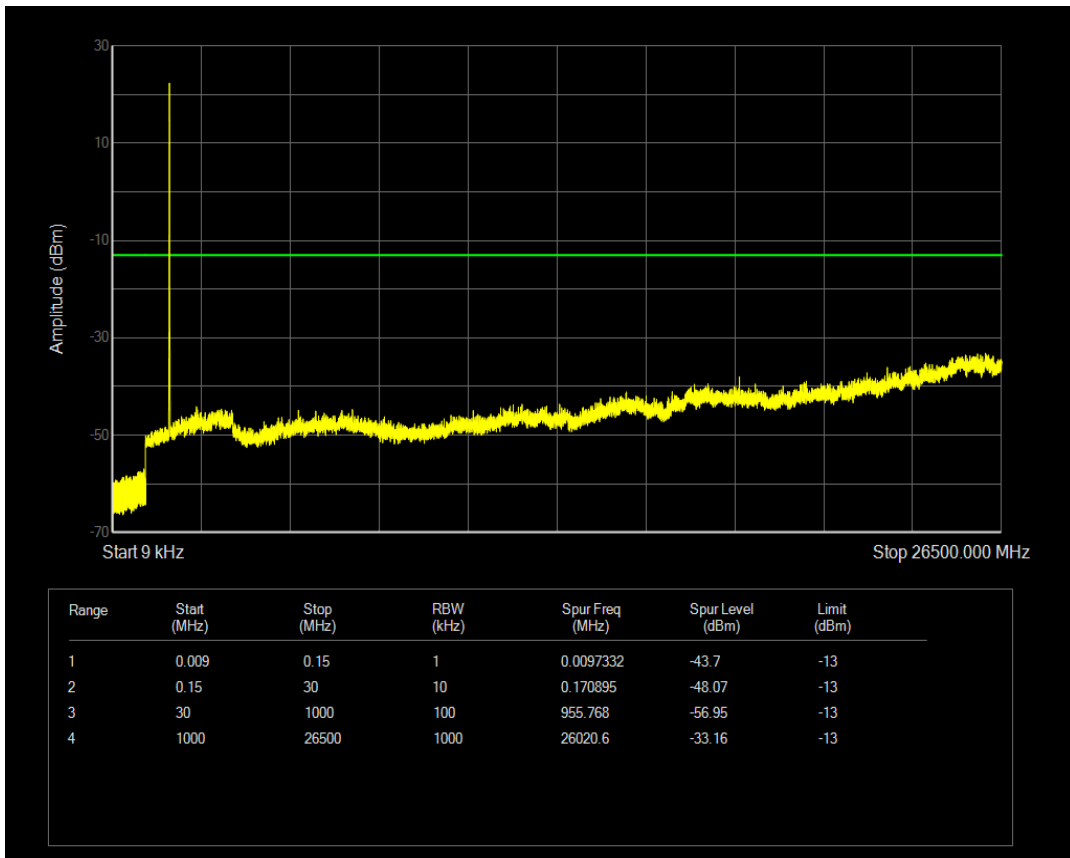

Band66 16QAM BW=5MHz Channel=131997 RB Size=25 Position=#0

Band66 QPSK BW=5MHz Channel=132322 RB Size=1 Position=#0