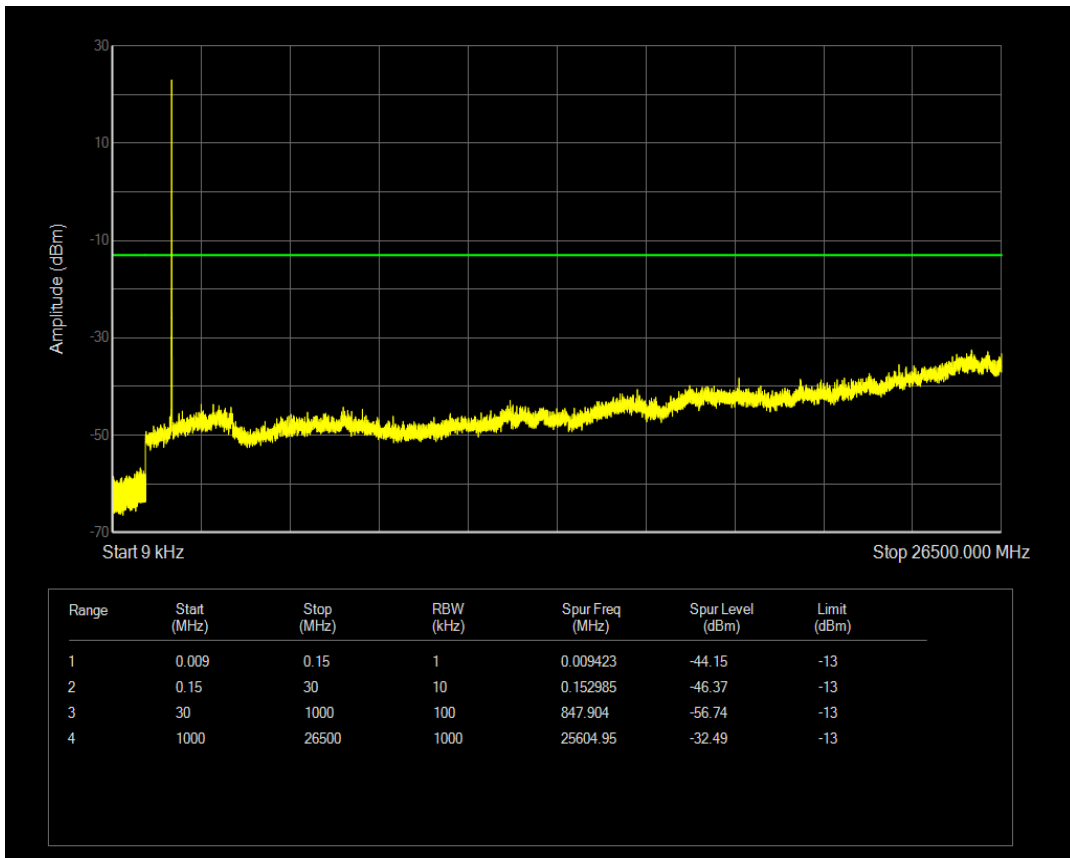

Band66 16QAM BW=3MHz Channel=132657 RB Size=15 Position=#0

Band66 QPSK BW=5MHz Channel=131997 RB Size=1 Position=#0