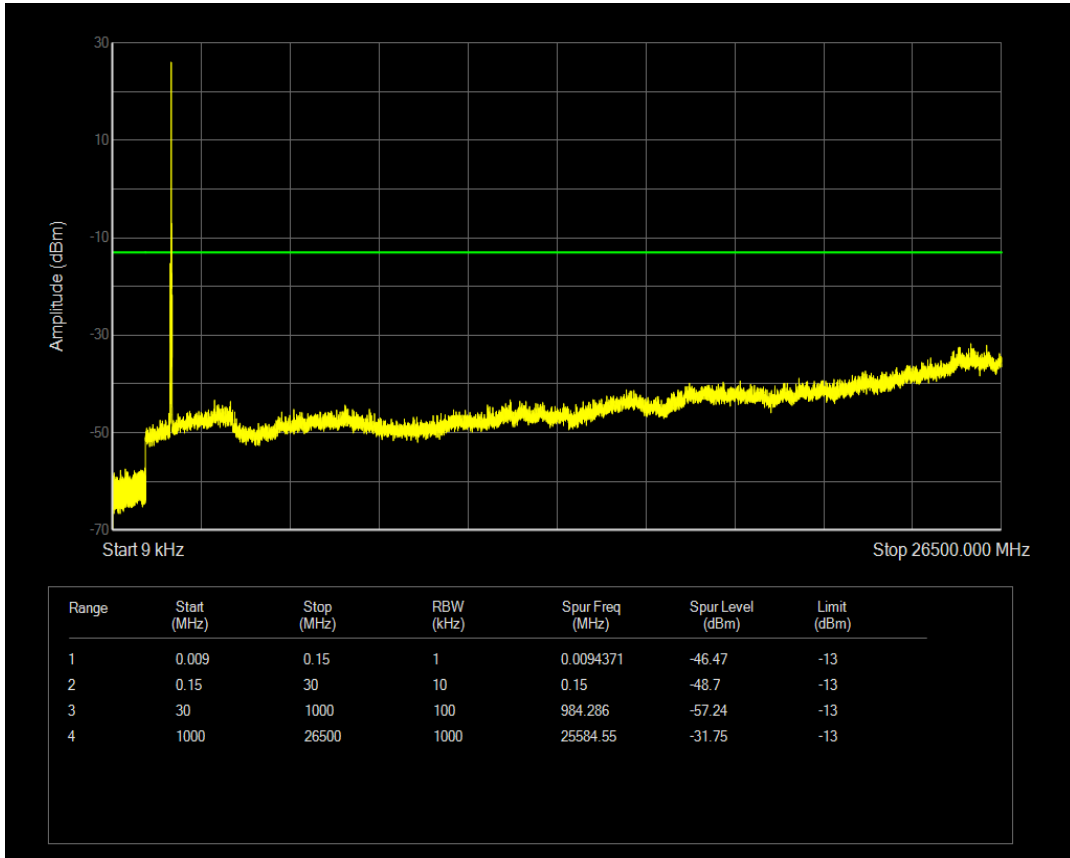

Band66 16QAM BW=15MHz Channel=132322 RB Size=75 Position=#0

Band66 QPSK BW=15MHz Channel=132597 RB Size=1 Position=#0

Band66 QPSK BW=15MHz Channel=132597 RB Size=75 Position=#0

Band66 16QAM BW=15MHz Channel=132597 RB Size=1 Position=#0