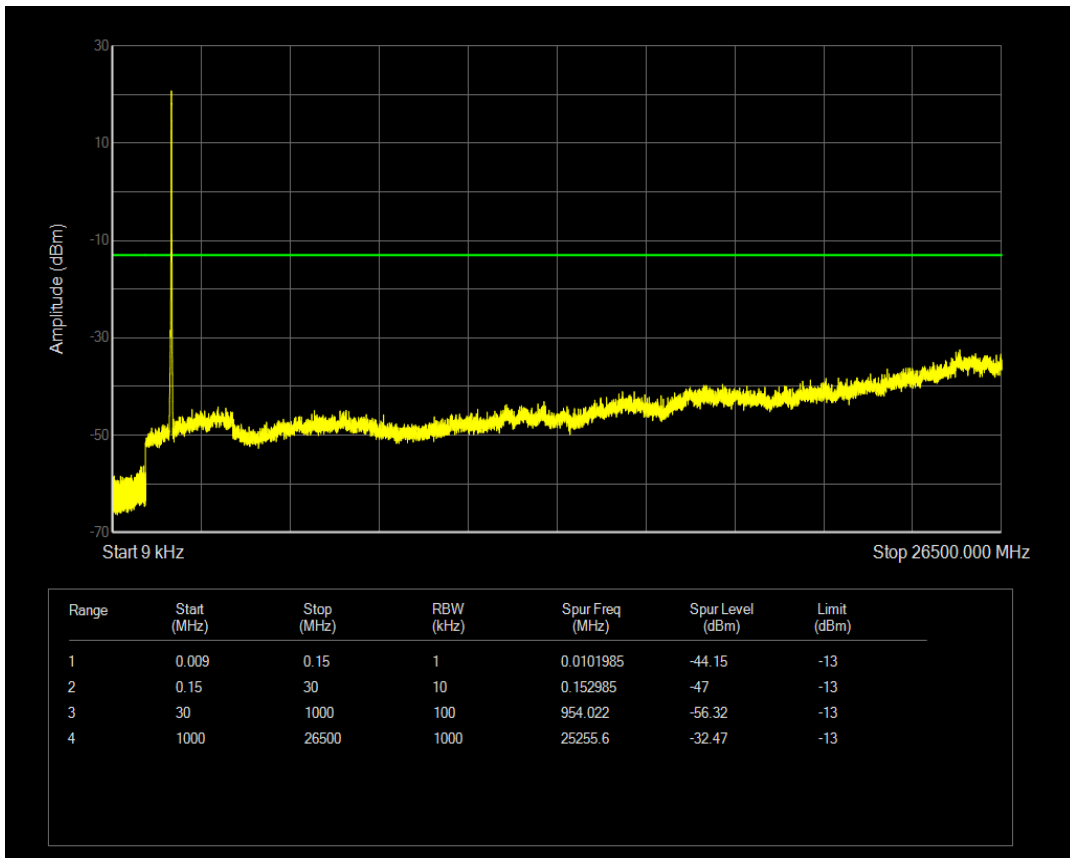

Band66 QPSK BW=15MHz Channel=132597 RB Size=75 Position=#0

Band66 16QAM BW=15MHz Channel=132597 RB Size=1 Position=#0