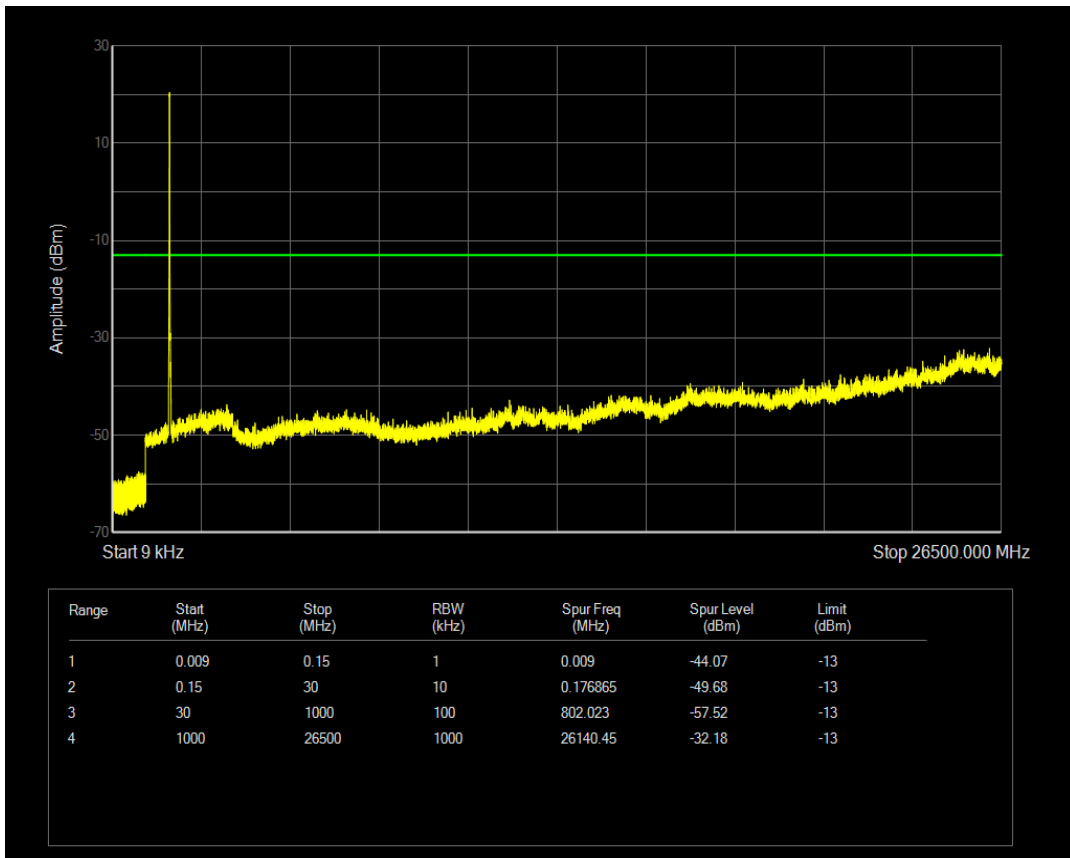

Band66 QPSK BW=10MHz Channel=132022 RB Size=50 Position=#0

Band66 16QAM BW=10MHz Channel=132022 RB Size=1 Position=#0