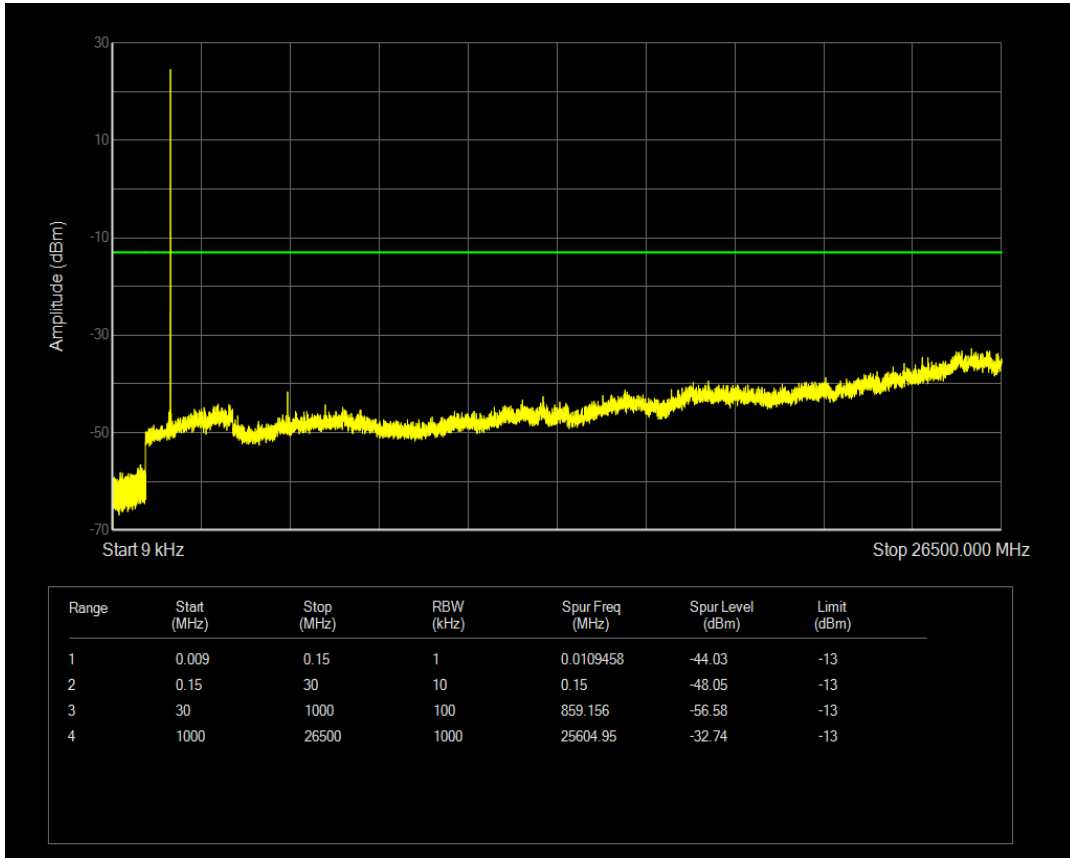

Band5 16QAM BW=10MHz Channel=20600 RB Size=50 Position=#0

Band66 QPSK BW=1.4MHz Channel=131979 RB Size=1 Position=#0

Band66 QPSK BW=1.4MHz Channel=131979 RB Size=6 Position=#0

Band66 16QAM BW=1.4MHz Channel=131979 RB Size=1 Position=#0

Band66 16QAM BW=1.4MHz Channel=131979 RB Size=6 Position=#0

Band66 QPSK BW=1.4MHz Channel=132322 RB Size=1 Position=#0

Band66 QPSK BW=1.4MHz Channel=132322 RB Size=6 Position=#0

Band66 16QAM BW=1.4MHz Channel=132322 RB Size=1 Position=#0

Band66 16QAM BW=1.4MHz Channel=132322 RB Size=6 Position=#0

Band66 QPSK BW=1.4MHz Channel=132665 RB Size=1 Position=#0

Band66 QPSK BW=1.4MHz Channel=132665 RB Size=6 Position=#0

Band66 16QAM BW=1.4MHz Channel=132665 RB Size=1 Position=#0