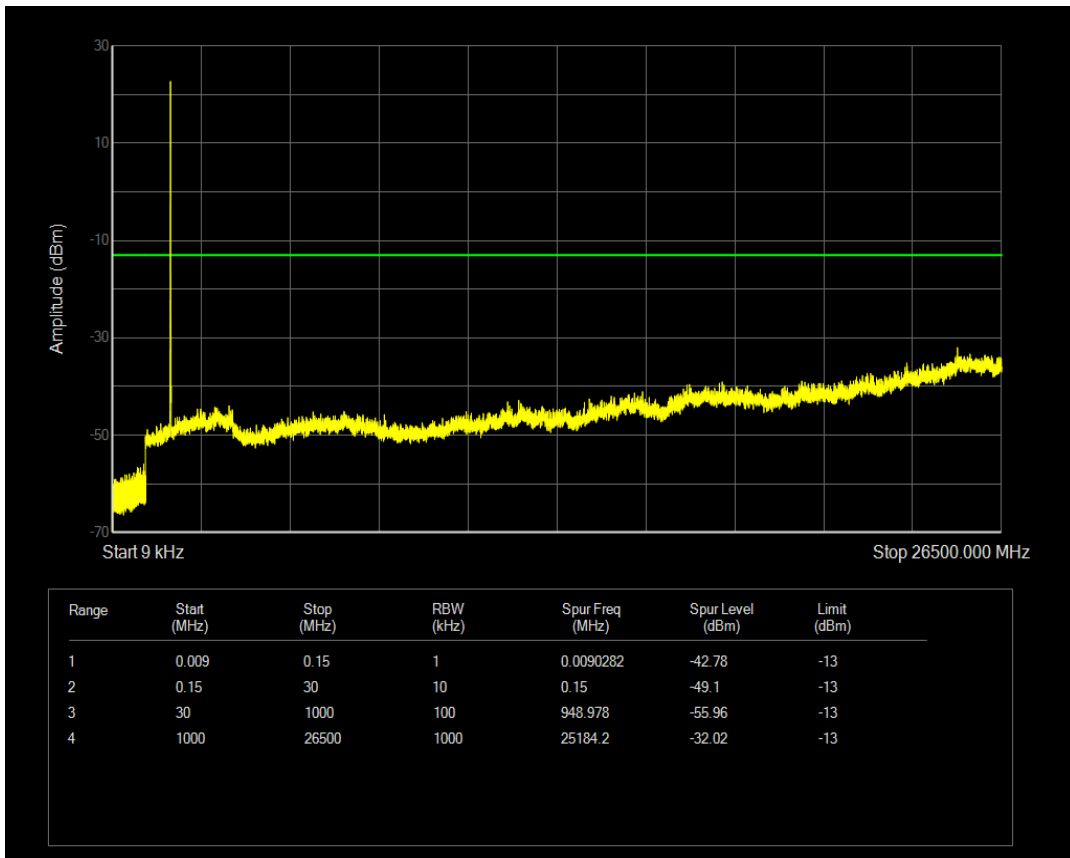

Band66 QPSK BW=3MHz Channel=132322 RB Size=15 Position=#0

Band66 16QAM BW=3MHz Channel=132322 RB Size=1 Position=#0