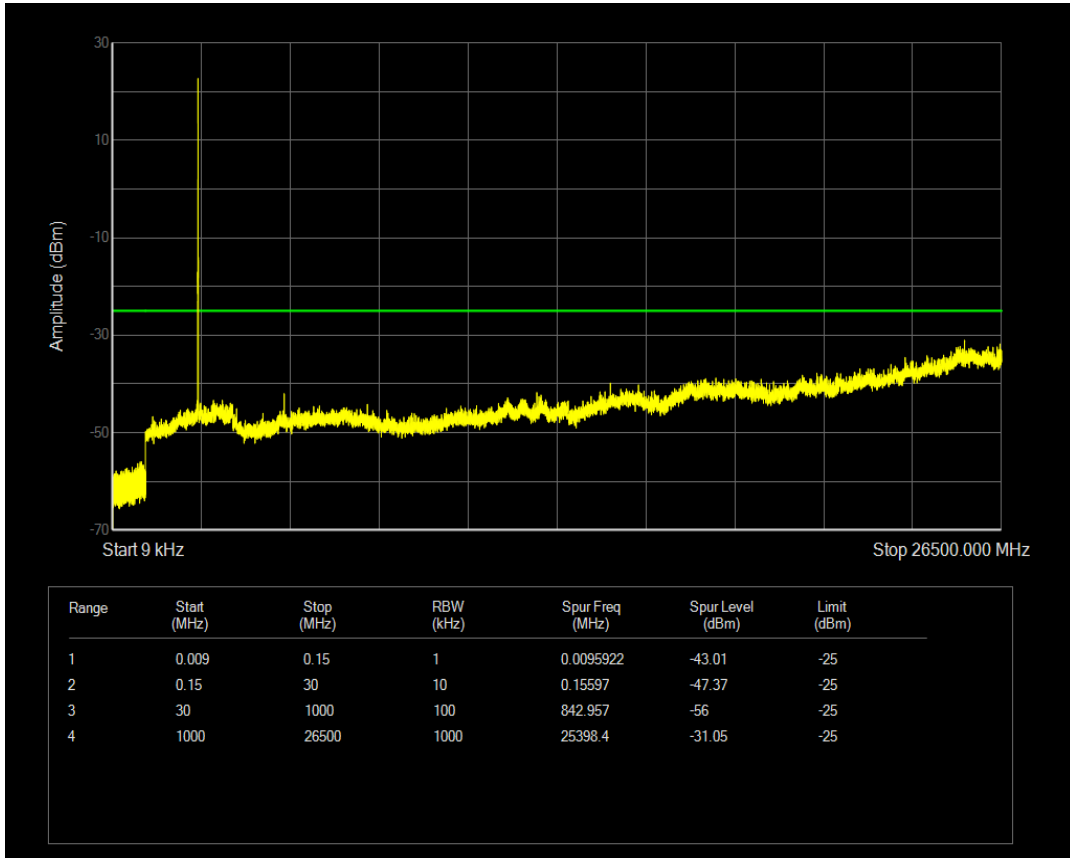

Band7 16QAM BW=5MHz Channel=20775 RB Size=25 Position=#0

Band7 QPSK BW=5MHz Channel=21100 RB Size=1 Position=#0

Band7 QPSK BW=5MHz Channel=21100 RB Size=25 Position=#0

Band7 16QAM BW=5MHz Channel=21100 RB Size=1 Position=#0

Band7 16QAM BW=5MHz Channel=21100 RB Size=25 Position=#0

Band7 QPSK BW=5MHz Channel=21425 RB Size=1 Position=#0

Band7 QPSK BW=5MHz Channel=21425 RB Size=25 Position=#0

Band7 16QAM BW=5MHz Channel=21425 RB Size=1 Position=#0