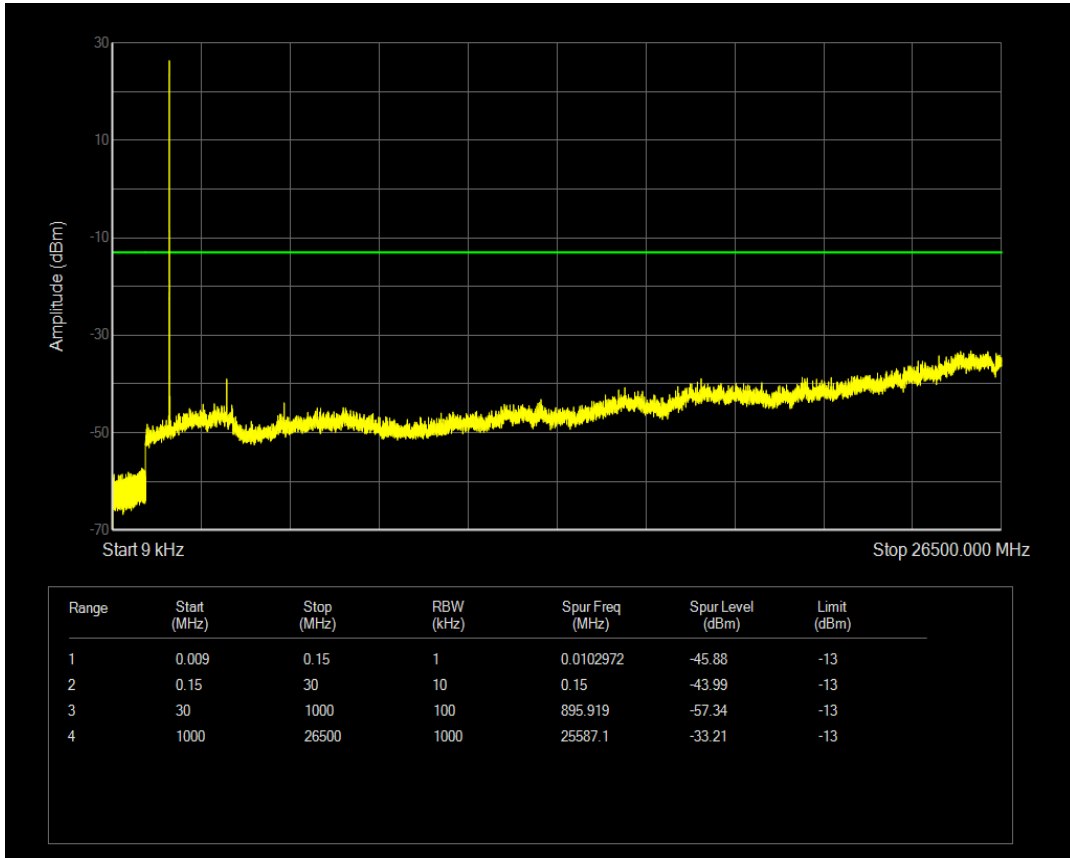

Band66 QPSK BW=3MHz Channel=131987 RB Size=1 Position=#0

Band66 QPSK BW=3MHz Channel=131987 RB Size=15 Position=#0