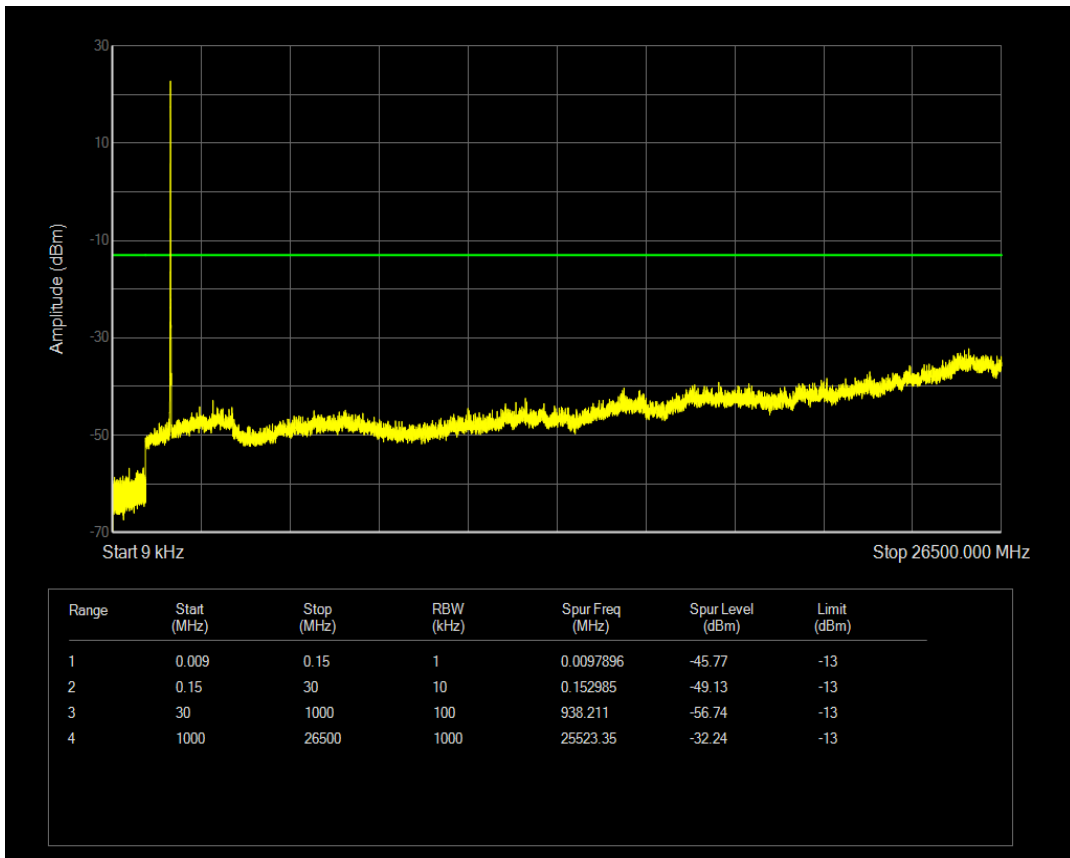

Band66 16QAM BW=5MHz Channel=132322 RB Size=25 Position=#0

Band66 QPSK BW=5MHz Channel=132647 RB Size=1 Position=#0