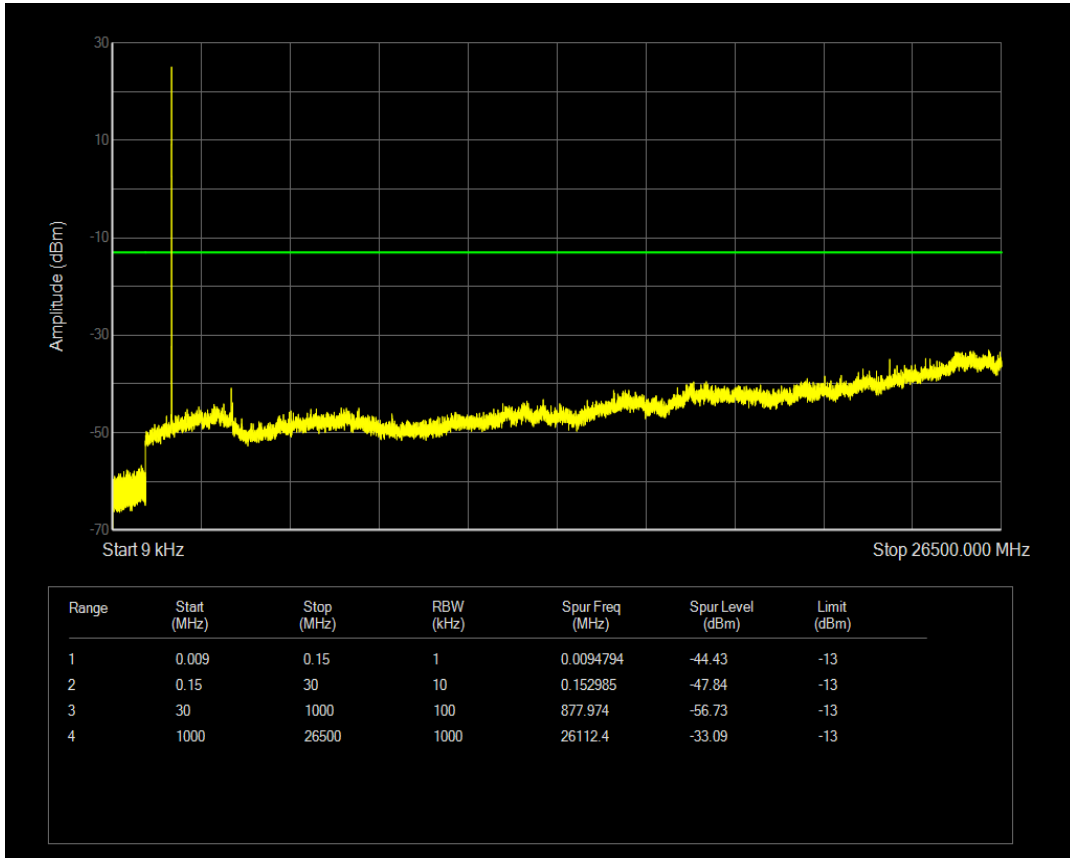

Band66 16QAM BW=3MHz Channel=132322 RB Size=15 Position=#0

Band66 QPSK BW=3MHz Channel=132657 RB Size=1 Position=#0

Band66 QPSK BW=3MHz Channel=132657 RB Size=15 Position=#0

Band66 16QAM BW=3MHz Channel=132657 RB Size=1 Position=#0