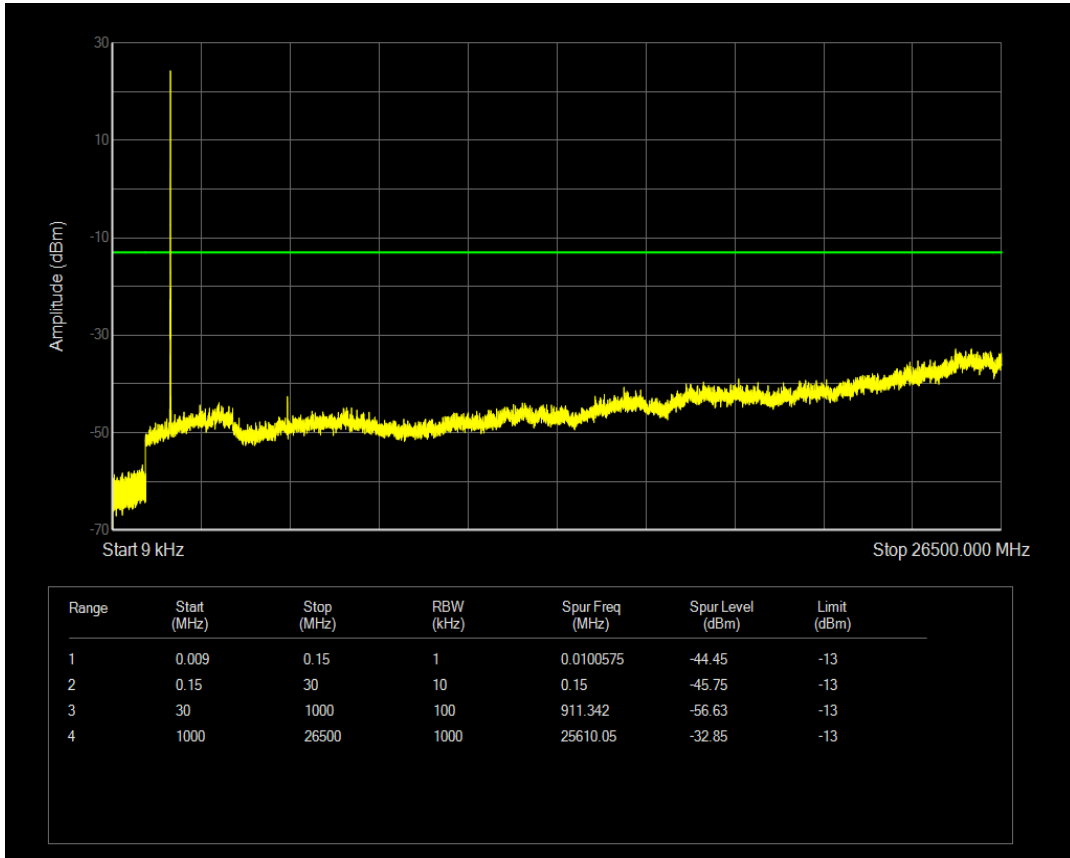

Band66 16QAM BW=5MHz Channel=131997 RB Size=25 Position=#0

Band66 QPSK BW=5MHz Channel=132322 RB Size=1 Position=#0

Band66 QPSK BW=5MHz Channel=132322 RB Size=25 Position=#0

Band66 16QAM BW=5MHz Channel=132322 RB Size=1 Position=#0