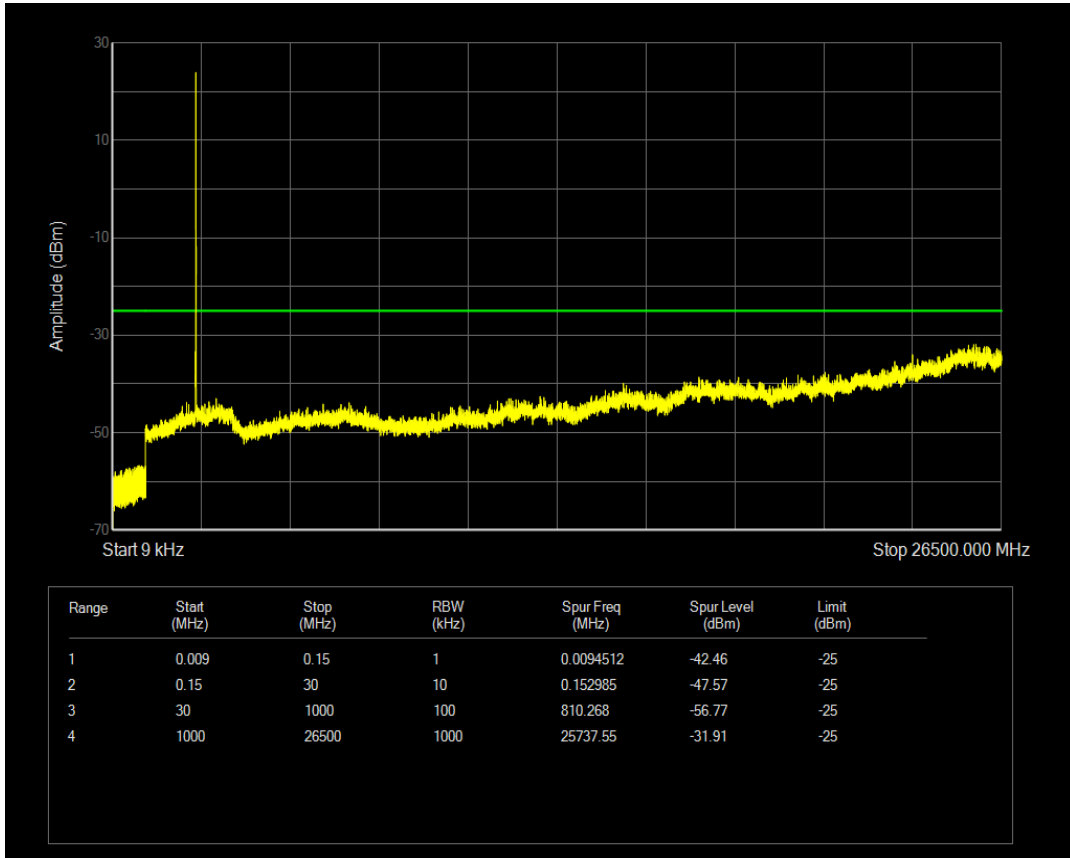

Band66 16QAM BW=20MHz Channel=132572 RB Size=100 Position=#0

Band7 QPSK BW=5MHz Channel=20775 RB Size=1 Position=#0

Band7 QPSK BW=5MHz Channel=20775 RB Size=25 Position=#0

Band7 16QAM BW=5MHz Channel=20775 RB Size=1 Position=#0

Band7 16QAM BW=5MHz Channel=20775 RB Size=25 Position=#0

Band7 QPSK BW=5MHz Channel=21100 RB Size=1 Position=#0

Band7 QPSK BW=5MHz Channel=21100 RB Size=25 Position=#0

Band7 16QAM BW=5MHz Channel=21100 RB Size=1 Position=#0