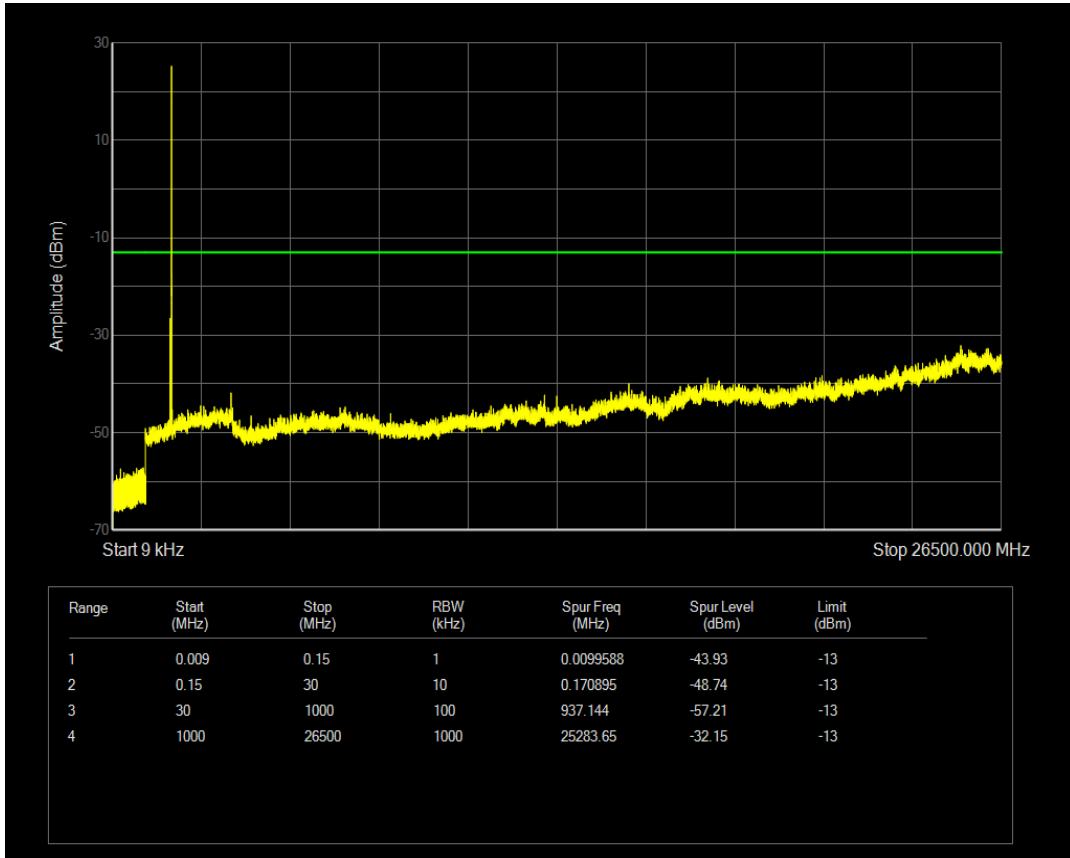

Band66 QPSK BW=5MHz Channel=132647 RB Size=1 Position=#0

Band66 QPSK BW=5MHz Channel=132647 RB Size=25 Position=#0