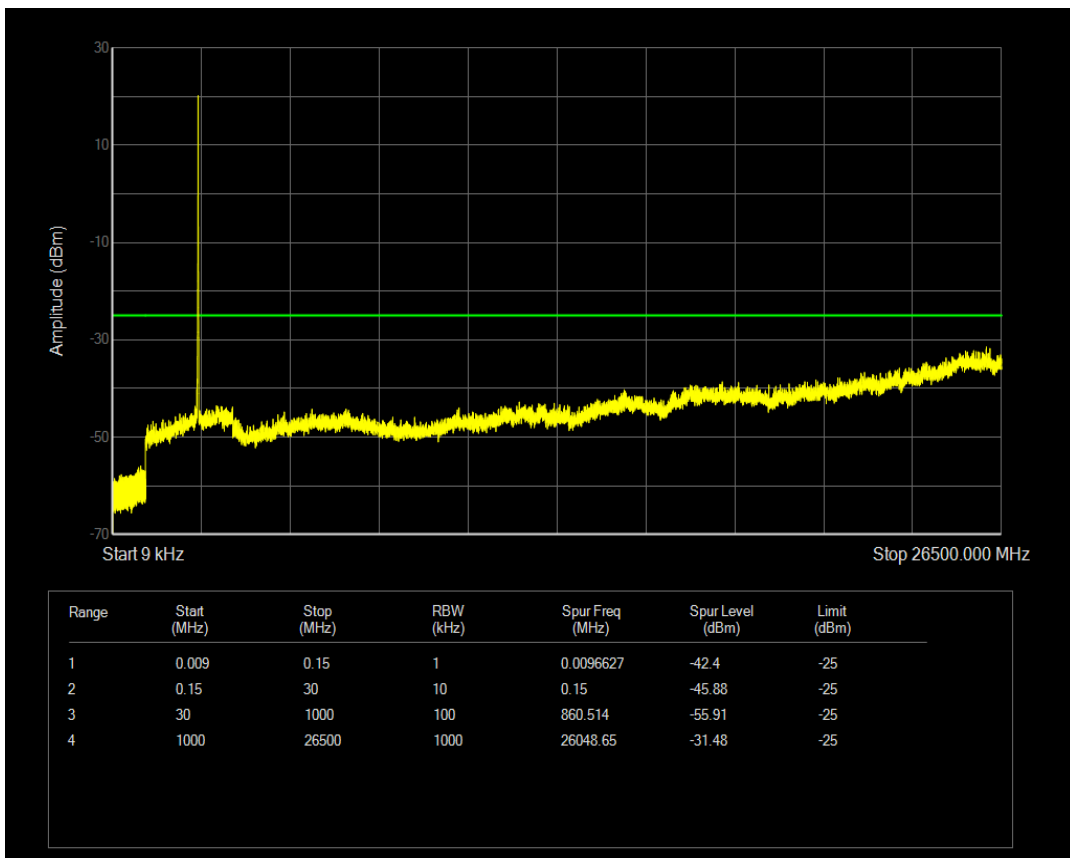

Band7 16QAM BW=5MHz Channel=20775 RB Size=25 Position=#0

Band7 QPSK BW=5MHz Channel=21100 RB Size=1 Position=#0

Band7 QPSK BW=5MHz Channel=21100 RB Size=25 Position=#0

Band7 16QAM BW=5MHz Channel=21100 RB Size=1 Position=#0

Band7 16QAM BW=5MHz Channel=21100 RB Size=25 Position=#0

Band7 QPSK BW=5MHz Channel=21425 RB Size=1 Position=#0

Band7 QPSK BW=5MHz Channel=21425 RB Size=25 Position=#0

Band7 16QAM BW=5MHz Channel=21425 RB Size=1 Position=#0