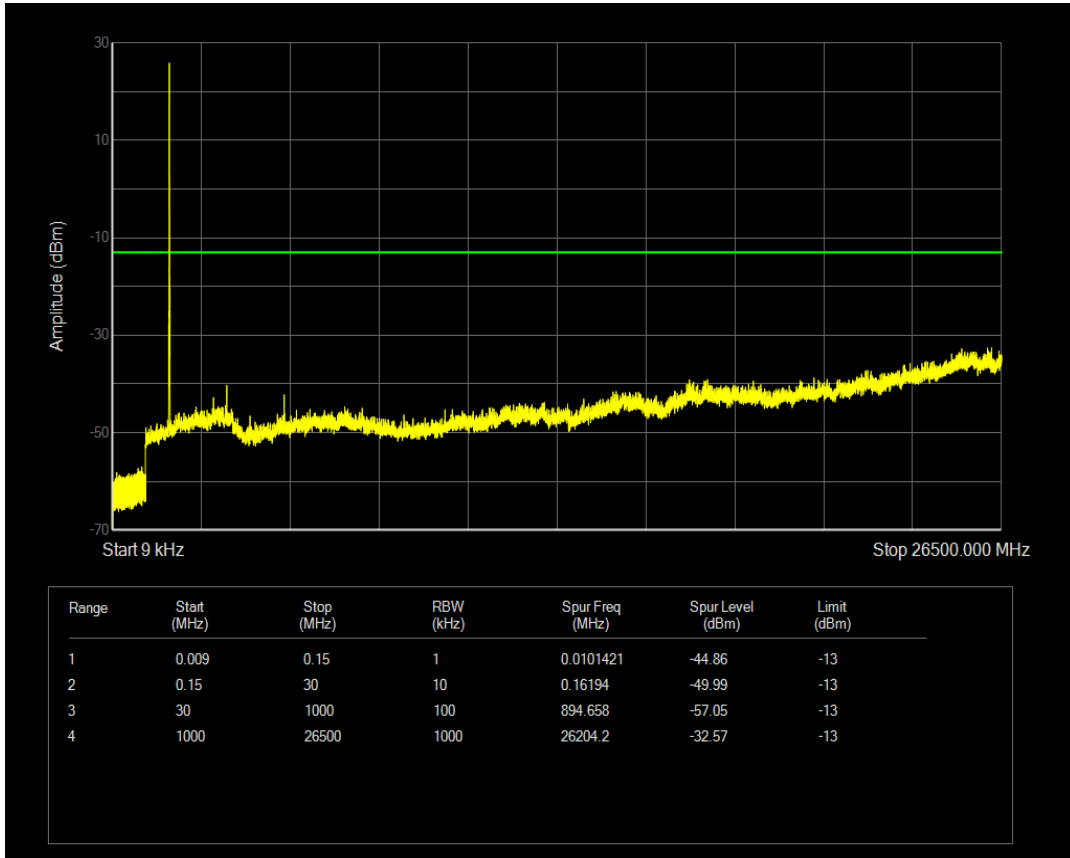

Band66 QPSK BW=10MHz Channel=132022 RB Size=1 Position=#0

Band66 QPSK BW=10MHz Channel=132022 RB Size=50 Position=#0