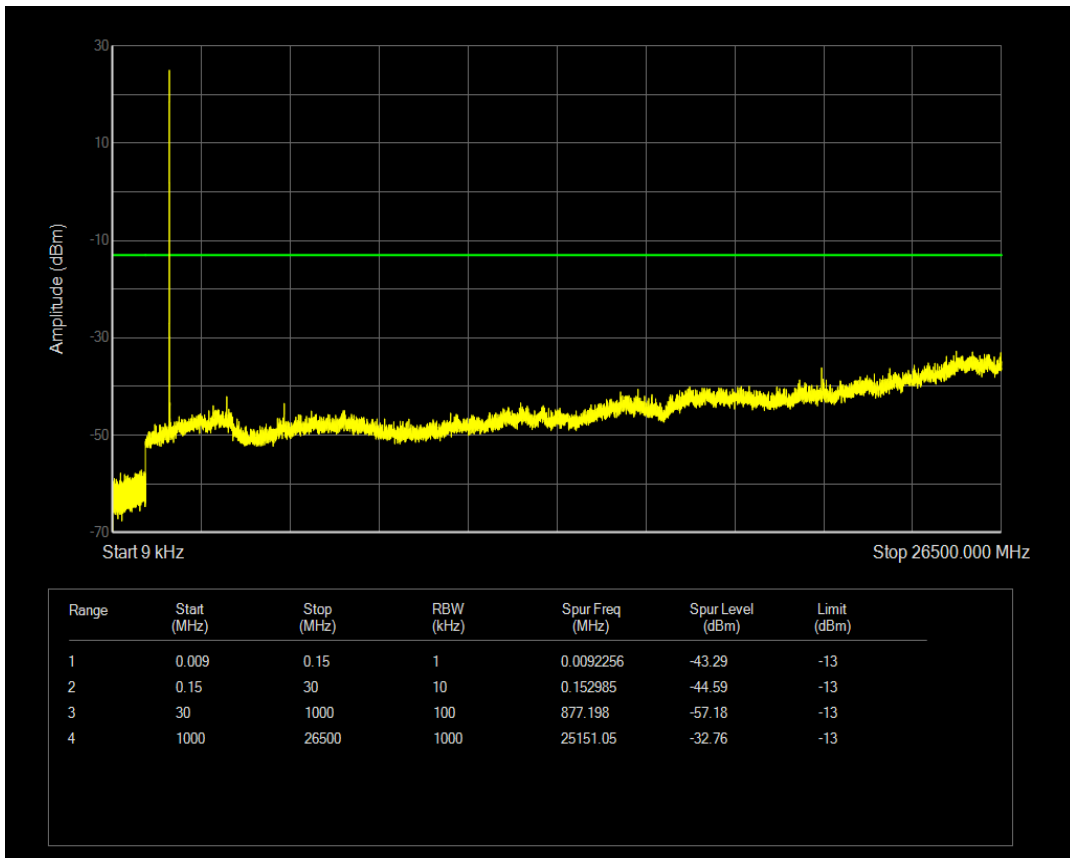

Band66 16QAM BW=1.4MHz Channel=131979 RB Size=6 Position=#0

Band66 QPSK BW=1.4MHz Channel=132322 RB Size=1 Position=#0