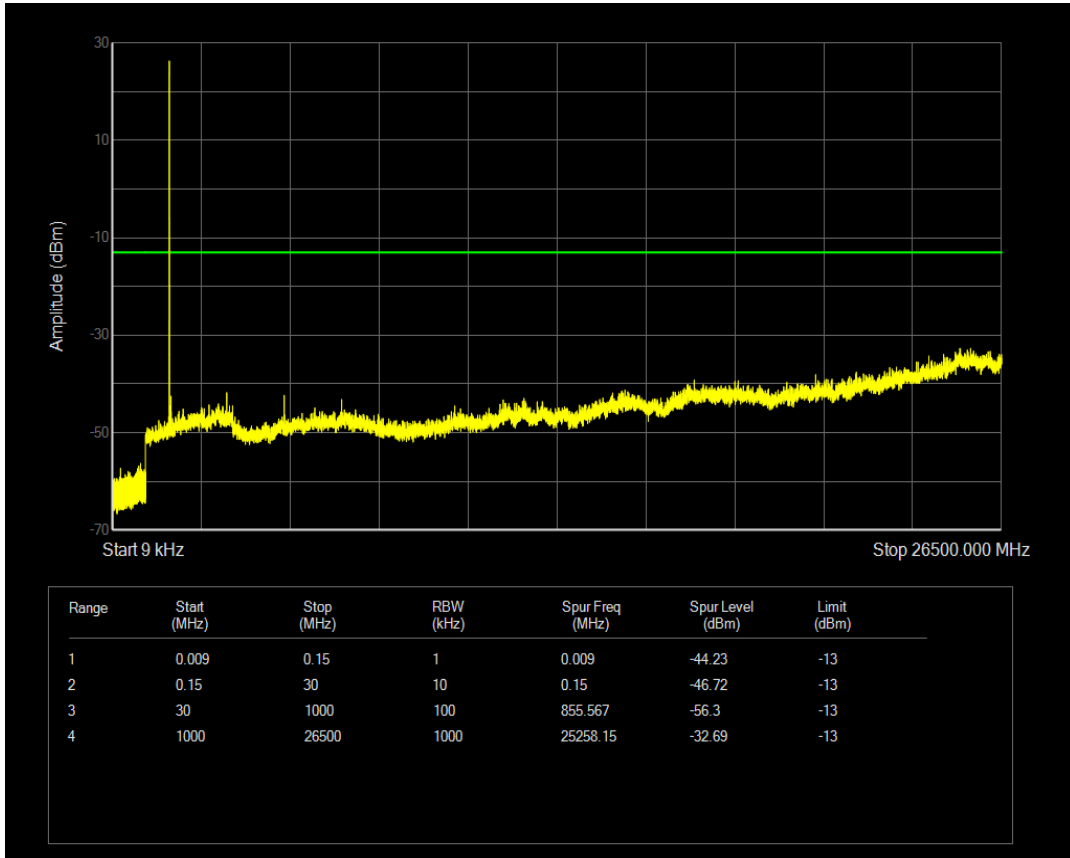

Band66 16QAM BW=1.4MHz Channel=132665 RB Size=6 Position=#0

Band66 QPSK BW=3MHz Channel=131987 RB Size=1 Position=#0

Band66 QPSK BW=3MHz Channel=131987 RB Size=15 Position=#0

Band66 16QAM BW=3MHz Channel=131987 RB Size=1 Position=#0