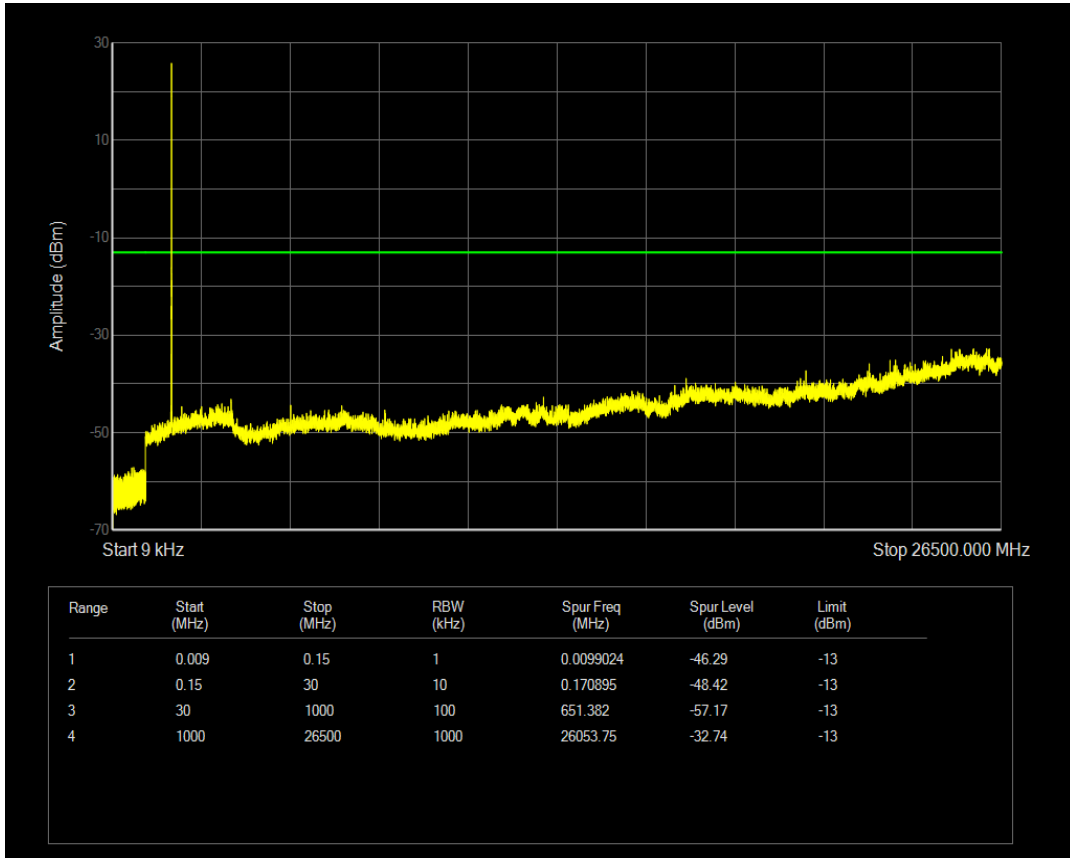

Band66 16QAM BW=5MHz Channel=132322 RB Size=25 Position=#0

Band66 QPSK BW=5MHz Channel=132647 RB Size=1 Position=#0

Band66 QPSK BW=5MHz Channel=132647 RB Size=25 Position=#0

Band66 16QAM BW=5MHz Channel=132647 RB Size=1 Position=#0