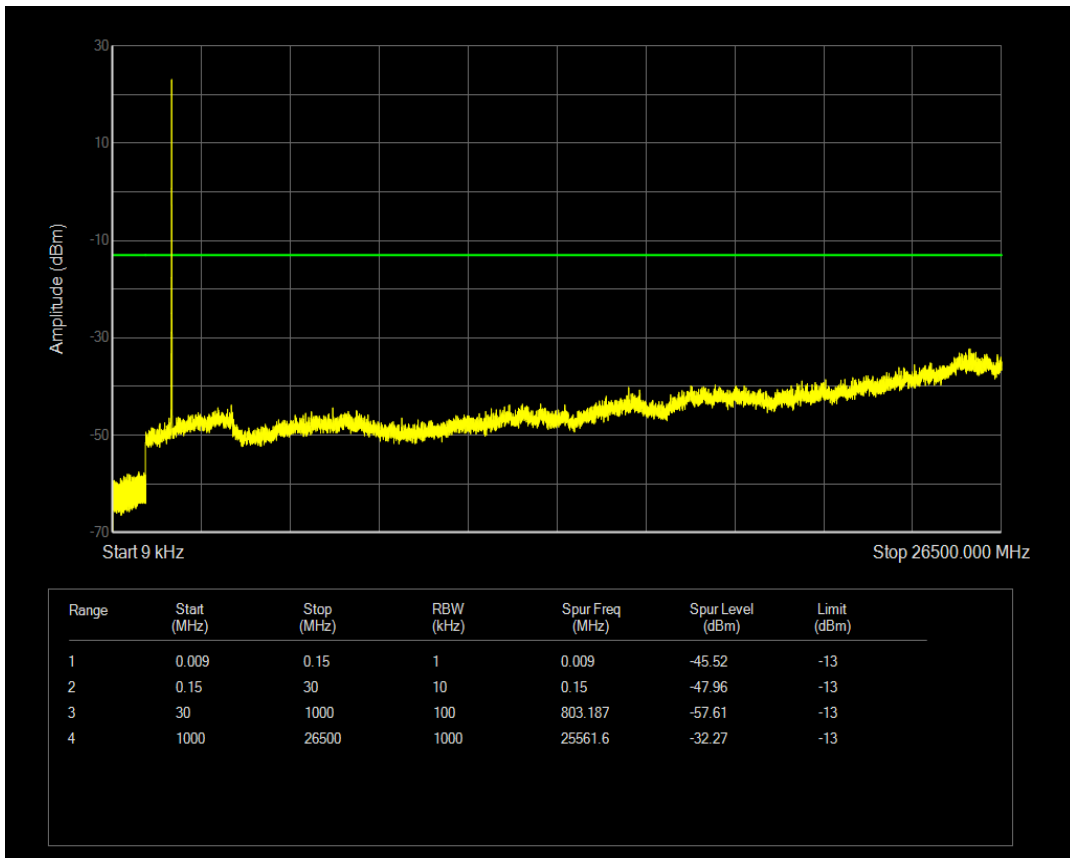

Band66 QPSK BW=3MHz Channel=132657 RB Size=15 Position=#0

Band66 16QAM BW=3MHz Channel=132657 RB Size=1 Position=#0