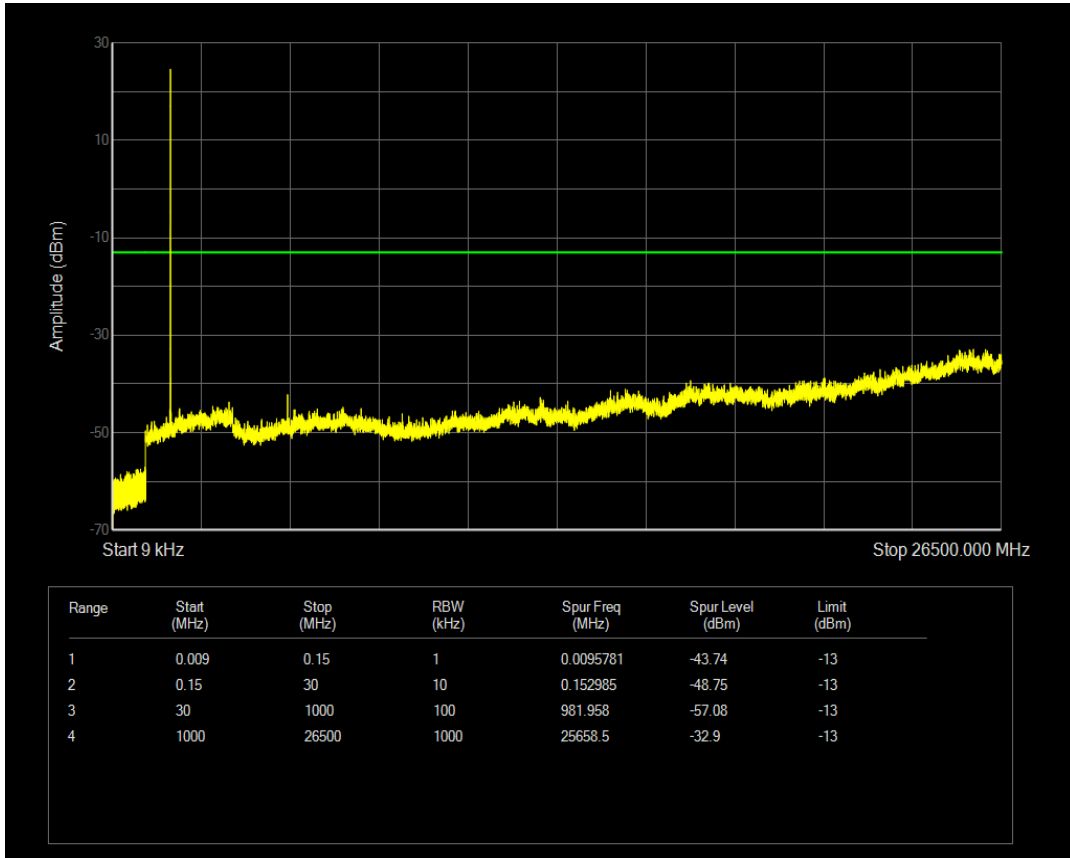

Band66 16QAM BW=3MHz Channel=131987 RB Size=15 Position=#0

Band66 QPSK BW=3MHz Channel=132322 RB Size=1 Position=#0

Band66 QPSK BW=3MHz Channel=132322 RB Size=15 Position=#0

Band66 16QAM BW=3MHz Channel=132322 RB Size=1 Position=#0