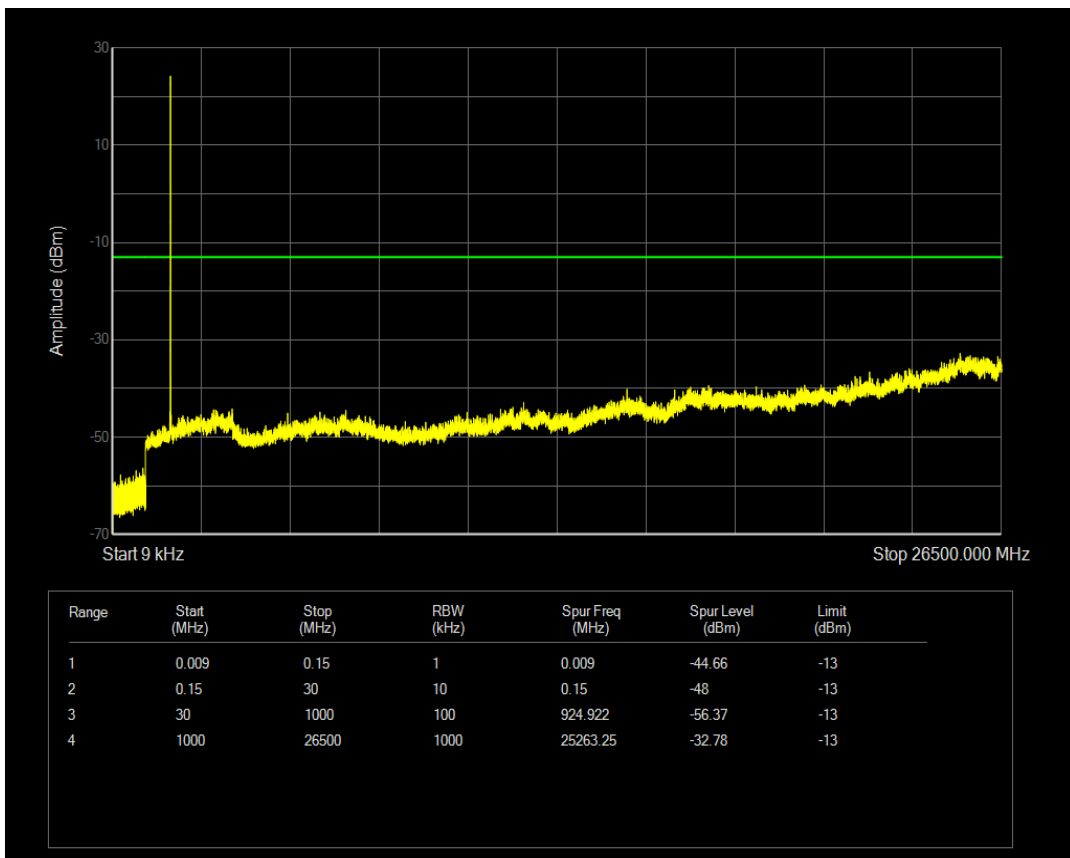

Band66 QPSK BW=1.4MHz Channel=132322 RB Size=6 Position=#0

Band66 16QAM BW=1.4MHz Channel=132322 RB Size=1 Position=#0