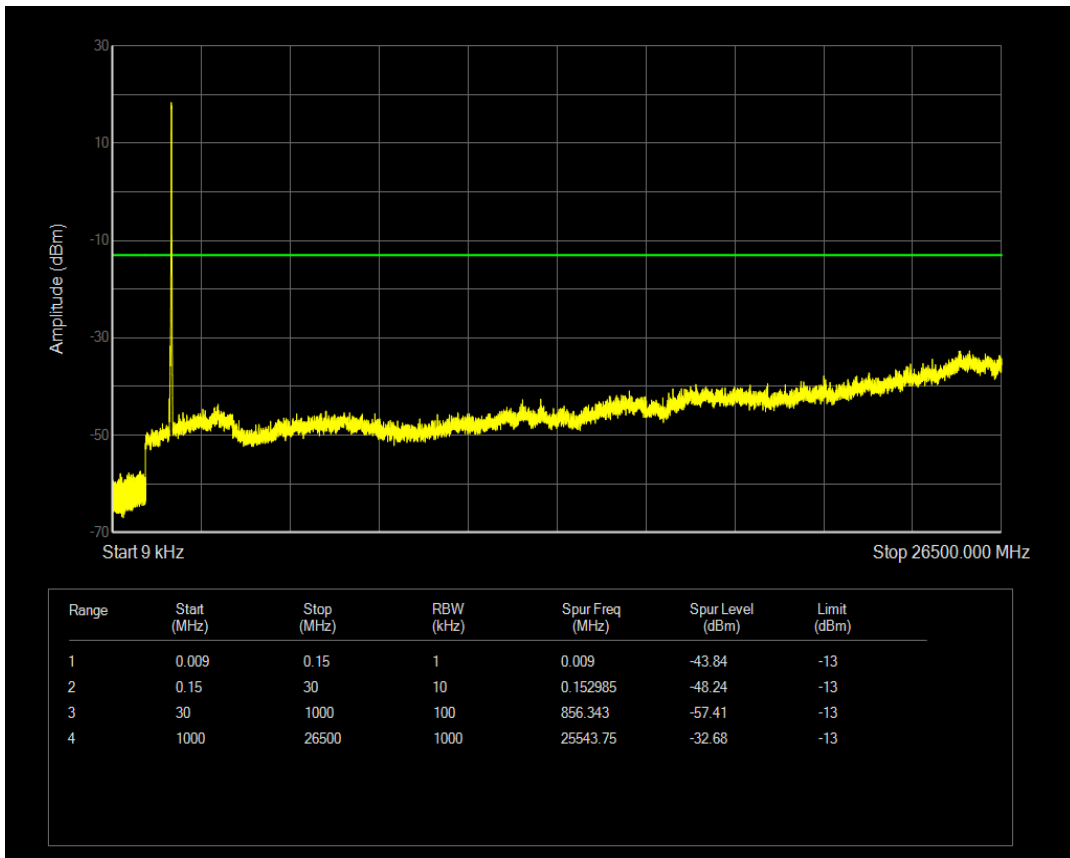

Band66 16QAM BW=15MHz Channel=132597 RB Size=75 Position=#0

Band66 QPSK BW=20MHz Channel=132072 RB Size=1 Position=#0