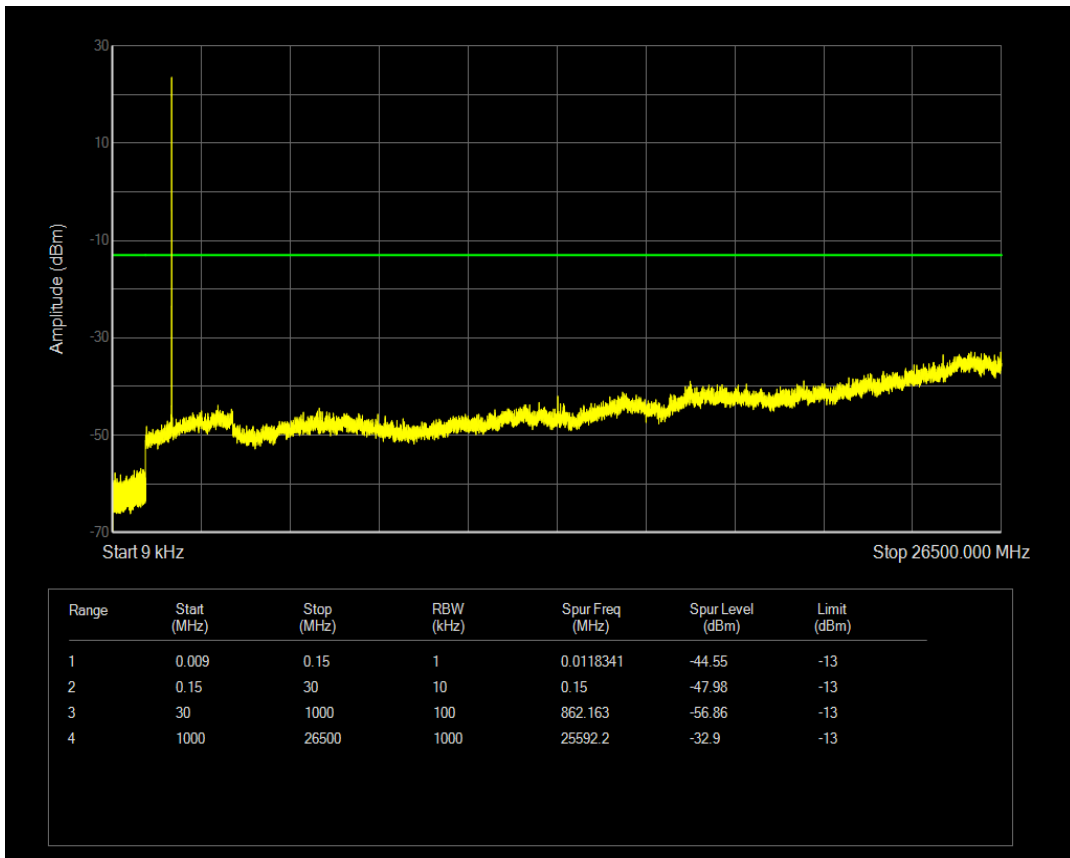

Band66 16QAM BW=1.4MHz Channel=132665 RB Size=6 Position=#0

Band66 QPSK BW=3MHz Channel=131987 RB Size=1 Position=#0