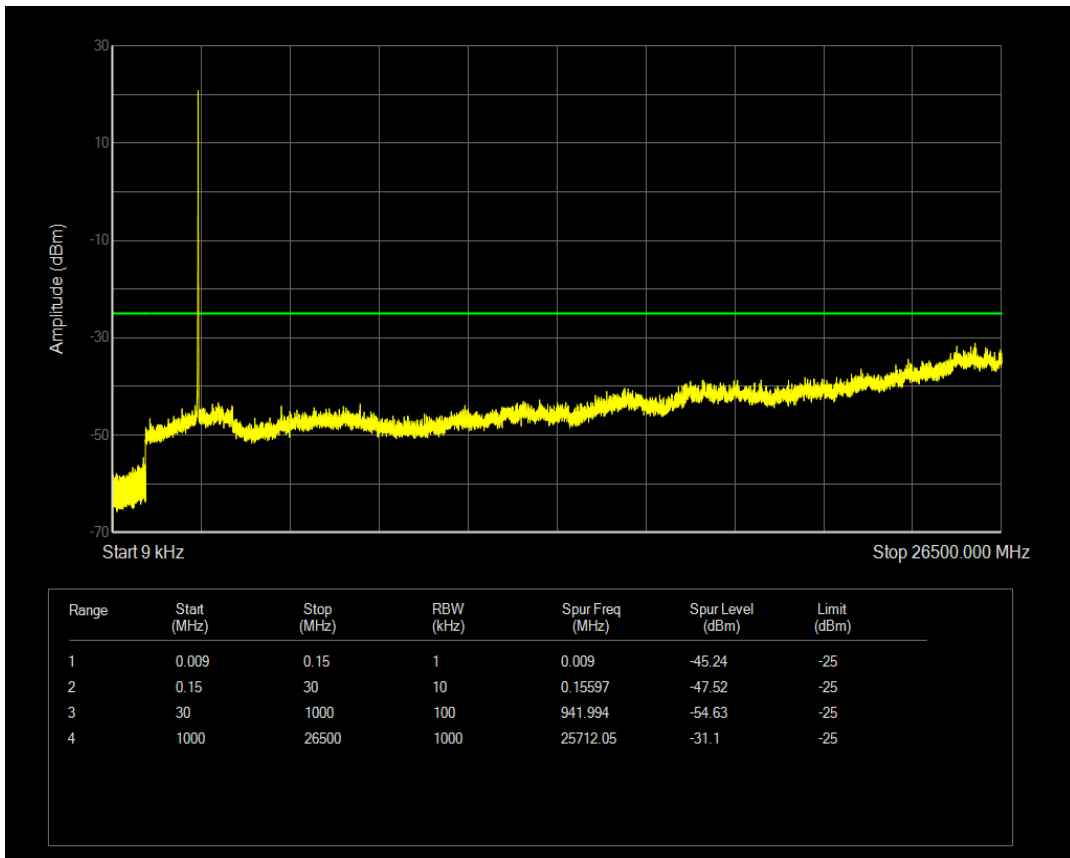

Band7 16QAM BW=5MHz Channel=21100 RB Size=25 Position=#0

Band7 QPSK BW=5MHz Channel=21425 RB Size=1 Position=#0

Band7 QPSK BW=5MHz Channel=21425 RB Size=25 Position=#0

Band7 16QAM BW=5MHz Channel=21425 RB Size=1 Position=#0

Band7 16QAM BW=5MHz Channel=21425 RB Size=25 Position=#0

Band7 QPSK BW=10MHz Channel=20800 RB Size=1 Position=#0

Band7 QPSK BW=10MHz Channel=20800 RB Size=50 Position=#0

Band7 16QAM BW=10MHz Channel=20800 RB Size=1 Position=#0