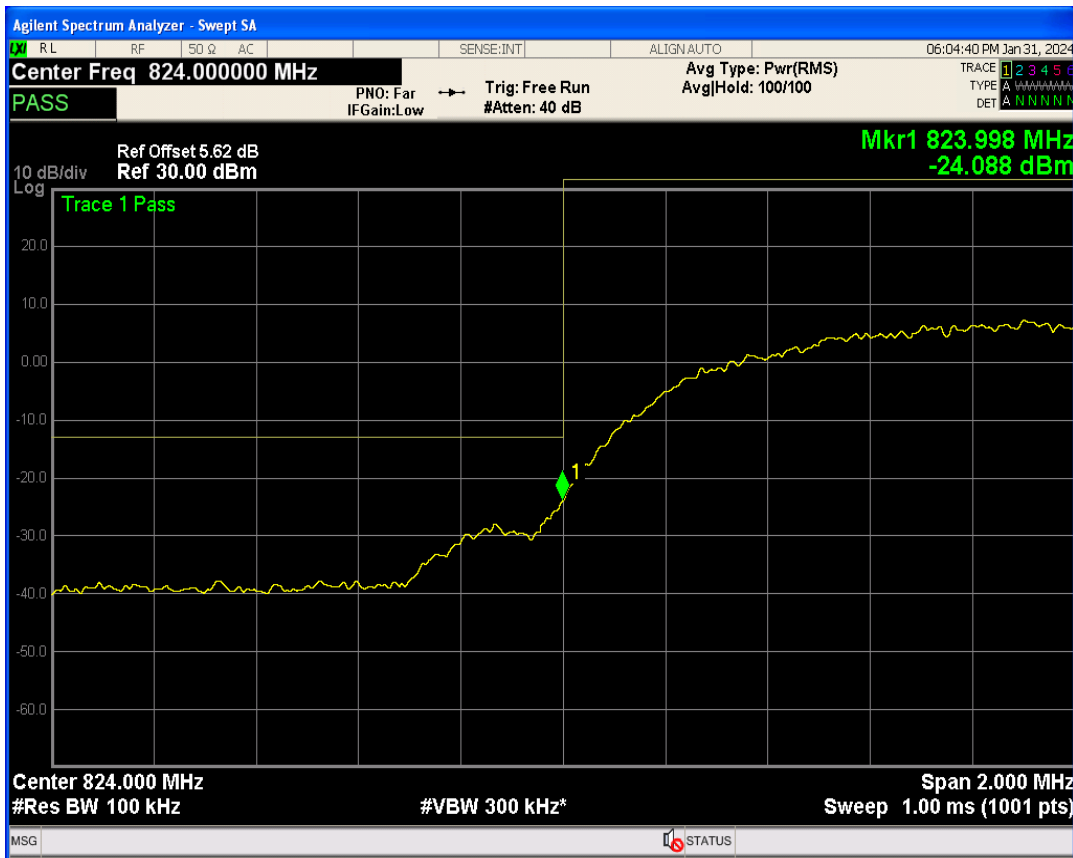

WCDMA Band5 Channel=4233

Band edge

Band	Channel	Frequency (MHz)	Spur Freq (MHz)	Spur Level (dBm)	Limit (dBm)	Verdict
WCDMA Band2	9262	1852.4	1850.00	-24.21	-13	PASS
WCDMA Band2	9538	1907.6	1910.00	-25.00	-13	PASS
WCDMA Band4	1312	1712.4	1710.00	-17.89	-13	PASS
WCDMA Band4	1513	1752.6	1755.02	-13.96	-13	PASS
WCDMA Band5	4132	826.4	824.00	-24.08	-13	PASS
WCDMA Band5	4233	846.6	849.00	-16.99	-13	PASS

WCDMA Band2 Channel=9262

WCDMA Band2 Channel=9538

WCDMA Band4 Channel=1513

WCDMA Band4 Channel=1312

WCDMA Band5 Channel=4132

WCDMA Band5 Channel=4233

Out-of-band emissions

Band	Channel	Frequency (MHz)	Spur Freq (MHz)	Spur Level (dBm)	Limit (dBm)	Verdict
WCDMA Band2	9262	1852.4	17800.80	-24.30	-13	PASS
WCDMA Band2	9400	1880	19583.13	-24.78	-13	PASS
WCDMA Band2	9538	1907.6	18484.28	-24.68	-13	PASS
WCDMA Band4	1312	1712.4	18501.75	-24.91	-13	PASS
WCDMA Band4	1413	1732.6	1780.37	-19.44	-13	PASS
WCDMA Band4	1513	1752.6	17957.07	-24.75	-13	PASS
WCDMA Band5	4132	826.4	2991.34	-29.50	-13	PASS
WCDMA Band5	4182	836.4	2731.37	-30.47	-13	PASS
WCDMA Band5	4233	846.6	3187.50	-30.15	-13	PASS

WCDMA Band2 Channel=9262

WCDMA Band2 Channel=9400

WCDMA Band2 Channel=9538

WCDMA Band4 Channel=1312

WCDMA Band4 Channel=1413

WCDMA Band4 Channel=1513

WCDMA Band5 Channel=4132

WCDMA Band5 Channel=4233