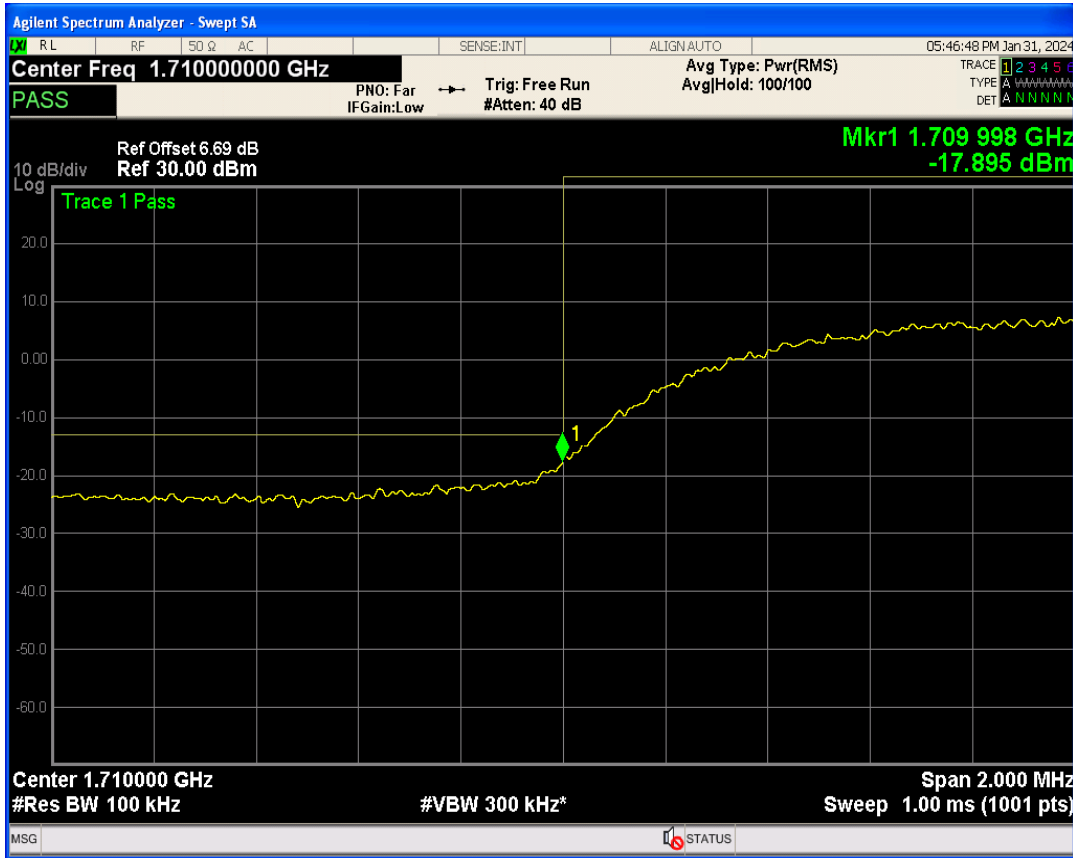

WCDMA Band2 Channel=9262

WCDMA Band2 Channel=9538

WCDMA Band4 Channel=1513

WCDMA Band4 Channel=1312

WCDMA Band5 Channel=4132

WCDMA Band5 Channel=4233

Out-of-band emissions

Band	Channel	Frequency (MHz)	Spur Freq (MHz)	Spur Level (dBm)	Limit (dBm)	Verdict
WCDMA Band2	9262	1852.4	17800.80	-24.30	-13	PASS
WCDMA Band2	9400	1880	19583.13	-24.78	-13	PASS
WCDMA Band2	9538	1907.6	18484.28	-24.68	-13	PASS
WCDMA Band4	1312	1712.4	18501.75	-24.91	-13	PASS
WCDMA Band4	1413	1732.6	1780.37	-19.44	-13	PASS
WCDMA Band4	1513	1752.6	17957.07	-24.75	-13	PASS
WCDMA Band5	4132	826.4	2991.34	-29.50	-13	PASS
WCDMA Band5	4182	836.4	2731.37	-30.47	-13	PASS
WCDMA Band5	4233	846.6	3187.50	-30.15	-13	PASS

WCDMA Band2 Channel=9262

WCDMA Band2 Channel=9400

WCDMA Band2 Channel=9538

WCDMA Band4 Channel=1312

WCDMA Band4 Channel=1413

WCDMA Band4 Channel=1513

WCDMA Band5 Channel=4132

WCDMA Band5 Channel=4233