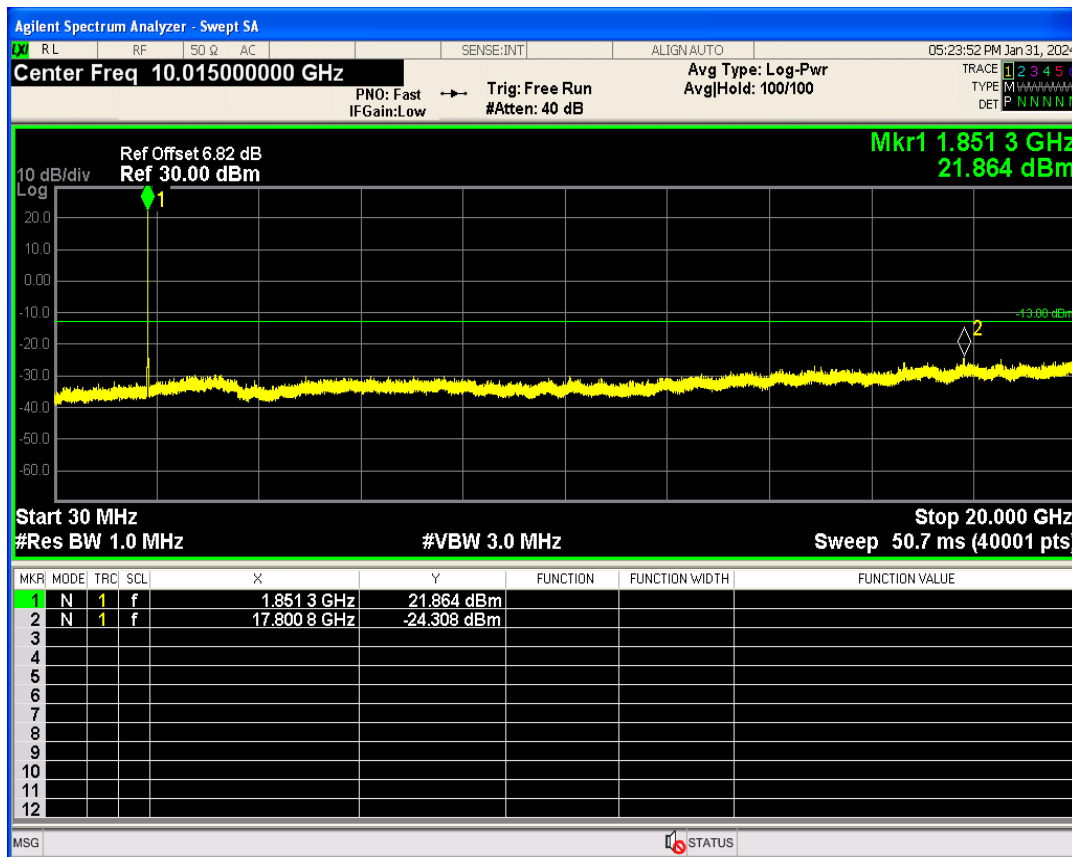

WCDMA Band2 Channel=9262

WCDMA Band2 Channel=9538

WCDMA Band4 Channel=1513

WCDMA Band4 Channel=1312

WCDMA Band5 Channel=4132

WCDMA Band5 Channel=4233

Out-of-band emissions

Band	Channel	Frequency (MHz)	Spur Freq (MHz)	Spur Level (dBm)	Limit (dBm)	Verdict
WCDMA Band2	9262	1852.4	17800.80	-24.30	-13	PASS
WCDMA Band2	9400	1880	19583.13	-24.78	-13	PASS
WCDMA Band2	9538	1907.6	18484.28	-24.68	-13	PASS
WCDMA Band4	1312	1712.4	18501.75	-24.91	-13	PASS
WCDMA Band4	1413	1732.6	1780.37	-19.44	-13	PASS
WCDMA Band4	1513	1752.6	17957.07	-24.75	-13	PASS
WCDMA Band5	4132	826.4	2991.34	-29.50	-13	PASS
WCDMA Band5	4182	836.4	2731.37	-30.47	-13	PASS
WCDMA Band5	4233	846.6	3187.50	-30.15	-13	PASS

WCDMA Band2 Channel=9262

WCDMA Band2 Channel=9400

WCDMA Band2 Channel=9538

WCDMA Band4 Channel=1312

WCDMA Band4 Channel=1413

WCDMA Band4 Channel=1513

WCDMA Band5 Channel=4132

WCDMA Band5 Channel=4233