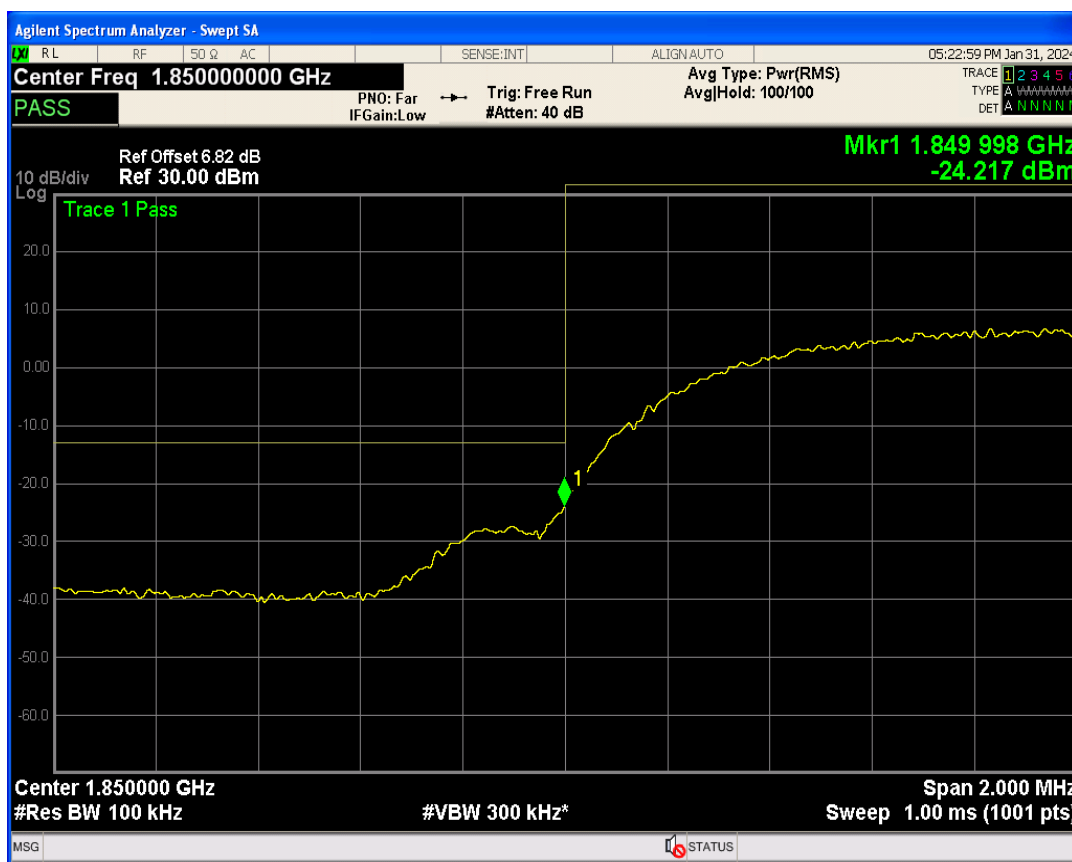

Band edge

Band	Channel	Frequency (MHz)	Spur Freq (MHz)	Spur Level (dBm)	Limit (dBm)	Verdict
WCDMA Band2	9262	1852.4	1850.00	-24.21	-13	PASS
WCDMA Band2	9538	1907.6	1910.00	-25.00	-13	PASS
WCDMA Band4	1312	1712.4	1710.00	-17.89	-13	PASS
WCDMA Band4	1513	1752.6	1755.02	-13.96	-13	PASS
WCDMA Band5	4132	826.4	824.00	-24.08	-13	PASS
WCDMA Band5	4233	846.6	849.00	-16.99	-13	PASS

WCDMA Band2 Channel=9262