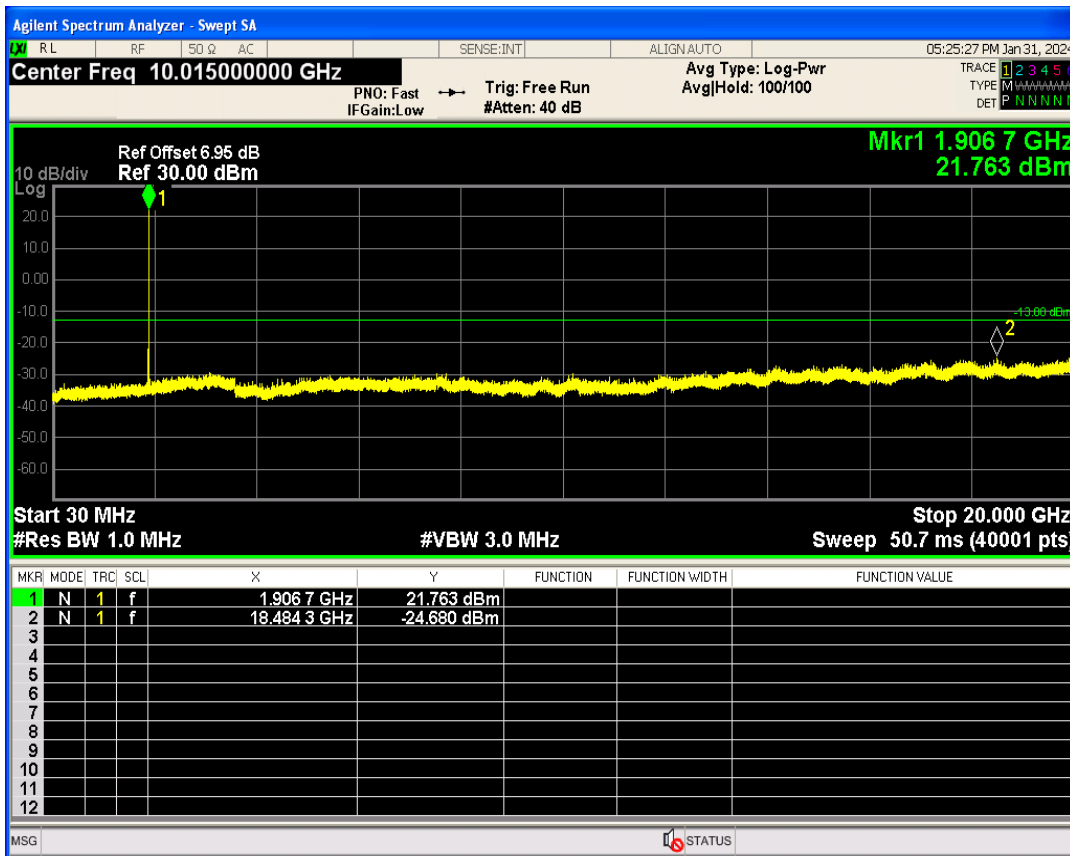

WCDMA Band2 Channel=9262

WCDMA Band2 Channel=9538

WCDMA Band4 Channel=1513

WCDMA Band4 Channel=1312

WCDMA Band5 Channel=4132

WCDMA Band5 Channel=4233

Out-of-band emissions

Band	Channel	Frequency (MHz)	Spur Freq (MHz)	Spur Level (dBm)	Limit (dBm)	Verdict
WCDMA Band2	9262	1852.4	17800.80	-24.30	-13	PASS
WCDMA Band2	9400	1880	19583.13	-24.78	-13	PASS
WCDMA Band2	9538	1907.6	18484.28	-24.68	-13	PASS
WCDMA Band4	1312	1712.4	18501.75	-24.91	-13	PASS
WCDMA Band4	1413	1732.6	1780.37	-19.44	-13	PASS
WCDMA Band4	1513	1752.6	17957.07	-24.75	-13	PASS
WCDMA Band5	4132	826.4	2991.34	-29.50	-13	PASS
WCDMA Band5	4182	836.4	2731.37	-30.47	-13	PASS
WCDMA Band5	4233	846.6	3187.50	-30.15	-13	PASS

WCDMA Band2 Channel=9262

WCDMA Band2 Channel=9400

WCDMA Band2 Channel=9538

WCDMA Band4 Channel=1312

WCDMA Band4 Channel=1413

WCDMA Band4 Channel=1513

WCDMA Band5 Channel=4132

WCDMA Band5 Channel=4233