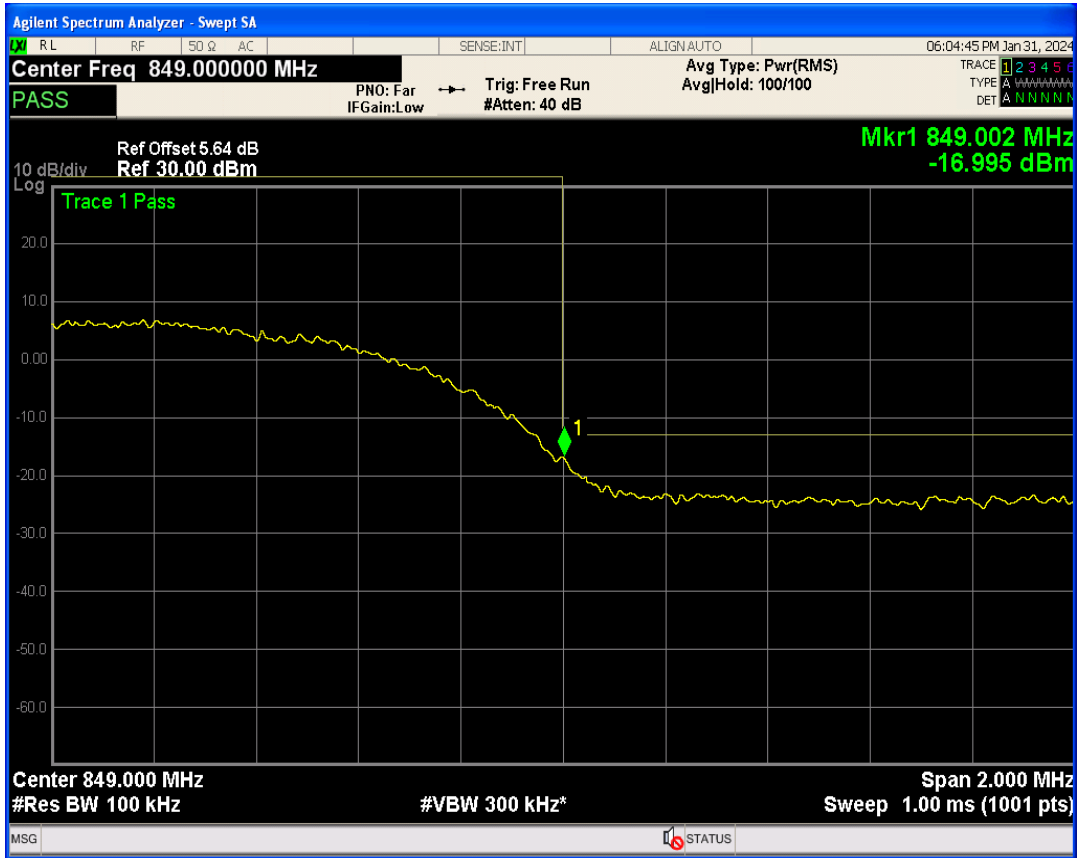

WCDMA Band2 Channel=9262

WCDMA Band2 Channel=9538

WCDMA Band4 Channel=1513

WCDMA Band4 Channel=1312

WCDMA Band5 Channel=4132

WCDMA Band5 Channel=4233

Out-of-band emissions

Band	Channel	Frequency (MHz)	Spur Freq (MHz)	Spur Level (dBm)	Limit (dBm)	Verdict
WCDMA Band2	9262	1852.4	17800.80	-24.30	-13	PASS
WCDMA Band2	9400	1880	19583.13	-24.78	-13	PASS
WCDMA Band2	9538	1907.6	18484.28	-24.68	-13	PASS
WCDMA Band4	1312	1712.4	18501.75	-24.91	-13	PASS
WCDMA Band4	1413	1732.6	1780.37	-19.44	-13	PASS
WCDMA Band4	1513	1752.6	17957.07	-24.75	-13	PASS
WCDMA Band5	4132	826.4	2991.34	-29.50	-13	PASS
WCDMA Band5	4182	836.4	2731.37	-30.47	-13	PASS
WCDMA Band5	4233	846.6	3187.50	-30.15	-13	PASS

WCDMA Band2 Channel=9262

WCDMA Band2 Channel=9400

WCDMA Band2 Channel=9538

WCDMA Band4 Channel=1312

WCDMA Band4 Channel=1413

WCDMA Band4 Channel=1513

WCDMA Band5 Channel=4132

WCDMA Band5 Channel=4233