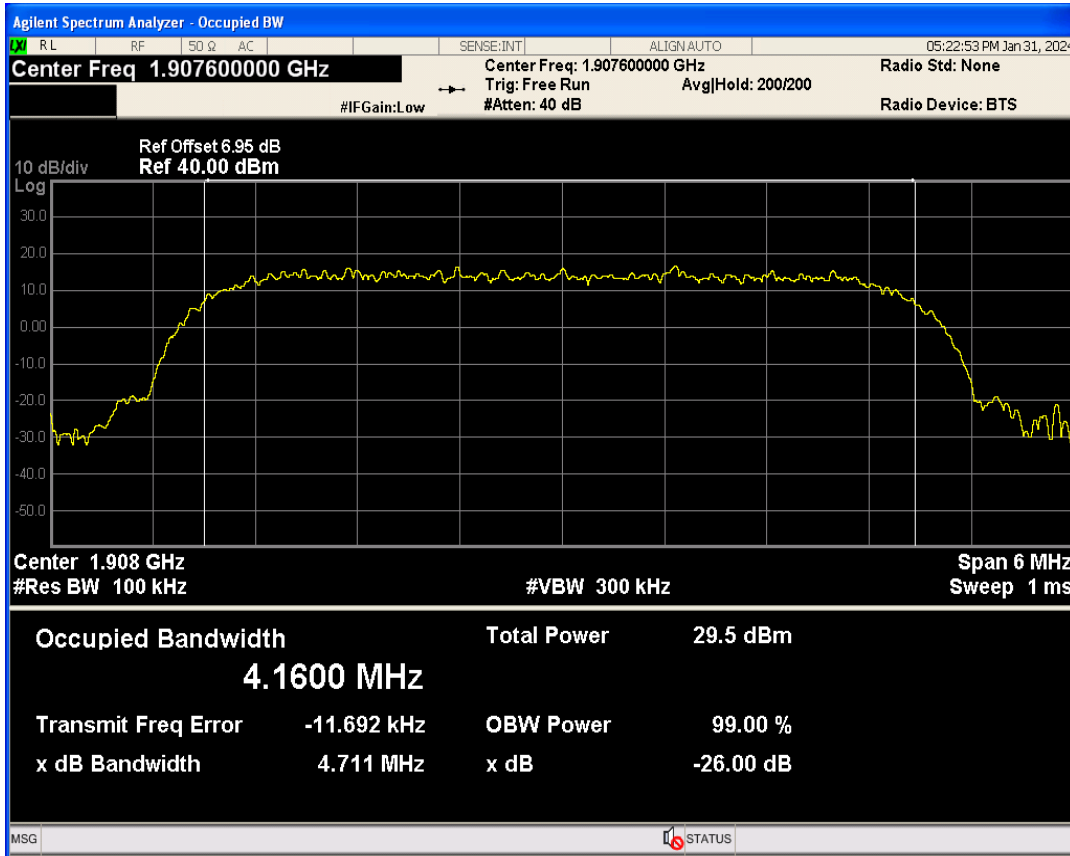

WCDMA Band2 Channel=9538