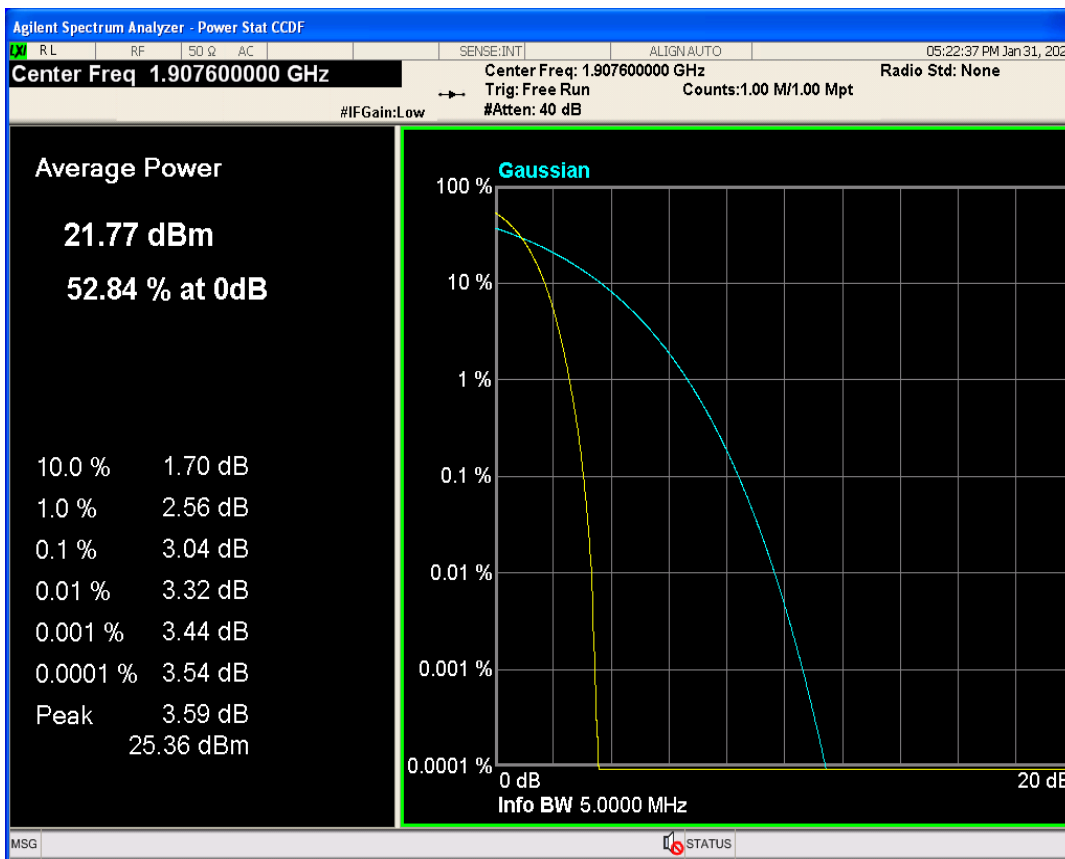

Peak-to-Average Ratio

Band	Channel	Frequency (MHz)	Result (dB)	high Limit (dB)	Verdict
WCDMA Band2	9262	1852.4	3.05	13	PASS
WCDMA Band2	9400	1880	3.08	13	PASS
WCDMA Band2	9538	1907.6	3.04	13	PASS
WCDMA Band4	1312	1712.4	2.18	13	PASS
WCDMA Band4	1413	1732.6	2.02	13	PASS
WCDMA Band4	1513	1752.6	1.74	13	PASS
WCDMA Band5	4132	826.4	2.85	13	PASS
WCDMA Band5	4182	836.4	2.75	13	PASS
WCDMA Band5	4233	846.6	2.04	13	PASS

WCDMA Band2 Channel=9262

WCDMA Band2 Channel=9400

WCDMA Band2 Channel=9538

WCDMA Band4 Channel=1312

WCDMA Band4 Channel=1413

WCDMA Band4 Channel=1513

WCDMA Band5 Channel=4132

WCDMA Band5 Channel=4233