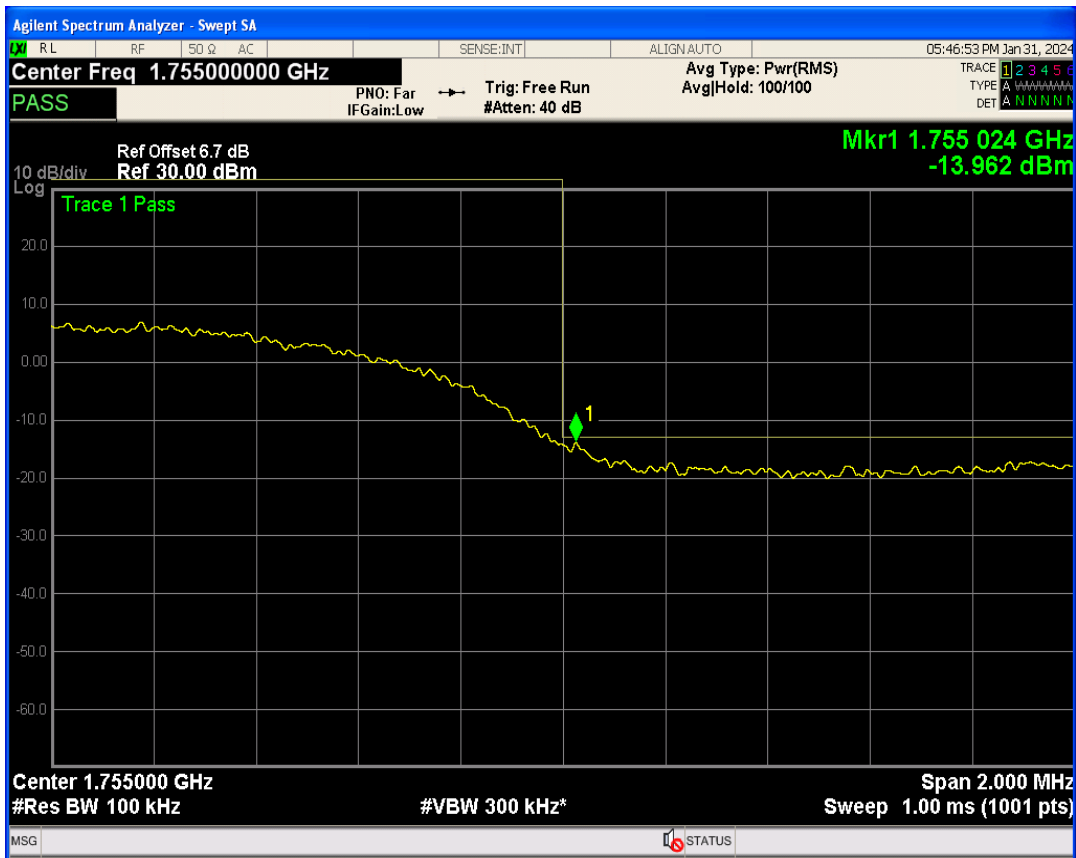

WCDMA Band5 Channel=4233

Band edge

Band	Channel	Frequency (MHz)	Spur Freq (MHz)	Spur Level (dBm)	Limit (dBm)	Verdict
WCDMA Band2	9262	1852.4	1850.00	-24.21	-13	PASS
WCDMA Band2	9538	1907.6	1910.00	-25.00	-13	PASS
WCDMA Band4	1312	1712.4	1710.00	-17.89	-13	PASS
WCDMA Band4	1513	1752.6	1755.02	-13.96	-13	PASS
WCDMA Band5	4132	826.4	824.00	-24.08	-13	PASS
WCDMA Band5	4233	846.6	849.00	-16.99	-13	PASS

WCDMA Band2 Channel=9262

WCDMA Band2 Channel=9538

WCDMA Band4 Channel=1513

WCDMA Band4 Channel=1312

WCDMA Band5 Channel=4132

WCDMA Band5 Channel=4233

Out-of-band emissions

Band	Channel	Frequency (MHz)	Spur Freq (MHz)	Spur Level (dBm)	Limit (dBm)	Verdict
WCDMA Band2	9262	1852.4	17800.80	-24.30	-13	PASS
WCDMA Band2	9400	1880	19583.13	-24.78	-13	PASS
WCDMA Band2	9538	1907.6	18484.28	-24.68	-13	PASS
WCDMA Band4	1312	1712.4	18501.75	-24.91	-13	PASS
WCDMA Band4	1413	1732.6	1780.37	-19.44	-13	PASS
WCDMA Band4	1513	1752.6	17957.07	-24.75	-13	PASS
WCDMA Band5	4132	826.4	2991.34	-29.50	-13	PASS
WCDMA Band5	4182	836.4	2731.37	-30.47	-13	PASS
WCDMA Band5	4233	846.6	3187.50	-30.15	-13	PASS