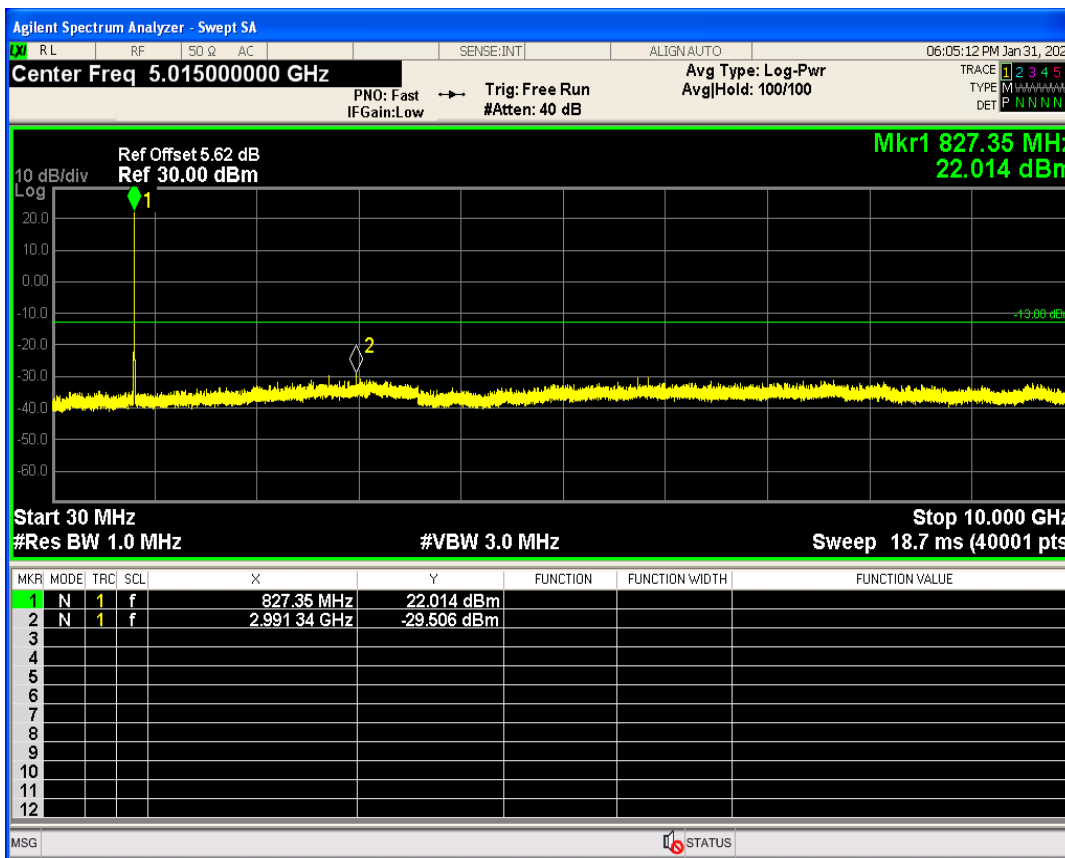

WCDMA Band2 Channel=9262

WCDMA Band2 Channel=9538

WCDMA Band4 Channel=1513

WCDMA Band4 Channel=1312

WCDMA Band5 Channel=4132

WCDMA Band5 Channel=4233

Out-of-band emissions

Band	Channel	Frequency (MHz)	Spur Freq (MHz)	Spur Level (dBm)	Limit (dBm)	Verdict
WCDMA Band2	9262	1852.4	17800.80	-24.30	-13	PASS
WCDMA Band2	9400	1880	19583.13	-24.78	-13	PASS
WCDMA Band2	9538	1907.6	18484.28	-24.68	-13	PASS
WCDMA Band4	1312	1712.4	18501.75	-24.91	-13	PASS
WCDMA Band4	1413	1732.6	1780.37	-19.44	-13	PASS
WCDMA Band4	1513	1752.6	17957.07	-24.75	-13	PASS
WCDMA Band5	4132	826.4	2991.34	-29.50	-13	PASS
WCDMA Band5	4182	836.4	2731.37	-30.47	-13	PASS
WCDMA Band5	4233	846.6	3187.50	-30.15	-13	PASS

WCDMA Band2 Channel=9262

WCDMA Band2 Channel=9400

WCDMA Band2 Channel=9538

WCDMA Band4 Channel=1312

WCDMA Band4 Channel=1413

WCDMA Band4 Channel=1513

WCDMA Band5 Channel=4132

WCDMA Band5 Channel=4233