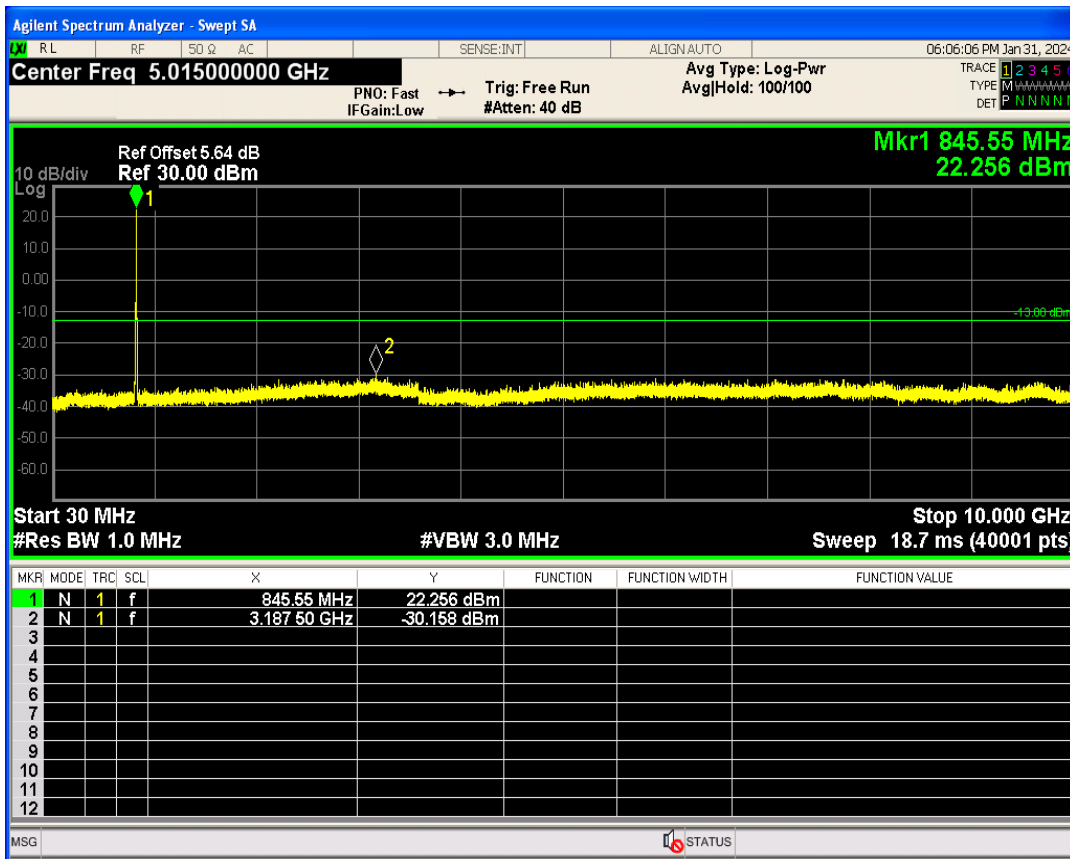

WCDMA Band2 Channel=9262

WCDMA Band2 Channel=9538

WCDMA Band4 Channel=1513

WCDMA Band4 Channel=1312

WCDMA Band5 Channel=4132

WCDMA Band5 Channel=4233

Out-of-band emissions

Band	Channel	Frequency (MHz)	Spur Freq (MHz)	Spur Level (dBm)	Limit (dBm)	Verdict
WCDMA Band2	9262	1852.4	17800.80	-24.30	-13	PASS
WCDMA Band2	9400	1880	19583.13	-24.78	-13	PASS
WCDMA Band2	9538	1907.6	18484.28	-24.68	-13	PASS
WCDMA Band4	1312	1712.4	18501.75	-24.91	-13	PASS
WCDMA Band4	1413	1732.6	1780.37	-19.44	-13	PASS
WCDMA Band4	1513	1752.6	17957.07	-24.75	-13	PASS
WCDMA Band5	4132	826.4	2991.34	-29.50	-13	PASS
WCDMA Band5	4182	836.4	2731.37	-30.47	-13	PASS
WCDMA Band5	4233	846.6	3187.50	-30.15	-13	PASS

WCDMA Band2 Channel=9262

WCDMA Band2 Channel=9400

WCDMA Band2 Channel=9538

WCDMA Band4 Channel=1312

WCDMA Band4 Channel=1413

WCDMA Band4 Channel=1513

WCDMA Band5 Channel=4132

WCDMA Band5 Channel=4233