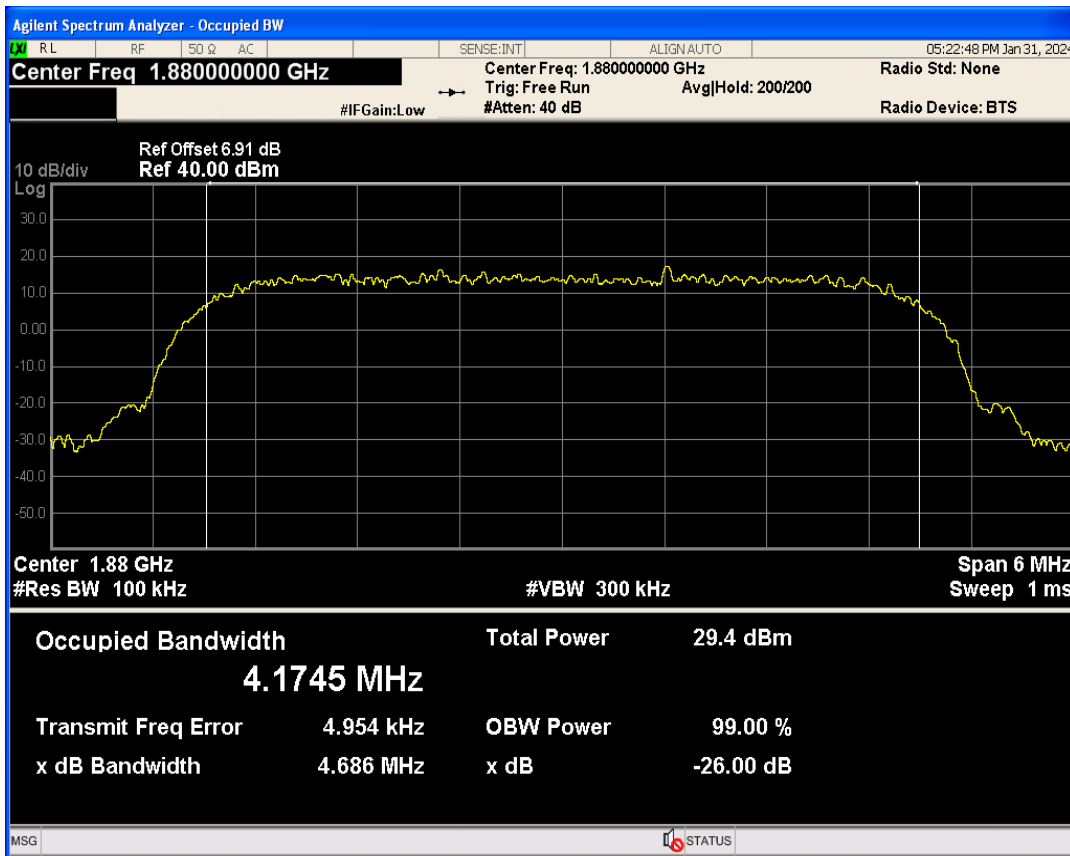

WCDMA Band2 Channel=9400