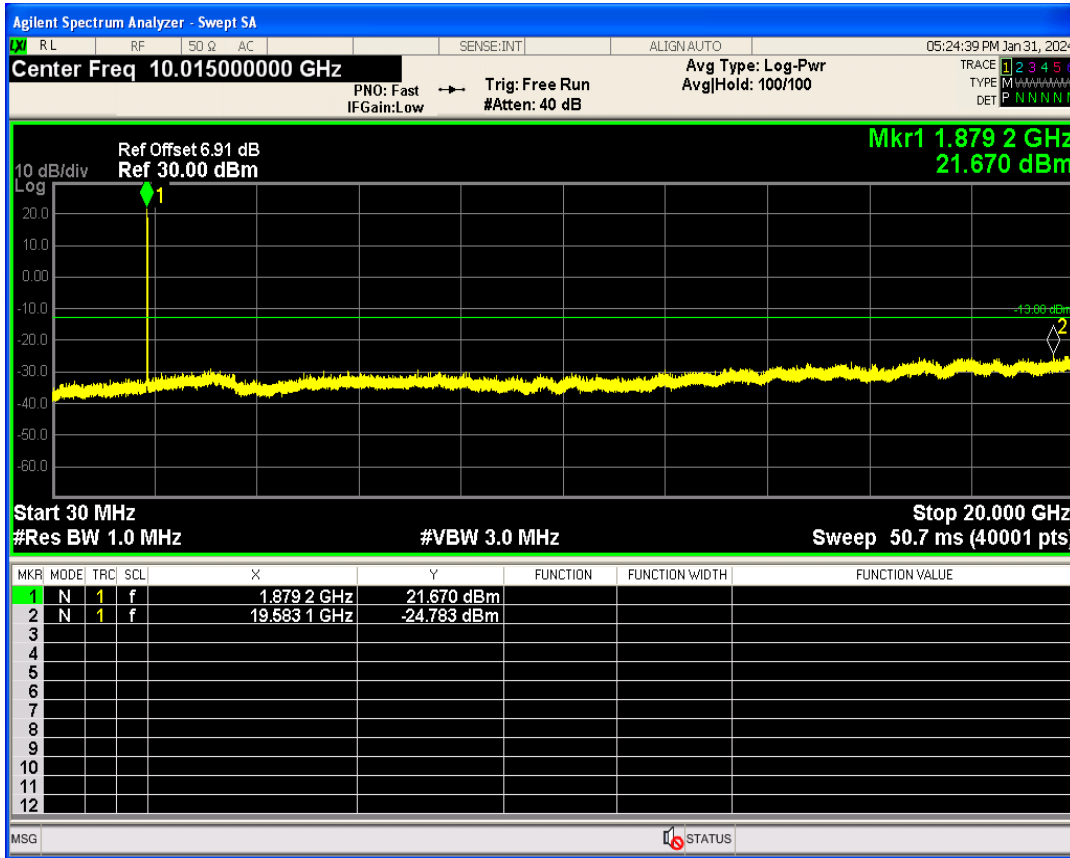

WCDMA Band2 Channel=9262

WCDMA Band2 Channel=9538

WCDMA Band4 Channel=1513

WCDMA Band4 Channel=1312

WCDMA Band5 Channel=4132

WCDMA Band5 Channel=4233

Out-of-band emissions

Band	Channel	Frequency (MHz)	Spur Freq (MHz)	Spur Level (dBm)	Limit (dBm)	Verdict
WCDMA Band2	9262	1852.4	17800.80	-24.30	-13	PASS
WCDMA Band2	9400	1880	19583.13	-24.78	-13	PASS
WCDMA Band2	9538	1907.6	18484.28	-24.68	-13	PASS
WCDMA Band4	1312	1712.4	18501.75	-24.91	-13	PASS
WCDMA Band4	1413	1732.6	1780.37	-19.44	-13	PASS
WCDMA Band4	1513	1752.6	17957.07	-24.75	-13	PASS
WCDMA Band5	4132	826.4	2991.34	-29.50	-13	PASS
WCDMA Band5	4182	836.4	2731.37	-30.47	-13	PASS
WCDMA Band5	4233	846.6	3187.50	-30.15	-13	PASS

WCDMA Band2 Channel=9262

WCDMA Band2 Channel=9400

WCDMA Band2 Channel=9538

WCDMA Band4 Channel=1312

WCDMA Band4 Channel=1413

WCDMA Band4 Channel=1513

WCDMA Band5 Channel=4132

WCDMA Band5 Channel=4233