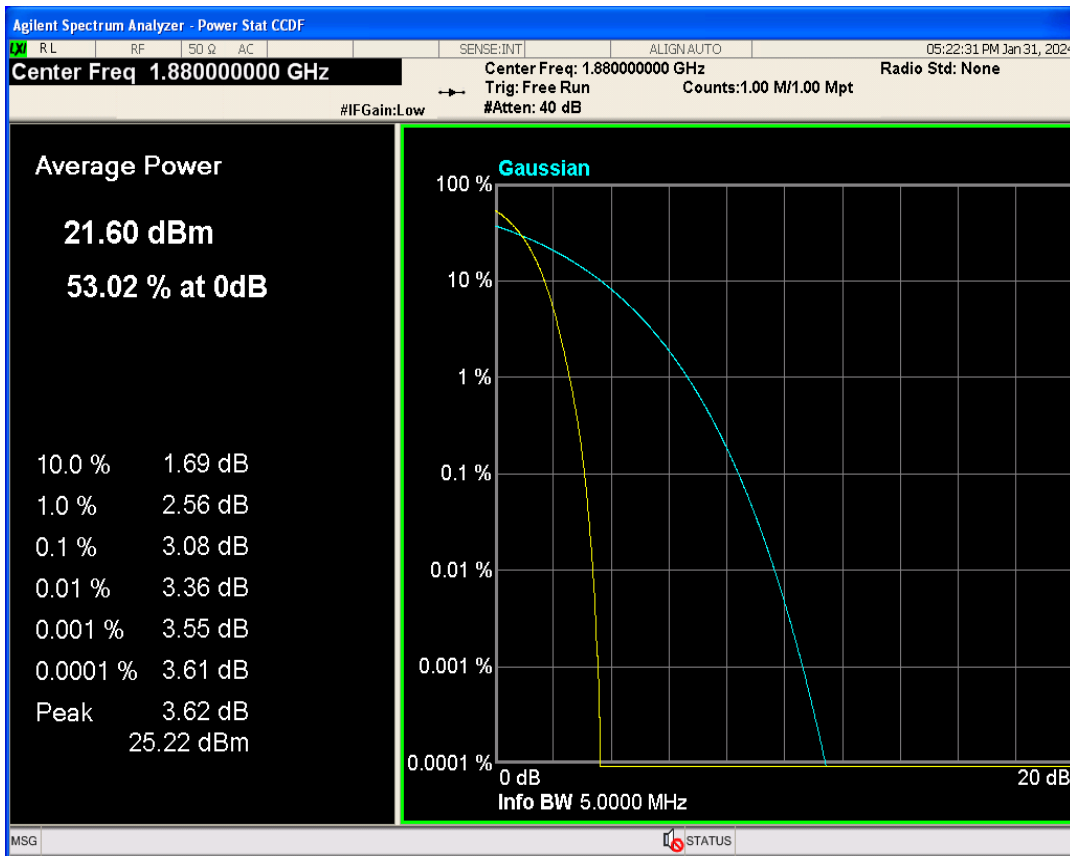

WCDMA Band2 Channel=9400