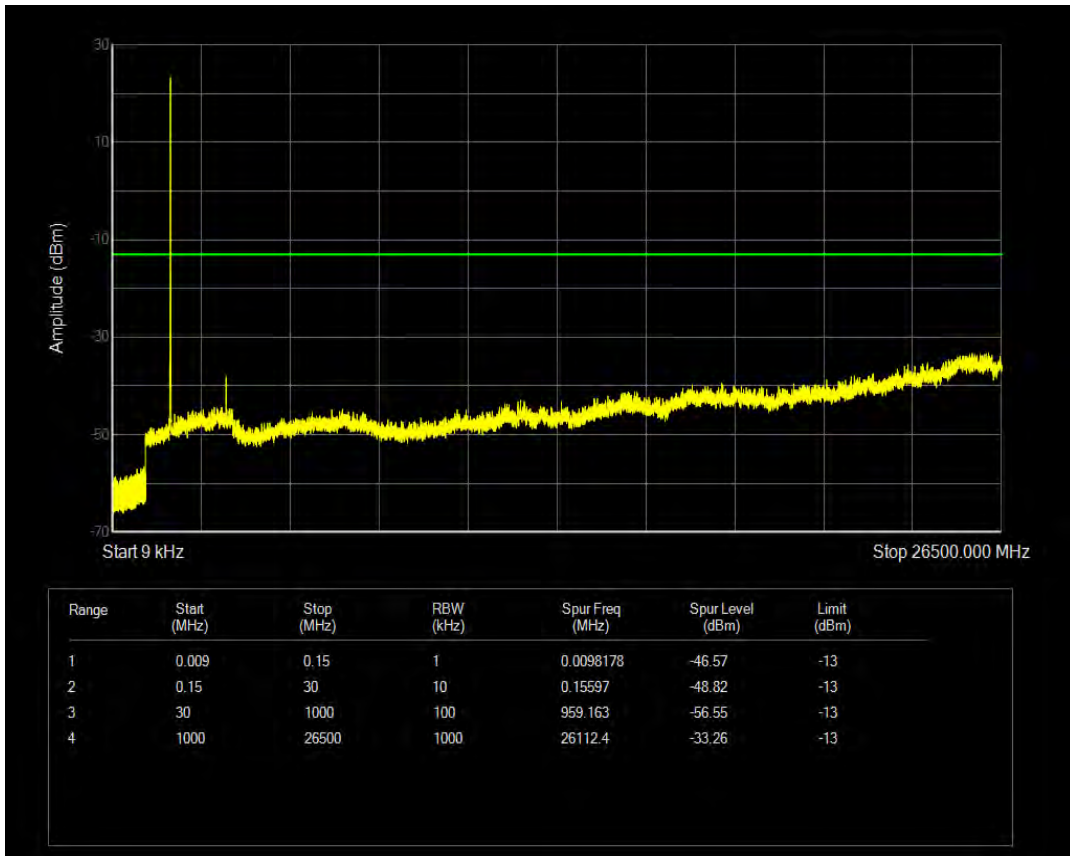

Band66 16QAM BW=5MHz Channel=132322 RB Size=1 Position=#0

Band66 16QAM BW=5MHz Channel=132322 RB Size=25 Position=#0

Band66 QPSK BW=5MHz Channel=132647 RB Size=1 Position=#0

Band66 QPSK BW=5MHz Channel=132647 RB Size=25 Position=#0

Band66 16QAM BW=5MHz Channel=132647 RB Size=1 Position=#0

Band66 16QAM BW=5MHz Channel=132647 RB Size=25 Position=#0

Band66 QPSK BW=10MHz Channel=132022 RB Size=1 Position=#0

Band66 QPSK BW=10MHz Channel=132022 RB Size=50 Position=#0