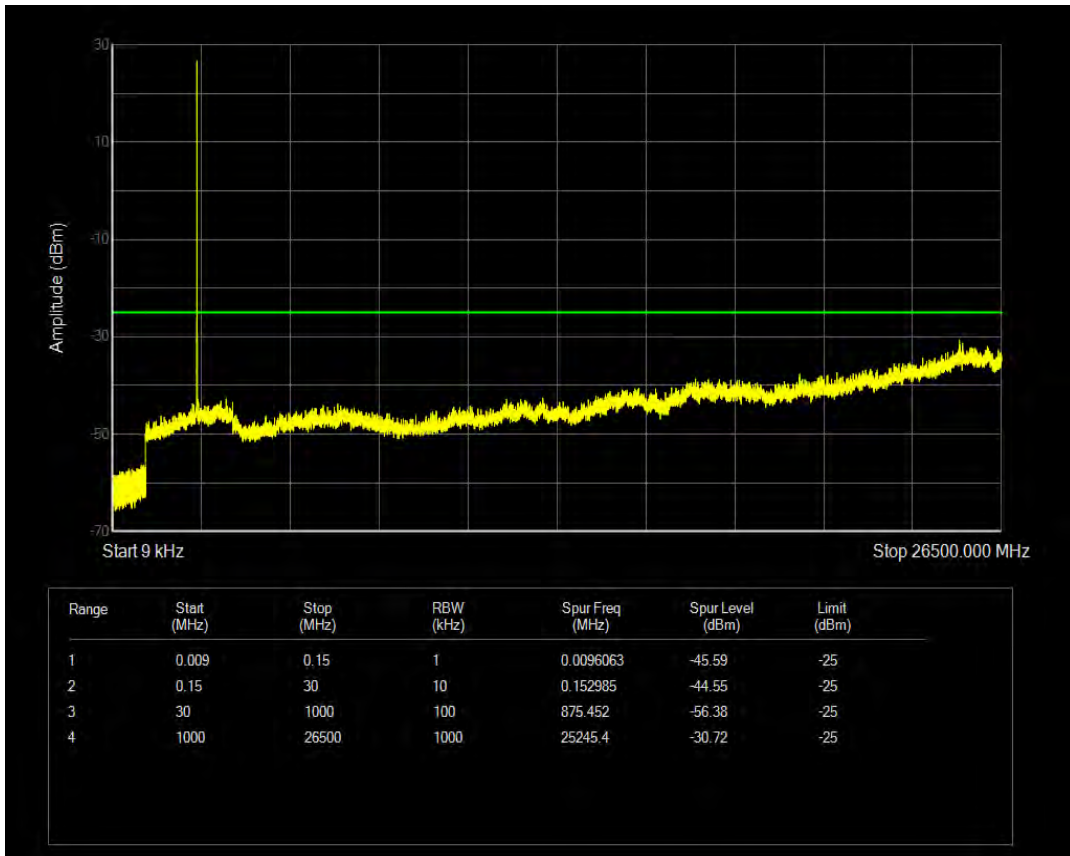

Band66 16QAM BW=20MHz Channel=132572 RB Size=1 Position=#0

Band66 16QAM BW=20MHz Channel=132572 RB Size=100 Position=#0

Band7 QPSK BW=5MHz Channel=20775 RB Size=1 Position=#0

Band7 QPSK BW=5MHz Channel=20775 RB Size=25 Position=#0

Band7 16QAM BW=5MHz Channel=20775 RB Size=1 Position=#0

Band7 16QAM BW=5MHz Channel=20775 RB Size=25 Position=#0

Band7 QPSK BW=5MHz Channel=21100 RB Size=1 Position=#0

Band7 QPSK BW=5MHz Channel=21100 RB Size=25 Position=#0