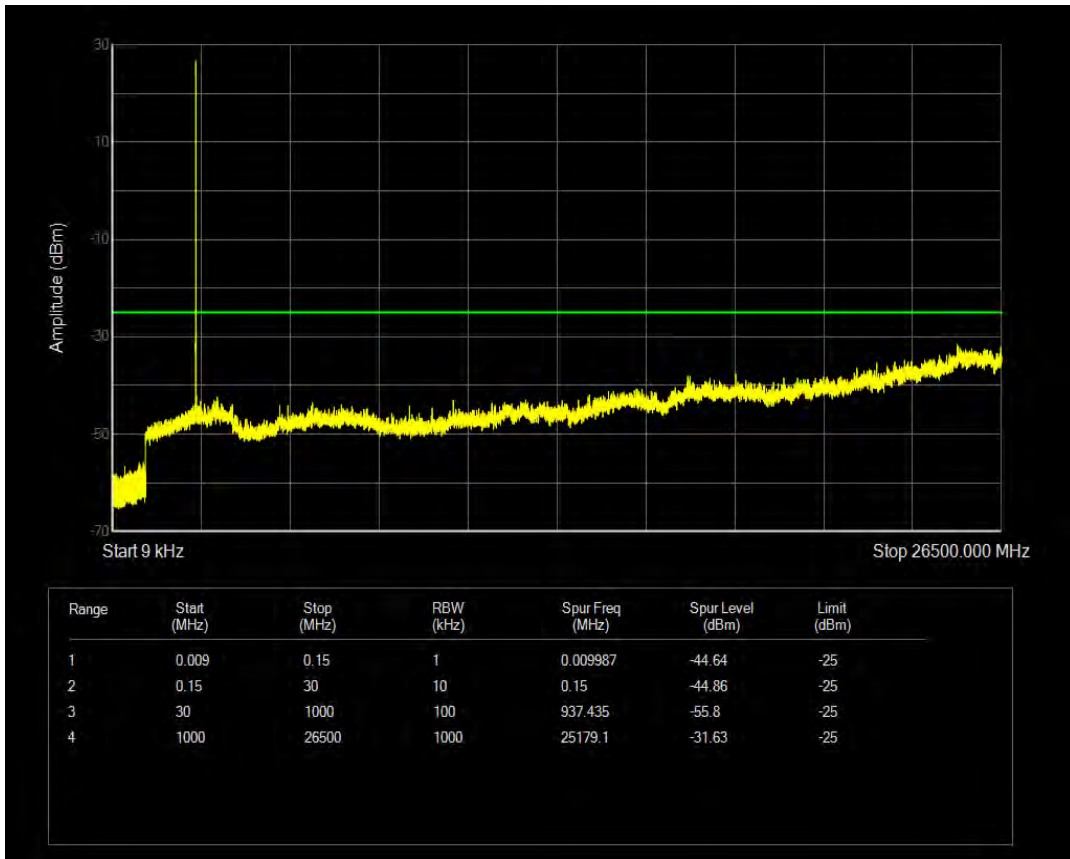

Band66 16QAM BW=20MHz Channel=132572 RB Size=1 Position=#0

Band66 16QAM BW=20MHz Channel=132572 RB Size=100 Position=#0

Band7 QPSK BW=5MHz Channel=20775 RB Size=1 Position=#0

Band7 QPSK BW=5MHz Channel=20775 RB Size=25 Position=#0

Band7 16QAM BW=5MHz Channel=20775 RB Size=1 Position=#0

Band7 16QAM BW=5MHz Channel=20775 RB Size=25 Position=#0

Band7 QPSK BW=5MHz Channel=21100 RB Size=1 Position=#0

Band7 QPSK BW=5MHz Channel=21100 RB Size=25 Position=#0