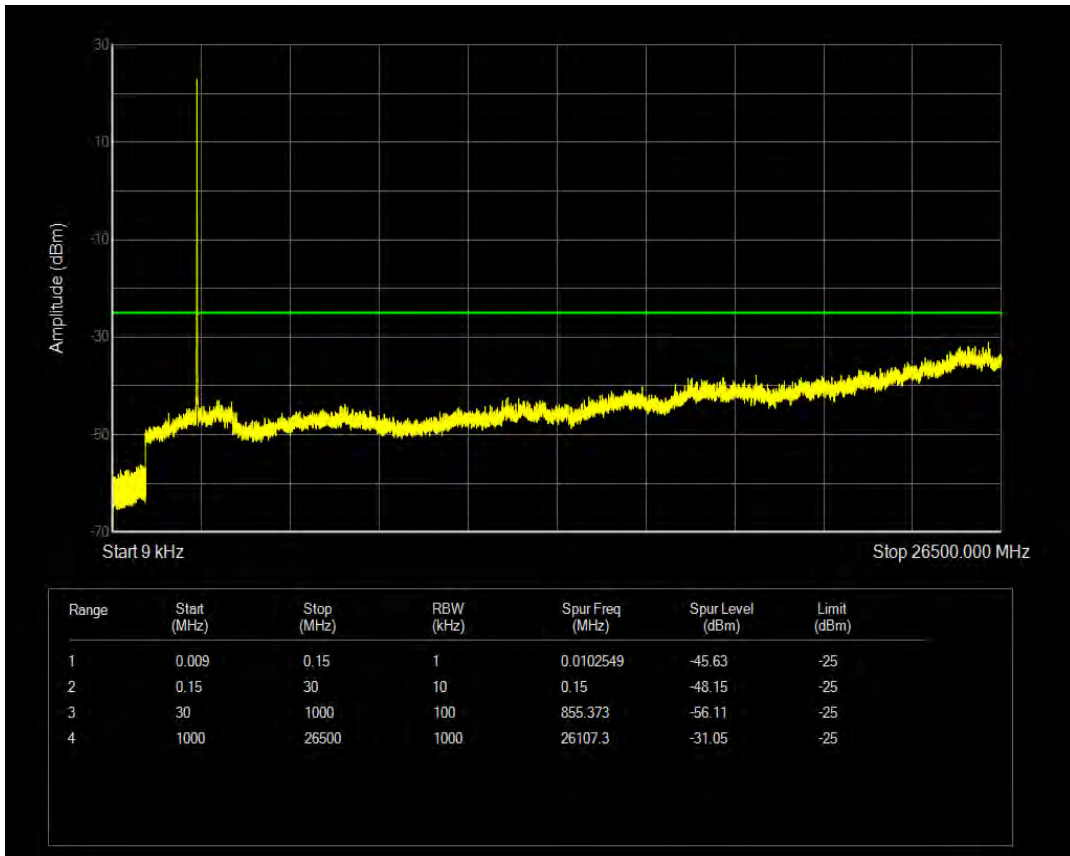

Band7 16QAM BW=5MHz Channel=20775 RB Size=1 Position=#0

Band7 16QAM BW=5MHz Channel=20775 RB Size=25 Position=#0

Band7 QPSK BW=5MHz Channel=21100 RB Size=1 Position=#0

Band7 QPSK BW=5MHz Channel=21100 RB Size=25 Position=#0

Band7 16QAM BW=5MHz Channel=21100 RB Size=1 Position=#0

Band7 16QAM BW=5MHz Channel=21100 RB Size=25 Position=#0

Band7 QPSK BW=5MHz Channel=21425 RB Size=1 Position=#0

Band7 QPSK BW=5MHz Channel=21425 RB Size=25 Position=#0