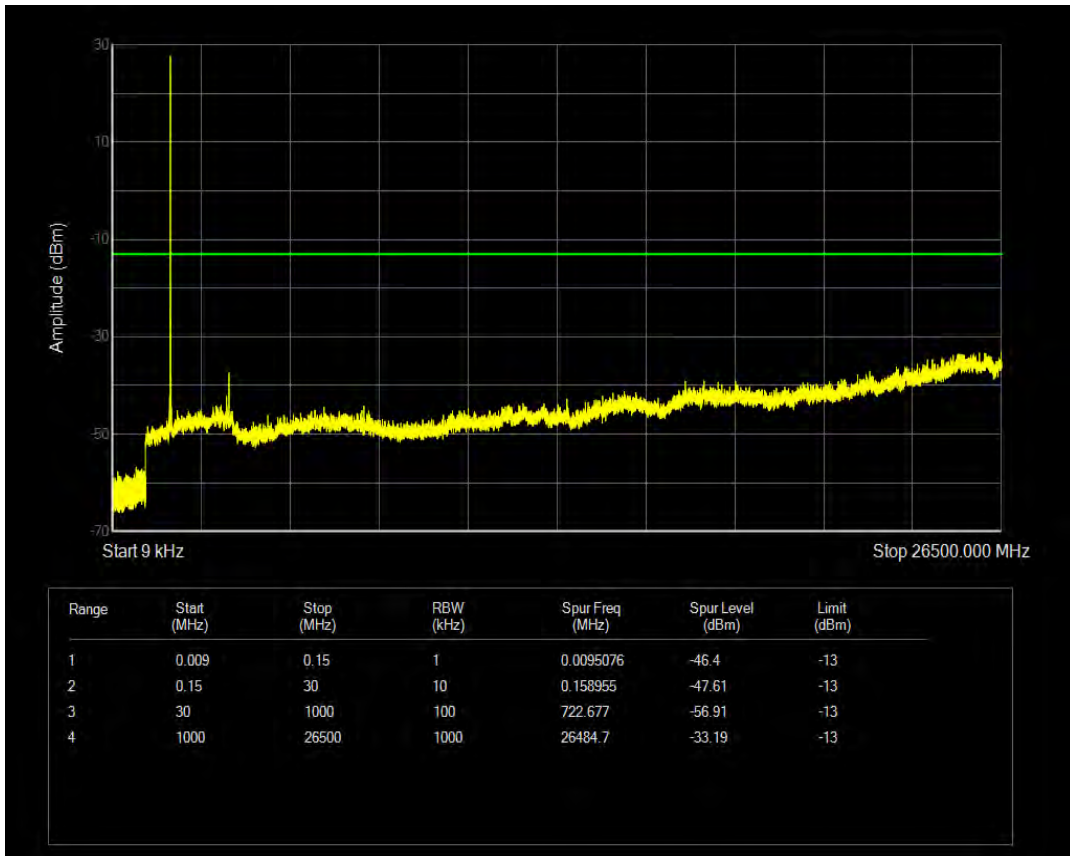

Band66 16QAM BW=5MHz Channel=132322 RB Size=1 Position=#0

Band66 16QAM BW=5MHz Channel=132322 RB Size=25 Position=#0

Band66 QPSK BW=5MHz Channel=132647 RB Size=1 Position=#0

Band66 QPSK BW=5MHz Channel=132647 RB Size=25 Position=#0

Band66 16QAM BW=5MHz Channel=132647 RB Size=1 Position=#0

Band66 16QAM BW=5MHz Channel=132647 RB Size=25 Position=#0

Band66 QPSK BW=10MHz Channel=132022 RB Size=1 Position=#0

Band66 QPSK BW=10MHz Channel=132022 RB Size=50 Position=#0