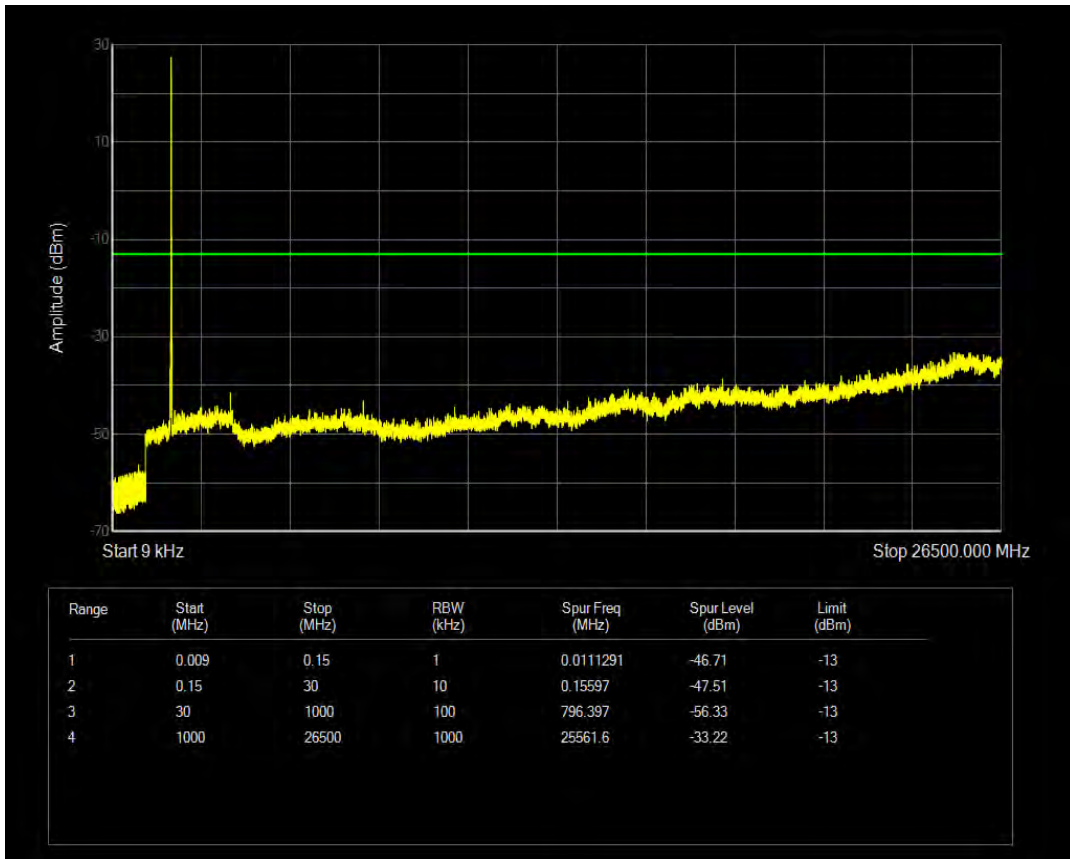

Band66 16QAM BW=15MHz Channel=132597 RB Size=75 Position=#0

Band66 16QAM BW=15MHz Channel=132597 RB Size=1 Position=#0