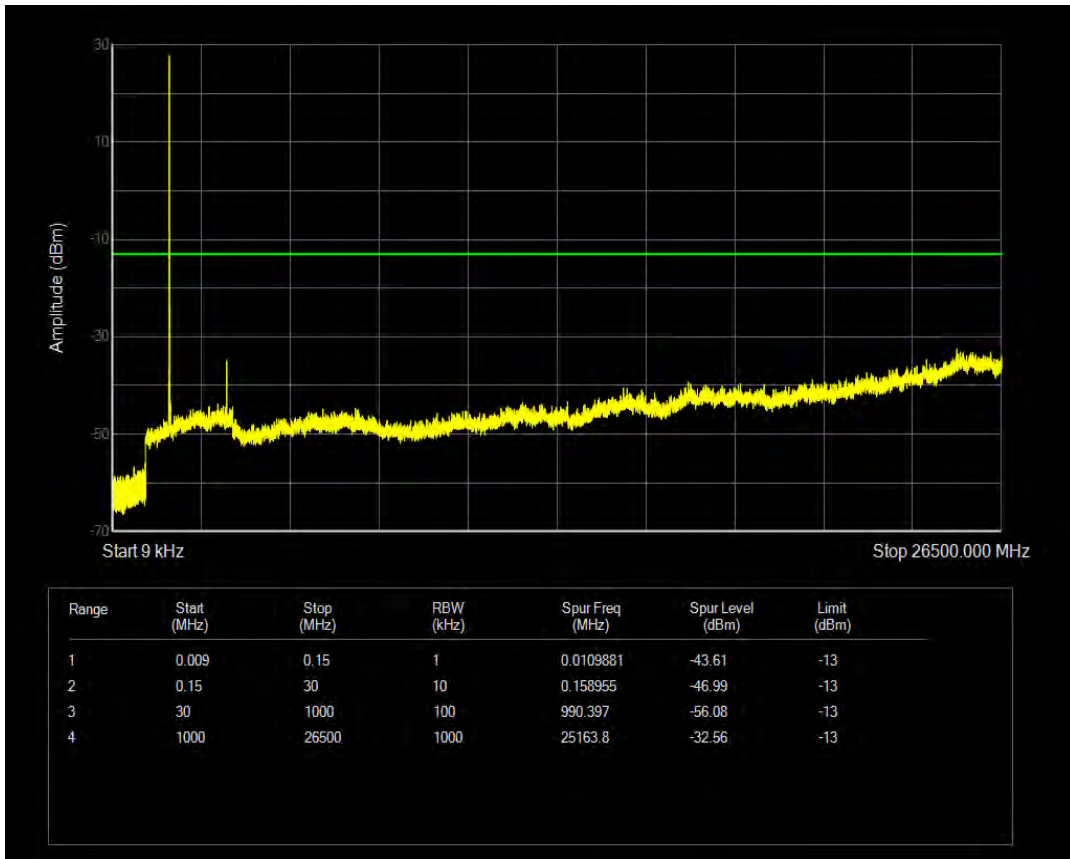

Band66 16QAM BW=5MHz Channel=132322 RB Size=1 Position=#0

Band66 16QAM BW=5MHz Channel=132322 RB Size=25 Position=#0

Band66 QPSK BW=5MHz Channel=132647 RB Size=1 Position=#0

Band66 QPSK BW=5MHz Channel=132647 RB Size=25 Position=#0

Band66 16QAM BW=5MHz Channel=132647 RB Size=1 Position=#0

Band66 16QAM BW=5MHz Channel=132647 RB Size=25 Position=#0

Band66 QPSK BW=10MHz Channel=132022 RB Size=1 Position=#0

Band66 QPSK BW=10MHz Channel=132022 RB Size=50 Position=#0