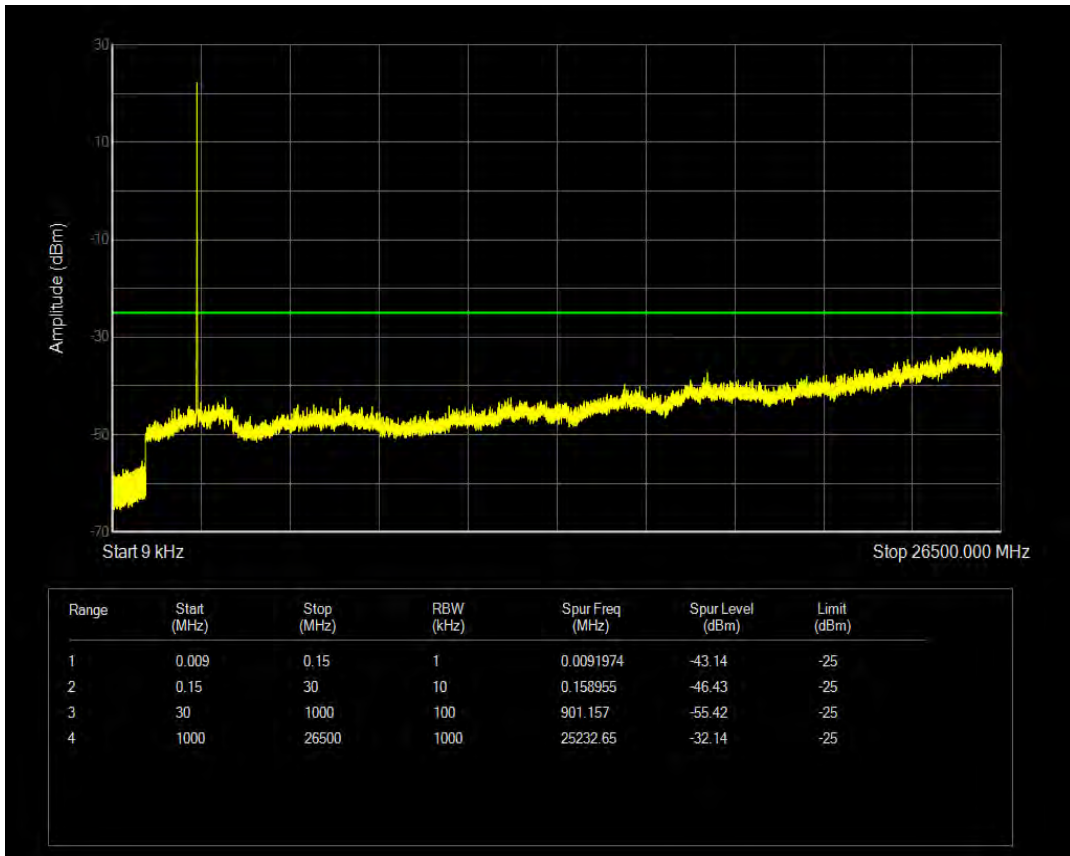

Band7 16QAM BW=5MHz Channel=20775 RB Size=1 Position=#0

Band7 16QAM BW=5MHz Channel=20775 RB Size=25 Position=#0

Band7 QPSK BW=5MHz Channel=21100 RB Size=1 Position=#0

Band7 QPSK BW=5MHz Channel=21100 RB Size=25 Position=#0

Band7 16QAM BW=5MHz Channel=21100 RB Size=1 Position=#0

Band7 16QAM BW=5MHz Channel=21100 RB Size=25 Position=#0

Band7 QPSK BW=5MHz Channel=21425 RB Size=1 Position=#0

Band7 QPSK BW=5MHz Channel=21425 RB Size=25 Position=#0