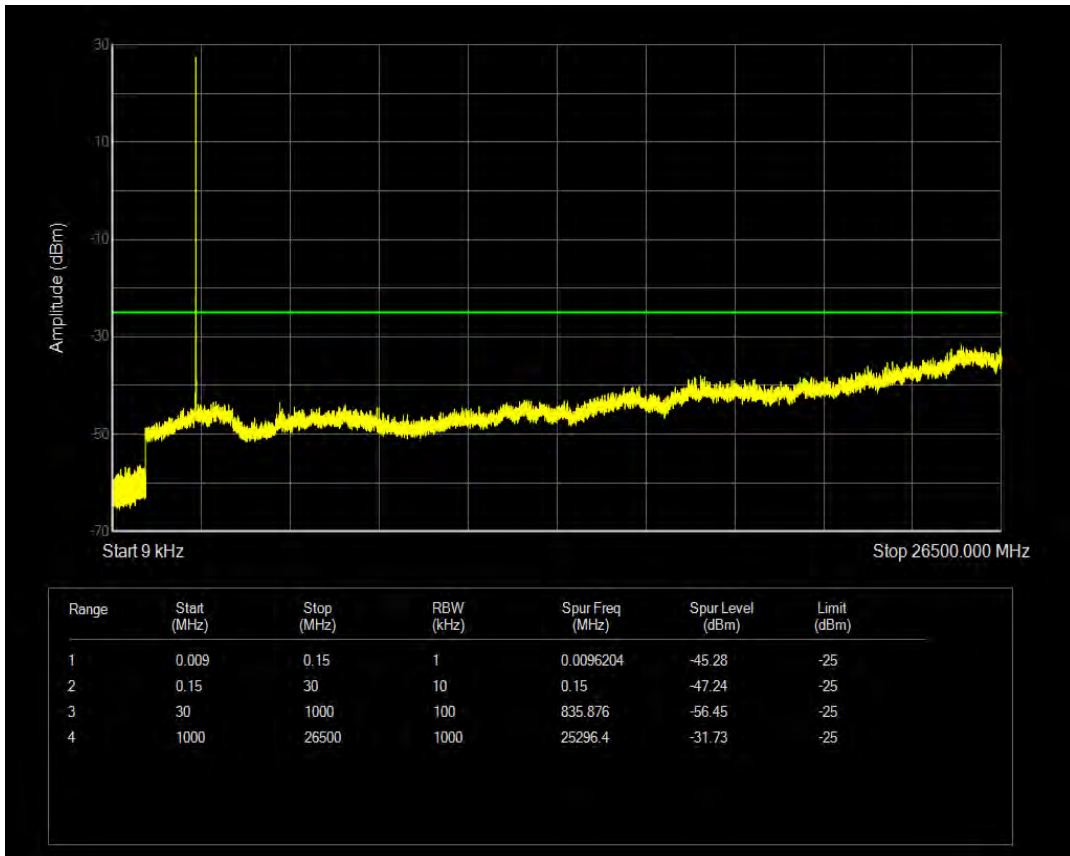

Band7 QPSK BW=5MHz Channel=20775 RB Size=25 Position=#0

Band7 QPSK BW=5MHz Channel=20775 RB Size=1 Position=#0