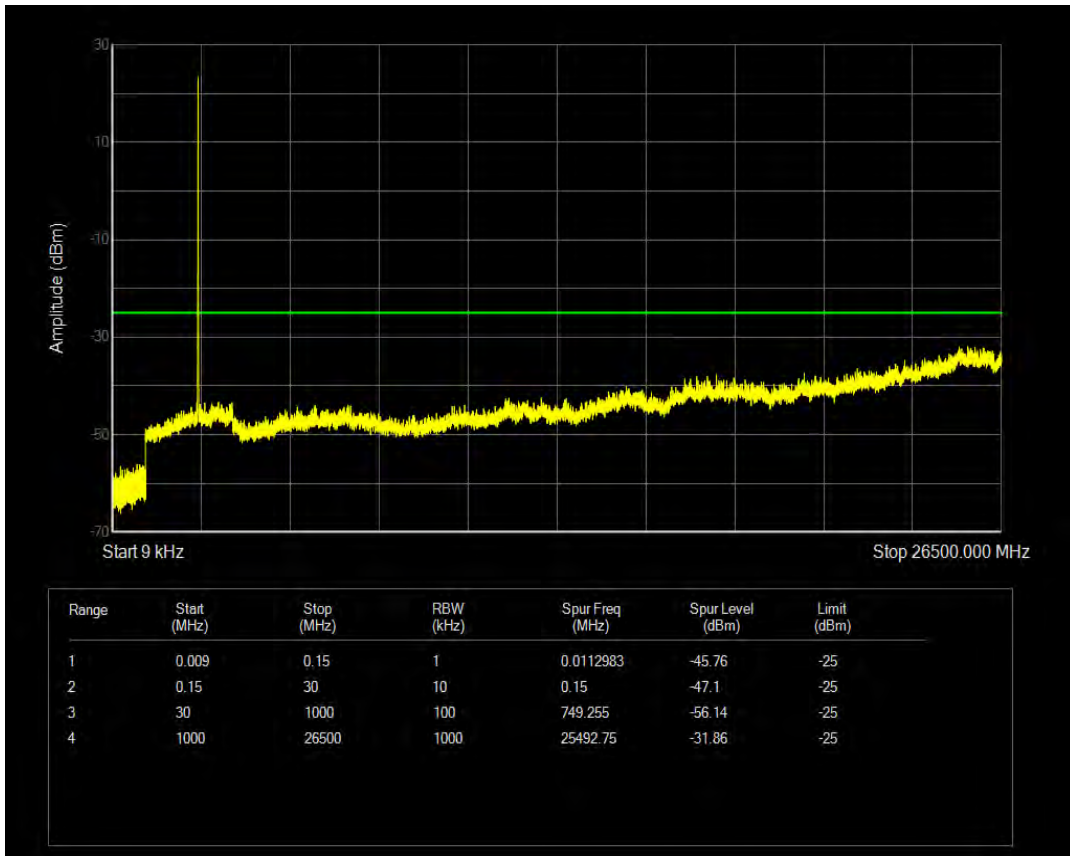

Band7 16QAM BW=5MHz Channel=21100 RB Size=1 Position=#0

Band7 16QAM BW=5MHz Channel=21100 RB Size=25 Position=#0

Band7 QPSK BW=5MHz Channel=21425 RB Size=1 Position=#0

Band7 QPSK BW=5MHz Channel=21425 RB Size=25 Position=#0

Band7 16QAM BW=5MHz Channel=21425 RB Size=1 Position=#0

Band7 16QAM BW=5MHz Channel=21425 RB Size=25 Position=#0

Band7 QPSK BW=10MHz Channel=20800 RB Size=50 Position=#0

Band7 QPSK BW=10MHz Channel=20800 RB Size=1 Position=#0