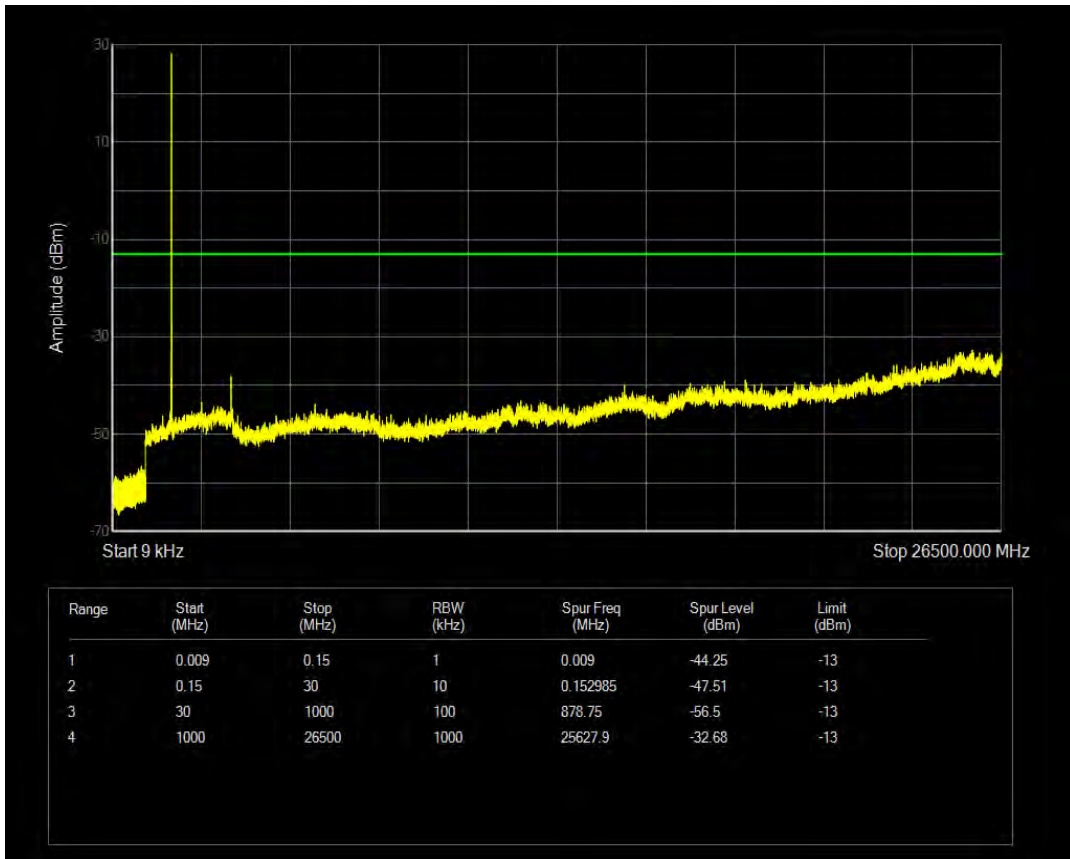

Band66 16QAM BW=5MHz Channel=132322 RB Size=1 Position=#0

Band66 16QAM BW=5MHz Channel=132322 RB Size=25 Position=#0

Band66 QPSK BW=5MHz Channel=132647 RB Size=1 Position=#0

Band66 QPSK BW=5MHz Channel=132647 RB Size=25 Position=#0

Band66 16QAM BW=5MHz Channel=132647 RB Size=1 Position=#0

Band66 16QAM BW=5MHz Channel=132647 RB Size=25 Position=#0

Band66 QPSK BW=10MHz Channel=132022 RB Size=1 Position=#0

Band66 QPSK BW=10MHz Channel=132022 RB Size=50 Position=#0