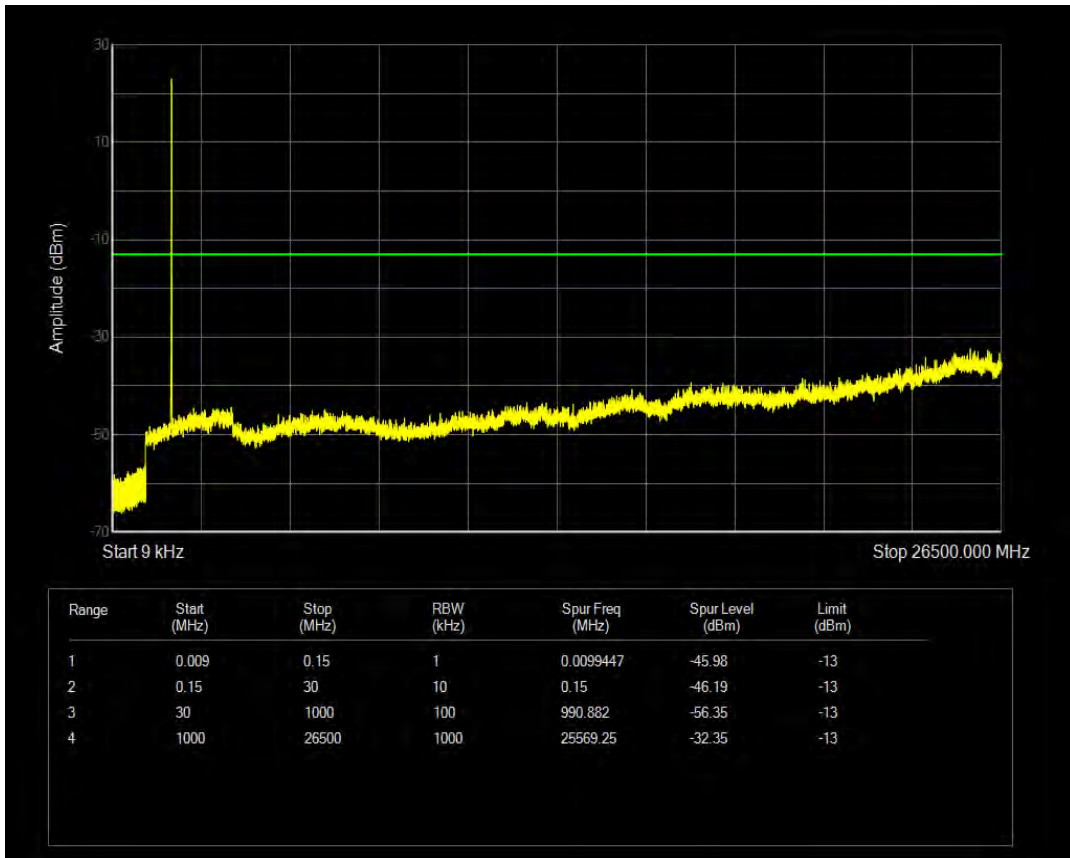

Band66 16QAM BW=5MHz Channel=132322 RB Size=1 Position=#0

Band66 16QAM BW=5MHz Channel=132322 RB Size=25 Position=#0

Band66 QPSK BW=5MHz Channel=132647 RB Size=1 Position=#0

Band66 QPSK BW=5MHz Channel=132647 RB Size=25 Position=#0