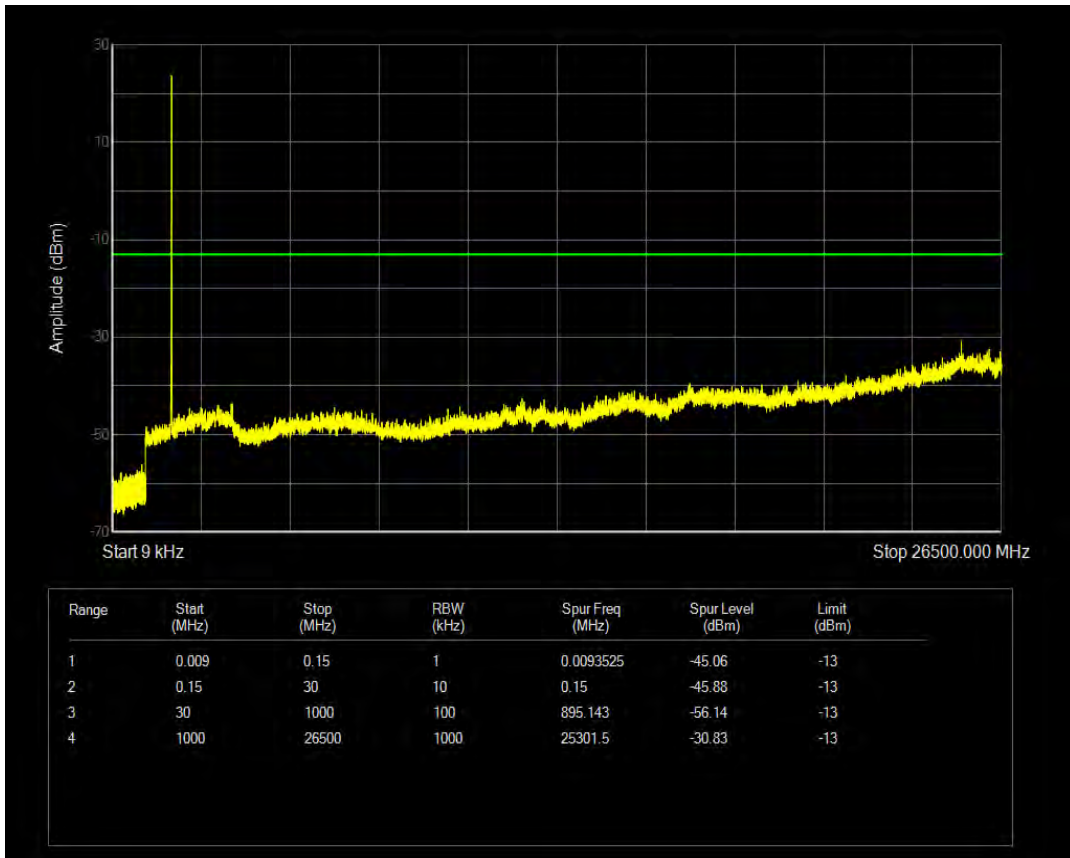

Band66 16QAM BW=5MHz Channel=132322 RB Size=1 Position=#0

Band66 16QAM BW=5MHz Channel=132322 RB Size=25 Position=#0

Band66 QPSK BW=5MHz Channel=132647 RB Size=1 Position=#0

Band66 QPSK BW=5MHz Channel=132647 RB Size=25 Position=#0

Band66 16QAM BW=5MHz Channel=132647 RB Size=1 Position=#0

Band66 16QAM BW=5MHz Channel=132647 RB Size=25 Position=#0

Band66 QPSK BW=10MHz Channel=132022 RB Size=1 Position=#0

Band66 QPSK BW=10MHz Channel=132022 RB Size=50 Position=#0