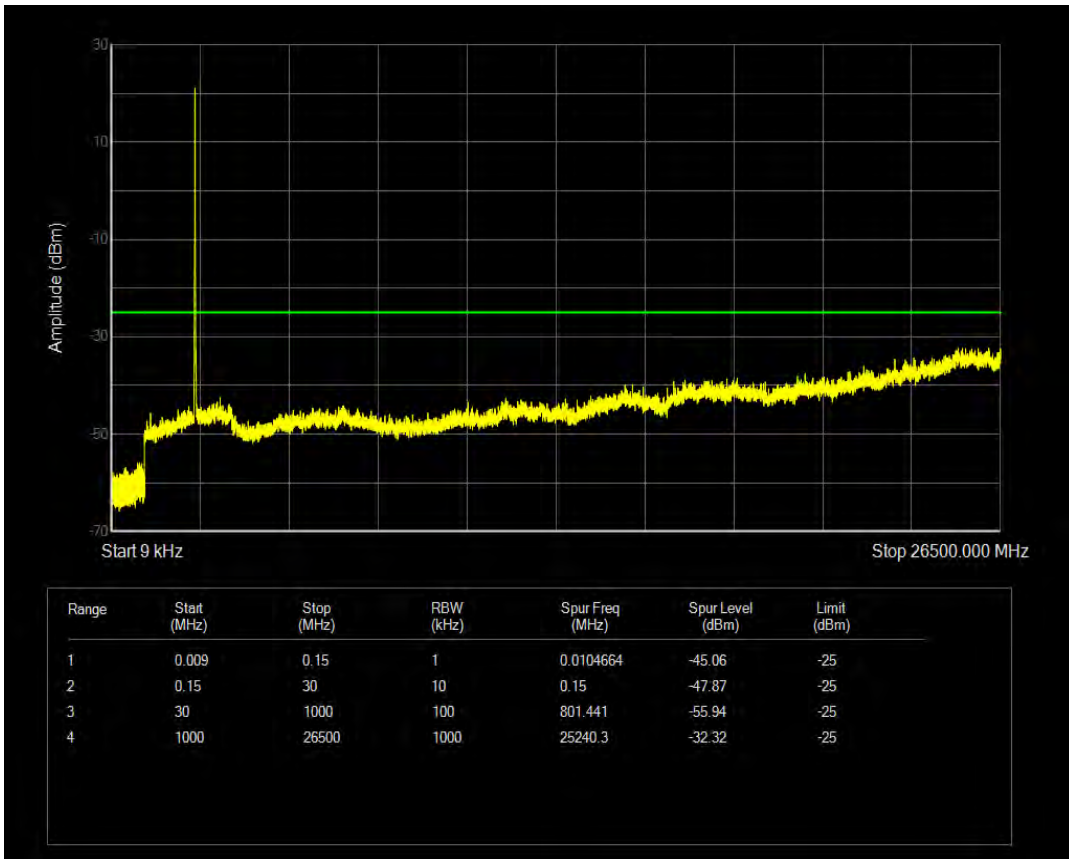

Band7 16QAM BW=5MHz Channel=21100 RB Size=1 Position=#0

Band7 16QAM BW=5MHz Channel=21100 RB Size=25 Position=#0

Band7 QPSK BW=5MHz Channel=21425 RB Size=1 Position=#0

Band7 QPSK BW=5MHz Channel=21425 RB Size=25 Position=#0

Band7 16QAM BW=5MHz Channel=21425 RB Size=1 Position=#0

Band7 16QAM BW=5MHz Channel=21425 RB Size=25 Position=#0

Band7 QPSK BW=10MHz Channel=20800 RB Size=50 Position=#0

Band7 QPSK BW=10MHz Channel=20800 RB Size=1 Position=#0