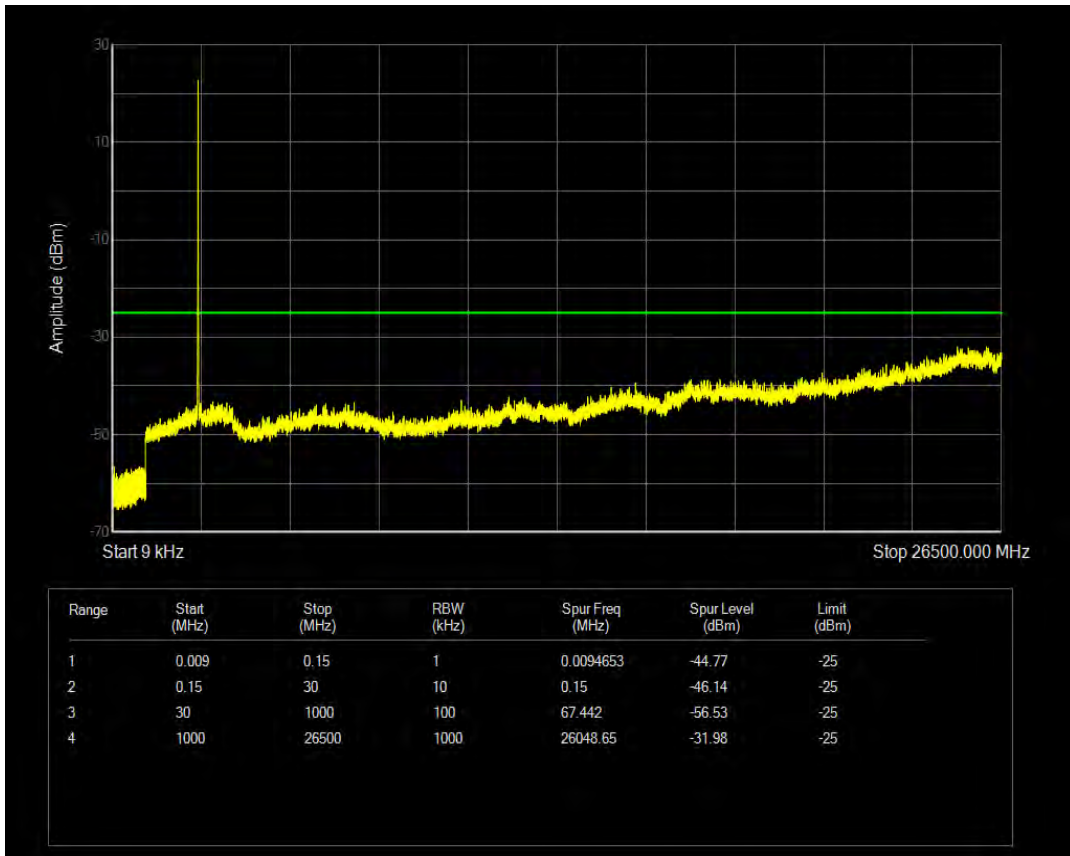

Band7 16QAM BW=5MHz Channel=21100 RB Size=1 Position=#0

Band7 16QAM BW=5MHz Channel=21100 RB Size=25 Position=#0

Band7 QPSK BW=5MHz Channel=21425 RB Size=1 Position=#0

Band7 QPSK BW=5MHz Channel=21425 RB Size=25 Position=#0

Band7 16QAM BW=5MHz Channel=21425 RB Size=1 Position=#0

Band7 16QAM BW=5MHz Channel=21425 RB Size=25 Position=#0

Band7 QPSK BW=10MHz Channel=20800 RB Size=50 Position=#0

Band7 QPSK BW=10MHz Channel=20800 RB Size=1 Position=#0