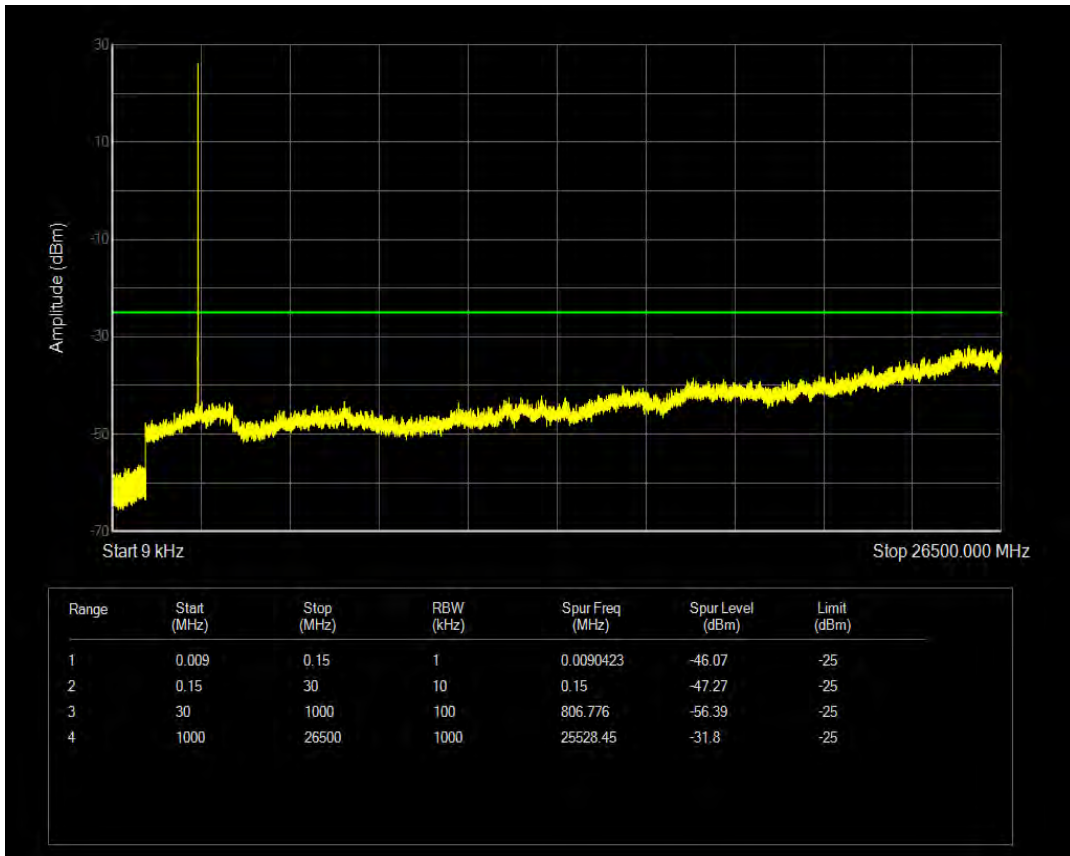

Band7 16QAM BW=5MHz Channel=20775 RB Size=1 Position=#0

Band7 16QAM BW=5MHz Channel=20775 RB Size=25 Position=#0

Band7 QPSK BW=5MHz Channel=21100 RB Size=1 Position=#0

Band7 QPSK BW=5MHz Channel=21100 RB Size=25 Position=#0

Band7 16QAM BW=5MHz Channel=21100 RB Size=1 Position=#0

Band7 16QAM BW=5MHz Channel=21100 RB Size=25 Position=#0

Band7 QPSK BW=5MHz Channel=21425 RB Size=1 Position=#0

Band7 QPSK BW=5MHz Channel=21425 RB Size=25 Position=#0