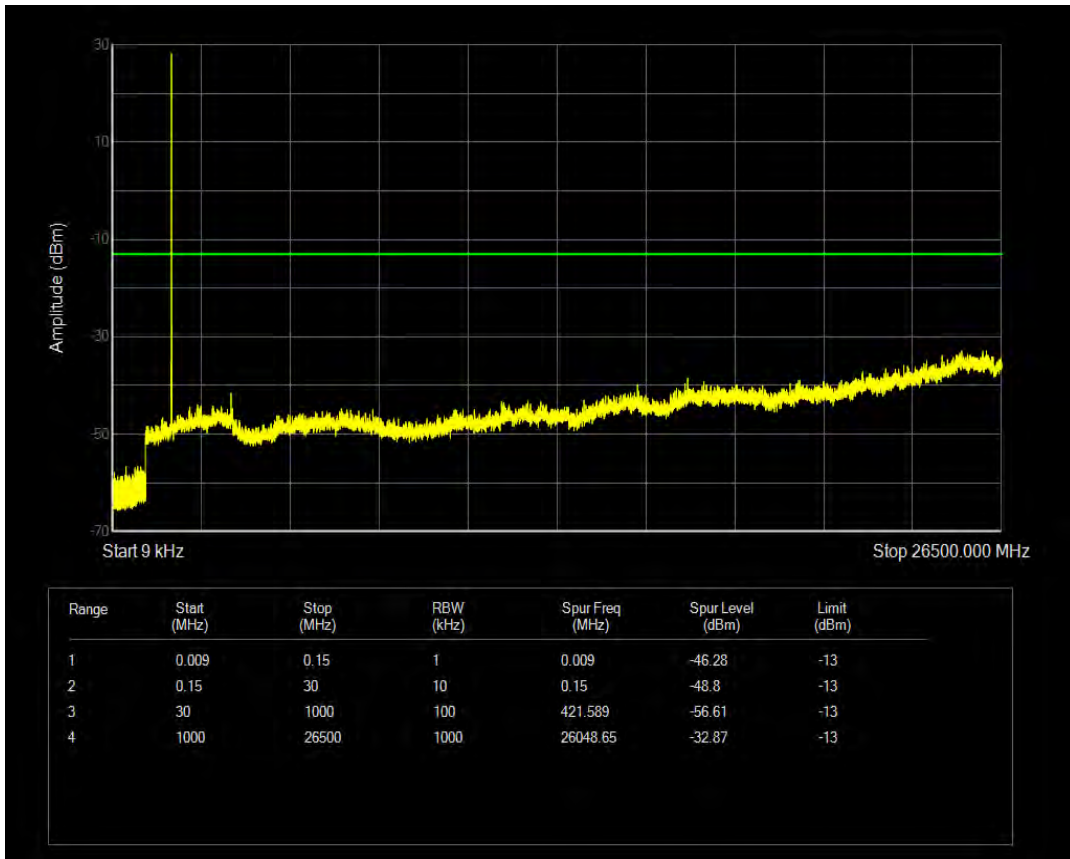

Band66 16QAM BW=5MHz Channel=132322 RB Size=1 Position=#0

Band66 16QAM BW=5MHz Channel=132322 RB Size=25 Position=#0

Band66 QPSK BW=5MHz Channel=132647 RB Size=1 Position=#0

Band66 QPSK BW=5MHz Channel=132647 RB Size=25 Position=#0

Band66 16QAM BW=5MHz Channel=132647 RB Size=1 Position=#0

Band66 16QAM BW=5MHz Channel=132647 RB Size=25 Position=#0

Band66 QPSK BW=10MHz Channel=132022 RB Size=1 Position=#0

Band66 QPSK BW=10MHz Channel=132022 RB Size=50 Position=#0