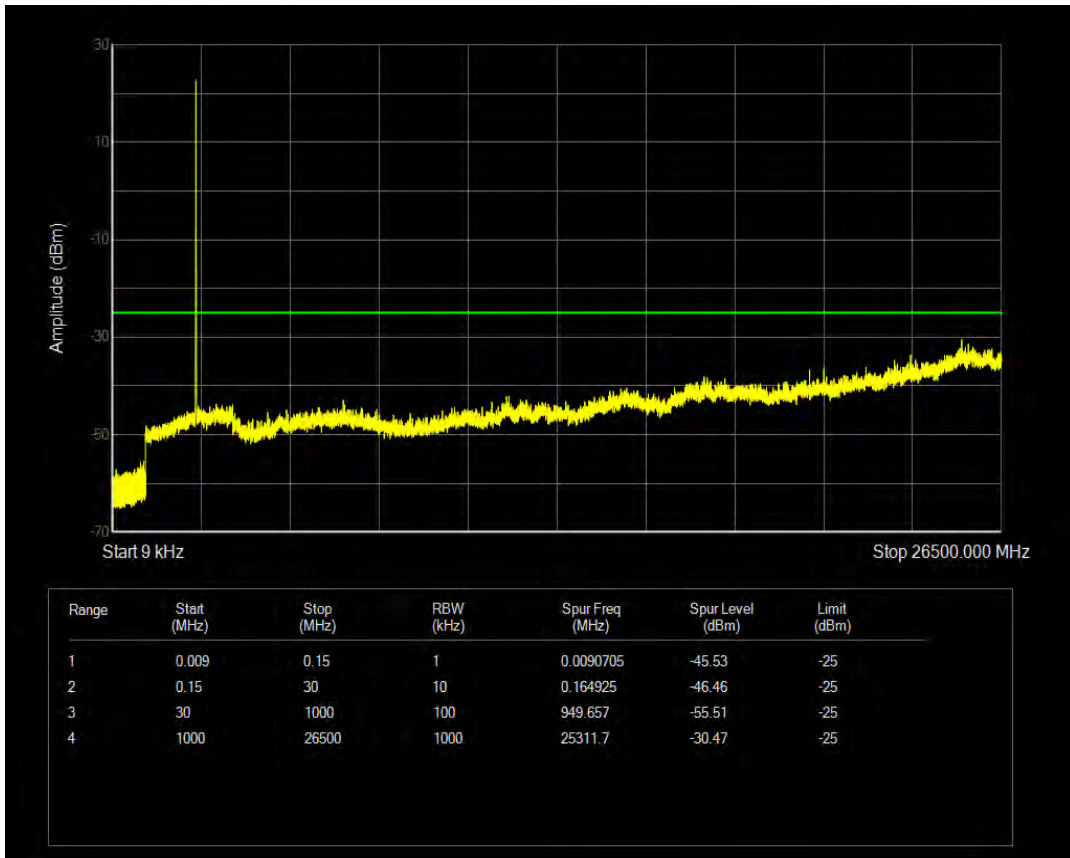

Band66 16QAM BW=20MHz Channel=132572 RB Size=1 Position=#0

Band66 16QAM BW=20MHz Channel=132572 RB Size=100 Position=#0

Band7 QPSK BW=5MHz Channel=20775 RB Size=1 Position=#0

Band7 QPSK BW=5MHz Channel=20775 RB Size=25 Position=#0

Band7 16QAM BW=5MHz Channel=20775 RB Size=1 Position=#0

Band7 16QAM BW=5MHz Channel=20775 RB Size=25 Position=#0

Band7 QPSK BW=5MHz Channel=21100 RB Size=1 Position=#0

Band7 QPSK BW=5MHz Channel=21100 RB Size=25 Position=#0