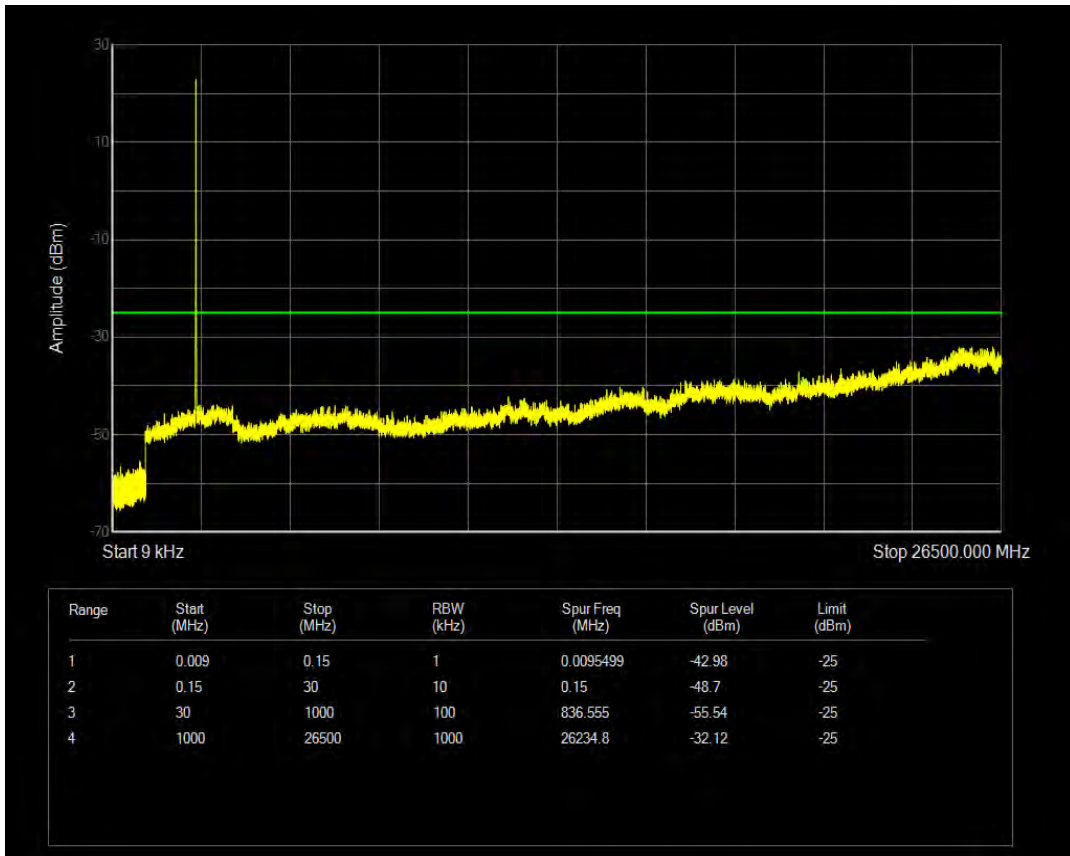

Band66 16QAM BW=20MHz Channel=132572 RB Size=1 Position=#0

Band66 16QAM BW=20MHz Channel=132572 RB Size=100 Position=#0

Band7 QPSK BW=5MHz Channel=20775 RB Size=1 Position=#0

Band7 QPSK BW=5MHz Channel=20775 RB Size=25 Position=#0

Band7 16QAM BW=5MHz Channel=20775 RB Size=1 Position=#0

Band7 16QAM BW=5MHz Channel=20775 RB Size=25 Position=#0

Band7 QPSK BW=5MHz Channel=21100 RB Size=1 Position=#0

Band7 QPSK BW=5MHz Channel=21100 RB Size=25 Position=#0