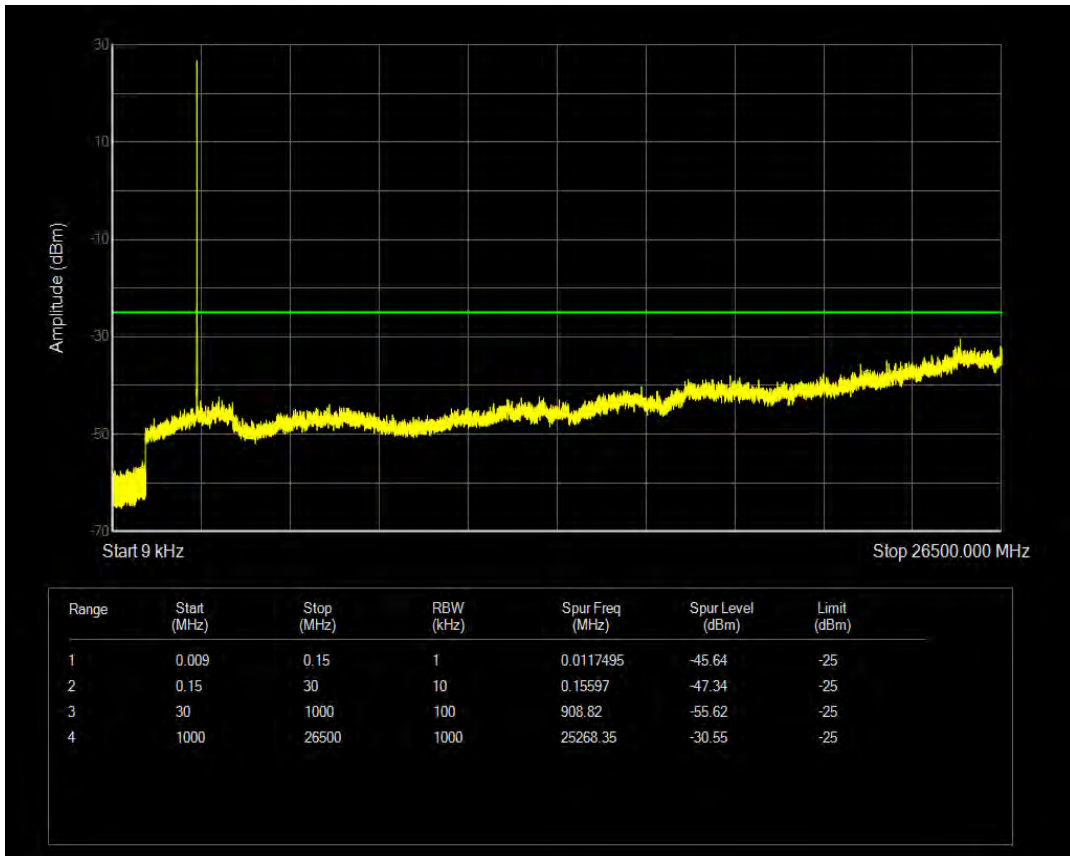

Band7 16QAM BW=5MHz Channel=20775 RB Size=1 Position=#0

Band7 16QAM BW=5MHz Channel=20775 RB Size=25 Position=#0

Band7 QPSK BW=5MHz Channel=21100 RB Size=1 Position=#0

Band7 QPSK BW=5MHz Channel=21100 RB Size=25 Position=#0

Band7 16QAM BW=5MHz Channel=21100 RB Size=1 Position=#0

Band7 16QAM BW=5MHz Channel=21100 RB Size=25 Position=#0

Band7 QPSK BW=5MHz Channel=21425 RB Size=1 Position=#0

Band7 QPSK BW=5MHz Channel=21425 RB Size=25 Position=#0