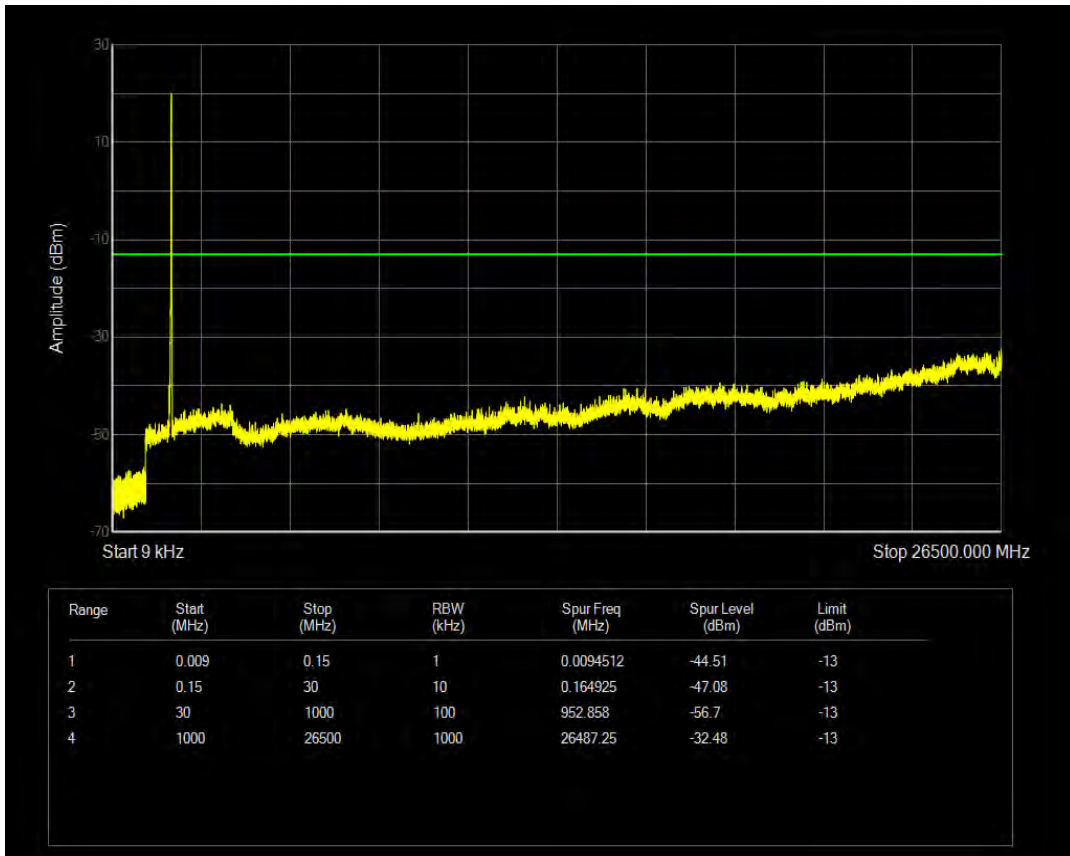

Band7 QPSK BW=5MHz Channel=20775 RB Size=1 Position=#0

Band66 16QAM BW=20MHz Channel=132572 RB Size=100 Position=#0