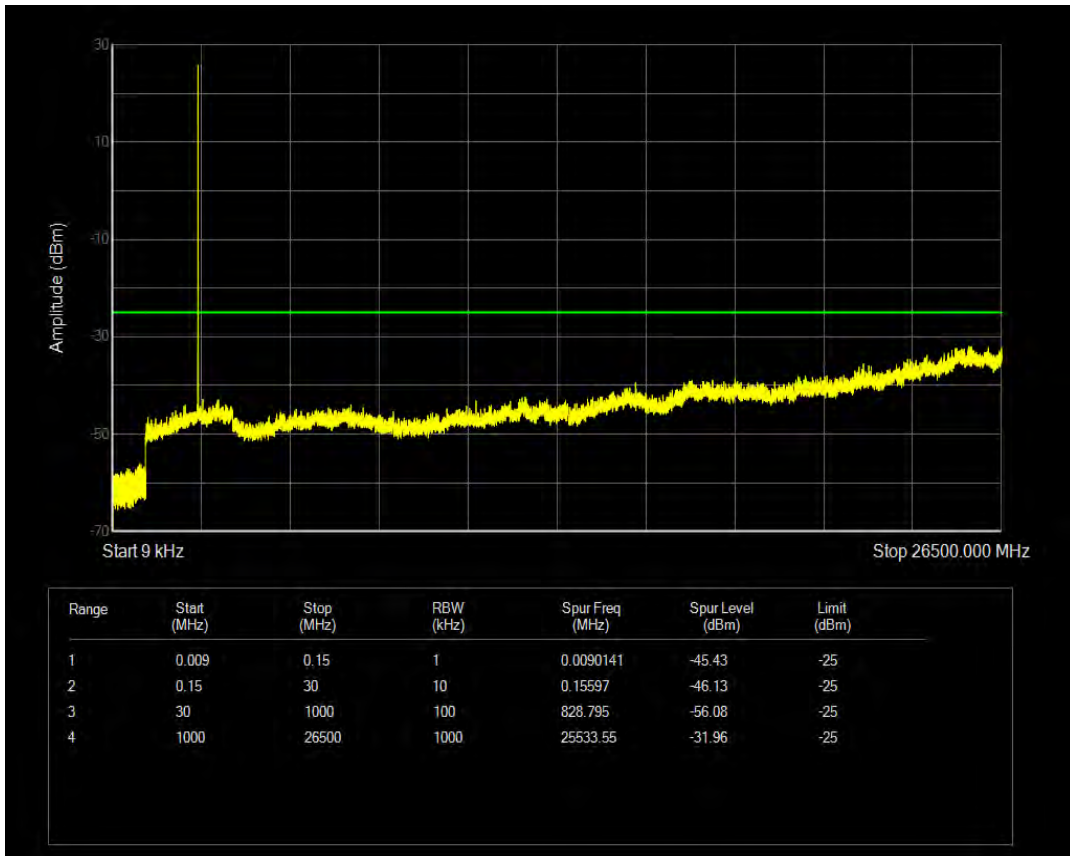

Band7 16QAM BW=5MHz Channel=21100 RB Size=1 Position=#0

Band7 16QAM BW=5MHz Channel=21100 RB Size=25 Position=#0

Band7 QPSK BW=5MHz Channel=21425 RB Size=1 Position=#0

Band7 QPSK BW=5MHz Channel=21425 RB Size=25 Position=#0

Band7 16QAM BW=5MHz Channel=21425 RB Size=1 Position=#0

Band7 16QAM BW=5MHz Channel=21425 RB Size=25 Position=#0

Band7 QPSK BW=10MHz Channel=20800 RB Size=50 Position=#0

Band7 QPSK BW=10MHz Channel=20800 RB Size=1 Position=#0