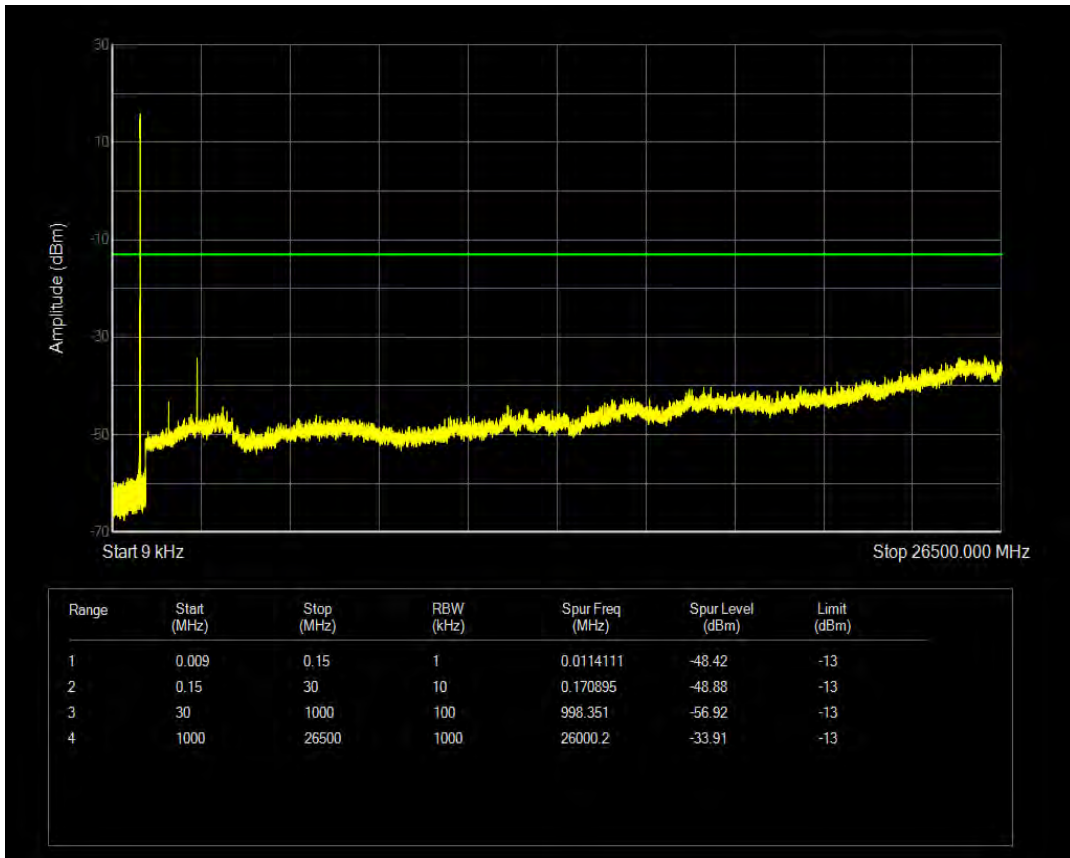

Band5 16QAM BW=5MHz Channel=20525 RB Size=25 Position=#0

Band5 QPSK BW=5MHz Channel=20625 RB Size=1 Position=#0

Band5 QPSK BW=5MHz Channel=20625 RB Size=25 Position=#0

Band5 16QAM BW=5MHz Channel=20625 RB Size=1 Position=#0

Band5 16QAM BW=5MHz Channel=20625 RB Size=25 Position=#0

Band5 QPSK BW=10MHz Channel=20450 RB Size=1 Position=#0

Band5 QPSK BW=10MHz Channel=20450 RB Size=50 Position=#0

Band5 16QAM BW=10MHz Channel=20450 RB Size=1 Position=#0