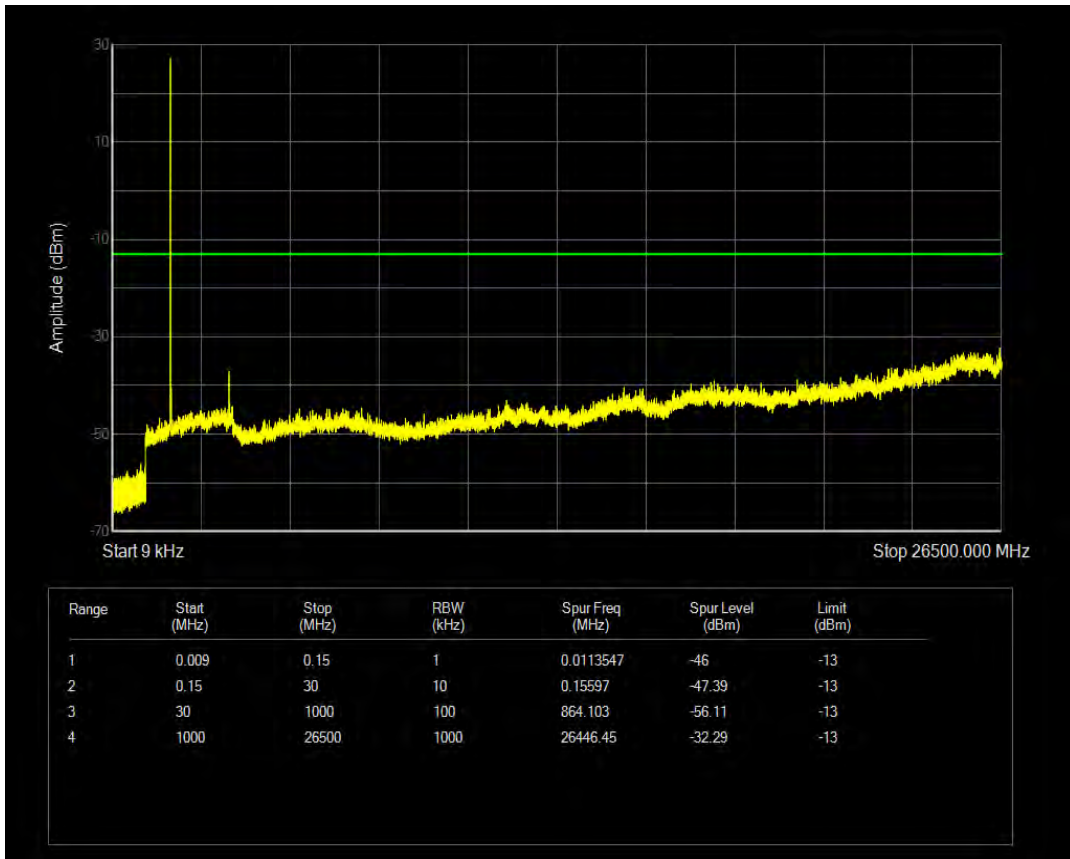

Band5 16QAM BW=10MHz Channel=20600 RB Size=1 Position=#0

Band66 QPSK BW=1.4MHz Channel=131979 RB Size=1 Position=#0

Band66 QPSK BW=1.4MHz Channel=131979 RB Size=6 Position=#0

Band66 16QAM BW=1.4MHz Channel=131979 RB Size=1 Position=#0

Band66 16QAM BW=1.4MHz Channel=131979 RB Size=6 Position=#0

Band66 QPSK BW=1.4MHz Channel=132322 RB Size=1 Position=#0

Band66 QPSK BW=1.4MHz Channel=132322 RB Size=6 Position=#0

Band66 16QAM BW=1.4MHz Channel=132322 RB Size=1 Position=#0