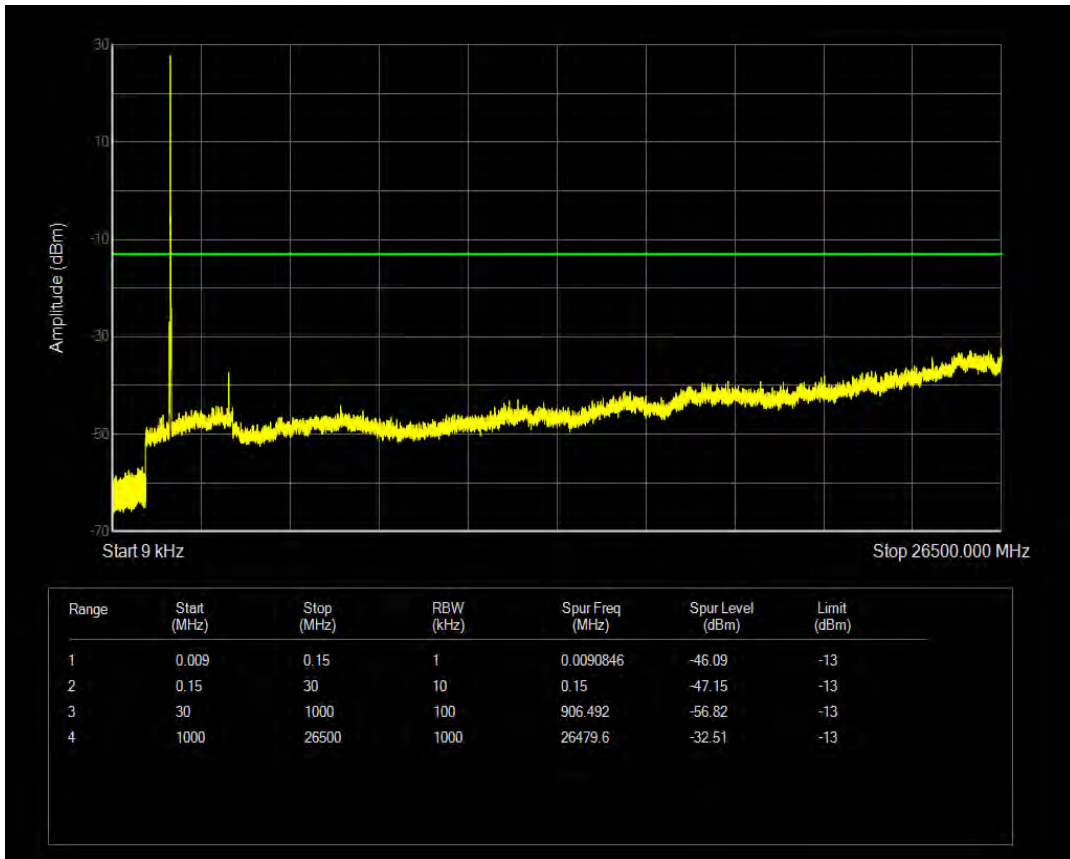

Band4 16QAM BW=15MHz Channel=20175 RB Size=1 Position=#0

Band4 16QAM BW=15MHz Channel=20175 RB Size=75 Position=#0

Band4 QPSK BW=15MHz Channel=20325 RB Size=1 Position=#0

Band4 QPSK BW=15MHz Channel=20325 RB Size=75 Position=#0

Band4 16QAM BW=15MHz Channel=20325 RB Size=1 Position=#0

Band4 16QAM BW=15MHz Channel=20325 RB Size=75 Position=#0

Band4 QPSK BW=20MHz Channel=20050 RB Size=1 Position=#0

Band4 QPSK BW=20MHz Channel=20050 RB Size=100 Position=#0