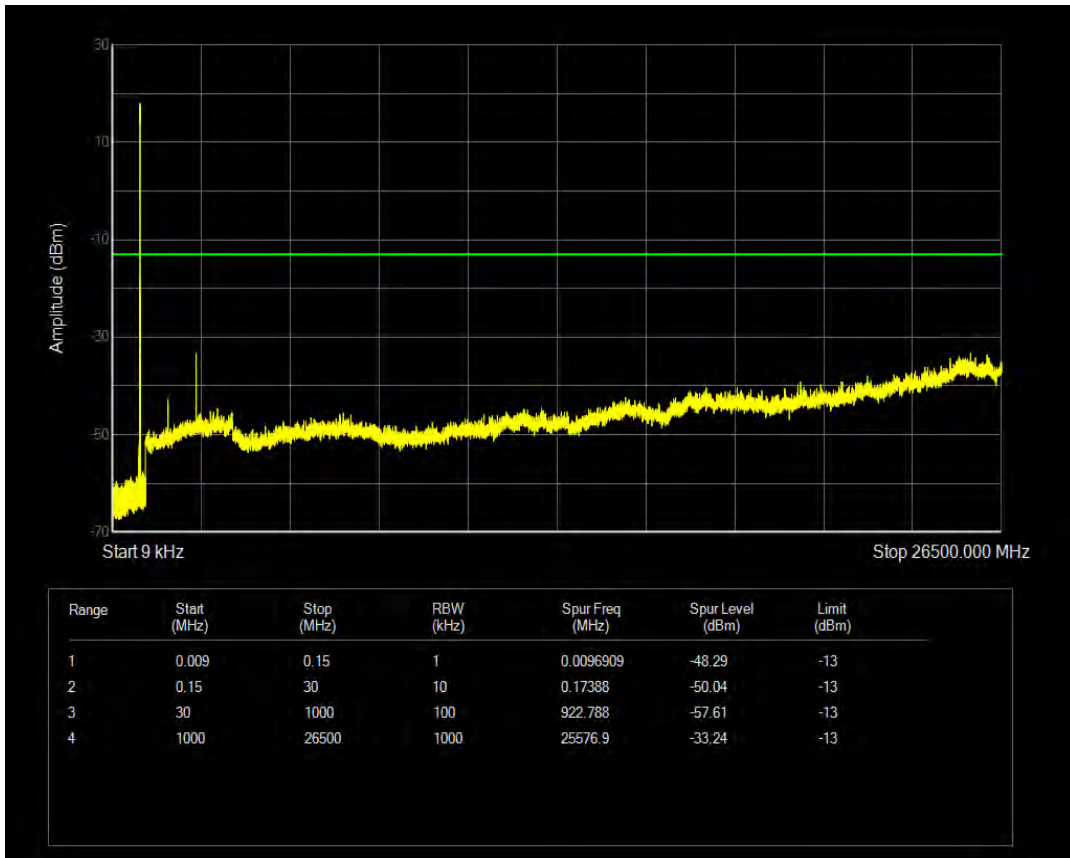

Band5 16QAM BW=3MHz Channel=20525 RB Size=1 Position=#0

Band5 QPSK BW=3MHz Channel=20525 RB Size=15 Position=#0