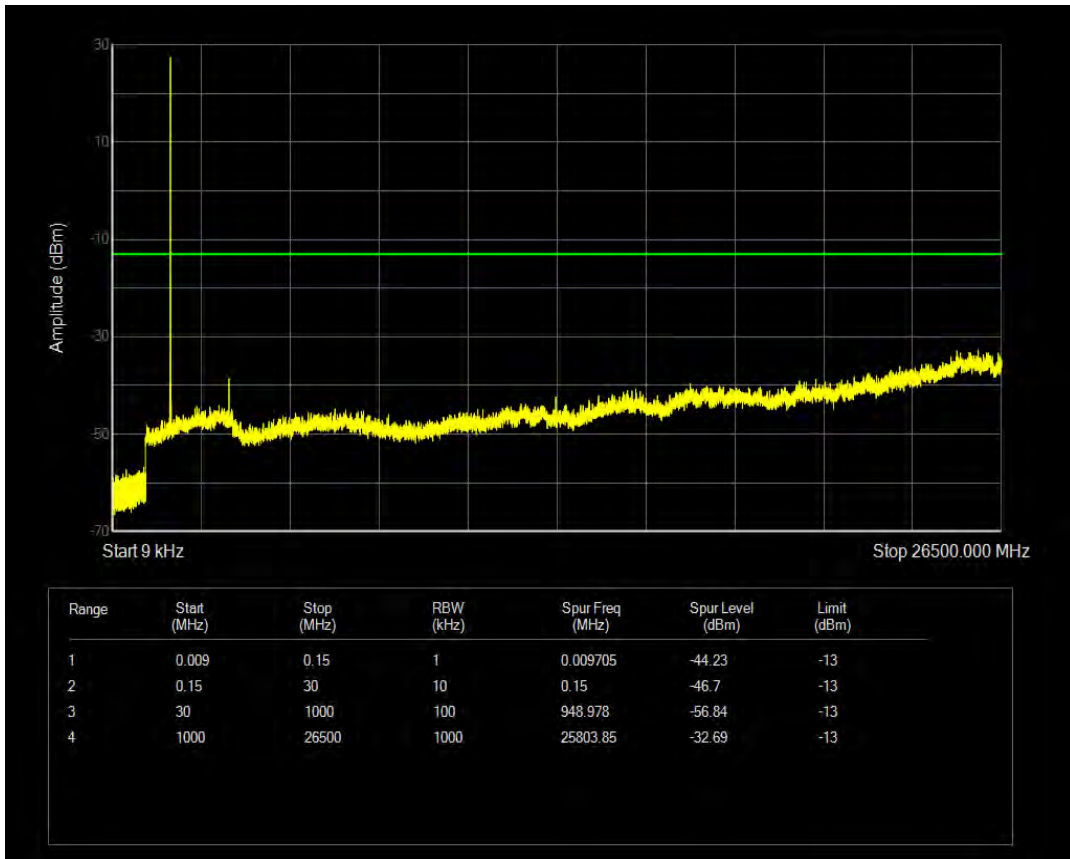

Band66 QPSK BW=3MHz Channel=132322 RB Size=15 Position=#0

Band66 QPSK BW=3MHz Channel=132322 RB Size=1 Position=#0