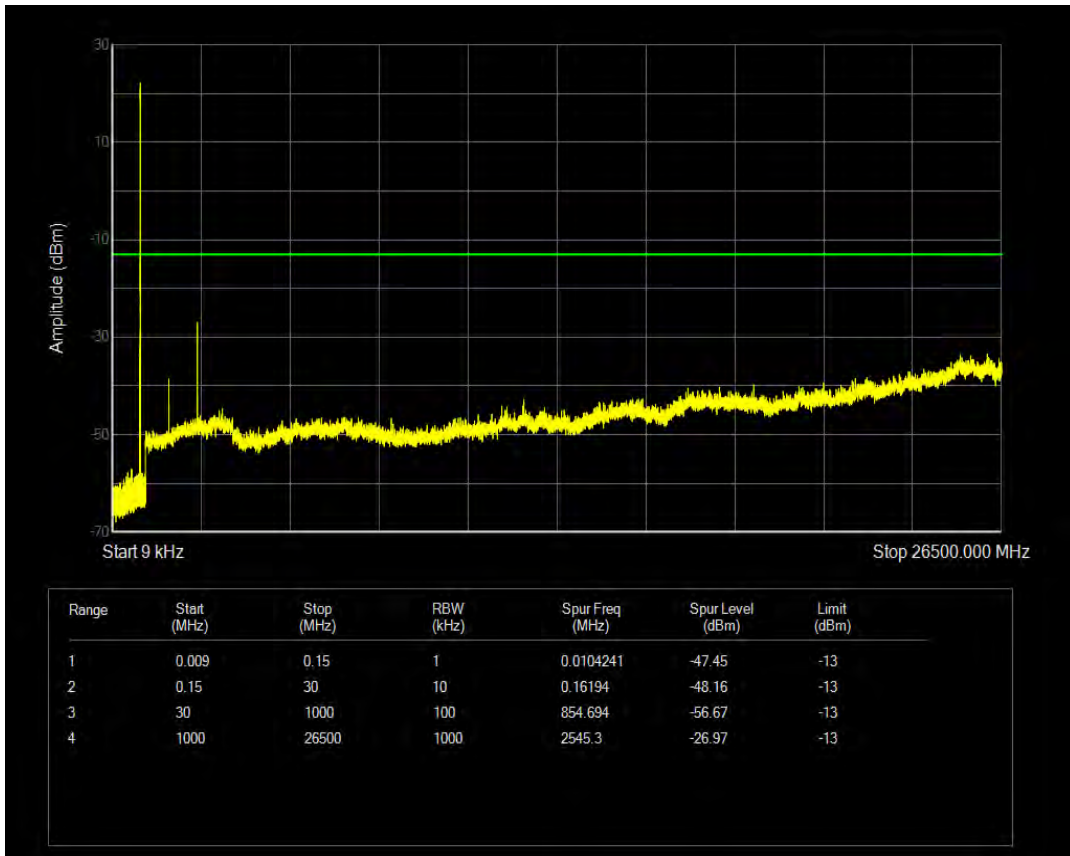

Band5 16QAM BW=1.4MHz Channel=20643 RB Size=1 Position=#0

Band5 QPSK BW=1.4MHz Channel=20643 RB Size=6 Position=#0