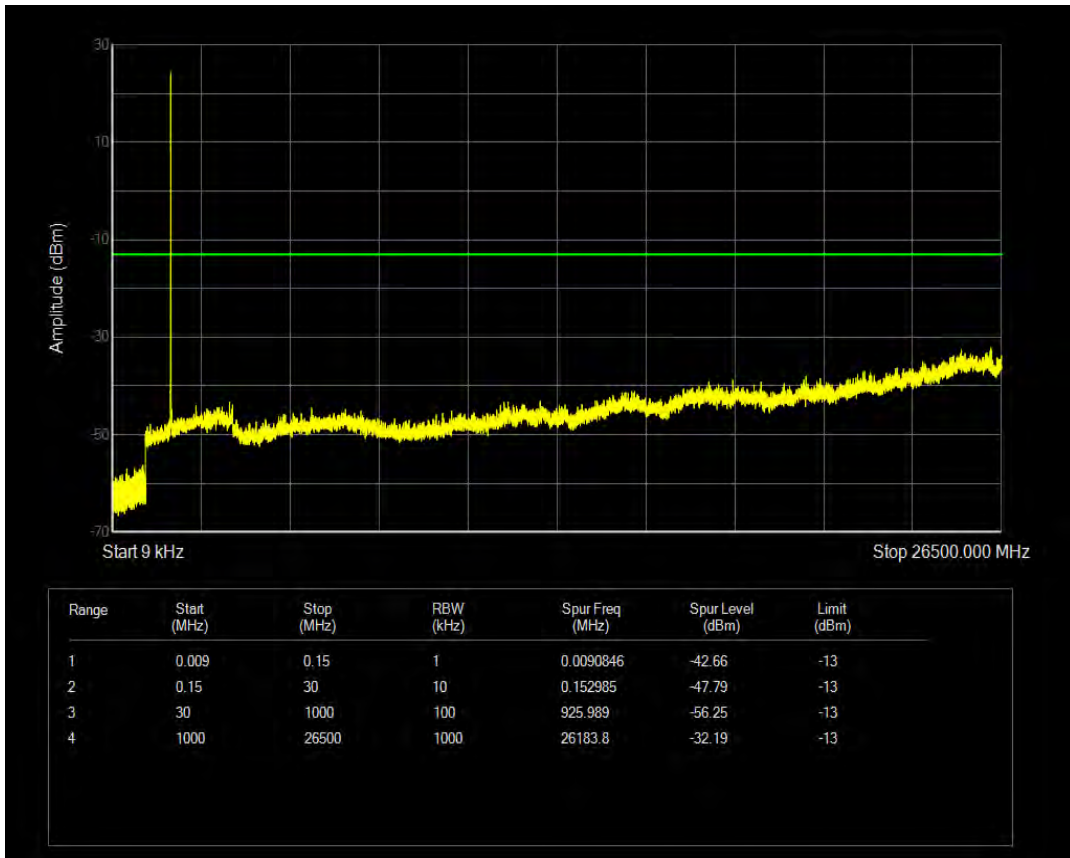

Band4 16QAM BW=3MHz Channel=20385 RB Size=1 Position=#0

Band4 16QAM BW=3MHz Channel=20385 RB Size=15 Position=#0

Band4 QPSK BW=5MHz Channel=19975 RB Size=1 Position=#0

Band4 QPSK BW=5MHz Channel=19975 RB Size=25 Position=#0

Band4 16QAM BW=5MHz Channel=19975 RB Size=1 Position=#0

Band4 16QAM BW=5MHz Channel=19975 RB Size=25 Position=#0

Band4 QPSK BW=5MHz Channel=20175 RB Size=1 Position=#0

Band4 QPSK BW=5MHz Channel=20175 RB Size=25 Position=#0