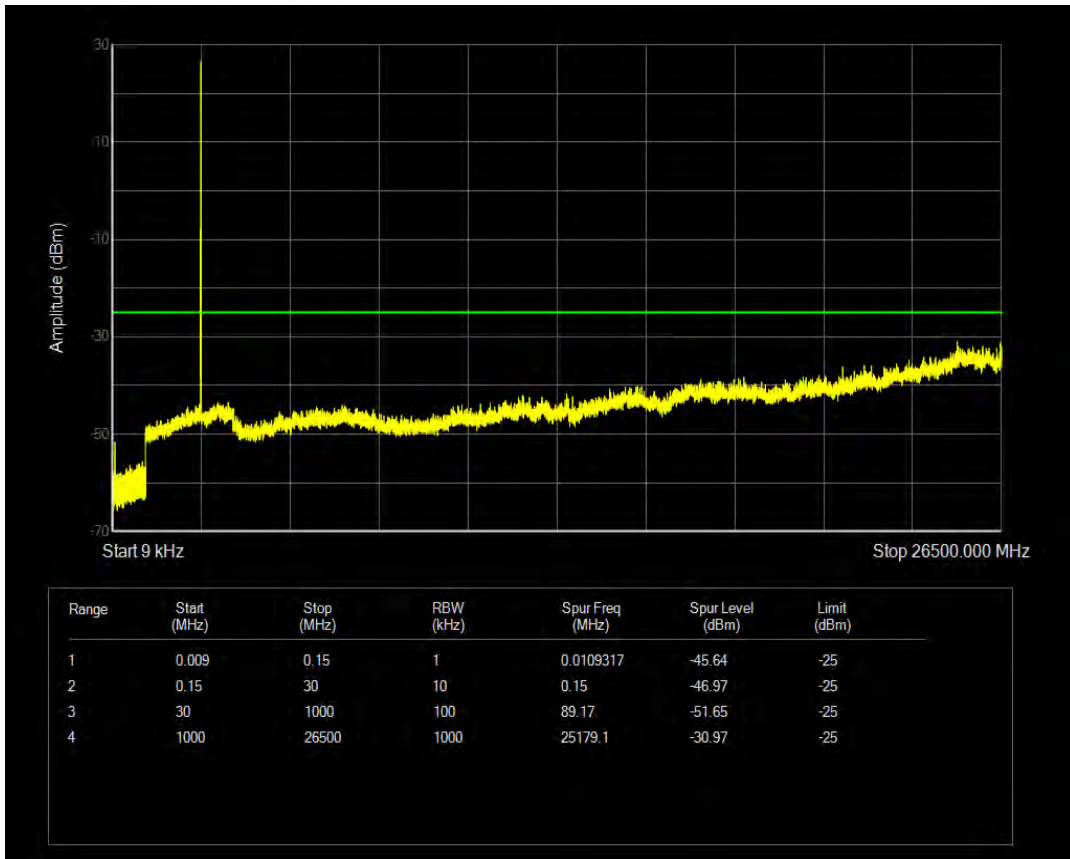

Band41(2535-2655) 16QAM BW=5MHz Channel=41215 RB Size=25 Position=#0

Band41(2535-2655) 16QAM BW=5MHz Channel=41215 RB Size=1 Position=#0