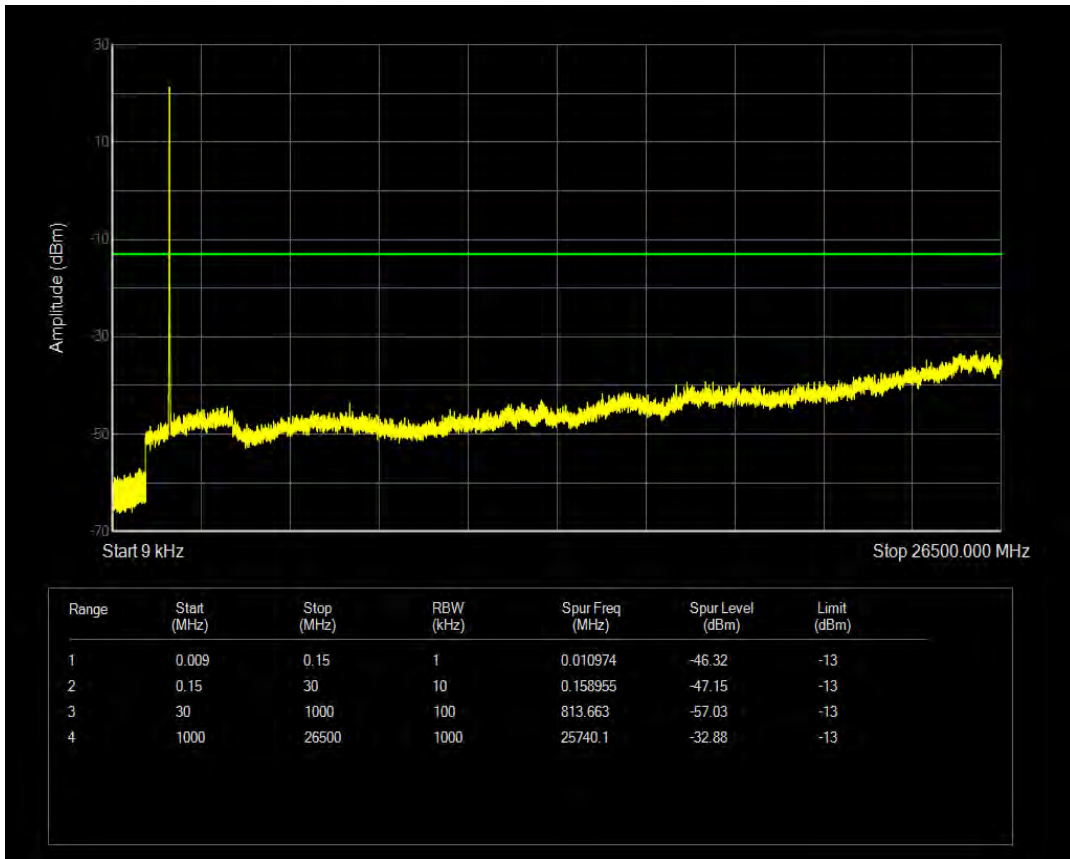

Band4 16QAM BW=5MHz Channel=20375 RB Size=1 Position=#0

Band4 16QAM BW=5MHz Channel=20375 RB Size=25 Position=#0

Band4 QPSK BW=10MHz Channel=20000 RB Size=1 Position=#0

Band4 QPSK BW=10MHz Channel=20000 RB Size=50 Position=#0

Band4 16QAM BW=10MHz Channel=20000 RB Size=50 Position=#0

Band4 16QAM BW=10MHz Channel=20000 RB Size=1 Position=#0

Band4 QPSK BW=10MHz Channel=20175 RB Size=1 Position=#0

Band4 QPSK BW=10MHz Channel=20175 RB Size=50 Position=#0