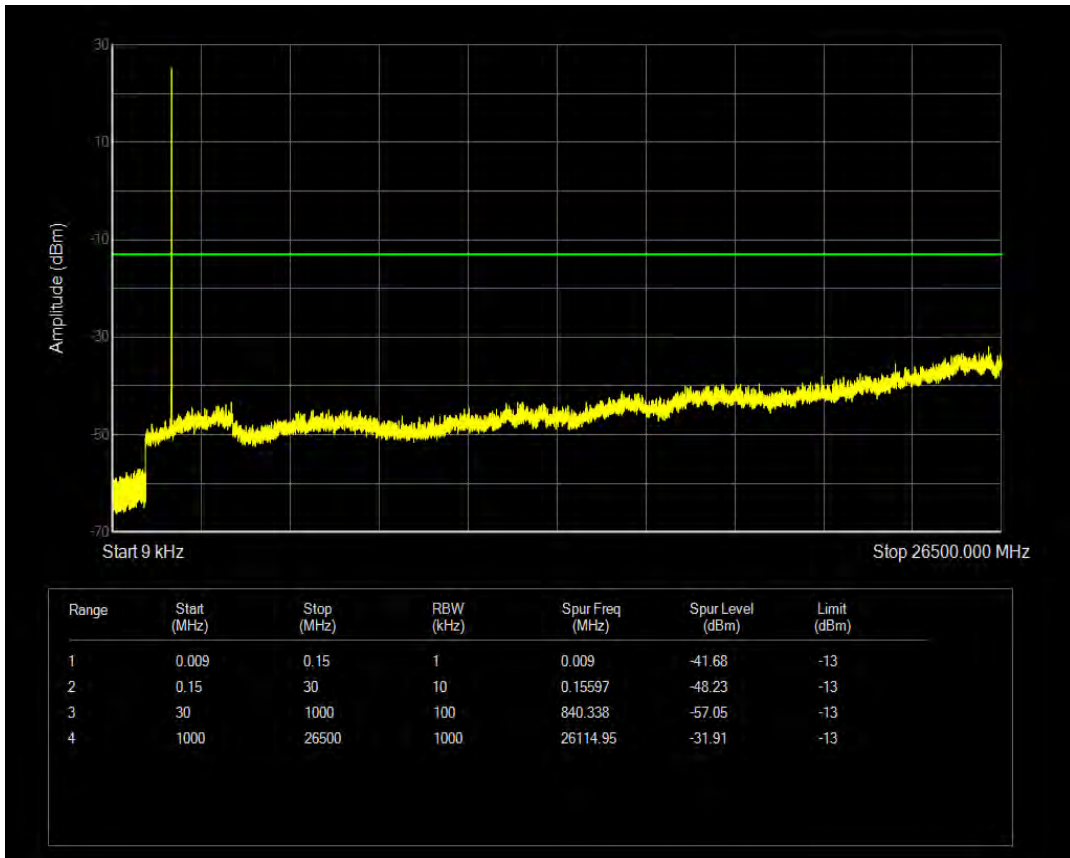

Band66 QPSK BW=5MHz Channel=131997 RB Size=1 Position=#0

Band66 16QAM BW=3MHz Channel=132657 RB Size=15 Position=#0