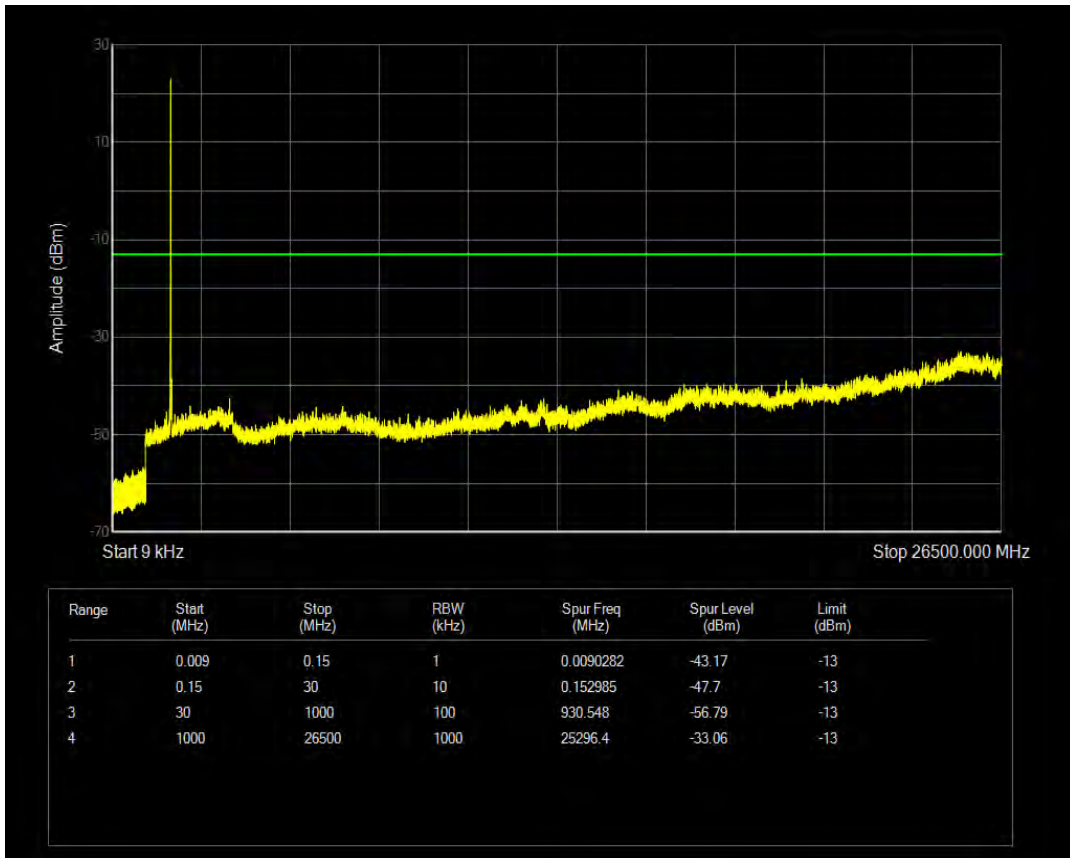

Band4 16QAM BW=5MHz Channel=20175 RB Size=1 Position=#0

Band4 16QAM BW=5MHz Channel=20175 RB Size=25 Position=#0

Band4 QPSK BW=5MHz Channel=20375 RB Size=1 Position=#0

Band4 QPSK BW=5MHz Channel=20375 RB Size=25 Position=#0

Band4 16QAM BW=5MHz Channel=20375 RB Size=1 Position=#0

Band4 16QAM BW=5MHz Channel=20375 RB Size=25 Position=#0

Band4 QPSK BW=10MHz Channel=20000 RB Size=1 Position=#0

Band4 QPSK BW=10MHz Channel=20000 RB Size=50 Position=#0