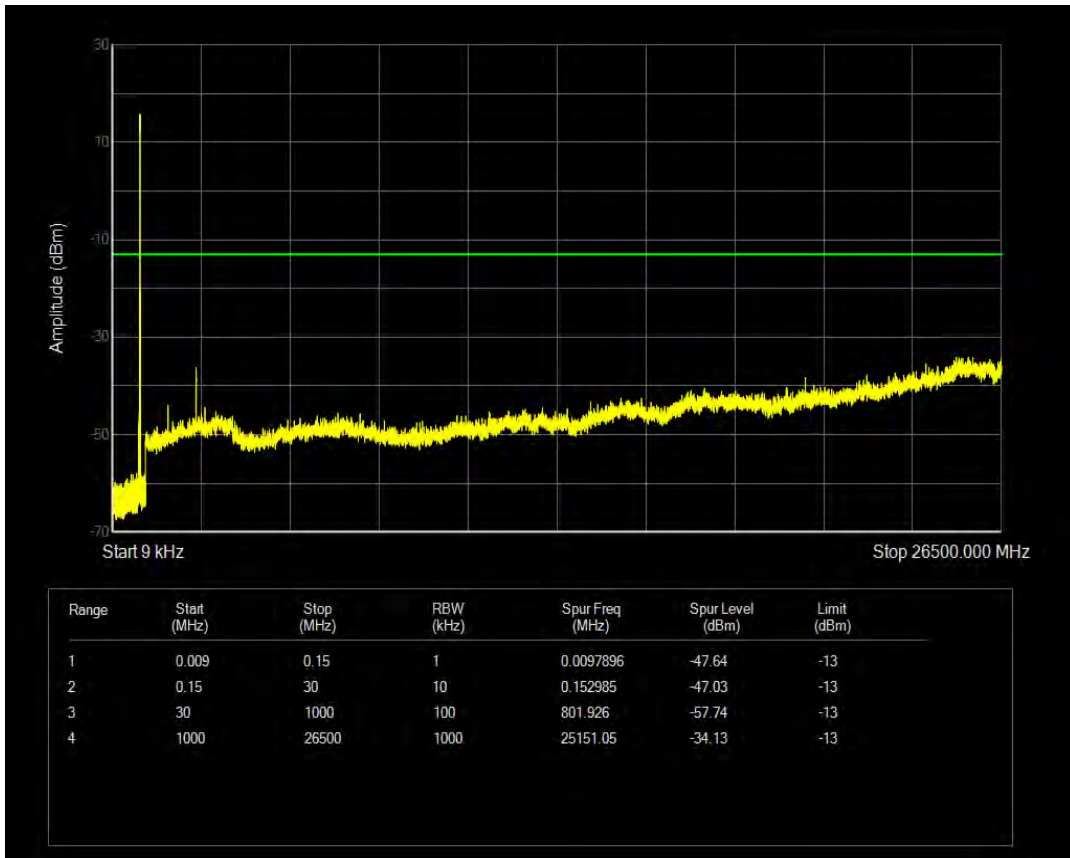

Band5 16QAM BW=3MHz Channel=20635 RB Size=15 Position=#0

Band5 QPSK BW=5MHz Channel=20425 RB Size=1 Position=#0

Band5 QPSK BW=5MHz Channel=20425 RB Size=25 Position=#0

Band5 16QAM BW=5MHz Channel=20425 RB Size=1 Position=#0

Band5 16QAM BW=5MHz Channel=20425 RB Size=25 Position=#0

Band5 QPSK BW=5MHz Channel=20525 RB Size=1 Position=#0

Band5 QPSK BW=5MHz Channel=20525 RB Size=25 Position=#0

Band5 16QAM BW=5MHz Channel=20525 RB Size=1 Position=#0