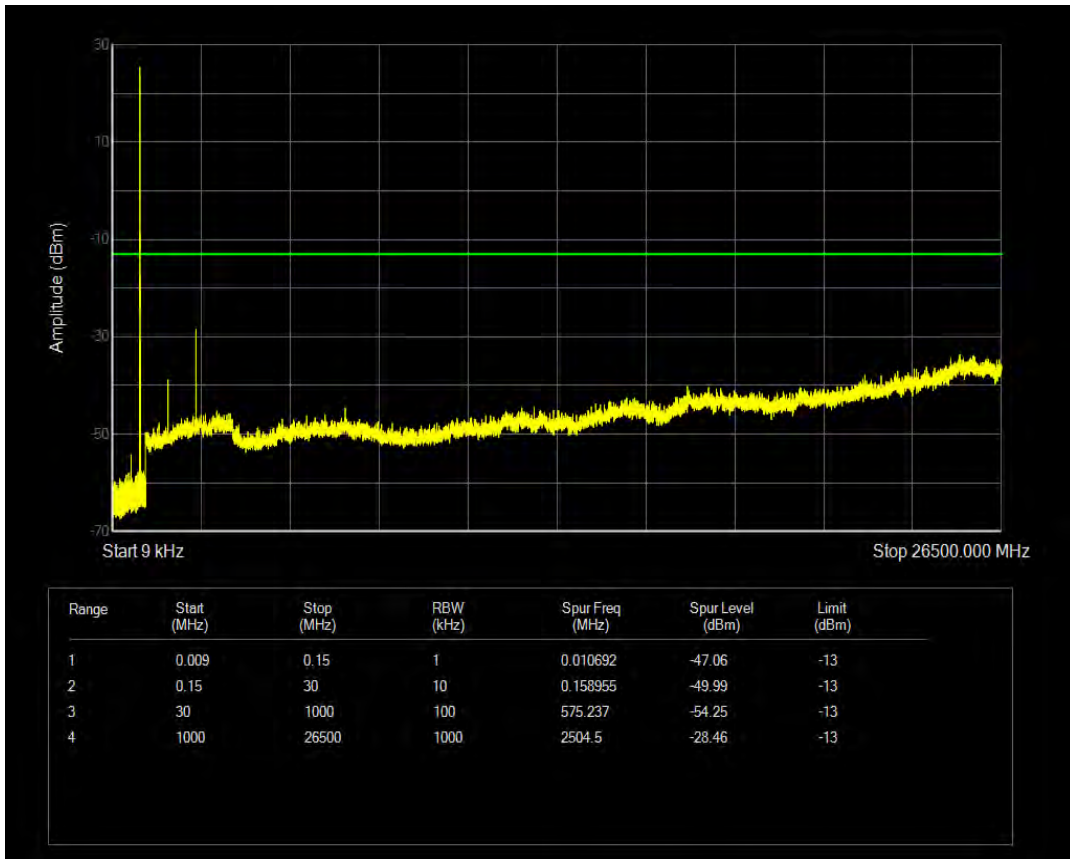

Band5 16QAM BW=1.4MHz Channel=20525 RB Size=6 Position=#0

Band5 QPSK BW=1.4MHz Channel=20643 RB Size=1 Position=#0

Band5 QPSK BW=1.4MHz Channel=20643 RB Size=6 Position=#0

Band5 16QAM BW=1.4MHz Channel=20643 RB Size=1 Position=#0

Band5 16QAM BW=1.4MHz Channel=20643 RB Size=6 Position=#0

Band5 QPSK BW=3MHz Channel=20415 RB Size=1 Position=#0

Band5 QPSK BW=3MHz Channel=20415 RB Size=15 Position=#0

Band5 16QAM BW=3MHz Channel=20415 RB Size=1 Position=#0

Band5 16QAM BW=3MHz Channel=20415 RB Size=15 Position=#0

Band5 QPSK BW=3MHz Channel=20525 RB Size=1 Position=#0

Band5 QPSK BW=3MHz Channel=20525 RB Size=15 Position=#0

Band5 16QAM BW=3MHz Channel=20525 RB Size=1 Position=#0