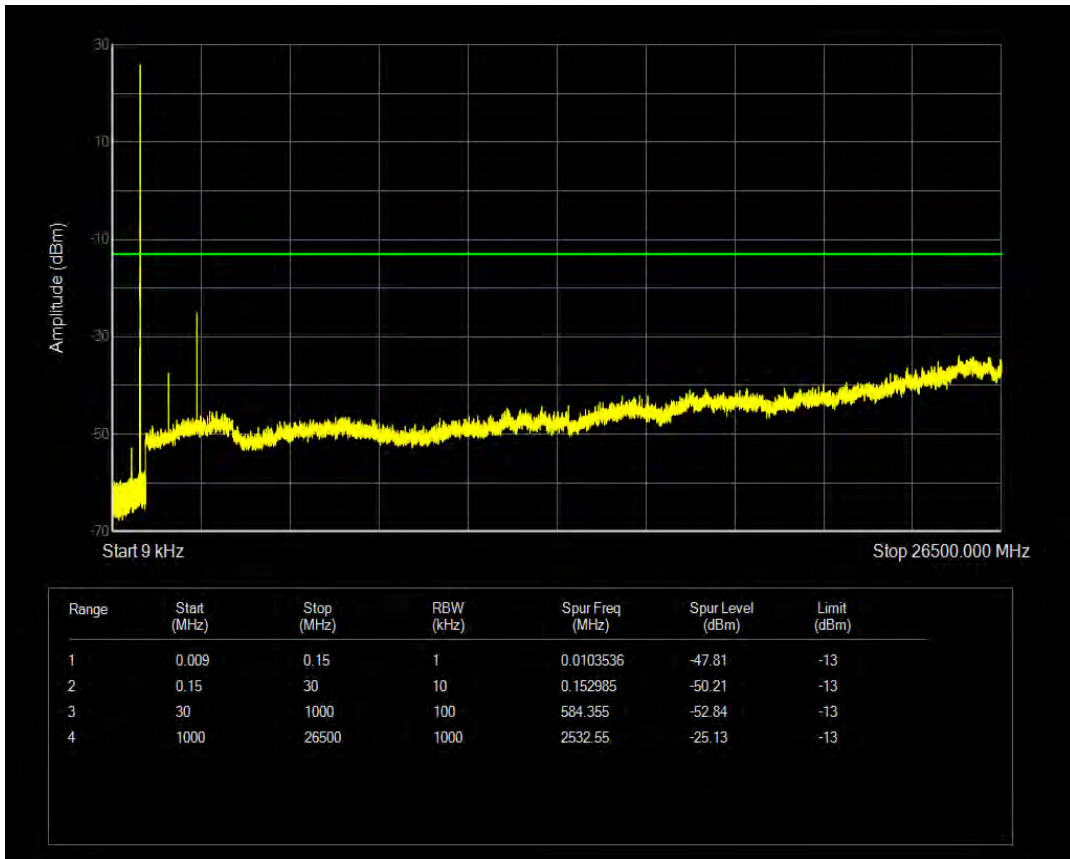

Band5 16QAM BW=5MHz Channel=20425 RB Size=25 Position=#0

Band5 QPSK BW=5MHz Channel=20525 RB Size=1 Position=#0

Band5 QPSK BW=5MHz Channel=20525 RB Size=25 Position=#0

Band5 16QAM BW=5MHz Channel=20525 RB Size=1 Position=#0

Band5 16QAM BW=5MHz Channel=20525 RB Size=25 Position=#0

Band5 QPSK BW=5MHz Channel=20625 RB Size=1 Position=#0

Band5 QPSK BW=5MHz Channel=20625 RB Size=25 Position=#0

Band5 16QAM BW=5MHz Channel=20625 RB Size=1 Position=#0