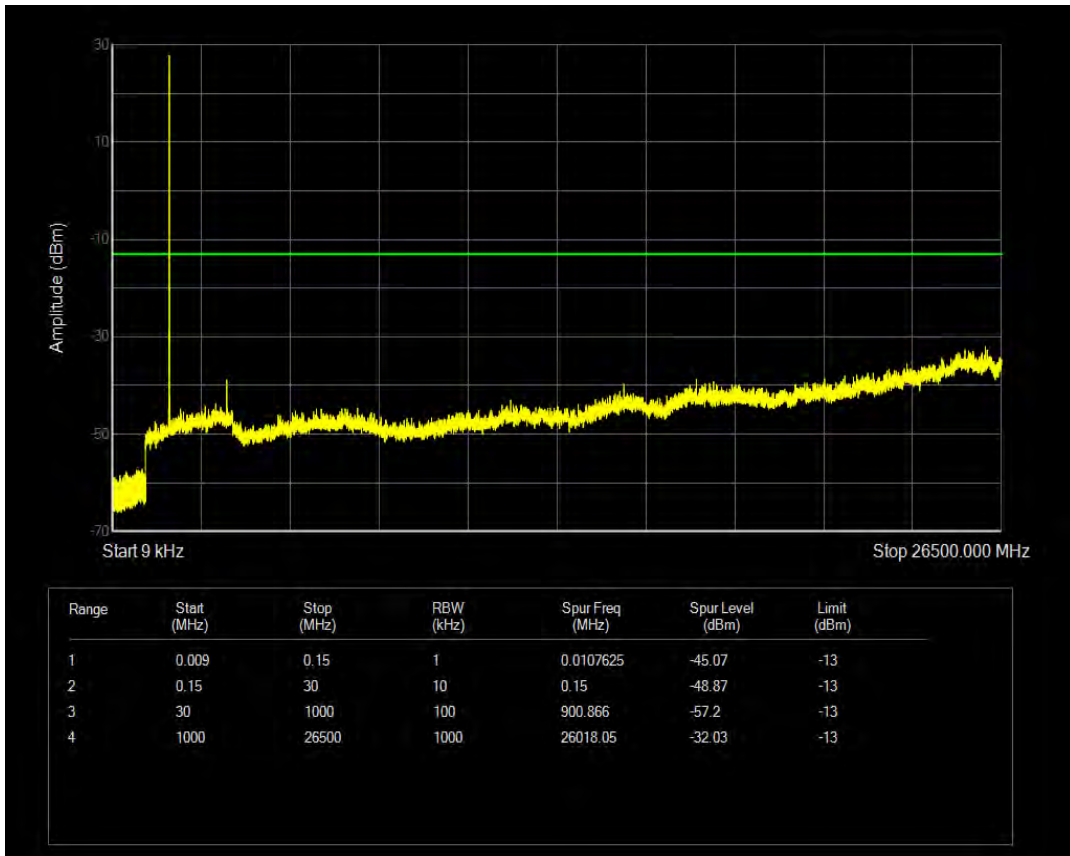

Band4 16QAM BW=3MHz Channel=20385 RB Size=1 Position=#0

Band4 16QAM BW=3MHz Channel=20385 RB Size=15 Position=#0

Band4 QPSK BW=5MHz Channel=19975 RB Size=1 Position=#0

Band4 QPSK BW=5MHz Channel=19975 RB Size=25 Position=#0

Band4 16QAM BW=5MHz Channel=19975 RB Size=1 Position=#0

Band4 16QAM BW=5MHz Channel=19975 RB Size=25 Position=#0

Band4 QPSK BW=5MHz Channel=20175 RB Size=1 Position=#0

Band4 QPSK BW=5MHz Channel=20175 RB Size=25 Position=#0