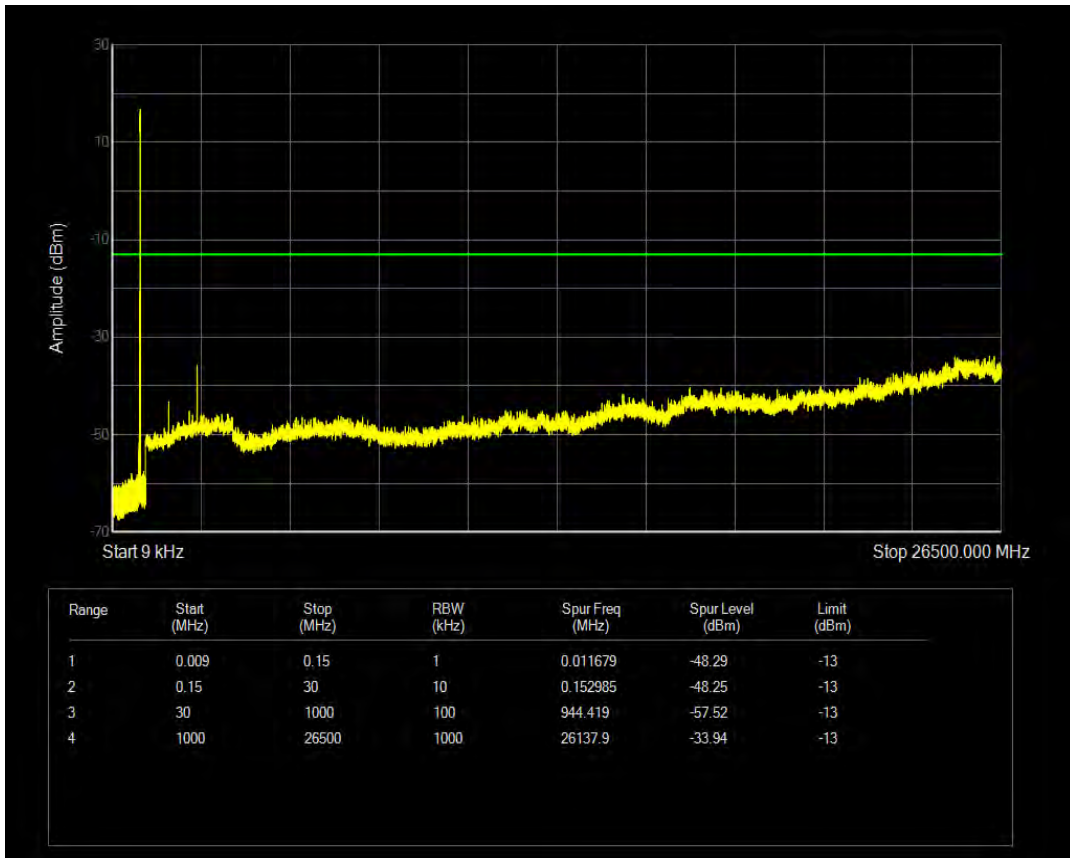

Band5 16QAM BW=5MHz Channel=20425 RB Size=25 Position=#0

Band5 QPSK BW=5MHz Channel=20525 RB Size=1 Position=#0

Band5 QPSK BW=5MHz Channel=20525 RB Size=25 Position=#0

Band5 16QAM BW=5MHz Channel=20525 RB Size=1 Position=#0

Band5 16QAM BW=5MHz Channel=20525 RB Size=25 Position=#0

Band5 QPSK BW=5MHz Channel=20625 RB Size=1 Position=#0

Band5 QPSK BW=5MHz Channel=20625 RB Size=25 Position=#0

Band5 16QAM BW=5MHz Channel=20625 RB Size=1 Position=#0