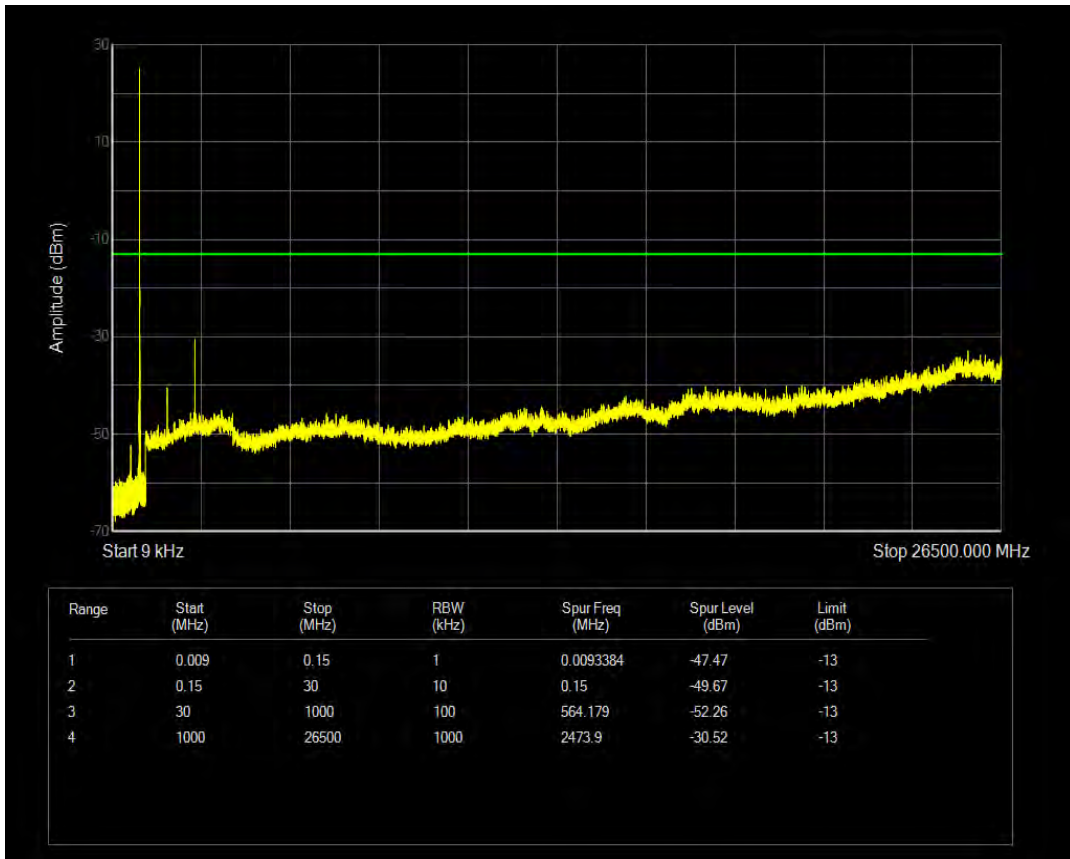

Band5 QPSK BW=3MHz Channel=20415 RB Size=15 Position=#0

Band5 QPSK BW=3MHz Channel=20415 RB Size=1 Position=#0