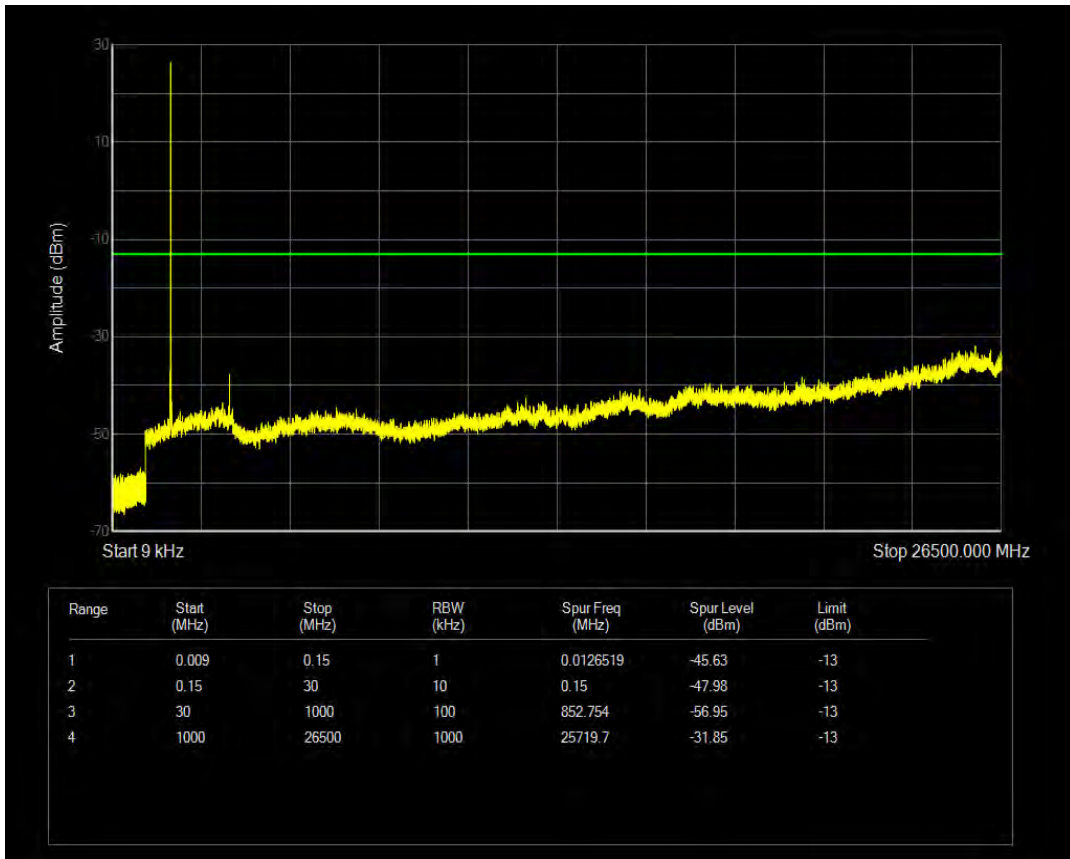

Band4 16QAM BW=3MHz Channel=20385 RB Size=1 Position=#0

Band4 16QAM BW=3MHz Channel=20385 RB Size=15 Position=#0

Band4 QPSK BW=5MHz Channel=19975 RB Size=1 Position=#0

Band4 QPSK BW=5MHz Channel=19975 RB Size=25 Position=#0

Band4 16QAM BW=5MHz Channel=19975 RB Size=1 Position=#0

Band4 16QAM BW=5MHz Channel=19975 RB Size=25 Position=#0

Band4 QPSK BW=5MHz Channel=20175 RB Size=1 Position=#0

Band4 QPSK BW=5MHz Channel=20175 RB Size=25 Position=#0