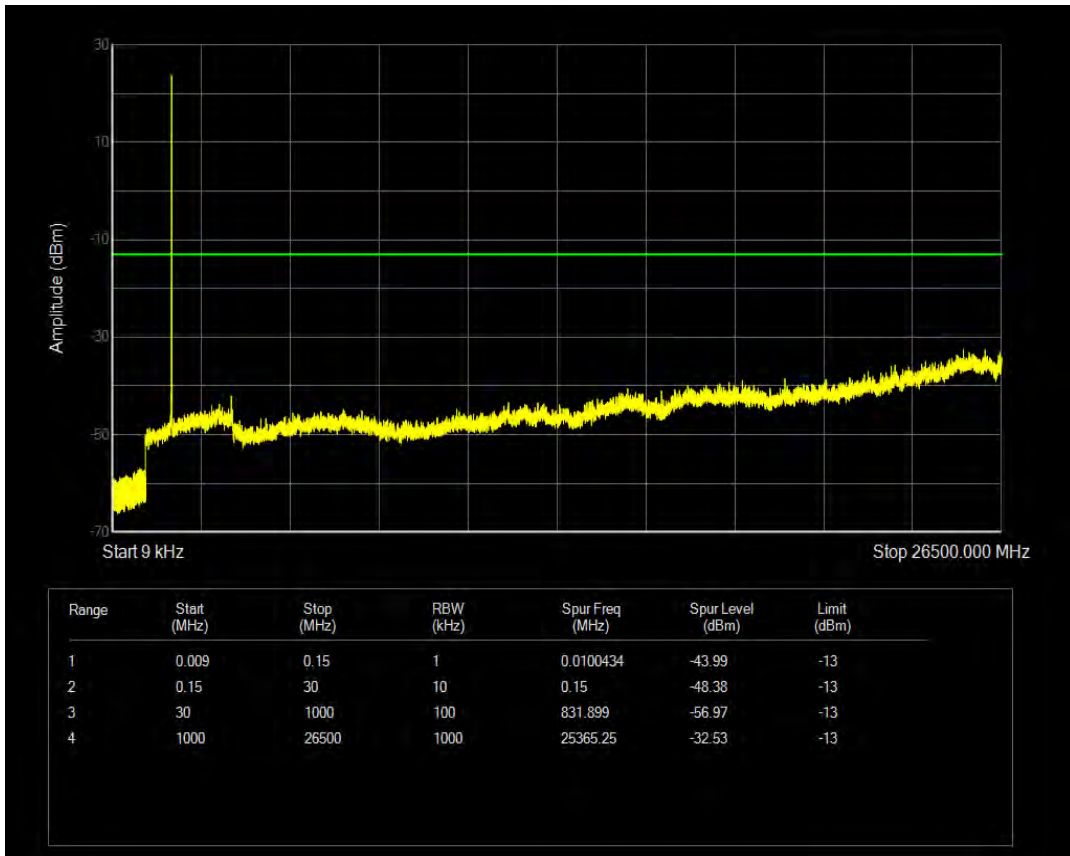

Band66 16QAM BW=3MHz Channel=132657 RB Size=1 Position=#0

Band66 QPSK BW=3MHz Channel=132657 RB Size=15 Position=#0