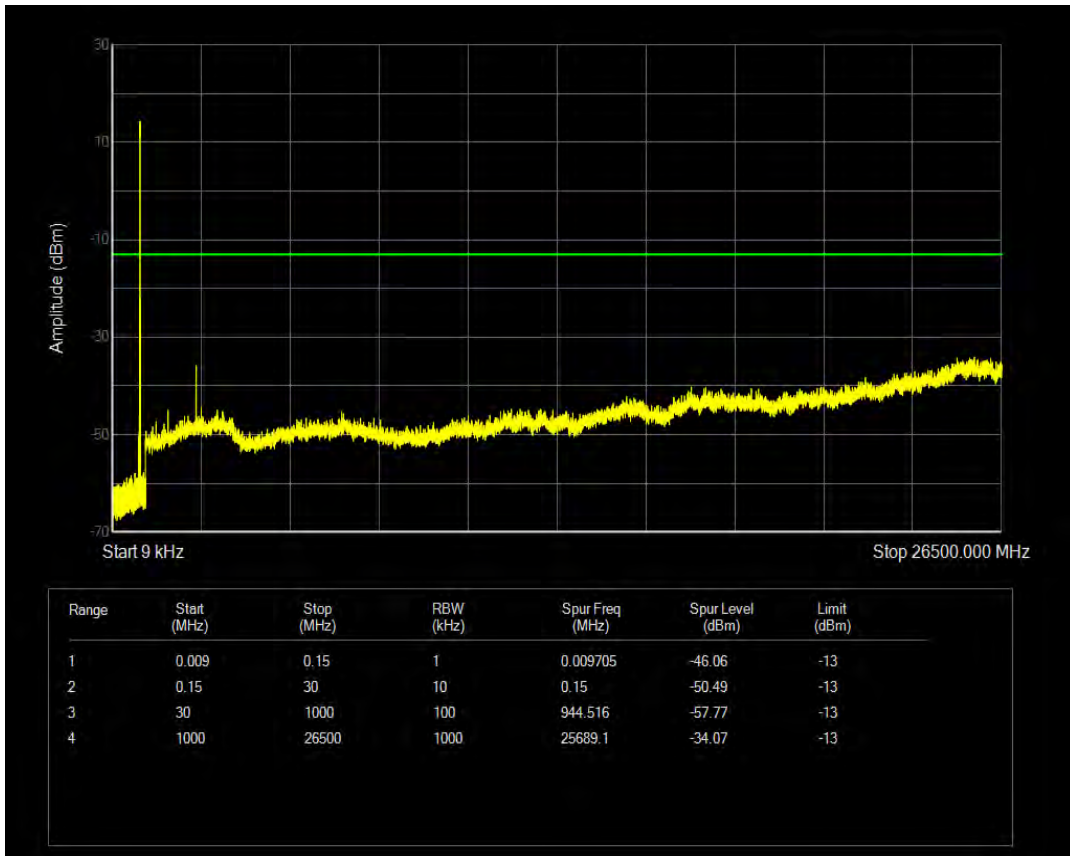

Band5 16QAM BW=5MHz Channel=20425 RB Size=25 Position=#0

Band5 QPSK BW=5MHz Channel=20525 RB Size=1 Position=#0

Band5 QPSK BW=5MHz Channel=20525 RB Size=25 Position=#0

Band5 16QAM BW=5MHz Channel=20525 RB Size=1 Position=#0

Band5 16QAM BW=5MHz Channel=20525 RB Size=25 Position=#0

Band5 QPSK BW=5MHz Channel=20625 RB Size=1 Position=#0

Band5 QPSK BW=5MHz Channel=20625 RB Size=25 Position=#0

Band5 16QAM BW=5MHz Channel=20625 RB Size=1 Position=#0