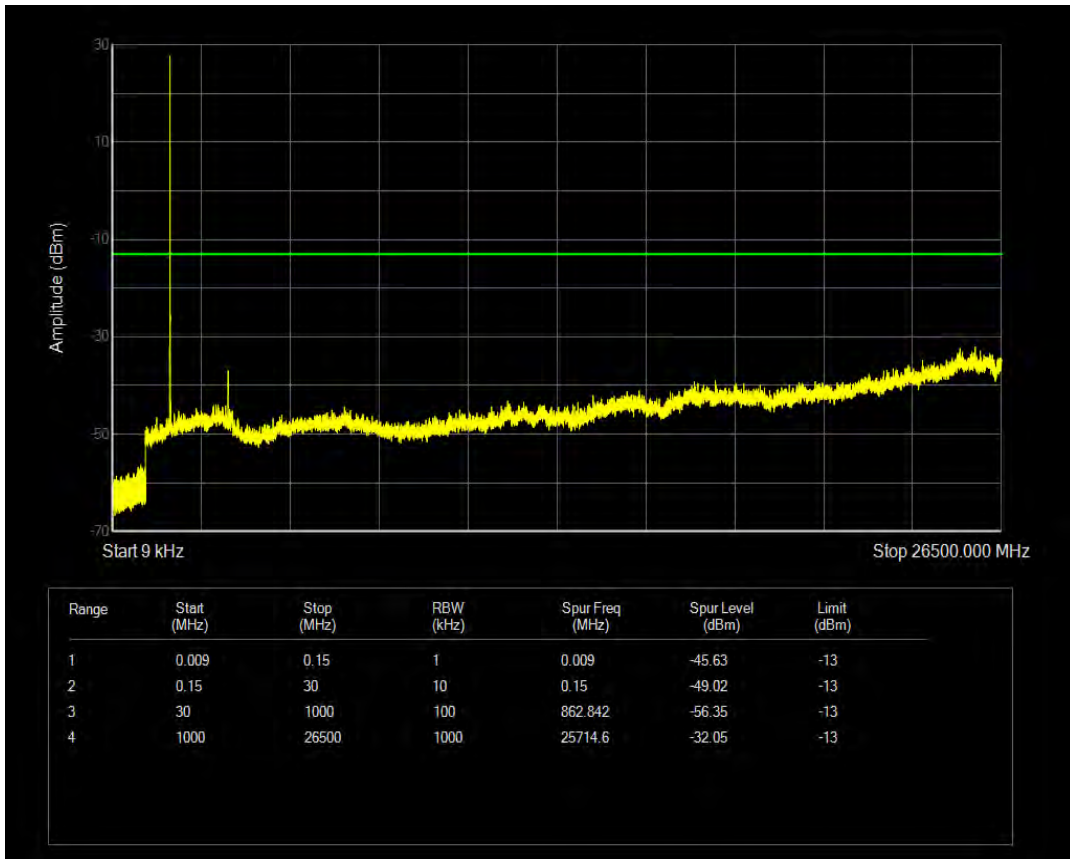

Band4 16QAM BW=3MHz Channel=20385 RB Size=1 Position=#0

Band4 16QAM BW=3MHz Channel=20385 RB Size=15 Position=#0

Band4 QPSK BW=5MHz Channel=19975 RB Size=1 Position=#0

Band4 QPSK BW=5MHz Channel=19975 RB Size=25 Position=#0

Band4 16QAM BW=5MHz Channel=19975 RB Size=1 Position=#0

Band4 16QAM BW=5MHz Channel=19975 RB Size=25 Position=#0

Band4 QPSK BW=5MHz Channel=20175 RB Size=1 Position=#0

Band4 QPSK BW=5MHz Channel=20175 RB Size=25 Position=#0