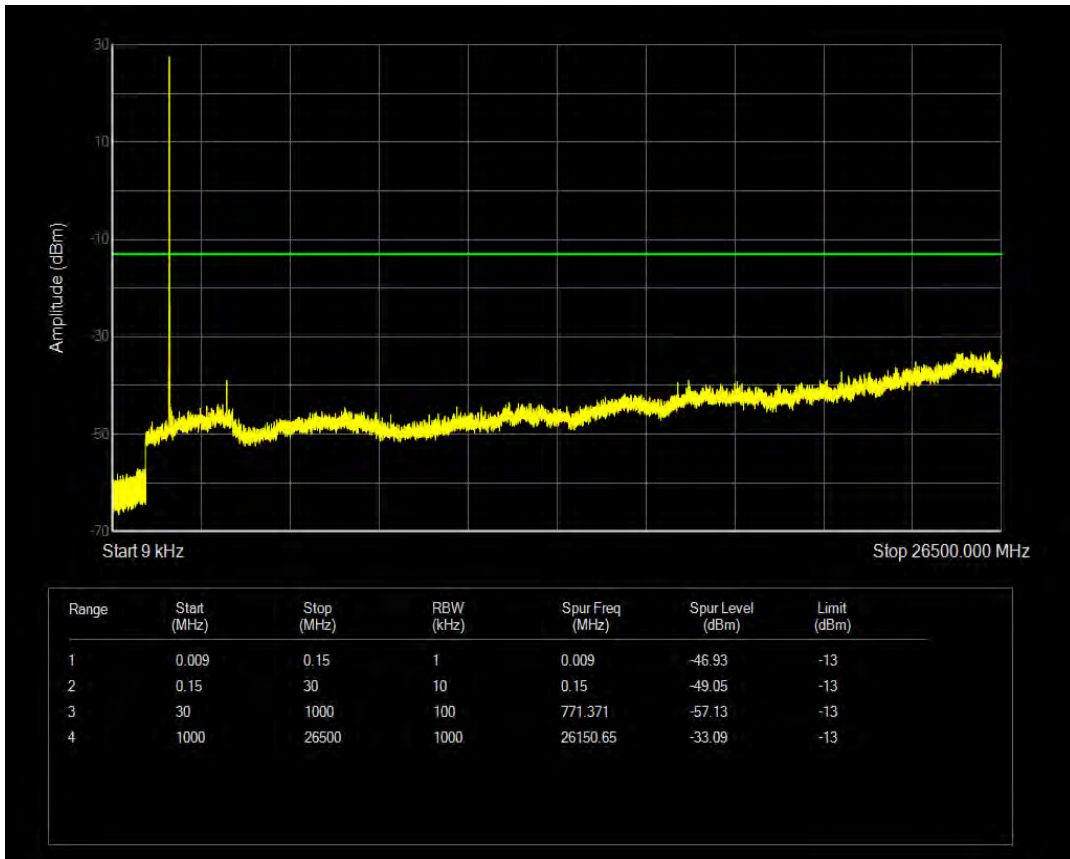

Band4 16QAM BW=5MHz Channel=20175 RB Size=1 Position=#0

Band4 16QAM BW=5MHz Channel=20175 RB Size=25 Position=#0

Band4 QPSK BW=5MHz Channel=20375 RB Size=1 Position=#0

Band4 QPSK BW=5MHz Channel=20375 RB Size=25 Position=#0

Band4 16QAM BW=5MHz Channel=20375 RB Size=1 Position=#0

Band4 16QAM BW=5MHz Channel=20375 RB Size=25 Position=#0

Band4 QPSK BW=10MHz Channel=20000 RB Size=1 Position=#0

Band4 QPSK BW=10MHz Channel=20000 RB Size=50 Position=#0