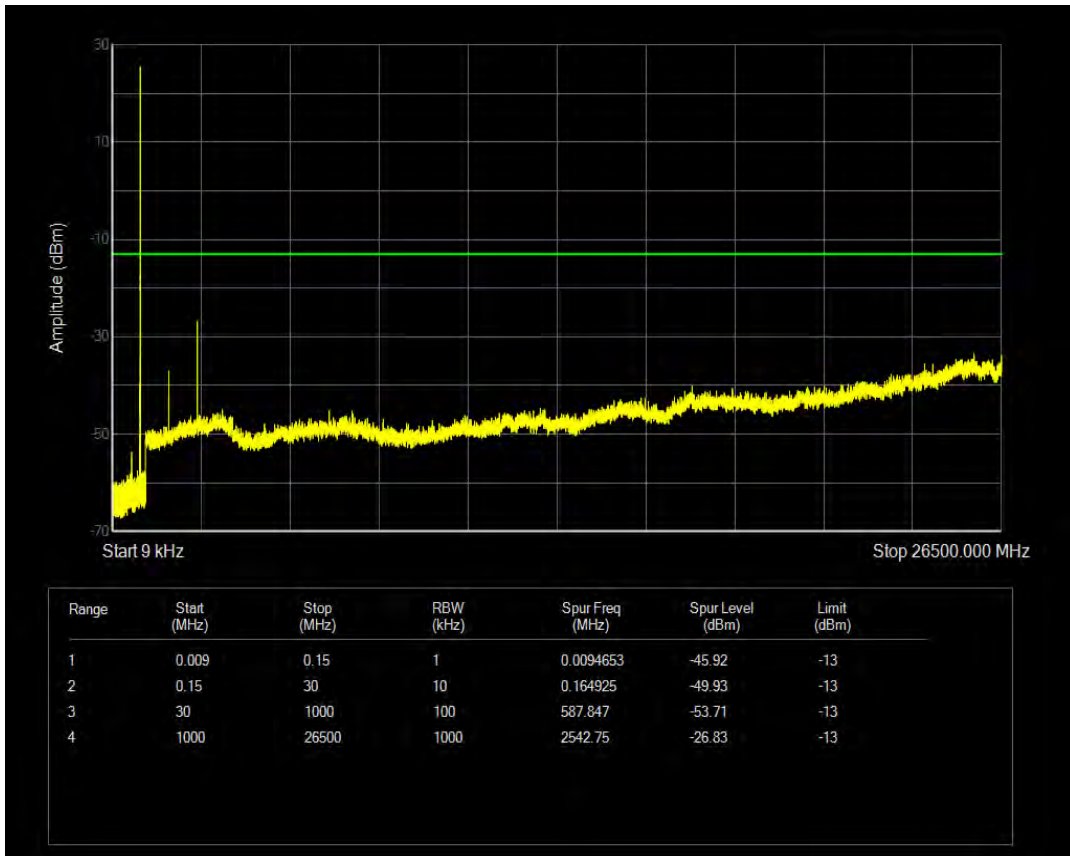

Band5 16QAM BW=1.4MHz Channel=20407 RB Size=6 Position=#0

Band5 QPSK BW=1.4MHz Channel=20525 RB Size=1 Position=#0

Band5 QPSK BW=1.4MHz Channel=20525 RB Size=6 Position=#0

Band5 16QAM BW=1.4MHz Channel=20525 RB Size=1 Position=#0

Band5 16QAM BW=1.4MHz Channel=20525 RB Size=6 Position=#0

Band5 QPSK BW=1.4MHz Channel=20643 RB Size=1 Position=#0

Band5 QPSK BW=1.4MHz Channel=20643 RB Size=6 Position=#0

Band5 16QAM BW=1.4MHz Channel=20643 RB Size=1 Position=#0