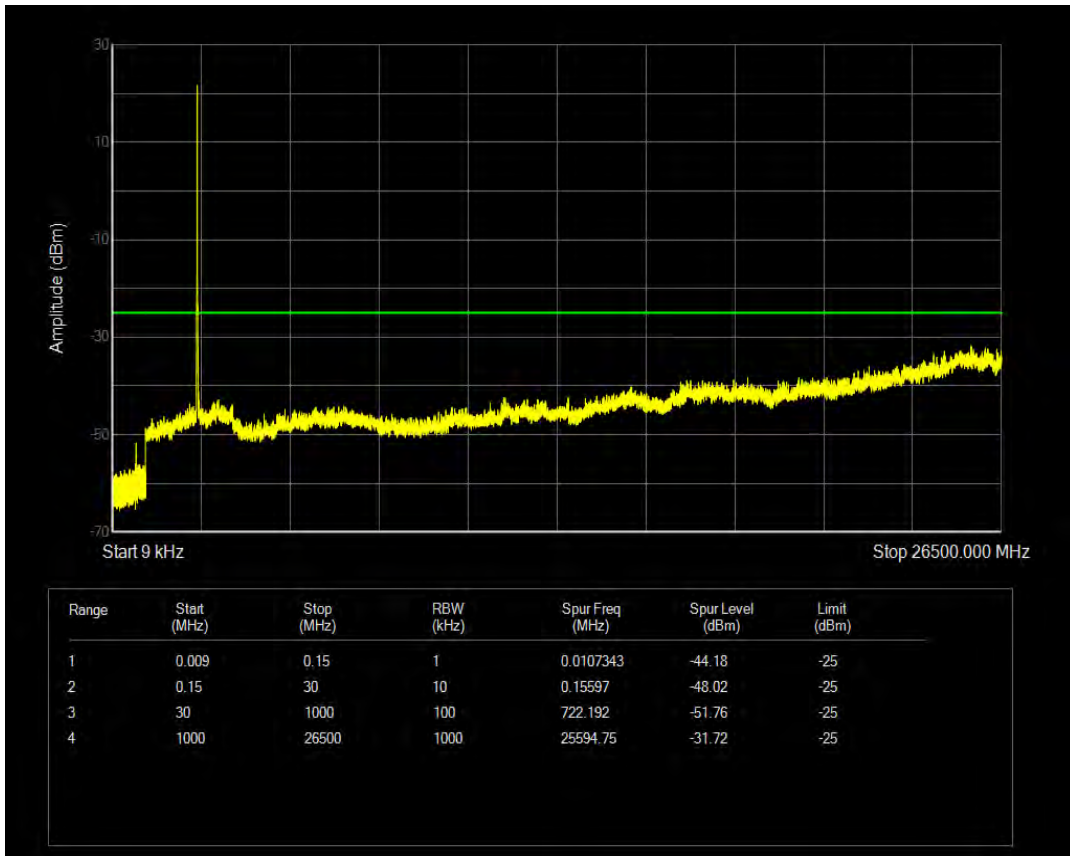

Band41(2535-2655) 16QAM BW=10MHz Channel=40090 RB Size=1 Position=#0

Band41(2535-2655) QPSK BW=10MHz Channel=40090 RB Size=50 Position=#0