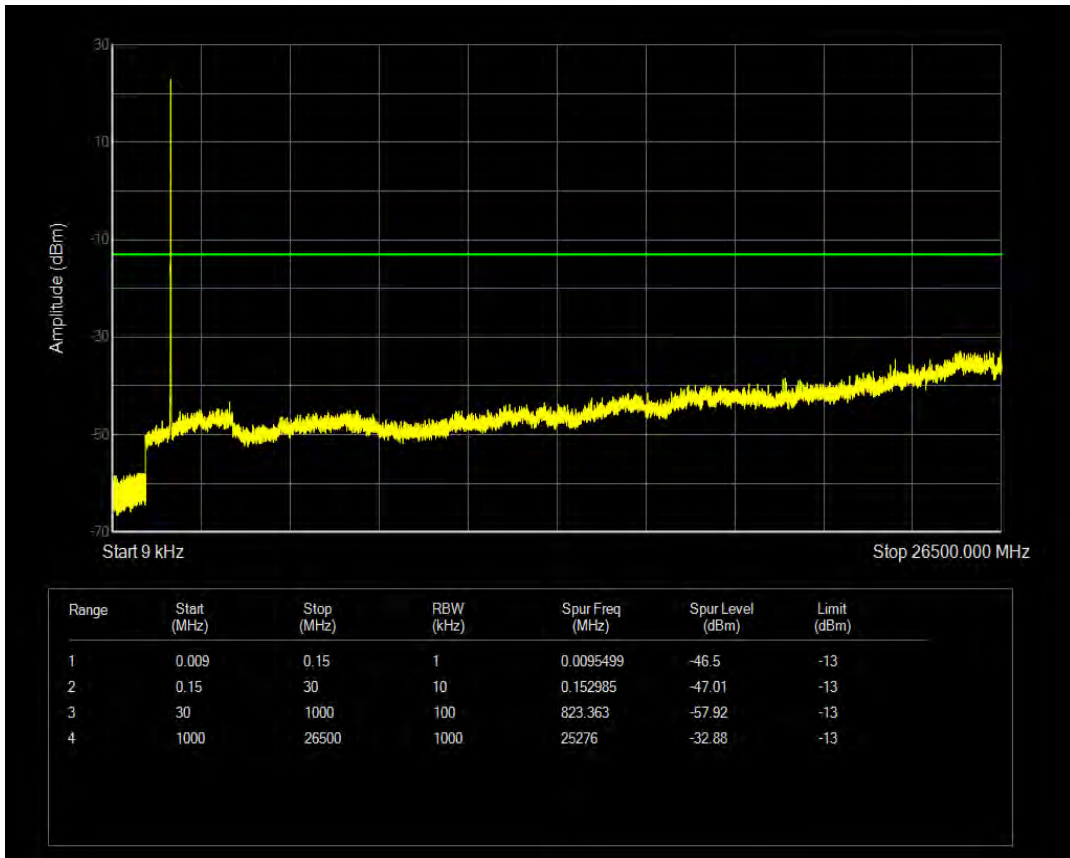

Band4 16QAM BW=5MHz Channel=20175 RB Size=1 Position=#0

Band4 16QAM BW=5MHz Channel=20175 RB Size=25 Position=#0

Band4 QPSK BW=5MHz Channel=20375 RB Size=1 Position=#0

Band4 QPSK BW=5MHz Channel=20375 RB Size=25 Position=#0

Band4 16QAM BW=5MHz Channel=20375 RB Size=1 Position=#0

Band4 16QAM BW=5MHz Channel=20375 RB Size=25 Position=#0

Band4 QPSK BW=10MHz Channel=20000 RB Size=1 Position=#0

Band4 QPSK BW=10MHz Channel=20000 RB Size=50 Position=#0