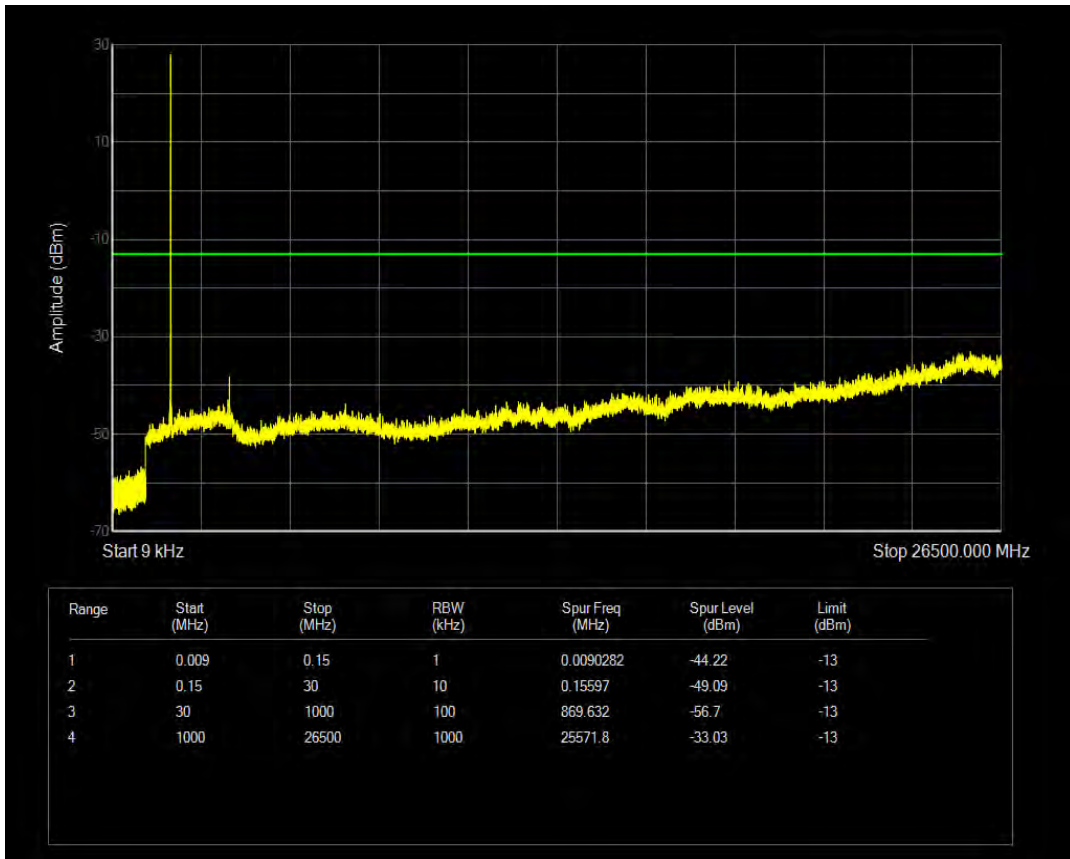

Band4 16QAM BW=5MHz Channel=19975 RB Size=1 Position=#0

Band4 16QAM BW=5MHz Channel=19975 RB Size=25 Position=#0

Band4 QPSK BW=5MHz Channel=20175 RB Size=1 Position=#0

Band4 QPSK BW=5MHz Channel=20175 RB Size=25 Position=#0

Band4 16QAM BW=5MHz Channel=20175 RB Size=1 Position=#0

Band4 16QAM BW=5MHz Channel=20175 RB Size=25 Position=#0

Band4 QPSK BW=5MHz Channel=20375 RB Size=1 Position=#0

Band4 QPSK BW=5MHz Channel=20375 RB Size=25 Position=#0