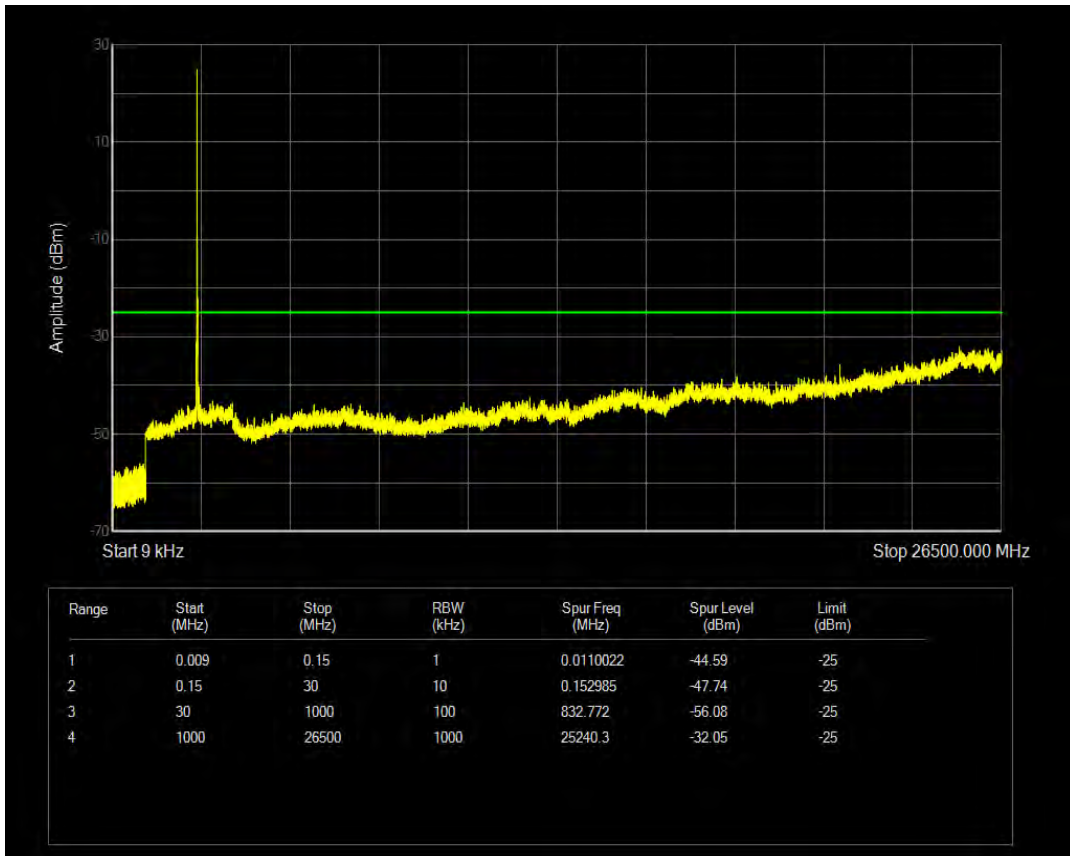

Band41(2535-2655) QPSK BW=10MHz Channel=40090 RB Size=50 Position=#0

Band41(2535-2655) QPSK BW=10MHz Channel=40090 RB Size=1 Position=#0