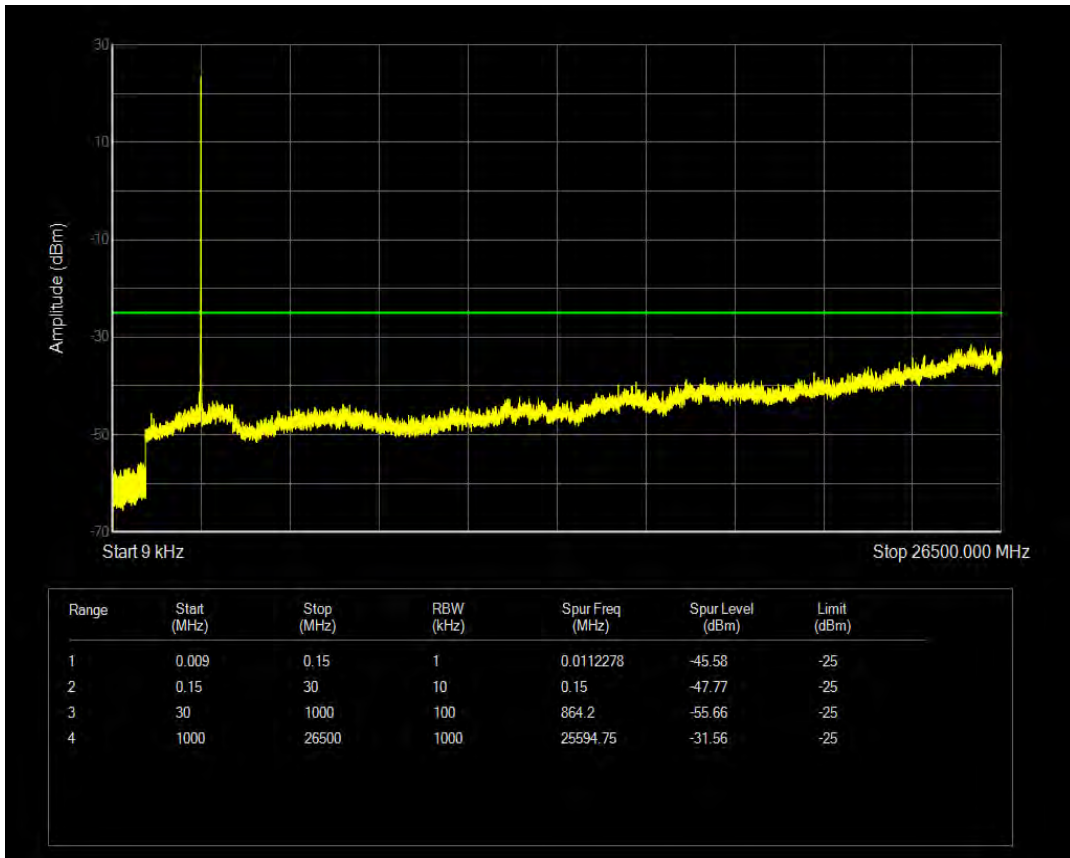

Band41(2535-2655) 16QAM BW=5MHz Channel=41215 RB Size=1 Position=#0

Band41(2535-2655) QPSK BW=5MHz Channel=41215 RB Size=25 Position=#0