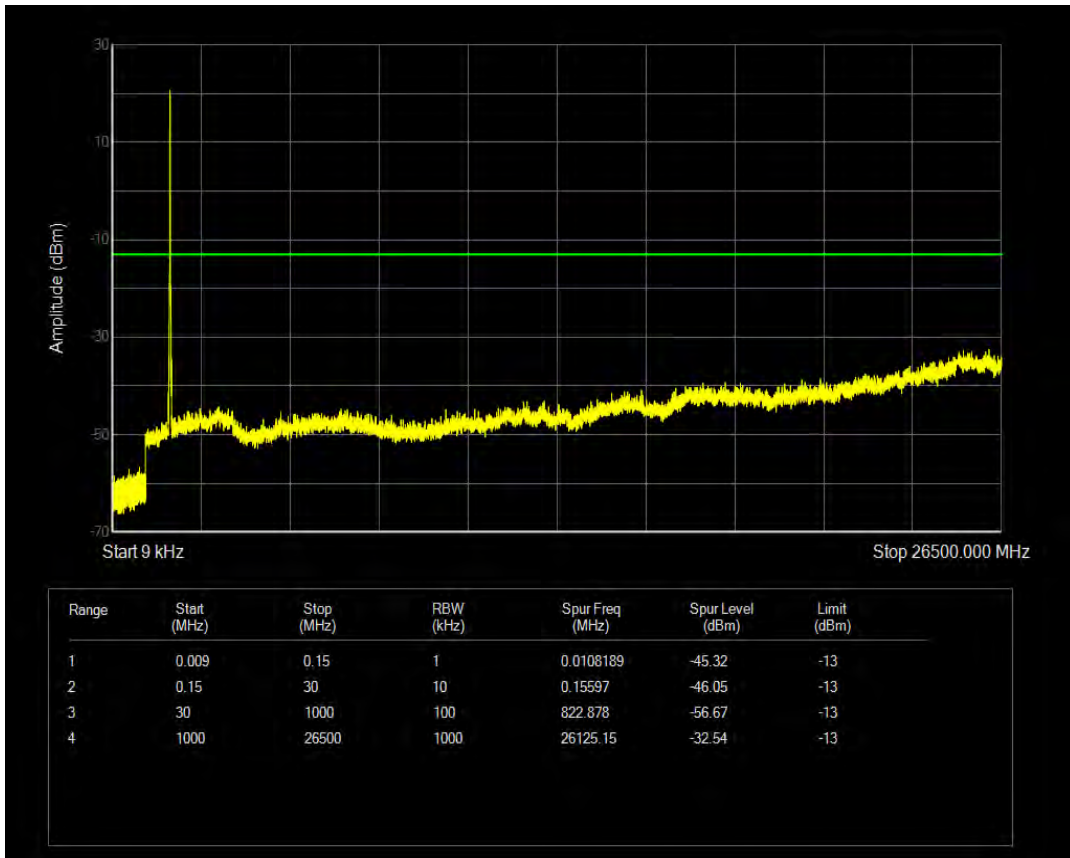

Band4 16QAM BW=15MHz Channel=20025 RB Size=1 Position=#0

Band4 16QAM BW=15MHz Channel=20025 RB Size=75 Position=#0

Band4 QPSK BW=15MHz Channel=20175 RB Size=1 Position=#0

Band4 QPSK BW=15MHz Channel=20175 RB Size=75 Position=#0

Band4 16QAM BW=15MHz Channel=20175 RB Size=1 Position=#0

Band4 16QAM BW=15MHz Channel=20175 RB Size=75 Position=#0

Band4 QPSK BW=15MHz Channel=20325 RB Size=1 Position=#0

Band4 QPSK BW=15MHz Channel=20325 RB Size=75 Position=#0