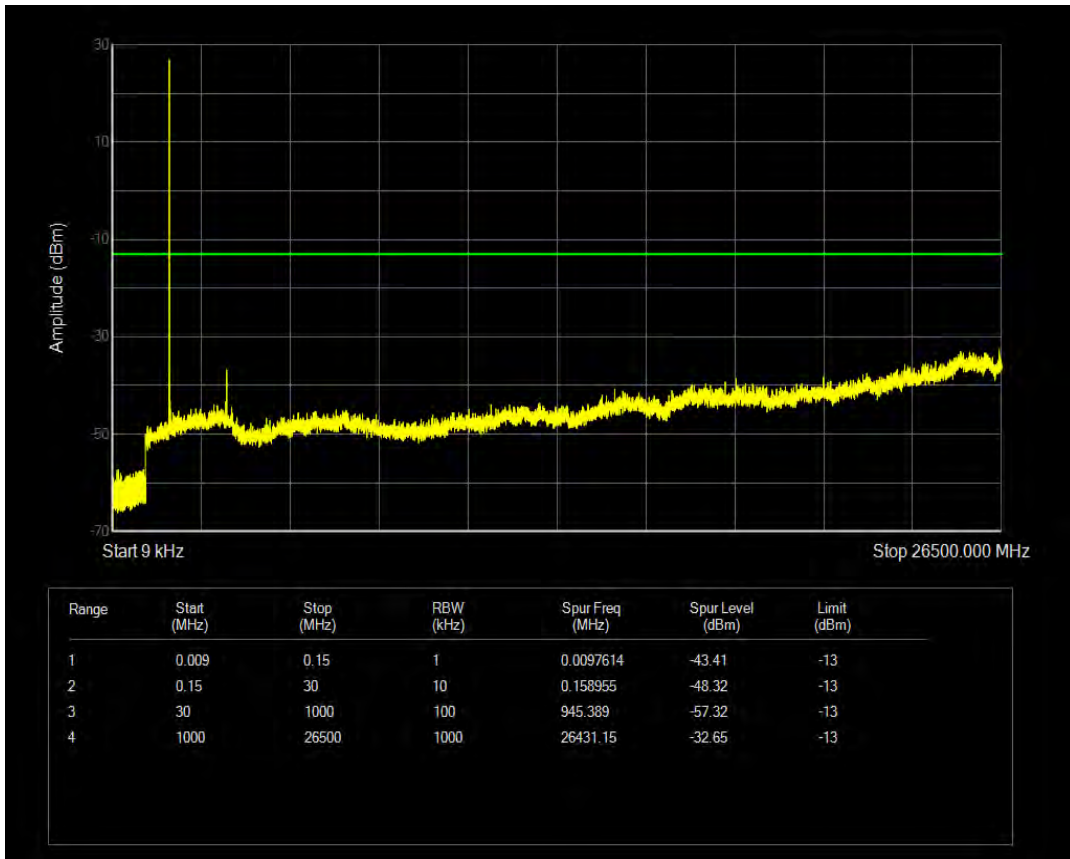

Band66 QPSK BW=5MHz Channel=131997 RB Size=25 Position=#0

Band66 QPSK BW=5MHz Channel=131997 RB Size=1 Position=#0