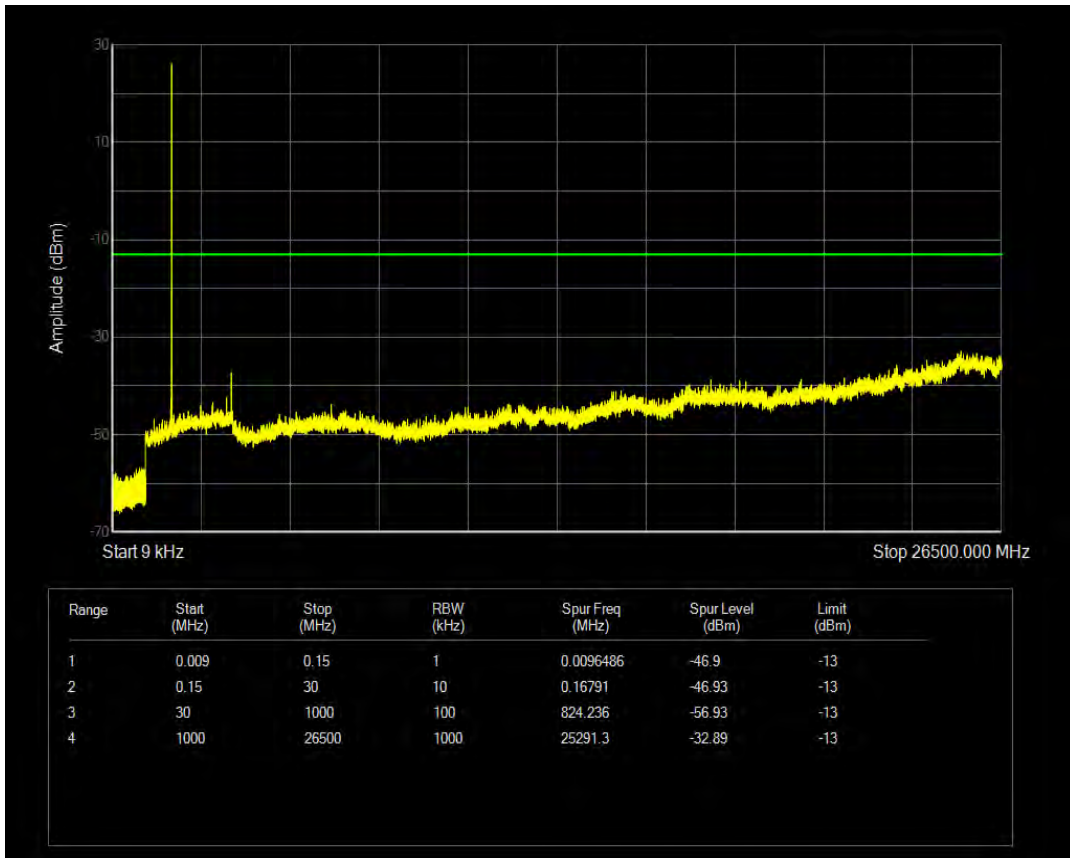

Band66 QPSK BW=3MHz Channel=131987 RB Size=1 Position=#0

Band66 16QAM BW=1.4MHz Channel=132665 RB Size=6 Position=#0