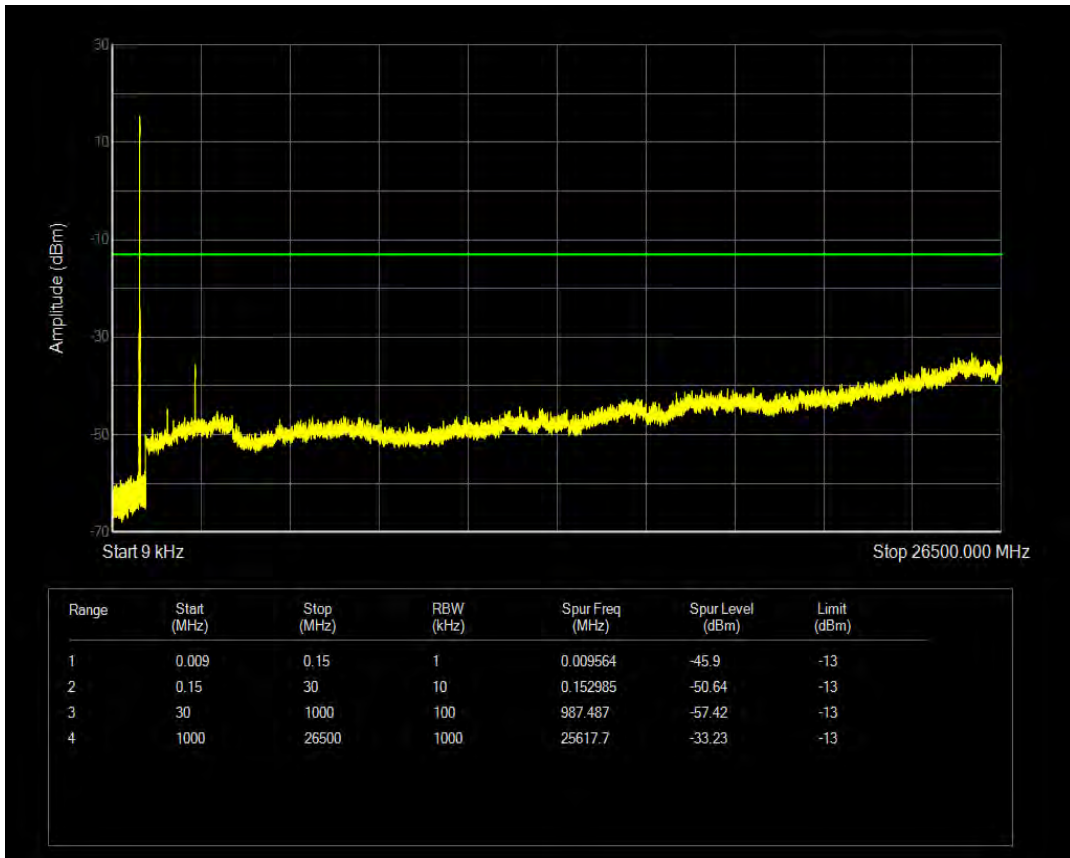

Band5 16QAM BW=3MHz Channel=20635 RB Size=15 Position=#0

Band5 QPSK BW=5MHz Channel=20425 RB Size=1 Position=#0

Band5 QPSK BW=5MHz Channel=20425 RB Size=25 Position=#0

Band5 16QAM BW=5MHz Channel=20425 RB Size=1 Position=#0

Band5 16QAM BW=5MHz Channel=20425 RB Size=25 Position=#0

Band5 QPSK BW=5MHz Channel=20525 RB Size=1 Position=#0

Band5 QPSK BW=5MHz Channel=20525 RB Size=25 Position=#0

Band5 16QAM BW=5MHz Channel=20525 RB Size=1 Position=#0