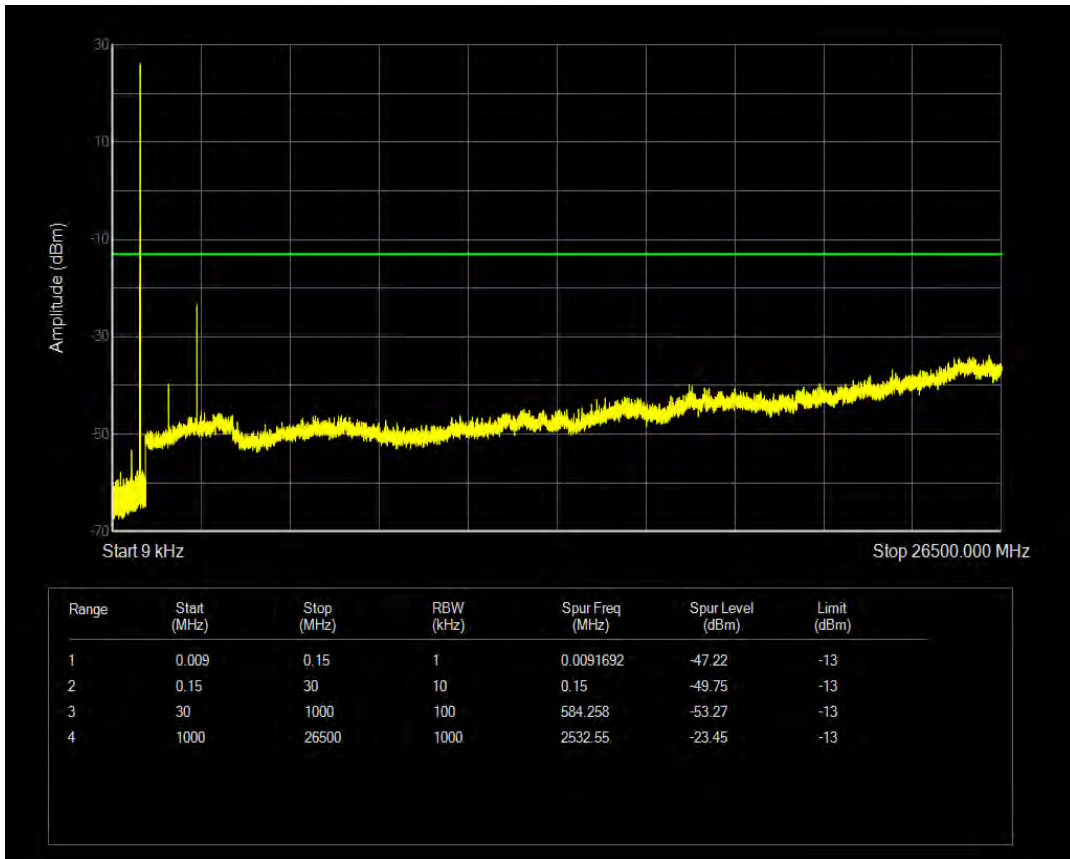

Band5 16QAM BW=5MHz Channel=20525 RB Size=25 Position=#0

Band5 QPSK BW=5MHz Channel=20625 RB Size=1 Position=#0

Band5 QPSK BW=5MHz Channel=20625 RB Size=25 Position=#0

Band5 16QAM BW=5MHz Channel=20625 RB Size=1 Position=#0

Band5 16QAM BW=5MHz Channel=20625 RB Size=25 Position=#0

Band5 QPSK BW=10MHz Channel=20450 RB Size=1 Position=#0

Band5 QPSK BW=10MHz Channel=20450 RB Size=50 Position=#0

Band5 16QAM BW=10MHz Channel=20450 RB Size=1 Position=#0