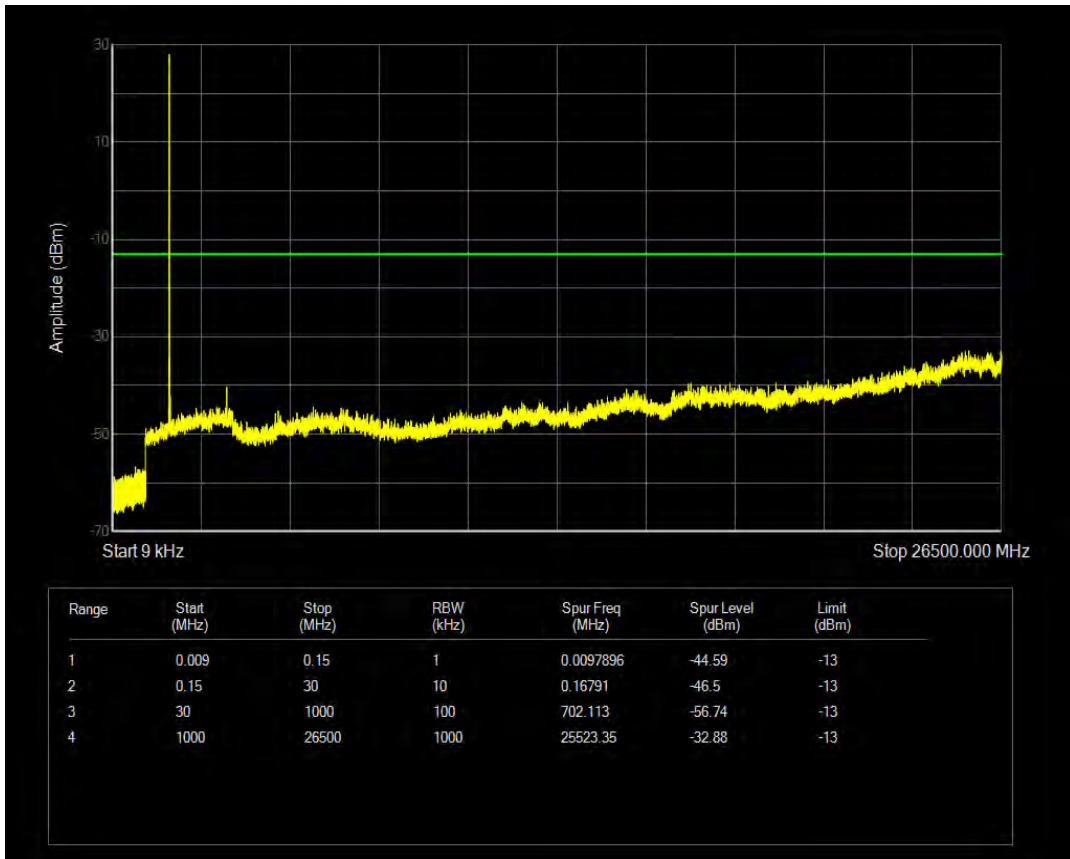

Band66 16QAM BW=3MHz Channel=132657 RB Size=15 Position=#0

Band66 QPSK BW=5MHz Channel=131997 RB Size=1 Position=#0

Band66 QPSK BW=5MHz Channel=131997 RB Size=25 Position=#0

Band66 16QAM BW=5MHz Channel=131997 RB Size=1 Position=#0

Band66 16QAM BW=5MHz Channel=131997 RB Size=25 Position=#0

Band66 QPSK BW=5MHz Channel=132322 RB Size=1 Position=#0

Band66 QPSK BW=5MHz Channel=132322 RB Size=25 Position=#0