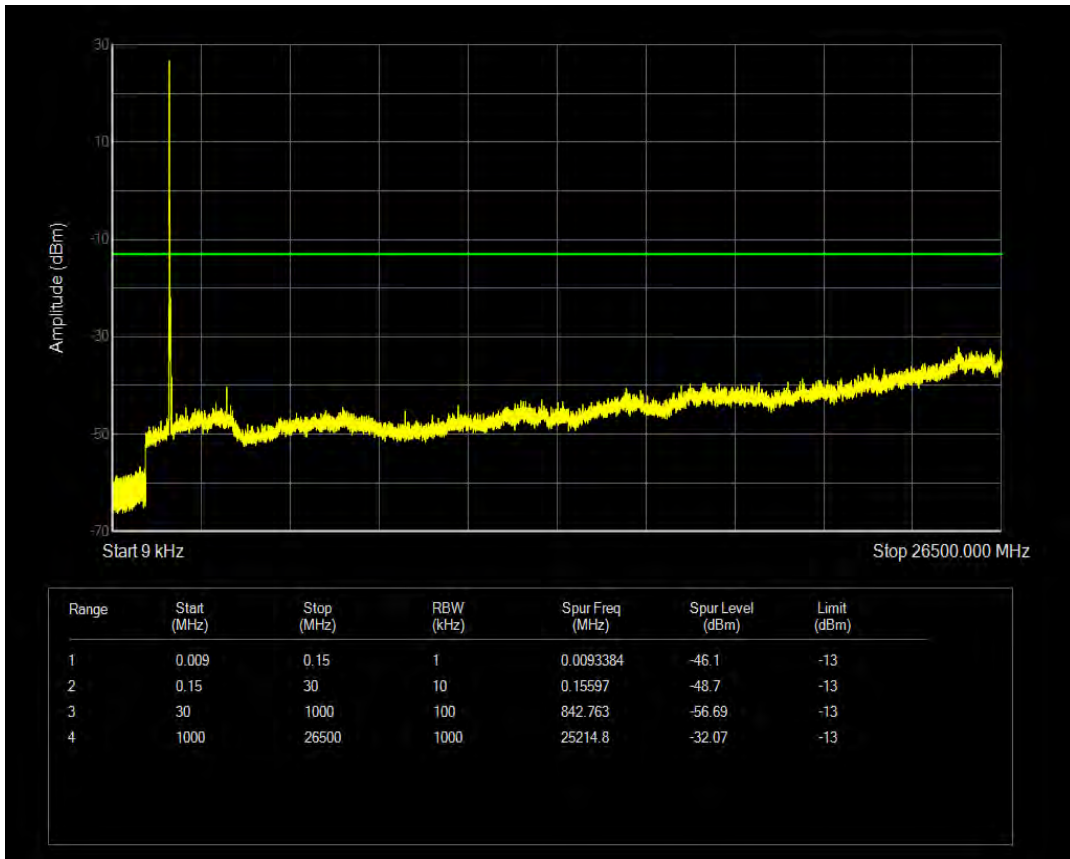

Band4 16QAM BW=15MHz Channel=20175 RB Size=1 Position=#0

Band4 16QAM BW=15MHz Channel=20175 RB Size=75 Position=#0

Band4 QPSK BW=15MHz Channel=20325 RB Size=1 Position=#0

Band4 QPSK BW=15MHz Channel=20325 RB Size=75 Position=#0

Band4 16QAM BW=15MHz Channel=20325 RB Size=1 Position=#0

Band4 16QAM BW=15MHz Channel=20325 RB Size=75 Position=#0

Band4 QPSK BW=20MHz Channel=20050 RB Size=1 Position=#0

Band4 QPSK BW=20MHz Channel=20050 RB Size=100 Position=#0