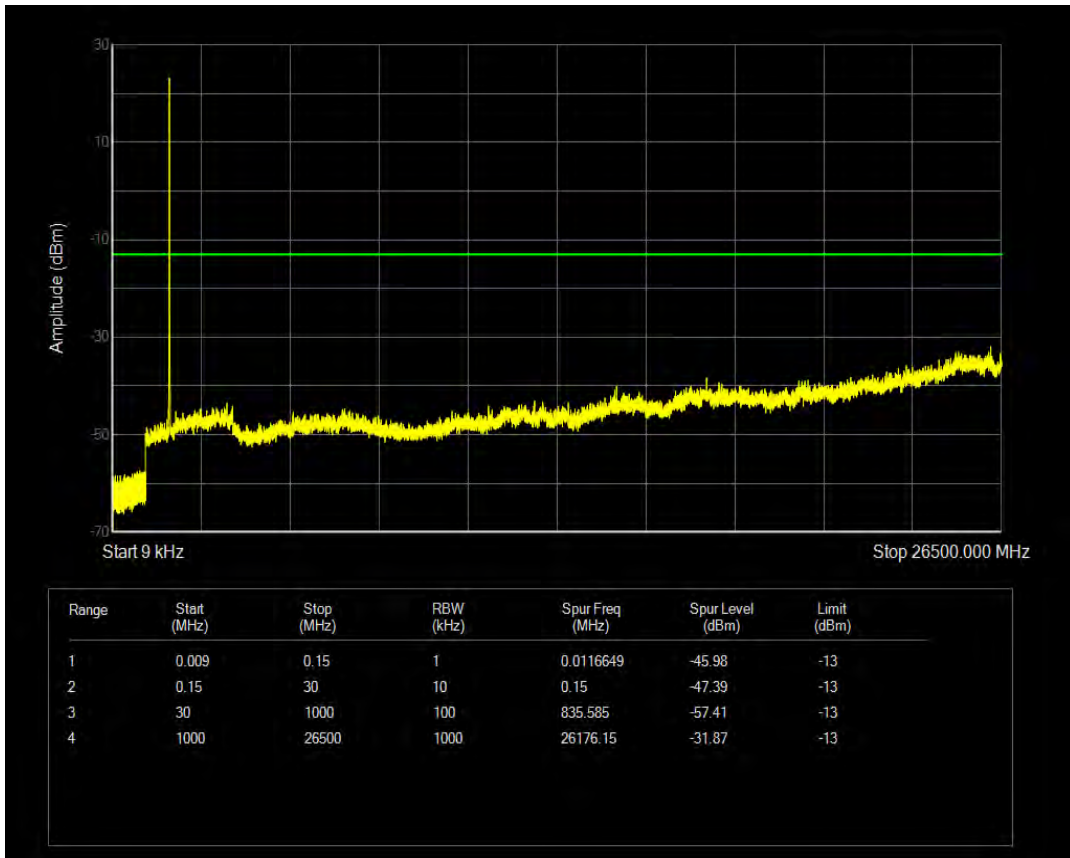

Band4 16QAM BW=3MHz Channel=20385 RB Size=1 Position=#0

Band4 16QAM BW=3MHz Channel=20385 RB Size=15 Position=#0

Band4 QPSK BW=5MHz Channel=19975 RB Size=1 Position=#0

Band4 QPSK BW=5MHz Channel=19975 RB Size=25 Position=#0

Band4 16QAM BW=5MHz Channel=19975 RB Size=1 Position=#0

Band4 16QAM BW=5MHz Channel=19975 RB Size=25 Position=#0

Band4 QPSK BW=5MHz Channel=20175 RB Size=1 Position=#0

Band4 QPSK BW=5MHz Channel=20175 RB Size=25 Position=#0