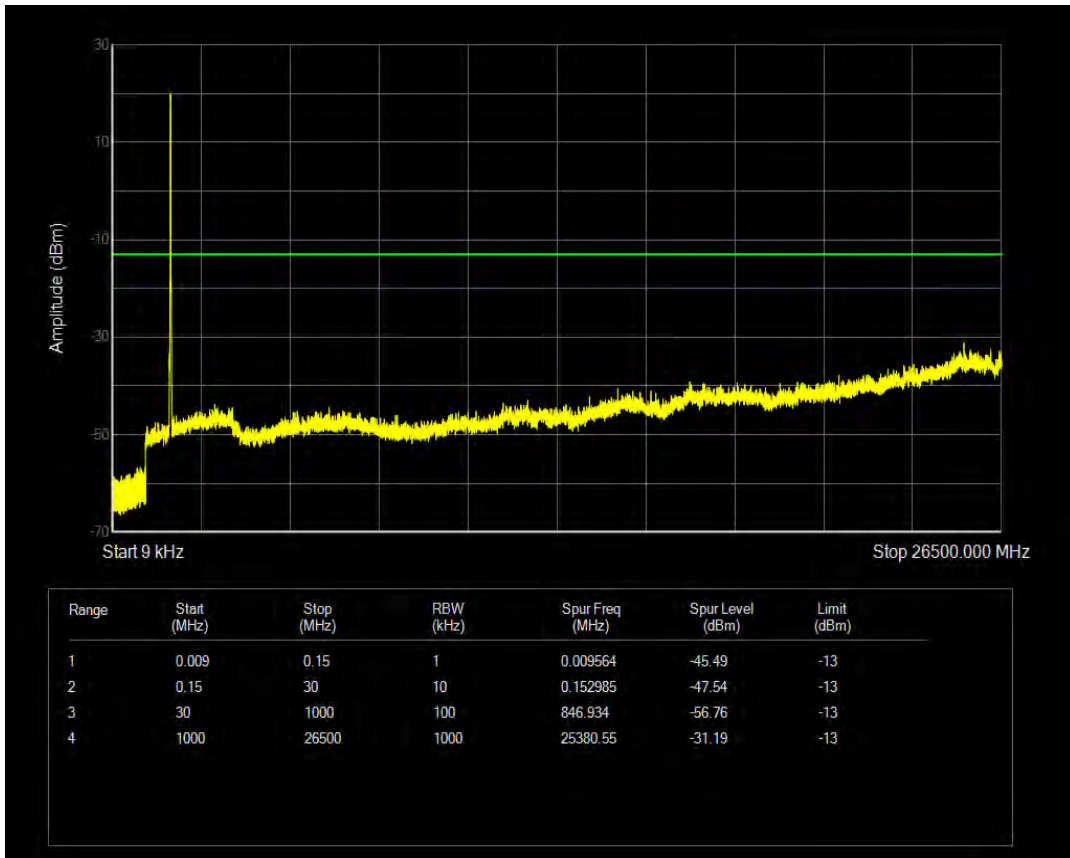

Band4 16QAM BW=15MHz Channel=20175 RB Size=1 Position=#0

Band4 16QAM BW=15MHz Channel=20175 RB Size=75 Position=#0

Band4 QPSK BW=15MHz Channel=20325 RB Size=1 Position=#0

Band4 QPSK BW=15MHz Channel=20325 RB Size=75 Position=#0

Band4 16QAM BW=15MHz Channel=20325 RB Size=1 Position=#0

Band4 16QAM BW=15MHz Channel=20325 RB Size=75 Position=#0

Band4 QPSK BW=20MHz Channel=20050 RB Size=1 Position=#0

Band4 QPSK BW=20MHz Channel=20050 RB Size=100 Position=#0