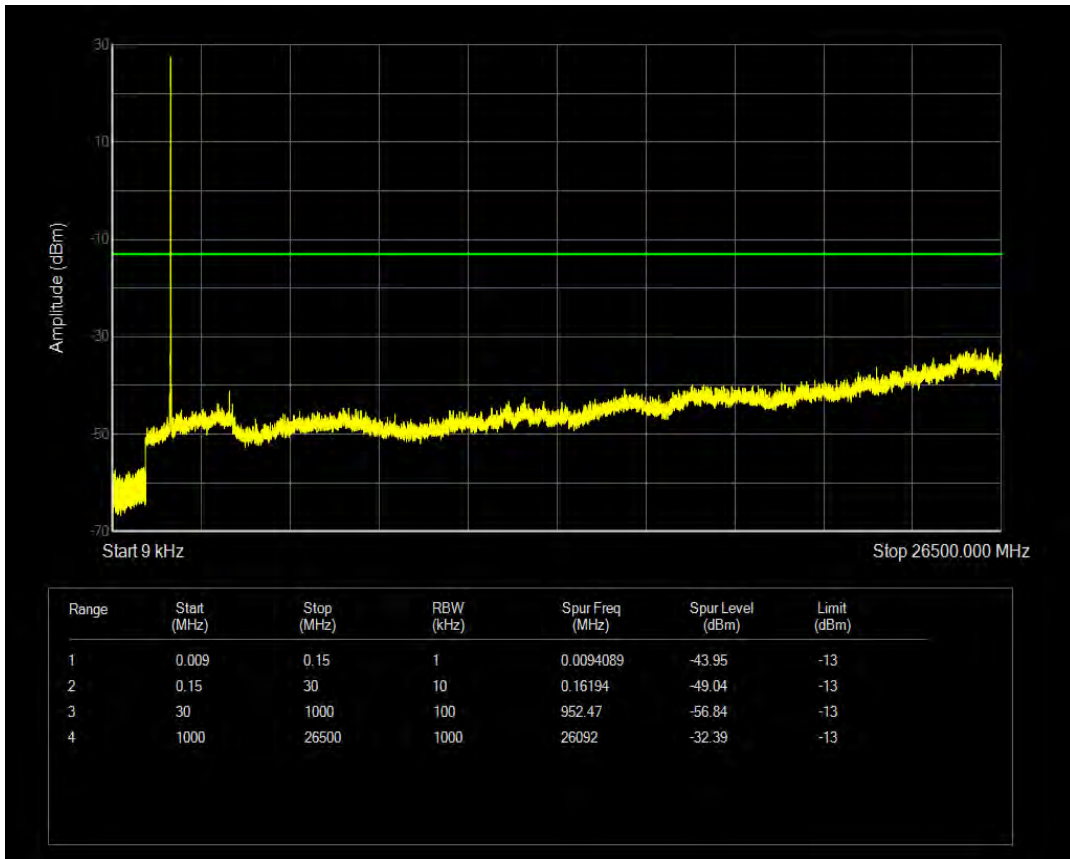

Band4 16QAM BW=5MHz Channel=20175 RB Size=1 Position=#0

Band4 16QAM BW=5MHz Channel=20175 RB Size=25 Position=#0

Band4 QPSK BW=5MHz Channel=20375 RB Size=1 Position=#0

Band4 QPSK BW=5MHz Channel=20375 RB Size=25 Position=#0

Band4 16QAM BW=5MHz Channel=20375 RB Size=1 Position=#0

Band4 16QAM BW=5MHz Channel=20375 RB Size=25 Position=#0

Band4 QPSK BW=10MHz Channel=20000 RB Size=1 Position=#0

Band4 QPSK BW=10MHz Channel=20000 RB Size=50 Position=#0