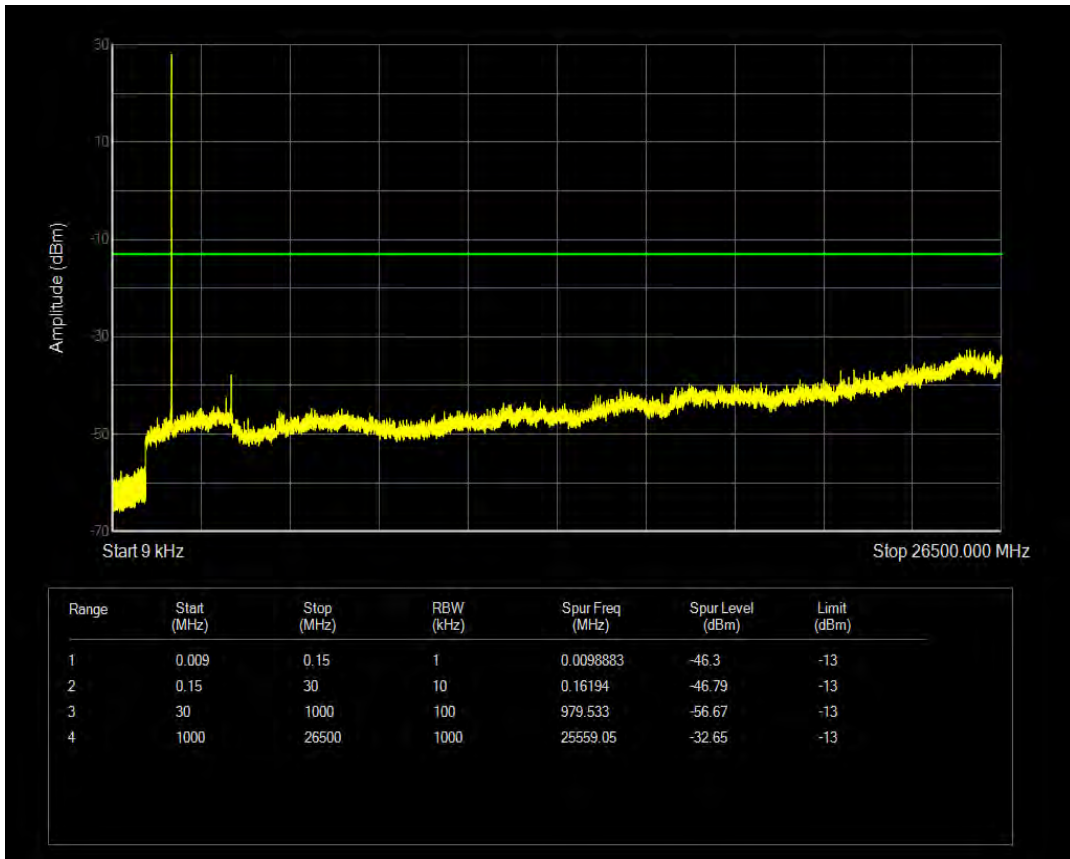

Band66 16QAM BW=3MHz Channel=132322 RB Size=15 Position=#0

Band66 QPSK BW=3MHz Channel=132657 RB Size=1 Position=#0

Band66 QPSK BW=3MHz Channel=132657 RB Size=15 Position=#0

Band66 16QAM BW=3MHz Channel=132657 RB Size=1 Position=#0