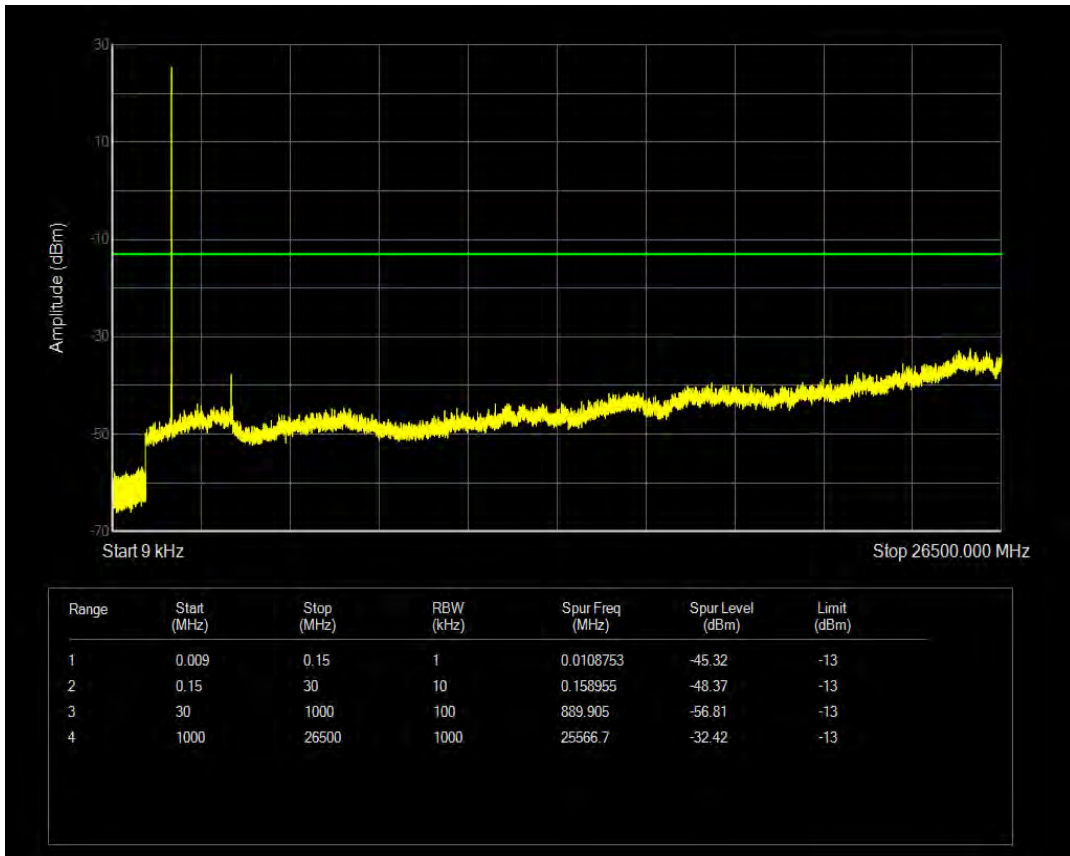

Band66 QPSK BW=3MHz Channel=132657 RB Size=15 Position=#0

Band66 QPSK BW=3MHz Channel=132657 RB Size=1 Position=#0