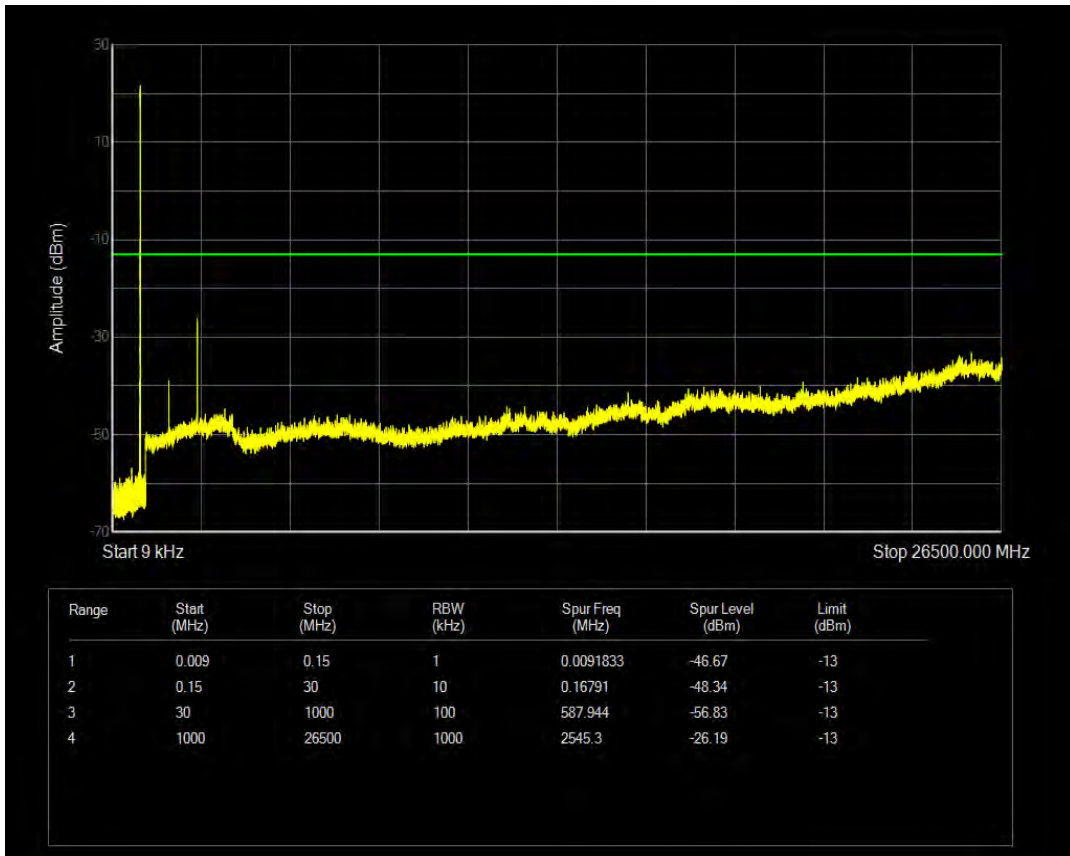

Band5 QPSK BW=3MHz Channel=20415 RB Size=1 Position=#0

Band5 16QAM BW=1.4MHz Channel=20643 RB Size=6 Position=#0