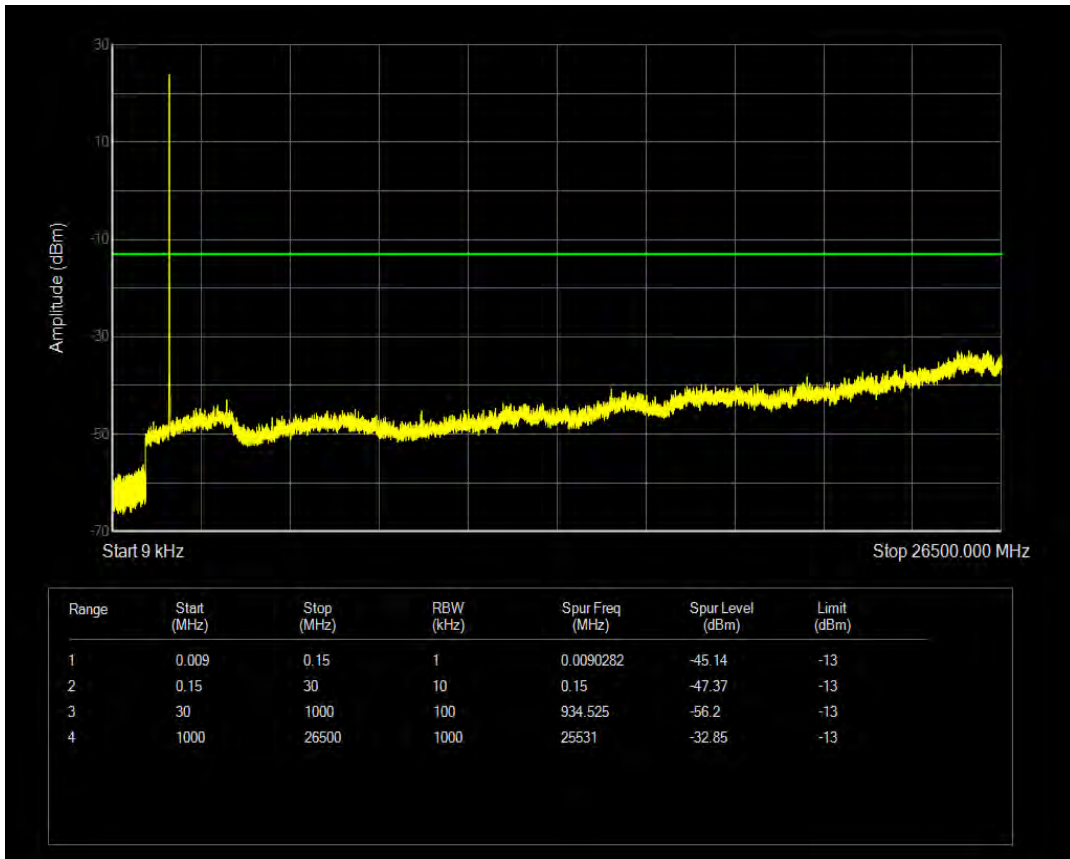

Band66 16QAM BW=1.4MHz Channel=132665 RB Size=6 Position=#0

Band66 QPSK BW=3MHz Channel=131987 RB Size=1 Position=#0

Band66 16QAM BW=3MHz Channel=131987 RB Size=1 Position=#0

Band66 QPSK BW=3MHz Channel=131987 RB Size=15 Position=#0