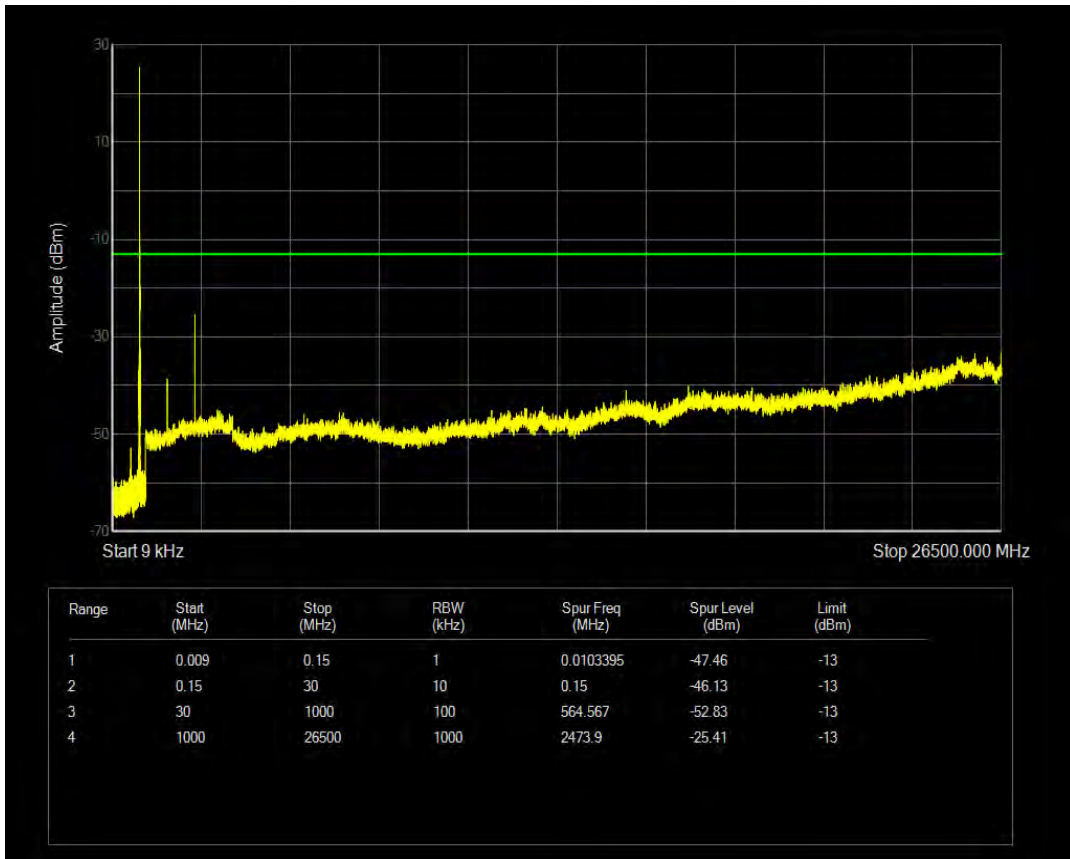

Band5 16QAM BW=5MHz Channel=20425 RB Size=25 Position=#0

Band5 QPSK BW=5MHz Channel=20525 RB Size=1 Position=#0

Band5 QPSK BW=5MHz Channel=20525 RB Size=25 Position=#0

Band5 16QAM BW=5MHz Channel=20525 RB Size=1 Position=#0

Band5 16QAM BW=5MHz Channel=20525 RB Size=25 Position=#0

Band5 QPSK BW=5MHz Channel=20625 RB Size=1 Position=#0

Band5 QPSK BW=5MHz Channel=20625 RB Size=25 Position=#0

Band5 16QAM BW=5MHz Channel=20625 RB Size=1 Position=#0

Band5 16QAM BW=5MHz Channel=20625 RB Size=25 Position=#0

Band5 QPSK BW=10MHz Channel=20450 RB Size=1 Position=#0

Band5 QPSK BW=10MHz Channel=20450 RB Size=50 Position=#0

Band5 16QAM BW=10MHz Channel=20450 RB Size=1 Position=#0