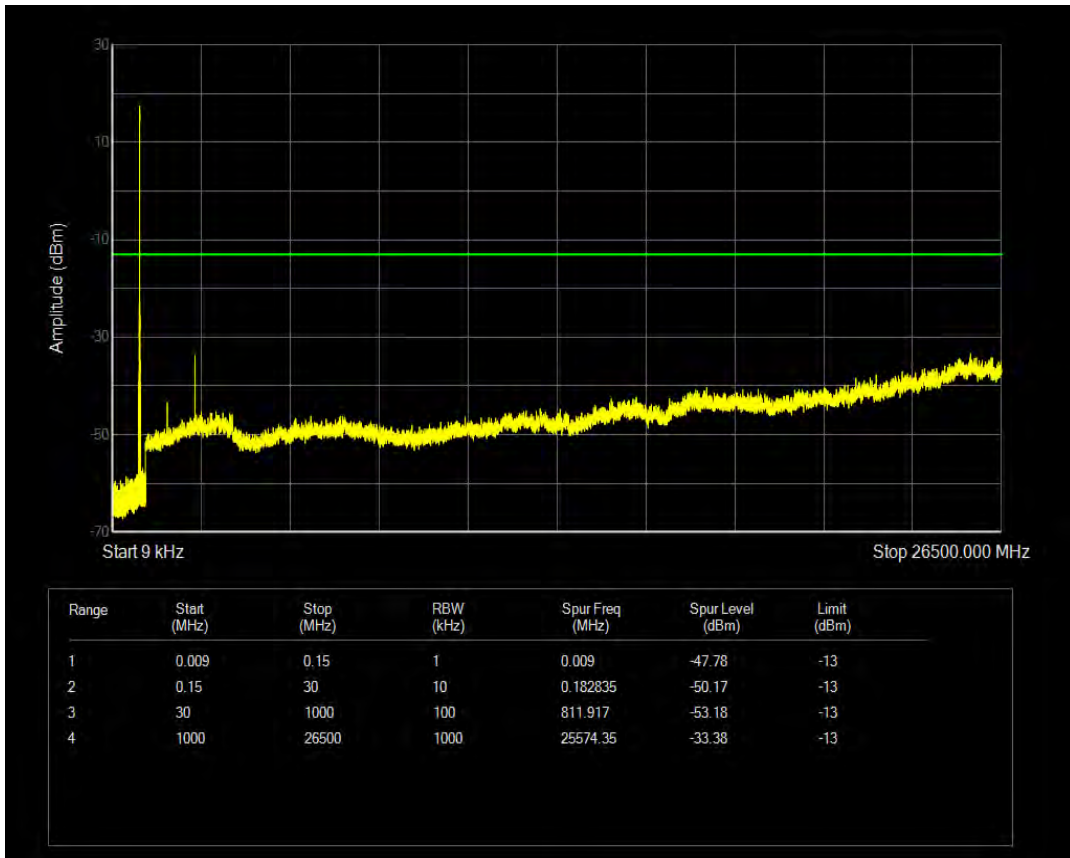

Band5 16QAM BW=1.4MHz Channel=20525 RB Size=6 Position=#0

Band5 QPSK BW=1.4MHz Channel=20643 RB Size=1 Position=#0

Band5 QPSK BW=1.4MHz Channel=20643 RB Size=6 Position=#0

Band5 16QAM BW=1.4MHz Channel=20643 RB Size=1 Position=#0

Band5 16QAM BW=1.4MHz Channel=20643 RB Size=6 Position=#0

Band5 QPSK BW=3MHz Channel=20415 RB Size=1 Position=#0

Band5 QPSK BW=3MHz Channel=20415 RB Size=15 Position=#0

Band5 16QAM BW=3MHz Channel=20415 RB Size=1 Position=#0