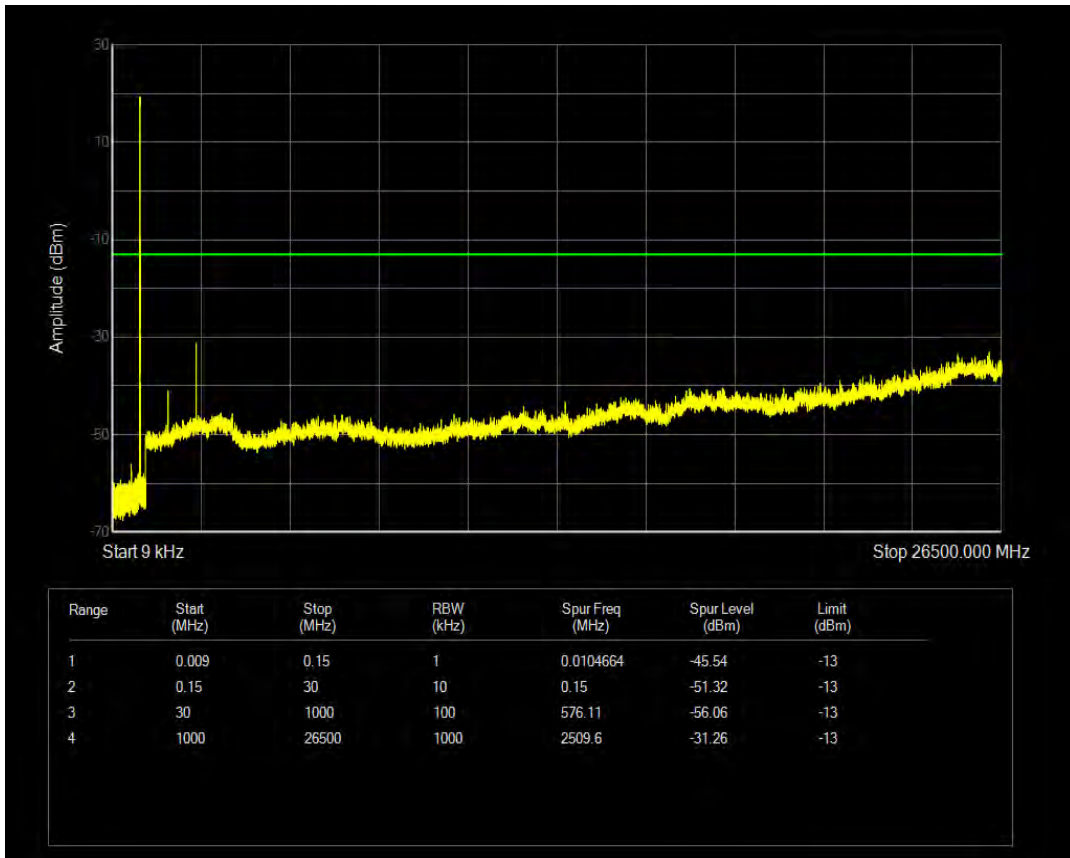

Band5 16QAM BW=1.4MHz Channel=20407 RB Size=6 Position=#0

Band5 QPSK BW=1.4MHz Channel=20525 RB Size=1 Position=#0

Band5 QPSK BW=1.4MHz Channel=20525 RB Size=6 Position=#0

Band5 16QAM BW=1.4MHz Channel=20525 RB Size=1 Position=#0

Band5 16QAM BW=1.4MHz Channel=20525 RB Size=6 Position=#0

Band5 QPSK BW=1.4MHz Channel=20643 RB Size=1 Position=#0

Band5 QPSK BW=1.4MHz Channel=20643 RB Size=6 Position=#0

Band5 16QAM BW=1.4MHz Channel=20643 RB Size=1 Position=#0