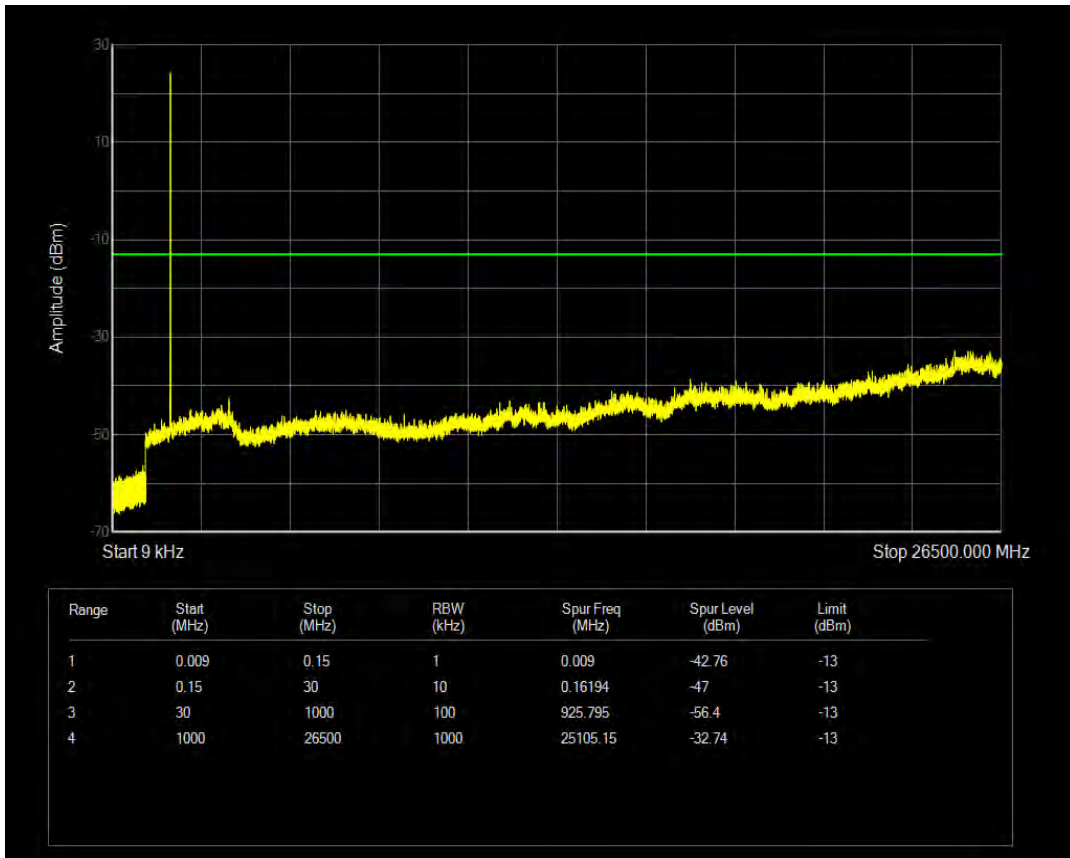

Band66 QPSK BW=3MHz Channel=132657 RB Size=1 Position=#0

Band66 16QAM BW=3MHz Channel=132322 RB Size=15 Position=#0