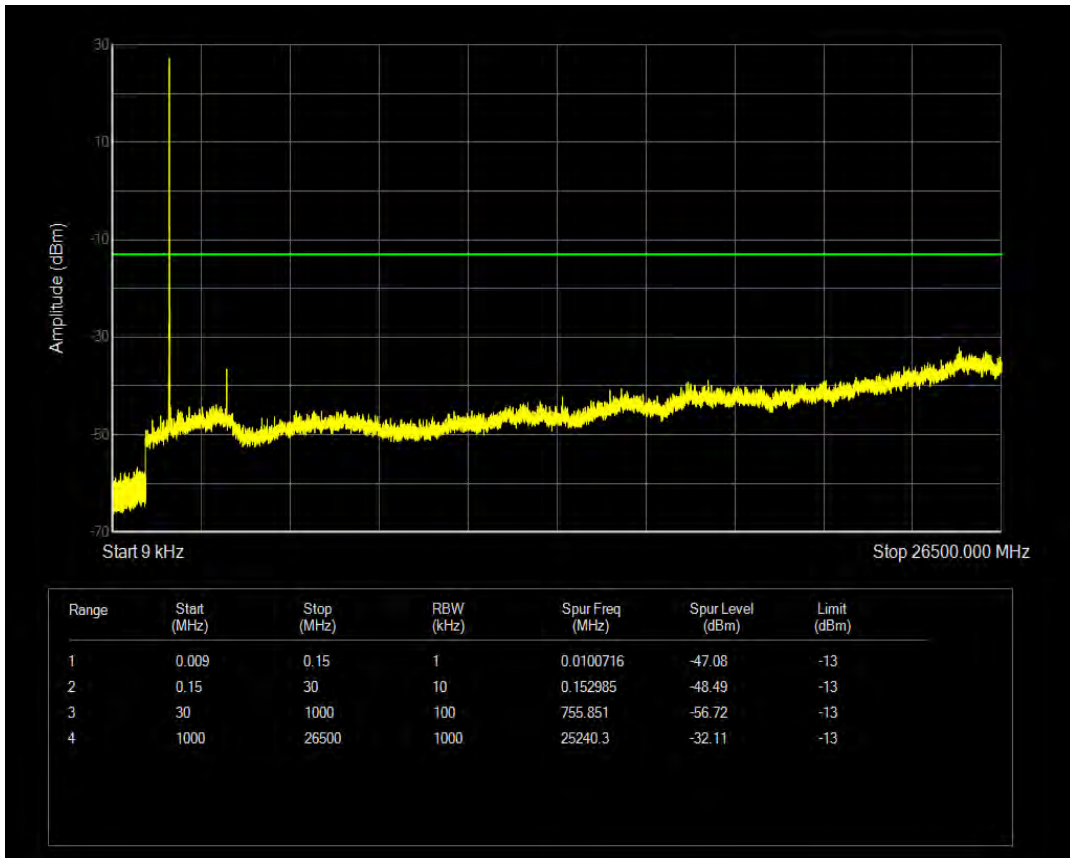

Band4 16QAM BW=5MHz Channel=20375 RB Size=1 Position=#0

Band4 16QAM BW=5MHz Channel=20375 RB Size=25 Position=#0

Band4 QPSK BW=10MHz Channel=20000 RB Size=1 Position=#0

Band4 QPSK BW=10MHz Channel=20000 RB Size=50 Position=#0

Band4 16QAM BW=10MHz Channel=20000 RB Size=50 Position=#0

Band4 16QAM BW=10MHz Channel=20000 RB Size=1 Position=#0

Band4 QPSK BW=10MHz Channel=20175 RB Size=1 Position=#0

Band4 QPSK BW=10MHz Channel=20175 RB Size=50 Position=#0