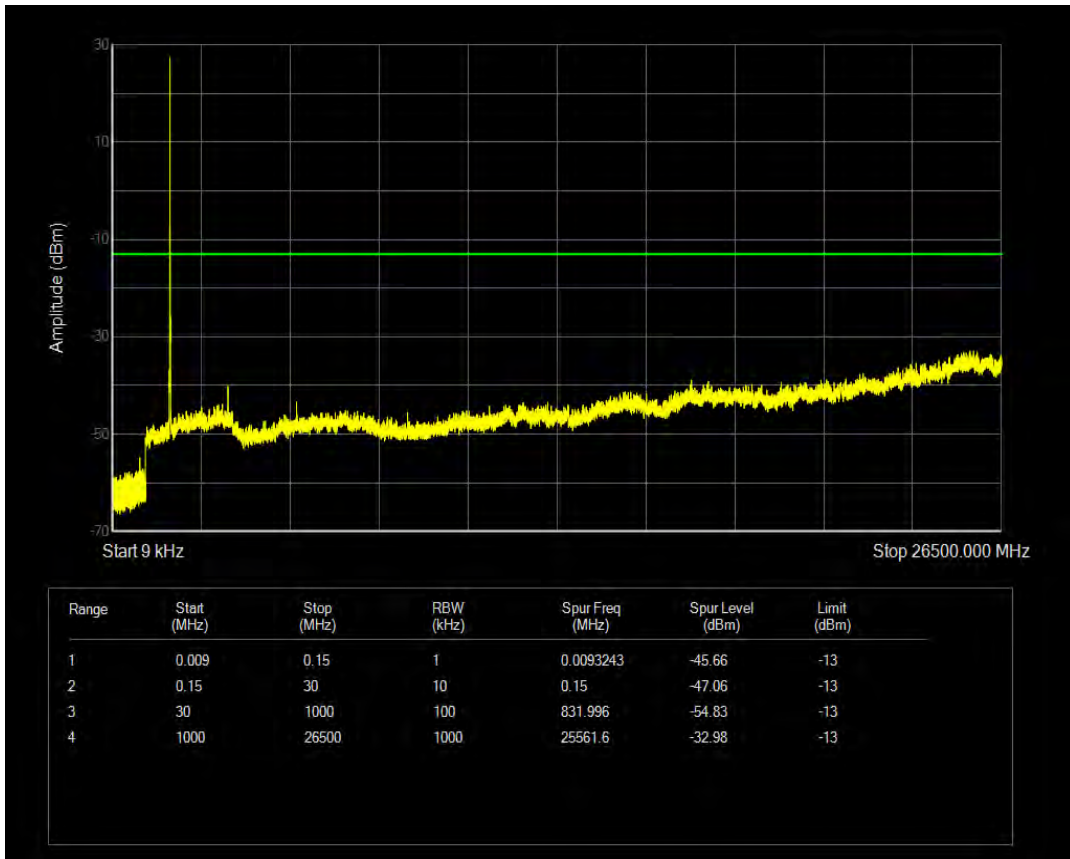

Band4 16QAM BW=5MHz Channel=20375 RB Size=1 Position=#0

Band4 16QAM BW=5MHz Channel=20375 RB Size=25 Position=#0

Band4 QPSK BW=10MHz Channel=20000 RB Size=1 Position=#0

Band4 QPSK BW=10MHz Channel=20000 RB Size=50 Position=#0

Band4 16QAM BW=10MHz Channel=20000 RB Size=50 Position=#0

Band4 16QAM BW=10MHz Channel=20000 RB Size=1 Position=#0

Band4 QPSK BW=10MHz Channel=20175 RB Size=1 Position=#0

Band4 QPSK BW=10MHz Channel=20175 RB Size=50 Position=#0