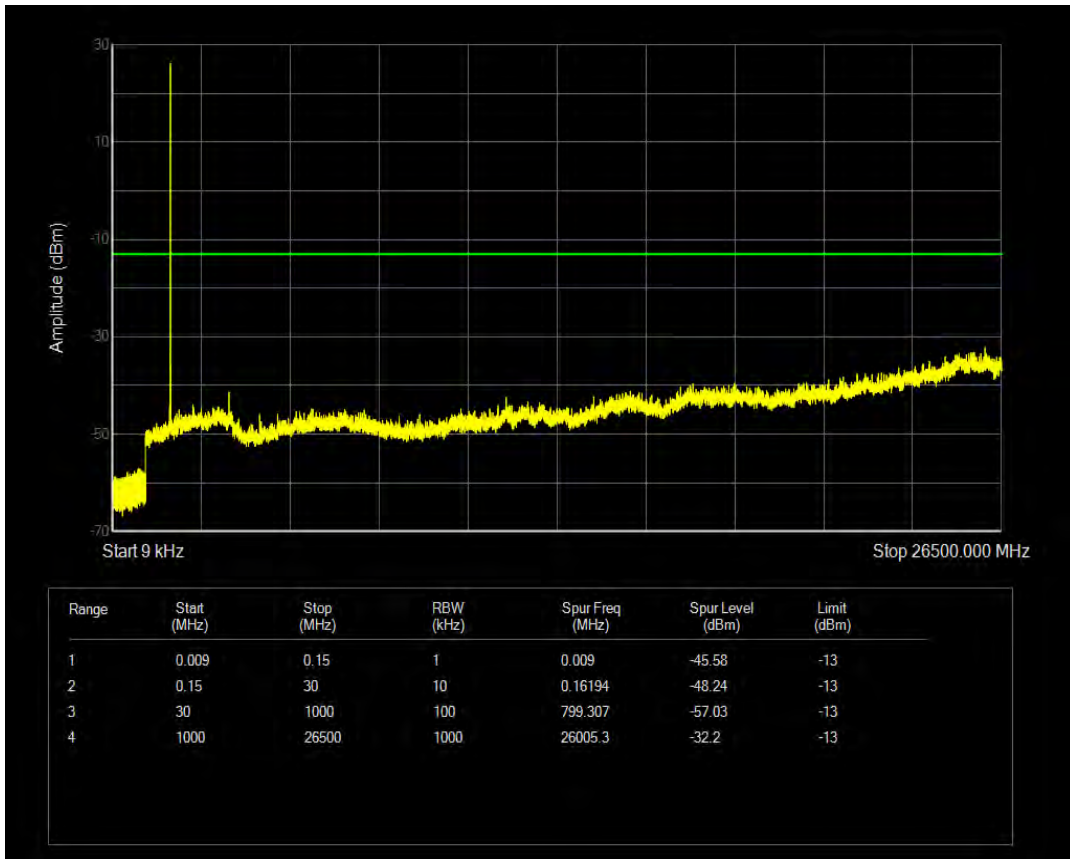

Band66 16QAM BW=3MHz Channel=131987 RB Size=15 Position=#0

Band66 QPSK BW=3MHz Channel=132322 RB Size=1 Position=#0

Band66 QPSK BW=3MHz Channel=132322 RB Size=15 Position=#0

Band66 16QAM BW=3MHz Channel=132322 RB Size=1 Position=#0