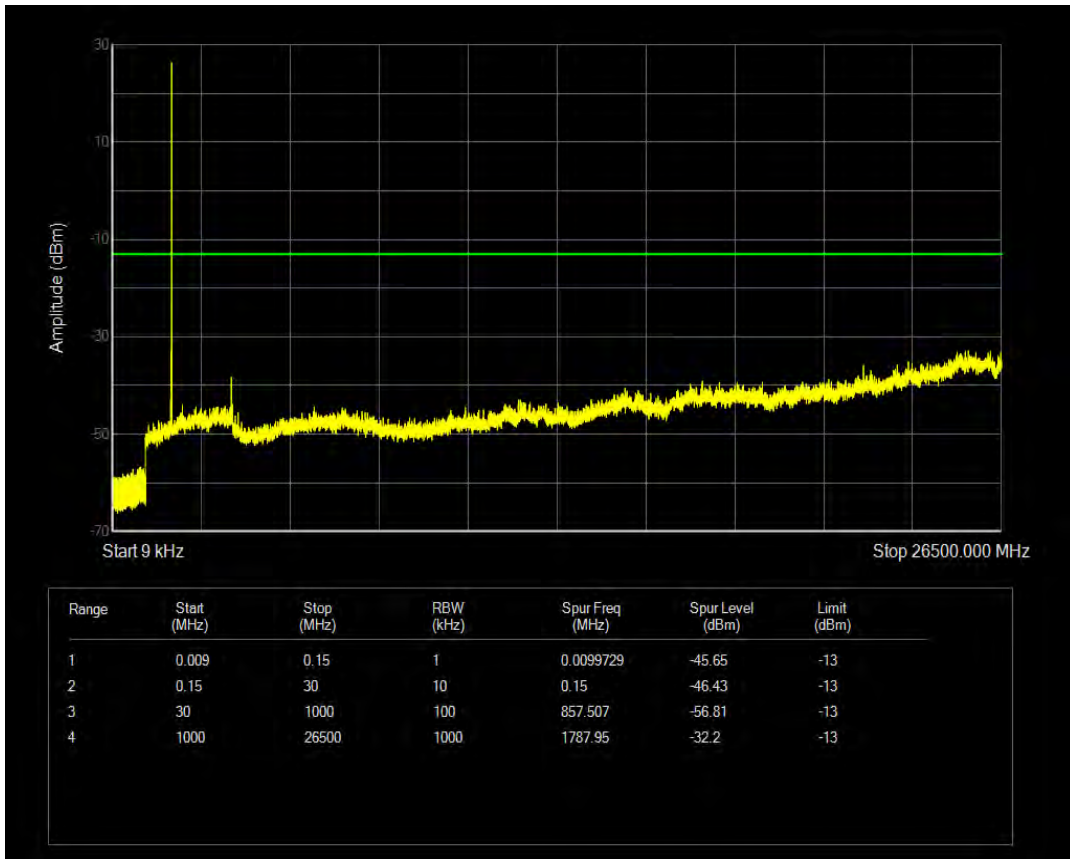

Band66 16QAM BW=1.4MHz Channel=132322 RB Size=6 Position=#0

Band66 QPSK BW=1.4MHz Channel=132665 RB Size=1 Position=#0

Band66 QPSK BW=1.4MHz Channel=132665 RB Size=6 Position=#0

Band66 16QAM BW=1.4MHz Channel=132665 RB Size=1 Position=#0