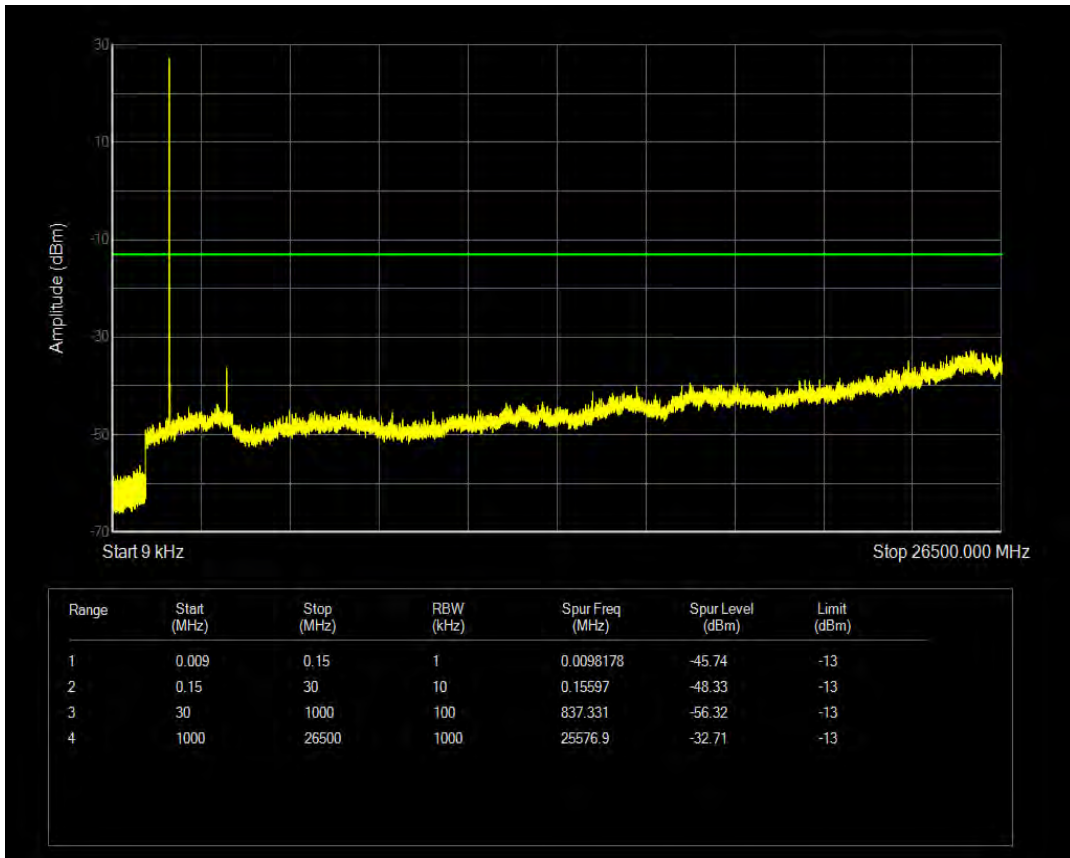

Band66 QPSK BW=3MHz Channel=131987 RB Size=15 Position=#0

Band66 16QAM BW=3MHz Channel=131987 RB Size=1 Position=#0