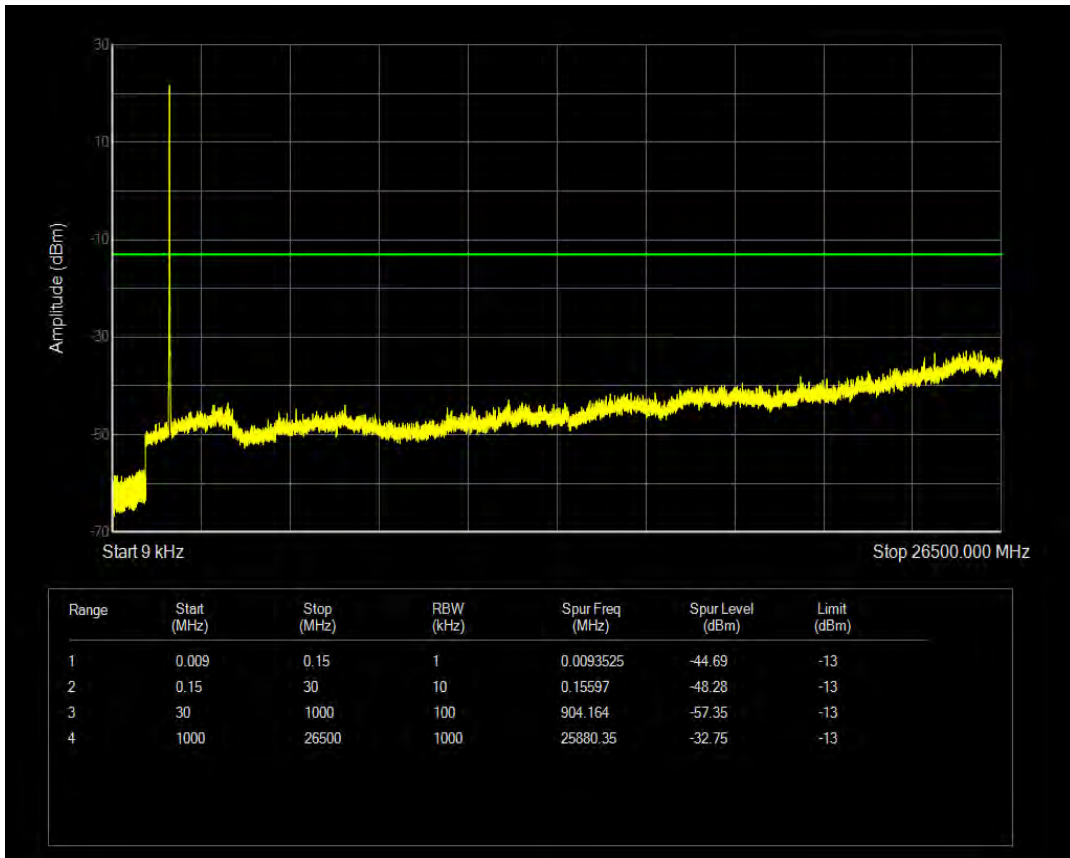

Band4 16QAM BW=5MHz Channel=20375 RB Size=1 Position=#0

Band4 16QAM BW=5MHz Channel=20375 RB Size=25 Position=#0

Band4 QPSK BW=10MHz Channel=20000 RB Size=1 Position=#0

Band4 QPSK BW=10MHz Channel=20000 RB Size=50 Position=#0

Band4 16QAM BW=10MHz Channel=20000 RB Size=50 Position=#0

Band4 16QAM BW=10MHz Channel=20000 RB Size=1 Position=#0

Band4 QPSK BW=10MHz Channel=20175 RB Size=1 Position=#0

Band4 QPSK BW=10MHz Channel=20175 RB Size=50 Position=#0