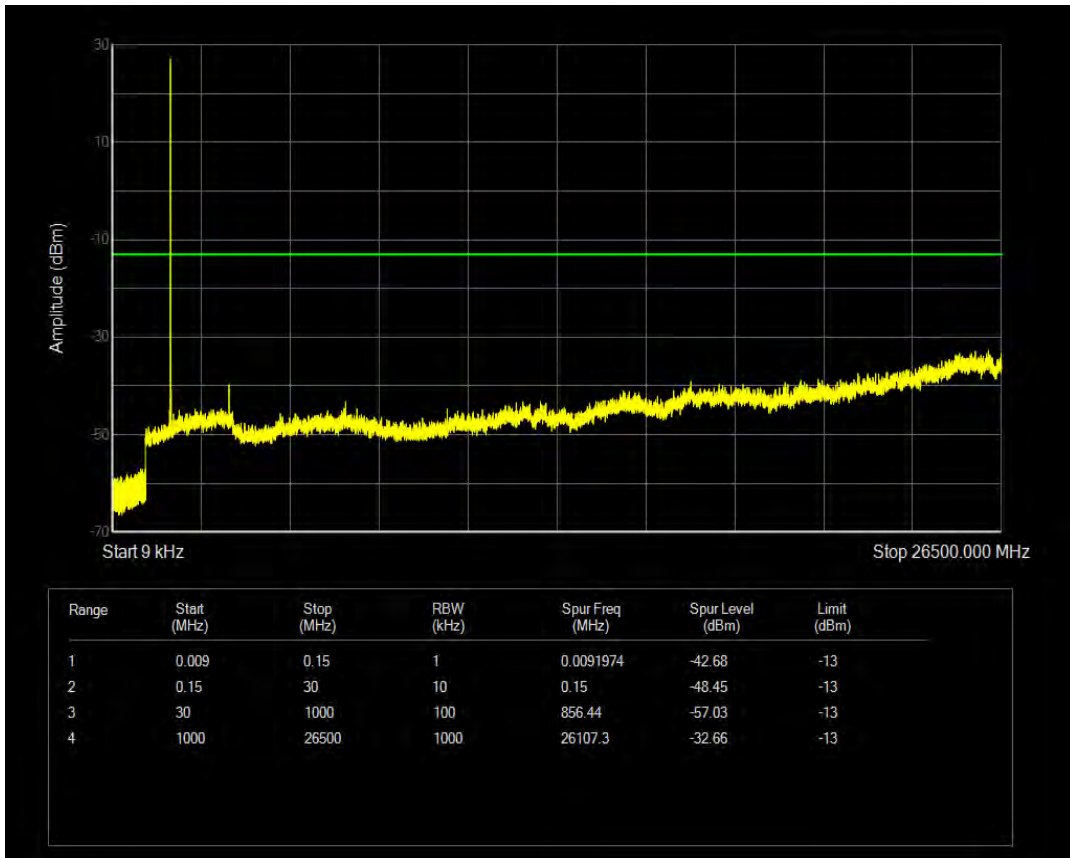

Band66 16QAM BW=1.4MHz Channel=132322 RB Size=1 Position=#0

Band66 QPSK BW=1.4MHz Channel=132322 RB Size=6 Position=#0