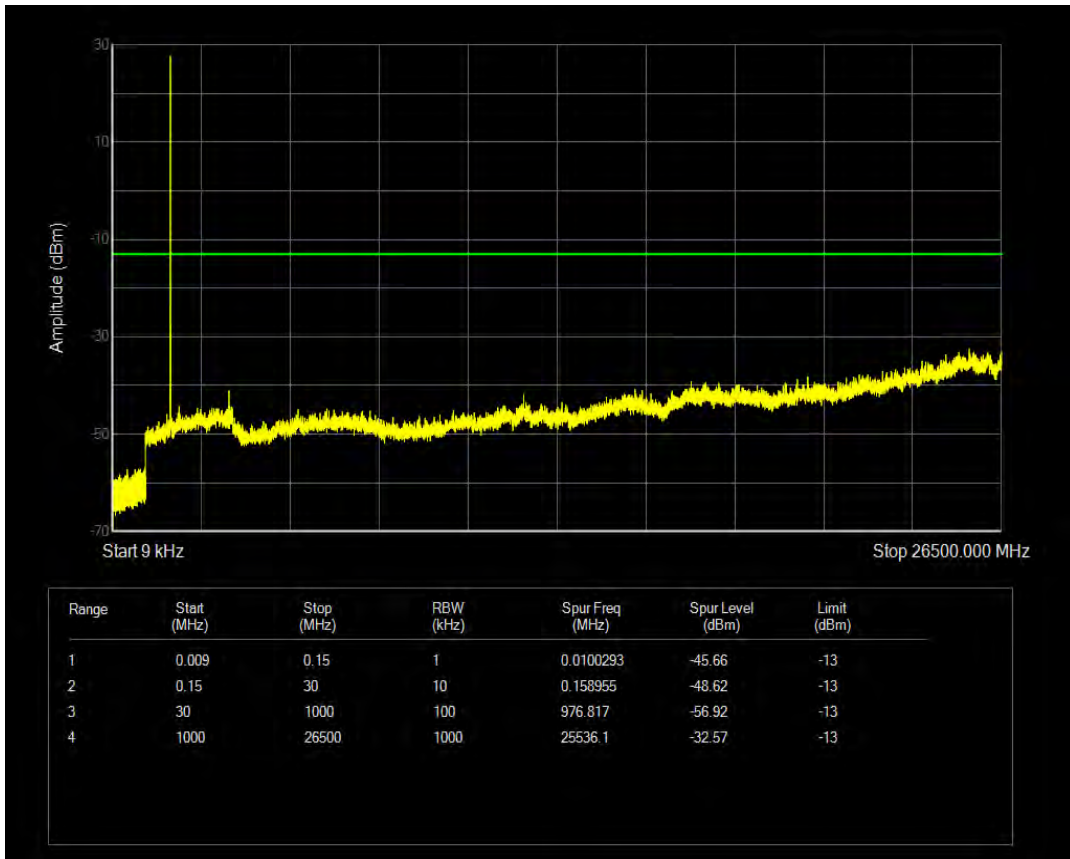

Band66 16QAM BW=3MHz Channel=132657 RB Size=15 Position=#0

Band66 QPSK BW=5MHz Channel=131997 RB Size=1 Position=#0

Band66 QPSK BW=5MHz Channel=131997 RB Size=25 Position=#0

Band66 16QAM BW=5MHz Channel=131997 RB Size=1 Position=#0

Band66 16QAM BW=5MHz Channel=131997 RB Size=25 Position=#0

Band66 QPSK BW=5MHz Channel=132322 RB Size=1 Position=#0

Band66 QPSK BW=5MHz Channel=132322 RB Size=25 Position=#0