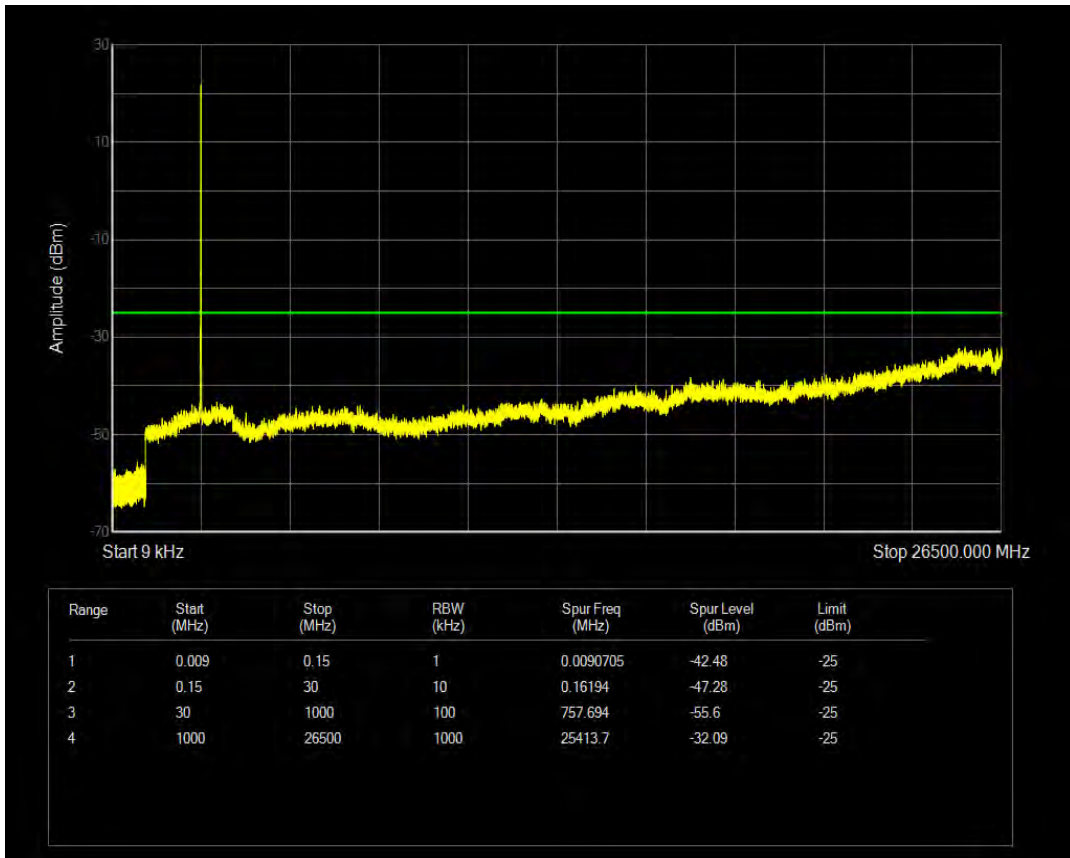

Band41(2535-2655) QPSK BW=10MHz Channel=40090 RB Size=1 Position=#0

Band41(2535-2655) 16QAM BW=5MHz Channel=41215 RB Size=25 Position=#0