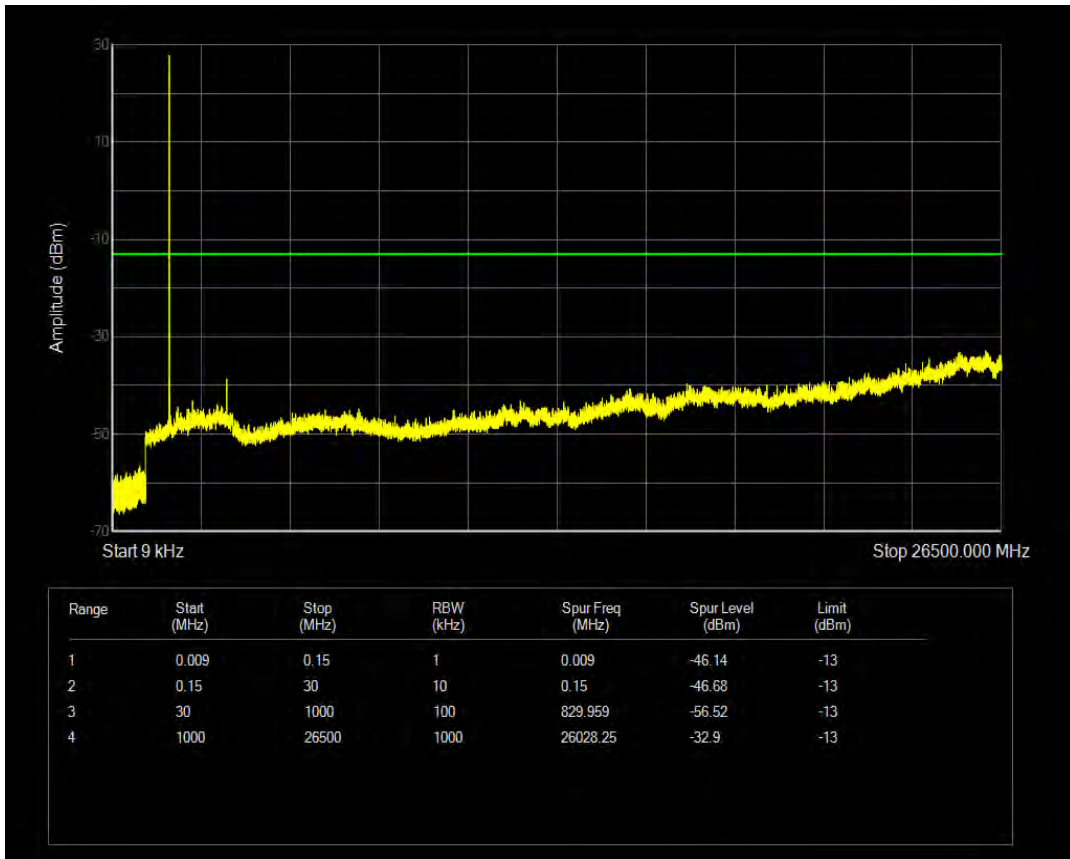

Band66 16QAM BW=3MHz Channel=131987 RB Size=1 Position=#0

Band66 QPSK BW=3MHz Channel=131987 RB Size=1 Position=#0