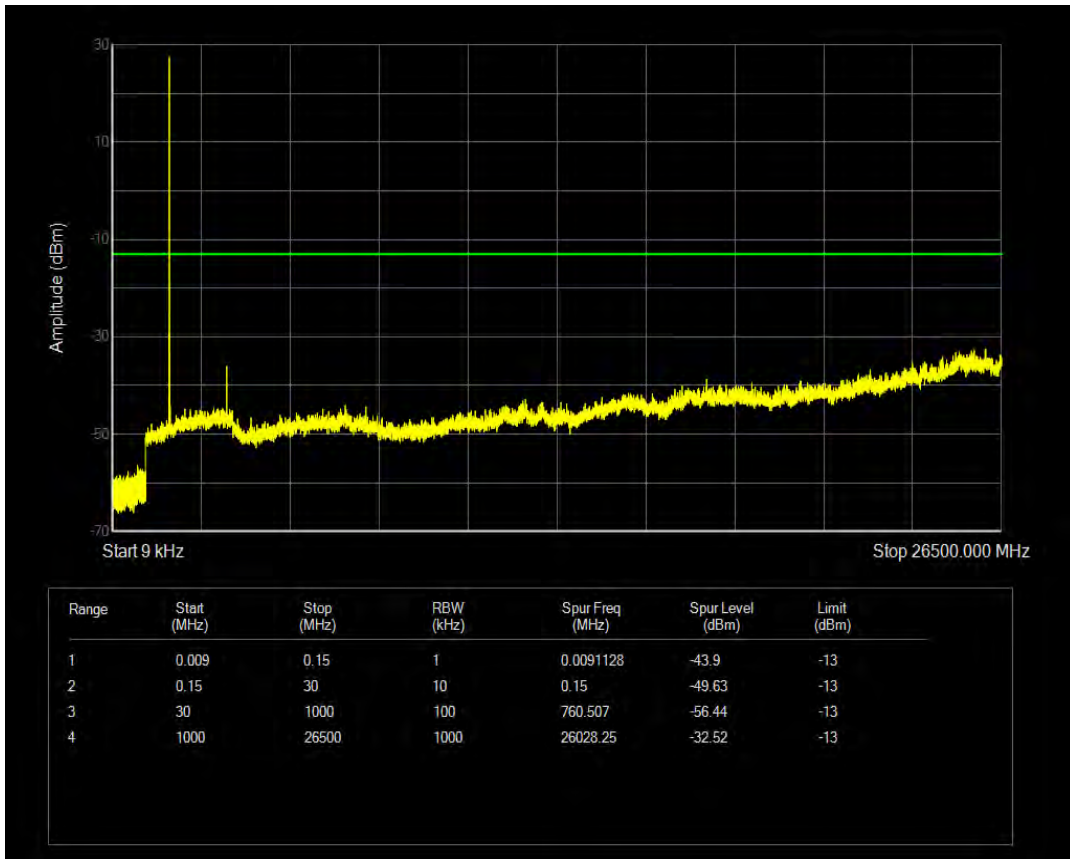

Band4 16QAM BW=3MHz Channel=20385 RB Size=1 Position=#0

Band4 16QAM BW=3MHz Channel=20385 RB Size=15 Position=#0

Band4 QPSK BW=5MHz Channel=19975 RB Size=1 Position=#0

Band4 QPSK BW=5MHz Channel=19975 RB Size=25 Position=#0

Band4 16QAM BW=5MHz Channel=19975 RB Size=1 Position=#0

Band4 16QAM BW=5MHz Channel=19975 RB Size=25 Position=#0

Band4 QPSK BW=5MHz Channel=20175 RB Size=1 Position=#0

Band4 QPSK BW=5MHz Channel=20175 RB Size=25 Position=#0