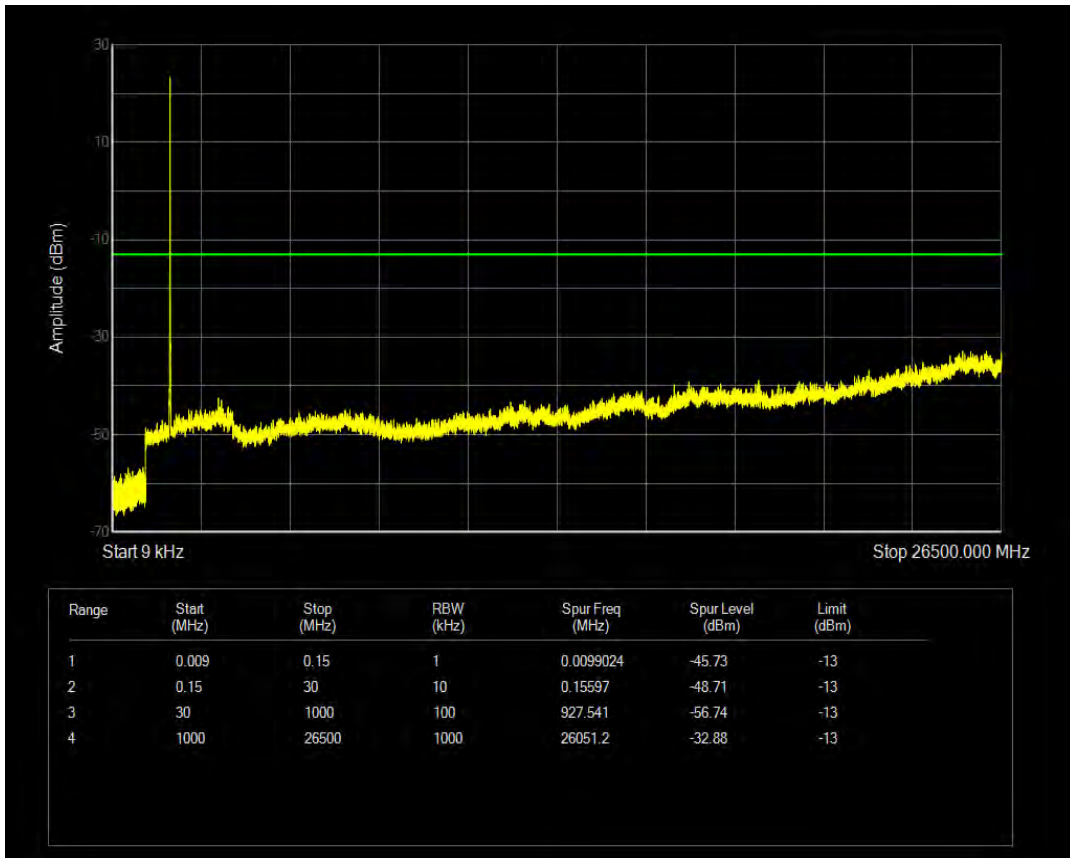

Band4 16QAM BW=5MHz Channel=19975 RB Size=1 Position=#0

Band4 16QAM BW=5MHz Channel=19975 RB Size=25 Position=#0

Band4 QPSK BW=5MHz Channel=20175 RB Size=1 Position=#0

Band4 QPSK BW=5MHz Channel=20175 RB Size=25 Position=#0