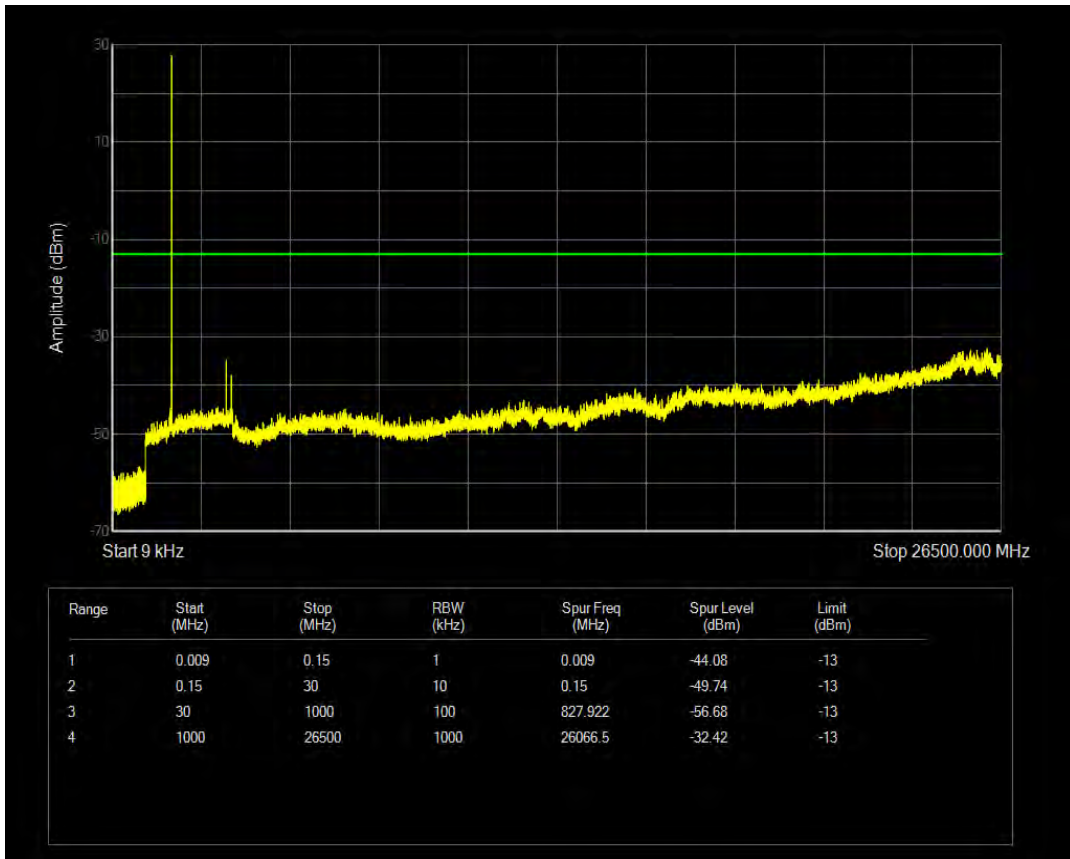

Band66 QPSK BW=1.4MHz Channel=132665 RB Size=6 Position=#0

Band66 QPSK BW=1.4MHz Channel=132665 RB Size=1 Position=#0