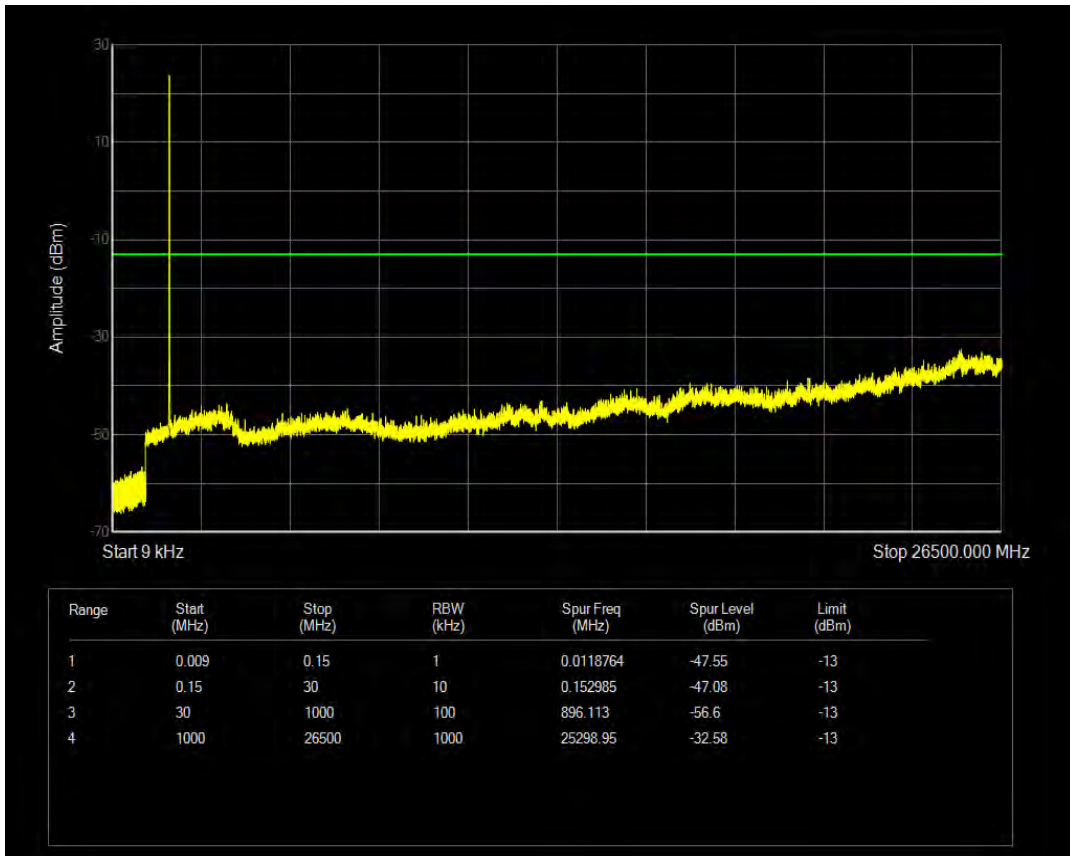

Band4 16QAM BW=3MHz Channel=20385 RB Size=1 Position=#0

Band4 16QAM BW=3MHz Channel=20385 RB Size=15 Position=#0

Band4 QPSK BW=5MHz Channel=19975 RB Size=1 Position=#0

Band4 QPSK BW=5MHz Channel=19975 RB Size=25 Position=#0

Band4 16QAM BW=5MHz Channel=19975 RB Size=1 Position=#0

Band4 16QAM BW=5MHz Channel=19975 RB Size=25 Position=#0

Band4 QPSK BW=5MHz Channel=20175 RB Size=1 Position=#0

Band4 QPSK BW=5MHz Channel=20175 RB Size=25 Position=#0