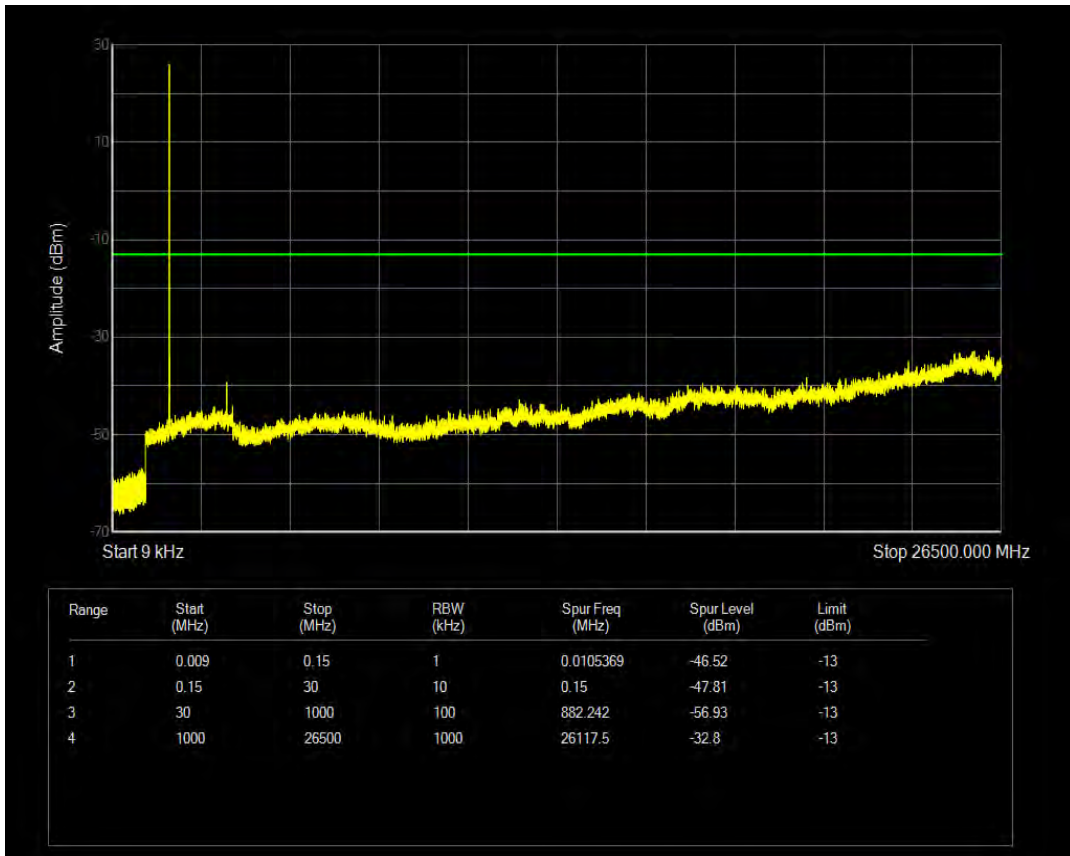

Band66 QPSK BW=1.4MHz Channel=132322 RB Size=1 Position=#0

Band66 16QAM BW=1.4MHz Channel=131979 RB Size=6 Position=#0