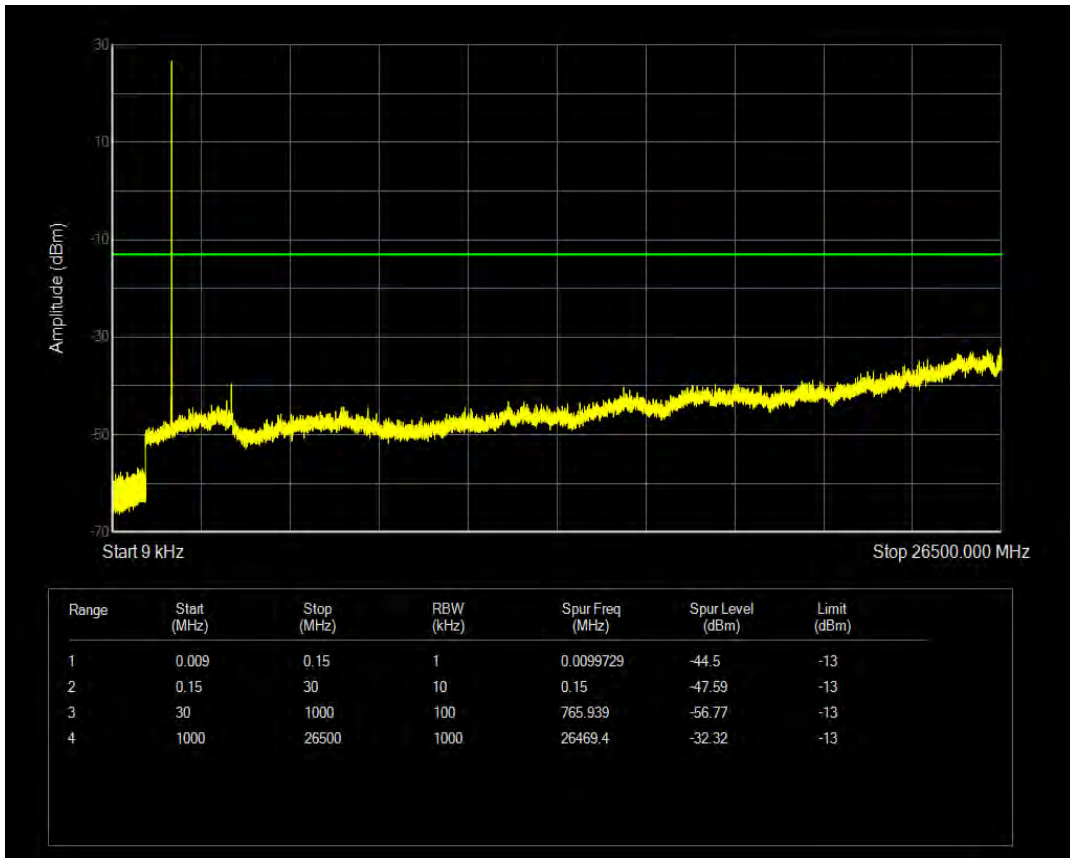

Band66 16QAM BW=1.4MHz Channel=132665 RB Size=1 Position=#0

Band66 QPSK BW=1.4MHz Channel=132665 RB Size=6 Position=#0