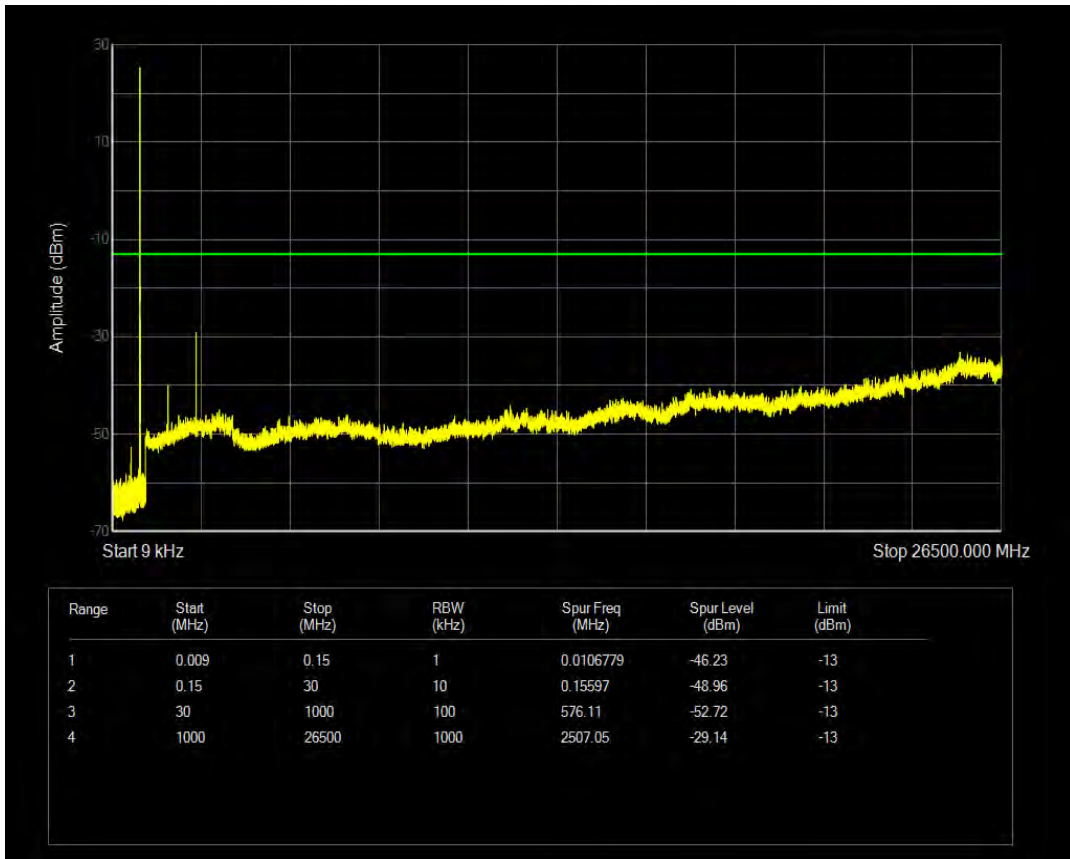

Band5 16QAM BW=1.4MHz Channel=20407 RB Size=6 Position=#0

Band5 QPSK BW=1.4MHz Channel=20525 RB Size=1 Position=#0

Band5 QPSK BW=1.4MHz Channel=20525 RB Size=6 Position=#0

Band5 16QAM BW=1.4MHz Channel=20525 RB Size=1 Position=#0

Band5 16QAM BW=1.4MHz Channel=20525 RB Size=6 Position=#0

Band5 QPSK BW=1.4MHz Channel=20643 RB Size=1 Position=#0

Band5 QPSK BW=1.4MHz Channel=20643 RB Size=6 Position=#0

Band5 16QAM BW=1.4MHz Channel=20643 RB Size=1 Position=#0