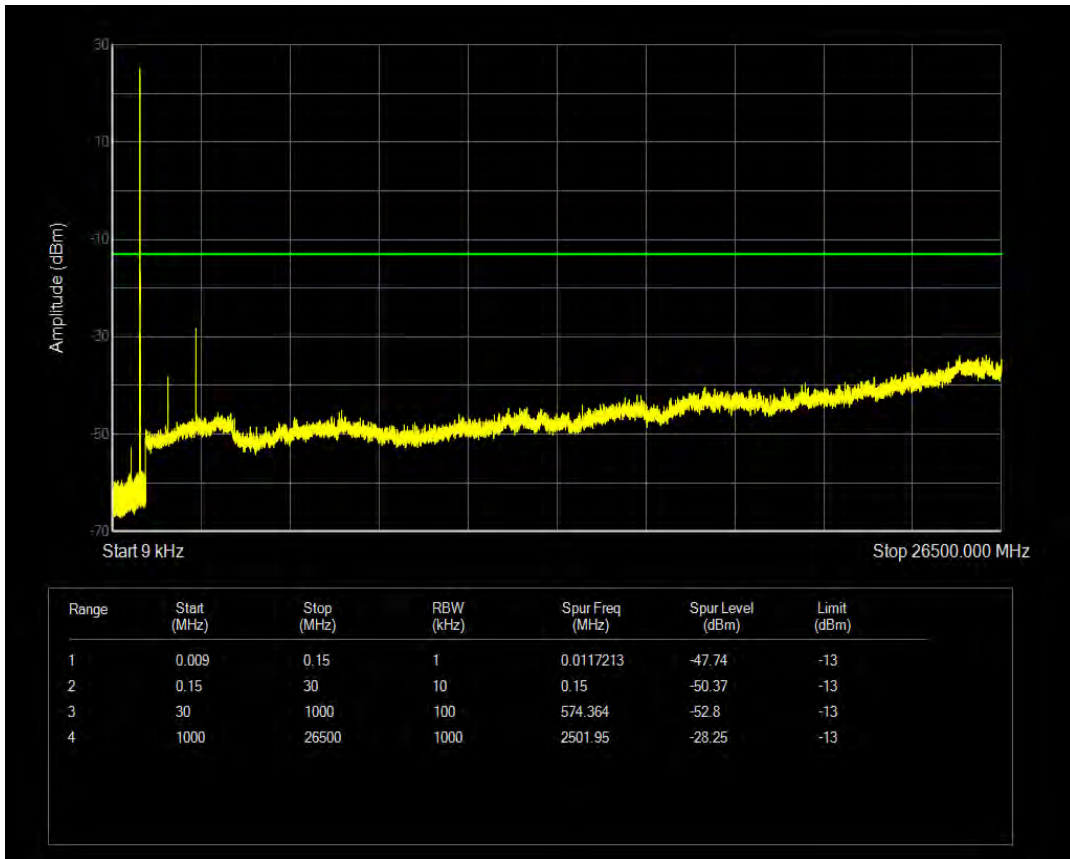

Band5 16QAM BW=3MHz Channel=20635 RB Size=15 Position=#0

Band5 QPSK BW=5MHz Channel=20425 RB Size=1 Position=#0

Band5 QPSK BW=5MHz Channel=20425 RB Size=25 Position=#0

Band5 16QAM BW=5MHz Channel=20425 RB Size=1 Position=#0

Band5 16QAM BW=5MHz Channel=20425 RB Size=25 Position=#0

Band5 QPSK BW=5MHz Channel=20525 RB Size=1 Position=#0

Band5 QPSK BW=5MHz Channel=20525 RB Size=25 Position=#0

Band5 16QAM BW=5MHz Channel=20525 RB Size=1 Position=#0