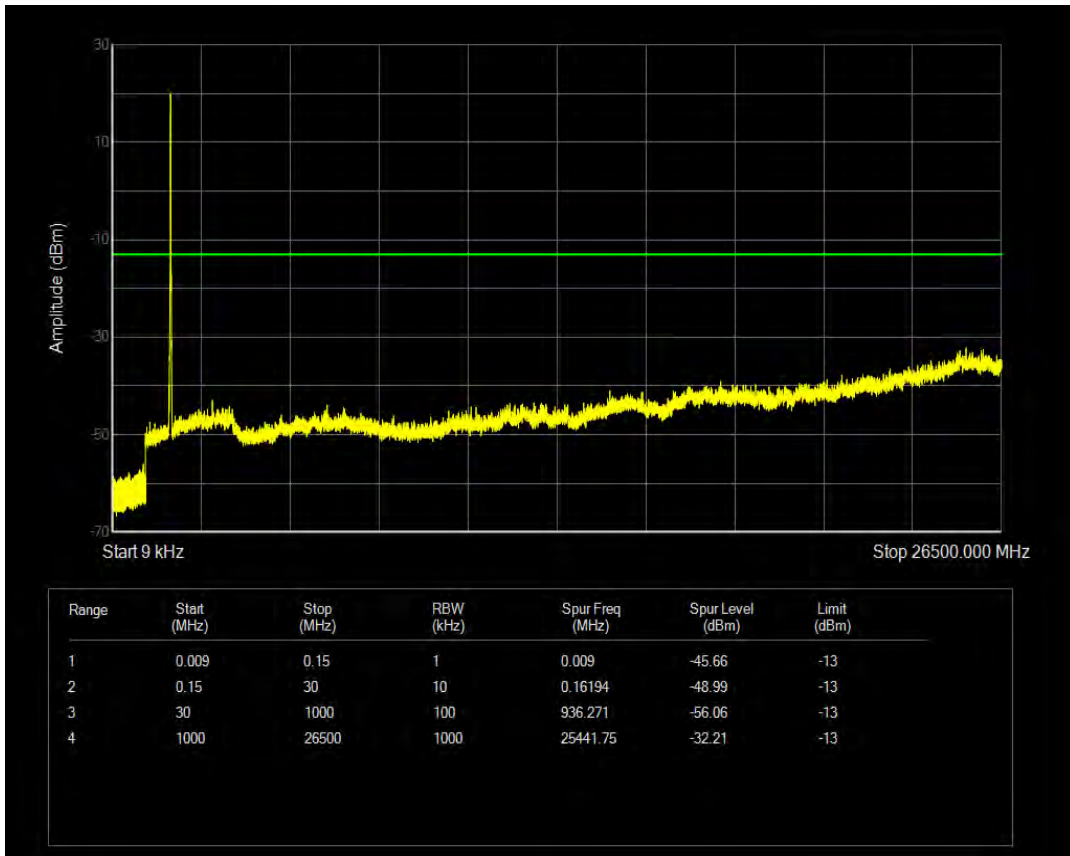

Band4 16QAM BW=15MHz Channel=20175 RB Size=1 Position=#0

Band4 16QAM BW=15MHz Channel=20175 RB Size=75 Position=#0

Band4 QPSK BW=15MHz Channel=20325 RB Size=1 Position=#0

Band4 QPSK BW=15MHz Channel=20325 RB Size=75 Position=#0

Band4 16QAM BW=15MHz Channel=20325 RB Size=1 Position=#0

Band4 16QAM BW=15MHz Channel=20325 RB Size=75 Position=#0

Band4 QPSK BW=20MHz Channel=20050 RB Size=1 Position=#0

Band4 QPSK BW=20MHz Channel=20050 RB Size=100 Position=#0