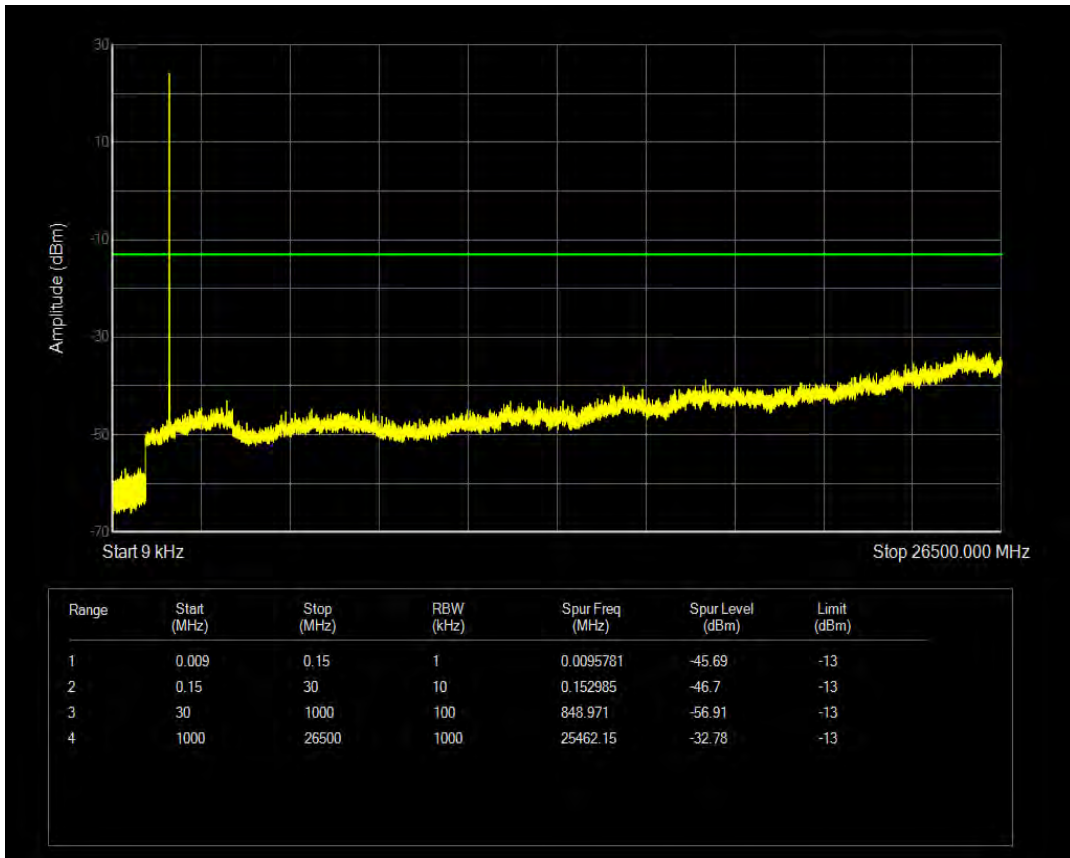

Band66 QPSK BW=3MHz Channel=132322 RB Size=1 Position=#0

Band66 16QAM BW=3MHz Channel=131987 RB Size=15 Position=#0