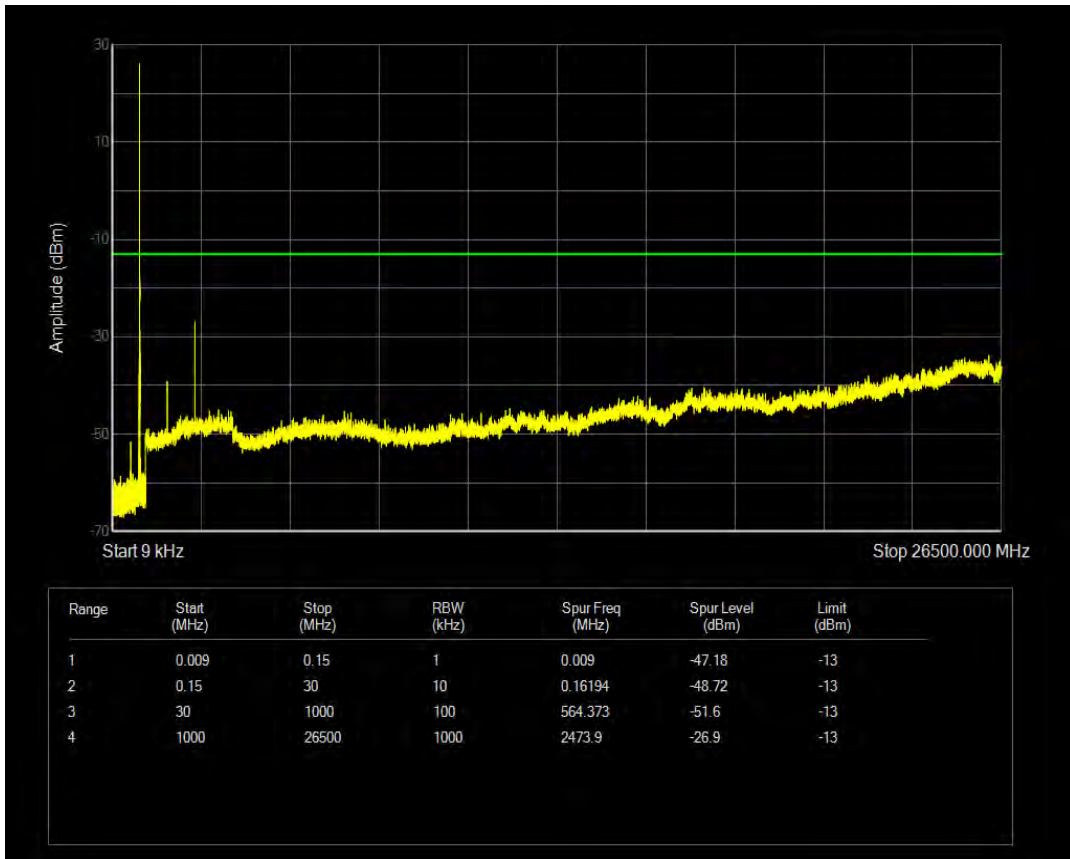

Band5 16QAM BW=3MHz Channel=20635 RB Size=15 Position=#0

Band5 QPSK BW=5MHz Channel=20425 RB Size=1 Position=#0

Band5 QPSK BW=5MHz Channel=20425 RB Size=25 Position=#0

Band5 16QAM BW=5MHz Channel=20425 RB Size=1 Position=#0

Band5 16QAM BW=5MHz Channel=20425 RB Size=25 Position=#0

Band5 QPSK BW=5MHz Channel=20525 RB Size=1 Position=#0

Band5 QPSK BW=5MHz Channel=20525 RB Size=25 Position=#0

Band5 16QAM BW=5MHz Channel=20525 RB Size=1 Position=#0