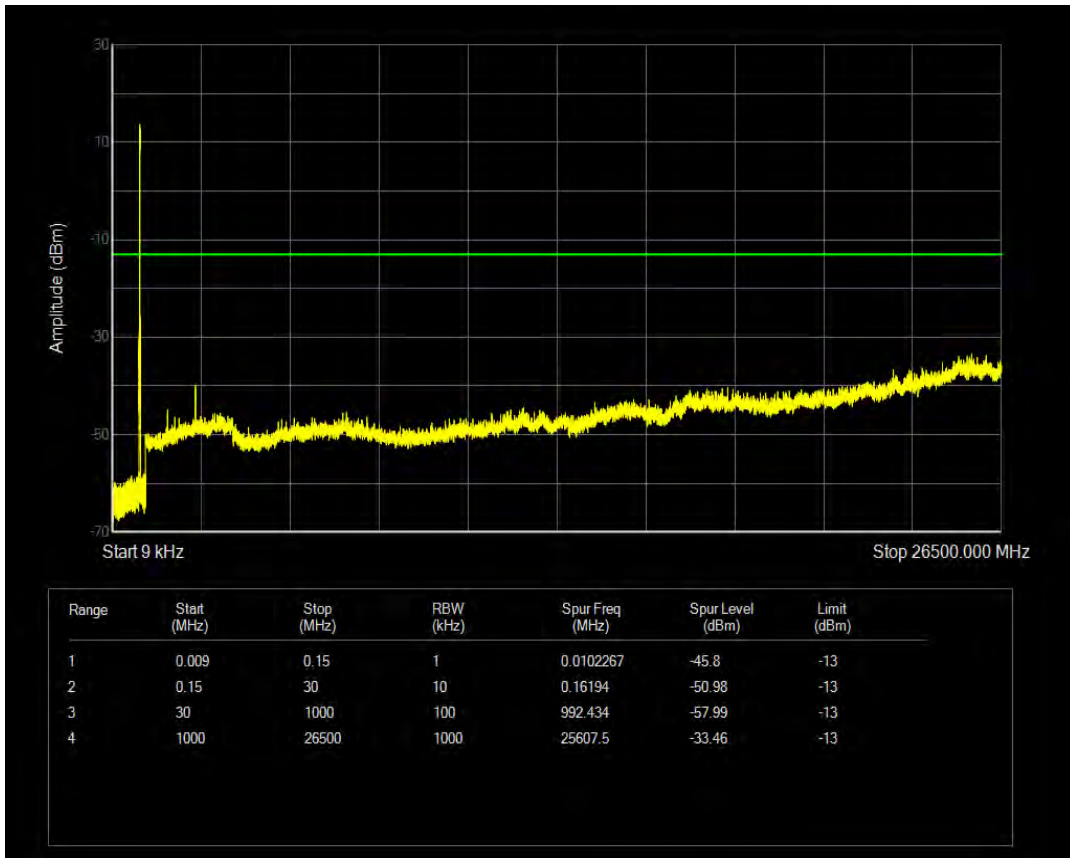

Band5 16QAM BW=5MHz Channel=20525 RB Size=25 Position=#0

Band5 QPSK BW=5MHz Channel=20625 RB Size=1 Position=#0

Band5 QPSK BW=5MHz Channel=20625 RB Size=25 Position=#0

Band5 16QAM BW=5MHz Channel=20625 RB Size=1 Position=#0

Band5 16QAM BW=5MHz Channel=20625 RB Size=25 Position=#0

Band5 QPSK BW=10MHz Channel=20450 RB Size=1 Position=#0

Band5 QPSK BW=10MHz Channel=20450 RB Size=50 Position=#0

Band5 16QAM BW=10MHz Channel=20450 RB Size=1 Position=#0