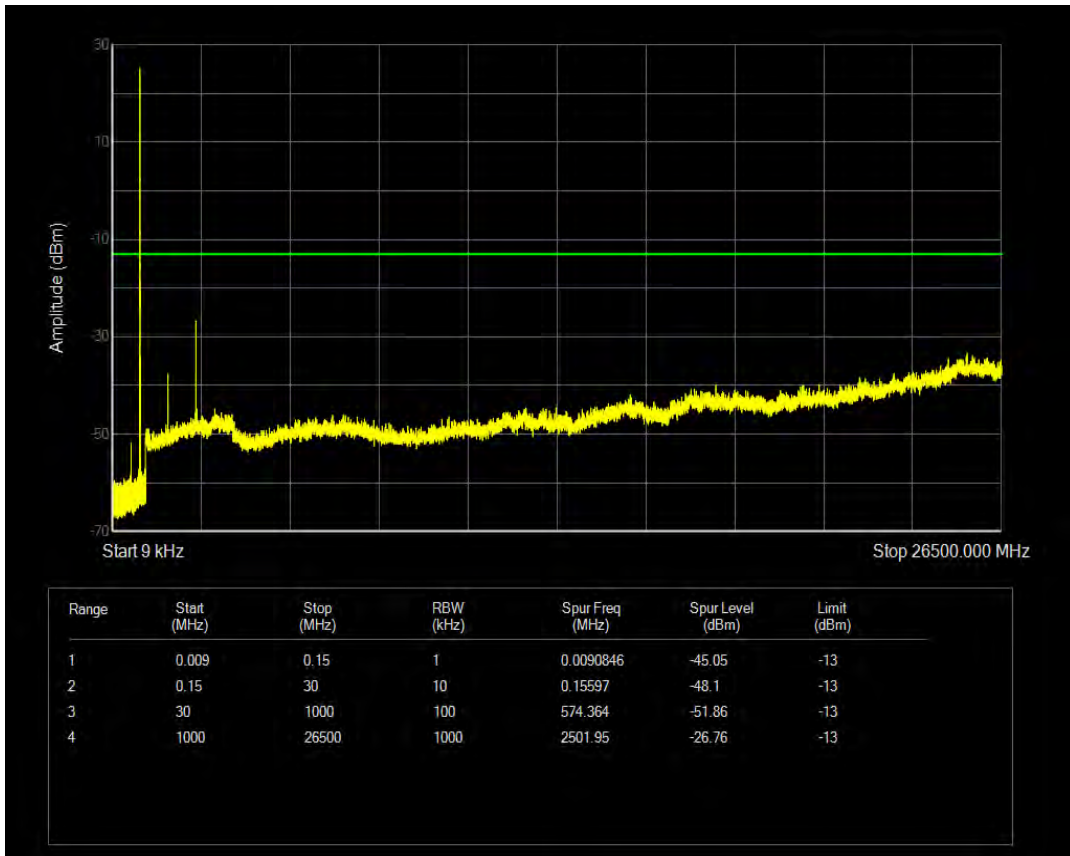

Band5 16QAM BW=5MHz Channel=20425 RB Size=25 Position=#0

Band5 QPSK BW=5MHz Channel=20525 RB Size=1 Position=#0

Band5 QPSK BW=5MHz Channel=20525 RB Size=25 Position=#0

Band5 16QAM BW=5MHz Channel=20525 RB Size=1 Position=#0

Band5 16QAM BW=5MHz Channel=20525 RB Size=25 Position=#0

Band5 QPSK BW=5MHz Channel=20625 RB Size=1 Position=#0

Band5 QPSK BW=5MHz Channel=20625 RB Size=25 Position=#0

Band5 16QAM BW=5MHz Channel=20625 RB Size=1 Position=#0