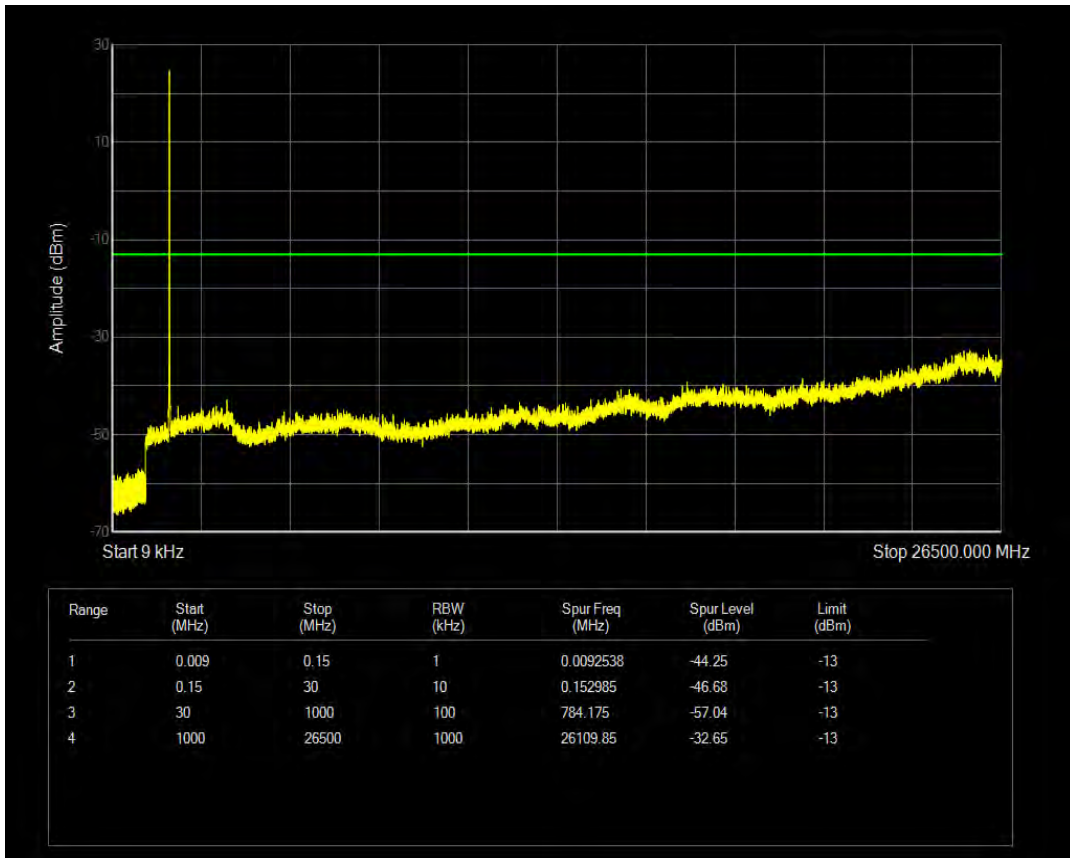

Band66 QPSK BW=5MHz Channel=132322 RB Size=1 Position=#0

Band66 16QAM BW=5MHz Channel=131997 RB Size=25 Position=#0