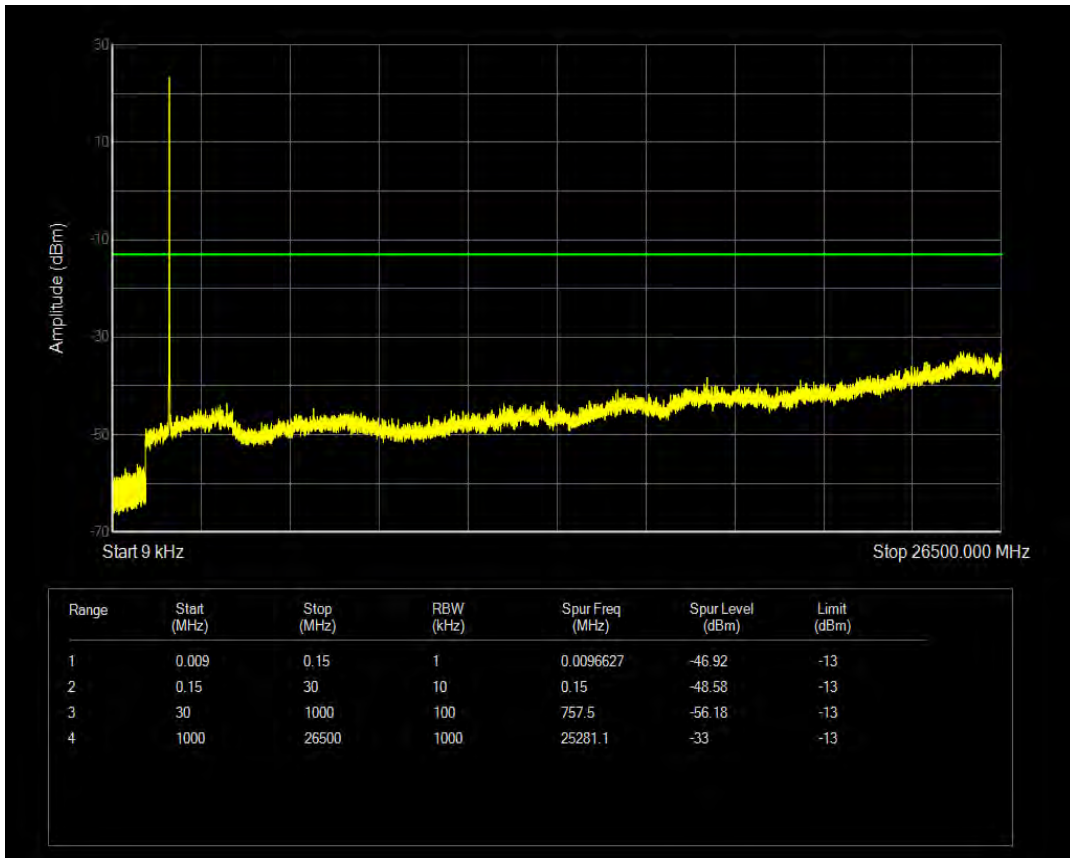

Band66 16QAM BW=5MHz Channel=131997 RB Size=1 Position=#0

Band66 QPSK BW=5MHz Channel=131997 RB Size=25 Position=#0