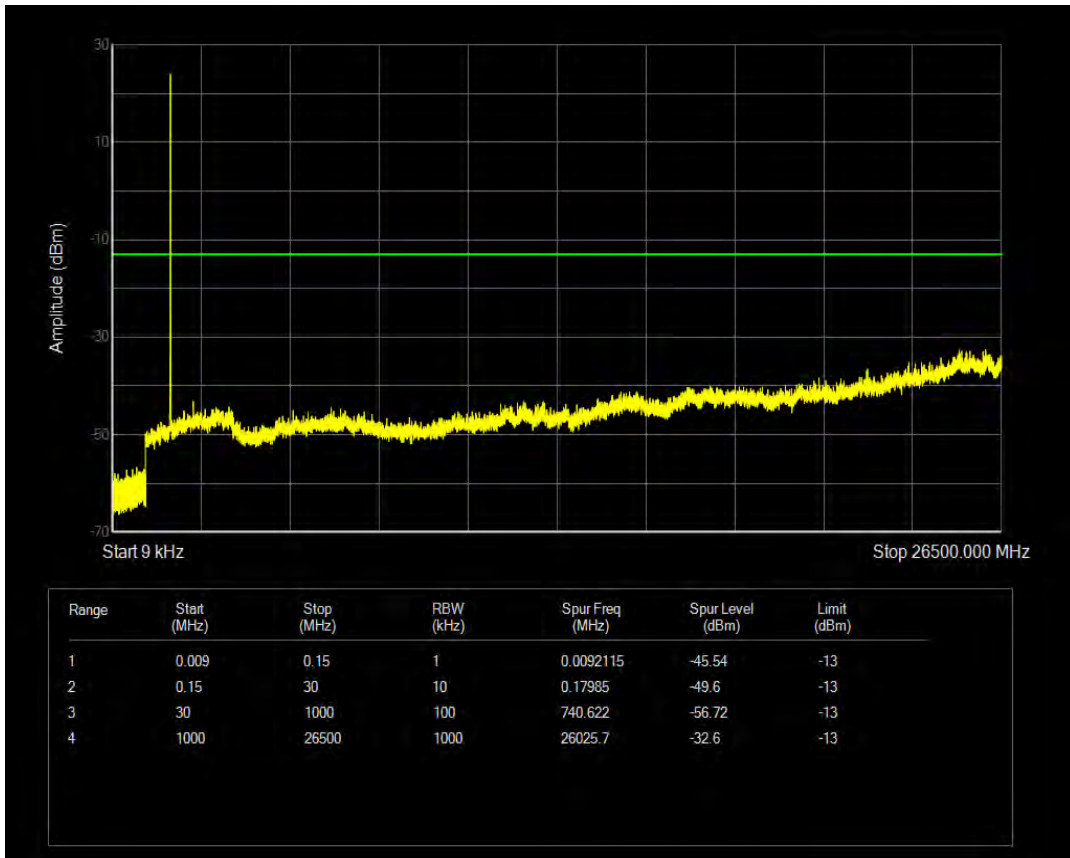

Band66 16QAM BW=3MHz Channel=132322 RB Size=1 Position=#0

Band66 QPSK BW=3MHz Channel=132322 RB Size=15 Position=#0