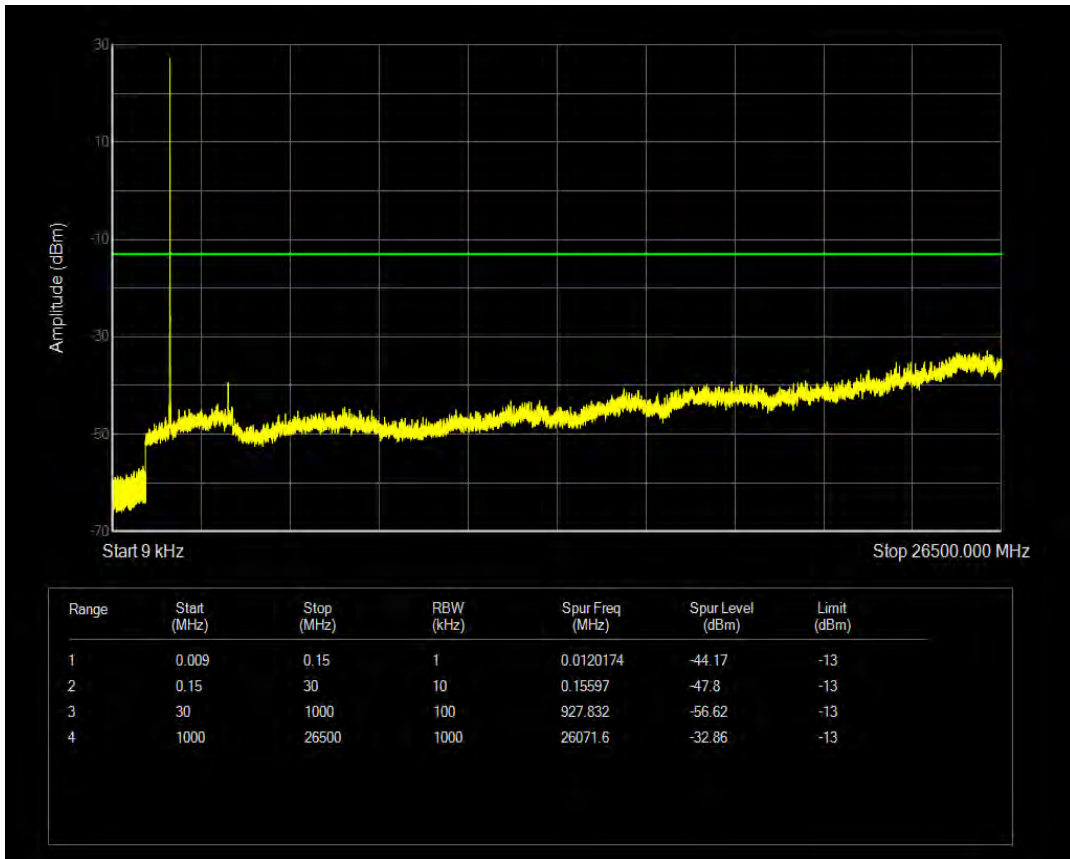

Band4 16QAM BW=5MHz Channel=19975 RB Size=1 Position=#0

Band4 16QAM BW=5MHz Channel=19975 RB Size=25 Position=#0

Band4 QPSK BW=5MHz Channel=20175 RB Size=1 Position=#0

Band4 QPSK BW=5MHz Channel=20175 RB Size=25 Position=#0

Band4 16QAM BW=5MHz Channel=20175 RB Size=1 Position=#0

Band4 16QAM BW=5MHz Channel=20175 RB Size=25 Position=#0

Band4 QPSK BW=5MHz Channel=20375 RB Size=1 Position=#0

Band4 QPSK BW=5MHz Channel=20375 RB Size=25 Position=#0