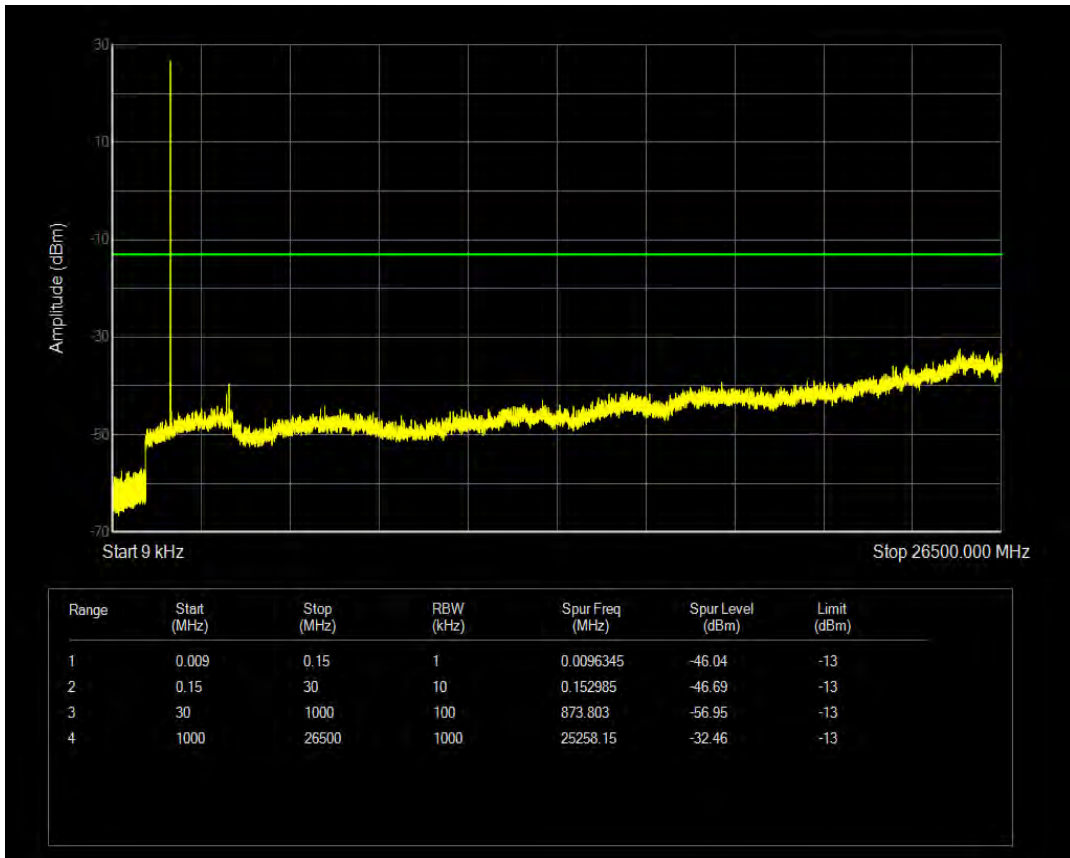

Band66 QPSK BW=1.4MHz Channel=132665 RB Size=1 Position=#0

Band66 16QAM BW=1.4MHz Channel=132322 RB Size=6 Position=#0