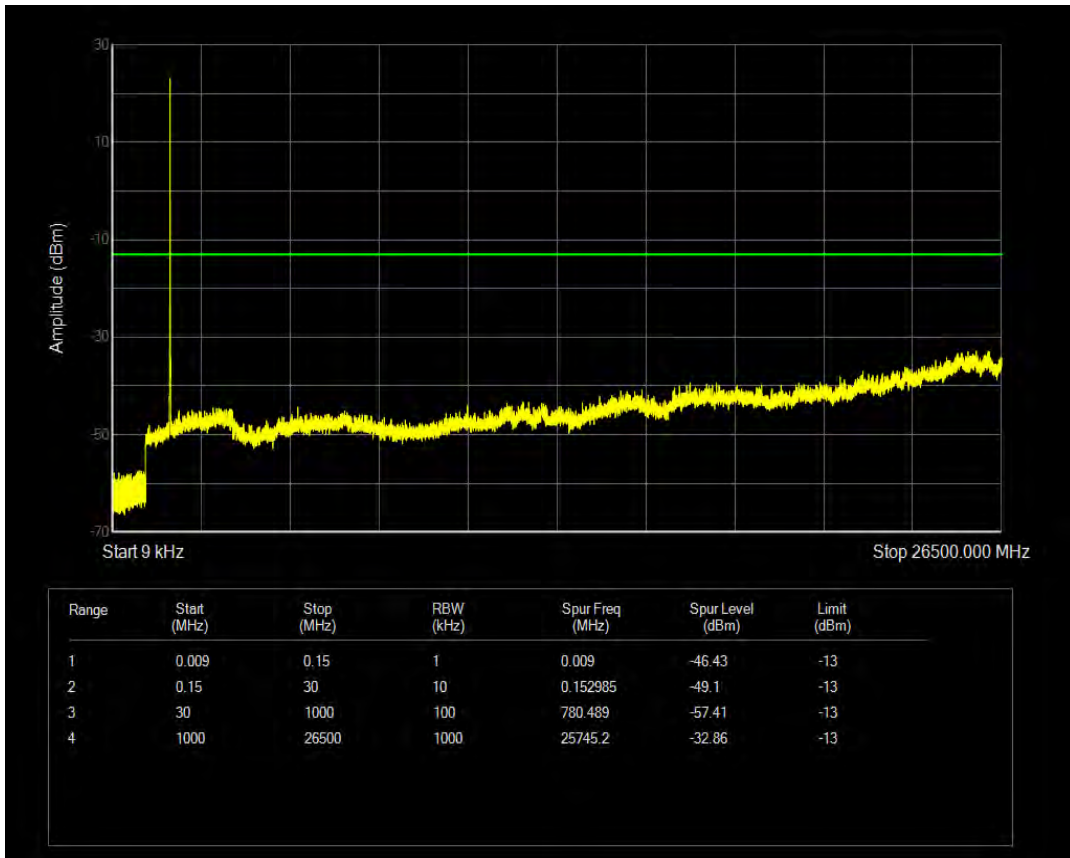

Band4 QPSK BW=5MHz Channel=20375 RB Size=1 Position=#0

Band4 16QAM BW=5MHz Channel=20175 RB Size=25 Position=#0