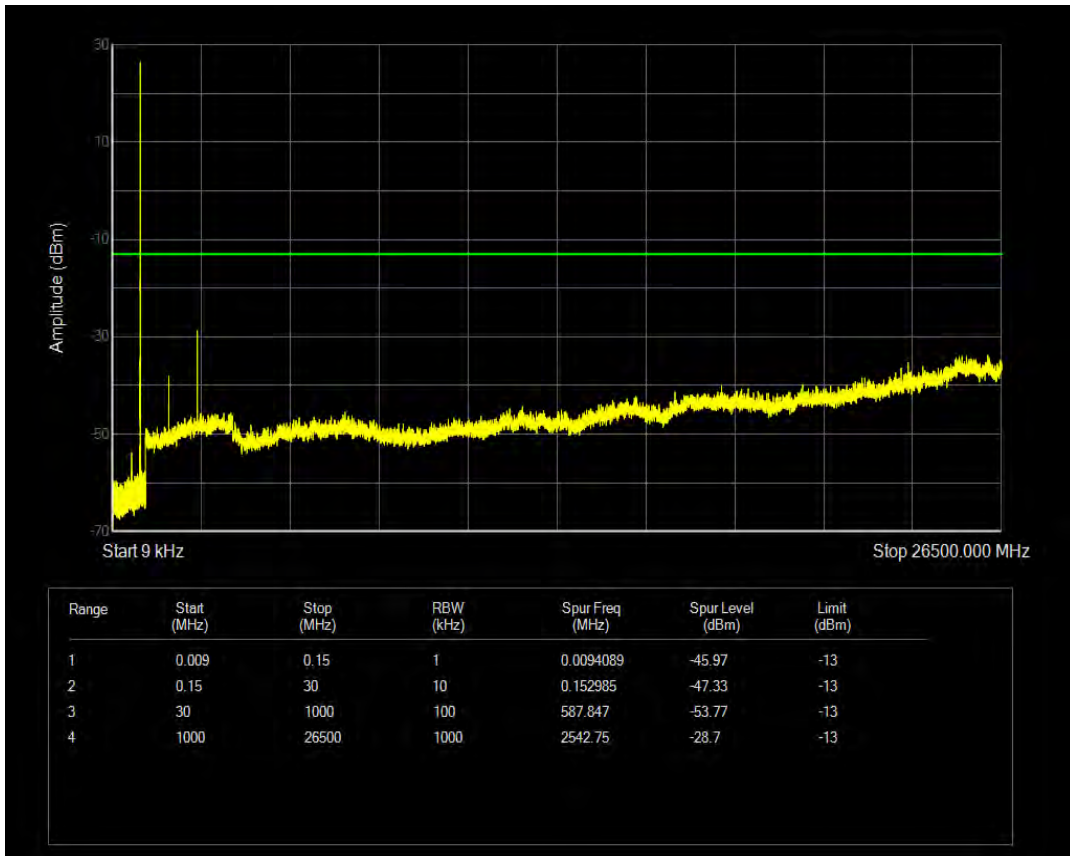

Band5 16QAM BW=1.4MHz Channel=20525 RB Size=6 Position=#0

Band5 QPSK BW=1.4MHz Channel=20643 RB Size=1 Position=#0

Band5 QPSK BW=1.4MHz Channel=20643 RB Size=6 Position=#0

Band5 16QAM BW=1.4MHz Channel=20643 RB Size=1 Position=#0