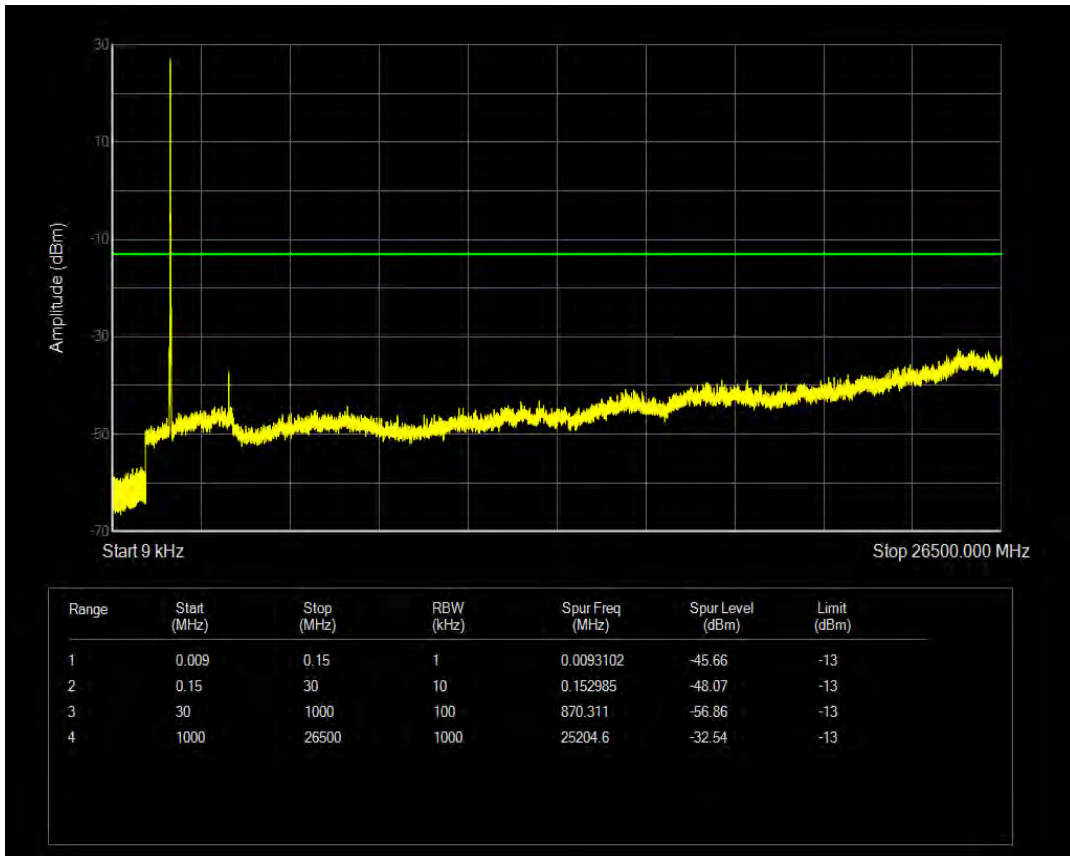

Band4 QPSK BW=15MHz Channel=20325 RB Size=75 Position=#0

Band4 QPSK BW=15MHz Channel=20325 RB Size=1 Position=#0