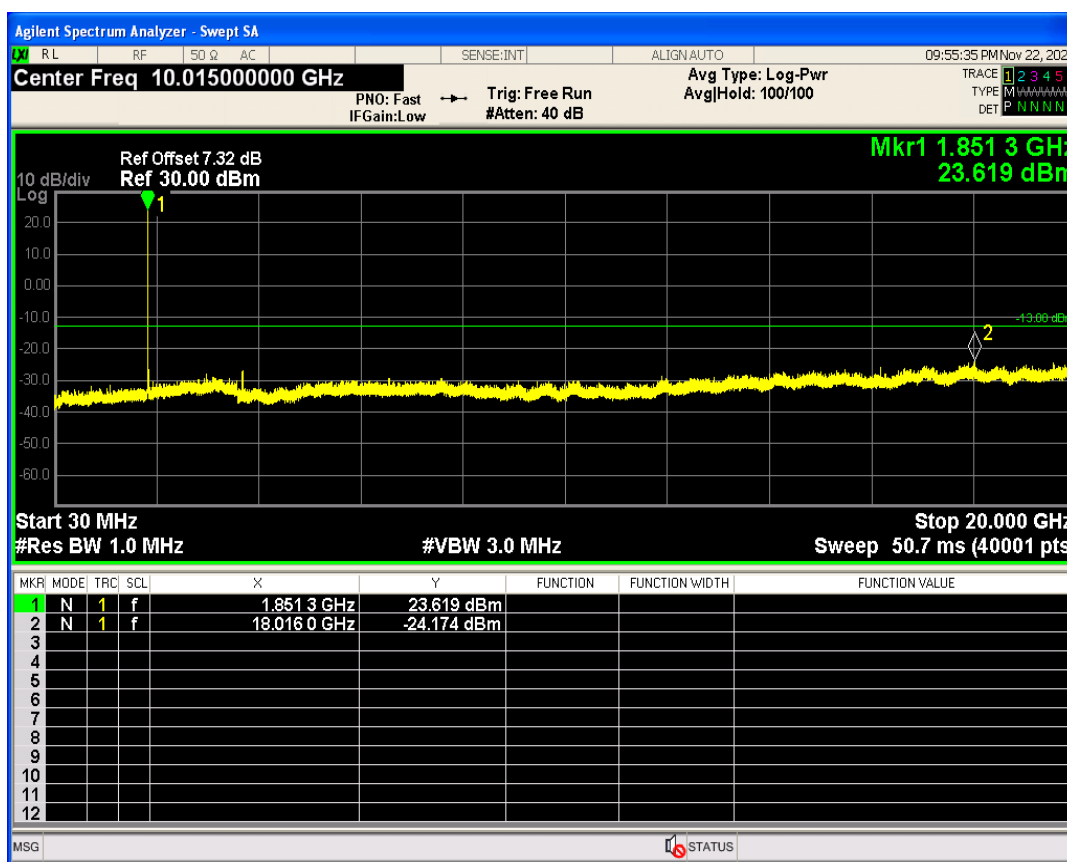

WCDMA Band2 Channel=9538

WCDMA Band2 Channel=9262

WCDMA Band4 Channel=1312

WCDMA Band4 Channel=1513

WCDMA Band5 Channel=4132

WCDMA Band5 Channel=4233

06 Out-of-band emissions

Band	Channel	Frequency (MHz)	Spur Freq (MHz)	Spur Level (dBm)	Limit (dBm)	Verdict
WCDMA Band2	9262	1852.4	18015.98	-24.17	-13	PASS
WCDMA Band2	9400	1880	19941.59	-23.38	-13	PASS
WCDMA Band2	9538	1907.6	3817.81	-19.52	-13	PASS
WCDMA Band4	1312	1712.4	19962.56	-24.64	-13	PASS
WCDMA Band4	1413	1732.6	19901.65	-24.55	-13	PASS
WCDMA Band4	1513	1752.6	19914.13	-24.17	-13	PASS
WCDMA Band5	4132	826.4	3173.79	-29.93	-13	PASS
WCDMA Band5	4182	836.4	3127.18	-30.36	-13	PASS
WCDMA Band5	4233	846.6	3191.24	-29.86	-13	PASS

WCDMA Band2 Channel=9262

WCDMA Band2 Channel=9400

WCDMA Band2 Channel=9538

WCDMA Band4 Channel=1312

WCDMA Band4 Channel=1413

WCDMA Band4 Channel=1513

WCDMA Band5 Channel=4132

WCDMA Band5 Channel=4182