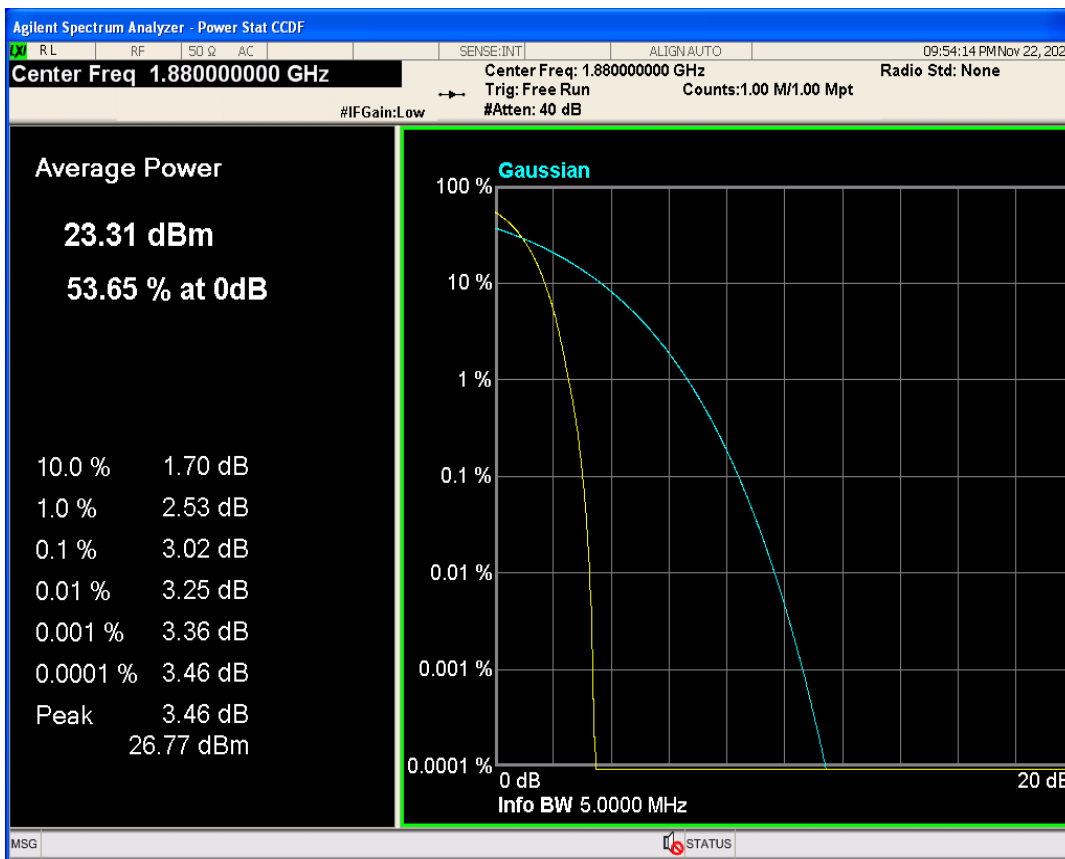

**03 Peak-to-Average Ratio**

Band	Channel	Frequency (MHz)	Result (dB)	high Limit (dB)	Verdict
WCDMA Band2	9262	1852.4	2.83	13	PASS
WCDMA Band2	9400	1880	3.02	13	PASS
WCDMA Band2	9538	1907.6	2.90	13	PASS
WCDMA Band4	1312	1712.4	3.02	13	PASS
WCDMA Band4	1413	1732.6	3.05	13	PASS
WCDMA Band4	1513	1752.6	3.06	13	PASS
WCDMA Band5	4132	826.4	2.80	13	PASS
WCDMA Band5	4182	836.4	2.66	13	PASS
WCDMA Band5	4233	846.6	2.97	13	PASS

WCDMA Band2 Channel=9262

WCDMA Band2 Channel=9538

WCDMA Band2 Channel=9400

WCDMA Band4 Channel=1312

WCDMA Band4 Channel=1513

WCDMA Band4 Channel=1413

WCDMA Band5 Channel=4132

WCDMA Band5 Channel=4233