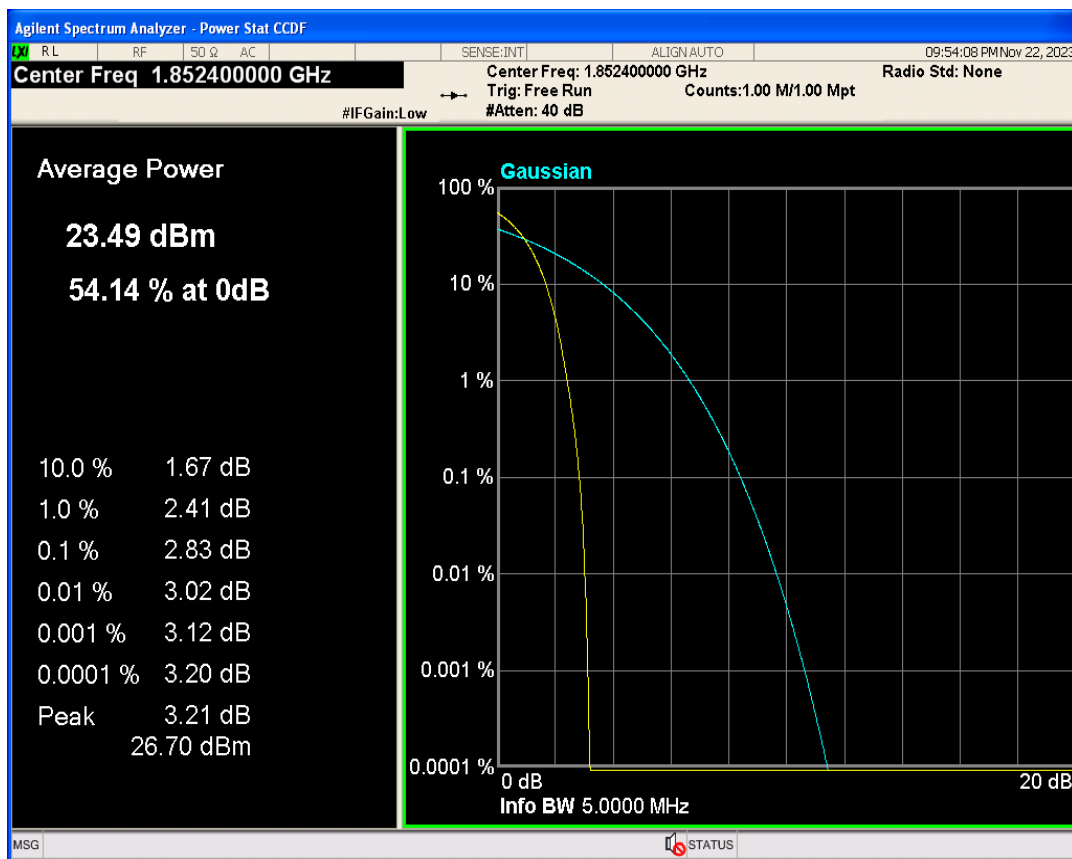

03 Peak-to-Average Ratio

Band	Channel	Frequency (MHz)	Result (dB)	high Limit (dB)	Verdict
WCDMA Band2	9262	1852.4	2.83	13	PASS
WCDMA Band2	9400	1880	3.02	13	PASS
WCDMA Band2	9538	1907.6	2.90	13	PASS
WCDMA Band4	1312	1712.4	3.02	13	PASS
WCDMA Band4	1413	1732.6	3.05	13	PASS
WCDMA Band4	1513	1752.6	3.06	13	PASS
WCDMA Band5	4132	826.4	2.80	13	PASS
WCDMA Band5	4182	836.4	2.66	13	PASS
WCDMA Band5	4233	846.6	2.97	13	PASS

WCDMA Band2 Channel=9262