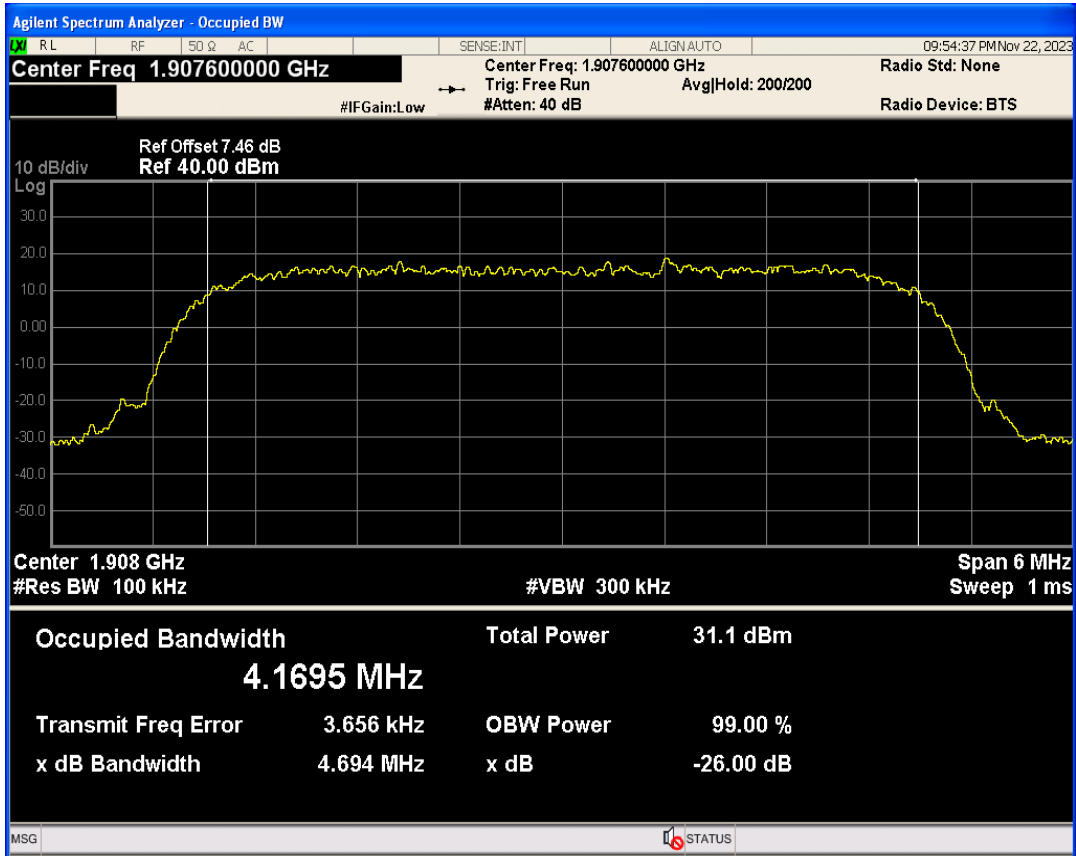

WCDMA Band2 Channel=9538