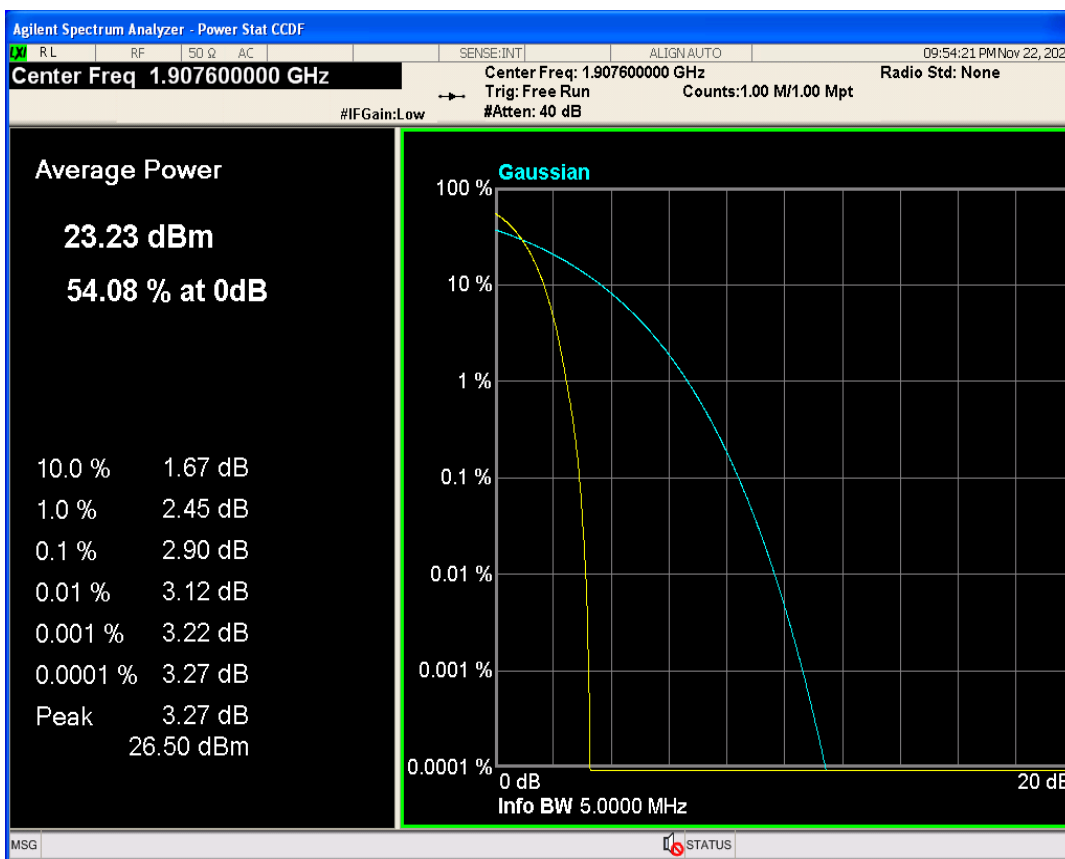

WCDMA Band2 Channel=9538