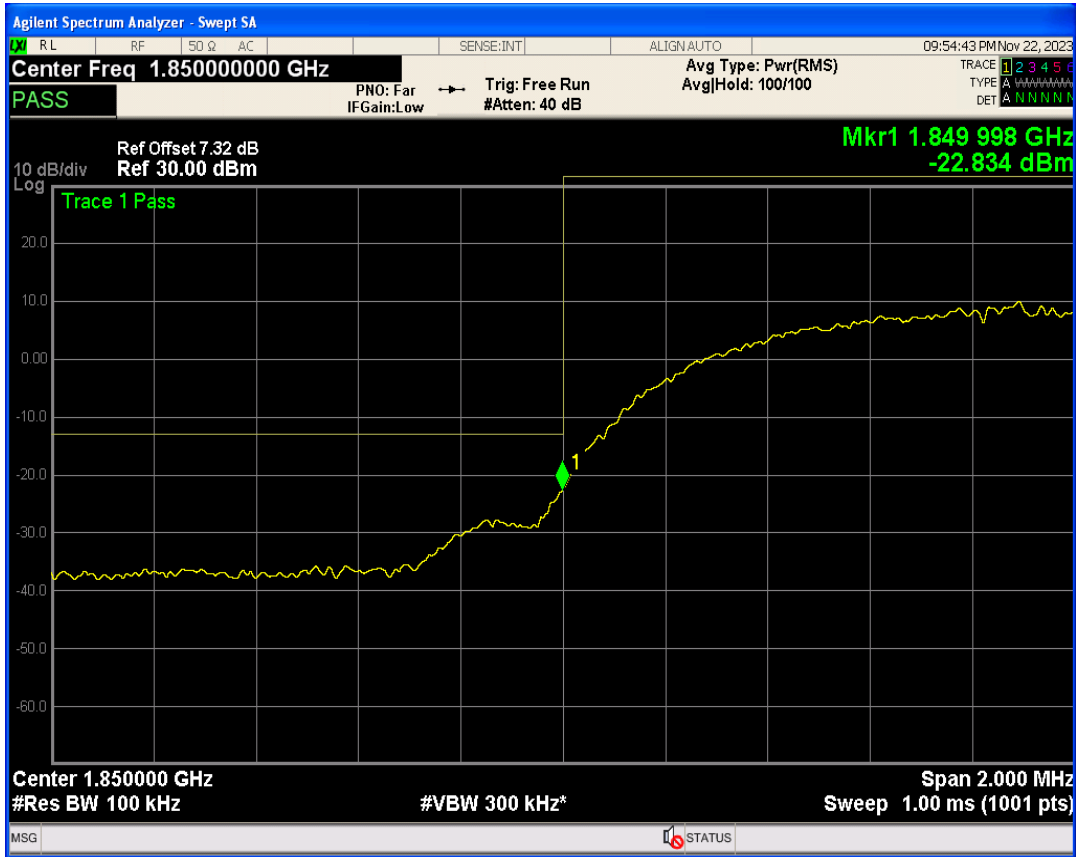

WCDMA Band5 Channel=4233

05 Band edge

Band	Channel	Frequency (MHz)	Spur Freq (MHz)	Spur Level (dBm)	Limit (dBm)	Verdict
WCDMA Band2	9262	1852.4	1850.00	-22.83	-13	PASS
WCDMA Band2	9538	1907.6	1910.00	-21.96	-13	PASS
WCDMA Band4	1312	1712.4	1710.00	-23.43	-13	PASS
WCDMA Band4	1513	1752.6	1755.00	-22.50	-13	PASS
WCDMA Band5	4132	826.4	824.00	-22.62	-13	PASS
WCDMA Band5	4233	846.6	849.00	-23.20	-13	PASS

WCDMA Band2 Channel=9538

WCDMA Band2 Channel=9262

WCDMA Band4 Channel=1312

WCDMA Band4 Channel=1513

WCDMA Band5 Channel=4132

WCDMA Band5 Channel=4233

06 Out-of-band emissions

Band	Channel	Frequency (MHz)	Spur Freq (MHz)	Spur Level (dBm)	Limit (dBm)	Verdict
WCDMA Band2	9262	1852.4	18015.98	-24.17	-13	PASS
WCDMA Band2	9400	1880	19941.59	-23.38	-13	PASS
WCDMA Band2	9538	1907.6	3817.81	-19.52	-13	PASS
WCDMA Band4	1312	1712.4	19962.56	-24.64	-13	PASS
WCDMA Band4	1413	1732.6	19901.65	-24.55	-13	PASS
WCDMA Band4	1513	1752.6	19914.13	-24.17	-13	PASS
WCDMA Band5	4132	826.4	3173.79	-29.93	-13	PASS
WCDMA Band5	4182	836.4	3127.18	-30.36	-13	PASS
WCDMA Band5	4233	846.6	3191.24	-29.86	-13	PASS