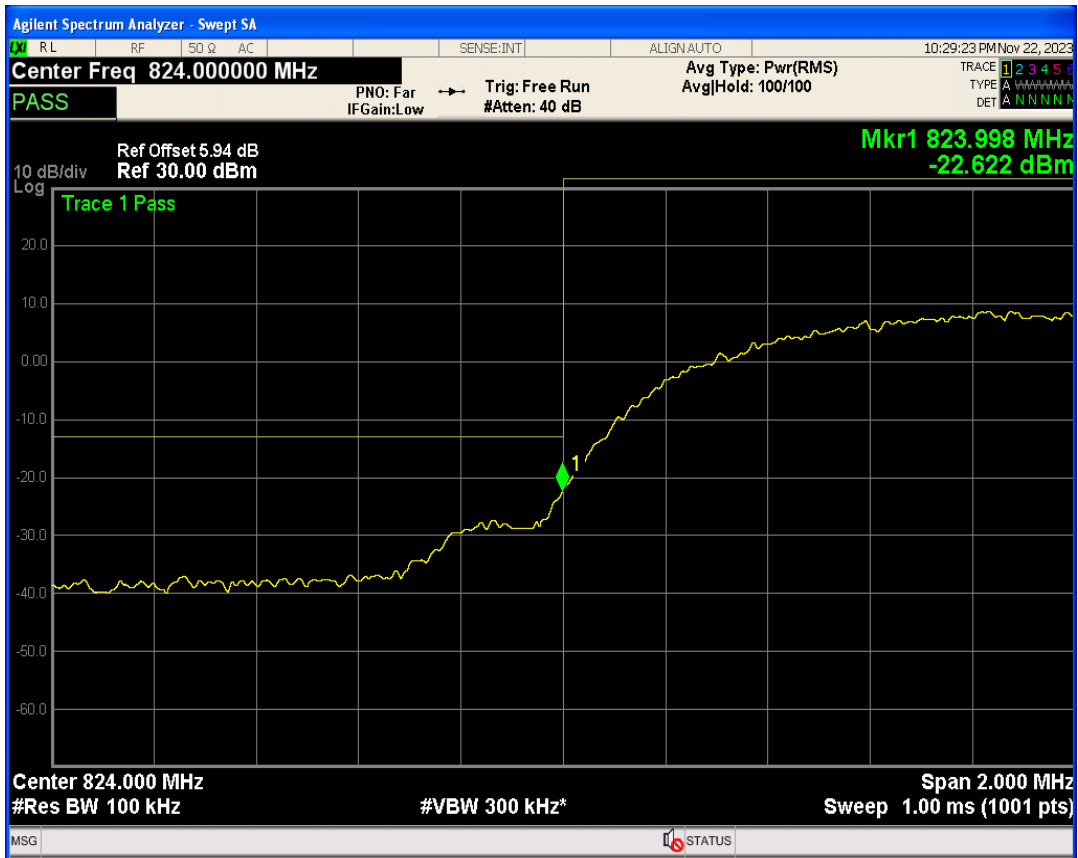

WCDMA Band2 Channel=9538

WCDMA Band2 Channel=9262

WCDMA Band4 Channel=1312

WCDMA Band4 Channel=1513

WCDMA Band5 Channel=4132

WCDMA Band5 Channel=4233

06 Out-of-band emissions

Band	Channel	Frequency (MHz)	Spur Freq (MHz)	Spur Level (dBm)	Limit (dBm)	Verdict
WCDMA Band2	9262	1852.4	18015.98	-24.17	-13	PASS
WCDMA Band2	9400	1880	19941.59	-23.38	-13	PASS
WCDMA Band2	9538	1907.6	3817.81	-19.52	-13	PASS
WCDMA Band4	1312	1712.4	19962.56	-24.64	-13	PASS
WCDMA Band4	1413	1732.6	19901.65	-24.55	-13	PASS
WCDMA Band4	1513	1752.6	19914.13	-24.17	-13	PASS
WCDMA Band5	4132	826.4	3173.79	-29.93	-13	PASS
WCDMA Band5	4182	836.4	3127.18	-30.36	-13	PASS
WCDMA Band5	4233	846.6	3191.24	-29.86	-13	PASS

WCDMA Band2 Channel=9262

WCDMA Band2 Channel=9400

WCDMA Band2 Channel=9538

WCDMA Band4 Channel=1312

WCDMA Band4 Channel=1413

WCDMA Band4 Channel=1513

WCDMA Band5 Channel=4132

WCDMA Band5 Channel=4182