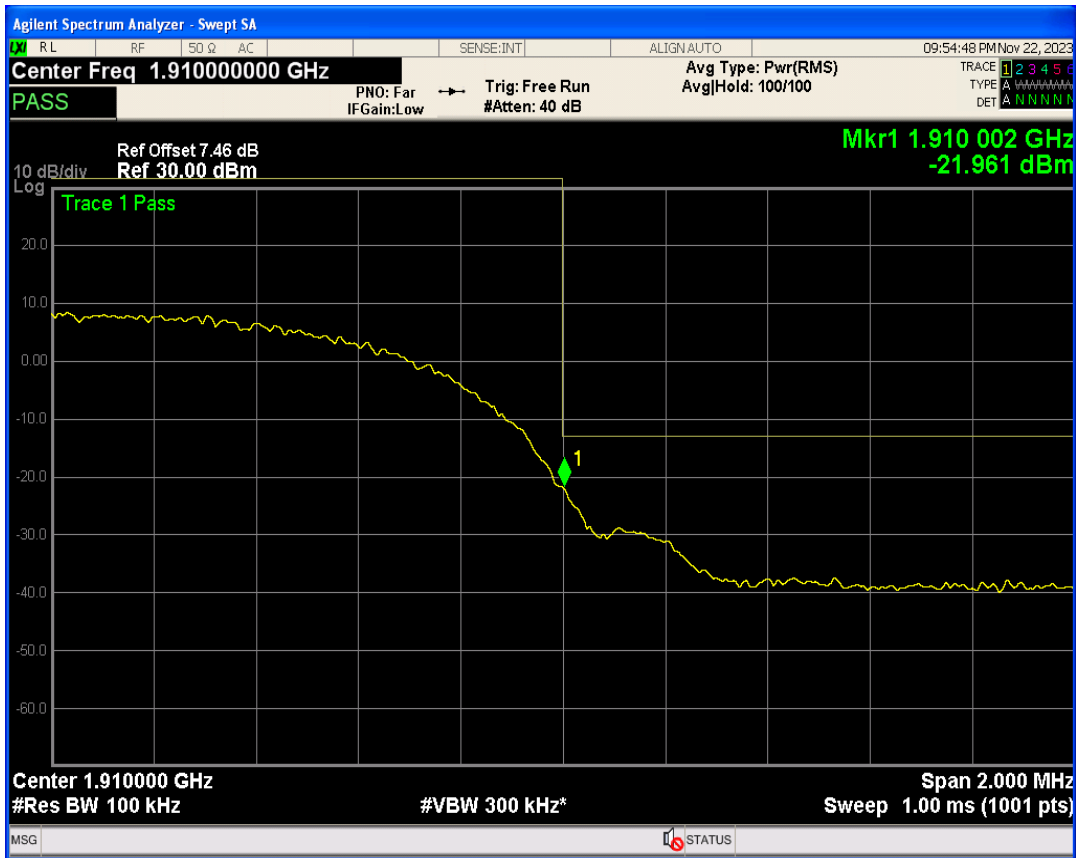

05 Band edge

Band	Channel	Frequency (MHz)	Spur Freq (MHz)	Spur Level (dBm)	Limit (dBm)	Verdict
WCDMA Band2	9262	1852.4	1850.00	-22.83	-13	PASS
WCDMA Band2	9538	1907.6	1910.00	-21.96	-13	PASS
WCDMA Band4	1312	1712.4	1710.00	-23.43	-13	PASS
WCDMA Band4	1513	1752.6	1755.00	-22.50	-13	PASS
WCDMA Band5	4132	826.4	824.00	-22.62	-13	PASS
WCDMA Band5	4233	846.6	849.00	-23.20	-13	PASS

WCDMA Band2 Channel=9538