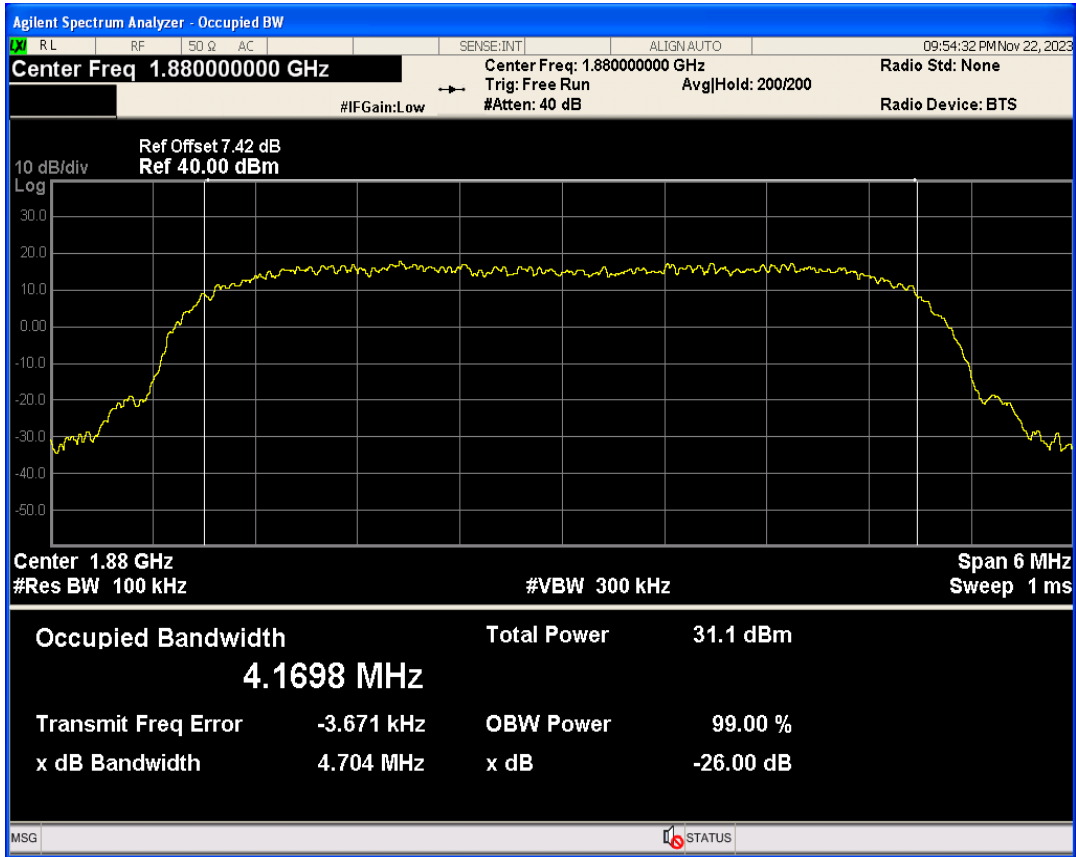

WCDMA Band2 Channel=9400