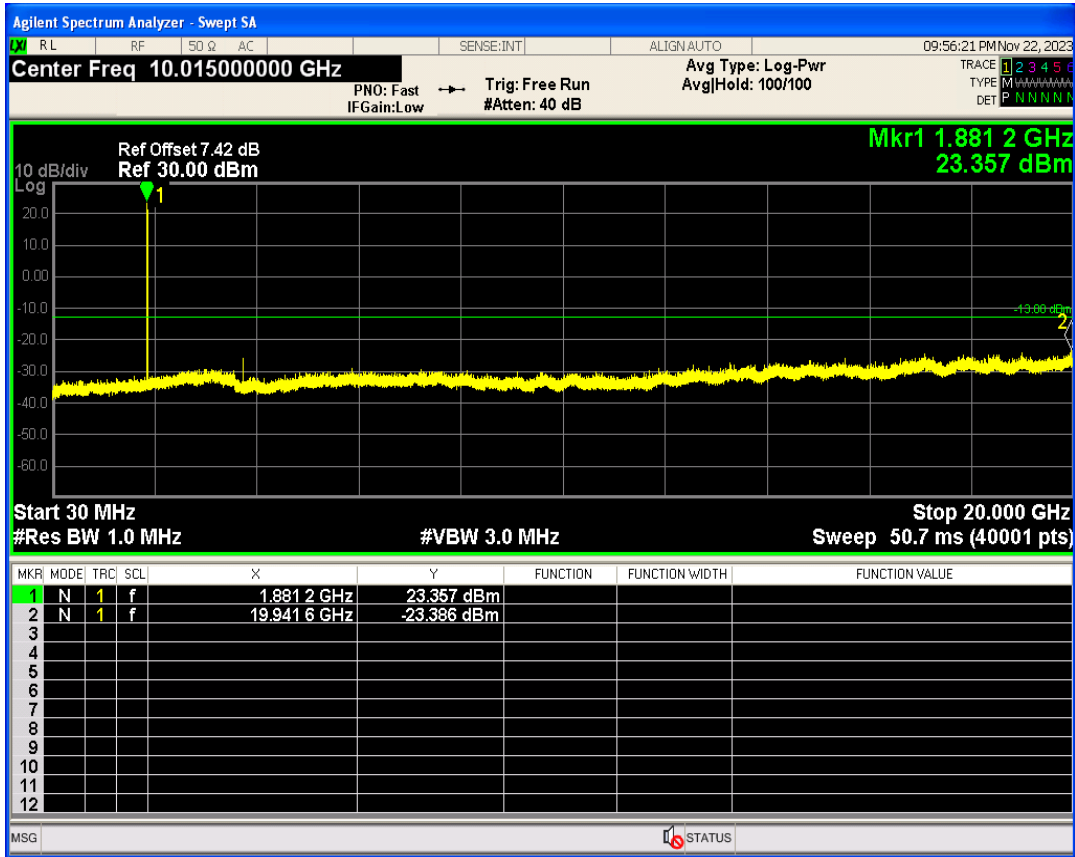

WCDMA Band2 Channel=9538

WCDMA Band2 Channel=9262

WCDMA Band4 Channel=1312

WCDMA Band4 Channel=1513

WCDMA Band5 Channel=4132

WCDMA Band5 Channel=4233

06 Out-of-band emissions

Band	Channel	Frequency (MHz)	Spur Freq (MHz)	Spur Level (dBm)	Limit (dBm)	Verdict
WCDMA Band2	9262	1852.4	18015.98	-24.17	-13	PASS
WCDMA Band2	9400	1880	19941.59	-23.38	-13	PASS
WCDMA Band2	9538	1907.6	3817.81	-19.52	-13	PASS
WCDMA Band4	1312	1712.4	19962.56	-24.64	-13	PASS
WCDMA Band4	1413	1732.6	19901.65	-24.55	-13	PASS
WCDMA Band4	1513	1752.6	19914.13	-24.17	-13	PASS
WCDMA Band5	4132	826.4	3173.79	-29.93	-13	PASS
WCDMA Band5	4182	836.4	3127.18	-30.36	-13	PASS
WCDMA Band5	4233	846.6	3191.24	-29.86	-13	PASS

WCDMA Band2 Channel=9262

WCDMA Band2 Channel=9400

WCDMA Band2 Channel=9538

WCDMA Band4 Channel=1312

WCDMA Band4 Channel=1413

WCDMA Band4 Channel=1513

WCDMA Band5 Channel=4132

WCDMA Band5 Channel=4182