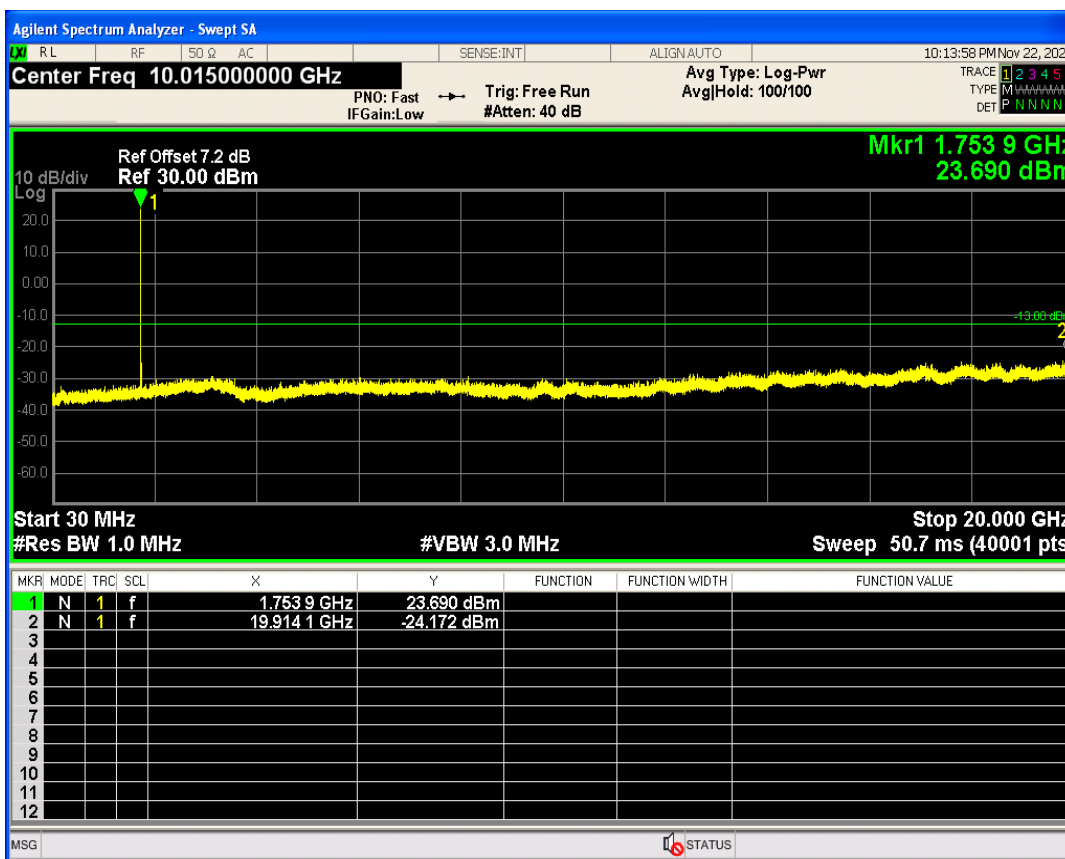

WCDMA Band2 Channel=9538

WCDMA Band2 Channel=9262

WCDMA Band4 Channel=1312

WCDMA Band4 Channel=1513

WCDMA Band5 Channel=4132

WCDMA Band5 Channel=4233

06 Out-of-band emissions

Band	Channel	Frequency (MHz)	Spur Freq (MHz)	Spur Level (dBm)	Limit (dBm)	Verdict
WCDMA Band2	9262	1852.4	18015.98	-24.17	-13	PASS
WCDMA Band2	9400	1880	19941.59	-23.38	-13	PASS
WCDMA Band2	9538	1907.6	3817.81	-19.52	-13	PASS
WCDMA Band4	1312	1712.4	19962.56	-24.64	-13	PASS
WCDMA Band4	1413	1732.6	19901.65	-24.55	-13	PASS
WCDMA Band4	1513	1752.6	19914.13	-24.17	-13	PASS
WCDMA Band5	4132	826.4	3173.79	-29.93	-13	PASS
WCDMA Band5	4182	836.4	3127.18	-30.36	-13	PASS
WCDMA Band5	4233	846.6	3191.24	-29.86	-13	PASS

WCDMA Band2 Channel=9262

WCDMA Band2 Channel=9400

WCDMA Band2 Channel=9538

WCDMA Band4 Channel=1312

WCDMA Band4 Channel=1413

WCDMA Band4 Channel=1513

WCDMA Band5 Channel=4132

WCDMA Band5 Channel=4182