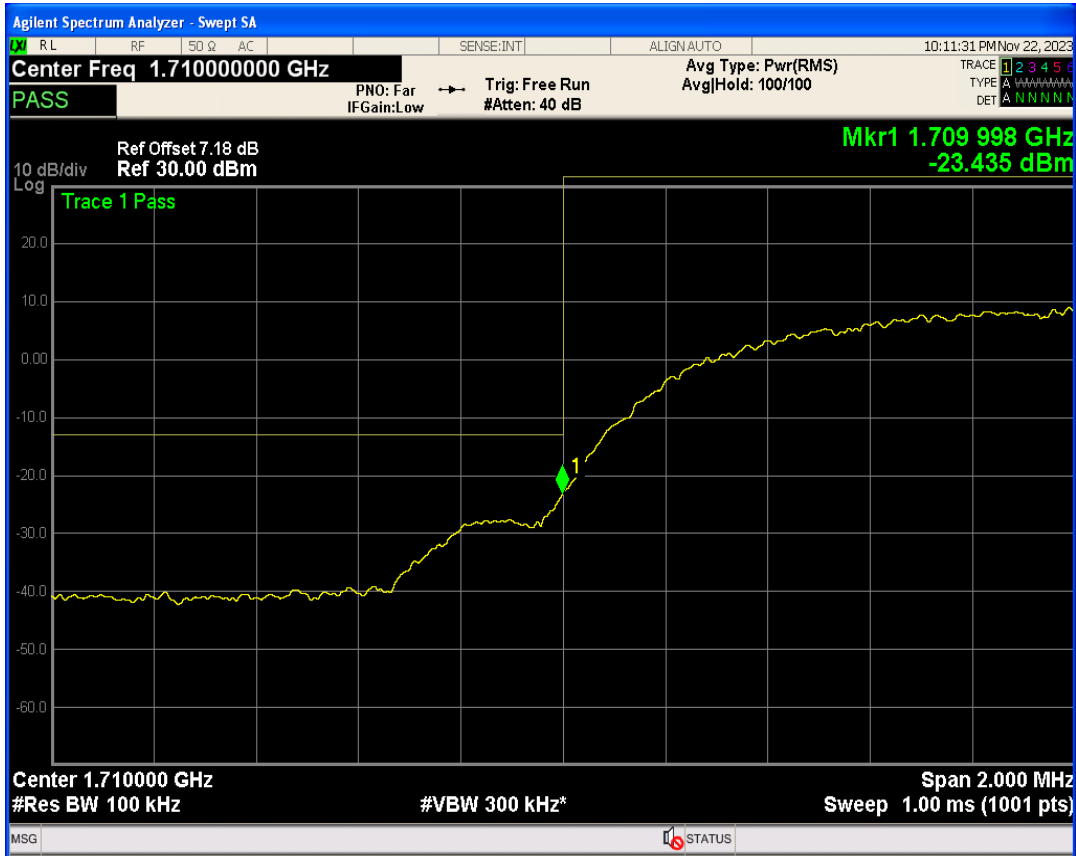

WCDMA Band5 Channel=4233

05 Band edge

Band	Channel	Frequency (MHz)	Spur Freq (MHz)	Spur Level (dBm)	Limit (dBm)	Verdict
WCDMA Band2	9262	1852.4	1850.00	-22.83	-13	PASS
WCDMA Band2	9538	1907.6	1910.00	-21.96	-13	PASS
WCDMA Band4	1312	1712.4	1710.00	-23.43	-13	PASS
WCDMA Band4	1513	1752.6	1755.00	-22.50	-13	PASS
WCDMA Band5	4132	826.4	824.00	-22.62	-13	PASS
WCDMA Band5	4233	846.6	849.00	-23.20	-13	PASS

WCDMA Band2 Channel=9538

WCDMA Band2 Channel=9262

WCDMA Band4 Channel=1312

WCDMA Band4 Channel=1513

WCDMA Band5 Channel=4132

WCDMA Band5 Channel=4233

06 Out-of-band emissions

Band	Channel	Frequency (MHz)	Spur Freq (MHz)	Spur Level (dBm)	Limit (dBm)	Verdict
WCDMA Band2	9262	1852.4	18015.98	-24.17	-13	PASS
WCDMA Band2	9400	1880	19941.59	-23.38	-13	PASS
WCDMA Band2	9538	1907.6	3817.81	-19.52	-13	PASS
WCDMA Band4	1312	1712.4	19962.56	-24.64	-13	PASS
WCDMA Band4	1413	1732.6	19901.65	-24.55	-13	PASS
WCDMA Band4	1513	1752.6	19914.13	-24.17	-13	PASS
WCDMA Band5	4132	826.4	3173.79	-29.93	-13	PASS
WCDMA Band5	4182	836.4	3127.18	-30.36	-13	PASS
WCDMA Band5	4233	846.6	3191.24	-29.86	-13	PASS