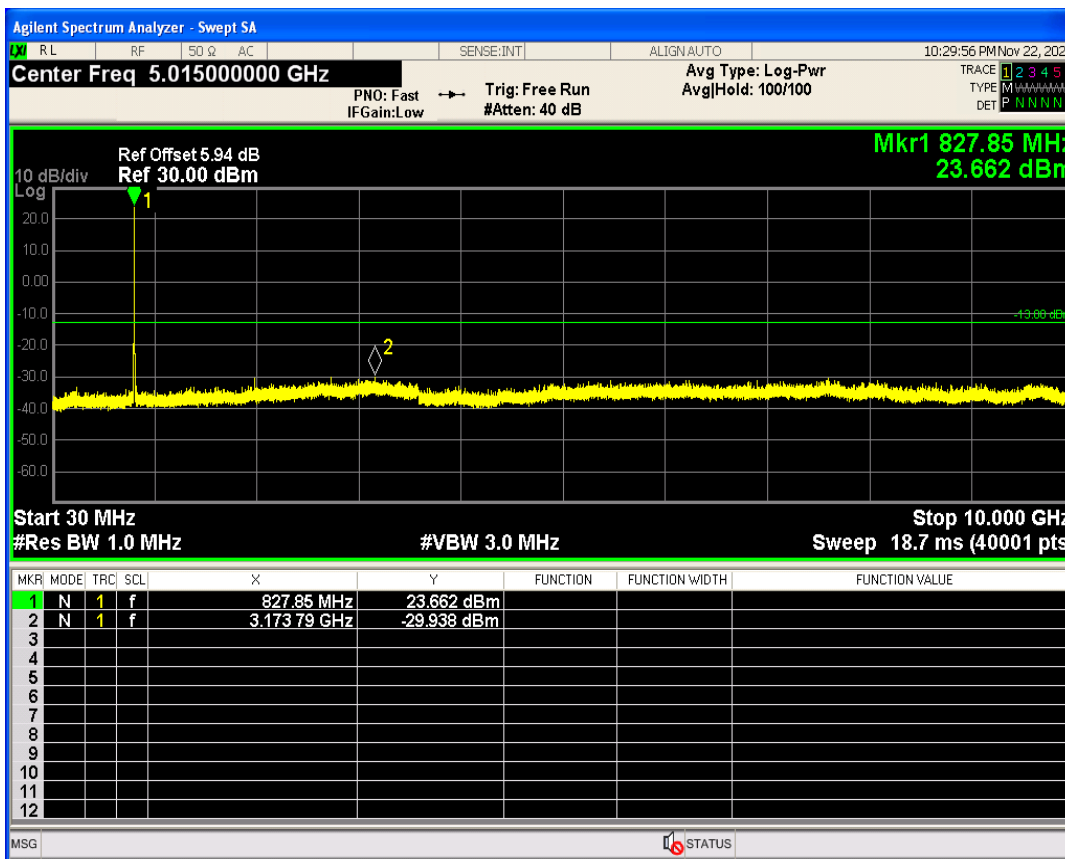

WCDMA Band2 Channel=9538

WCDMA Band2 Channel=9262

WCDMA Band4 Channel=1312

WCDMA Band4 Channel=1513

WCDMA Band5 Channel=4132

WCDMA Band5 Channel=4233

06 Out-of-band emissions

Band	Channel	Frequency (MHz)	Spur Freq (MHz)	Spur Level (dBm)	Limit (dBm)	Verdict
WCDMA Band2	9262	1852.4	18015.98	-24.17	-13	PASS
WCDMA Band2	9400	1880	19941.59	-23.38	-13	PASS
WCDMA Band2	9538	1907.6	3817.81	-19.52	-13	PASS
WCDMA Band4	1312	1712.4	19962.56	-24.64	-13	PASS
WCDMA Band4	1413	1732.6	19901.65	-24.55	-13	PASS
WCDMA Band4	1513	1752.6	19914.13	-24.17	-13	PASS
WCDMA Band5	4132	826.4	3173.79	-29.93	-13	PASS
WCDMA Band5	4182	836.4	3127.18	-30.36	-13	PASS
WCDMA Band5	4233	846.6	3191.24	-29.86	-13	PASS

WCDMA Band2 Channel=9262

WCDMA Band2 Channel=9400

WCDMA Band2 Channel=9538

WCDMA Band4 Channel=1312

WCDMA Band4 Channel=1413

WCDMA Band4 Channel=1513

WCDMA Band5 Channel=4132

WCDMA Band5 Channel=4182