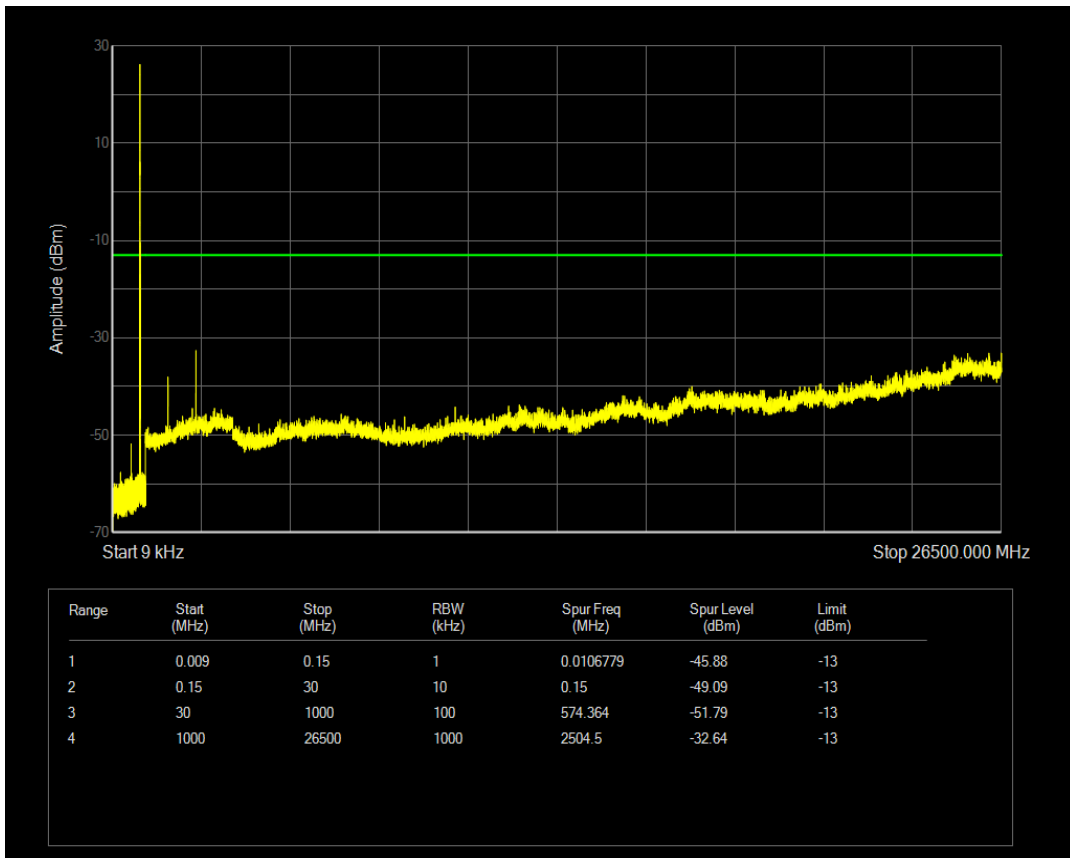

Band5 16QAM BW=5MHz Channel=20425 RB Size=25 Position=#0

Band5 QPSK BW=5MHz Channel=20525 RB Size=1 Position=#0

Band5 QPSK BW=5MHz Channel=20525 RB Size=25 Position=#0

Band5 16QAM BW=5MHz Channel=20525 RB Size=1 Position=#0

Band5 16QAM BW=5MHz Channel=20525 RB Size=25 Position=#0

Band5 QPSK BW=5MHz Channel=20625 RB Size=1 Position=#0

Band5 QPSK BW=5MHz Channel=20625 RB Size=25 Position=#0

Band5 16QAM BW=5MHz Channel=20625 RB Size=1 Position=#0