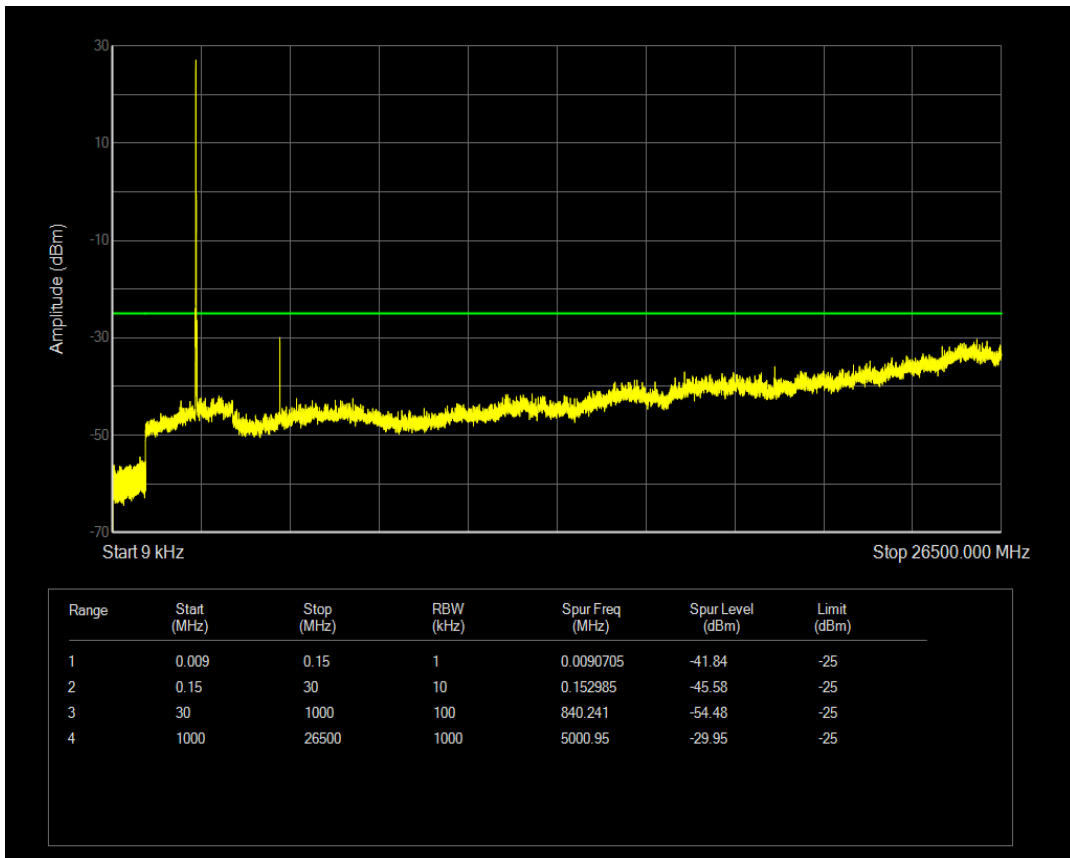

Band5 16QAM BW=10MHz Channel=20600 RB Size=50 Position=#0

Band7 16QAM BW=10MHz Channel=20800 RB Size=1 Position=#0

Band7 16QAM BW=10MHz Channel=20800 RB Size=50 Position=#0

Band7 16QAM BW=10MHz Channel=21100 RB Size=1 Position=#0

Band7 16QAM BW=10MHz Channel=21100 RB Size=50 Position=#0

Band7 16QAM BW=10MHz Channel=21400 RB Size=1 Position=#0

Band7 16QAM BW=10MHz Channel=21400 RB Size=50 Position=#0

Band7 16QAM BW=15MHz Channel=20825 RB Size=1 Position=#0