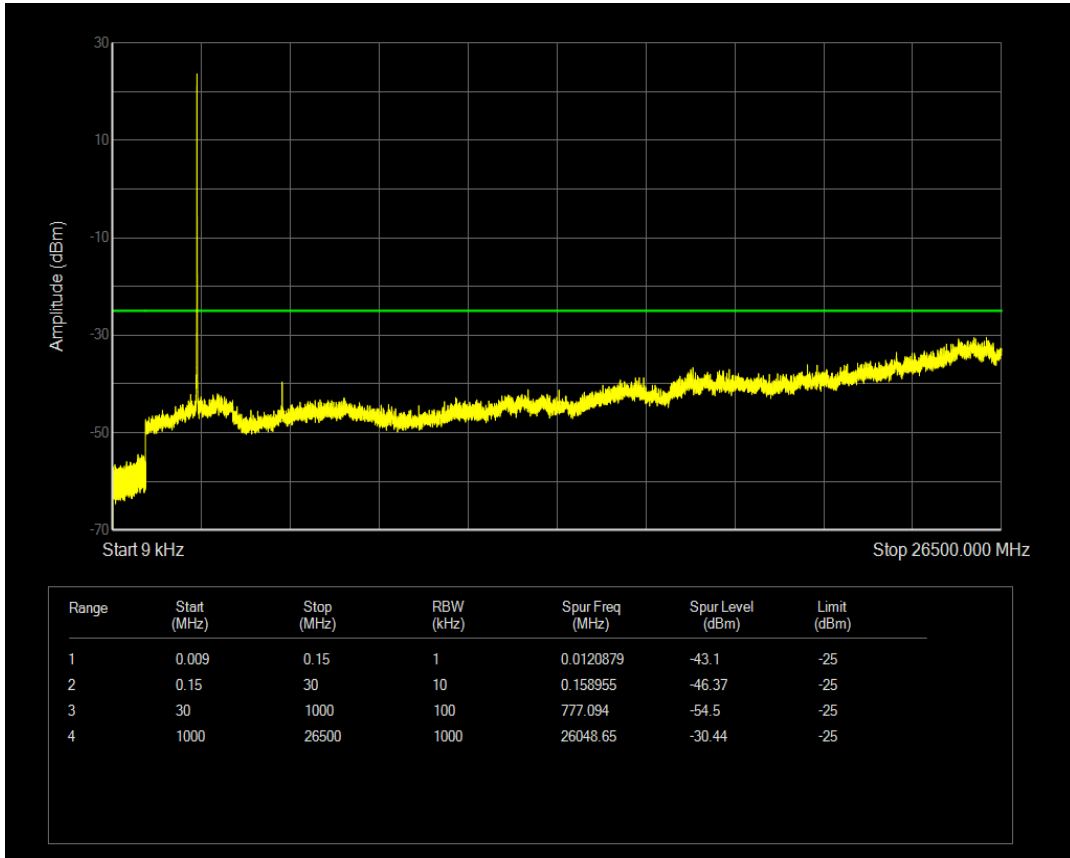

Band7 16QAM BW=20MHz Channel=21100 RB Size=100 Position=#0

Band7 16QAM BW=20MHz Channel=21350 RB Size=1 Position=#0

Band7 16QAM BW=20MHz Channel=21350 RB Size=100 Position=#0

Band7 16QAM BW=5MHz Channel=20775 RB Size=1 Position=#0

Band7 16QAM BW=5MHz Channel=20775 RB Size=25 Position=#0

Band7 16QAM BW=5MHz Channel=21100 RB Size=1 Position=#0

Band7 16QAM BW=5MHz Channel=21100 RB Size=25 Position=#0

Band7 16QAM BW=5MHz Channel=21425 RB Size=1 Position=#0