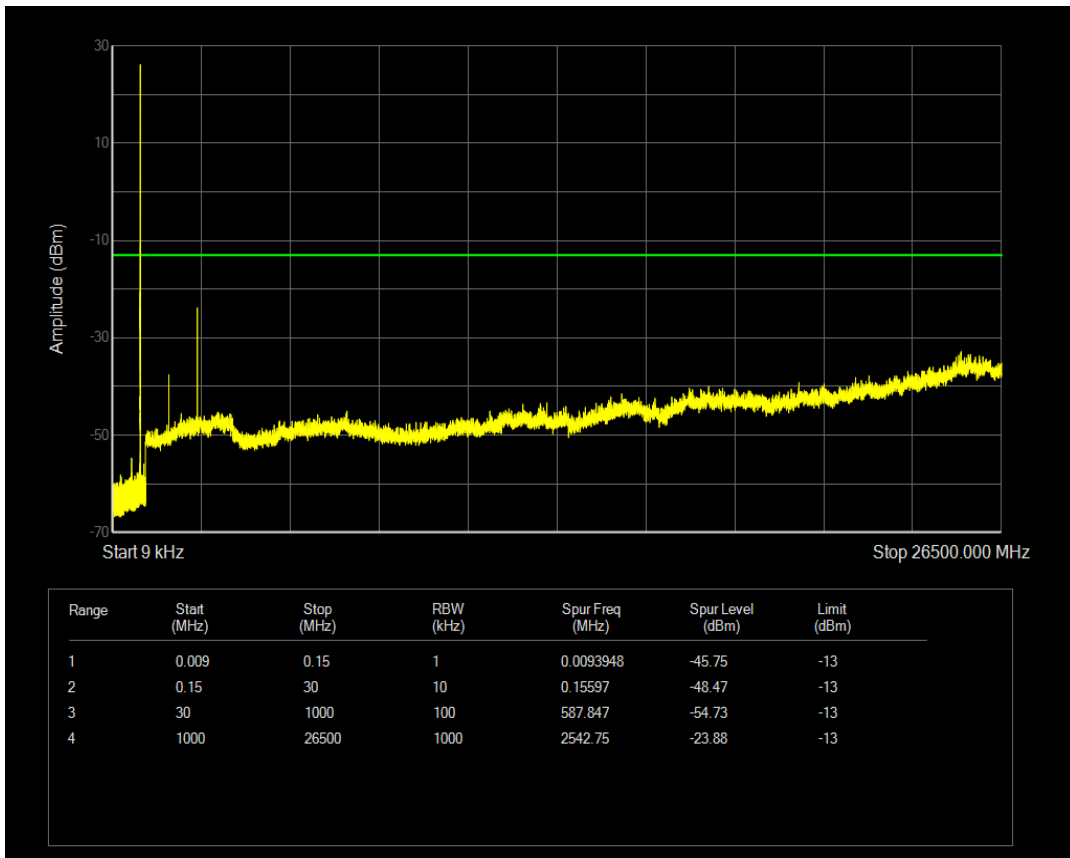

Band5 16QAM BW=1.4MHz Channel=20407 RB Size=6 Position=#0

Band5 QPSK BW=1.4MHz Channel=20525 RB Size=1 Position=#0

Band5 QPSK BW=1.4MHz Channel=20525 RB Size=6 Position=#0

Band5 16QAM BW=1.4MHz Channel=20525 RB Size=1 Position=#0

Band5 16QAM BW=1.4MHz Channel=20525 RB Size=6 Position=#0

Band5 QPSK BW=1.4MHz Channel=20643 RB Size=1 Position=#0

Band5 QPSK BW=1.4MHz Channel=20643 RB Size=6 Position=#0

Band5 16QAM BW=1.4MHz Channel=20643 RB Size=1 Position=#0

Band5 16QAM BW=1.4MHz Channel=20643 RB Size=6 Position=#0

Band5 QPSK BW=3MHz Channel=20415 RB Size=1 Position=#0

Band5 QPSK BW=3MHz Channel=20415 RB Size=15 Position=#0

Band5 16QAM BW=3MHz Channel=20415 RB Size=1 Position=#0