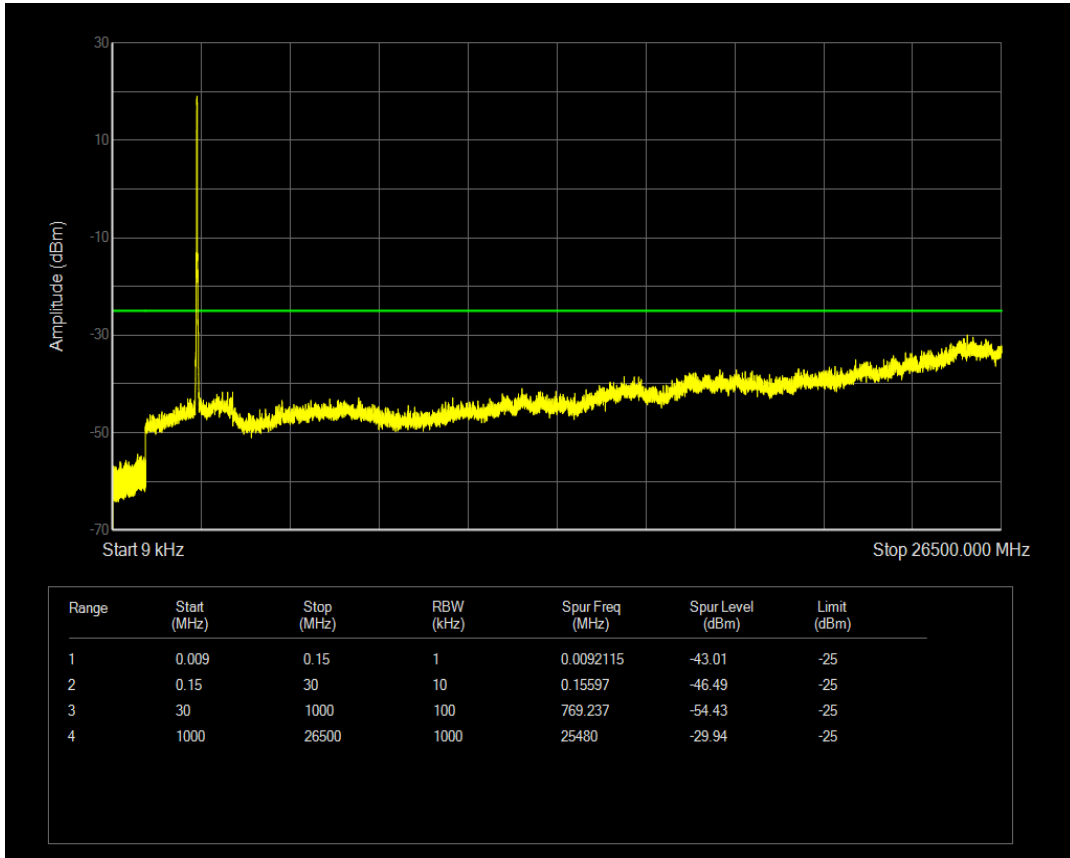

Band7 16QAM BW=15MHz Channel=21375 RB Size=75 Position=#0

Band7 16QAM BW=20MHz Channel=20850 RB Size=1 Position=#0

Band7 16QAM BW=20MHz Channel=20850 RB Size=100 Position=#0

Band7 16QAM BW=20MHz Channel=21100 RB Size=1 Position=#0

Band7 16QAM BW=20MHz Channel=21100 RB Size=100 Position=#0

Band7 16QAM BW=20MHz Channel=21350 RB Size=1 Position=#0

Band7 16QAM BW=20MHz Channel=21350 RB Size=100 Position=#0

Band7 16QAM BW=5MHz Channel=20775 RB Size=1 Position=#0