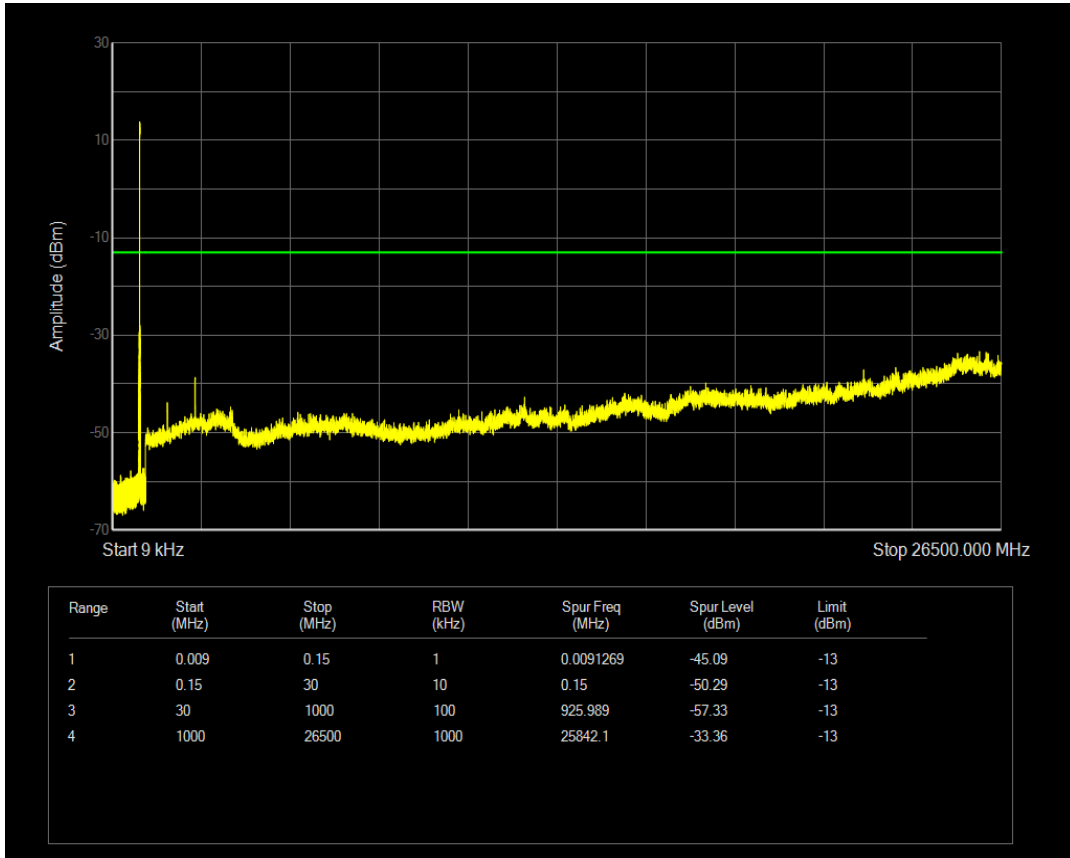

Band5 16QAM BW=3MHz Channel=20635 RB Size=15 Position=#0

Band5 QPSK BW=5MHz Channel=20425 RB Size=1 Position=#0

Band5 QPSK BW=5MHz Channel=20425 RB Size=25 Position=#0

Band5 16QAM BW=5MHz Channel=20425 RB Size=1 Position=#0

Band5 16QAM BW=5MHz Channel=20425 RB Size=25 Position=#0

Band5 QPSK BW=5MHz Channel=20525 RB Size=1 Position=#0

Band5 QPSK BW=5MHz Channel=20525 RB Size=25 Position=#0

Band5 16QAM BW=5MHz Channel=20525 RB Size=1 Position=#0