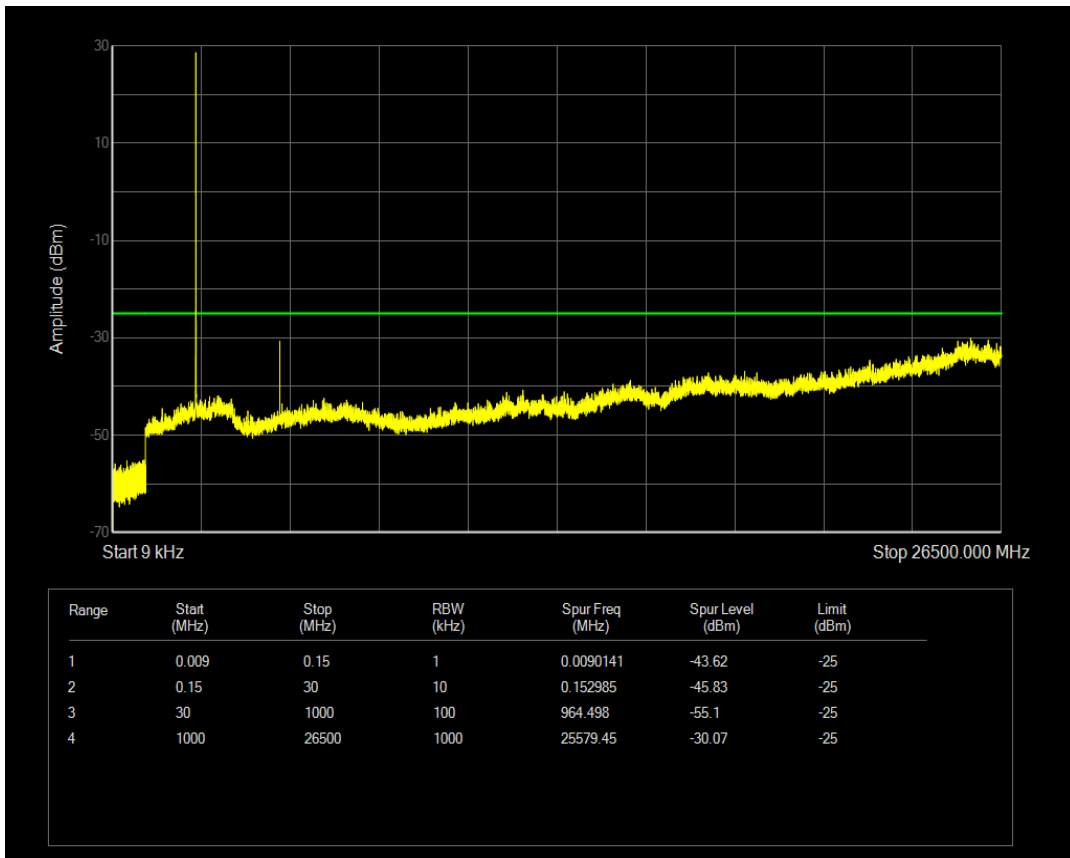

Band7 16QAM BW=20MHz Channel=21100 RB Size=100 Position=#0

Band7 16QAM BW=20MHz Channel=21350 RB Size=1 Position=#0

Band7 16QAM BW=20MHz Channel=21350 RB Size=100 Position=#0

Band7 16QAM BW=5MHz Channel=20775 RB Size=1 Position=#0

Band7 16QAM BW=5MHz Channel=20775 RB Size=25 Position=#0

Band7 16QAM BW=5MHz Channel=21100 RB Size=1 Position=#0

Band7 16QAM BW=5MHz Channel=21100 RB Size=25 Position=#0

Band7 16QAM BW=5MHz Channel=21425 RB Size=1 Position=#0