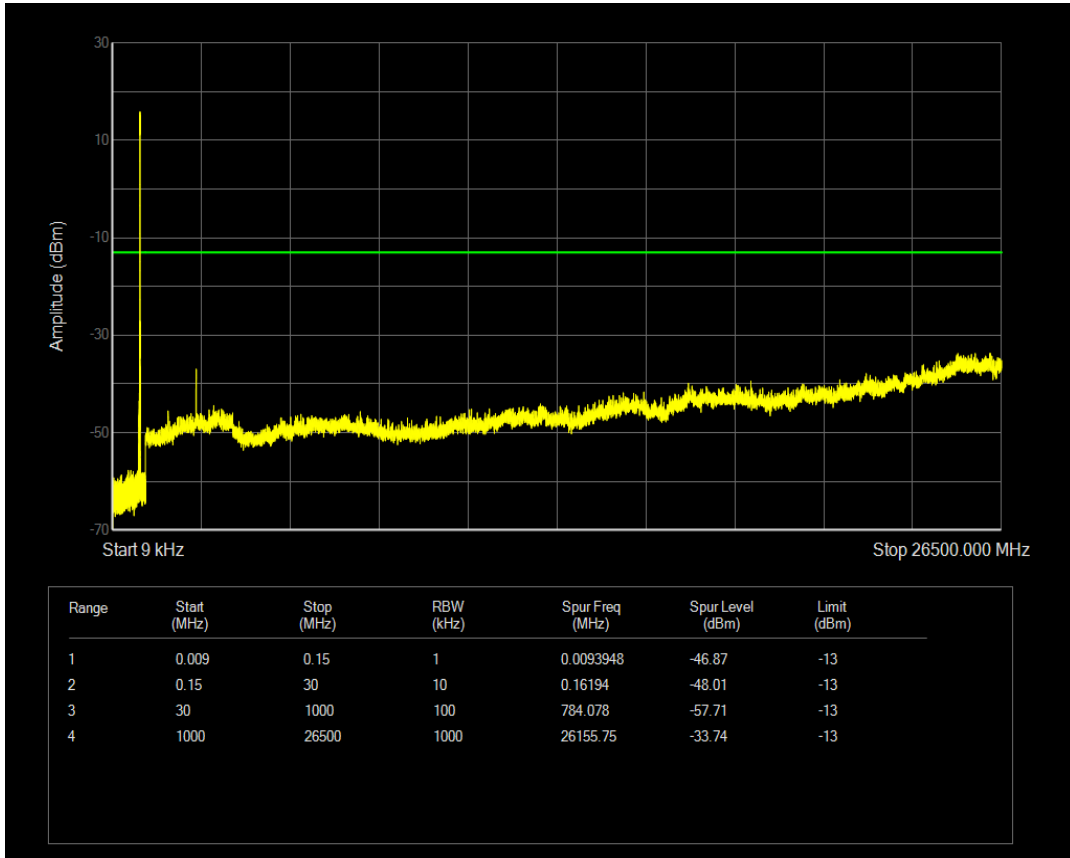

Band5 16QAM BW=5MHz Channel=20425 RB Size=25 Position=#0

Band5 QPSK BW=5MHz Channel=20525 RB Size=1 Position=#0

Band5 QPSK BW=5MHz Channel=20525 RB Size=25 Position=#0

Band5 16QAM BW=5MHz Channel=20525 RB Size=1 Position=#0

Band5 16QAM BW=5MHz Channel=20525 RB Size=25 Position=#0

Band5 QPSK BW=5MHz Channel=20625 RB Size=1 Position=#0

Band5 QPSK BW=5MHz Channel=20625 RB Size=25 Position=#0

Band5 16QAM BW=5MHz Channel=20625 RB Size=1 Position=#0