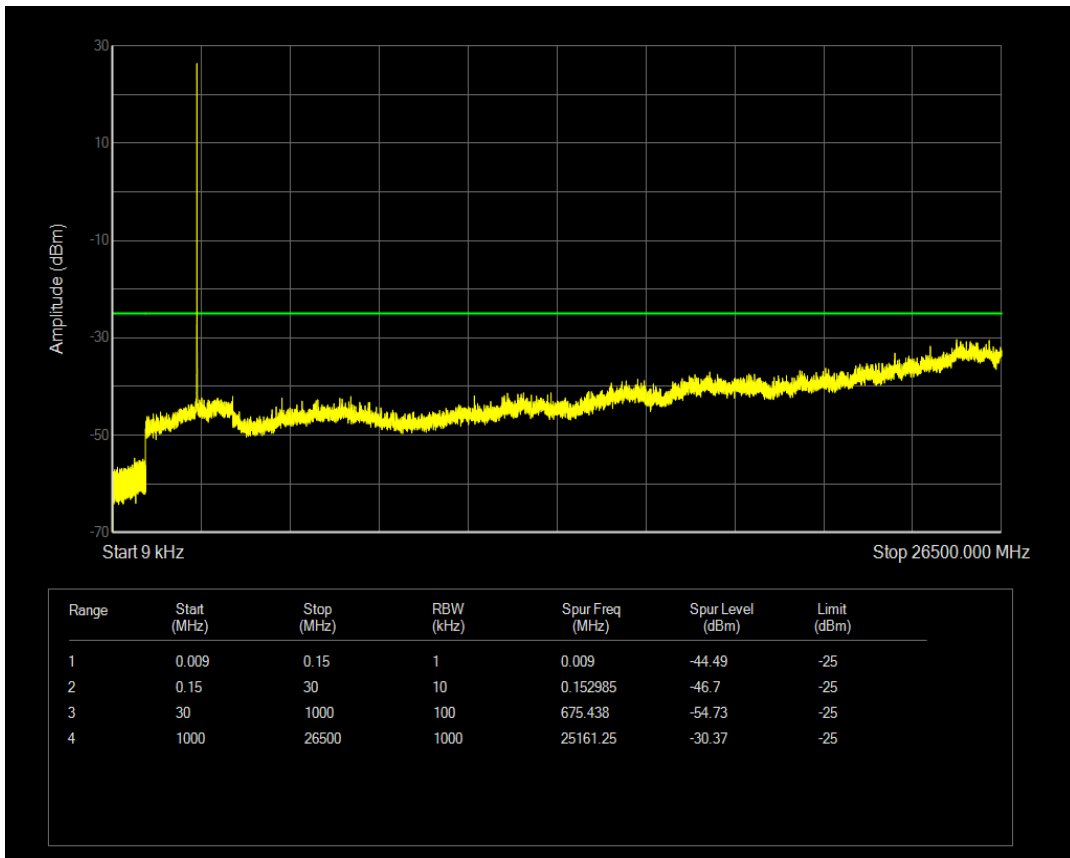

Band7 16QAM BW=20MHz Channel=21100 RB Size=100 Position=#0

Band7 16QAM BW=20MHz Channel=21350 RB Size=1 Position=#0

Band7 16QAM BW=20MHz Channel=21350 RB Size=100 Position=#0

Band7 16QAM BW=5MHz Channel=20775 RB Size=1 Position=#0

Band7 16QAM BW=5MHz Channel=20775 RB Size=25 Position=#0

Band7 16QAM BW=5MHz Channel=21100 RB Size=1 Position=#0

Band7 16QAM BW=5MHz Channel=21100 RB Size=25 Position=#0

Band7 16QAM BW=5MHz Channel=21425 RB Size=1 Position=#0