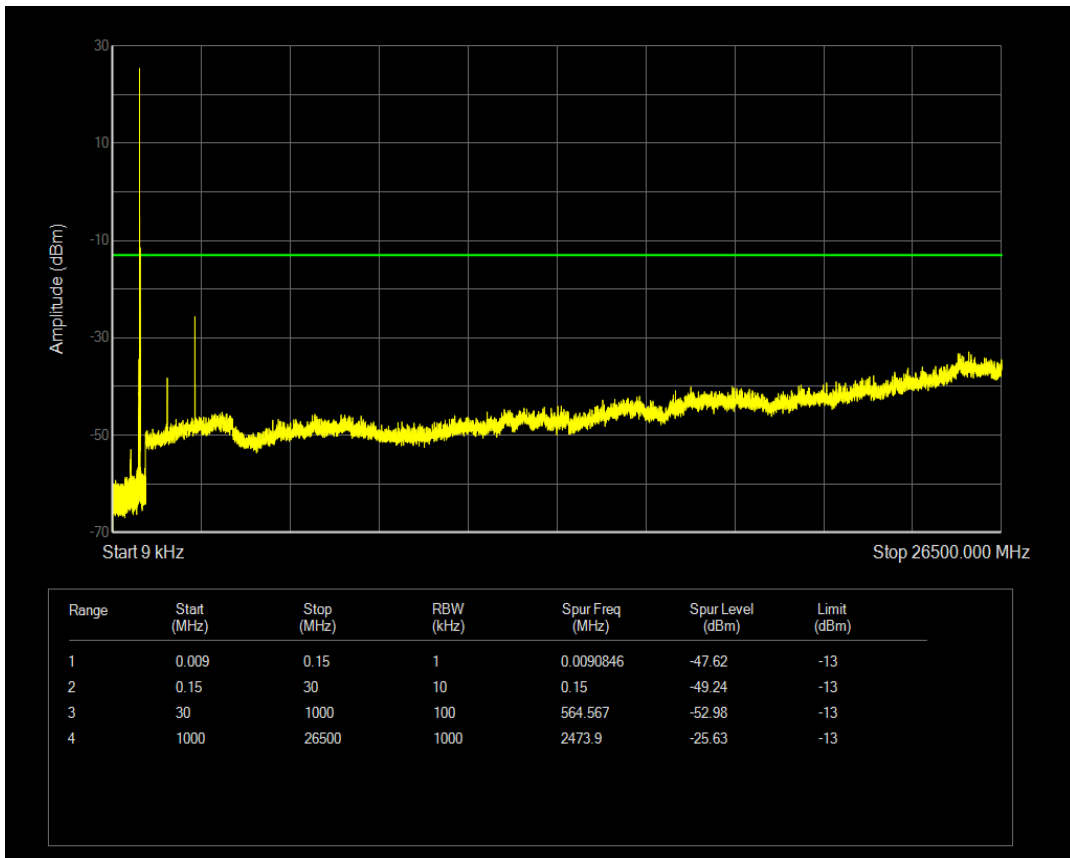

Band5 16QAM BW=5MHz Channel=20525 RB Size=25 Position=#0

Band5 QPSK BW=5MHz Channel=20625 RB Size=1 Position=#0

Band5 QPSK BW=5MHz Channel=20625 RB Size=25 Position=#0

Band5 16QAM BW=5MHz Channel=20625 RB Size=1 Position=#0

Band5 16QAM BW=5MHz Channel=20625 RB Size=25 Position=#0

Band5 QPSK BW=10MHz Channel=20450 RB Size=1 Position=#0

Band5 QPSK BW=10MHz Channel=20450 RB Size=50 Position=#0

Band5 16QAM BW=10MHz Channel=20450 RB Size=1 Position=#0