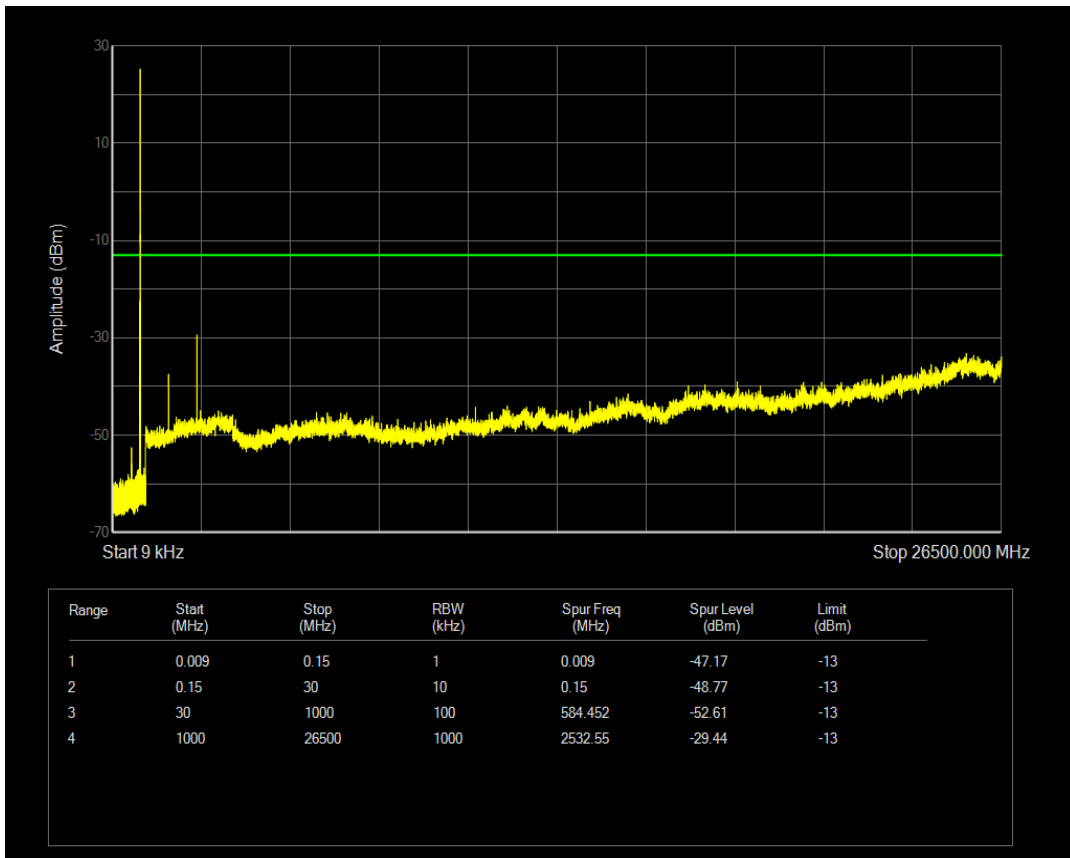

Band5 16QAM BW=5MHz Channel=20425 RB Size=25 Position=#0

Band5 QPSK BW=5MHz Channel=20525 RB Size=1 Position=#0

Band5 QPSK BW=5MHz Channel=20525 RB Size=25 Position=#0

Band5 16QAM BW=5MHz Channel=20525 RB Size=1 Position=#0

Band5 16QAM BW=5MHz Channel=20525 RB Size=25 Position=#0

Band5 QPSK BW=5MHz Channel=20625 RB Size=1 Position=#0

Band5 QPSK BW=5MHz Channel=20625 RB Size=25 Position=#0

Band5 16QAM BW=5MHz Channel=20625 RB Size=1 Position=#0