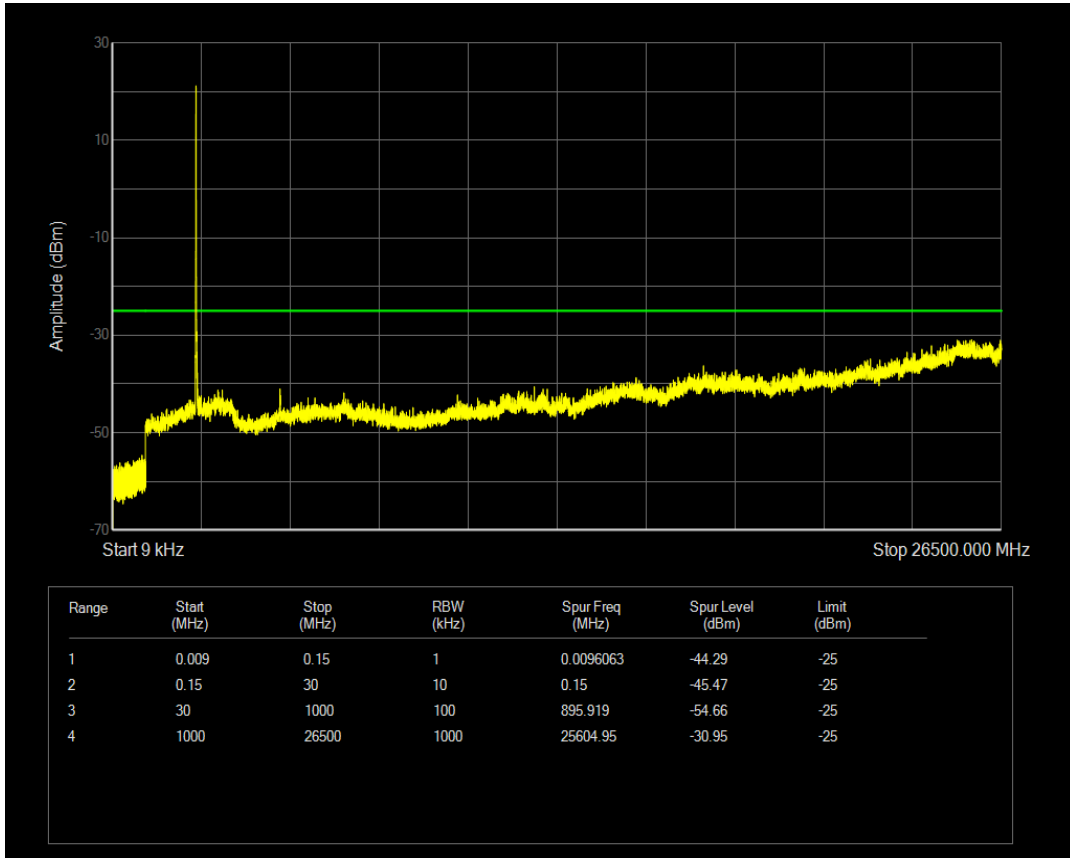

Band7 16QAM BW=20MHz Channel=21100 RB Size=100 Position=#0

Band7 16QAM BW=20MHz Channel=21350 RB Size=1 Position=#0

Band7 16QAM BW=20MHz Channel=21350 RB Size=100 Position=#0

Band7 16QAM BW=5MHz Channel=20775 RB Size=1 Position=#0

Band7 16QAM BW=5MHz Channel=20775 RB Size=25 Position=#0

Band7 16QAM BW=5MHz Channel=21100 RB Size=1 Position=#0

Band7 16QAM BW=5MHz Channel=21100 RB Size=25 Position=#0

Band7 16QAM BW=5MHz Channel=21425 RB Size=1 Position=#0

Band7 16QAM BW=5MHz Channel=21425 RB Size=25 Position=#0

Band7 QPSK BW=10MHz Channel=20800 RB Size=1 Position=#0

Band7 QPSK BW=10MHz Channel=20800 RB Size=50 Position=#0

Band7 QPSK BW=10MHz Channel=21100 RB Size=1 Position=#0