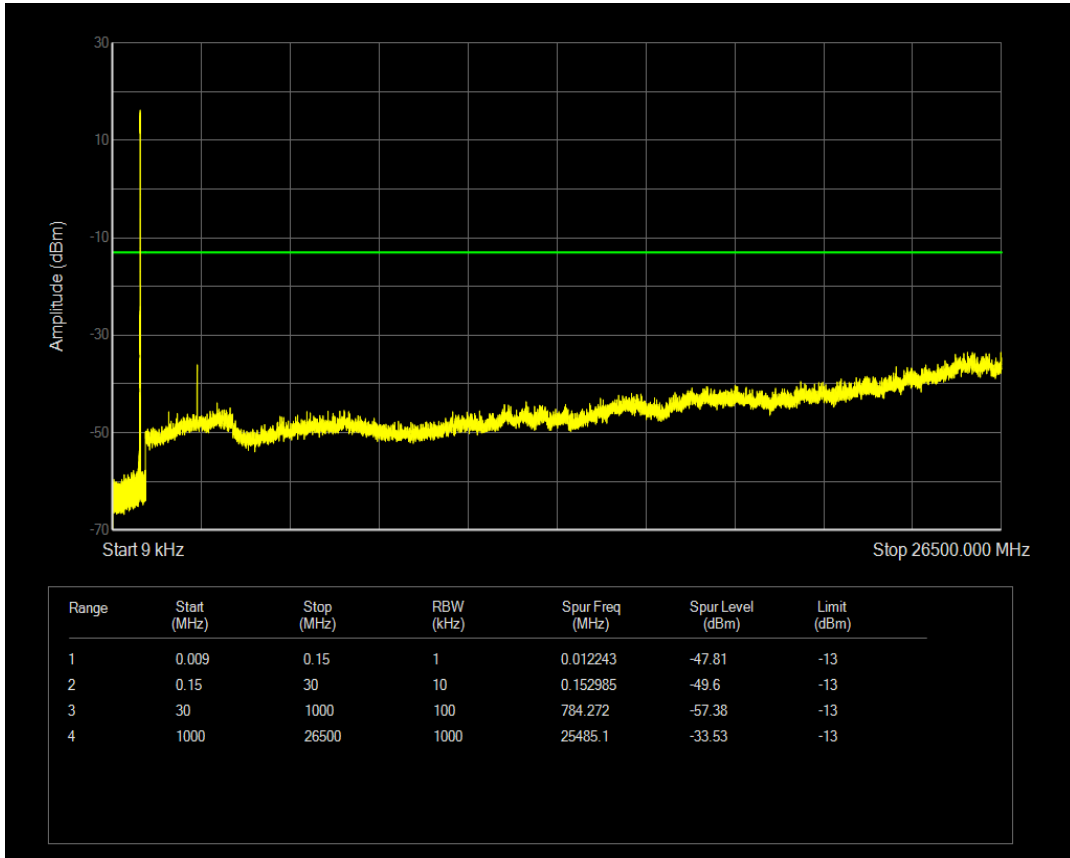

Band5 16QAM BW=5MHz Channel=20425 RB Size=25 Position=#0

Band5 QPSK BW=5MHz Channel=20525 RB Size=1 Position=#0

Band5 QPSK BW=5MHz Channel=20525 RB Size=25 Position=#0

Band5 16QAM BW=5MHz Channel=20525 RB Size=1 Position=#0

Band5 16QAM BW=5MHz Channel=20525 RB Size=25 Position=#0

Band5 QPSK BW=5MHz Channel=20625 RB Size=1 Position=#0

Band5 QPSK BW=5MHz Channel=20625 RB Size=25 Position=#0

Band5 16QAM BW=5MHz Channel=20625 RB Size=1 Position=#0