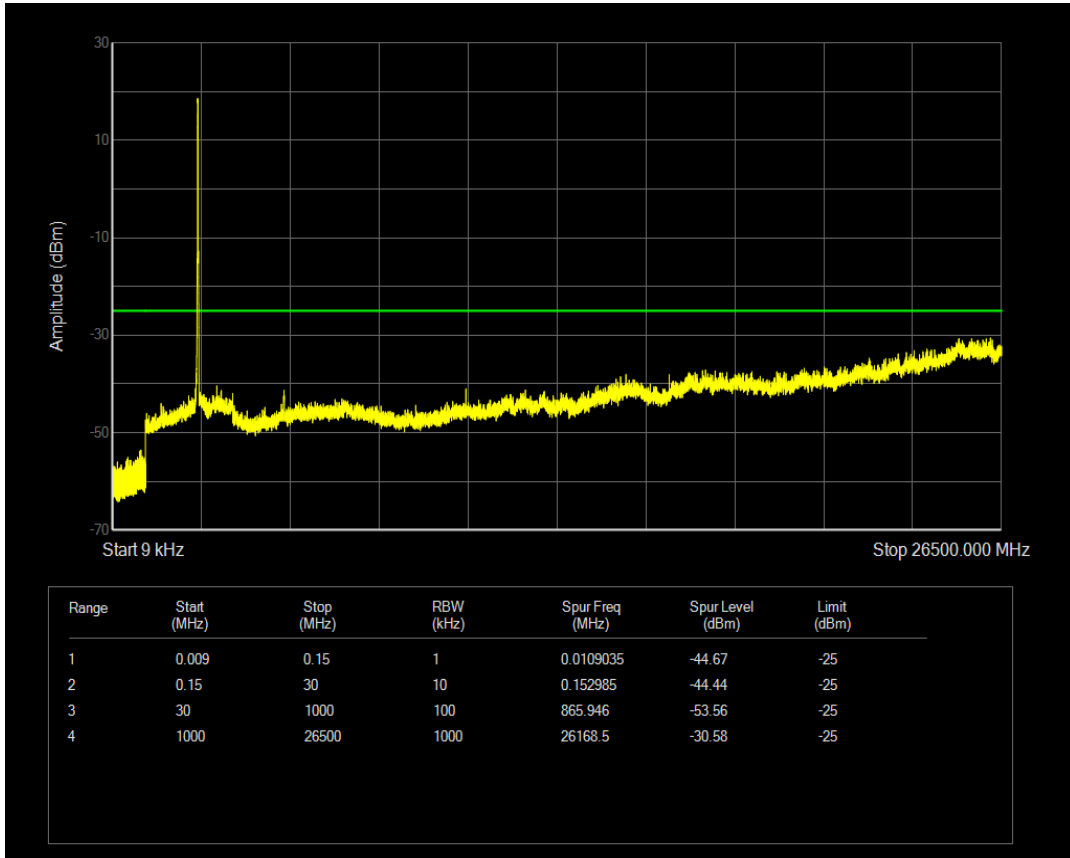

Band7 16QAM BW=15MHz Channel=21375 RB Size=75 Position=#0

Band7 16QAM BW=20MHz Channel=20850 RB Size=1 Position=#0

Band7 16QAM BW=20MHz Channel=20850 RB Size=100 Position=#0

Band7 16QAM BW=20MHz Channel=21100 RB Size=1 Position=#0

Band7 16QAM BW=20MHz Channel=21100 RB Size=100 Position=#0

Band7 16QAM BW=20MHz Channel=21350 RB Size=1 Position=#0

Band7 16QAM BW=20MHz Channel=21350 RB Size=100 Position=#0

Band7 16QAM BW=5MHz Channel=20775 RB Size=1 Position=#0