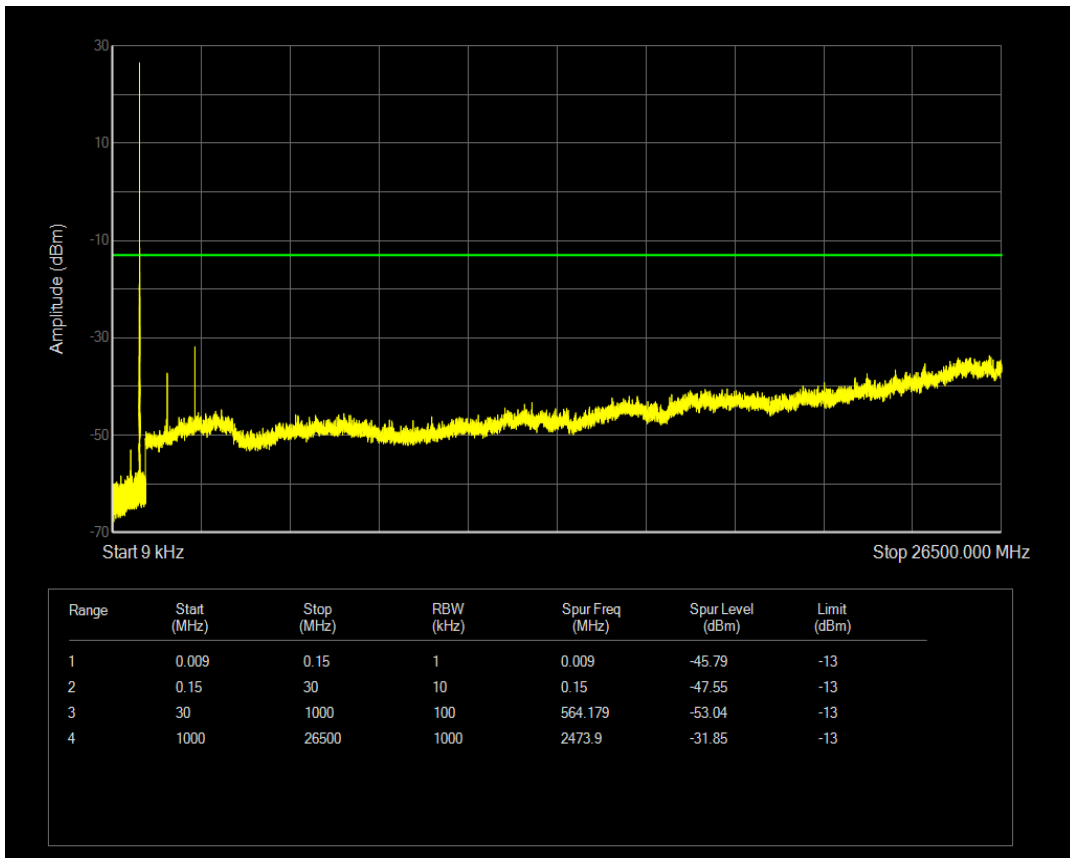

Band5 16QAM BW=1.4MHz Channel=20525 RB Size=6 Position=#0

Band5 QPSK BW=1.4MHz Channel=20643 RB Size=1 Position=#0

Band5 QPSK BW=1.4MHz Channel=20643 RB Size=6 Position=#0

Band5 16QAM BW=1.4MHz Channel=20643 RB Size=1 Position=#0

Band5 16QAM BW=1.4MHz Channel=20643 RB Size=6 Position=#0

Band5 QPSK BW=3MHz Channel=20415 RB Size=1 Position=#0

Band5 QPSK BW=3MHz Channel=20415 RB Size=15 Position=#0

Band5 16QAM BW=3MHz Channel=20415 RB Size=1 Position=#0