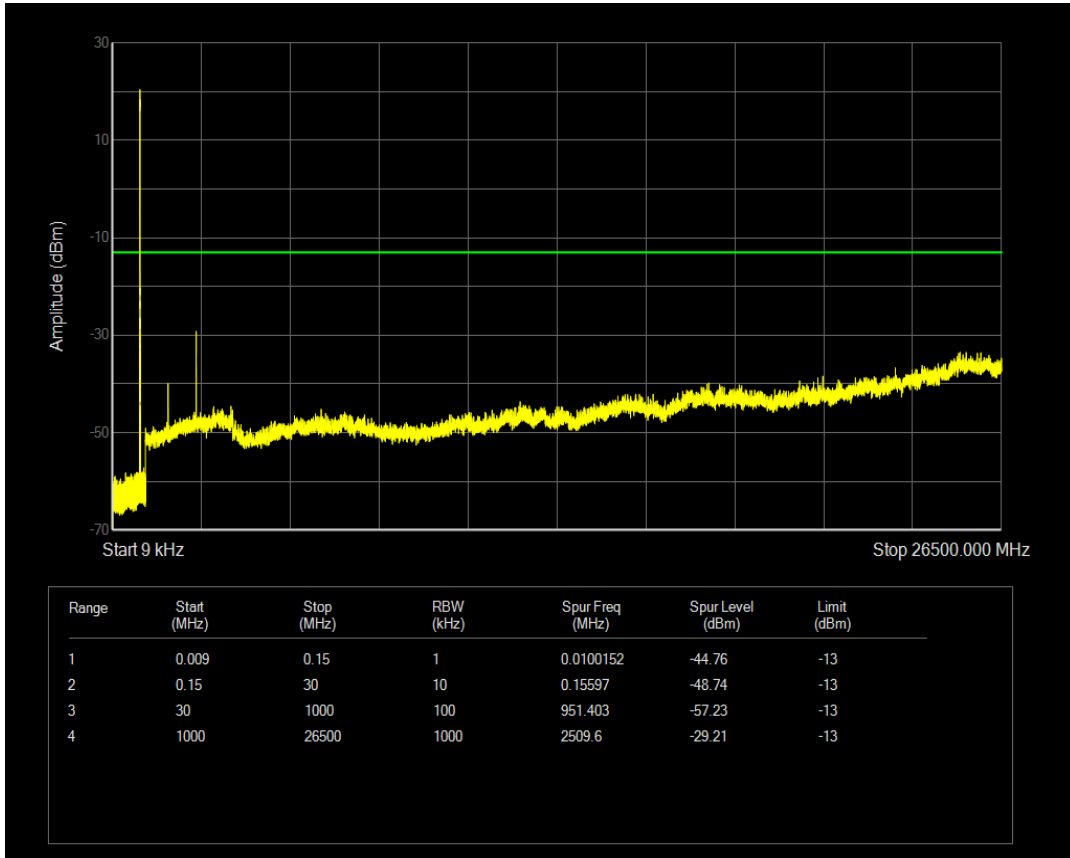

Band5 16QAM BW=1.4MHz Channel=20407 RB Size=6 Position=#0

Band5 QPSK BW=1.4MHz Channel=20525 RB Size=1 Position=#0

Band5 QPSK BW=1.4MHz Channel=20525 RB Size=6 Position=#0

Band5 16QAM BW=1.4MHz Channel=20525 RB Size=1 Position=#0

Band5 16QAM BW=1.4MHz Channel=20525 RB Size=6 Position=#0

Band5 QPSK BW=1.4MHz Channel=20643 RB Size=1 Position=#0

Band5 QPSK BW=1.4MHz Channel=20643 RB Size=6 Position=#0

Band5 16QAM BW=1.4MHz Channel=20643 RB Size=1 Position=#0