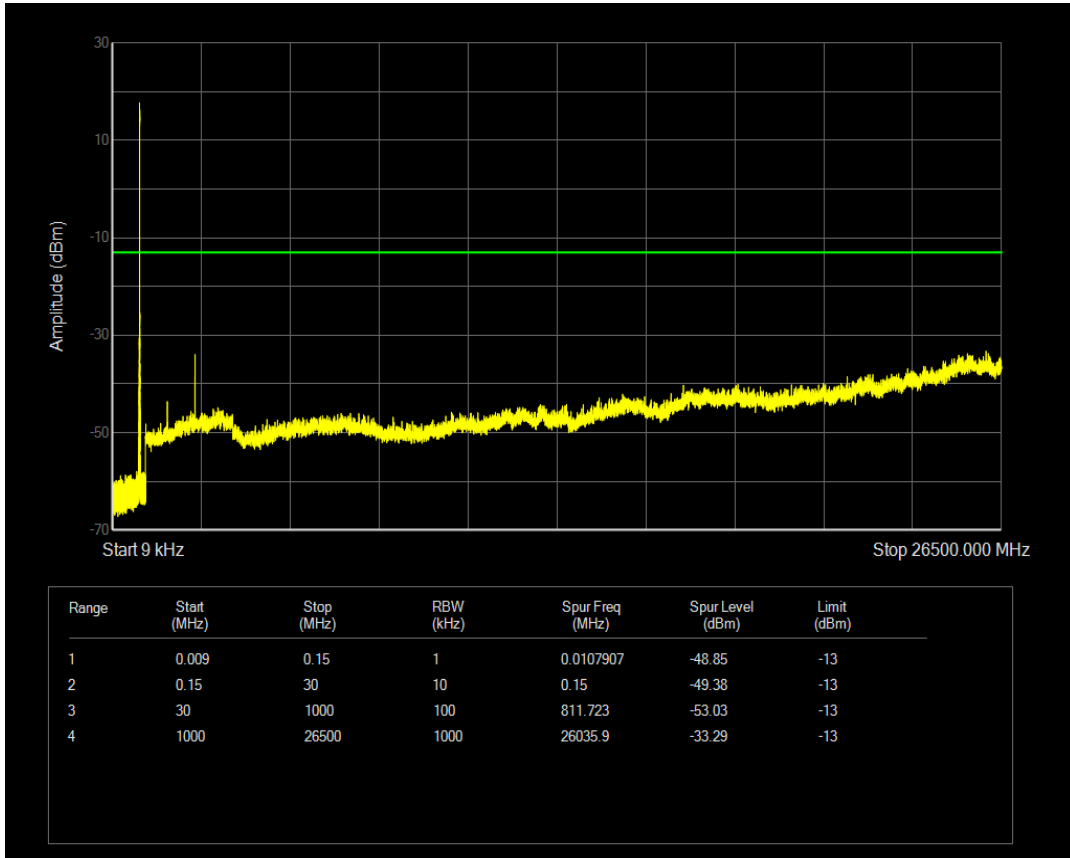

Band5 16QAM BW=1.4MHz Channel=20525 RB Size=6 Position=#0

Band5 QPSK BW=1.4MHz Channel=20643 RB Size=1 Position=#0

Band5 QPSK BW=1.4MHz Channel=20643 RB Size=6 Position=#0

Band5 16QAM BW=1.4MHz Channel=20643 RB Size=1 Position=#0

Band5 16QAM BW=1.4MHz Channel=20643 RB Size=6 Position=#0

Band5 QPSK BW=3MHz Channel=20415 RB Size=1 Position=#0

Band5 QPSK BW=3MHz Channel=20415 RB Size=15 Position=#0

Band5 16QAM BW=3MHz Channel=20415 RB Size=1 Position=#0

Band5 16QAM BW=3MHz Channel=20415 RB Size=15 Position=#0

Band5 QPSK BW=3MHz Channel=20525 RB Size=1 Position=#0

Band5 QPSK BW=3MHz Channel=20525 RB Size=15 Position=#0

Band5 16QAM BW=3MHz Channel=20525 RB Size=1 Position=#0