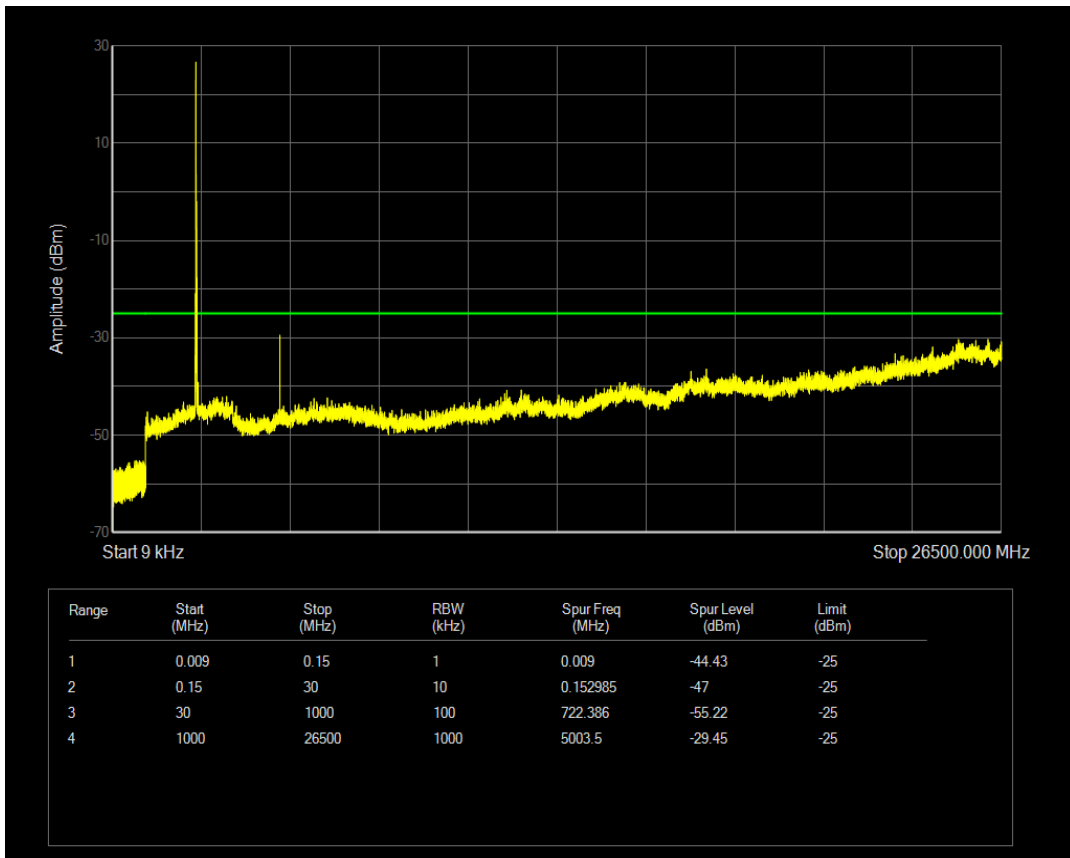

Band7 16QAM BW=15MHz Channel=20825 RB Size=75 Position=#0

Band7 16QAM BW=15MHz Channel=21100 RB Size=1 Position=#0

Band7 16QAM BW=15MHz Channel=21100 RB Size=75 Position=#0

Band7 16QAM BW=15MHz Channel=21375 RB Size=1 Position=#0

Band7 16QAM BW=15MHz Channel=21375 RB Size=75 Position=#0

Band7 16QAM BW=20MHz Channel=20850 RB Size=1 Position=#0

Band7 16QAM BW=20MHz Channel=20850 RB Size=100 Position=#0

Band7 16QAM BW=20MHz Channel=21100 RB Size=1 Position=#0