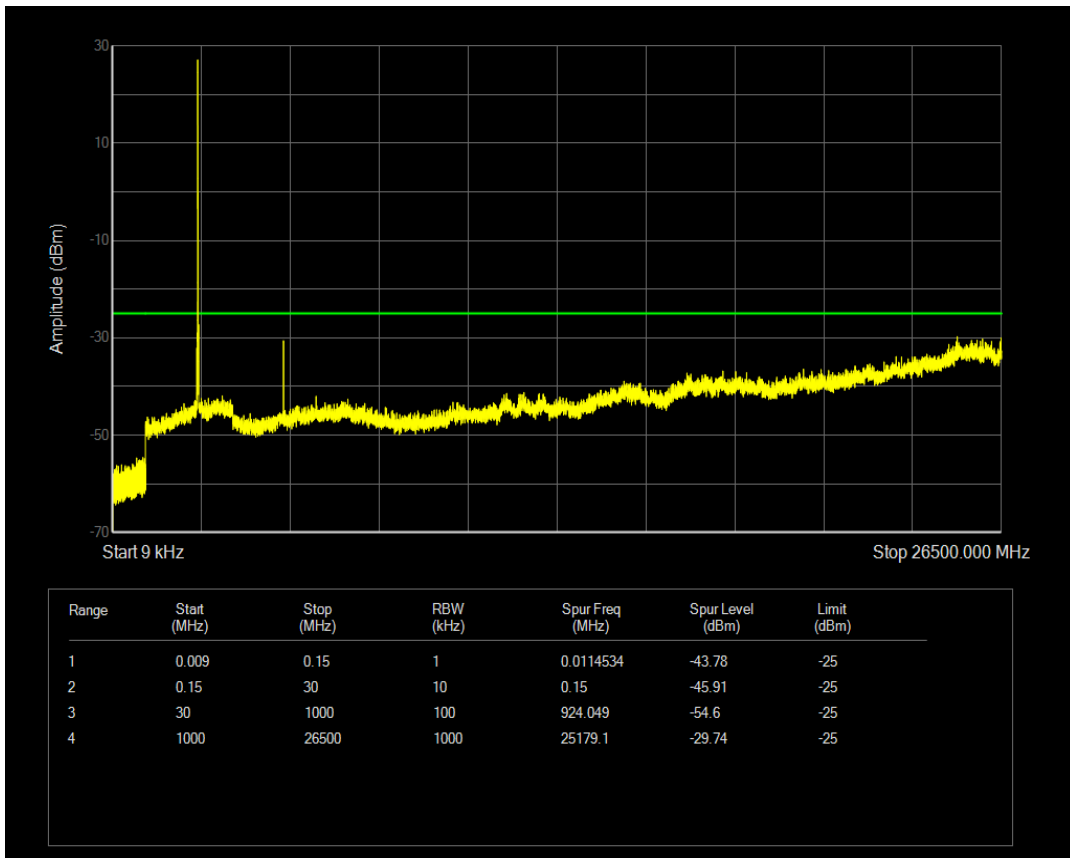

Band7 16QAM BW=15MHz Channel=20825 RB Size=75 Position=#0

Band7 16QAM BW=15MHz Channel=21100 RB Size=1 Position=#0

Band7 16QAM BW=15MHz Channel=21100 RB Size=75 Position=#0

Band7 16QAM BW=15MHz Channel=21375 RB Size=1 Position=#0

Band7 16QAM BW=15MHz Channel=21375 RB Size=75 Position=#0

Band7 16QAM BW=20MHz Channel=20850 RB Size=1 Position=#0

Band7 16QAM BW=20MHz Channel=20850 RB Size=100 Position=#0

Band7 16QAM BW=20MHz Channel=21100 RB Size=1 Position=#0