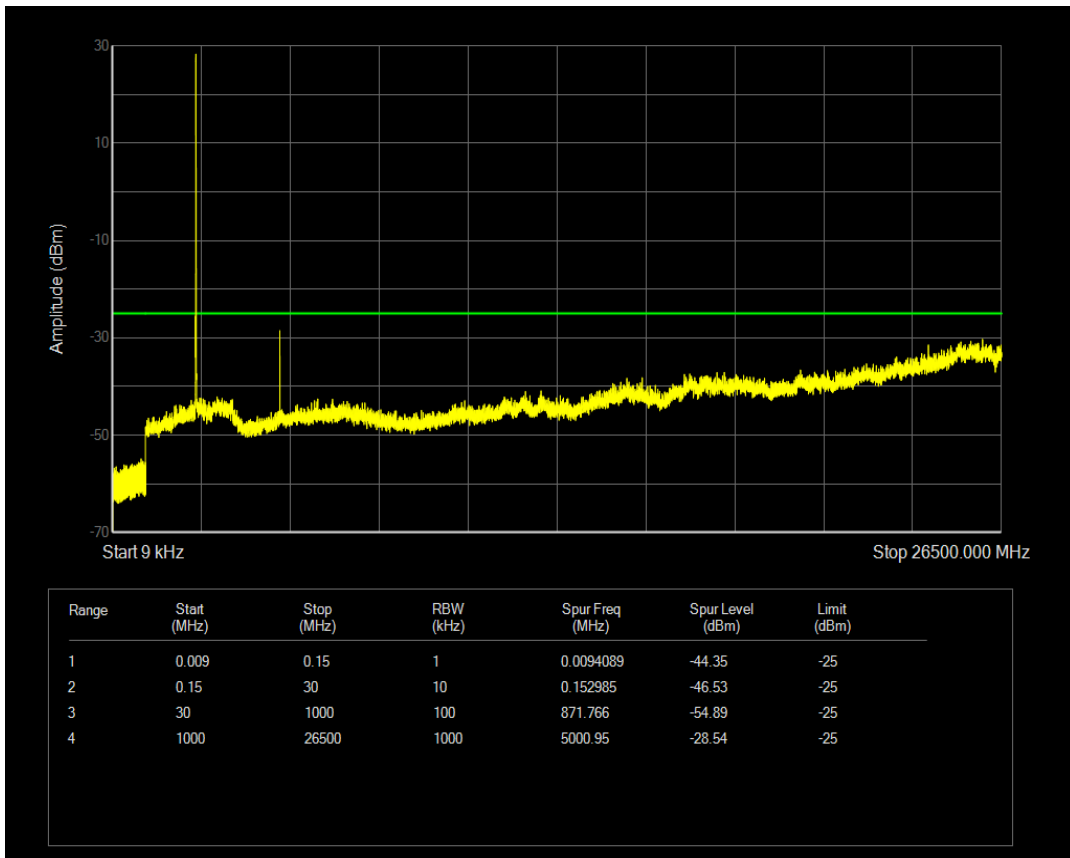

Band7 16QAM BW=20MHz Channel=21100 RB Size=100 Position=#0

Band7 16QAM BW=20MHz Channel=21350 RB Size=1 Position=#0

Band7 16QAM BW=20MHz Channel=21350 RB Size=100 Position=#0

Band7 16QAM BW=5MHz Channel=20775 RB Size=1 Position=#0

Band7 16QAM BW=5MHz Channel=20775 RB Size=25 Position=#0

Band7 16QAM BW=5MHz Channel=21100 RB Size=1 Position=#0

Band7 16QAM BW=5MHz Channel=21100 RB Size=25 Position=#0

Band7 16QAM BW=5MHz Channel=21425 RB Size=1 Position=#0

Band7 16QAM BW=5MHz Channel=21425 RB Size=25 Position=#0

Band7 QPSK BW=10MHz Channel=20800 RB Size=1 Position=#0

Band7 QPSK BW=10MHz Channel=20800 RB Size=50 Position=#0

Band7 QPSK BW=10MHz Channel=21100 RB Size=1 Position=#0