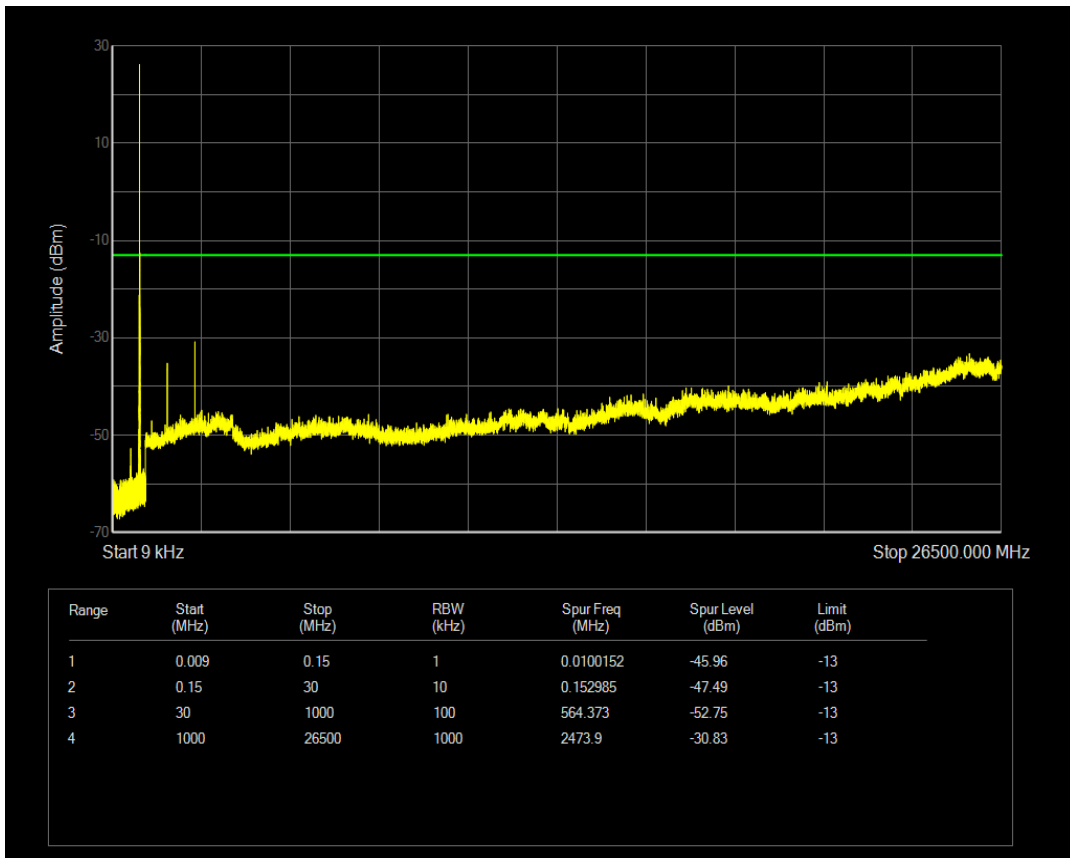

Band5 16QAM BW=3MHz Channel=20635 RB Size=15 Position=#0

Band5 QPSK BW=5MHz Channel=20425 RB Size=1 Position=#0

Band5 QPSK BW=5MHz Channel=20425 RB Size=25 Position=#0

Band5 16QAM BW=5MHz Channel=20425 RB Size=1 Position=#0

Band5 16QAM BW=5MHz Channel=20425 RB Size=25 Position=#0

Band5 QPSK BW=5MHz Channel=20525 RB Size=1 Position=#0

Band5 QPSK BW=5MHz Channel=20525 RB Size=25 Position=#0

Band5 16QAM BW=5MHz Channel=20525 RB Size=1 Position=#0