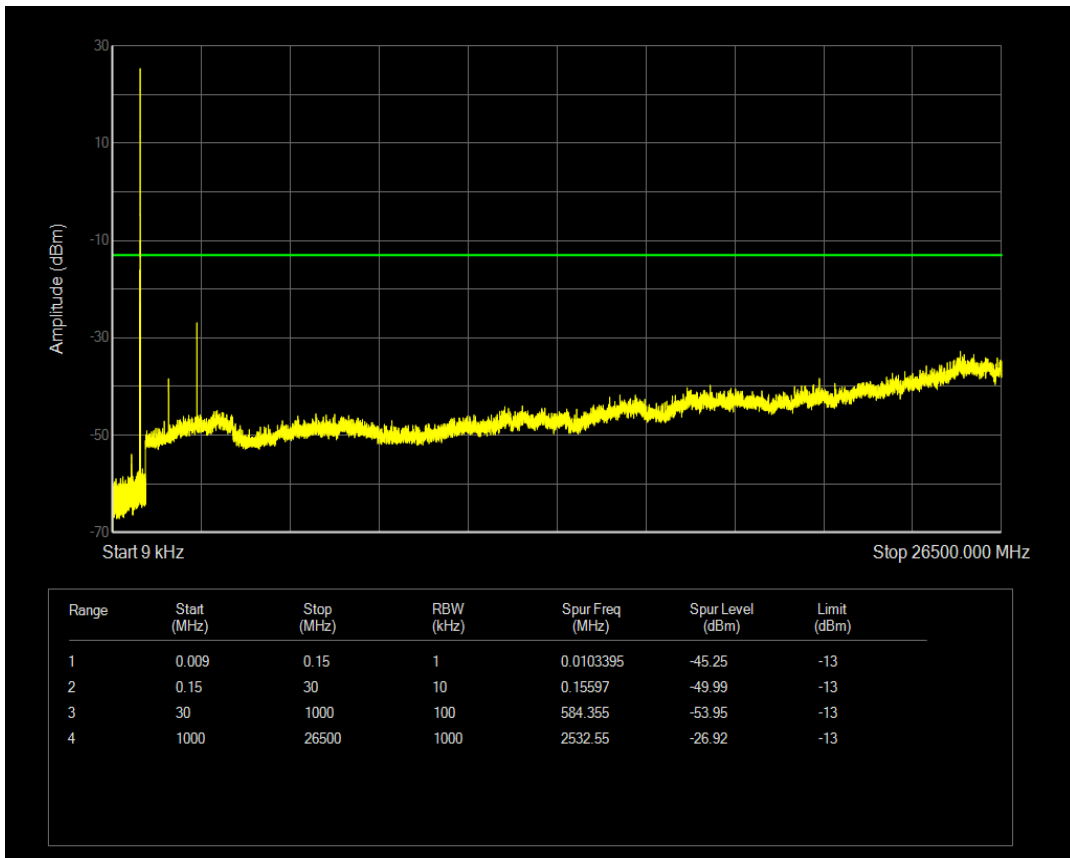

Band5 16QAM BW=5MHz Channel=20525 RB Size=25 Position=#0

Band5 QPSK BW=5MHz Channel=20625 RB Size=1 Position=#0

Band5 QPSK BW=5MHz Channel=20625 RB Size=25 Position=#0

Band5 16QAM BW=5MHz Channel=20625 RB Size=1 Position=#0

Band5 16QAM BW=5MHz Channel=20625 RB Size=25 Position=#0

Band5 QPSK BW=10MHz Channel=20450 RB Size=1 Position=#0

Band5 QPSK BW=10MHz Channel=20450 RB Size=50 Position=#0

Band5 16QAM BW=10MHz Channel=20450 RB Size=1 Position=#0