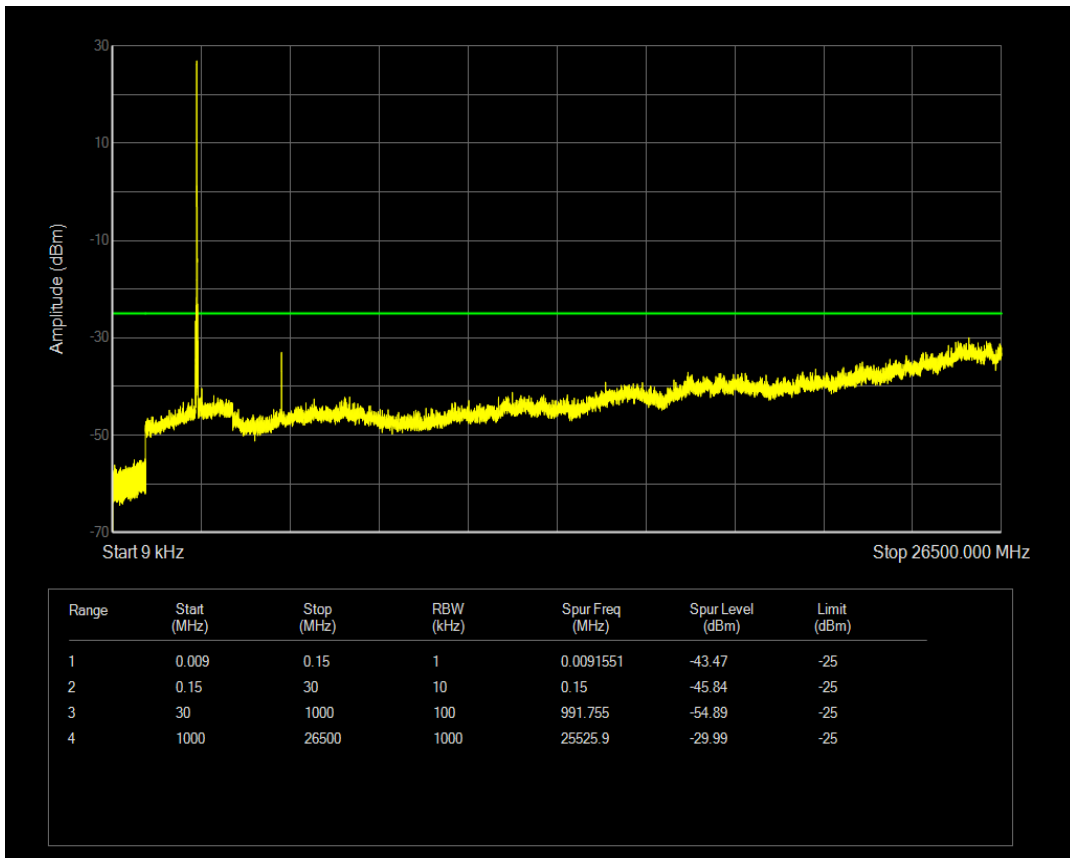

Band7 16QAM BW=15MHz Channel=21375 RB Size=75 Position=#0

Band7 16QAM BW=20MHz Channel=20850 RB Size=1 Position=#0

Band7 16QAM BW=20MHz Channel=20850 RB Size=100 Position=#0

Band7 16QAM BW=20MHz Channel=21100 RB Size=1 Position=#0

Band7 16QAM BW=20MHz Channel=21100 RB Size=100 Position=#0

Band7 16QAM BW=20MHz Channel=21350 RB Size=1 Position=#0

Band7 16QAM BW=20MHz Channel=21350 RB Size=100 Position=#0

Band7 16QAM BW=5MHz Channel=20775 RB Size=1 Position=#0