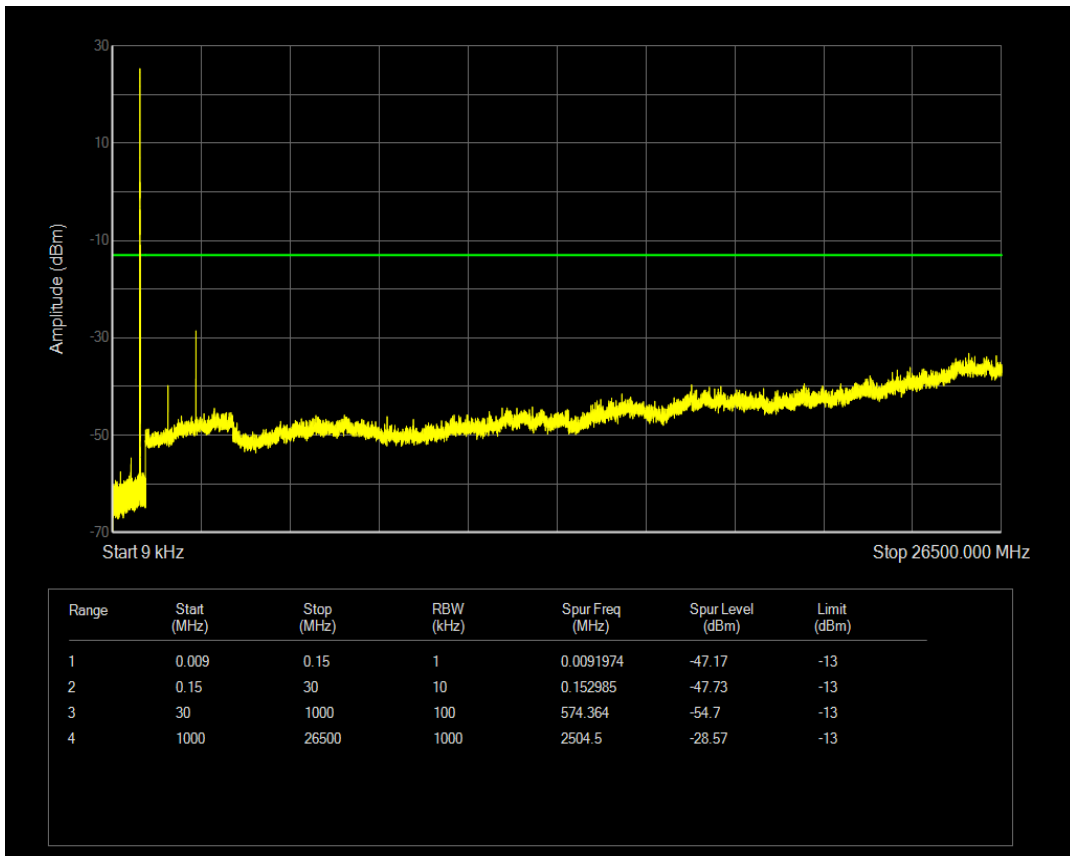

Band5 16QAM BW=3MHz Channel=20635 RB Size=15 Position=#0

Band5 QPSK BW=5MHz Channel=20425 RB Size=1 Position=#0

Band5 QPSK BW=5MHz Channel=20425 RB Size=25 Position=#0

Band5 16QAM BW=5MHz Channel=20425 RB Size=1 Position=#0

Band5 16QAM BW=5MHz Channel=20425 RB Size=25 Position=#0

Band5 QPSK BW=5MHz Channel=20525 RB Size=1 Position=#0

Band5 QPSK BW=5MHz Channel=20525 RB Size=25 Position=#0

Band5 16QAM BW=5MHz Channel=20525 RB Size=1 Position=#0