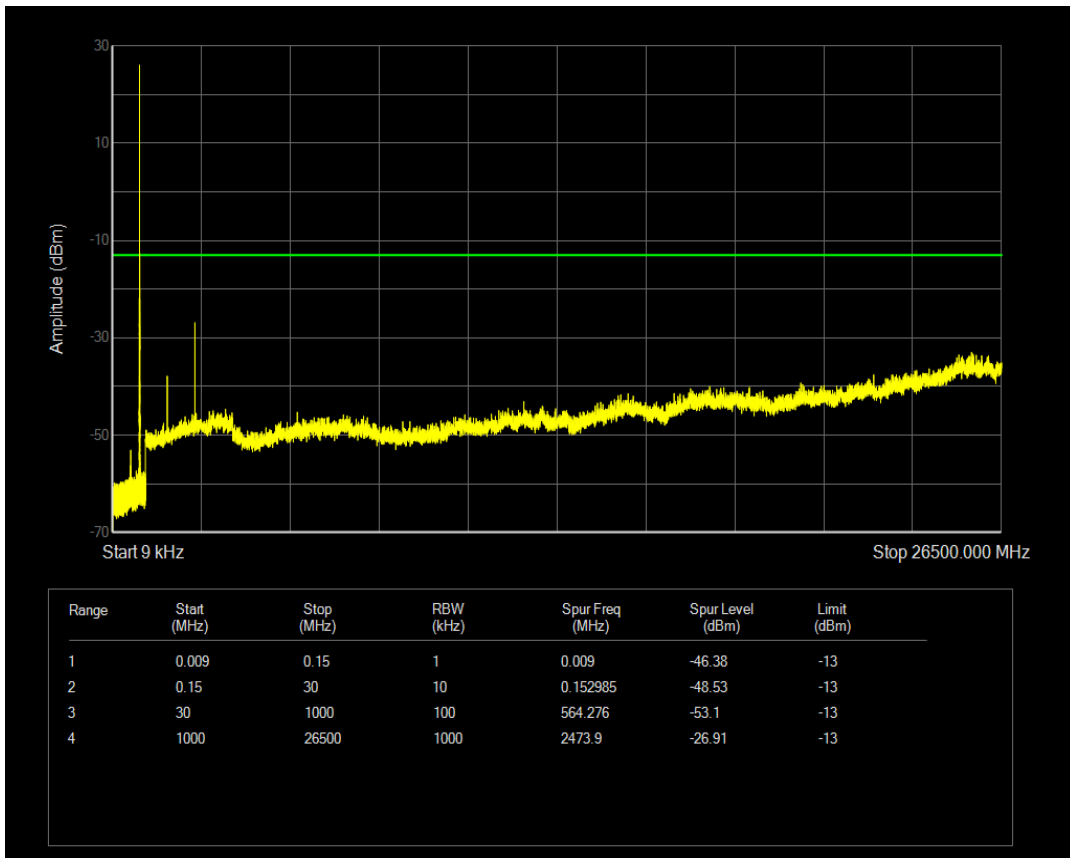

Band5 16QAM BW=1.4MHz Channel=20407 RB Size=6 Position=#0

Band5 QPSK BW=1.4MHz Channel=20525 RB Size=1 Position=#0

Band5 QPSK BW=1.4MHz Channel=20525 RB Size=6 Position=#0

Band5 16QAM BW=1.4MHz Channel=20525 RB Size=1 Position=#0

Band5 16QAM BW=1.4MHz Channel=20525 RB Size=6 Position=#0

Band5 QPSK BW=1.4MHz Channel=20643 RB Size=1 Position=#0

Band5 QPSK BW=1.4MHz Channel=20643 RB Size=6 Position=#0

Band5 16QAM BW=1.4MHz Channel=20643 RB Size=1 Position=#0

Band5 16QAM BW=1.4MHz Channel=20643 RB Size=6 Position=#0

Band5 QPSK BW=3MHz Channel=20415 RB Size=1 Position=#0

Band5 QPSK BW=3MHz Channel=20415 RB Size=15 Position=#0

Band5 16QAM BW=3MHz Channel=20415 RB Size=1 Position=#0