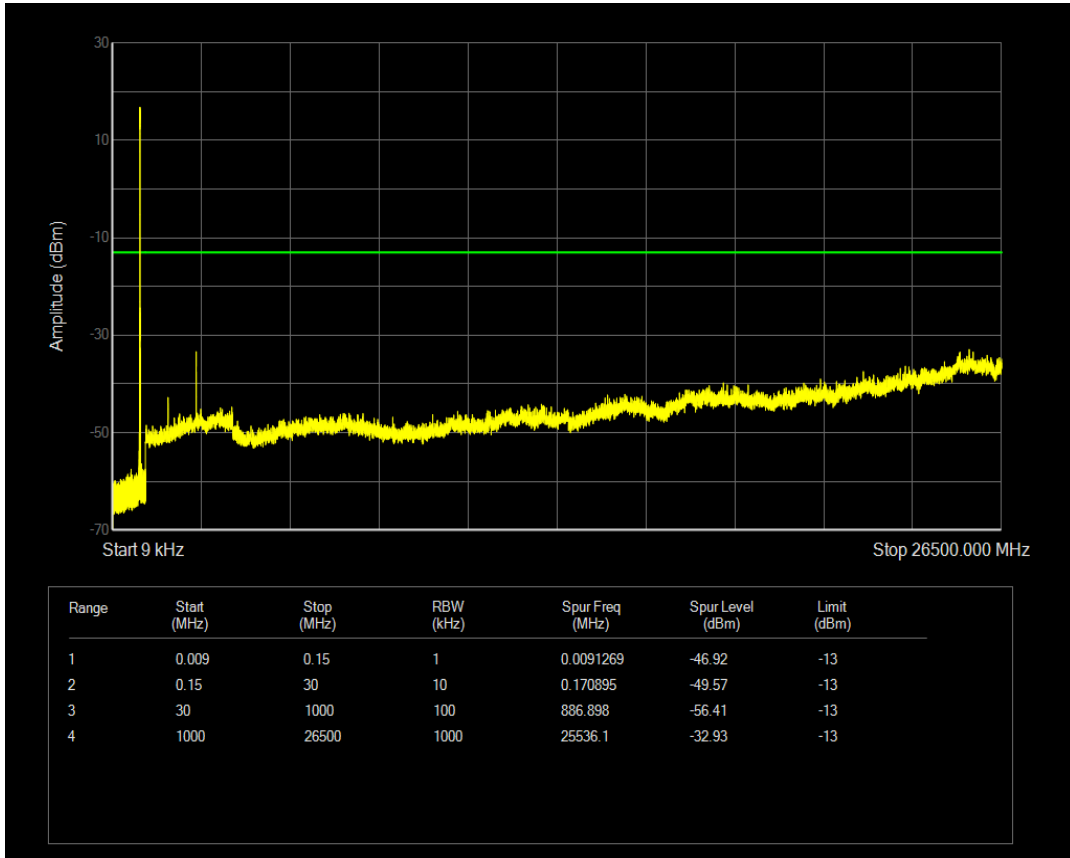

Band5 16QAM BW=1.4MHz Channel=20525 RB Size=6 Position=#0

Band5 QPSK BW=1.4MHz Channel=20643 RB Size=1 Position=#0

Band5 QPSK BW=1.4MHz Channel=20643 RB Size=6 Position=#0

Band5 16QAM BW=1.4MHz Channel=20643 RB Size=1 Position=#0

Band5 16QAM BW=1.4MHz Channel=20643 RB Size=6 Position=#0

Band5 QPSK BW=3MHz Channel=20415 RB Size=1 Position=#0

Band5 QPSK BW=3MHz Channel=20415 RB Size=15 Position=#0

Band5 16QAM BW=3MHz Channel=20415 RB Size=1 Position=#0

Band5 16QAM BW=3MHz Channel=20415 RB Size=15 Position=#0

Band5 QPSK BW=3MHz Channel=20525 RB Size=1 Position=#0

Band5 QPSK BW=3MHz Channel=20525 RB Size=15 Position=#0

Band5 16QAM BW=3MHz Channel=20525 RB Size=1 Position=#0