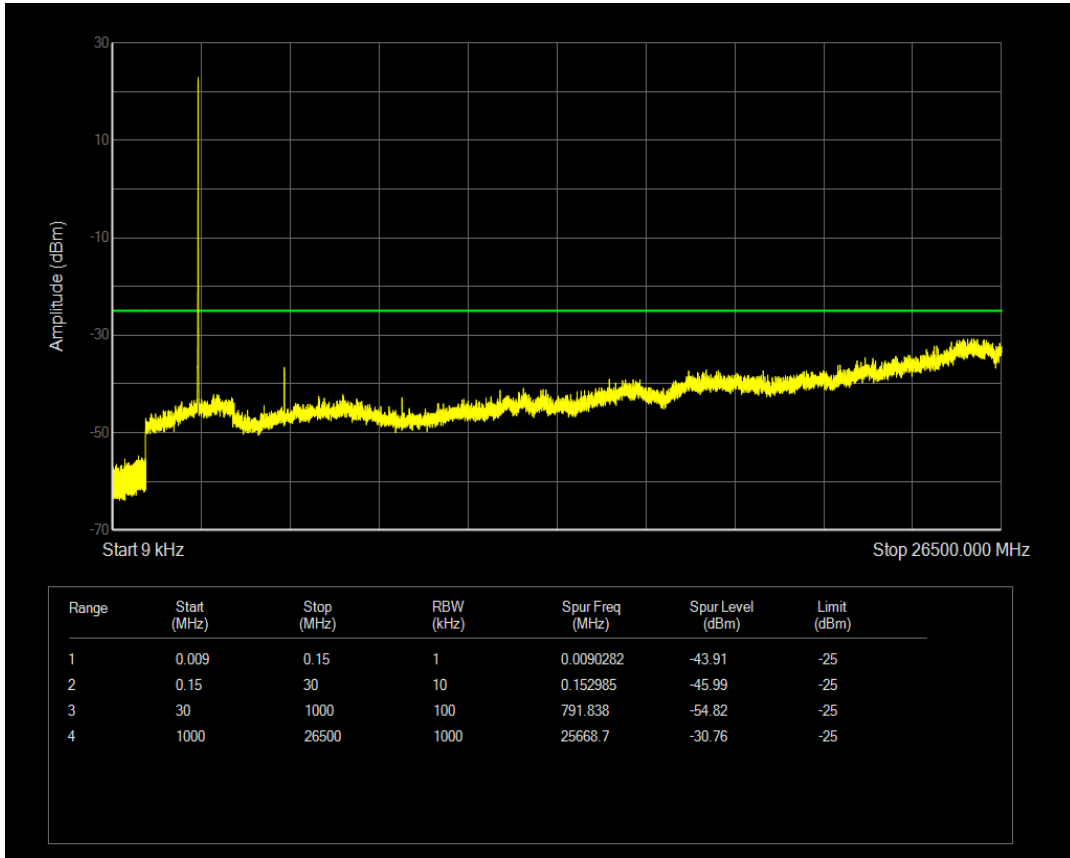

Band7 16QAM BW=20MHz Channel=21100 RB Size=100 Position=#0

Band7 16QAM BW=20MHz Channel=21350 RB Size=1 Position=#0

Band7 16QAM BW=20MHz Channel=21350 RB Size=100 Position=#0

Band7 16QAM BW=5MHz Channel=20775 RB Size=1 Position=#0

Band7 16QAM BW=5MHz Channel=20775 RB Size=25 Position=#0

Band7 16QAM BW=5MHz Channel=21100 RB Size=1 Position=#0

Band7 16QAM BW=5MHz Channel=21100 RB Size=25 Position=#0

Band7 16QAM BW=5MHz Channel=21425 RB Size=1 Position=#0

Band7 16QAM BW=5MHz Channel=21425 RB Size=25 Position=#0

Band7 QPSK BW=10MHz Channel=20800 RB Size=1 Position=#0

Band7 QPSK BW=10MHz Channel=20800 RB Size=50 Position=#0

Band7 QPSK BW=10MHz Channel=21100 RB Size=1 Position=#0