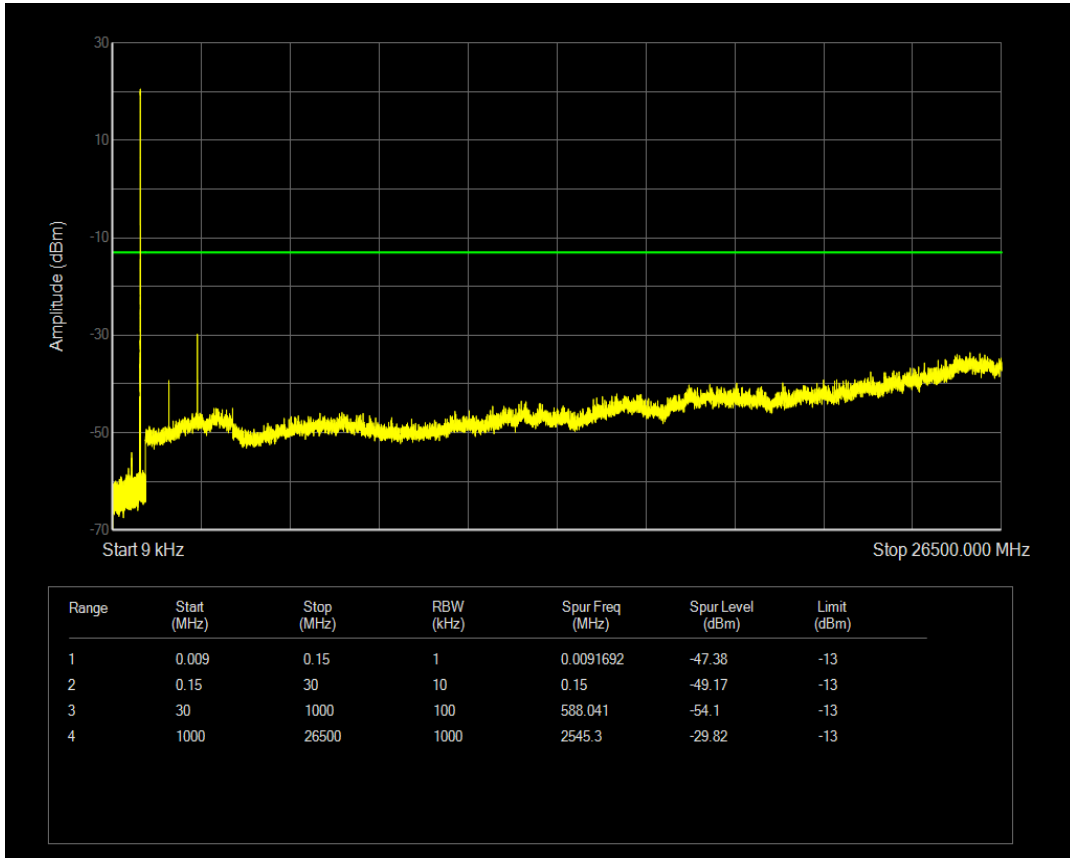

Band5 16QAM BW=1.4MHz Channel=20407 RB Size=6 Position=#0

Band5 QPSK BW=1.4MHz Channel=20525 RB Size=1 Position=#0

Band5 QPSK BW=1.4MHz Channel=20525 RB Size=6 Position=#0

Band5 16QAM BW=1.4MHz Channel=20525 RB Size=1 Position=#0

Band5 16QAM BW=1.4MHz Channel=20525 RB Size=6 Position=#0

Band5 QPSK BW=1.4MHz Channel=20643 RB Size=1 Position=#0

Band5 QPSK BW=1.4MHz Channel=20643 RB Size=6 Position=#0

Band5 16QAM BW=1.4MHz Channel=20643 RB Size=1 Position=#0