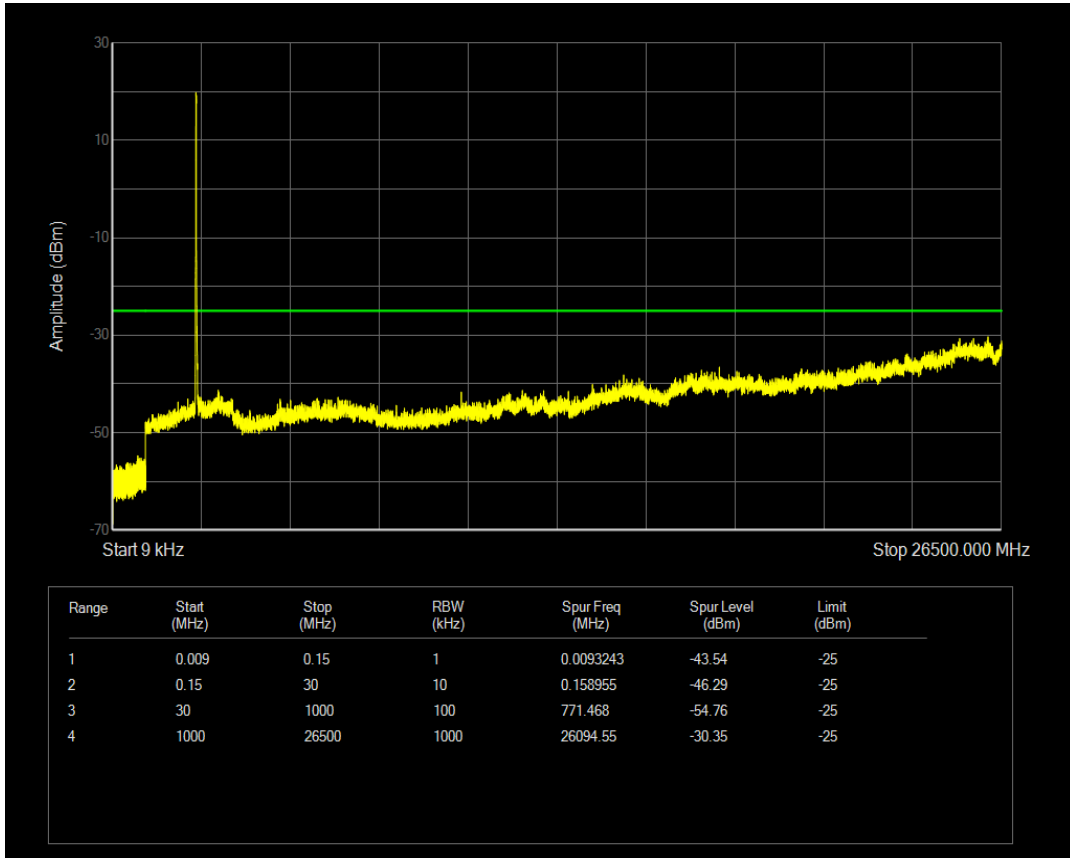

Band7 16QAM BW=15MHz Channel=20825 RB Size=75 Position=#0

Band7 16QAM BW=15MHz Channel=21100 RB Size=1 Position=#0