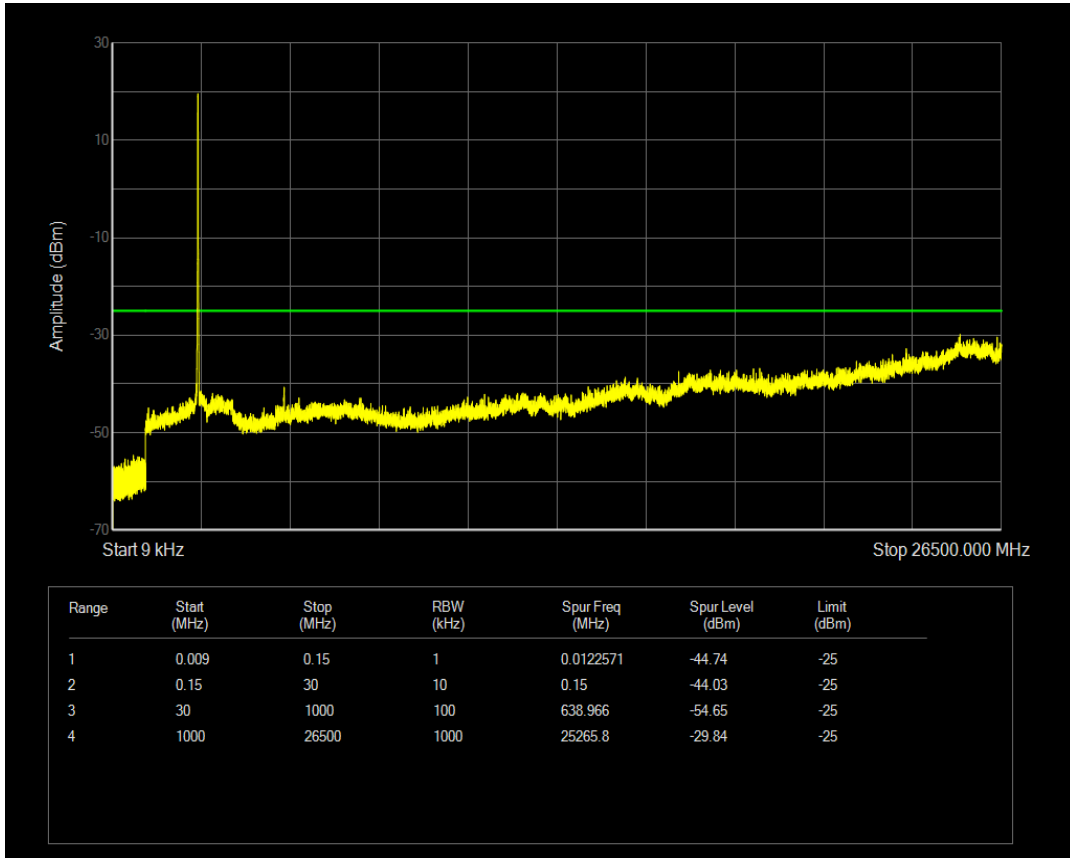

Band7 16QAM BW=15MHz Channel=20825 RB Size=75 Position=#0

Band7 16QAM BW=15MHz Channel=21100 RB Size=1 Position=#0

Band7 16QAM BW=15MHz Channel=21100 RB Size=75 Position=#0

Band7 16QAM BW=15MHz Channel=21375 RB Size=1 Position=#0

Band7 16QAM BW=15MHz Channel=21375 RB Size=75 Position=#0

Band7 16QAM BW=20MHz Channel=20850 RB Size=1 Position=#0

Band7 16QAM BW=20MHz Channel=20850 RB Size=100 Position=#0

Band7 16QAM BW=20MHz Channel=21100 RB Size=1 Position=#0