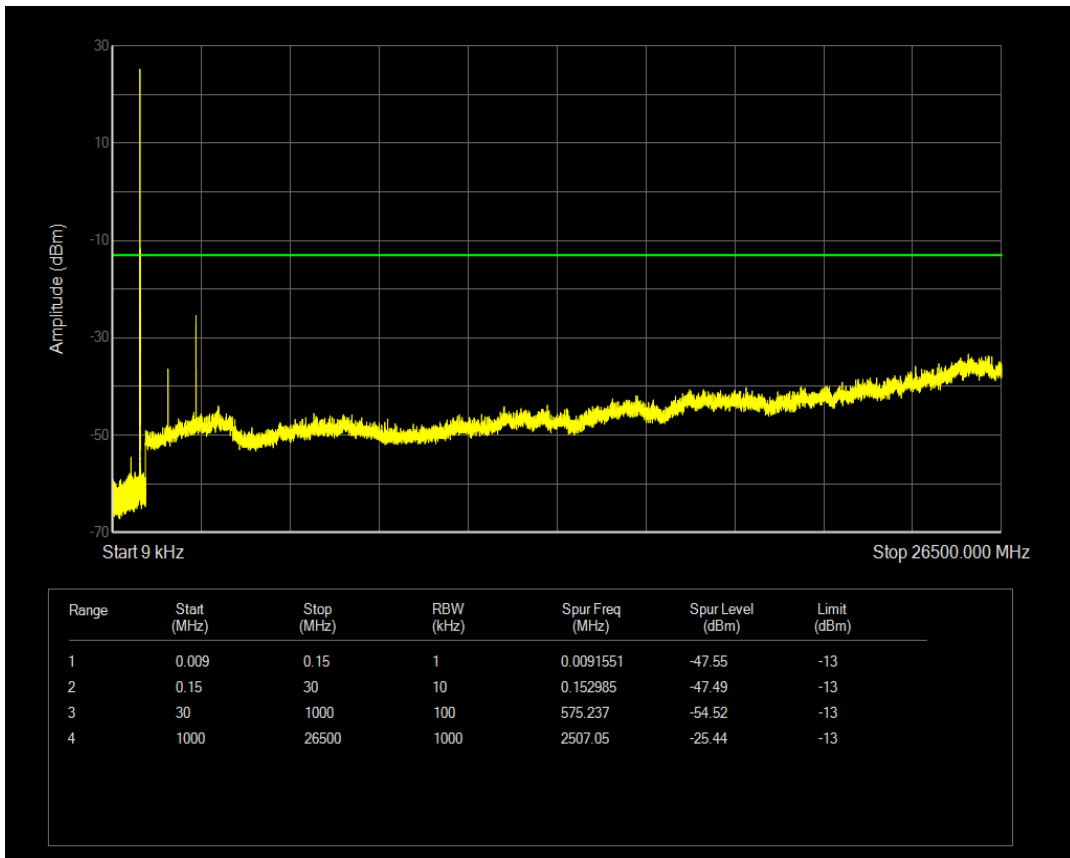

Band5 16QAM BW=1.4MHz Channel=20525 RB Size=6 Position=#0

Band5 QPSK BW=1.4MHz Channel=20643 RB Size=1 Position=#0

Band5 QPSK BW=1.4MHz Channel=20643 RB Size=6 Position=#0

Band5 16QAM BW=1.4MHz Channel=20643 RB Size=1 Position=#0

Band5 16QAM BW=1.4MHz Channel=20643 RB Size=6 Position=#0

Band5 QPSK BW=3MHz Channel=20415 RB Size=1 Position=#0

Band5 QPSK BW=3MHz Channel=20415 RB Size=15 Position=#0

Band5 16QAM BW=3MHz Channel=20415 RB Size=1 Position=#0

Band5 16QAM BW=3MHz Channel=20415 RB Size=15 Position=#0

Band5 QPSK BW=3MHz Channel=20525 RB Size=1 Position=#0

Band5 QPSK BW=3MHz Channel=20525 RB Size=15 Position=#0

Band5 16QAM BW=3MHz Channel=20525 RB Size=1 Position=#0