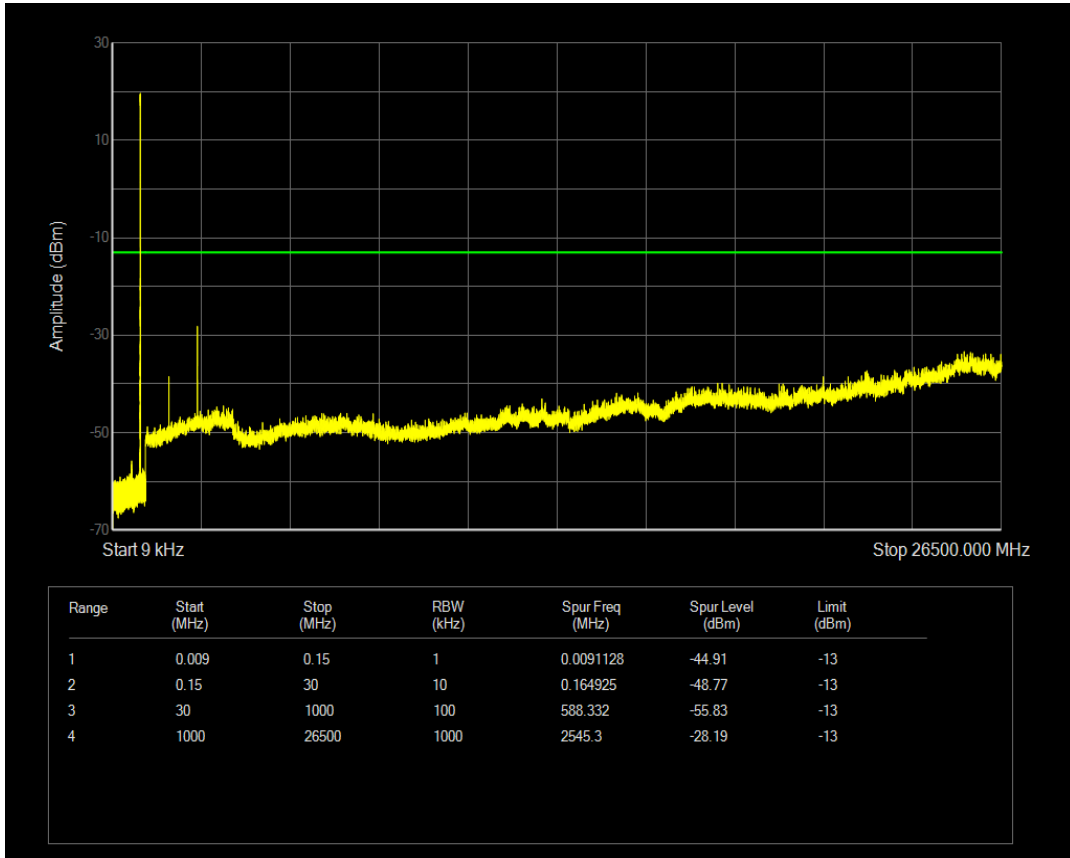

Band5 16QAM BW=1.4MHz Channel=20407 RB Size=6 Position=#0

Band5 QPSK BW=1.4MHz Channel=20525 RB Size=1 Position=#0

Band5 QPSK BW=1.4MHz Channel=20525 RB Size=6 Position=#0

Band5 16QAM BW=1.4MHz Channel=20525 RB Size=1 Position=#0

Band5 16QAM BW=1.4MHz Channel=20525 RB Size=6 Position=#0

Band5 QPSK BW=1.4MHz Channel=20643 RB Size=1 Position=#0

Band5 QPSK BW=1.4MHz Channel=20643 RB Size=6 Position=#0

Band5 16QAM BW=1.4MHz Channel=20643 RB Size=1 Position=#0

Band5 16QAM BW=1.4MHz Channel=20643 RB Size=6 Position=#0

Band5 QPSK BW=3MHz Channel=20415 RB Size=1 Position=#0

Band5 QPSK BW=3MHz Channel=20415 RB Size=15 Position=#0

Band5 16QAM BW=3MHz Channel=20415 RB Size=1 Position=#0