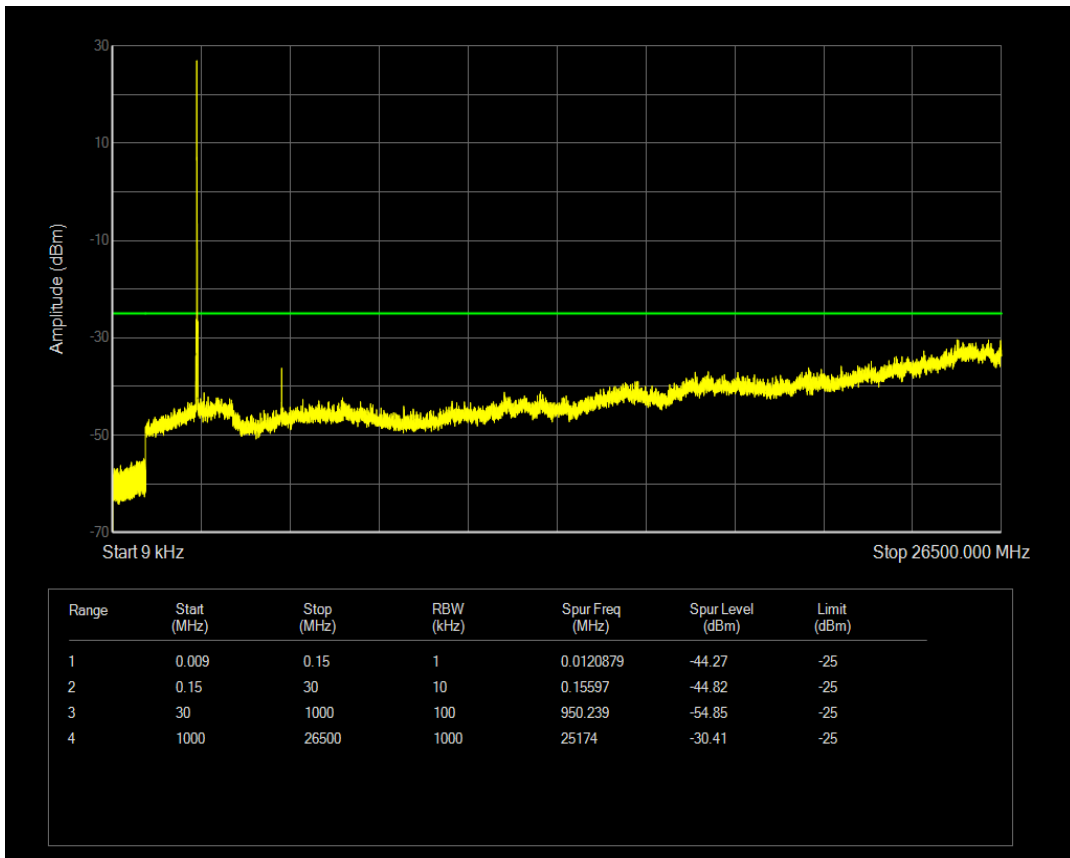

Band7 16QAM BW=15MHz Channel=21100 RB Size=1 Position=#0

Band7 16QAM BW=15MHz Channel=21100 RB Size=75 Position=#0