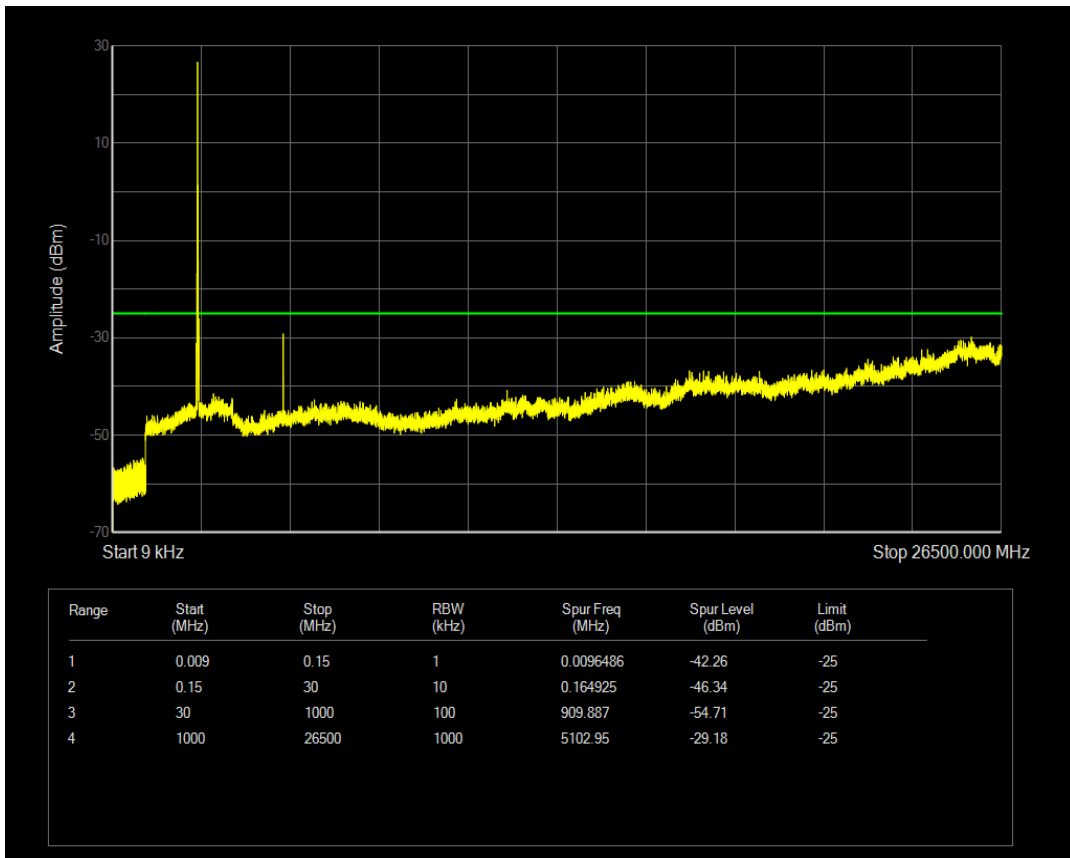

Band7 16QAM BW=15MHz Channel=21375 RB Size=75 Position=#0

Band7 16QAM BW=20MHz Channel=20850 RB Size=1 Position=#0

Band7 16QAM BW=20MHz Channel=20850 RB Size=100 Position=#0

Band7 16QAM BW=20MHz Channel=21100 RB Size=1 Position=#0

Band7 16QAM BW=20MHz Channel=21100 RB Size=100 Position=#0

Band7 16QAM BW=20MHz Channel=21350 RB Size=1 Position=#0

Band7 16QAM BW=20MHz Channel=21350 RB Size=100 Position=#0

Band7 16QAM BW=5MHz Channel=20775 RB Size=1 Position=#0