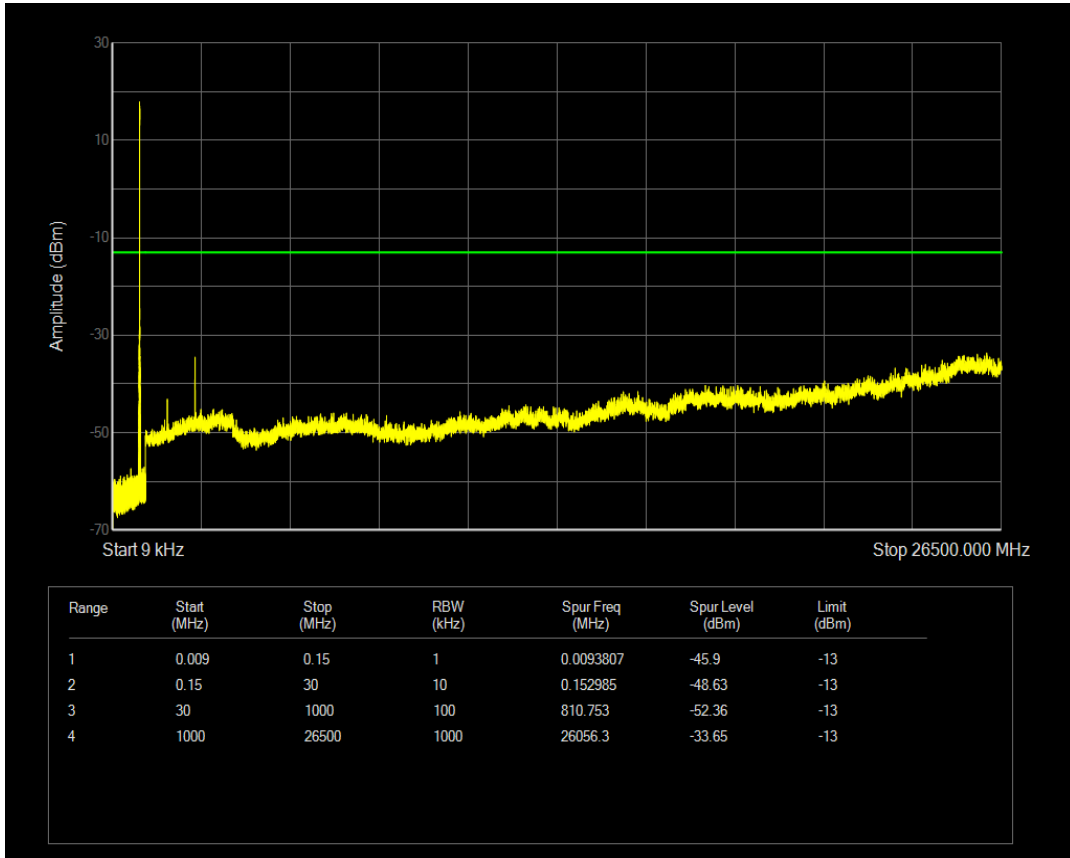

Band5 16QAM BW=1.4MHz Channel=20525 RB Size=6 Position=#0

Band5 QPSK BW=1.4MHz Channel=20643 RB Size=1 Position=#0

Band5 QPSK BW=1.4MHz Channel=20643 RB Size=6 Position=#0

Band5 16QAM BW=1.4MHz Channel=20643 RB Size=1 Position=#0

Band5 16QAM BW=1.4MHz Channel=20643 RB Size=6 Position=#0

Band5 QPSK BW=3MHz Channel=20415 RB Size=1 Position=#0

Band5 QPSK BW=3MHz Channel=20415 RB Size=15 Position=#0

Band5 16QAM BW=3MHz Channel=20415 RB Size=1 Position=#0

Band5 16QAM BW=3MHz Channel=20415 RB Size=15 Position=#0

Band5 QPSK BW=3MHz Channel=20525 RB Size=1 Position=#0

Band5 QPSK BW=3MHz Channel=20525 RB Size=15 Position=#0

Band5 16QAM BW=3MHz Channel=20525 RB Size=1 Position=#0