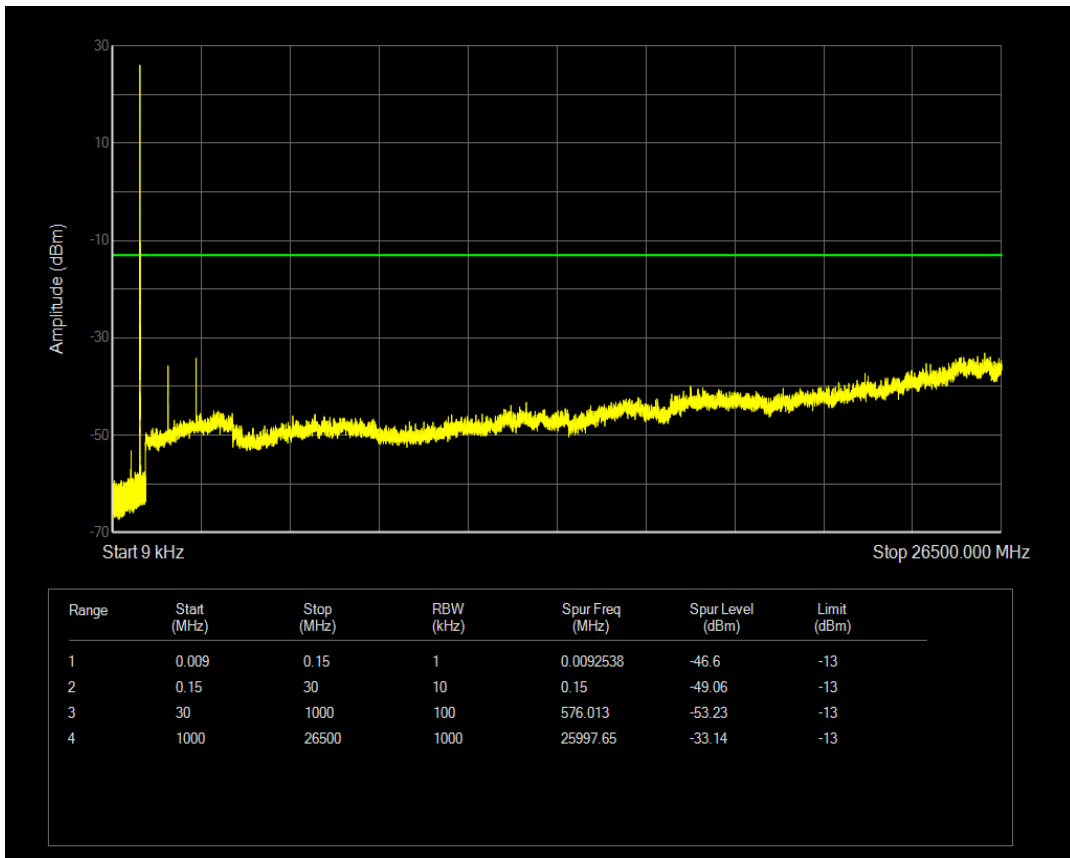

Band5 16QAM BW=1.4MHz Channel=20407 RB Size=6 Position=#0

Band5 QPSK BW=1.4MHz Channel=20525 RB Size=1 Position=#0

Band5 QPSK BW=1.4MHz Channel=20525 RB Size=6 Position=#0

Band5 16QAM BW=1.4MHz Channel=20525 RB Size=1 Position=#0

Band5 16QAM BW=1.4MHz Channel=20525 RB Size=6 Position=#0

Band5 QPSK BW=1.4MHz Channel=20643 RB Size=1 Position=#0

Band5 QPSK BW=1.4MHz Channel=20643 RB Size=6 Position=#0

Band5 16QAM BW=1.4MHz Channel=20643 RB Size=1 Position=#0