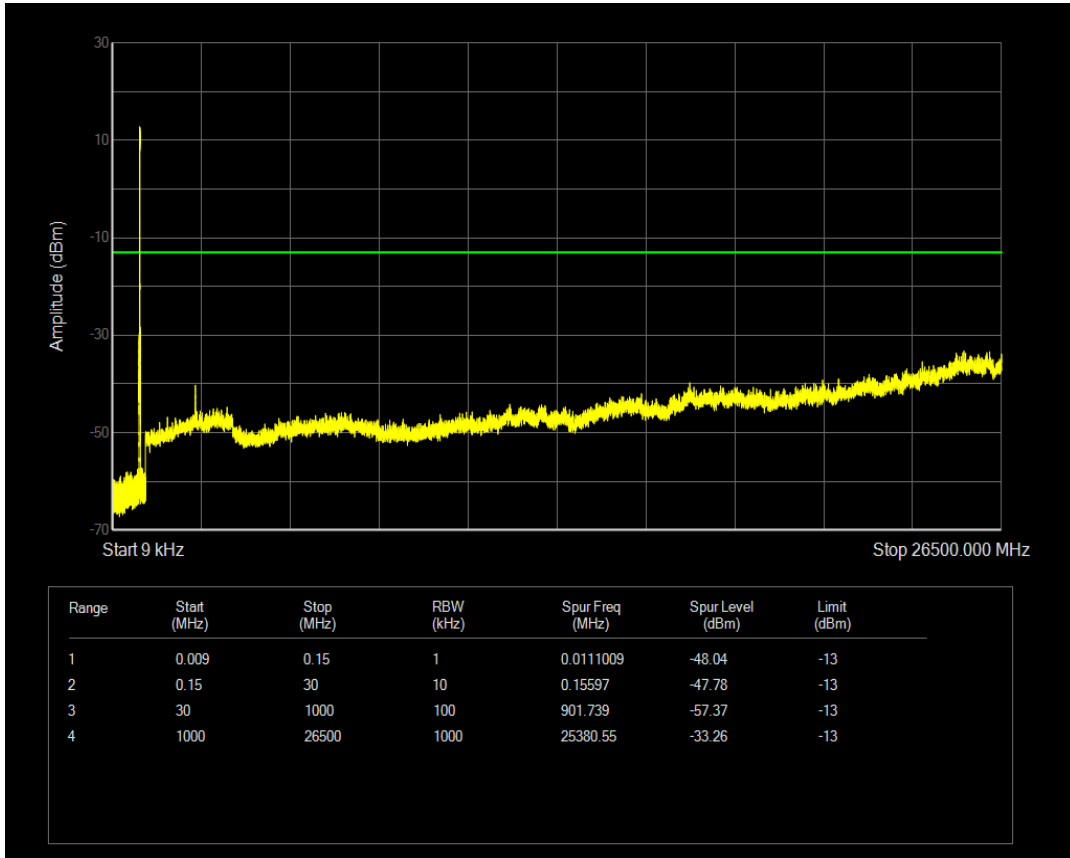

Band5 16QAM BW=5MHz Channel=20525 RB Size=25 Position=#0

Band5 QPSK BW=5MHz Channel=20625 RB Size=1 Position=#0

Band5 QPSK BW=5MHz Channel=20625 RB Size=25 Position=#0

Band5 16QAM BW=5MHz Channel=20625 RB Size=1 Position=#0

Band5 16QAM BW=5MHz Channel=20625 RB Size=25 Position=#0

Band5 QPSK BW=10MHz Channel=20450 RB Size=1 Position=#0

Band5 QPSK BW=10MHz Channel=20450 RB Size=50 Position=#0

Band5 16QAM BW=10MHz Channel=20450 RB Size=1 Position=#0