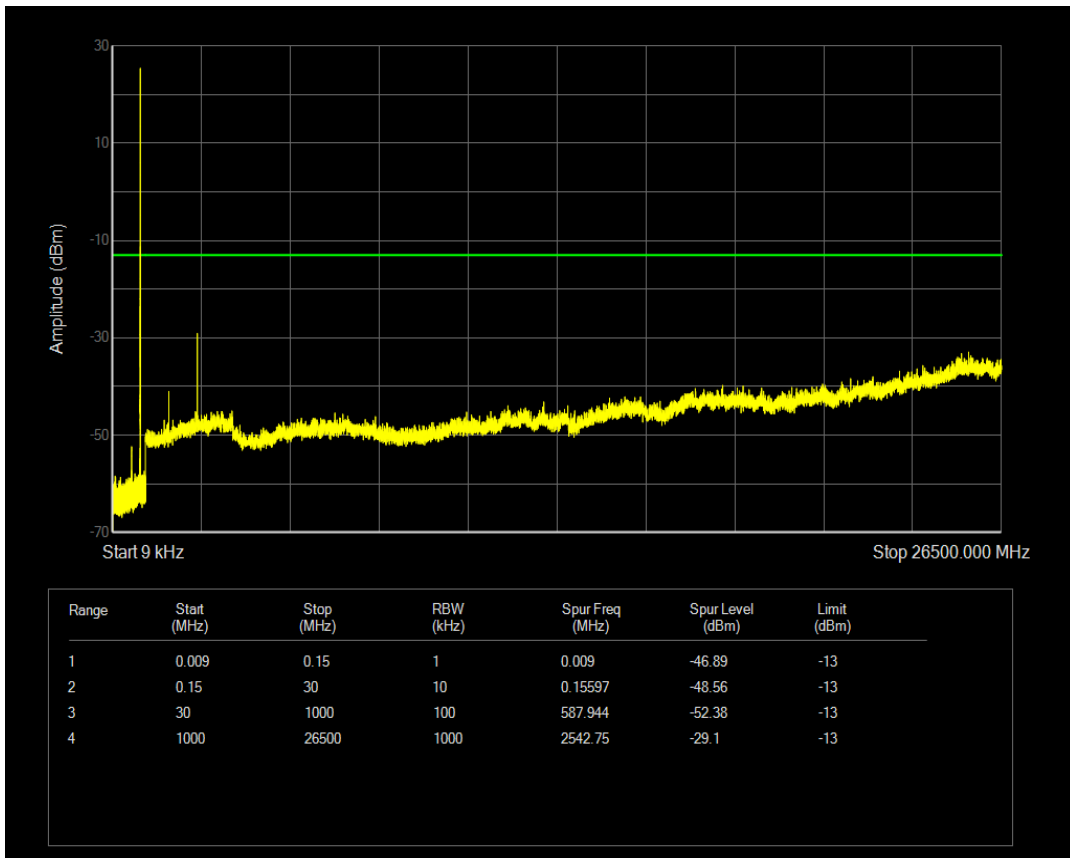

Band5 16QAM BW=1.4MHz Channel=20407 RB Size=6 Position=#0

Band5 QPSK BW=1.4MHz Channel=20525 RB Size=1 Position=#0

Band5 QPSK BW=1.4MHz Channel=20525 RB Size=6 Position=#0

Band5 16QAM BW=1.4MHz Channel=20525 RB Size=1 Position=#0

Band5 16QAM BW=1.4MHz Channel=20525 RB Size=6 Position=#0

Band5 QPSK BW=1.4MHz Channel=20643 RB Size=1 Position=#0

Band5 QPSK BW=1.4MHz Channel=20643 RB Size=6 Position=#0

Band5 16QAM BW=1.4MHz Channel=20643 RB Size=1 Position=#0