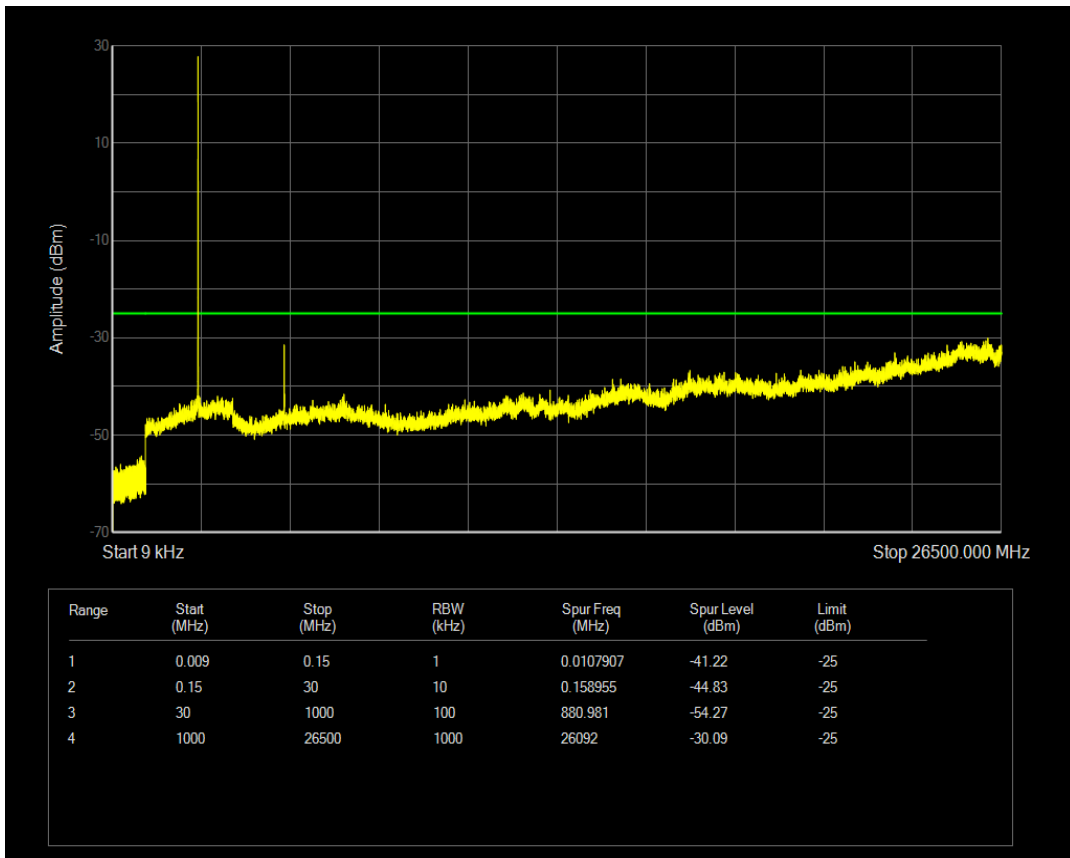

Band7 16QAM BW=20MHz Channel=21100 RB Size=100 Position=#0

Band7 16QAM BW=20MHz Channel=21350 RB Size=1 Position=#0

Band7 16QAM BW=20MHz Channel=21350 RB Size=100 Position=#0

Band7 16QAM BW=5MHz Channel=20775 RB Size=1 Position=#0

Band7 16QAM BW=5MHz Channel=20775 RB Size=25 Position=#0

Band7 16QAM BW=5MHz Channel=21100 RB Size=1 Position=#0

Band7 16QAM BW=5MHz Channel=21100 RB Size=25 Position=#0

Band7 16QAM BW=5MHz Channel=21425 RB Size=1 Position=#0

Band7 16QAM BW=5MHz Channel=21425 RB Size=25 Position=#0

Band7 QPSK BW=10MHz Channel=20800 RB Size=1 Position=#0

Band7 QPSK BW=10MHz Channel=20800 RB Size=50 Position=#0

Band7 QPSK BW=10MHz Channel=21100 RB Size=1 Position=#0