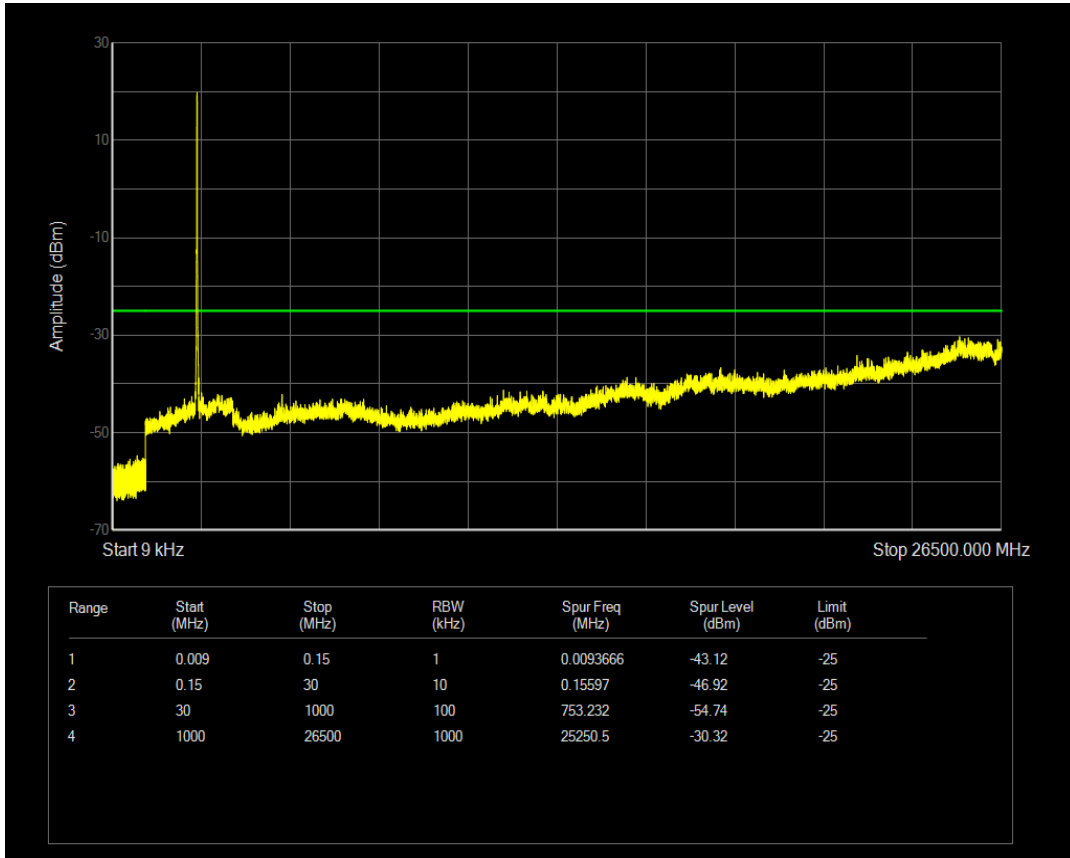

Band7 16QAM BW=15MHz Channel=21100 RB Size=75 Position=#0

Band7 16QAM BW=15MHz Channel=21375 RB Size=1 Position=#0