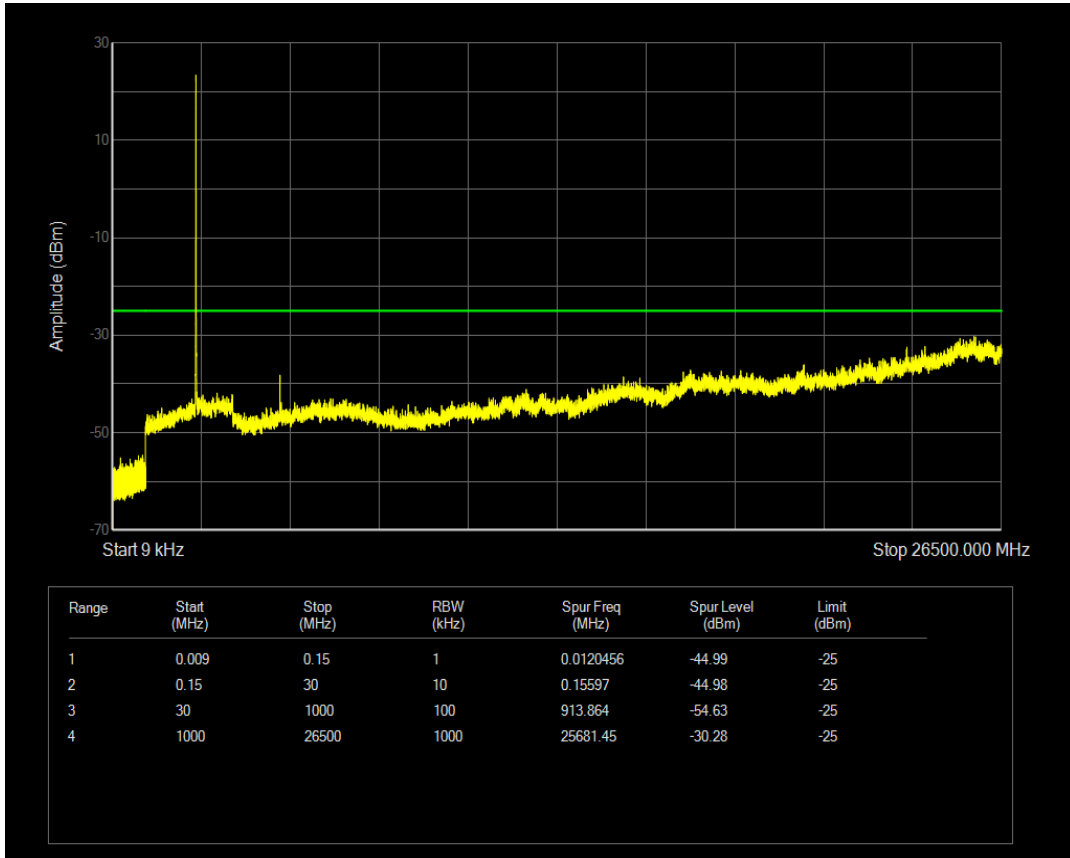

Band7 16QAM BW=20MHz Channel=21100 RB Size=100 Position=#0

Band7 16QAM BW=20MHz Channel=21350 RB Size=1 Position=#0

Band7 16QAM BW=20MHz Channel=21350 RB Size=100 Position=#0

Band7 16QAM BW=5MHz Channel=20775 RB Size=1 Position=#0

Band7 16QAM BW=5MHz Channel=20775 RB Size=25 Position=#0

Band7 16QAM BW=5MHz Channel=21100 RB Size=1 Position=#0

Band7 16QAM BW=5MHz Channel=21100 RB Size=25 Position=#0

Band7 16QAM BW=5MHz Channel=21425 RB Size=1 Position=#0