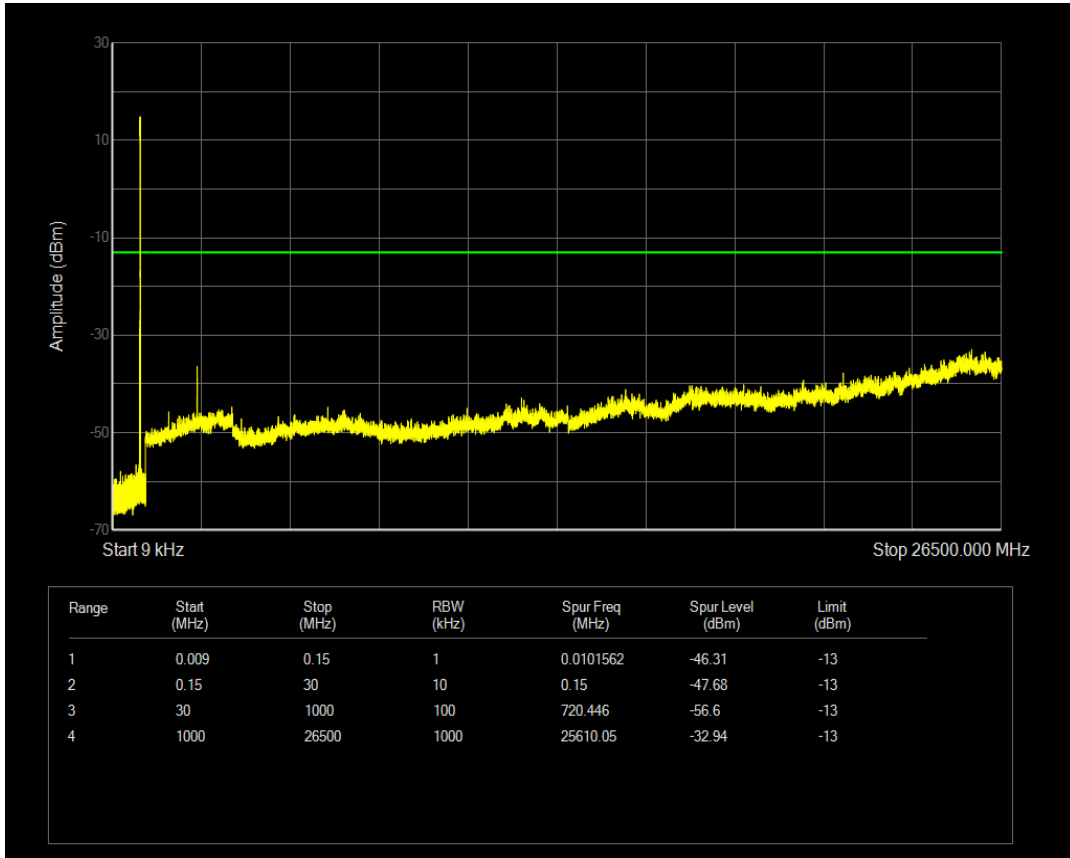

Band5 16QAM BW=5MHz Channel=20525 RB Size=25 Position=#0

Band5 QPSK BW=5MHz Channel=20625 RB Size=1 Position=#0

Band5 QPSK BW=5MHz Channel=20625 RB Size=25 Position=#0

Band5 16QAM BW=5MHz Channel=20625 RB Size=1 Position=#0

Band5 16QAM BW=5MHz Channel=20625 RB Size=25 Position=#0

Band5 QPSK BW=10MHz Channel=20450 RB Size=1 Position=#0

Band5 QPSK BW=10MHz Channel=20450 RB Size=50 Position=#0

Band5 16QAM BW=10MHz Channel=20450 RB Size=1 Position=#0