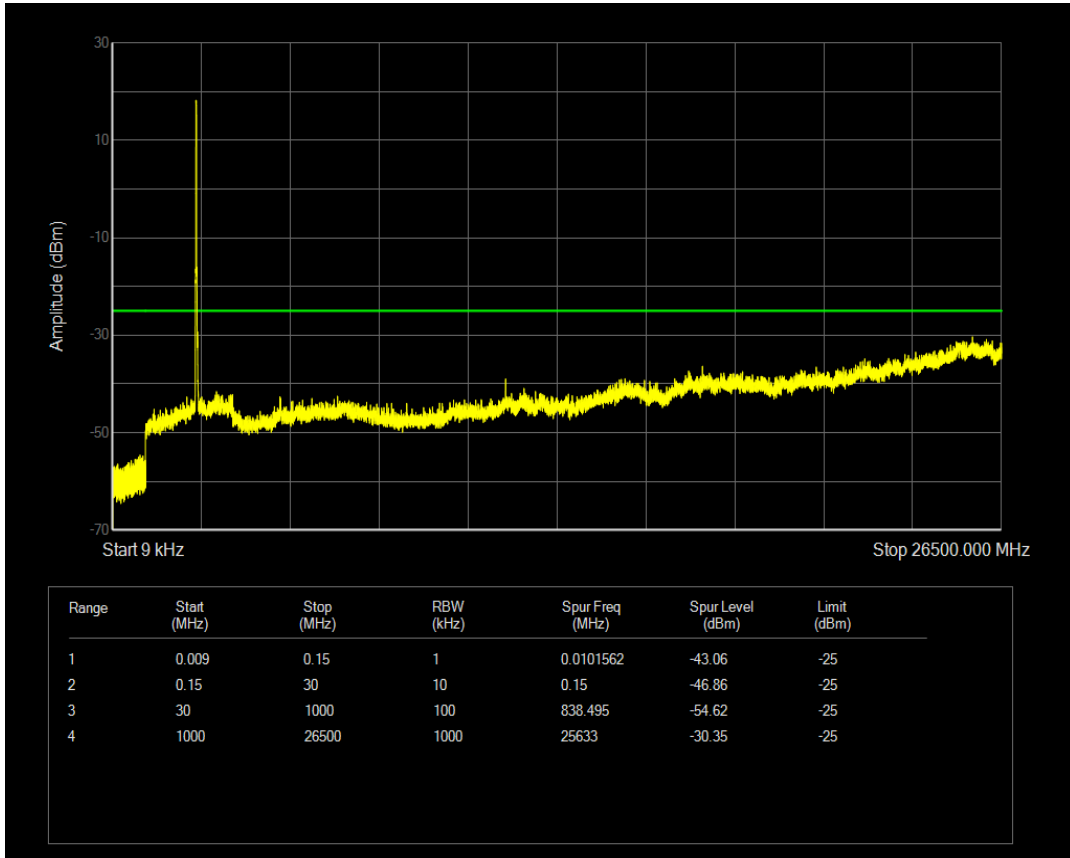

Band7 16QAM BW=15MHz Channel=21375 RB Size=75 Position=#0

Band7 16QAM BW=20MHz Channel=20850 RB Size=1 Position=#0

Band7 16QAM BW=20MHz Channel=20850 RB Size=100 Position=#0

Band7 16QAM BW=20MHz Channel=21100 RB Size=1 Position=#0

Band7 16QAM BW=20MHz Channel=21100 RB Size=100 Position=#0

Band7 16QAM BW=20MHz Channel=21350 RB Size=1 Position=#0

Band7 16QAM BW=20MHz Channel=21350 RB Size=100 Position=#0

Band7 16QAM BW=5MHz Channel=20775 RB Size=1 Position=#0