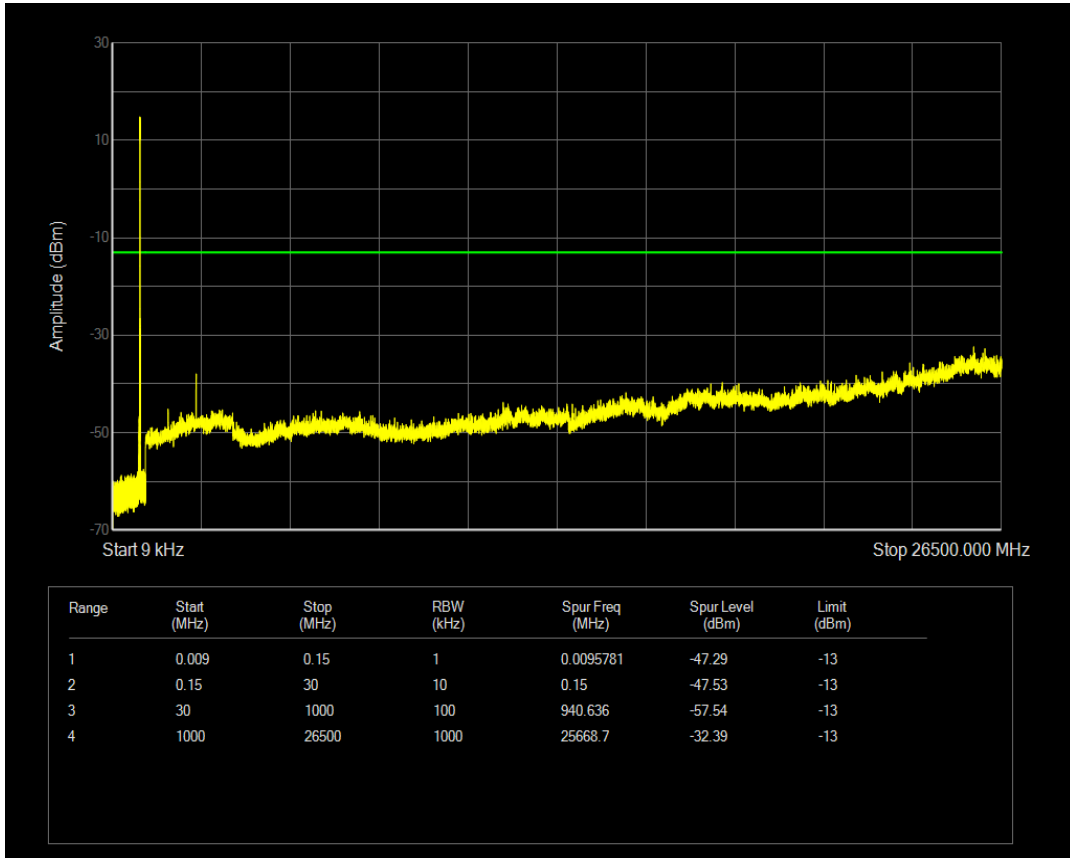

Band5 16QAM BW=5MHz Channel=20425 RB Size=25 Position=#0

Band5 QPSK BW=5MHz Channel=20525 RB Size=1 Position=#0

Band5 QPSK BW=5MHz Channel=20525 RB Size=25 Position=#0

Band5 16QAM BW=5MHz Channel=20525 RB Size=1 Position=#0

Band5 16QAM BW=5MHz Channel=20525 RB Size=25 Position=#0

Band5 QPSK BW=5MHz Channel=20625 RB Size=1 Position=#0

Band5 QPSK BW=5MHz Channel=20625 RB Size=25 Position=#0

Band5 16QAM BW=5MHz Channel=20625 RB Size=1 Position=#0