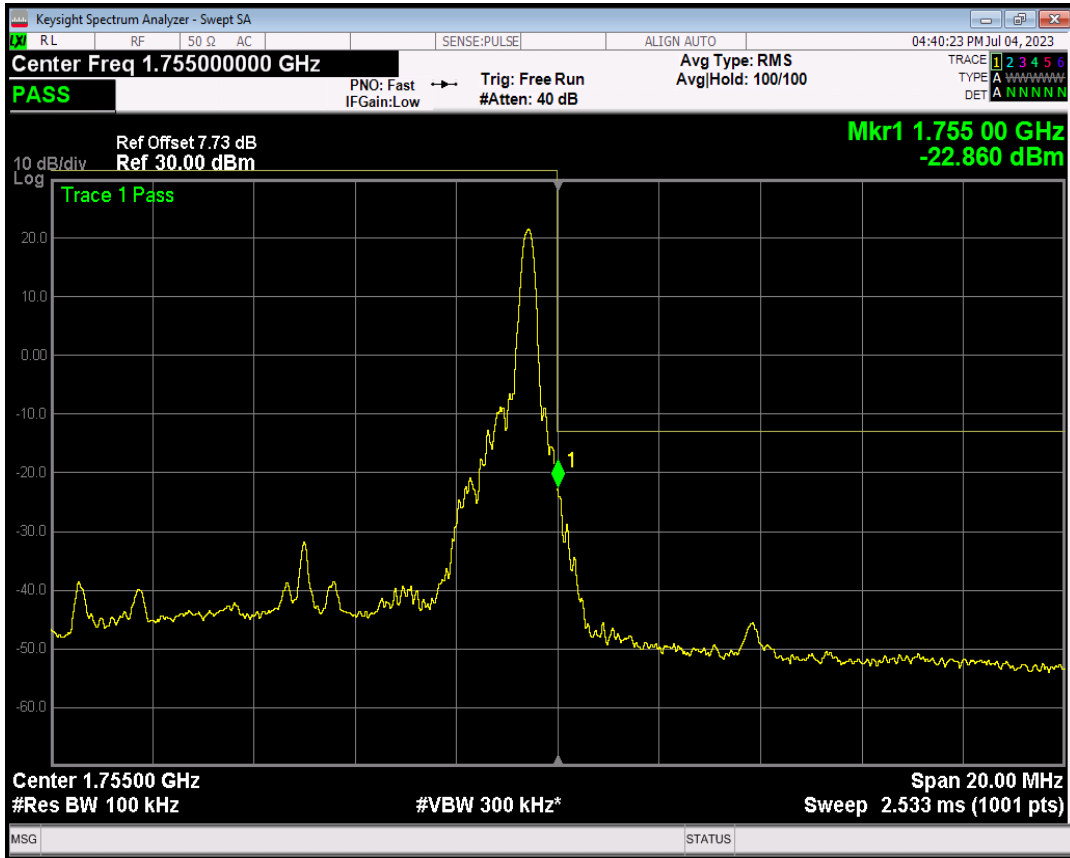

Band4 QPSK BW=10MHz Channel=20350 RB Size=1 Position=#Max

Band4 QPSK BW=10MHz Channel=20350 RB Size=50 Position=#0