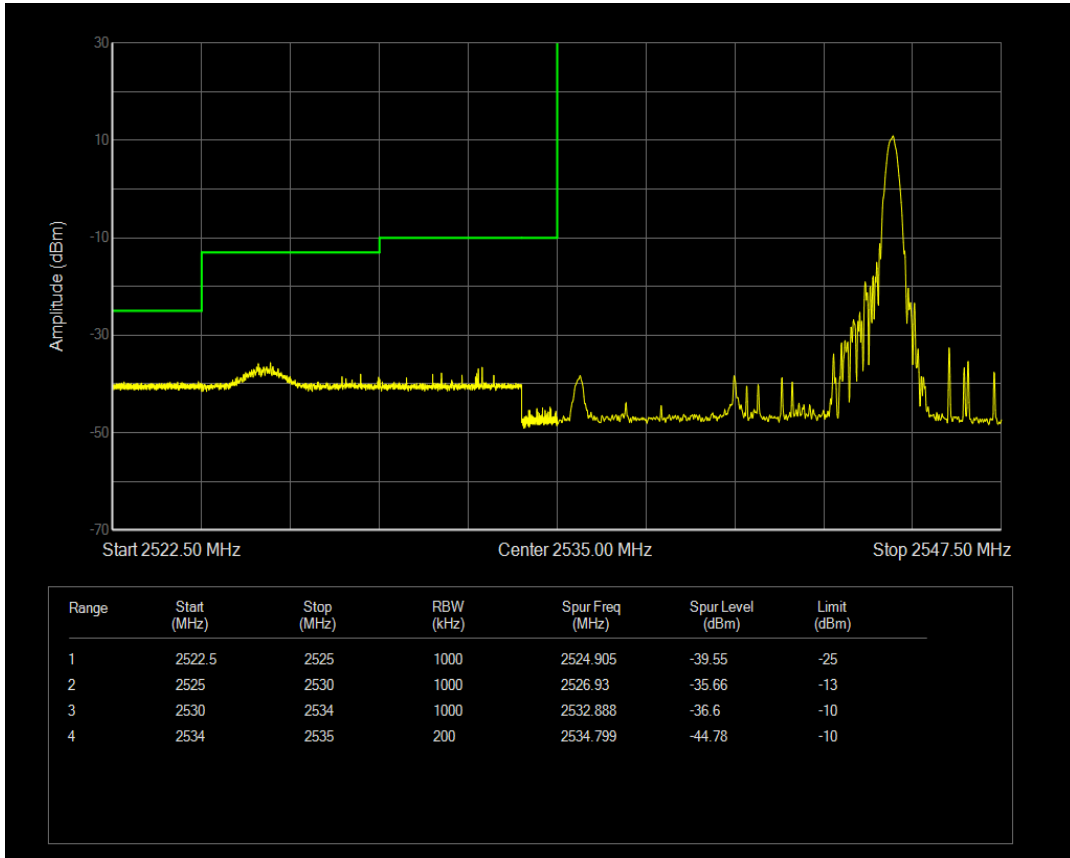

Band41(2535-2655) QPSK BW=10MHz Channel=40090 RB Size=1 Position=#Max

Band41(2535-2655) QPSK BW=10MHz Channel=40090 RB Size=50 Position=#0