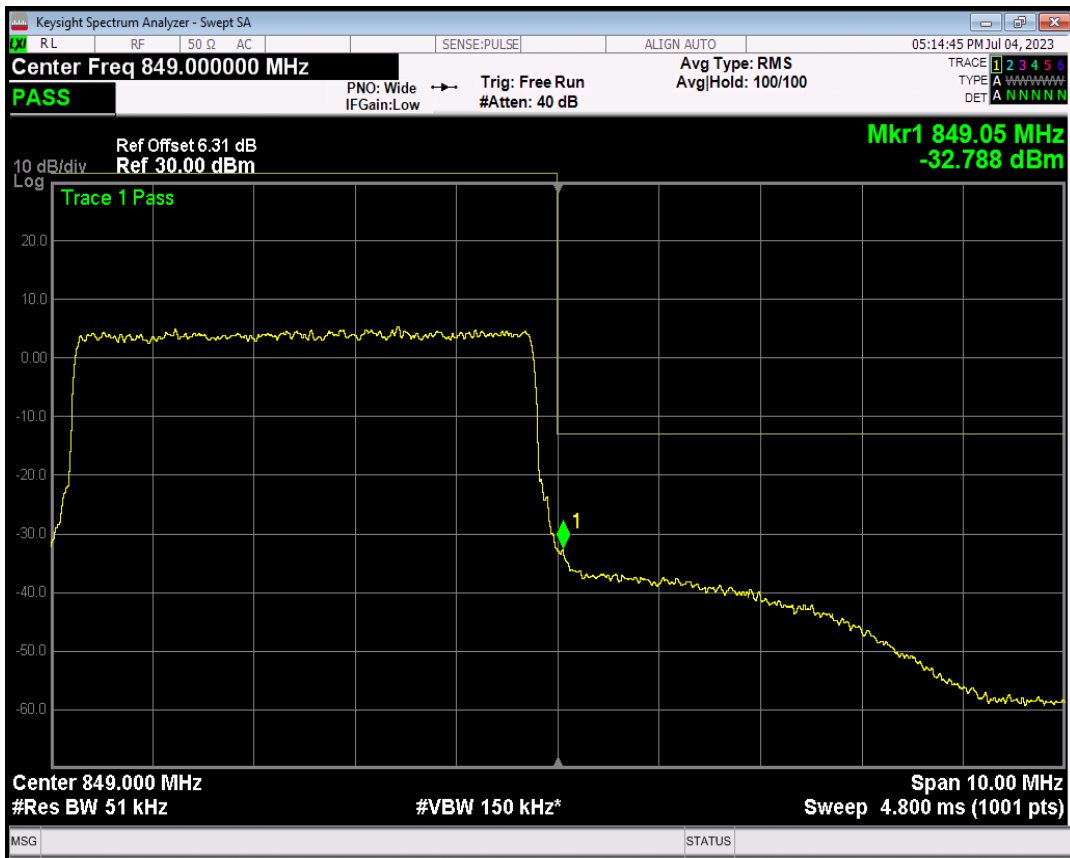

Band5 QPSK BW=5MHz Channel=20625 RB Size=25 Position=#0

Band5 16QAM BW=5MHz Channel=20625 RB Size=1 Position=#0