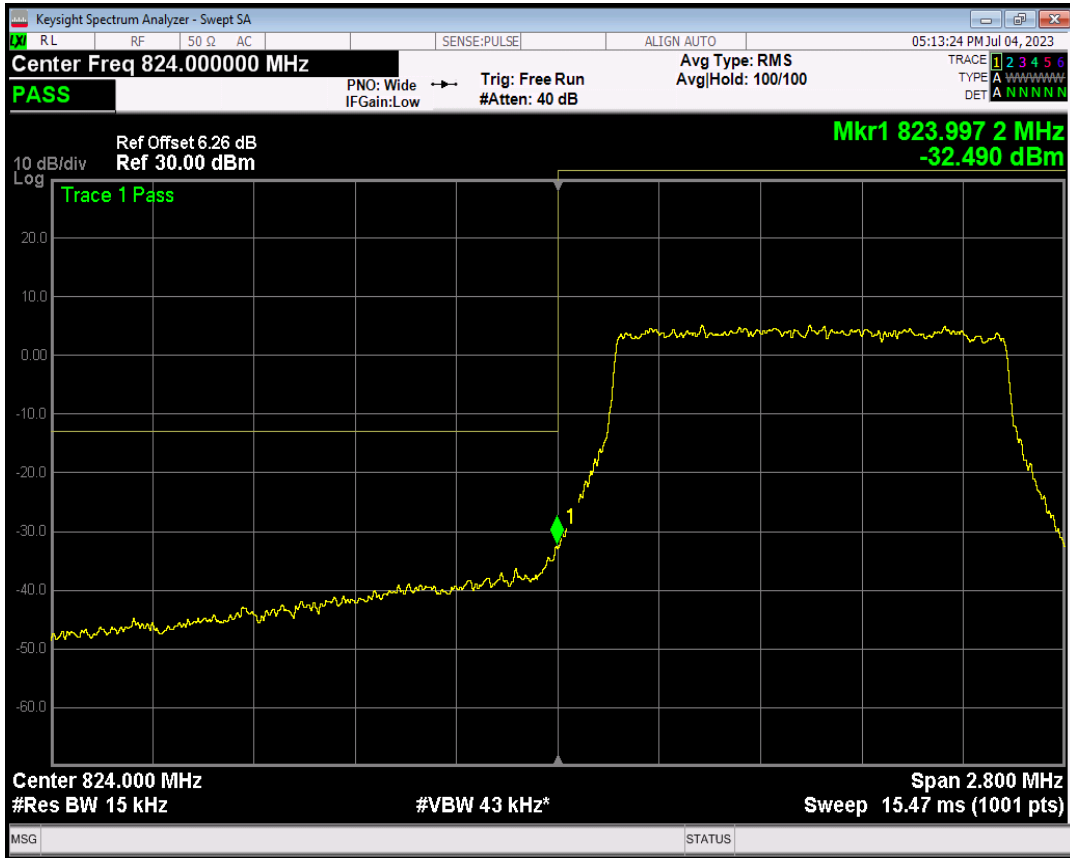

Band5 16QAM BW=1.4MHz Channel=20407 RB Size=1 Position=#0

Band5 16QAM BW=1.4MHz Channel=20407 RB Size=1 Position=#Max

Band5 16QAM BW=1.4MHz Channel=20407 RB Size=6 Position=#0

Band5 QPSK BW=1.4MHz Channel=20643 RB Size=1 Position=#0