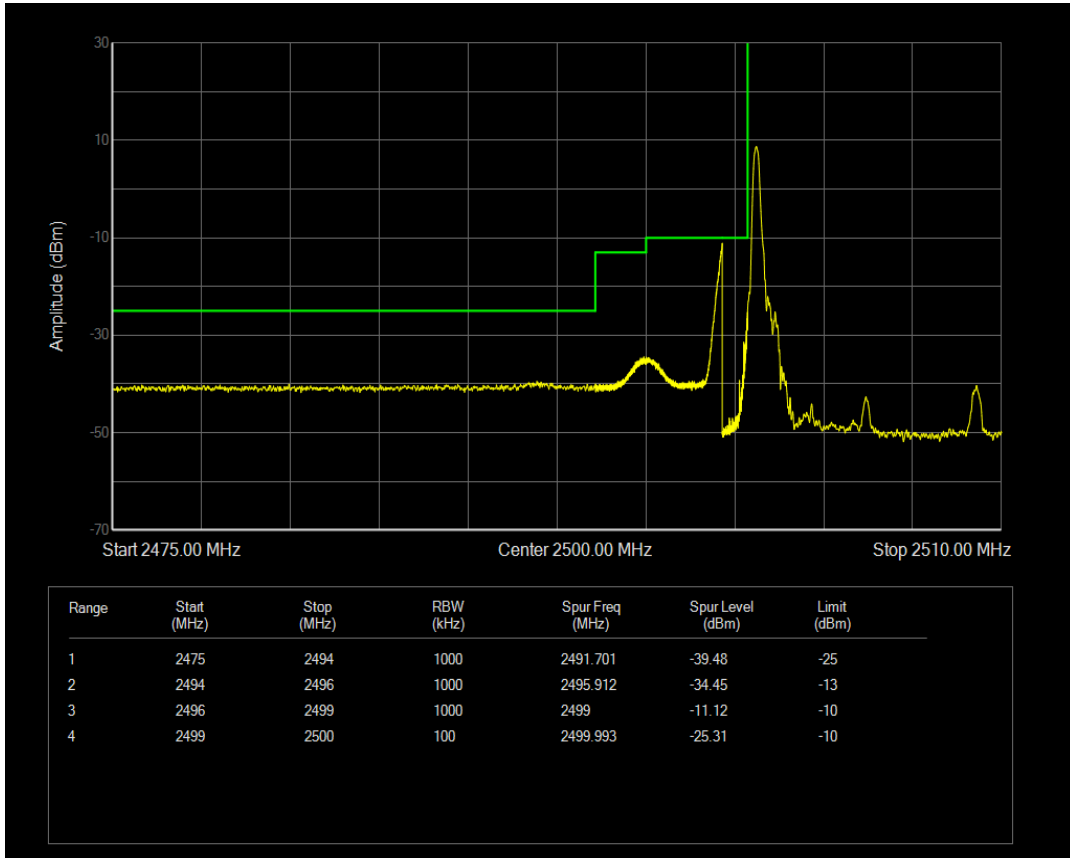

Band5 QPSK BW=10MHz Channel=20600 RB Size=1 Position=#Max

Band5 QPSK BW=10MHz Channel=20600 RB Size=50 Position=#0

Band5 16QAM BW=10MHz Channel=20600 RB Size=1 Position=#0

Band5 16QAM BW=10MHz Channel=20600 RB Size=1 Position=#Max

Band5 16QAM BW=10MHz Channel=20600 RB Size=50 Position=#0

Band7 QPSK BW=5MHz Channel=20775 RB Size=1 Position=#0

Band7 QPSK BW=5MHz Channel=20775 RB Size=1 Position=#Max

Band7 QPSK BW=5MHz Channel=20775 RB Size=25 Position=#0

Band7 16QAM BW=5MHz Channel=20775 RB Size=1 Position=#0

Band7 16QAM BW=5MHz Channel=20775 RB Size=1 Position=#Max

Band7 16QAM BW=5MHz Channel=20775 RB Size=25 Position=#0