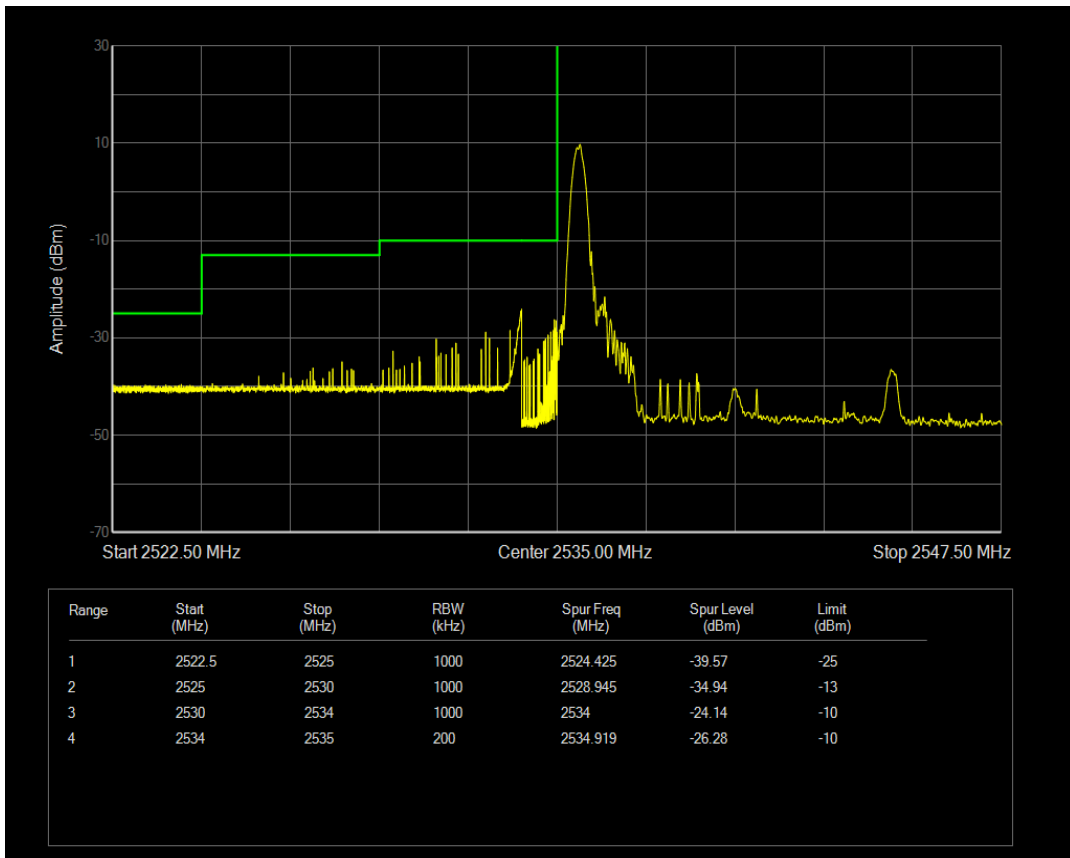

Band41(2535-2655) QPSK BW=10MHz Channel=40090 RB Size=1 Position=#0

Band41(2535-2655) QPSK BW=10MHz Channel=40090 RB Size=1 Position=#Max