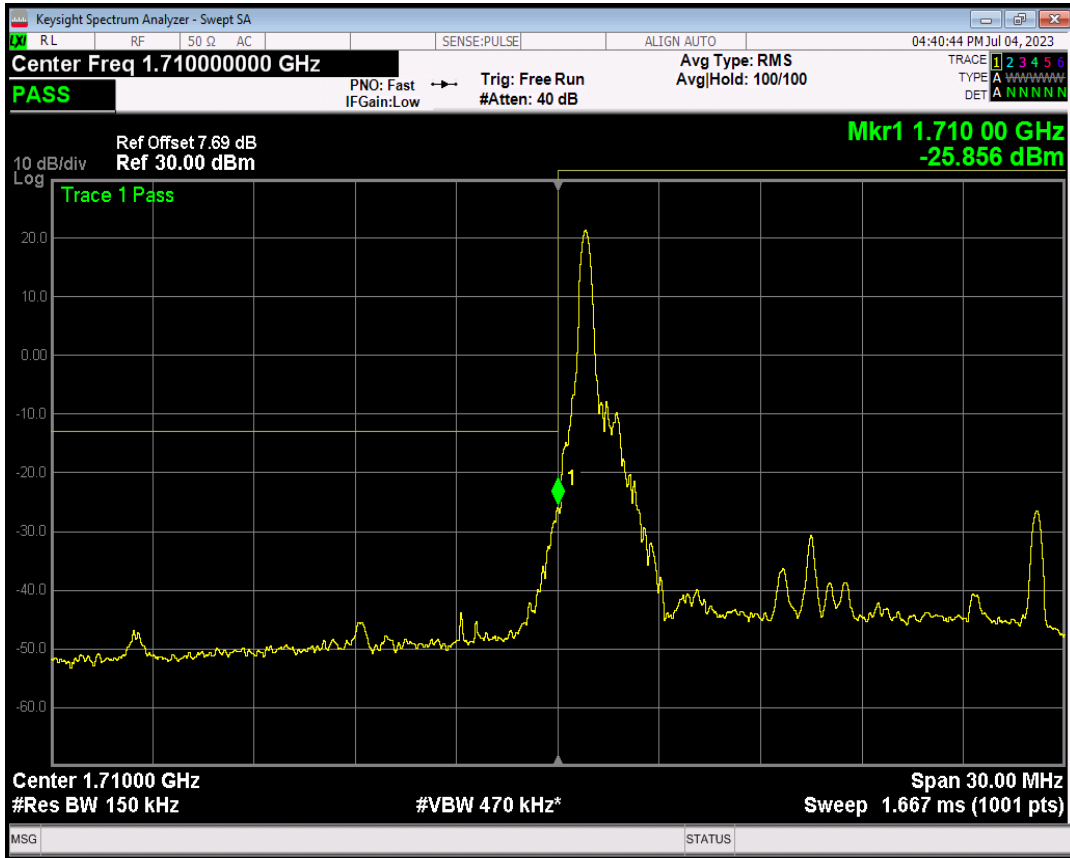

Band4 16QAM BW=15MHz Channel=20025 RB Size=1 Position=#0

Band4 16QAM BW=15MHz Channel=20025 RB Size=1 Position=#Max