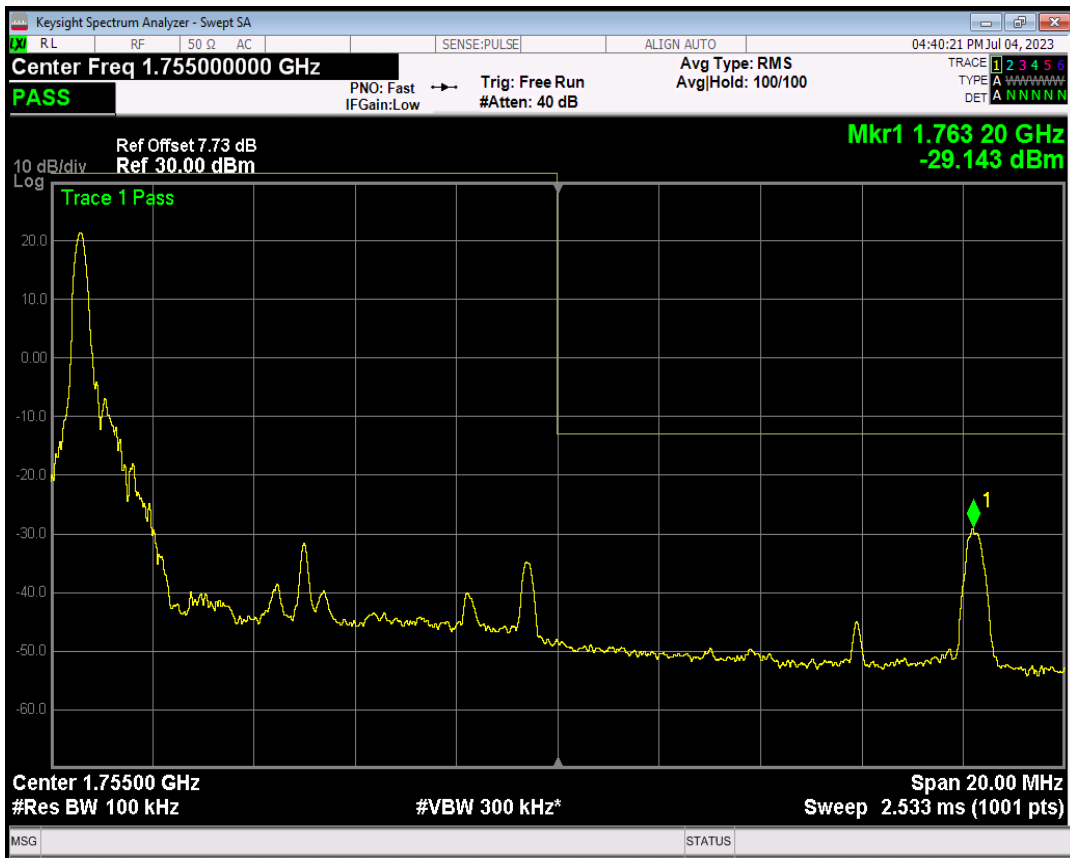

Band4 QPSK BW=10MHz Channel=20350 RB Size=1 Position=#0

Band4 QPSK BW=10MHz Channel=20350 RB Size=1 Position=#Max