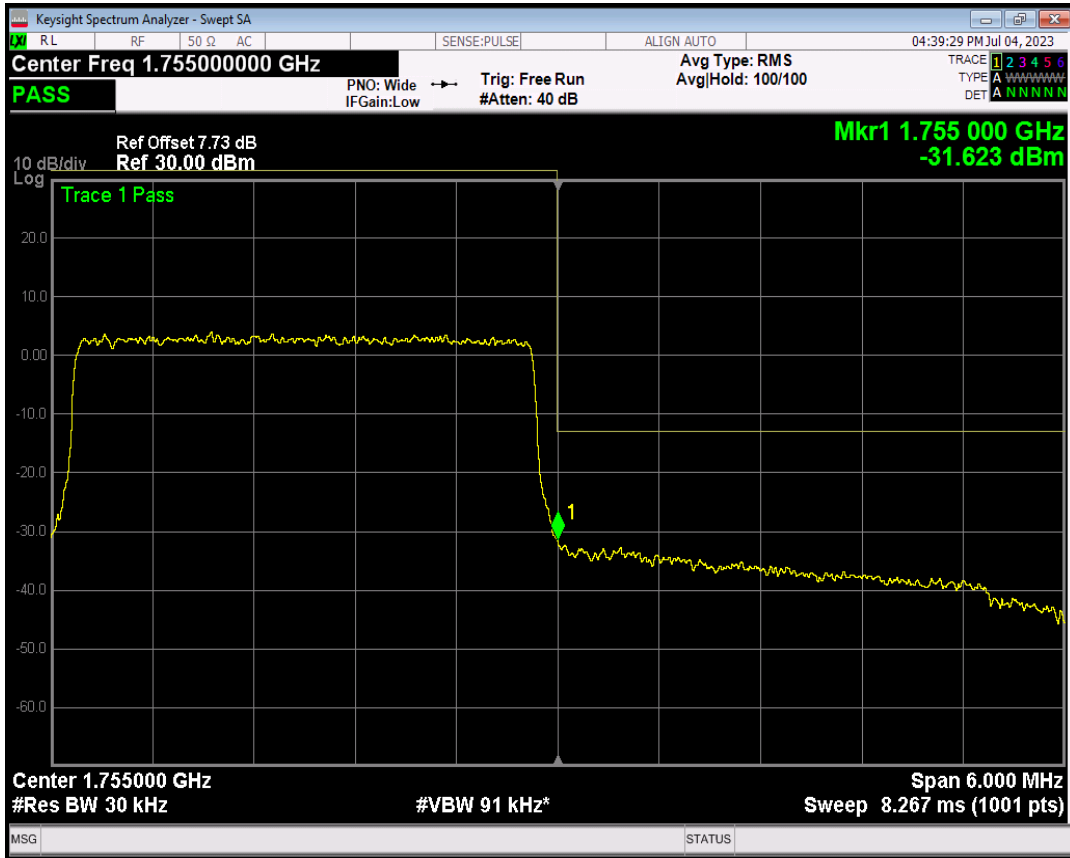

Band4 16QAM BW=3MHz Channel=20385 RB Size=15 Position=#0

Band4 QPSK BW=5MHz Channel=19975 RB Size=1 Position=#0