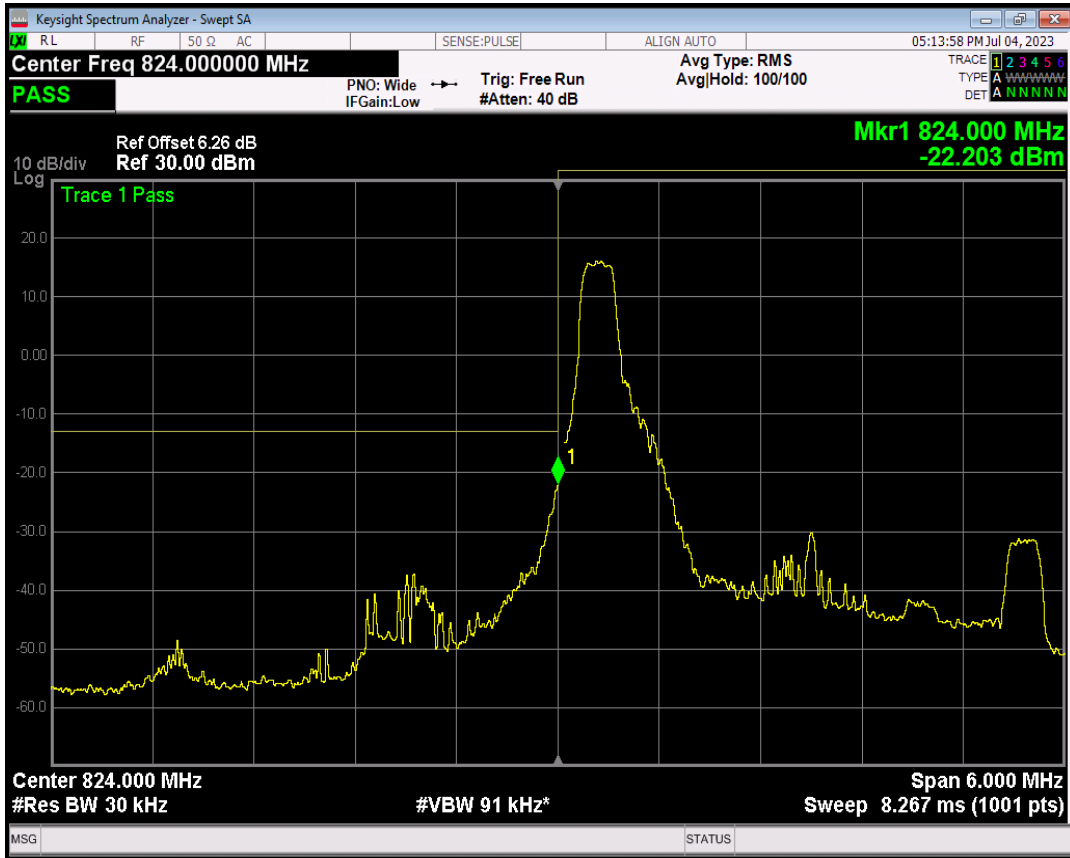

Band5 16QAM BW=3MHz Channel=20415 RB Size=1 Position=#0

Band5 16QAM BW=3MHz Channel=20415 RB Size=1 Position=#Max