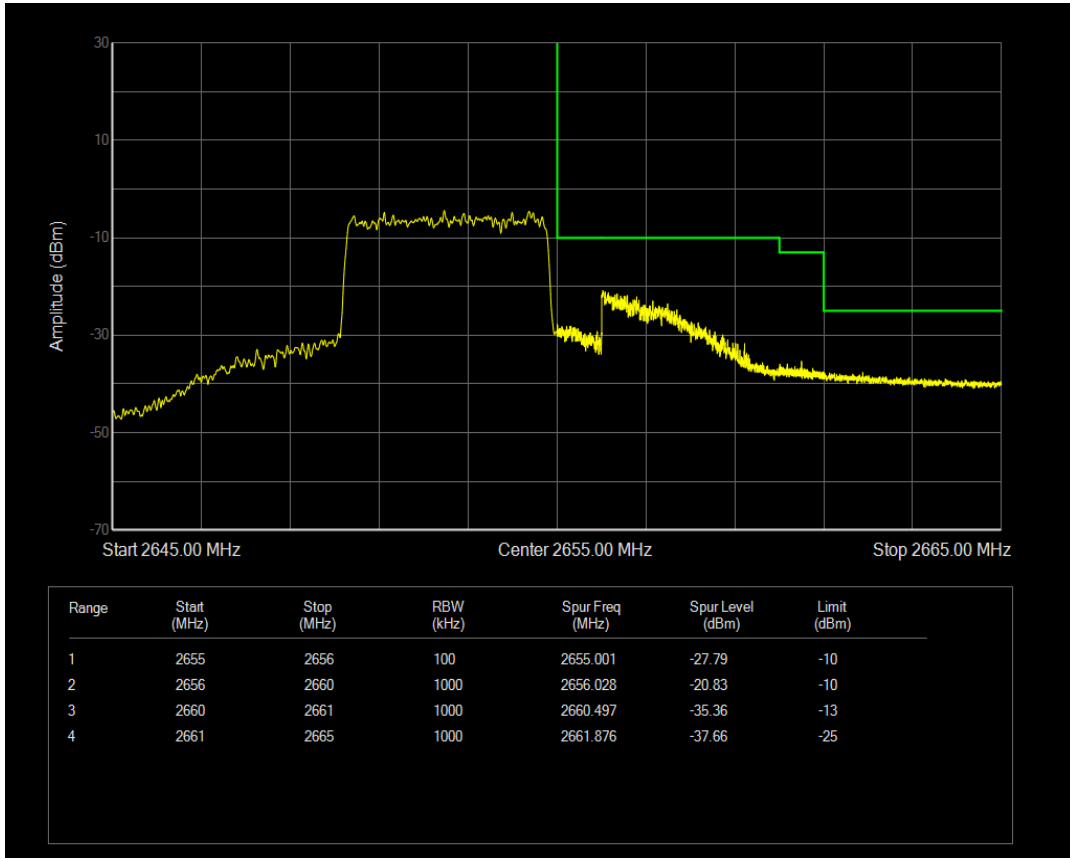

Band41(2535-2655) 16QAM BW=5MHz Channel=41215 RB Size=25 Position=#0

Band41(2535-2655) QPSK BW=10MHz Channel=40090 RB Size=1 Position=#0