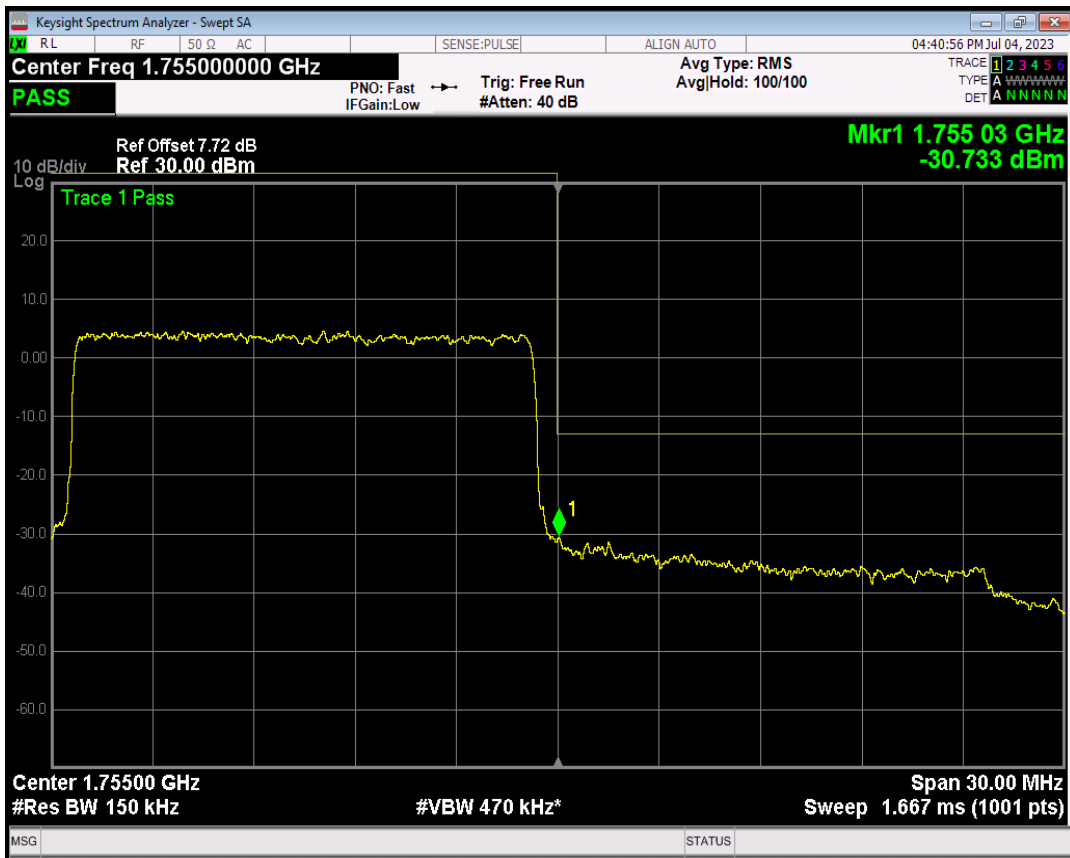

Band4 QPSK BW=15MHz Channel=20325 RB Size=75 Position=#0

Band4 16QAM BW=15MHz Channel=20325 RB Size=1 Position=#0