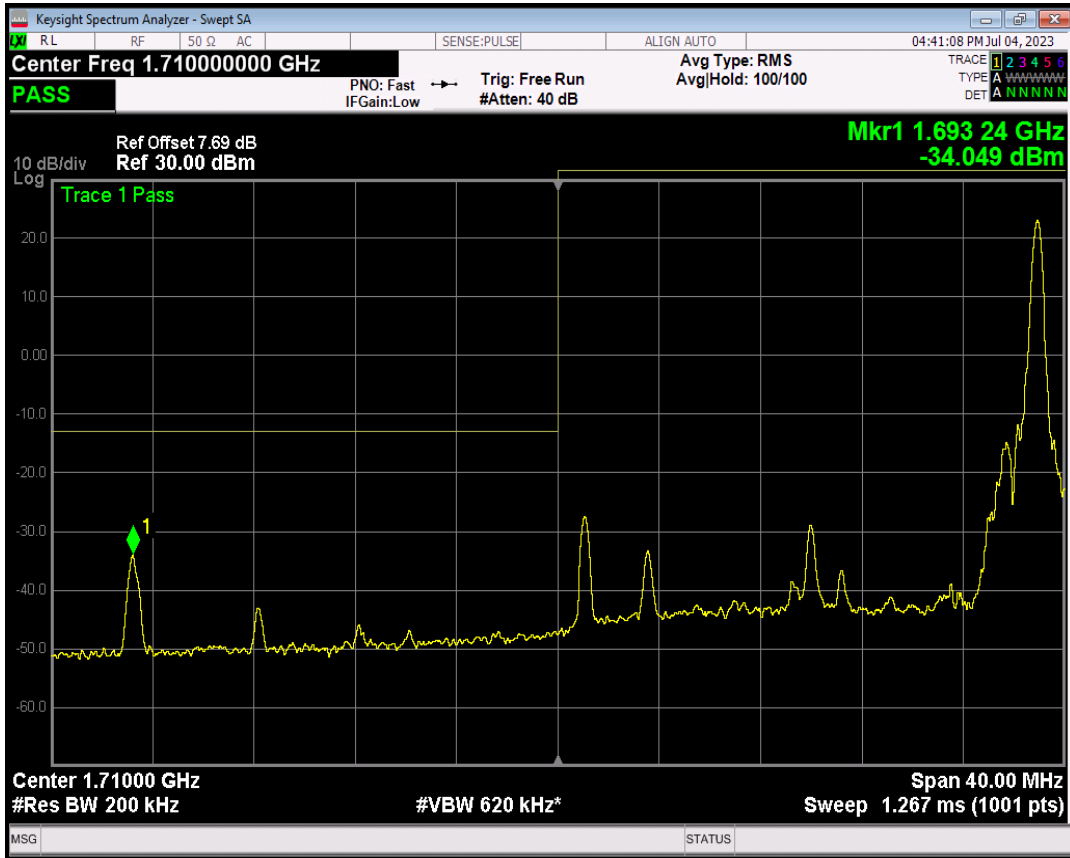

Band4 16QAM BW=15MHz Channel=20325 RB Size=1 Position=#Max

Band4 16QAM BW=15MHz Channel=20325 RB Size=75 Position=#0

Band4 QPSK BW=20MHz Channel=20050 RB Size=1 Position=#0

Band4 QPSK BW=20MHz Channel=20050 RB Size=1 Position=#Max