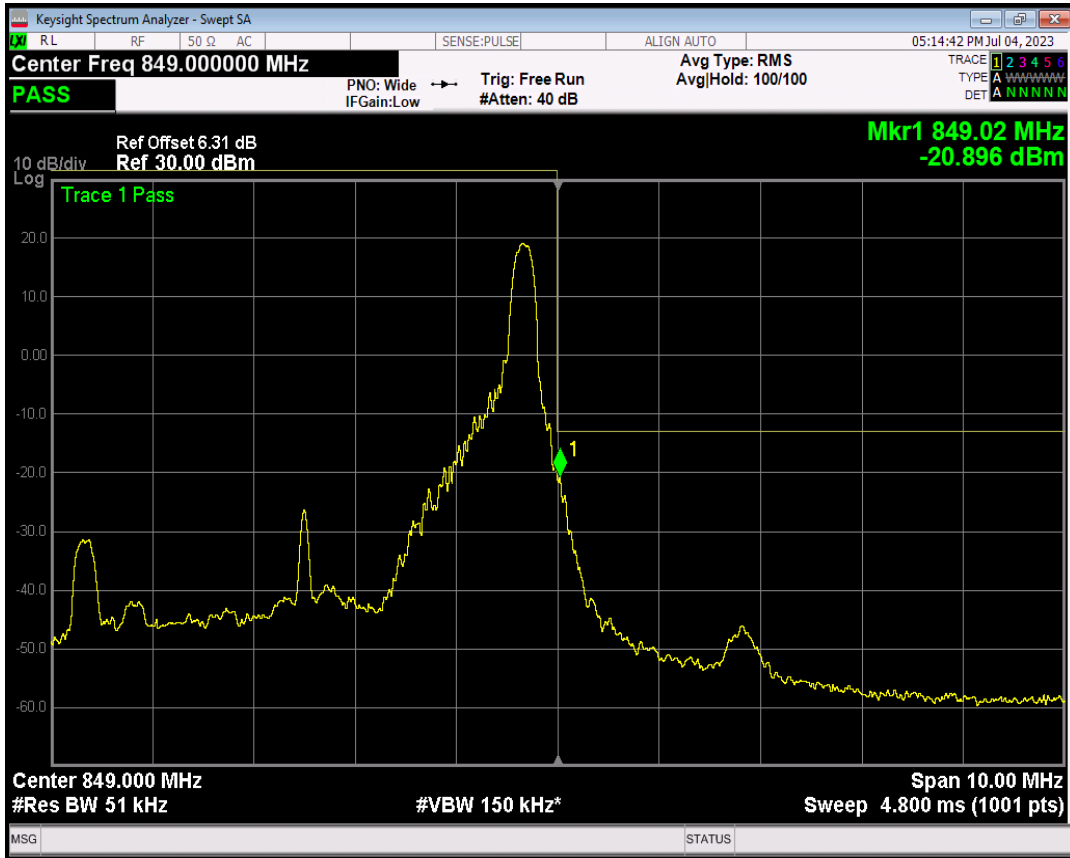

Band5 QPSK BW=5MHz Channel=20625 RB Size=1 Position=#Max

Band5 QPSK BW=5MHz Channel=20625 RB Size=25 Position=#0