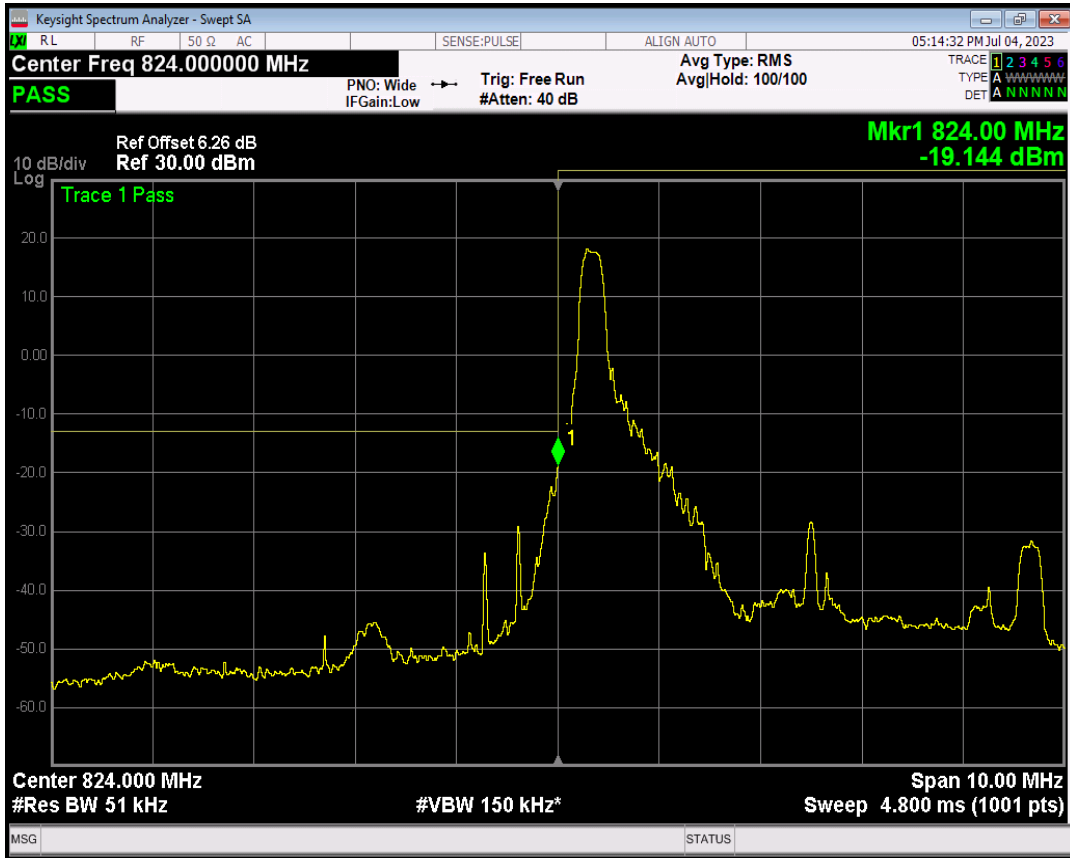

Band5 16QAM BW=5MHz Channel=20425 RB Size=1 Position=#0

Band5 16QAM BW=5MHz Channel=20425 RB Size=1 Position=#Max