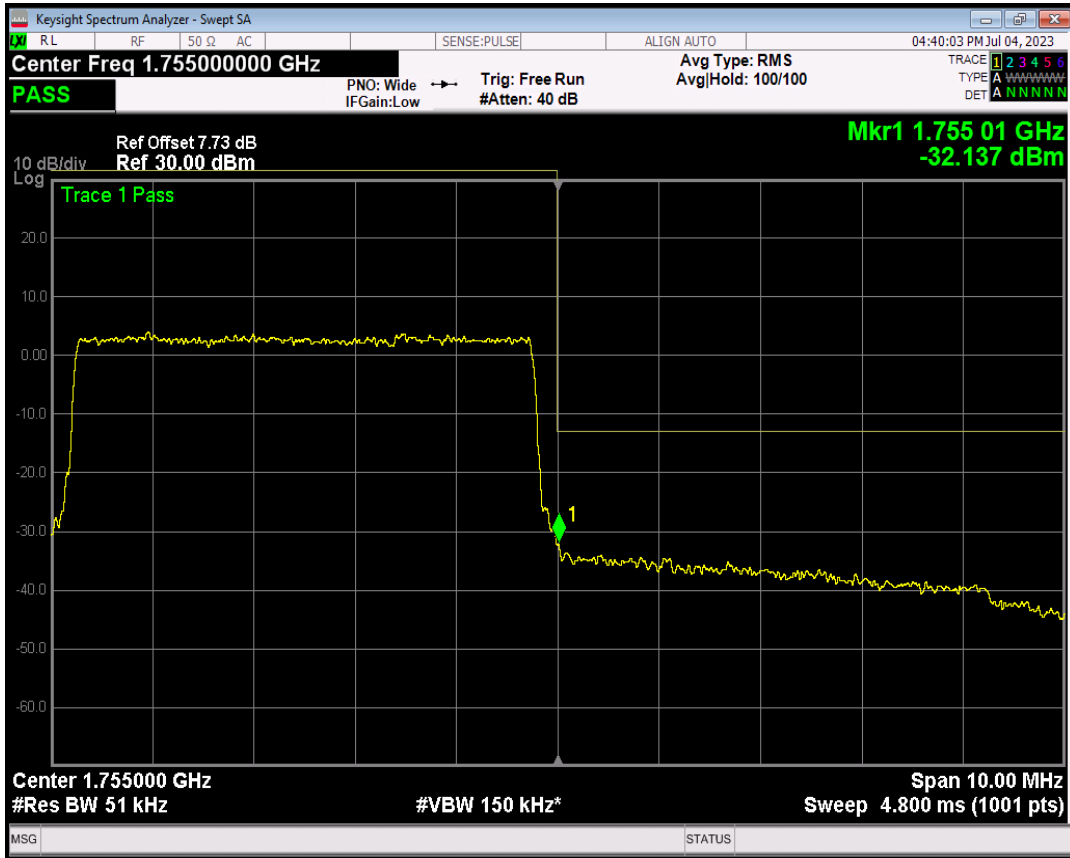

Band4 16QAM BW=5MHz Channel=20375 RB Size=25 Position=#0

Band4 QPSK BW=10MHz Channel=20000 RB Size=1 Position=#0