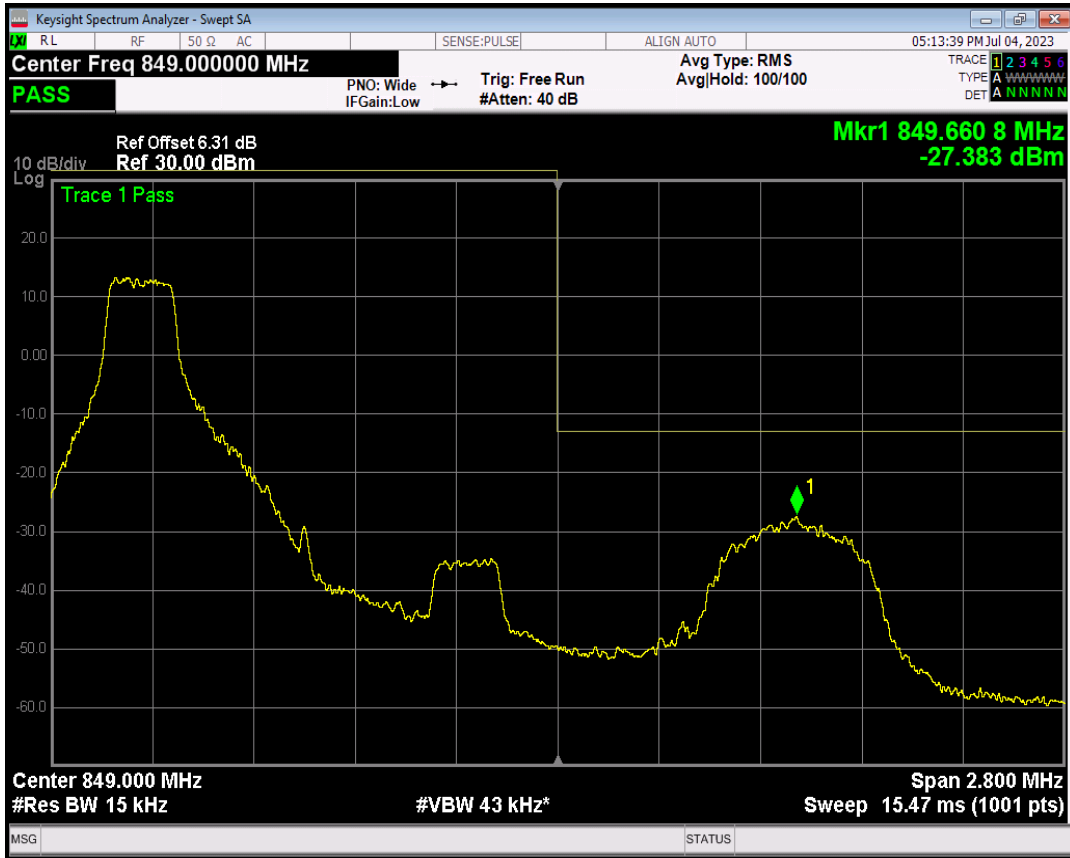

Band5 16QAM BW=1.4MHz Channel=20643 RB Size=1 Position=#0

Band5 16QAM BW=1.4MHz Channel=20643 RB Size=1 Position=#Max