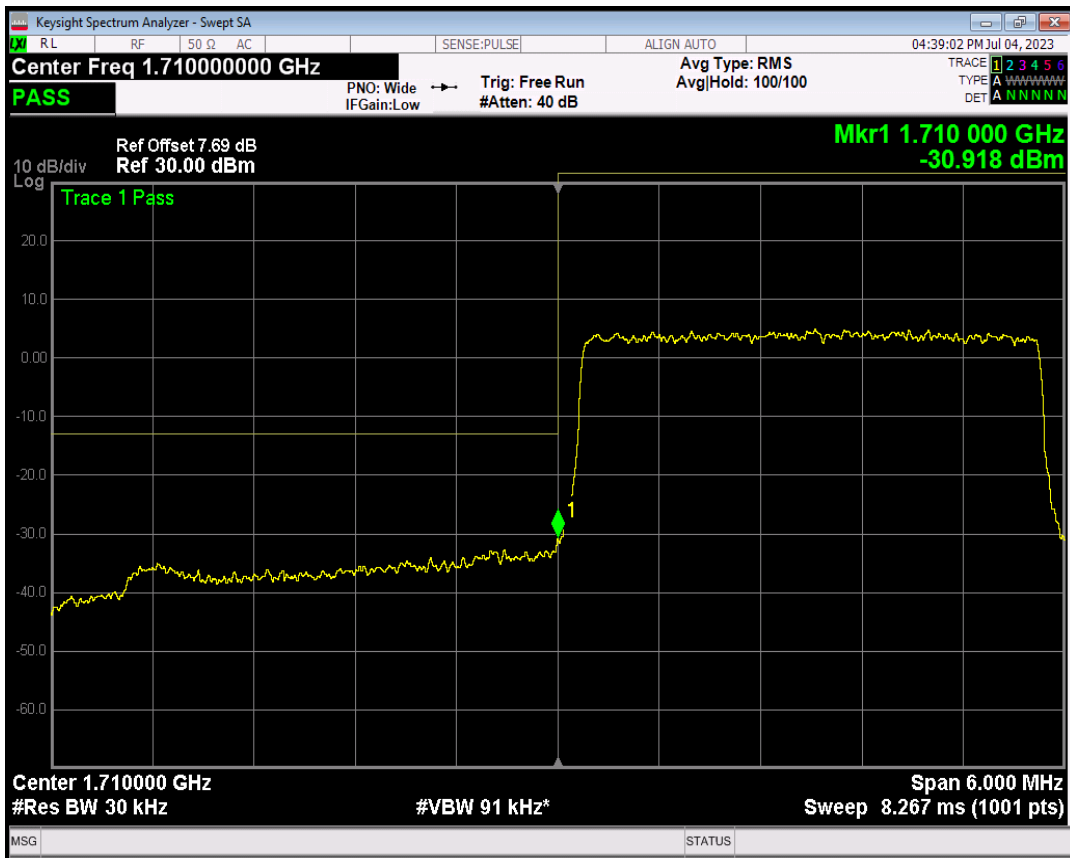

Band4 QPSK BW=3MHz Channel=19965 RB Size=15 Position=#0

Band4 16QAM BW=3MHz Channel=19965 RB Size=1 Position=#0

Band4 16QAM BW=3MHz Channel=19965 RB Size=1 Position=#Max

Band4 16QAM BW=3MHz Channel=19965 RB Size=15 Position=#0