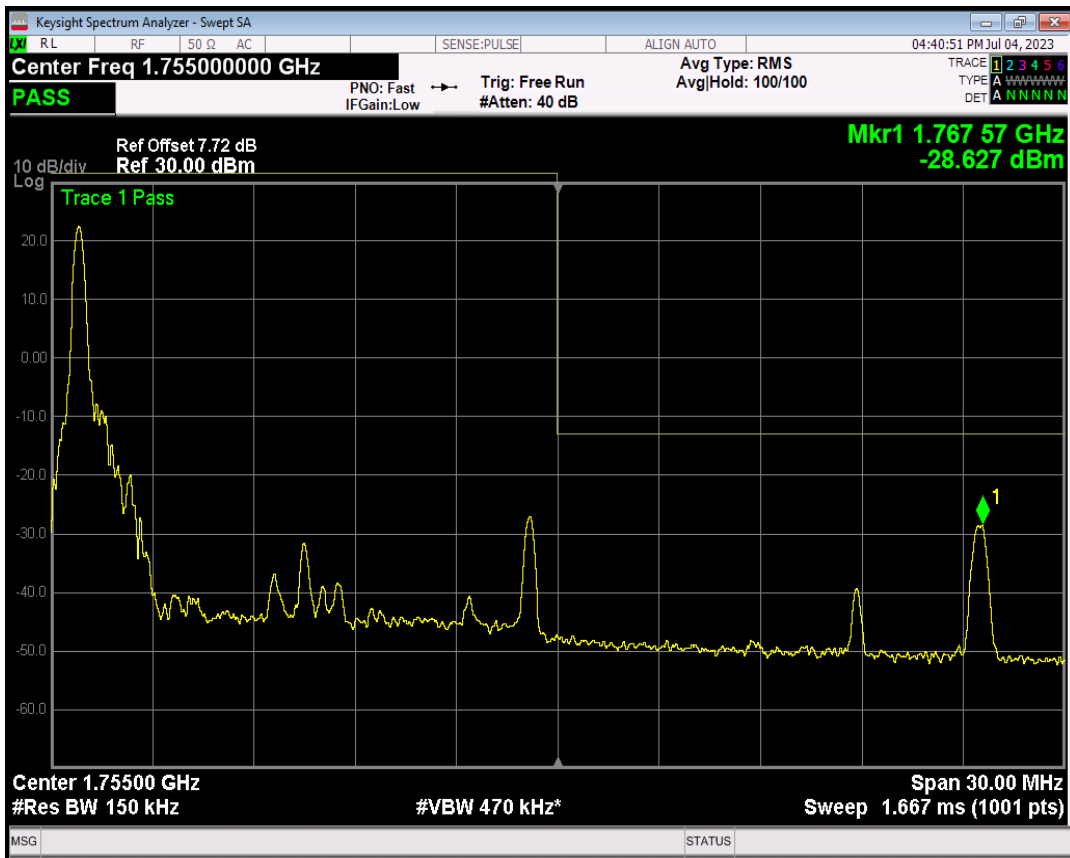

Band4 QPSK BW=15MHz Channel=20325 RB Size=1 Position=#0

Band4 QPSK BW=15MHz Channel=20325 RB Size=1 Position=#Max