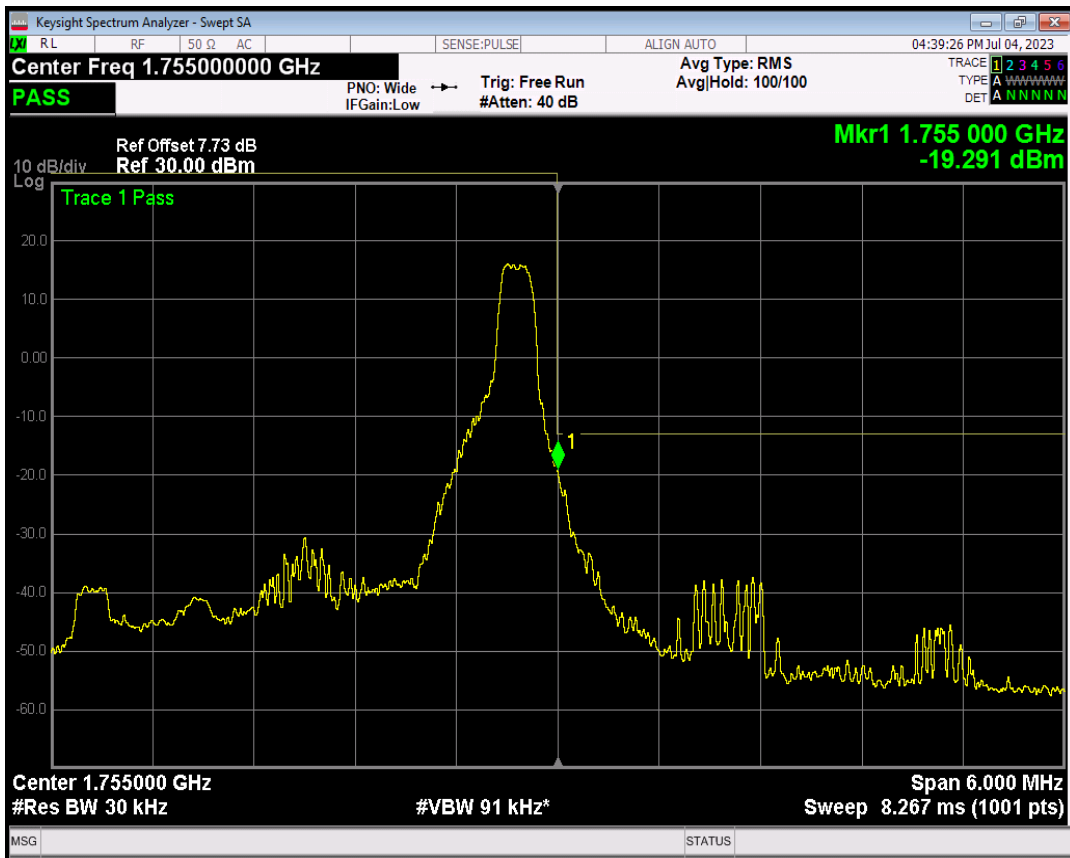

Band4 16QAM BW=3MHz Channel=20385 RB Size=1 Position=#Max

Band4 16QAM BW=3MHz Channel=20385 RB Size=15 Position=#0