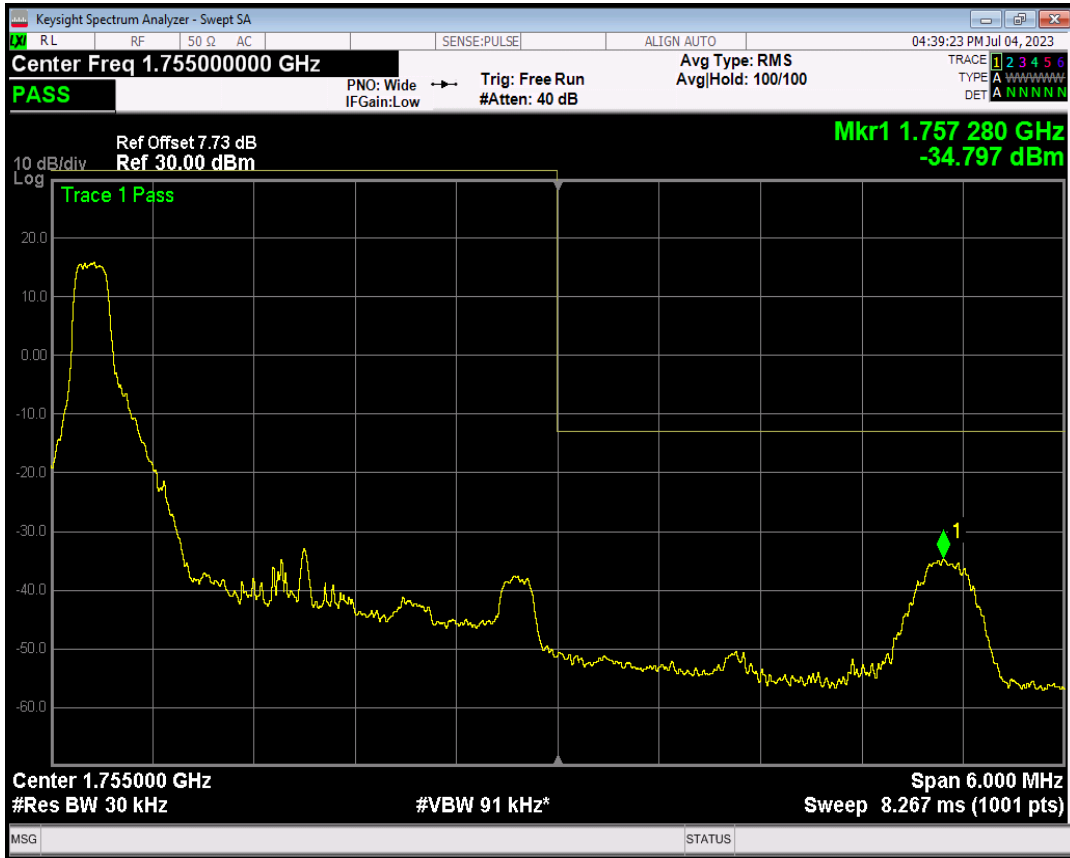

Band4 QPSK BW=3MHz Channel=20385 RB Size=1 Position=#0

Band4 QPSK BW=3MHz Channel=20385 RB Size=1 Position=#Max

Band4 QPSK BW=3MHz Channel=20385 RB Size=15 Position=#0

Band4 16QAM BW=3MHz Channel=20385 RB Size=1 Position=#0