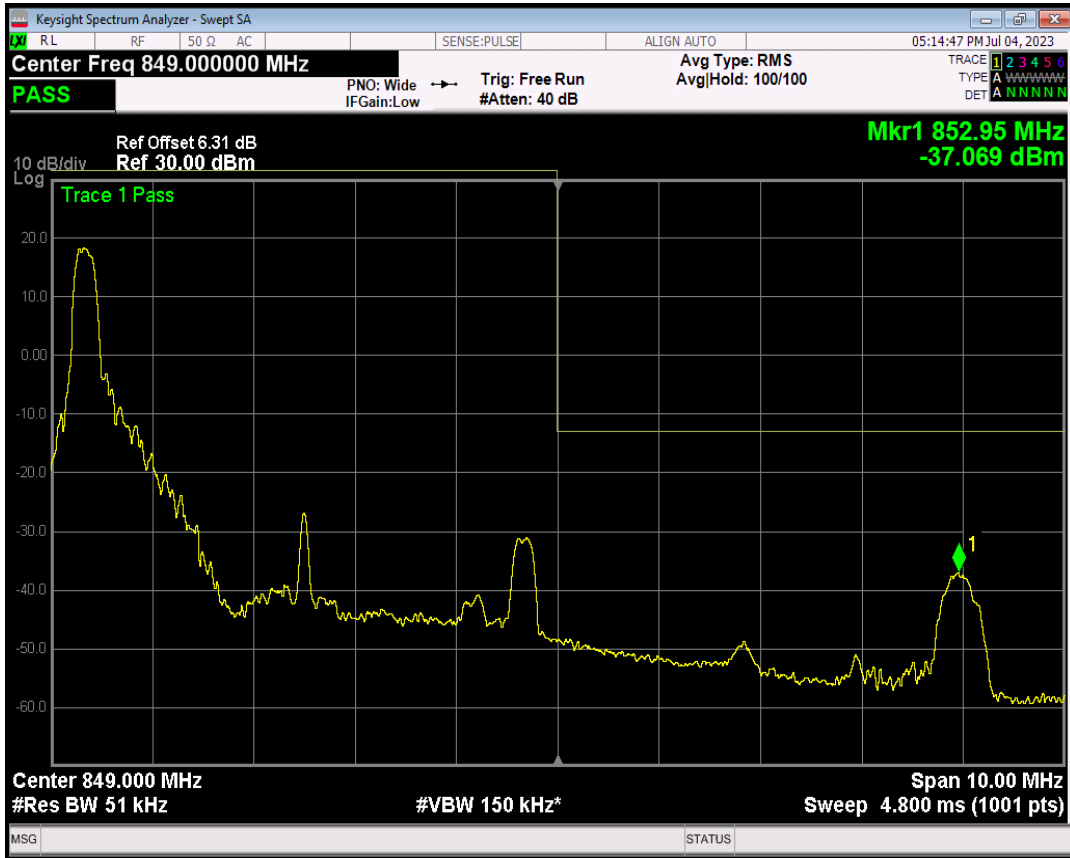

Band5 16QAM BW=5MHz Channel=20625 RB Size=1 Position=#0

Band5 16QAM BW=5MHz Channel=20625 RB Size=1 Position=#Max