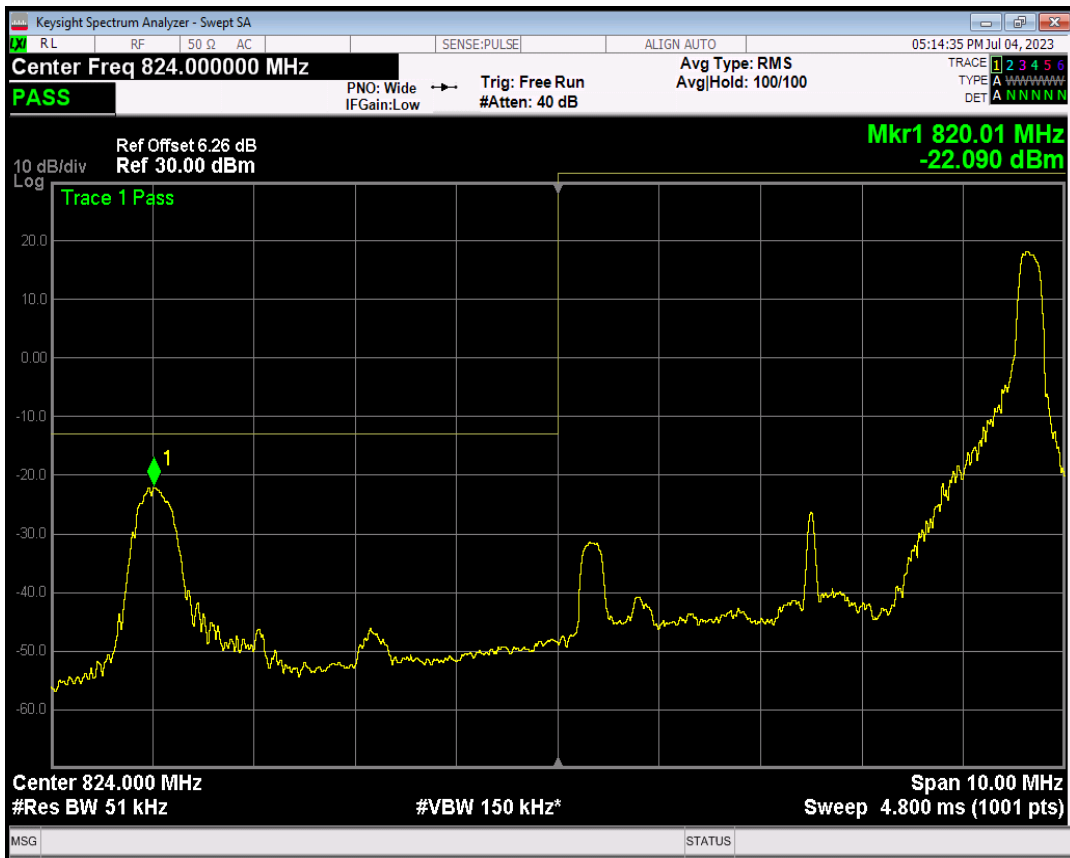

Band5 16QAM BW=5MHz Channel=20425 RB Size=1 Position=#Max

Band5 16QAM BW=5MHz Channel=20425 RB Size=25 Position=#0