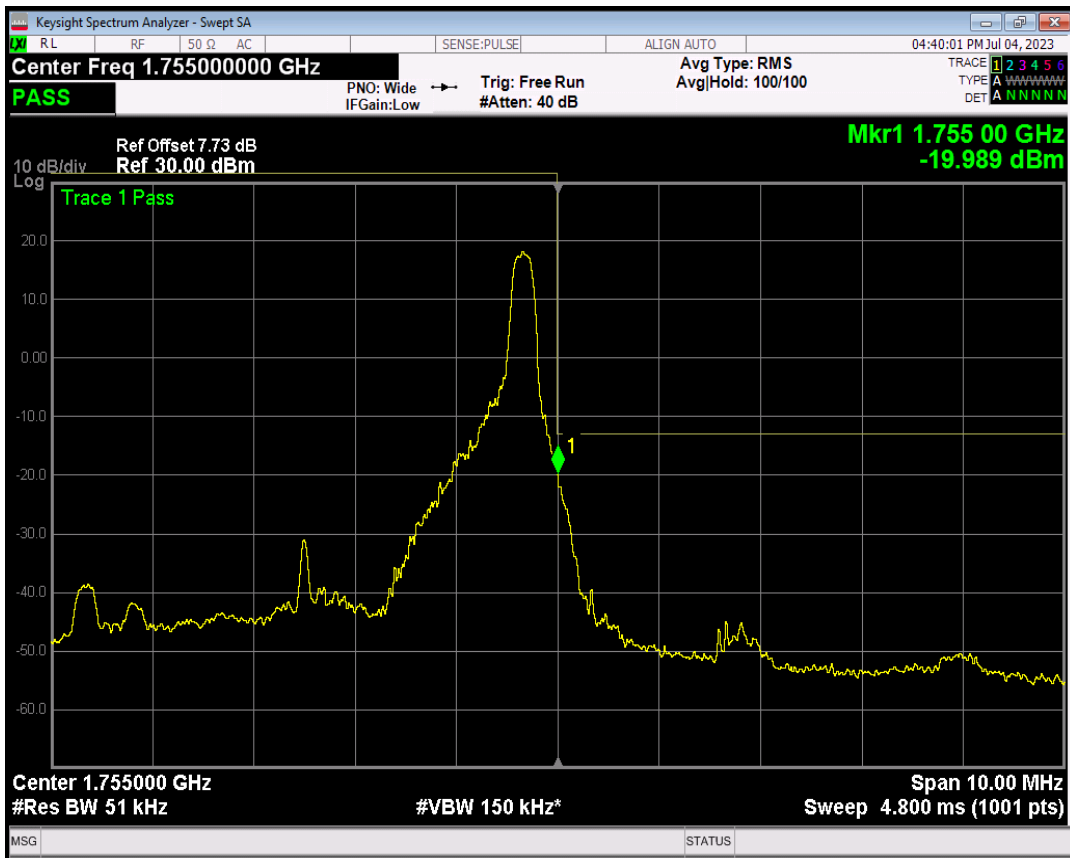

Band4 16QAM BW=5MHz Channel=20375 RB Size=1 Position=#Max

Band4 16QAM BW=5MHz Channel=20375 RB Size=25 Position=#0