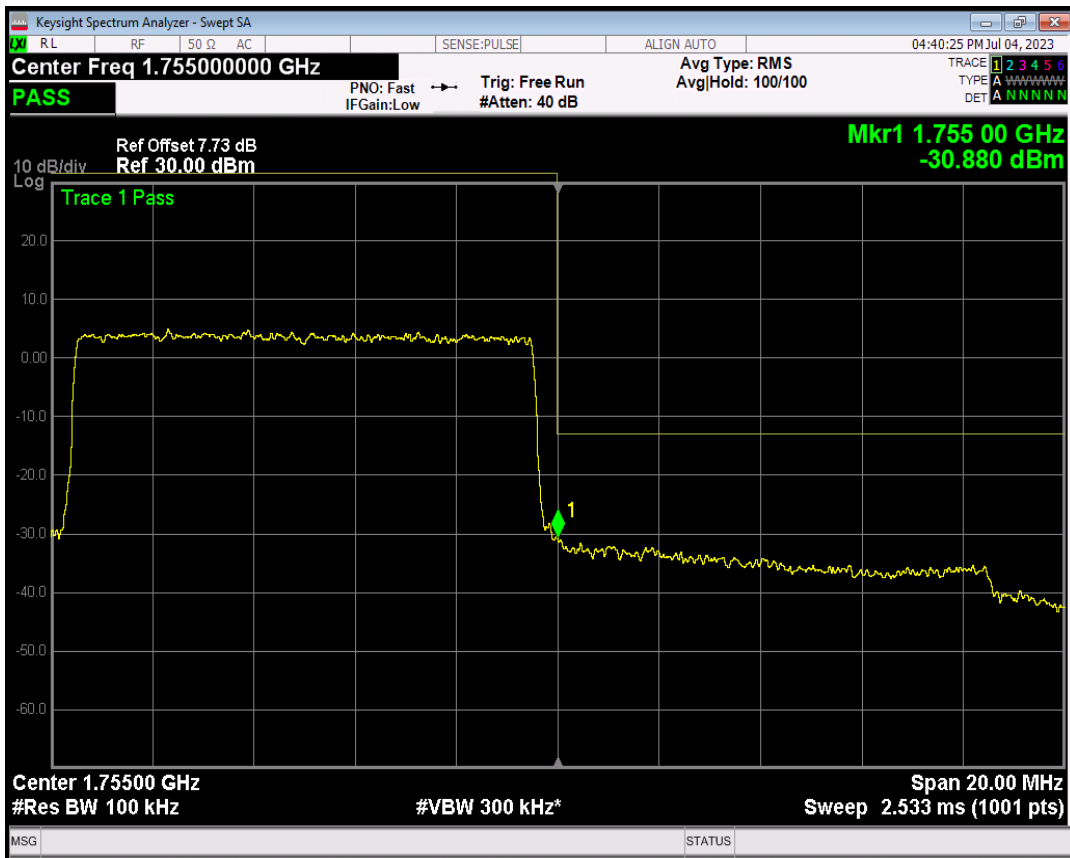

Band4 QPSK BW=10MHz Channel=20350 RB Size=50 Position=#0

Band4 16QAM BW=10MHz Channel=20350 RB Size=1 Position=#0