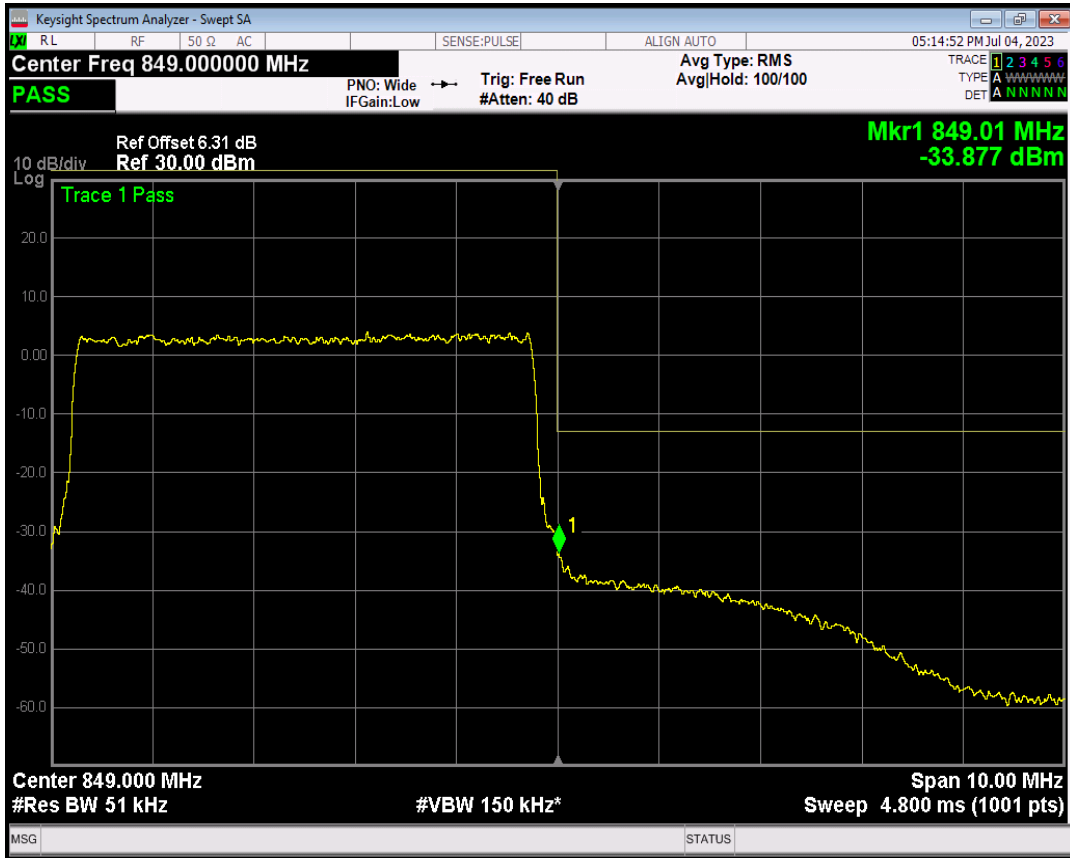

Band5 16QAM BW=5MHz Channel=20625 RB Size=25 Position=#0

Band5 QPSK BW=10MHz Channel=20450 RB Size=1 Position=#0