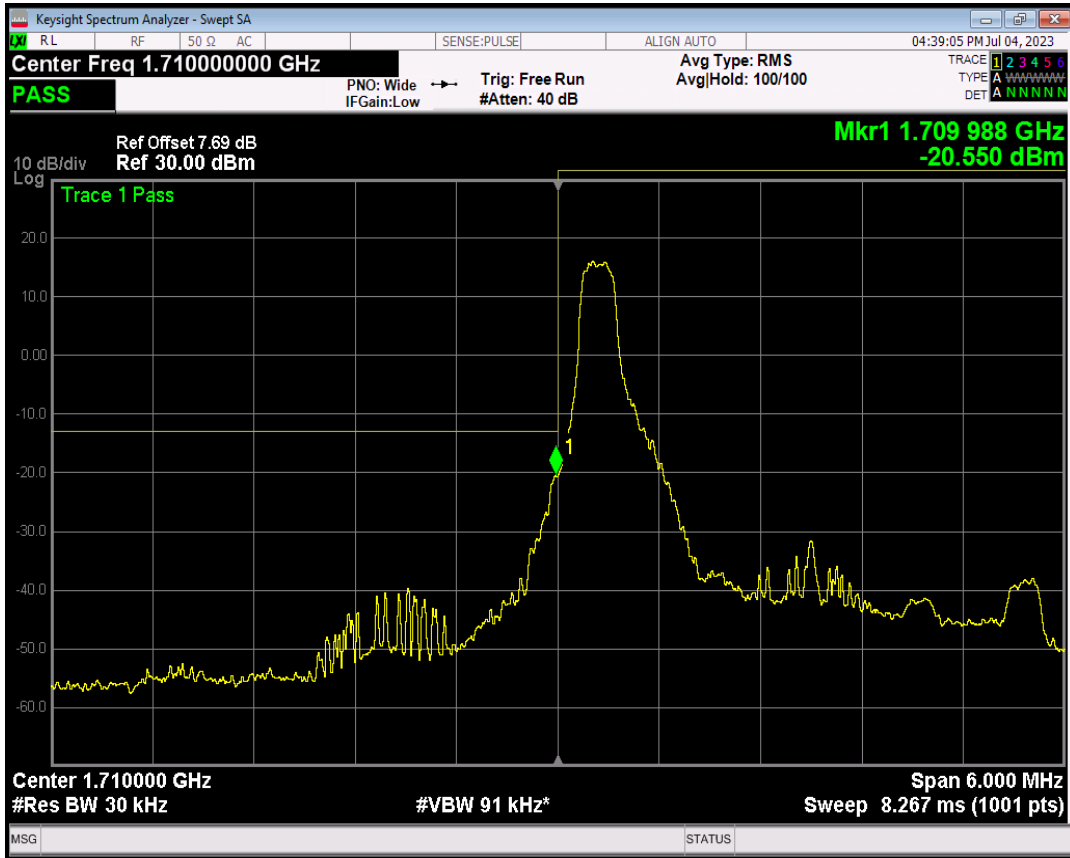

Band4 QPSK BW=3MHz Channel=19965 RB Size=15 Position=#0

Band4 16QAM BW=3MHz Channel=19965 RB Size=1 Position=#0

Band4 16QAM BW=3MHz Channel=19965 RB Size=1 Position=#Max

Band4 16QAM BW=3MHz Channel=19965 RB Size=15 Position=#0