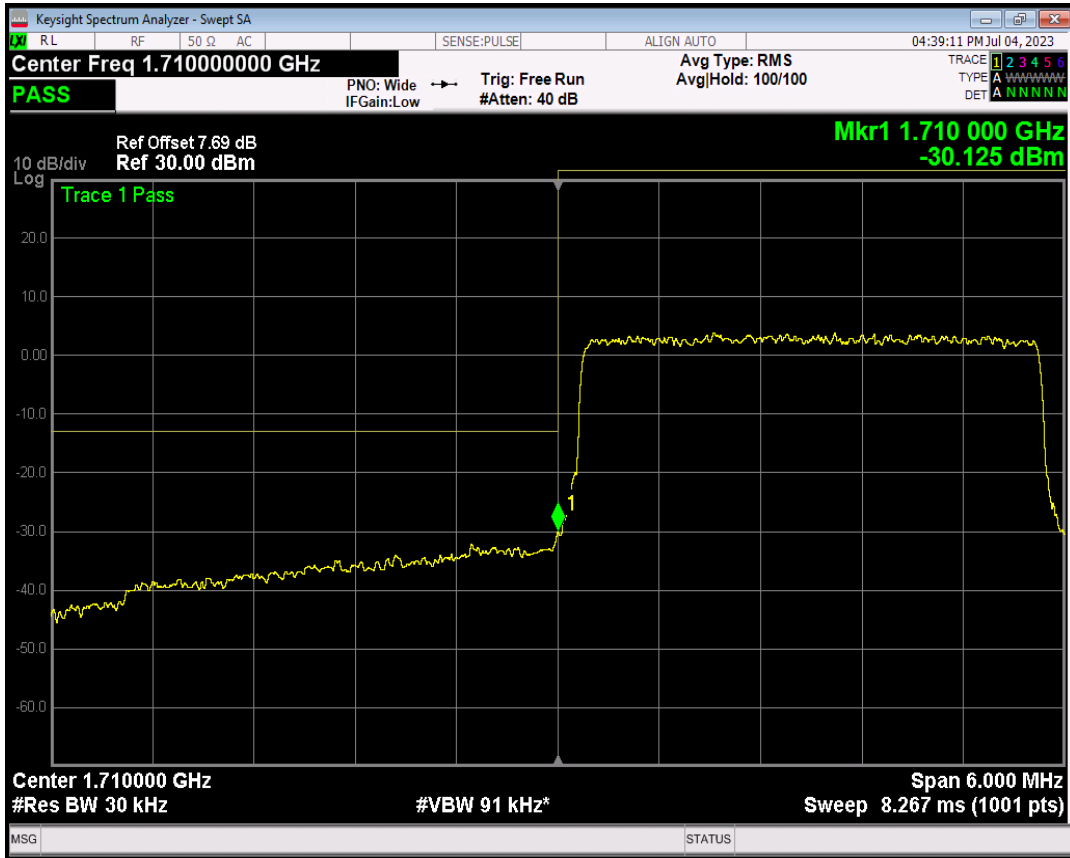

Band4 QPSK BW=3MHz Channel=19965 RB Size=15 Position=#0

Band4 16QAM BW=3MHz Channel=19965 RB Size=1 Position=#0

Band4 16QAM BW=3MHz Channel=19965 RB Size=1 Position=#Max

Band4 16QAM BW=3MHz Channel=19965 RB Size=15 Position=#0