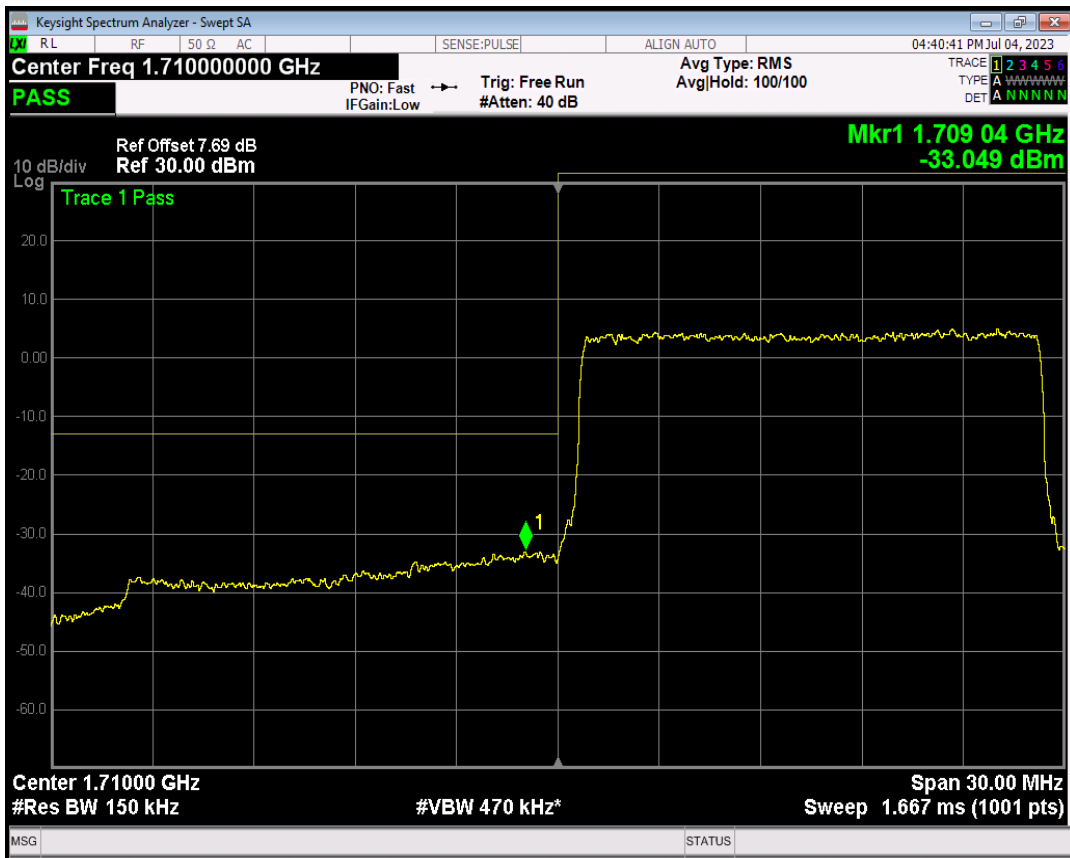

Band4 16QAM BW=10MHz Channel=20350 RB Size=1 Position=#Max

Band4 16QAM BW=10MHz Channel=20350 RB Size=50 Position=#0

Band4 QPSK BW=15MHz Channel=20025 RB Size=1 Position=#0

Band4 QPSK BW=15MHz Channel=20025 RB Size=1 Position=#Max

Band4 QPSK BW=15MHz Channel=20025 RB Size=75 Position=#0

Band4 16QAM BW=15MHz Channel=20025 RB Size=1 Position=#0

Band4 16QAM BW=15MHz Channel=20025 RB Size=1 Position=#Max

Band4 16QAM BW=15MHz Channel=20025 RB Size=75 Position=#0