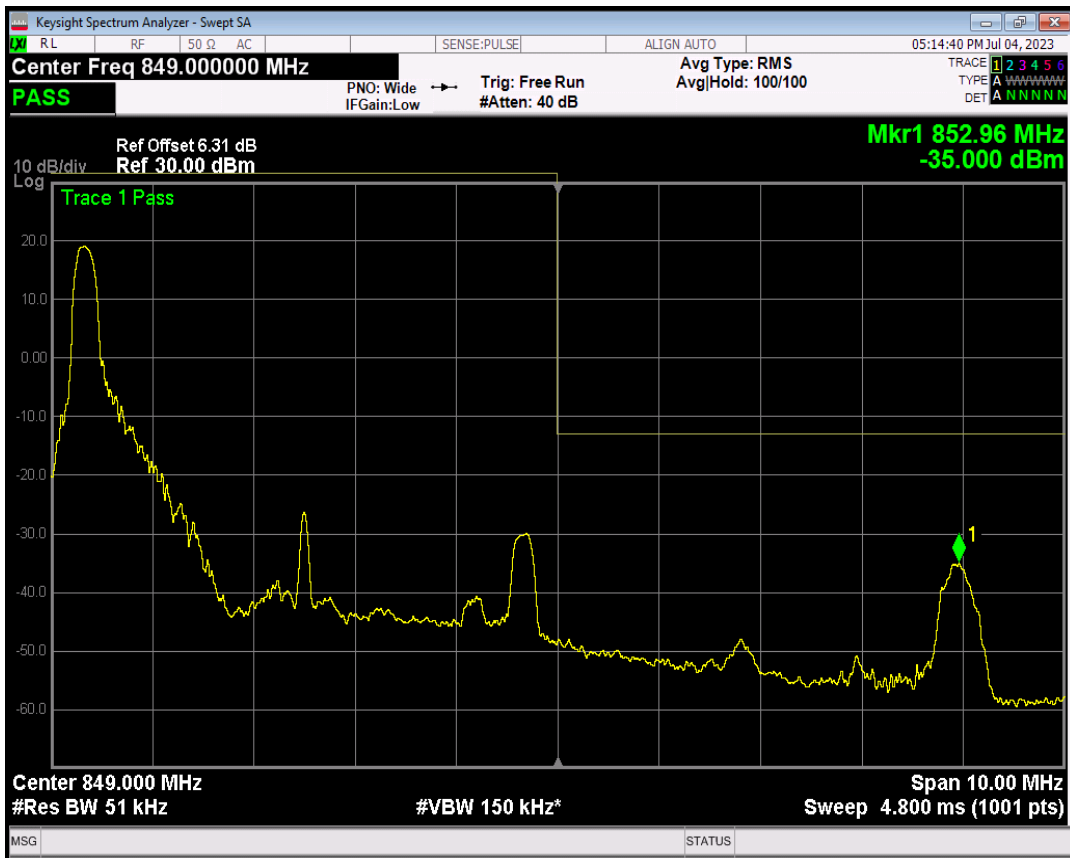

Band5 16QAM BW=5MHz Channel=20425 RB Size=1 Position=#0

Band5 16QAM BW=5MHz Channel=20425 RB Size=1 Position=#Max

Band5 16QAM BW=5MHz Channel=20425 RB Size=25 Position=#0

Band5 QPSK BW=5MHz Channel=20625 RB Size=1 Position=#0