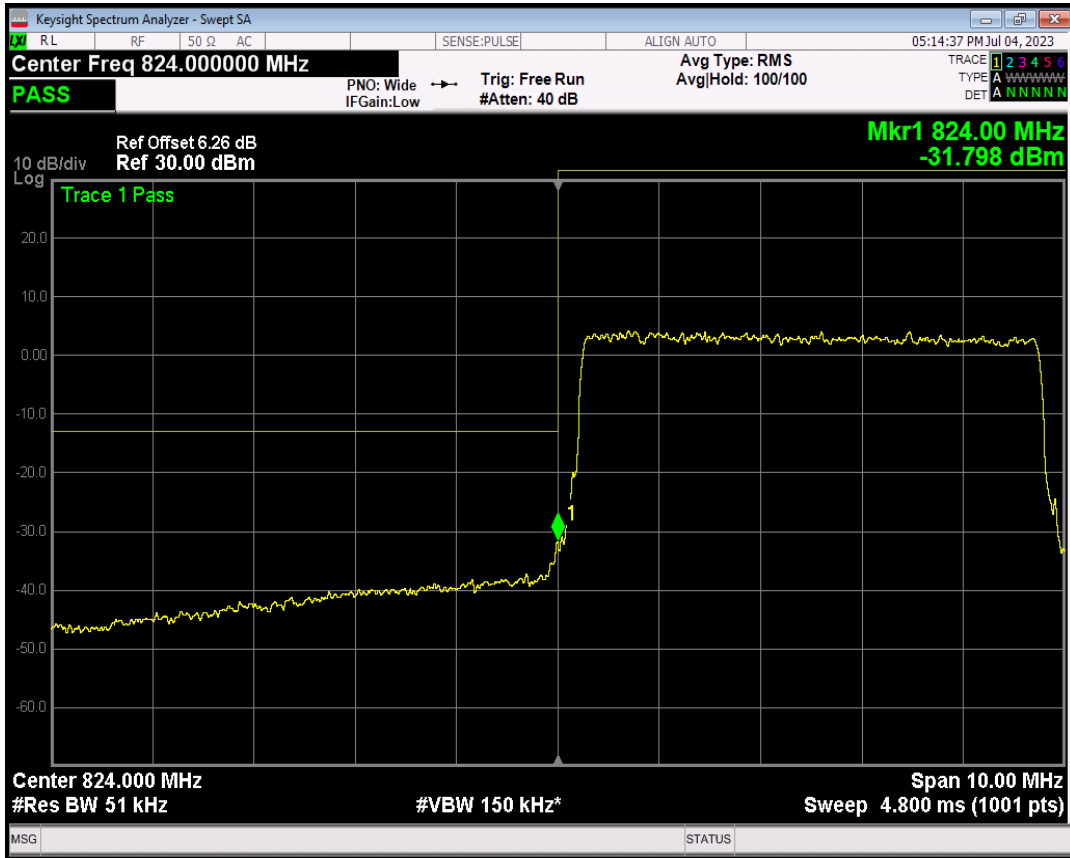

Band5 16QAM BW=5MHz Channel=20425 RB Size=25 Position=#0

Band5 QPSK BW=5MHz Channel=20625 RB Size=1 Position=#0