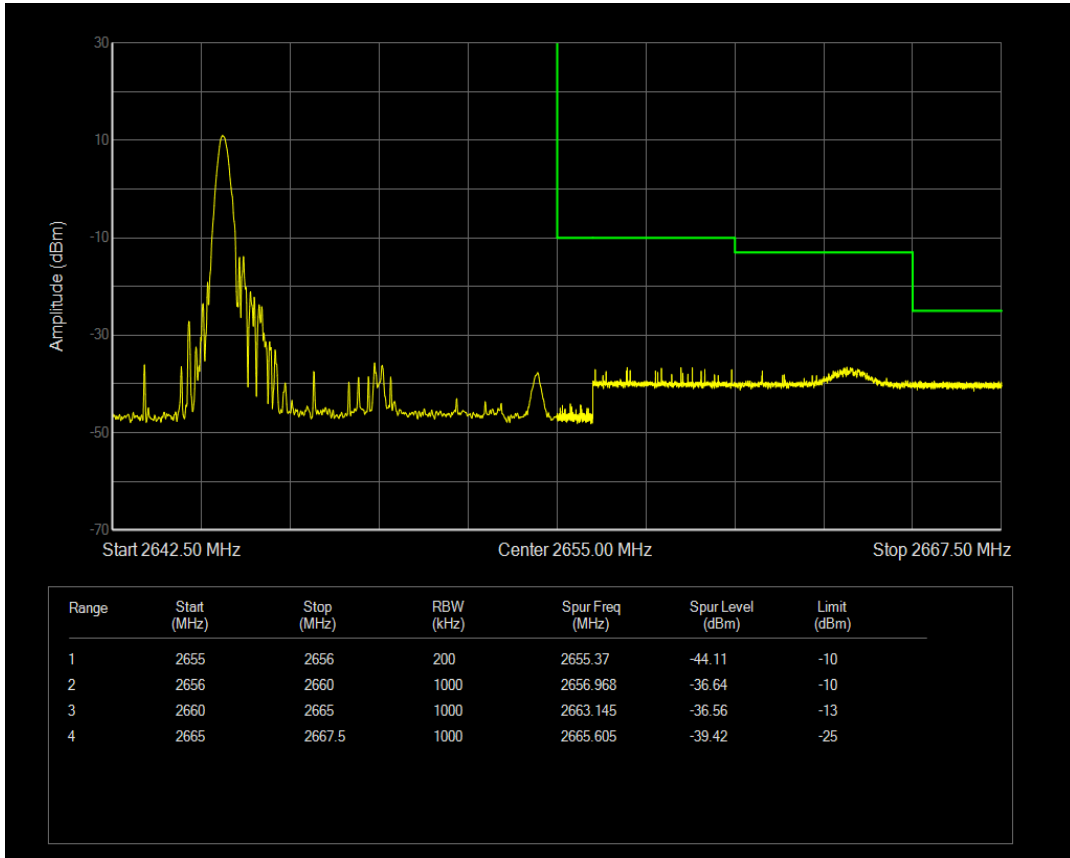

Band41(2535-2655) 16QAM BW=10MHz Channel=41190 RB Size=1 Position=#0

Band41(2535-2655) 16QAM BW=10MHz Channel=41190 RB Size=1 Position=#Max