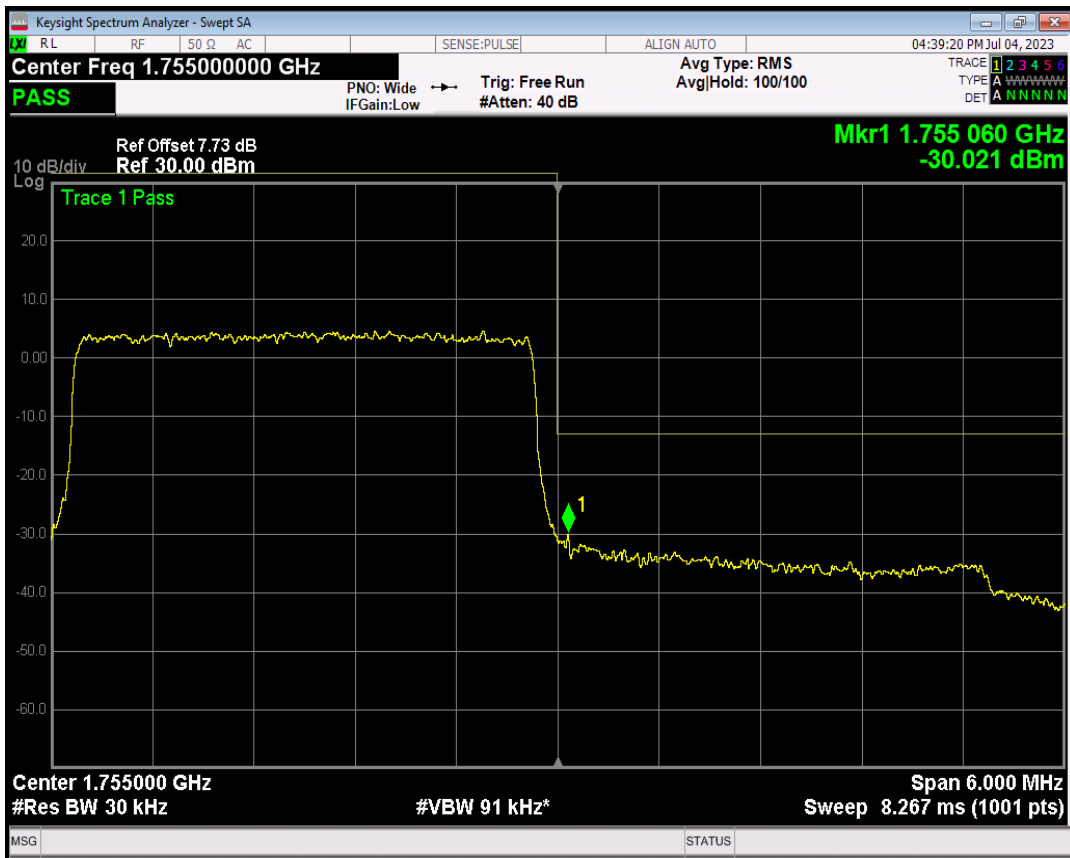

Band4 QPSK BW=3MHz Channel=20385 RB Size=15 Position=#0

Band4 16QAM BW=3MHz Channel=20385 RB Size=1 Position=#0