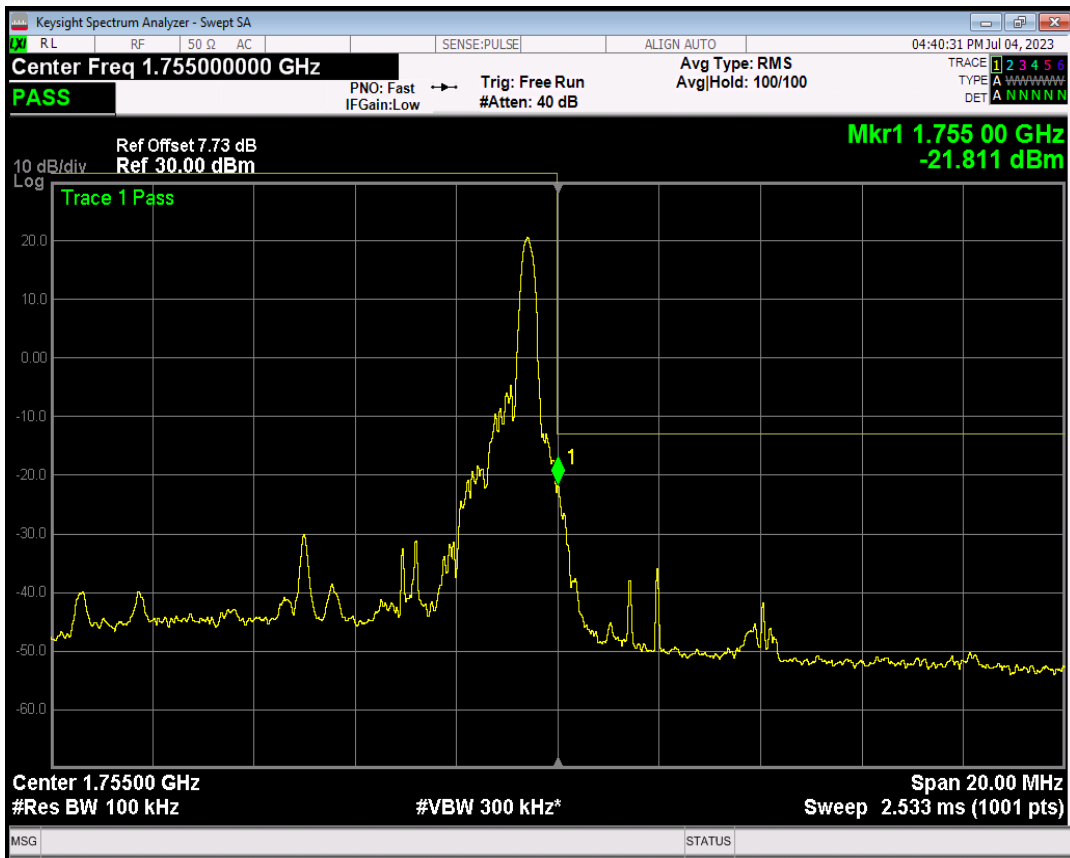

Band4 16QAM BW=10MHz Channel=20350 RB Size=1 Position=#Max

Band4 16QAM BW=10MHz Channel=20350 RB Size=50 Position=#0