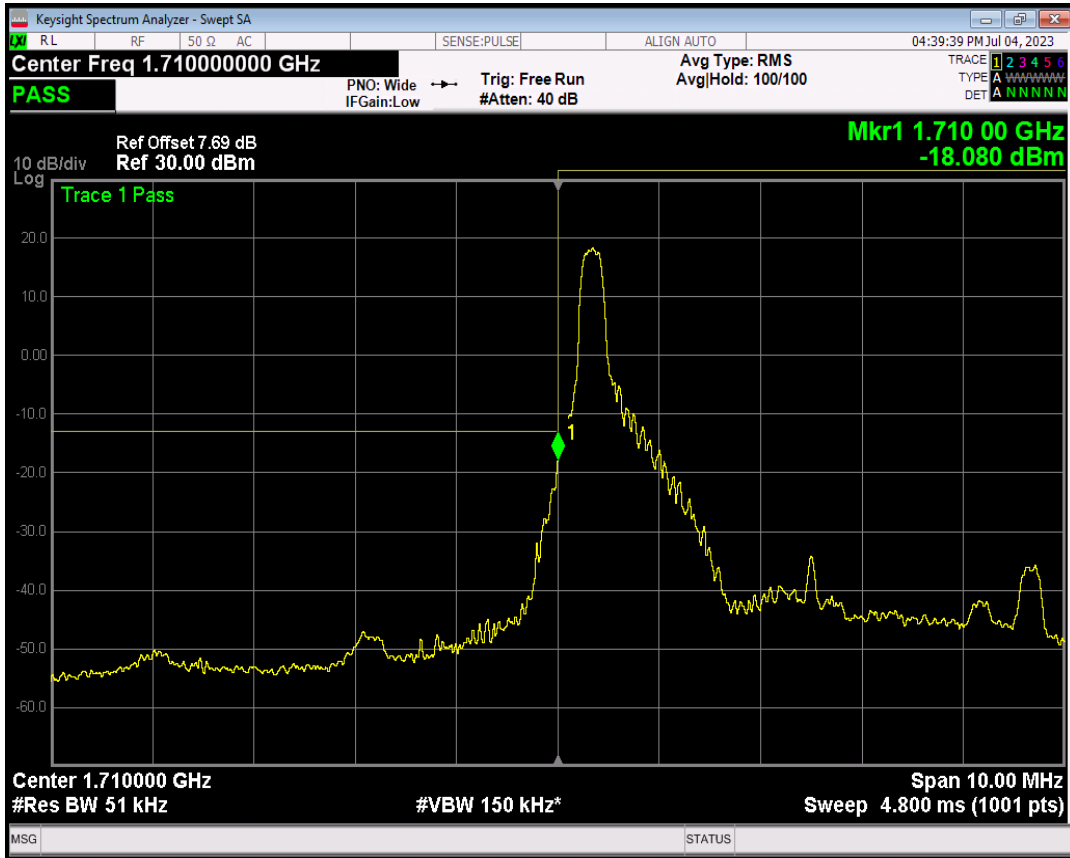

Band4 16QAM BW=5MHz Channel=19975 RB Size=1 Position=#0

Band4 16QAM BW=5MHz Channel=19975 RB Size=1 Position=#Max