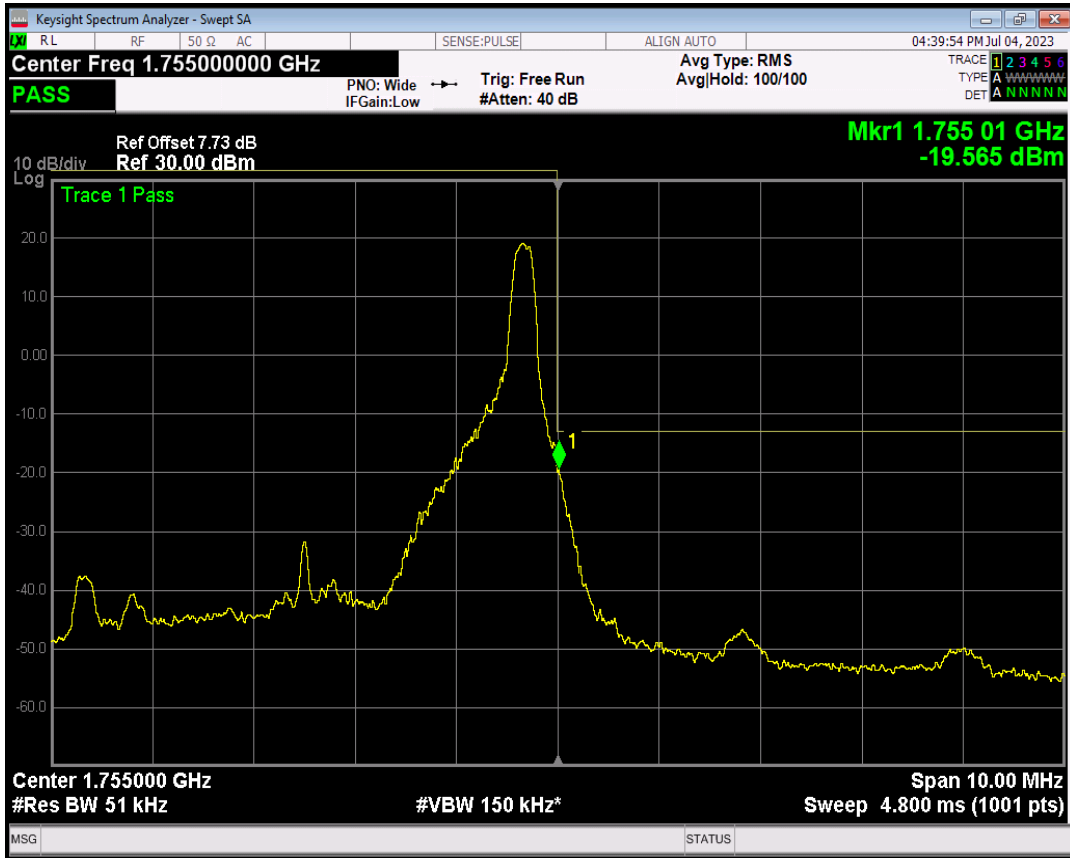

Band4 QPSK BW=5MHz Channel=20375 RB Size=1 Position=#Max

Band4 QPSK BW=5MHz Channel=20375 RB Size=25 Position=#0