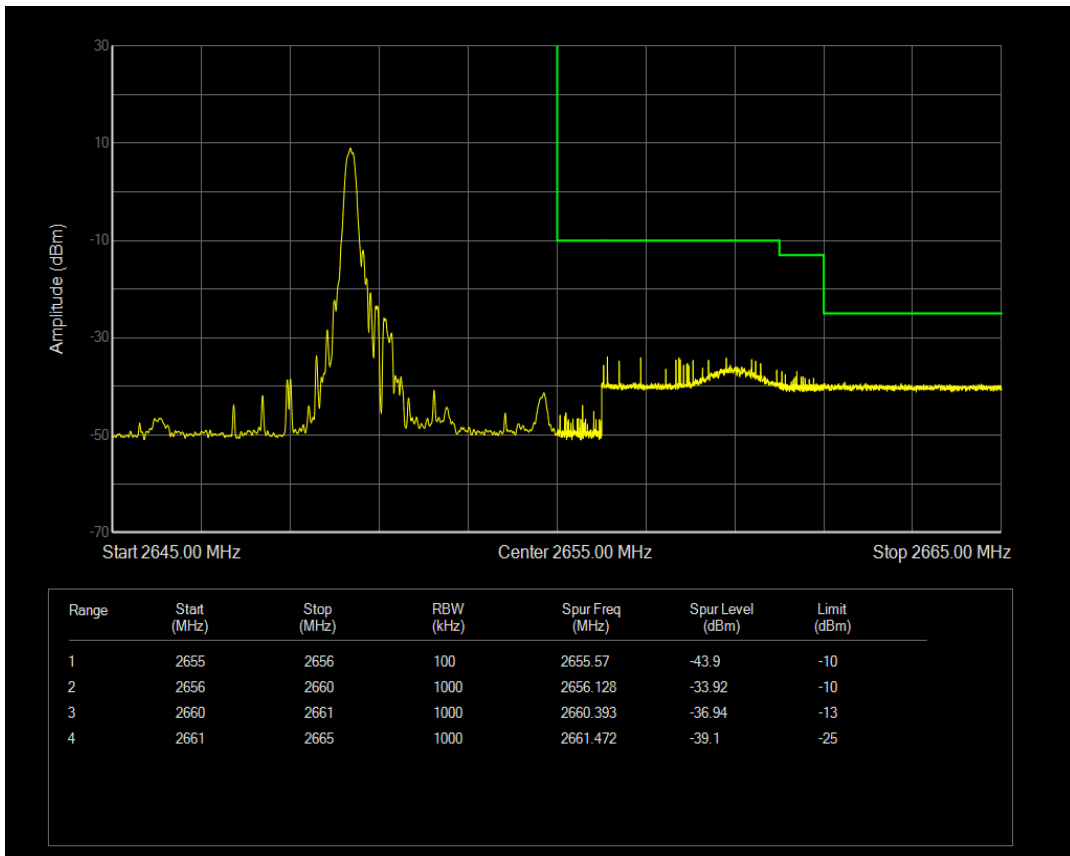

Band41(2535-2655) QPSK BW=5MHz Channel=41215 RB Size=1 Position=#0

Band41(2535-2655) QPSK BW=5MHz Channel=41215 RB Size=1 Position=#Max