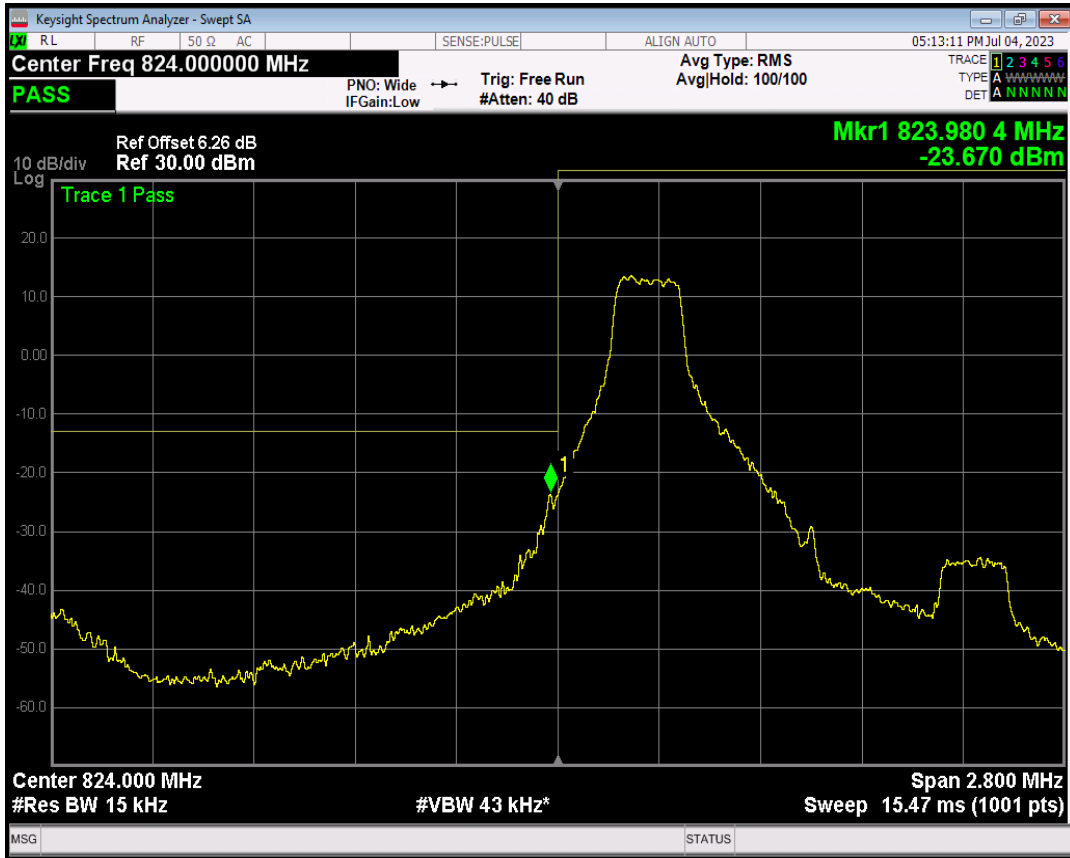

Band5 16QAM BW=1.4MHz Channel=20407 RB Size=1 Position=#0

Band5 16QAM BW=1.4MHz Channel=20407 RB Size=1 Position=#Max