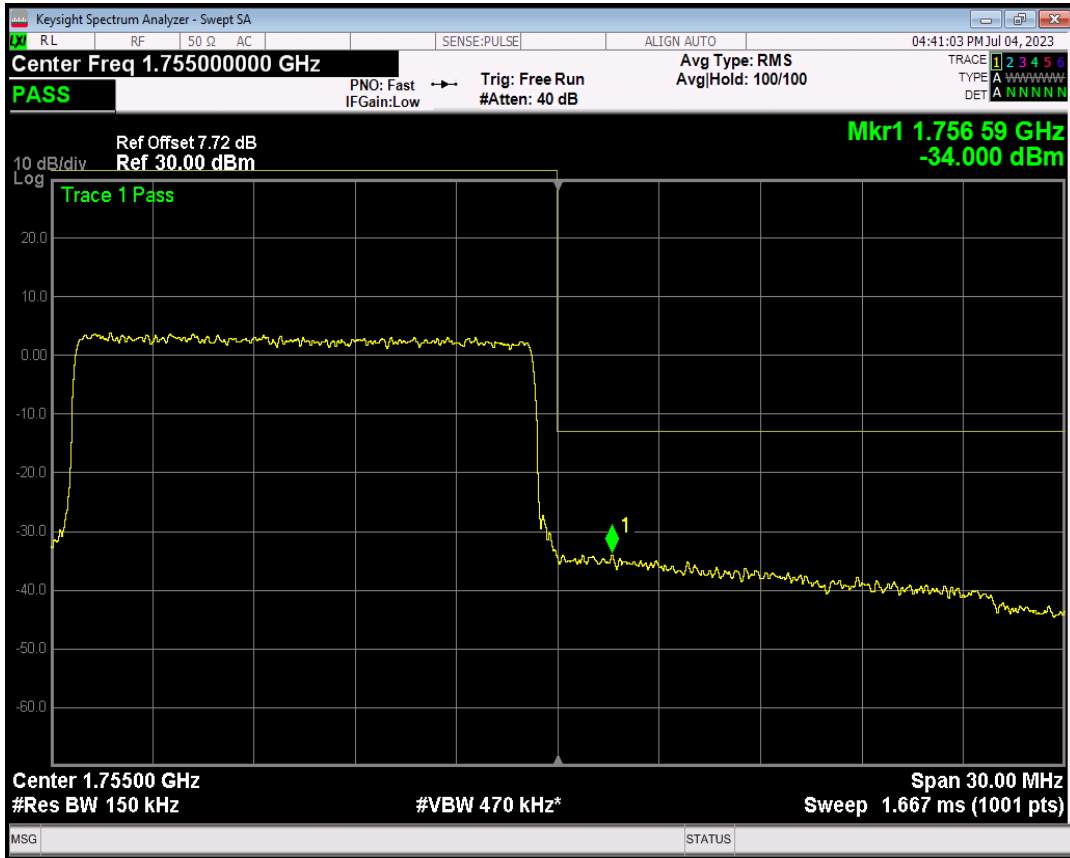

Band4 16QAM BW=15MHz Channel=20325 RB Size=75 Position=#0

Band4 QPSK BW=20MHz Channel=20050 RB Size=1 Position=#0