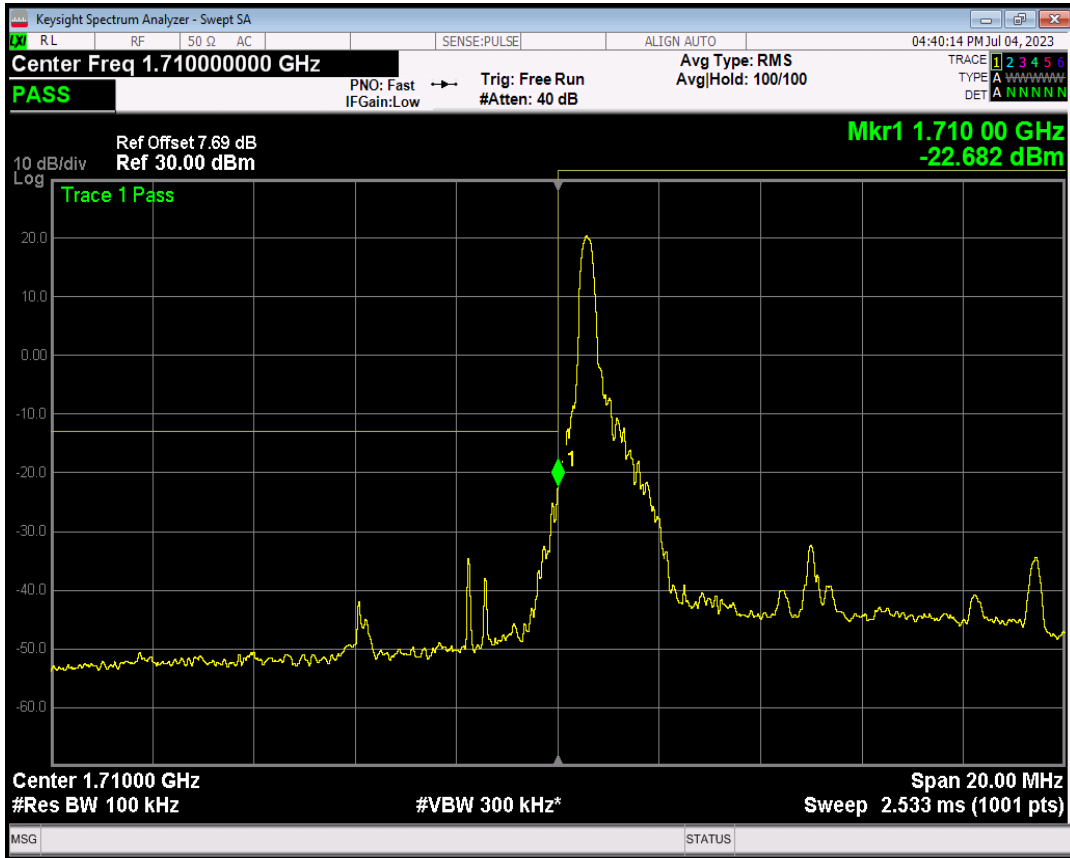

Band4 16QAM BW=10MHz Channel=20000 RB Size=1 Position=#0

Band4 16QAM BW=10MHz Channel=20000 RB Size=1 Position=#Max