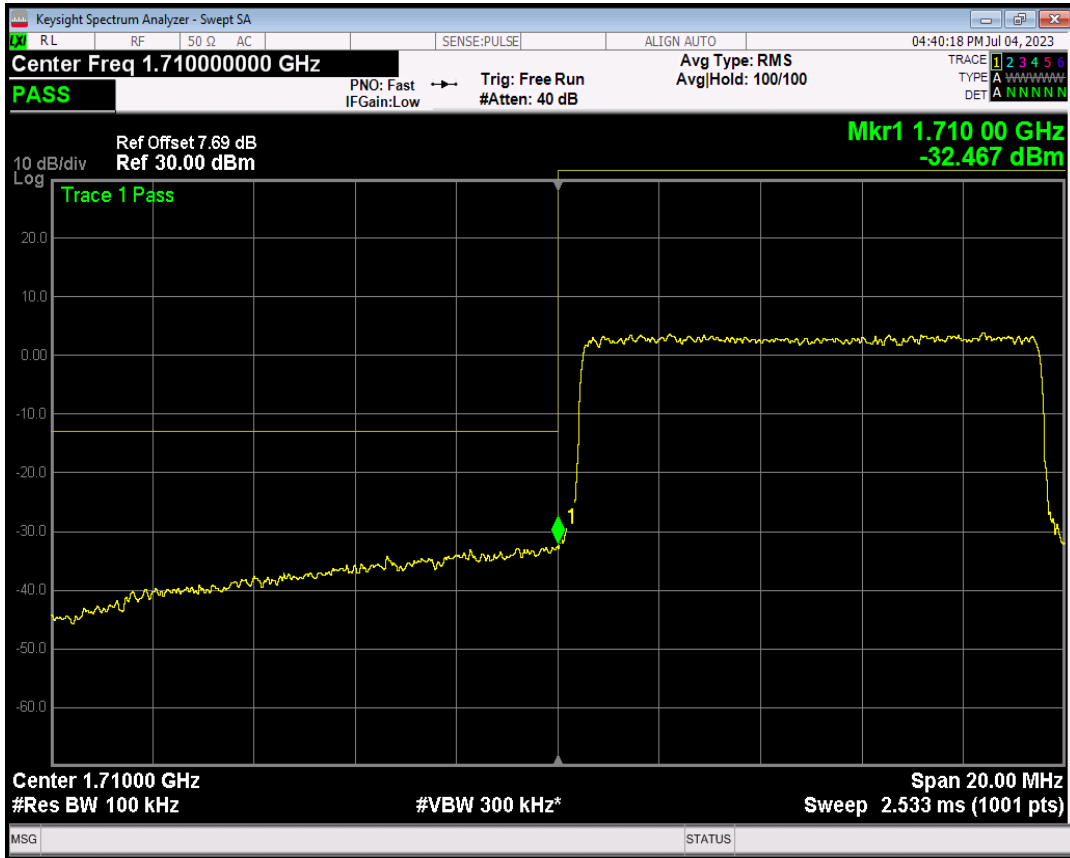

Band4 QPSK BW=10MHz Channel=20000 RB Size=50 Position=#0

Band4 16QAM BW=10MHz Channel=20000 RB Size=1 Position=#0

Band4 16QAM BW=10MHz Channel=20000 RB Size=1 Position=#Max

Band4 16QAM BW=10MHz Channel=20000 RB Size=50 Position=#0