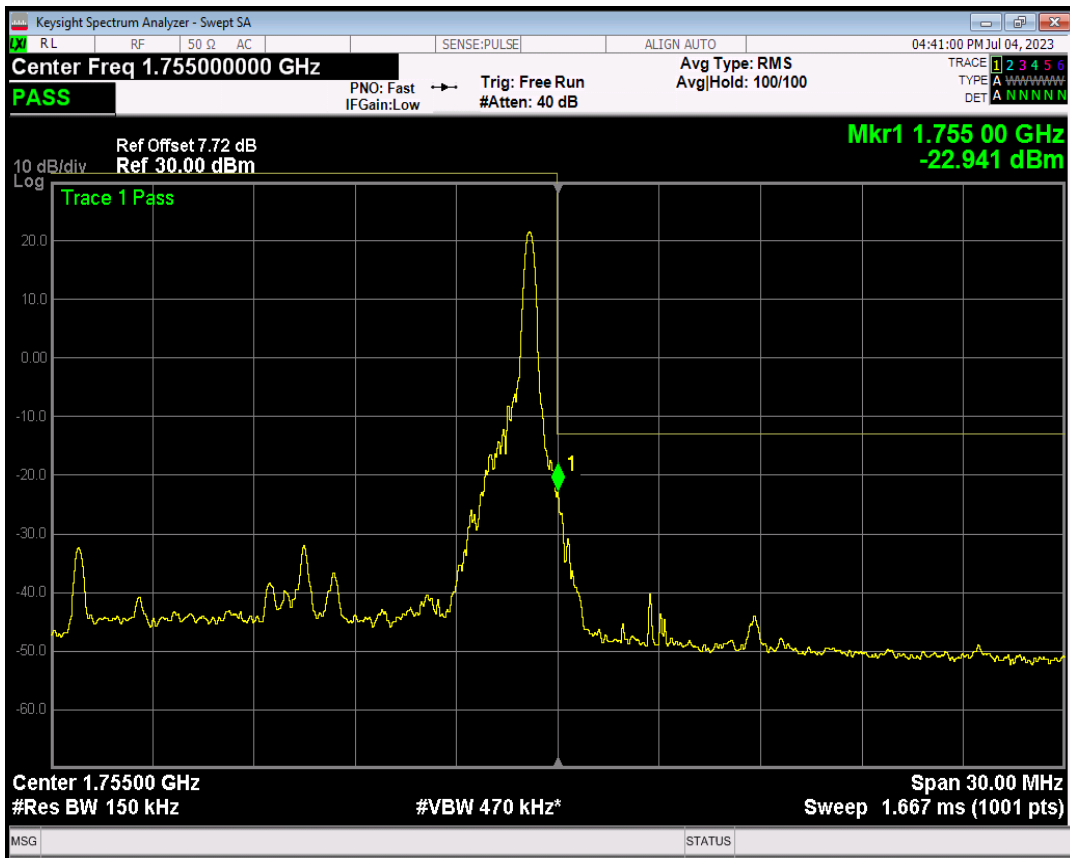

Band4 16QAM BW=15MHz Channel=20325 RB Size=1 Position=#Max

Band4 16QAM BW=15MHz Channel=20325 RB Size=75 Position=#0