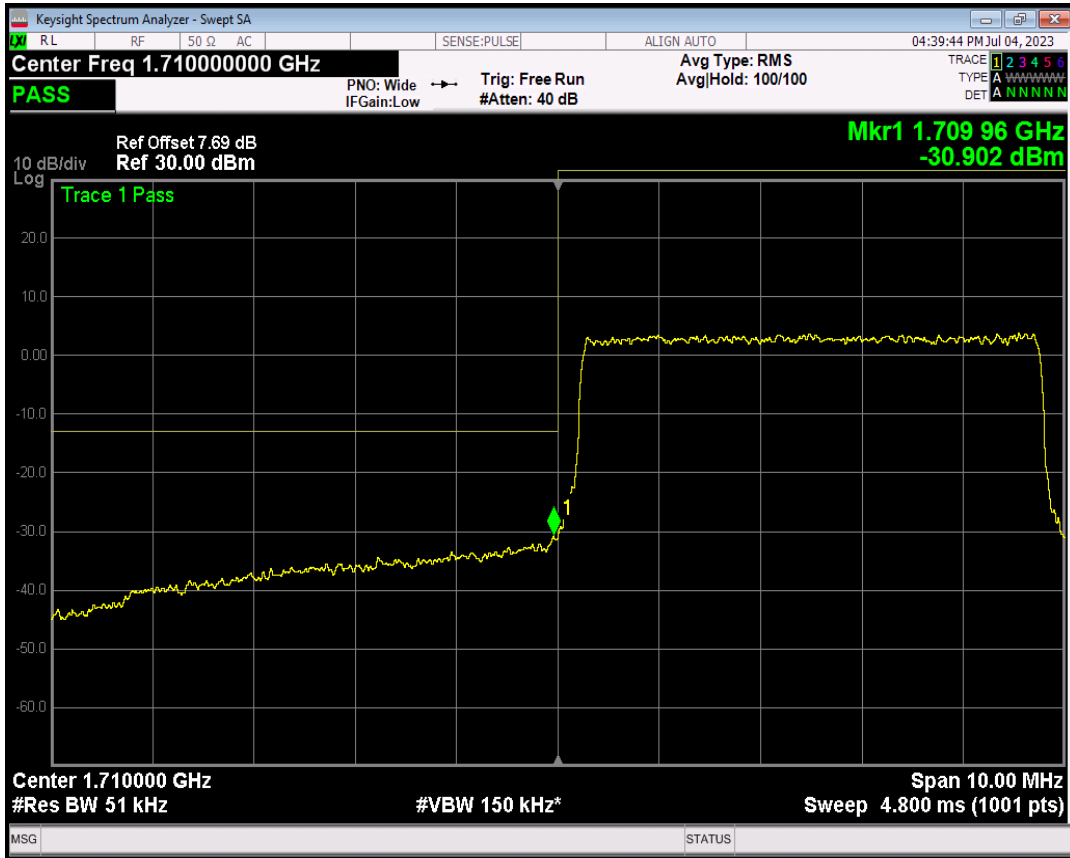

Band4 QPSK BW=5MHz Channel=19975 RB Size=25 Position=#0

Band4 16QAM BW=5MHz Channel=19975 RB Size=1 Position=#0

Band4 16QAM BW=5MHz Channel=19975 RB Size=1 Position=#Max

Band4 16QAM BW=5MHz Channel=19975 RB Size=25 Position=#0