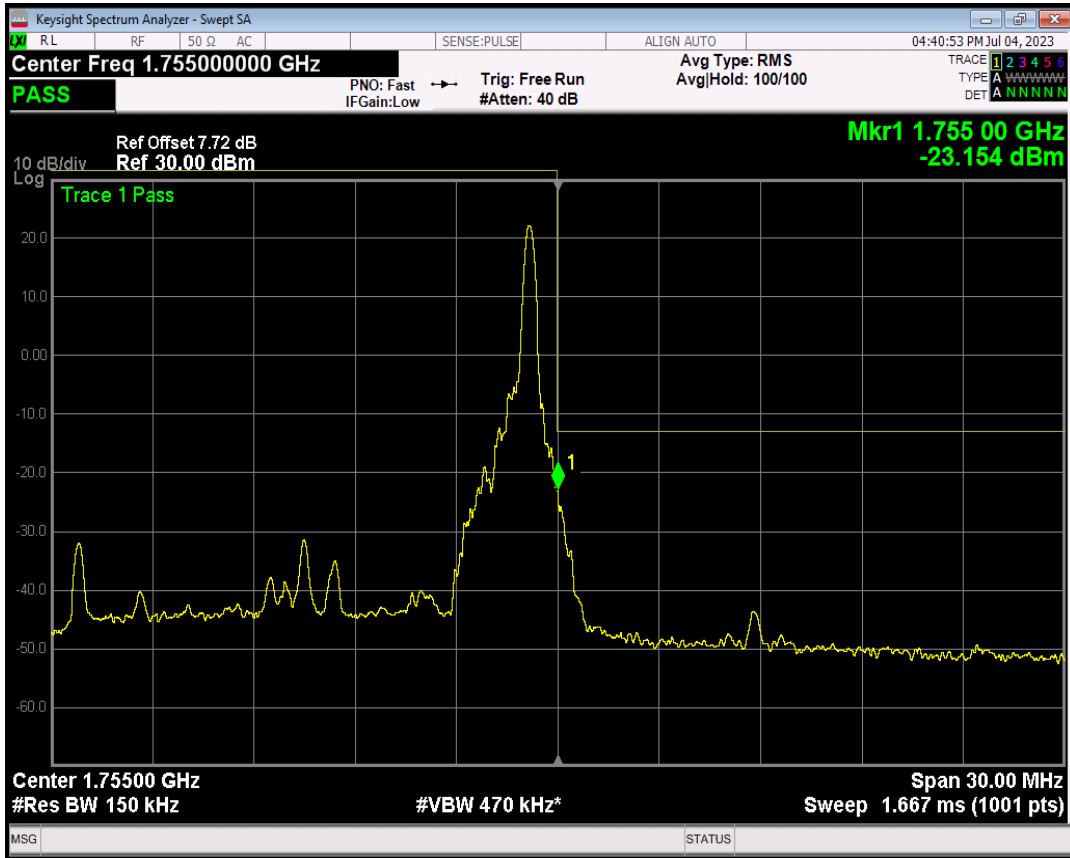

Band4 QPSK BW=15MHz Channel=20325 RB Size=1 Position=#Max

Band4 QPSK BW=15MHz Channel=20325 RB Size=75 Position=#0