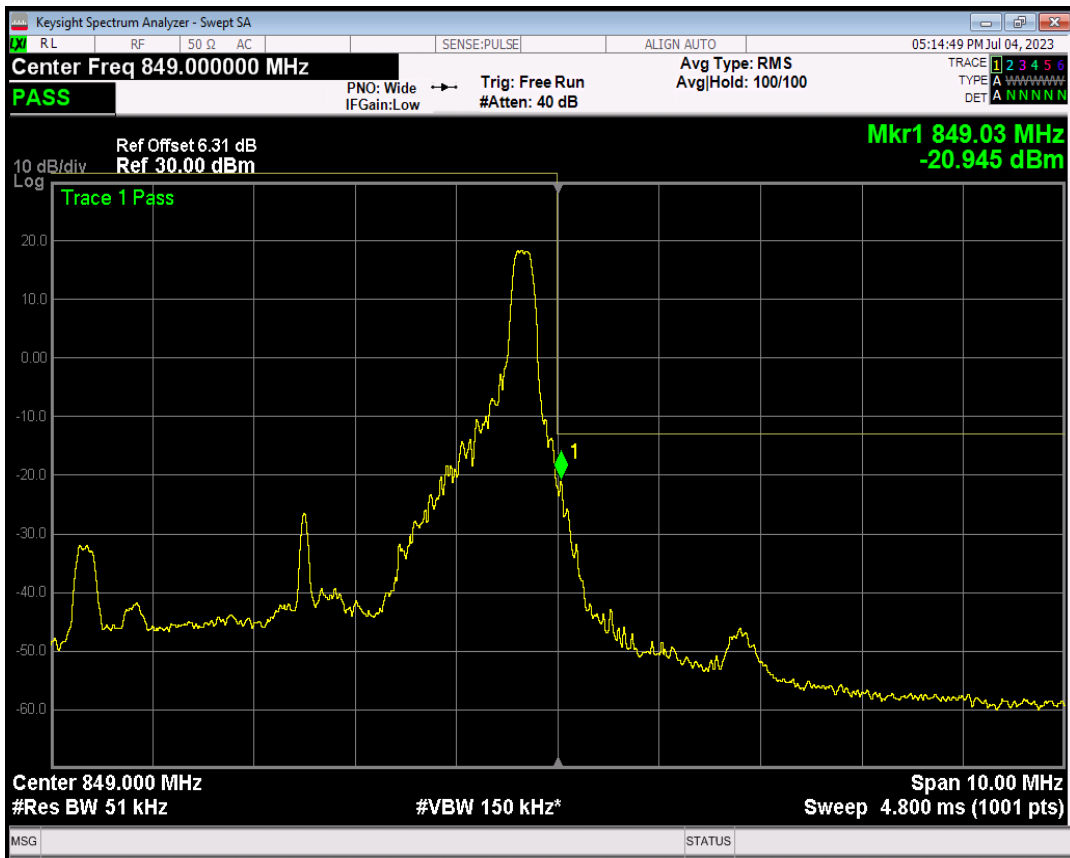

Band5 QPSK BW=5MHz Channel=20625 RB Size=1 Position=#Max

Band5 QPSK BW=5MHz Channel=20625 RB Size=25 Position=#0

Band5 16QAM BW=5MHz Channel=20625 RB Size=1 Position=#0

Band5 16QAM BW=5MHz Channel=20625 RB Size=1 Position=#Max