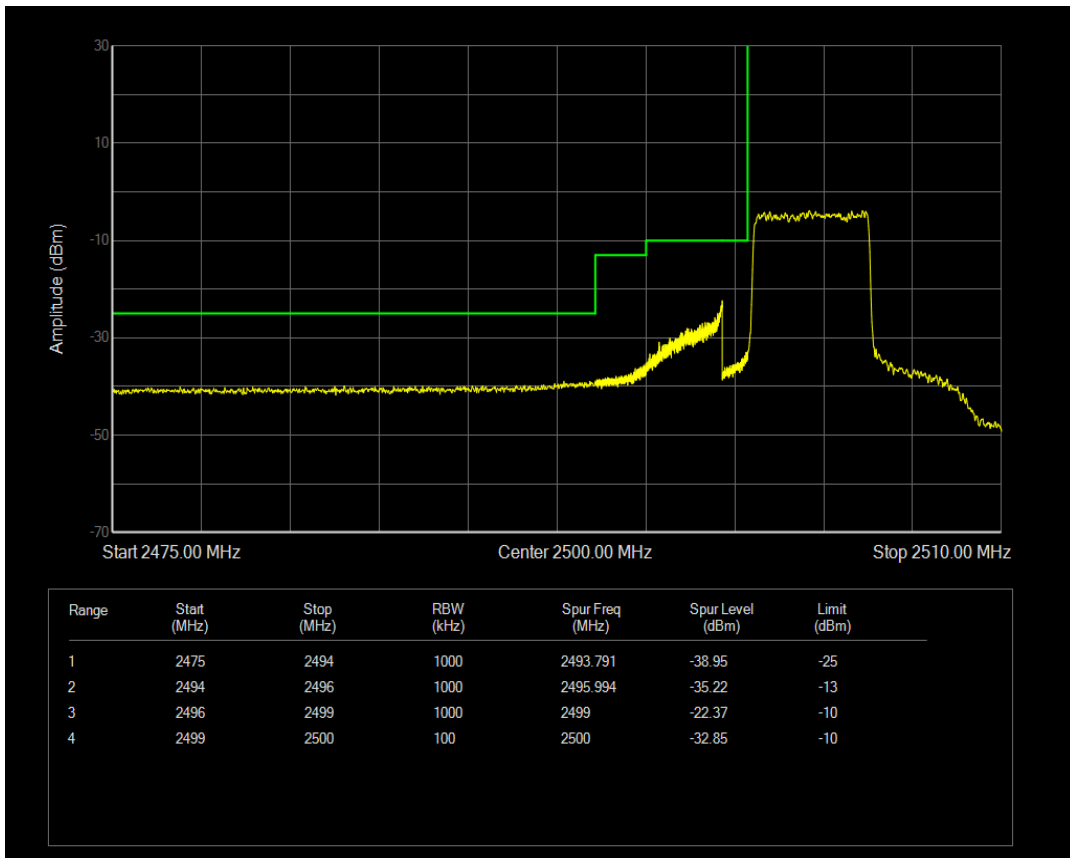

Band5 16QAM BW=10MHz Channel=20600 RB Size=50 Position=#0

Band7 QPSK BW=5MHz Channel=20775 RB Size=1 Position=#0

Band7 QPSK BW=5MHz Channel=20775 RB Size=1 Position=#Max

Band7 QPSK BW=5MHz Channel=20775 RB Size=25 Position=#0

Band7 16QAM BW=5MHz Channel=20775 RB Size=1 Position=#0

Band7 16QAM BW=5MHz Channel=20775 RB Size=1 Position=#Max

Band7 16QAM BW=5MHz Channel=20775 RB Size=25 Position=#0