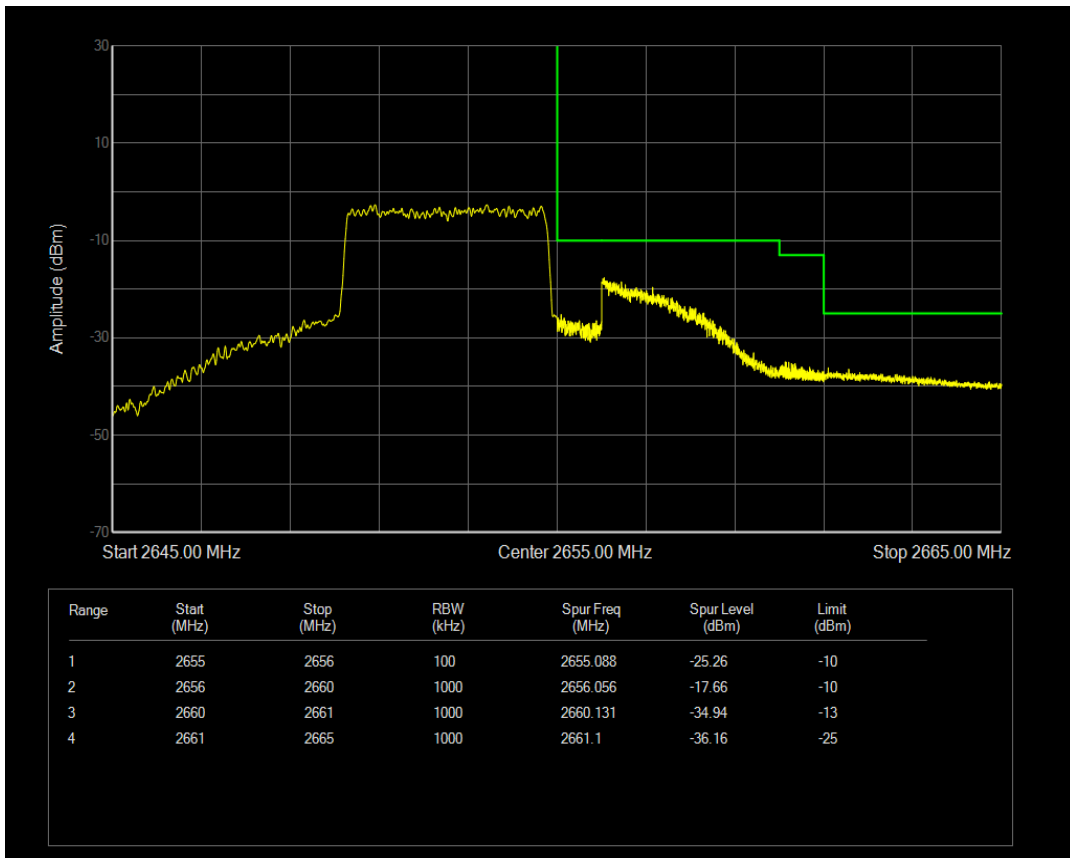

Band41(2535-2655) QPSK BW=5MHz Channel=41215 RB Size=25 Position=#0

Band41(2535-2655) 16QAM BW=5MHz Channel=41215 RB Size=1 Position=#0