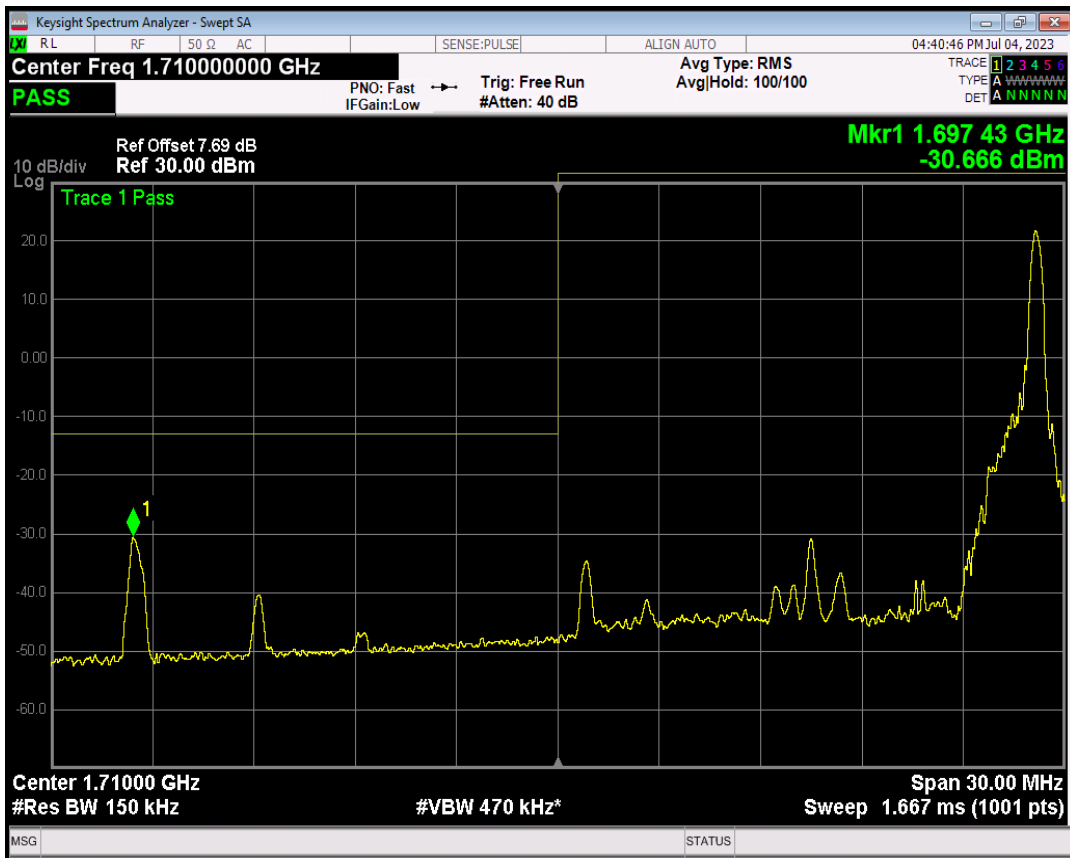

Band4 16QAM BW=15MHz Channel=20025 RB Size=1 Position=#Max

Band4 16QAM BW=15MHz Channel=20025 RB Size=75 Position=#0