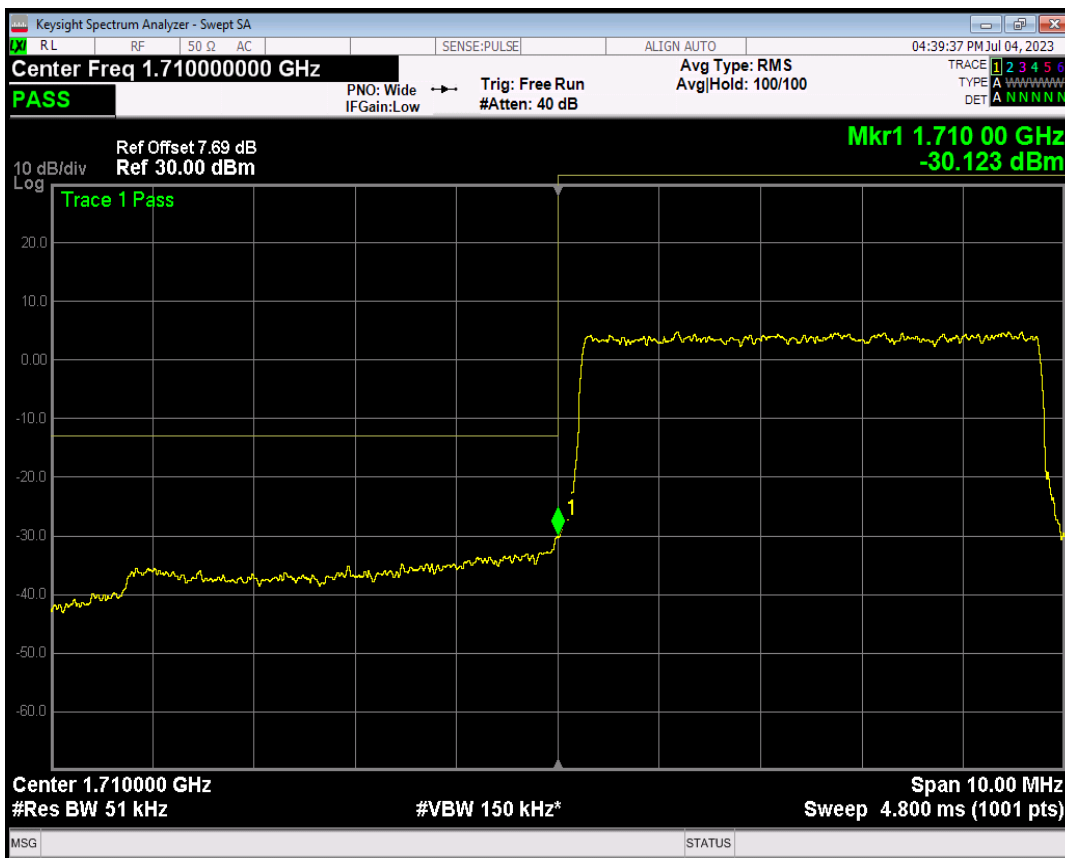

Band4 16QAM BW=3MHz Channel=20385 RB Size=1 Position=#Max

Band4 16QAM BW=3MHz Channel=20385 RB Size=15 Position=#0

Band4 QPSK BW=5MHz Channel=19975 RB Size=1 Position=#0

Band4 QPSK BW=5MHz Channel=19975 RB Size=1 Position=#Max

Band4 QPSK BW=5MHz Channel=19975 RB Size=25 Position=#0

Band4 16QAM BW=5MHz Channel=19975 RB Size=1 Position=#0

Band4 16QAM BW=5MHz Channel=19975 RB Size=1 Position=#Max

Band4 16QAM BW=5MHz Channel=19975 RB Size=25 Position=#0