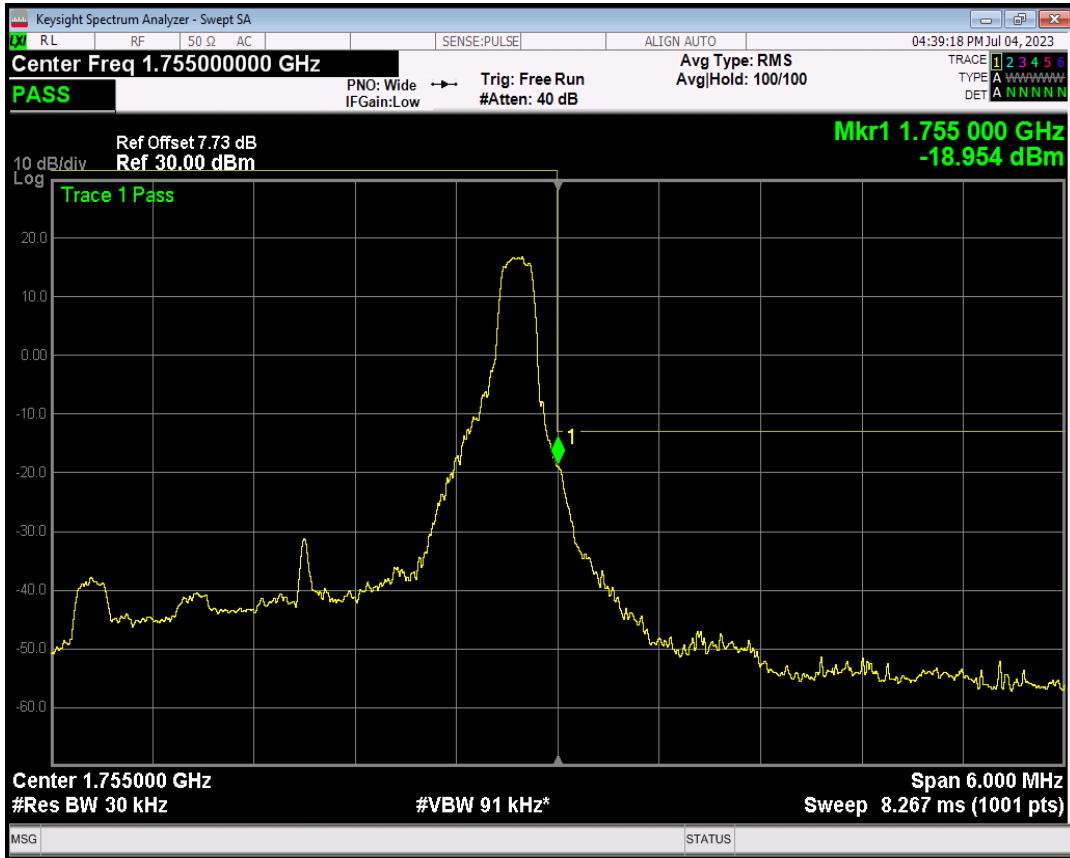

Band4 QPSK BW=3MHz Channel=20385 RB Size=1 Position=#Max

Band4 QPSK BW=3MHz Channel=20385 RB Size=15 Position=#0