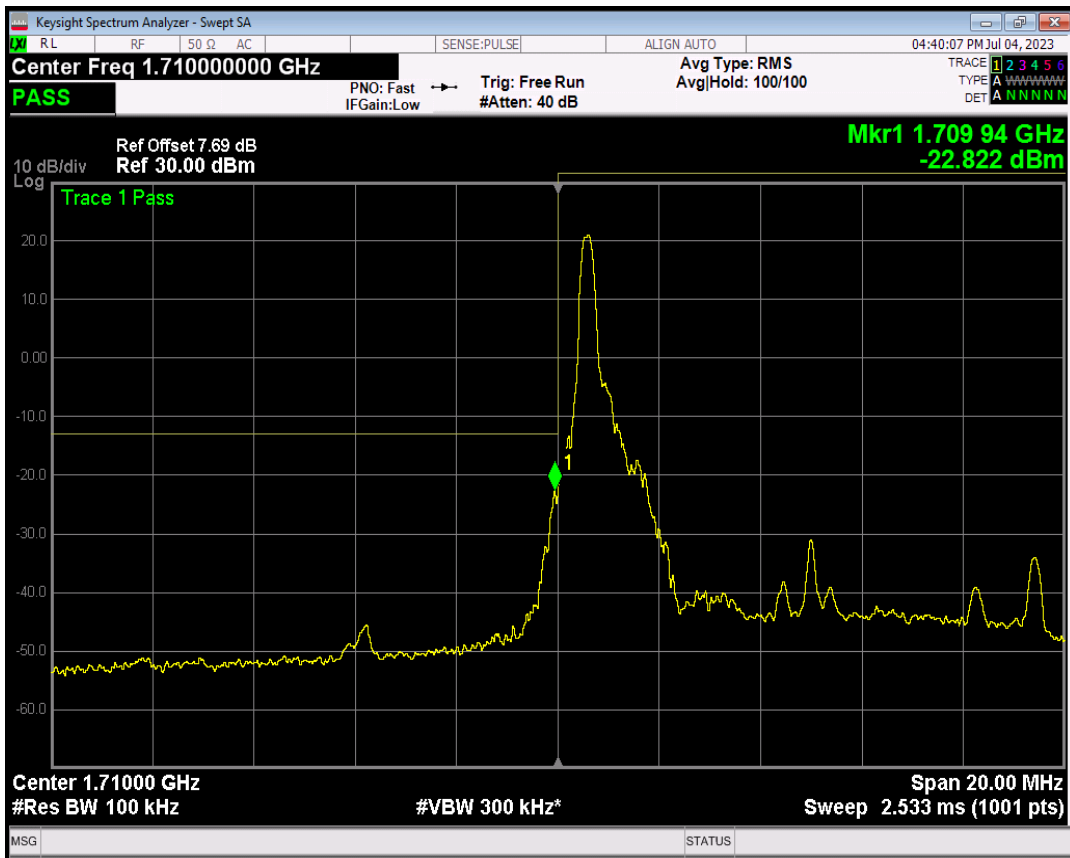

Band4 QPSK BW=10MHz Channel=20000 RB Size=1 Position=#0

Band4 QPSK BW=10MHz Channel=20000 RB Size=1 Position=#Max