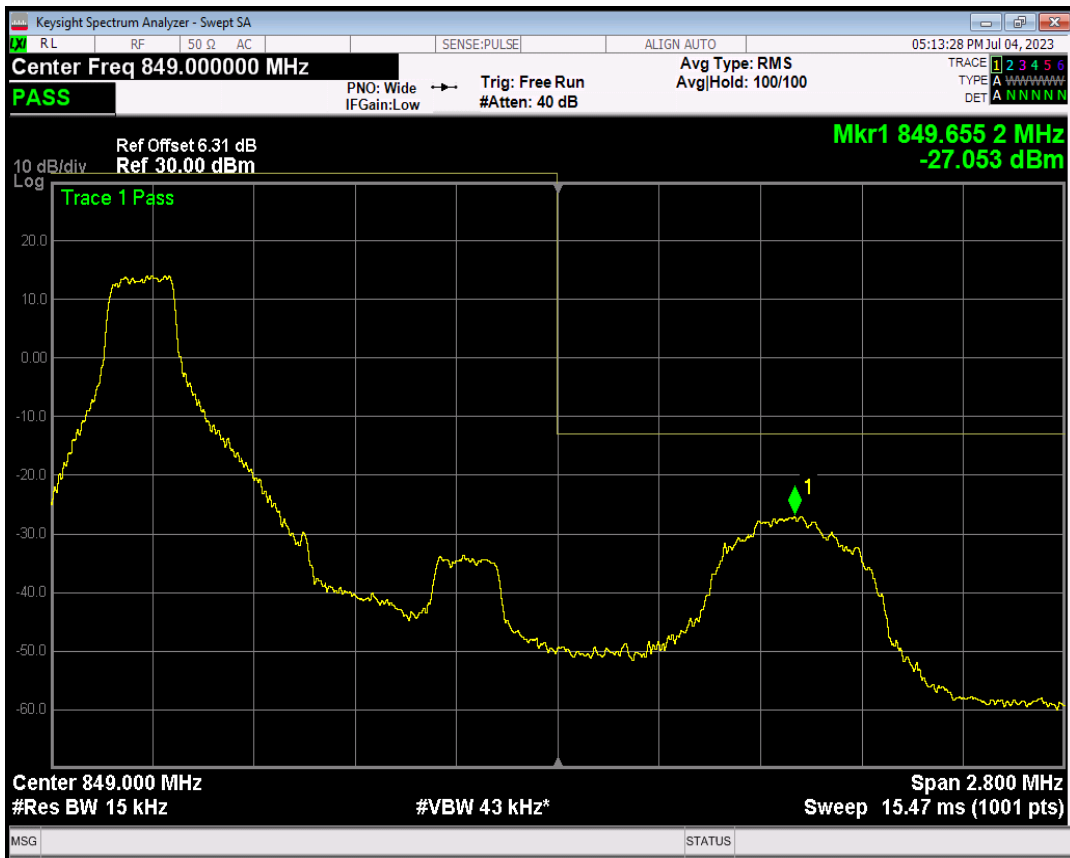

Band5 16QAM BW=1.4MHz Channel=20407 RB Size=1 Position=#0

Band5 16QAM BW=1.4MHz Channel=20407 RB Size=1 Position=#Max

Band5 16QAM BW=1.4MHz Channel=20407 RB Size=6 Position=#0

Band5 QPSK BW=1.4MHz Channel=20643 RB Size=1 Position=#0