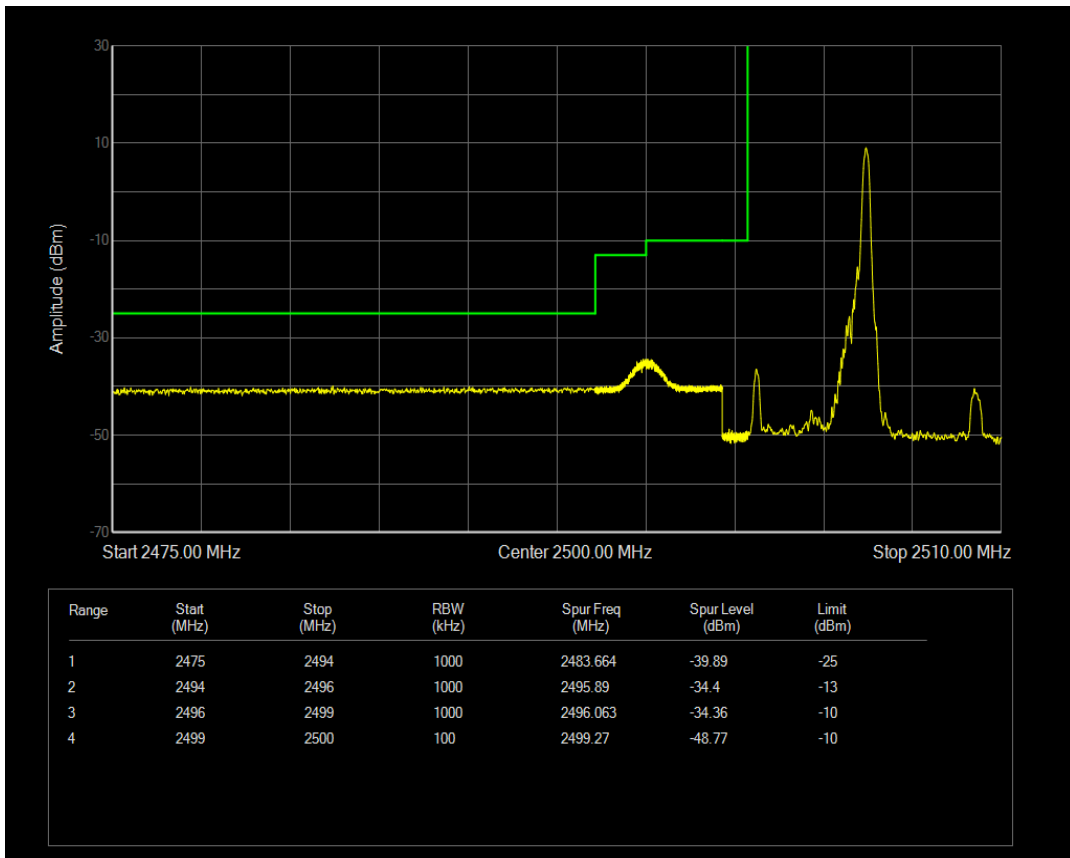

Band5 QPSK BW=10MHz Channel=20600 RB Size=1 Position=#Max

Band5 QPSK BW=10MHz Channel=20600 RB Size=50 Position=#0

Band5 16QAM BW=10MHz Channel=20600 RB Size=1 Position=#0

Band5 16QAM BW=10MHz Channel=20600 RB Size=1 Position=#Max

Band5 16QAM BW=10MHz Channel=20600 RB Size=50 Position=#0

Band7 QPSK BW=5MHz Channel=20775 RB Size=1 Position=#0

Band7 QPSK BW=5MHz Channel=20775 RB Size=1 Position=#Max

Band7 QPSK BW=5MHz Channel=20775 RB Size=25 Position=#0

Band7 16QAM BW=5MHz Channel=20775 RB Size=1 Position=#0

Band7 16QAM BW=5MHz Channel=20775 RB Size=1 Position=#Max

Band7 16QAM BW=5MHz Channel=20775 RB Size=25 Position=#0