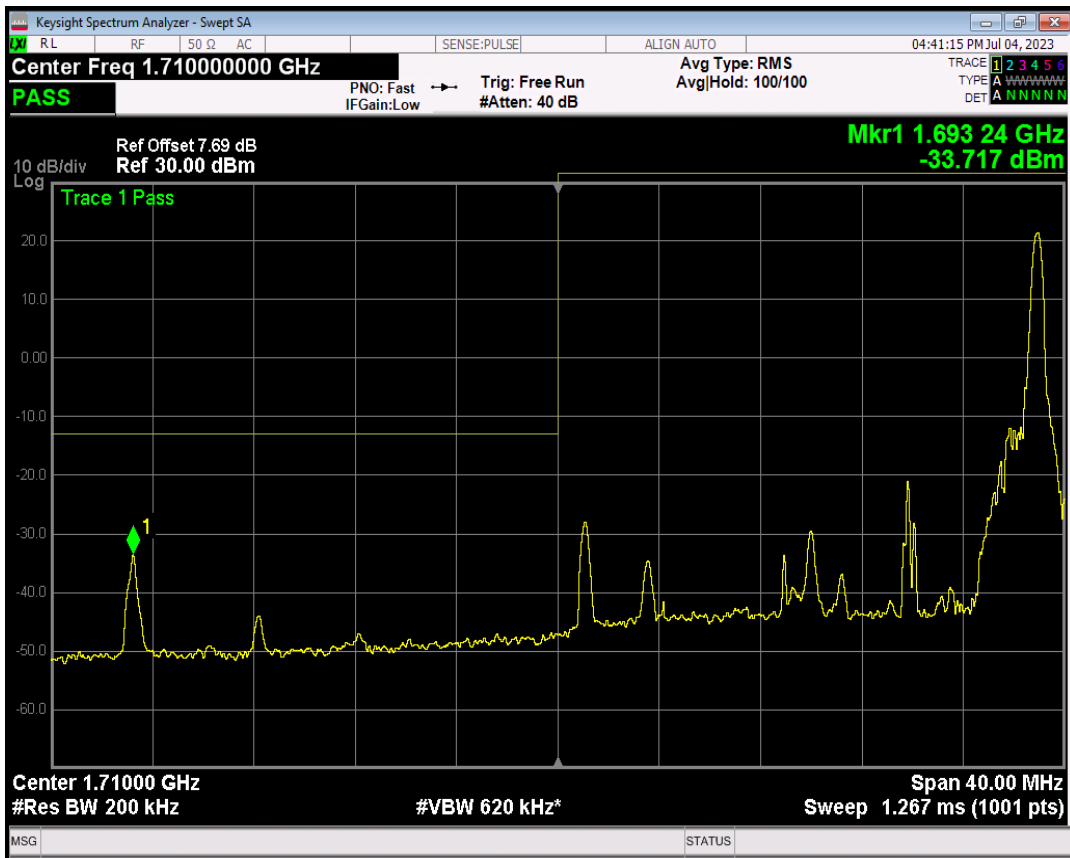

Band4 16QAM BW=20MHz Channel=20050 RB Size=1 Position=#Max

Band4 16QAM BW=20MHz Channel=20050 RB Size=100 Position=#0