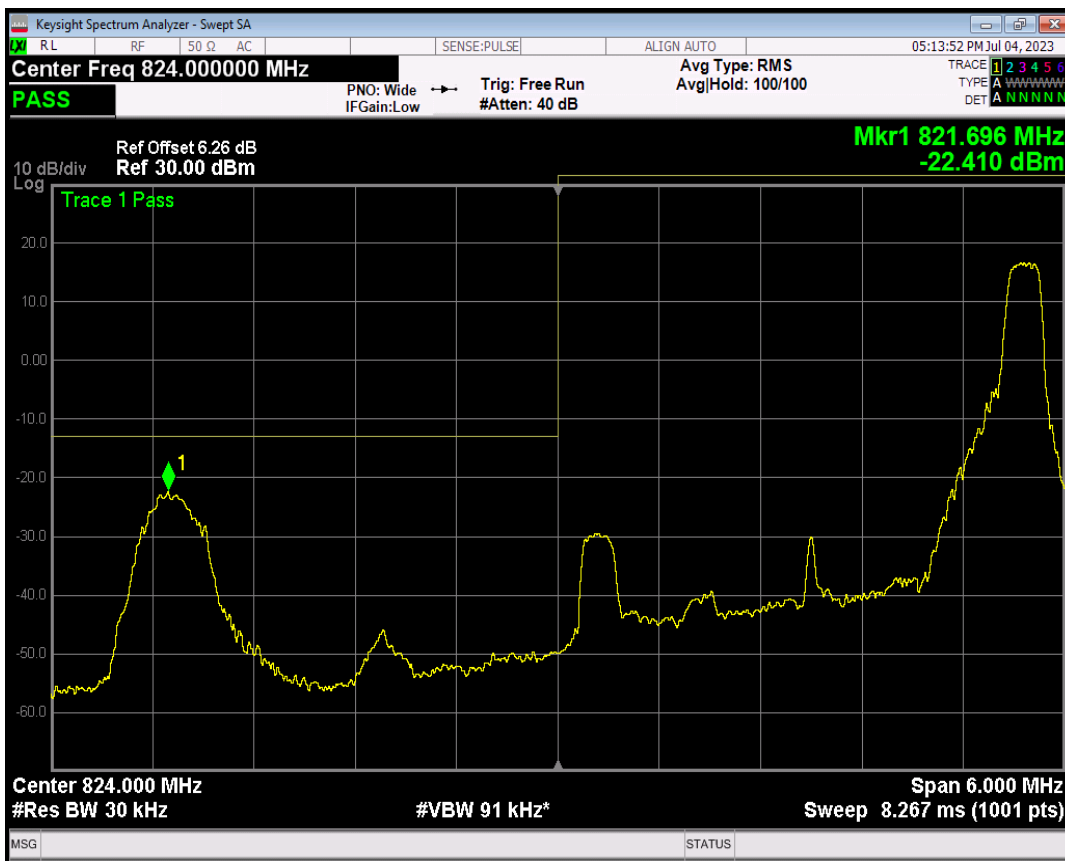

Band5 QPSK BW=3MHz Channel=20415 RB Size=1 Position=#Max

Band5 QPSK BW=3MHz Channel=20415 RB Size=15 Position=#0