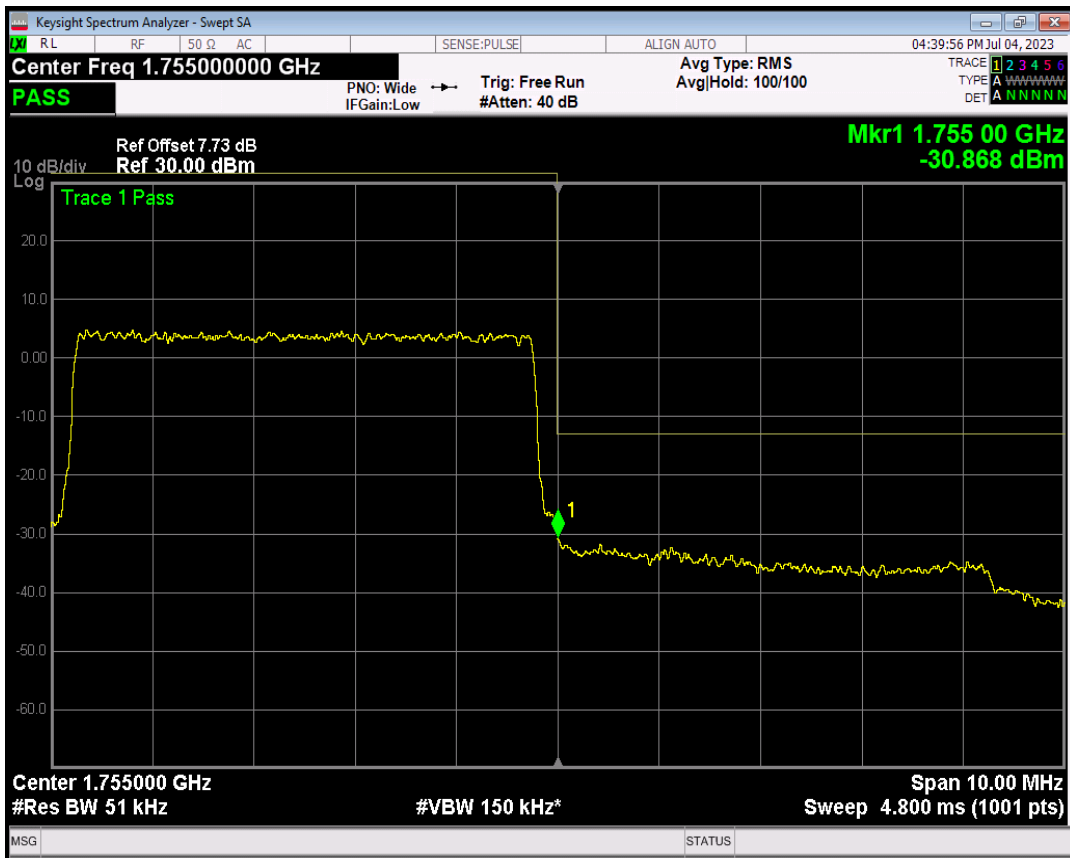

Band4 QPSK BW=5MHz Channel=20375 RB Size=25 Position=#0

Band4 16QAM BW=5MHz Channel=20375 RB Size=1 Position=#0