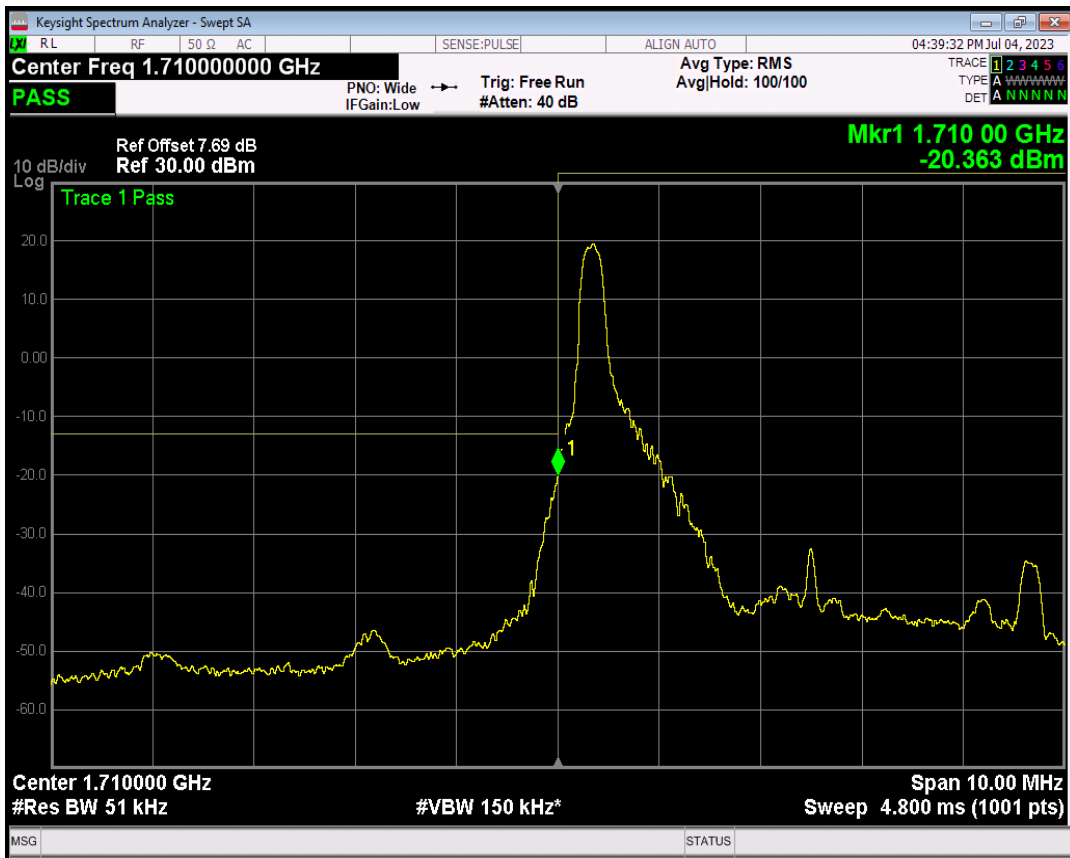

Band4 QPSK BW=5MHz Channel=19975 RB Size=1 Position=#0

Band4 QPSK BW=5MHz Channel=19975 RB Size=1 Position=#Max