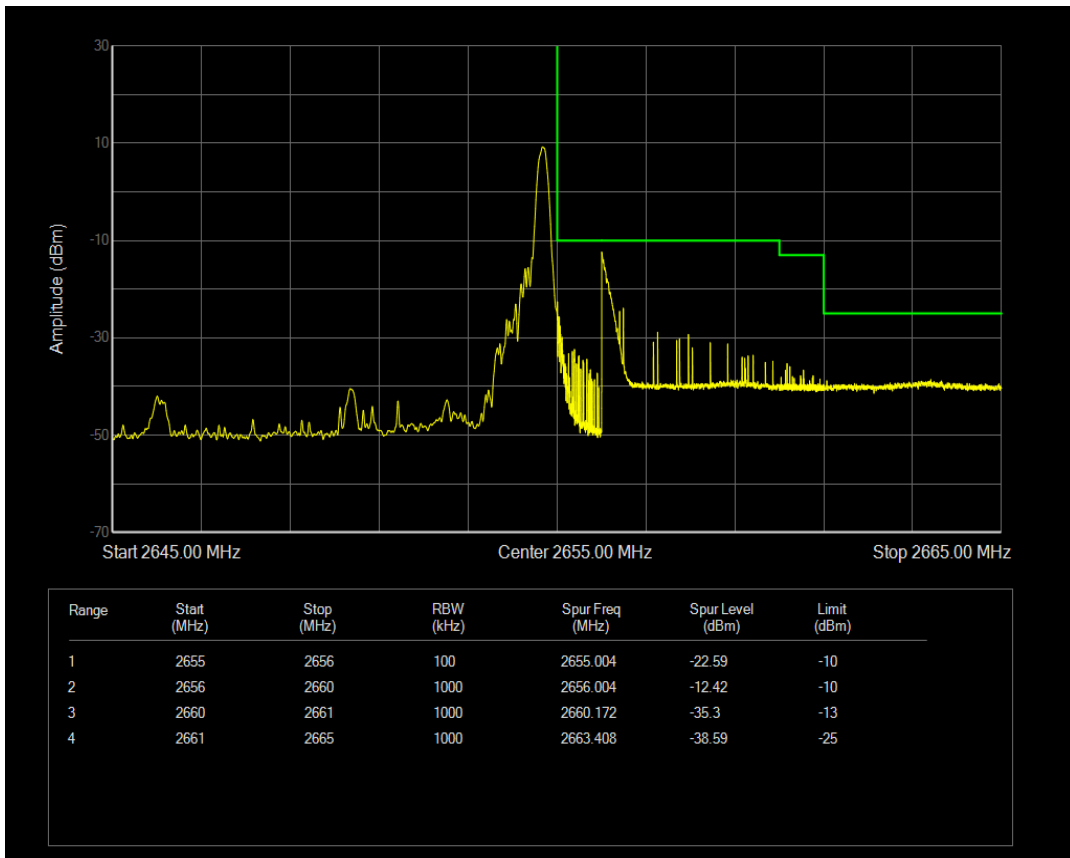

Band41(2535-2655) 16QAM BW=5MHz Channel=41215 RB Size=1 Position=#Max

Band41(2535-2655) 16QAM BW=5MHz Channel=41215 RB Size=25 Position=#0