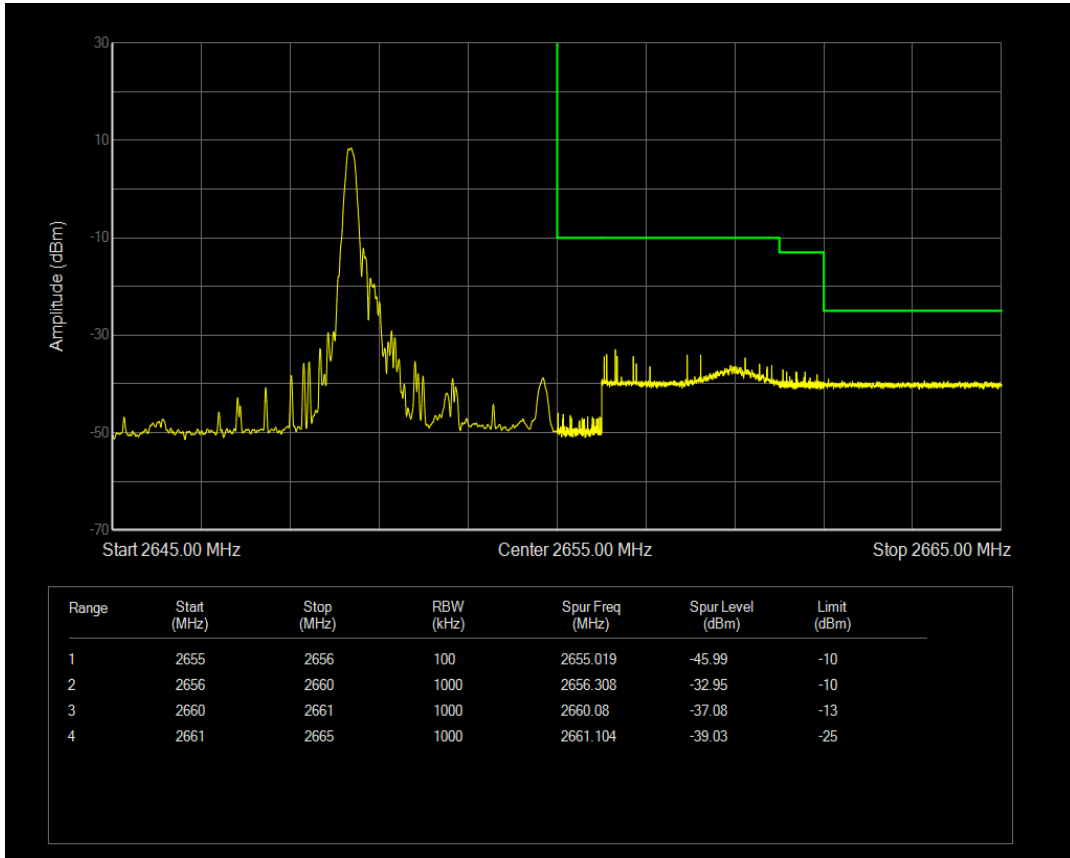

Band41(2535-2655) 16QAM BW=5MHz Channel=41215 RB Size=1 Position=#0

Band41(2535-2655) 16QAM BW=5MHz Channel=41215 RB Size=1 Position=#Max