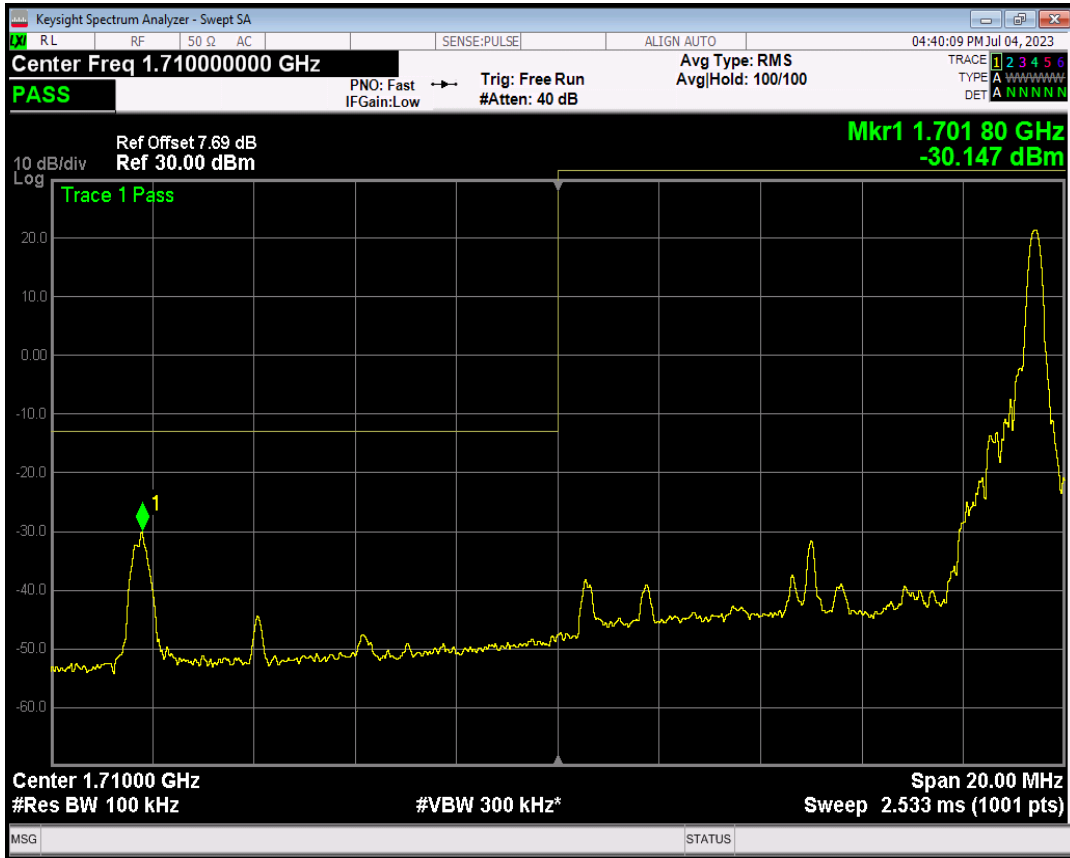

Band4 16QAM BW=5MHz Channel=20375 RB Size=1 Position=#Max

Band4 16QAM BW=5MHz Channel=20375 RB Size=25 Position=#0

Band4 QPSK BW=10MHz Channel=20000 RB Size=1 Position=#0

Band4 QPSK BW=10MHz Channel=20000 RB Size=1 Position=#Max

Band4 QPSK BW=10MHz Channel=20000 RB Size=50 Position=#0

Band4 16QAM BW=10MHz Channel=20000 RB Size=1 Position=#0

Band4 16QAM BW=10MHz Channel=20000 RB Size=1 Position=#Max

Band4 16QAM BW=10MHz Channel=20000 RB Size=50 Position=#0