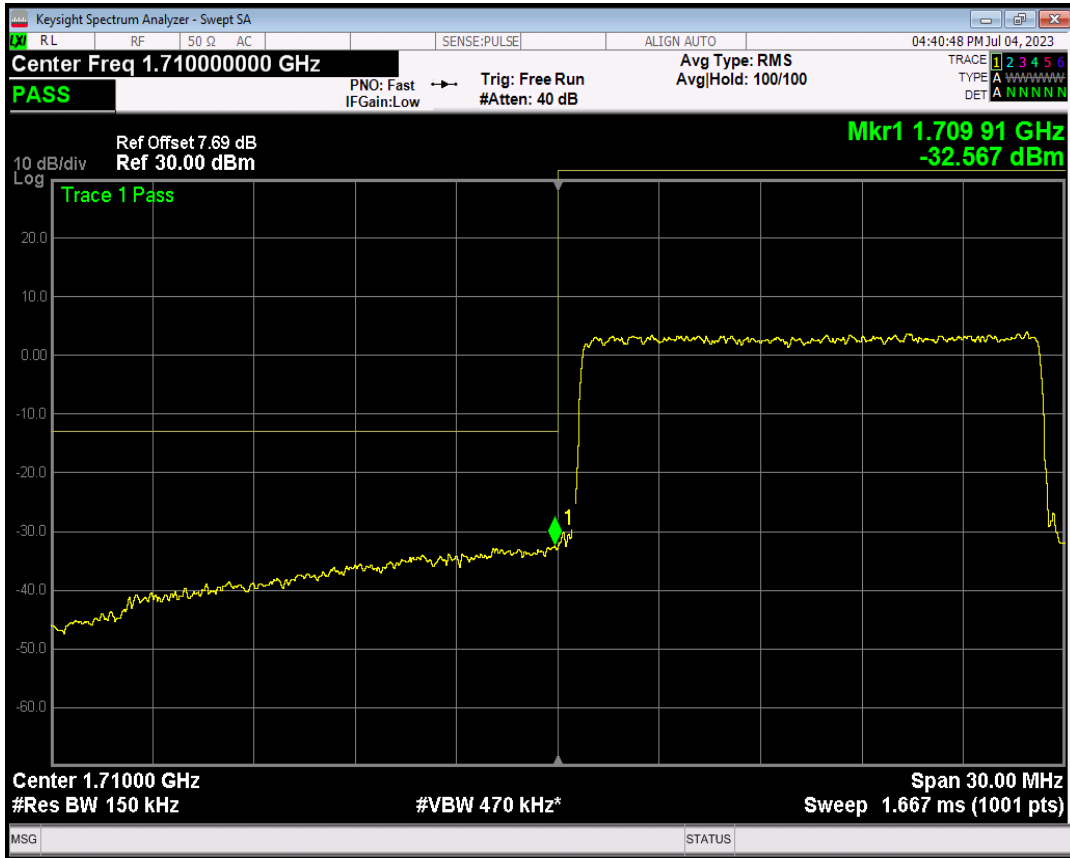

Band4 QPSK BW=15MHz Channel=20025 RB Size=75 Position=#0

Band4 16QAM BW=15MHz Channel=20025 RB Size=1 Position=#0

Band4 16QAM BW=15MHz Channel=20025 RB Size=1 Position=#Max

Band4 16QAM BW=15MHz Channel=20025 RB Size=75 Position=#0