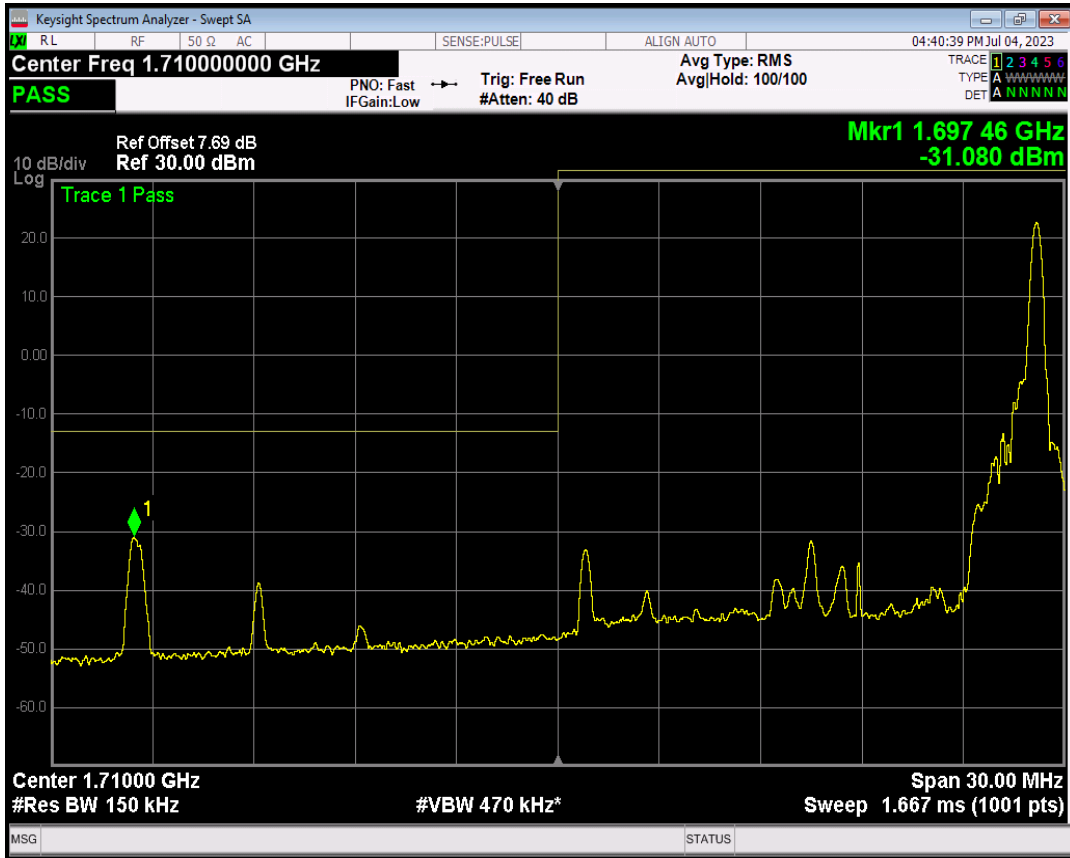

Band4 16QAM BW=10MHz Channel=20350 RB Size=1 Position=#Max

Band4 16QAM BW=10MHz Channel=20350 RB Size=50 Position=#0

Band4 QPSK BW=15MHz Channel=20025 RB Size=1 Position=#0

Band4 QPSK BW=15MHz Channel=20025 RB Size=1 Position=#Max

Band4 QPSK BW=15MHz Channel=20025 RB Size=75 Position=#0

Band4 16QAM BW=15MHz Channel=20025 RB Size=1 Position=#0

Band4 16QAM BW=15MHz Channel=20025 RB Size=1 Position=#Max

Band4 16QAM BW=15MHz Channel=20025 RB Size=75 Position=#0