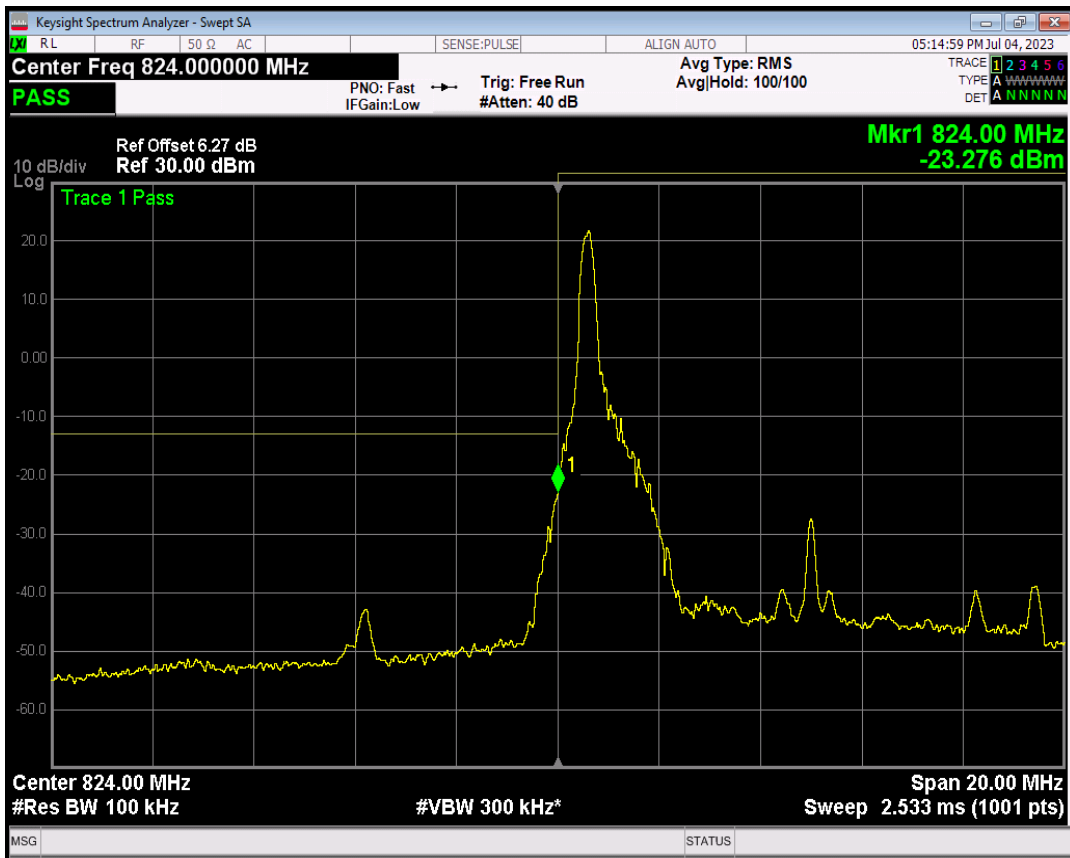

Band5 QPSK BW=10MHz Channel=20450 RB Size=1 Position=#0

Band5 QPSK BW=10MHz Channel=20450 RB Size=1 Position=#Max