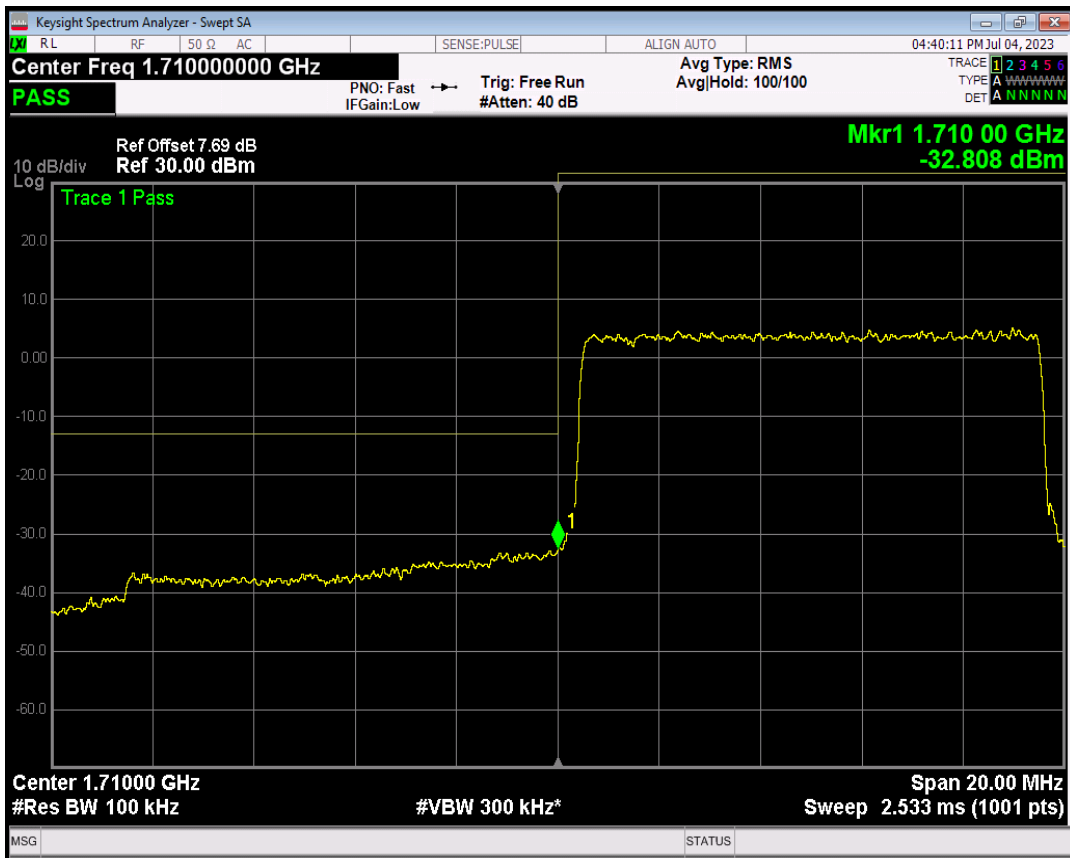

Band4 16QAM BW=5MHz Channel=20375 RB Size=1 Position=#Max

Band4 16QAM BW=5MHz Channel=20375 RB Size=25 Position=#0

Band4 QPSK BW=10MHz Channel=20000 RB Size=1 Position=#0

Band4 QPSK BW=10MHz Channel=20000 RB Size=1 Position=#Max

Band4 QPSK BW=10MHz Channel=20000 RB Size=50 Position=#0

Band4 16QAM BW=10MHz Channel=20000 RB Size=1 Position=#0

Band4 16QAM BW=10MHz Channel=20000 RB Size=1 Position=#Max

Band4 16QAM BW=10MHz Channel=20000 RB Size=50 Position=#0