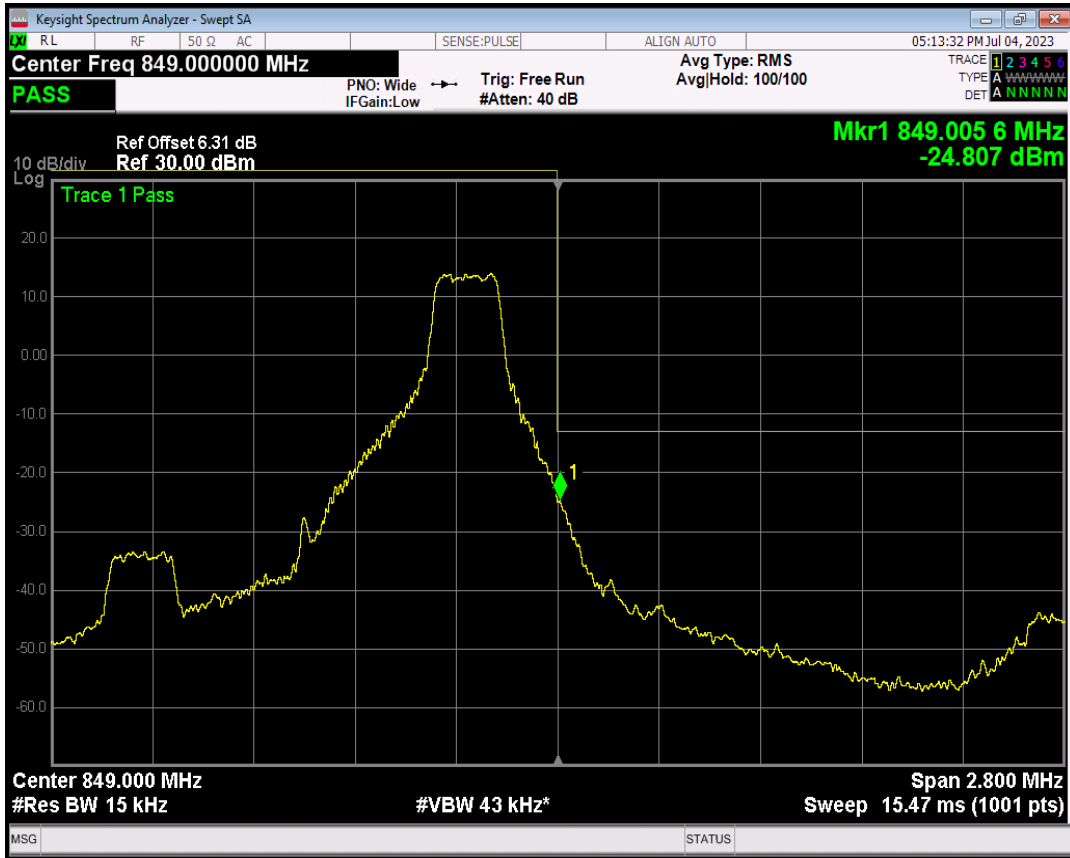

Band5 QPSK BW=1.4MHz Channel=20643 RB Size=1 Position=#Max

Band5 QPSK BW=1.4MHz Channel=20643 RB Size=6 Position=#0