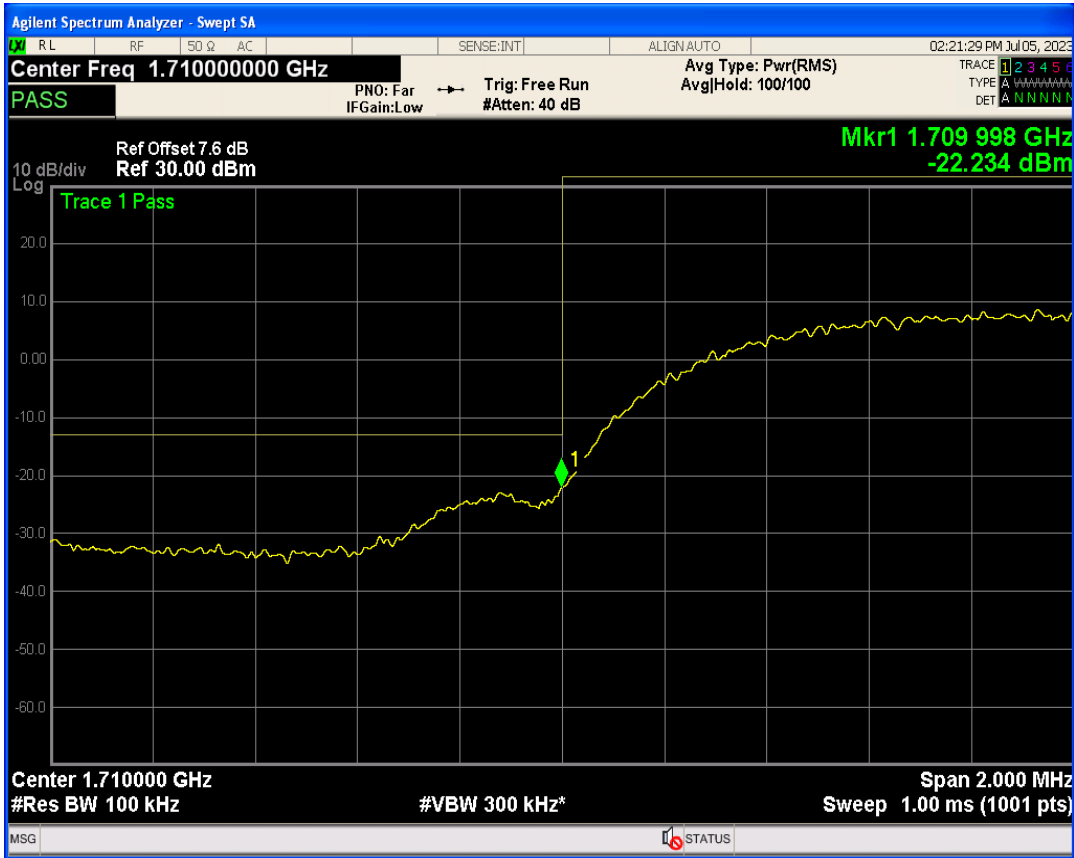

WCDMA Band2 Channel=9538

WCDMA Band2 Channel=9262

WCDMA Band4 Channel=1513

WCDMA Band4 Channel=1312

WCDMA Band5 Channel=4132

WCDMA Band5 Channel=4233

Out-of-band emissions

Band	Channel	Frequency (MHz)	Spur Freq (MHz)	Spur Level (dBm)	Limit (dBm)	Verdict
WCDMA Band2	9262	1852.4	19974.54	-23.76	-13	PASS
WCDMA Band2	9400	1880	19963.06	-23.03	-13	PASS
WCDMA Band2	9538	1907.6	19894.16	-23.54	-13	PASS
WCDMA Band4	1312	1712.4	19768.85	-23.85	-13	PASS
WCDMA Band4	1413	1732.6	19894.66	-24.22	-13	PASS
WCDMA Band4	1513	1752.6	1779.87	-20.78	-13	PASS
WCDMA Band5	4132	826.4	3163.82	-28.88	-13	PASS
WCDMA Band5	4182	836.4	3008.54	-29.37	-13	PASS
WCDMA Band5	4233	846.6	3551.15	-29.74	-13	PASS

WCDMA Band2 Channel=9262

WCDMA Band2 Channel=9538

WCDMA Band2 Channel=9400

WCDMA Band4 Channel=1312

WCDMA Band4 Channel=1413

WCDMA Band4 Channel=1513

WCDMA Band5 Channel=4132

WCDMA Band5 Channel=4182