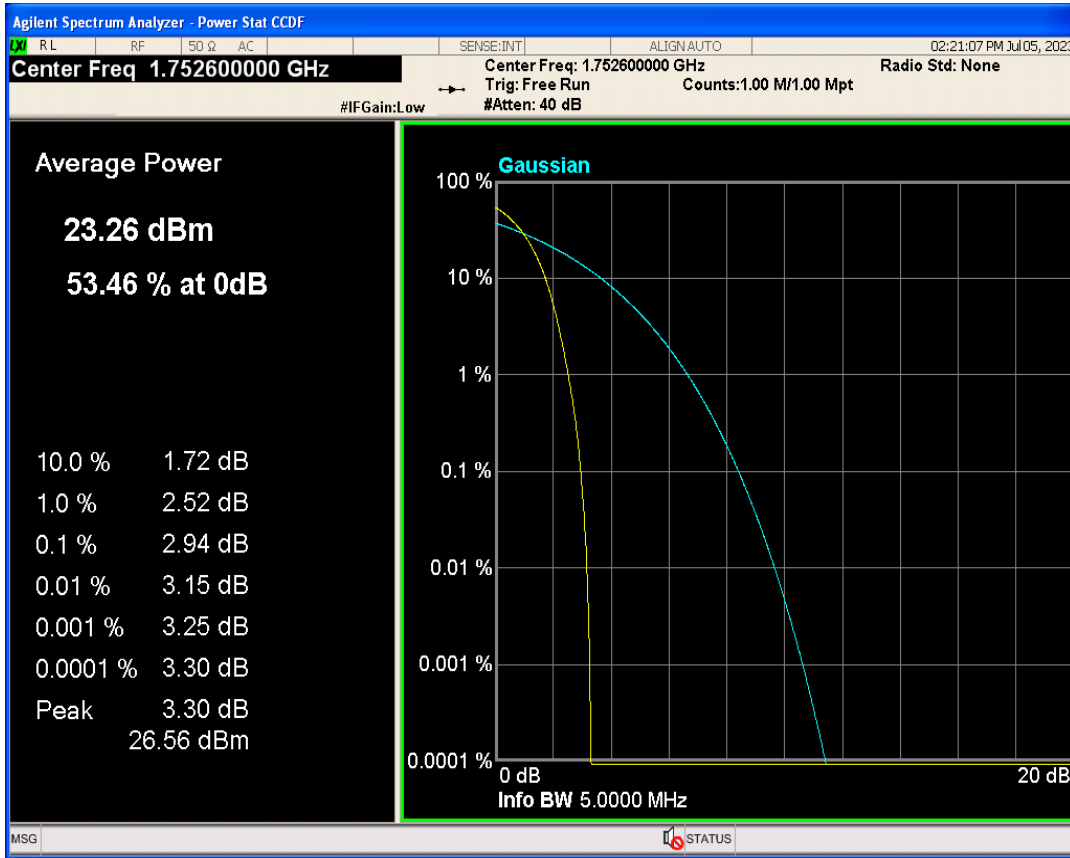

WCDMA Band2 Channel=9262

WCDMA Band2 Channel=9538

WCDMA Band2 Channel=9400

WCDMA Band4 Channel=1312

WCDMA Band4 Channel=1513

WCDMA Band4 Channel=1413

WCDMA Band5 Channel=4132

Occupied bandwidth