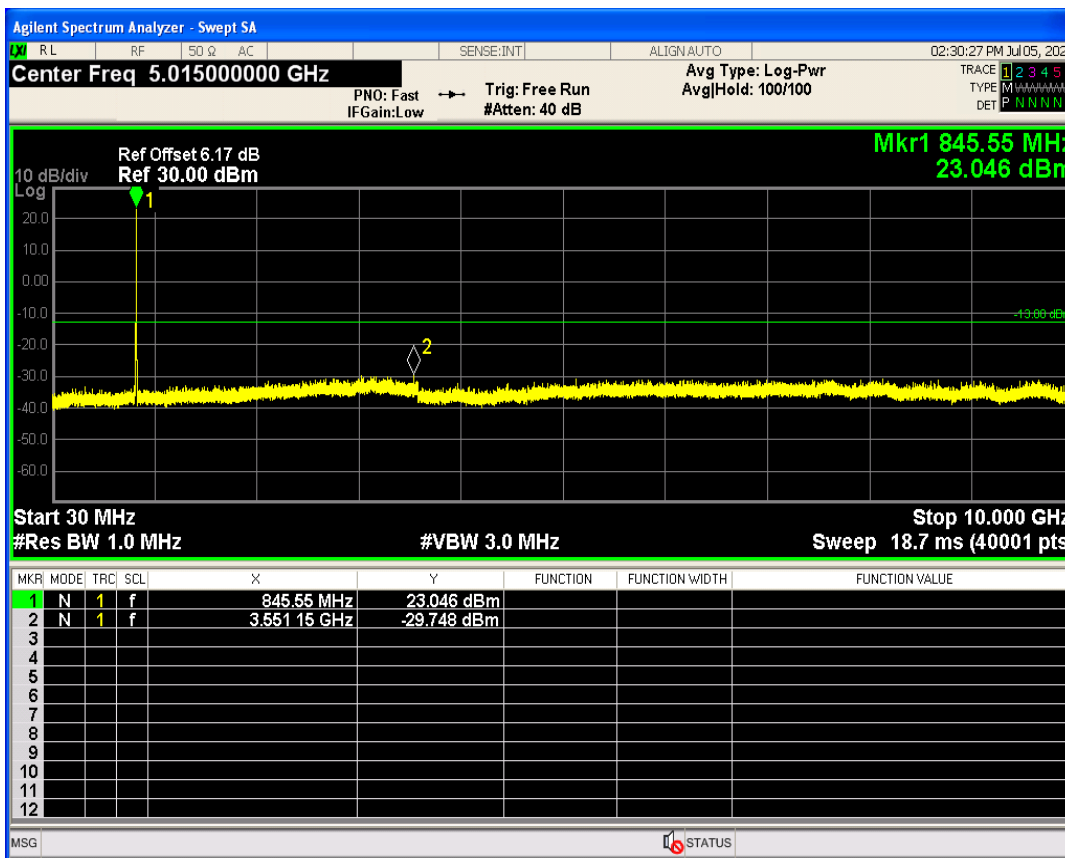

WCDMA Band5 Channel=4233