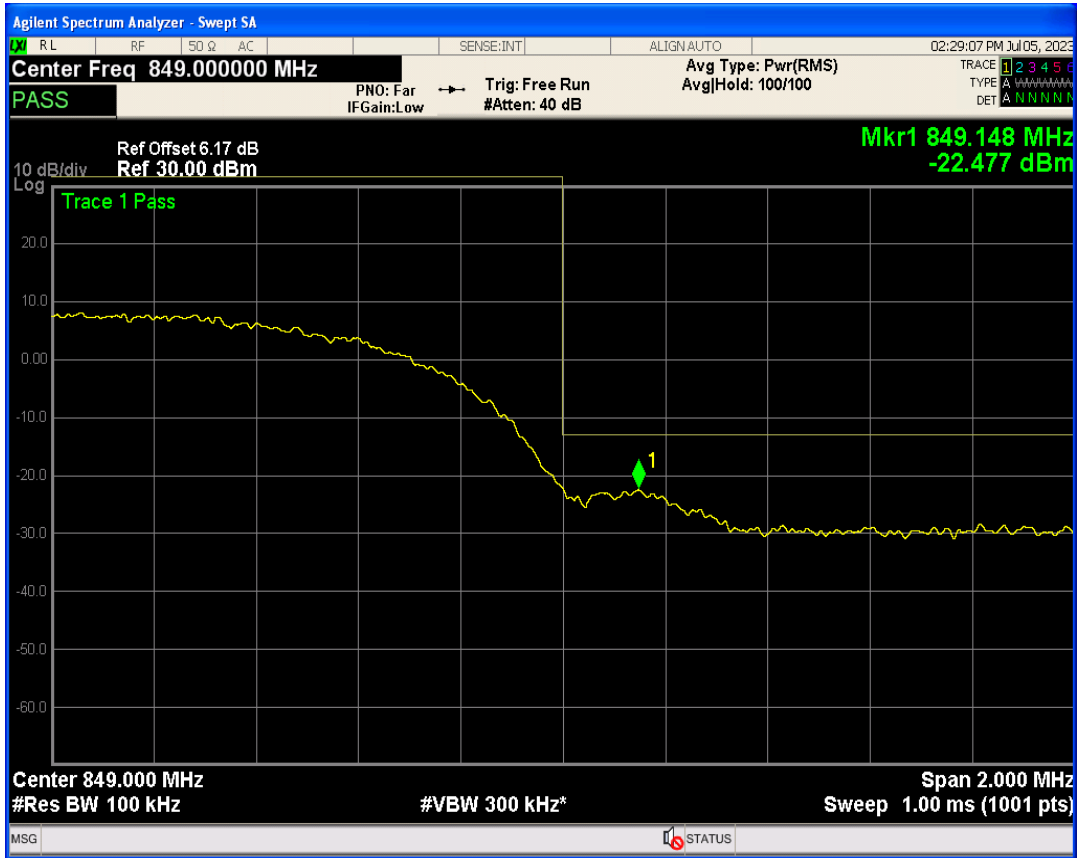

WCDMA Band2 Channel=9538

WCDMA Band2 Channel=9262

WCDMA Band4 Channel=1513

WCDMA Band4 Channel=1312

WCDMA Band5 Channel=4132

WCDMA Band5 Channel=4233

Out-of-band emissions

Band	Channel	Frequency (MHz)	Spur Freq (MHz)	Spur Level (dBm)	Limit (dBm)	Verdict
WCDMA Band2	9262	1852.4	19974.54	-23.76	-13	PASS
WCDMA Band2	9400	1880	19963.06	-23.03	-13	PASS
WCDMA Band2	9538	1907.6	19894.16	-23.54	-13	PASS
WCDMA Band4	1312	1712.4	19768.85	-23.85	-13	PASS
WCDMA Band4	1413	1732.6	19894.66	-24.22	-13	PASS
WCDMA Band4	1513	1752.6	1779.87	-20.78	-13	PASS
WCDMA Band5	4132	826.4	3163.82	-28.88	-13	PASS
WCDMA Band5	4182	836.4	3008.54	-29.37	-13	PASS
WCDMA Band5	4233	846.6	3551.15	-29.74	-13	PASS

WCDMA Band2 Channel=9262

WCDMA Band2 Channel=9538

WCDMA Band2 Channel=9400

WCDMA Band4 Channel=1312

WCDMA Band4 Channel=1413

WCDMA Band4 Channel=1513

WCDMA Band5 Channel=4132

WCDMA Band5 Channel=4182