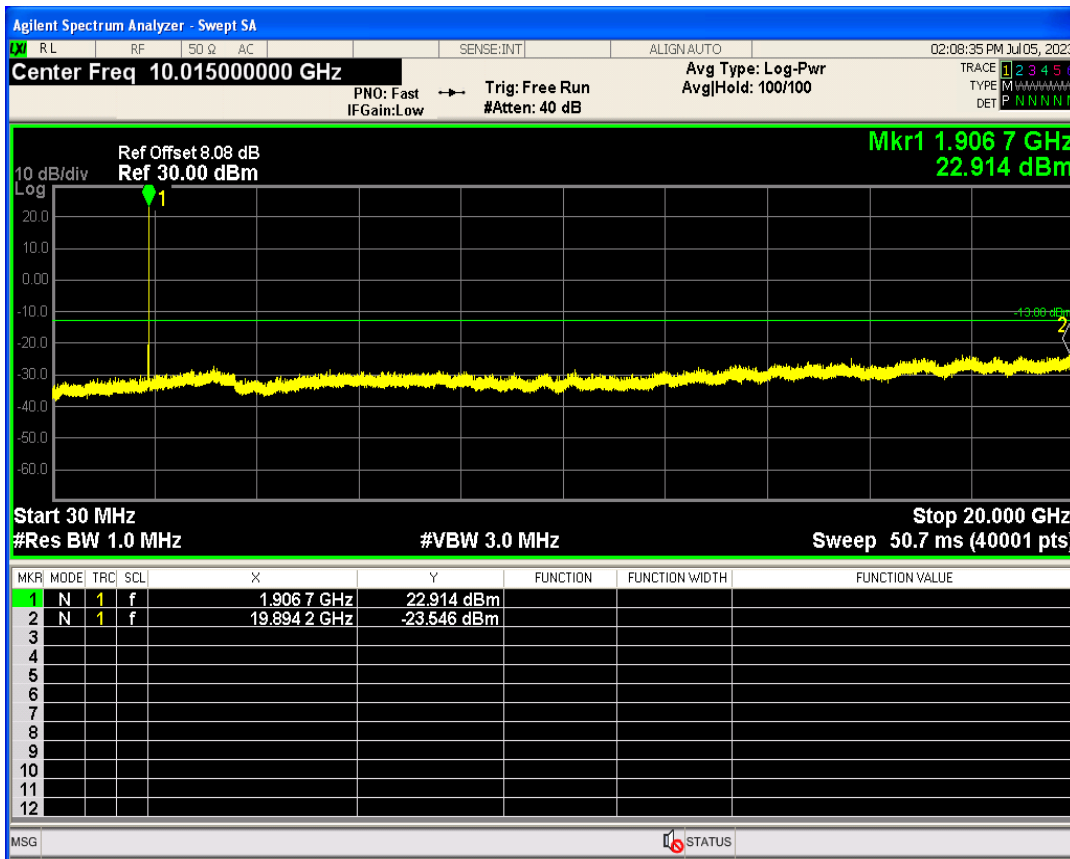

WCDMA Band2 Channel=9538

WCDMA Band2 Channel=9262

WCDMA Band4 Channel=1513

WCDMA Band4 Channel=1312

WCDMA Band5 Channel=4132

WCDMA Band5 Channel=4233

Out-of-band emissions

Band	Channel	Frequency (MHz)	Spur Freq (MHz)	Spur Level (dBm)	Limit (dBm)	Verdict
WCDMA Band2	9262	1852.4	19974.54	-23.76	-13	PASS
WCDMA Band2	9400	1880	19963.06	-23.03	-13	PASS
WCDMA Band2	9538	1907.6	19894.16	-23.54	-13	PASS
WCDMA Band4	1312	1712.4	19768.85	-23.85	-13	PASS
WCDMA Band4	1413	1732.6	19894.66	-24.22	-13	PASS
WCDMA Band4	1513	1752.6	1779.87	-20.78	-13	PASS
WCDMA Band5	4132	826.4	3163.82	-28.88	-13	PASS
WCDMA Band5	4182	836.4	3008.54	-29.37	-13	PASS
WCDMA Band5	4233	846.6	3551.15	-29.74	-13	PASS

WCDMA Band2 Channel=9262

WCDMA Band2 Channel=9538

WCDMA Band2 Channel=9400

WCDMA Band4 Channel=1312

WCDMA Band4 Channel=1413

WCDMA Band4 Channel=1513

WCDMA Band5 Channel=4132

WCDMA Band5 Channel=4182