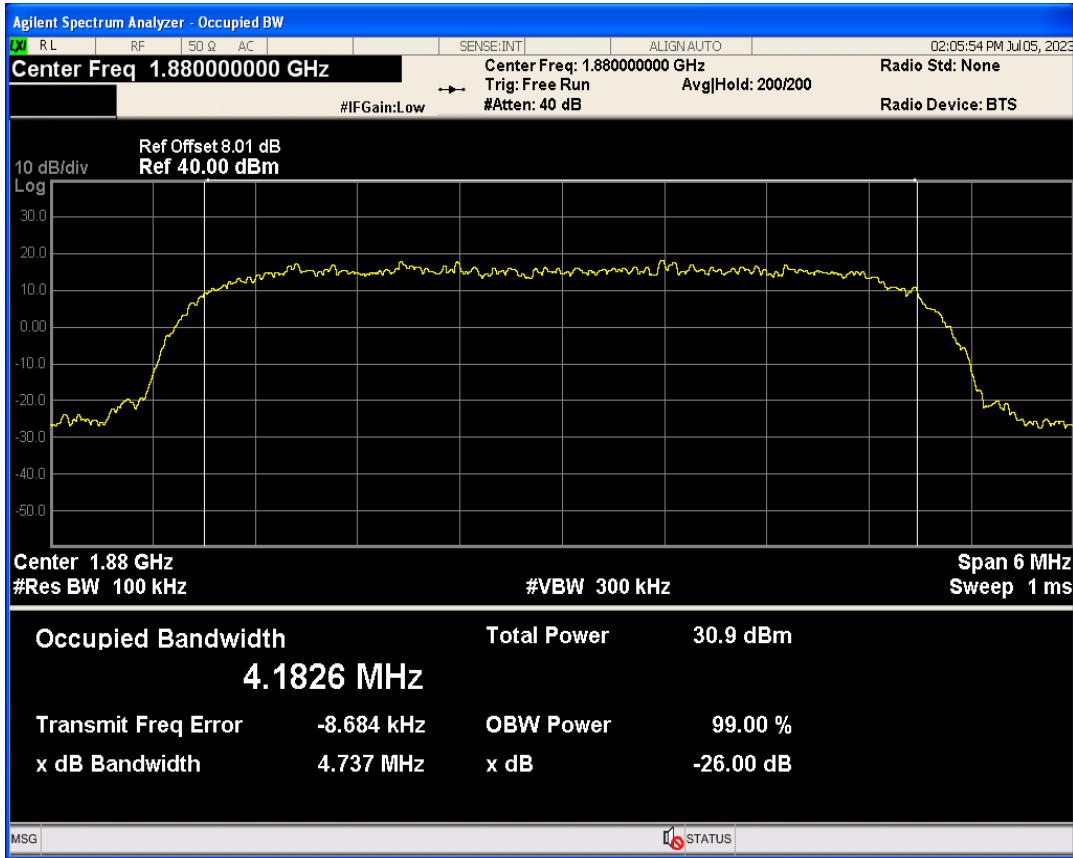

WCDMA Band2 Channel=9400