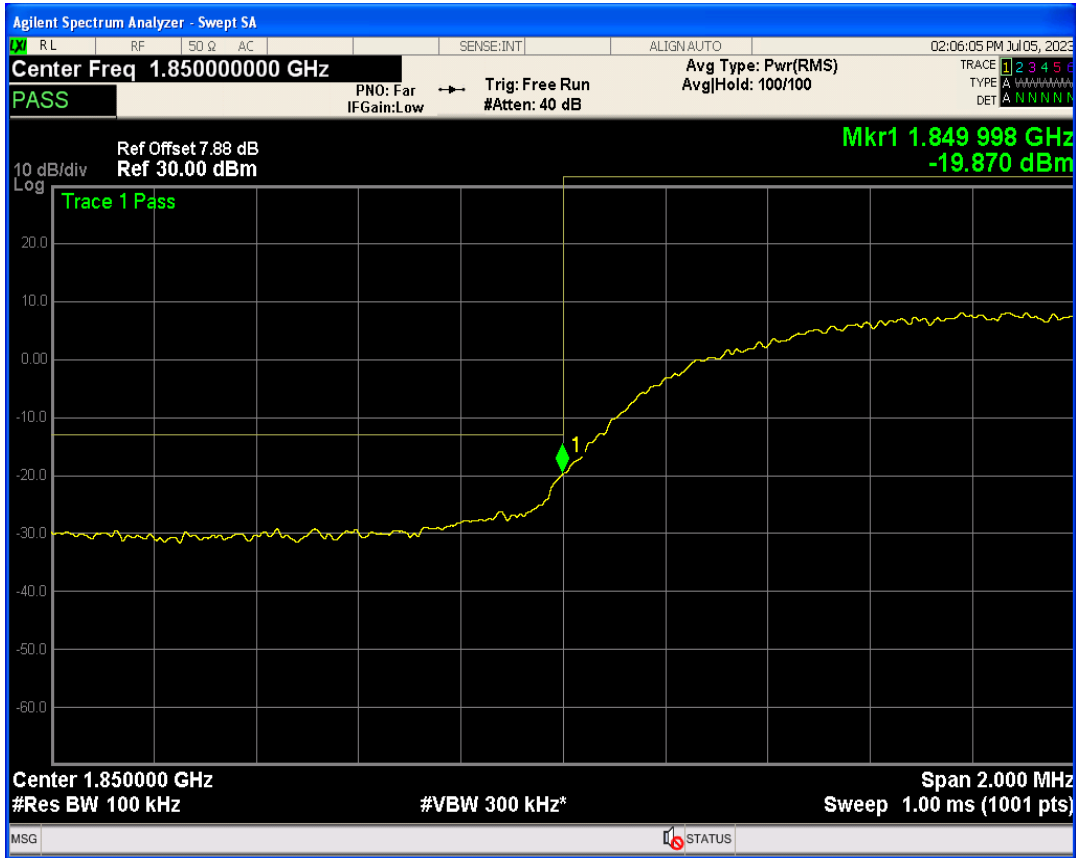

WCDMA Band5 Channel=4182

Band edge

Band	Channel	Frequency (MHz)	Spur Freq (MHz)	Spur Level (dBm)	Limit (dBm)	Verdict
WCDMA Band2	9262	1852.4	1850.00	-19.86	-13	PASS
WCDMA Band2	9538	1907.6	1910.00	-22.03	-13	PASS
WCDMA Band4	1312	1712.4	1710.00	-22.23	-13	PASS
WCDMA Band4	1513	1752.6	1755.00	-22.47	-13	PASS
WCDMA Band5	4132	826.4	823.88	-20.89	-13	PASS
WCDMA Band5	4233	846.6	849.15	-22.47	-13	PASS

WCDMA Band2 Channel=9538

WCDMA Band2 Channel=9262

WCDMA Band4 Channel=1513

WCDMA Band4 Channel=1312

WCDMA Band5 Channel=4132

WCDMA Band5 Channel=4233

Out-of-band emissions

Band	Channel	Frequency (MHz)	Spur Freq (MHz)	Spur Level (dBm)	Limit (dBm)	Verdict
WCDMA Band2	9262	1852.4	19974.54	-23.76	-13	PASS
WCDMA Band2	9400	1880	19963.06	-23.03	-13	PASS
WCDMA Band2	9538	1907.6	19894.16	-23.54	-13	PASS
WCDMA Band4	1312	1712.4	19768.85	-23.85	-13	PASS
WCDMA Band4	1413	1732.6	19894.66	-24.22	-13	PASS
WCDMA Band4	1513	1752.6	1779.87	-20.78	-13	PASS
WCDMA Band5	4132	826.4	3163.82	-28.88	-13	PASS
WCDMA Band5	4182	836.4	3008.54	-29.37	-13	PASS
WCDMA Band5	4233	846.6	3551.15	-29.74	-13	PASS