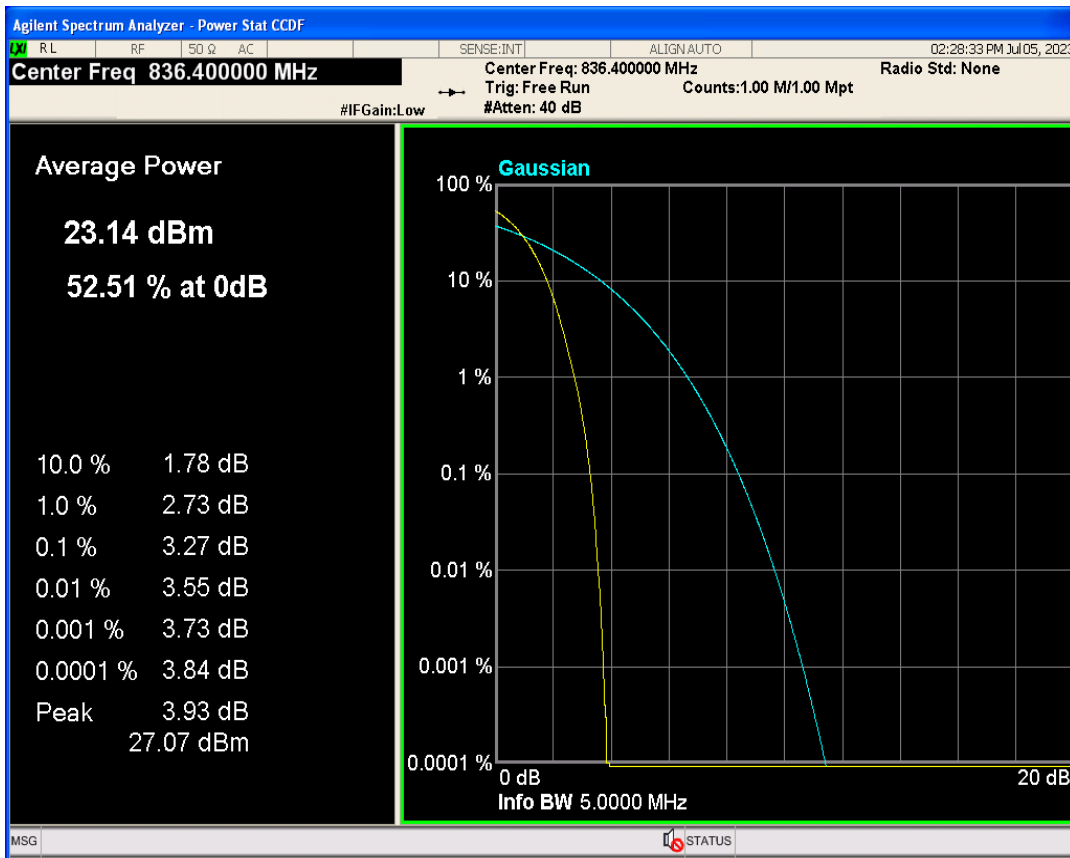

WCDMA Band2 Channel=9262

WCDMA Band2 Channel=9538

WCDMA Band2 Channel=9400

WCDMA Band4 Channel=1312

WCDMA Band4 Channel=1513

WCDMA Band4 Channel=1413

WCDMA Band5 Channel=4132

Occupied bandwidth