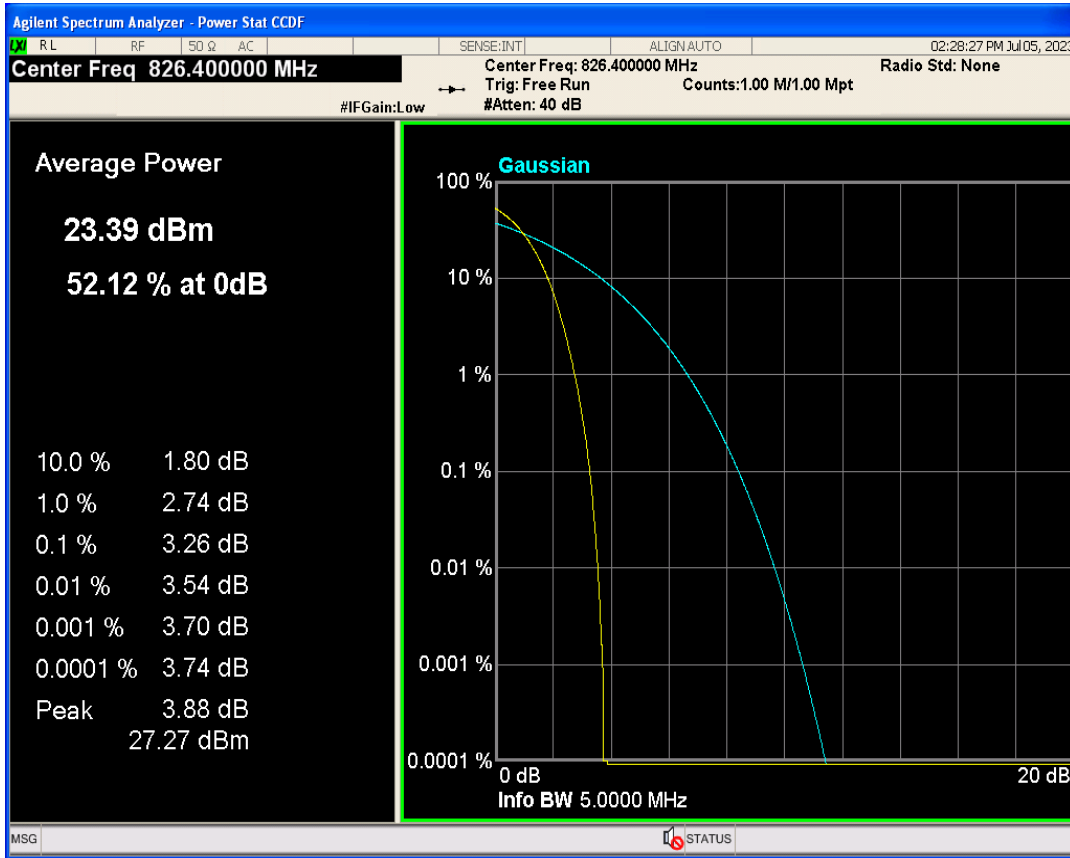

WCDMA Band2 Channel=9262

WCDMA Band2 Channel=9538

WCDMA Band2 Channel=9400

WCDMA Band4 Channel=1312

WCDMA Band4 Channel=1513

WCDMA Band4 Channel=1413

WCDMA Band5 Channel=4132

Occupied bandwidth