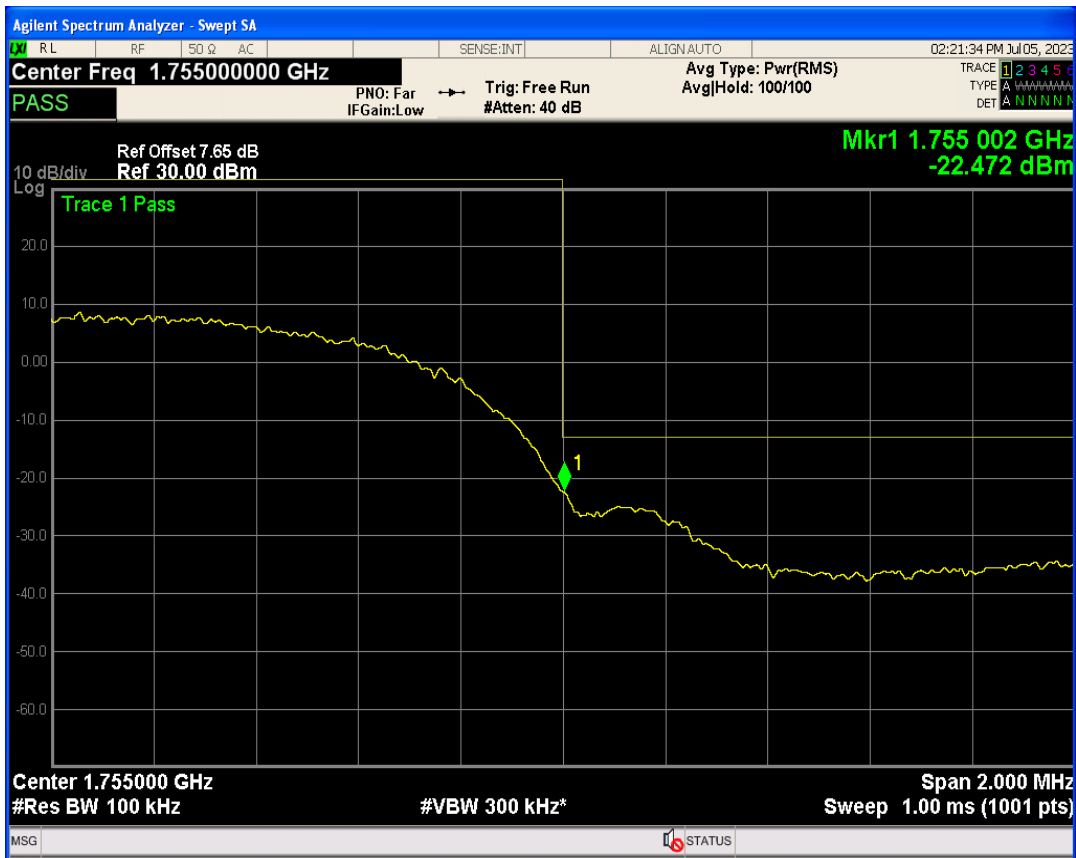

WCDMA Band5 Channel=4182

Band edge

Band	Channel	Frequency (MHz)	Spur Freq (MHz)	Spur Level (dBm)	Limit (dBm)	Verdict
WCDMA Band2	9262	1852.4	1850.00	-19.86	-13	PASS
WCDMA Band2	9538	1907.6	1910.00	-22.03	-13	PASS
WCDMA Band4	1312	1712.4	1710.00	-22.23	-13	PASS
WCDMA Band4	1513	1752.6	1755.00	-22.47	-13	PASS
WCDMA Band5	4132	826.4	823.88	-20.89	-13	PASS
WCDMA Band5	4233	846.6	849.15	-22.47	-13	PASS

WCDMA Band2 Channel=9538

WCDMA Band2 Channel=9262

WCDMA Band4 Channel=1513

WCDMA Band4 Channel=1312

WCDMA Band5 Channel=4132

WCDMA Band5 Channel=4233

Out-of-band emissions

Band	Channel	Frequency (MHz)	Spur Freq (MHz)	Spur Level (dBm)	Limit (dBm)	Verdict
WCDMA Band2	9262	1852.4	19974.54	-23.76	-13	PASS
WCDMA Band2	9400	1880	19963.06	-23.03	-13	PASS
WCDMA Band2	9538	1907.6	19894.16	-23.54	-13	PASS
WCDMA Band4	1312	1712.4	19768.85	-23.85	-13	PASS
WCDMA Band4	1413	1732.6	19894.66	-24.22	-13	PASS
WCDMA Band4	1513	1752.6	1779.87	-20.78	-13	PASS
WCDMA Band5	4132	826.4	3163.82	-28.88	-13	PASS
WCDMA Band5	4182	836.4	3008.54	-29.37	-13	PASS
WCDMA Band5	4233	846.6	3551.15	-29.74	-13	PASS