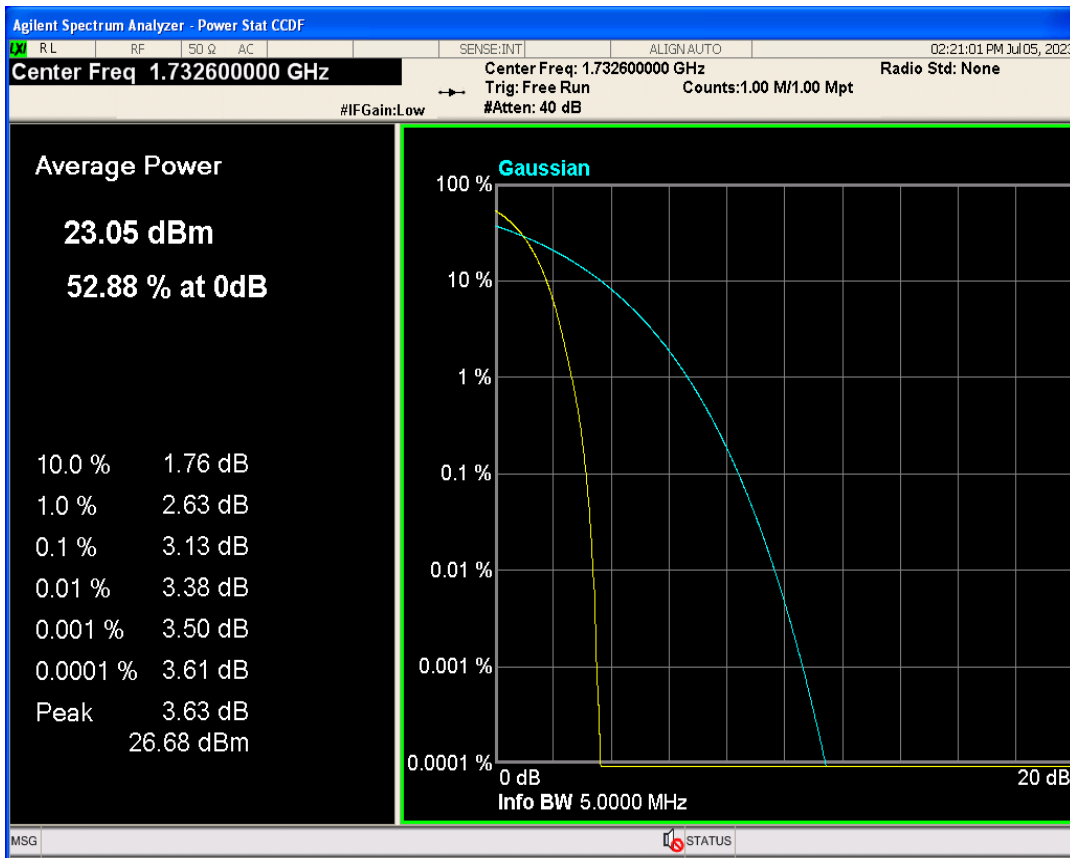

WCDMA Band2 Channel=9262

WCDMA Band2 Channel=9538

WCDMA Band2 Channel=9400

WCDMA Band4 Channel=1312

WCDMA Band4 Channel=1513

WCDMA Band4 Channel=1413

WCDMA Band5 Channel=4132

Occupied bandwidth