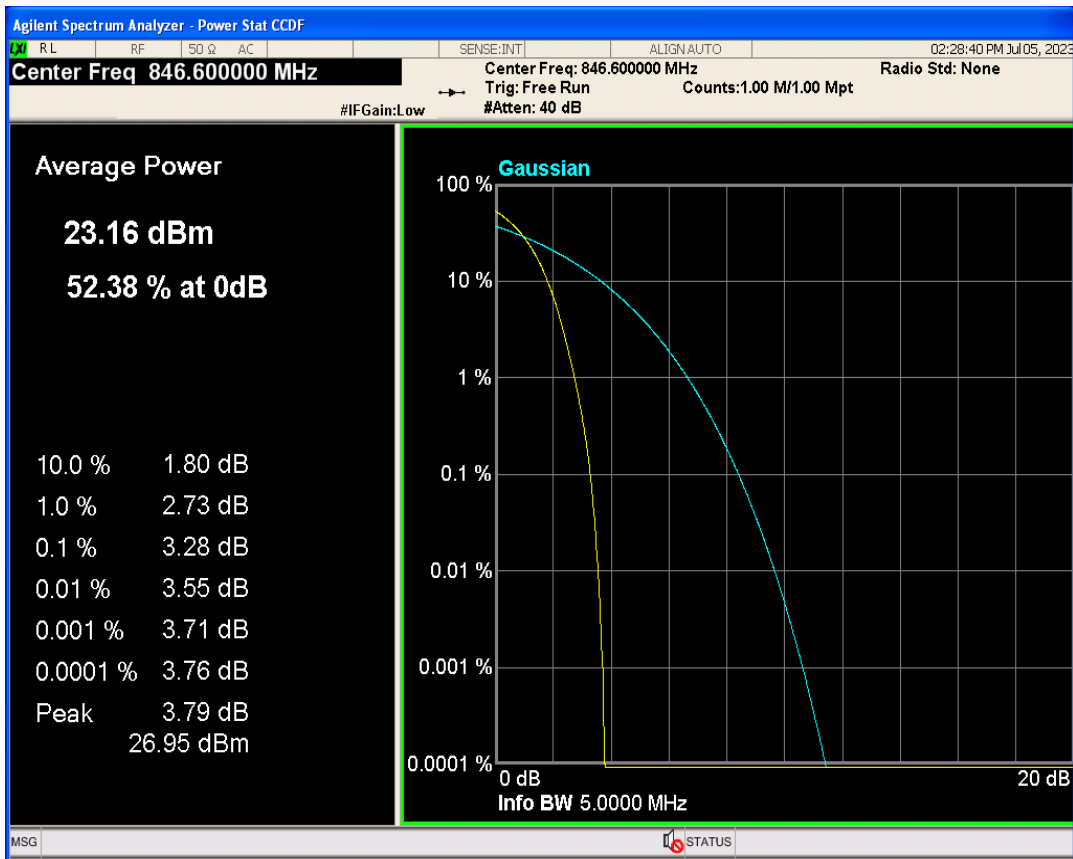

WCDMA Band2 Channel=9262

WCDMA Band2 Channel=9538

WCDMA Band2 Channel=9400

WCDMA Band4 Channel=1312

WCDMA Band4 Channel=1513

WCDMA Band4 Channel=1413

WCDMA Band5 Channel=4132

Occupied bandwidth