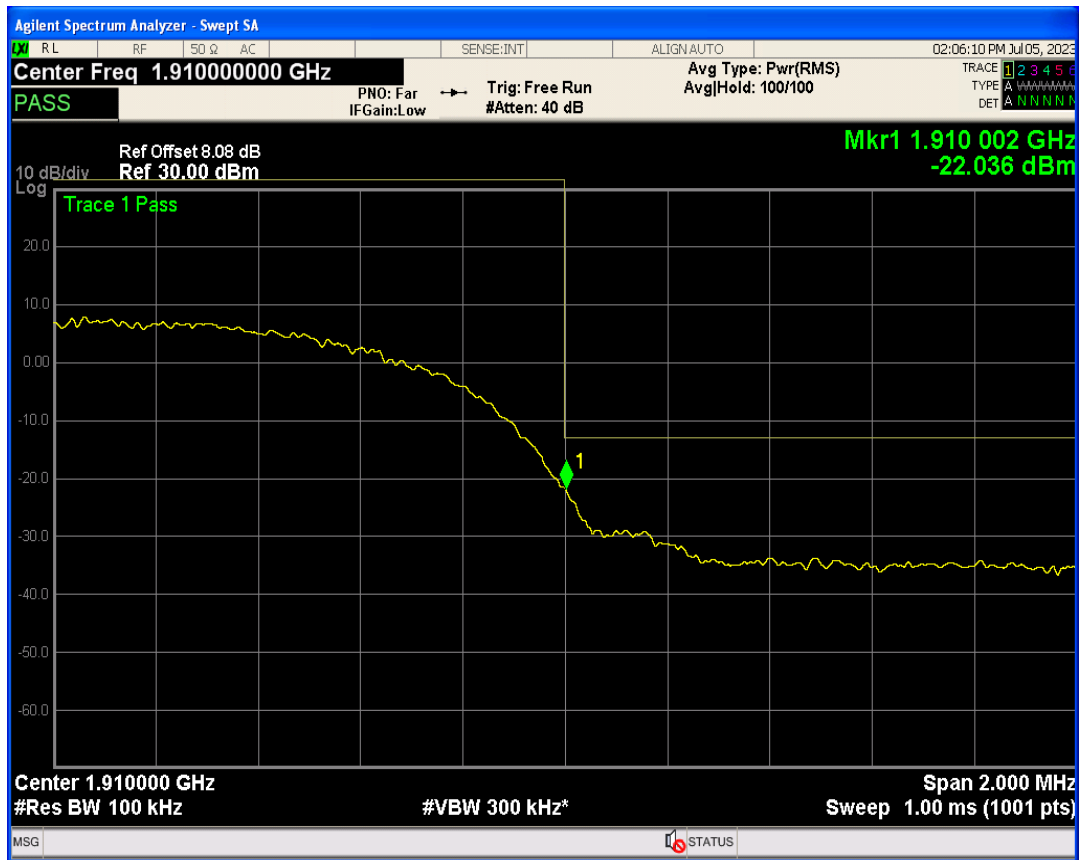

Band edge

Band	Channel	Frequency (MHz)	Spur Freq (MHz)	Spur Level (dBm)	Limit (dBm)	Verdict
WCDMA Band2	9262	1852.4	1850.00	-19.86	-13	PASS
WCDMA Band2	9538	1907.6	1910.00	-22.03	-13	PASS
WCDMA Band4	1312	1712.4	1710.00	-22.23	-13	PASS
WCDMA Band4	1513	1752.6	1755.00	-22.47	-13	PASS
WCDMA Band5	4132	826.4	823.88	-20.89	-13	PASS
WCDMA Band5	4233	846.6	849.15	-22.47	-13	PASS

WCDMA Band2 Channel=9538