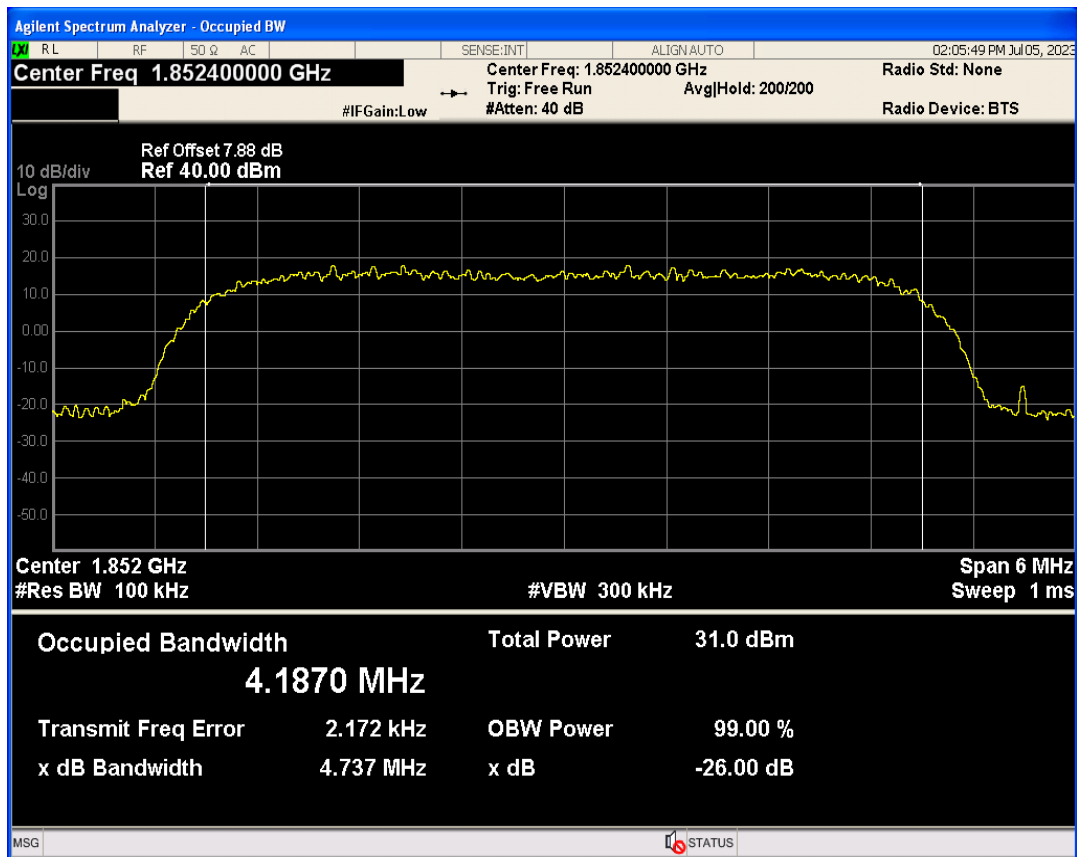

Occupied bandwidth

Band	Channel	Frequency (MHz)	99% OBW (kHz)	-26dB EBW (kHz)	Verdict
WCDMA Band2	9262	1852.4	4187.000	4736.661	PASS
WCDMA Band2	9400	1880	4182.598	4736.583	PASS
WCDMA Band2	9538	1907.6	4181.327	4712.871	PASS
WCDMA Band4	1312	1712.4	4173.798	4709.396	PASS
WCDMA Band4	1413	1732.6	4189.687	4717.790	PASS
WCDMA Band4	1513	1752.6	4181.850	4718.618	PASS
WCDMA Band5	4132	826.4	4177.381	4671.294	PASS
WCDMA Band5	4182	836.4	4165.368	4667.090	PASS
WCDMA Band5	4233	846.6	4186.564	4700.756	PASS

WCDMA Band2 Channel=9262