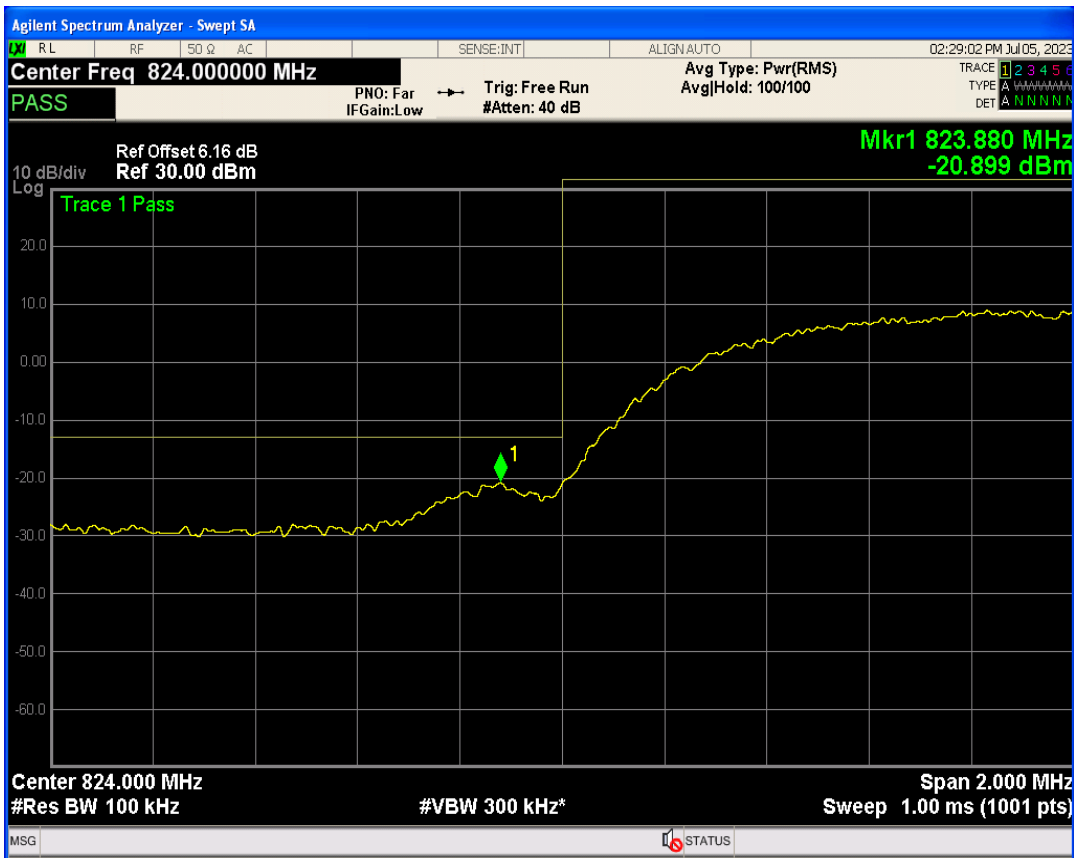

WCDMA Band2 Channel=9538

WCDMA Band2 Channel=9262

WCDMA Band4 Channel=1513

WCDMA Band4 Channel=1312

WCDMA Band5 Channel=4132

WCDMA Band5 Channel=4233

Out-of-band emissions

Band	Channel	Frequency (MHz)	Spur Freq (MHz)	Spur Level (dBm)	Limit (dBm)	Verdict
WCDMA Band2	9262	1852.4	19974.54	-23.76	-13	PASS
WCDMA Band2	9400	1880	19963.06	-23.03	-13	PASS
WCDMA Band2	9538	1907.6	19894.16	-23.54	-13	PASS
WCDMA Band4	1312	1712.4	19768.85	-23.85	-13	PASS
WCDMA Band4	1413	1732.6	19894.66	-24.22	-13	PASS
WCDMA Band4	1513	1752.6	1779.87	-20.78	-13	PASS
WCDMA Band5	4132	826.4	3163.82	-28.88	-13	PASS
WCDMA Band5	4182	836.4	3008.54	-29.37	-13	PASS
WCDMA Band5	4233	846.6	3551.15	-29.74	-13	PASS

WCDMA Band2 Channel=9262

WCDMA Band2 Channel=9538

WCDMA Band2 Channel=9400

WCDMA Band4 Channel=1312

WCDMA Band4 Channel=1413

WCDMA Band4 Channel=1513

WCDMA Band5 Channel=4132

WCDMA Band5 Channel=4182