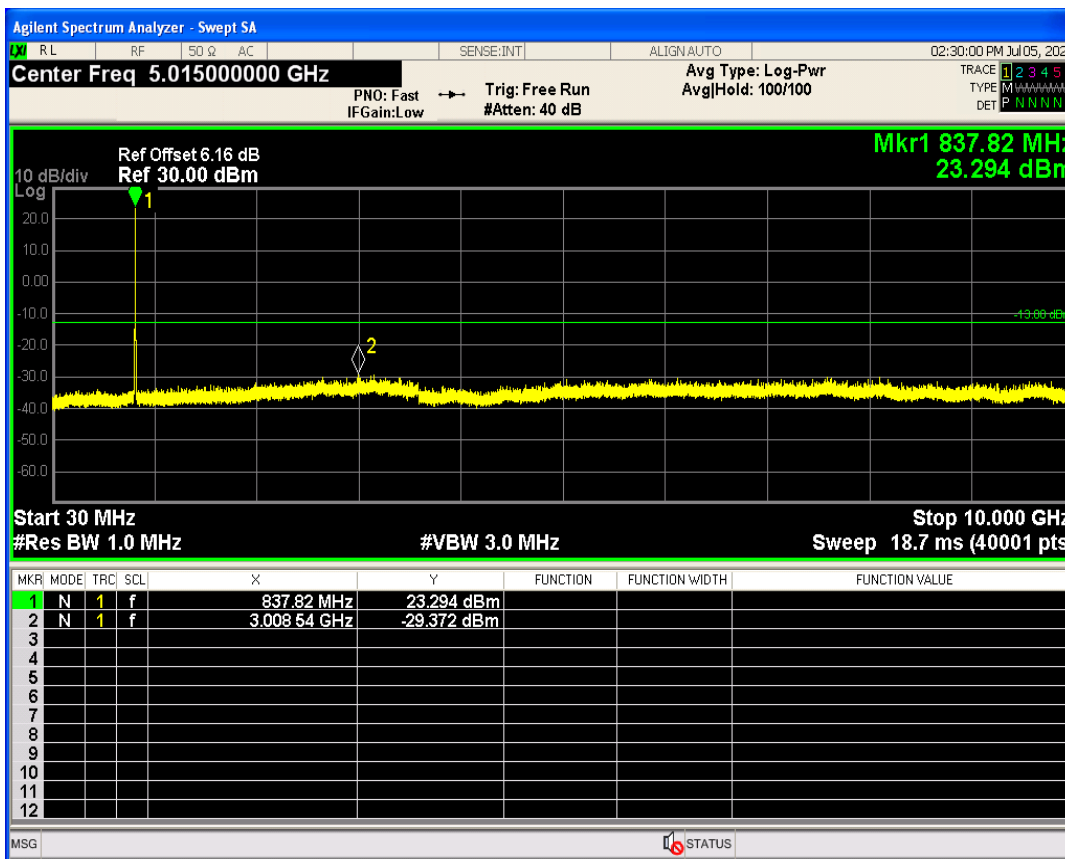

WCDMA Band2 Channel=9538

WCDMA Band2 Channel=9262

WCDMA Band4 Channel=1513

WCDMA Band4 Channel=1312

WCDMA Band5 Channel=4132

WCDMA Band5 Channel=4233

Out-of-band emissions

Band	Channel	Frequency (MHz)	Spur Freq (MHz)	Spur Level (dBm)	Limit (dBm)	Verdict
WCDMA Band2	9262	1852.4	19974.54	-23.76	-13	PASS
WCDMA Band2	9400	1880	19963.06	-23.03	-13	PASS
WCDMA Band2	9538	1907.6	19894.16	-23.54	-13	PASS
WCDMA Band4	1312	1712.4	19768.85	-23.85	-13	PASS
WCDMA Band4	1413	1732.6	19894.66	-24.22	-13	PASS
WCDMA Band4	1513	1752.6	1779.87	-20.78	-13	PASS
WCDMA Band5	4132	826.4	3163.82	-28.88	-13	PASS
WCDMA Band5	4182	836.4	3008.54	-29.37	-13	PASS
WCDMA Band5	4233	846.6	3551.15	-29.74	-13	PASS

WCDMA Band2 Channel=9262

WCDMA Band2 Channel=9538

WCDMA Band2 Channel=9400

WCDMA Band4 Channel=1312

WCDMA Band4 Channel=1413

WCDMA Band4 Channel=1513

WCDMA Band5 Channel=4132

WCDMA Band5 Channel=4182