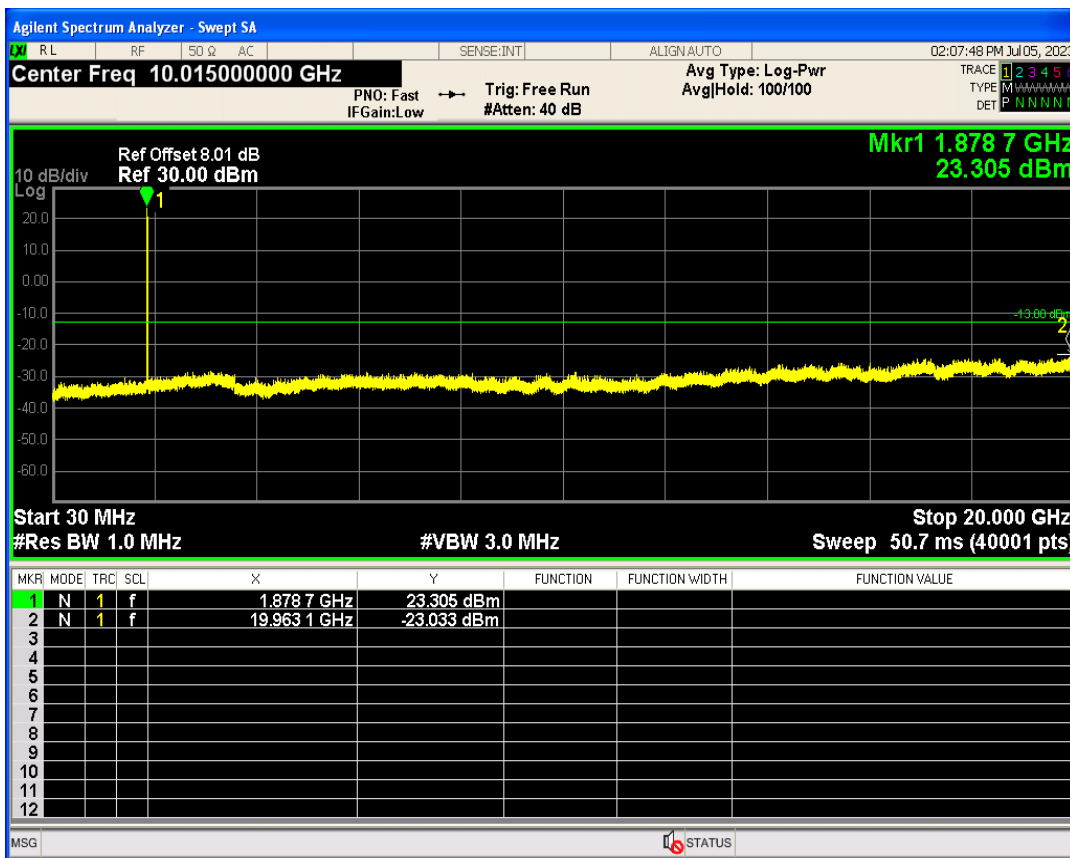

WCDMA Band2 Channel=9538

WCDMA Band2 Channel=9262

WCDMA Band4 Channel=1513

WCDMA Band4 Channel=1312

WCDMA Band5 Channel=4132

WCDMA Band5 Channel=4233

Out-of-band emissions

Band	Channel	Frequency (MHz)	Spur Freq (MHz)	Spur Level (dBm)	Limit (dBm)	Verdict
WCDMA Band2	9262	1852.4	19974.54	-23.76	-13	PASS
WCDMA Band2	9400	1880	19963.06	-23.03	-13	PASS
WCDMA Band2	9538	1907.6	19894.16	-23.54	-13	PASS
WCDMA Band4	1312	1712.4	19768.85	-23.85	-13	PASS
WCDMA Band4	1413	1732.6	19894.66	-24.22	-13	PASS
WCDMA Band4	1513	1752.6	1779.87	-20.78	-13	PASS
WCDMA Band5	4132	826.4	3163.82	-28.88	-13	PASS
WCDMA Band5	4182	836.4	3008.54	-29.37	-13	PASS
WCDMA Band5	4233	846.6	3551.15	-29.74	-13	PASS

WCDMA Band2 Channel=9262

WCDMA Band2 Channel=9538

WCDMA Band2 Channel=9400

WCDMA Band4 Channel=1312

WCDMA Band4 Channel=1413

WCDMA Band4 Channel=1513

WCDMA Band5 Channel=4132

WCDMA Band5 Channel=4182