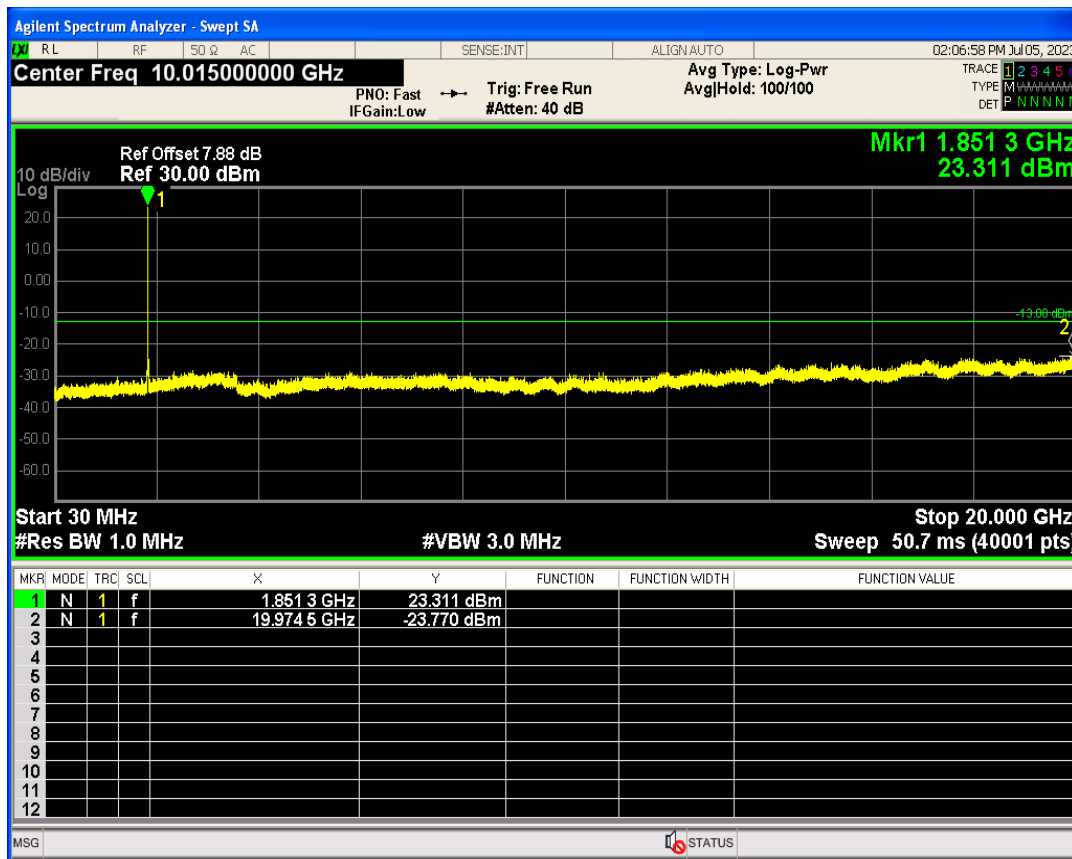

WCDMA Band5 Channel=4182

Band edge

Band	Channel	Frequency (MHz)	Spur Freq (MHz)	Spur Level (dBm)	Limit (dBm)	Verdict
WCDMA Band2	9262	1852.4	1850.00	-19.86	-13	PASS
WCDMA Band2	9538	1907.6	1910.00	-22.03	-13	PASS
WCDMA Band4	1312	1712.4	1710.00	-22.23	-13	PASS
WCDMA Band4	1513	1752.6	1755.00	-22.47	-13	PASS
WCDMA Band5	4132	826.4	823.88	-20.89	-13	PASS
WCDMA Band5	4233	846.6	849.15	-22.47	-13	PASS

WCDMA Band2 Channel=9538

WCDMA Band2 Channel=9262

WCDMA Band4 Channel=1513

WCDMA Band4 Channel=1312

WCDMA Band5 Channel=4132

WCDMA Band5 Channel=4233

Out-of-band emissions

Band	Channel	Frequency (MHz)	Spur Freq (MHz)	Spur Level (dBm)	Limit (dBm)	Verdict
WCDMA Band2	9262	1852.4	19974.54	-23.76	-13	PASS
WCDMA Band2	9400	1880	19963.06	-23.03	-13	PASS
WCDMA Band2	9538	1907.6	19894.16	-23.54	-13	PASS
WCDMA Band4	1312	1712.4	19768.85	-23.85	-13	PASS
WCDMA Band4	1413	1732.6	19894.66	-24.22	-13	PASS
WCDMA Band4	1513	1752.6	1779.87	-20.78	-13	PASS
WCDMA Band5	4132	826.4	3163.82	-28.88	-13	PASS
WCDMA Band5	4182	836.4	3008.54	-29.37	-13	PASS
WCDMA Band5	4233	846.6	3551.15	-29.74	-13	PASS

WCDMA Band2 Channel=9262

WCDMA Band2 Channel=9538

WCDMA Band2 Channel=9400

WCDMA Band4 Channel=1312

WCDMA Band4 Channel=1413

WCDMA Band4 Channel=1513

WCDMA Band5 Channel=4132

WCDMA Band5 Channel=4182