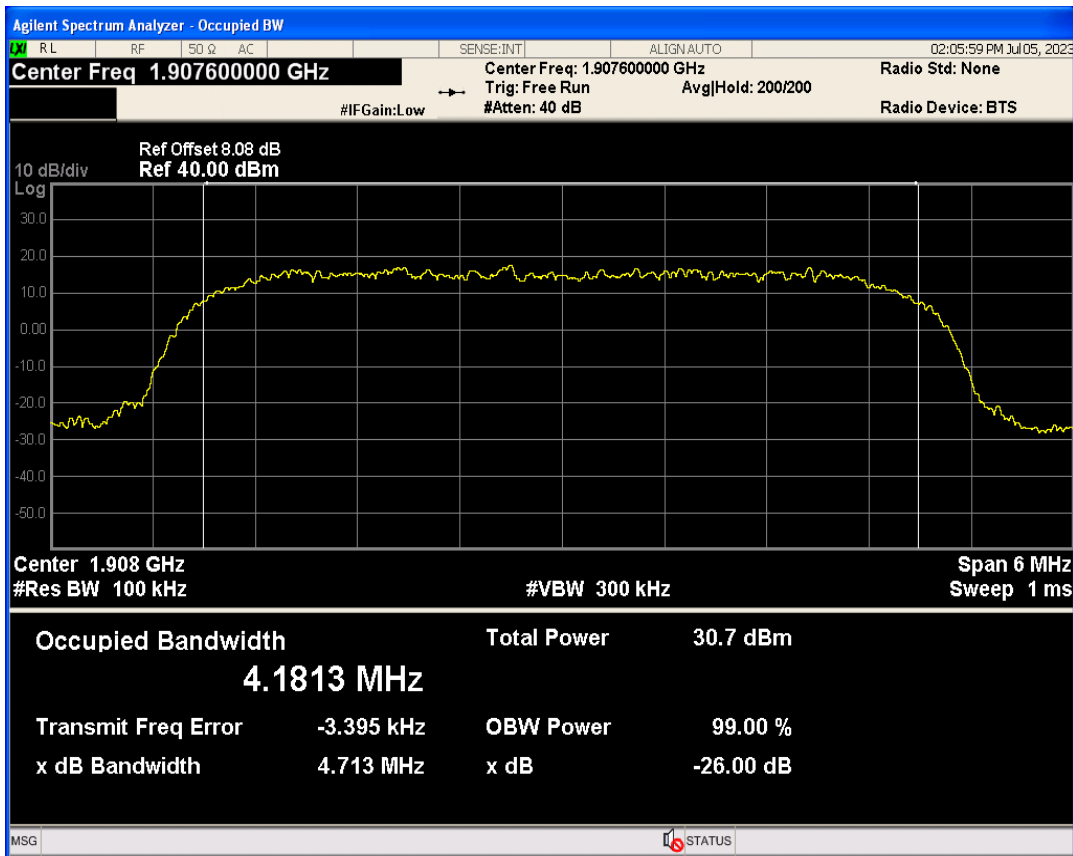

WCDMA Band2 Channel=9538