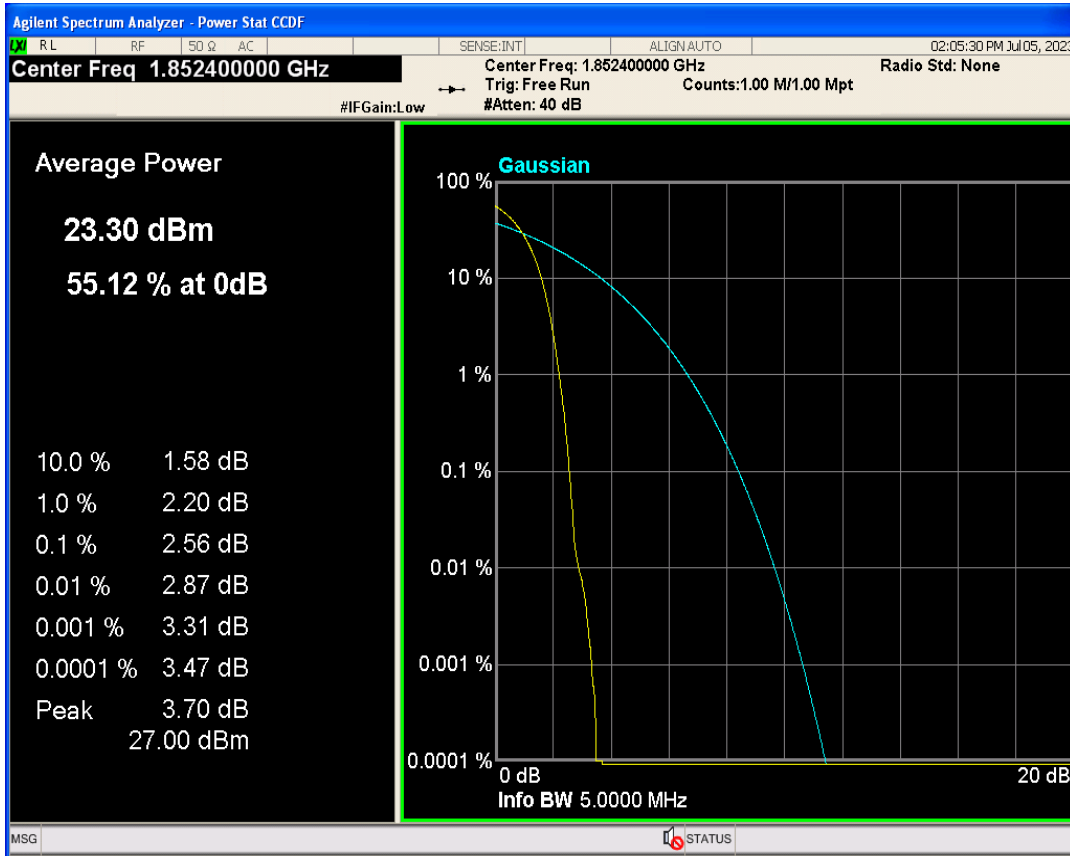

WCDMA Band2 Channel=9538