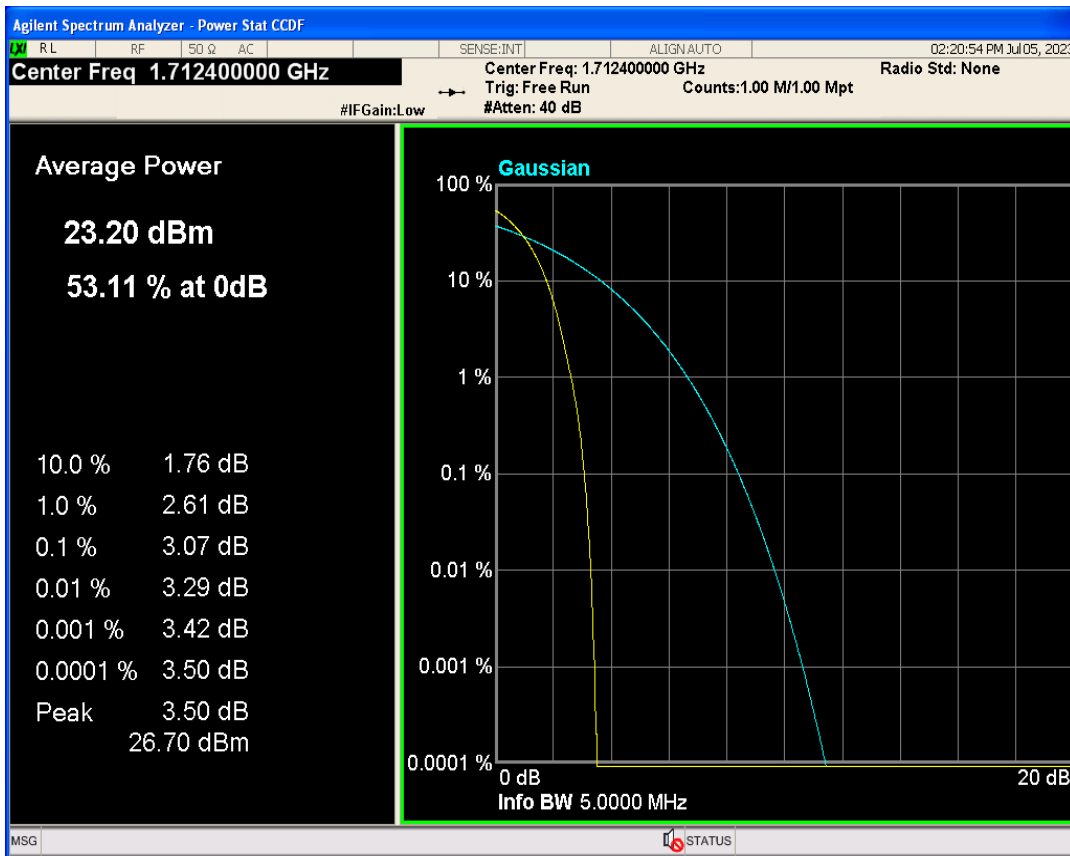

WCDMA Band2 Channel=9262

WCDMA Band2 Channel=9538

WCDMA Band2 Channel=9400

WCDMA Band4 Channel=1312

WCDMA Band4 Channel=1513

WCDMA Band4 Channel=1413

WCDMA Band5 Channel=4132

Occupied bandwidth