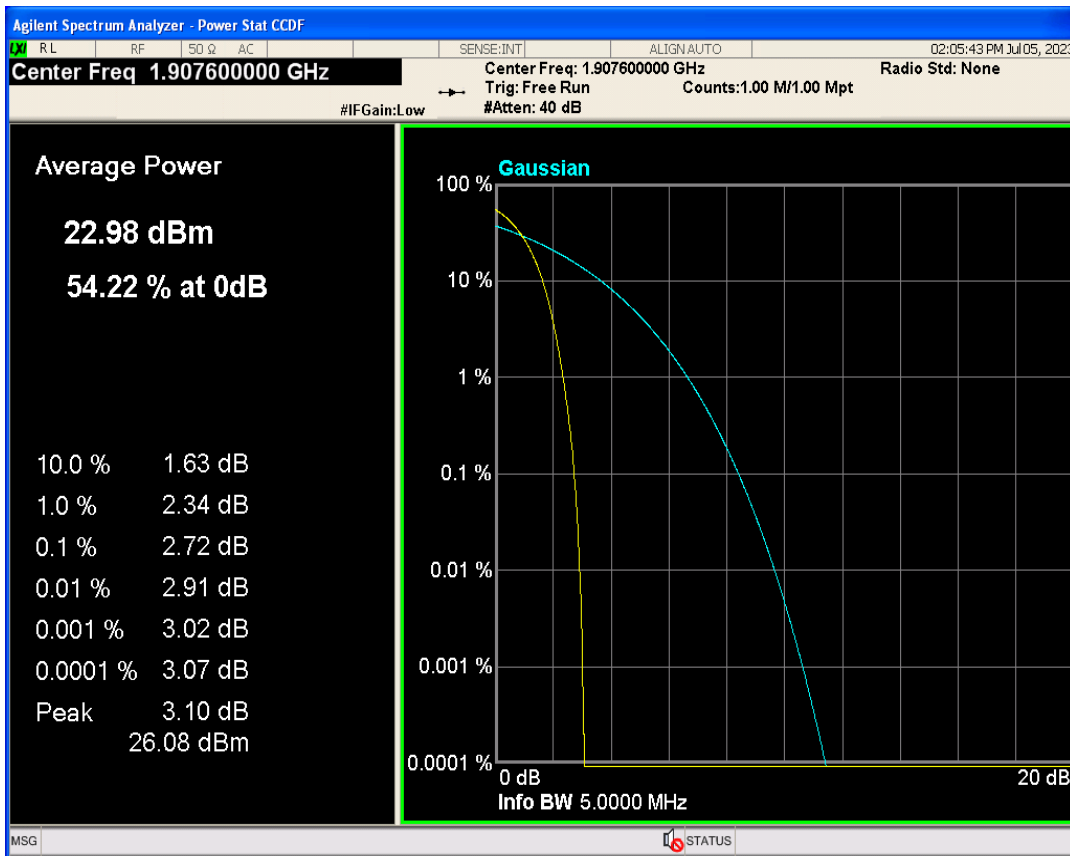

WCDMA Band2 Channel=9400