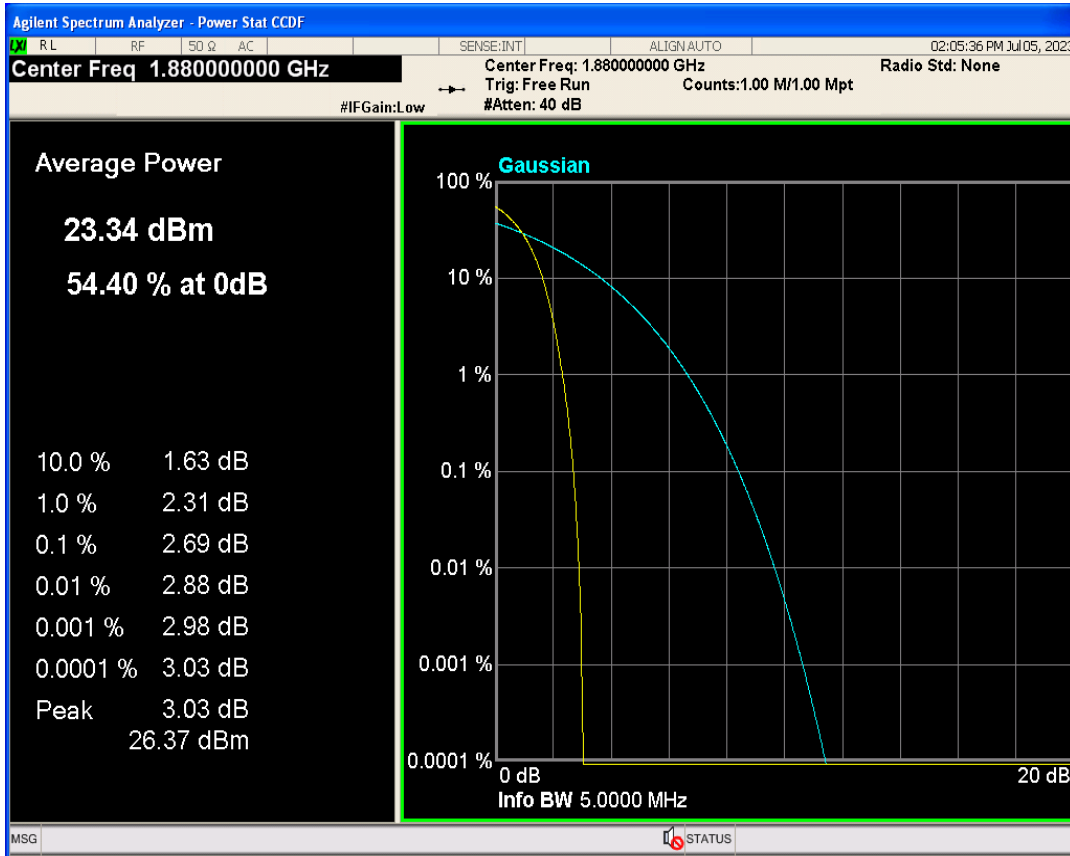

Peak-to-Average Ratio

Band	Channel	Frequency (MHz)	Result (dB)	high Limit (dB)	Verdict
WCDMA Band2	9262	1852.4	2.56	13	PASS
WCDMA Band2	9400	1880	2.69	13	PASS
WCDMA Band2	9538	1907.6	2.72	13	PASS
WCDMA Band4	1312	1712.4	3.07	13	PASS
WCDMA Band4	1413	1732.6	3.13	13	PASS
WCDMA Band4	1513	1752.6	2.94	13	PASS
WCDMA Band5	4132	826.4	3.26	13	PASS
WCDMA Band5	4182	836.4	3.27	13	PASS
WCDMA Band5	4233	846.6	3.28	13	PASS

WCDMA Band2 Channel=9262

WCDMA Band2 Channel=9538

WCDMA Band2 Channel=9400

WCDMA Band4 Channel=1312

WCDMA Band4 Channel=1513

WCDMA Band4 Channel=1413

WCDMA Band5 Channel=4132

Occupied bandwidth