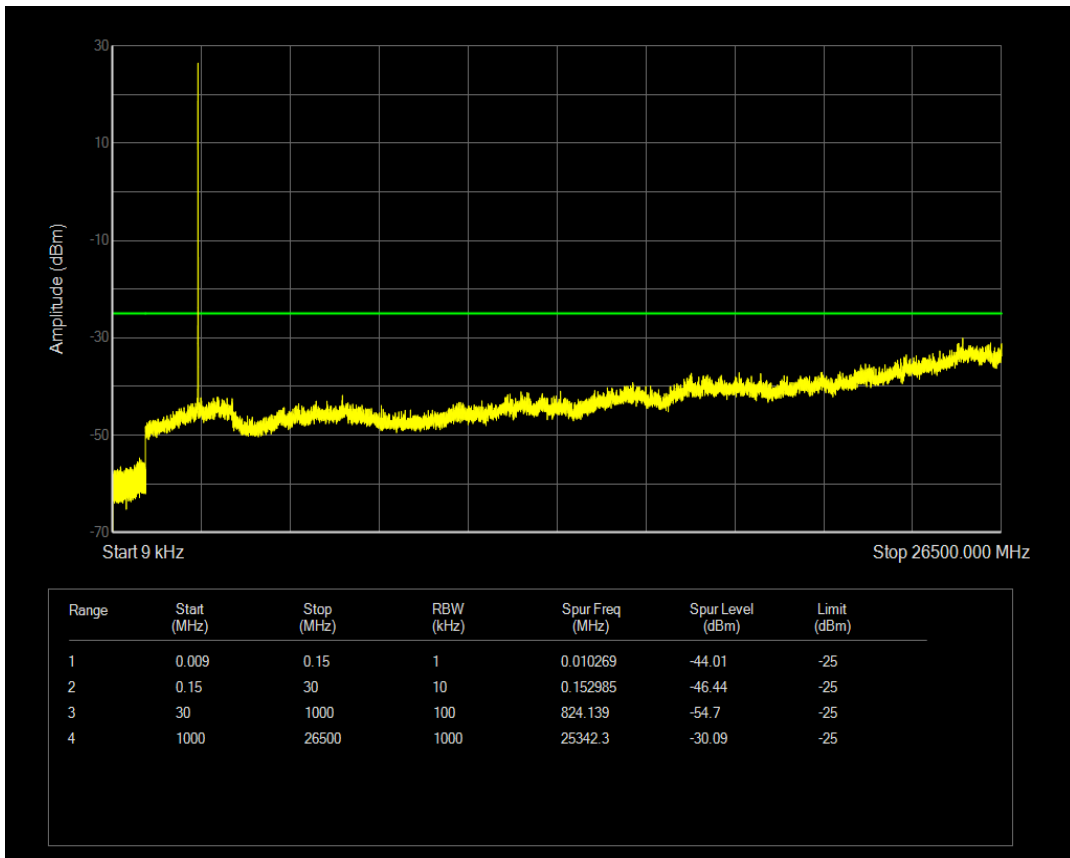

Band7 16QAM BW=5MHz Channel=21100 RB Size=1 Position=#0

Band7 16QAM BW=5MHz Channel=21100 RB Size=25 Position=#0

Band7 QPSK BW=5MHz Channel=21425 RB Size=1 Position=#0

Band7 QPSK BW=5MHz Channel=21425 RB Size=25 Position=#0

Band7 16QAM BW=5MHz Channel=21425 RB Size=1 Position=#0

Band7 16QAM BW=5MHz Channel=21425 RB Size=25 Position=#0

Band7 QPSK BW=10MHz Channel=20800 RB Size=1 Position=#0

Band7 QPSK BW=10MHz Channel=20800 RB Size=50 Position=#0