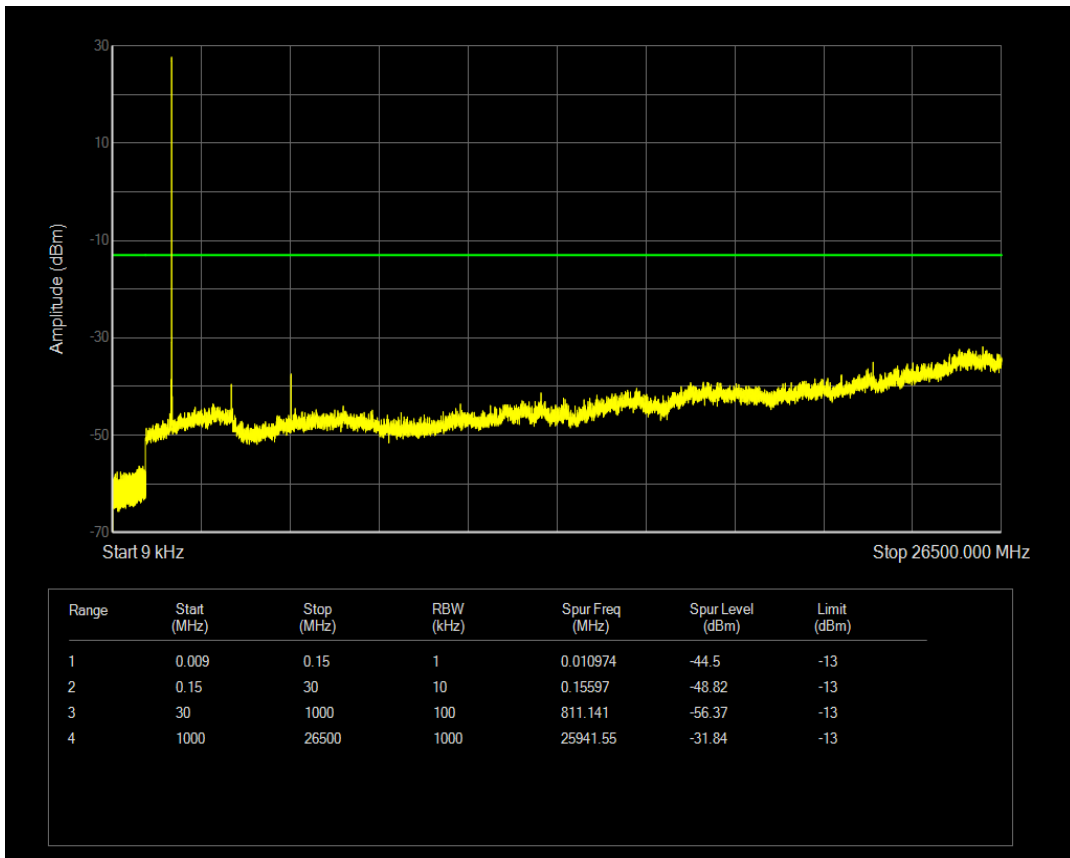

Band66 16QAM BW=1.4MHz Channel=131979 RB Size=1 Position=#0

Band66 16QAM BW=1.4MHz Channel=131979 RB Size=6 Position=#0

Band66 QPSK BW=1.4MHz Channel=132322 RB Size=1 Position=#0

Band66 QPSK BW=1.4MHz Channel=132322 RB Size=6 Position=#0

Band66 16QAM BW=1.4MHz Channel=132322 RB Size=1 Position=#0

Band66 16QAM BW=1.4MHz Channel=132322 RB Size=6 Position=#0

Band66 QPSK BW=1.4MHz Channel=132665 RB Size=1 Position=#0

Band66 QPSK BW=1.4MHz Channel=132665 RB Size=6 Position=#0