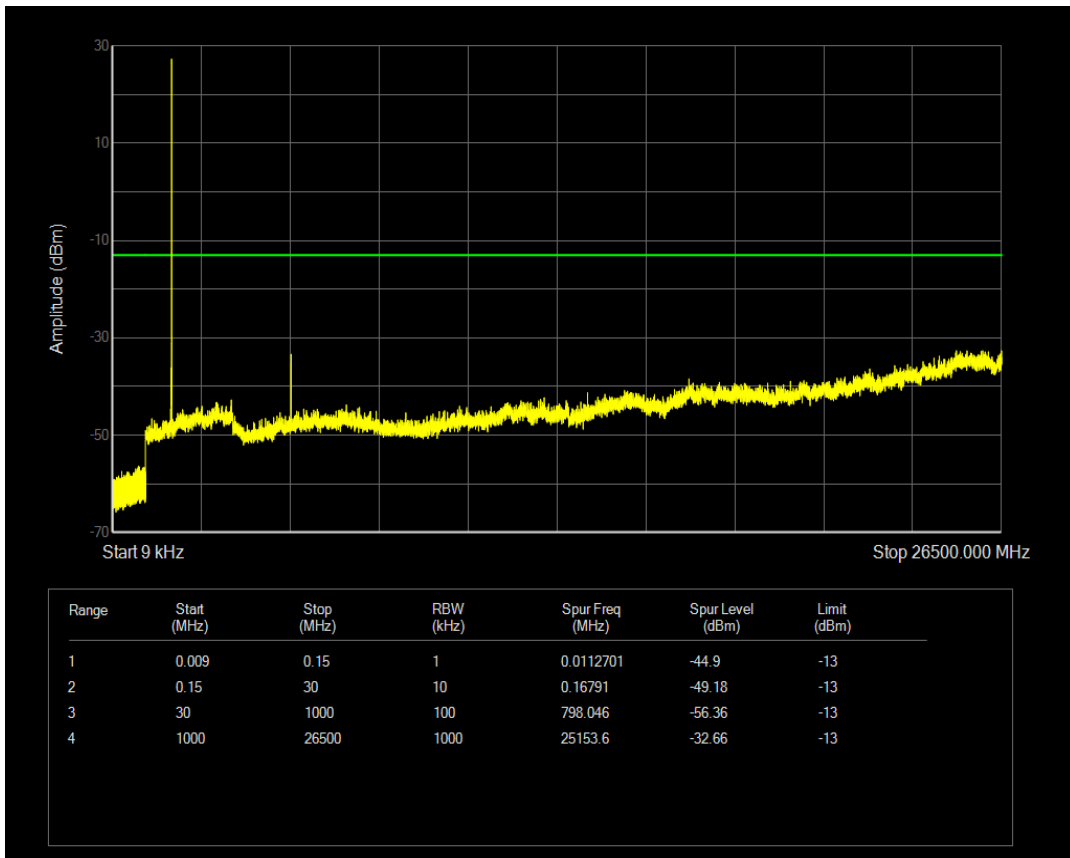

Band66 16QAM BW=1.4MHz Channel=132665 RB Size=1 Position=#0

Band66 16QAM BW=1.4MHz Channel=132665 RB Size=6 Position=#0