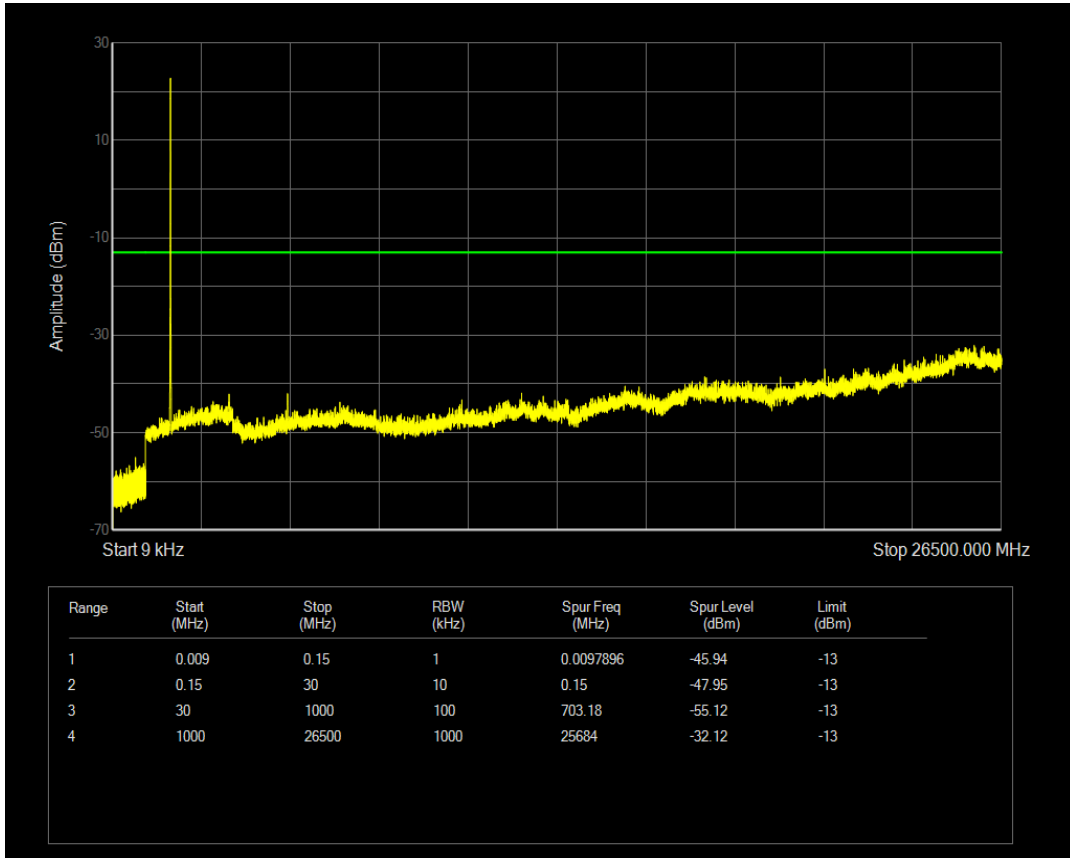

Band66 16QAM BW=5MHz Channel=132322 RB Size=25 Position=#0

Band66 QPSK BW=5MHz Channel=132647 RB Size=1 Position=#0