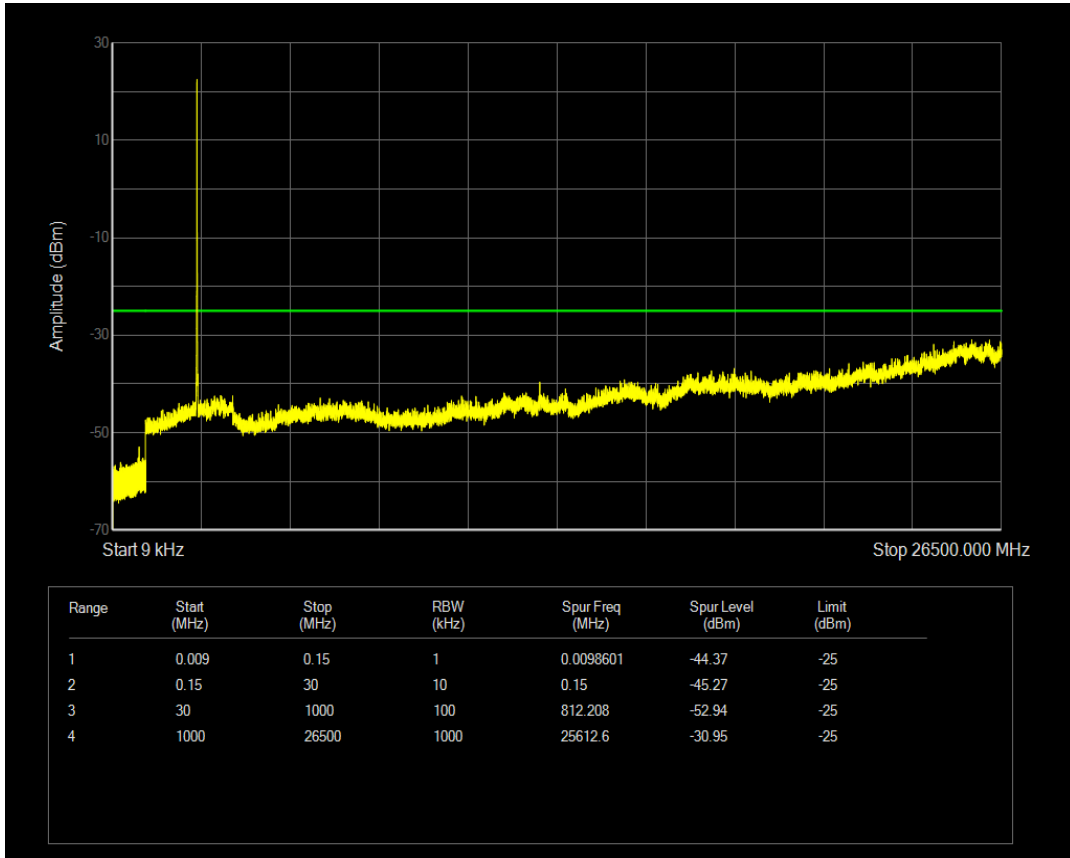

Band7 16QAM BW=5MHz Channel=20775 RB Size=1 Position=#0

Band7 16QAM BW=5MHz Channel=20775 RB Size=25 Position=#0

Band7 QPSK BW=5MHz Channel=21100 RB Size=1 Position=#0

Band7 QPSK BW=5MHz Channel=21100 RB Size=25 Position=#0

Band7 16QAM BW=5MHz Channel=21100 RB Size=1 Position=#0

Band7 16QAM BW=5MHz Channel=21100 RB Size=25 Position=#0

Band7 QPSK BW=5MHz Channel=21425 RB Size=1 Position=#0

Band7 QPSK BW=5MHz Channel=21425 RB Size=25 Position=#0