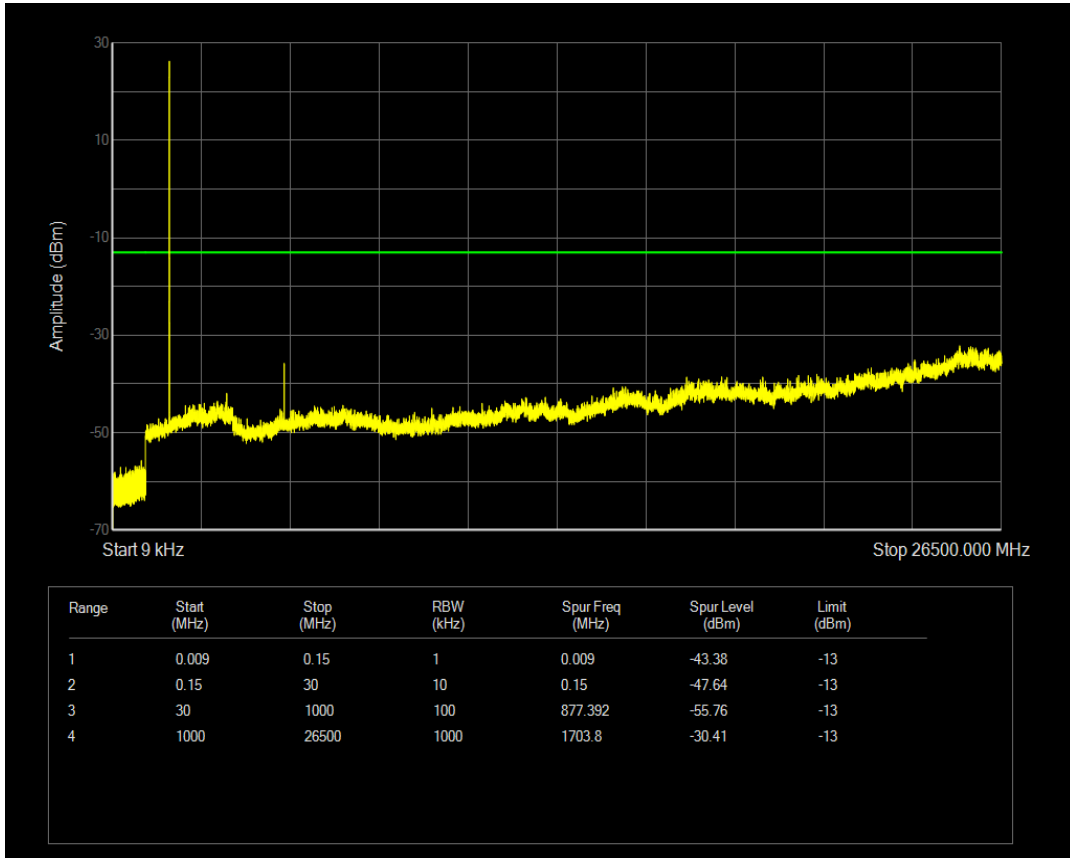

Band66 16QAM BW=1.4MHz Channel=131979 RB Size=1 Position=#0

Band66 16QAM BW=1.4MHz Channel=131979 RB Size=6 Position=#0

Band66 QPSK BW=1.4MHz Channel=132322 RB Size=1 Position=#0

Band66 QPSK BW=1.4MHz Channel=132322 RB Size=6 Position=#0