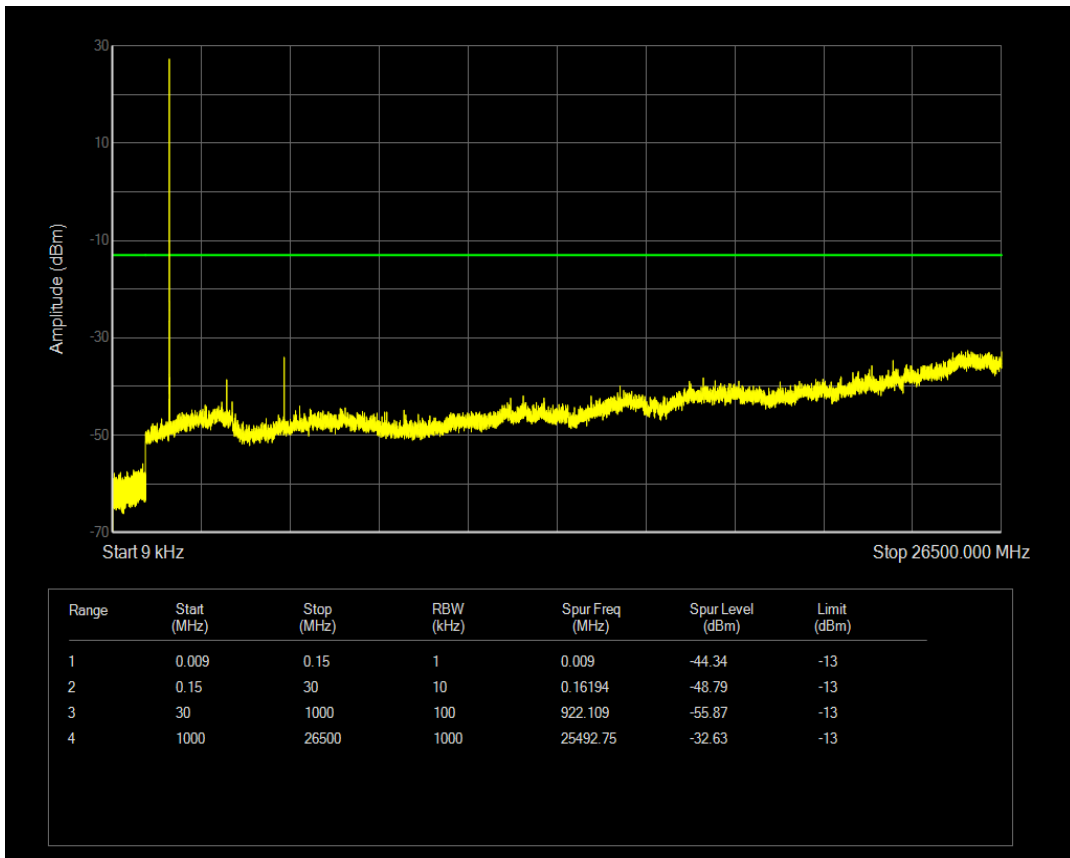

Band66 16QAM BW=5MHz Channel=131997 RB Size=1 Position=#0

Band66 16QAM BW=5MHz Channel=131997 RB Size=25 Position=#0