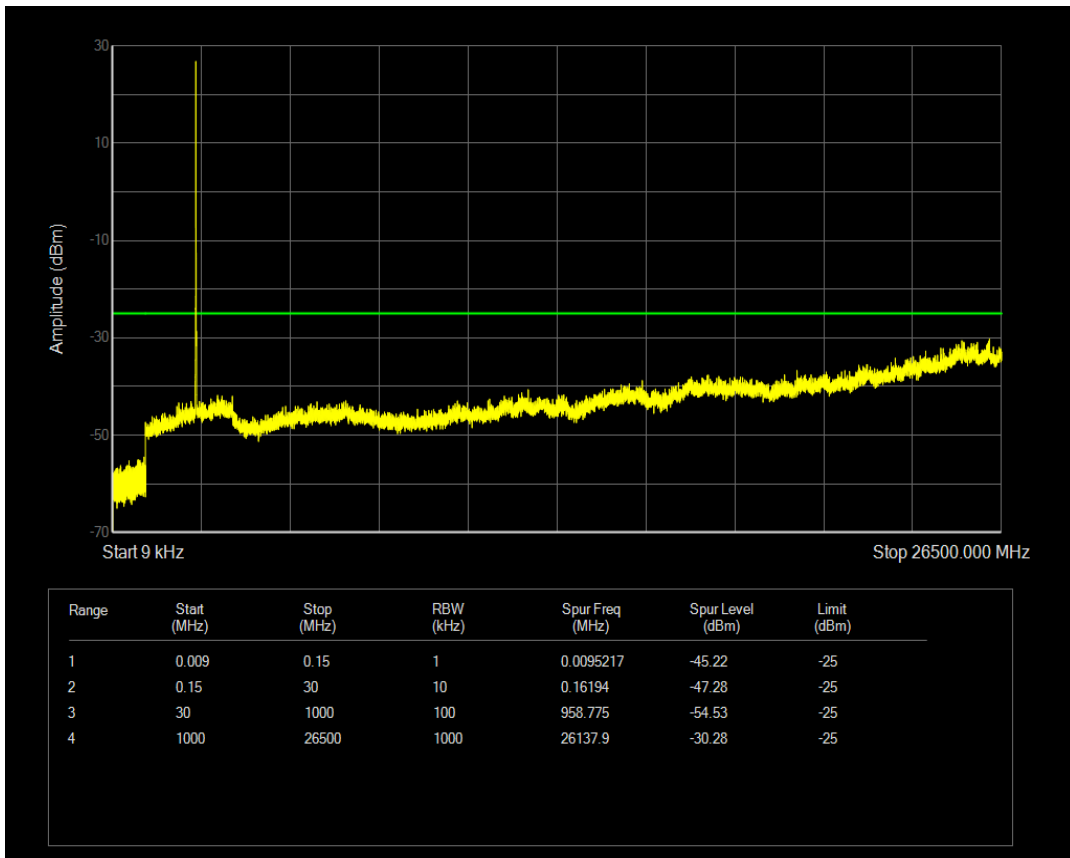

Band7 16QAM BW=5MHz Channel=21100 RB Size=1 Position=#0

Band7 16QAM BW=5MHz Channel=21100 RB Size=25 Position=#0

Band7 QPSK BW=5MHz Channel=21425 RB Size=1 Position=#0

Band7 QPSK BW=5MHz Channel=21425 RB Size=25 Position=#0

Band7 16QAM BW=5MHz Channel=21425 RB Size=1 Position=#0

Band7 16QAM BW=5MHz Channel=21425 RB Size=25 Position=#0

Band7 QPSK BW=10MHz Channel=20800 RB Size=1 Position=#0

Band7 QPSK BW=10MHz Channel=20800 RB Size=50 Position=#0