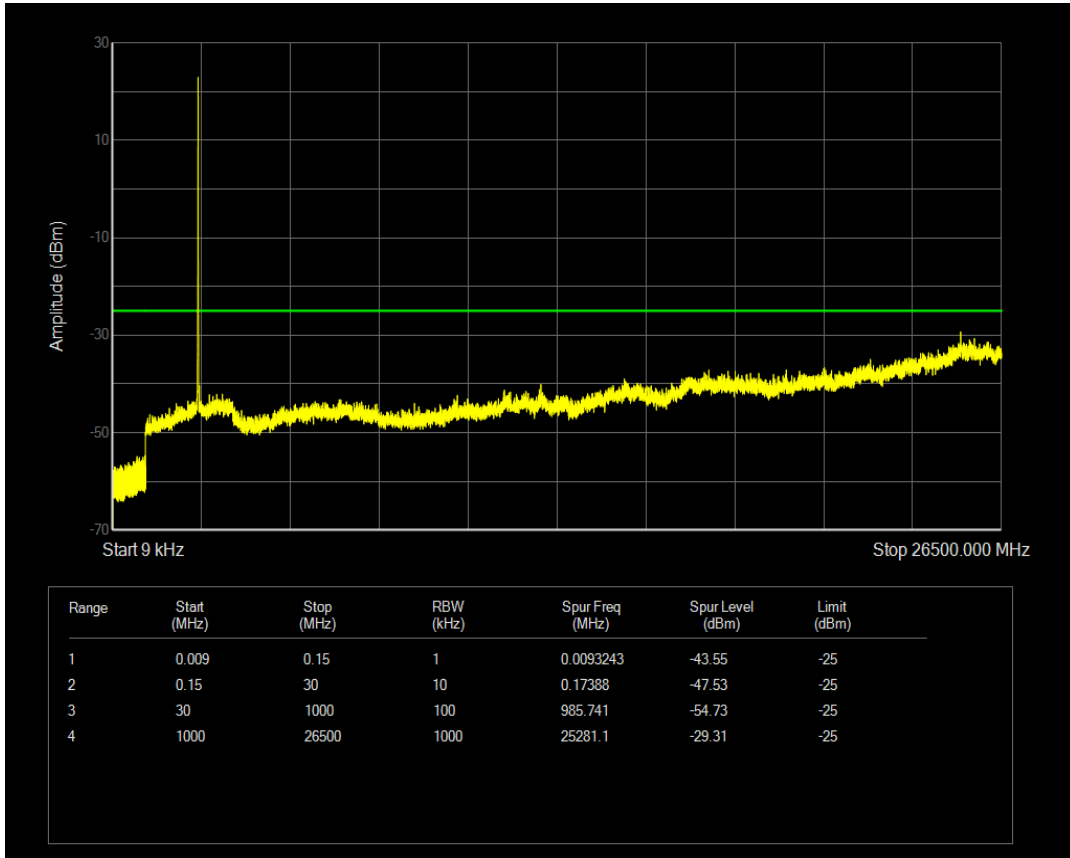

Band7 16QAM BW=5MHz Channel=21100 RB Size=1 Position=#0

Band7 16QAM BW=5MHz Channel=21100 RB Size=25 Position=#0

Band7 QPSK BW=5MHz Channel=21425 RB Size=1 Position=#0

Band7 QPSK BW=5MHz Channel=21425 RB Size=25 Position=#0

Band7 16QAM BW=5MHz Channel=21425 RB Size=1 Position=#0

Band7 16QAM BW=5MHz Channel=21425 RB Size=25 Position=#0

Band7 QPSK BW=10MHz Channel=20800 RB Size=1 Position=#0

Band7 QPSK BW=10MHz Channel=20800 RB Size=50 Position=#0