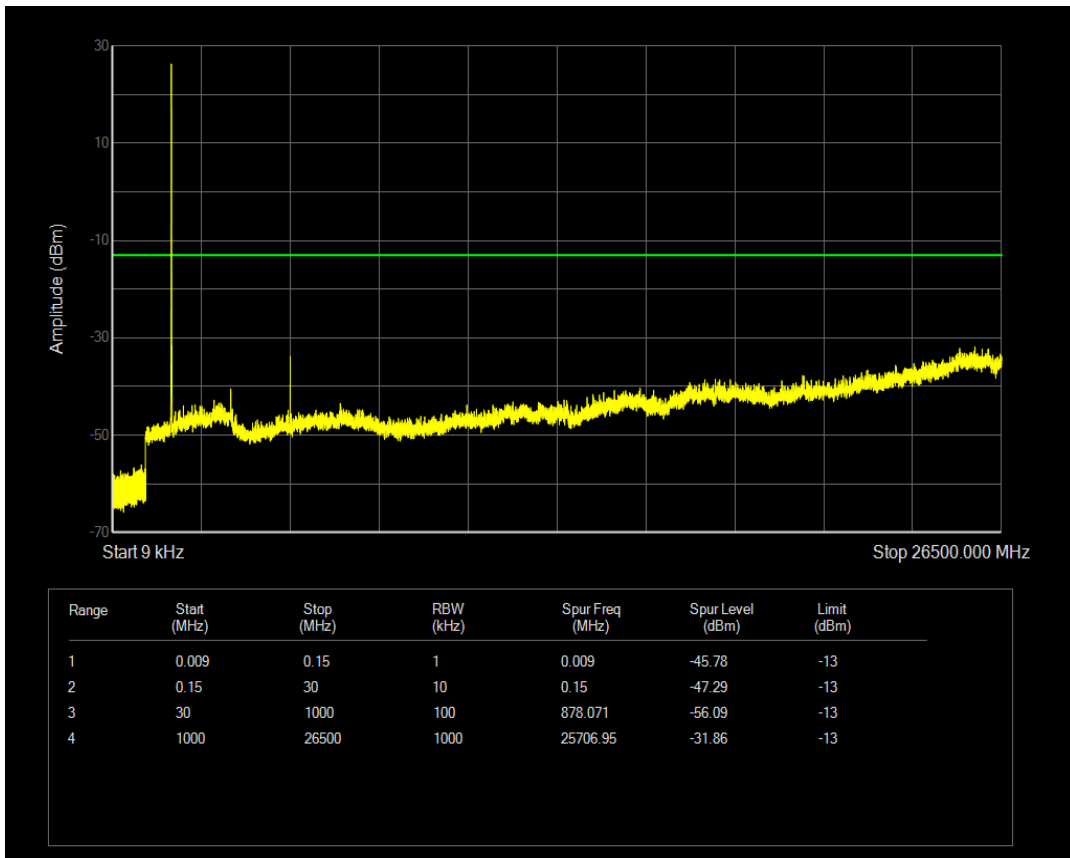

Band66 16QAM BW=10MHz Channel=132622 RB Size=1 Position=#0

Band66 16QAM BW=10MHz Channel=132622 RB Size=50 Position=#0