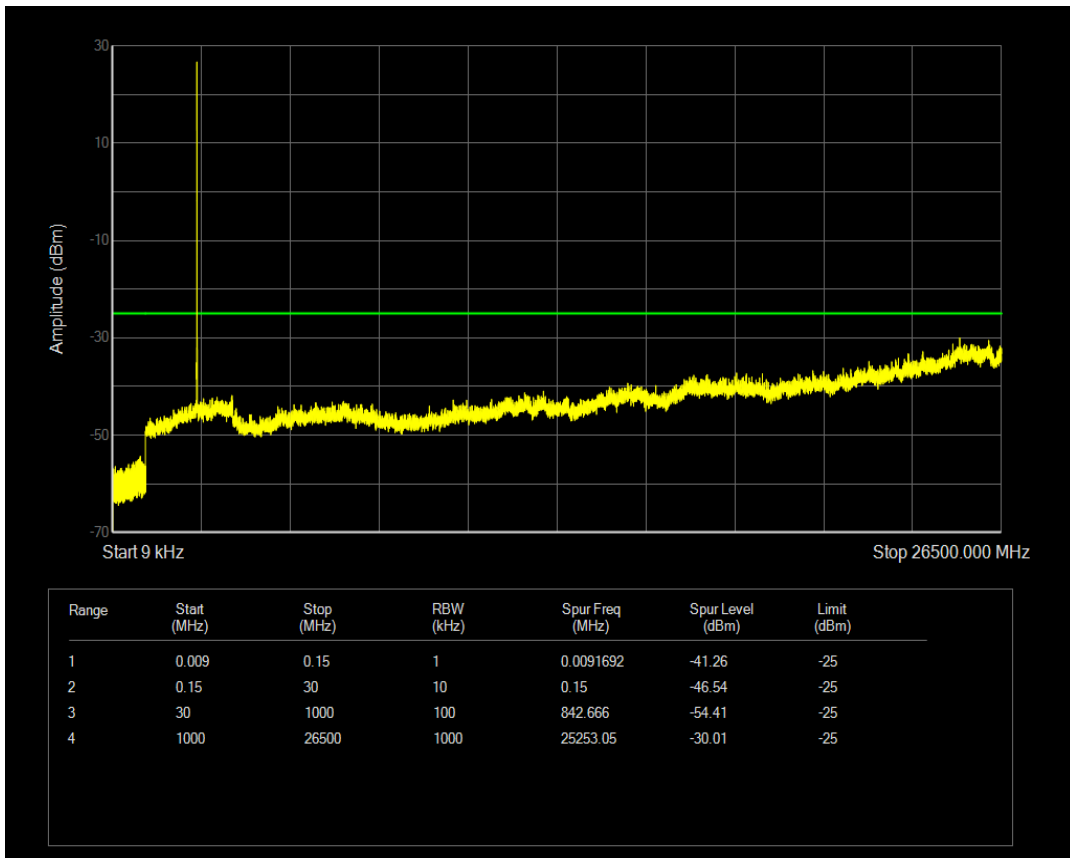

Band7 16QAM BW=5MHz Channel=20775 RB Size=1 Position=#0

Band7 16QAM BW=5MHz Channel=20775 RB Size=25 Position=#0

Band7 QPSK BW=5MHz Channel=21100 RB Size=1 Position=#0

Band7 QPSK BW=5MHz Channel=21100 RB Size=25 Position=#0

Band7 16QAM BW=5MHz Channel=21100 RB Size=1 Position=#0

Band7 16QAM BW=5MHz Channel=21100 RB Size=25 Position=#0

Band7 QPSK BW=5MHz Channel=21425 RB Size=1 Position=#0

Band7 QPSK BW=5MHz Channel=21425 RB Size=25 Position=#0