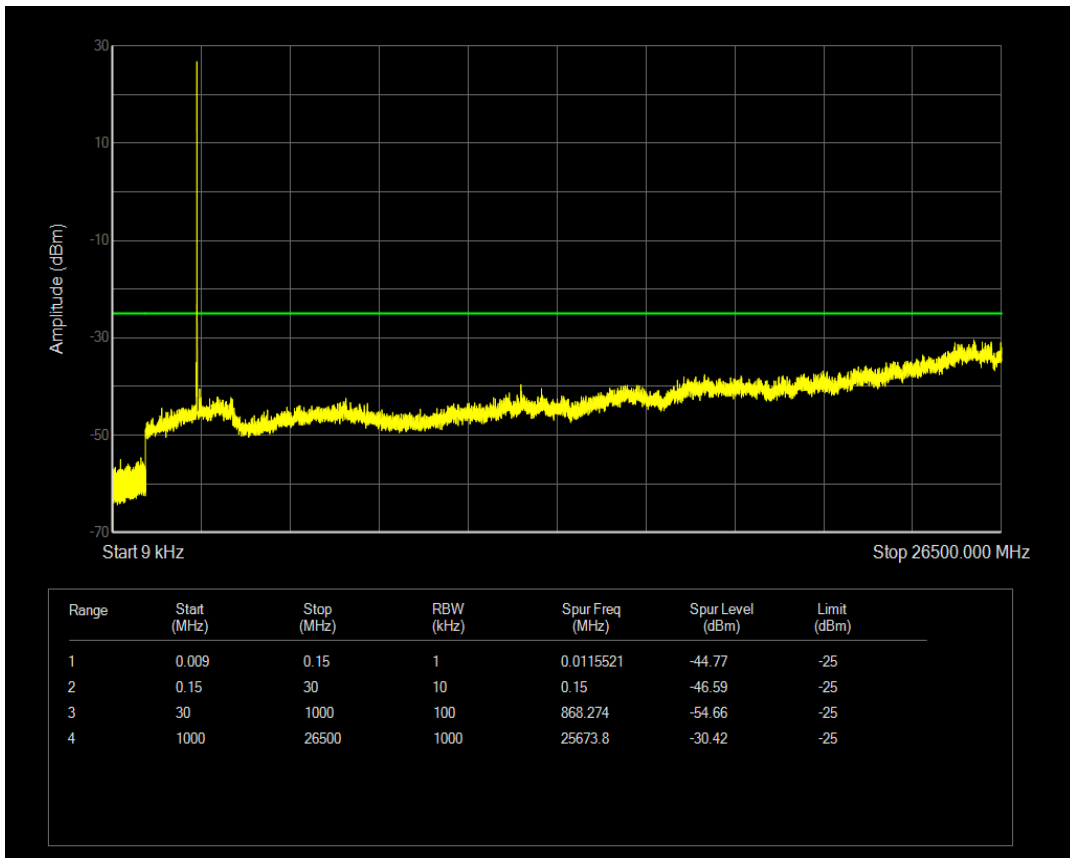

Band66 16QAM BW=20MHz Channel=132572 RB Size=1 Position=#0

Band66 16QAM BW=20MHz Channel=132572 RB Size=100 Position=#0

Band7 QPSK BW=5MHz Channel=20775 RB Size=1 Position=#0

Band7 QPSK BW=5MHz Channel=20775 RB Size=25 Position=#0

Band7 16QAM BW=5MHz Channel=20775 RB Size=1 Position=#0

Band7 16QAM BW=5MHz Channel=20775 RB Size=25 Position=#0

Band7 QPSK BW=5MHz Channel=21100 RB Size=1 Position=#0

Band7 QPSK BW=5MHz Channel=21100 RB Size=25 Position=#0