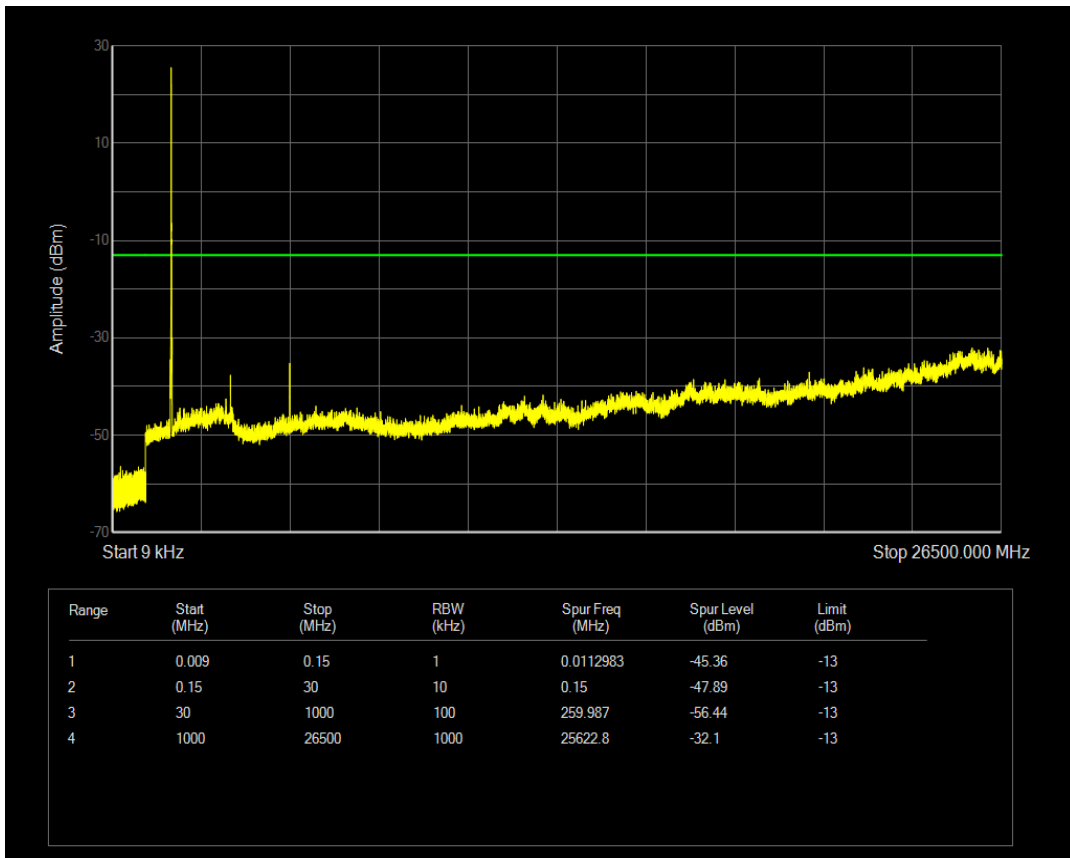

Band66 16QAM BW=15MHz Channel=132597 RB Size=1 Position=#0

Band66 16QAM BW=15MHz Channel=132597 RB Size=75 Position=#0