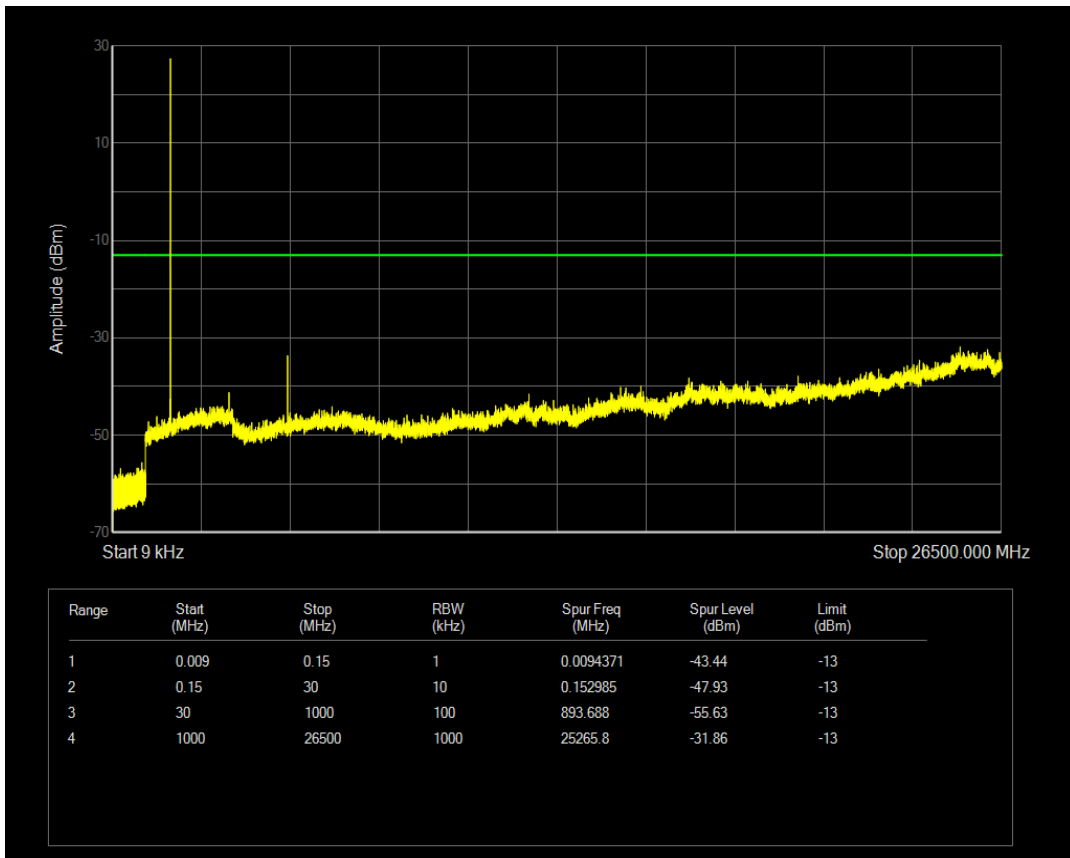

Band66 16QAM BW=1.4MHz Channel=131979 RB Size=1 Position=#0

Band66 16QAM BW=1.4MHz Channel=131979 RB Size=6 Position=#0

Band66 QPSK BW=1.4MHz Channel=132322 RB Size=1 Position=#0

Band66 QPSK BW=1.4MHz Channel=132322 RB Size=6 Position=#0

Band66 16QAM BW=1.4MHz Channel=132322 RB Size=1 Position=#0

Band66 16QAM BW=1.4MHz Channel=132322 RB Size=6 Position=#0

Band66 QPSK BW=1.4MHz Channel=132665 RB Size=1 Position=#0

Band66 QPSK BW=1.4MHz Channel=132665 RB Size=6 Position=#0