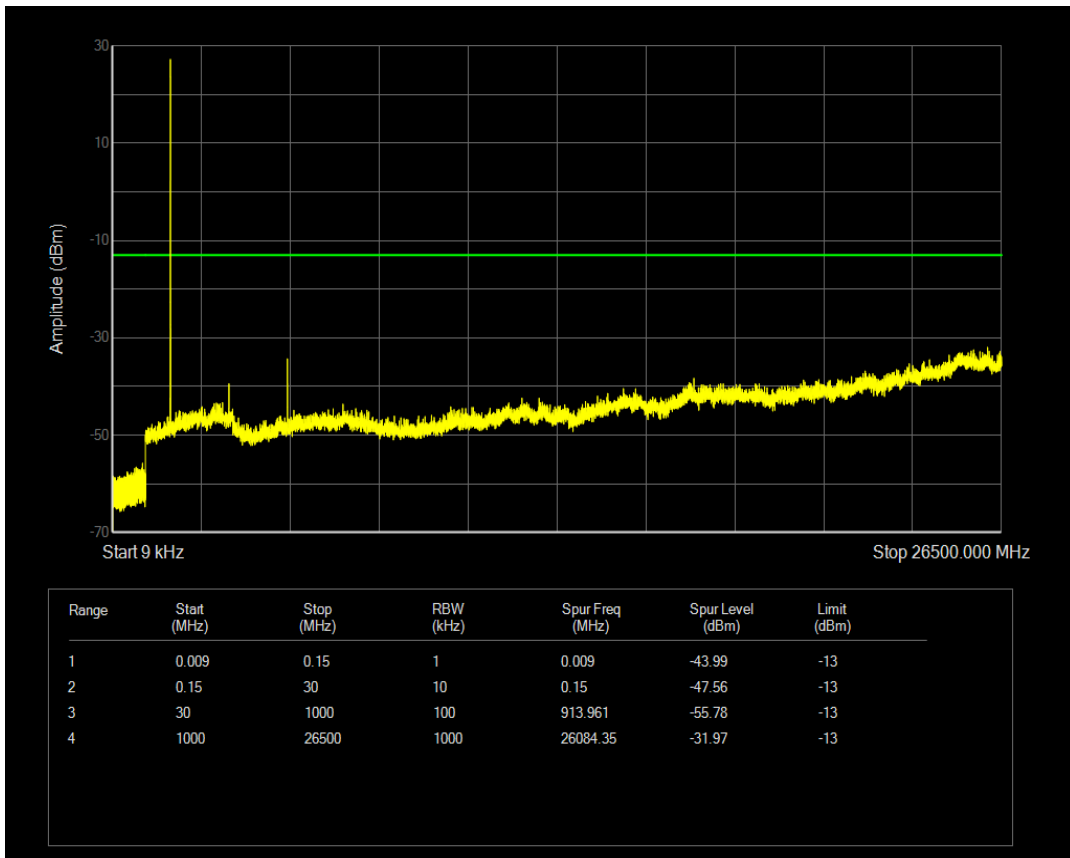

Band66 QPSK BW=5MHz Channel=132322 RB Size=1 Position=#0

Band66 QPSK BW=5MHz Channel=132322 RB Size=25 Position=#0