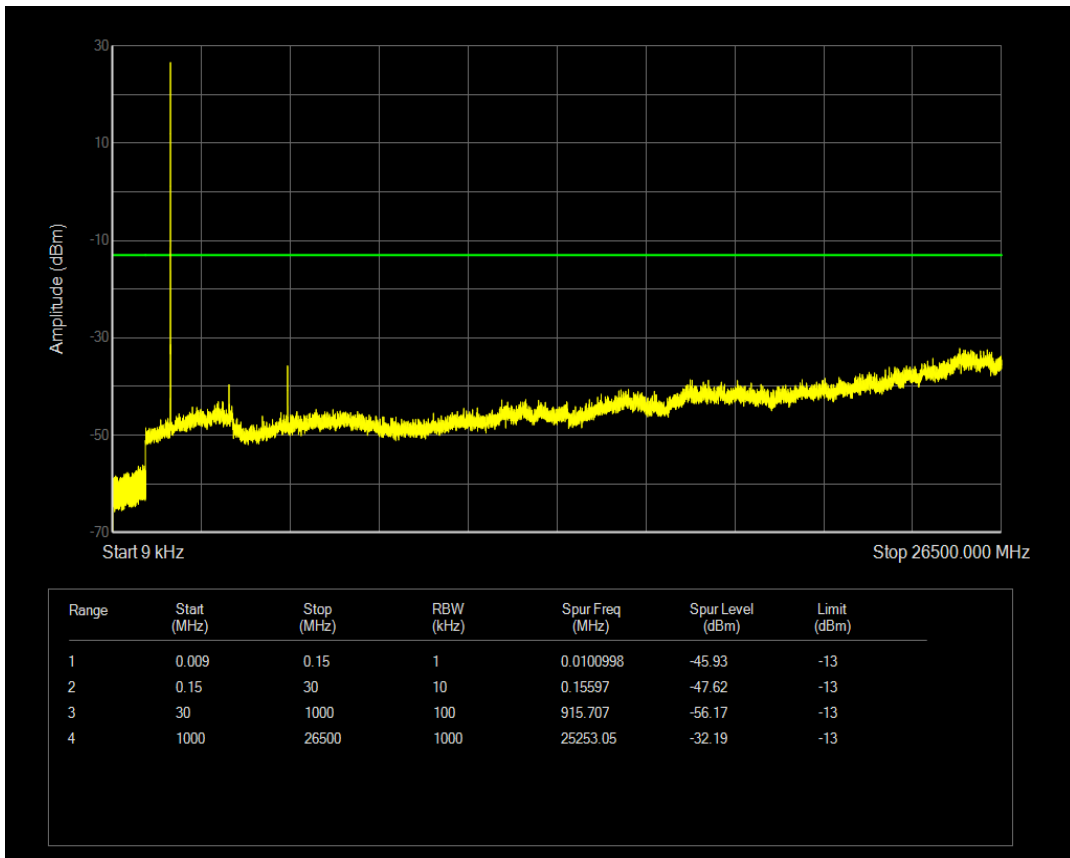

Band66 16QAM BW=1.4MHz Channel=131979 RB Size=1 Position=#0

Band66 16QAM BW=1.4MHz Channel=131979 RB Size=6 Position=#0

Band66 QPSK BW=1.4MHz Channel=132322 RB Size=1 Position=#0

Band66 QPSK BW=1.4MHz Channel=132322 RB Size=6 Position=#0

Band66 16QAM BW=1.4MHz Channel=132322 RB Size=1 Position=#0

Band66 16QAM BW=1.4MHz Channel=132322 RB Size=6 Position=#0

Band66 QPSK BW=1.4MHz Channel=132665 RB Size=1 Position=#0

Band66 QPSK BW=1.4MHz Channel=132665 RB Size=6 Position=#0