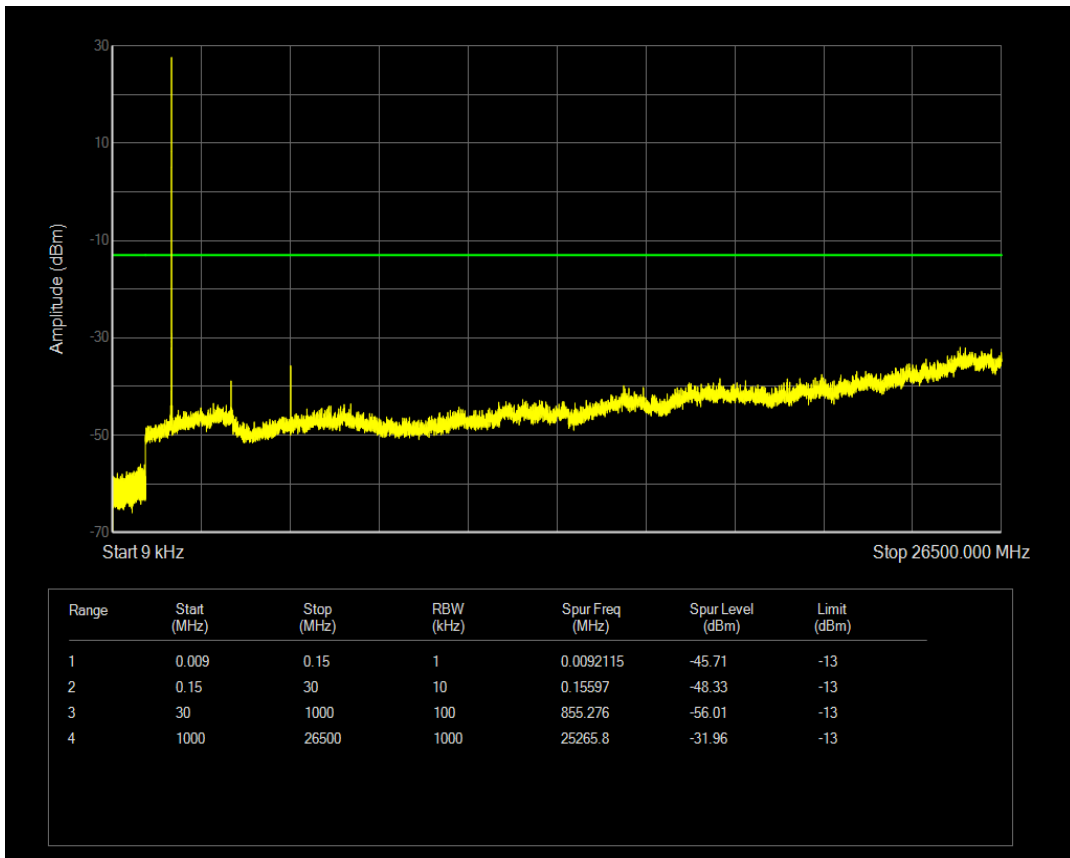

Band66 QPSK BW=5MHz Channel=132647 RB Size=1 Position=#0

Band66 QPSK BW=5MHz Channel=132647 RB Size=25 Position=#0