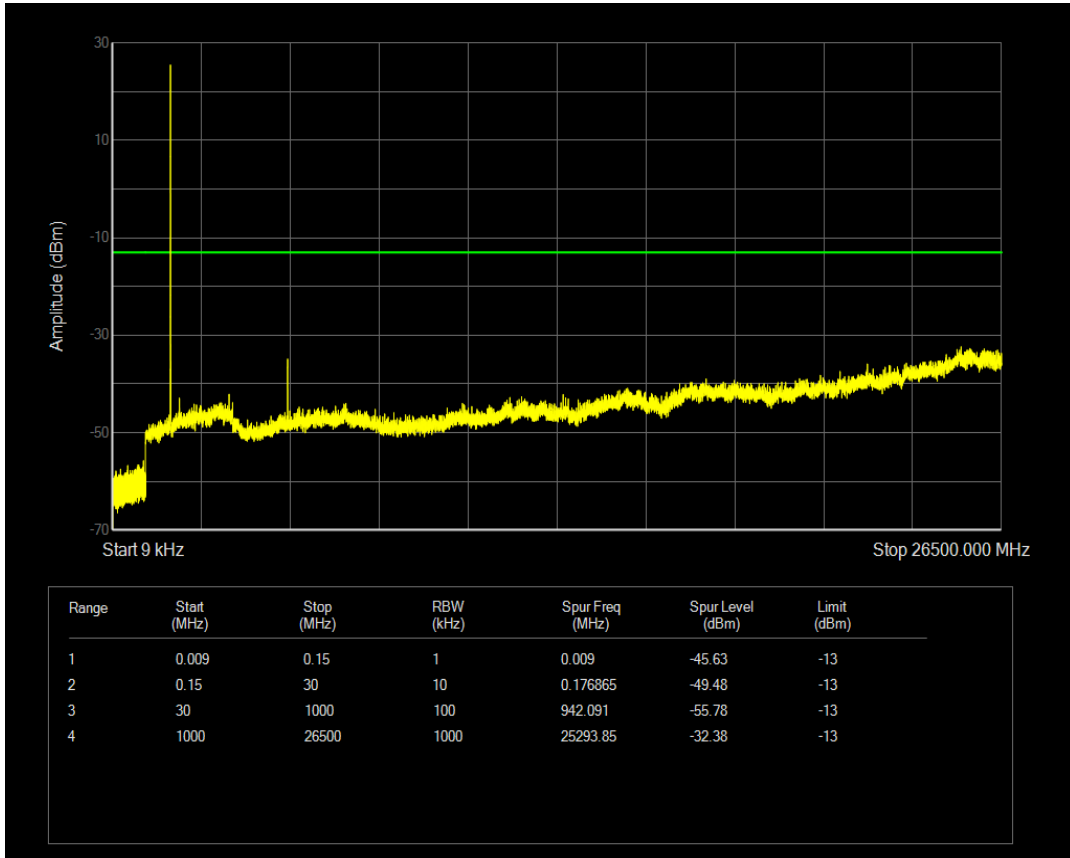

Band66 16QAM BW=1.4MHz Channel=131979 RB Size=1 Position=#0

Band66 16QAM BW=1.4MHz Channel=131979 RB Size=6 Position=#0

Band66 QPSK BW=1.4MHz Channel=132322 RB Size=1 Position=#0

Band66 QPSK BW=1.4MHz Channel=132322 RB Size=6 Position=#0

Band66 16QAM BW=1.4MHz Channel=132322 RB Size=1 Position=#0

Band66 16QAM BW=1.4MHz Channel=132322 RB Size=6 Position=#0

Band66 QPSK BW=1.4MHz Channel=132665 RB Size=1 Position=#0

Band66 QPSK BW=1.4MHz Channel=132665 RB Size=6 Position=#0