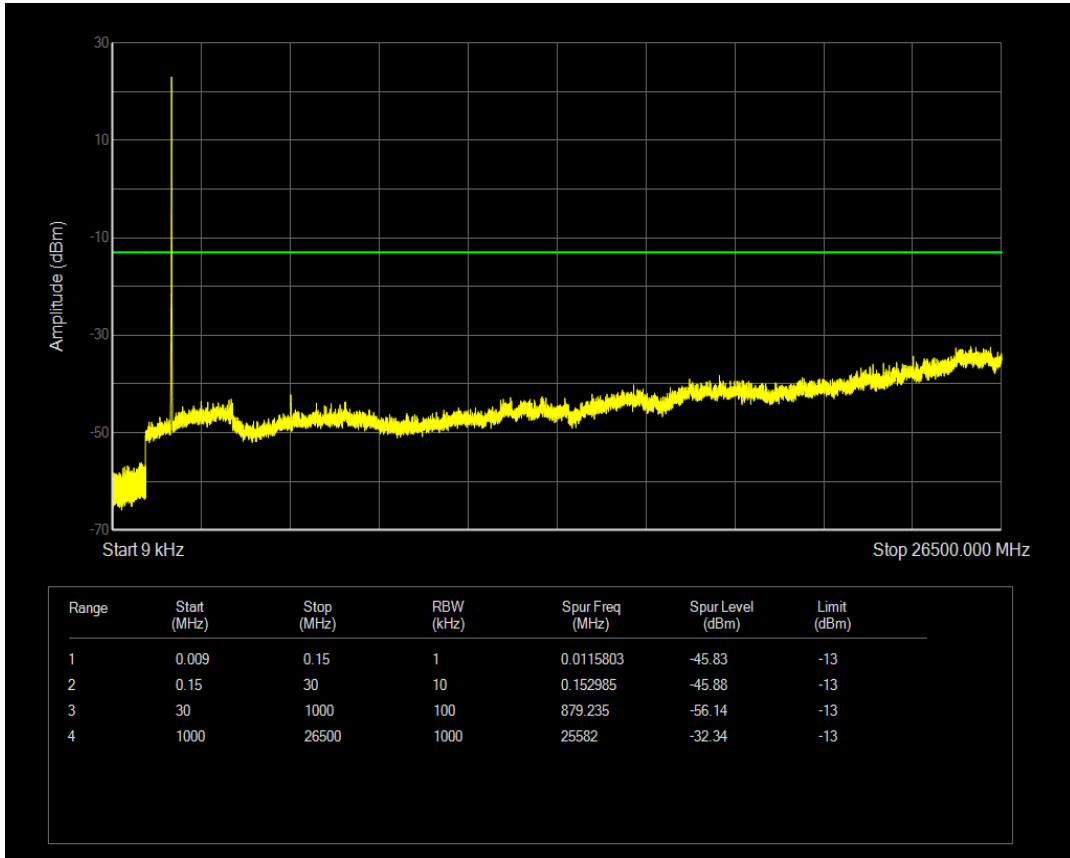

Band66 16QAM BW=5MHz Channel=132322 RB Size=1 Position=#0

Band66 16QAM BW=5MHz Channel=132322 RB Size=25 Position=#0

Band66 QPSK BW=5MHz Channel=132647 RB Size=1 Position=#0

Band66 QPSK BW=5MHz Channel=132647 RB Size=25 Position=#0