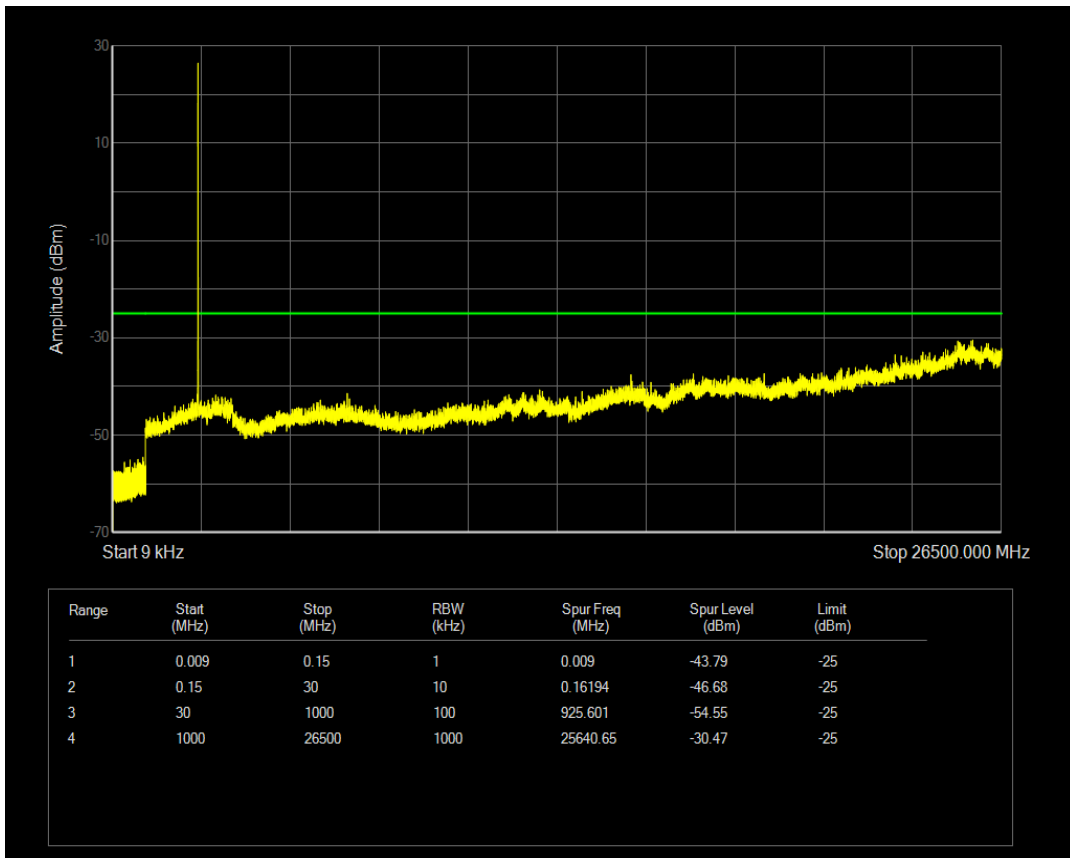

Band7 16QAM BW=5MHz Channel=20775 RB Size=1 Position=#0

Band7 16QAM BW=5MHz Channel=20775 RB Size=25 Position=#0

Band7 QPSK BW=5MHz Channel=21100 RB Size=1 Position=#0

Band7 QPSK BW=5MHz Channel=21100 RB Size=25 Position=#0

Band7 16QAM BW=5MHz Channel=21100 RB Size=1 Position=#0

Band7 16QAM BW=5MHz Channel=21100 RB Size=25 Position=#0

Band7 QPSK BW=5MHz Channel=21425 RB Size=1 Position=#0

Band7 QPSK BW=5MHz Channel=21425 RB Size=25 Position=#0