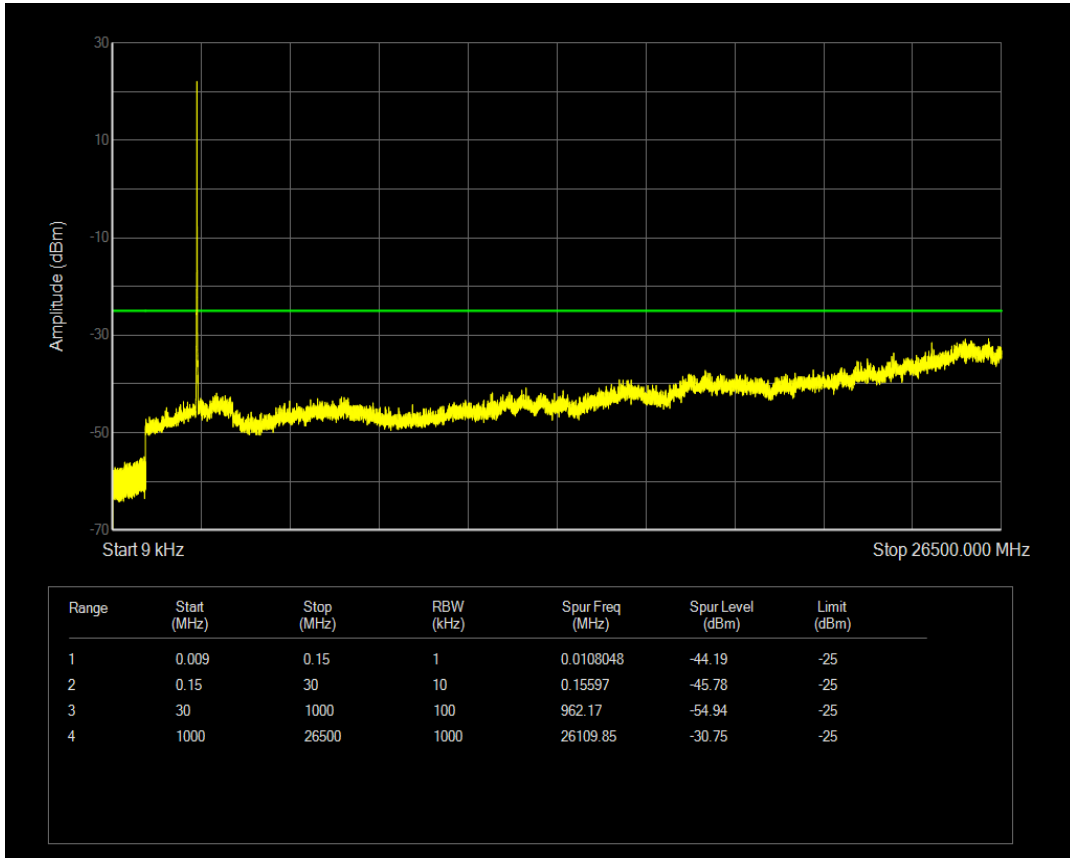

Band7 16QAM BW=5MHz Channel=20775 RB Size=1 Position=#0

Band7 16QAM BW=5MHz Channel=20775 RB Size=25 Position=#0

Band7 QPSK BW=5MHz Channel=21100 RB Size=1 Position=#0

Band7 QPSK BW=5MHz Channel=21100 RB Size=25 Position=#0

Band7 16QAM BW=5MHz Channel=21100 RB Size=1 Position=#0

Band7 16QAM BW=5MHz Channel=21100 RB Size=25 Position=#0

Band7 QPSK BW=5MHz Channel=21425 RB Size=1 Position=#0

Band7 QPSK BW=5MHz Channel=21425 RB Size=25 Position=#0