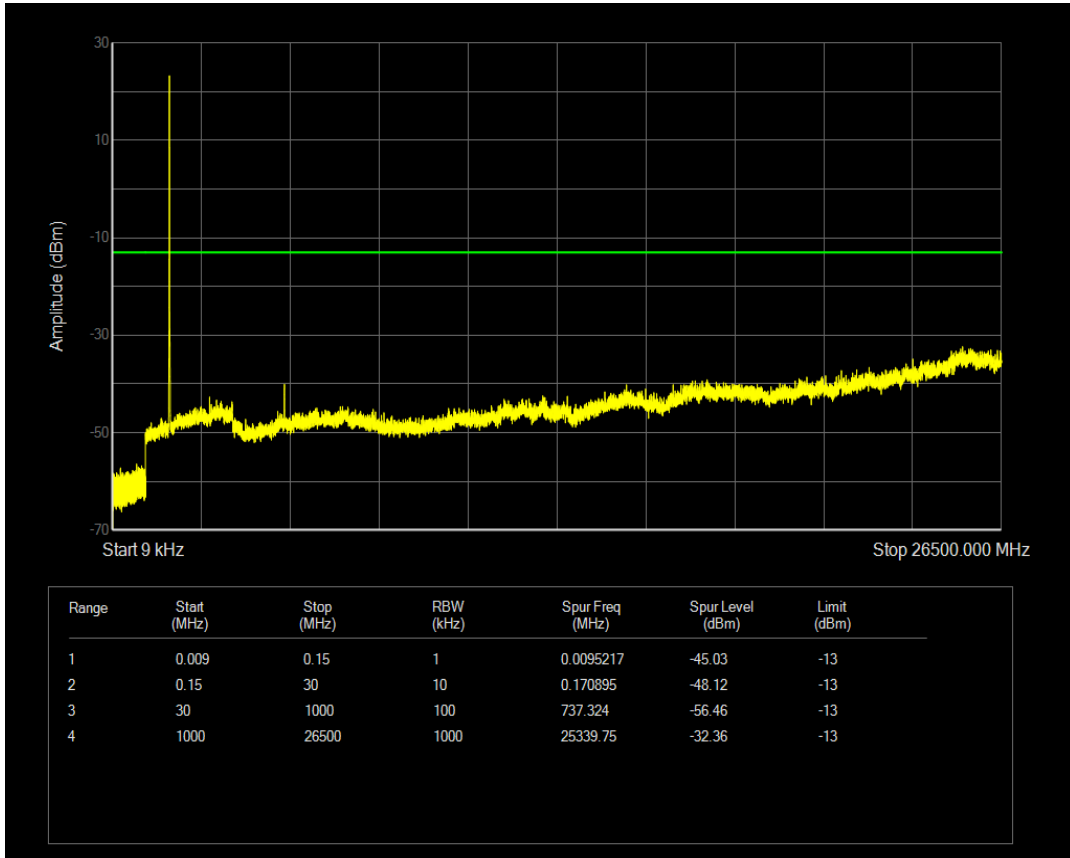

Band66 16QAM BW=5MHz Channel=131997 RB Size=25 Position=#0

Band66 QPSK BW=5MHz Channel=132322 RB Size=1 Position=#0