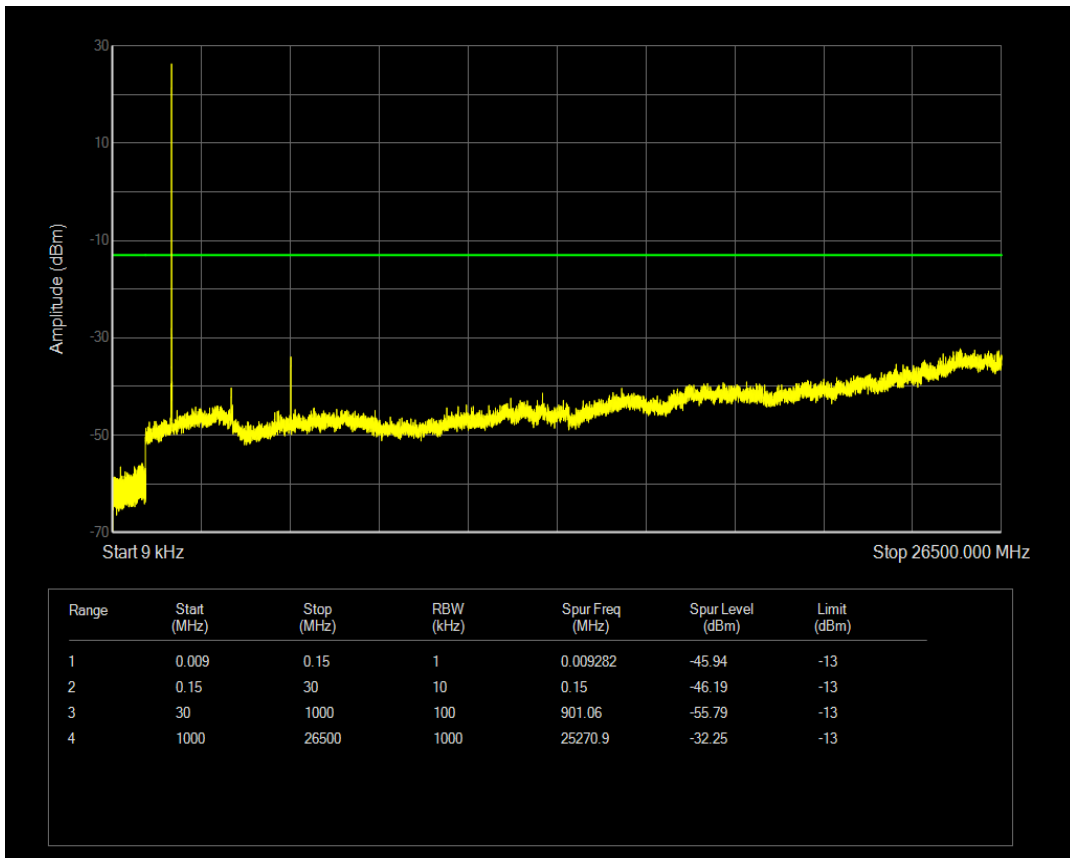

Band66 QPSK BW=3MHz Channel=132657 RB Size=1 Position=#0

Band66 QPSK BW=3MHz Channel=132657 RB Size=15 Position=#0