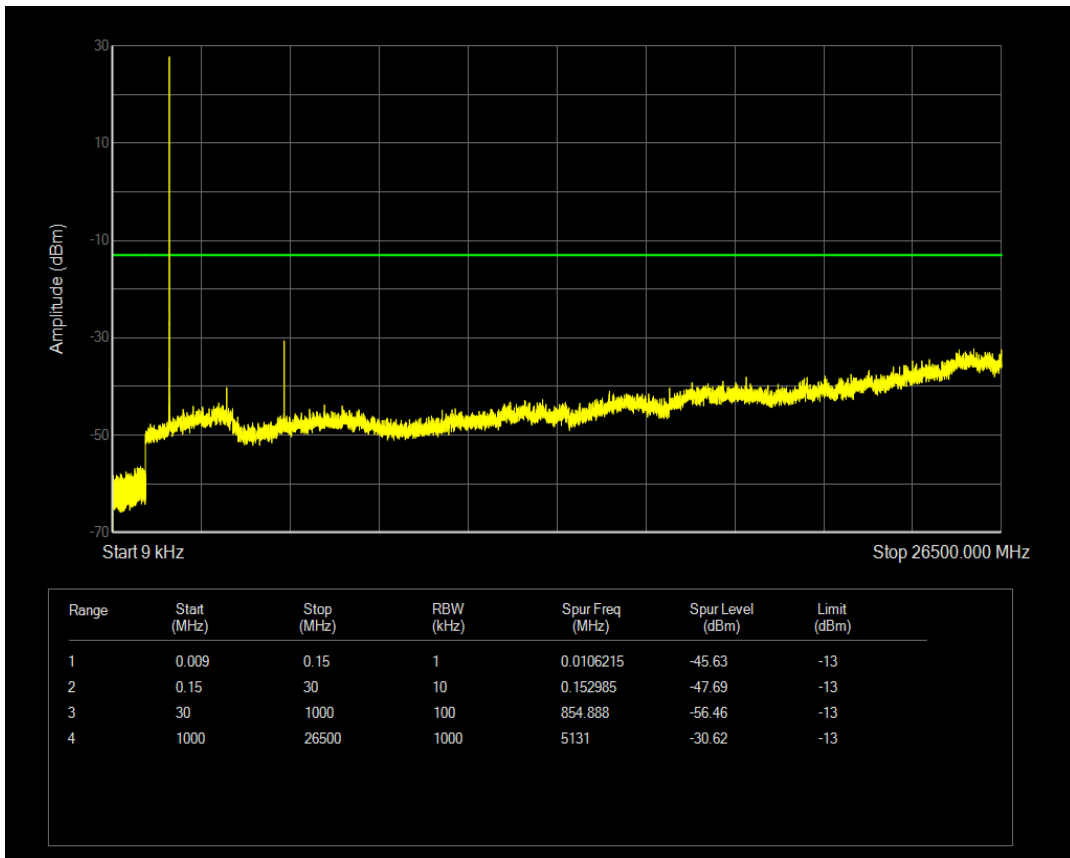

Band66 QPSK BW=5MHz Channel=131997 RB Size=1 Position=#0

Band66 QPSK BW=5MHz Channel=131997 RB Size=25 Position=#0