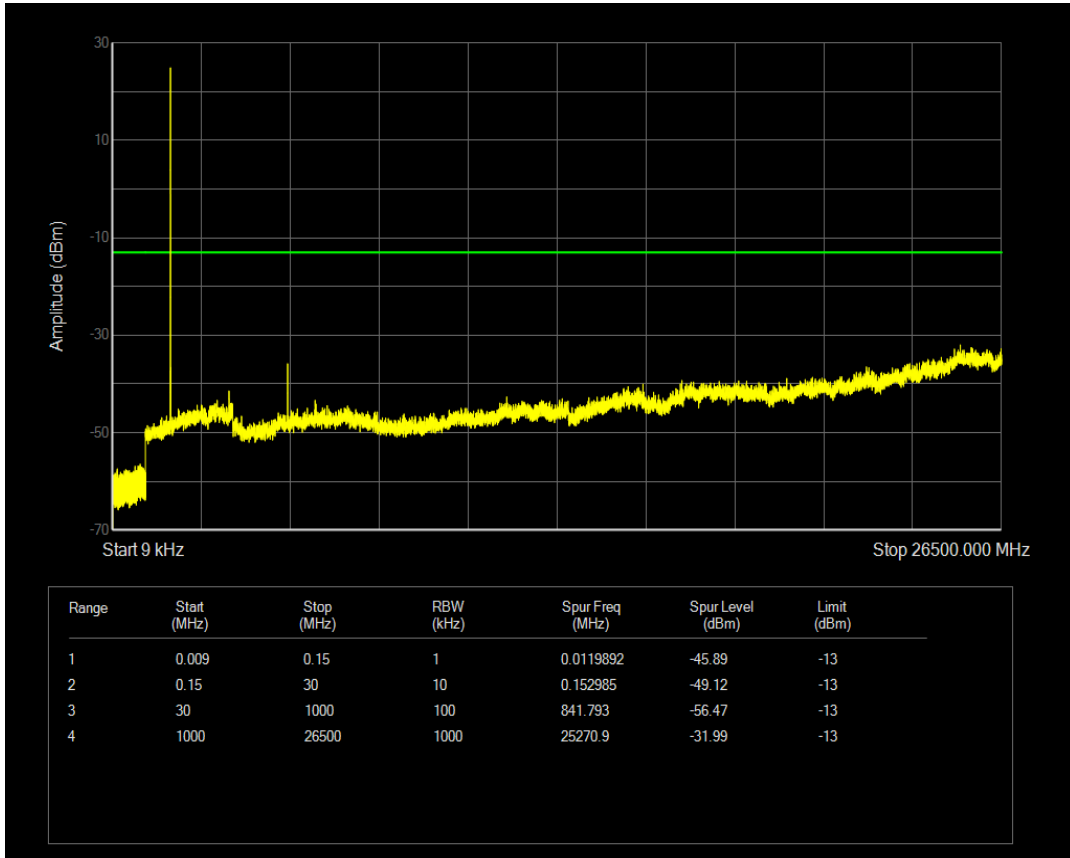

Band66 16QAM BW=1.4MHz Channel=131979 RB Size=1 Position=#0

Band66 16QAM BW=1.4MHz Channel=131979 RB Size=6 Position=#0

Band66 QPSK BW=1.4MHz Channel=132322 RB Size=1 Position=#0

Band66 QPSK BW=1.4MHz Channel=132322 RB Size=6 Position=#0

Band66 16QAM BW=1.4MHz Channel=132322 RB Size=1 Position=#0

Band66 16QAM BW=1.4MHz Channel=132322 RB Size=6 Position=#0

Band66 QPSK BW=1.4MHz Channel=132665 RB Size=1 Position=#0

Band66 QPSK BW=1.4MHz Channel=132665 RB Size=6 Position=#0