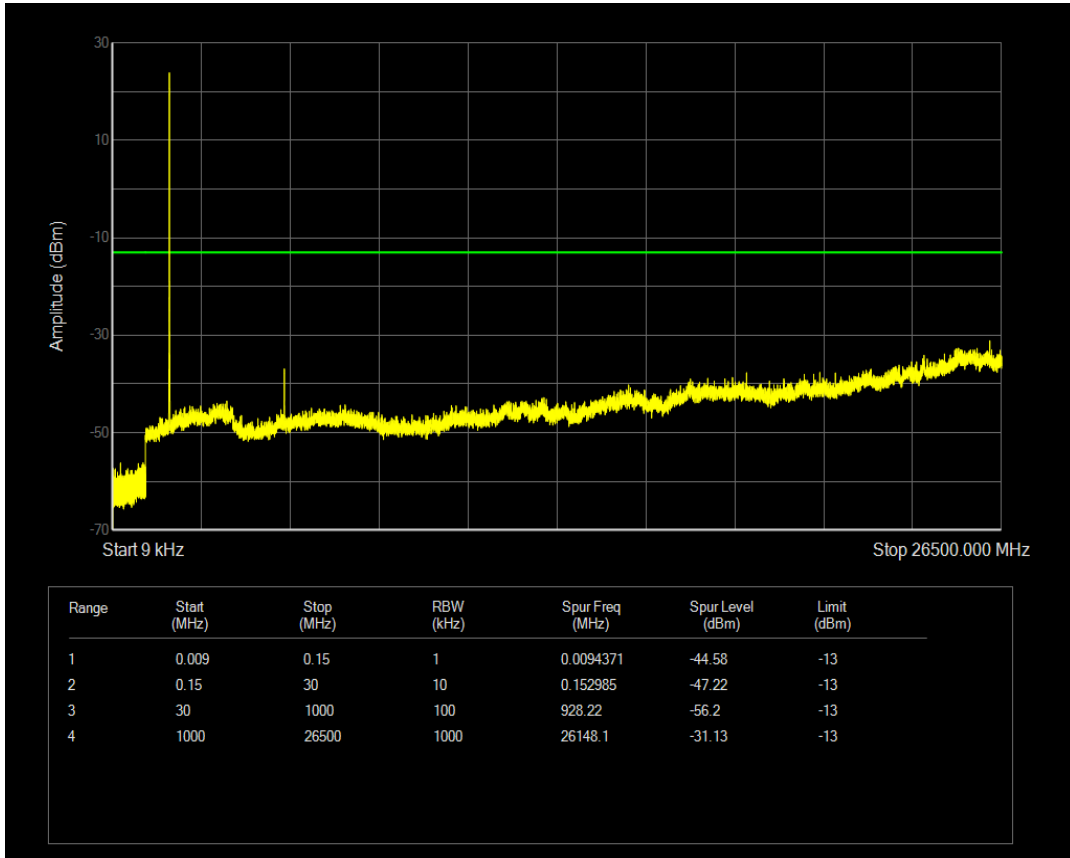

Band66 16QAM BW=3MHz Channel=131987 RB Size=15 Position=#0

Band66 QPSK BW=3MHz Channel=132322 RB Size=1 Position=#0