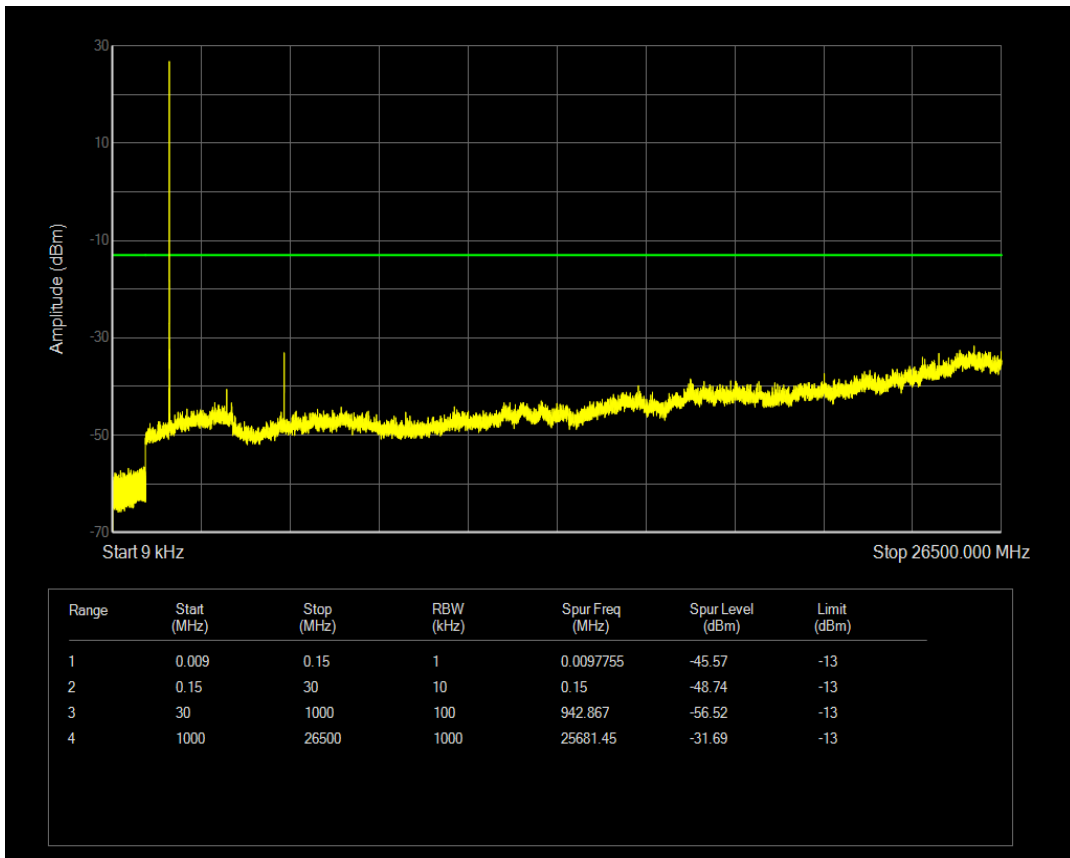

Band66 16QAM BW=3MHz Channel=131987 RB Size=1 Position=#0

Band66 16QAM BW=3MHz Channel=131987 RB Size=15 Position=#0