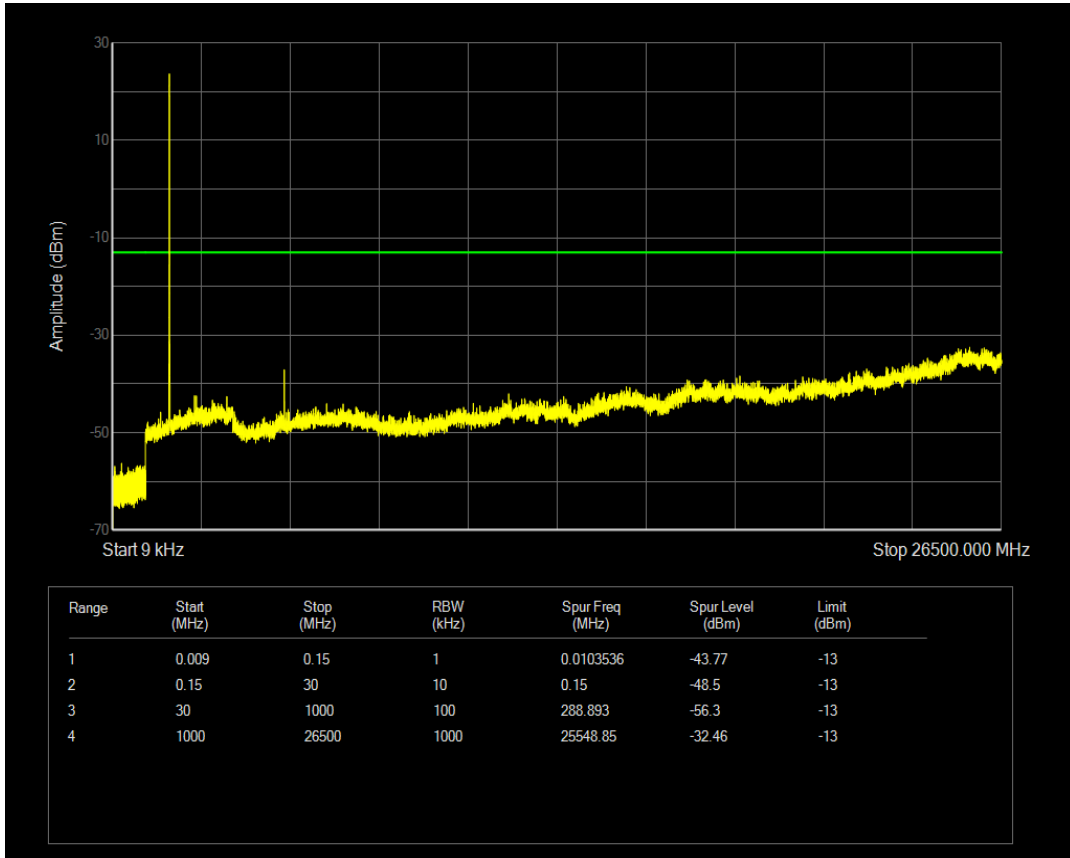

Band66 16QAM BW=1.4MHz Channel=132665 RB Size=1 Position=#0

Band66 16QAM BW=1.4MHz Channel=132665 RB Size=6 Position=#0

Band66 QPSK BW=3MHz Channel=131987 RB Size=1 Position=#0

Band66 QPSK BW=3MHz Channel=131987 RB Size=15 Position=#0