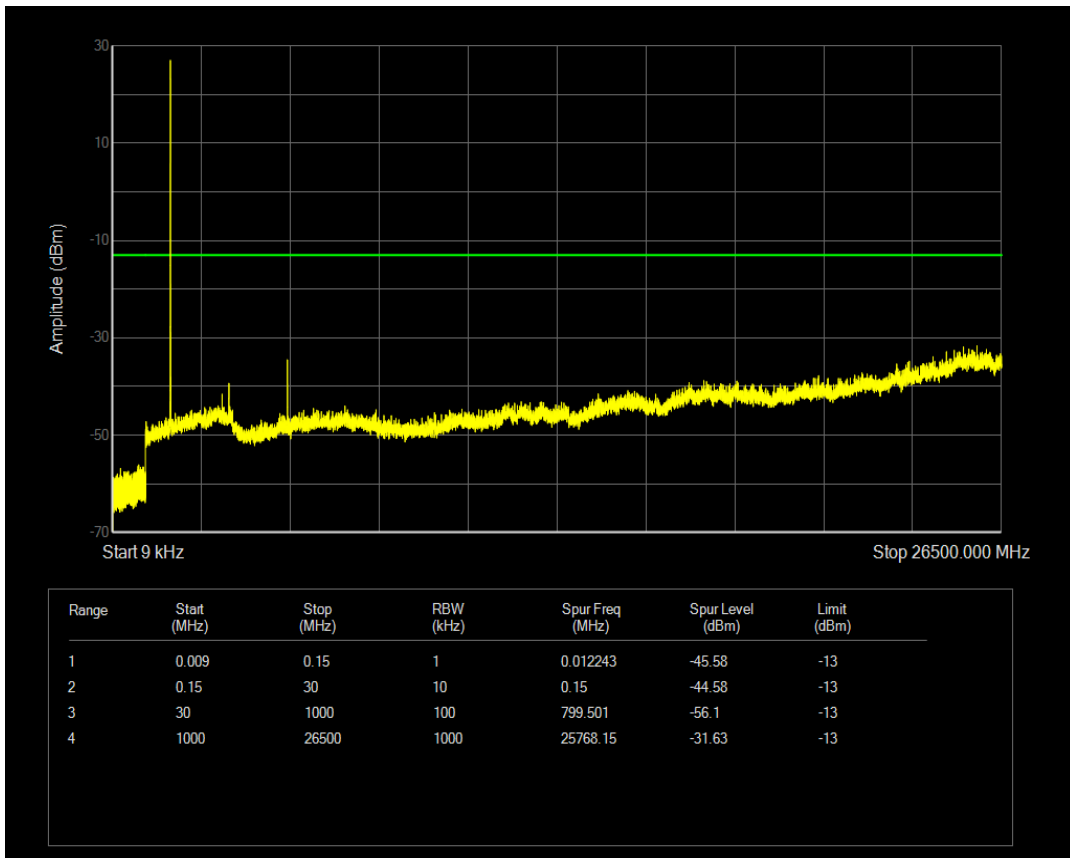

Band66 16QAM BW=5MHz Channel=132322 RB Size=1 Position=#0

Band66 16QAM BW=5MHz Channel=132322 RB Size=25 Position=#0