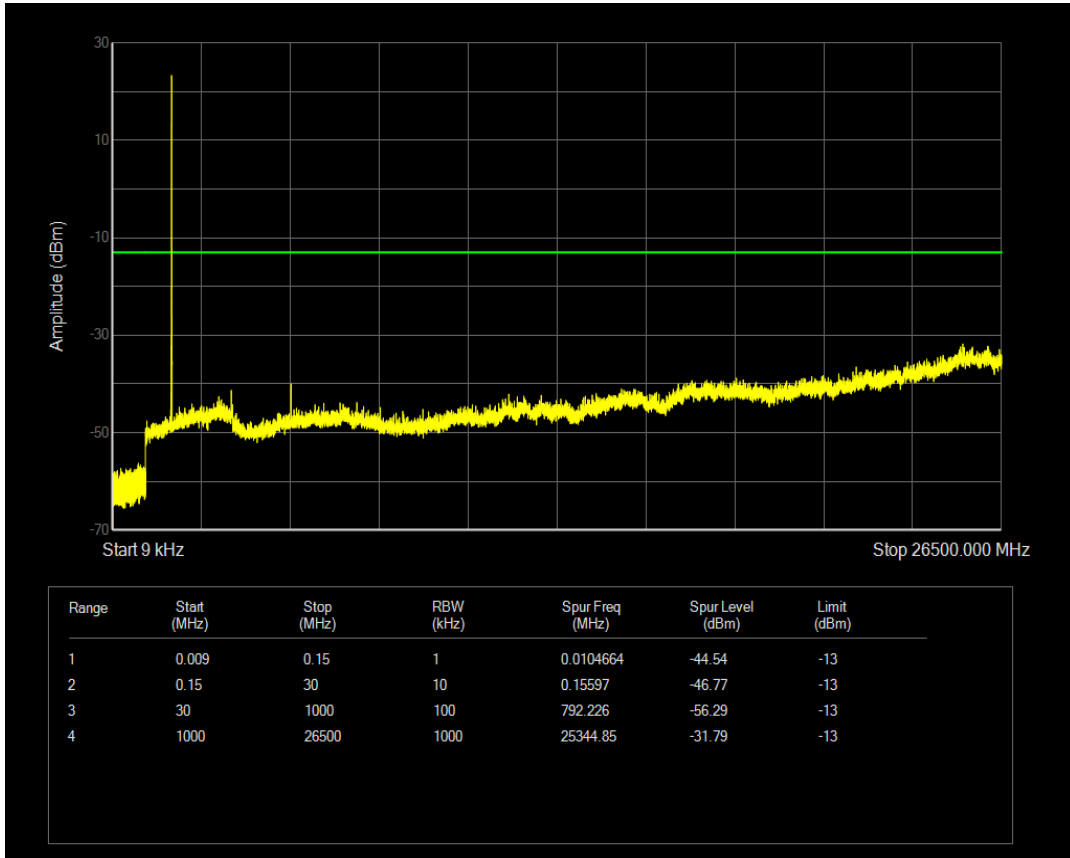

Band66 16QAM BW=3MHz Channel=132322 RB Size=1 Position=#0

Band66 16QAM BW=3MHz Channel=132322 RB Size=15 Position=#0

Band66 QPSK BW=3MHz Channel=132657 RB Size=1 Position=#0

Band66 QPSK BW=3MHz Channel=132657 RB Size=15 Position=#0