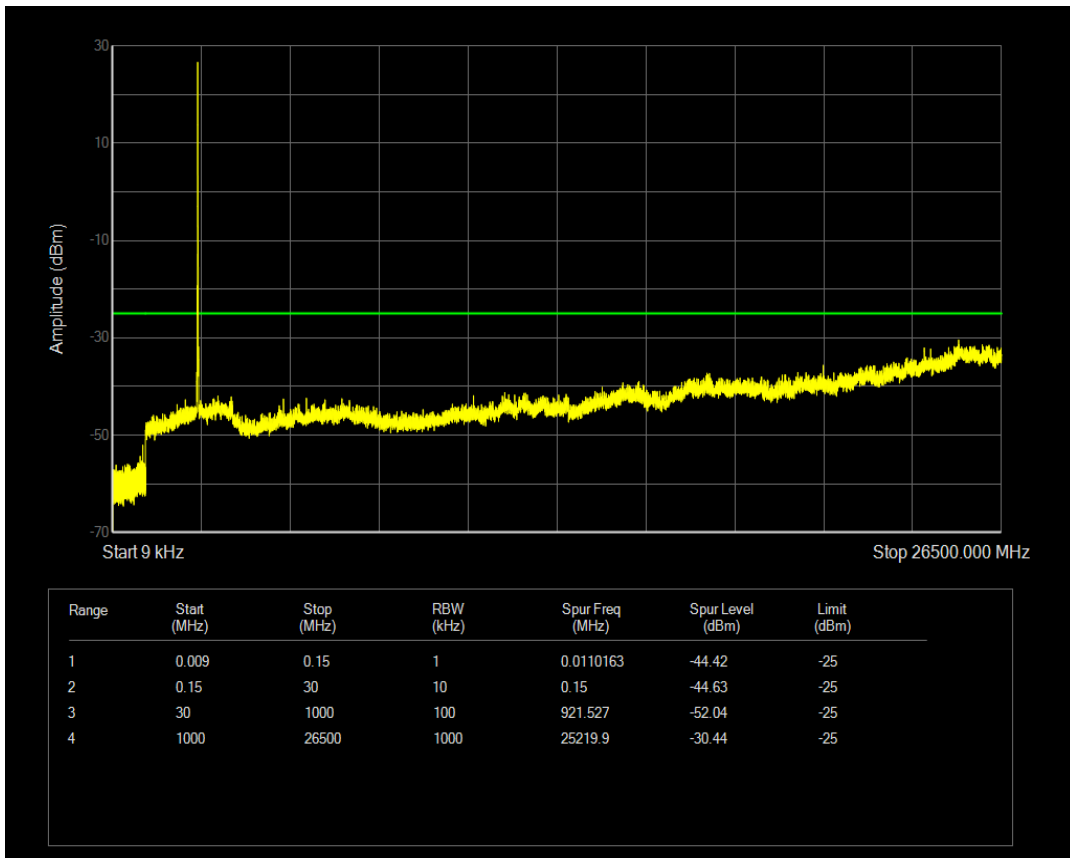

Band7 16QAM BW=15MHz Channel=21375 RB Size=1 Position=#0

Band7 16QAM BW=15MHz Channel=21375 RB Size=75 Position=#0