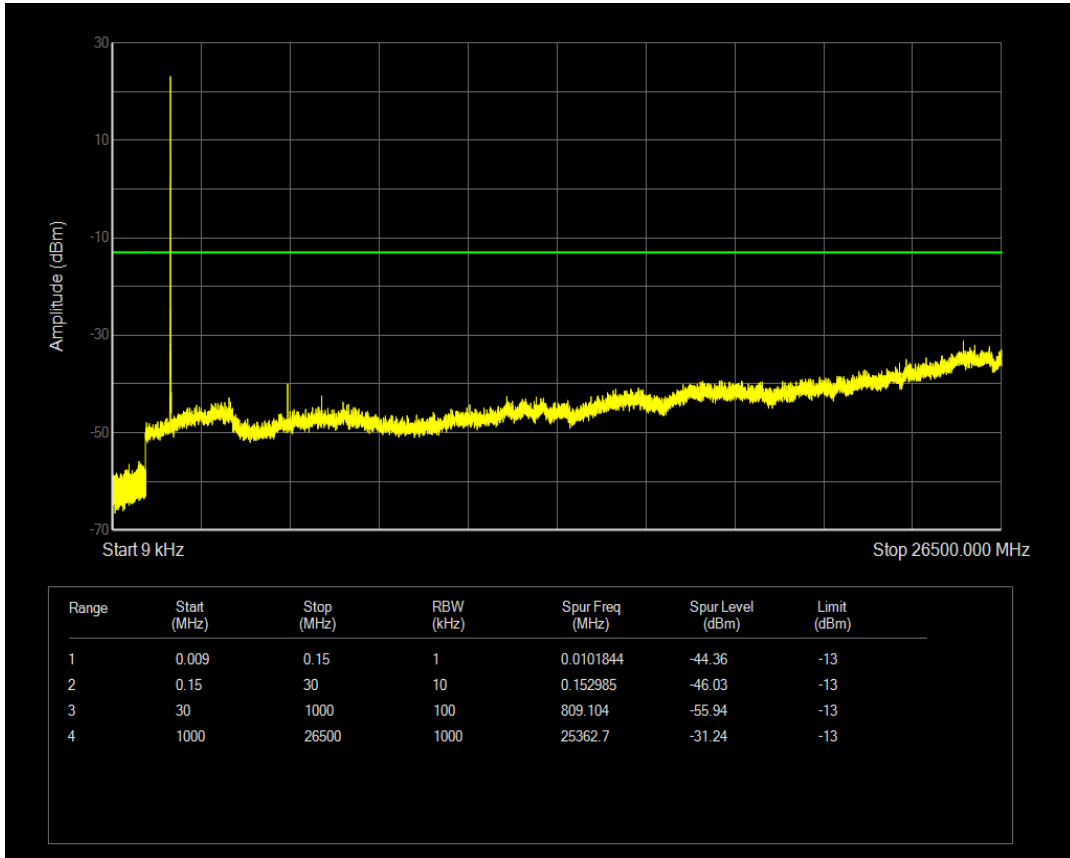

Band66 16QAM BW=3MHz Channel=131987 RB Size=1 Position=#0

Band66 16QAM BW=3MHz Channel=131987 RB Size=15 Position=#0

Band66 QPSK BW=3MHz Channel=132322 RB Size=1 Position=#0

Band66 QPSK BW=3MHz Channel=132322 RB Size=15 Position=#0