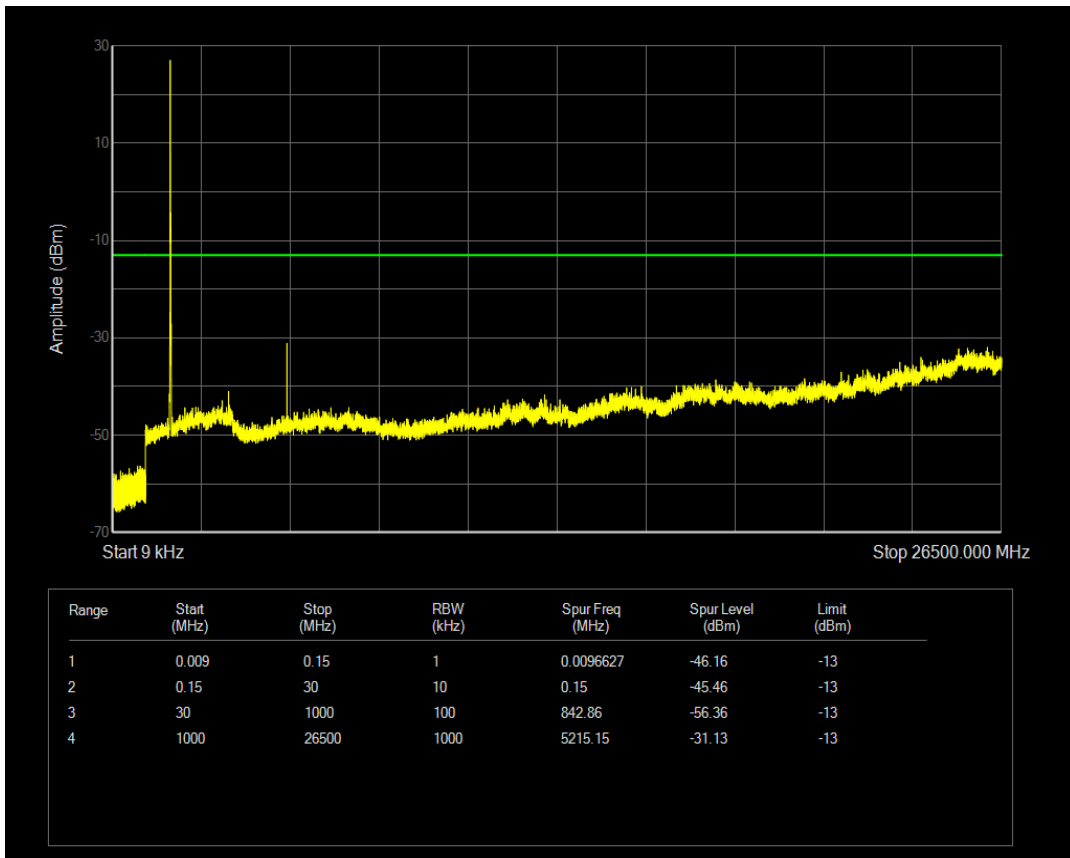

Band66 16QAM BW=15MHz Channel=132322 RB Size=1 Position=#0

Band66 16QAM BW=15MHz Channel=132322 RB Size=75 Position=#0