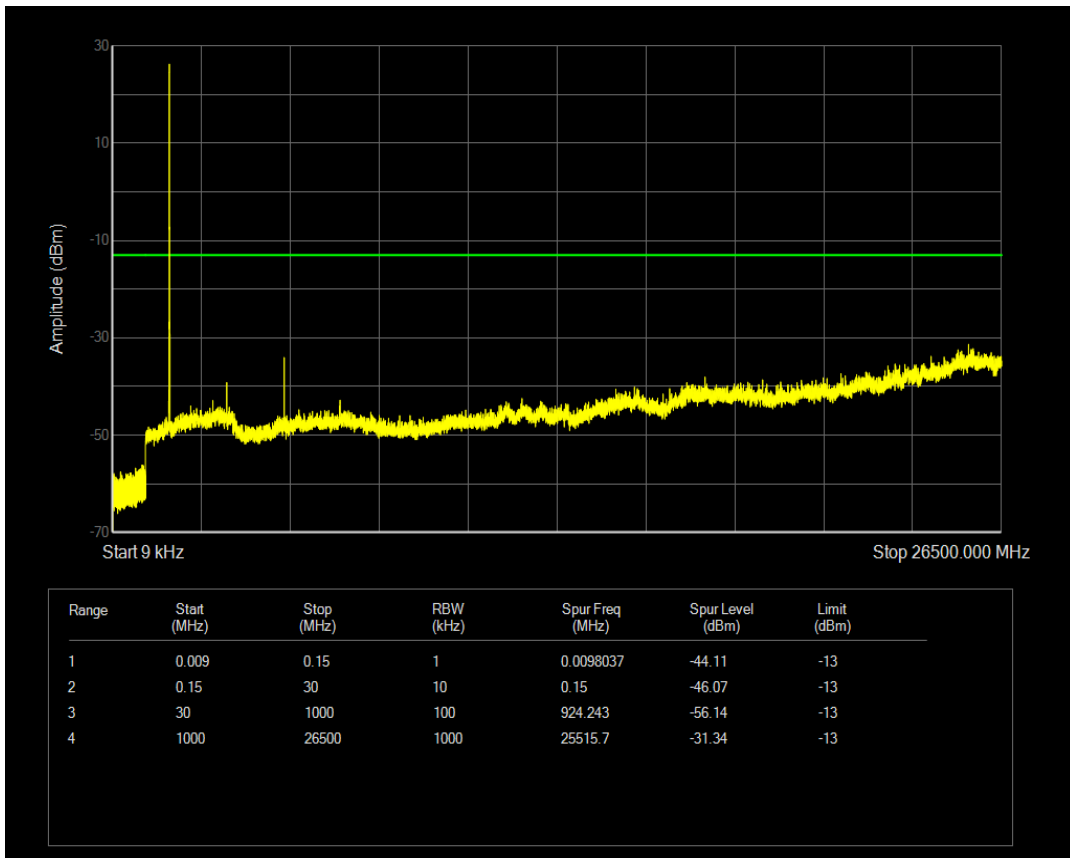

Band66 QPSK BW=10MHz Channel=132022 RB Size=1 Position=#0

Band66 QPSK BW=10MHz Channel=132022 RB Size=50 Position=#0