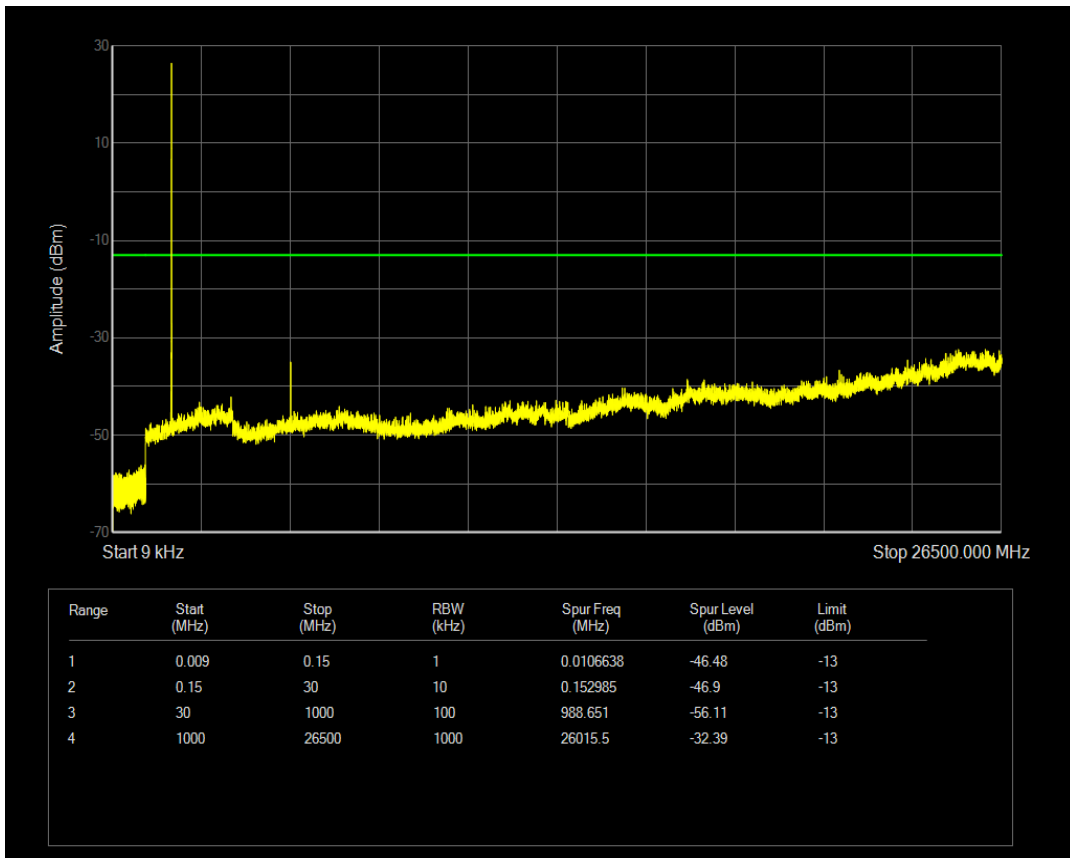

Band66 16QAM BW=5MHz Channel=132647 RB Size=1 Position=#0

Band66 16QAM BW=5MHz Channel=132647 RB Size=25 Position=#0