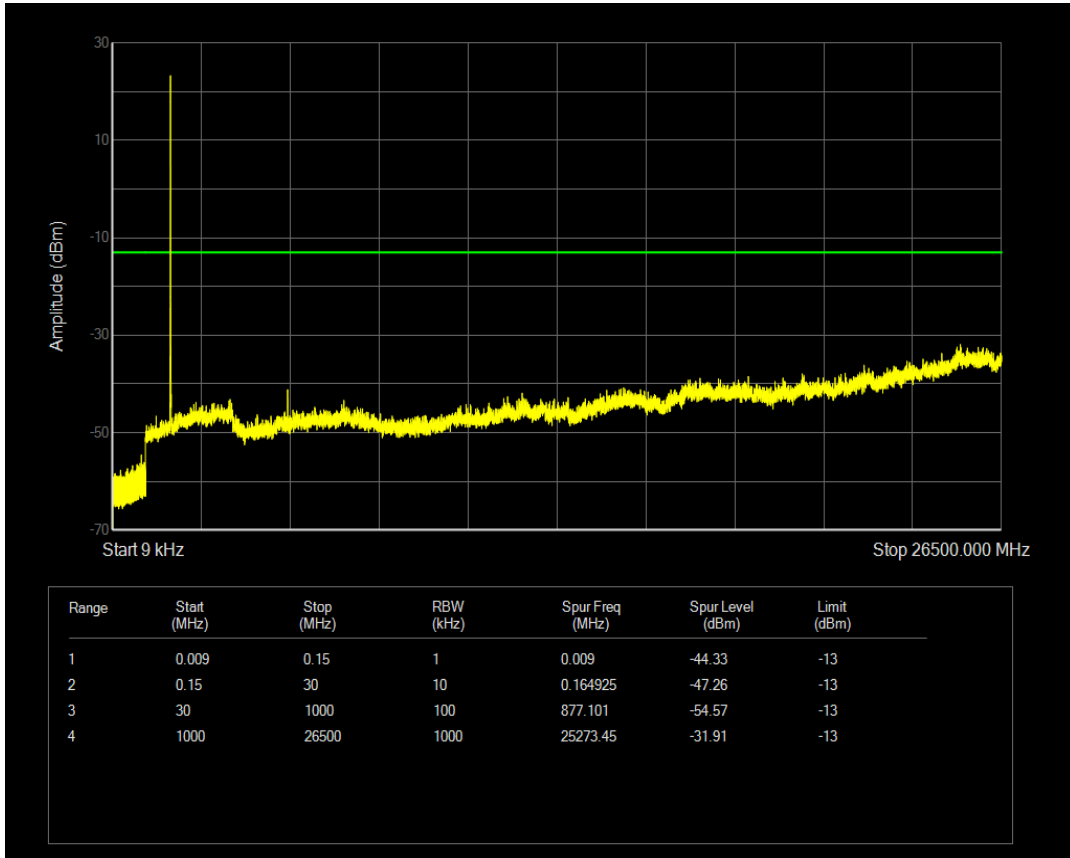

Band66 16QAM BW=3MHz Channel=132322 RB Size=15 Position=#0

Band66 QPSK BW=3MHz Channel=132657 RB Size=1 Position=#0