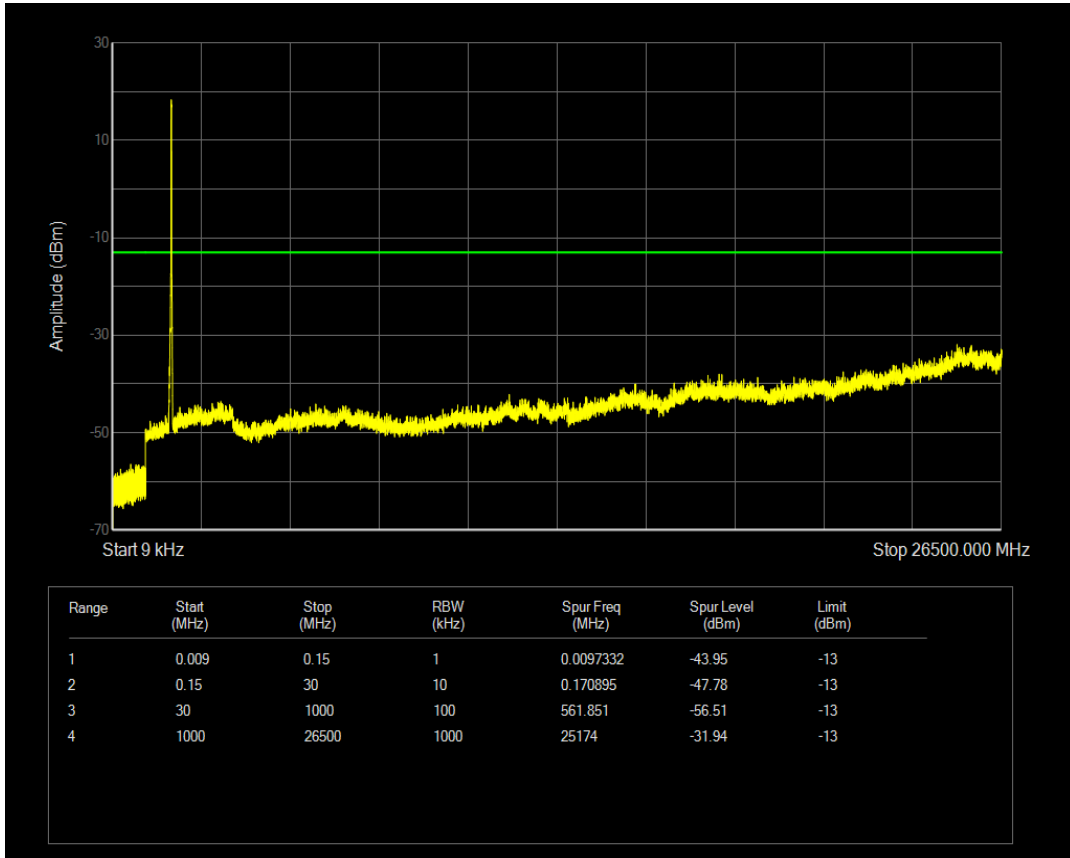

Band66 16QAM BW=20MHz Channel=132572 RB Size=100 Position=#0

Band7 QPSK BW=5MHz Channel=20775 RB Size=1 Position=#0