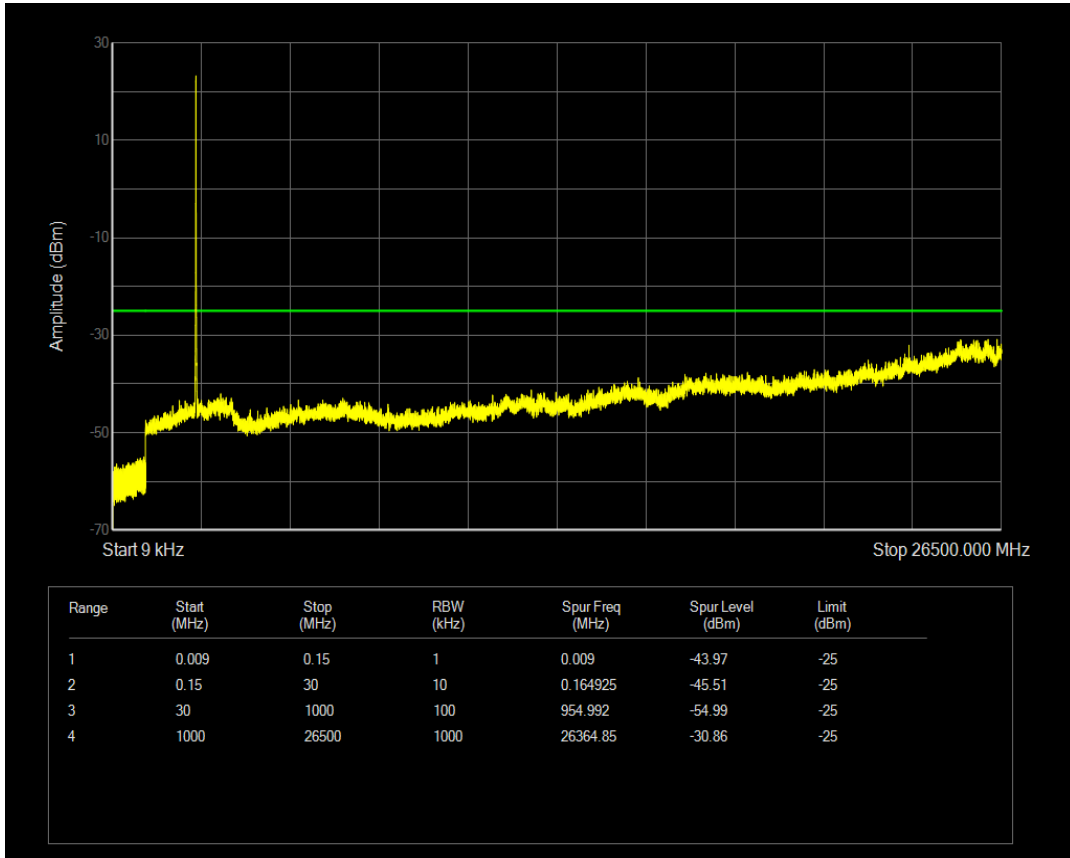

Band66 16QAM BW=20MHz Channel=132572 RB Size=1 Position=#0

Band66 16QAM BW=20MHz Channel=132572 RB Size=100 Position=#0

Band7 QPSK BW=5MHz Channel=20775 RB Size=1 Position=#0

Band7 QPSK BW=5MHz Channel=20775 RB Size=25 Position=#0

Band7 16QAM BW=5MHz Channel=20775 RB Size=1 Position=#0

Band7 16QAM BW=5MHz Channel=20775 RB Size=25 Position=#0

Band7 QPSK BW=5MHz Channel=21100 RB Size=1 Position=#0

Band7 QPSK BW=5MHz Channel=21100 RB Size=25 Position=#0