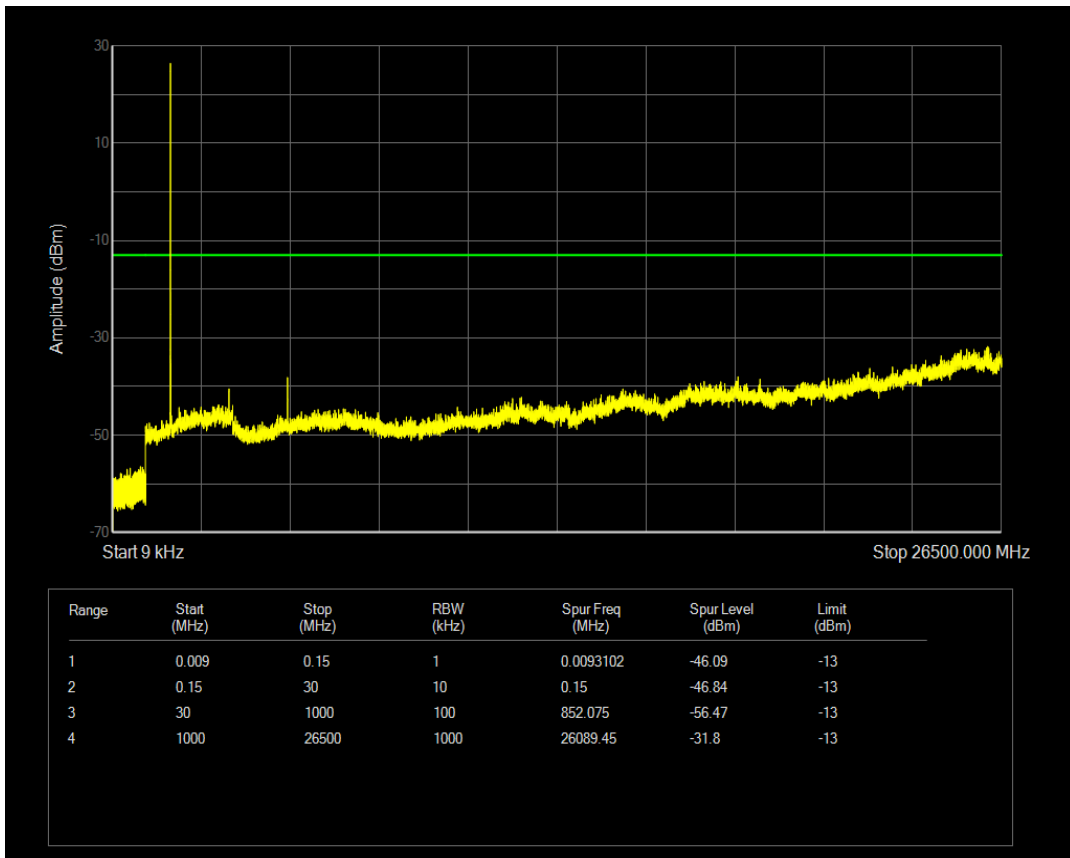

Band66 16QAM BW=3MHz Channel=132322 RB Size=1 Position=#0

Band66 16QAM BW=3MHz Channel=132322 RB Size=15 Position=#0