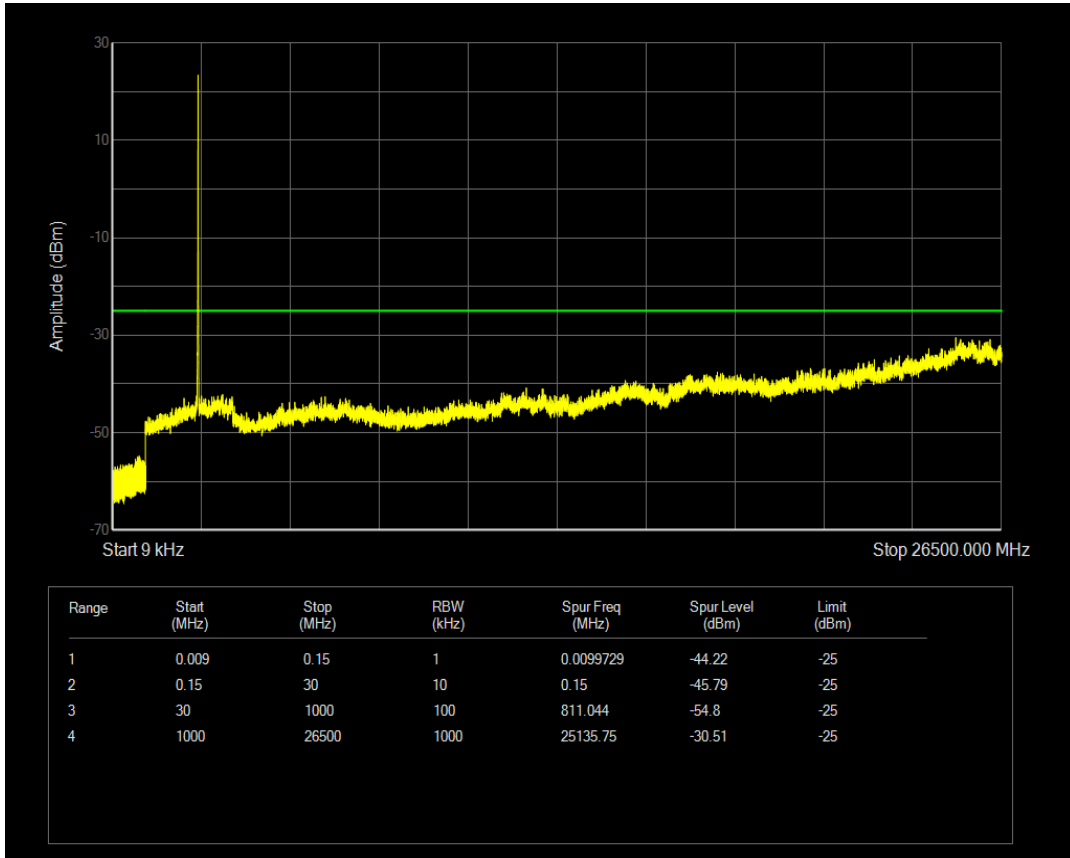

Band7 16QAM BW=5MHz Channel=21100 RB Size=1 Position=#0

Band7 16QAM BW=5MHz Channel=21100 RB Size=25 Position=#0

Band7 QPSK BW=5MHz Channel=21425 RB Size=1 Position=#0

Band7 QPSK BW=5MHz Channel=21425 RB Size=25 Position=#0

Band7 16QAM BW=5MHz Channel=21425 RB Size=1 Position=#0

Band7 16QAM BW=5MHz Channel=21425 RB Size=25 Position=#0

Band7 QPSK BW=10MHz Channel=20800 RB Size=1 Position=#0

Band7 QPSK BW=10MHz Channel=20800 RB Size=50 Position=#0