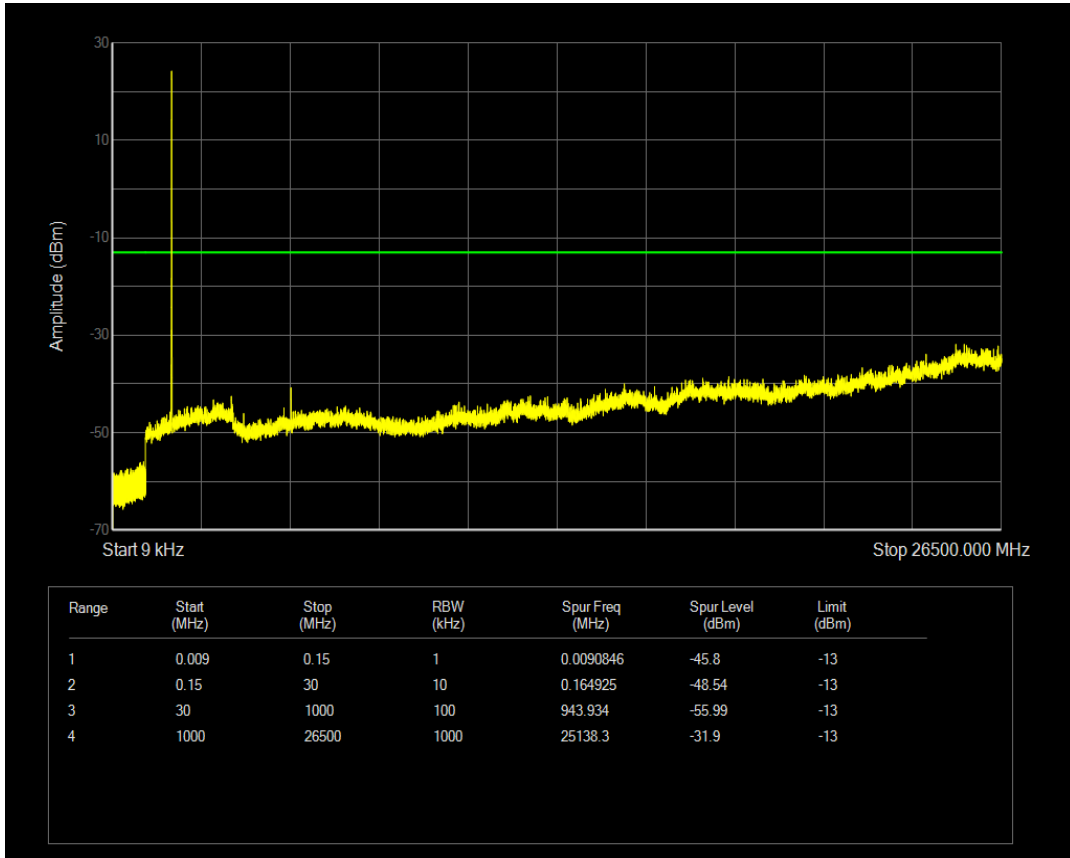

Band66 16QAM BW=3MHz Channel=132657 RB Size=15 Position=#0

Band66 QPSK BW=5MHz Channel=131997 RB Size=1 Position=#0