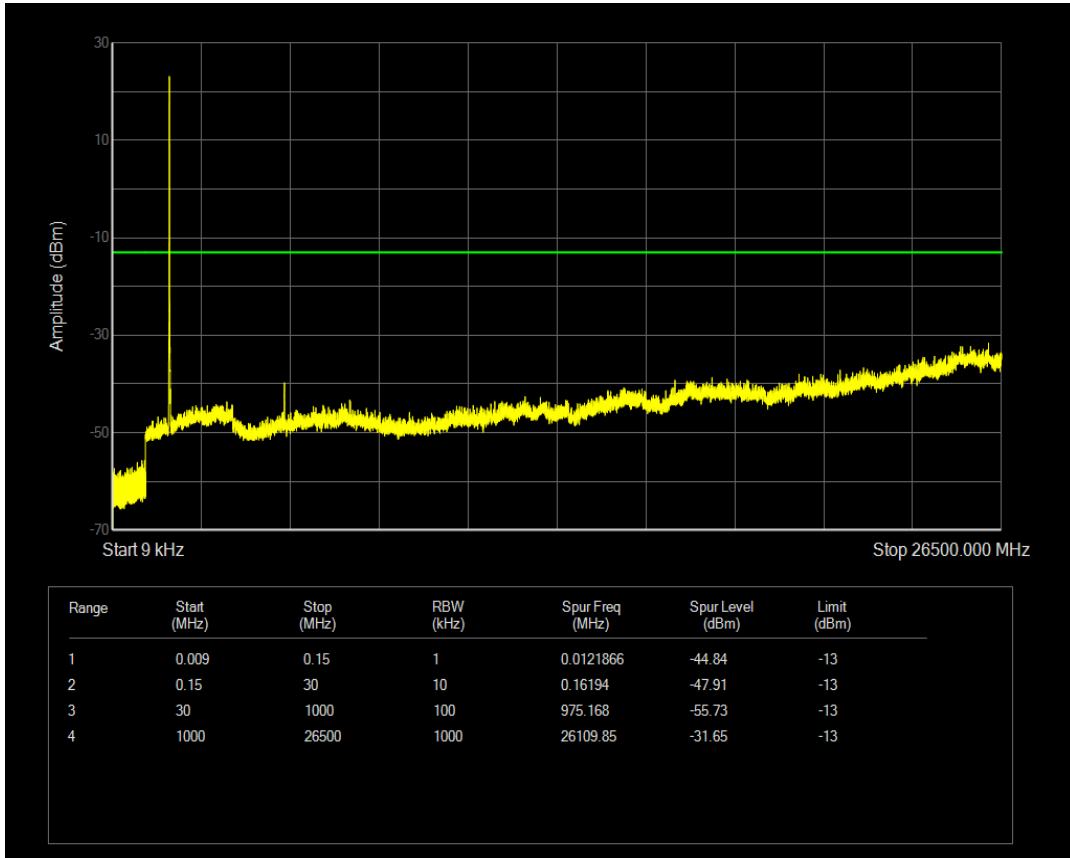

Band66 16QAM BW=3MHz Channel=132657 RB Size=1 Position=#0

Band66 16QAM BW=3MHz Channel=132657 RB Size=15 Position=#0

Band66 QPSK BW=5MHz Channel=131997 RB Size=1 Position=#0

Band66 QPSK BW=5MHz Channel=131997 RB Size=25 Position=#0