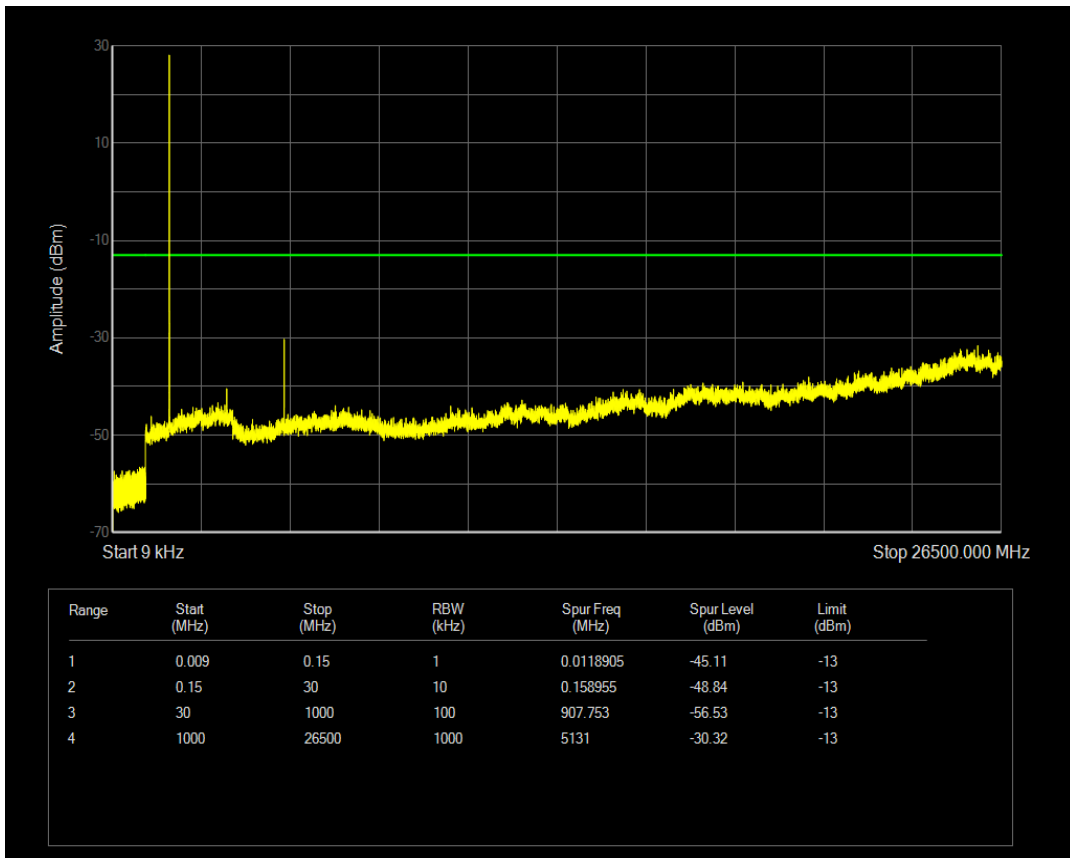

Band66 16QAM BW=1.4MHz Channel=131979 RB Size=1 Position=#0

Band66 16QAM BW=1.4MHz Channel=131979 RB Size=6 Position=#0

Band66 QPSK BW=1.4MHz Channel=132322 RB Size=1 Position=#0

Band66 QPSK BW=1.4MHz Channel=132322 RB Size=6 Position=#0

Band66 16QAM BW=1.4MHz Channel=132322 RB Size=1 Position=#0

Band66 16QAM BW=1.4MHz Channel=132322 RB Size=6 Position=#0

Band66 QPSK BW=1.4MHz Channel=132665 RB Size=1 Position=#0

Band66 QPSK BW=1.4MHz Channel=132665 RB Size=6 Position=#0