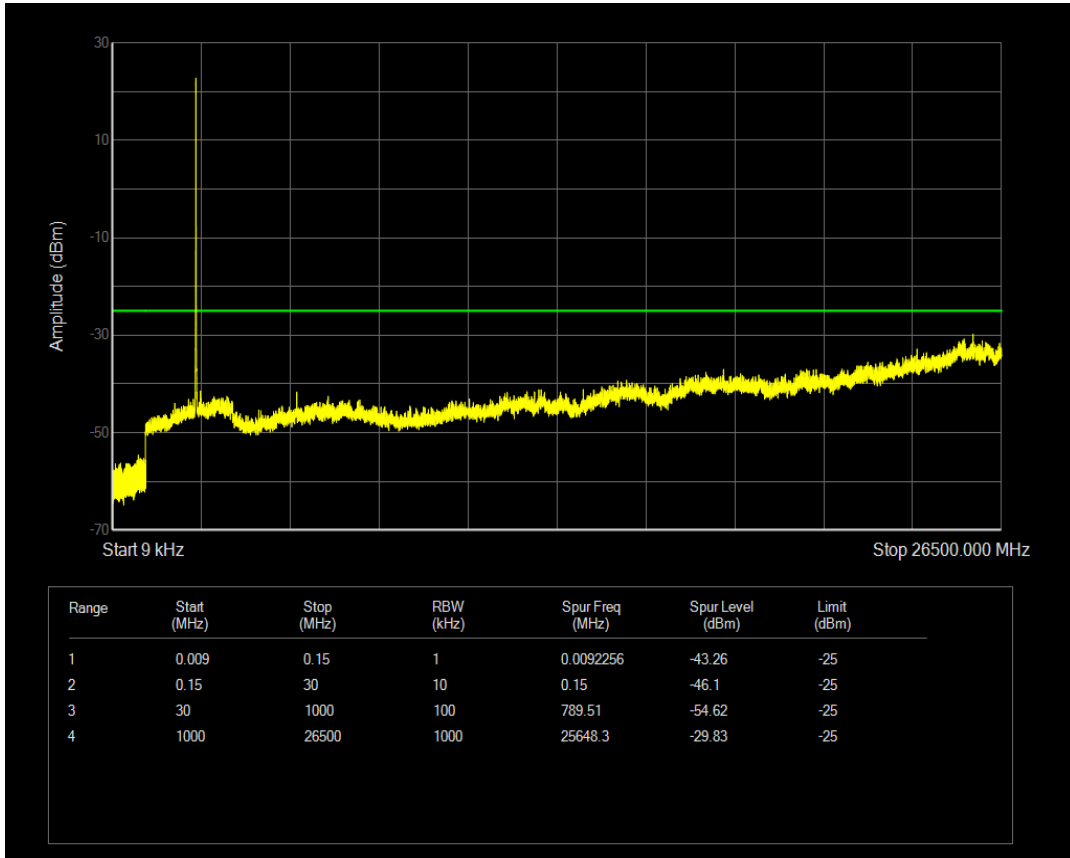

Band66 16QAM BW=20MHz Channel=132572 RB Size=1 Position=#0

Band66 16QAM BW=20MHz Channel=132572 RB Size=100 Position=#0

Band7 QPSK BW=5MHz Channel=20775 RB Size=1 Position=#0

Band7 QPSK BW=5MHz Channel=20775 RB Size=25 Position=#0

Band7 16QAM BW=5MHz Channel=20775 RB Size=1 Position=#0

Band7 16QAM BW=5MHz Channel=20775 RB Size=25 Position=#0

Band7 QPSK BW=5MHz Channel=21100 RB Size=1 Position=#0

Band7 QPSK BW=5MHz Channel=21100 RB Size=25 Position=#0