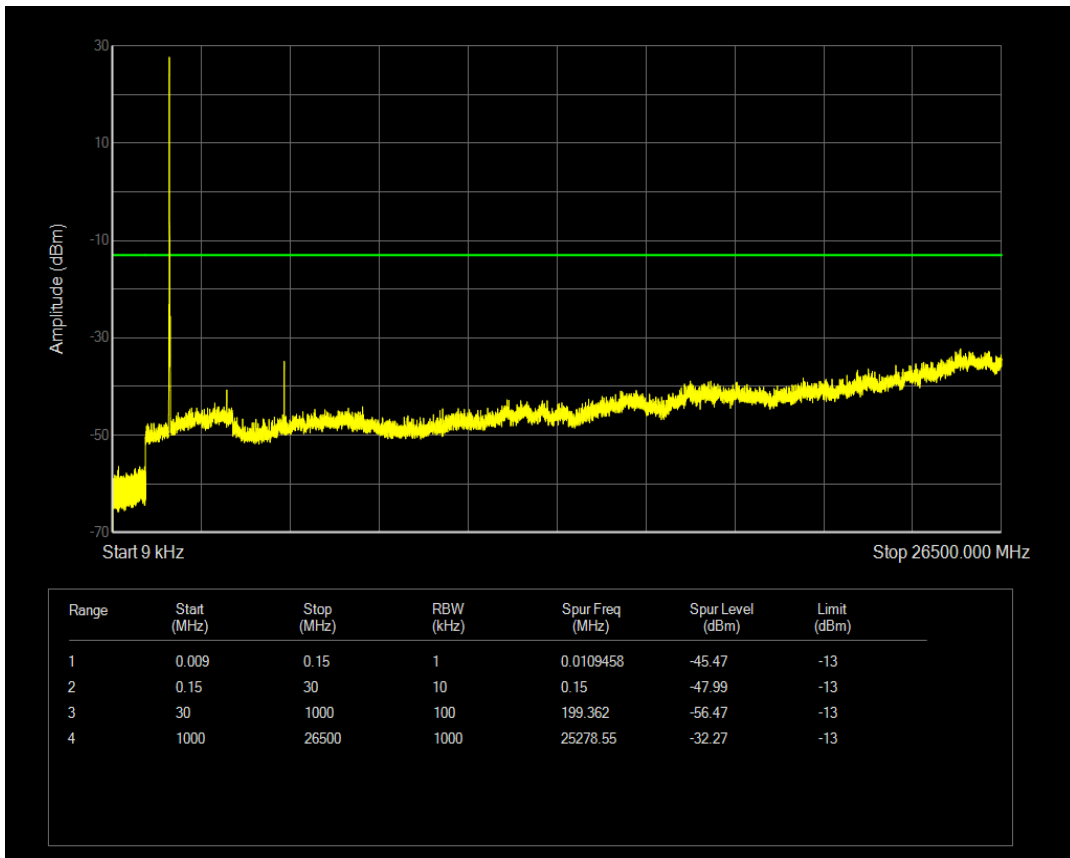

Band66 16QAM BW=15MHz Channel=132047 RB Size=1 Position=#0

Band66 16QAM BW=15MHz Channel=132047 RB Size=75 Position=#0