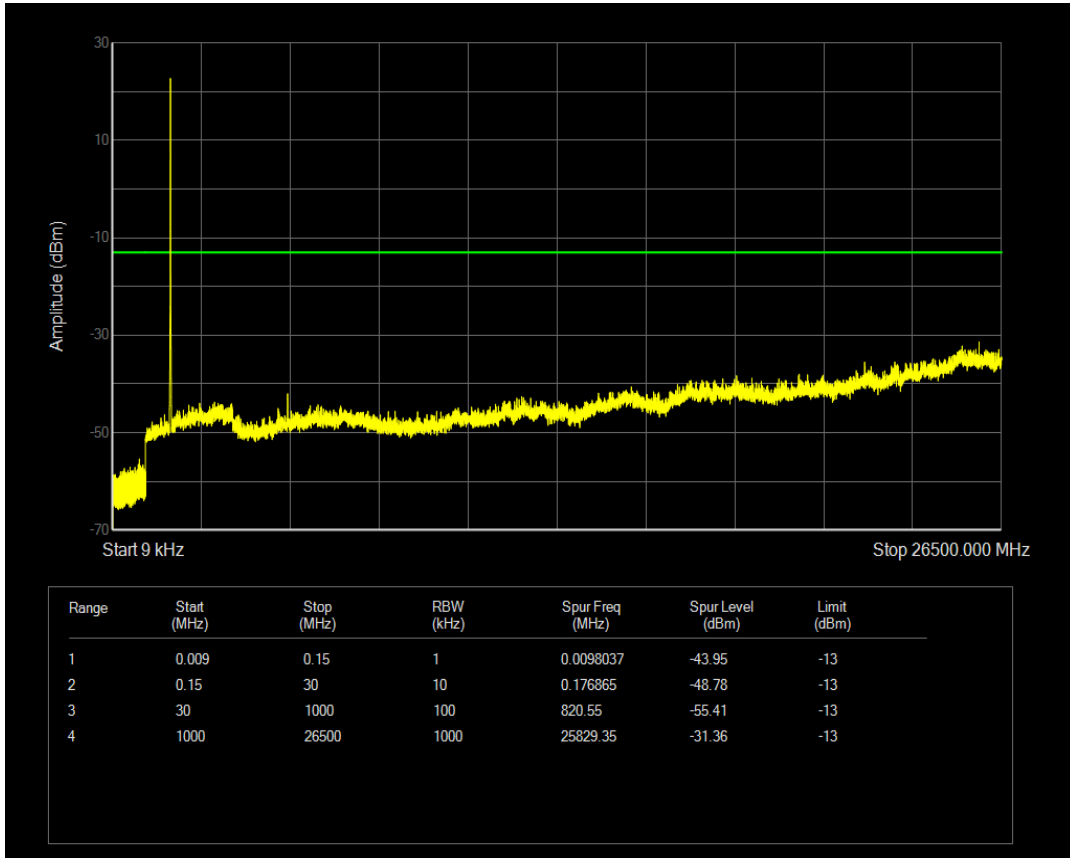

Band66 16QAM BW=5MHz Channel=131997 RB Size=1 Position=#0

Band66 16QAM BW=5MHz Channel=131997 RB Size=25 Position=#0

Band66 QPSK BW=5MHz Channel=132322 RB Size=1 Position=#0

Band66 QPSK BW=5MHz Channel=132322 RB Size=25 Position=#0