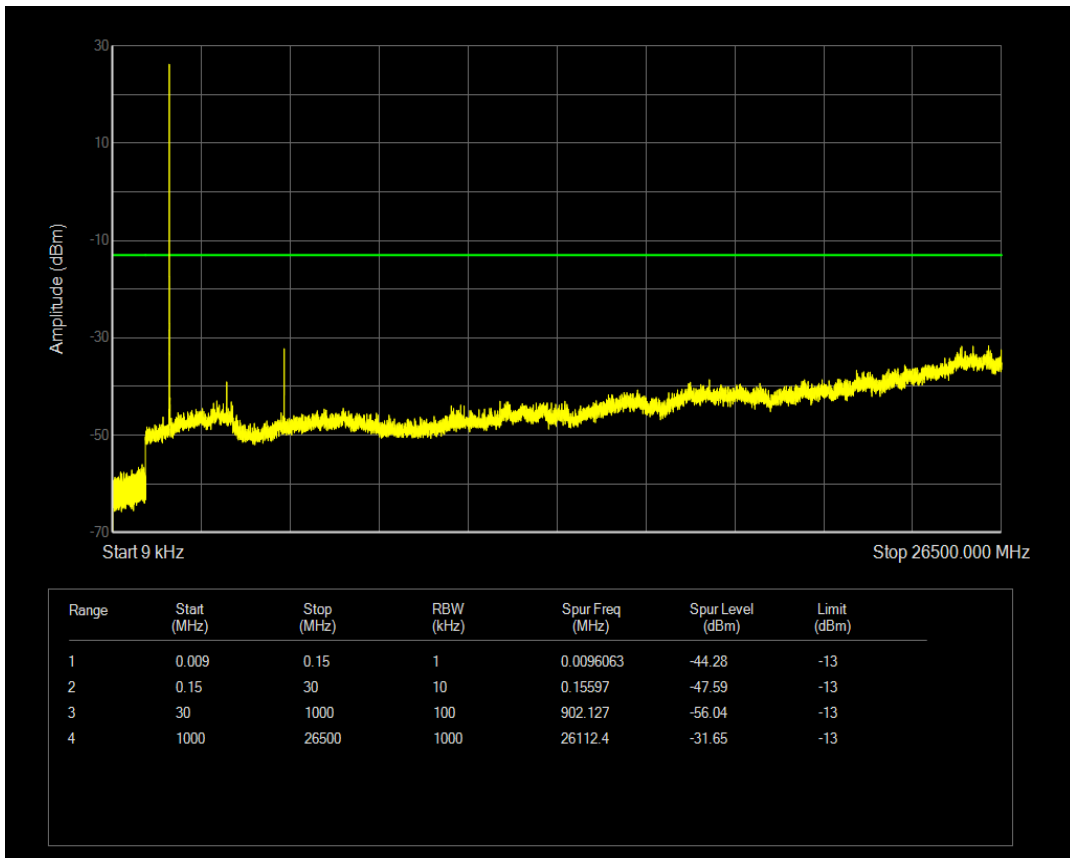

Band66 QPSK BW=3MHz Channel=131987 RB Size=1 Position=#0

Band66 QPSK BW=3MHz Channel=131987 RB Size=15 Position=#0