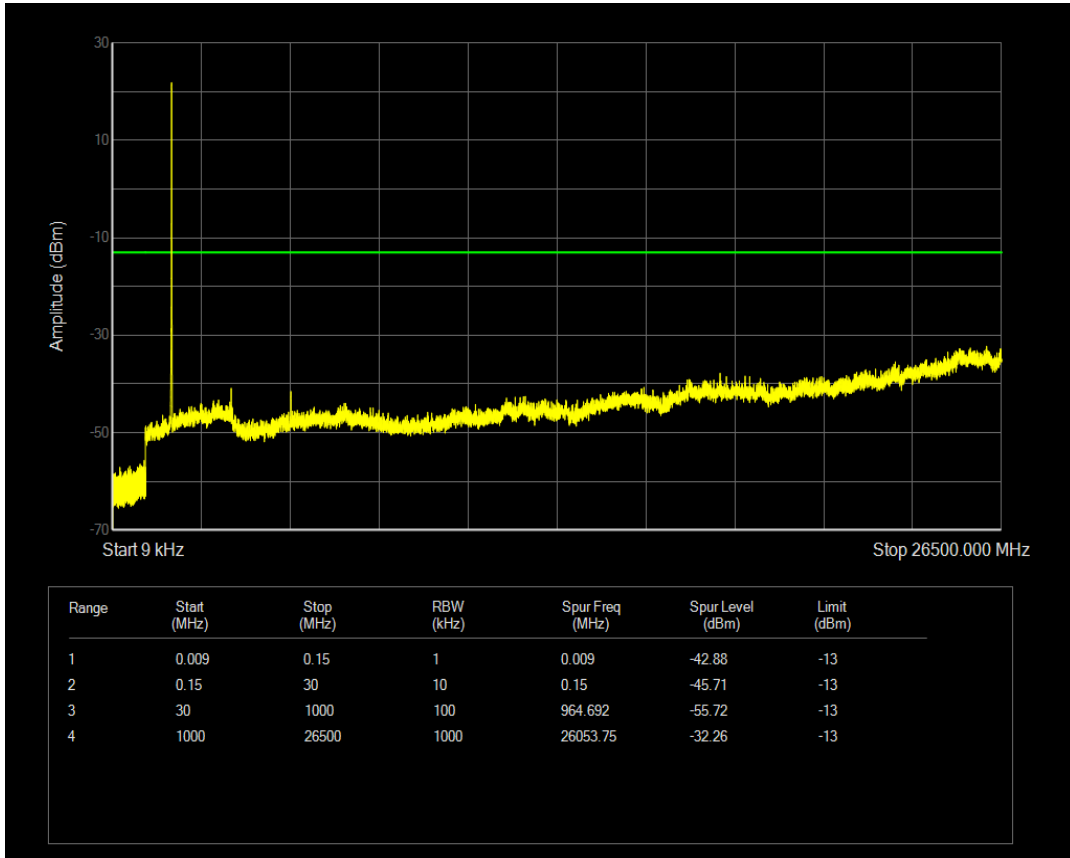

Band66 16QAM BW=5MHz Channel=132647 RB Size=25 Position=#0

Band66 QPSK BW=10MHz Channel=132022 RB Size=1 Position=#0