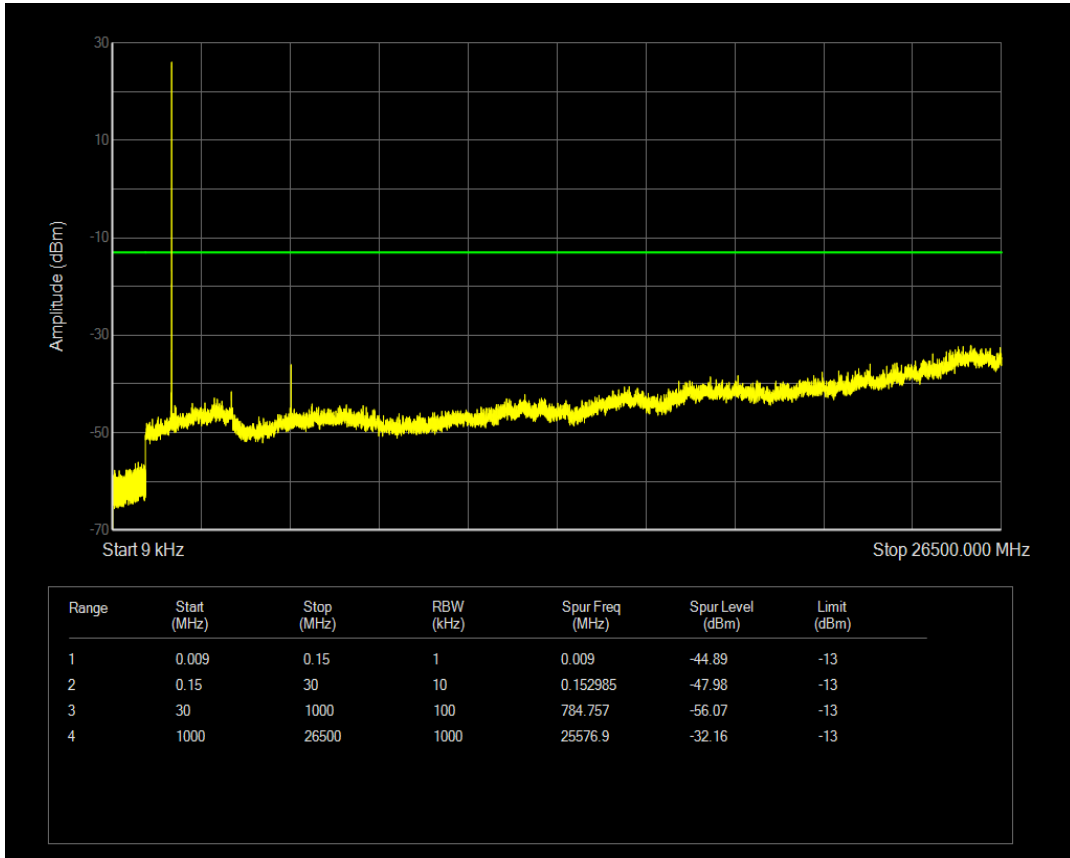

Band66 16QAM BW=1.4MHz Channel=132665 RB Size=6 Position=#0

Band66 QPSK BW=3MHz Channel=131987 RB Size=1 Position=#0