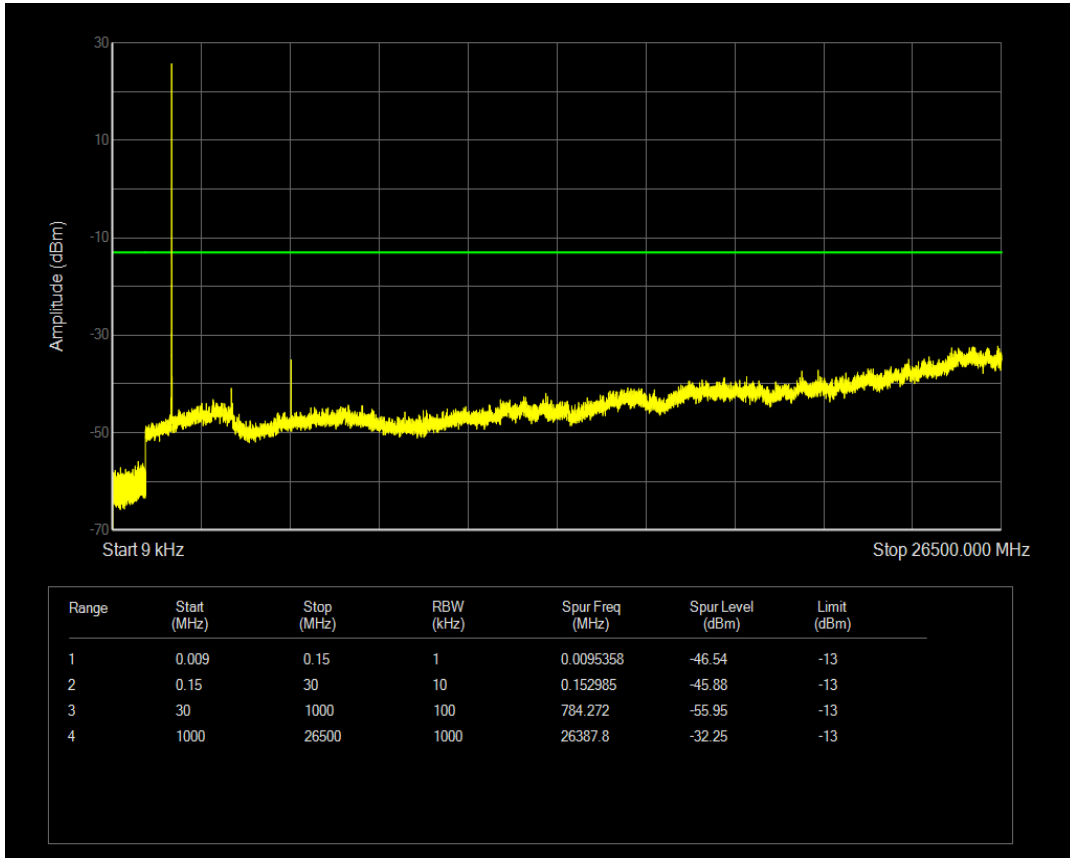

Band66 16QAM BW=1.4MHz Channel=132322 RB Size=1 Position=#0

Band66 16QAM BW=1.4MHz Channel=132322 RB Size=6 Position=#0

Band66 QPSK BW=1.4MHz Channel=132665 RB Size=1 Position=#0

Band66 QPSK BW=1.4MHz Channel=132665 RB Size=6 Position=#0