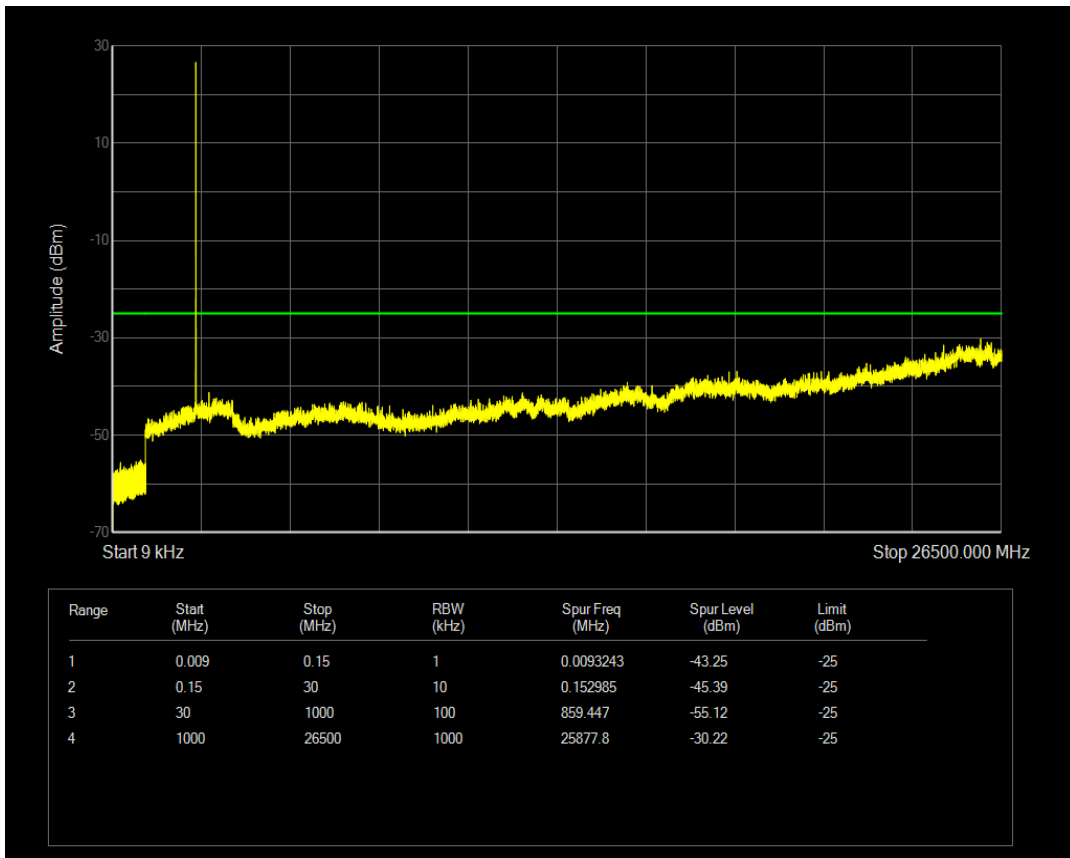

Band66 16QAM BW=20MHz Channel=132572 RB Size=1 Position=#0

Band66 16QAM BW=20MHz Channel=132572 RB Size=100 Position=#0

Band7 QPSK BW=5MHz Channel=20775 RB Size=1 Position=#0

Band7 QPSK BW=5MHz Channel=20775 RB Size=25 Position=#0

Band7 16QAM BW=5MHz Channel=20775 RB Size=1 Position=#0

Band7 16QAM BW=5MHz Channel=20775 RB Size=25 Position=#0

Band7 QPSK BW=5MHz Channel=21100 RB Size=1 Position=#0

Band7 QPSK BW=5MHz Channel=21100 RB Size=25 Position=#0