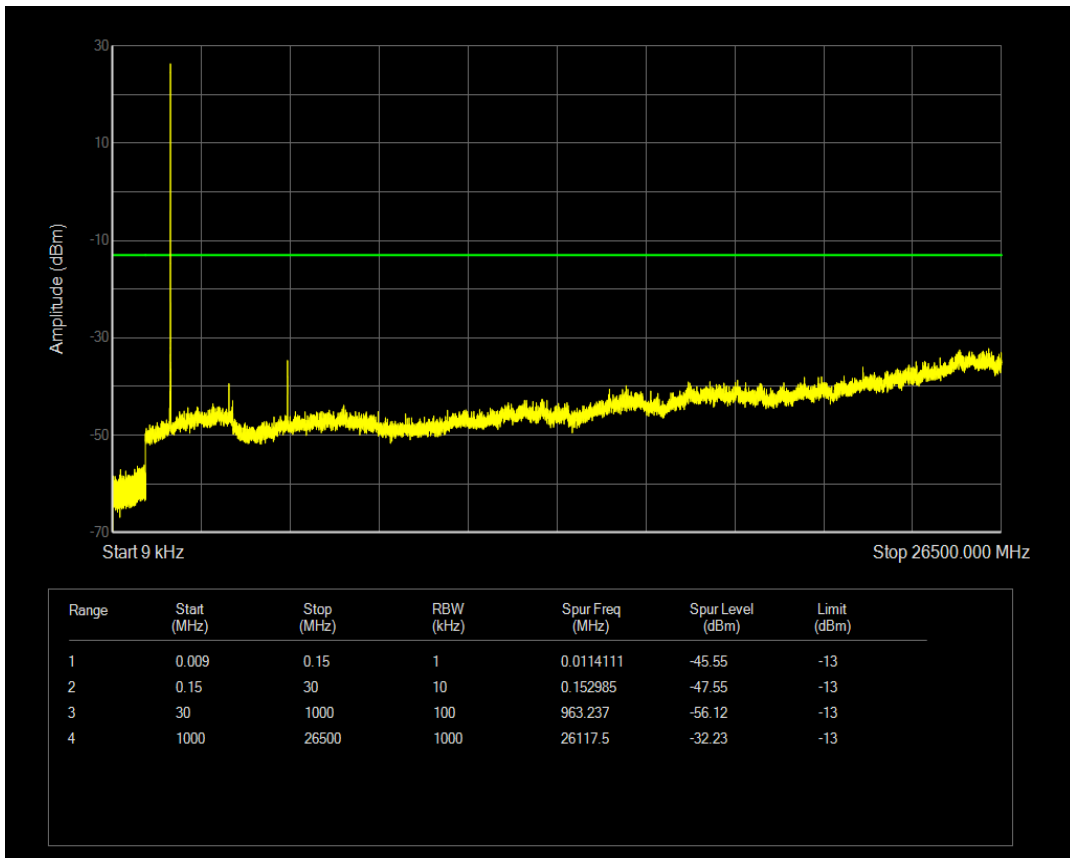

Band66 QPSK BW=3MHz Channel=132322 RB Size=1 Position=#0

Band66 QPSK BW=3MHz Channel=132322 RB Size=15 Position=#0