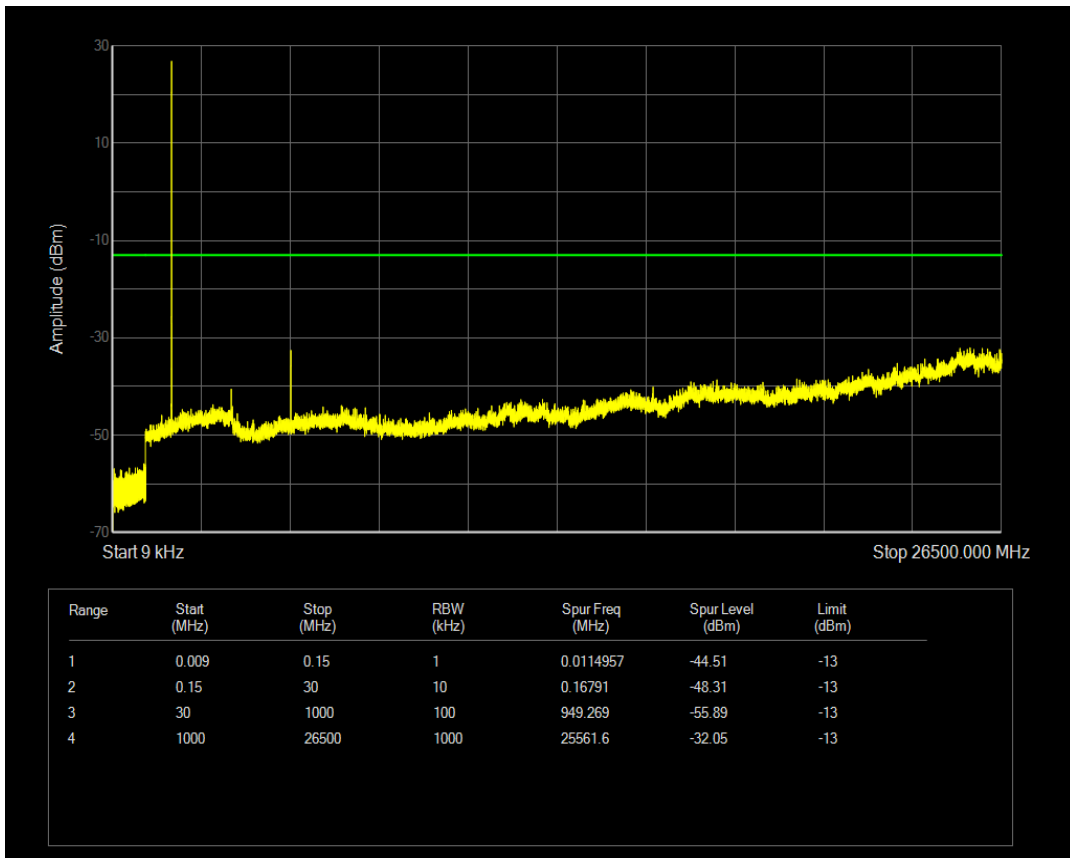

Band66 16QAM BW=3MHz Channel=132657 RB Size=1 Position=#0

Band66 16QAM BW=3MHz Channel=132657 RB Size=15 Position=#0