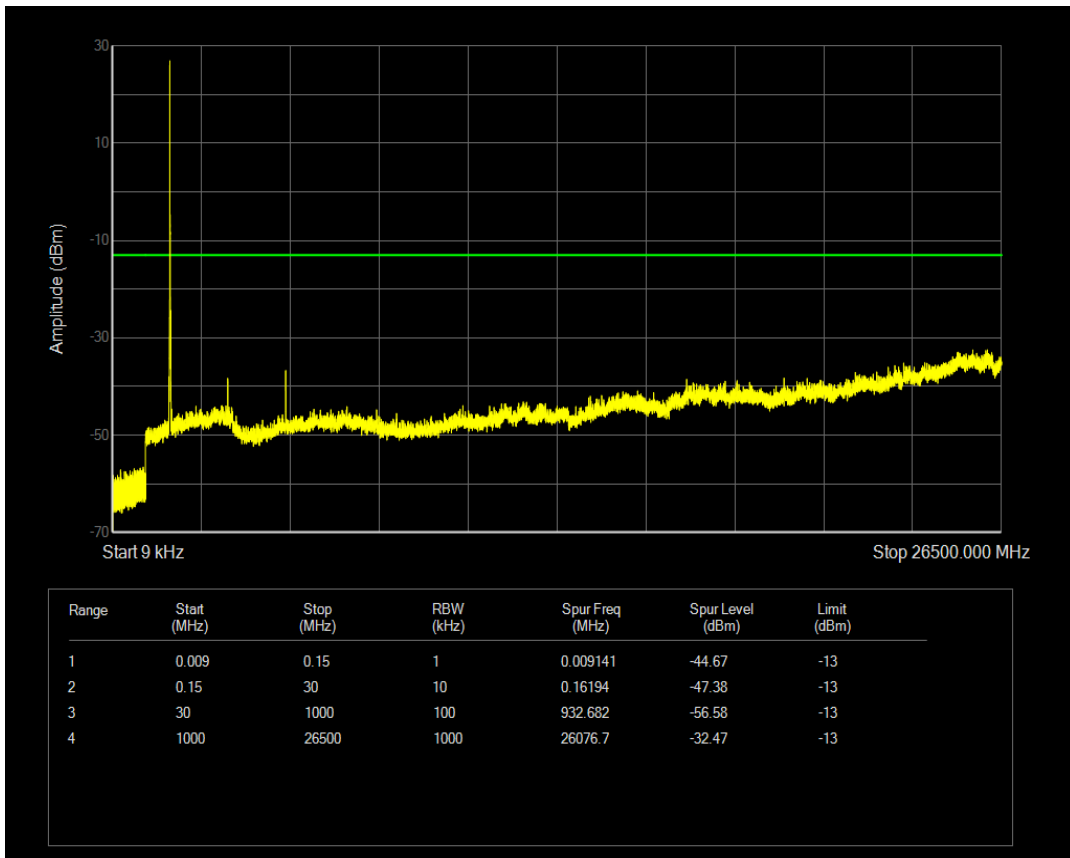

Band4 16QAM BW=15MHz Channel=20175 RB Size=1 Position=#0

Band4 16QAM BW=15MHz Channel=20175 RB Size=75 Position=#0