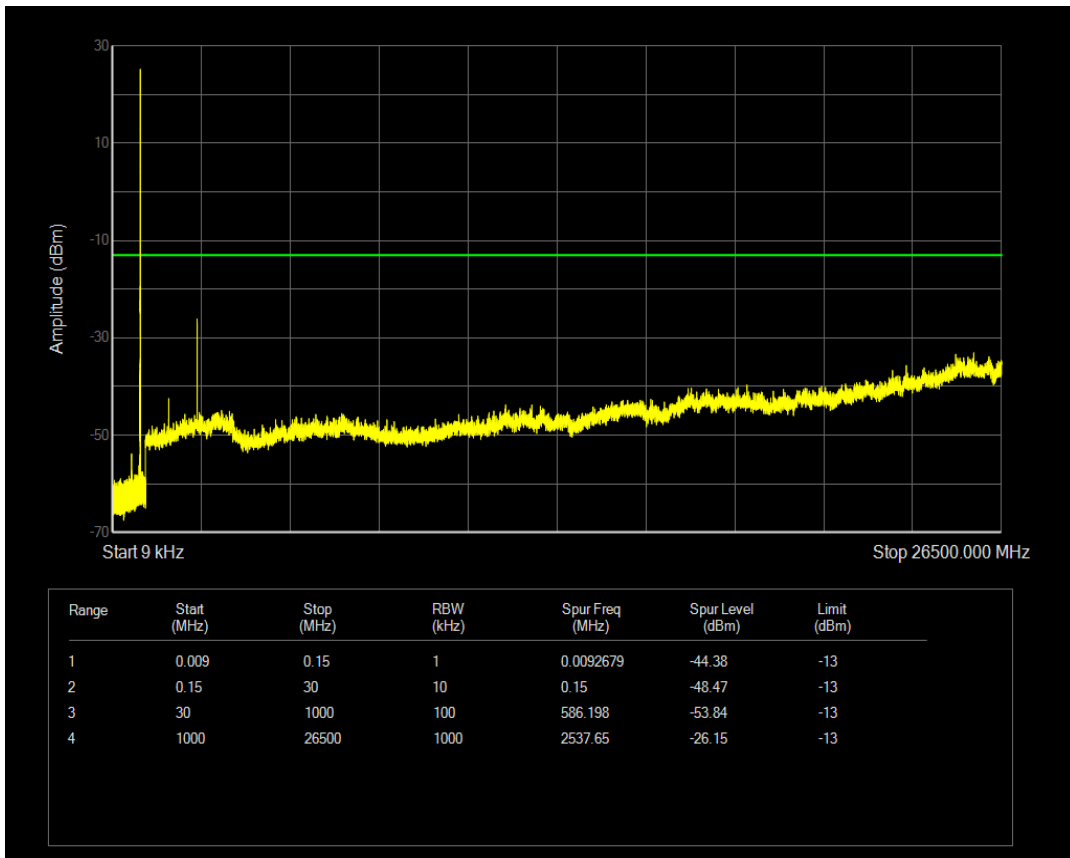

Band5 QPSK BW=3MHz Channel=20635 RB Size=1 Position=#0

Band5 QPSK BW=3MHz Channel=20635 RB Size=15 Position=#0