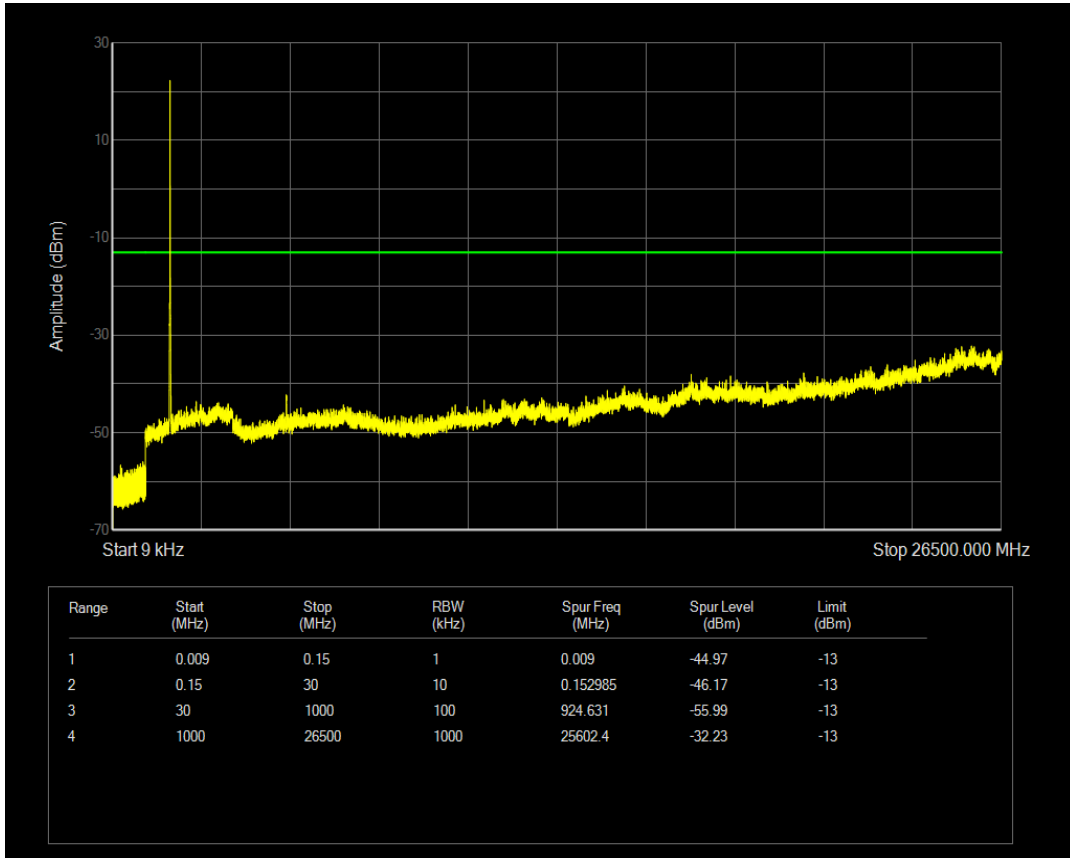

Band4 QPSK BW=5MHz Channel=19975 RB Size=1 Position=#0

Band4 QPSK BW=5MHz Channel=19975 RB Size=25 Position=#0

Band4 16QAM BW=5MHz Channel=19975 RB Size=1 Position=#0

Band4 16QAM BW=5MHz Channel=19975 RB Size=25 Position=#0

Band4 QPSK BW=5MHz Channel=20175 RB Size=1 Position=#0

Band4 QPSK BW=5MHz Channel=20175 RB Size=25 Position=#0

Band4 16QAM BW=5MHz Channel=20175 RB Size=1 Position=#0

Band4 16QAM BW=5MHz Channel=20175 RB Size=25 Position=#0