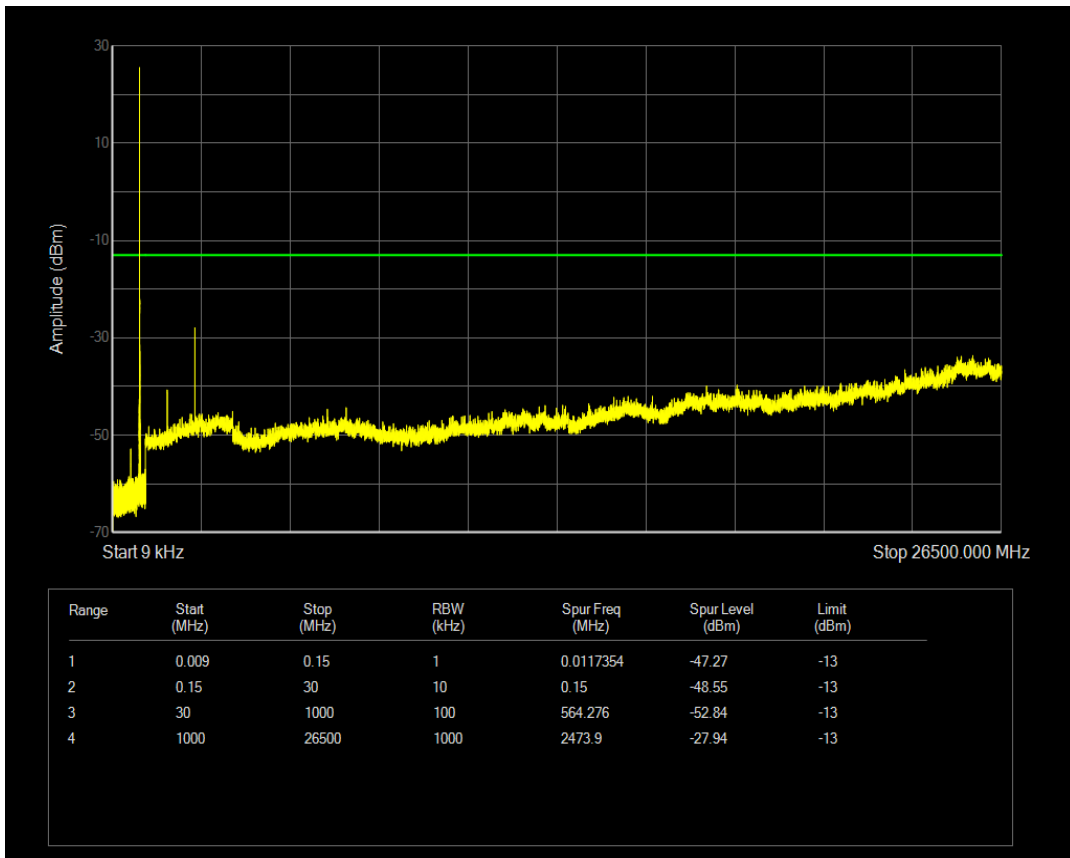

Band5 16QAM BW=3MHz Channel=20415 RB Size=1 Position=#0

Band5 16QAM BW=3MHz Channel=20415 RB Size=15 Position=#0