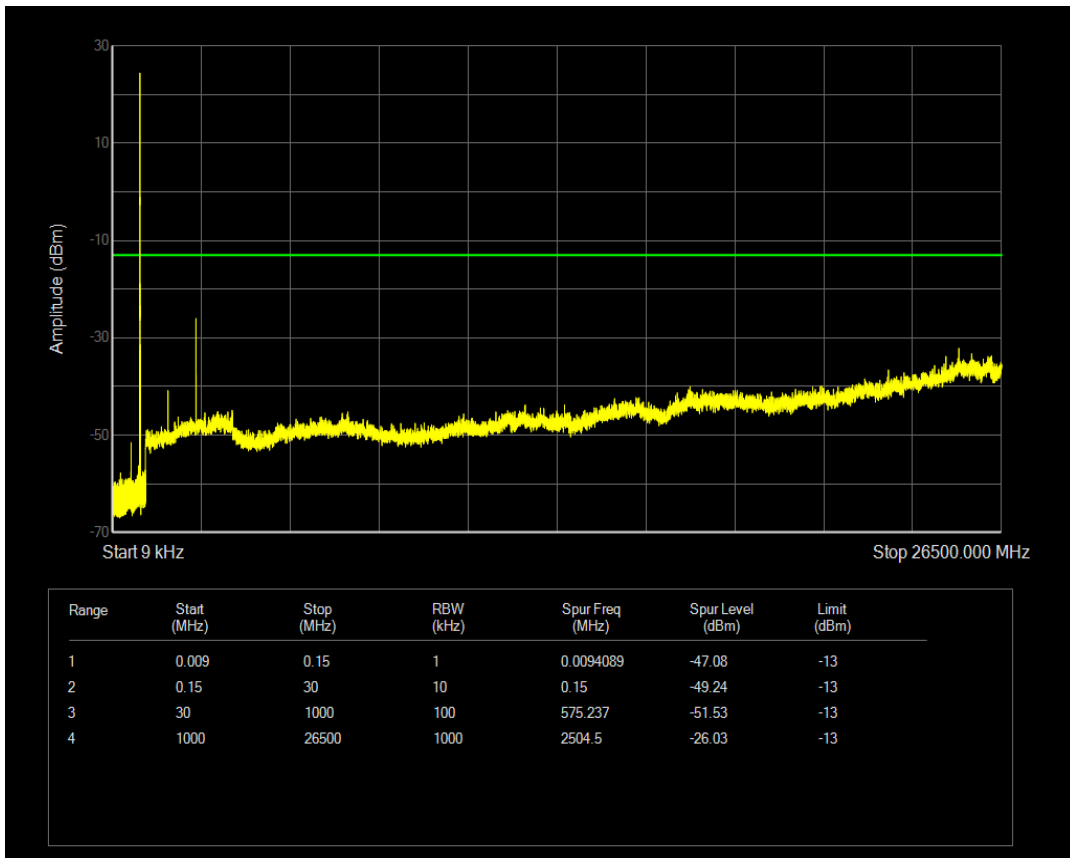

Band5 16QAM BW=3MHz Channel=20525 RB Size=1 Position=#0

Band5 16QAM BW=3MHz Channel=20525 RB Size=15 Position=#0