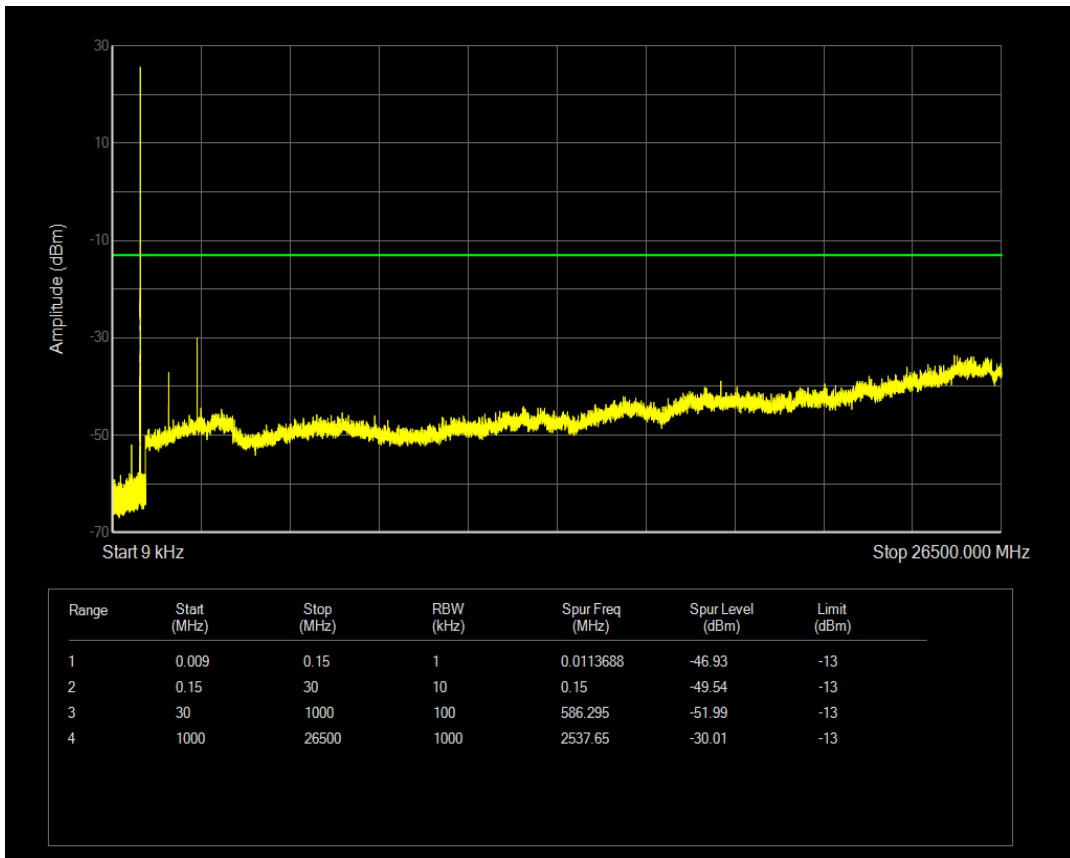

Band5 16QAM BW=3MHz Channel=20635 RB Size=1 Position=#0

Band5 16QAM BW=3MHz Channel=20635 RB Size=15 Position=#0