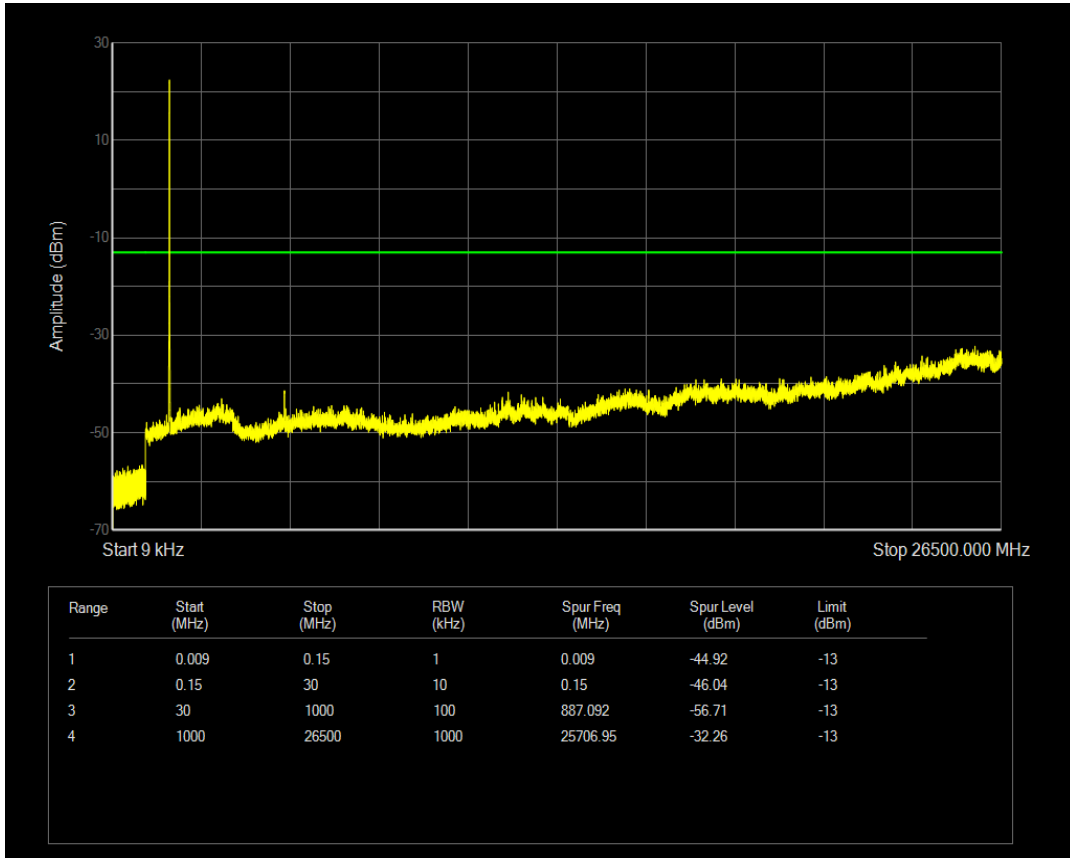

Band4 QPSK BW=5MHz Channel=19975 RB Size=1 Position=#0

Band4 QPSK BW=5MHz Channel=19975 RB Size=25 Position=#0

Band4 16QAM BW=5MHz Channel=19975 RB Size=1 Position=#0

Band4 16QAM BW=5MHz Channel=19975 RB Size=25 Position=#0

Band4 QPSK BW=5MHz Channel=20175 RB Size=1 Position=#0

Band4 QPSK BW=5MHz Channel=20175 RB Size=25 Position=#0

Band4 16QAM BW=5MHz Channel=20175 RB Size=1 Position=#0

Band4 16QAM BW=5MHz Channel=20175 RB Size=25 Position=#0