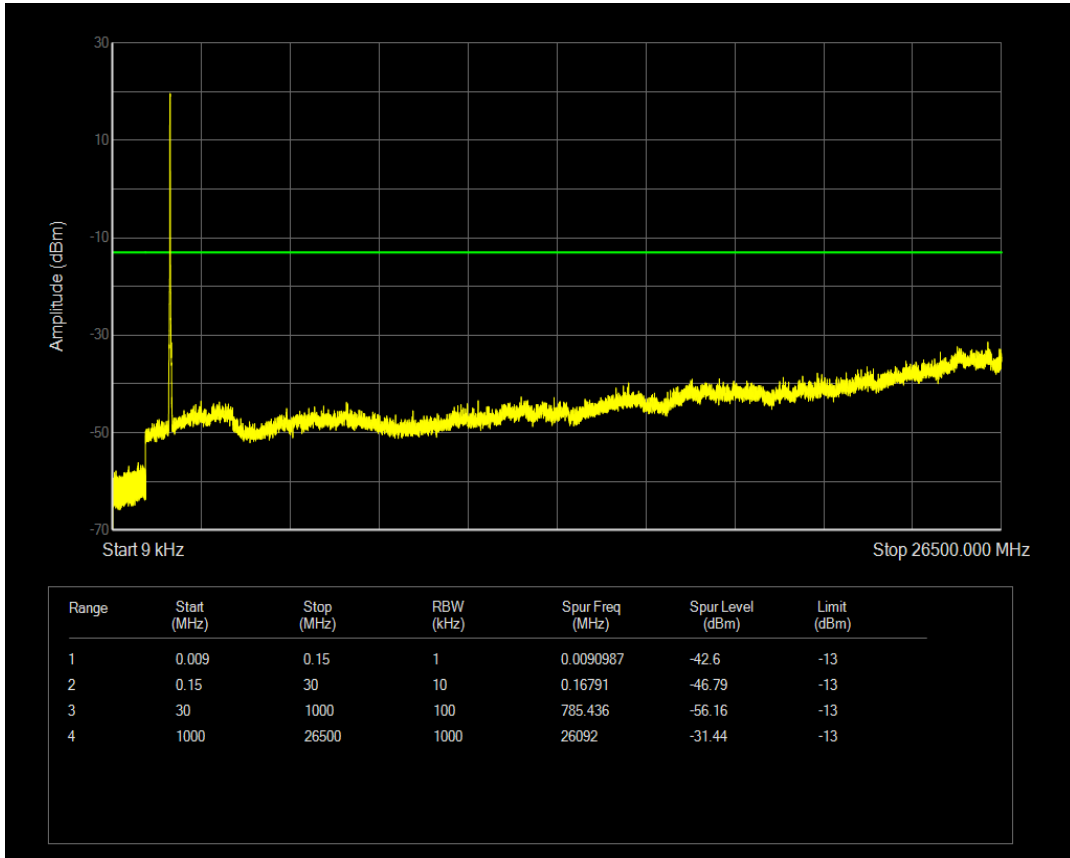

Band4 QPSK BW=15MHz Channel=20175 RB Size=1 Position=#0

Band4 QPSK BW=15MHz Channel=20175 RB Size=75 Position=#0

Band4 16QAM BW=15MHz Channel=20175 RB Size=1 Position=#0

Band4 16QAM BW=15MHz Channel=20175 RB Size=75 Position=#0