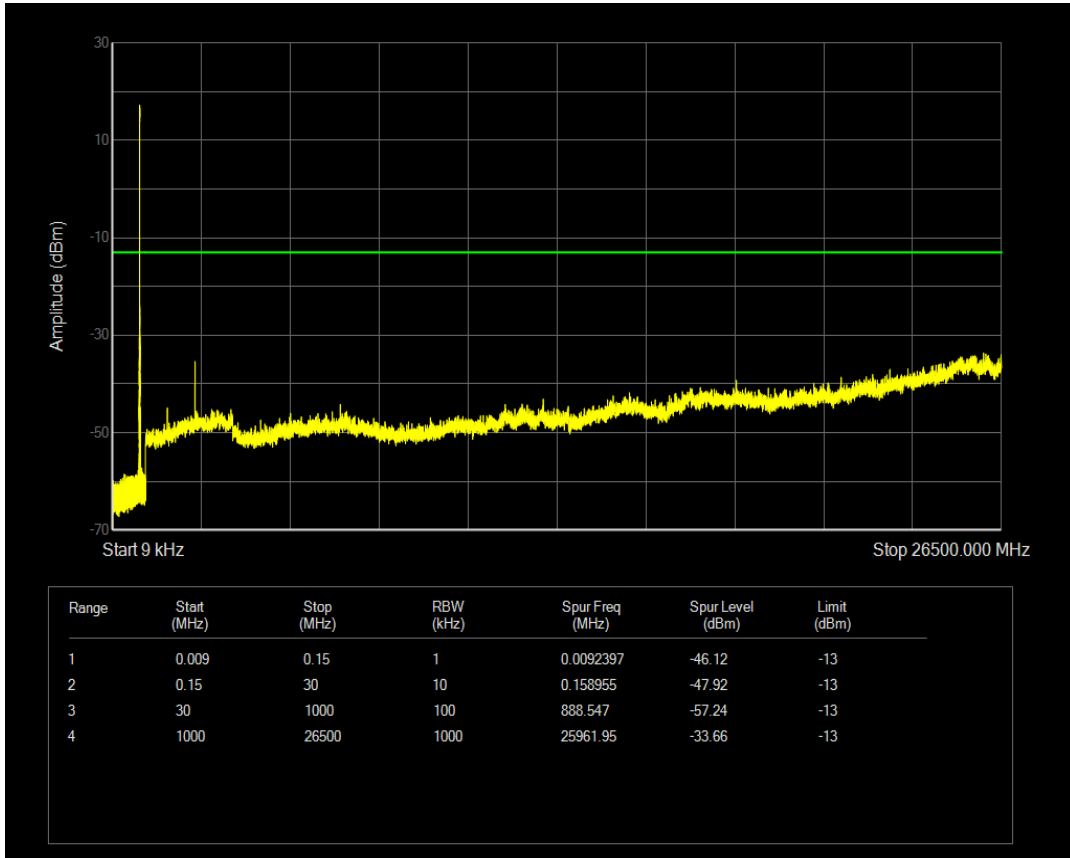

Band5 QPSK BW=3MHz Channel=20415 RB Size=15 Position=#0

Band5 16QAM BW=3MHz Channel=20415 RB Size=1 Position=#0