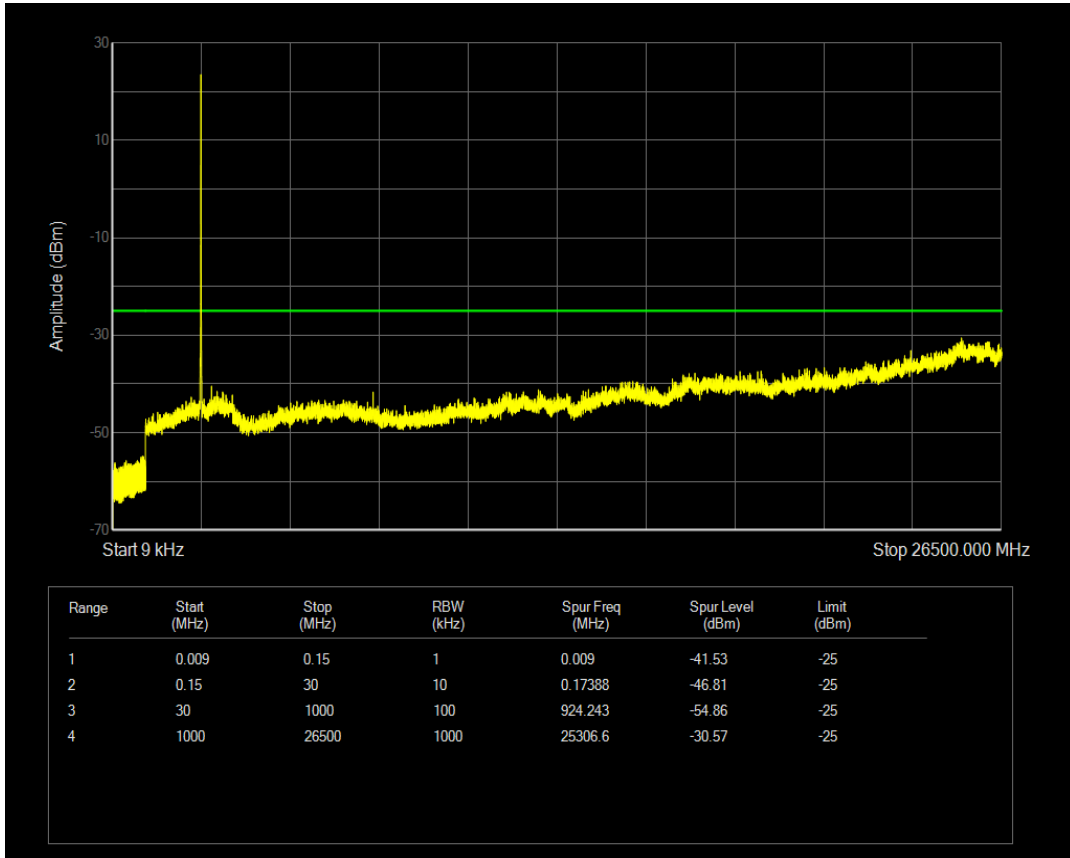

Band41(2535-2655) QPSK BW=5MHz Channel=41215 RB Size=25 Position=#0

Band41(2535-2655) 16QAM BW=5MHz Channel=41215 RB Size=1 Position=#0

Band41(2535-2655) 16QAM BW=5MHz Channel=41215 RB Size=25 Position=#0