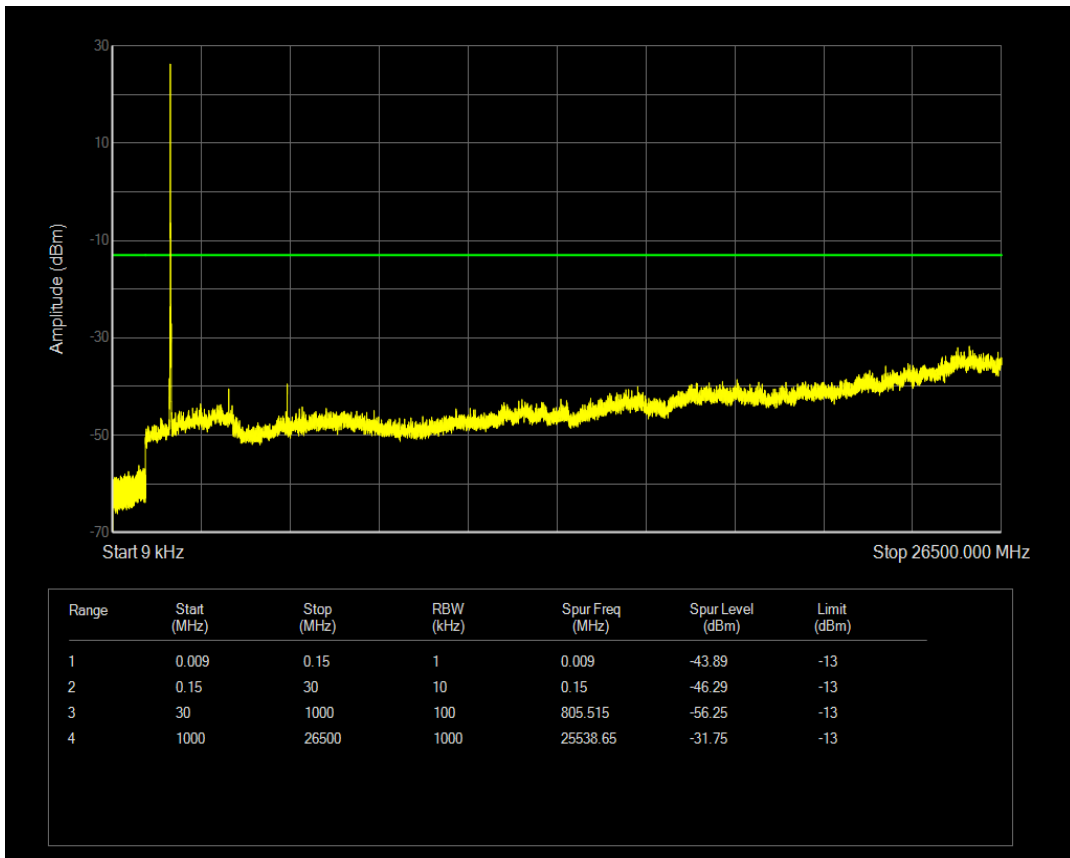

Band4 16QAM BW=15MHz Channel=20325 RB Size=1 Position=#0

Band4 16QAM BW=15MHz Channel=20325 RB Size=75 Position=#0