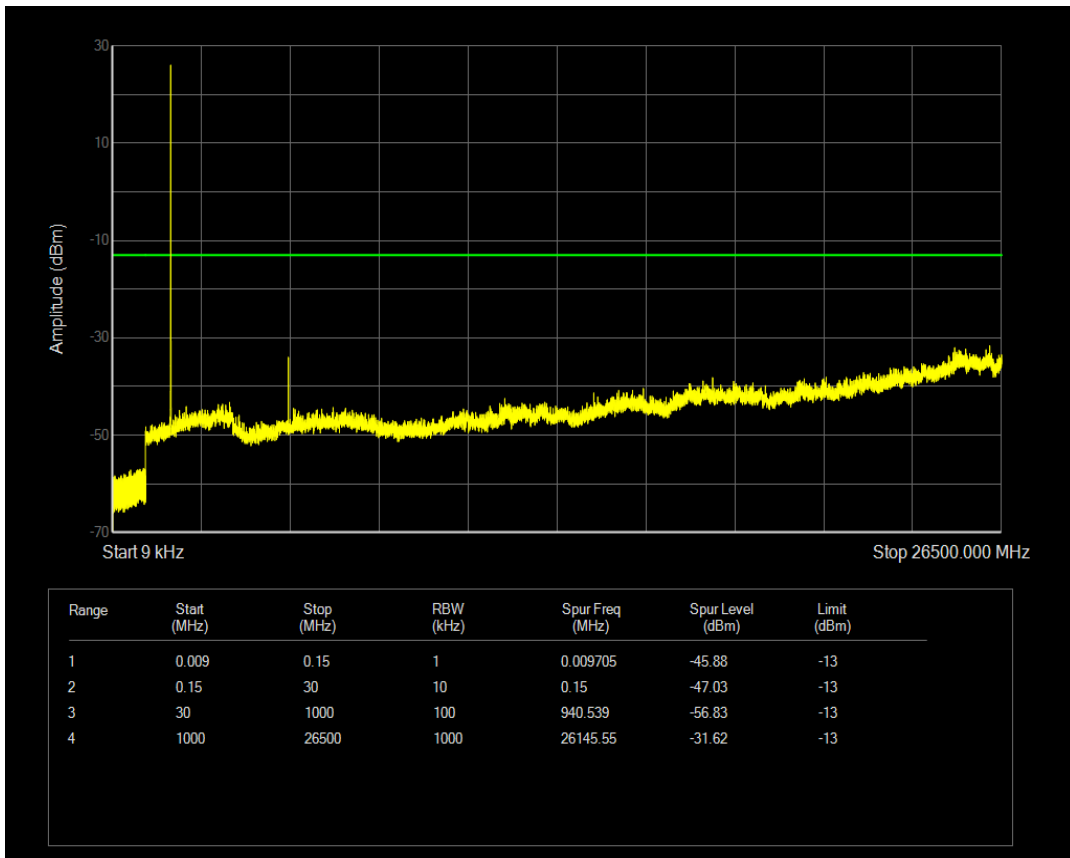

Band4 QPSK BW=3MHz Channel=20385 RB Size=1 Position=#0

Band4 QPSK BW=3MHz Channel=20385 RB Size=15 Position=#0

Band4 16QAM BW=3MHz Channel=20385 RB Size=1 Position=#0

Band4 16QAM BW=3MHz Channel=20385 RB Size=15 Position=#0

Band4 QPSK BW=5MHz Channel=19975 RB Size=1 Position=#0

Band4 QPSK BW=5MHz Channel=19975 RB Size=25 Position=#0

Band4 16QAM BW=5MHz Channel=19975 RB Size=1 Position=#0

Band4 16QAM BW=5MHz Channel=19975 RB Size=25 Position=#0