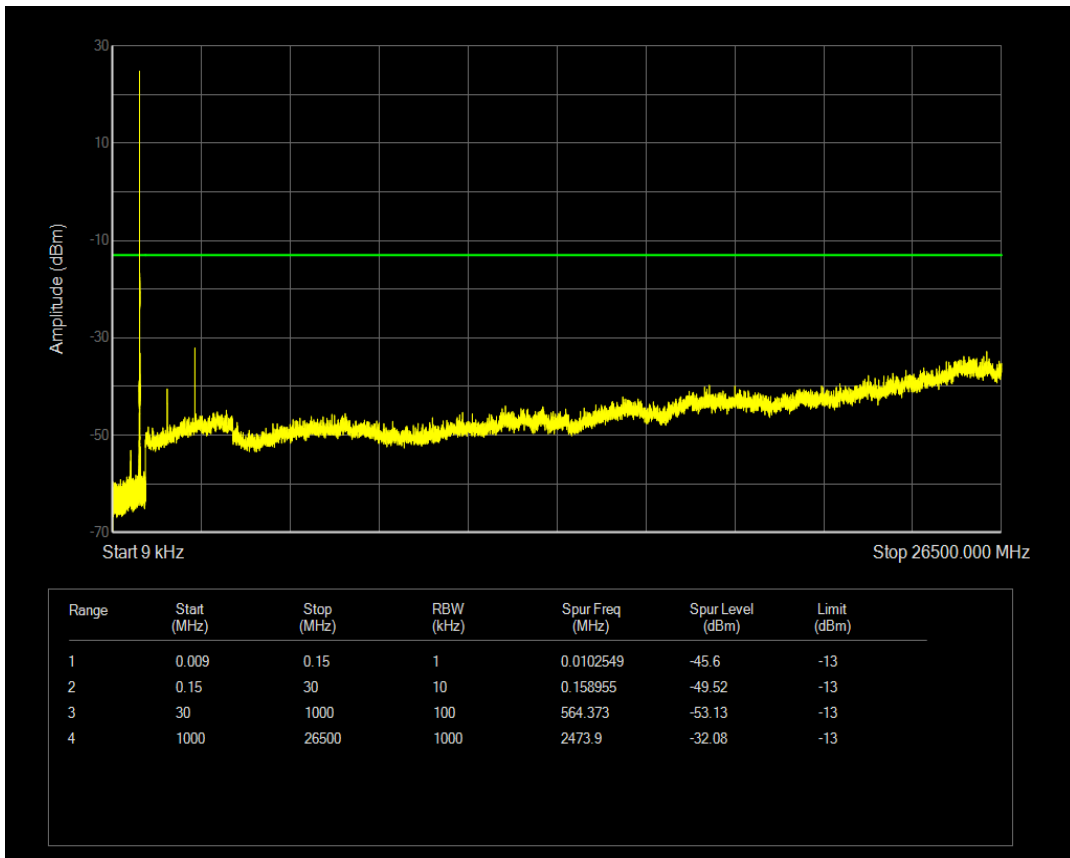

Band5 16QAM BW=5MHz Channel=20425 RB Size=1 Position=#0

Band5 16QAM BW=5MHz Channel=20425 RB Size=25 Position=#0