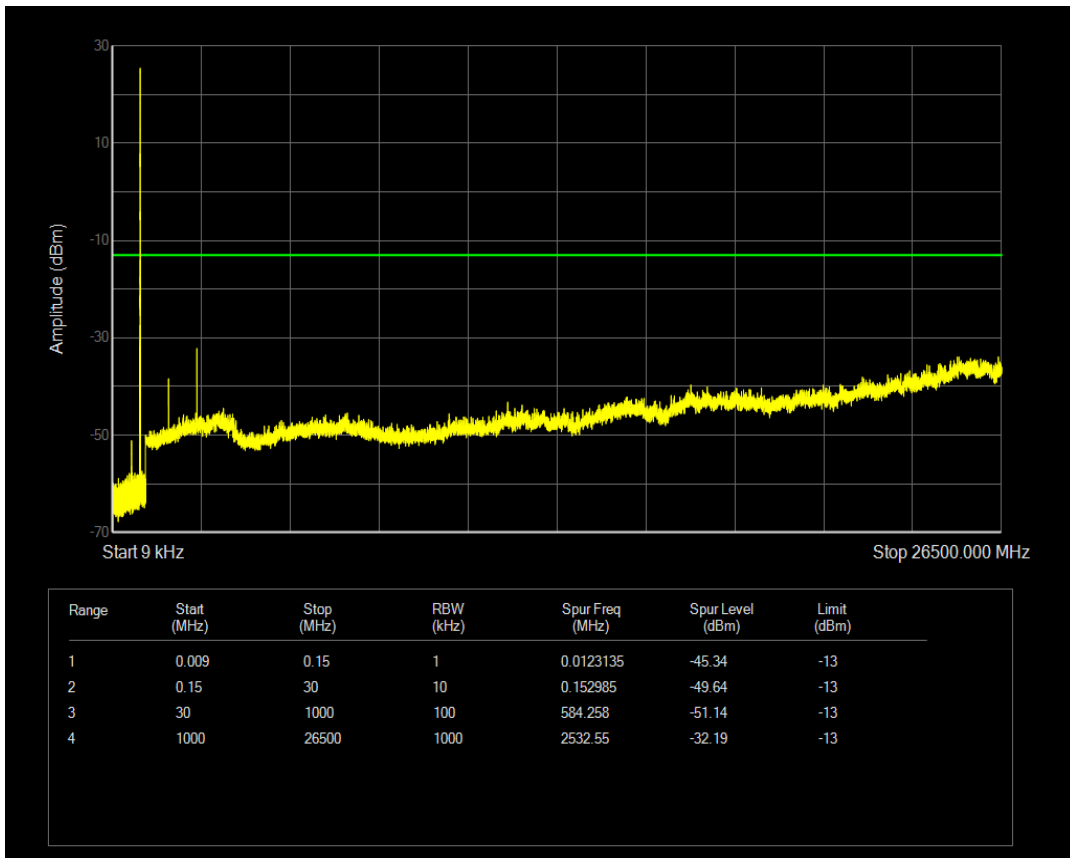

Band5 QPSK BW=5MHz Channel=20525 RB Size=1 Position=#0

Band5 QPSK BW=5MHz Channel=20525 RB Size=25 Position=#0

Band5 16QAM BW=5MHz Channel=20525 RB Size=1 Position=#0

Band5 16QAM BW=5MHz Channel=20525 RB Size=25 Position=#0

Band5 QPSK BW=5MHz Channel=20625 RB Size=1 Position=#0

Band5 QPSK BW=5MHz Channel=20625 RB Size=25 Position=#0

Band5 16QAM BW=5MHz Channel=20625 RB Size=1 Position=#0

Band5 16QAM BW=5MHz Channel=20625 RB Size=25 Position=#0