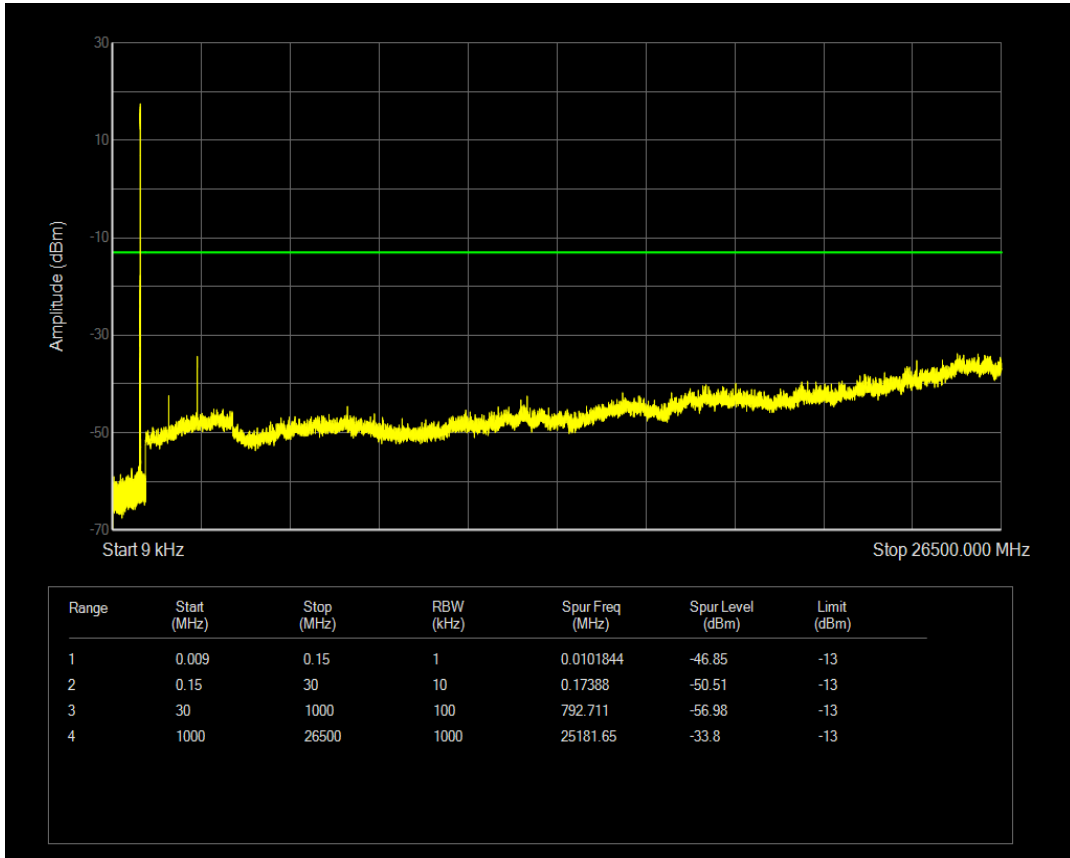

Band5 QPSK BW=3MHz Channel=20635 RB Size=15 Position=#0

Band5 16QAM BW=3MHz Channel=20635 RB Size=1 Position=#0