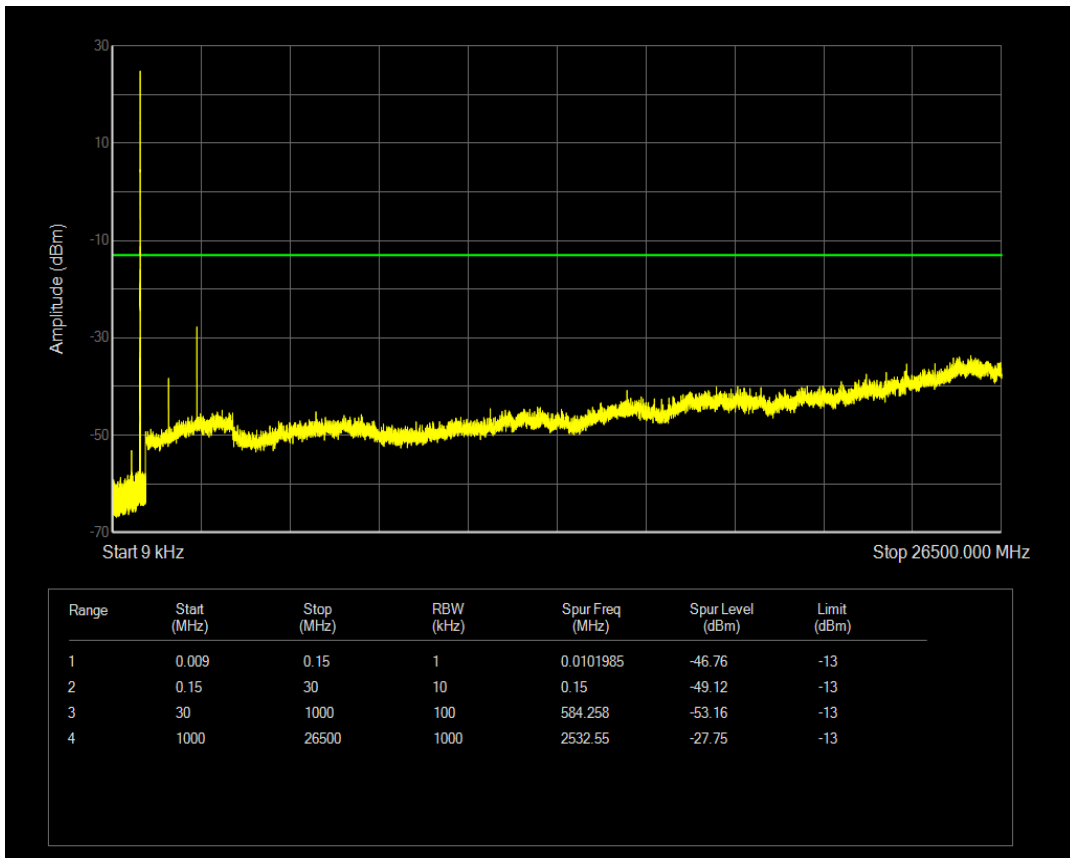

Band5 QPSK BW=5MHz Channel=20625 RB Size=1 Position=#0

Band5 QPSK BW=5MHz Channel=20625 RB Size=25 Position=#0