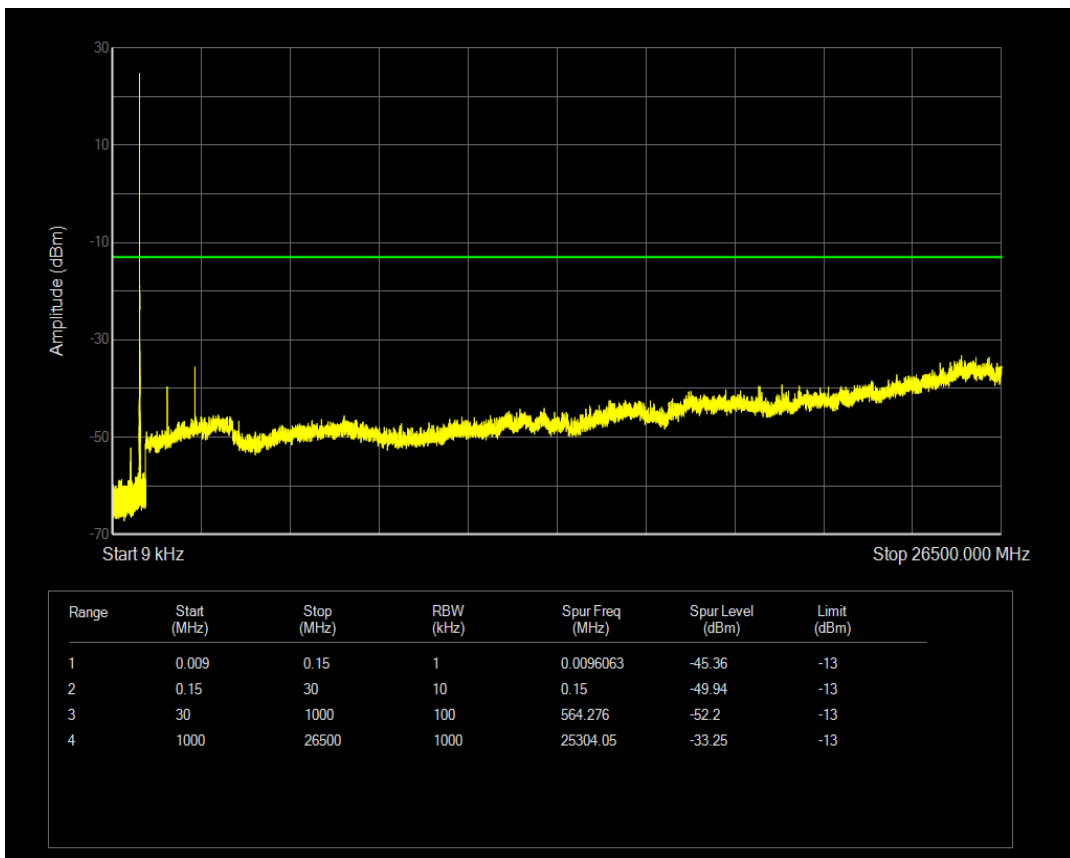

Band5 QPSK BW=3MHz Channel=20415 RB Size=1 Position=#0

Band5 QPSK BW=3MHz Channel=20415 RB Size=15 Position=#0