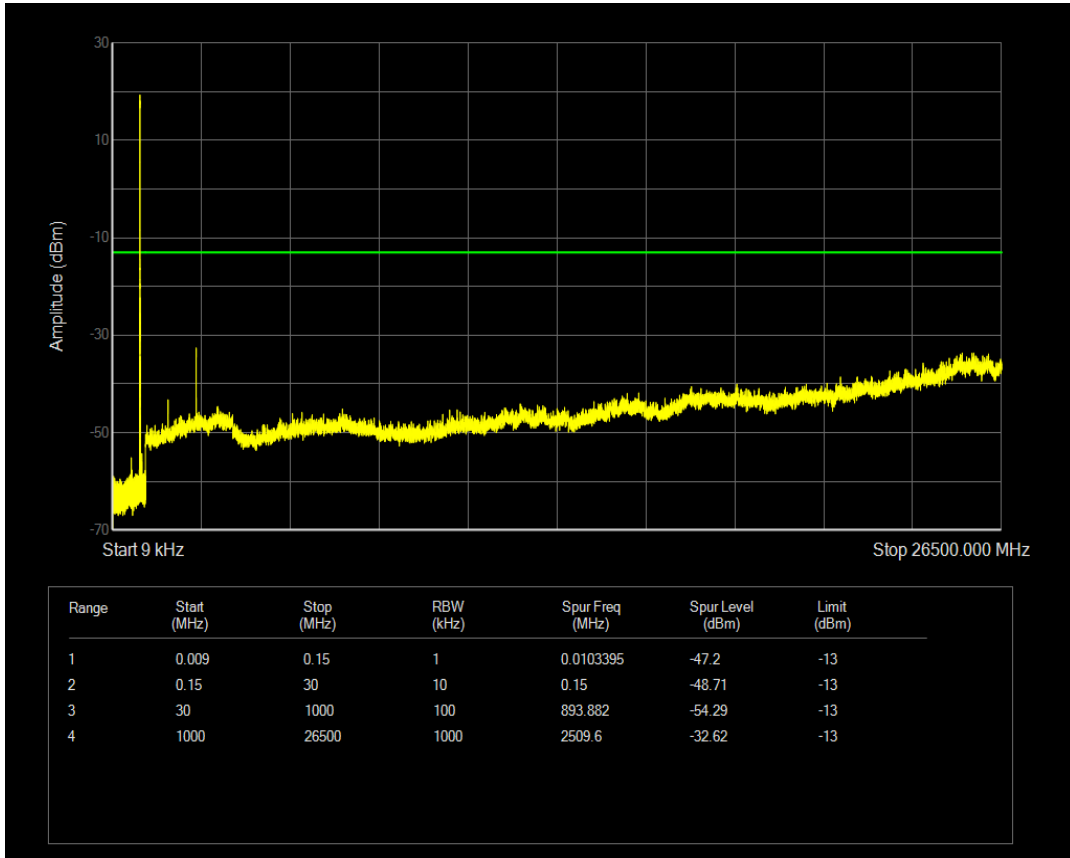

Band5 QPSK BW=1.4MHz Channel=20525 RB Size=1 Position=#0

Band5 QPSK BW=1.4MHz Channel=20525 RB Size=6 Position=#0

Band5 16QAM BW=1.4MHz Channel=20525 RB Size=1 Position=#0

Band5 16QAM BW=1.4MHz Channel=20525 RB Size=6 Position=#0

Band5 QPSK BW=1.4MHz Channel=20643 RB Size=1 Position=#0

Band5 QPSK BW=1.4MHz Channel=20643 RB Size=6 Position=#0

Band5 16QAM BW=1.4MHz Channel=20643 RB Size=1 Position=#0

Band5 16QAM BW=1.4MHz Channel=20643 RB Size=6 Position=#0