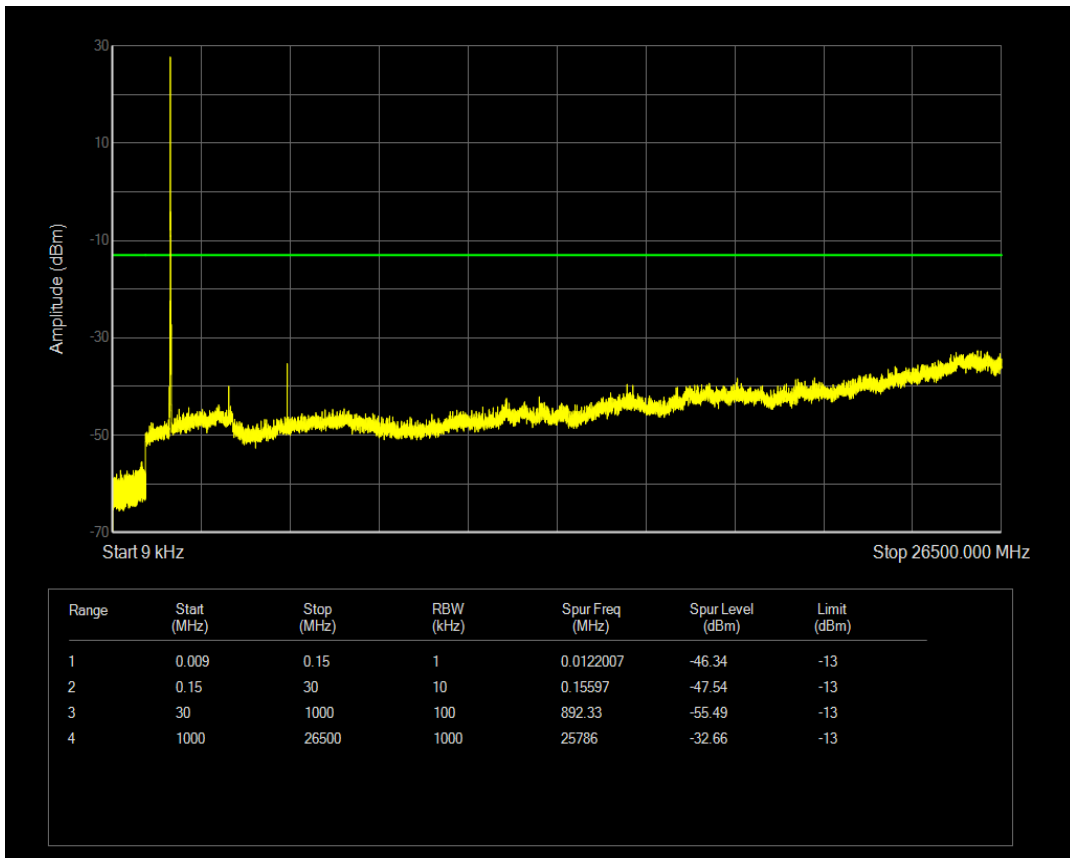

Band4 QPSK BW=15MHz Channel=20325 RB Size=1 Position=#0

Band4 QPSK BW=15MHz Channel=20325 RB Size=75 Position=#0