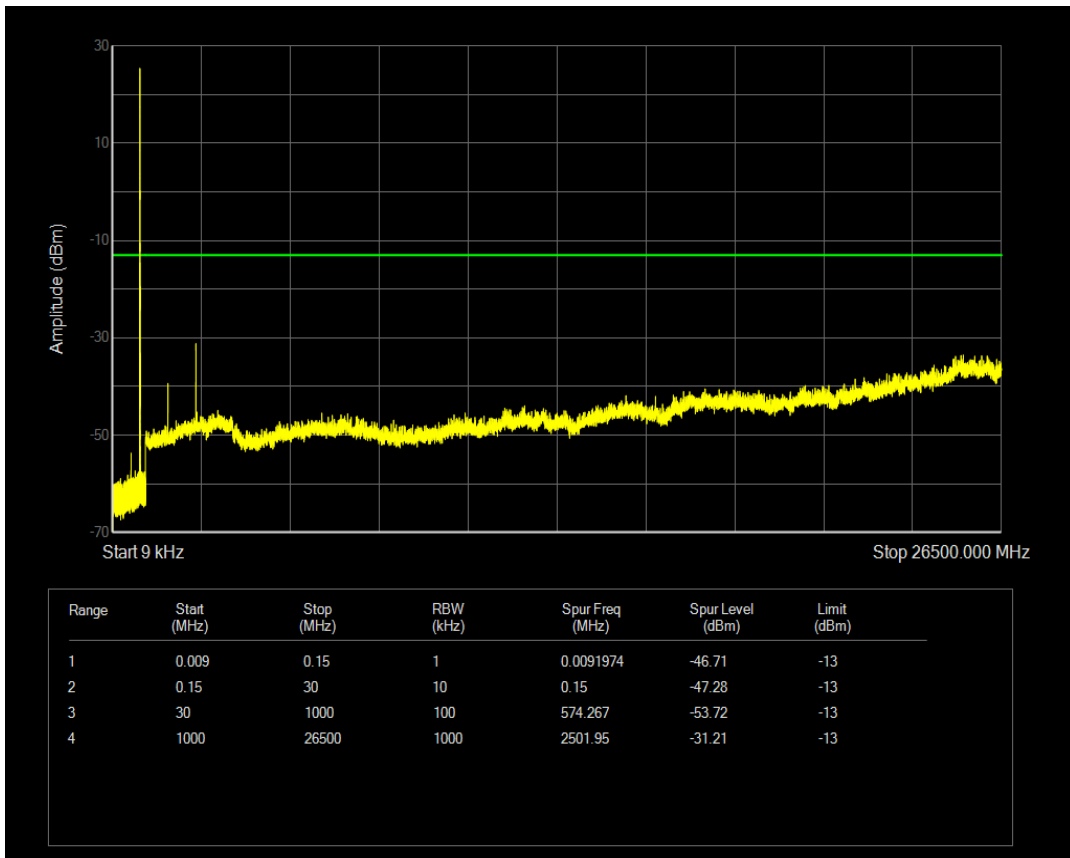

Band5 16QAM BW=5MHz Channel=20525 RB Size=1 Position=#0

Band5 16QAM BW=5MHz Channel=20525 RB Size=25 Position=#0