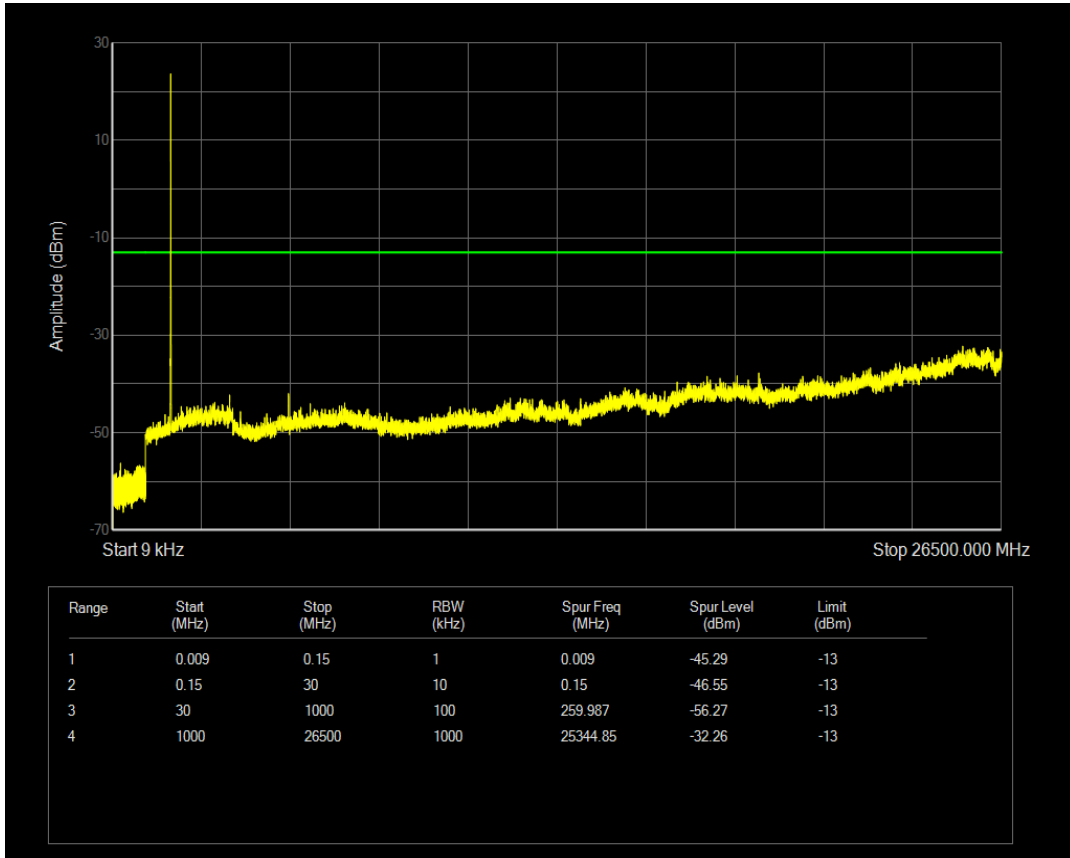

Band4 QPSK BW=3MHz Channel=20385 RB Size=1 Position=#0

Band4 QPSK BW=3MHz Channel=20385 RB Size=15 Position=#0

Band4 16QAM BW=3MHz Channel=20385 RB Size=1 Position=#0

Band4 16QAM BW=3MHz Channel=20385 RB Size=15 Position=#0

Band4 QPSK BW=5MHz Channel=19975 RB Size=1 Position=#0

Band4 QPSK BW=5MHz Channel=19975 RB Size=25 Position=#0

Band4 16QAM BW=5MHz Channel=19975 RB Size=1 Position=#0

Band4 16QAM BW=5MHz Channel=19975 RB Size=25 Position=#0