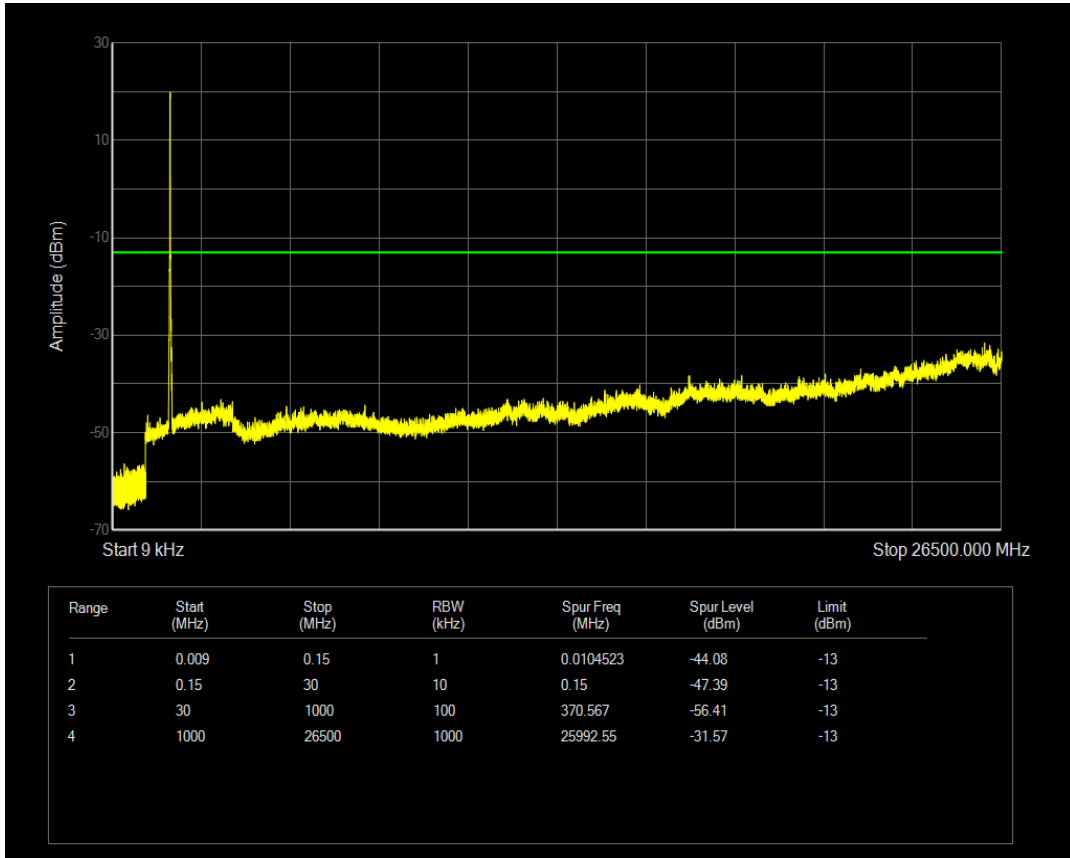

Band4 QPSK BW=15MHz Channel=20025 RB Size=1 Position=#0

Band4 QPSK BW=15MHz Channel=20025 RB Size=75 Position=#0

Band4 16QAM BW=15MHz Channel=20025 RB Size=1 Position=#0

Band4 16QAM BW=15MHz Channel=20025 RB Size=75 Position=#0

Band4 QPSK BW=15MHz Channel=20175 RB Size=1 Position=#0

Band4 QPSK BW=15MHz Channel=20175 RB Size=75 Position=#0

Band4 16QAM BW=15MHz Channel=20175 RB Size=1 Position=#0

Band4 16QAM BW=15MHz Channel=20175 RB Size=75 Position=#0