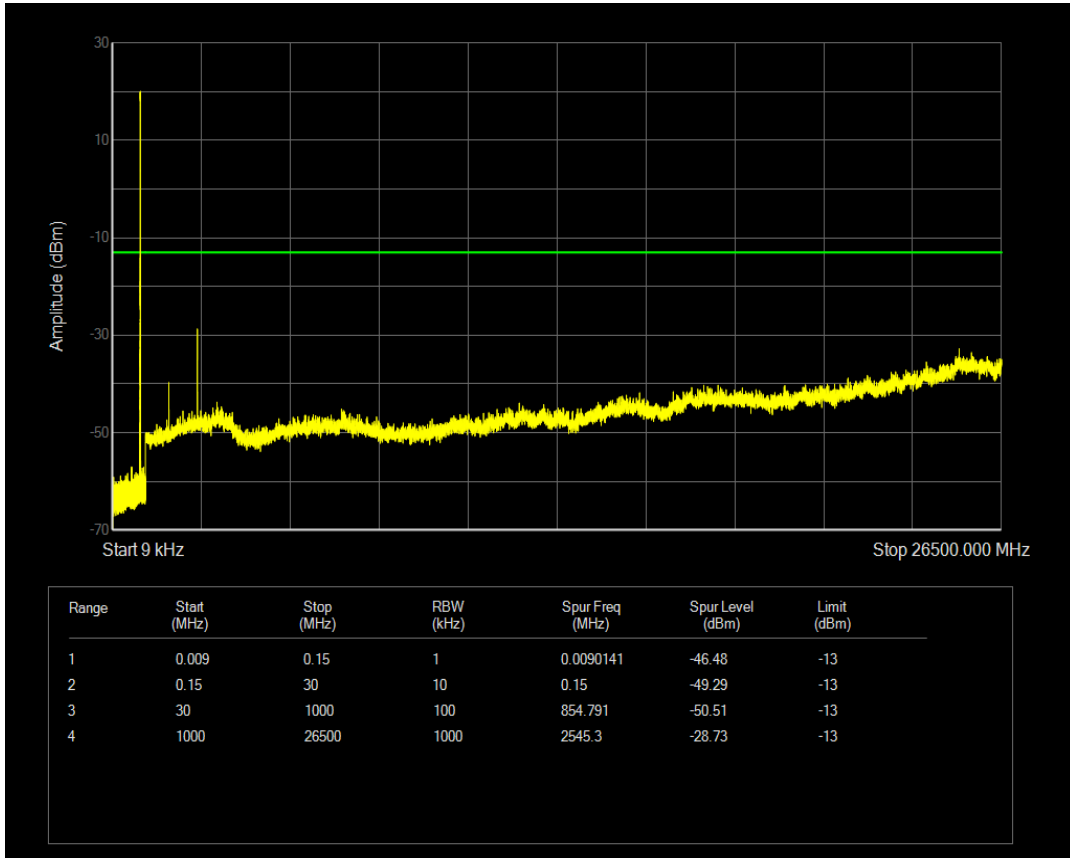

Band5 QPSK BW=1.4MHz Channel=20407 RB Size=1 Position=#0

Band5 QPSK BW=1.4MHz Channel=20407 RB Size=6 Position=#0

Band5 16QAM BW=1.4MHz Channel=20407 RB Size=1 Position=#0

Band5 16QAM BW=1.4MHz Channel=20407 RB Size=6 Position=#0

Band5 QPSK BW=1.4MHz Channel=20525 RB Size=1 Position=#0

Band5 QPSK BW=1.4MHz Channel=20525 RB Size=6 Position=#0

Band5 16QAM BW=1.4MHz Channel=20525 RB Size=1 Position=#0

Band5 16QAM BW=1.4MHz Channel=20525 RB Size=6 Position=#0

Band5 QPSK BW=1.4MHz Channel=20643 RB Size=1 Position=#0

Band5 QPSK BW=1.4MHz Channel=20643 RB Size=6 Position=#0

Band5 16QAM BW=1.4MHz Channel=20643 RB Size=1 Position=#0

Band5 16QAM BW=1.4MHz Channel=20643 RB Size=6 Position=#0