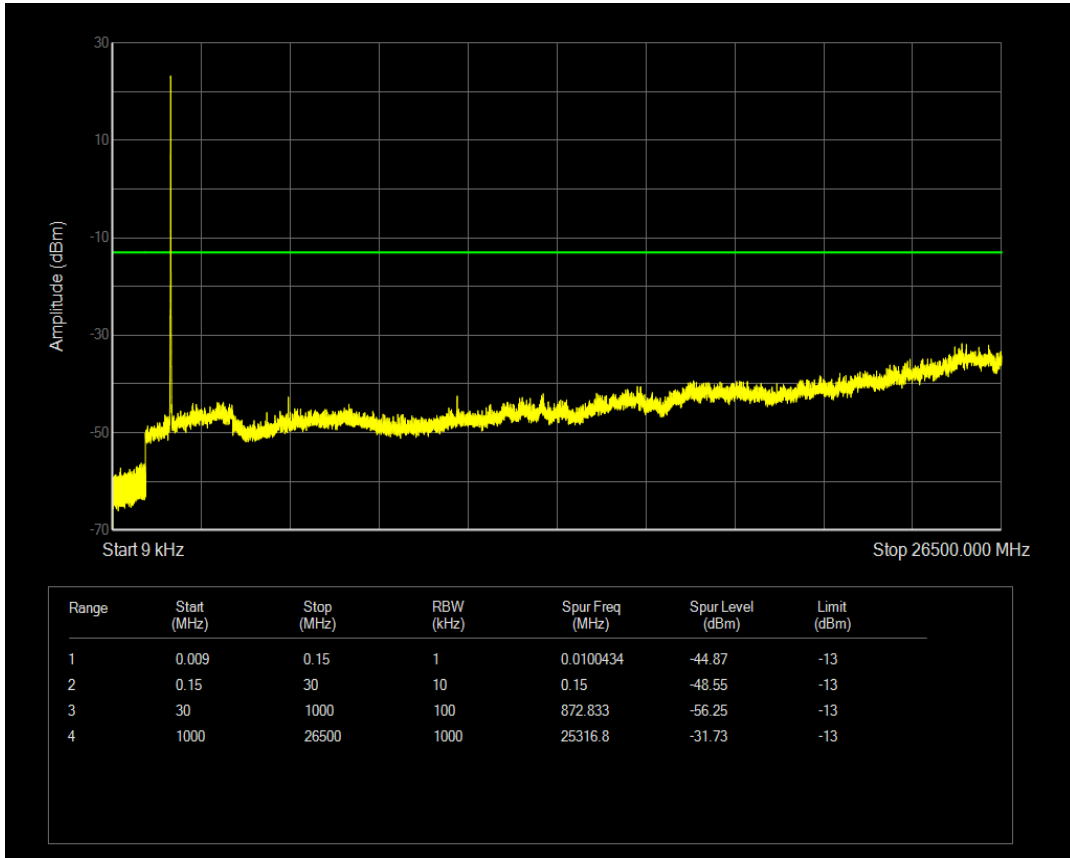

Band4 QPSK BW=5MHz Channel=19975 RB Size=1 Position=#0

Band4 QPSK BW=5MHz Channel=19975 RB Size=25 Position=#0

Band4 16QAM BW=5MHz Channel=19975 RB Size=1 Position=#0

Band4 16QAM BW=5MHz Channel=19975 RB Size=25 Position=#0

Band4 QPSK BW=5MHz Channel=20175 RB Size=1 Position=#0

Band4 QPSK BW=5MHz Channel=20175 RB Size=25 Position=#0

Band4 16QAM BW=5MHz Channel=20175 RB Size=1 Position=#0

Band4 16QAM BW=5MHz Channel=20175 RB Size=25 Position=#0

Band4 QPSK BW=5MHz Channel=20375 RB Size=1 Position=#0

Band4 QPSK BW=5MHz Channel=20375 RB Size=25 Position=#0

Band4 16QAM BW=5MHz Channel=20375 RB Size=1 Position=#0

Band4 16QAM BW=5MHz Channel=20375 RB Size=25 Position=#0