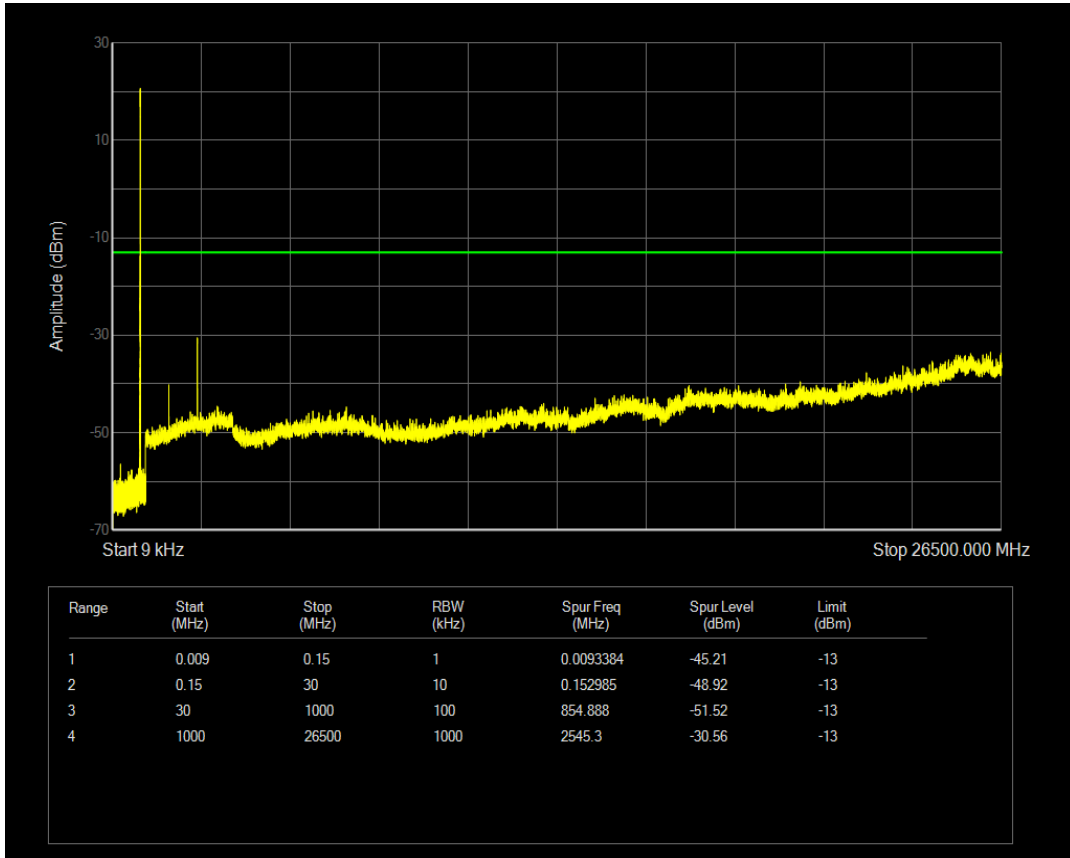

Band5 QPSK BW=1.4MHz Channel=20643 RB Size=1 Position=#0

Band5 QPSK BW=1.4MHz Channel=20643 RB Size=6 Position=#0

Band5 16QAM BW=1.4MHz Channel=20643 RB Size=1 Position=#0

Band5 16QAM BW=1.4MHz Channel=20643 RB Size=6 Position=#0