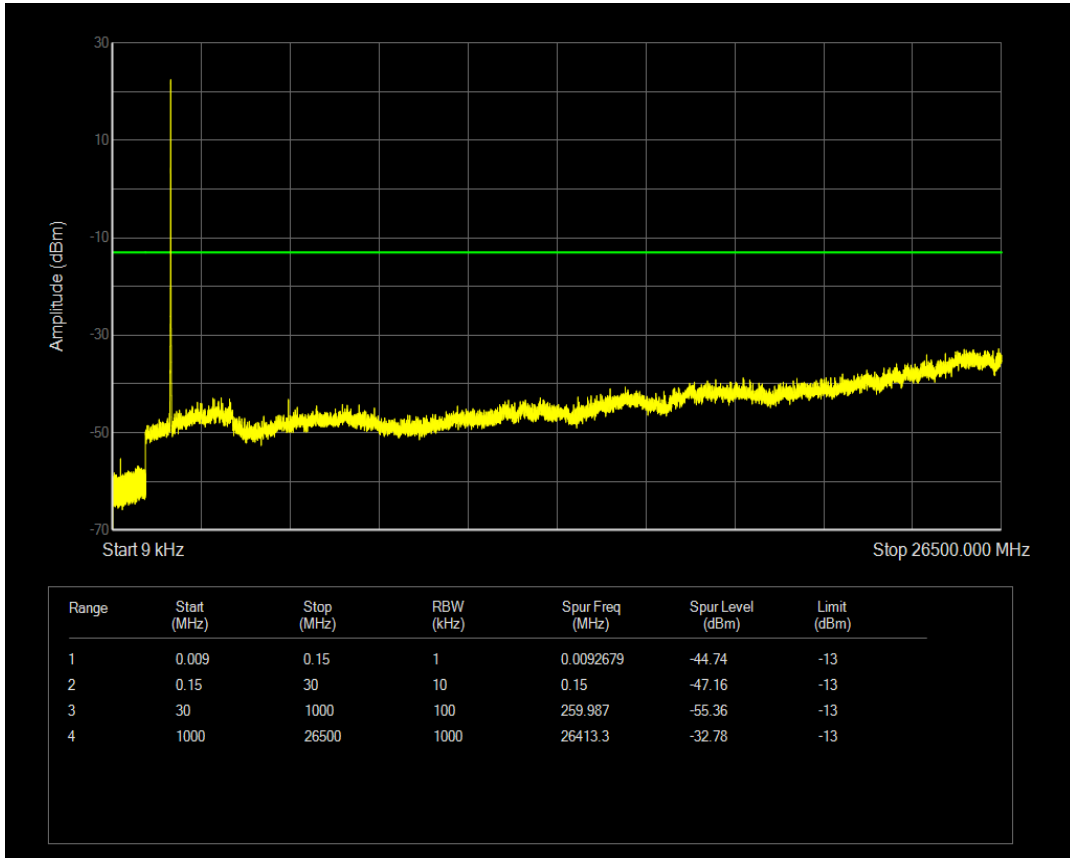

Band4 QPSK BW=5MHz Channel=20375 RB Size=1 Position=#0

Band4 QPSK BW=5MHz Channel=20375 RB Size=25 Position=#0

Band4 16QAM BW=5MHz Channel=20375 RB Size=1 Position=#0

Band4 16QAM BW=5MHz Channel=20375 RB Size=25 Position=#0

Band4 QPSK BW=10MHz Channel=20000 RB Size=1 Position=#0

Band4 QPSK BW=10MHz Channel=20000 RB Size=50 Position=#0

Band4 16QAM BW=10MHz Channel=20000 RB Size=1 Position=#0

Band4 16QAM BW=10MHz Channel=20000 RB Size=50 Position=#0