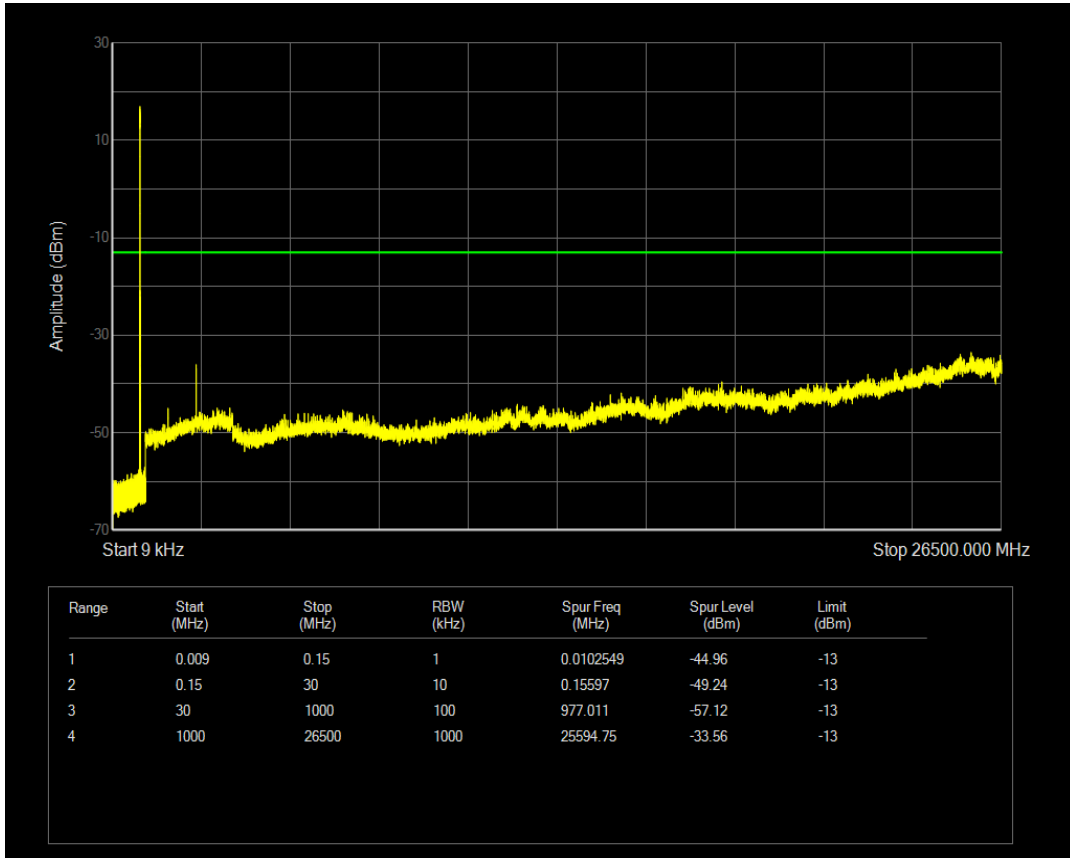

Band5 QPSK BW=3MHz Channel=20525 RB Size=1 Position=#0

Band5 QPSK BW=3MHz Channel=20525 RB Size=15 Position=#0

Band5 16QAM BW=3MHz Channel=20525 RB Size=1 Position=#0

Band5 16QAM BW=3MHz Channel=20525 RB Size=15 Position=#0