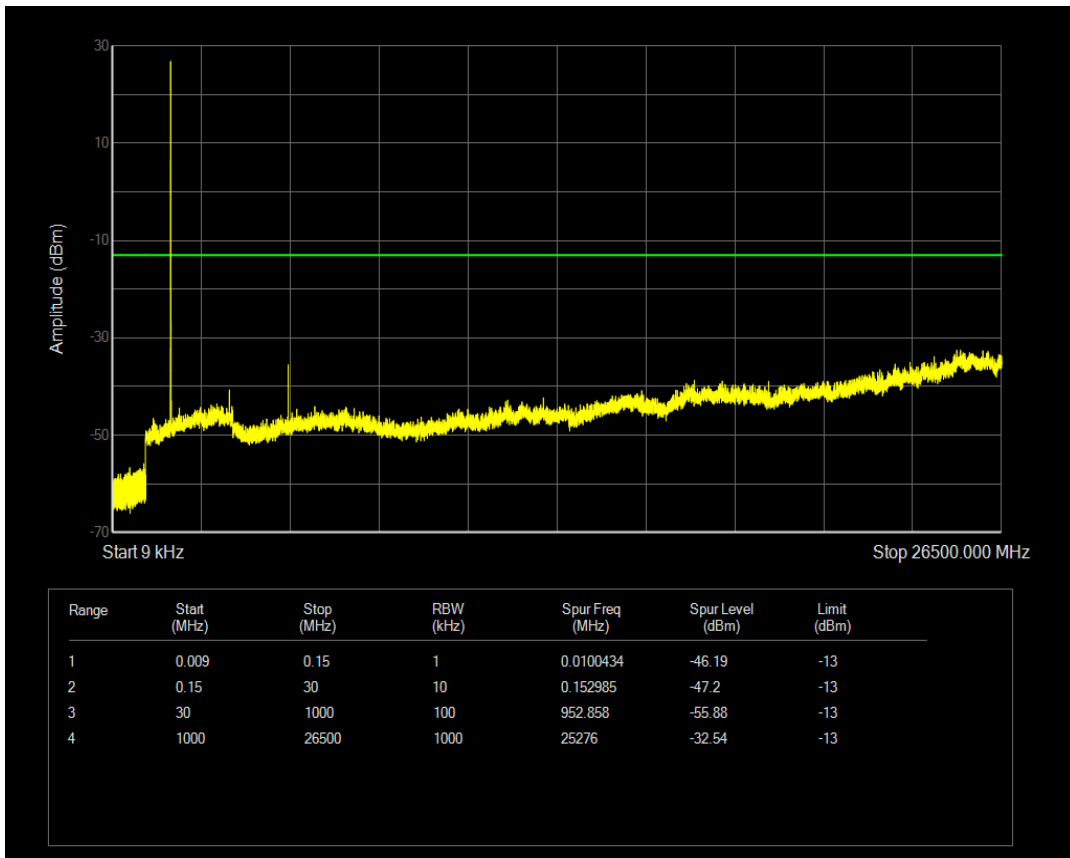

Band4 QPSK BW=5MHz Channel=20375 RB Size=1 Position=#0

Band4 QPSK BW=5MHz Channel=20375 RB Size=25 Position=#0