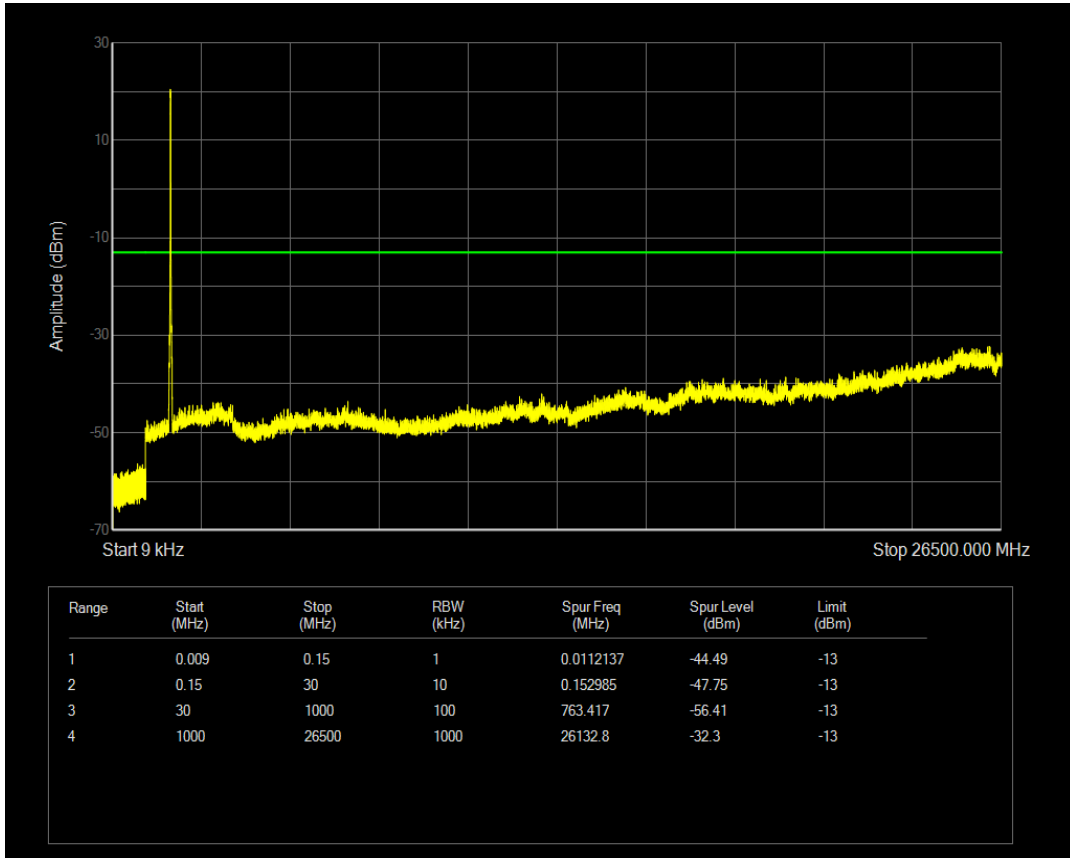

Band4 QPSK BW=15MHz Channel=20325 RB Size=75 Position=#0

Band4 16QAM BW=15MHz Channel=20325 RB Size=1 Position=#0