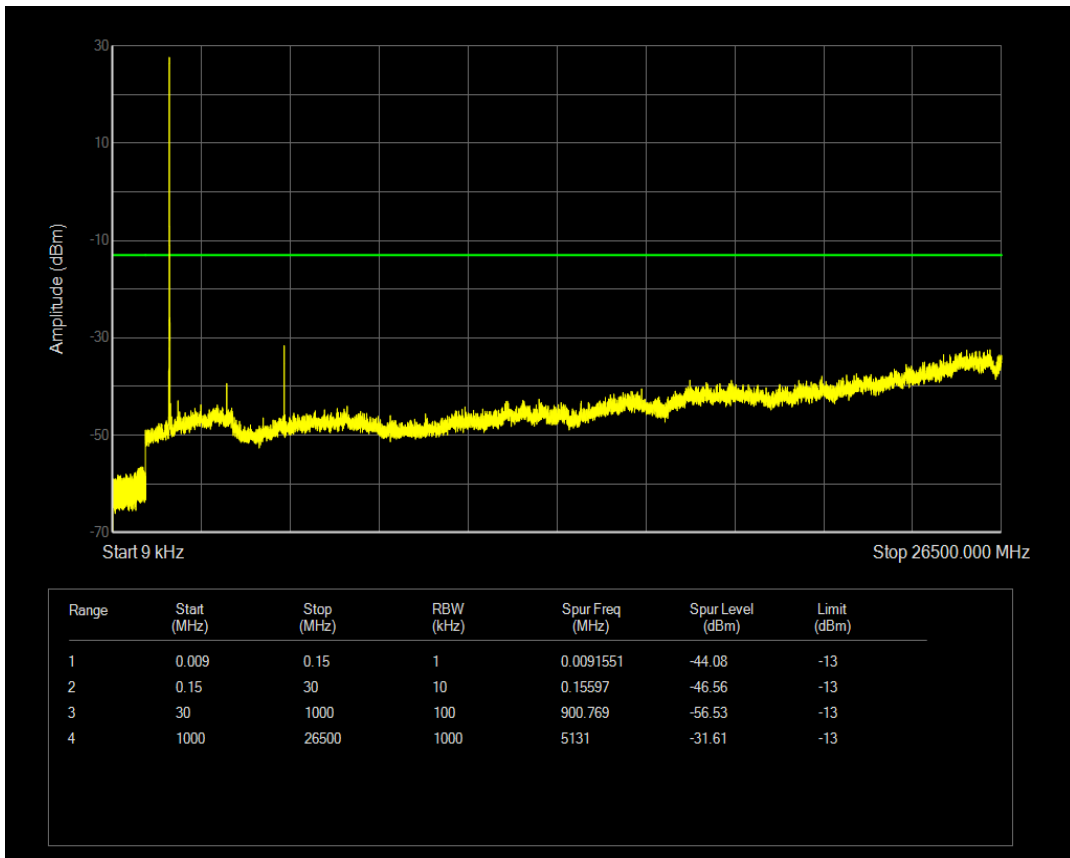

Band4 QPSK BW=5MHz Channel=20375 RB Size=1 Position=#0

Band4 QPSK BW=5MHz Channel=20375 RB Size=25 Position=#0

Band4 16QAM BW=5MHz Channel=20375 RB Size=1 Position=#0

Band4 16QAM BW=5MHz Channel=20375 RB Size=25 Position=#0

Band4 QPSK BW=10MHz Channel=20000 RB Size=1 Position=#0

Band4 QPSK BW=10MHz Channel=20000 RB Size=50 Position=#0

Band4 16QAM BW=10MHz Channel=20000 RB Size=1 Position=#0

Band4 16QAM BW=10MHz Channel=20000 RB Size=50 Position=#0