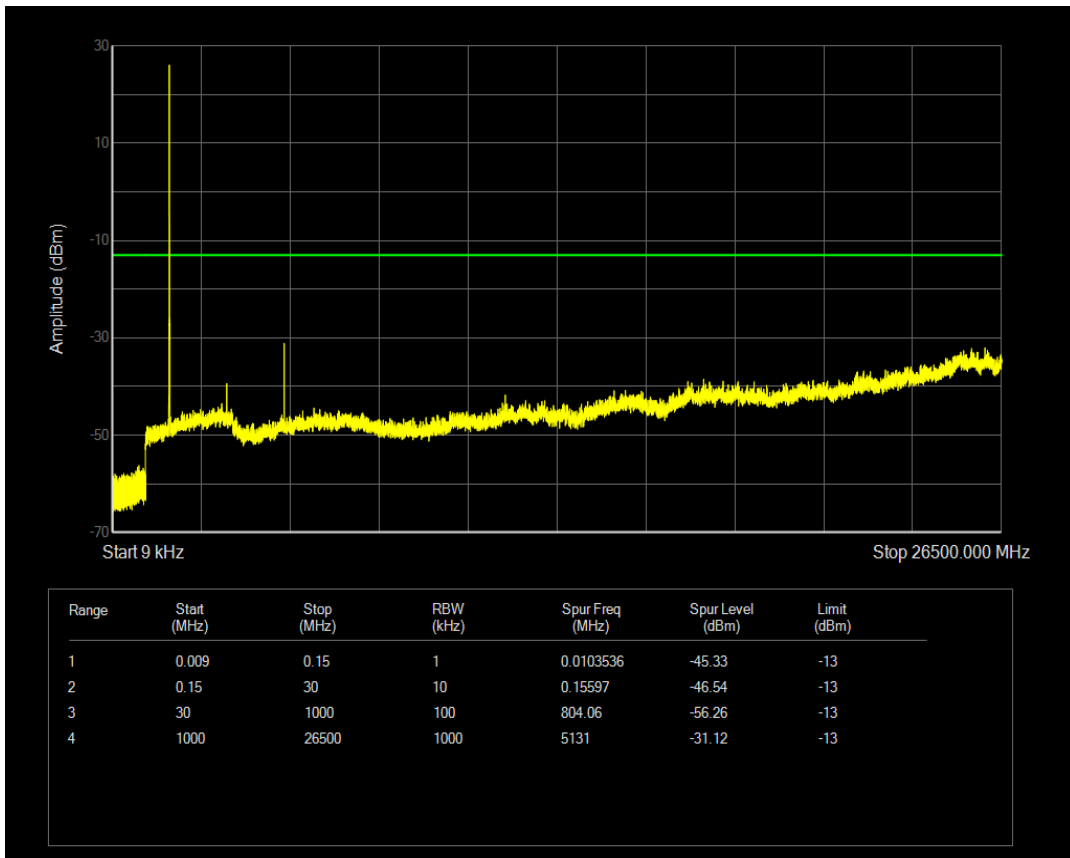

Band4 QPSK BW=5MHz Channel=20375 RB Size=1 Position=#0

Band4 QPSK BW=5MHz Channel=20375 RB Size=25 Position=#0

Band4 16QAM BW=5MHz Channel=20375 RB Size=1 Position=#0

Band4 16QAM BW=5MHz Channel=20375 RB Size=25 Position=#0

Band4 QPSK BW=10MHz Channel=20000 RB Size=1 Position=#0

Band4 QPSK BW=10MHz Channel=20000 RB Size=50 Position=#0

Band4 16QAM BW=10MHz Channel=20000 RB Size=1 Position=#0

Band4 16QAM BW=10MHz Channel=20000 RB Size=50 Position=#0