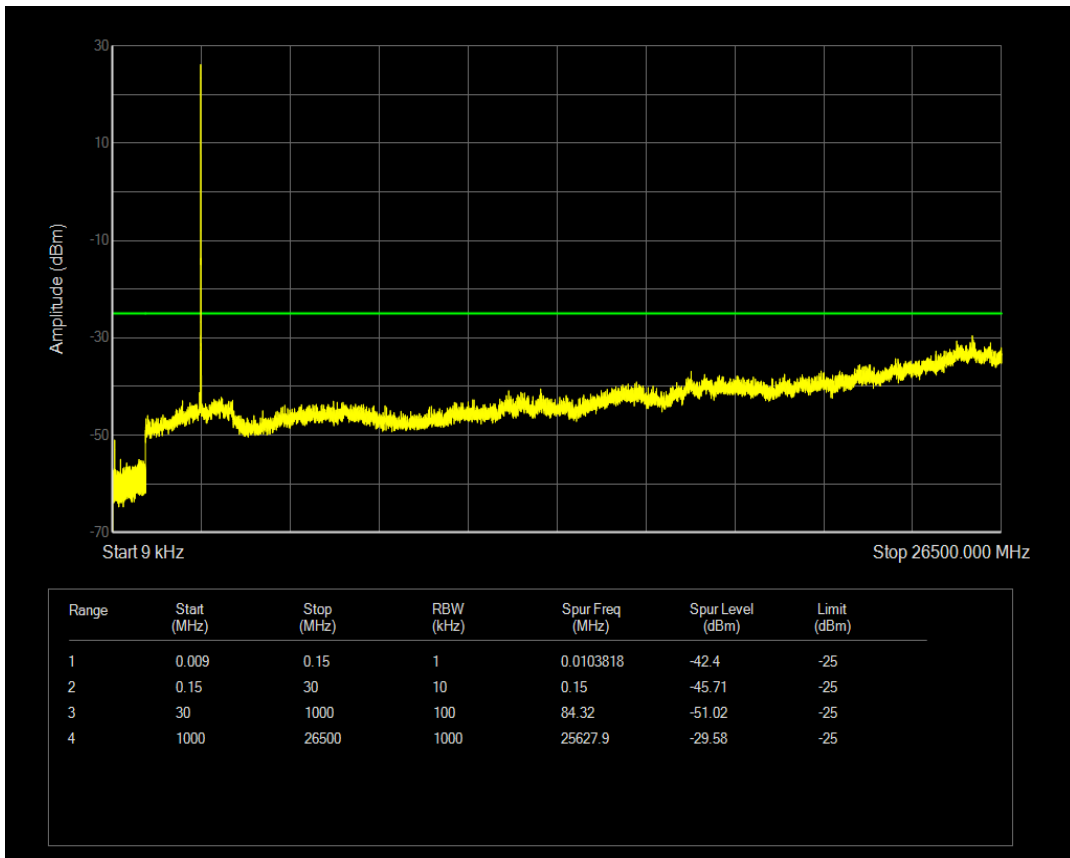

Band41(2535-2655) 16QAM BW=10MHz Channel=41190 RB Size=1 Position=#0

Band41(2535-2655) 16QAM BW=10MHz Channel=41190 RB Size=50 Position=#0