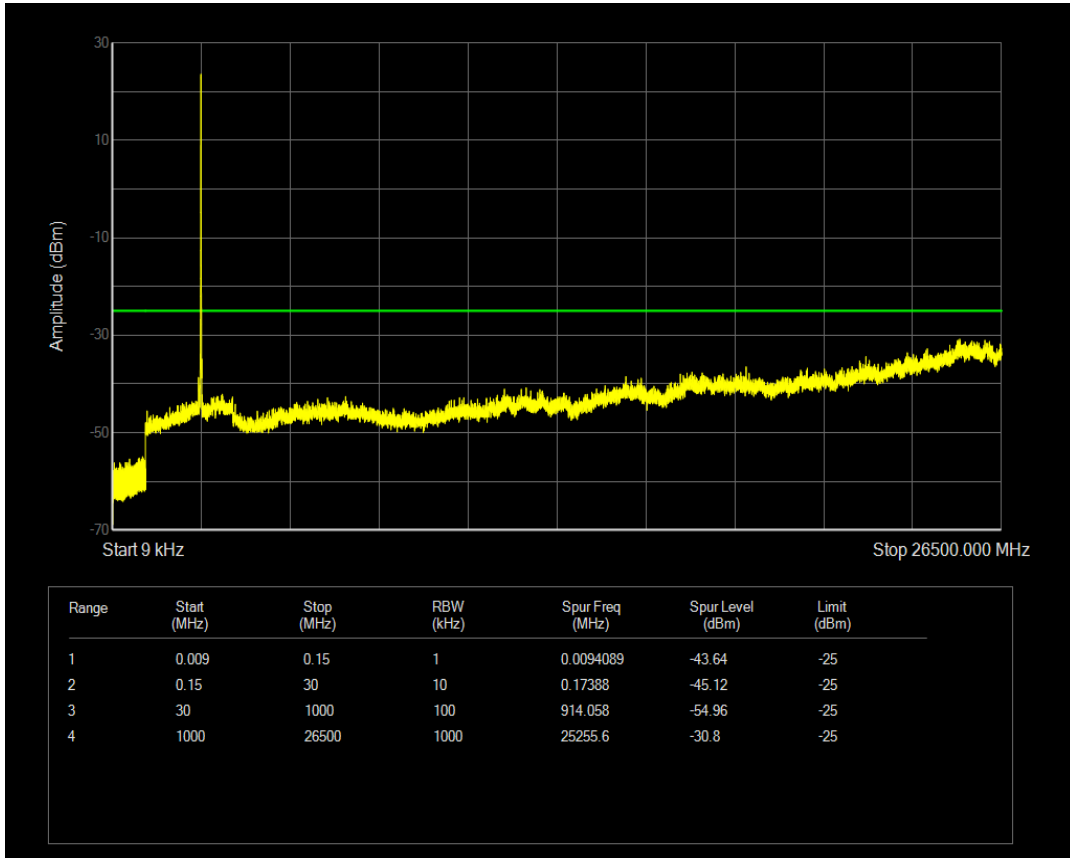

Band41(2535-2655) QPSK BW=5MHz Channel=41215 RB Size=25 Position=#0

Band41(2535-2655) 16QAM BW=5MHz Channel=41215 RB Size=1 Position=#0