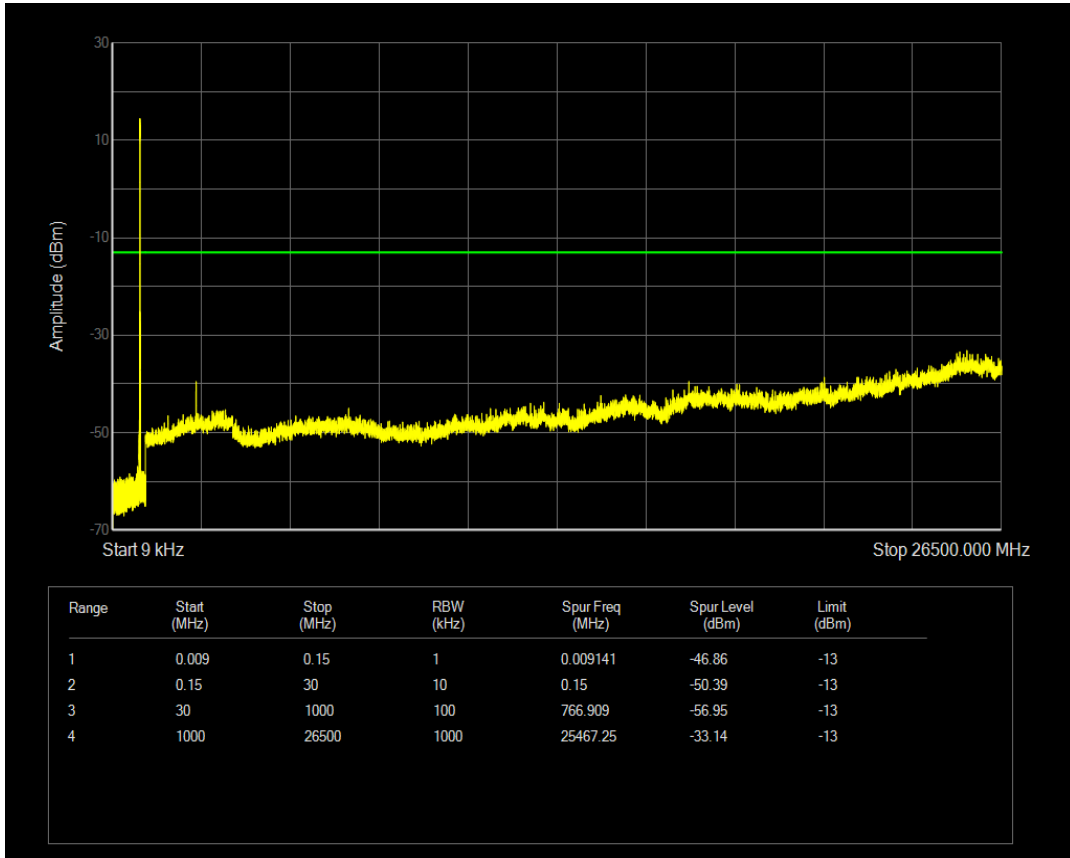

Band5 QPSK BW=5MHz Channel=20525 RB Size=1 Position=#0

Band5 QPSK BW=5MHz Channel=20525 RB Size=25 Position=#0

Band5 16QAM BW=5MHz Channel=20525 RB Size=1 Position=#0

Band5 16QAM BW=5MHz Channel=20525 RB Size=25 Position=#0

Band5 QPSK BW=5MHz Channel=20625 RB Size=1 Position=#0

Band5 QPSK BW=5MHz Channel=20625 RB Size=25 Position=#0

Band5 16QAM BW=5MHz Channel=20625 RB Size=1 Position=#0

Band5 16QAM BW=5MHz Channel=20625 RB Size=25 Position=#0