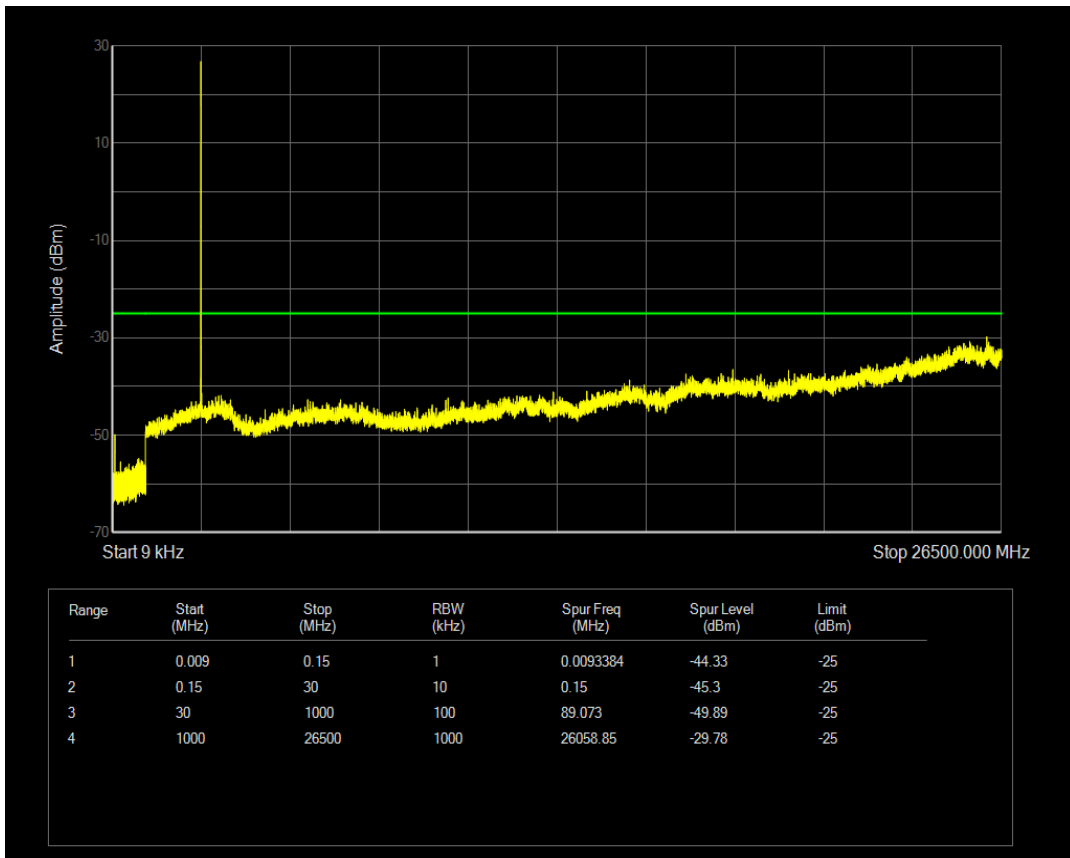

Band41(2535-2655) 16QAM BW=5MHz Channel=41215 RB Size=1 Position=#0

Band41(2535-2655) 16QAM BW=5MHz Channel=41215 RB Size=25 Position=#0