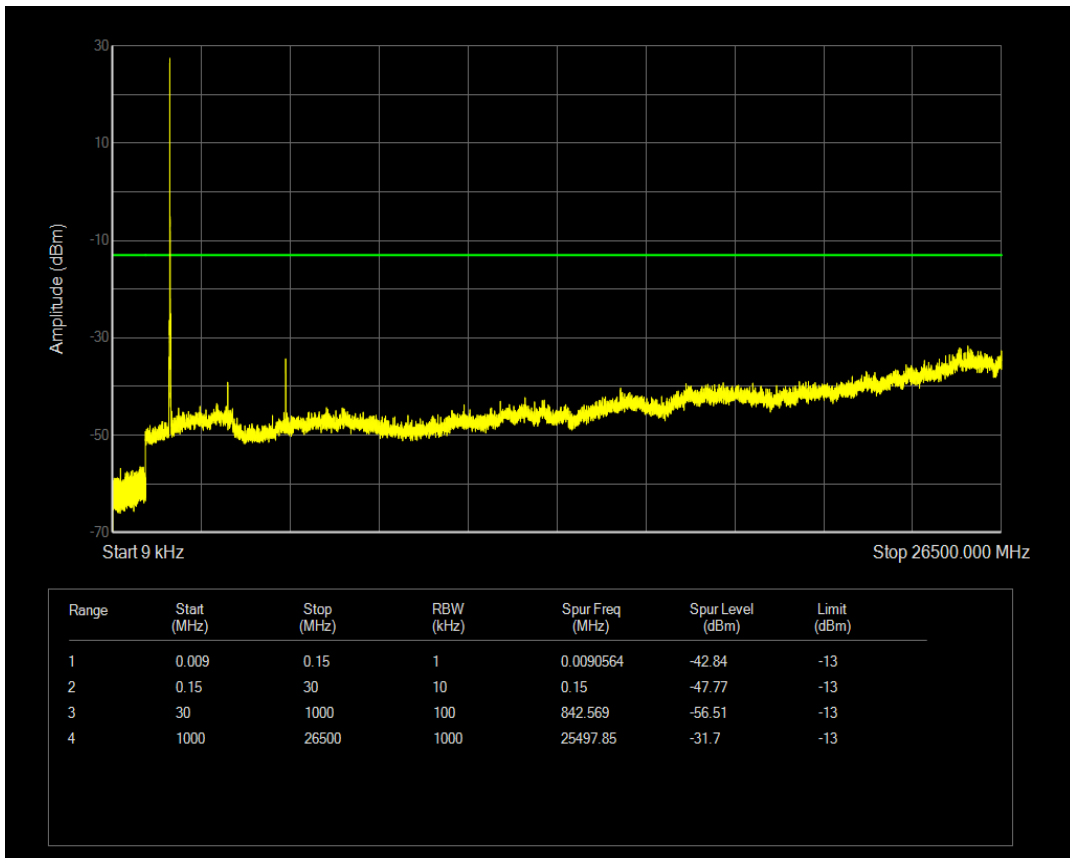

Band4 QPSK BW=15MHz Channel=20175 RB Size=1 Position=#0

Band4 QPSK BW=15MHz Channel=20175 RB Size=75 Position=#0