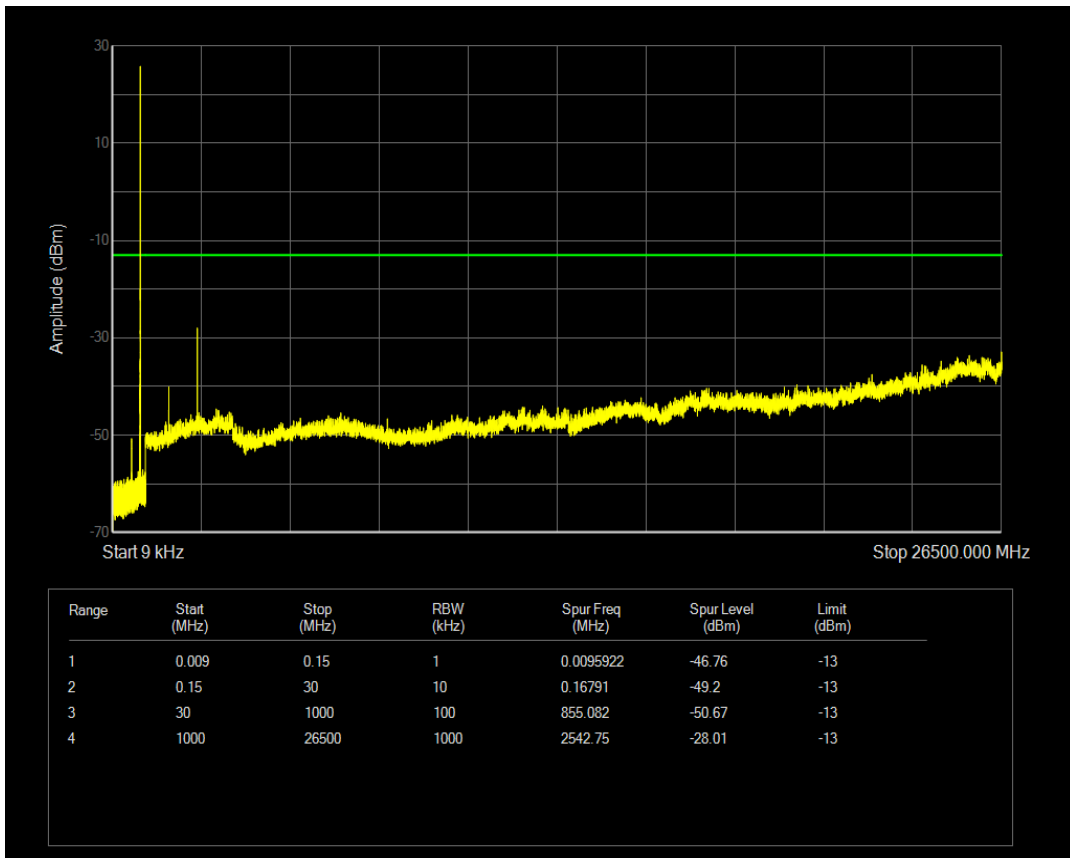

Band5 QPSK BW=1.4MHz Channel=20525 RB Size=1 Position=#0

Band5 QPSK BW=1.4MHz Channel=20525 RB Size=6 Position=#0

Band5 16QAM BW=1.4MHz Channel=20525 RB Size=1 Position=#0

Band5 16QAM BW=1.4MHz Channel=20525 RB Size=6 Position=#0

Band5 QPSK BW=1.4MHz Channel=20643 RB Size=1 Position=#0

Band5 QPSK BW=1.4MHz Channel=20643 RB Size=6 Position=#0

Band5 16QAM BW=1.4MHz Channel=20643 RB Size=1 Position=#0

Band5 16QAM BW=1.4MHz Channel=20643 RB Size=6 Position=#0