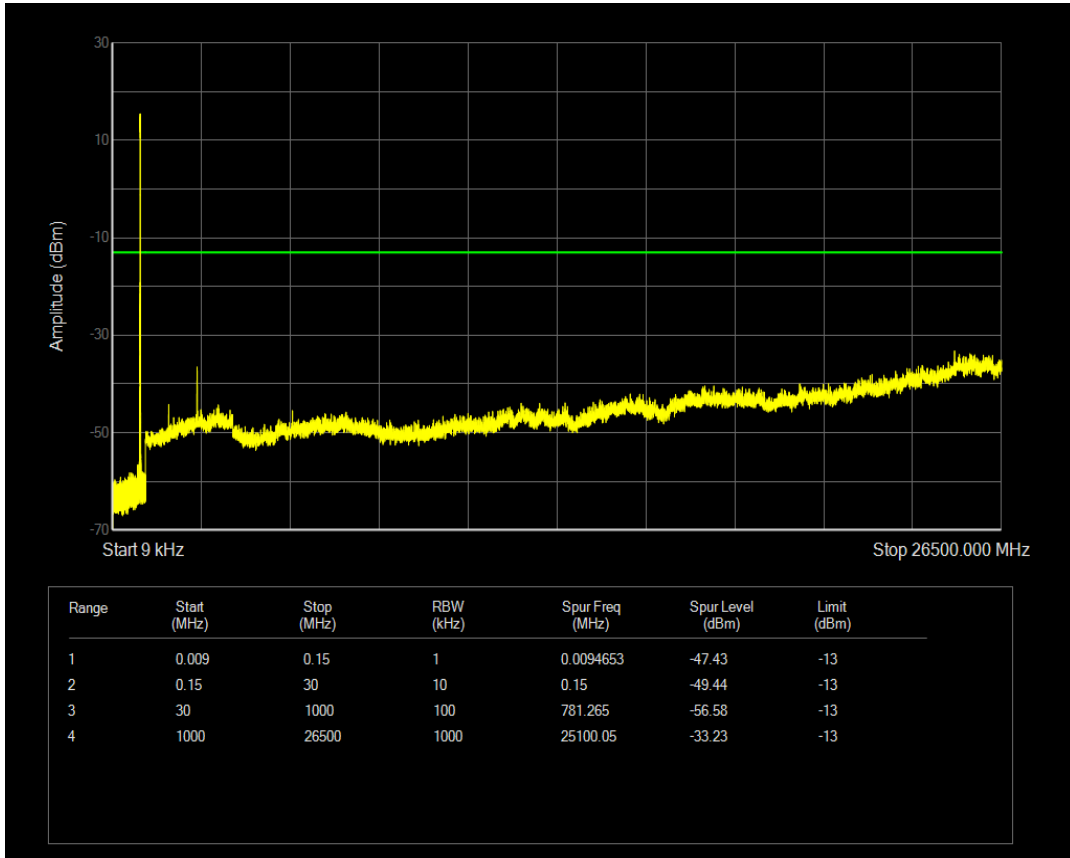

Band5 QPSK BW=5MHz Channel=20525 RB Size=1 Position=#0

Band5 QPSK BW=5MHz Channel=20525 RB Size=25 Position=#0

Band5 16QAM BW=5MHz Channel=20525 RB Size=1 Position=#0

Band5 16QAM BW=5MHz Channel=20525 RB Size=25 Position=#0

Band5 QPSK BW=5MHz Channel=20625 RB Size=1 Position=#0

Band5 QPSK BW=5MHz Channel=20625 RB Size=25 Position=#0

Band5 16QAM BW=5MHz Channel=20625 RB Size=1 Position=#0

Band5 16QAM BW=5MHz Channel=20625 RB Size=25 Position=#0