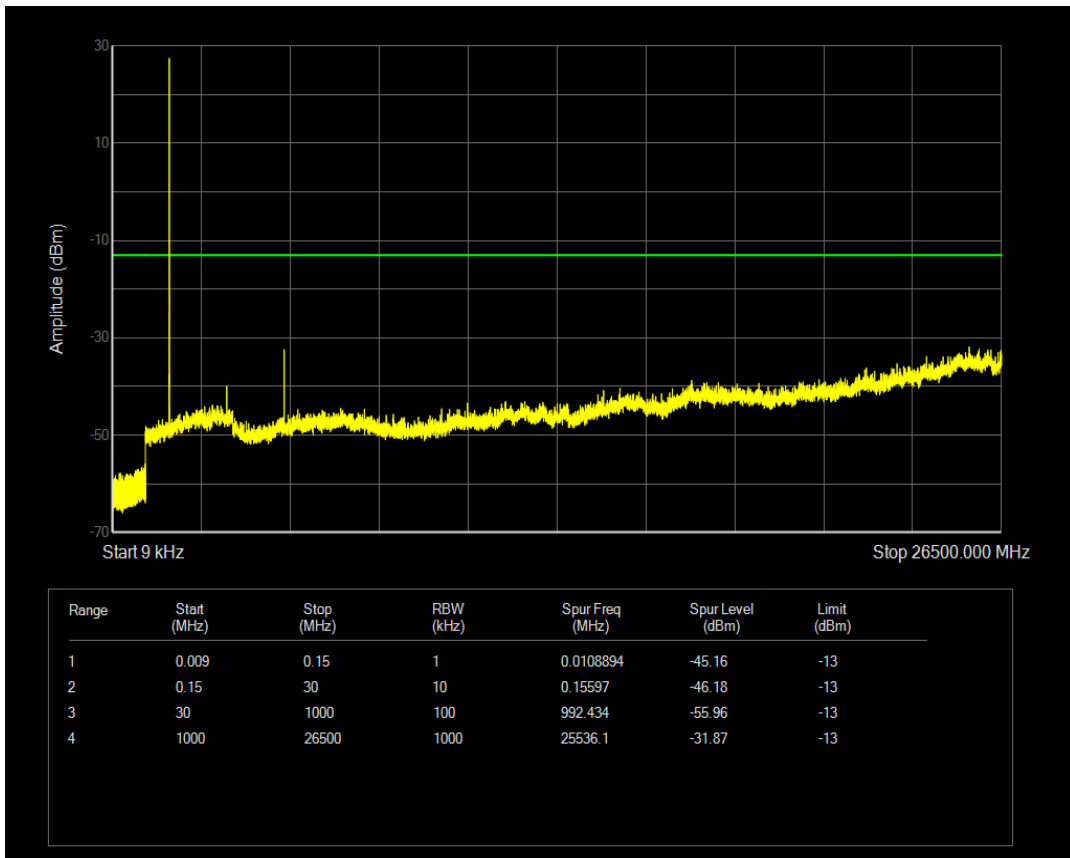

Band4 QPSK BW=3MHz Channel=20385 RB Size=1 Position=#0

Band4 QPSK BW=3MHz Channel=20385 RB Size=15 Position=#0

Band4 16QAM BW=3MHz Channel=20385 RB Size=1 Position=#0

Band4 16QAM BW=3MHz Channel=20385 RB Size=15 Position=#0

Band4 QPSK BW=5MHz Channel=19975 RB Size=1 Position=#0

Band4 QPSK BW=5MHz Channel=19975 RB Size=25 Position=#0

Band4 16QAM BW=5MHz Channel=19975 RB Size=1 Position=#0

Band4 16QAM BW=5MHz Channel=19975 RB Size=25 Position=#0