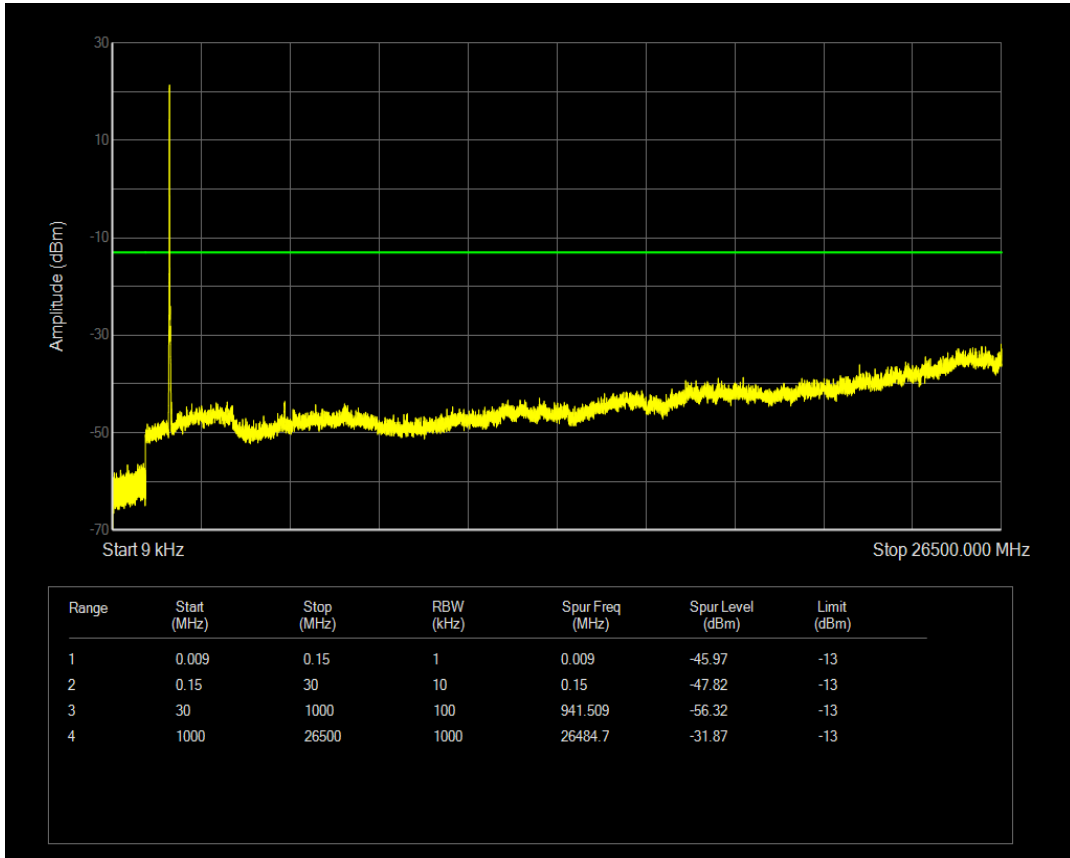

Band4 QPSK BW=5MHz Channel=20375 RB Size=1 Position=#0

Band4 QPSK BW=5MHz Channel=20375 RB Size=25 Position=#0

Band4 16QAM BW=5MHz Channel=20375 RB Size=1 Position=#0

Band4 16QAM BW=5MHz Channel=20375 RB Size=25 Position=#0

Band4 QPSK BW=10MHz Channel=20000 RB Size=1 Position=#0

Band4 QPSK BW=10MHz Channel=20000 RB Size=50 Position=#0

Band4 16QAM BW=10MHz Channel=20000 RB Size=1 Position=#0

Band4 16QAM BW=10MHz Channel=20000 RB Size=50 Position=#0