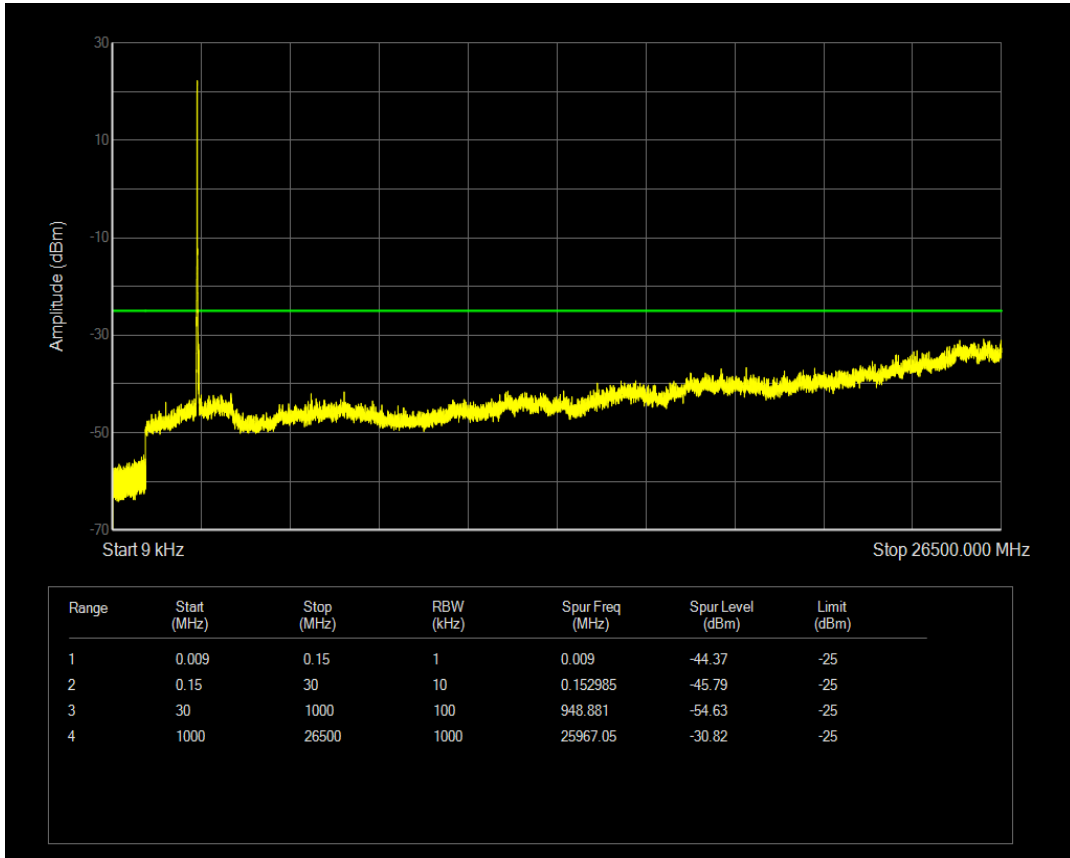

Band41(2535-2655) QPSK BW=10MHz Channel=40090 RB Size=50 Position=#0

Band41(2535-2655) 16QAM BW=10MHz Channel=40090 RB Size=1 Position=#0