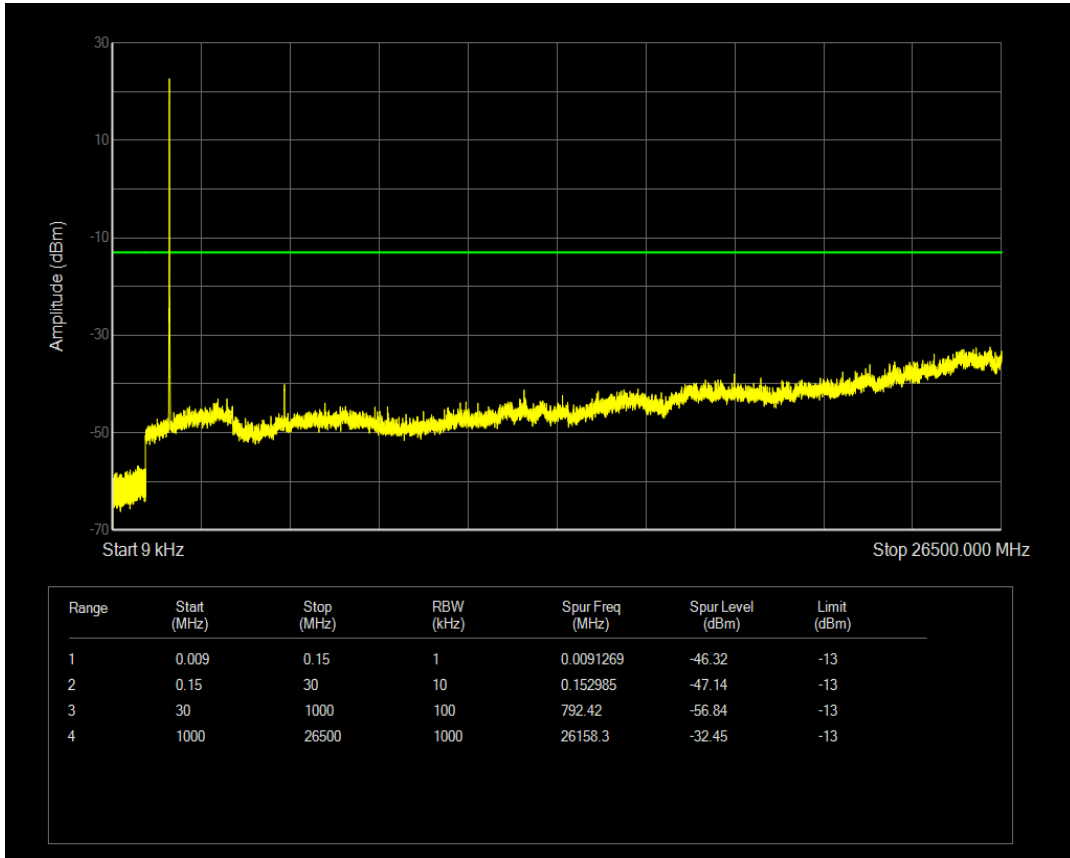

Band4 QPSK BW=3MHz Channel=20385 RB Size=1 Position=#0

Band4 QPSK BW=3MHz Channel=20385 RB Size=15 Position=#0

Band4 16QAM BW=3MHz Channel=20385 RB Size=1 Position=#0

Band4 16QAM BW=3MHz Channel=20385 RB Size=15 Position=#0

Band4 QPSK BW=5MHz Channel=19975 RB Size=1 Position=#0

Band4 QPSK BW=5MHz Channel=19975 RB Size=25 Position=#0

Band4 16QAM BW=5MHz Channel=19975 RB Size=1 Position=#0

Band4 16QAM BW=5MHz Channel=19975 RB Size=25 Position=#0