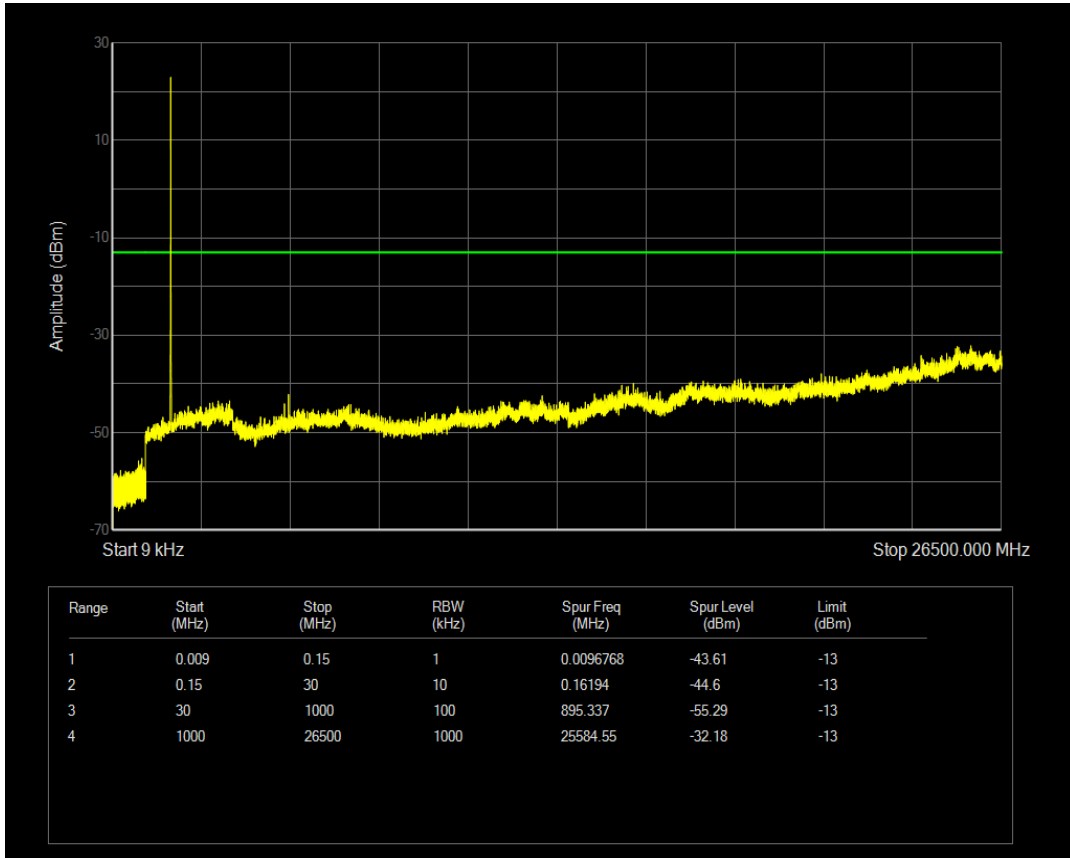

Band4 QPSK BW=3MHz Channel=20385 RB Size=1 Position=#0

Band4 QPSK BW=3MHz Channel=20385 RB Size=15 Position=#0

Band4 16QAM BW=3MHz Channel=20385 RB Size=1 Position=#0

Band4 16QAM BW=3MHz Channel=20385 RB Size=15 Position=#0

Band4 QPSK BW=5MHz Channel=19975 RB Size=1 Position=#0

Band4 QPSK BW=5MHz Channel=19975 RB Size=25 Position=#0

Band4 16QAM BW=5MHz Channel=19975 RB Size=1 Position=#0

Band4 16QAM BW=5MHz Channel=19975 RB Size=25 Position=#0