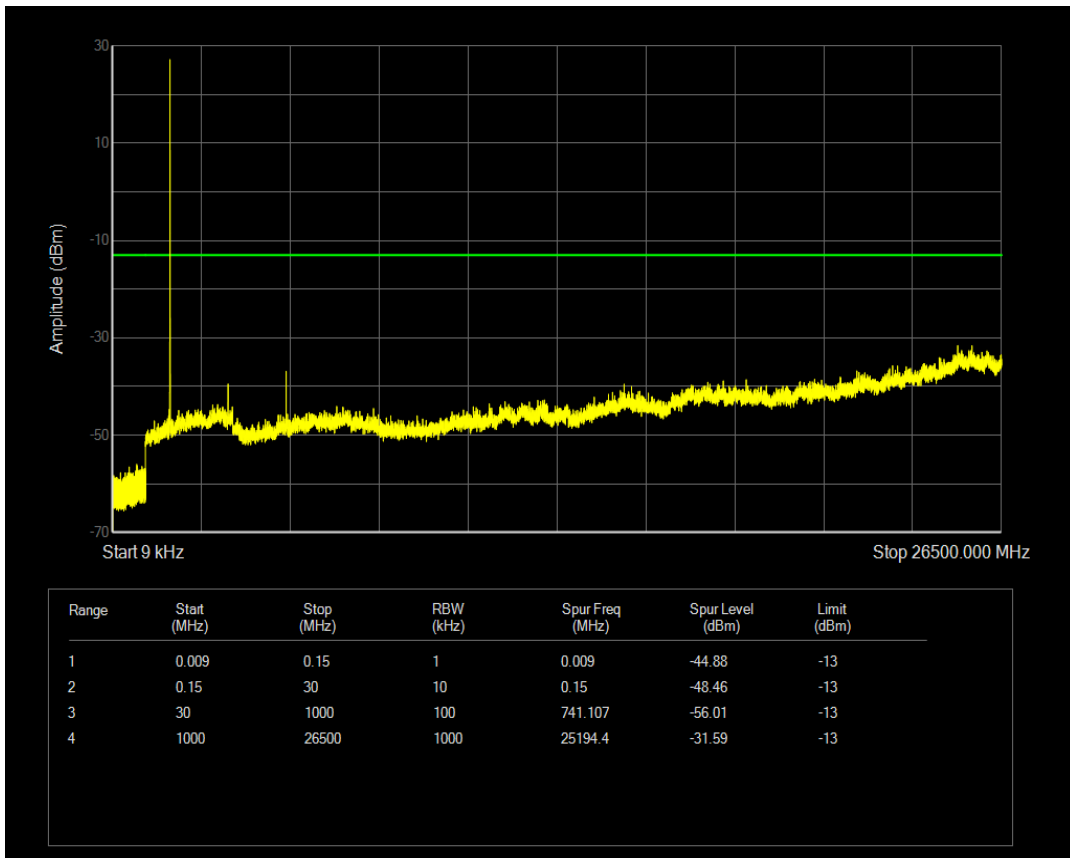

Band4 QPSK BW=5MHz Channel=20175 RB Size=1 Position=#0

Band4 QPSK BW=5MHz Channel=20175 RB Size=25 Position=#0