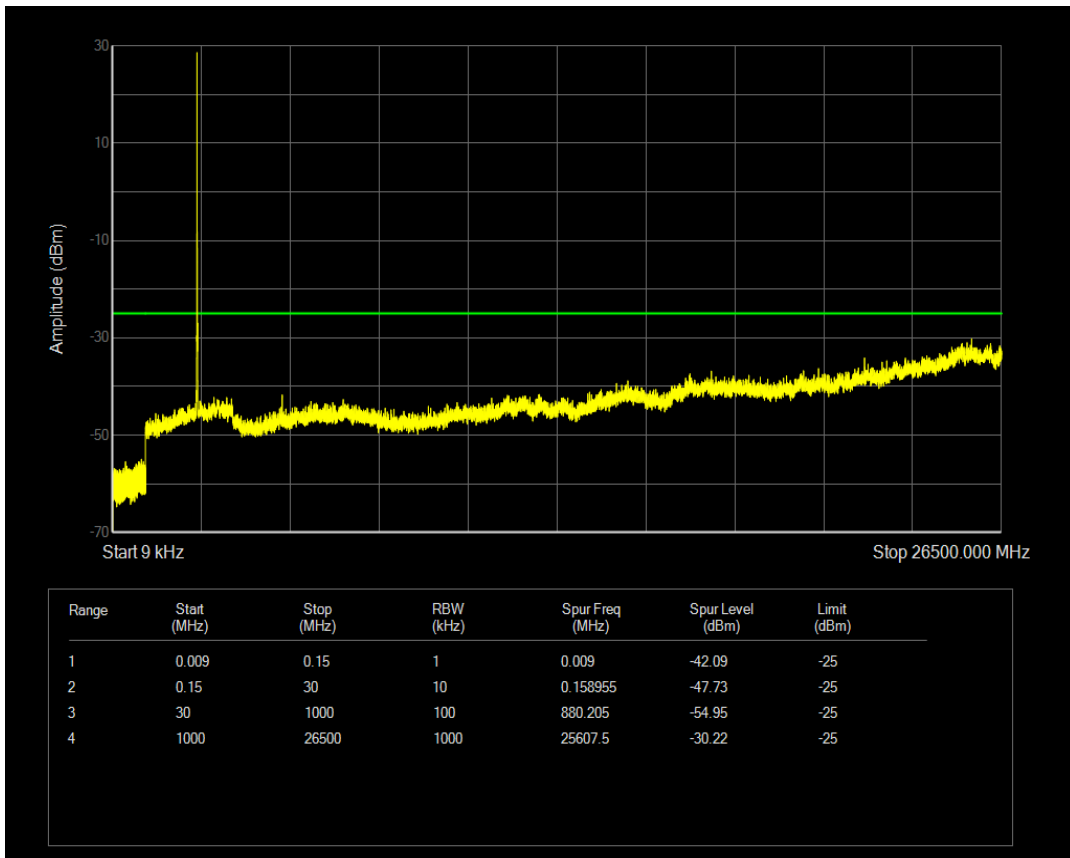

Band41(2535-2655) QPSK BW=10MHz Channel=40090 RB Size=1 Position=#0

Band41(2535-2655) QPSK BW=10MHz Channel=40090 RB Size=50 Position=#0