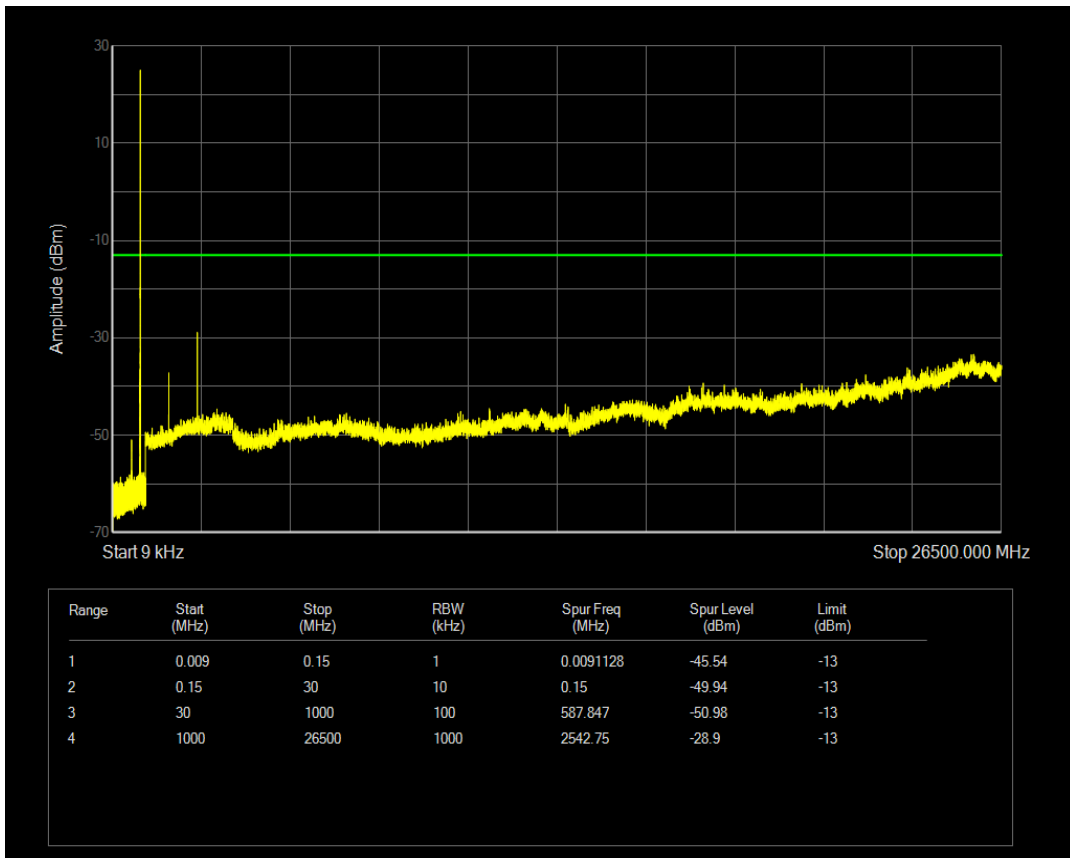

Band5 QPSK BW=1.4MHz Channel=20525 RB Size=1 Position=#0

Band5 QPSK BW=1.4MHz Channel=20525 RB Size=6 Position=#0

Band5 16QAM BW=1.4MHz Channel=20525 RB Size=1 Position=#0

Band5 16QAM BW=1.4MHz Channel=20525 RB Size=6 Position=#0

Band5 QPSK BW=1.4MHz Channel=20643 RB Size=1 Position=#0

Band5 QPSK BW=1.4MHz Channel=20643 RB Size=6 Position=#0

Band5 16QAM BW=1.4MHz Channel=20643 RB Size=1 Position=#0

Band5 16QAM BW=1.4MHz Channel=20643 RB Size=6 Position=#0