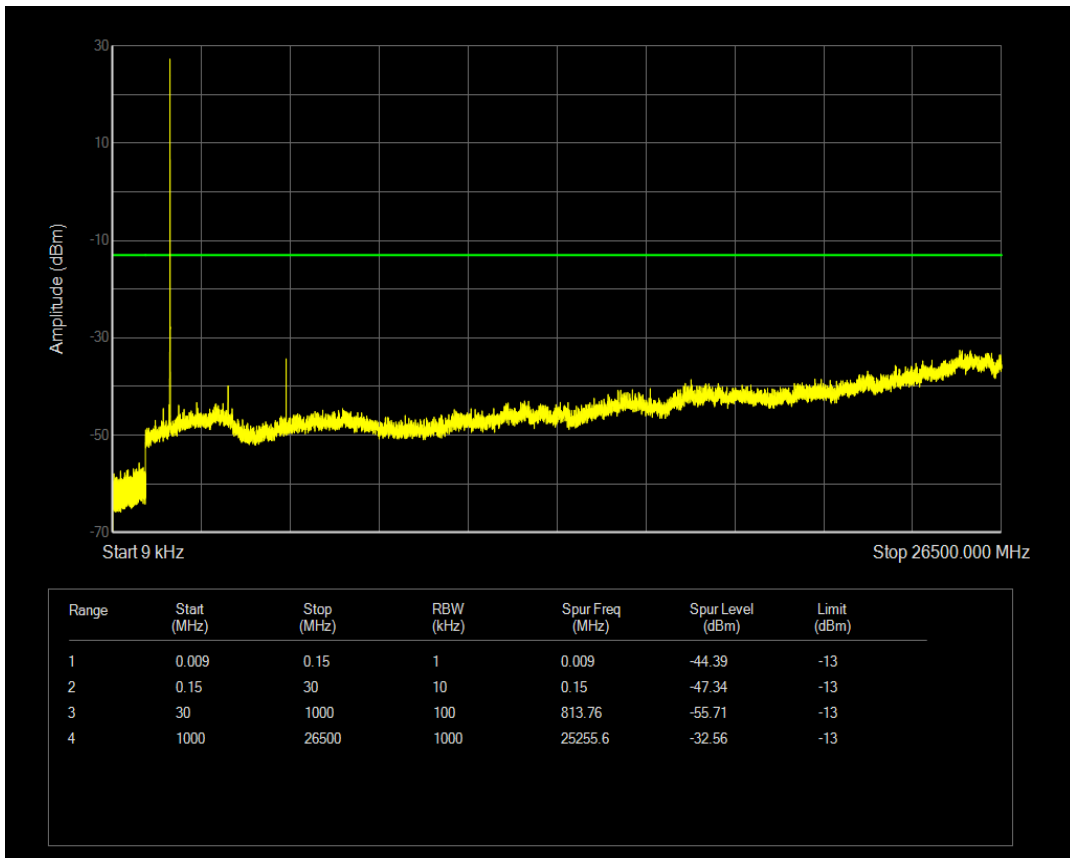

Band4 QPSK BW=5MHz Channel=19975 RB Size=1 Position=#0

Band4 QPSK BW=5MHz Channel=19975 RB Size=25 Position=#0

Band4 16QAM BW=5MHz Channel=19975 RB Size=1 Position=#0

Band4 16QAM BW=5MHz Channel=19975 RB Size=25 Position=#0

Band4 QPSK BW=5MHz Channel=20175 RB Size=1 Position=#0

Band4 QPSK BW=5MHz Channel=20175 RB Size=25 Position=#0

Band4 16QAM BW=5MHz Channel=20175 RB Size=1 Position=#0

Band4 16QAM BW=5MHz Channel=20175 RB Size=25 Position=#0