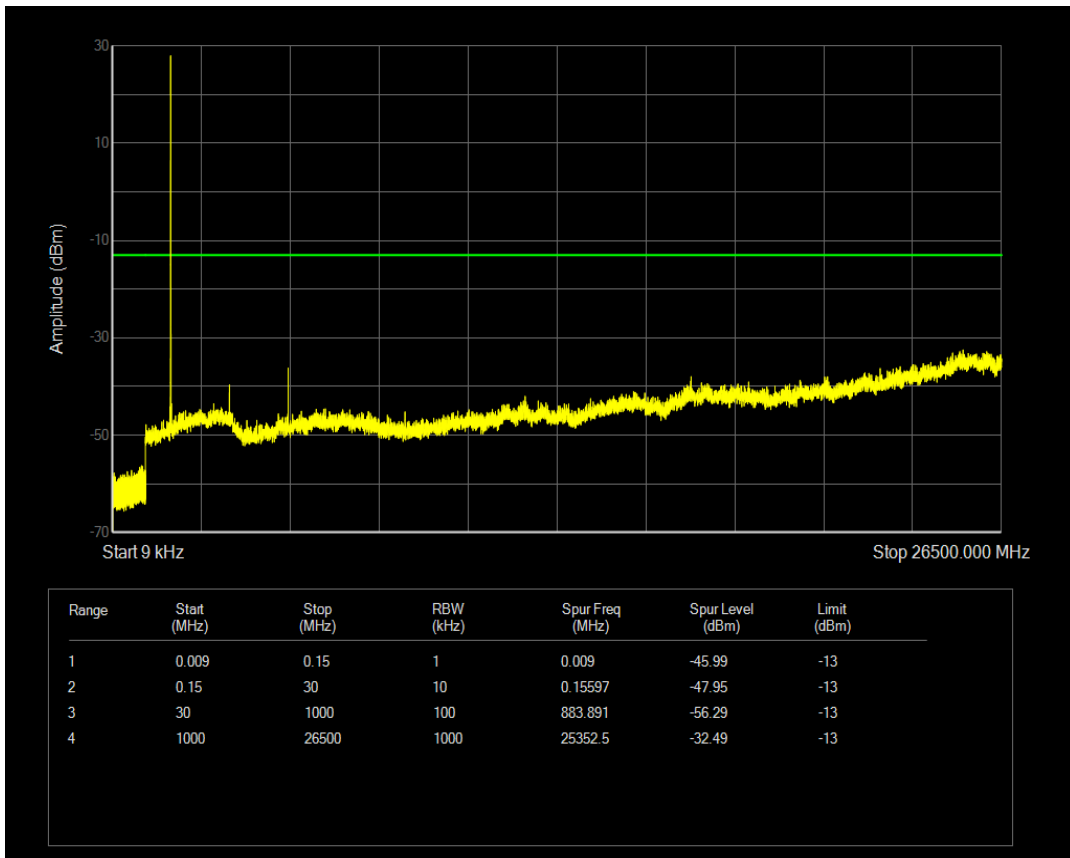

Band4 16QAM BW=5MHz Channel=20375 RB Size=1 Position=#0

Band4 16QAM BW=5MHz Channel=20375 RB Size=25 Position=#0