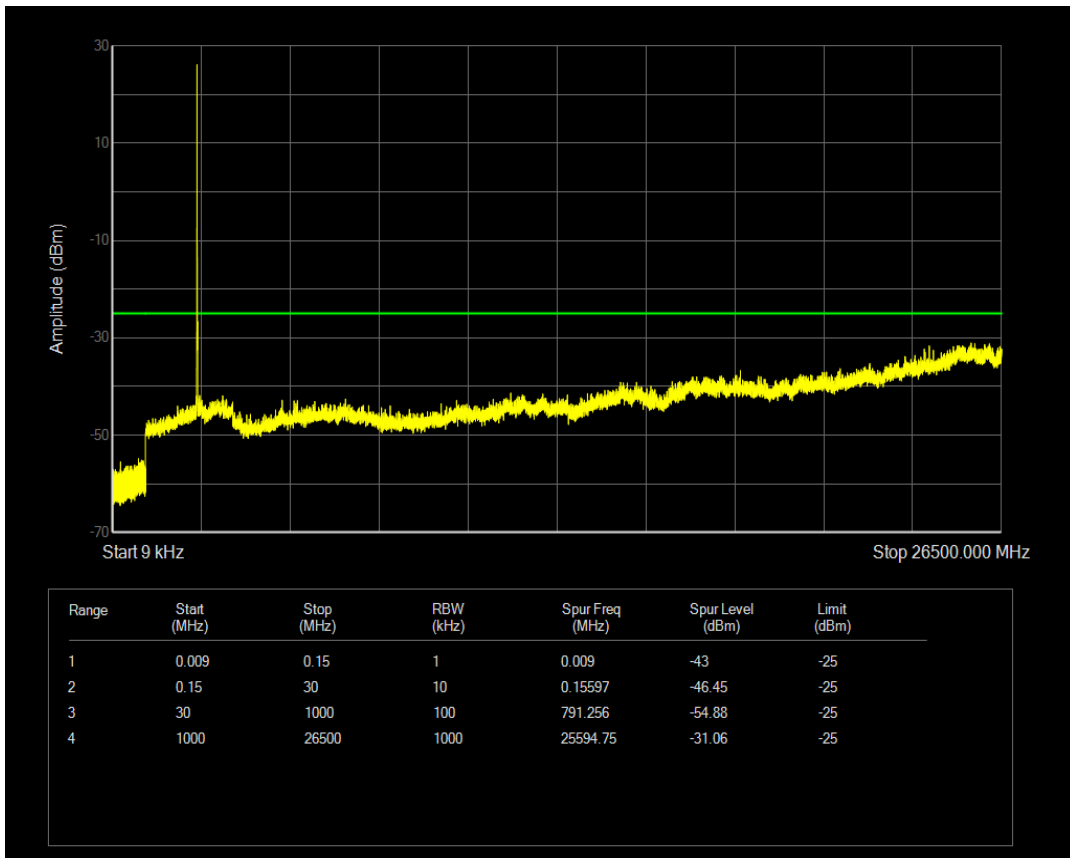

Band41(2535-2655) 16QAM BW=10MHz Channel=40090 RB Size=1 Position=#0

Band41(2535-2655) 16QAM BW=10MHz Channel=40090 RB Size=50 Position=#0