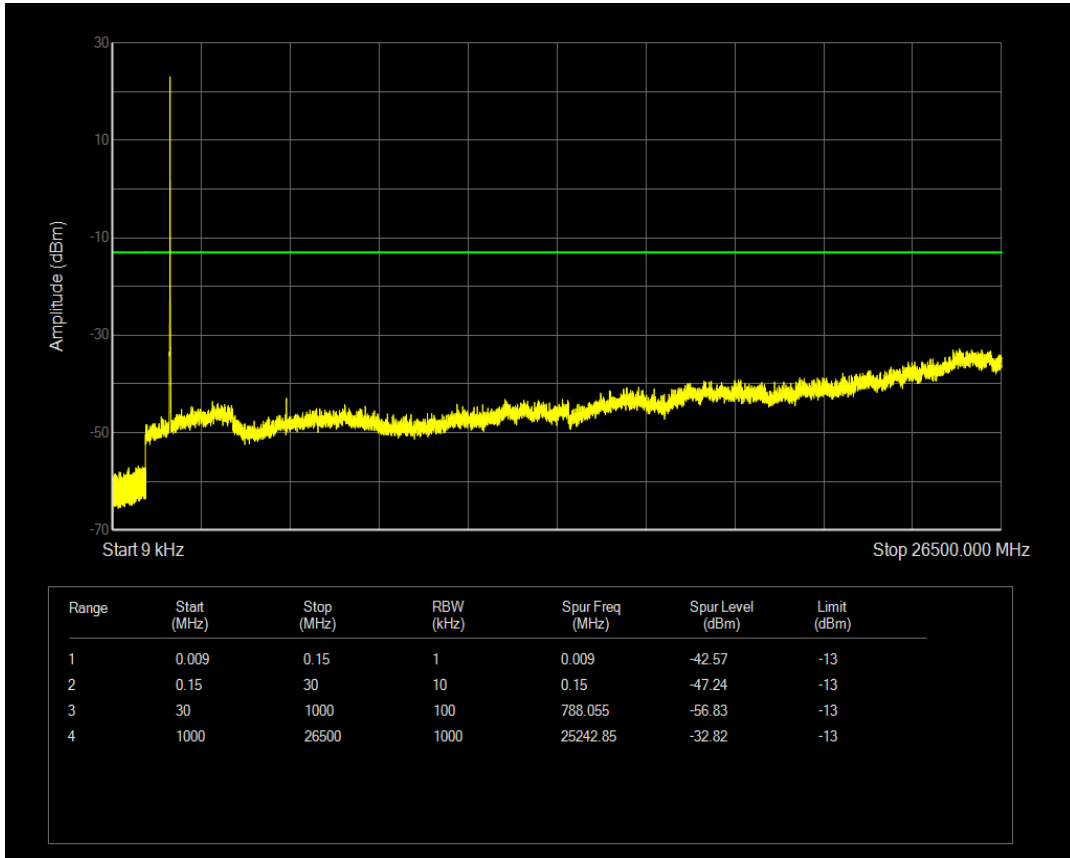

Band4 QPSK BW=5MHz Channel=19975 RB Size=1 Position=#0

Band4 QPSK BW=5MHz Channel=19975 RB Size=25 Position=#0

Band4 16QAM BW=5MHz Channel=19975 RB Size=1 Position=#0

Band4 16QAM BW=5MHz Channel=19975 RB Size=25 Position=#0

Band4 QPSK BW=5MHz Channel=20175 RB Size=1 Position=#0

Band4 QPSK BW=5MHz Channel=20175 RB Size=25 Position=#0

Band4 16QAM BW=5MHz Channel=20175 RB Size=1 Position=#0

Band4 16QAM BW=5MHz Channel=20175 RB Size=25 Position=#0

Band4 QPSK BW=5MHz Channel=20375 RB Size=1 Position=#0

Band4 QPSK BW=5MHz Channel=20375 RB Size=25 Position=#0

Band4 16QAM BW=5MHz Channel=20375 RB Size=1 Position=#0

Band4 16QAM BW=5MHz Channel=20375 RB Size=25 Position=#0