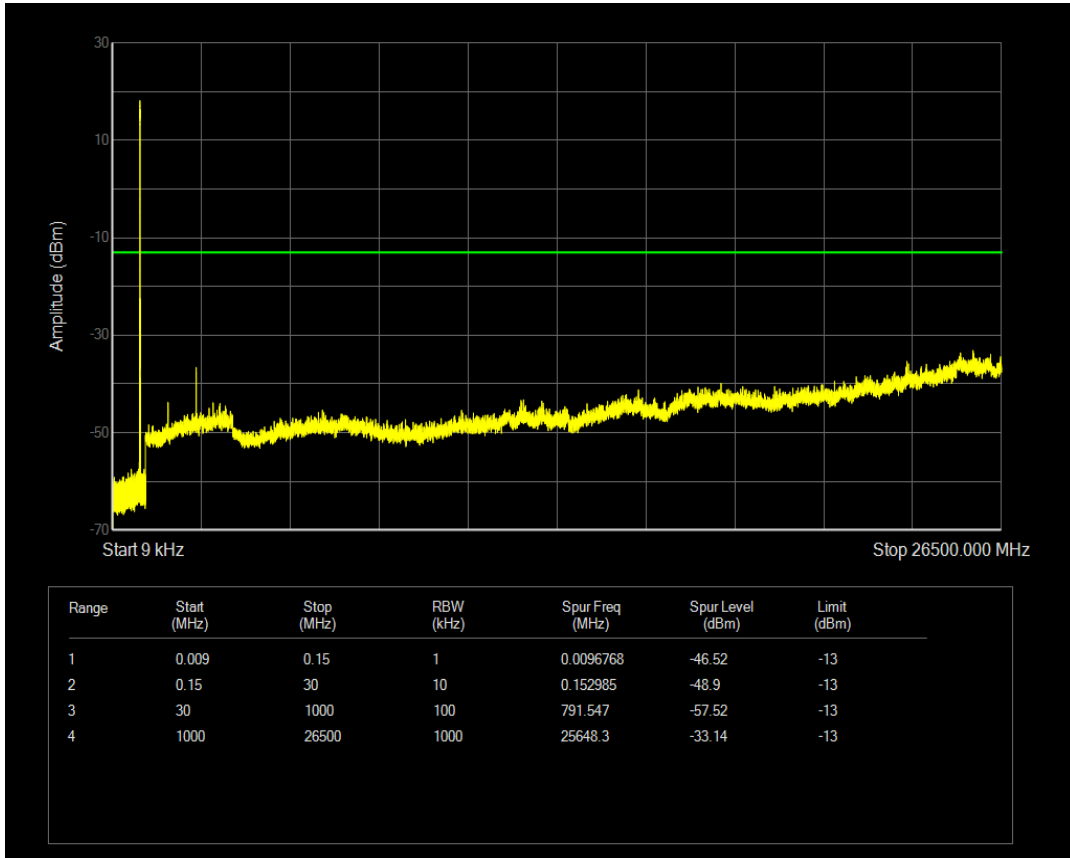

Band5 QPSK BW=3MHz Channel=20525 RB Size=15 Position=#0

Band5 16QAM BW=3MHz Channel=20525 RB Size=1 Position=#0