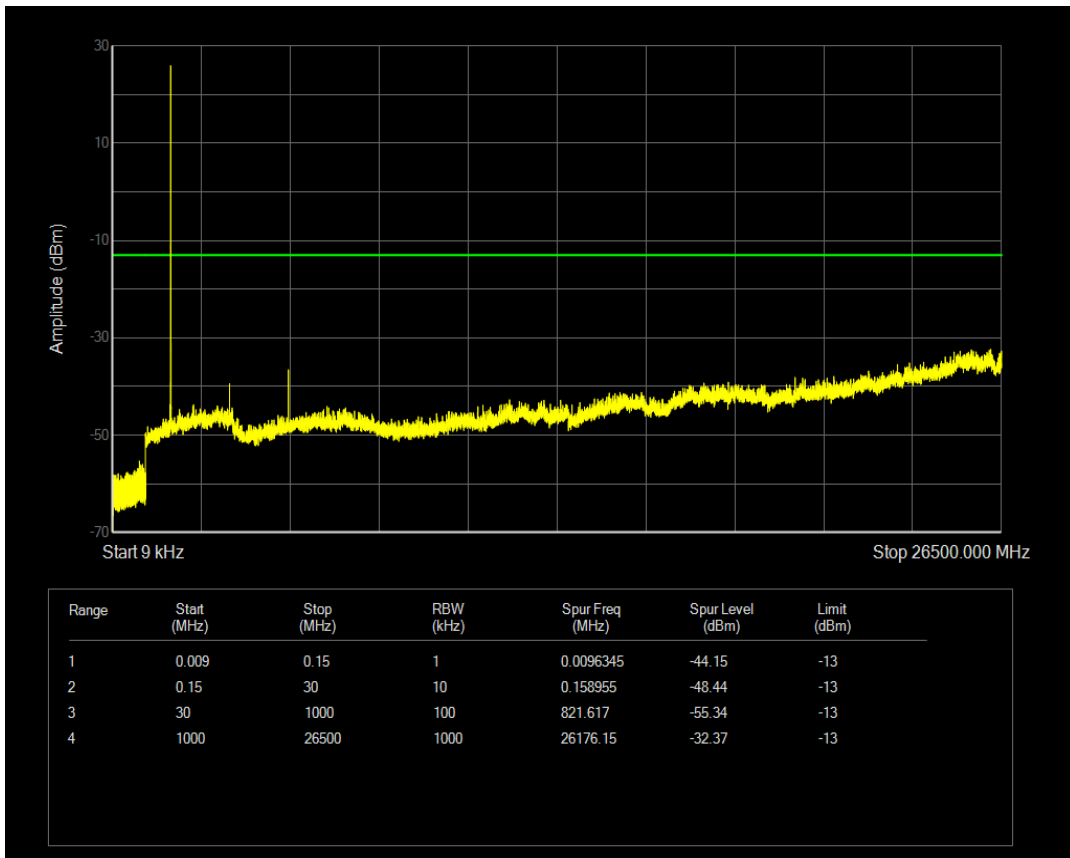

Band4 QPSK BW=3MHz Channel=20385 RB Size=1 Position=#0

Band4 QPSK BW=3MHz Channel=20385 RB Size=15 Position=#0

Band4 16QAM BW=3MHz Channel=20385 RB Size=1 Position=#0

Band4 16QAM BW=3MHz Channel=20385 RB Size=15 Position=#0

Band4 QPSK BW=5MHz Channel=19975 RB Size=1 Position=#0

Band4 QPSK BW=5MHz Channel=19975 RB Size=25 Position=#0

Band4 16QAM BW=5MHz Channel=19975 RB Size=1 Position=#0

Band4 16QAM BW=5MHz Channel=19975 RB Size=25 Position=#0