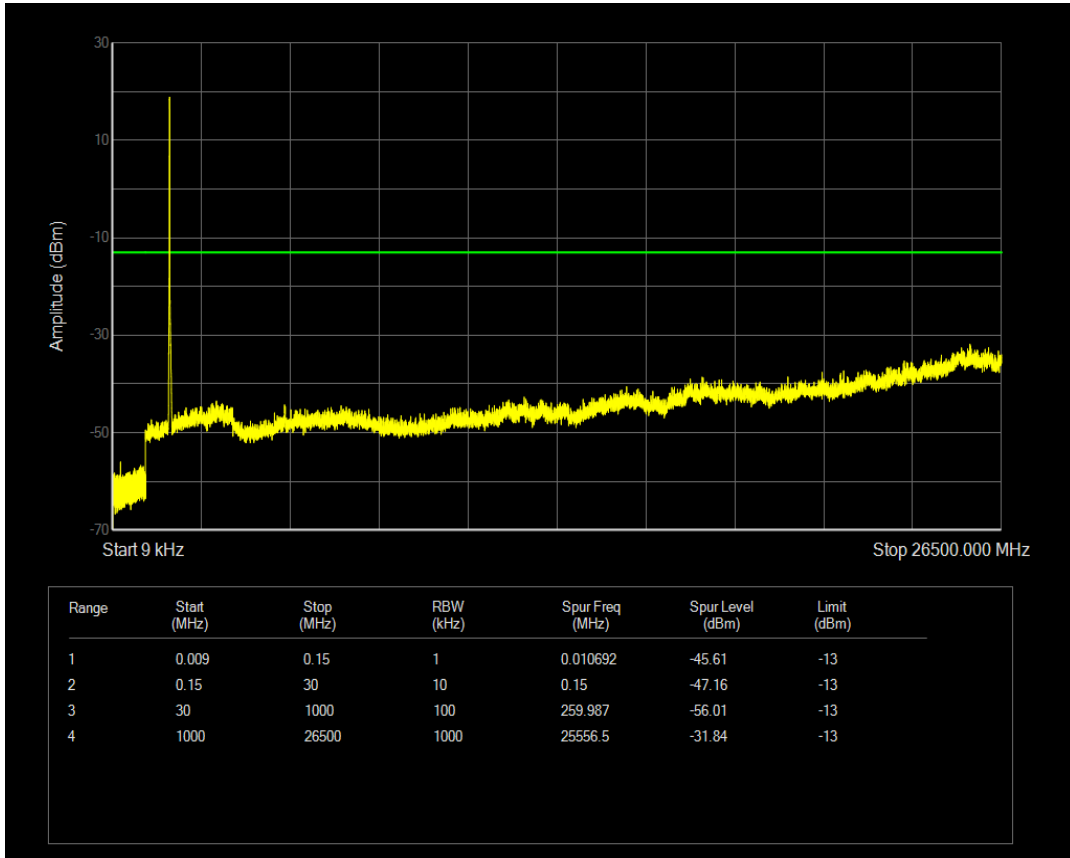

Band4 QPSK BW=15MHz Channel=20025 RB Size=1 Position=#0

Band4 QPSK BW=15MHz Channel=20025 RB Size=75 Position=#0

Band4 16QAM BW=15MHz Channel=20025 RB Size=1 Position=#0

Band4 16QAM BW=15MHz Channel=20025 RB Size=75 Position=#0