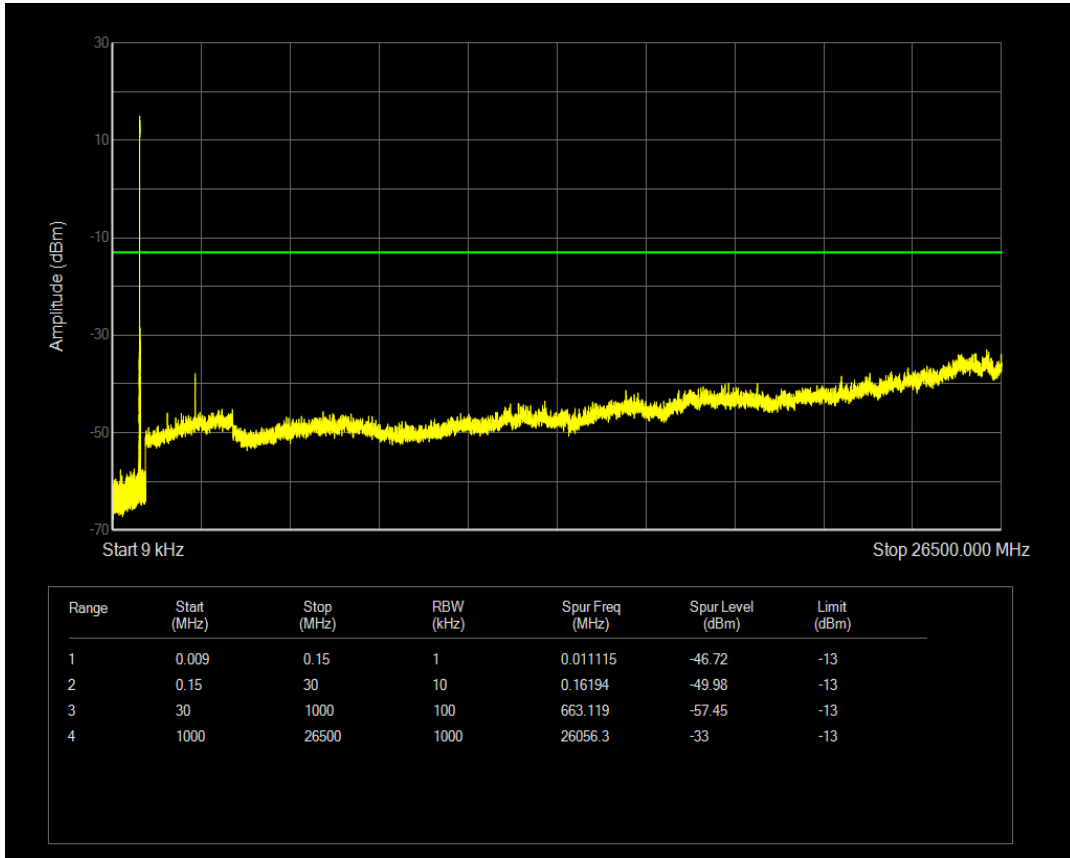

Band5 QPSK BW=5MHz Channel=20425 RB Size=1 Position=#0

Band5 QPSK BW=5MHz Channel=20425 RB Size=25 Position=#0

Band5 16QAM BW=5MHz Channel=20425 RB Size=1 Position=#0

Band5 16QAM BW=5MHz Channel=20425 RB Size=25 Position=#0

Band5 QPSK BW=5MHz Channel=20525 RB Size=1 Position=#0

Band5 QPSK BW=5MHz Channel=20525 RB Size=25 Position=#0

Band5 16QAM BW=5MHz Channel=20525 RB Size=1 Position=#0

Band5 16QAM BW=5MHz Channel=20525 RB Size=25 Position=#0