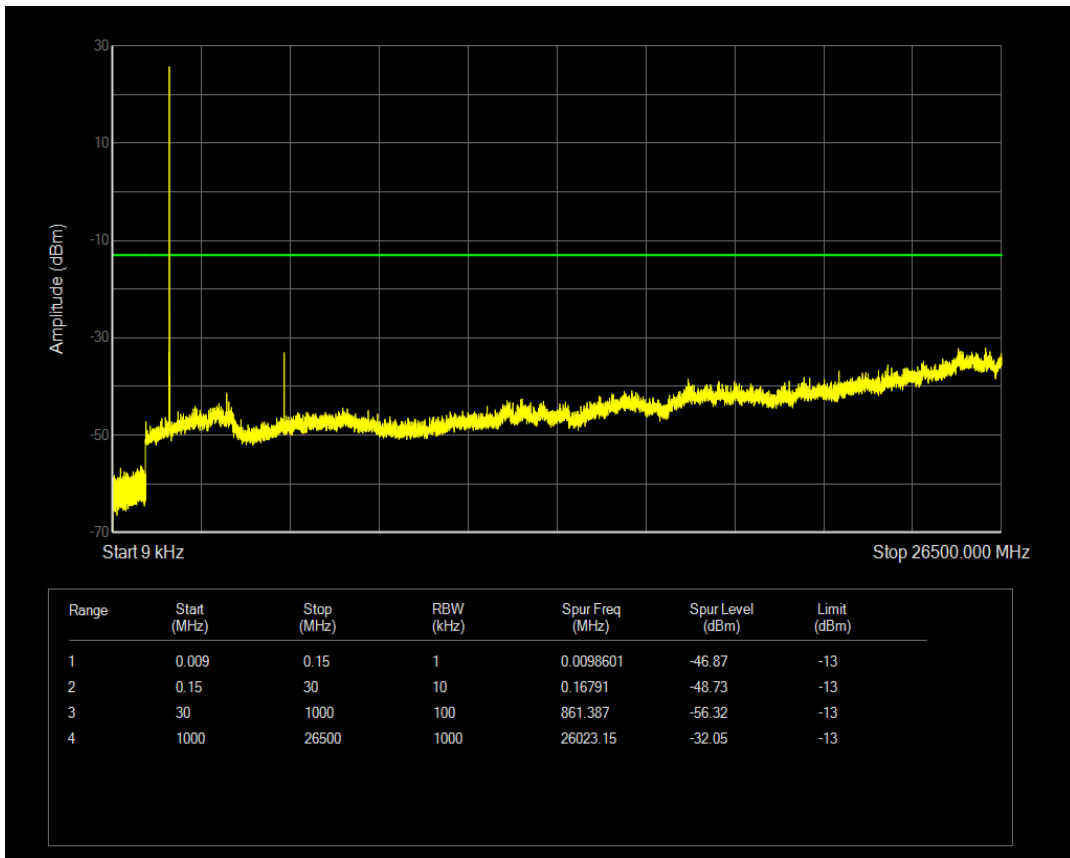

Band4 QPSK BW=3MHz Channel=20385 RB Size=1 Position=#0

Band4 QPSK BW=3MHz Channel=20385 RB Size=15 Position=#0

Band4 16QAM BW=3MHz Channel=20385 RB Size=1 Position=#0

Band4 16QAM BW=3MHz Channel=20385 RB Size=15 Position=#0

Band4 QPSK BW=5MHz Channel=19975 RB Size=1 Position=#0

Band4 QPSK BW=5MHz Channel=19975 RB Size=25 Position=#0

Band4 16QAM BW=5MHz Channel=19975 RB Size=1 Position=#0

Band4 16QAM BW=5MHz Channel=19975 RB Size=25 Position=#0