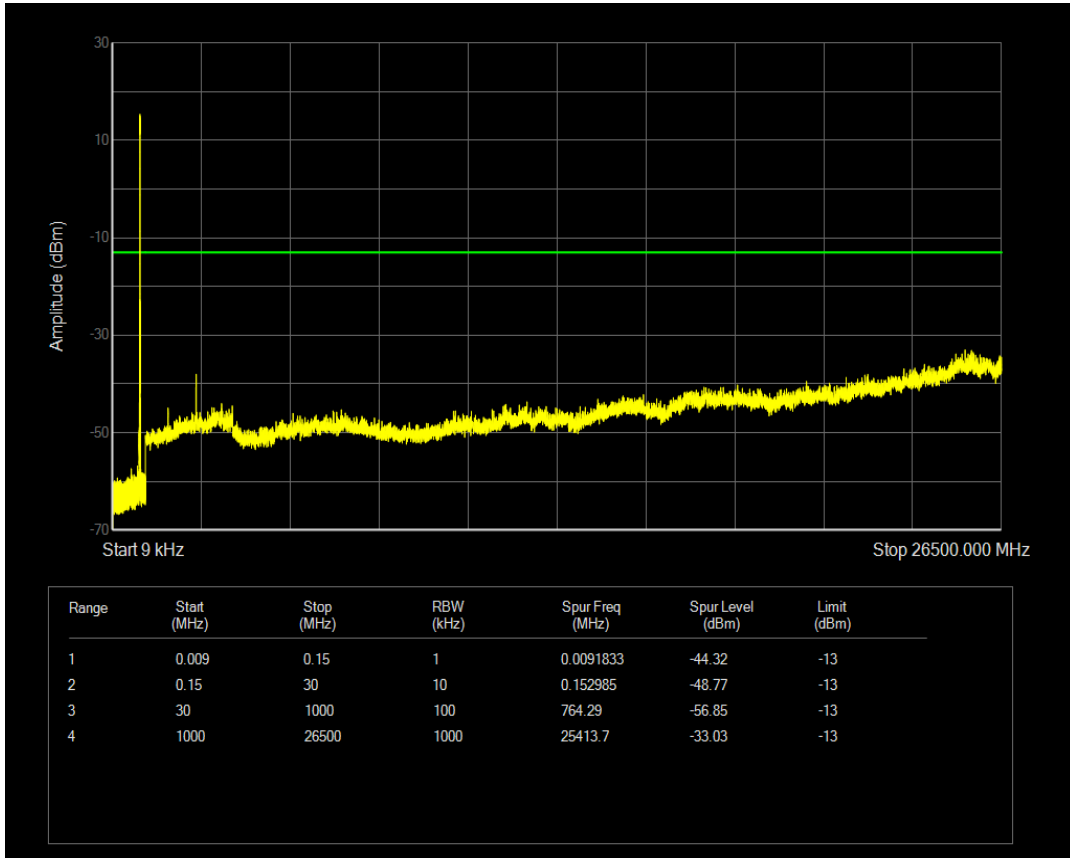

Band5 QPSK BW=5MHz Channel=20425 RB Size=1 Position=#0

Band5 QPSK BW=5MHz Channel=20425 RB Size=25 Position=#0

Band5 16QAM BW=5MHz Channel=20425 RB Size=1 Position=#0

Band5 16QAM BW=5MHz Channel=20425 RB Size=25 Position=#0

Band5 QPSK BW=5MHz Channel=20525 RB Size=1 Position=#0

Band5 QPSK BW=5MHz Channel=20525 RB Size=25 Position=#0

Band5 16QAM BW=5MHz Channel=20525 RB Size=1 Position=#0

Band5 16QAM BW=5MHz Channel=20525 RB Size=25 Position=#0