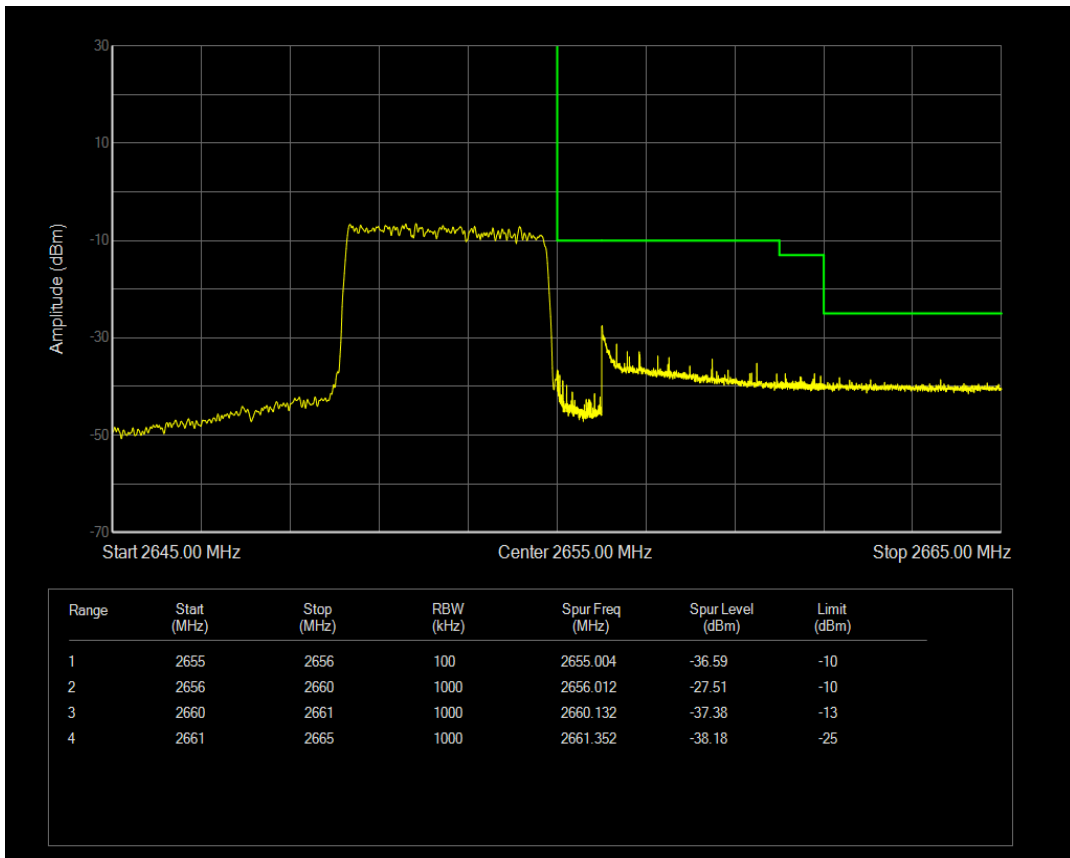

Band41(2535-2655) 16QAM BW=5MHz Channel=41215 RB Size=25 Position=#0

Band41(2535-2655) QPSK BW=10MHz Channel=40090 RB Size=1 Position=#Max