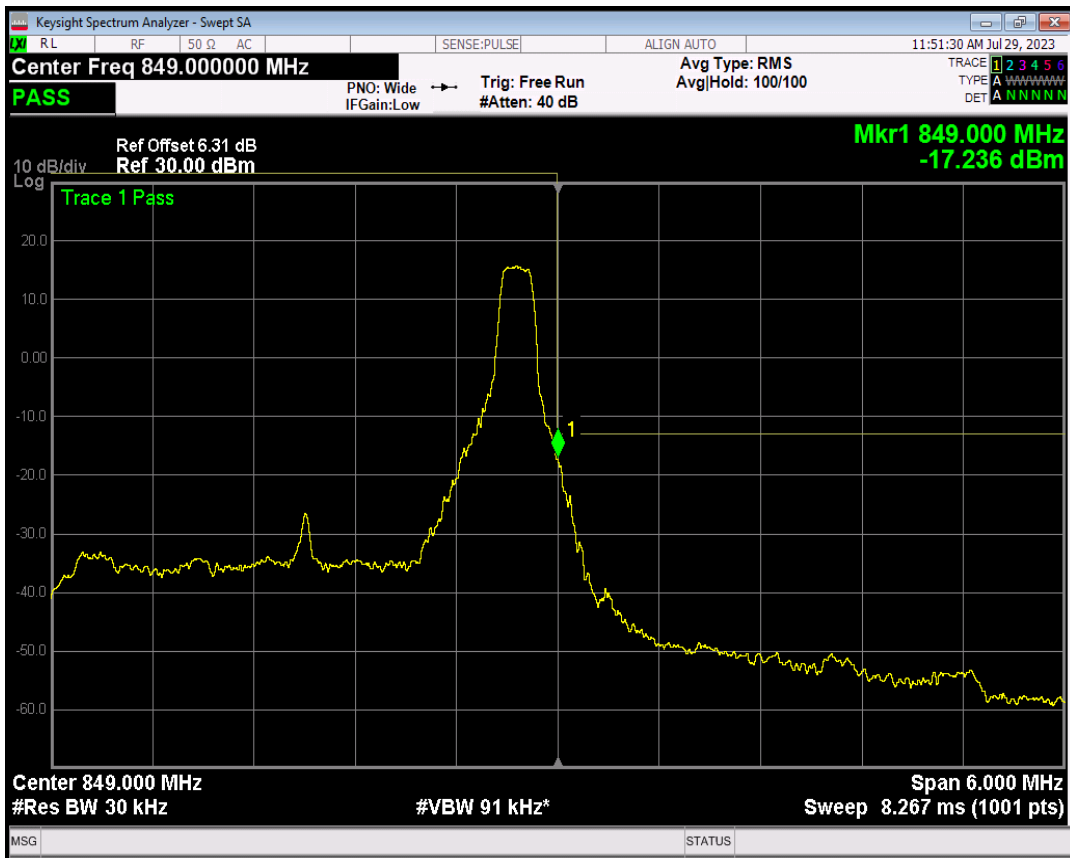

Band5 16QAM BW=3MHz Channel=20635 RB Size=1 Position=#Max

Band5 16QAM BW=3MHz Channel=20635 RB Size=15 Position=#0