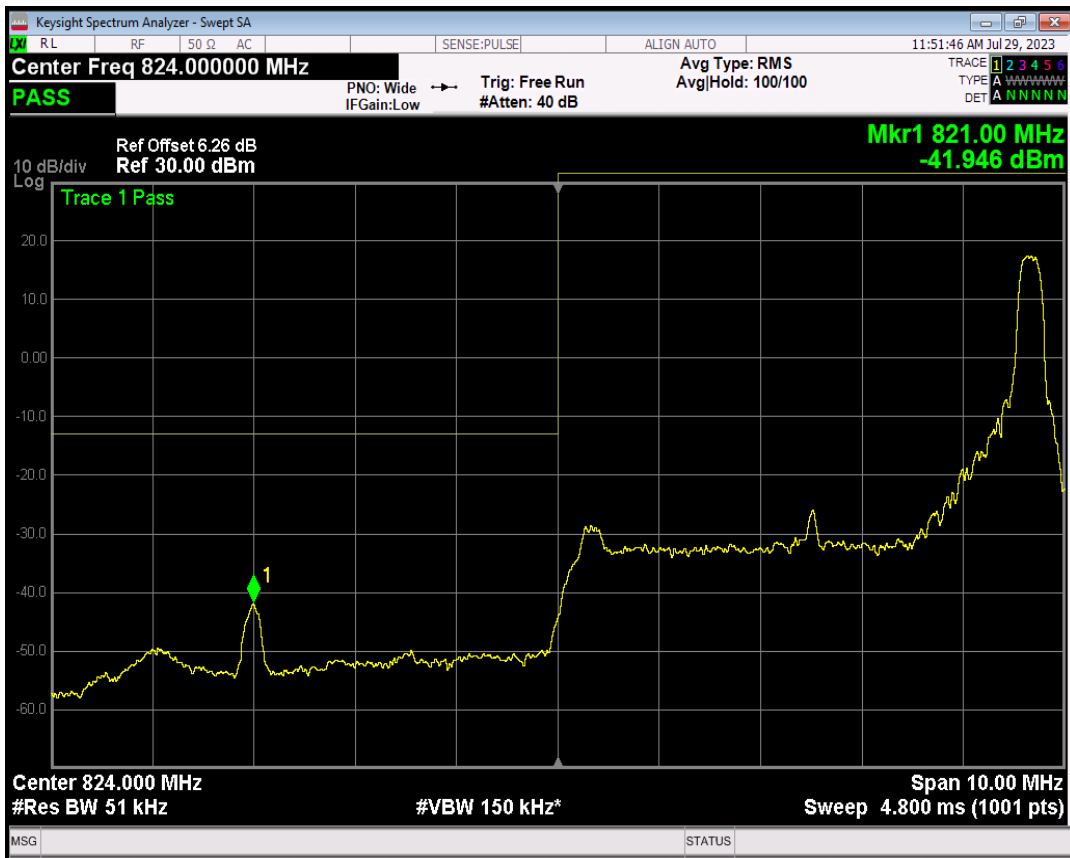

Band5 16QAM BW=5MHz Channel=20425 RB Size=1 Position=#Max

Band5 16QAM BW=5MHz Channel=20425 RB Size=25 Position=#0