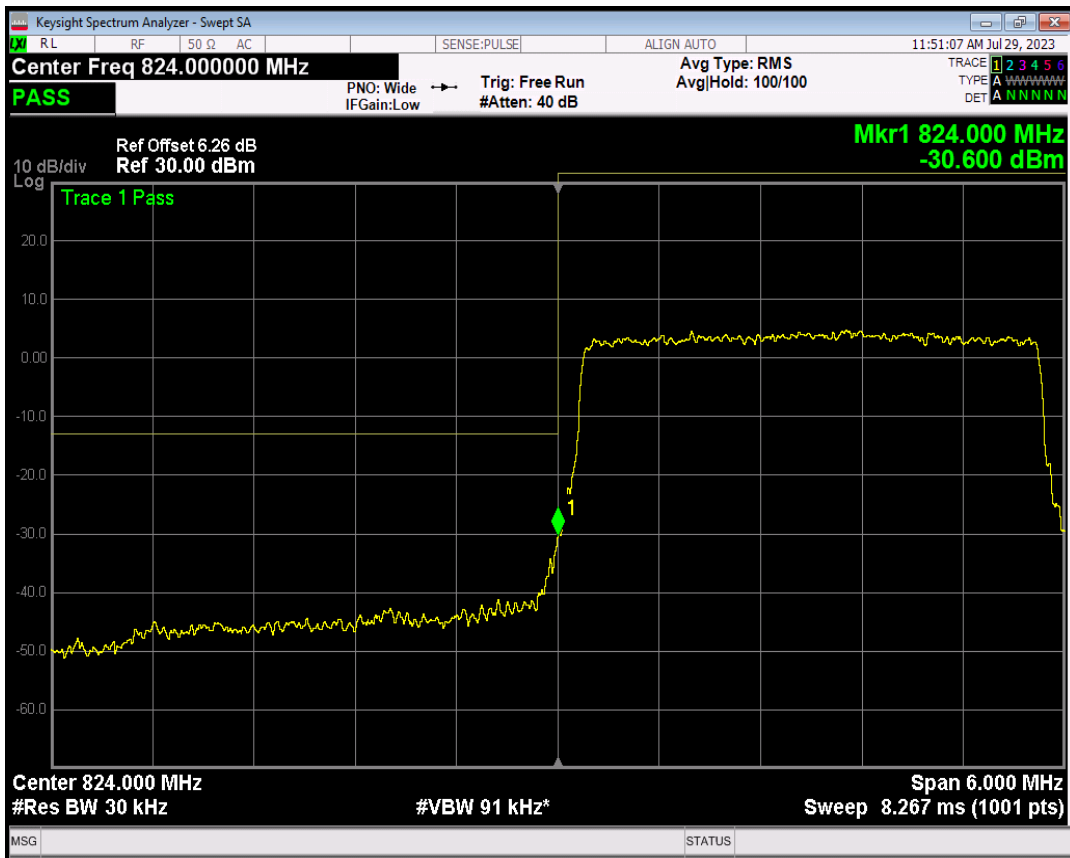

Band5 QPSK BW=3MHz Channel=20415 RB Size=15 Position=#0

Band5 16QAM BW=3MHz Channel=20415 RB Size=1 Position=#0