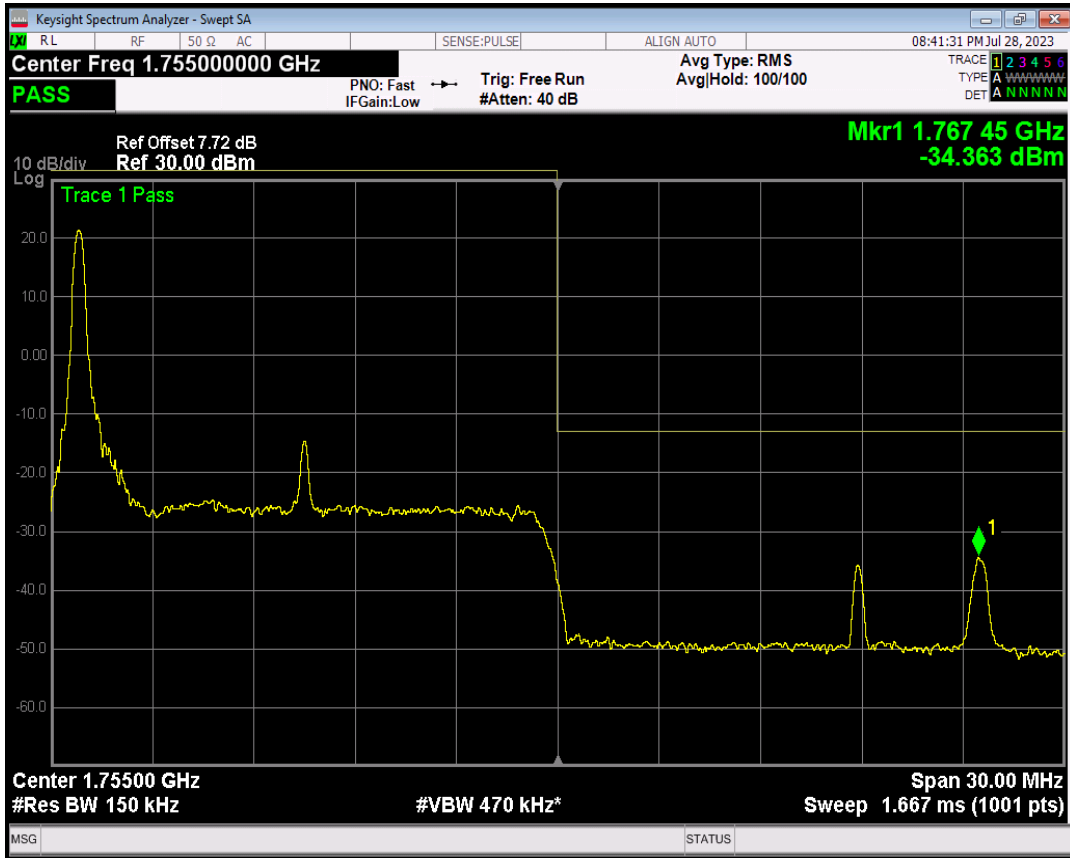

Band4 16QAM BW=15MHz Channel=20325 RB Size=1 Position=#0

Band4 16QAM BW=15MHz Channel=20325 RB Size=1 Position=#Max