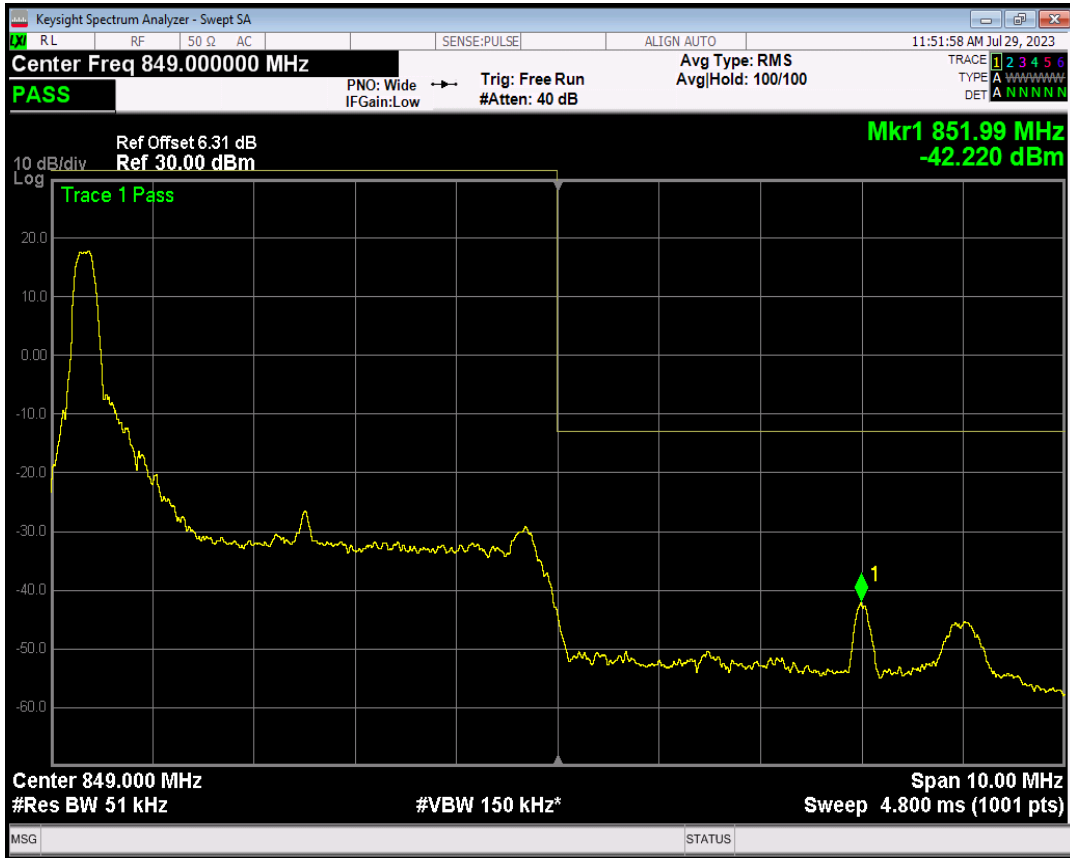

Band5 16QAM BW=5MHz Channel=20625 RB Size=1 Position=#0

Band5 16QAM BW=5MHz Channel=20625 RB Size=1 Position=#Max