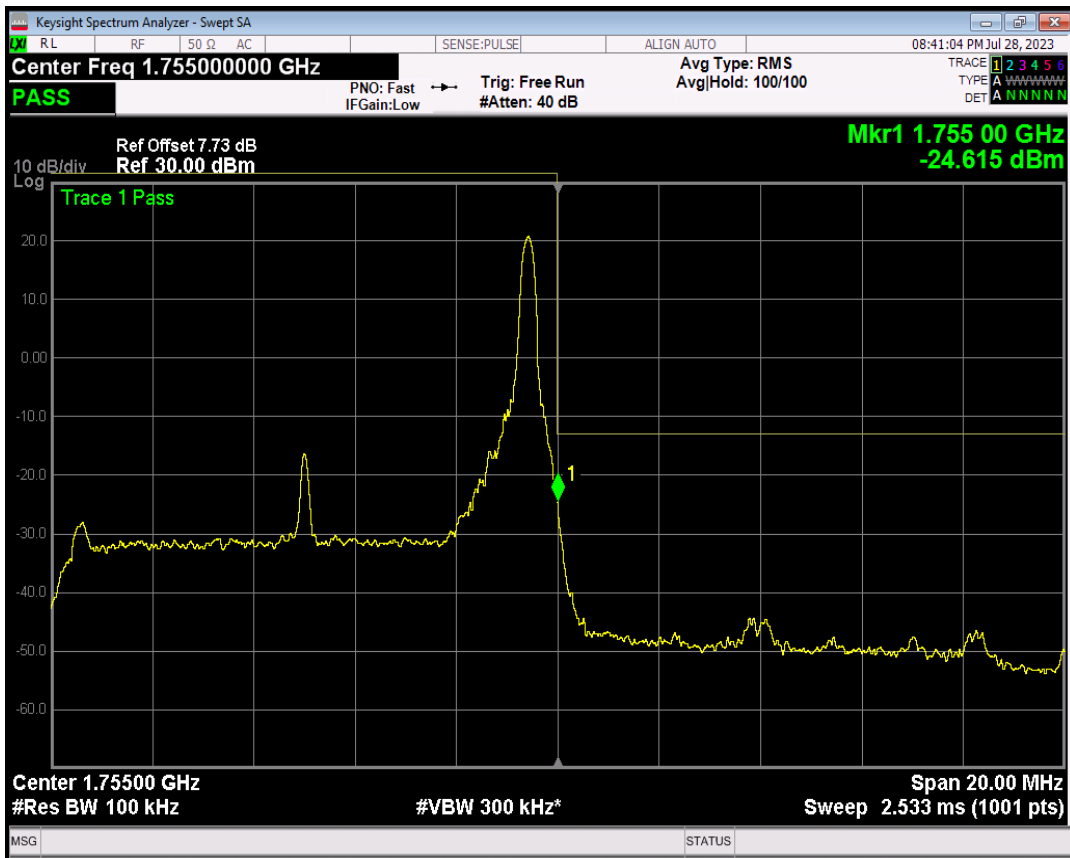

Band4 16QAM BW=10MHz Channel=20350 RB Size=1 Position=#Max

Band4 16QAM BW=10MHz Channel=20350 RB Size=50 Position=#0