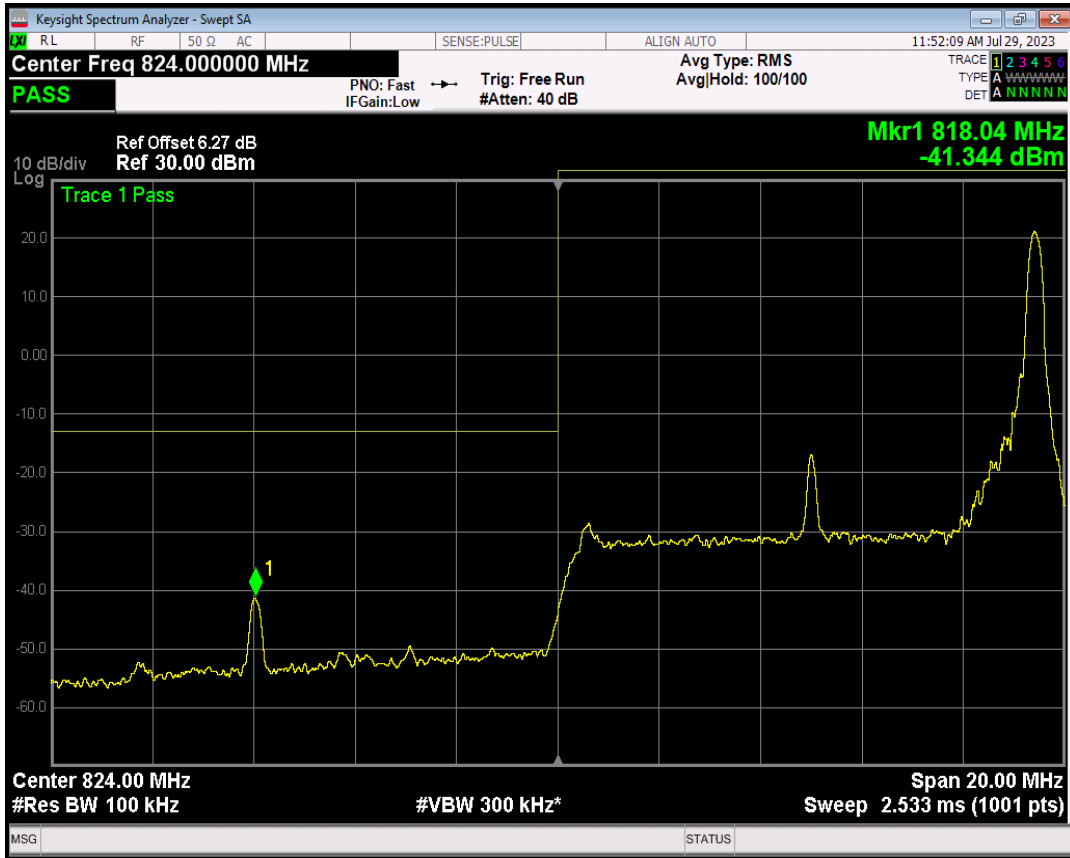

Band5 QPSK BW=10MHz Channel=20450 RB Size=1 Position=#Max

Band5 QPSK BW=10MHz Channel=20450 RB Size=50 Position=#0