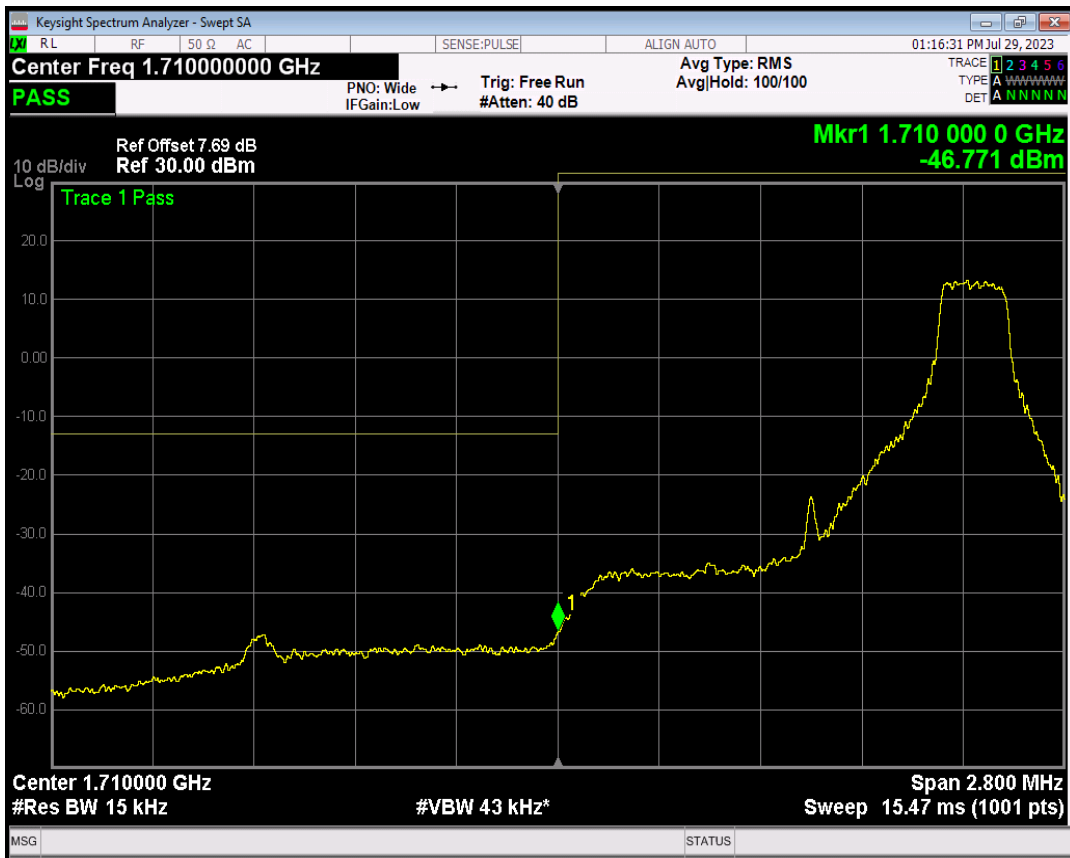

Band66 16QAM BW=1.4MHz Channel=131979 RB Size=1 Position=#Max

Band66 16QAM BW=1.4MHz Channel=131979 RB Size=6 Position=#0