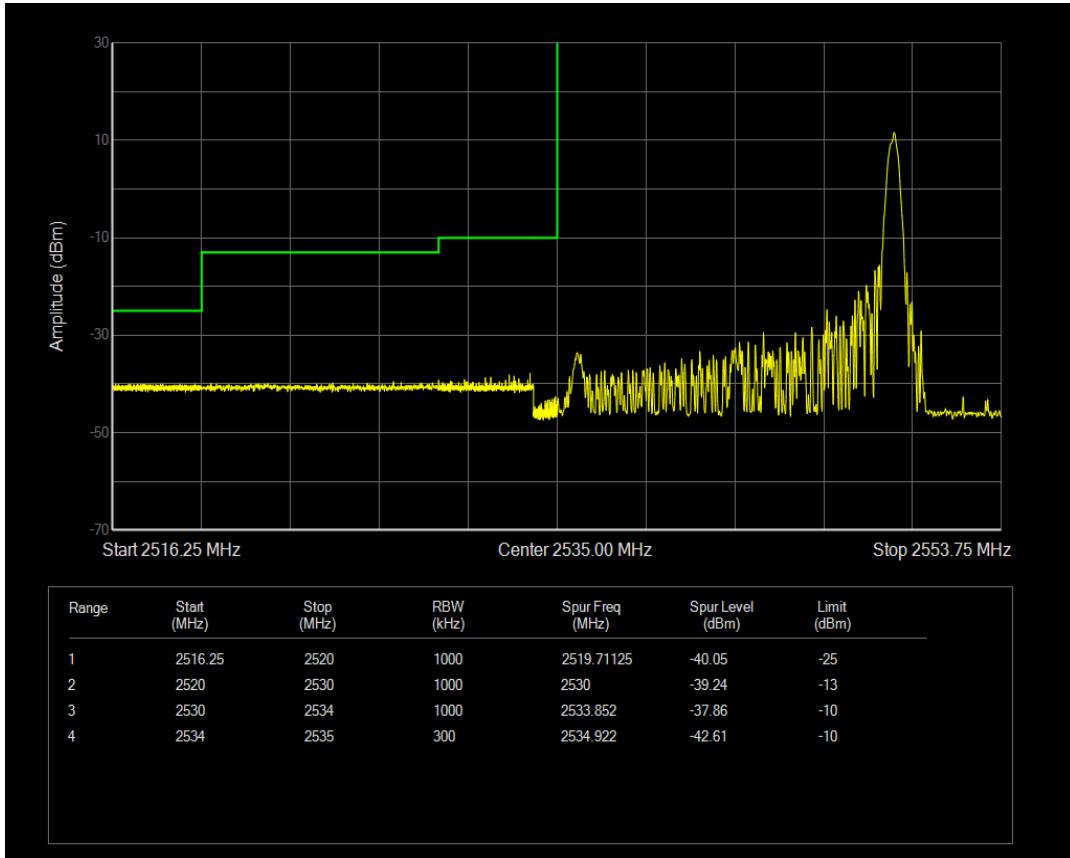

Band41(2535-2655) QPSK BW=15MHz Channel=40115 RB Size=1 Position=#Max

Band41(2535-2655) QPSK BW=15MHz Channel=40115 RB Size=75 Position=#0