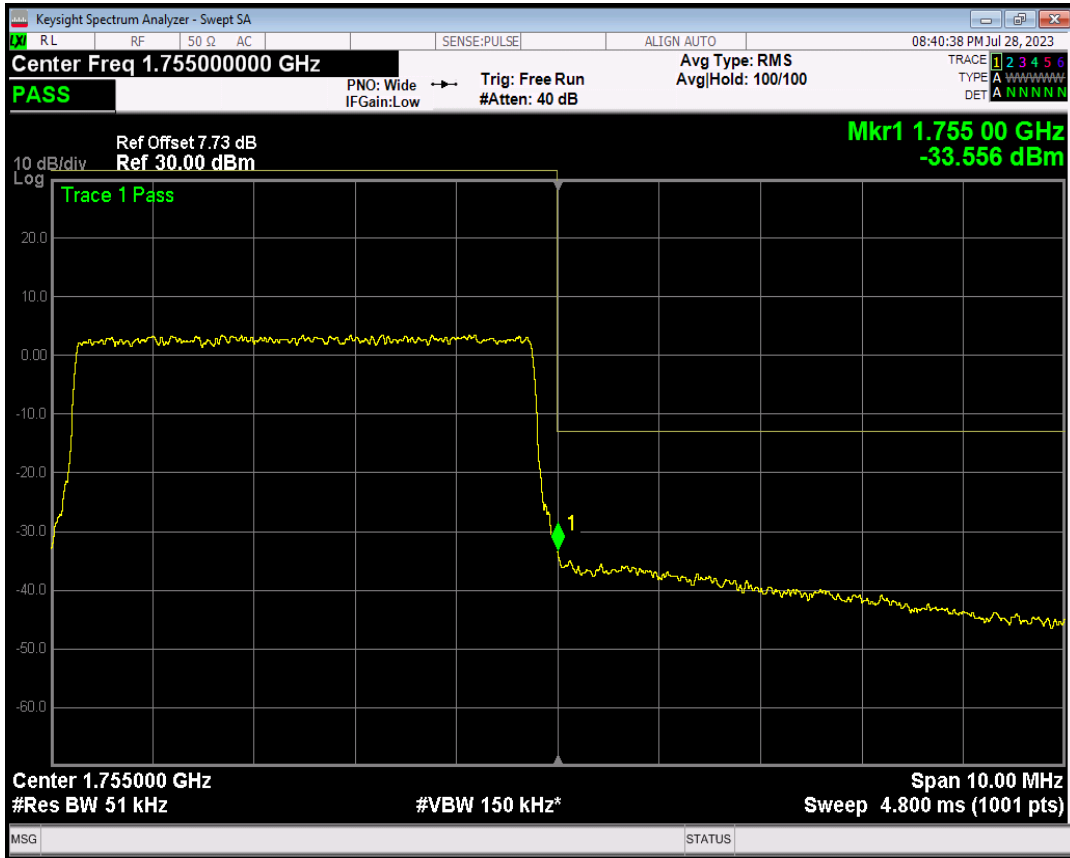

Band4 QPSK BW=5MHz Channel=20375 RB Size=25 Position=#0

Band4 16QAM BW=5MHz Channel=20375 RB Size=1 Position=#0

Band4 16QAM BW=5MHz Channel=20375 RB Size=1 Position=#Max

Band4 16QAM BW=5MHz Channel=20375 RB Size=25 Position=#0

Band4 QPSK BW=10MHz Channel=20000 RB Size=1 Position=#0

Band4 QPSK BW=10MHz Channel=20000 RB Size=1 Position=#Max

Band4 QPSK BW=10MHz Channel=20000 RB Size=50 Position=#0

Band4 16QAM BW=10MHz Channel=20000 RB Size=1 Position=#0