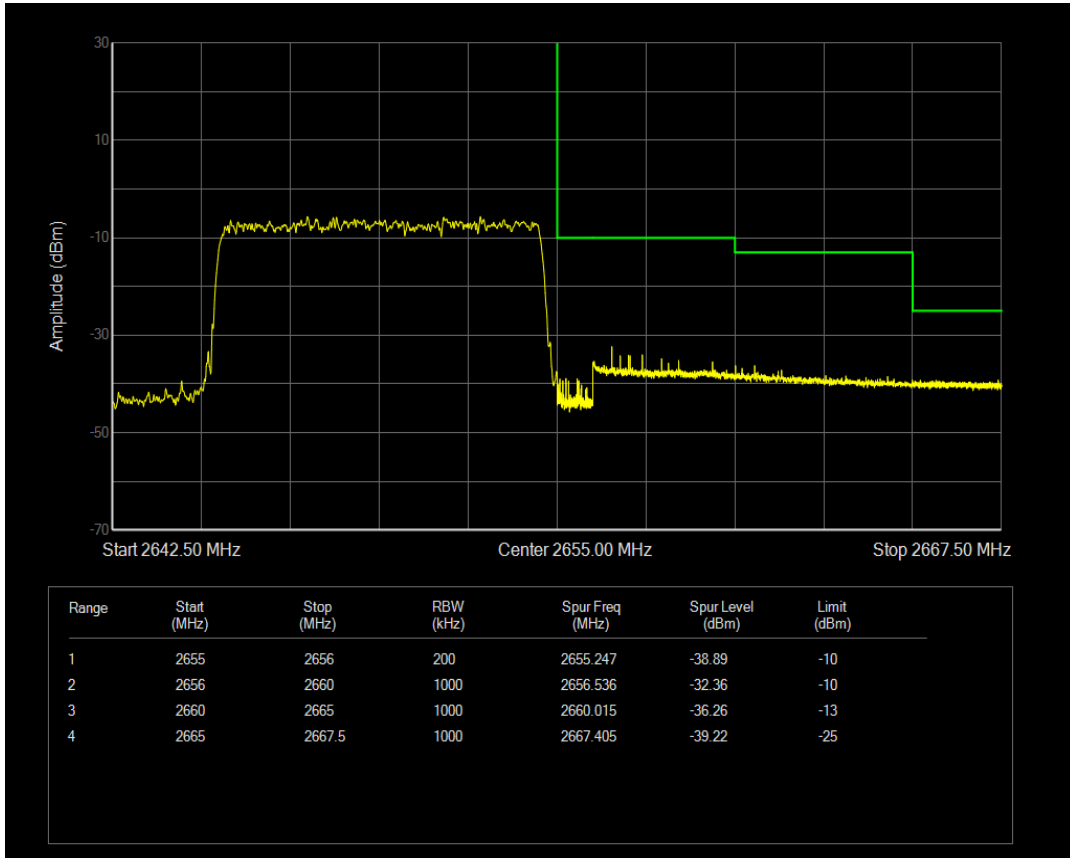

Band41(2535-2655) 16QAM BW=10MHz Channel=41190 RB Size=1 Position=#0

Band41(2535-2655) 16QAM BW=10MHz Channel=41190 RB Size=1 Position=#Max

Band41(2535-2655) 16QAM BW=10MHz Channel=41190 RB Size=50 Position=#0