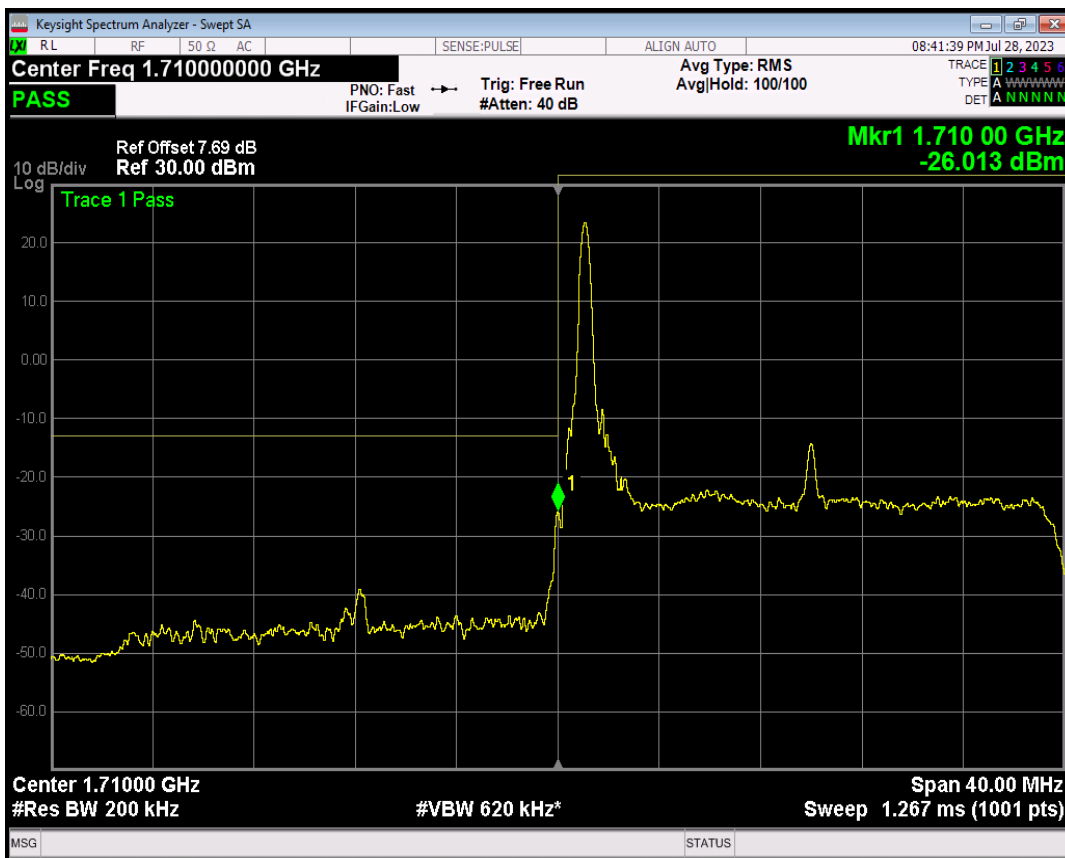

Band4 QPSK BW=20MHz Channel=20050 RB Size=1 Position=#0

Band4 QPSK BW=20MHz Channel=20050 RB Size=1 Position=#Max