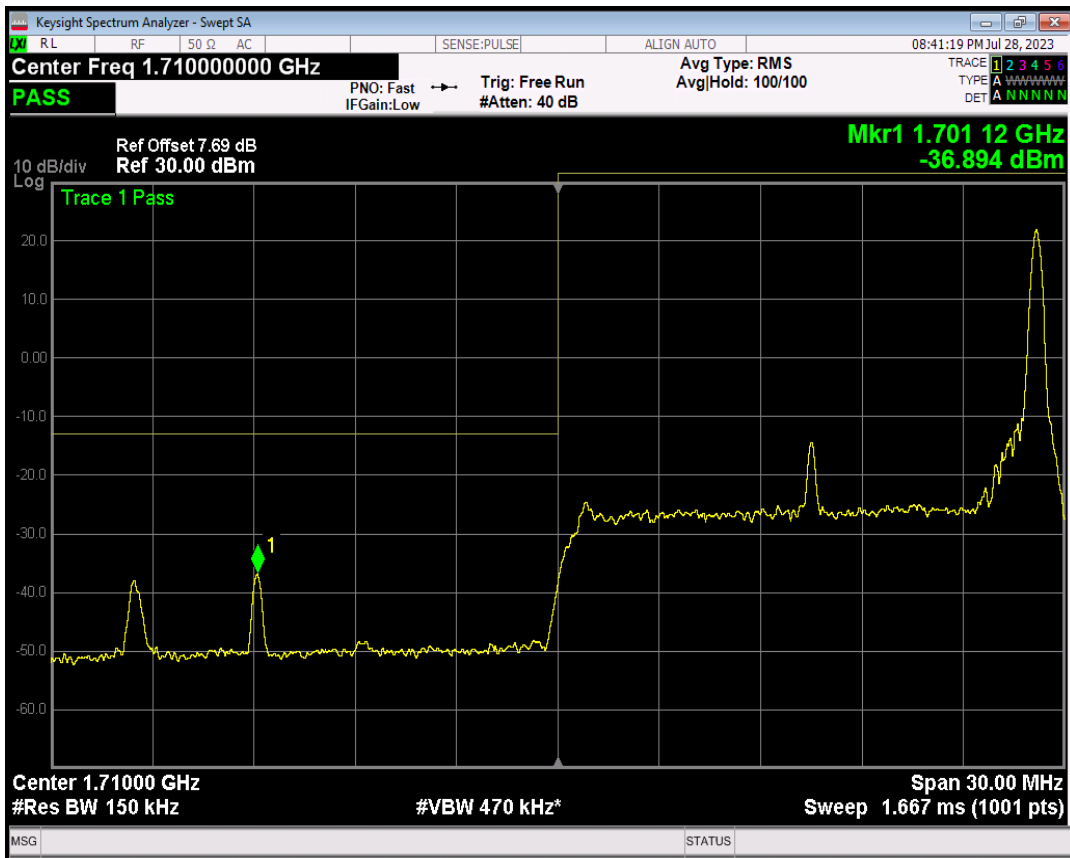

Band4 16QAM BW=15MHz Channel=20025 RB Size=1 Position=#Max

Band4 16QAM BW=15MHz Channel=20025 RB Size=75 Position=#0