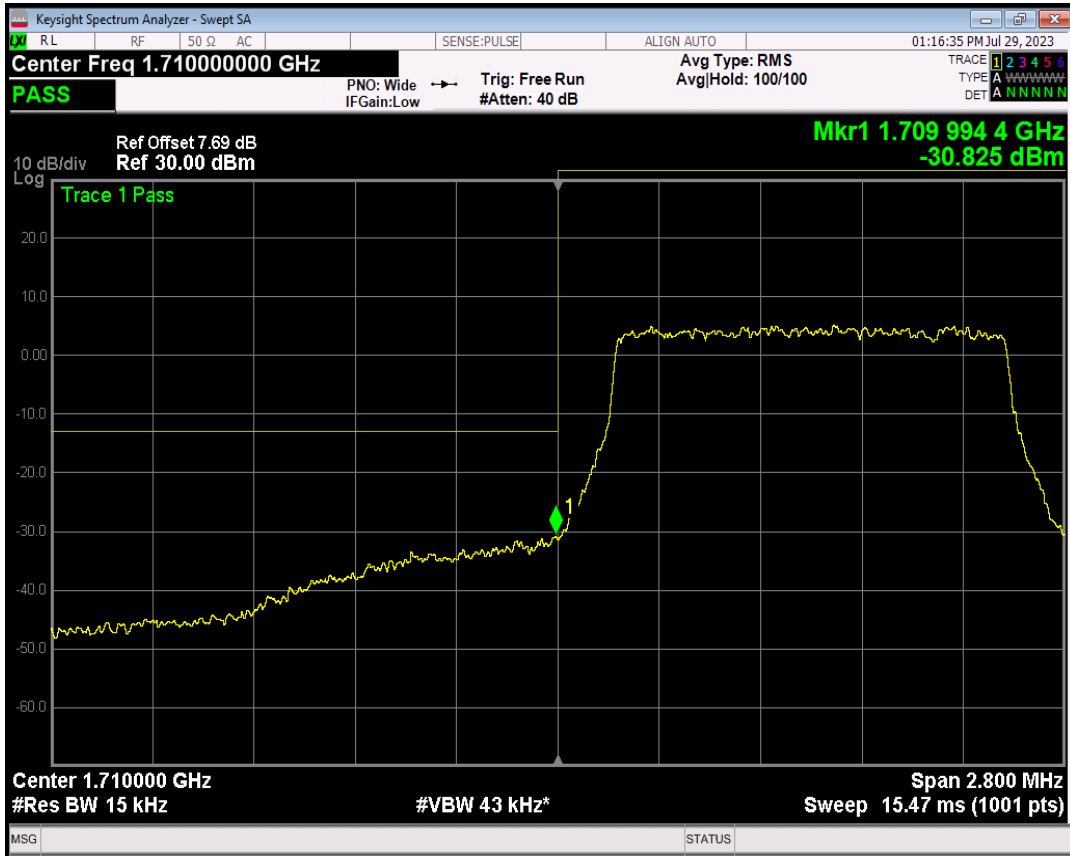

Band66 16QAM BW=1.4MHz Channel=131979 RB Size=6 Position=#0

Band66 QPSK BW=1.4MHz Channel=132665 RB Size=1 Position=#0