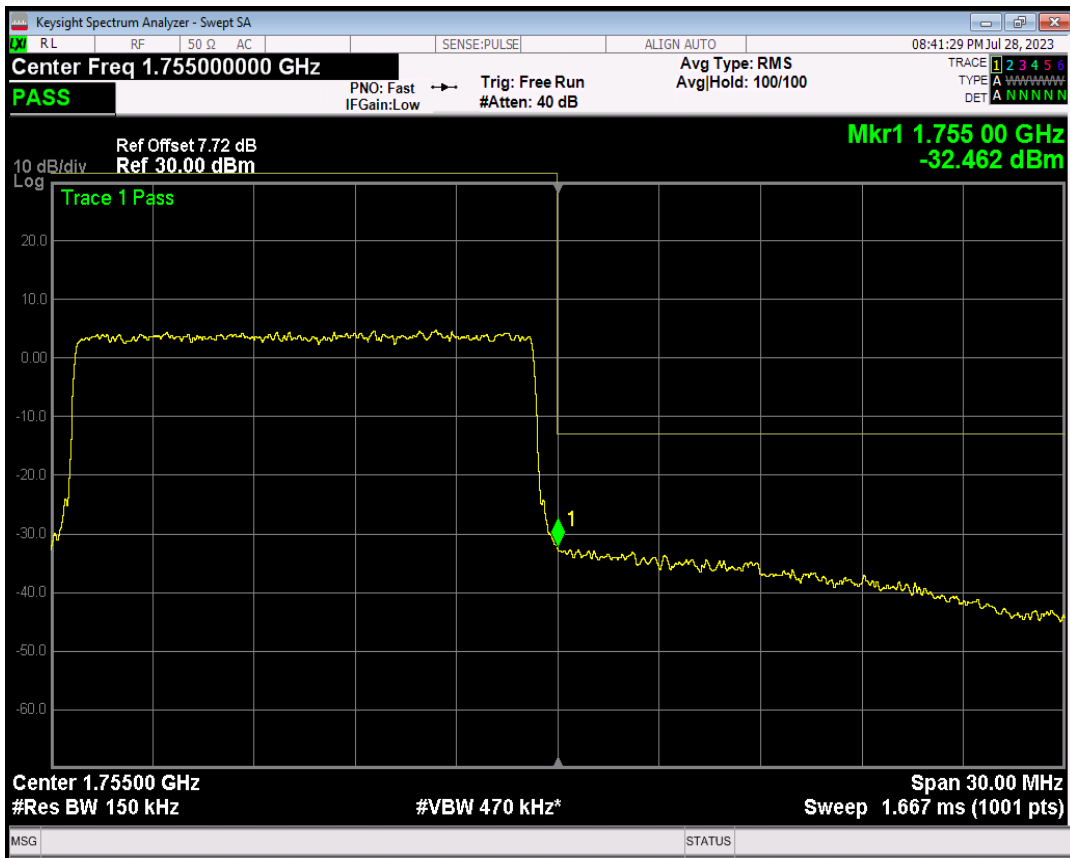

Band4 QPSK BW=15MHz Channel=20325 RB Size=75 Position=#0

Band4 16QAM BW=15MHz Channel=20325 RB Size=1 Position=#0