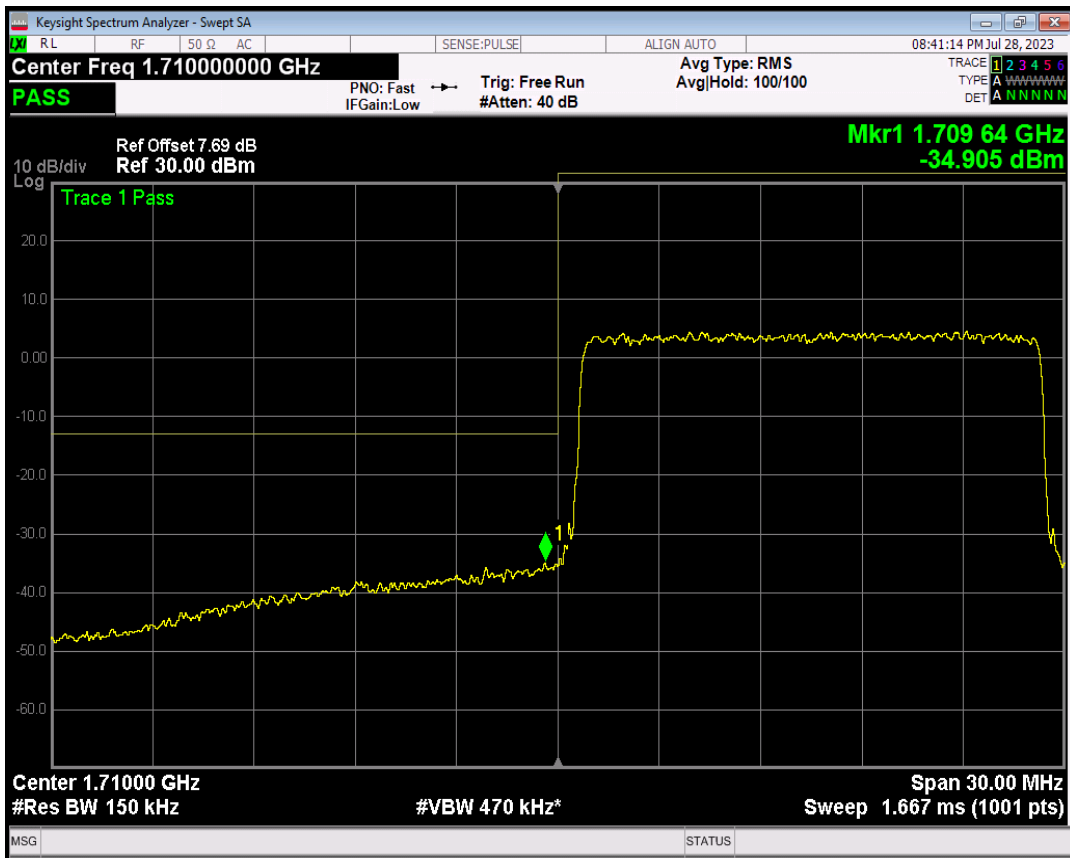

Band4 QPSK BW=15MHz Channel=20025 RB Size=75 Position=#0

Band4 16QAM BW=15MHz Channel=20025 RB Size=1 Position=#0