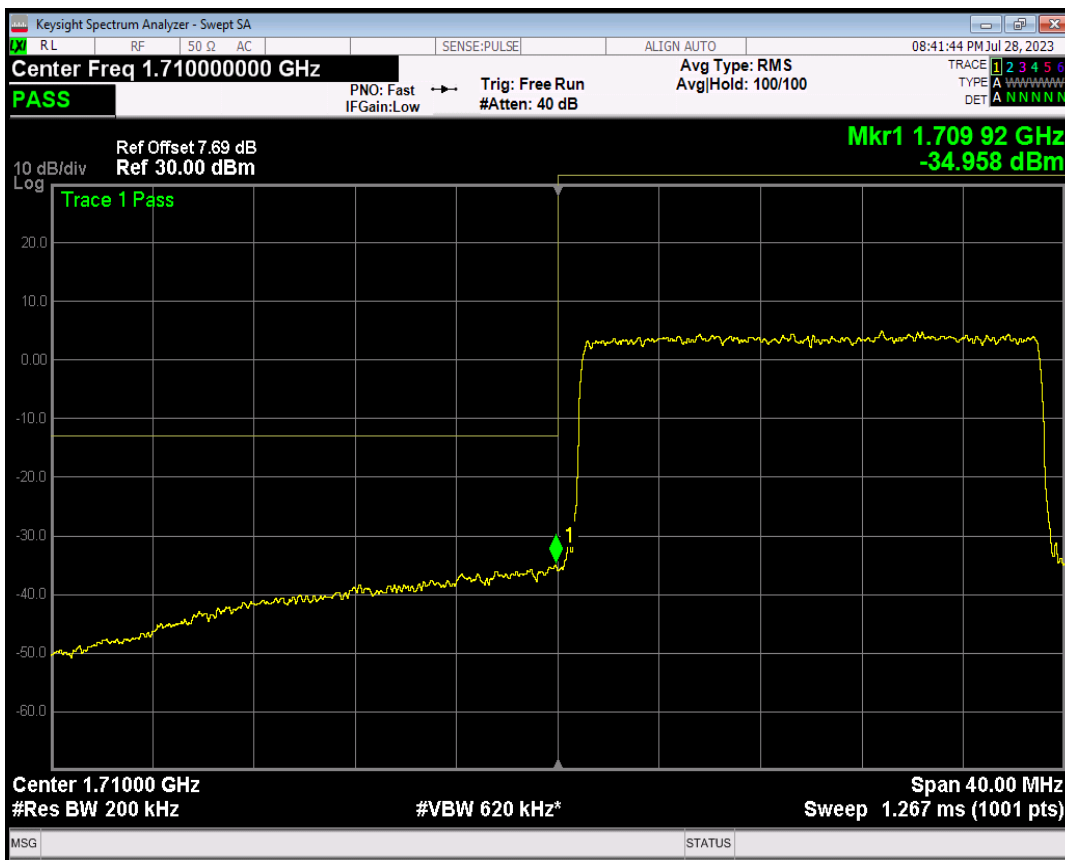

Band4 QPSK BW=20MHz Channel=20050 RB Size=100 Position=#0

Band4 16QAM BW=20MHz Channel=20050 RB Size=1 Position=#0