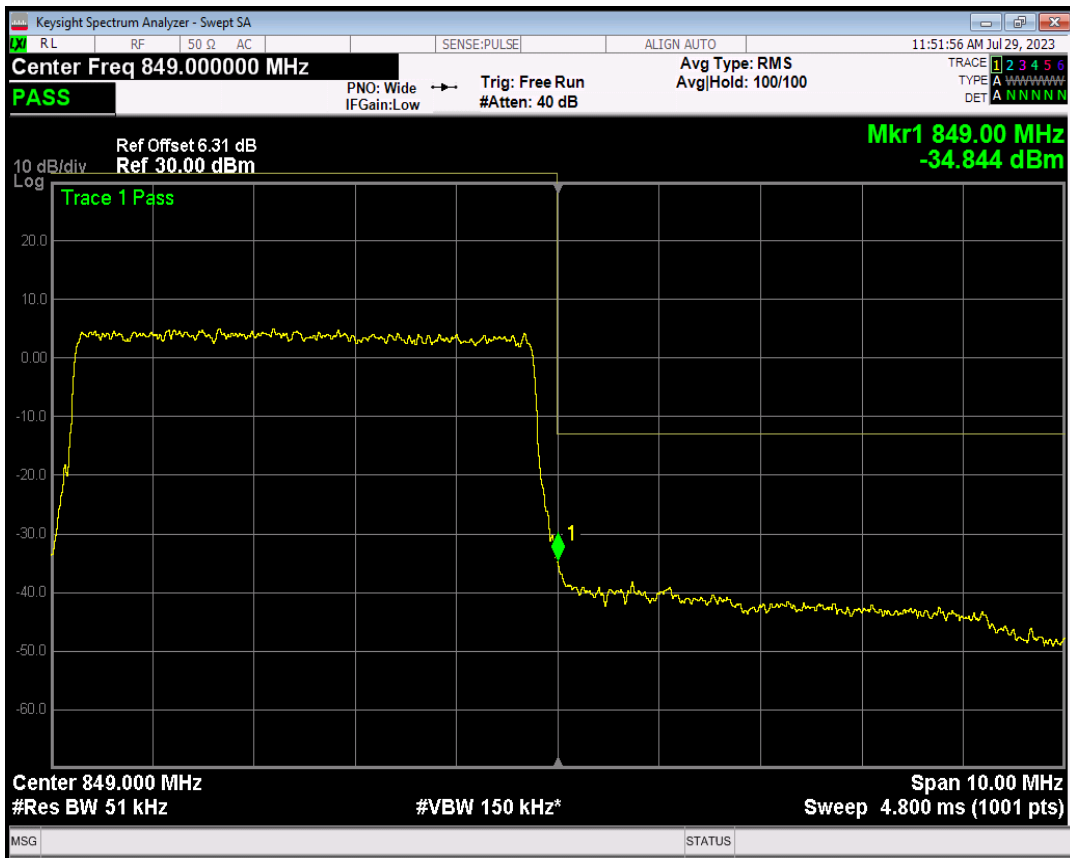

Band5 QPSK BW=5MHz Channel=20625 RB Size=25 Position=#0

Band5 16QAM BW=5MHz Channel=20625 RB Size=1 Position=#0