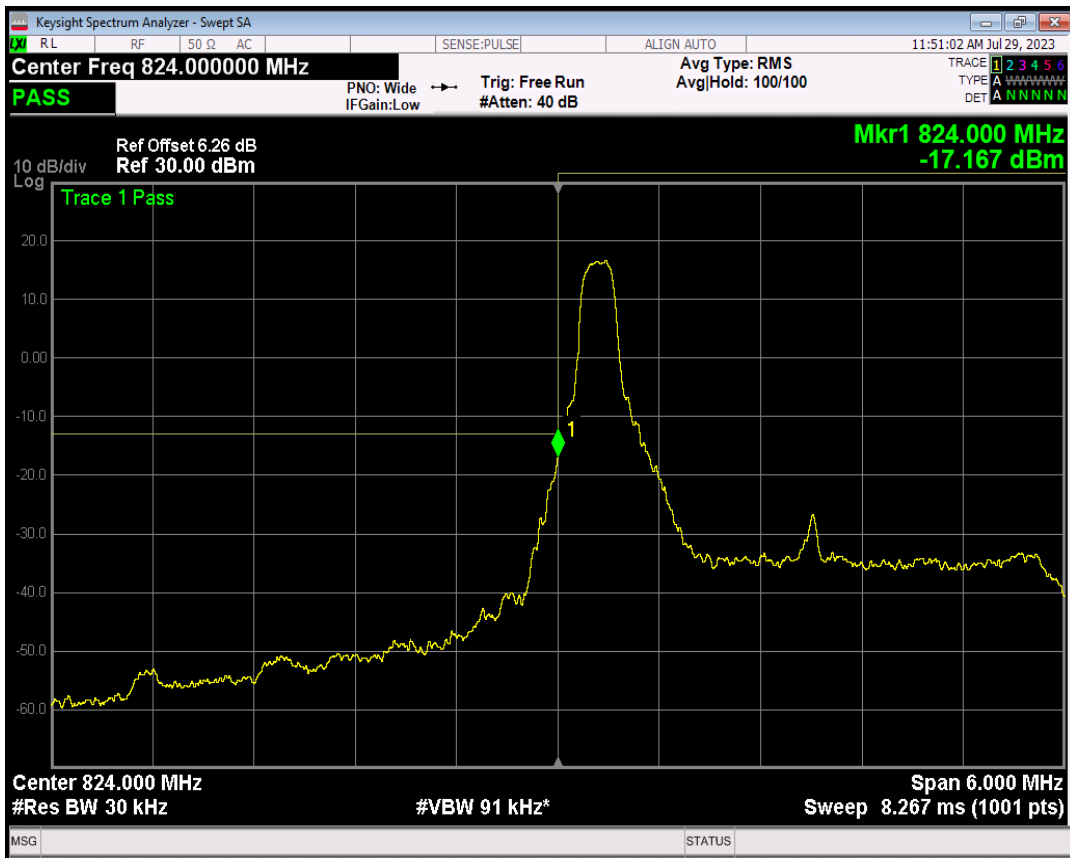

Band5 QPSK BW=3MHz Channel=20415 RB Size=1 Position=#0

Band5 QPSK BW=3MHz Channel=20415 RB Size=1 Position=#Max