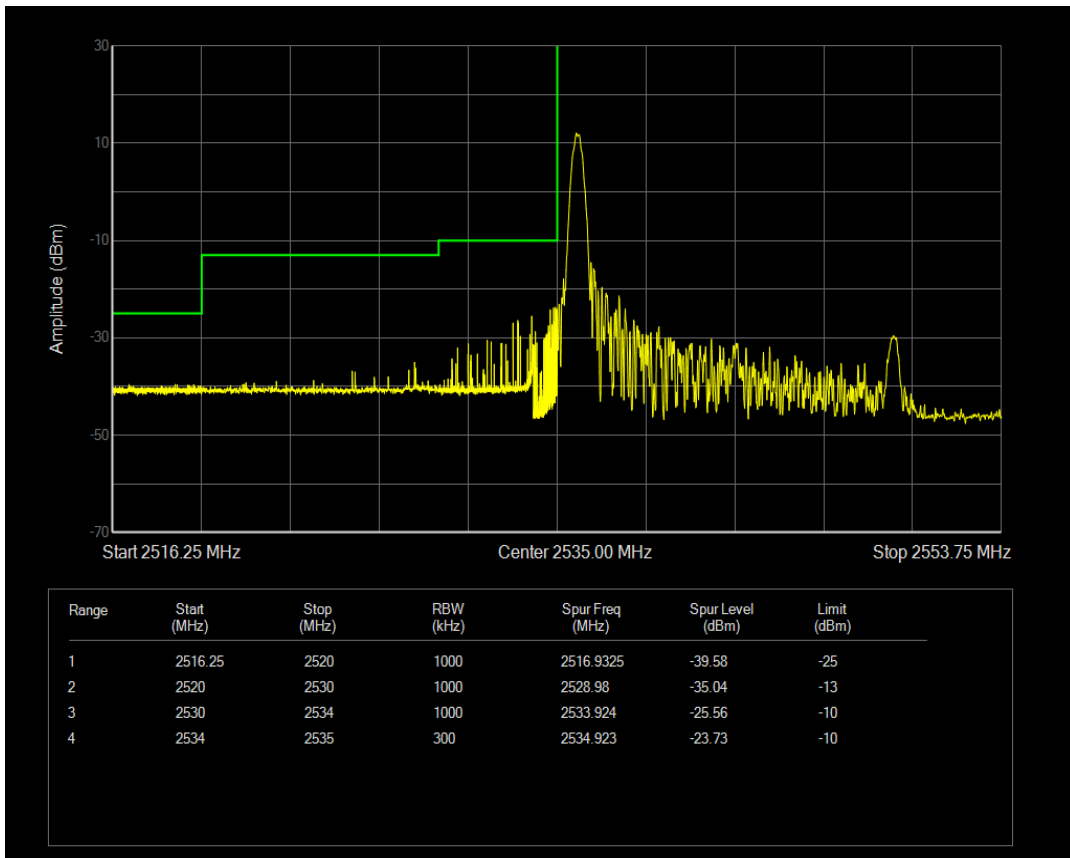

Band41(2535-2655) QPSK BW=15MHz Channel=40115 RB Size=1 Position=#0

Band41(2535-2655) QPSK BW=15MHz Channel=40115 RB Size=1 Position=#Max