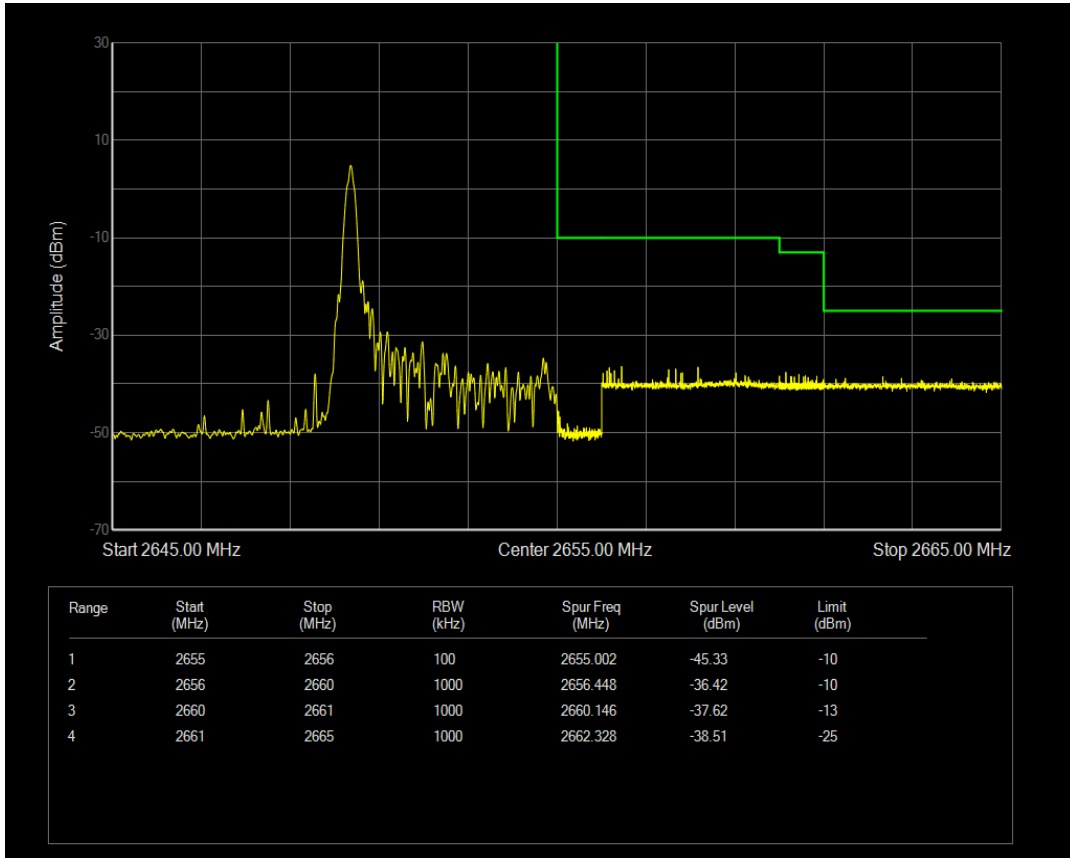

Band41(2535-2655) 16QAM BW=5MHz Channel=41215 RB Size=1 Position=#0

Band41(2535-2655) 16QAM BW=5MHz Channel=41215 RB Size=1 Position=#Max