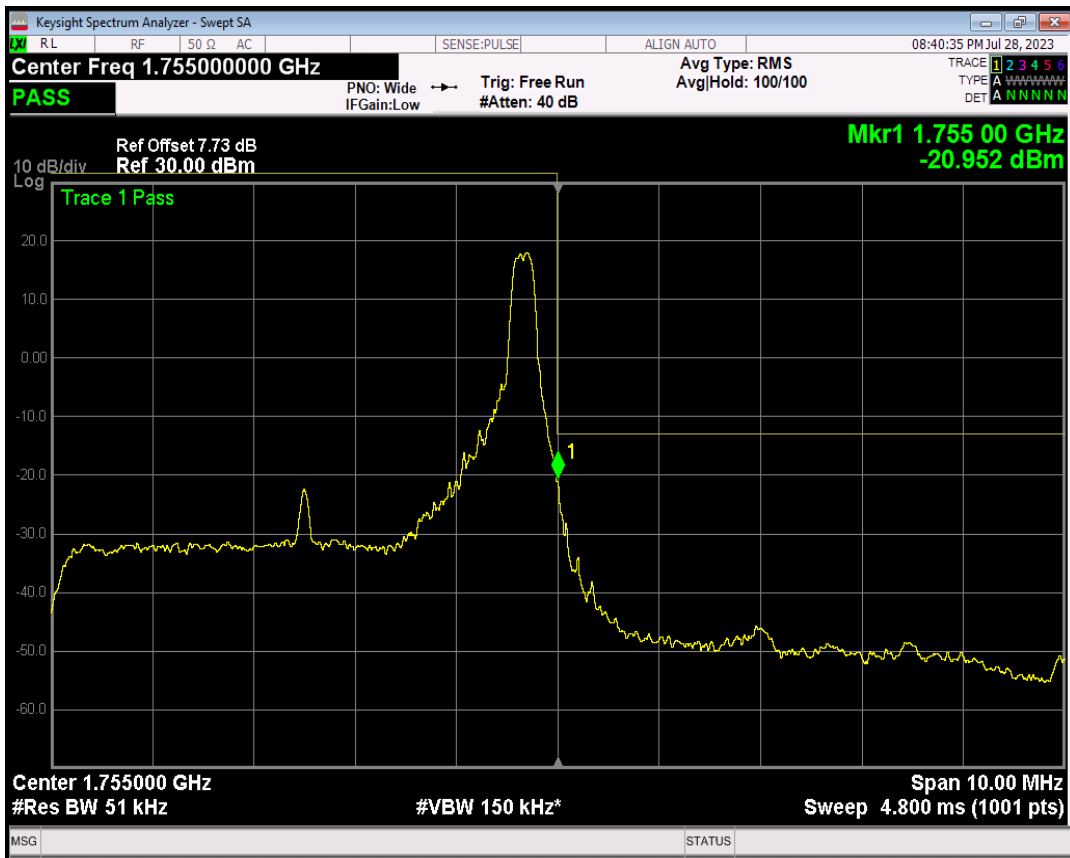

Band4 QPSK BW=5MHz Channel=20375 RB Size=25 Position=#0

Band4 16QAM BW=5MHz Channel=20375 RB Size=1 Position=#0

Band4 16QAM BW=5MHz Channel=20375 RB Size=1 Position=#Max

Band4 16QAM BW=5MHz Channel=20375 RB Size=25 Position=#0