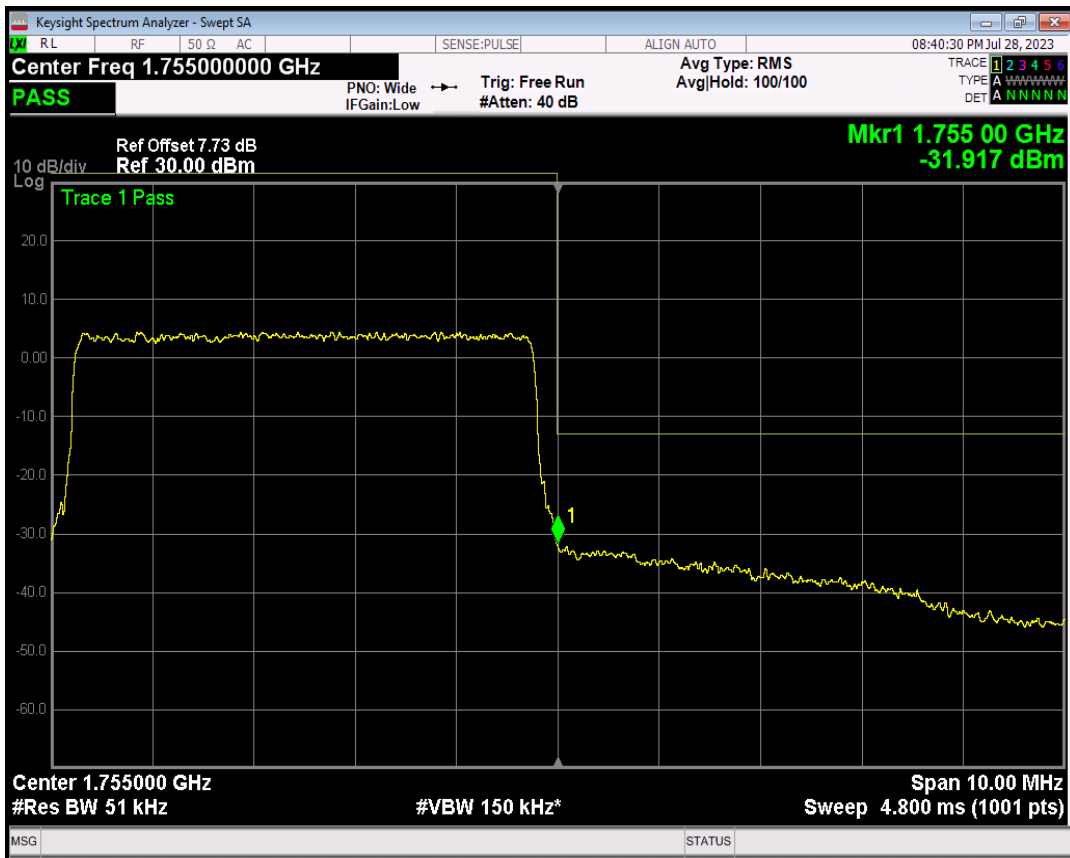

Band4 QPSK BW=5MHz Channel=20375 RB Size=25 Position=#0

Band4 16QAM BW=5MHz Channel=20375 RB Size=1 Position=#0

Band4 16QAM BW=5MHz Channel=20375 RB Size=1 Position=#Max

Band4 16QAM BW=5MHz Channel=20375 RB Size=25 Position=#0

Band4 QPSK BW=10MHz Channel=20000 RB Size=1 Position=#0

Band4 QPSK BW=10MHz Channel=20000 RB Size=1 Position=#Max

Band4 QPSK BW=10MHz Channel=20000 RB Size=50 Position=#0

Band4 16QAM BW=10MHz Channel=20000 RB Size=1 Position=#0