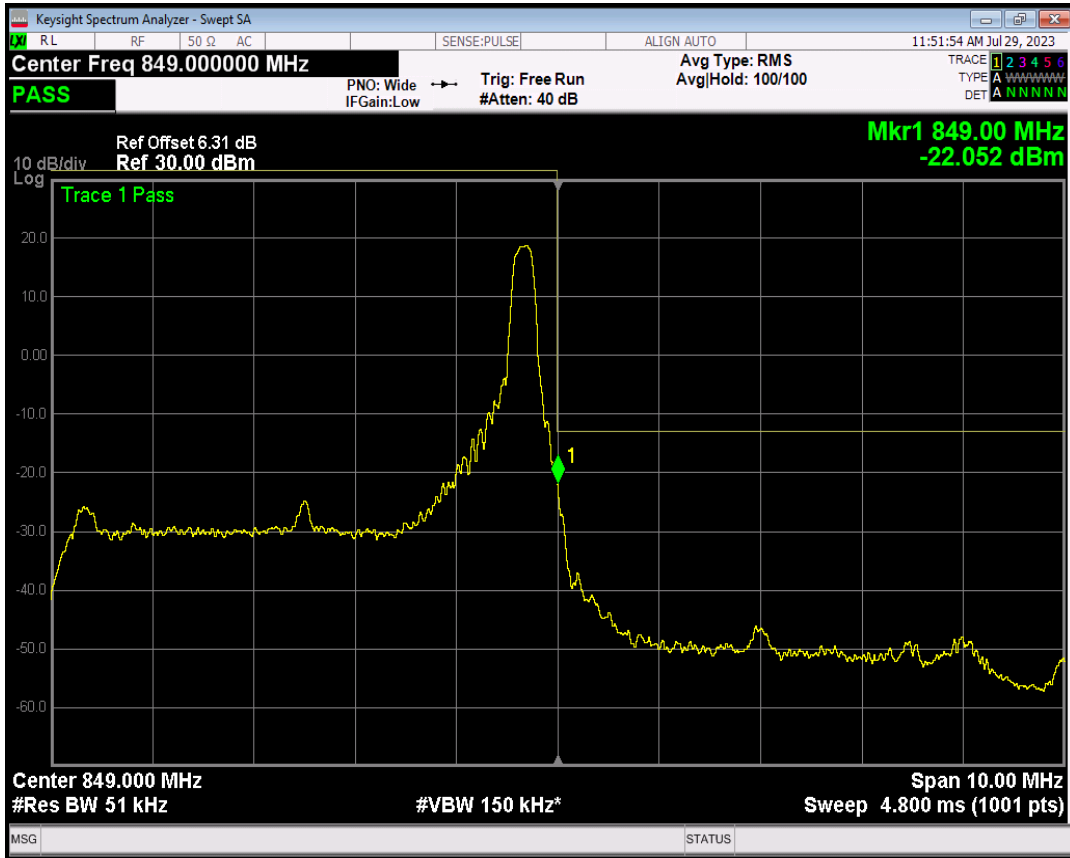

Band5 16QAM BW=5MHz Channel=20425 RB Size=1 Position=#Max

Band5 16QAM BW=5MHz Channel=20425 RB Size=25 Position=#0

Band5 QPSK BW=5MHz Channel=20625 RB Size=1 Position=#0

Band5 QPSK BW=5MHz Channel=20625 RB Size=1 Position=#Max