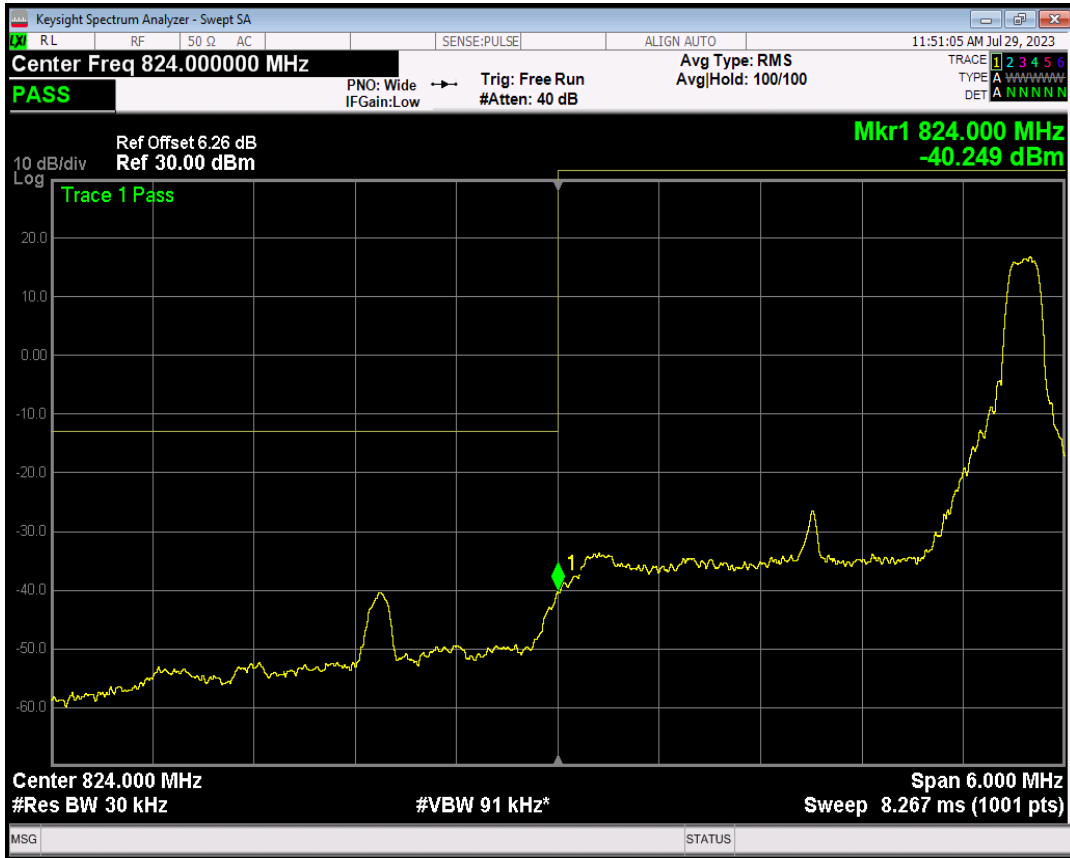

Band5 QPSK BW=3MHz Channel=20415 RB Size=1 Position=#Max

Band5 QPSK BW=3MHz Channel=20415 RB Size=15 Position=#0