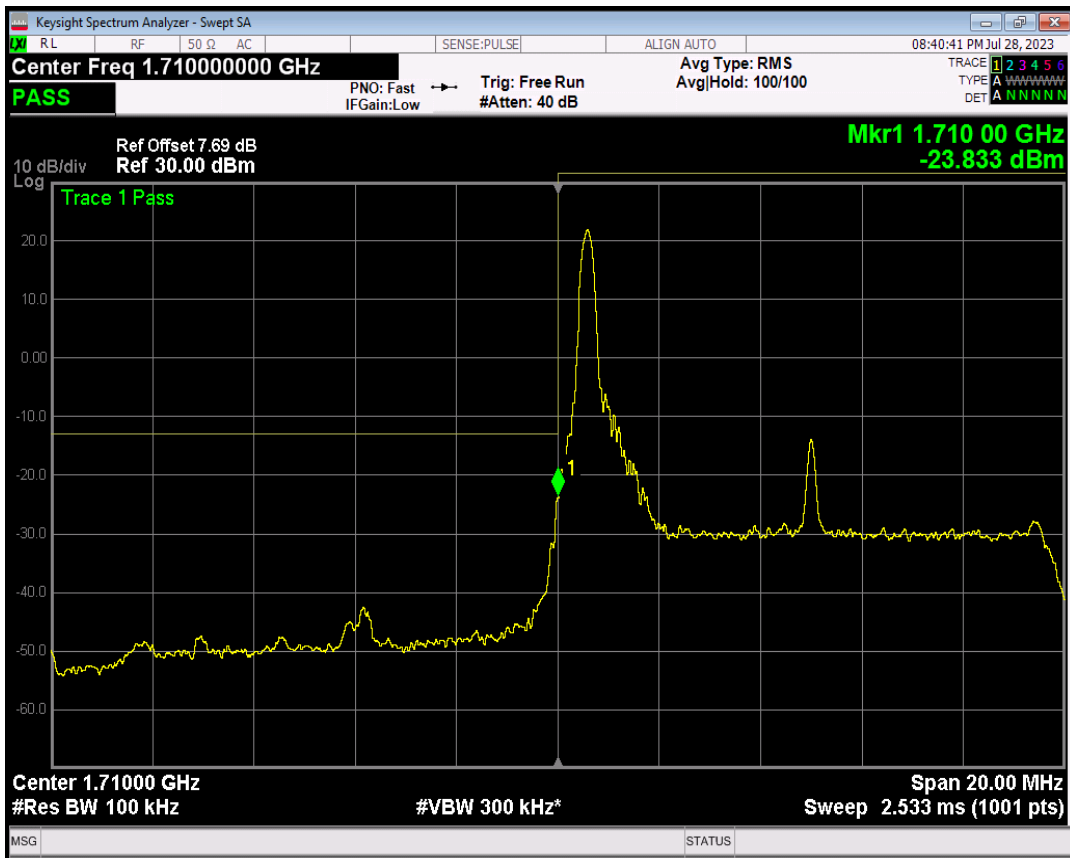

Band4 QPSK BW=10MHz Channel=20000 RB Size=1 Position=#0

Band4 QPSK BW=10MHz Channel=20000 RB Size=1 Position=#Max