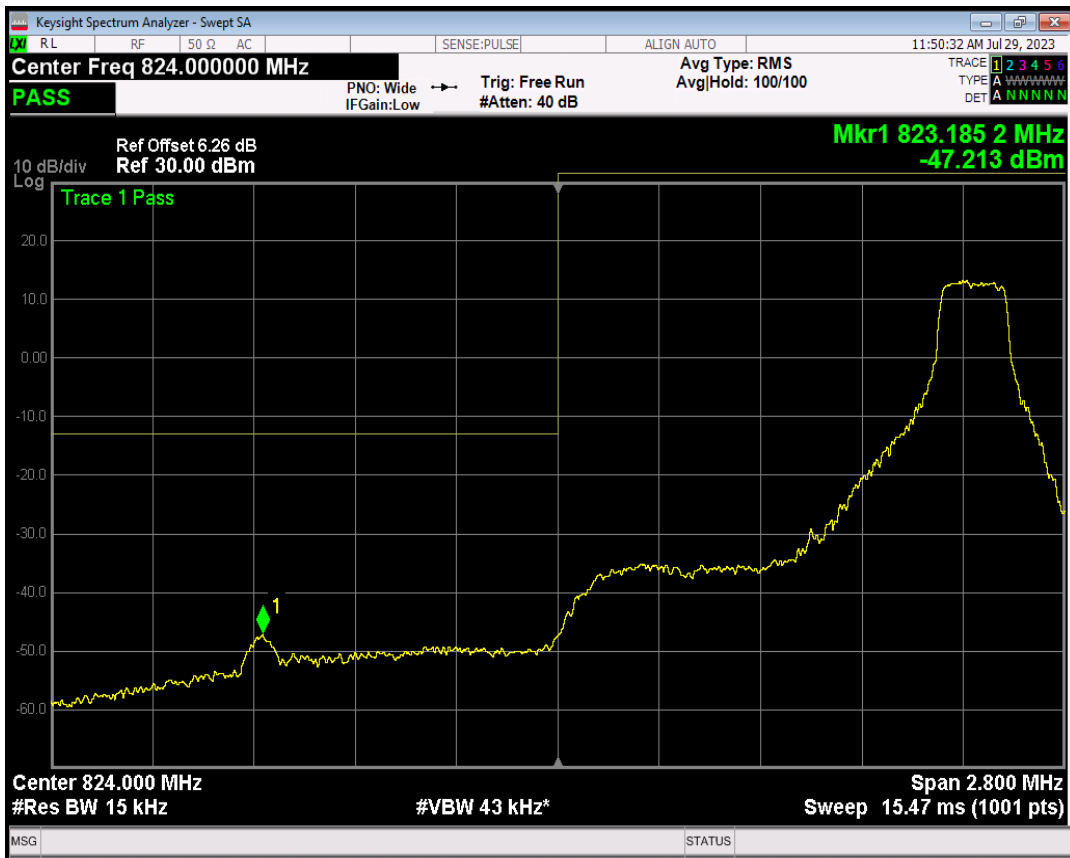

Band5 16QAM BW=1.4MHz Channel=20407 RB Size=1 Position=#Max

Band5 16QAM BW=1.4MHz Channel=20407 RB Size=6 Position=#0