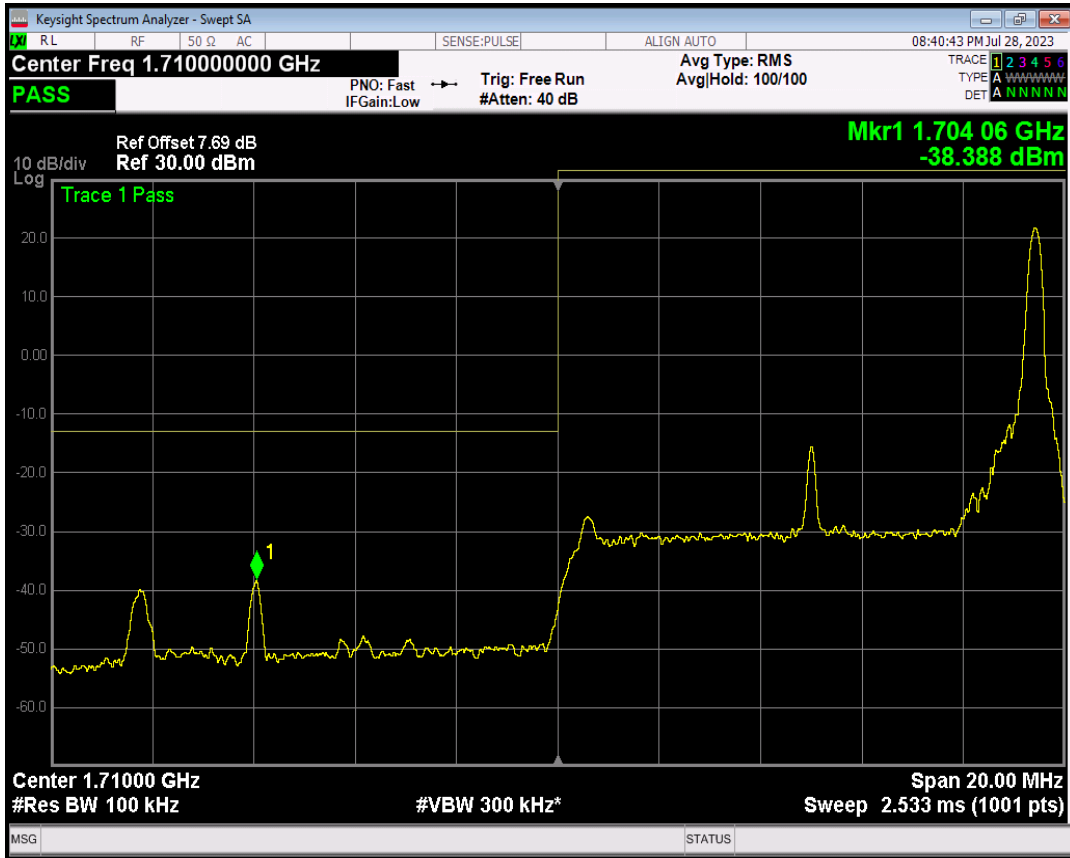

Band4 QPSK BW=5MHz Channel=20375 RB Size=25 Position=#0

Band4 16QAM BW=5MHz Channel=20375 RB Size=1 Position=#0

Band4 16QAM BW=5MHz Channel=20375 RB Size=1 Position=#Max

Band4 16QAM BW=5MHz Channel=20375 RB Size=25 Position=#0

Band4 QPSK BW=10MHz Channel=20000 RB Size=1 Position=#0

Band4 QPSK BW=10MHz Channel=20000 RB Size=1 Position=#Max

Band4 QPSK BW=10MHz Channel=20000 RB Size=50 Position=#0

Band4 16QAM BW=10MHz Channel=20000 RB Size=1 Position=#0