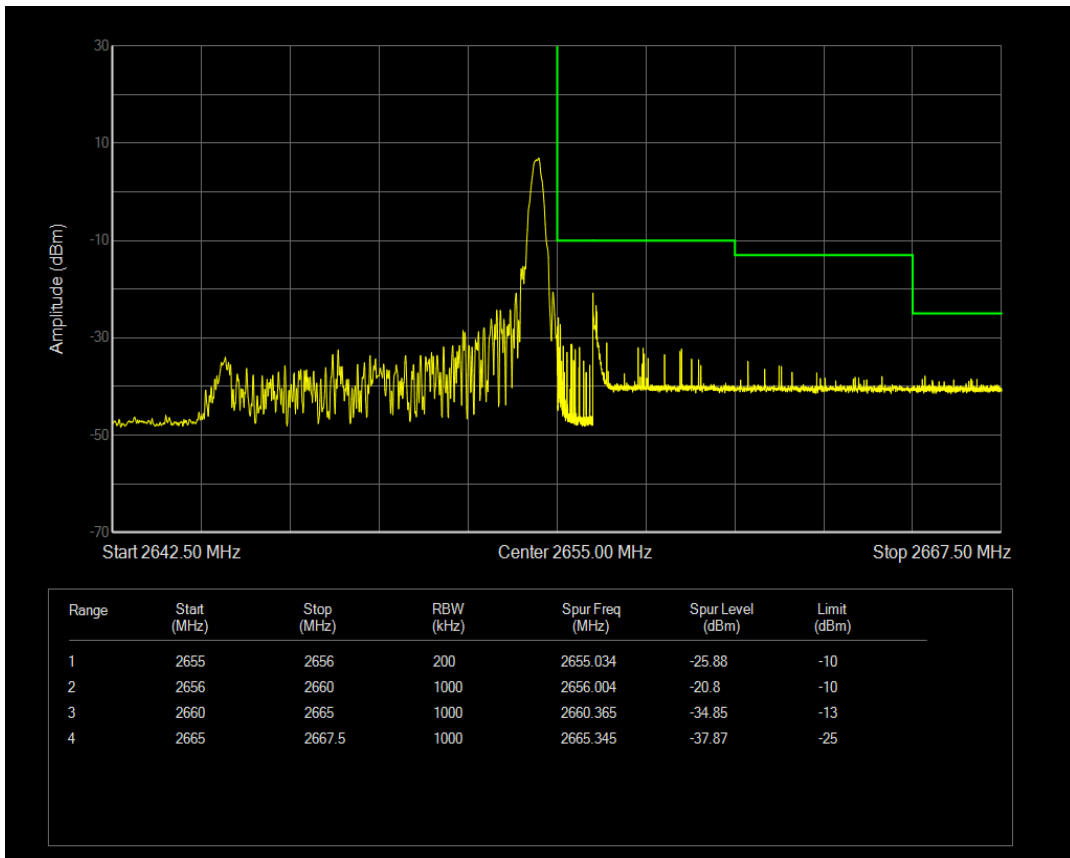

Band41(2535-2655) 16QAM BW=10MHz Channel=41190 RB Size=1 Position=#Max

Band41(2535-2655) 16QAM BW=10MHz Channel=41190 RB Size=50 Position=#0