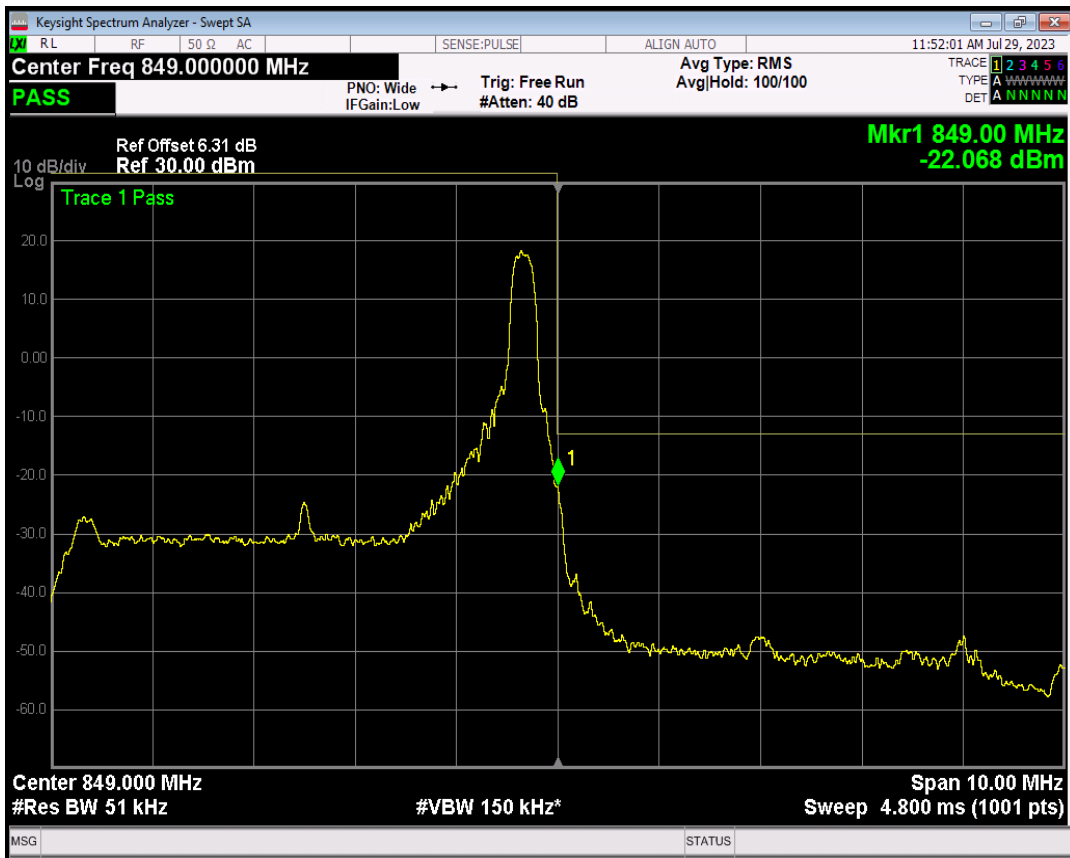

Band5 16QAM BW=5MHz Channel=20625 RB Size=1 Position=#Max

Band5 16QAM BW=5MHz Channel=20625 RB Size=25 Position=#0