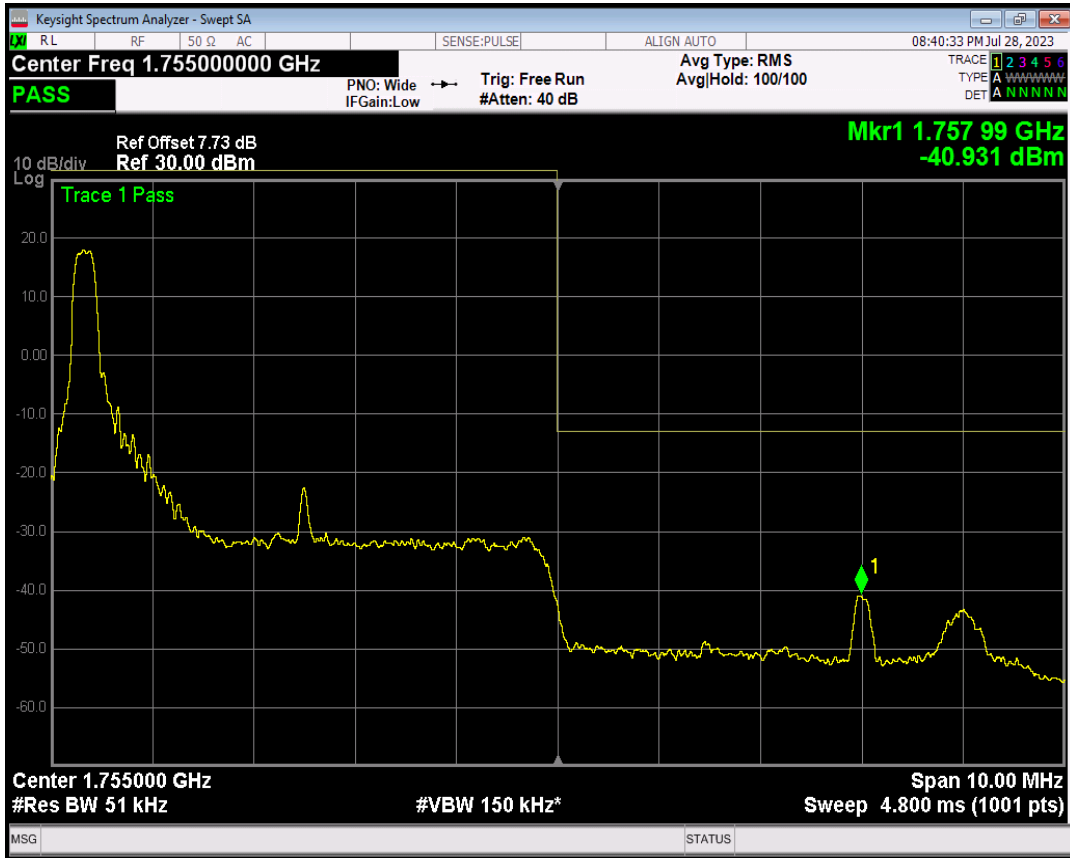

Band4 QPSK BW=5MHz Channel=20375 RB Size=25 Position=#0

Band4 16QAM BW=5MHz Channel=20375 RB Size=1 Position=#0

Band4 16QAM BW=5MHz Channel=20375 RB Size=1 Position=#Max

Band4 16QAM BW=5MHz Channel=20375 RB Size=25 Position=#0

Band4 QPSK BW=10MHz Channel=20000 RB Size=1 Position=#0

Band4 QPSK BW=10MHz Channel=20000 RB Size=1 Position=#Max

Band4 QPSK BW=10MHz Channel=20000 RB Size=50 Position=#0

Band4 16QAM BW=10MHz Channel=20000 RB Size=1 Position=#0