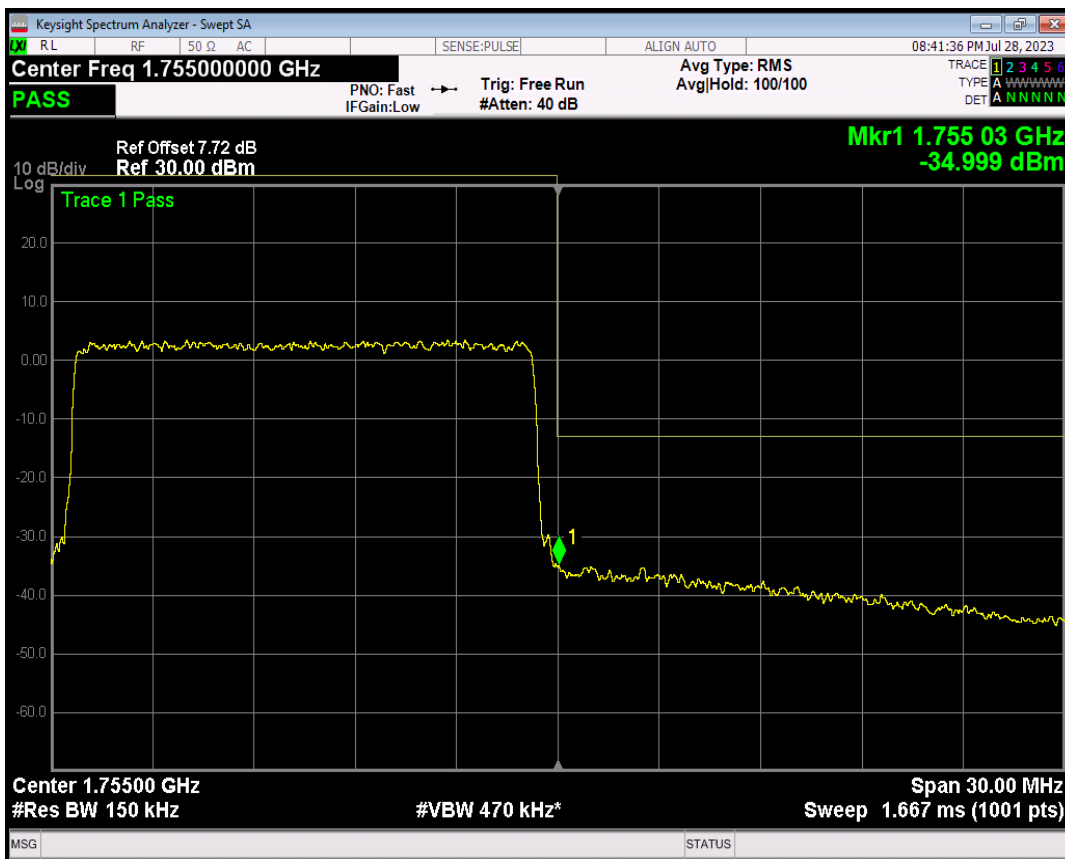

Band4 QPSK BW=15MHz Channel=20325 RB Size=75 Position=#0

Band4 16QAM BW=15MHz Channel=20325 RB Size=1 Position=#0

Band4 16QAM BW=15MHz Channel=20325 RB Size=1 Position=#Max

Band4 16QAM BW=15MHz Channel=20325 RB Size=75 Position=#0