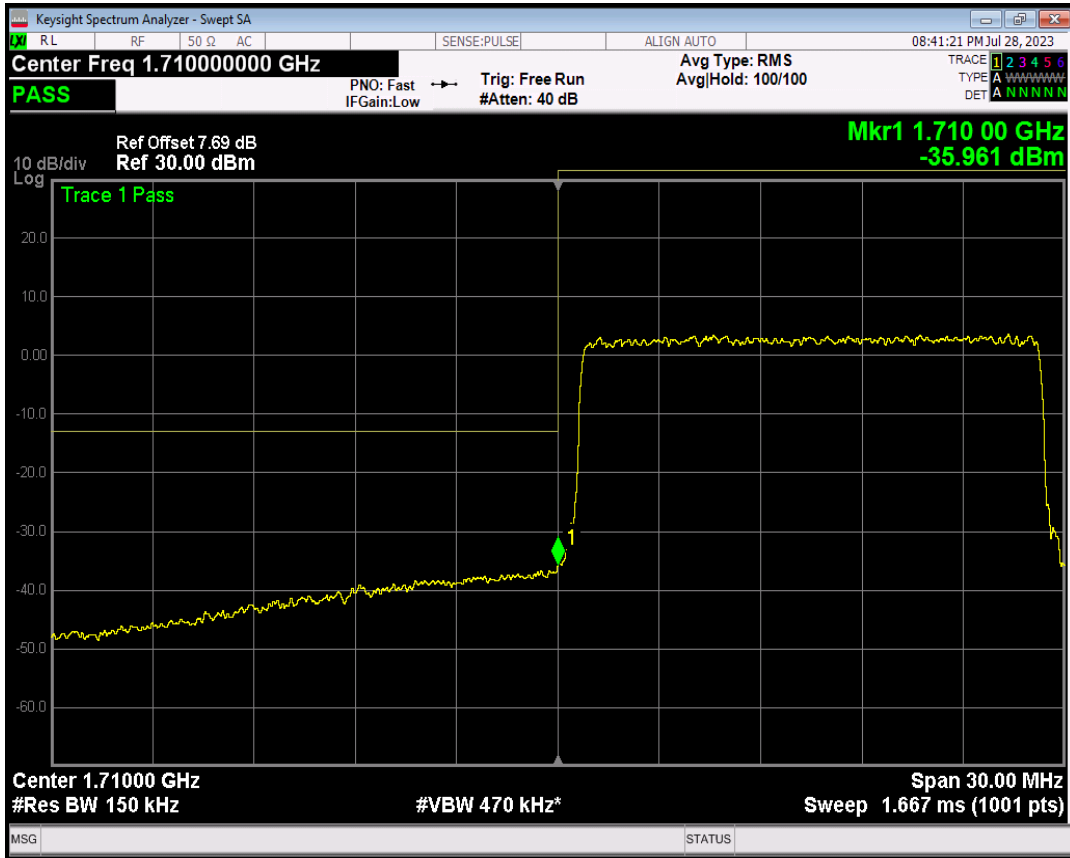

Band4 QPSK BW=15MHz Channel=20025 RB Size=1 Position=#0

Band4 QPSK BW=15MHz Channel=20025 RB Size=1 Position=#Max

Band4 QPSK BW=15MHz Channel=20025 RB Size=75 Position=#0

Band4 16QAM BW=15MHz Channel=20025 RB Size=1 Position=#0

Band4 16QAM BW=15MHz Channel=20025 RB Size=1 Position=#Max

Band4 16QAM BW=15MHz Channel=20025 RB Size=75 Position=#0

Band4 QPSK BW=15MHz Channel=20325 RB Size=1 Position=#0

Band4 QPSK BW=15MHz Channel=20325 RB Size=1 Position=#Max