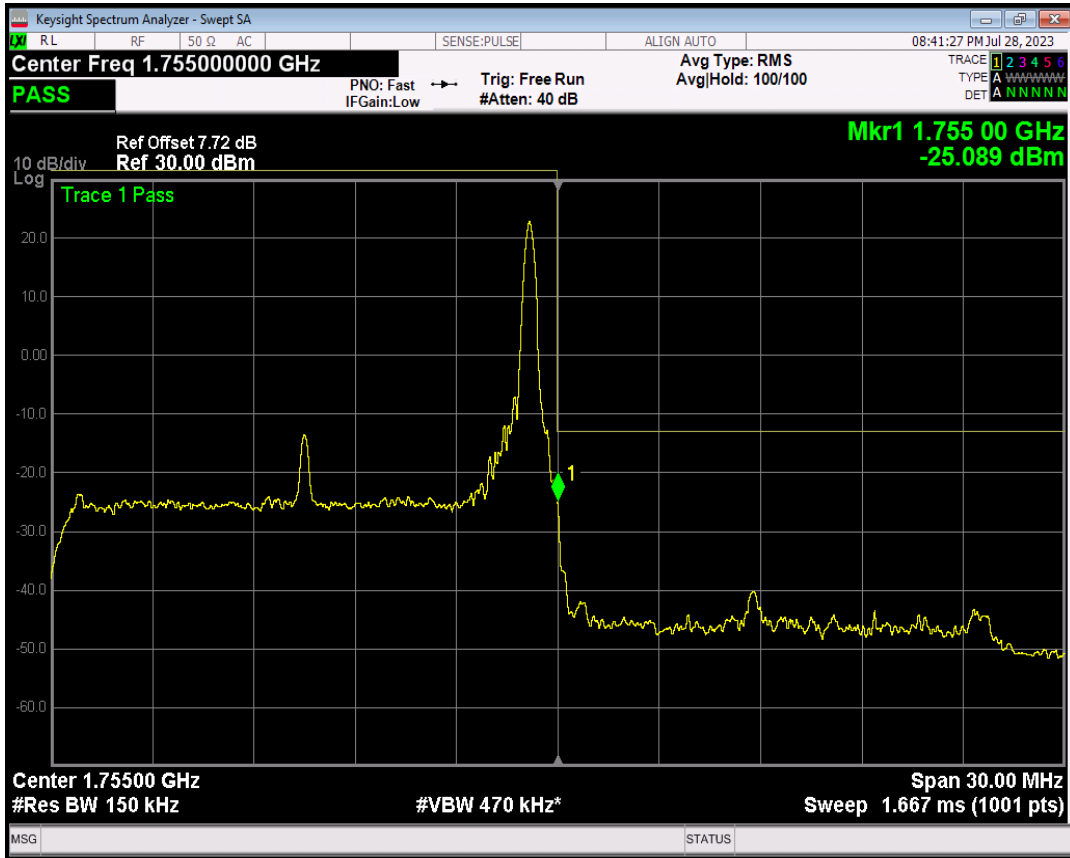

Band4 16QAM BW=15MHz Channel=20025 RB Size=1 Position=#Max

Band4 16QAM BW=15MHz Channel=20025 RB Size=75 Position=#0

Band4 QPSK BW=15MHz Channel=20325 RB Size=1 Position=#0

Band4 QPSK BW=15MHz Channel=20325 RB Size=1 Position=#Max