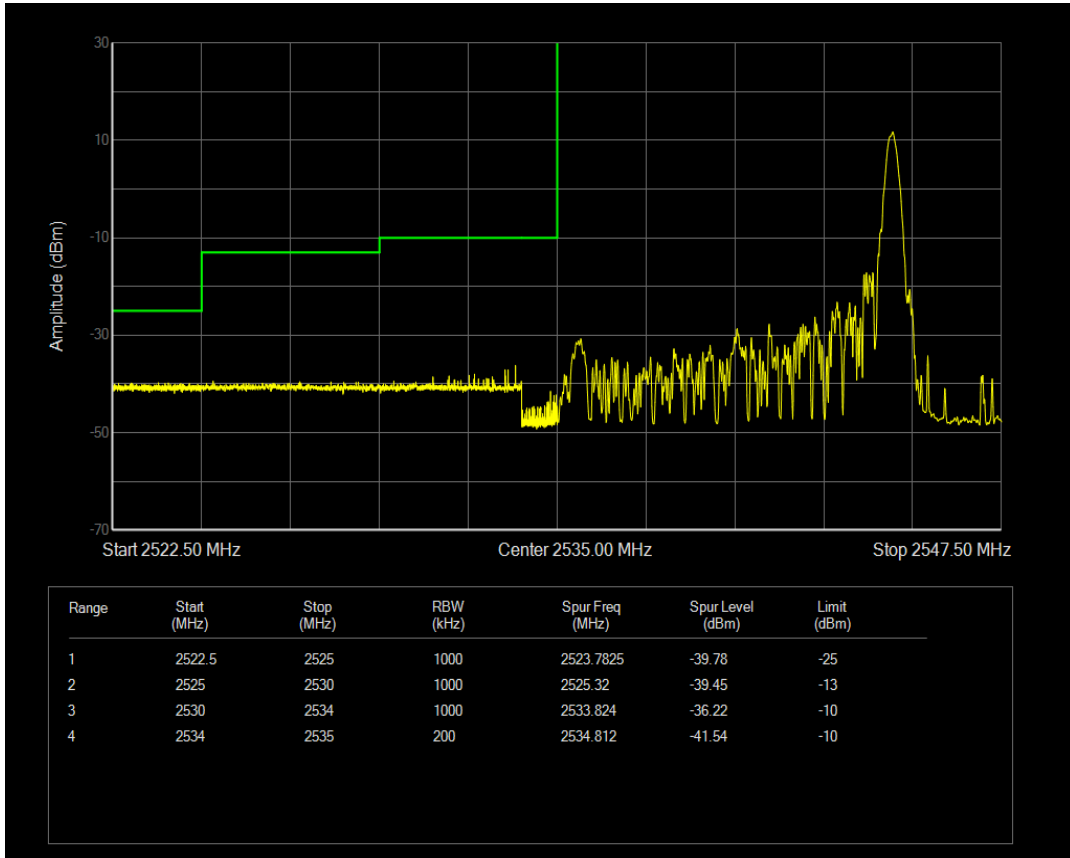

Band41(2535-2655) QPSK BW=10MHz Channel=40090 RB Size=1 Position=#Max

Band41(2535-2655) QPSK BW=10MHz Channel=40090 RB Size=50 Position=#0