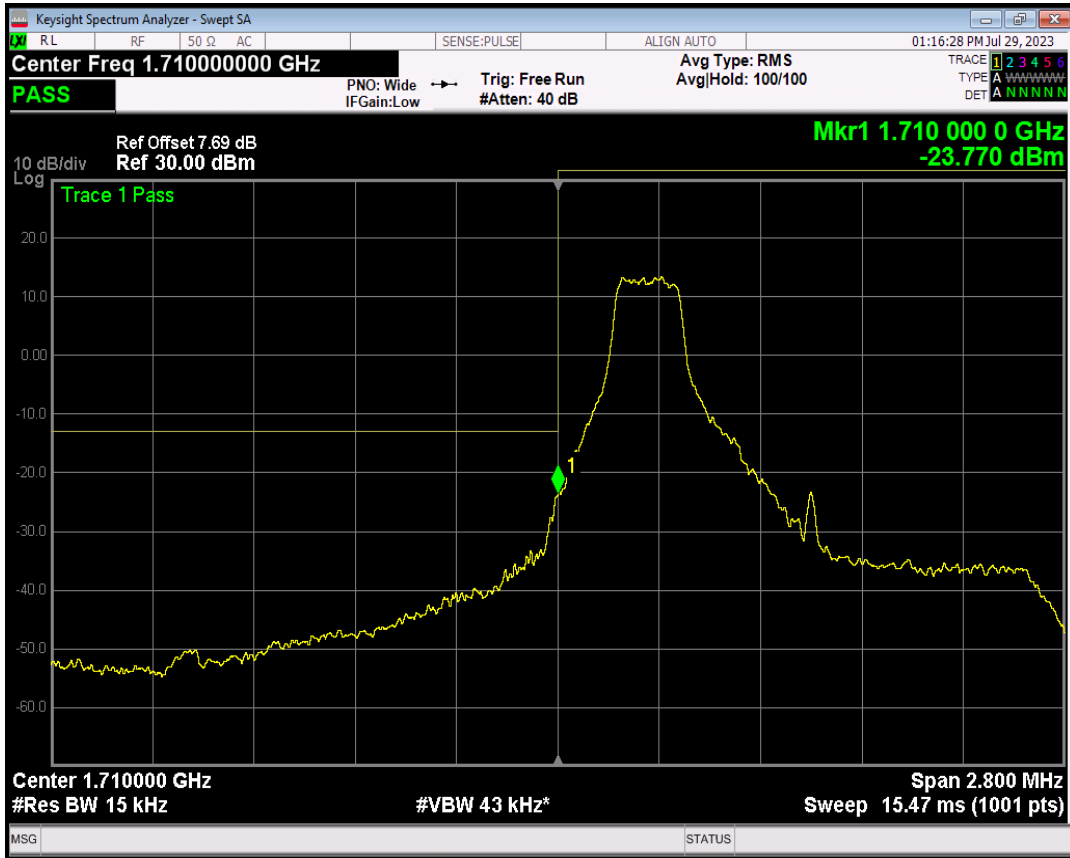

Band66 QPSK BW=1.4MHz Channel=131979 RB Size=1 Position=#0

Band66 QPSK BW=1.4MHz Channel=131979 RB Size=1 Position=#Max

Band66 QPSK BW=1.4MHz Channel=131979 RB Size=6 Position=#0

Band66 16QAM BW=1.4MHz Channel=131979 RB Size=1 Position=#0