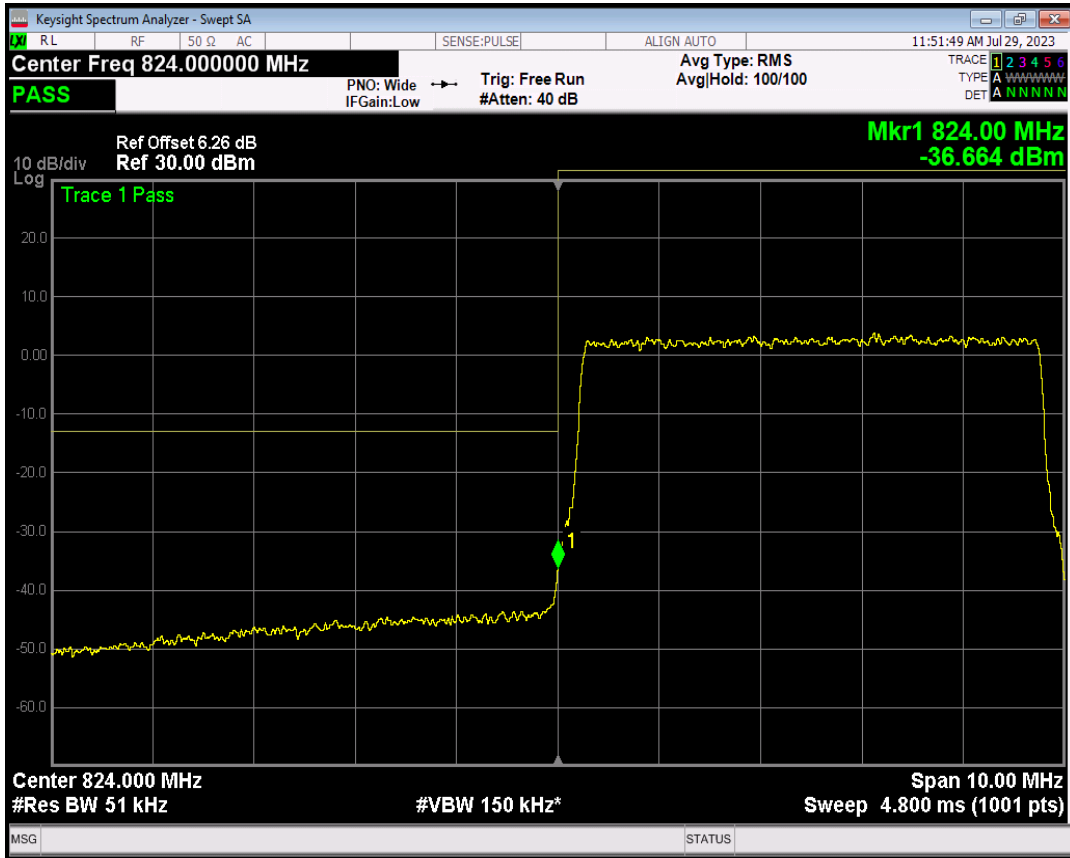

Band5 16QAM BW=5MHz Channel=20425 RB Size=25 Position=#0

Band5 QPSK BW=5MHz Channel=20625 RB Size=1 Position=#0