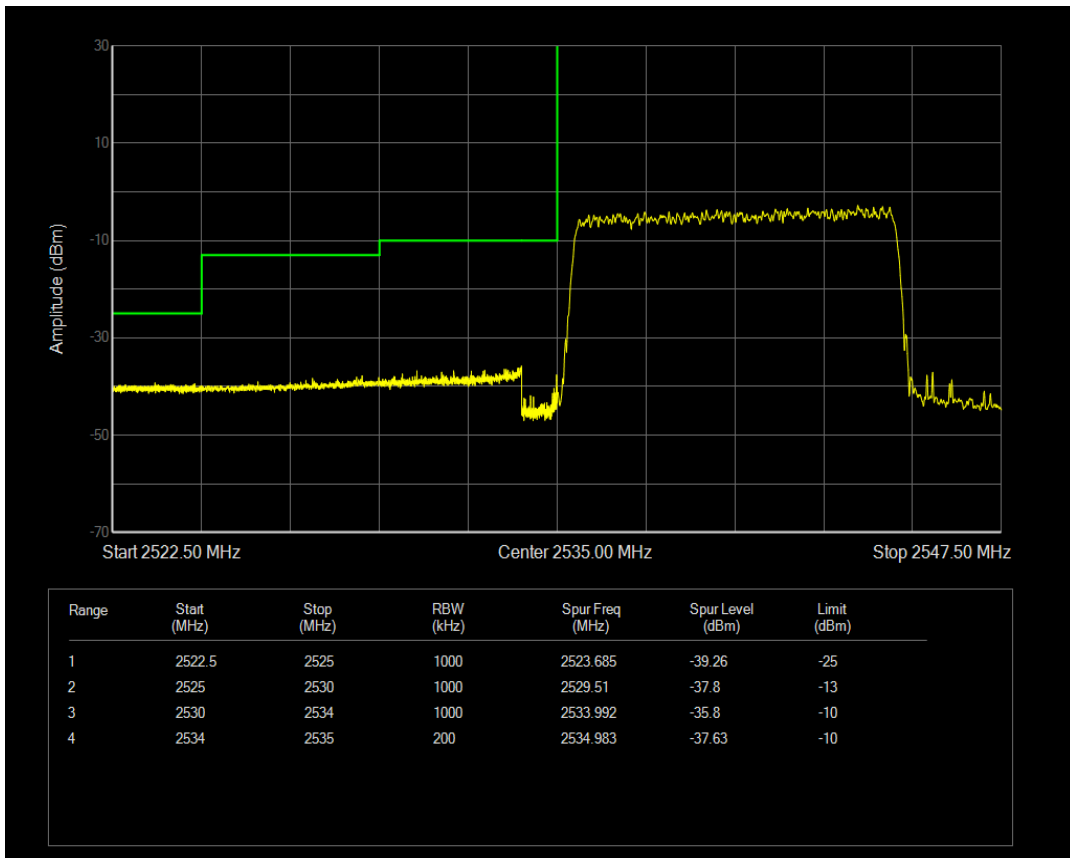

Band41(2535-2655) QPSK BW=10MHz Channel=40090 RB Size=50 Position=#0

Band41(2535-2655) 16QAM BW=10MHz Channel=40090 RB Size=1 Position=#0