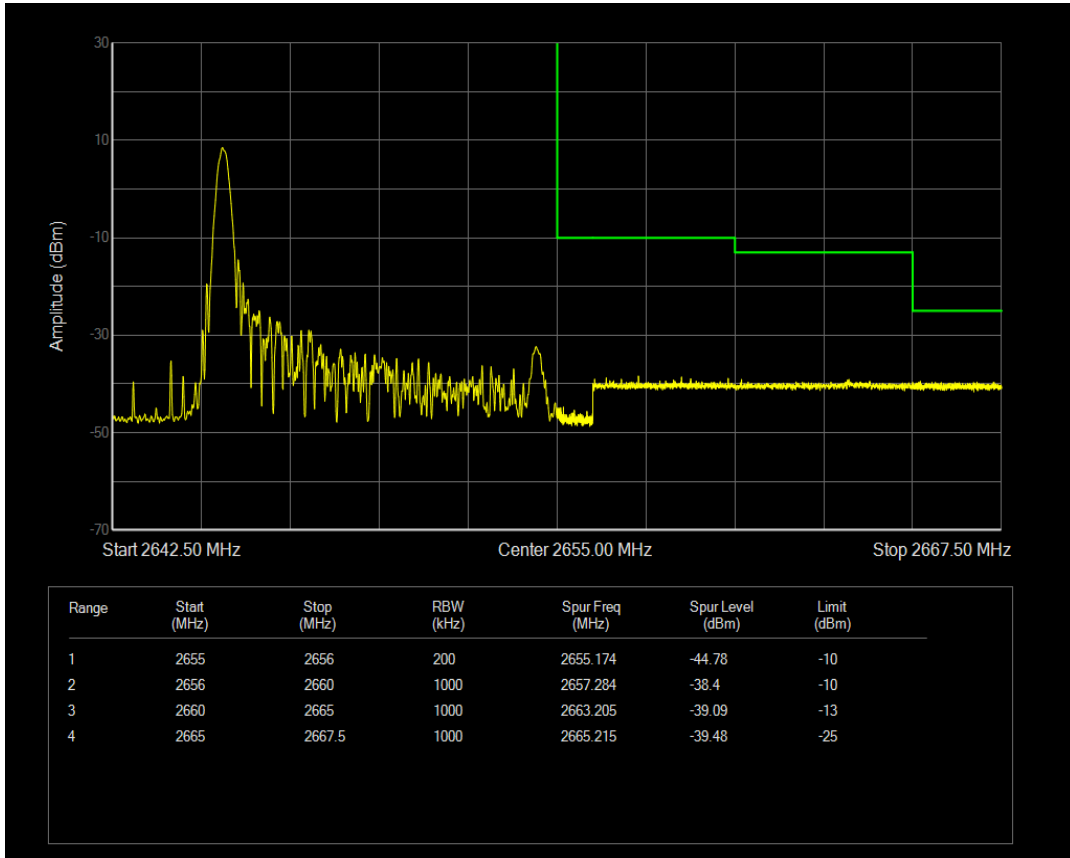

Band41(2535-2655) 16QAM BW=10MHz Channel=41190 RB Size=1 Position=#0

Band41(2535-2655) 16QAM BW=10MHz Channel=41190 RB Size=1 Position=#Max