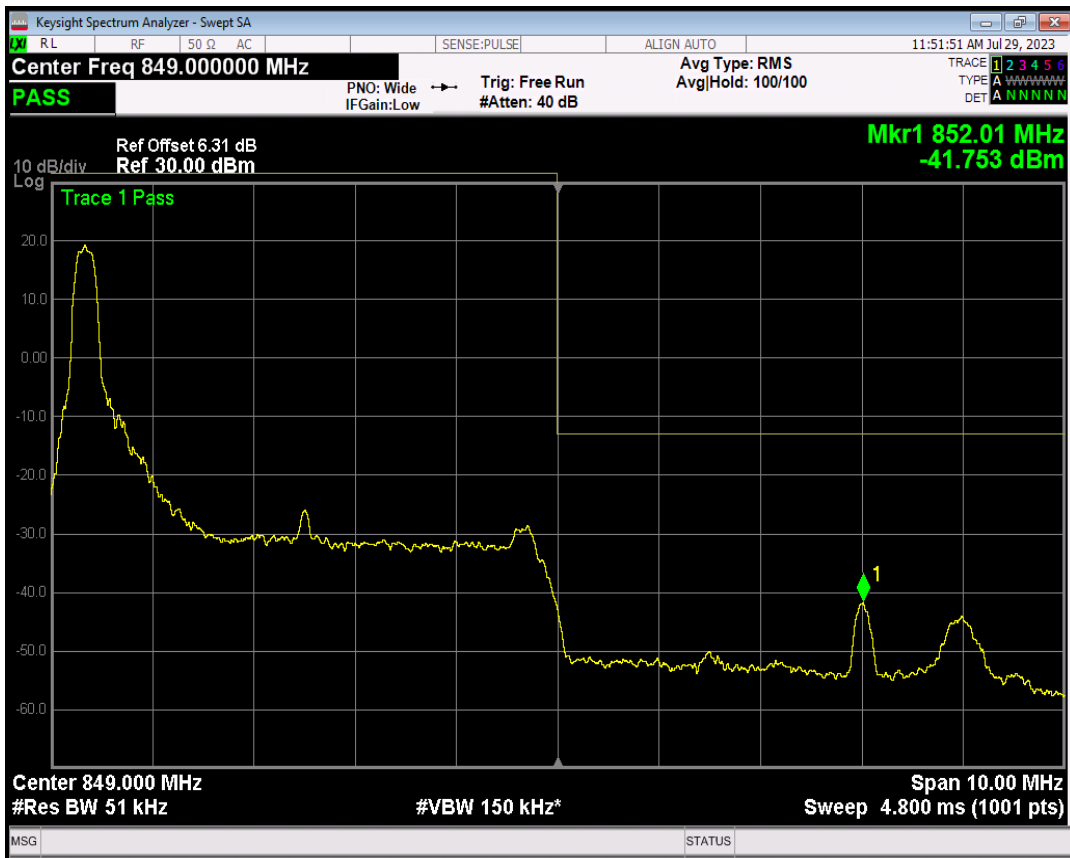

Band5 QPSK BW=5MHz Channel=20625 RB Size=1 Position=#0

Band5 QPSK BW=5MHz Channel=20625 RB Size=1 Position=#Max