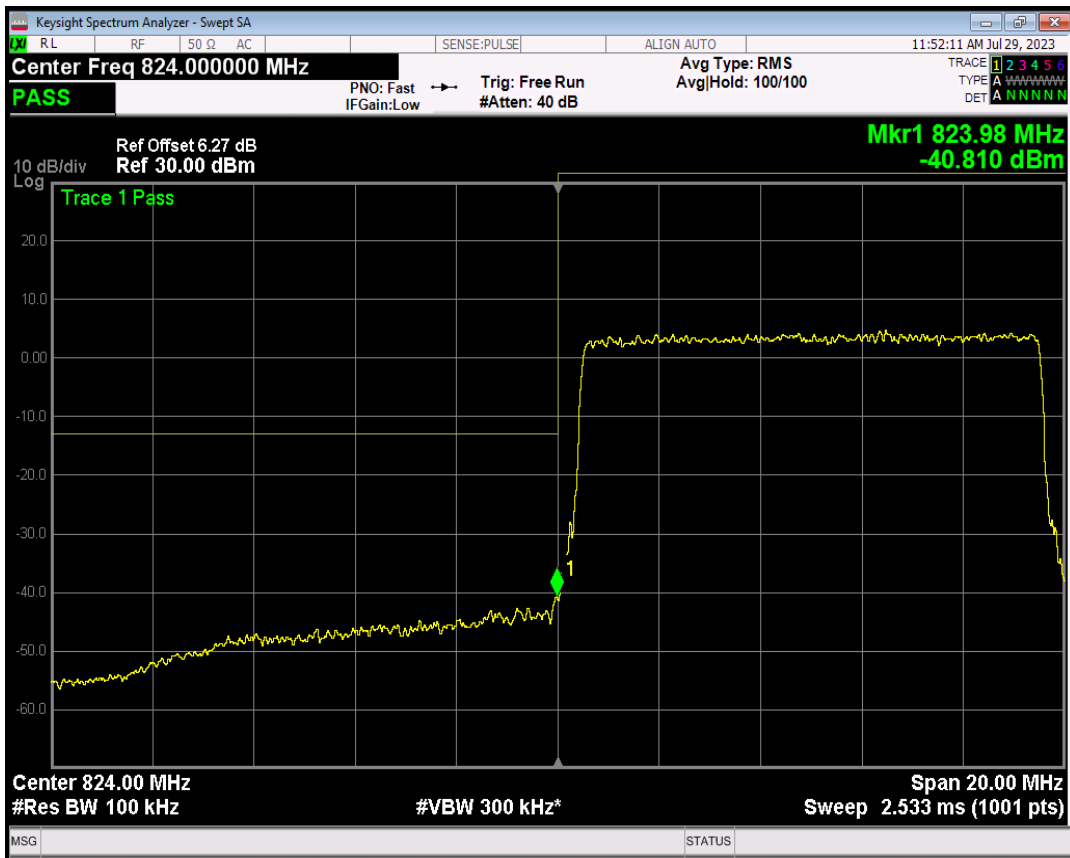

Band5 QPSK BW=10MHz Channel=20450 RB Size=50 Position=#0

Band5 16QAM BW=10MHz Channel=20450 RB Size=1 Position=#0