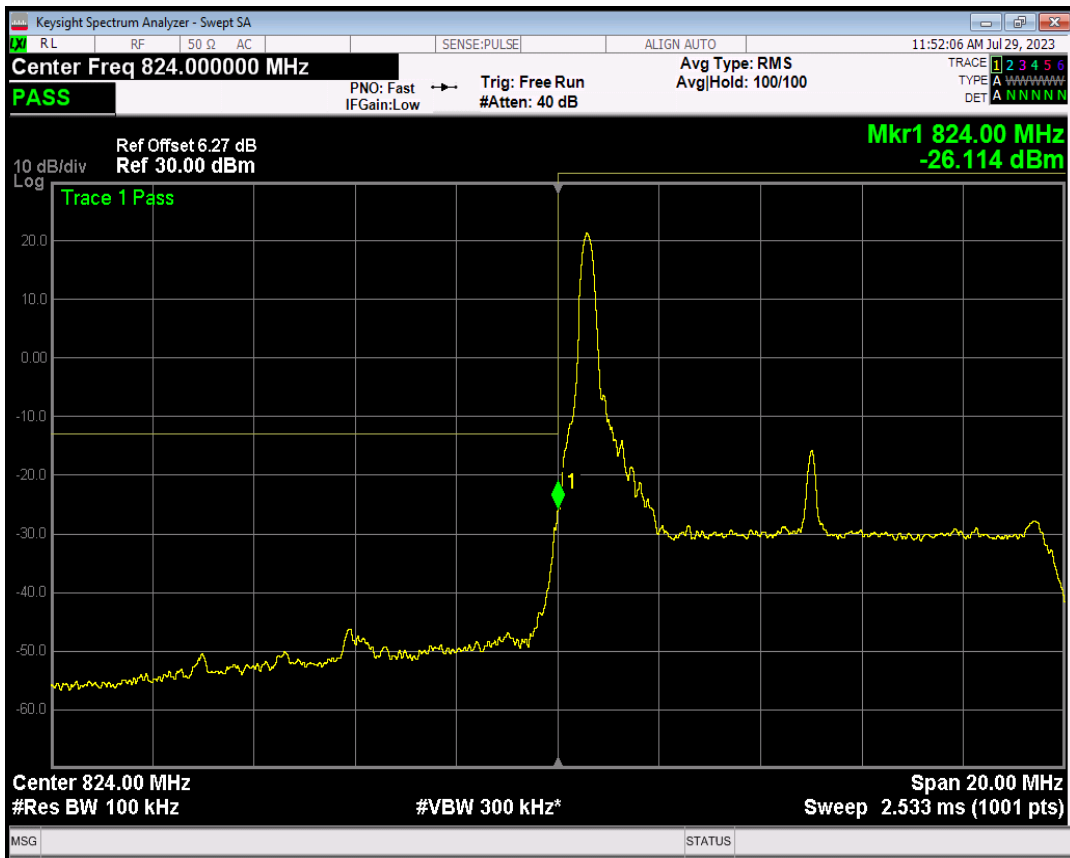

Band5 QPSK BW=10MHz Channel=20450 RB Size=1 Position=#0

Band5 QPSK BW=10MHz Channel=20450 RB Size=1 Position=#Max