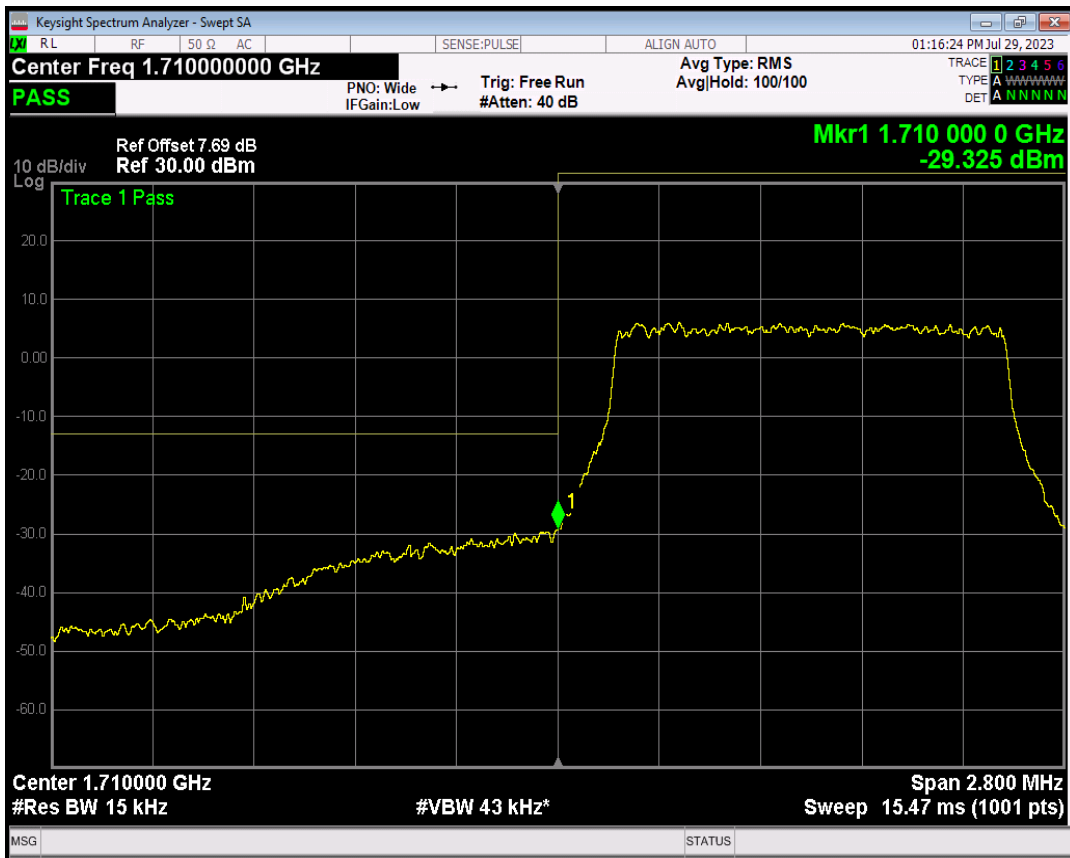

Band66 QPSK BW=1.4MHz Channel=131979 RB Size=6 Position=#0

Band66 16QAM BW=1.4MHz Channel=131979 RB Size=1 Position=#0