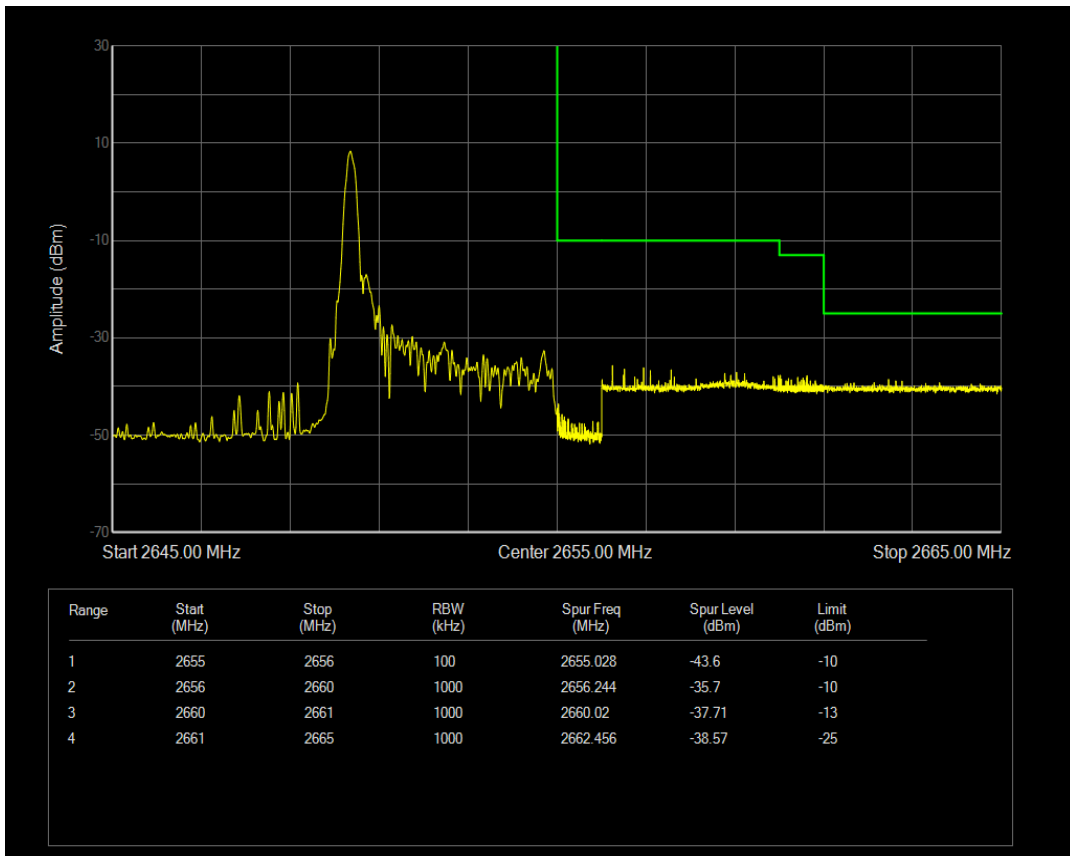

Band41(2535-2655) QPSK BW=5MHz Channel=41215 RB Size=1 Position=#0

Band41(2535-2655) QPSK BW=5MHz Channel=41215 RB Size=1 Position=#Max