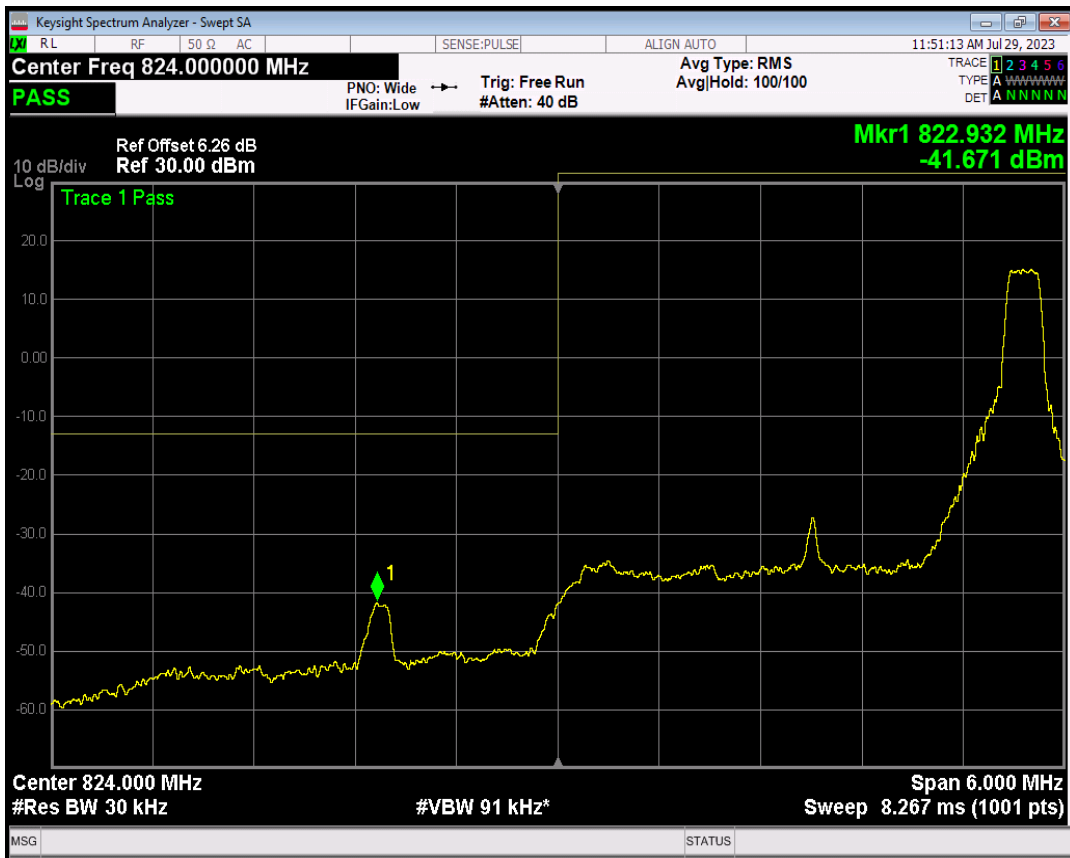

Band5 16QAM BW=3MHz Channel=20415 RB Size=1 Position=#Max

Band5 16QAM BW=3MHz Channel=20415 RB Size=15 Position=#0