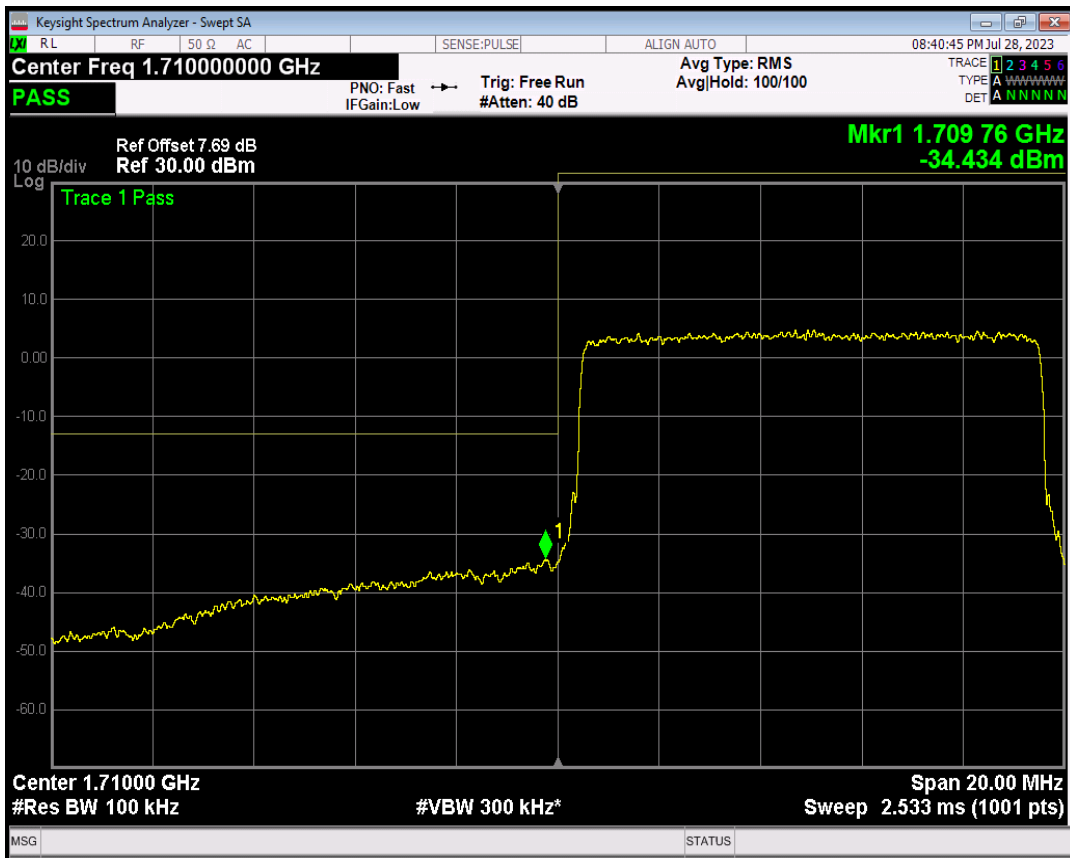

Band4 QPSK BW=5MHz Channel=20375 RB Size=25 Position=#0

Band4 16QAM BW=5MHz Channel=20375 RB Size=1 Position=#0

Band4 16QAM BW=5MHz Channel=20375 RB Size=1 Position=#Max

Band4 16QAM BW=5MHz Channel=20375 RB Size=25 Position=#0

Band4 QPSK BW=10MHz Channel=20000 RB Size=1 Position=#0

Band4 QPSK BW=10MHz Channel=20000 RB Size=1 Position=#Max

Band4 QPSK BW=10MHz Channel=20000 RB Size=50 Position=#0

Band4 16QAM BW=10MHz Channel=20000 RB Size=1 Position=#0