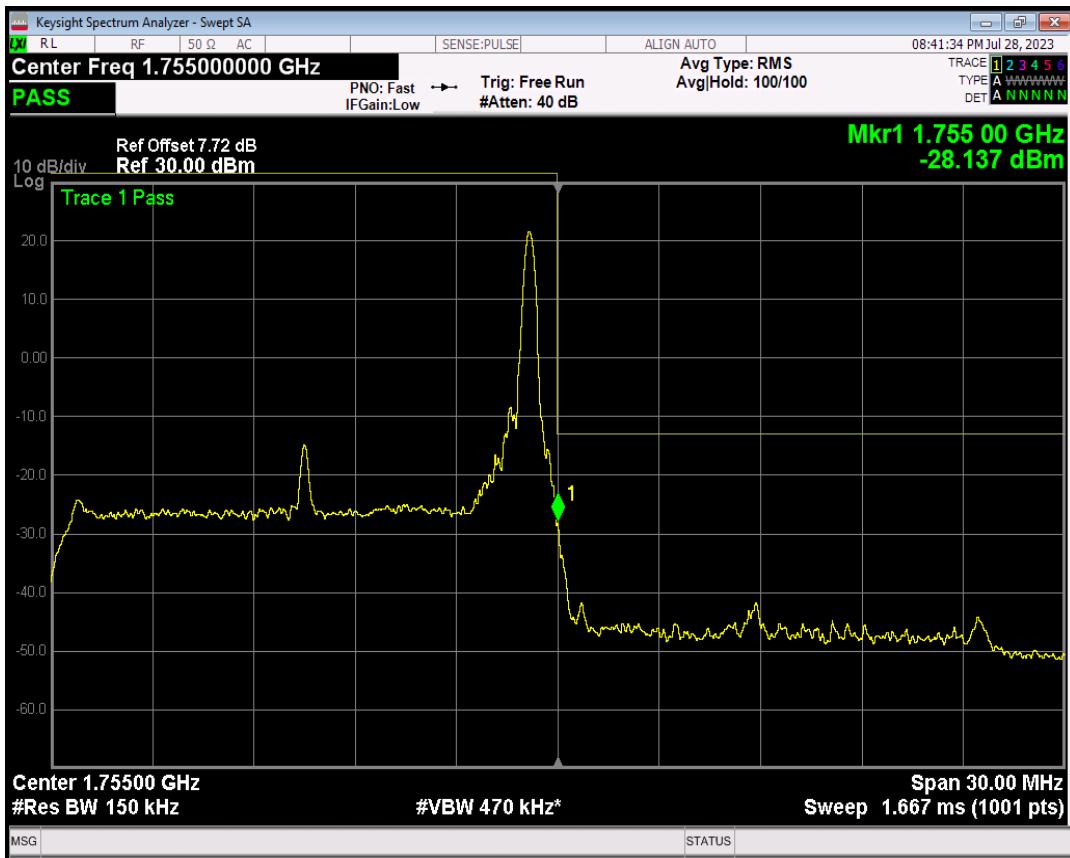

Band4 16QAM BW=15MHz Channel=20325 RB Size=1 Position=#Max

Band4 16QAM BW=15MHz Channel=20325 RB Size=75 Position=#0