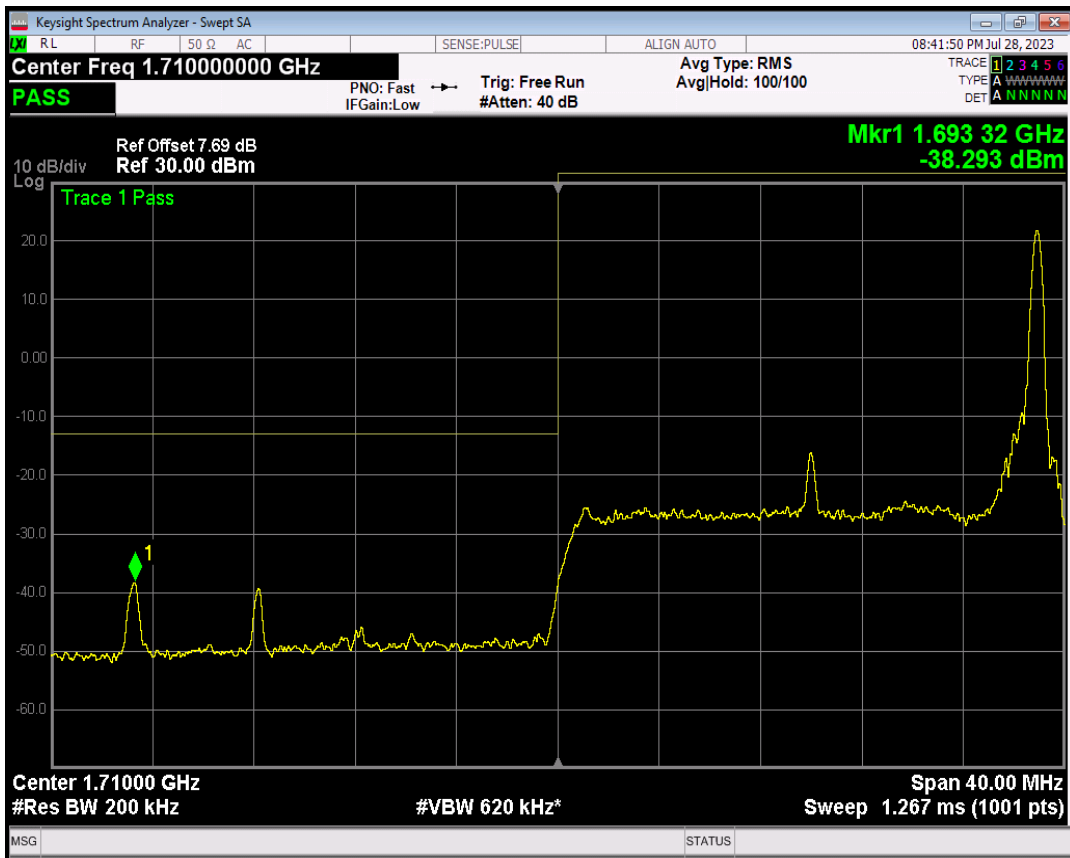

Band4 16QAM BW=20MHz Channel=20050 RB Size=1 Position=#Max

Band4 16QAM BW=20MHz Channel=20050 RB Size=100 Position=#0