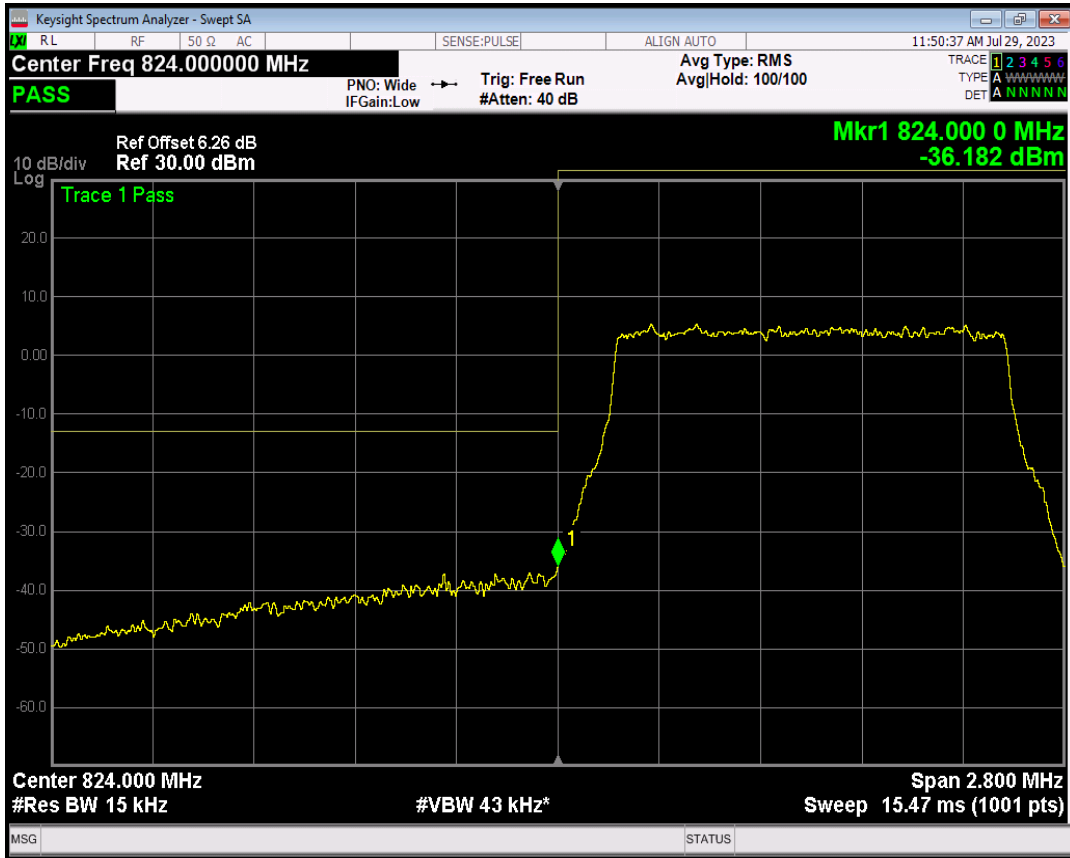

Band5 16QAM BW=1.4MHz Channel=20407 RB Size=6 Position=#0

Band5 QPSK BW=1.4MHz Channel=20643 RB Size=1 Position=#0