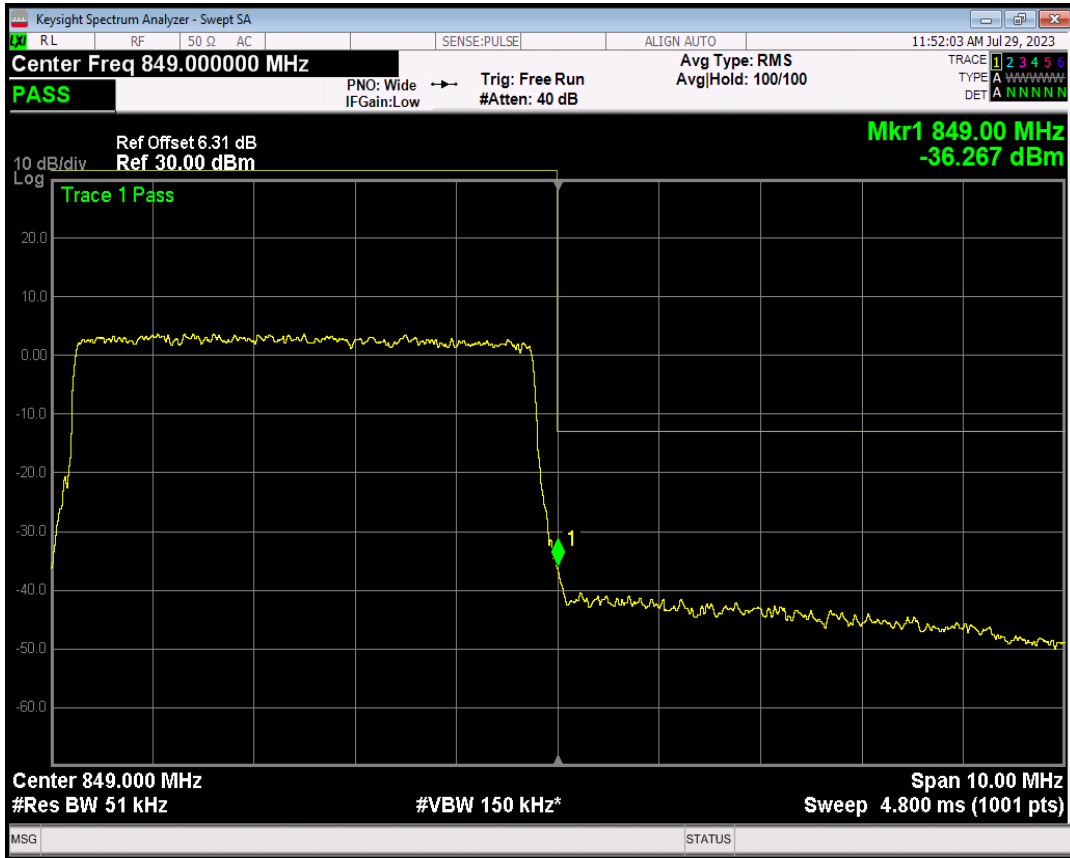

Band5 QPSK BW=5MHz Channel=20625 RB Size=25 Position=#0

Band5 16QAM BW=5MHz Channel=20625 RB Size=1 Position=#0

Band5 16QAM BW=5MHz Channel=20625 RB Size=1 Position=#Max

Band5 16QAM BW=5MHz Channel=20625 RB Size=25 Position=#0