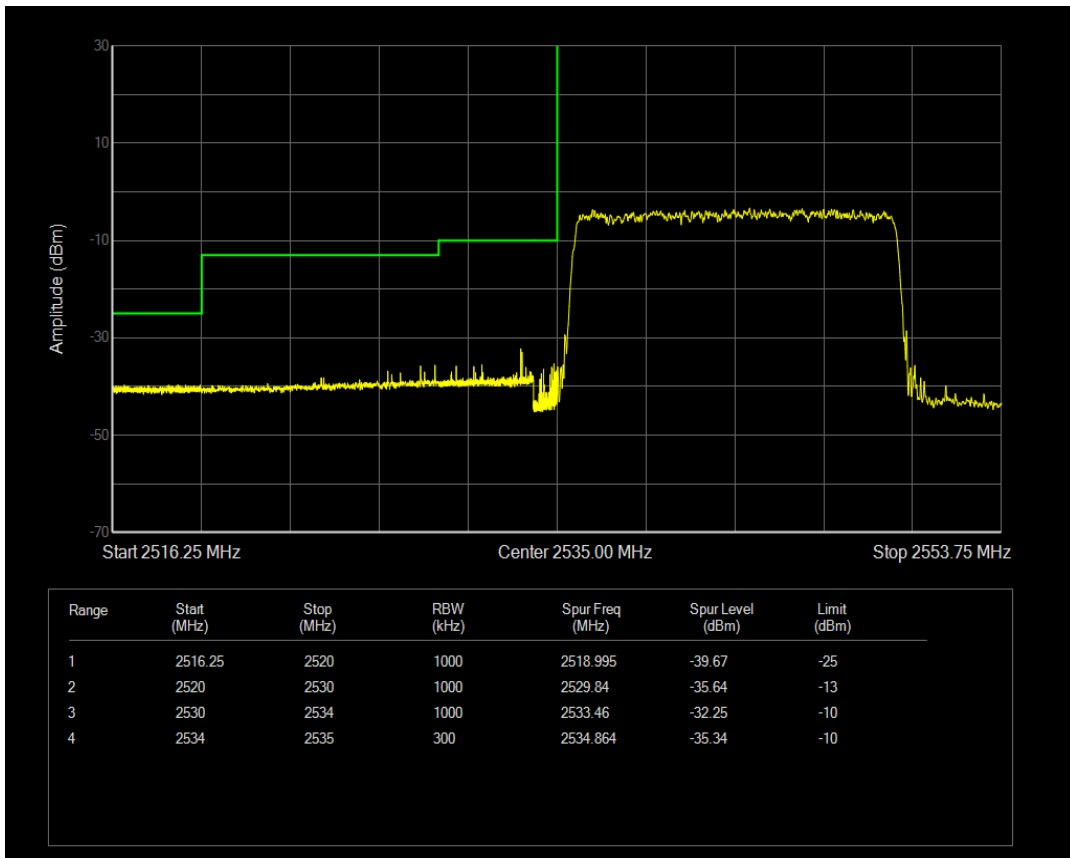

Band41(2535-2655) QPSK BW=15MHz Channel=40115 RB Size=75 Position=#0

Band41(2535-2655) 16QAM BW=15MHz Channel=40115 RB Size=1 Position=#0