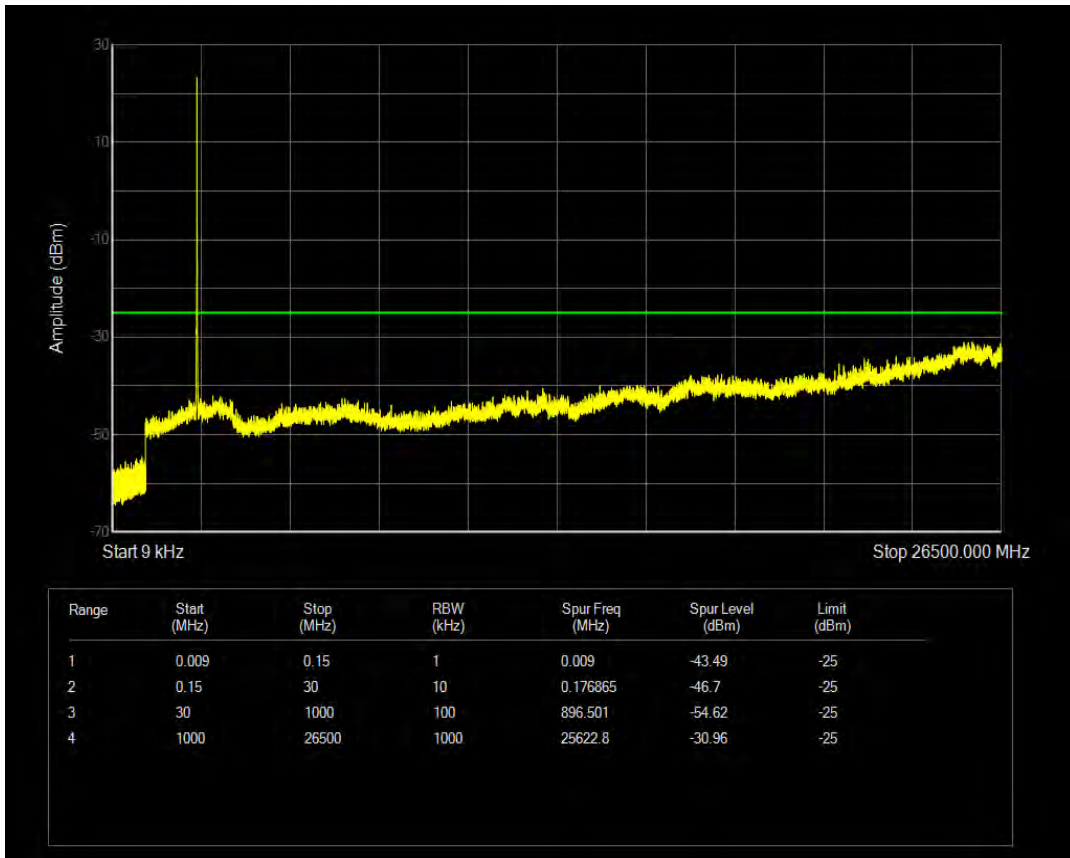

Band5 16QAM BW=10MHz Channel=20525 RB Size=50 Position=#0

Band5 QPSK BW=10MHz Channel=20600 RB Size=1 Position=#0

Band5 QPSK BW=10MHz Channel=20600 RB Size=50 Position=#0

Band5 16QAM BW=10MHz Channel=20600 RB Size=1 Position=#0

Band5 16QAM BW=10MHz Channel=20600 RB Size=50 Position=#0

Band7 QPSK BW=5MHz Channel=20775 RB Size=1 Position=#0

Band7 QPSK BW=5MHz Channel=20775 RB Size=25 Position=#0

Band7 16QAM BW=5MHz Channel=20775 RB Size=1 Position=#0

Band7 16QAM BW=5MHz Channel=20775 RB Size=25 Position=#0

Band7 QPSK BW=5MHz Channel=21100 RB Size=1 Position=#0

Band7 QPSK BW=5MHz Channel=21100 RB Size=25 Position=#0

Band7 16QAM BW=5MHz Channel=21100 RB Size=1 Position=#0