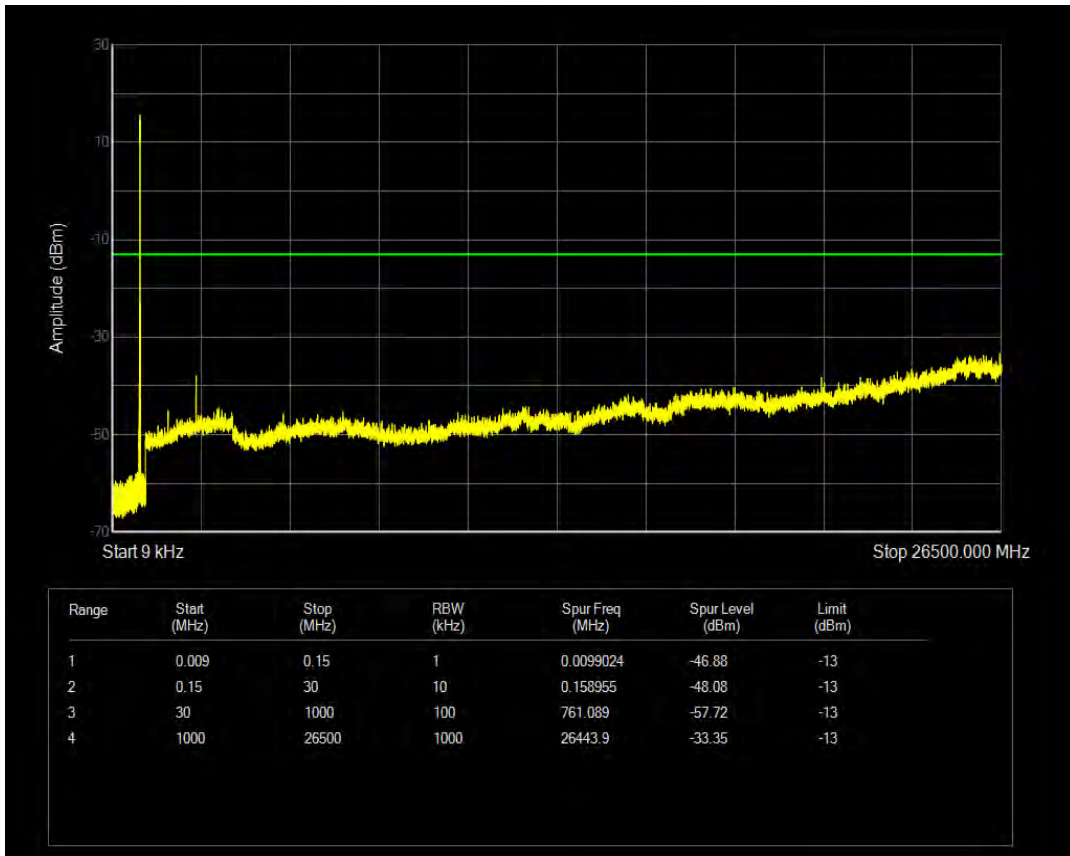

Band5 16QAM BW=3MHz Channel=20635 RB Size=15 Position=#0

Band5 QPSK BW=5MHz Channel=20425 RB Size=1 Position=#0

Band5 QPSK BW=5MHz Channel=20425 RB Size=25 Position=#0

Band5 16QAM BW=5MHz Channel=20425 RB Size=1 Position=#0

Band5 16QAM BW=5MHz Channel=20425 RB Size=25 Position=#0

Band5 QPSK BW=5MHz Channel=20525 RB Size=1 Position=#0

Band5 QPSK BW=5MHz Channel=20525 RB Size=25 Position=#0

Band5 16QAM BW=5MHz Channel=20525 RB Size=1 Position=#0