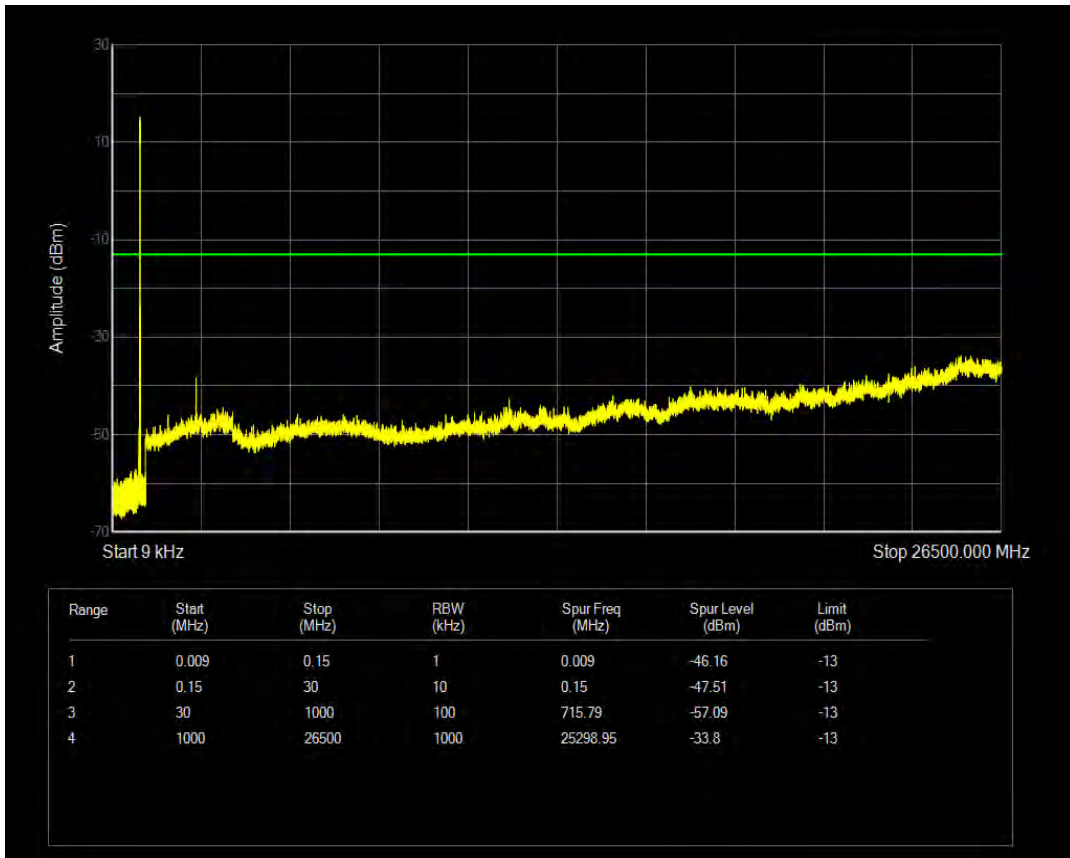

Band5 16QAM BW=5MHz Channel=20425 RB Size=25 Position=#0

Band5 QPSK BW=5MHz Channel=20525 RB Size=1 Position=#0

Band5 QPSK BW=5MHz Channel=20525 RB Size=25 Position=#0

Band5 16QAM BW=5MHz Channel=20525 RB Size=1 Position=#0

Band5 16QAM BW=5MHz Channel=20525 RB Size=25 Position=#0

Band5 QPSK BW=5MHz Channel=20625 RB Size=1 Position=#0

Band5 QPSK BW=5MHz Channel=20625 RB Size=25 Position=#0

Band5 16QAM BW=5MHz Channel=20625 RB Size=1 Position=#0