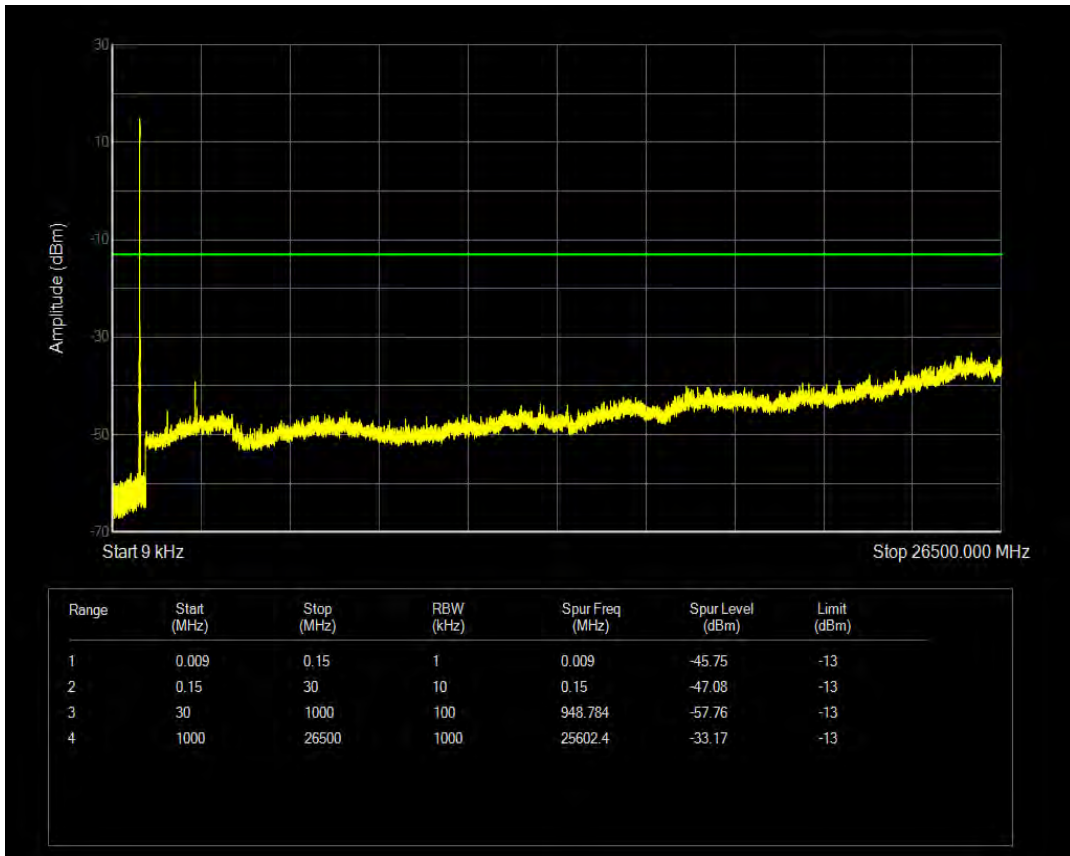

Band5 16QAM BW=3MHz Channel=20635 RB Size=15 Position=#0

Band5 QPSK BW=5MHz Channel=20425 RB Size=1 Position=#0

Band5 QPSK BW=5MHz Channel=20425 RB Size=25 Position=#0

Band5 16QAM BW=5MHz Channel=20425 RB Size=1 Position=#0

Band5 16QAM BW=5MHz Channel=20425 RB Size=25 Position=#0

Band5 QPSK BW=5MHz Channel=20525 RB Size=1 Position=#0

Band5 QPSK BW=5MHz Channel=20525 RB Size=25 Position=#0

Band5 16QAM BW=5MHz Channel=20525 RB Size=1 Position=#0