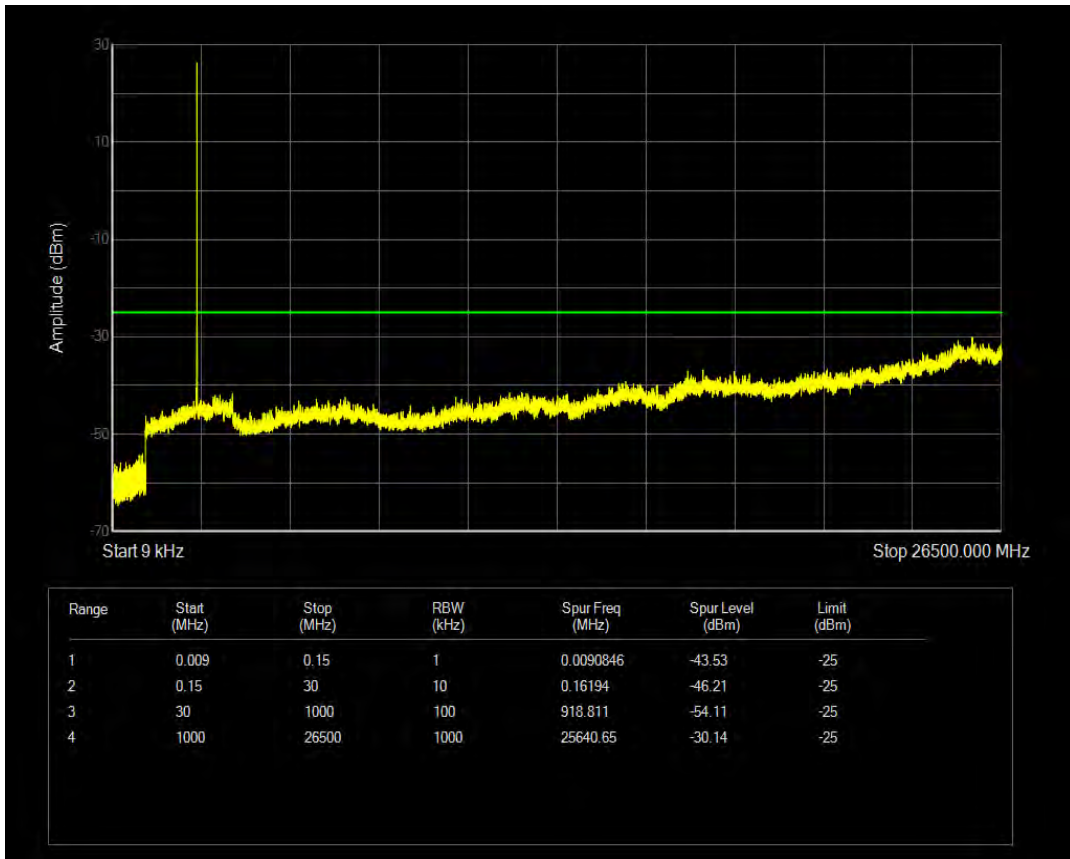

Band5 16QAM BW=10MHz Channel=20525 RB Size=50 Position=#0

Band5 QPSK BW=10MHz Channel=20600 RB Size=1 Position=#0

Band5 QPSK BW=10MHz Channel=20600 RB Size=50 Position=#0

Band5 16QAM BW=10MHz Channel=20600 RB Size=1 Position=#0

Band5 16QAM BW=10MHz Channel=20600 RB Size=50 Position=#0

Band7 QPSK BW=5MHz Channel=20775 RB Size=1 Position=#0

Band7 QPSK BW=5MHz Channel=20775 RB Size=25 Position=#0

Band7 16QAM BW=5MHz Channel=20775 RB Size=1 Position=#0

Band7 16QAM BW=5MHz Channel=20775 RB Size=25 Position=#0

Band7 QPSK BW=5MHz Channel=21100 RB Size=1 Position=#0

Band7 QPSK BW=5MHz Channel=21100 RB Size=25 Position=#0

Band7 16QAM BW=5MHz Channel=21100 RB Size=1 Position=#0