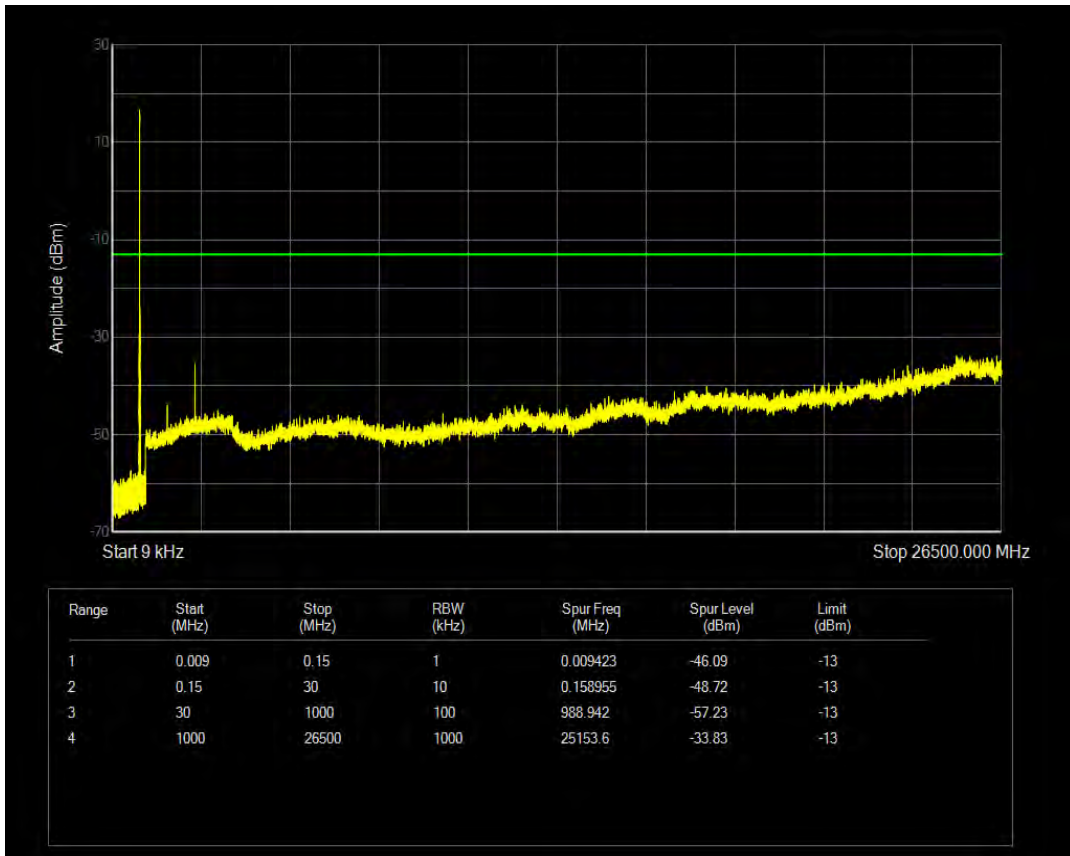

Band5 16QAM BW=1.4MHz Channel=20407 RB Size=6 Position=#0

Band5 QPSK BW=1.4MHz Channel=20525 RB Size=1 Position=#0

Band5 QPSK BW=1.4MHz Channel=20525 RB Size=6 Position=#0

Band5 16QAM BW=1.4MHz Channel=20525 RB Size=1 Position=#0

Band5 16QAM BW=1.4MHz Channel=20525 RB Size=6 Position=#0

Band5 QPSK BW=1.4MHz Channel=20643 RB Size=1 Position=#0

Band5 QPSK BW=1.4MHz Channel=20643 RB Size=6 Position=#0

Band5 16QAM BW=1.4MHz Channel=20643 RB Size=1 Position=#0

Band5 16QAM BW=1.4MHz Channel=20643 RB Size=6 Position=#0

Band5 QPSK BW=3MHz Channel=20415 RB Size=1 Position=#0

Band5 QPSK BW=3MHz Channel=20415 RB Size=15 Position=#0

Band5 16QAM BW=3MHz Channel=20415 RB Size=1 Position=#0