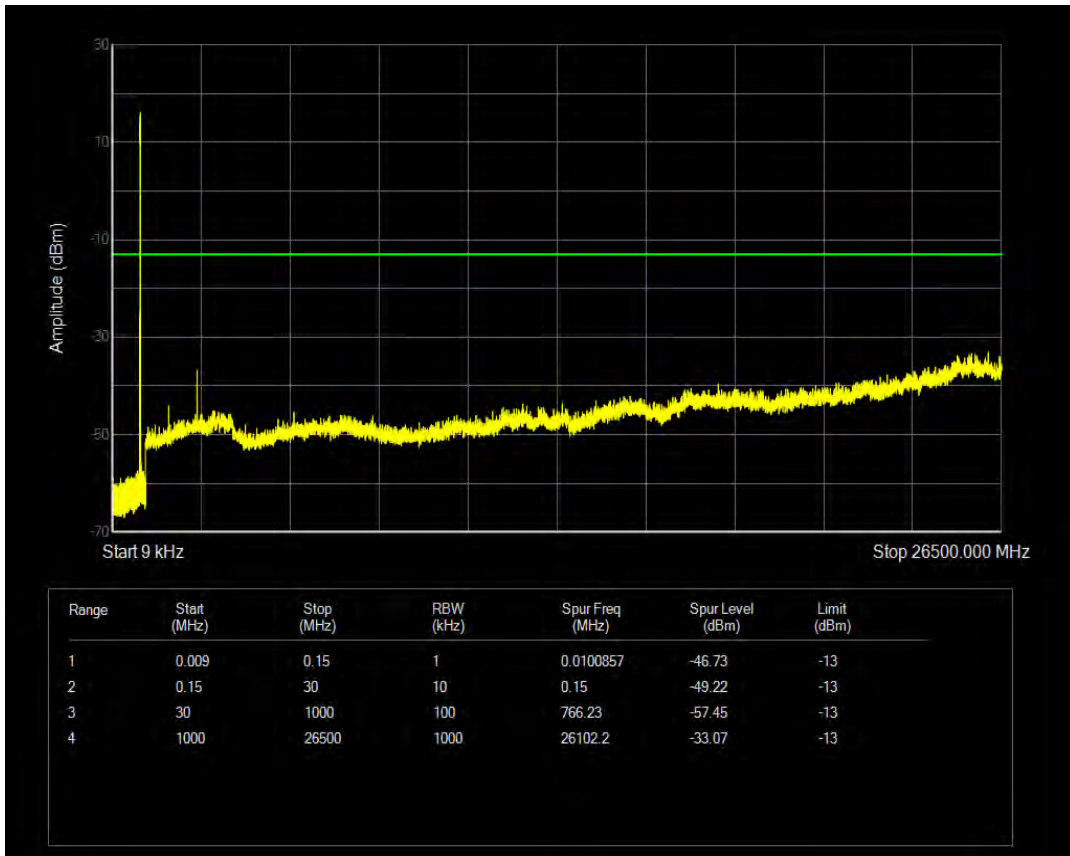

Band5 16QAM BW=5MHz Channel=20425 RB Size=25 Position=#0

Band5 QPSK BW=5MHz Channel=20525 RB Size=1 Position=#0

Band5 QPSK BW=5MHz Channel=20525 RB Size=25 Position=#0

Band5 16QAM BW=5MHz Channel=20525 RB Size=1 Position=#0

Band5 16QAM BW=5MHz Channel=20525 RB Size=25 Position=#0

Band5 QPSK BW=5MHz Channel=20625 RB Size=1 Position=#0

Band5 QPSK BW=5MHz Channel=20625 RB Size=25 Position=#0

Band5 16QAM BW=5MHz Channel=20625 RB Size=1 Position=#0

Band5 16QAM BW=5MHz Channel=20625 RB Size=25 Position=#0

Band5 QPSK BW=10MHz Channel=20450 RB Size=1 Position=#0

Band5 QPSK BW=10MHz Channel=20450 RB Size=50 Position=#0

Band5 16QAM BW=10MHz Channel=20450 RB Size=1 Position=#0