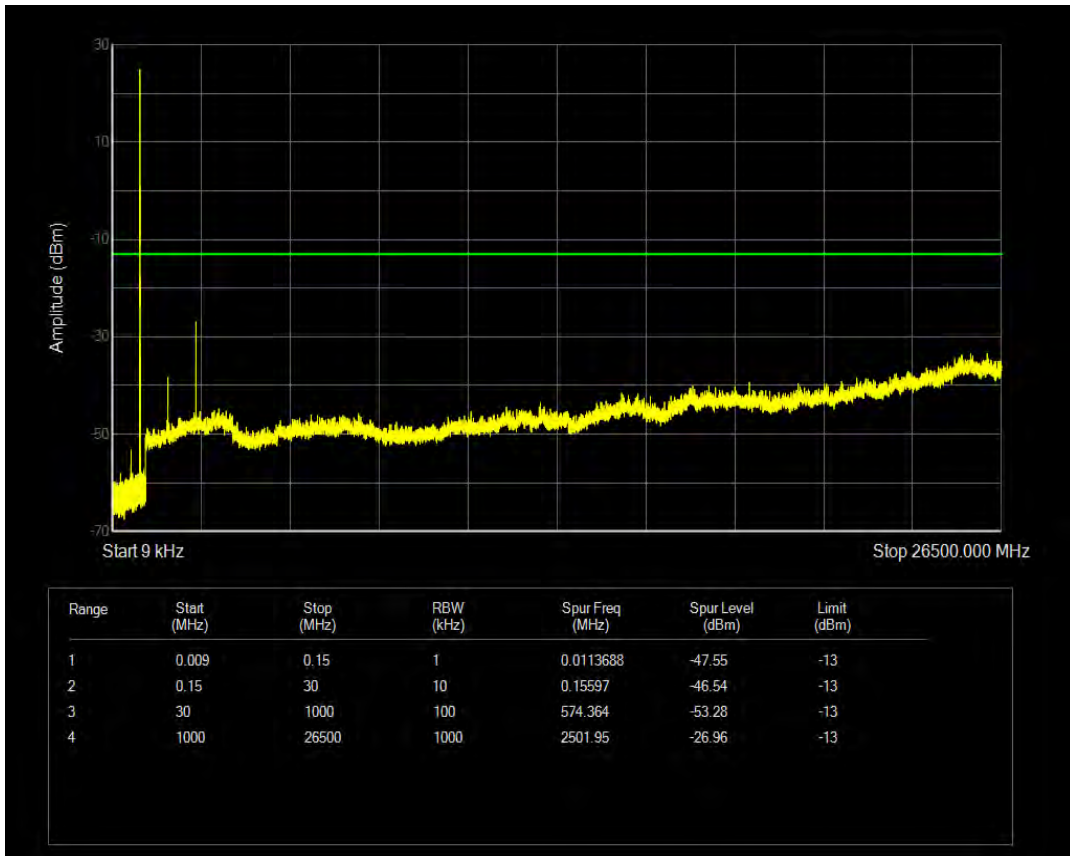

Band5 16QAM BW=3MHz Channel=20635 RB Size=15 Position=#0

Band5 QPSK BW=5MHz Channel=20425 RB Size=1 Position=#0

Band5 QPSK BW=5MHz Channel=20425 RB Size=25 Position=#0

Band5 16QAM BW=5MHz Channel=20425 RB Size=1 Position=#0

Band5 16QAM BW=5MHz Channel=20425 RB Size=25 Position=#0

Band5 QPSK BW=5MHz Channel=20525 RB Size=1 Position=#0

Band5 QPSK BW=5MHz Channel=20525 RB Size=25 Position=#0

Band5 16QAM BW=5MHz Channel=20525 RB Size=1 Position=#0