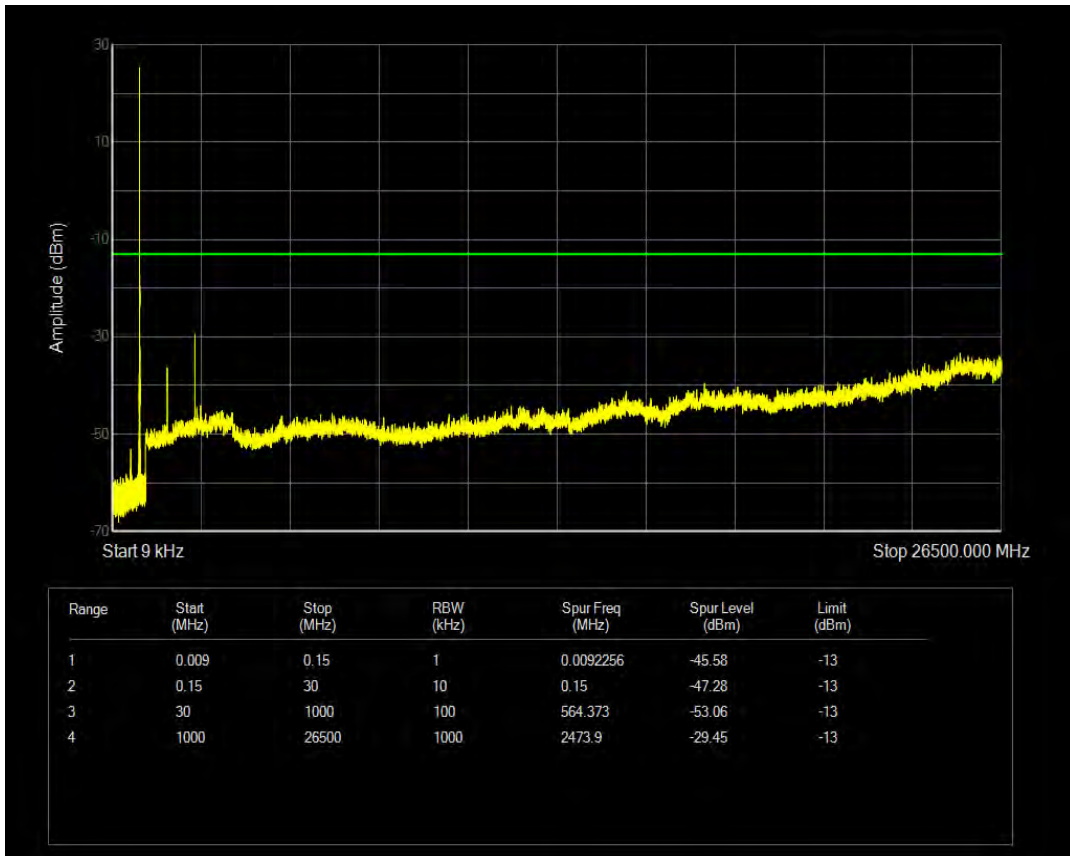

Band5 16QAM BW=3MHz Channel=20635 RB Size=15 Position=#0

Band5 QPSK BW=5MHz Channel=20425 RB Size=1 Position=#0

Band5 QPSK BW=5MHz Channel=20425 RB Size=25 Position=#0

Band5 16QAM BW=5MHz Channel=20425 RB Size=1 Position=#0

Band5 16QAM BW=5MHz Channel=20425 RB Size=25 Position=#0

Band5 QPSK BW=5MHz Channel=20525 RB Size=1 Position=#0

Band5 QPSK BW=5MHz Channel=20525 RB Size=25 Position=#0

Band5 16QAM BW=5MHz Channel=20525 RB Size=1 Position=#0