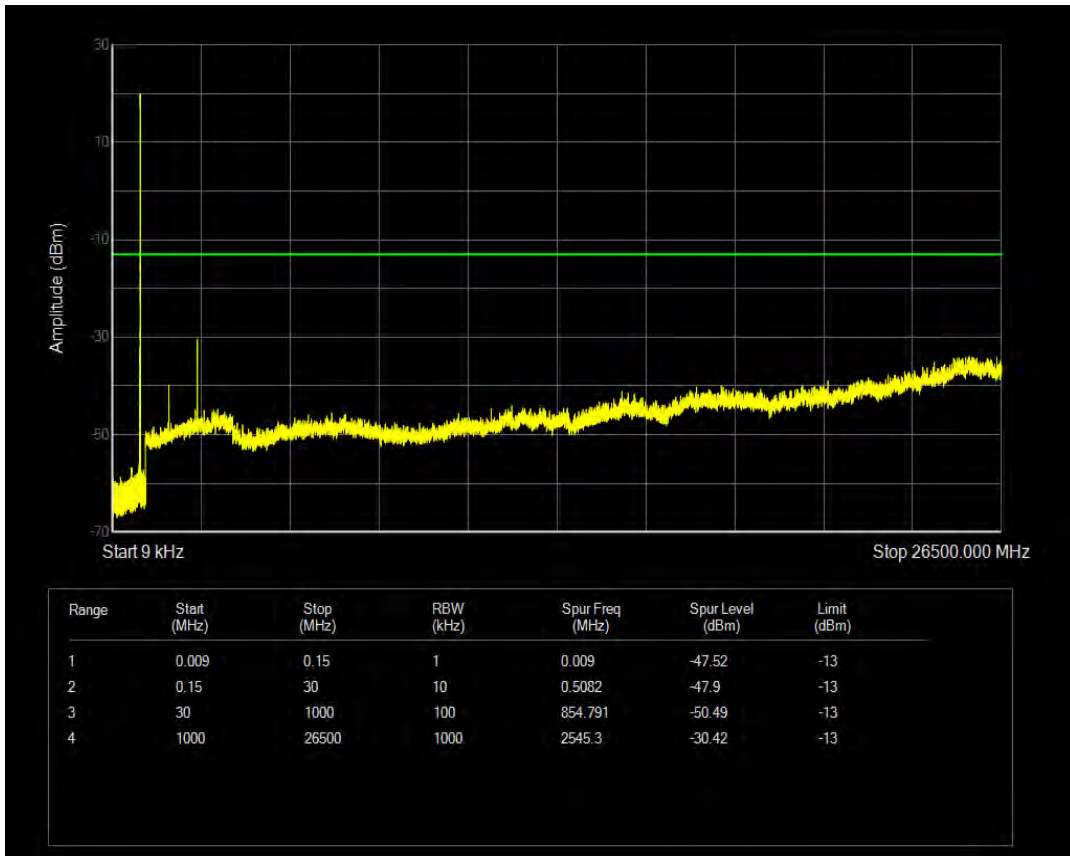

Band5 16QAM BW=1.4MHz Channel=20407 RB Size=6 Position=#0

Band5 QPSK BW=1.4MHz Channel=20525 RB Size=1 Position=#0

Band5 QPSK BW=1.4MHz Channel=20525 RB Size=6 Position=#0

Band5 16QAM BW=1.4MHz Channel=20525 RB Size=1 Position=#0

Band5 16QAM BW=1.4MHz Channel=20525 RB Size=6 Position=#0

Band5 QPSK BW=1.4MHz Channel=20643 RB Size=1 Position=#0

Band5 QPSK BW=1.4MHz Channel=20643 RB Size=6 Position=#0

Band5 16QAM BW=1.4MHz Channel=20643 RB Size=1 Position=#0