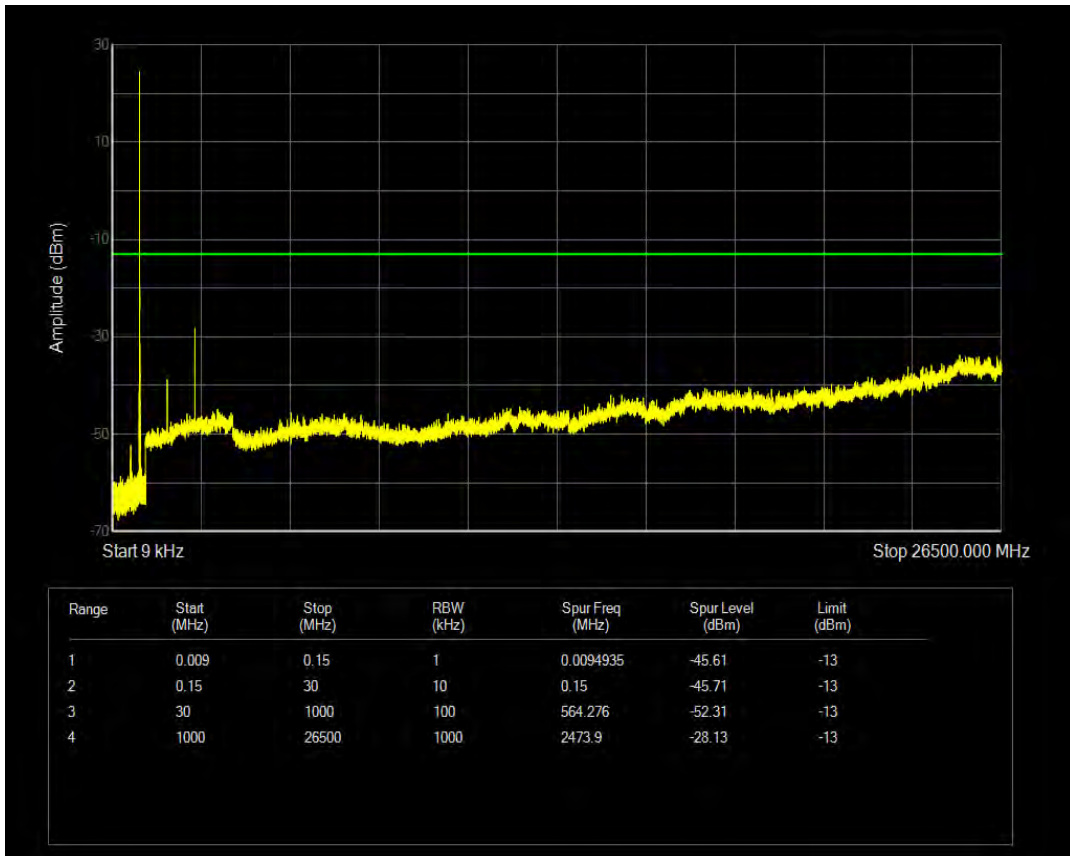

Band5 16QAM BW=1.4MHz Channel=20525 RB Size=6 Position=#0

Band5 QPSK BW=1.4MHz Channel=20643 RB Size=1 Position=#0

Band5 QPSK BW=1.4MHz Channel=20643 RB Size=6 Position=#0

Band5 16QAM BW=1.4MHz Channel=20643 RB Size=1 Position=#0

Band5 16QAM BW=1.4MHz Channel=20643 RB Size=6 Position=#0

Band5 QPSK BW=3MHz Channel=20415 RB Size=1 Position=#0

Band5 QPSK BW=3MHz Channel=20415 RB Size=15 Position=#0

Band5 16QAM BW=3MHz Channel=20415 RB Size=1 Position=#0