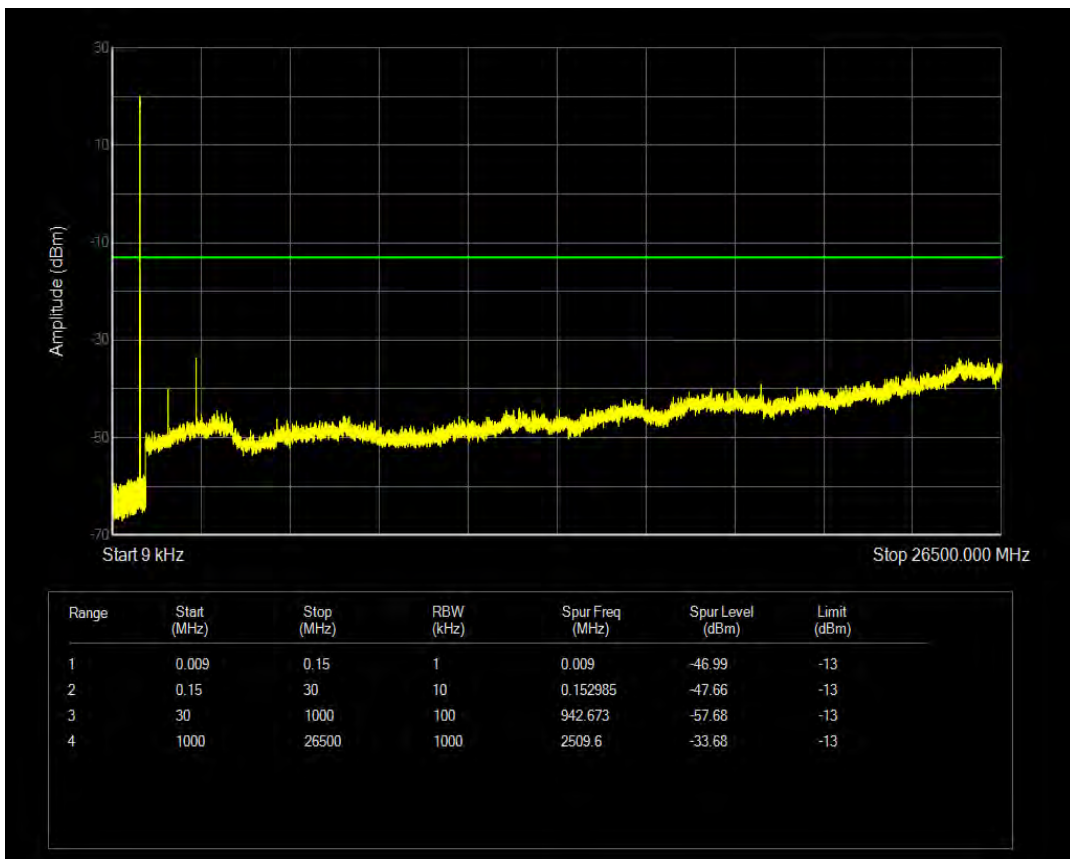

Band5 16QAM BW=1.4MHz Channel=20407 RB Size=6 Position=#0

Band5 QPSK BW=1.4MHz Channel=20525 RB Size=1 Position=#0

Band5 QPSK BW=1.4MHz Channel=20525 RB Size=6 Position=#0

Band5 16QAM BW=1.4MHz Channel=20525 RB Size=1 Position=#0

Band5 16QAM BW=1.4MHz Channel=20525 RB Size=6 Position=#0

Band5 QPSK BW=1.4MHz Channel=20643 RB Size=1 Position=#0

Band5 QPSK BW=1.4MHz Channel=20643 RB Size=6 Position=#0

Band5 16QAM BW=1.4MHz Channel=20643 RB Size=1 Position=#0