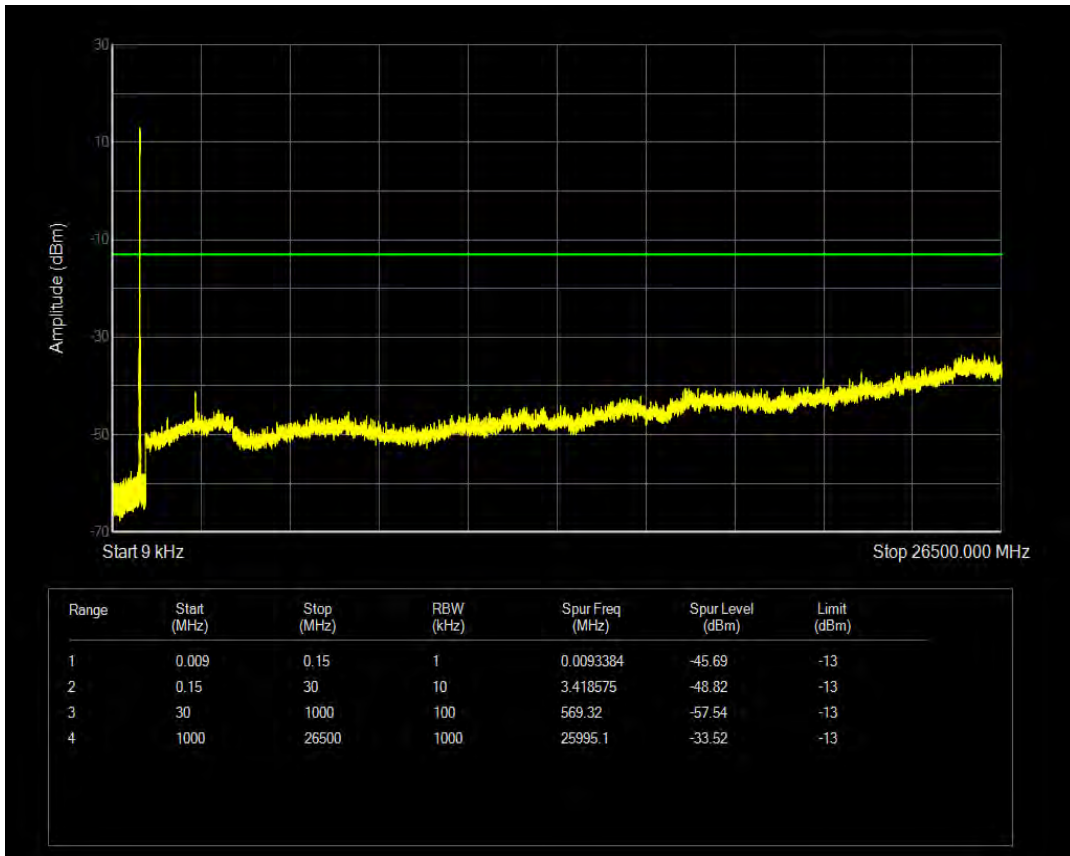

Band5 16QAM BW=5MHz Channel=20525 RB Size=25 Position=#0

Band5 QPSK BW=5MHz Channel=20625 RB Size=1 Position=#0

Band5 QPSK BW=5MHz Channel=20625 RB Size=25 Position=#0

Band5 16QAM BW=5MHz Channel=20625 RB Size=1 Position=#0

Band5 16QAM BW=5MHz Channel=20625 RB Size=25 Position=#0

Band5 QPSK BW=10MHz Channel=20450 RB Size=1 Position=#0

Band5 QPSK BW=10MHz Channel=20450 RB Size=50 Position=#0

Band5 16QAM BW=10MHz Channel=20450 RB Size=1 Position=#0