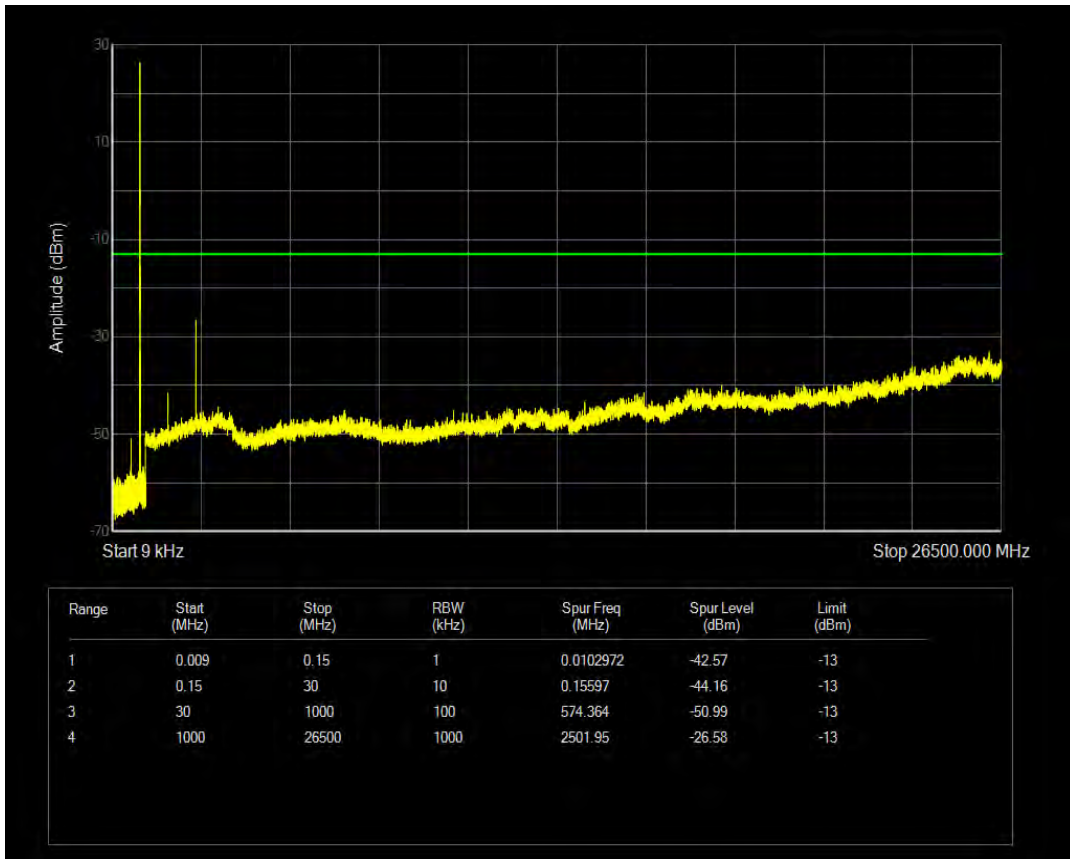

Band5 16QAM BW=5MHz Channel=20425 RB Size=25 Position=#0

Band5 QPSK BW=5MHz Channel=20525 RB Size=1 Position=#0

Band5 QPSK BW=5MHz Channel=20525 RB Size=25 Position=#0

Band5 16QAM BW=5MHz Channel=20525 RB Size=1 Position=#0

Band5 16QAM BW=5MHz Channel=20525 RB Size=25 Position=#0

Band5 QPSK BW=5MHz Channel=20625 RB Size=1 Position=#0

Band5 QPSK BW=5MHz Channel=20625 RB Size=25 Position=#0

Band5 16QAM BW=5MHz Channel=20625 RB Size=1 Position=#0