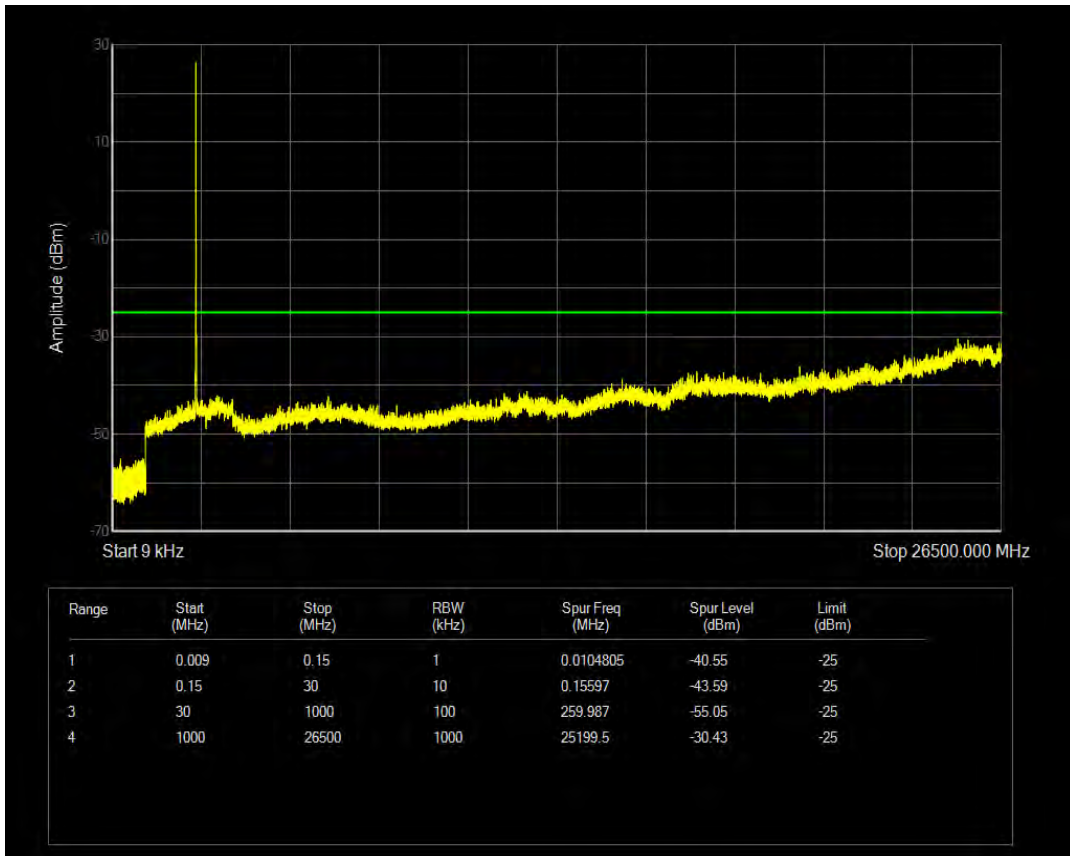

Band7 16QAM BW=5MHz Channel=21100 RB Size=25 Position=#0

Band7 QPSK BW=5MHz Channel=21425 RB Size=1 Position=#0

Band7 QPSK BW=5MHz Channel=21425 RB Size=25 Position=#0

Band7 16QAM BW=5MHz Channel=21425 RB Size=1 Position=#0

Band7 16QAM BW=5MHz Channel=21425 RB Size=25 Position=#0

Band7 QPSK BW=10MHz Channel=20800 RB Size=1 Position=#0

Band7 QPSK BW=10MHz Channel=20800 RB Size=50 Position=#0

Band7 16QAM BW=10MHz Channel=20800 RB Size=1 Position=#0