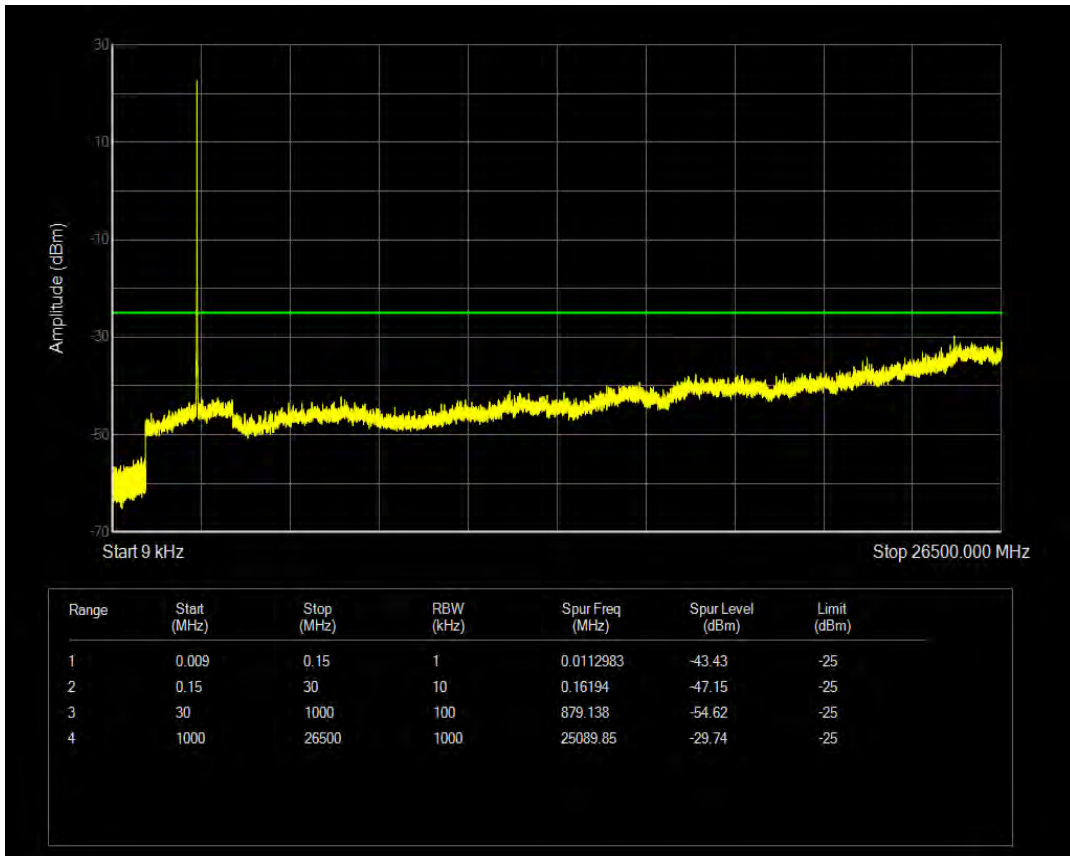

Band7 QPSK BW=5MHz Channel=21425 RB Size=1 Position=#0

Band7 16QAM BW=5MHz Channel=21100 RB Size=25 Position=#0