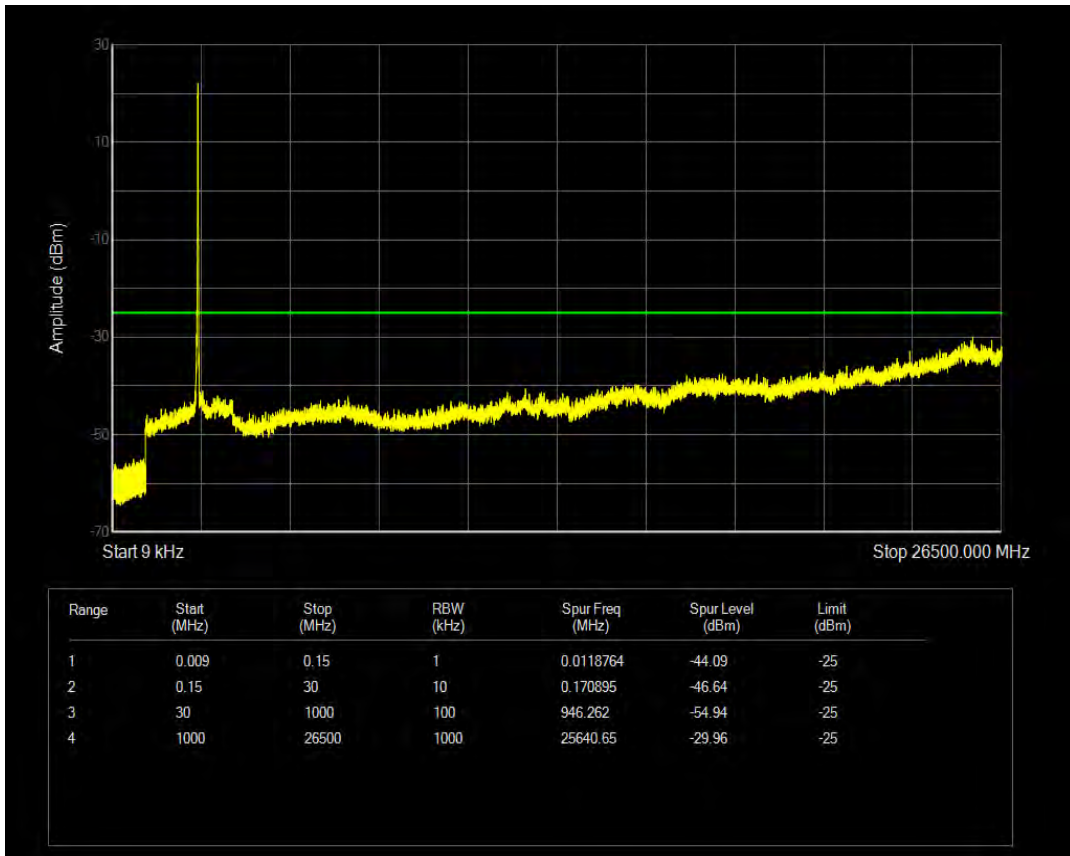

Band7 16QAM BW=15MHz Channel=21375 RB Size=1 Position=#0

Band7 QPSK BW=15MHz Channel=21375 RB Size=75 Position=#0