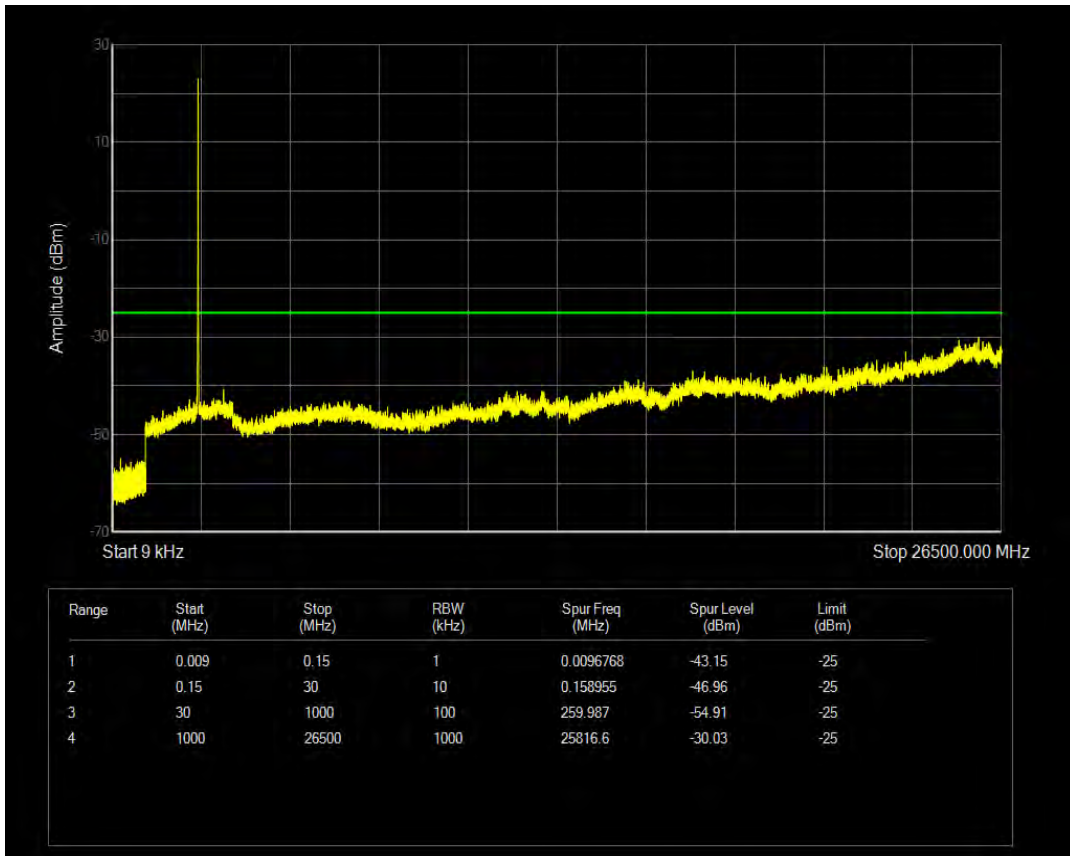

Band7 16QAM BW=5MHz Channel=21100 RB Size=25 Position=#0

Band7 QPSK BW=5MHz Channel=21425 RB Size=1 Position=#0

Band7 QPSK BW=5MHz Channel=21425 RB Size=25 Position=#0

Band7 16QAM BW=5MHz Channel=21425 RB Size=1 Position=#0

Band7 16QAM BW=5MHz Channel=21425 RB Size=25 Position=#0

Band7 QPSK BW=10MHz Channel=20800 RB Size=1 Position=#0

Band7 QPSK BW=10MHz Channel=20800 RB Size=50 Position=#0

Band7 16QAM BW=10MHz Channel=20800 RB Size=1 Position=#0