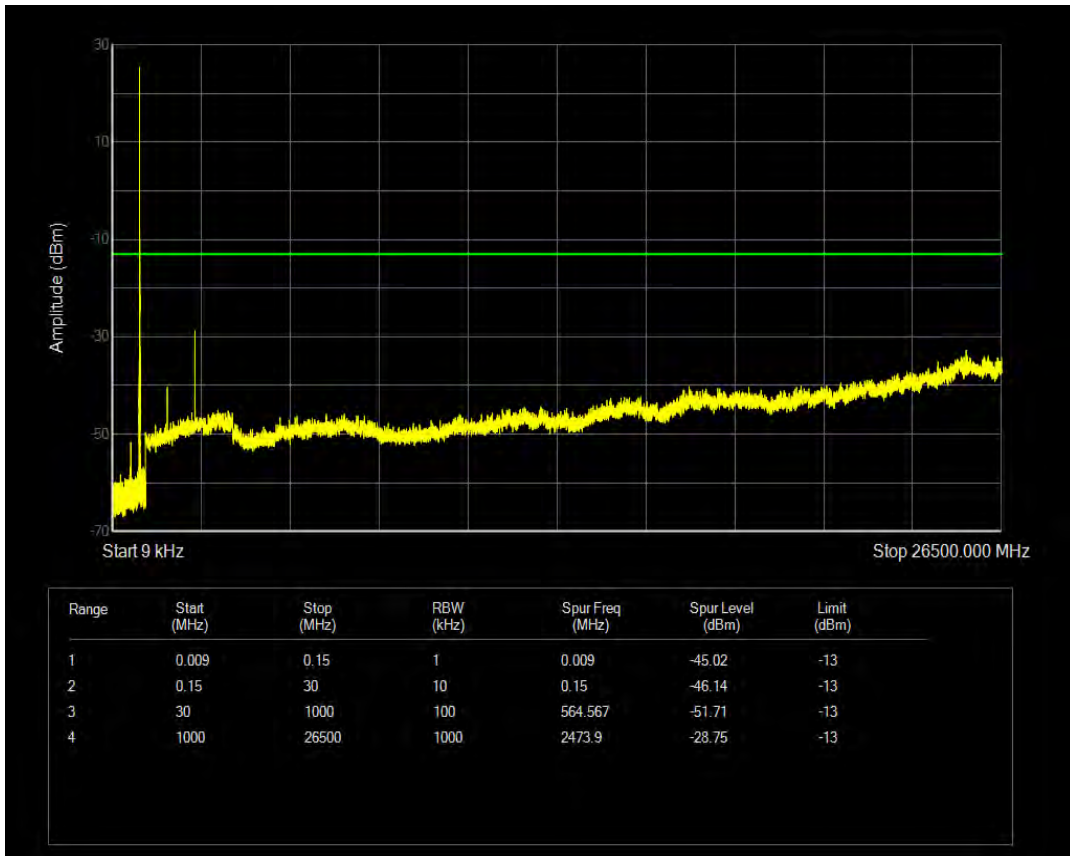

Band5 16QAM BW=5MHz Channel=20525 RB Size=25 Position=#0

Band5 QPSK BW=5MHz Channel=20625 RB Size=1 Position=#0

Band5 QPSK BW=5MHz Channel=20625 RB Size=25 Position=#0

Band5 16QAM BW=5MHz Channel=20625 RB Size=1 Position=#0

Band5 16QAM BW=5MHz Channel=20625 RB Size=25 Position=#0

Band5 QPSK BW=10MHz Channel=20450 RB Size=1 Position=#0

Band5 QPSK BW=10MHz Channel=20450 RB Size=50 Position=#0

Band5 16QAM BW=10MHz Channel=20450 RB Size=1 Position=#0