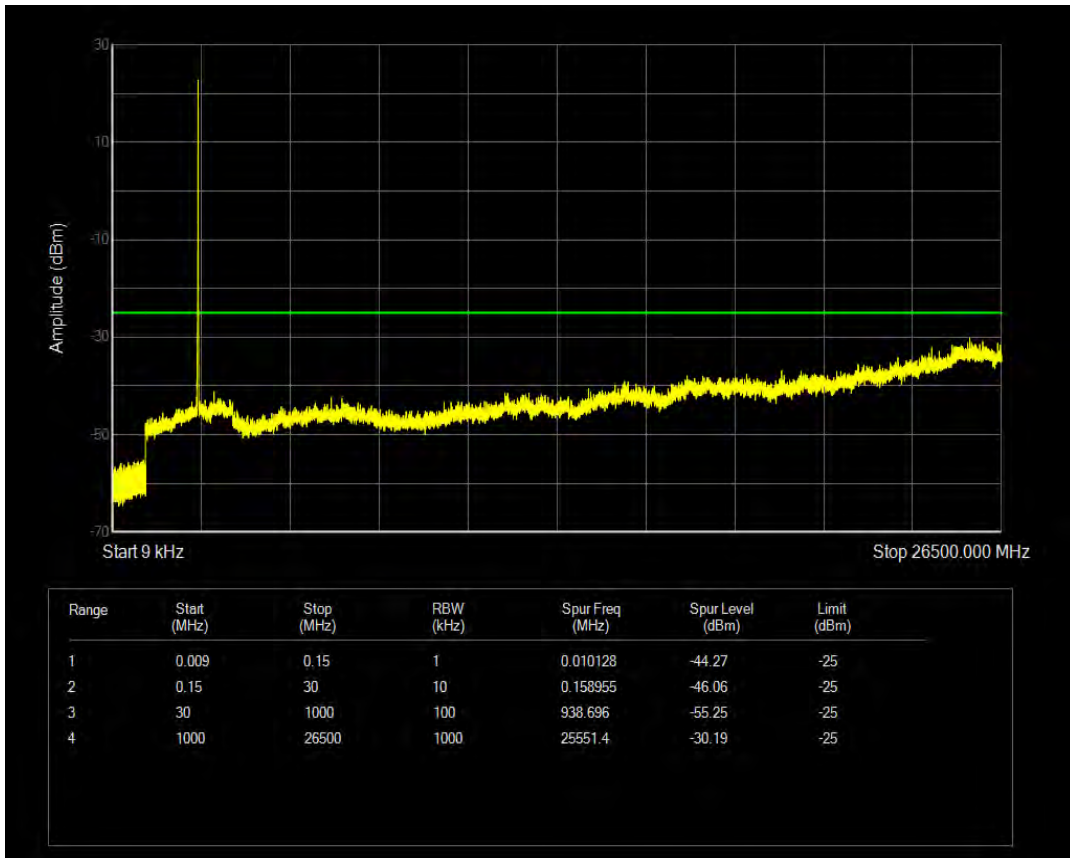

Band7 16QAM BW=5MHz Channel=21425 RB Size=1 Position=#0

Band7 QPSK BW=5MHz Channel=21425 RB Size=25 Position=#0