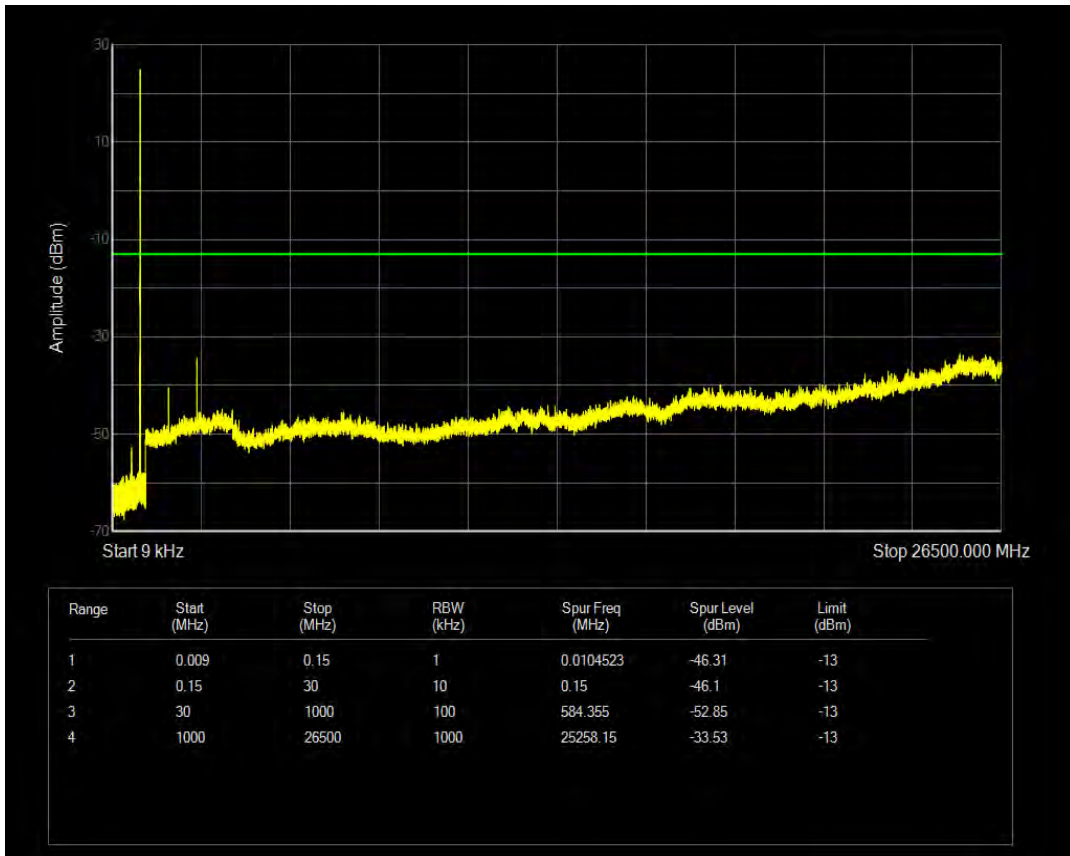

Band5 16QAM BW=5MHz Channel=20425 RB Size=25 Position=#0

Band5 QPSK BW=5MHz Channel=20525 RB Size=1 Position=#0

Band5 QPSK BW=5MHz Channel=20525 RB Size=25 Position=#0

Band5 16QAM BW=5MHz Channel=20525 RB Size=1 Position=#0

Band5 16QAM BW=5MHz Channel=20525 RB Size=25 Position=#0

Band5 QPSK BW=5MHz Channel=20625 RB Size=1 Position=#0

Band5 QPSK BW=5MHz Channel=20625 RB Size=25 Position=#0

Band5 16QAM BW=5MHz Channel=20625 RB Size=1 Position=#0