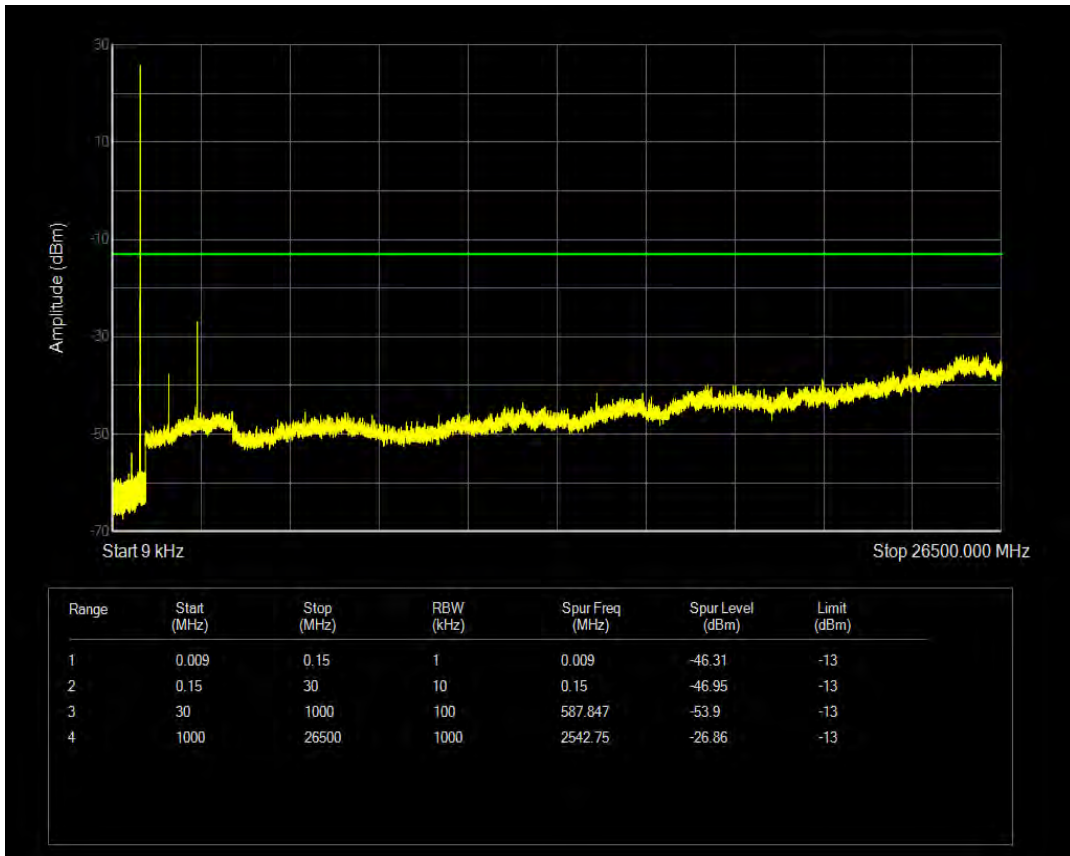

Band5 16QAM BW=1.4MHz Channel=20525 RB Size=6 Position=#0

Band5 QPSK BW=1.4MHz Channel=20643 RB Size=1 Position=#0

Band5 QPSK BW=1.4MHz Channel=20643 RB Size=6 Position=#0

Band5 16QAM BW=1.4MHz Channel=20643 RB Size=1 Position=#0

Band5 16QAM BW=1.4MHz Channel=20643 RB Size=6 Position=#0

Band5 QPSK BW=3MHz Channel=20415 RB Size=1 Position=#0

Band5 QPSK BW=3MHz Channel=20415 RB Size=15 Position=#0

Band5 16QAM BW=3MHz Channel=20415 RB Size=1 Position=#0