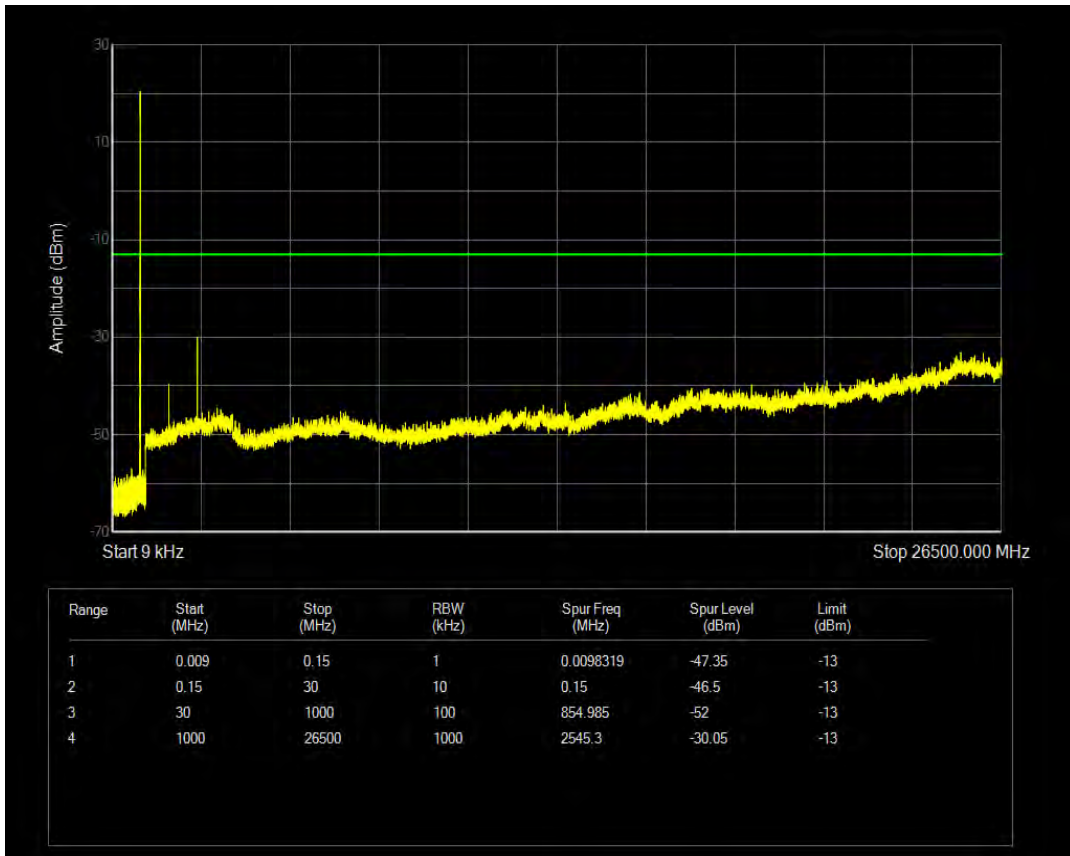

Band5 QPSK BW=3MHz Channel=20415 RB Size=1 Position=#0

Band5 16QAM BW=1.4MHz Channel=20643 RB Size=6 Position=#0