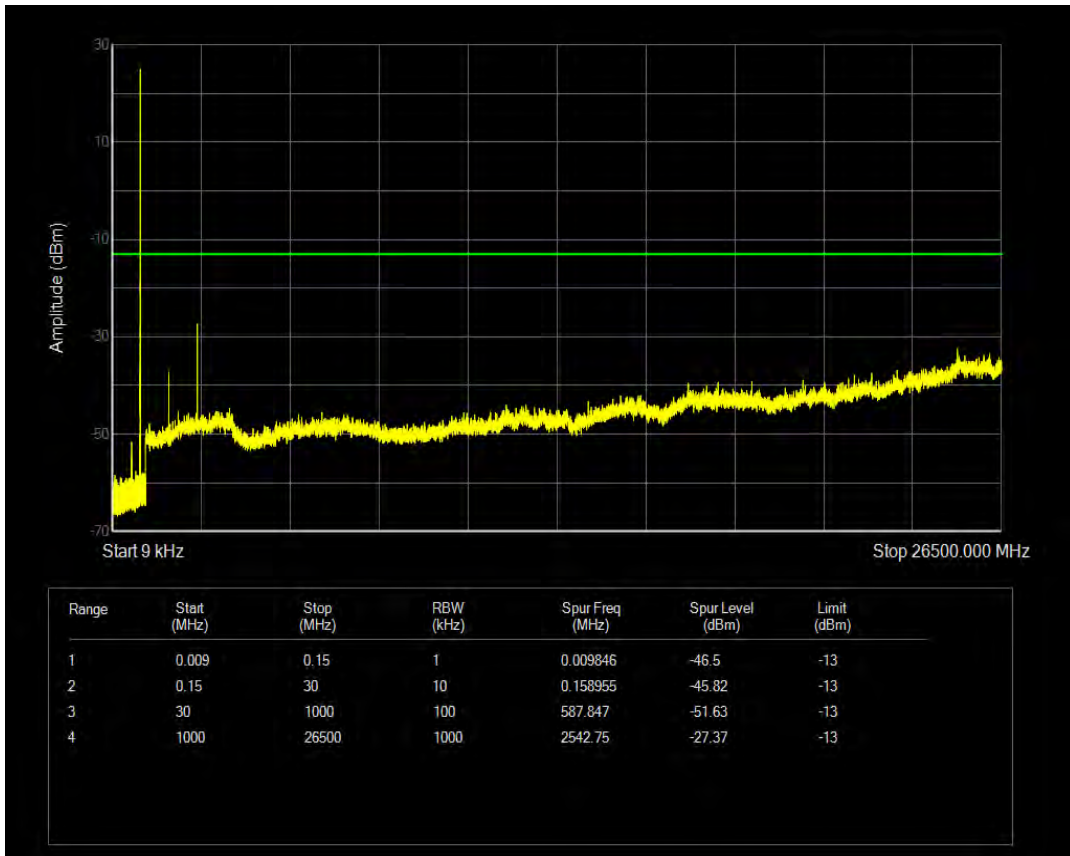

Band5 16QAM BW=1.4MHz Channel=20407 RB Size=6 Position=#0

Band5 QPSK BW=1.4MHz Channel=20525 RB Size=1 Position=#0

Band5 QPSK BW=1.4MHz Channel=20525 RB Size=6 Position=#0

Band5 16QAM BW=1.4MHz Channel=20525 RB Size=1 Position=#0

Band5 16QAM BW=1.4MHz Channel=20525 RB Size=6 Position=#0

Band5 QPSK BW=1.4MHz Channel=20643 RB Size=1 Position=#0

Band5 QPSK BW=1.4MHz Channel=20643 RB Size=6 Position=#0

Band5 16QAM BW=1.4MHz Channel=20643 RB Size=1 Position=#0