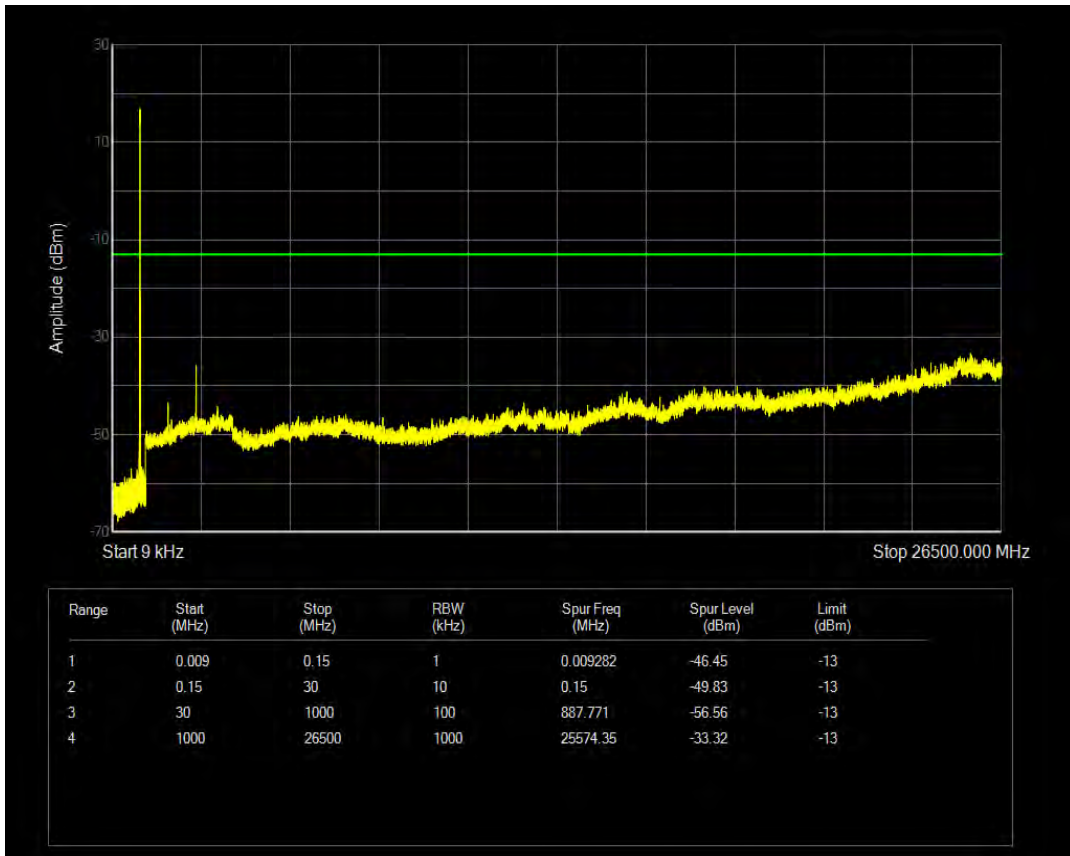

Band5 16QAM BW=3MHz Channel=20525 RB Size=1 Position=#0

Band5 QPSK BW=3MHz Channel=20525 RB Size=15 Position=#0