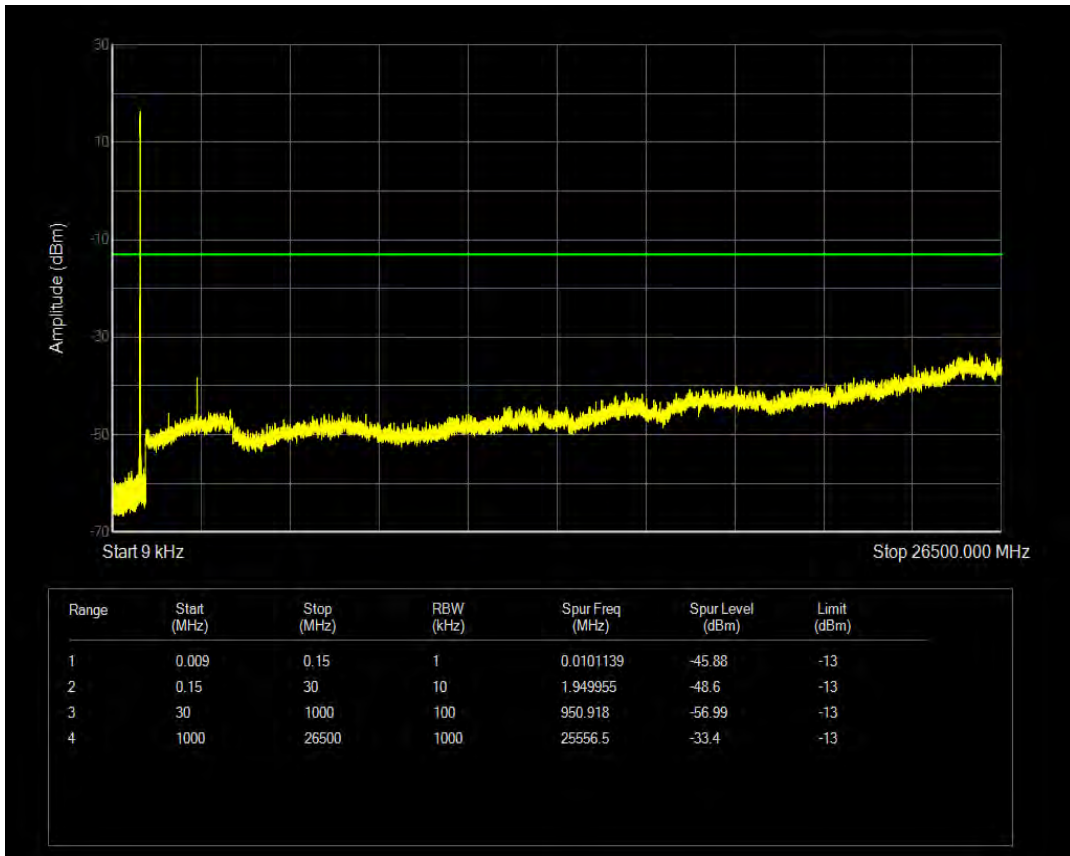

Band5 16QAM BW=5MHz Channel=20425 RB Size=25 Position=#0

Band5 QPSK BW=5MHz Channel=20525 RB Size=1 Position=#0

Band5 QPSK BW=5MHz Channel=20525 RB Size=25 Position=#0

Band5 16QAM BW=5MHz Channel=20525 RB Size=1 Position=#0

Band5 16QAM BW=5MHz Channel=20525 RB Size=25 Position=#0

Band5 QPSK BW=5MHz Channel=20625 RB Size=1 Position=#0

Band5 QPSK BW=5MHz Channel=20625 RB Size=25 Position=#0

Band5 16QAM BW=5MHz Channel=20625 RB Size=1 Position=#0