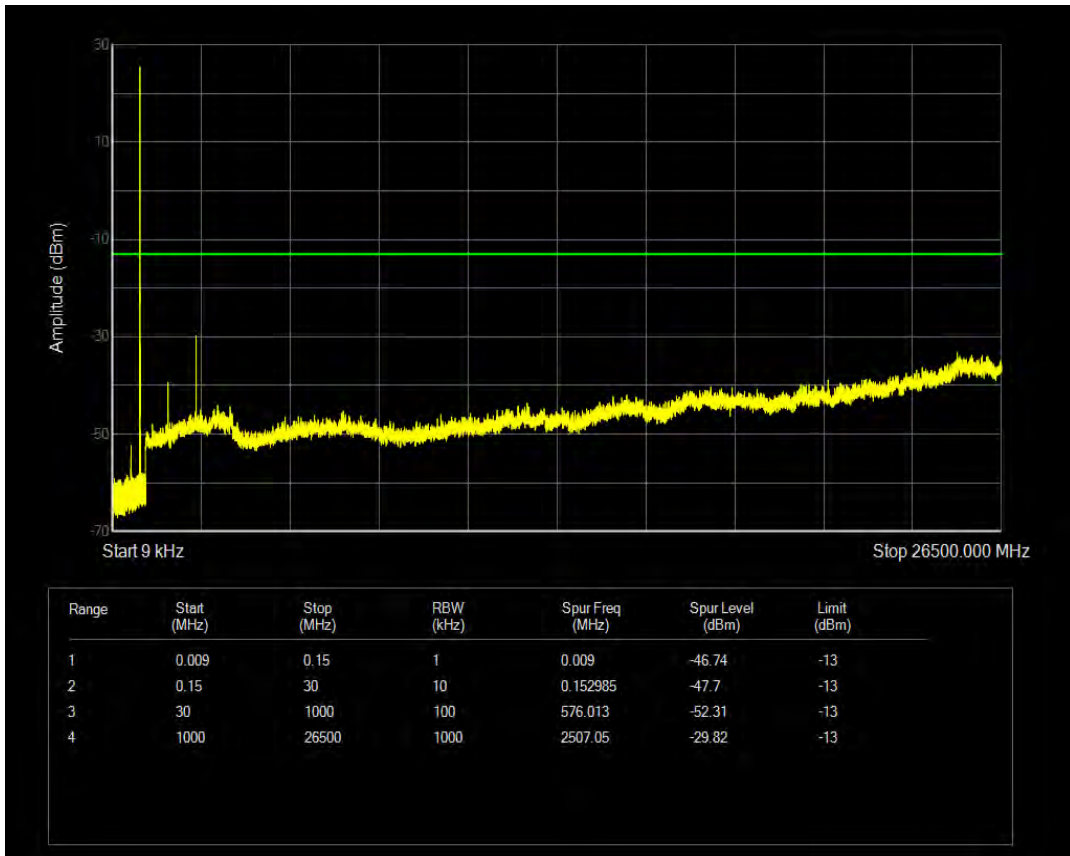

Band5 16QAM BW=1.4MHz Channel=20407 RB Size=6 Position=#0

Band5 QPSK BW=1.4MHz Channel=20525 RB Size=1 Position=#0

Band5 QPSK BW=1.4MHz Channel=20525 RB Size=6 Position=#0

Band5 16QAM BW=1.4MHz Channel=20525 RB Size=1 Position=#0

Band5 16QAM BW=1.4MHz Channel=20525 RB Size=6 Position=#0

Band5 QPSK BW=1.4MHz Channel=20643 RB Size=1 Position=#0

Band5 QPSK BW=1.4MHz Channel=20643 RB Size=6 Position=#0

Band5 16QAM BW=1.4MHz Channel=20643 RB Size=1 Position=#0