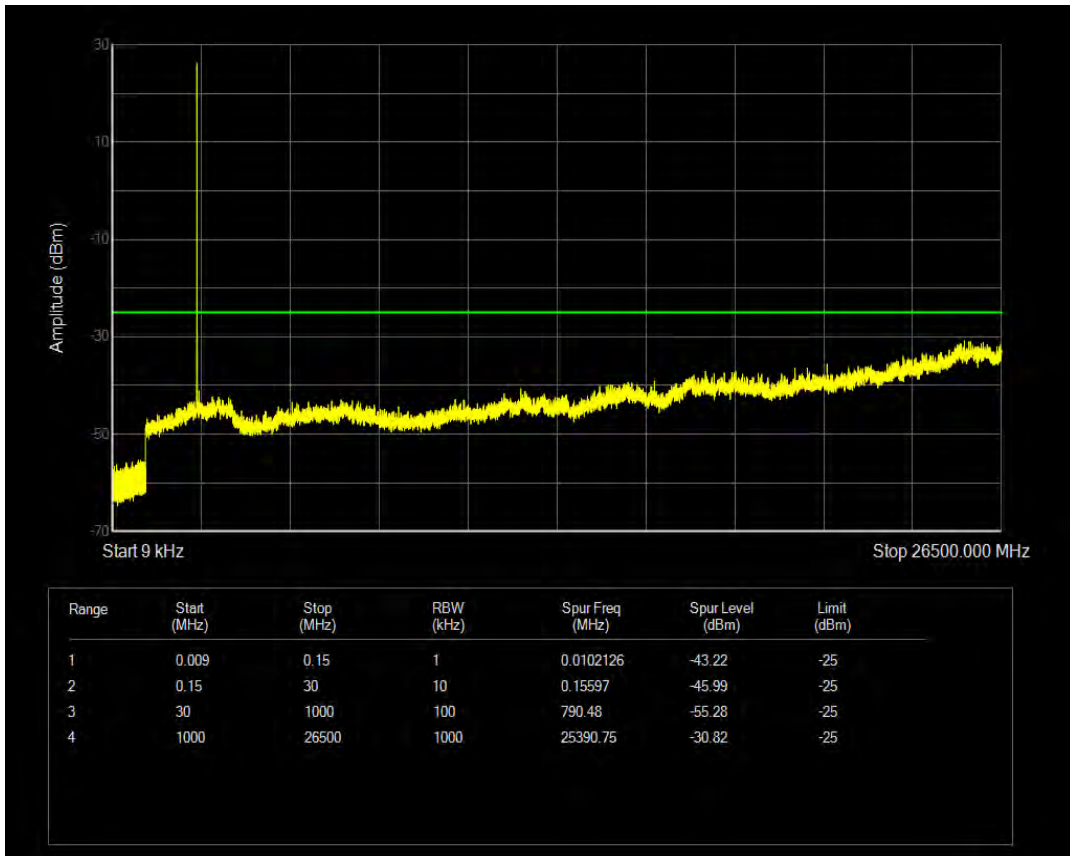

Band5 16QAM BW=10MHz Channel=20600 RB Size=50 Position=#0

Band7 QPSK BW=5MHz Channel=20775 RB Size=1 Position=#0

Band7 QPSK BW=5MHz Channel=20775 RB Size=25 Position=#0

Band7 16QAM BW=5MHz Channel=20775 RB Size=1 Position=#0

Band7 16QAM BW=5MHz Channel=20775 RB Size=25 Position=#0

Band7 QPSK BW=5MHz Channel=21100 RB Size=1 Position=#0

Band7 QPSK BW=5MHz Channel=21100 RB Size=25 Position=#0

Band7 16QAM BW=5MHz Channel=21100 RB Size=1 Position=#0