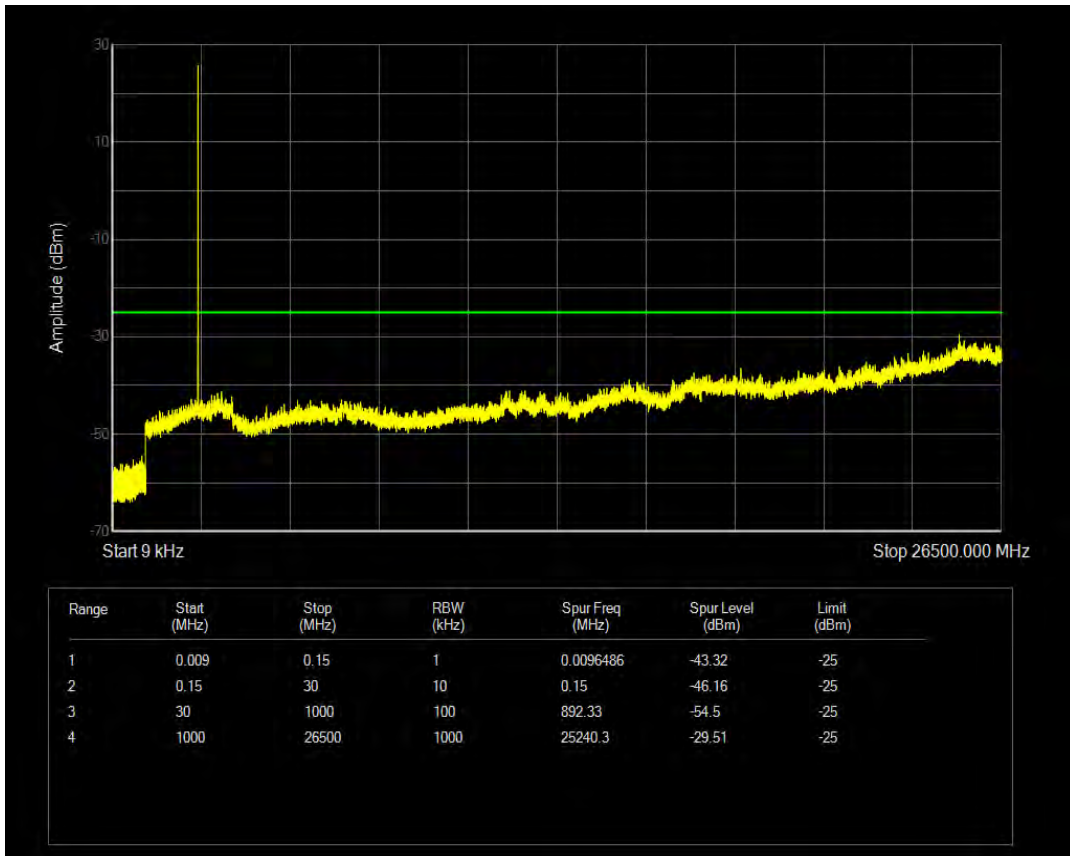

Band7 16QAM BW=5MHz Channel=21100 RB Size=25 Position=#0

Band7 QPSK BW=5MHz Channel=21425 RB Size=1 Position=#0

Band7 QPSK BW=5MHz Channel=21425 RB Size=25 Position=#0

Band7 16QAM BW=5MHz Channel=21425 RB Size=1 Position=#0