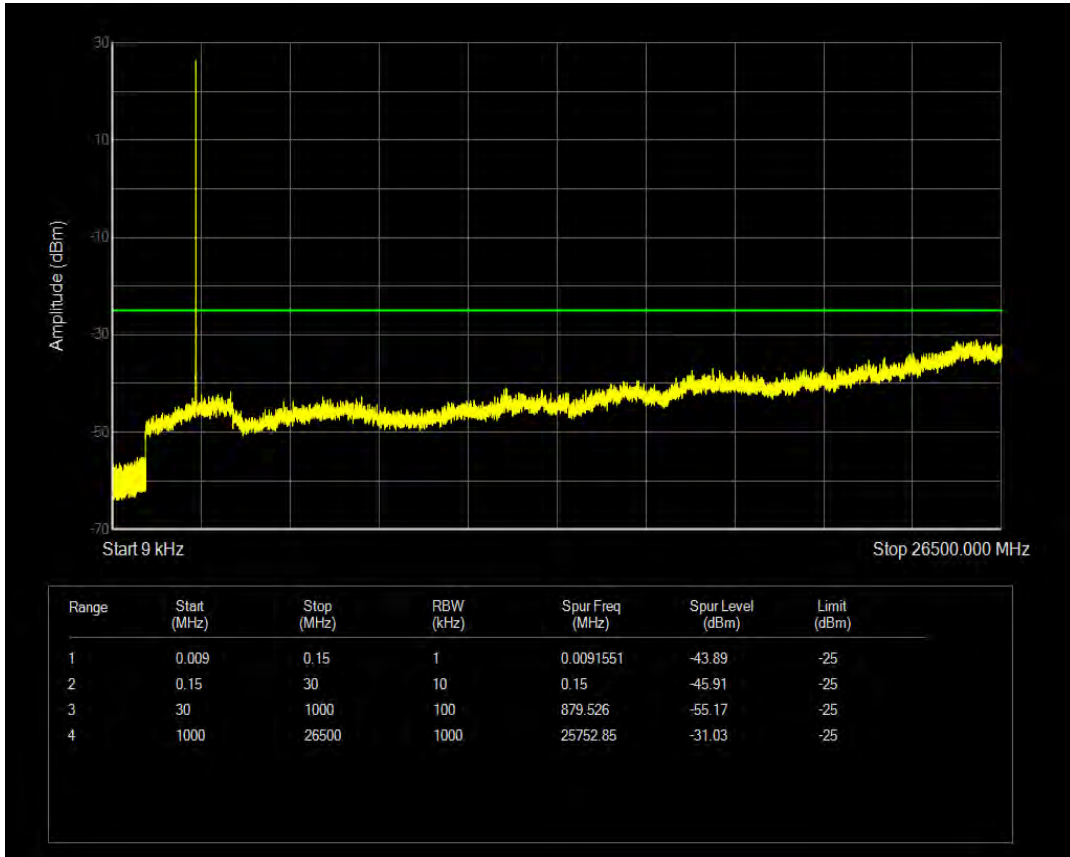

Band5 16QAM BW=10MHz Channel=20525 RB Size=50 Position=#0

Band5 QPSK BW=10MHz Channel=20600 RB Size=1 Position=#0

Band5 QPSK BW=10MHz Channel=20600 RB Size=50 Position=#0

Band5 16QAM BW=10MHz Channel=20600 RB Size=1 Position=#0

Band5 16QAM BW=10MHz Channel=20600 RB Size=50 Position=#0

Band7 QPSK BW=5MHz Channel=20775 RB Size=1 Position=#0

Band7 QPSK BW=5MHz Channel=20775 RB Size=25 Position=#0

Band7 16QAM BW=5MHz Channel=20775 RB Size=1 Position=#0

Band7 16QAM BW=5MHz Channel=20775 RB Size=25 Position=#0

Band7 QPSK BW=5MHz Channel=21100 RB Size=1 Position=#0

Band7 QPSK BW=5MHz Channel=21100 RB Size=25 Position=#0

Band7 16QAM BW=5MHz Channel=21100 RB Size=1 Position=#0