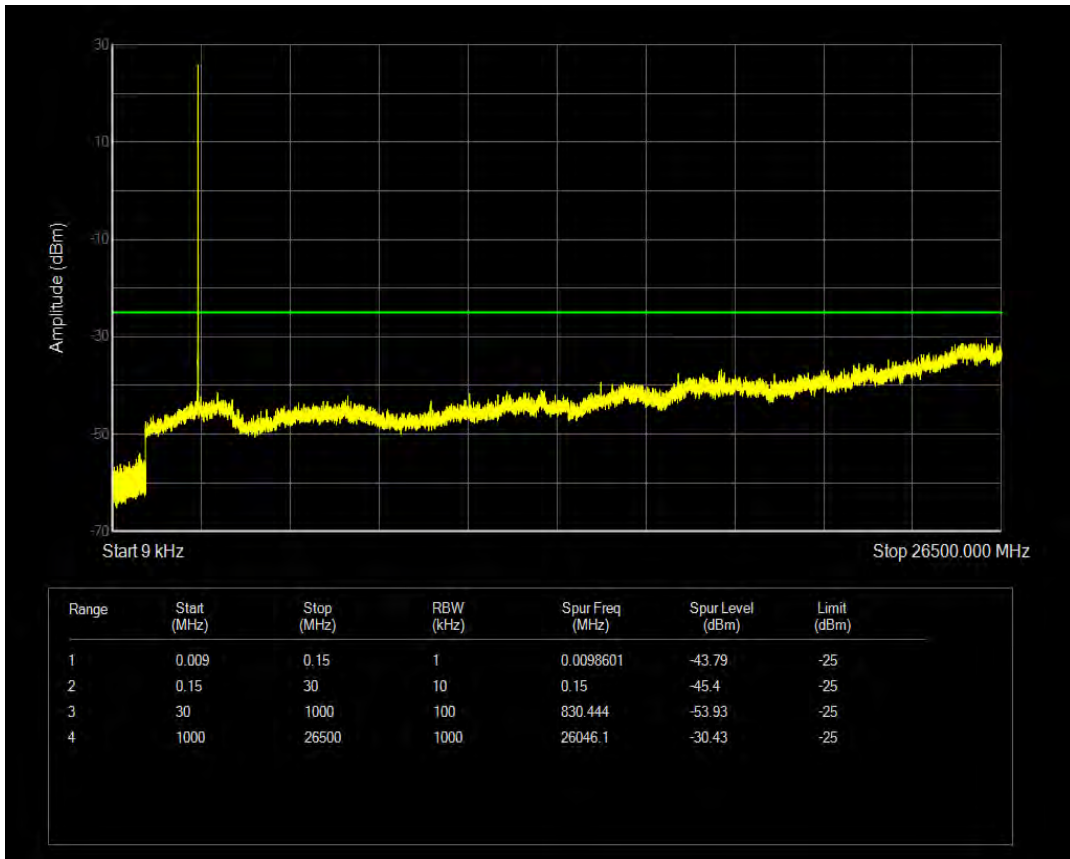

Band5 16QAM BW=10MHz Channel=20600 RB Size=50 Position=#0

Band7 QPSK BW=5MHz Channel=20775 RB Size=1 Position=#0

Band7 QPSK BW=5MHz Channel=20775 RB Size=25 Position=#0

Band7 16QAM BW=5MHz Channel=20775 RB Size=1 Position=#0

Band7 16QAM BW=5MHz Channel=20775 RB Size=25 Position=#0

Band7 QPSK BW=5MHz Channel=21100 RB Size=1 Position=#0

Band7 QPSK BW=5MHz Channel=21100 RB Size=25 Position=#0

Band7 16QAM BW=5MHz Channel=21100 RB Size=1 Position=#0

Band7 16QAM BW=5MHz Channel=21100 RB Size=25 Position=#0

Band7 QPSK BW=5MHz Channel=21425 RB Size=1 Position=#0

Band7 QPSK BW=5MHz Channel=21425 RB Size=25 Position=#0

Band7 16QAM BW=5MHz Channel=21425 RB Size=1 Position=#0