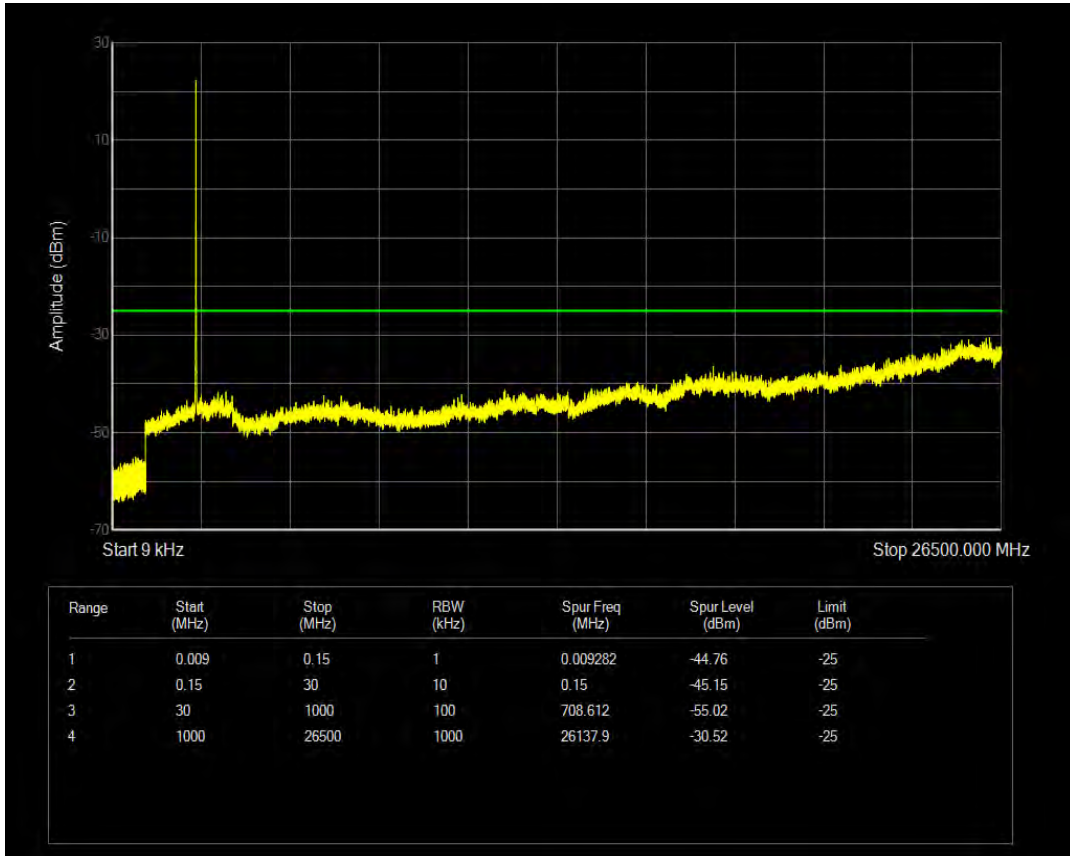

Band7 QPSK BW=5MHz Channel=21100 RB Size=1 Position=#0

Band7 16QAM BW=5MHz Channel=20775 RB Size=25 Position=#0