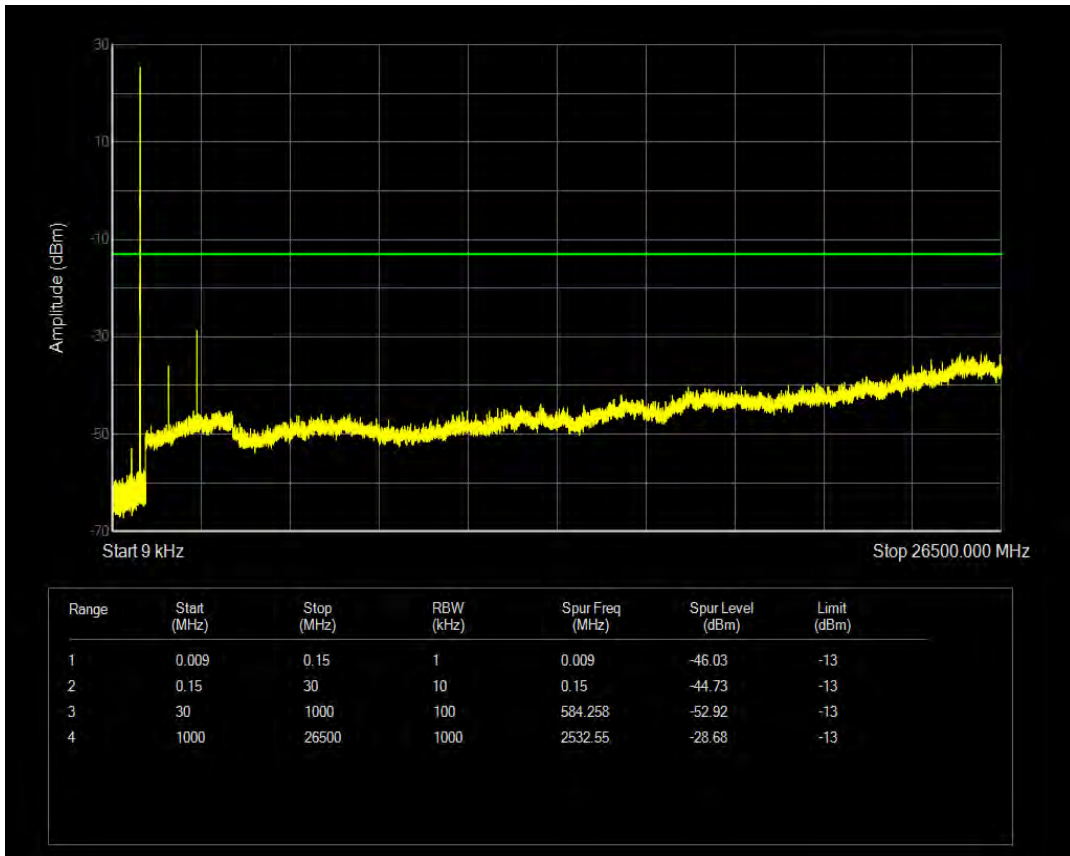

Band5 16QAM BW=5MHz Channel=20525 RB Size=25 Position=#0

Band5 QPSK BW=5MHz Channel=20625 RB Size=1 Position=#0

Band5 QPSK BW=5MHz Channel=20625 RB Size=25 Position=#0

Band5 16QAM BW=5MHz Channel=20625 RB Size=1 Position=#0

Band5 16QAM BW=5MHz Channel=20625 RB Size=25 Position=#0

Band5 QPSK BW=10MHz Channel=20450 RB Size=1 Position=#0

Band5 QPSK BW=10MHz Channel=20450 RB Size=50 Position=#0

Band5 16QAM BW=10MHz Channel=20450 RB Size=1 Position=#0