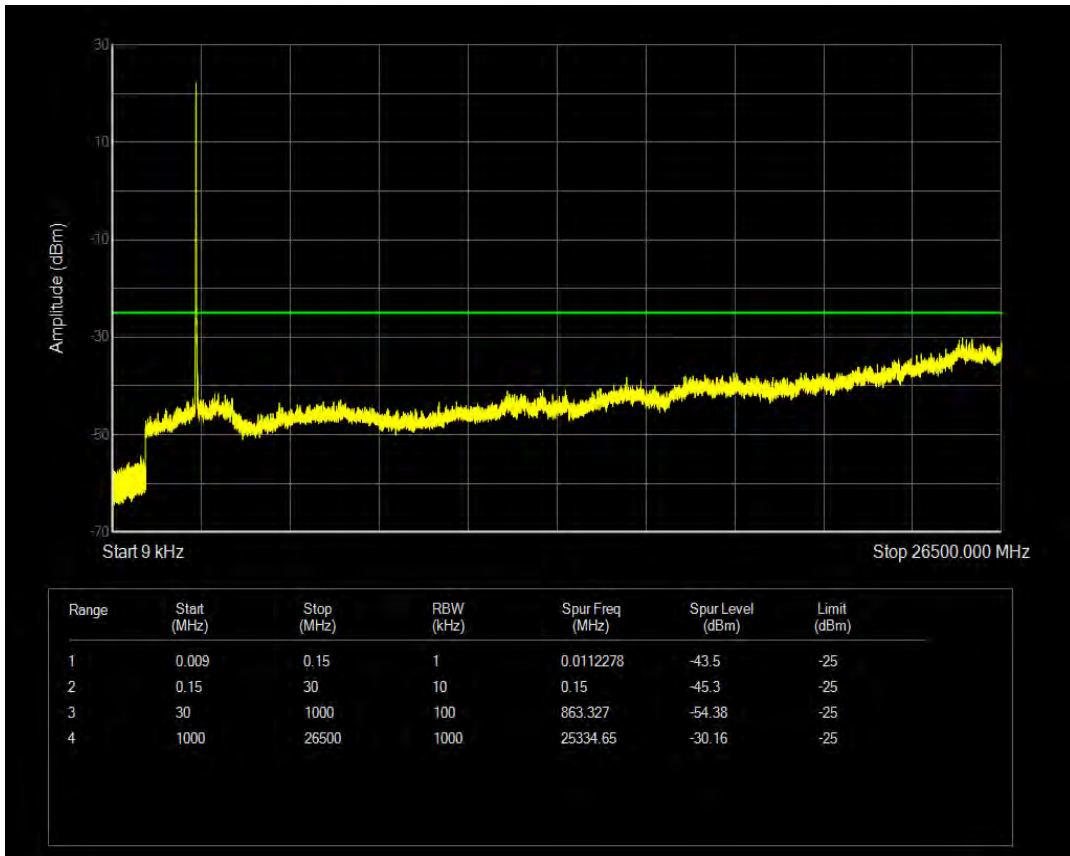

Band7 16QAM BW=5MHz Channel=21100 RB Size=25 Position=#0

Band7 QPSK BW=5MHz Channel=21425 RB Size=1 Position=#0

Band7 QPSK BW=5MHz Channel=21425 RB Size=25 Position=#0

Band7 16QAM BW=5MHz Channel=21425 RB Size=1 Position=#0

Band7 16QAM BW=5MHz Channel=21425 RB Size=25 Position=#0

Band7 QPSK BW=10MHz Channel=20800 RB Size=1 Position=#0

Band7 QPSK BW=10MHz Channel=20800 RB Size=50 Position=#0

Band7 16QAM BW=10MHz Channel=20800 RB Size=1 Position=#0