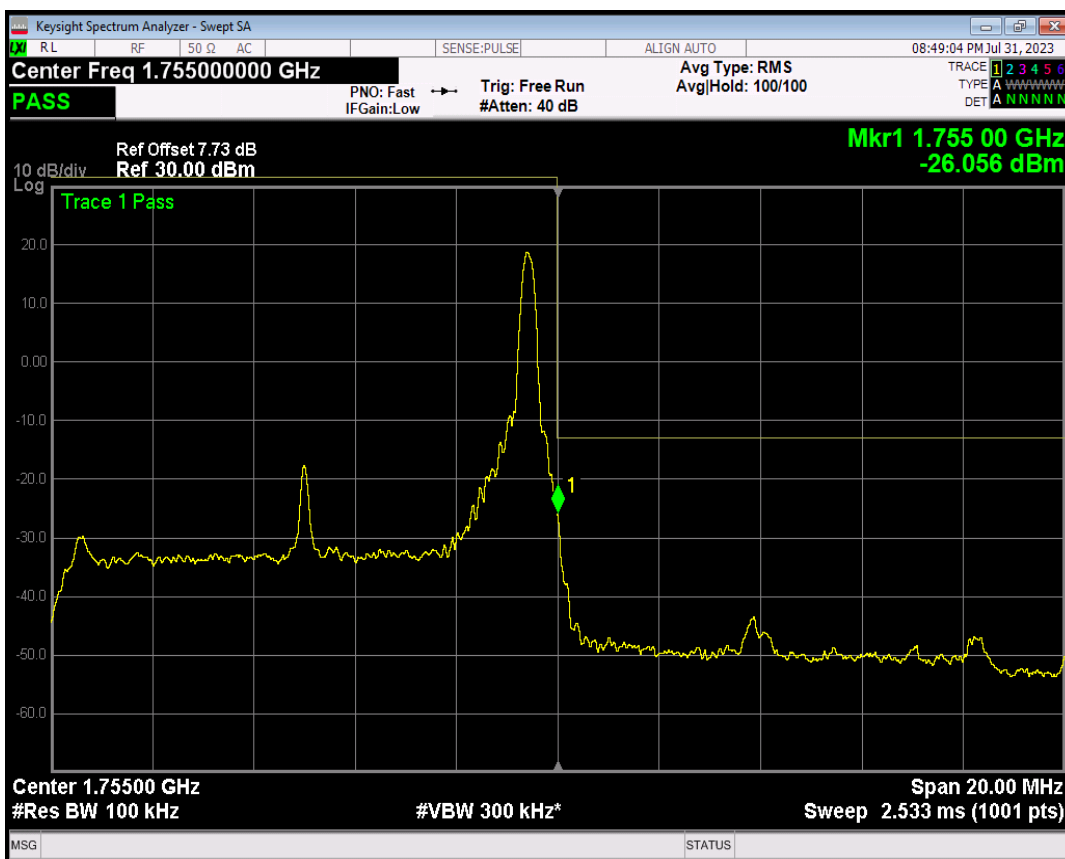

Band4 QPSK BW=10MHz Channel=20350 RB Size=50 Position=#0