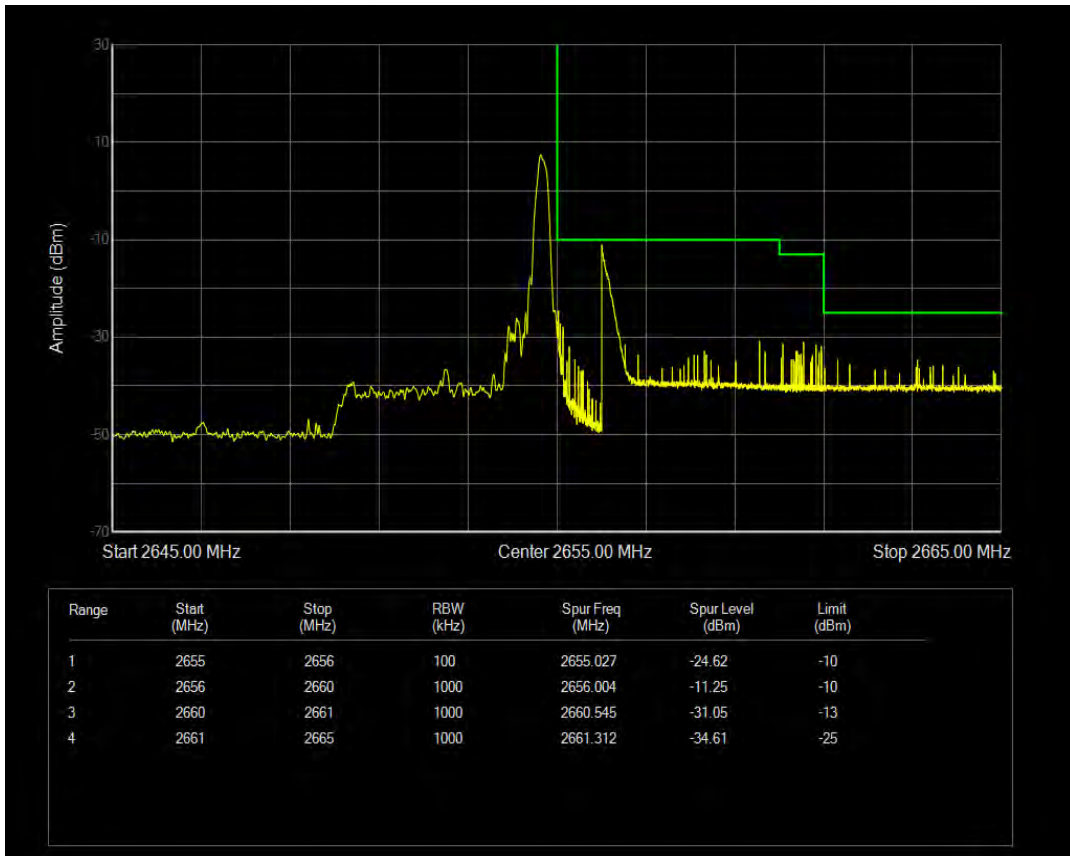

Band41(2535-2655) 16QAM BW=5MHz Channel=41215 RB Size=25 Position=#0