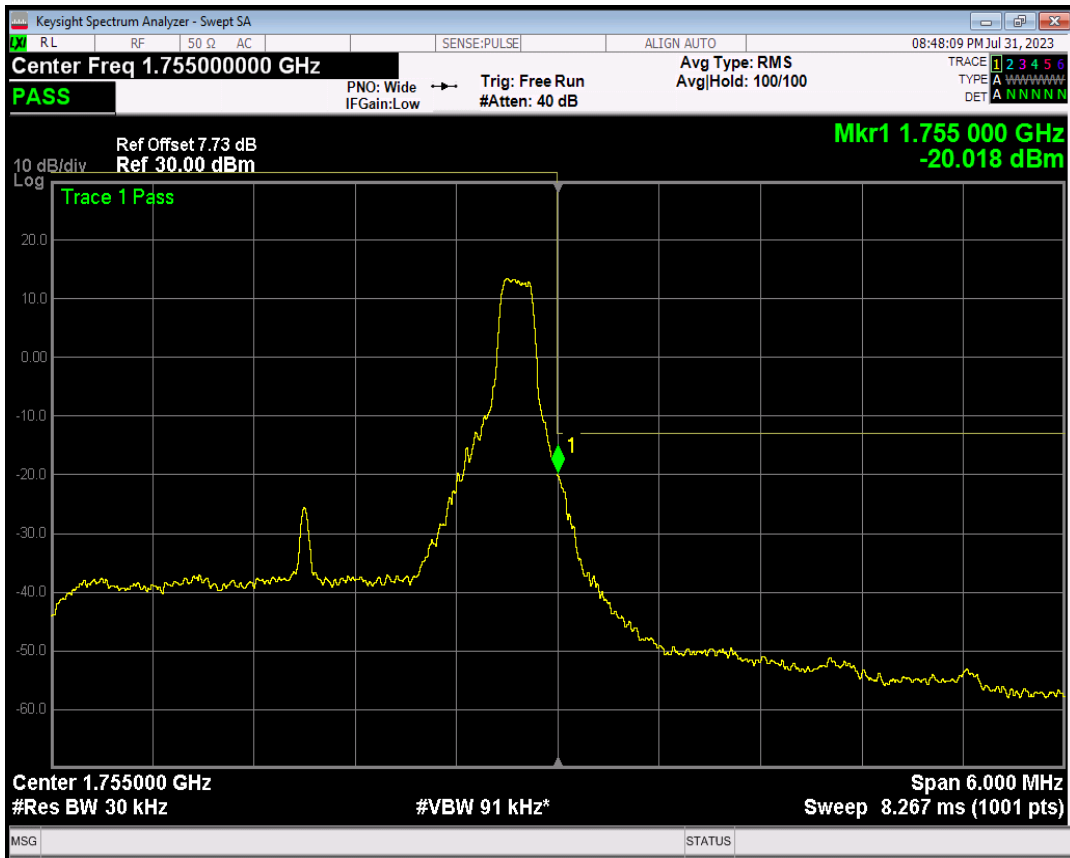

Band4 QPSK BW=3MHz Channel=20385 RB Size=1 Position=#Max

Band4 QPSK BW=3MHz Channel=20385 RB Size=15 Position=#0

Band4 16QAM BW=3MHz Channel=20385 RB Size=1 Position=#0

Band4 16QAM BW=3MHz Channel=20385 RB Size=1 Position=#Max