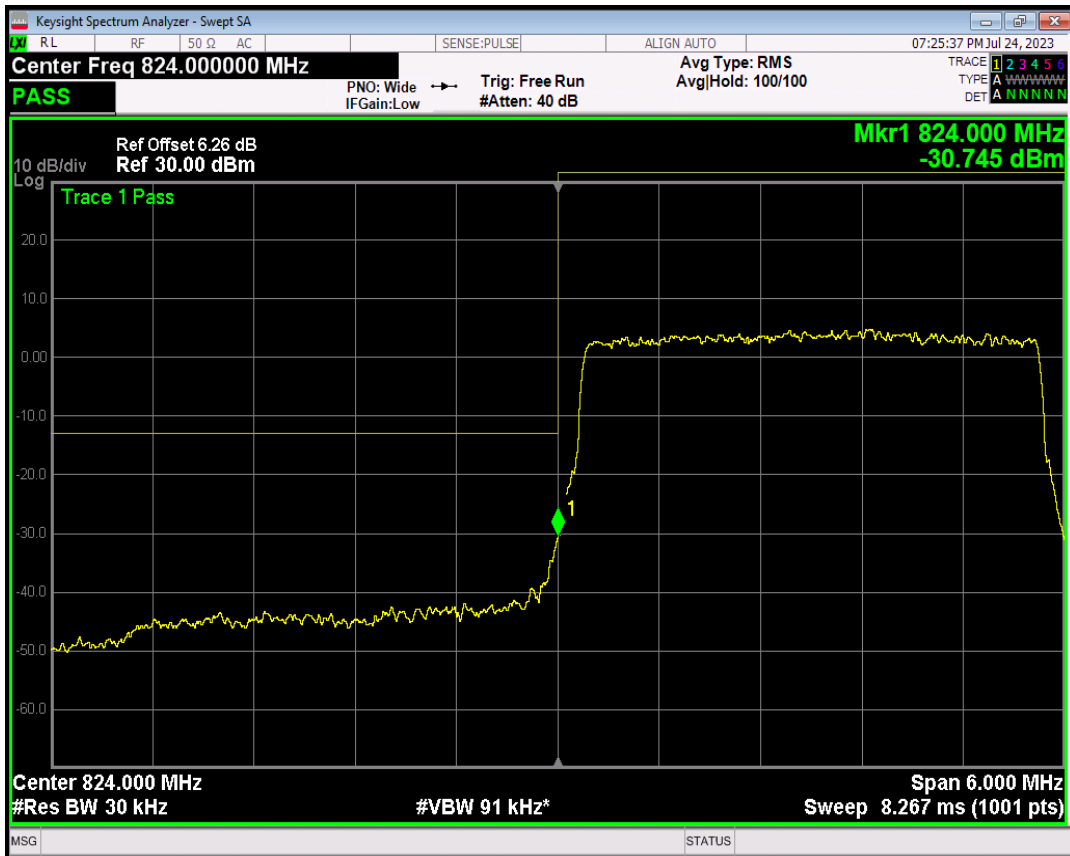

Band5 16QAM BW=3MHz Channel=20415 RB Size=1 Position=#0