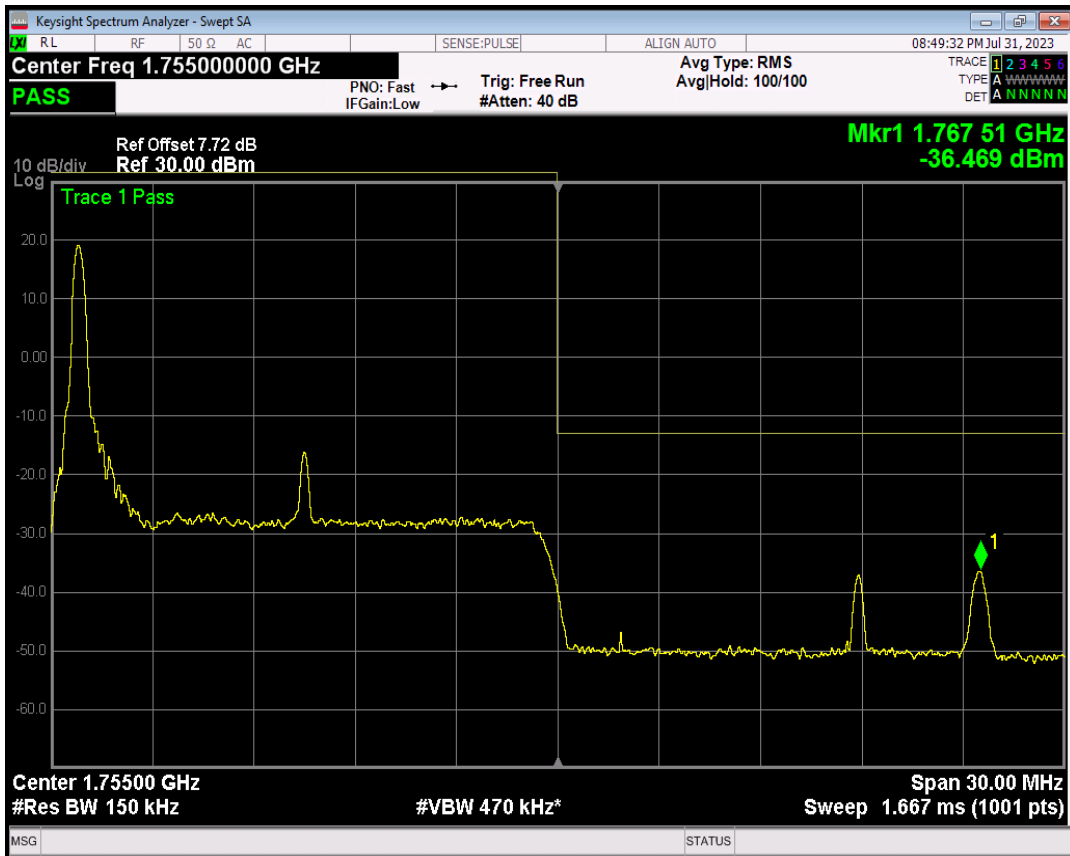

Band4 16QAM BW=15MHz Channel=20025 RB Size=1 Position=#0

Band4 16QAM BW=15MHz Channel=20025 RB Size=1 Position=#Max

Band4 16QAM BW=15MHz Channel=20025 RB Size=75 Position=#0

Band4 QPSK BW=15MHz Channel=20325 RB Size=1 Position=#0