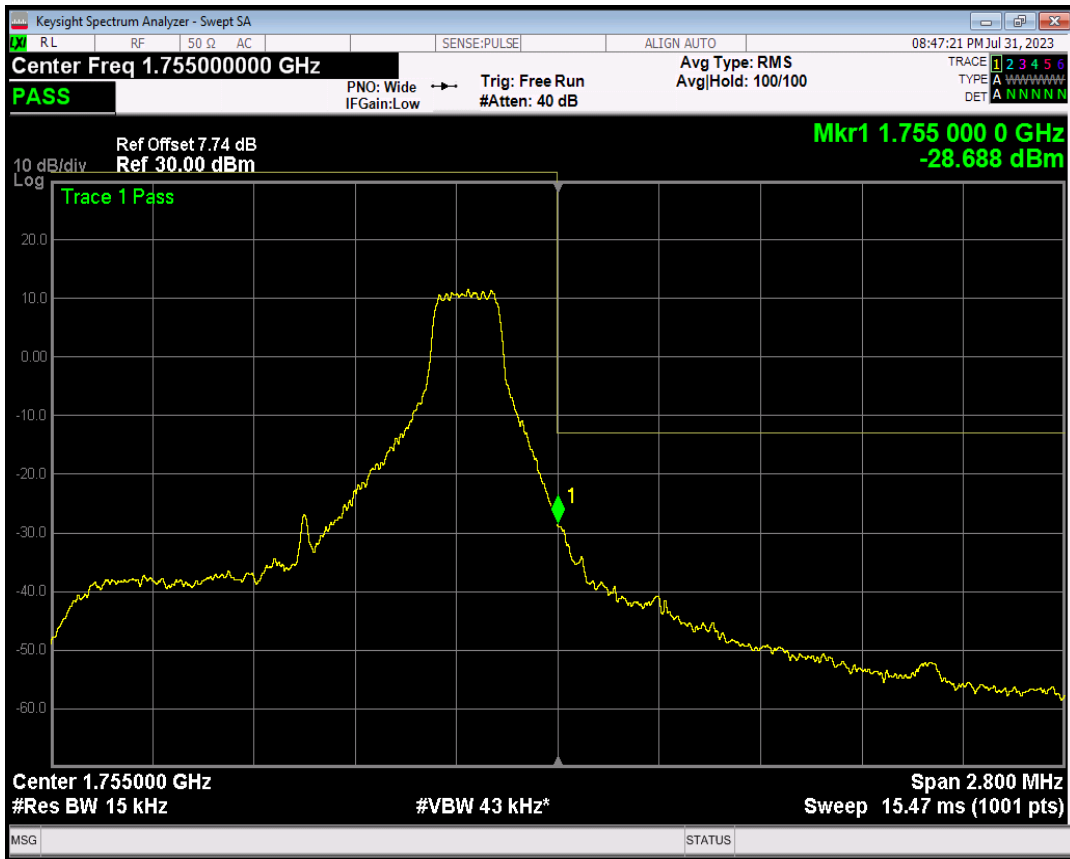

Band4 16QAM BW=1.4MHz Channel=19957 RB Size=1 Position=#0

Band4 16QAM BW=1.4MHz Channel=19957 RB Size=1 Position=#Max

Band4 16QAM BW=1.4MHz Channel=19957 RB Size=6 Position=#0

Band4 QPSK BW=1.4MHz Channel=20393 RB Size=1 Position=#0

Band4 QPSK BW=1.4MHz Channel=20393 RB Size=1 Position=#Max

Band4 QPSK BW=1.4MHz Channel=20393 RB Size=6 Position=#0

Band4 16QAM BW=1.4MHz Channel=20393 RB Size=1 Position=#0

Band4 16QAM BW=1.4MHz Channel=20393 RB Size=1 Position=#Max