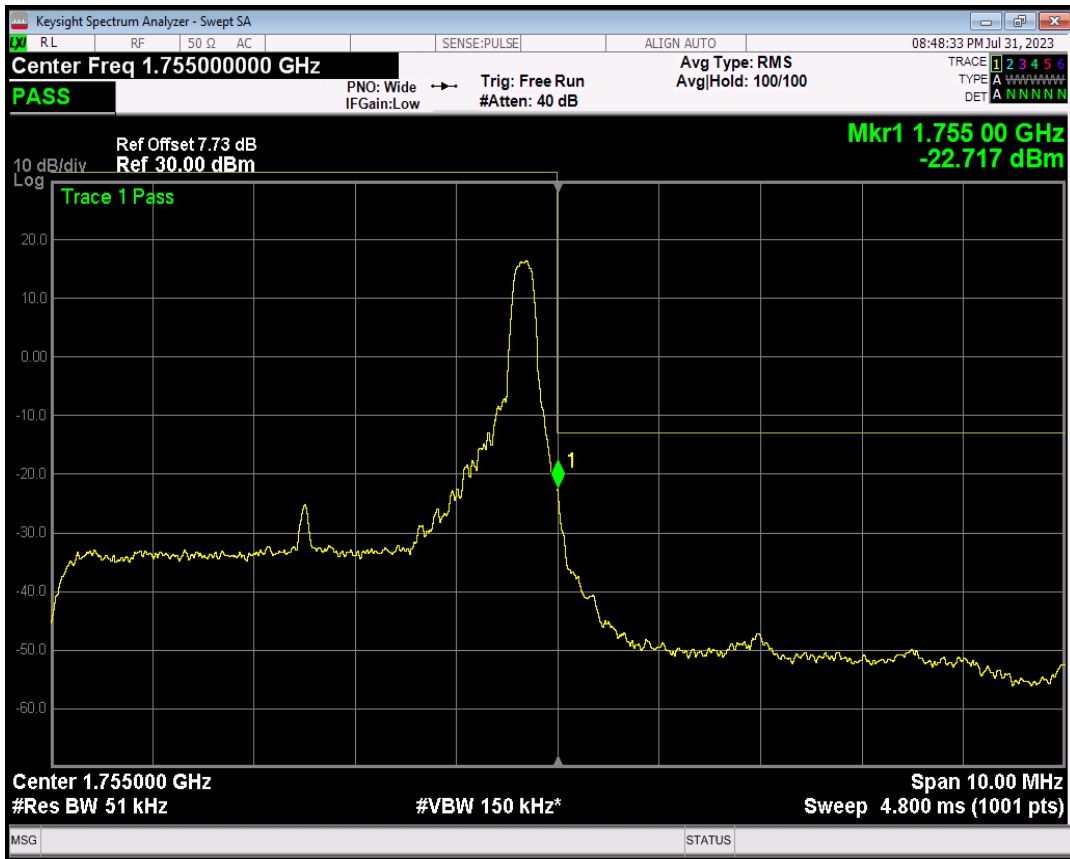

Band4 QPSK BW=5MHz Channel=20375 RB Size=25 Position=#0