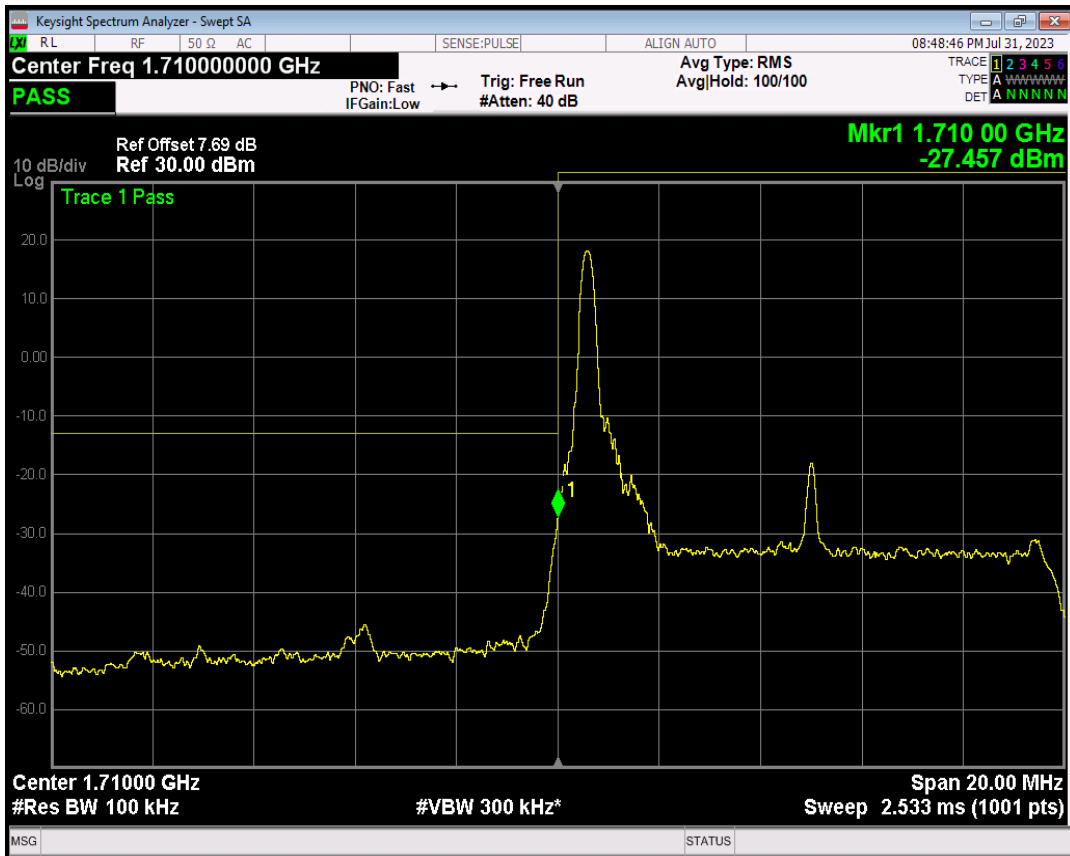

Band4 QPSK BW=10MHz Channel=20000 RB Size=1 Position=#Max