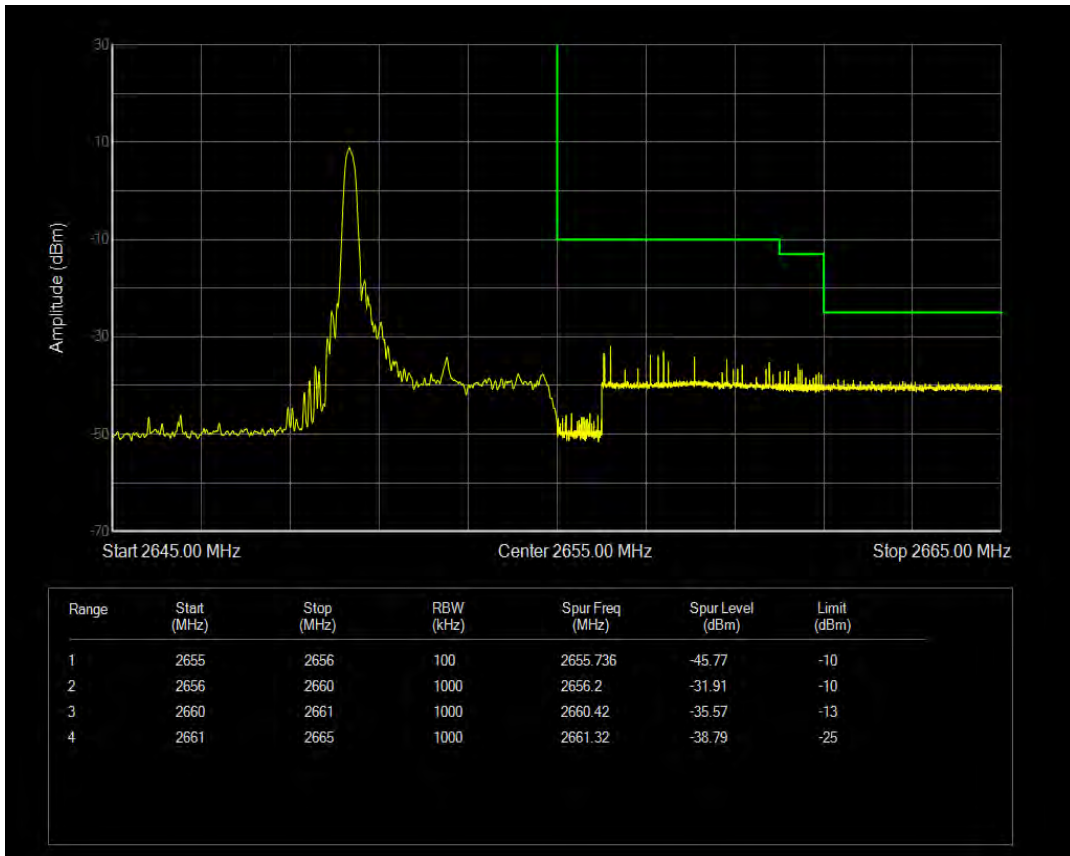

Band41(2535-2655) 16QAM BW=5MHz Channel=41215 RB Size=1 Position=#Max