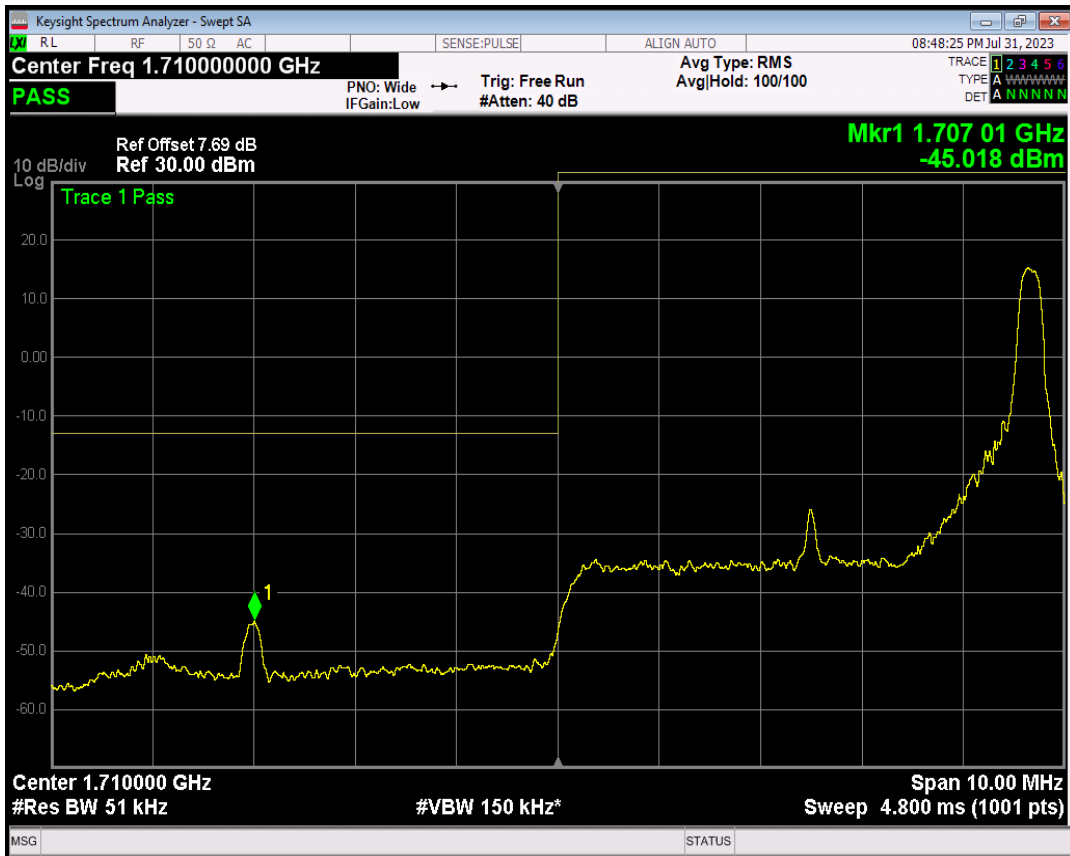

Band4 16QAM BW=5MHz Channel=19975 RB Size=25 Position=#0