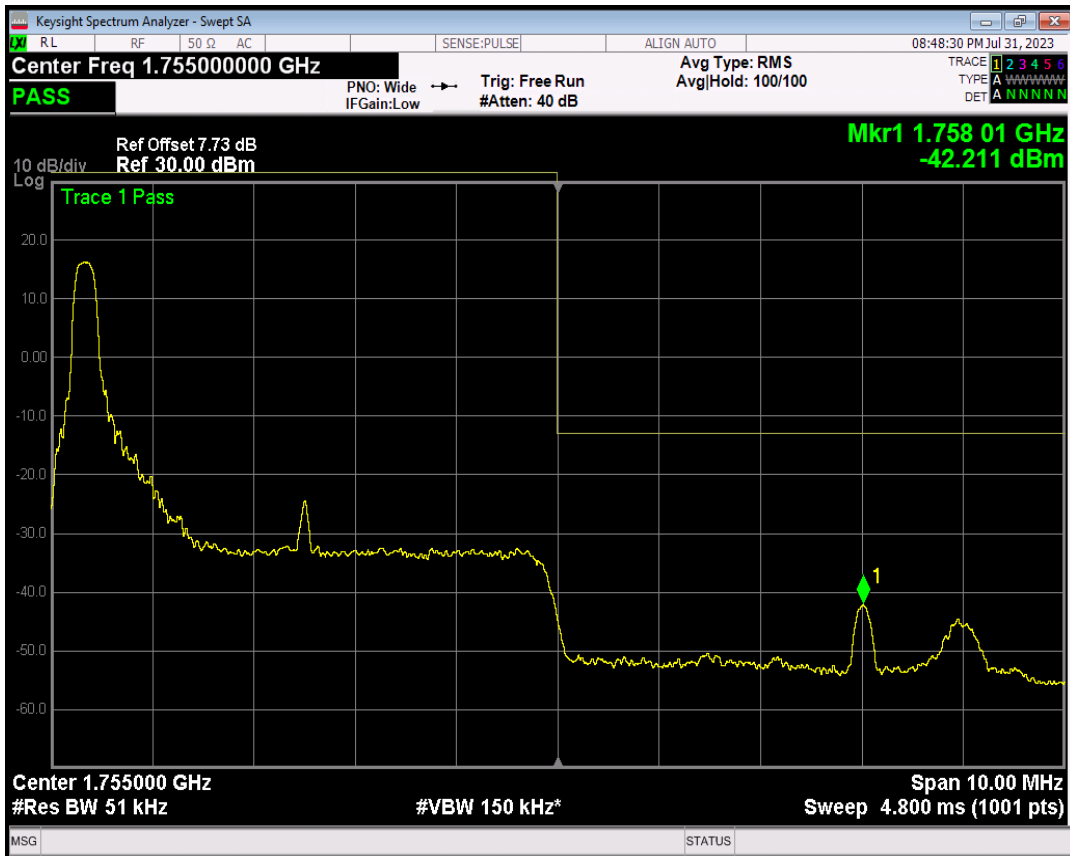

Band4 16QAM BW=5MHz Channel=19975 RB Size=1 Position=#0

Band4 16QAM BW=5MHz Channel=19975 RB Size=1 Position=#Max

Band4 16QAM BW=5MHz Channel=19975 RB Size=25 Position=#0

Band4 QPSK BW=5MHz Channel=20375 RB Size=1 Position=#0