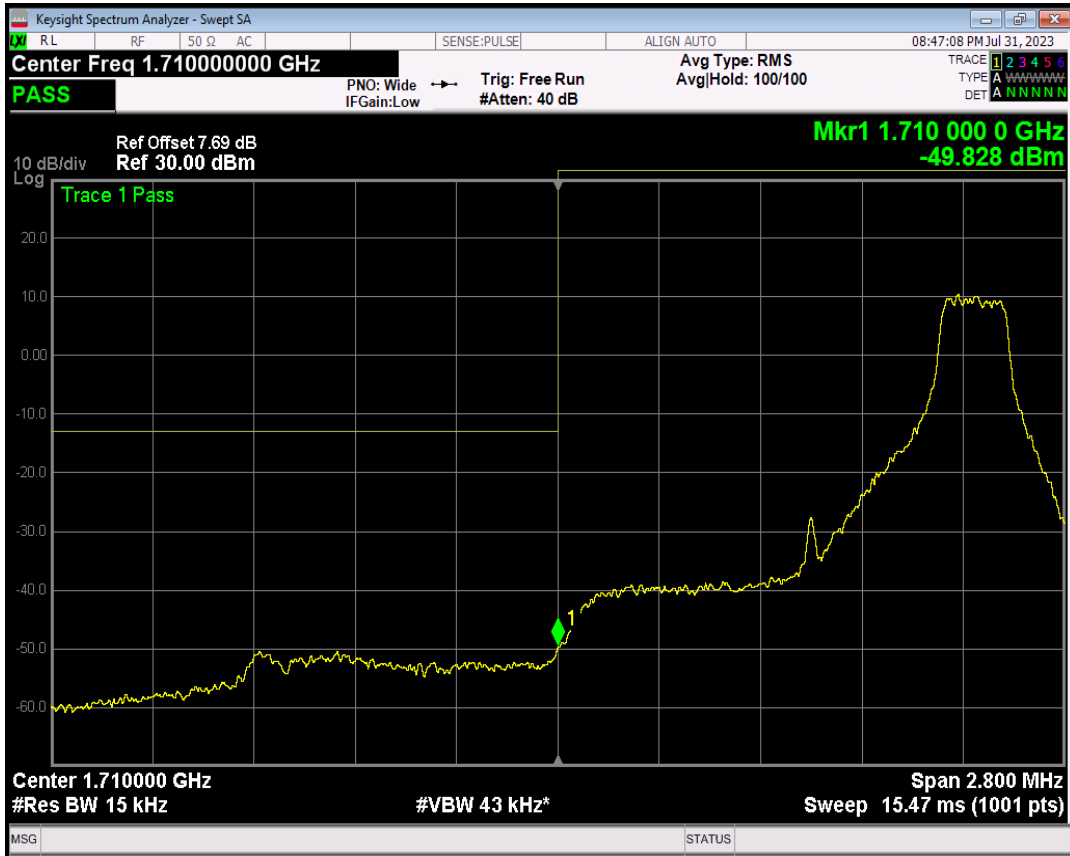

Band4 16QAM BW=3MHz Channel=20385 RB Size=15 Position=#0

Band4 QPSK BW=1.4MHz Channel=19957 RB Size=1 Position=#0

Band4 QPSK BW=1.4MHz Channel=19957 RB Size=1 Position=#Max

Band4 QPSK BW=1.4MHz Channel=19957 RB Size=6 Position=#0

Band4 16QAM BW=1.4MHz Channel=19957 RB Size=1 Position=#0

Band4 16QAM BW=1.4MHz Channel=19957 RB Size=1 Position=#Max

Band4 16QAM BW=1.4MHz Channel=19957 RB Size=6 Position=#0

Band4 QPSK BW=1.4MHz Channel=20393 RB Size=1 Position=#0