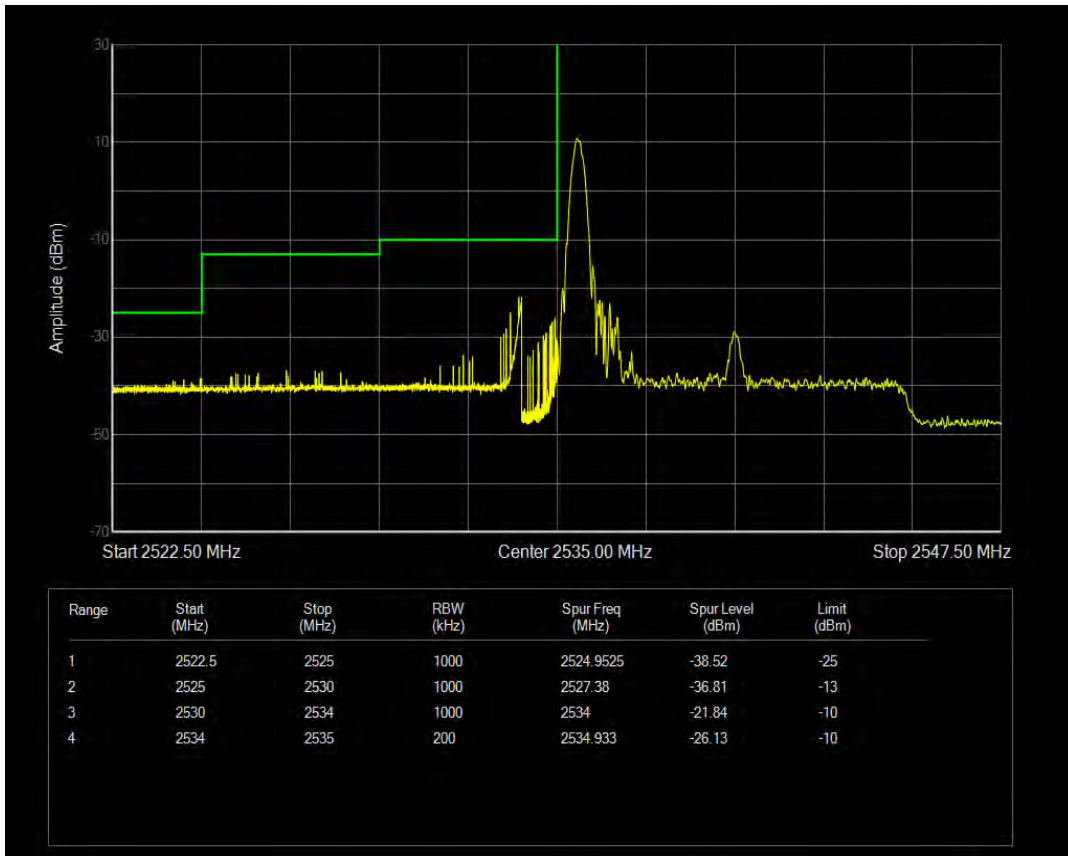

Band41(2535-2655) QPSK BW=10MHz Channel=40090 RB Size=1 Position=#Max