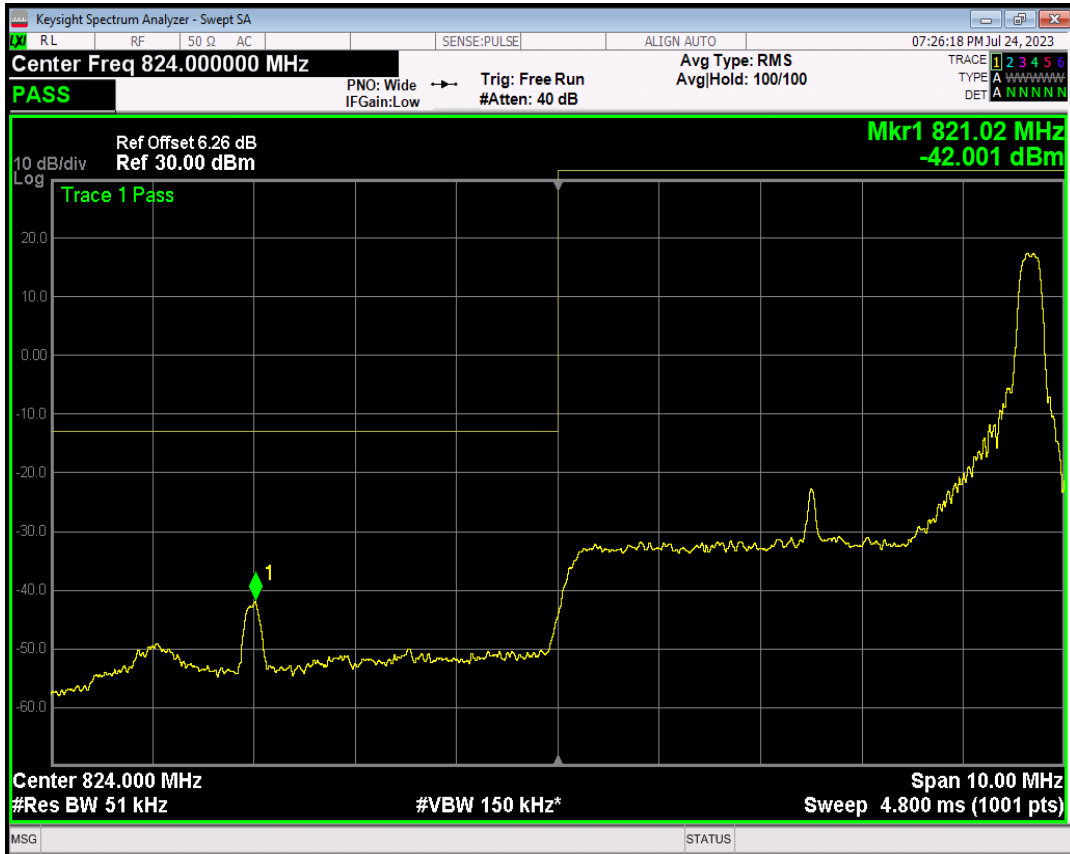

Band5 16QAM BW=5MHz Channel=20425 RB Size=25 Position=#0