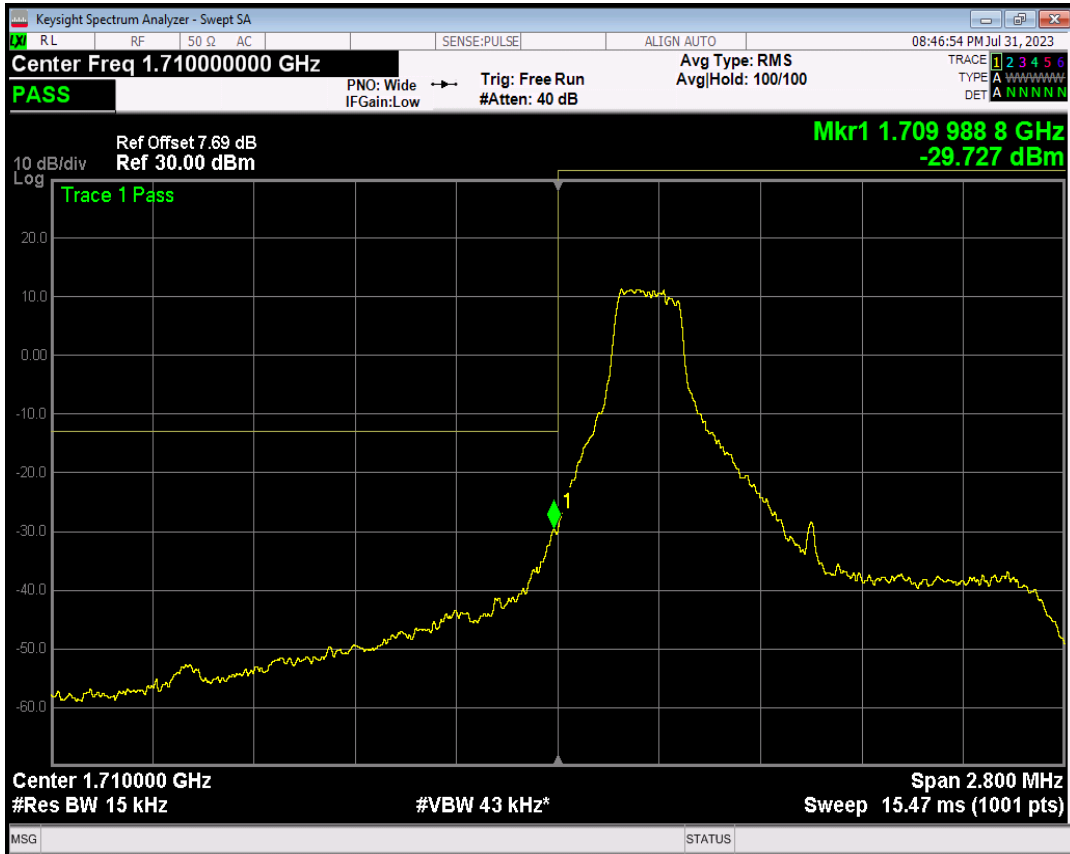

Band4 QPSK BW=1.4MHz Channel=19957 RB Size=1 Position=#Max