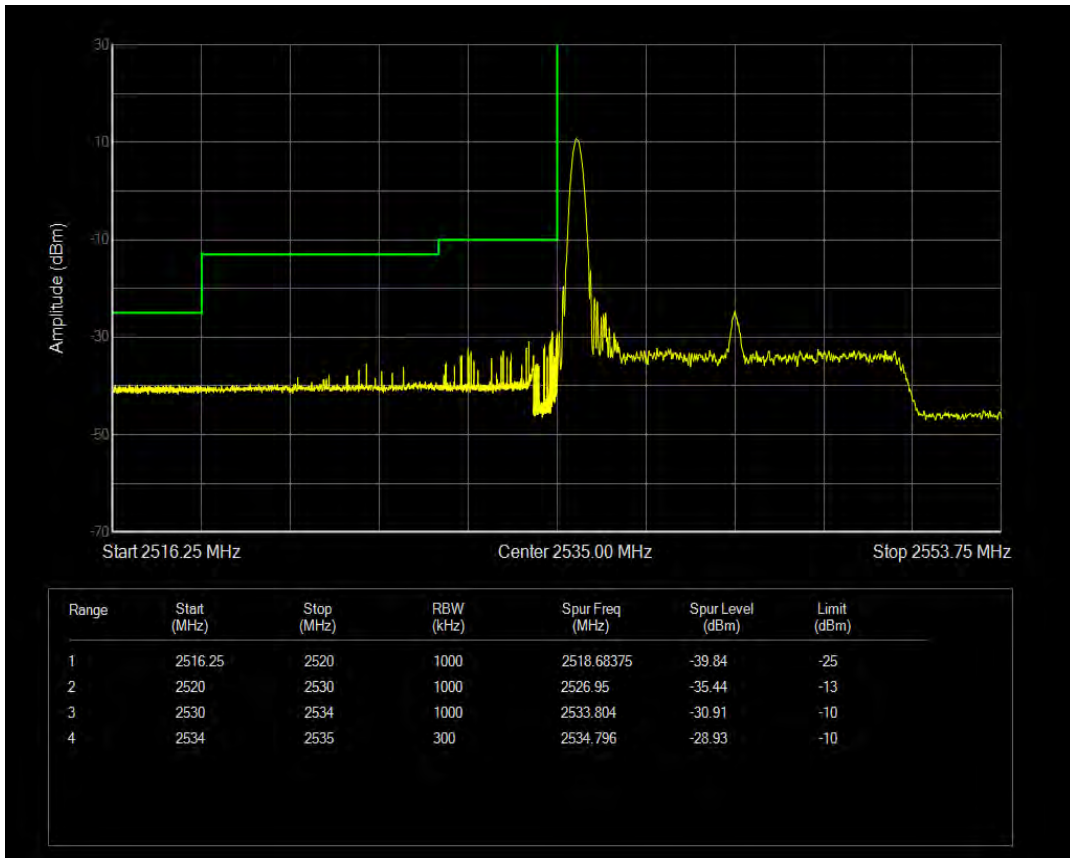

Band41(2535-2655) QPSK BW=15MHz Channel=40115 RB Size=1 Position=#Max