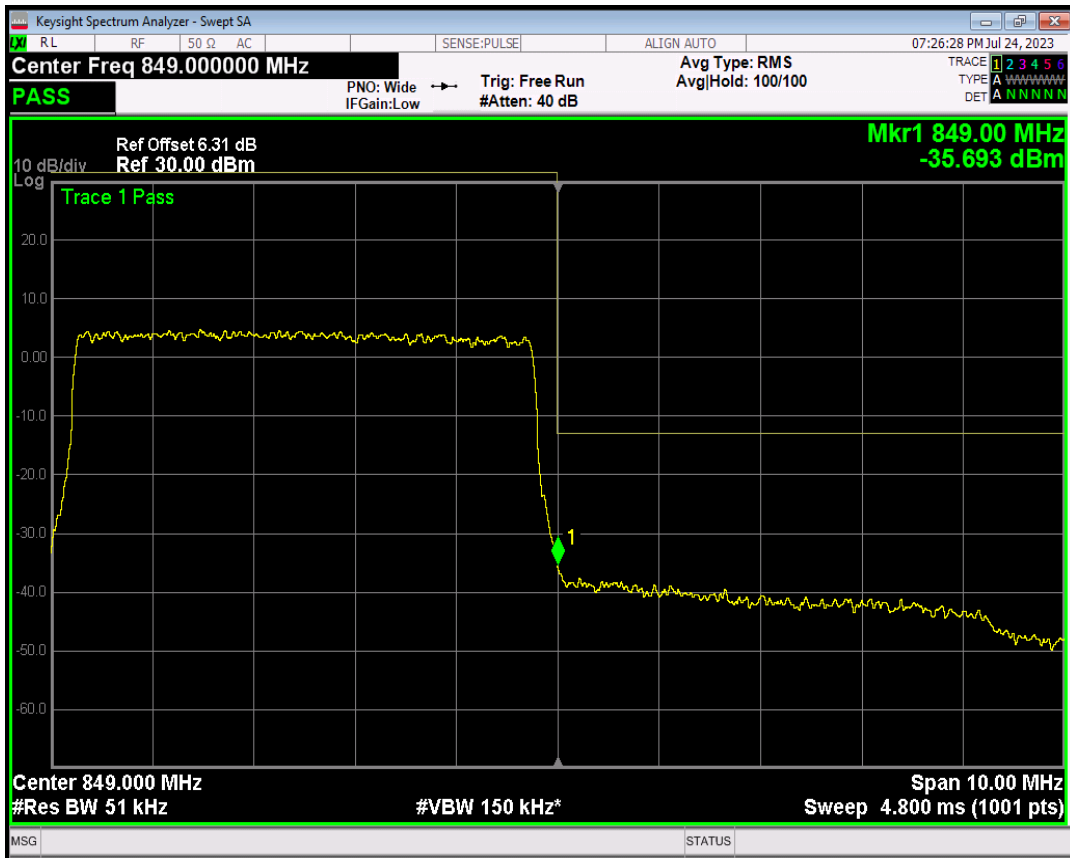

Band5 16QAM BW=5MHz Channel=20625 RB Size=1 Position=#0