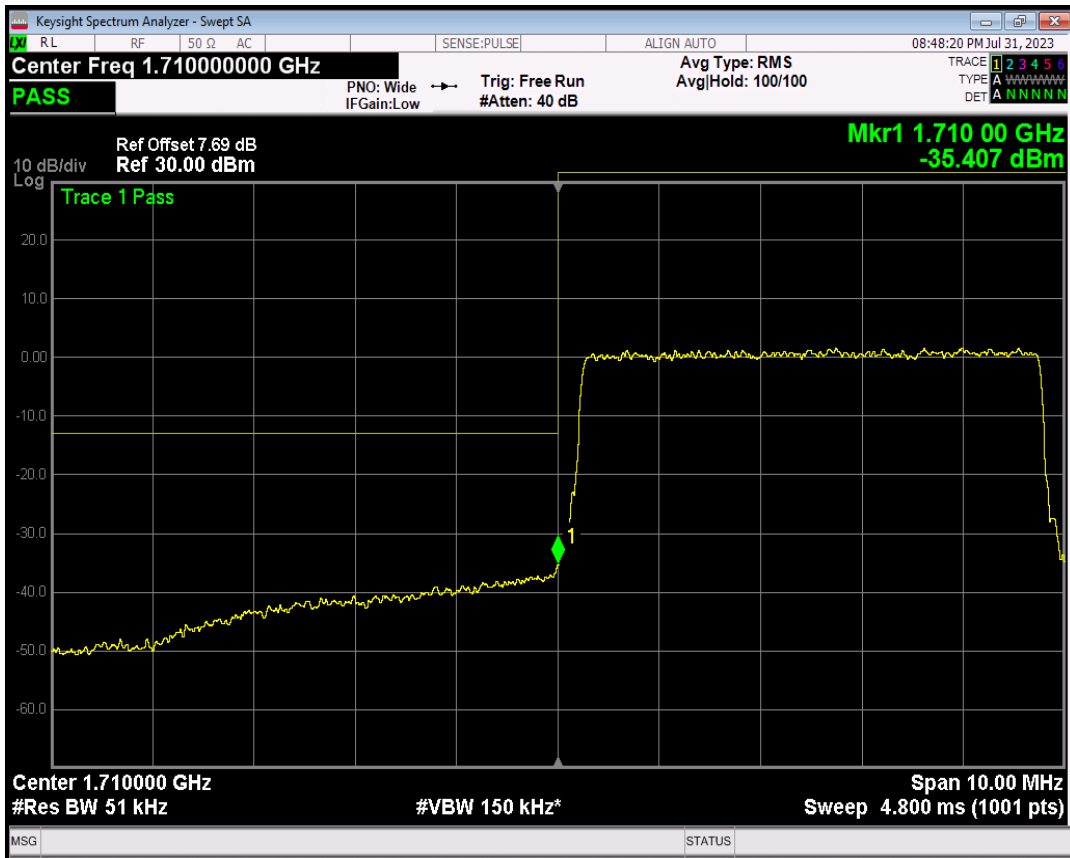

Band4 16QAM BW=1.4MHz Channel=20393 RB Size=6 Position=#0

Band4 QPSK BW=5MHz Channel=19975 RB Size=1 Position=#0

Band4 QPSK BW=5MHz Channel=19975 RB Size=1 Position=#Max

Band4 QPSK BW=5MHz Channel=19975 RB Size=25 Position=#0