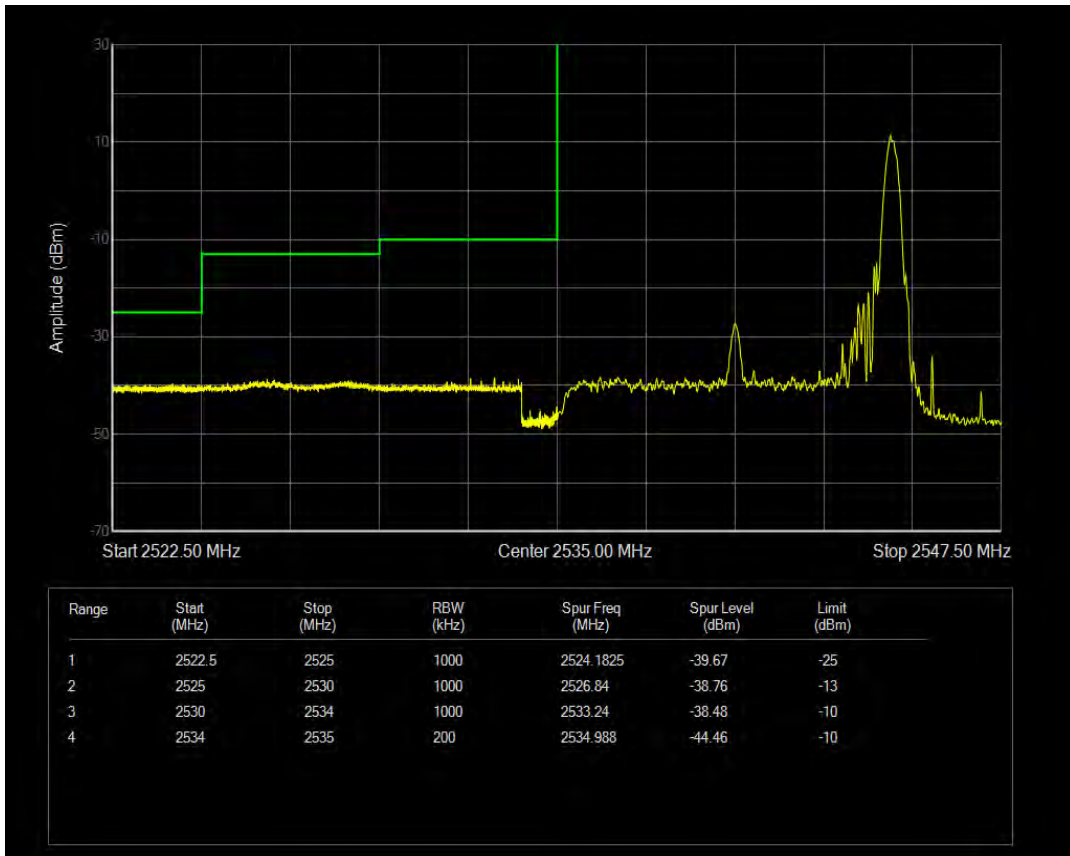

Band41(2535-2655) QPSK BW=10MHz Channel=40090 RB Size=50 Position=#0