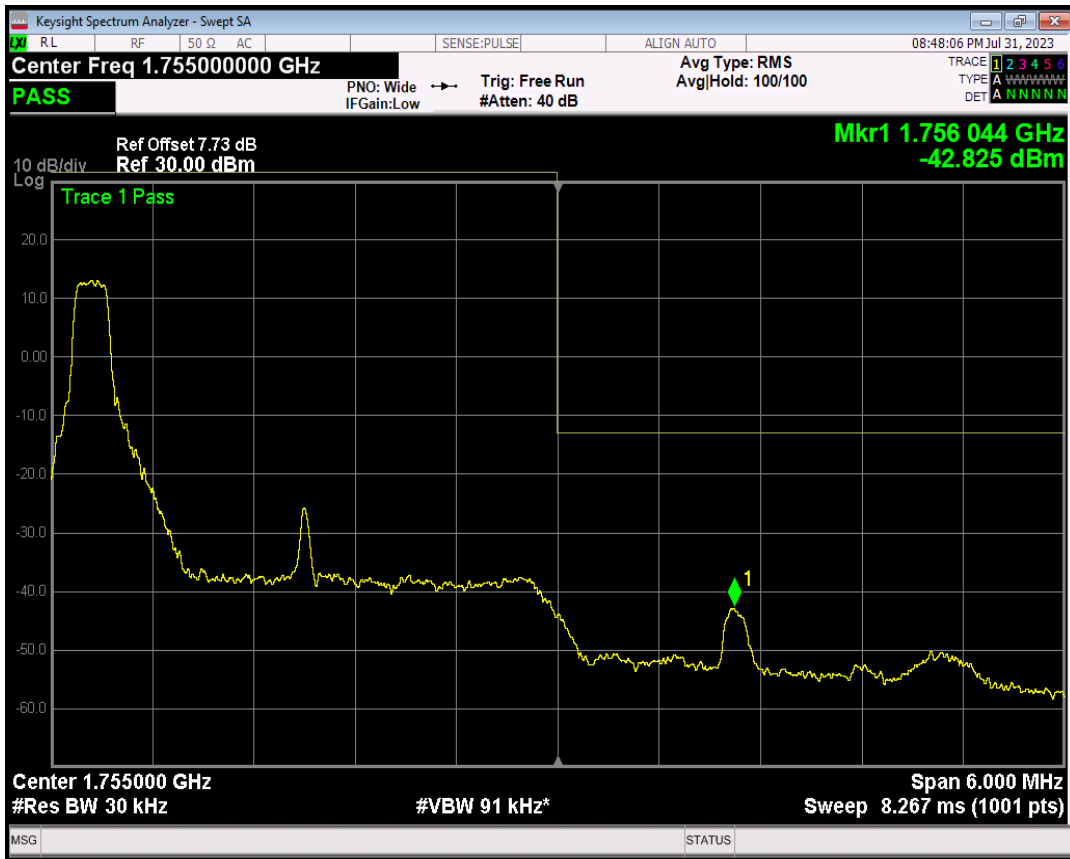

Band4 16QAM BW=3MHz Channel=20385 RB Size=1 Position=#Max