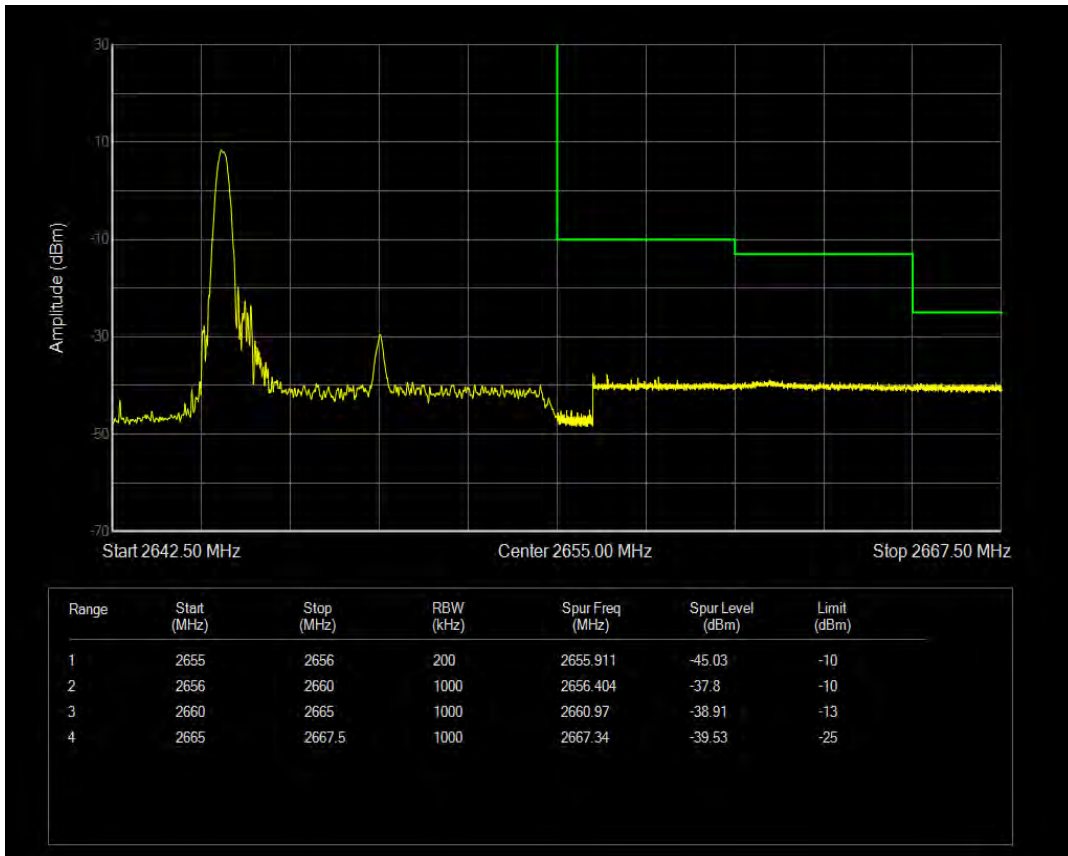

Band41(2535-2655) 16QAM BW=10MHz Channel=41190 RB Size=1 Position=#Max