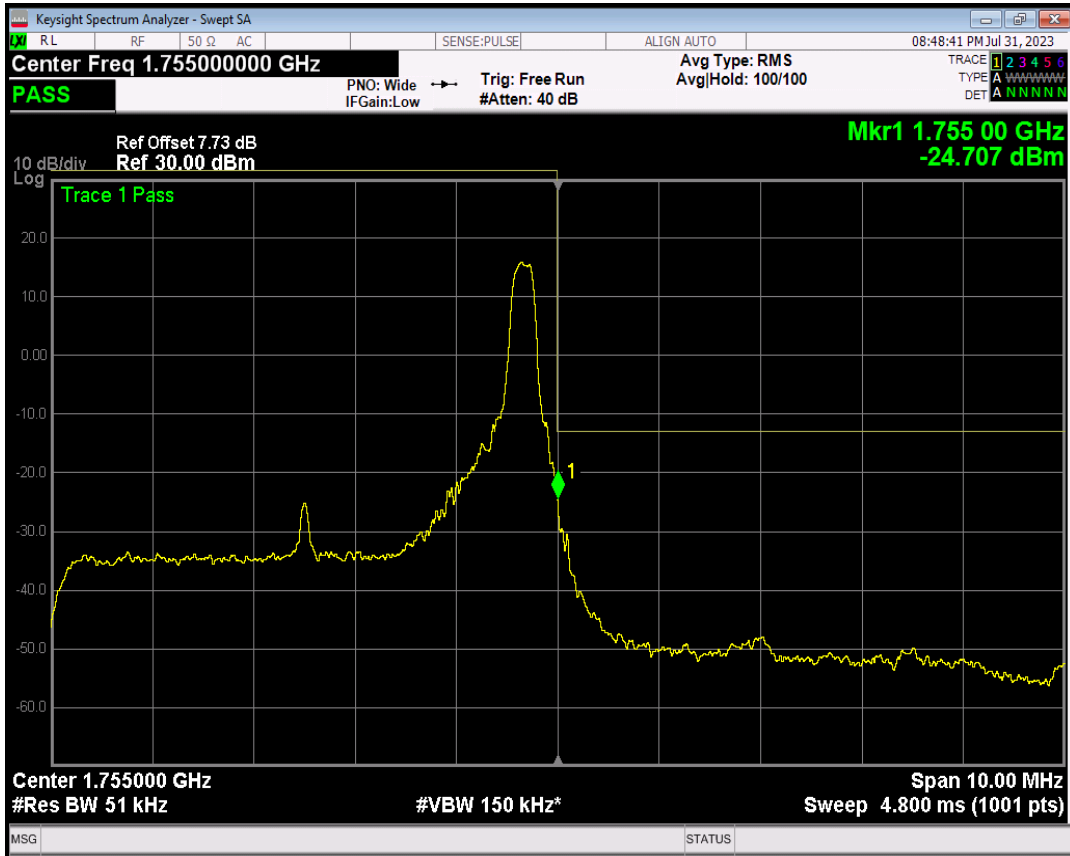

Band4 QPSK BW=5MHz Channel=20375 RB Size=1 Position=#Max

Band4 QPSK BW=5MHz Channel=20375 RB Size=25 Position=#0

Band4 16QAM BW=5MHz Channel=20375 RB Size=1 Position=#0

Band4 16QAM BW=5MHz Channel=20375 RB Size=1 Position=#Max