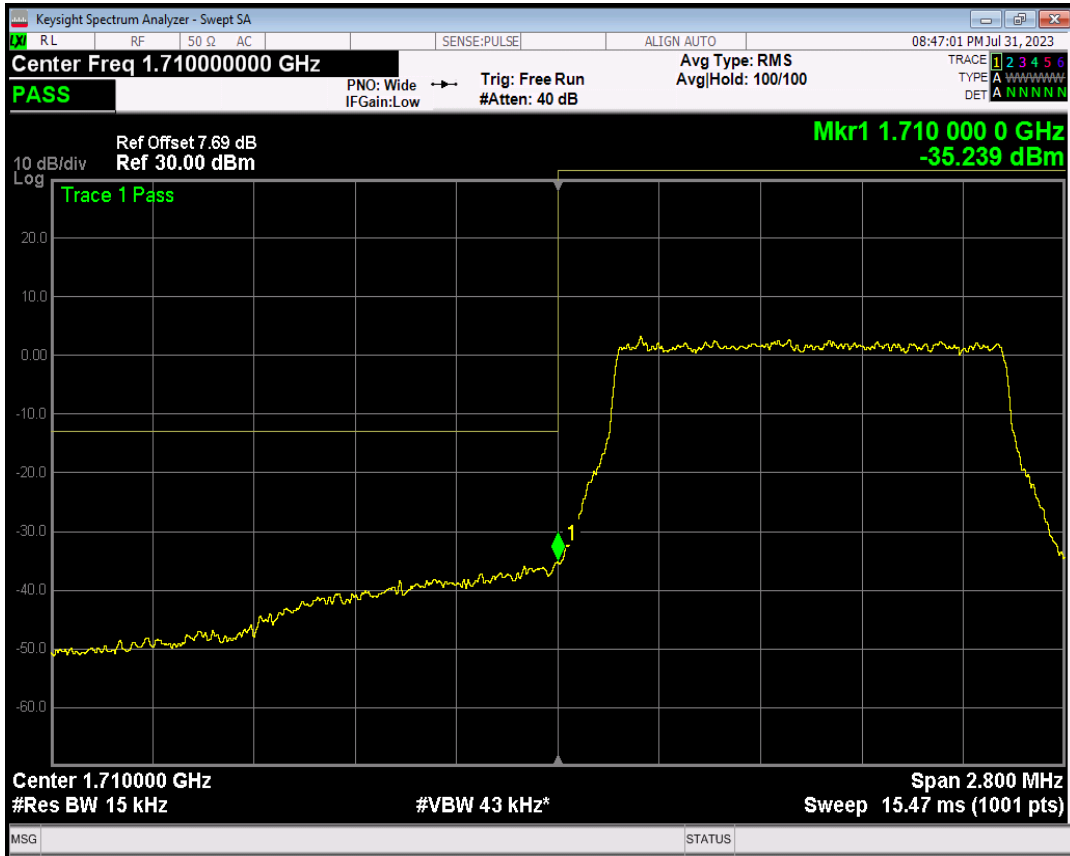

Band4 16QAM BW=3MHz Channel=20385 RB Size=15 Position=#0

Band4 QPSK BW=1.4MHz Channel=19957 RB Size=1 Position=#0

Band4 QPSK BW=1.4MHz Channel=19957 RB Size=1 Position=#Max

Band4 QPSK BW=1.4MHz Channel=19957 RB Size=6 Position=#0

Band4 16QAM BW=1.4MHz Channel=19957 RB Size=1 Position=#0

Band4 16QAM BW=1.4MHz Channel=19957 RB Size=1 Position=#Max

Band4 16QAM BW=1.4MHz Channel=19957 RB Size=6 Position=#0

Band4 QPSK BW=1.4MHz Channel=20393 RB Size=1 Position=#0