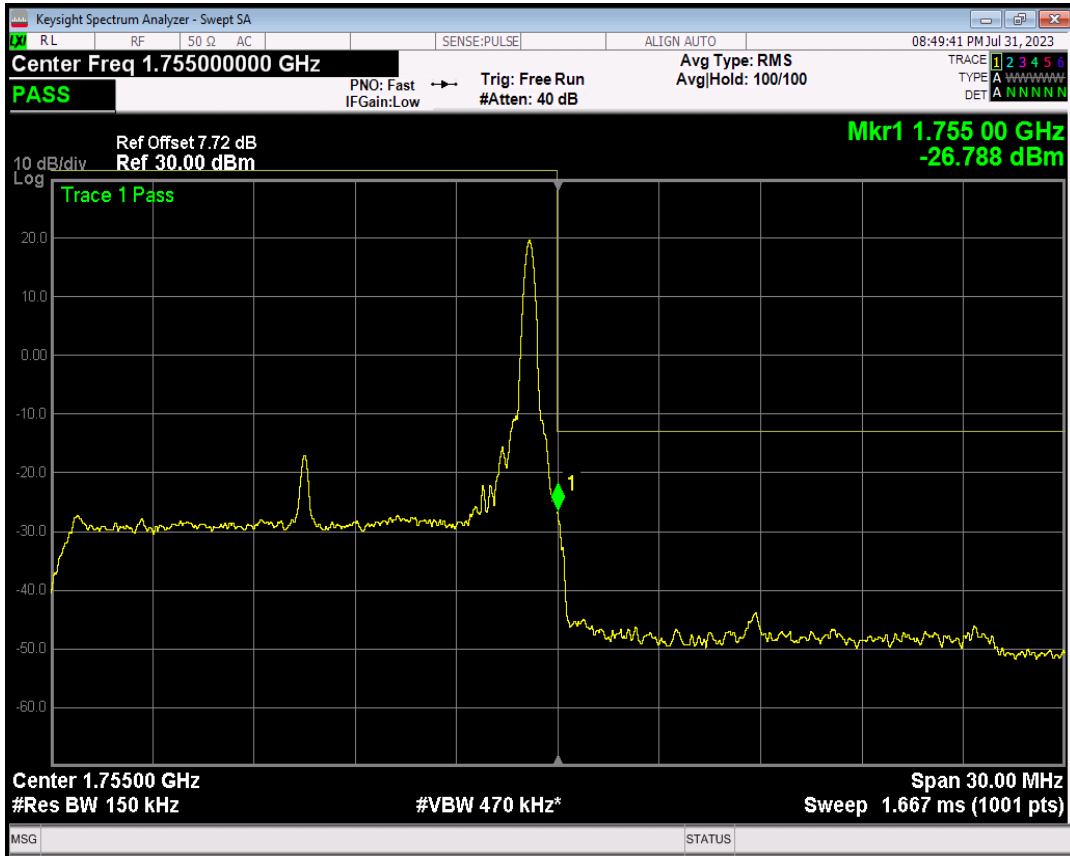

Band4 QPSK BW=15MHz Channel=20325 RB Size=1 Position=#Max

Band4 QPSK BW=15MHz Channel=20325 RB Size=75 Position=#0

Band4 16QAM BW=15MHz Channel=20325 RB Size=1 Position=#0

Band4 16QAM BW=15MHz Channel=20325 RB Size=1 Position=#Max