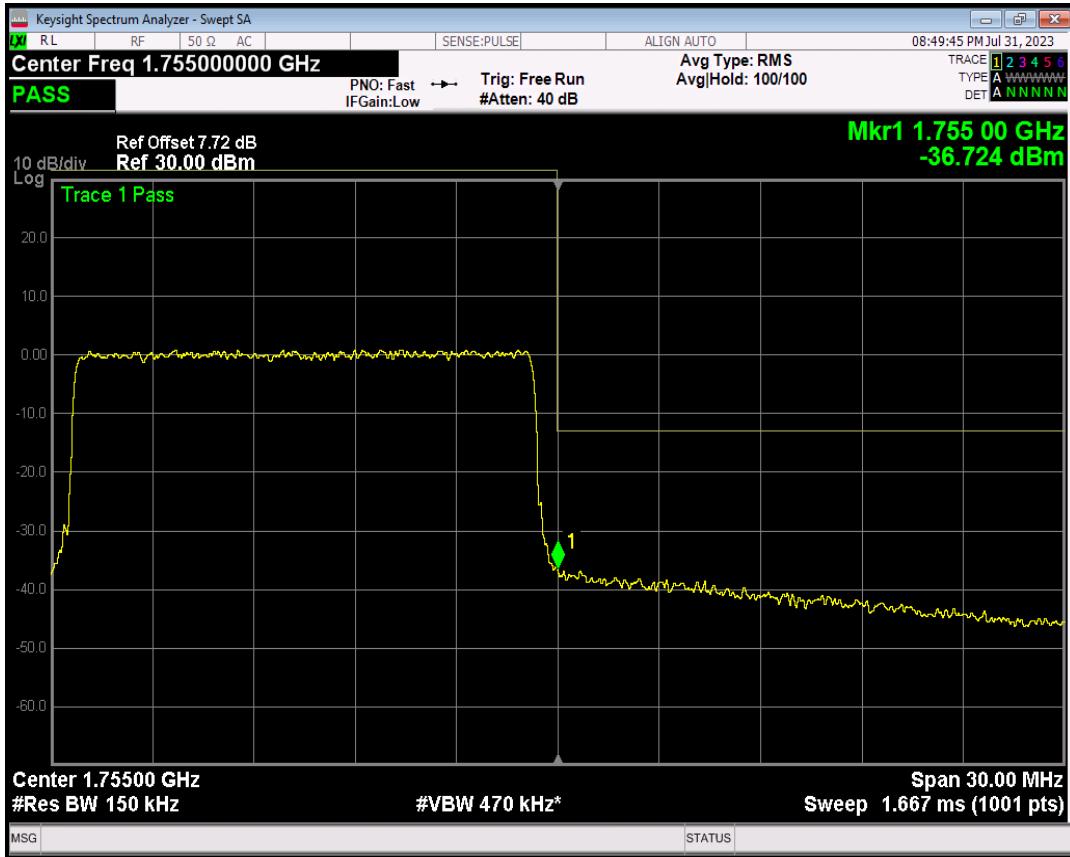

Band4 QPSK BW=20MHz Channel=20050 RB Size=1 Position=#0