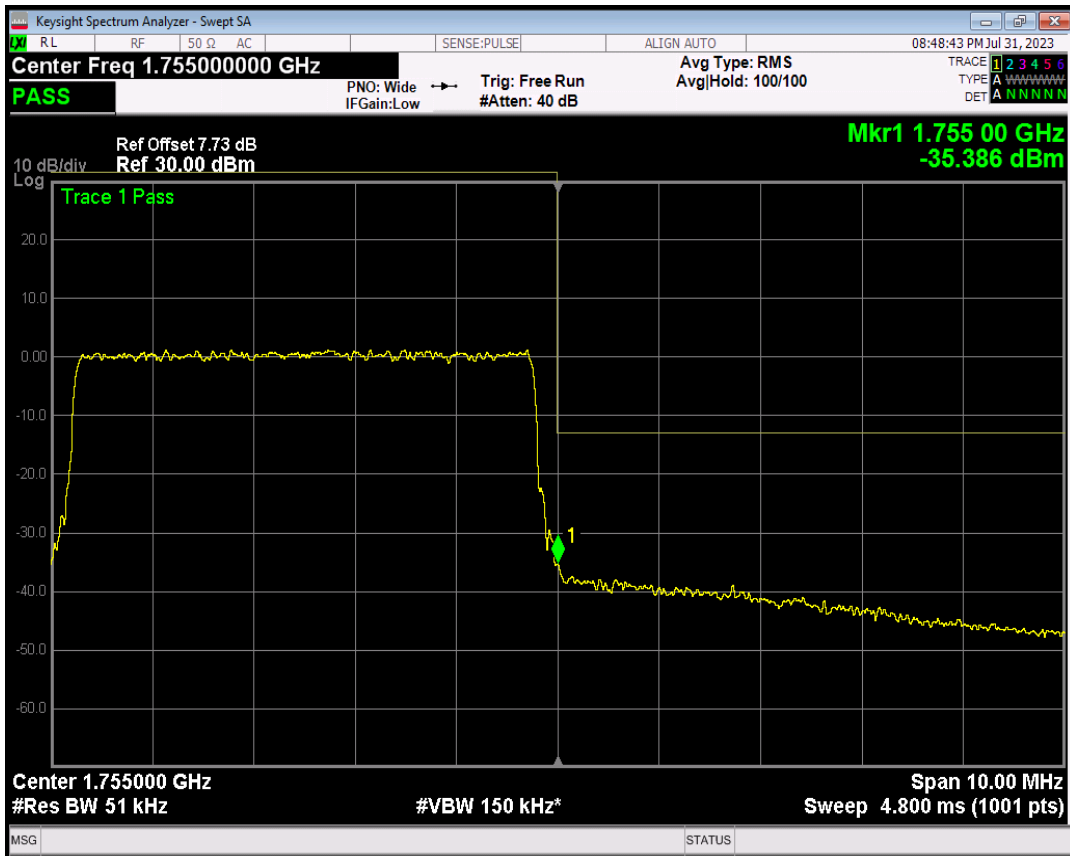

Band4 QPSK BW=10MHz Channel=20000 RB Size=1 Position=#0