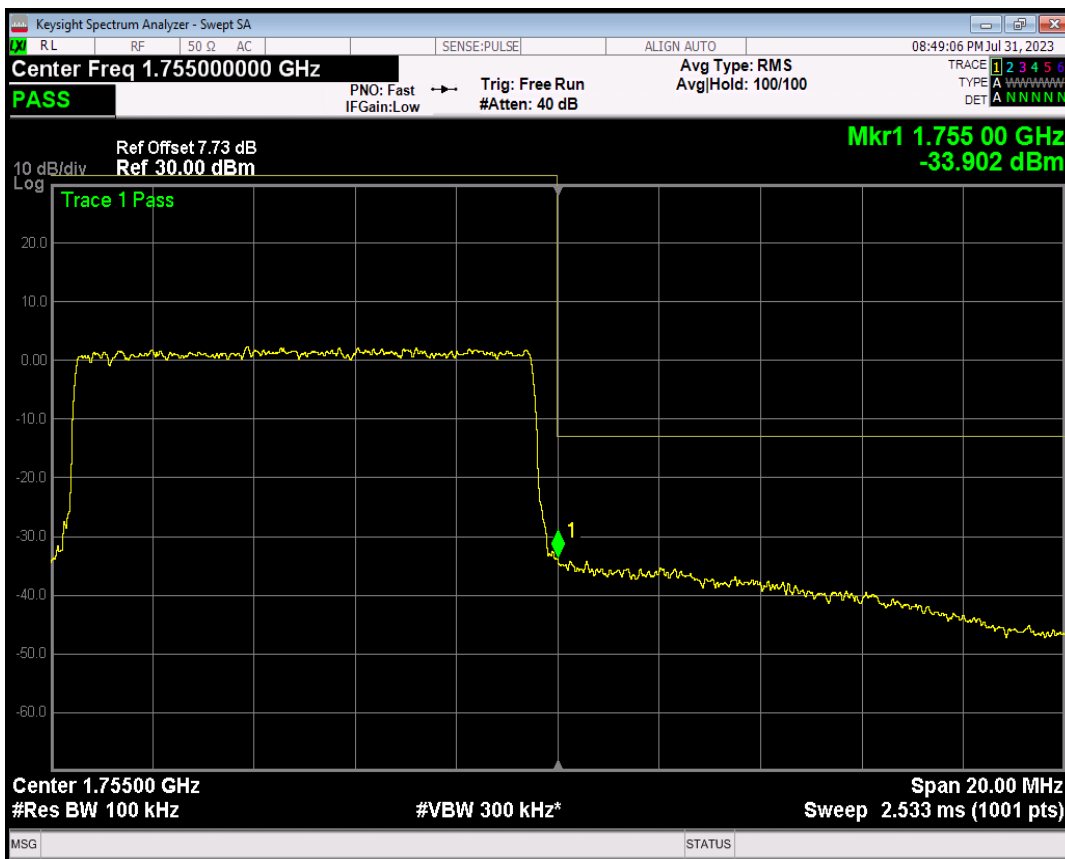

Band4 16QAM BW=10MHz Channel=20350 RB Size=1 Position=#0