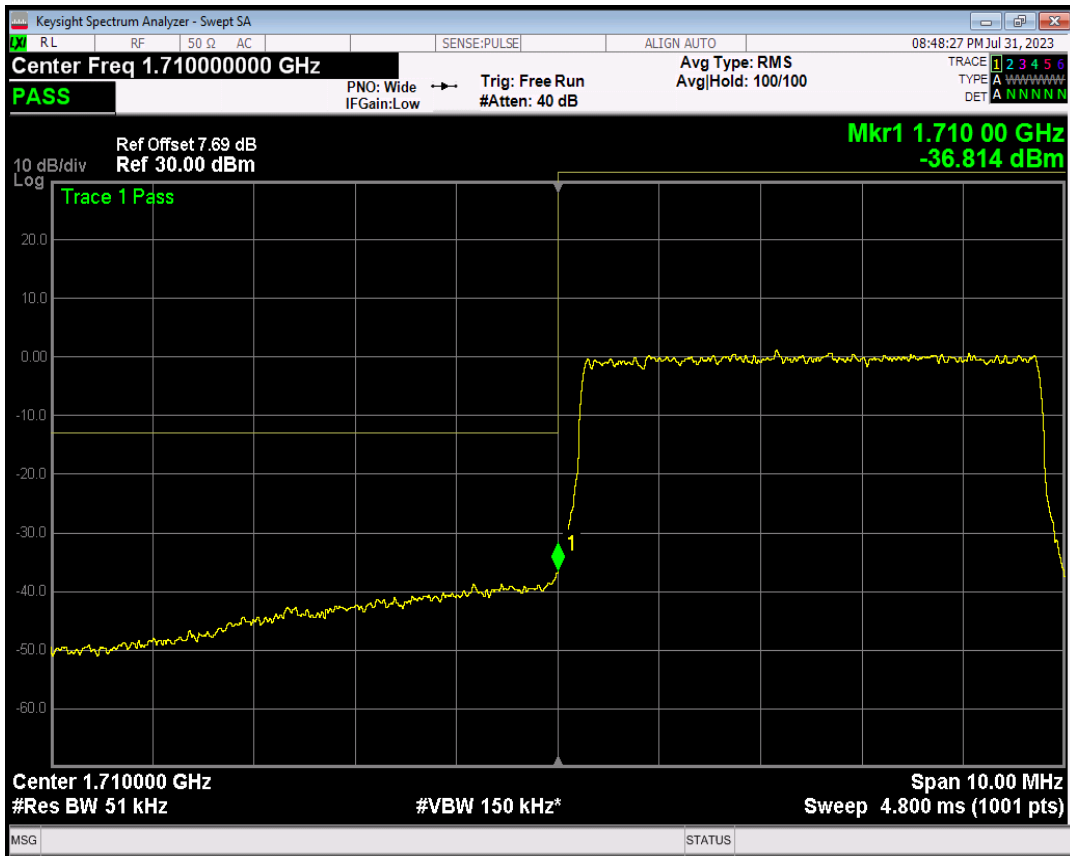

Band4 QPSK BW=5MHz Channel=20375 RB Size=1 Position=#0