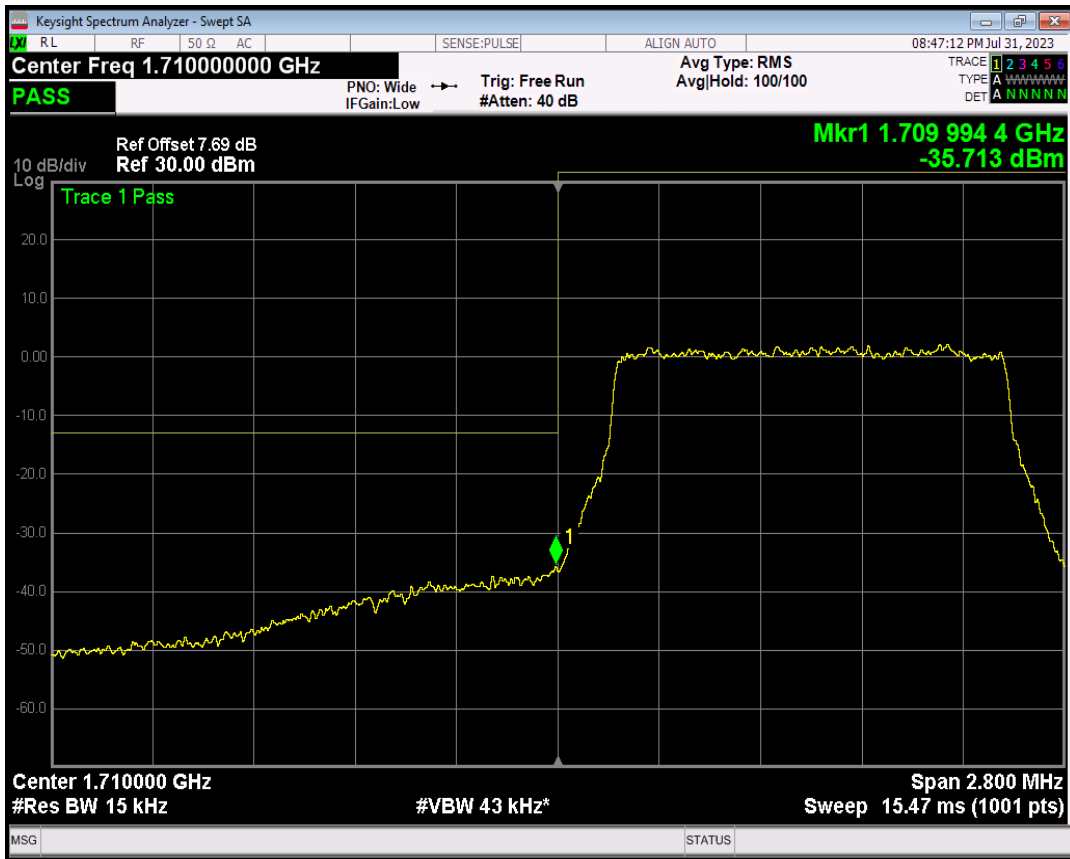

Band4 16QAM BW=3MHz Channel=20385 RB Size=15 Position=#0

Band4 QPSK BW=1.4MHz Channel=19957 RB Size=1 Position=#0

Band4 QPSK BW=1.4MHz Channel=19957 RB Size=1 Position=#Max

Band4 QPSK BW=1.4MHz Channel=19957 RB Size=6 Position=#0

Band4 16QAM BW=1.4MHz Channel=19957 RB Size=1 Position=#0

Band4 16QAM BW=1.4MHz Channel=19957 RB Size=1 Position=#Max

Band4 16QAM BW=1.4MHz Channel=19957 RB Size=6 Position=#0

Band4 QPSK BW=1.4MHz Channel=20393 RB Size=1 Position=#0