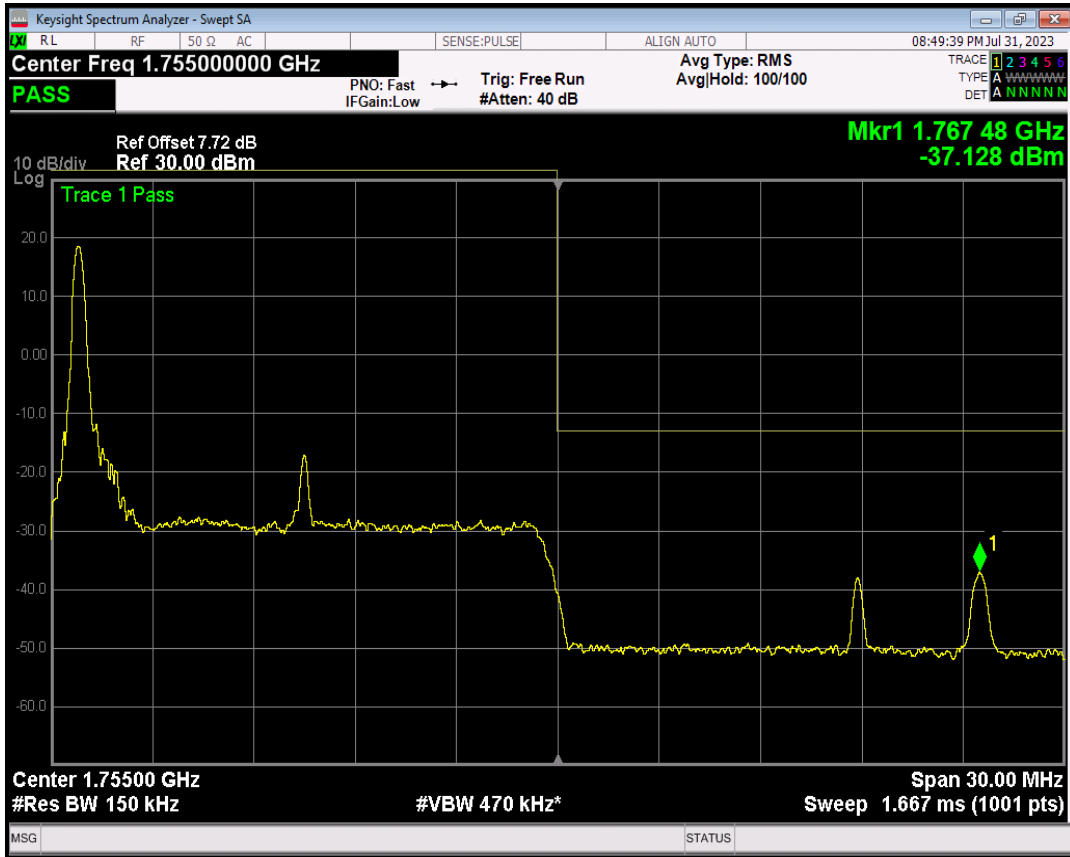

Band4 16QAM BW=15MHz Channel=20325 RB Size=1 Position=#0