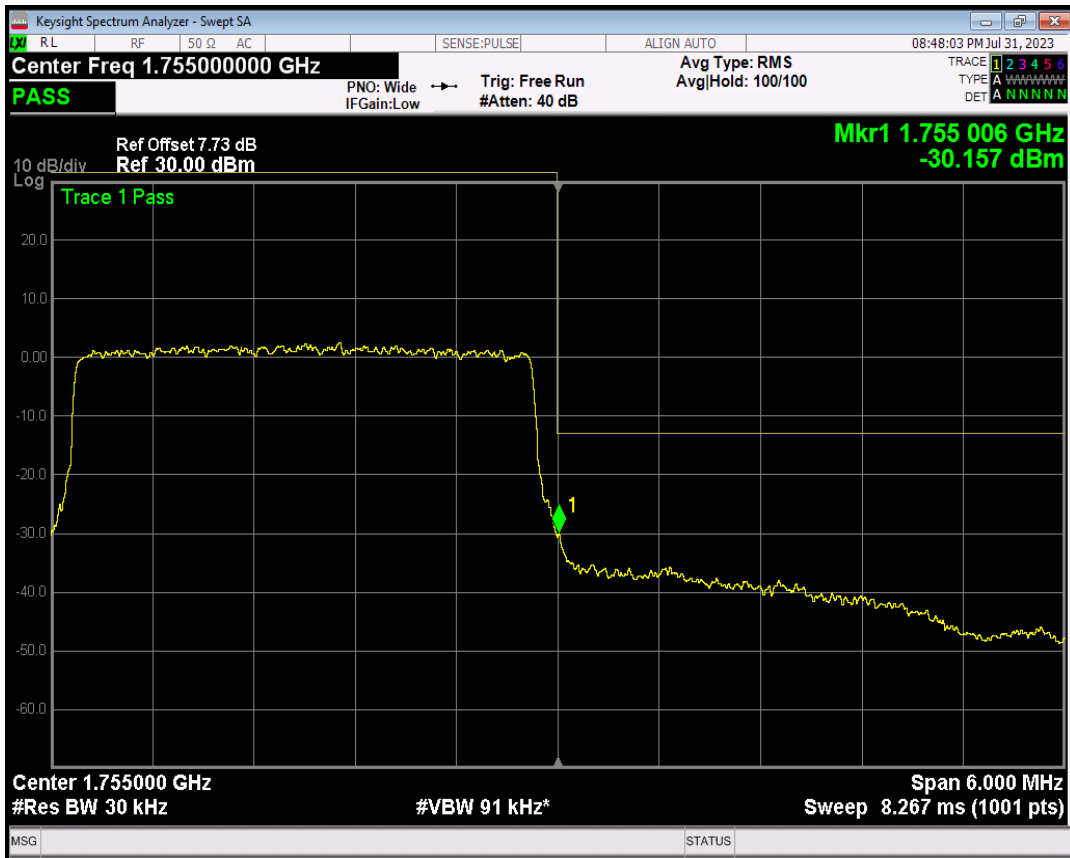

Band4 16QAM BW=3MHz Channel=20385 RB Size=1 Position=#0