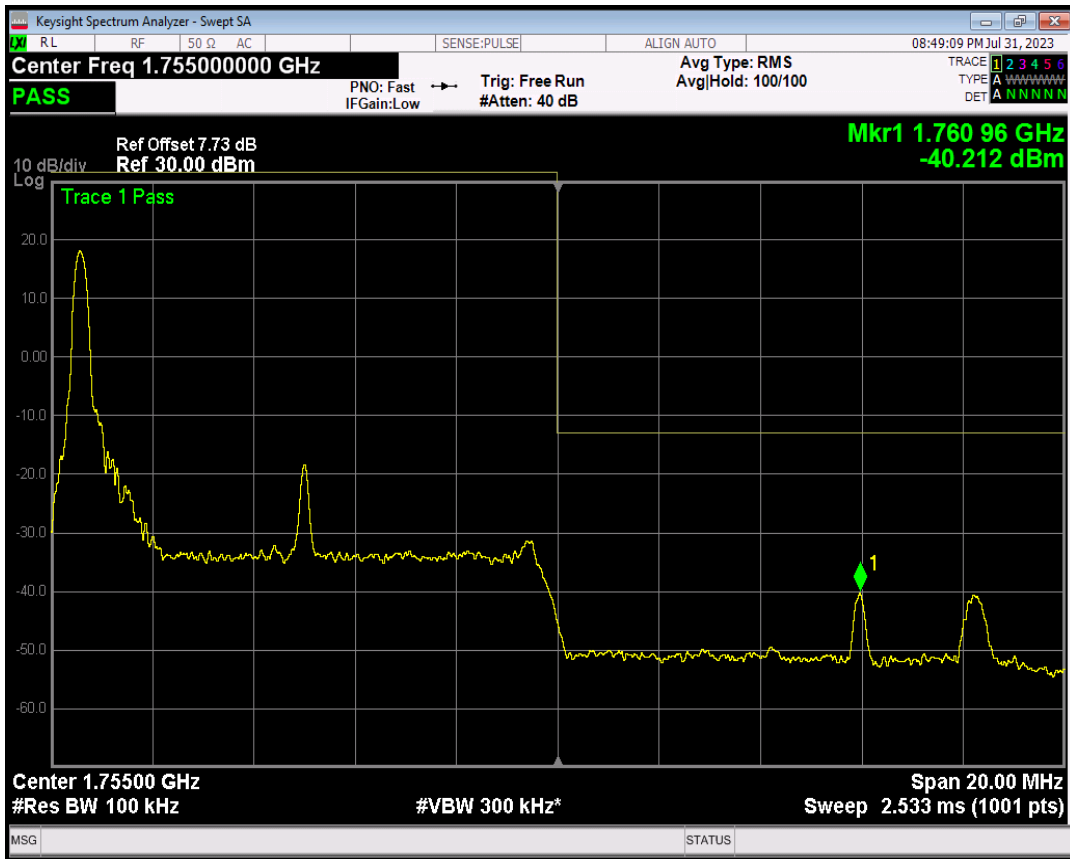

Band4 16QAM BW=10MHz Channel=20350 RB Size=1 Position=#Max