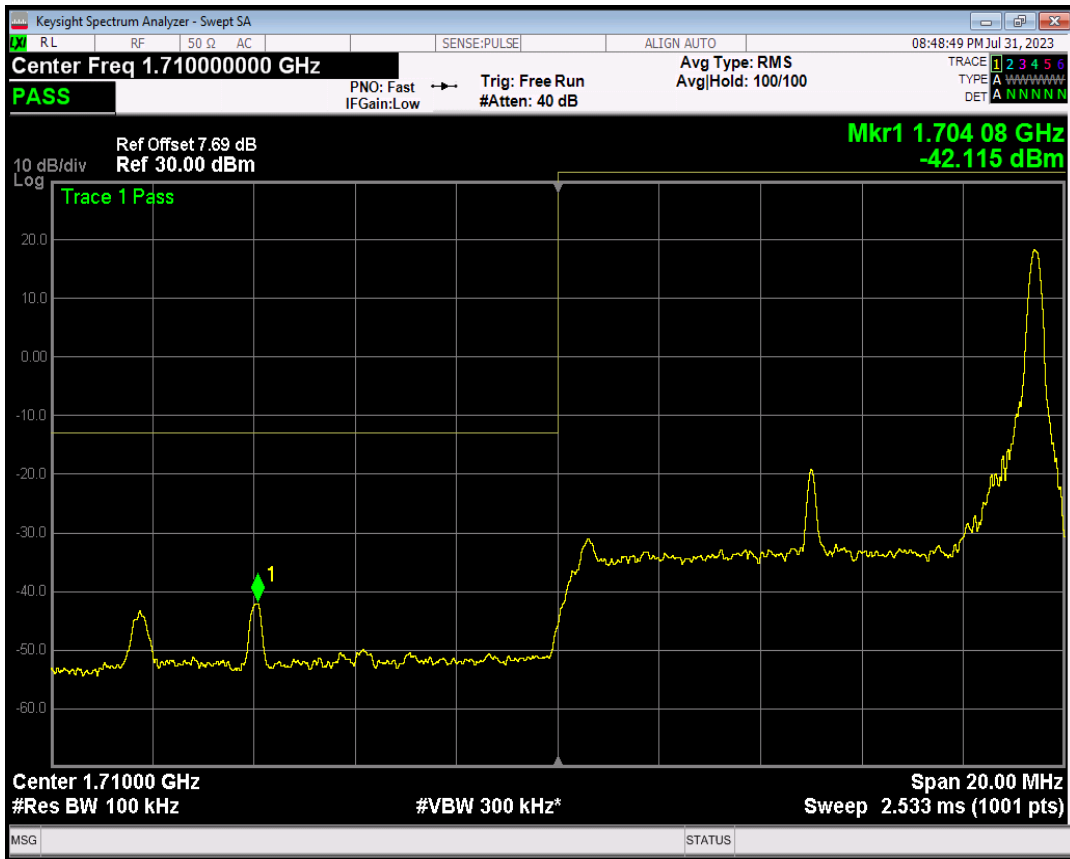

Band4 QPSK BW=5MHz Channel=20375 RB Size=1 Position=#Max

Band4 QPSK BW=5MHz Channel=20375 RB Size=25 Position=#0

Band4 16QAM BW=5MHz Channel=20375 RB Size=1 Position=#0

Band4 16QAM BW=5MHz Channel=20375 RB Size=1 Position=#Max

Band4 16QAM BW=5MHz Channel=20375 RB Size=25 Position=#0

Band4 QPSK BW=10MHz Channel=20000 RB Size=1 Position=#0

Band4 QPSK BW=10MHz Channel=20000 RB Size=1 Position=#Max

Band4 QPSK BW=10MHz Channel=20000 RB Size=50 Position=#0