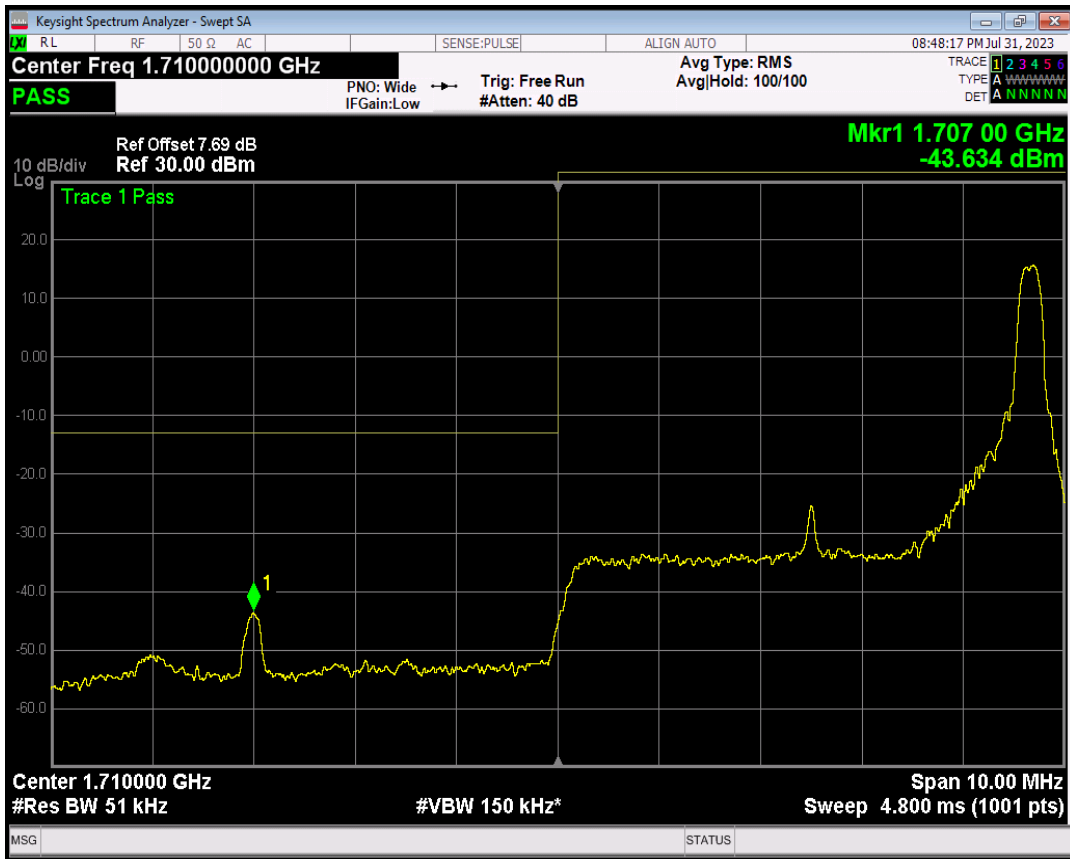

Band4 QPSK BW=1.4MHz Channel=20393 RB Size=1 Position=#Max

Band4 QPSK BW=1.4MHz Channel=20393 RB Size=6 Position=#0

Band4 16QAM BW=1.4MHz Channel=20393 RB Size=1 Position=#0

Band4 16QAM BW=1.4MHz Channel=20393 RB Size=1 Position=#Max

Band4 16QAM BW=1.4MHz Channel=20393 RB Size=6 Position=#0

Band4 QPSK BW=5MHz Channel=19975 RB Size=1 Position=#0

Band4 QPSK BW=5MHz Channel=19975 RB Size=1 Position=#Max

Band4 QPSK BW=5MHz Channel=19975 RB Size=25 Position=#0