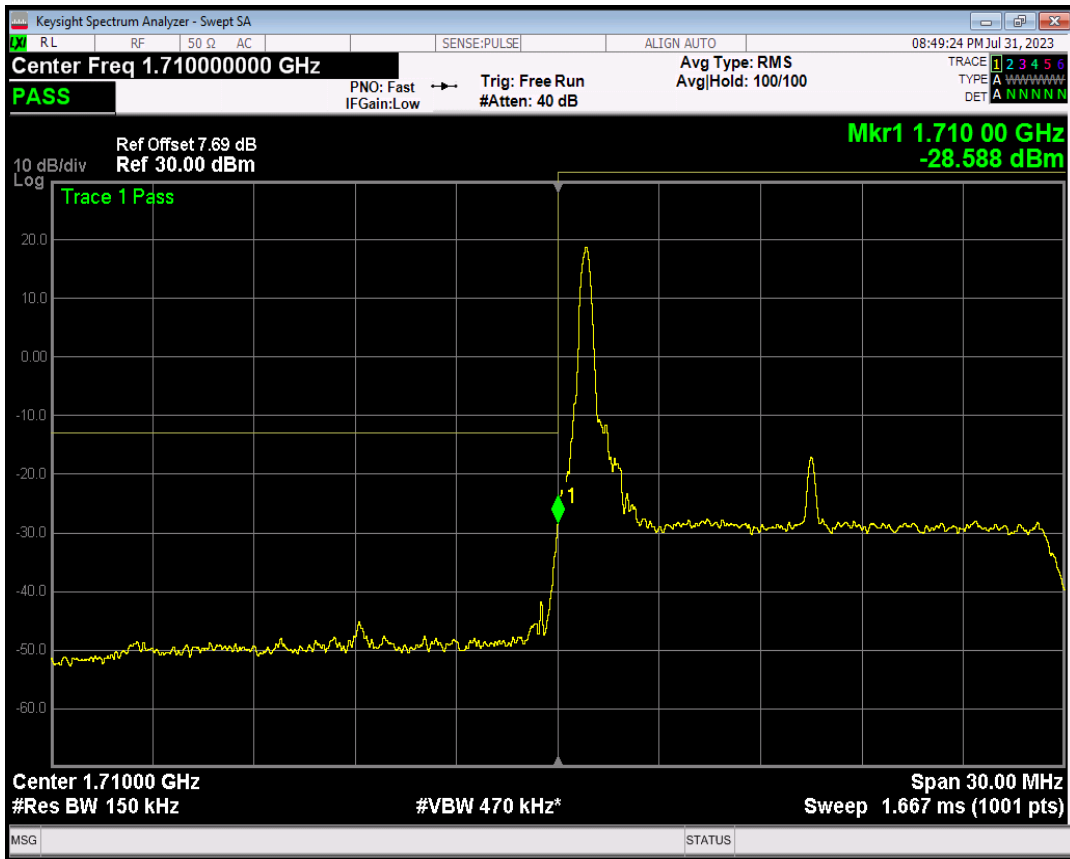

Band4 16QAM BW=15MHz Channel=20025 RB Size=1 Position=#0