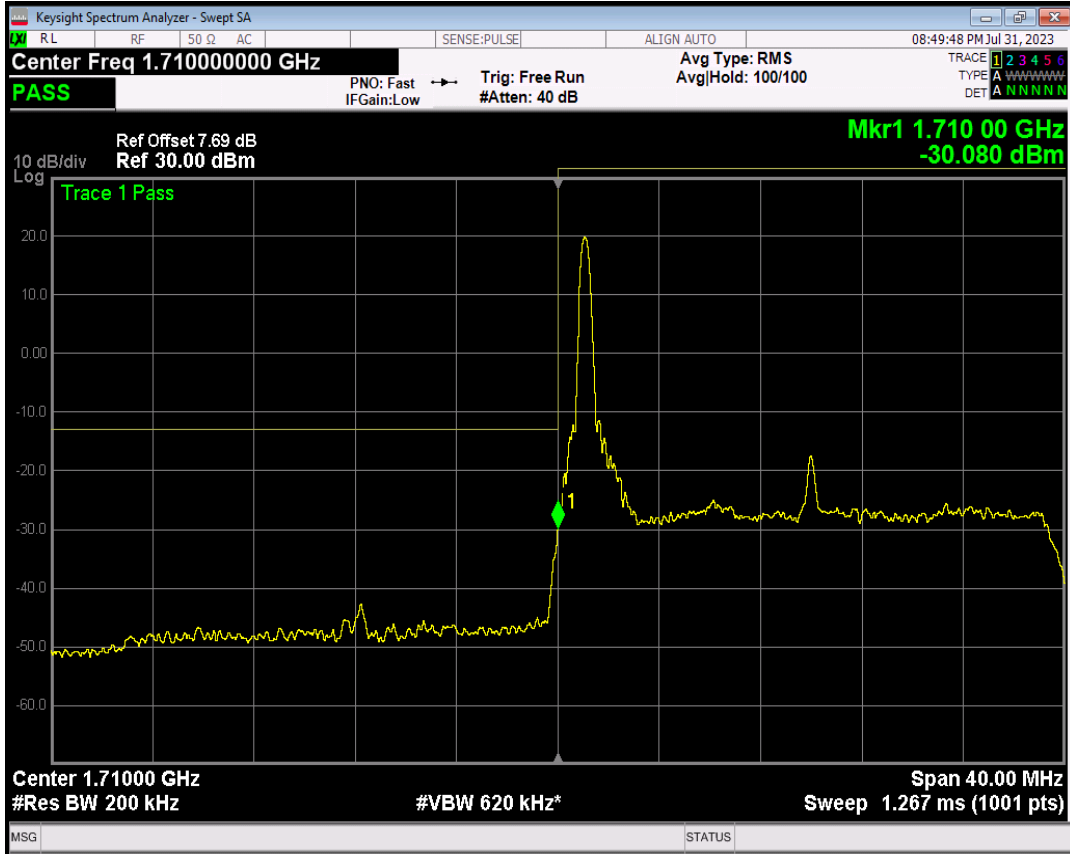

Band4 QPSK BW=20MHz Channel=20050 RB Size=1 Position=#Max