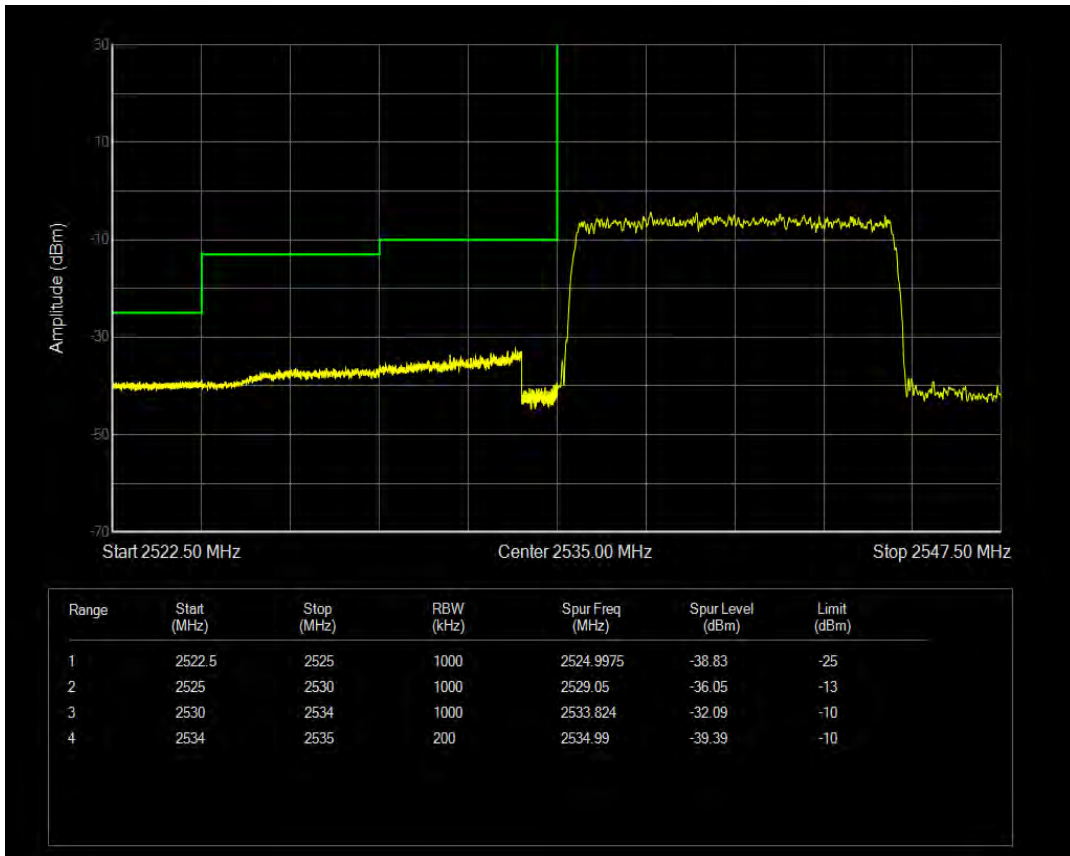

Band41(2535-2655) 16QAM BW=10MHz Channel=40090 RB Size=1 Position=#0