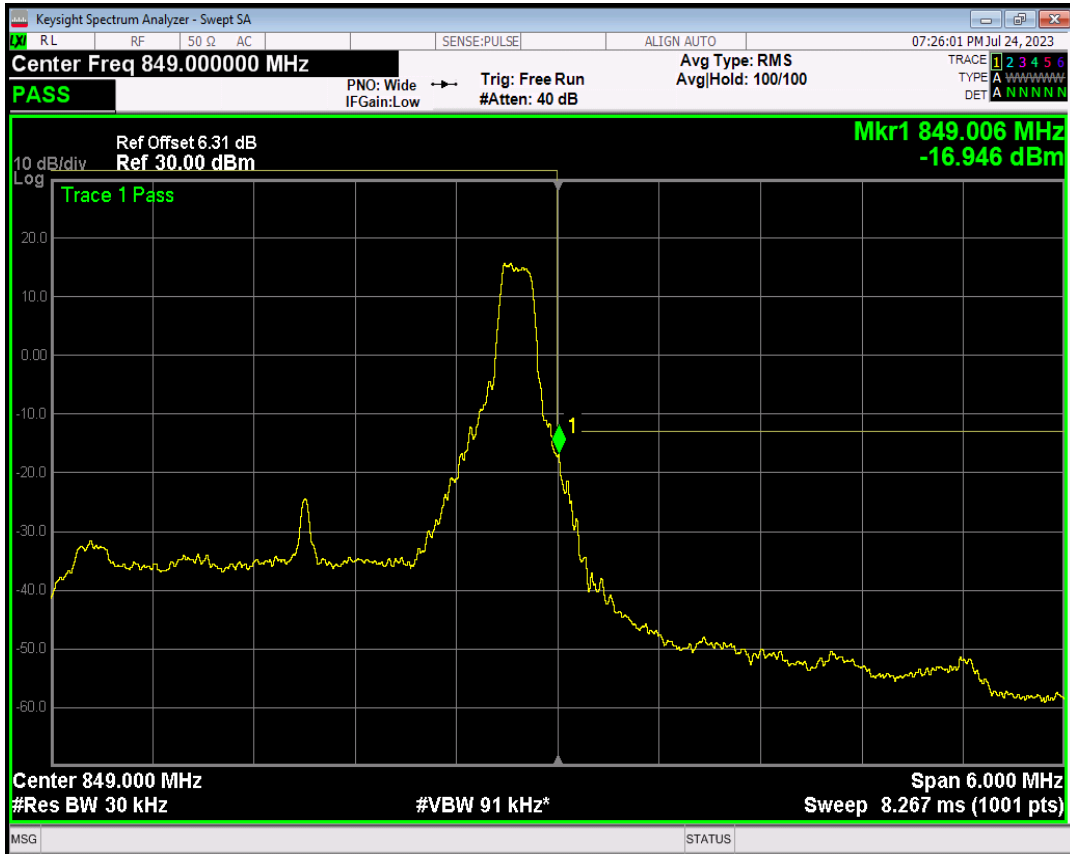

Band5 16QAM BW=3MHz Channel=20635 RB Size=15 Position=#0