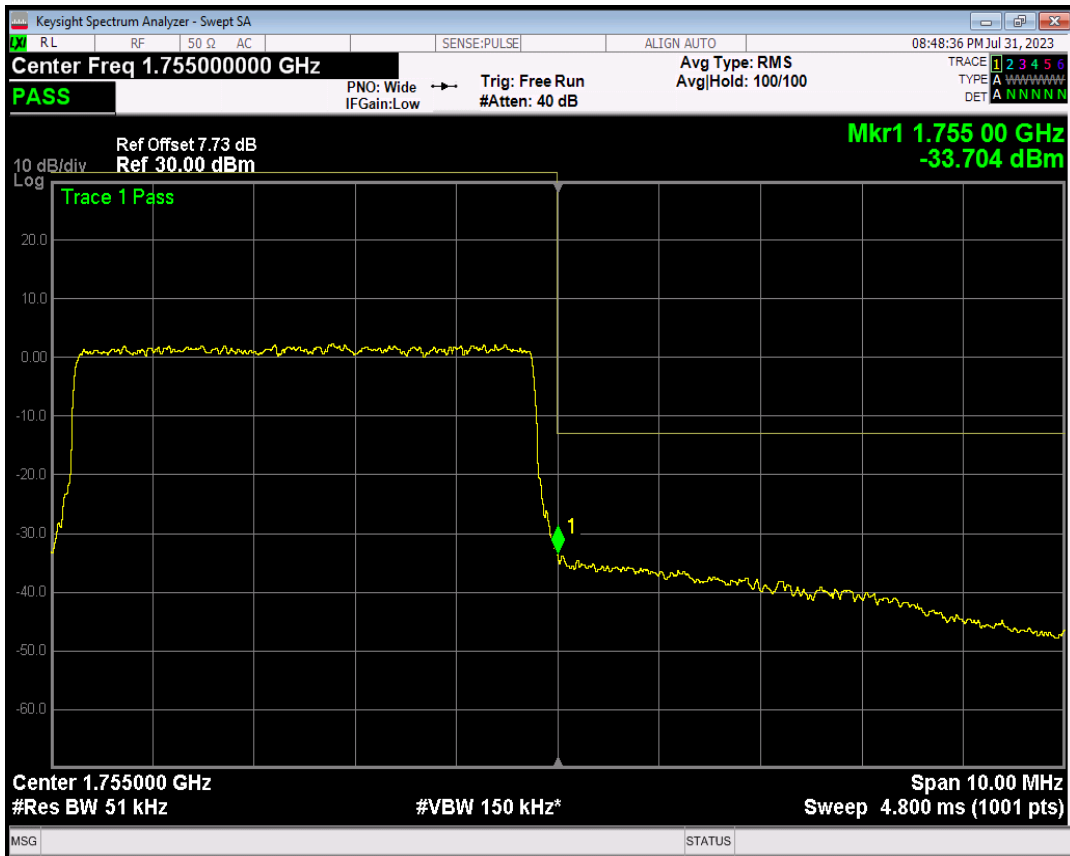

Band4 16QAM BW=5MHz Channel=20375 RB Size=1 Position=#0