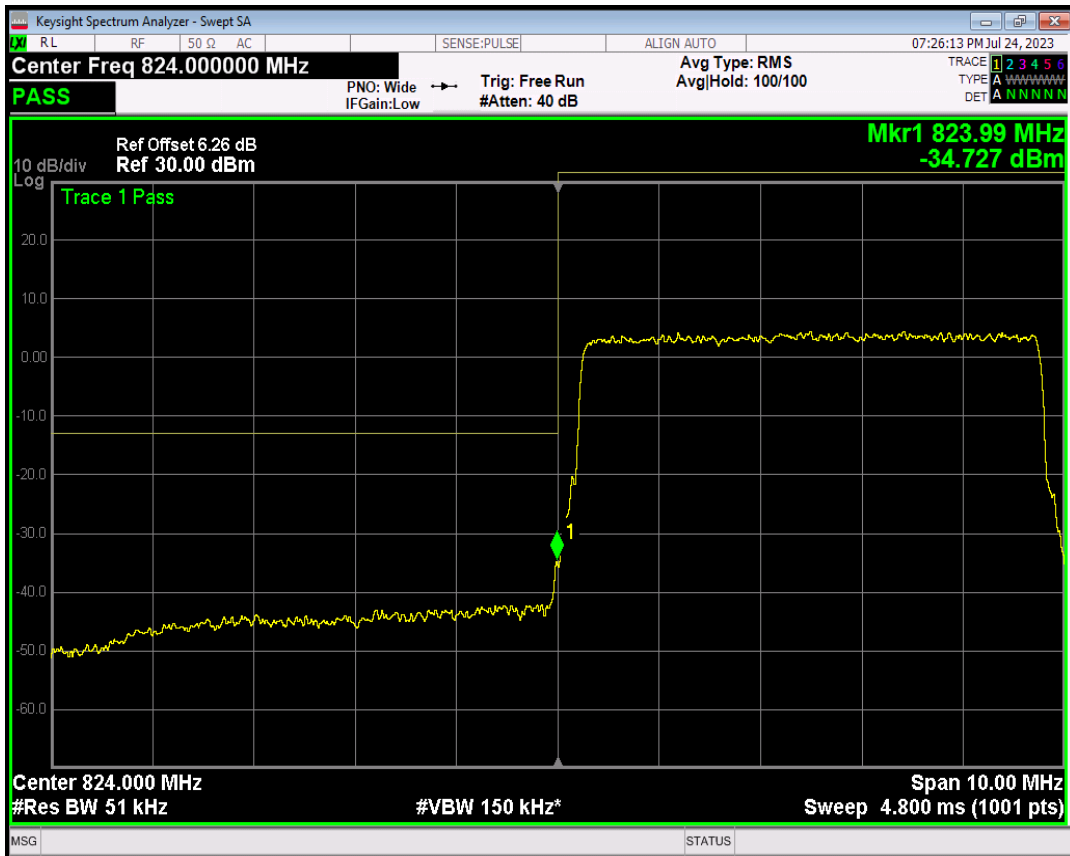

Band5 16QAM BW=5MHz Channel=20425 RB Size=1 Position=#0