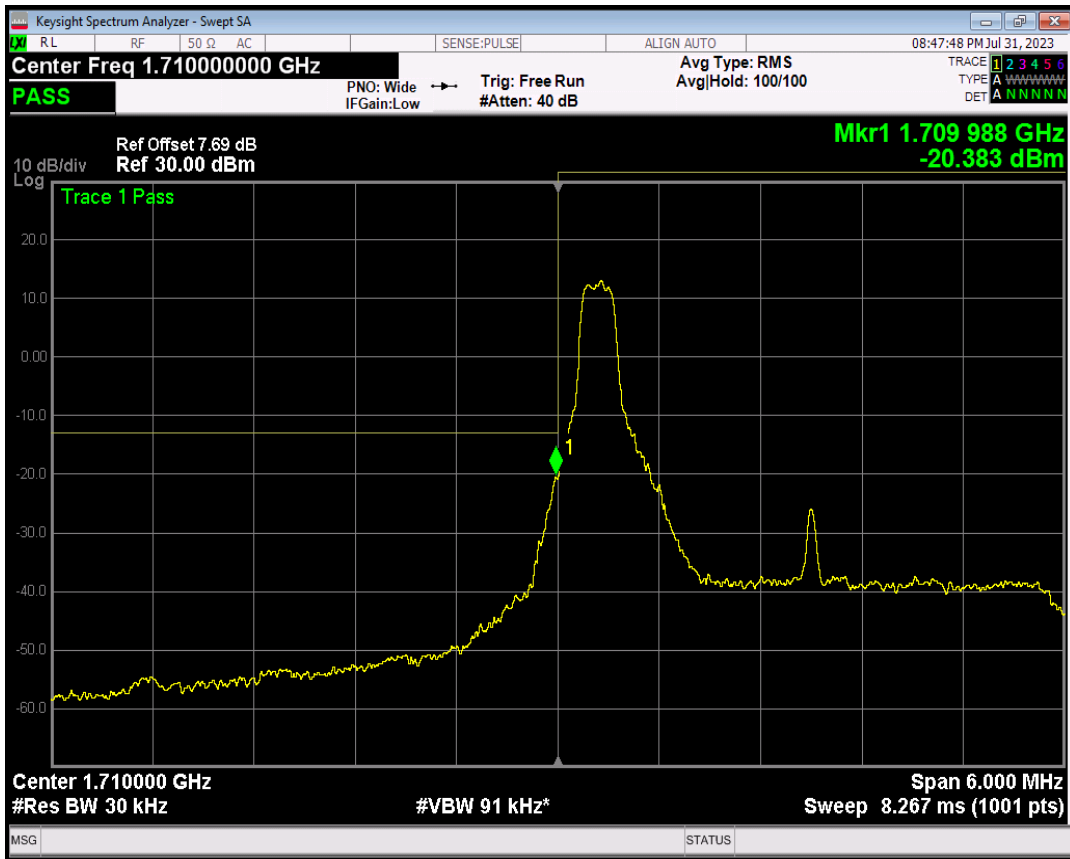

Band4 16QAM BW=3MHz Channel=19965 RB Size=1 Position=#Max