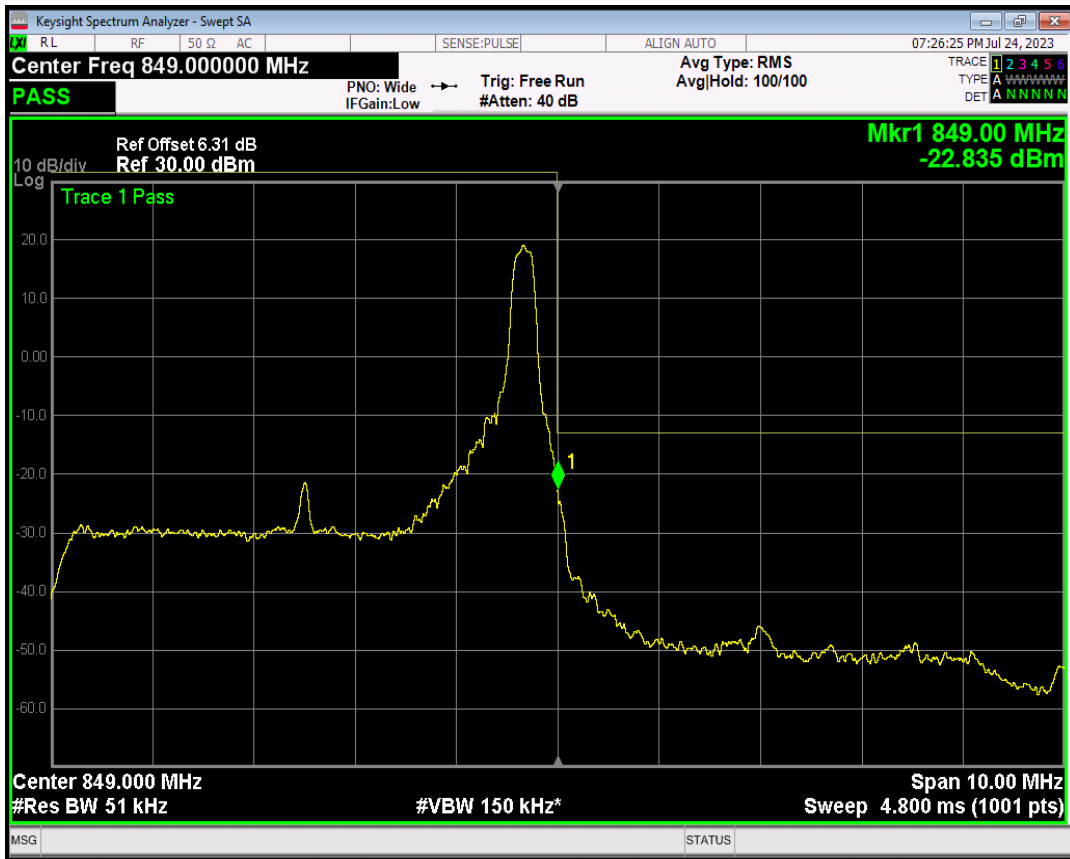

Band5 16QAM BW=5MHz Channel=20425 RB Size=1 Position=#Max

Band5 16QAM BW=5MHz Channel=20425 RB Size=25 Position=#0

Band5 QPSK BW=5MHz Channel=20625 RB Size=1 Position=#0

Band5 QPSK BW=5MHz Channel=20625 RB Size=1 Position=#Max