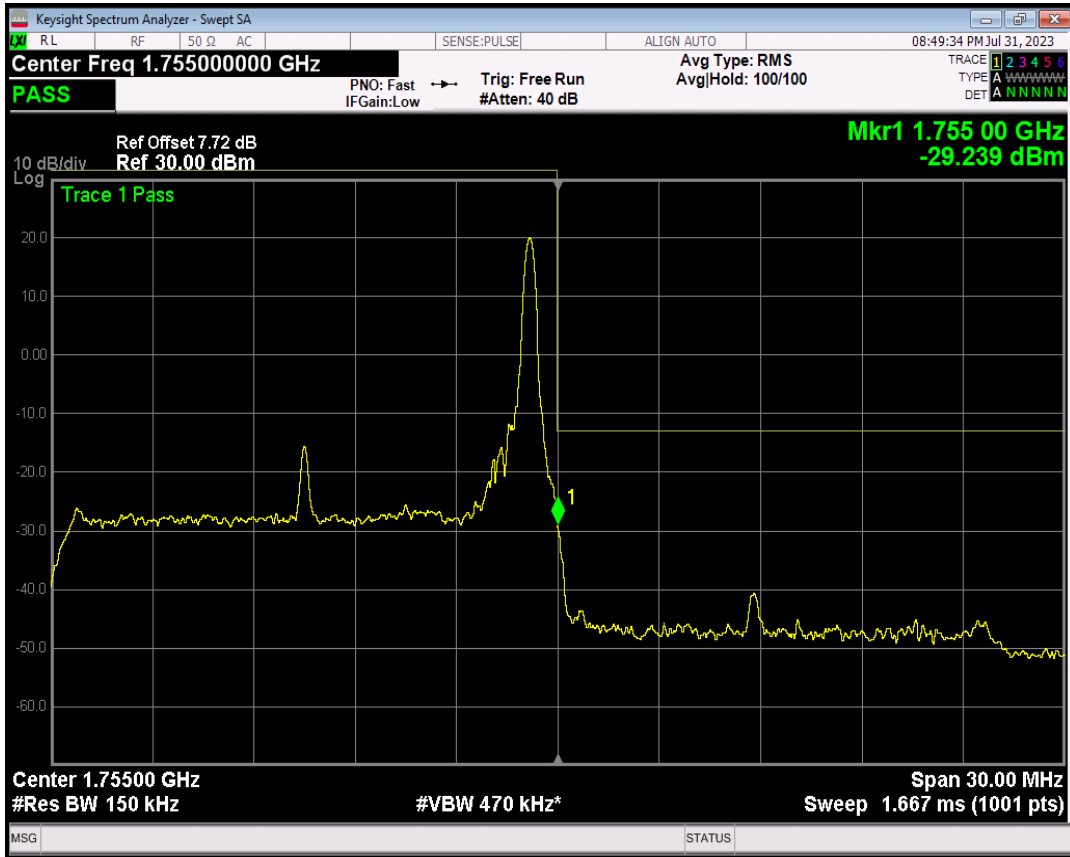

Band4 QPSK BW=15MHz Channel=20325 RB Size=75 Position=#0