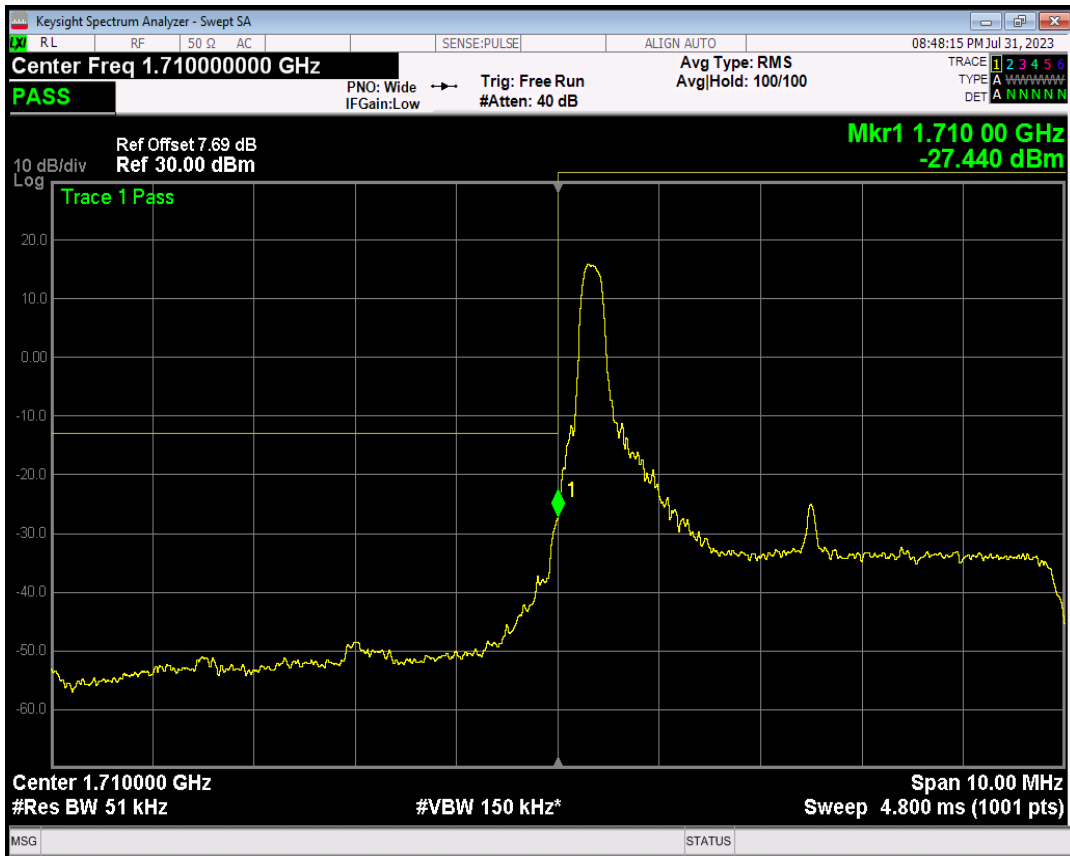

Band4 QPSK BW=5MHz Channel=19975 RB Size=1 Position=#Max