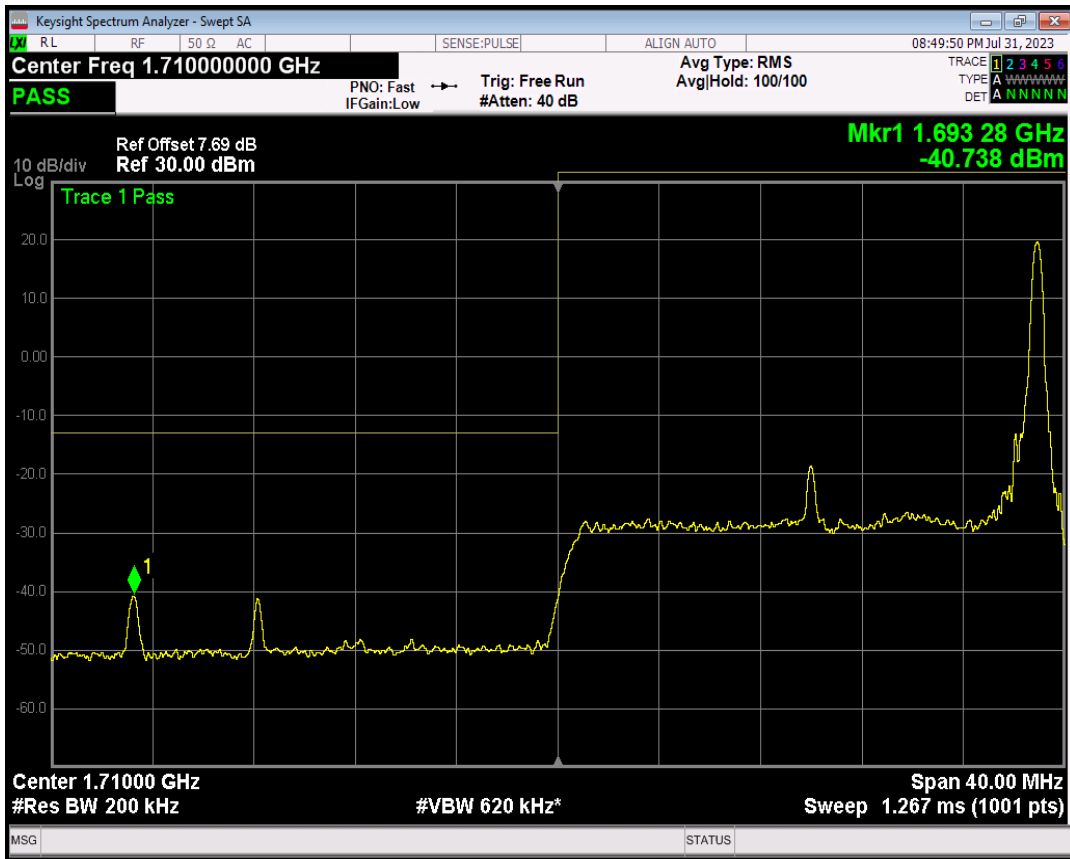

Band4 QPSK BW=20MHz Channel=20050 RB Size=100 Position=#0