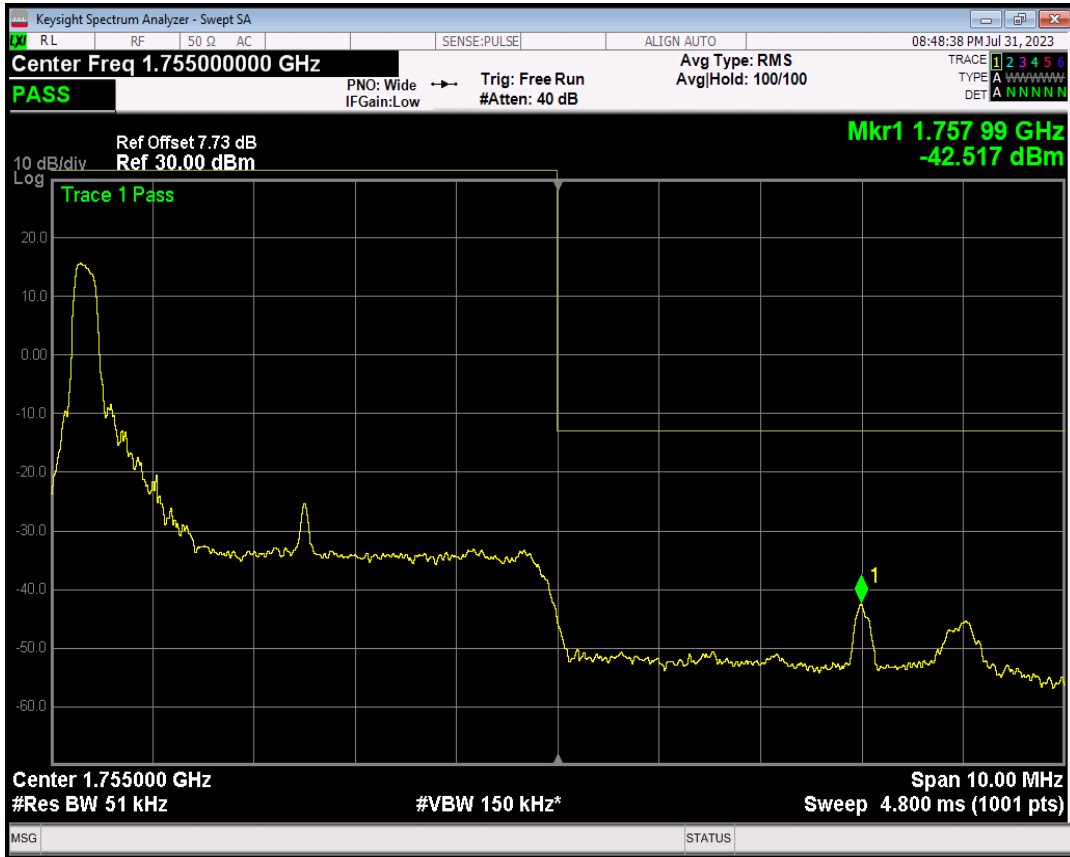

Band4 16QAM BW=5MHz Channel=20375 RB Size=1 Position=#Max