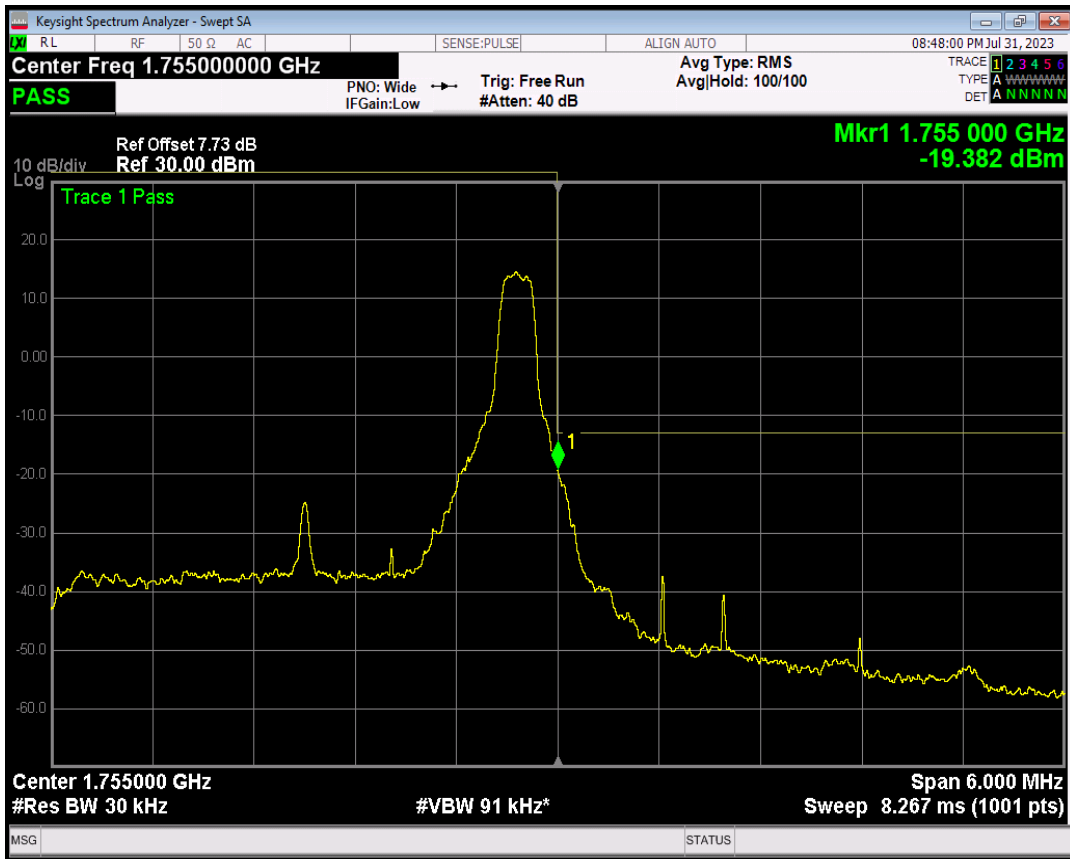

Band4 QPSK BW=3MHz Channel=20385 RB Size=15 Position=#0