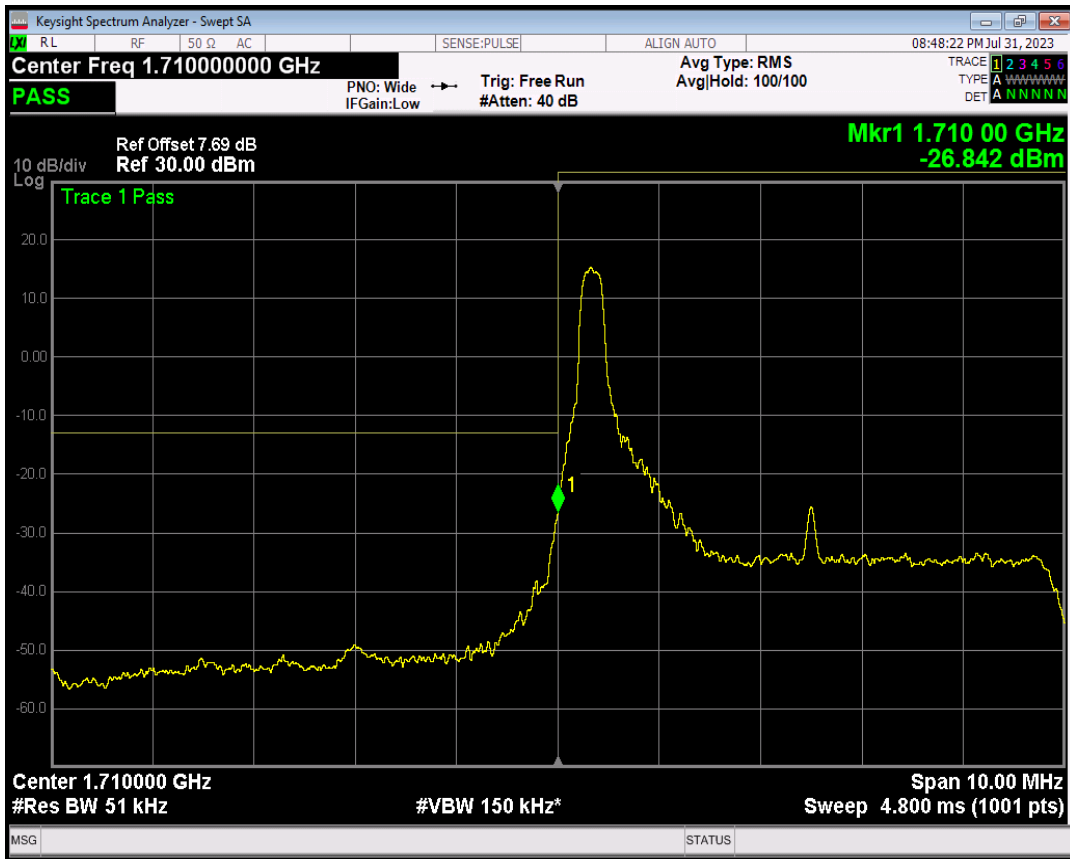

Band4 16QAM BW=5MHz Channel=19975 RB Size=1 Position=#Max