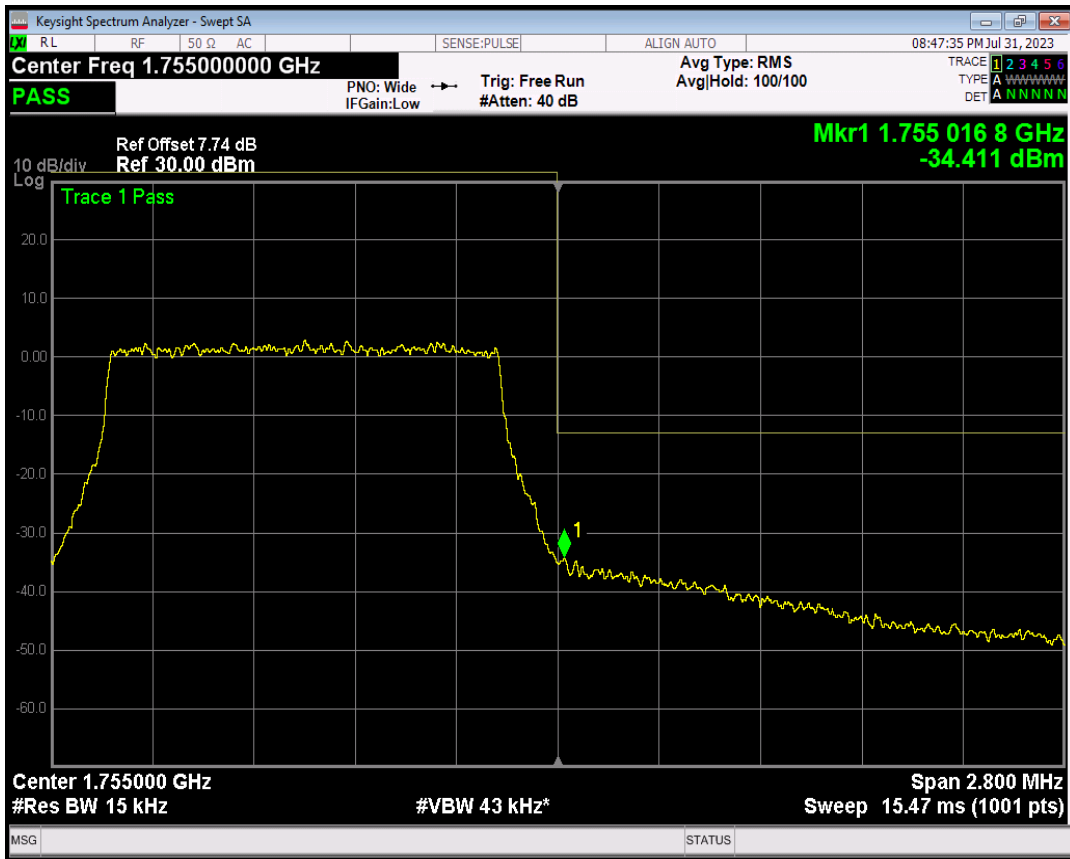

Band4 QPSK BW=5MHz Channel=19975 RB Size=1 Position=#0