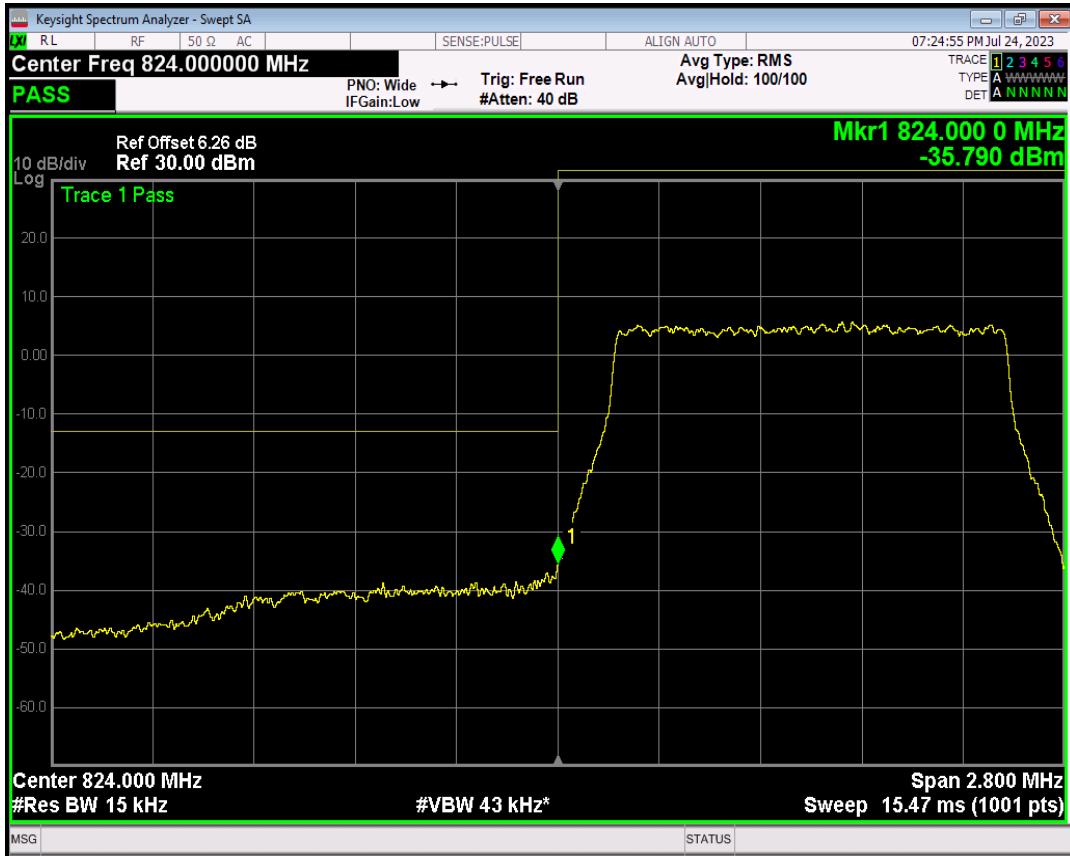

Band5 16QAM BW=1.4MHz Channel=20407 RB Size=1 Position=#0