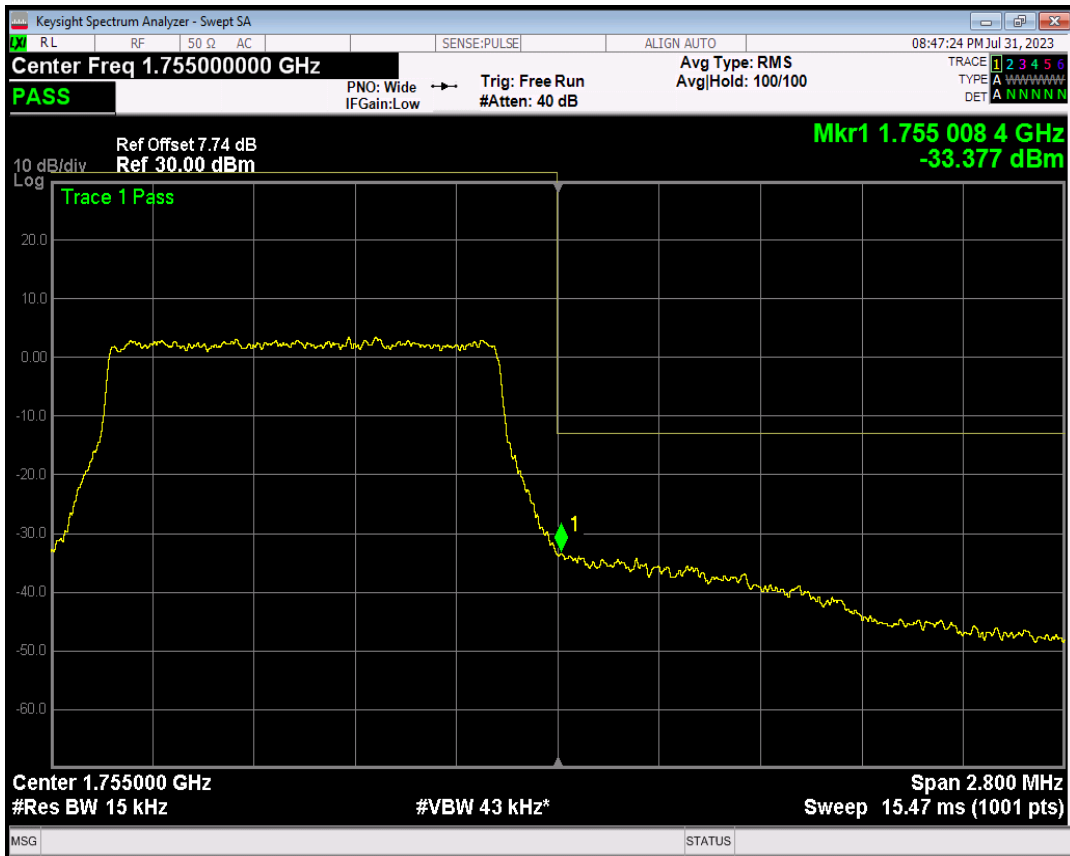

Band4 16QAM BW=1.4MHz Channel=20393 RB Size=1 Position=#0