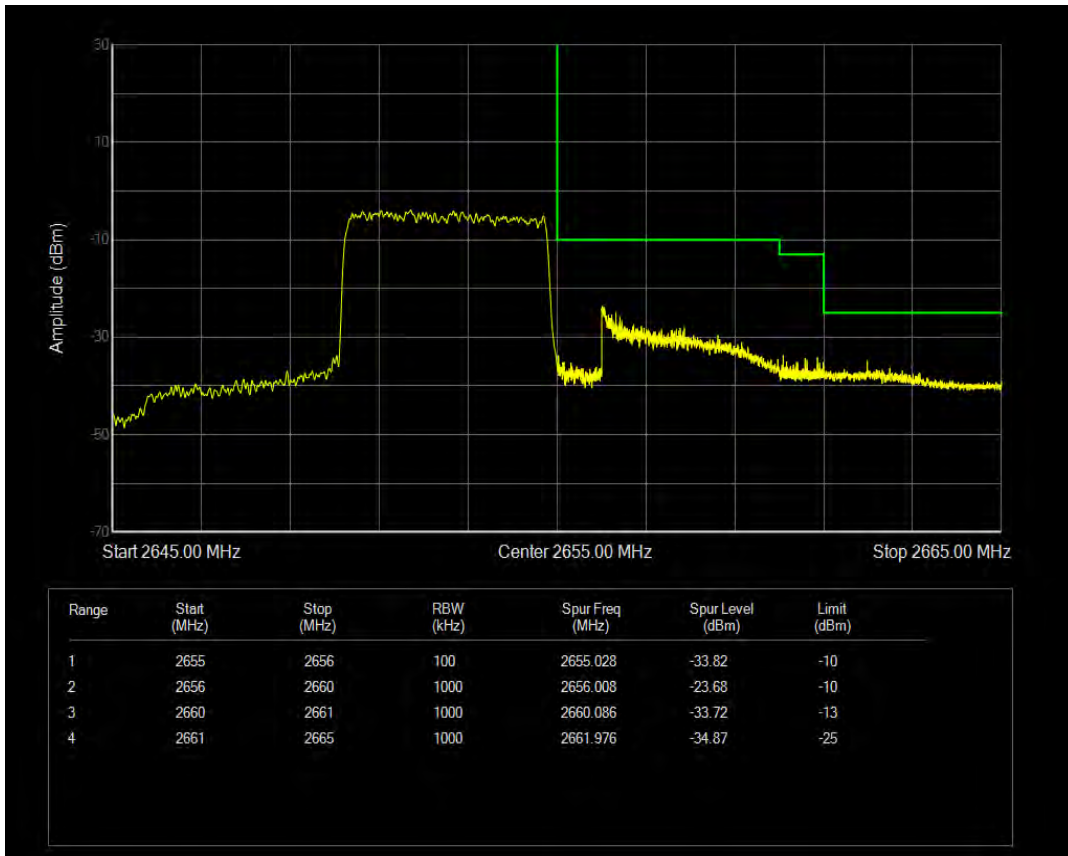

Band41(2535-2655) 16QAM BW=5MHz Channel=41215 RB Size=1 Position=#0