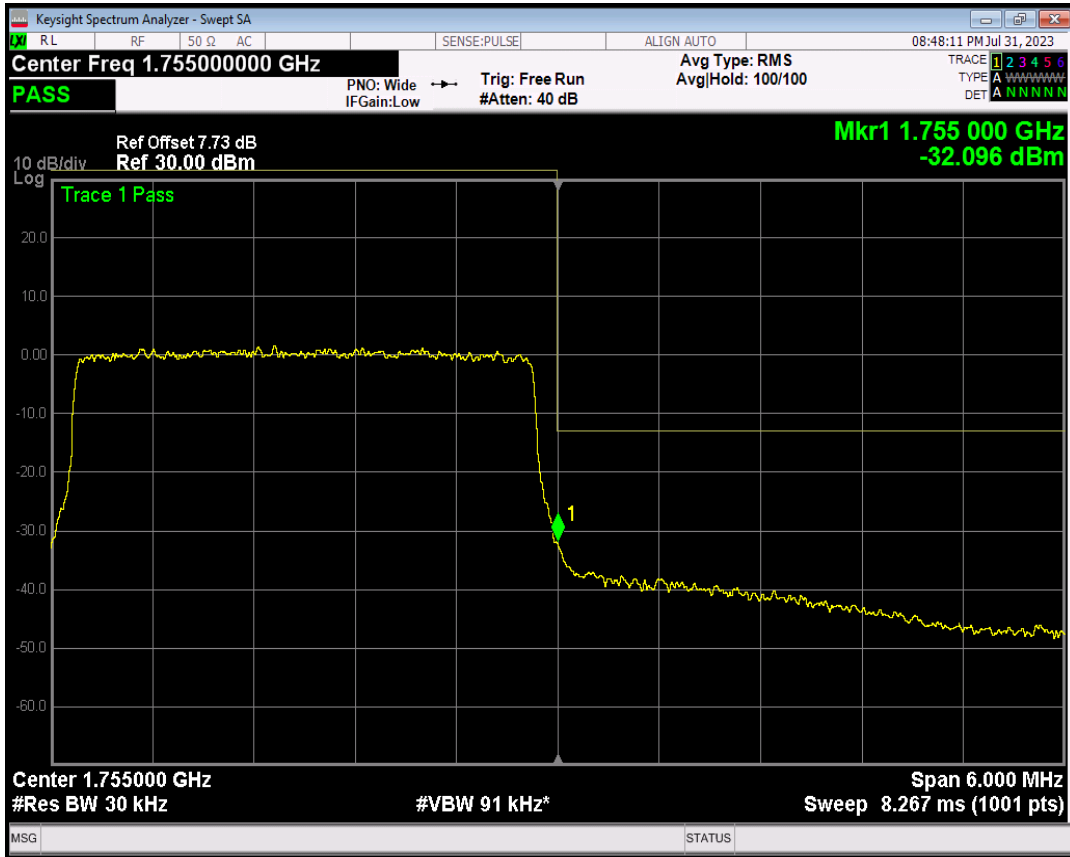

Band4 QPSK BW=1.4MHz Channel=19957 RB Size=1 Position=#0