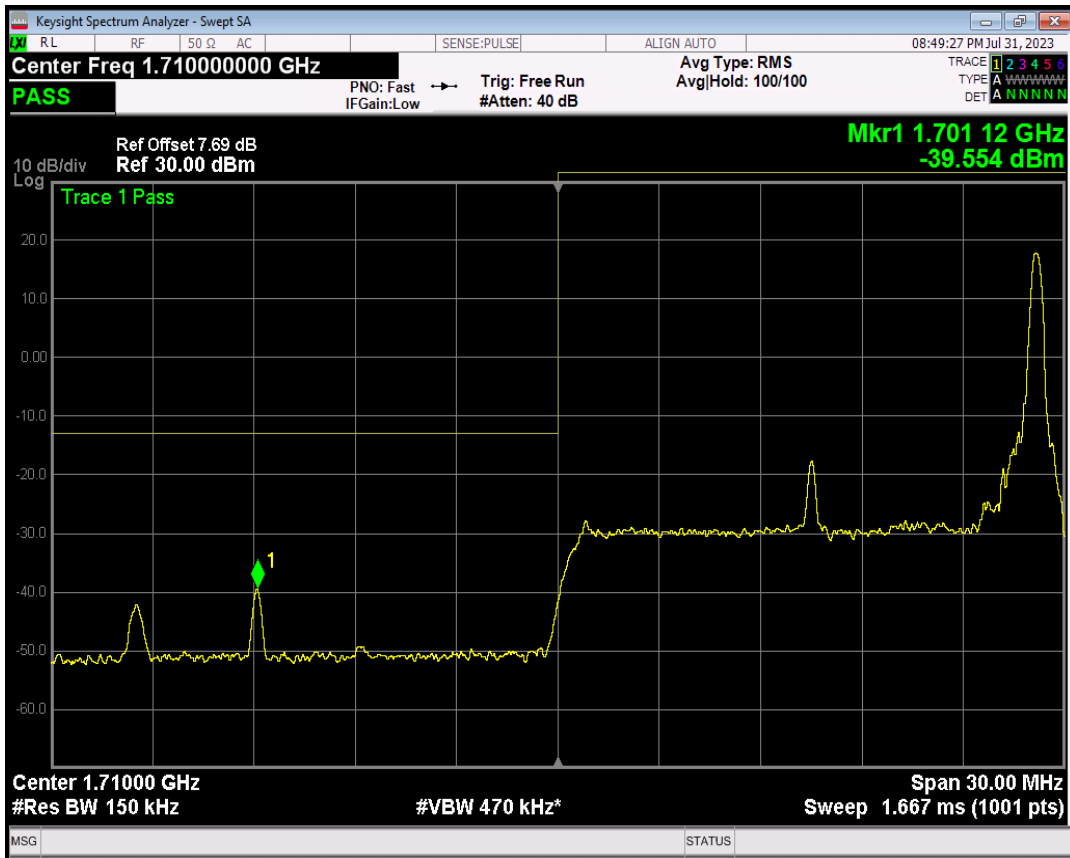

Band4 16QAM BW=15MHz Channel=20025 RB Size=75 Position=#0

Band4 16QAM BW=15MHz Channel=20025 RB Size=1 Position=#Max