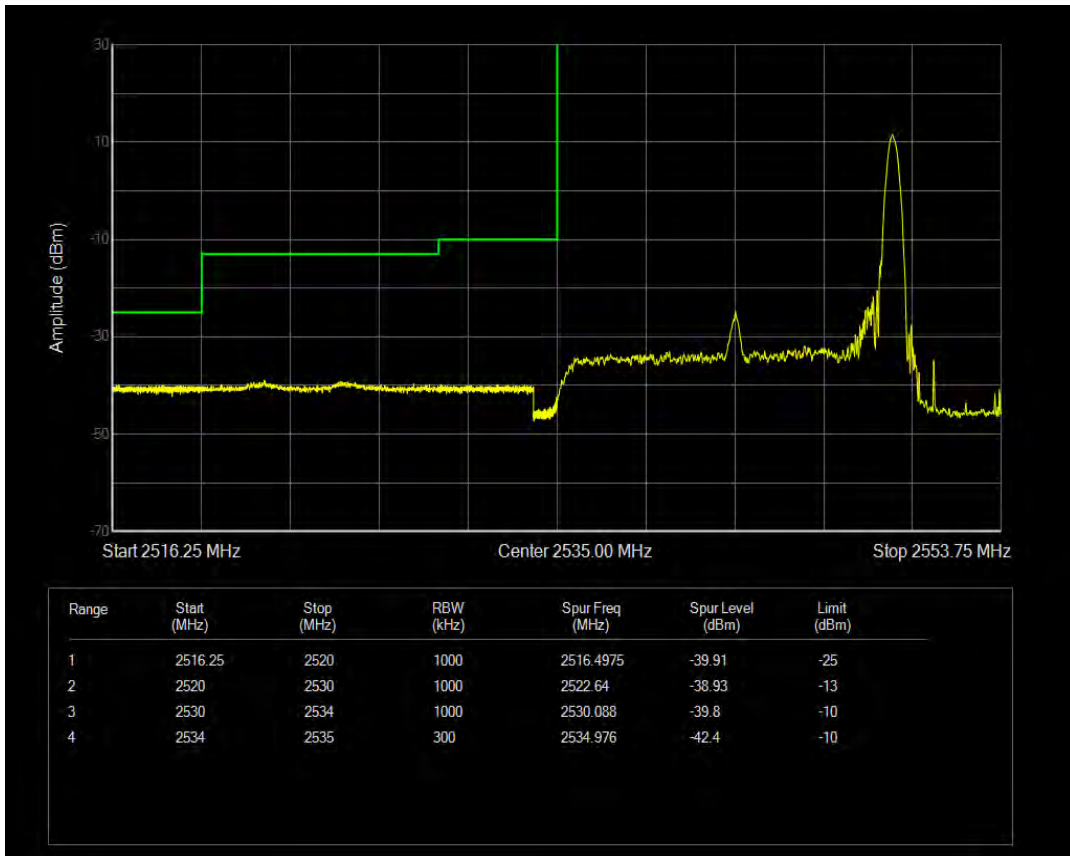

Band41(2535-2655) QPSK BW=15MHz Channel=40115 RB Size=75 Position=#0