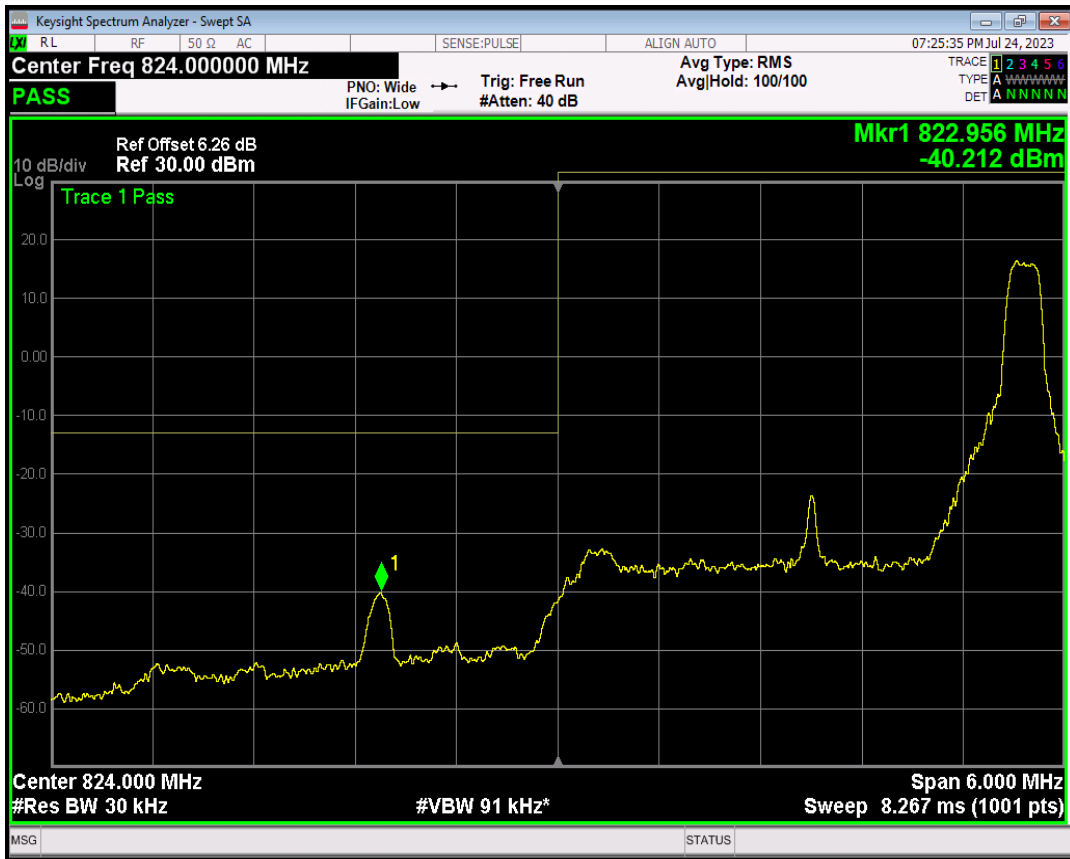

Band5 QPSK BW=3MHz Channel=20415 RB Size=15 Position=#0