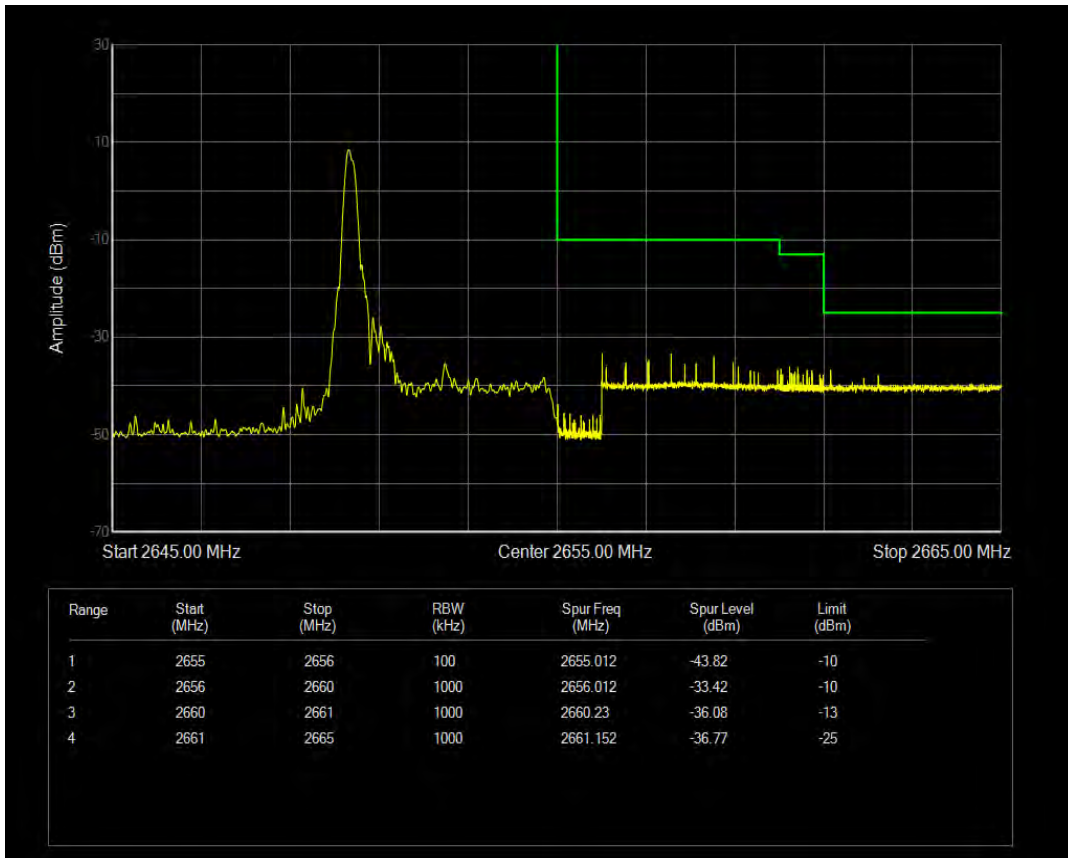

Band41(2535-2655) QPSK BW=5MHz Channel=41215 RB Size=1 Position=#Max