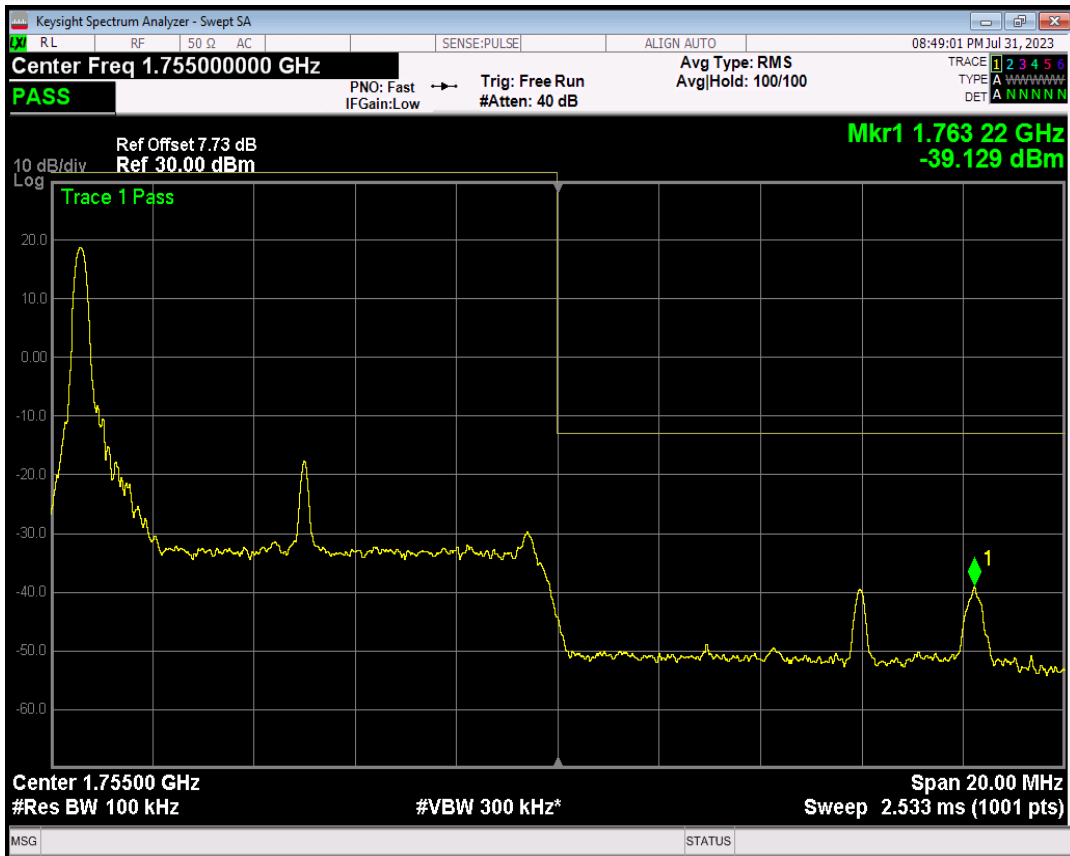

Band4 16QAM BW=10MHz Channel=20000 RB Size=1 Position=#0

Band4 16QAM BW=10MHz Channel=20000 RB Size=1 Position=#Max

Band4 16QAM BW=10MHz Channel=20000 RB Size=50 Position=#0

Band4 QPSK BW=10MHz Channel=20350 RB Size=1 Position=#0