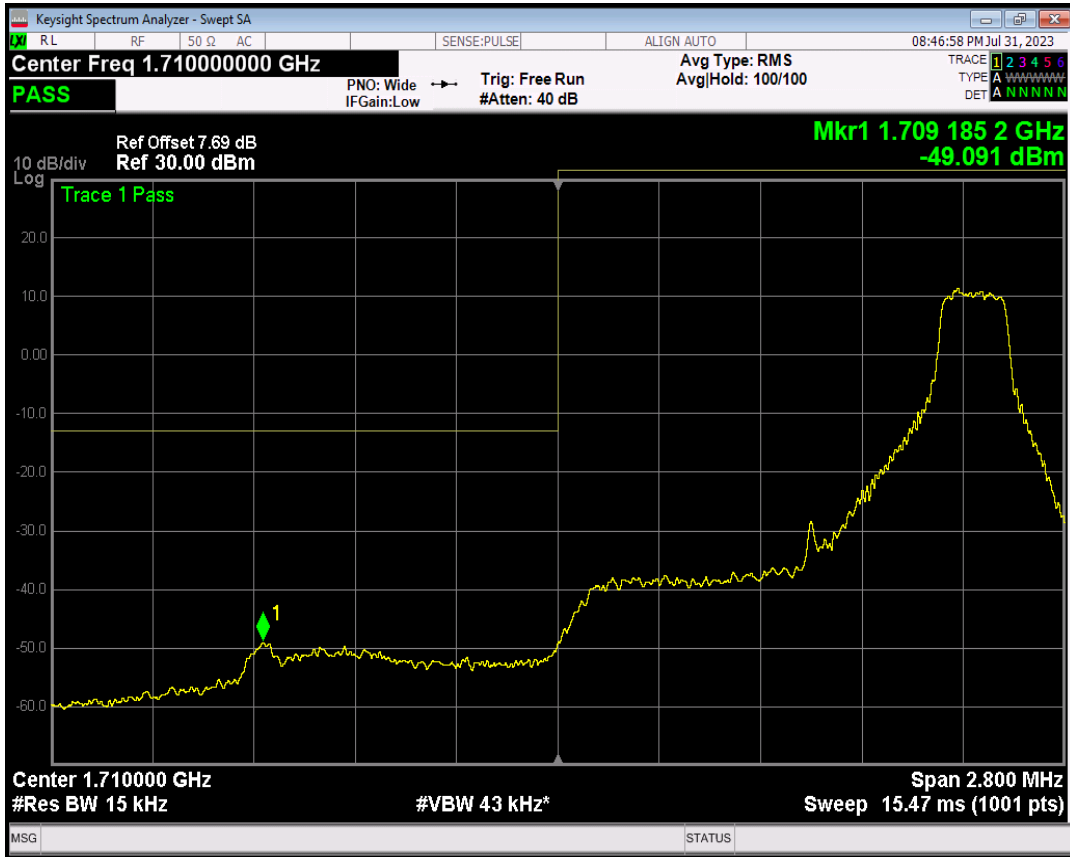

Band4 QPSK BW=3MHz Channel=20385 RB Size=1 Position=#Max

Band4 QPSK BW=3MHz Channel=20385 RB Size=15 Position=#0

Band4 16QAM BW=3MHz Channel=20385 RB Size=1 Position=#0

Band4 16QAM BW=3MHz Channel=20385 RB Size=1 Position=#Max

Band4 16QAM BW=3MHz Channel=20385 RB Size=15 Position=#0

Band4 QPSK BW=1.4MHz Channel=19957 RB Size=1 Position=#0

Band4 QPSK BW=1.4MHz Channel=19957 RB Size=1 Position=#Max

Band4 QPSK BW=1.4MHz Channel=19957 RB Size=6 Position=#0