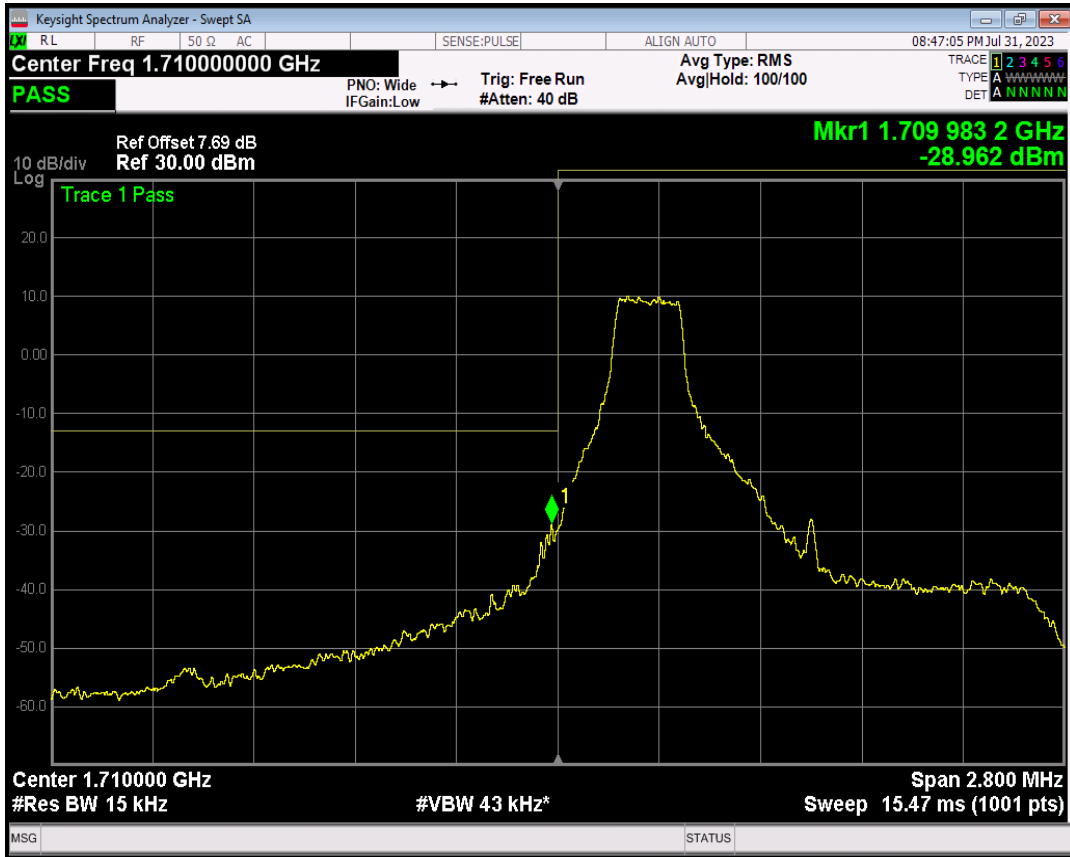

Band4 16QAM BW=3MHz Channel=20385 RB Size=15 Position=#0

Band4 QPSK BW=1.4MHz Channel=19957 RB Size=1 Position=#0

Band4 QPSK BW=1.4MHz Channel=19957 RB Size=1 Position=#Max

Band4 QPSK BW=1.4MHz Channel=19957 RB Size=6 Position=#0

Band4 16QAM BW=1.4MHz Channel=19957 RB Size=1 Position=#0

Band4 16QAM BW=1.4MHz Channel=19957 RB Size=1 Position=#Max

Band4 16QAM BW=1.4MHz Channel=19957 RB Size=6 Position=#0

Band4 QPSK BW=1.4MHz Channel=20393 RB Size=1 Position=#0