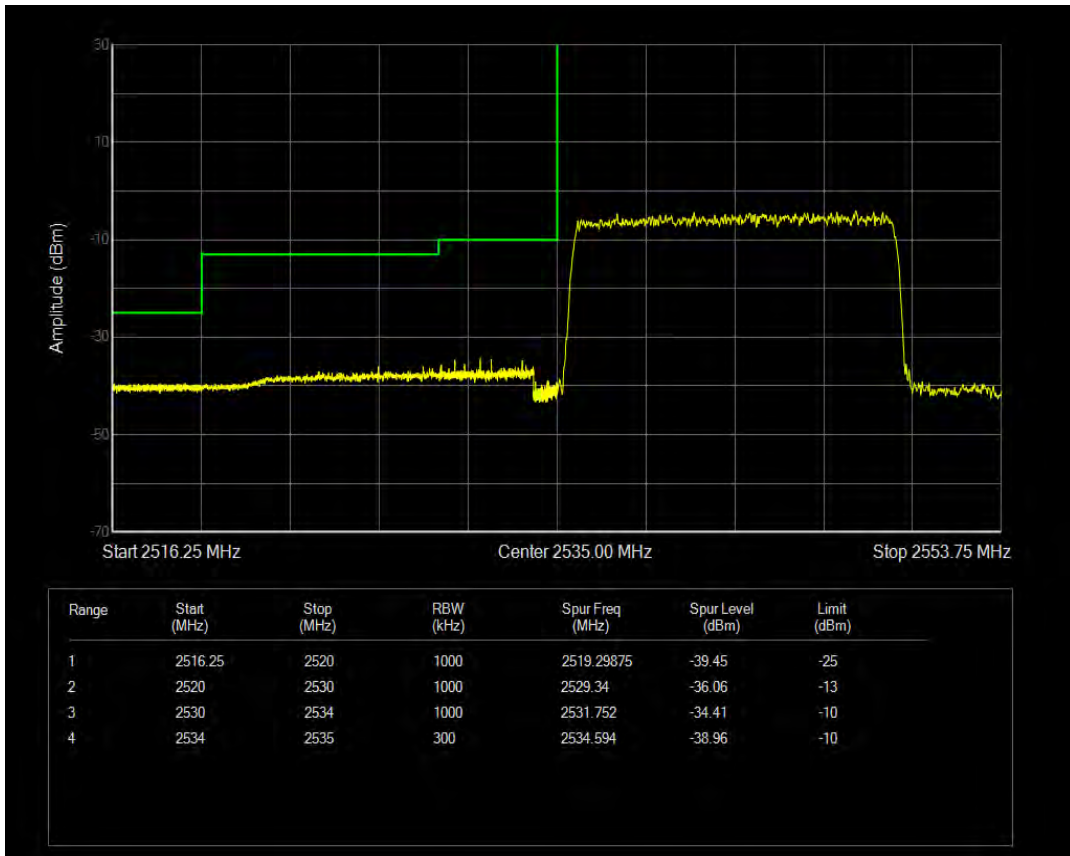

Band41(2535-2655) 16QAM BW=15MHz Channel=40115 RB Size=1 Position=#0