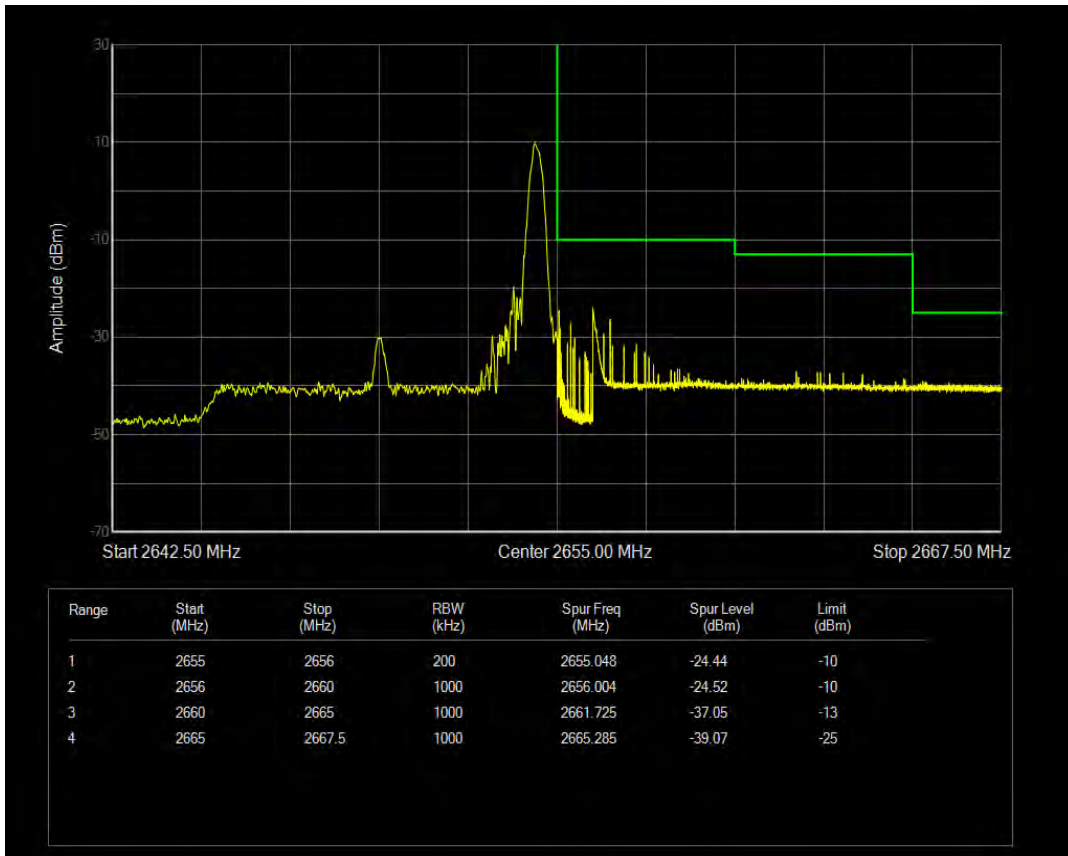

Band41(2535-2655) 16QAM BW=10MHz Channel=41190 RB Size=50 Position=#0