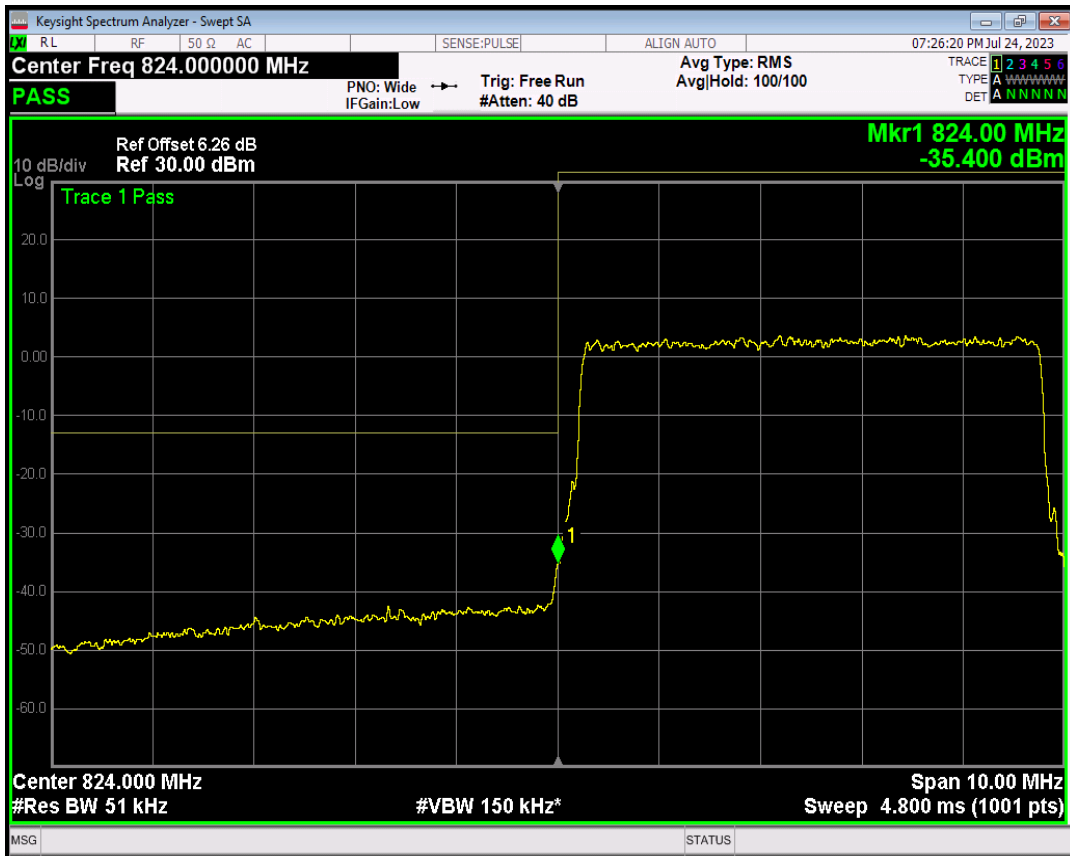

Band5 QPSK BW=5MHz Channel=20625 RB Size=1 Position=#0