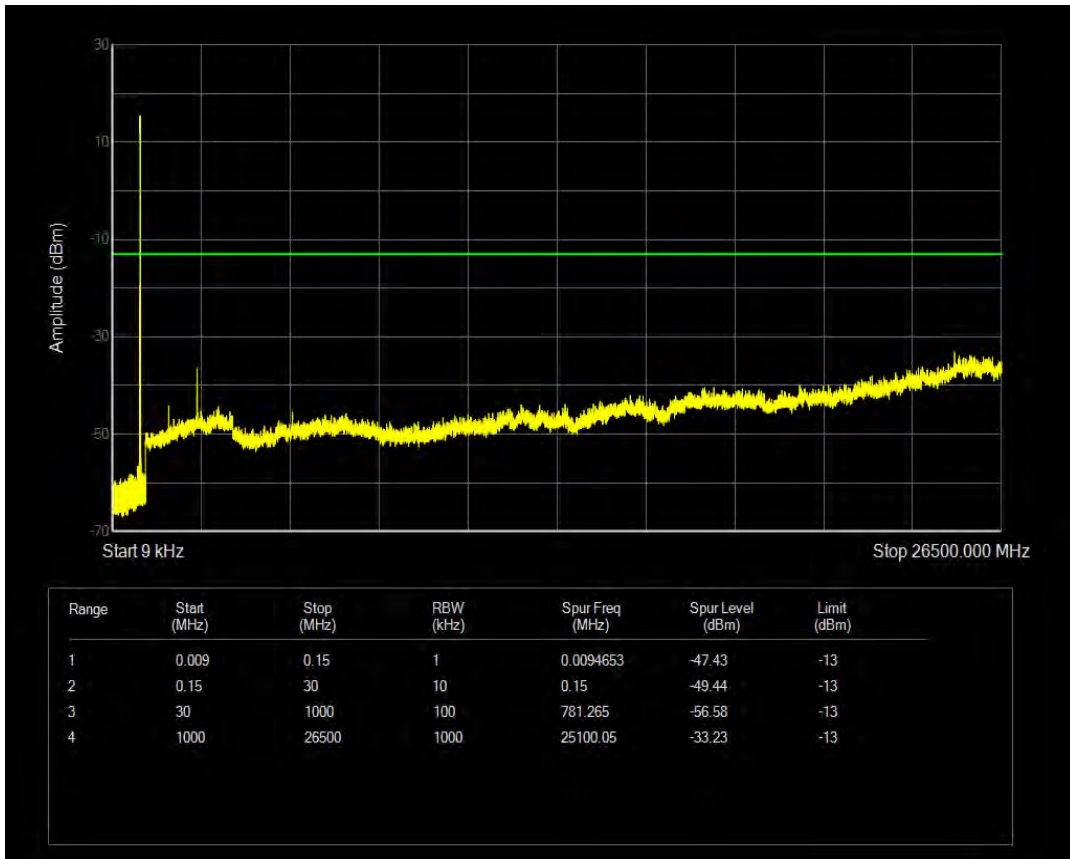

Band5 16QAM BW=5MHz Channel=20525 RB Size=1 Position=#0

Band5 16QAM BW=5MHz Channel=20525 RB Size=25 Position=#0

Band5 QPSK BW=5MHz Channel=20625 RB Size=1 Position=#0

Band5 QPSK BW=5MHz Channel=20625 RB Size=25 Position=#0

Band5 16QAM BW=5MHz Channel=20625 RB Size=1 Position=#0

Band5 16QAM BW=5MHz Channel=20625 RB Size=25 Position=#0

Band5 QPSK BW=10MHz Channel=20450 RB Size=1 Position=#0

Band5 QPSK BW=10MHz Channel=20450 RB Size=50 Position=#0