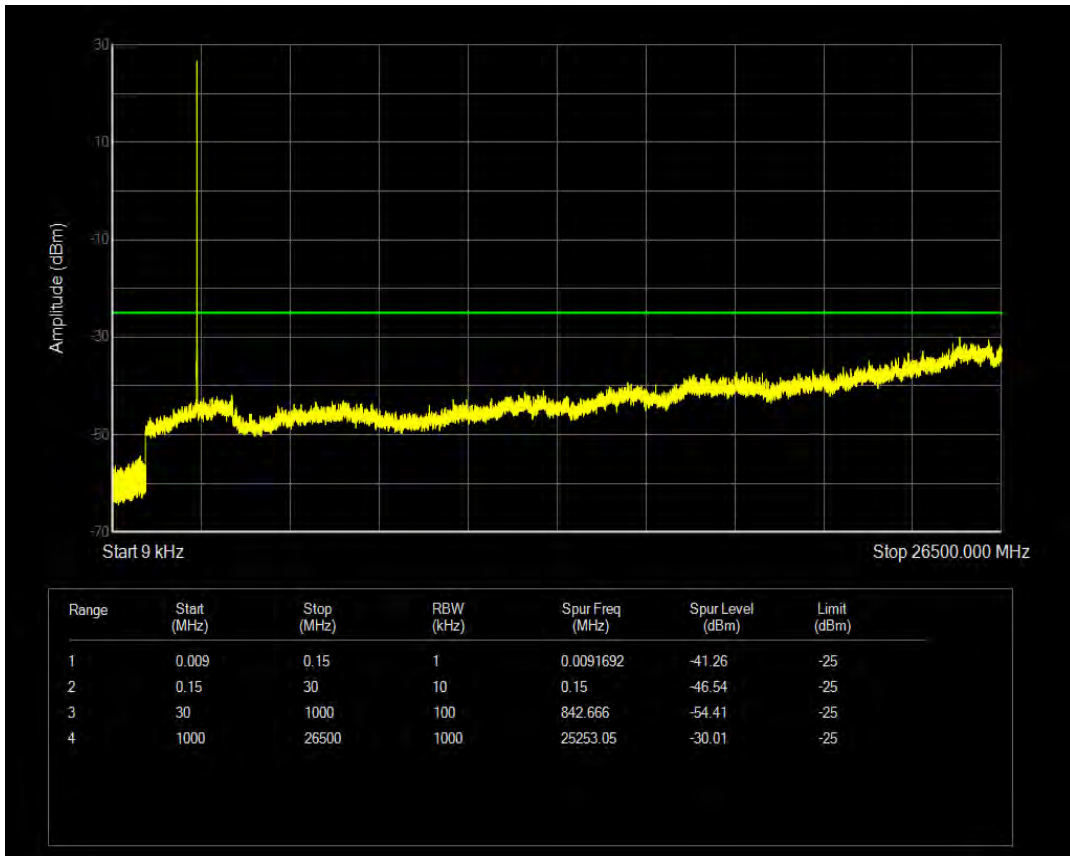

Band5 16QAM BW=10MHz Channel=20600 RB Size=1 Position=#0

Band5 16QAM BW=10MHz Channel=20600 RB Size=50 Position=#0

Band7 QPSK BW=5MHz Channel=20775 RB Size=1 Position=#0

Band7 QPSK BW=5MHz Channel=20775 RB Size=25 Position=#0

Band7 16QAM BW=5MHz Channel=20775 RB Size=1 Position=#0

Band7 16QAM BW=5MHz Channel=20775 RB Size=25 Position=#0

Band7 QPSK BW=5MHz Channel=21100 RB Size=1 Position=#0

Band7 QPSK BW=5MHz Channel=21100 RB Size=25 Position=#0

Band7 16QAM BW=5MHz Channel=21100 RB Size=1 Position=#0

Band7 16QAM BW=5MHz Channel=21100 RB Size=25 Position=#0

Band7 QPSK BW=5MHz Channel=21425 RB Size=1 Position=#0

Band7 QPSK BW=5MHz Channel=21425 RB Size=25 Position=#0