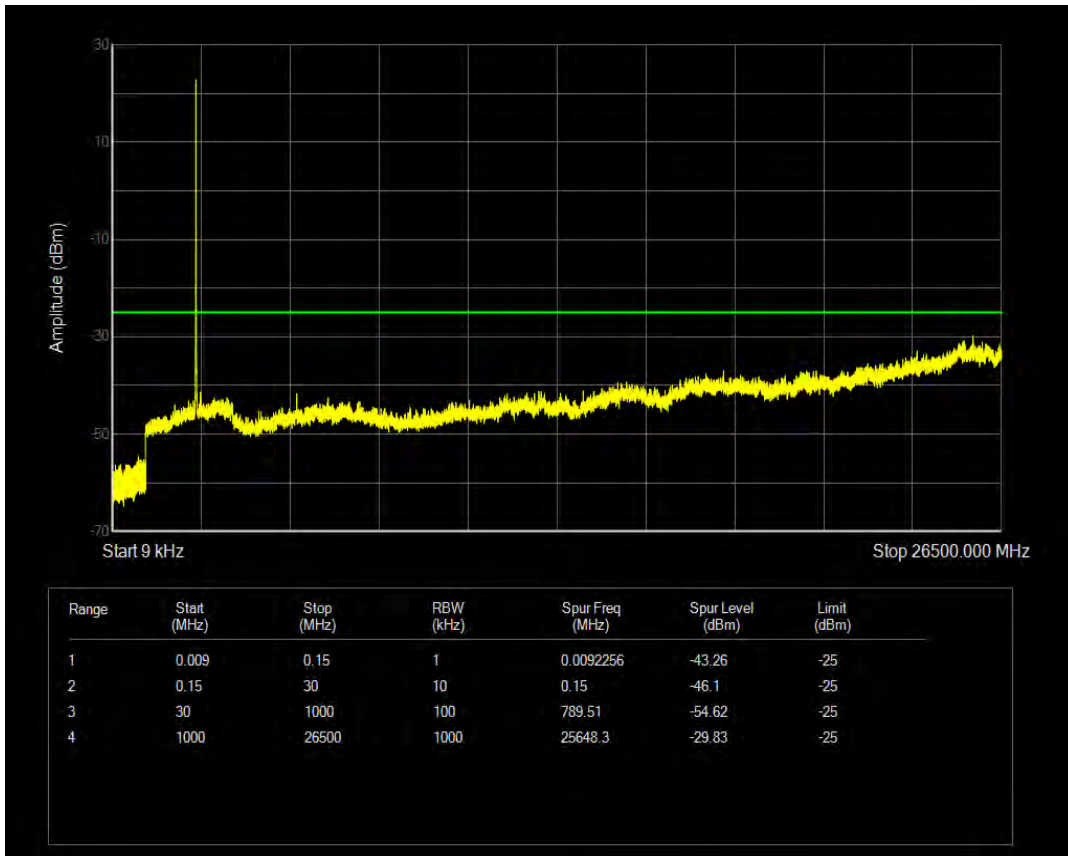

Band5 16QAM BW=10MHz Channel=20525 RB Size=1 Position=#0

Band5 16QAM BW=10MHz Channel=20525 RB Size=50 Position=#0

Band5 QPSK BW=10MHz Channel=20600 RB Size=1 Position=#0

Band5 QPSK BW=10MHz Channel=20600 RB Size=50 Position=#0

Band5 16QAM BW=10MHz Channel=20600 RB Size=1 Position=#0

Band5 16QAM BW=10MHz Channel=20600 RB Size=50 Position=#0

Band7 QPSK BW=5MHz Channel=20775 RB Size=1 Position=#0

Band7 QPSK BW=5MHz Channel=20775 RB Size=25 Position=#0

Band7 16QAM BW=5MHz Channel=20775 RB Size=1 Position=#0

Band7 16QAM BW=5MHz Channel=20775 RB Size=25 Position=#0

Band7 QPSK BW=5MHz Channel=21100 RB Size=1 Position=#0

Band7 QPSK BW=5MHz Channel=21100 RB Size=25 Position=#0