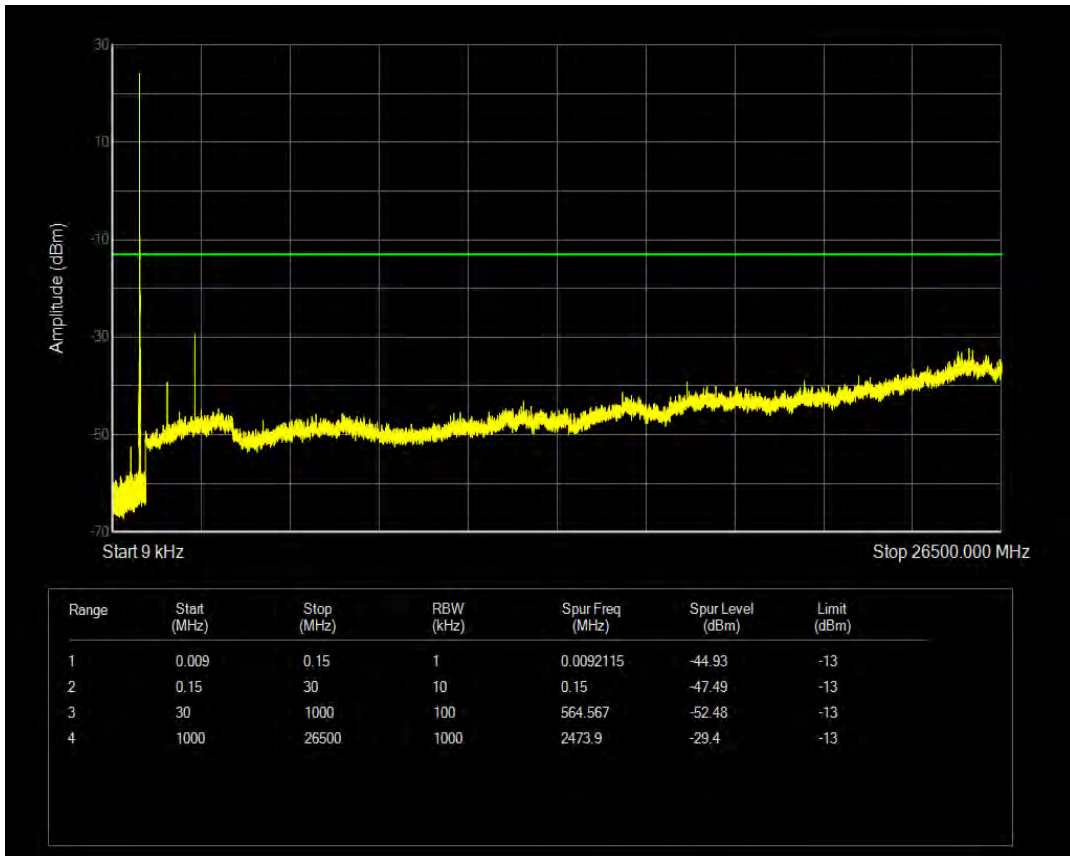

Band5 16QAM BW=5MHz Channel=20525 RB Size=1 Position=#0

Band5 16QAM BW=5MHz Channel=20525 RB Size=25 Position=#0

Band5 QPSK BW=5MHz Channel=20625 RB Size=1 Position=#0

Band5 QPSK BW=5MHz Channel=20625 RB Size=25 Position=#0

Band5 16QAM BW=5MHz Channel=20625 RB Size=1 Position=#0

Band5 16QAM BW=5MHz Channel=20625 RB Size=25 Position=#0

Band5 QPSK BW=10MHz Channel=20450 RB Size=1 Position=#0

Band5 QPSK BW=10MHz Channel=20450 RB Size=50 Position=#0