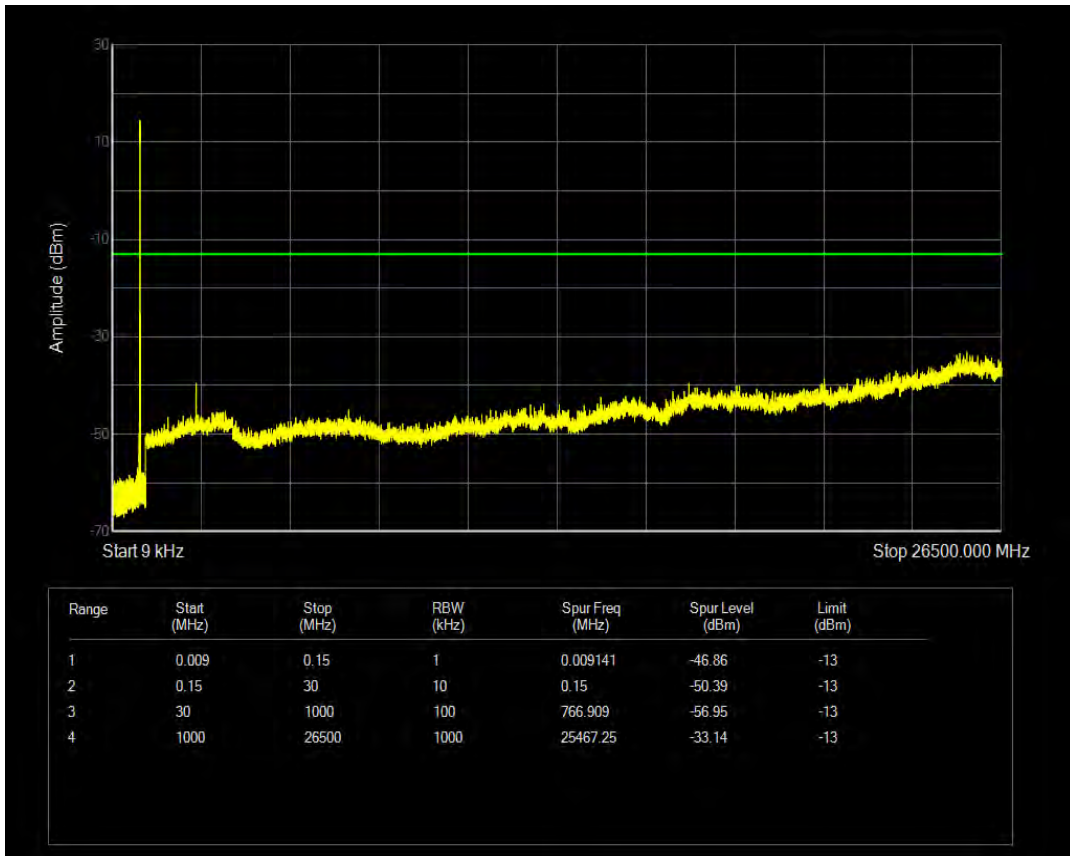

Band5 16QAM BW=5MHz Channel=20425 RB Size=1 Position=#0

Band5 16QAM BW=5MHz Channel=20425 RB Size=25 Position=#0

Band5 QPSK BW=5MHz Channel=20525 RB Size=1 Position=#0

Band5 QPSK BW=5MHz Channel=20525 RB Size=25 Position=#0

Band5 16QAM BW=5MHz Channel=20525 RB Size=1 Position=#0

Band5 16QAM BW=5MHz Channel=20525 RB Size=25 Position=#0

Band5 QPSK BW=5MHz Channel=20625 RB Size=1 Position=#0

Band5 QPSK BW=5MHz Channel=20625 RB Size=25 Position=#0