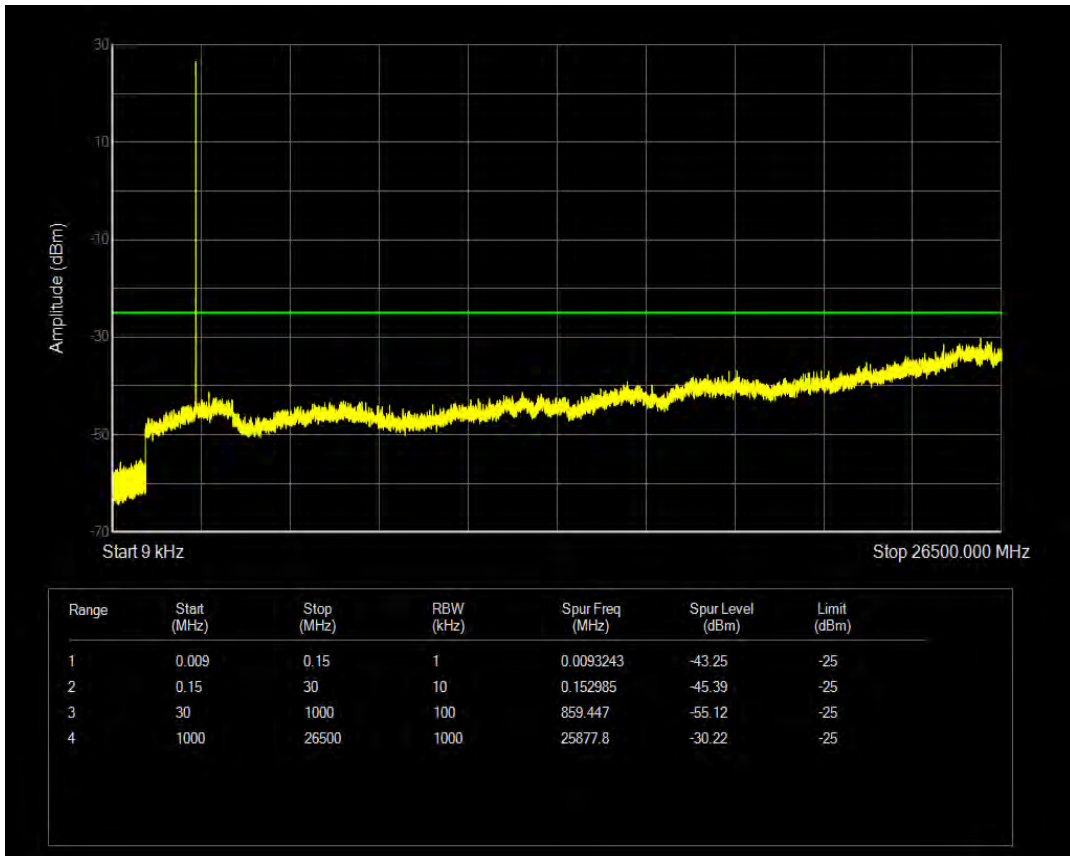

Band7 16QAM BW=5MHz Channel=20775 RB Size=1 Position=#0