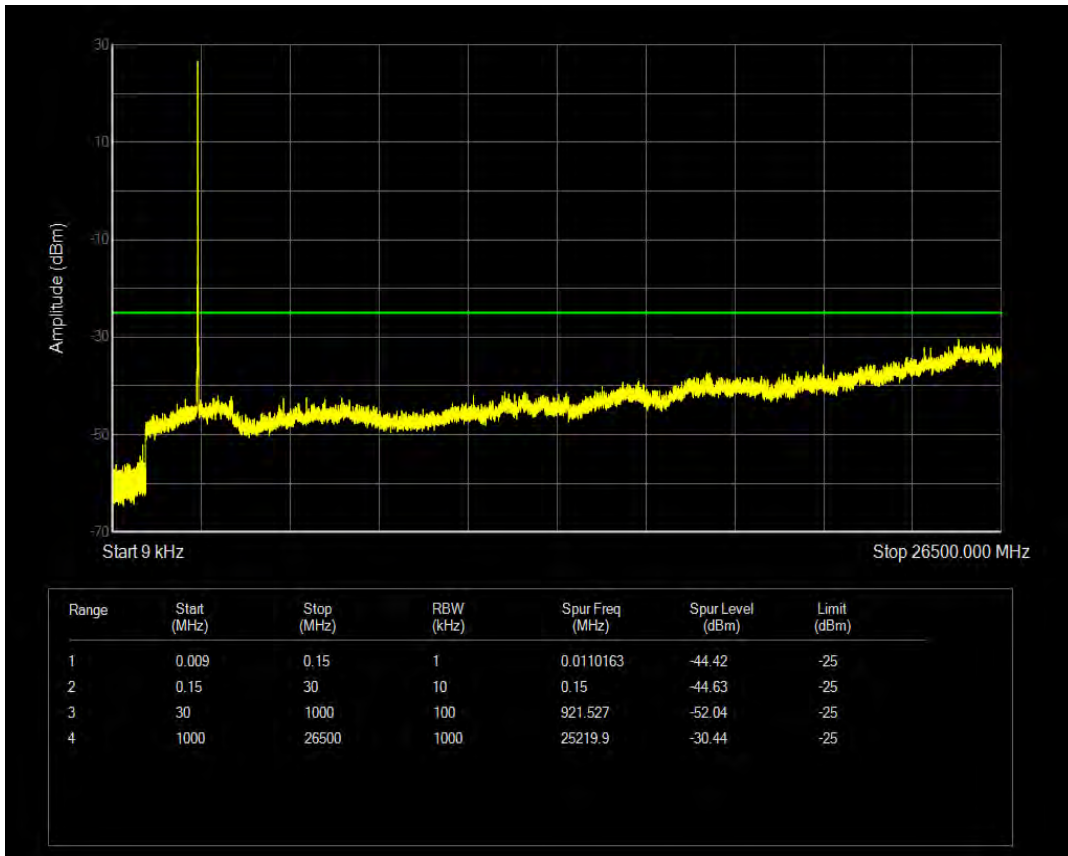

Band7 16QAM BW=15MHz Channel=21375 RB Size=1 Position=#0