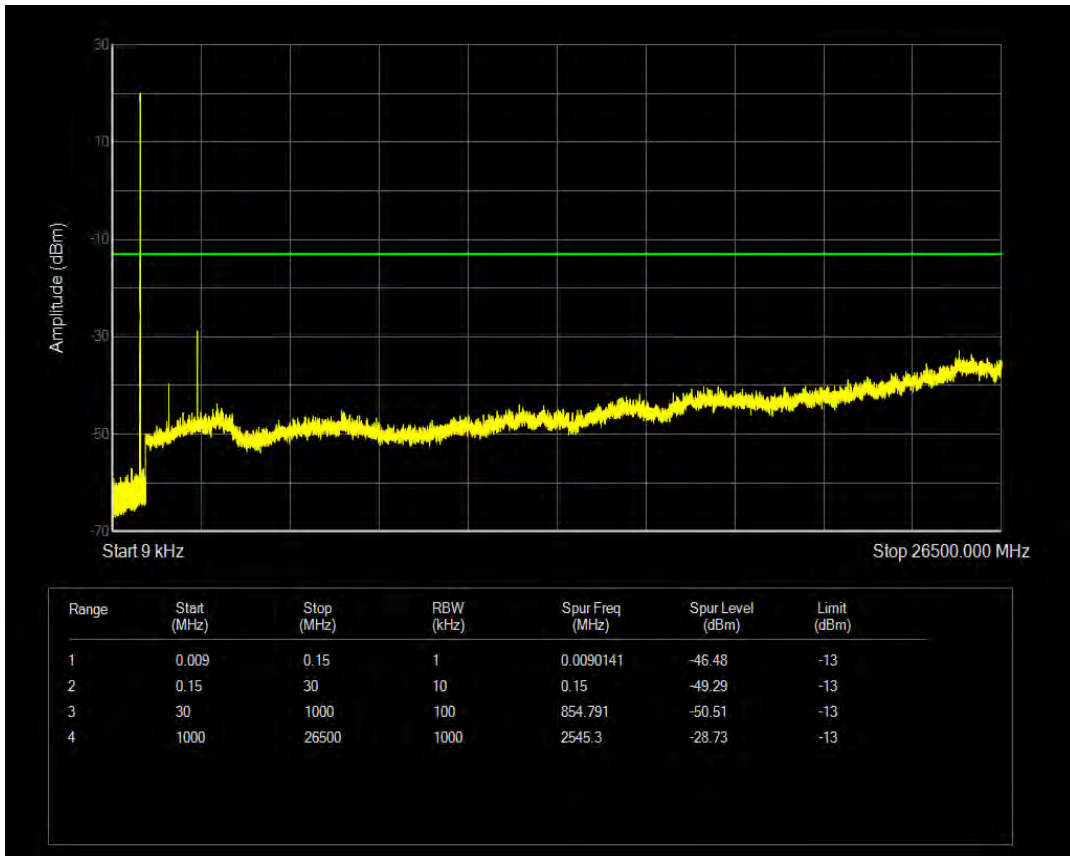

Band5 16QAM BW=1.4MHz Channel=20525 RB Size=1 Position=#0

Band5 16QAM BW=1.4MHz Channel=20525 RB Size=6 Position=#0

Band5 QPSK BW=1.4MHz Channel=20643 RB Size=1 Position=#0

Band5 QPSK BW=1.4MHz Channel=20643 RB Size=6 Position=#0

Band5 16QAM BW=1.4MHz Channel=20643 RB Size=1 Position=#0

Band5 16QAM BW=1.4MHz Channel=20643 RB Size=6 Position=#0

Band5 QPSK BW=3MHz Channel=20415 RB Size=1 Position=#0

Band5 QPSK BW=3MHz Channel=20415 RB Size=15 Position=#0