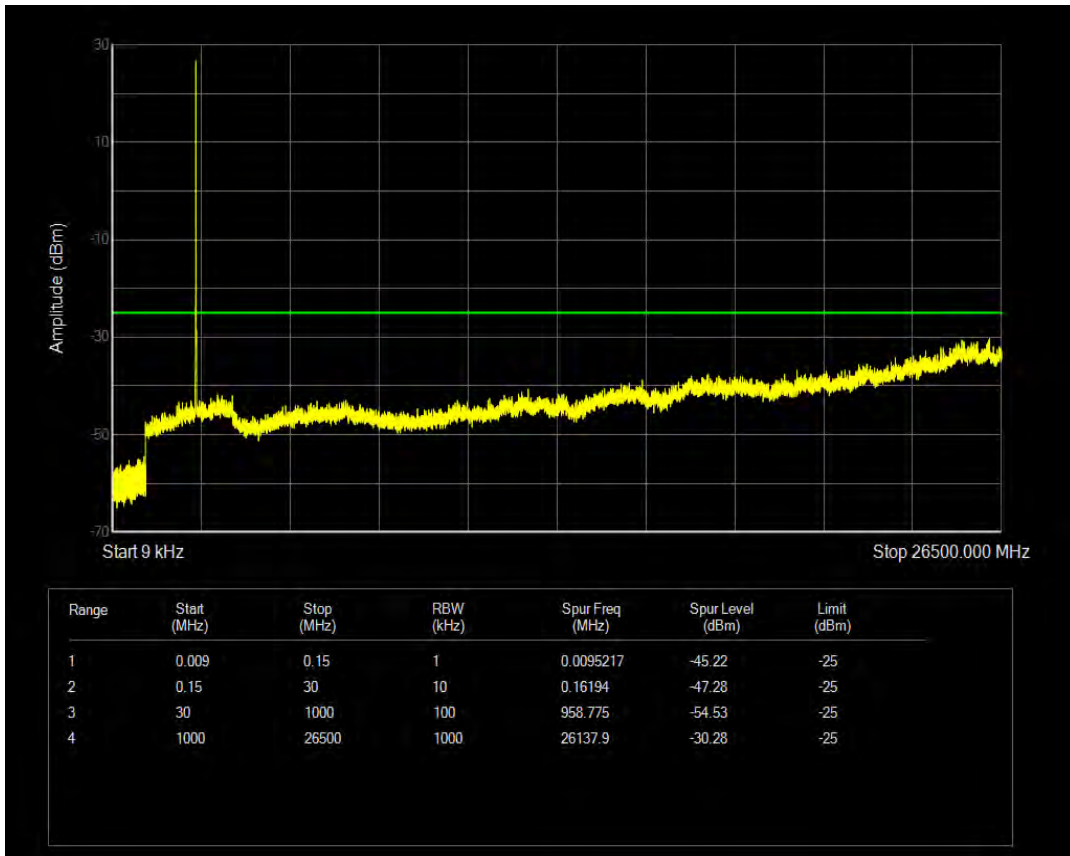

Band7 16QAM BW=5MHz Channel=21100 RB Size=1 Position=#0

Band7 16QAM BW=5MHz Channel=21100 RB Size=25 Position=#0

Band7 QPSK BW=5MHz Channel=21425 RB Size=1 Position=#0

Band7 QPSK BW=5MHz Channel=21425 RB Size=25 Position=#0

Band7 16QAM BW=5MHz Channel=21425 RB Size=1 Position=#0

Band7 16QAM BW=5MHz Channel=21425 RB Size=25 Position=#0

Band7 QPSK BW=10MHz Channel=20800 RB Size=1 Position=#0

Band7 QPSK BW=10MHz Channel=20800 RB Size=50 Position=#0