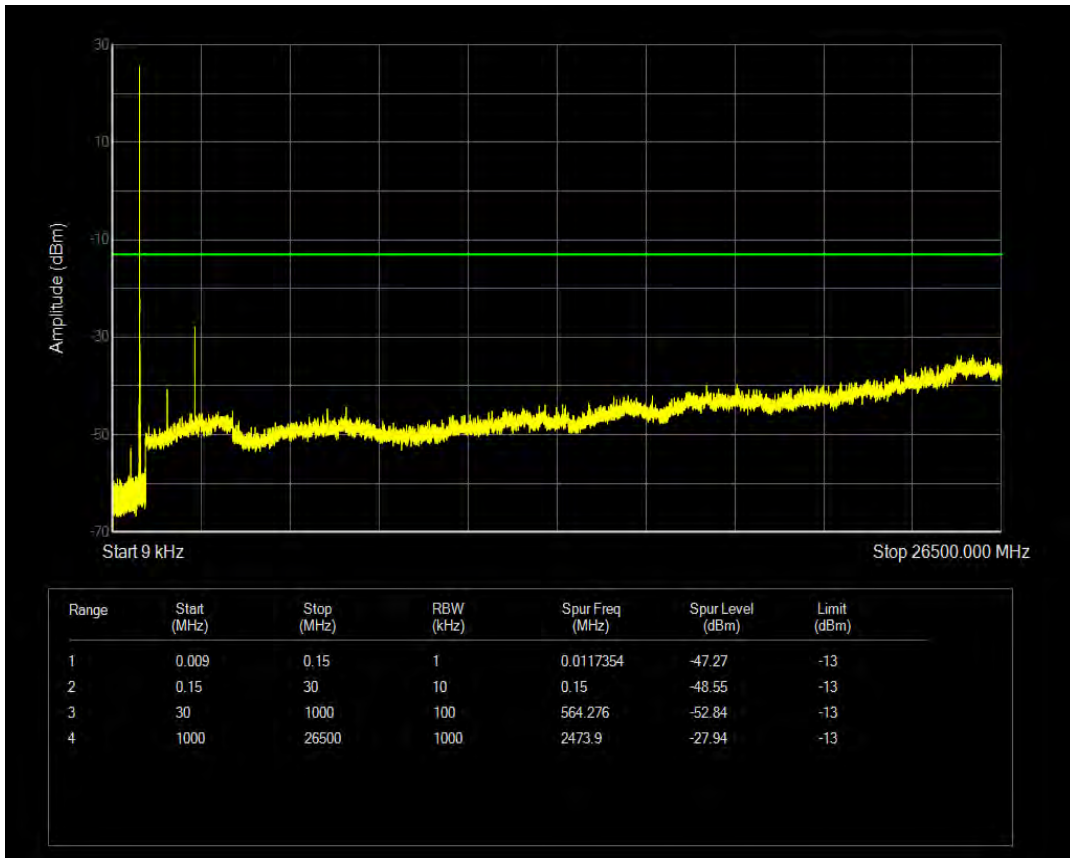

Band5 16QAM BW=3MHz Channel=20415 RB Size=1 Position=#0