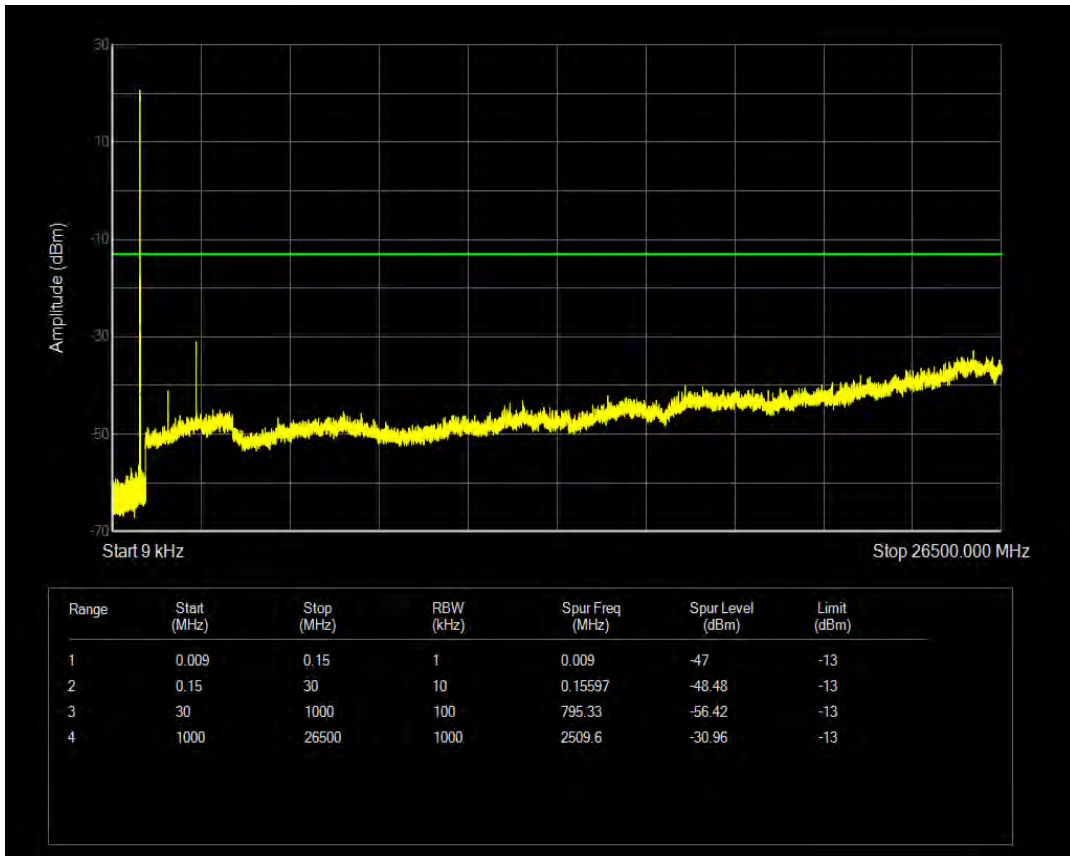

Band5 16QAM BW=1.4MHz Channel=20407 RB Size=1 Position=#0

Band5 16QAM BW=1.4MHz Channel=20407 RB Size=6 Position=#0

Band5 QPSK BW=1.4MHz Channel=20525 RB Size=1 Position=#0

Band5 QPSK BW=1.4MHz Channel=20525 RB Size=6 Position=#0

Band5 16QAM BW=1.4MHz Channel=20525 RB Size=1 Position=#0

Band5 16QAM BW=1.4MHz Channel=20525 RB Size=6 Position=#0

Band5 QPSK BW=1.4MHz Channel=20643 RB Size=1 Position=#0

Band5 QPSK BW=1.4MHz Channel=20643 RB Size=6 Position=#0