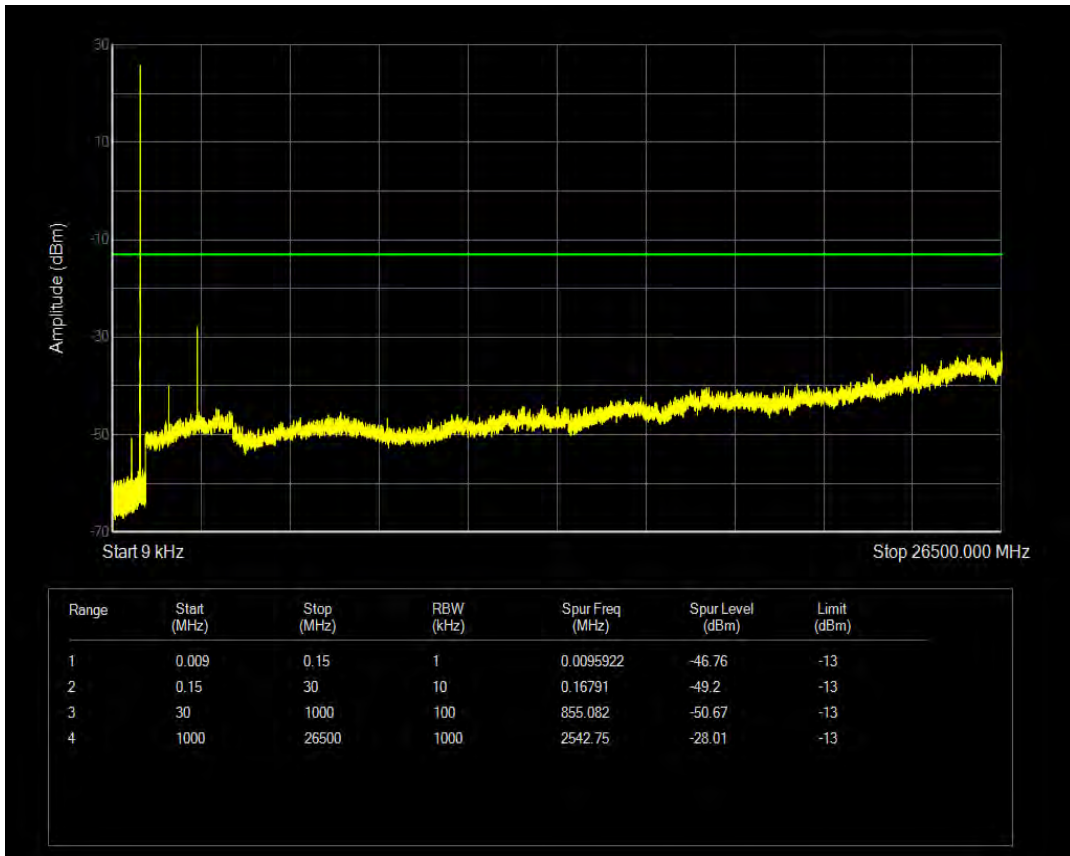

Band5 16QAM BW=1.4MHz Channel=20525 RB Size=1 Position=#0

Band5 16QAM BW=1.4MHz Channel=20525 RB Size=6 Position=#0

Band5 QPSK BW=1.4MHz Channel=20643 RB Size=1 Position=#0

Band5 QPSK BW=1.4MHz Channel=20643 RB Size=6 Position=#0

Band5 16QAM BW=1.4MHz Channel=20643 RB Size=1 Position=#0

Band5 16QAM BW=1.4MHz Channel=20643 RB Size=6 Position=#0

Band5 QPSK BW=3MHz Channel=20415 RB Size=1 Position=#0

Band5 QPSK BW=3MHz Channel=20415 RB Size=15 Position=#0