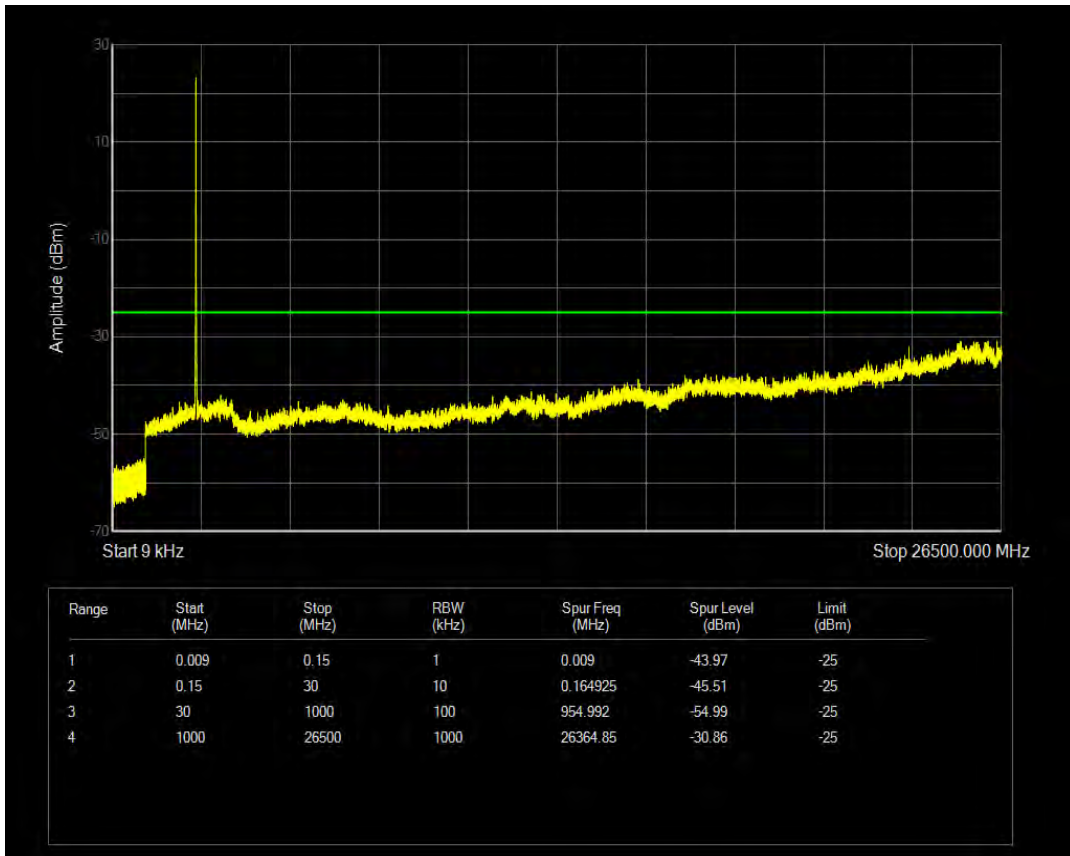

Band5 16QAM BW=10MHz Channel=20525 RB Size=1 Position=#0

Band5 16QAM BW=10MHz Channel=20525 RB Size=50 Position=#0

Band5 QPSK BW=10MHz Channel=20600 RB Size=1 Position=#0

Band5 QPSK BW=10MHz Channel=20600 RB Size=50 Position=#0

Band5 16QAM BW=10MHz Channel=20600 RB Size=1 Position=#0

Band5 16QAM BW=10MHz Channel=20600 RB Size=50 Position=#0

Band7 QPSK BW=5MHz Channel=20775 RB Size=1 Position=#0

Band7 QPSK BW=5MHz Channel=20775 RB Size=25 Position=#0

Band7 16QAM BW=5MHz Channel=20775 RB Size=1 Position=#0

Band7 16QAM BW=5MHz Channel=20775 RB Size=25 Position=#0

Band7 QPSK BW=5MHz Channel=21100 RB Size=1 Position=#0

Band7 QPSK BW=5MHz Channel=21100 RB Size=25 Position=#0