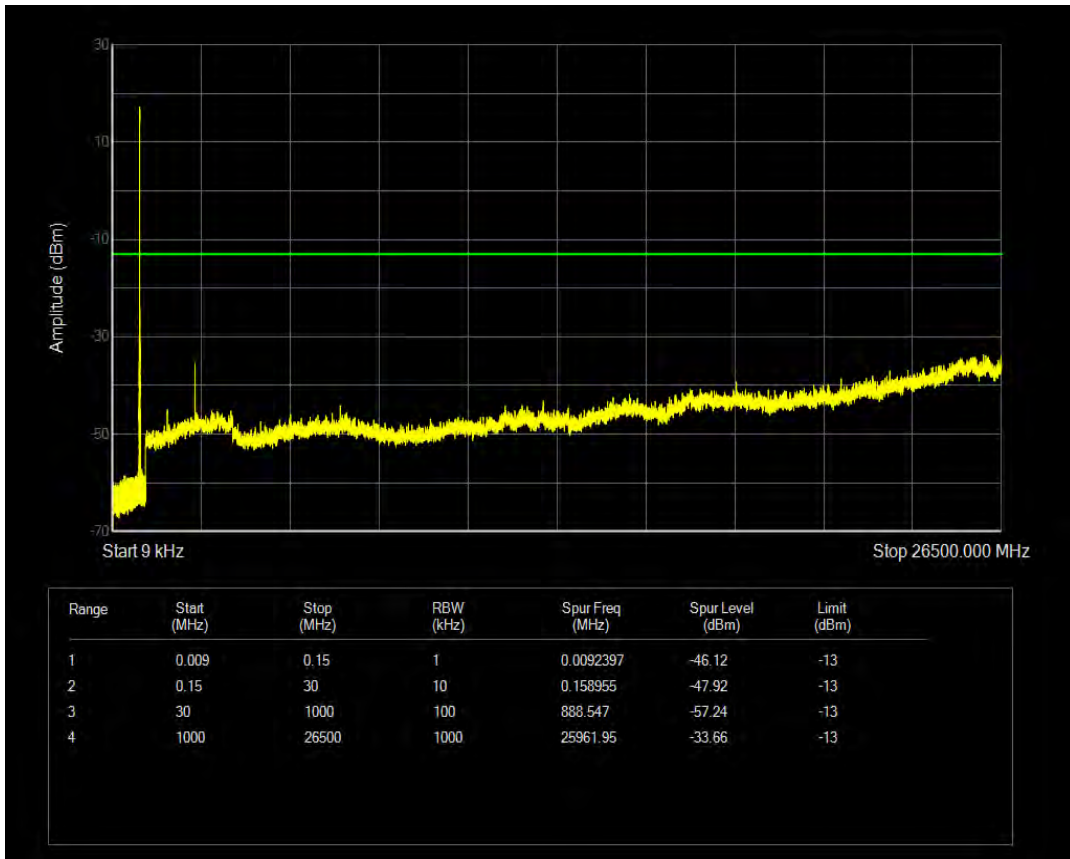

Band5 16QAM BW=1.4MHz Channel=20525 RB Size=1 Position=#0

Band5 16QAM BW=1.4MHz Channel=20525 RB Size=6 Position=#0

Band5 QPSK BW=1.4MHz Channel=20643 RB Size=1 Position=#0

Band5 QPSK BW=1.4MHz Channel=20643 RB Size=6 Position=#0

Band5 16QAM BW=1.4MHz Channel=20643 RB Size=1 Position=#0

Band5 16QAM BW=1.4MHz Channel=20643 RB Size=6 Position=#0

Band5 QPSK BW=3MHz Channel=20415 RB Size=1 Position=#0

Band5 QPSK BW=3MHz Channel=20415 RB Size=15 Position=#0

Band5 16QAM BW=3MHz Channel=20415 RB Size=1 Position=#0

Band5 16QAM BW=3MHz Channel=20415 RB Size=15 Position=#0

Band5 QPSK BW=3MHz Channel=20525 RB Size=1 Position=#0

Band5 QPSK BW=3MHz Channel=20525 RB Size=15 Position=#0