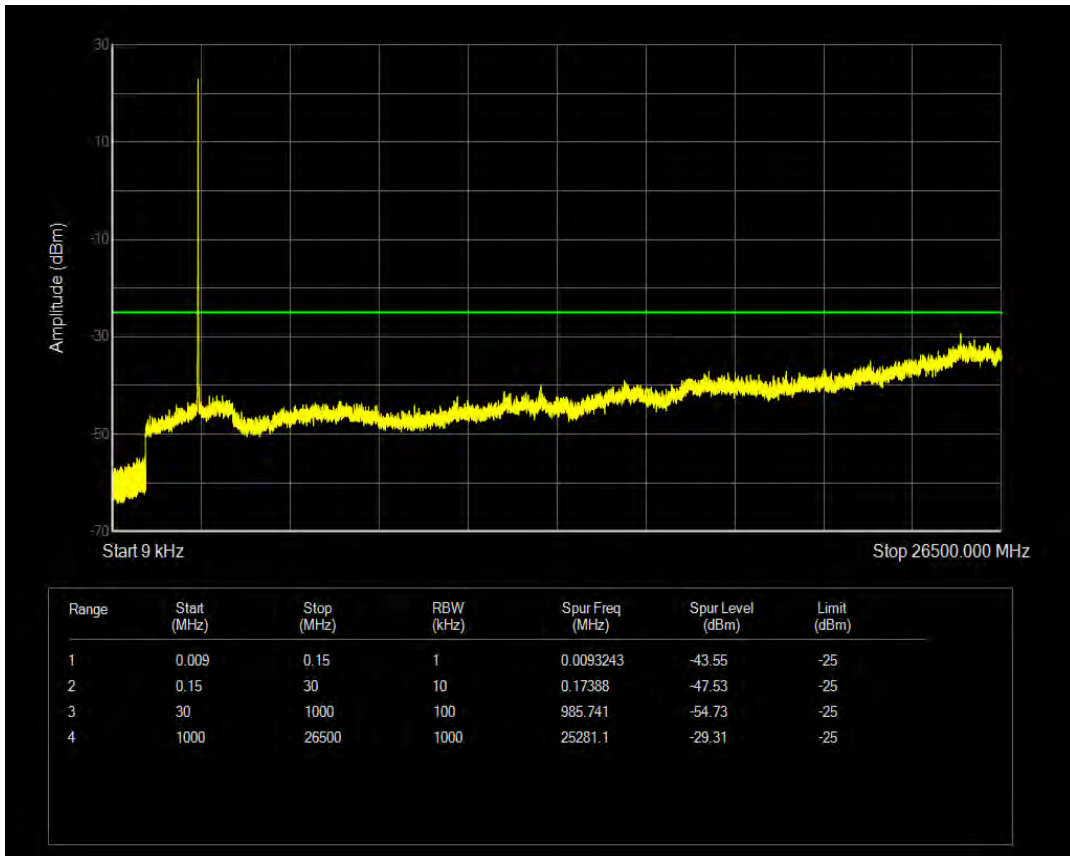

Band7 16QAM BW=5MHz Channel=21100 RB Size=1 Position=#0

Band7 16QAM BW=5MHz Channel=21100 RB Size=25 Position=#0

Band7 QPSK BW=5MHz Channel=21425 RB Size=1 Position=#0

Band7 QPSK BW=5MHz Channel=21425 RB Size=25 Position=#0

Band7 16QAM BW=5MHz Channel=21425 RB Size=1 Position=#0

Band7 16QAM BW=5MHz Channel=21425 RB Size=25 Position=#0

Band7 QPSK BW=10MHz Channel=20800 RB Size=1 Position=#0

Band7 QPSK BW=10MHz Channel=20800 RB Size=50 Position=#0