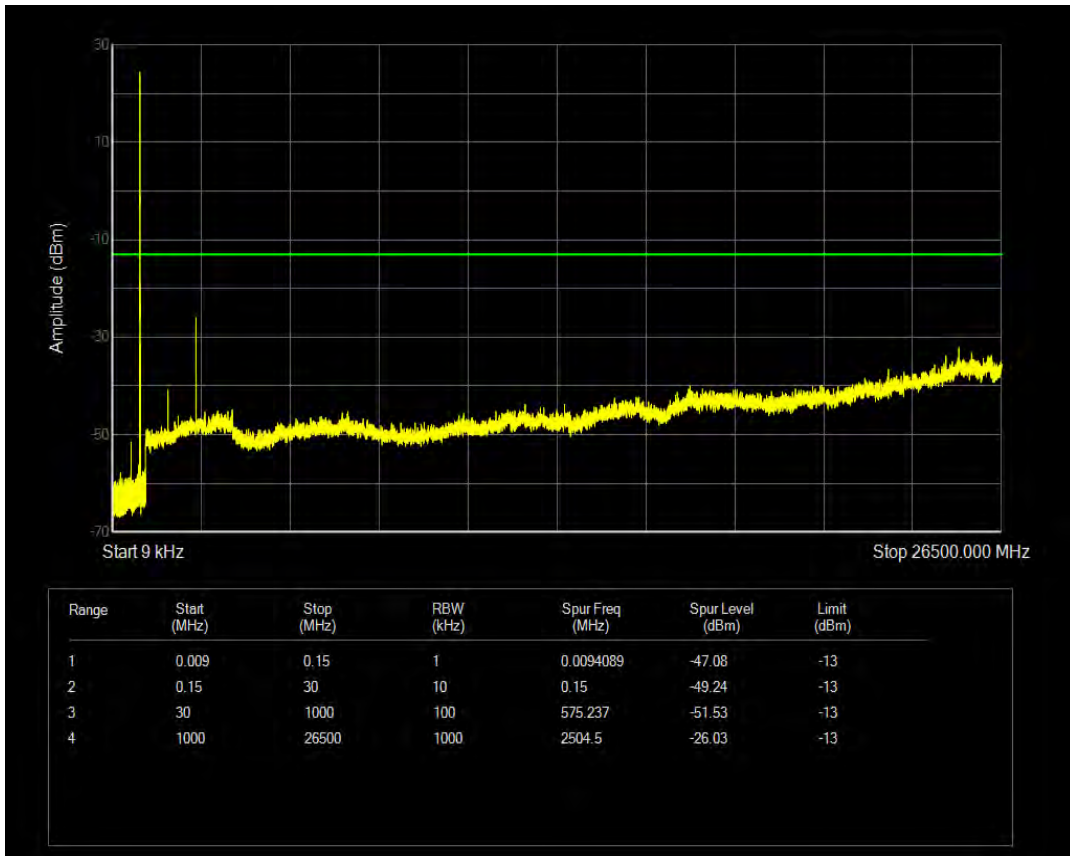

Band5 16QAM BW=3MHz Channel=20525 RB Size=1 Position=#0