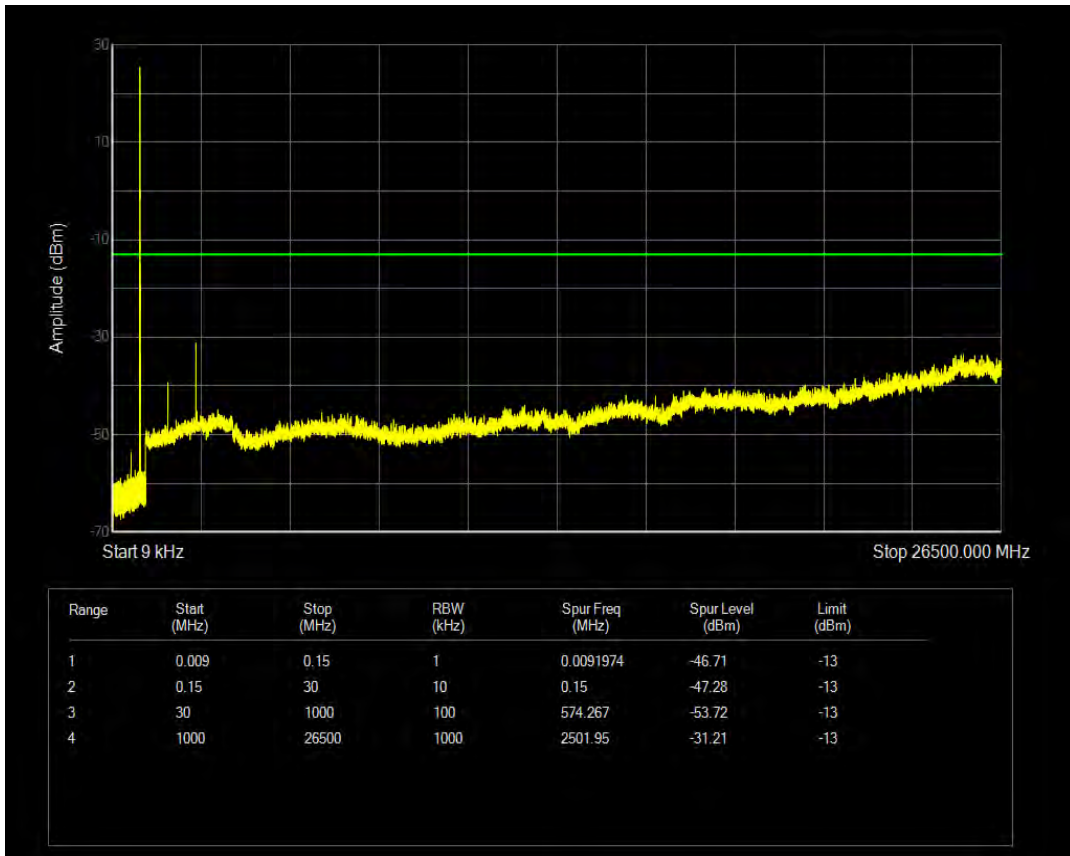

Band5 16QAM BW=5MHz Channel=20425 RB Size=1 Position=#0

Band5 16QAM BW=5MHz Channel=20425 RB Size=25 Position=#0

Band5 QPSK BW=5MHz Channel=20525 RB Size=1 Position=#0

Band5 QPSK BW=5MHz Channel=20525 RB Size=25 Position=#0

Band5 16QAM BW=5MHz Channel=20525 RB Size=1 Position=#0

Band5 16QAM BW=5MHz Channel=20525 RB Size=25 Position=#0

Band5 QPSK BW=5MHz Channel=20625 RB Size=1 Position=#0

Band5 QPSK BW=5MHz Channel=20625 RB Size=25 Position=#0