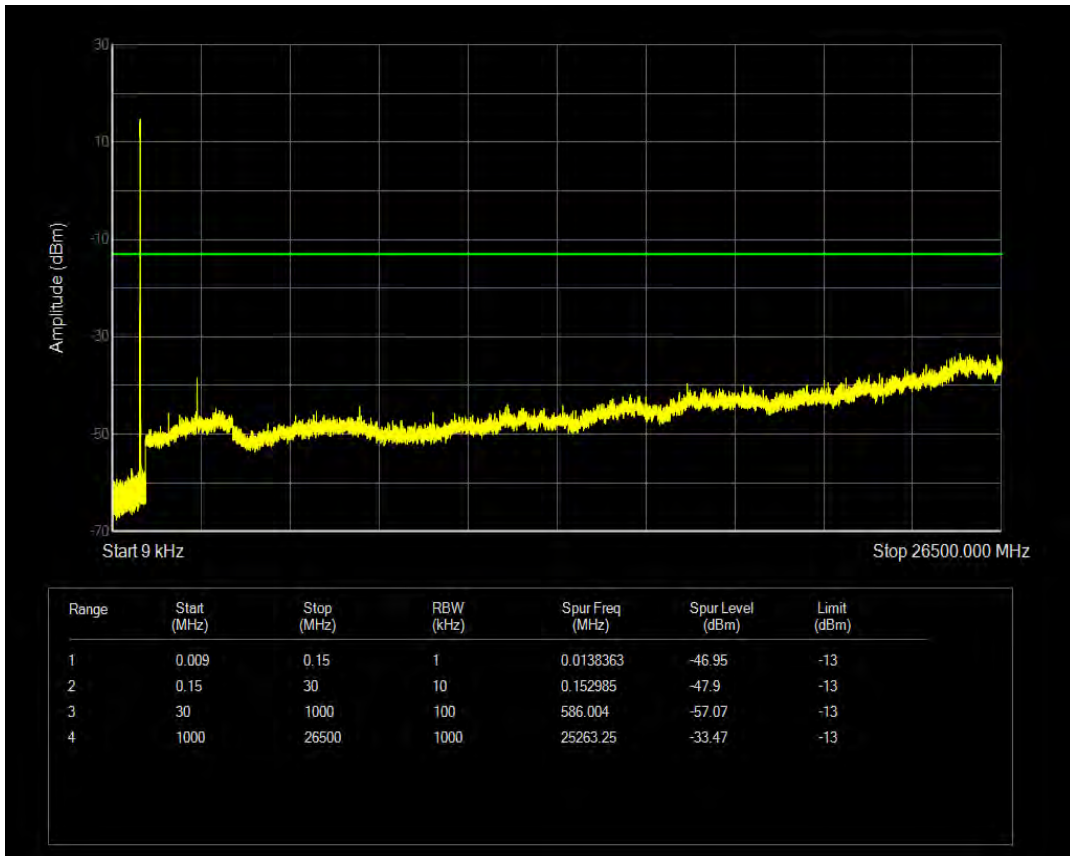

Band5 16QAM BW=5MHz Channel=20525 RB Size=1 Position=#0

Band5 16QAM BW=5MHz Channel=20525 RB Size=25 Position=#0

Band5 QPSK BW=5MHz Channel=20625 RB Size=1 Position=#0

Band5 QPSK BW=5MHz Channel=20625 RB Size=25 Position=#0

Band5 16QAM BW=5MHz Channel=20625 RB Size=1 Position=#0

Band5 16QAM BW=5MHz Channel=20625 RB Size=25 Position=#0

Band5 QPSK BW=10MHz Channel=20450 RB Size=1 Position=#0

Band5 QPSK BW=10MHz Channel=20450 RB Size=50 Position=#0