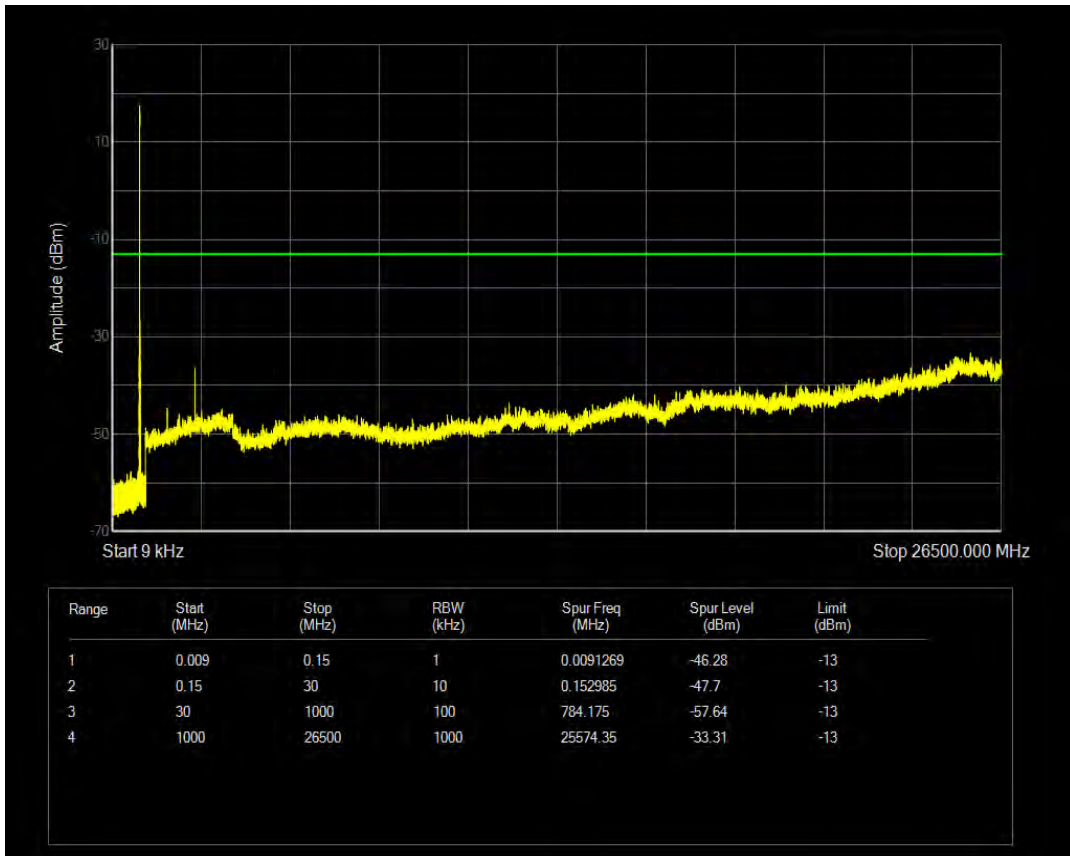

Band5 16QAM BW=3MHz Channel=20415 RB Size=15 Position=#0