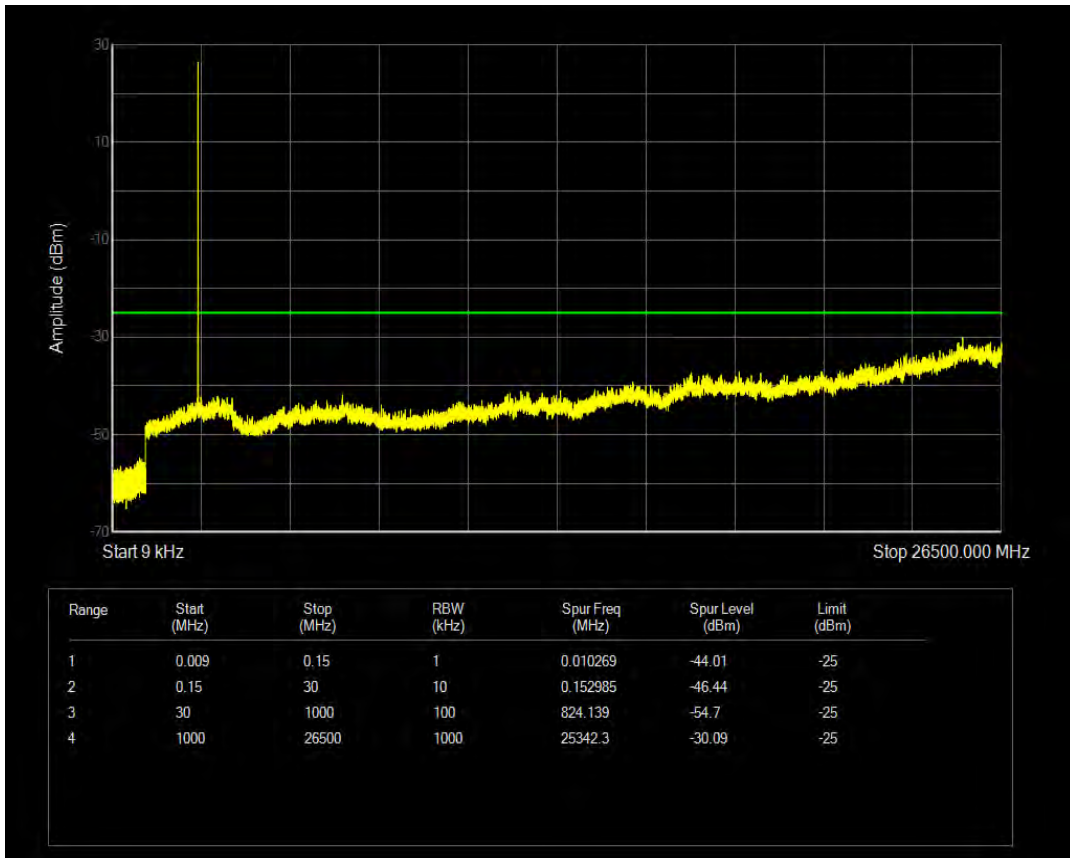

Band7 16QAM BW=5MHz Channel=21100 RB Size=1 Position=#0

Band7 16QAM BW=5MHz Channel=21100 RB Size=25 Position=#0

Band7 QPSK BW=5MHz Channel=21425 RB Size=1 Position=#0

Band7 QPSK BW=5MHz Channel=21425 RB Size=25 Position=#0

Band7 16QAM BW=5MHz Channel=21425 RB Size=1 Position=#0

Band7 16QAM BW=5MHz Channel=21425 RB Size=25 Position=#0

Band7 QPSK BW=10MHz Channel=20800 RB Size=1 Position=#0

Band7 QPSK BW=10MHz Channel=20800 RB Size=50 Position=#0