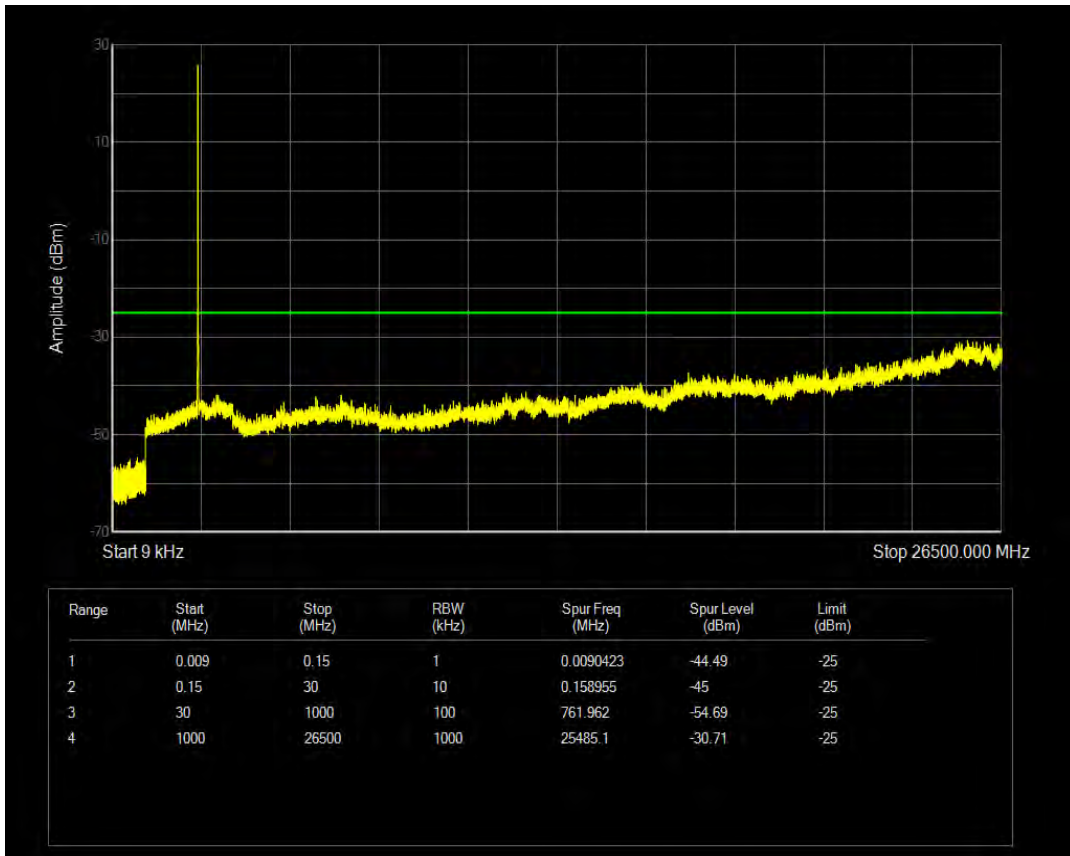

Band7 16QAM BW=10MHz Channel=21400 RB Size=1 Position=#0