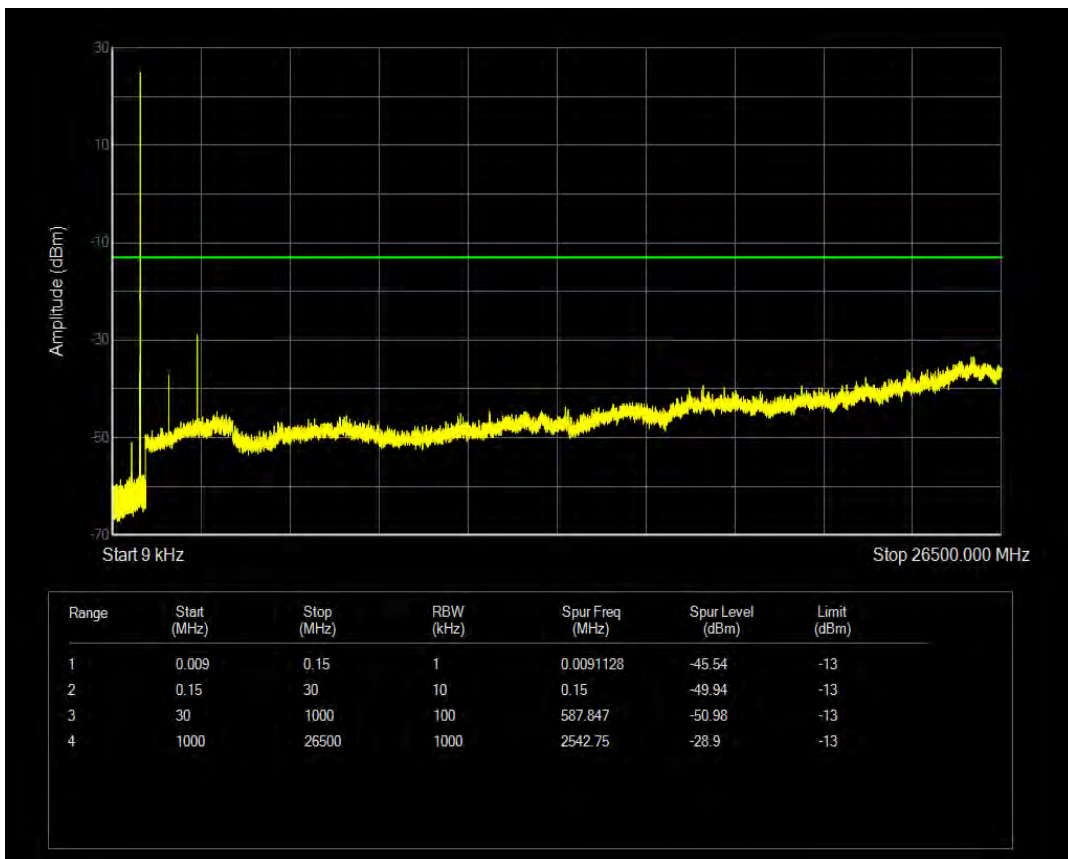

Band5 16QAM BW=1.4MHz Channel=20407 RB Size=1 Position=#0

Band5 16QAM BW=1.4MHz Channel=20407 RB Size=6 Position=#0

Band5 QPSK BW=1.4MHz Channel=20525 RB Size=1 Position=#0

Band5 QPSK BW=1.4MHz Channel=20525 RB Size=6 Position=#0

Band5 16QAM BW=1.4MHz Channel=20525 RB Size=1 Position=#0

Band5 16QAM BW=1.4MHz Channel=20525 RB Size=6 Position=#0

Band5 QPSK BW=1.4MHz Channel=20643 RB Size=1 Position=#0

Band5 QPSK BW=1.4MHz Channel=20643 RB Size=6 Position=#0