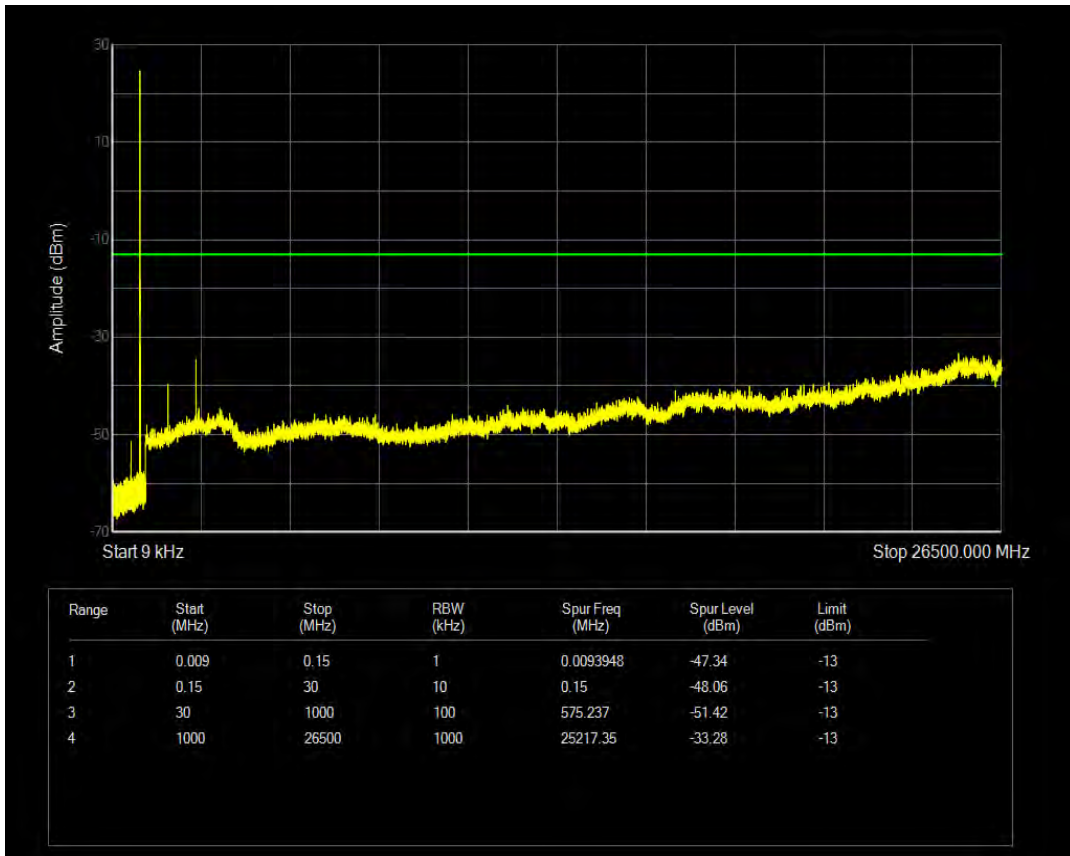

Band5 16QAM BW=1.4MHz Channel=20525 RB Size=1 Position=#0

Band5 16QAM BW=1.4MHz Channel=20525 RB Size=6 Position=#0

Band5 QPSK BW=1.4MHz Channel=20643 RB Size=1 Position=#0

Band5 QPSK BW=1.4MHz Channel=20643 RB Size=6 Position=#0

Band5 16QAM BW=1.4MHz Channel=20643 RB Size=1 Position=#0

Band5 16QAM BW=1.4MHz Channel=20643 RB Size=6 Position=#0

Band5 QPSK BW=3MHz Channel=20415 RB Size=1 Position=#0

Band5 QPSK BW=3MHz Channel=20415 RB Size=15 Position=#0

Band5 16QAM BW=3MHz Channel=20415 RB Size=1 Position=#0

Band5 16QAM BW=3MHz Channel=20415 RB Size=15 Position=#0

Band5 QPSK BW=3MHz Channel=20525 RB Size=1 Position=#0

Band5 QPSK BW=3MHz Channel=20525 RB Size=15 Position=#0