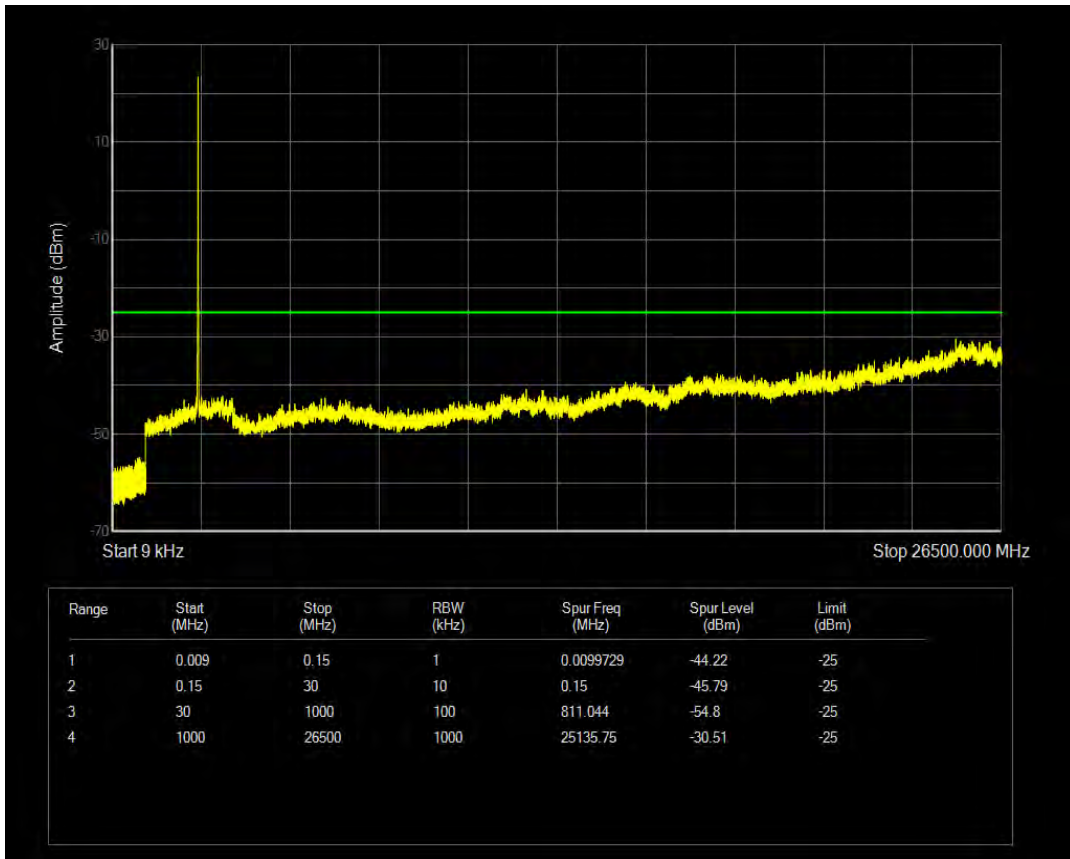

Band7 16QAM BW=5MHz Channel=21100 RB Size=1 Position=#0

Band7 16QAM BW=5MHz Channel=21100 RB Size=25 Position=#0

Band7 QPSK BW=5MHz Channel=21425 RB Size=1 Position=#0

Band7 QPSK BW=5MHz Channel=21425 RB Size=25 Position=#0

Band7 16QAM BW=5MHz Channel=21425 RB Size=1 Position=#0

Band7 16QAM BW=5MHz Channel=21425 RB Size=25 Position=#0

Band7 QPSK BW=10MHz Channel=20800 RB Size=1 Position=#0

Band7 QPSK BW=10MHz Channel=20800 RB Size=50 Position=#0