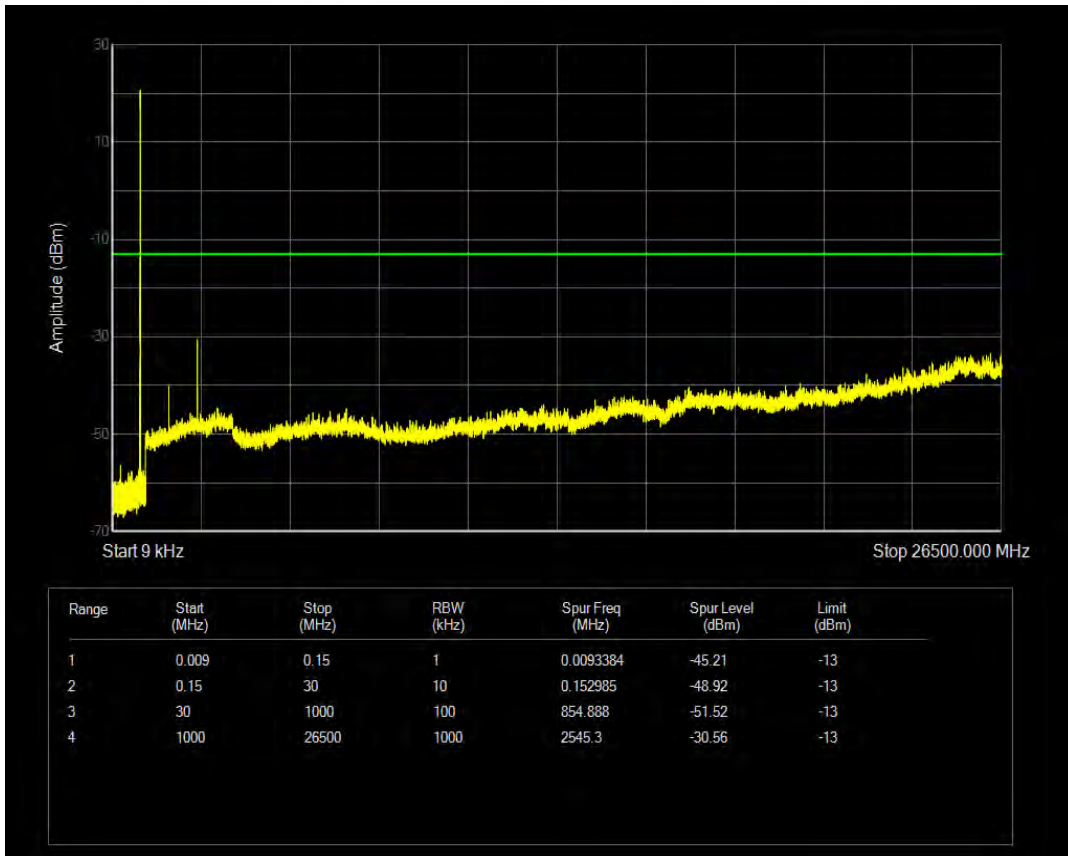

Band5 16QAM BW=1.4MHz Channel=20525 RB Size=1 Position=#0

Band5 16QAM BW=1.4MHz Channel=20525 RB Size=6 Position=#0

Band5 QPSK BW=1.4MHz Channel=20643 RB Size=1 Position=#0

Band5 QPSK BW=1.4MHz Channel=20643 RB Size=6 Position=#0

Band5 16QAM BW=1.4MHz Channel=20643 RB Size=1 Position=#0

Band5 16QAM BW=1.4MHz Channel=20643 RB Size=6 Position=#0

Band5 QPSK BW=3MHz Channel=20415 RB Size=1 Position=#0

Band5 QPSK BW=3MHz Channel=20415 RB Size=15 Position=#0