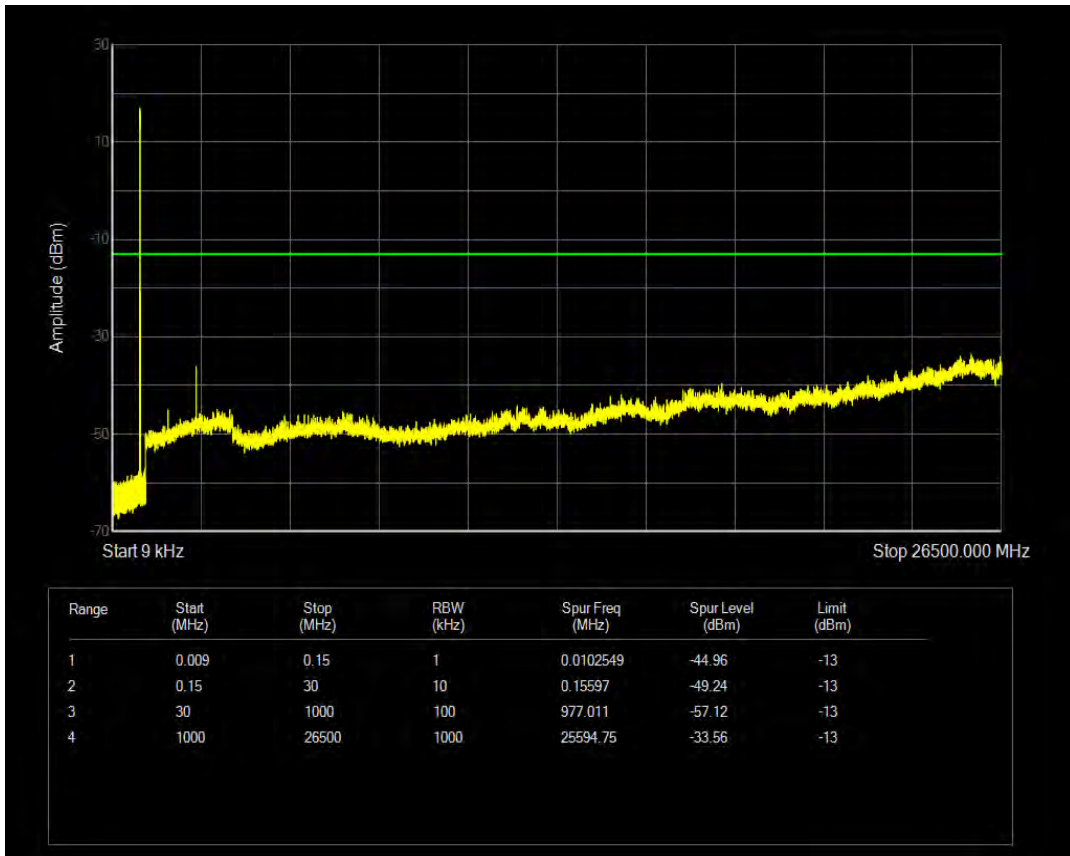

Band5 16QAM BW=3MHz Channel=20525 RB Size=15 Position=#0