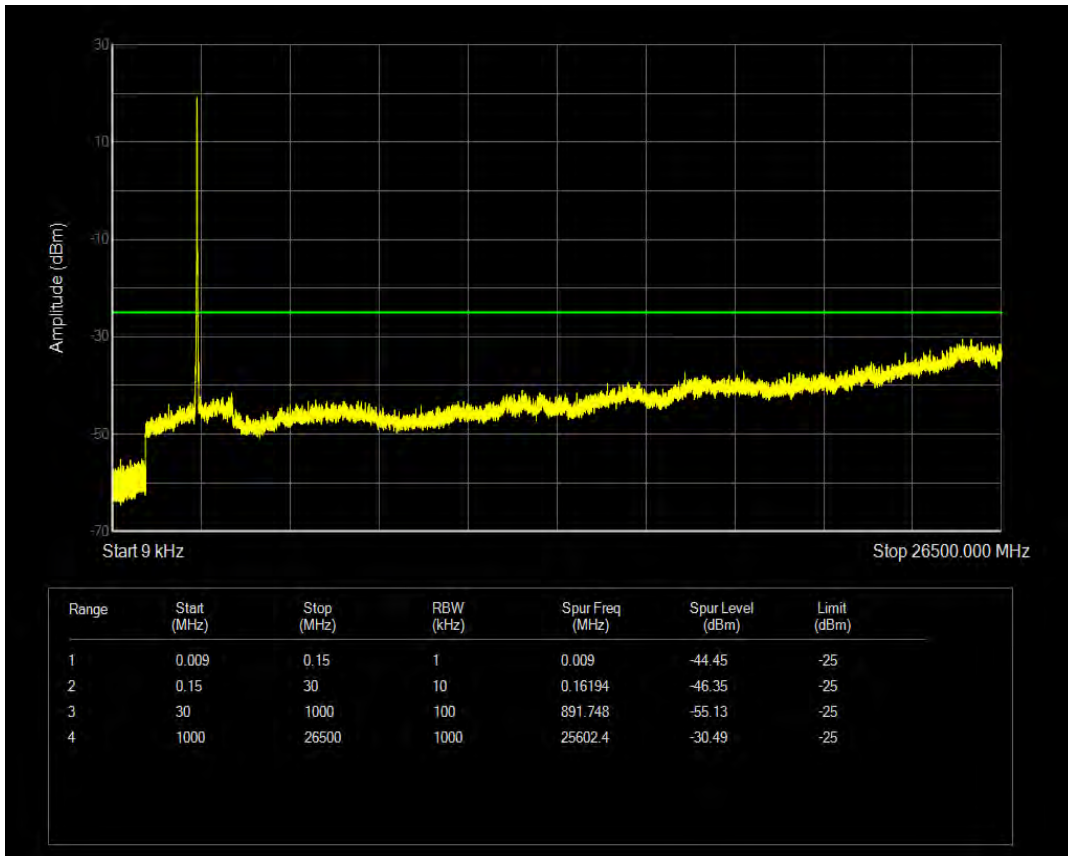

Band7 16QAM BW=15MHz Channel=21100 RB Size=75 Position=#0