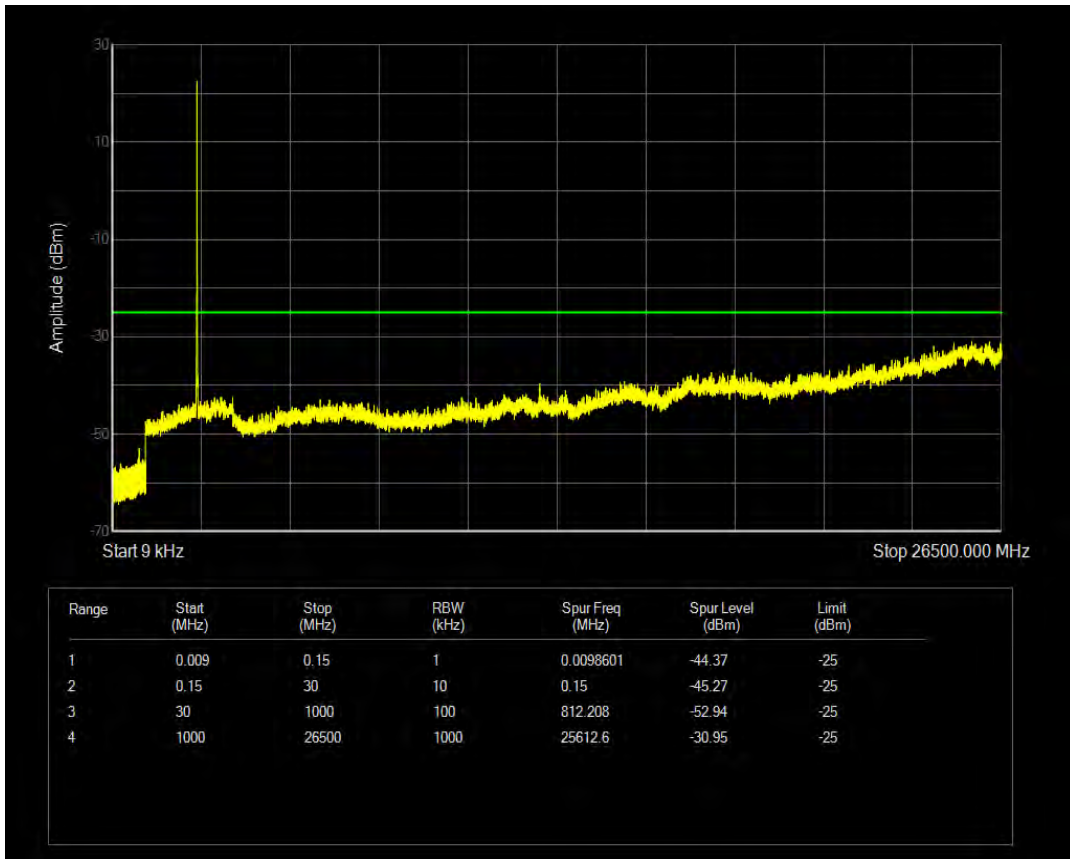

Band5 16QAM BW=10MHz Channel=20600 RB Size=1 Position=#0

Band5 16QAM BW=10MHz Channel=20600 RB Size=50 Position=#0

Band7 QPSK BW=5MHz Channel=20775 RB Size=1 Position=#0

Band7 QPSK BW=5MHz Channel=20775 RB Size=25 Position=#0

Band7 16QAM BW=5MHz Channel=20775 RB Size=1 Position=#0

Band7 16QAM BW=5MHz Channel=20775 RB Size=25 Position=#0

Band7 QPSK BW=5MHz Channel=21100 RB Size=1 Position=#0

Band7 QPSK BW=5MHz Channel=21100 RB Size=25 Position=#0

Band7 16QAM BW=5MHz Channel=21100 RB Size=1 Position=#0

Band7 16QAM BW=5MHz Channel=21100 RB Size=25 Position=#0

Band7 QPSK BW=5MHz Channel=21425 RB Size=1 Position=#0

Band7 QPSK BW=5MHz Channel=21425 RB Size=25 Position=#0