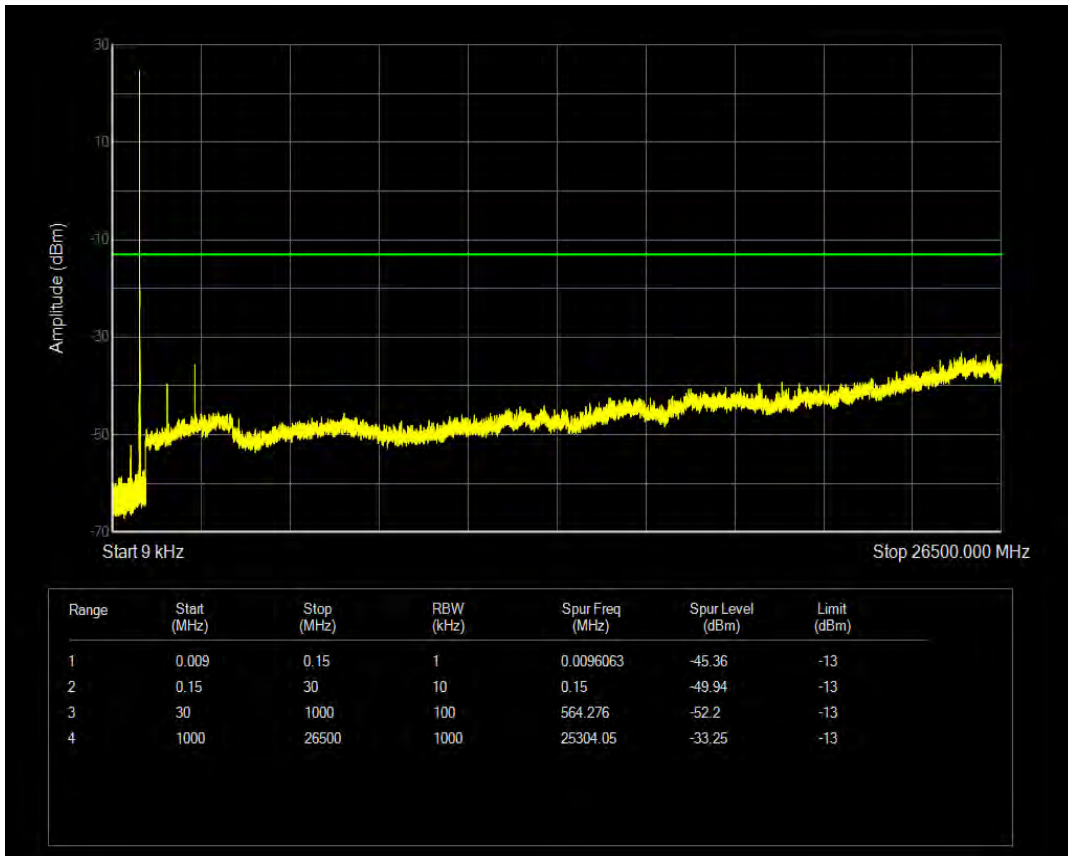

Band5 16QAM BW=1.4MHz Channel=20525 RB Size=1 Position=#0

Band5 16QAM BW=1.4MHz Channel=20525 RB Size=6 Position=#0

Band5 QPSK BW=1.4MHz Channel=20643 RB Size=1 Position=#0

Band5 QPSK BW=1.4MHz Channel=20643 RB Size=6 Position=#0

Band5 16QAM BW=1.4MHz Channel=20643 RB Size=1 Position=#0

Band5 16QAM BW=1.4MHz Channel=20643 RB Size=6 Position=#0

Band5 QPSK BW=3MHz Channel=20415 RB Size=1 Position=#0

Band5 QPSK BW=3MHz Channel=20415 RB Size=15 Position=#0