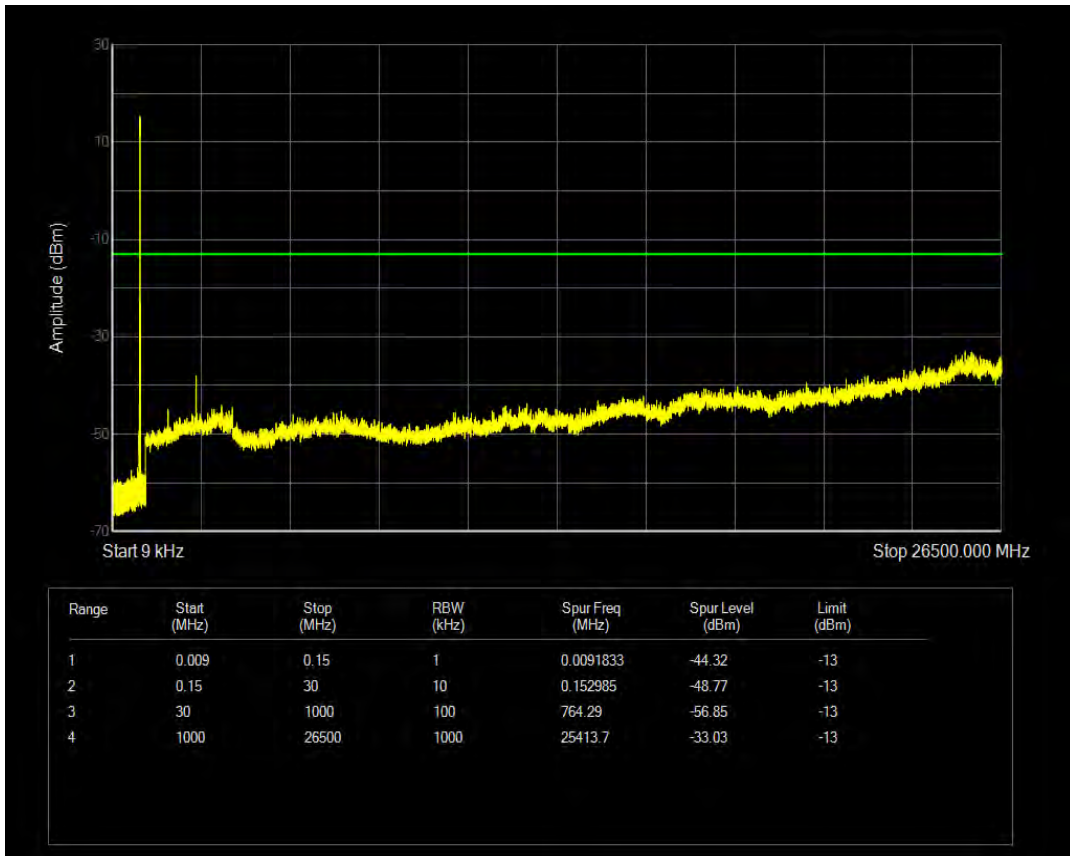

Band5 16QAM BW=5MHz Channel=20425 RB Size=1 Position=#0

Band5 16QAM BW=5MHz Channel=20425 RB Size=25 Position=#0

Band5 QPSK BW=5MHz Channel=20525 RB Size=1 Position=#0

Band5 QPSK BW=5MHz Channel=20525 RB Size=25 Position=#0

Band5 16QAM BW=5MHz Channel=20525 RB Size=1 Position=#0

Band5 16QAM BW=5MHz Channel=20525 RB Size=25 Position=#0

Band5 QPSK BW=5MHz Channel=20625 RB Size=1 Position=#0

Band5 QPSK BW=5MHz Channel=20625 RB Size=25 Position=#0