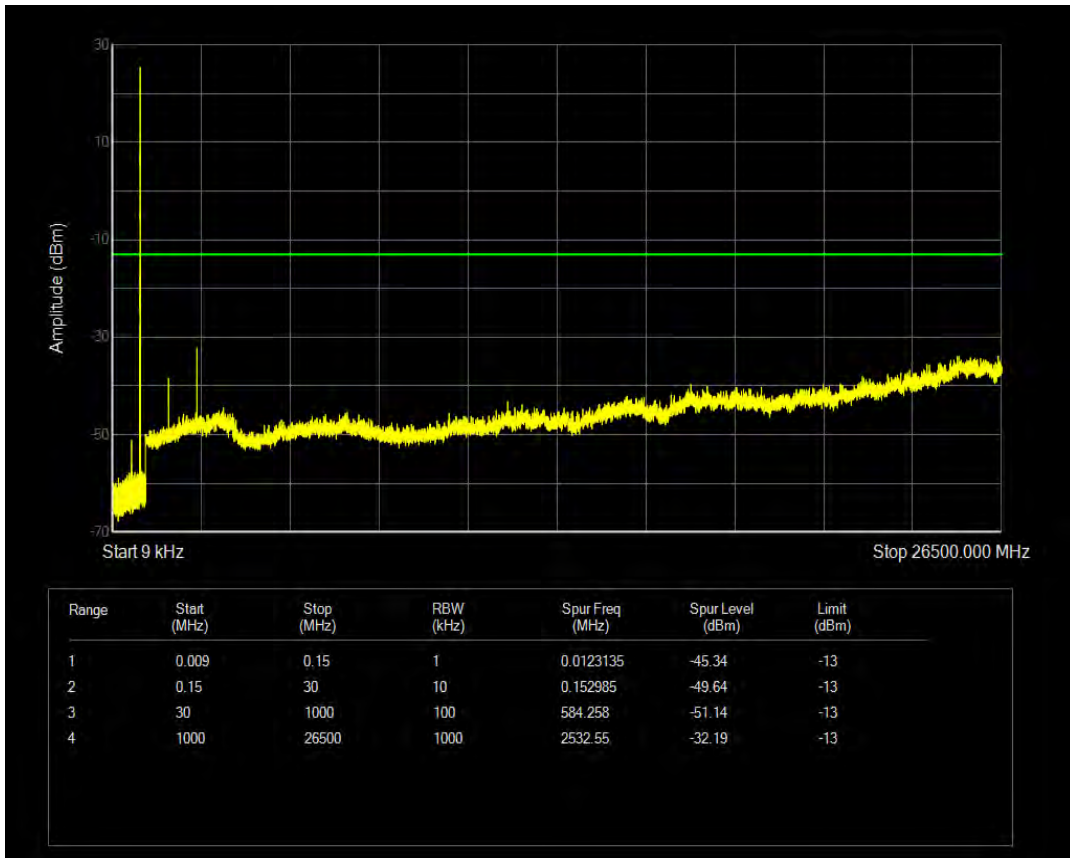

Band5 16QAM BW=5MHz Channel=20525 RB Size=1 Position=#0

Band5 16QAM BW=5MHz Channel=20525 RB Size=25 Position=#0

Band5 QPSK BW=5MHz Channel=20625 RB Size=1 Position=#0

Band5 QPSK BW=5MHz Channel=20625 RB Size=25 Position=#0

Band5 16QAM BW=5MHz Channel=20625 RB Size=1 Position=#0

Band5 16QAM BW=5MHz Channel=20625 RB Size=25 Position=#0

Band5 QPSK BW=10MHz Channel=20450 RB Size=1 Position=#0

Band5 QPSK BW=10MHz Channel=20450 RB Size=50 Position=#0