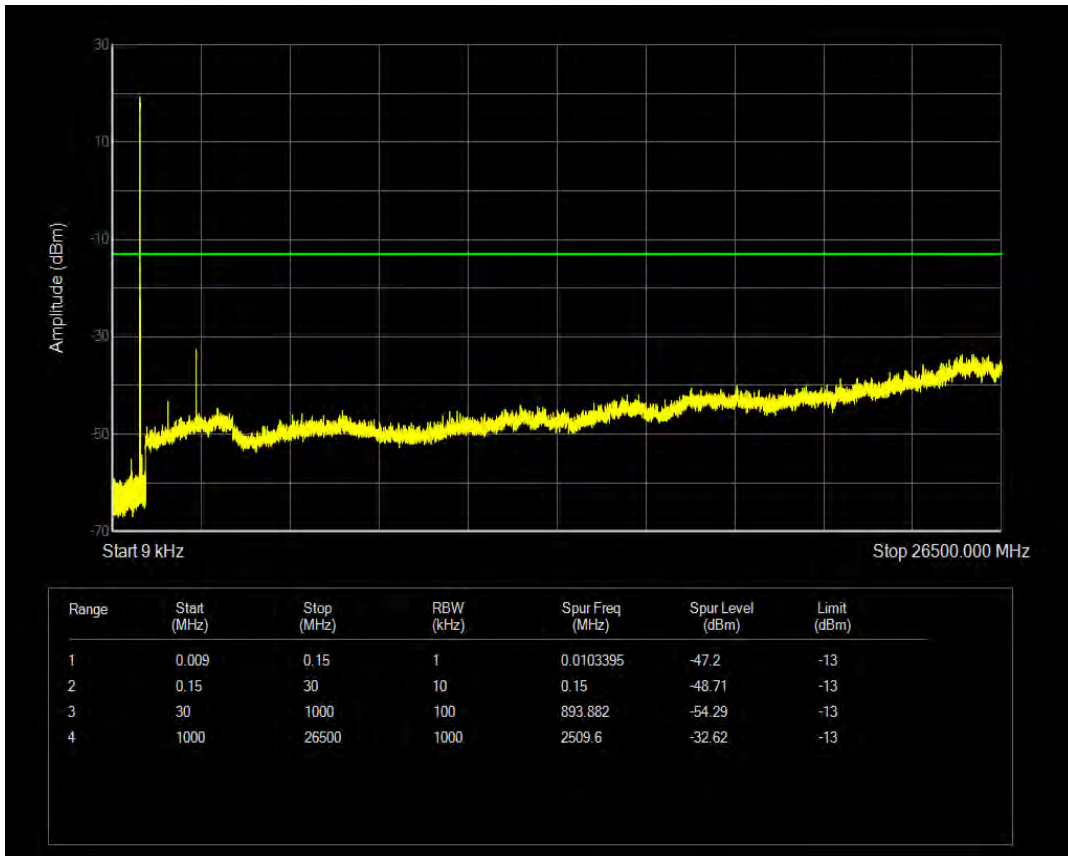

Band5 16QAM BW=1.4MHz Channel=20407 RB Size=1 Position=#0

Band5 16QAM BW=1.4MHz Channel=20407 RB Size=6 Position=#0

Band5 QPSK BW=1.4MHz Channel=20525 RB Size=1 Position=#0

Band5 QPSK BW=1.4MHz Channel=20525 RB Size=6 Position=#0

Band5 16QAM BW=1.4MHz Channel=20525 RB Size=1 Position=#0

Band5 16QAM BW=1.4MHz Channel=20525 RB Size=6 Position=#0

Band5 QPSK BW=1.4MHz Channel=20643 RB Size=1 Position=#0

Band5 QPSK BW=1.4MHz Channel=20643 RB Size=6 Position=#0