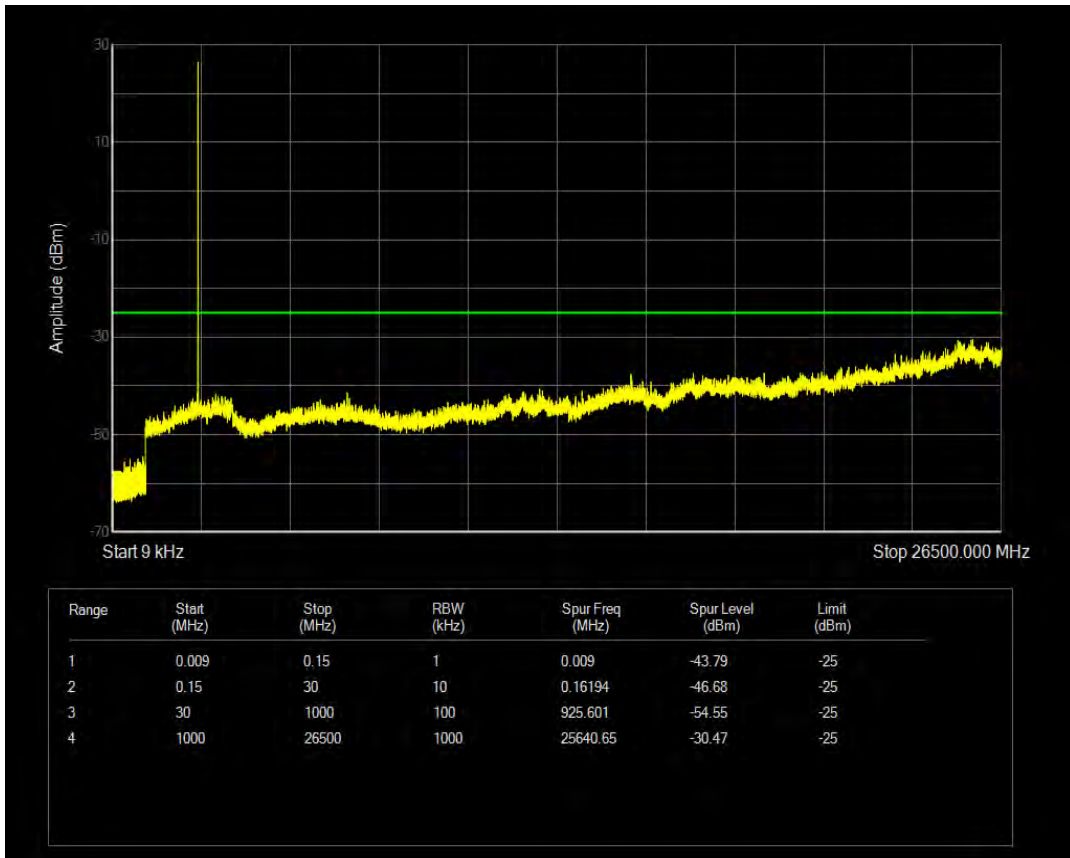

Band5 16QAM BW=10MHz Channel=20600 RB Size=1 Position=#0

Band5 16QAM BW=10MHz Channel=20600 RB Size=50 Position=#0

Band7 QPSK BW=5MHz Channel=20775 RB Size=1 Position=#0

Band7 QPSK BW=5MHz Channel=20775 RB Size=25 Position=#0

Band7 16QAM BW=5MHz Channel=20775 RB Size=1 Position=#0

Band7 16QAM BW=5MHz Channel=20775 RB Size=25 Position=#0

Band7 QPSK BW=5MHz Channel=21100 RB Size=1 Position=#0

Band7 QPSK BW=5MHz Channel=21100 RB Size=25 Position=#0

Band7 16QAM BW=5MHz Channel=21100 RB Size=1 Position=#0

Band7 16QAM BW=5MHz Channel=21100 RB Size=25 Position=#0

Band7 QPSK BW=5MHz Channel=21425 RB Size=1 Position=#0

Band7 QPSK BW=5MHz Channel=21425 RB Size=25 Position=#0