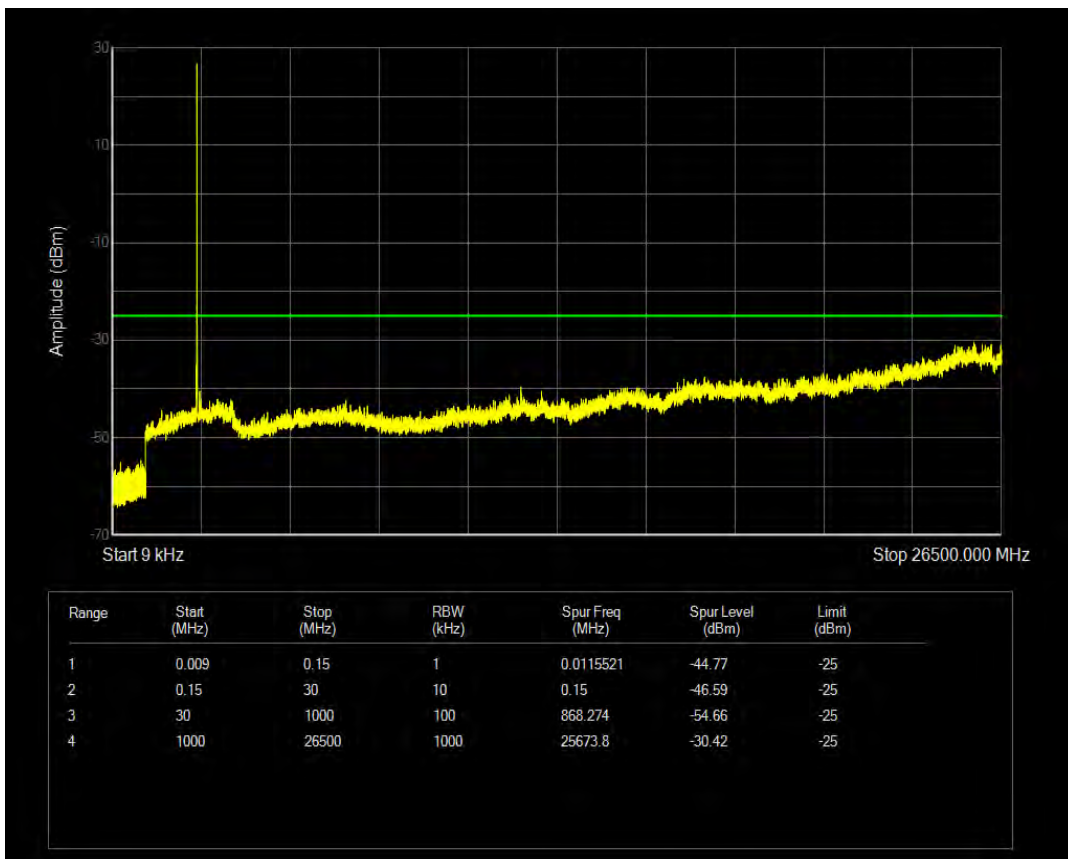

Band7 QPSK BW=5MHz Channel=21100 RB Size=1 Position=#0