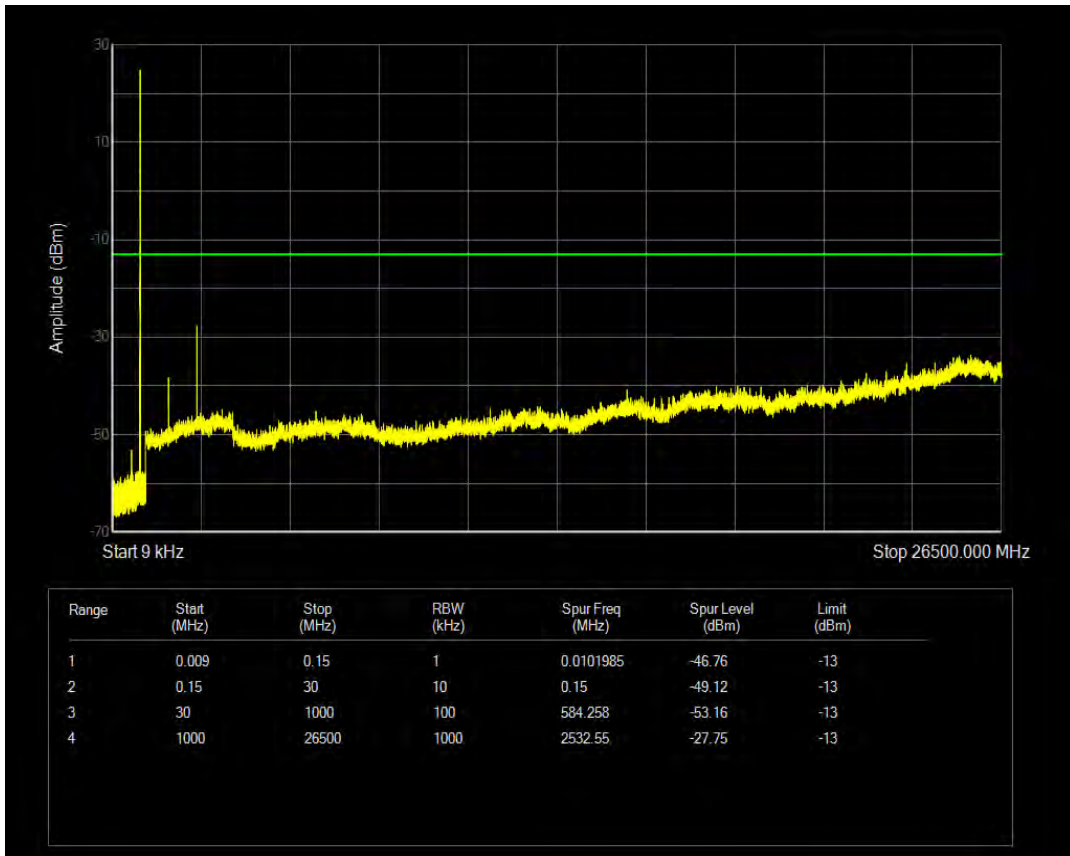

Band5 16QAM BW=5MHz Channel=20425 RB Size=1 Position=#0

Band5 16QAM BW=5MHz Channel=20425 RB Size=25 Position=#0

Band5 QPSK BW=5MHz Channel=20525 RB Size=1 Position=#0

Band5 QPSK BW=5MHz Channel=20525 RB Size=25 Position=#0

Band5 16QAM BW=5MHz Channel=20525 RB Size=1 Position=#0

Band5 16QAM BW=5MHz Channel=20525 RB Size=25 Position=#0

Band5 QPSK BW=5MHz Channel=20625 RB Size=1 Position=#0

Band5 QPSK BW=5MHz Channel=20625 RB Size=25 Position=#0