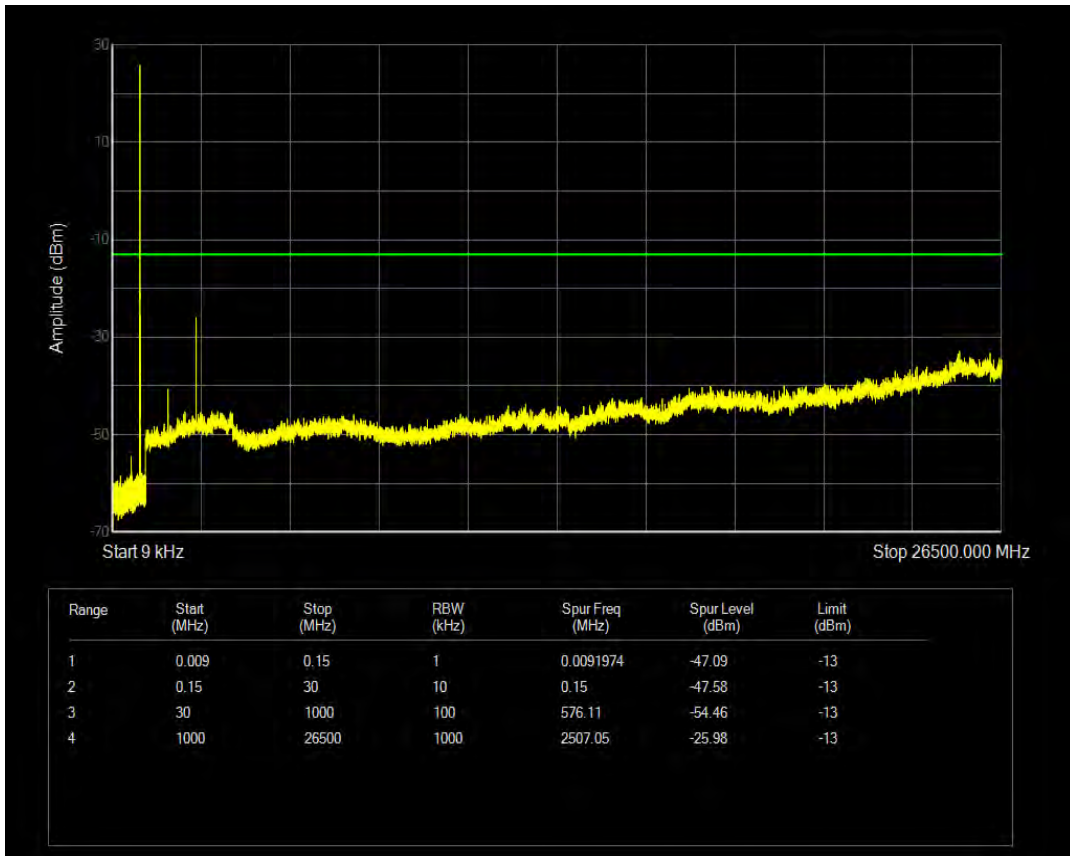

Band5 16QAM BW=1.4MHz Channel=20407 RB Size=1 Position=#0

Band5 16QAM BW=1.4MHz Channel=20407 RB Size=6 Position=#0

Band5 QPSK BW=1.4MHz Channel=20525 RB Size=1 Position=#0

Band5 QPSK BW=1.4MHz Channel=20525 RB Size=6 Position=#0

Band5 16QAM BW=1.4MHz Channel=20525 RB Size=1 Position=#0

Band5 16QAM BW=1.4MHz Channel=20525 RB Size=6 Position=#0

Band5 QPSK BW=1.4MHz Channel=20643 RB Size=1 Position=#0

Band5 QPSK BW=1.4MHz Channel=20643 RB Size=6 Position=#0