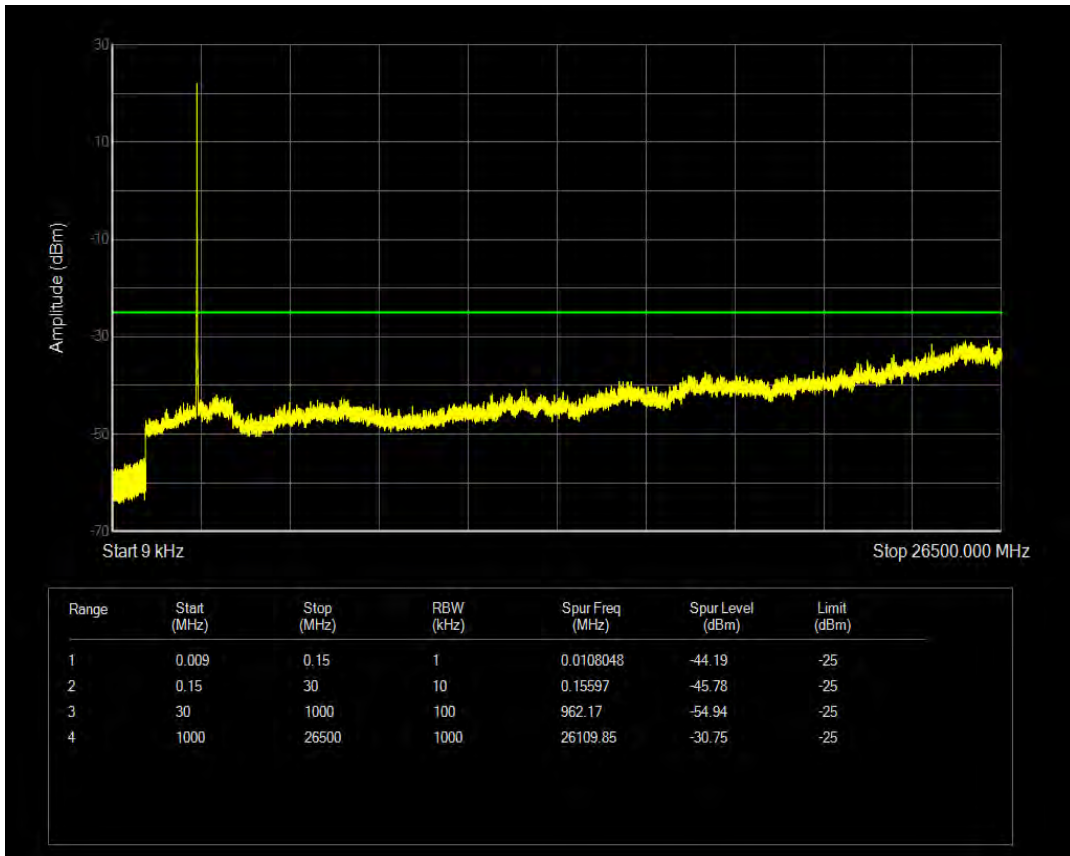

Band5 16QAM BW=10MHz Channel=20600 RB Size=1 Position=#0

Band5 16QAM BW=10MHz Channel=20600 RB Size=50 Position=#0

Band7 QPSK BW=5MHz Channel=20775 RB Size=1 Position=#0

Band7 QPSK BW=5MHz Channel=20775 RB Size=25 Position=#0

Band7 16QAM BW=5MHz Channel=20775 RB Size=1 Position=#0

Band7 16QAM BW=5MHz Channel=20775 RB Size=25 Position=#0

Band7 QPSK BW=5MHz Channel=21100 RB Size=1 Position=#0

Band7 QPSK BW=5MHz Channel=21100 RB Size=25 Position=#0

Band7 16QAM BW=5MHz Channel=21100 RB Size=1 Position=#0

Band7 16QAM BW=5MHz Channel=21100 RB Size=25 Position=#0

Band7 QPSK BW=5MHz Channel=21425 RB Size=1 Position=#0

Band7 QPSK BW=5MHz Channel=21425 RB Size=25 Position=#0