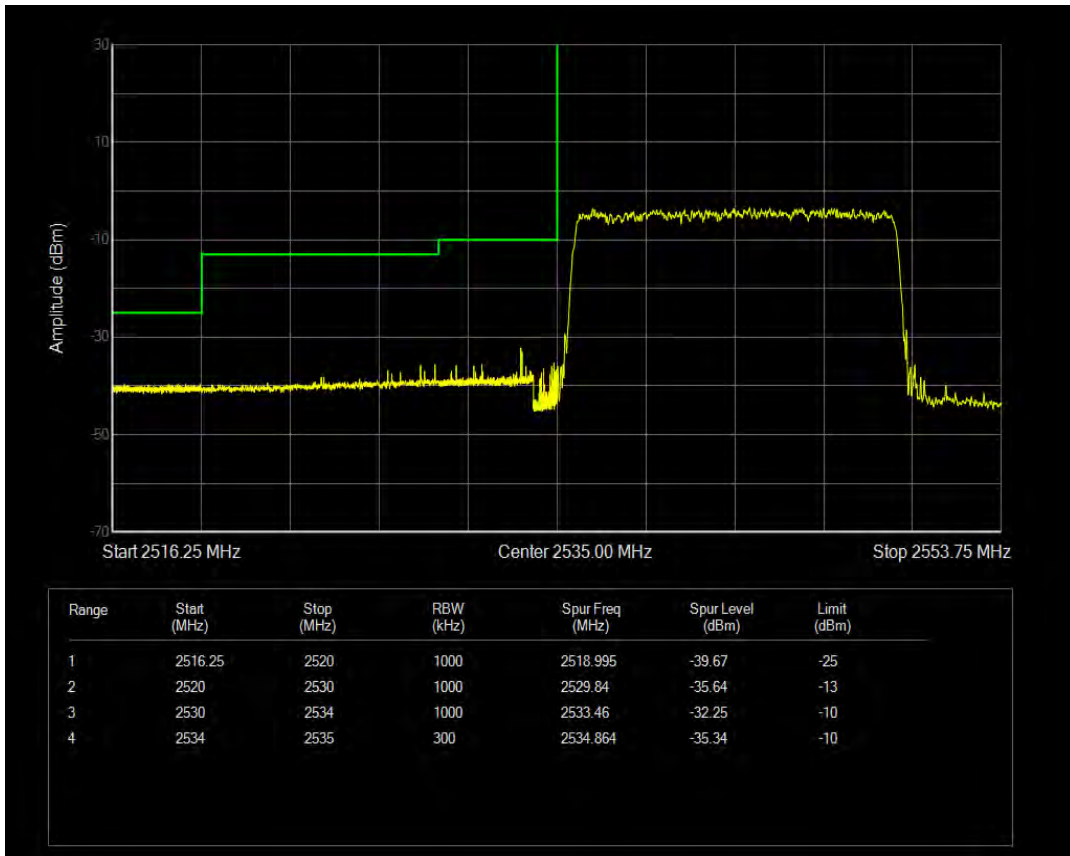

Band41(2535-2655) 16QAM BW=15MHz Channel=40115 RB Size=1 Position=#0