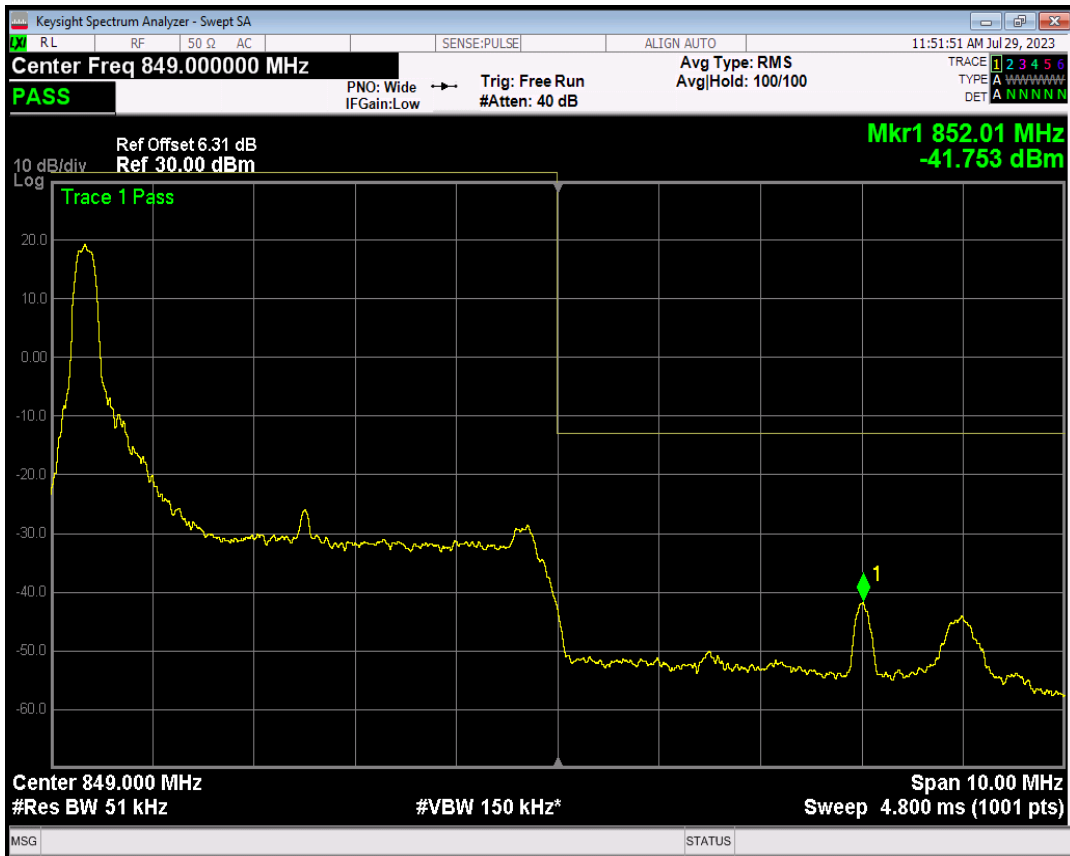

Band5 QPSK BW=5MHz Channel=20625 RB Size=1 Position=#Max