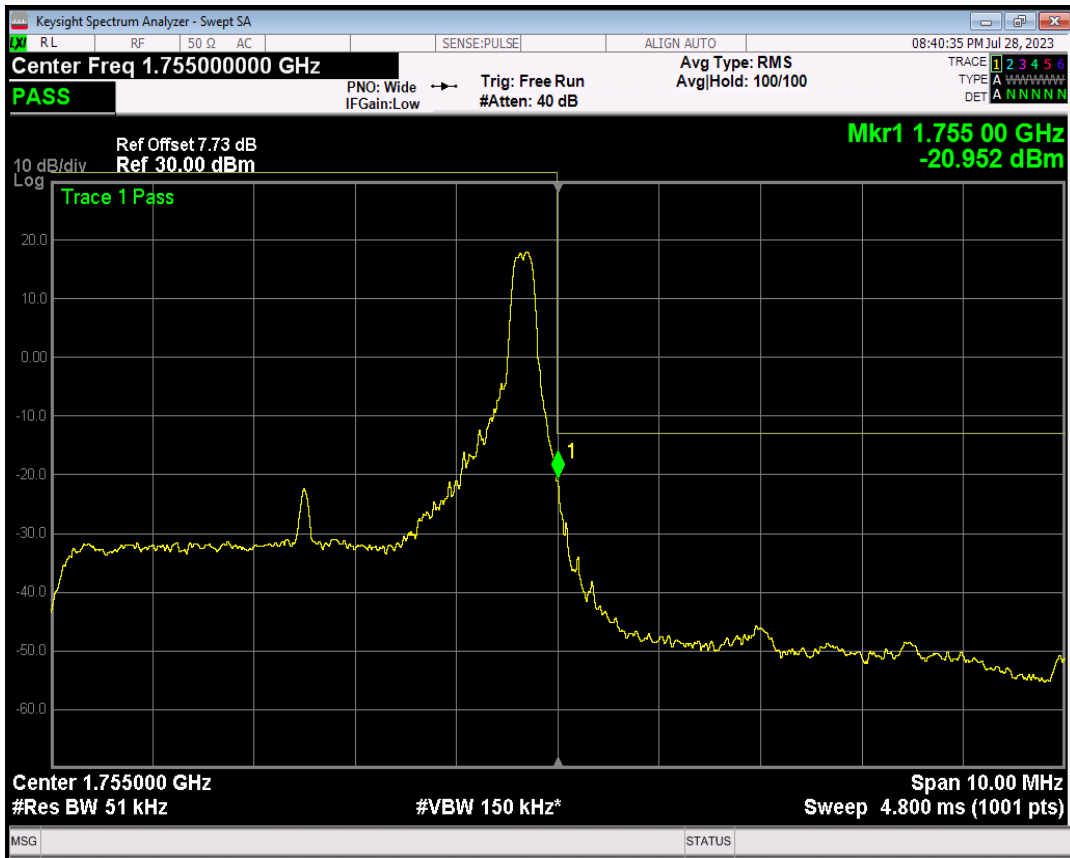

Band4 QPSK BW=5MHz Channel=20375 RB Size=1 Position=#Max

Band4 QPSK BW=5MHz Channel=20375 RB Size=25 Position=#0

Band4 16QAM BW=5MHz Channel=20375 RB Size=1 Position=#0

Band4 16QAM BW=5MHz Channel=20375 RB Size=1 Position=#Max