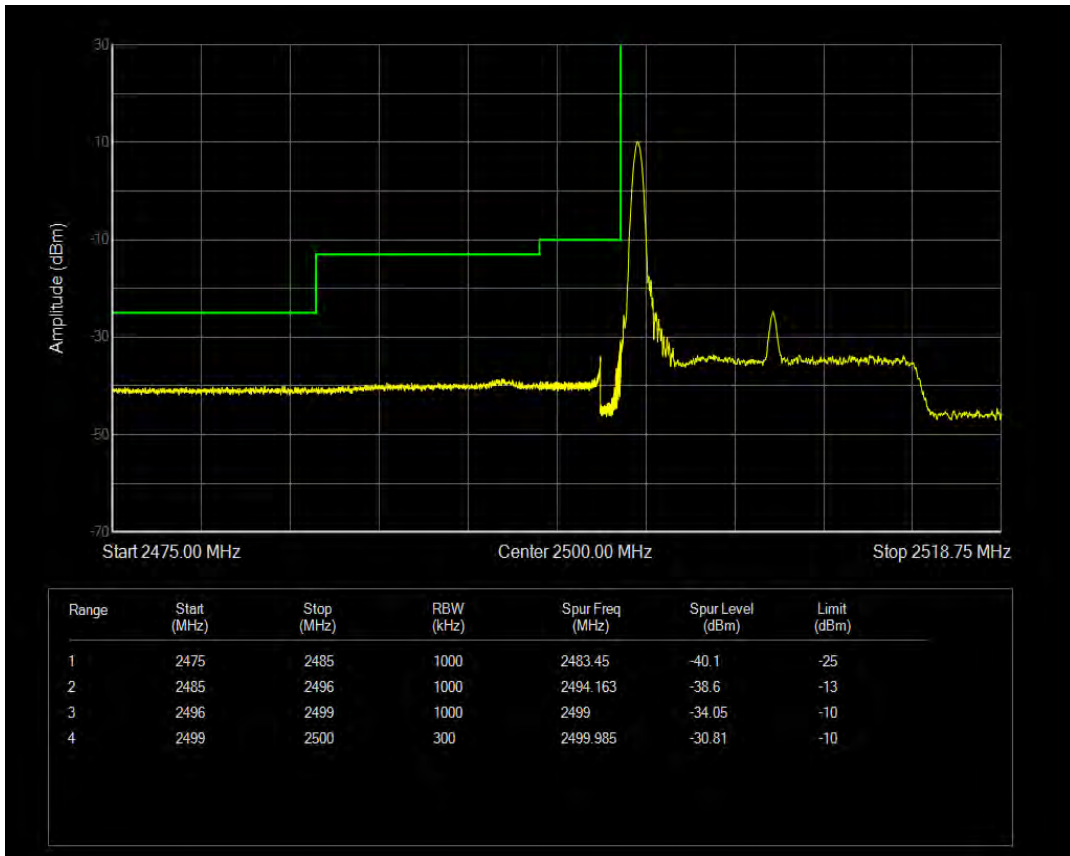

Band7 QPSK BW=15MHz Channel=20825 RB Size=1 Position=#Max