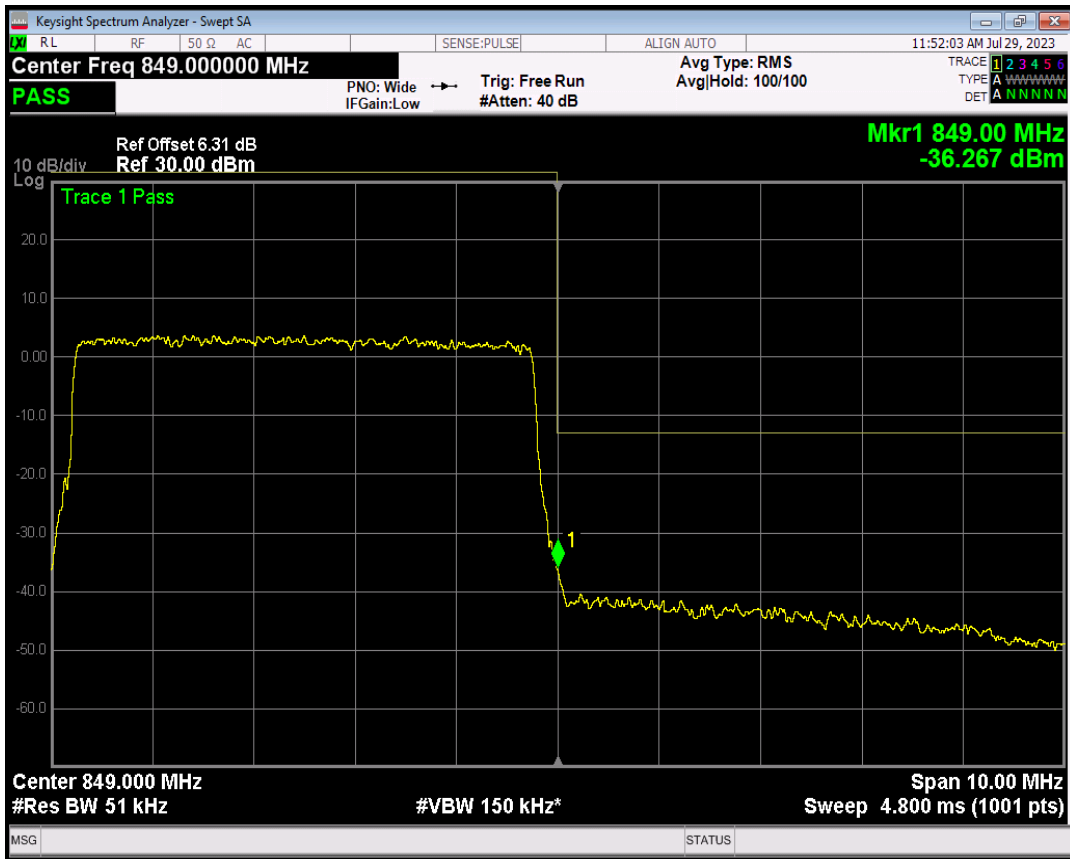

Band5 QPSK BW=5MHz Channel=20625 RB Size=25 Position=#0

Band5 16QAM BW=5MHz Channel=20625 RB Size=1 Position=#0

Band5 16QAM BW=5MHz Channel=20625 RB Size=1 Position=#Max

Band5 16QAM BW=5MHz Channel=20625 RB Size=25 Position=#0