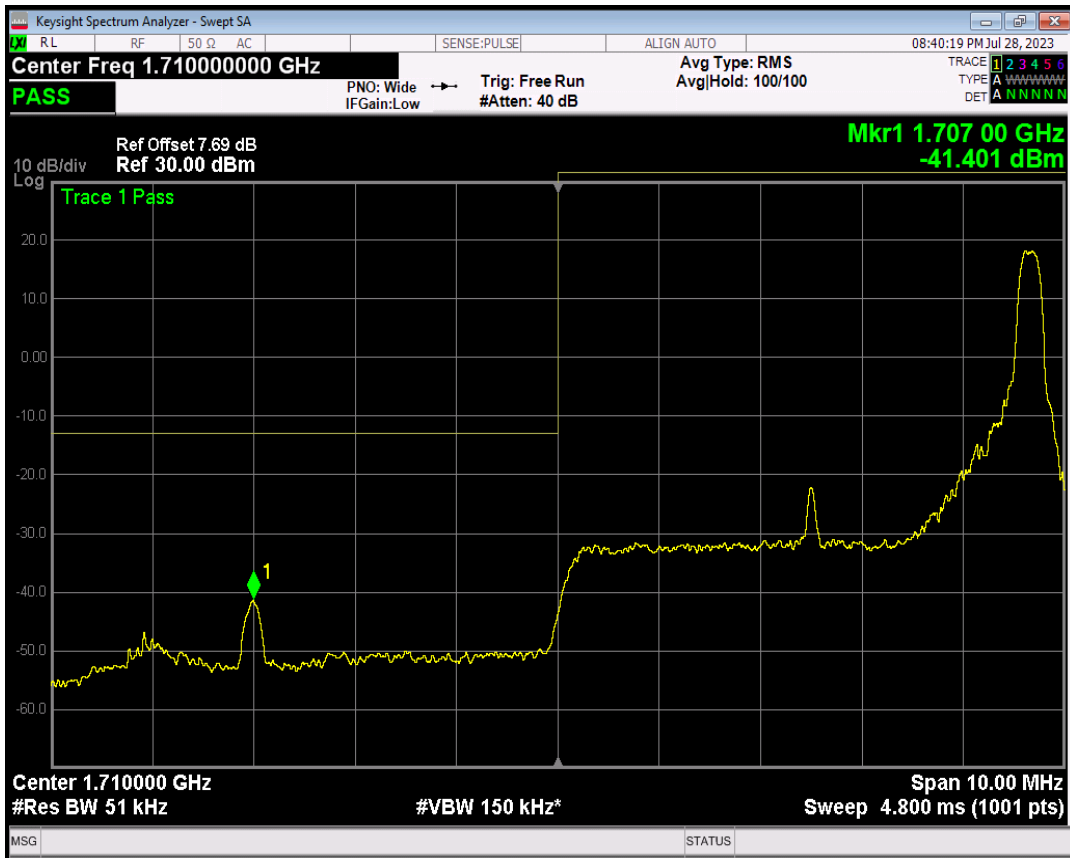

Band4 16QAM BW=5MHz Channel=19975 RB Size=1 Position=#0

Band4 16QAM BW=5MHz Channel=19975 RB Size=1 Position=#Max

Band4 16QAM BW=5MHz Channel=19975 RB Size=25 Position=#0

Band4 QPSK BW=5MHz Channel=20375 RB Size=1 Position=#0