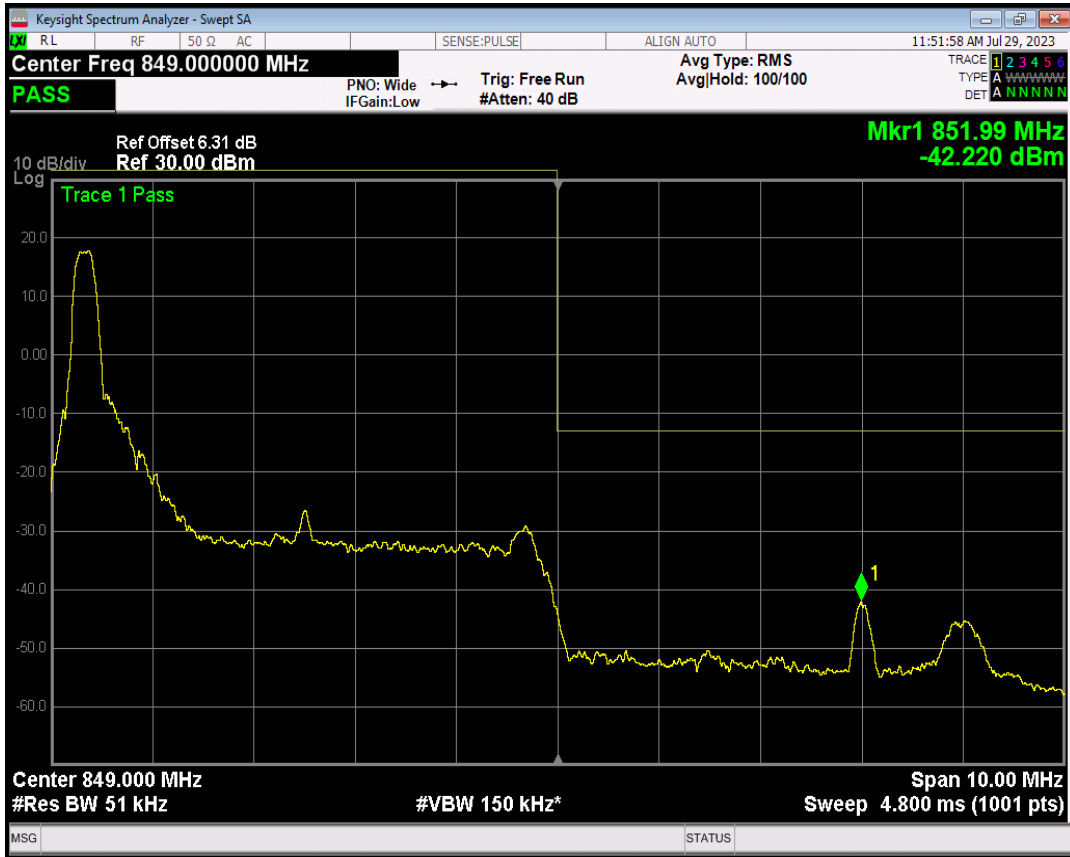

Band5 16QAM BW=5MHz Channel=20625 RB Size=1 Position=#Max