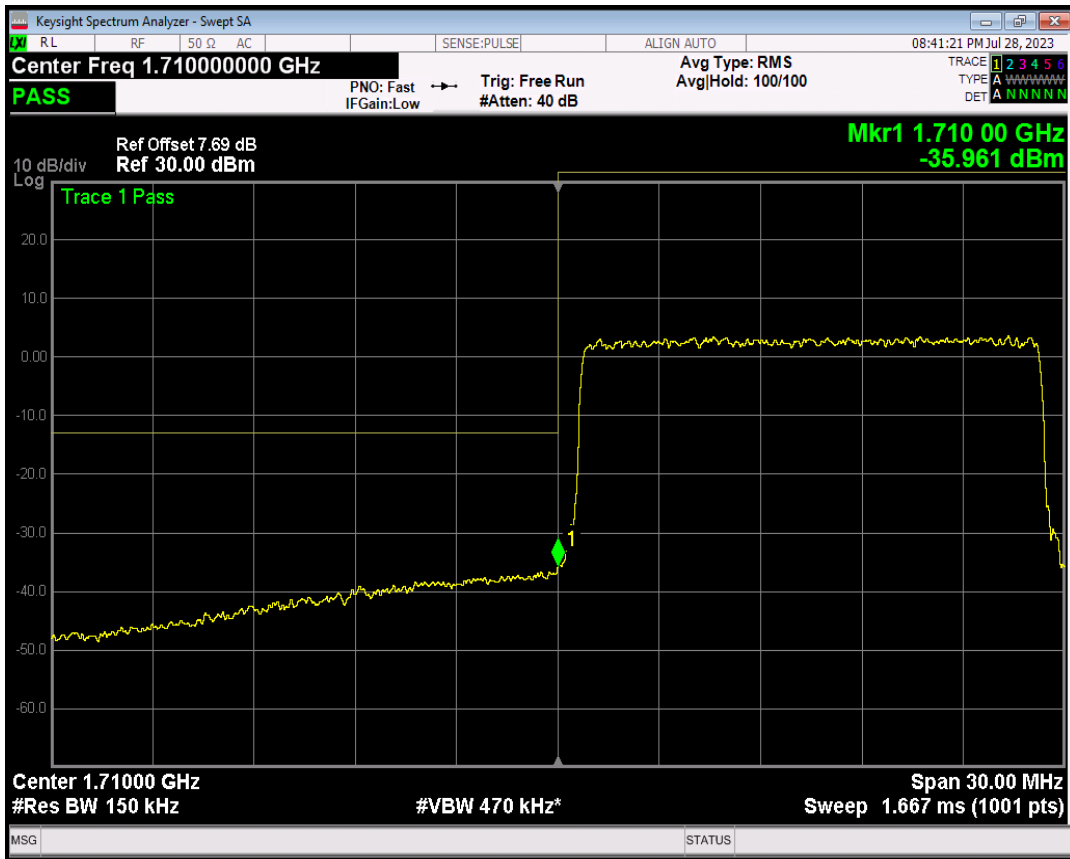

Band4 16QAM BW=10MHz Channel=20350 RB Size=50 Position=#0

Band4 QPSK BW=15MHz Channel=20025 RB Size=1 Position=#0

Band4 QPSK BW=15MHz Channel=20025 RB Size=1 Position=#Max

Band4 QPSK BW=15MHz Channel=20025 RB Size=75 Position=#0

Band4 16QAM BW=15MHz Channel=20025 RB Size=1 Position=#0

Band4 16QAM BW=15MHz Channel=20025 RB Size=1 Position=#Max

Band4 16QAM BW=15MHz Channel=20025 RB Size=75 Position=#0

Band4 QPSK BW=15MHz Channel=20325 RB Size=1 Position=#0