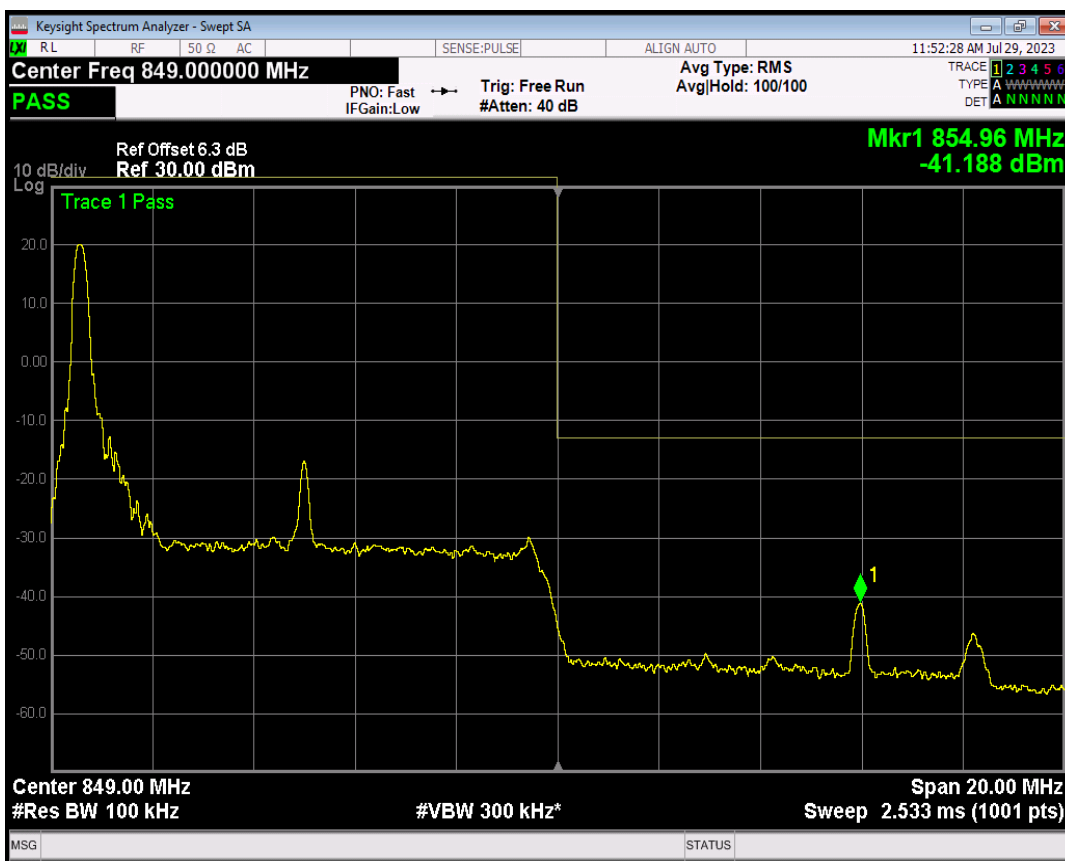

Band5 16QAM BW=10MHz Channel=20600 RB Size=1 Position=#Max