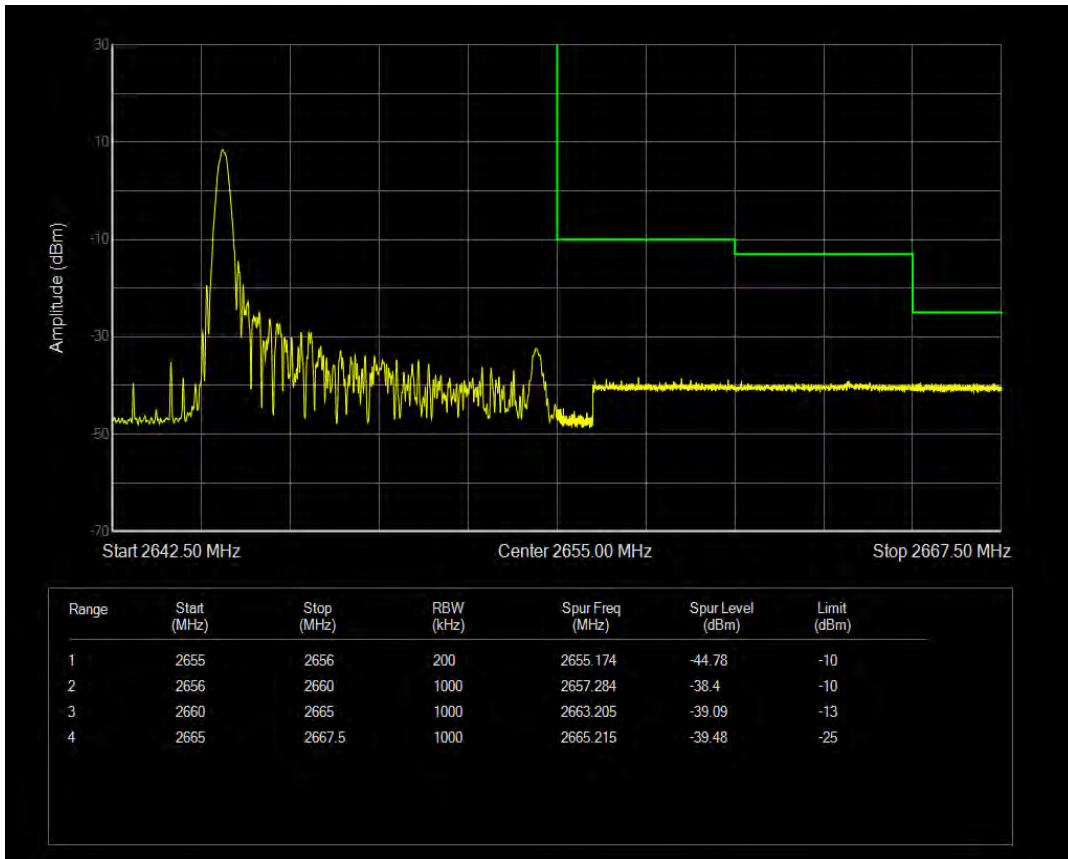

Band41(2535-2655) 16QAM BW=10MHz Channel=41190 RB Size=1 Position=#Max