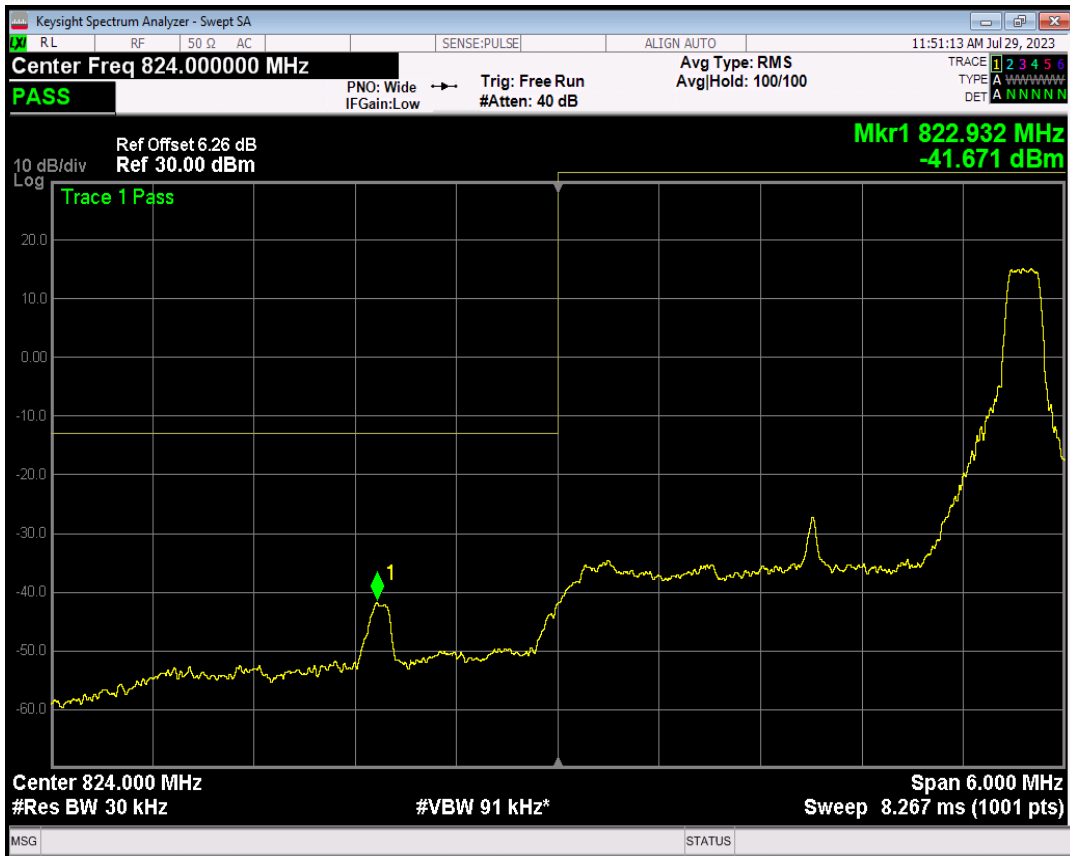

Band5 16QAM BW=3MHz Channel=20415 RB Size=15 Position=#0