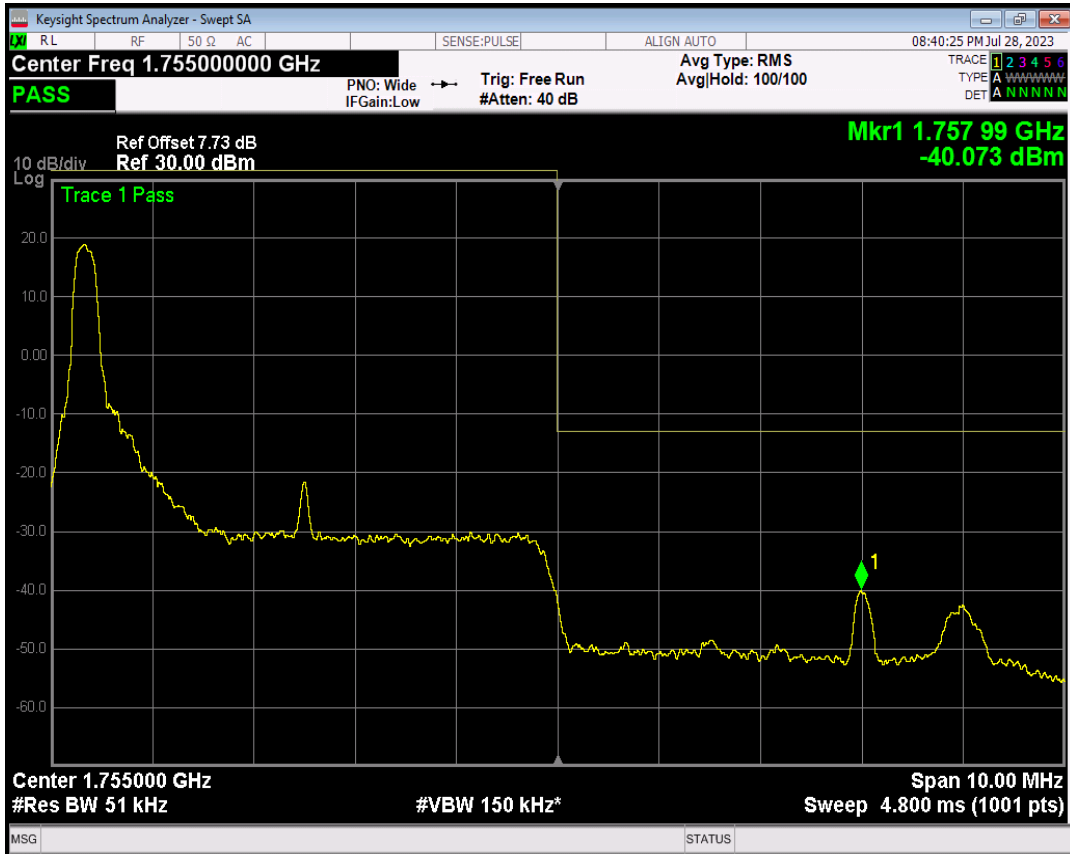

Band4 16QAM BW=5MHz Channel=19975 RB Size=1 Position=#0

Band4 16QAM BW=5MHz Channel=19975 RB Size=1 Position=#Max

Band4 16QAM BW=5MHz Channel=19975 RB Size=25 Position=#0

Band4 QPSK BW=5MHz Channel=20375 RB Size=1 Position=#0