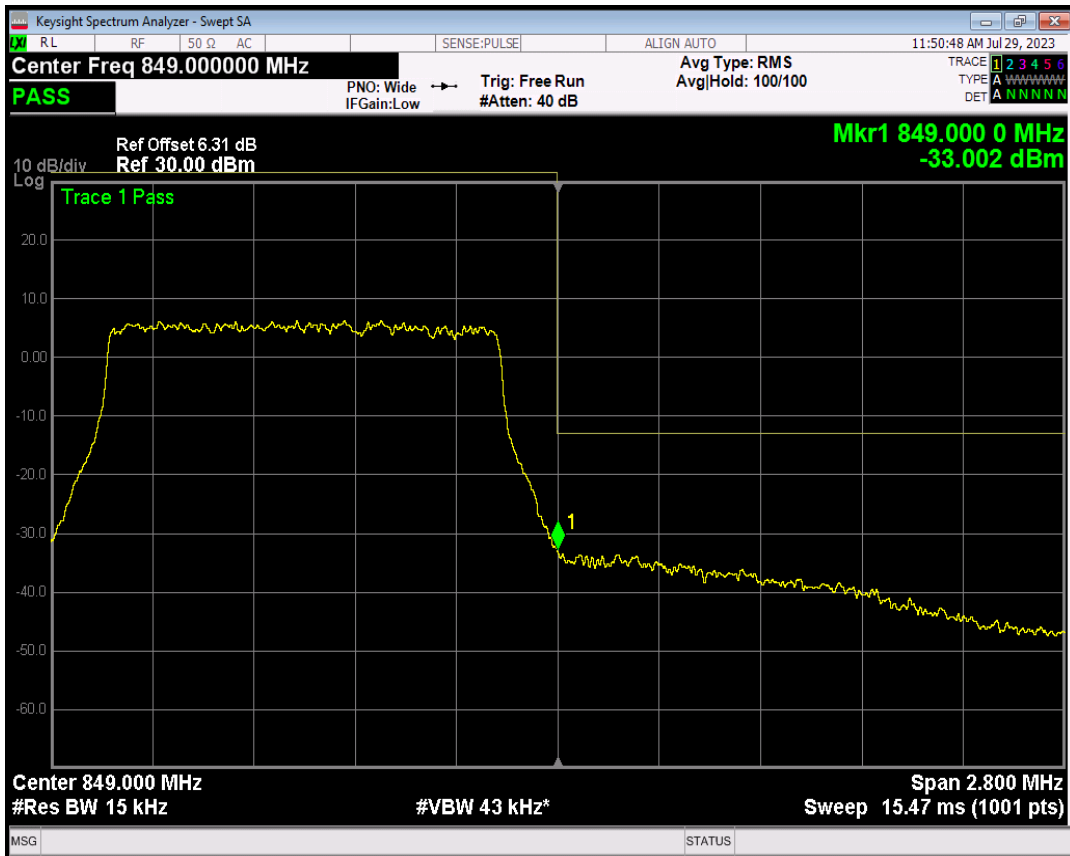

Band5 16QAM BW=1.4MHz Channel=20643 RB Size=1 Position=#0