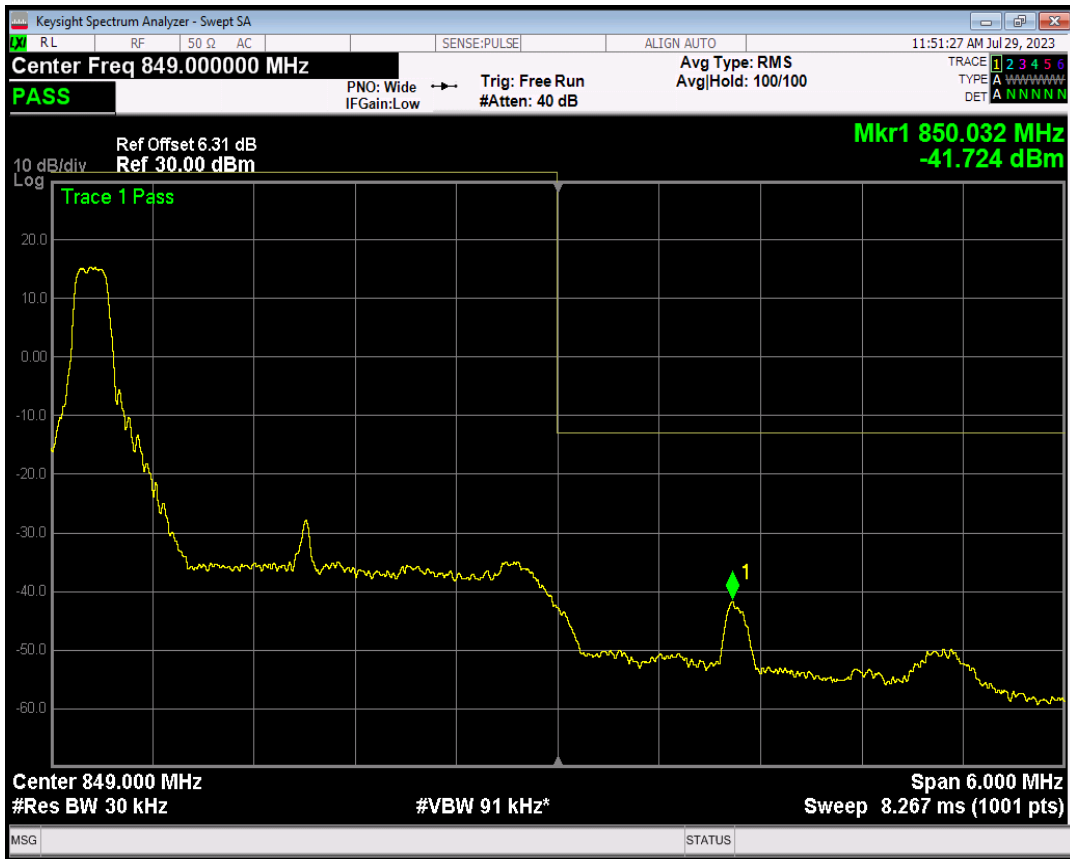

Band5 16QAM BW=3MHz Channel=20635 RB Size=1 Position=#0