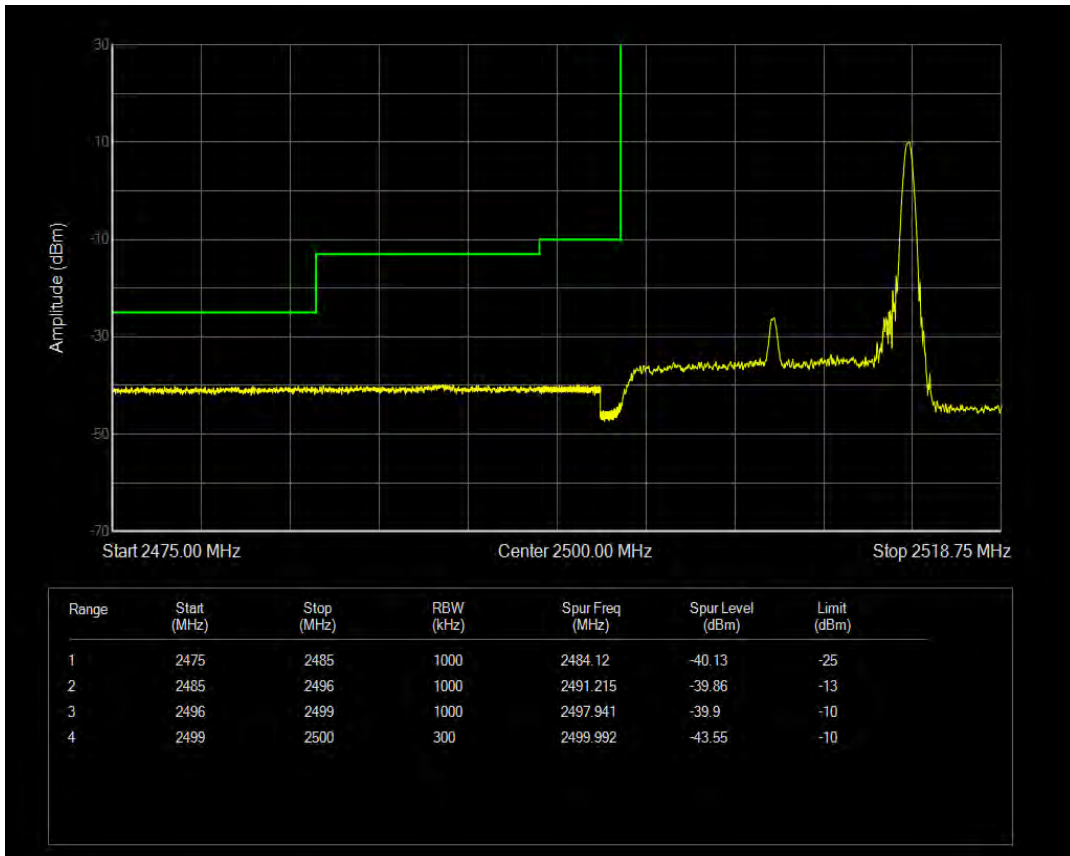

Band7 QPSK BW=15MHz Channel=20825 RB Size=75 Position=#0