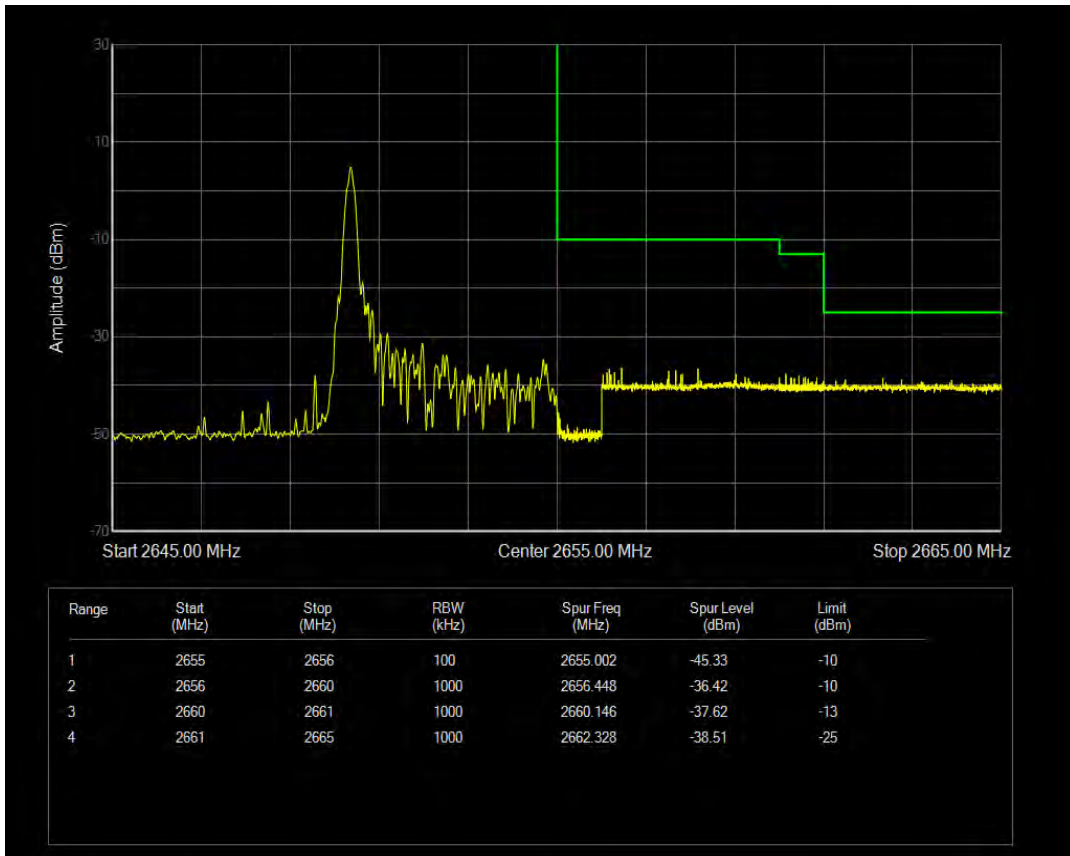

Band41(2535-2655) 16QAM BW=5MHz Channel=41215 RB Size=1 Position=#Max