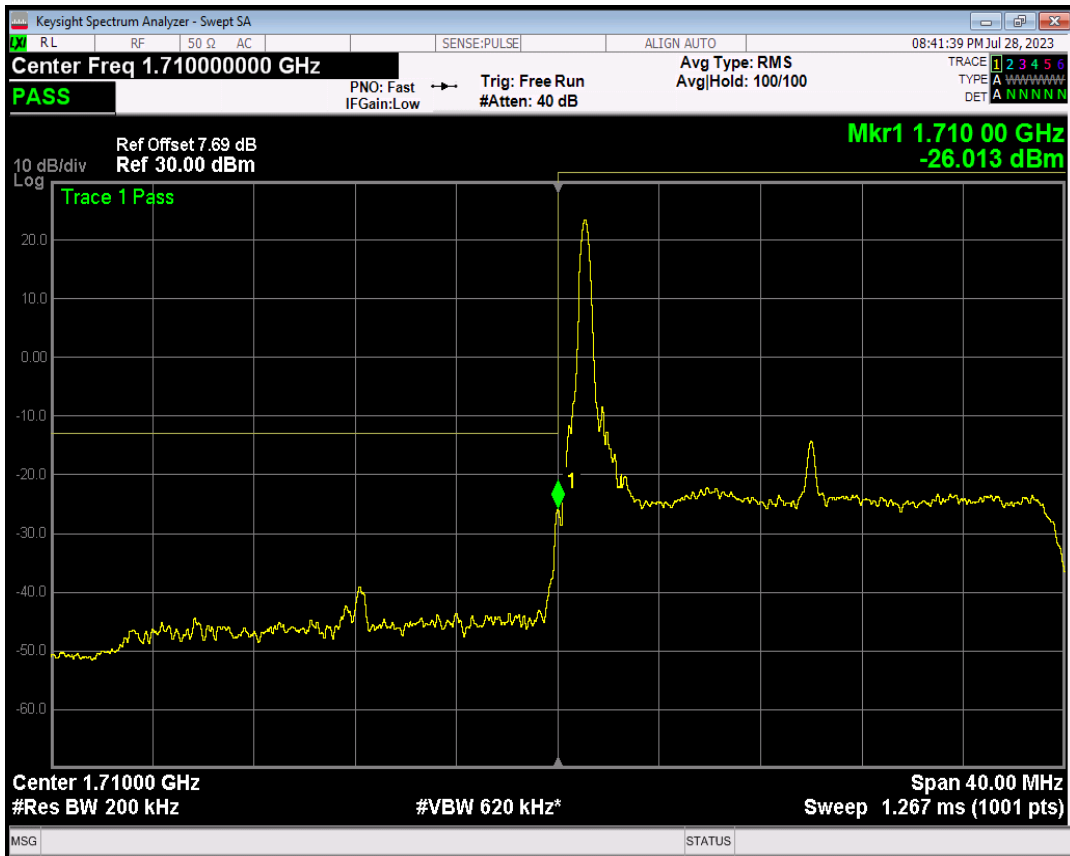

Band4 QPSK BW=20MHz Channel=20050 RB Size=1 Position=#Max