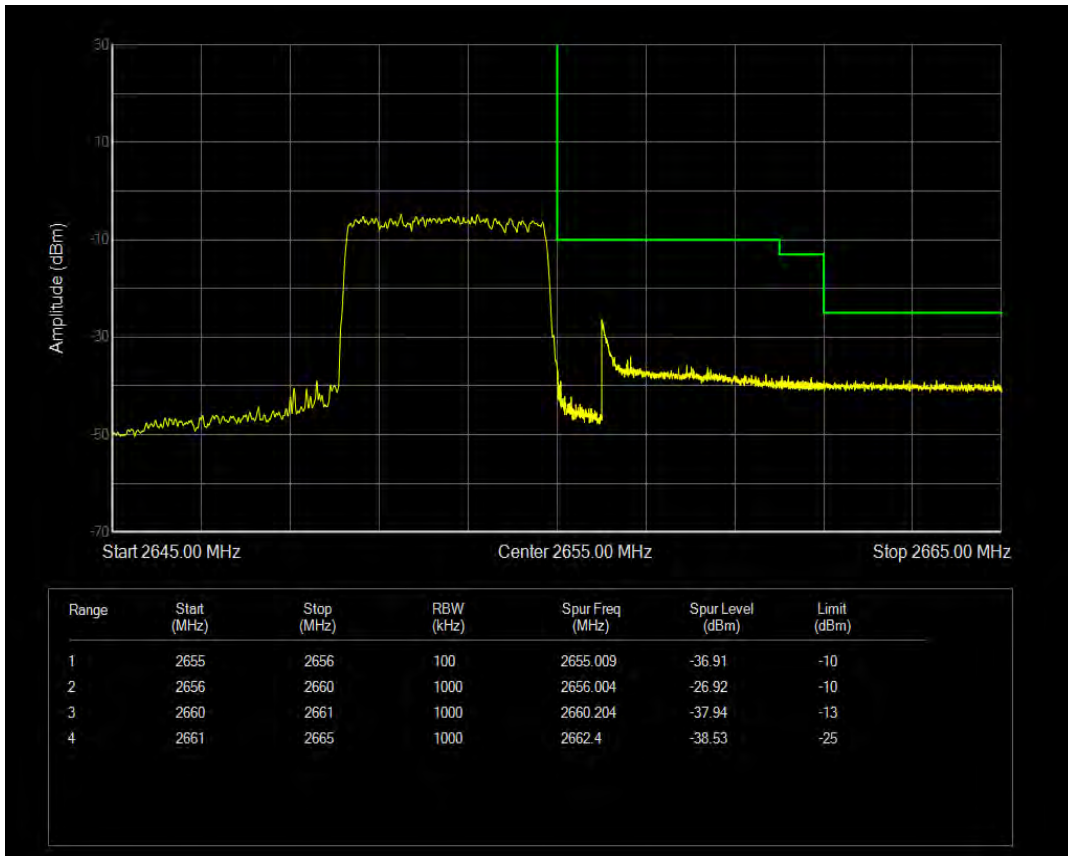

Band41(2535-2655) 16QAM BW=5MHz Channel=41215 RB Size=1 Position=#0