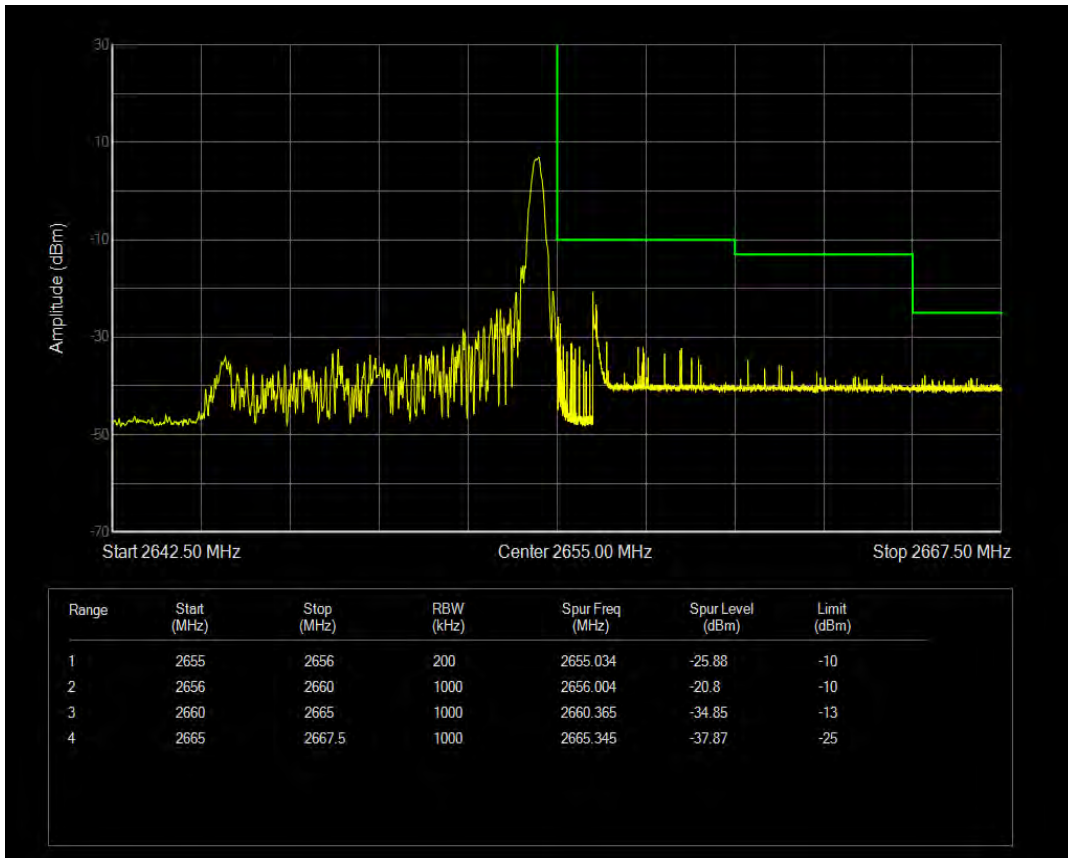

Band41(2535-2655) 16QAM BW=10MHz Channel=41190 RB Size=50 Position=#0