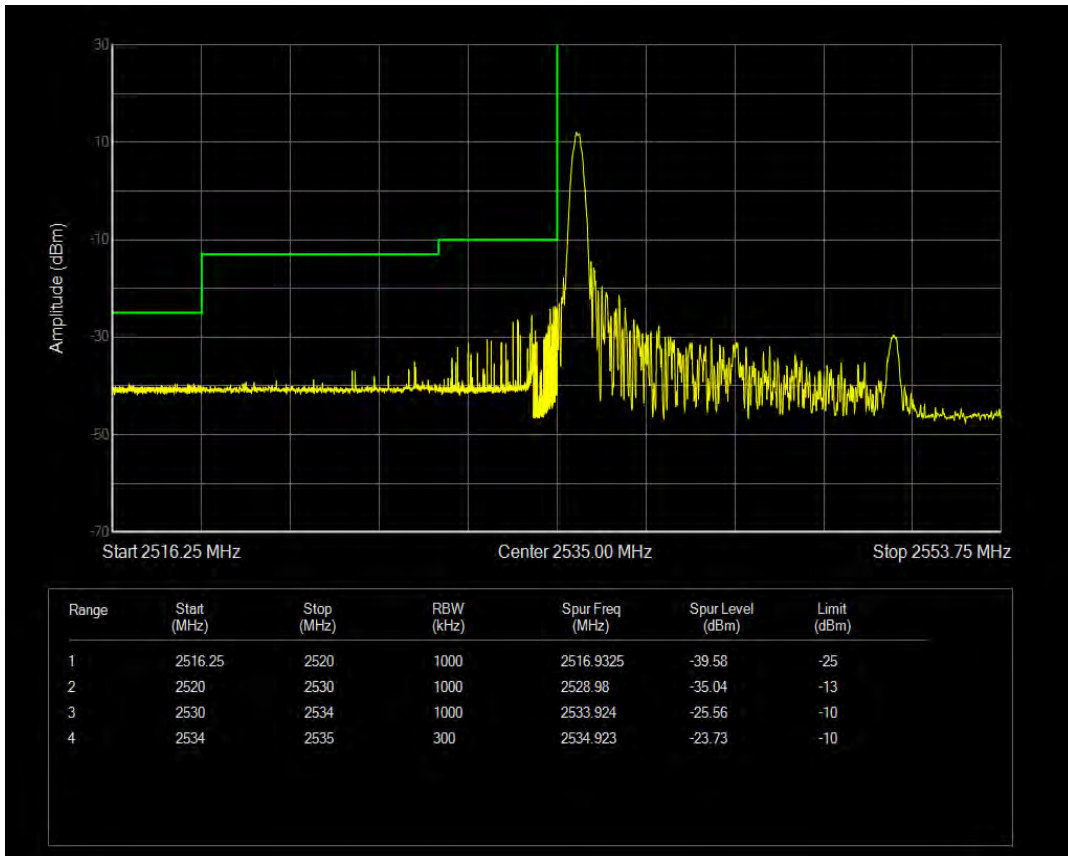

Band41(2535-2655) QPSK BW=15MHz Channel=40115 RB Size=1 Position=#Max