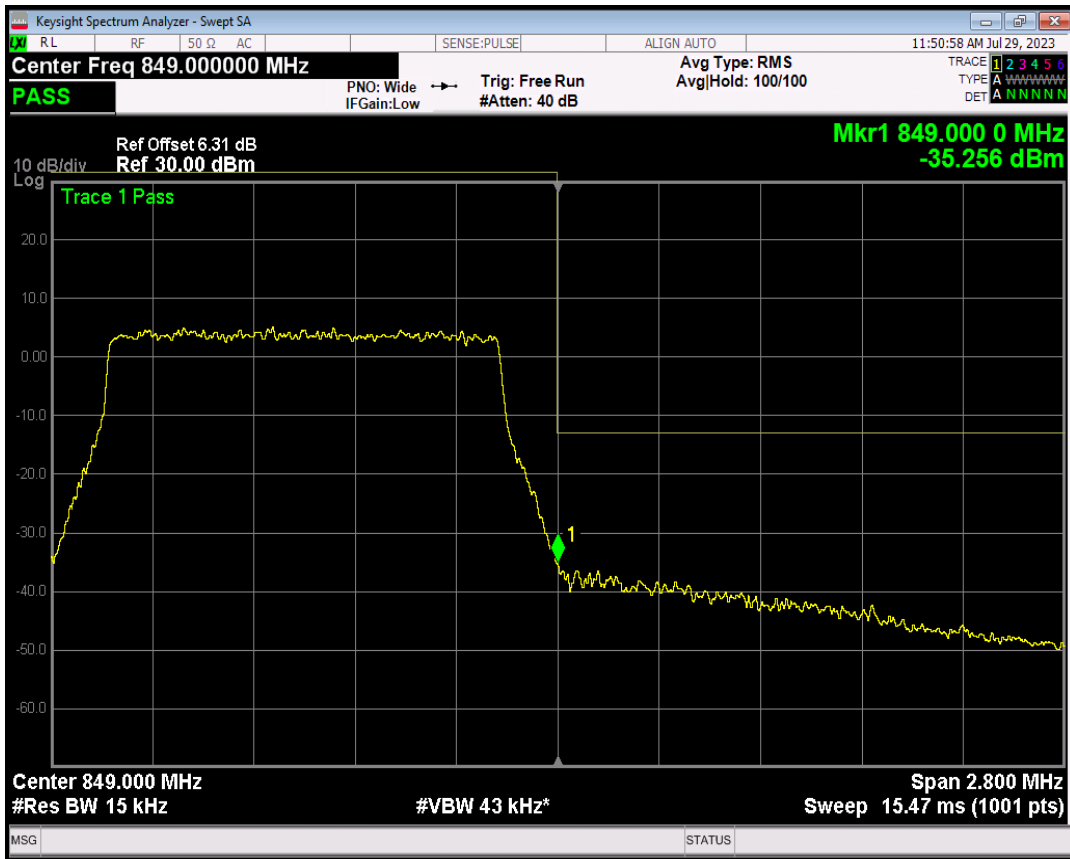

Band5 QPSK BW=1.4MHz Channel=20643 RB Size=6 Position=#0

Band5 16QAM BW=1.4MHz Channel=20643 RB Size=1 Position=#0

Band5 16QAM BW=1.4MHz Channel=20643 RB Size=1 Position=#Max

Band5 16QAM BW=1.4MHz Channel=20643 RB Size=6 Position=#0