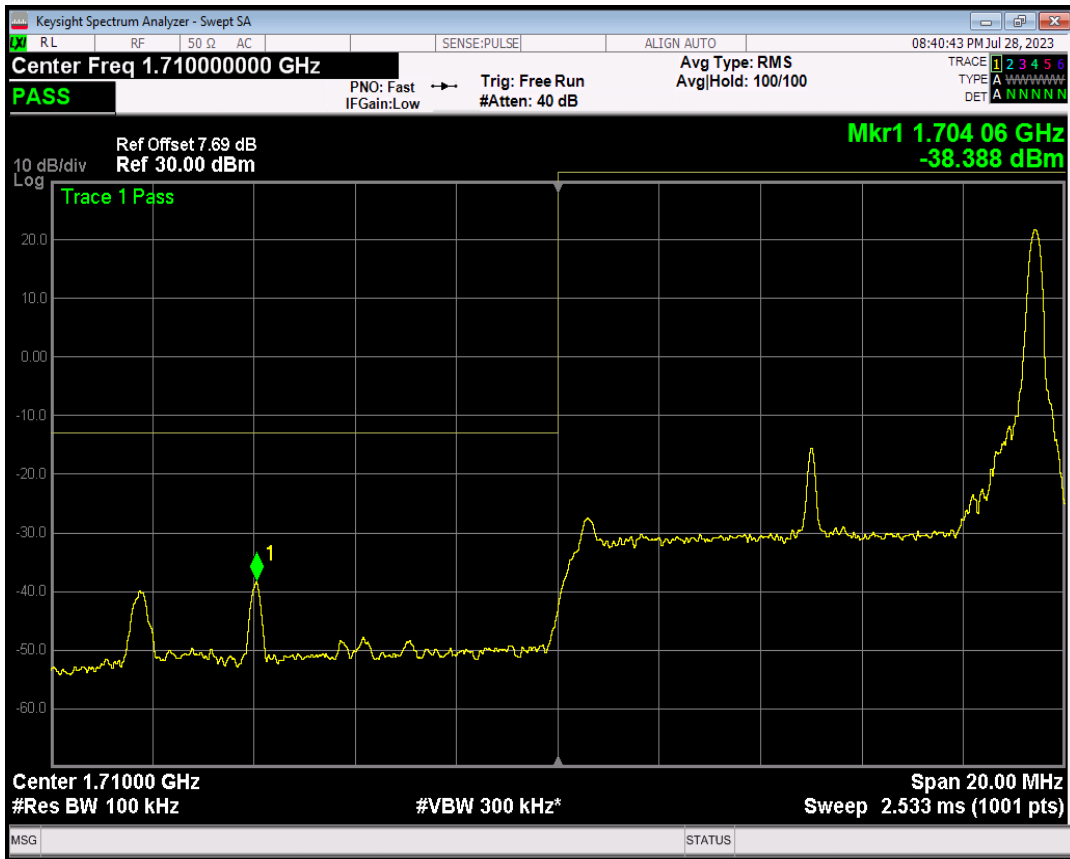

Band4 QPSK BW=5MHz Channel=20375 RB Size=1 Position=#Max

Band4 QPSK BW=5MHz Channel=20375 RB Size=25 Position=#0

Band4 16QAM BW=5MHz Channel=20375 RB Size=1 Position=#0

Band4 16QAM BW=5MHz Channel=20375 RB Size=1 Position=#Max

Band4 16QAM BW=5MHz Channel=20375 RB Size=25 Position=#0

Band4 QPSK BW=10MHz Channel=20000 RB Size=1 Position=#0

Band4 QPSK BW=10MHz Channel=20000 RB Size=1 Position=#Max

Band4 QPSK BW=10MHz Channel=20000 RB Size=50 Position=#0