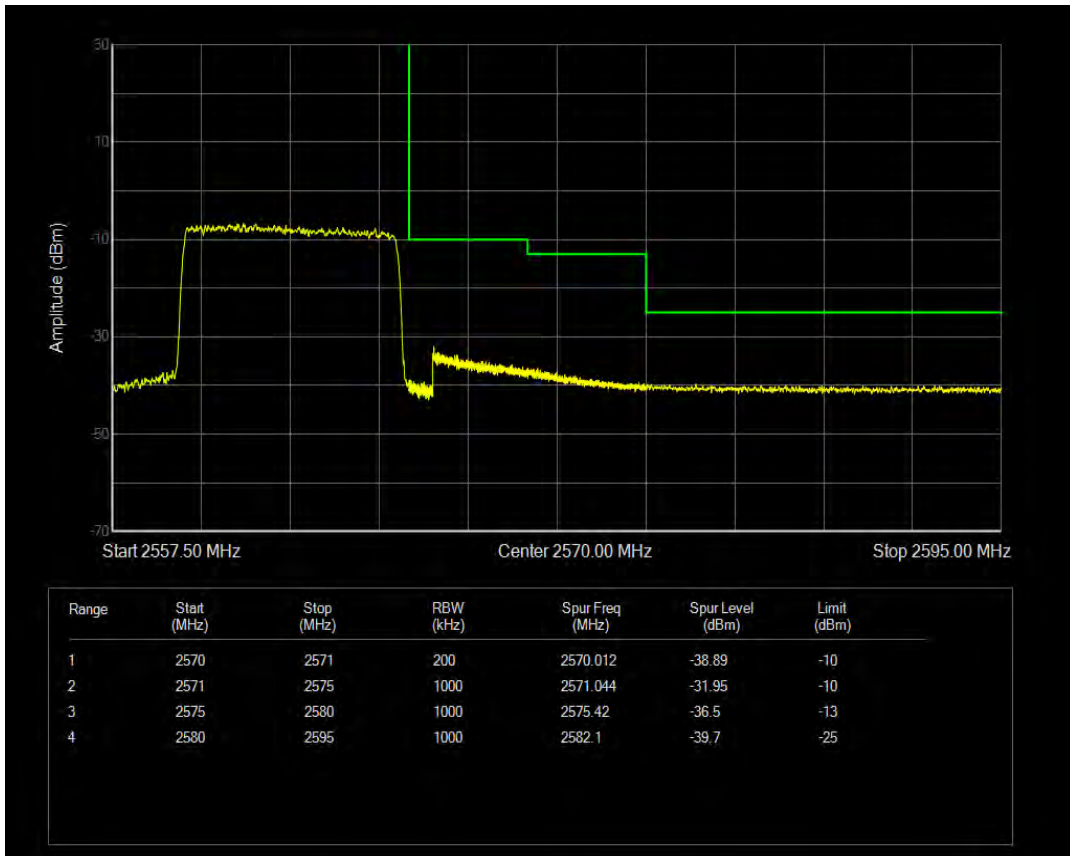

Band7 QPSK BW=10MHz Channel=21400 RB Size=50 Position=#0

Band7 16QAM BW=10MHz Channel=21400 RB Size=1 Position=#0

Band7 16QAM BW=10MHz Channel=21400 RB Size=1 Position=#Max

Band7 16QAM BW=10MHz Channel=21400 RB Size=50 Position=#0