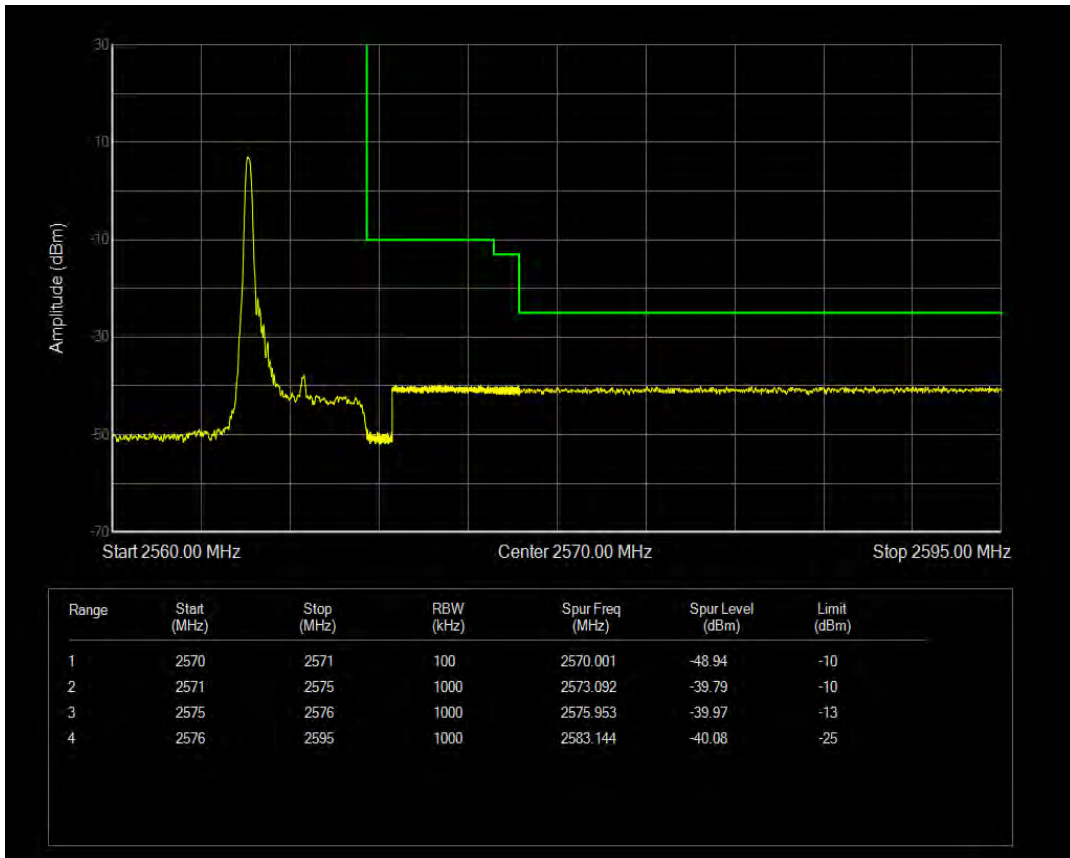

Band5 QPSK BW=10MHz Channel=20600 RB Size=50 Position=#0

Band5 16QAM BW=10MHz Channel=20600 RB Size=1 Position=#0

Band5 16QAM BW=10MHz Channel=20600 RB Size=1 Position=#Max

Band5 16QAM BW=10MHz Channel=20600 RB Size=50 Position=#0

Band7 QPSK BW=5MHz Channel=20775 RB Size=1 Position=#0

Band7 QPSK BW=5MHz Channel=20775 RB Size=1 Position=#Max

Band7 QPSK BW=5MHz Channel=20775 RB Size=25 Position=#0

Band7 16QAM BW=5MHz Channel=20775 RB Size=1 Position=#0

Band7 16QAM BW=5MHz Channel=20775 RB Size=1 Position=#Max

Band7 16QAM BW=5MHz Channel=20775 RB Size=25 Position=#0

Band7 QPSK BW=5MHz Channel=21425 RB Size=1 Position=#0

Band7 QPSK BW=5MHz Channel=21425 RB Size=1 Position=#Max