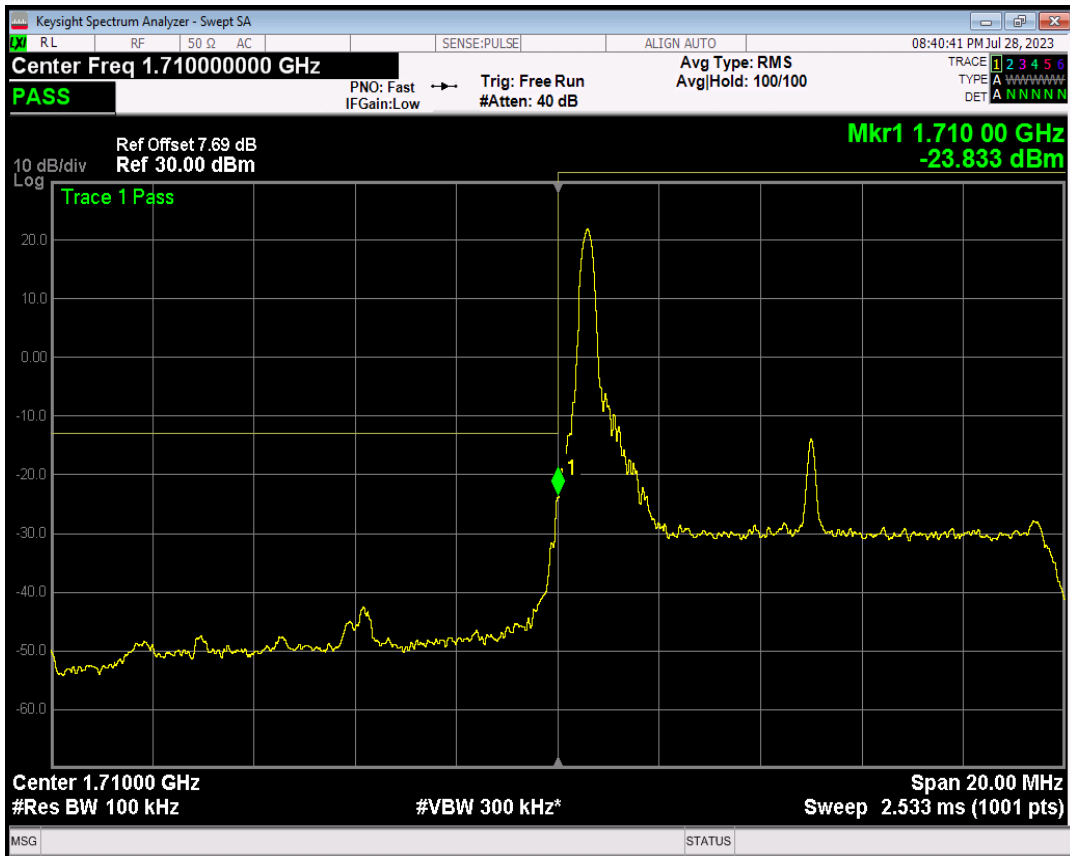

Band4 QPSK BW=10MHz Channel=20000 RB Size=1 Position=#0