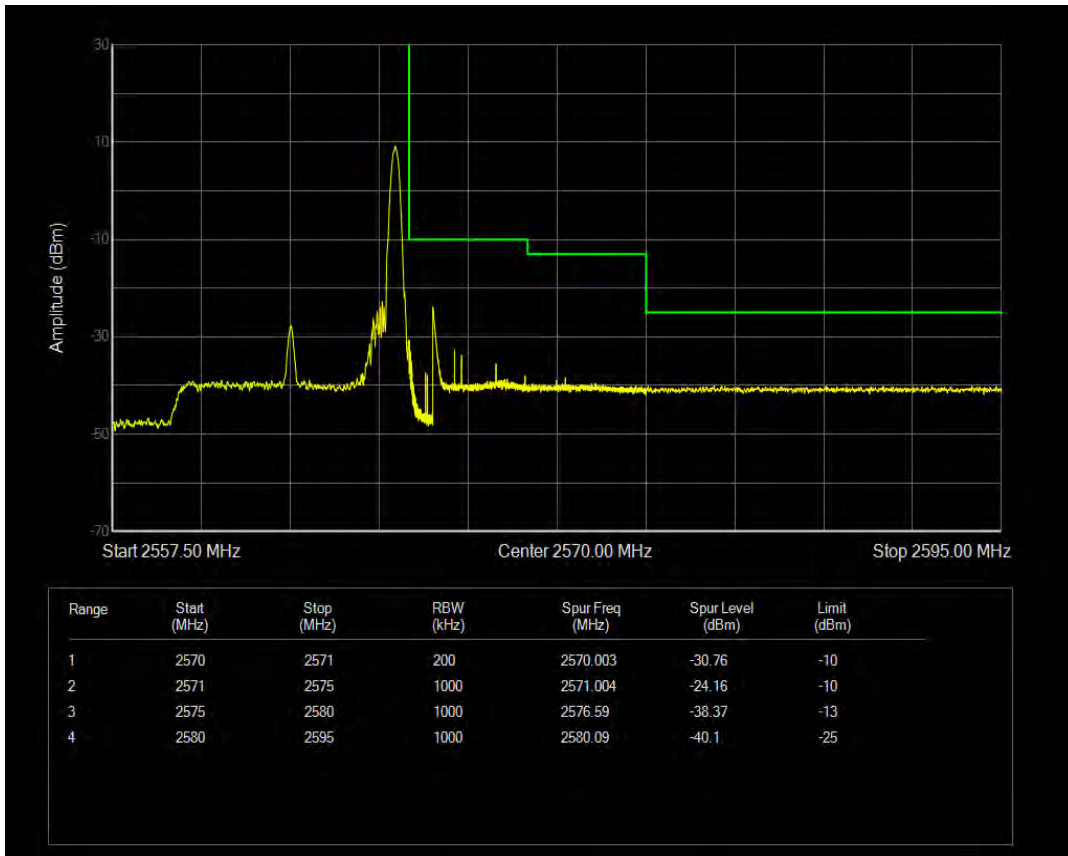

Band7 16QAM BW=10MHz Channel=20800 RB Size=1 Position=#Max

Band7 16QAM BW=10MHz Channel=20800 RB Size=50 Position=#0

Band7 QPSK BW=10MHz Channel=21400 RB Size=1 Position=#0

Band7 QPSK BW=10MHz Channel=21400 RB Size=1 Position=#Max

Band7 QPSK BW=10MHz Channel=21400 RB Size=50 Position=#0

Band7 16QAM BW=10MHz Channel=21400 RB Size=1 Position=#0

Band7 16QAM BW=10MHz Channel=21400 RB Size=1 Position=#Max

Band7 16QAM BW=10MHz Channel=21400 RB Size=50 Position=#0