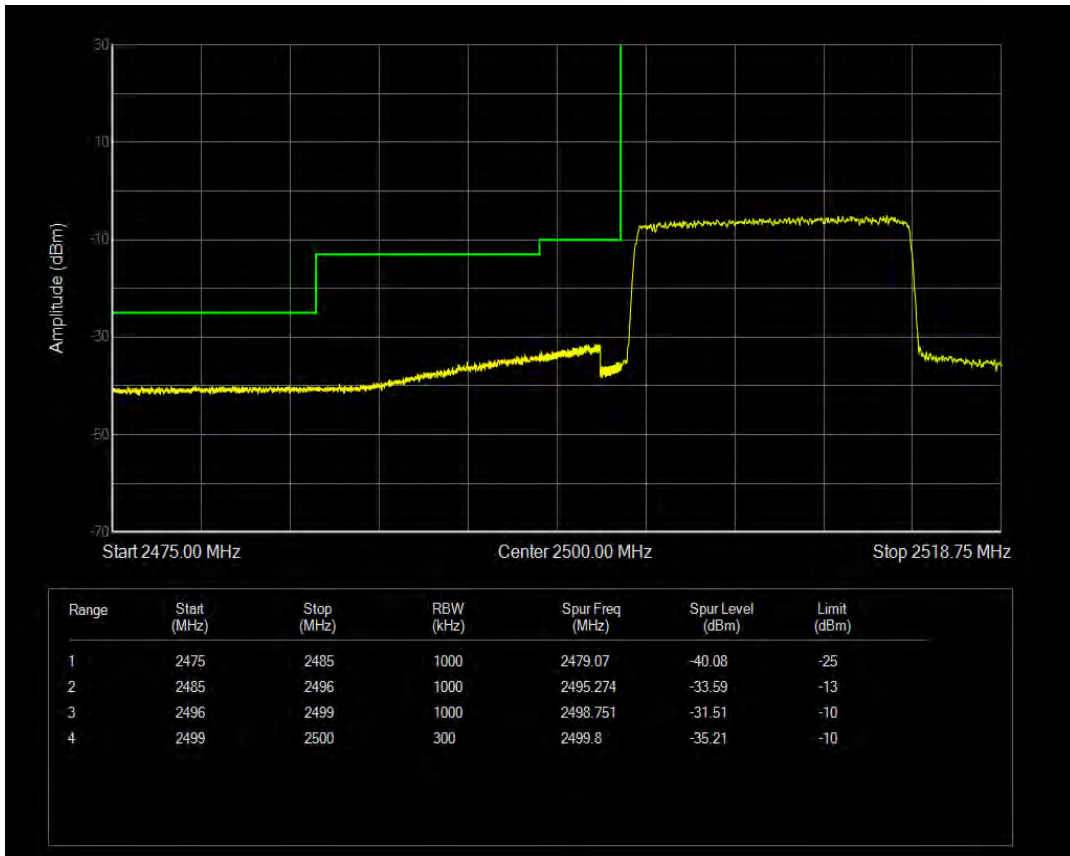

Band7 16QAM BW=15MHz Channel=20825 RB Size=1 Position=#0