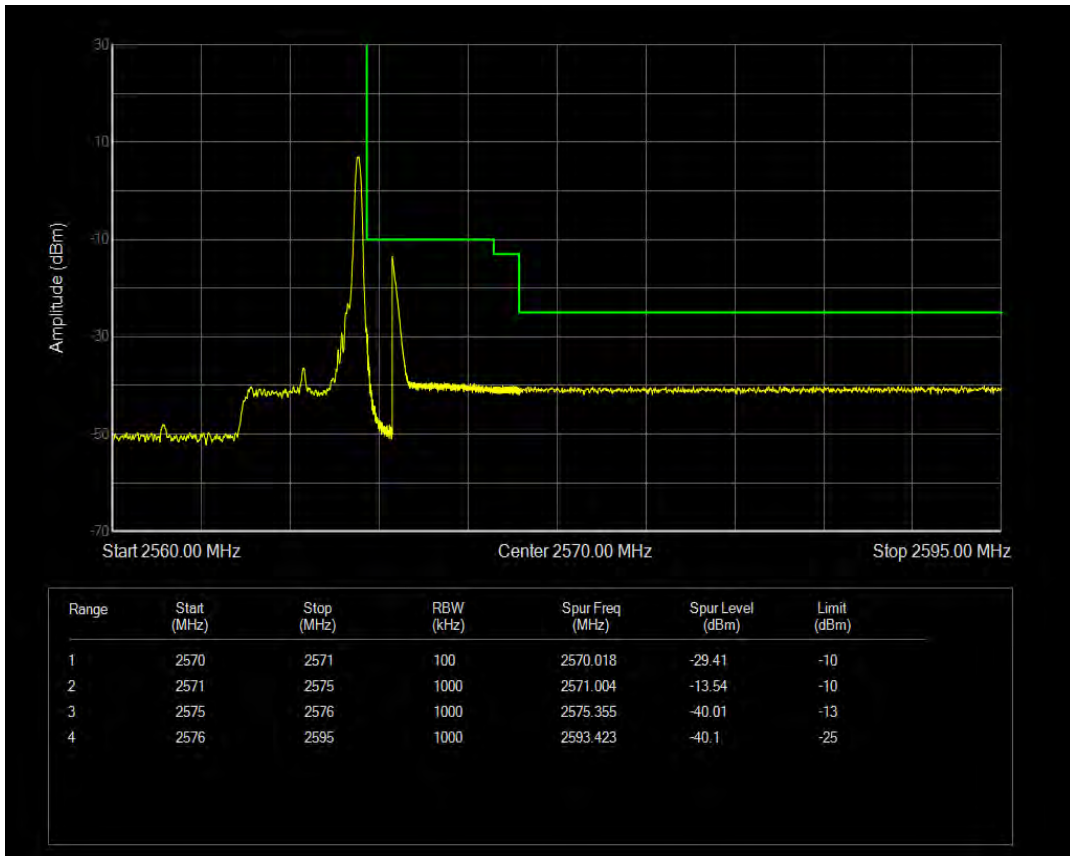

Band7 16QAM BW=5MHz Channel=20775 RB Size=1 Position=#Max

Band7 16QAM BW=5MHz Channel=20775 RB Size=25 Position=#0

Band7 QPSK BW=5MHz Channel=21425 RB Size=1 Position=#0

Band7 QPSK BW=5MHz Channel=21425 RB Size=1 Position=#Max