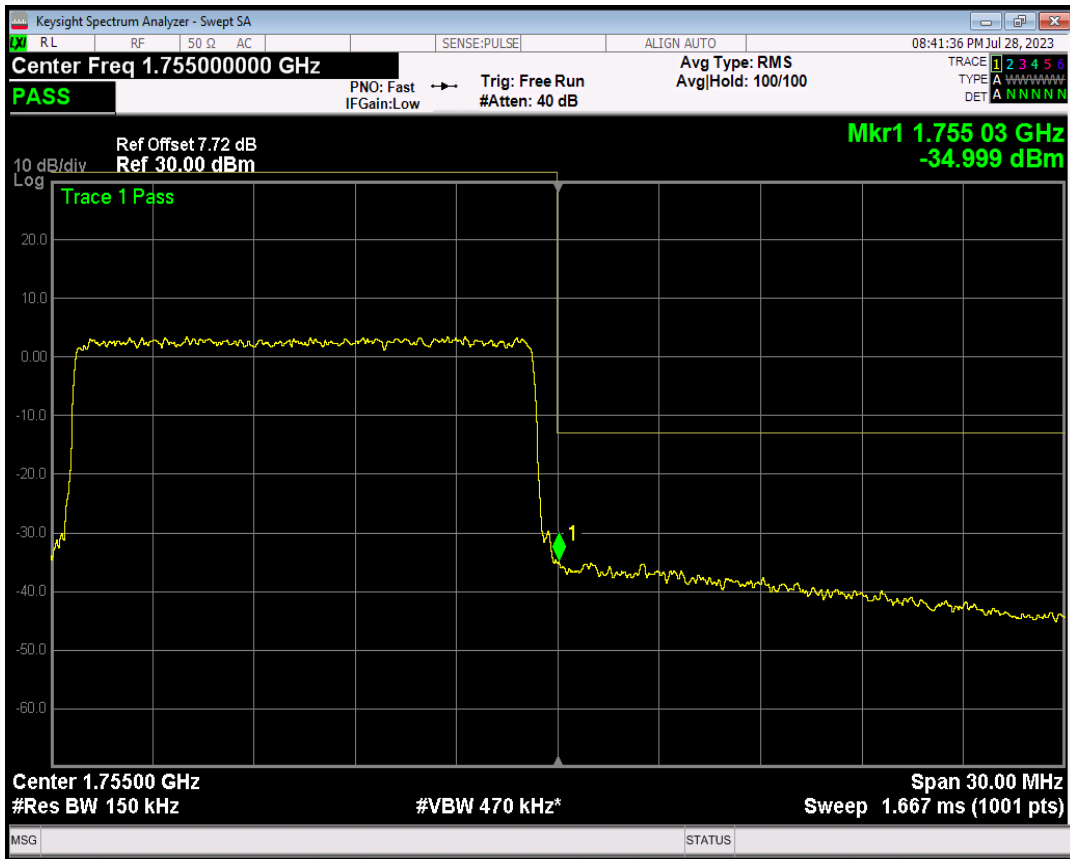

Band4 QPSK BW=20MHz Channel=20050 RB Size=1 Position=#0