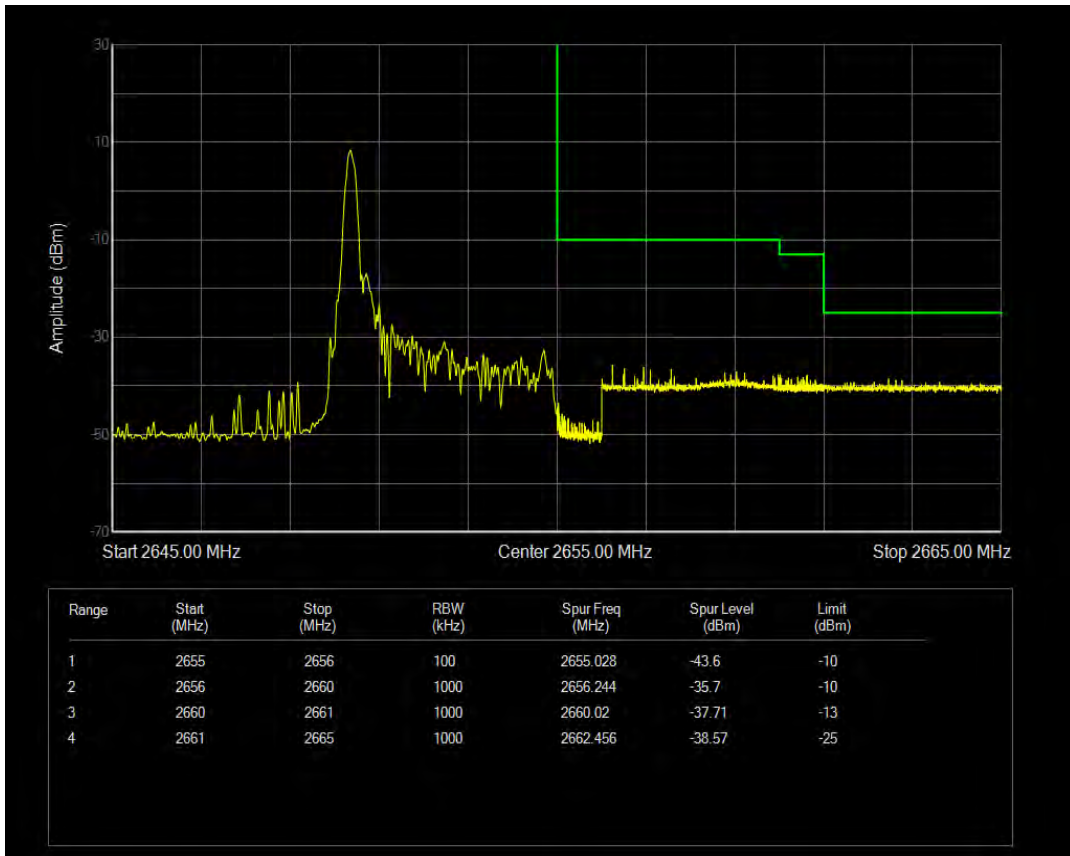

Band41(2535-2655) QPSK BW=5MHz Channel=41215 RB Size=1 Position=#Max