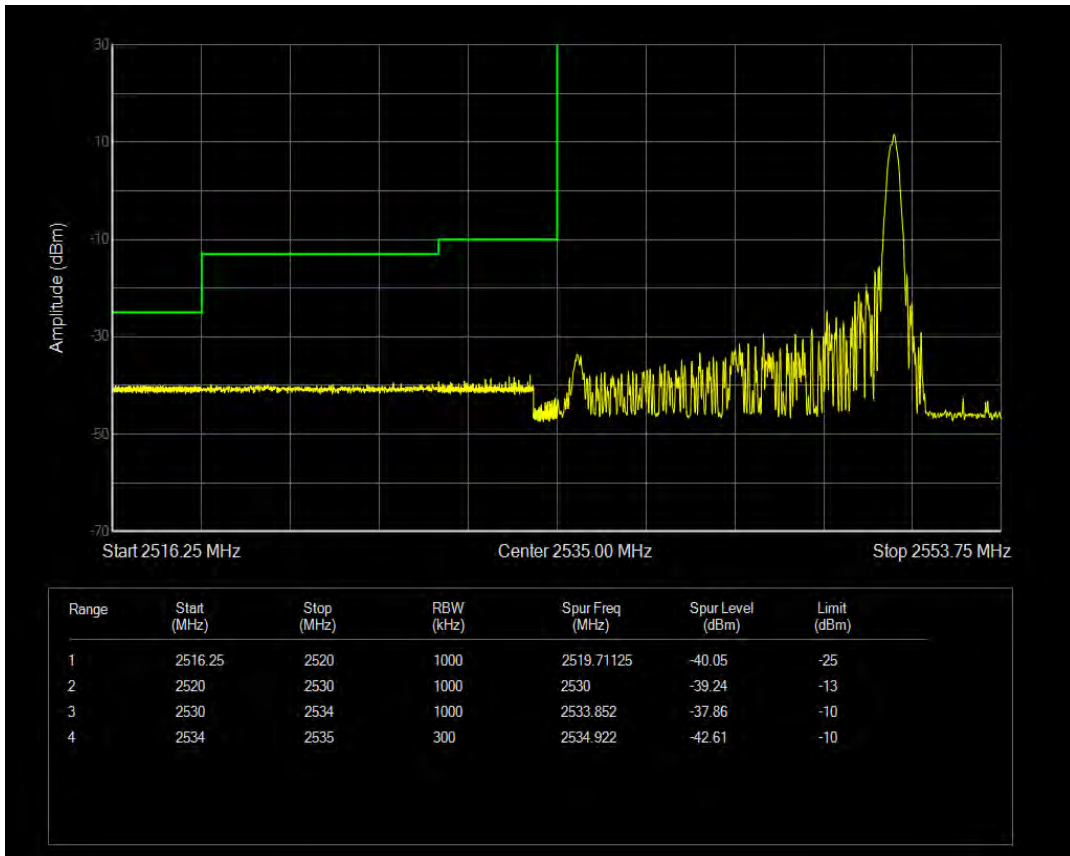

Band41(2535-2655) QPSK BW=15MHz Channel=40115 RB Size=75 Position=#0