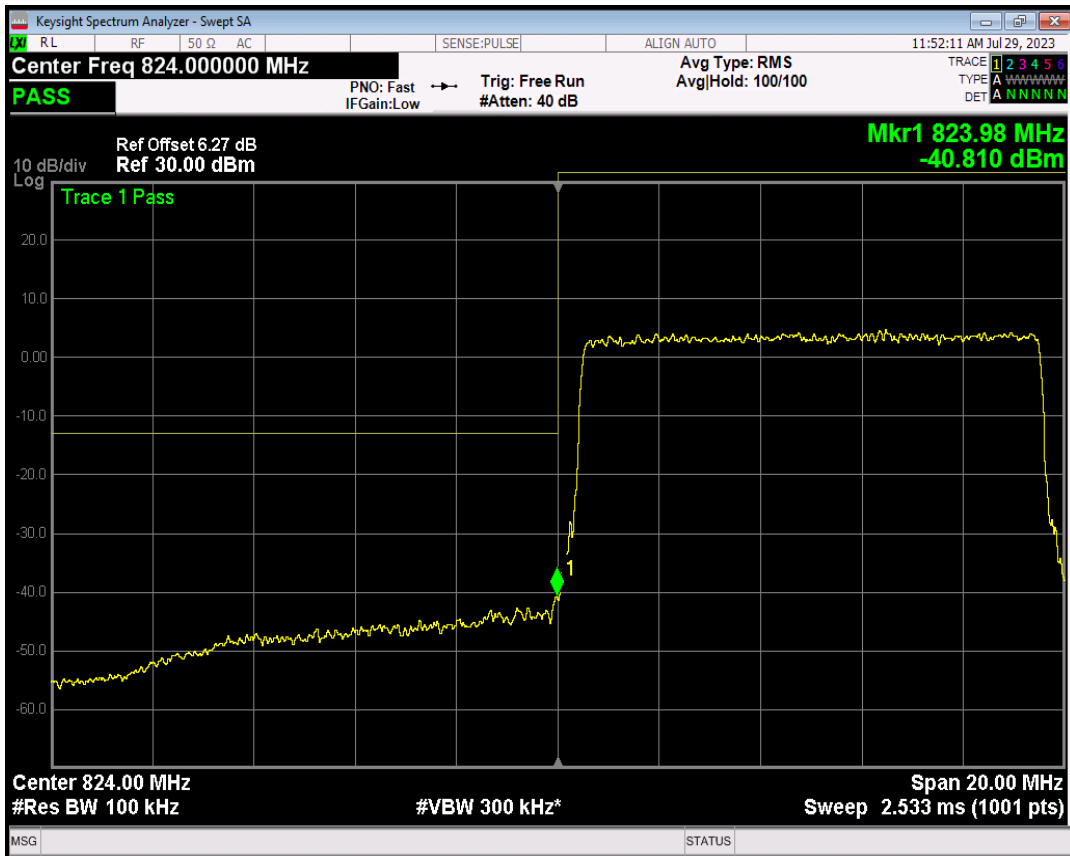

Band5 16QAM BW=10MHz Channel=20450 RB Size=1 Position=#0