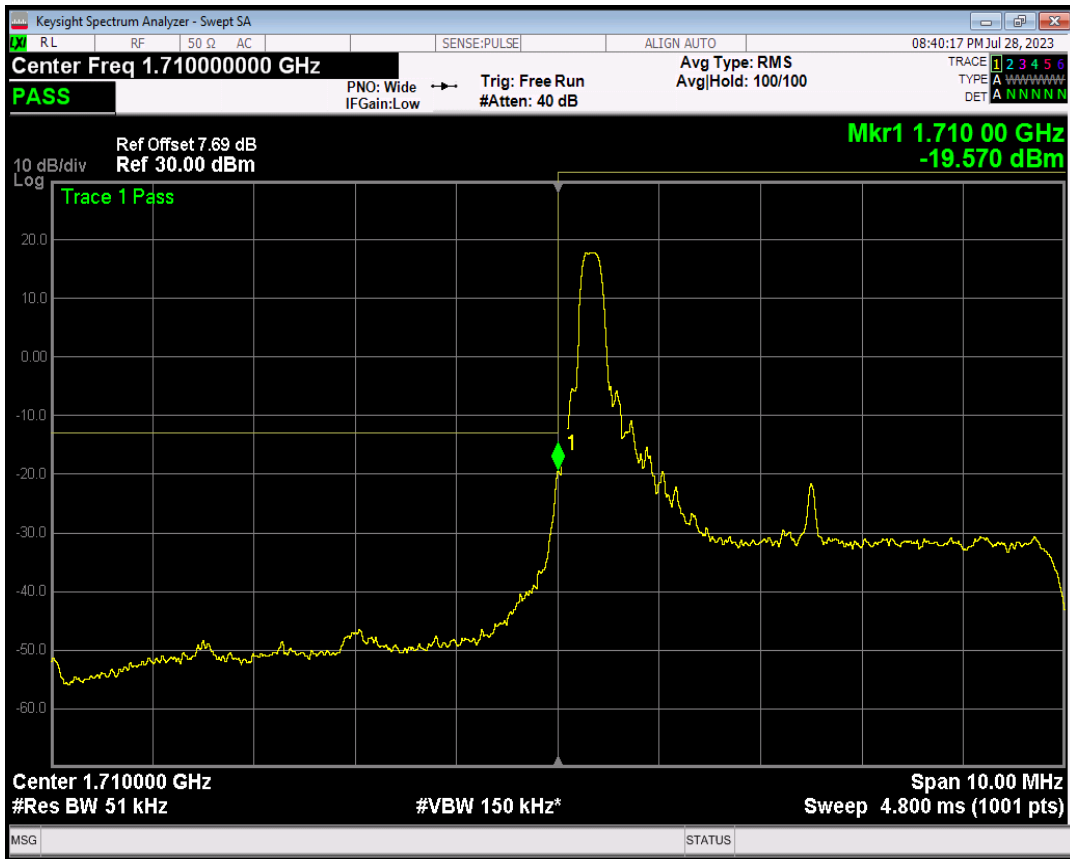

Band4 16QAM BW=5MHz Channel=19975 RB Size=1 Position=#0

Band4 16QAM BW=5MHz Channel=19975 RB Size=1 Position=#Max

Band4 16QAM BW=5MHz Channel=19975 RB Size=25 Position=#0

Band4 QPSK BW=5MHz Channel=20375 RB Size=1 Position=#0