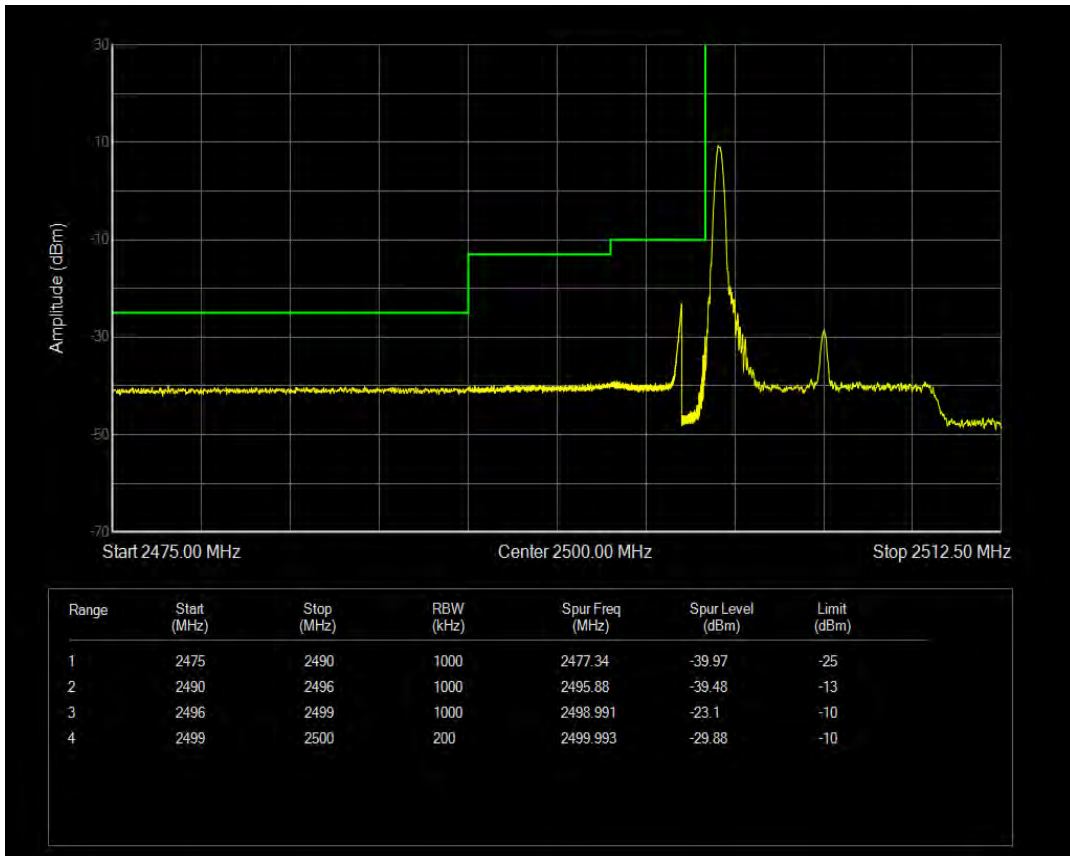

Band7 QPSK BW=5MHz Channel=21425 RB Size=25 Position=#0

Band7 16QAM BW=5MHz Channel=21425 RB Size=1 Position=#0

Band7 16QAM BW=5MHz Channel=21425 RB Size=1 Position=#Max

Band7 16QAM BW=5MHz Channel=21425 RB Size=25 Position=#0

Band7 QPSK BW=10MHz Channel=20800 RB Size=1 Position=#0

Band7 QPSK BW=10MHz Channel=20800 RB Size=1 Position=#Max

Band7 QPSK BW=10MHz Channel=20800 RB Size=50 Position=#0

Band7 16QAM BW=10MHz Channel=20800 RB Size=1 Position=#0