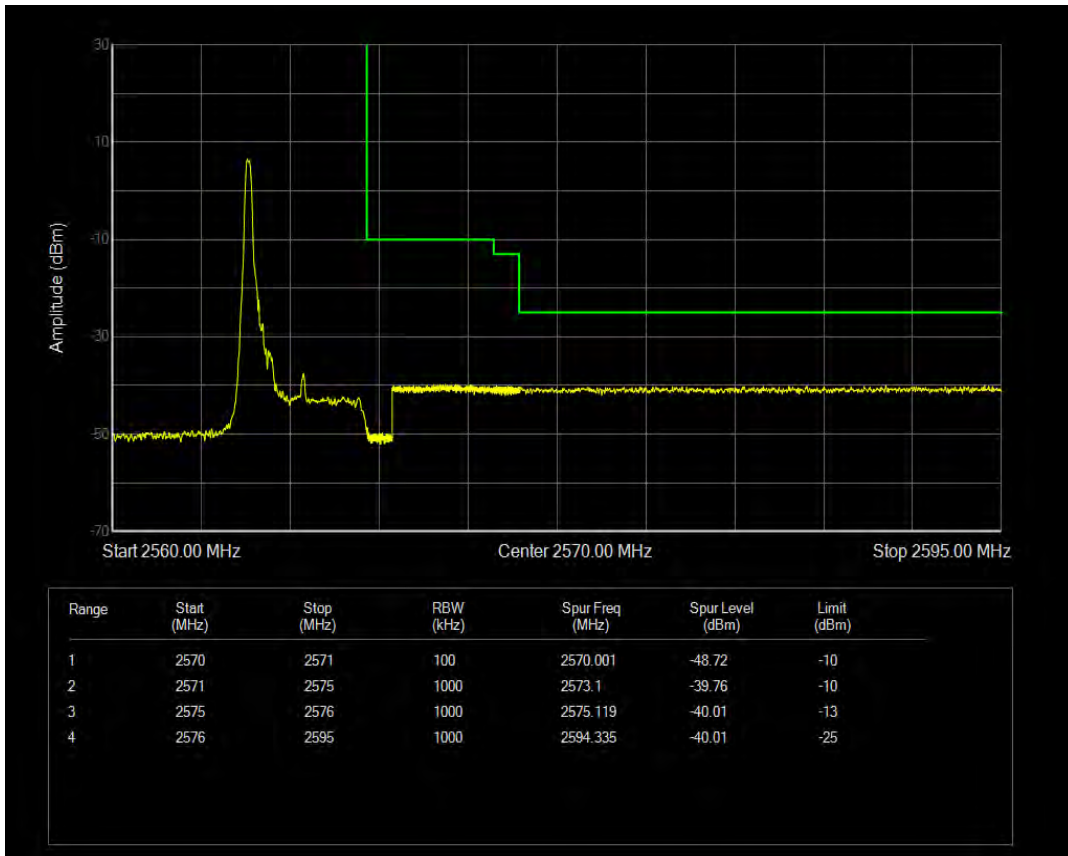

Band7 16QAM BW=5MHz Channel=20775 RB Size=1 Position=#Max

Band7 16QAM BW=5MHz Channel=20775 RB Size=25 Position=#0

Band7 QPSK BW=5MHz Channel=21425 RB Size=1 Position=#0

Band7 QPSK BW=5MHz Channel=21425 RB Size=1 Position=#Max

Band7 QPSK BW=5MHz Channel=21425 RB Size=25 Position=#0

Band7 16QAM BW=5MHz Channel=21425 RB Size=1 Position=#0

Band7 16QAM BW=5MHz Channel=21425 RB Size=1 Position=#Max

Band7 16QAM BW=5MHz Channel=21425 RB Size=25 Position=#0