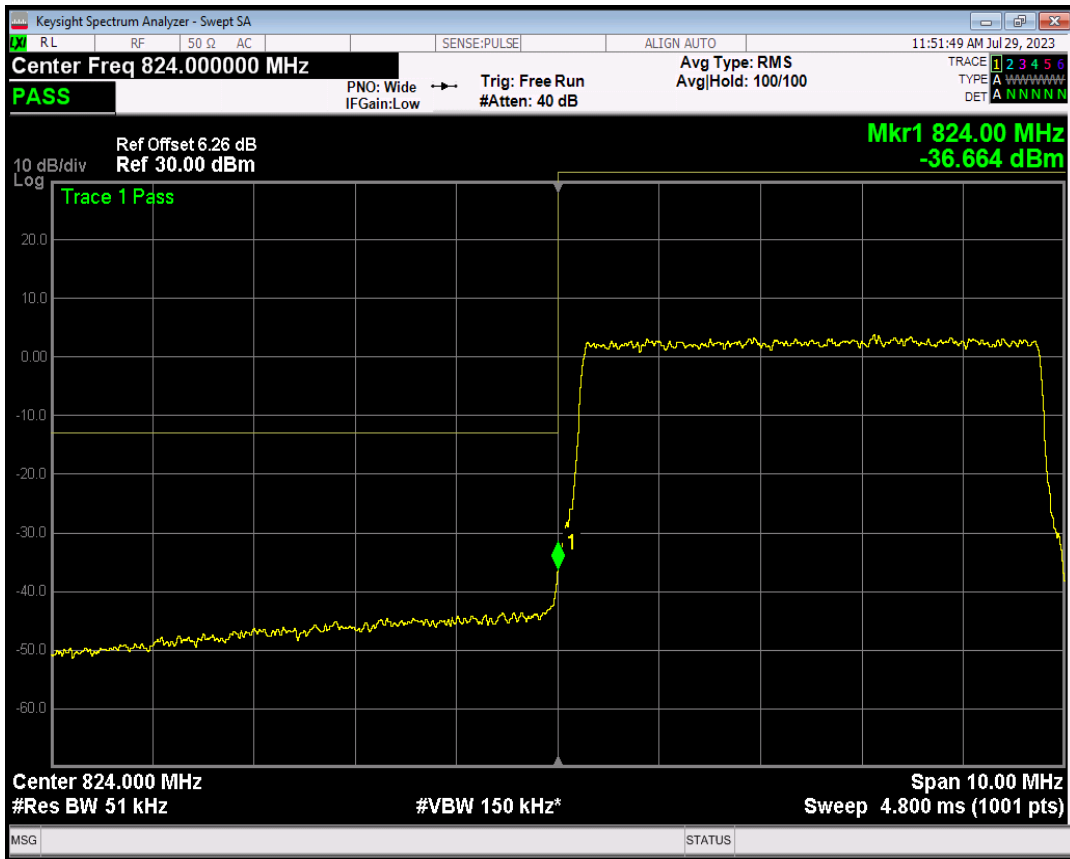

Band5 QPSK BW=5MHz Channel=20625 RB Size=1 Position=#0