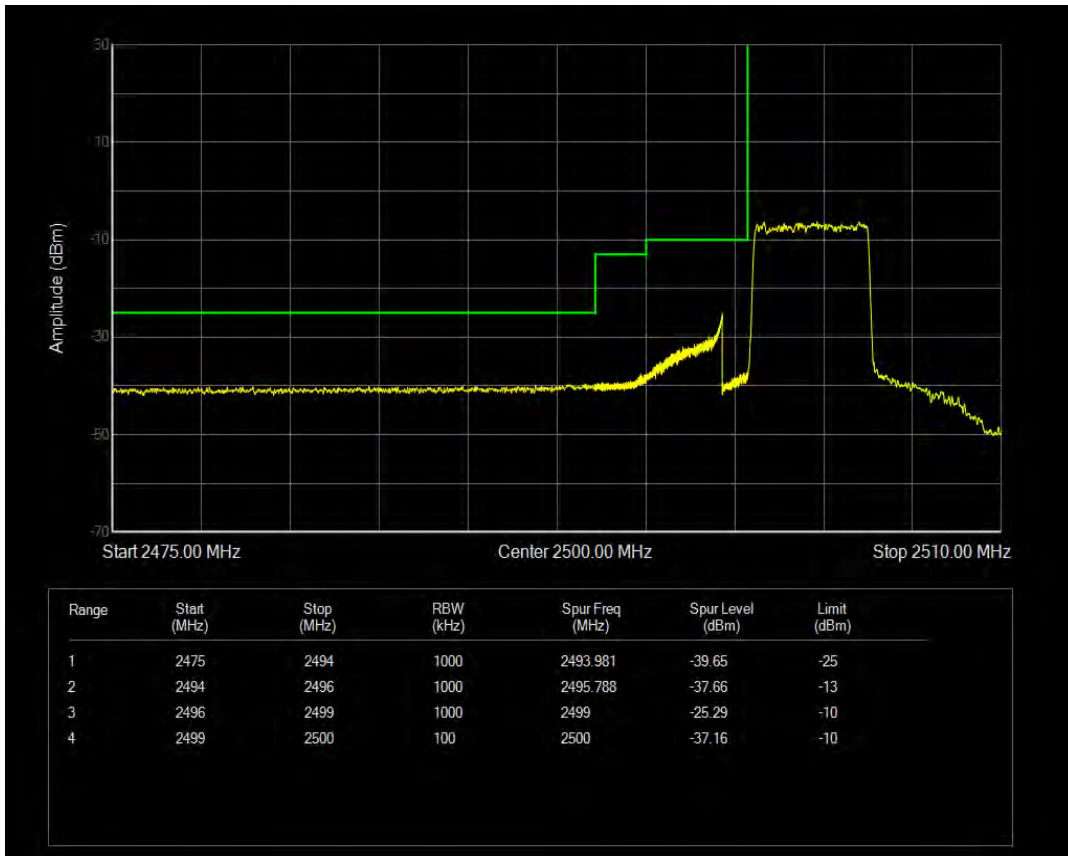

Band5 16QAM BW=10MHz Channel=20450 RB Size=1 Position=#Max

Band5 16QAM BW=10MHz Channel=20450 RB Size=50 Position=#0

Band5 QPSK BW=10MHz Channel=20600 RB Size=1 Position=#0

Band5 QPSK BW=10MHz Channel=20600 RB Size=1 Position=#Max

Band5 QPSK BW=10MHz Channel=20600 RB Size=50 Position=#0

Band5 16QAM BW=10MHz Channel=20600 RB Size=1 Position=#0

Band5 16QAM BW=10MHz Channel=20600 RB Size=1 Position=#Max

Band5 16QAM BW=10MHz Channel=20600 RB Size=50 Position=#0

Band7 QPSK BW=5MHz Channel=20775 RB Size=1 Position=#0

Band7 QPSK BW=5MHz Channel=20775 RB Size=1 Position=#Max

Band7 QPSK BW=5MHz Channel=20775 RB Size=25 Position=#0

Band7 16QAM BW=5MHz Channel=20775 RB Size=1 Position=#0