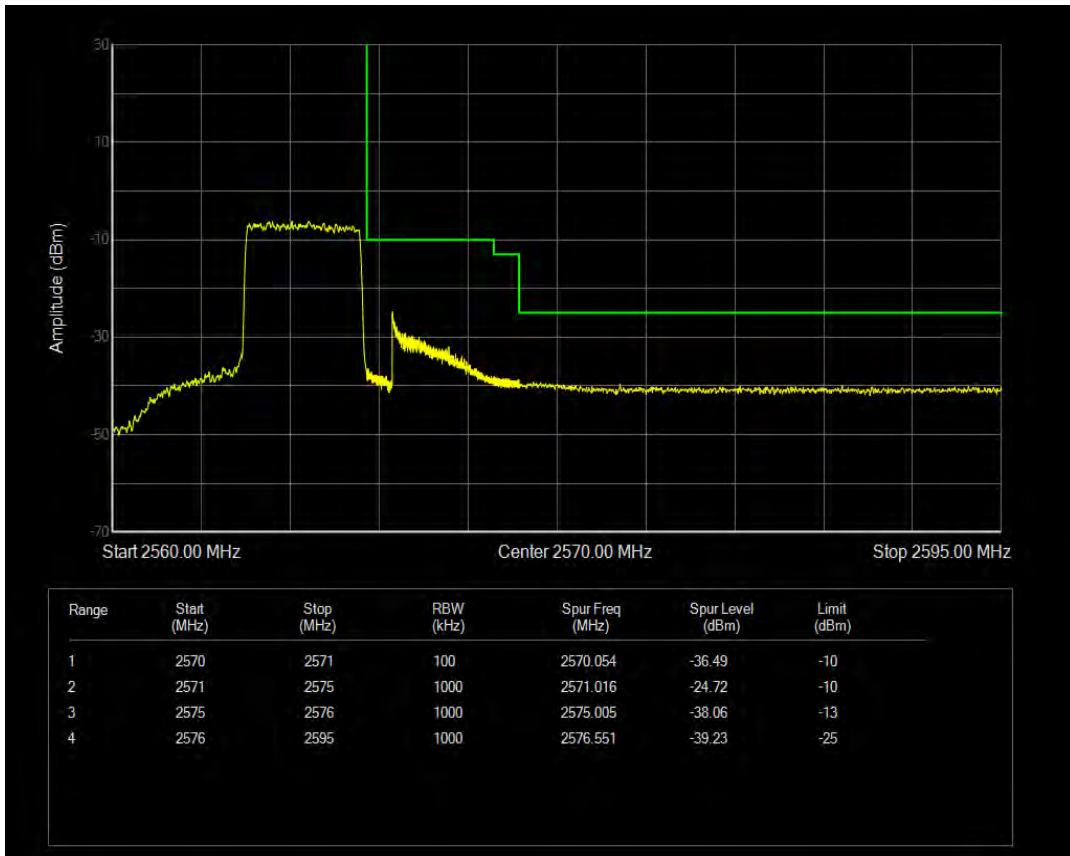

Band7 16QAM BW=5MHz Channel=20775 RB Size=1 Position=#Max

Band7 16QAM BW=5MHz Channel=20775 RB Size=25 Position=#0

Band7 QPSK BW=5MHz Channel=21425 RB Size=1 Position=#0

Band7 QPSK BW=5MHz Channel=21425 RB Size=1 Position=#Max

Band7 QPSK BW=5MHz Channel=21425 RB Size=25 Position=#0

Band7 16QAM BW=5MHz Channel=21425 RB Size=1 Position=#0

Band7 16QAM BW=5MHz Channel=21425 RB Size=1 Position=#Max

Band7 16QAM BW=5MHz Channel=21425 RB Size=25 Position=#0