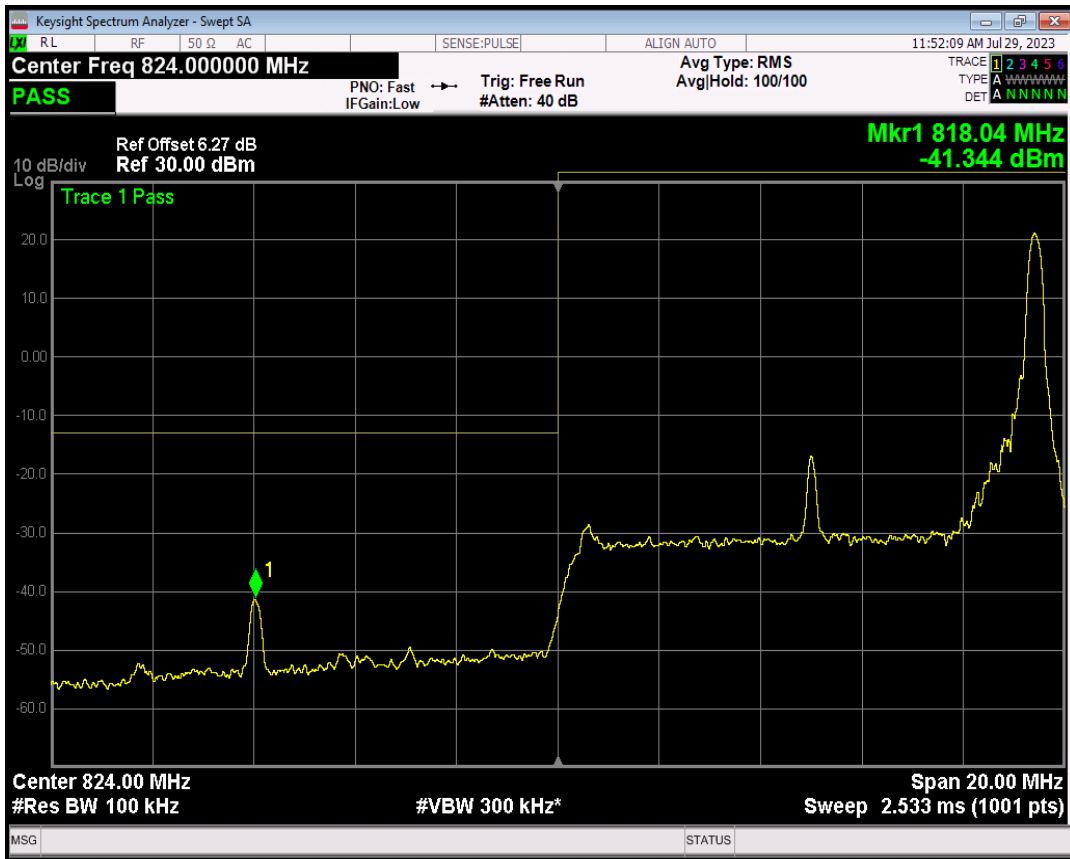

Band5 QPSK BW=10MHz Channel=20450 RB Size=50 Position=#0