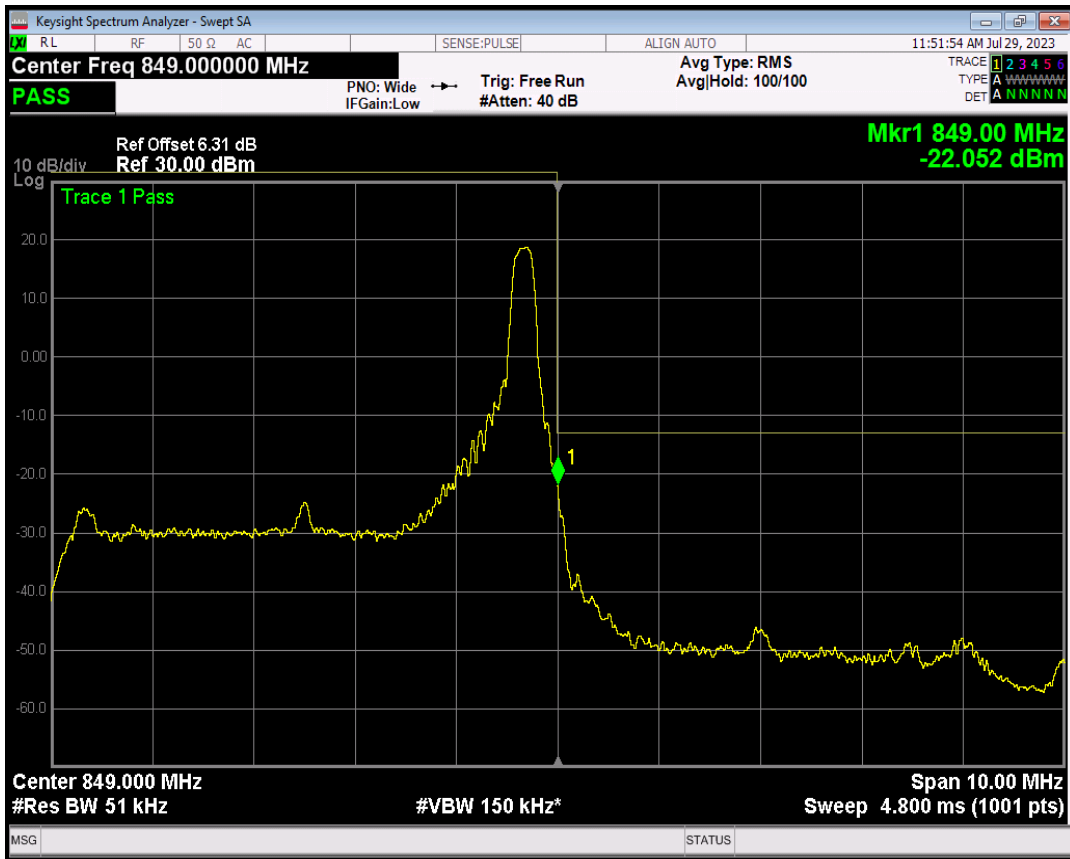

Band5 16QAM BW=5MHz Channel=20425 RB Size=1 Position=#Max

Band5 16QAM BW=5MHz Channel=20425 RB Size=25 Position=#0

Band5 QPSK BW=5MHz Channel=20625 RB Size=1 Position=#0

Band5 QPSK BW=5MHz Channel=20625 RB Size=1 Position=#Max