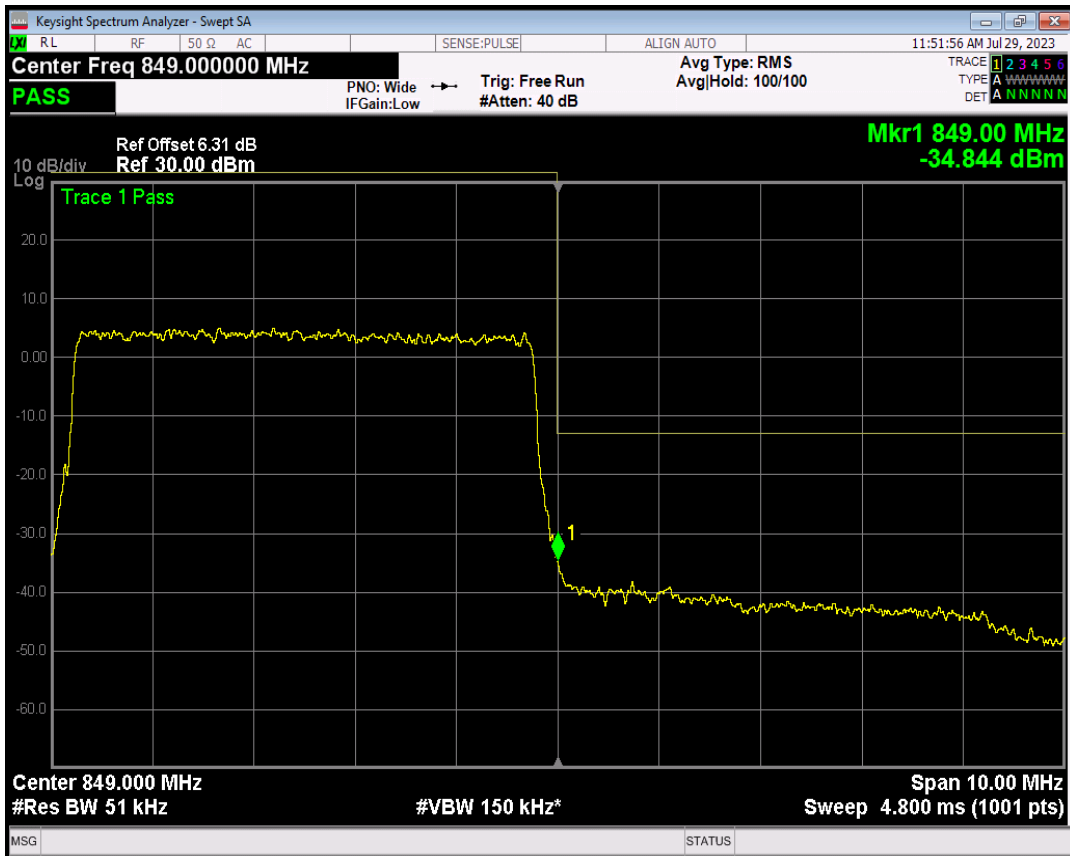

Band5 16QAM BW=5MHz Channel=20625 RB Size=1 Position=#0