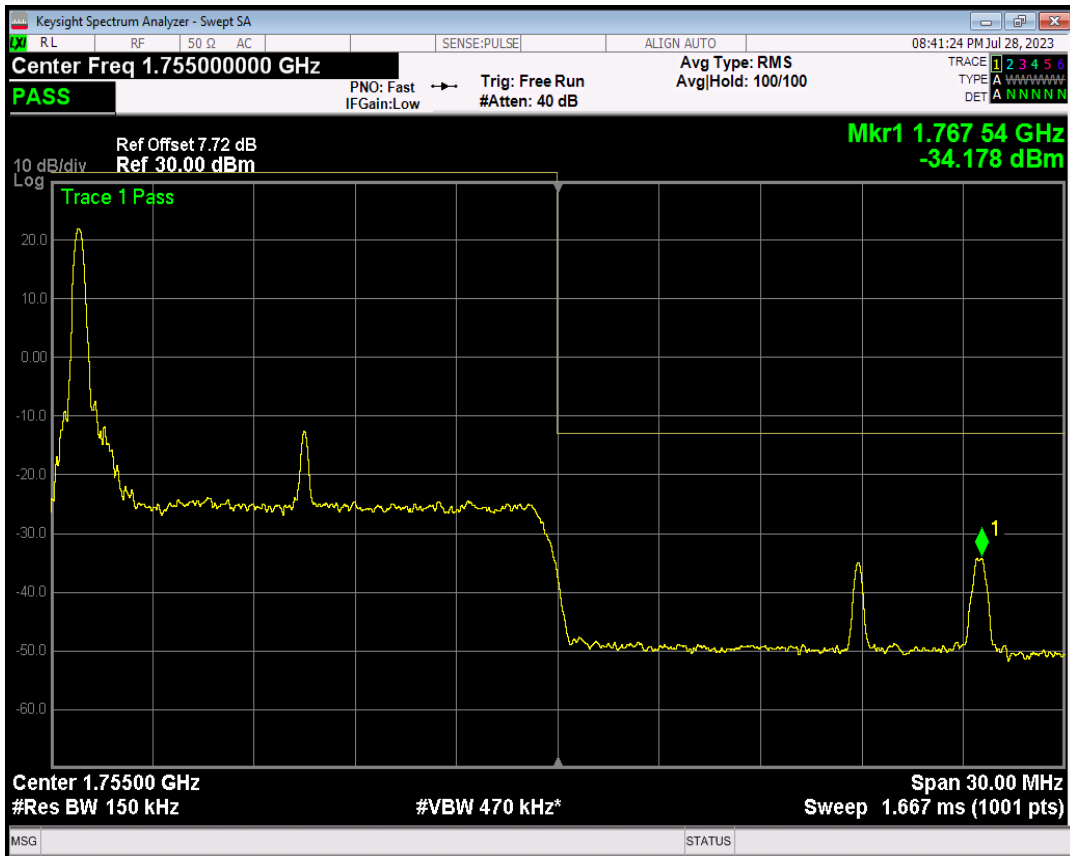

Band4 16QAM BW=15MHz Channel=20025 RB Size=1 Position=#0

Band4 16QAM BW=15MHz Channel=20025 RB Size=1 Position=#Max

Band4 16QAM BW=15MHz Channel=20025 RB Size=75 Position=#0

Band4 QPSK BW=15MHz Channel=20325 RB Size=1 Position=#0