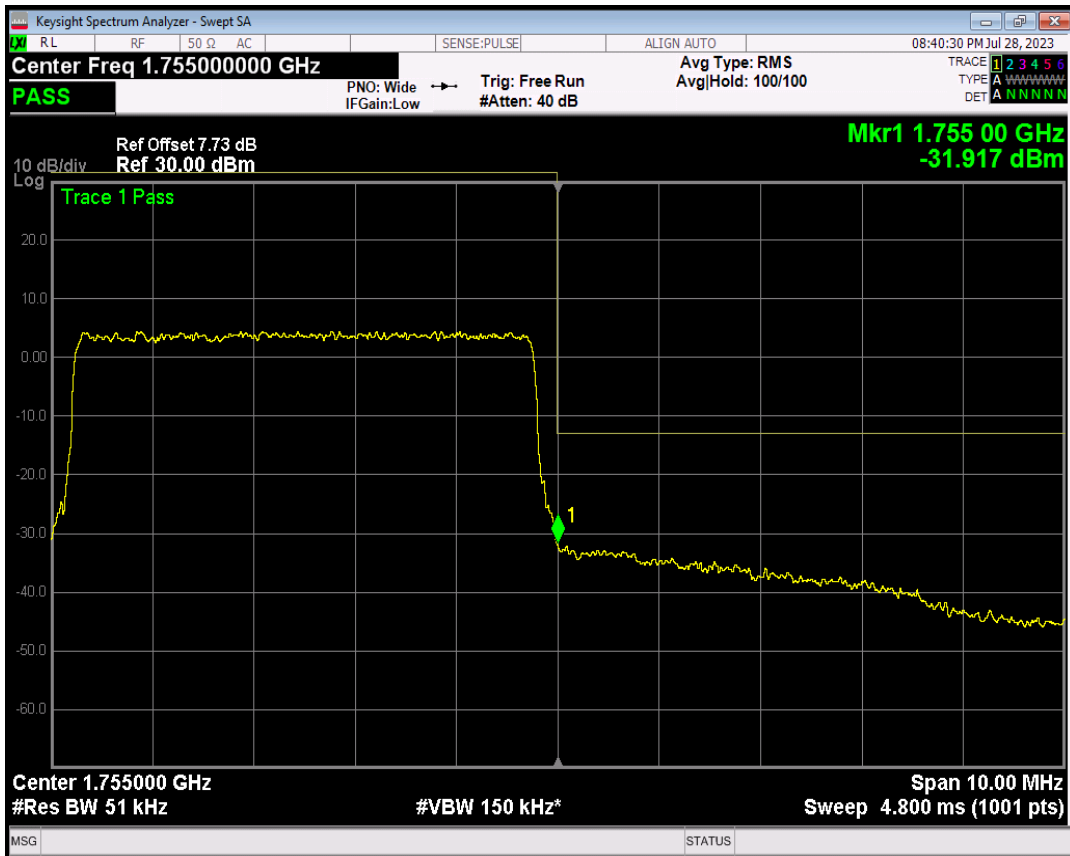

Band4 QPSK BW=5MHz Channel=20375 RB Size=25 Position=#0