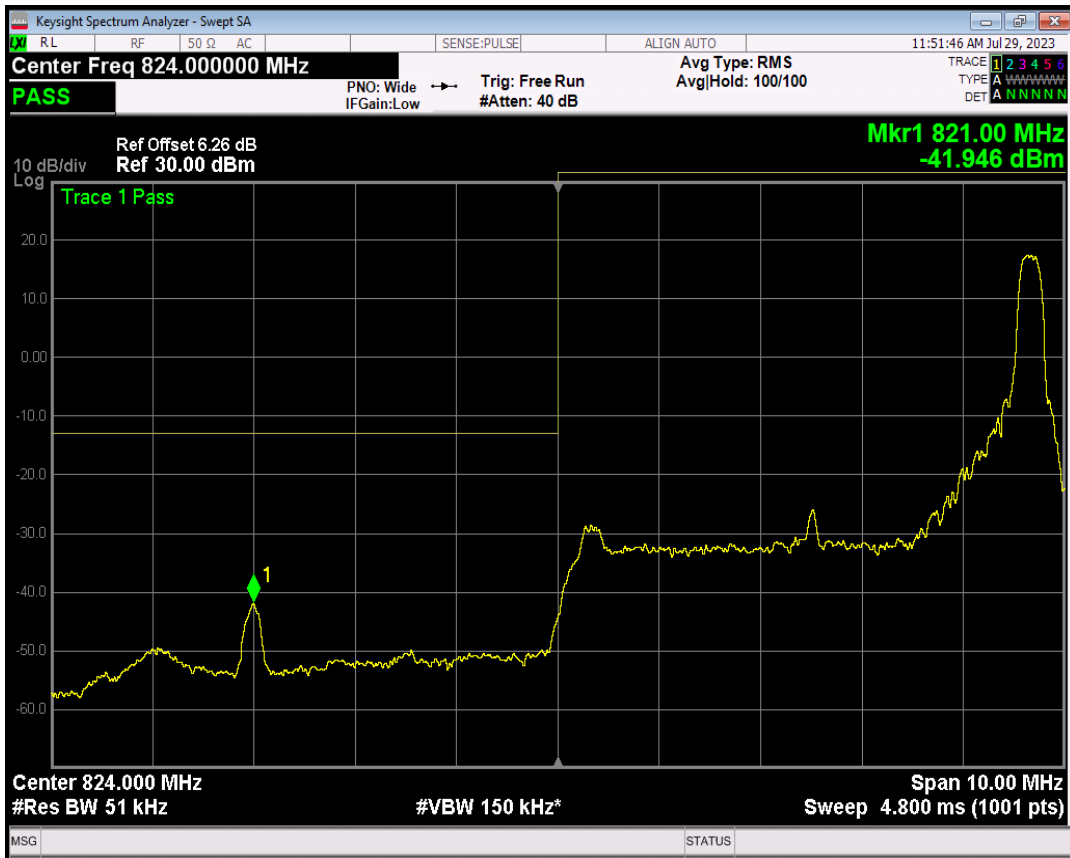

Band5 16QAM BW=5MHz Channel=20425 RB Size=25 Position=#0