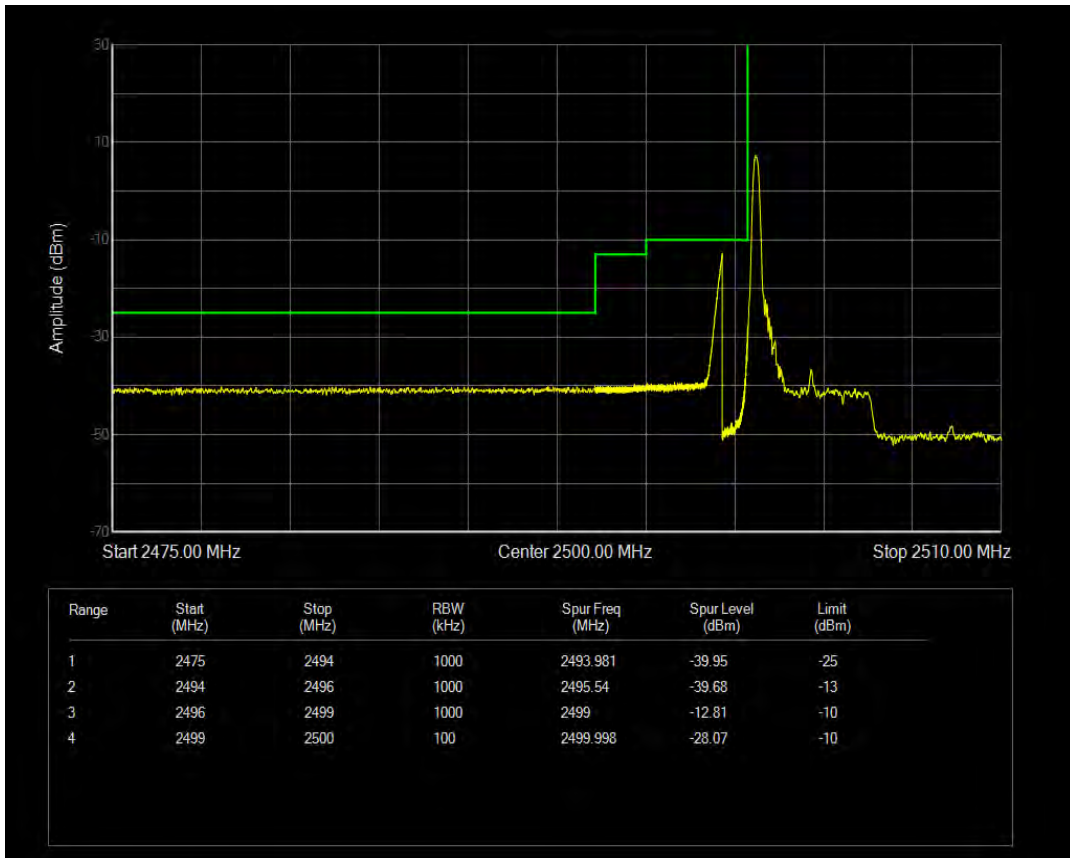

Band7 QPSK BW=5MHz Channel=20775 RB Size=1 Position=#Max