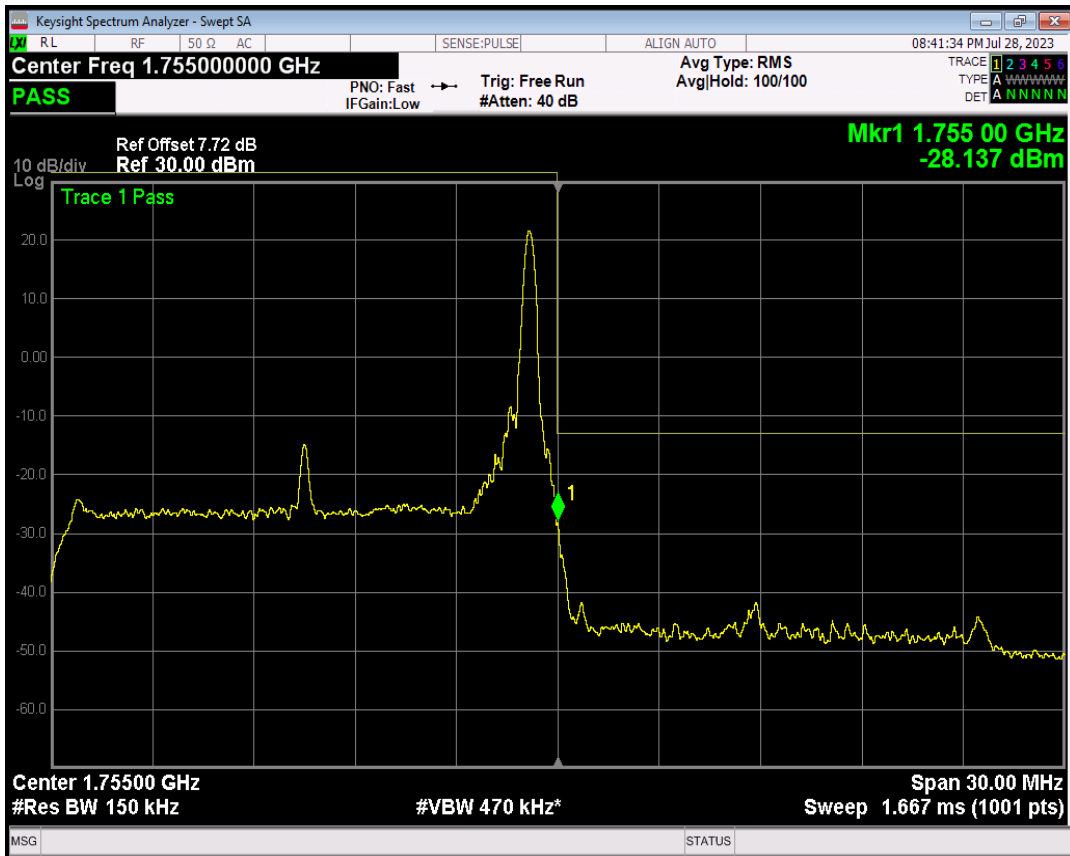

Band4 QPSK BW=15MHz Channel=20325 RB Size=1 Position=#Max

Band4 QPSK BW=15MHz Channel=20325 RB Size=75 Position=#0

Band4 16QAM BW=15MHz Channel=20325 RB Size=1 Position=#0

Band4 16QAM BW=15MHz Channel=20325 RB Size=1 Position=#Max