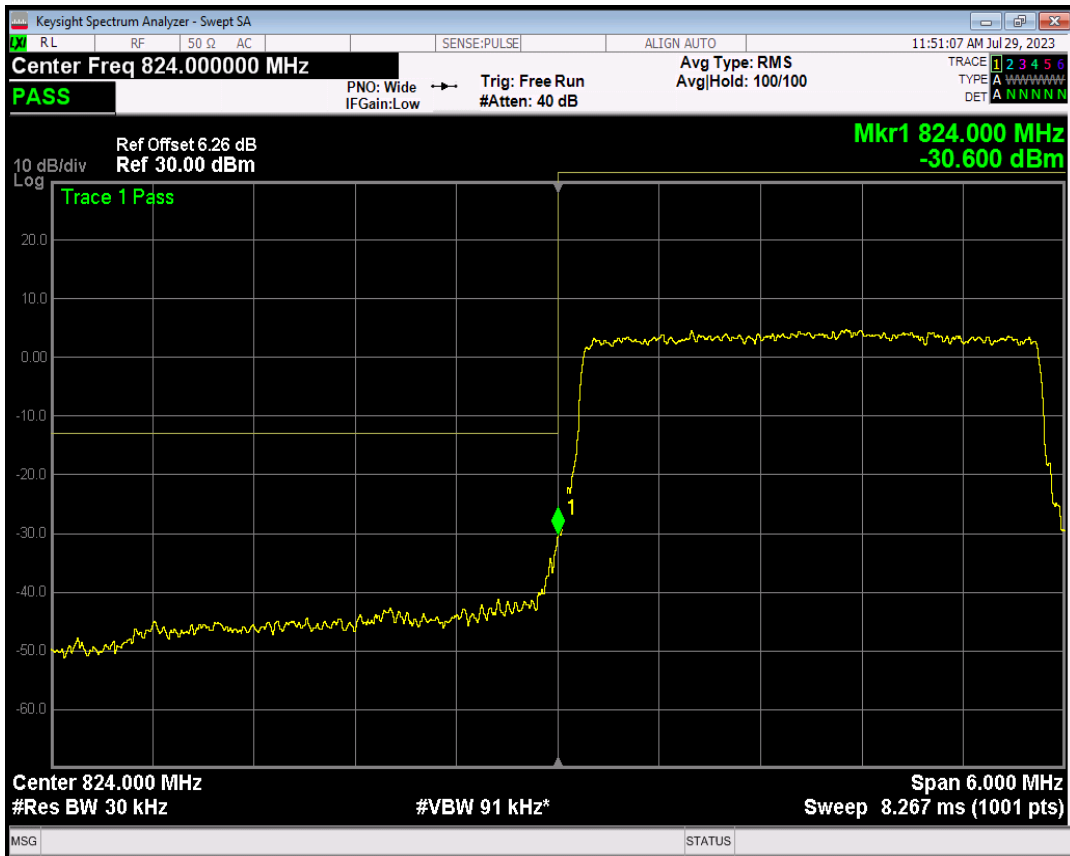

Band5 16QAM BW=3MHz Channel=20415 RB Size=1 Position=#0