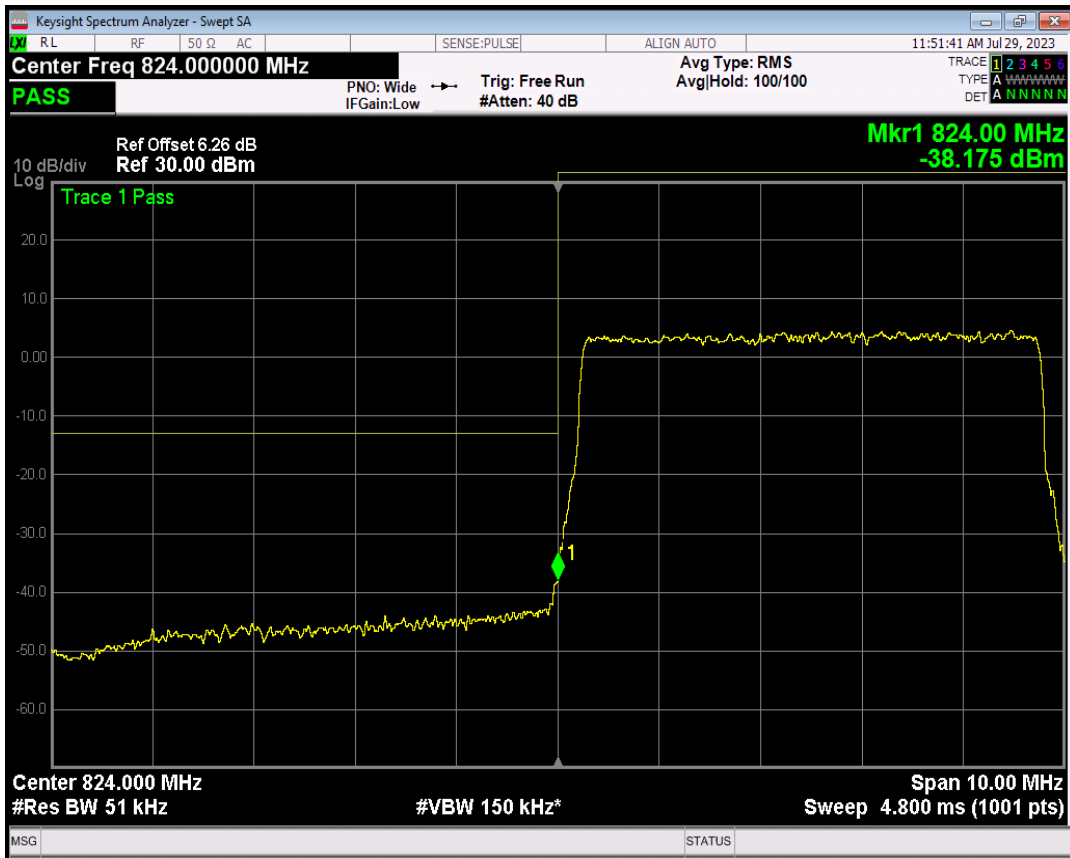

Band5 16QAM BW=5MHz Channel=20425 RB Size=1 Position=#0