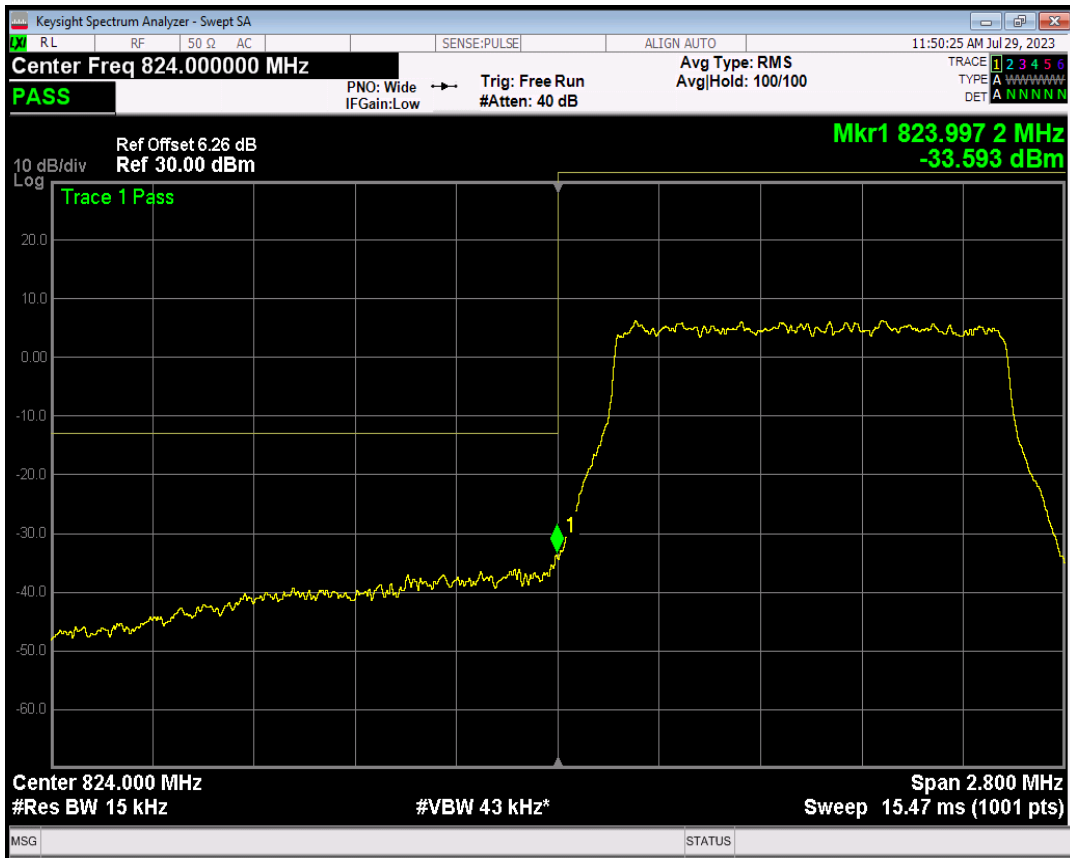

Band5 16QAM BW=1.4MHz Channel=20407 RB Size=1 Position=#0