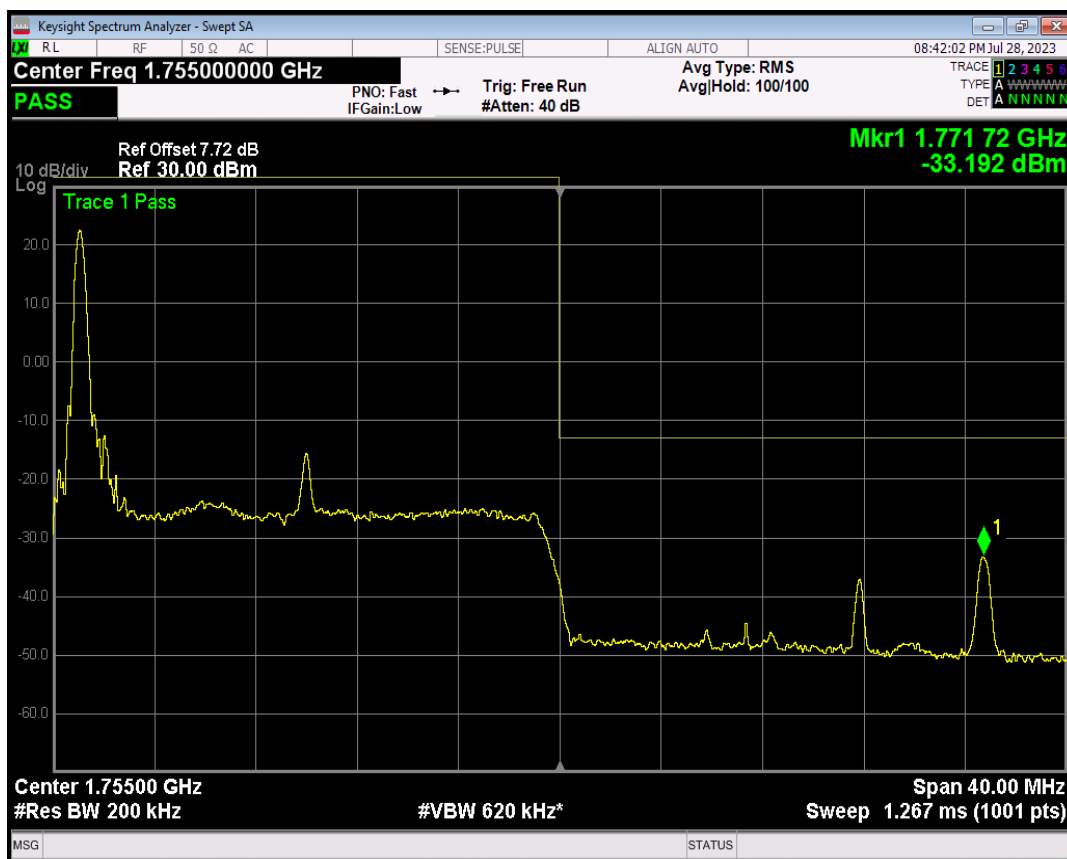

Band4 16QAM BW=20MHz Channel=20300 RB Size=1 Position=#Max