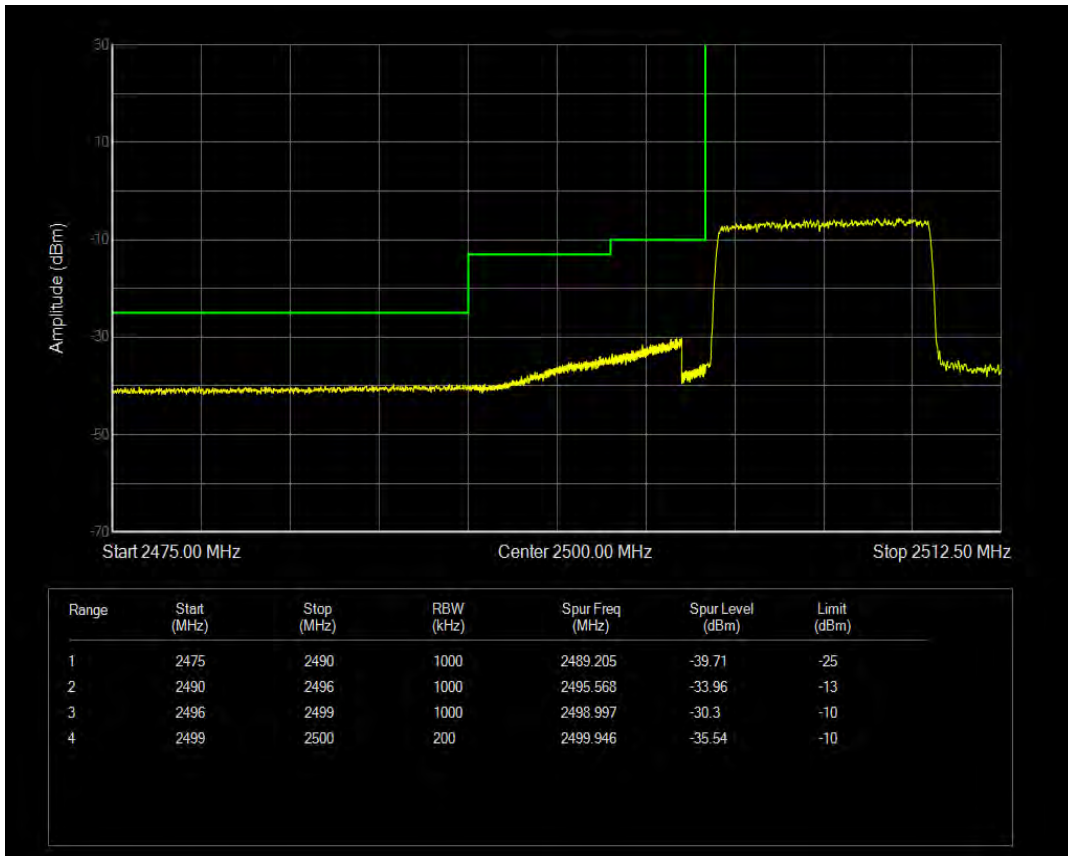

Band7 16QAM BW=5MHz Channel=20775 RB Size=1 Position=#Max

Band7 16QAM BW=5MHz Channel=20775 RB Size=25 Position=#0

Band7 QPSK BW=5MHz Channel=21425 RB Size=1 Position=#0

Band7 QPSK BW=5MHz Channel=21425 RB Size=1 Position=#Max

Band7 QPSK BW=5MHz Channel=21425 RB Size=25 Position=#0

Band7 16QAM BW=5MHz Channel=21425 RB Size=1 Position=#0

Band7 16QAM BW=5MHz Channel=21425 RB Size=1 Position=#Max

Band7 16QAM BW=5MHz Channel=21425 RB Size=25 Position=#0

Band7 QPSK BW=10MHz Channel=20800 RB Size=1 Position=#0

Band7 QPSK BW=10MHz Channel=20800 RB Size=1 Position=#Max

Band7 QPSK BW=10MHz Channel=20800 RB Size=50 Position=#0

Band7 16QAM BW=10MHz Channel=20800 RB Size=1 Position=#0