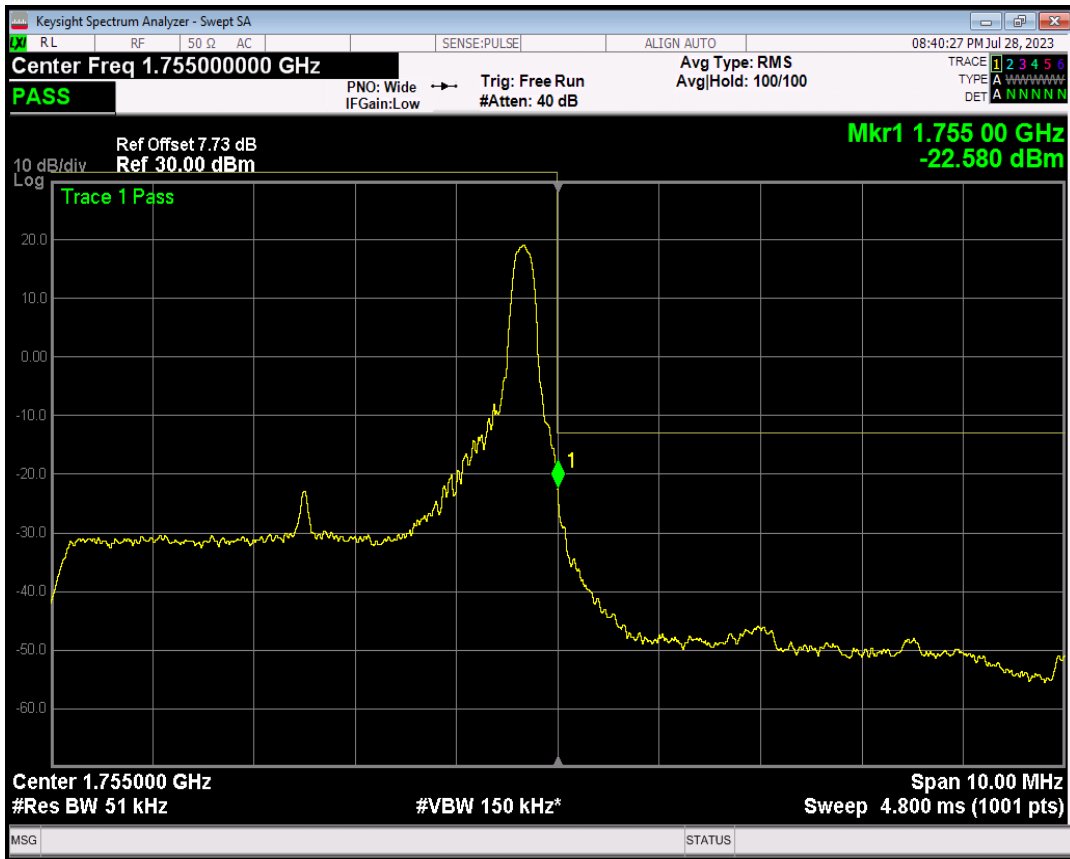

Band4 QPSK BW=5MHz Channel=20375 RB Size=1 Position=#Max