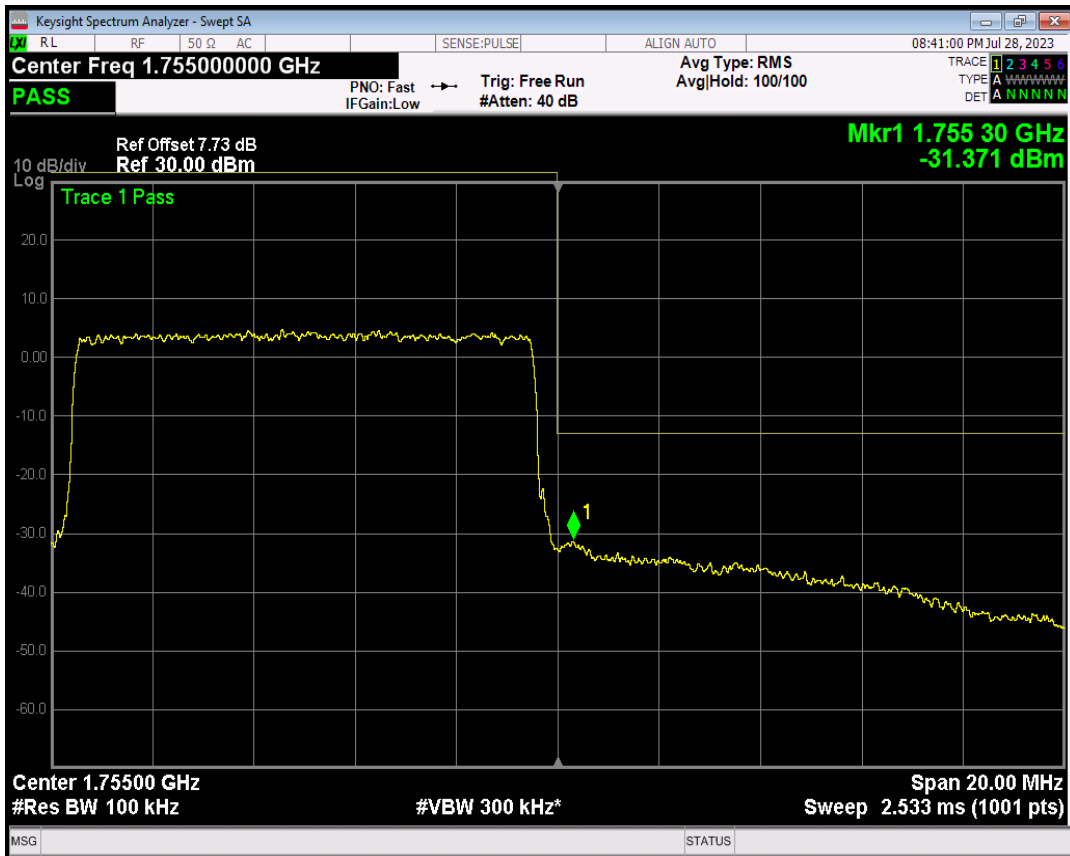

Band4 QPSK BW=10MHz Channel=20350 RB Size=50 Position=#0