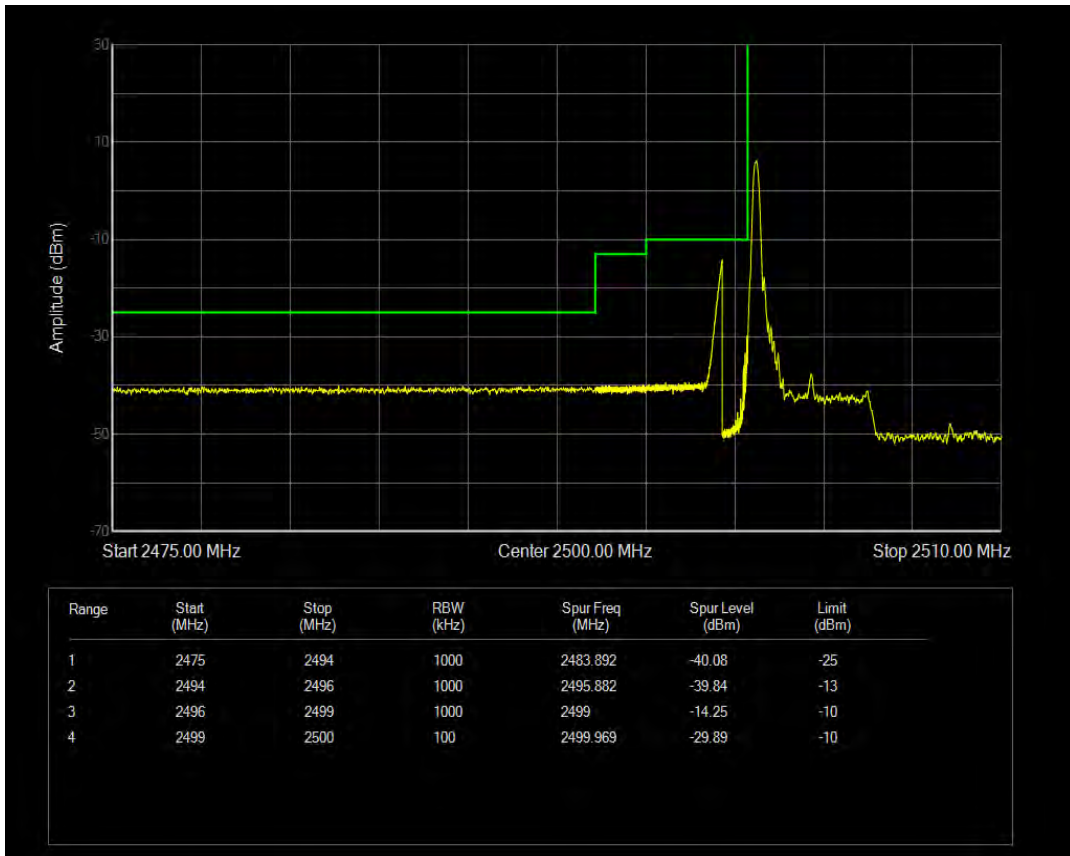

Band5 QPSK BW=10MHz Channel=20600 RB Size=50 Position=#0

Band5 16QAM BW=10MHz Channel=20600 RB Size=1 Position=#0

Band5 16QAM BW=10MHz Channel=20600 RB Size=1 Position=#Max

Band5 16QAM BW=10MHz Channel=20600 RB Size=50 Position=#0

Band7 QPSK BW=5MHz Channel=20775 RB Size=1 Position=#0

Band7 QPSK BW=5MHz Channel=20775 RB Size=1 Position=#Max

Band7 QPSK BW=5MHz Channel=20775 RB Size=25 Position=#0

Band7 16QAM BW=5MHz Channel=20775 RB Size=1 Position=#0

Band7 16QAM BW=5MHz Channel=20775 RB Size=1 Position=#Max

Band7 16QAM BW=5MHz Channel=20775 RB Size=25 Position=#0

Band7 QPSK BW=5MHz Channel=21425 RB Size=1 Position=#0

Band7 QPSK BW=5MHz Channel=21425 RB Size=1 Position=#Max