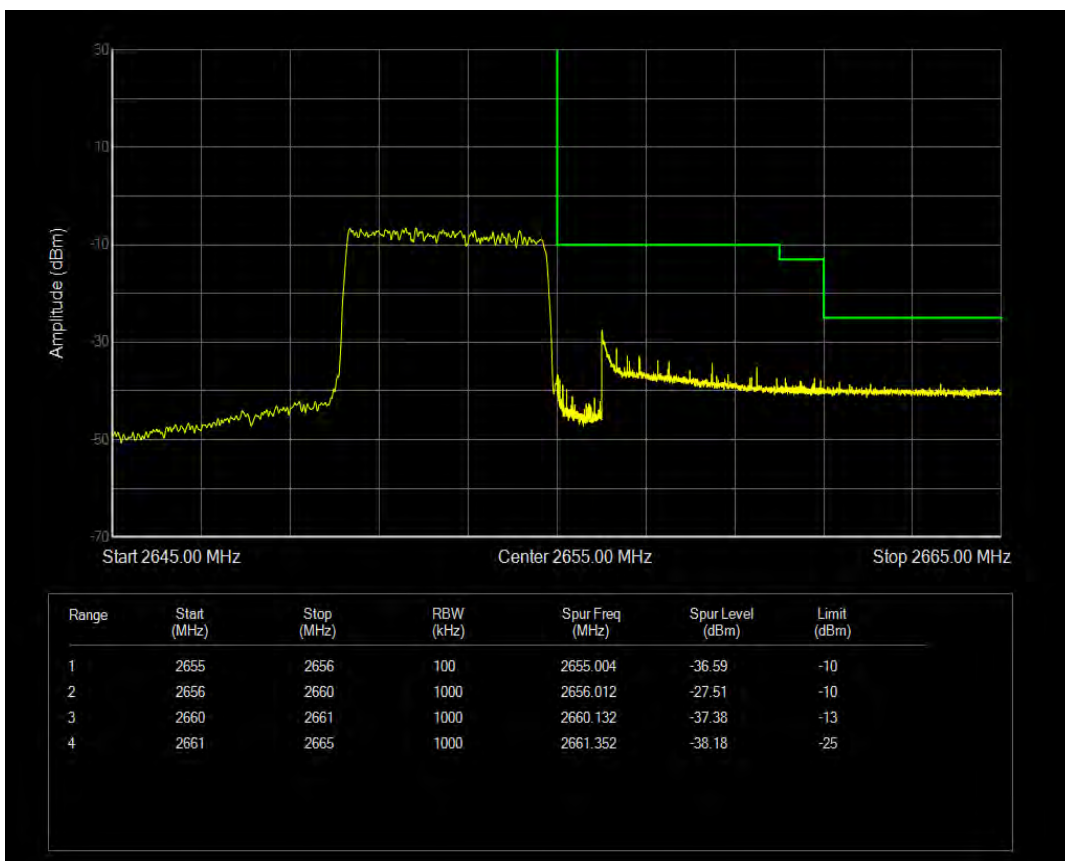

Band41(2535-2655) QPSK BW=10MHz Channel=40090 RB Size=1 Position=#Max