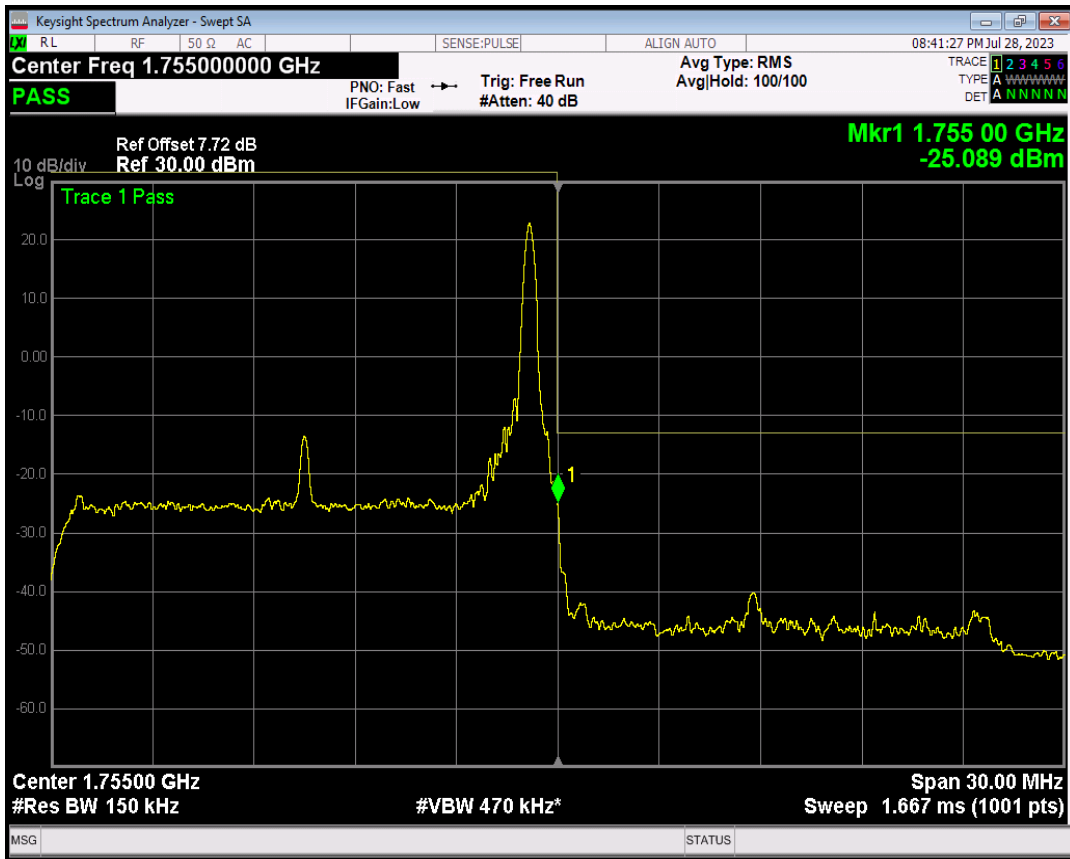

Band4 QPSK BW=15MHz Channel=20325 RB Size=75 Position=#0