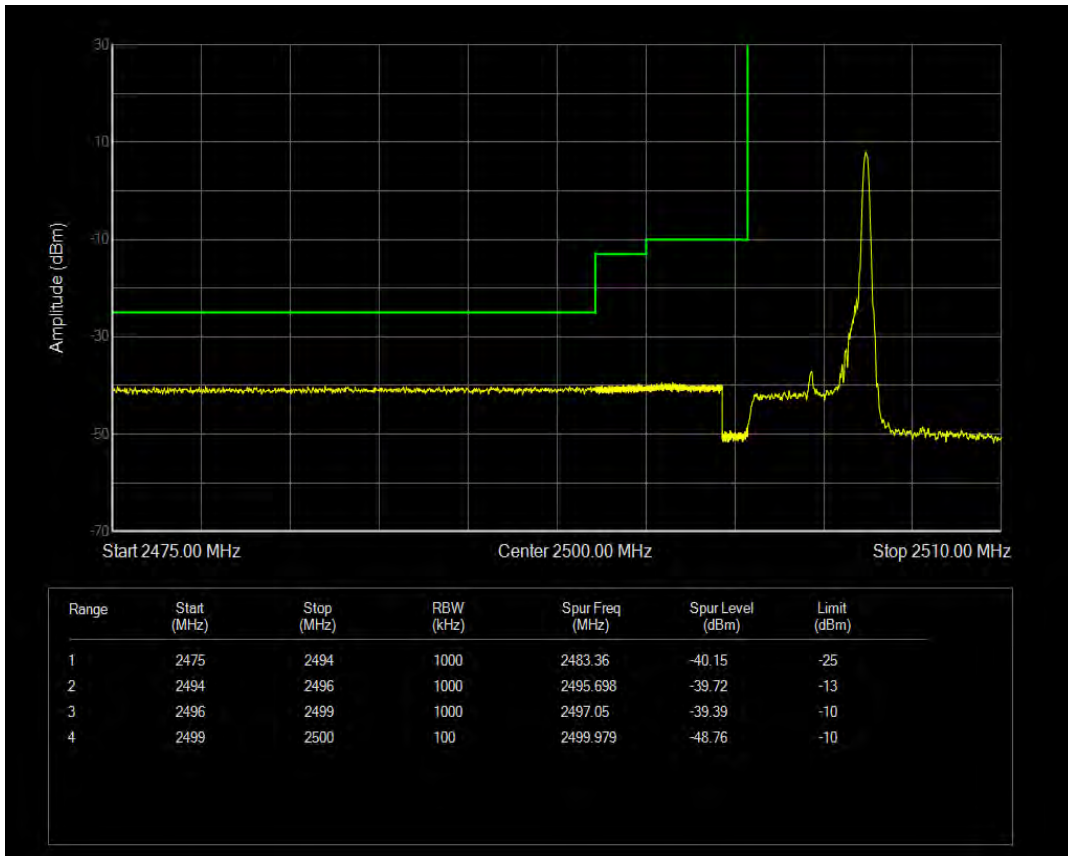

Band5 16QAM BW=10MHz Channel=20450 RB Size=1 Position=#Max

Band5 16QAM BW=10MHz Channel=20450 RB Size=50 Position=#0

Band5 QPSK BW=10MHz Channel=20600 RB Size=1 Position=#0

Band5 QPSK BW=10MHz Channel=20600 RB Size=1 Position=#Max

Band5 QPSK BW=10MHz Channel=20600 RB Size=50 Position=#0

Band5 16QAM BW=10MHz Channel=20600 RB Size=1 Position=#0

Band5 16QAM BW=10MHz Channel=20600 RB Size=1 Position=#Max

Band5 16QAM BW=10MHz Channel=20600 RB Size=50 Position=#0

Band7 QPSK BW=5MHz Channel=20775 RB Size=1 Position=#0

Band7 QPSK BW=5MHz Channel=20775 RB Size=1 Position=#Max

Band7 QPSK BW=5MHz Channel=20775 RB Size=25 Position=#0

Band7 16QAM BW=5MHz Channel=20775 RB Size=1 Position=#0