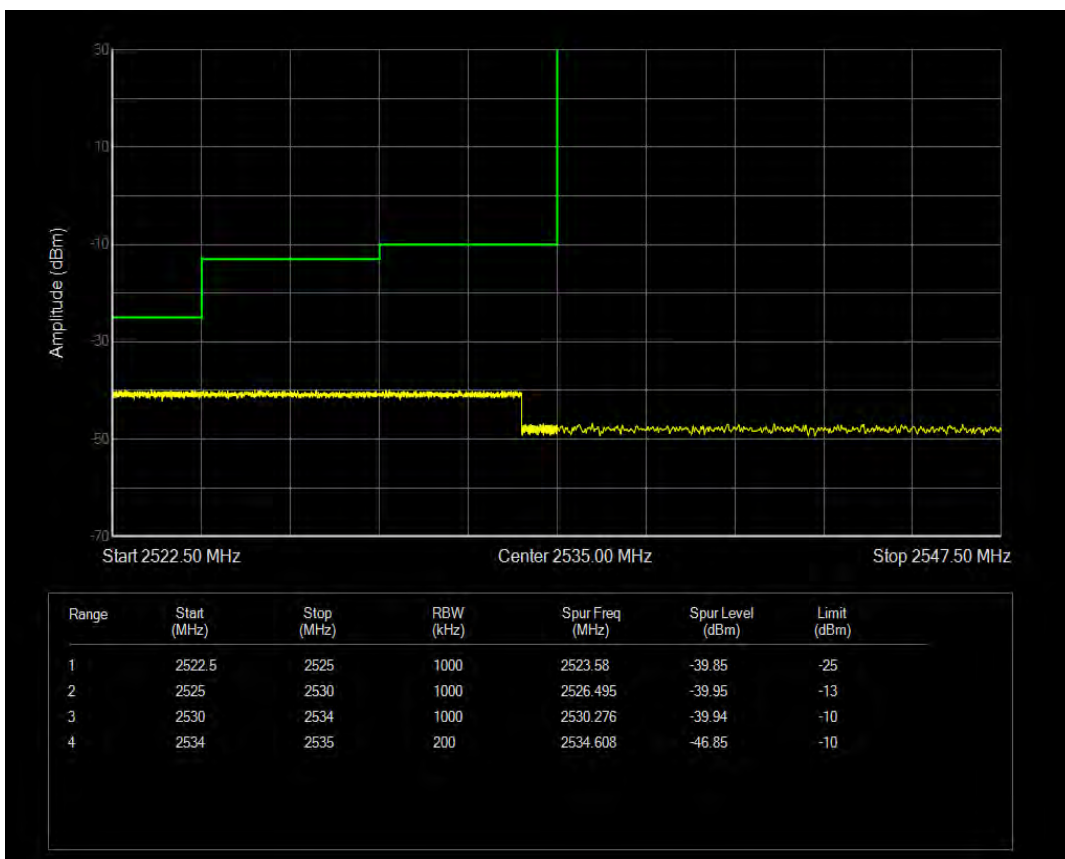

Band41(2535-2655) 16QAM BW=5MHz Channel=41215 RB Size=25 Position=#0