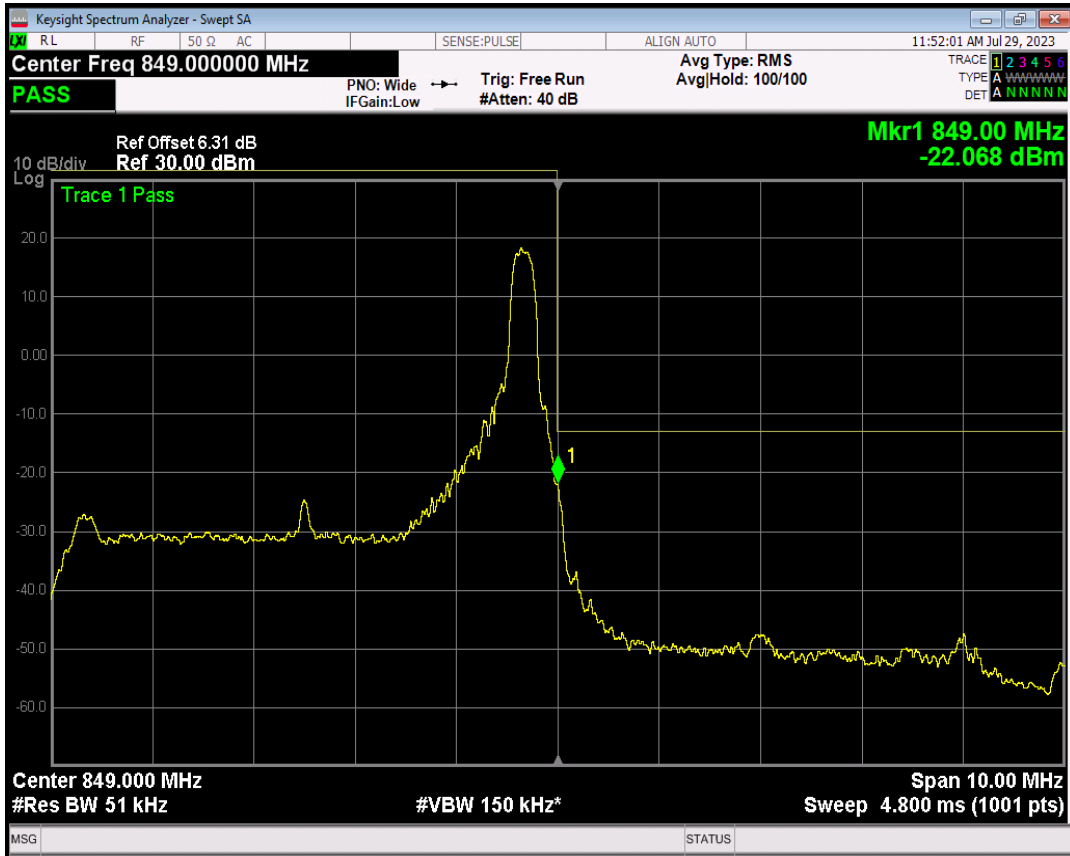

Band5 16QAM BW=5MHz Channel=20625 RB Size=25 Position=#0