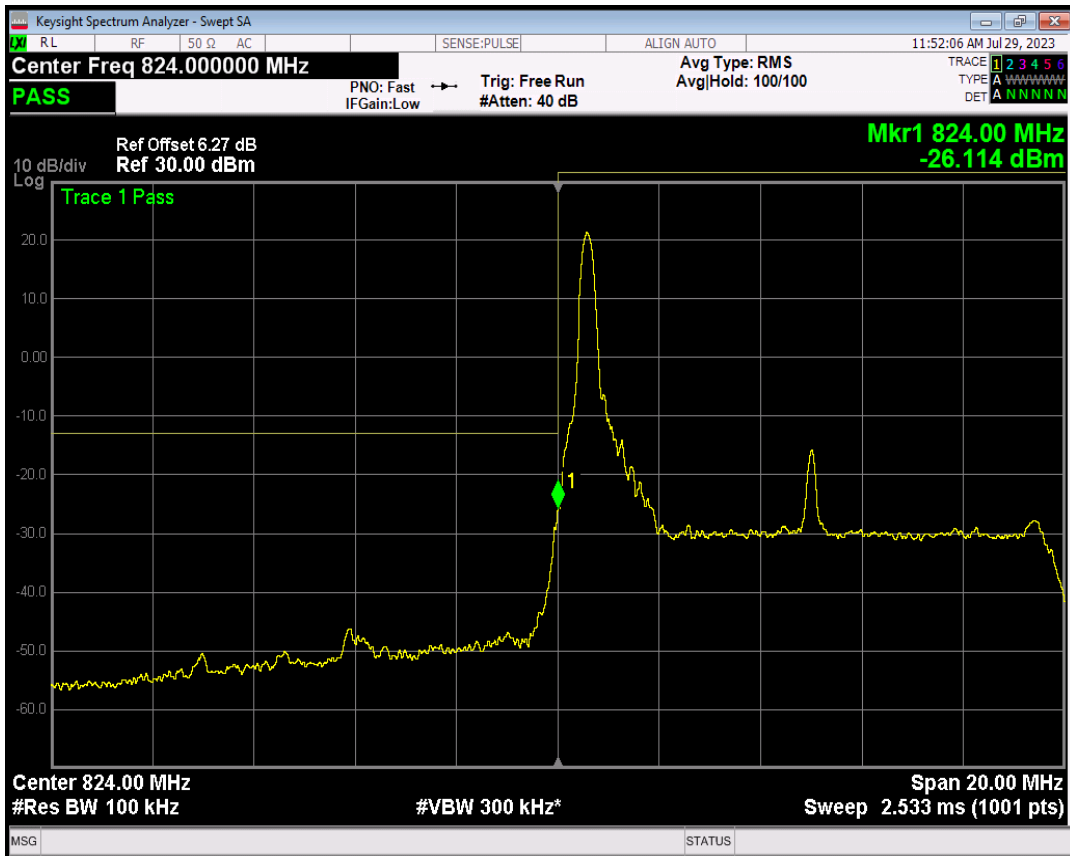

Band5 QPSK BW=10MHz Channel=20450 RB Size=1 Position=#Max