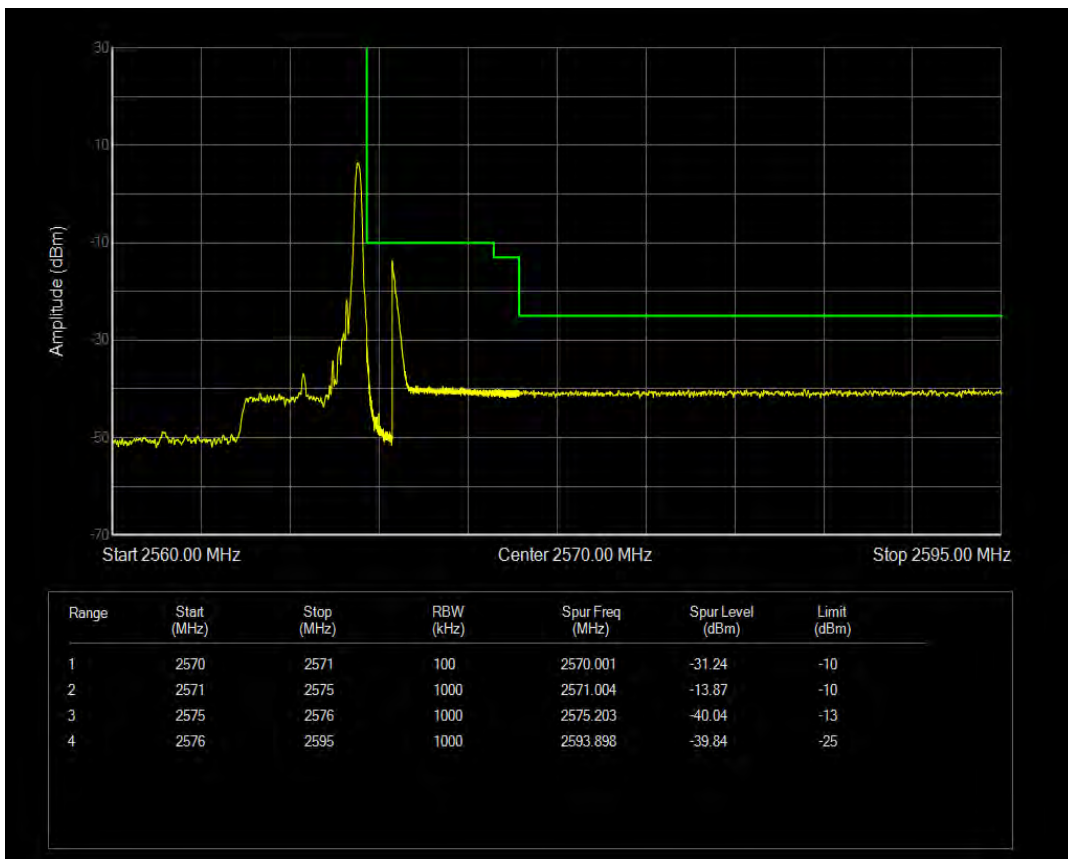

Band7 16QAM BW=5MHz Channel=20775 RB Size=1 Position=#Max

Band7 16QAM BW=5MHz Channel=20775 RB Size=25 Position=#0

Band7 QPSK BW=5MHz Channel=21425 RB Size=1 Position=#0

Band7 QPSK BW=5MHz Channel=21425 RB Size=1 Position=#Max

Band7 QPSK BW=5MHz Channel=21425 RB Size=25 Position=#0

Band7 16QAM BW=5MHz Channel=21425 RB Size=1 Position=#0

Band7 16QAM BW=5MHz Channel=21425 RB Size=1 Position=#Max

Band7 16QAM BW=5MHz Channel=21425 RB Size=25 Position=#0