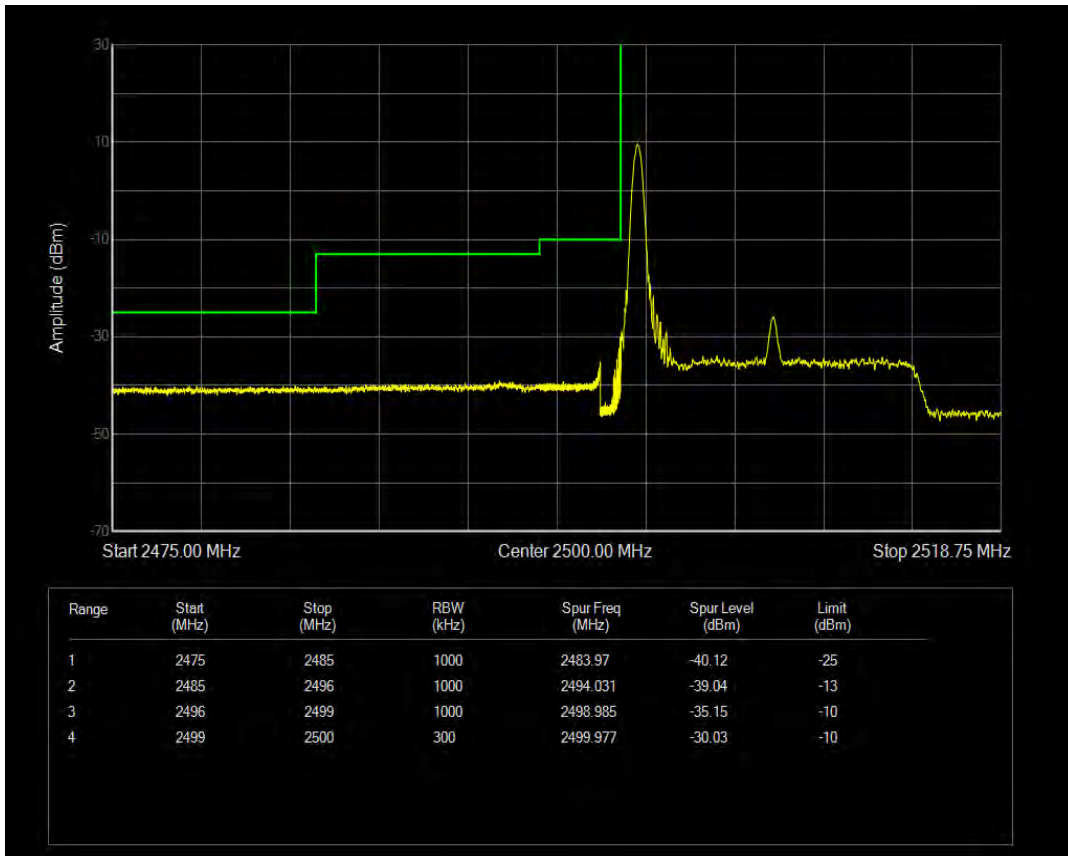

Band7 QPSK BW=10MHz Channel=21400 RB Size=50 Position=#0

Band7 16QAM BW=10MHz Channel=21400 RB Size=1 Position=#0

Band7 16QAM BW=10MHz Channel=21400 RB Size=1 Position=#Max

Band7 16QAM BW=10MHz Channel=21400 RB Size=50 Position=#0

Band7 QPSK BW=15MHz Channel=20825 RB Size=1 Position=#0

Band7 QPSK BW=15MHz Channel=20825 RB Size=1 Position=#Max

Band7 QPSK BW=15MHz Channel=20825 RB Size=75 Position=#0

Band7 16QAM BW=15MHz Channel=20825 RB Size=1 Position=#0

Band7 16QAM BW=15MHz Channel=20825 RB Size=1 Position=#Max