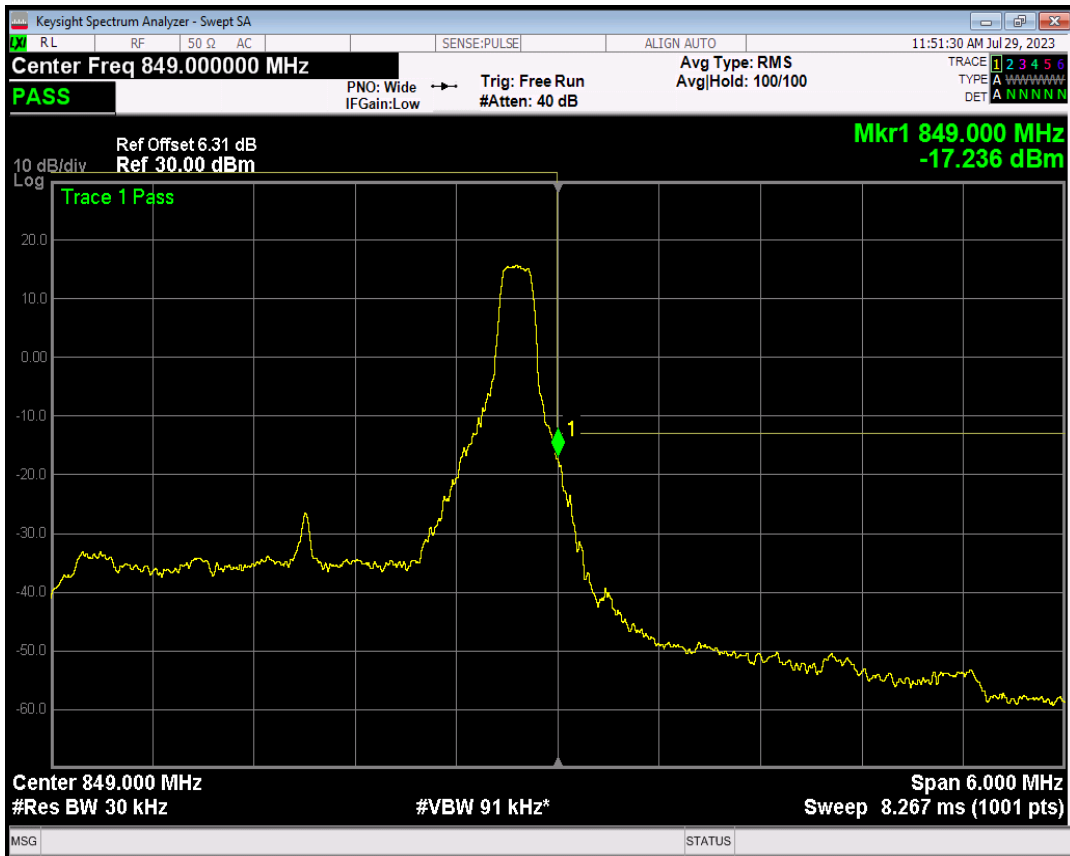

Band5 16QAM BW=3MHz Channel=20635 RB Size=15 Position=#0

Band5 16QAM BW=3MHz Channel=20635 RB Size=1 Position=#Max