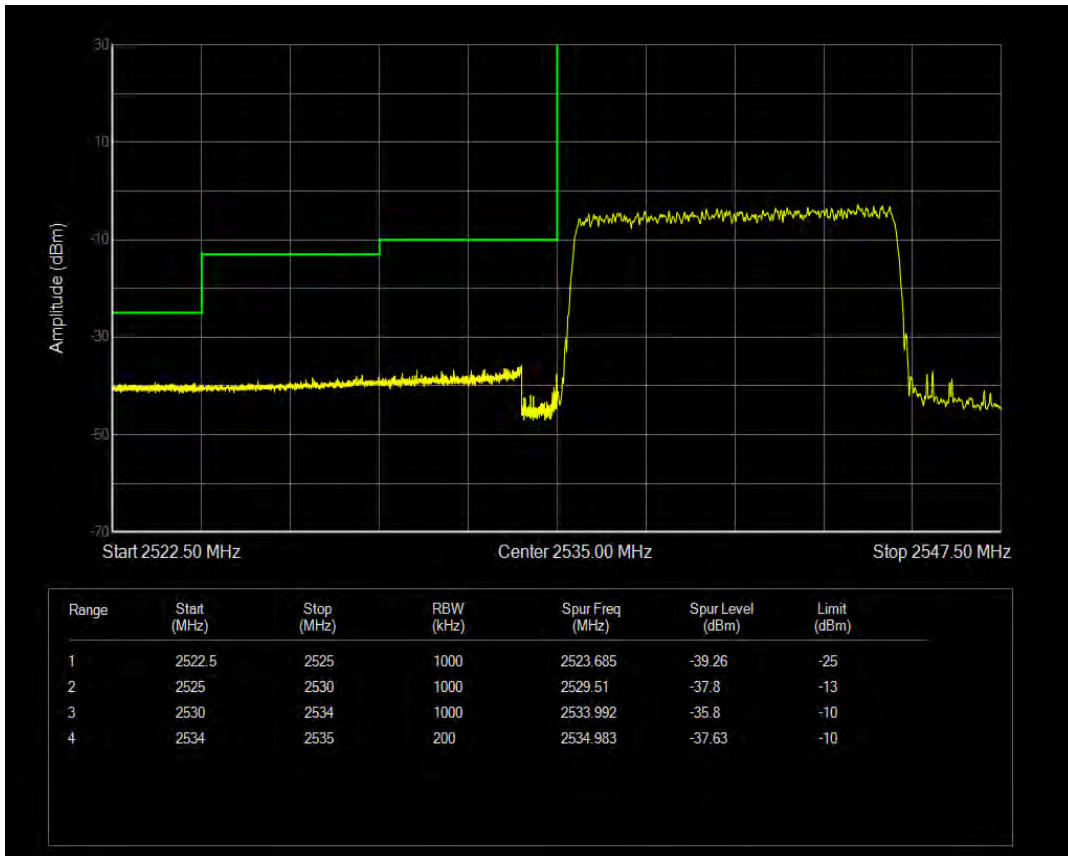

Band41(2535-2655) 16QAM BW=10MHz Channel=40090 RB Size=1 Position=#0