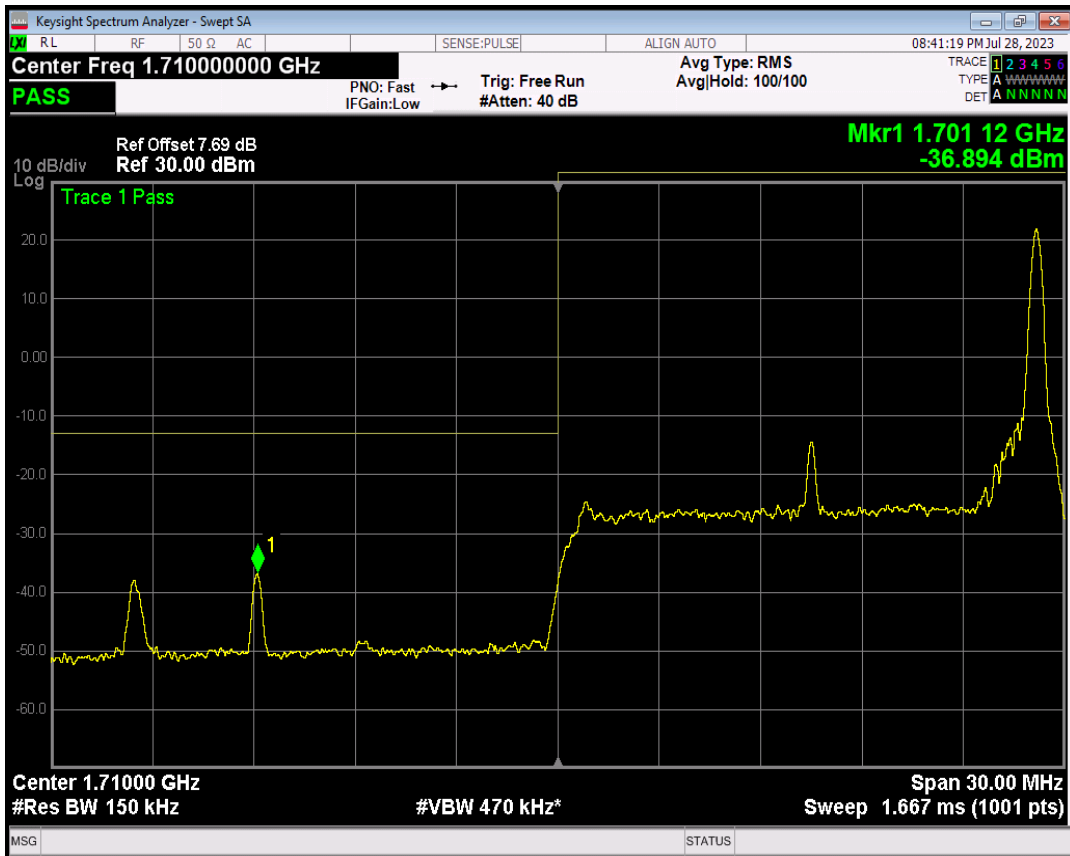

Band4 16QAM BW=15MHz Channel=20025 RB Size=75 Position=#0