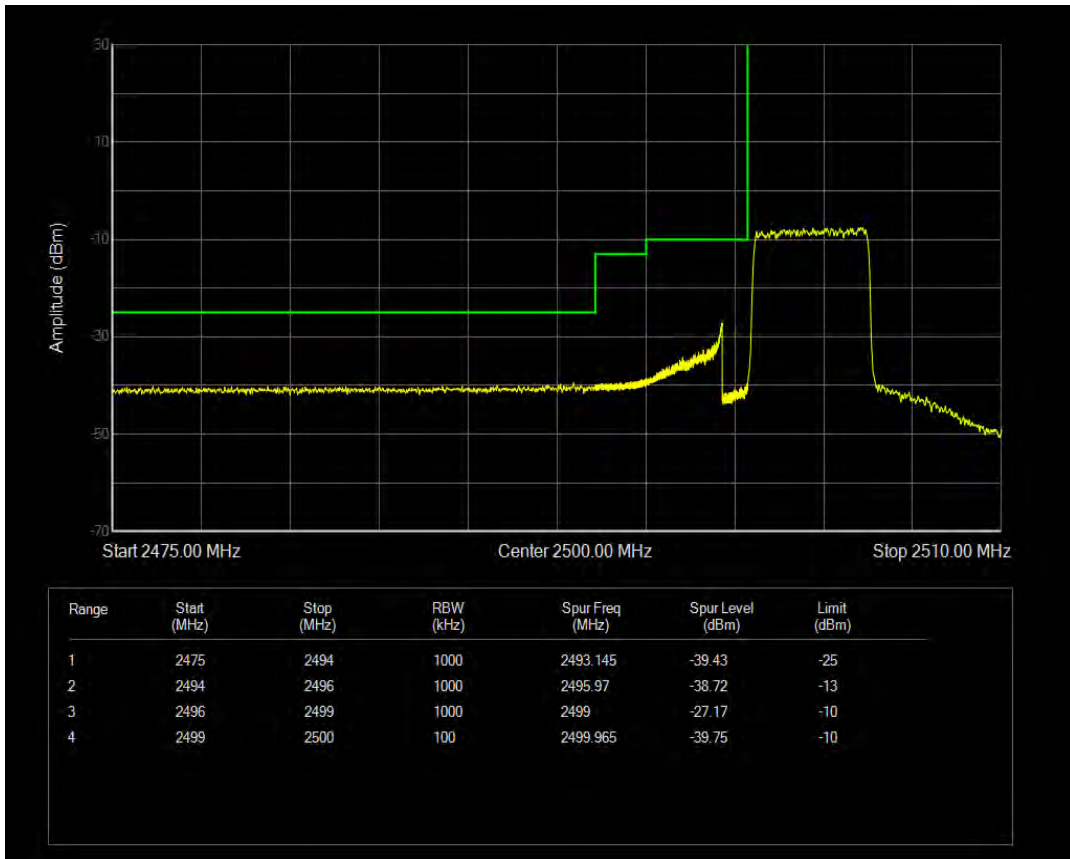

Band5 QPSK BW=10MHz Channel=20600 RB Size=50 Position=#0

Band5 16QAM BW=10MHz Channel=20600 RB Size=1 Position=#0

Band5 16QAM BW=10MHz Channel=20600 RB Size=1 Position=#Max

Band5 16QAM BW=10MHz Channel=20600 RB Size=50 Position=#0

Band7 QPSK BW=5MHz Channel=20775 RB Size=1 Position=#0

Band7 QPSK BW=5MHz Channel=20775 RB Size=1 Position=#Max

Band7 QPSK BW=5MHz Channel=20775 RB Size=25 Position=#0

Band7 16QAM BW=5MHz Channel=20775 RB Size=1 Position=#0

Band7 16QAM BW=5MHz Channel=20775 RB Size=1 Position=#Max

Band7 16QAM BW=5MHz Channel=20775 RB Size=25 Position=#0

Band7 QPSK BW=5MHz Channel=21425 RB Size=1 Position=#0

Band7 QPSK BW=5MHz Channel=21425 RB Size=1 Position=#Max