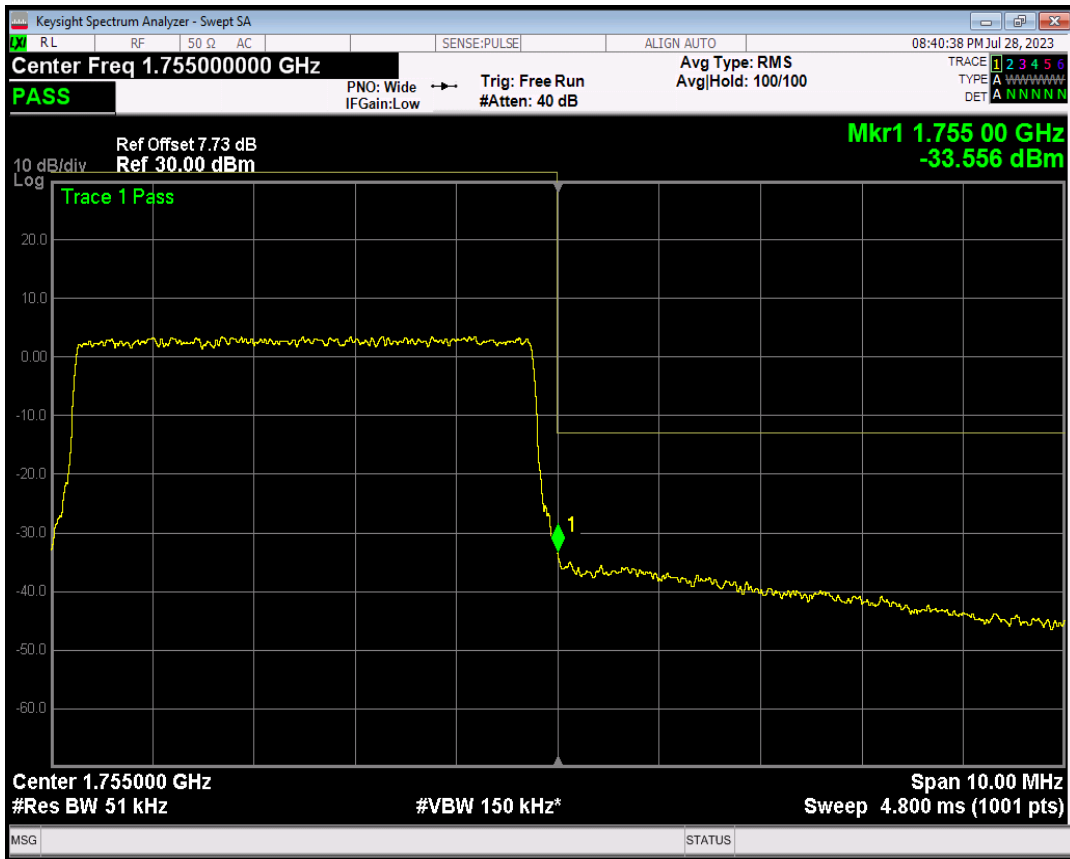

Band4 QPSK BW=5MHz Channel=20375 RB Size=1 Position=#Max

Band4 QPSK BW=5MHz Channel=20375 RB Size=25 Position=#0

Band4 16QAM BW=5MHz Channel=20375 RB Size=1 Position=#0

Band4 16QAM BW=5MHz Channel=20375 RB Size=1 Position=#Max

Band4 16QAM BW=5MHz Channel=20375 RB Size=25 Position=#0

Band4 QPSK BW=10MHz Channel=20000 RB Size=1 Position=#0

Band4 QPSK BW=10MHz Channel=20000 RB Size=1 Position=#Max

Band4 QPSK BW=10MHz Channel=20000 RB Size=50 Position=#0