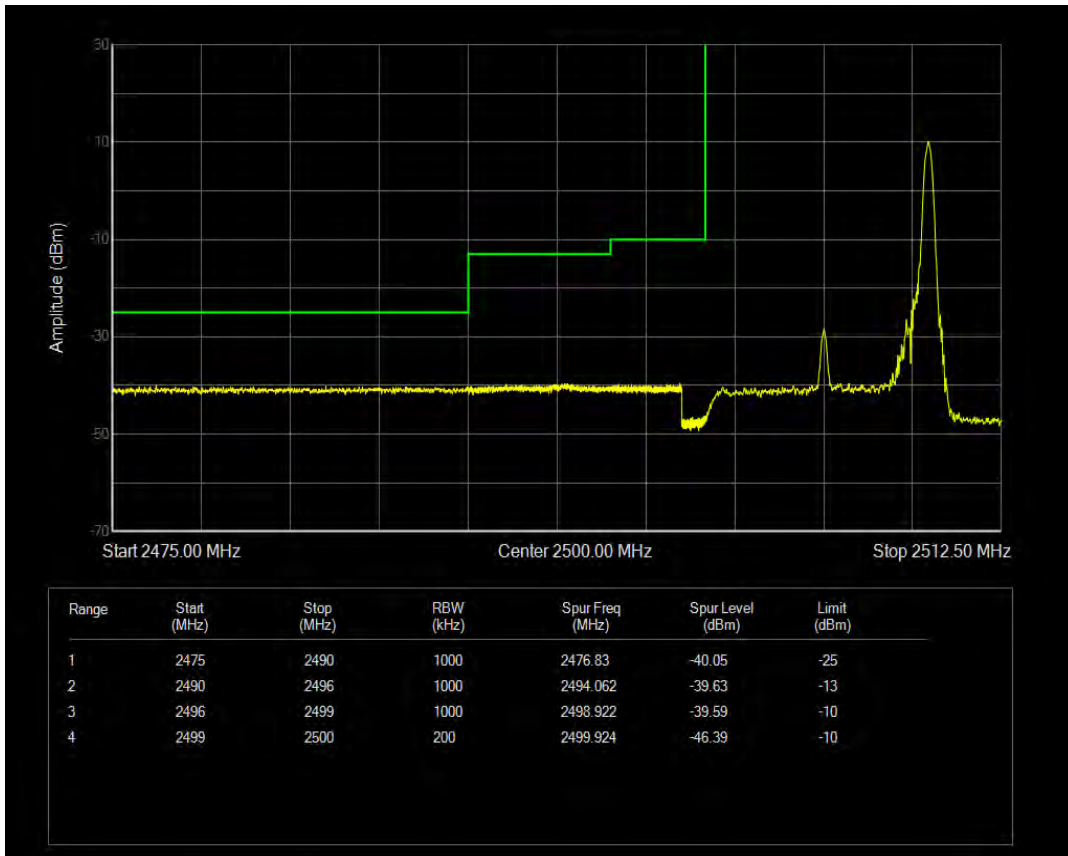

Band7 QPSK BW=5MHz Channel=21425 RB Size=25 Position=#0

Band7 16QAM BW=5MHz Channel=21425 RB Size=1 Position=#0

Band7 16QAM BW=5MHz Channel=21425 RB Size=1 Position=#Max

Band7 16QAM BW=5MHz Channel=21425 RB Size=25 Position=#0

Band7 QPSK BW=10MHz Channel=20800 RB Size=1 Position=#0

Band7 QPSK BW=10MHz Channel=20800 RB Size=1 Position=#Max

Band7 QPSK BW=10MHz Channel=20800 RB Size=50 Position=#0

Band7 16QAM BW=10MHz Channel=20800 RB Size=1 Position=#0