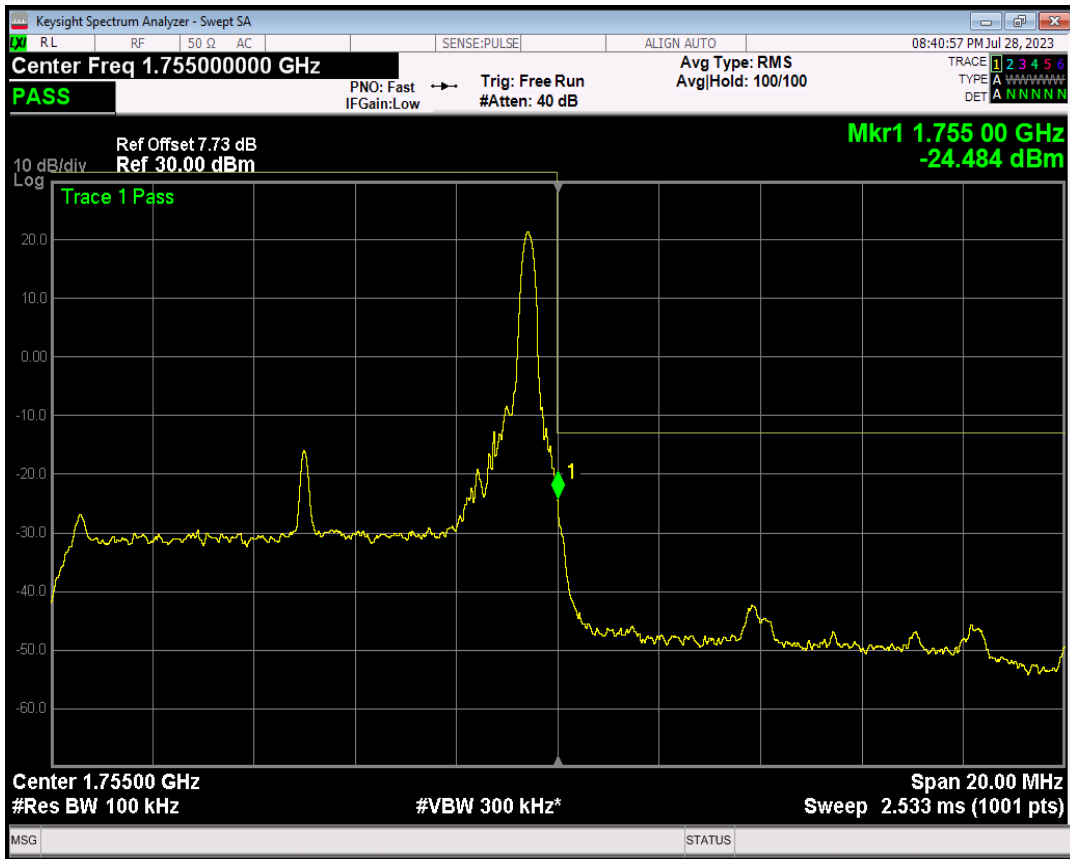

Band4 QPSK BW=10MHz Channel=20350 RB Size=1 Position=#Max