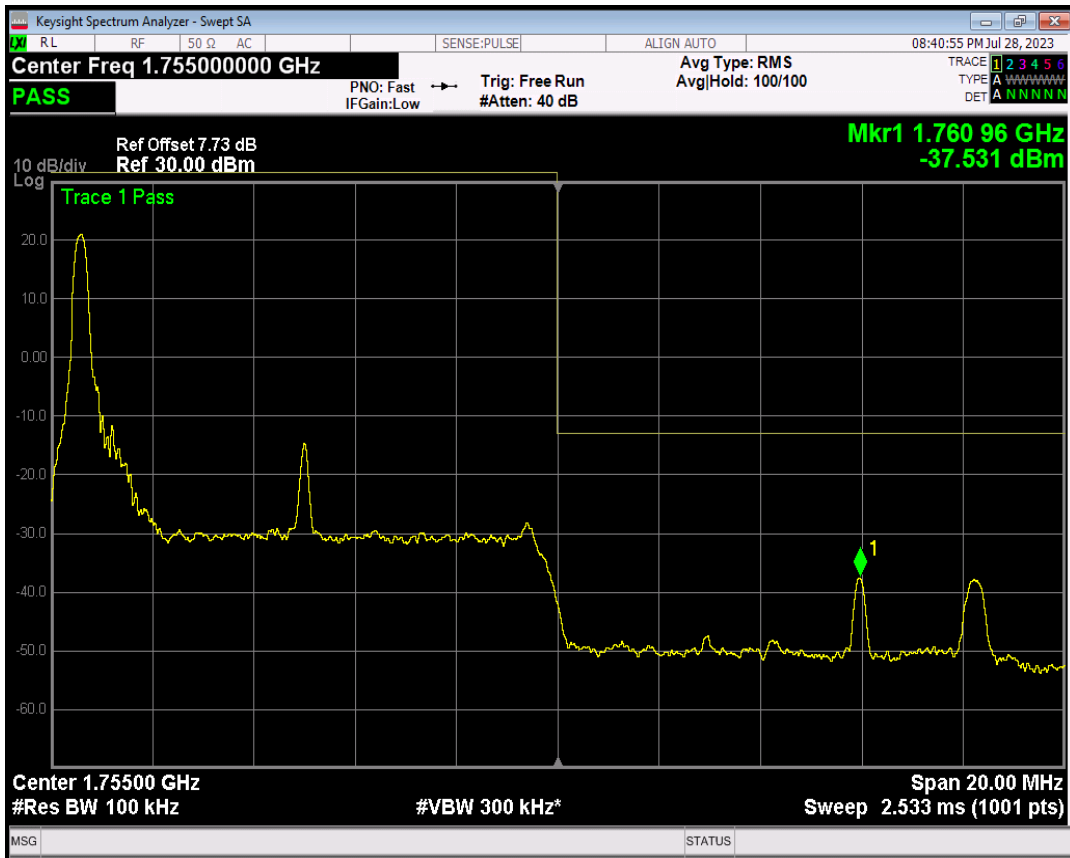

Band4 16QAM BW=10MHz Channel=20000 RB Size=1 Position=#0

Band4 16QAM BW=10MHz Channel=20000 RB Size=1 Position=#Max

Band4 16QAM BW=10MHz Channel=20000 RB Size=50 Position=#0

Band4 QPSK BW=10MHz Channel=20350 RB Size=1 Position=#0