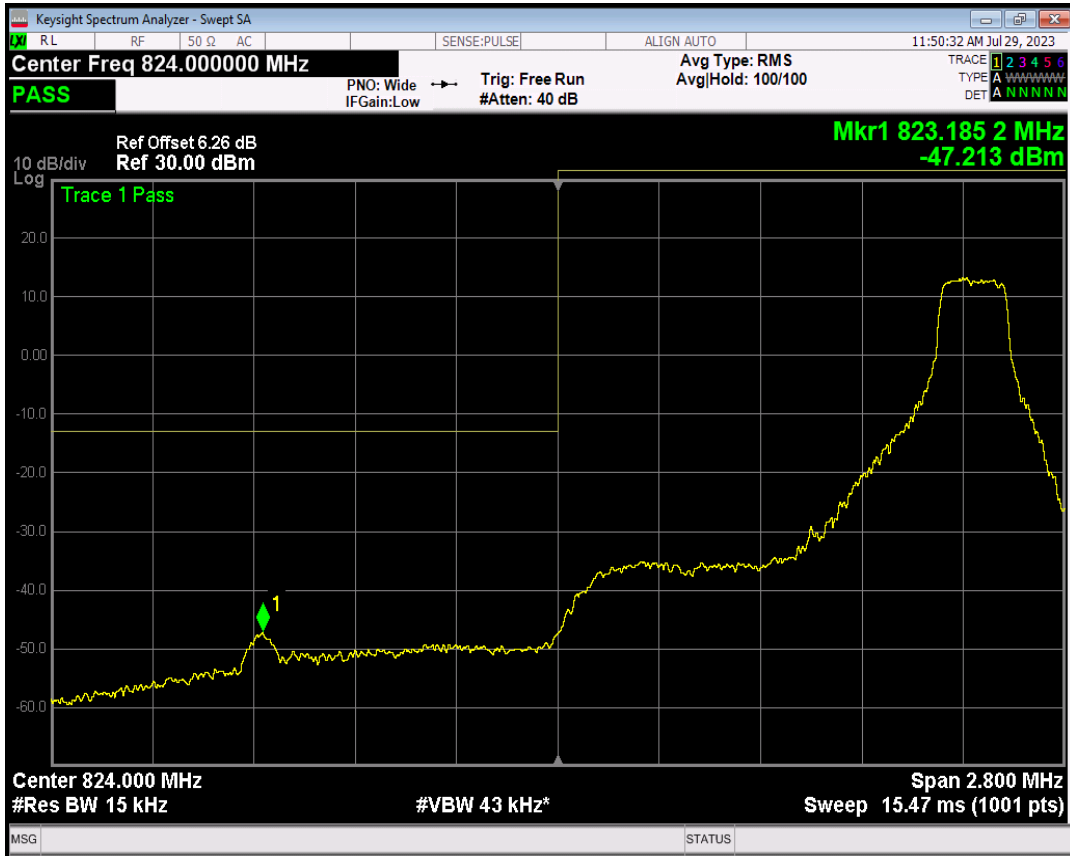

Band5 16QAM BW=1.4MHz Channel=20407 RB Size=6 Position=#0