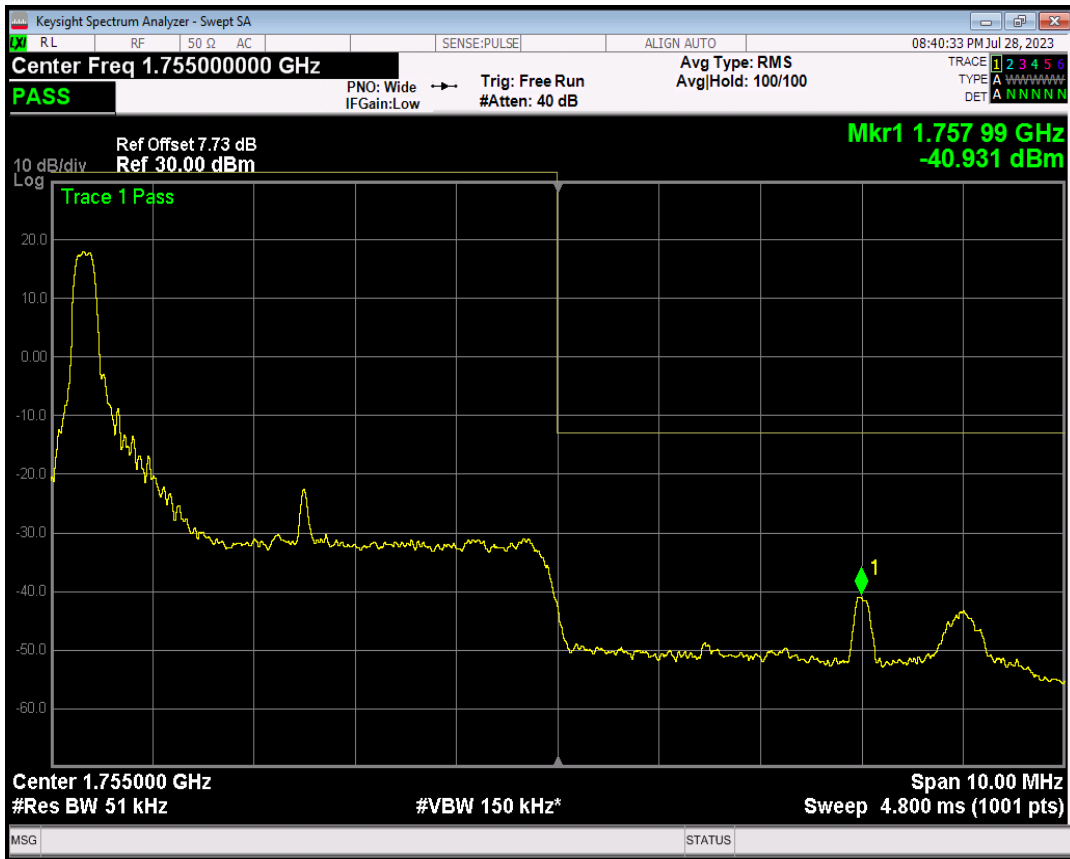

Band4 16QAM BW=5MHz Channel=20375 RB Size=1 Position=#0