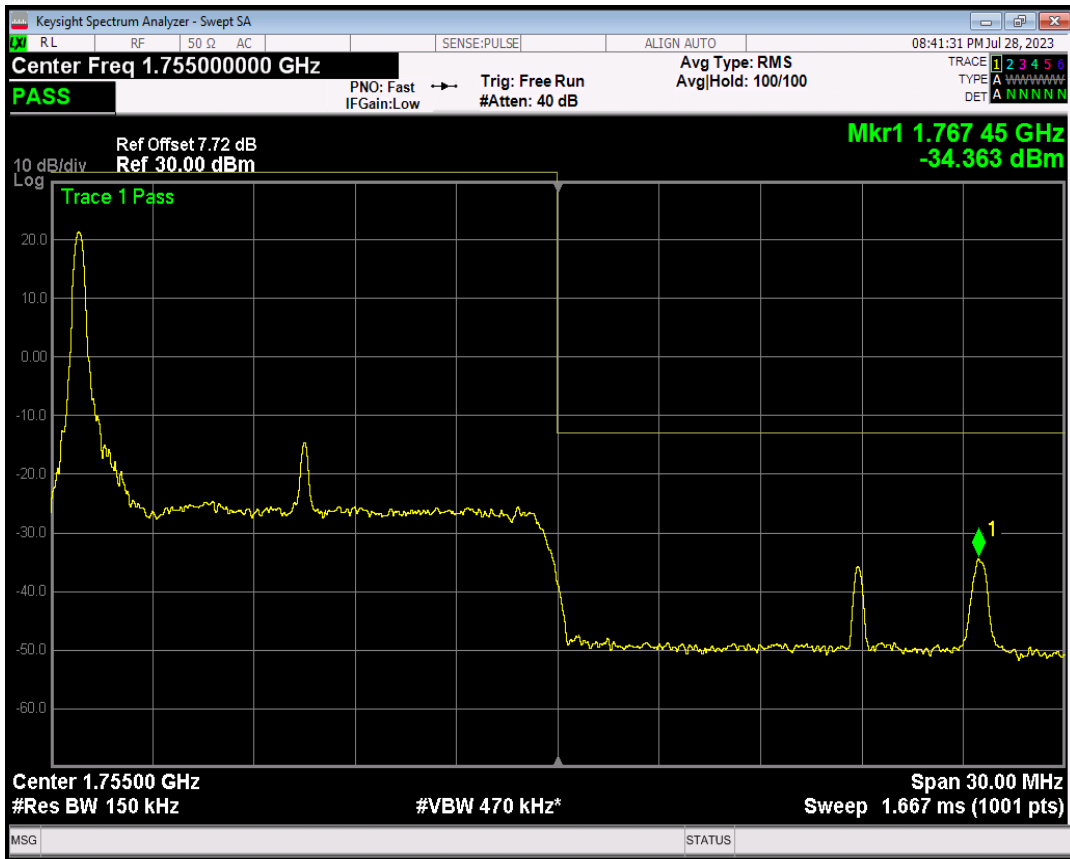

Band4 16QAM BW=15MHz Channel=20325 RB Size=1 Position=#0