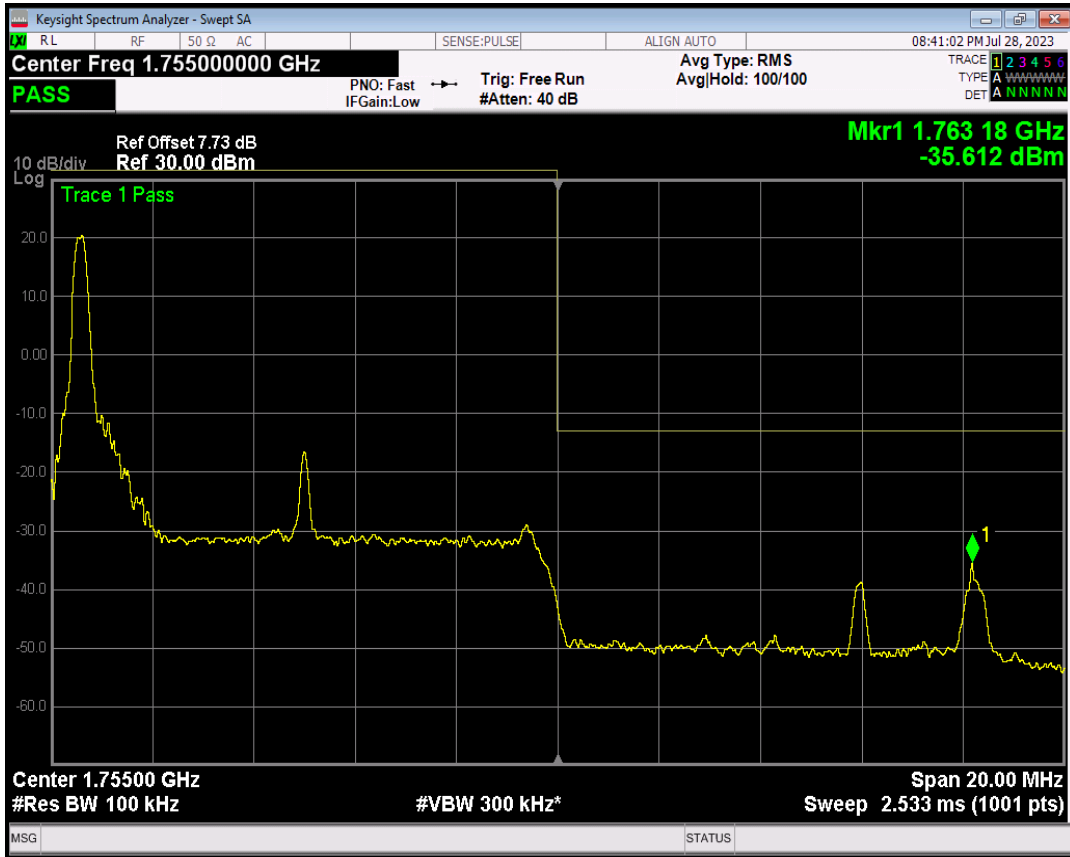

Band4 16QAM BW=10MHz Channel=20350 RB Size=1 Position=#0