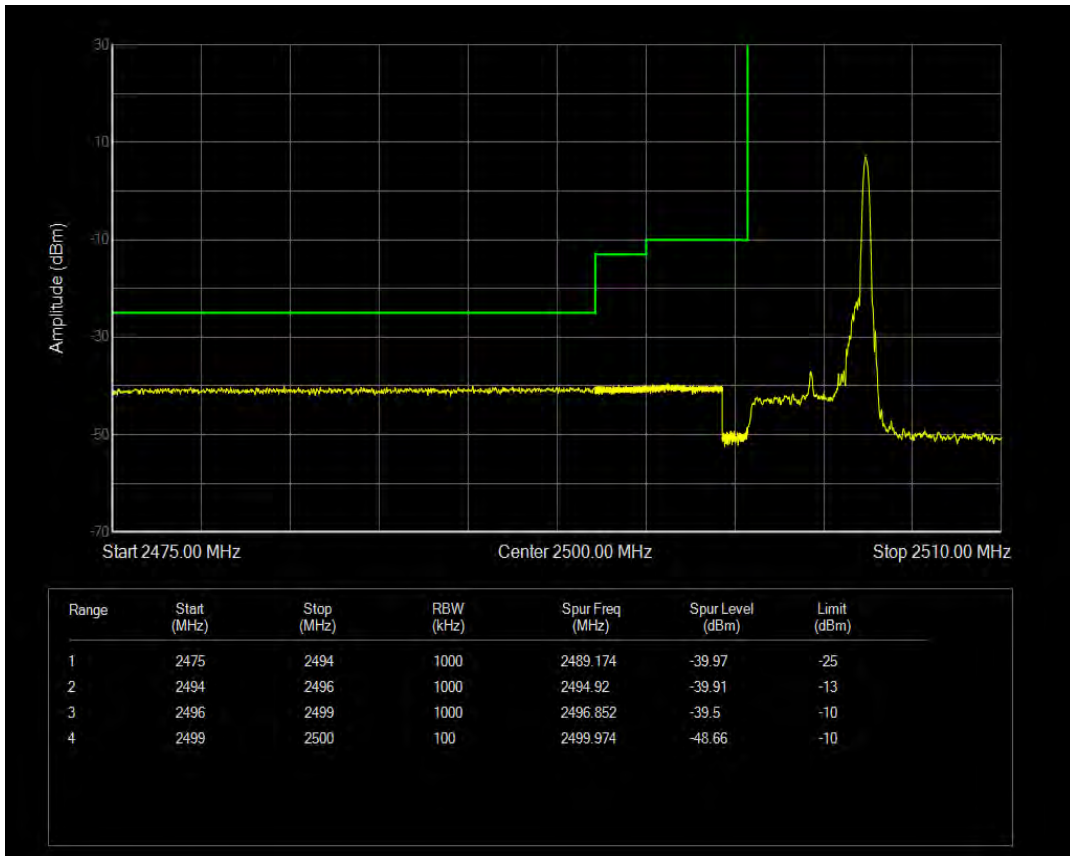

Band5 QPSK BW=10MHz Channel=20600 RB Size=50 Position=#0

Band5 16QAM BW=10MHz Channel=20600 RB Size=1 Position=#0

Band5 16QAM BW=10MHz Channel=20600 RB Size=1 Position=#Max

Band5 16QAM BW=10MHz Channel=20600 RB Size=50 Position=#0

Band7 QPSK BW=5MHz Channel=20775 RB Size=1 Position=#0

Band7 QPSK BW=5MHz Channel=20775 RB Size=1 Position=#Max

Band7 QPSK BW=5MHz Channel=20775 RB Size=25 Position=#0

Band7 16QAM BW=5MHz Channel=20775 RB Size=1 Position=#0

Band7 16QAM BW=5MHz Channel=20775 RB Size=1 Position=#Max

Band7 16QAM BW=5MHz Channel=20775 RB Size=25 Position=#0

Band7 QPSK BW=5MHz Channel=21425 RB Size=1 Position=#0

Band7 QPSK BW=5MHz Channel=21425 RB Size=1 Position=#Max