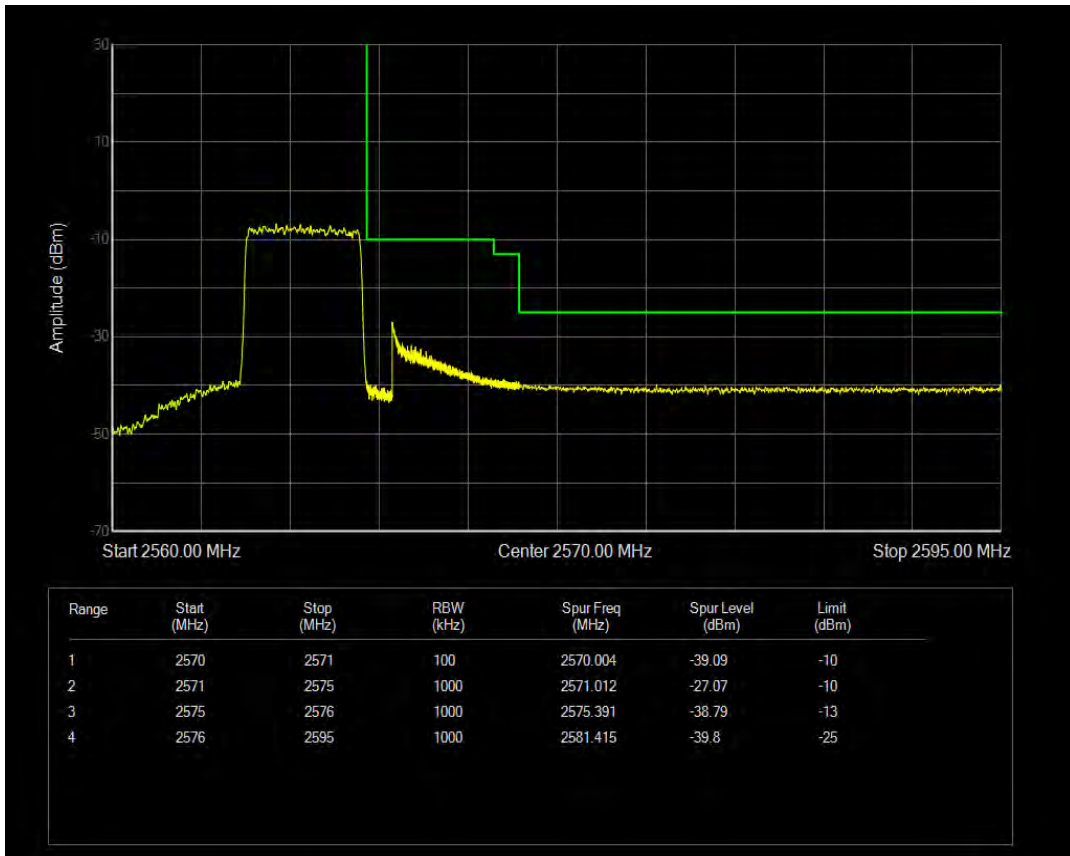

Band7 QPSK BW=5MHz Channel=21425 RB Size=25 Position=#0

Band7 16QAM BW=5MHz Channel=21425 RB Size=1 Position=#0

Band7 16QAM BW=5MHz Channel=21425 RB Size=1 Position=#Max

Band7 16QAM BW=5MHz Channel=21425 RB Size=25 Position=#0

Band7 QPSK BW=10MHz Channel=20800 RB Size=1 Position=#0

Band7 QPSK BW=10MHz Channel=20800 RB Size=1 Position=#Max

Band7 QPSK BW=10MHz Channel=20800 RB Size=50 Position=#0

Band7 16QAM BW=10MHz Channel=20800 RB Size=1 Position=#0