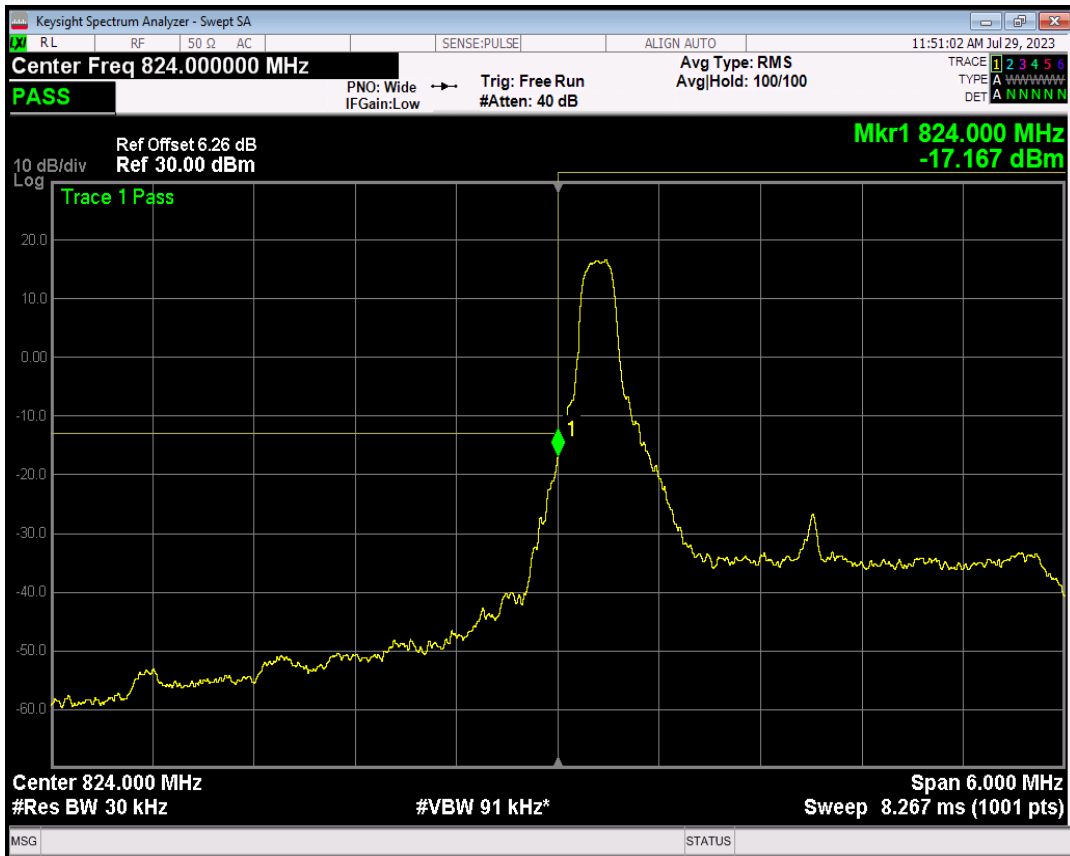

Band5 QPSK BW=3MHz Channel=20415 RB Size=1 Position=#Max