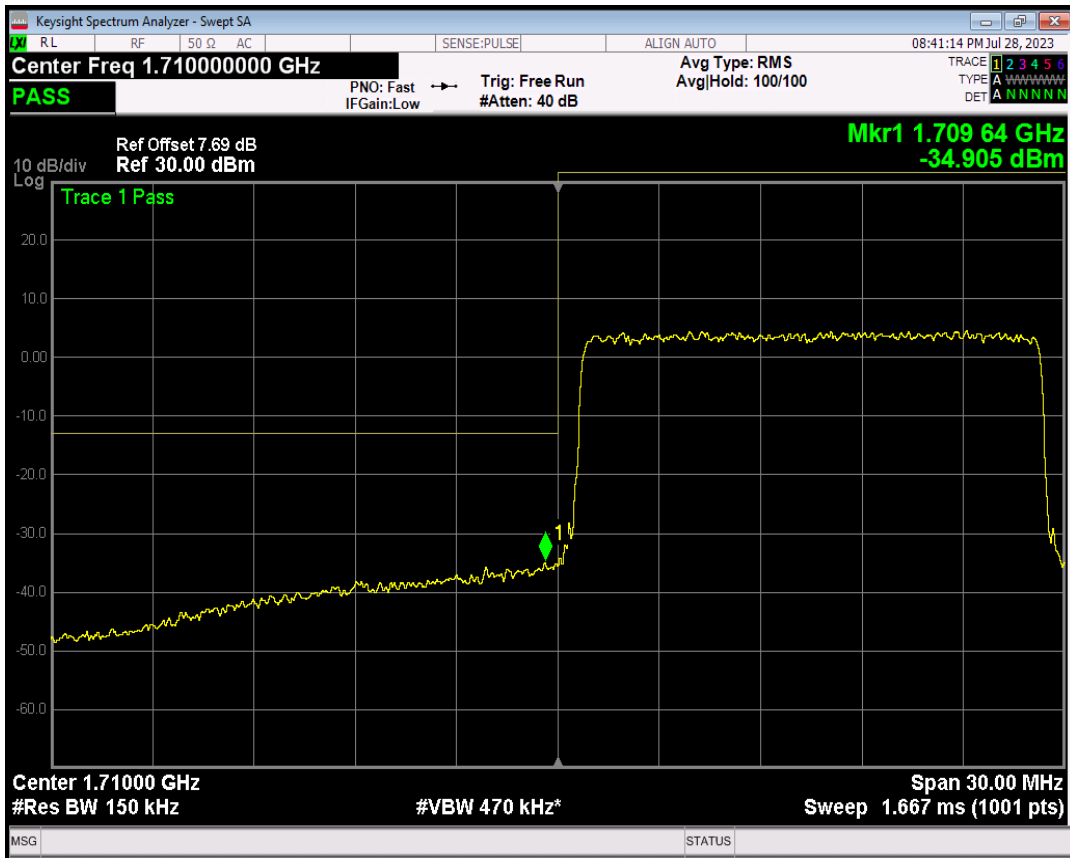

Band4 16QAM BW=10MHz Channel=20350 RB Size=50 Position=#0

Band4 QPSK BW=15MHz Channel=20025 RB Size=1 Position=#0

Band4 QPSK BW=15MHz Channel=20025 RB Size=1 Position=#Max

Band4 QPSK BW=15MHz Channel=20025 RB Size=75 Position=#0

Band4 16QAM BW=15MHz Channel=20025 RB Size=1 Position=#0

Band4 16QAM BW=15MHz Channel=20025 RB Size=1 Position=#Max

Band4 16QAM BW=15MHz Channel=20025 RB Size=75 Position=#0

Band4 QPSK BW=15MHz Channel=20325 RB Size=1 Position=#0