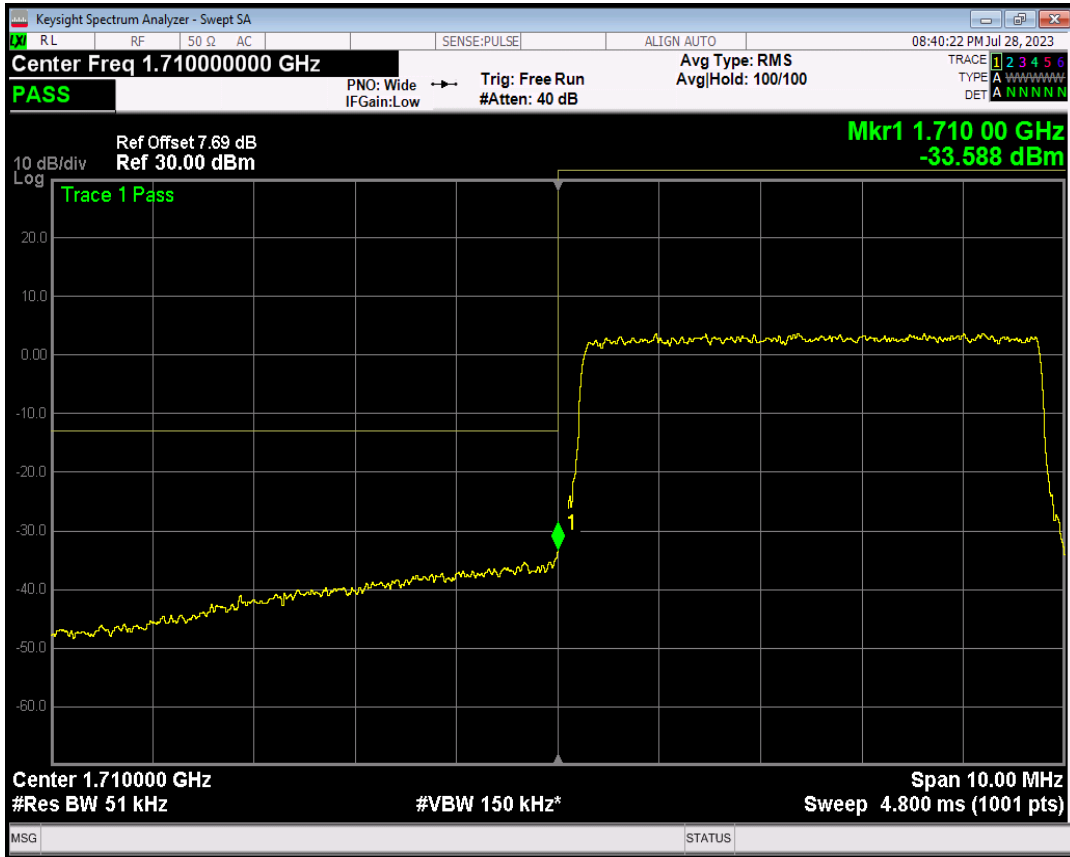

Band4 16QAM BW=5MHz Channel=19975 RB Size=1 Position=#0

Band4 16QAM BW=5MHz Channel=19975 RB Size=1 Position=#Max

Band4 16QAM BW=5MHz Channel=19975 RB Size=25 Position=#0

Band4 QPSK BW=5MHz Channel=20375 RB Size=1 Position=#0