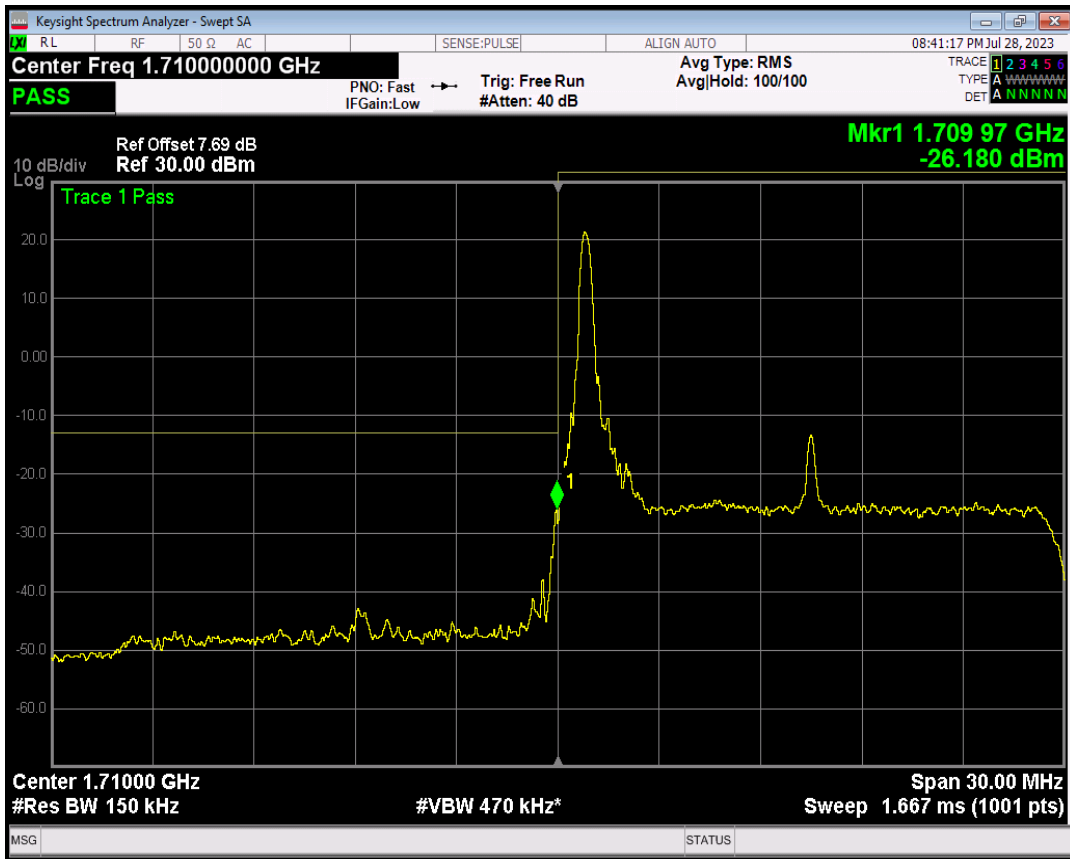

Band4 16QAM BW=10MHz Channel=20350 RB Size=50 Position=#0

Band4 QPSK BW=15MHz Channel=20025 RB Size=1 Position=#0

Band4 QPSK BW=15MHz Channel=20025 RB Size=1 Position=#Max

Band4 QPSK BW=15MHz Channel=20025 RB Size=75 Position=#0

Band4 16QAM BW=15MHz Channel=20025 RB Size=1 Position=#0

Band4 16QAM BW=15MHz Channel=20025 RB Size=1 Position=#Max

Band4 16QAM BW=15MHz Channel=20025 RB Size=75 Position=#0

Band4 QPSK BW=15MHz Channel=20325 RB Size=1 Position=#0