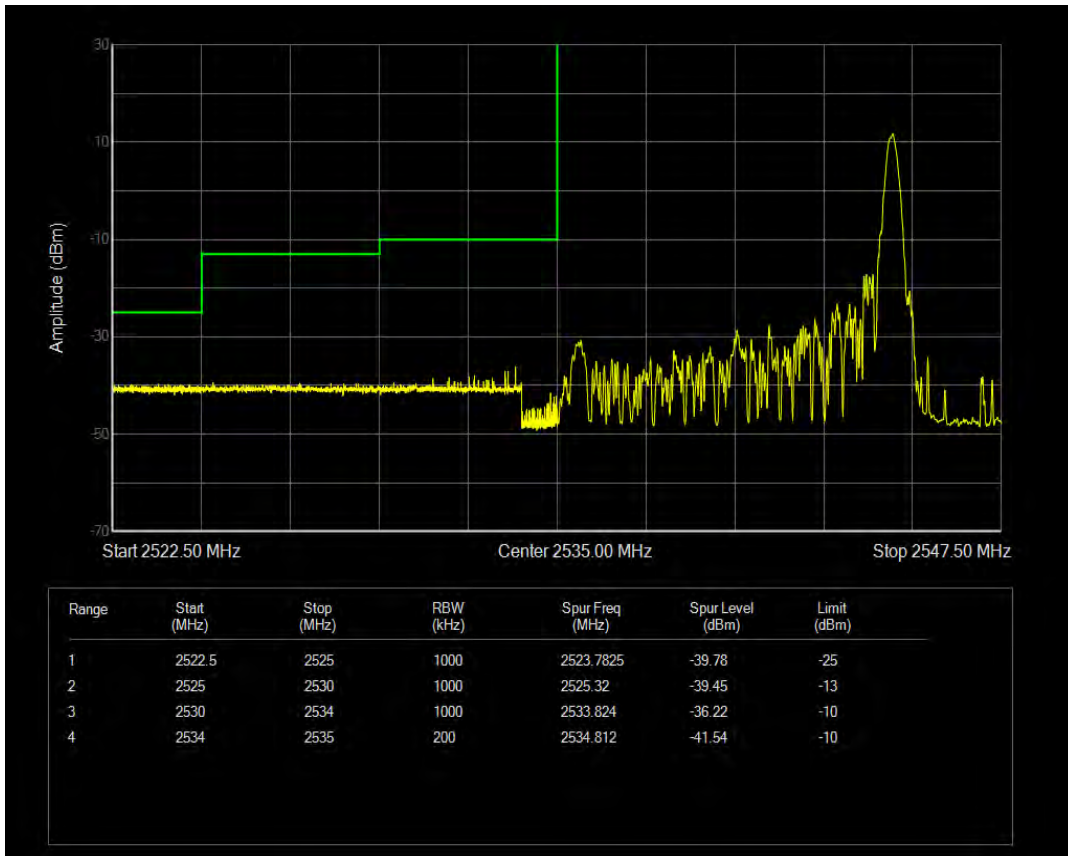

Band41(2535-2655) QPSK BW=10MHz Channel=40090 RB Size=50 Position=#0