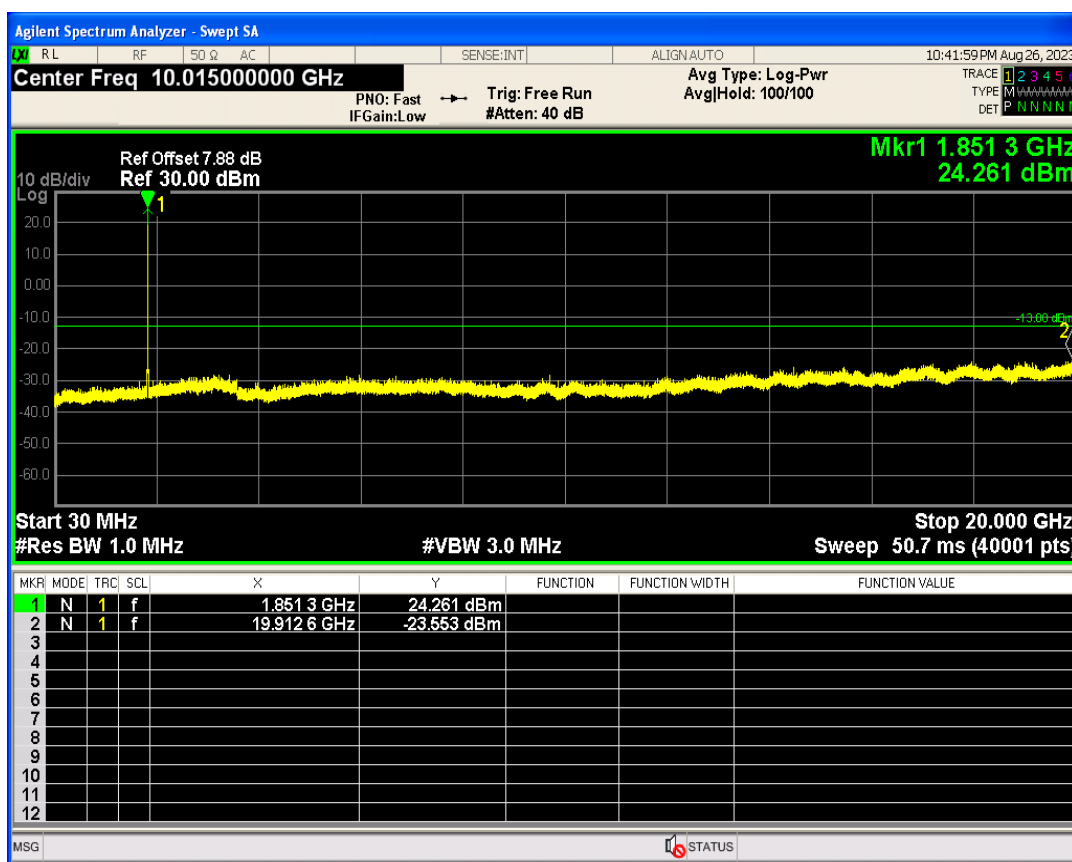

WCDMA Band2 Channel=9262

WCDMA Band2 Channel=9538

WCDMA Band4 Channel=1312

WCDMA Band4 Channel=1513

WCDMA Band5 Channel=4132

WCDMA Band5 Channel=4233

Out-of-band emissions

Band	Channel	Frequency (MHz)	Spur Freq (MHz)	Spur Level (dBm)	Limit (dBm)	Verdict
WCDMA Band2	9262	1852.4	19912.63	-23.55	-13	PASS
WCDMA Band2	9400	1880	17084.38	-23.54	-13	PASS
WCDMA Band2	9538	1907.6	19949.08	-23.42	-13	PASS
WCDMA Band4	1312	1712.4	19934.60	-23.28	-13	PASS
WCDMA Band4	1413	1732.6	19553.67	-24.32	-13	PASS
WCDMA Band4	1513	1752.6	19877.18	-23.61	-13	PASS
WCDMA Band5	4132	826.4	3135.66	-29.86	-13	PASS
WCDMA Band5	4182	836.4	8026.69	-29.67	-13	PASS
WCDMA Band5	4233	846.6	7646.58	-30.00	-13	PASS

WCDMA Band2 Channel=9262

WCDMA Band2 Channel=9538

WCDMA Band2 Channel=9400

WCDMA Band4 Channel=1312

WCDMA Band4 Channel=1413

WCDMA Band4 Channel=1513

WCDMA Band5 Channel=4132

WCDMA Band5 Channel=4182