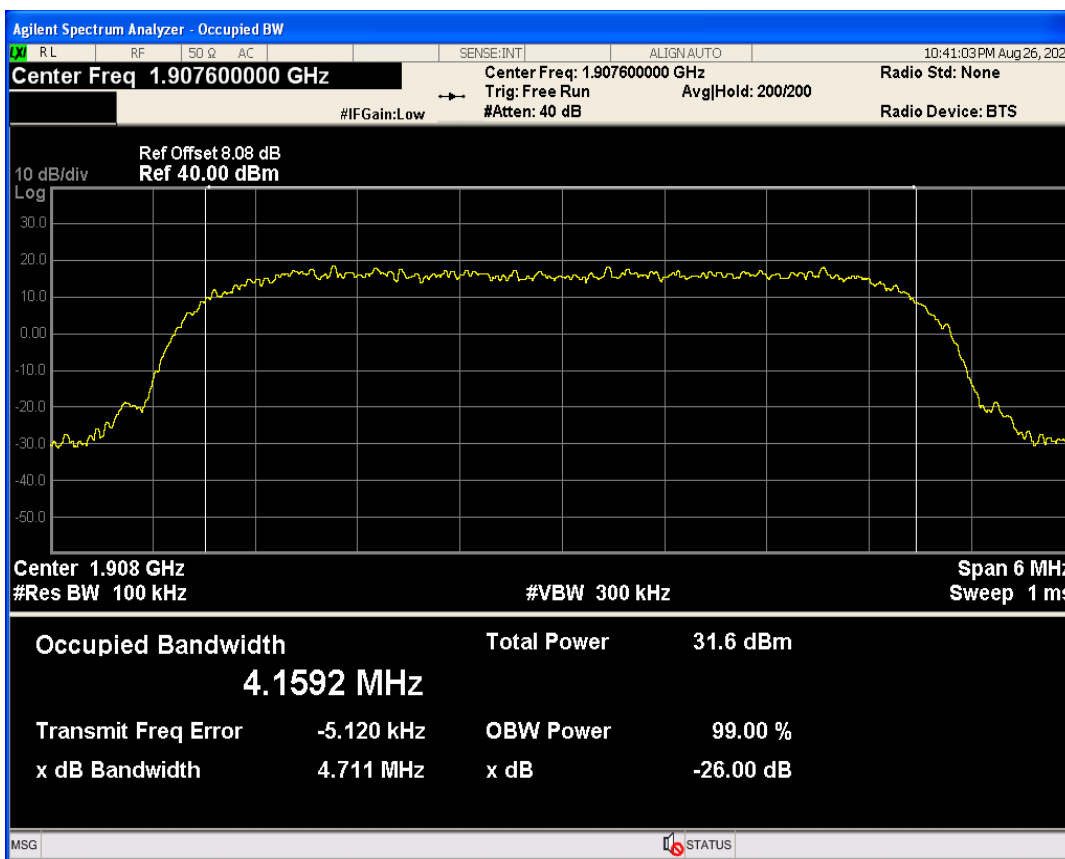

WCDMA Band5 Channel=4182

Occupied bandwidth

Band	Channel	Frequency (MHz)	99% OBW (kHz)	-26dB EBW (kHz)	Verdict
WCDMA Band2	9262	1852.4	4170.733	4712.474	PASS
WCDMA Band2	9400	1880	4156.782	4707.923	PASS
WCDMA Band2	9538	1907.6	4159.225	4710.562	PASS
WCDMA Band4	1312	1712.4	4153.047	4709.171	PASS
WCDMA Band4	1413	1732.6	4147.453	4707.246	PASS
WCDMA Band4	1513	1752.6	4187.790	4709.294	PASS
WCDMA Band5	4132	826.4	4166.162	4703.758	PASS
WCDMA Band5	4182	836.4	4175.632	4686.123	PASS
WCDMA Band5	4233	846.6	4152.031	4655.235	PASS

WCDMA Band2 Channel=9262

WCDMA Band2 Channel=9538

WCDMA Band2 Channel=9400

WCDMA Band4 Channel=1312

WCDMA Band4 Channel=1513

WCDMA Band4 Channel=1413

WCDMA Band5 Channel=4132

WCDMA Band5 Channel=4182