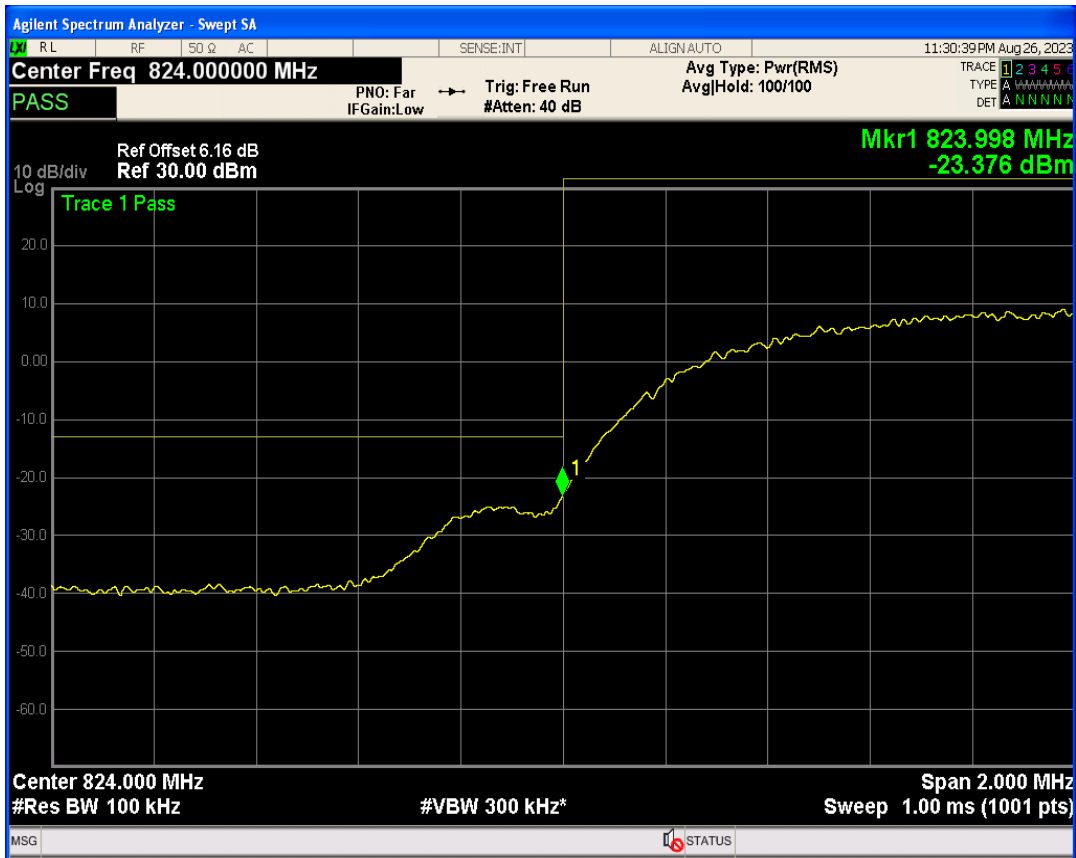

WCDMA Band2 Channel=9262

WCDMA Band2 Channel=9538

WCDMA Band4 Channel=1312

WCDMA Band4 Channel=1513

WCDMA Band5 Channel=4132

WCDMA Band5 Channel=4233

Out-of-band emissions

Band	Channel	Frequency (MHz)	Spur Freq (MHz)	Spur Level (dBm)	Limit (dBm)	Verdict
WCDMA Band2	9262	1852.4	19912.63	-23.55	-13	PASS
WCDMA Band2	9400	1880	17084.38	-23.54	-13	PASS
WCDMA Band2	9538	1907.6	19949.08	-23.42	-13	PASS
WCDMA Band4	1312	1712.4	19934.60	-23.28	-13	PASS
WCDMA Band4	1413	1732.6	19553.67	-24.32	-13	PASS
WCDMA Band4	1513	1752.6	19877.18	-23.61	-13	PASS
WCDMA Band5	4132	826.4	3135.66	-29.86	-13	PASS
WCDMA Band5	4182	836.4	8026.69	-29.67	-13	PASS
WCDMA Band5	4233	846.6	7646.58	-30.00	-13	PASS

WCDMA Band2 Channel=9262

WCDMA Band2 Channel=9538

WCDMA Band2 Channel=9400

WCDMA Band4 Channel=1312

WCDMA Band4 Channel=1413

WCDMA Band4 Channel=1513

WCDMA Band5 Channel=4132

WCDMA Band5 Channel=4182