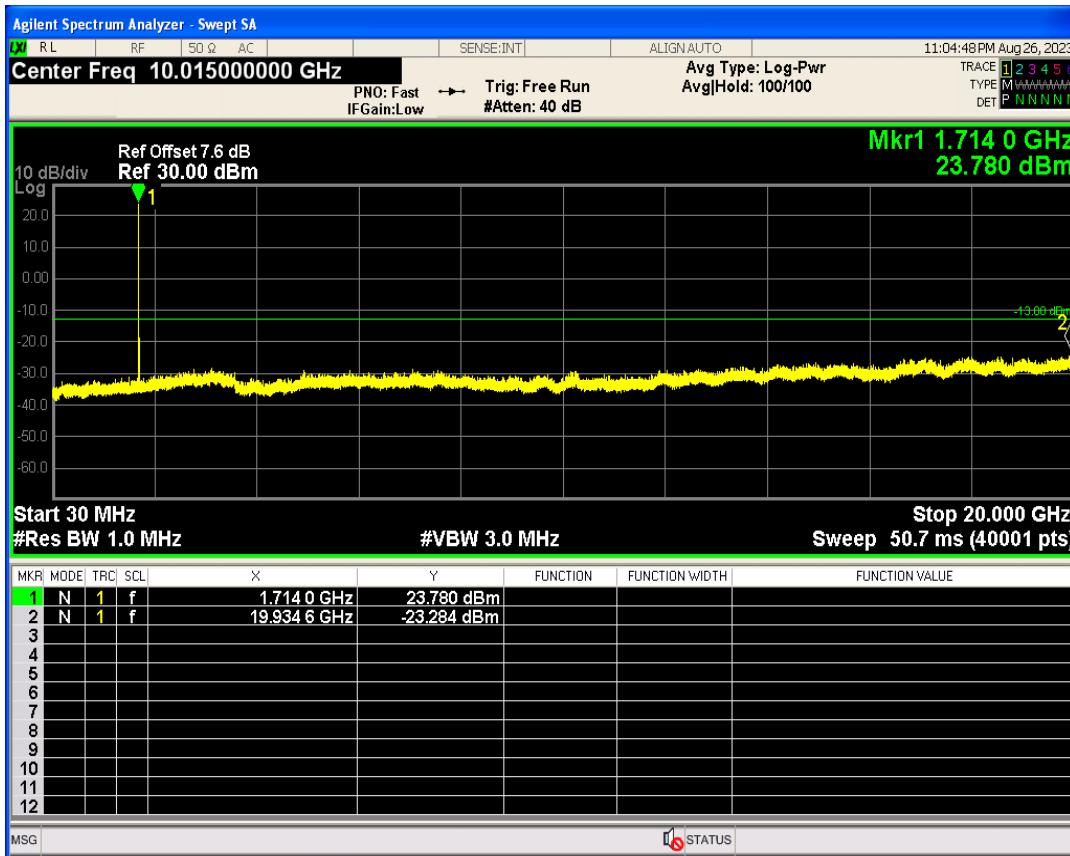

WCDMA Band2 Channel=9262

WCDMA Band2 Channel=9538

WCDMA Band4 Channel=1312

WCDMA Band4 Channel=1513

WCDMA Band5 Channel=4132

WCDMA Band5 Channel=4233

Out-of-band emissions

Band	Channel	Frequency (MHz)	Spur Freq (MHz)	Spur Level (dBm)	Limit (dBm)	Verdict
WCDMA Band2	9262	1852.4	19912.63	-23.55	-13	PASS
WCDMA Band2	9400	1880	17084.38	-23.54	-13	PASS
WCDMA Band2	9538	1907.6	19949.08	-23.42	-13	PASS
WCDMA Band4	1312	1712.4	19934.60	-23.28	-13	PASS
WCDMA Band4	1413	1732.6	19553.67	-24.32	-13	PASS
WCDMA Band4	1513	1752.6	19877.18	-23.61	-13	PASS
WCDMA Band5	4132	826.4	3135.66	-29.86	-13	PASS
WCDMA Band5	4182	836.4	8026.69	-29.67	-13	PASS
WCDMA Band5	4233	846.6	7646.58	-30.00	-13	PASS

WCDMA Band2 Channel=9262

WCDMA Band2 Channel=9538

WCDMA Band2 Channel=9400

WCDMA Band4 Channel=1312

WCDMA Band4 Channel=1413

WCDMA Band4 Channel=1513

WCDMA Band5 Channel=4132

WCDMA Band5 Channel=4182