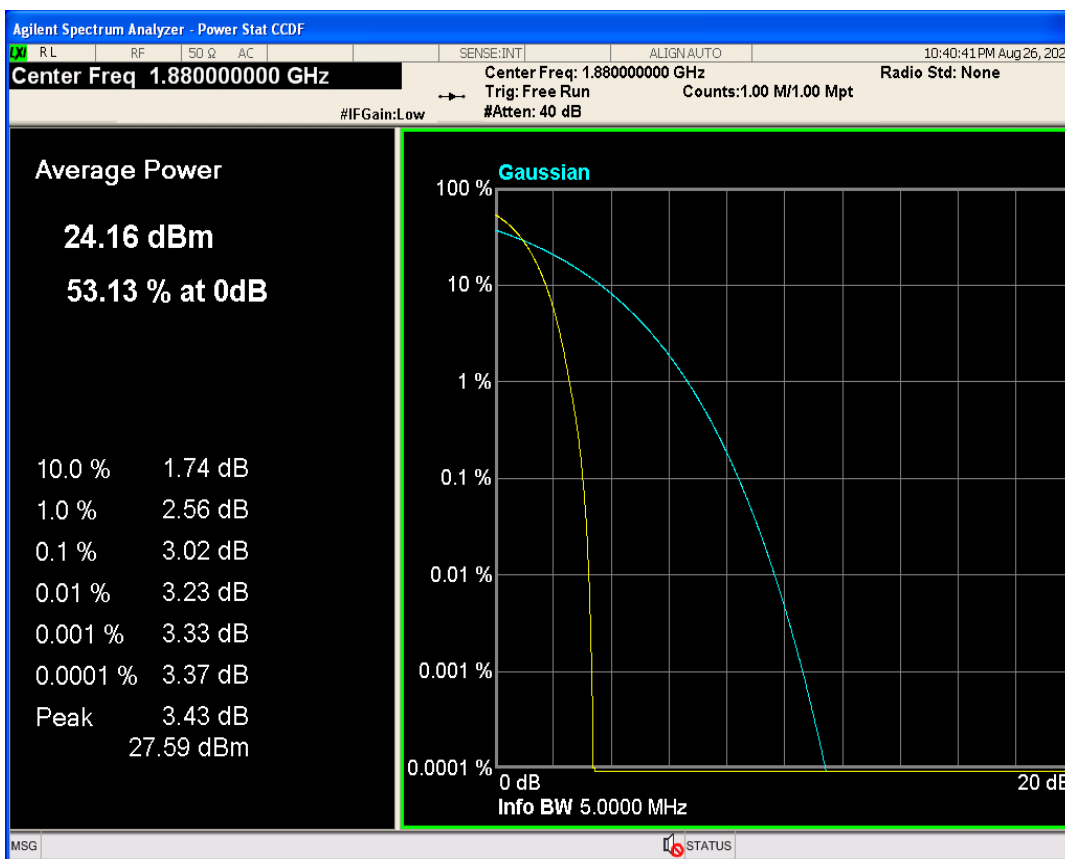

WCDMA Band2 Channel=9400