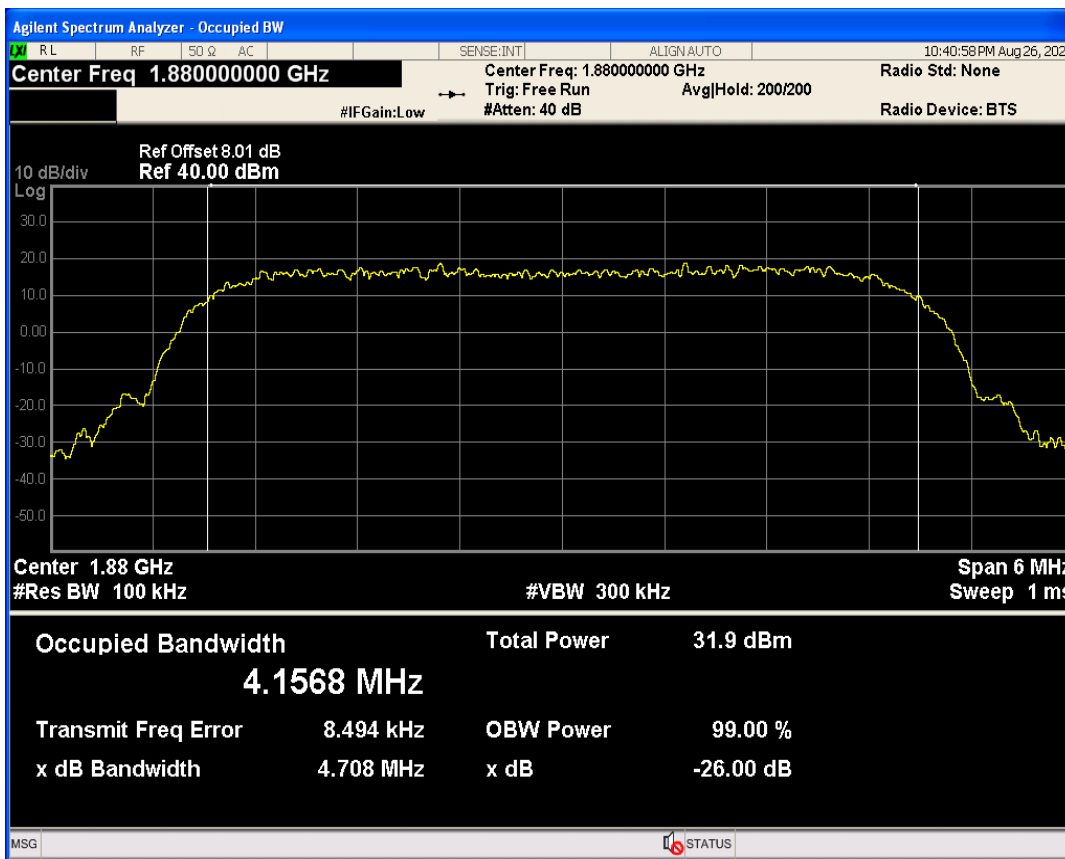

WCDMA Band2 Channel=9400