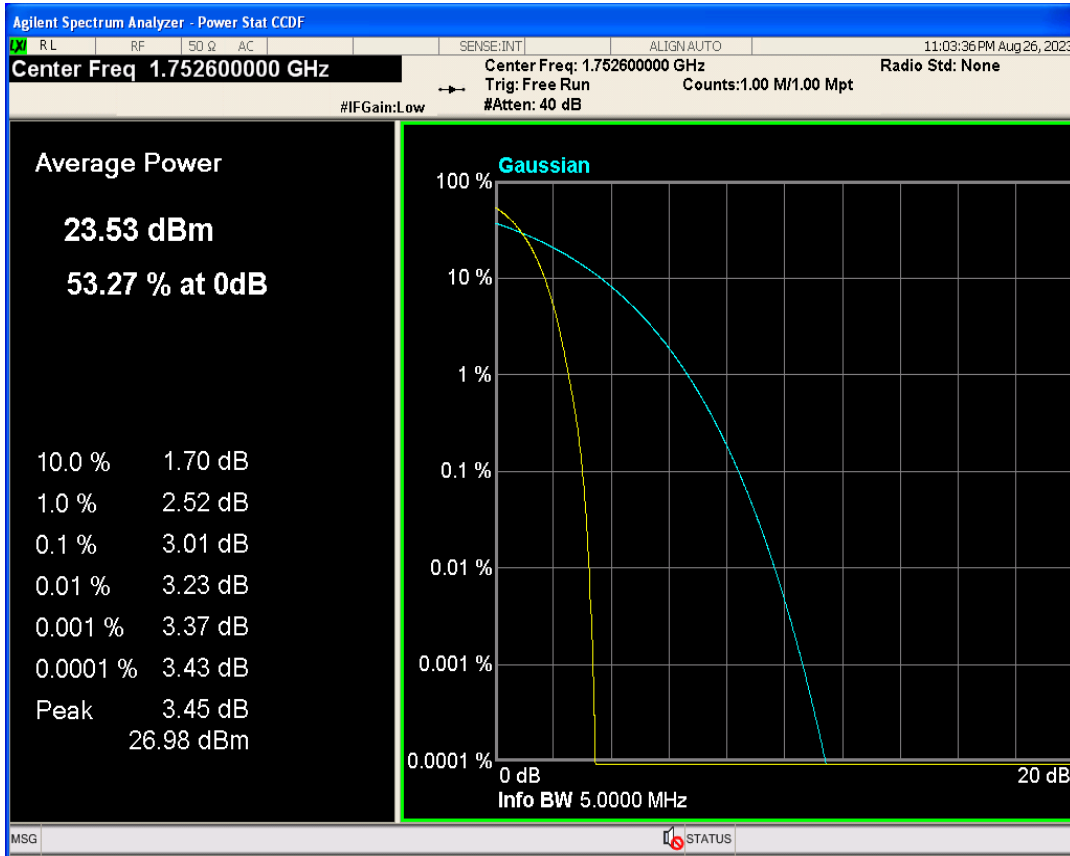

WCDMA Band2 Channel=9262

WCDMA Band2 Channel=9400

WCDMA Band2 Channel=9538

WCDMA Band4 Channel=1312

WCDMA Band4 Channel=1413

WCDMA Band4 Channel=1513

WCDMA Band5 Channel=4132

WCDMA Band5 Channel=4233