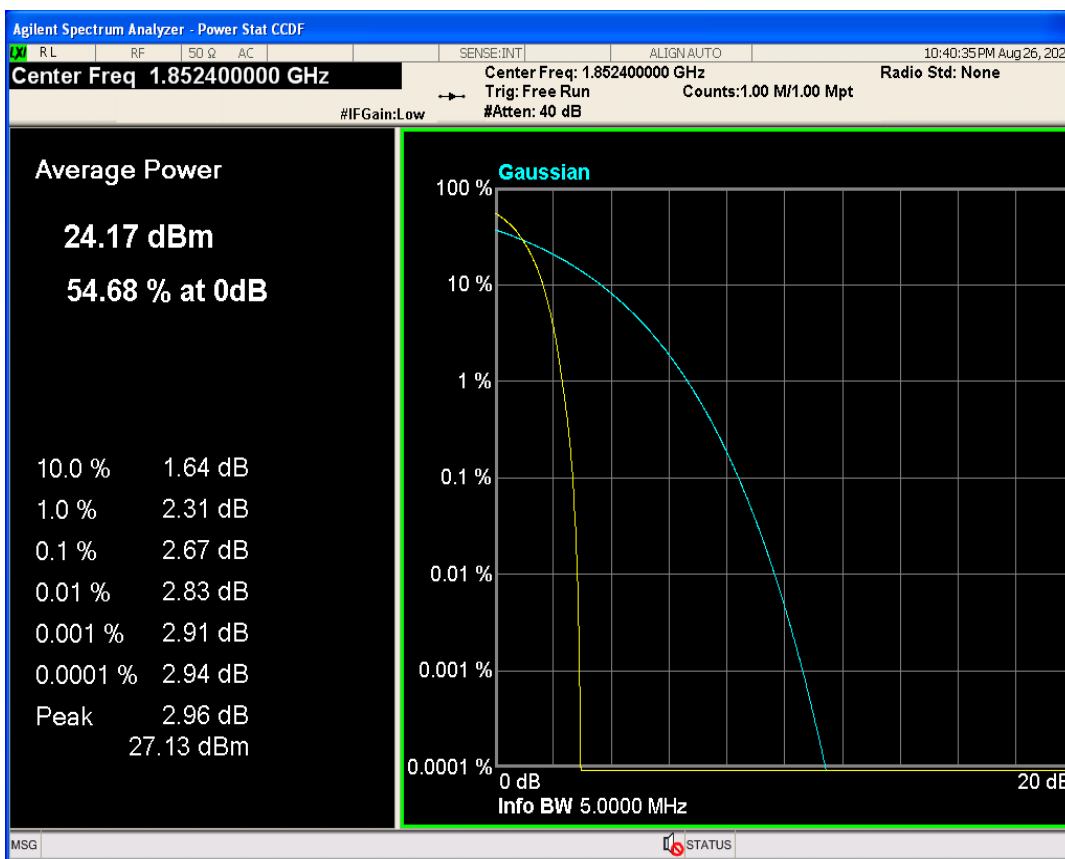

WCDMA Band2 Channel=9262