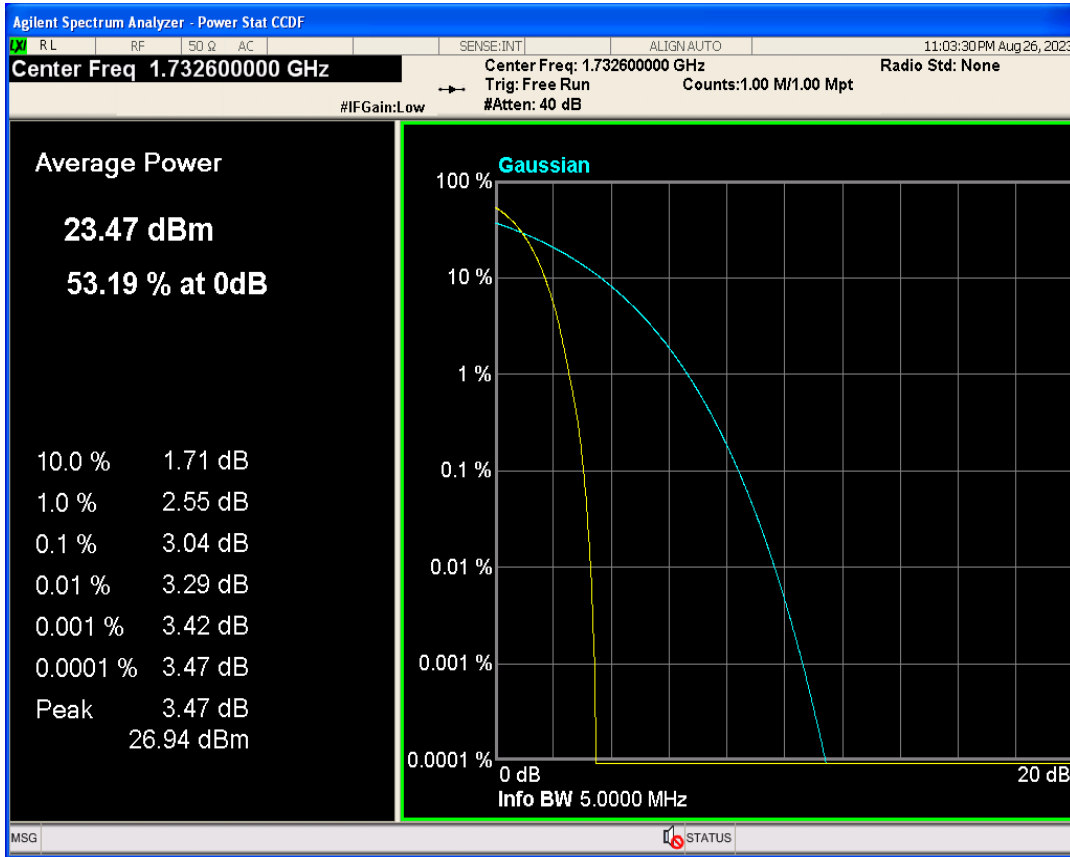

WCDMA Band2 Channel=9262

WCDMA Band2 Channel=9400

WCDMA Band2 Channel=9538

WCDMA Band4 Channel=1312

WCDMA Band4 Channel=1413

WCDMA Band4 Channel=1513

WCDMA Band5 Channel=4132

WCDMA Band5 Channel=4233