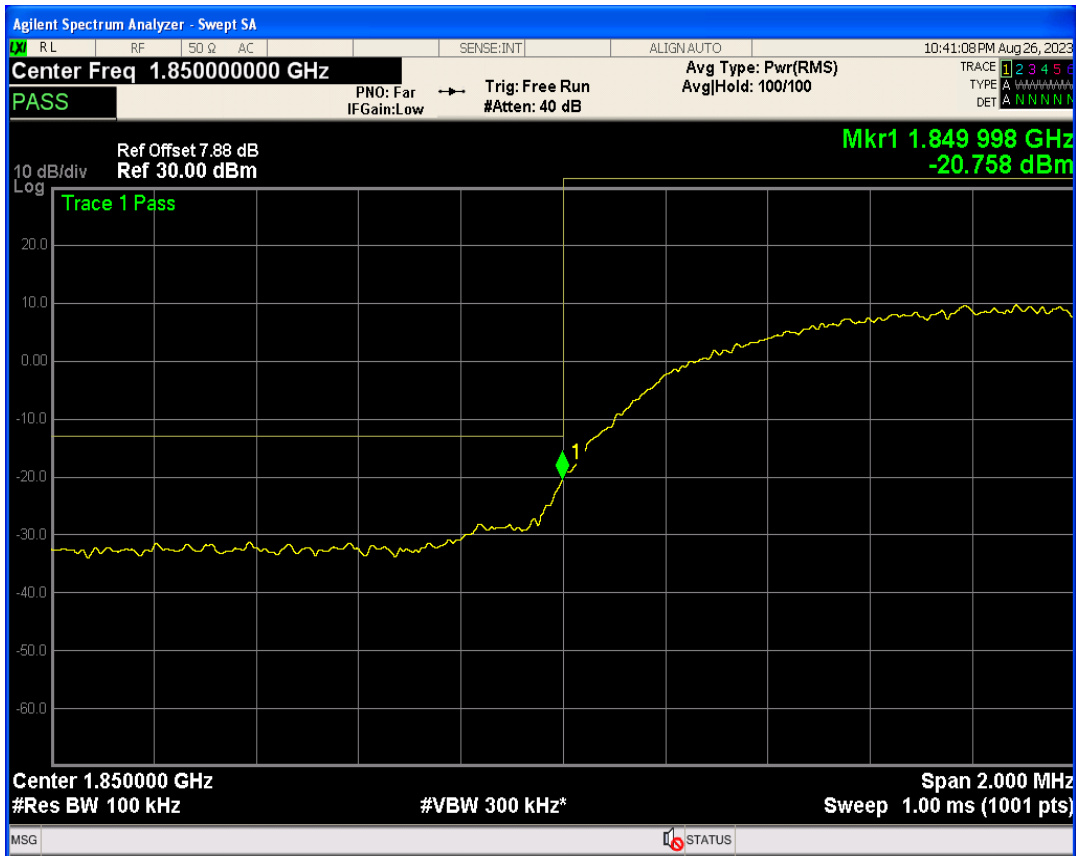

Band edge

Band	Channel	Frequency (MHz)	Spur Freq (MHz)	Spur Level (dBm)	Limit (dBm)	Verdict
WCDMA Band2	9262	1852.4	1850.00	-20.75	-13	PASS
WCDMA Band2	9538	1907.6	1910.00	-21.48	-13	PASS
WCDMA Band4	1312	1712.4	1710.00	-22.78	-13	PASS
WCDMA Band4	1513	1752.6	1755.00	-22.13	-13	PASS
WCDMA Band5	4132	826.4	824.00	-23.37	-13	PASS
WCDMA Band5	4233	846.6	849.00	-23.82	-13	PASS

WCDMA Band2 Channel=9262