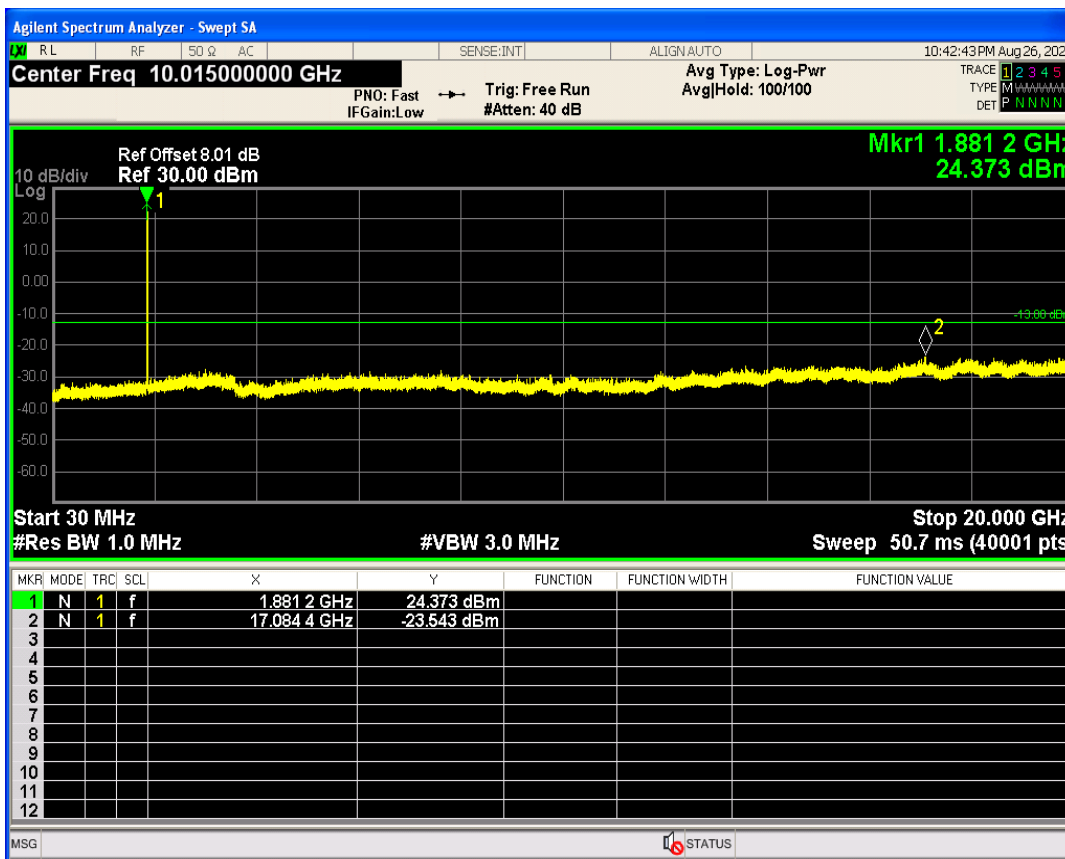

WCDMA Band2 Channel=9262

WCDMA Band2 Channel=9538

WCDMA Band4 Channel=1312

WCDMA Band4 Channel=1513

WCDMA Band5 Channel=4132

WCDMA Band5 Channel=4233

Out-of-band emissions

Band	Channel	Frequency (MHz)	Spur Freq (MHz)	Spur Level (dBm)	Limit (dBm)	Verdict
WCDMA Band2	9262	1852.4	19912.63	-23.55	-13	PASS
WCDMA Band2	9400	1880	17084.38	-23.54	-13	PASS
WCDMA Band2	9538	1907.6	19949.08	-23.42	-13	PASS
WCDMA Band4	1312	1712.4	19934.60	-23.28	-13	PASS
WCDMA Band4	1413	1732.6	19553.67	-24.32	-13	PASS
WCDMA Band4	1513	1752.6	19877.18	-23.61	-13	PASS
WCDMA Band5	4132	826.4	3135.66	-29.86	-13	PASS
WCDMA Band5	4182	836.4	8026.69	-29.67	-13	PASS
WCDMA Band5	4233	846.6	7646.58	-30.00	-13	PASS

WCDMA Band2 Channel=9262

WCDMA Band2 Channel=9538

WCDMA Band2 Channel=9400

WCDMA Band4 Channel=1312

WCDMA Band4 Channel=1413

WCDMA Band4 Channel=1513

WCDMA Band5 Channel=4132

WCDMA Band5 Channel=4182