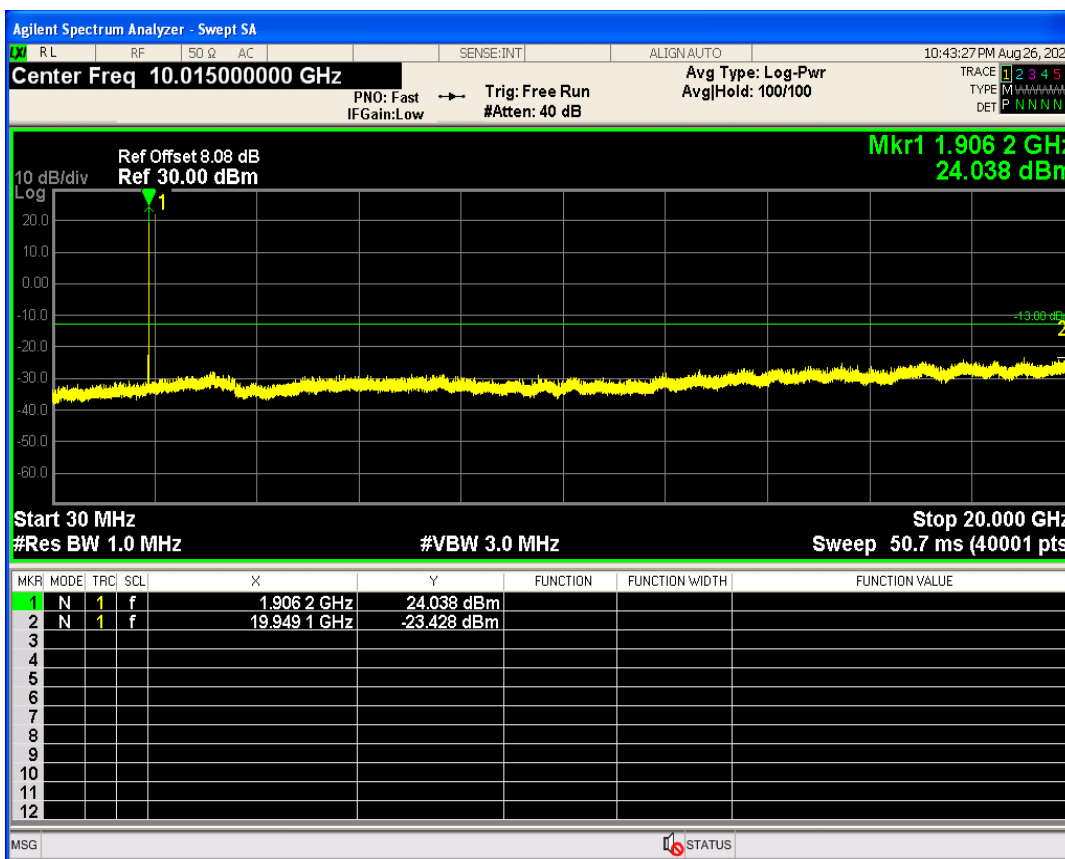

WCDMA Band2 Channel=9262

WCDMA Band2 Channel=9538

WCDMA Band4 Channel=1312

WCDMA Band4 Channel=1513

WCDMA Band5 Channel=4132

WCDMA Band5 Channel=4233

Out-of-band emissions

Band	Channel	Frequency (MHz)	Spur Freq (MHz)	Spur Level (dBm)	Limit (dBm)	Verdict
WCDMA Band2	9262	1852.4	19912.63	-23.55	-13	PASS
WCDMA Band2	9400	1880	17084.38	-23.54	-13	PASS
WCDMA Band2	9538	1907.6	19949.08	-23.42	-13	PASS
WCDMA Band4	1312	1712.4	19934.60	-23.28	-13	PASS
WCDMA Band4	1413	1732.6	19553.67	-24.32	-13	PASS
WCDMA Band4	1513	1752.6	19877.18	-23.61	-13	PASS
WCDMA Band5	4132	826.4	3135.66	-29.86	-13	PASS
WCDMA Band5	4182	836.4	8026.69	-29.67	-13	PASS
WCDMA Band5	4233	846.6	7646.58	-30.00	-13	PASS

WCDMA Band2 Channel=9262

WCDMA Band2 Channel=9538

WCDMA Band2 Channel=9400

WCDMA Band4 Channel=1312

WCDMA Band4 Channel=1413

WCDMA Band4 Channel=1513

WCDMA Band5 Channel=4132

WCDMA Band5 Channel=4182