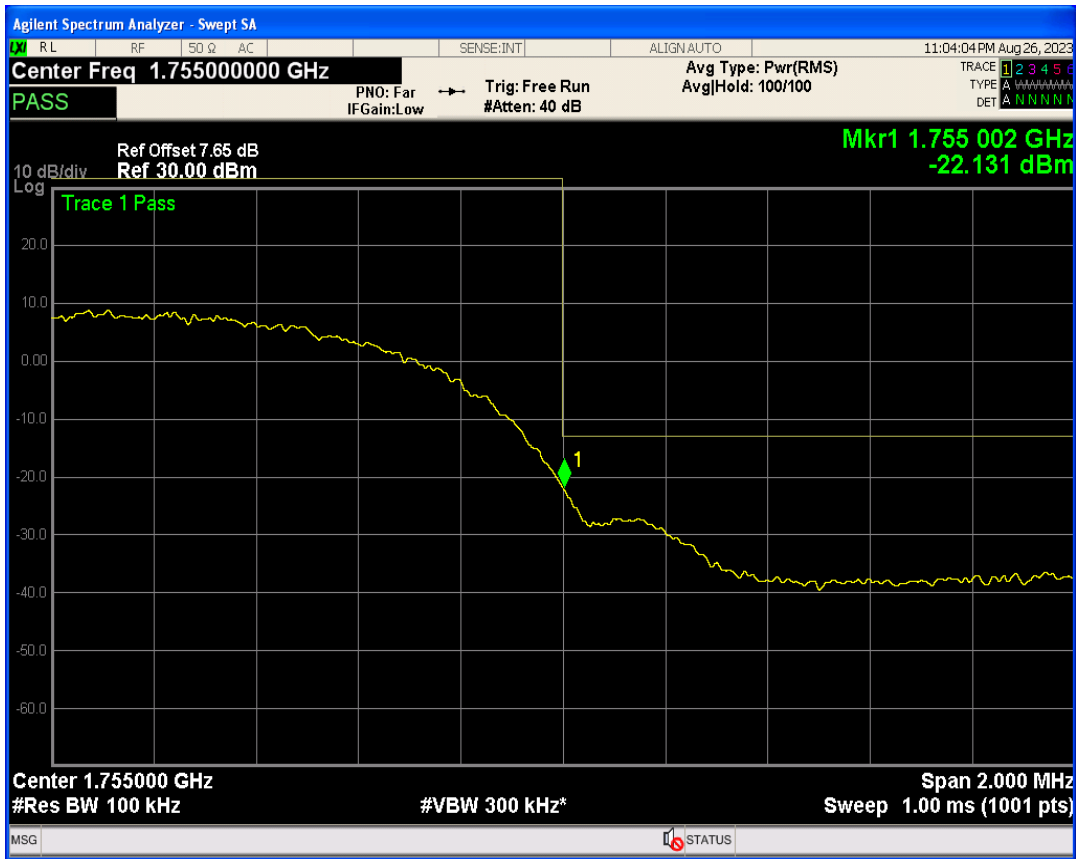

WCDMA Band2 Channel=9262

WCDMA Band2 Channel=9538

WCDMA Band4 Channel=1312

WCDMA Band4 Channel=1513

WCDMA Band5 Channel=4132

WCDMA Band5 Channel=4233

Out-of-band emissions

Band	Channel	Frequency (MHz)	Spur Freq (MHz)	Spur Level (dBm)	Limit (dBm)	Verdict
WCDMA Band2	9262	1852.4	19912.63	-23.55	-13	PASS
WCDMA Band2	9400	1880	17084.38	-23.54	-13	PASS
WCDMA Band2	9538	1907.6	19949.08	-23.42	-13	PASS
WCDMA Band4	1312	1712.4	19934.60	-23.28	-13	PASS
WCDMA Band4	1413	1732.6	19553.67	-24.32	-13	PASS
WCDMA Band4	1513	1752.6	19877.18	-23.61	-13	PASS
WCDMA Band5	4132	826.4	3135.66	-29.86	-13	PASS
WCDMA Band5	4182	836.4	8026.69	-29.67	-13	PASS
WCDMA Band5	4233	846.6	7646.58	-30.00	-13	PASS

WCDMA Band2 Channel=9262

WCDMA Band2 Channel=9538

WCDMA Band2 Channel=9400

WCDMA Band4 Channel=1312

WCDMA Band4 Channel=1413

WCDMA Band4 Channel=1513

WCDMA Band5 Channel=4132

WCDMA Band5 Channel=4182