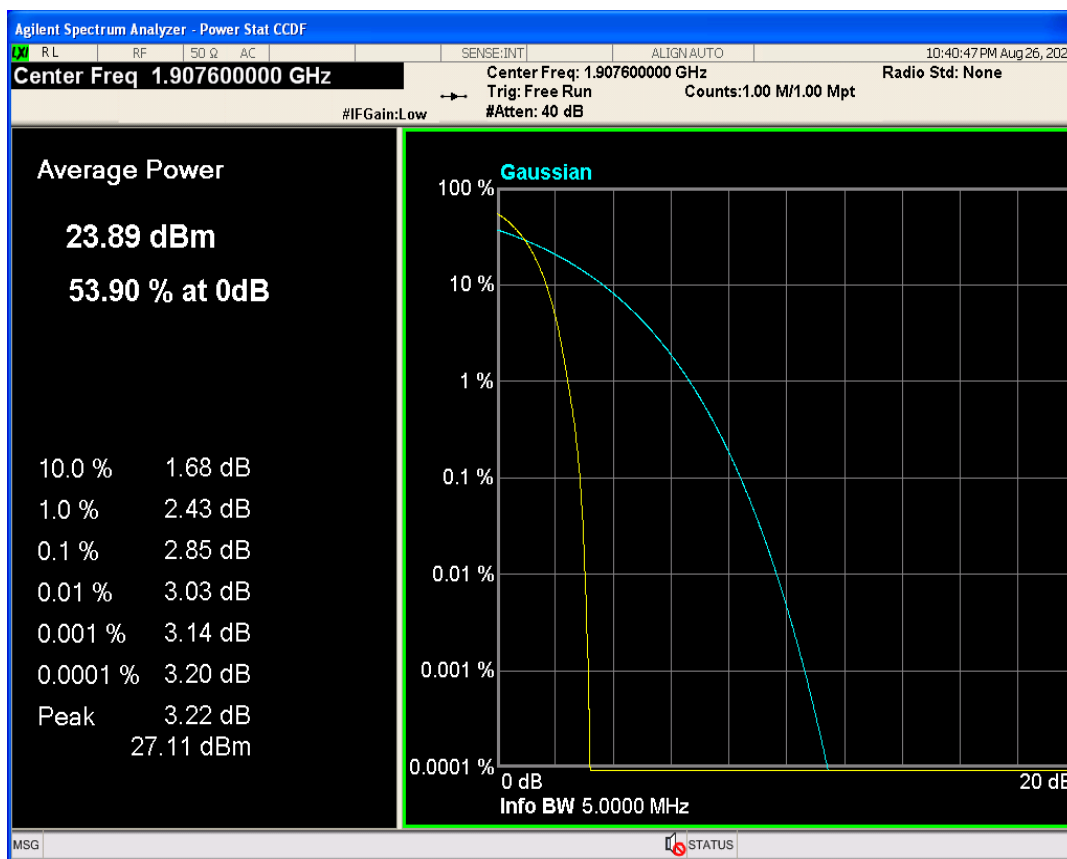

Peak-to-Average Ratio

Band	Channel	Frequency (MHz)	Result (dB)	high Limit (dB)	Verdict
WCDMA Band2	9262	1852.4	2.67	13	PASS
WCDMA Band2	9400	1880	3.02	13	PASS
WCDMA Band2	9538	1907.6	2.85	13	PASS
WCDMA Band4	1312	1712.4	3.07	13	PASS
WCDMA Band4	1413	1732.6	3.04	13	PASS
WCDMA Band4	1513	1752.6	3.01	13	PASS
WCDMA Band5	4132	826.4	3.07	13	PASS
WCDMA Band5	4182	836.4	3.09	13	PASS
WCDMA Band5	4233	846.6	3.06	13	PASS

WCDMA Band2 Channel=9262

WCDMA Band2 Channel=9400

WCDMA Band2 Channel=9538

WCDMA Band4 Channel=1312

WCDMA Band4 Channel=1413

WCDMA Band4 Channel=1513

WCDMA Band5 Channel=4132

WCDMA Band5 Channel=4233