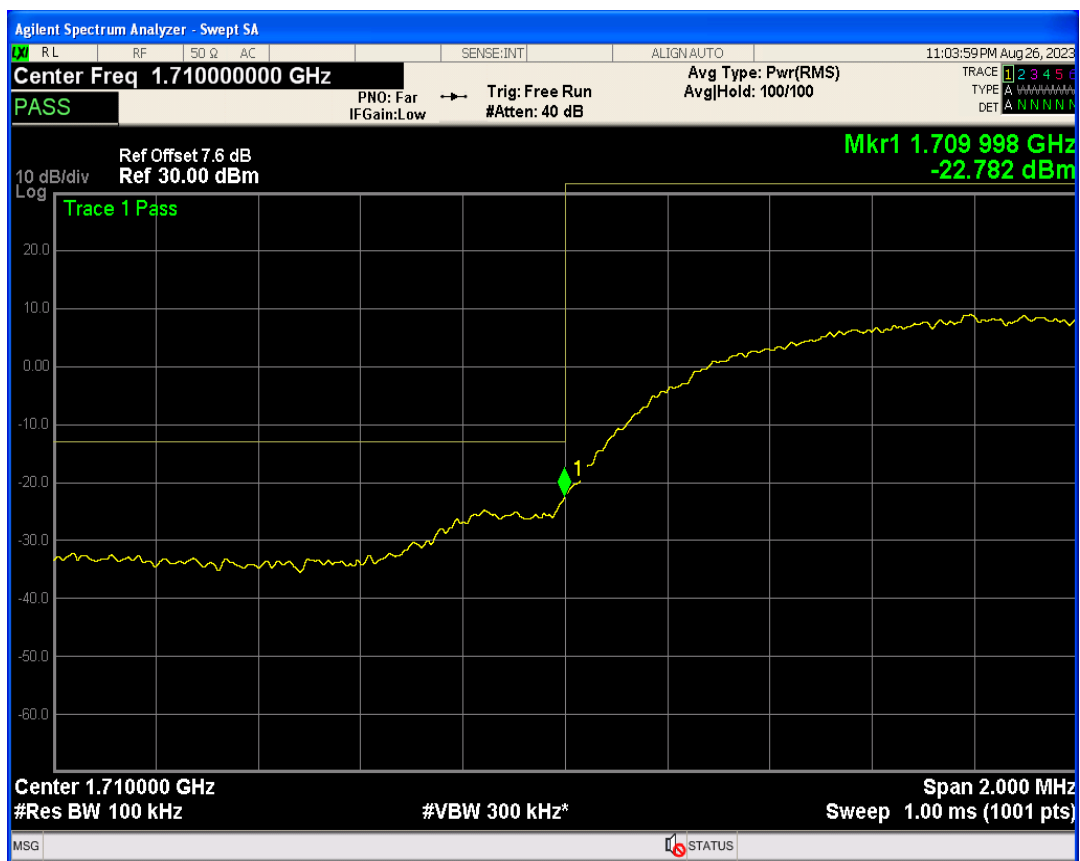

WCDMA Band5 Channel=4233

Band edge

Band	Channel	Frequency (MHz)	Spur Freq (MHz)	Spur Level (dBm)	Limit (dBm)	Verdict
WCDMA Band2	9262	1852.4	1850.00	-20.75	-13	PASS
WCDMA Band2	9538	1907.6	1910.00	-21.48	-13	PASS
WCDMA Band4	1312	1712.4	1710.00	-22.78	-13	PASS
WCDMA Band4	1513	1752.6	1755.00	-22.13	-13	PASS
WCDMA Band5	4132	826.4	824.00	-23.37	-13	PASS
WCDMA Band5	4233	846.6	849.00	-23.82	-13	PASS

WCDMA Band2 Channel=9262

WCDMA Band2 Channel=9538

WCDMA Band4 Channel=1312

WCDMA Band4 Channel=1513

WCDMA Band5 Channel=4132

WCDMA Band5 Channel=4233

Out-of-band emissions

Band	Channel	Frequency (MHz)	Spur Freq (MHz)	Spur Level (dBm)	Limit (dBm)	Verdict
WCDMA Band2	9262	1852.4	19912.63	-23.55	-13	PASS
WCDMA Band2	9400	1880	17084.38	-23.54	-13	PASS
WCDMA Band2	9538	1907.6	19949.08	-23.42	-13	PASS
WCDMA Band4	1312	1712.4	19934.60	-23.28	-13	PASS
WCDMA Band4	1413	1732.6	19553.67	-24.32	-13	PASS
WCDMA Band4	1513	1752.6	19877.18	-23.61	-13	PASS
WCDMA Band5	4132	826.4	3135.66	-29.86	-13	PASS
WCDMA Band5	4182	836.4	8026.69	-29.67	-13	PASS
WCDMA Band5	4233	846.6	7646.58	-30.00	-13	PASS