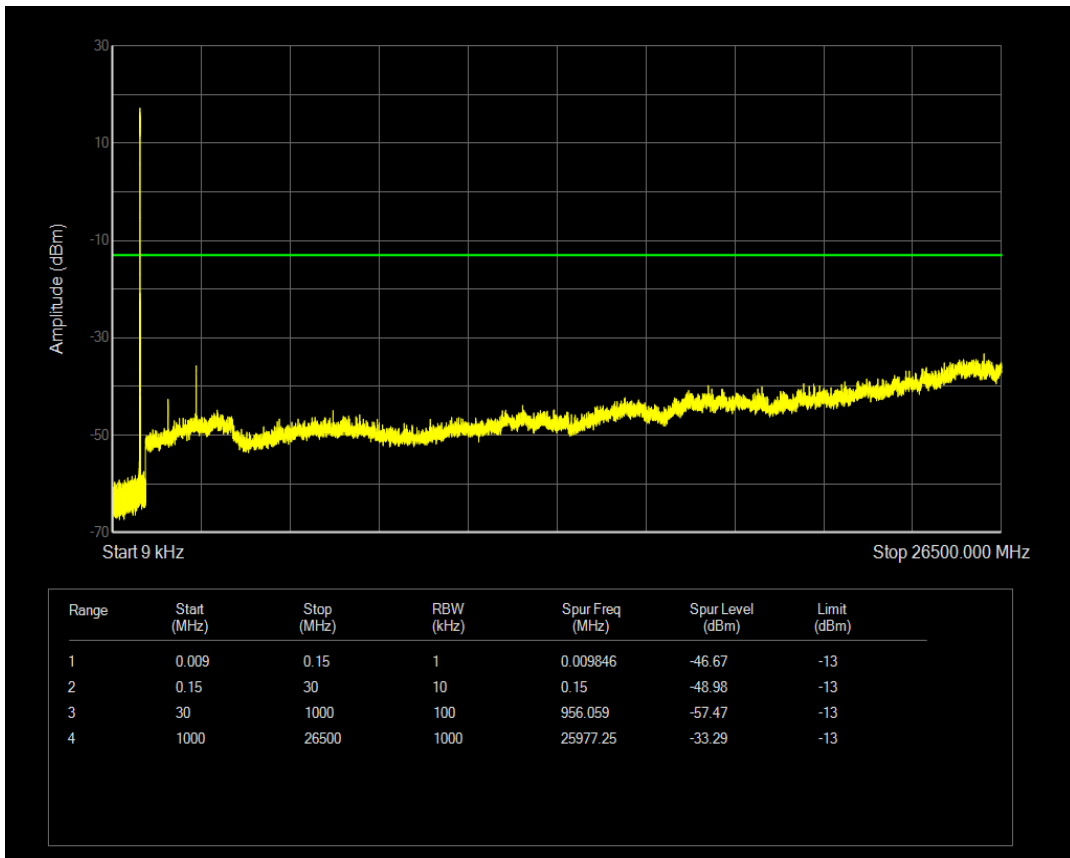

Band5 QPSK BW=3MHz Channel=20525 RB Size=1 Position=#0

Band5 QPSK BW=3MHz Channel=20525 RB Size=15 Position=#0

Band5 QAM16 BW=3MHz Channel=20525 RB Size=1 Position=#0

Band5 QAM16 BW=3MHz Channel=20525 RB Size=15 Position=#0