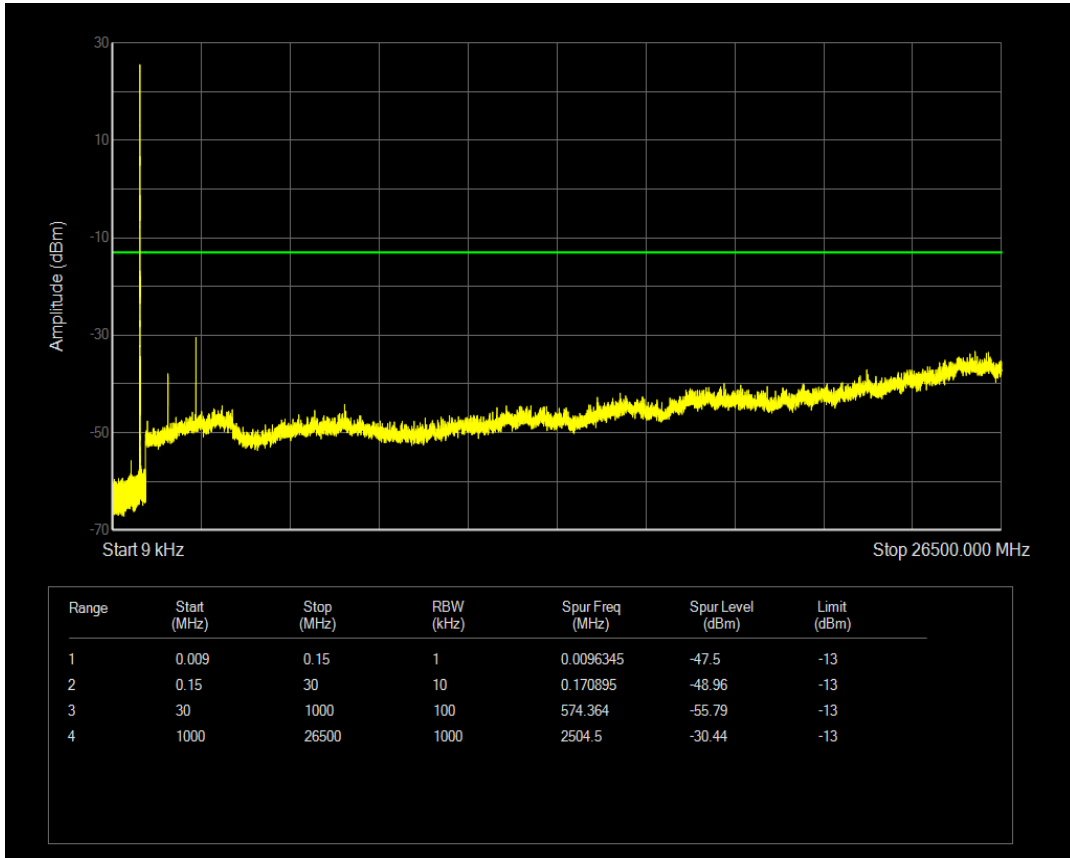

Band5 QPSK BW=5MHz Channel=20525 RB Size=1 Position=#0

Band5 QPSK BW=5MHz Channel=20525 RB Size=25 Position=#0