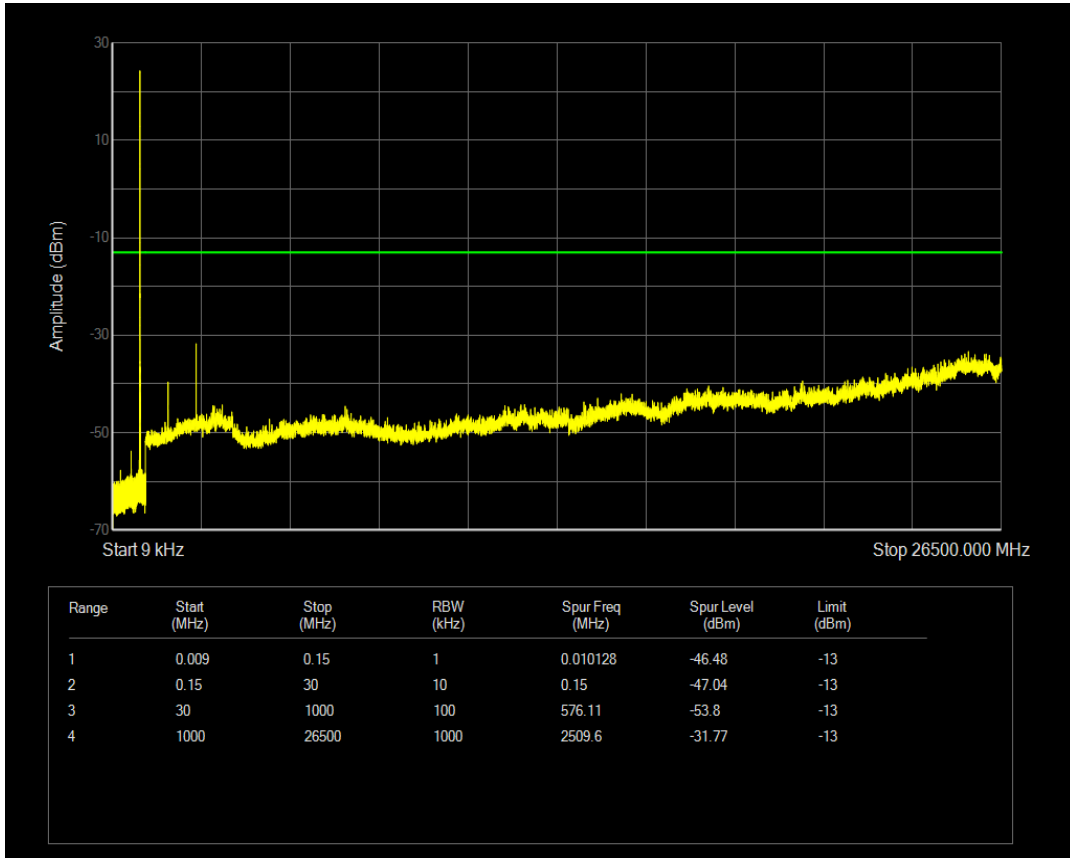

Band5 QPSK BW=1.4MHz Channel=20407 RB Size=1 Position=#0

Band5 QPSK BW=1.4MHz Channel=20407 RB Size=6 Position=#0

Band5 QAM16 BW=1.4MHz Channel=20407 RB Size=1 Position=#0

Band5 QAM16 BW=1.4MHz Channel=20407 RB Size=6 Position=#0

Band5 QPSK BW=1.4MHz Channel=20525 RB Size=1 Position=#0

Band5 QPSK BW=1.4MHz Channel=20525 RB Size=6 Position=#0

Band5 QAM16 BW=1.4MHz Channel=20525 RB Size=1 Position=#0

Band5 QAM16 BW=1.4MHz Channel=20525 RB Size=6 Position=#0