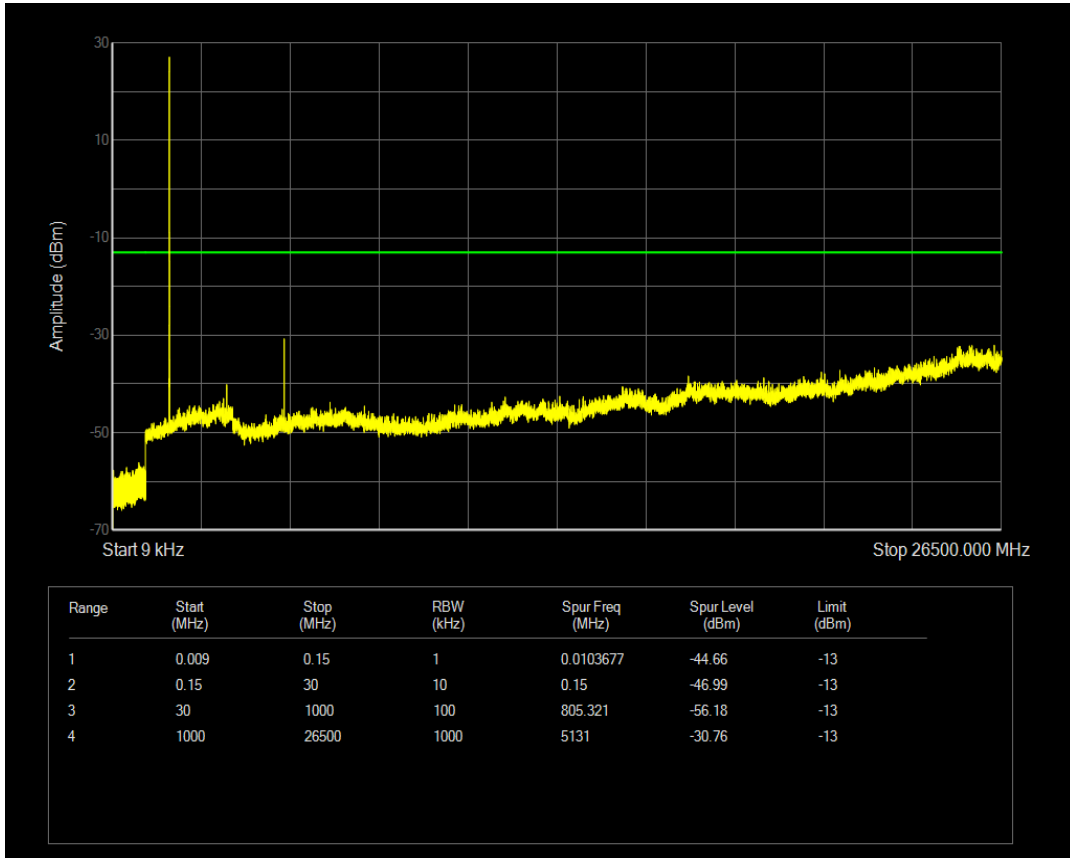

Band66 QPSK BW=3MHz Channel=132657 RB Size=1 Position=#0

Band66 QPSK BW=3MHz Channel=132657 RB Size=15 Position=#0

Band66 QAM16 BW=3MHz Channel=132657 RB Size=1 Position=#0

Band66 QAM16 BW=3MHz Channel=132657 RB Size=15 Position=#0

Band66 QPSK BW=5MHz Channel=131997 RB Size=1 Position=#0

Band66 QPSK BW=5MHz Channel=131997 RB Size=25 Position=#0

Band66 QAM16 BW=5MHz Channel=131997 RB Size=1 Position=#0

Band66 QAM16 BW=5MHz Channel=131997 RB Size=25 Position=#0