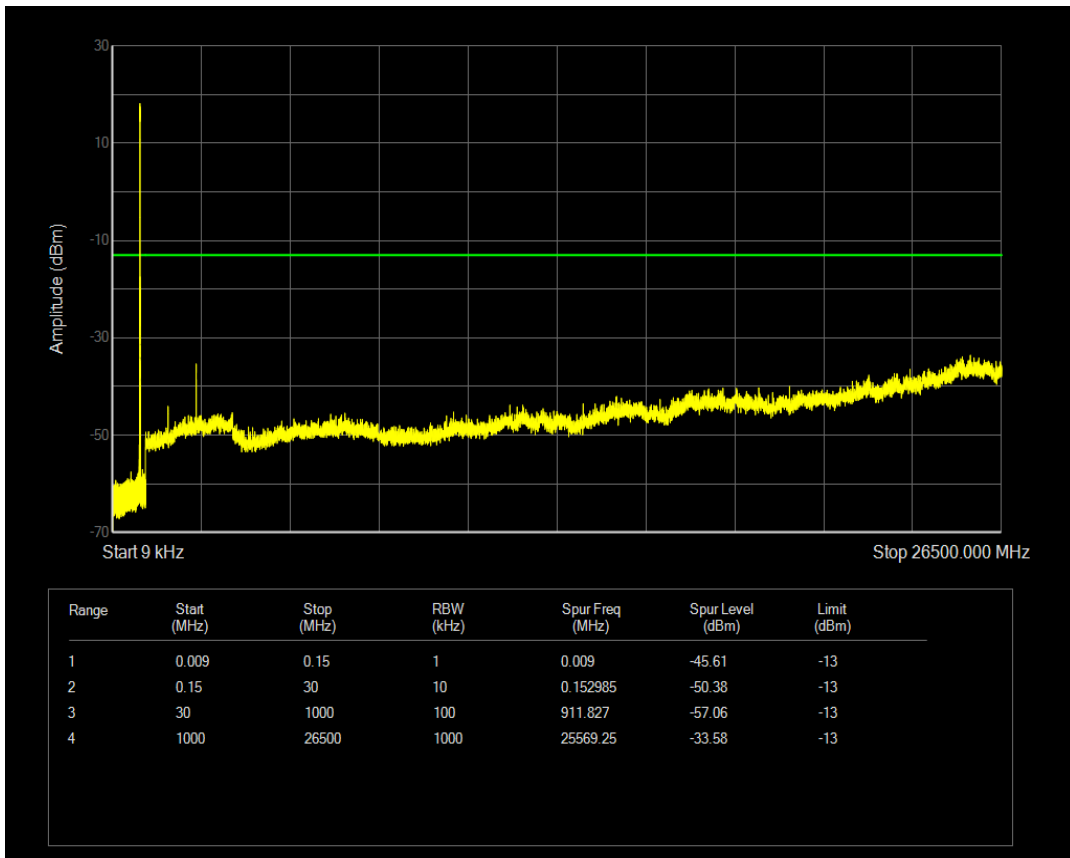

Band5 QPSK BW=3MHz Channel=20525 RB Size=15 Position=#0

Band5 QAM16 BW=3MHz Channel=20525 RB Size=1 Position=#0