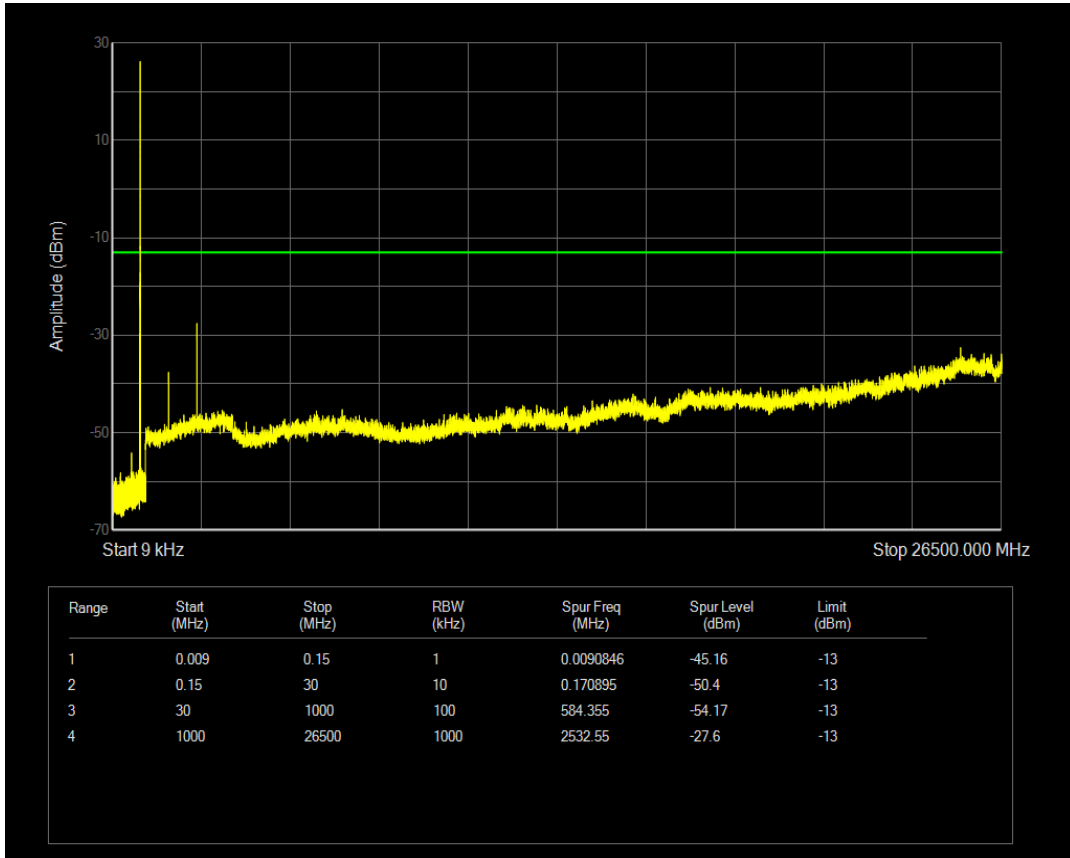

Band5 QPSK BW=5MHz Channel=20525 RB Size=1 Position=#0

Band5 QPSK BW=5MHz Channel=20525 RB Size=25 Position=#0

Band5 QAM16 BW=5MHz Channel=20525 RB Size=1 Position=#0

Band5 QAM16 BW=5MHz Channel=20525 RB Size=25 Position=#0

Band5 QPSK BW=5MHz Channel=20625 RB Size=1 Position=#0

Band5 QPSK BW=5MHz Channel=20625 RB Size=25 Position=#0

Band5 QAM16 BW=5MHz Channel=20625 RB Size=1 Position=#0

Band5 QAM16 BW=5MHz Channel=20625 RB Size=25 Position=#0