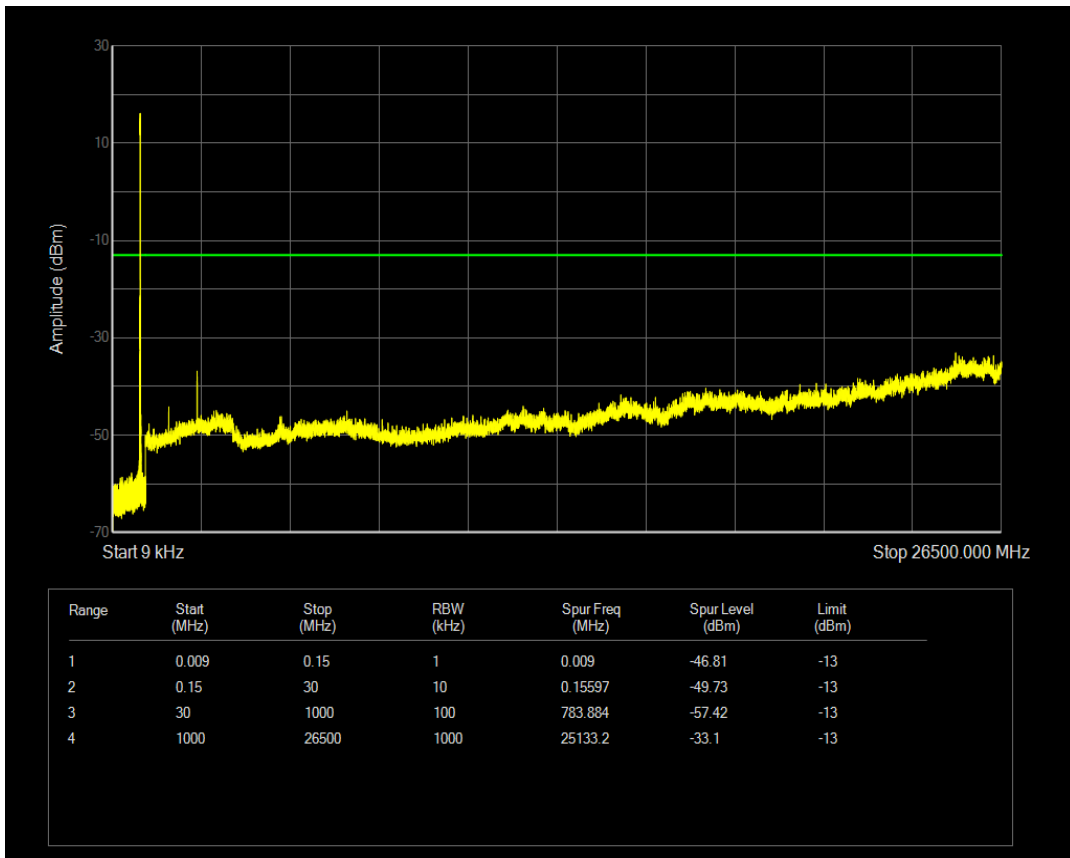

Band5 QPSK BW=5MHz Channel=20525 RB Size=1 Position=#0

Band5 QPSK BW=5MHz Channel=20525 RB Size=25 Position=#0

Band5 QAM16 BW=5MHz Channel=20525 RB Size=1 Position=#0

Band5 QAM16 BW=5MHz Channel=20525 RB Size=25 Position=#0

Band5 QPSK BW=5MHz Channel=20625 RB Size=1 Position=#0

Band5 QPSK BW=5MHz Channel=20625 RB Size=25 Position=#0

Band5 QAM16 BW=5MHz Channel=20625 RB Size=1 Position=#0

Band5 QAM16 BW=5MHz Channel=20625 RB Size=25 Position=#0