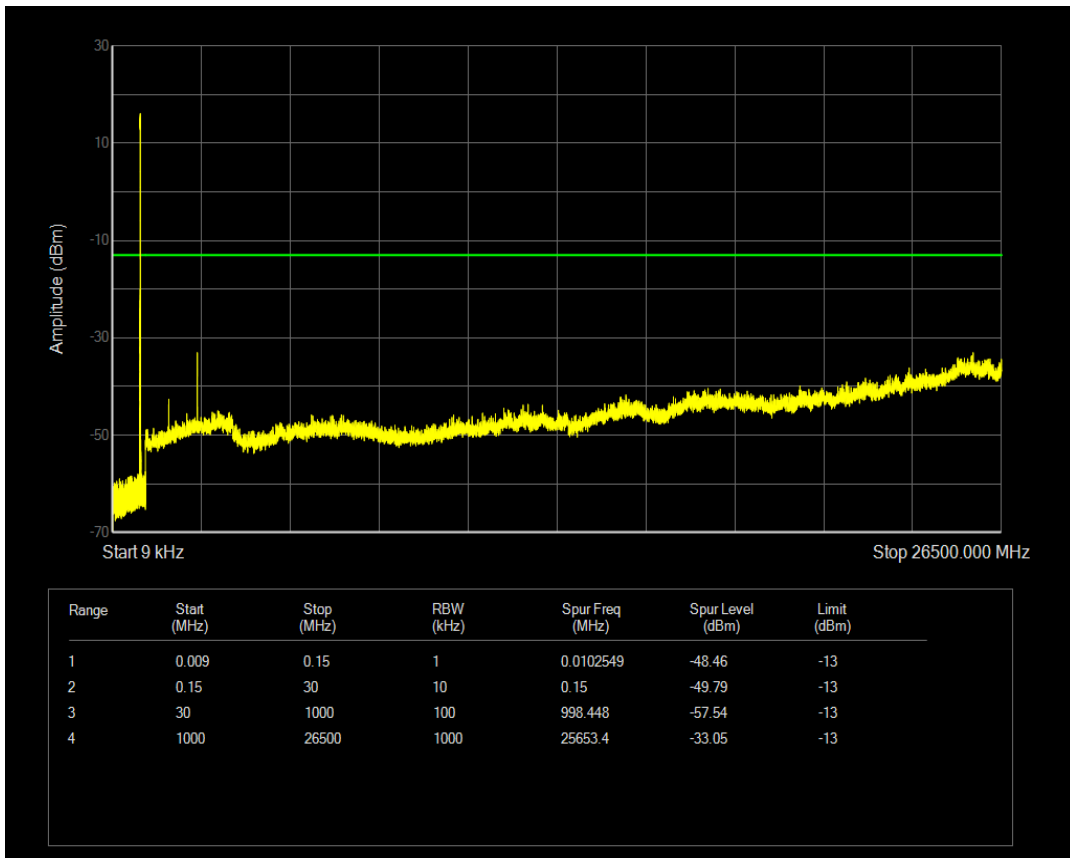

Band5 QPSK BW=3MHz Channel=20635 RB Size=1 Position=#0

Band5 QPSK BW=3MHz Channel=20635 RB Size=15 Position=#0

Band5 QAM16 BW=3MHz Channel=20635 RB Size=1 Position=#0

Band5 QAM16 BW=3MHz Channel=20635 RB Size=15 Position=#0