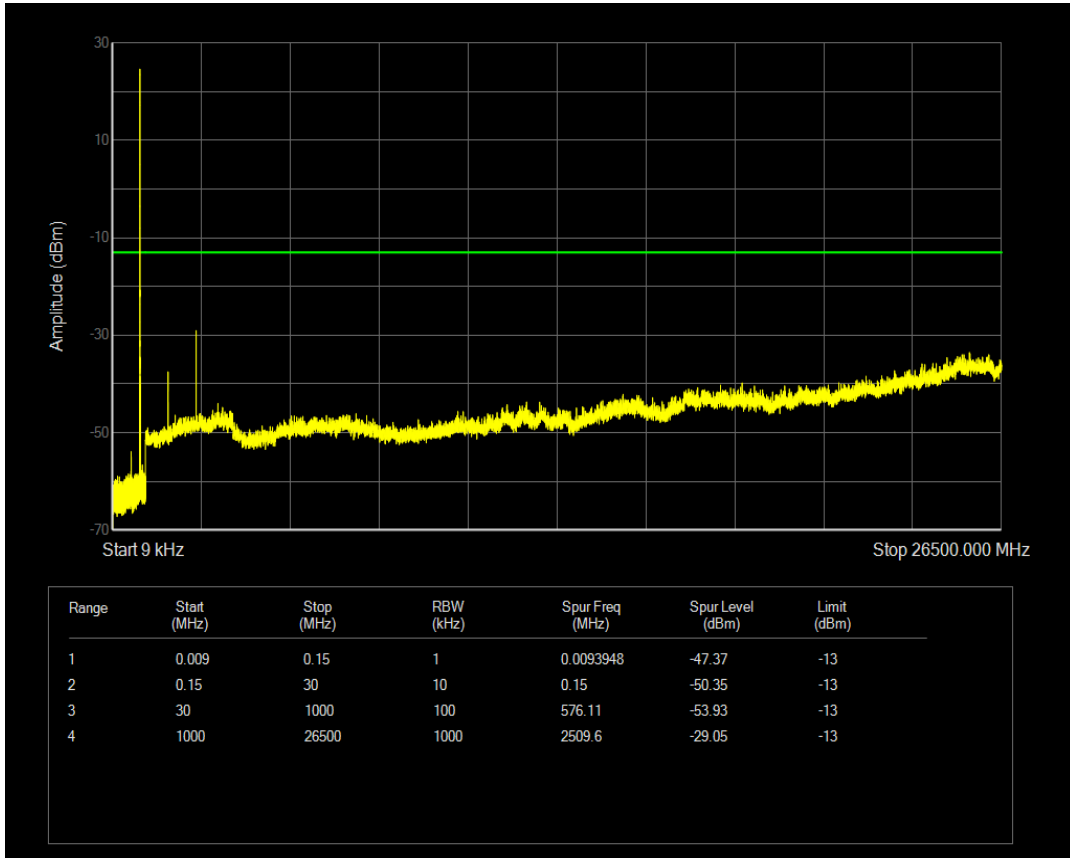

Band5 QPSK BW=1.4MHz Channel=20407 RB Size=1 Position=#0

Band5 QPSK BW=1.4MHz Channel=20407 RB Size=6 Position=#0

Band5 QAM16 BW=1.4MHz Channel=20407 RB Size=1 Position=#0

Band5 QAM16 BW=1.4MHz Channel=20407 RB Size=6 Position=#0

Band5 QPSK BW=1.4MHz Channel=20525 RB Size=1 Position=#0

Band5 QPSK BW=1.4MHz Channel=20525 RB Size=6 Position=#0

Band5 QAM16 BW=1.4MHz Channel=20525 RB Size=1 Position=#0

Band5 QAM16 BW=1.4MHz Channel=20525 RB Size=6 Position=#0