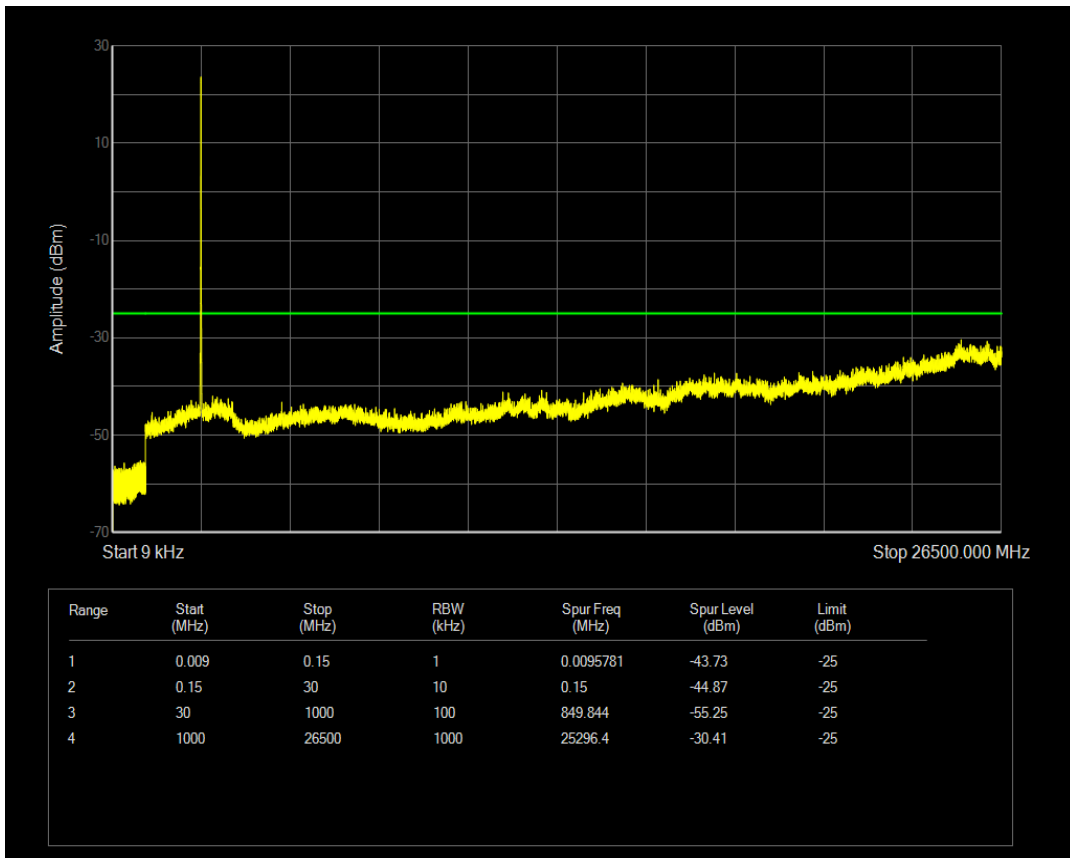

Band41(2555-2655) QPSK BW=5MHz Channel=41215 RB Size=25 Position=#0

Band41(2555-2655) QAM16 BW=5MHz Channel=41215 RB Size=1 Position=#0