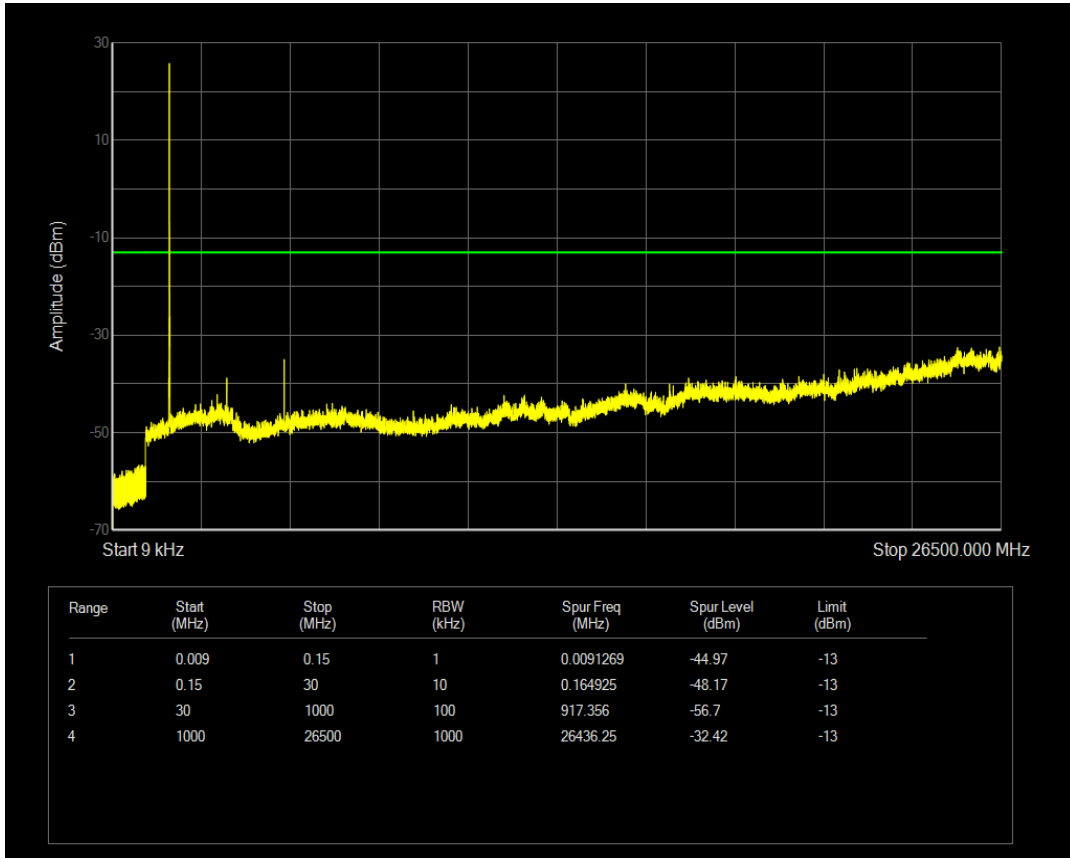

Band66 QPSK BW=10MHz Channel=132022 RB Size=1 Position=#0

Band66 QPSK BW=10MHz Channel=132022 RB Size=50 Position=#0