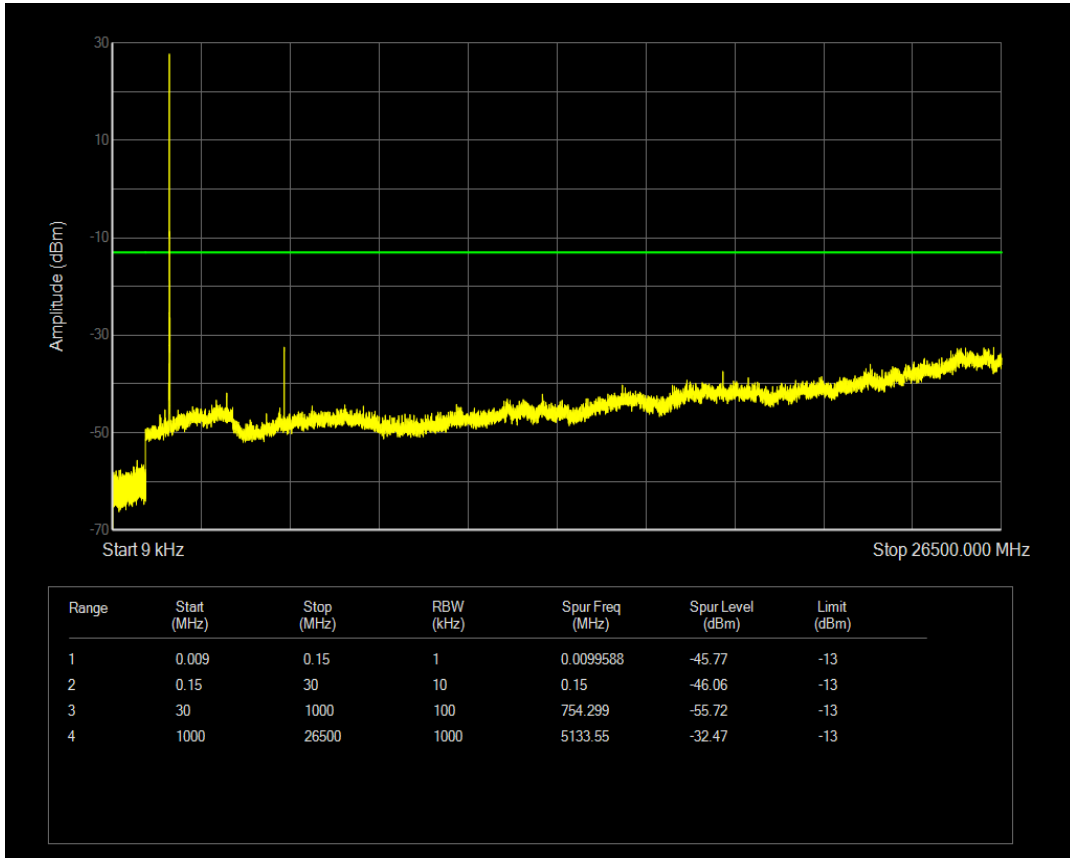

Band66 QAM16 BW=10MHz Channel=132022 RB Size=1 Position=#0

Band66 QAM16 BW=10MHz Channel=132022 RB Size=50 Position=#0