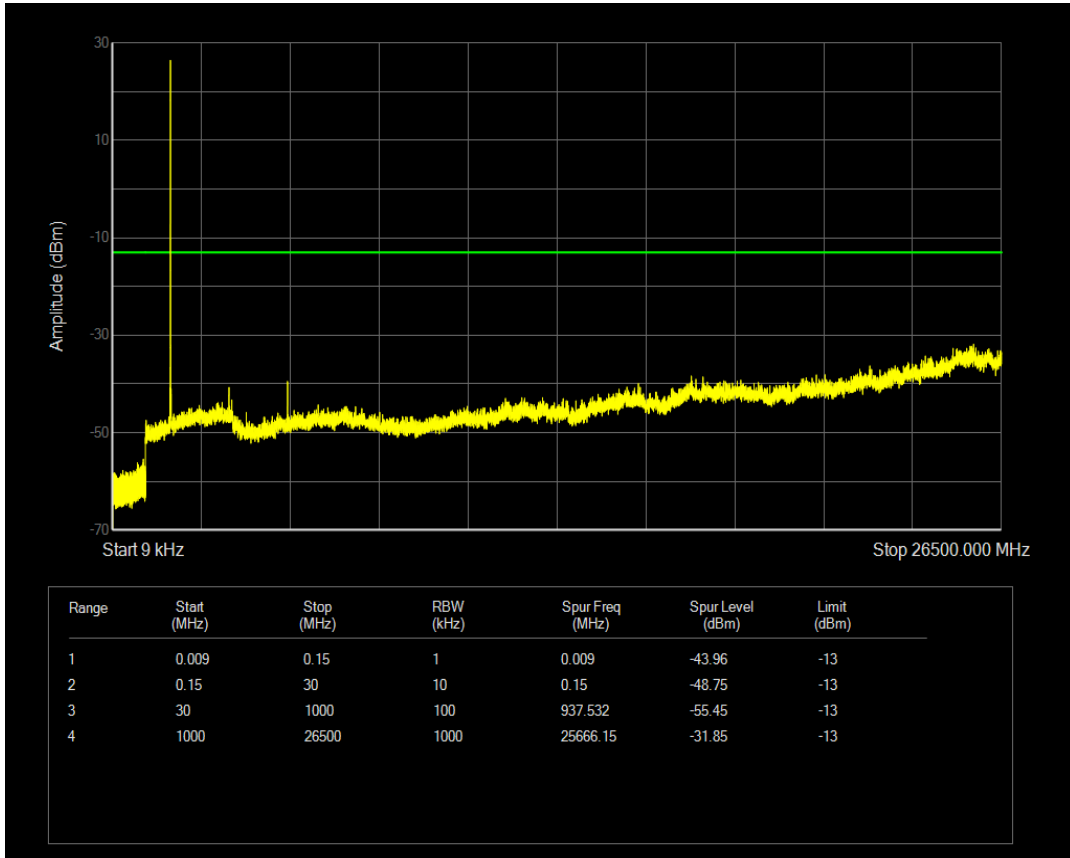

Band66 QAM16 BW=3MHz Channel=132322 RB Size=1 Position=#0

Band66 QAM16 BW=3MHz Channel=132322 RB Size=15 Position=#0