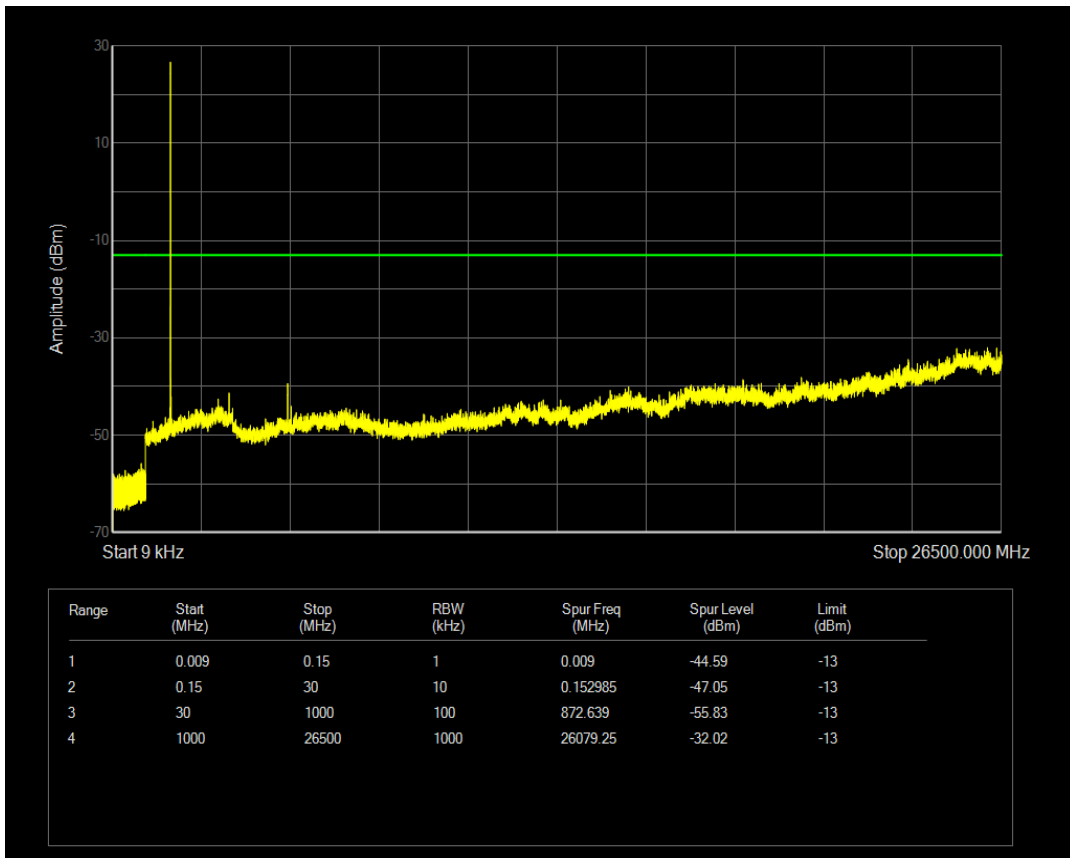

Band66 QPSK BW=1.4MHz Channel=132322 RB Size=6 Position=#0

Band66 QAM16 BW=1.4MHz Channel=132322 RB Size=1 Position=#0