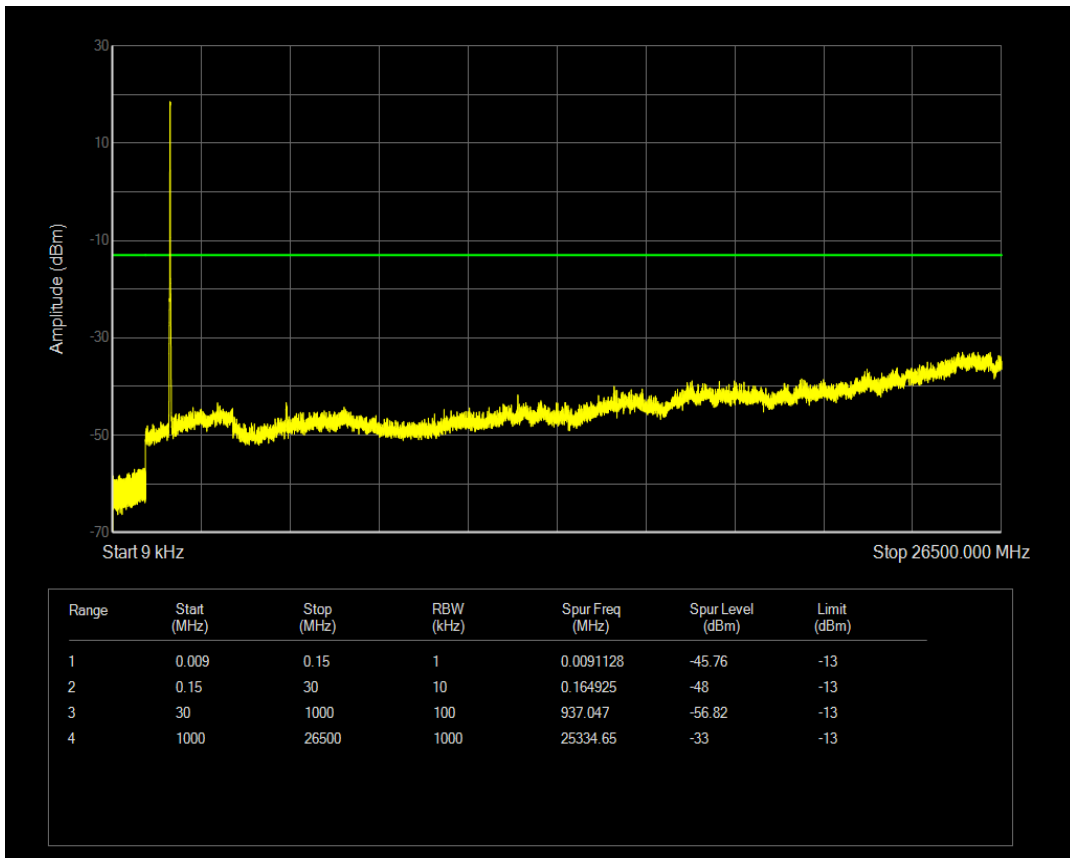

Band4 QAM16 BW=15MHz Channel=20025 RB Size=75 Position=#0

Band4 QPSK BW=15MHz Channel=20175 RB Size=1 Position=#0

Band4 QPSK BW=15MHz Channel=20175 RB Size=75 Position=#0

Band4 QAM16 BW=15MHz Channel=20175 RB Size=1 Position=#0

Band4 QAM16 BW=15MHz Channel=20175 RB Size=75 Position=#0

Band4 QPSK BW=15MHz Channel=20325 RB Size=1 Position=#0

Band4 QPSK BW=15MHz Channel=20325 RB Size=75 Position=#0

Band4 QAM16 BW=15MHz Channel=20325 RB Size=1 Position=#0