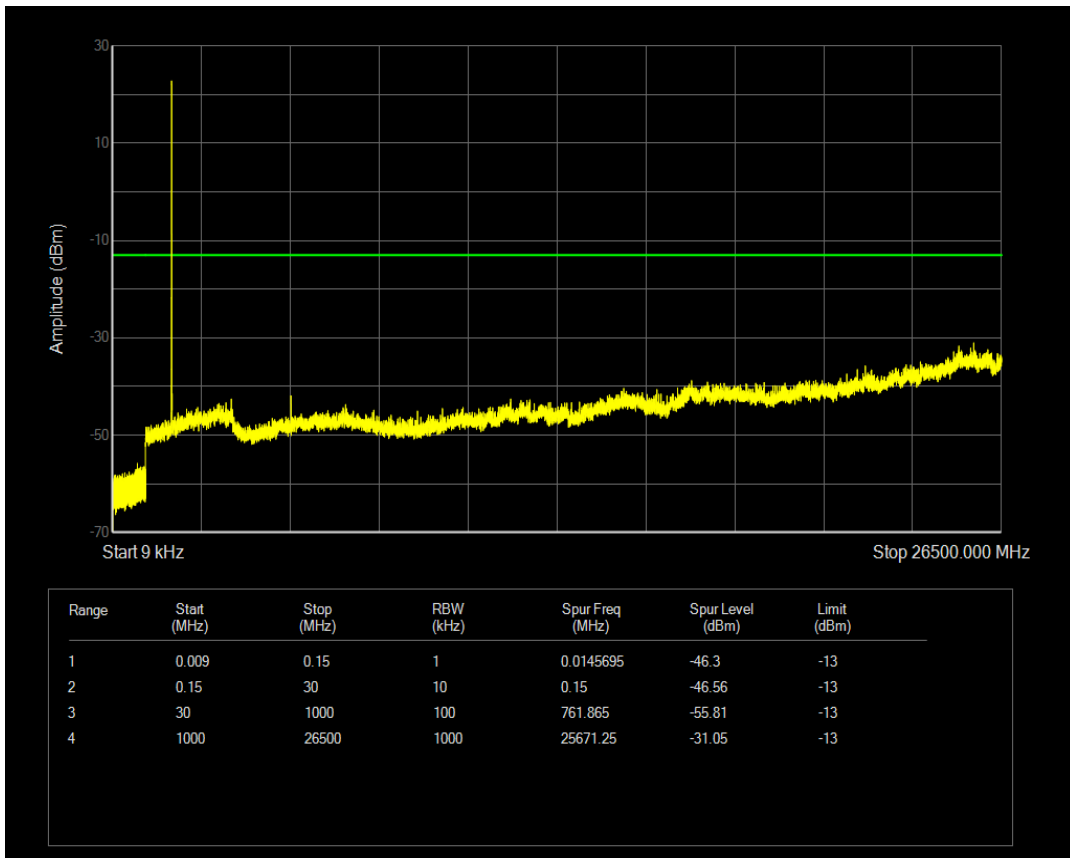

Band66 QPSK BW=3MHz Channel=132657 RB Size=1 Position=#0

Band66 QPSK BW=3MHz Channel=132657 RB Size=15 Position=#0

Band66 QAM16 BW=3MHz Channel=132657 RB Size=1 Position=#0

Band66 QAM16 BW=3MHz Channel=132657 RB Size=15 Position=#0