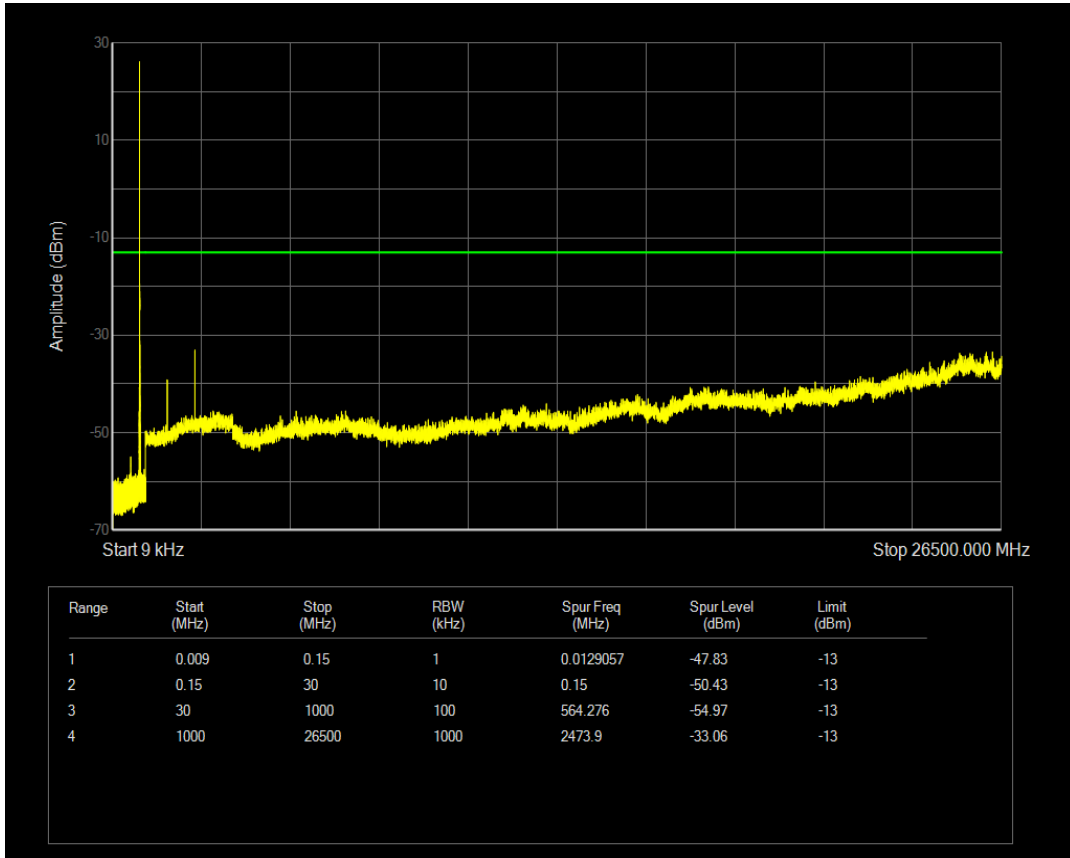

Band5 QAM16 BW=3MHz Channel=20415 RB Size=1 Position=#0

Band5 QAM16 BW=3MHz Channel=20415 RB Size=15 Position=#0