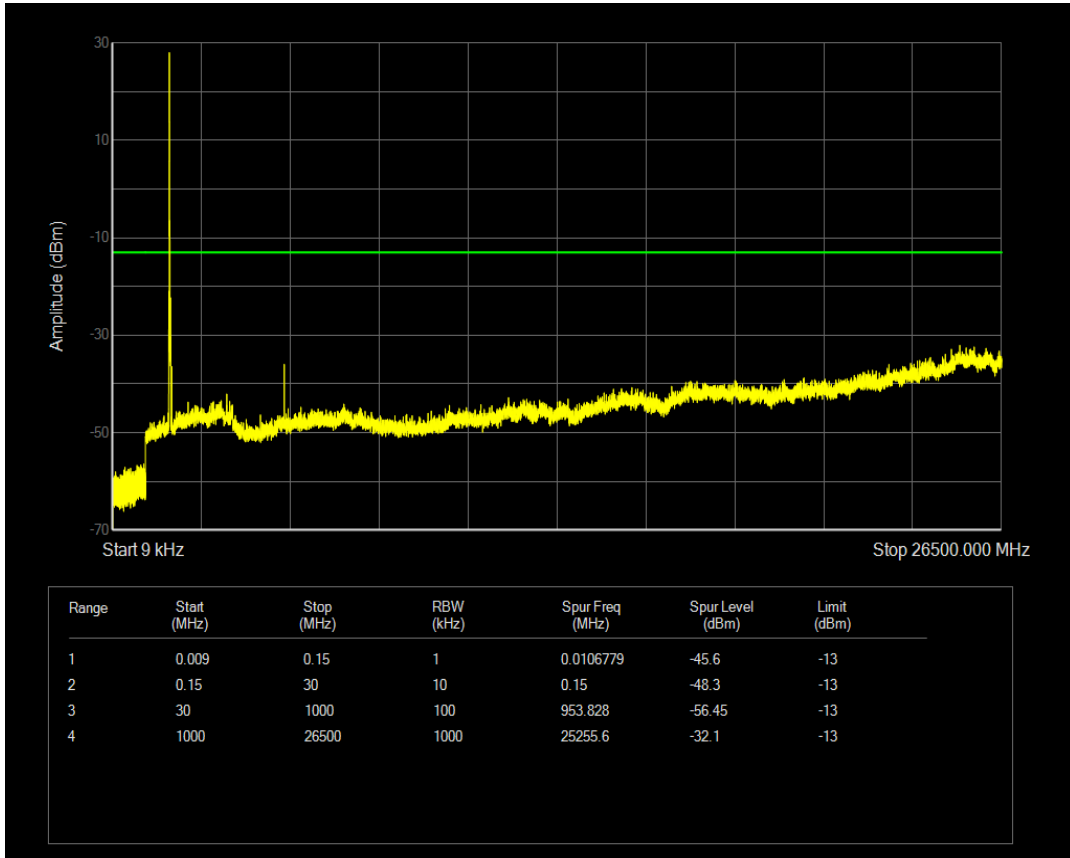

Band4 QAM16 BW=15MHz Channel=20175 RB Size=75 Position=#0

Band4 QPSK BW=15MHz Channel=20325 RB Size=1 Position=#0

Band4 QPSK BW=15MHz Channel=20325 RB Size=75 Position=#0

Band4 QAM16 BW=15MHz Channel=20325 RB Size=1 Position=#0

Band4 QAM16 BW=15MHz Channel=20325 RB Size=75 Position=#0

Band4 QPSK BW=20MHz Channel=20050 RB Size=1 Position=#0

Band4 QPSK BW=20MHz Channel=20050 RB Size=100 Position=#0

Band4 QAM16 BW=20MHz Channel=20050 RB Size=1 Position=#0

Band4 QAM16 BW=20MHz Channel=20050 RB Size=100 Position=#0

Band4 QPSK BW=20MHz Channel=20175 RB Size=1 Position=#0

Band4 QPSK BW=20MHz Channel=20175 RB Size=100 Position=#0

Band4 QAM16 BW=20MHz Channel=20175 RB Size=1 Position=#0