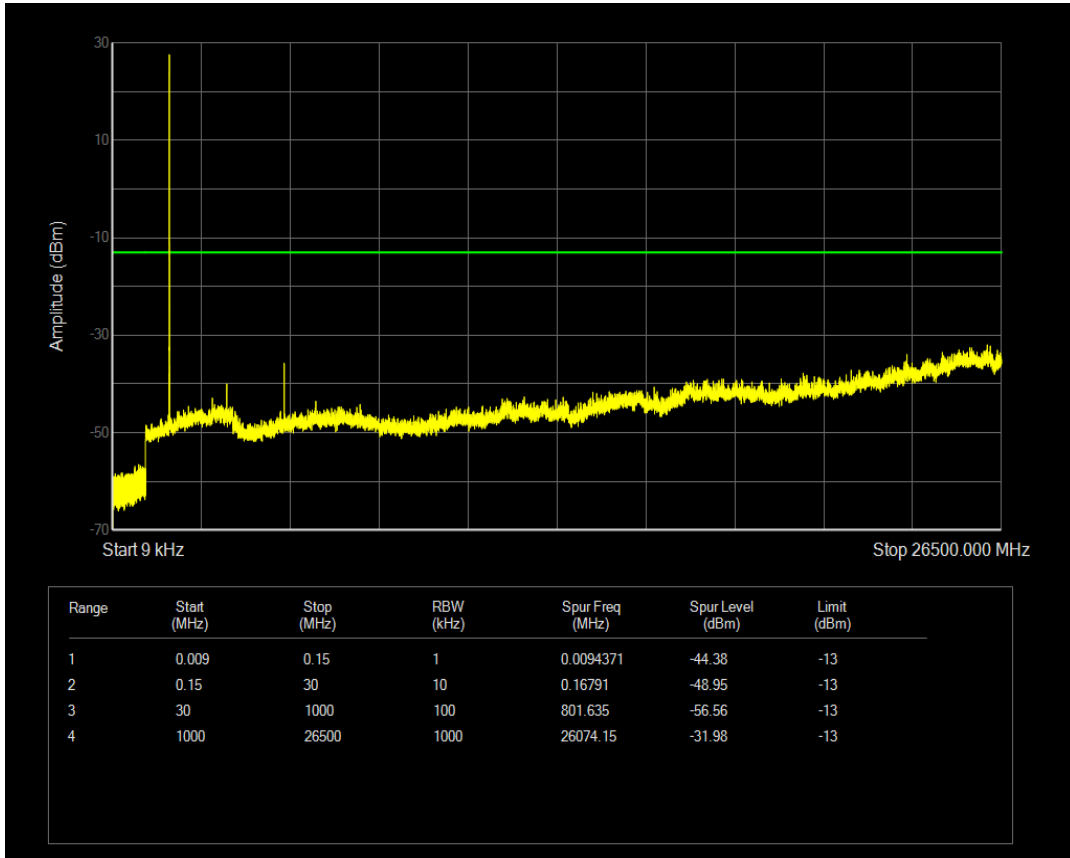

Band66 QPSK BW=5MHz Channel=131997 RB Size=1 Position=#0

Band66 QPSK BW=5MHz Channel=131997 RB Size=25 Position=#0

Band66 QAM16 BW=5MHz Channel=131997 RB Size=1 Position=#0

Band66 QAM16 BW=5MHz Channel=131997 RB Size=25 Position=#0