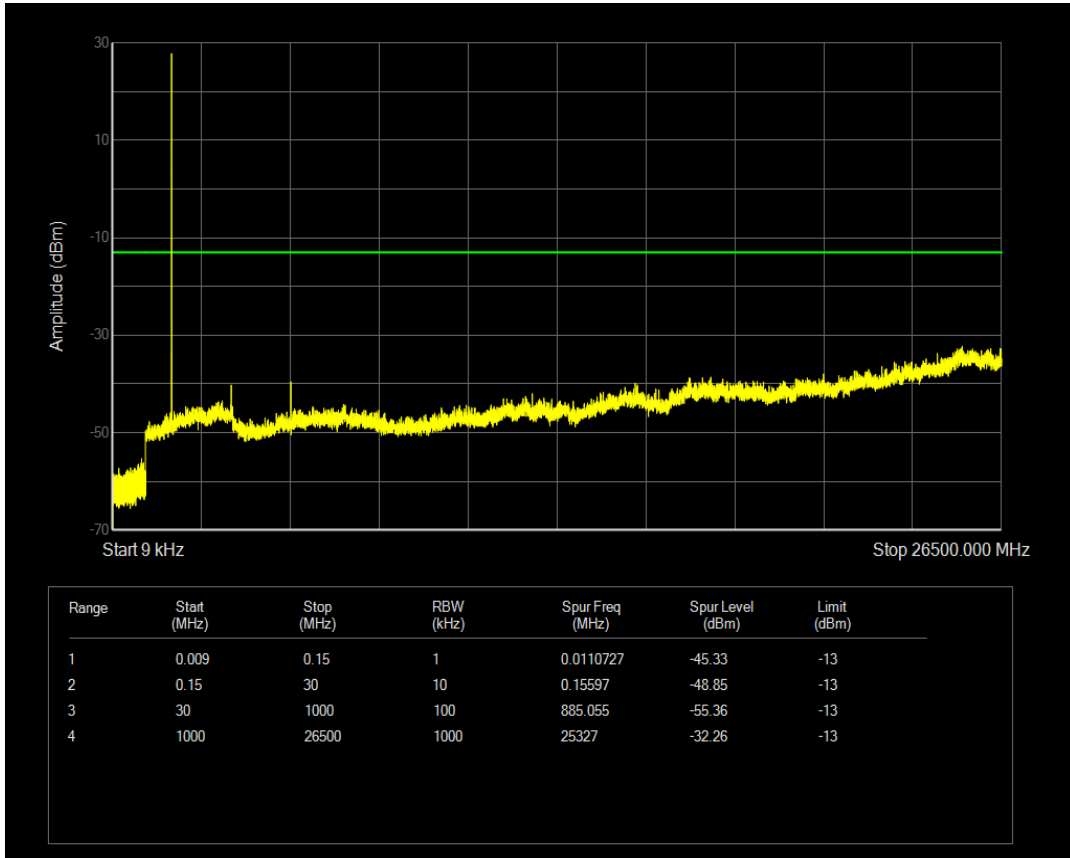

Band66 QPSK BW=3MHz Channel=132657 RB Size=1 Position=#0

Band66 QPSK BW=3MHz Channel=132657 RB Size=15 Position=#0