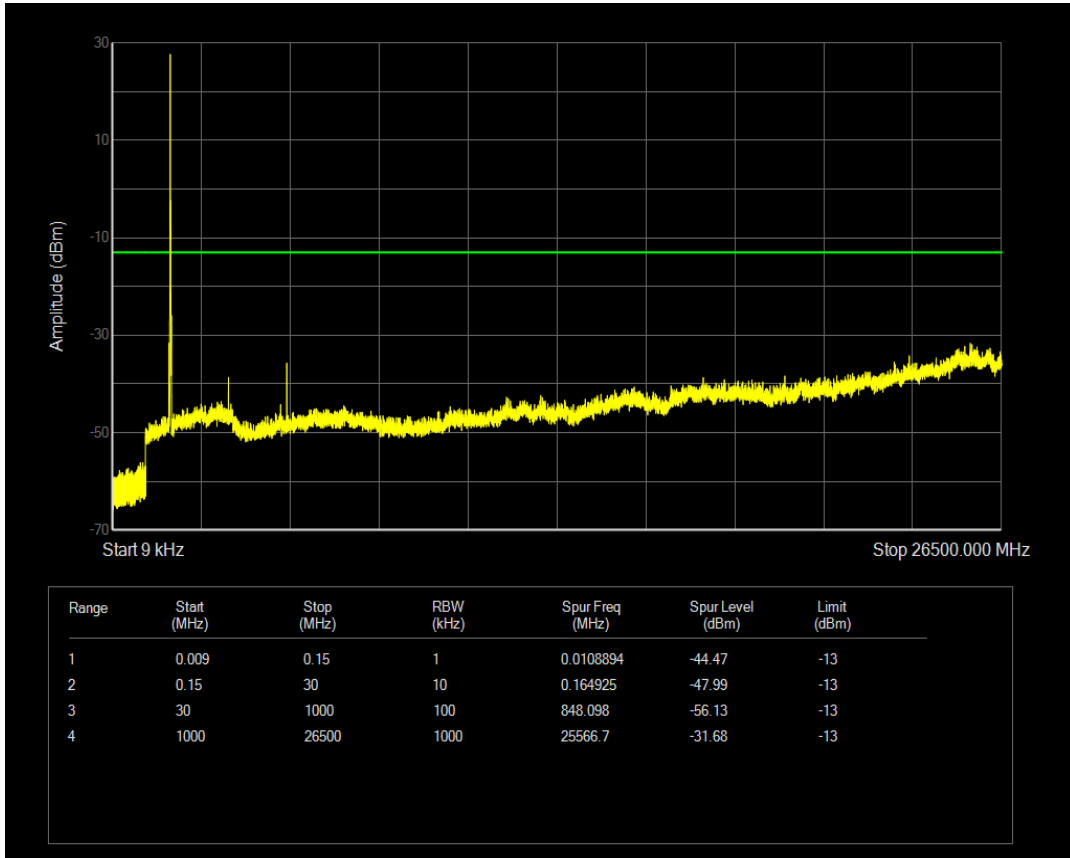

Band4 QAM16 BW=15MHz Channel=20325 RB Size=75 Position=#0

Band4 QPSK BW=20MHz Channel=20050 RB Size=1 Position=#0

Band4 QPSK BW=20MHz Channel=20050 RB Size=100 Position=#0

Band4 QAM16 BW=20MHz Channel=20050 RB Size=1 Position=#0

Band4 QAM16 BW=20MHz Channel=20050 RB Size=100 Position=#0

Band4 QPSK BW=20MHz Channel=20175 RB Size=1 Position=#0

Band4 QPSK BW=20MHz Channel=20175 RB Size=100 Position=#0

Band4 QAM16 BW=20MHz Channel=20175 RB Size=1 Position=#0

Band4 QAM16 BW=20MHz Channel=20175 RB Size=100 Position=#0

Band4 QPSK BW=20MHz Channel=20300 RB Size=1 Position=#0

Band4 QPSK BW=20MHz Channel=20300 RB Size=100 Position=#0

Band4 QAM16 BW=20MHz Channel=20300 RB Size=1 Position=#0