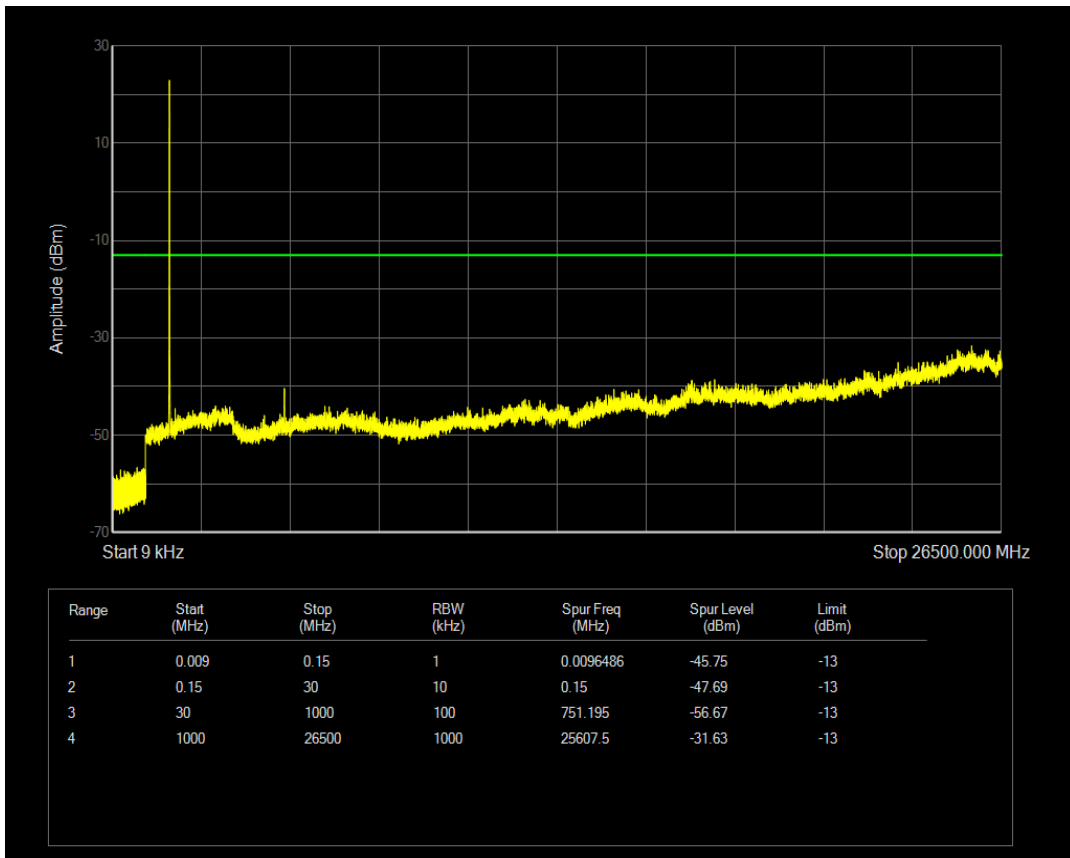

Band66 QPSK BW=5MHz Channel=131997 RB Size=1 Position=#0

Band66 QPSK BW=5MHz Channel=131997 RB Size=25 Position=#0

Band66 QAM16 BW=5MHz Channel=131997 RB Size=1 Position=#0

Band66 QAM16 BW=5MHz Channel=131997 RB Size=25 Position=#0