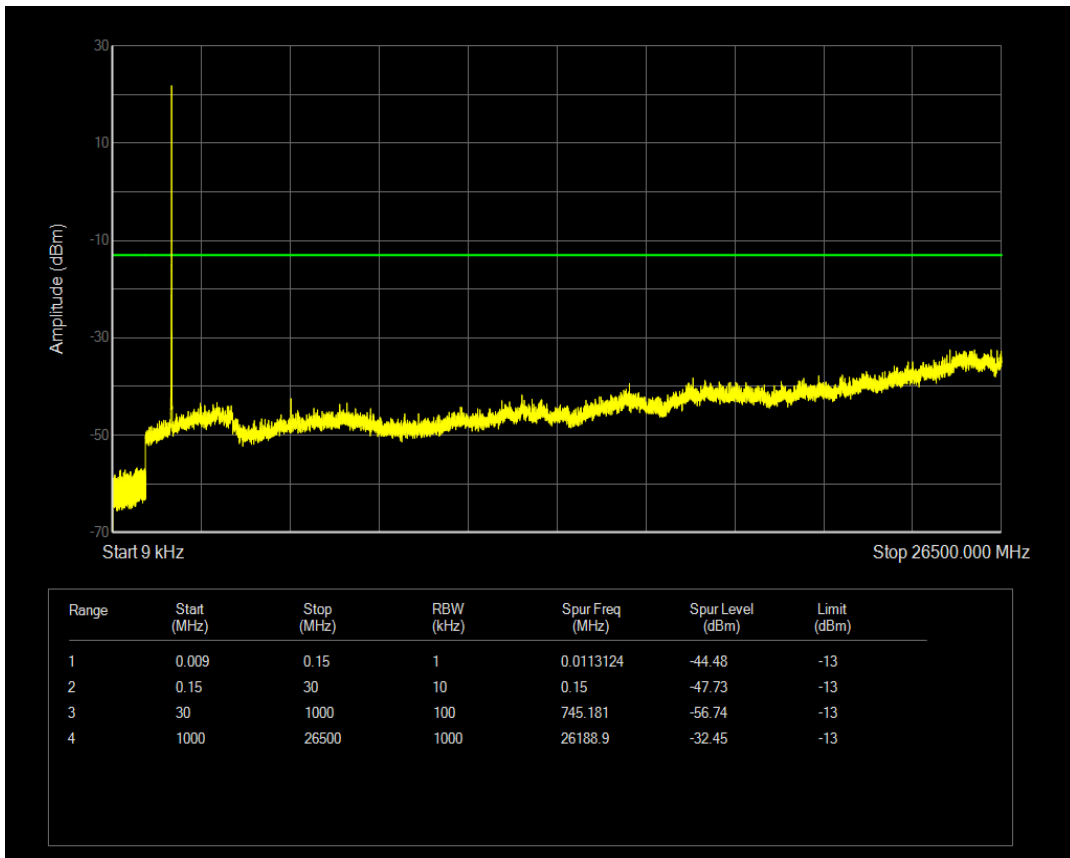

Band66 QPSK BW=5MHz Channel=132647 RB Size=1 Position=#0

Band66 QPSK BW=5MHz Channel=132647 RB Size=25 Position=#0

Band66 QAM16 BW=5MHz Channel=132647 RB Size=1 Position=#0

Band66 QAM16 BW=5MHz Channel=132647 RB Size=25 Position=#0