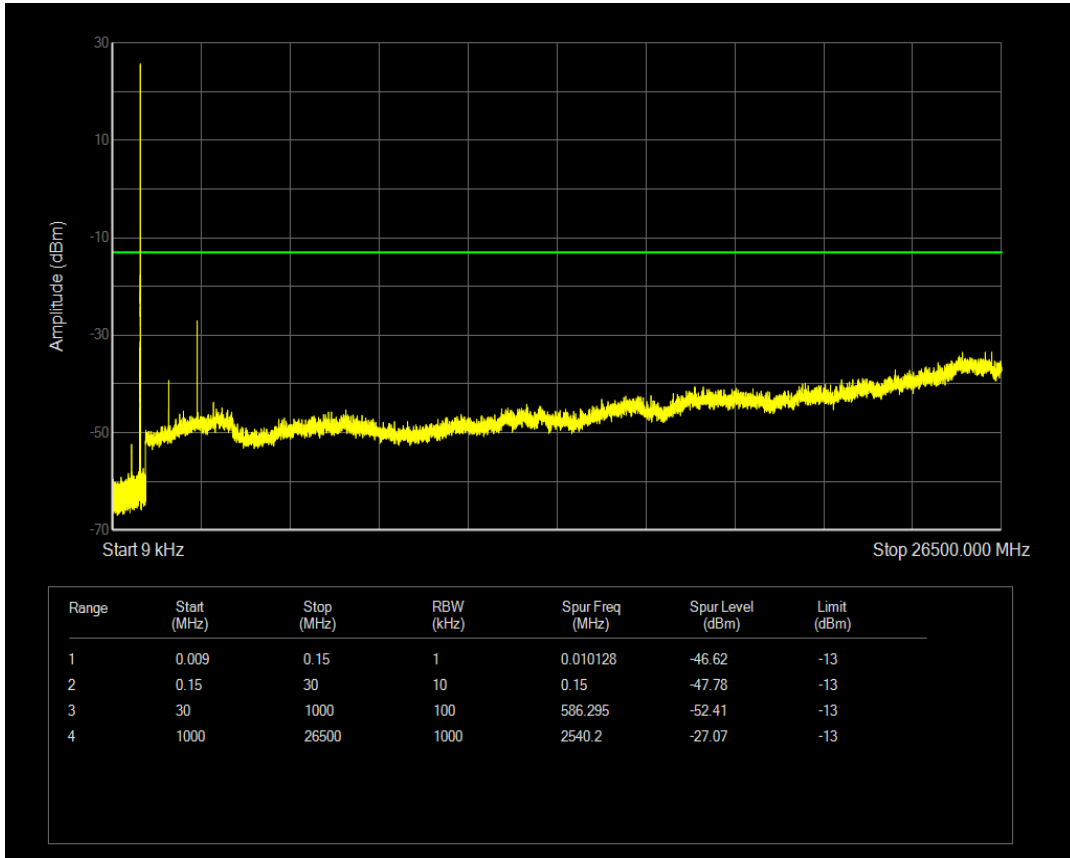

Band5 QAM16 BW=3MHz Channel=20635 RB Size=1 Position=#0

Band5 QAM16 BW=3MHz Channel=20635 RB Size=15 Position=#0