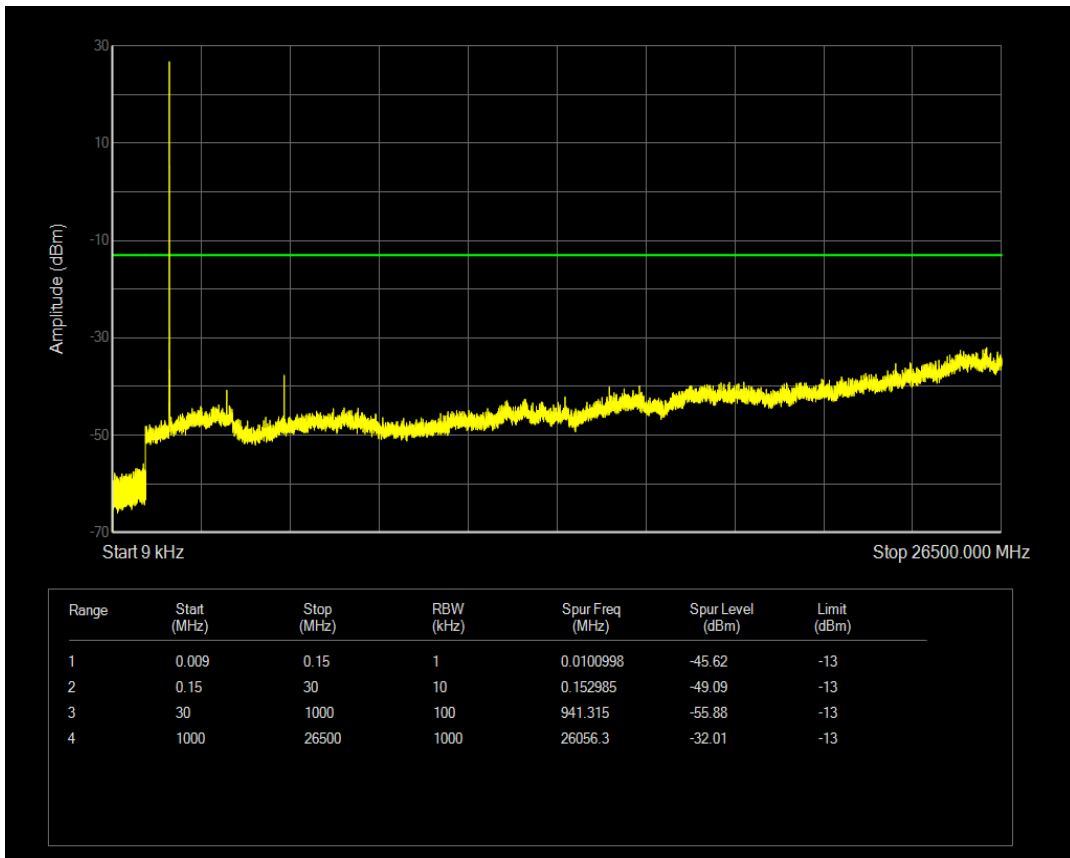

Band66 QPSK BW=1.4MHz Channel=131979 RB Size=6 Position=#0

Band66 QAM16 BW=1.4MHz Channel=131979 RB Size=1 Position=#0