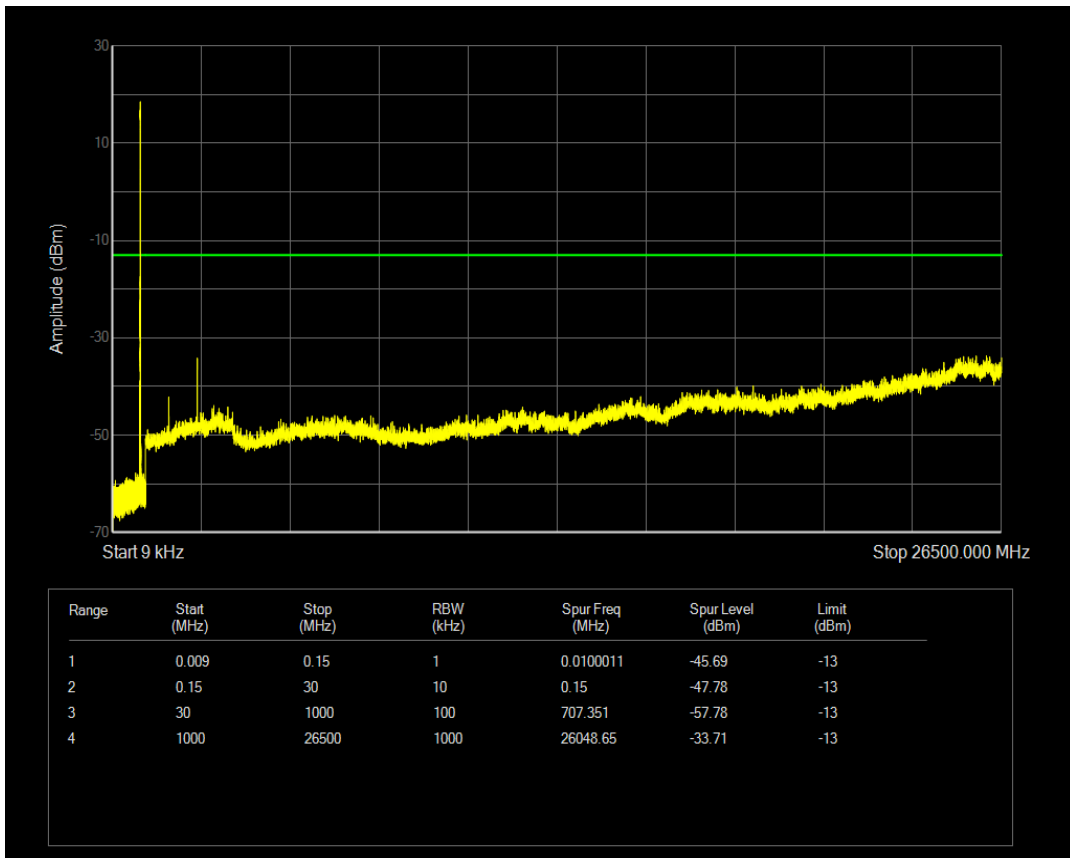

Band5 QPSK BW=3MHz Channel=20635 RB Size=15 Position=#0

Band5 QAM16 BW=3MHz Channel=20635 RB Size=1 Position=#0