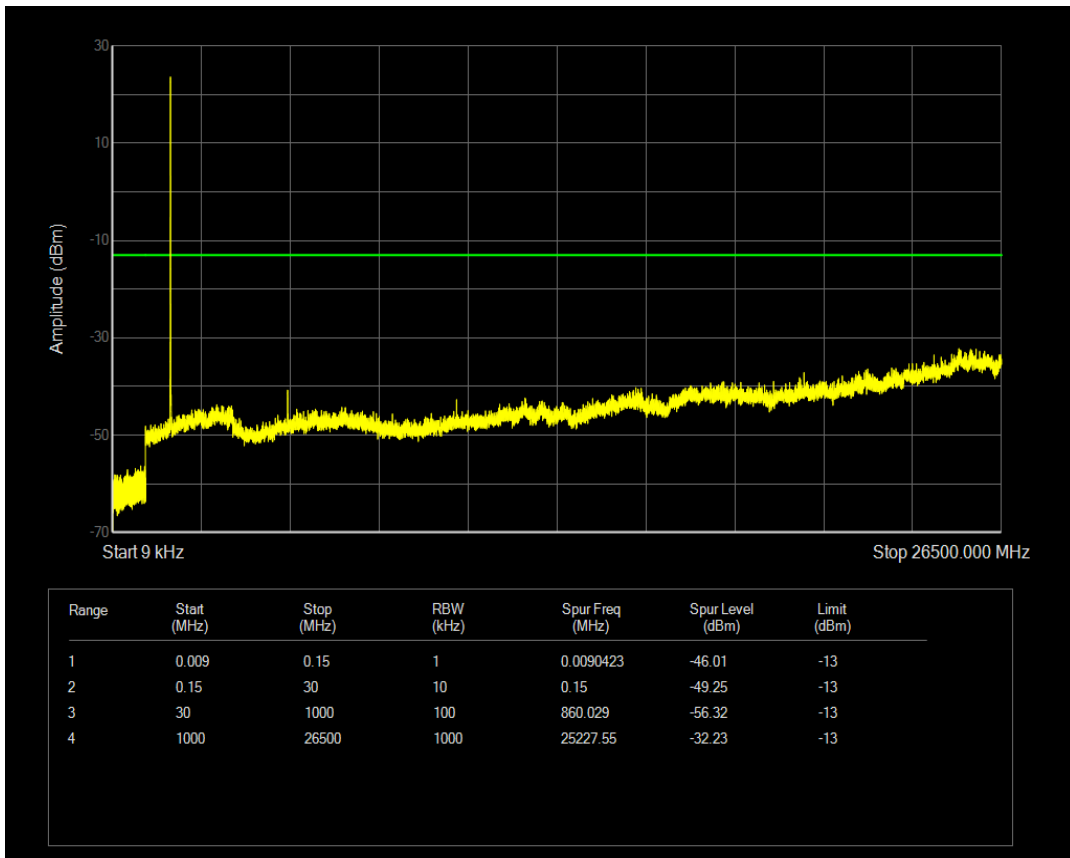

Band66 QPSK BW=3MHz Channel=132322 RB Size=15 Position=#0

Band66 QAM16 BW=3MHz Channel=132322 RB Size=1 Position=#0