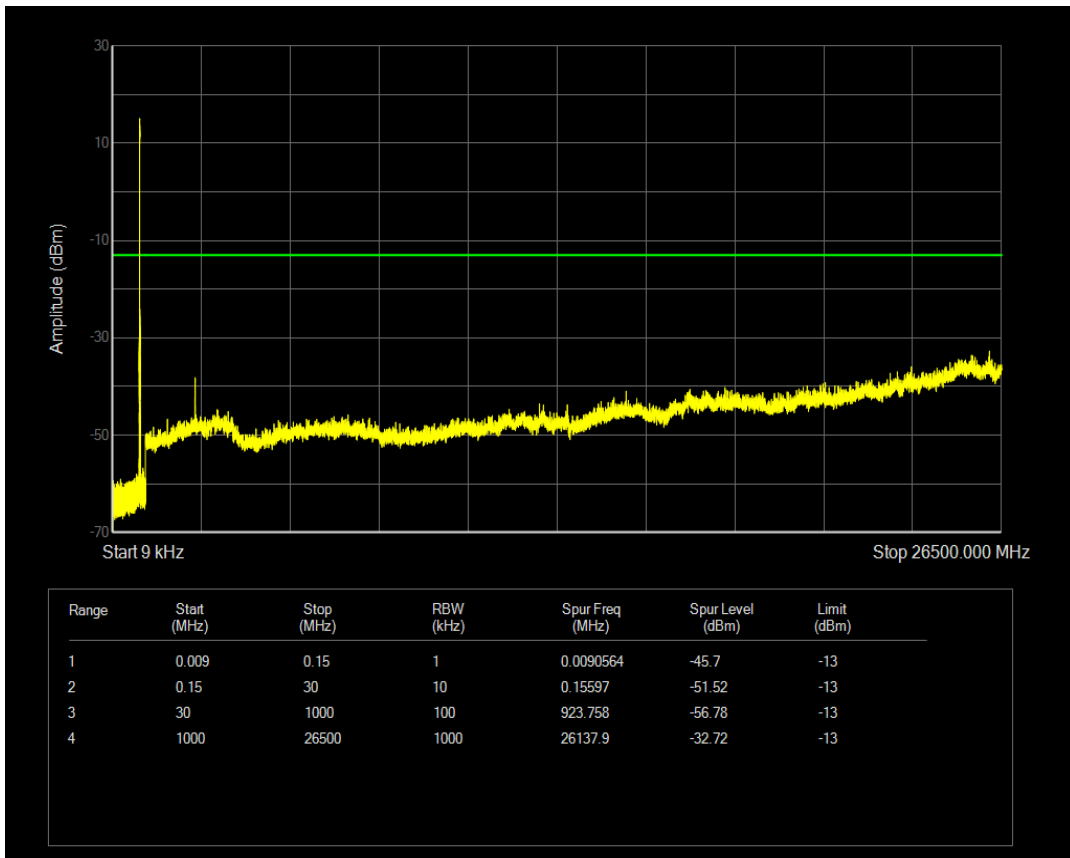

Band5 QPSK BW=5MHz Channel=20425 RB Size=1 Position=#0

Band5 QPSK BW=5MHz Channel=20425 RB Size=25 Position=#0

Band5 QAM16 BW=5MHz Channel=20425 RB Size=1 Position=#0

Band5 QAM16 BW=5MHz Channel=20425 RB Size=25 Position=#0

Band5 QPSK BW=5MHz Channel=20525 RB Size=1 Position=#0

Band5 QPSK BW=5MHz Channel=20525 RB Size=25 Position=#0

Band5 QAM16 BW=5MHz Channel=20525 RB Size=1 Position=#0

Band5 QAM16 BW=5MHz Channel=20525 RB Size=25 Position=#0