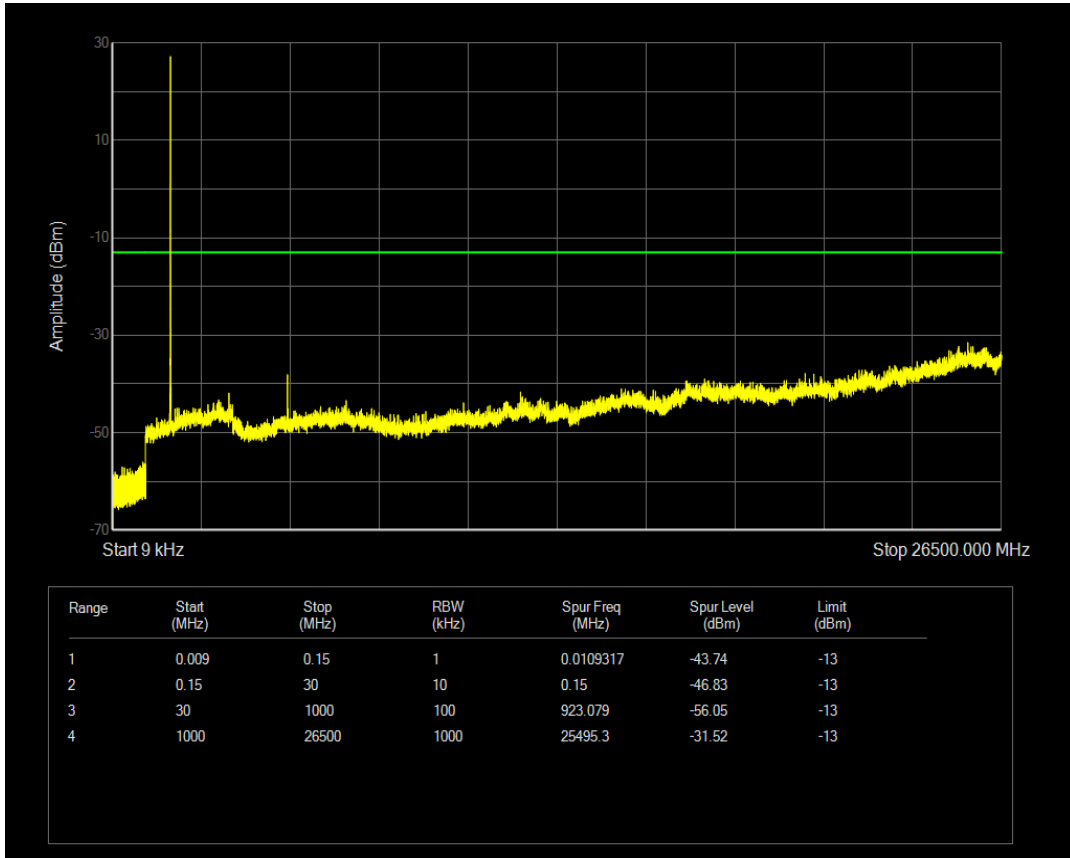

Band66 QPSK BW=5MHz Channel=132322 RB Size=1 Position=#0

Band66 QPSK BW=5MHz Channel=132322 RB Size=25 Position=#0