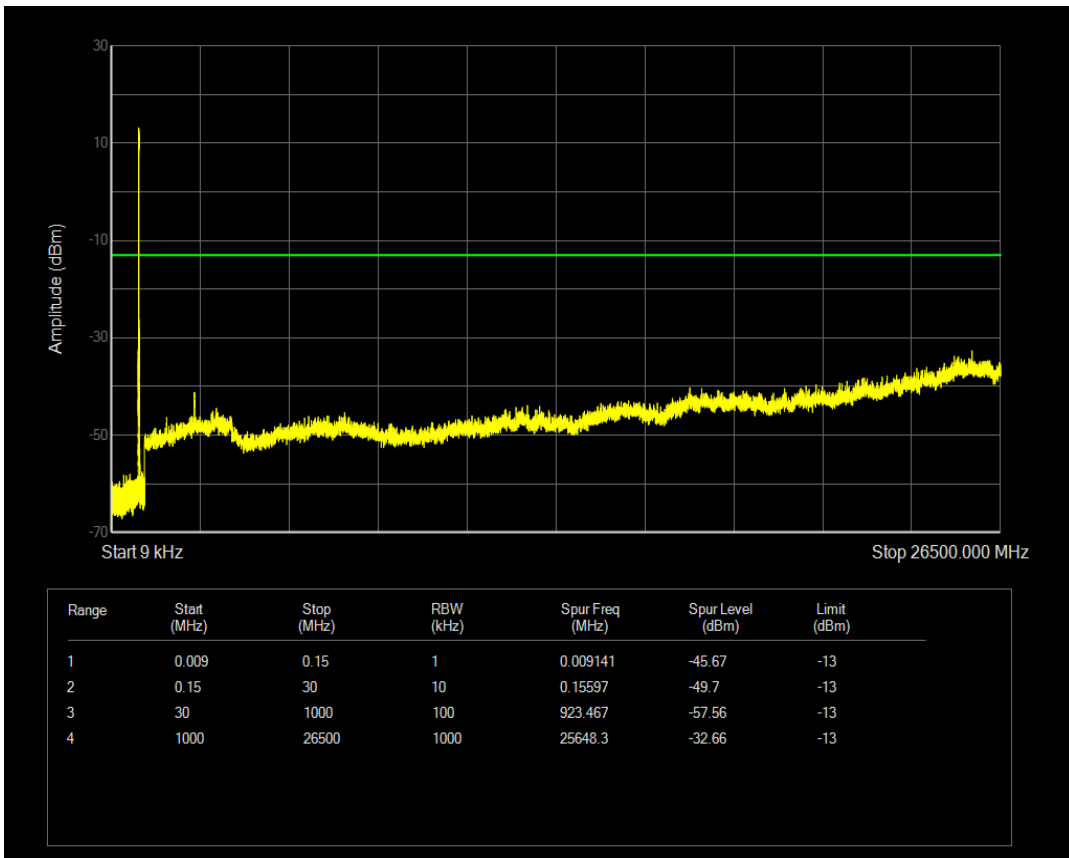

Band5 QPSK BW=5MHz Channel=20625 RB Size=1 Position=#0

Band5 QPSK BW=5MHz Channel=20625 RB Size=25 Position=#0

Band5 QAM16 BW=5MHz Channel=20625 RB Size=1 Position=#0

Band5 QAM16 BW=5MHz Channel=20625 RB Size=25 Position=#0

Band5 QPSK BW=10MHz Channel=20450 RB Size=1 Position=#0

Band5 QPSK BW=10MHz Channel=20450 RB Size=50 Position=#0

Band5 QAM16 BW=10MHz Channel=20450 RB Size=1 Position=#0

Band5 QAM16 BW=10MHz Channel=20450 RB Size=50 Position=#0