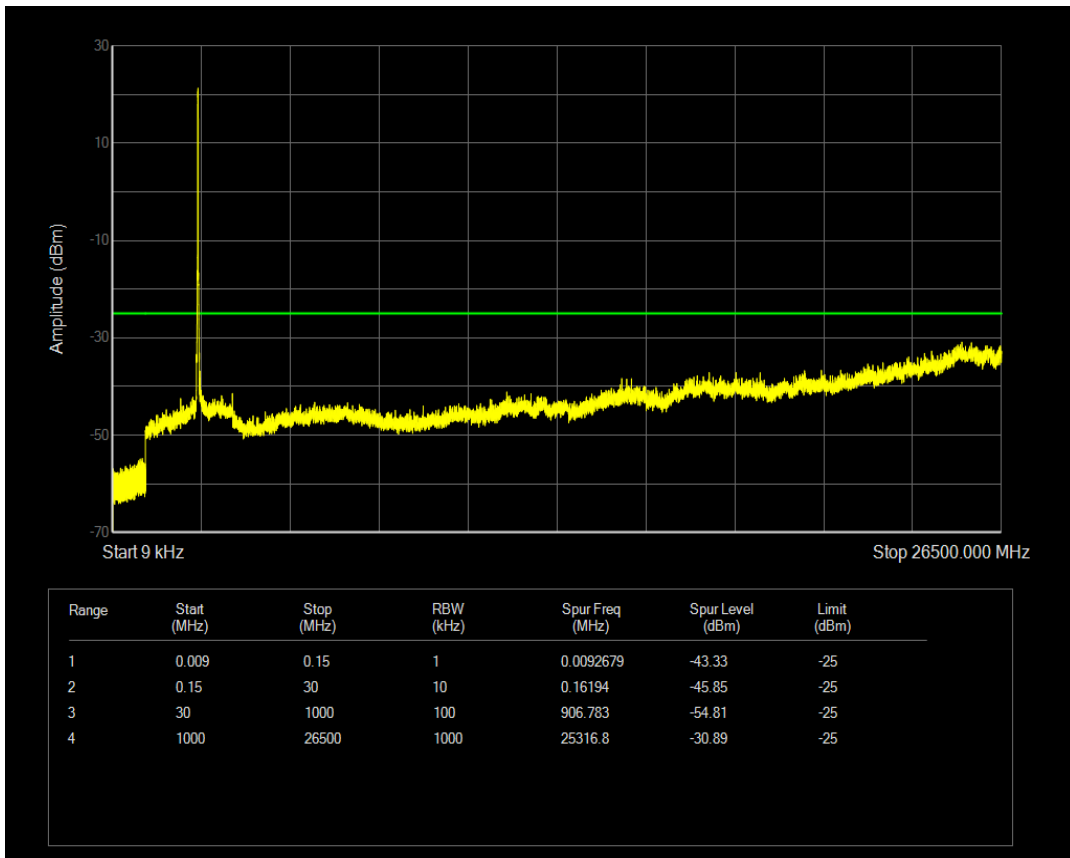

Band41(2555-2655) QPSK BW=15MHz Channel=40315 RB Size=75 Position=#0

Band41(2555-2655) QAM16 BW=15MHz Channel=40315 RB Size=1 Position=#0