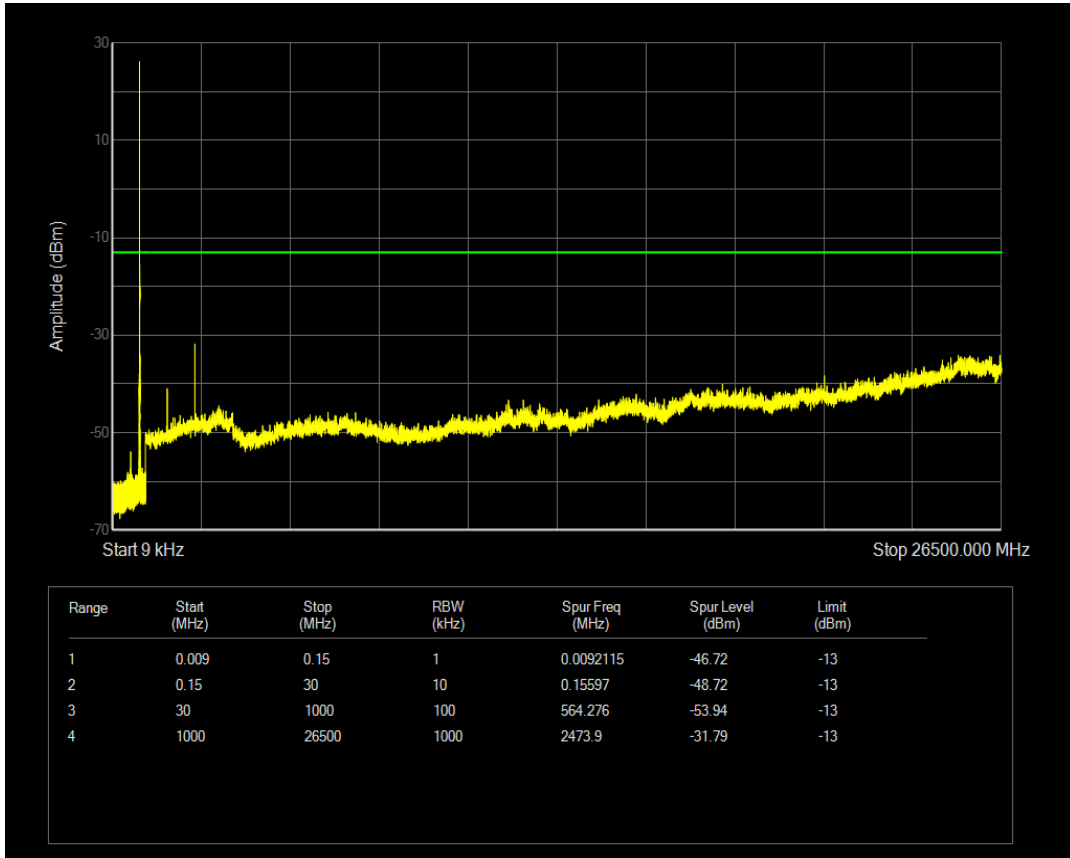

Band5 QPSK BW=5MHz Channel=20425 RB Size=1 Position=#0

Band5 QPSK BW=5MHz Channel=20425 RB Size=25 Position=#0

Band5 QAM16 BW=5MHz Channel=20425 RB Size=1 Position=#0

Band5 QAM16 BW=5MHz Channel=20425 RB Size=25 Position=#0

Band5 QPSK BW=5MHz Channel=20525 RB Size=1 Position=#0

Band5 QPSK BW=5MHz Channel=20525 RB Size=25 Position=#0

Band5 QAM16 BW=5MHz Channel=20525 RB Size=1 Position=#0

Band5 QAM16 BW=5MHz Channel=20525 RB Size=25 Position=#0