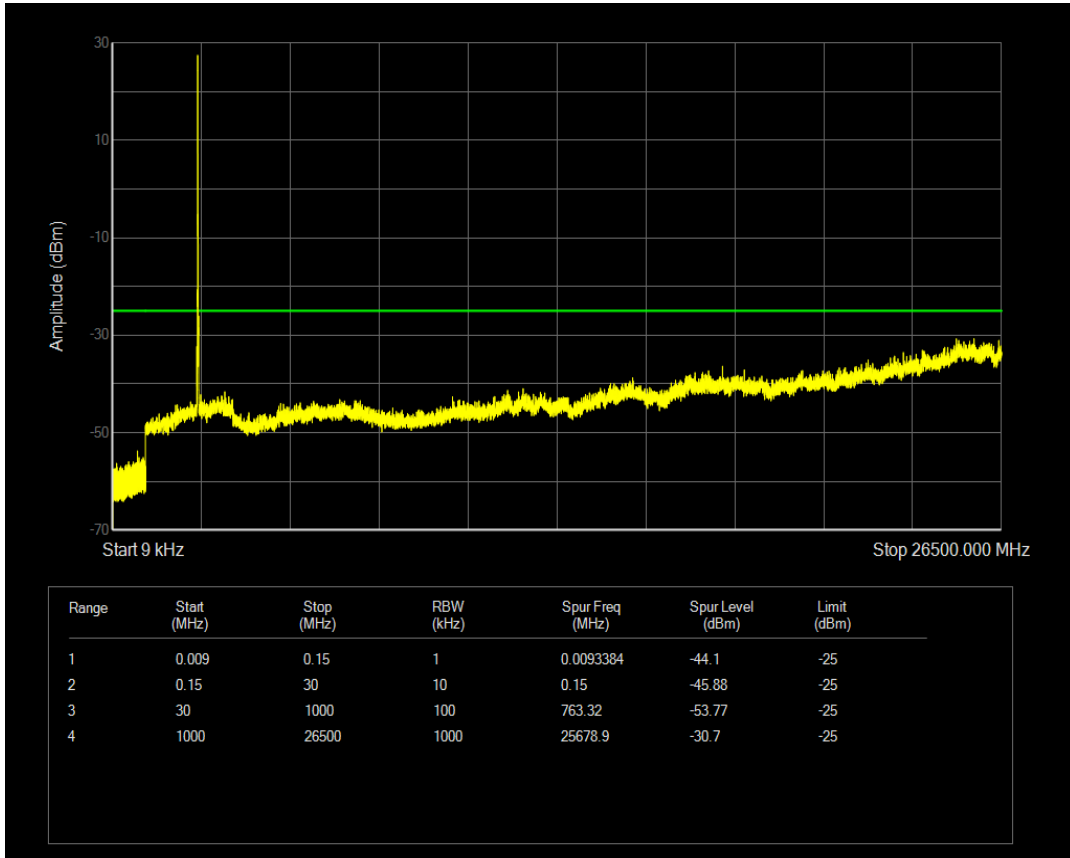

Band41(2555-2655) QPSK BW=15MHz Channel=40315 RB Size=1 Position=#0

Band41(2555-2655) QPSK BW=15MHz Channel=40315 RB Size=75 Position=#0