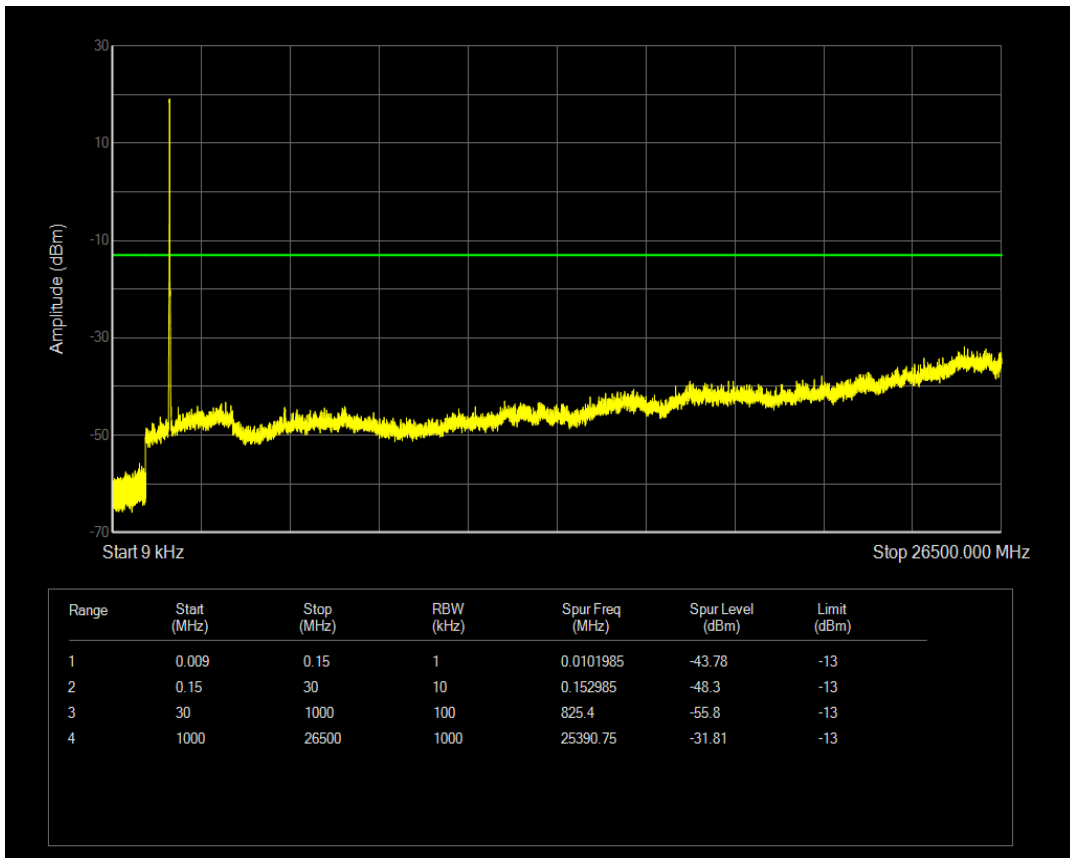

Band4 QAM16 BW=15MHz Channel=20025 RB Size=75 Position=#0

Band4 QPSK BW=15MHz Channel=20175 RB Size=1 Position=#0

Band4 QPSK BW=15MHz Channel=20175 RB Size=75 Position=#0

Band4 QAM16 BW=15MHz Channel=20175 RB Size=1 Position=#0

Band4 QAM16 BW=15MHz Channel=20175 RB Size=75 Position=#0

Band4 QPSK BW=15MHz Channel=20325 RB Size=1 Position=#0

Band4 QPSK BW=15MHz Channel=20325 RB Size=75 Position=#0

Band4 QAM16 BW=15MHz Channel=20325 RB Size=1 Position=#0