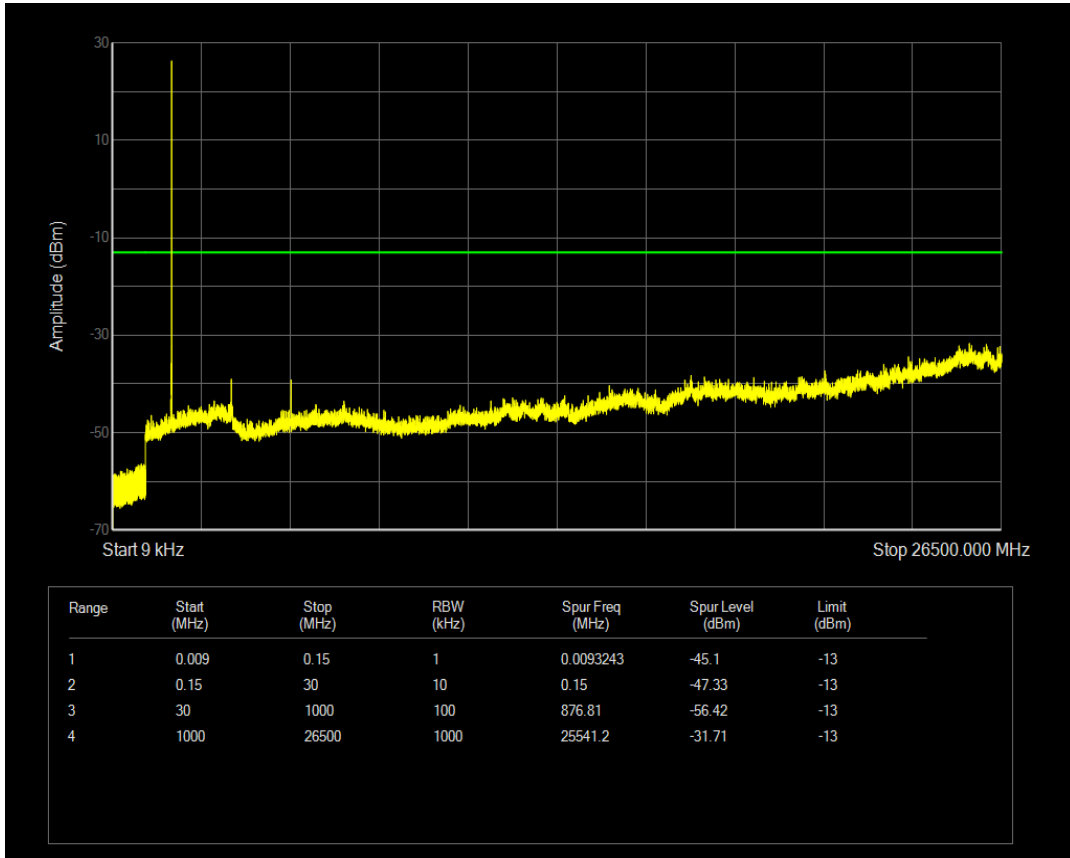

Band66 QPSK BW=1.4MHz Channel=132665 RB Size=1 Position=#0

Band66 QPSK BW=1.4MHz Channel=132665 RB Size=6 Position=#0