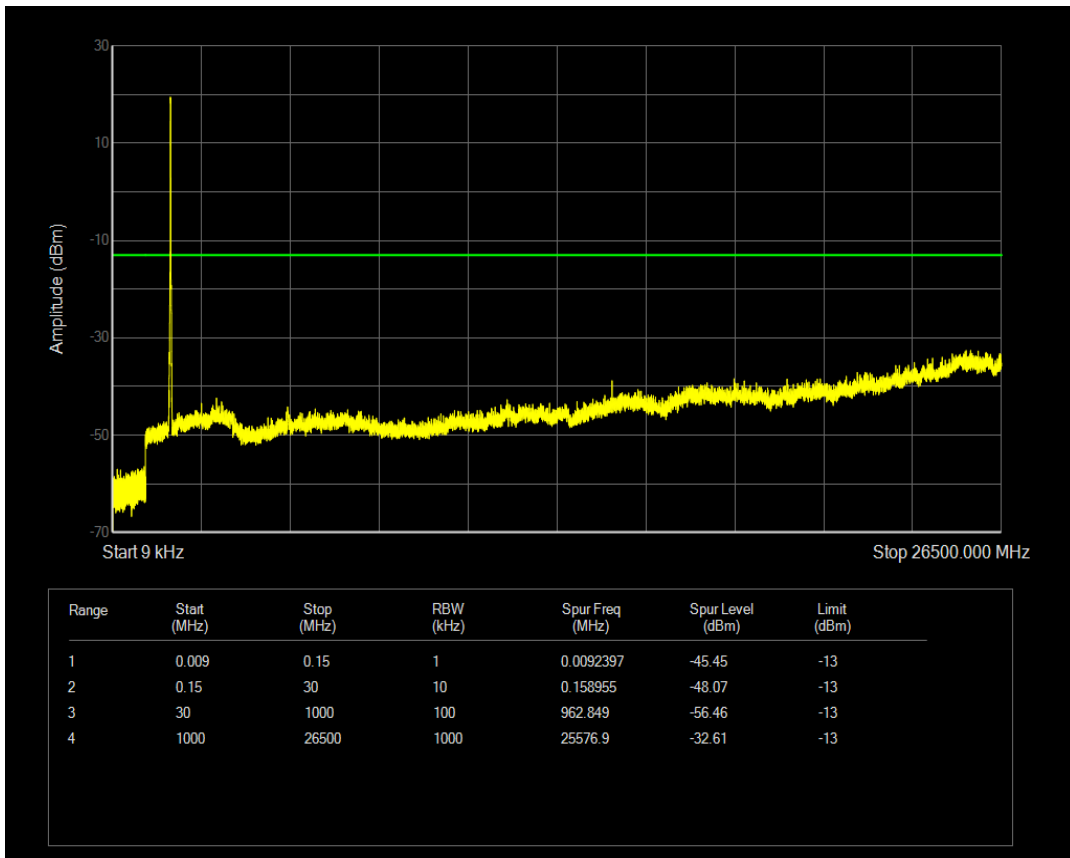

Band4 QAM16 BW=15MHz Channel=20025 RB Size=75 Position=#0

Band4 QPSK BW=15MHz Channel=20175 RB Size=1 Position=#0

Band4 QPSK BW=15MHz Channel=20175 RB Size=75 Position=#0

Band4 QAM16 BW=15MHz Channel=20175 RB Size=1 Position=#0

Band4 QAM16 BW=15MHz Channel=20175 RB Size=75 Position=#0

Band4 QPSK BW=15MHz Channel=20325 RB Size=1 Position=#0

Band4 QPSK BW=15MHz Channel=20325 RB Size=75 Position=#0

Band4 QAM16 BW=15MHz Channel=20325 RB Size=1 Position=#0