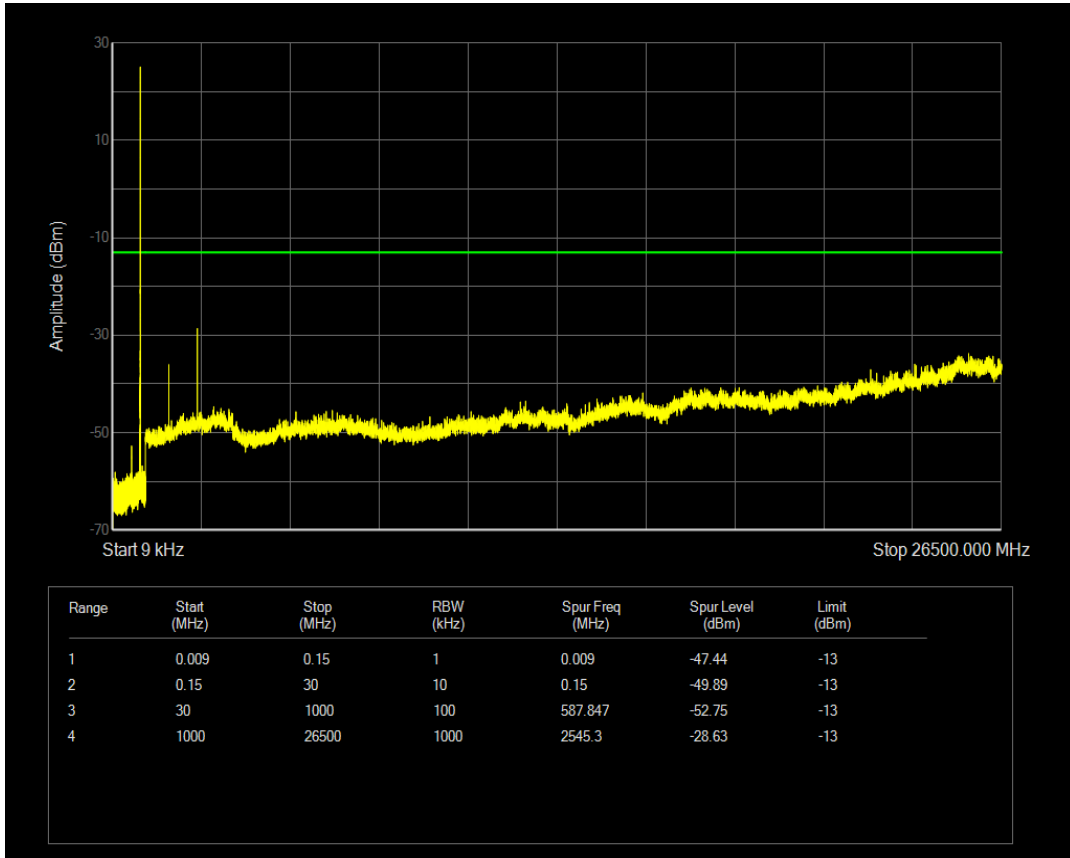

Band5 QPSK BW=1.4MHz Channel=20525 RB Size=1 Position=#0

Band5 QPSK BW=1.4MHz Channel=20525 RB Size=6 Position=#0

Band5 QAM16 BW=1.4MHz Channel=20525 RB Size=1 Position=#0

Band5 QAM16 BW=1.4MHz Channel=20525 RB Size=6 Position=#0

Band5 QPSK BW=1.4MHz Channel=20643 RB Size=1 Position=#0

Band5 QPSK BW=1.4MHz Channel=20643 RB Size=6 Position=#0

Band5 QAM16 BW=1.4MHz Channel=20643 RB Size=1 Position=#0

Band5 QAM16 BW=1.4MHz Channel=20643 RB Size=6 Position=#0