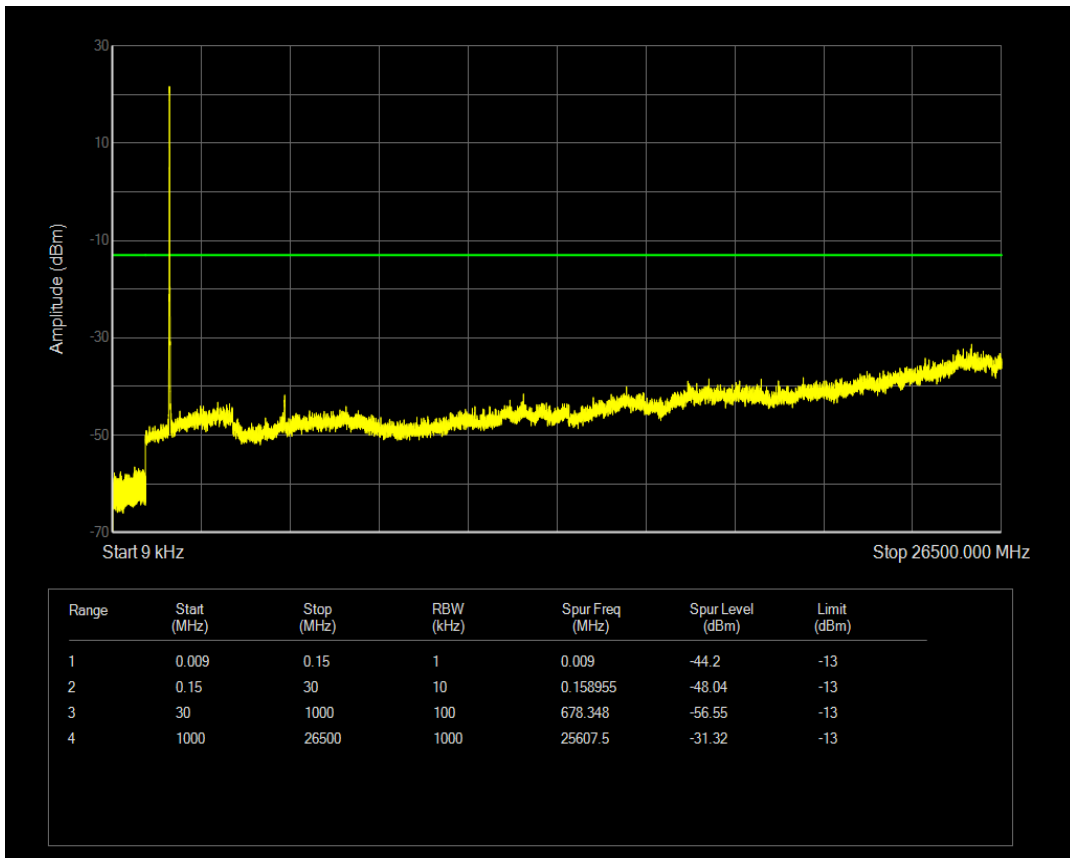

Band66 QPSK BW=10MHz Channel=132022 RB Size=50 Position=#0

Band66 QAM16 BW=10MHz Channel=132022 RB Size=1 Position=#0