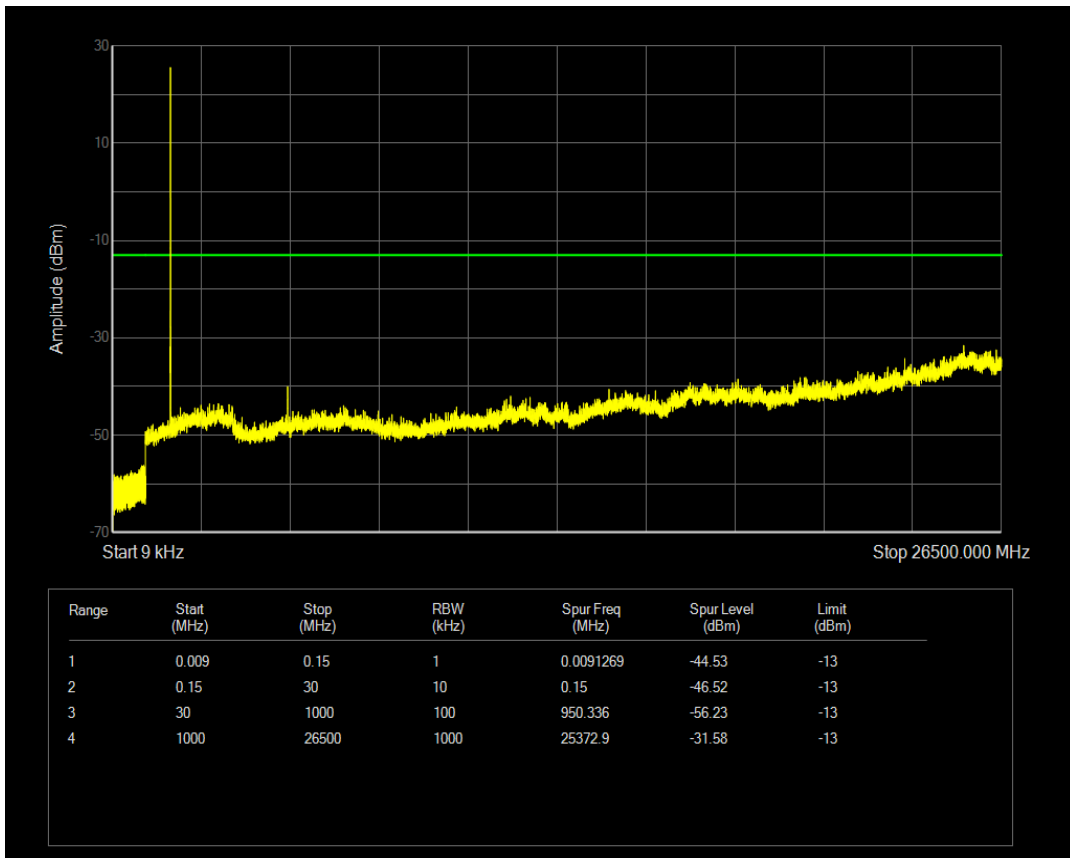

Band66 QPSK BW=1.4MHz Channel=132322 RB Size=1 Position=#0

Band66 QPSK BW=1.4MHz Channel=132322 RB Size=6 Position=#0

Band66 QAM16 BW=1.4MHz Channel=132322 RB Size=1 Position=#0

Band66 QAM16 BW=1.4MHz Channel=132322 RB Size=6 Position=#0