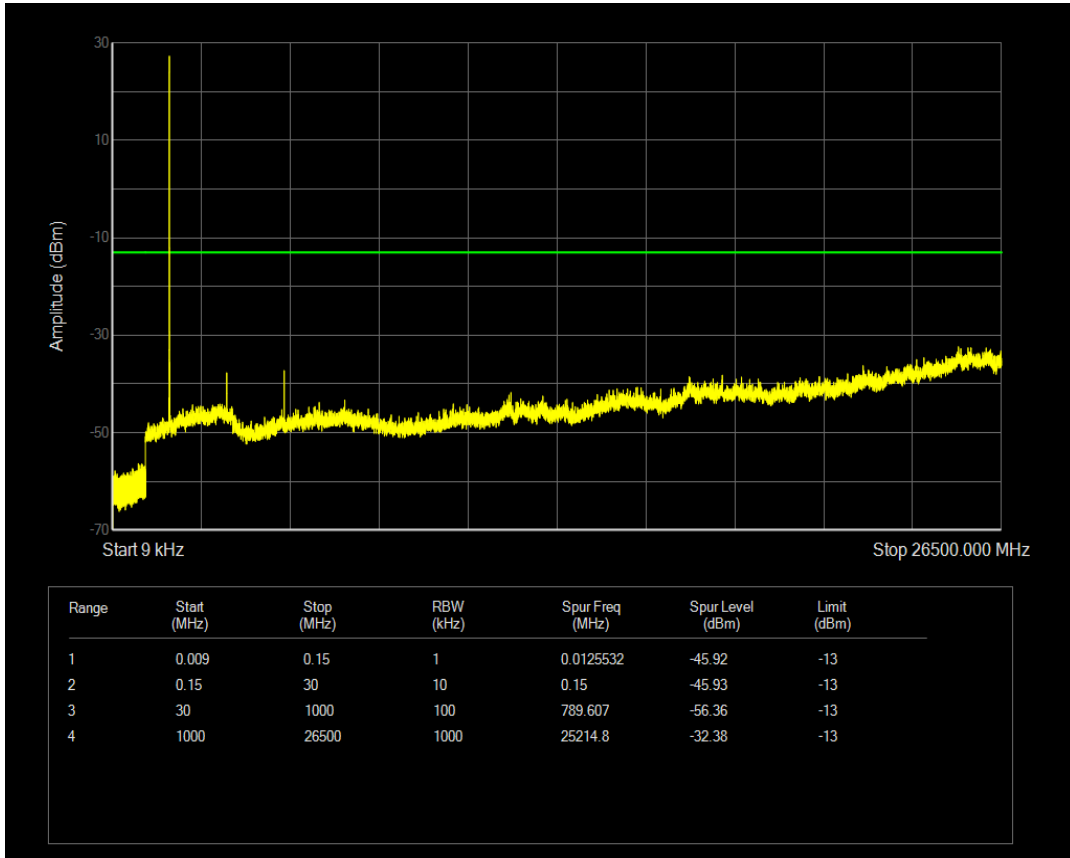

Band66 QPSK BW=3MHz Channel=131987 RB Size=1 Position=#0

Band66 QPSK BW=3MHz Channel=131987 RB Size=15 Position=#0