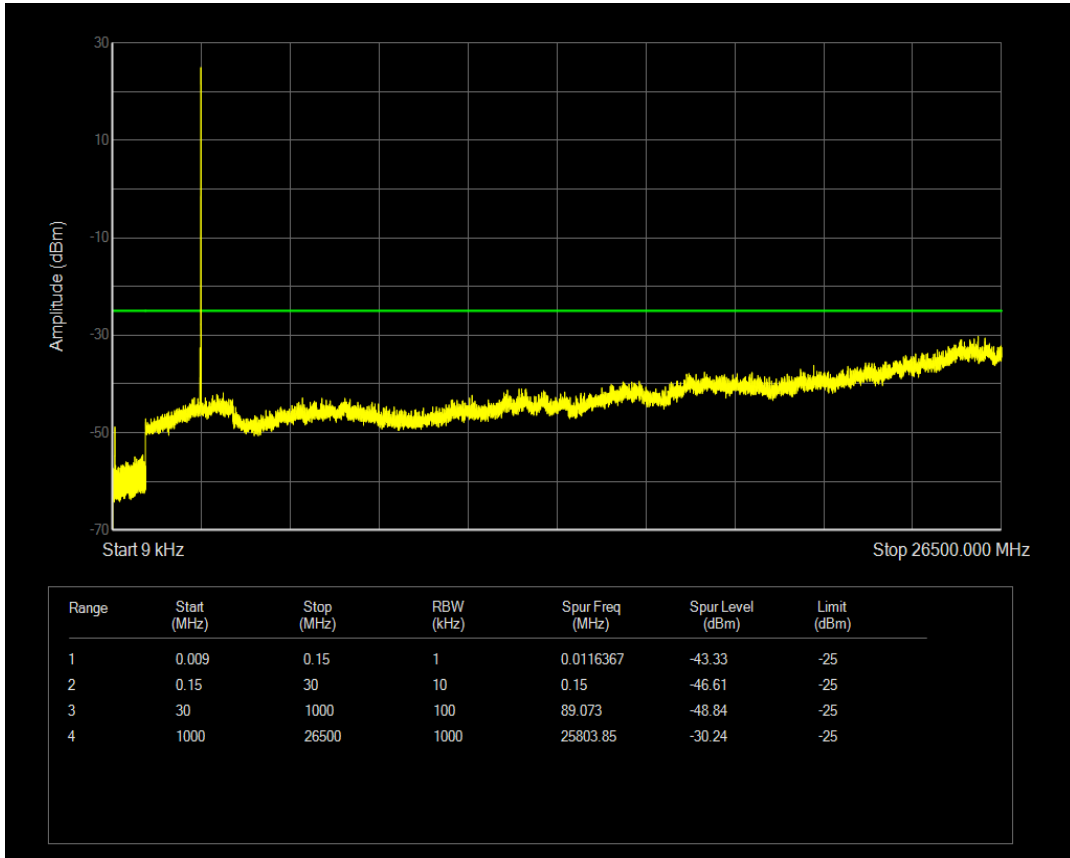

Band41(2555-2655) QAM16 BW=5MHz Channel=41215 RB Size=1 Position=#0

Band41(2555-2655) QAM16 BW=5MHz Channel=41215 RB Size=25 Position=#0