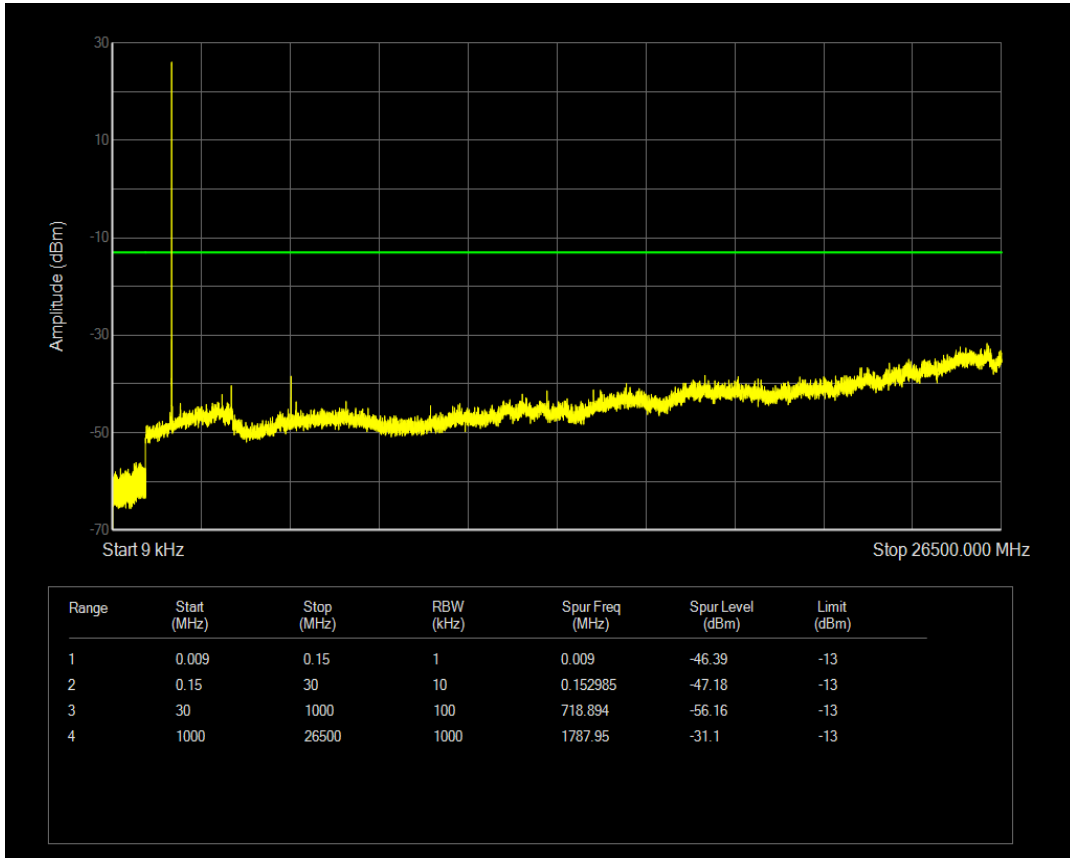

Band66 QPSK BW=1.4MHz Channel=132665 RB Size=1 Position=#0

Band66 QPSK BW=1.4MHz Channel=132665 RB Size=6 Position=#0

Band66 QAM16 BW=1.4MHz Channel=132665 RB Size=1 Position=#0

Band66 QAM16 BW=1.4MHz Channel=132665 RB Size=6 Position=#0