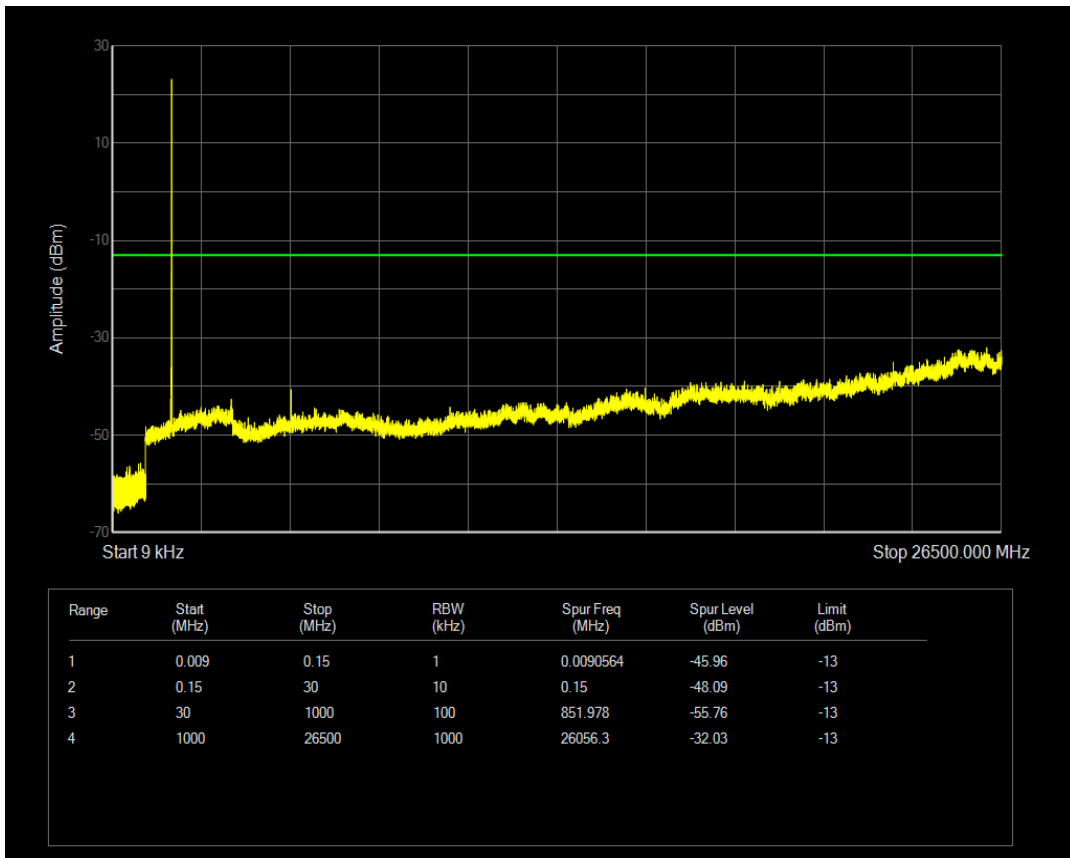

Band66 QPSK BW=3MHz Channel=132657 RB Size=15 Position=#0

Band66 QAM16 BW=3MHz Channel=132657 RB Size=1 Position=#0