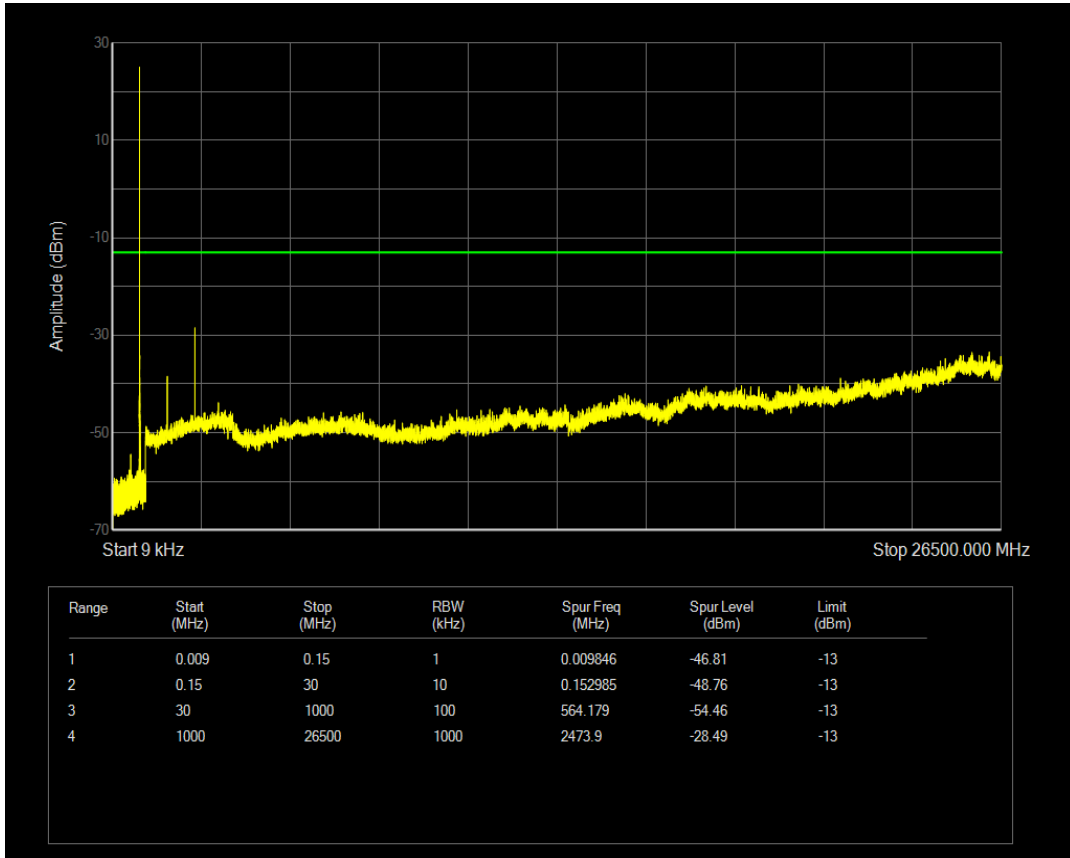

Band41(2555-2655) QPSK BW=20MHz Channel=41140 RB Size=100 Position=#0

Band41(2555-2655) QAM16 BW=20MHz Channel=41140 RB Size=1 Position=#0

Band41(2555-2655) QAM16 BW=20MHz Channel=41140 RB Size=100 Position=#0

Band5 QPSK BW=1.4MHz Channel=20407 RB Size=1 Position=#0

Band5 QPSK BW=1.4MHz Channel=20407 RB Size=6 Position=#0

Band5 QAM16 BW=1.4MHz Channel=20407 RB Size=1 Position=#0

Band5 QAM16 BW=1.4MHz Channel=20407 RB Size=6 Position=#0