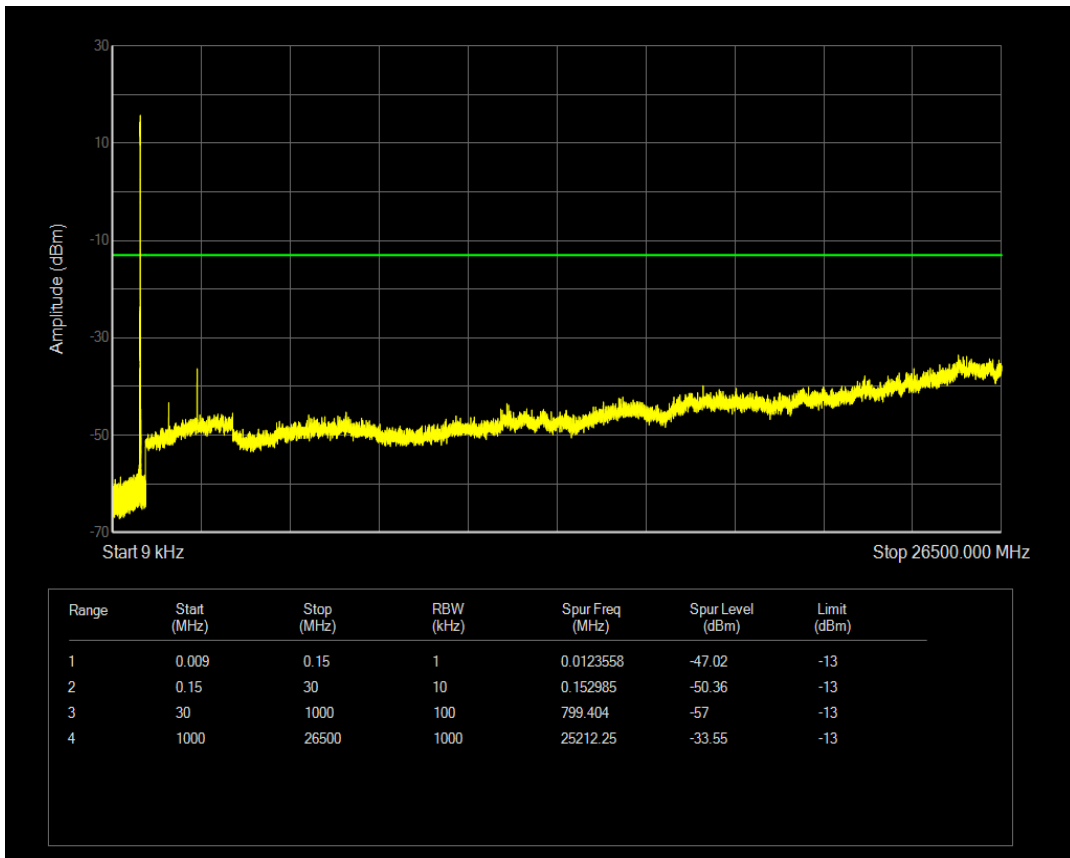

Band5 QPSK BW=5MHz Channel=20625 RB Size=1 Position=#0

Band5 QPSK BW=5MHz Channel=20625 RB Size=25 Position=#0

Band5 QAM16 BW=5MHz Channel=20625 RB Size=1 Position=#0

Band5 QAM16 BW=5MHz Channel=20625 RB Size=25 Position=#0

Band5 QPSK BW=10MHz Channel=20450 RB Size=1 Position=#0

Band5 QPSK BW=10MHz Channel=20450 RB Size=50 Position=#0

Band5 QAM16 BW=10MHz Channel=20450 RB Size=1 Position=#0

Band5 QAM16 BW=10MHz Channel=20450 RB Size=50 Position=#0