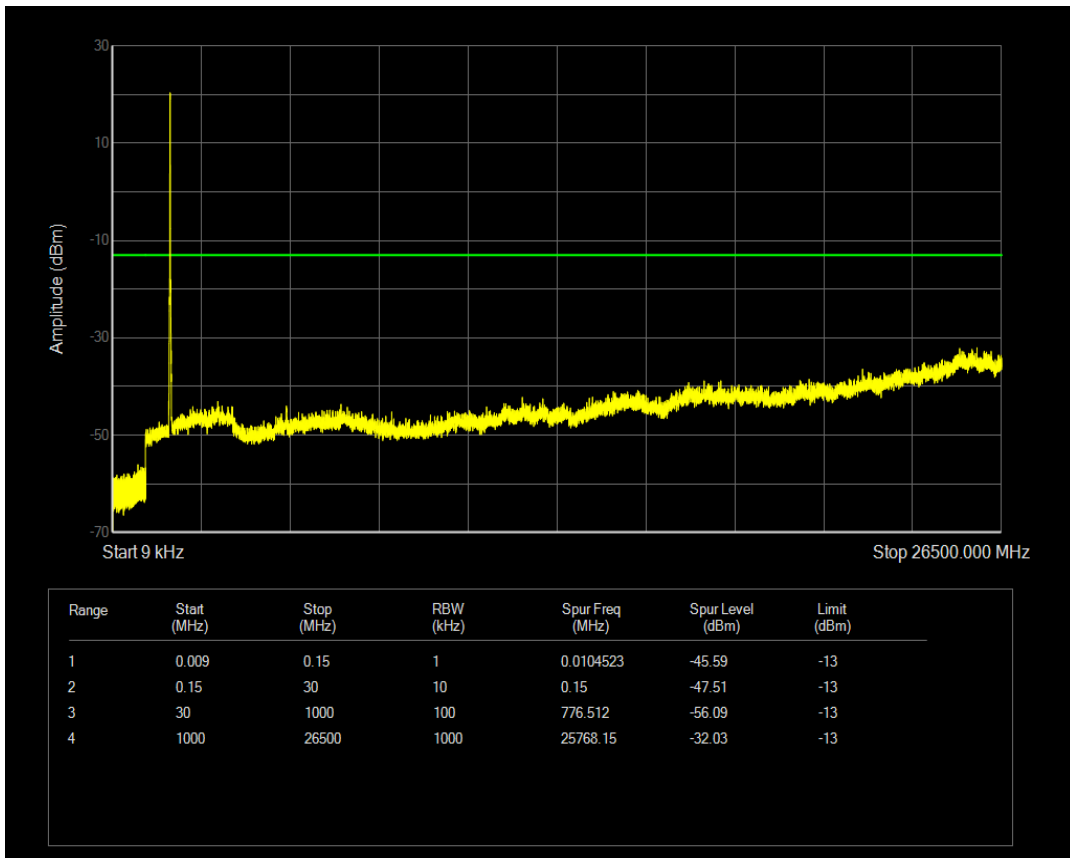

Band4 QAM16 BW=15MHz Channel=20025 RB Size=75 Position=#0

Band4 QPSK BW=15MHz Channel=20175 RB Size=1 Position=#0

Band4 QPSK BW=15MHz Channel=20175 RB Size=75 Position=#0

Band4 QAM16 BW=15MHz Channel=20175 RB Size=1 Position=#0

Band4 QAM16 BW=15MHz Channel=20175 RB Size=75 Position=#0

Band4 QPSK BW=15MHz Channel=20325 RB Size=1 Position=#0

Band4 QPSK BW=15MHz Channel=20325 RB Size=75 Position=#0

Band4 QAM16 BW=15MHz Channel=20325 RB Size=1 Position=#0