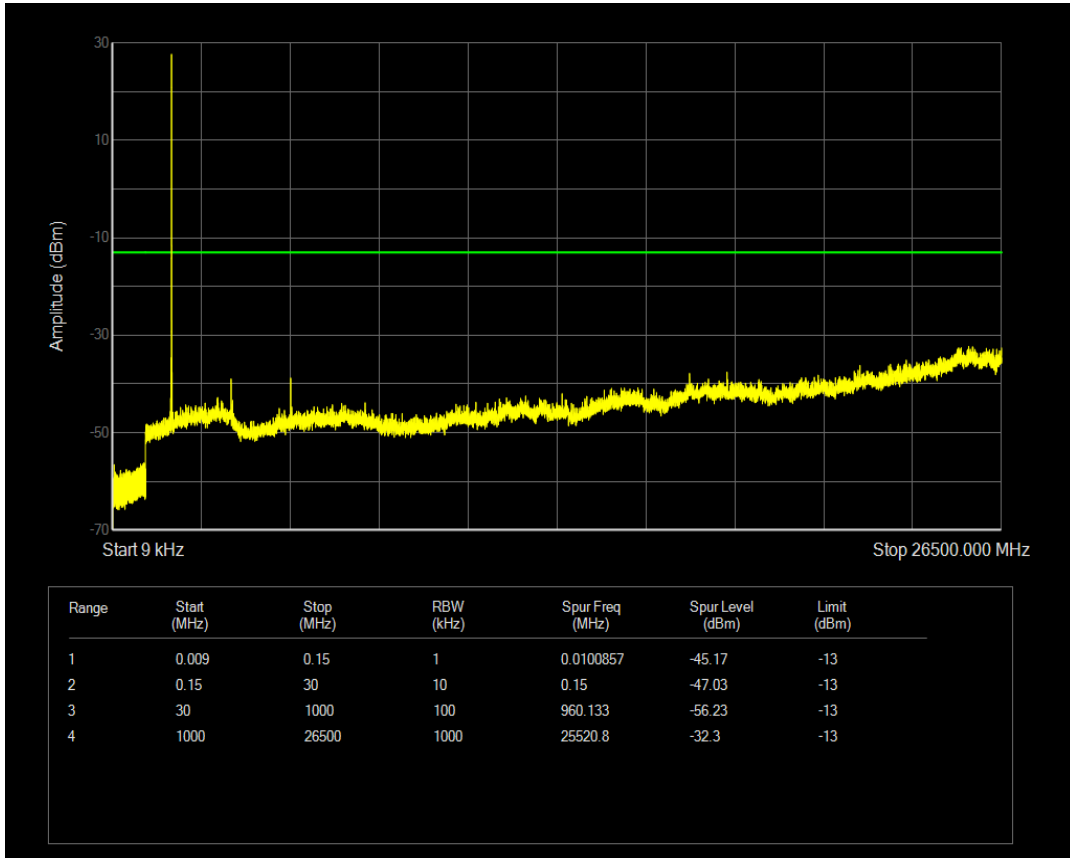

Band66 QAM16 BW=5MHz Channel=132647 RB Size=1 Position=#0

Band66 QAM16 BW=5MHz Channel=132647 RB Size=25 Position=#0