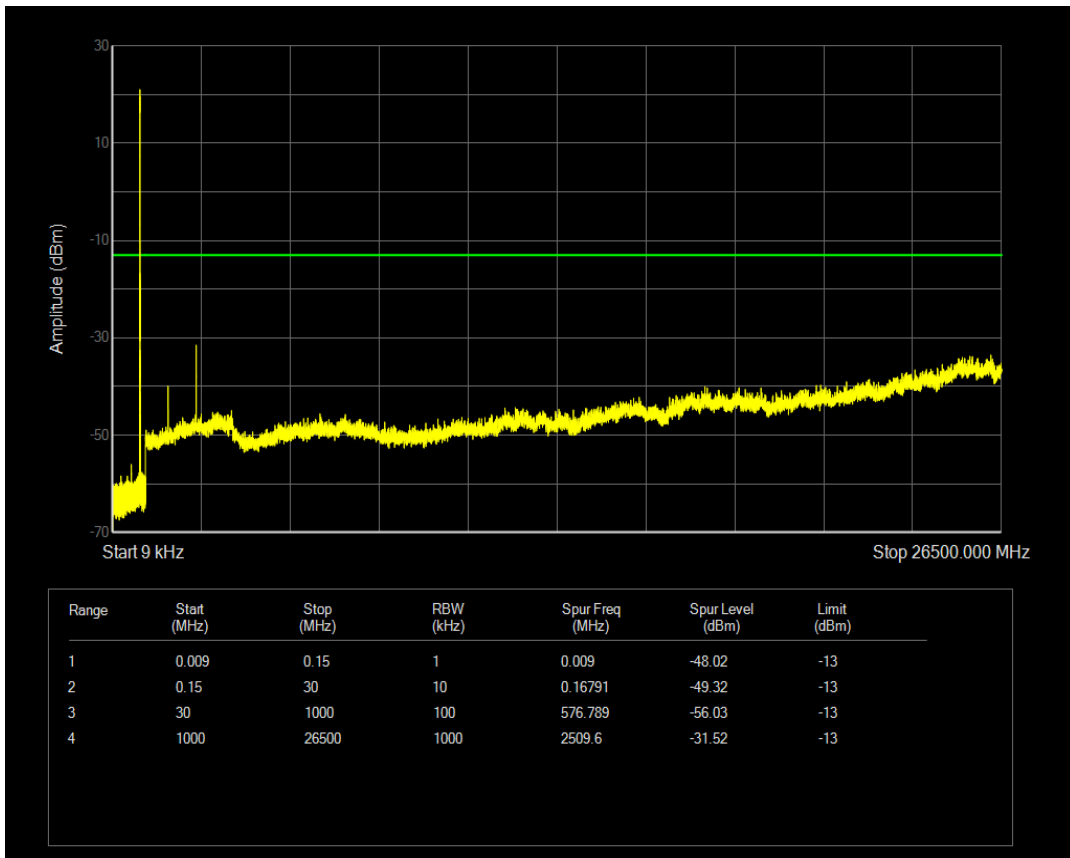

Band5 QPSK BW=1.4MHz Channel=20525 RB Size=1 Position=#0

Band5 QPSK BW=1.4MHz Channel=20525 RB Size=6 Position=#0

Band5 QAM16 BW=1.4MHz Channel=20525 RB Size=1 Position=#0

Band5 QAM16 BW=1.4MHz Channel=20525 RB Size=6 Position=#0

Band5 QPSK BW=1.4MHz Channel=20643 RB Size=1 Position=#0

Band5 QPSK BW=1.4MHz Channel=20643 RB Size=6 Position=#0

Band5 QAM16 BW=1.4MHz Channel=20643 RB Size=1 Position=#0

Band5 QAM16 BW=1.4MHz Channel=20643 RB Size=6 Position=#0