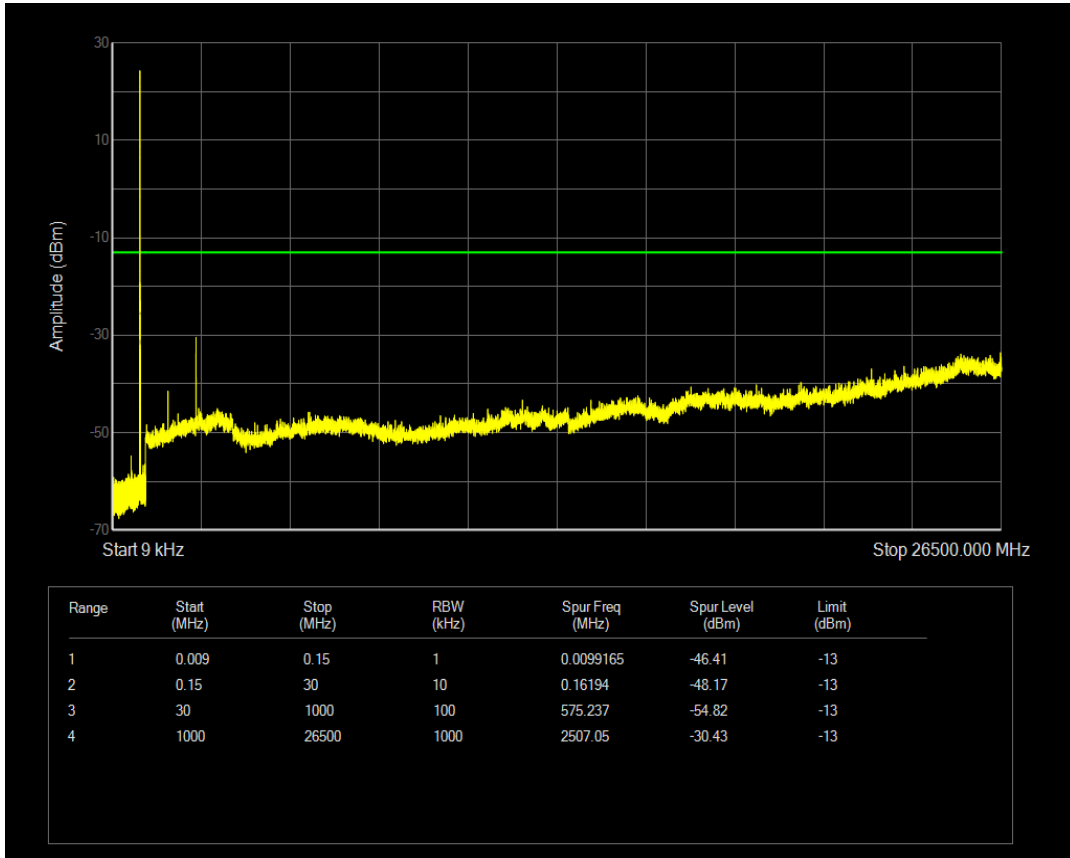

Band5 QAM16 BW=3MHz Channel=20525 RB Size=1 Position=#0

Band5 QAM16 BW=3MHz Channel=20525 RB Size=15 Position=#0