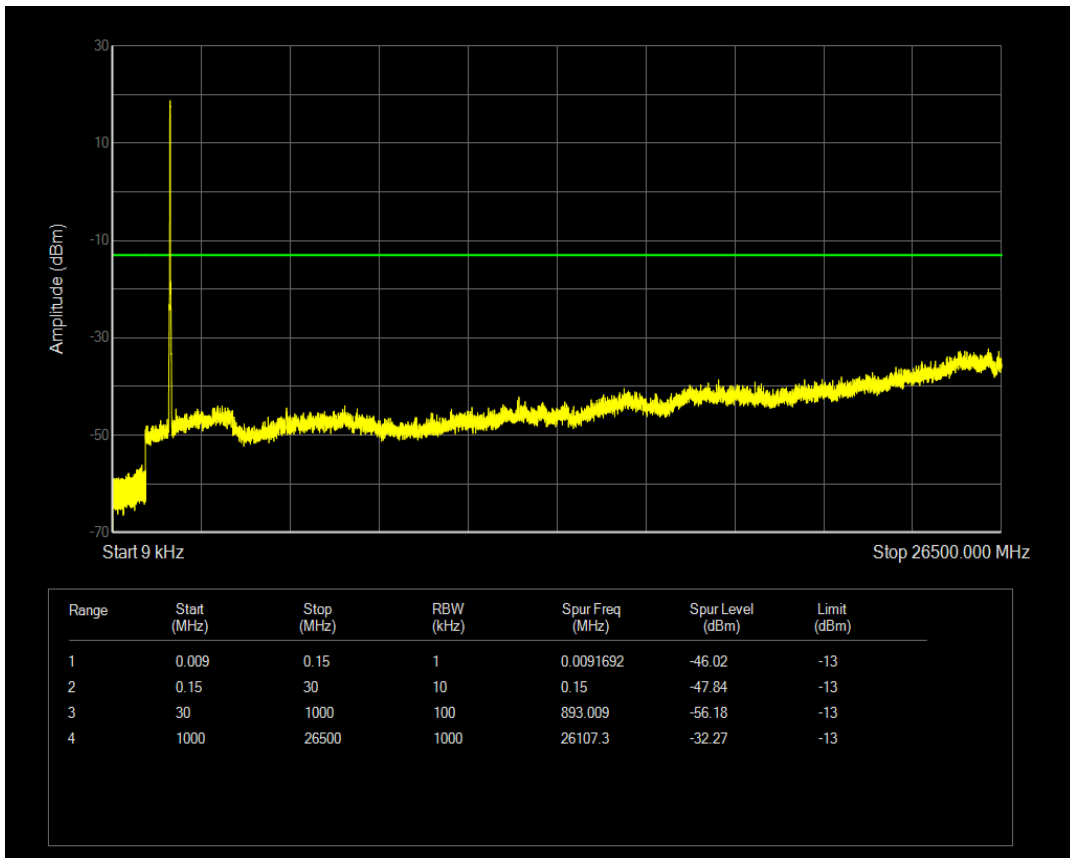

Band4 QAM16 BW=15MHz Channel=20325 RB Size=75 Position=#0

Band4 QPSK BW=20MHz Channel=20050 RB Size=1 Position=#0

Band4 QPSK BW=20MHz Channel=20050 RB Size=100 Position=#0

Band4 QAM16 BW=20MHz Channel=20050 RB Size=1 Position=#0

Band4 QAM16 BW=20MHz Channel=20050 RB Size=100 Position=#0

Band4 QPSK BW=20MHz Channel=20175 RB Size=1 Position=#0

Band4 QPSK BW=20MHz Channel=20175 RB Size=100 Position=#0

Band4 QAM16 BW=20MHz Channel=20175 RB Size=1 Position=#0

Band4 QAM16 BW=20MHz Channel=20175 RB Size=100 Position=#0

Band4 QPSK BW=20MHz Channel=20300 RB Size=1 Position=#0

Band4 QPSK BW=20MHz Channel=20300 RB Size=100 Position=#0

Band4 QAM16 BW=20MHz Channel=20300 RB Size=1 Position=#0