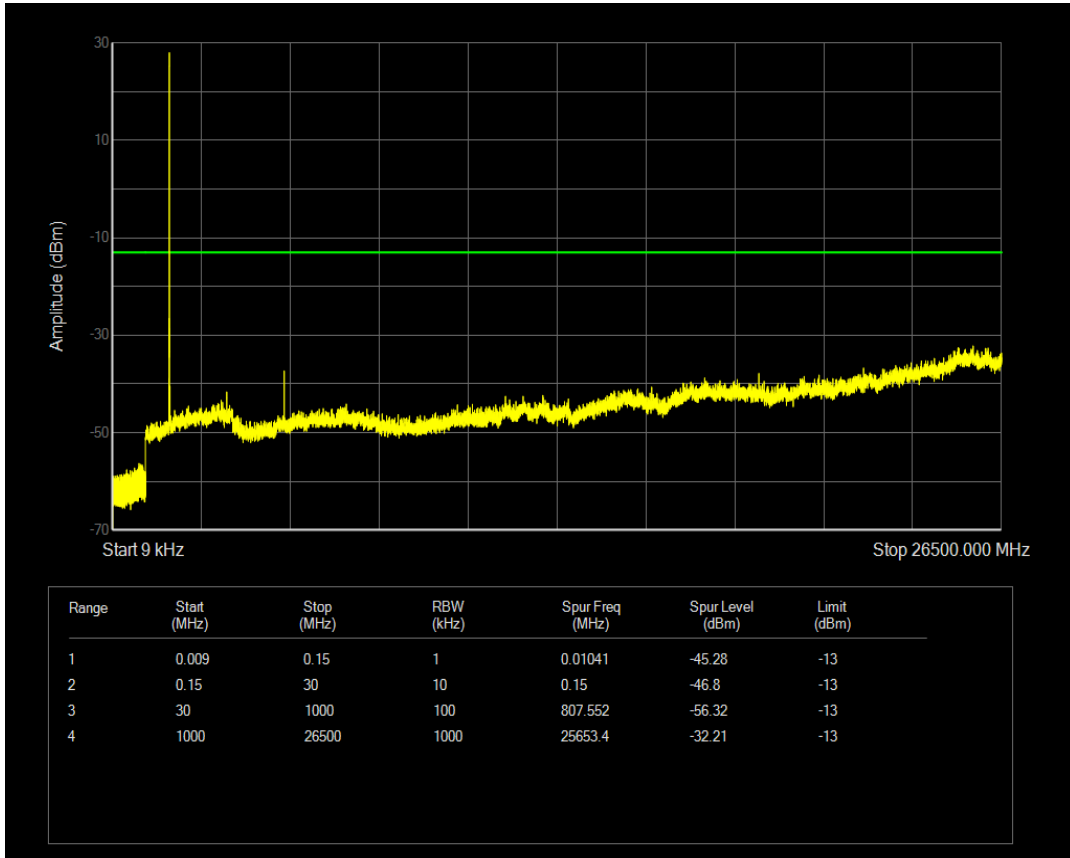

Band66 QAM16 BW=3MHz Channel=131987 RB Size=1 Position=#0

Band66 QAM16 BW=3MHz Channel=131987 RB Size=15 Position=#0