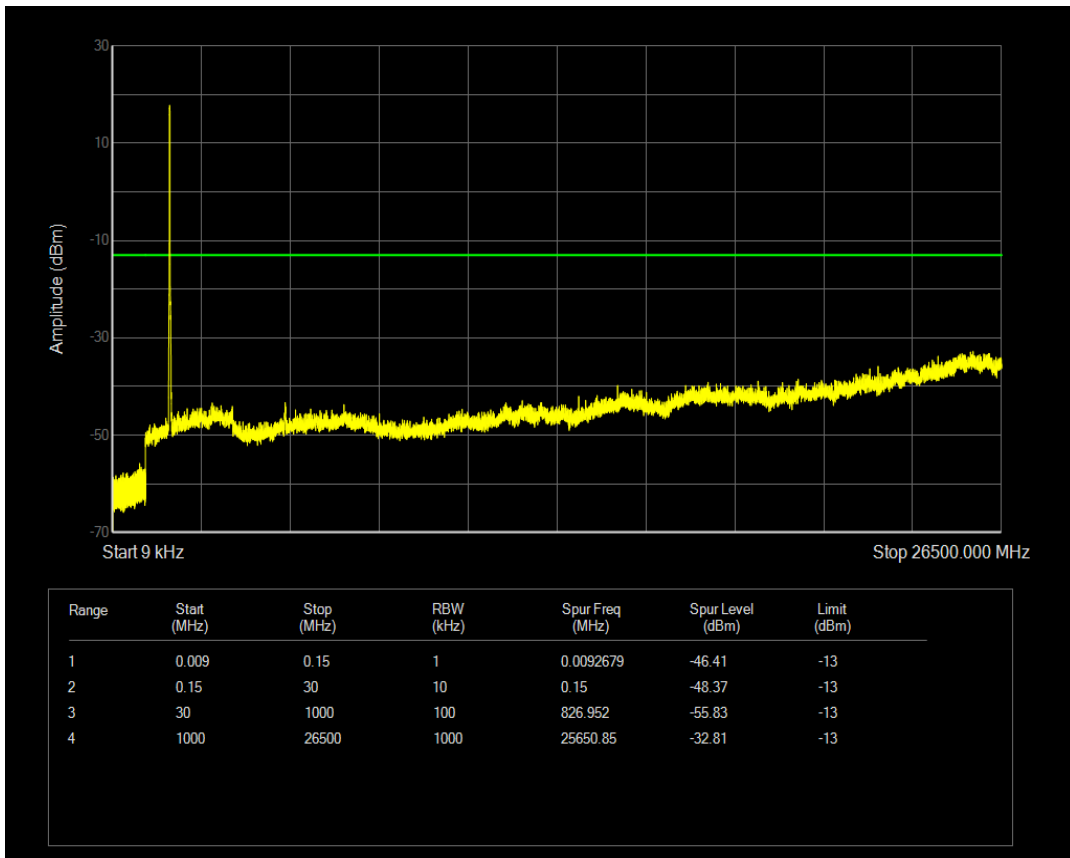

Band4 QAM16 BW=15MHz Channel=20325 RB Size=75 Position=#0

Band4 QPSK BW=20MHz Channel=20050 RB Size=1 Position=#0

Band4 QPSK BW=20MHz Channel=20050 RB Size=100 Position=#0

Band4 QAM16 BW=20MHz Channel=20050 RB Size=1 Position=#0

Band4 QAM16 BW=20MHz Channel=20050 RB Size=100 Position=#0

Band4 QPSK BW=20MHz Channel=20175 RB Size=1 Position=#0

Band4 QPSK BW=20MHz Channel=20175 RB Size=100 Position=#0

Band4 QAM16 BW=20MHz Channel=20175 RB Size=1 Position=#0