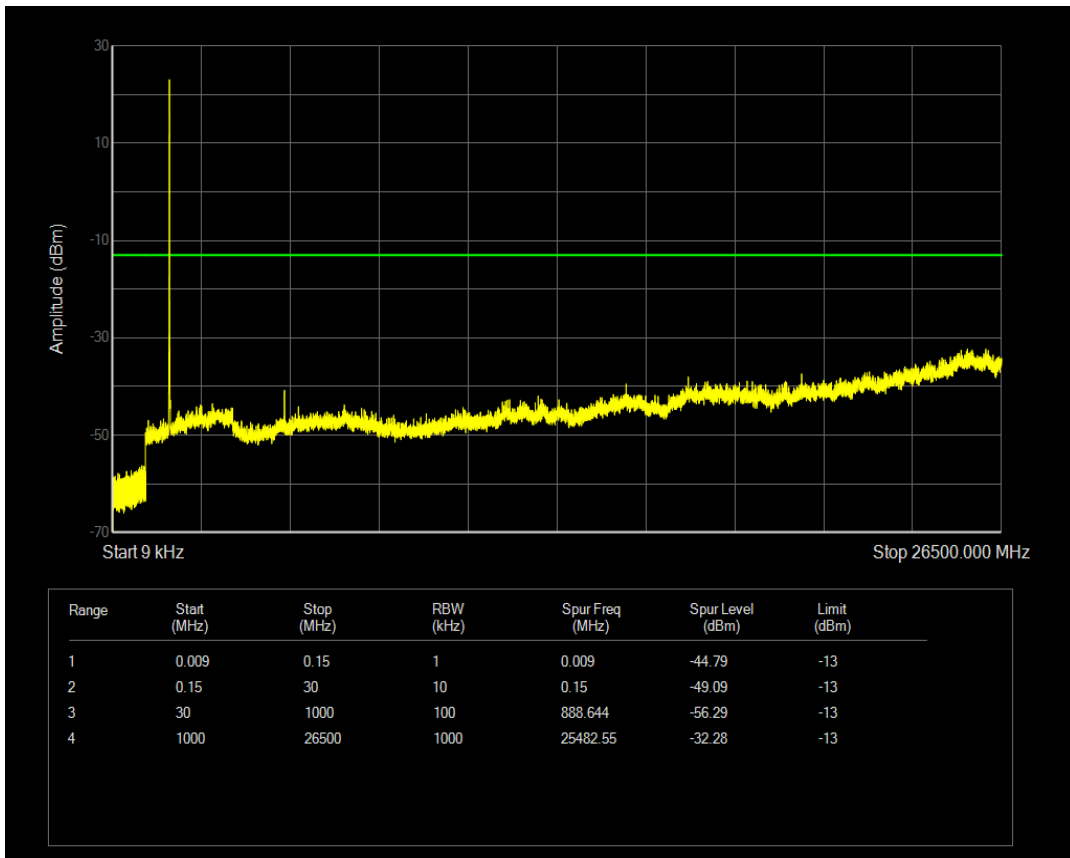

Band66 QPSK BW=5MHz Channel=131997 RB Size=25 Position=#0

Band66 QAM16 BW=5MHz Channel=131997 RB Size=1 Position=#0