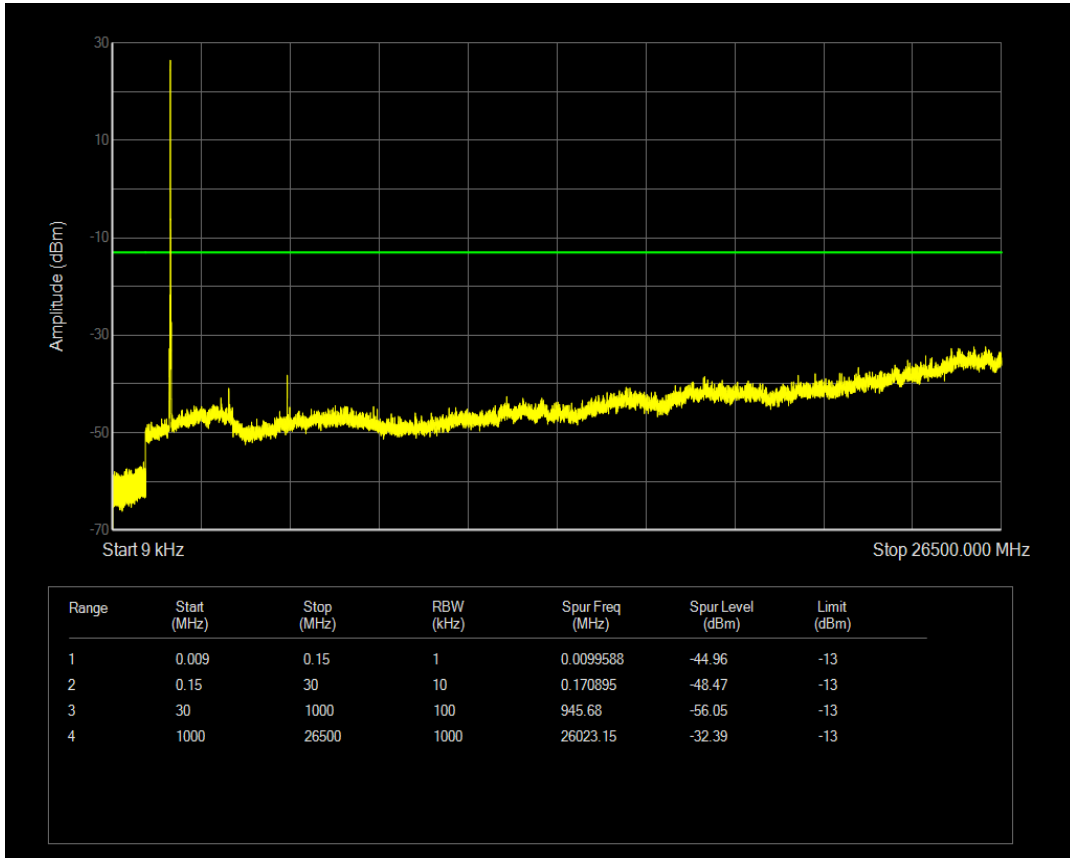

Band4 QAM16 BW=15MHz Channel=20025 RB Size=75 Position=#0

Band4 QPSK BW=15MHz Channel=20175 RB Size=1 Position=#0

Band4 QPSK BW=15MHz Channel=20175 RB Size=75 Position=#0

Band4 QAM16 BW=15MHz Channel=20175 RB Size=1 Position=#0

Band4 QAM16 BW=15MHz Channel=20175 RB Size=75 Position=#0

Band4 QPSK BW=15MHz Channel=20325 RB Size=1 Position=#0

Band4 QPSK BW=15MHz Channel=20325 RB Size=75 Position=#0

Band4 QAM16 BW=15MHz Channel=20325 RB Size=1 Position=#0

Band4 QAM16 BW=15MHz Channel=20325 RB Size=75 Position=#0

Band4 QPSK BW=20MHz Channel=20050 RB Size=1 Position=#0

Band4 QPSK BW=20MHz Channel=20050 RB Size=100 Position=#0

Band4 QAM16 BW=20MHz Channel=20050 RB Size=1 Position=#0