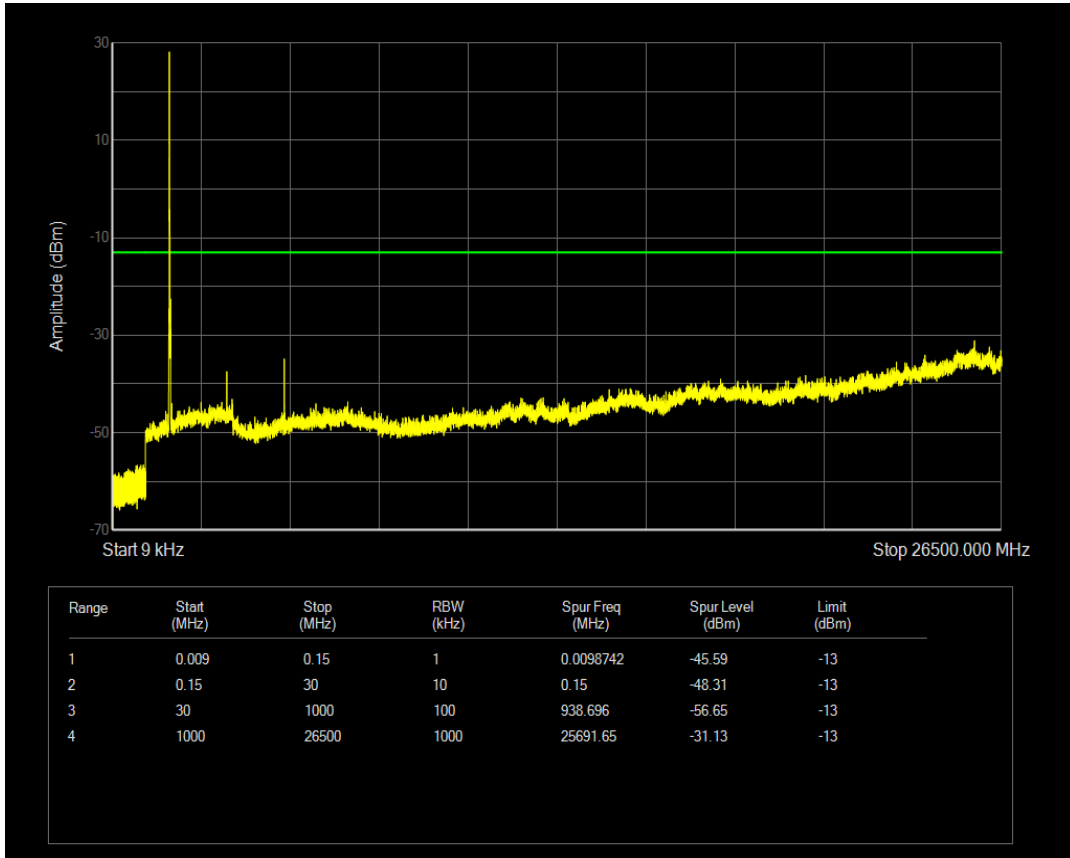

Band4 QAM16 BW=15MHz Channel=20025 RB Size=75 Position=#0

Band4 QPSK BW=15MHz Channel=20175 RB Size=1 Position=#0

Band4 QPSK BW=15MHz Channel=20175 RB Size=75 Position=#0

Band4 QAM16 BW=15MHz Channel=20175 RB Size=1 Position=#0

Band4 QAM16 BW=15MHz Channel=20175 RB Size=75 Position=#0

Band4 QPSK BW=15MHz Channel=20325 RB Size=1 Position=#0

Band4 QPSK BW=15MHz Channel=20325 RB Size=75 Position=#0

Band4 QAM16 BW=15MHz Channel=20325 RB Size=1 Position=#0

Band4 QAM16 BW=15MHz Channel=20325 RB Size=75 Position=#0

Band4 QPSK BW=20MHz Channel=20050 RB Size=1 Position=#0

Band4 QPSK BW=20MHz Channel=20050 RB Size=100 Position=#0

Band4 QAM16 BW=20MHz Channel=20050 RB Size=1 Position=#0