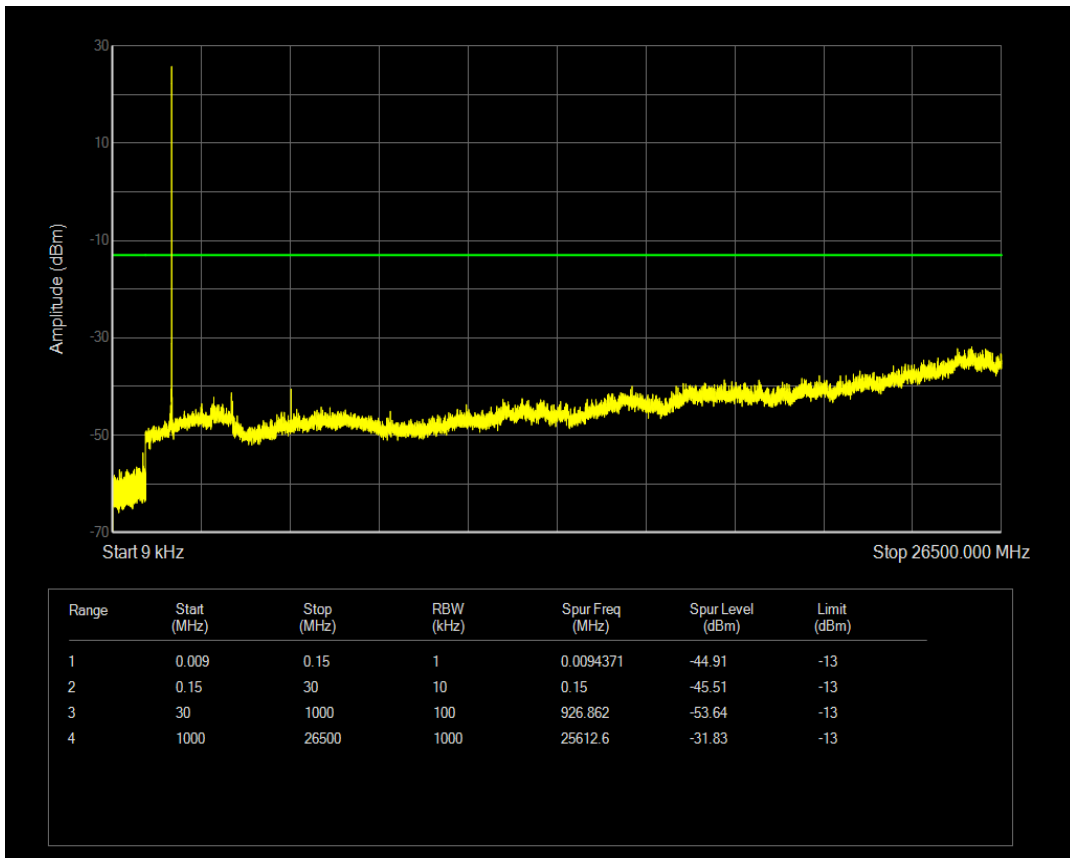

Band66 QPSK BW=1.4MHz Channel=132665 RB Size=1 Position=#0

Band66 QPSK BW=1.4MHz Channel=132665 RB Size=6 Position=#0

Band66 QAM16 BW=1.4MHz Channel=132665 RB Size=1 Position=#0

Band66 QAM16 BW=1.4MHz Channel=132665 RB Size=6 Position=#0