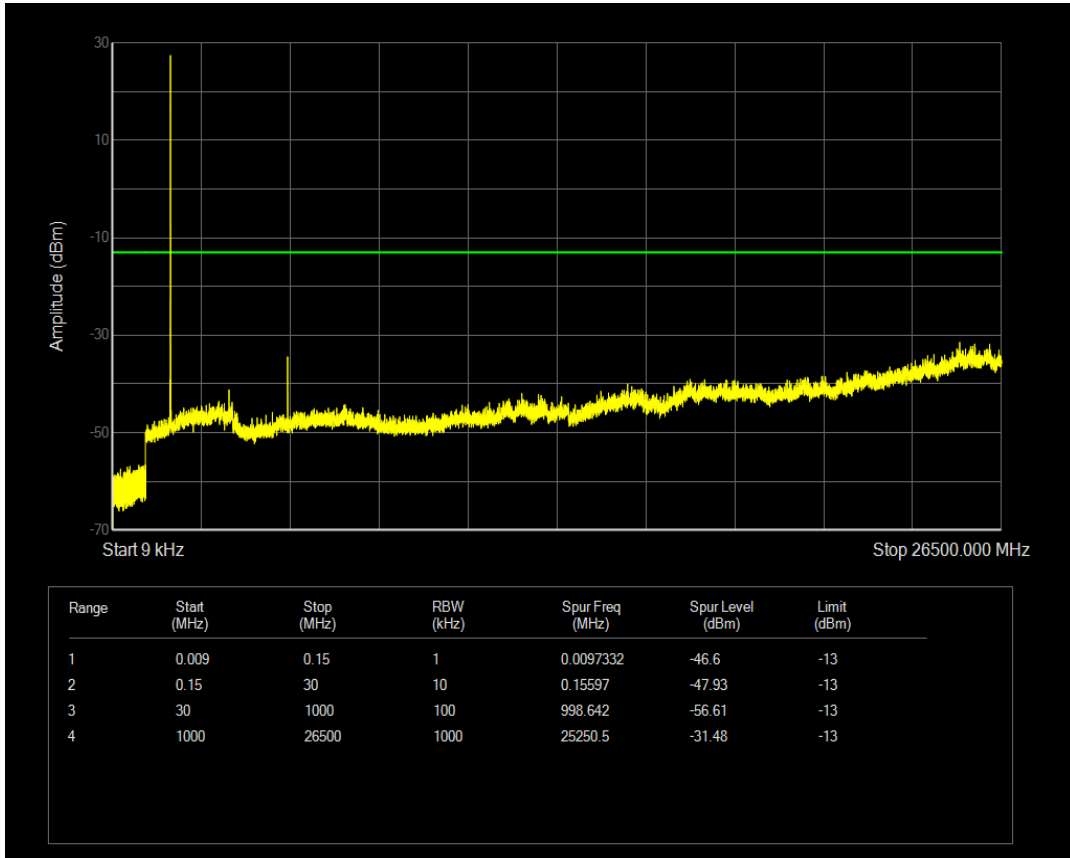

Band66 QPSK BW=1.4MHz Channel=132322 RB Size=1 Position=#0

Band66 QPSK BW=1.4MHz Channel=132322 RB Size=6 Position=#0