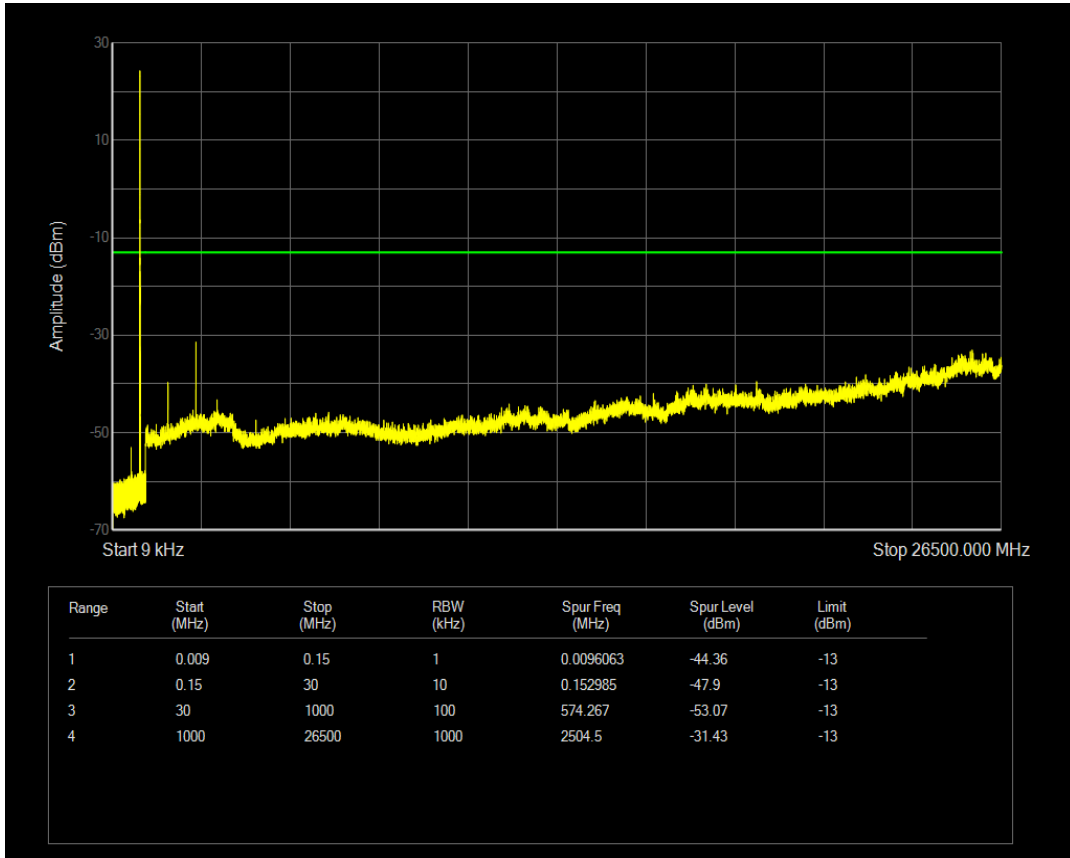

Band5 QAM16 BW=5MHz Channel=20525 RB Size=1 Position=#0

Band5 QAM16 BW=5MHz Channel=20525 RB Size=25 Position=#0