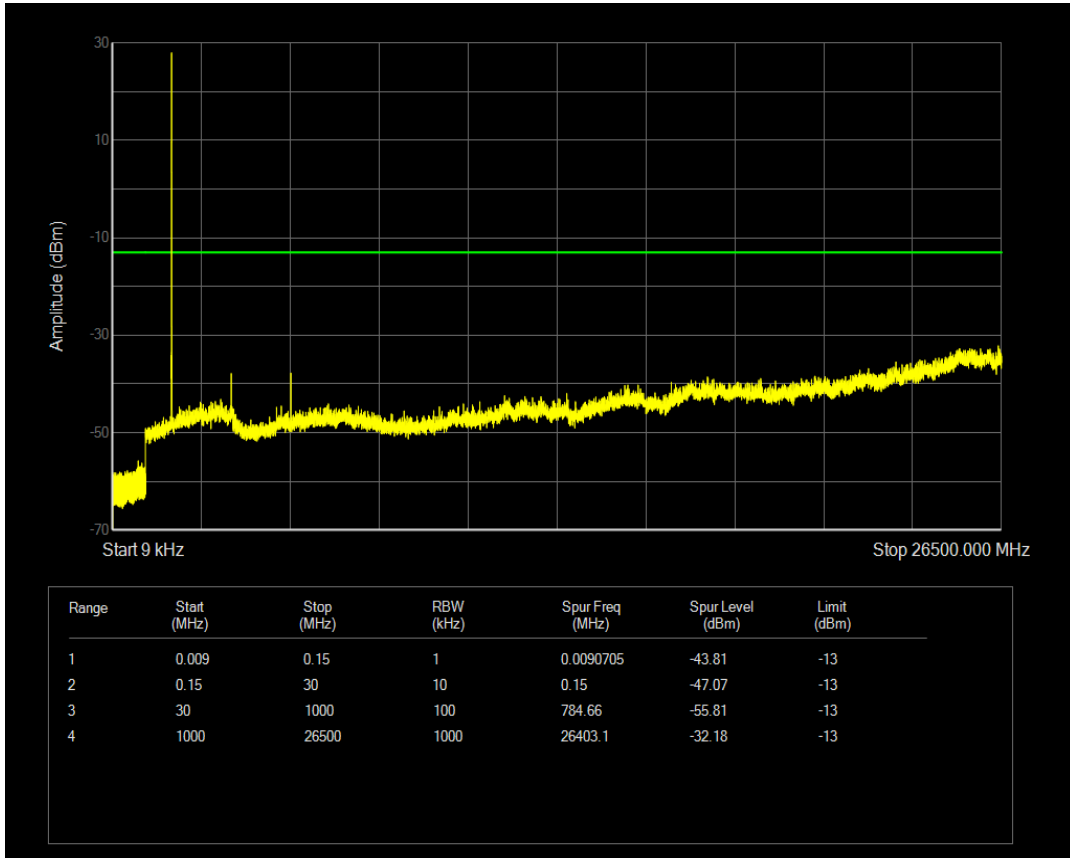

Band66 QAM16 BW=3MHz Channel=132657 RB Size=1 Position=#0

Band66 QAM16 BW=3MHz Channel=132657 RB Size=15 Position=#0