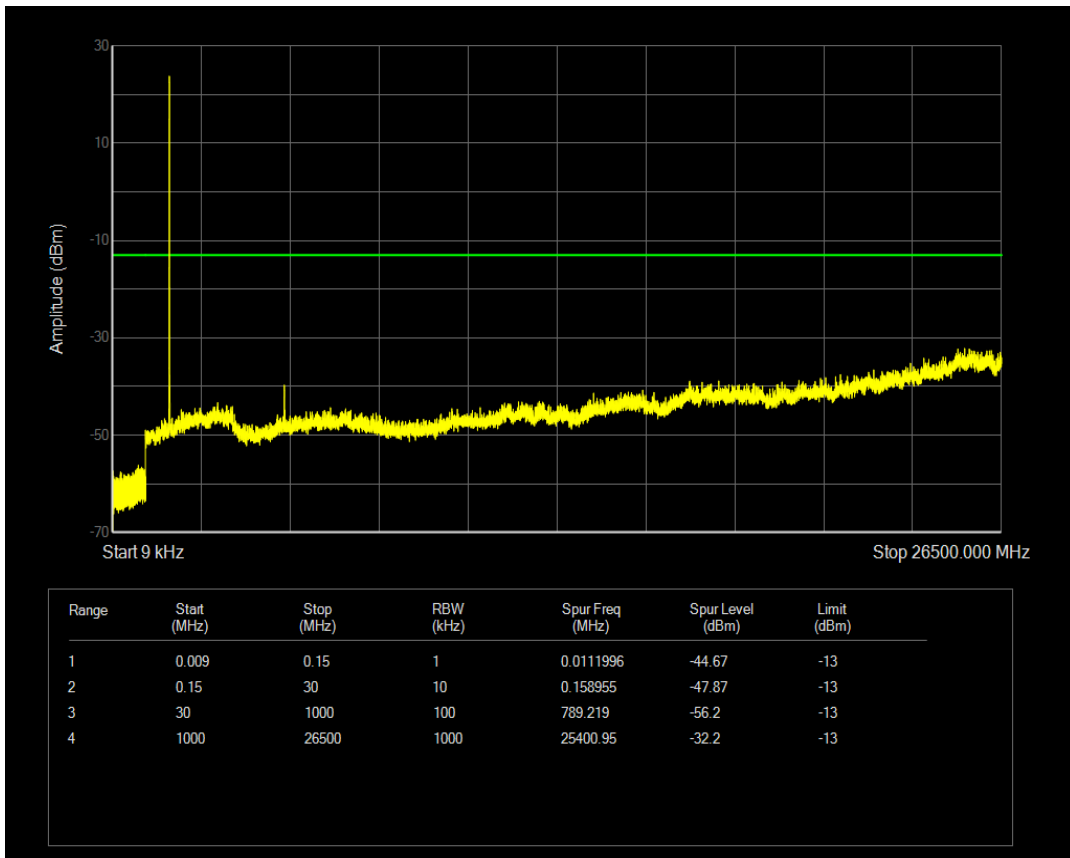

Band66 QPSK BW=3MHz Channel=131987 RB Size=1 Position=#0

Band66 QPSK BW=3MHz Channel=131987 RB Size=15 Position=#0

Band66 QAM16 BW=3MHz Channel=131987 RB Size=1 Position=#0

Band66 QAM16 BW=3MHz Channel=131987 RB Size=15 Position=#0