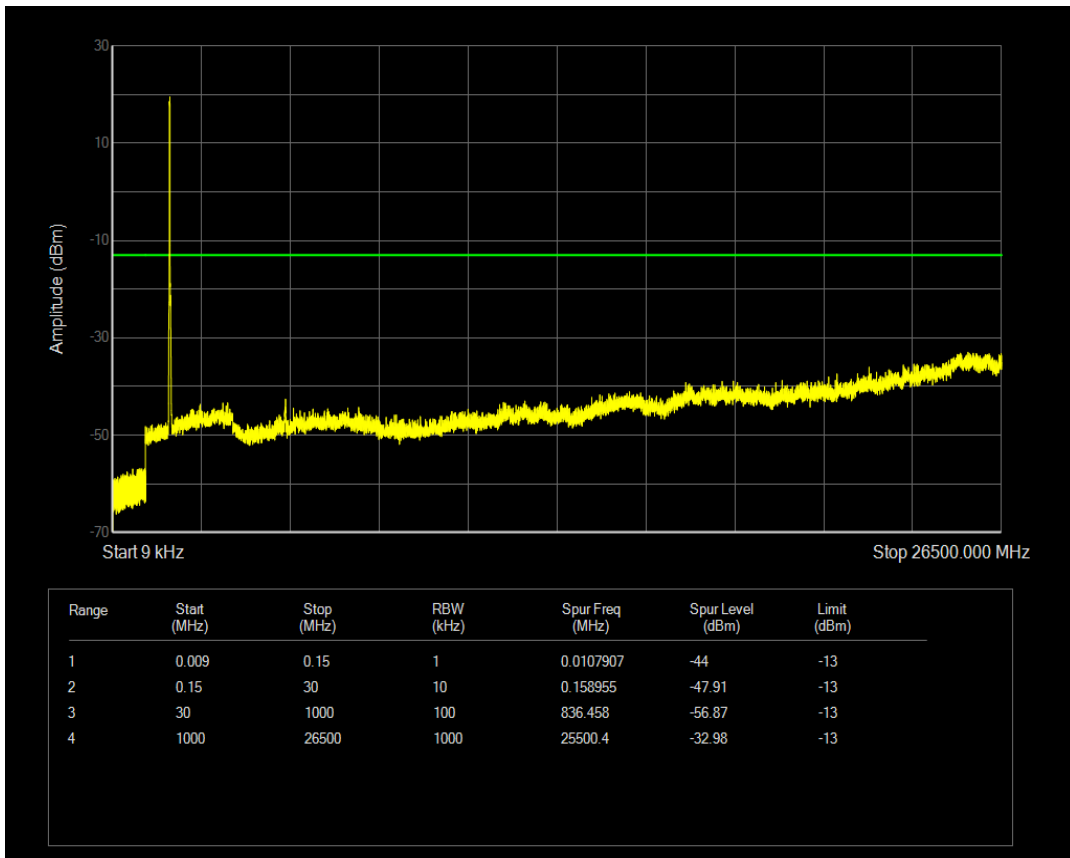

Band4 QAM16 BW=15MHz Channel=20025 RB Size=75 Position=#0

Band4 QPSK BW=15MHz Channel=20175 RB Size=1 Position=#0

Band4 QPSK BW=15MHz Channel=20175 RB Size=75 Position=#0

Band4 QAM16 BW=15MHz Channel=20175 RB Size=1 Position=#0

Band4 QAM16 BW=15MHz Channel=20175 RB Size=75 Position=#0

Band4 QPSK BW=15MHz Channel=20325 RB Size=1 Position=#0

Band4 QPSK BW=15MHz Channel=20325 RB Size=75 Position=#0

Band4 QAM16 BW=15MHz Channel=20325 RB Size=1 Position=#0

Band4 QAM16 BW=15MHz Channel=20325 RB Size=75 Position=#0

Band4 QPSK BW=20MHz Channel=20050 RB Size=1 Position=#0

Band4 QPSK BW=20MHz Channel=20050 RB Size=100 Position=#0

Band4 QAM16 BW=20MHz Channel=20050 RB Size=1 Position=#0