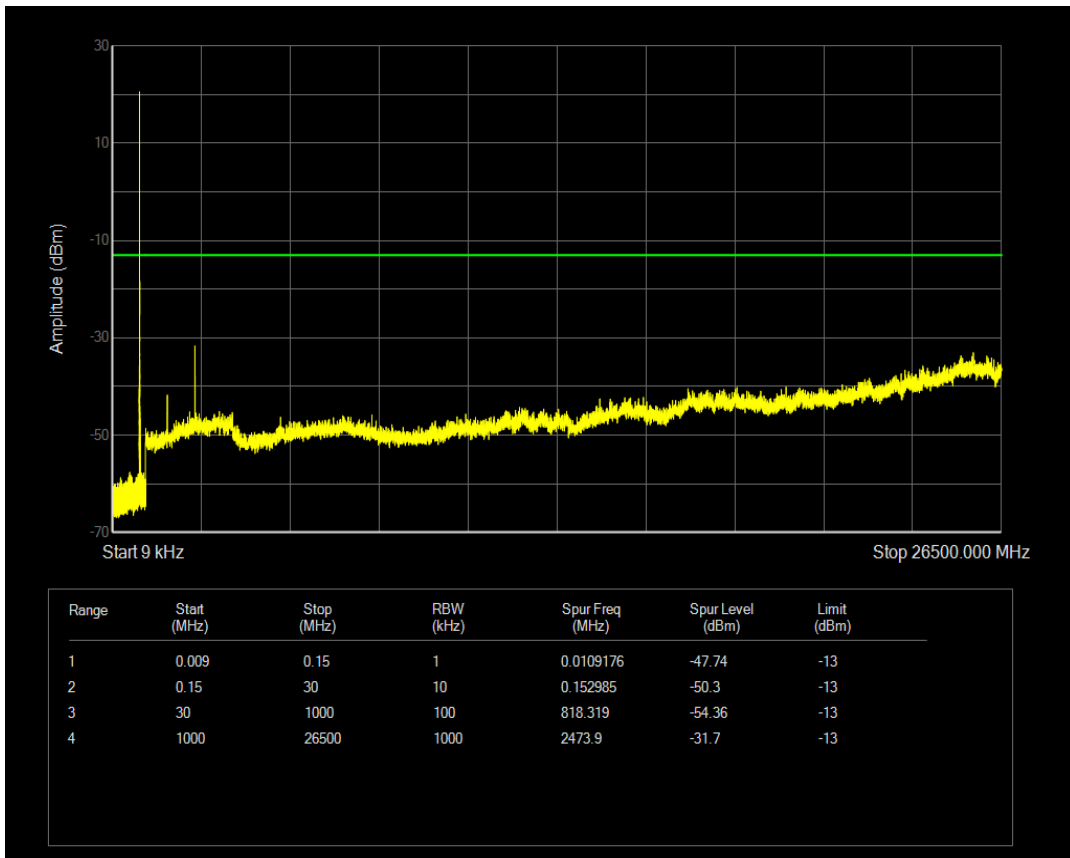

Band41(2555-2655) QPSK BW=20MHz Channel=41140 RB Size=100 Position=#0

Band41(2555-2655) QAM16 BW=20MHz Channel=41140 RB Size=1 Position=#0

Band41(2555-2655) QAM16 BW=20MHz Channel=41140 RB Size=100 Position=#0

Band5 QPSK BW=1.4MHz Channel=20407 RB Size=1 Position=#0

Band5 QPSK BW=1.4MHz Channel=20407 RB Size=6 Position=#0

Band5 QAM16 BW=1.4MHz Channel=20407 RB Size=1 Position=#0

Band5 QAM16 BW=1.4MHz Channel=20407 RB Size=6 Position=#0