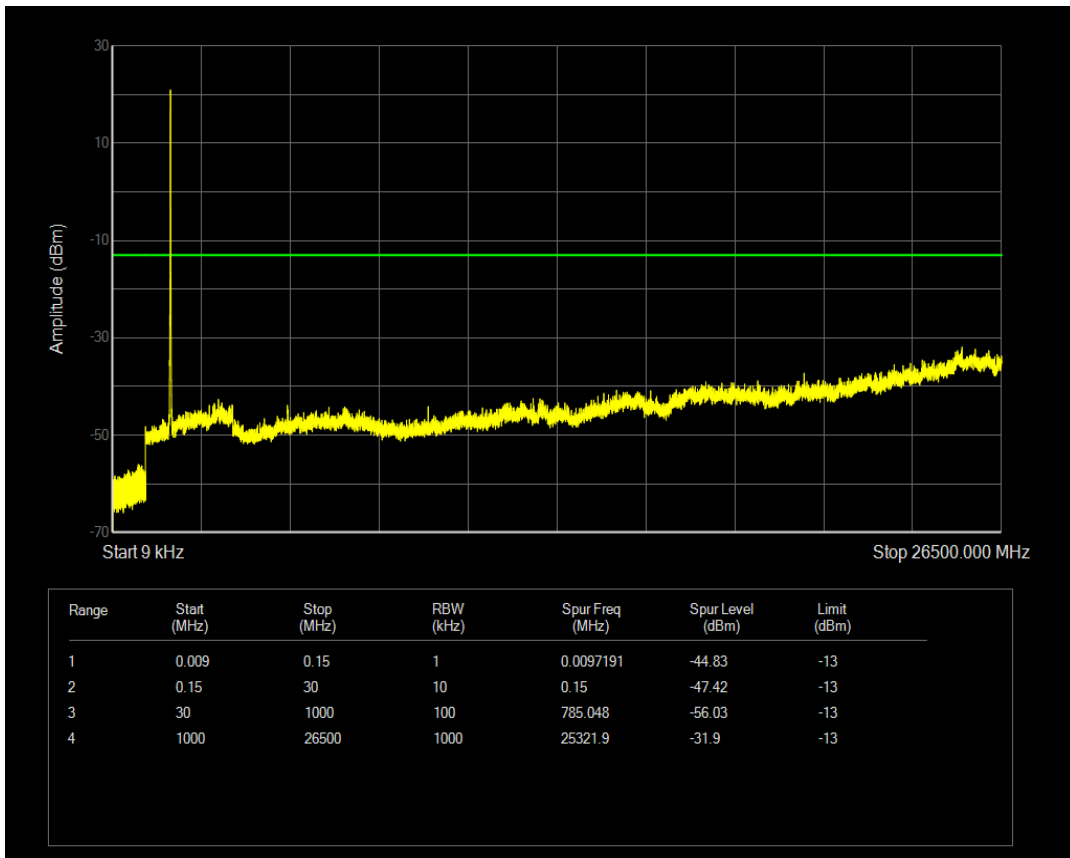

Band66 QPSK BW=10MHz Channel=132322 RB Size=50 Position=#0

Band66 QAM16 BW=10MHz Channel=132322 RB Size=1 Position=#0