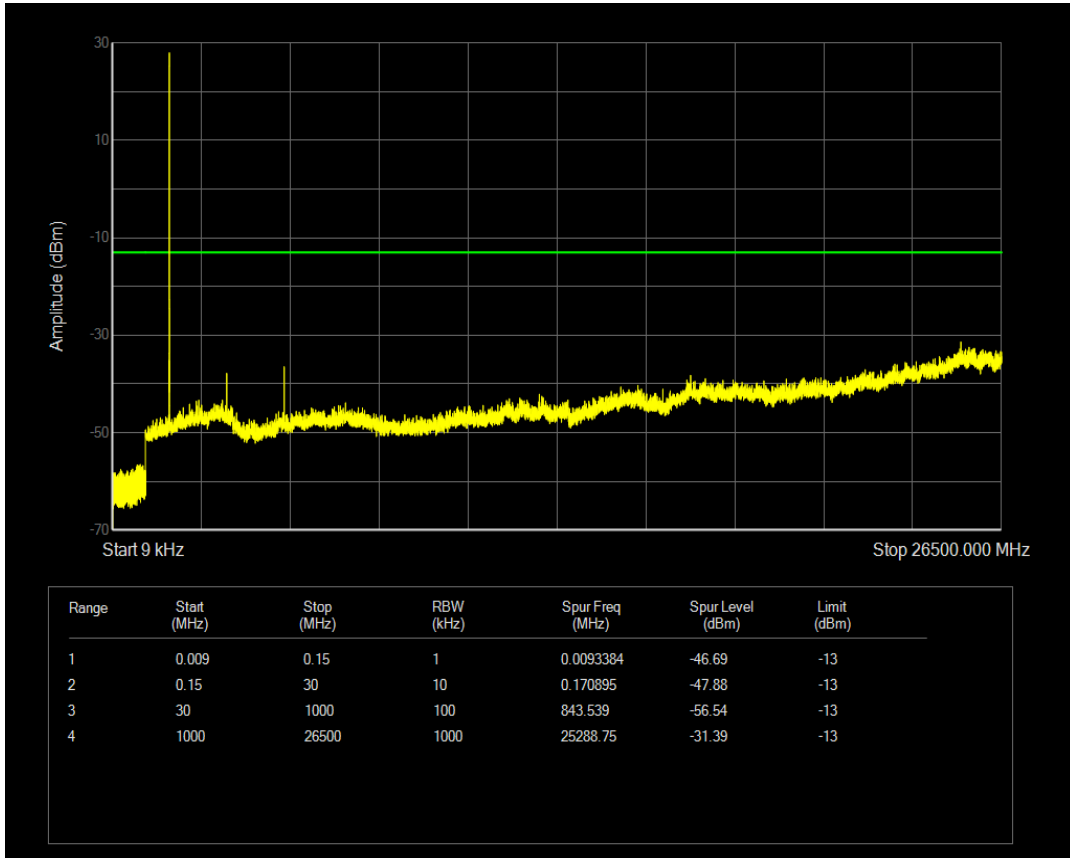

Band66 QAM16 BW=1.4MHz Channel=131979 RB Size=1 Position=#0

Band66 QAM16 BW=1.4MHz Channel=131979 RB Size=6 Position=#0