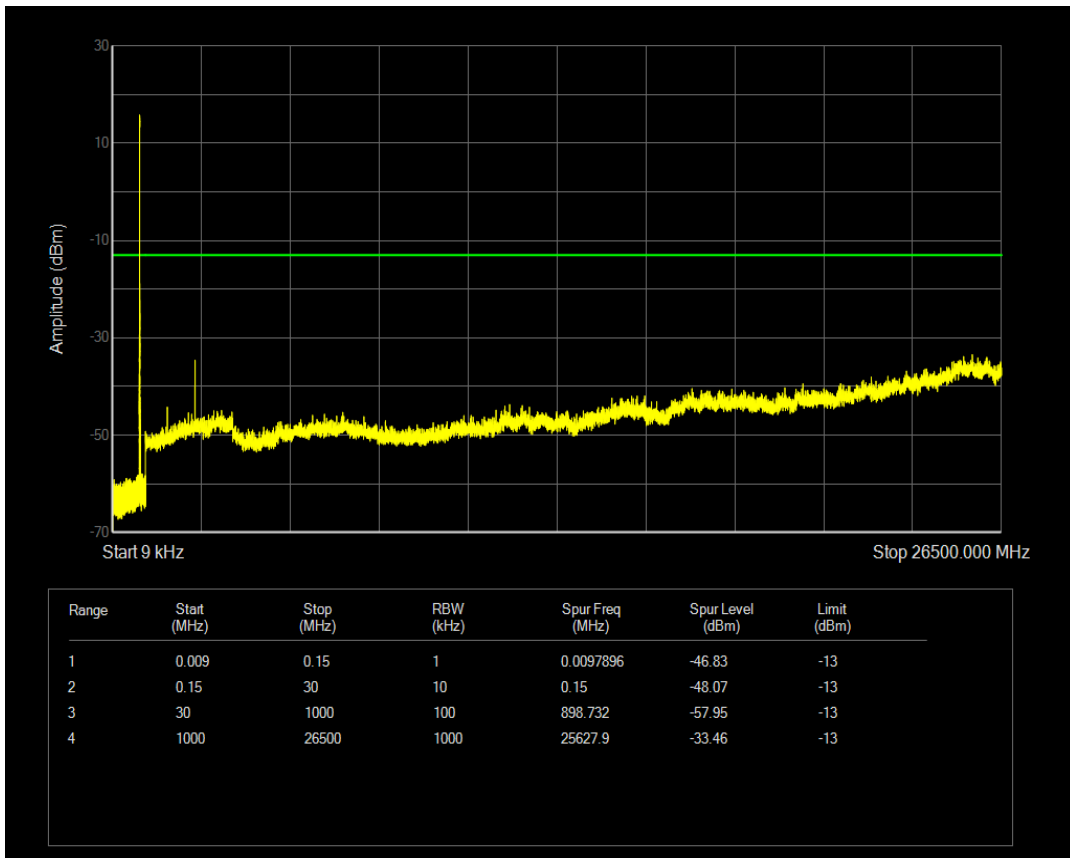

Band5 QPSK BW=3MHz Channel=20415 RB Size=1 Position=#0

Band5 QPSK BW=3MHz Channel=20415 RB Size=15 Position=#0

Band5 QAM16 BW=3MHz Channel=20415 RB Size=1 Position=#0

Band5 QAM16 BW=3MHz Channel=20415 RB Size=15 Position=#0