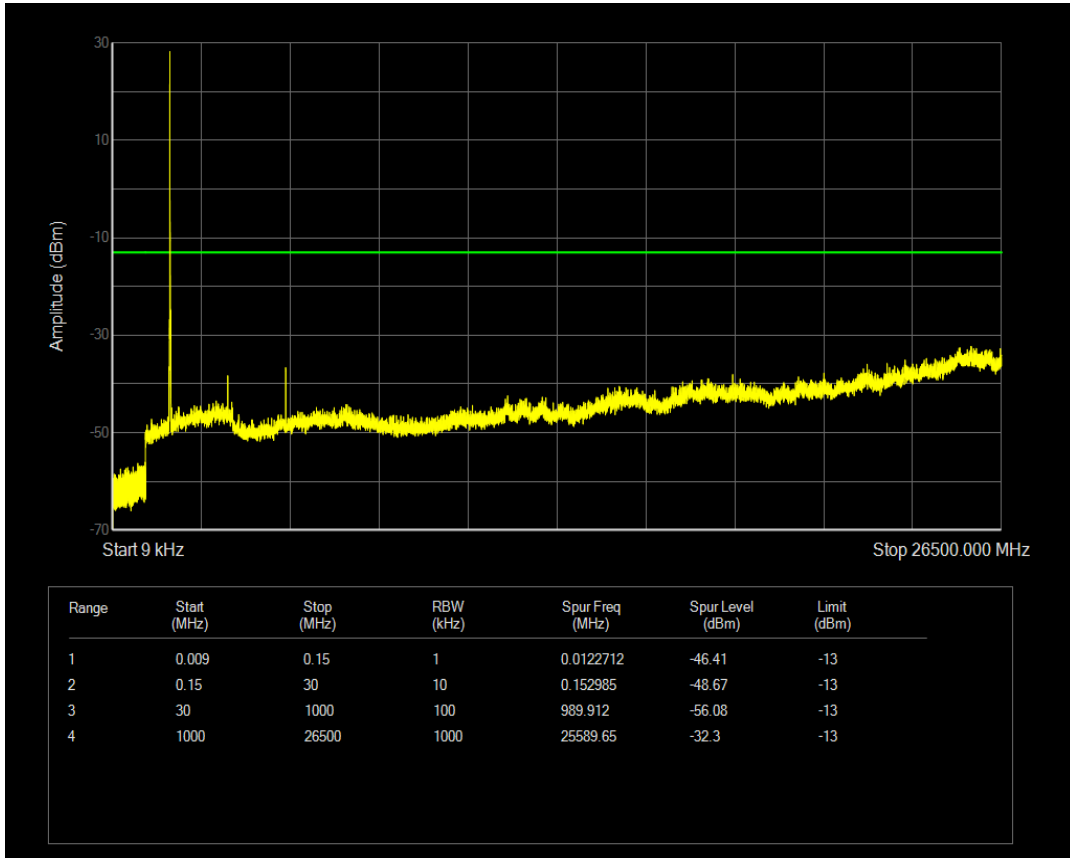

Band4 QAM16 BW=15MHz Channel=20025 RB Size=75 Position=#0

Band4 QPSK BW=15MHz Channel=20175 RB Size=1 Position=#0

Band4 QPSK BW=15MHz Channel=20175 RB Size=75 Position=#0

Band4 QAM16 BW=15MHz Channel=20175 RB Size=1 Position=#0

Band4 QAM16 BW=15MHz Channel=20175 RB Size=75 Position=#0

Band4 QPSK BW=15MHz Channel=20325 RB Size=1 Position=#0

Band4 QPSK BW=15MHz Channel=20325 RB Size=75 Position=#0

Band4 QAM16 BW=15MHz Channel=20325 RB Size=1 Position=#0