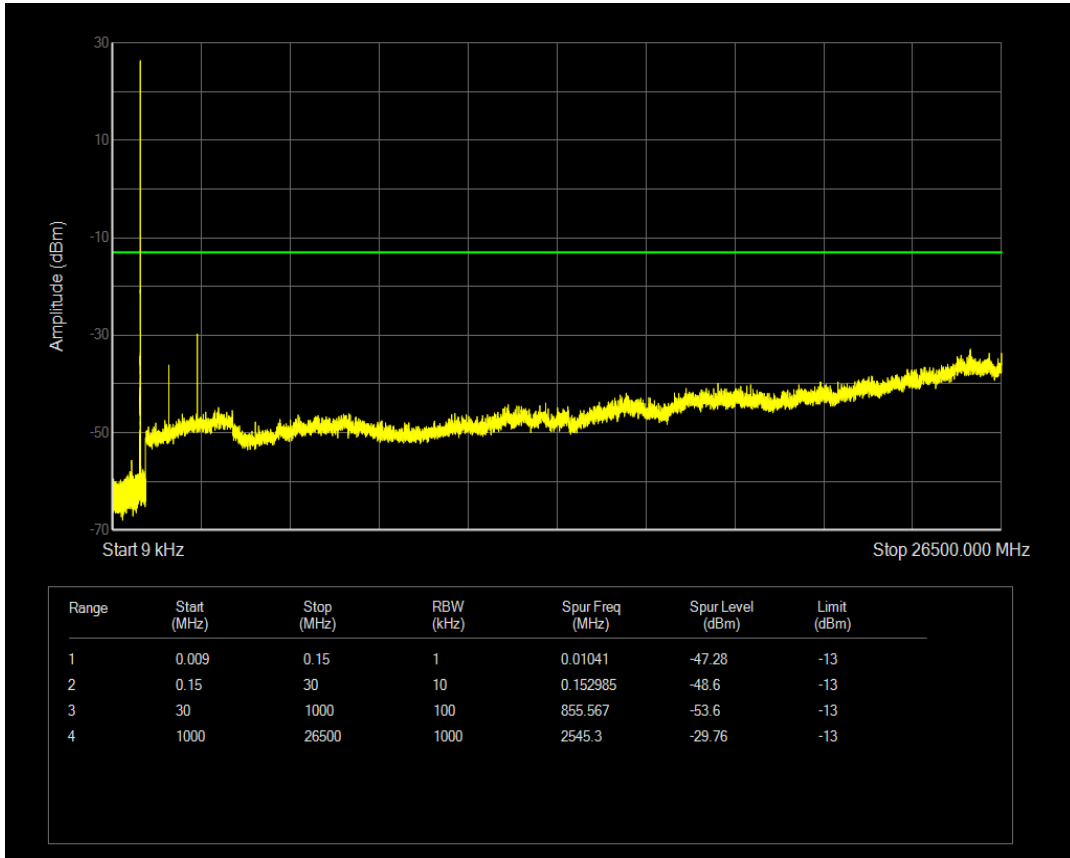

Band5 QPSK BW=1.4MHz Channel=20643 RB Size=1 Position=#0

Band5 QPSK BW=1.4MHz Channel=20643 RB Size=6 Position=#0

Band5 QAM16 BW=1.4MHz Channel=20643 RB Size=1 Position=#0

Band5 QAM16 BW=1.4MHz Channel=20643 RB Size=6 Position=#0