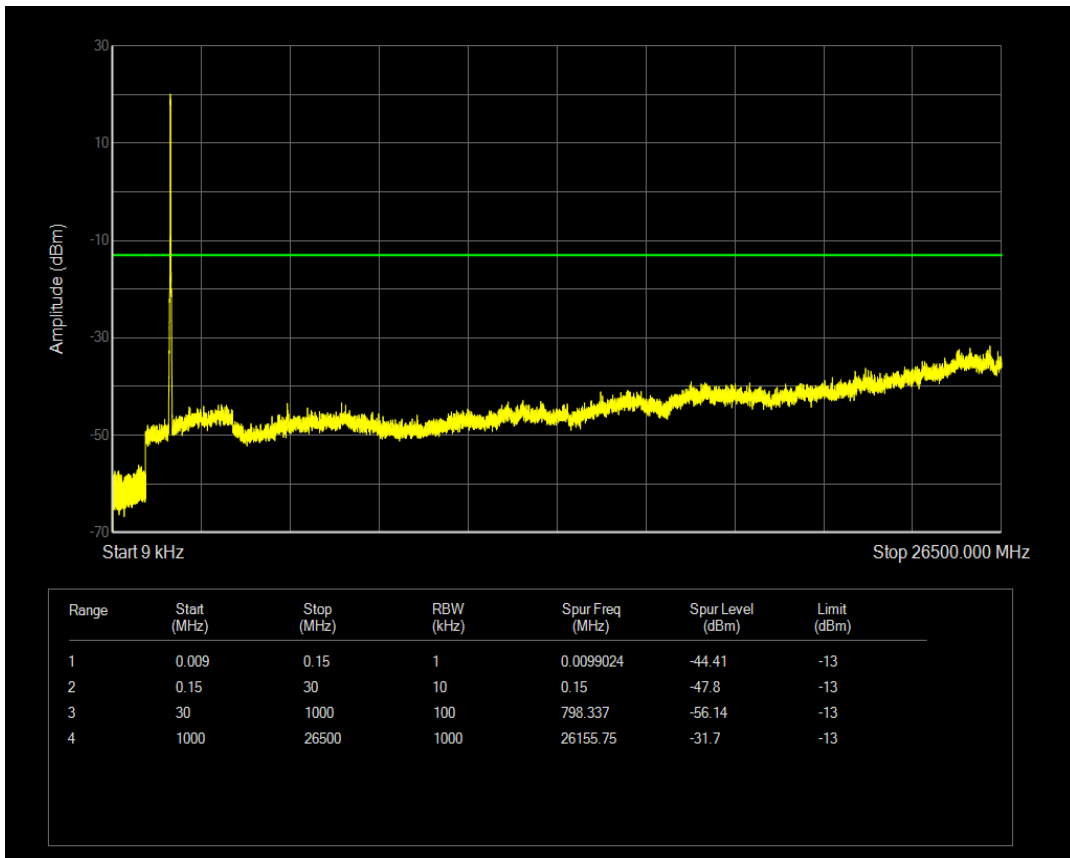

Band4 QAM16 BW=15MHz Channel=20325 RB Size=75 Position=#0

Band4 QPSK BW=20MHz Channel=20050 RB Size=1 Position=#0

Band4 QPSK BW=20MHz Channel=20050 RB Size=100 Position=#0

Band4 QAM16 BW=20MHz Channel=20050 RB Size=1 Position=#0

Band4 QAM16 BW=20MHz Channel=20050 RB Size=100 Position=#0

Band4 QPSK BW=20MHz Channel=20175 RB Size=1 Position=#0

Band4 QPSK BW=20MHz Channel=20175 RB Size=100 Position=#0

Band4 QAM16 BW=20MHz Channel=20175 RB Size=1 Position=#0

Band4 QAM16 BW=20MHz Channel=20175 RB Size=100 Position=#0

Band4 QPSK BW=20MHz Channel=20300 RB Size=1 Position=#0

Band4 QPSK BW=20MHz Channel=20300 RB Size=100 Position=#0

Band4 QAM16 BW=20MHz Channel=20300 RB Size=1 Position=#0