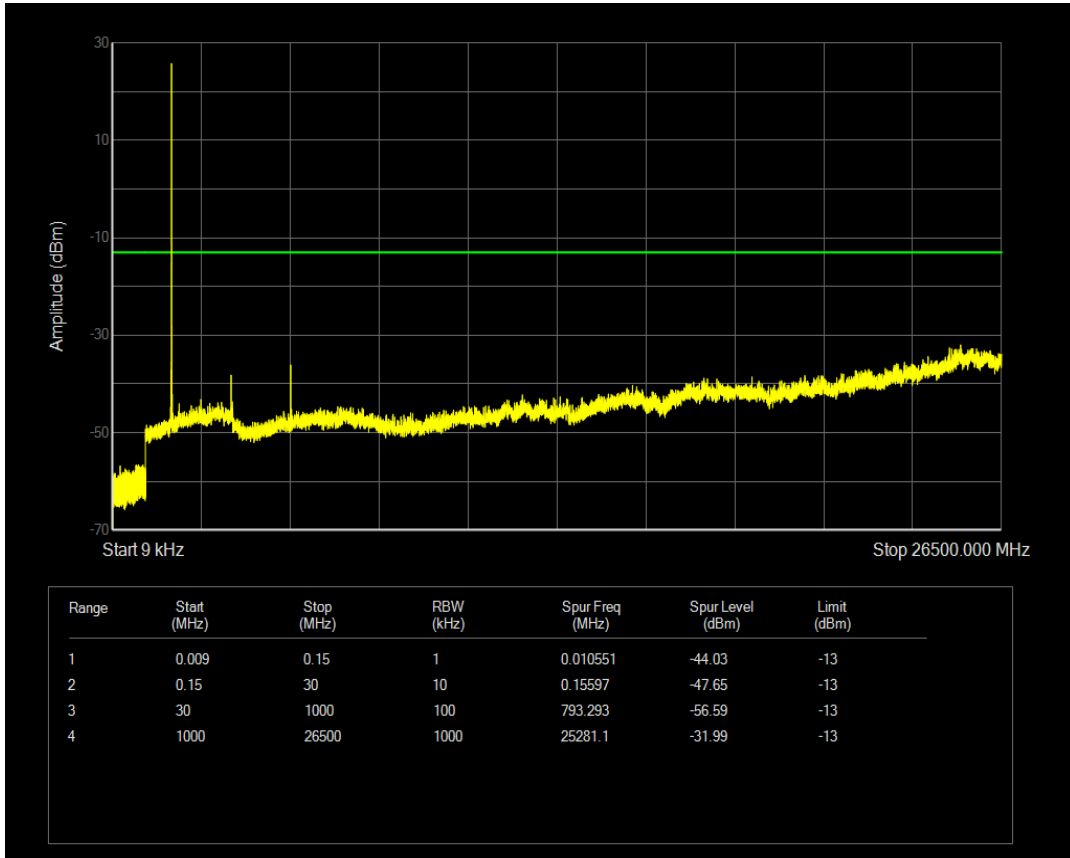

Band66 QPSK BW=5MHz Channel=132647 RB Size=1 Position=#0

Band66 QPSK BW=5MHz Channel=132647 RB Size=25 Position=#0