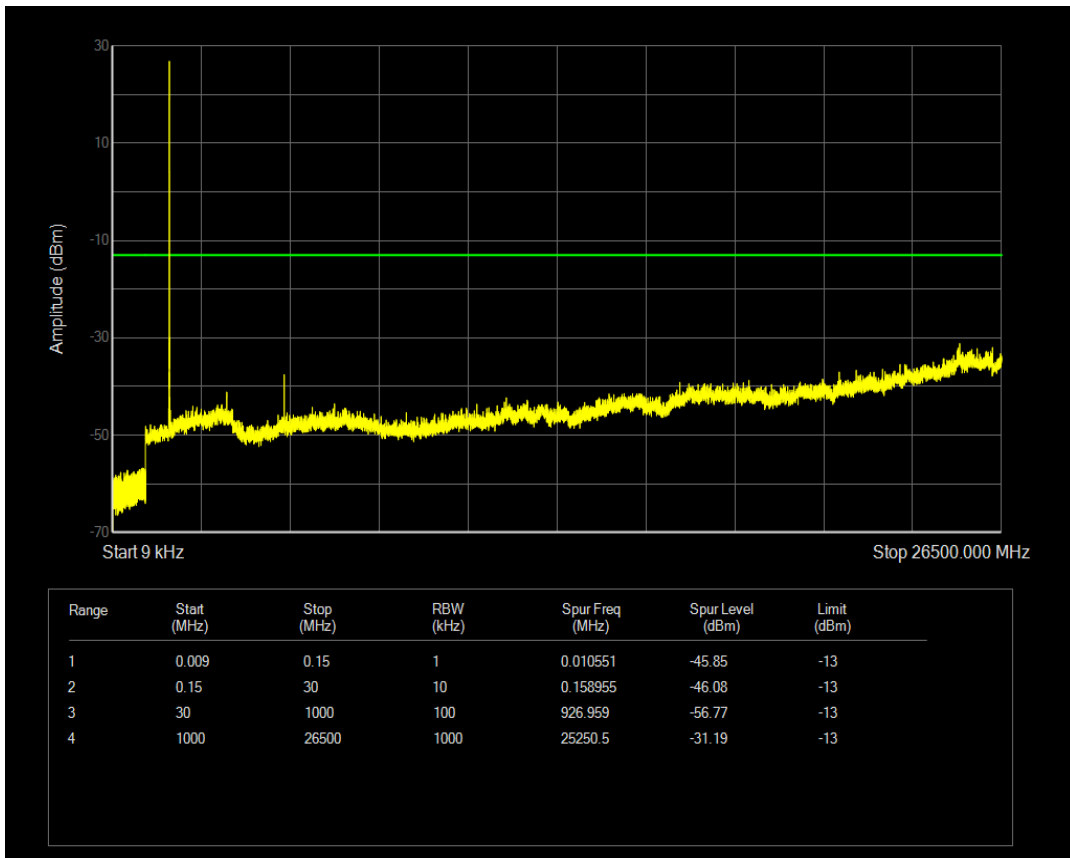

Band5 QPSK BW=10MHz Channel=20600 RB Size=1 Position=#0

Band5 QPSK BW=10MHz Channel=20600 RB Size=50 Position=#0

Band5 QAM16 BW=10MHz Channel=20600 RB Size=1 Position=#0

Band5 QAM16 BW=10MHz Channel=20600 RB Size=50 Position=#0

Band66 QPSK BW=1.4MHz Channel=131979 RB Size=1 Position=#0

Band66 QPSK BW=1.4MHz Channel=131979 RB Size=6 Position=#0

Band66 QAM16 BW=1.4MHz Channel=131979 RB Size=1 Position=#0

Band66 QAM16 BW=1.4MHz Channel=131979 RB Size=6 Position=#0