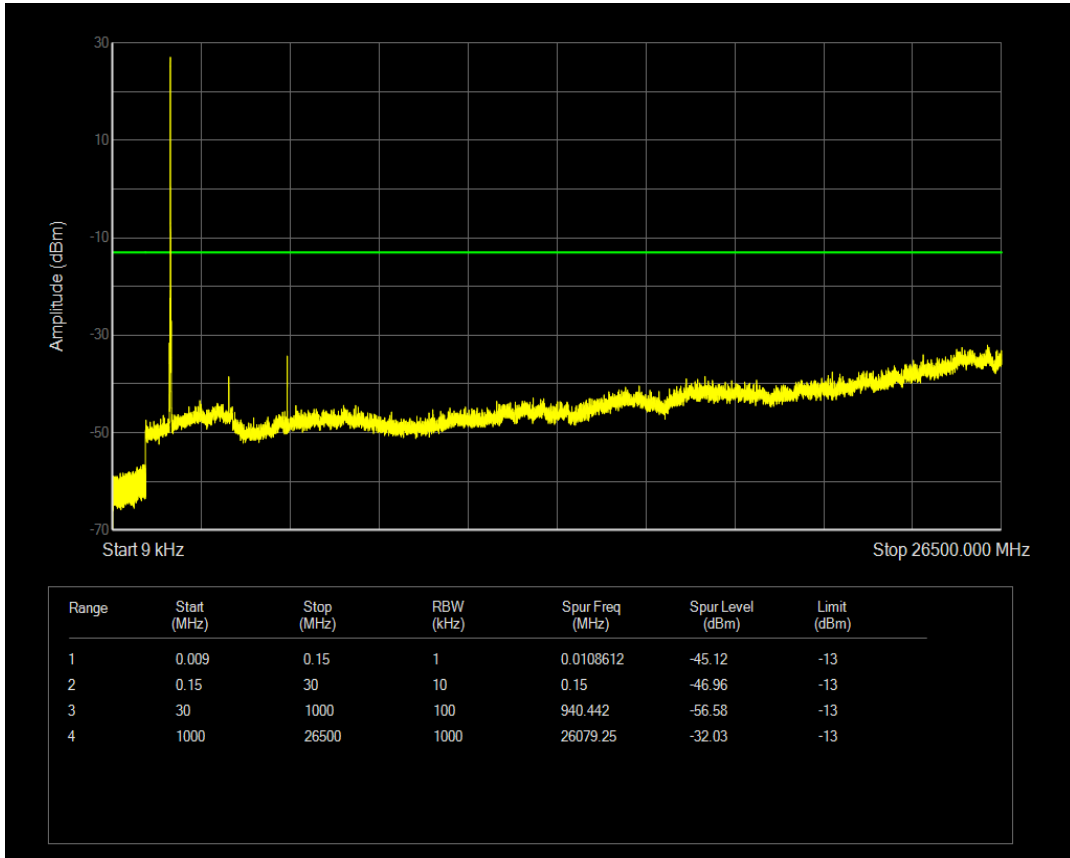

Band4 QAM16 BW=15MHz Channel=20025 RB Size=75 Position=#0

Band4 QPSK BW=15MHz Channel=20175 RB Size=1 Position=#0

Band4 QPSK BW=15MHz Channel=20175 RB Size=75 Position=#0

Band4 QAM16 BW=15MHz Channel=20175 RB Size=1 Position=#0

Band4 QAM16 BW=15MHz Channel=20175 RB Size=75 Position=#0

Band4 QPSK BW=15MHz Channel=20325 RB Size=1 Position=#0

Band4 QPSK BW=15MHz Channel=20325 RB Size=75 Position=#0

Band4 QAM16 BW=15MHz Channel=20325 RB Size=1 Position=#0