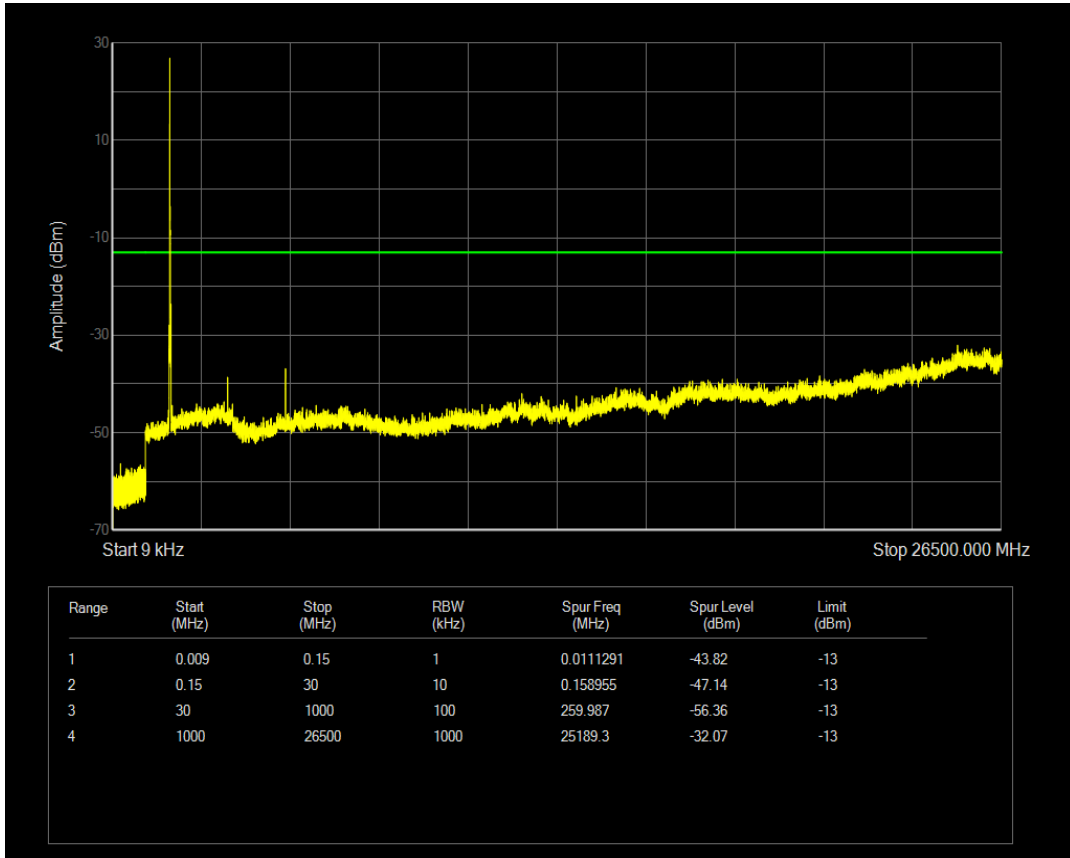

Band4 QAM16 BW=15MHz Channel=20325 RB Size=75 Position=#0

Band4 QPSK BW=20MHz Channel=20050 RB Size=1 Position=#0

Band4 QPSK BW=20MHz Channel=20050 RB Size=100 Position=#0

Band4 QAM16 BW=20MHz Channel=20050 RB Size=1 Position=#0

Band4 QAM16 BW=20MHz Channel=20050 RB Size=100 Position=#0

Band4 QPSK BW=20MHz Channel=20175 RB Size=1 Position=#0

Band4 QPSK BW=20MHz Channel=20175 RB Size=100 Position=#0

Band4 QAM16 BW=20MHz Channel=20175 RB Size=1 Position=#0

Band4 QAM16 BW=20MHz Channel=20175 RB Size=100 Position=#0

Band4 QPSK BW=20MHz Channel=20300 RB Size=1 Position=#0

Band4 QPSK BW=20MHz Channel=20300 RB Size=100 Position=#0

Band4 QAM16 BW=20MHz Channel=20300 RB Size=1 Position=#0