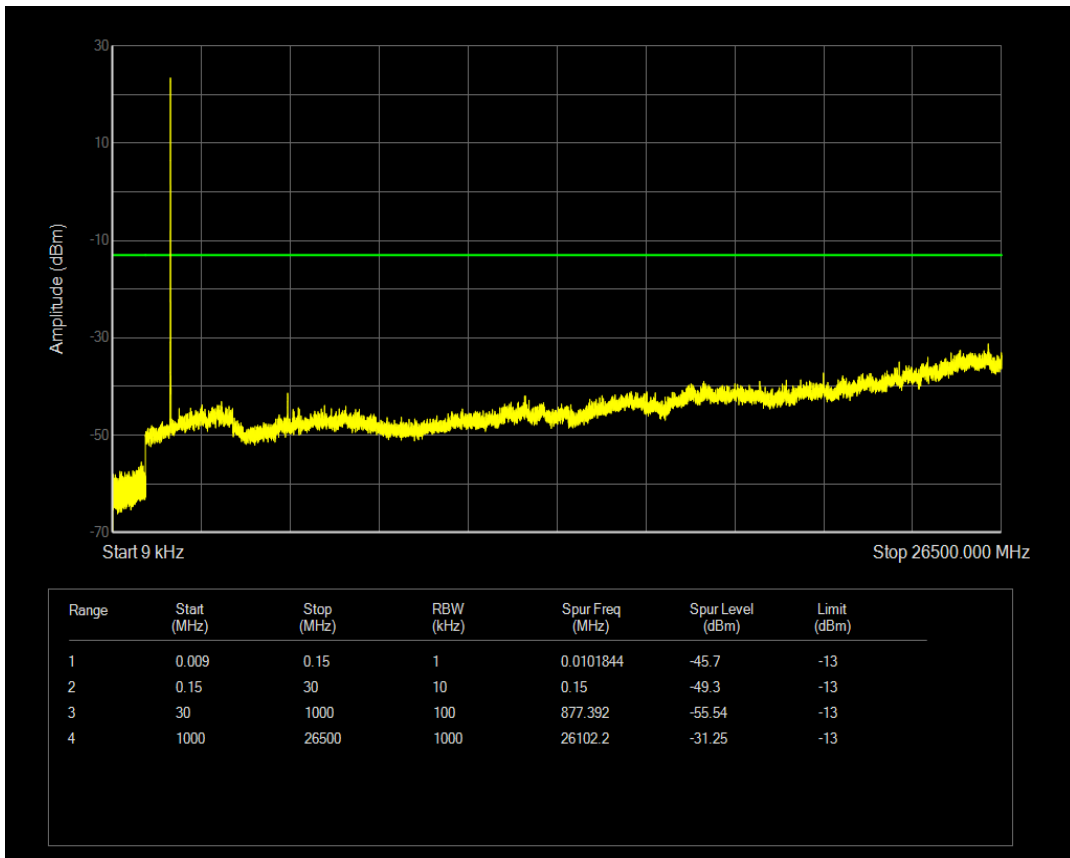

Band66 QPSK BW=3MHz Channel=132322 RB Size=1 Position=#0

Band66 QPSK BW=3MHz Channel=132322 RB Size=15 Position=#0

Band66 QAM16 BW=3MHz Channel=132322 RB Size=1 Position=#0

Band66 QAM16 BW=3MHz Channel=132322 RB Size=15 Position=#0