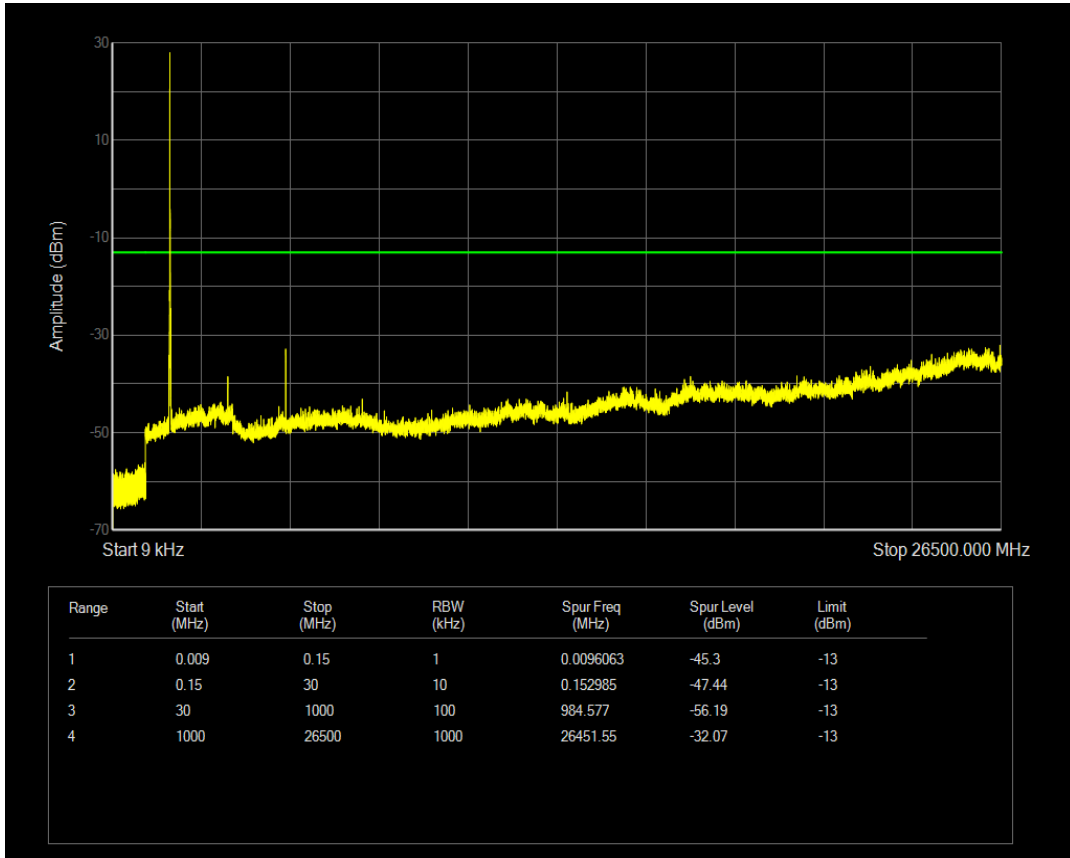

Band4 QAM16 BW=15MHz Channel=20025 RB Size=75 Position=#0

Band4 QPSK BW=15MHz Channel=20175 RB Size=1 Position=#0

Band4 QPSK BW=15MHz Channel=20175 RB Size=75 Position=#0

Band4 QAM16 BW=15MHz Channel=20175 RB Size=1 Position=#0

Band4 QAM16 BW=15MHz Channel=20175 RB Size=75 Position=#0

Band4 QPSK BW=15MHz Channel=20325 RB Size=1 Position=#0

Band4 QPSK BW=15MHz Channel=20325 RB Size=75 Position=#0

Band4 QAM16 BW=15MHz Channel=20325 RB Size=1 Position=#0