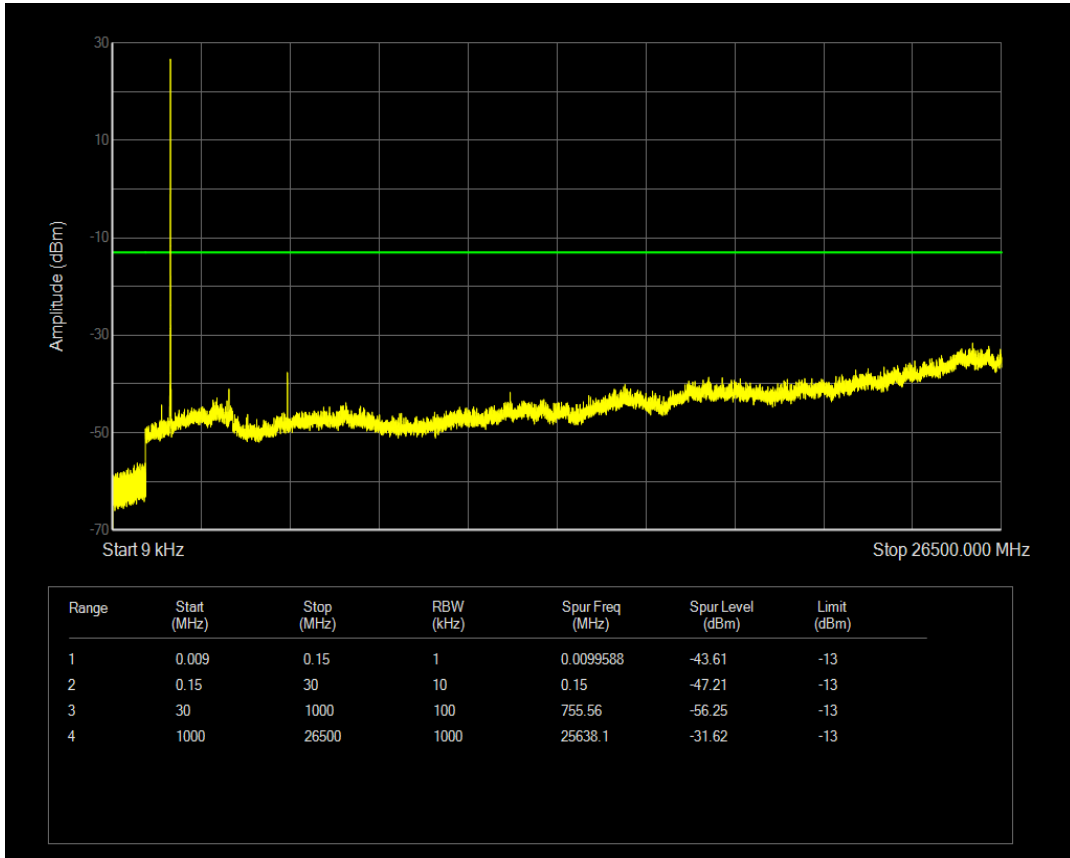

Band66 QAM16 BW=5MHz Channel=132322 RB Size=1 Position=#0

Band66 QAM16 BW=5MHz Channel=132322 RB Size=25 Position=#0