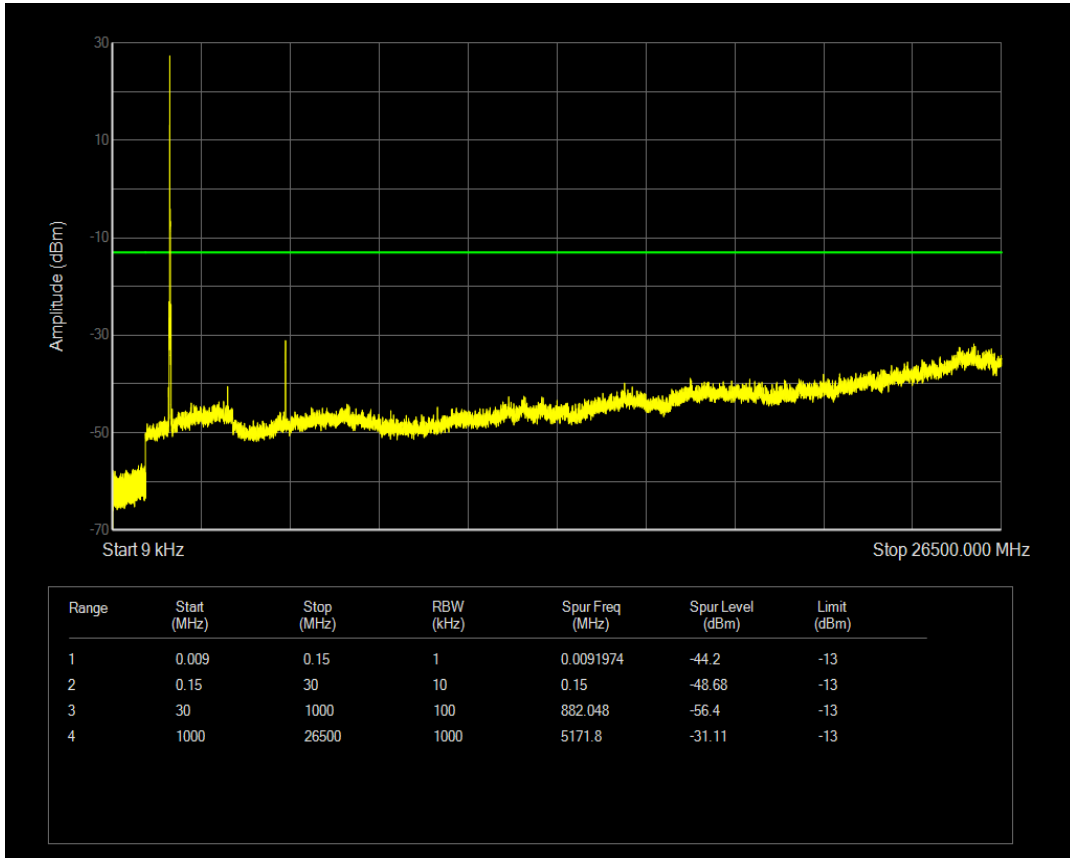

Band4 QAM16 BW=15MHz Channel=20175 RB Size=75 Position=#0

Band4 QPSK BW=15MHz Channel=20325 RB Size=1 Position=#0

Band4 QPSK BW=15MHz Channel=20325 RB Size=75 Position=#0

Band4 QAM16 BW=15MHz Channel=20325 RB Size=1 Position=#0

Band4 QAM16 BW=15MHz Channel=20325 RB Size=75 Position=#0

Band4 QPSK BW=20MHz Channel=20050 RB Size=1 Position=#0

Band4 QPSK BW=20MHz Channel=20050 RB Size=100 Position=#0

Band4 QAM16 BW=20MHz Channel=20050 RB Size=1 Position=#0

Band4 QAM16 BW=20MHz Channel=20050 RB Size=100 Position=#0

Band4 QPSK BW=20MHz Channel=20175 RB Size=1 Position=#0

Band4 QPSK BW=20MHz Channel=20175 RB Size=100 Position=#0

Band4 QAM16 BW=20MHz Channel=20175 RB Size=1 Position=#0

Band4 QAM16 BW=20MHz Channel=20175 RB Size=100 Position=#0

Band4 QPSK BW=20MHz Channel=20300 RB Size=1 Position=#0

Band4 QPSK BW=20MHz Channel=20300 RB Size=100 Position=#0

Band4 QAM16 BW=20MHz Channel=20300 RB Size=1 Position=#0