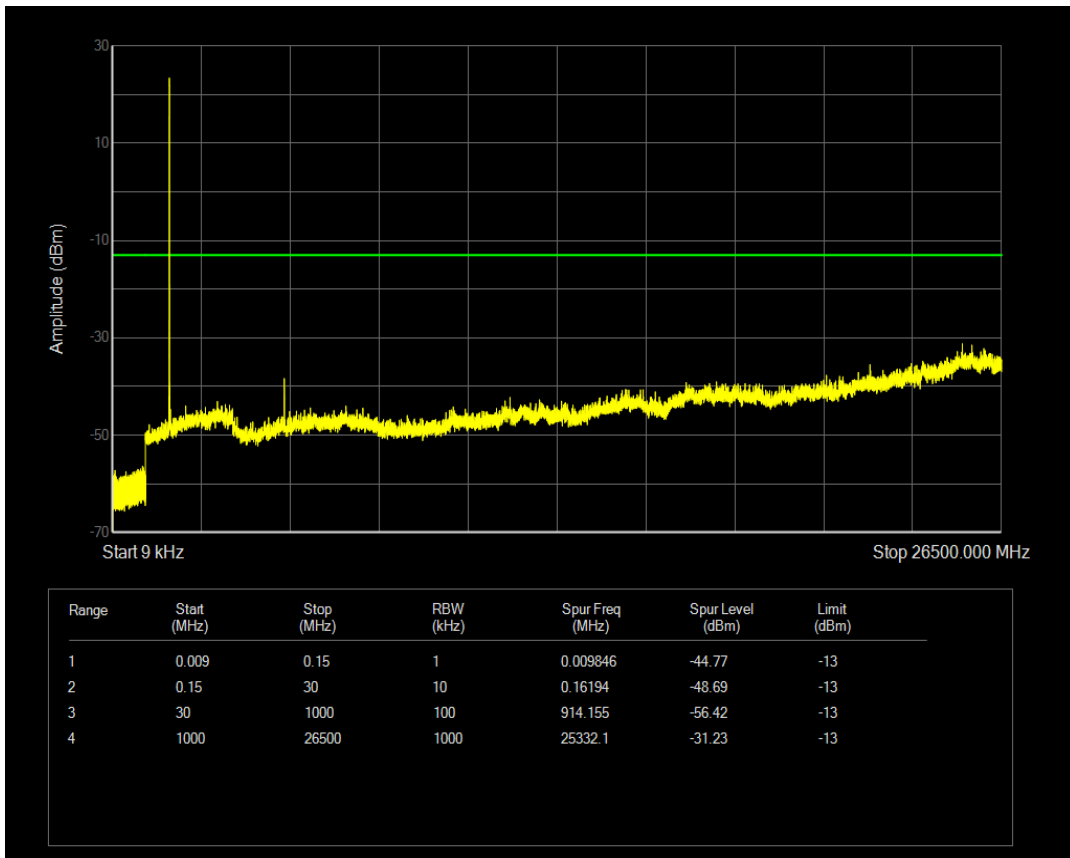

Band66 QPSK BW=3MHz Channel=131987 RB Size=15 Position=#0

Band66 QAM16 BW=3MHz Channel=131987 RB Size=1 Position=#0