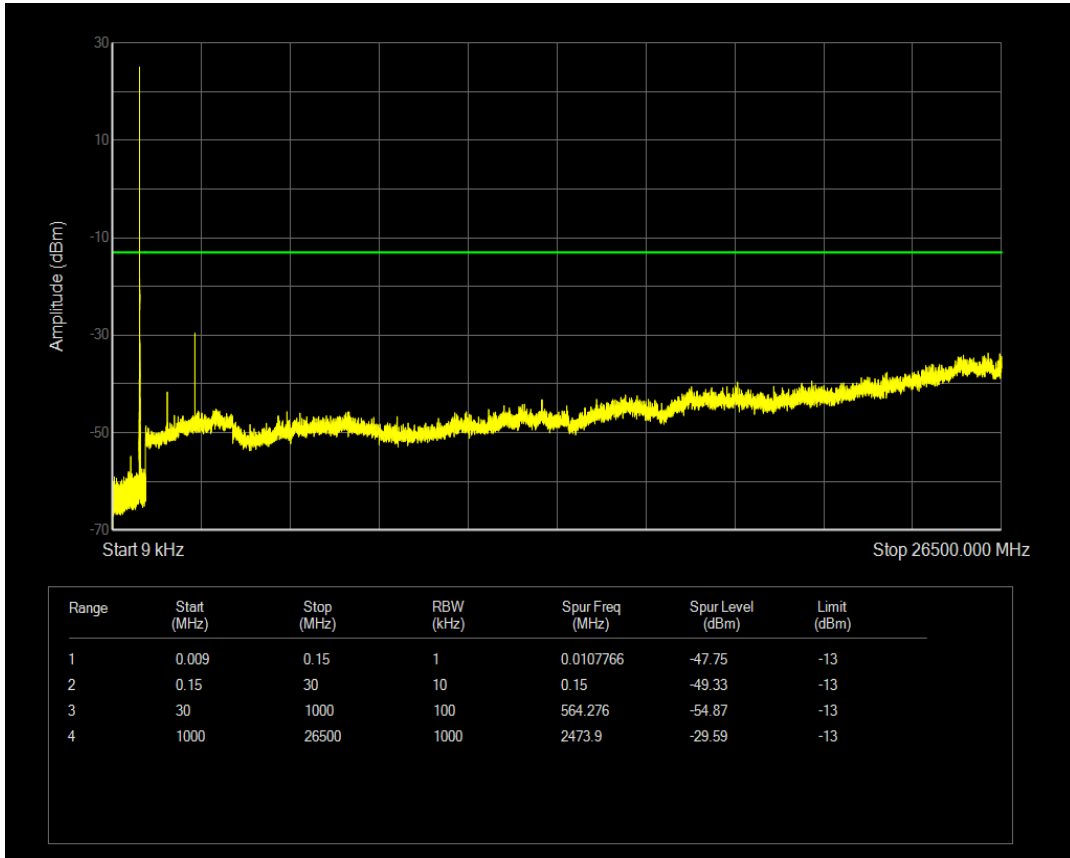

Band5 QPSK BW=3MHz Channel=20415 RB Size=1 Position=#0

Band5 QPSK BW=3MHz Channel=20415 RB Size=15 Position=#0