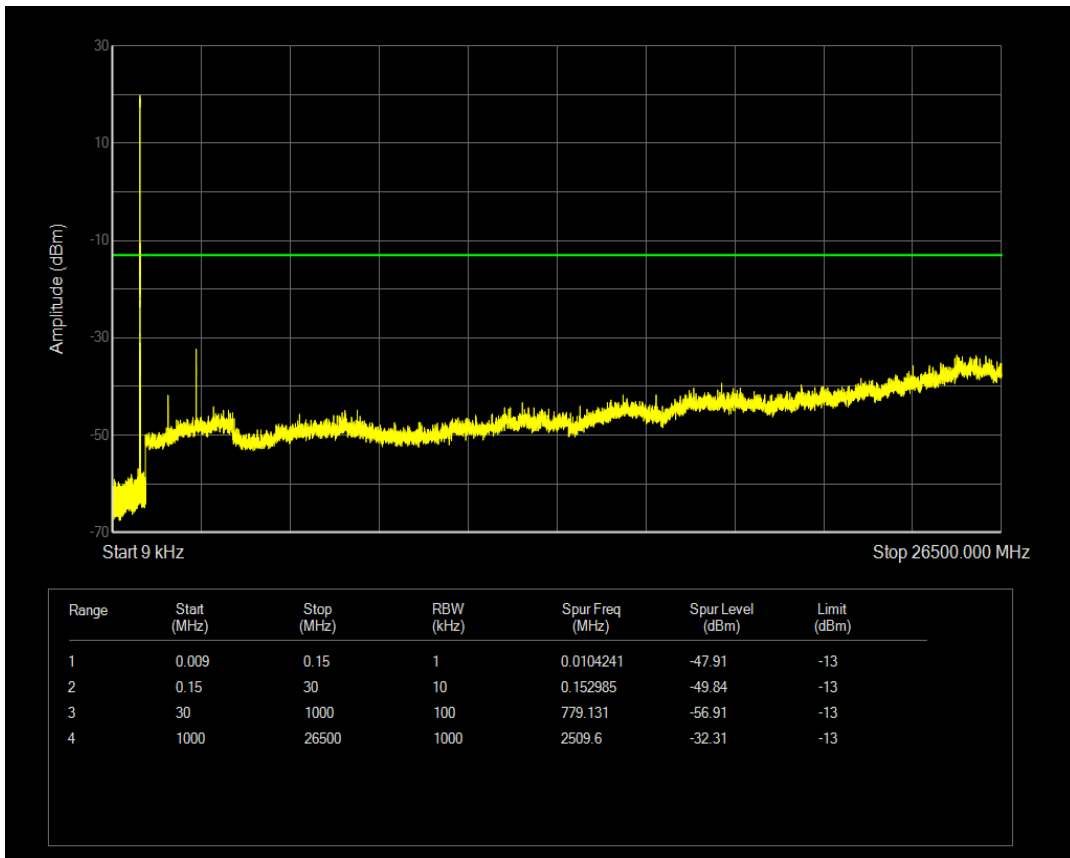

Band5 QPSK BW=1.4MHz Channel=20407 RB Size=1 Position=#0

Band5 QPSK BW=1.4MHz Channel=20407 RB Size=6 Position=#0

Band5 QAM16 BW=1.4MHz Channel=20407 RB Size=1 Position=#0

Band5 QAM16 BW=1.4MHz Channel=20407 RB Size=6 Position=#0

Band5 QPSK BW=1.4MHz Channel=20525 RB Size=1 Position=#0

Band5 QPSK BW=1.4MHz Channel=20525 RB Size=6 Position=#0

Band5 QAM16 BW=1.4MHz Channel=20525 RB Size=1 Position=#0

Band5 QAM16 BW=1.4MHz Channel=20525 RB Size=6 Position=#0