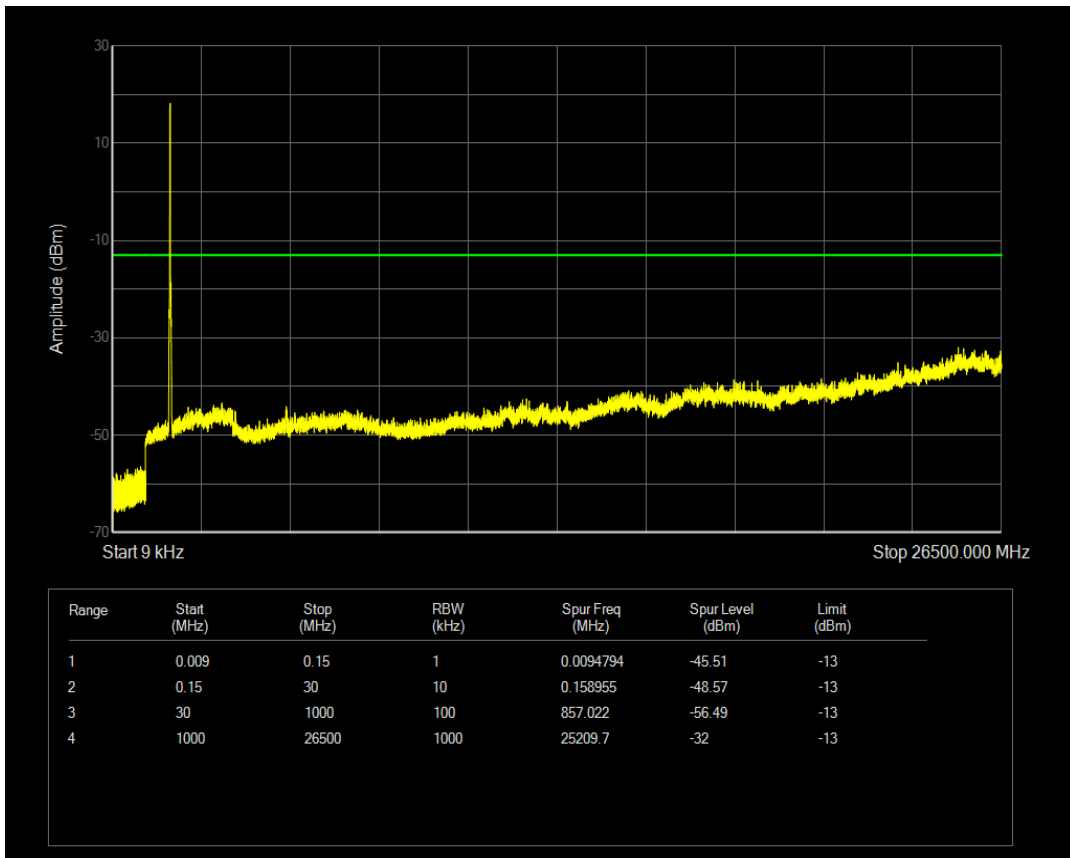

Band4 QAM16 BW=15MHz Channel=20325 RB Size=75 Position=#0

Band4 QPSK BW=20MHz Channel=20050 RB Size=1 Position=#0

Band4 QPSK BW=20MHz Channel=20050 RB Size=100 Position=#0

Band4 QAM16 BW=20MHz Channel=20050 RB Size=1 Position=#0

Band4 QAM16 BW=20MHz Channel=20050 RB Size=100 Position=#0

Band4 QPSK BW=20MHz Channel=20175 RB Size=1 Position=#0

Band4 QPSK BW=20MHz Channel=20175 RB Size=100 Position=#0

Band4 QAM16 BW=20MHz Channel=20175 RB Size=1 Position=#0