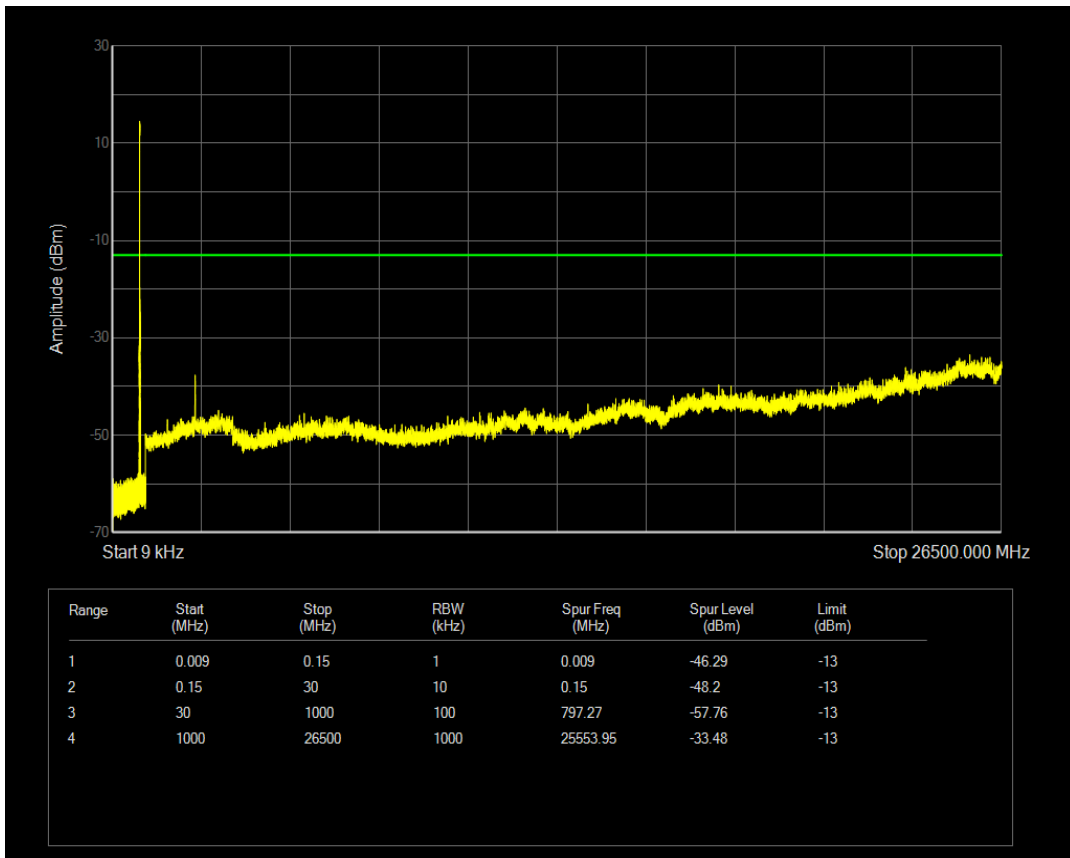

Band5 QPSK BW=5MHz Channel=20425 RB Size=25 Position=#0

Band5 QAM16 BW=5MHz Channel=20425 RB Size=1 Position=#0