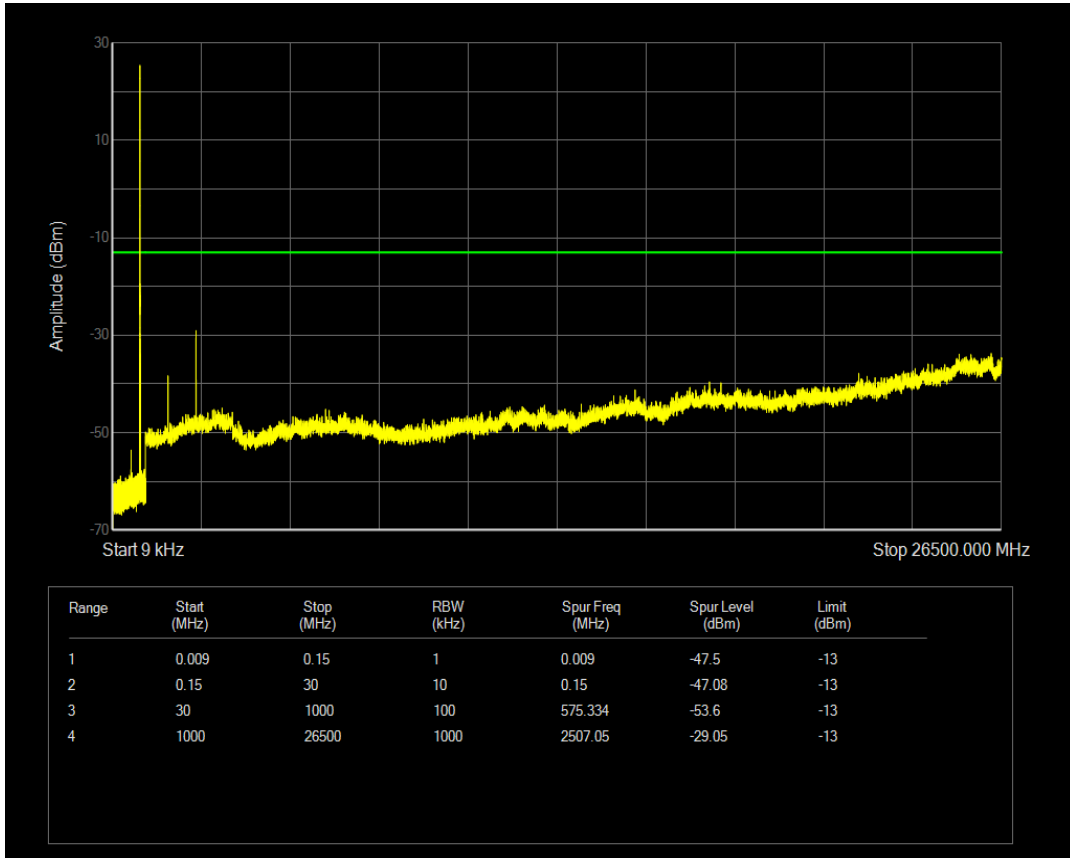

Band5 QPSK BW=3MHz Channel=20525 RB Size=1 Position=#0

Band5 QPSK BW=3MHz Channel=20525 RB Size=15 Position=#0