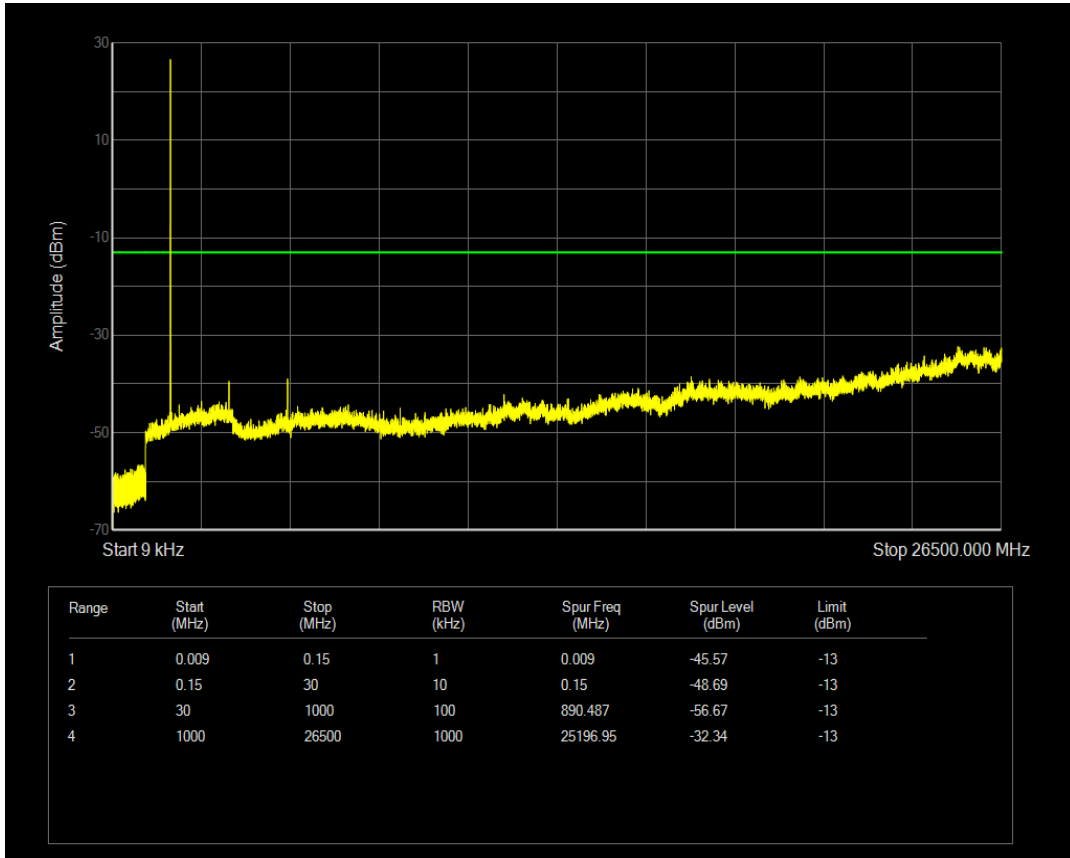

Band66 QPSK BW=3MHz Channel=132322 RB Size=1 Position=#0

Band66 QPSK BW=3MHz Channel=132322 RB Size=15 Position=#0