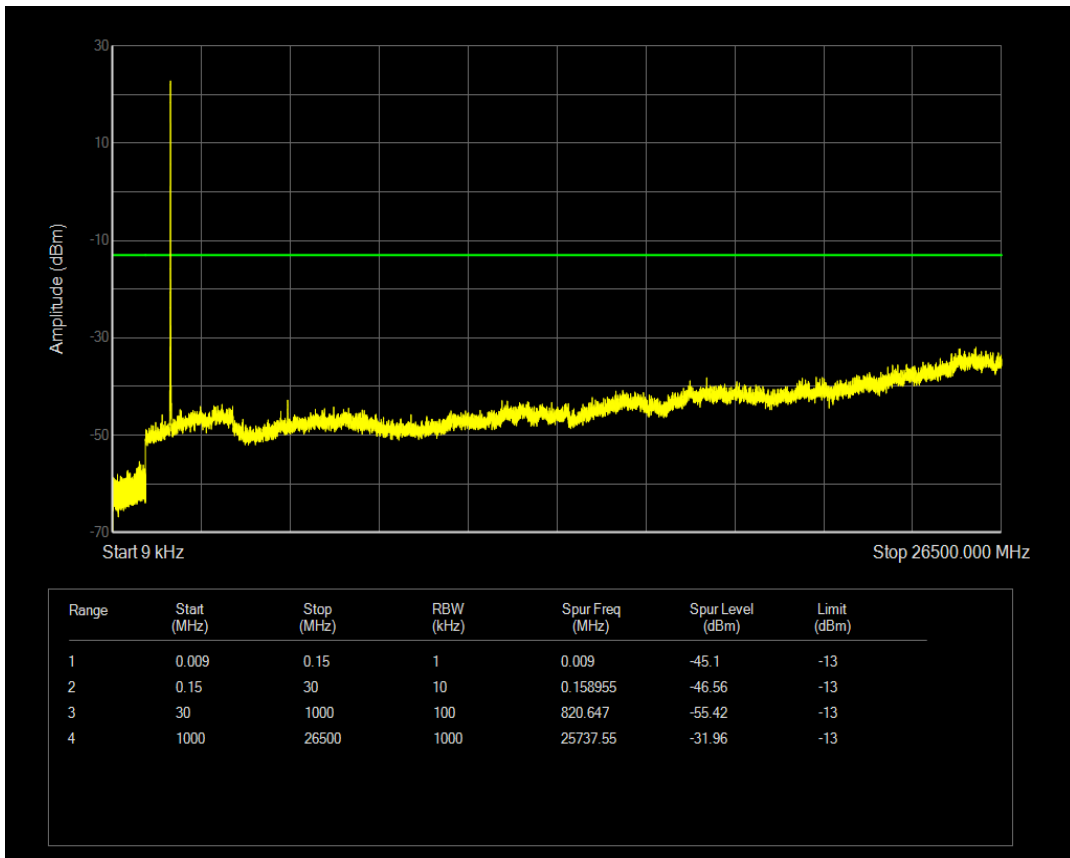

Band66 QPSK BW=5MHz Channel=132322 RB Size=1 Position=#0

Band66 QPSK BW=5MHz Channel=132322 RB Size=25 Position=#0

Band66 QAM16 BW=5MHz Channel=132322 RB Size=1 Position=#0

Band66 QAM16 BW=5MHz Channel=132322 RB Size=25 Position=#0