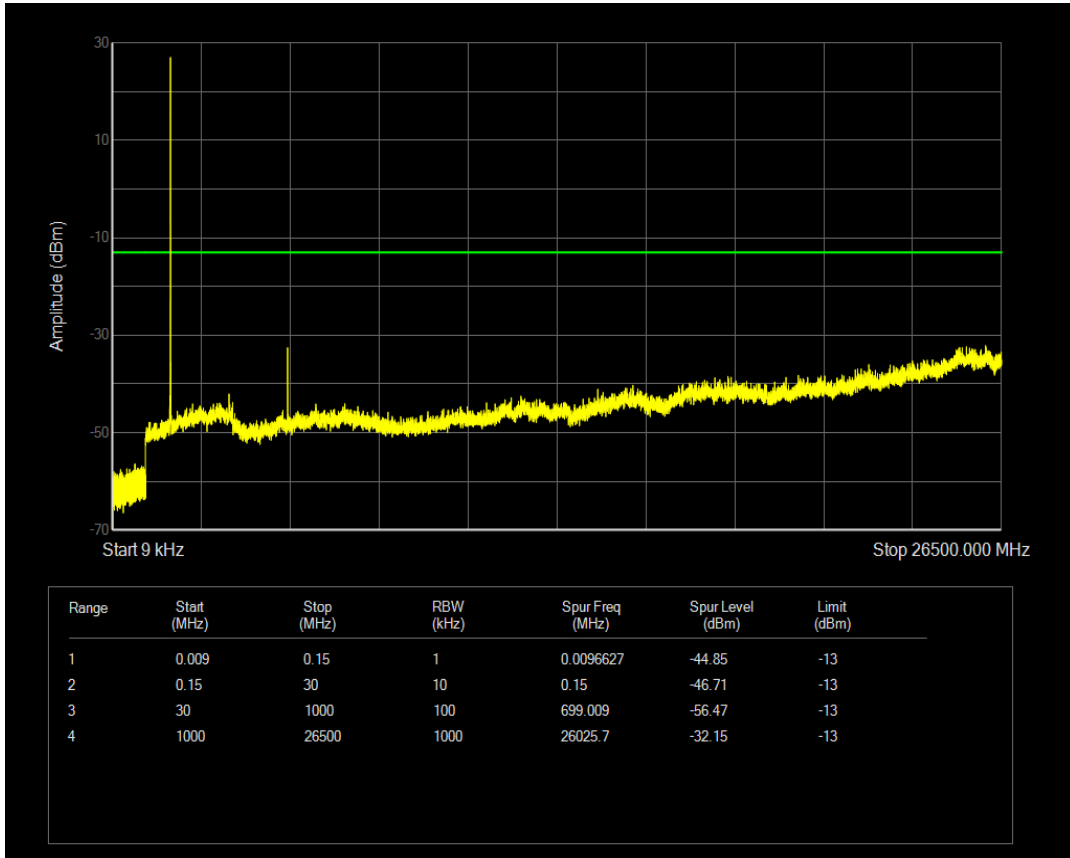

Band66 QAM16 BW=1.4MHz Channel=132322 RB Size=1 Position=#0

Band66 QAM16 BW=1.4MHz Channel=132322 RB Size=6 Position=#0