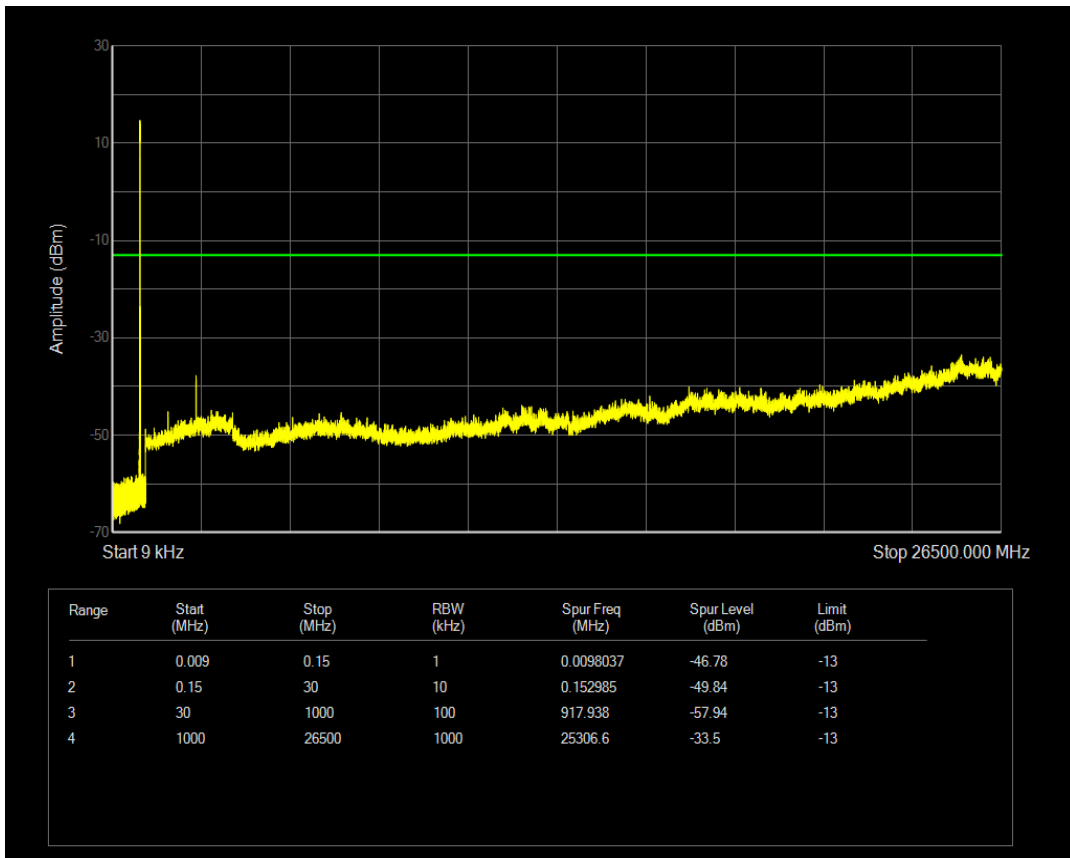

Band5 QPSK BW=5MHz Channel=20525 RB Size=1 Position=#0

Band5 QPSK BW=5MHz Channel=20525 RB Size=25 Position=#0

Band5 QAM16 BW=5MHz Channel=20525 RB Size=1 Position=#0

Band5 QAM16 BW=5MHz Channel=20525 RB Size=25 Position=#0