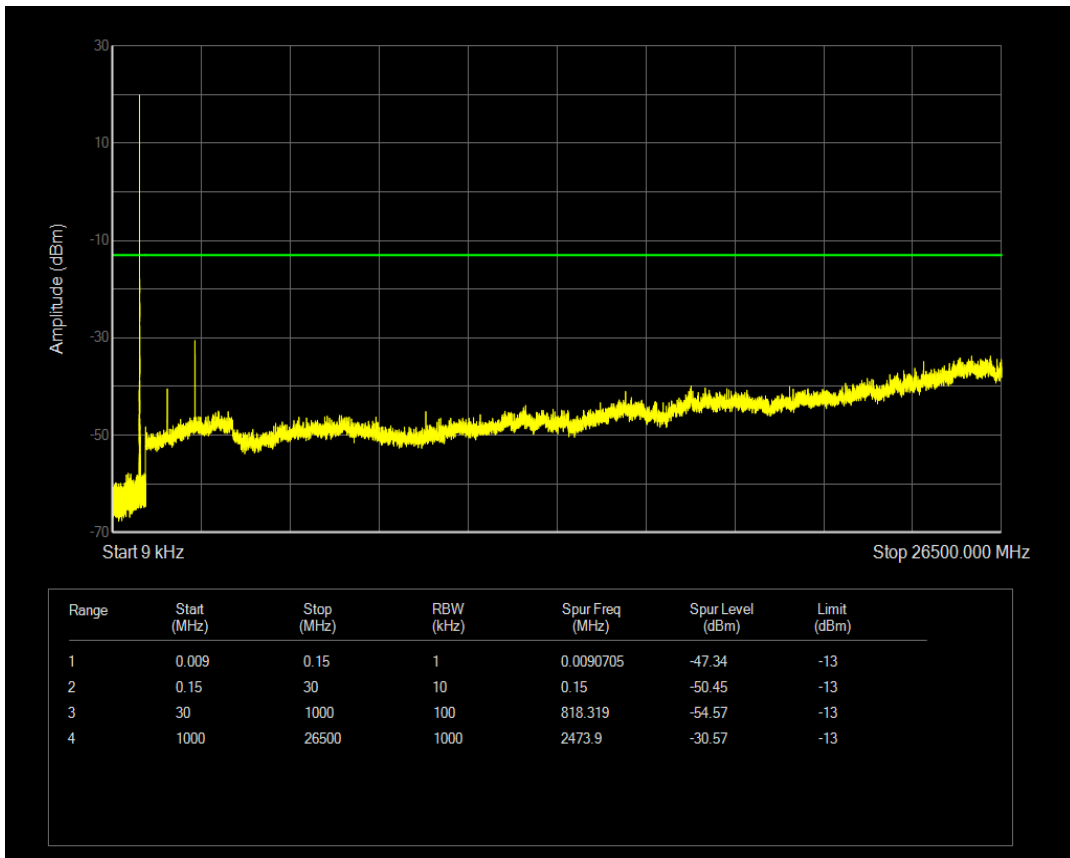

Band5 QPSK BW=1.4MHz Channel=20407 RB Size=1 Position=#0

Band5 QPSK BW=1.4MHz Channel=20407 RB Size=6 Position=#0

Band5 QAM16 BW=1.4MHz Channel=20407 RB Size=1 Position=#0

Band5 QAM16 BW=1.4MHz Channel=20407 RB Size=6 Position=#0