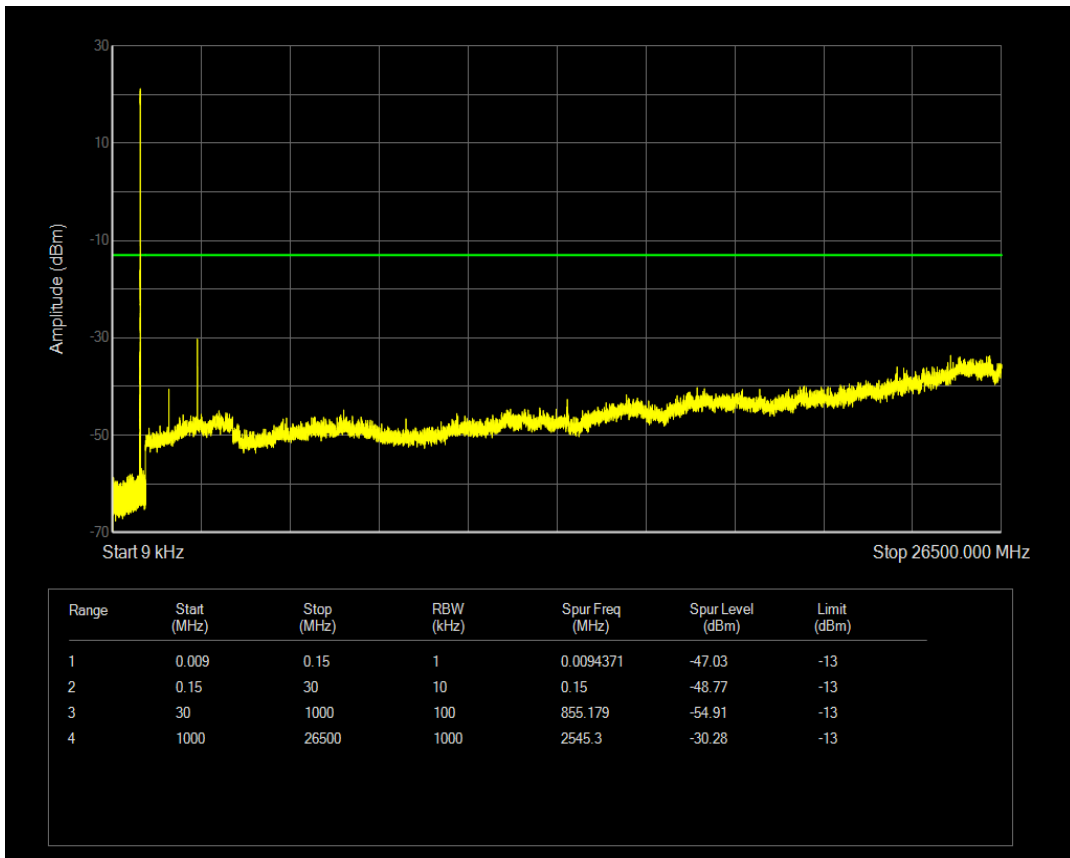

Band5 QPSK BW=1.4MHz Channel=20643 RB Size=1 Position=#0

Band5 QPSK BW=1.4MHz Channel=20643 RB Size=6 Position=#0

Band5 QAM16 BW=1.4MHz Channel=20643 RB Size=1 Position=#0

Band5 QAM16 BW=1.4MHz Channel=20643 RB Size=6 Position=#0