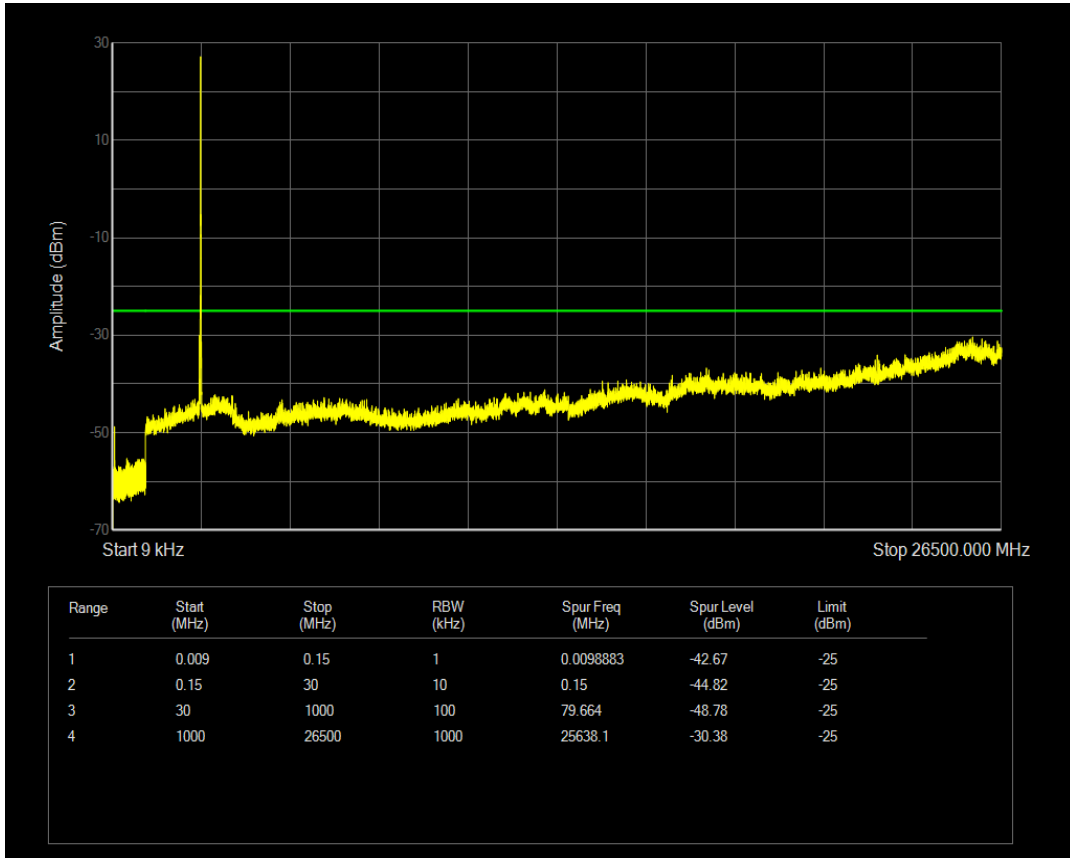

Band41(2555-2655) QAM16 BW=15MHz Channel=41165 RB Size=1 Position=#0

Band41(2555-2655) QAM16 BW=15MHz Channel=41165 RB Size=75 Position=#0