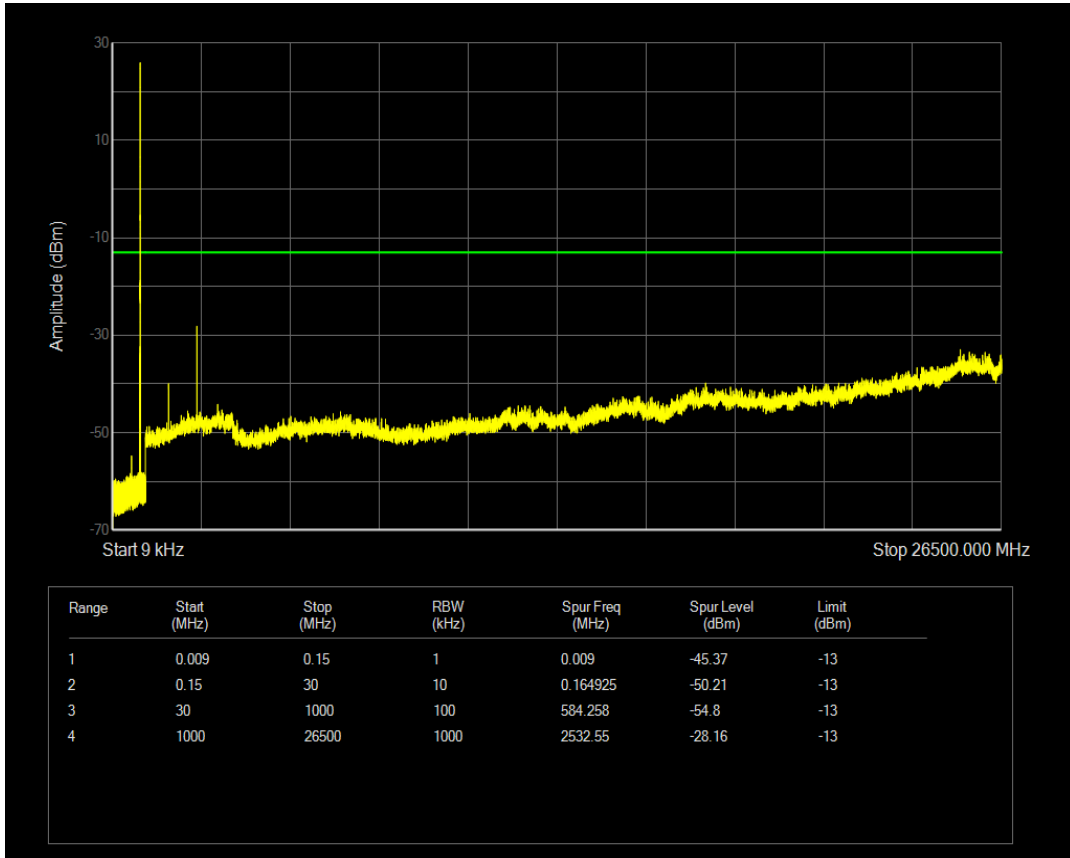

Band5 QPSK BW=5MHz Channel=20525 RB Size=1 Position=#0

Band5 QPSK BW=5MHz Channel=20525 RB Size=25 Position=#0

Band5 QAM16 BW=5MHz Channel=20525 RB Size=1 Position=#0

Band5 QAM16 BW=5MHz Channel=20525 RB Size=25 Position=#0

Band5 QPSK BW=5MHz Channel=20625 RB Size=1 Position=#0

Band5 QPSK BW=5MHz Channel=20625 RB Size=25 Position=#0

Band5 QAM16 BW=5MHz Channel=20625 RB Size=1 Position=#0

Band5 QAM16 BW=5MHz Channel=20625 RB Size=25 Position=#0