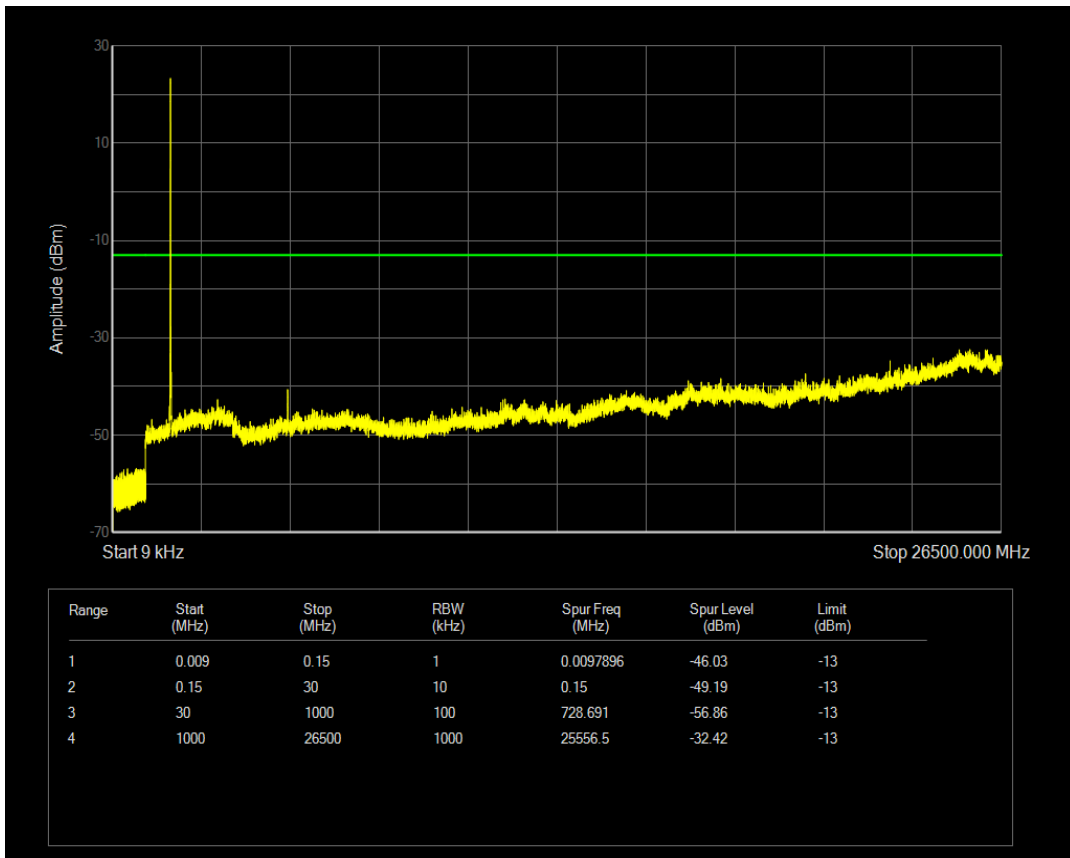

Band66 QPSK BW=5MHz Channel=132322 RB Size=25 Position=#0

Band66 QAM16 BW=5MHz Channel=132322 RB Size=1 Position=#0