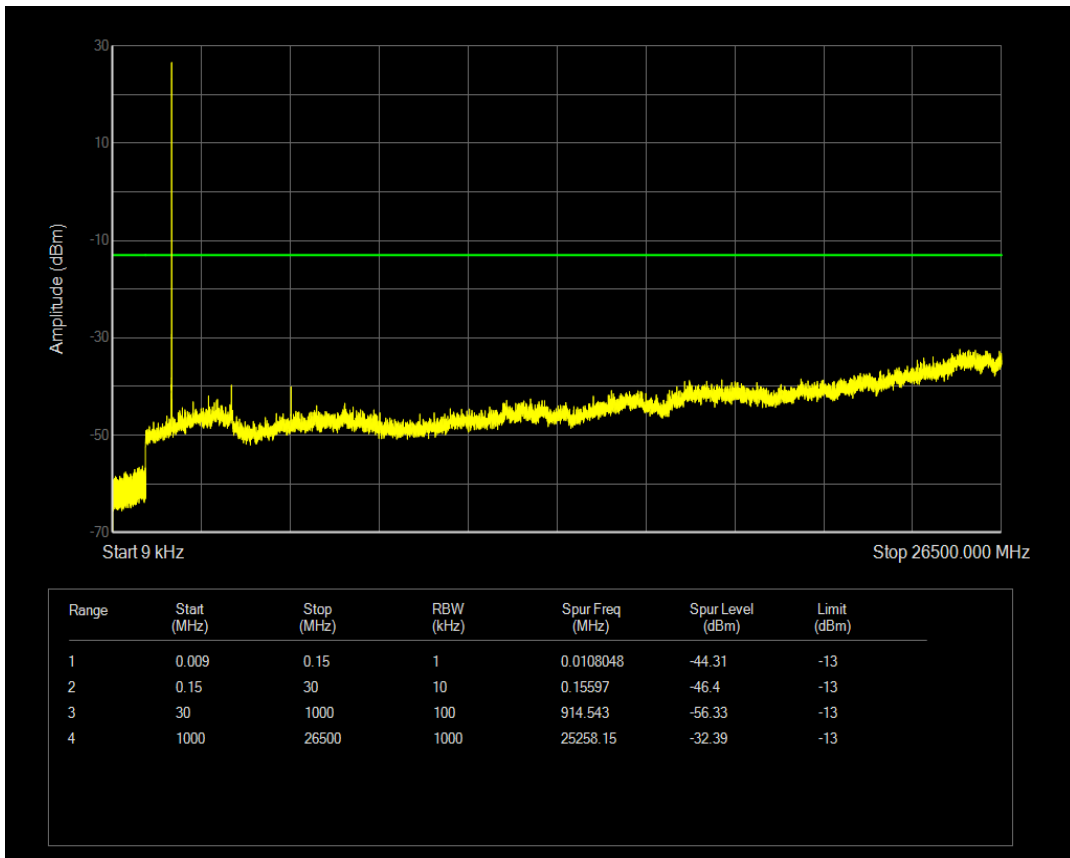

Band66 QPSK BW=1.4MHz Channel=132665 RB Size=6 Position=#0

Band66 QAM16 BW=1.4MHz Channel=132665 RB Size=1 Position=#0