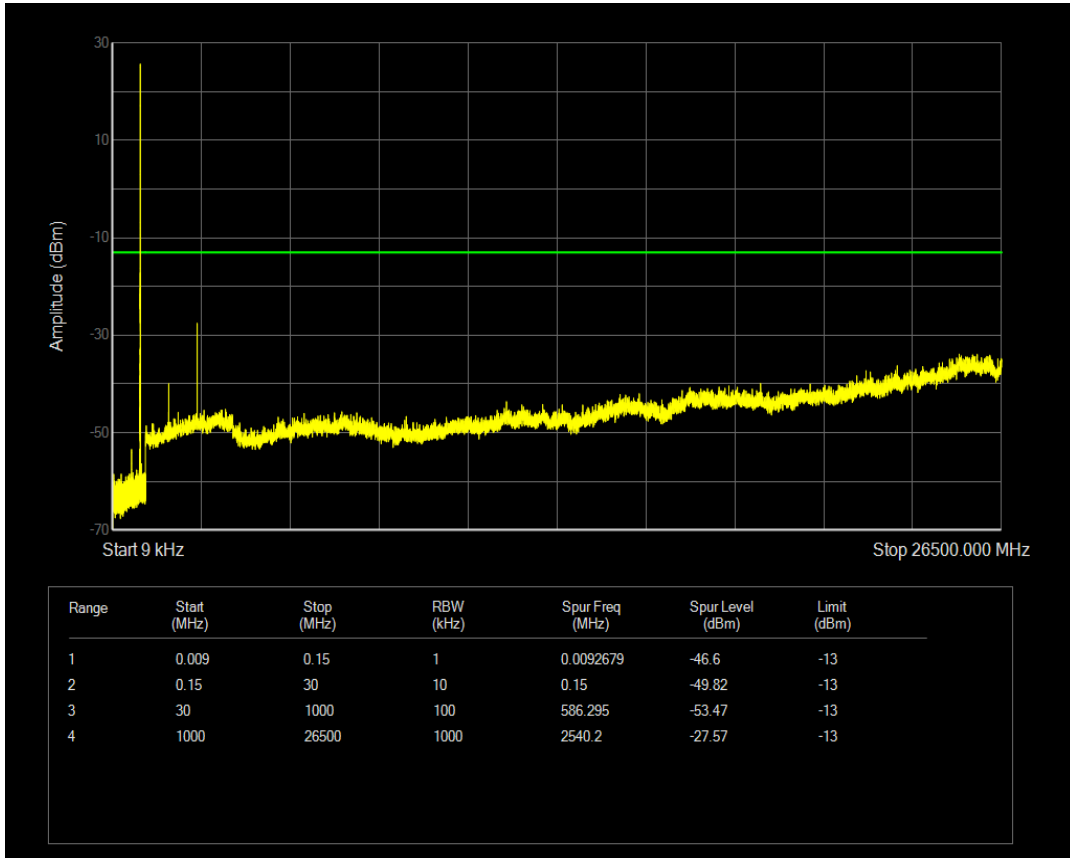

Band5 QPSK BW=3MHz Channel=20635 RB Size=1 Position=#0

Band5 QPSK BW=3MHz Channel=20635 RB Size=15 Position=#0