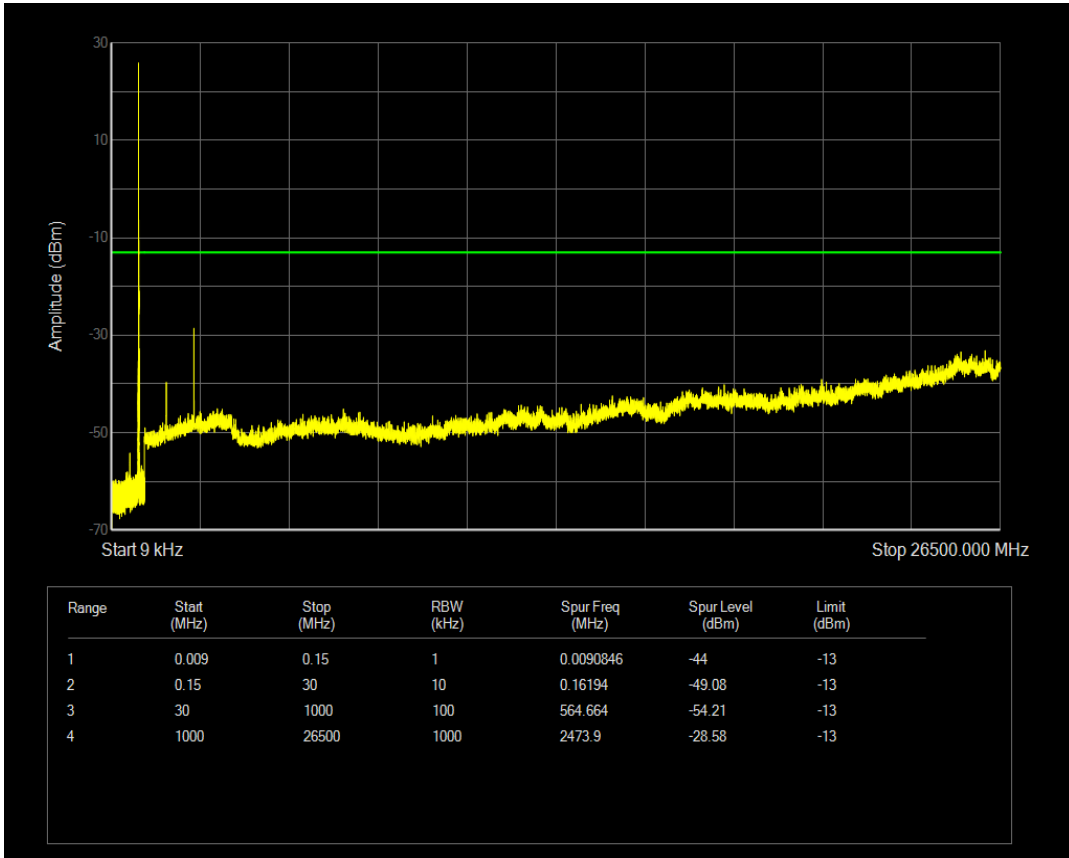

Band5 QPSK BW=5MHz Channel=20625 RB Size=1 Position=#0

Band5 QPSK BW=5MHz Channel=20625 RB Size=25 Position=#0

Band5 QAM16 BW=5MHz Channel=20625 RB Size=1 Position=#0

Band5 QAM16 BW=5MHz Channel=20625 RB Size=25 Position=#0

Band5 QPSK BW=10MHz Channel=20450 RB Size=1 Position=#0

Band5 QPSK BW=10MHz Channel=20450 RB Size=50 Position=#0

Band5 QAM16 BW=10MHz Channel=20450 RB Size=1 Position=#0

Band5 QAM16 BW=10MHz Channel=20450 RB Size=50 Position=#0