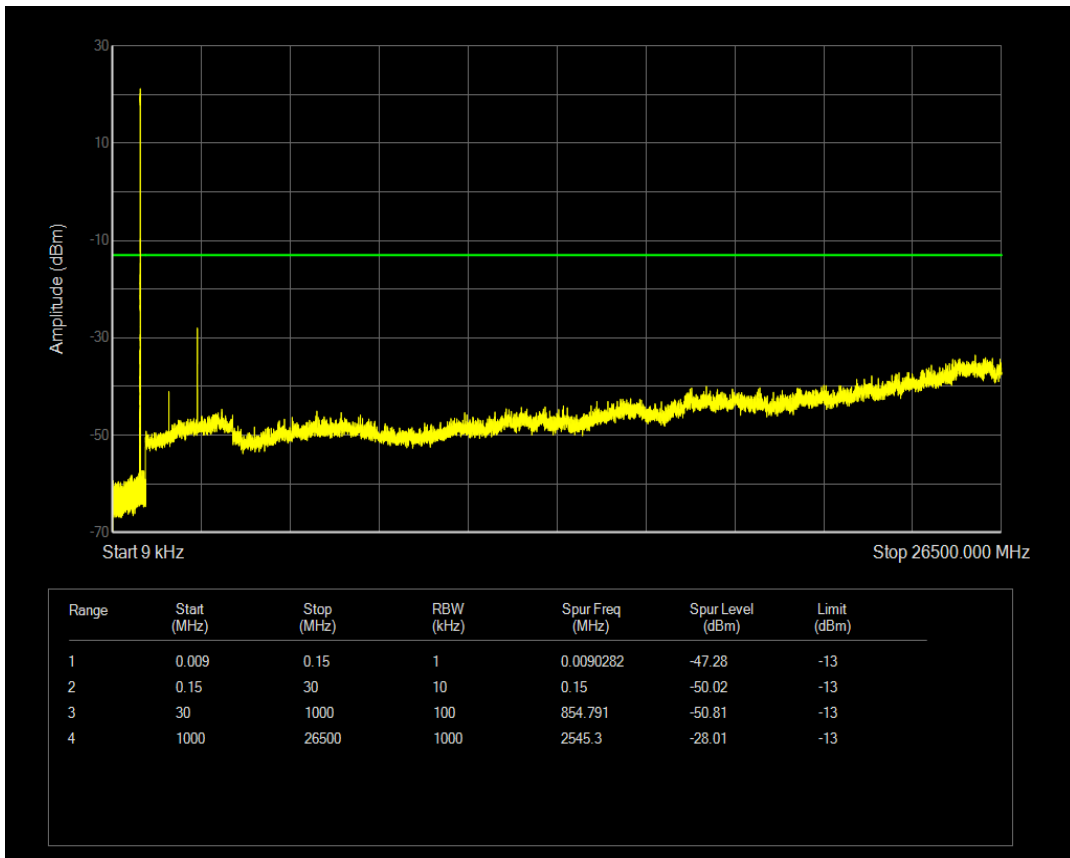

Band5 QPSK BW=1.4MHz Channel=20525 RB Size=1 Position=#0

Band5 QPSK BW=1.4MHz Channel=20525 RB Size=6 Position=#0

Band5 QAM16 BW=1.4MHz Channel=20525 RB Size=1 Position=#0

Band5 QAM16 BW=1.4MHz Channel=20525 RB Size=6 Position=#0

Band5 QPSK BW=1.4MHz Channel=20643 RB Size=1 Position=#0

Band5 QPSK BW=1.4MHz Channel=20643 RB Size=6 Position=#0

Band5 QAM16 BW=1.4MHz Channel=20643 RB Size=1 Position=#0

Band5 QAM16 BW=1.4MHz Channel=20643 RB Size=6 Position=#0