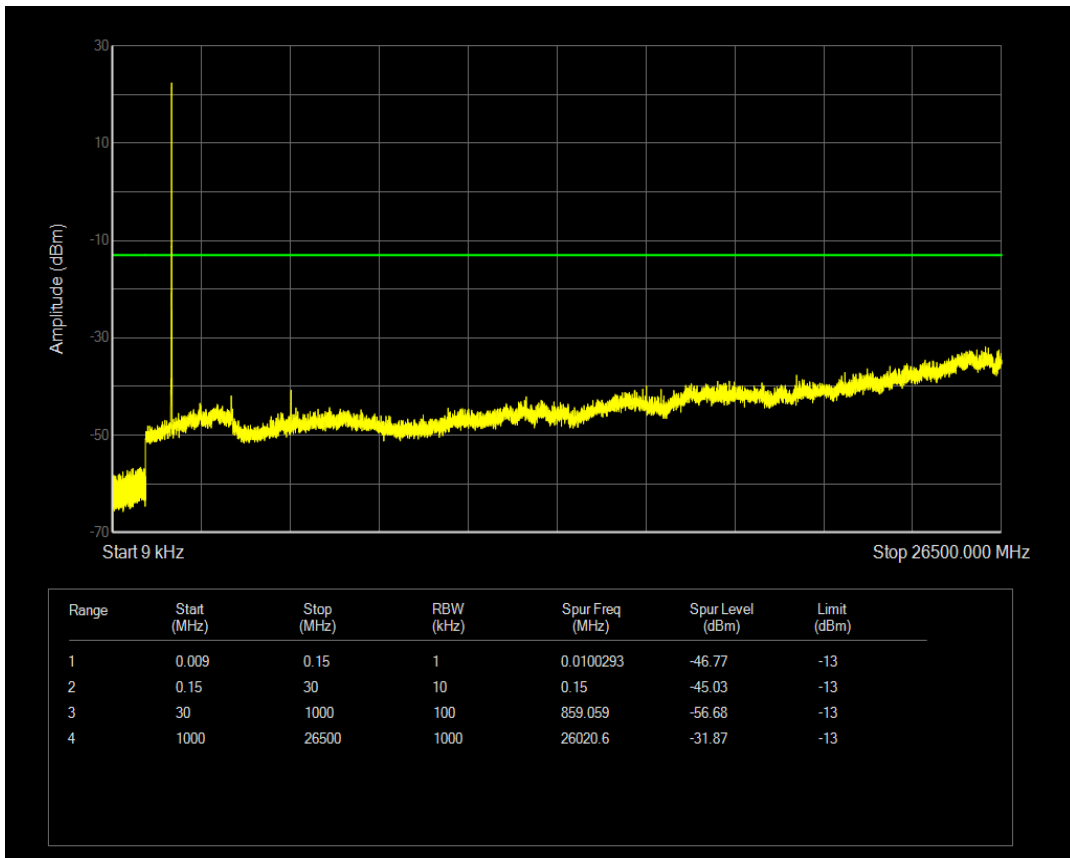

Band66 QPSK BW=5MHz Channel=132647 RB Size=25 Position=#0

Band66 QAM16 BW=5MHz Channel=132647 RB Size=1 Position=#0