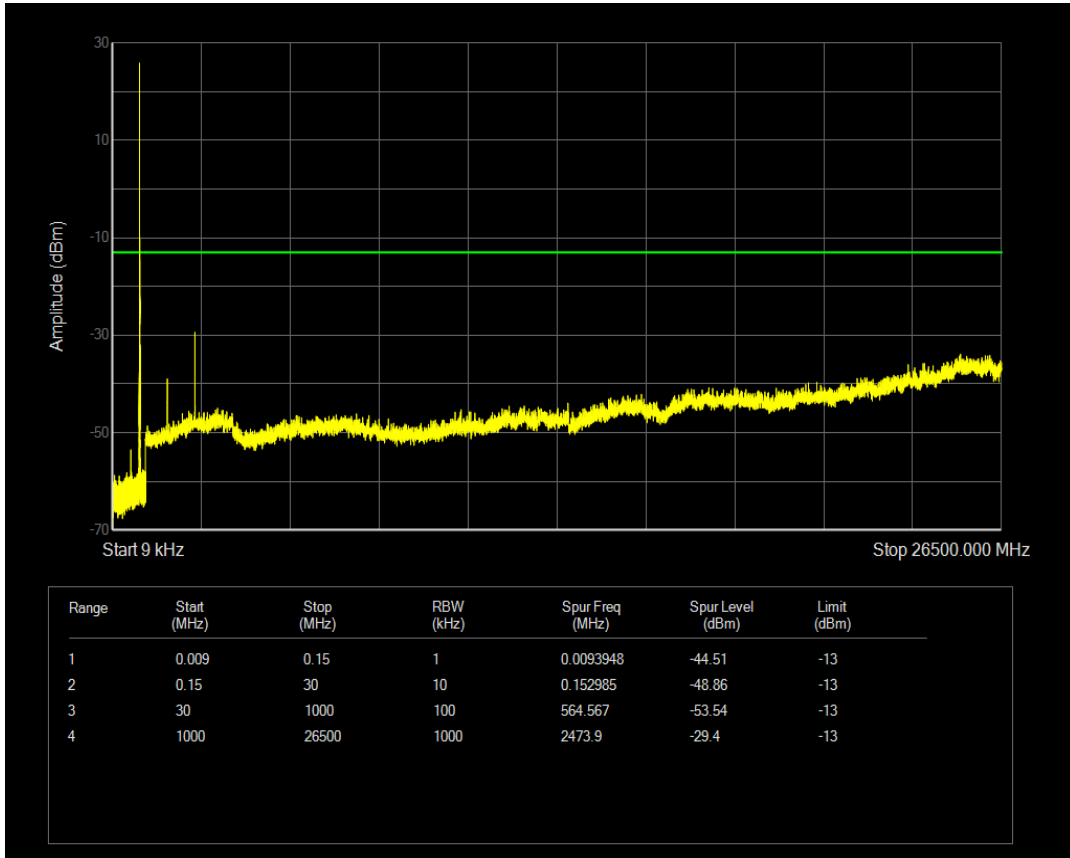

Band5 QPSK BW=5MHz Channel=20625 RB Size=1 Position=#0

Band5 QPSK BW=5MHz Channel=20625 RB Size=25 Position=#0

Band5 QAM16 BW=5MHz Channel=20625 RB Size=1 Position=#0

Band5 QAM16 BW=5MHz Channel=20625 RB Size=25 Position=#0

Band5 QPSK BW=10MHz Channel=20450 RB Size=1 Position=#0

Band5 QPSK BW=10MHz Channel=20450 RB Size=50 Position=#0

Band5 QAM16 BW=10MHz Channel=20450 RB Size=1 Position=#0

Band5 QAM16 BW=10MHz Channel=20450 RB Size=50 Position=#0