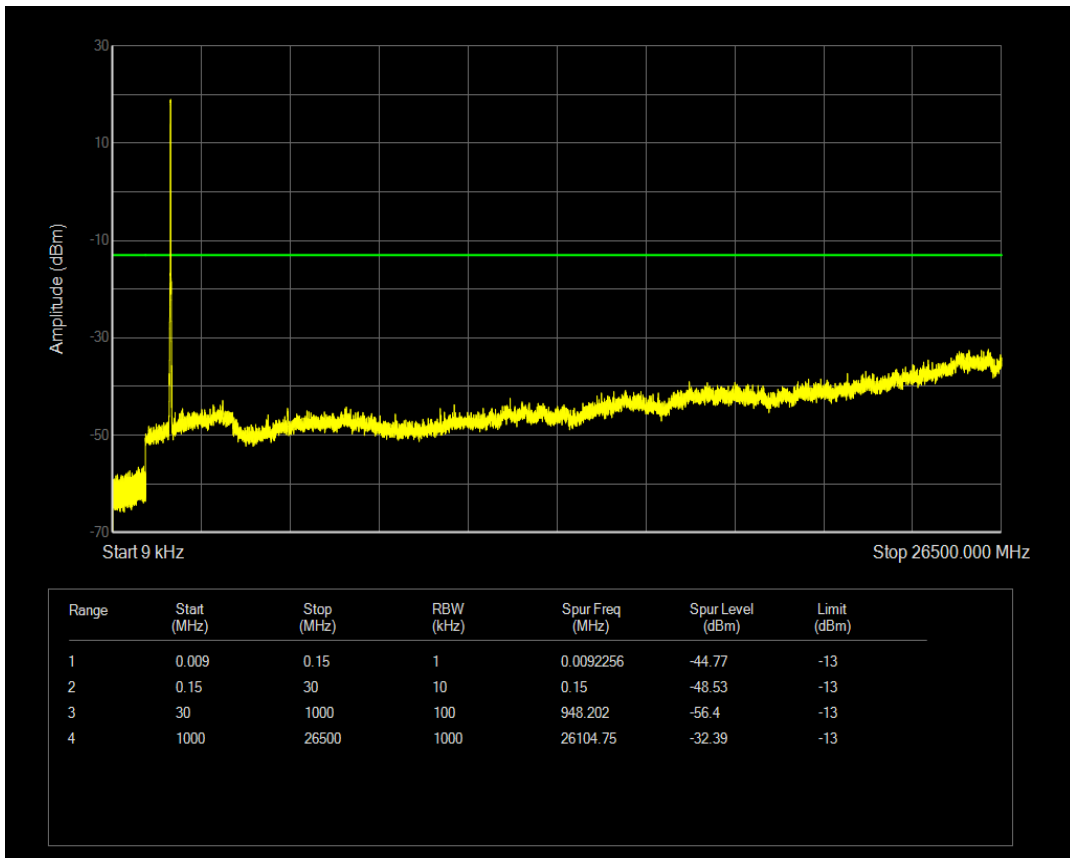

Band4 QAM16 BW=15MHz Channel=20025 RB Size=75 Position=#0

Band4 QPSK BW=15MHz Channel=20175 RB Size=1 Position=#0

Band4 QPSK BW=15MHz Channel=20175 RB Size=75 Position=#0

Band4 QAM16 BW=15MHz Channel=20175 RB Size=1 Position=#0

Band4 QAM16 BW=15MHz Channel=20175 RB Size=75 Position=#0

Band4 QPSK BW=15MHz Channel=20325 RB Size=1 Position=#0

Band4 QPSK BW=15MHz Channel=20325 RB Size=75 Position=#0

Band4 QAM16 BW=15MHz Channel=20325 RB Size=1 Position=#0

Band4 QAM16 BW=15MHz Channel=20325 RB Size=75 Position=#0

Band4 QPSK BW=20MHz Channel=20050 RB Size=1 Position=#0

Band4 QPSK BW=20MHz Channel=20050 RB Size=100 Position=#0

Band4 QAM16 BW=20MHz Channel=20050 RB Size=1 Position=#0