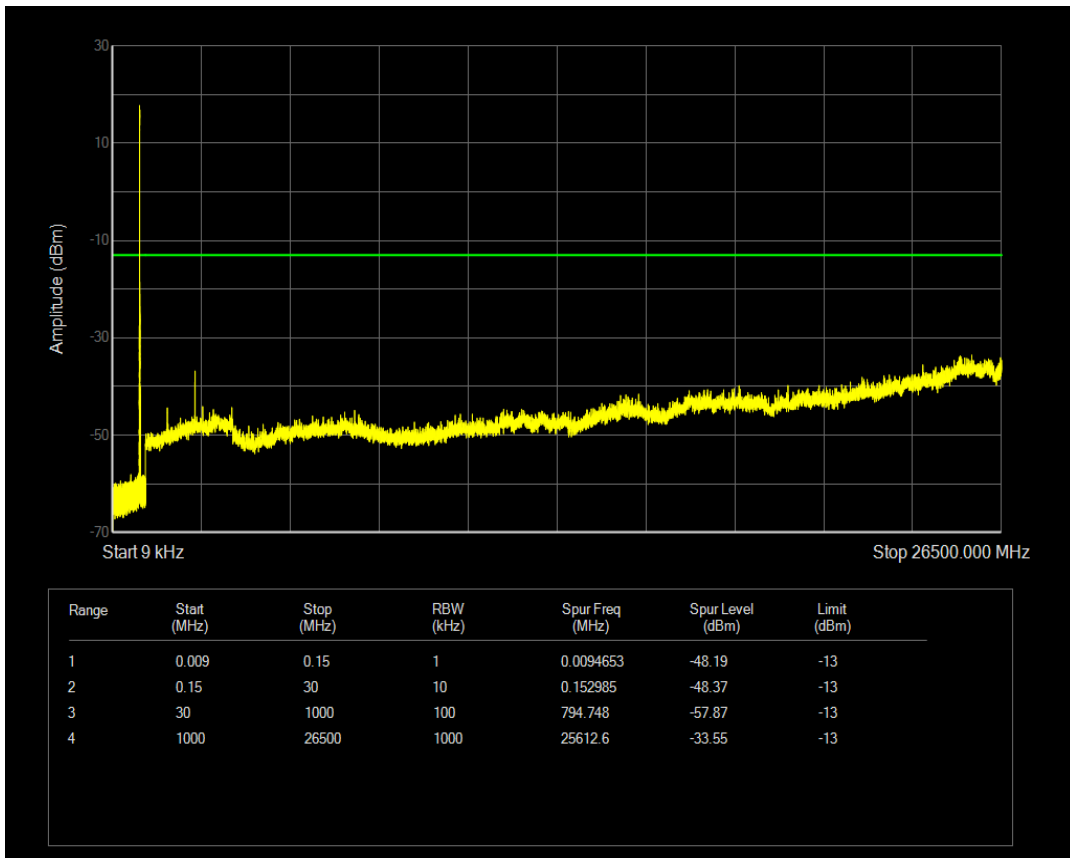

Band5 QPSK BW=3MHz Channel=20415 RB Size=15 Position=#0

Band5 QAM16 BW=3MHz Channel=20415 RB Size=1 Position=#0