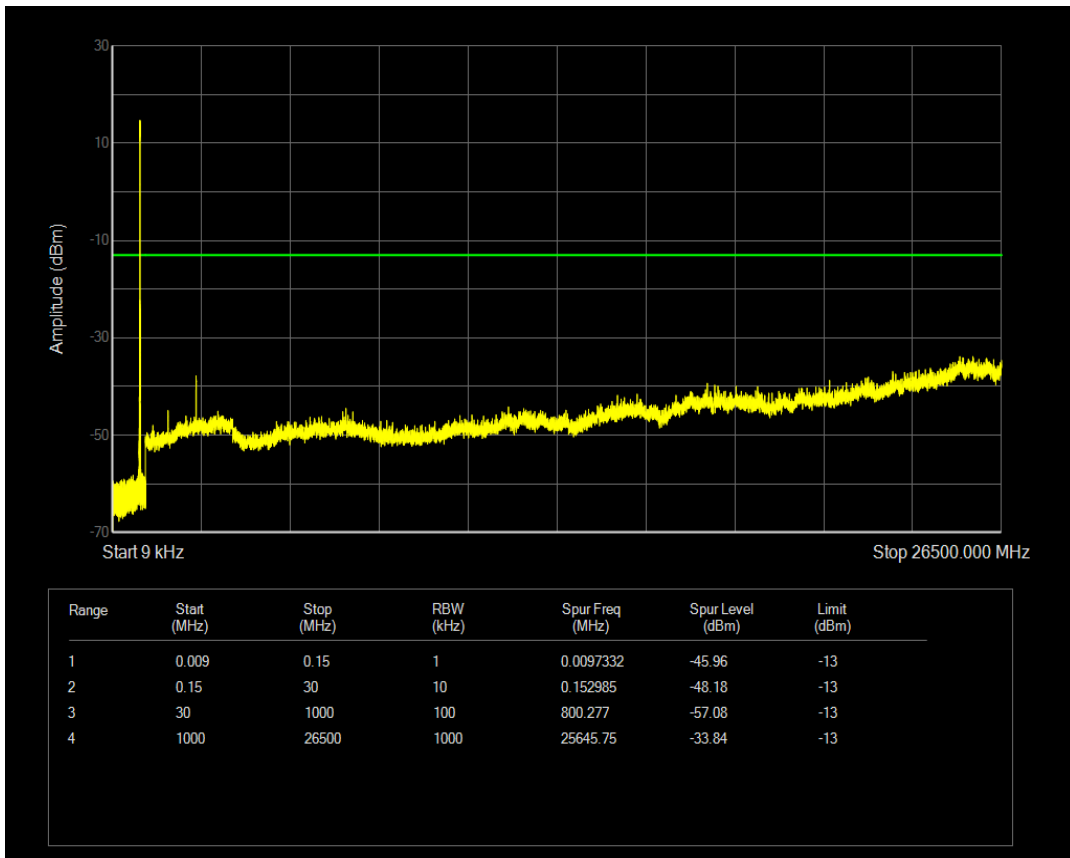

Band5 QPSK BW=5MHz Channel=20425 RB Size=1 Position=#0

Band5 QPSK BW=5MHz Channel=20425 RB Size=25 Position=#0

Band5 QAM16 BW=5MHz Channel=20425 RB Size=1 Position=#0

Band5 QAM16 BW=5MHz Channel=20425 RB Size=25 Position=#0

Band5 QPSK BW=5MHz Channel=20525 RB Size=1 Position=#0

Band5 QPSK BW=5MHz Channel=20525 RB Size=25 Position=#0

Band5 QAM16 BW=5MHz Channel=20525 RB Size=1 Position=#0

Band5 QAM16 BW=5MHz Channel=20525 RB Size=25 Position=#0