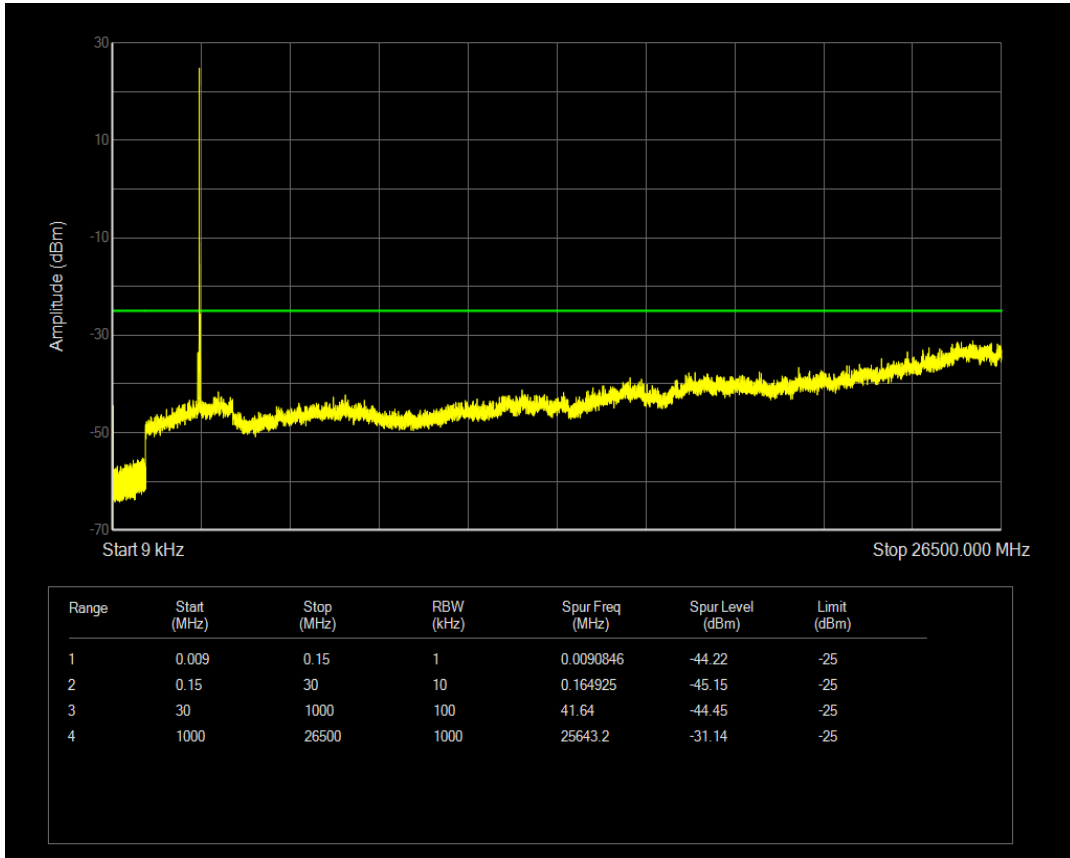

Band41(2555-2655) QAM16 BW=5MHz Channel=40740 RB Size=1 Position=#0

Band41(2555-2655) QAM16 BW=5MHz Channel=40740 RB Size=25 Position=#0