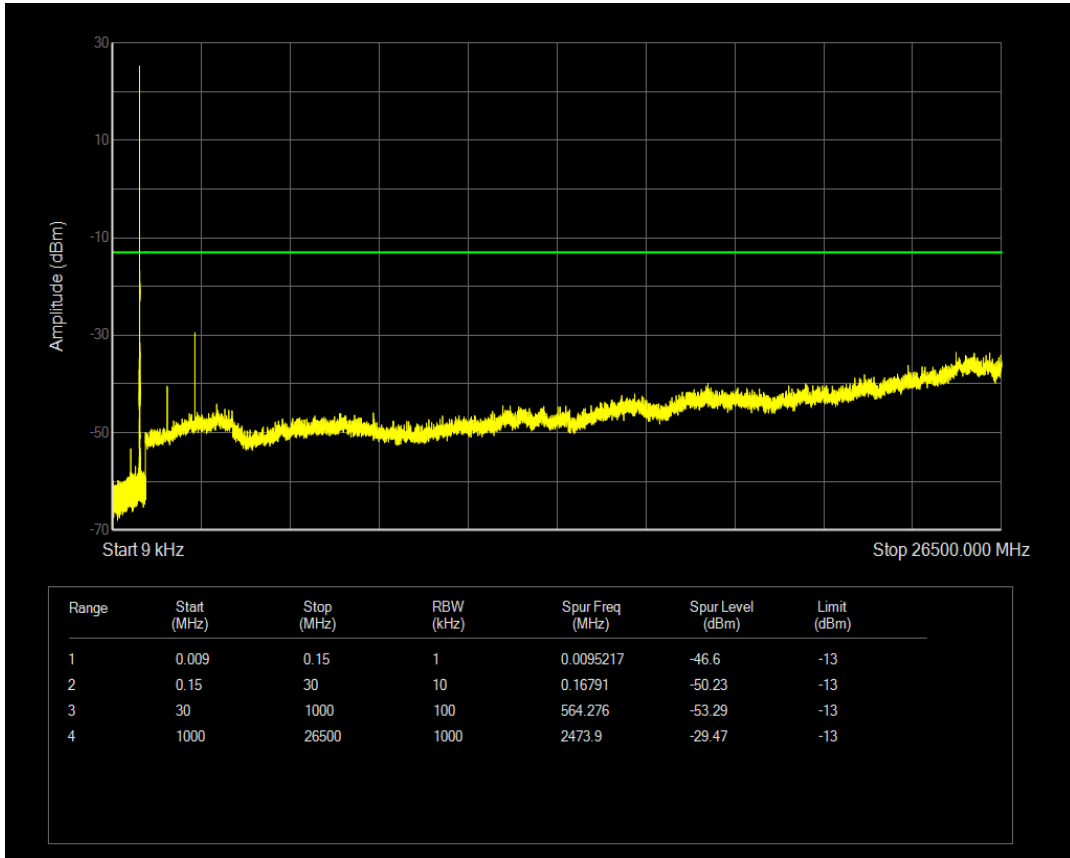

Band5 QPSK BW=3MHz Channel=20635 RB Size=1 Position=#0

Band5 QPSK BW=3MHz Channel=20635 RB Size=15 Position=#0

Band5 QAM16 BW=3MHz Channel=20635 RB Size=1 Position=#0

Band5 QAM16 BW=3MHz Channel=20635 RB Size=15 Position=#0

Band5 QPSK BW=5MHz Channel=20425 RB Size=1 Position=#0

Band5 QPSK BW=5MHz Channel=20425 RB Size=25 Position=#0

Band5 QAM16 BW=5MHz Channel=20425 RB Size=1 Position=#0

Band5 QAM16 BW=5MHz Channel=20425 RB Size=25 Position=#0