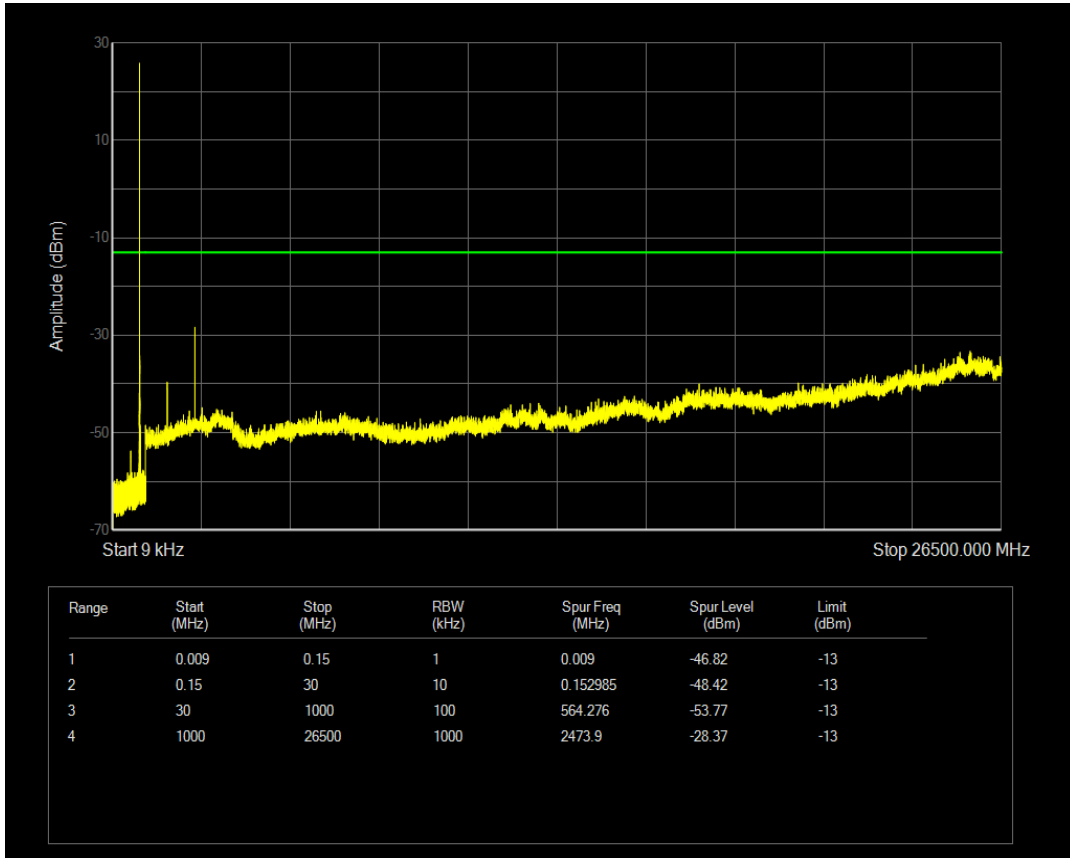

Band41(2555-2655) QPSK BW=20MHz Channel=41140 RB Size=100 Position=#0

Band41(2555-2655) QAM16 BW=20MHz Channel=41140 RB Size=1 Position=#0

Band41(2555-2655) QAM16 BW=20MHz Channel=41140 RB Size=100 Position=#0

Band5 QPSK BW=1.4MHz Channel=20407 RB Size=1 Position=#0

Band5 QPSK BW=1.4MHz Channel=20407 RB Size=6 Position=#0

Band5 QAM16 BW=1.4MHz Channel=20407 RB Size=1 Position=#0

Band5 QAM16 BW=1.4MHz Channel=20407 RB Size=6 Position=#0