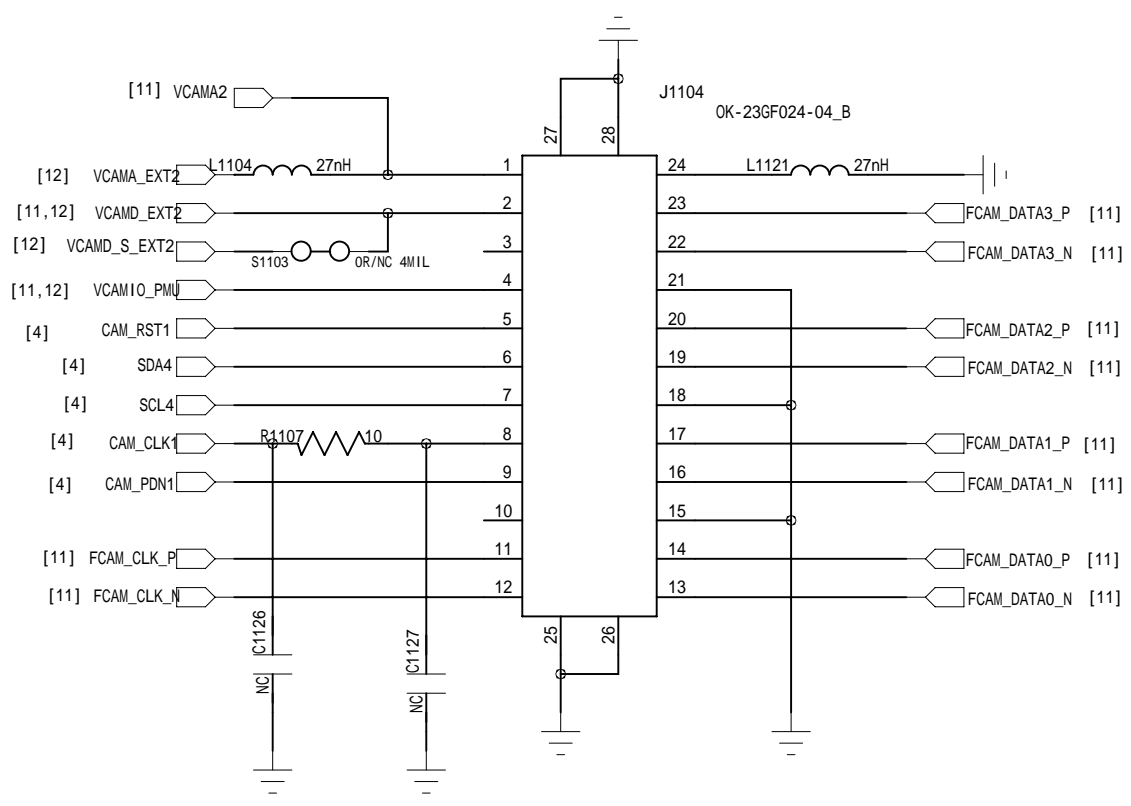

U1504 MT6186M

OE	S	HSD1+ HSD1-	HSD2+ HSD2-
0	0	ON	OFF
0	1	OFF	ON
1	x	OFF	OFF