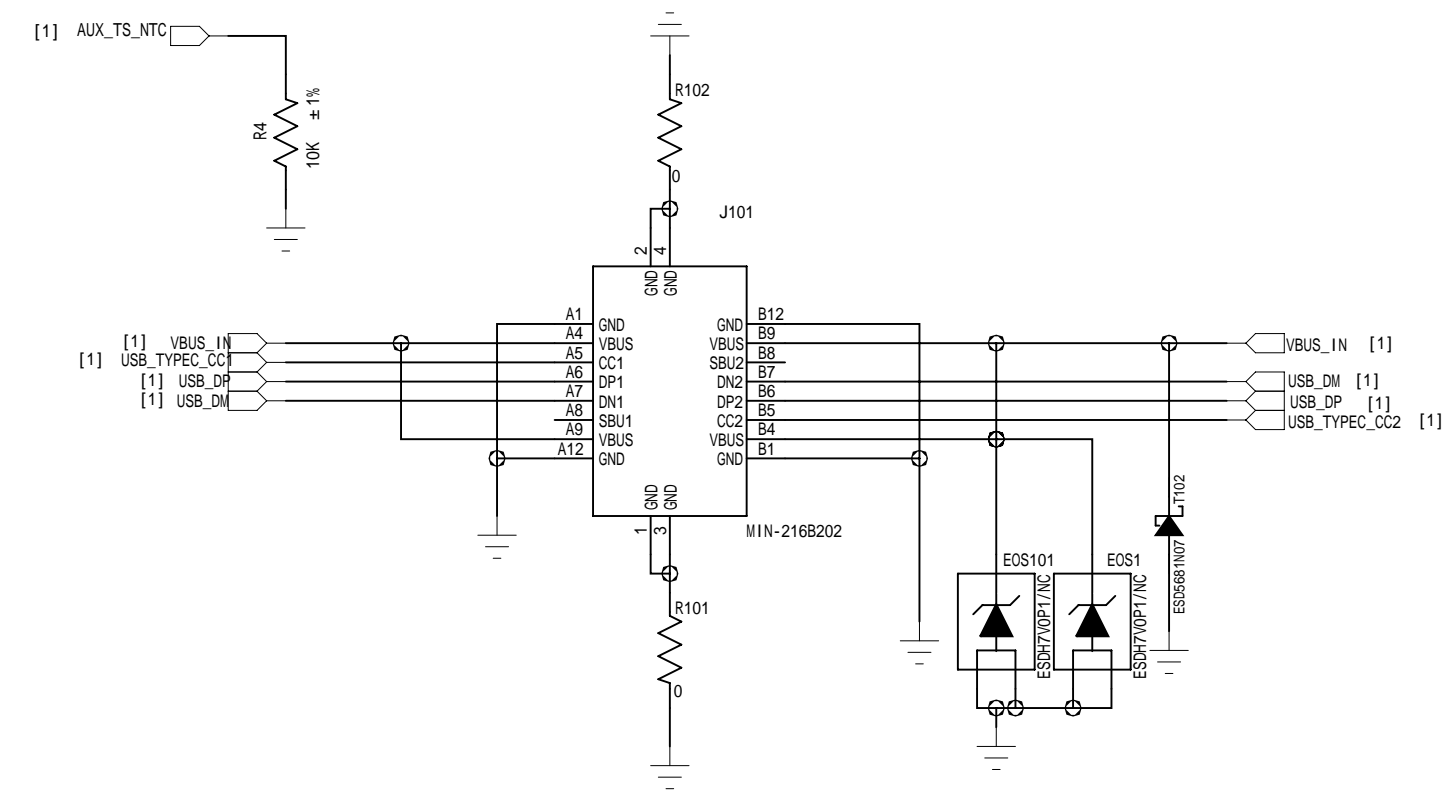

U1504 MT6186M

OE	S	HSD1+ HSD1-	HSD2+ HSD2-
0	0	ON	OFF
0	1	OFF	ON
1	x	OFF	OFF