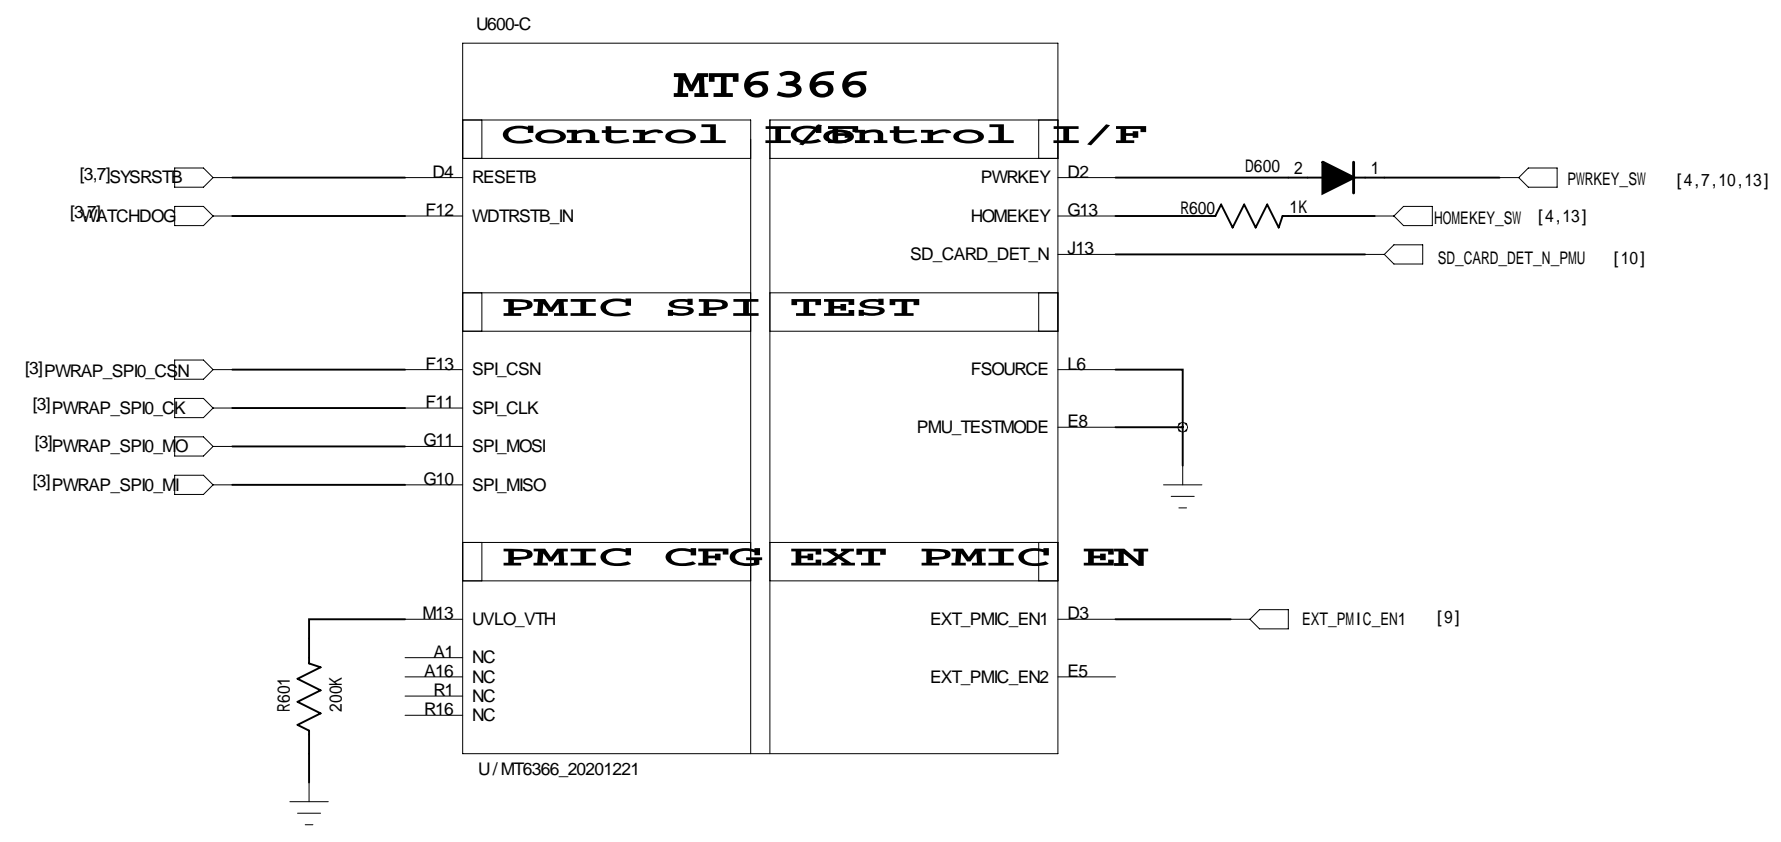

U1504 MT6186M

OE	S	HSD1+ HSD1-	HSD2+ HSD2-
0	0	ON	OFF
0	1	OFF	ON
1	x	OFF	OFF