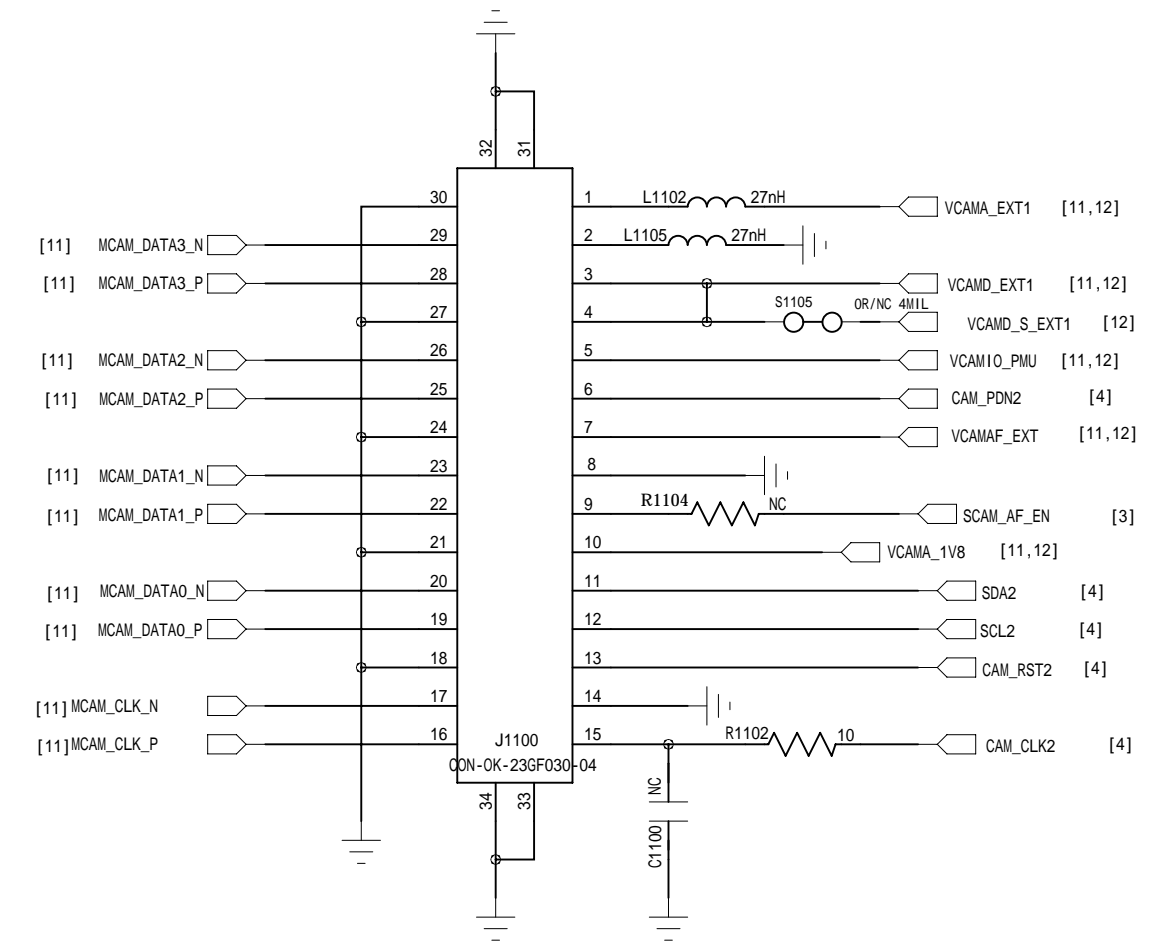

U1504 MT6186M

OE	S	HSD1+ HSD1-	HSD2+ HSD2-
0	0	ON	OFF
0	1	OFF	ON
1	x	OFF	OFF