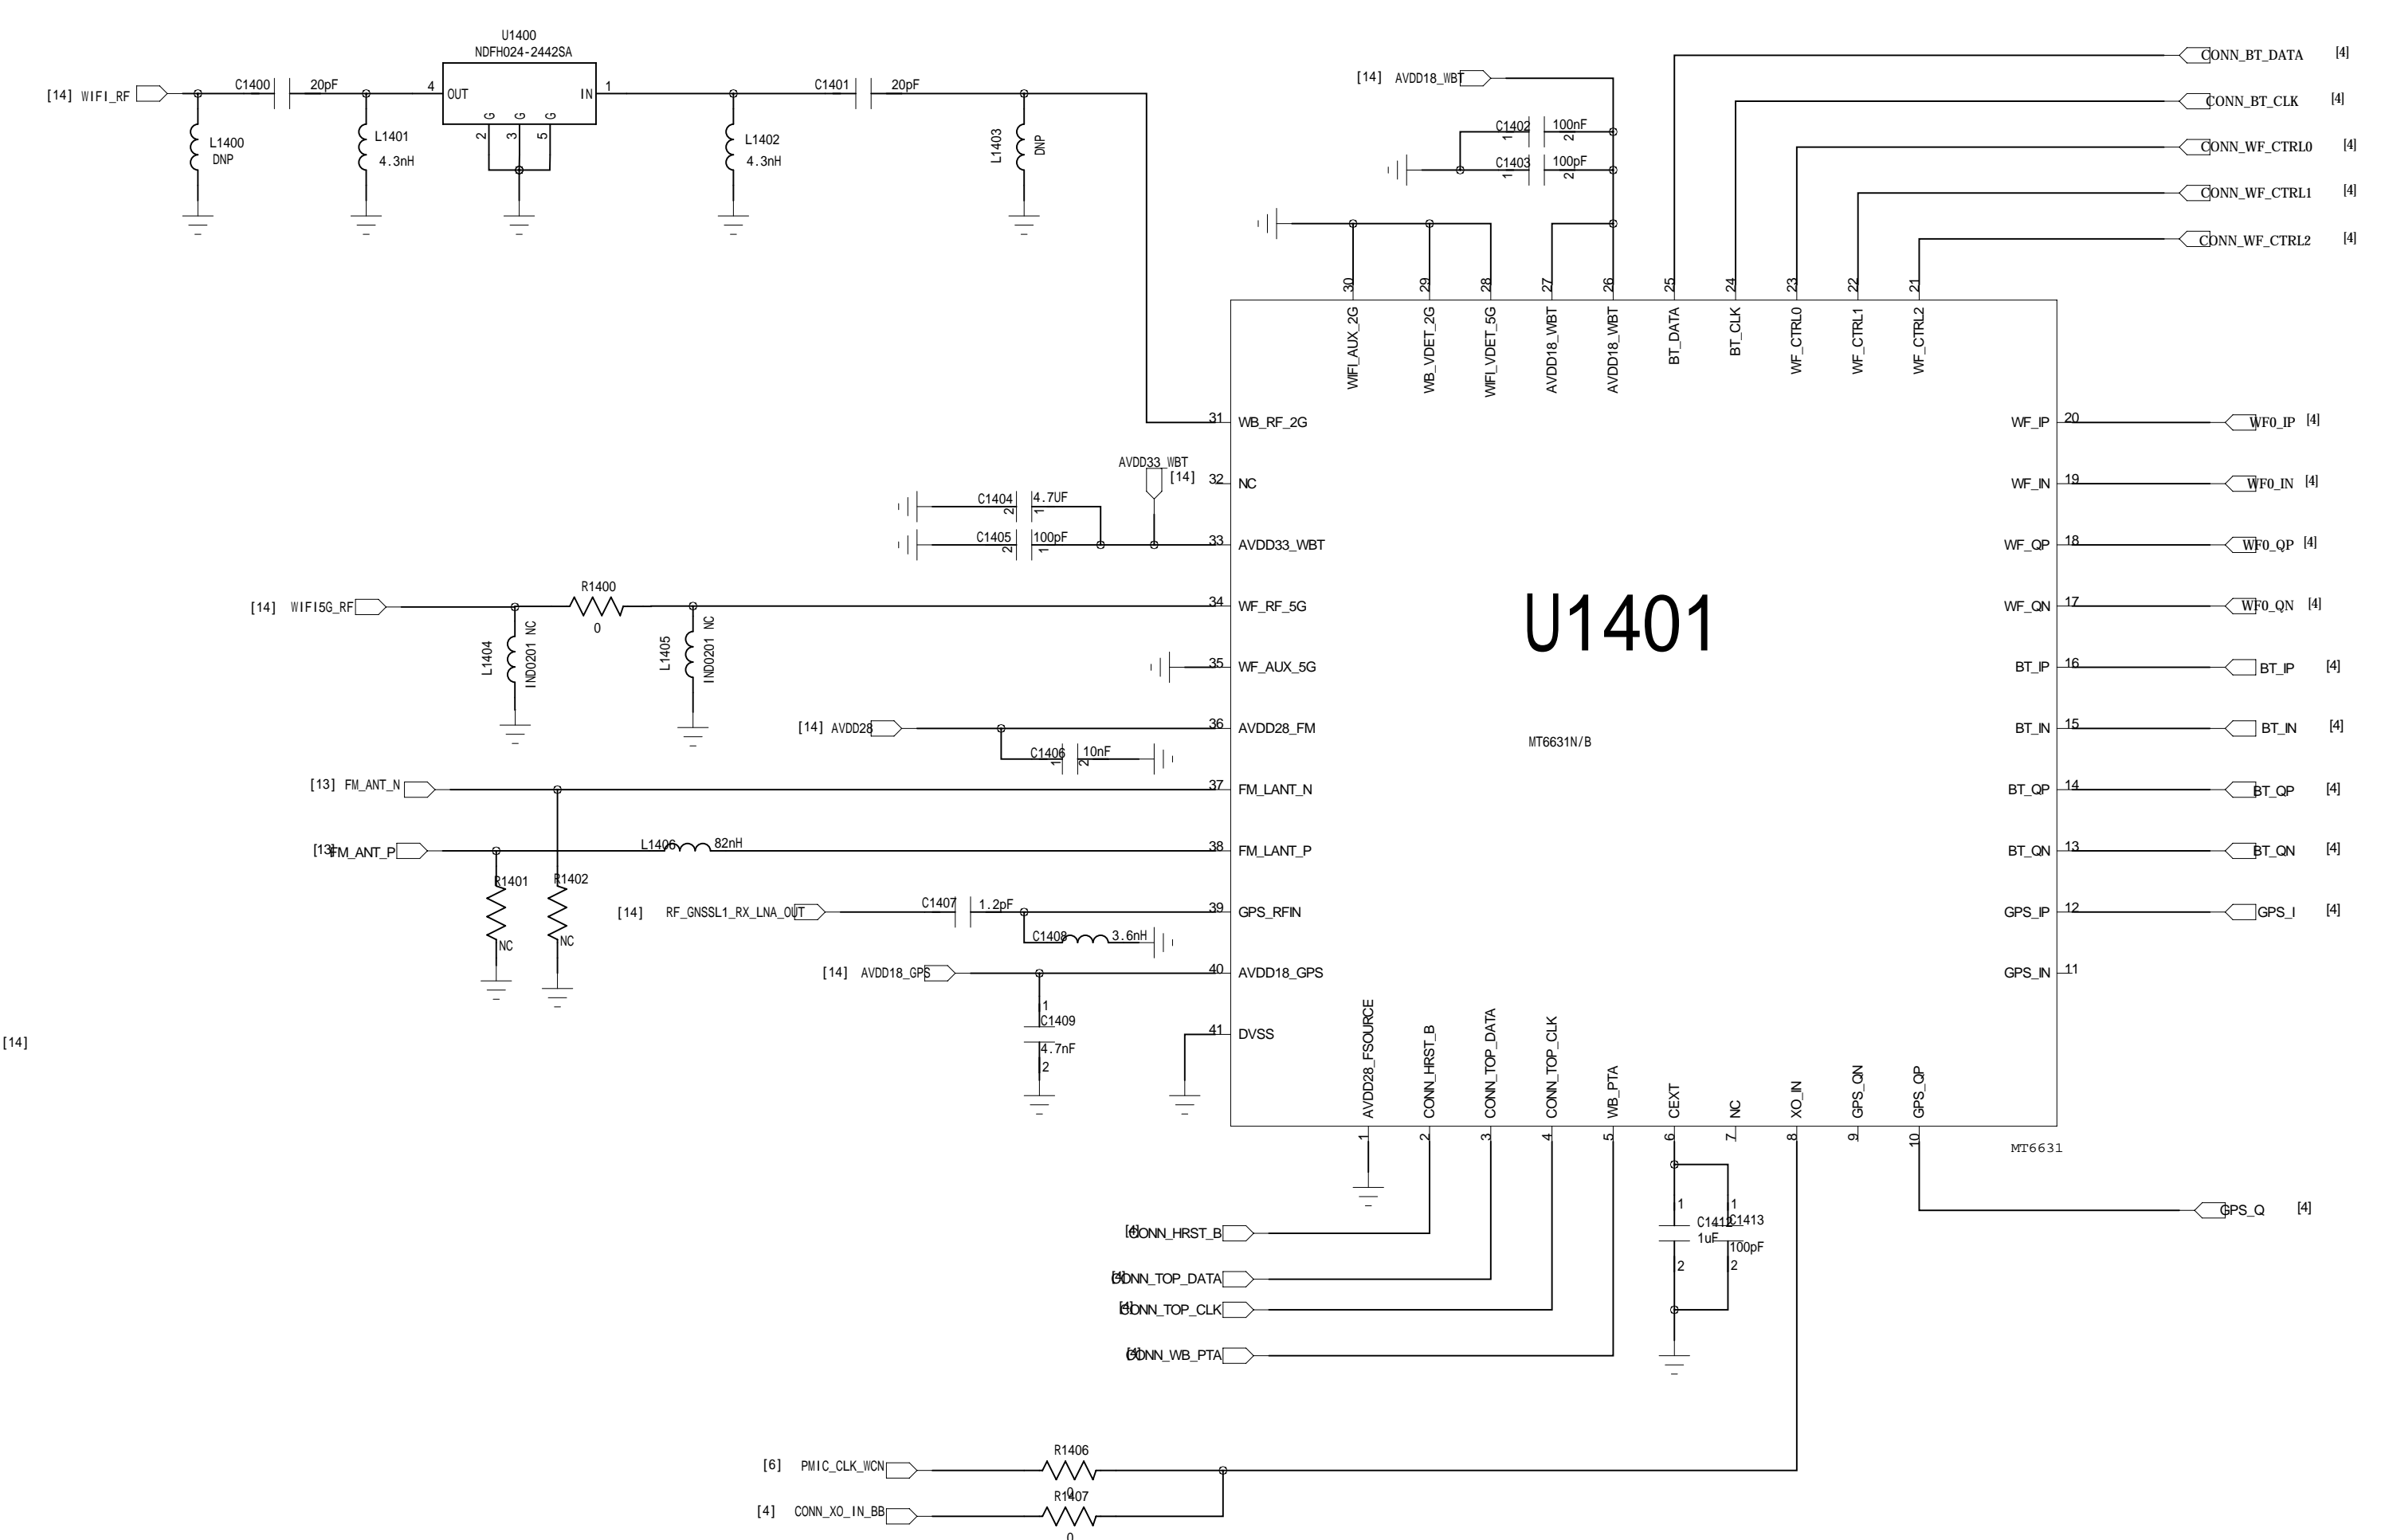

U1504 MT6186M

OE	S	HSD1+ HSD1-	HSD2+ HSD2-
0	0	ON	OFF
0	1	OFF	ON
1	x	OFF	OFF