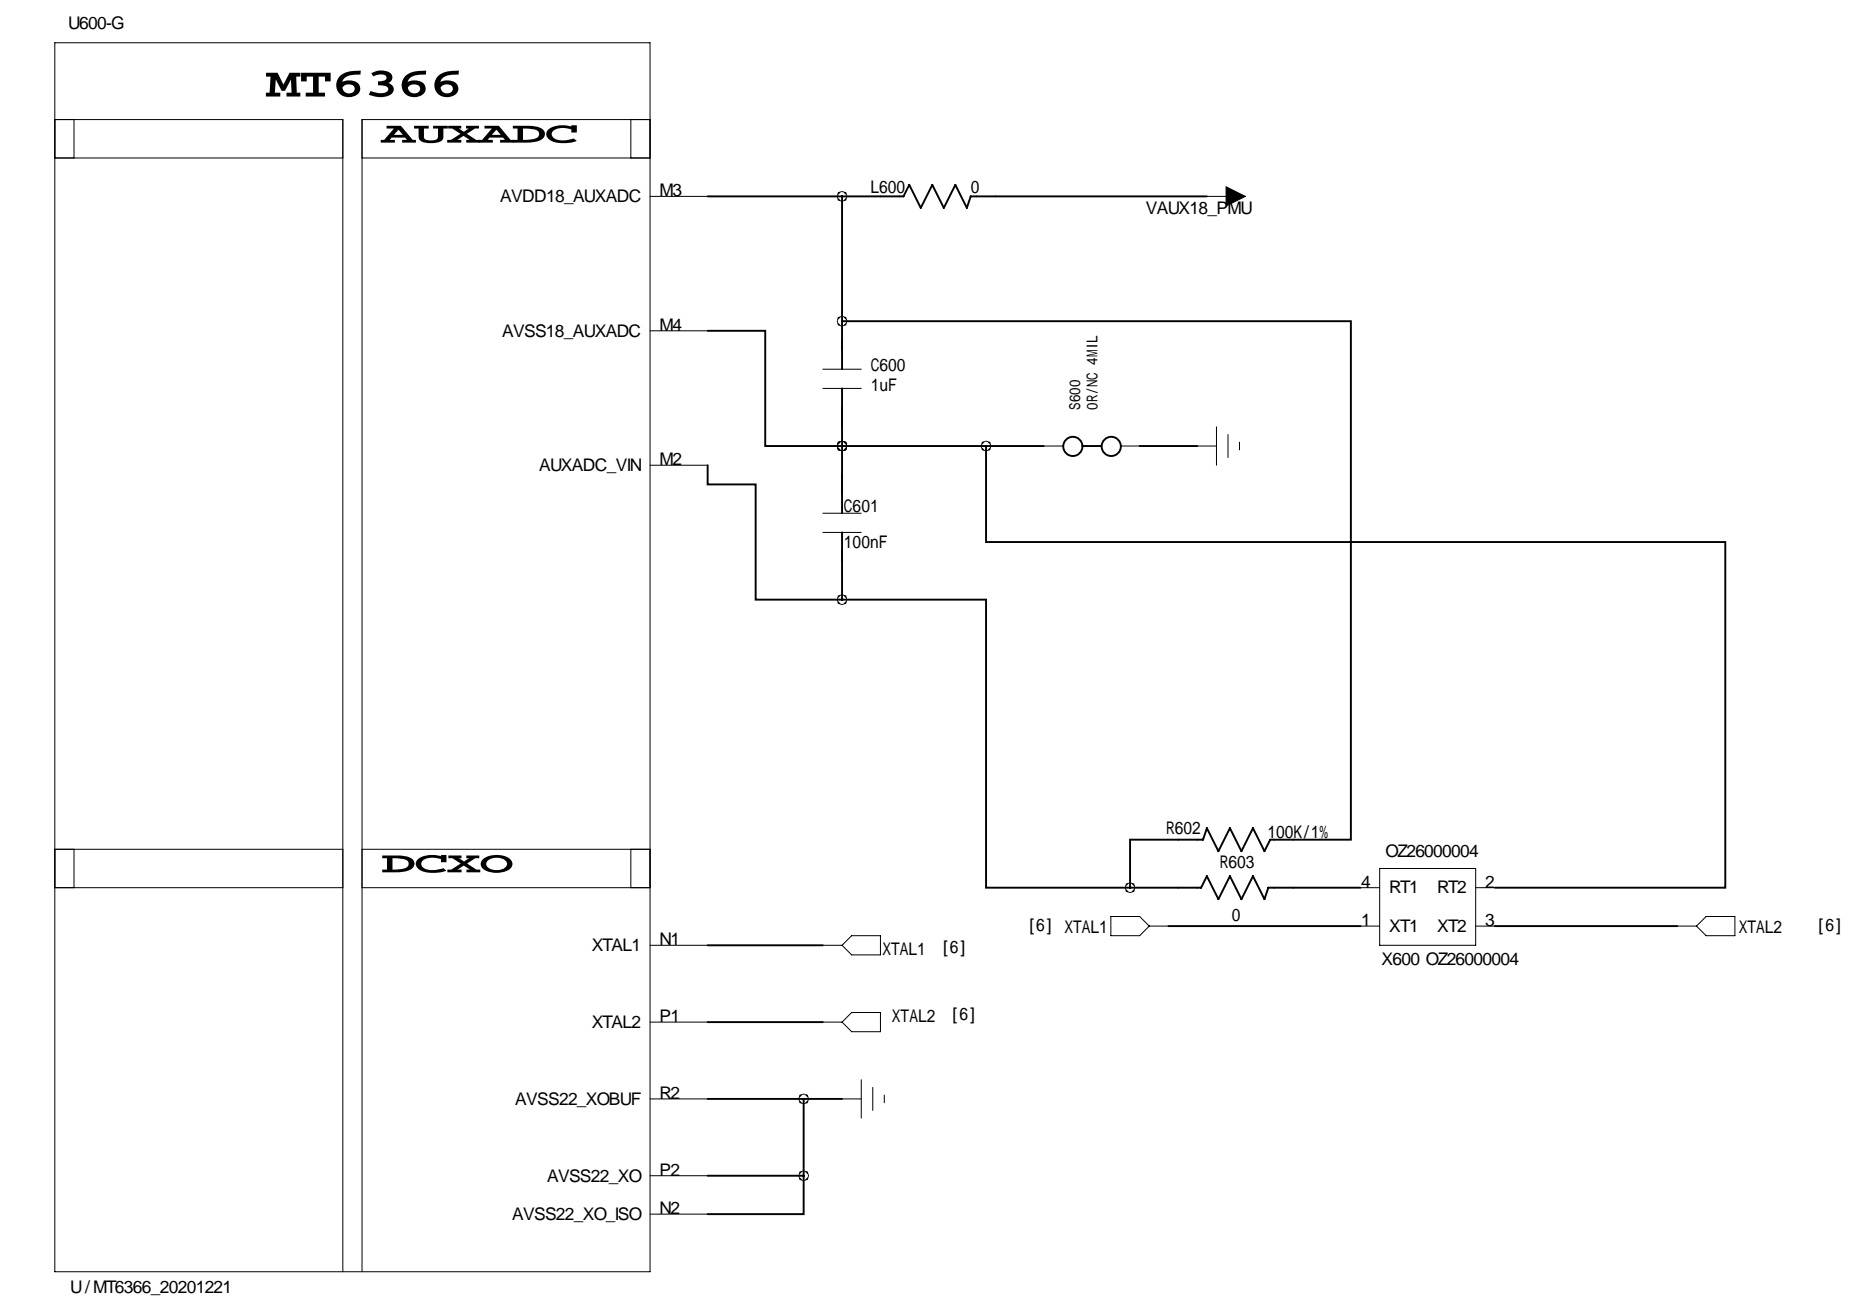

U1504 MT6186M

OE	S	HSD1+ HSD1-	HSD2+ HSD2-
0	0	ON	OFF
0	1	OFF	ON
1	x	OFF	OFF