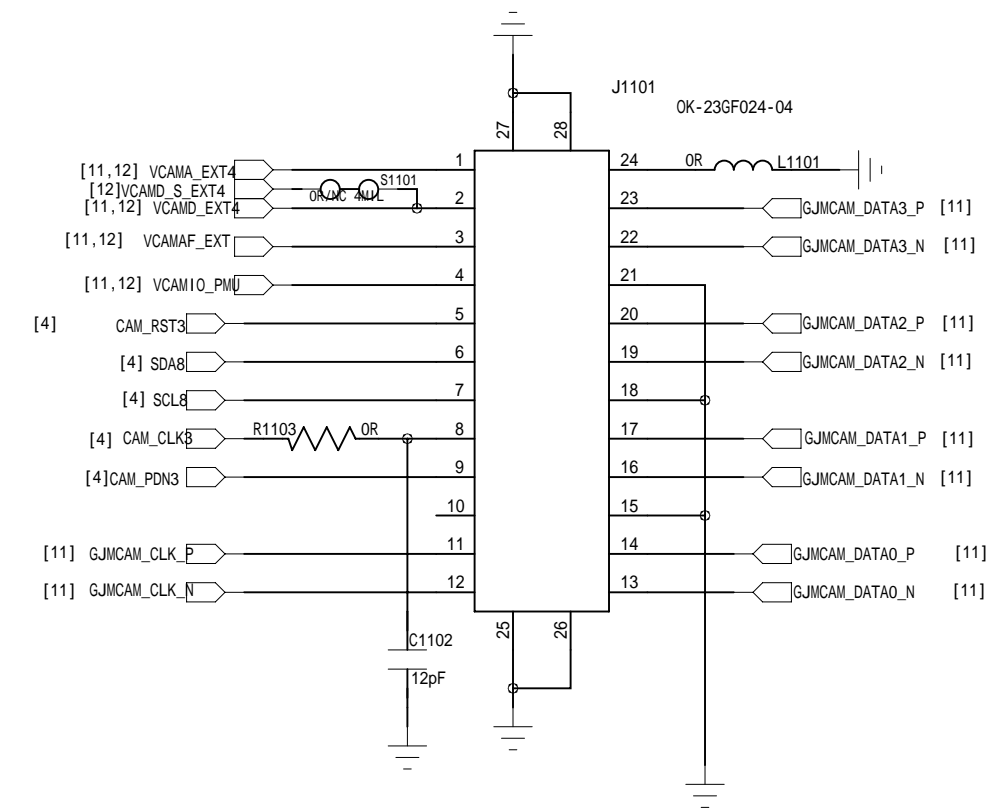

U1504 MT6186M

OE	S	HSD1+ HSD1-	HSD2+ HSD2-
0	0	ON	OFF
0	1	OFF	ON
1	x	OFF	OFF