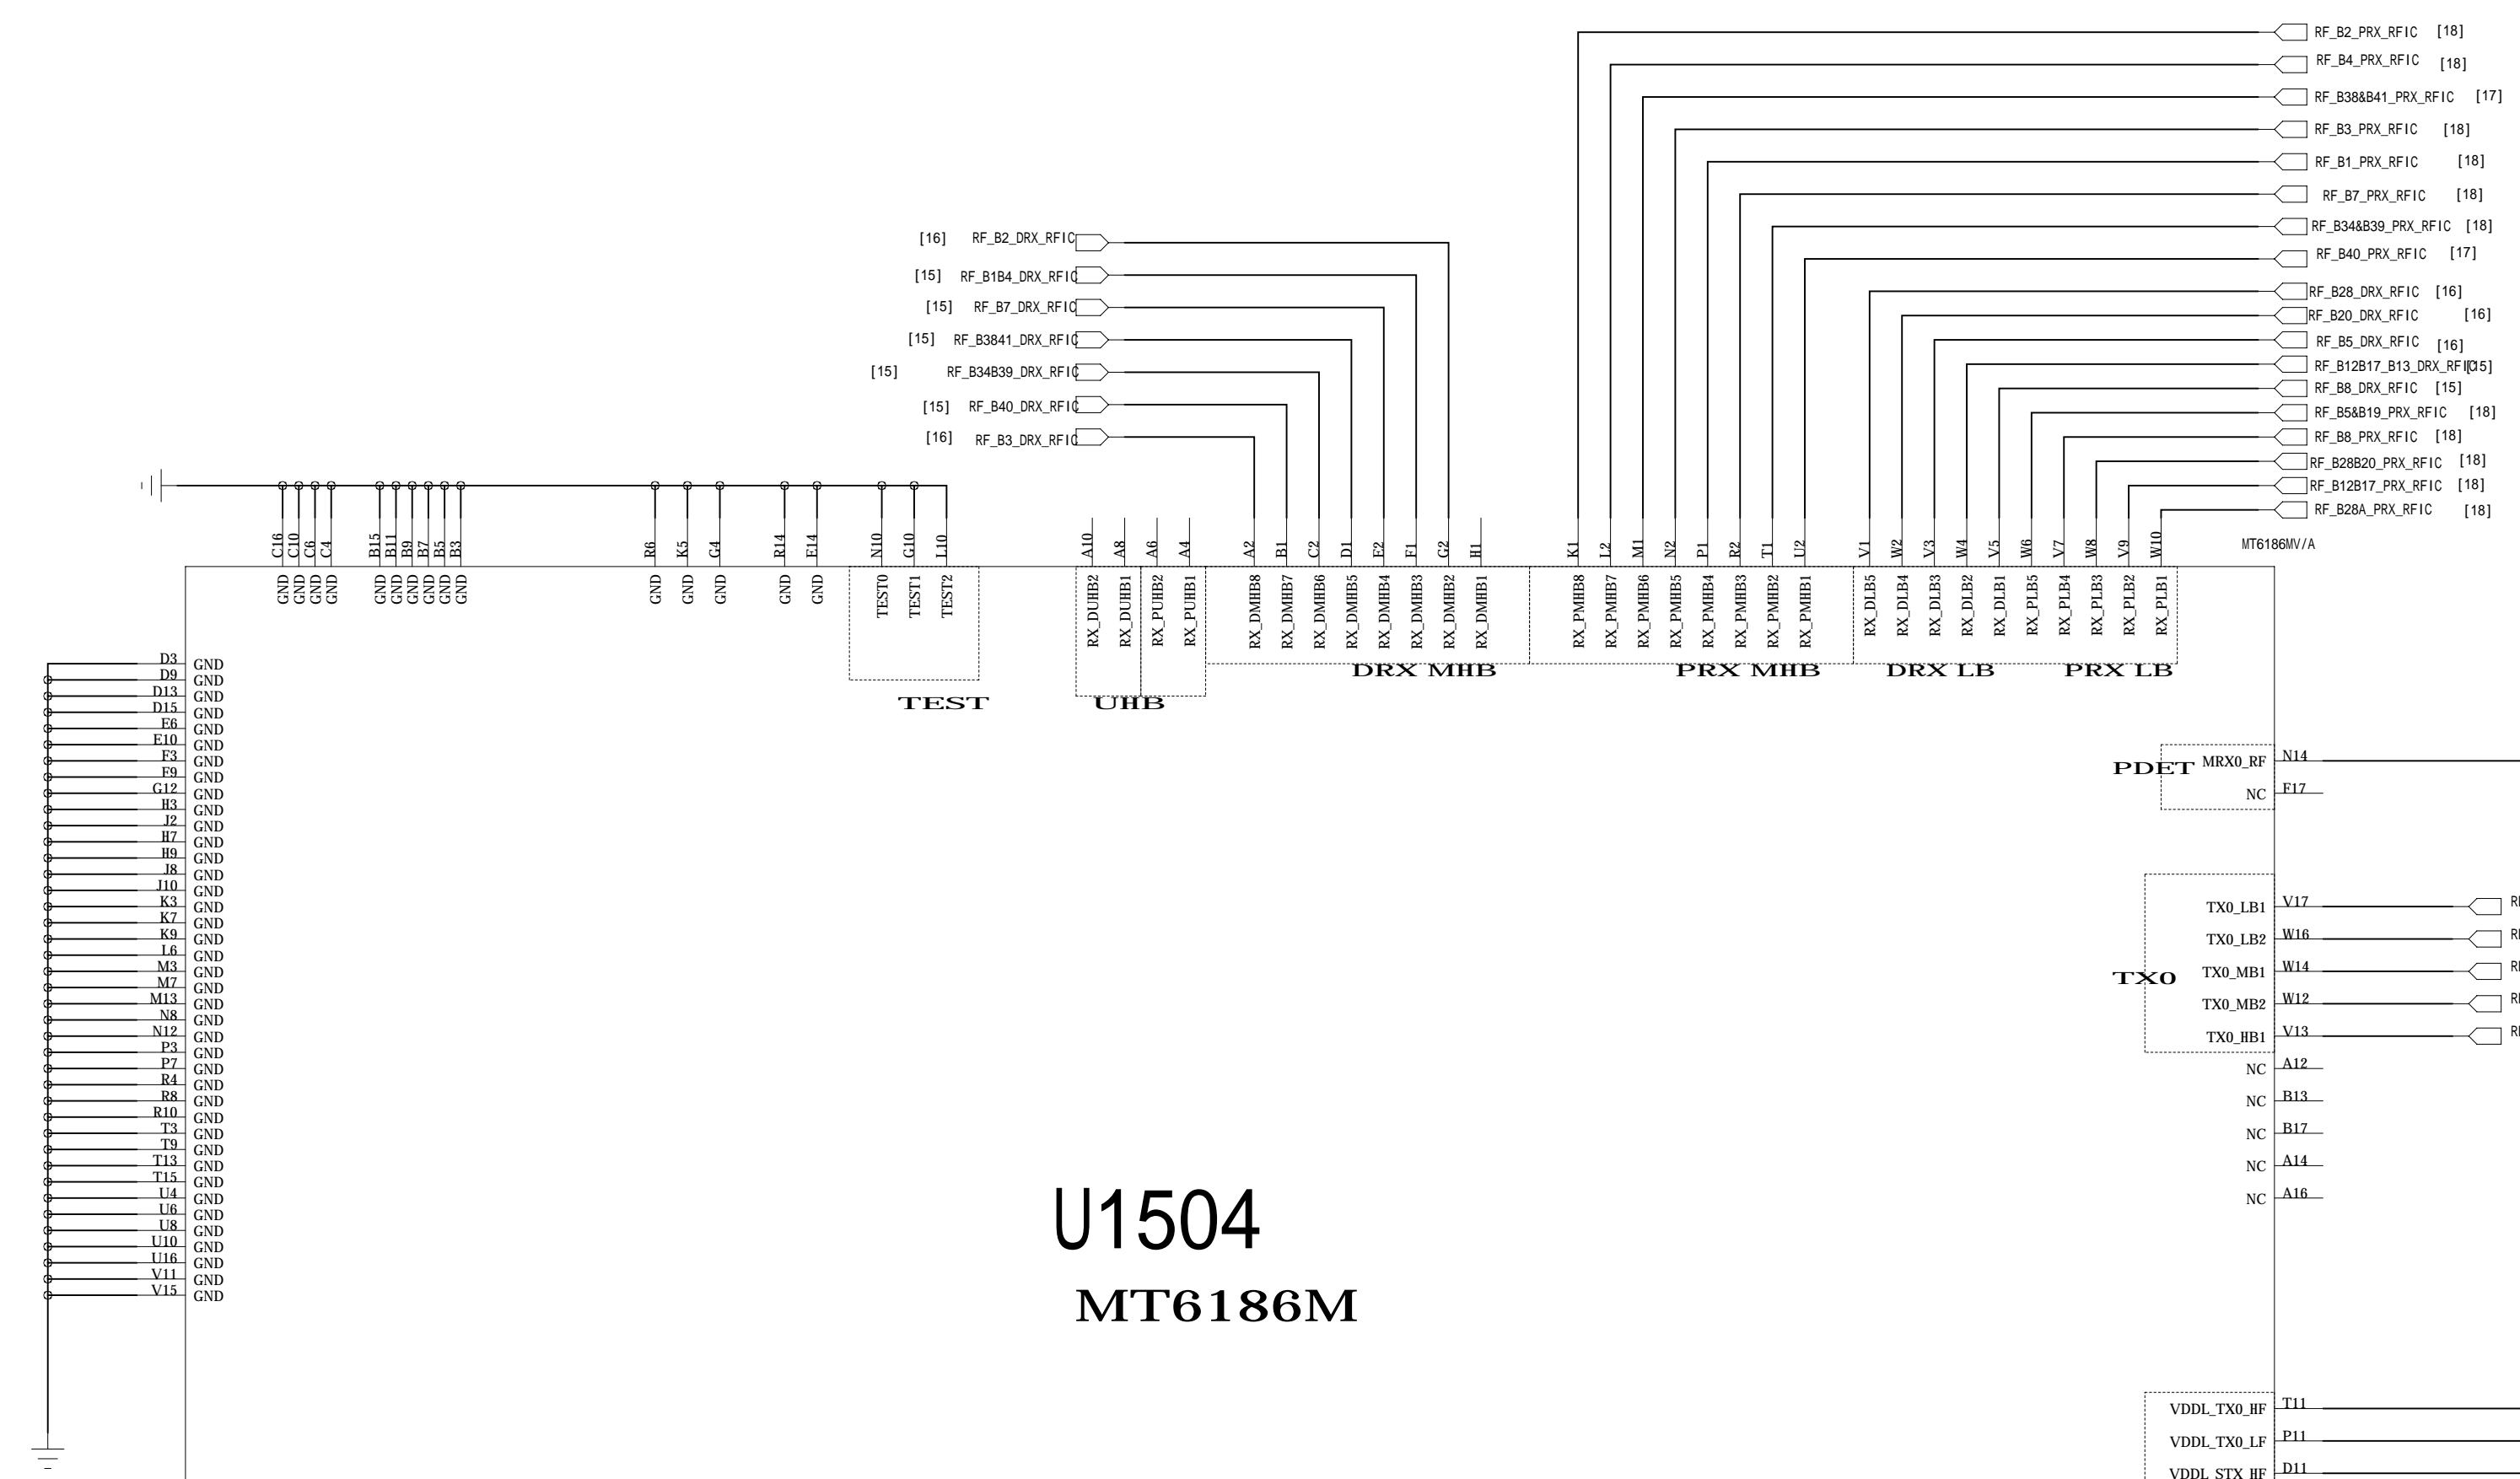

U1504 MT6186M

OE	S	HSD1+ HSD1-	HSD2+ HSD2-
0	0	ON	OFF
0	1	OFF	ON
1	x	OFF	OFF