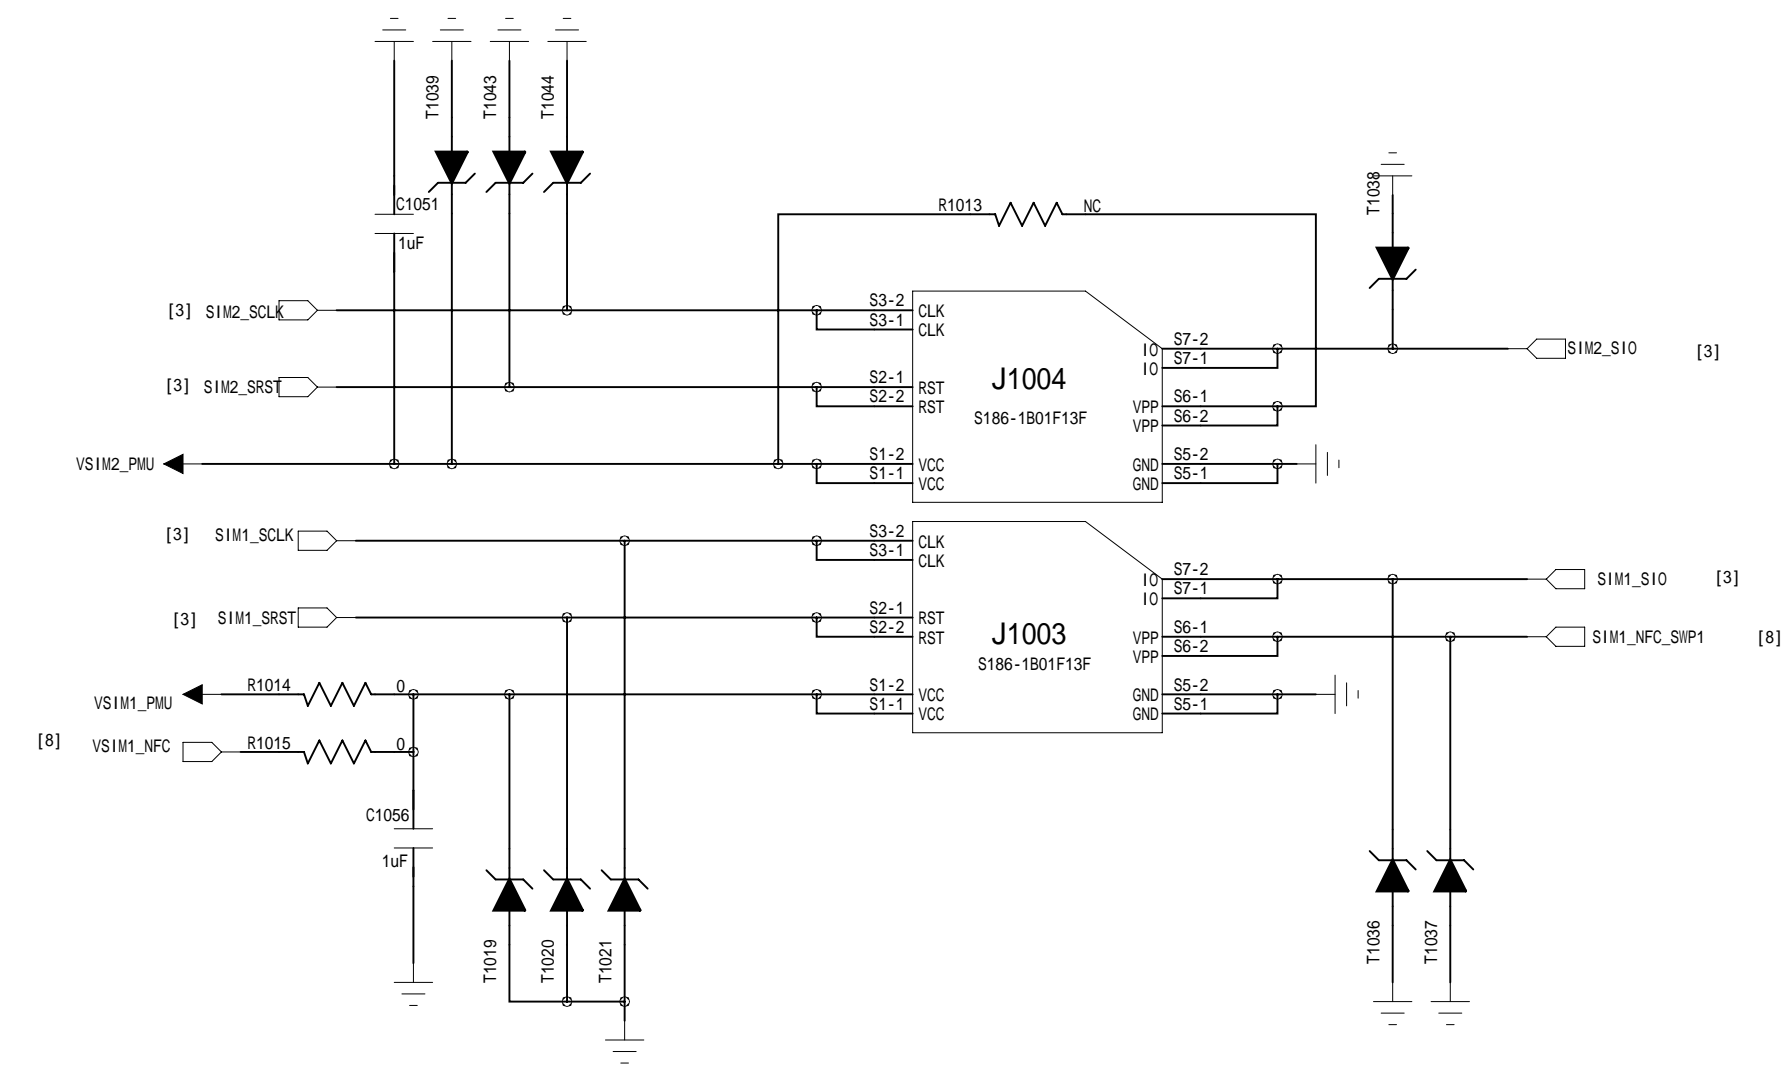

U1504 MT6186M

OE	S	HSD1+ HSD1-	HSD2+ HSD2-
0	0	ON	OFF
0	1	OFF	ON
1	x	OFF	OFF