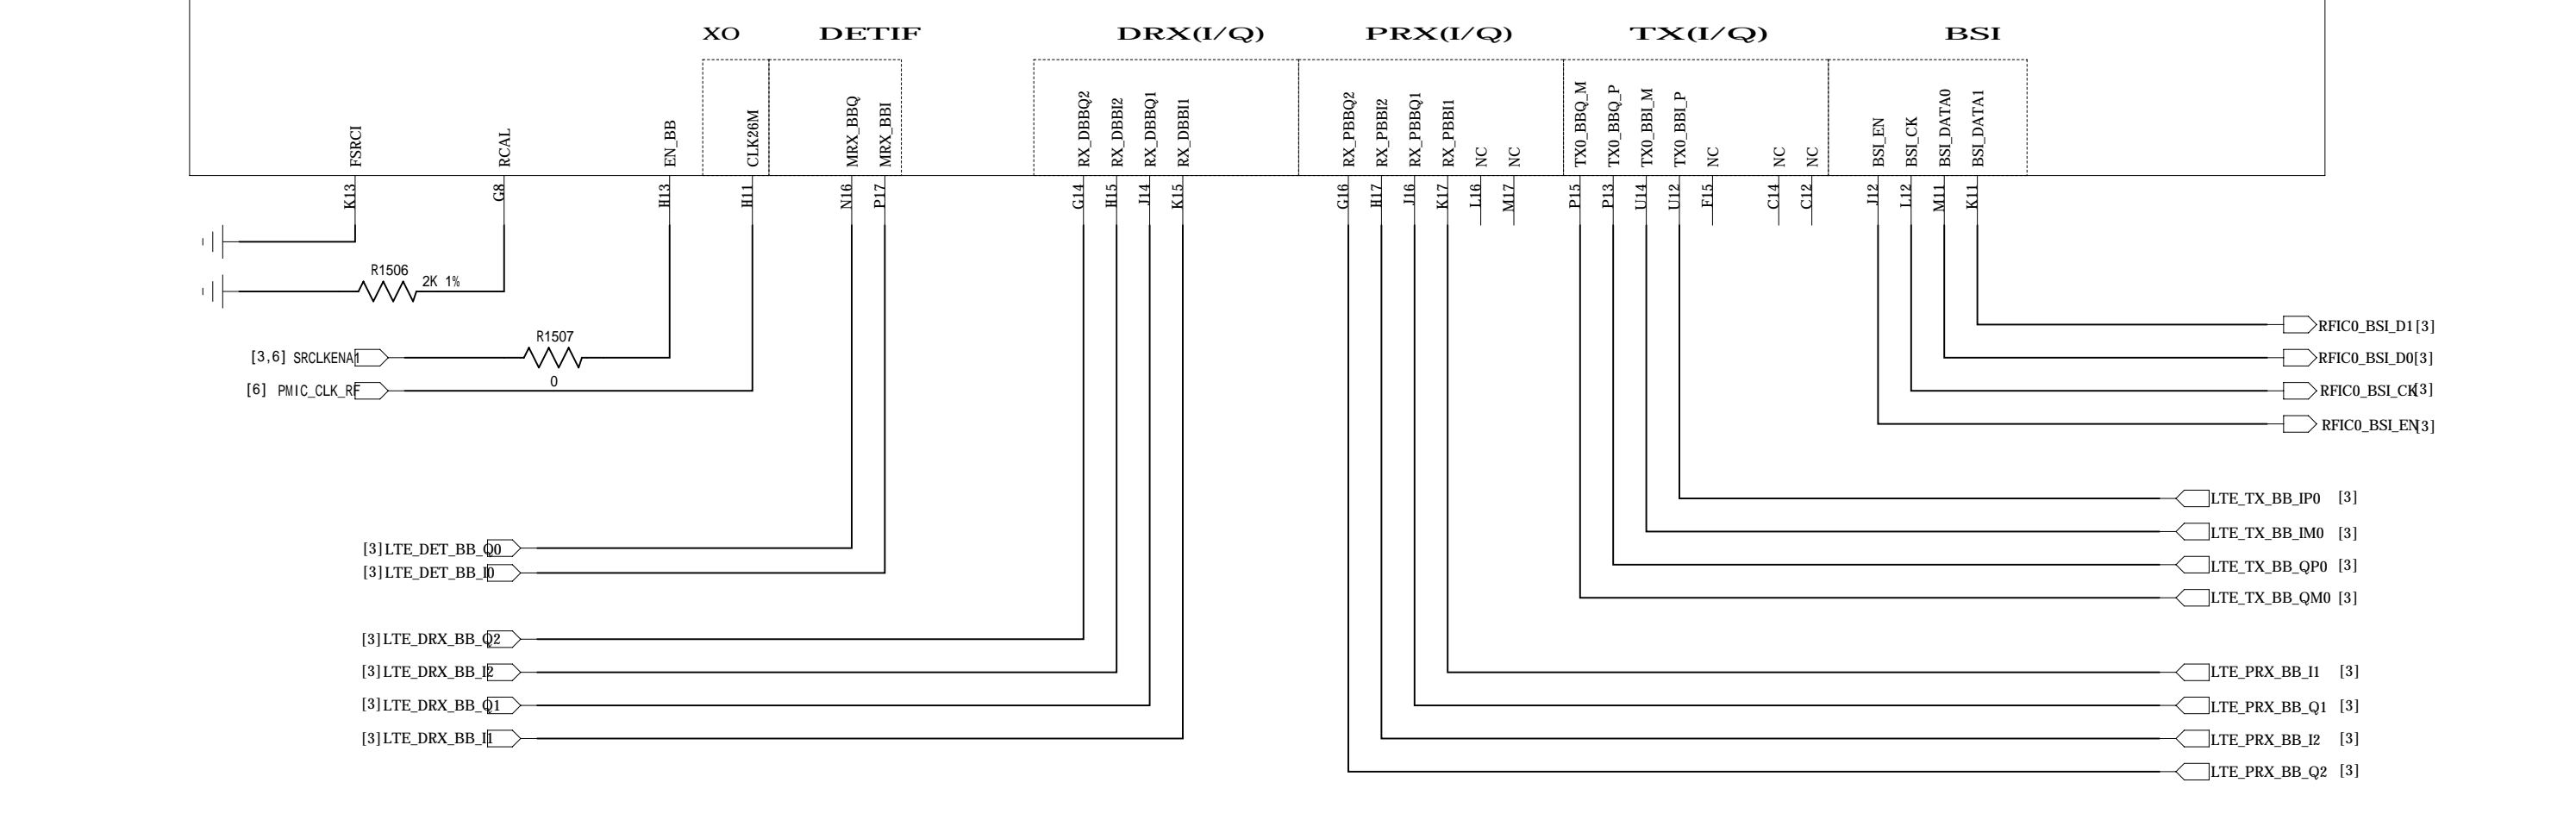

U1504 MT6186M

OE	S	HSD1+ HSD1-	HSD2+ HSD2-
0	0	ON	OFF
0	1	OFF	ON
1	x	OFF	OFF