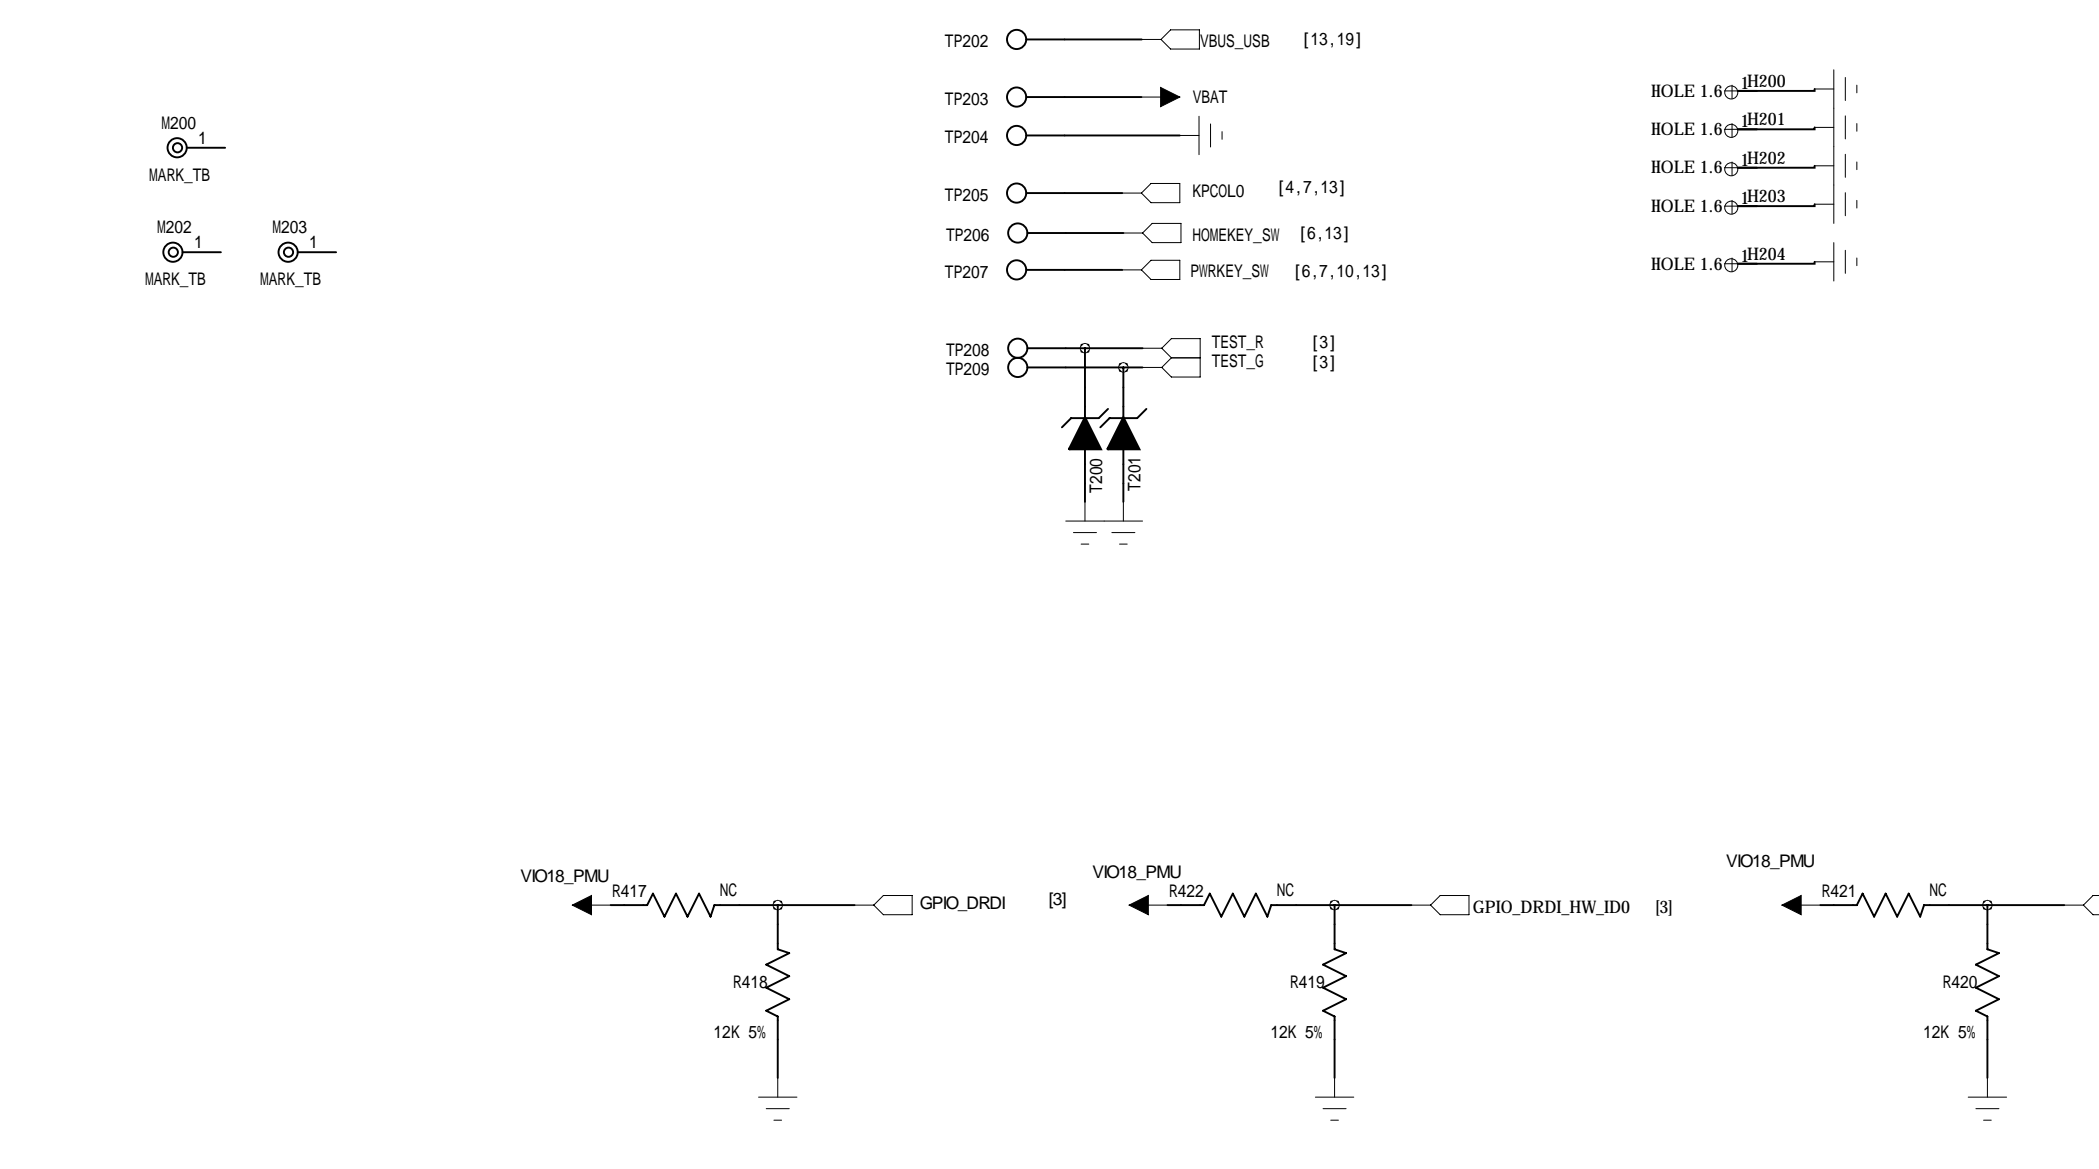

U1504 MT6186M

OE	S	HSD1+ HSD1-	HSD2+ HSD2-
0	0	ON	OFF
0	1	OFF	ON
1	x	OFF	OFF