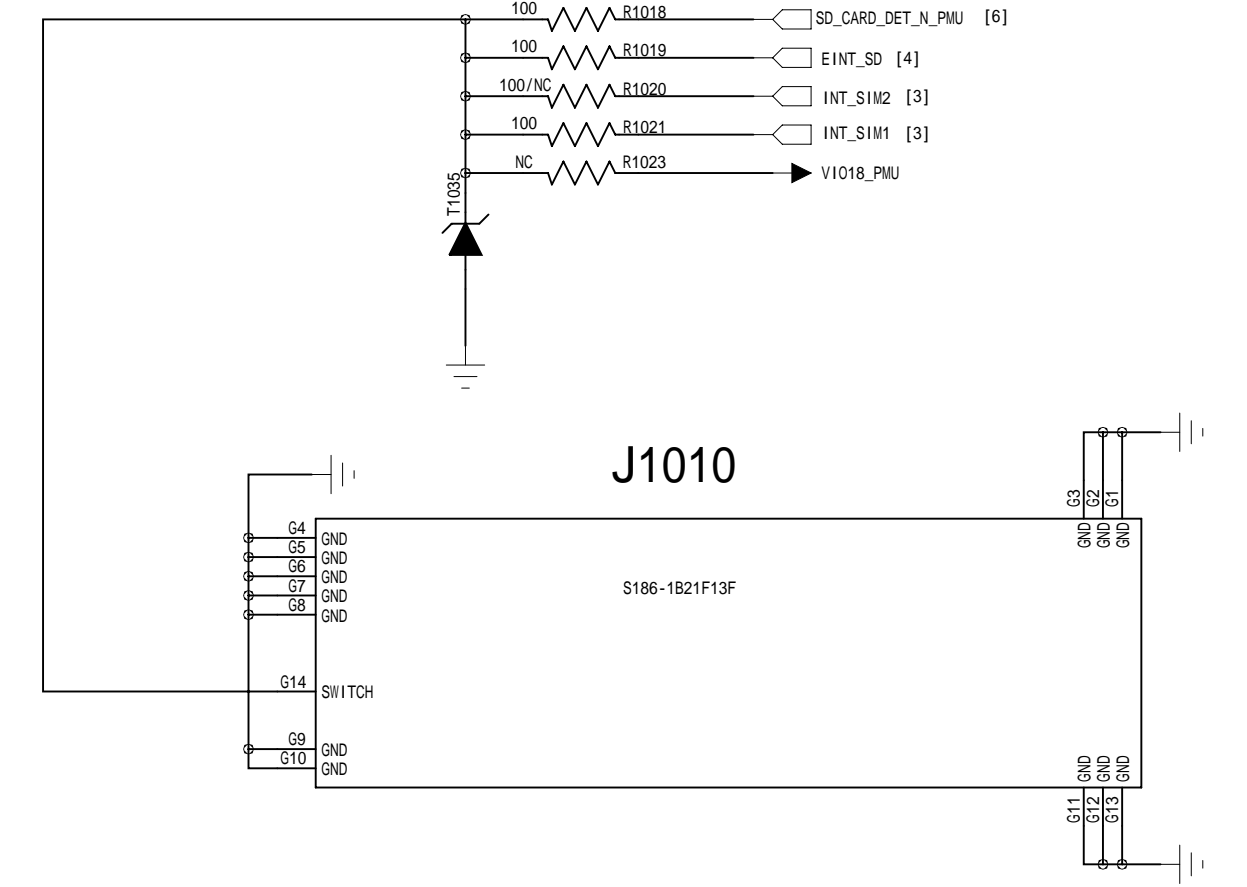

U1504 MT6186M

OE	S	HSD1+ HSD1-	HSD2+ HSD2-
0	0	ON	OFF
0	1	OFF	ON
1	x	OFF	OFF