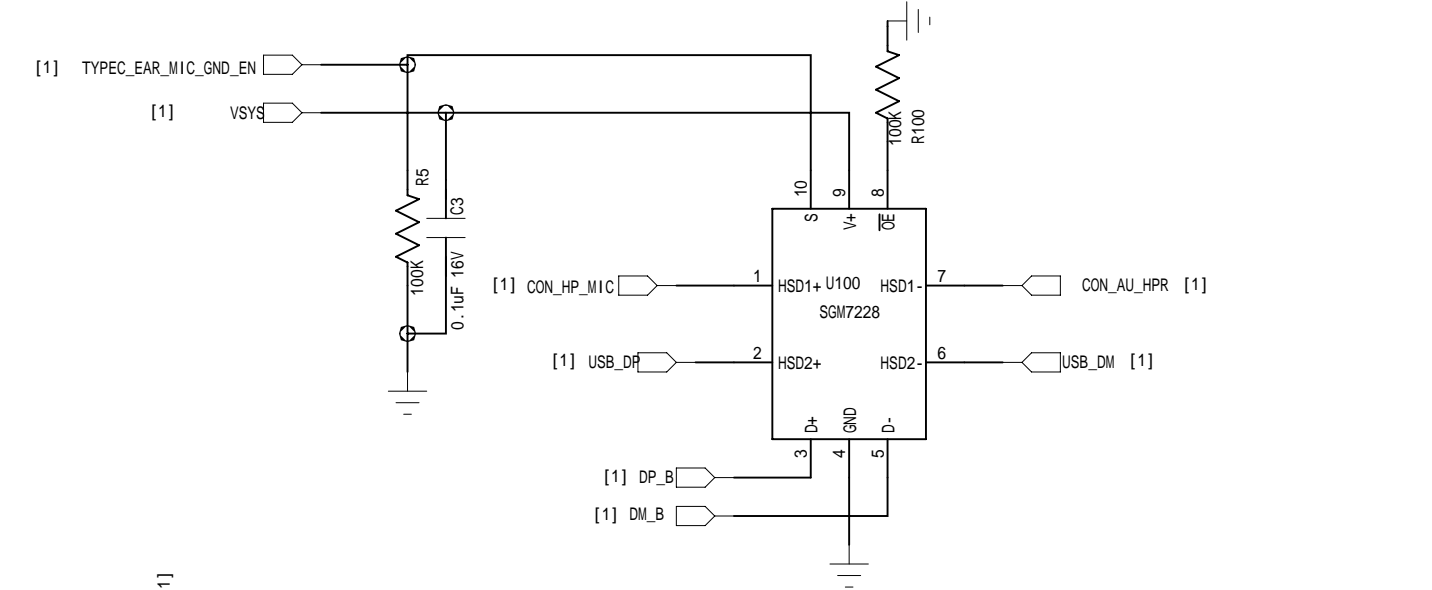

U1504 MT6186M

OE	S	HSD1+ HSD1-	HSD2+ HSD2-
0	0	ON	OFF
0	1	OFF	ON
1	x	OFF	OFF