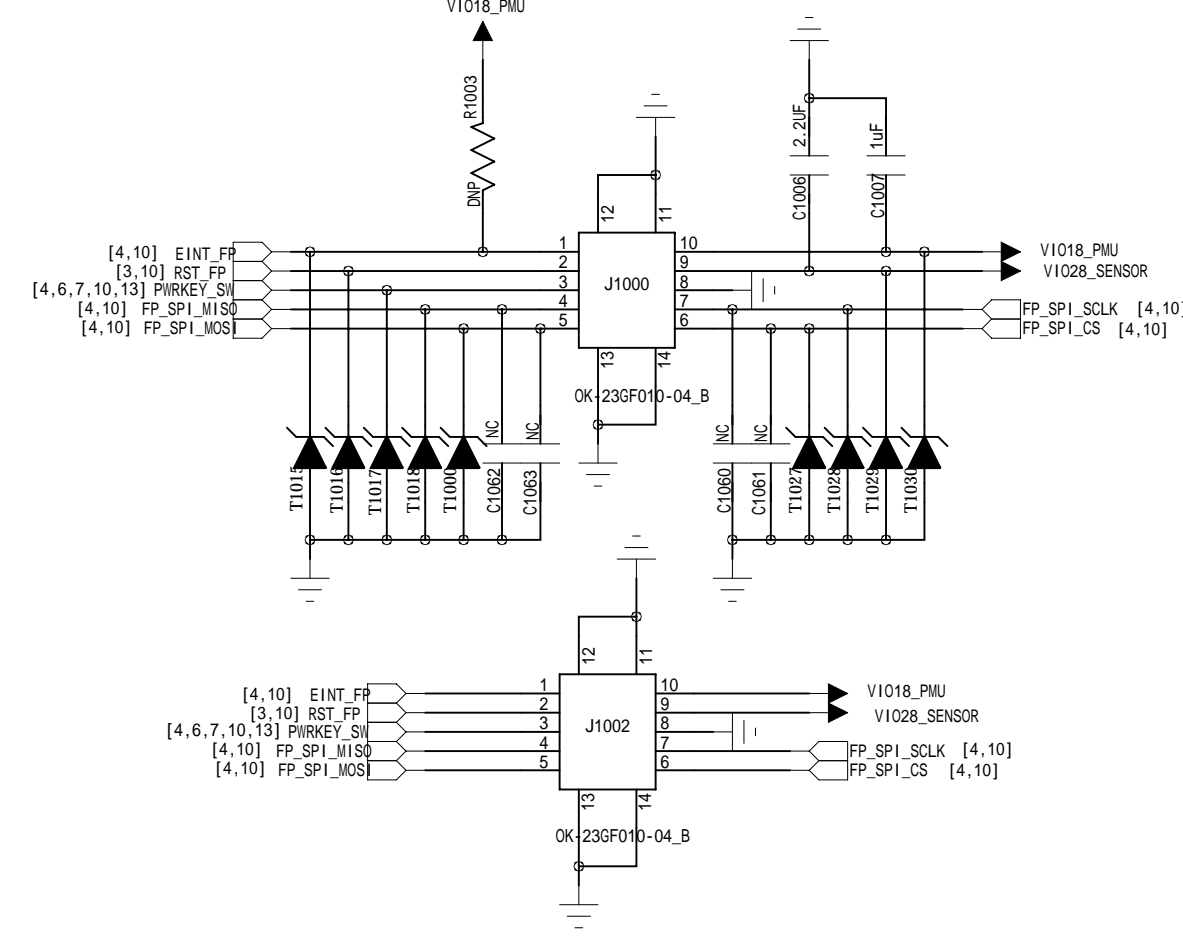

U1504 MT6186M

OE	S	HSD1+ HSD1-	HSD2+ HSD2-
0	0	ON	OFF
0	1	OFF	ON
1	x	OFF	OFF