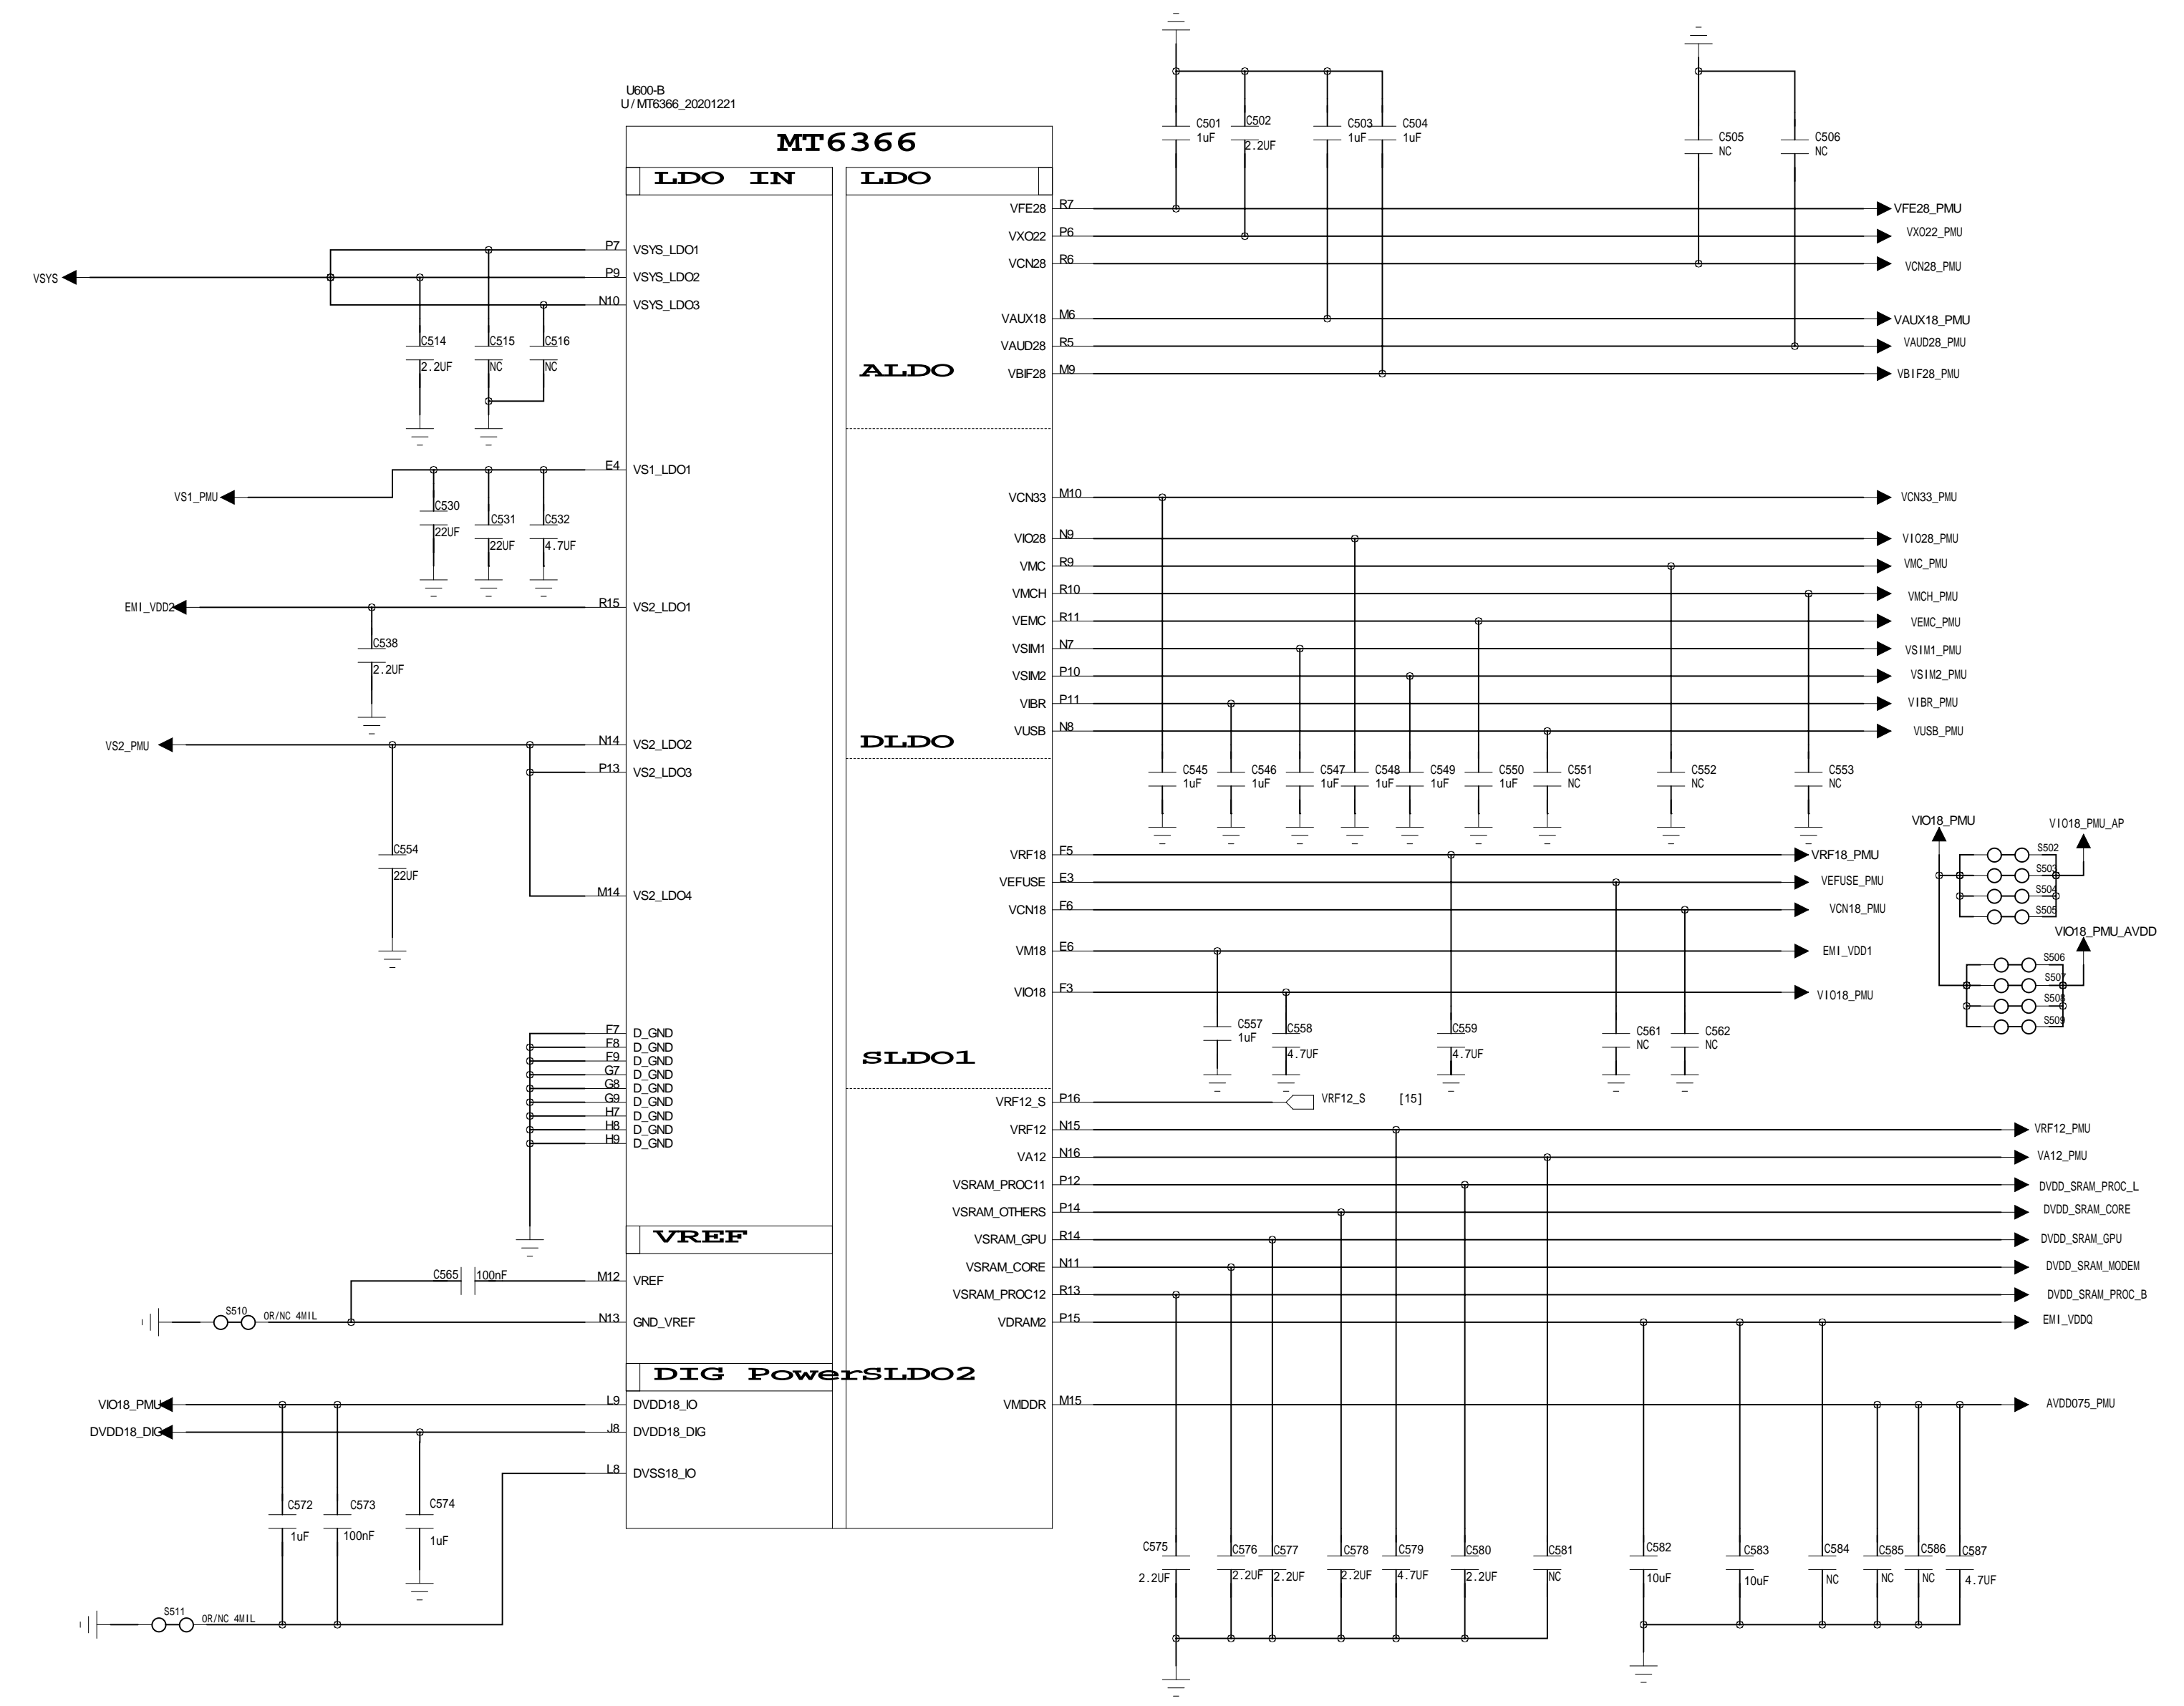

U1504 MT6186M

OE	S	HSD1+ HSD1-	HSD2+ HSD2-
0	0	ON	OFF
0	1	OFF	ON
1	x	OFF	OFF