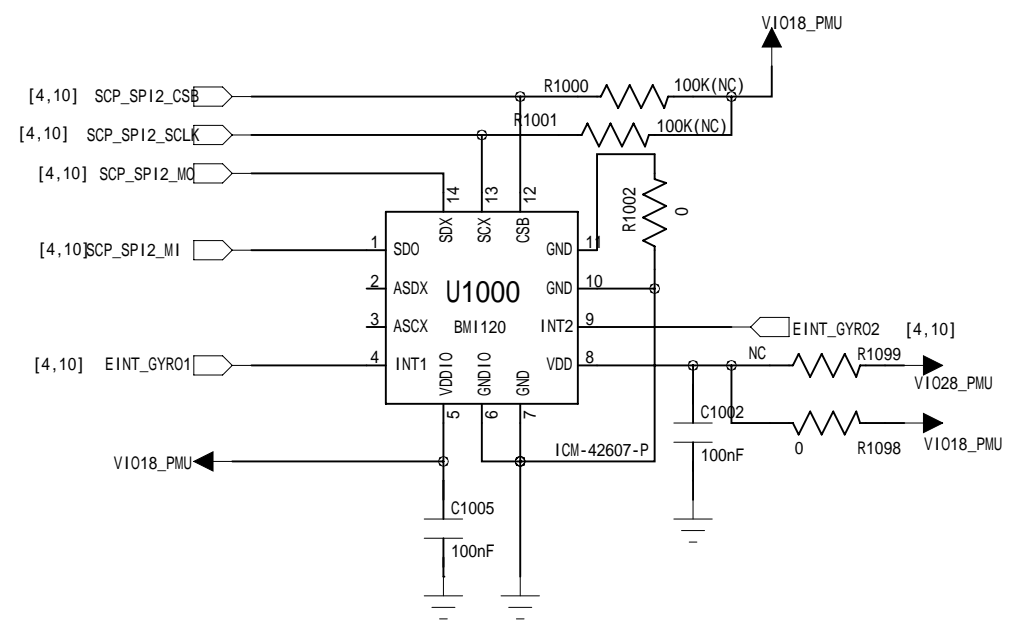

U1504 MT6186M

OE	S	HSD1+ HSD1-	HSD2+ HSD2-
0	0	ON	OFF
0	1	OFF	ON
1	x	OFF	OFF