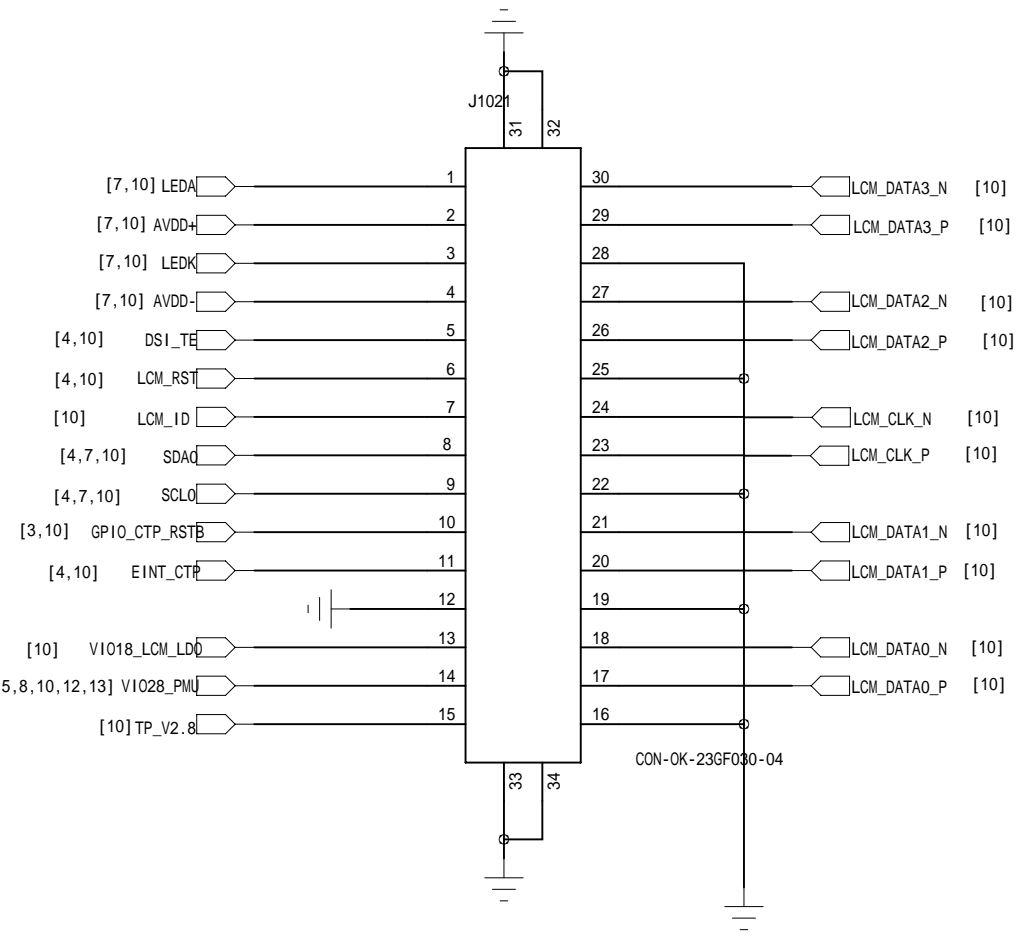

U1504 MT6186M

OE	S	HSD1+ HSD1-	HSD2+ HSD2-
0	0	ON	OFF
0	1	OFF	ON
1	x	OFF	OFF