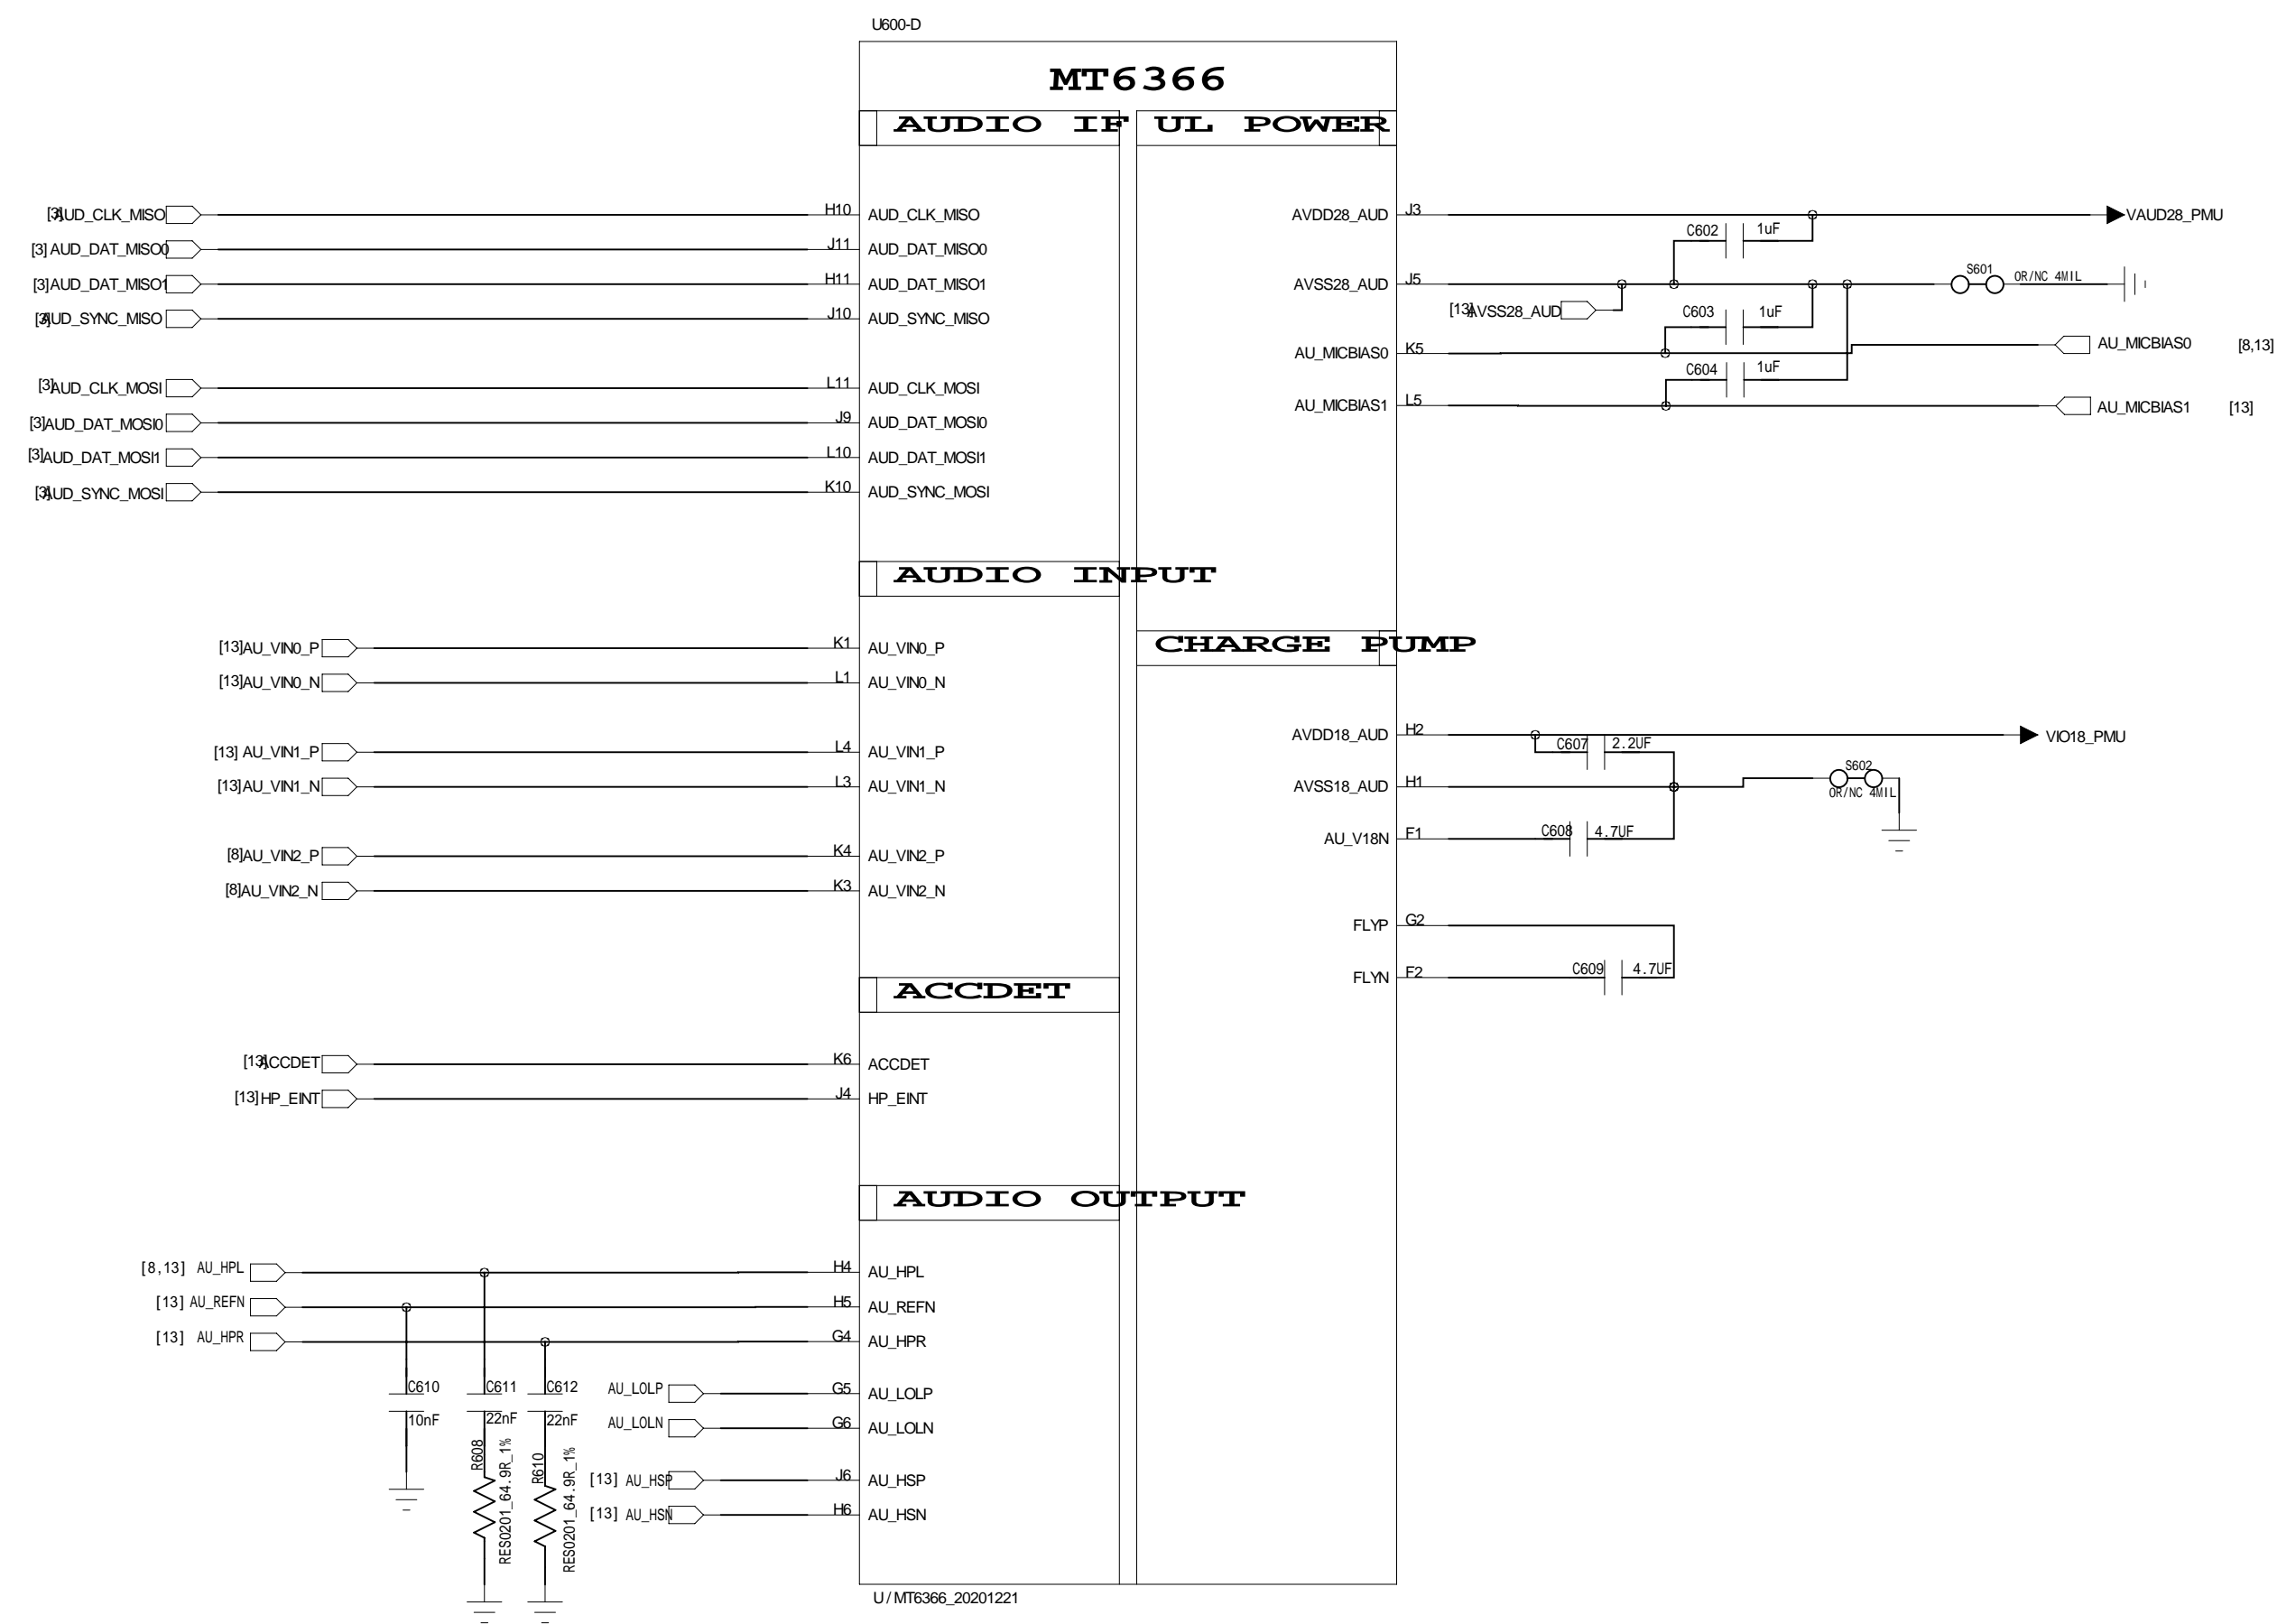

U1504 MT6186M

OE	S	HSD1+ HSD1-	HSD2+ HSD2-
0	0	ON	OFF
0	1	OFF	ON
1	x	OFF	OFF