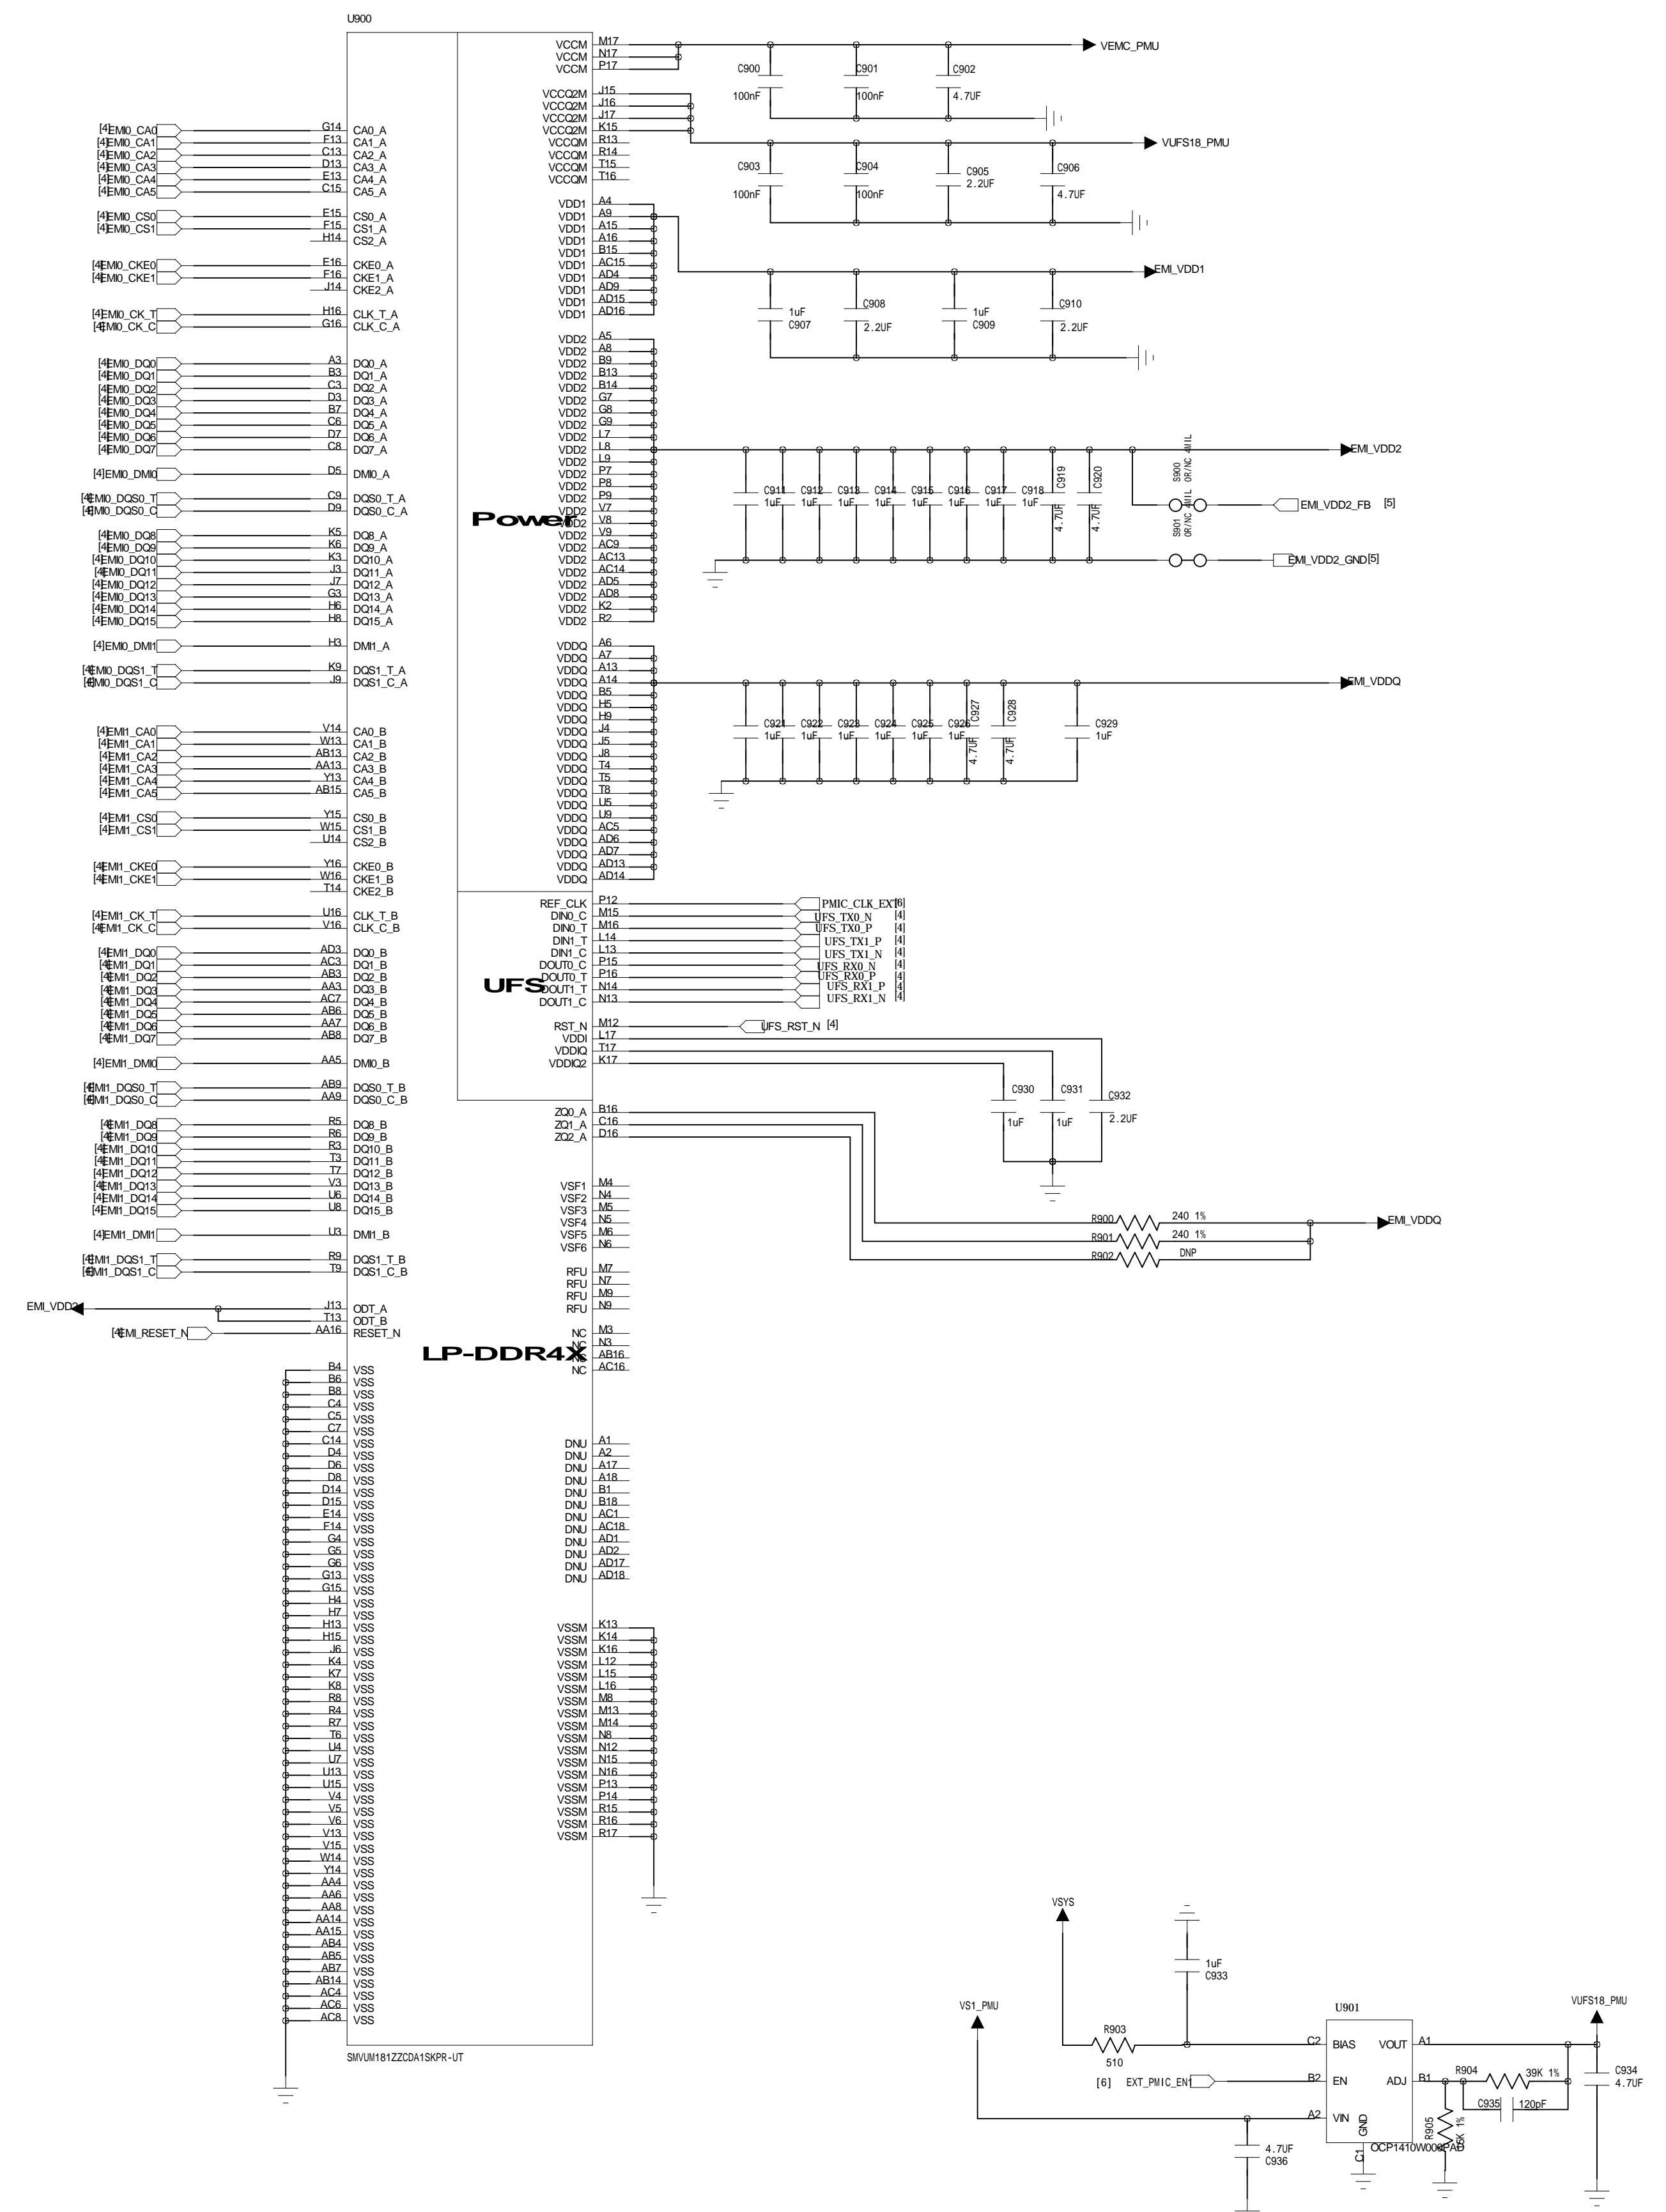

U1504 MT6186M

OE	S	HSD1+ HSD1-	HSD2+ HSD2-
0	0	ON	OFF
0	1	OFF	ON
1	x	OFF	OFF