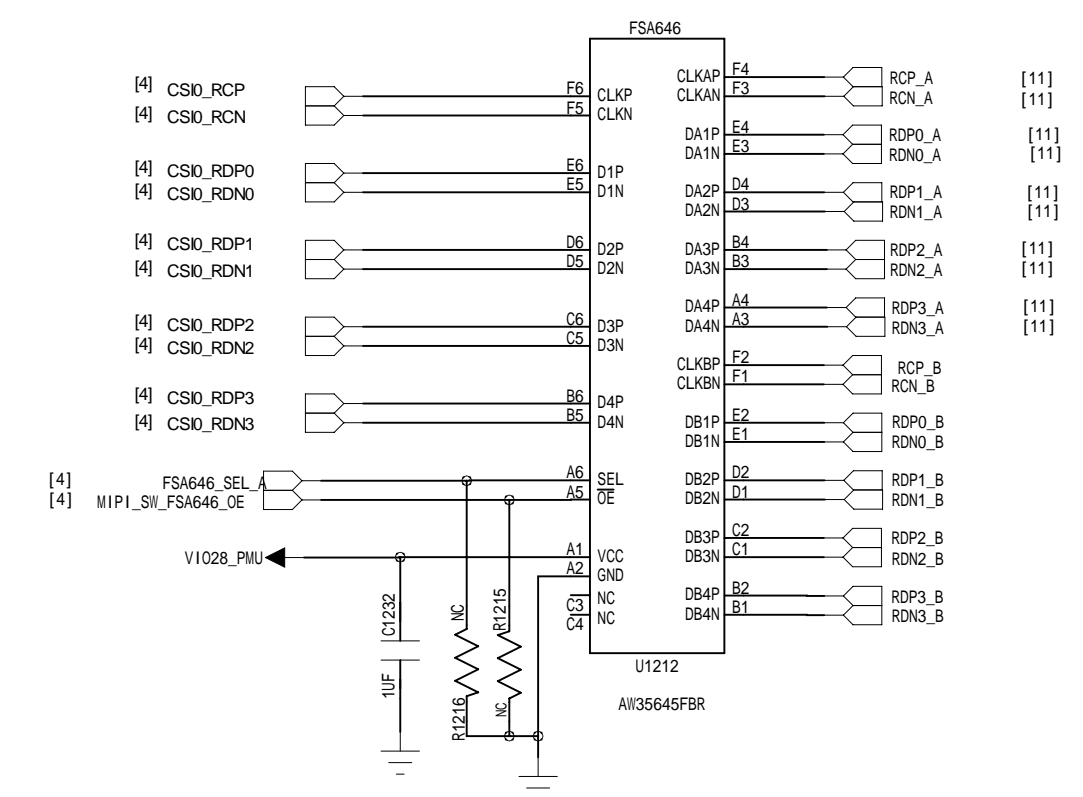

U1504 MT6186M

OE	S	HSD1+ HSD1-	HSD2+ HSD2-
0	0	ON	OFF
0	1	OFF	ON
1	x	OFF	OFF