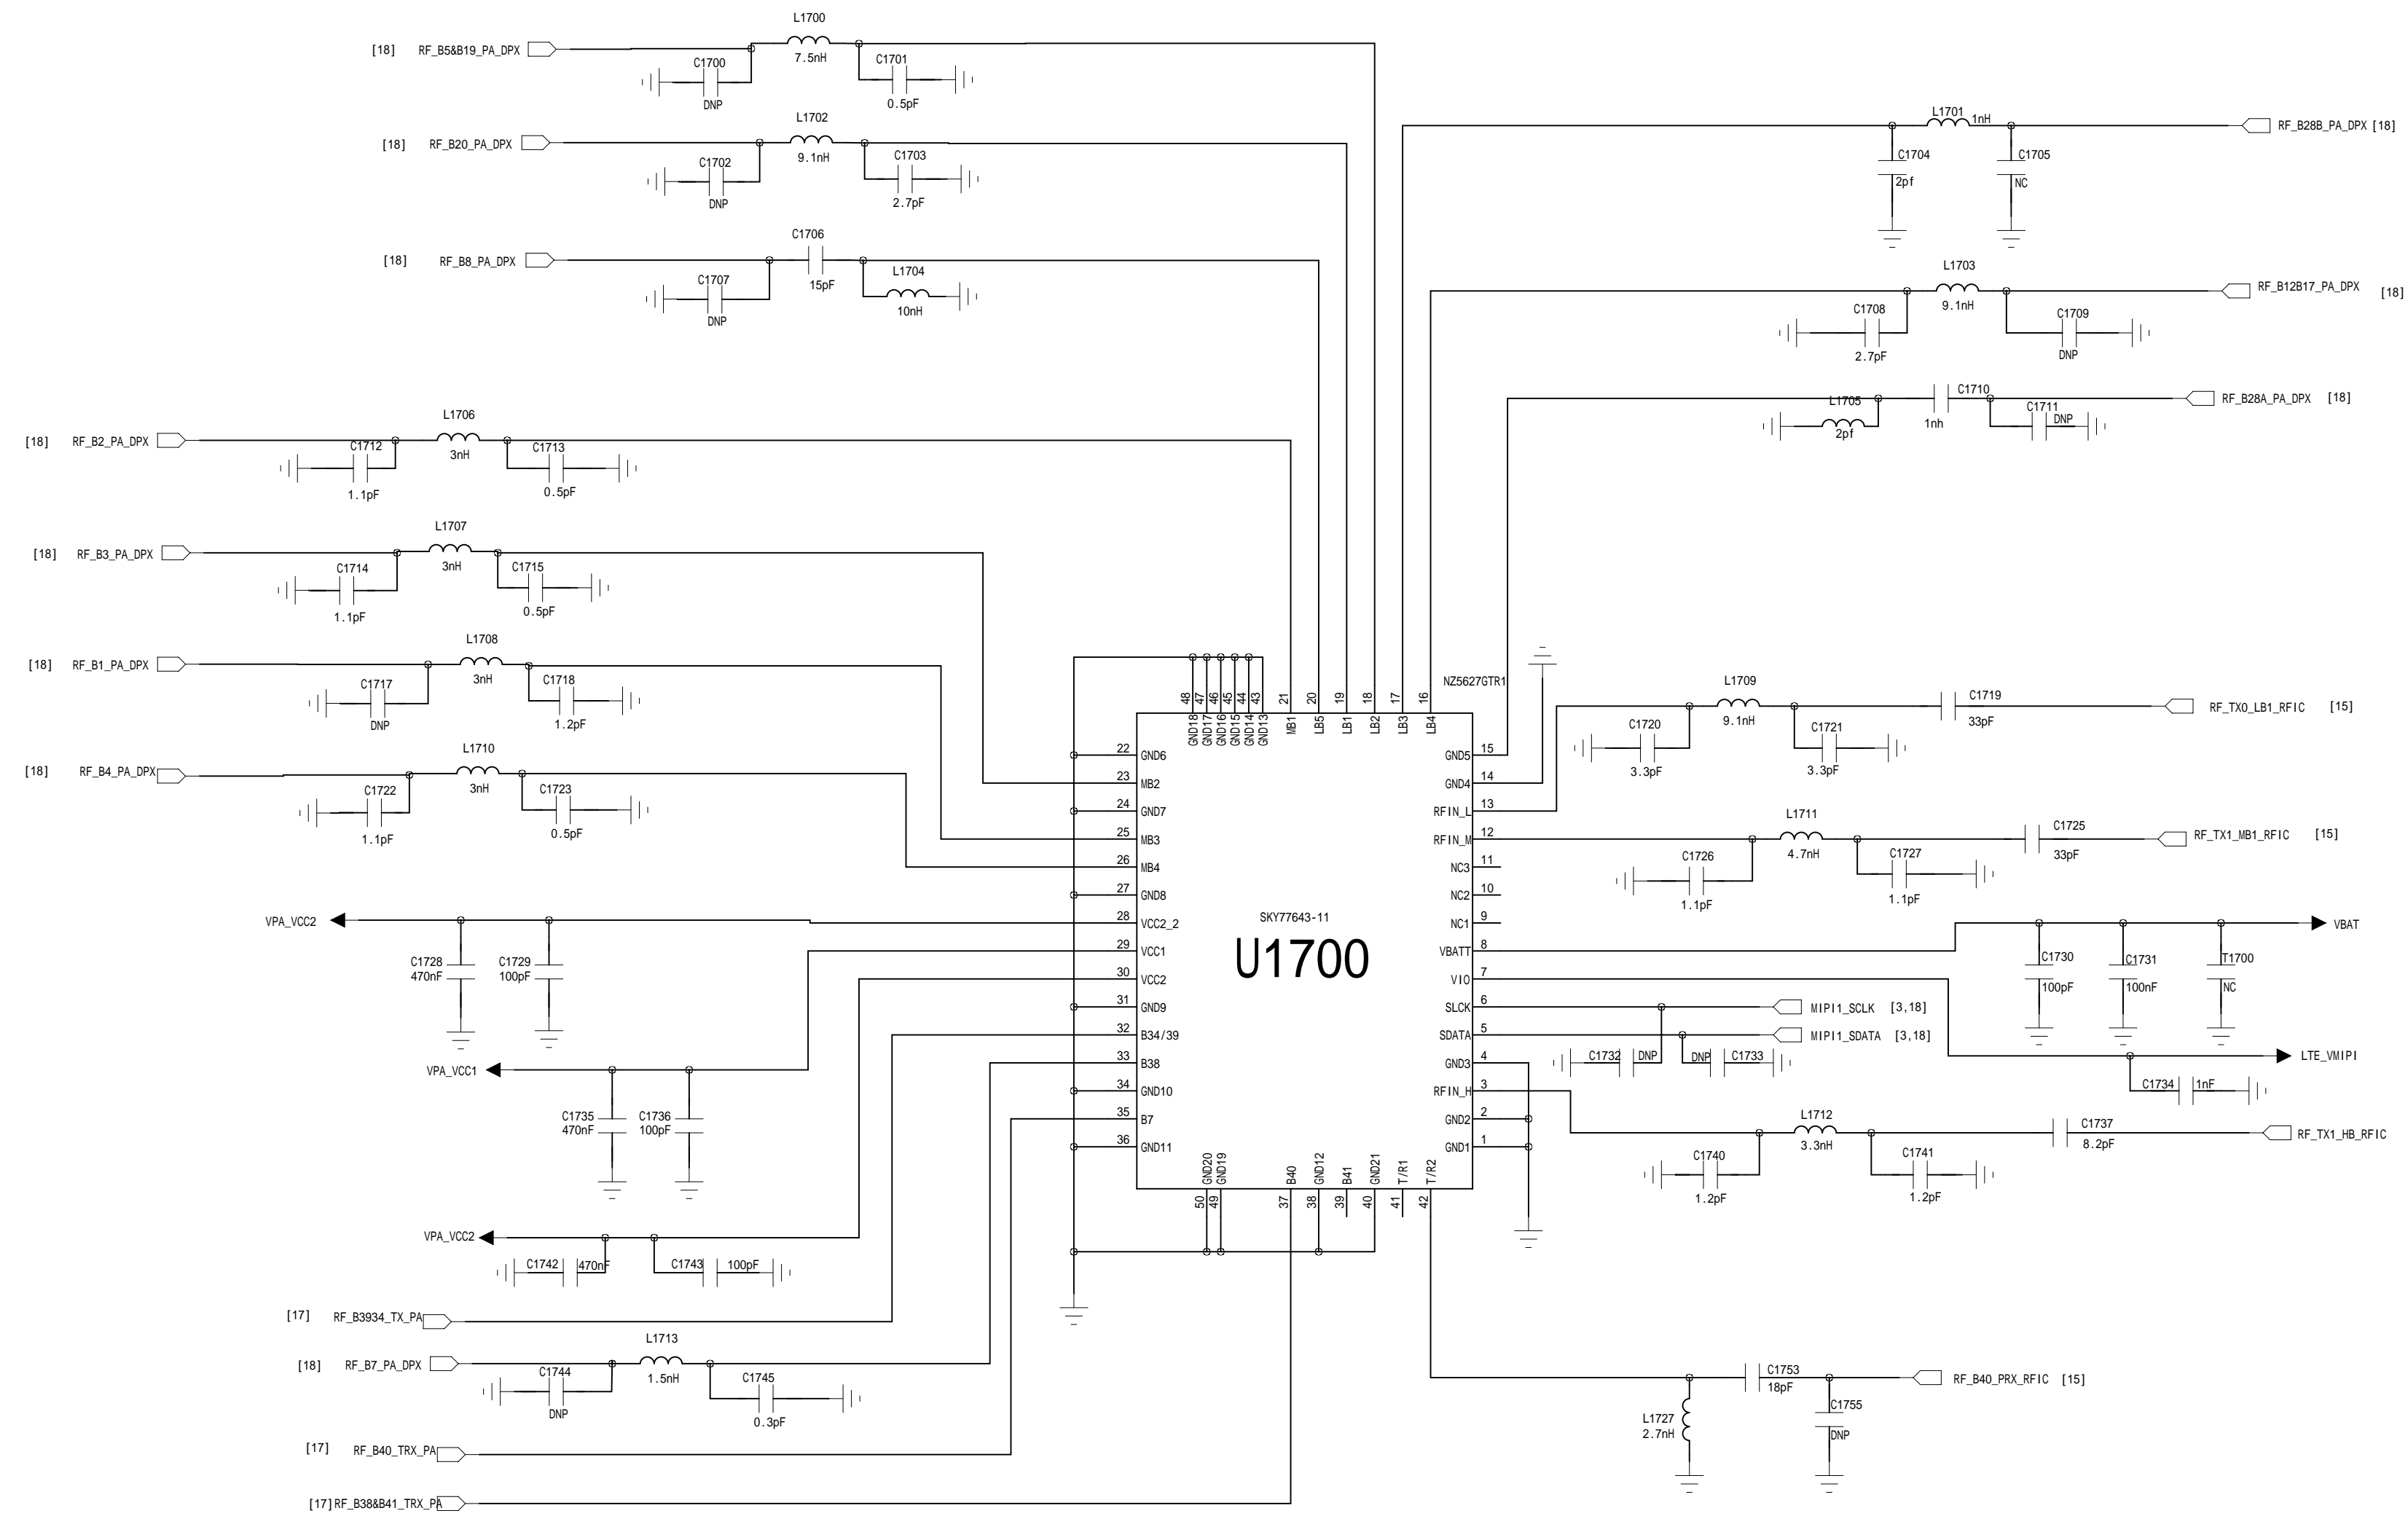

U1504 MT6186M

OE	S	HSD1+ HSD1-	HSD2+ HSD2-
0	0	ON	OFF
0	1	OFF	ON
1	x	OFF	OFF