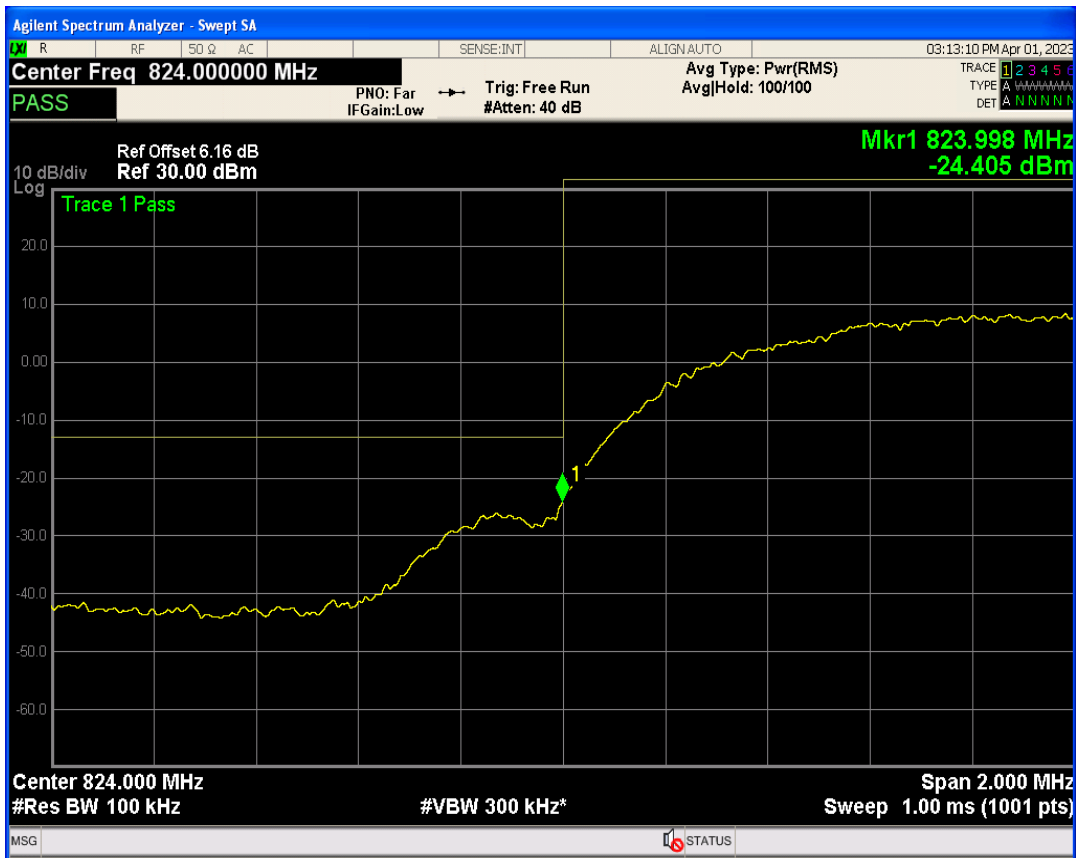

WCDMA Band2 Channel=9538

WCDMA Band2 Channel=9262

WCDMA Band4 Channel=1312

WCDMA Band4 Channel=1513

WCDMA Band5 Channel=4233

WCDMA Band5 Channel=4132

06 Out-of-band emissions

Band	Channel	Frequency (MHz)	Spur Freq (MHz)	Spur Level (dBm)	Limit (dBm)	Verdict
WCDMA Band2	9262	1852.4	17912.64	-23.99	-13	PASS
WCDMA Band2	9400	1880	17749.38	-23.03	-13	PASS
WCDMA Band2	9538	1907.6	19546.68	-22.95	-13	PASS
WCDMA Band4	1312	1712.4	19909.14	-22.96	-13	PASS
WCDMA Band4	1413	1732.6	19911.13	-23.35	-13	PASS
WCDMA Band4	1513	1752.6	1777.87	-15.54	-13	PASS
WCDMA Band5	4132	826.4	3183.51	-30.10	-13	PASS
WCDMA Band5	4182	836.4	3040.69	-29.28	-13	PASS
WCDMA Band5	4233	846.6	3131.67	-30.03	-13	PASS

WCDMA Band2 Channel=9262

WCDMA Band2 Channel=9538

WCDMA Band2 Channel=9400

WCDMA Band4 Channel=1312

WCDMA Band4 Channel=1513

WCDMA Band4 Channel=1413

WCDMA Band5 Channel=4132

WCDMA Band5 Channel=4182