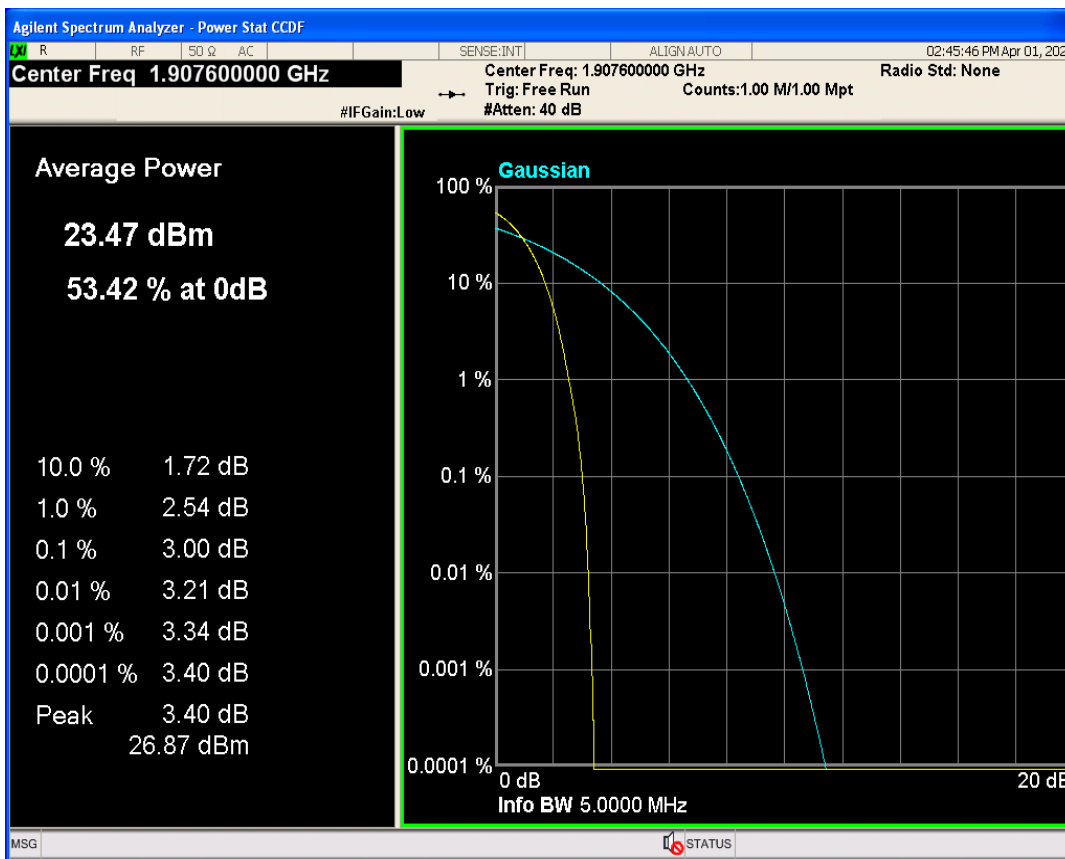

**03 Peak-to-Average Ratio**

Band	Channel	Frequency (MHz)	Result (dB)	high Limit (dB)	Verdict
WCDMA Band2	9262	1852.4	2.75	13	PASS
WCDMA Band2	9400	1880	2.92	13	PASS
WCDMA Band2	9538	1907.6	3.00	13	PASS
WCDMA Band4	1312	1712.4	3.12	13	PASS
WCDMA Band4	1413	1732.6	3.00	13	PASS
WCDMA Band4	1513	1752.6	2.99	13	PASS
WCDMA Band5	4132	826.4	2.99	13	PASS
WCDMA Band5	4182	836.4	2.80	13	PASS
WCDMA Band5	4233	846.6	2.92	13	PASS

WCDMA Band2 Channel=9400

WCDMA Band2 Channel=9262

WCDMA Band2 Channel=9538

WCDMA Band4 Channel=1513

WCDMA Band5 Channel=4132

WCDMA Band5 Channel=4182

WCDMA Band5 Channel=4233

**04 Occupied bandwidth**