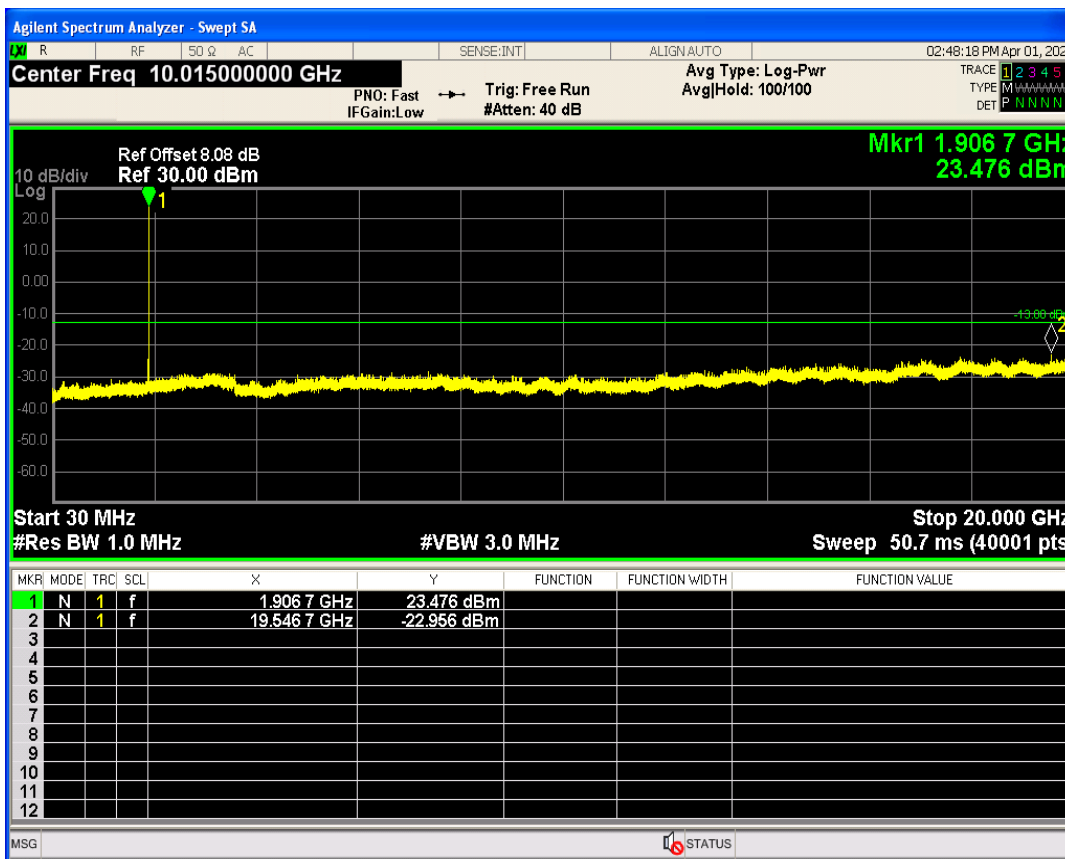

WCDMA Band2 Channel=9538

WCDMA Band2 Channel=9262

WCDMA Band4 Channel=1312

WCDMA Band4 Channel=1513

WCDMA Band5 Channel=4233

WCDMA Band5 Channel=4132

06 Out-of-band emissions

Band	Channel	Frequency (MHz)	Spur Freq (MHz)	Spur Level (dBm)	Limit (dBm)	Verdict
WCDMA Band2	9262	1852.4	17912.64	-23.99	-13	PASS
WCDMA Band2	9400	1880	17749.38	-23.03	-13	PASS
WCDMA Band2	9538	1907.6	19546.68	-22.95	-13	PASS
WCDMA Band4	1312	1712.4	19909.14	-22.96	-13	PASS
WCDMA Band4	1413	1732.6	19911.13	-23.35	-13	PASS
WCDMA Band4	1513	1752.6	1777.87	-15.54	-13	PASS
WCDMA Band5	4132	826.4	3183.51	-30.10	-13	PASS
WCDMA Band5	4182	836.4	3040.69	-29.28	-13	PASS
WCDMA Band5	4233	846.6	3131.67	-30.03	-13	PASS

WCDMA Band2 Channel=9262

WCDMA Band2 Channel=9538

WCDMA Band2 Channel=9400

WCDMA Band4 Channel=1312

WCDMA Band4 Channel=1513

WCDMA Band4 Channel=1413

WCDMA Band5 Channel=4132

WCDMA Band5 Channel=4182