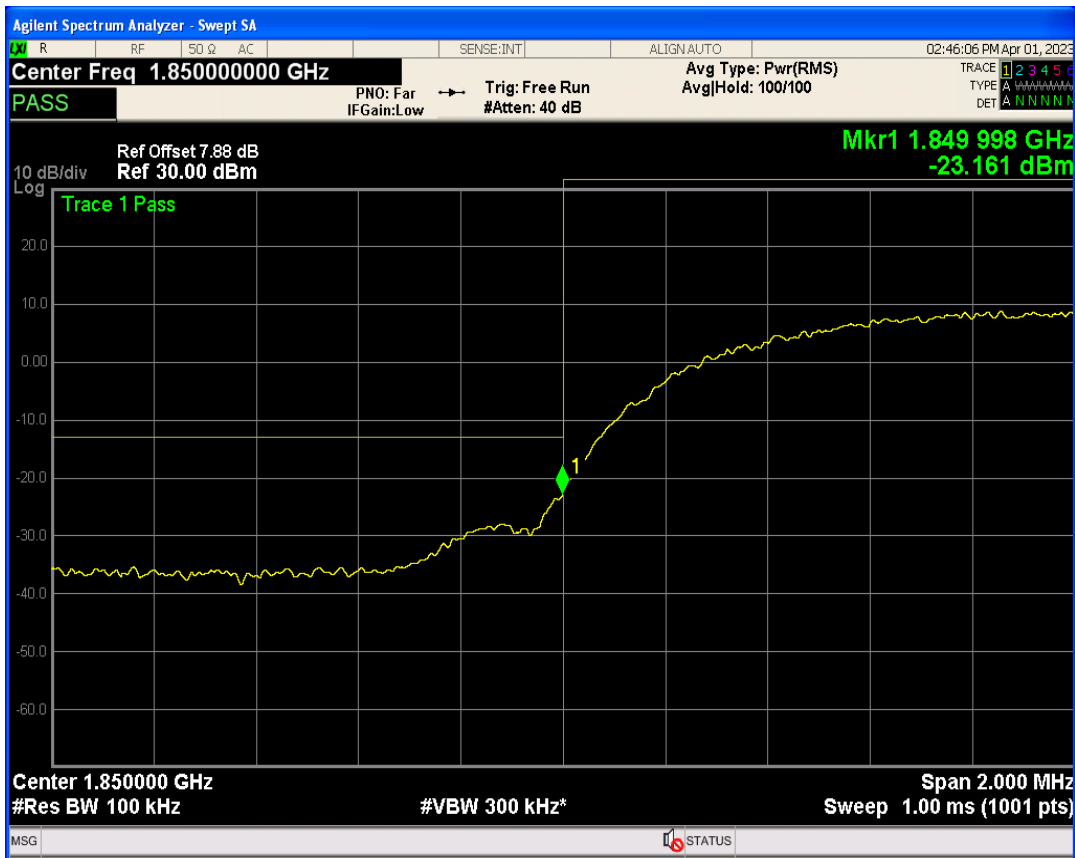

WCDMA Band5 Channel=4233

05 Band edge

Band	Channel	Frequency (MHz)	Spur Freq (MHz)	Spur Level (dBm)	Limit (dBm)	Verdict
WCDMA Band2	9262	1852.4	1850.00	-23.16	-13	PASS
WCDMA Band2	9538	1907.6	1910.00	-22.88	-13	PASS
WCDMA Band4	1312	1712.4	1709.99	-24.49	-13	PASS
WCDMA Band4	1513	1752.6	1755.00	-23.06	-13	PASS
WCDMA Band5	4132	826.4	824.00	-24.40	-13	PASS
WCDMA Band5	4233	846.6	849.00	-23.22	-13	PASS

WCDMA Band2 Channel=9538

WCDMA Band2 Channel=9262

WCDMA Band4 Channel=1312

WCDMA Band4 Channel=1513

WCDMA Band5 Channel=4233

WCDMA Band5 Channel=4132

06 Out-of-band emissions

Band	Channel	Frequency (MHz)	Spur Freq (MHz)	Spur Level (dBm)	Limit (dBm)	Verdict
WCDMA Band2	9262	1852.4	17912.64	-23.99	-13	PASS
WCDMA Band2	9400	1880	17749.38	-23.03	-13	PASS
WCDMA Band2	9538	1907.6	19546.68	-22.95	-13	PASS
WCDMA Band4	1312	1712.4	19909.14	-22.96	-13	PASS
WCDMA Band4	1413	1732.6	19911.13	-23.35	-13	PASS
WCDMA Band4	1513	1752.6	1777.87	-15.54	-13	PASS
WCDMA Band5	4132	826.4	3183.51	-30.10	-13	PASS
WCDMA Band5	4182	836.4	3040.69	-29.28	-13	PASS
WCDMA Band5	4233	846.6	3131.67	-30.03	-13	PASS