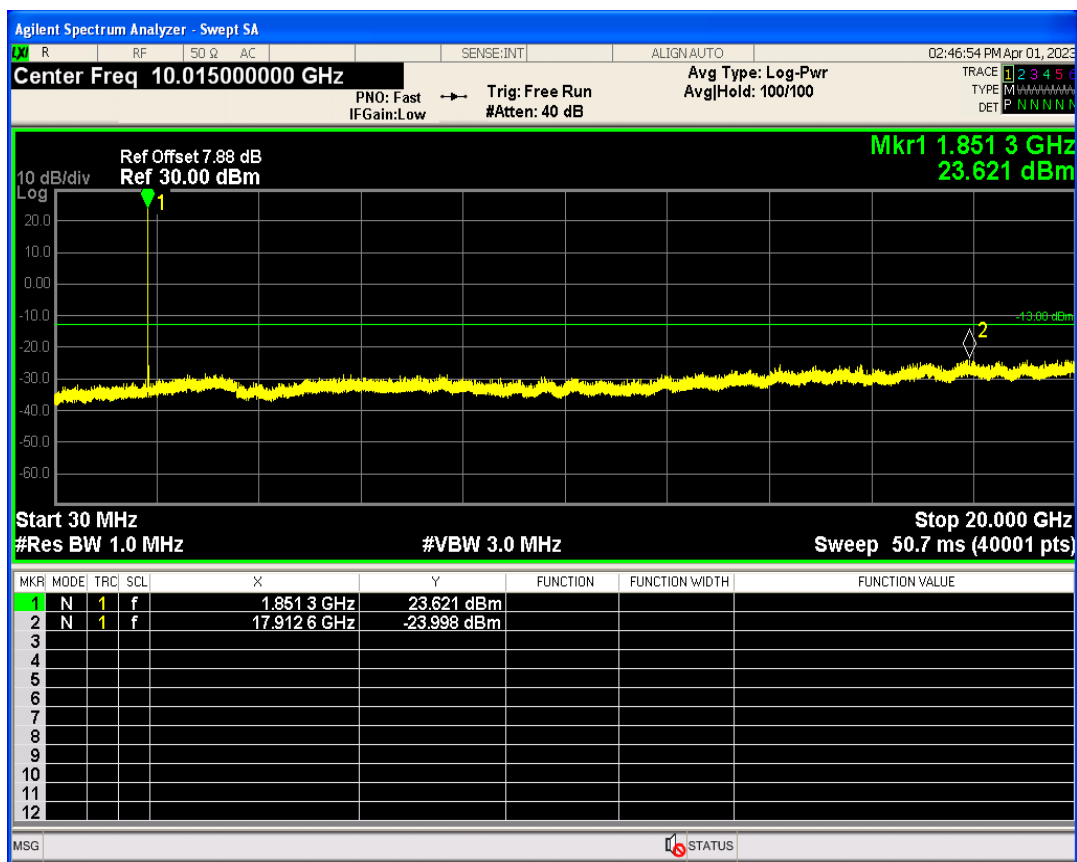

WCDMA Band2 Channel=9538

WCDMA Band2 Channel=9262

WCDMA Band4 Channel=1312

WCDMA Band4 Channel=1513

WCDMA Band5 Channel=4233

WCDMA Band5 Channel=4132

06 Out-of-band emissions

Band	Channel	Frequency (MHz)	Spur Freq (MHz)	Spur Level (dBm)	Limit (dBm)	Verdict
WCDMA Band2	9262	1852.4	17912.64	-23.99	-13	PASS
WCDMA Band2	9400	1880	17749.38	-23.03	-13	PASS
WCDMA Band2	9538	1907.6	19546.68	-22.95	-13	PASS
WCDMA Band4	1312	1712.4	19909.14	-22.96	-13	PASS
WCDMA Band4	1413	1732.6	19911.13	-23.35	-13	PASS
WCDMA Band4	1513	1752.6	1777.87	-15.54	-13	PASS
WCDMA Band5	4132	826.4	3183.51	-30.10	-13	PASS
WCDMA Band5	4182	836.4	3040.69	-29.28	-13	PASS
WCDMA Band5	4233	846.6	3131.67	-30.03	-13	PASS

WCDMA Band2 Channel=9262

WCDMA Band2 Channel=9538

WCDMA Band2 Channel=9400

WCDMA Band4 Channel=1312

WCDMA Band4 Channel=1513

WCDMA Band4 Channel=1413

WCDMA Band5 Channel=4132

WCDMA Band5 Channel=4182