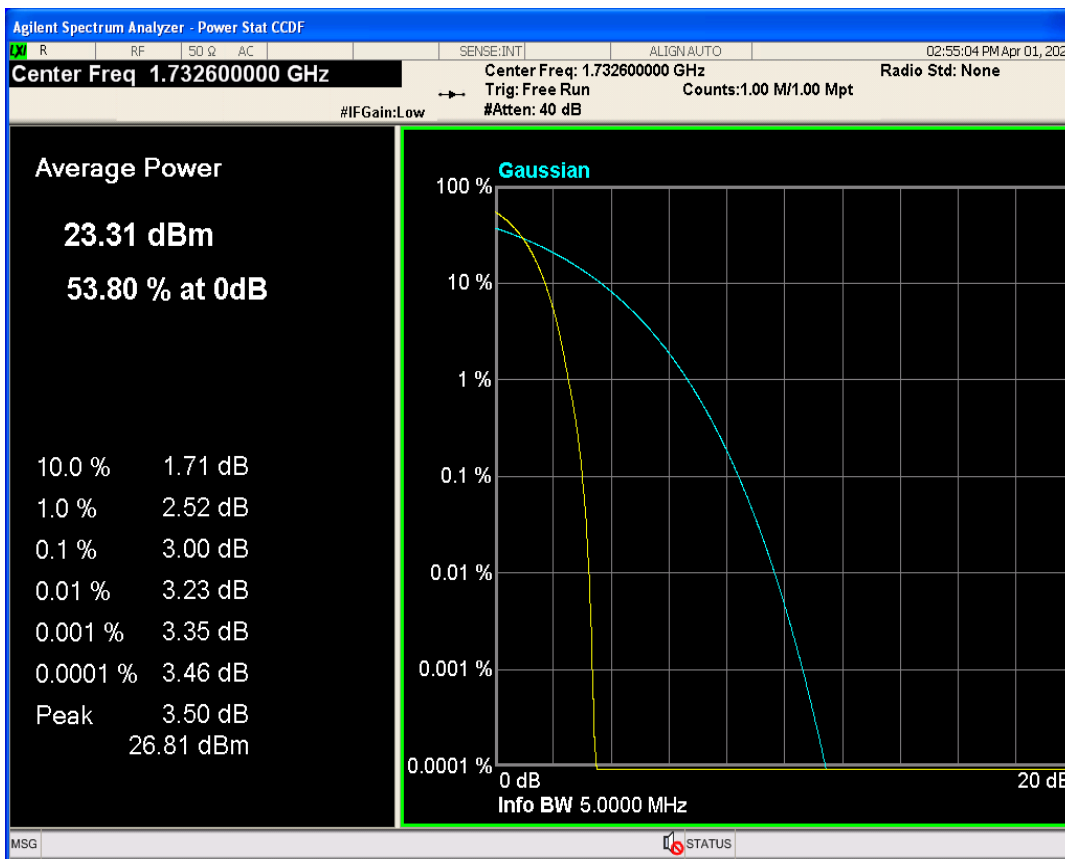

WCDMA Band2 Channel=9400

WCDMA Band2 Channel=9262

WCDMA Band2 Channel=9538

WCDMA Band4 Channel=1513

WCDMA Band5 Channel=4132

WCDMA Band5 Channel=4182

WCDMA Band5 Channel=4233

**04 Occupied bandwidth**