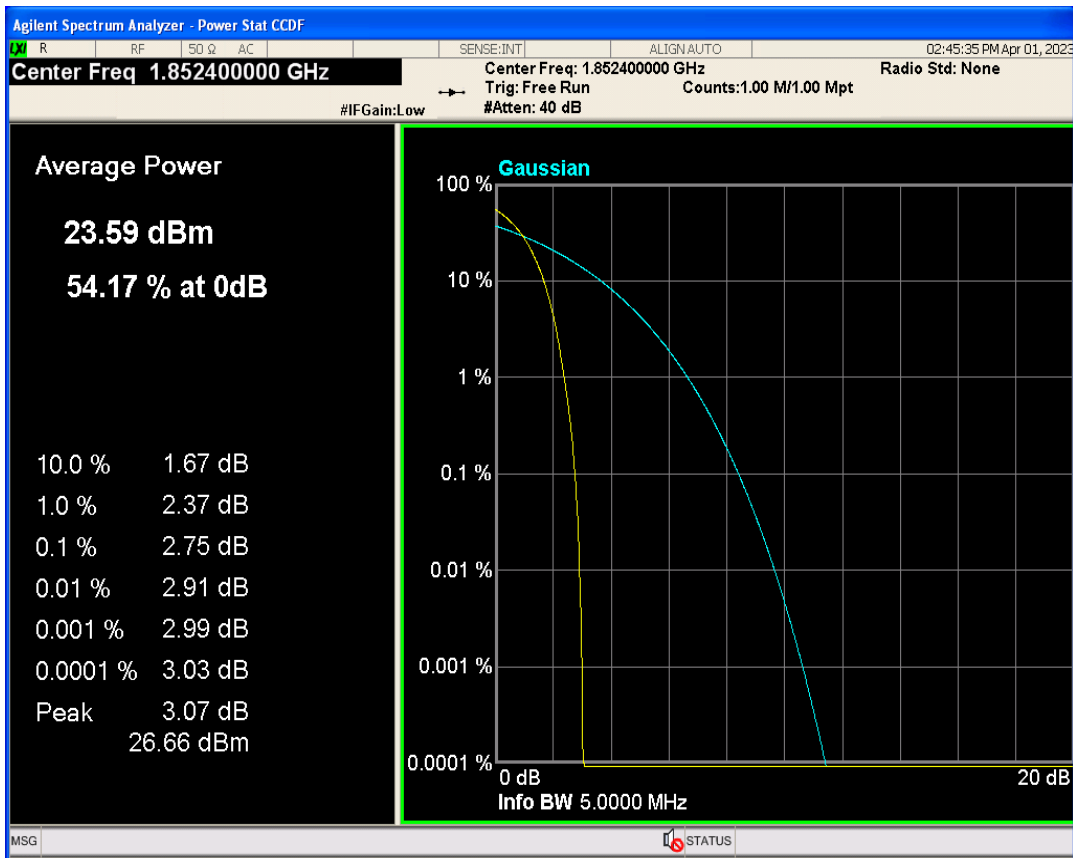

WCDMA Band2 Channel=9262