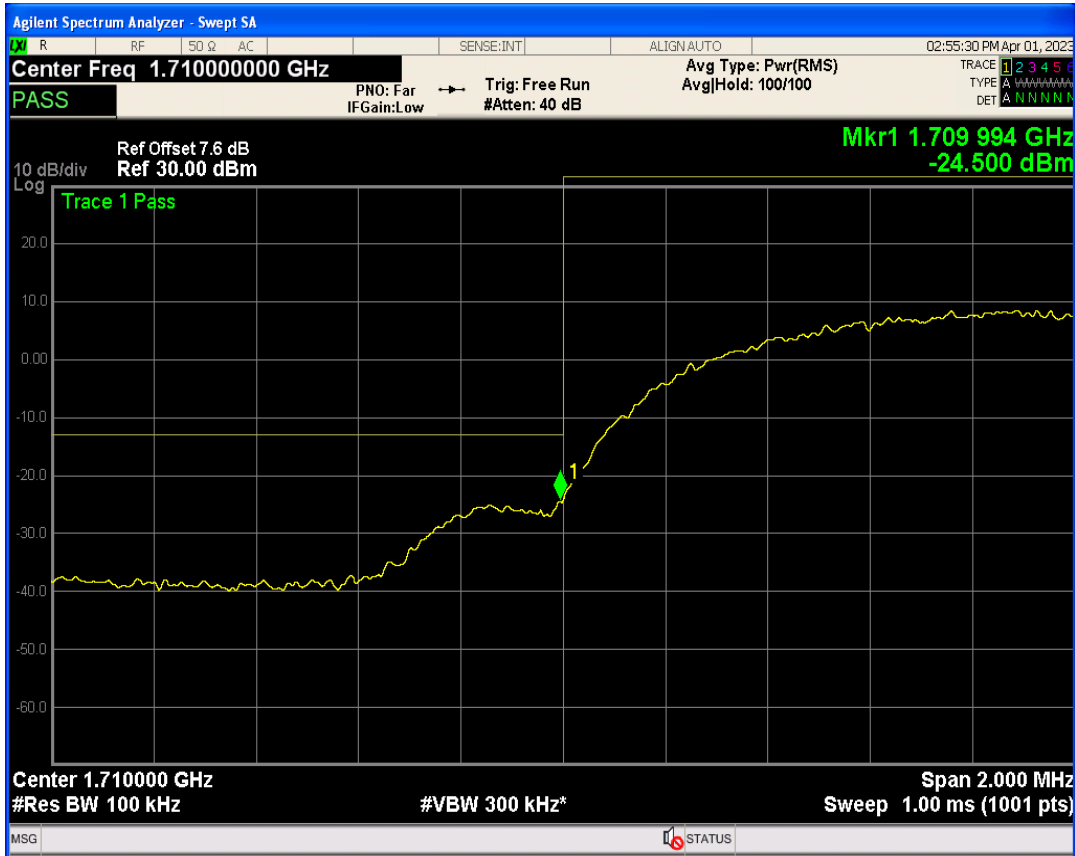

WCDMA Band5 Channel=4233

05 Band edge

Band	Channel	Frequency (MHz)	Spur Freq (MHz)	Spur Level (dBm)	Limit (dBm)	Verdict
WCDMA Band2	9262	1852.4	1850.00	-23.16	-13	PASS
WCDMA Band2	9538	1907.6	1910.00	-22.88	-13	PASS
WCDMA Band4	1312	1712.4	1709.99	-24.49	-13	PASS
WCDMA Band4	1513	1752.6	1755.00	-23.06	-13	PASS
WCDMA Band5	4132	826.4	824.00	-24.40	-13	PASS
WCDMA Band5	4233	846.6	849.00	-23.22	-13	PASS

WCDMA Band2 Channel=9538

WCDMA Band2 Channel=9262

WCDMA Band4 Channel=1312

WCDMA Band4 Channel=1513

WCDMA Band5 Channel=4233

WCDMA Band5 Channel=4132

06 Out-of-band emissions

Band	Channel	Frequency (MHz)	Spur Freq (MHz)	Spur Level (dBm)	Limit (dBm)	Verdict
WCDMA Band2	9262	1852.4	17912.64	-23.99	-13	PASS
WCDMA Band2	9400	1880	17749.38	-23.03	-13	PASS
WCDMA Band2	9538	1907.6	19546.68	-22.95	-13	PASS
WCDMA Band4	1312	1712.4	19909.14	-22.96	-13	PASS
WCDMA Band4	1413	1732.6	19911.13	-23.35	-13	PASS
WCDMA Band4	1513	1752.6	1777.87	-15.54	-13	PASS
WCDMA Band5	4132	826.4	3183.51	-30.10	-13	PASS
WCDMA Band5	4182	836.4	3040.69	-29.28	-13	PASS
WCDMA Band5	4233	846.6	3131.67	-30.03	-13	PASS