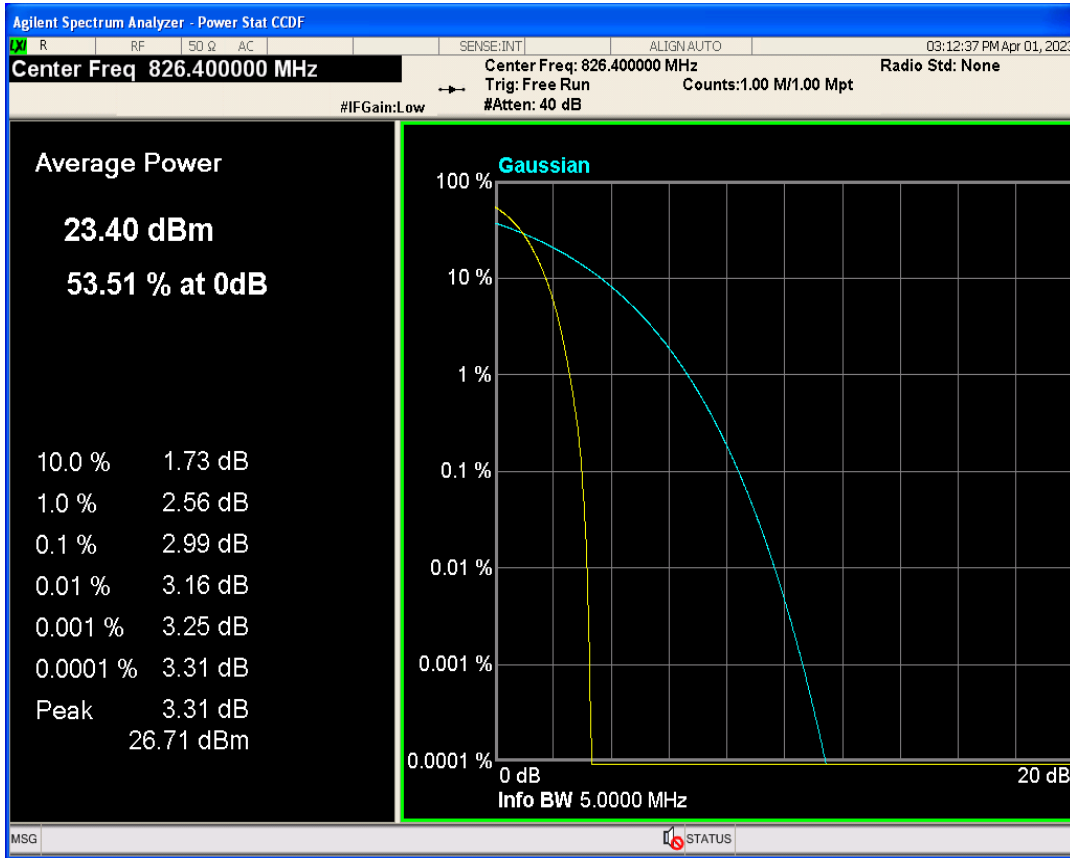

WCDMA Band2 Channel=9400

WCDMA Band2 Channel=9262

WCDMA Band2 Channel=9538

WCDMA Band4 Channel=1513

WCDMA Band5 Channel=4132

WCDMA Band5 Channel=4182

WCDMA Band5 Channel=4233

**04 Occupied bandwidth**