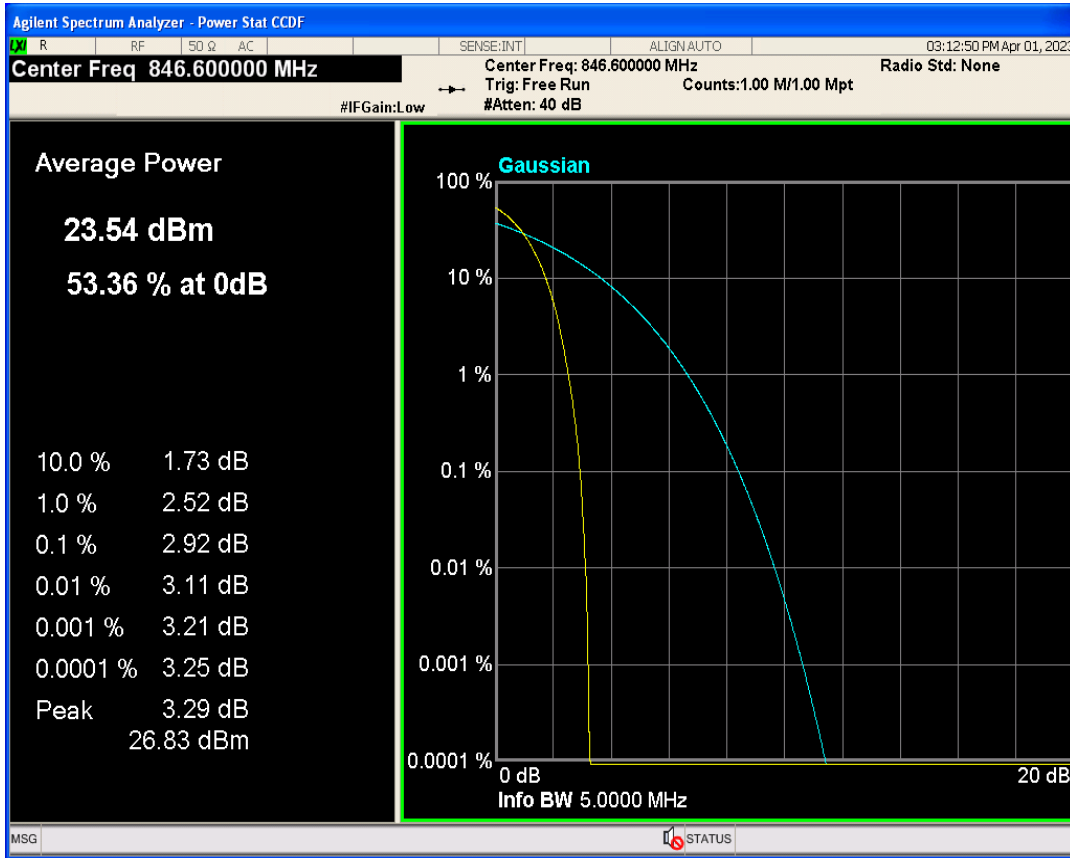

WCDMA Band2 Channel=9400

WCDMA Band2 Channel=9262

WCDMA Band2 Channel=9538

WCDMA Band4 Channel=1513

WCDMA Band5 Channel=4132

WCDMA Band5 Channel=4182

WCDMA Band5 Channel=4233

**04 Occupied bandwidth**