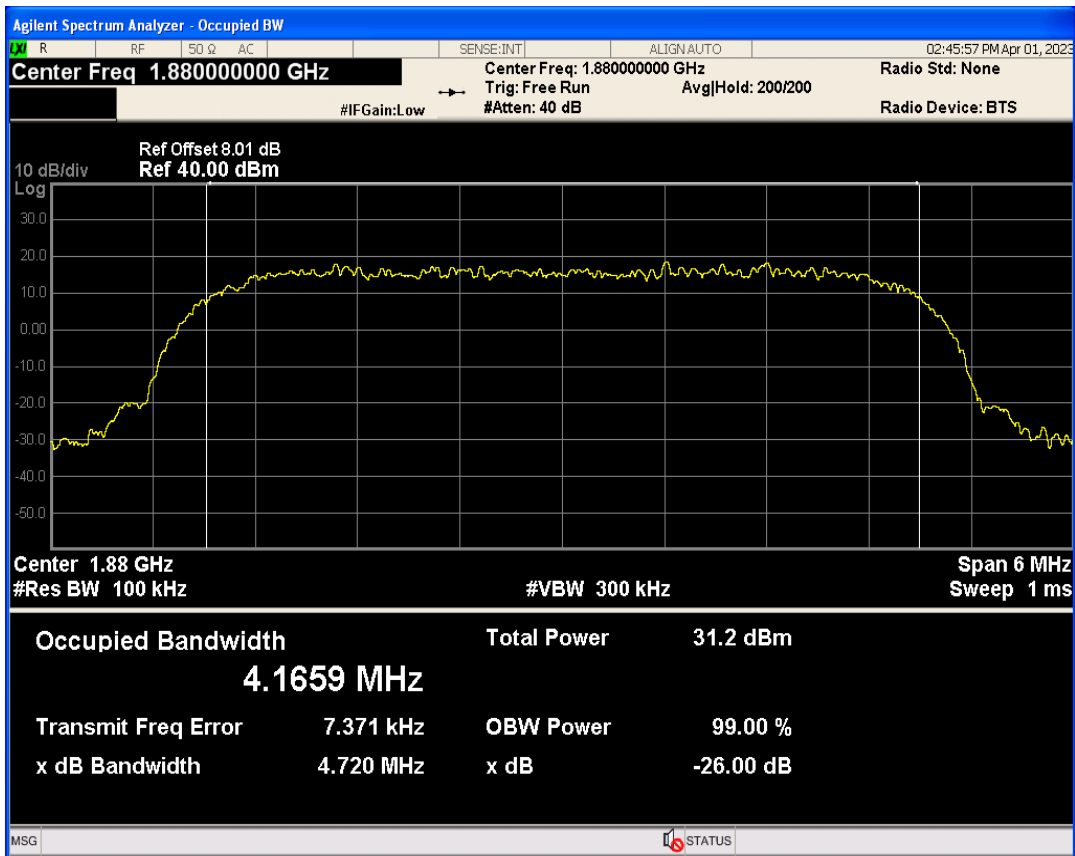

WCDMA Band2 Channel=9400