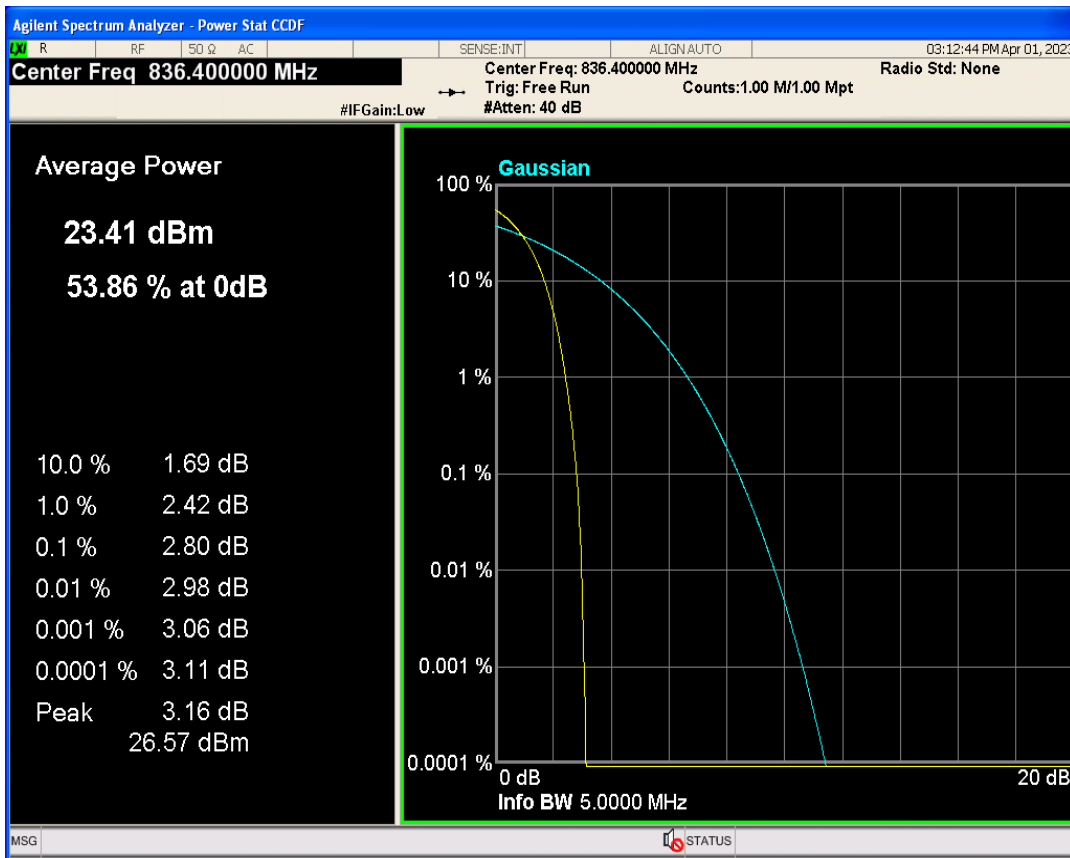

WCDMA Band2 Channel=9400

WCDMA Band2 Channel=9262

WCDMA Band2 Channel=9538

WCDMA Band4 Channel=1513

WCDMA Band5 Channel=4132

WCDMA Band5 Channel=4182

WCDMA Band5 Channel=4233

**04 Occupied bandwidth**