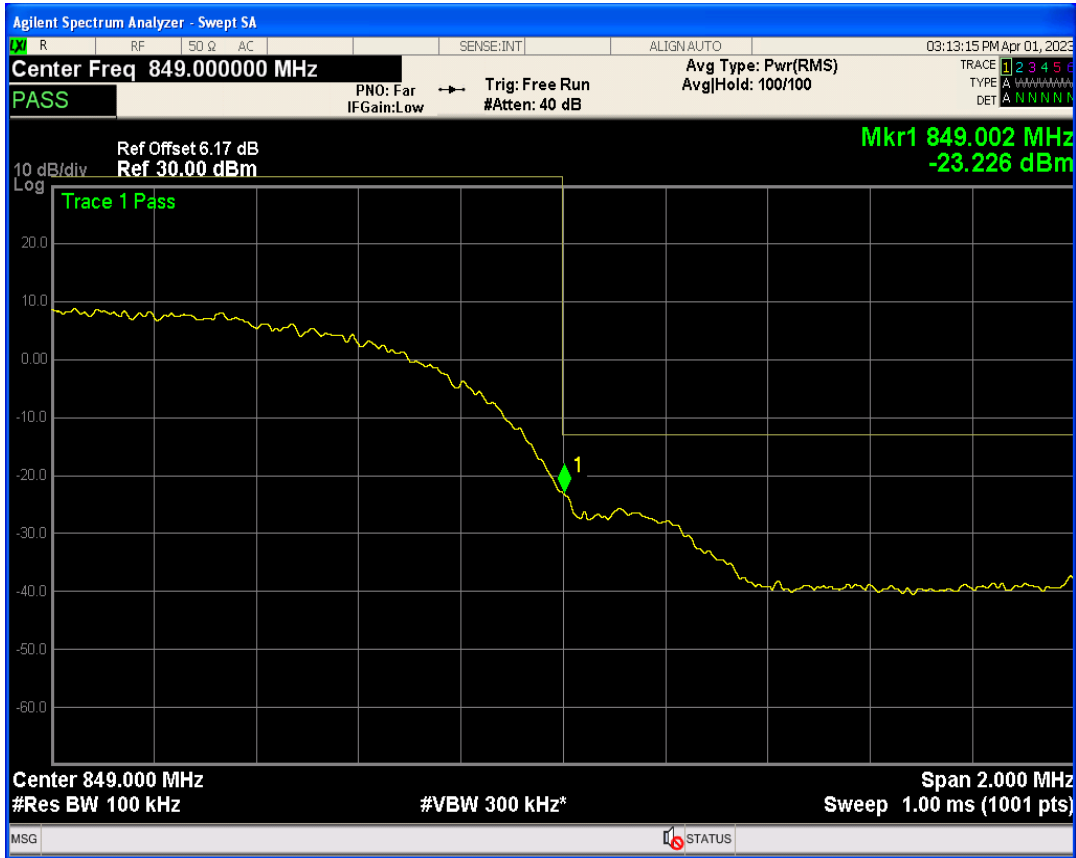

WCDMA Band2 Channel=9538

WCDMA Band2 Channel=9262

WCDMA Band4 Channel=1312

WCDMA Band4 Channel=1513

WCDMA Band5 Channel=4233

WCDMA Band5 Channel=4132

06 Out-of-band emissions

Band	Channel	Frequency (MHz)	Spur Freq (MHz)	Spur Level (dBm)	Limit (dBm)	Verdict
WCDMA Band2	9262	1852.4	17912.64	-23.99	-13	PASS
WCDMA Band2	9400	1880	17749.38	-23.03	-13	PASS
WCDMA Band2	9538	1907.6	19546.68	-22.95	-13	PASS
WCDMA Band4	1312	1712.4	19909.14	-22.96	-13	PASS
WCDMA Band4	1413	1732.6	19911.13	-23.35	-13	PASS
WCDMA Band4	1513	1752.6	1777.87	-15.54	-13	PASS
WCDMA Band5	4132	826.4	3183.51	-30.10	-13	PASS
WCDMA Band5	4182	836.4	3040.69	-29.28	-13	PASS
WCDMA Band5	4233	846.6	3131.67	-30.03	-13	PASS

WCDMA Band2 Channel=9262

WCDMA Band2 Channel=9538

WCDMA Band2 Channel=9400

WCDMA Band4 Channel=1312

WCDMA Band4 Channel=1513

WCDMA Band4 Channel=1413

WCDMA Band5 Channel=4132

WCDMA Band5 Channel=4182