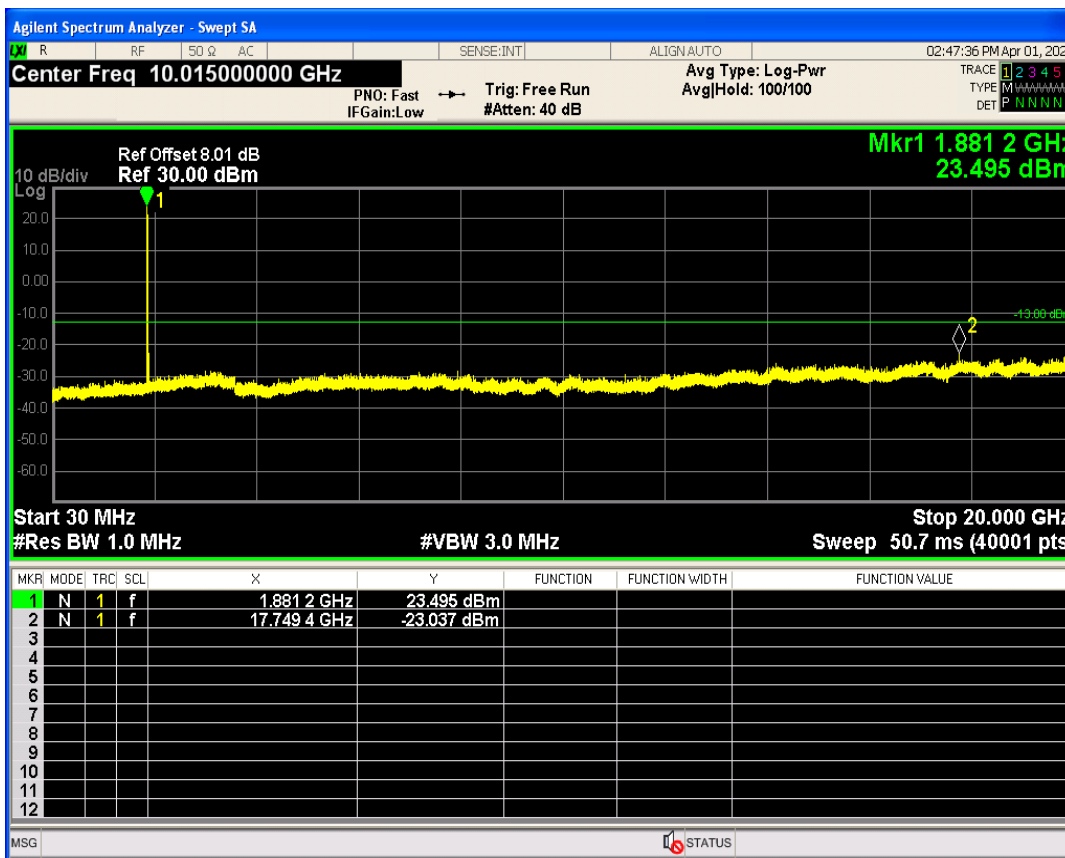

WCDMA Band2 Channel=9538

WCDMA Band2 Channel=9262

WCDMA Band4 Channel=1312

WCDMA Band4 Channel=1513

WCDMA Band5 Channel=4233

WCDMA Band5 Channel=4132

06 Out-of-band emissions

Band	Channel	Frequency (MHz)	Spur Freq (MHz)	Spur Level (dBm)	Limit (dBm)	Verdict
WCDMA Band2	9262	1852.4	17912.64	-23.99	-13	PASS
WCDMA Band2	9400	1880	17749.38	-23.03	-13	PASS
WCDMA Band2	9538	1907.6	19546.68	-22.95	-13	PASS
WCDMA Band4	1312	1712.4	19909.14	-22.96	-13	PASS
WCDMA Band4	1413	1732.6	19911.13	-23.35	-13	PASS
WCDMA Band4	1513	1752.6	1777.87	-15.54	-13	PASS
WCDMA Band5	4132	826.4	3183.51	-30.10	-13	PASS
WCDMA Band5	4182	836.4	3040.69	-29.28	-13	PASS
WCDMA Band5	4233	846.6	3131.67	-30.03	-13	PASS

WCDMA Band2 Channel=9262

WCDMA Band2 Channel=9538

WCDMA Band2 Channel=9400

WCDMA Band4 Channel=1312

WCDMA Band4 Channel=1513

WCDMA Band4 Channel=1413

WCDMA Band5 Channel=4132

WCDMA Band5 Channel=4182