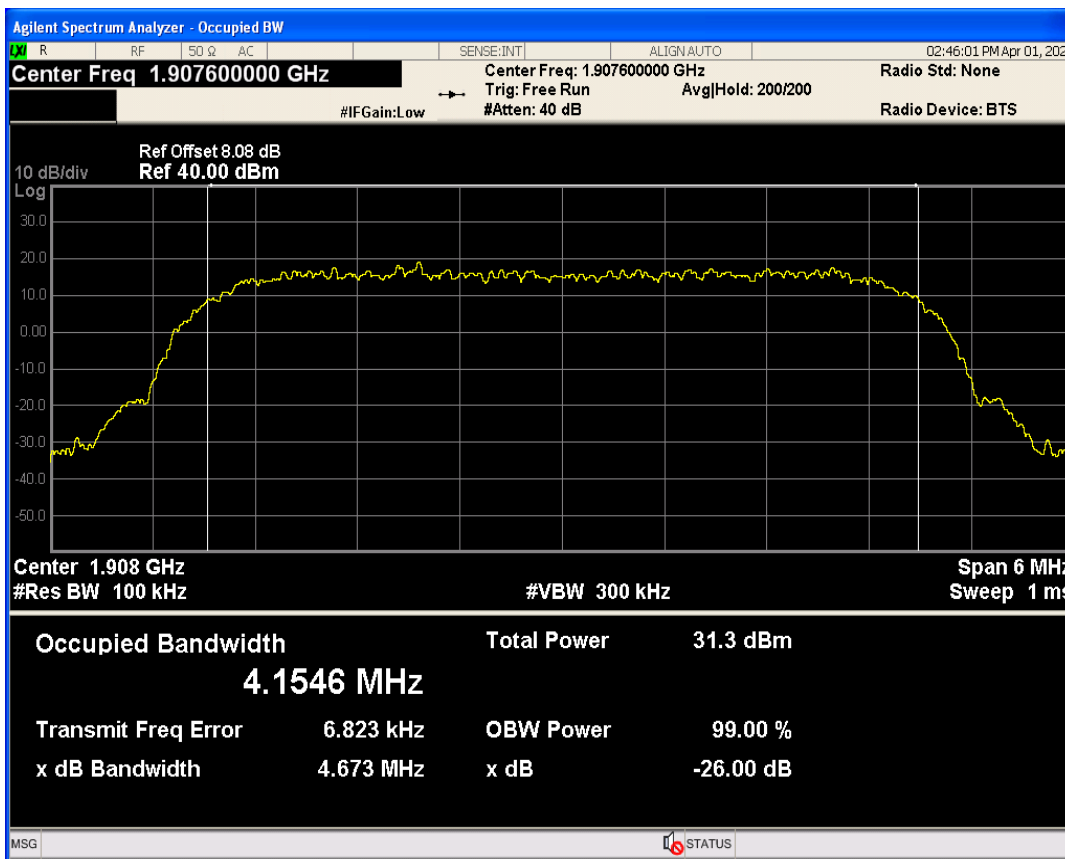

Band	Channel	Frequency (MHz)	99% OBW (kHz)	-26dB EBW (kHz)	Verdict
WCDMA Band2	9262	1852.4	4154.854	4684.397	PASS
WCDMA Band2	9400	1880	4165.886	4719.824	PASS
WCDMA Band2	9538	1907.6	4154.571	4673.022	PASS
WCDMA Band4	1312	1712.4	4152.455	4669.082	PASS
WCDMA Band4	1413	1732.6	4149.039	4678.472	PASS
WCDMA Band4	1513	1752.6	4162.459	4670.341	PASS
WCDMA Band5	4132	826.4	4150.194	4686.293	PASS
WCDMA Band5	4182	836.4	4163.325	4719.787	PASS
WCDMA Band5	4233	846.6	4166.029	4685.085	PASS

WCDMA Band2 Channel=9262

WCDMA Band2 Channel=9400

WCDMA Band2 Channel=9538

WCDMA Band4 Channel=1413

WCDMA Band4 Channel=1312

WCDMA Band4 Channel=1513

WCDMA Band5 Channel=4182

WCDMA Band5 Channel=4132