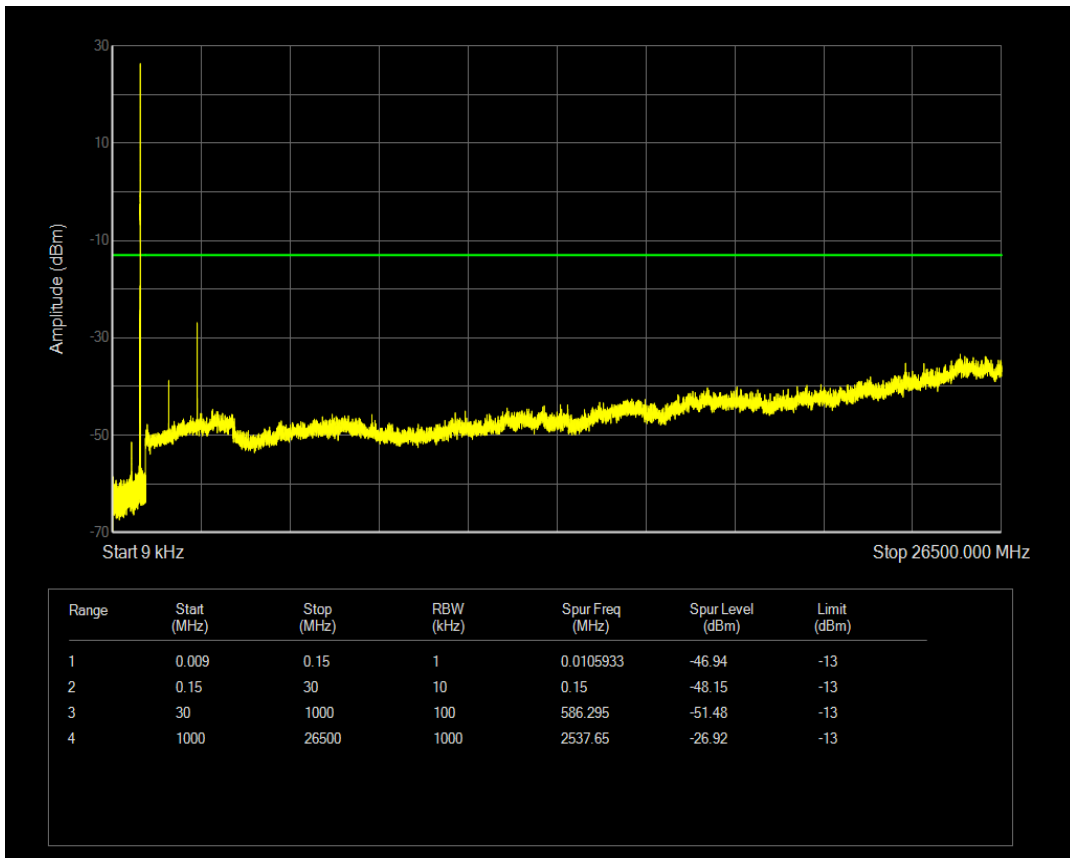

Band5 QAM16 BW=3MHz Channel=20635 RB Size=1 Position=#0

Band5 QAM16 BW=3MHz Channel=20635 RB Size=15 Position=#0