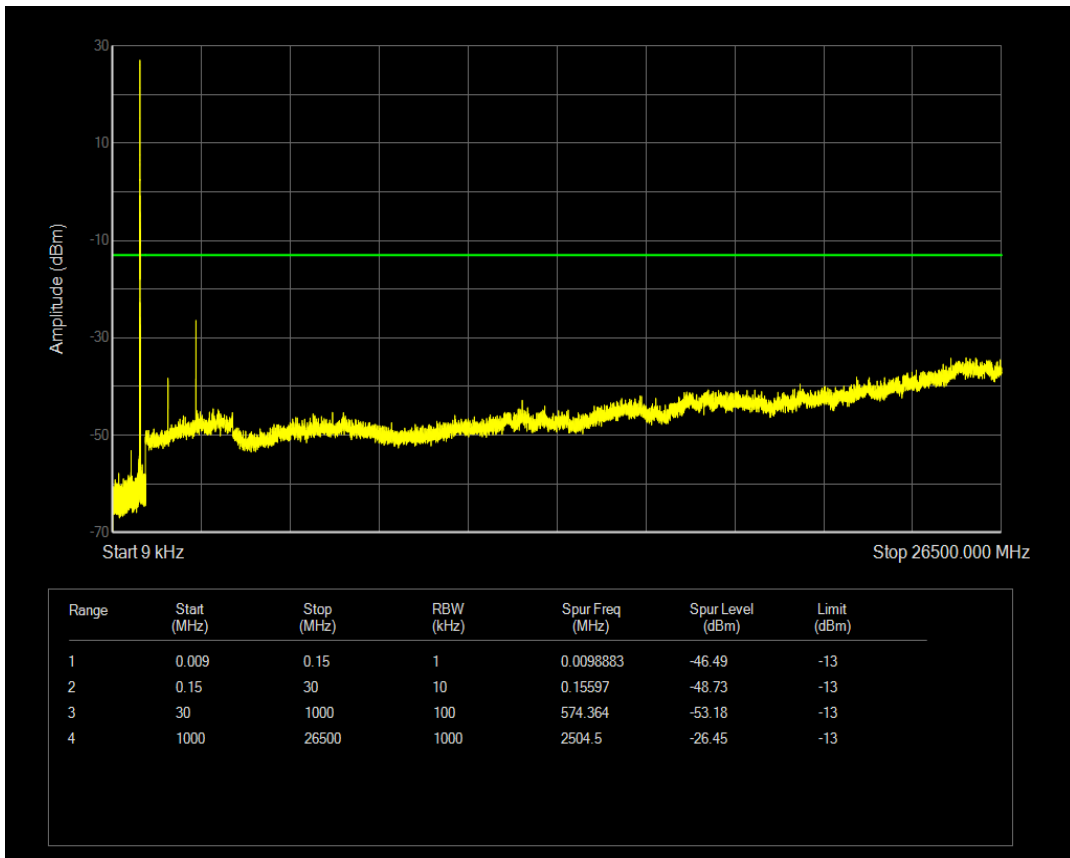

Band5 QPSK BW=5MHz Channel=20525 RB Size=1 Position=#0

Band5 QPSK BW=5MHz Channel=20525 RB Size=25 Position=#0