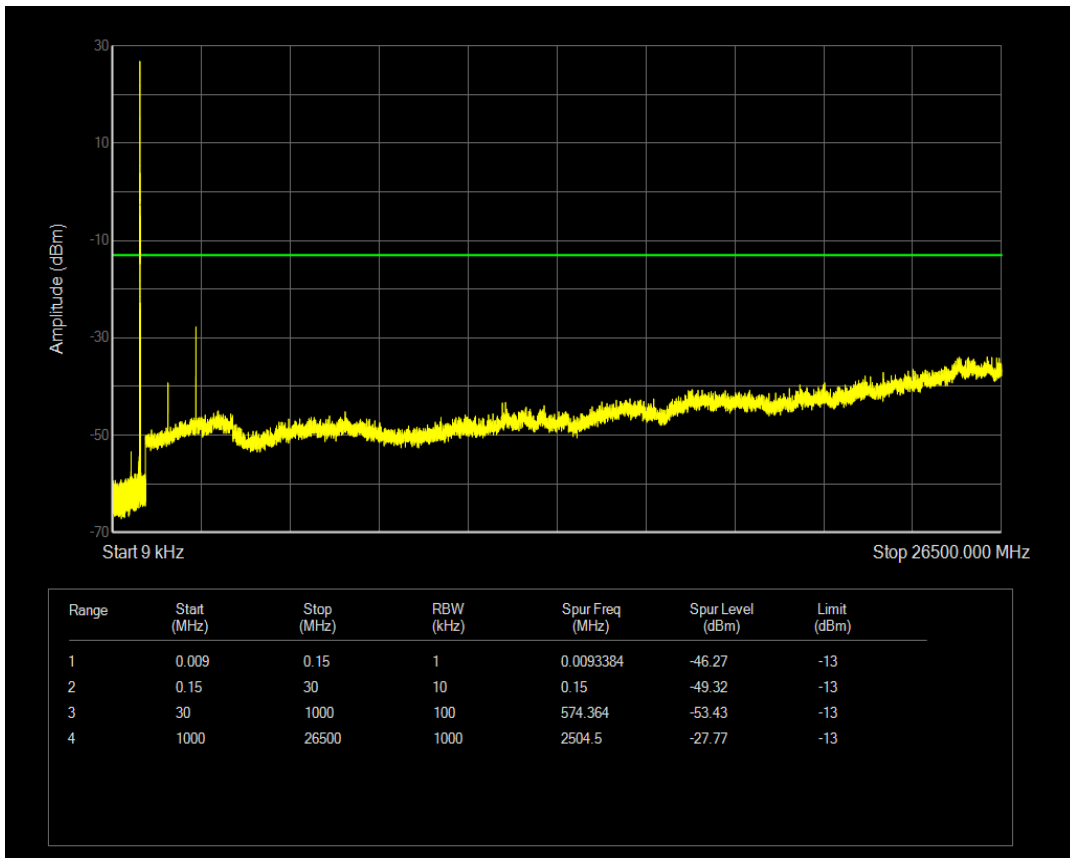

Band5 QAM16 BW=5MHz Channel=20525 RB Size=1 Position=#0

Band5 QAM16 BW=5MHz Channel=20525 RB Size=25 Position=#0