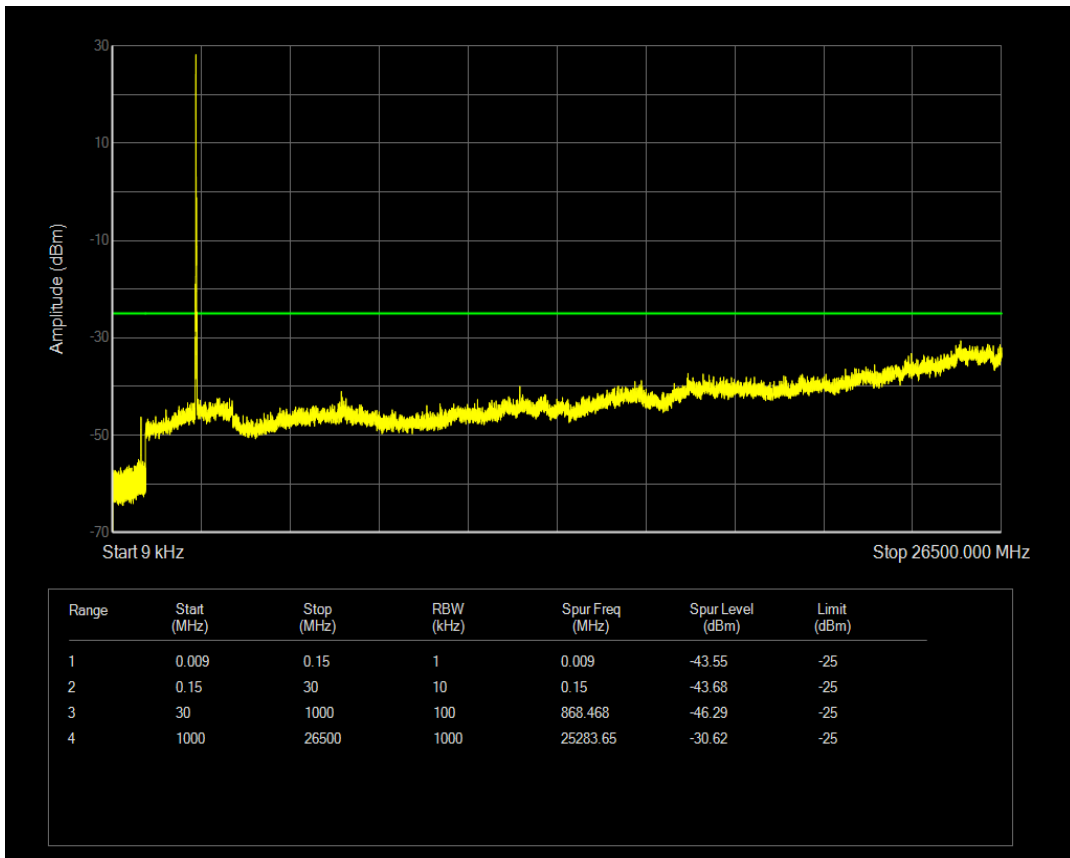

Band7 QPSK BW=15MHz Channel=21375 RB Size=1 Position=#0

Band7 QPSK BW=15MHz Channel=21375 RB Size=75 Position=#0

Band7 QAM16 BW=15MHz Channel=21375 RB Size=1 Position=#0

Band7 QAM16 BW=15MHz Channel=21375 RB Size=75 Position=#0

Band7 QPSK BW=20MHz Channel=20850 RB Size=1 Position=#0

Band7 QPSK BW=20MHz Channel=20850 RB Size=100 Position=#0

Band7 QAM16 BW=20MHz Channel=20850 RB Size=1 Position=#0

Band7 QAM16 BW=20MHz Channel=20850 RB Size=100 Position=#0