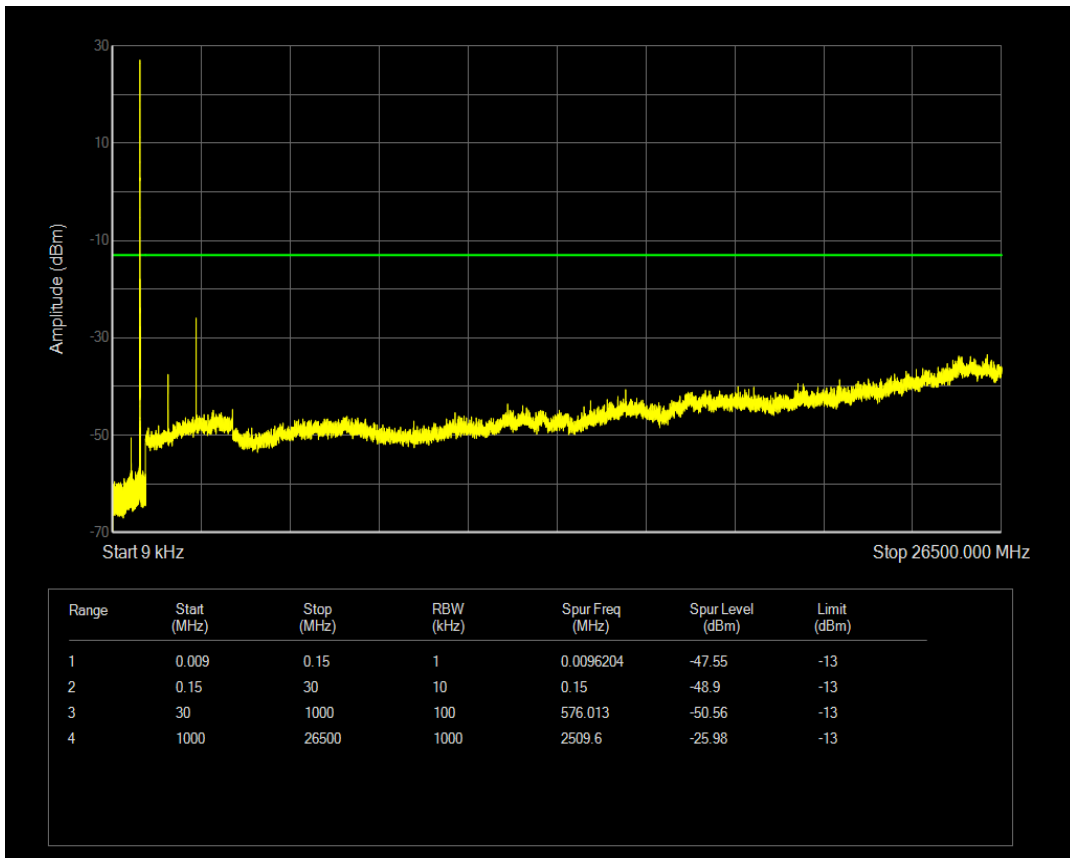

Band5 QPSK BW=1.4MHz Channel=20407 RB Size=1 Position=#0

Band5 QPSK BW=1.4MHz Channel=20407 RB Size=6 Position=#0

Band5 QAM16 BW=1.4MHz Channel=20407 RB Size=1 Position=#0

Band5 QAM16 BW=1.4MHz Channel=20407 RB Size=6 Position=#0

Band5 QPSK BW=1.4MHz Channel=20525 RB Size=1 Position=#0

Band5 QPSK BW=1.4MHz Channel=20525 RB Size=6 Position=#0

Band5 QAM16 BW=1.4MHz Channel=20525 RB Size=1 Position=#0

Band5 QAM16 BW=1.4MHz Channel=20525 RB Size=6 Position=#0