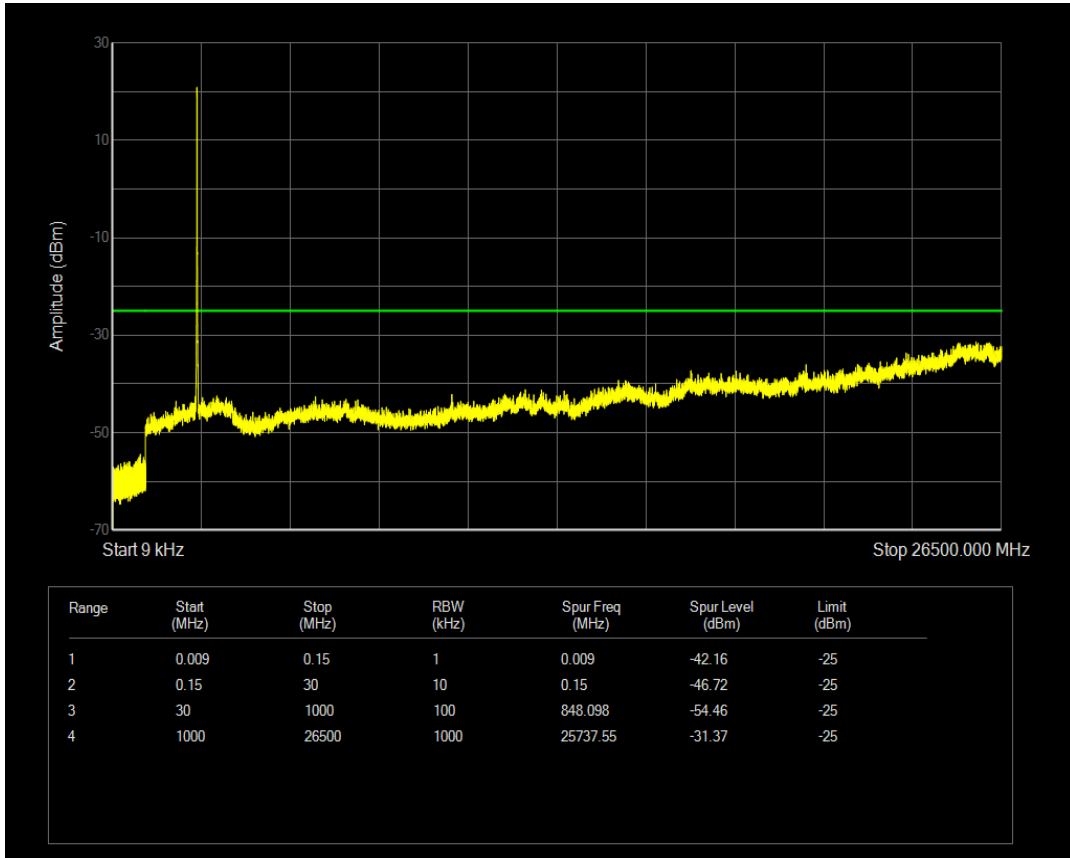

Band7 QPSK BW=10MHz Channel=20800 RB Size=1 Position=#0

Band7 QPSK BW=10MHz Channel=20800 RB Size=50 Position=#0

Band7 QAM16 BW=10MHz Channel=20800 RB Size=1 Position=#0

Band7 QAM16 BW=10MHz Channel=20800 RB Size=50 Position=#0

Band7 QPSK BW=10MHz Channel=21100 RB Size=1 Position=#0

Band7 QPSK BW=10MHz Channel=21100 RB Size=50 Position=#0

Band7 QAM16 BW=10MHz Channel=21100 RB Size=1 Position=#0

Band7 QAM16 BW=10MHz Channel=21100 RB Size=50 Position=#0

Band7 QPSK BW=10MHz Channel=21400 RB Size=1 Position=#0

Band7 QPSK BW=10MHz Channel=21400 RB Size=50 Position=#0

Band7 QAM16 BW=10MHz Channel=21400 RB Size=1 Position=#0

Band7 QAM16 BW=10MHz Channel=21400 RB Size=50 Position=#0