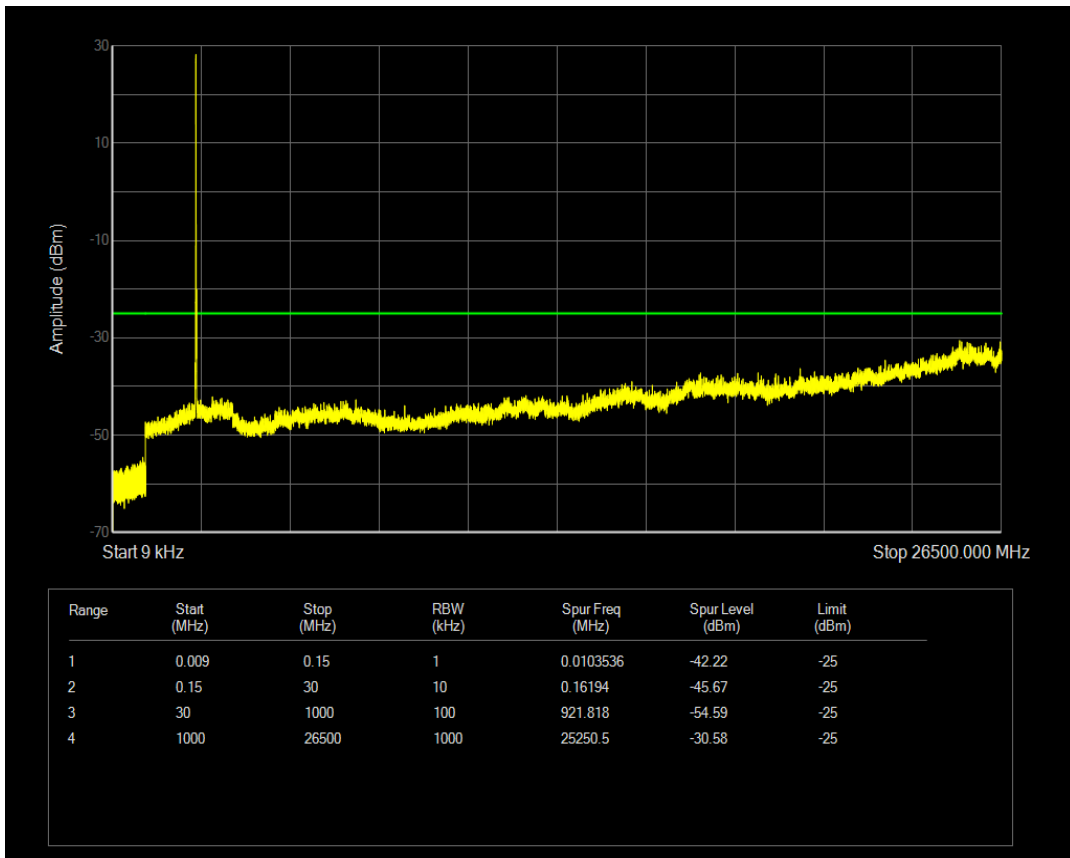

Band7 QPSK BW=5MHz Channel=21425 RB Size=1 Position=#0

Band7 QPSK BW=5MHz Channel=21425 RB Size=25 Position=#0

Band7 QAM16 BW=5MHz Channel=21425 RB Size=1 Position=#0

Band7 QAM16 BW=5MHz Channel=21425 RB Size=25 Position=#0

Band7 QPSK BW=10MHz Channel=20800 RB Size=1 Position=#0

Band7 QPSK BW=10MHz Channel=20800 RB Size=50 Position=#0

Band7 QAM16 BW=10MHz Channel=20800 RB Size=1 Position=#0

Band7 QAM16 BW=10MHz Channel=20800 RB Size=50 Position=#0