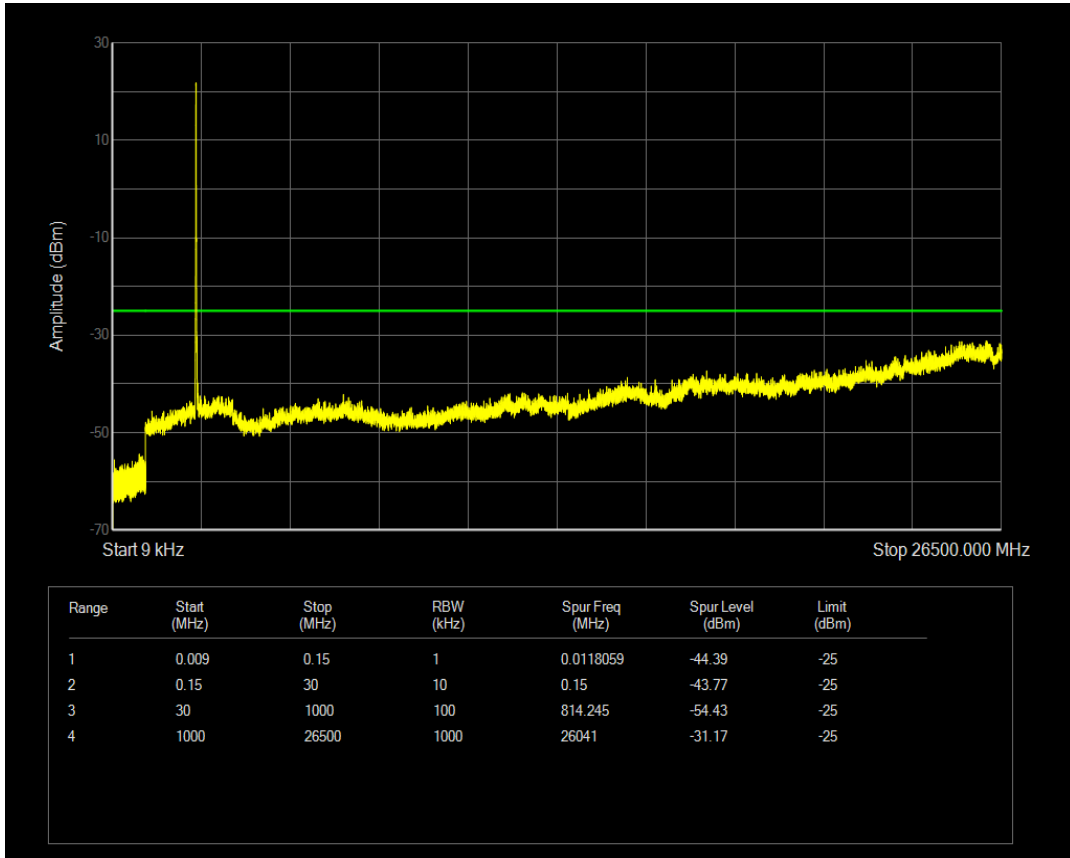

Band7 QPSK BW=5MHz Channel=21425 RB Size=1 Position=#0

Band7 QPSK BW=5MHz Channel=21425 RB Size=25 Position=#0

Band7 QAM16 BW=5MHz Channel=21425 RB Size=1 Position=#0

Band7 QAM16 BW=5MHz Channel=21425 RB Size=25 Position=#0

Band7 QPSK BW=10MHz Channel=20800 RB Size=1 Position=#0

Band7 QPSK BW=10MHz Channel=20800 RB Size=50 Position=#0

Band7 QAM16 BW=10MHz Channel=20800 RB Size=1 Position=#0

Band7 QAM16 BW=10MHz Channel=20800 RB Size=50 Position=#0