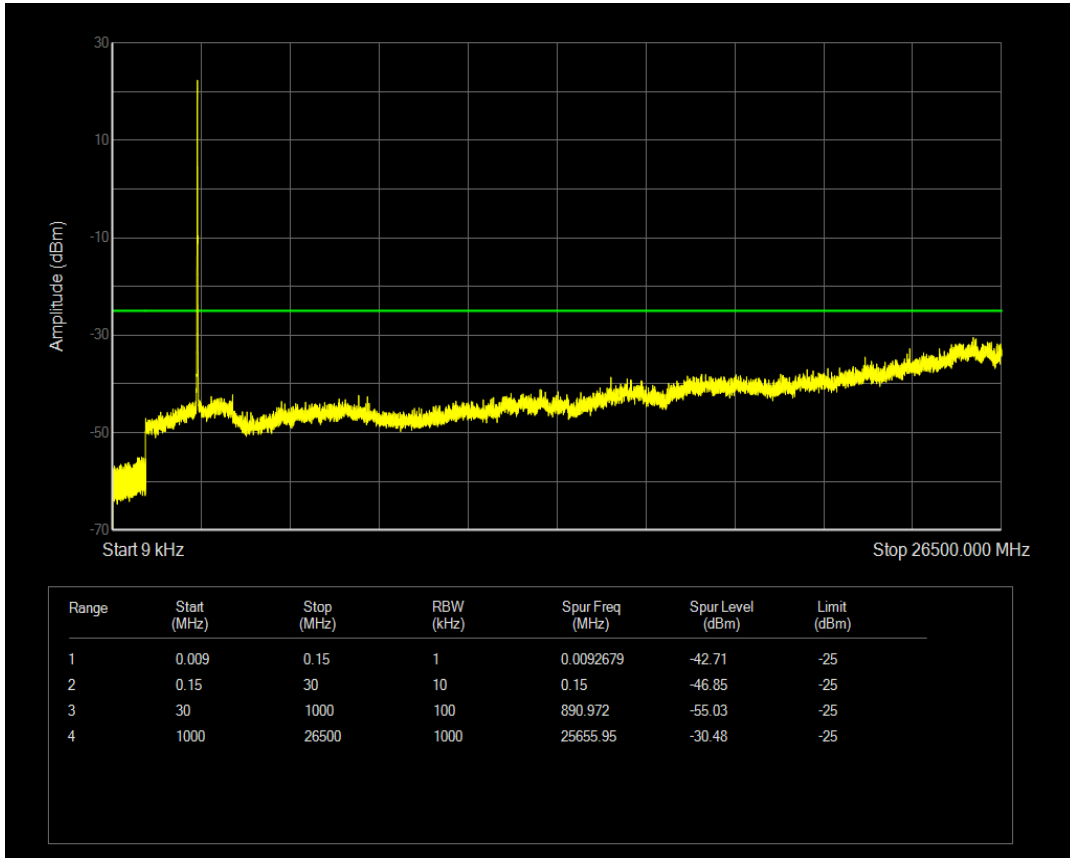

Band41(2540-2650) QPSK BW=10MHz Channel=40140 RB Size=50 Position=#0

Band41(2540-2650) QAM16 BW=10MHz Channel=40140 RB Size=1 Position=#0