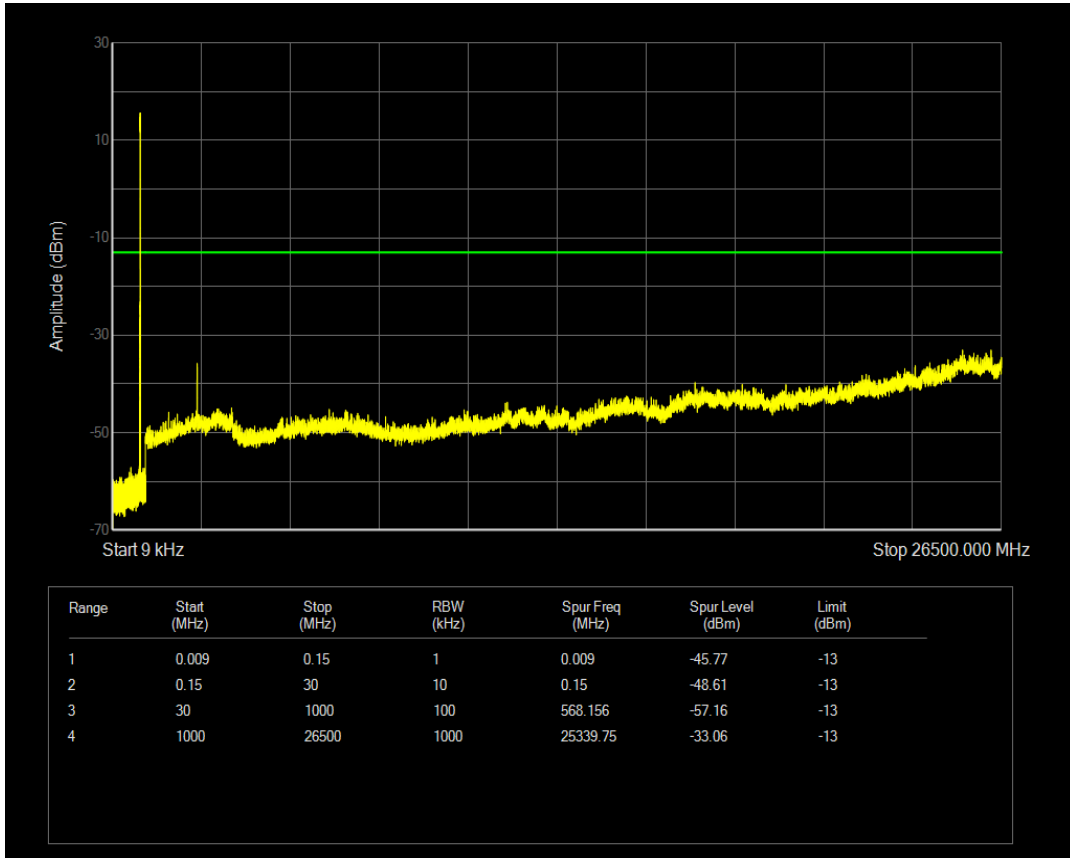

Band5 QPSK BW=5MHz Channel=20625 RB Size=1 Position=#0

Band5 QPSK BW=5MHz Channel=20625 RB Size=25 Position=#0

Band5 QAM16 BW=5MHz Channel=20625 RB Size=1 Position=#0

Band5 QAM16 BW=5MHz Channel=20625 RB Size=25 Position=#0

Band5 QPSK BW=10MHz Channel=20450 RB Size=1 Position=#0

Band5 QPSK BW=10MHz Channel=20450 RB Size=50 Position=#0

Band5 QAM16 BW=10MHz Channel=20450 RB Size=1 Position=#0

Band5 QAM16 BW=10MHz Channel=20450 RB Size=50 Position=#0