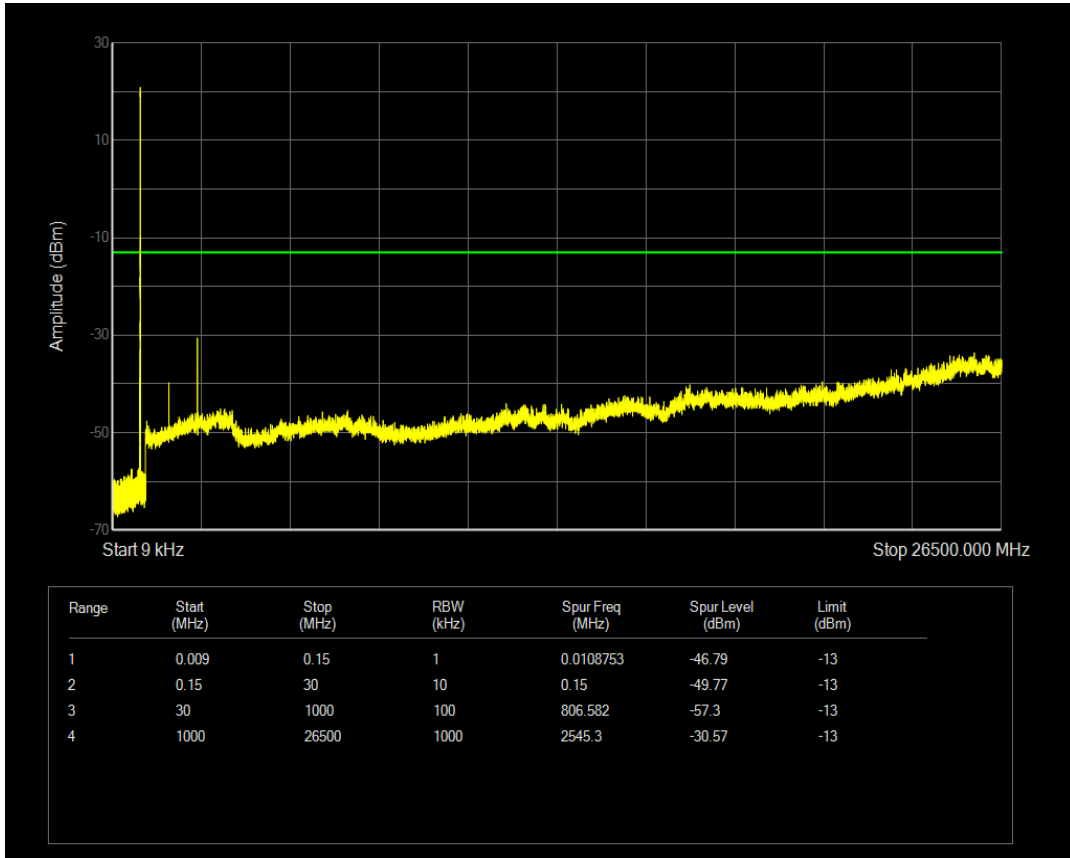

Band5 QPSK BW=1.4MHz Channel=20525 RB Size=1 Position=#0

Band5 QPSK BW=1.4MHz Channel=20525 RB Size=6 Position=#0

Band5 QAM16 BW=1.4MHz Channel=20525 RB Size=1 Position=#0

Band5 QAM16 BW=1.4MHz Channel=20525 RB Size=6 Position=#0

Band5 QPSK BW=1.4MHz Channel=20643 RB Size=1 Position=#0

Band5 QPSK BW=1.4MHz Channel=20643 RB Size=6 Position=#0

Band5 QAM16 BW=1.4MHz Channel=20643 RB Size=1 Position=#0

Band5 QAM16 BW=1.4MHz Channel=20643 RB Size=6 Position=#0