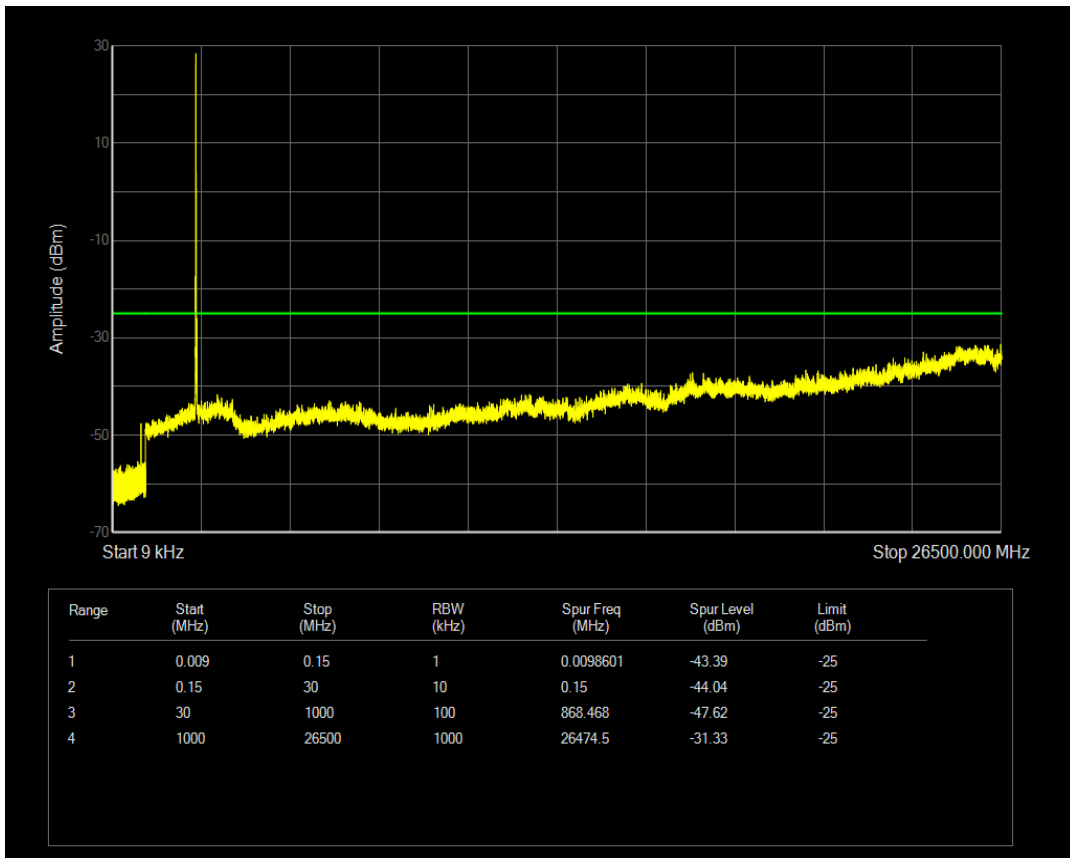

Band7 QPSK BW=15MHz Channel=20825 RB Size=1 Position=#0

Band7 QPSK BW=15MHz Channel=20825 RB Size=75 Position=#0

Band7 QAM16 BW=15MHz Channel=20825 RB Size=1 Position=#0

Band7 QAM16 BW=15MHz Channel=20825 RB Size=75 Position=#0