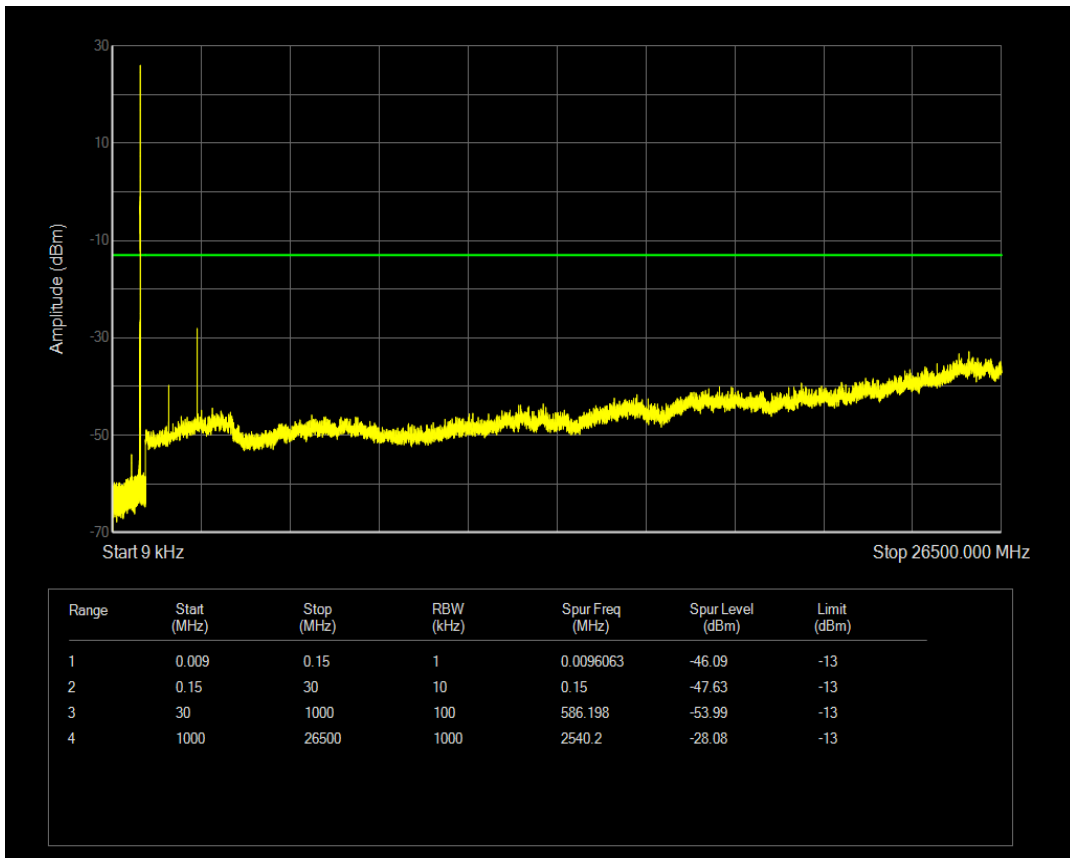

Band5 QPSK BW=3MHz Channel=20635 RB Size=1 Position=#0

Band5 QPSK BW=3MHz Channel=20635 RB Size=15 Position=#0