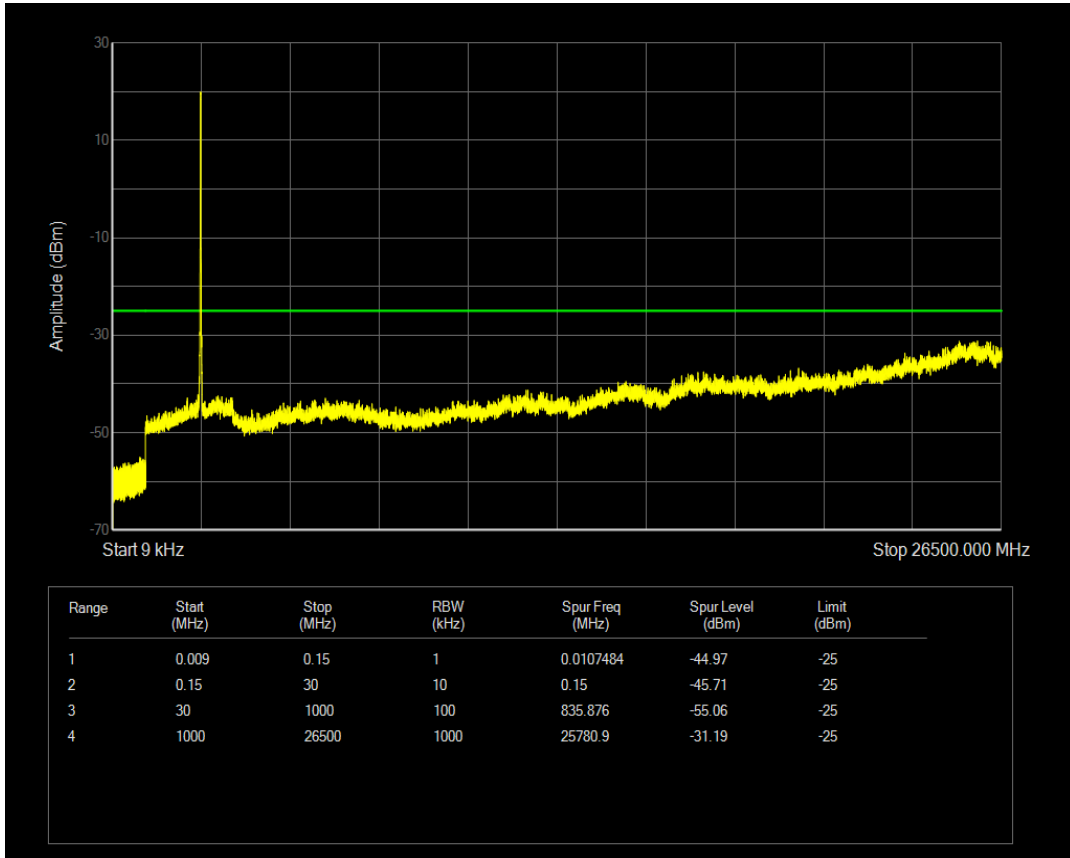

Band41(2540-2650) QPSK BW=15MHz Channel=41115 RB Size=75 Position=#0

Band41(2540-2650) QAM16 BW=15MHz Channel=41115 RB Size=1 Position=#0