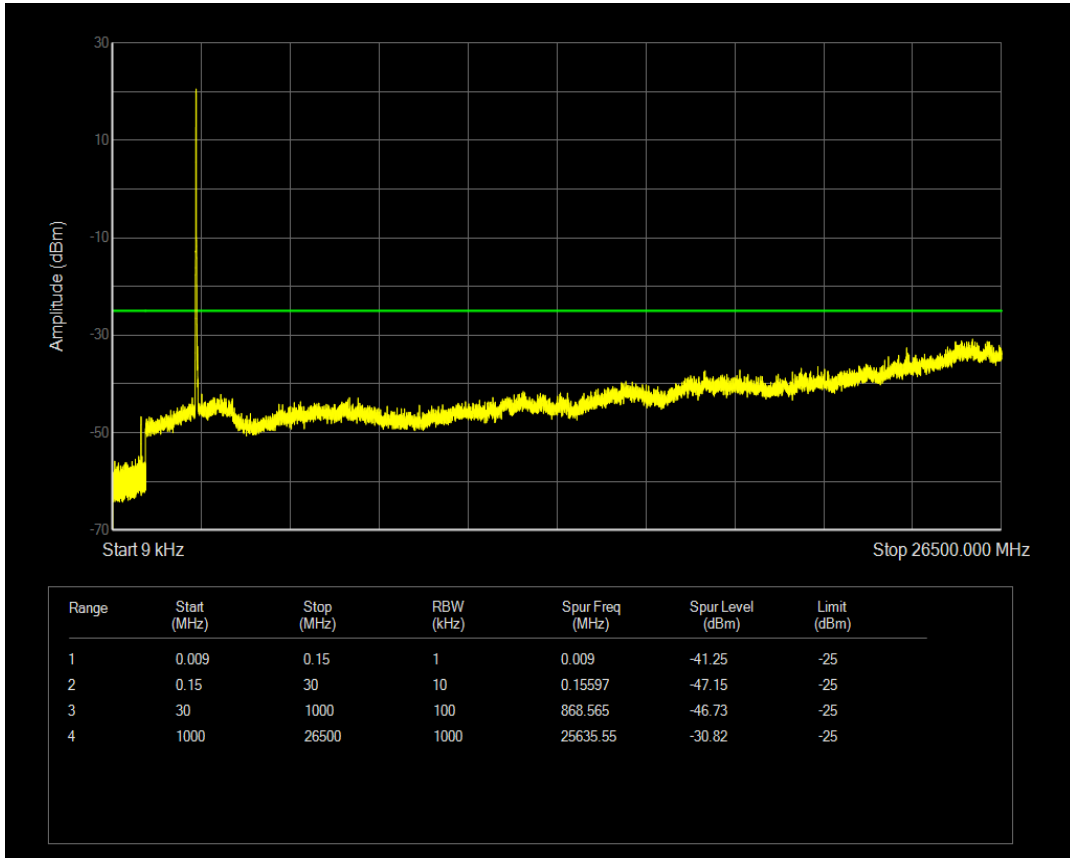

Band7 QPSK BW=15MHz Channel=20825 RB Size=75 Position=#0

Band7 QAM16 BW=15MHz Channel=20825 RB Size=1 Position=#0