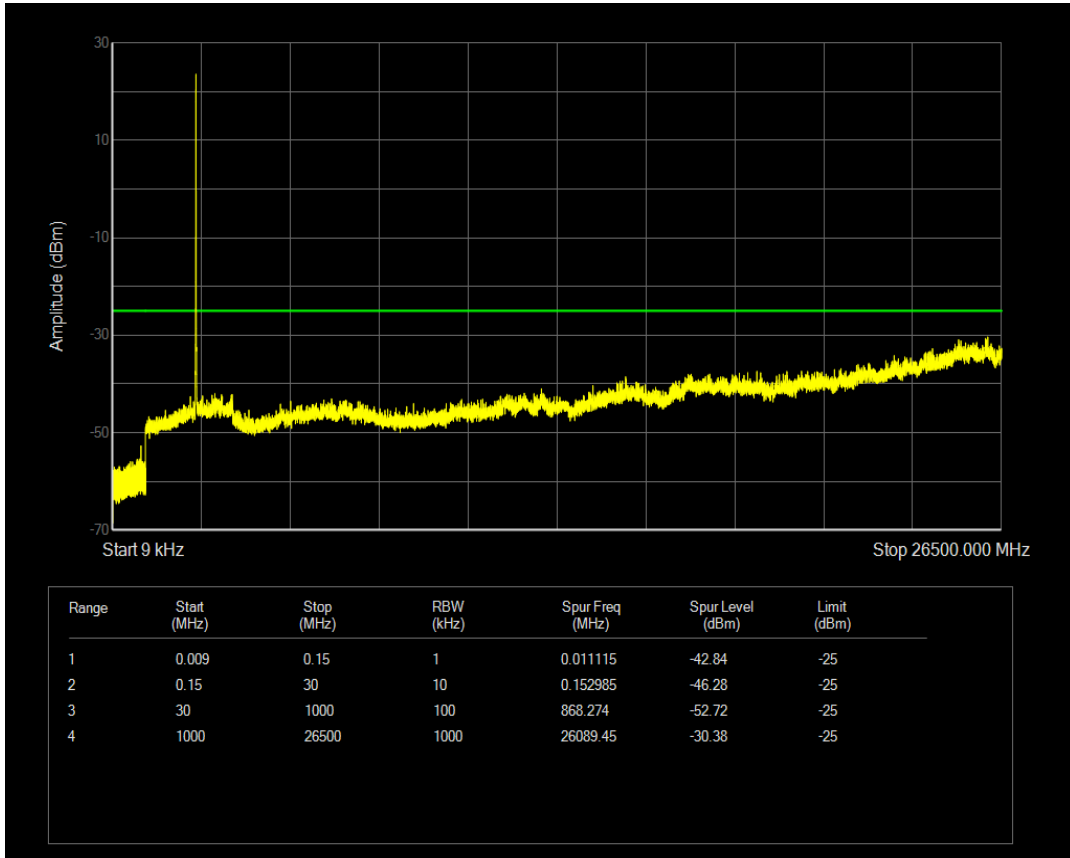

Band7 QPSK BW=5MHz Channel=20775 RB Size=25 Position=#0

Band7 QAM16 BW=5MHz Channel=20775 RB Size=1 Position=#0