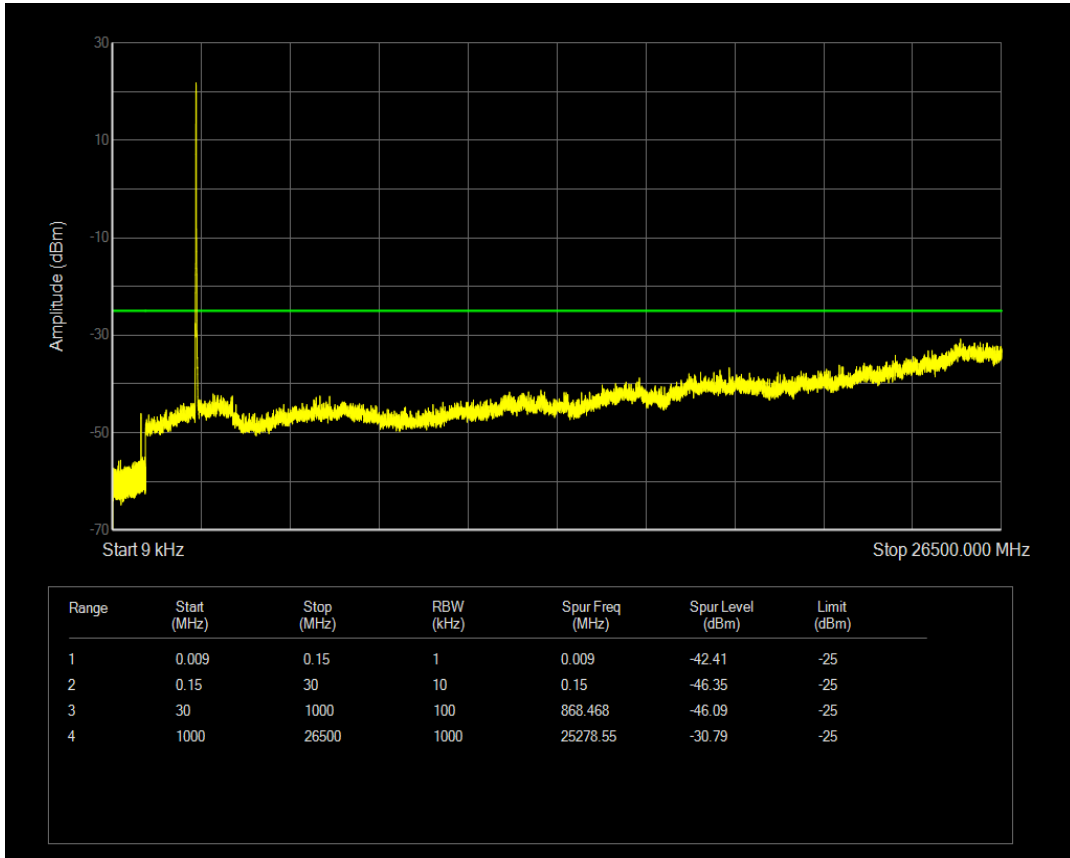

Band7 QPSK BW=15MHz Channel=20825 RB Size=1 Position=#0

Band7 QPSK BW=15MHz Channel=20825 RB Size=75 Position=#0

Band7 QAM16 BW=15MHz Channel=20825 RB Size=1 Position=#0

Band7 QAM16 BW=15MHz Channel=20825 RB Size=75 Position=#0