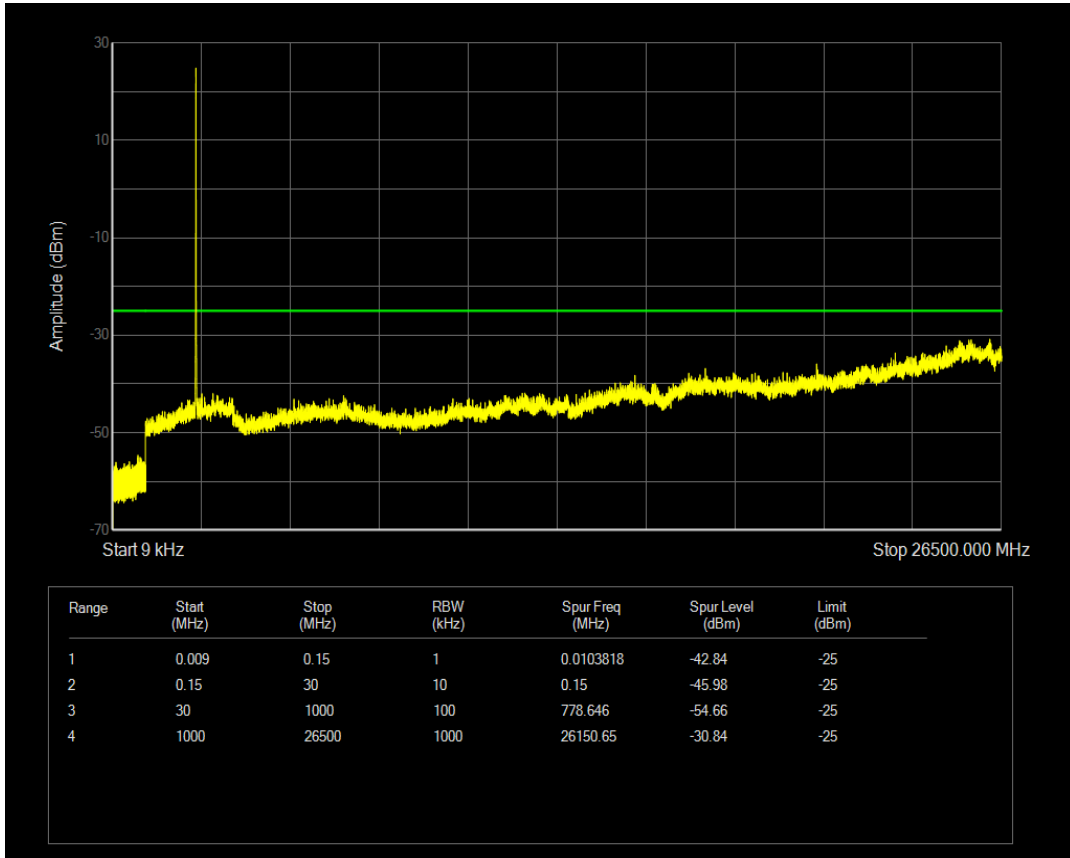

Band5 QPSK BW=10MHz Channel=20600 RB Size=1 Position=#0

Band5 QPSK BW=10MHz Channel=20600 RB Size=50 Position=#0

Band5 QAM16 BW=10MHz Channel=20600 RB Size=1 Position=#0

Band5 QAM16 BW=10MHz Channel=20600 RB Size=50 Position=#0

Band7 QPSK BW=5MHz Channel=20775 RB Size=1 Position=#0

Band7 QPSK BW=5MHz Channel=20775 RB Size=25 Position=#0

Band7 QAM16 BW=5MHz Channel=20775 RB Size=1 Position=#0

Band7 QAM16 BW=5MHz Channel=20775 RB Size=25 Position=#0