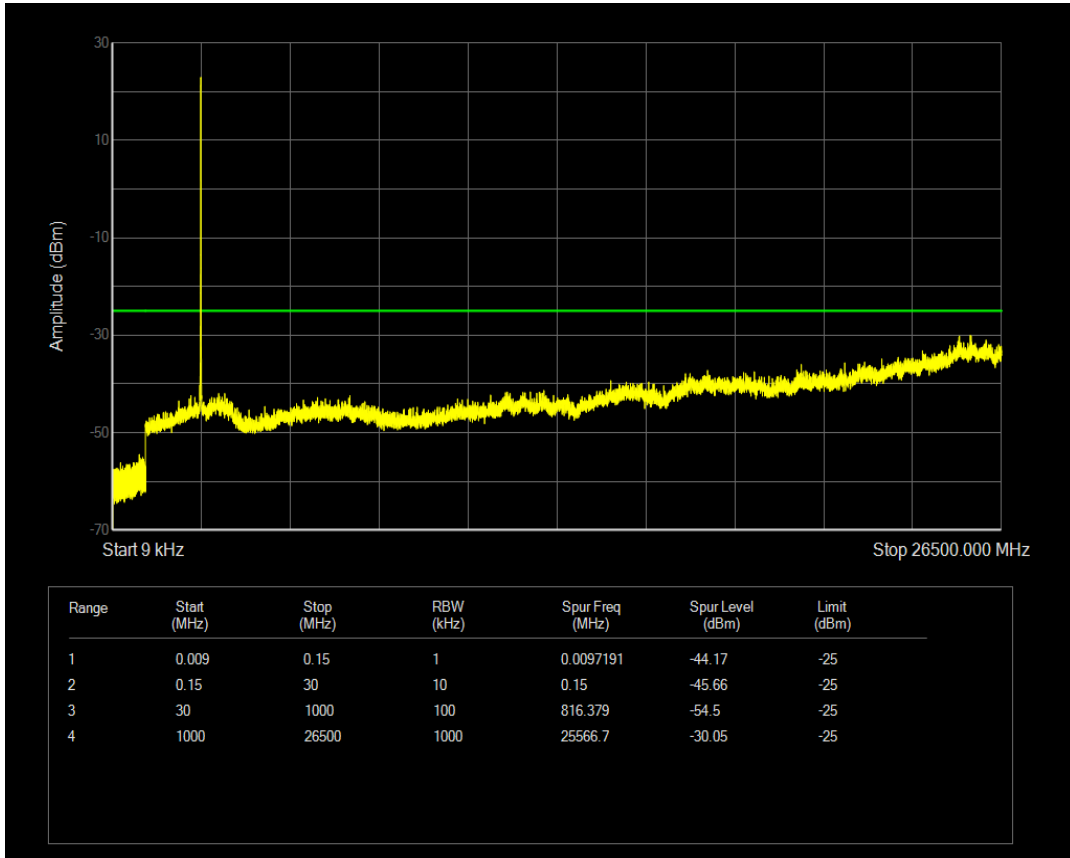

Band41(2540-2650) QPSK BW=5MHz Channel=41165 RB Size=25 Position=#0

Band41(2540-2650) QAM16 BW=5MHz Channel=41165 RB Size=1 Position=#0