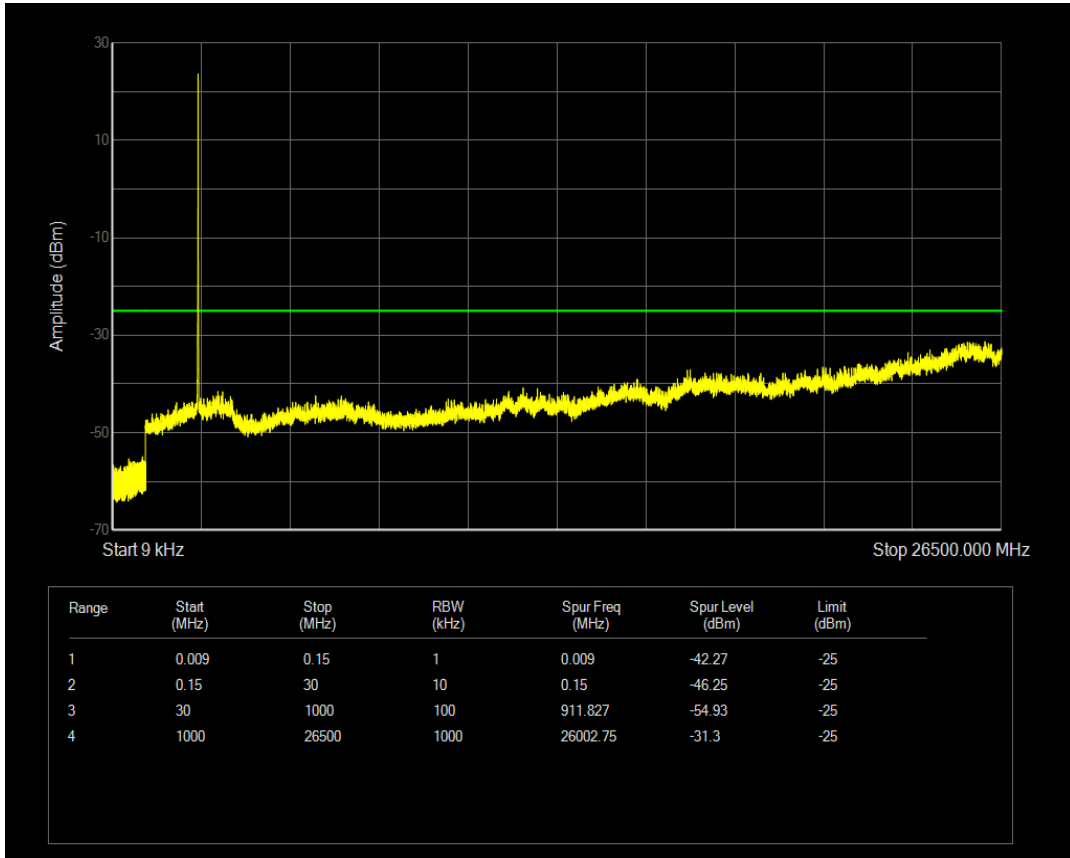

Band7 QPSK BW=5MHz Channel=21425 RB Size=25 Position=#0

Band7 QAM16 BW=5MHz Channel=21425 RB Size=1 Position=#0