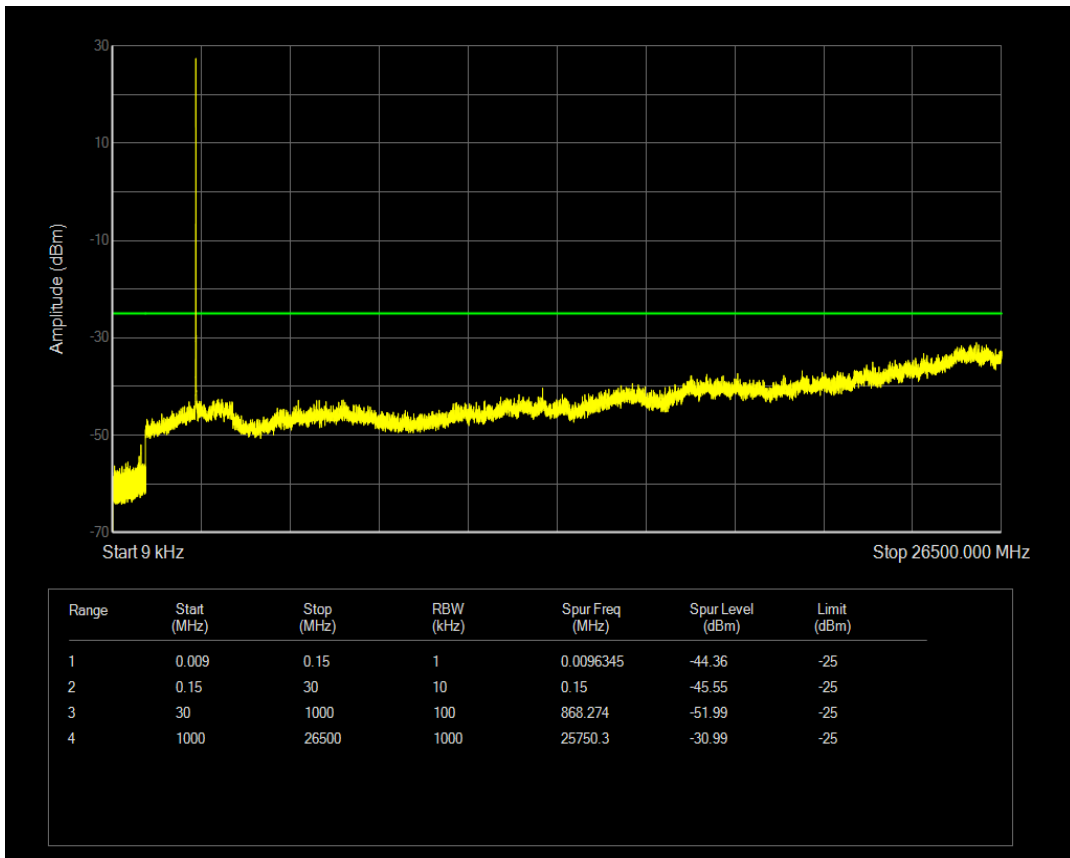

Band7 QAM16 BW=5MHz Channel=20775 RB Size=1 Position=#0

Band7 QAM16 BW=5MHz Channel=20775 RB Size=25 Position=#0