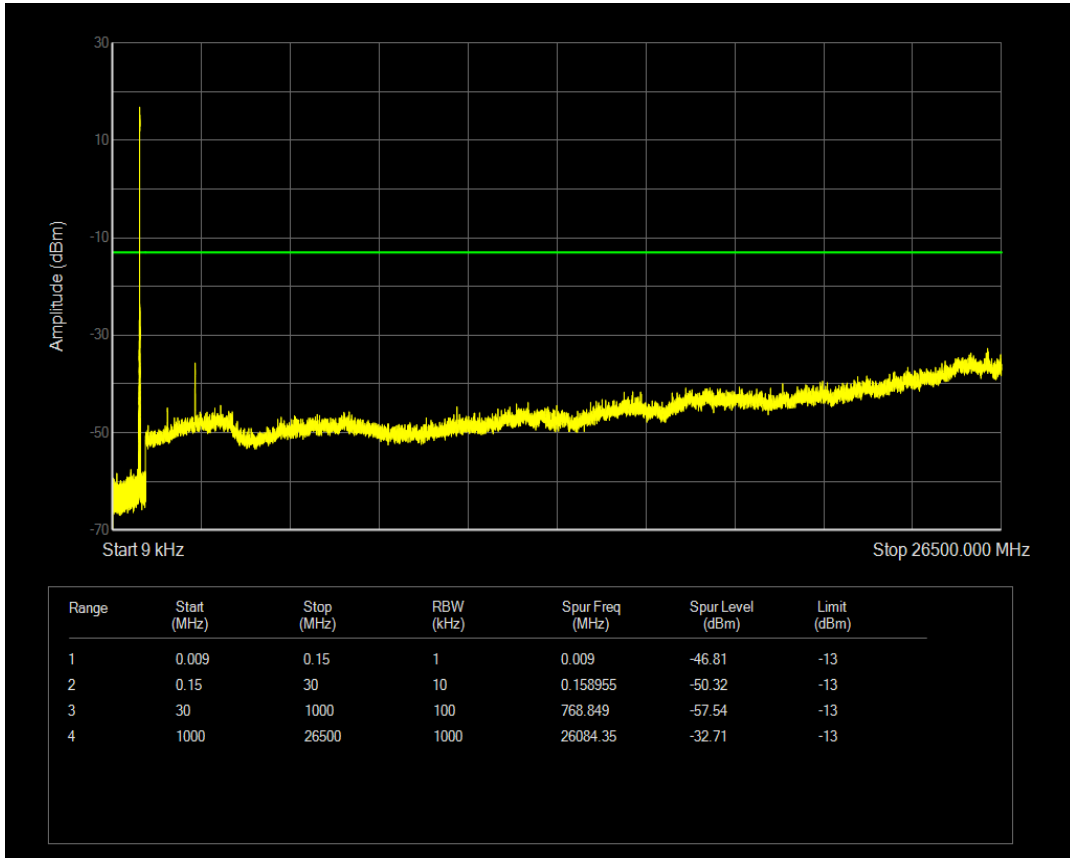

Band5 QPSK BW=5MHz Channel=20425 RB Size=1 Position=#0

Band5 QPSK BW=5MHz Channel=20425 RB Size=25 Position=#0

Band5 QAM16 BW=5MHz Channel=20425 RB Size=1 Position=#0

Band5 QAM16 BW=5MHz Channel=20425 RB Size=25 Position=#0

Band5 QPSK BW=5MHz Channel=20525 RB Size=1 Position=#0

Band5 QPSK BW=5MHz Channel=20525 RB Size=25 Position=#0

Band5 QAM16 BW=5MHz Channel=20525 RB Size=1 Position=#0

Band5 QAM16 BW=5MHz Channel=20525 RB Size=25 Position=#0