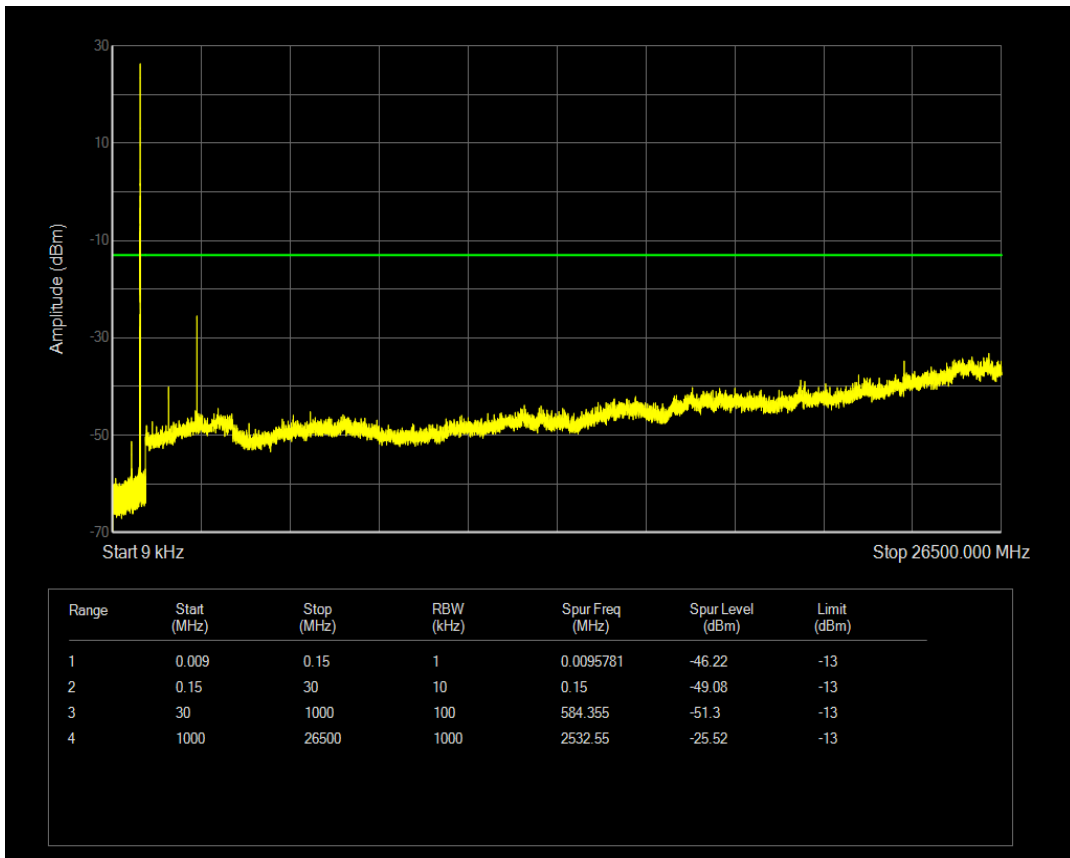

Band5 QAM16 BW=5MHz Channel=20625 RB Size=1 Position=#0

Band5 QAM16 BW=5MHz Channel=20625 RB Size=25 Position=#0