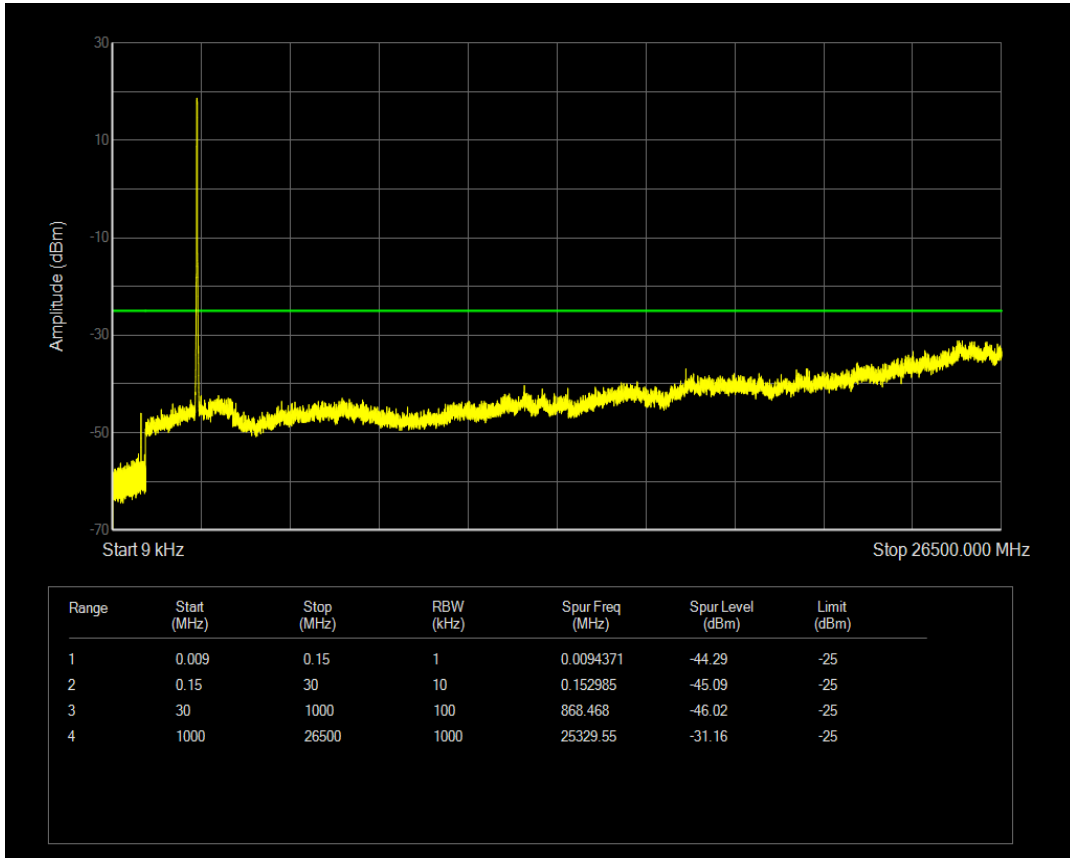

Band7 QPSK BW=20MHz Channel=21100 RB Size=100 Position=#0

Band7 QAM16 BW=20MHz Channel=21100 RB Size=1 Position=#0