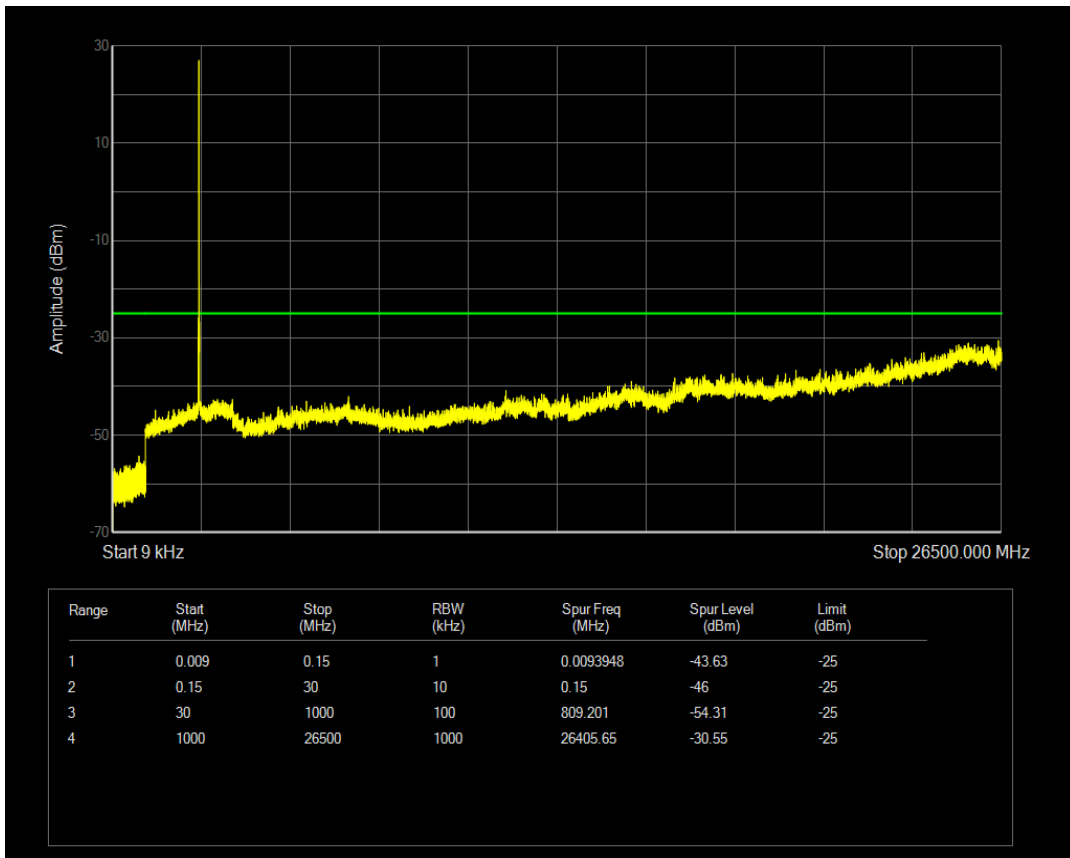

Band41(2540-2650) QAM16 BW=10MHz Channel=40640 RB Size=1 Position=#0

Band41(2540-2650) QAM16 BW=10MHz Channel=40640 RB Size=50 Position=#0