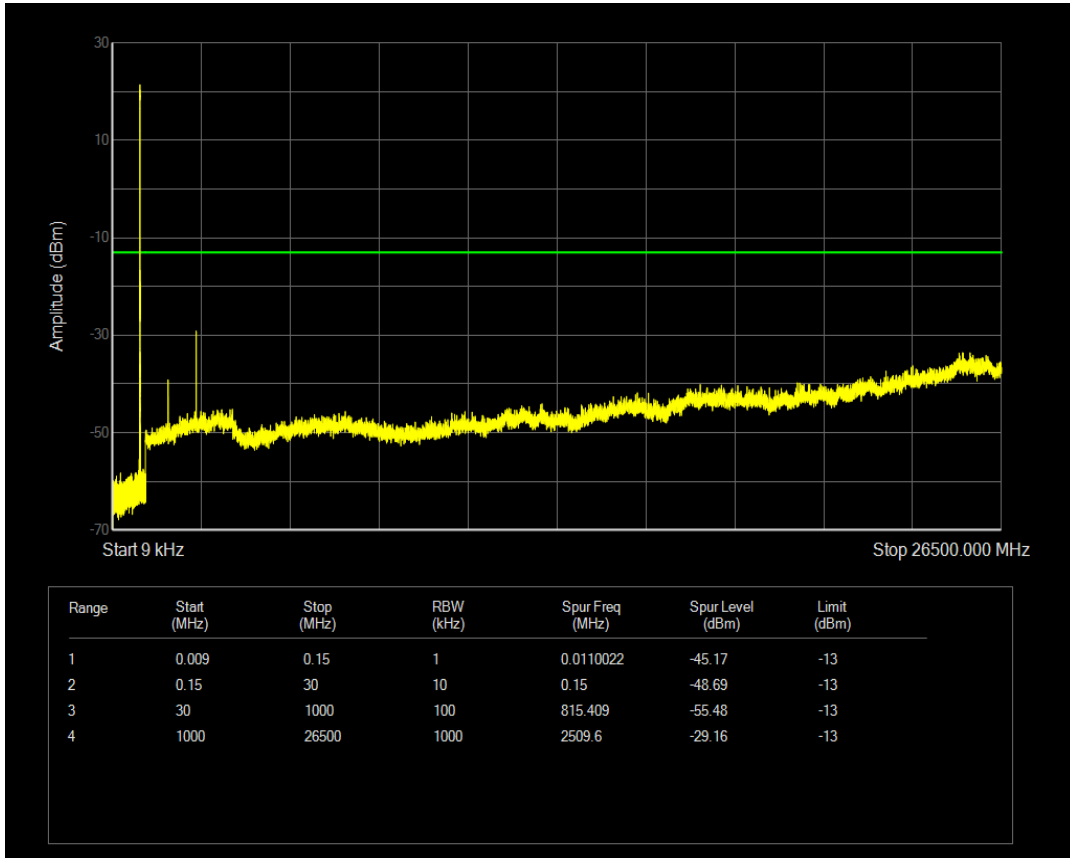

Band5 QPSK BW=1.4MHz Channel=20525 RB Size=1 Position=#0

Band5 QPSK BW=1.4MHz Channel=20525 RB Size=6 Position=#0

Band5 QAM16 BW=1.4MHz Channel=20525 RB Size=1 Position=#0

Band5 QAM16 BW=1.4MHz Channel=20525 RB Size=6 Position=#0

Band5 QPSK BW=1.4MHz Channel=20643 RB Size=1 Position=#0

Band5 QPSK BW=1.4MHz Channel=20643 RB Size=6 Position=#0

Band5 QAM16 BW=1.4MHz Channel=20643 RB Size=1 Position=#0

Band5 QAM16 BW=1.4MHz Channel=20643 RB Size=6 Position=#0