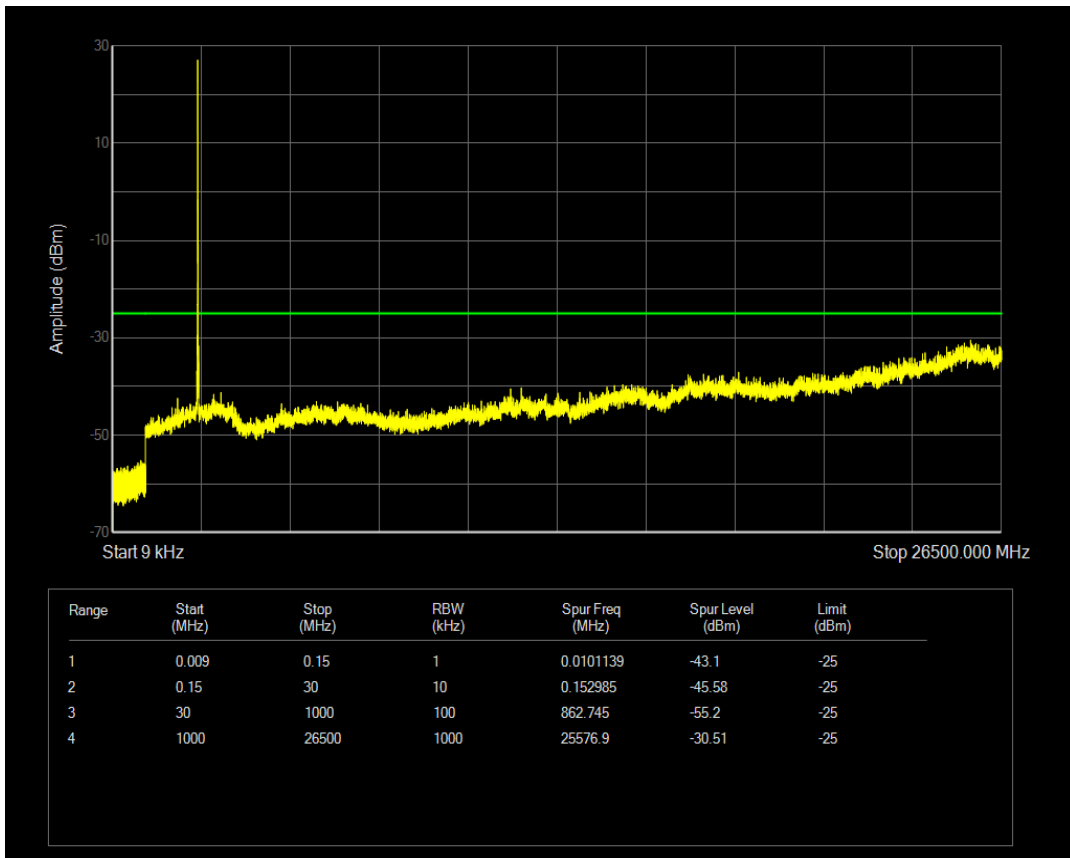

Band7 QAM16 BW=15MHz Channel=21375 RB Size=1 Position=#0

Band7 QAM16 BW=15MHz Channel=21375 RB Size=75 Position=#0