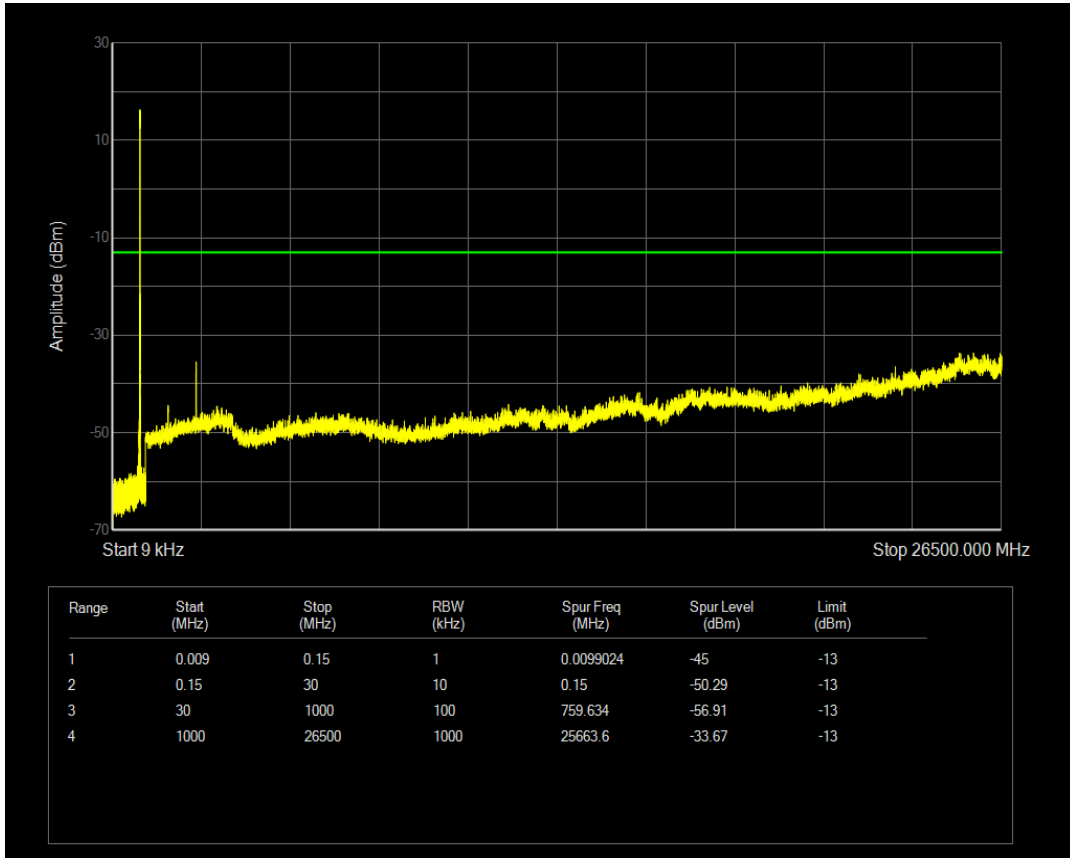

Band5 QPSK BW=5MHz Channel=20425 RB Size=1 Position=#0

Band5 QPSK BW=5MHz Channel=20425 RB Size=25 Position=#0

Band5 QAM16 BW=5MHz Channel=20425 RB Size=1 Position=#0

Band5 QAM16 BW=5MHz Channel=20425 RB Size=25 Position=#0

Band5 QPSK BW=5MHz Channel=20525 RB Size=1 Position=#0

Band5 QPSK BW=5MHz Channel=20525 RB Size=25 Position=#0

Band5 QAM16 BW=5MHz Channel=20525 RB Size=1 Position=#0

Band5 QAM16 BW=5MHz Channel=20525 RB Size=25 Position=#0