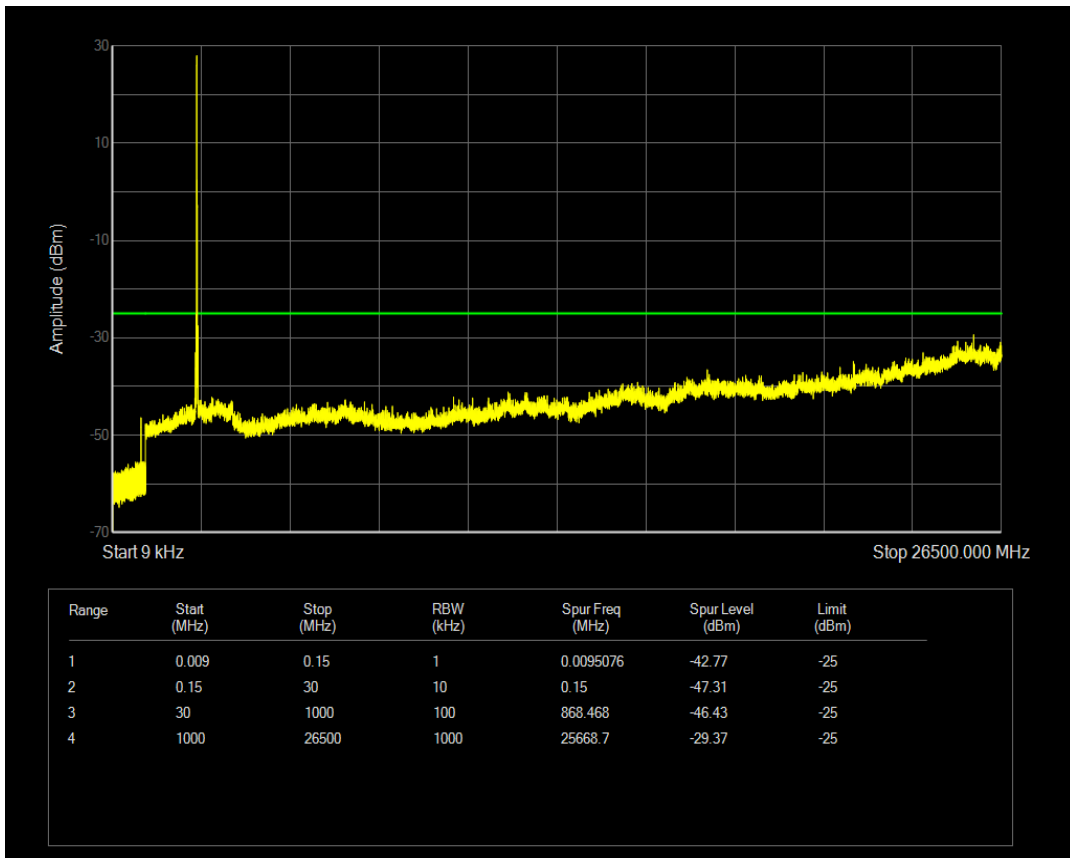

Band7 QPSK BW=20MHz Channel=21100 RB Size=1 Position=#0

Band7 QPSK BW=20MHz Channel=21100 RB Size=100 Position=#0