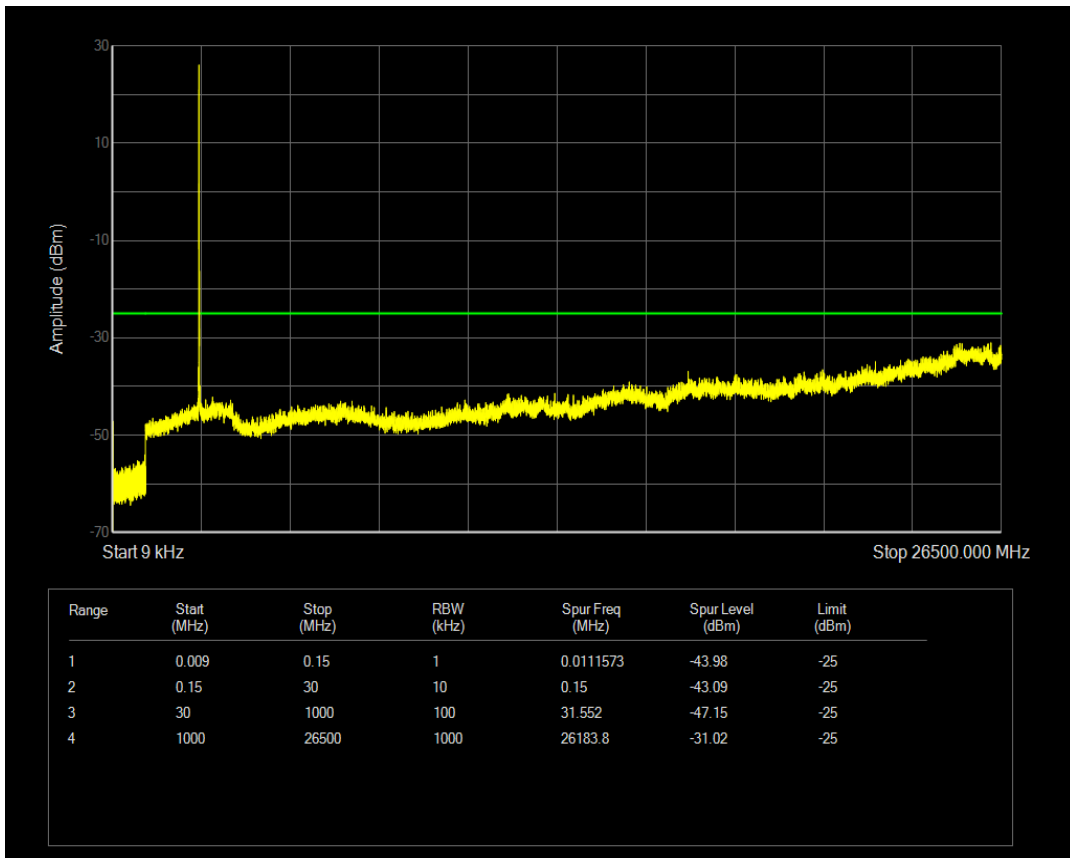

Band41(2540-2650) QAM16 BW=5MHz Channel=40640 RB Size=1 Position=#0

Band41(2540-2650) QAM16 BW=5MHz Channel=40640 RB Size=25 Position=#0