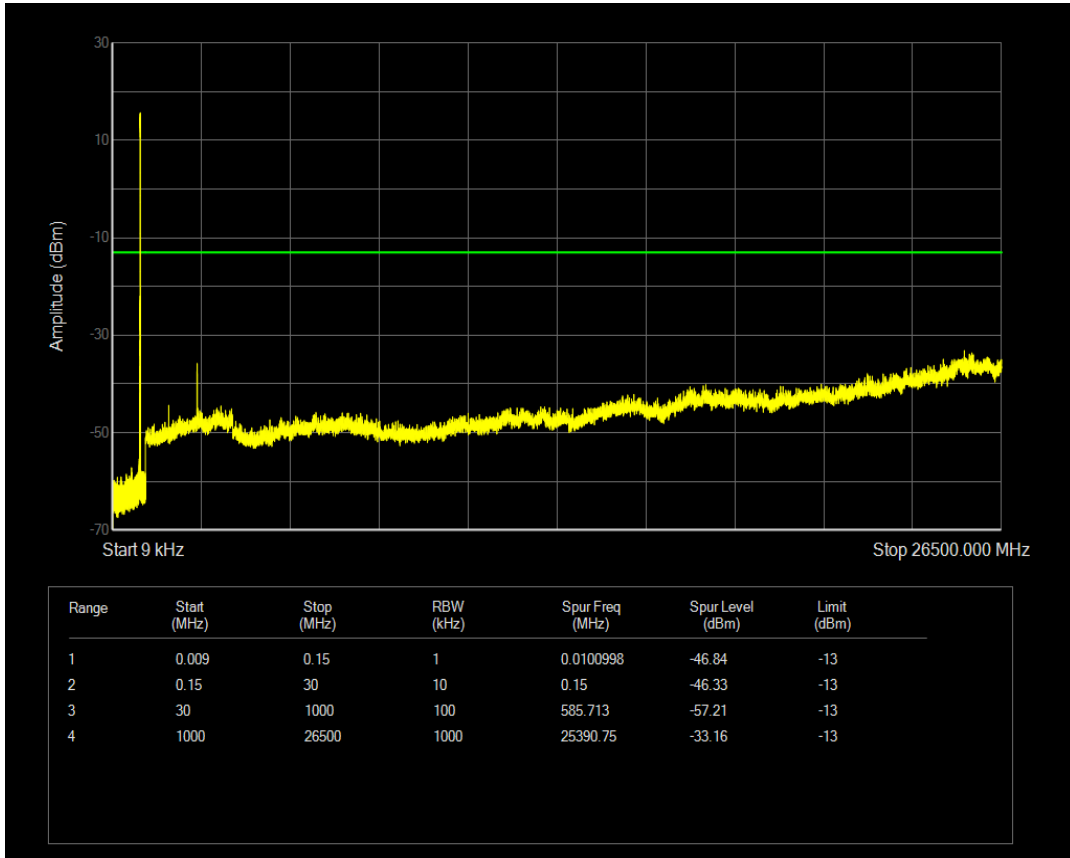

Band5 QPSK BW=5MHz Channel=20525 RB Size=1 Position=#0

Band5 QPSK BW=5MHz Channel=20525 RB Size=25 Position=#0

Band5 QAM16 BW=5MHz Channel=20525 RB Size=1 Position=#0

Band5 QAM16 BW=5MHz Channel=20525 RB Size=25 Position=#0

Band5 QPSK BW=5MHz Channel=20625 RB Size=1 Position=#0

Band5 QPSK BW=5MHz Channel=20625 RB Size=25 Position=#0

Band5 QAM16 BW=5MHz Channel=20625 RB Size=1 Position=#0

Band5 QAM16 BW=5MHz Channel=20625 RB Size=25 Position=#0