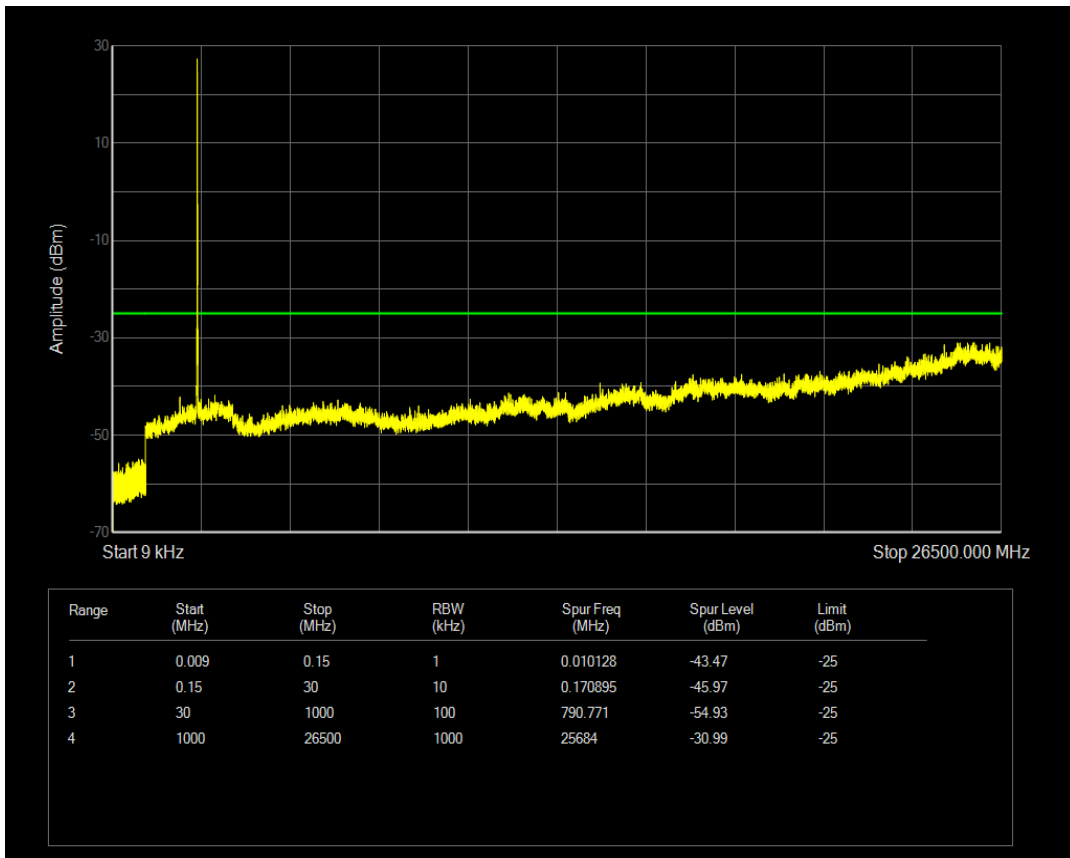

Band41(2540-2650) QPSK BW=10MHz Channel=40140 RB Size=1 Position=#0

Band41(2540-2650) QPSK BW=10MHz Channel=40140 RB Size=50 Position=#0