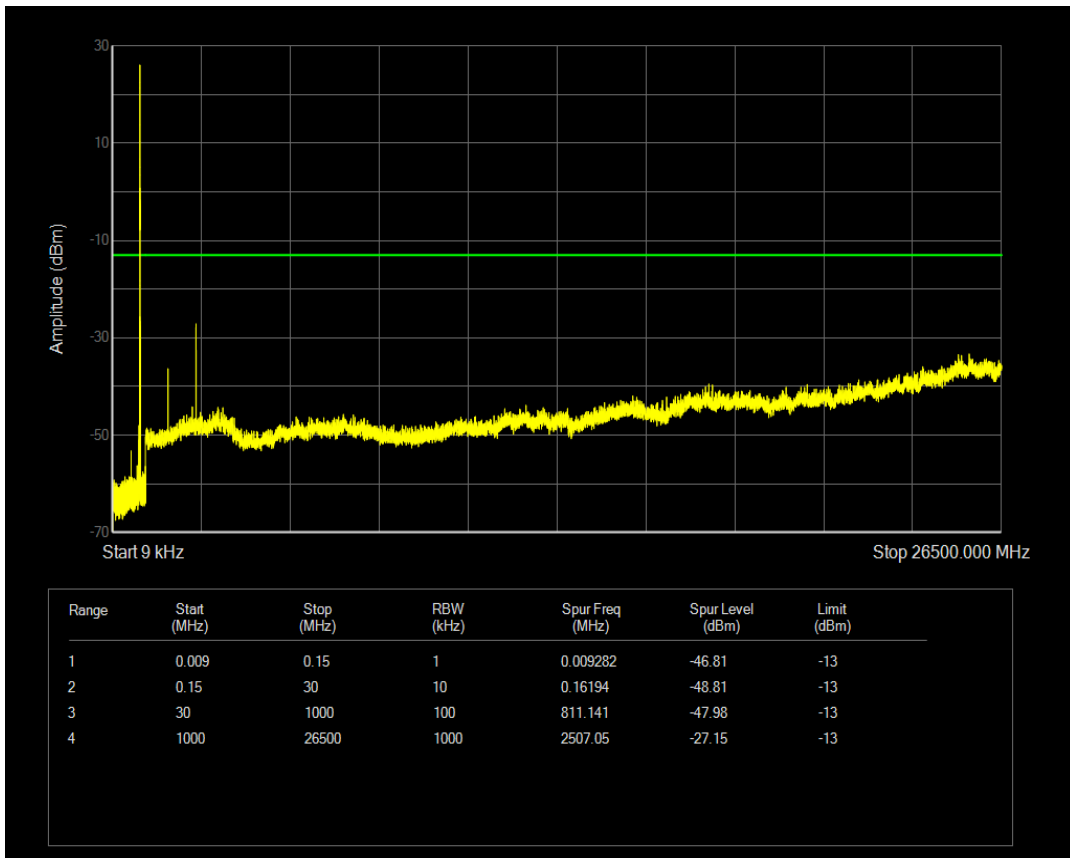

Band5 QPSK BW=3MHz Channel=20525 RB Size=1 Position=#0

Band5 QPSK BW=3MHz Channel=20525 RB Size=15 Position=#0