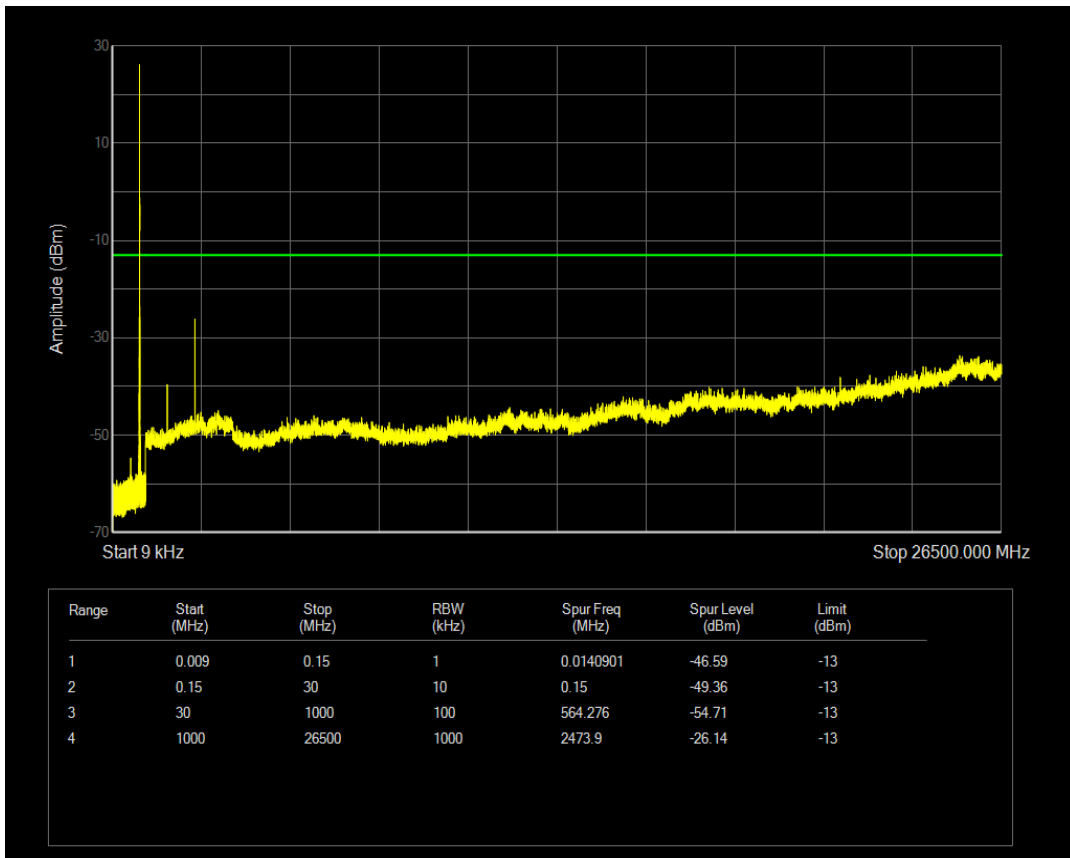

Band5 QAM16 BW=3MHz Channel=20415 RB Size=1 Position=#0

Band5 QAM16 BW=3MHz Channel=20415 RB Size=15 Position=#0