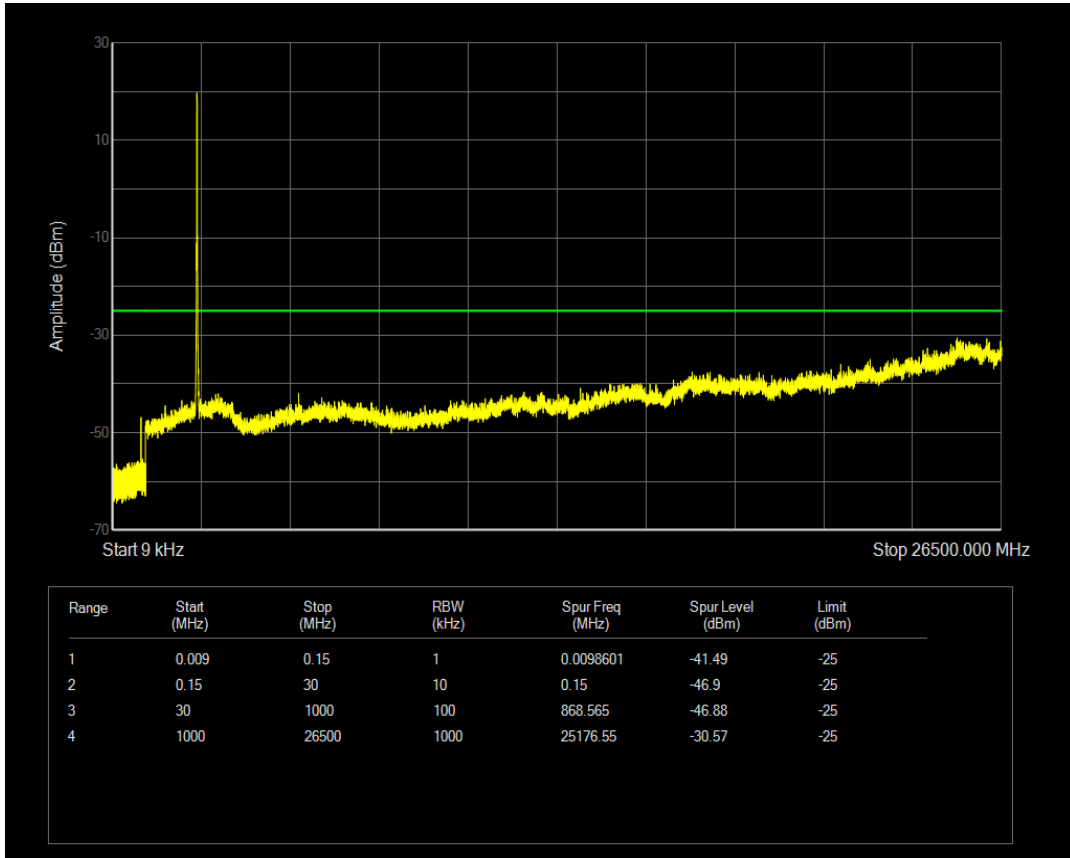

Band7 QPSK BW=15MHz Channel=21100 RB Size=1 Position=#0

Band7 QPSK BW=15MHz Channel=21100 RB Size=75 Position=#0

Band7 QAM16 BW=15MHz Channel=21100 RB Size=1 Position=#0

Band7 QAM16 BW=15MHz Channel=21100 RB Size=75 Position=#0