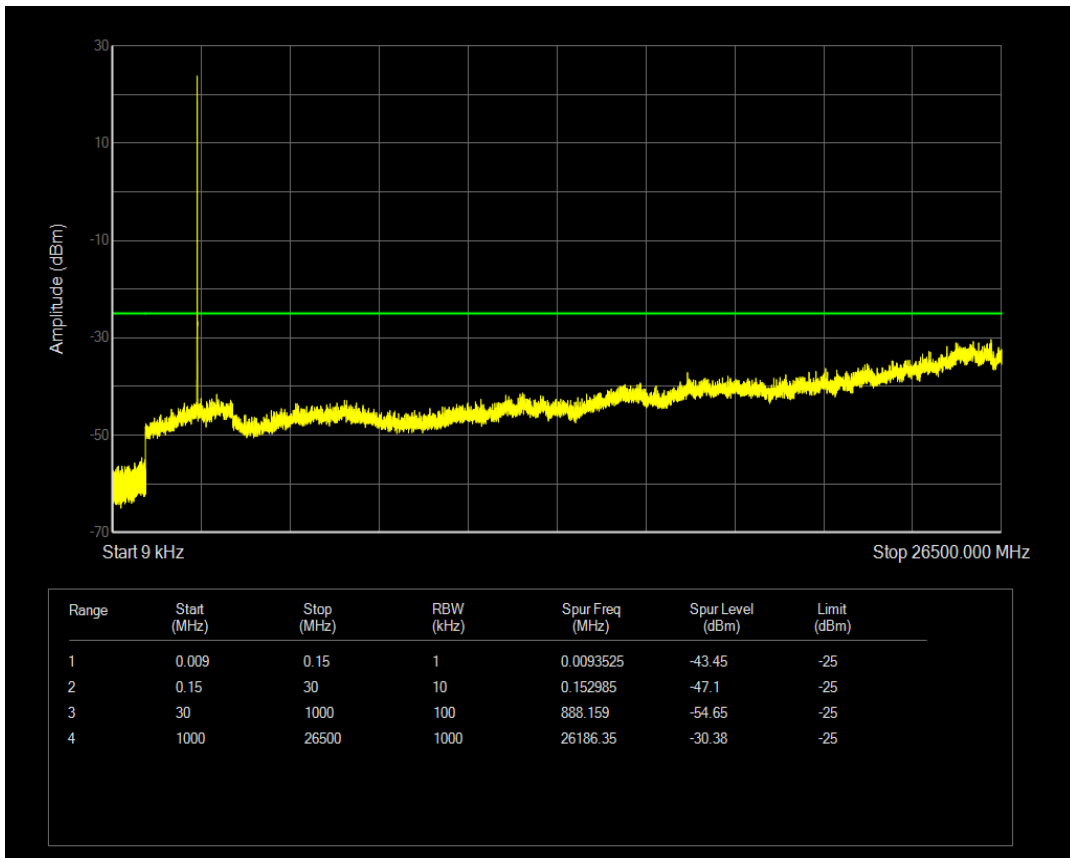

Band41(2540-2650) QAM16 BW=5MHz Channel=40115 RB Size=1 Position=#0

Band41(2540-2650) QAM16 BW=5MHz Channel=40115 RB Size=25 Position=#0