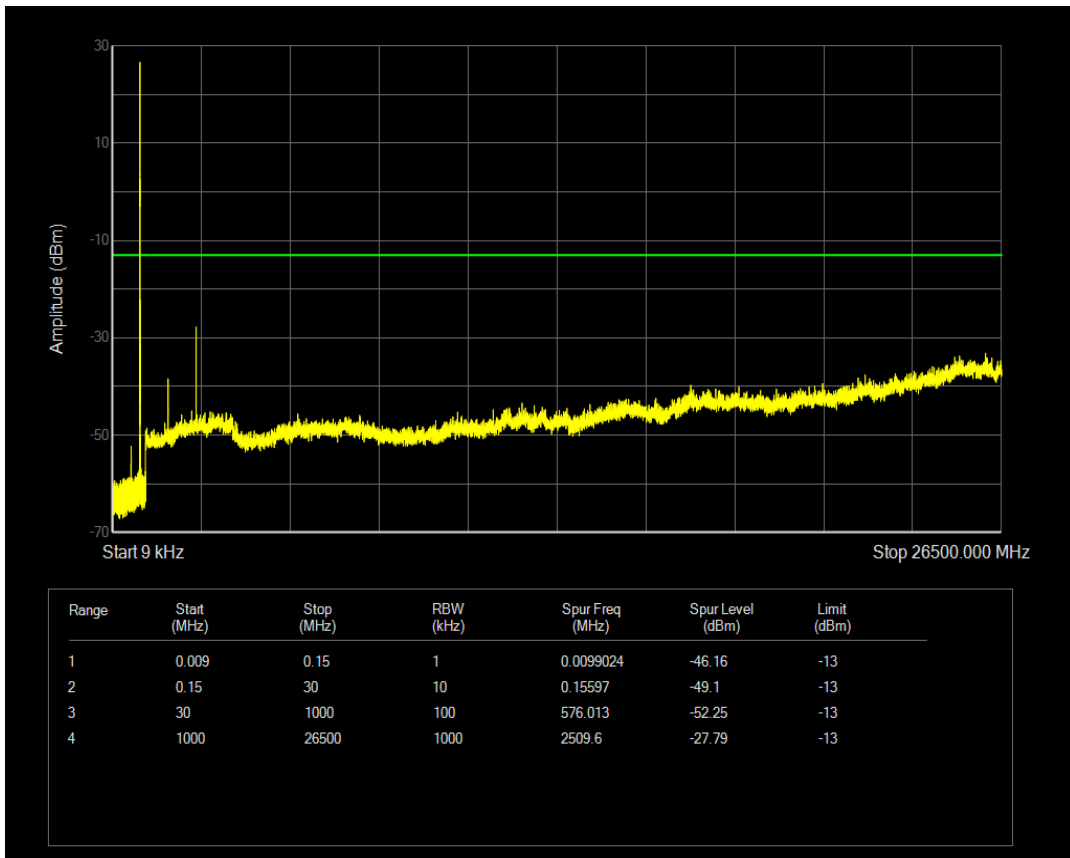

Band5 QPSK BW=1.4MHz Channel=20407 RB Size=1 Position=#0

Band5 QPSK BW=1.4MHz Channel=20407 RB Size=6 Position=#0

Band5 QAM16 BW=1.4MHz Channel=20407 RB Size=1 Position=#0

Band5 QAM16 BW=1.4MHz Channel=20407 RB Size=6 Position=#0

Band5 QPSK BW=1.4MHz Channel=20525 RB Size=1 Position=#0

Band5 QPSK BW=1.4MHz Channel=20525 RB Size=6 Position=#0

Band5 QAM16 BW=1.4MHz Channel=20525 RB Size=1 Position=#0

Band5 QAM16 BW=1.4MHz Channel=20525 RB Size=6 Position=#0