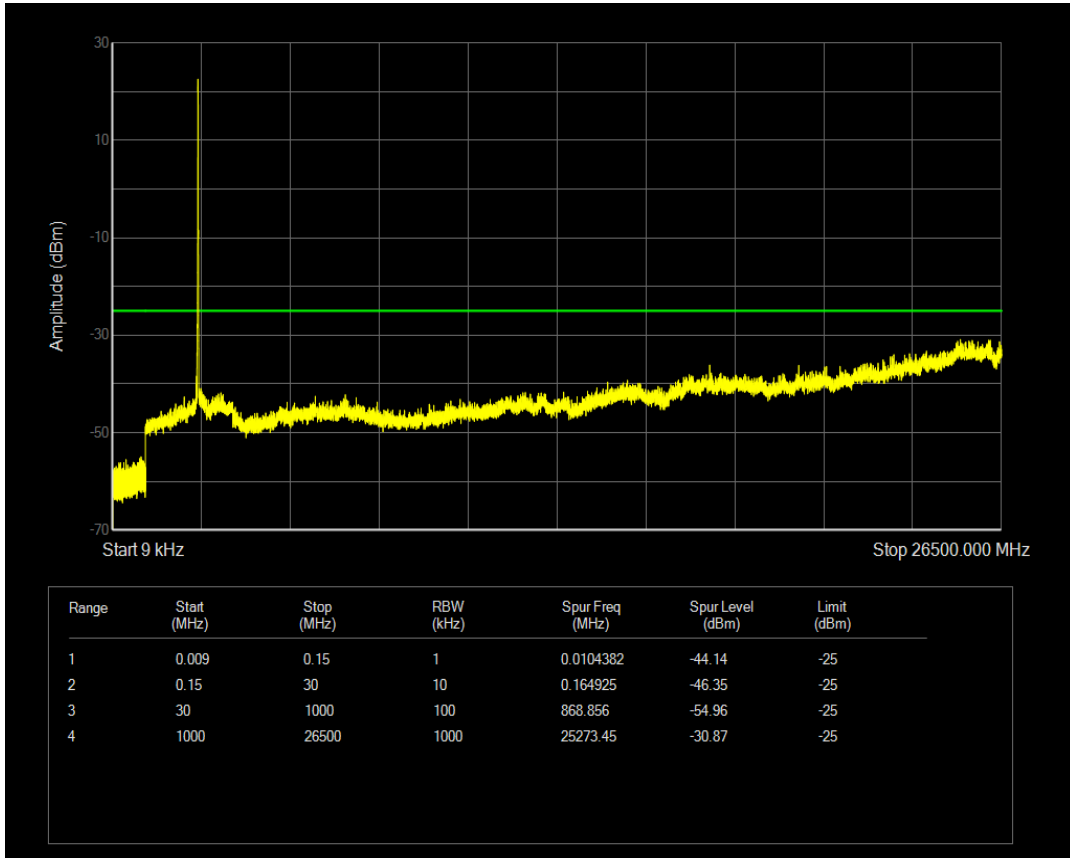

Band7 QPSK BW=10MHz Channel=21400 RB Size=50 Position=#0

Band7 QAM16 BW=10MHz Channel=21400 RB Size=1 Position=#0