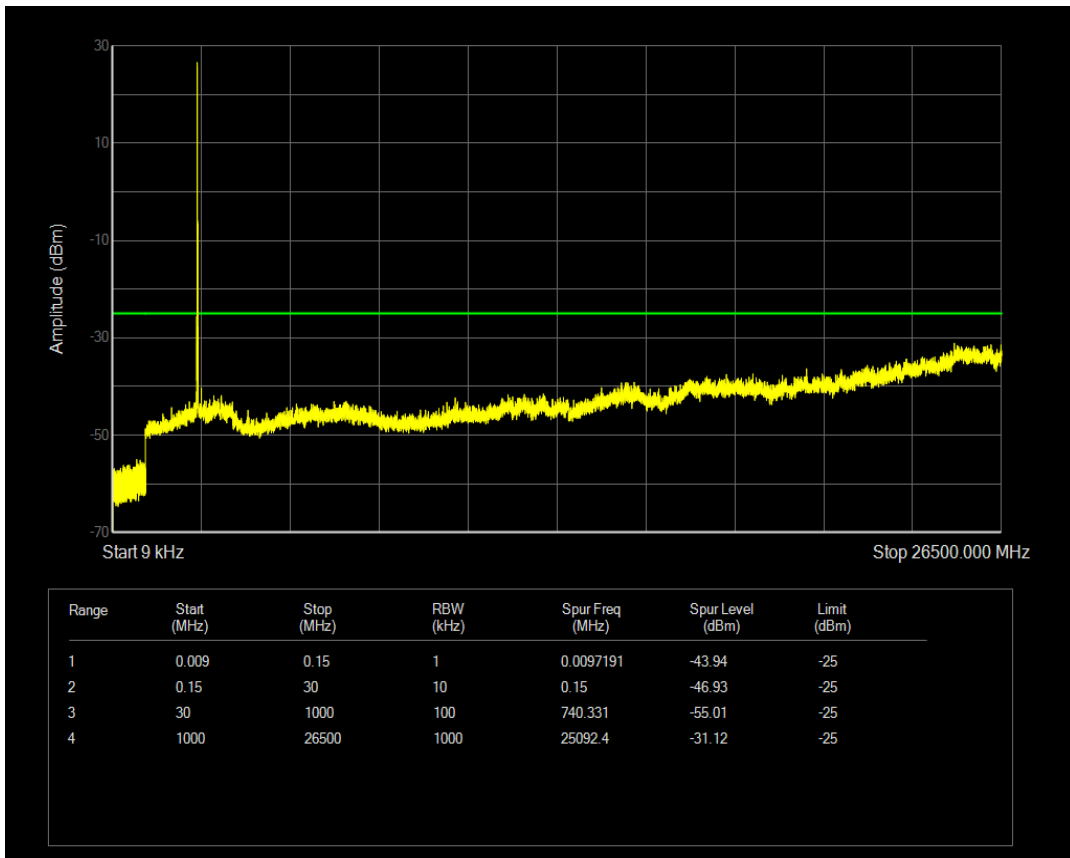

Band41(2540-2650) QAM16 BW=15MHz Channel=40165 RB Size=1 Position=#0

Band41(2540-2650) QAM16 BW=15MHz Channel=40165 RB Size=75 Position=#0