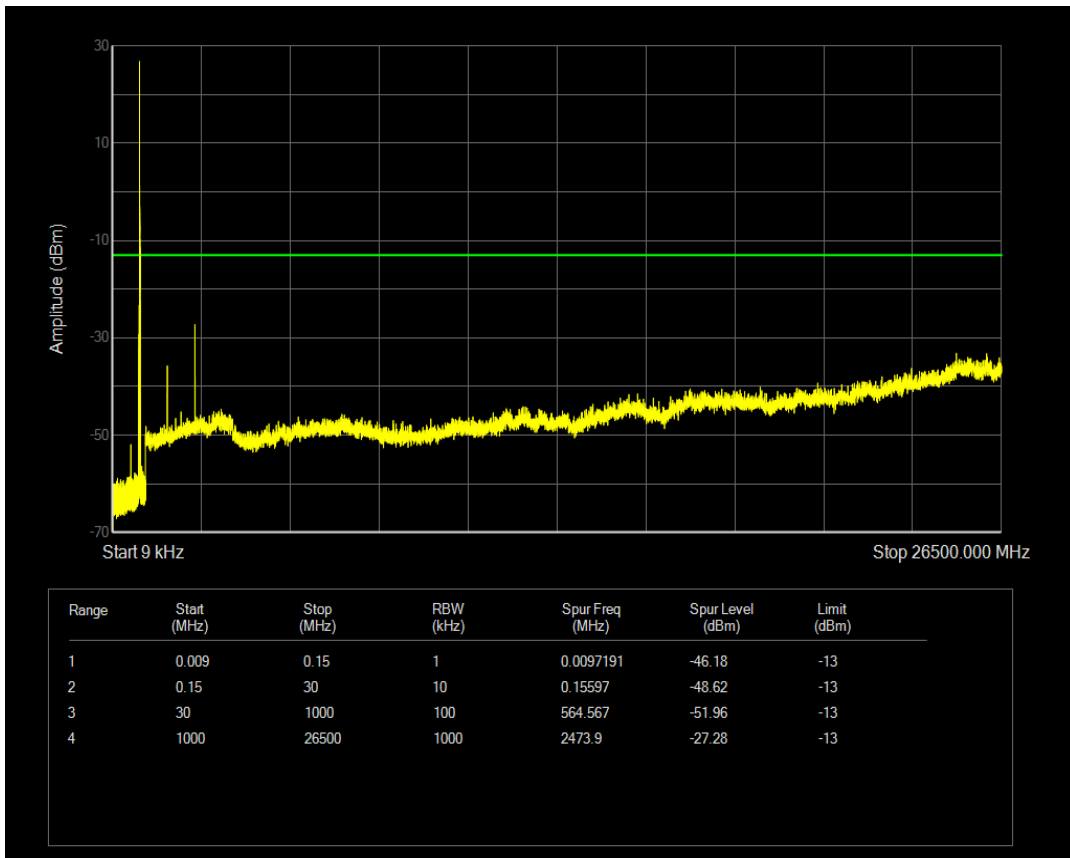

Band5 QPSK BW=5MHz Channel=20625 RB Size=1 Position=#0

Band5 QPSK BW=5MHz Channel=20625 RB Size=25 Position=#0

Band5 QAM16 BW=5MHz Channel=20625 RB Size=1 Position=#0

Band5 QAM16 BW=5MHz Channel=20625 RB Size=25 Position=#0

Band5 QPSK BW=10MHz Channel=20450 RB Size=1 Position=#0

Band5 QPSK BW=10MHz Channel=20450 RB Size=50 Position=#0

Band5 QAM16 BW=10MHz Channel=20450 RB Size=1 Position=#0

Band5 QAM16 BW=10MHz Channel=20450 RB Size=50 Position=#0