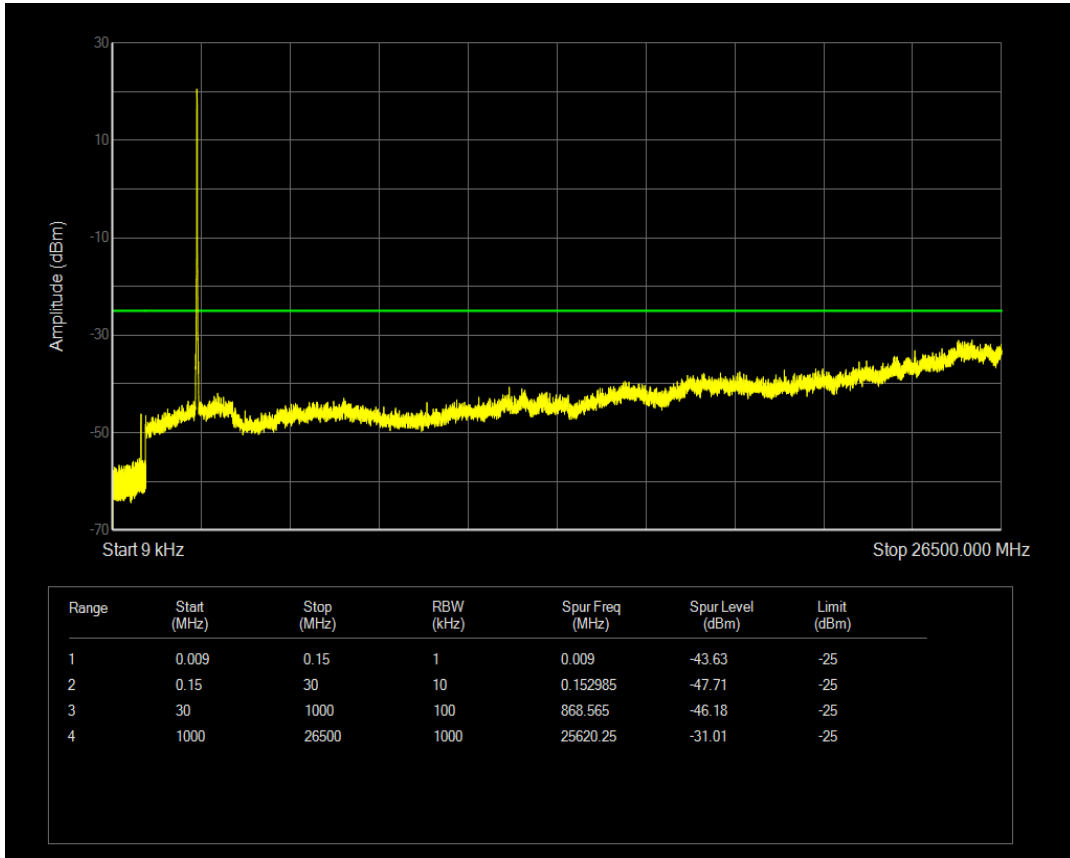

Band7 QPSK BW=15MHz Channel=21100 RB Size=75 Position=#0

Band7 QAM16 BW=15MHz Channel=21100 RB Size=1 Position=#0