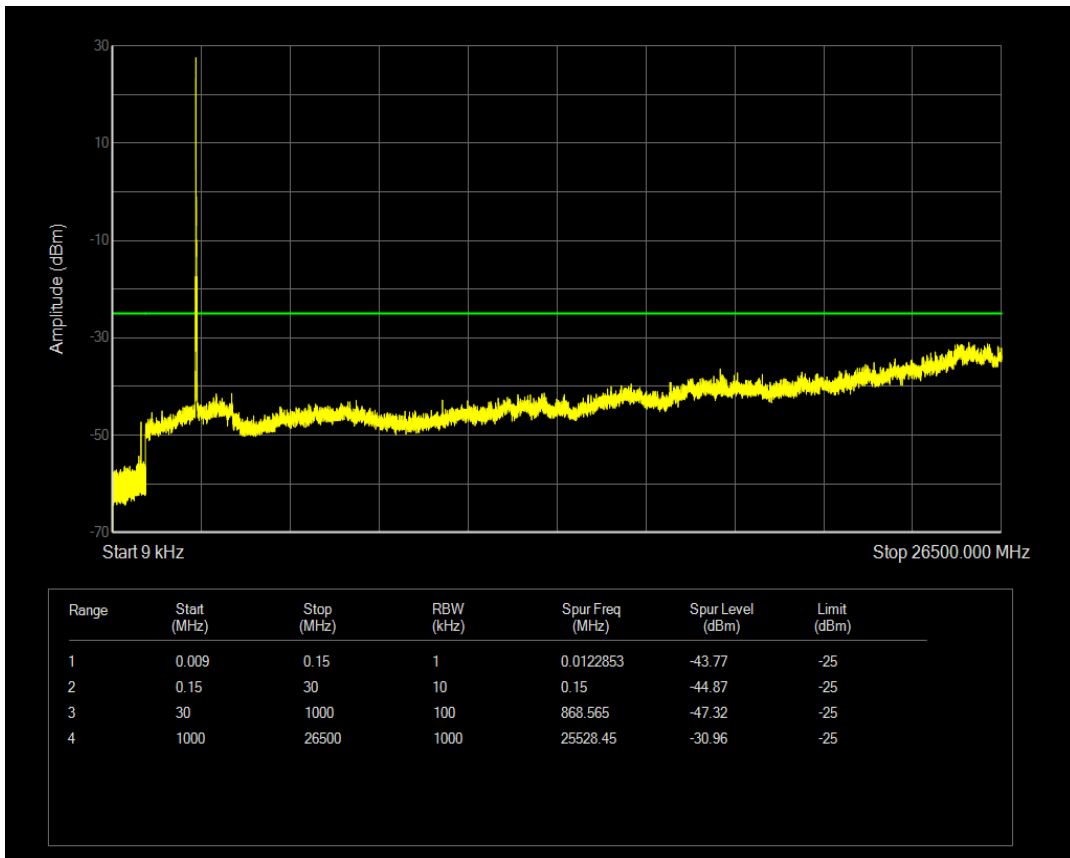

Band7 QPSK BW=15MHz Channel=21375 RB Size=1 Position=#0

Band7 QPSK BW=15MHz Channel=21375 RB Size=75 Position=#0

Band7 QAM16 BW=15MHz Channel=21375 RB Size=1 Position=#0

Band7 QAM16 BW=15MHz Channel=21375 RB Size=75 Position=#0

Band7 QPSK BW=20MHz Channel=20850 RB Size=1 Position=#0

Band7 QPSK BW=20MHz Channel=20850 RB Size=100 Position=#0

Band7 QAM16 BW=20MHz Channel=20850 RB Size=1 Position=#0

Band7 QAM16 BW=20MHz Channel=20850 RB Size=100 Position=#0