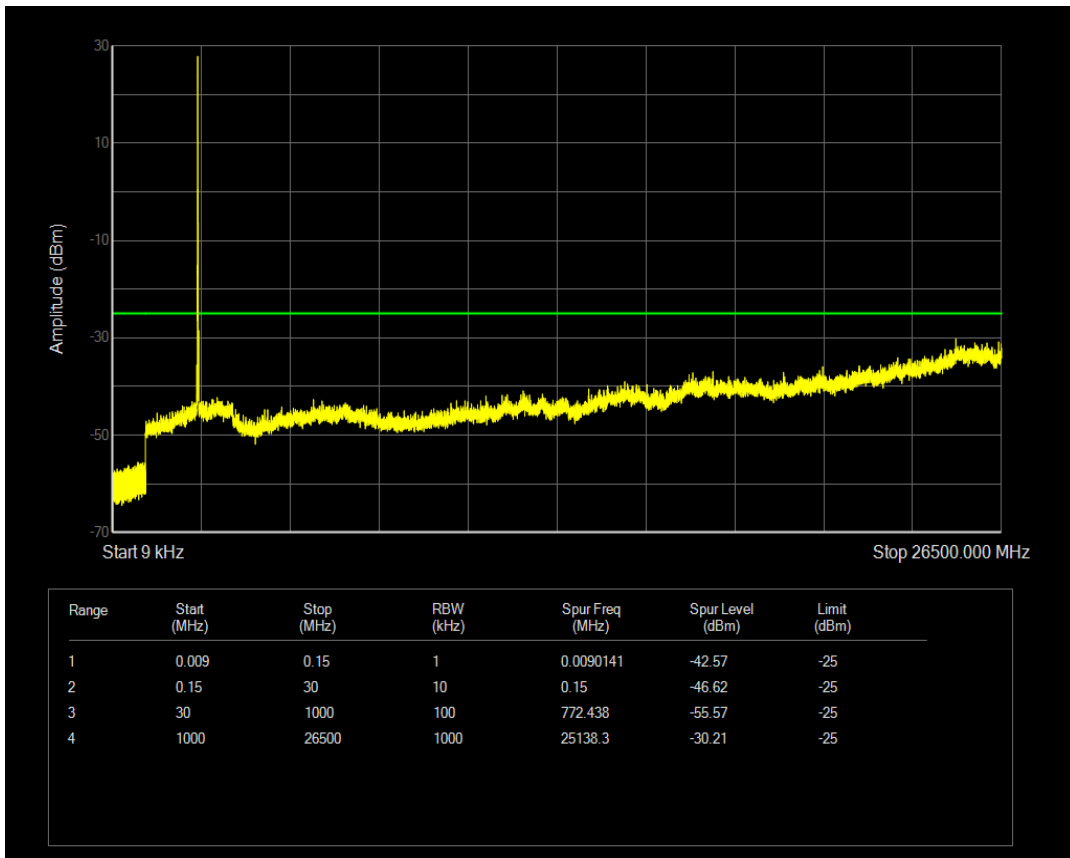

Band7 QPSK BW=15MHz Channel=21375 RB Size=1 Position=#0

Band7 QPSK BW=15MHz Channel=21375 RB Size=75 Position=#0