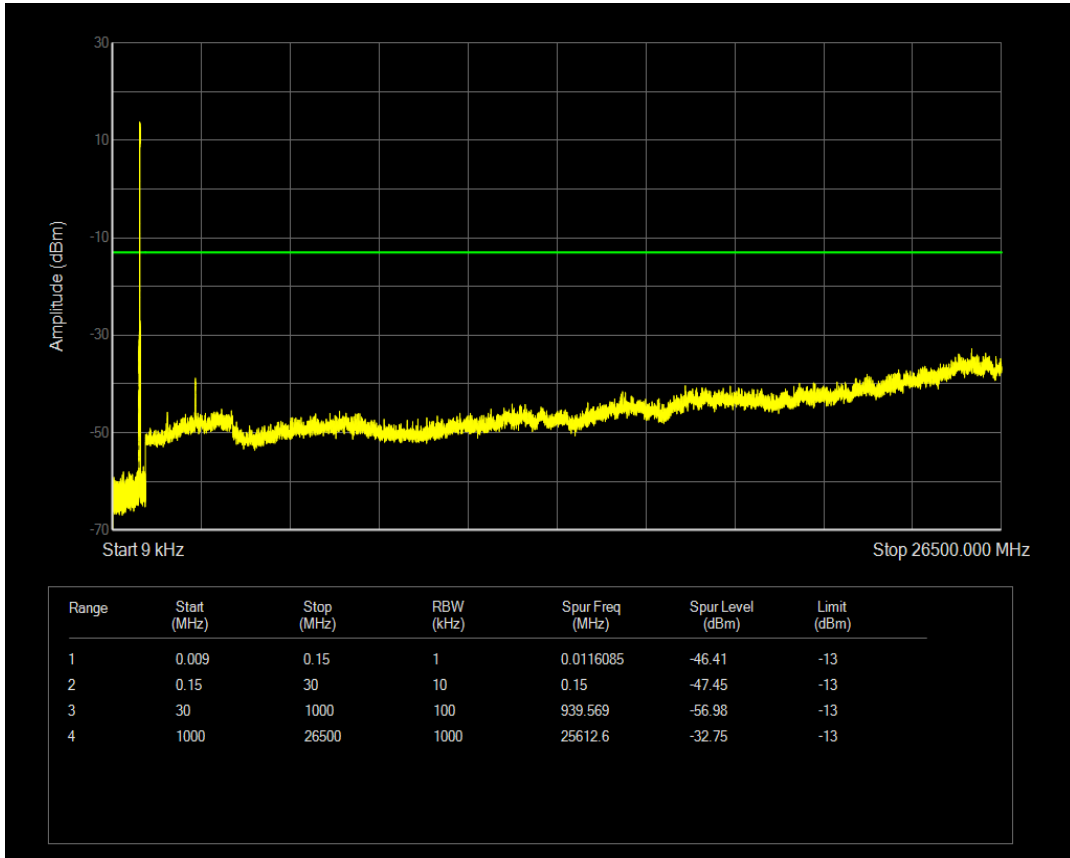

Band5 QPSK BW=5MHz Channel=20625 RB Size=1 Position=#0

Band5 QPSK BW=5MHz Channel=20625 RB Size=25 Position=#0

Band5 QAM16 BW=5MHz Channel=20625 RB Size=1 Position=#0

Band5 QAM16 BW=5MHz Channel=20625 RB Size=25 Position=#0

Band5 QPSK BW=10MHz Channel=20450 RB Size=1 Position=#0

Band5 QPSK BW=10MHz Channel=20450 RB Size=50 Position=#0

Band5 QAM16 BW=10MHz Channel=20450 RB Size=1 Position=#0

Band5 QAM16 BW=10MHz Channel=20450 RB Size=50 Position=#0