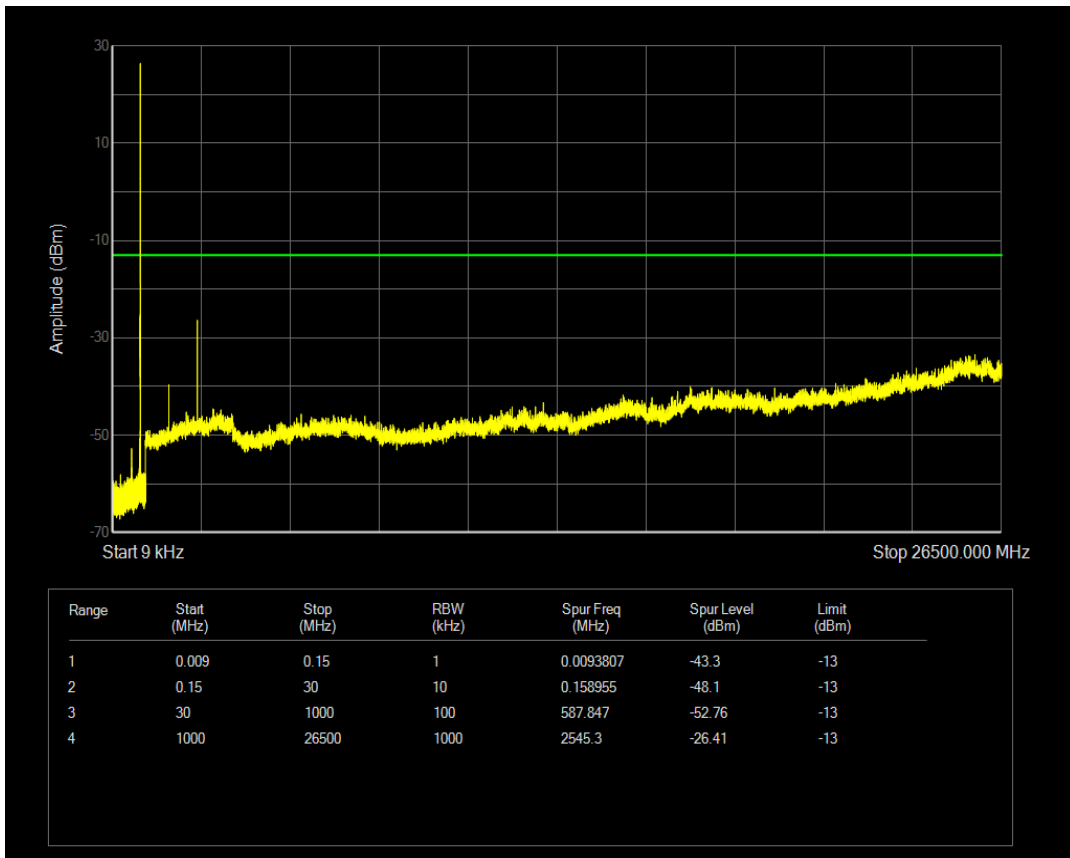

Band5 QPSK BW=1.4MHz Channel=20525 RB Size=1 Position=#0

Band5 QPSK BW=1.4MHz Channel=20525 RB Size=6 Position=#0

Band5 QAM16 BW=1.4MHz Channel=20525 RB Size=1 Position=#0

Band5 QAM16 BW=1.4MHz Channel=20525 RB Size=6 Position=#0

Band5 QPSK BW=1.4MHz Channel=20643 RB Size=1 Position=#0

Band5 QPSK BW=1.4MHz Channel=20643 RB Size=6 Position=#0

Band5 QAM16 BW=1.4MHz Channel=20643 RB Size=1 Position=#0

Band5 QAM16 BW=1.4MHz Channel=20643 RB Size=6 Position=#0