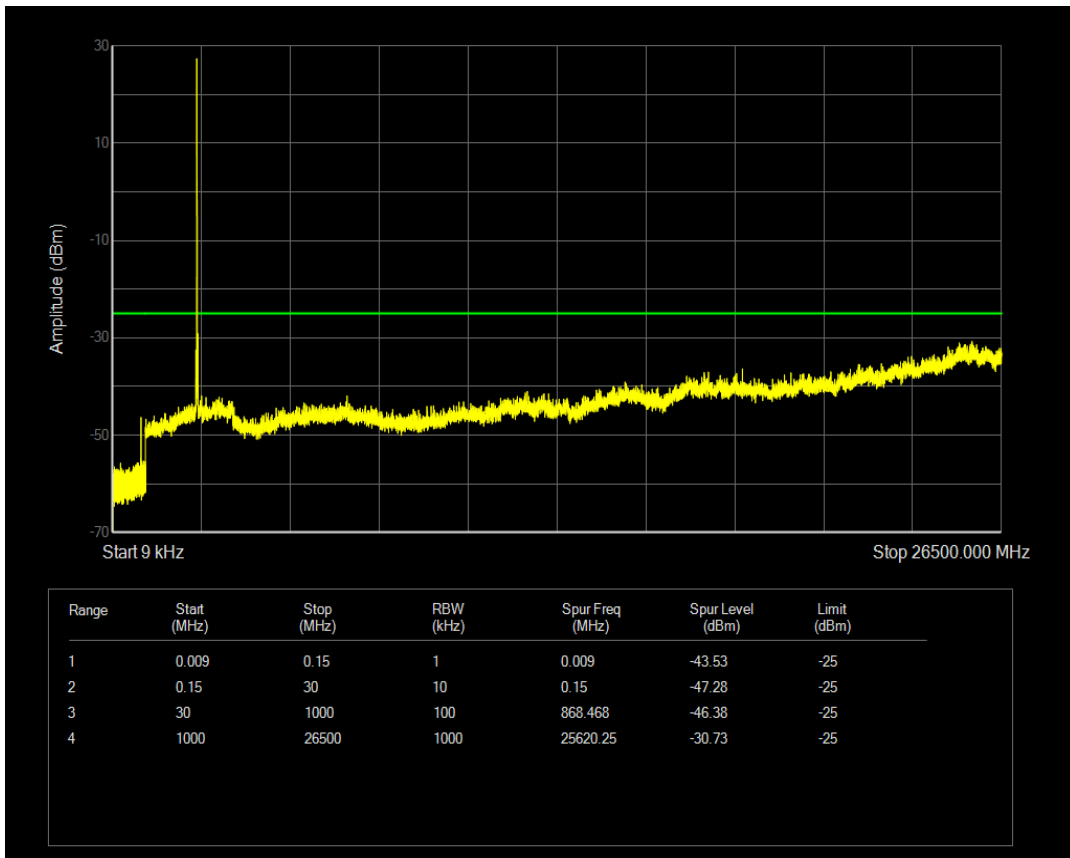

Band7 QAM16 BW=15MHz Channel=21100 RB Size=1 Position=#0

Band7 QAM16 BW=15MHz Channel=21100 RB Size=75 Position=#0