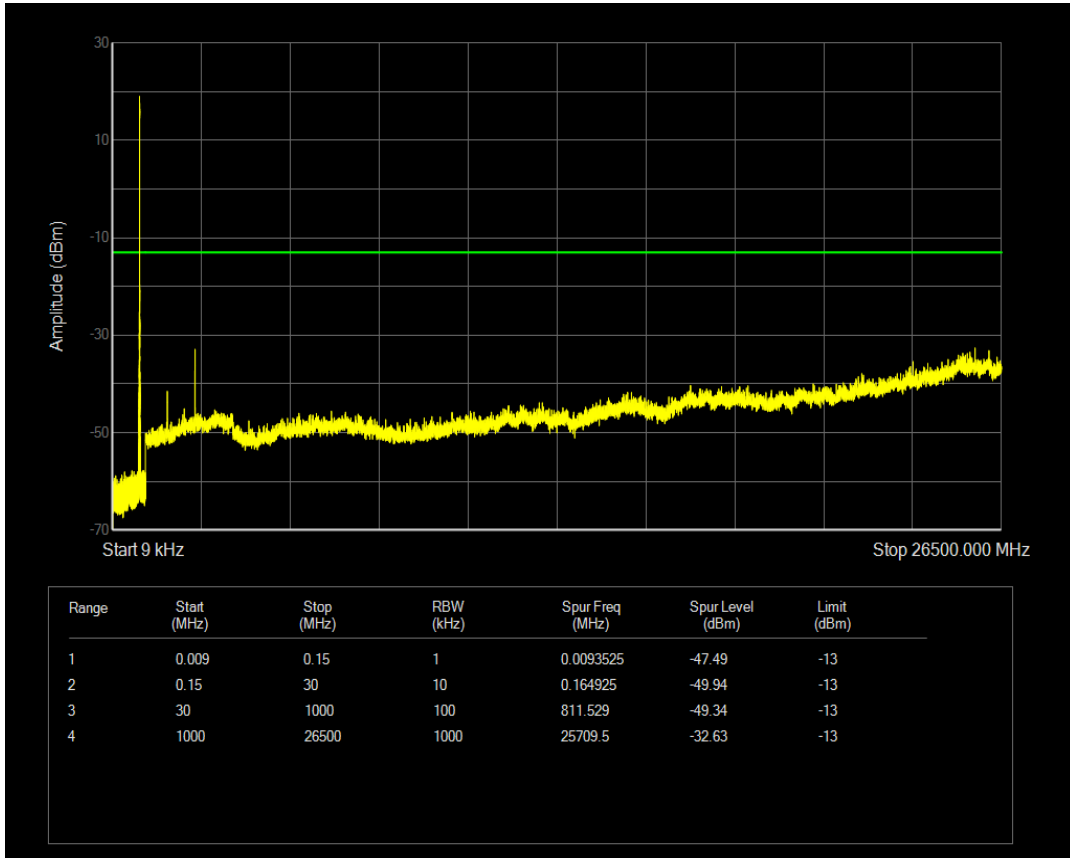

Band5 QPSK BW=3MHz Channel=20415 RB Size=15 Position=#0

Band5 QAM16 BW=3MHz Channel=20415 RB Size=1 Position=#0