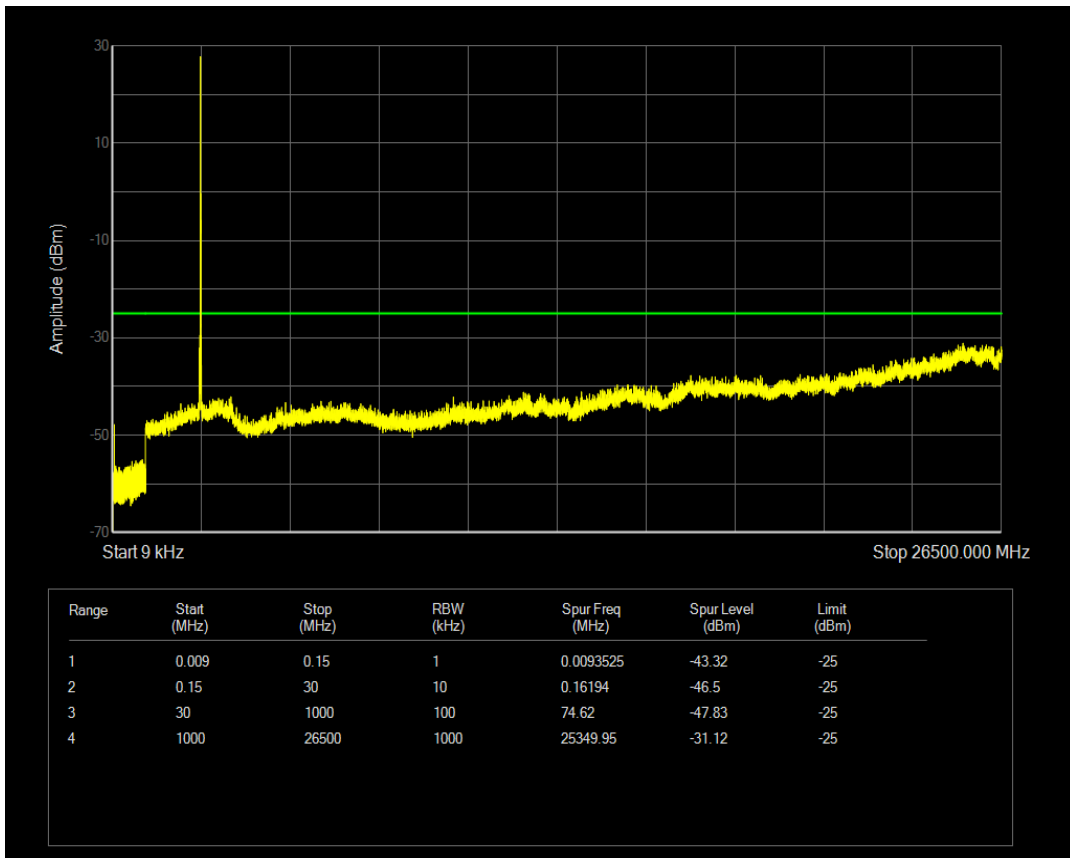

Band41(2540-2650) QAM16 BW=15MHz Channel=41115 RB Size=1 Position=#0

Band41(2540-2650) QAM16 BW=15MHz Channel=41115 RB Size=75 Position=#0