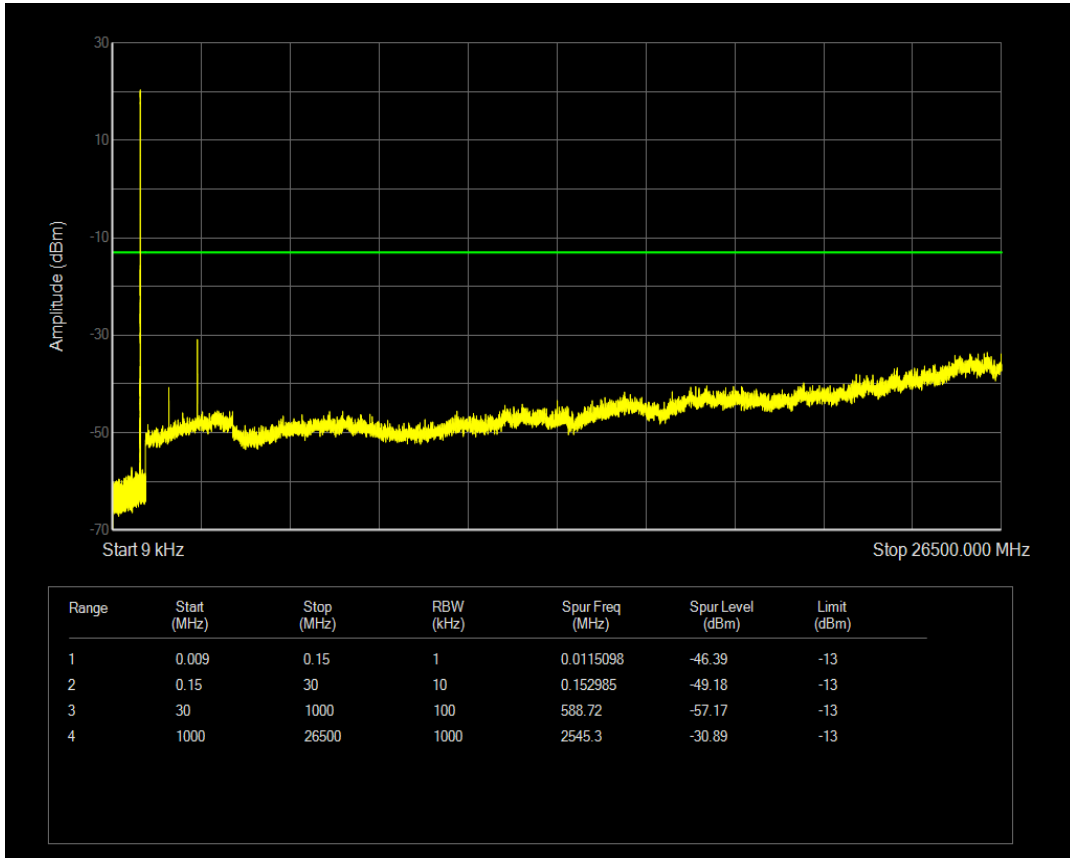

Band5 QPSK BW=1.4MHz Channel=20643 RB Size=1 Position=#0

Band5 QPSK BW=1.4MHz Channel=20643 RB Size=6 Position=#0

Band5 QAM16 BW=1.4MHz Channel=20643 RB Size=1 Position=#0

Band5 QAM16 BW=1.4MHz Channel=20643 RB Size=6 Position=#0