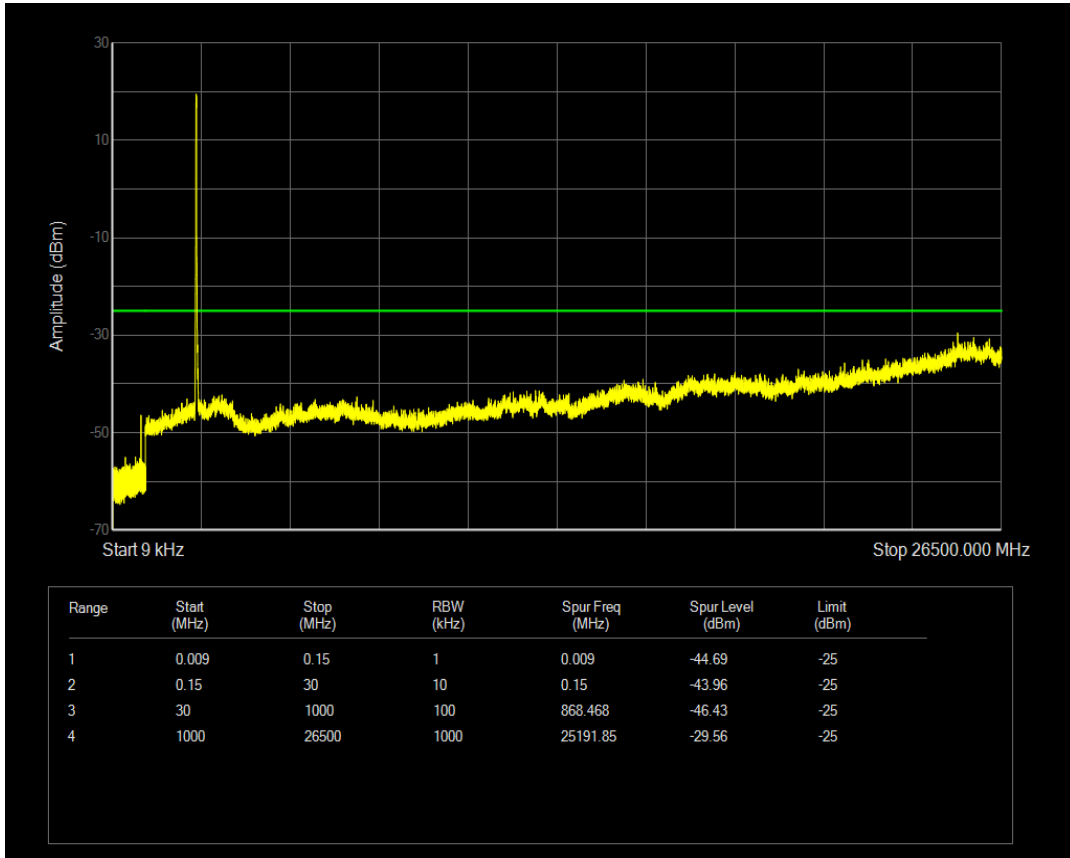

Band7 QPSK BW=20MHz Channel=20850 RB Size=1 Position=#0

Band7 QPSK BW=20MHz Channel=20850 RB Size=100 Position=#0

Band7 QAM16 BW=20MHz Channel=20850 RB Size=1 Position=#0

Band7 QAM16 BW=20MHz Channel=20850 RB Size=100 Position=#0