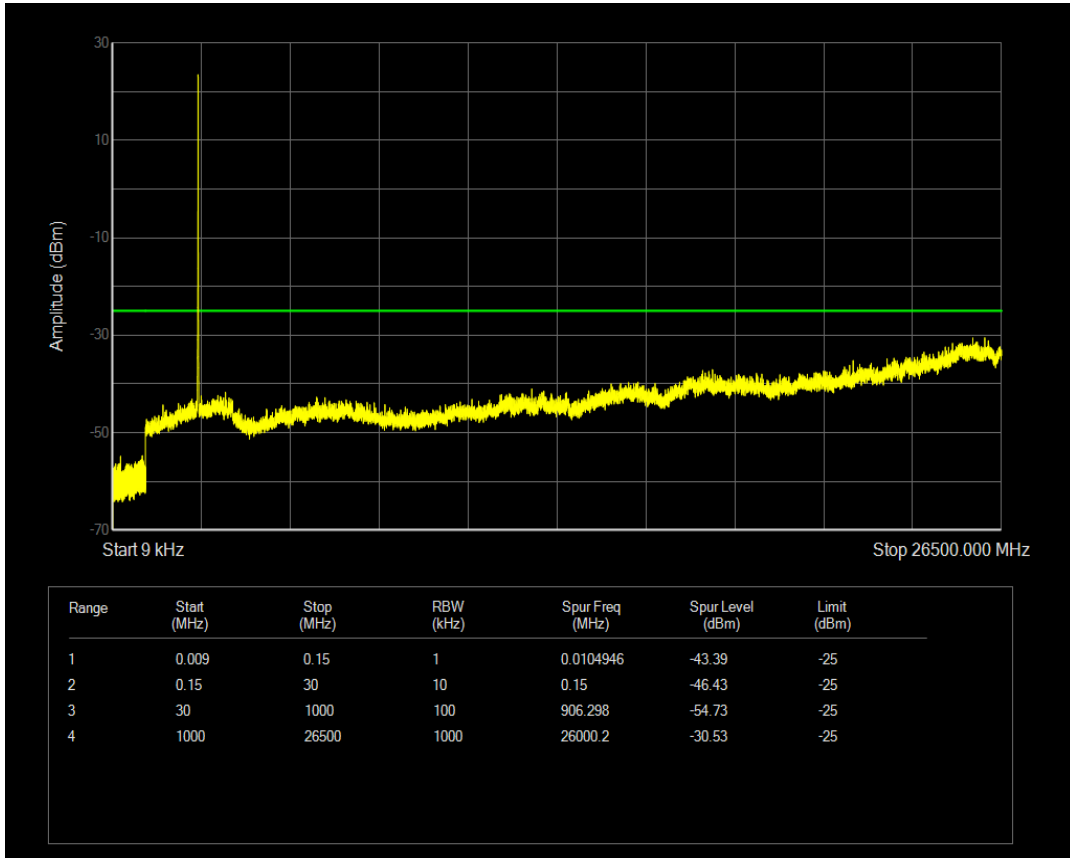

Band7 QPSK BW=5MHz Channel=21425 RB Size=1 Position=#0

Band7 QPSK BW=5MHz Channel=21425 RB Size=25 Position=#0

Band7 QAM16 BW=5MHz Channel=21425 RB Size=1 Position=#0

Band7 QAM16 BW=5MHz Channel=21425 RB Size=25 Position=#0

Band7 QPSK BW=10MHz Channel=20800 RB Size=1 Position=#0

Band7 QPSK BW=10MHz Channel=20800 RB Size=50 Position=#0

Band7 QAM16 BW=10MHz Channel=20800 RB Size=1 Position=#0

Band7 QAM16 BW=10MHz Channel=20800 RB Size=50 Position=#0