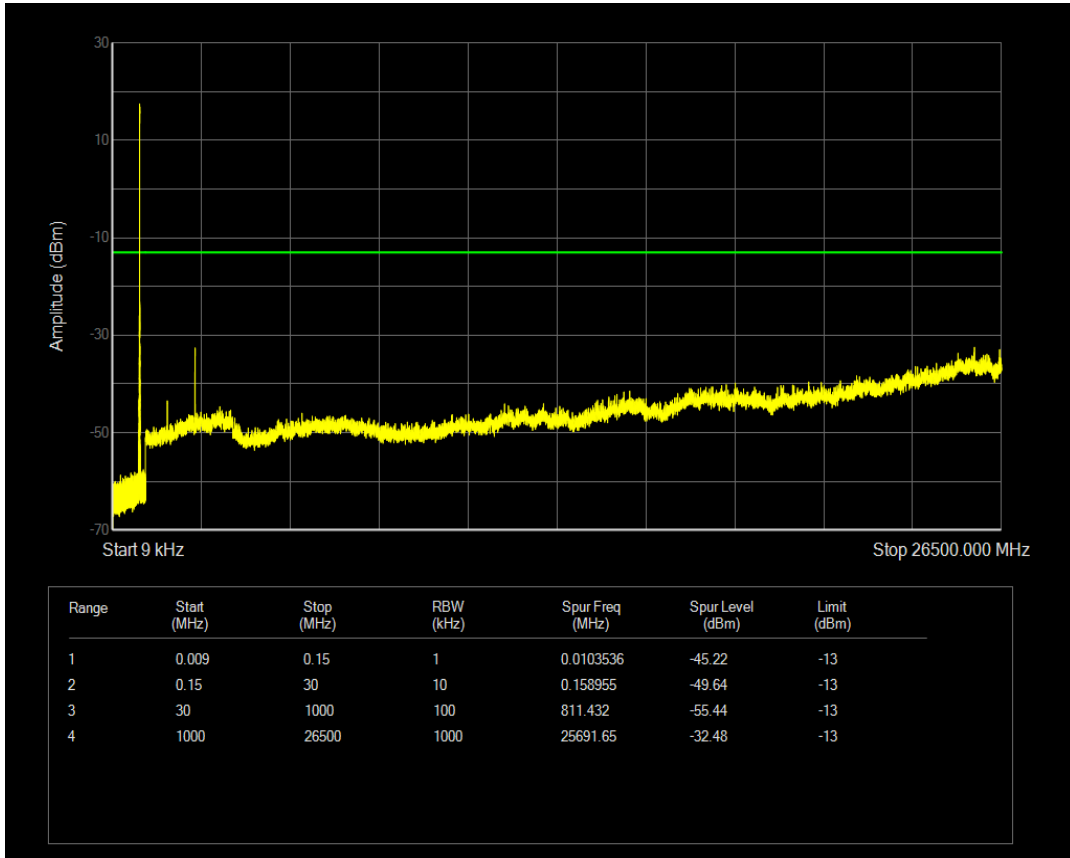

Band5 QPSK BW=3MHz Channel=20415 RB Size=1 Position=#0

Band5 QPSK BW=3MHz Channel=20415 RB Size=15 Position=#0

Band5 QAM16 BW=3MHz Channel=20415 RB Size=1 Position=#0

Band5 QAM16 BW=3MHz Channel=20415 RB Size=15 Position=#0