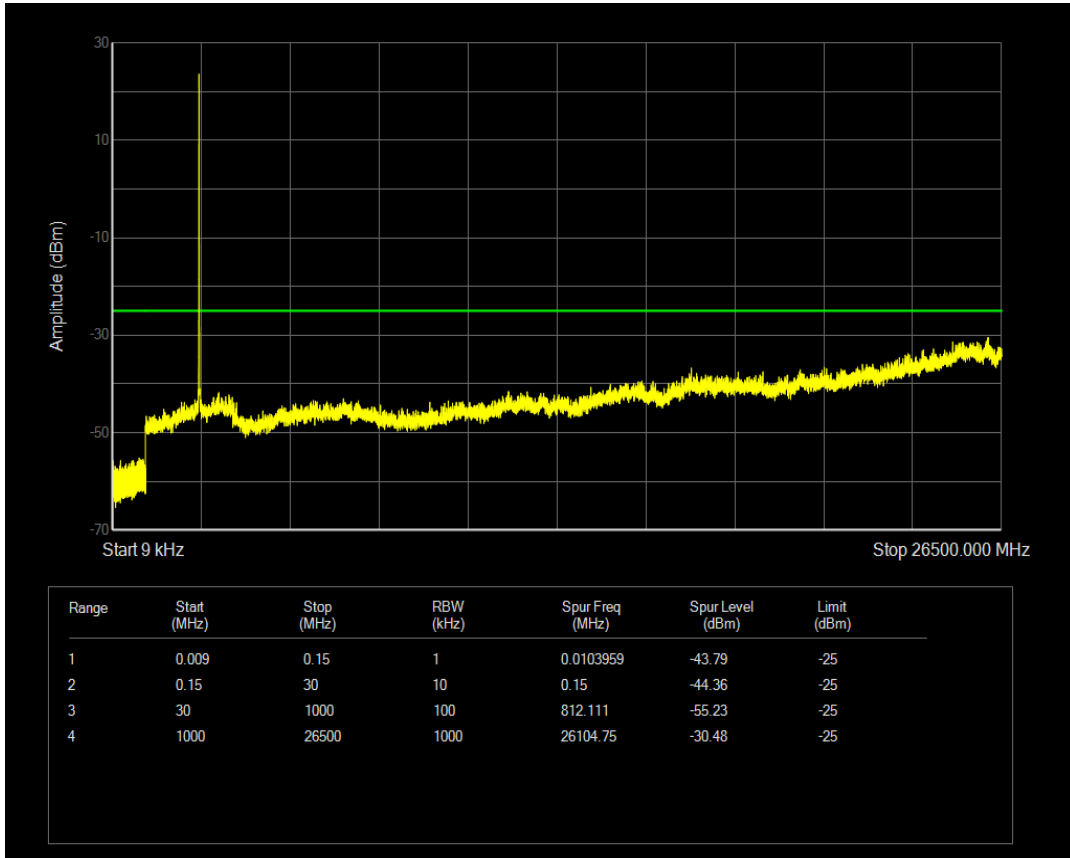

Band41(2540-2650) QPSK BW=5MHz Channel=40640 RB Size=25 Position=#0

Band41(2540-2650) QAM16 BW=5MHz Channel=40640 RB Size=1 Position=#0