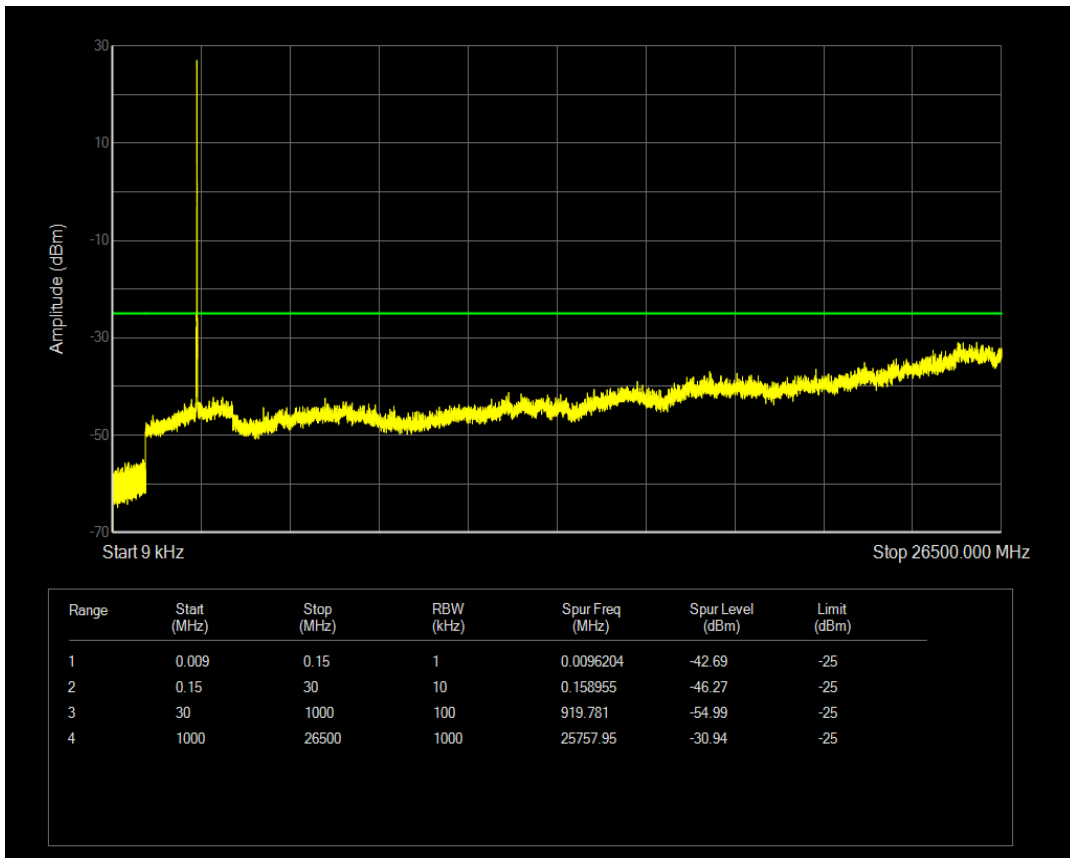

Band7 QAM16 BW=10MHz Channel=21100 RB Size=1 Position=#0

Band7 QAM16 BW=10MHz Channel=21100 RB Size=50 Position=#0