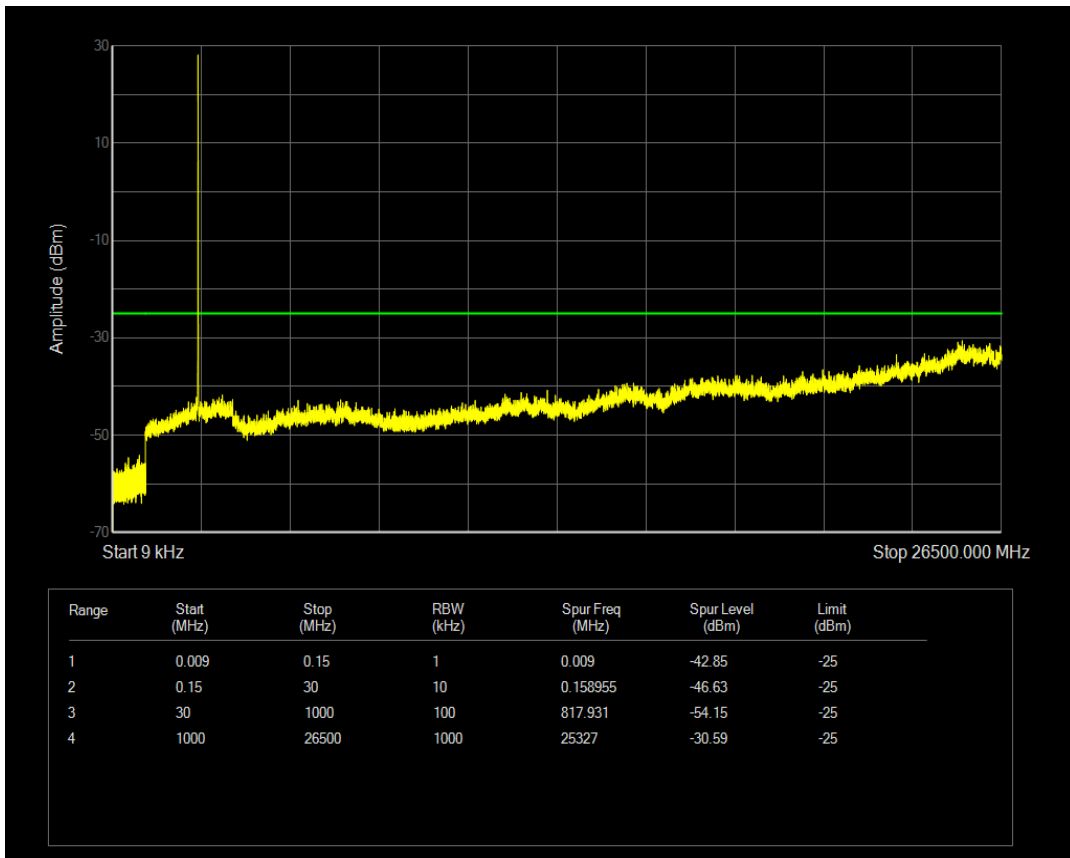

Band7 QPSK BW=5MHz Channel=21425 RB Size=1 Position=#0

Band7 QPSK BW=5MHz Channel=21425 RB Size=25 Position=#0

Band7 QAM16 BW=5MHz Channel=21425 RB Size=1 Position=#0

Band7 QAM16 BW=5MHz Channel=21425 RB Size=25 Position=#0

Band7 QPSK BW=10MHz Channel=20800 RB Size=1 Position=#0

Band7 QPSK BW=10MHz Channel=20800 RB Size=50 Position=#0

Band7 QAM16 BW=10MHz Channel=20800 RB Size=1 Position=#0

Band7 QAM16 BW=10MHz Channel=20800 RB Size=50 Position=#0