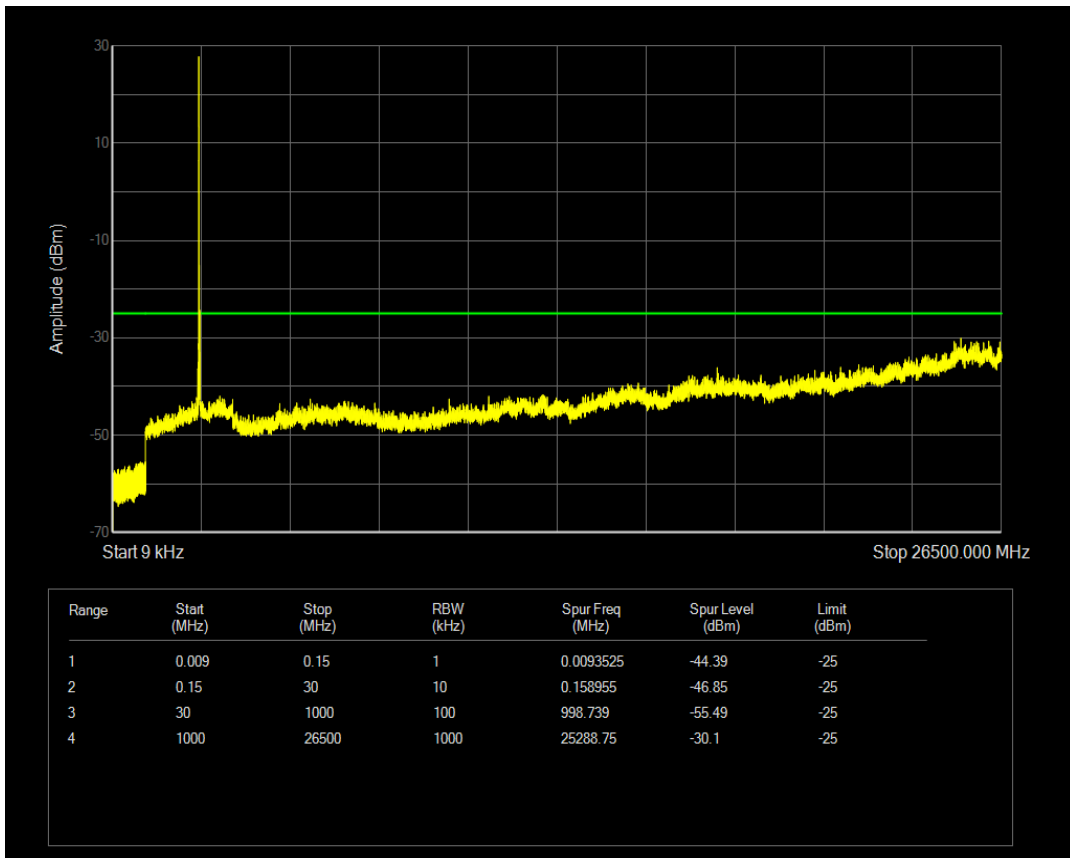

Band41(2540-2650) QAM16 BW=15MHz Channel=40640 RB Size=1 Position=#0

Band41(2540-2650) QAM16 BW=15MHz Channel=40640 RB Size=75 Position=#0