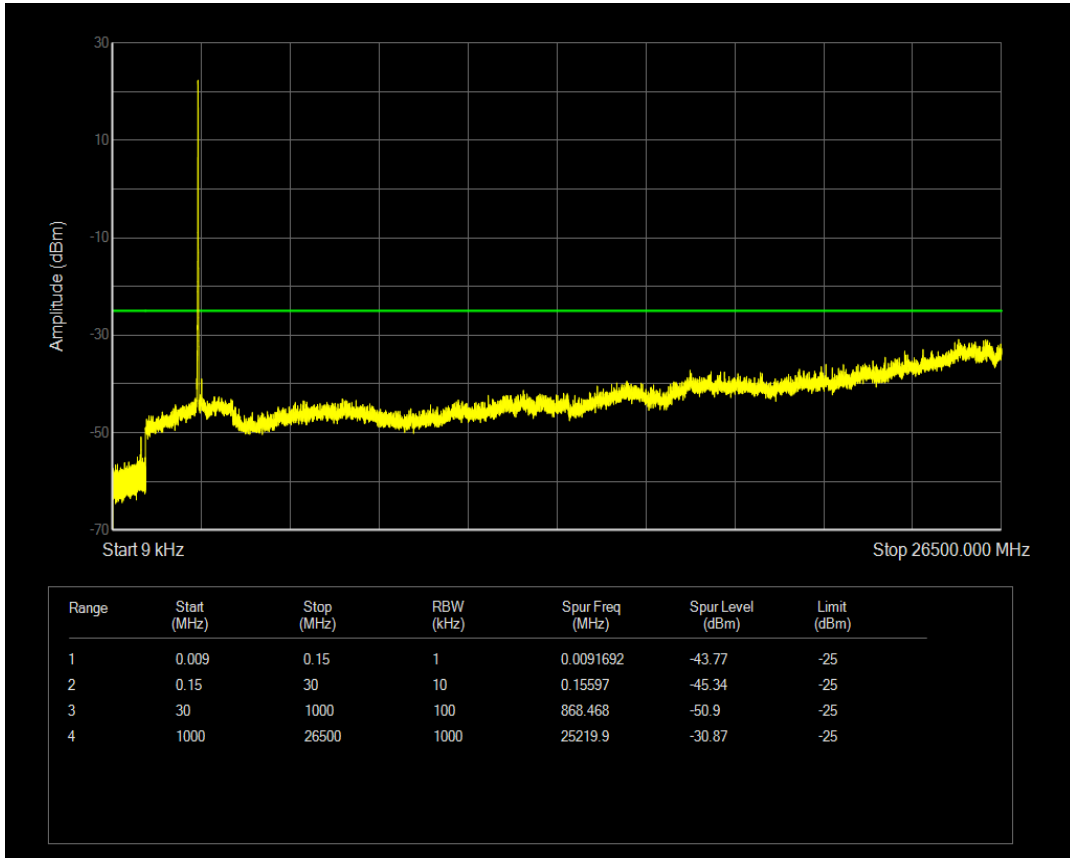

Band7 QPSK BW=10MHz Channel=21400 RB Size=1 Position=#0

Band7 QPSK BW=10MHz Channel=21400 RB Size=50 Position=#0

Band7 QAM16 BW=10MHz Channel=21400 RB Size=1 Position=#0

Band7 QAM16 BW=10MHz Channel=21400 RB Size=50 Position=#0