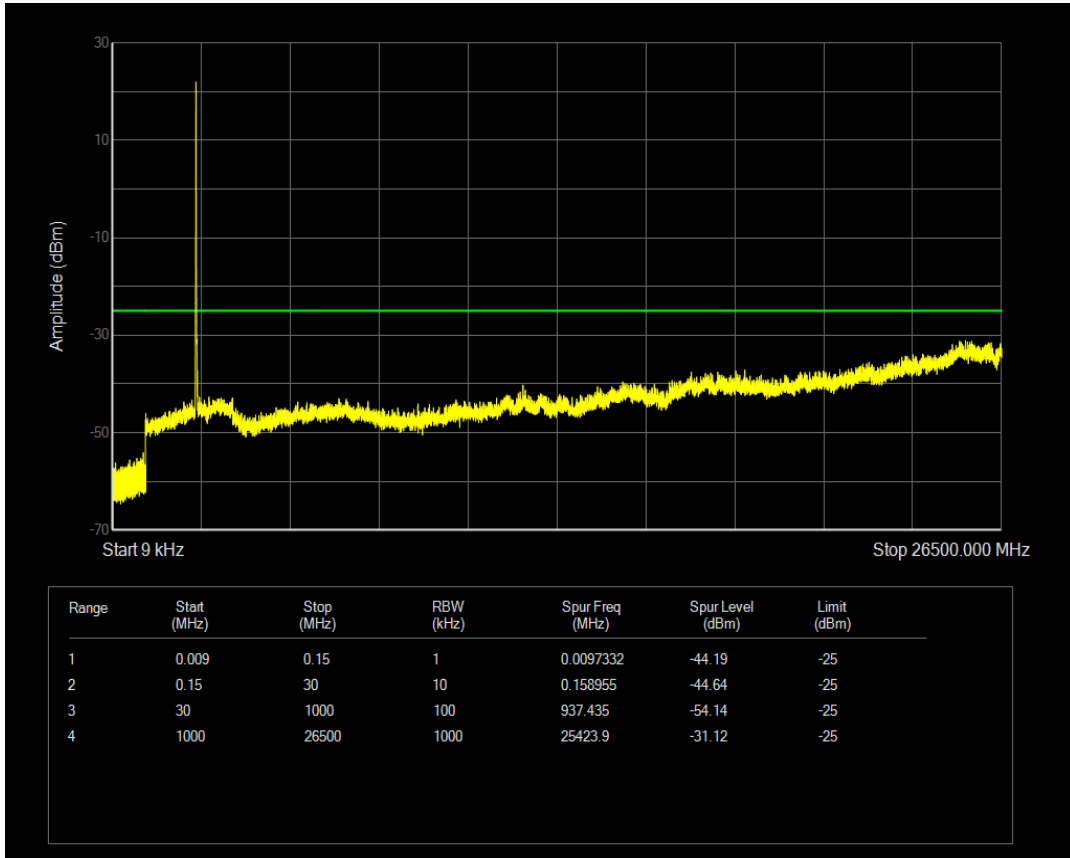

Band7 QPSK BW=10MHz Channel=20800 RB Size=1 Position=#0

Band7 QPSK BW=10MHz Channel=20800 RB Size=50 Position=#0

Band7 QAM16 BW=10MHz Channel=20800 RB Size=1 Position=#0

Band7 QAM16 BW=10MHz Channel=20800 RB Size=50 Position=#0