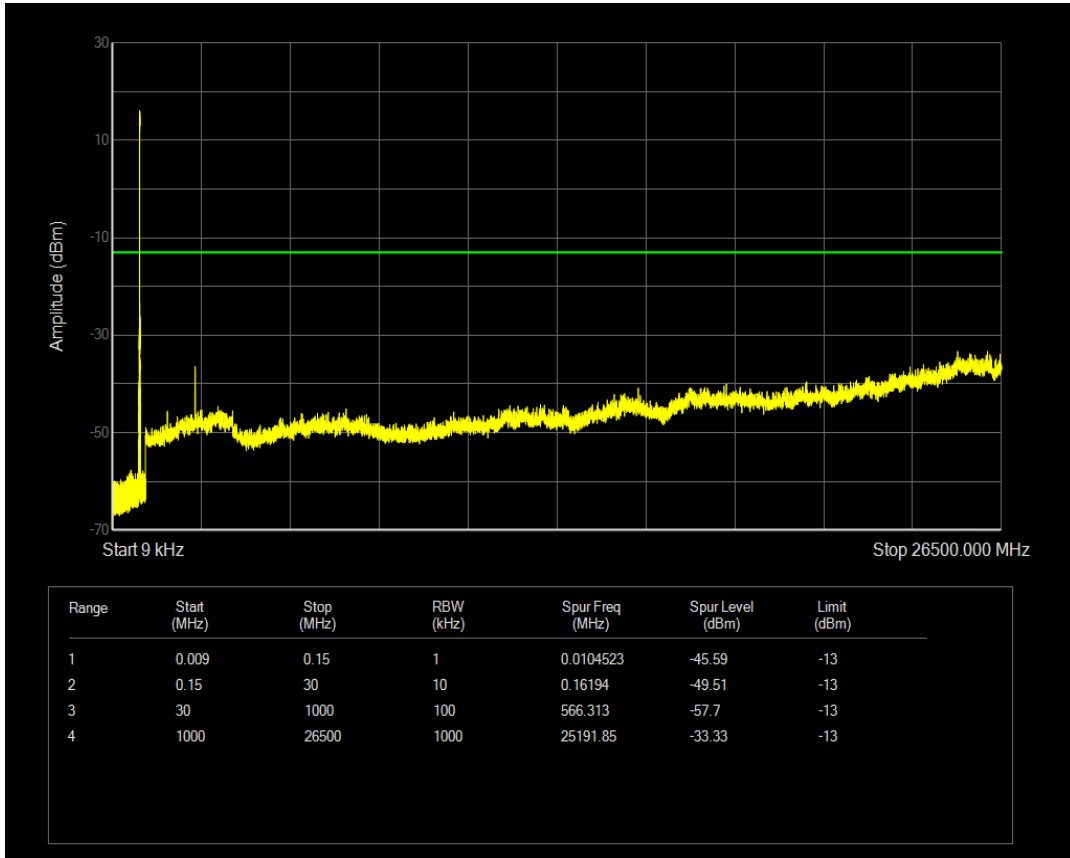

Band5 QPSK BW=3MHz Channel=20635 RB Size=1 Position=#0

Band5 QPSK BW=3MHz Channel=20635 RB Size=15 Position=#0

Band5 QAM16 BW=3MHz Channel=20635 RB Size=1 Position=#0

Band5 QAM16 BW=3MHz Channel=20635 RB Size=15 Position=#0

Band5 QPSK BW=5MHz Channel=20425 RB Size=1 Position=#0

Band5 QPSK BW=5MHz Channel=20425 RB Size=25 Position=#0

Band5 QAM16 BW=5MHz Channel=20425 RB Size=1 Position=#0

Band5 QAM16 BW=5MHz Channel=20425 RB Size=25 Position=#0