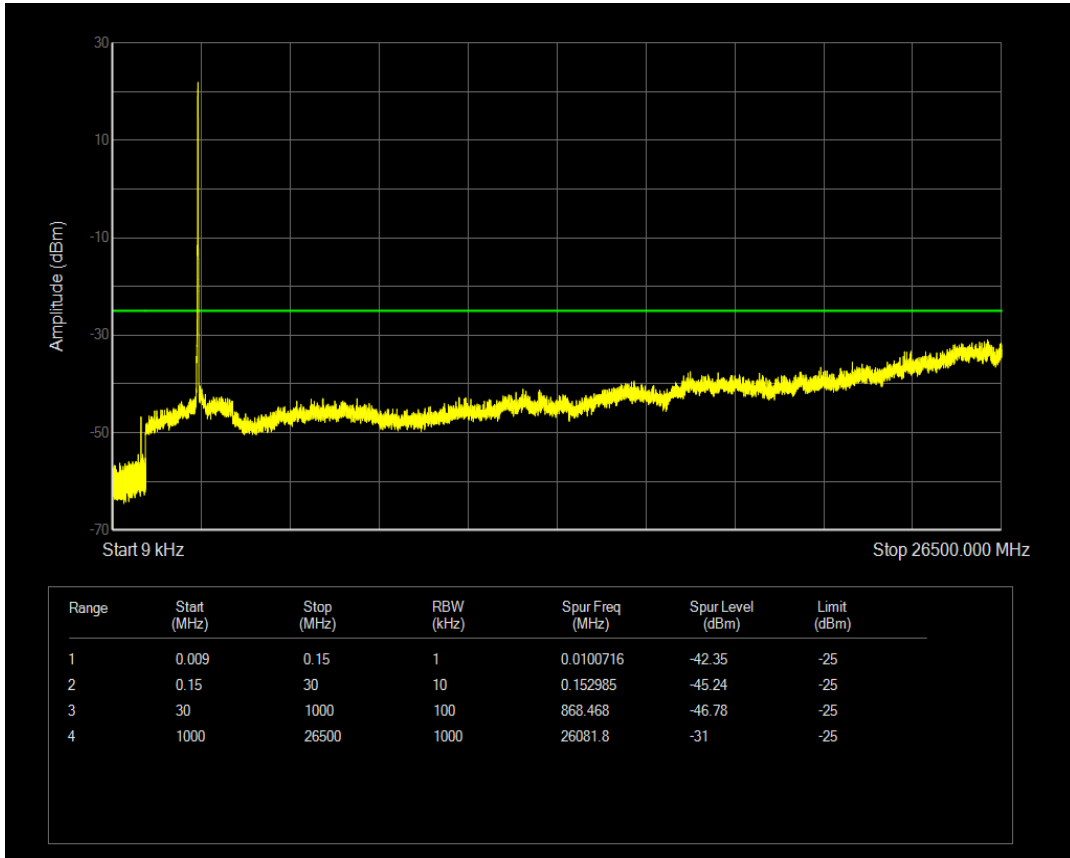

Band7 QPSK BW=15MHz Channel=21375 RB Size=75 Position=#0

Band7 QAM16 BW=15MHz Channel=21375 RB Size=1 Position=#0