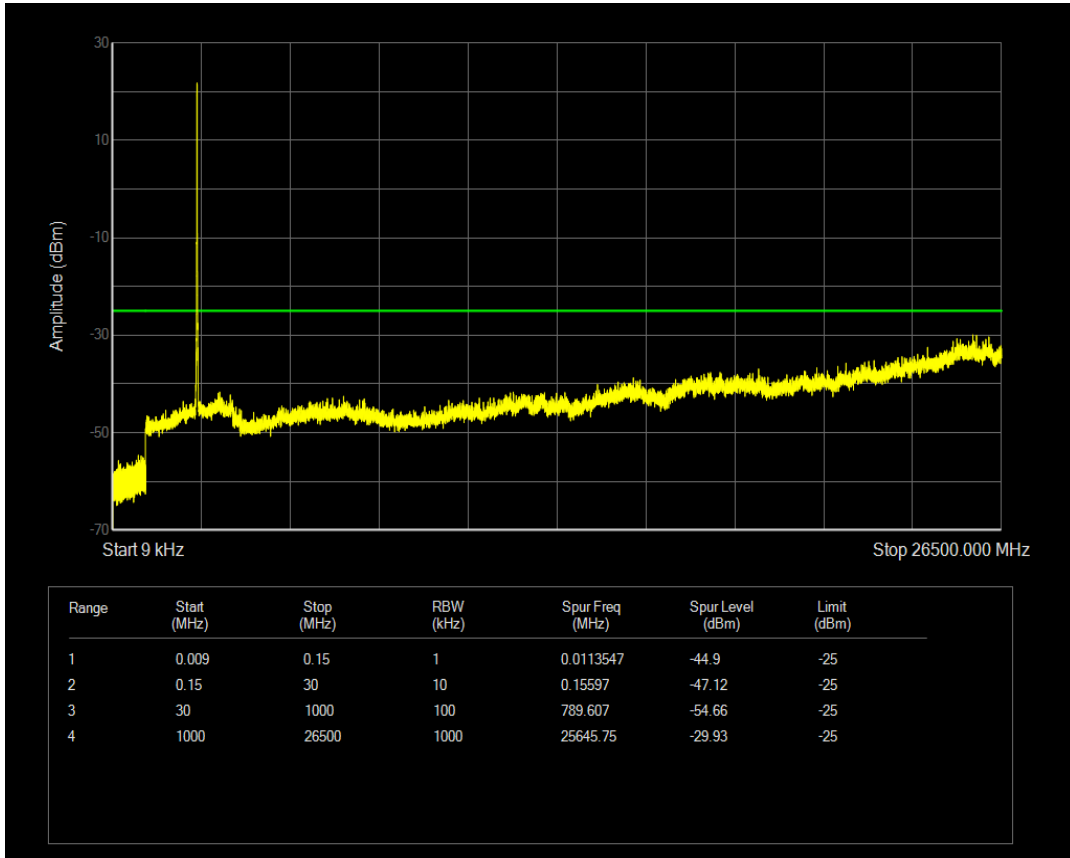

Band7 QPSK BW=10MHz Channel=21100 RB Size=50 Position=#0

Band7 QAM16 BW=10MHz Channel=21100 RB Size=1 Position=#0