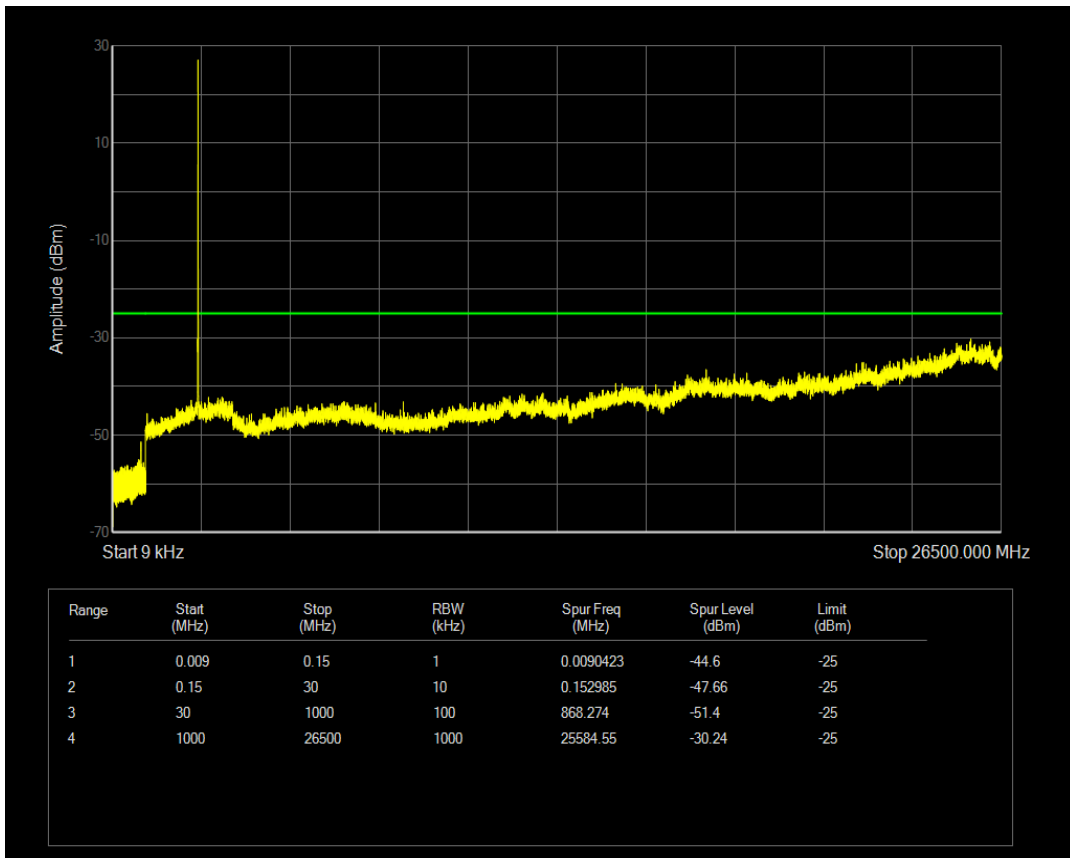

Band7 QPSK BW=5MHz Channel=21425 RB Size=1 Position=#0

Band7 QPSK BW=5MHz Channel=21425 RB Size=25 Position=#0