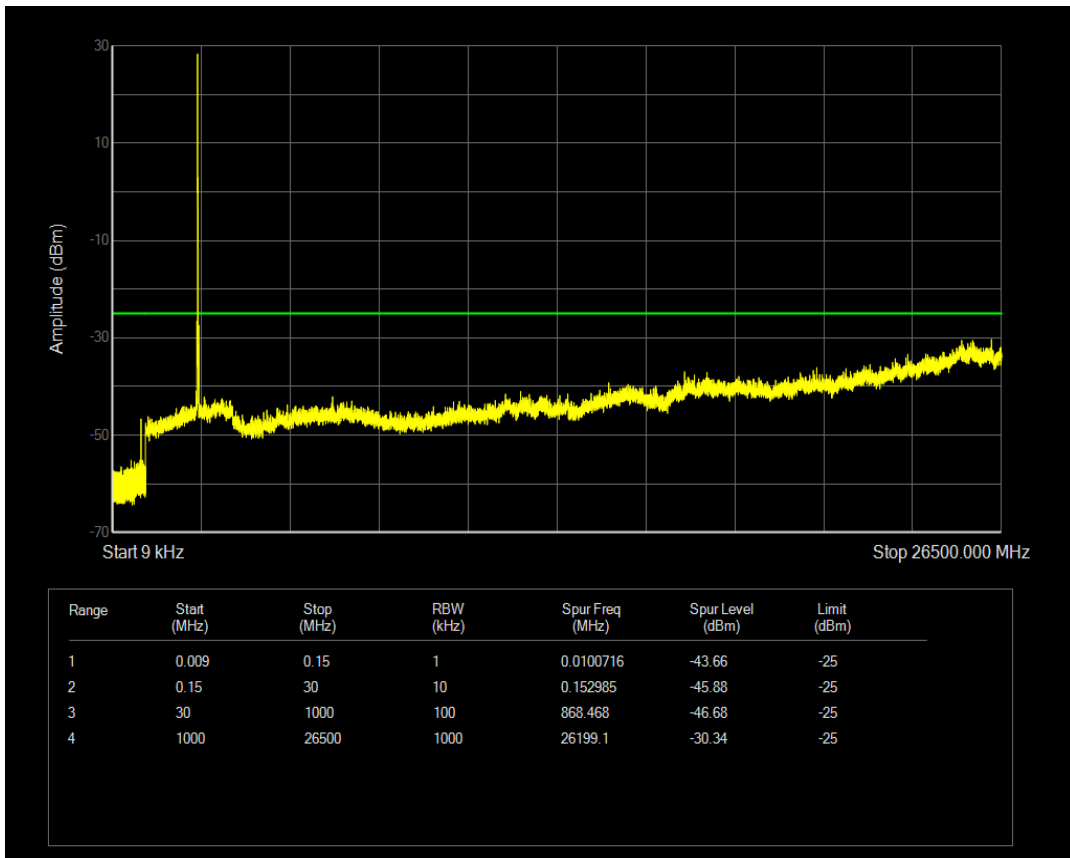

Band7 QAM16 BW=20MHz Channel=21350 RB Size=1 Position=#0

Band7 QAM16 BW=20MHz Channel=21350 RB Size=100 Position=#0