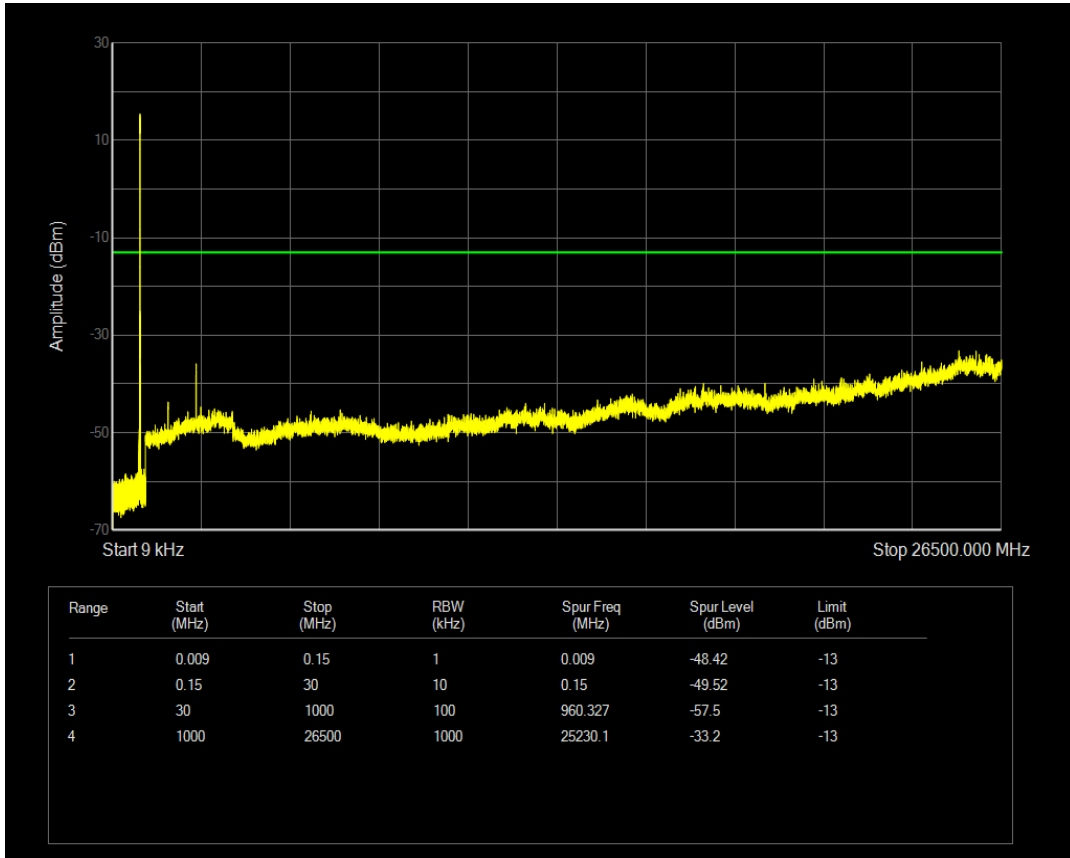

Band5 QPSK BW=5MHz Channel=20525 RB Size=1 Position=#0

Band5 QPSK BW=5MHz Channel=20525 RB Size=25 Position=#0

Band5 QAM16 BW=5MHz Channel=20525 RB Size=1 Position=#0

Band5 QAM16 BW=5MHz Channel=20525 RB Size=25 Position=#0

Band5 QPSK BW=5MHz Channel=20625 RB Size=1 Position=#0

Band5 QPSK BW=5MHz Channel=20625 RB Size=25 Position=#0

Band5 QAM16 BW=5MHz Channel=20625 RB Size=1 Position=#0

Band5 QAM16 BW=5MHz Channel=20625 RB Size=25 Position=#0