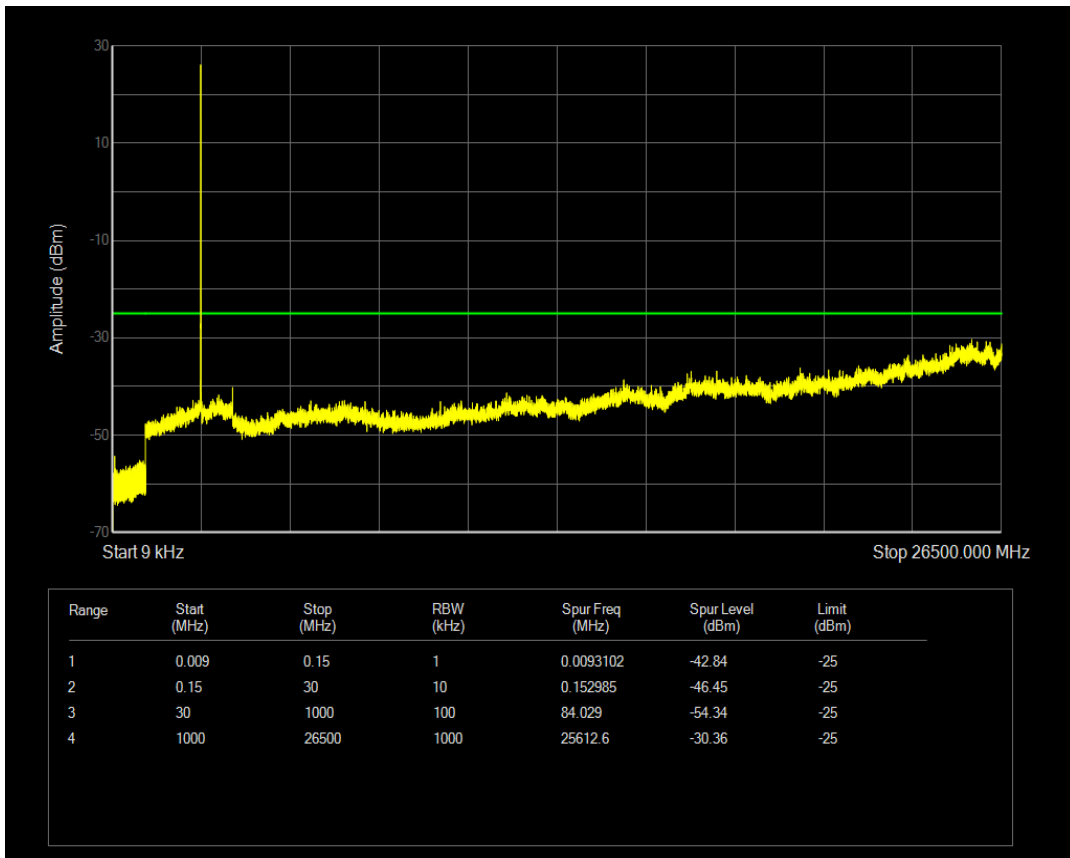

Band41(2540-2650) QAM16 BW=5MHz Channel=41165 RB Size=1 Position=#0

Band41(2540-2650) QAM16 BW=5MHz Channel=41165 RB Size=25 Position=#0