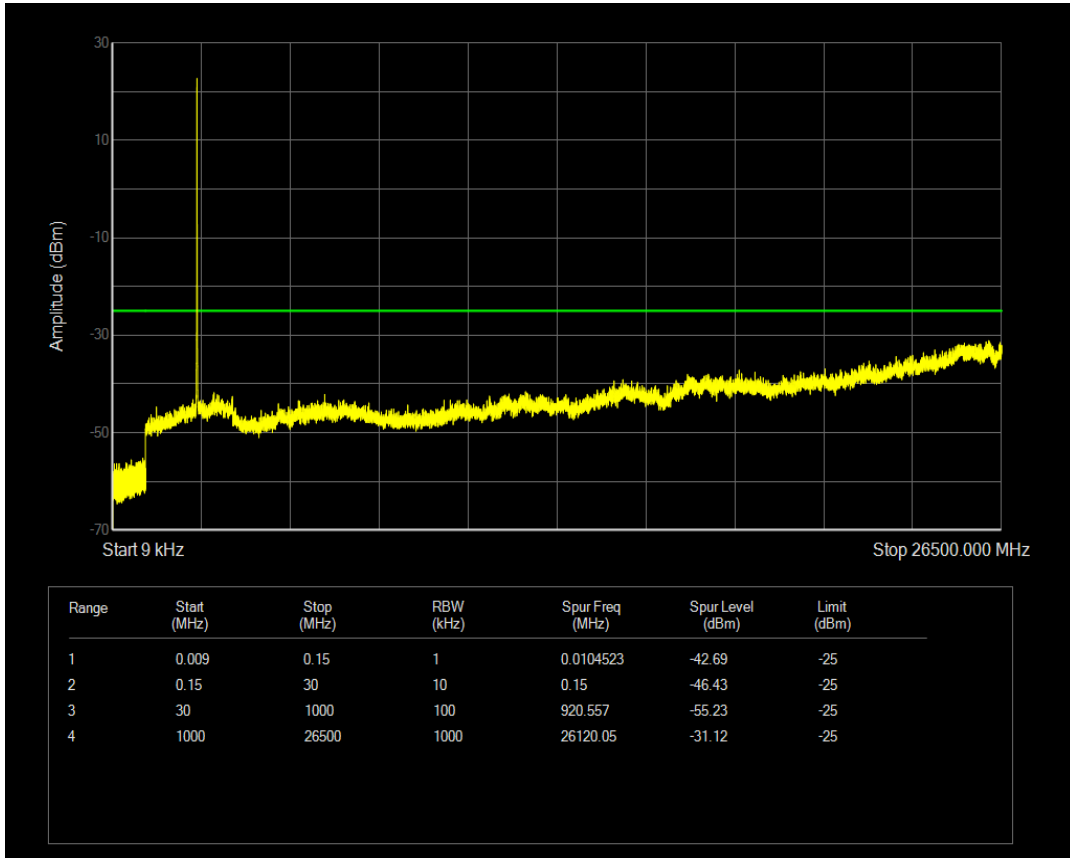

Band7 QPSK BW=5MHz Channel=21100 RB Size=1 Position=#0

Band7 QPSK BW=5MHz Channel=21100 RB Size=25 Position=#0

Band7 QAM16 BW=5MHz Channel=21100 RB Size=1 Position=#0

Band7 QAM16 BW=5MHz Channel=21100 RB Size=25 Position=#0