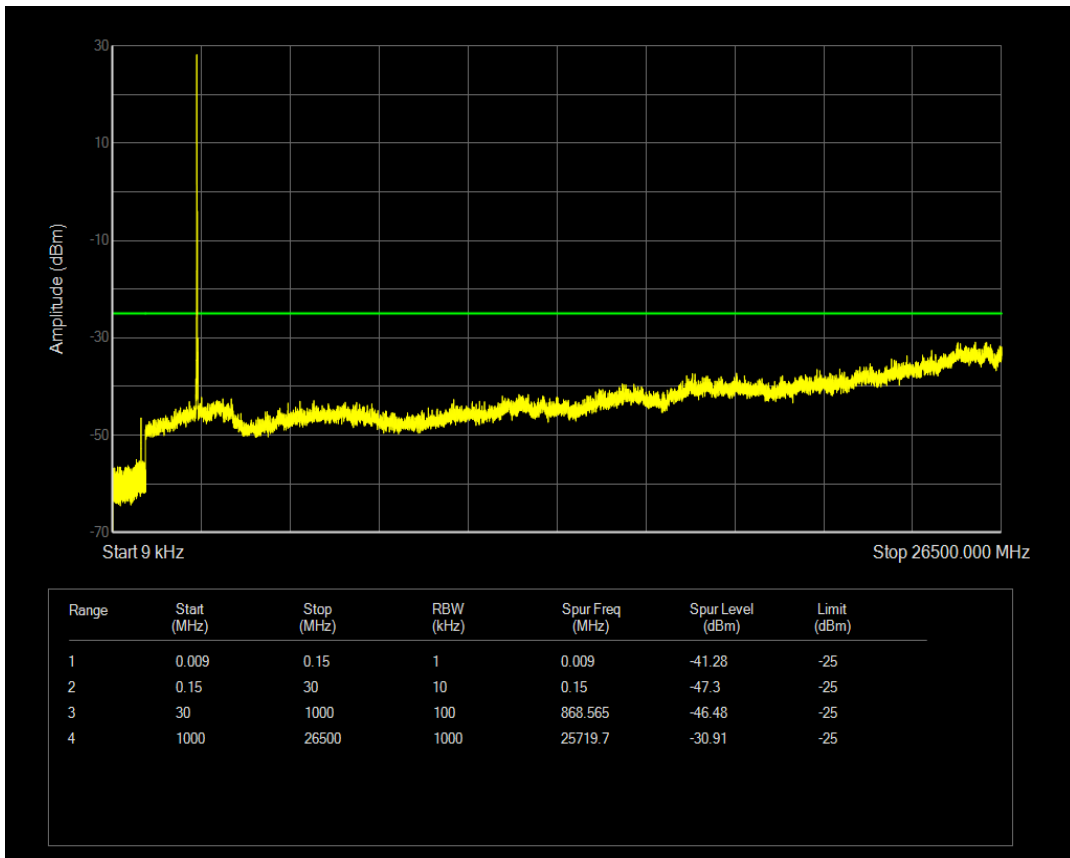

Band7 QPSK BW=15MHz Channel=21100 RB Size=1 Position=#0

Band7 QPSK BW=15MHz Channel=21100 RB Size=75 Position=#0