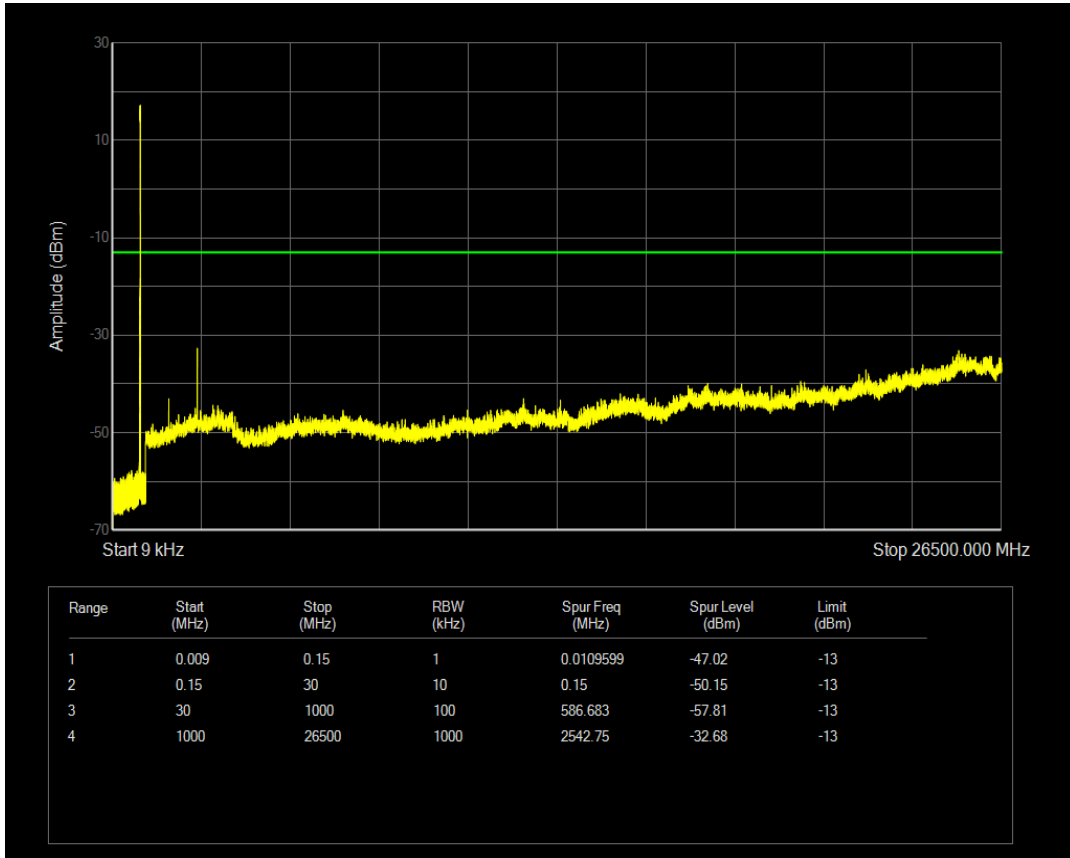

Band5 QPSK BW=3MHz Channel=20635 RB Size=1 Position=#0

Band5 QPSK BW=3MHz Channel=20635 RB Size=15 Position=#0

Band5 QAM16 BW=3MHz Channel=20635 RB Size=1 Position=#0

Band5 QAM16 BW=3MHz Channel=20635 RB Size=15 Position=#0

Band5 QPSK BW=5MHz Channel=20425 RB Size=1 Position=#0

Band5 QPSK BW=5MHz Channel=20425 RB Size=25 Position=#0

Band5 QAM16 BW=5MHz Channel=20425 RB Size=1 Position=#0

Band5 QAM16 BW=5MHz Channel=20425 RB Size=25 Position=#0