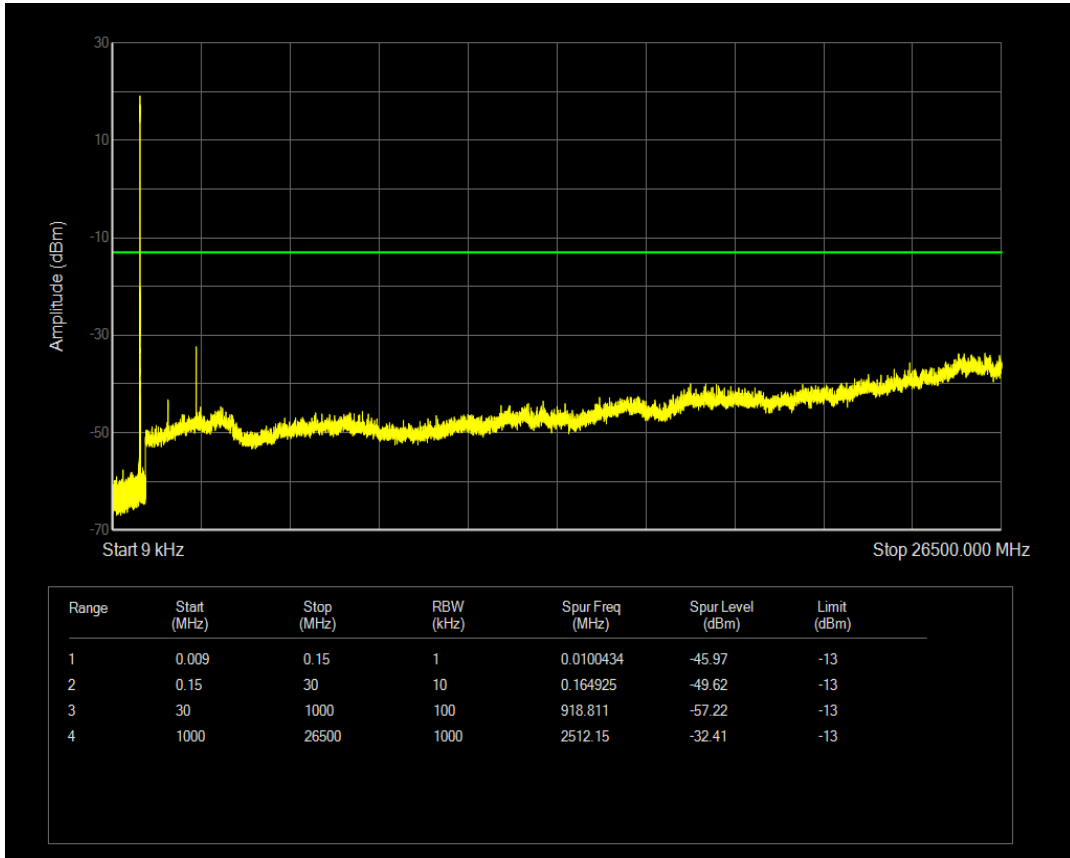

Band5 QPSK BW=3MHz Channel=20525 RB Size=15 Position=#0

Band5 QAM16 BW=3MHz Channel=20525 RB Size=1 Position=#0