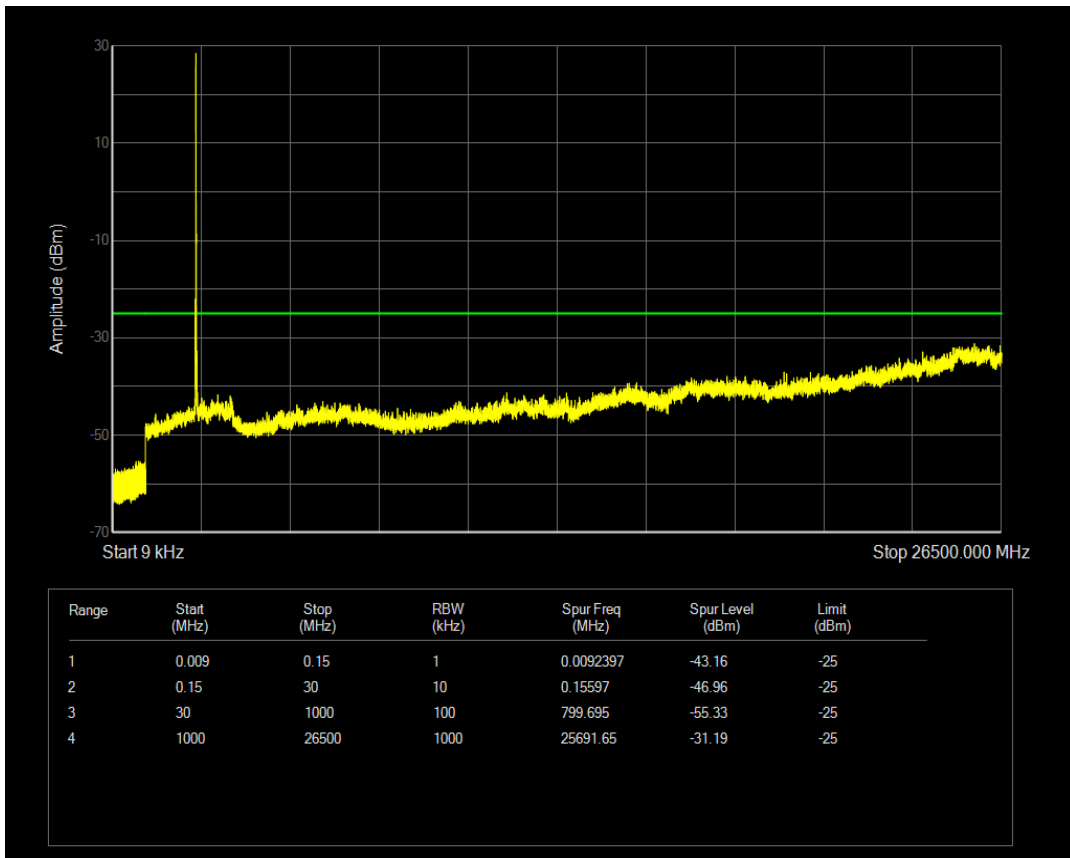

Band7 QPSK BW=15MHz Channel=20825 RB Size=1 Position=#0

Band7 QPSK BW=15MHz Channel=20825 RB Size=75 Position=#0