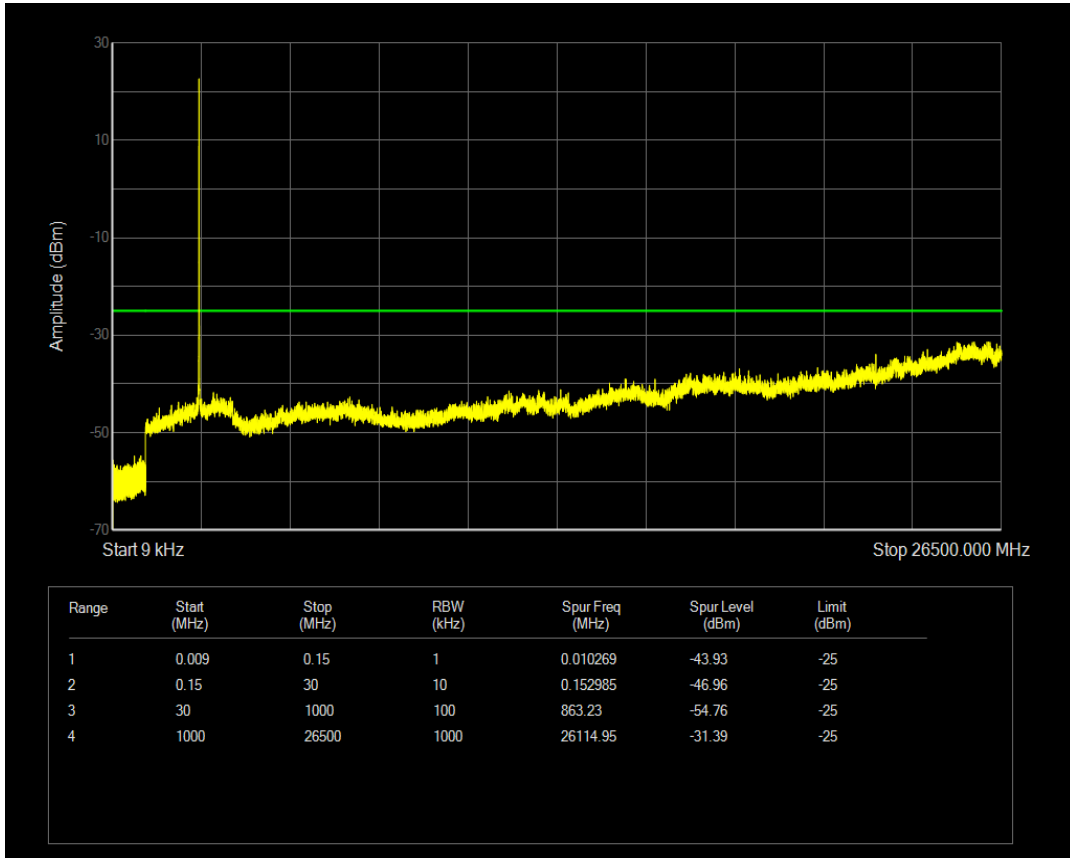

Band41(2540-2650) QPSK BW=5MHz Channel=40640 RB Size=25 Position=#0

Band41(2540-2650) QAM16 BW=5MHz Channel=40640 RB Size=1 Position=#0

Band41(2540-2650) QAM16 BW=5MHz Channel=40640 RB Size=25 Position=#0