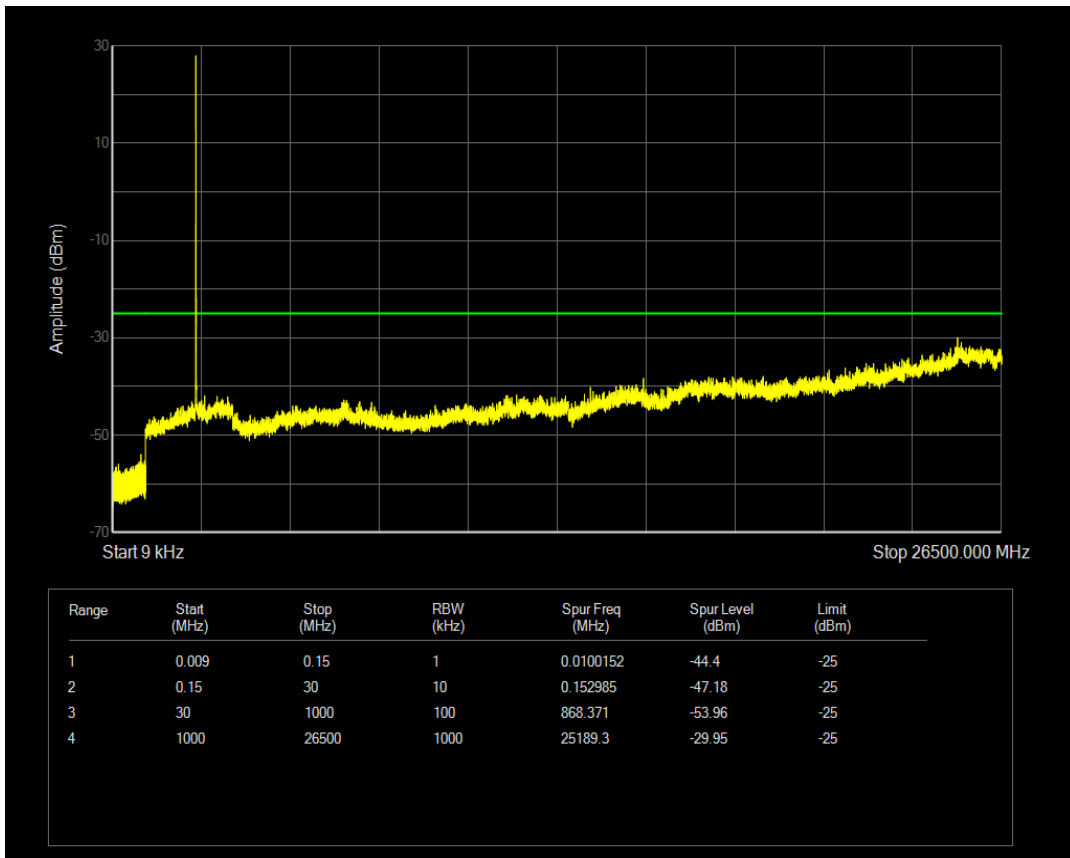

Band7 QPSK BW=5MHz Channel=20775 RB Size=1 Position=#0

Band7 QPSK BW=5MHz Channel=20775 RB Size=25 Position=#0