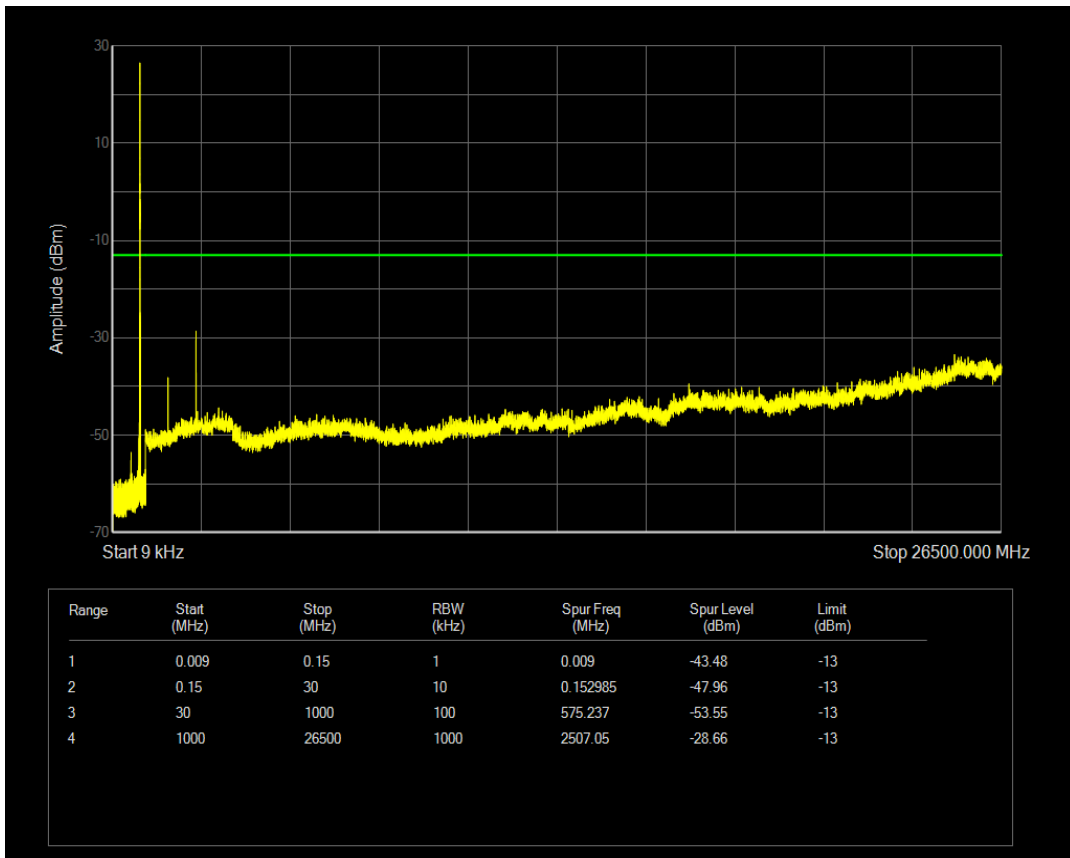

Band5 QAM16 BW=3MHz Channel=20525 RB Size=1 Position=#0

Band5 QAM16 BW=3MHz Channel=20525 RB Size=15 Position=#0