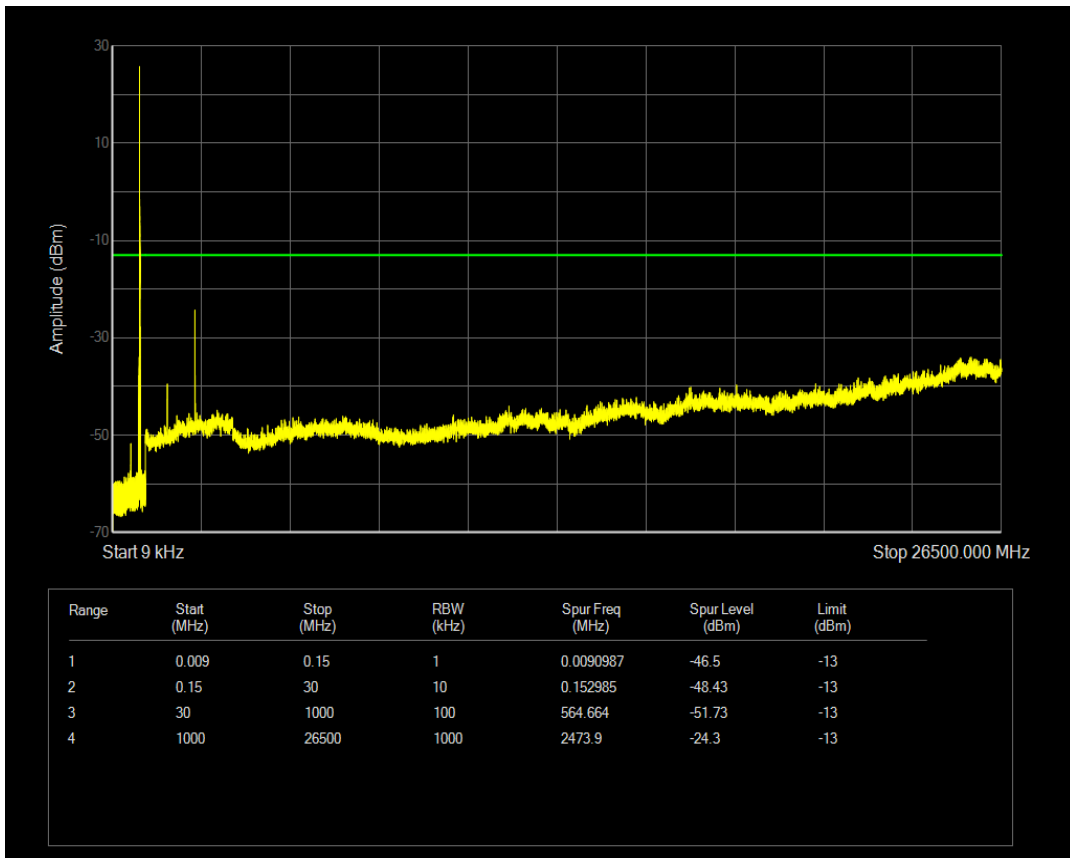

Band5 QPSK BW=5MHz Channel=20625 RB Size=1 Position=#0

Band5 QPSK BW=5MHz Channel=20625 RB Size=25 Position=#0

Band5 QAM16 BW=5MHz Channel=20625 RB Size=1 Position=#0

Band5 QAM16 BW=5MHz Channel=20625 RB Size=25 Position=#0

Band5 QPSK BW=10MHz Channel=20450 RB Size=1 Position=#0

Band5 QPSK BW=10MHz Channel=20450 RB Size=50 Position=#0

Band5 QAM16 BW=10MHz Channel=20450 RB Size=1 Position=#0

Band5 QAM16 BW=10MHz Channel=20450 RB Size=50 Position=#0