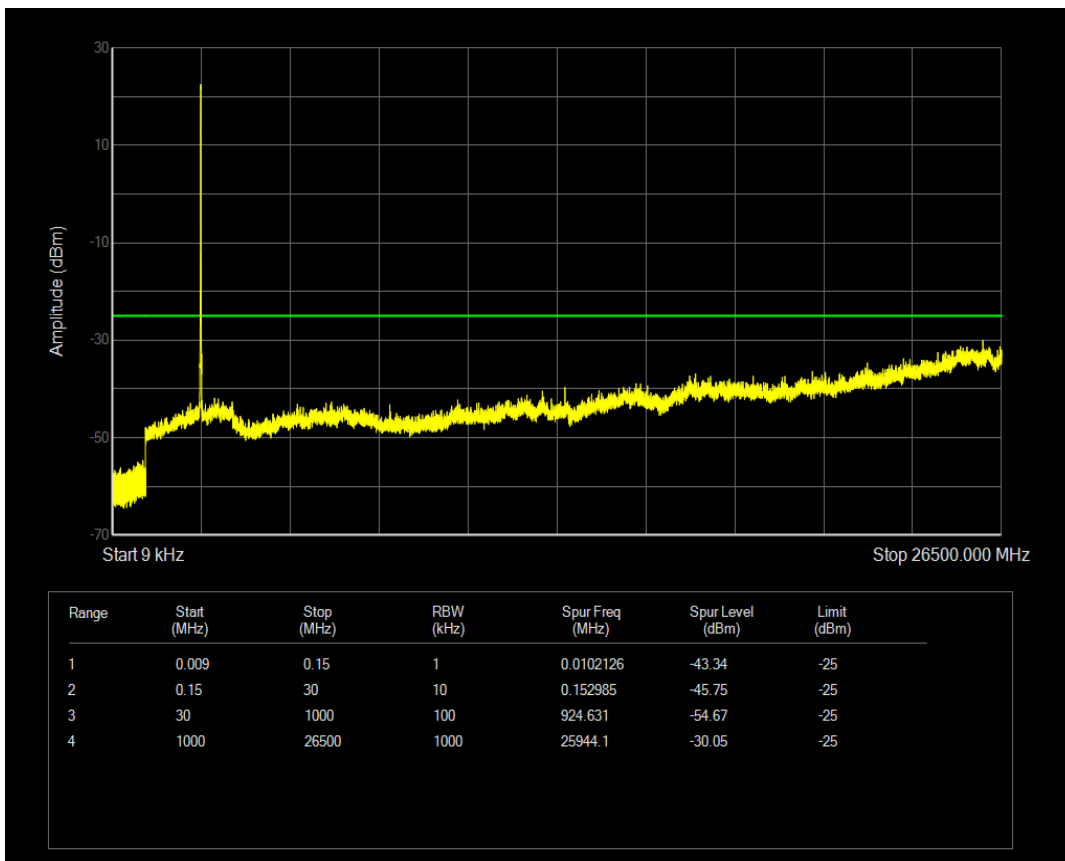

Band41(2540-2650) QPSK BW=10MHz Channel=41140 RB Size=50 Position=#0

Band41(2540-2650) QAM16 BW=10MHz Channel=41140 RB Size=1 Position=#0