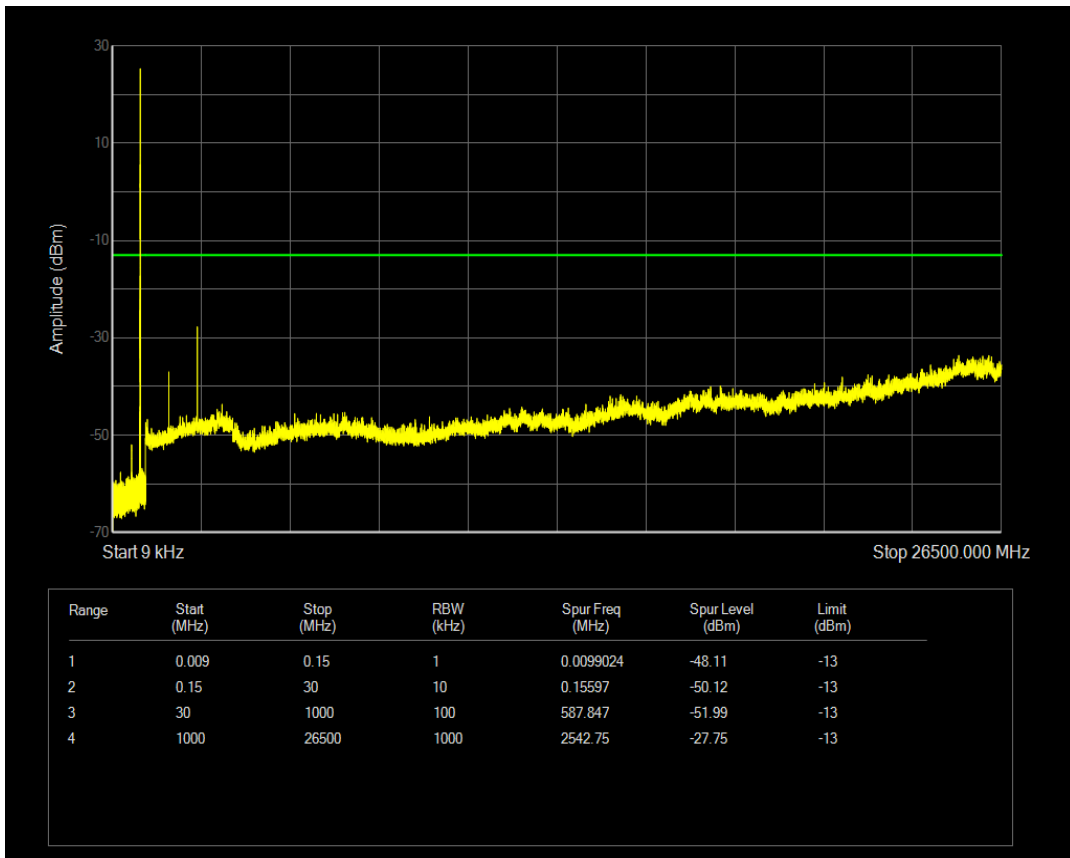

Band5 QPSK BW=1.4MHz Channel=20643 RB Size=1 Position=#0

Band5 QPSK BW=1.4MHz Channel=20643 RB Size=6 Position=#0

Band5 QAM16 BW=1.4MHz Channel=20643 RB Size=1 Position=#0

Band5 QAM16 BW=1.4MHz Channel=20643 RB Size=6 Position=#0