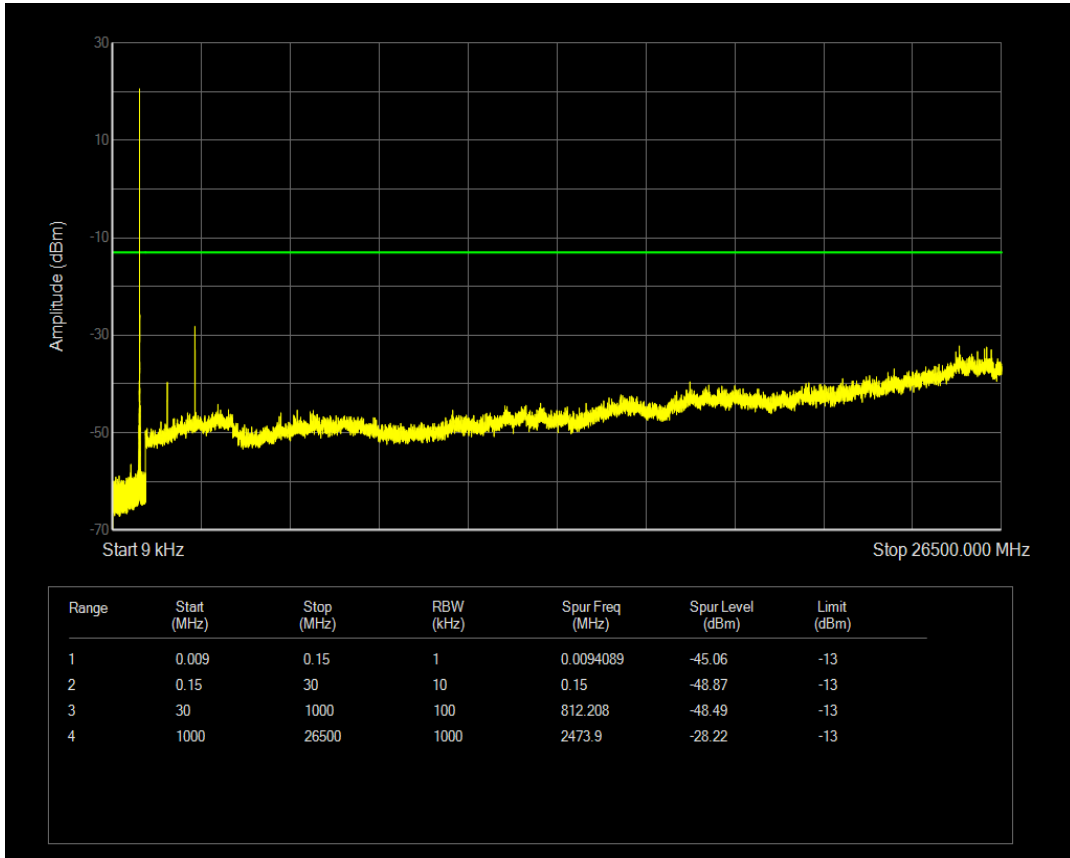

Band5 QPSK BW=1.4MHz Channel=20407 RB Size=1 Position=#0

Band5 QPSK BW=1.4MHz Channel=20407 RB Size=6 Position=#0

Band5 QAM16 BW=1.4MHz Channel=20407 RB Size=1 Position=#0

Band5 QAM16 BW=1.4MHz Channel=20407 RB Size=6 Position=#0

Band5 QPSK BW=1.4MHz Channel=20525 RB Size=1 Position=#0

Band5 QPSK BW=1.4MHz Channel=20525 RB Size=6 Position=#0

Band5 QAM16 BW=1.4MHz Channel=20525 RB Size=1 Position=#0

Band5 QAM16 BW=1.4MHz Channel=20525 RB Size=6 Position=#0