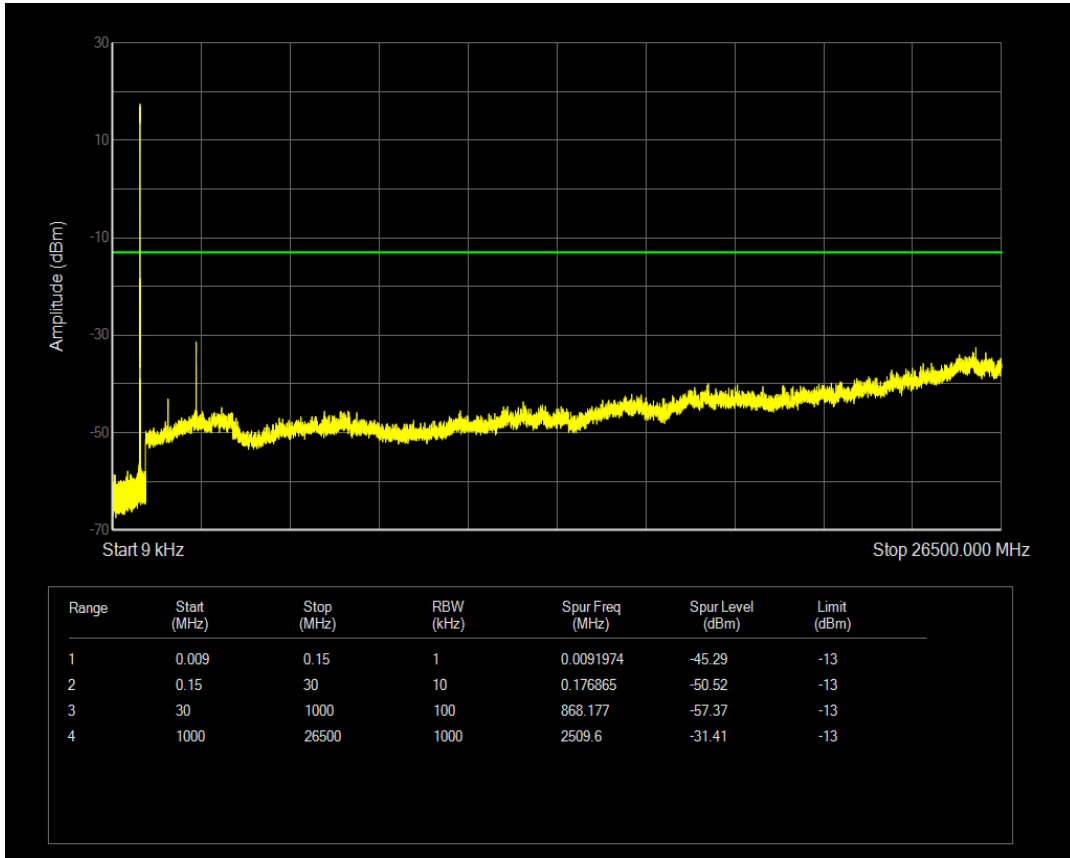

Band5 QPSK BW=3MHz Channel=20525 RB Size=1 Position=#0

Band5 QPSK BW=3MHz Channel=20525 RB Size=15 Position=#0

Band5 QAM16 BW=3MHz Channel=20525 RB Size=1 Position=#0

Band5 QAM16 BW=3MHz Channel=20525 RB Size=15 Position=#0