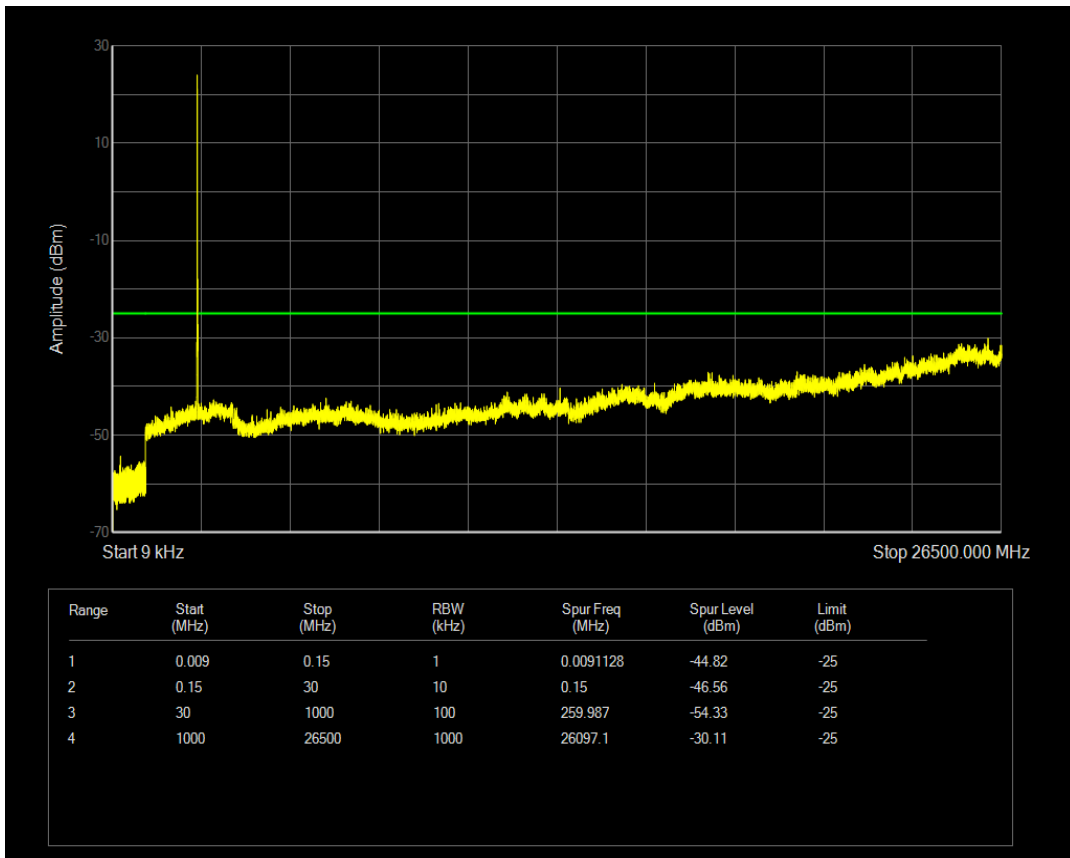

Band41(2540-2650) QAM16 BW=10MHz Channel=40140 RB Size=1 Position=#0

Band41(2540-2650) QAM16 BW=10MHz Channel=40140 RB Size=50 Position=#0