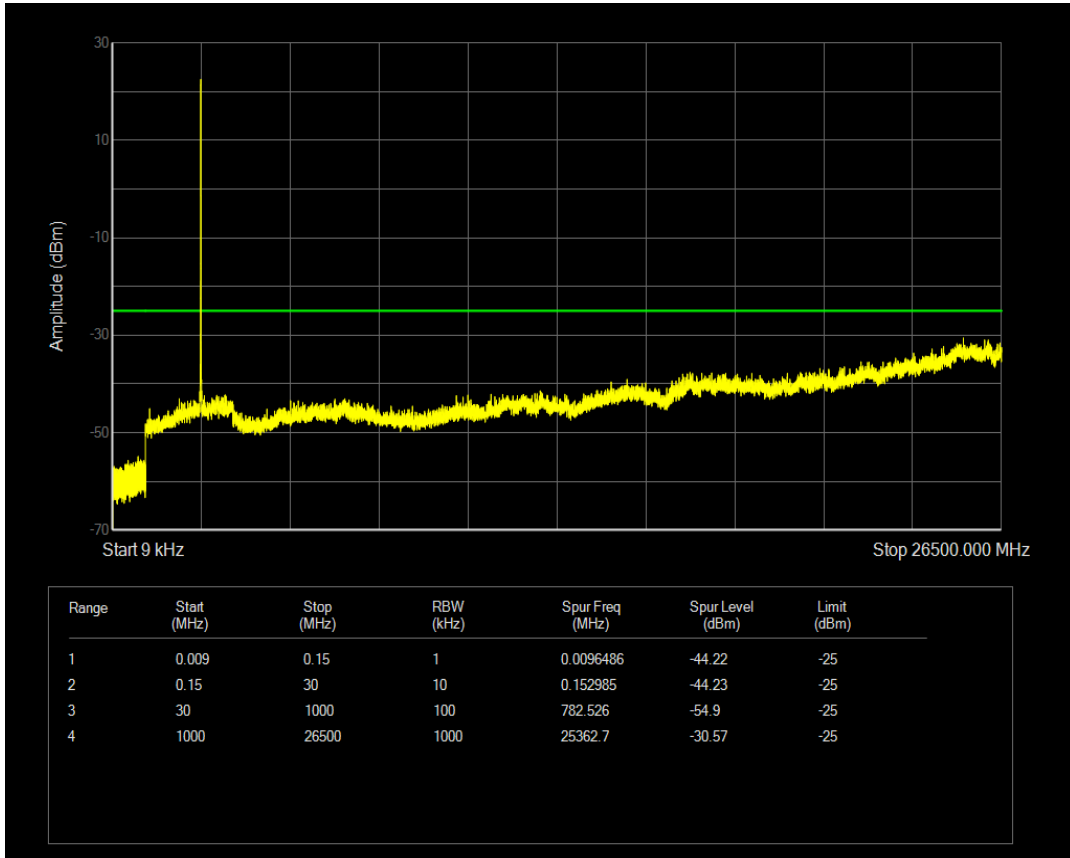

Band41(2540-2650) QAM16 BW=5MHz Channel=41165 RB Size=25 Position=#0

Band41(2540-2650) QPSK BW=10MHz Channel=40140 RB Size=1 Position=#0