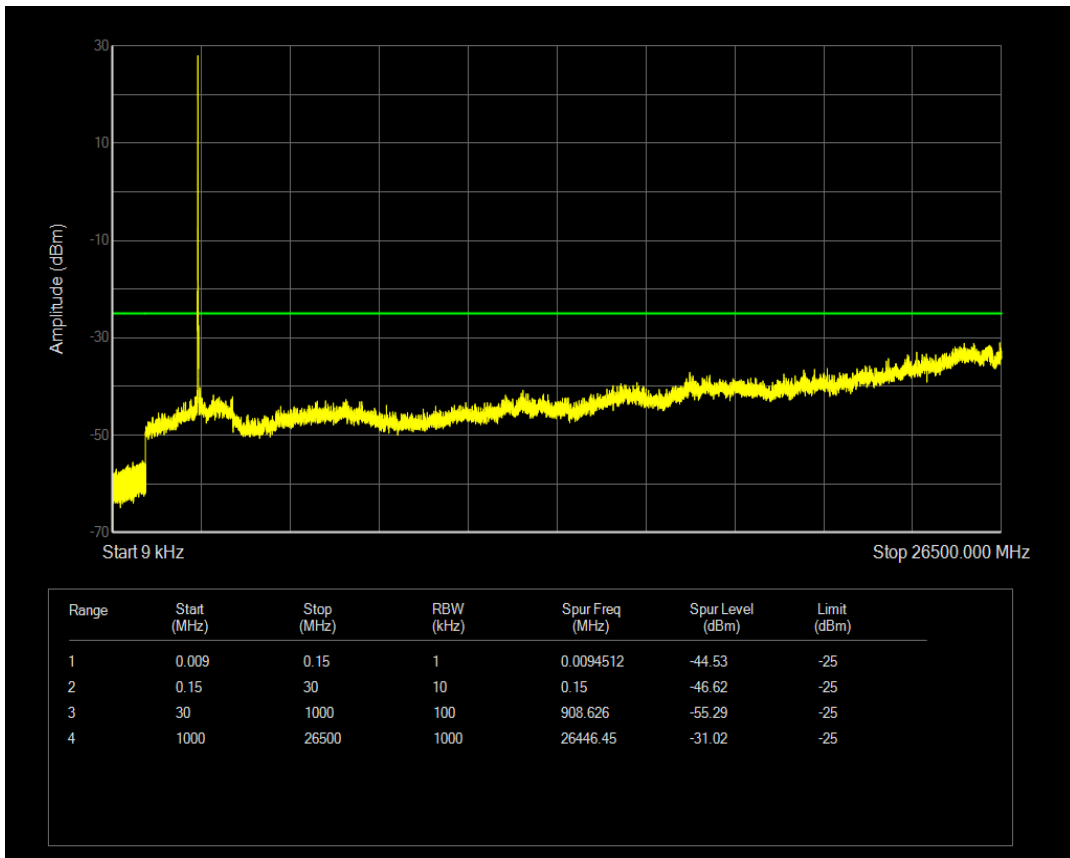

Band7 QAM16 BW=10MHz Channel=21400 RB Size=1 Position=#0

Band7 QAM16 BW=10MHz Channel=21400 RB Size=50 Position=#0