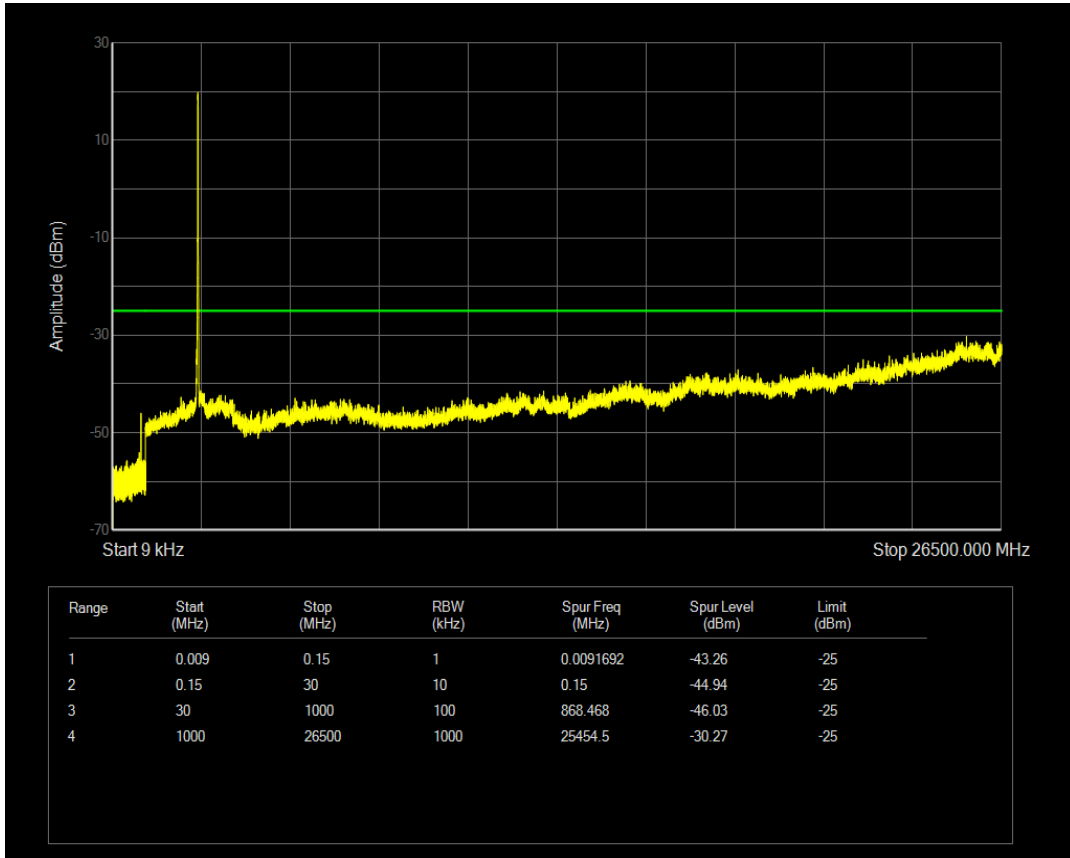

Band7 QPSK BW=15MHz Channel=21375 RB Size=1 Position=#0

Band7 QPSK BW=15MHz Channel=21375 RB Size=75 Position=#0

Band7 QAM16 BW=15MHz Channel=21375 RB Size=1 Position=#0

Band7 QAM16 BW=15MHz Channel=21375 RB Size=75 Position=#0

Band7 QPSK BW=20MHz Channel=20850 RB Size=1 Position=#0

Band7 QPSK BW=20MHz Channel=20850 RB Size=100 Position=#0

Band7 QAM16 BW=20MHz Channel=20850 RB Size=1 Position=#0

Band7 QAM16 BW=20MHz Channel=20850 RB Size=100 Position=#0