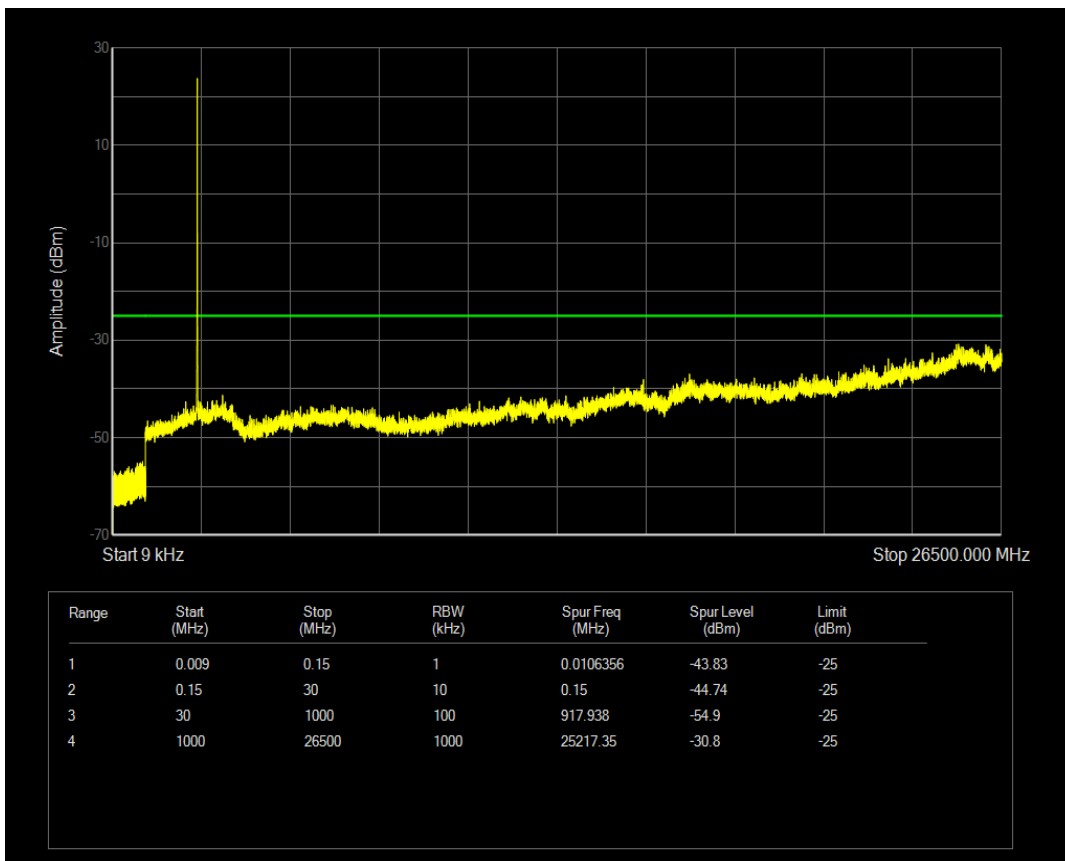

Band41(2540-2650) QAM16 BW=5MHz Channel=40115 RB Size=25 Position=#0

Band41(2540-2650) QPSK BW=5MHz Channel=40640 RB Size=1 Position=#0