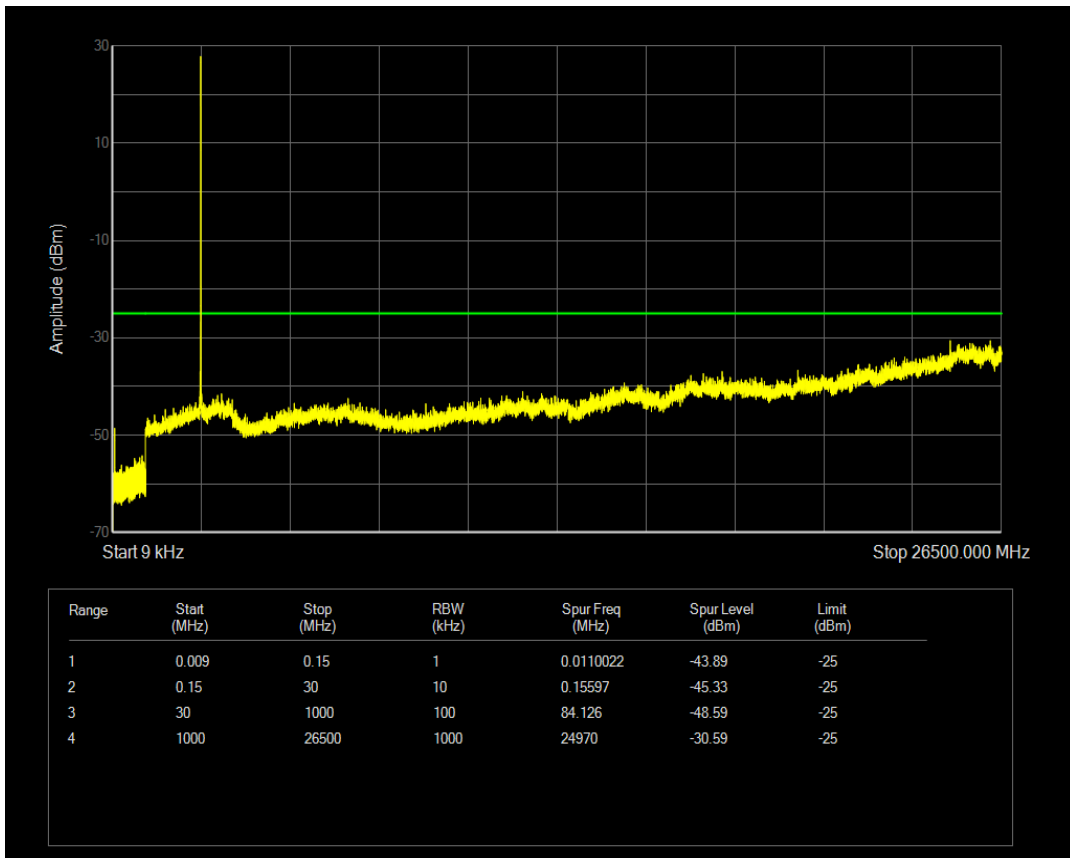

Band41(2540-2650) QPSK BW=5MHz Channel=41165 RB Size=1 Position=#0

Band41(2540-2650) QPSK BW=5MHz Channel=41165 RB Size=25 Position=#0