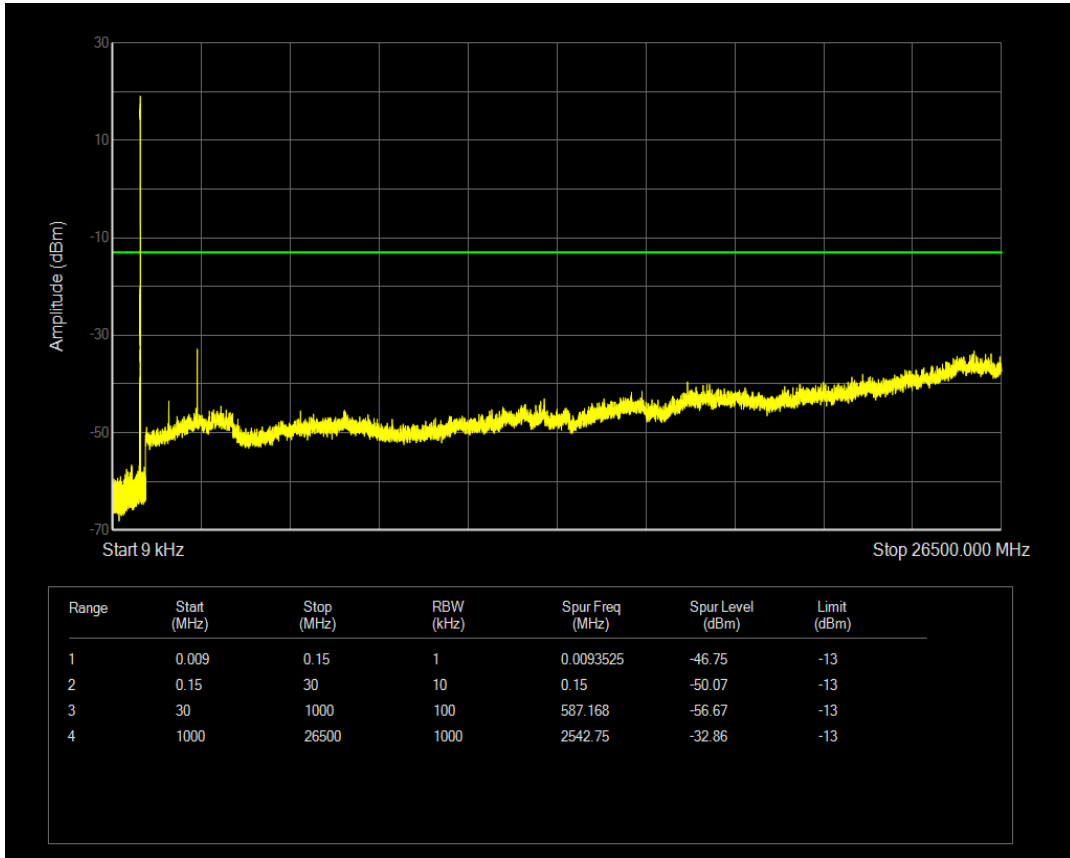

Band5 QPSK BW=3MHz Channel=20635 RB Size=15 Position=#0

Band5 QAM16 BW=3MHz Channel=20635 RB Size=1 Position=#0