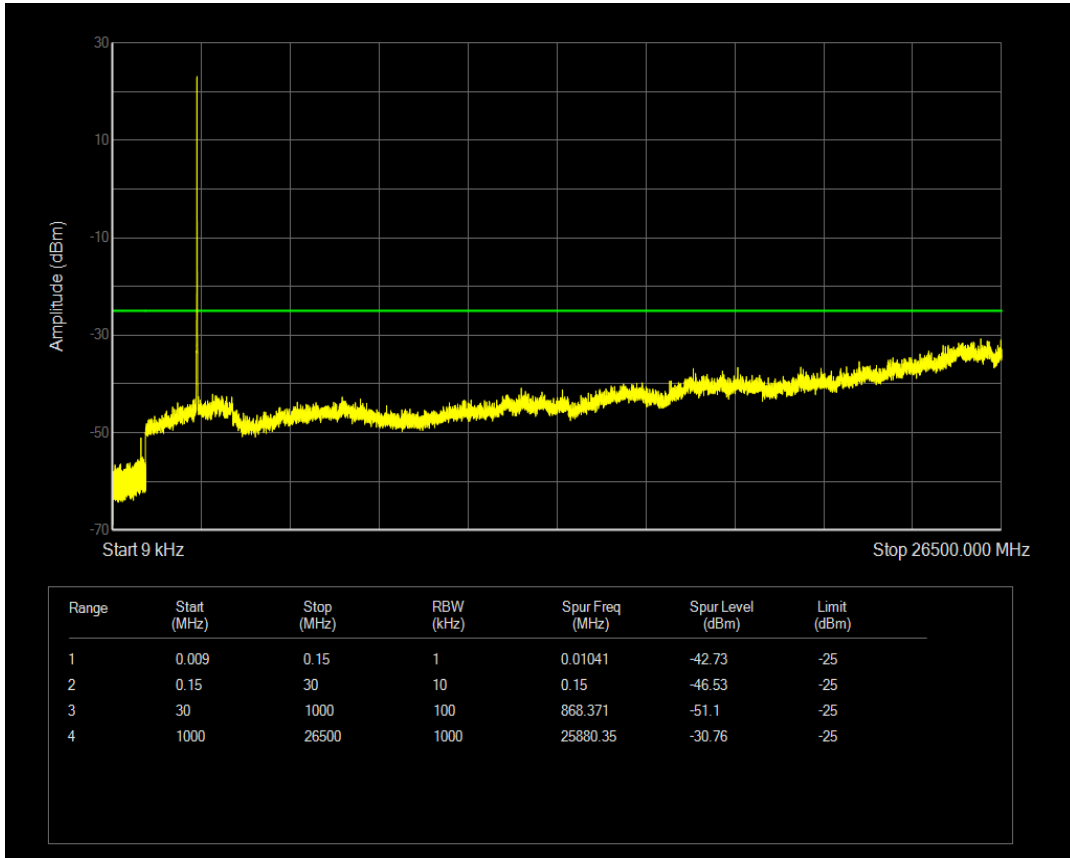

Band7 QPSK BW=5MHz Channel=21100 RB Size=25 Position=#0

Band7 QAM16 BW=5MHz Channel=21100 RB Size=1 Position=#0