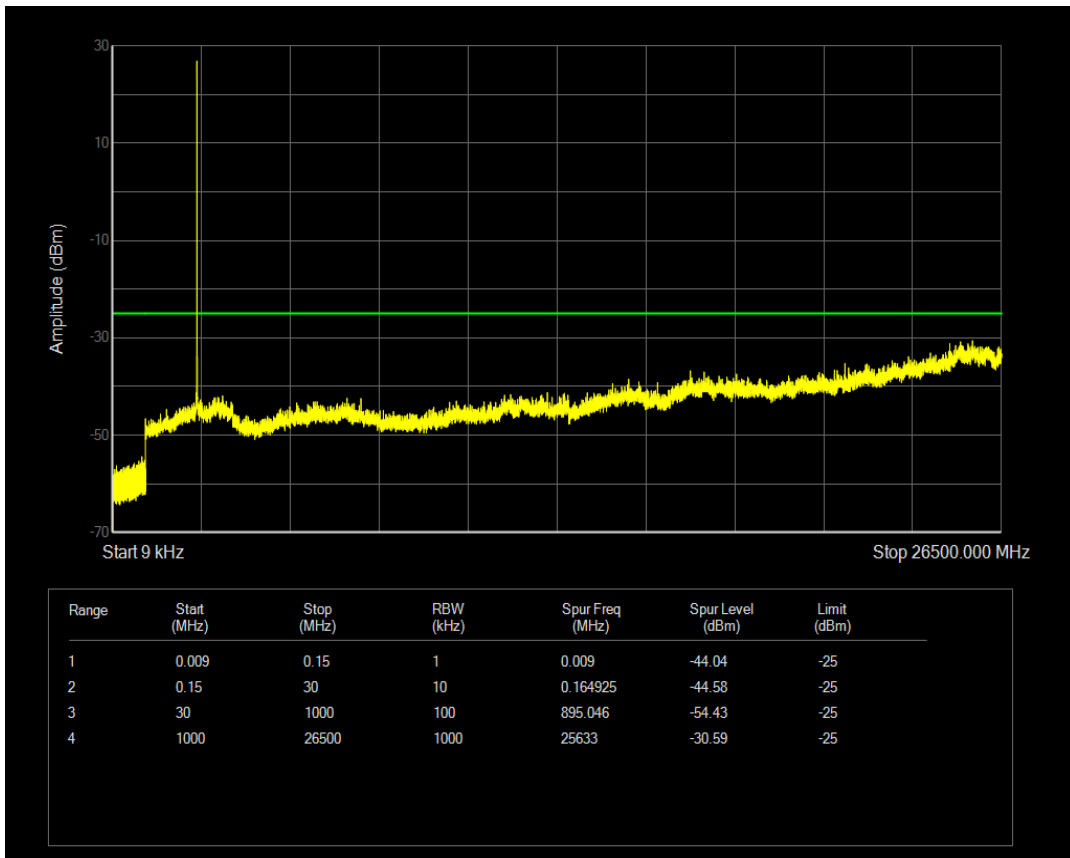

Band7 QAM16 BW=5MHz Channel=21100 RB Size=1 Position=#0

Band7 QAM16 BW=5MHz Channel=21100 RB Size=25 Position=#0