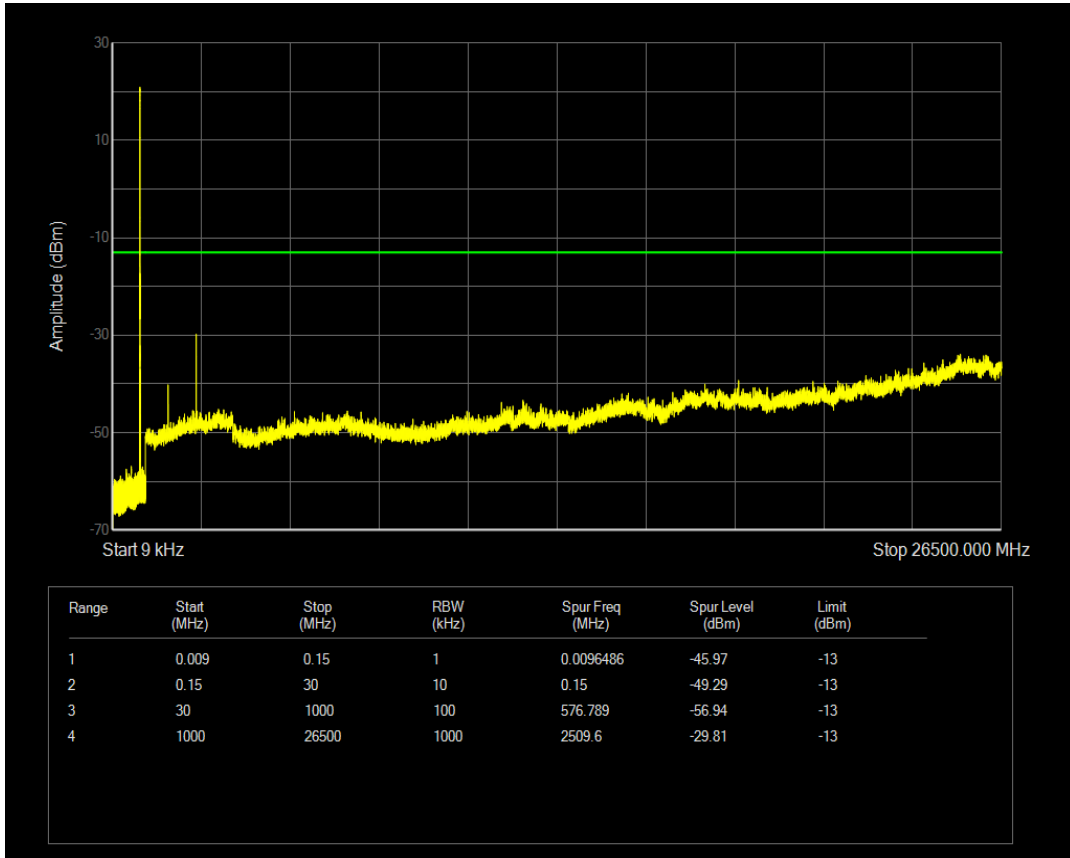

Band5 QPSK BW=1.4MHz Channel=20407 RB Size=1 Position=#0

Band5 QPSK BW=1.4MHz Channel=20407 RB Size=6 Position=#0

Band5 QAM16 BW=1.4MHz Channel=20407 RB Size=1 Position=#0

Band5 QAM16 BW=1.4MHz Channel=20407 RB Size=6 Position=#0

Band5 QPSK BW=1.4MHz Channel=20525 RB Size=1 Position=#0

Band5 QPSK BW=1.4MHz Channel=20525 RB Size=6 Position=#0

Band5 QAM16 BW=1.4MHz Channel=20525 RB Size=1 Position=#0

Band5 QAM16 BW=1.4MHz Channel=20525 RB Size=6 Position=#0