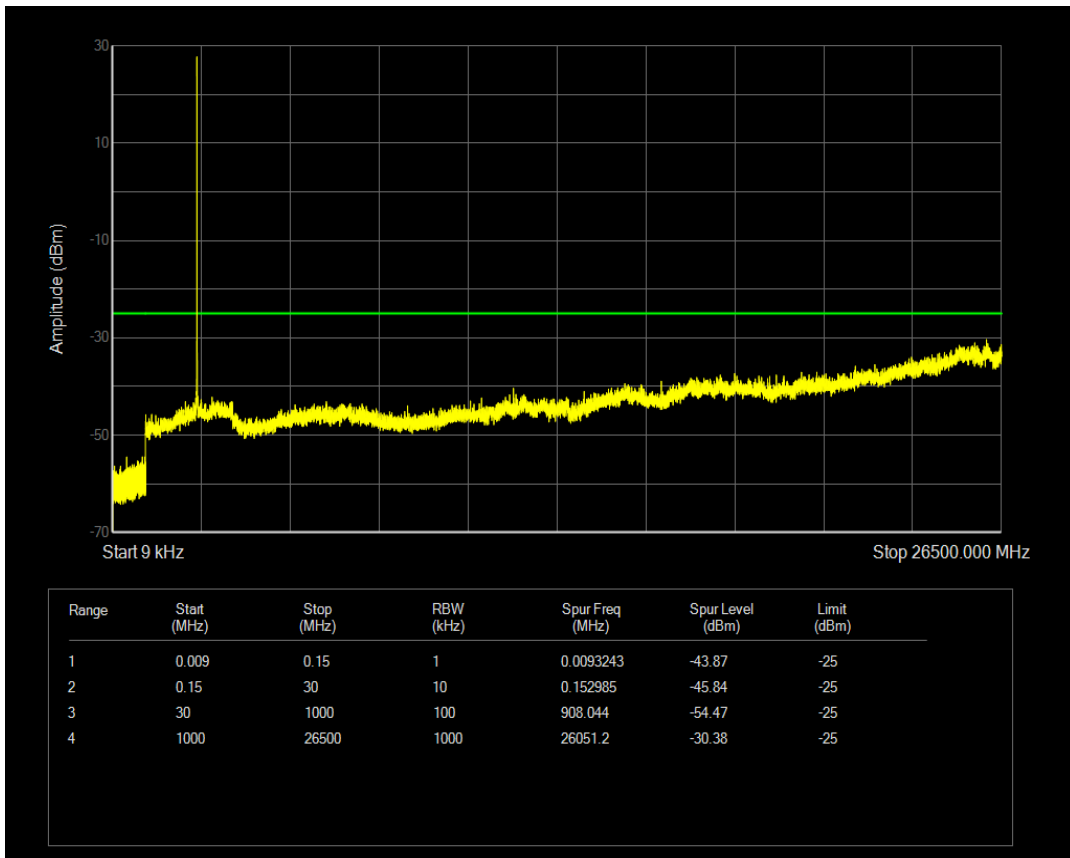

Band7 QPSK BW=5MHz Channel=21100 RB Size=1 Position=#0

Band7 QPSK BW=5MHz Channel=21100 RB Size=25 Position=#0