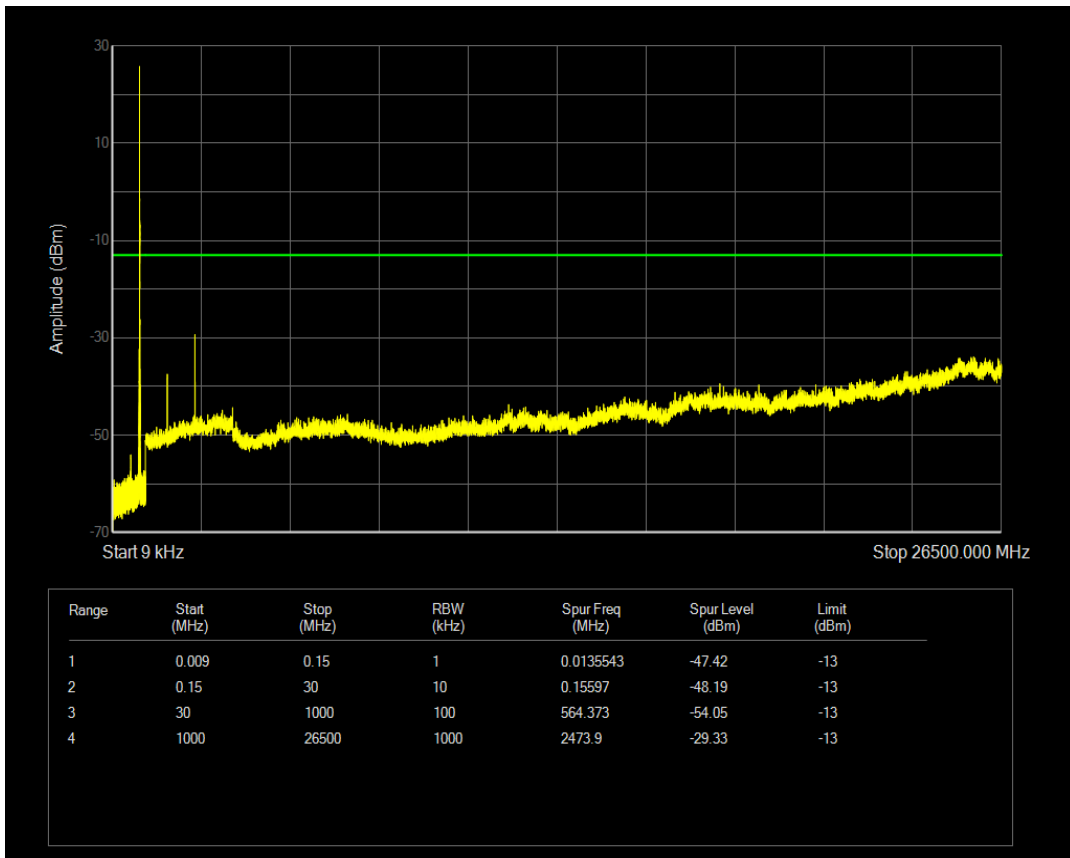

Band5 QPSK BW=5MHz Channel=20425 RB Size=1 Position=#0

Band5 QPSK BW=5MHz Channel=20425 RB Size=25 Position=#0

Band5 QAM16 BW=5MHz Channel=20425 RB Size=1 Position=#0

Band5 QAM16 BW=5MHz Channel=20425 RB Size=25 Position=#0