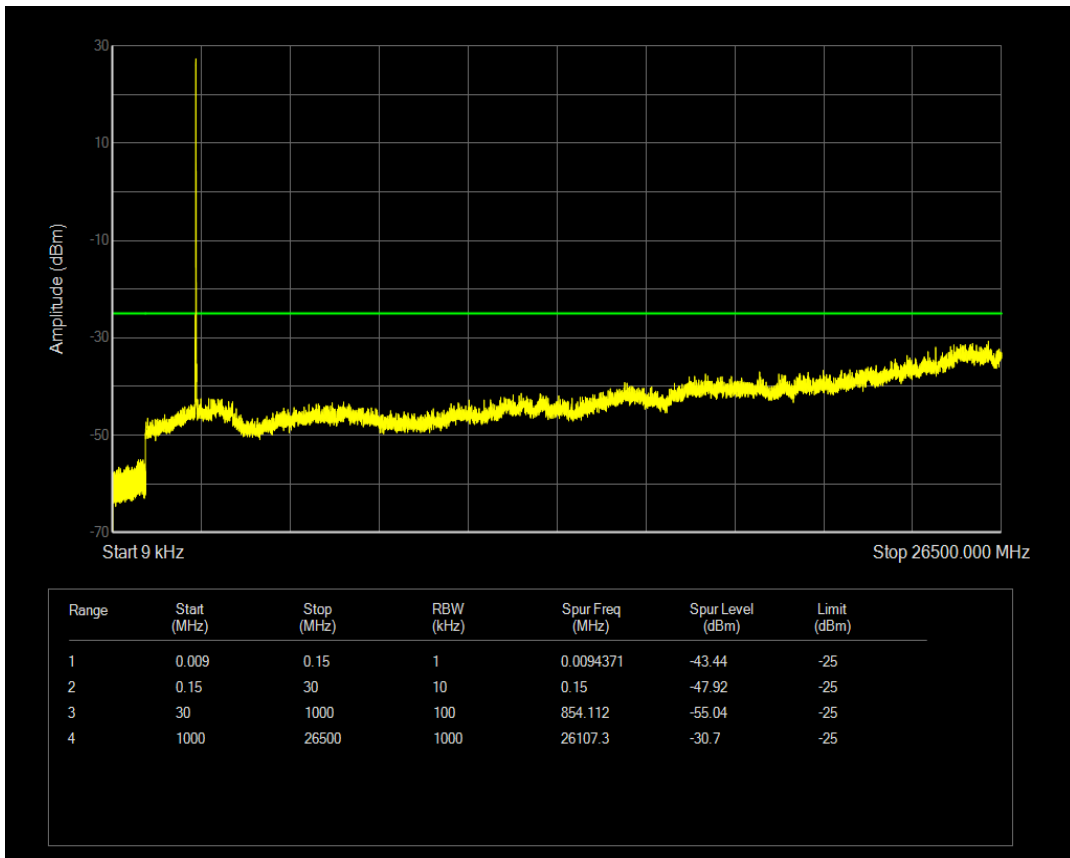

Band7 QPSK BW=5MHz Channel=21425 RB Size=1 Position=#0

Band7 QPSK BW=5MHz Channel=21425 RB Size=25 Position=#0

Band7 QAM16 BW=5MHz Channel=21425 RB Size=1 Position=#0

Band7 QAM16 BW=5MHz Channel=21425 RB Size=25 Position=#0

Band7 QPSK BW=10MHz Channel=20800 RB Size=1 Position=#0

Band7 QPSK BW=10MHz Channel=20800 RB Size=50 Position=#0

Band7 QAM16 BW=10MHz Channel=20800 RB Size=1 Position=#0

Band7 QAM16 BW=10MHz Channel=20800 RB Size=50 Position=#0