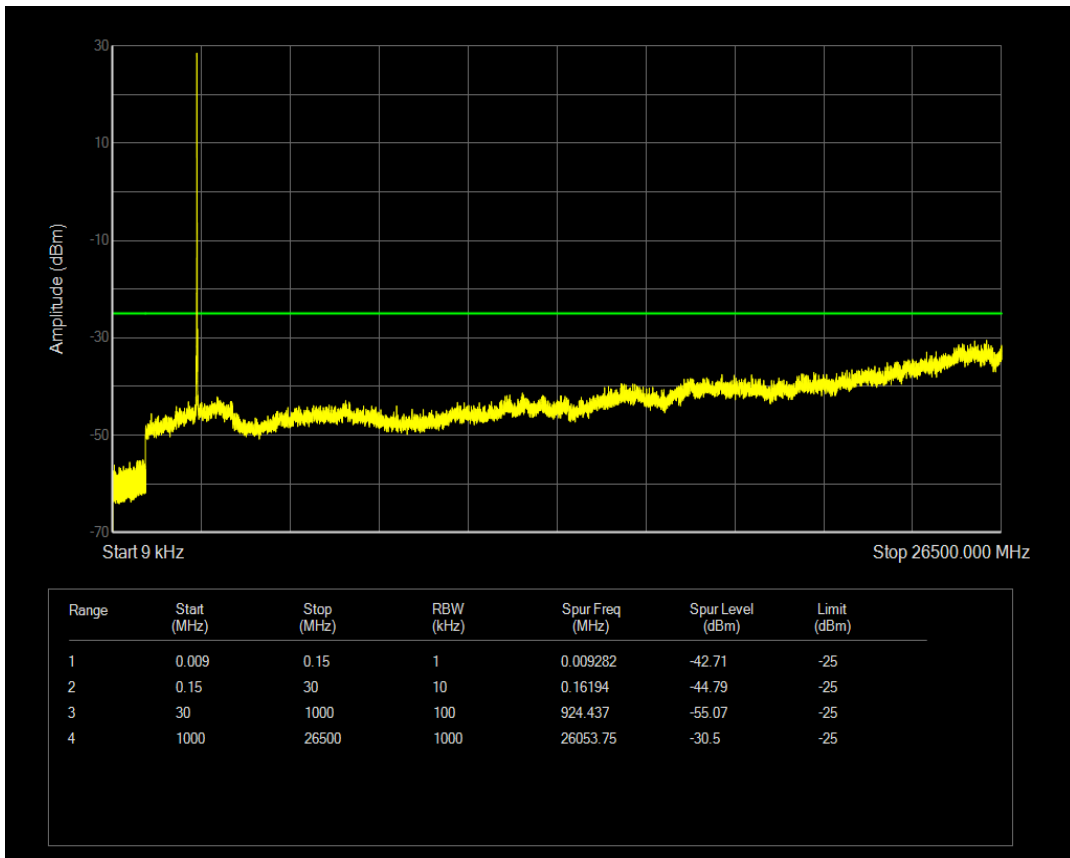

Band7 QPSK BW=10MHz Channel=21100 RB Size=1 Position=#0

Band7 QPSK BW=10MHz Channel=21100 RB Size=50 Position=#0