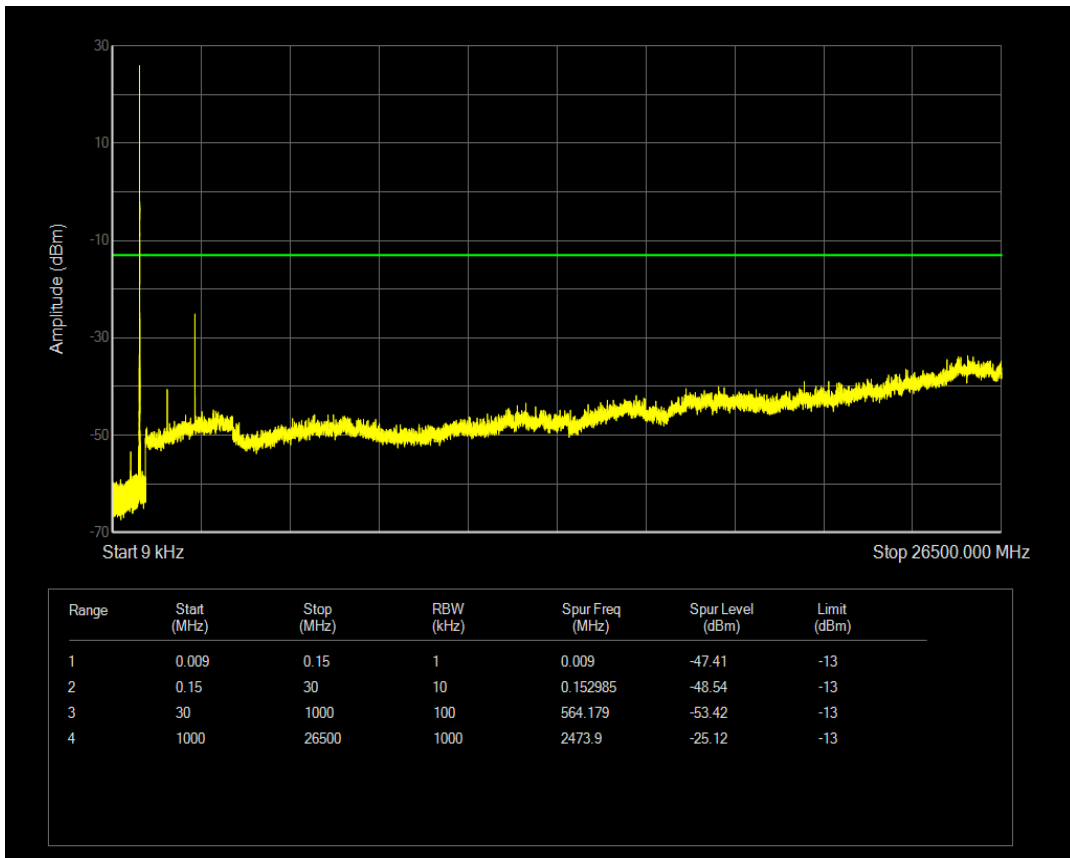

Band5 QPSK BW=3MHz Channel=20415 RB Size=1 Position=#0

Band5 QPSK BW=3MHz Channel=20415 RB Size=15 Position=#0