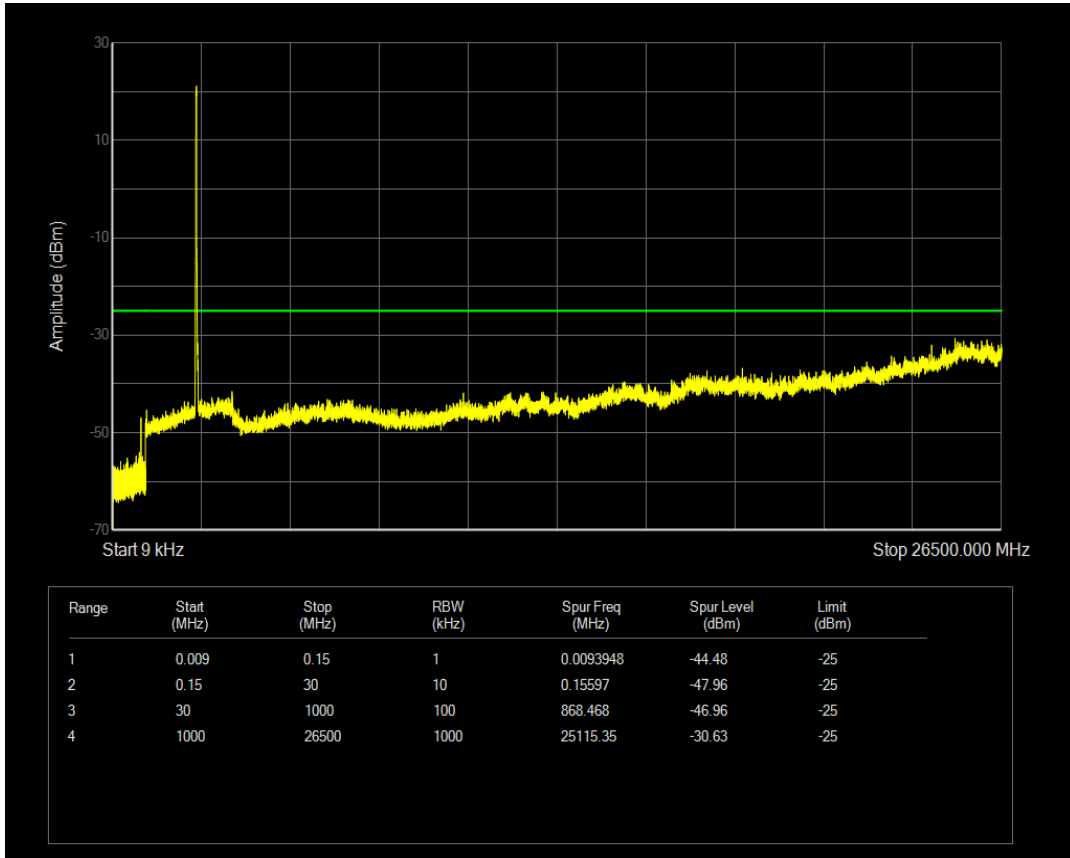

Band7 QPSK BW=15MHz Channel=21375 RB Size=1 Position=#0

Band7 QPSK BW=15MHz Channel=21375 RB Size=75 Position=#0

Band7 QAM16 BW=15MHz Channel=21375 RB Size=1 Position=#0

Band7 QAM16 BW=15MHz Channel=21375 RB Size=75 Position=#0

Band7 QPSK BW=20MHz Channel=20850 RB Size=1 Position=#0

Band7 QPSK BW=20MHz Channel=20850 RB Size=100 Position=#0

Band7 QAM16 BW=20MHz Channel=20850 RB Size=1 Position=#0

Band7 QAM16 BW=20MHz Channel=20850 RB Size=100 Position=#0