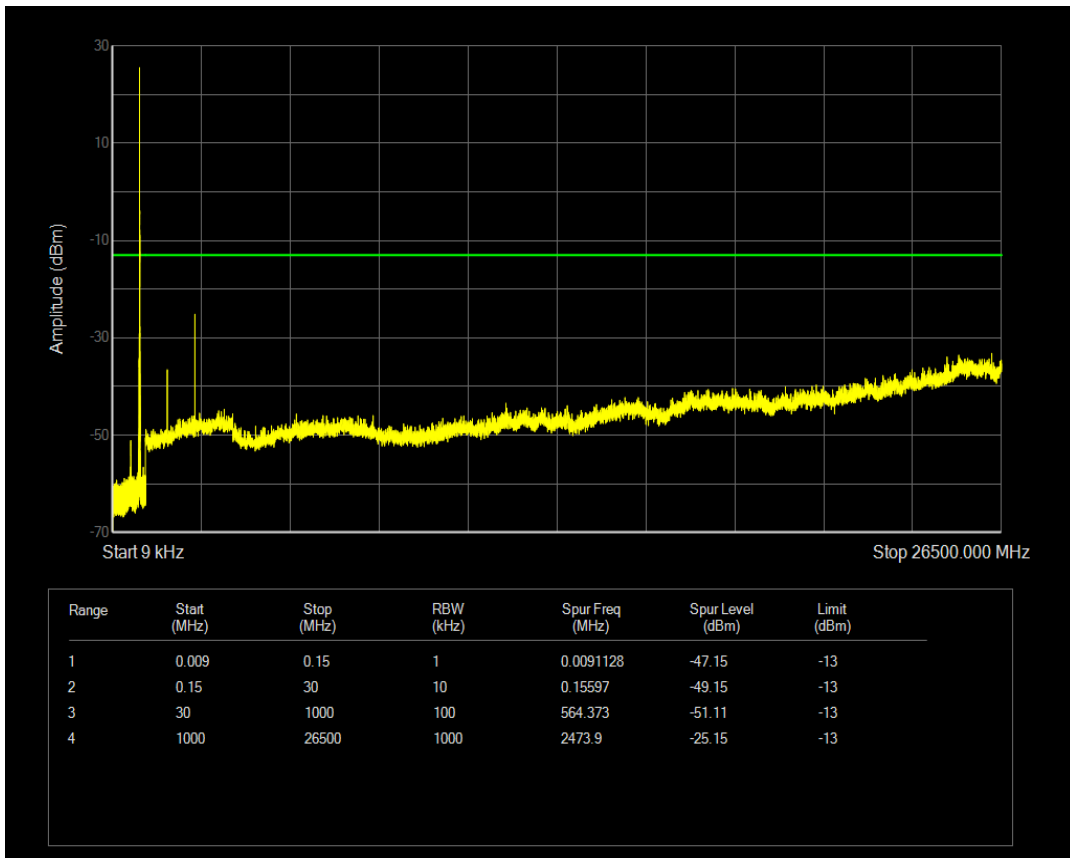

Band5 QPSK BW=5MHz Channel=20425 RB Size=1 Position=#0

Band5 QPSK BW=5MHz Channel=20425 RB Size=25 Position=#0