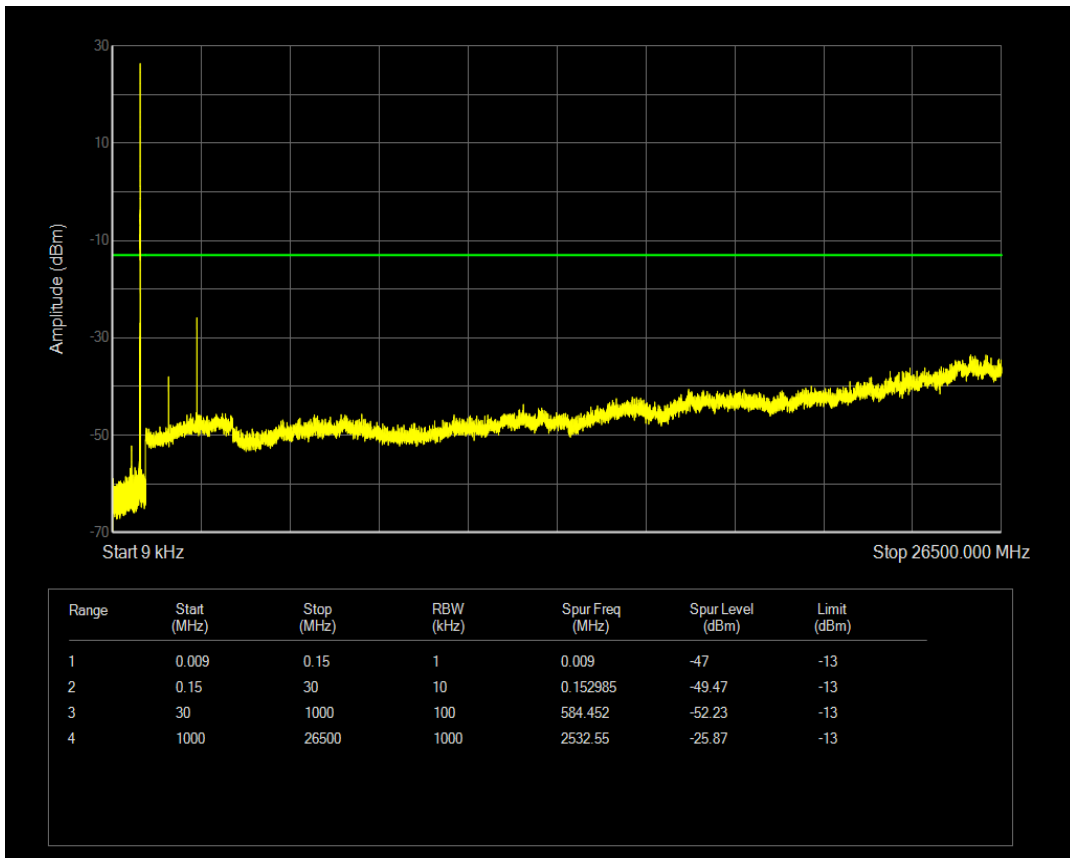

Band5 QPSK BW=5MHz Channel=20625 RB Size=1 Position=#0

Band5 QPSK BW=5MHz Channel=20625 RB Size=25 Position=#0