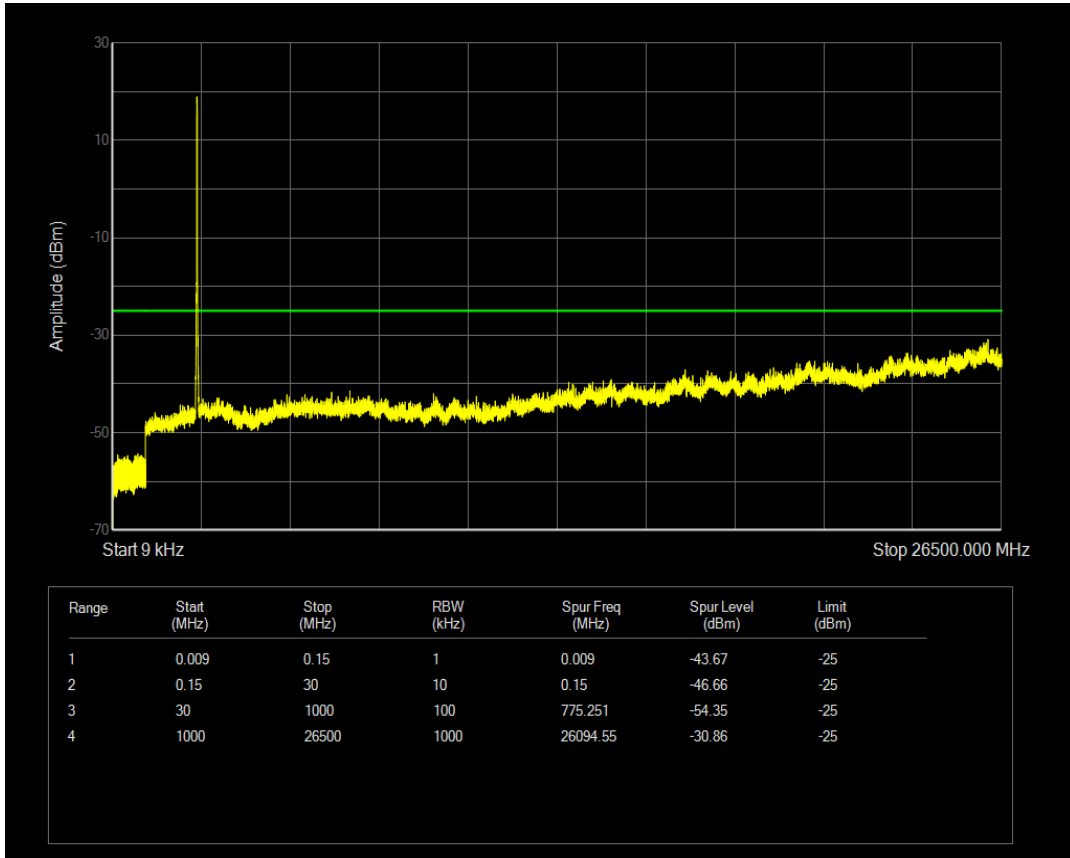

Band7 QPSK BW=15MHz Channel=21100 RB Size=75 Position=#0

Band7 QAM16 BW=15MHz Channel=21100 RB Size=75 Position=#0