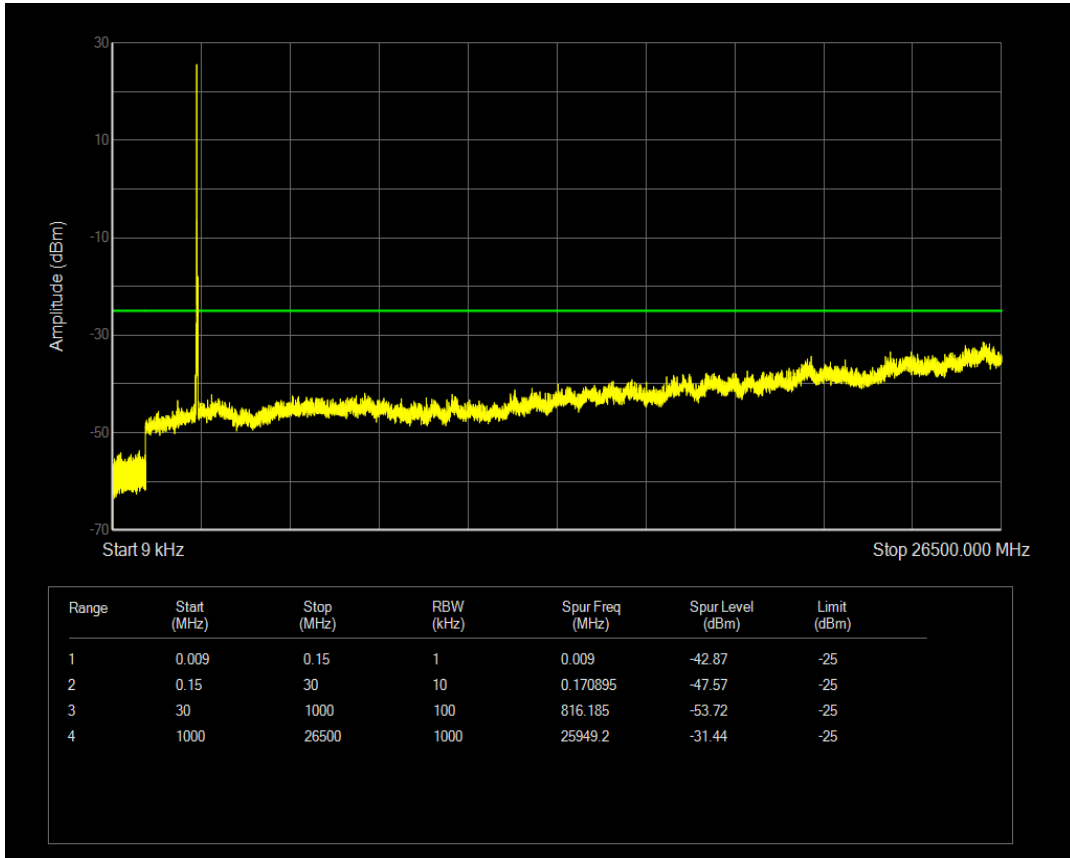

Band7 QAM16 BW=20MHz Channel=21100 RB Size=1 Position=#0

Band7 QPSK BW=20MHz Channel=21100 RB Size=100 Position=#0