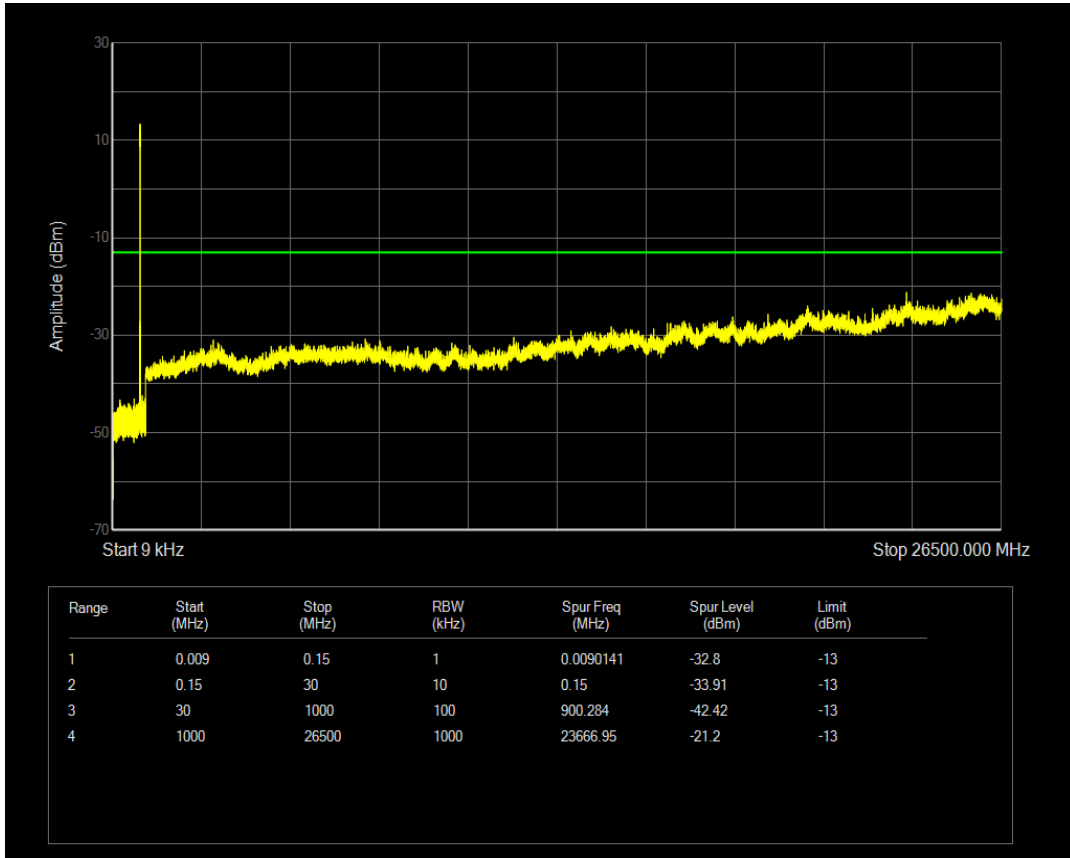

Band5 QPSK BW=5MHz Channel=20525 RB Size=1 Position=#0

Band5 QPSK BW=5MHz Channel=20525 RB Size=25 Position=#0

Band5 QAM16 BW=5MHz Channel=20525 RB Size=1 Position=#0

Band5 QAM16 BW=5MHz Channel=20525 RB Size=25 Position=#0

Band5 QPSK BW=5MHz Channel=20625 RB Size=1 Position=#0

Band5 QPSK BW=5MHz Channel=20625 RB Size=25 Position=#0

Band5 QAM16 BW=5MHz Channel=20625 RB Size=1 Position=#0

Band5 QPSK BW=10MHz Channel=20450 RB Size=1 Position=#0