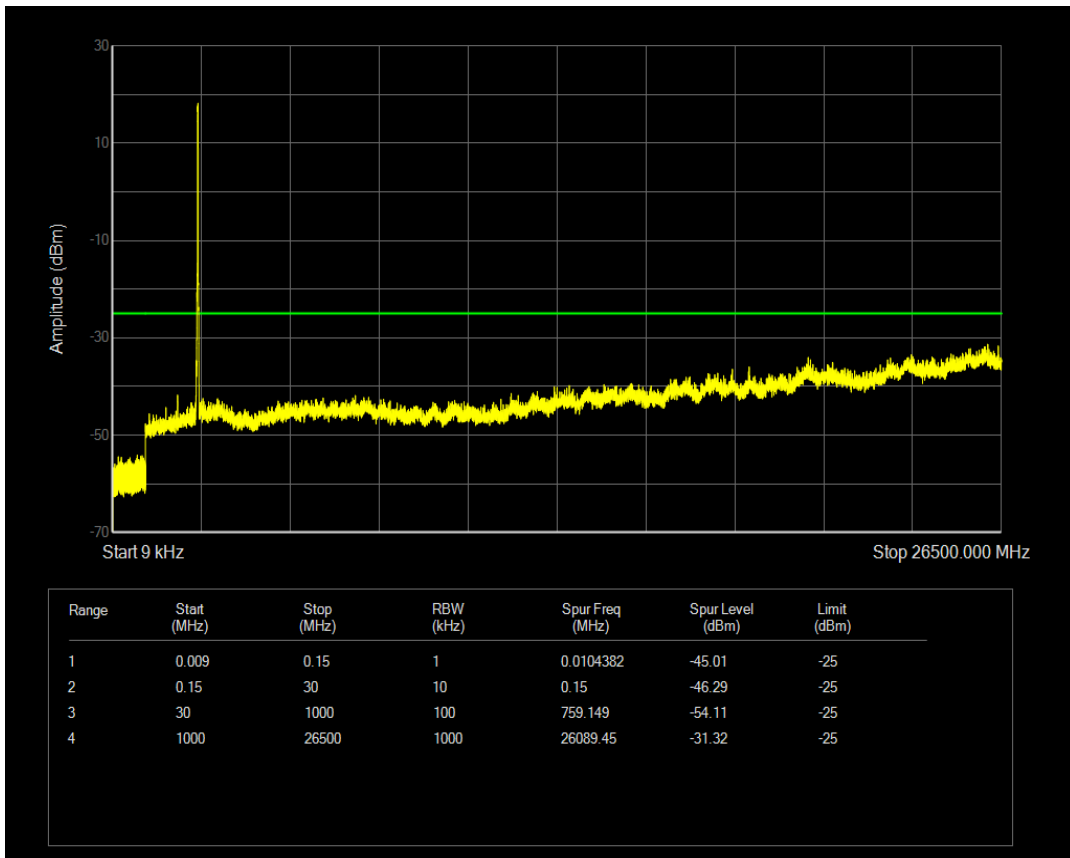

Band7 QAM16 BW=20MHz Channel=21350 RB Size=100 Position=#0

Band7 QAM16 BW=20MHz Channel=21350 RB Size=1 Position=#0