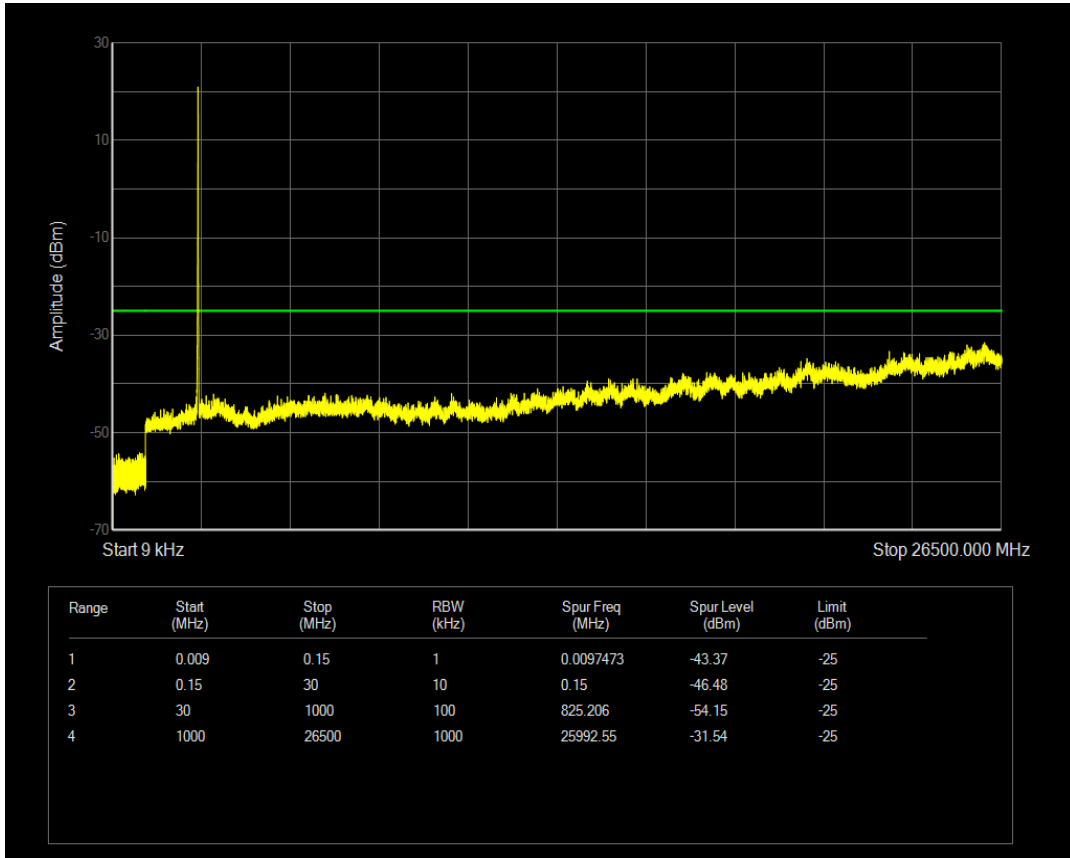

Band7 QPSK BW=10MHz Channel=21400 RB Size=50 Position=#0

Band7 QAM16 BW=10MHz Channel=21400 RB Size=1 Position=#0