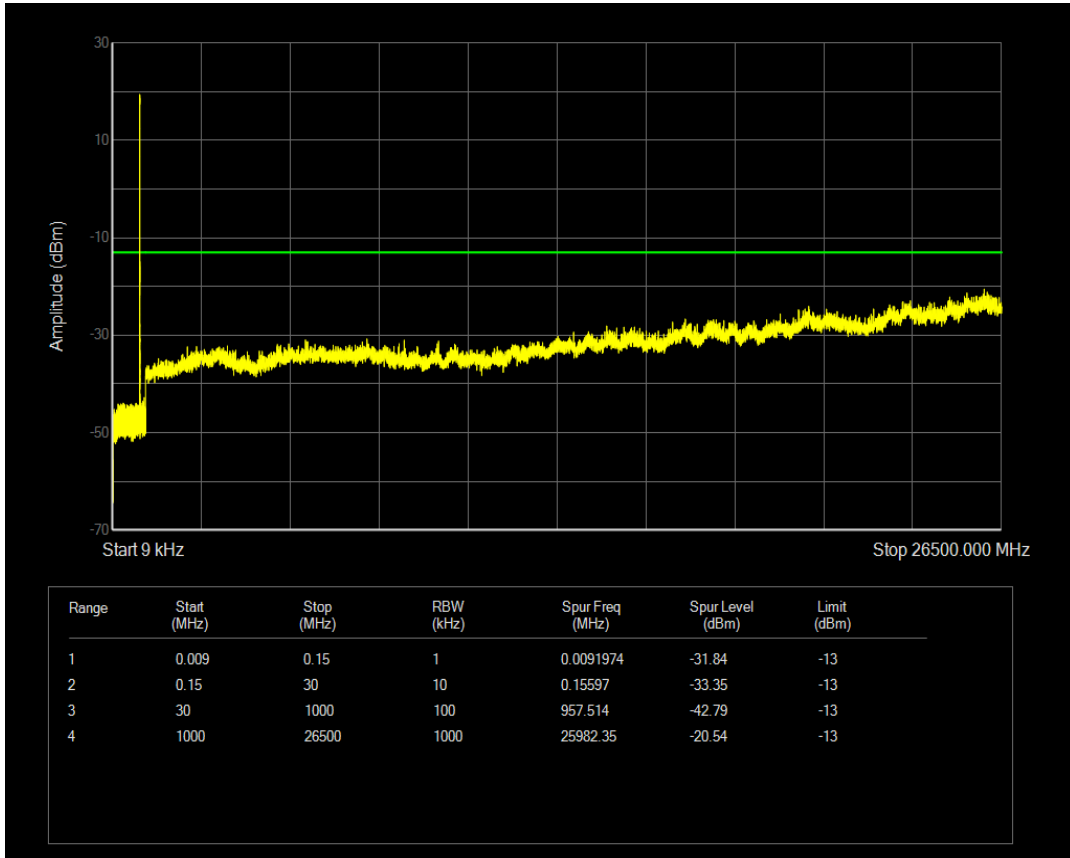

Band5 QPSK BW=1.4MHz Channel=20407 RB Size=1 Position=#0

Band5 QPSK BW=1.4MHz Channel=20407 RB Size=6 Position=#0

Band5 QAM16 BW=1.4MHz Channel=20407 RB Size=1 Position=#0

Band5 QAM16 BW=1.4MHz Channel=20407 RB Size=6 Position=#0

Band5 QPSK BW=1.4MHz Channel=20525 RB Size=1 Position=#0

Band5 QPSK BW=1.4MHz Channel=20525 RB Size=6 Position=#0

Band5 QAM16 BW=1.4MHz Channel=20525 RB Size=6 Position=#0

Band5 QAM16 BW=1.4MHz Channel=20525 RB Size=1 Position=#0