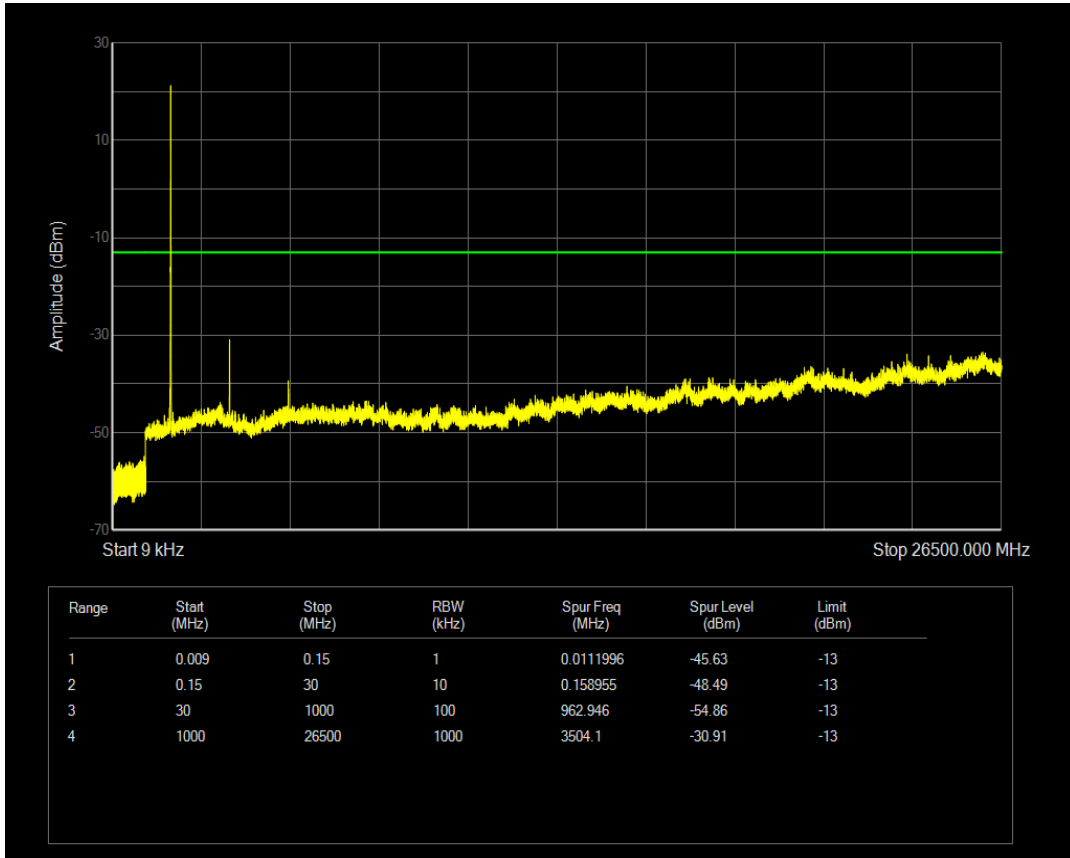

Band4 QPSK BW=5MHz Channel=20375 RB Size=25 Position=#0

Band4 QAM16 BW=5MHz Channel=20375 RB Size=1 Position=#0