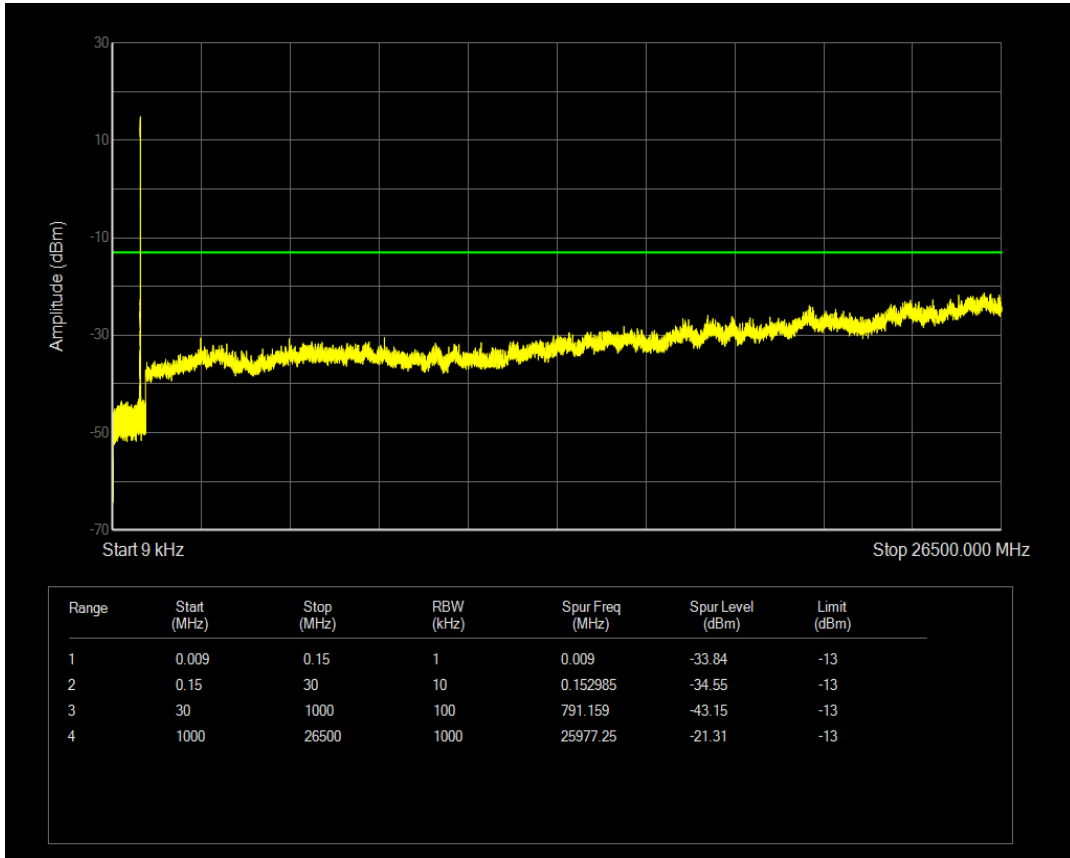

Band5 QPSK BW=5MHz Channel=20525 RB Size=1 Position=#0

Band5 QPSK BW=5MHz Channel=20525 RB Size=25 Position=#0

Band5 QAM16 BW=5MHz Channel=20525 RB Size=1 Position=#0

Band5 QAM16 BW=5MHz Channel=20525 RB Size=25 Position=#0

Band5 QPSK BW=5MHz Channel=20625 RB Size=1 Position=#0

Band5 QPSK BW=5MHz Channel=20625 RB Size=25 Position=#0

Band5 QAM16 BW=5MHz Channel=20625 RB Size=1 Position=#0

Band5 QPSK BW=10MHz Channel=20450 RB Size=1 Position=#0