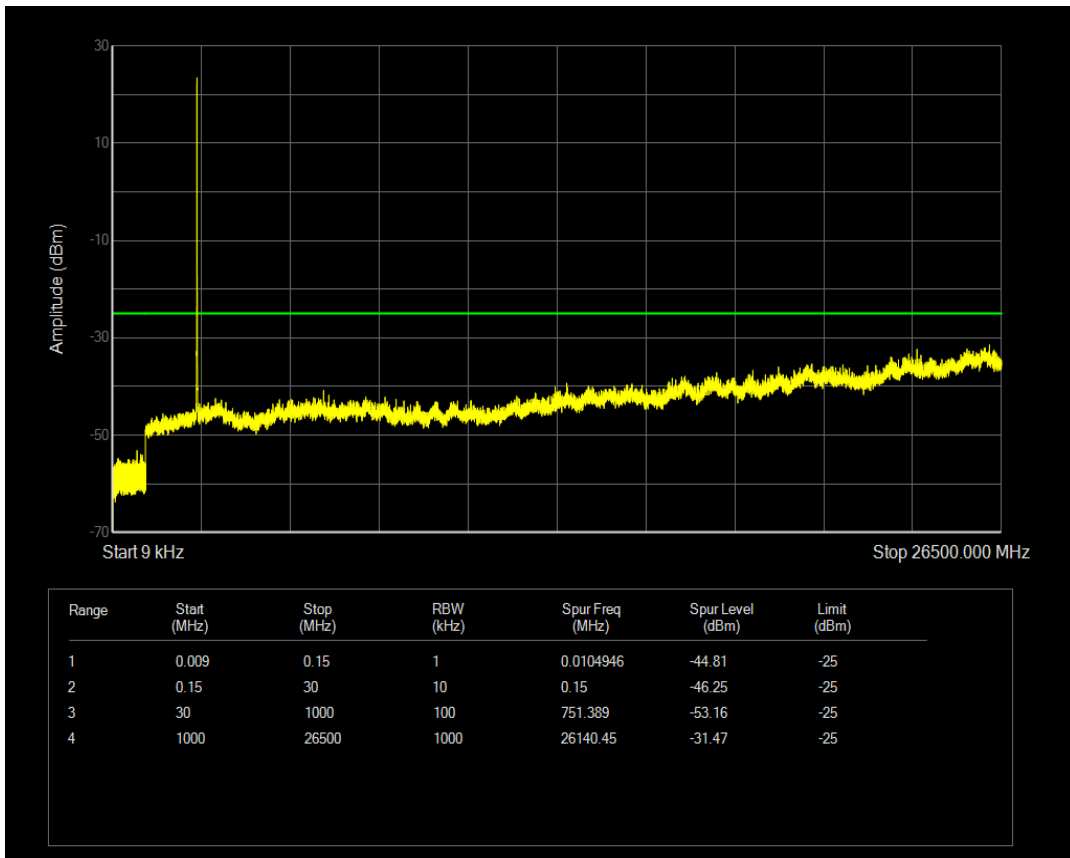

Band7 QAM16 BW=5MHz Channel=21100 RB Size=25 Position=#0

Band7 QAM16 BW=5MHz Channel=21100 RB Size=1 Position=#0