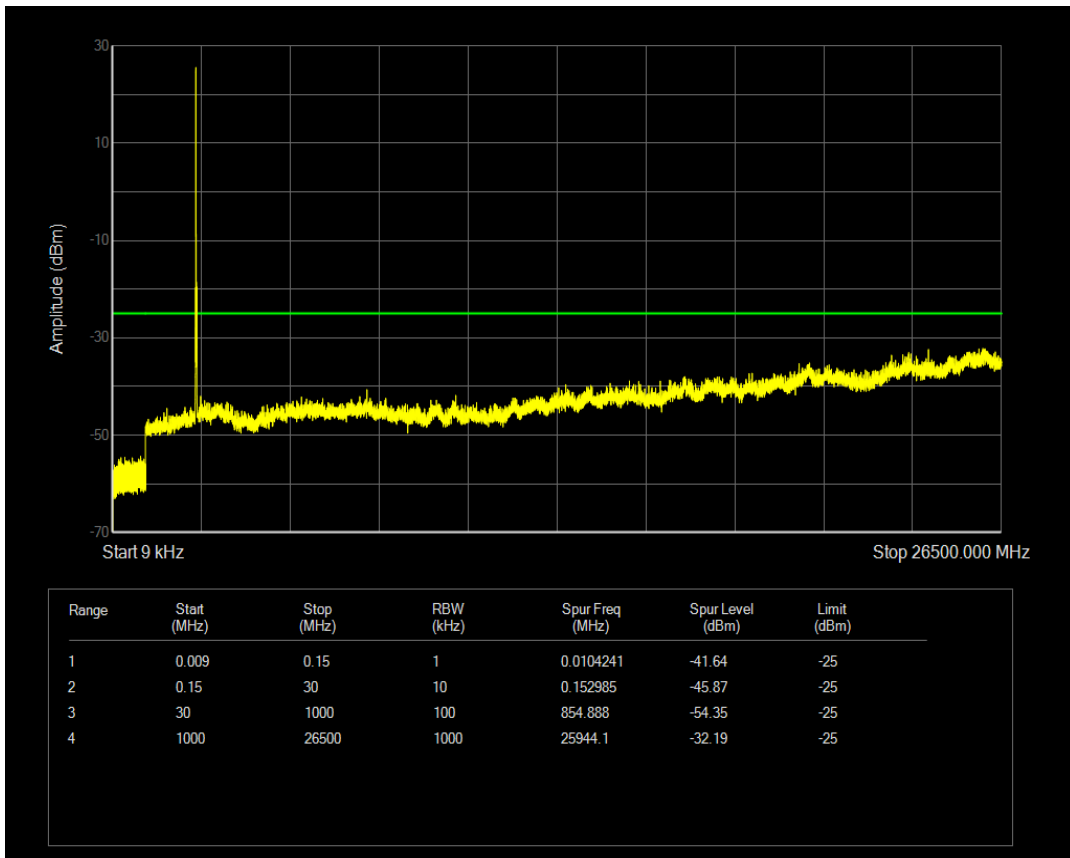

Band7 QAM16 BW=15MHz Channel=20825 RB Size=1 Position=#0

Band7 QPSK BW=15MHz Channel=21100 RB Size=1 Position=#0