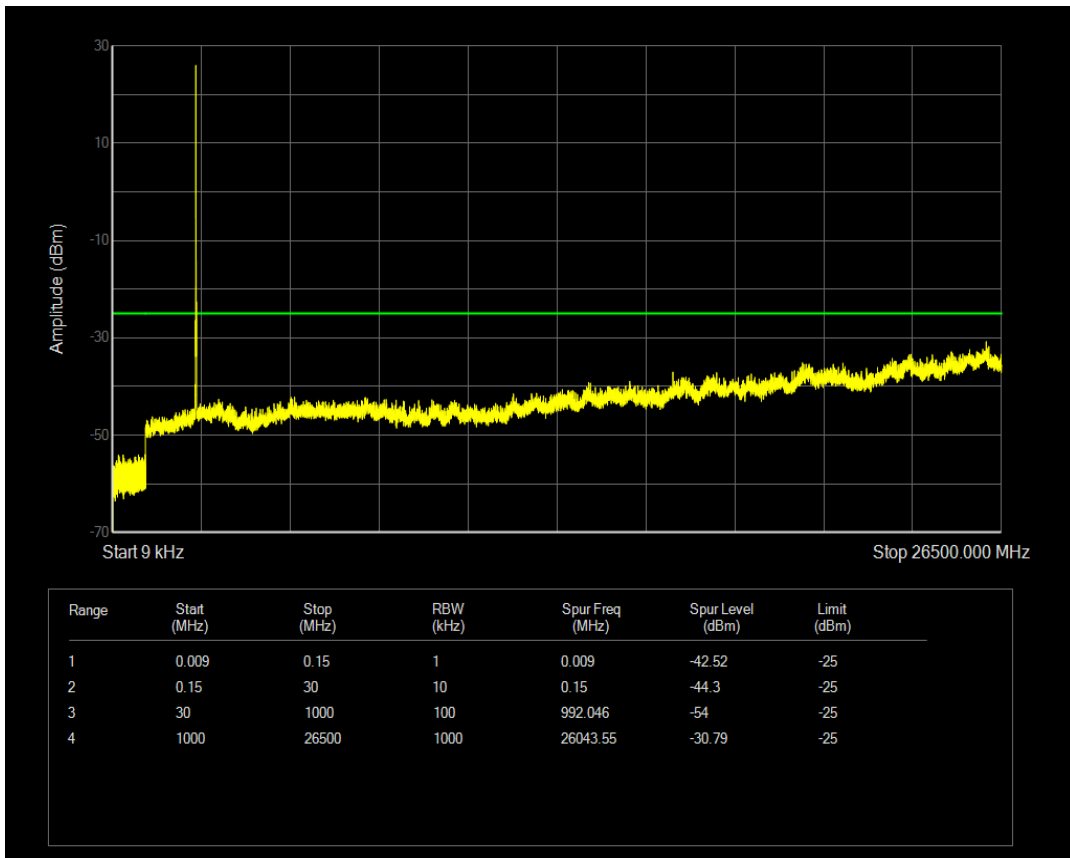

Band7 QAM16 BW=10MHz Channel=20800 RB Size=1 Position=#0

Band7 QAM16 BW=10MHz Channel=20800 RB Size=50 Position=#0