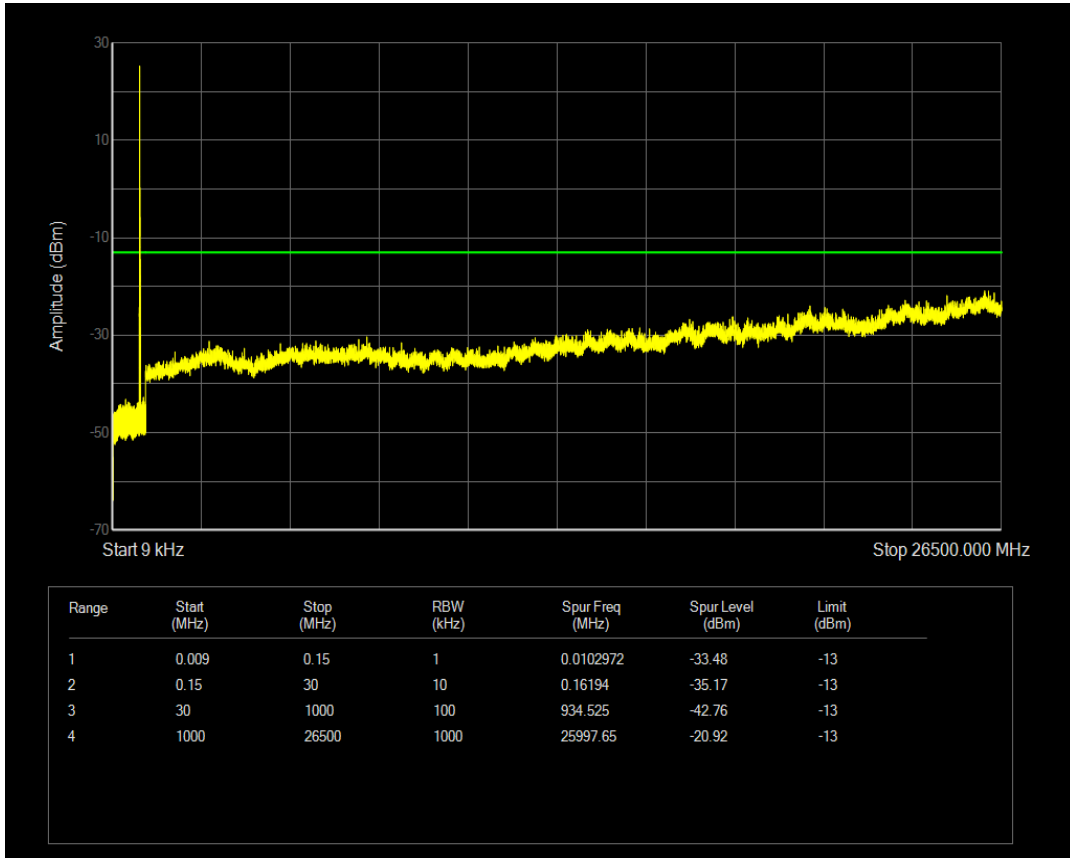

Band5 QAM16 BW=3MHz Channel=20525 RB Size=15 Position=#0

Band5 QPSK BW=3MHz Channel=20635 RB Size=15 Position=#0

Band5 QAM16 BW=3MHz Channel=20635 RB Size=15 Position=#0

Band5 QAM16 BW=3MHz Channel=20635 RB Size=1 Position=#0

Band5 QPSK BW=5MHz Channel=20425 RB Size=25 Position=#0

Band5 QPSK BW=5MHz Channel=20425 RB Size=1 Position=#0

Band5 QAM16 BW=5MHz Channel=20425 RB Size=1 Position=#0

Band5 QAM16 BW=5MHz Channel=20425 RB Size=25 Position=#0