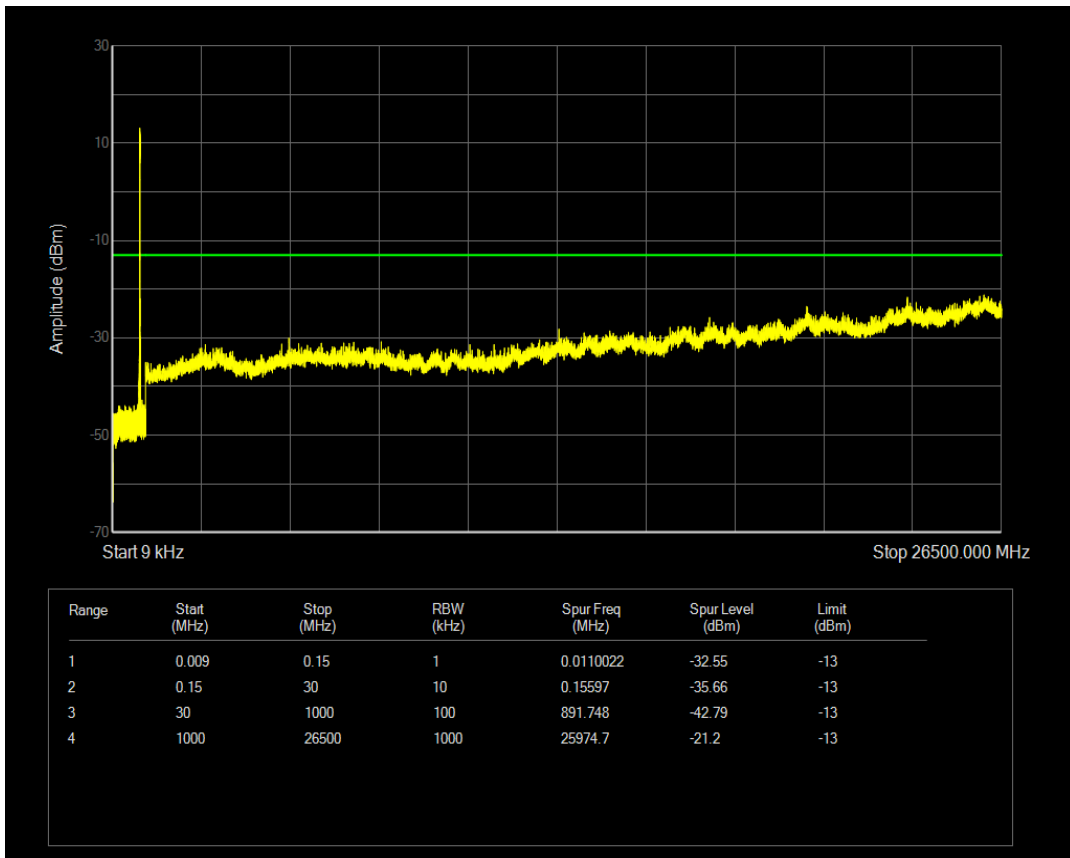

Band5 QAM16 BW=10MHz Channel=20450 RB Size=50 Position=#0

Band5 QAM16 BW=10MHz Channel=20450 RB Size=1 Position=#0