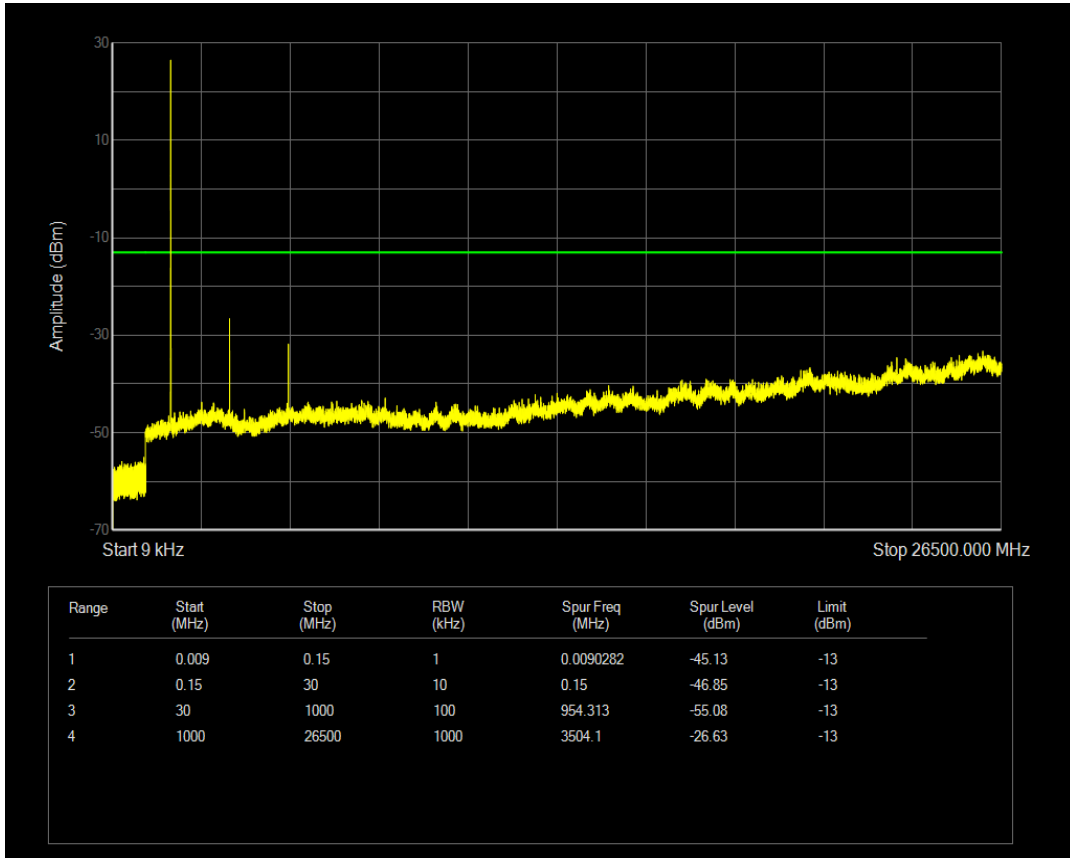

Band4 QPSK BW=3MHz Channel=20385 RB Size=1 Position=#0

Band4 QAM16 BW=3MHz Channel=20385 RB Size=15 Position=#0