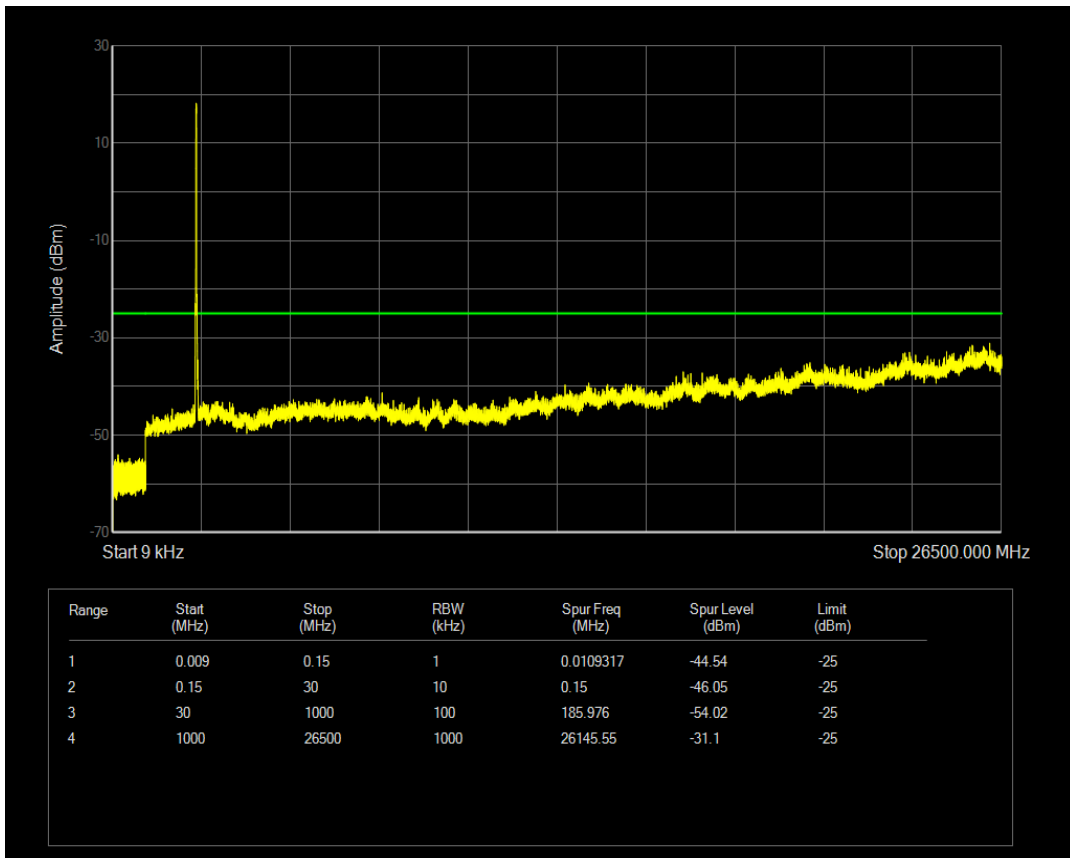

Band7 QAM16 BW=20MHz Channel=20850 RB Size=100 Position=#0

Band7 QAM16 BW=20MHz Channel=20850 RB Size=1 Position=#0