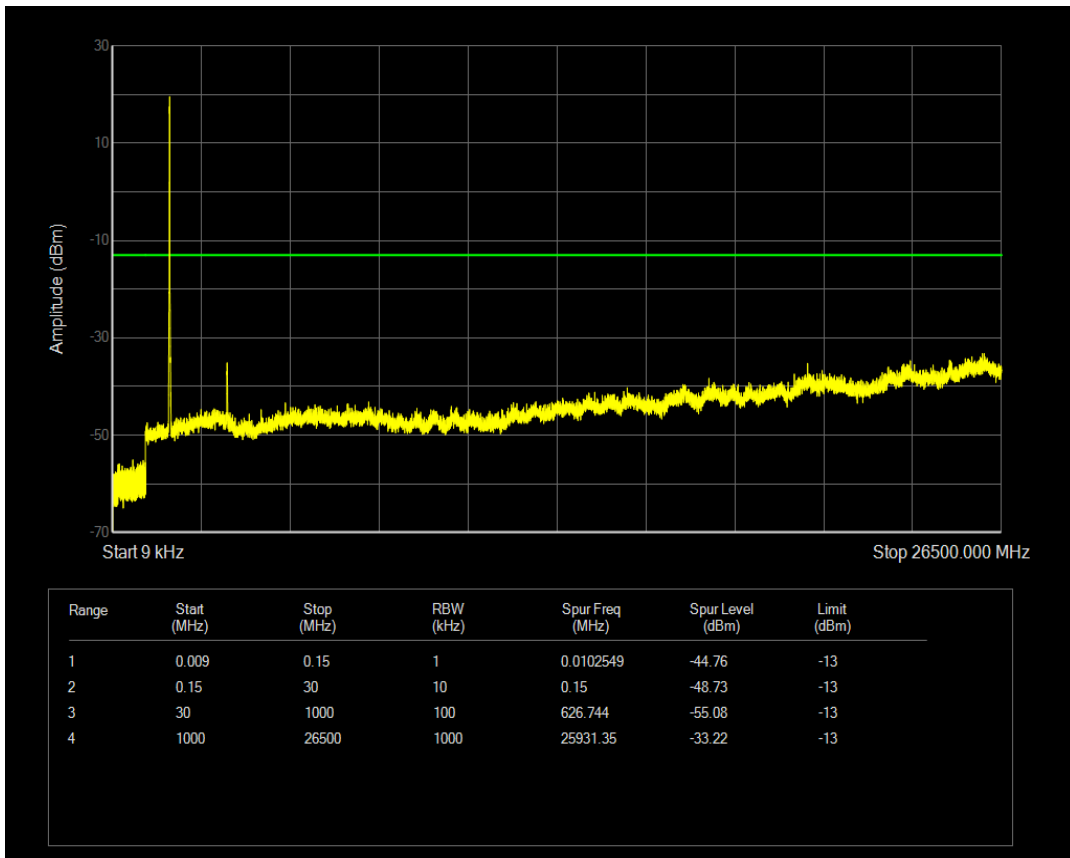

Band4 QPSK BW=10MHz Channel=20350 RB Size=1 Position=#0

Band4 QPSK BW=10MHz Channel=20350 RB Size=50 Position=#0

Band4 QAM16 BW=10MHz Channel=20350 RB Size=1 Position=#0

Band4 QPSK BW=15MHz Channel=20025 RB Size=1 Position=#0

Band4 QAM16 BW=10MHz Channel=20350 RB Size=50 Position=#0

Band4 QPSK BW=15MHz Channel=20025 RB Size=75 Position=#0

Band4 QAM16 BW=15MHz Channel=20025 RB Size=75 Position=#0

Band4 QAM16 BW=15MHz Channel=20025 RB Size=1 Position=#0