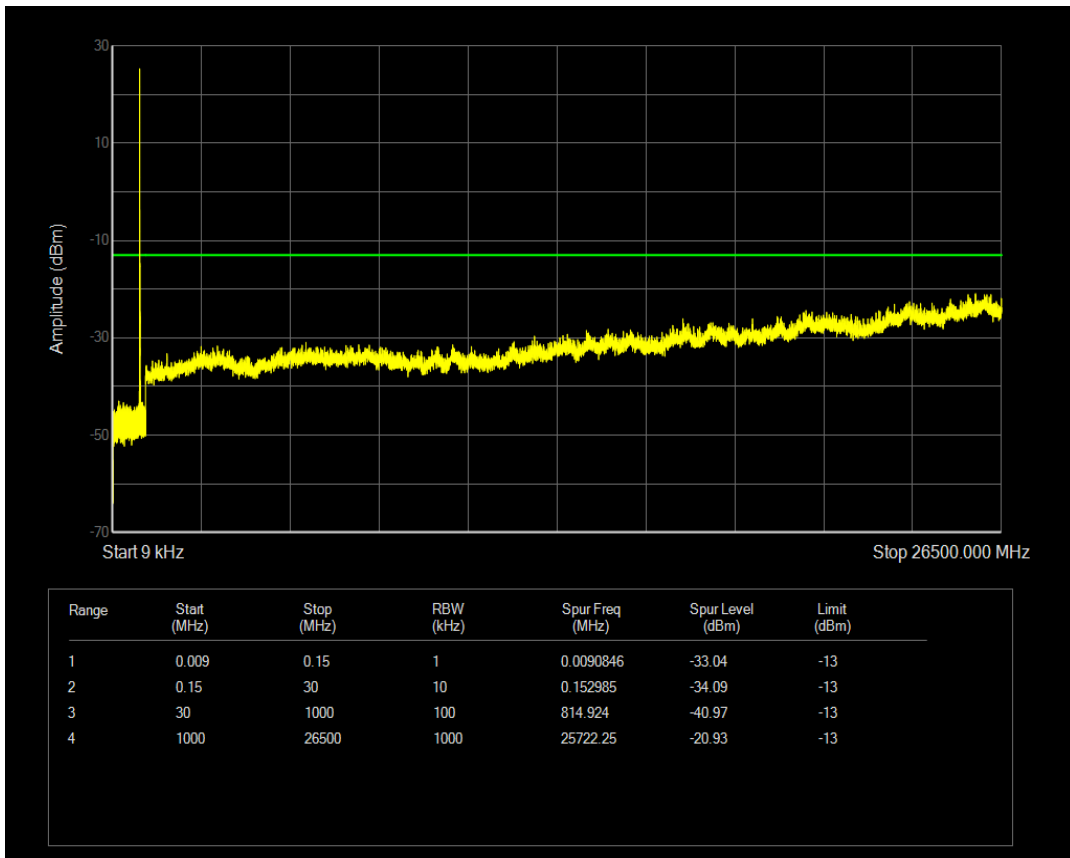

Band4 QPSK BW=20MHz Channel=20300 RB Size=1 Position=#0

Band4 QAM16 BW=20MHz Channel=20300 RB Size=1 Position=#0

Band4 QPSK BW=20MHz Channel=20300 RB Size=100 Position=#0

Band4 QAM16 BW=20MHz Channel=20300 RB Size=100 Position=#0

Band5 QPSK BW=1.4MHz Channel=20407 RB Size=1 Position=#0

Band5 QPSK BW=1.4MHz Channel=20407 RB Size=6 Position=#0

Band5 QAM16 BW=1.4MHz Channel=20407 RB Size=1 Position=#0

Band5 QAM16 BW=1.4MHz Channel=20407 RB Size=6 Position=#0