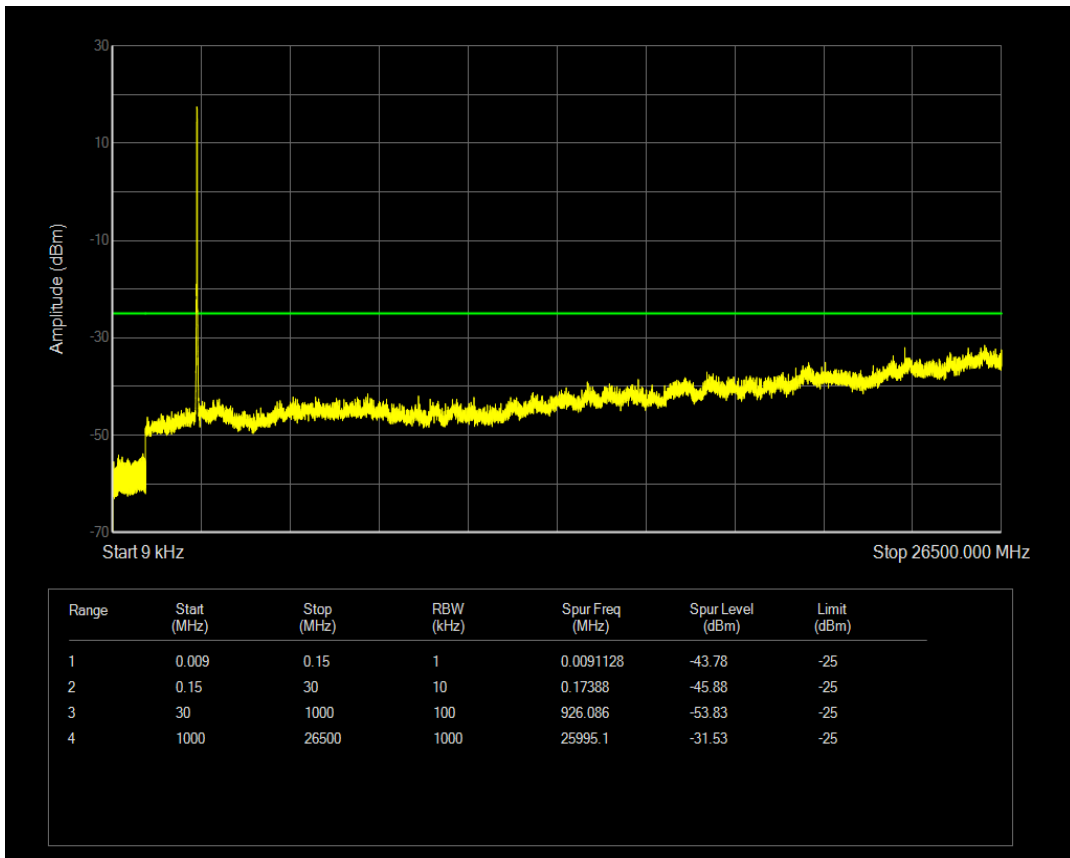

Band7 QAM16 BW=15MHz Channel=21100 RB Size=75 Position=#0

Band7 QAM16 BW=15MHz Channel=21100 RB Size=1 Position=#0