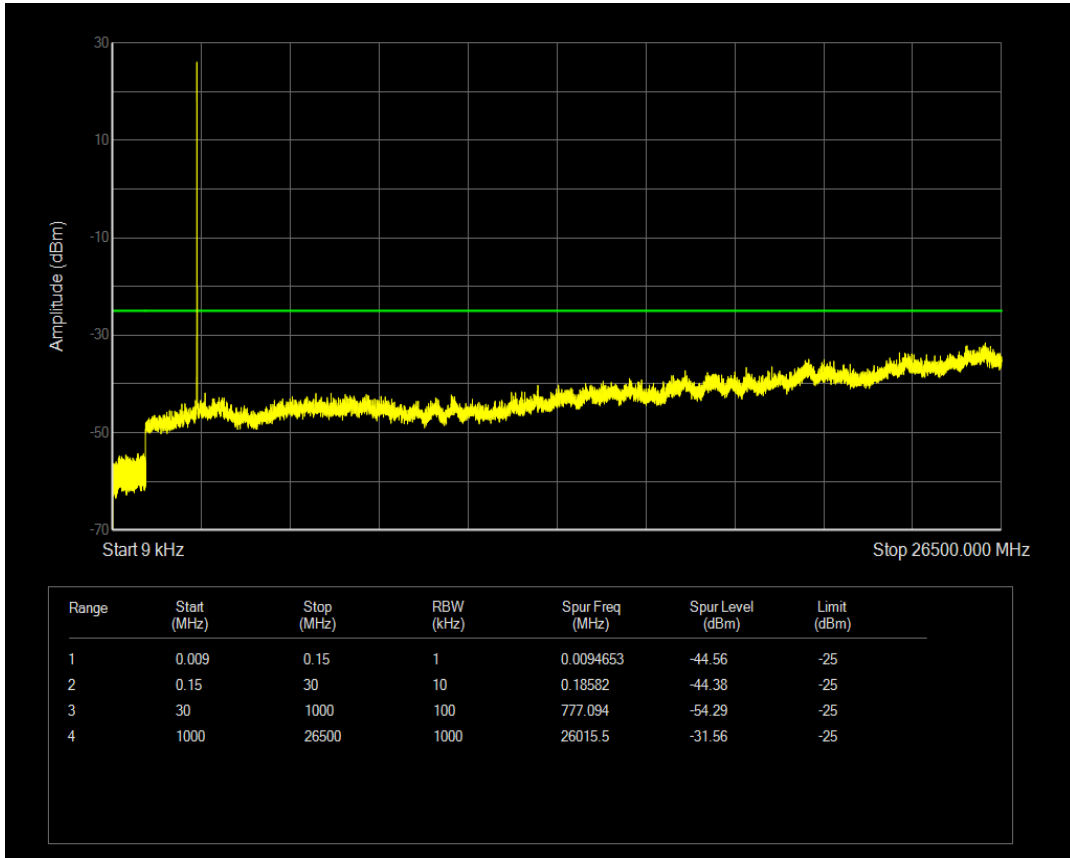

Band7 QPSK BW=5MHz Channel=21100 RB Size=1 Position=#0

Band7 QPSK BW=5MHz Channel=21100 RB Size=25 Position=#0

Band7 QAM16 BW=5MHz Channel=21100 RB Size=25 Position=#0

Band7 QAM16 BW=5MHz Channel=21100 RB Size=1 Position=#0

Band7 QPSK BW=5MHz Channel=21425 RB Size=1 Position=#0

Band7 QPSK BW=5MHz Channel=21425 RB Size=25 Position=#0

Band7 QAM16 BW=5MHz Channel=21425 RB Size=1 Position=#0

Band7 QPSK BW=10MHz Channel=20800 RB Size=1 Position=#0