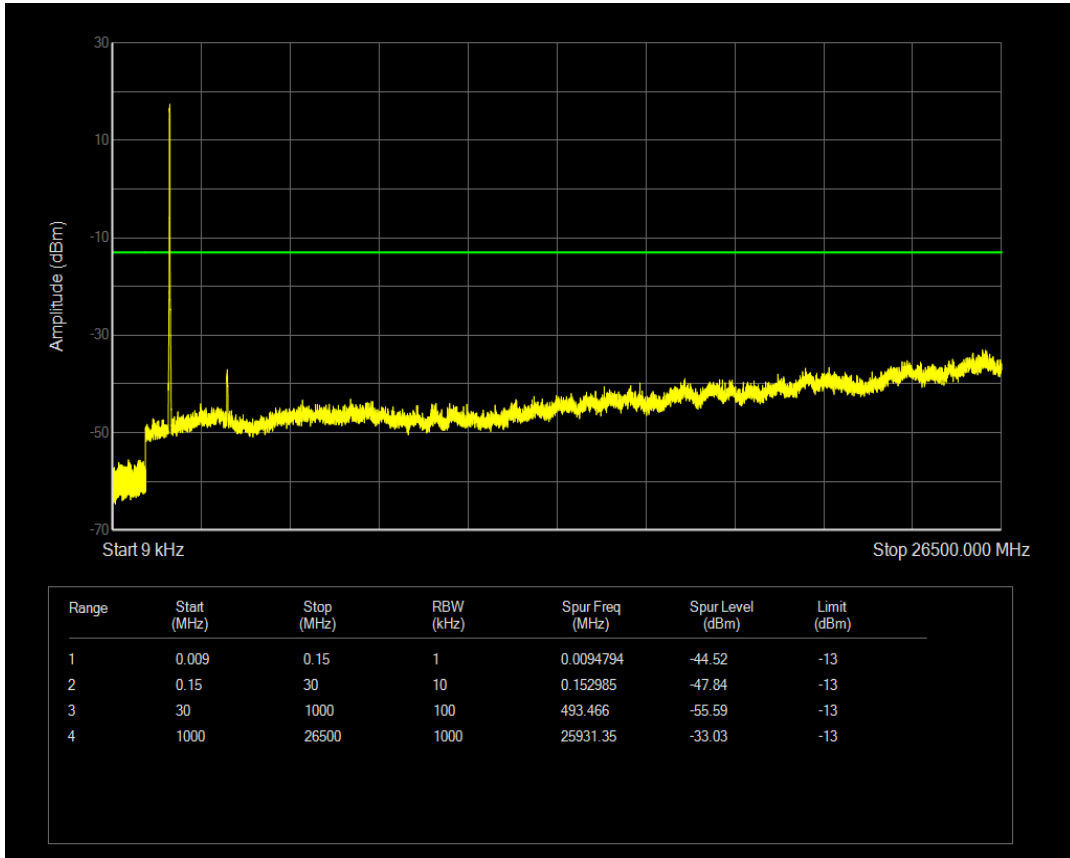

Band4 QPSK BW=20MHz Channel=20050 RB Size=1 Position=#0

Band4 QPSK BW=20MHz Channel=20050 RB Size=100 Position=#0

Band4 QAM16 BW=20MHz Channel=20050 RB Size=1 Position=#0

Band4 QAM16 BW=20MHz Channel=20050 RB Size=100 Position=#0

Band4 QPSK BW=20MHz Channel=20175 RB Size=1 Position=#0

Band4 QPSK BW=20MHz Channel=20175 RB Size=100 Position=#0

Band4 QAM16 BW=20MHz Channel=20175 RB Size=1 Position=#0

Band4 QAM16 BW=20MHz Channel=20175 RB Size=100 Position=#0