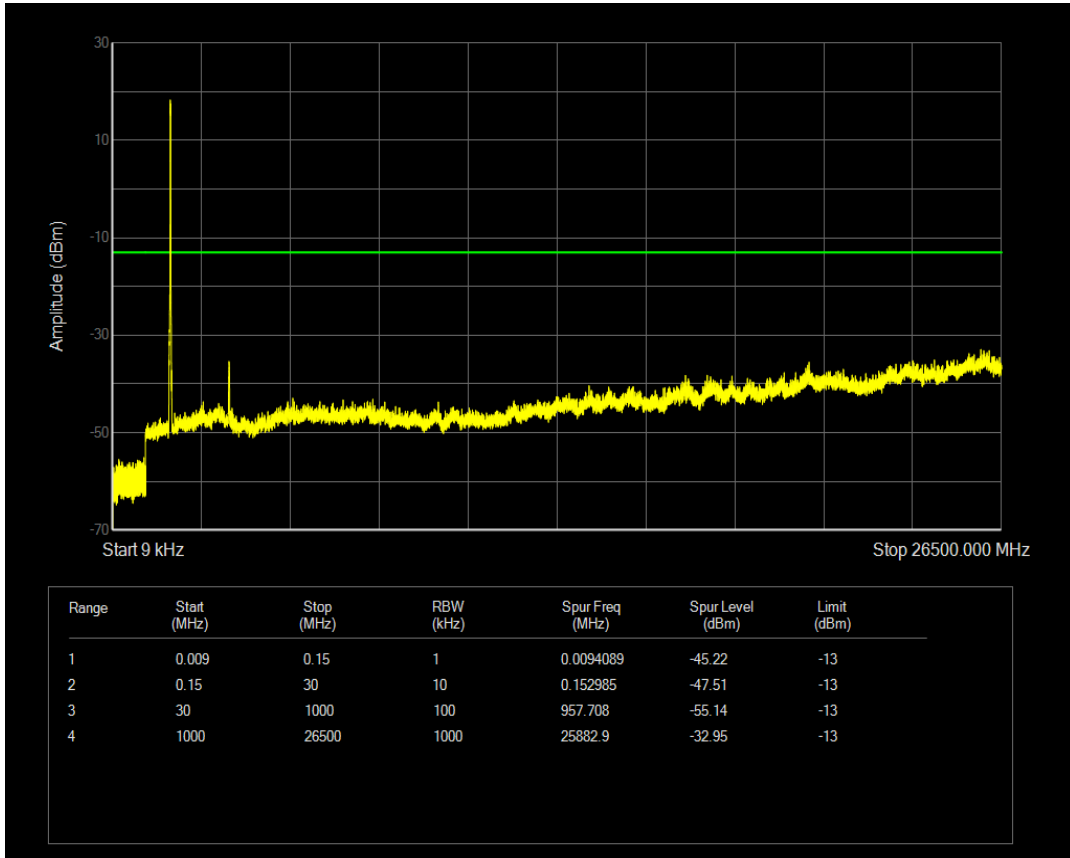

Band4 QPSK BW=20MHz Channel=20300 RB Size=1 Position=#0

Band4 QAM16 BW=20MHz Channel=20300 RB Size=1 Position=#0

Band4 QPSK BW=20MHz Channel=20300 RB Size=100 Position=#0

Band4 QAM16 BW=20MHz Channel=20300 RB Size=100 Position=#0

Band5 QPSK BW=1.4MHz Channel=20407 RB Size=1 Position=#0

Band5 QPSK BW=1.4MHz Channel=20407 RB Size=6 Position=#0

Band5 QAM16 BW=1.4MHz Channel=20407 RB Size=1 Position=#0

Band5 QAM16 BW=1.4MHz Channel=20407 RB Size=6 Position=#0