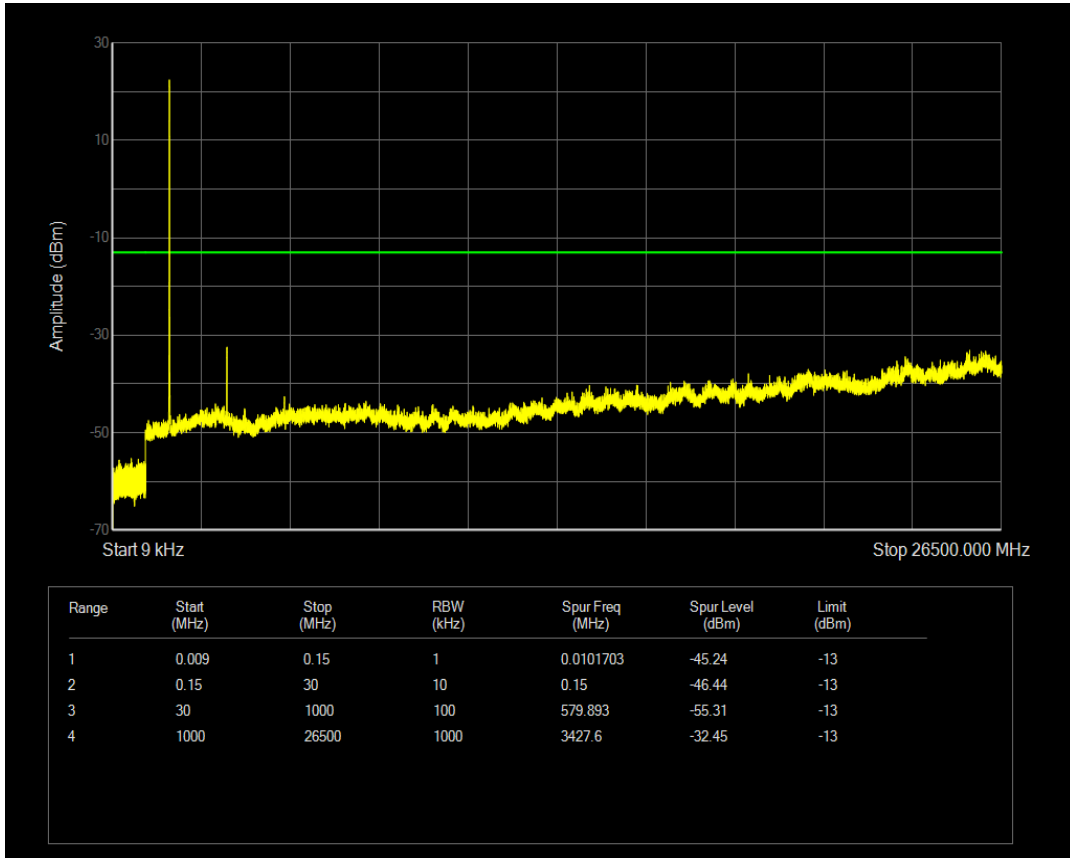

Band4 QPSK BW=5MHz Channel=19975 RB Size=1 Position=#0

Band4 QPSK BW=5MHz Channel=19975 RB Size=25 Position=#0

Band4 QAM16 BW=5MHz Channel=19975 RB Size=1 Position=#0

Band4 QAM16 BW=5MHz Channel=19975 RB Size=25 Position=#0