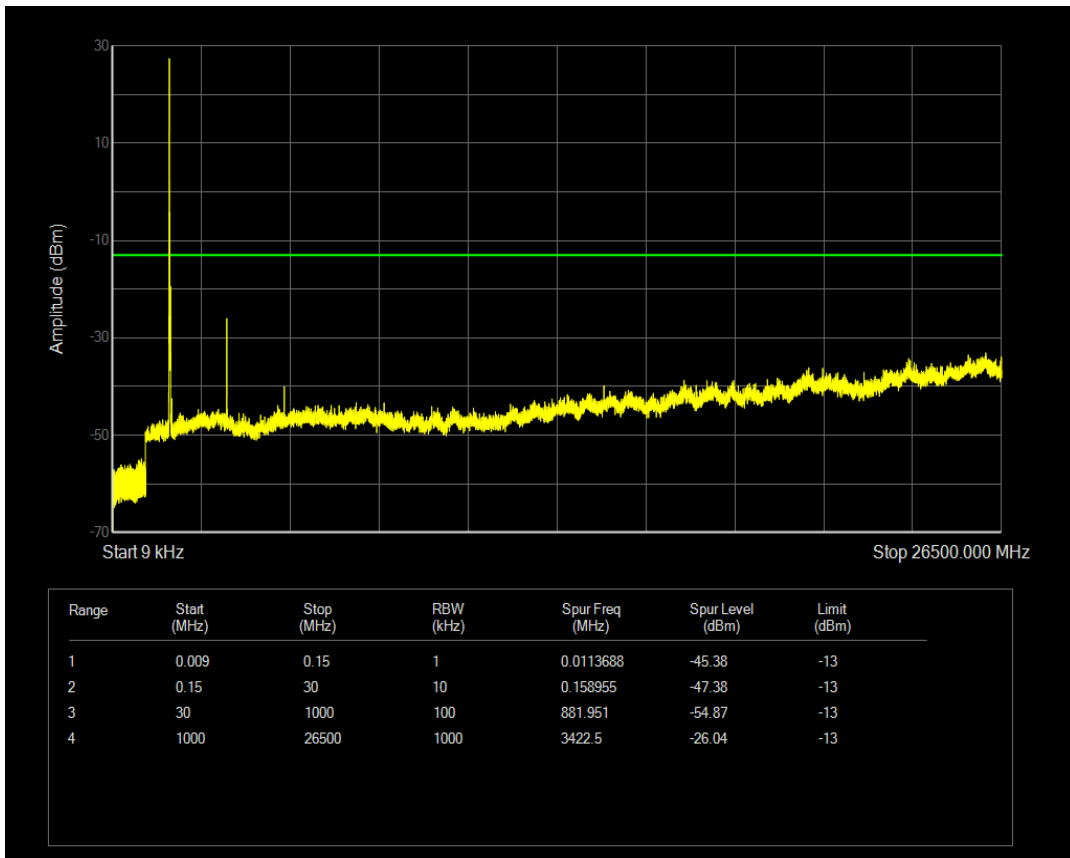

Band4 QPSK BW=20MHz Channel=20050 RB Size=1 Position=#0

Band4 QPSK BW=20MHz Channel=20050 RB Size=100 Position=#0