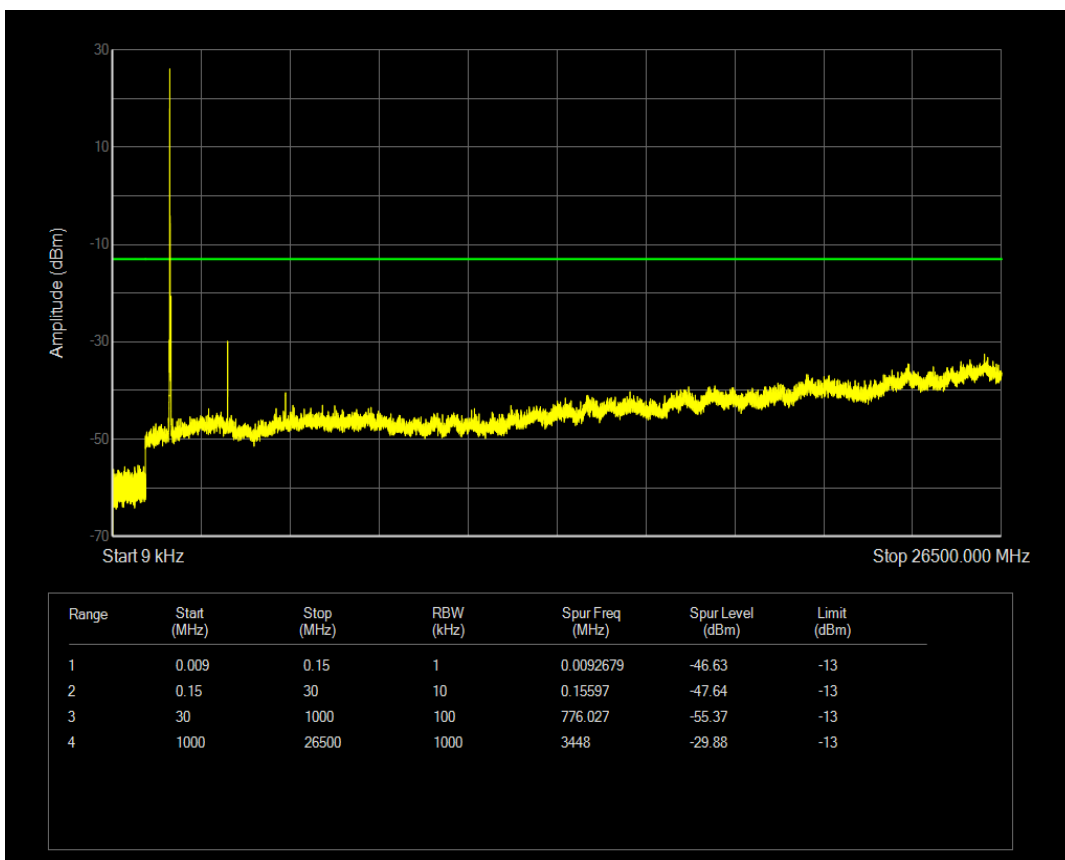

Band4 QAM16 BW=20MHz Channel=20175 RB Size=1 Position=#0

Band4 QAM16 BW=20MHz Channel=20175 RB Size=100 Position=#0