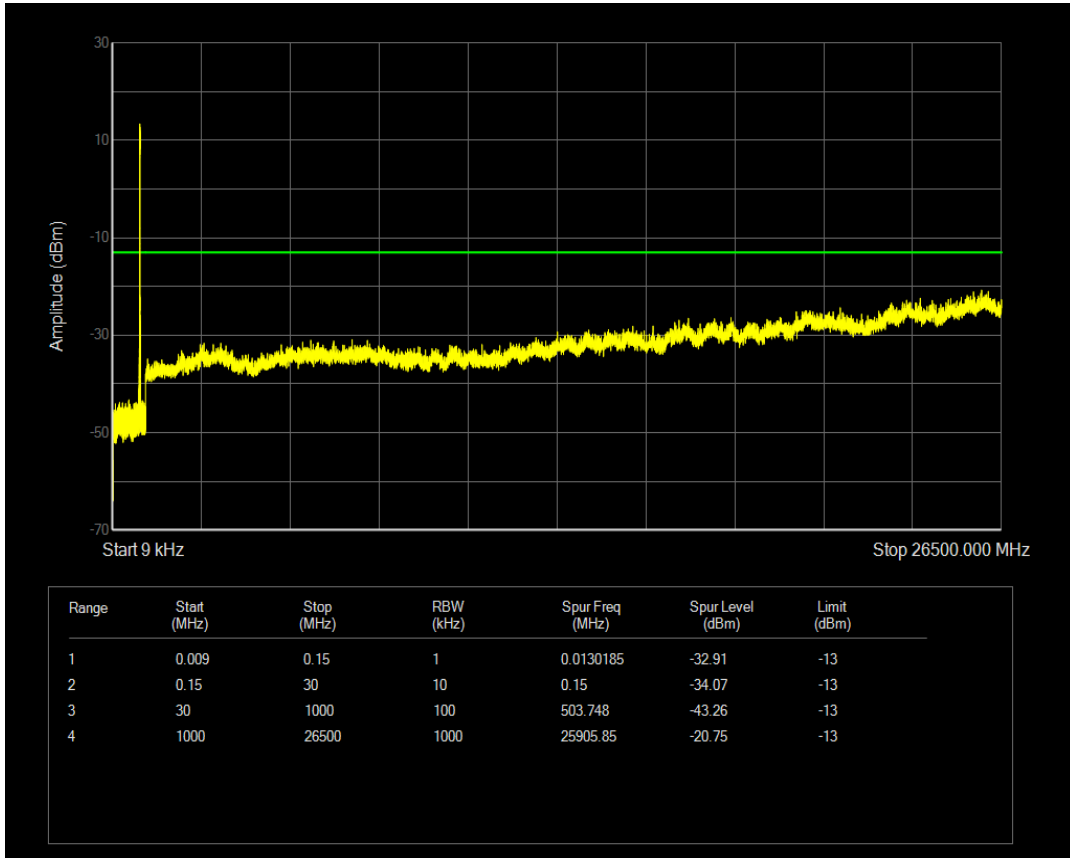

Band5 QPSK BW=5MHz Channel=20625 RB Size=1 Position=#0

Band5 QPSK BW=5MHz Channel=20625 RB Size=25 Position=#0

Band5 QAM16 BW=5MHz Channel=20625 RB Size=1 Position=#0

Band5 QPSK BW=10MHz Channel=20450 RB Size=1 Position=#0

Band5 QAM16 BW=5MHz Channel=20625 RB Size=25 Position=#0

Band5 QPSK BW=10MHz Channel=20450 RB Size=50 Position=#0

Band5 QAM16 BW=10MHz Channel=20450 RB Size=50 Position=#0

Band5 QAM16 BW=10MHz Channel=20450 RB Size=1 Position=#0