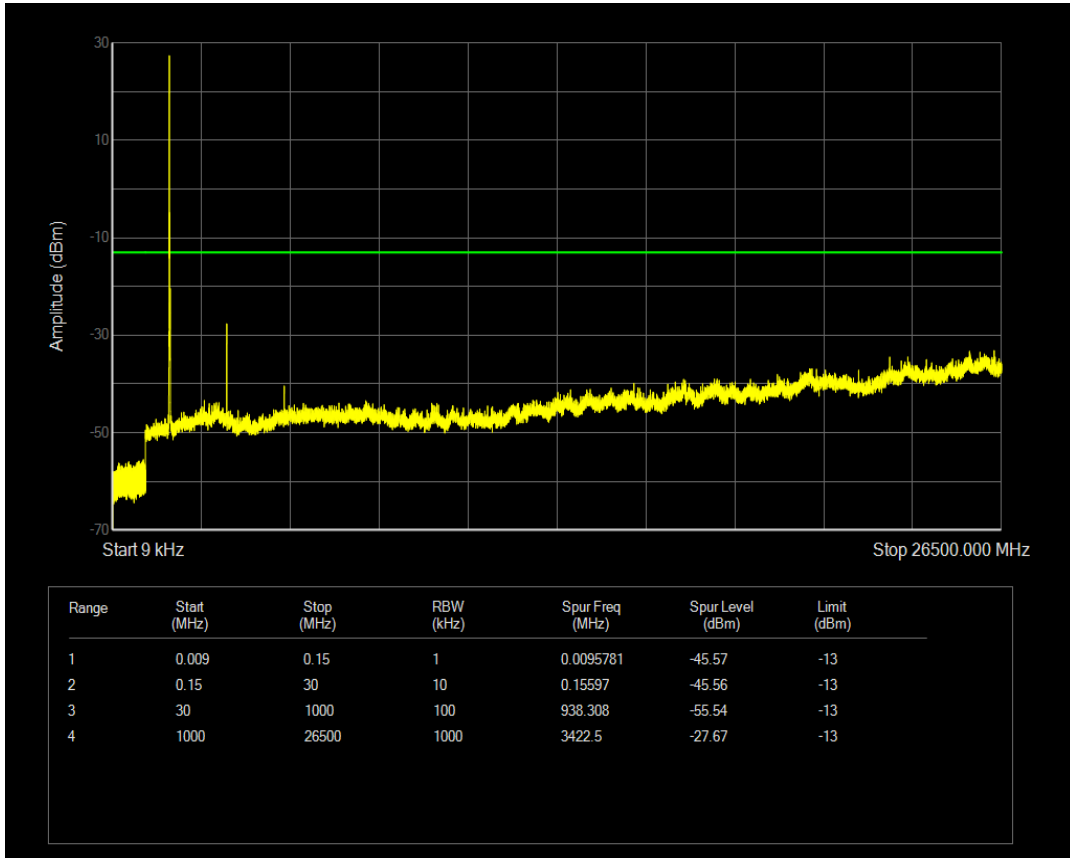

Band4 QAM16 BW=10MHz Channel=20350 RB Size=50 Position=#0

Band4 QPSK BW=15MHz Channel=20025 RB Size=75 Position=#0

Band4 QAM16 BW=15MHz Channel=20025 RB Size=75 Position=#0

Band4 QAM16 BW=15MHz Channel=20025 RB Size=1 Position=#0