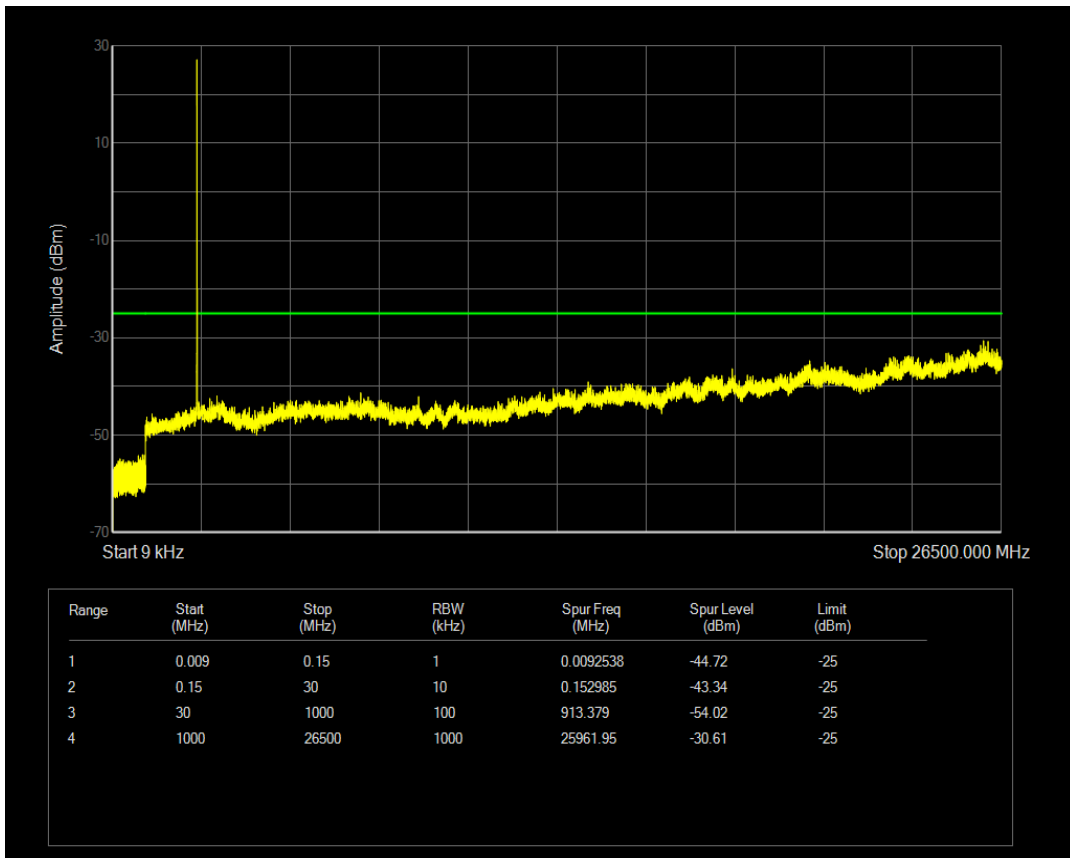

Band7 QPSK BW=5MHz Channel=21100 RB Size=1 Position=#0

Band7 QPSK BW=5MHz Channel=21100 RB Size=25 Position=#0