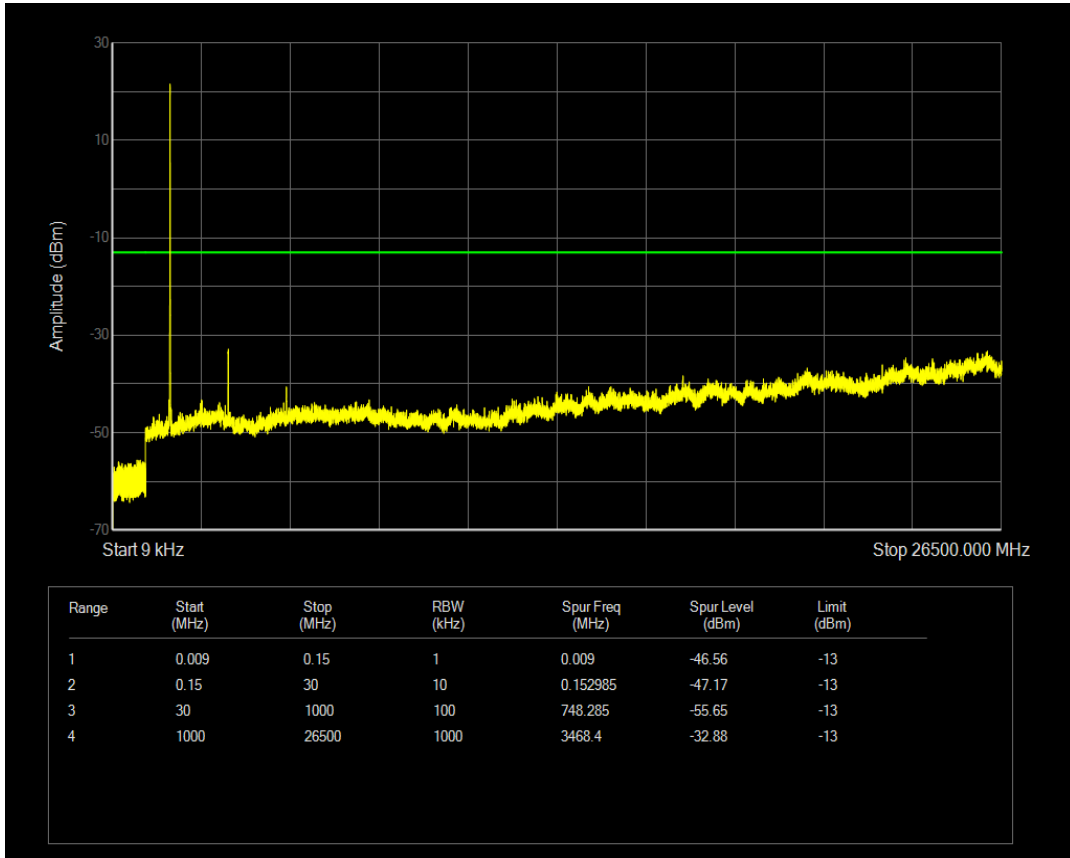

Band4 QPSK BW=5MHz Channel=20175 RB Size=25 Position=#0

Band4 QAM16 BW=5MHz Channel=20175 RB Size=1 Position=#0