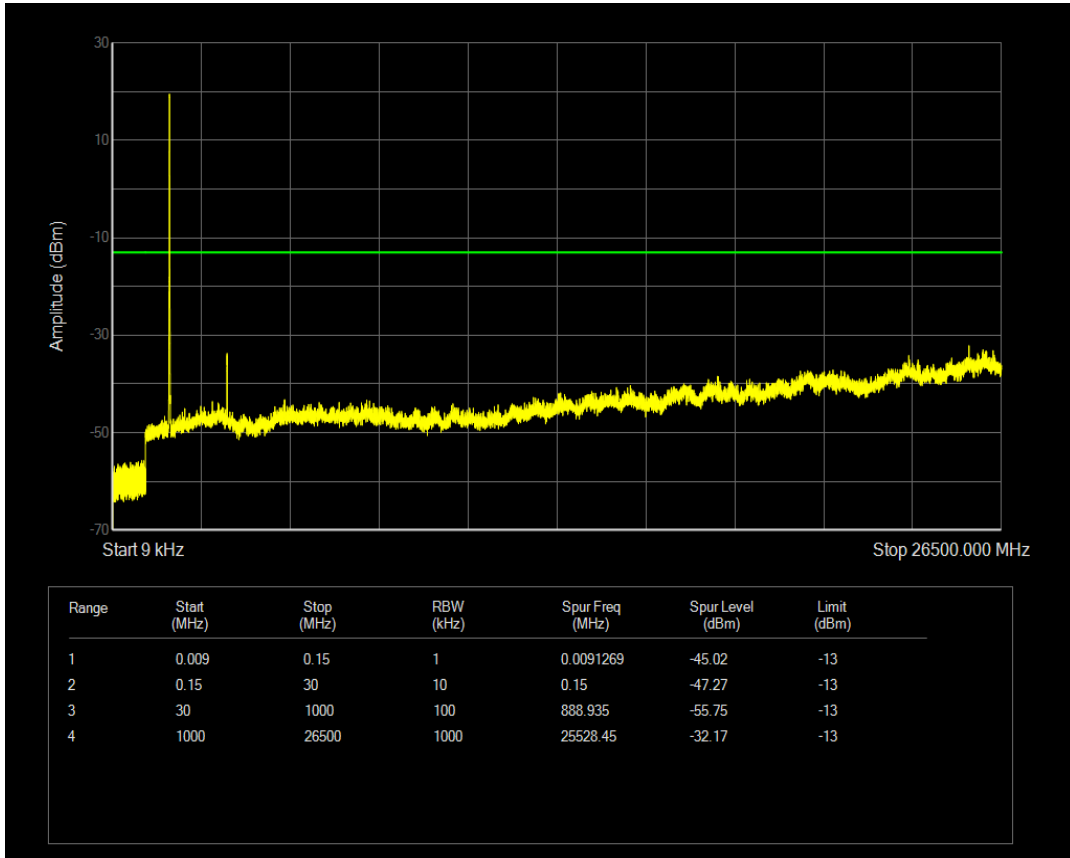

Band4 QPSK BW=10MHz Channel=20000 RB Size=1 Position=#0

Band4 QPSK BW=10MHz Channel=20000 RB Size=50 Position=#0

Band4 QAM16 BW=10MHz Channel=20000 RB Size=1 Position=#0

Band4 QAM16 BW=10MHz Channel=20000 RB Size=50 Position=#0

Band4 QPSK BW=10MHz Channel=20175 RB Size=1 Position=#0

Band4 QPSK BW=10MHz Channel=20175 RB Size=50 Position=#0

Band4 QAM16 BW=10MHz Channel=20175 RB Size=50 Position=#0

Band4 QAM16 BW=10MHz Channel=20175 RB Size=1 Position=#0