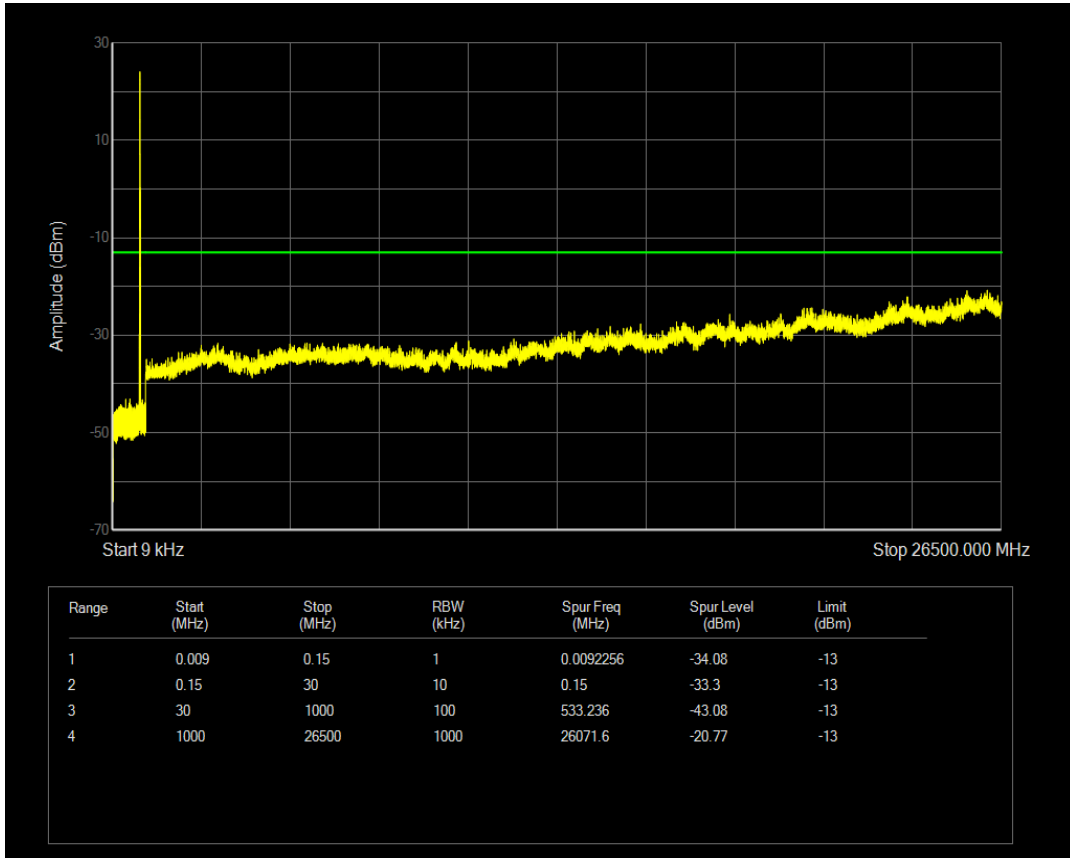

Band5 QAM16 BW=5MHz Channel=20625 RB Size=25 Position=#0

Band5 QPSK BW=10MHz Channel=20450 RB Size=50 Position=#0

Band5 QAM16 BW=10MHz Channel=20450 RB Size=50 Position=#0

Band5 QAM16 BW=10MHz Channel=20450 RB Size=1 Position=#0

Band5 QPSK BW=10MHz Channel=20525 RB Size=1 Position=#0

Band5 QAM16 BW=10MHz Channel=20525 RB Size=1 Position=#0

Band5 QPSK BW=10MHz Channel=20525 RB Size=50 Position=#0

Band5 QAM16 BW=10MHz Channel=20525 RB Size=50 Position=#0