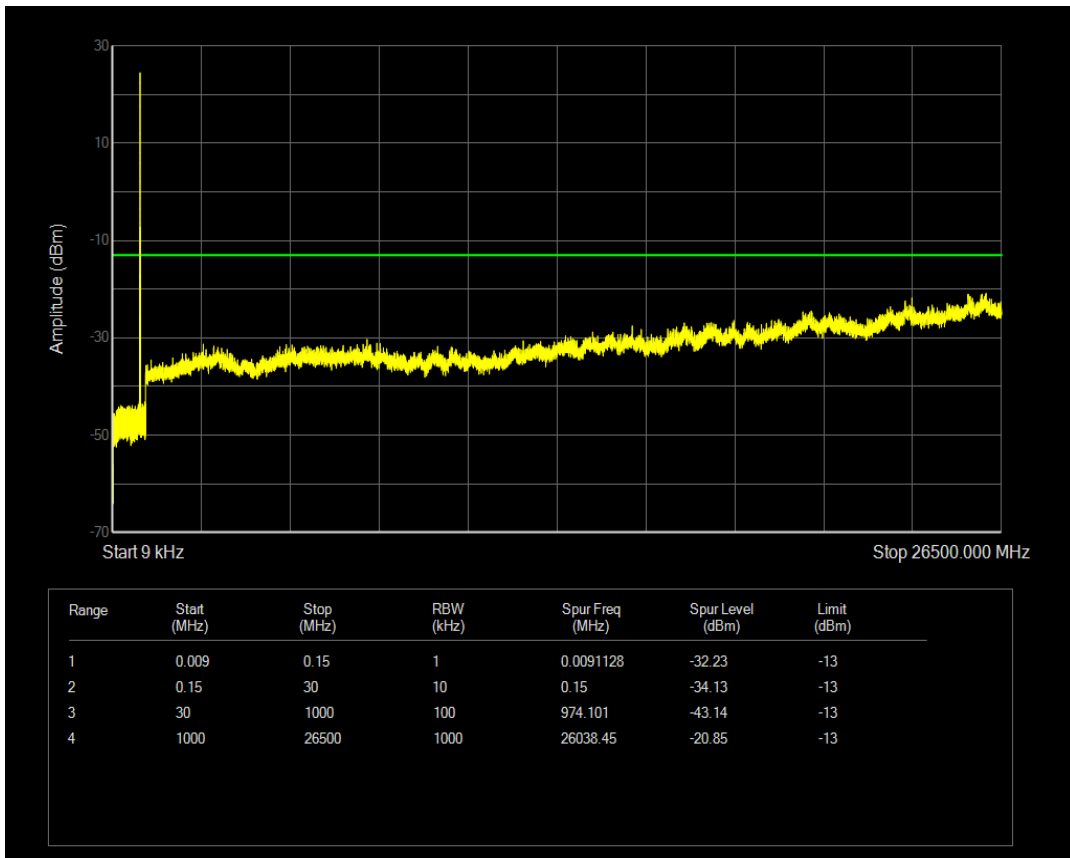

Band5 QPSK BW=5MHz Channel=20525 RB Size=1 Position=#0

Band5 QPSK BW=5MHz Channel=20525 RB Size=25 Position=#0