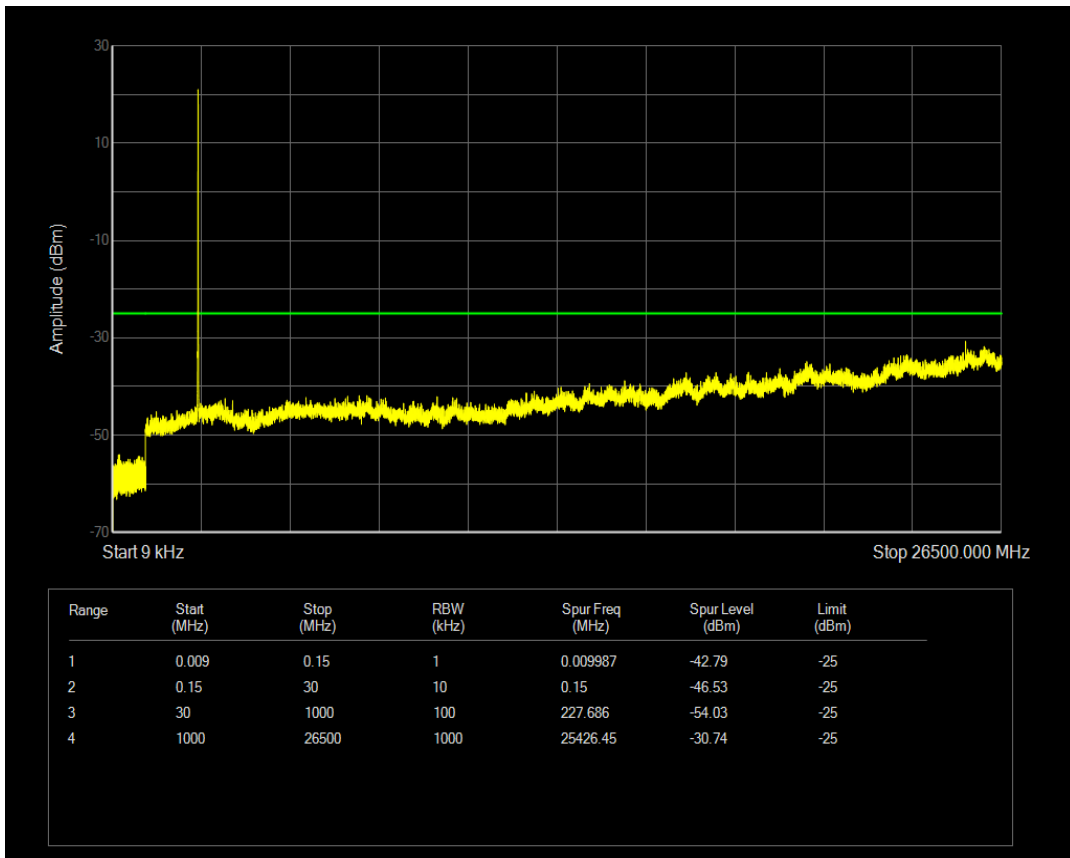

Band7 QPSK BW=5MHz Channel=21425 RB Size=1 Position=#0

Band7 QPSK BW=5MHz Channel=21425 RB Size=25 Position=#0

Band7 QAM16 BW=5MHz Channel=21425 RB Size=1 Position=#0

Band7 QPSK BW=10MHz Channel=20800 RB Size=1 Position=#0

Band7 QAM16 BW=5MHz Channel=21425 RB Size=25 Position=#0

Band7 QPSK BW=10MHz Channel=20800 RB Size=50 Position=#0

Band7 QAM16 BW=10MHz Channel=20800 RB Size=1 Position=#0

Band7 QAM16 BW=10MHz Channel=20800 RB Size=50 Position=#0