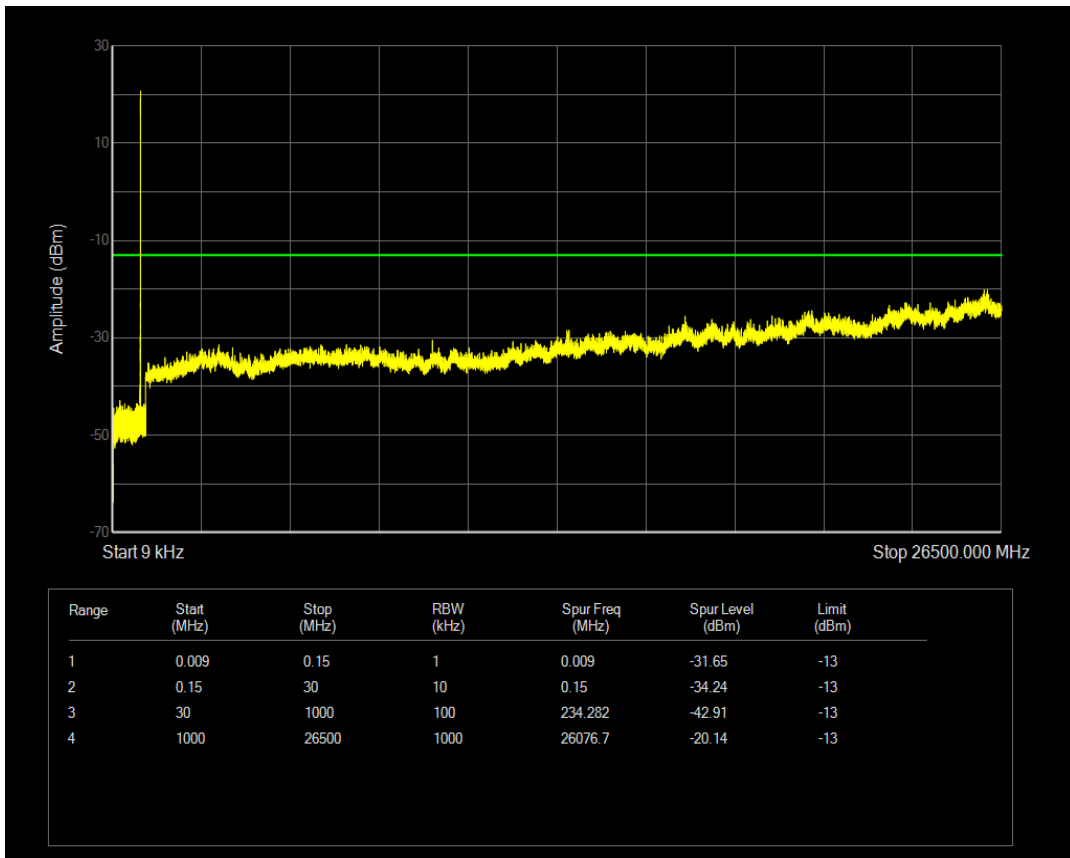

Band5 QAM16 BW=1.4MHz Channel=20643 RB Size=6 Position=#0

Band5 QPSK BW=3MHz Channel=20415 RB Size=15 Position=#0