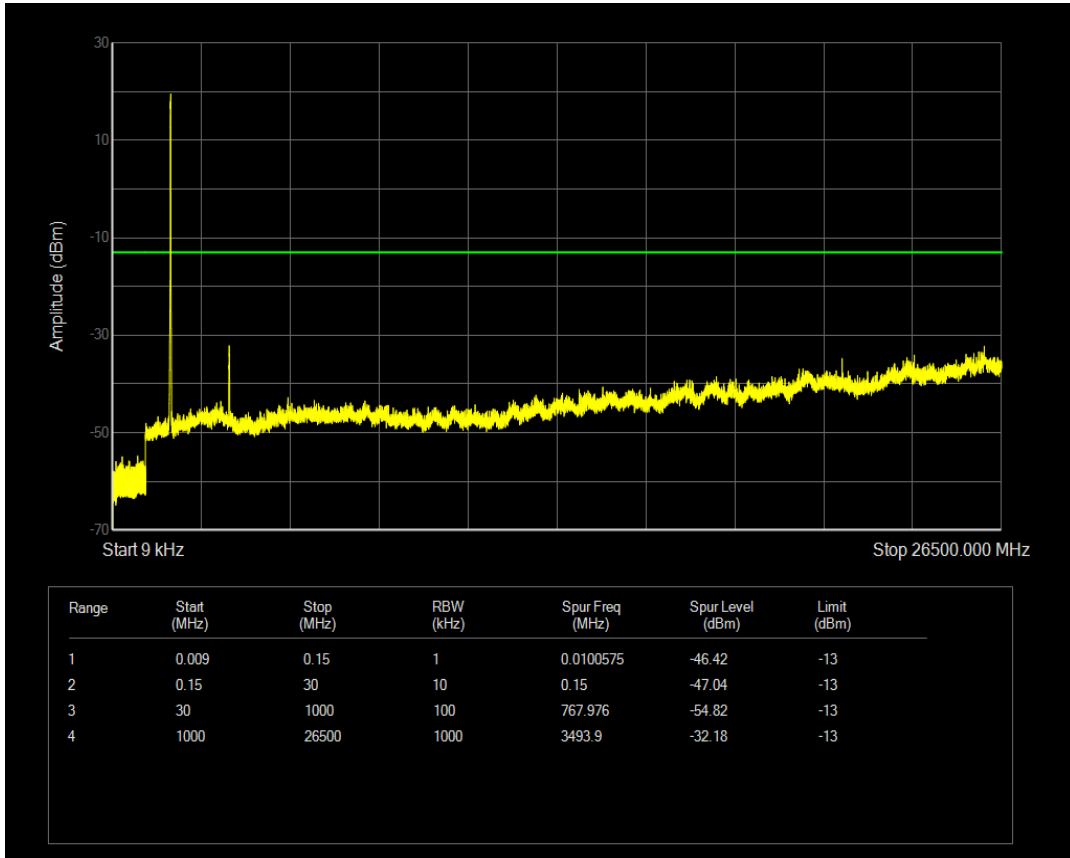

Band4 QPSK BW=15MHz Channel=20325 RB Size=1 Position=#0

Band4 QPSK BW=15MHz Channel=20325 RB Size=75 Position=#0

Band4 QAM16 BW=15MHz Channel=20325 RB Size=1 Position=#0

Band4 QAM16 BW=15MHz Channel=20325 RB Size=75 Position=#0

Band4 QPSK BW=20MHz Channel=20050 RB Size=1 Position=#0

Band4 QPSK BW=20MHz Channel=20050 RB Size=100 Position=#0

Band4 QAM16 BW=20MHz Channel=20050 RB Size=1 Position=#0

Band4 QAM16 BW=20MHz Channel=20050 RB Size=100 Position=#0