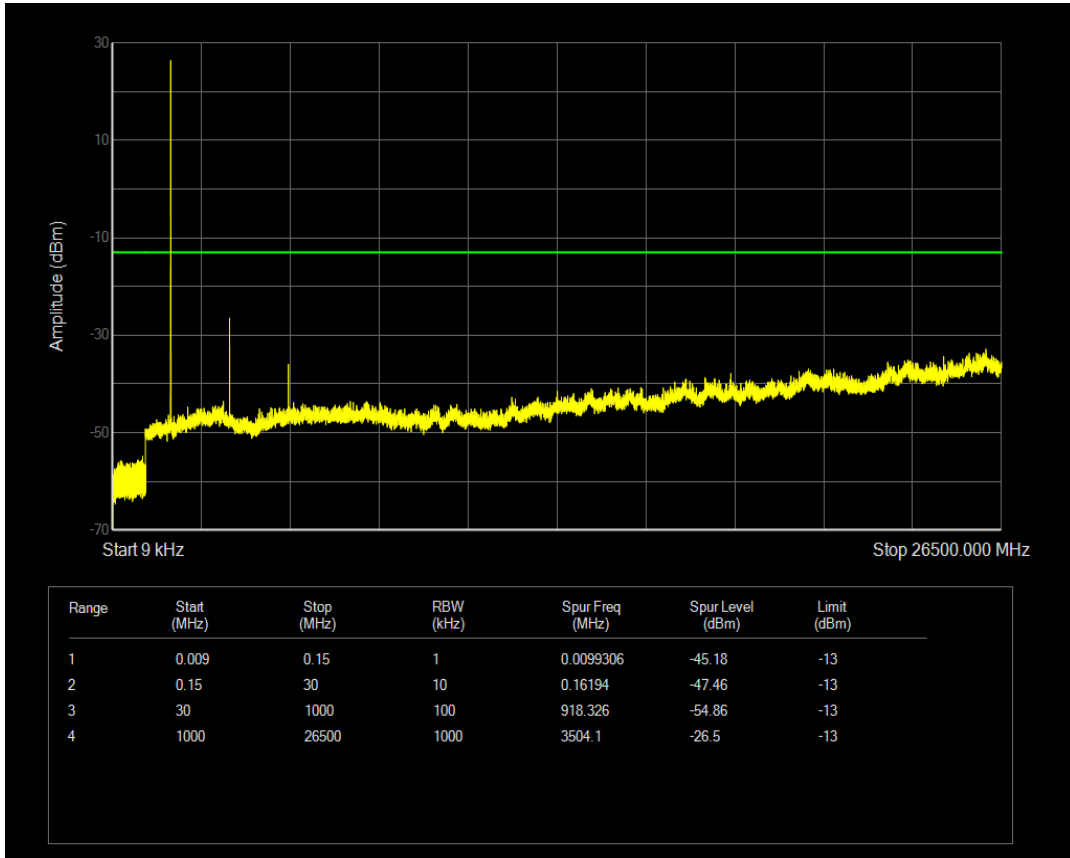

Band4 QPSK BW=3MHz Channel=20385 RB Size=15 Position=#0

Band4 QPSK BW=3MHz Channel=20385 RB Size=1 Position=#0

Band4 QAM16 BW=3MHz Channel=20385 RB Size=15 Position=#0

Band4 QAM16 BW=3MHz Channel=20385 RB Size=1 Position=#0

Band4 QPSK BW=5MHz Channel=19975 RB Size=1 Position=#0

Band4 QPSK BW=5MHz Channel=19975 RB Size=25 Position=#0

Band4 QAM16 BW=5MHz Channel=19975 RB Size=1 Position=#0

Band4 QAM16 BW=5MHz Channel=19975 RB Size=25 Position=#0