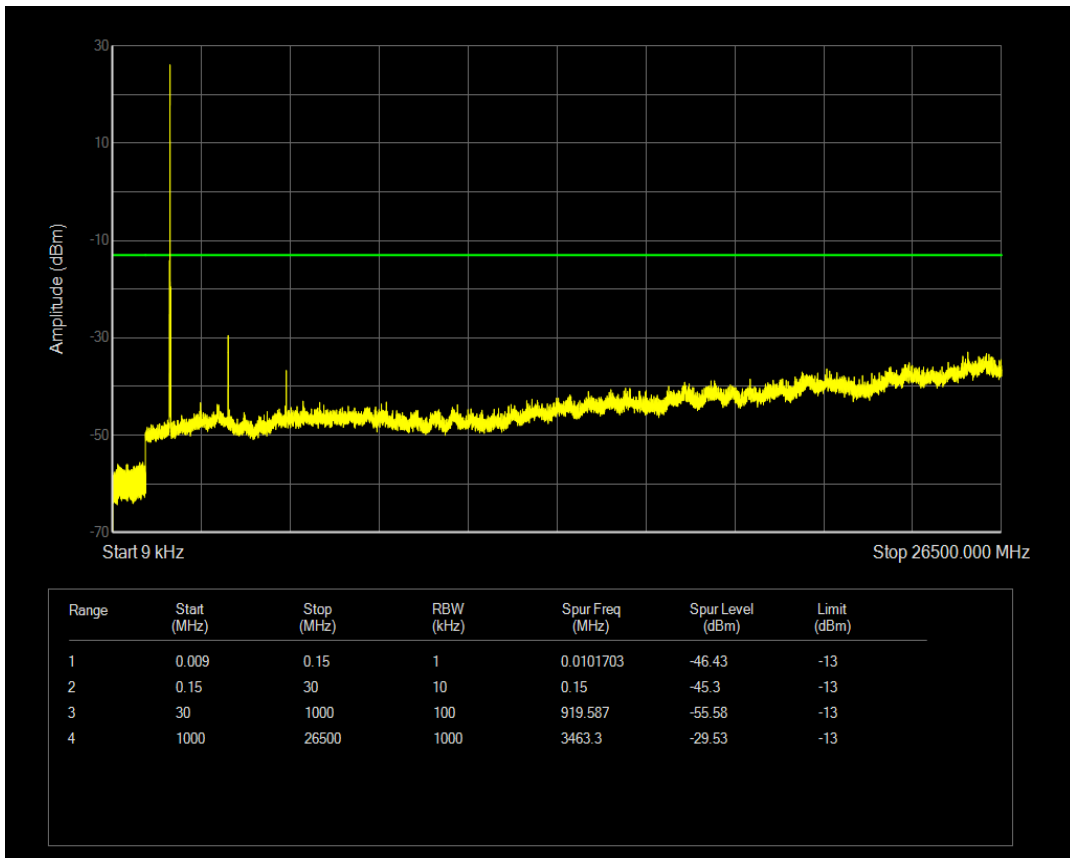

Band4 QAM16 BW=3MHz Channel=20175 RB Size=1 Position=#0

Band4 QAM16 BW=3MHz Channel=20175 RB Size=15 Position=#0