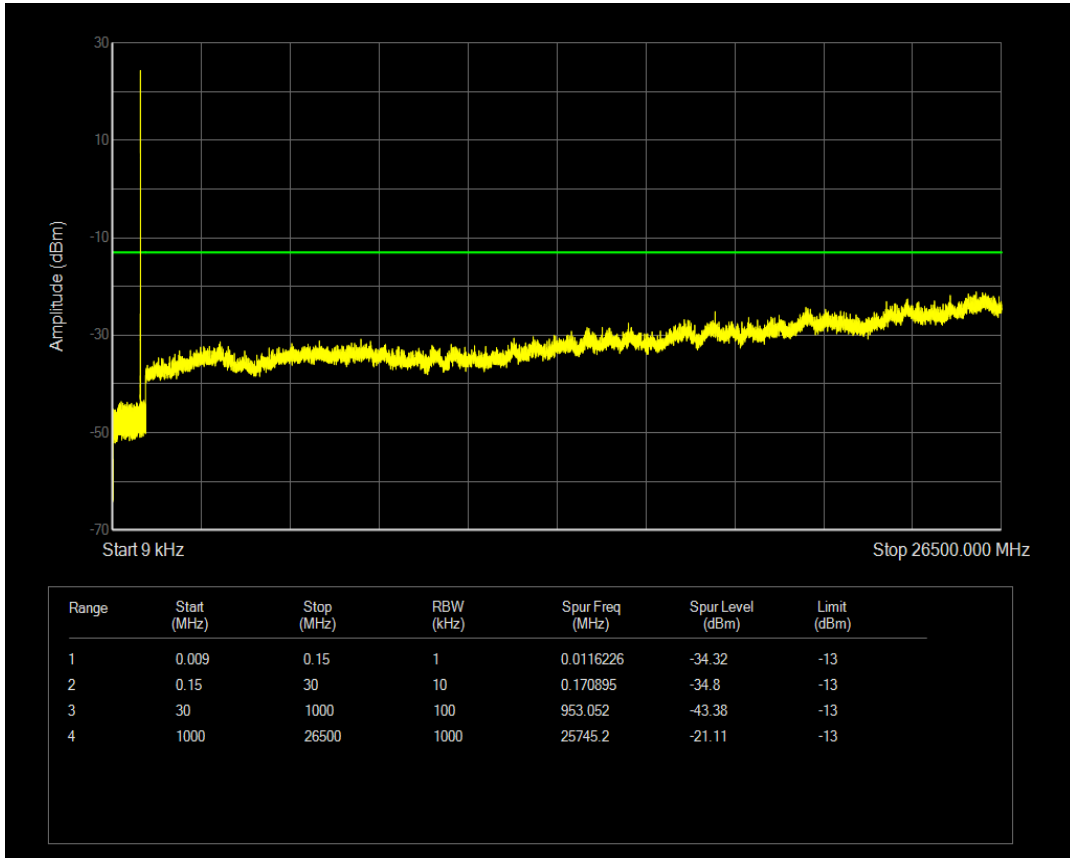

Band5 QPSK BW=1.4MHz Channel=20525 RB Size=1 Position=#0

Band5 QPSK BW=1.4MHz Channel=20525 RB Size=6 Position=#0

Band5 QAM16 BW=1.4MHz Channel=20525 RB Size=6 Position=#0

Band5 QAM16 BW=1.4MHz Channel=20525 RB Size=1 Position=#0

Band5 QPSK BW=1.4MHz Channel=20643 RB Size=6 Position=#0

Band5 QPSK BW=1.4MHz Channel=20643 RB Size=1 Position=#0

Band5 QAM16 BW=1.4MHz Channel=20643 RB Size=1 Position=#0

Band5 QPSK BW=3MHz Channel=20415 RB Size=1 Position=#0