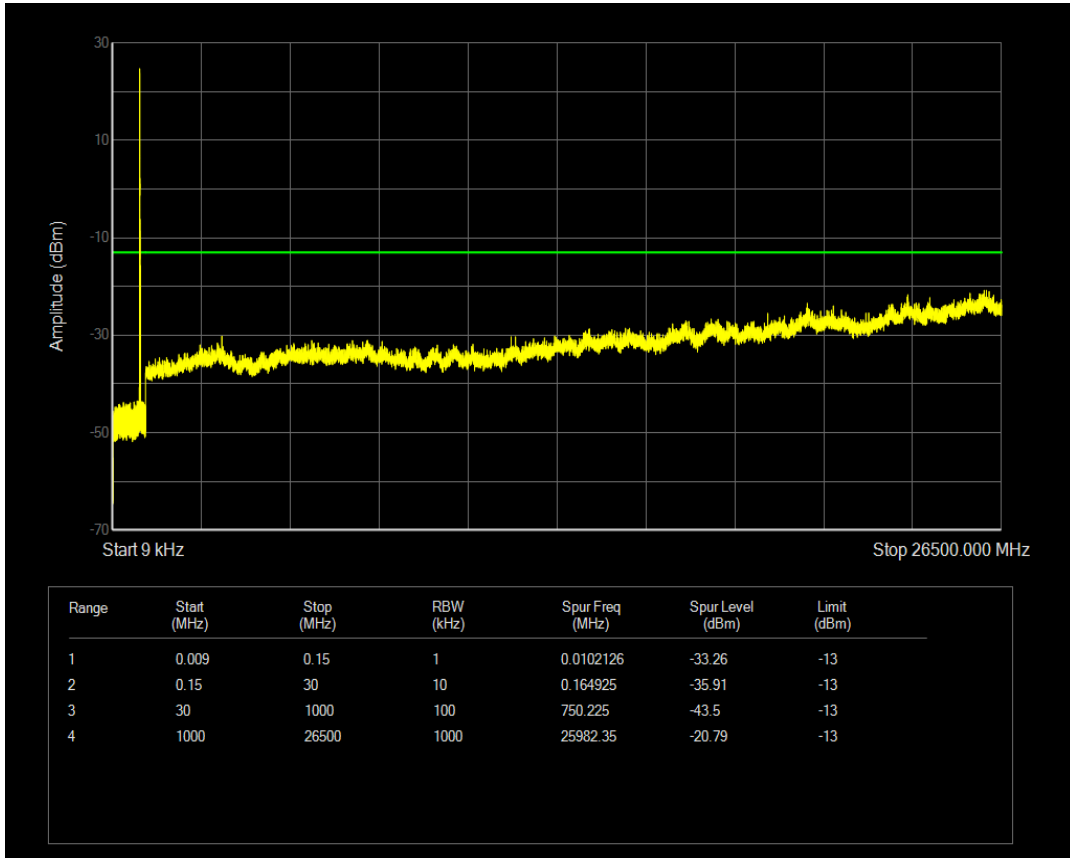

Band5 QPSK BW=5MHz Channel=20625 RB Size=1 Position=#0

Band5 QPSK BW=5MHz Channel=20625 RB Size=25 Position=#0

Band5 QAM16 BW=5MHz Channel=20625 RB Size=1 Position=#0

Band5 QPSK BW=10MHz Channel=20450 RB Size=1 Position=#0

Band5 QAM16 BW=5MHz Channel=20625 RB Size=25 Position=#0

Band5 QPSK BW=10MHz Channel=20450 RB Size=50 Position=#0

Band5 QAM16 BW=10MHz Channel=20450 RB Size=50 Position=#0

Band5 QAM16 BW=10MHz Channel=20450 RB Size=1 Position=#0