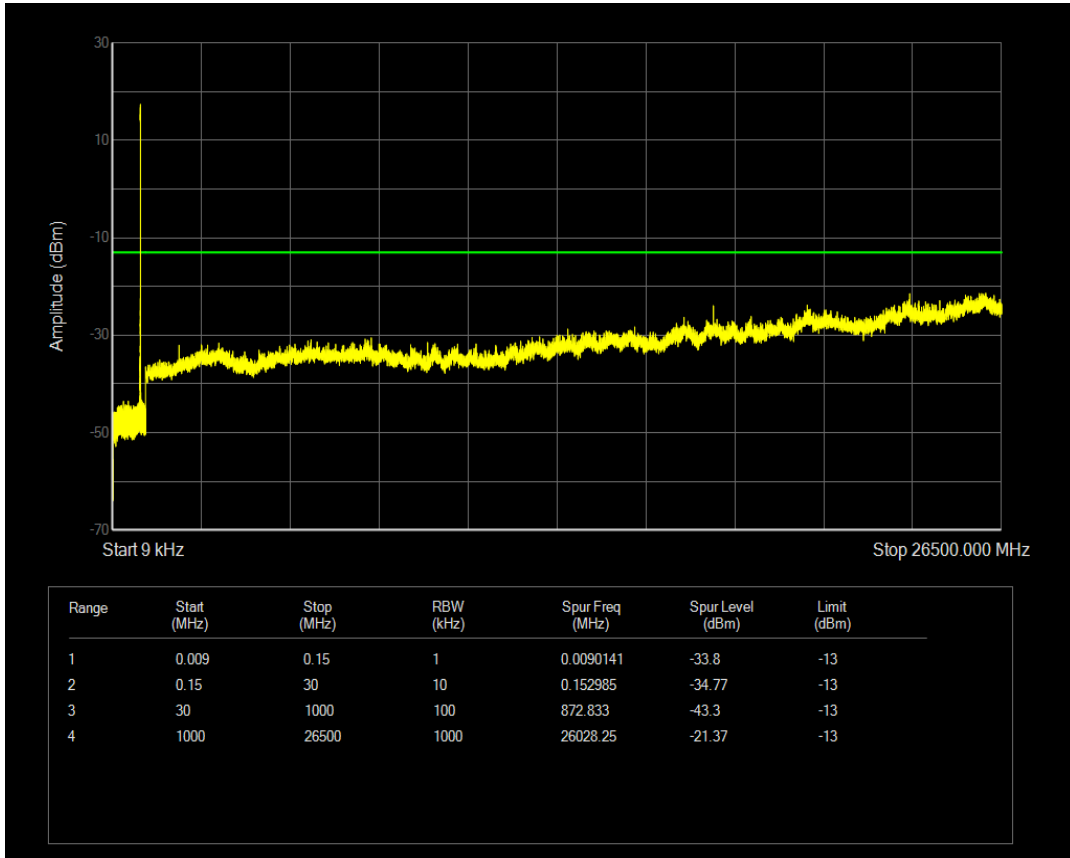

Band5 QPSK BW=3MHz Channel=20635 RB Size=15 Position=#0

Band5 QAM16 BW=3MHz Channel=20635 RB Size=15 Position=#0