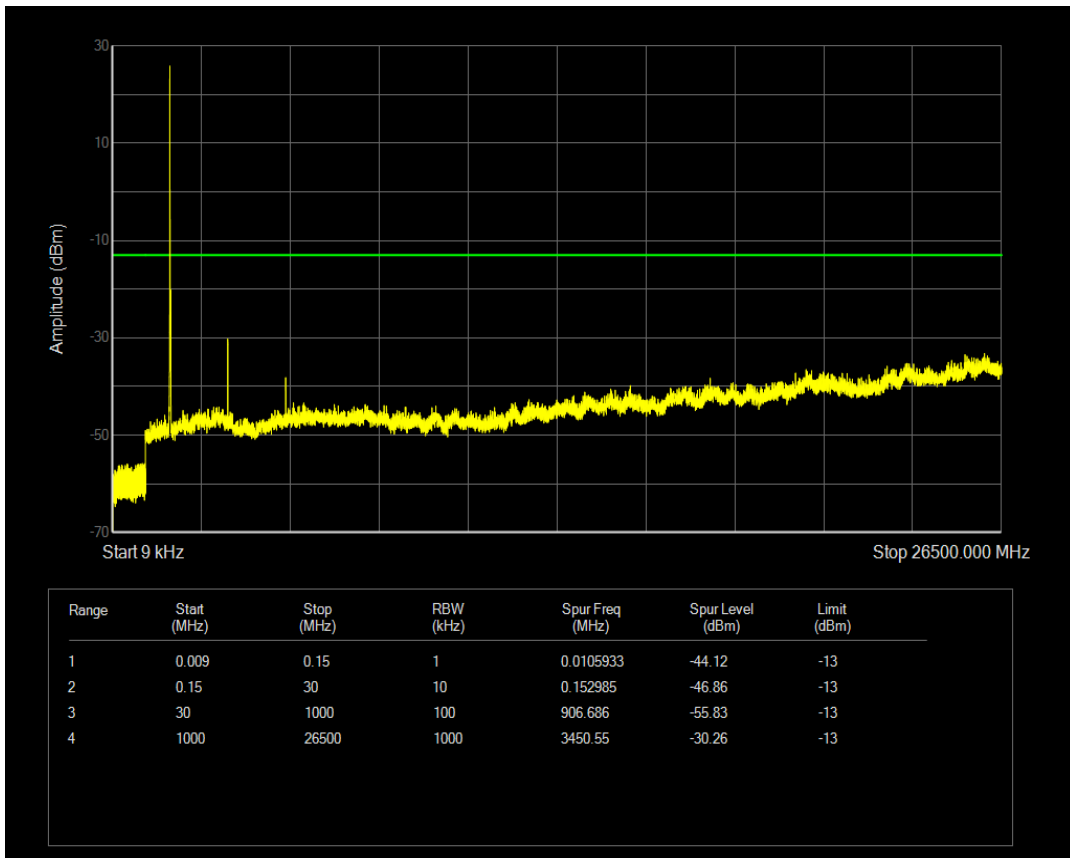

Band4 QPSK BW=15MHz Channel=20175 RB Size=1 Position=#0

Band4 QPSK BW=15MHz Channel=20175 RB Size=75 Position=#0