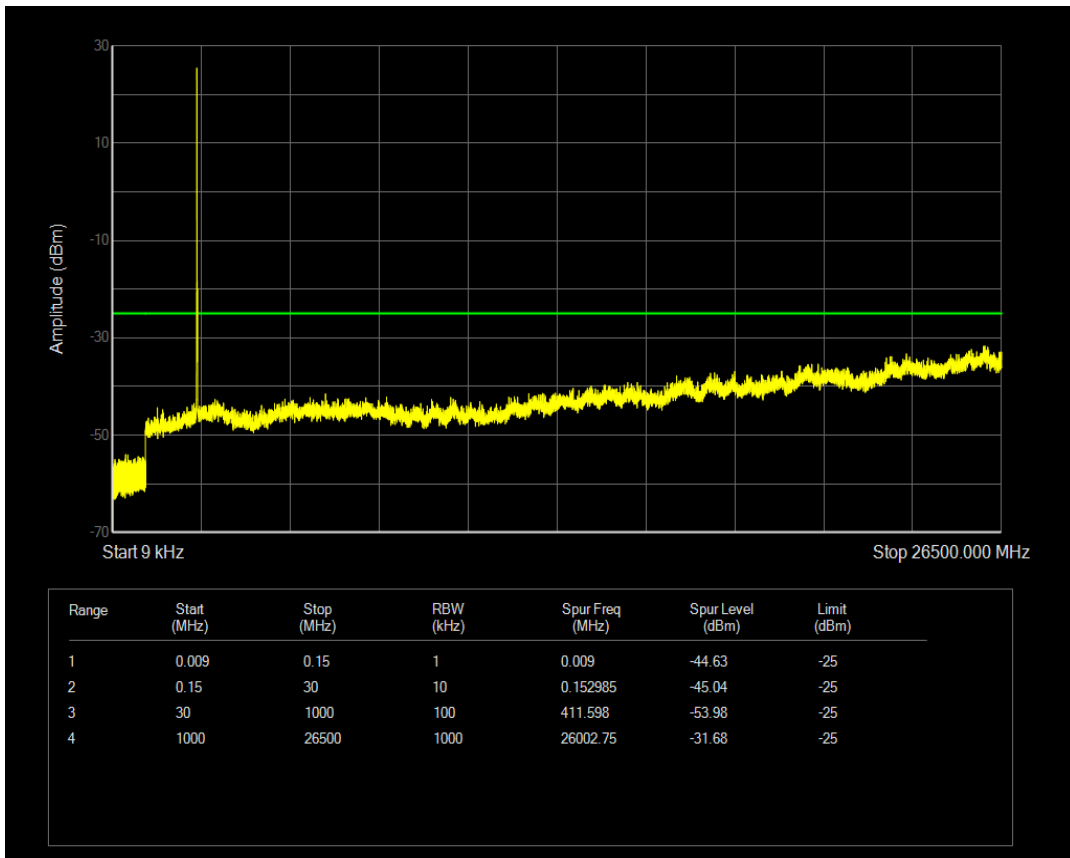

Band7 QAM16 BW=10MHz Channel=21100 RB Size=1 Position=#0

Band7 QPSK BW=10MHz Channel=21400 RB Size=1 Position=#0