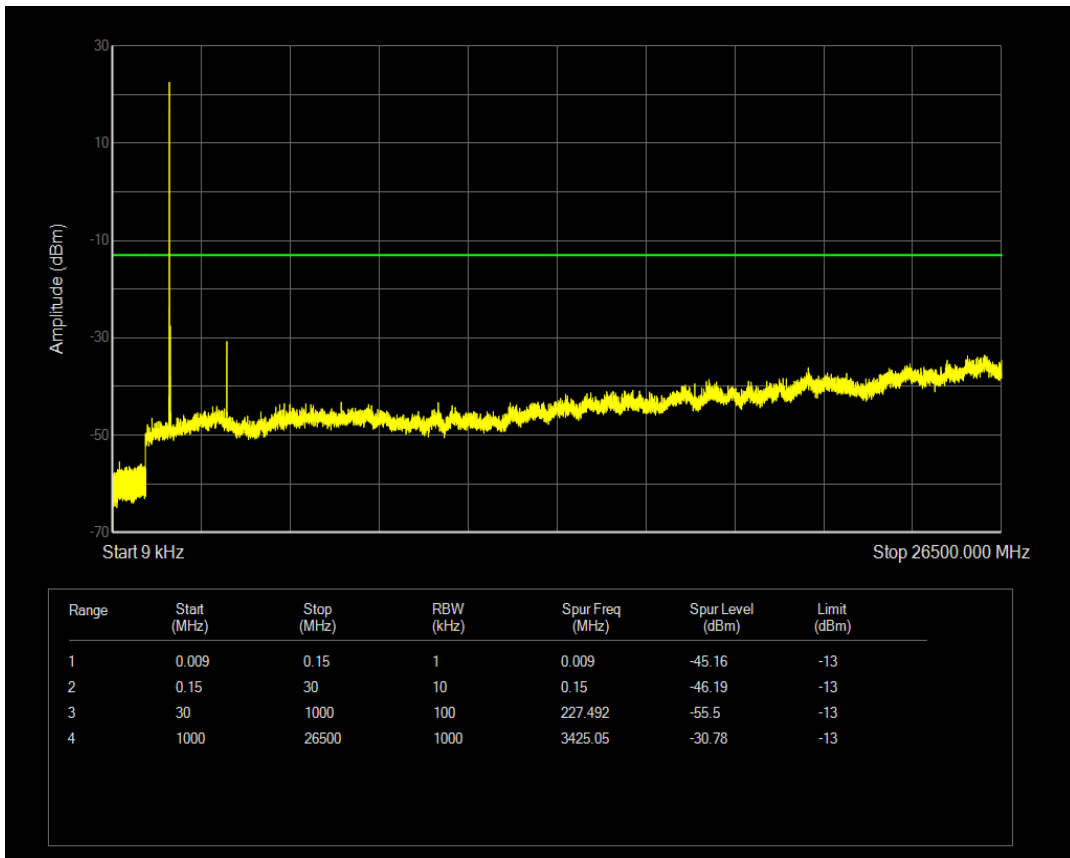

Band4 QPSK BW=3MHz Channel=19965 RB Size=15 Position=#0

Band4 QPSK BW=3MHz Channel=19965 RB Size=1 Position=#0

Band4 QAM16 BW=3MHz Channel=19965 RB Size=15 Position=#0

Band4 QAM16 BW=3MHz Channel=19965 RB Size=1 Position=#0