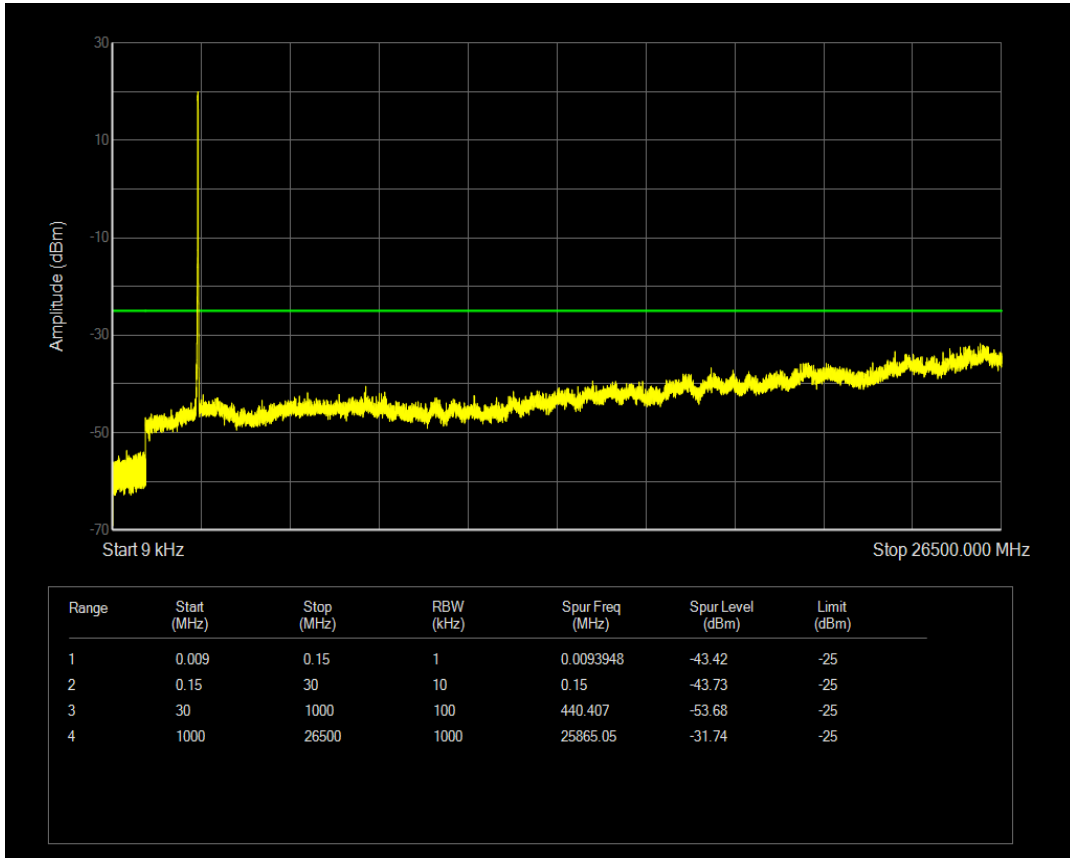

Band7 QPSK BW=15MHz Channel=21375 RB Size=75 Position=#0

Band7 QAM16 BW=15MHz Channel=21375 RB Size=1 Position=#0