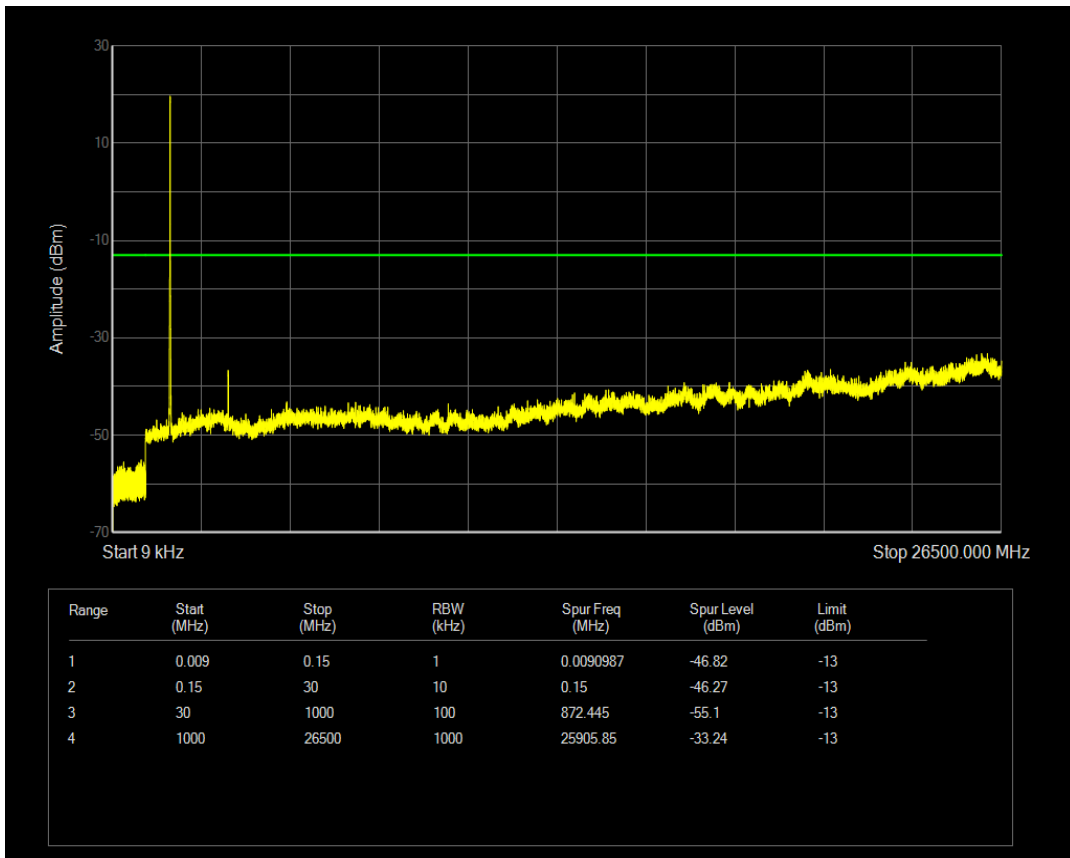

Band4 QAM16 BW=10MHz Channel=20175 RB Size=50 Position=#0

Band4 QAM16 BW=10MHz Channel=20175 RB Size=1 Position=#0