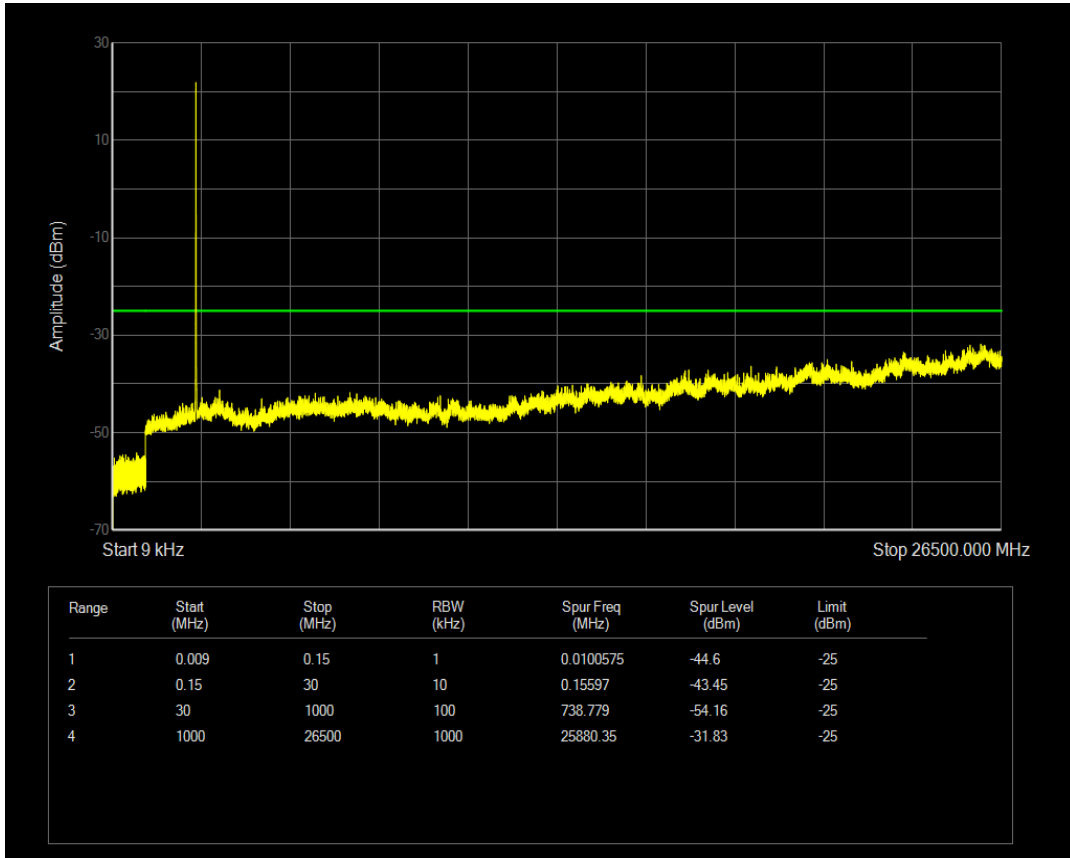

Band5 QPSK BW=10MHz Channel=20600 RB Size=50 Position=#0

Band5 QPSK BW=10MHz Channel=20600 RB Size=1 Position=#0

Band5 QAM16 BW=10MHz Channel=20600 RB Size=1 Position=#0

Band5 QAM16 BW=10MHz Channel=20600 RB Size=50 Position=#0

Band7 QPSK BW=5MHz Channel=20775 RB Size=1 Position=#0

Band7 QPSK BW=5MHz Channel=20775 RB Size=25 Position=#0

Band7 QAM16 BW=5MHz Channel=20775 RB Size=1 Position=#0

Band7 QAM16 BW=5MHz Channel=20775 RB Size=25 Position=#0