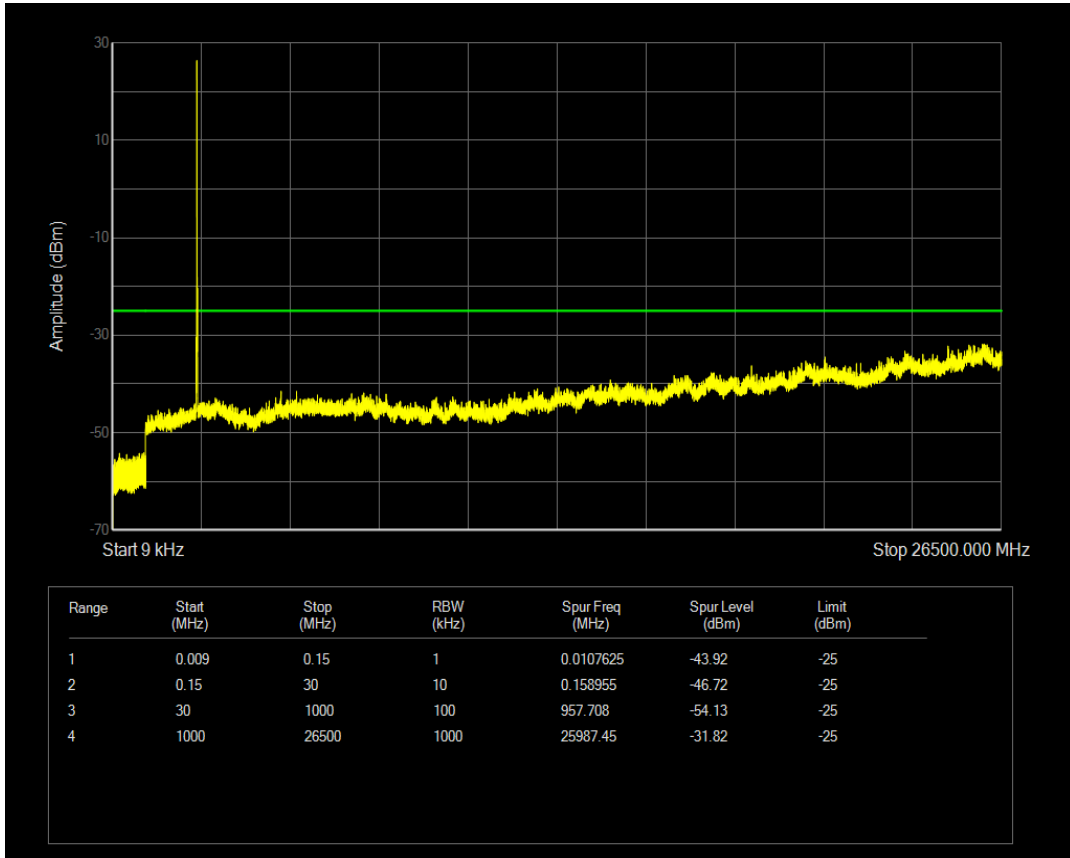

Band7 QPSK BW=10MHz Channel=21100 RB Size=1 Position=#0

Band7 QAM16 BW=10MHz Channel=21100 RB Size=1 Position=#0