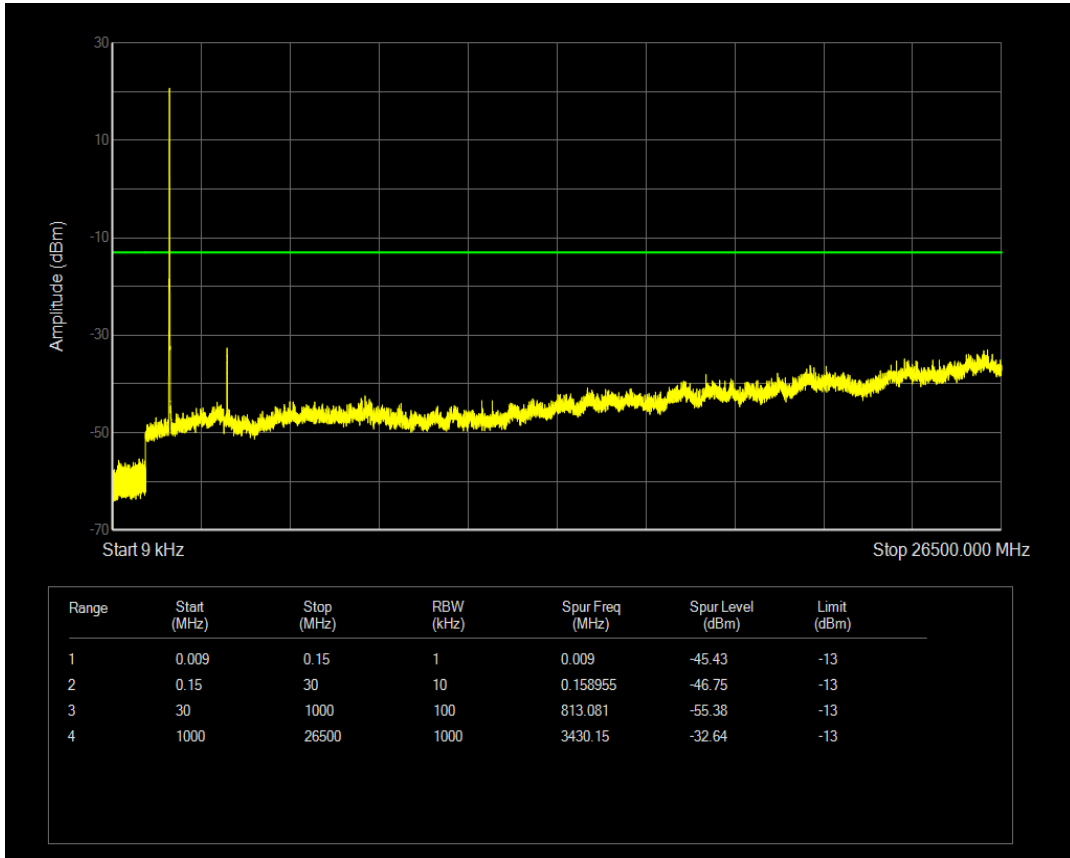

Band4 QPSK BW=5MHz Channel=20375 RB Size=1 Position=#0

Band4 QPSK BW=5MHz Channel=20375 RB Size=25 Position=#0

Band4 QAM16 BW=5MHz Channel=20375 RB Size=1 Position=#0

Band4 QAM16 BW=5MHz Channel=20375 RB Size=25 Position=#0

Band4 QPSK BW=10MHz Channel=20000 RB Size=1 Position=#0

Band4 QPSK BW=10MHz Channel=20000 RB Size=50 Position=#0

Band4 QAM16 BW=10MHz Channel=20000 RB Size=1 Position=#0

Band4 QAM16 BW=10MHz Channel=20000 RB Size=50 Position=#0