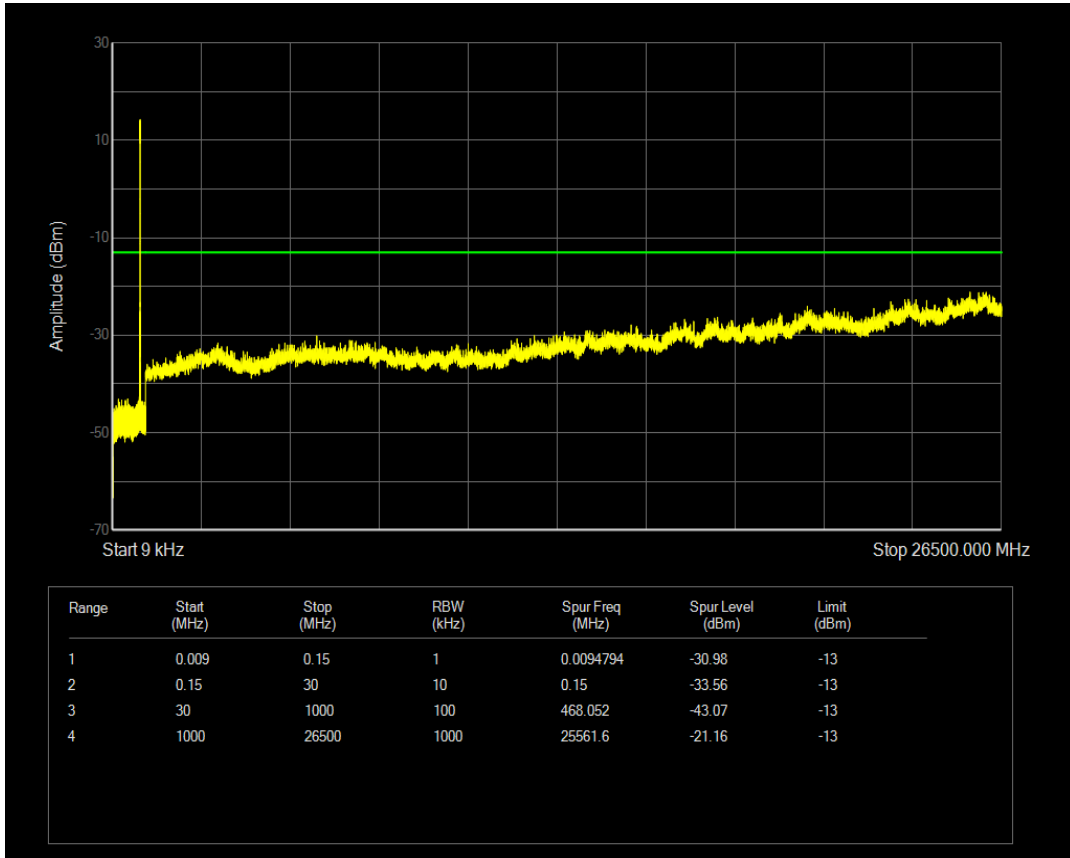

Band5 QPSK BW=5MHz Channel=20525 RB Size=25 Position=#0

Band5 QAM16 BW=5MHz Channel=20525 RB Size=1 Position=#0