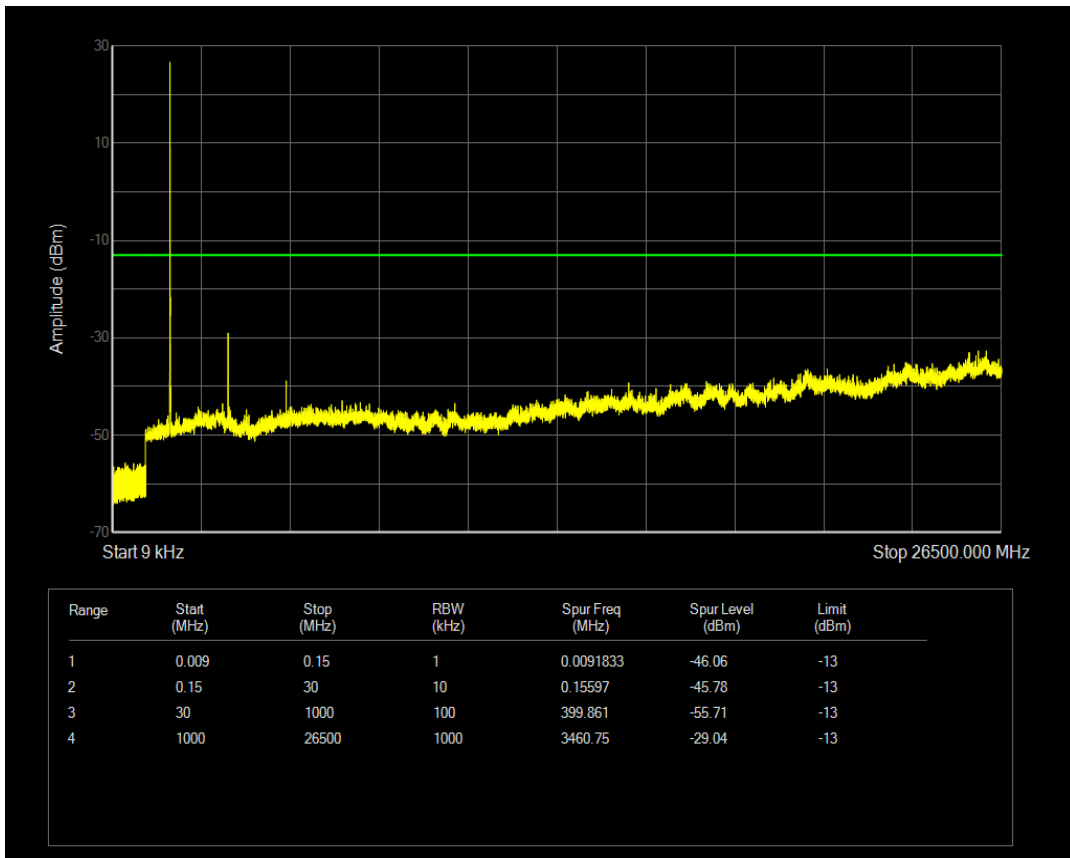

Band4 QPSK BW=5MHz Channel=20175 RB Size=1 Position=#0

Band4 QPSK BW=5MHz Channel=20175 RB Size=25 Position=#0