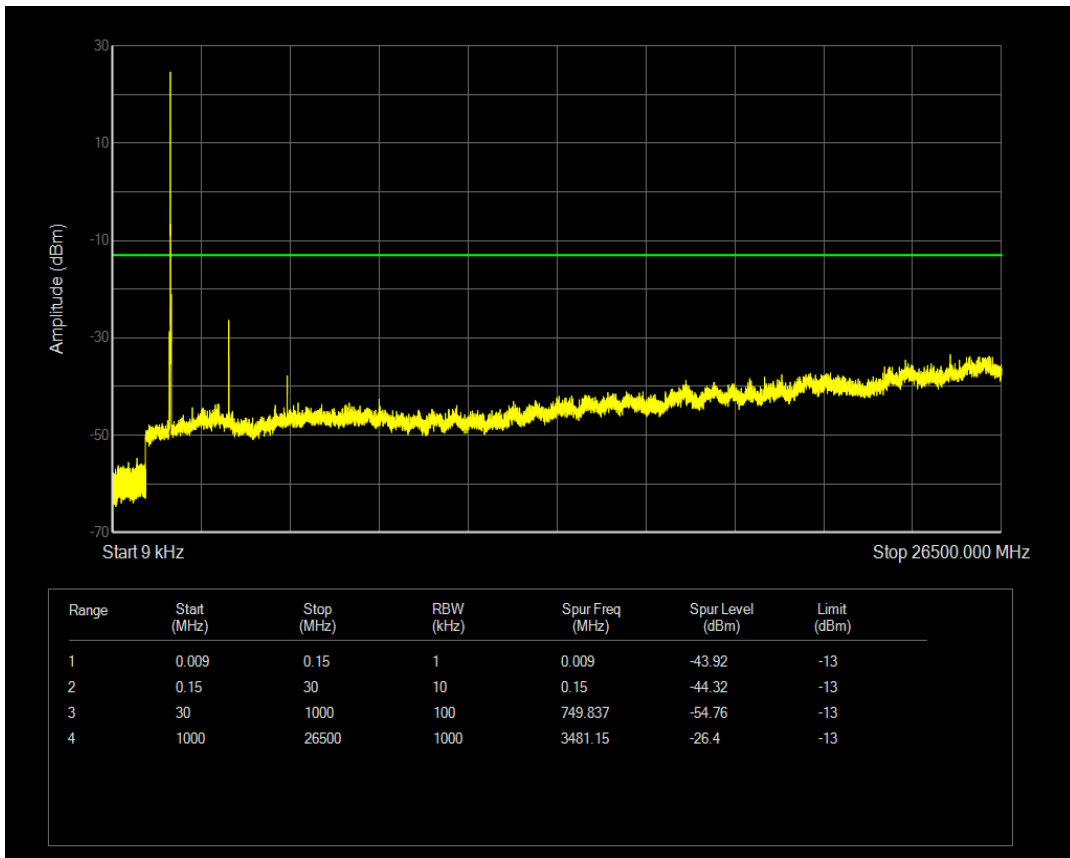

Band4 QAM16 BW=15MHz Channel=20325 RB Size=1 Position=#0

Band4 QAM16 BW=15MHz Channel=20325 RB Size=75 Position=#0