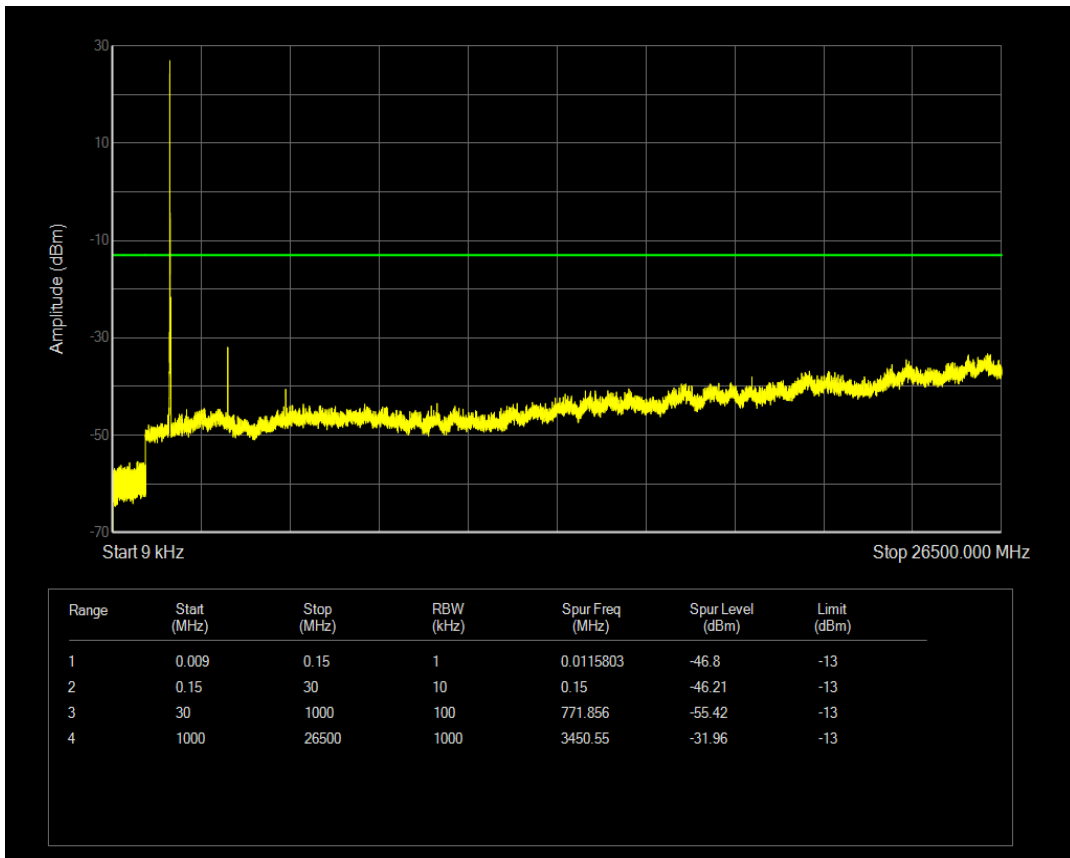

Band4 QAM16 BW=15MHz Channel=20175 RB Size=1 Position=#0

Band4 QAM16 BW=15MHz Channel=20175 RB Size=75 Position=#0