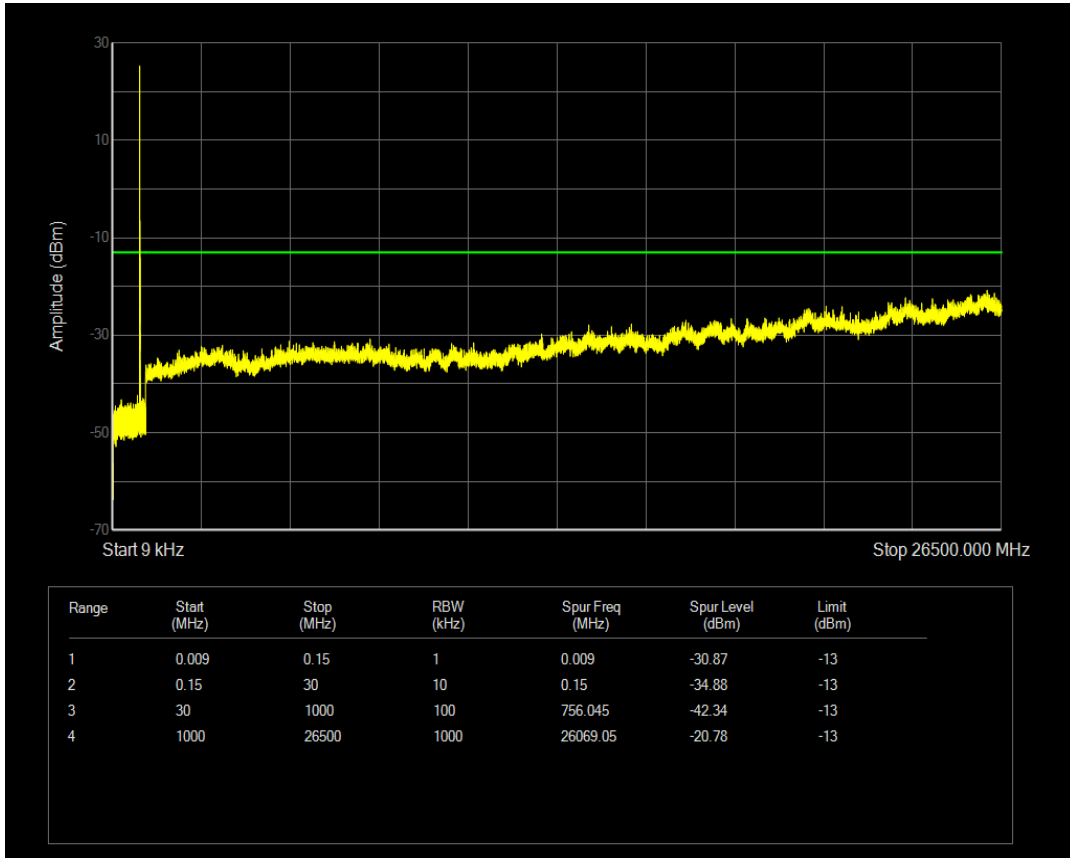

Band5 QPSK BW=1.4MHz Channel=20643 RB Size=6 Position=#0

Band5 QPSK BW=1.4MHz Channel=20643 RB Size=1 Position=#0

Band5 QAM16 BW=1.4MHz Channel=20643 RB Size=1 Position=#0

Band5 QPSK BW=3MHz Channel=20415 RB Size=1 Position=#0