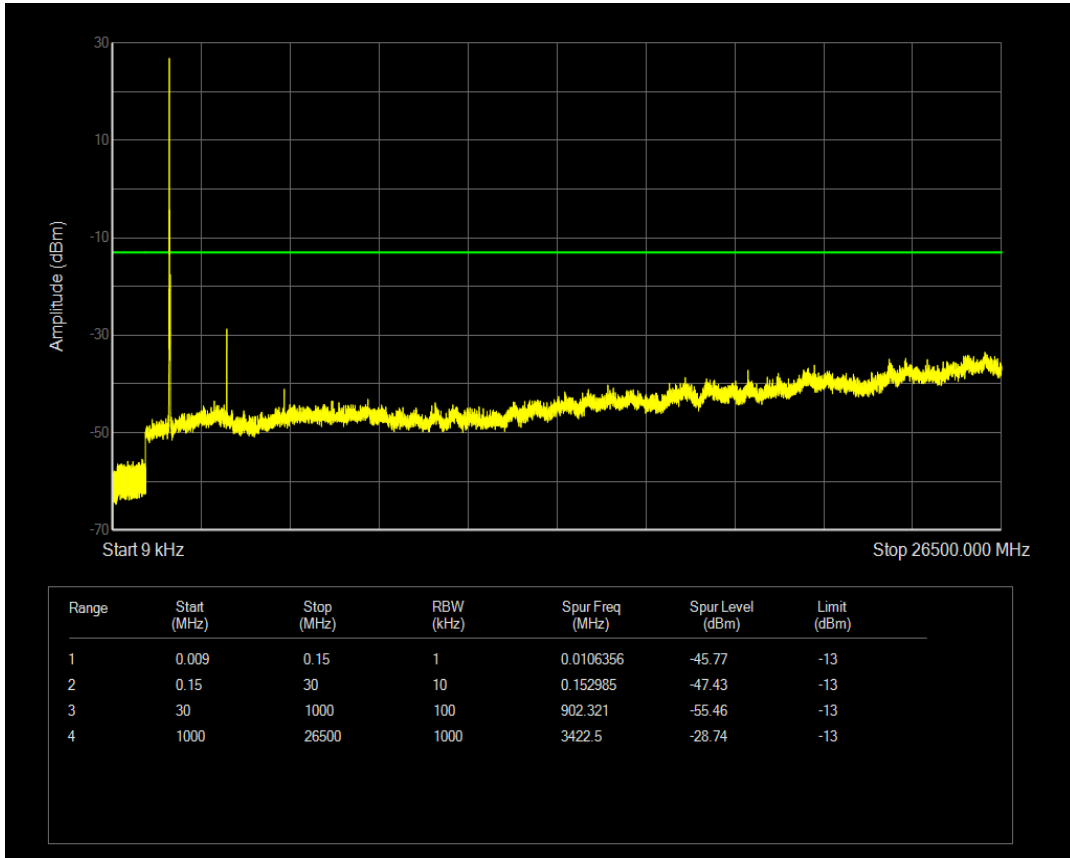

Band4 QPSK BW=10MHz Channel=20350 RB Size=1 Position=#0

Band4 QPSK BW=10MHz Channel=20350 RB Size=50 Position=#0

Band4 QAM16 BW=10MHz Channel=20350 RB Size=1 Position=#0

Band4 QPSK BW=15MHz Channel=20025 RB Size=1 Position=#0

Band4 QAM16 BW=10MHz Channel=20350 RB Size=50 Position=#0

Band4 QPSK BW=15MHz Channel=20025 RB Size=75 Position=#0

Band4 QAM16 BW=15MHz Channel=20025 RB Size=75 Position=#0

Band4 QAM16 BW=15MHz Channel=20025 RB Size=1 Position=#0