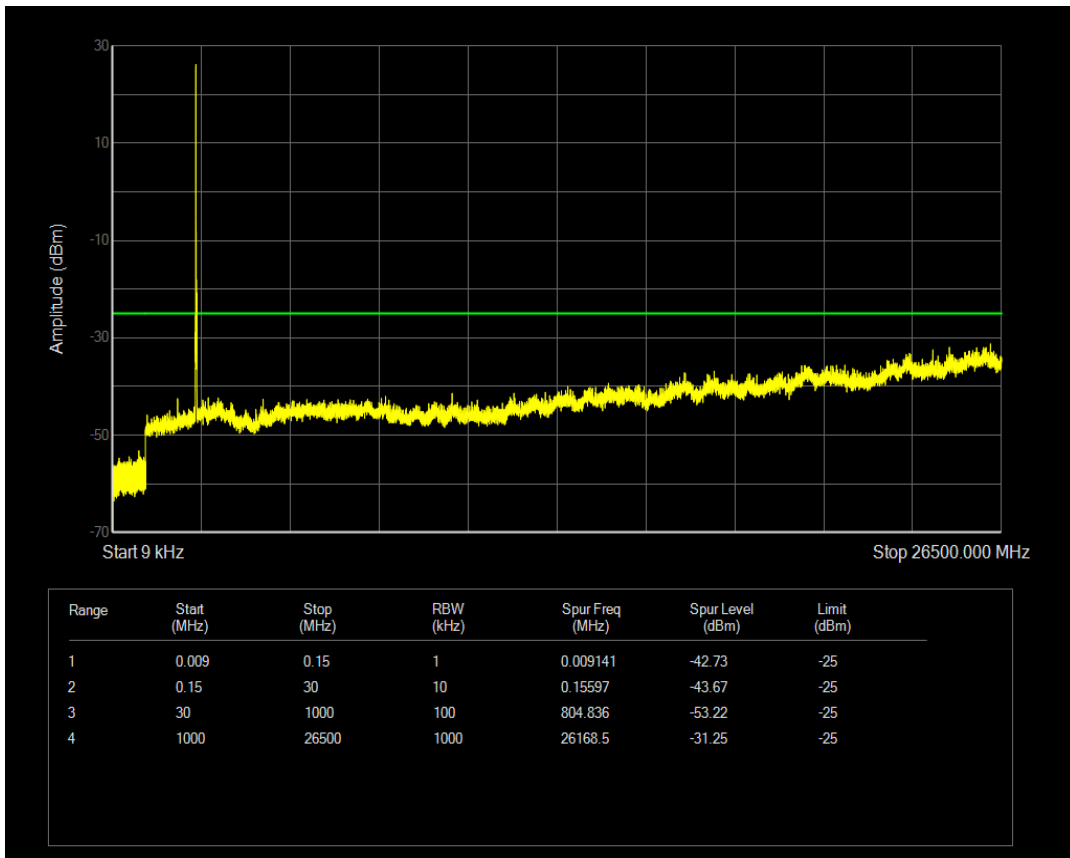

Band7 QPSK BW=15MHz Channel=20825 RB Size=1 Position=#0

Band7 QPSK BW=15MHz Channel=20825 RB Size=75 Position=#0