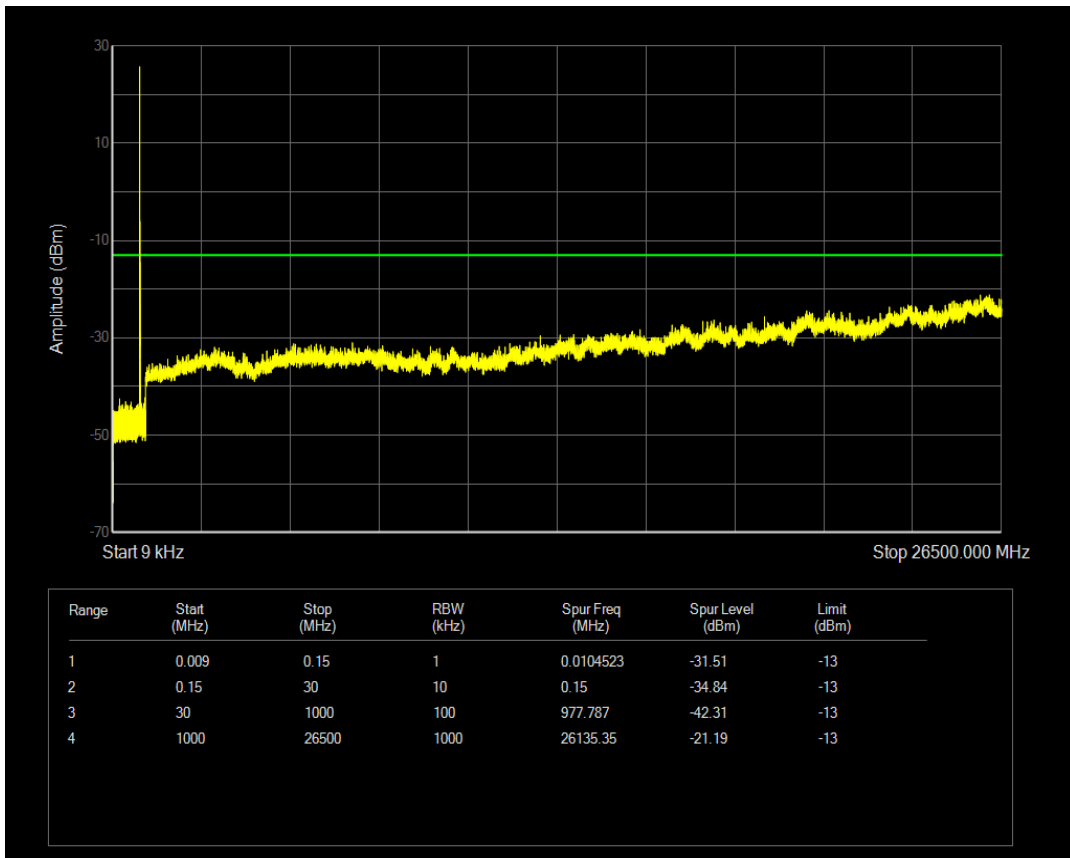

Band5 QAM16 BW=3MHz Channel=20415 RB Size=1 Position=#0

Band5 QAM16 BW=3MHz Channel=20415 RB Size=15 Position=#0