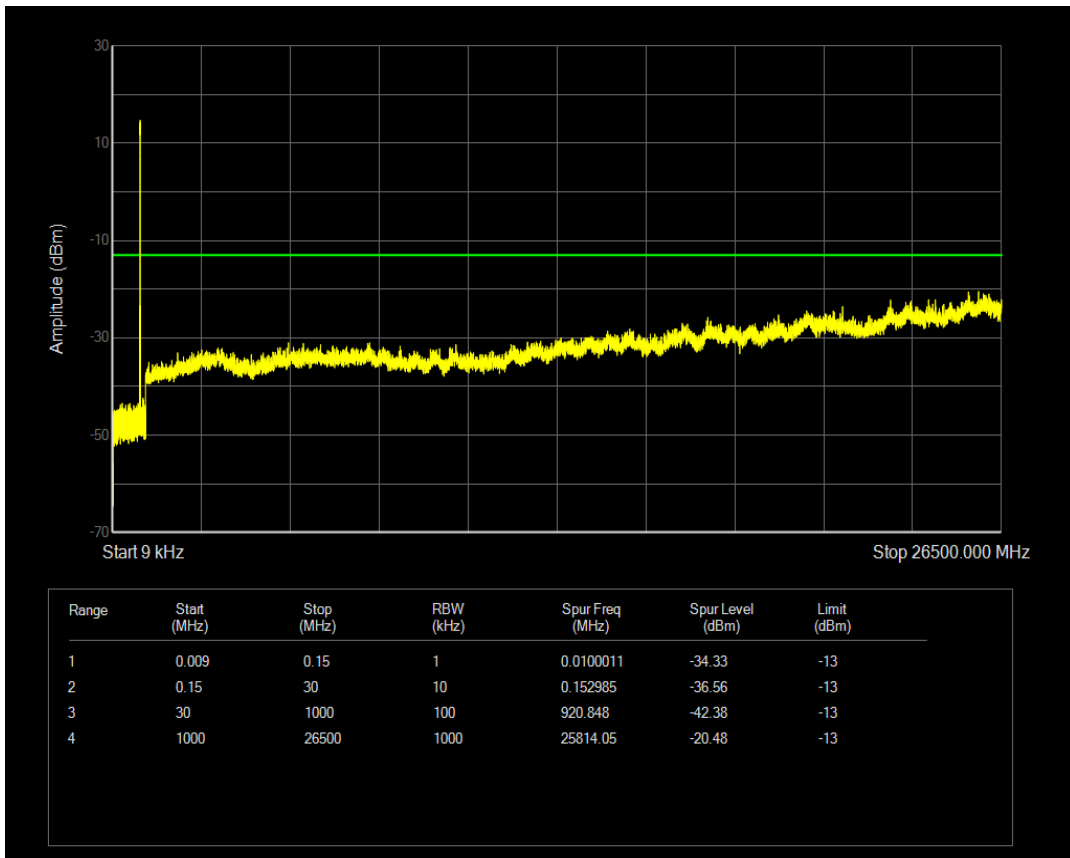

Band5 QAM16 BW=3MHz Channel=20525 RB Size=15 Position=#0

Band5 QPSK BW=3MHz Channel=20635 RB Size=15 Position=#0