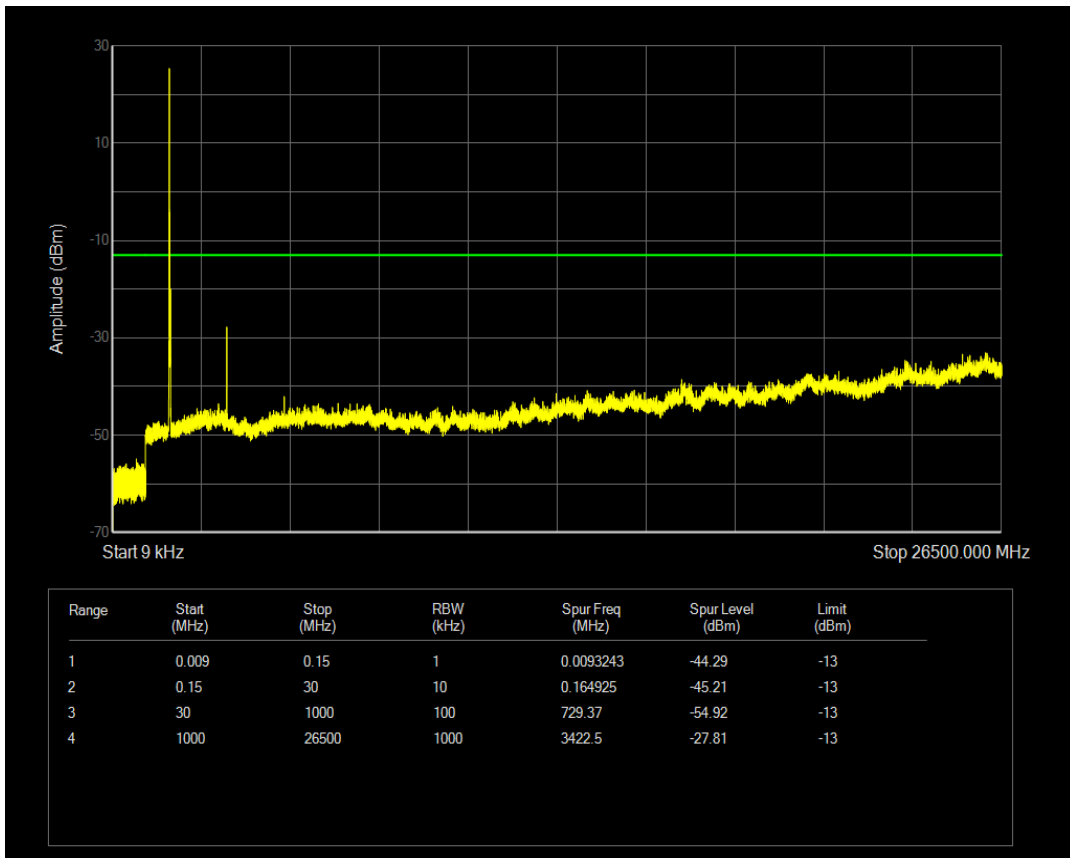

Band4 QAM16 BW=20MHz Channel=20050 RB Size=1 Position=#0

Band4 QAM16 BW=20MHz Channel=20050 RB Size=100 Position=#0