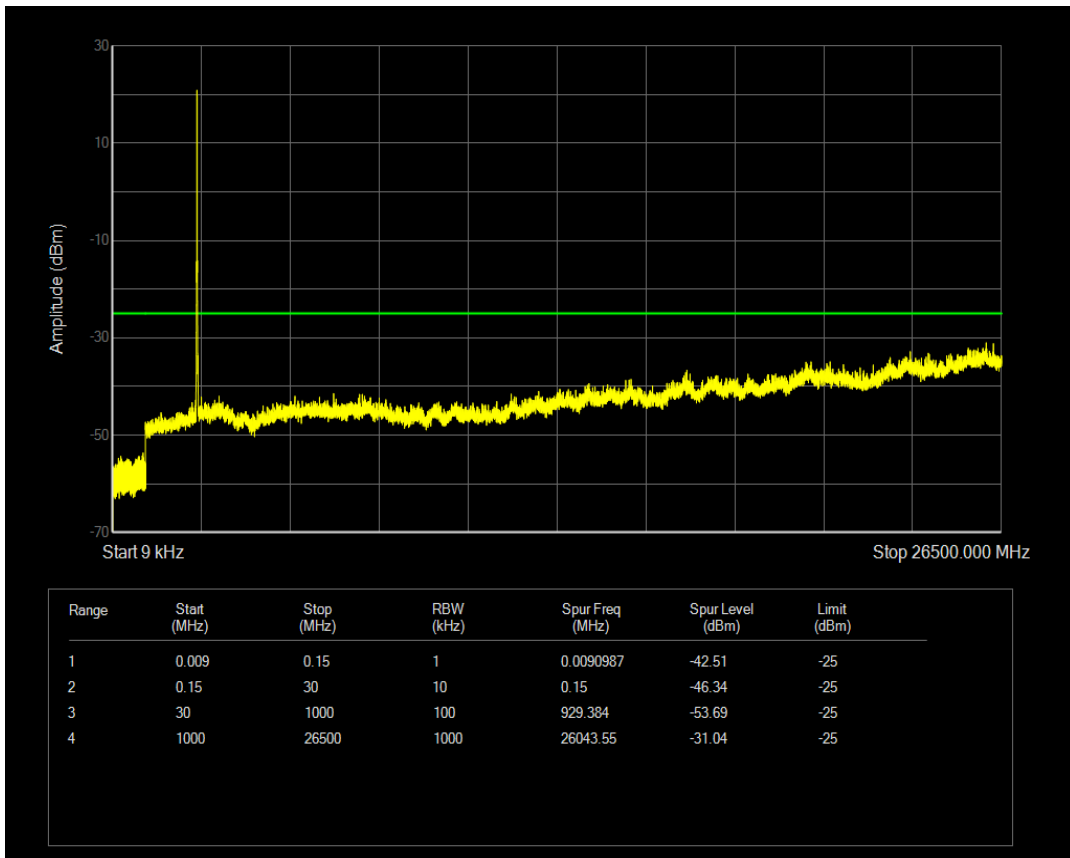

Band7 QPSK BW=10MHz Channel=21100 RB Size=50 Position=#0

Band7 QPSK BW=10MHz Channel=21100 RB Size=1 Position=#0