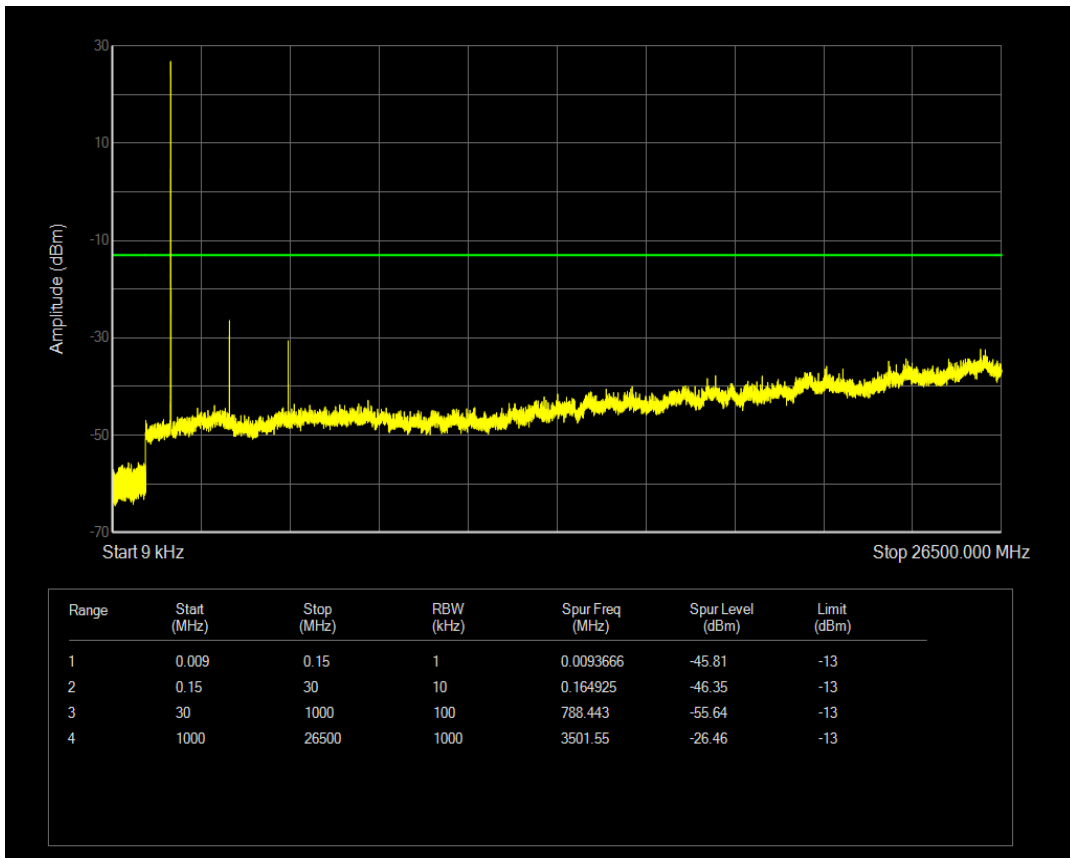

Band4 QPSK BW=5MHz Channel=20375 RB Size=1 Position=#0

Band4 QPSK BW=5MHz Channel=20375 RB Size=25 Position=#0