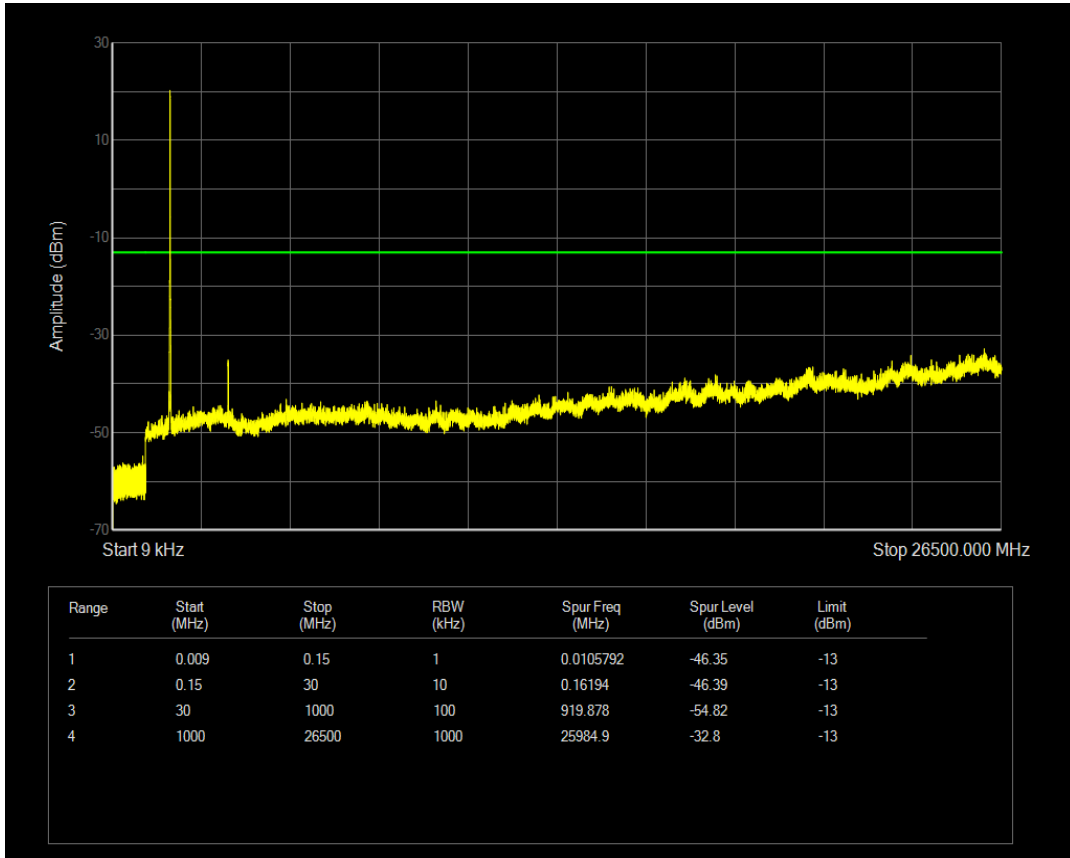

Band4 QPSK BW=10MHz Channel=20000 RB Size=1 Position=#0

Band4 QPSK BW=10MHz Channel=20000 RB Size=50 Position=#0

Band4 QAM16 BW=10MHz Channel=20000 RB Size=1 Position=#0

Band4 QAM16 BW=10MHz Channel=20000 RB Size=50 Position=#0

Band4 QPSK BW=10MHz Channel=20175 RB Size=1 Position=#0

Band4 QPSK BW=10MHz Channel=20175 RB Size=50 Position=#0

Band4 QAM16 BW=10MHz Channel=20175 RB Size=50 Position=#0

Band4 QAM16 BW=10MHz Channel=20175 RB Size=1 Position=#0