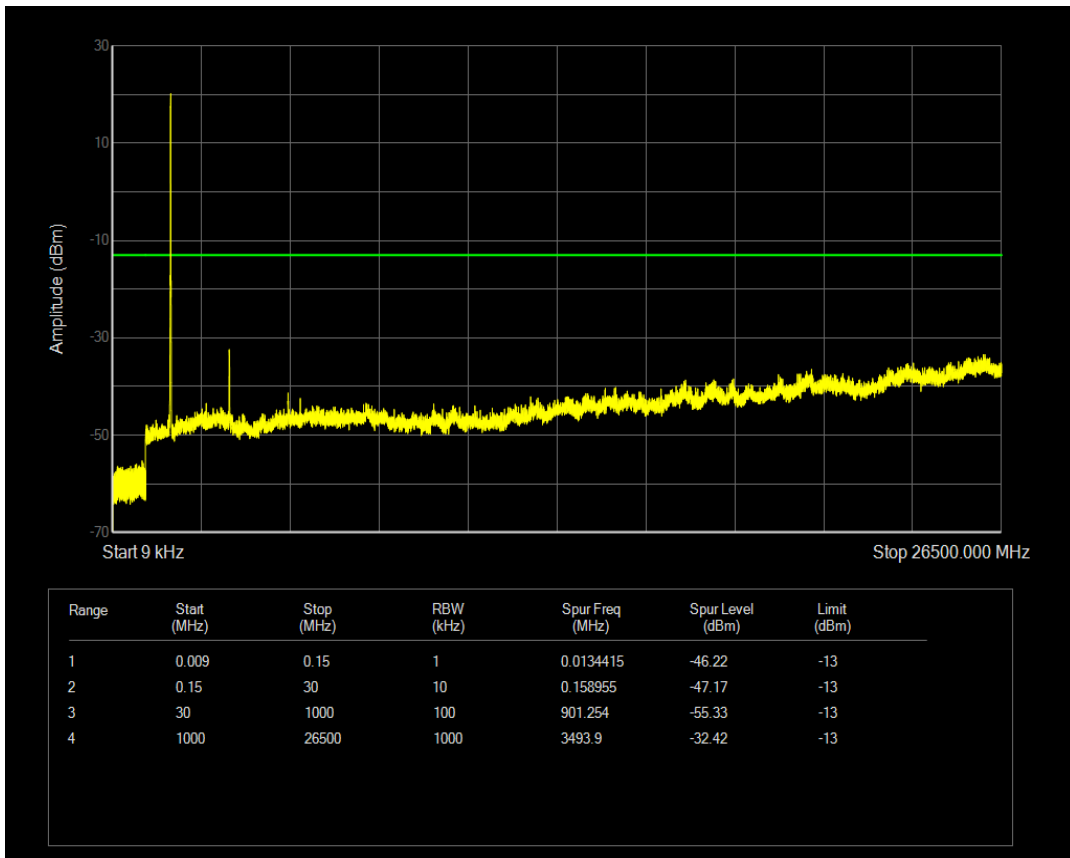

Band4 QPSK BW=10MHz Channel=20350 RB Size=1 Position=#0

Band4 QPSK BW=10MHz Channel=20350 RB Size=50 Position=#0

Band4 QAM16 BW=10MHz Channel=20350 RB Size=1 Position=#0

Band4 QPSK BW=15MHz Channel=20025 RB Size=1 Position=#0

Band4 QAM16 BW=10MHz Channel=20350 RB Size=50 Position=#0

Band4 QPSK BW=15MHz Channel=20025 RB Size=75 Position=#0

Band4 QAM16 BW=15MHz Channel=20025 RB Size=75 Position=#0

Band4 QAM16 BW=15MHz Channel=20025 RB Size=1 Position=#0