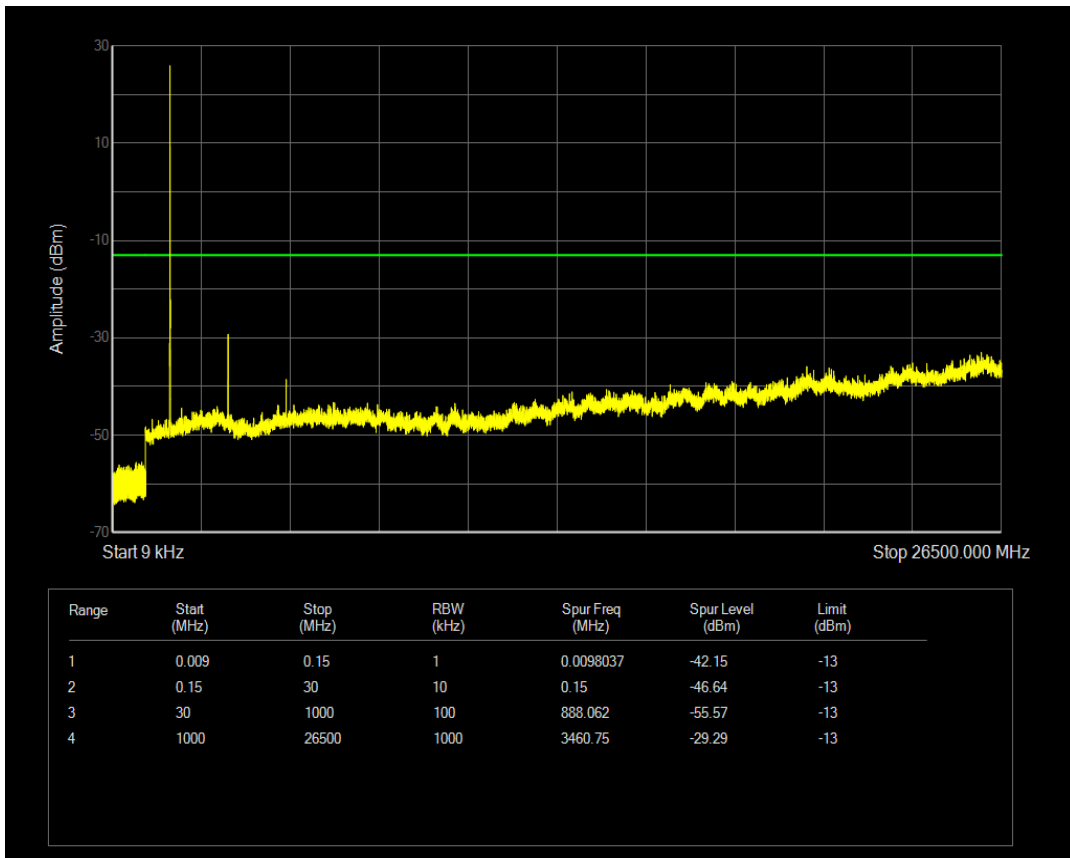

Band4 QAM16 BW=5MHz Channel=20175 RB Size=1 Position=#0

Band4 QAM16 BW=5MHz Channel=20175 RB Size=25 Position=#0