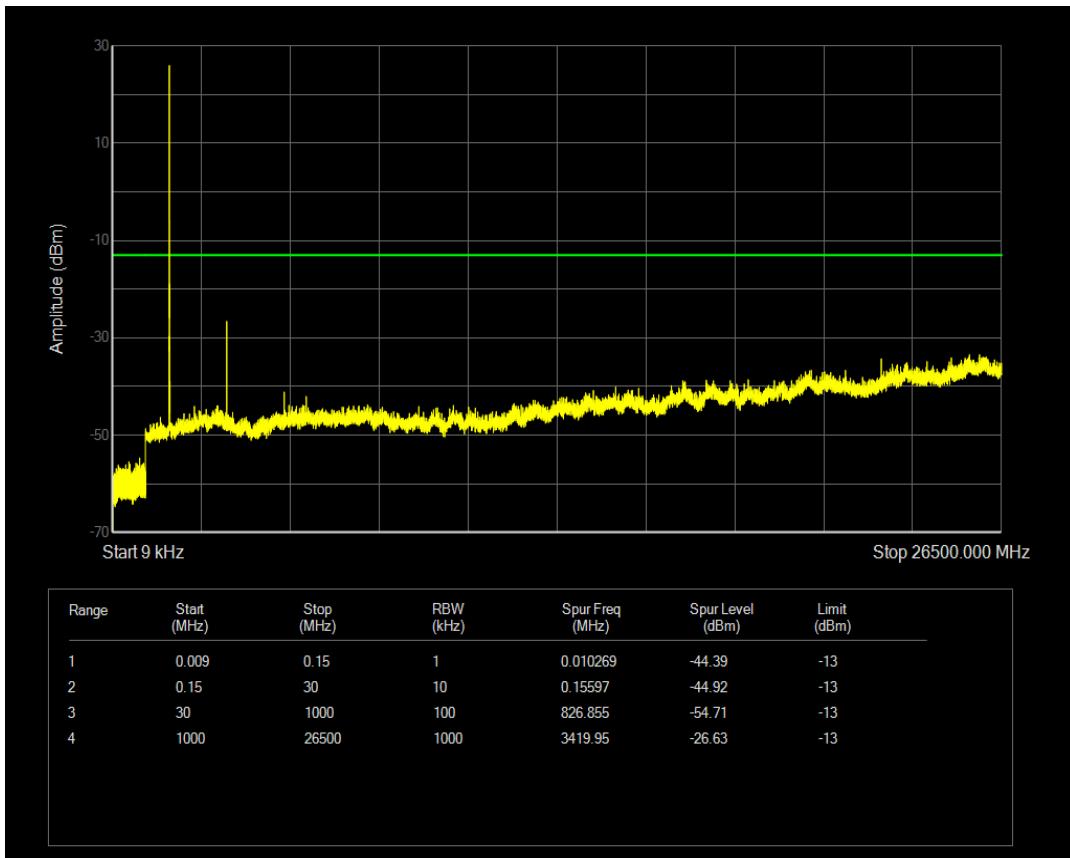

Band4 QPSK BW=3MHz Channel=20385 RB Size=15 Position=#0

Band4 QPSK BW=3MHz Channel=20385 RB Size=1 Position=#0

Band4 QAM16 BW=3MHz Channel=20385 RB Size=15 Position=#0

Band4 QAM16 BW=3MHz Channel=20385 RB Size=1 Position=#0

Band4 QPSK BW=5MHz Channel=19975 RB Size=1 Position=#0

Band4 QPSK BW=5MHz Channel=19975 RB Size=25 Position=#0

Band4 QAM16 BW=5MHz Channel=19975 RB Size=1 Position=#0

Band4 QAM16 BW=5MHz Channel=19975 RB Size=25 Position=#0