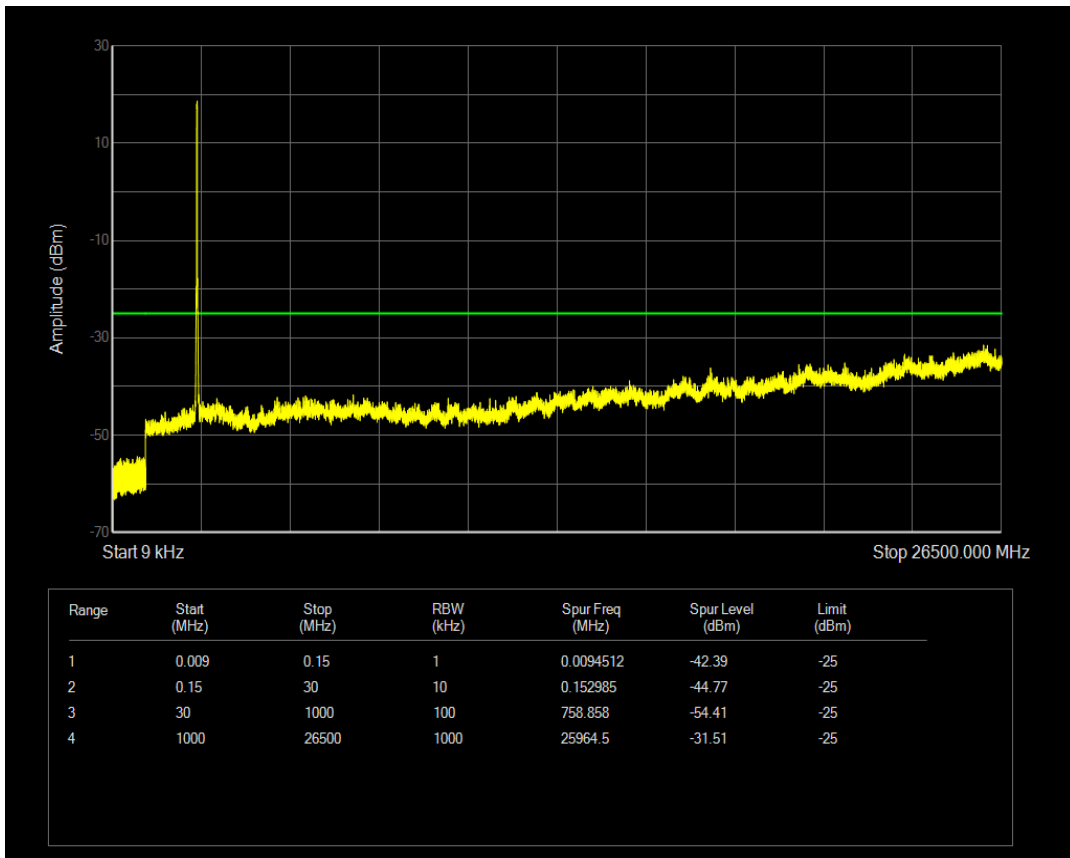

Band7 QAM16 BW=15MHz Channel=21375 RB Size=75 Position=#0

Band7 QPSK BW=20MHz Channel=20850 RB Size=100 Position=#0

Band7 QAM16 BW=20MHz Channel=20850 RB Size=100 Position=#0

Band7 QAM16 BW=20MHz Channel=20850 RB Size=1 Position=#0

Band7 QPSK BW=20MHz Channel=21100 RB Size=1 Position=#0

Band7 QAM16 BW=20MHz Channel=21100 RB Size=1 Position=#0

Band7 QPSK BW=20MHz Channel=21100 RB Size=100 Position=#0

Band7 QAM16 BW=20MHz Channel=21100 RB Size=100 Position=#0