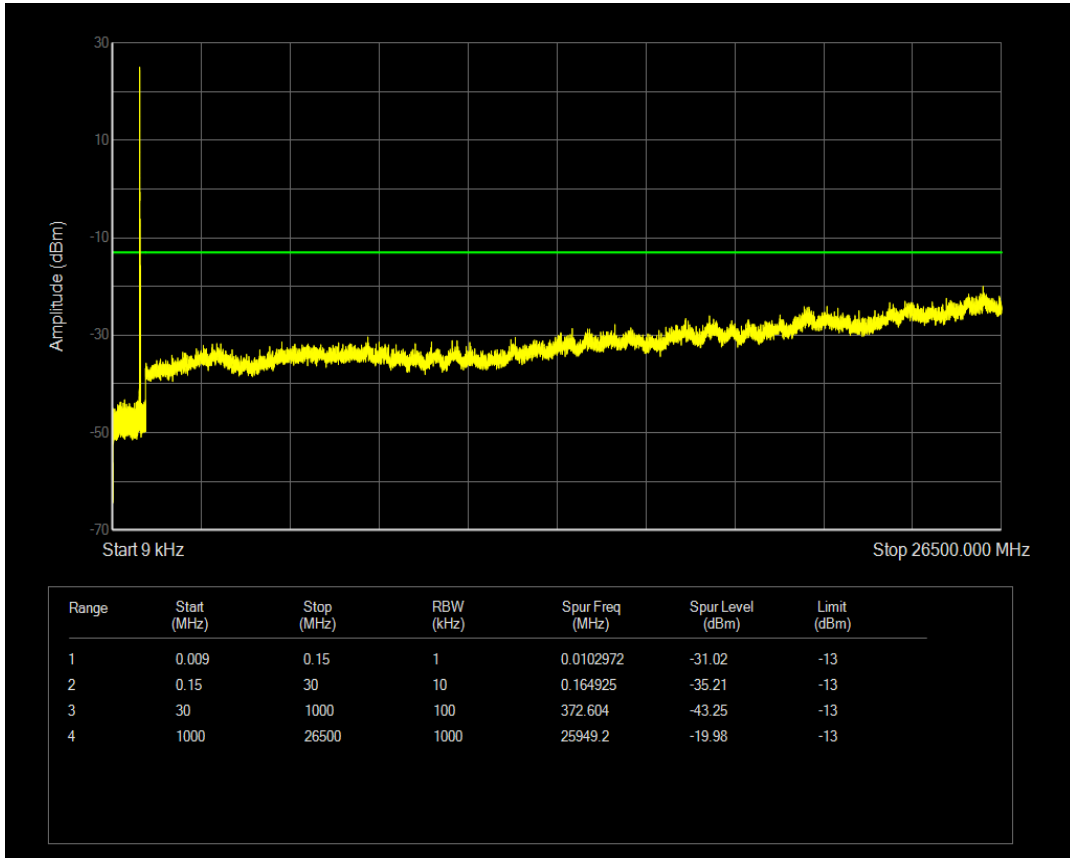

Band5 QAM16 BW=5MHz Channel=20625 RB Size=25 Position=#0

Band5 QPSK BW=10MHz Channel=20450 RB Size=50 Position=#0

Band5 QAM16 BW=10MHz Channel=20450 RB Size=50 Position=#0

Band5 QAM16 BW=10MHz Channel=20450 RB Size=1 Position=#0

Band5 QPSK BW=10MHz Channel=20525 RB Size=1 Position=#0

Band5 QAM16 BW=10MHz Channel=20525 RB Size=1 Position=#0

Band5 QPSK BW=10MHz Channel=20525 RB Size=50 Position=#0

Band5 QAM16 BW=10MHz Channel=20525 RB Size=50 Position=#0