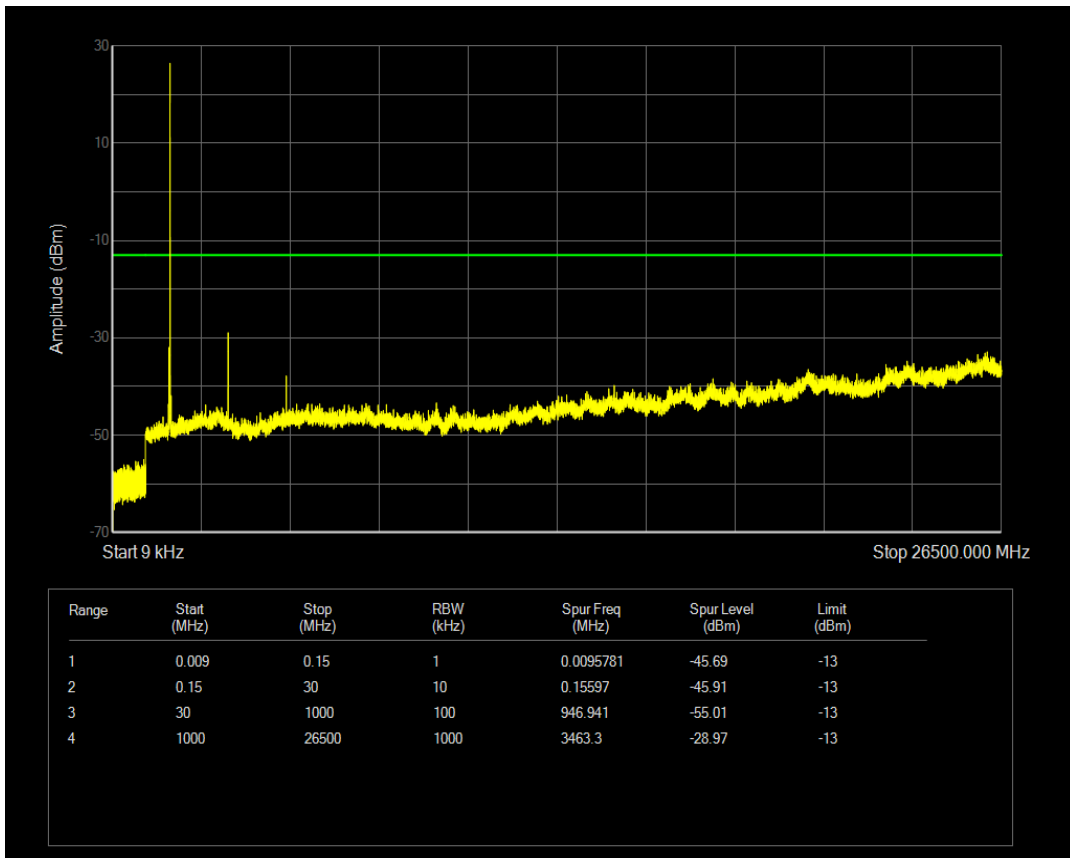

Band4 QPSK BW=3MHz Channel=20175 RB Size=1 Position=#0

Band4 QPSK BW=3MHz Channel=20175 RB Size=15 Position=#0