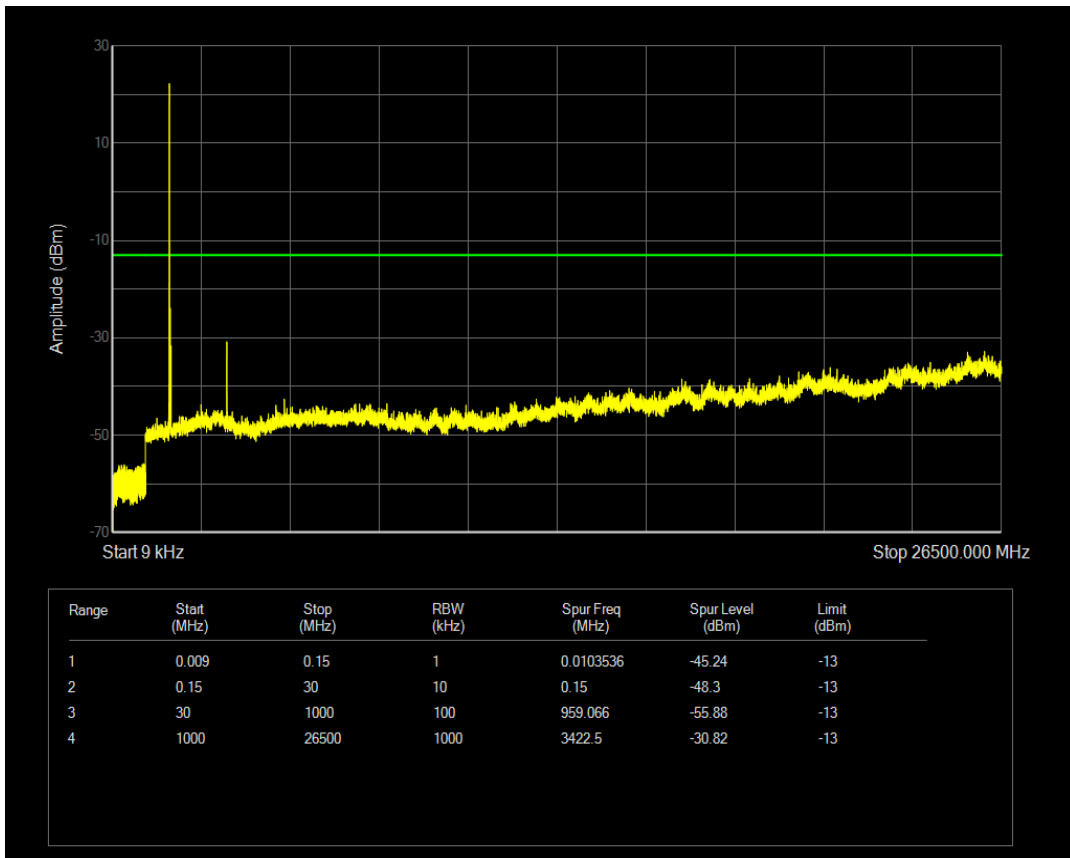

Band4 QPSK BW=3MHz Channel=19965 RB Size=15 Position=#0

Band4 QPSK BW=3MHz Channel=19965 RB Size=1 Position=#0

Band4 QAM16 BW=3MHz Channel=19965 RB Size=15 Position=#0

Band4 QAM16 BW=3MHz Channel=19965 RB Size=1 Position=#0