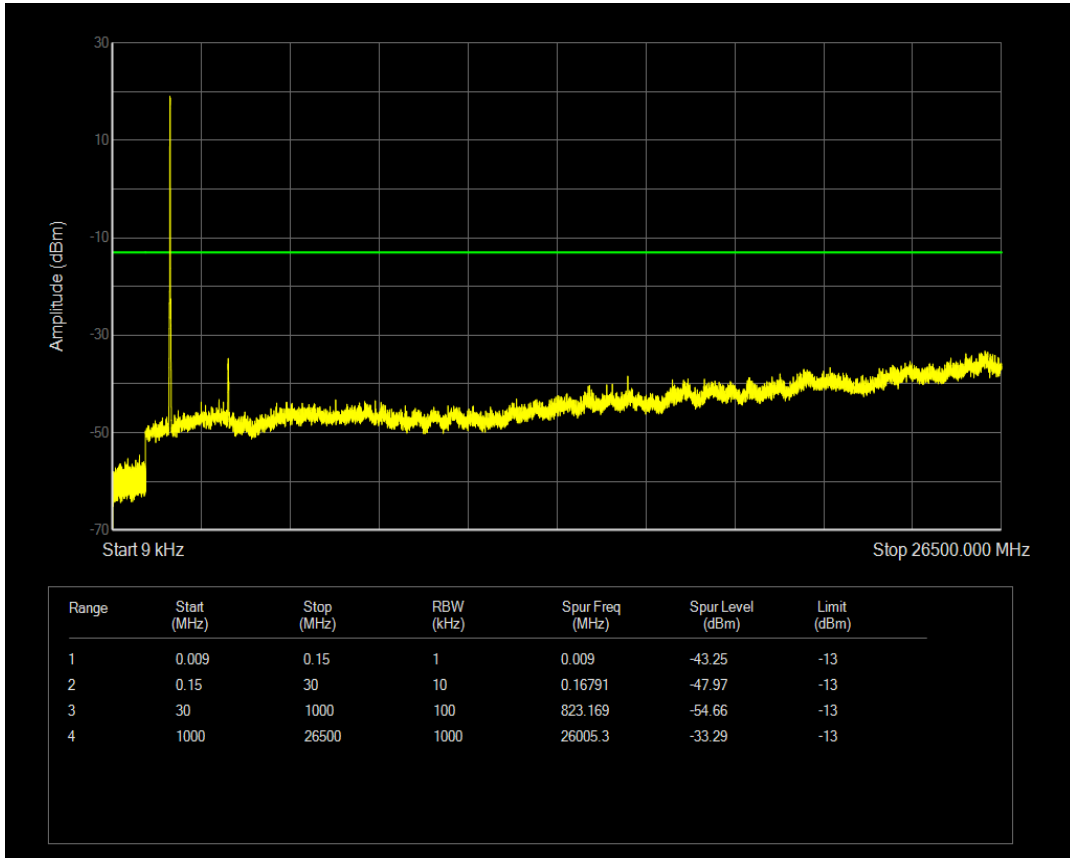

Band4 QPSK BW=15MHz Channel=20175 RB Size=75 Position=#0

Band4 QAM16 BW=15MHz Channel=20175 RB Size=1 Position=#0