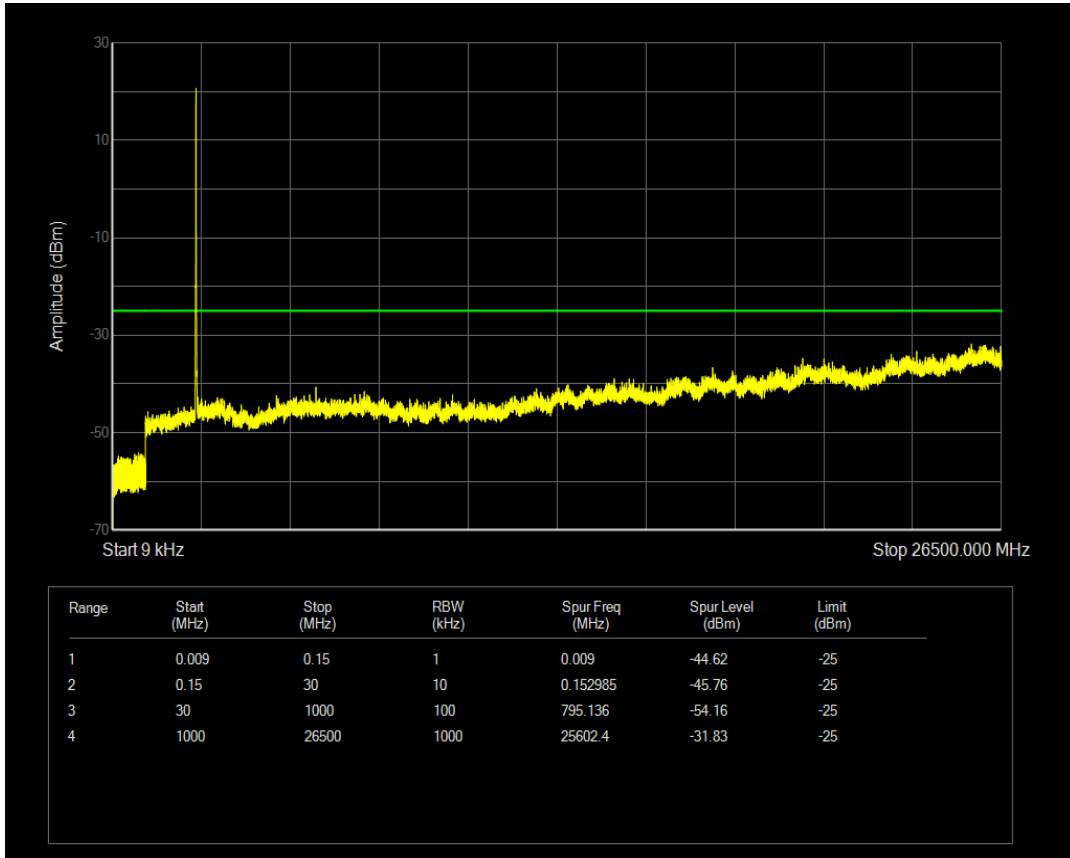

Band7 QAM16 BW=5MHz Channel=21425 RB Size=25 Position=#0

Band7 QPSK BW=10MHz Channel=20800 RB Size=50 Position=#0

Band7 QAM16 BW=10MHz Channel=20800 RB Size=1 Position=#0

Band7 QAM16 BW=10MHz Channel=20800 RB Size=50 Position=#0