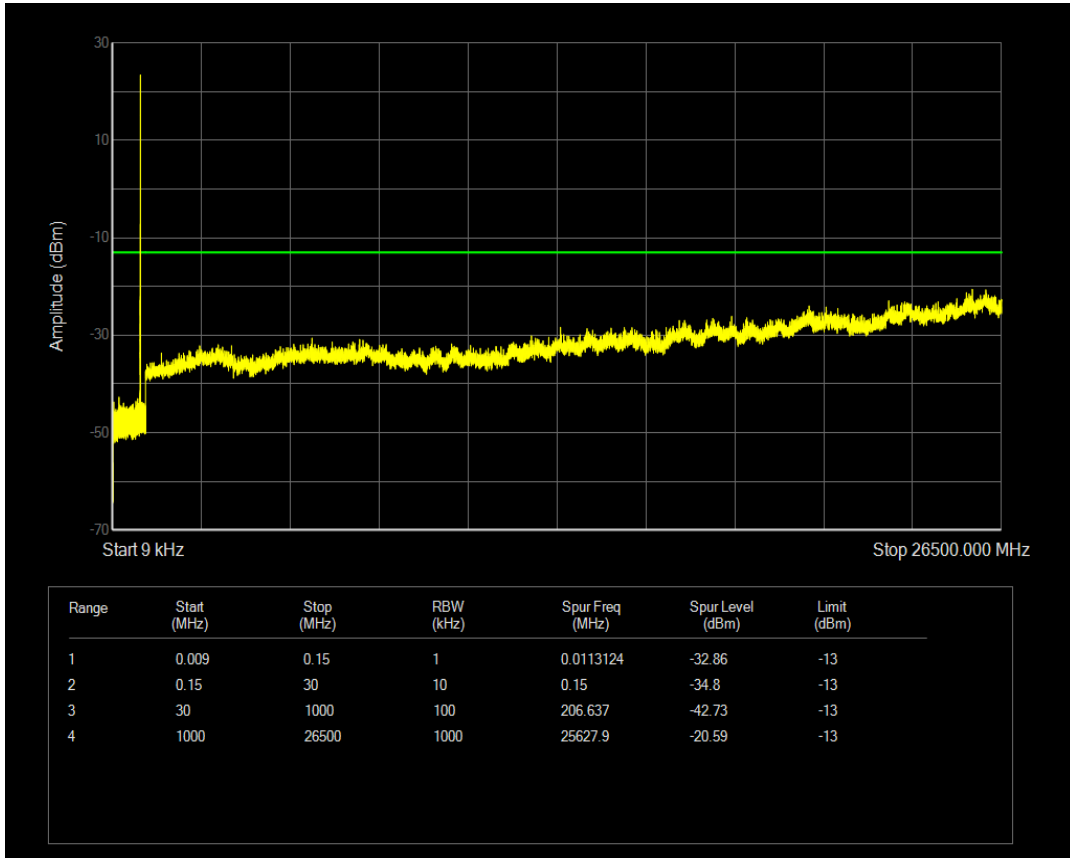

Band5 QAM16 BW=3MHz Channel=20525 RB Size=15 Position=#0

Band5 QPSK BW=3MHz Channel=20635 RB Size=15 Position=#0

Band5 QAM16 BW=3MHz Channel=20635 RB Size=15 Position=#0

Band5 QAM16 BW=3MHz Channel=20635 RB Size=1 Position=#0