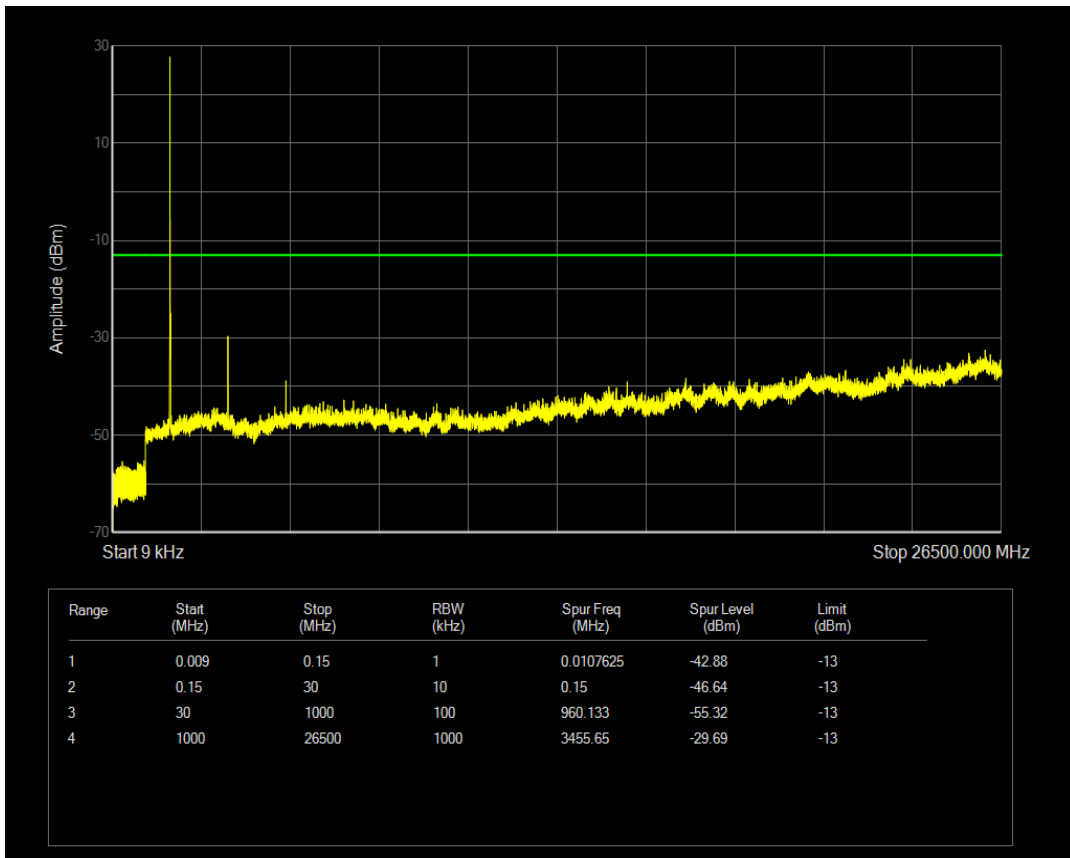

Band4 QPSK BW=10MHz Channel=20000 RB Size=1 Position=#0

Band4 QPSK BW=10MHz Channel=20000 RB Size=50 Position=#0

Band4 QAM16 BW=10MHz Channel=20000 RB Size=1 Position=#0

Band4 QAM16 BW=10MHz Channel=20000 RB Size=50 Position=#0

Band4 QPSK BW=10MHz Channel=20175 RB Size=1 Position=#0

Band4 QPSK BW=10MHz Channel=20175 RB Size=50 Position=#0

Band4 QAM16 BW=10MHz Channel=20175 RB Size=50 Position=#0

Band4 QAM16 BW=10MHz Channel=20175 RB Size=1 Position=#0