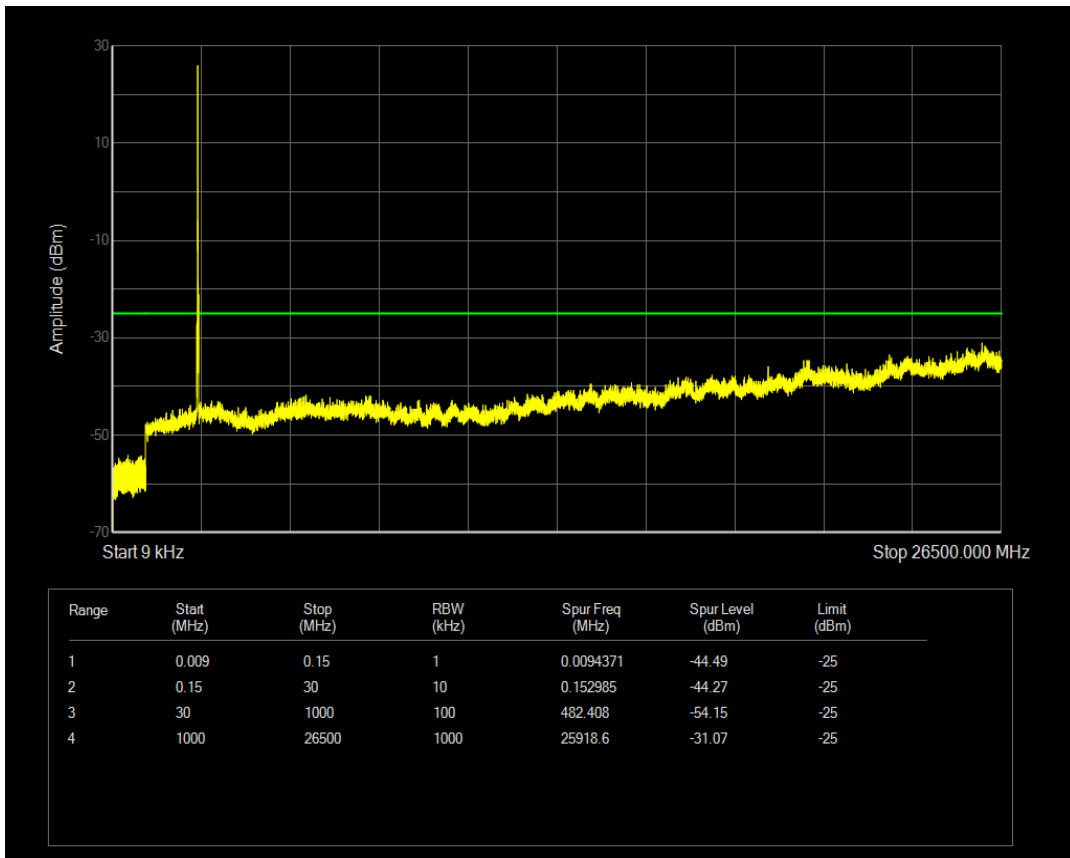

Band7 QPSK BW=15MHz Channel=21375 RB Size=1 Position=#0

Band7 QPSK BW=15MHz Channel=21375 RB Size=75 Position=#0