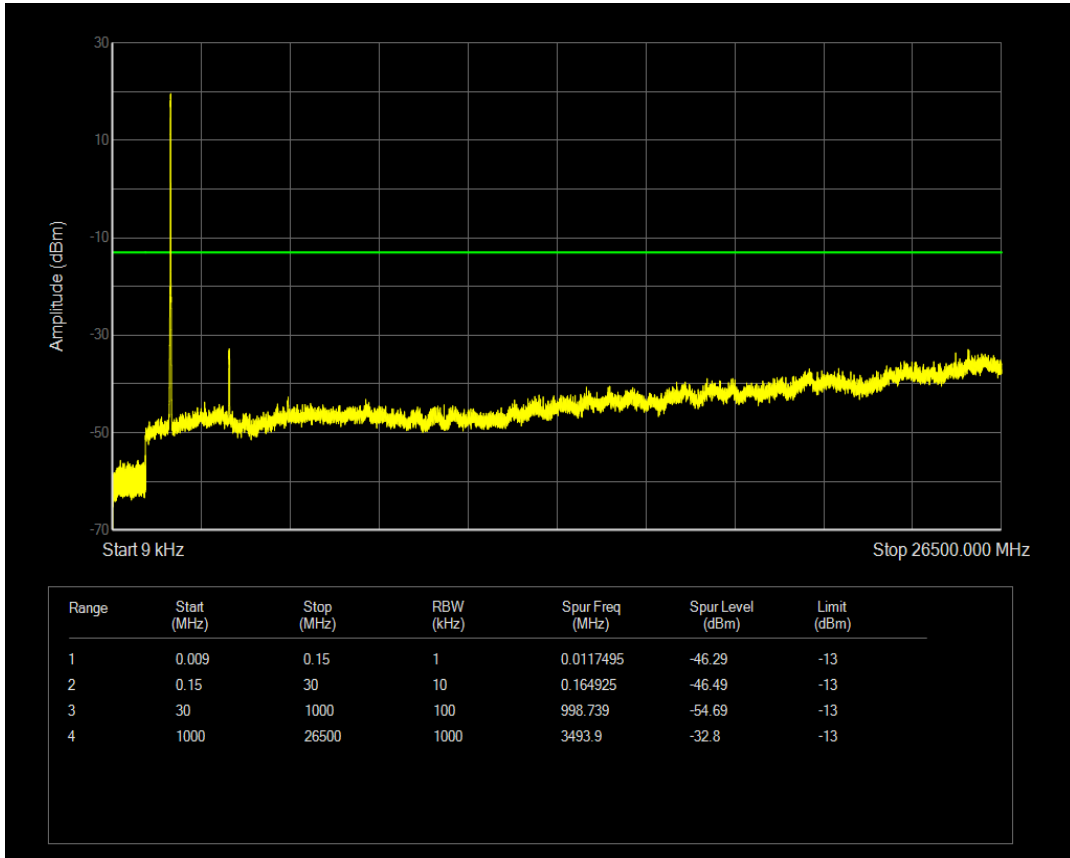

Band4 QPSK BW=15MHz Channel=20325 RB Size=75 Position=#0

Band4 QAM16 BW=15MHz Channel=20325 RB Size=1 Position=#0