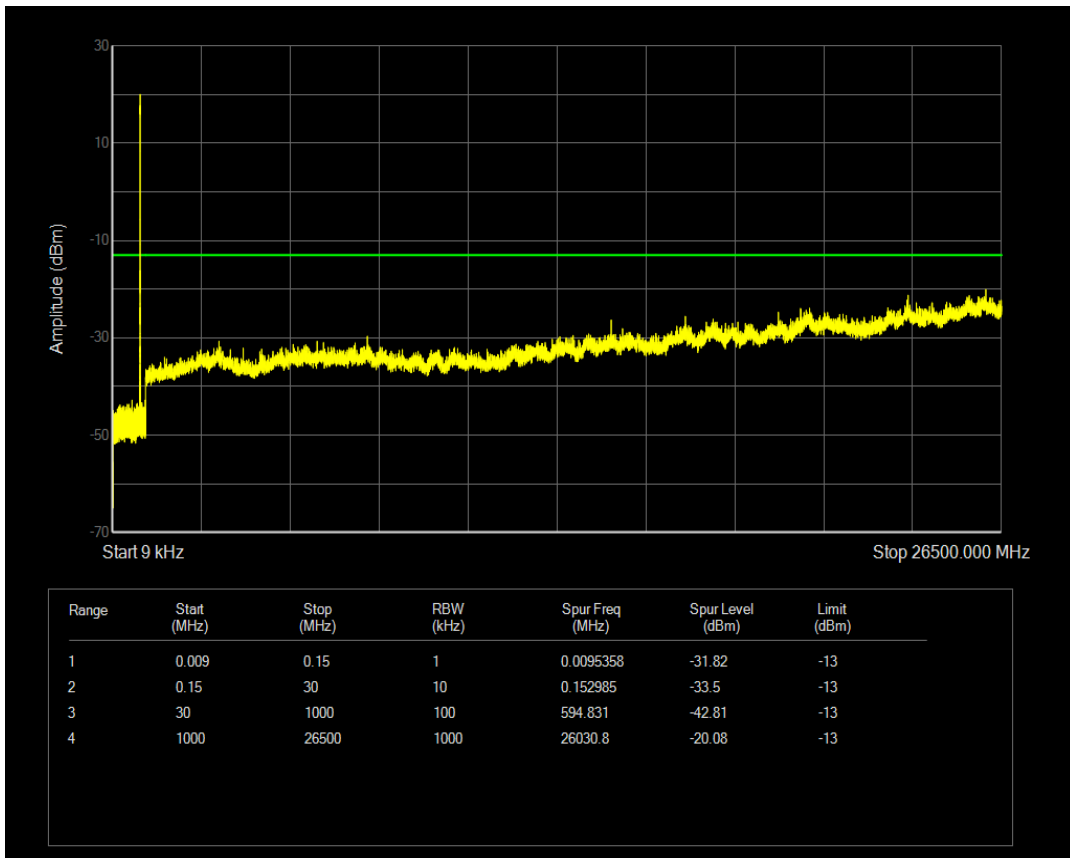

Band5 QPSK BW=1.4MHz Channel=20407 RB Size=1 Position=#0

Band5 QPSK BW=1.4MHz Channel=20407 RB Size=6 Position=#0

Band5 QAM16 BW=1.4MHz Channel=20407 RB Size=1 Position=#0

Band5 QAM16 BW=1.4MHz Channel=20407 RB Size=6 Position=#0

Band5 QPSK BW=1.4MHz Channel=20525 RB Size=1 Position=#0

Band5 QPSK BW=1.4MHz Channel=20525 RB Size=6 Position=#0

Band5 QAM16 BW=1.4MHz Channel=20525 RB Size=6 Position=#0

Band5 QAM16 BW=1.4MHz Channel=20525 RB Size=1 Position=#0