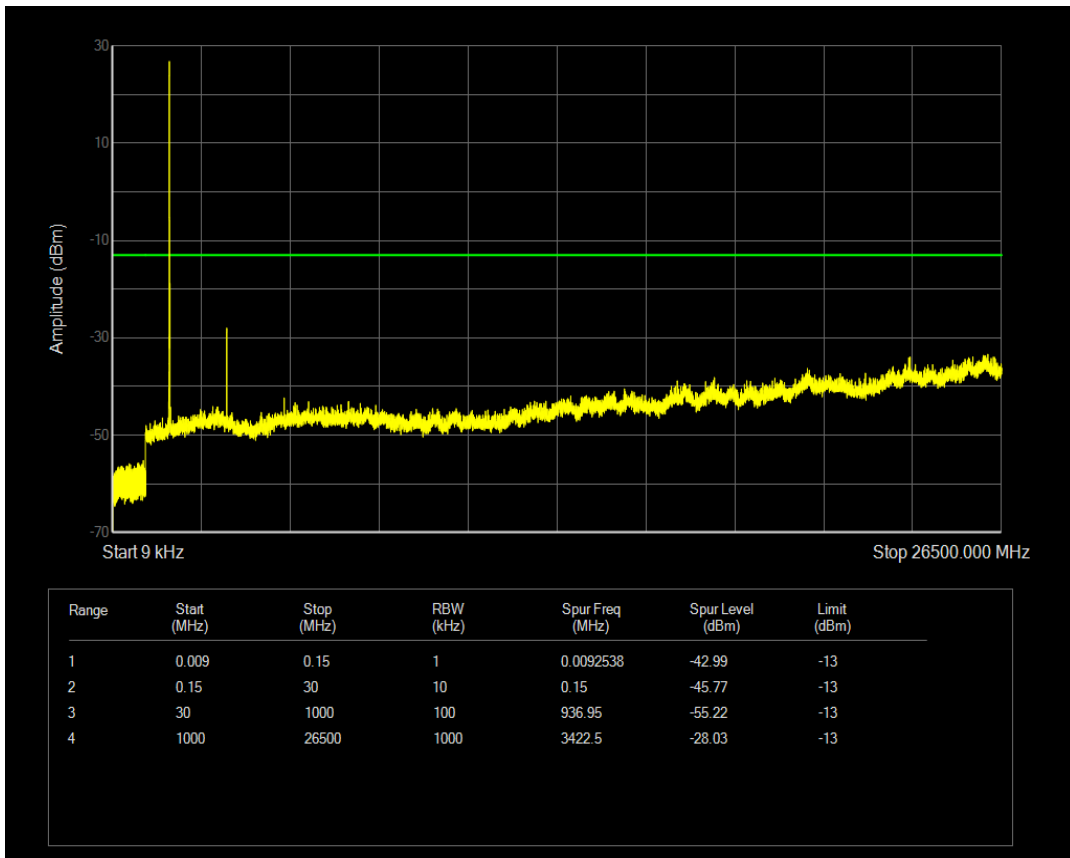

Band4 QPSK BW=5MHz Channel=20375 RB Size=1 Position=#0

Band4 QPSK BW=5MHz Channel=20375 RB Size=25 Position=#0

Band4 QAM16 BW=5MHz Channel=20375 RB Size=1 Position=#0

Band4 QAM16 BW=5MHz Channel=20375 RB Size=25 Position=#0

Band4 QPSK BW=10MHz Channel=20000 RB Size=1 Position=#0

Band4 QPSK BW=10MHz Channel=20000 RB Size=50 Position=#0

Band4 QAM16 BW=10MHz Channel=20000 RB Size=1 Position=#0

Band4 QAM16 BW=10MHz Channel=20000 RB Size=50 Position=#0