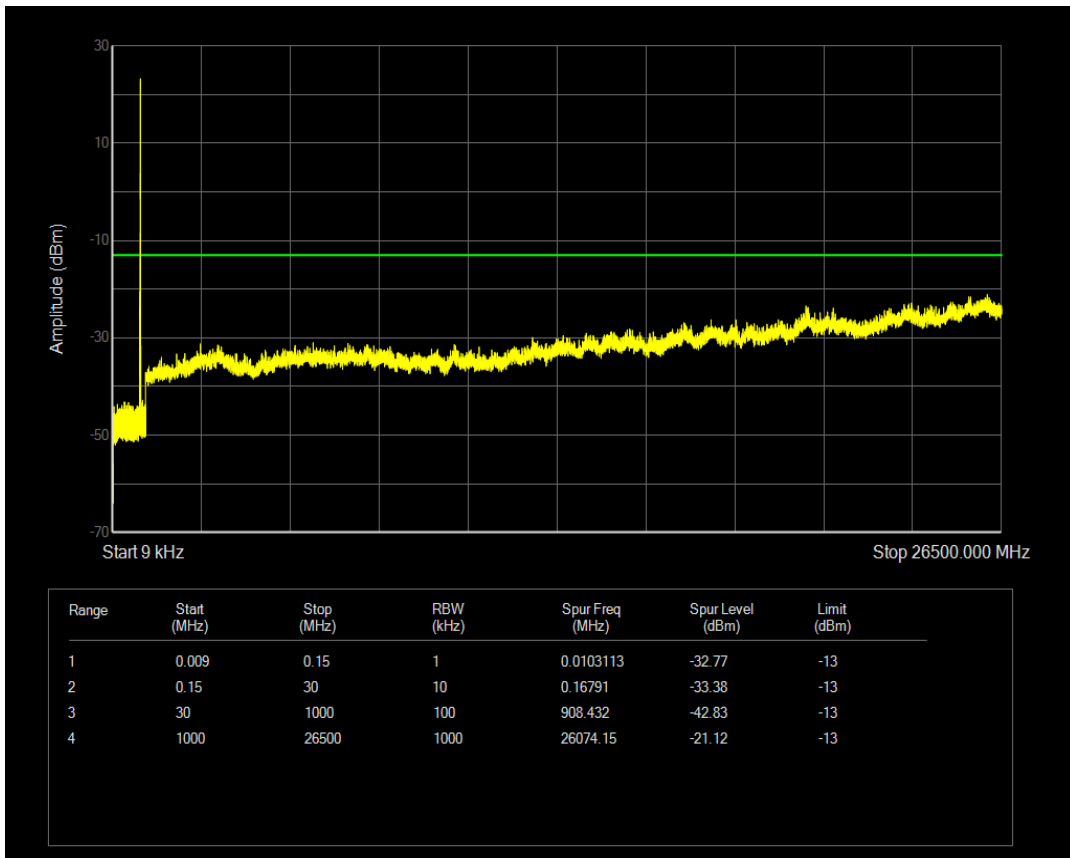

Band5 QPSK BW=5MHz Channel=20525 RB Size=1 Position=#0

Band5 QPSK BW=5MHz Channel=20525 RB Size=25 Position=#0

Band5 QAM16 BW=5MHz Channel=20525 RB Size=1 Position=#0

Band5 QAM16 BW=5MHz Channel=20525 RB Size=25 Position=#0

Band5 QPSK BW=5MHz Channel=20625 RB Size=1 Position=#0

Band5 QPSK BW=5MHz Channel=20625 RB Size=25 Position=#0

Band5 QAM16 BW=5MHz Channel=20625 RB Size=1 Position=#0

Band5 QPSK BW=10MHz Channel=20450 RB Size=1 Position=#0