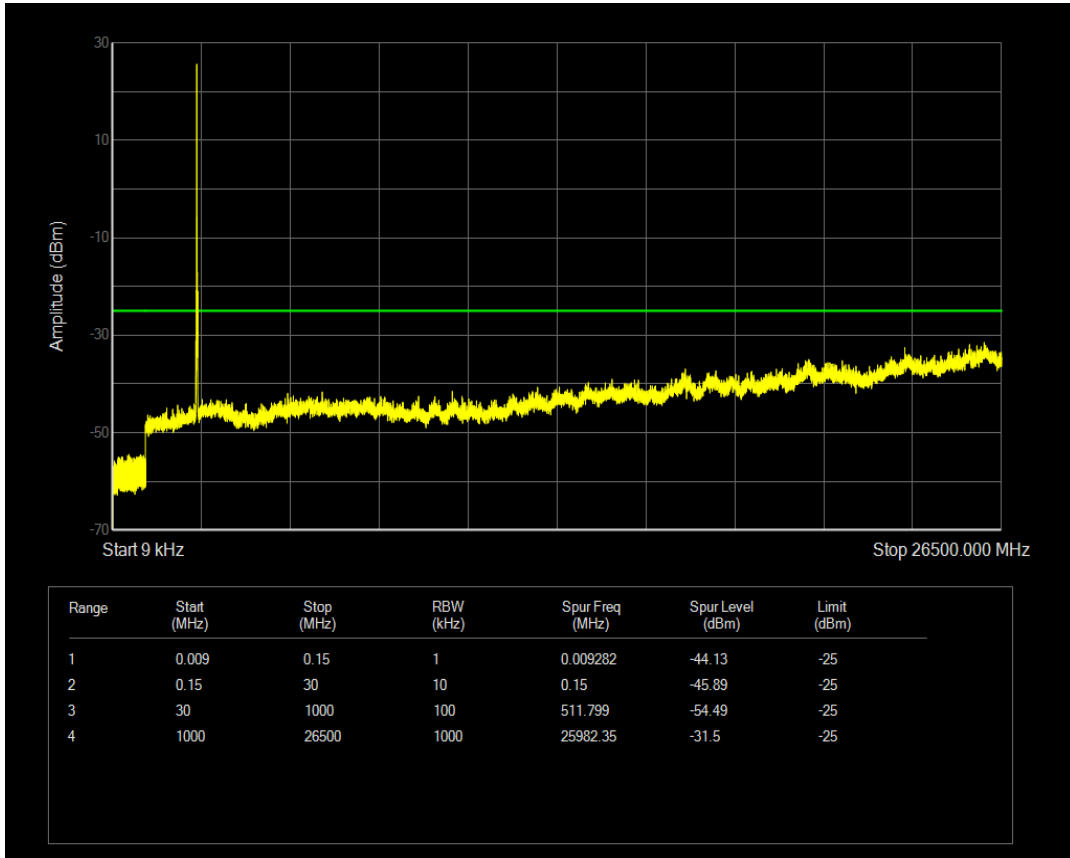

Band7 QAM16 BW=15MHz Channel=20825 RB Size=75 Position=#0

Band7 QPSK BW=15MHz Channel=21100 RB Size=75 Position=#0

Band7 QAM16 BW=15MHz Channel=21100 RB Size=75 Position=#0

Band7 QAM16 BW=15MHz Channel=21100 RB Size=1 Position=#0