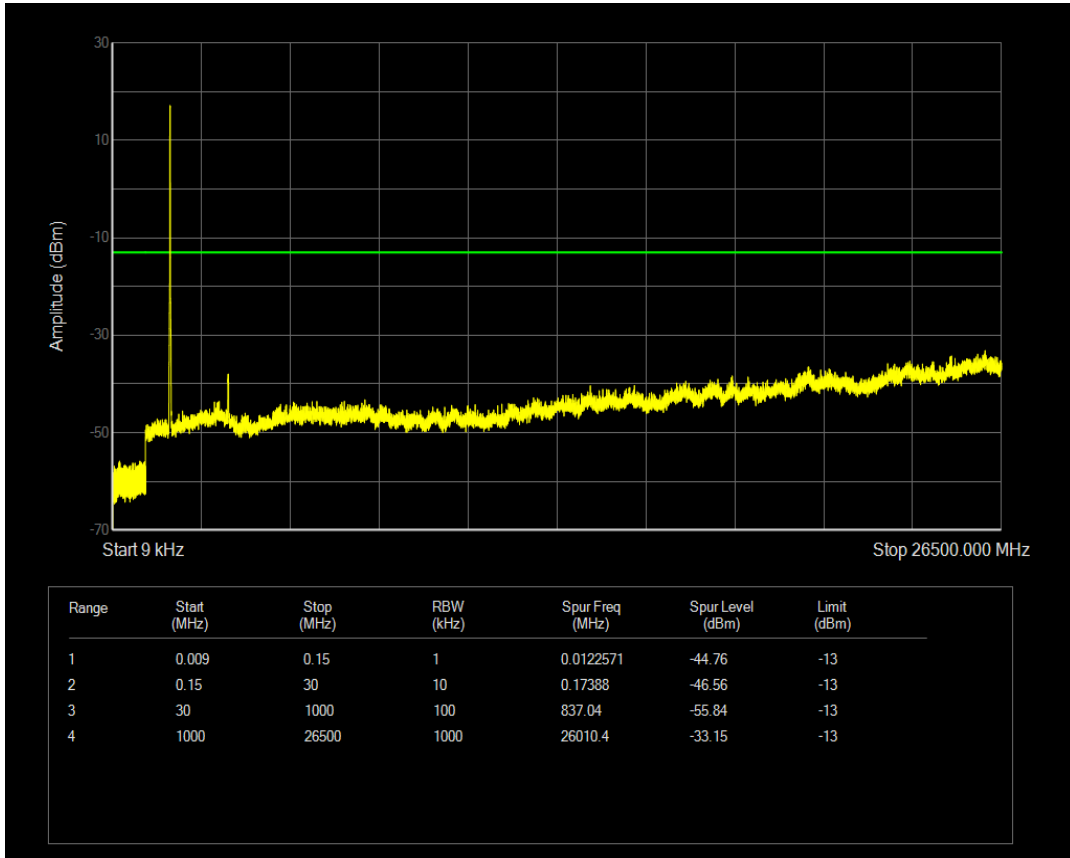

Band4 QPSK BW=15MHz Channel=20175 RB Size=1 Position=#0

Band4 QPSK BW=15MHz Channel=20175 RB Size=75 Position=#0

Band4 QAM16 BW=15MHz Channel=20175 RB Size=1 Position=#0

Band4 QAM16 BW=15MHz Channel=20175 RB Size=75 Position=#0