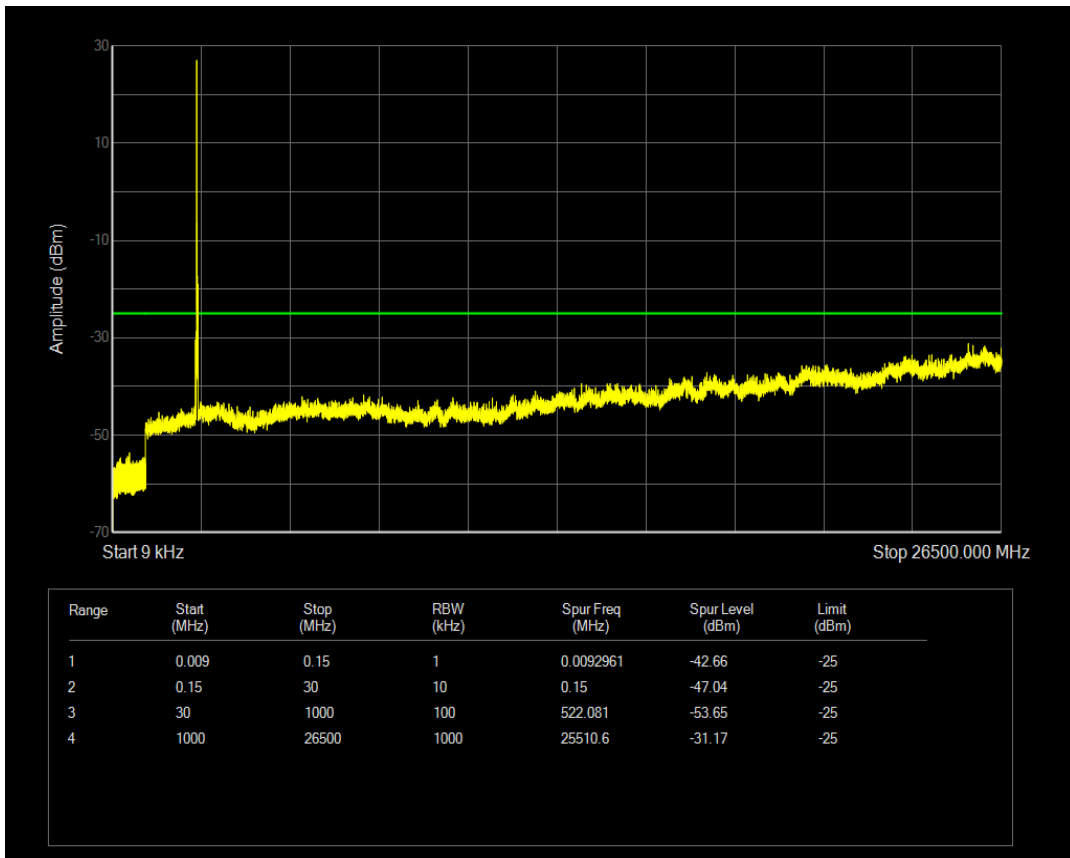

Band7 QAM16 BW=15MHz Channel=21375 RB Size=75 Position=#0

Band7 QPSK BW=20MHz Channel=20850 RB Size=100 Position=#0

Band7 QAM16 BW=20MHz Channel=20850 RB Size=100 Position=#0

Band7 QAM16 BW=20MHz Channel=20850 RB Size=1 Position=#0

Band7 QPSK BW=20MHz Channel=21100 RB Size=1 Position=#0

Band7 QAM16 BW=20MHz Channel=21100 RB Size=1 Position=#0

Band7 QPSK BW=20MHz Channel=21100 RB Size=100 Position=#0

Band7 QAM16 BW=20MHz Channel=21100 RB Size=100 Position=#0