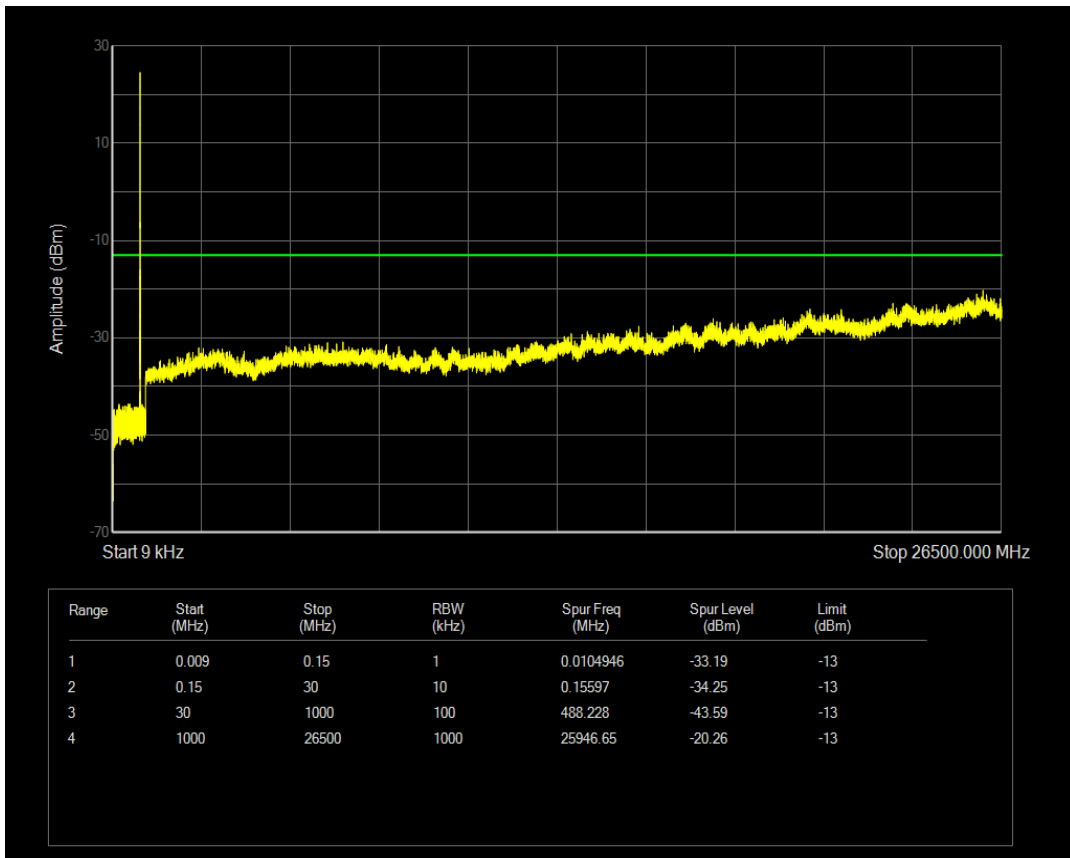

Band5 QPSK BW=1.4MHz Channel=20407 RB Size=1 Position=#0

Band5 QPSK BW=1.4MHz Channel=20407 RB Size=6 Position=#0

Band5 QAM16 BW=1.4MHz Channel=20407 RB Size=1 Position=#0

Band5 QAM16 BW=1.4MHz Channel=20407 RB Size=6 Position=#0

Band5 QPSK BW=1.4MHz Channel=20525 RB Size=1 Position=#0

Band5 QPSK BW=1.4MHz Channel=20525 RB Size=6 Position=#0

Band5 QAM16 BW=1.4MHz Channel=20525 RB Size=6 Position=#0

Band5 QAM16 BW=1.4MHz Channel=20525 RB Size=1 Position=#0