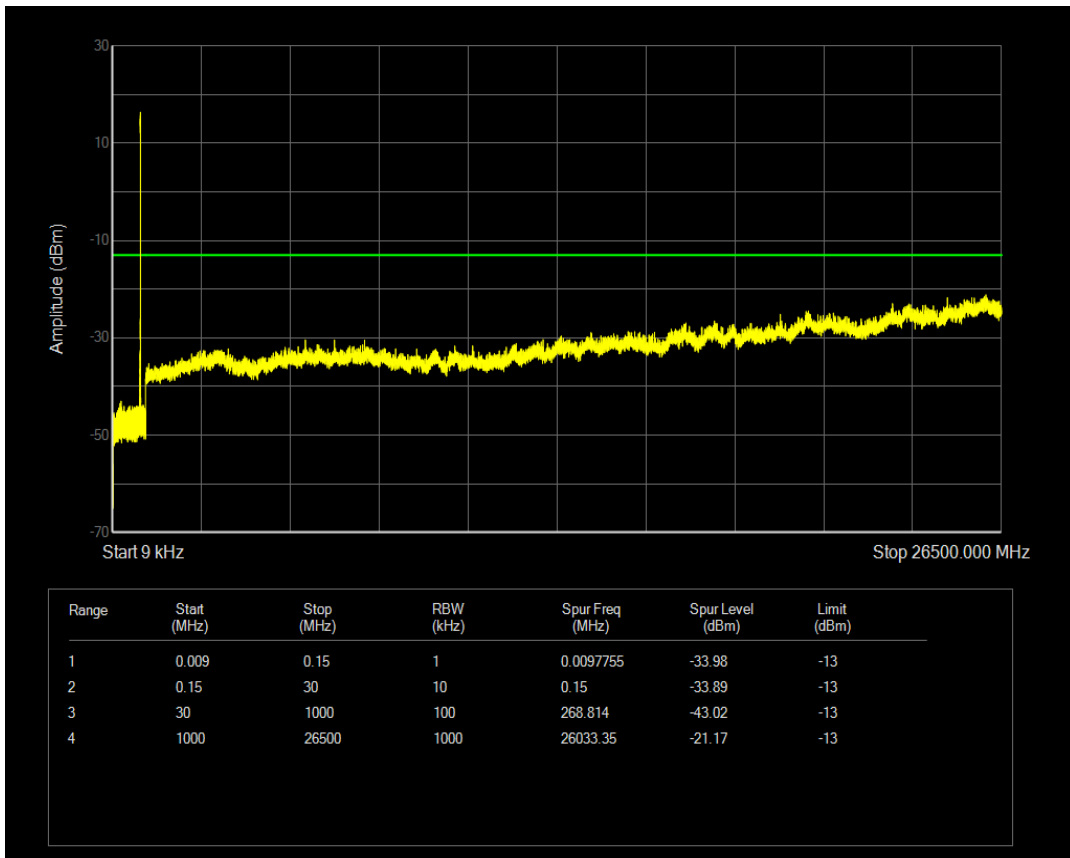

Band5 QAM16 BW=3MHz Channel=20635 RB Size=15 Position=#0

Band5 QAM16 BW=3MHz Channel=20635 RB Size=1 Position=#0