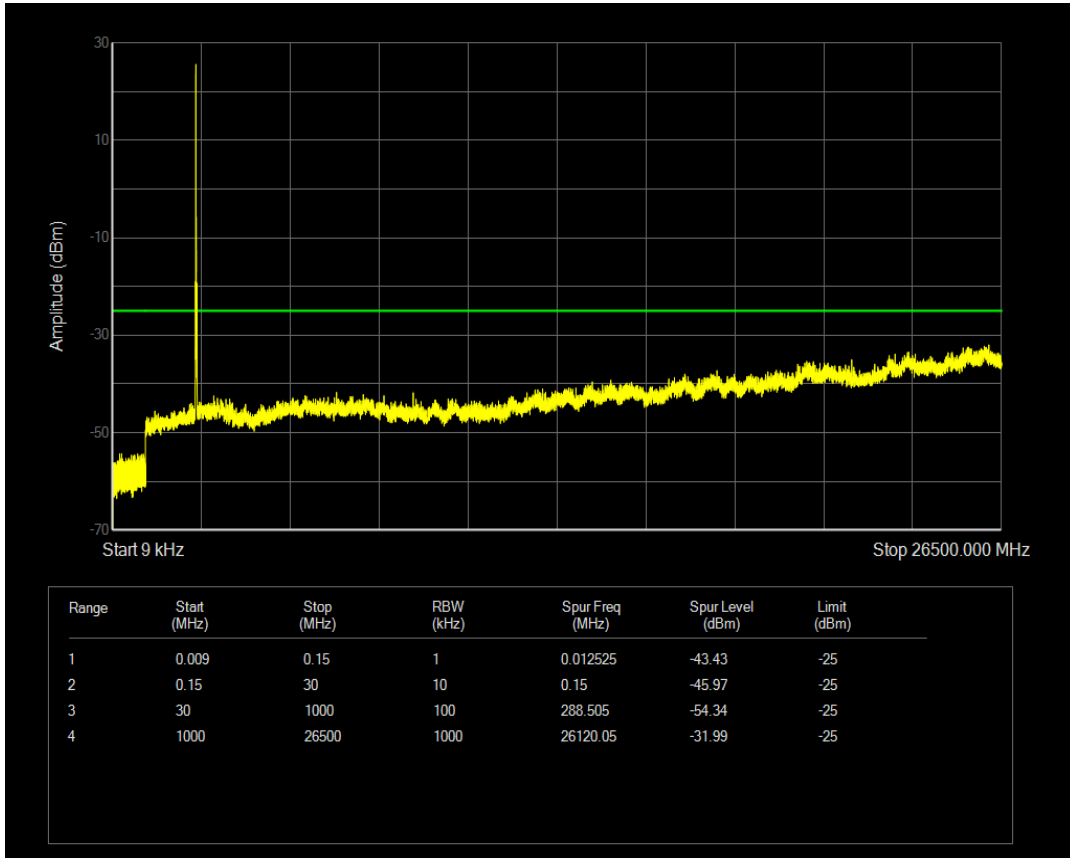

Band7 QAM16 BW=15MHz Channel=21375 RB Size=75 Position=#0

Band7 QPSK BW=20MHz Channel=20850 RB Size=100 Position=#0

Band7 QAM16 BW=20MHz Channel=20850 RB Size=100 Position=#0

Band7 QAM16 BW=20MHz Channel=20850 RB Size=1 Position=#0

Band7 QPSK BW=20MHz Channel=21100 RB Size=1 Position=#0

Band7 QAM16 BW=20MHz Channel=21100 RB Size=1 Position=#0

Band7 QPSK BW=20MHz Channel=21100 RB Size=100 Position=#0

Band7 QAM16 BW=20MHz Channel=21100 RB Size=100 Position=#0