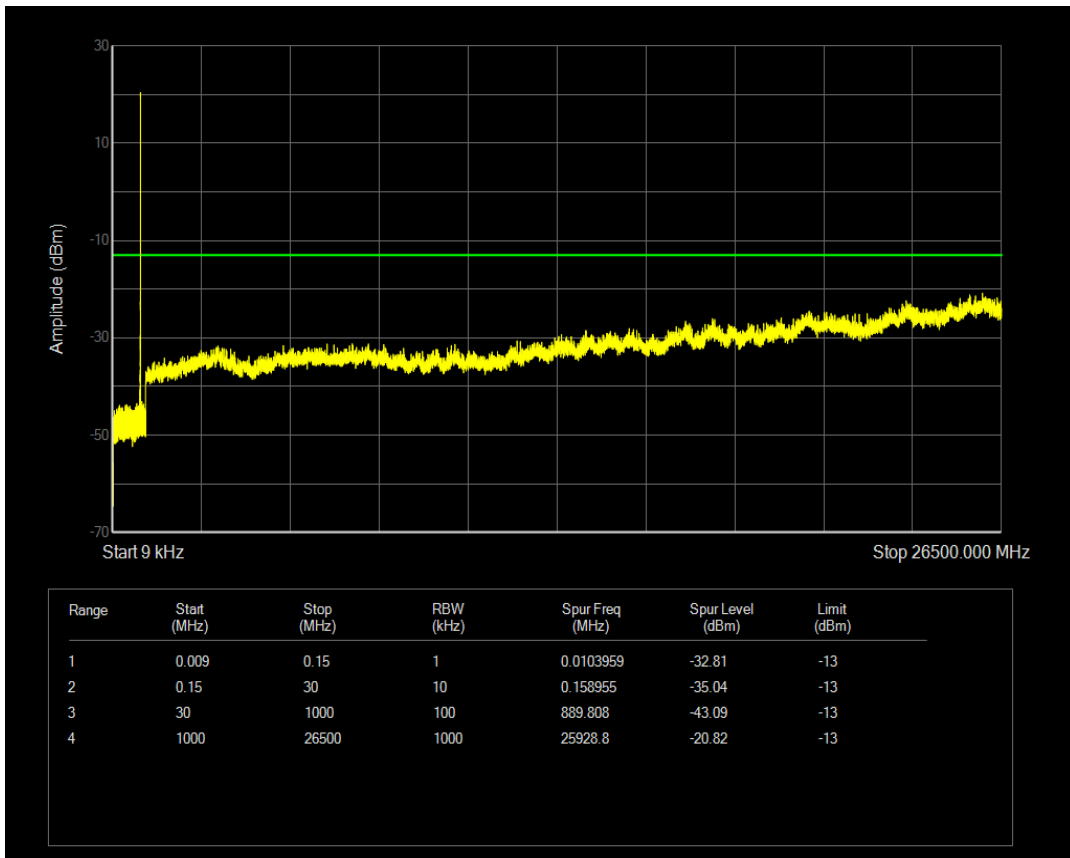

Band5 QPSK BW=1.4MHz Channel=20525 RB Size=1 Position=#0

Band5 QPSK BW=1.4MHz Channel=20525 RB Size=6 Position=#0

Band5 QAM16 BW=1.4MHz Channel=20525 RB Size=6 Position=#0

Band5 QAM16 BW=1.4MHz Channel=20525 RB Size=1 Position=#0

Band5 QPSK BW=1.4MHz Channel=20643 RB Size=6 Position=#0

Band5 QPSK BW=1.4MHz Channel=20643 RB Size=1 Position=#0

Band5 QAM16 BW=1.4MHz Channel=20643 RB Size=1 Position=#0

Band5 QPSK BW=3MHz Channel=20415 RB Size=1 Position=#0