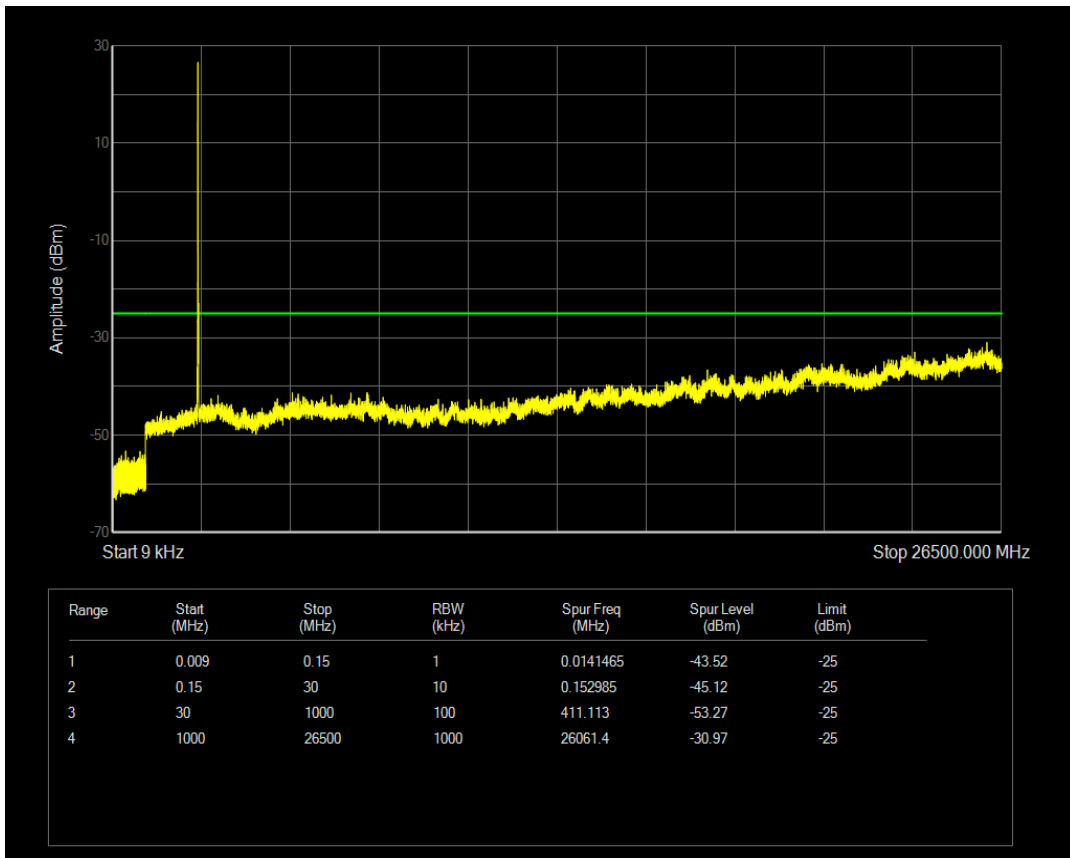

Band7 QAM16 BW=10MHz Channel=21400 RB Size=1 Position=#0

Band7 QAM16 BW=10MHz Channel=21400 RB Size=50 Position=#0