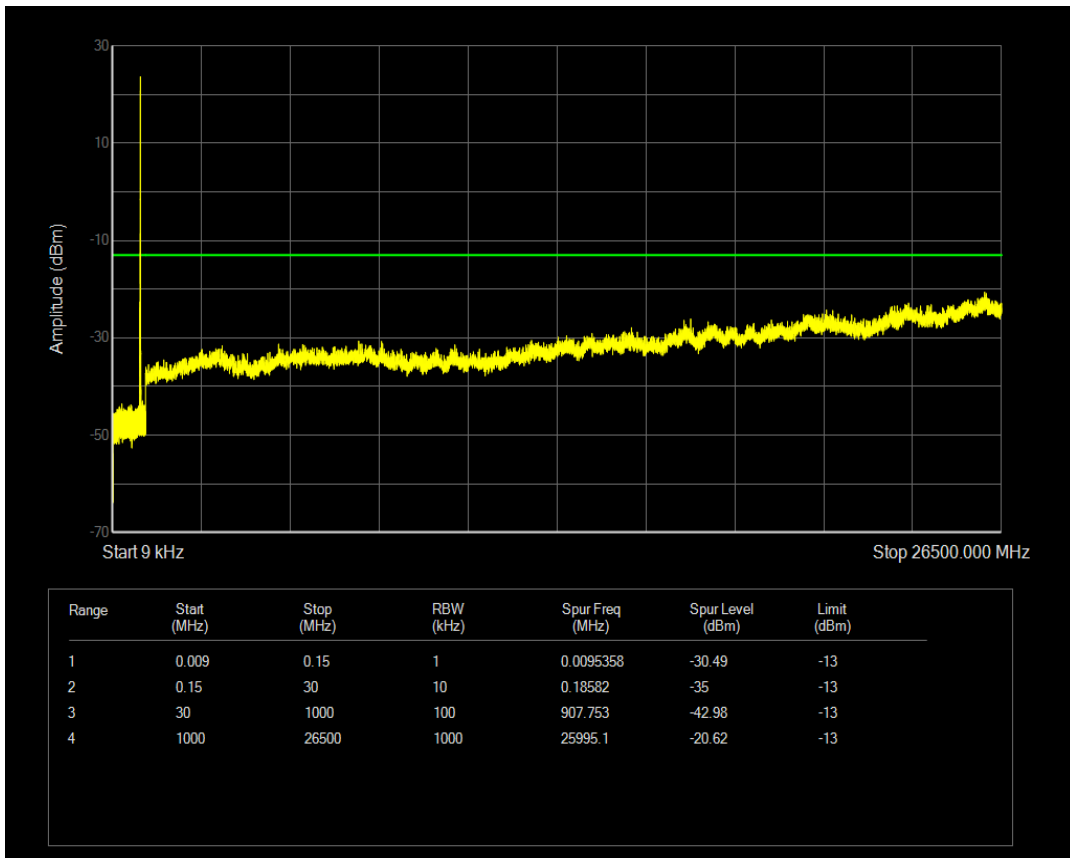

Band5 QPSK BW=5MHz Channel=20525 RB Size=1 Position=#0

Band5 QPSK BW=5MHz Channel=20525 RB Size=25 Position=#0

Band5 QAM16 BW=5MHz Channel=20525 RB Size=1 Position=#0

Band5 QAM16 BW=5MHz Channel=20525 RB Size=25 Position=#0

Band5 QPSK BW=5MHz Channel=20625 RB Size=1 Position=#0

Band5 QPSK BW=5MHz Channel=20625 RB Size=25 Position=#0

Band5 QAM16 BW=5MHz Channel=20625 RB Size=1 Position=#0

Band5 QPSK BW=10MHz Channel=20450 RB Size=1 Position=#0