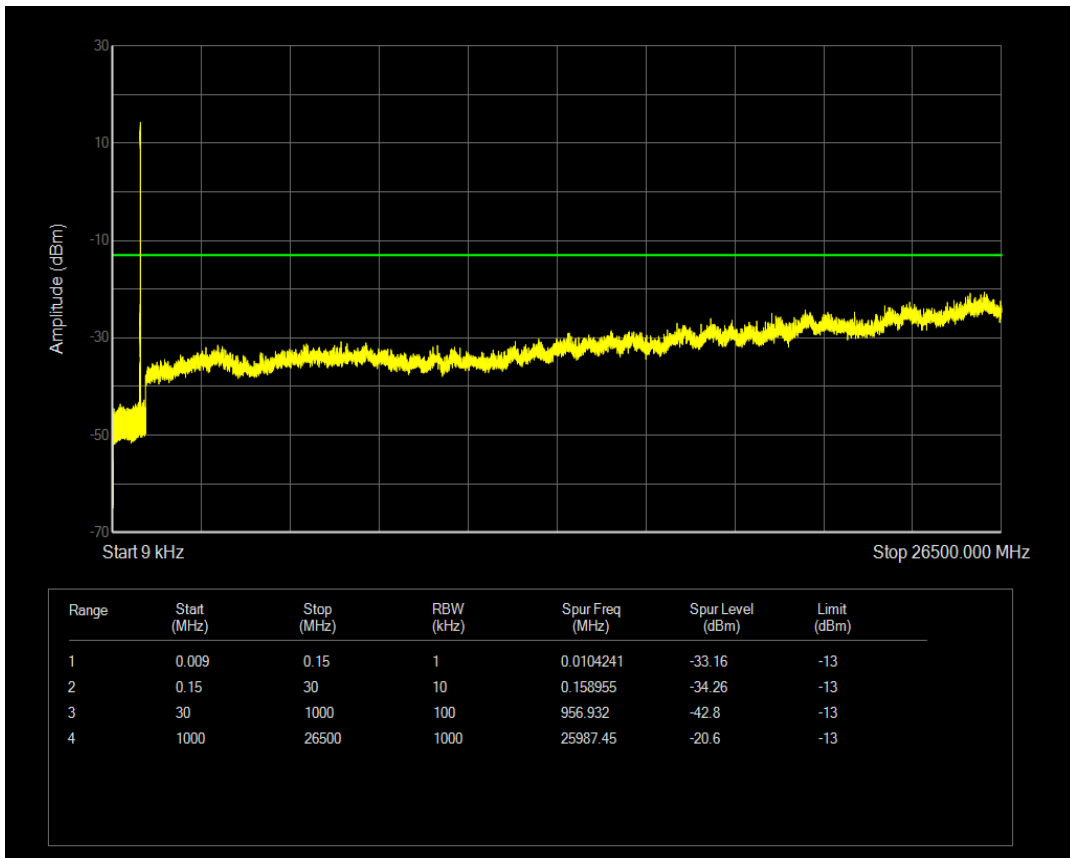

Band5 QAM16 BW=5MHz Channel=20625 RB Size=25 Position=#0

Band5 QPSK BW=10MHz Channel=20450 RB Size=50 Position=#0