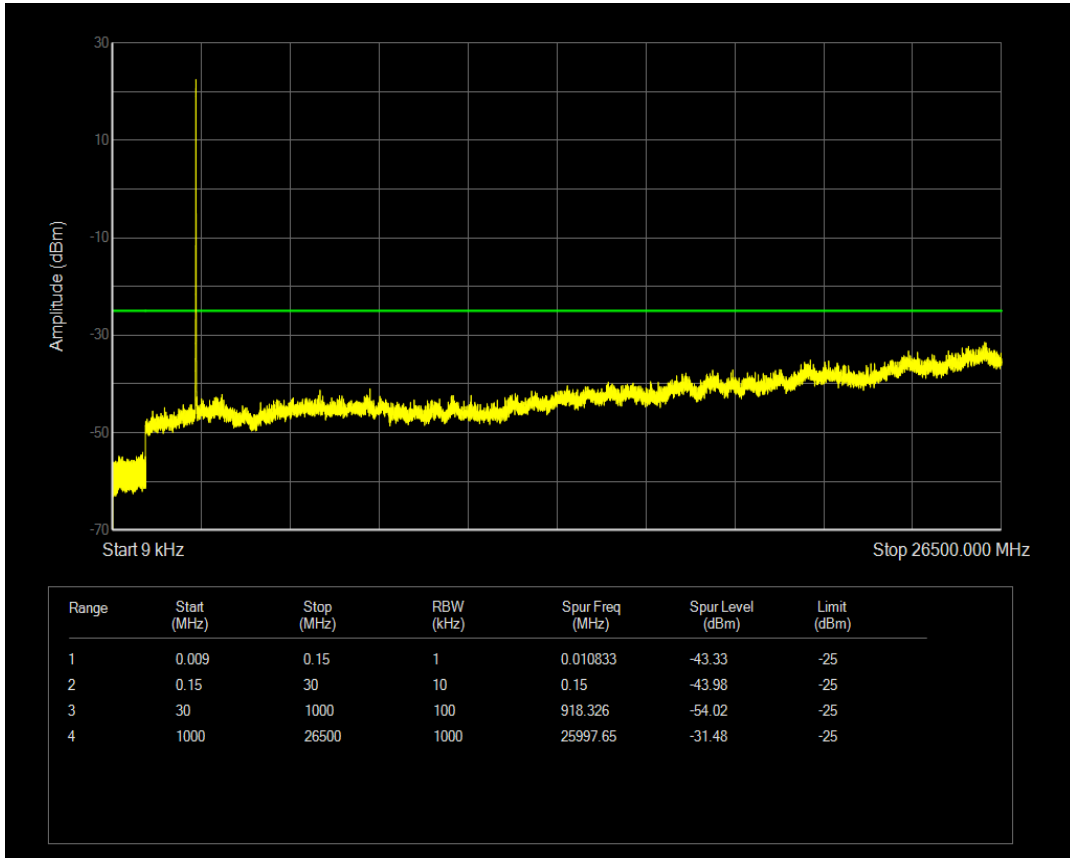

Band7 QPSK BW=5MHz Channel=20775 RB Size=25 Position=#0

Band7 QAM16 BW=5MHz Channel=20775 RB Size=1 Position=#0