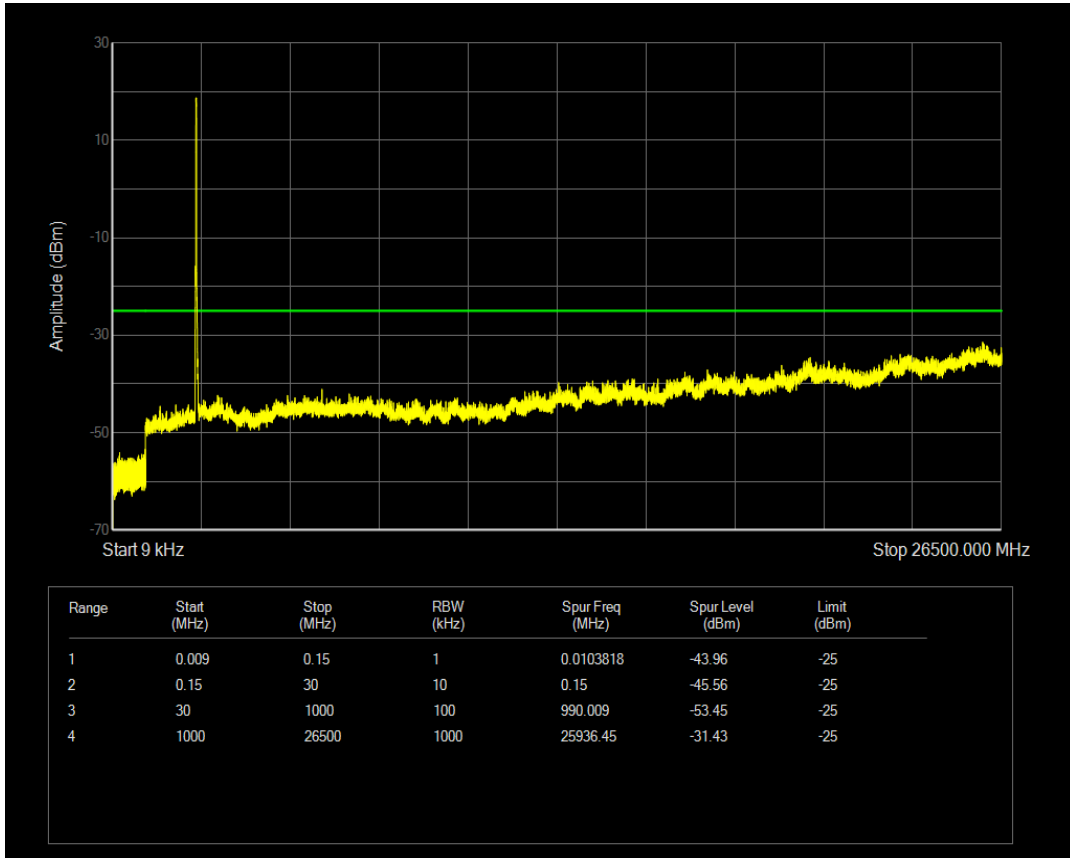

Band7 QPSK BW=20MHz Channel=20850 RB Size=100 Position=#0

Band7 QAM16 BW=20MHz Channel=20850 RB Size=100 Position=#0