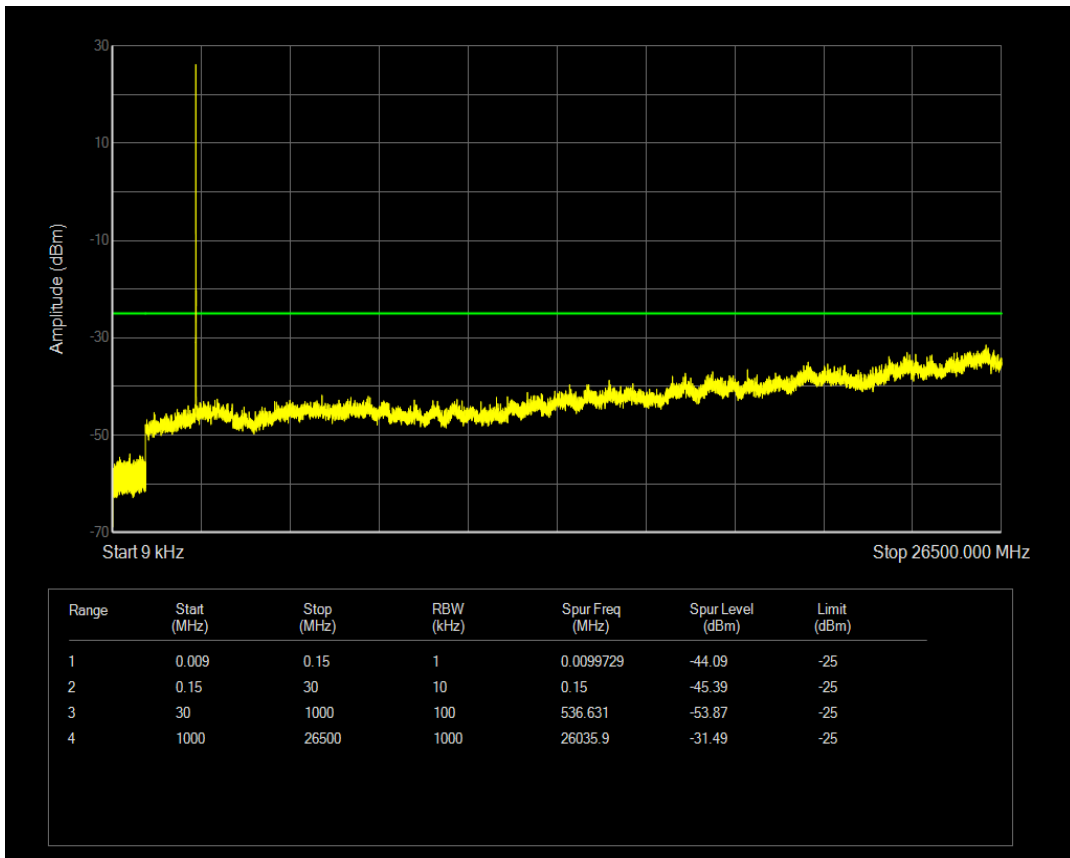

Band7 QPSK BW=5MHz Channel=20775 RB Size=1 Position=#0

Band7 QPSK BW=5MHz Channel=20775 RB Size=25 Position=#0