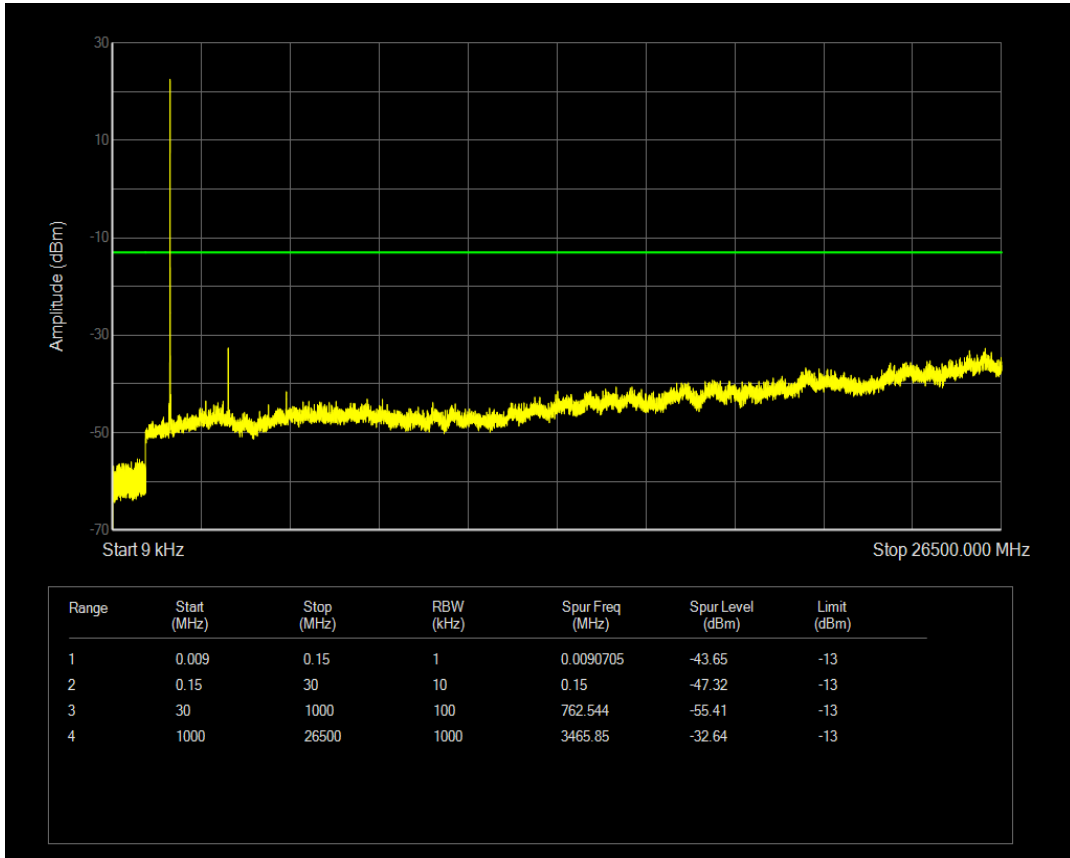

Band4 QPSK BW=3MHz Channel=20175 RB Size=1 Position=#0

Band4 QPSK BW=3MHz Channel=20175 RB Size=15 Position=#0

Band4 QAM16 BW=3MHz Channel=20175 RB Size=1 Position=#0

Band4 QAM16 BW=3MHz Channel=20175 RB Size=15 Position=#0

Band4 QPSK BW=3MHz Channel=20385 RB Size=15 Position=#0

Band4 QPSK BW=3MHz Channel=20385 RB Size=1 Position=#0

Band4 QAM16 BW=3MHz Channel=20385 RB Size=15 Position=#0

Band4 QAM16 BW=3MHz Channel=20385 RB Size=1 Position=#0