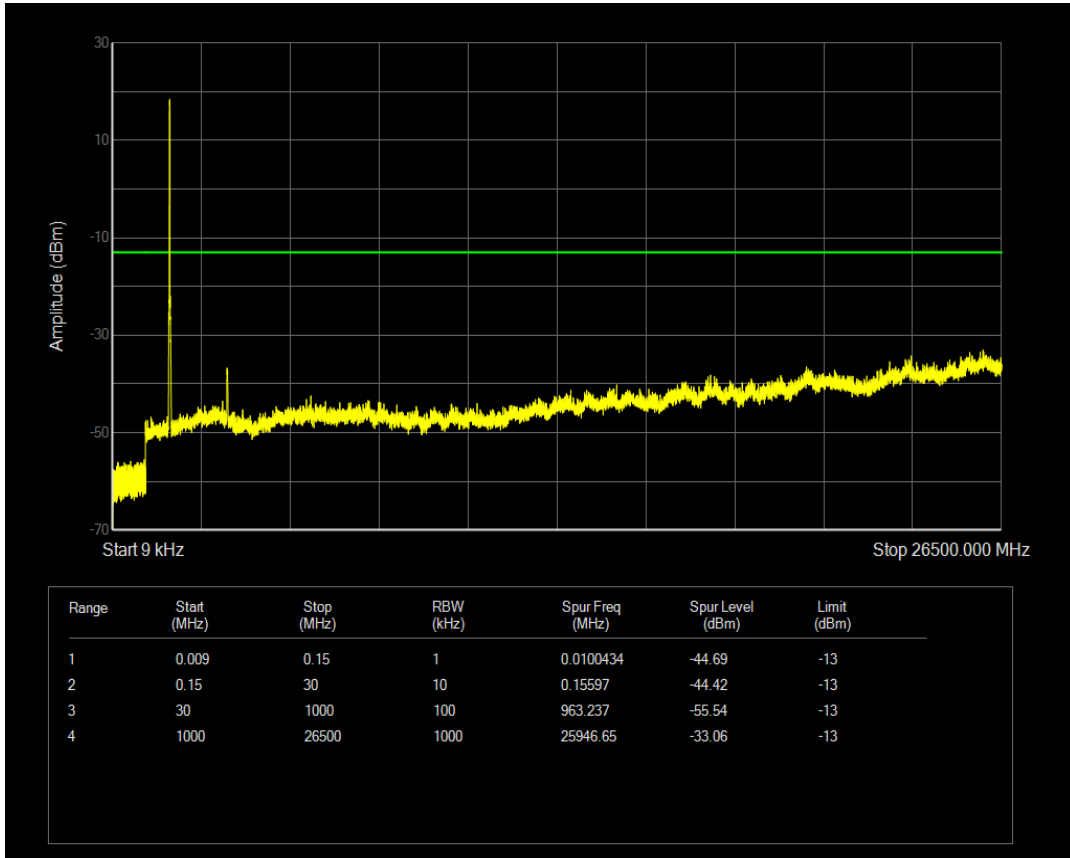

Band4 QPSK BW=15MHz Channel=20325 RB Size=1 Position=#0

Band4 QPSK BW=15MHz Channel=20325 RB Size=75 Position=#0

Band4 QAM16 BW=15MHz Channel=20325 RB Size=1 Position=#0

Band4 QAM16 BW=15MHz Channel=20325 RB Size=75 Position=#0

Band4 QPSK BW=20MHz Channel=20050 RB Size=1 Position=#0

Band4 QPSK BW=20MHz Channel=20050 RB Size=100 Position=#0

Band4 QAM16 BW=20MHz Channel=20050 RB Size=1 Position=#0

Band4 QAM16 BW=20MHz Channel=20050 RB Size=100 Position=#0