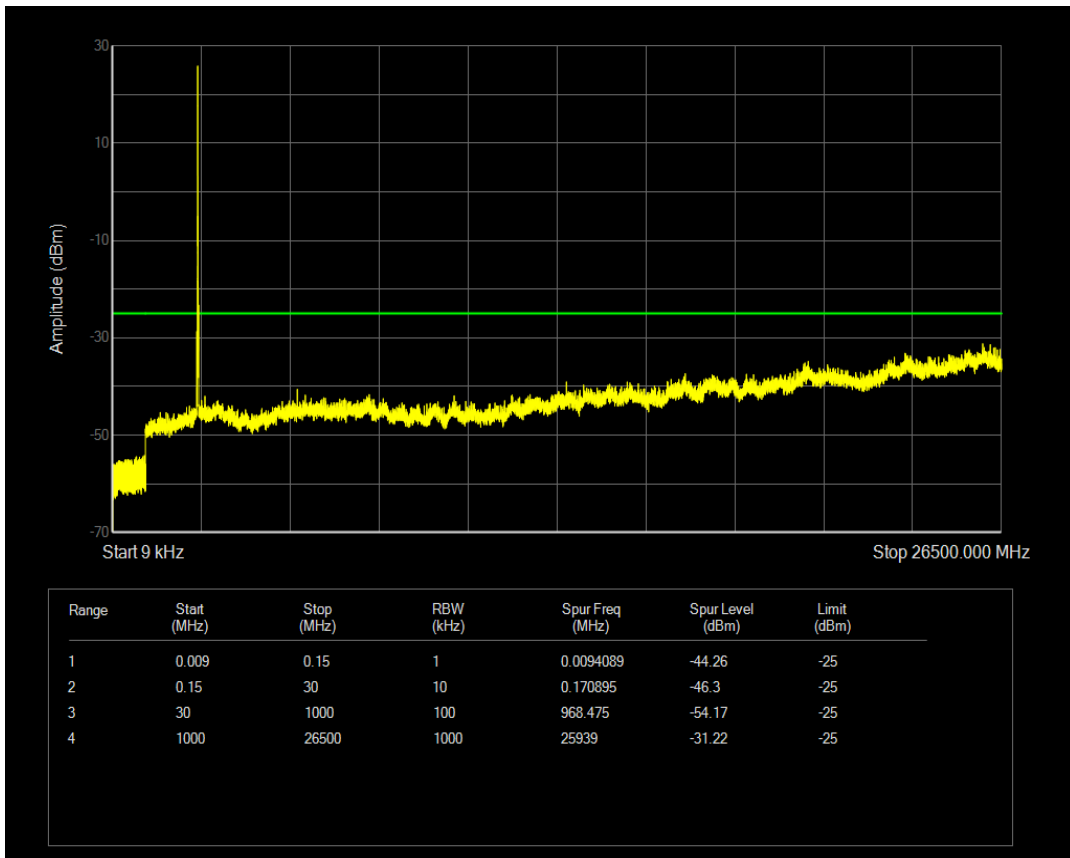

Band7 QAM16 BW=15MHz Channel=21375 RB Size=1 Position=#0

Band7 QPSK BW=20MHz Channel=20850 RB Size=1 Position=#0