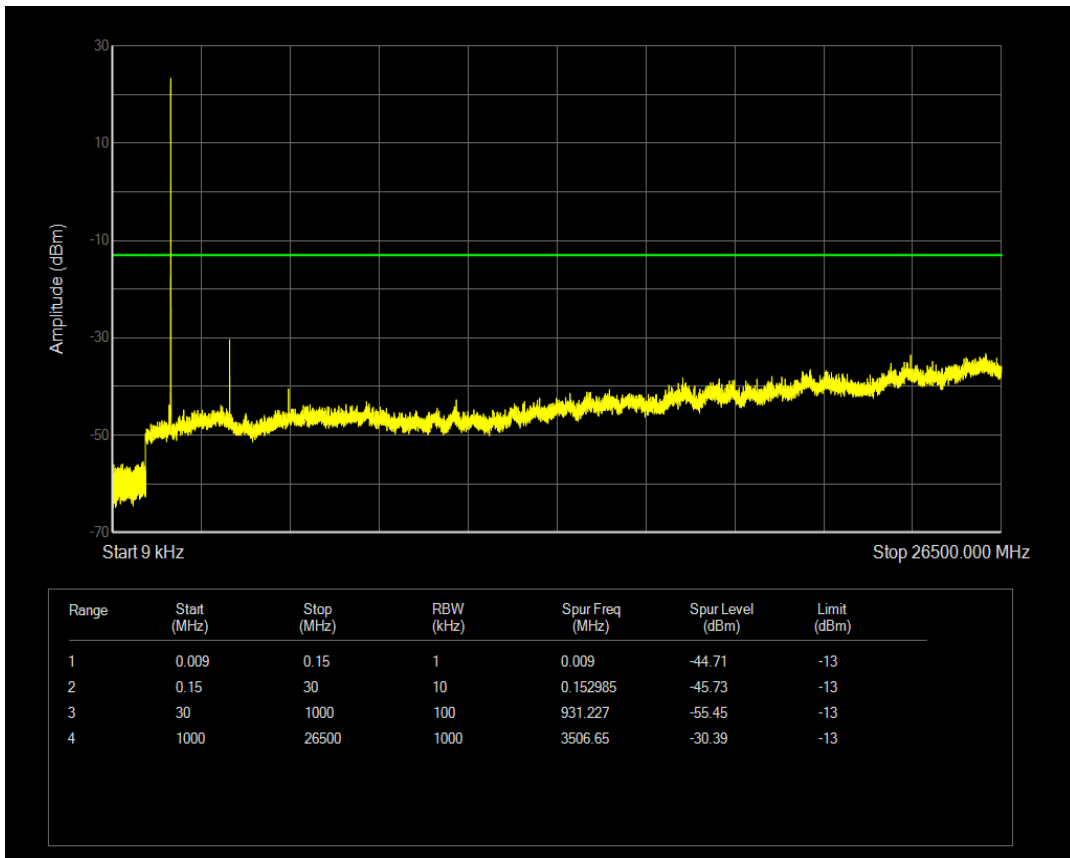

Band4 QPSK BW=3MHz Channel=20385 RB Size=15 Position=#0

Band4 QPSK BW=3MHz Channel=20385 RB Size=1 Position=#0