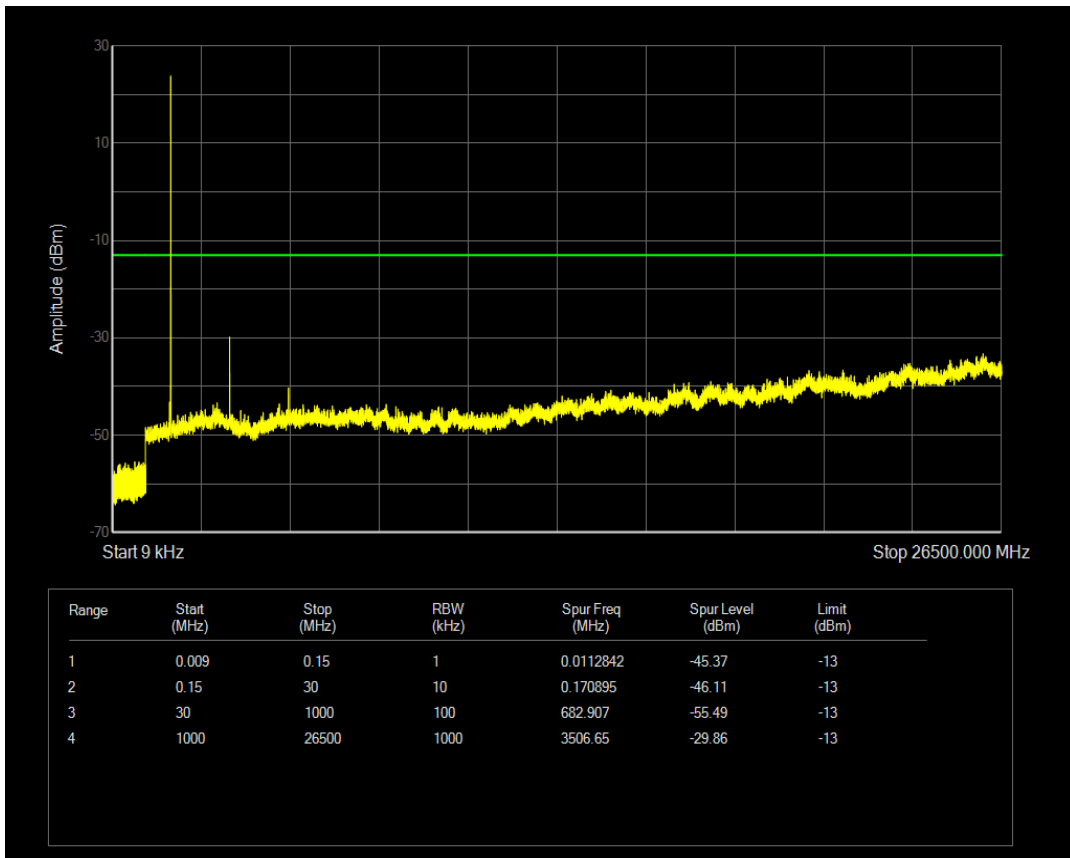

Band4 QAM16 BW=3MHz Channel=20385 RB Size=15 Position=#0

Band4 QAM16 BW=3MHz Channel=20385 RB Size=1 Position=#0