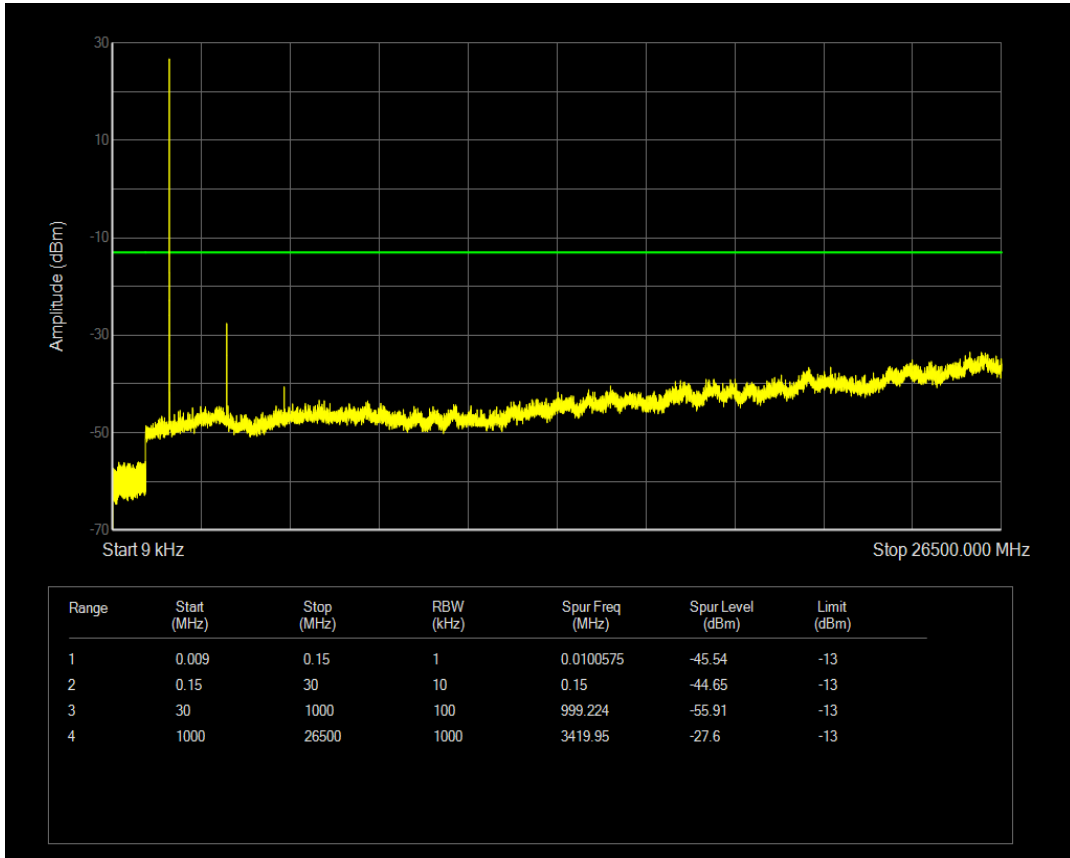

Band4 QPSK BW=3MHz Channel=19965 RB Size=15 Position=#0

Band4 QPSK BW=3MHz Channel=19965 RB Size=1 Position=#0

Band4 QAM16 BW=3MHz Channel=19965 RB Size=15 Position=#0

Band4 QAM16 BW=3MHz Channel=19965 RB Size=1 Position=#0

Band4 QPSK BW=3MHz Channel=20175 RB Size=1 Position=#0

Band4 QPSK BW=3MHz Channel=20175 RB Size=15 Position=#0

Band4 QAM16 BW=3MHz Channel=20175 RB Size=1 Position=#0

Band4 QAM16 BW=3MHz Channel=20175 RB Size=15 Position=#0