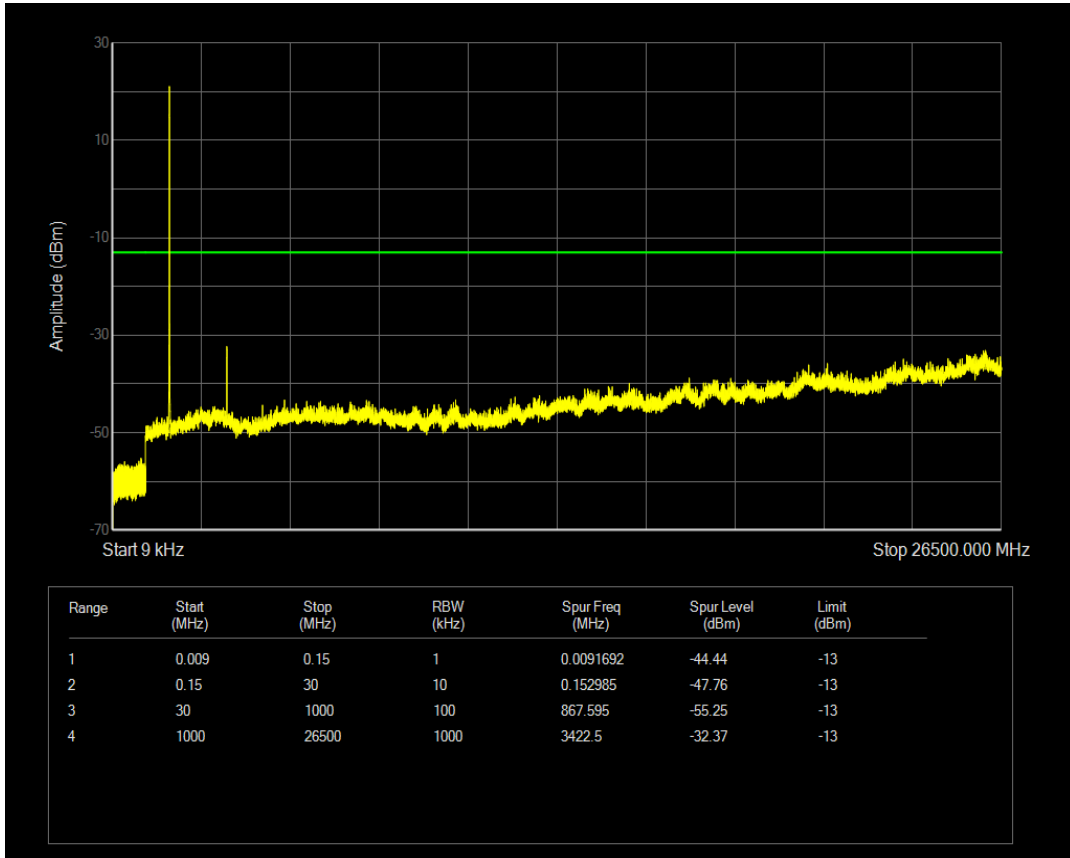

Band4 QPSK BW=3MHz Channel=20385 RB Size=15 Position=#0

Band4 QPSK BW=3MHz Channel=20385 RB Size=1 Position=#0

Band4 QAM16 BW=3MHz Channel=20385 RB Size=15 Position=#0

Band4 QAM16 BW=3MHz Channel=20385 RB Size=1 Position=#0

Band4 QPSK BW=5MHz Channel=19975 RB Size=1 Position=#0

Band4 QPSK BW=5MHz Channel=19975 RB Size=25 Position=#0

Band4 QAM16 BW=5MHz Channel=19975 RB Size=1 Position=#0

Band4 QAM16 BW=5MHz Channel=19975 RB Size=25 Position=#0