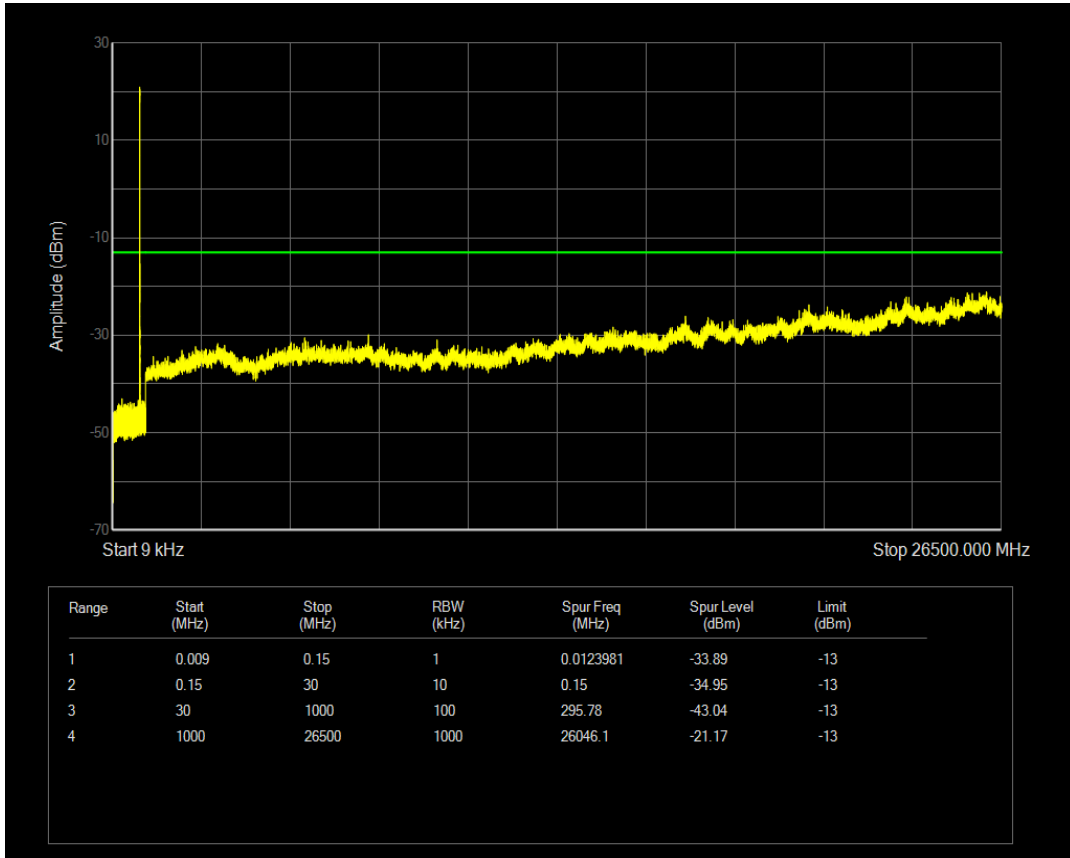

Band4 QPSK BW=20MHz Channel=20300 RB Size=1 Position=#0

Band4 QAM16 BW=20MHz Channel=20300 RB Size=1 Position=#0

Band4 QPSK BW=20MHz Channel=20300 RB Size=100 Position=#0

Band4 QAM16 BW=20MHz Channel=20300 RB Size=100 Position=#0

Band5 QPSK BW=1.4MHz Channel=20407 RB Size=1 Position=#0

Band5 QPSK BW=1.4MHz Channel=20407 RB Size=6 Position=#0

Band5 QAM16 BW=1.4MHz Channel=20407 RB Size=1 Position=#0

Band5 QAM16 BW=1.4MHz Channel=20407 RB Size=6 Position=#0