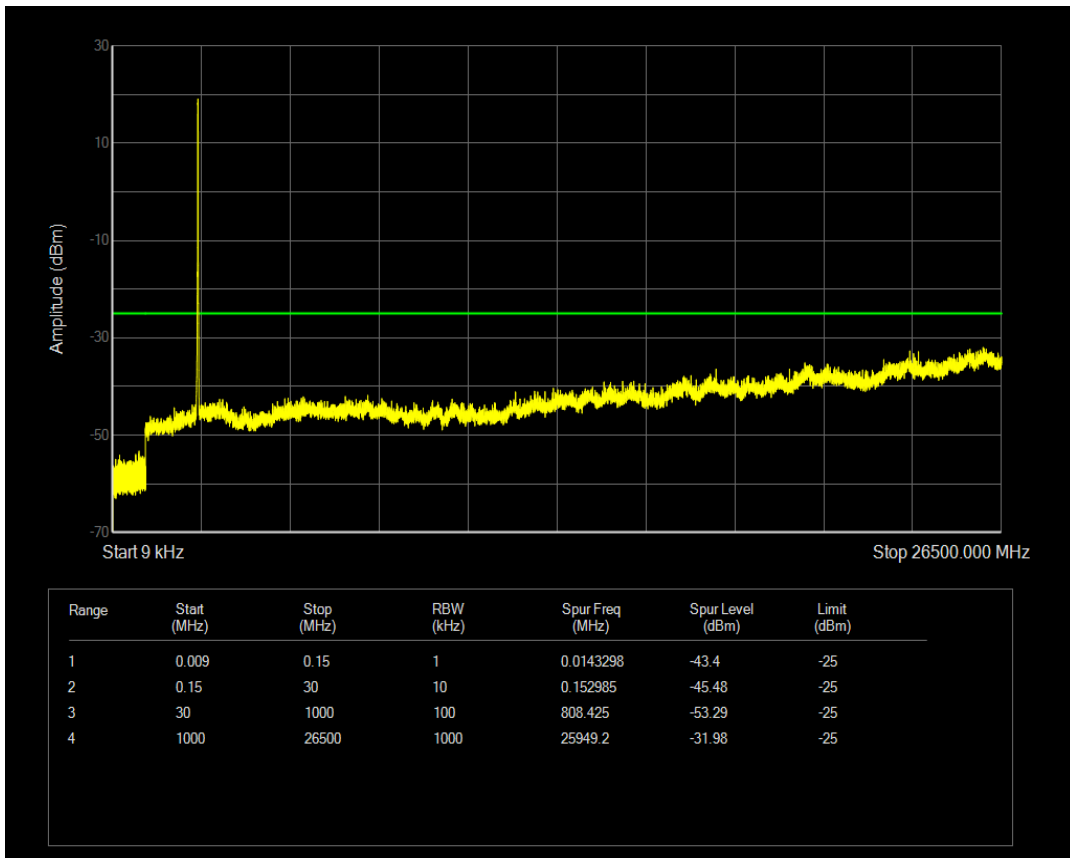

Band7 QAM16 BW=15MHz Channel=21375 RB Size=75 Position=#0

Band7 QPSK BW=20MHz Channel=20850 RB Size=100 Position=#0