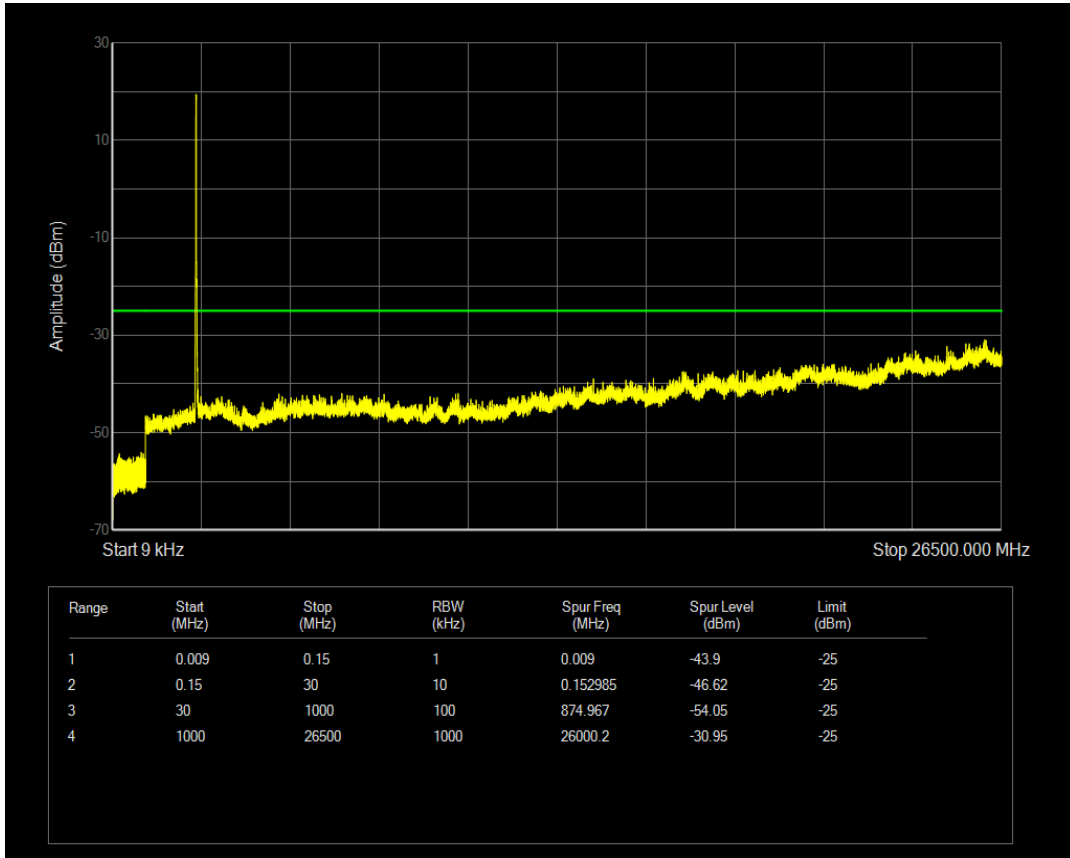

Band7 QPSK BW=15MHz Channel=20825 RB Size=75 Position=#0

Band7 QAM16 BW=15MHz Channel=20825 RB Size=1 Position=#0