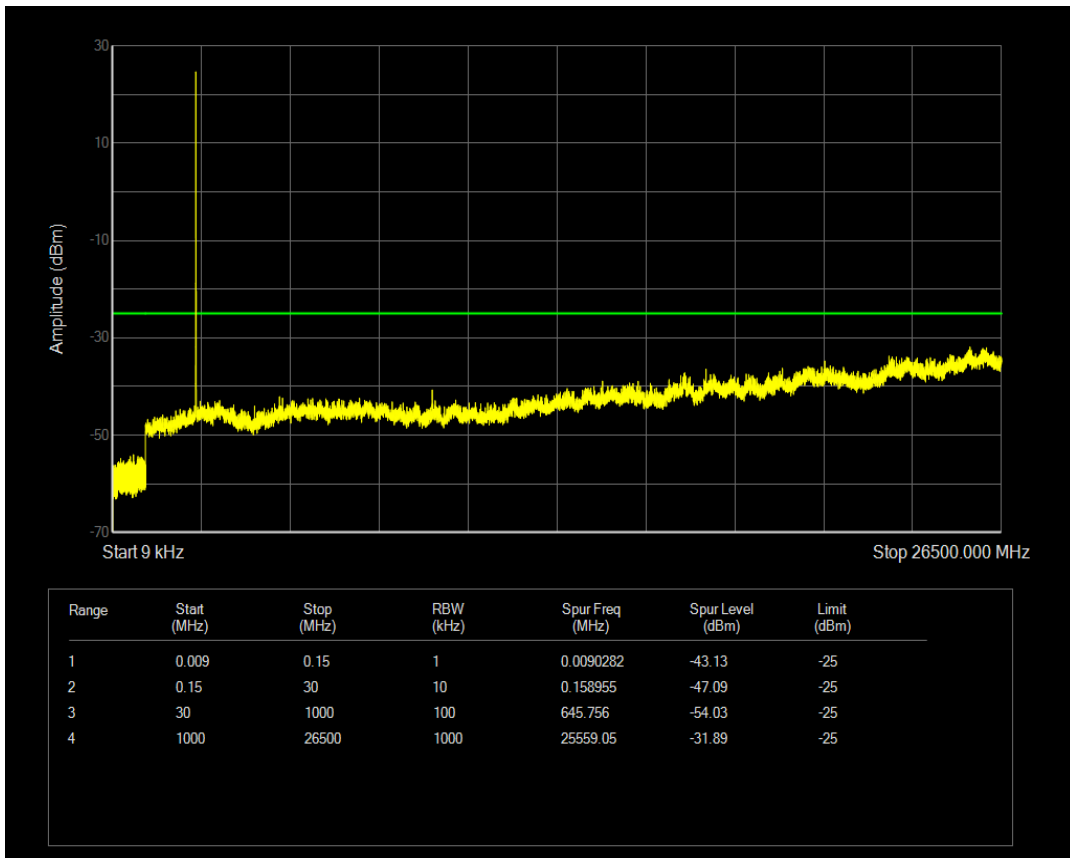

Band7 QAM16 BW=5MHz Channel=20775 RB Size=1 Position=#0

Band7 QAM16 BW=5MHz Channel=20775 RB Size=25 Position=#0