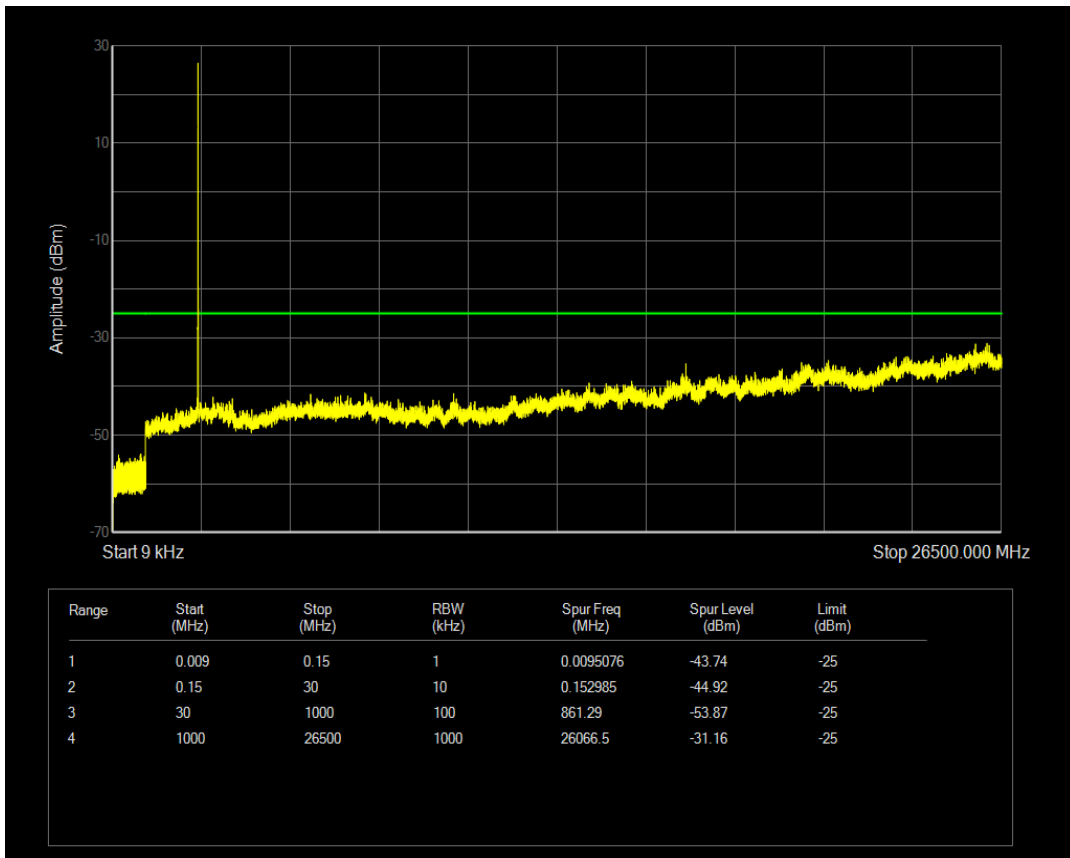

Band7 QPSK BW=5MHz Channel=21425 RB Size=1 Position=#0

Band7 QPSK BW=5MHz Channel=21425 RB Size=25 Position=#0