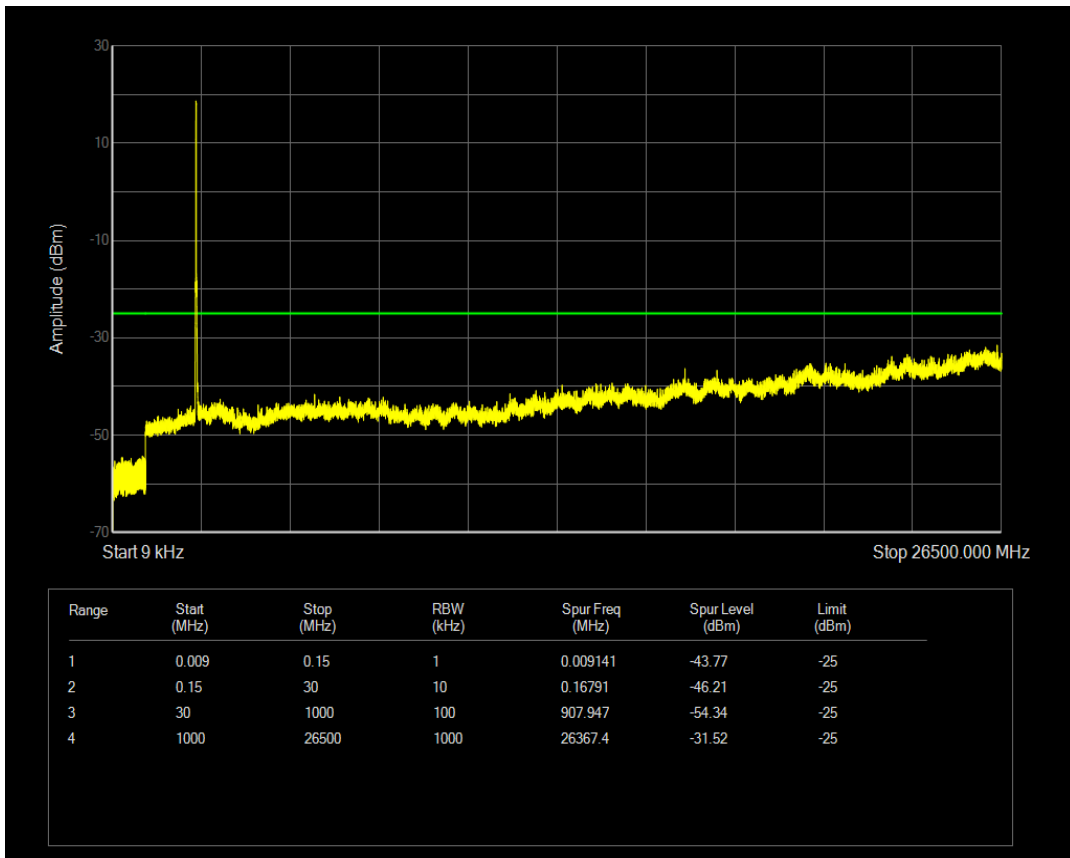

Band7 QAM16 BW=15MHz Channel=20825 RB Size=75 Position=#0

Band7 QPSK BW=15MHz Channel=21100 RB Size=75 Position=#0