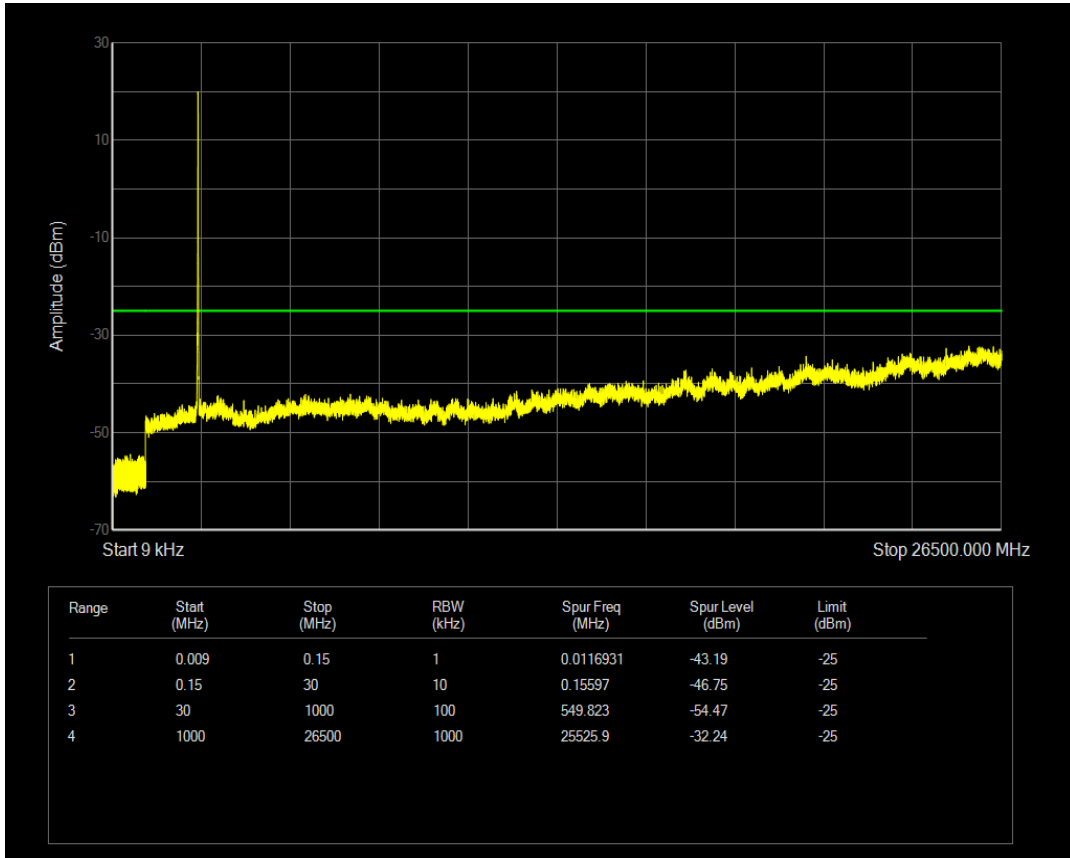

Band7 QAM16 BW=10MHz Channel=21100 RB Size=50 Position=#0

Band7 QPSK BW=10MHz Channel=21400 RB Size=50 Position=#0

Band7 QAM16 BW=10MHz Channel=21400 RB Size=1 Position=#0

Band7 QAM16 BW=10MHz Channel=21400 RB Size=50 Position=#0