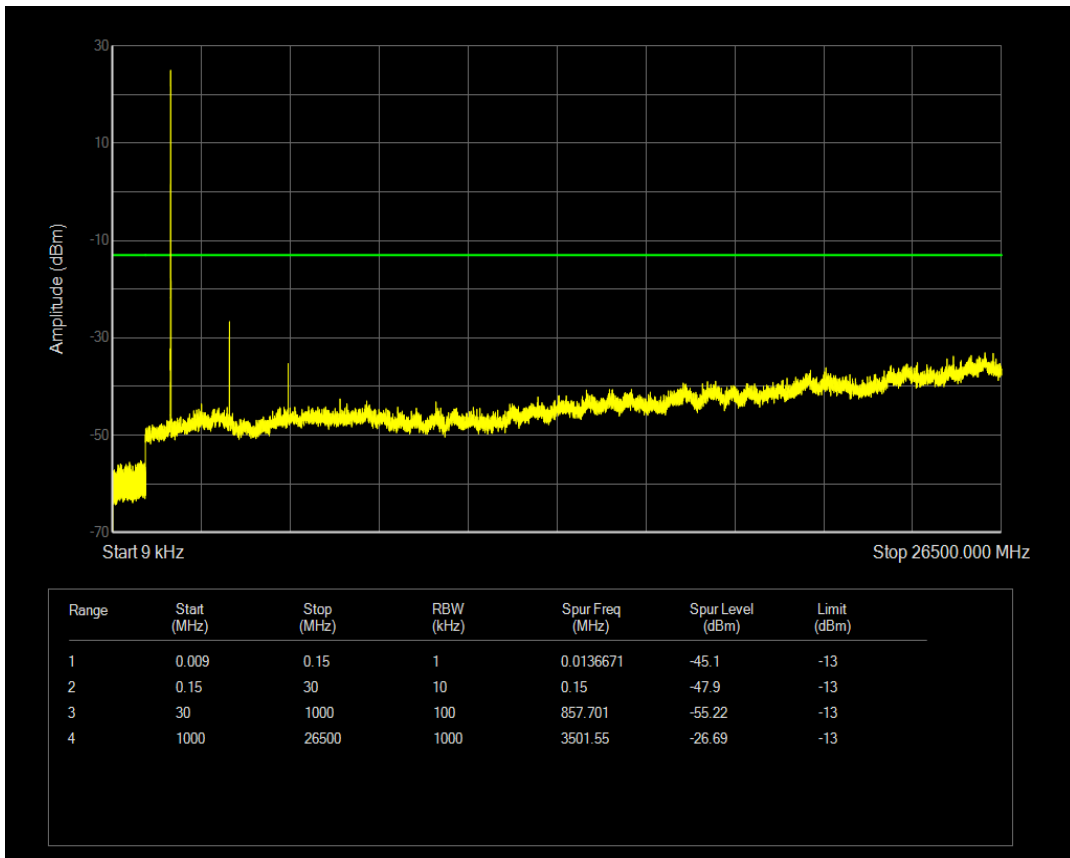

Band4 QAM16 BW=5MHz Channel=20375 RB Size=1 Position=#0

Band4 QAM16 BW=5MHz Channel=20375 RB Size=25 Position=#0