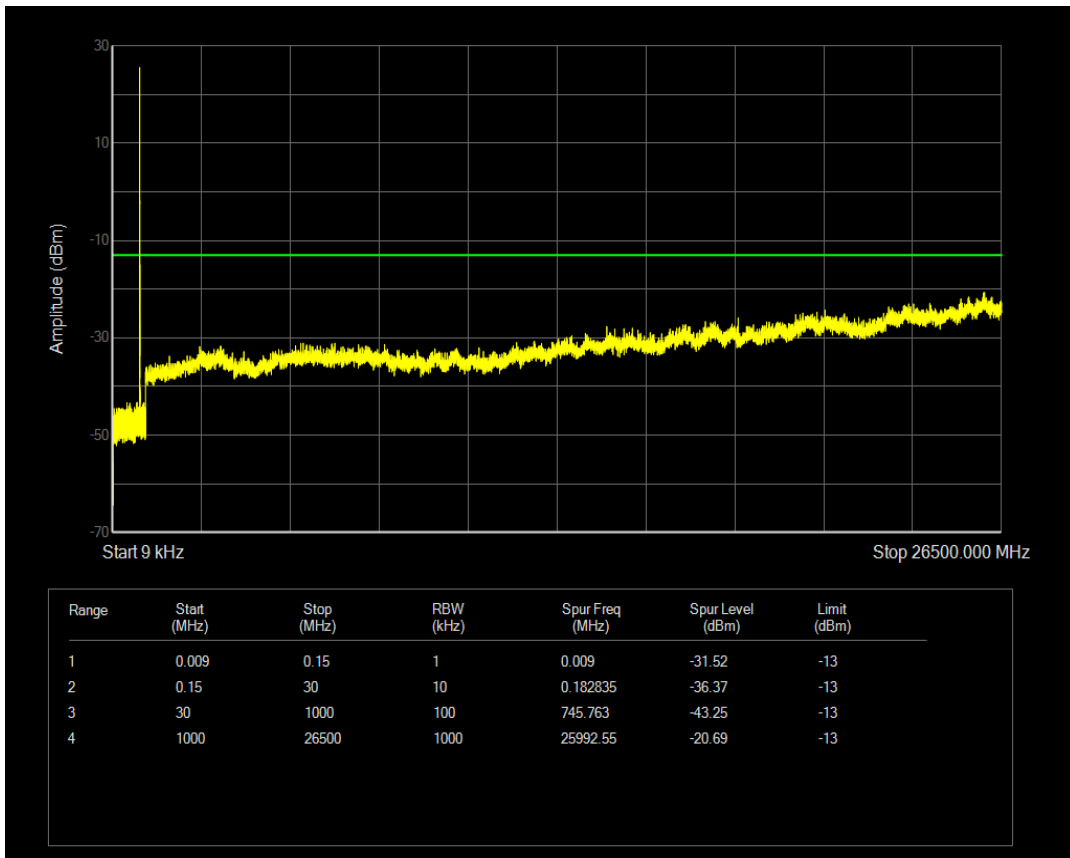

Band4 QPSK BW=20MHz Channel=20300 RB Size=1 Position=#0

Band4 QAM16 BW=20MHz Channel=20300 RB Size=1 Position=#0

Band4 QPSK BW=20MHz Channel=20300 RB Size=100 Position=#0

Band4 QAM16 BW=20MHz Channel=20300 RB Size=100 Position=#0

Band5 QPSK BW=1.4MHz Channel=20407 RB Size=1 Position=#0

Band5 QPSK BW=1.4MHz Channel=20407 RB Size=6 Position=#0

Band5 QAM16 BW=1.4MHz Channel=20407 RB Size=1 Position=#0

Band5 QAM16 BW=1.4MHz Channel=20407 RB Size=6 Position=#0