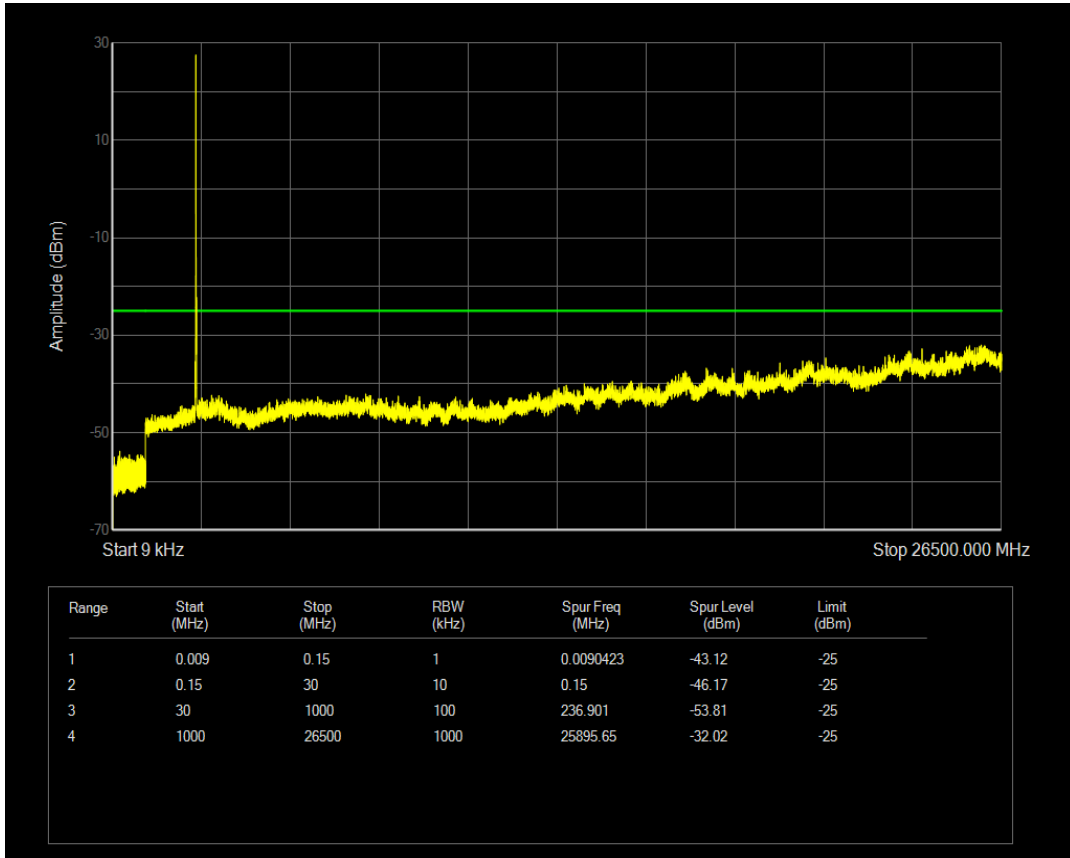

Band7 QPSK BW=5MHz Channel=21425 RB Size=1 Position=#0

Band7 QPSK BW=5MHz Channel=21425 RB Size=25 Position=#0

Band7 QAM16 BW=5MHz Channel=21425 RB Size=1 Position=#0

Band7 QPSK BW=10MHz Channel=20800 RB Size=1 Position=#0

Band7 QAM16 BW=5MHz Channel=21425 RB Size=25 Position=#0

Band7 QPSK BW=10MHz Channel=20800 RB Size=50 Position=#0

Band7 QAM16 BW=10MHz Channel=20800 RB Size=1 Position=#0

Band7 QAM16 BW=10MHz Channel=20800 RB Size=50 Position=#0