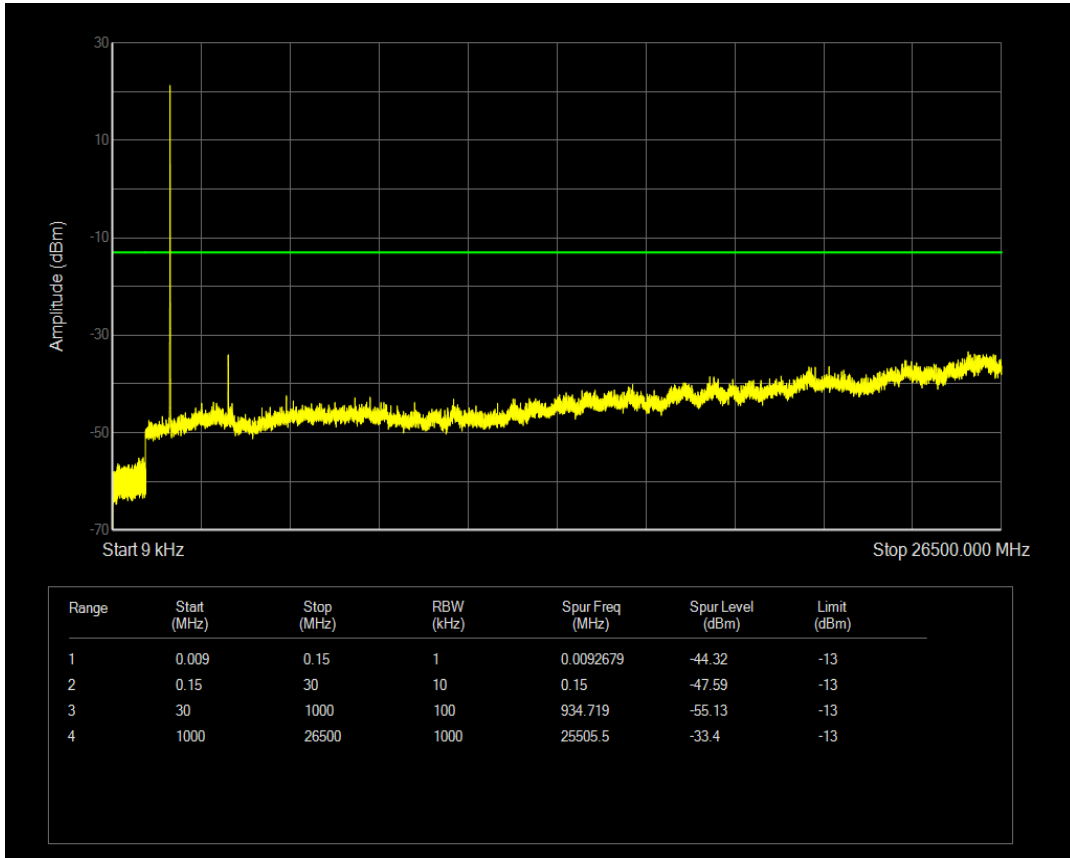

Band4 QPSK BW=5MHz Channel=20175 RB Size=1 Position=#0

Band4 QPSK BW=5MHz Channel=20175 RB Size=25 Position=#0

Band4 QAM16 BW=5MHz Channel=20175 RB Size=1 Position=#0

Band4 QAM16 BW=5MHz Channel=20175 RB Size=25 Position=#0