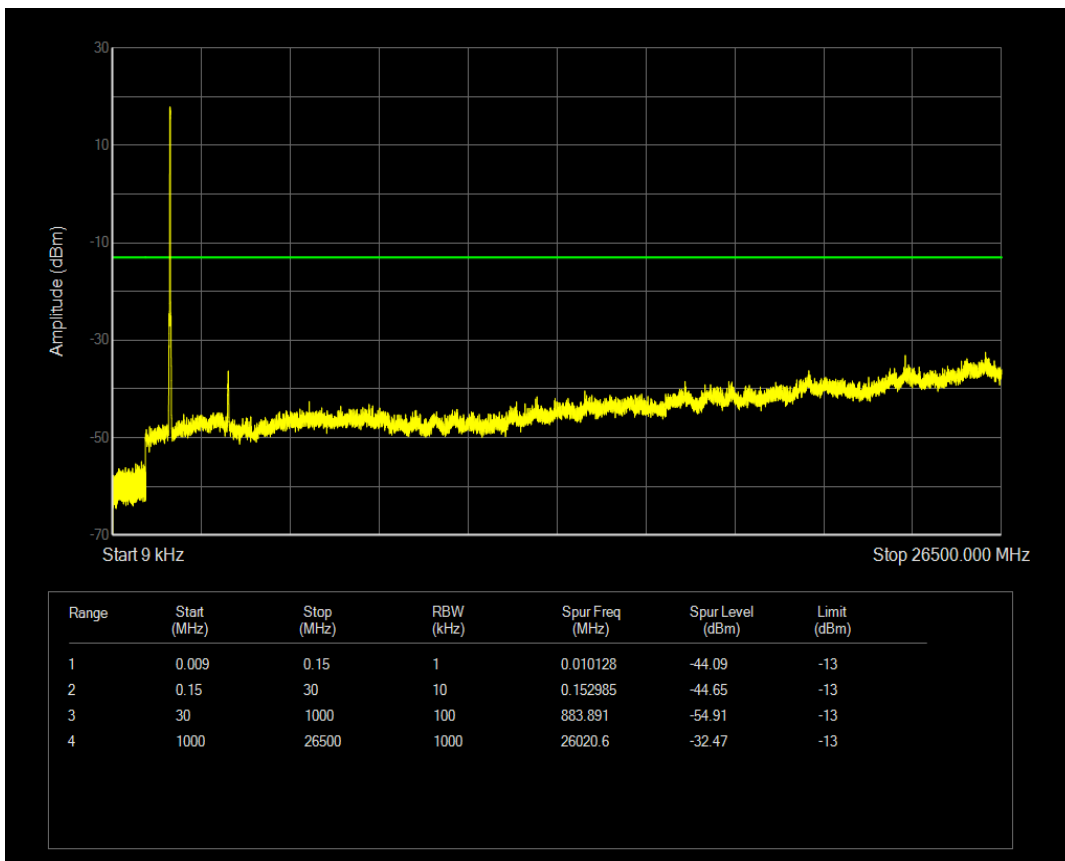

Band4 QPSK BW=20MHz Channel=20175 RB Size=100 Position=#0

Band4 QAM16 BW=20MHz Channel=20175 RB Size=1 Position=#0