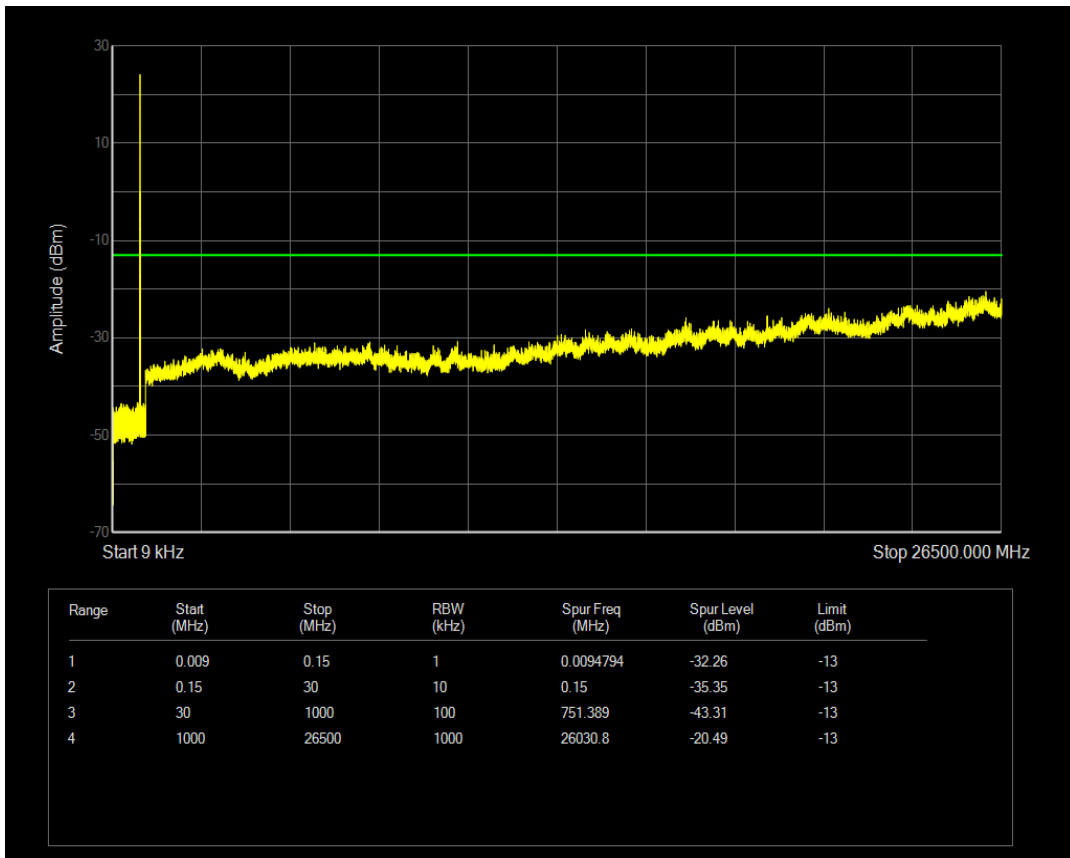

Band5 QAM16 BW=5MHz Channel=20525 RB Size=1 Position=#0

Band5 QAM16 BW=5MHz Channel=20525 RB Size=25 Position=#0