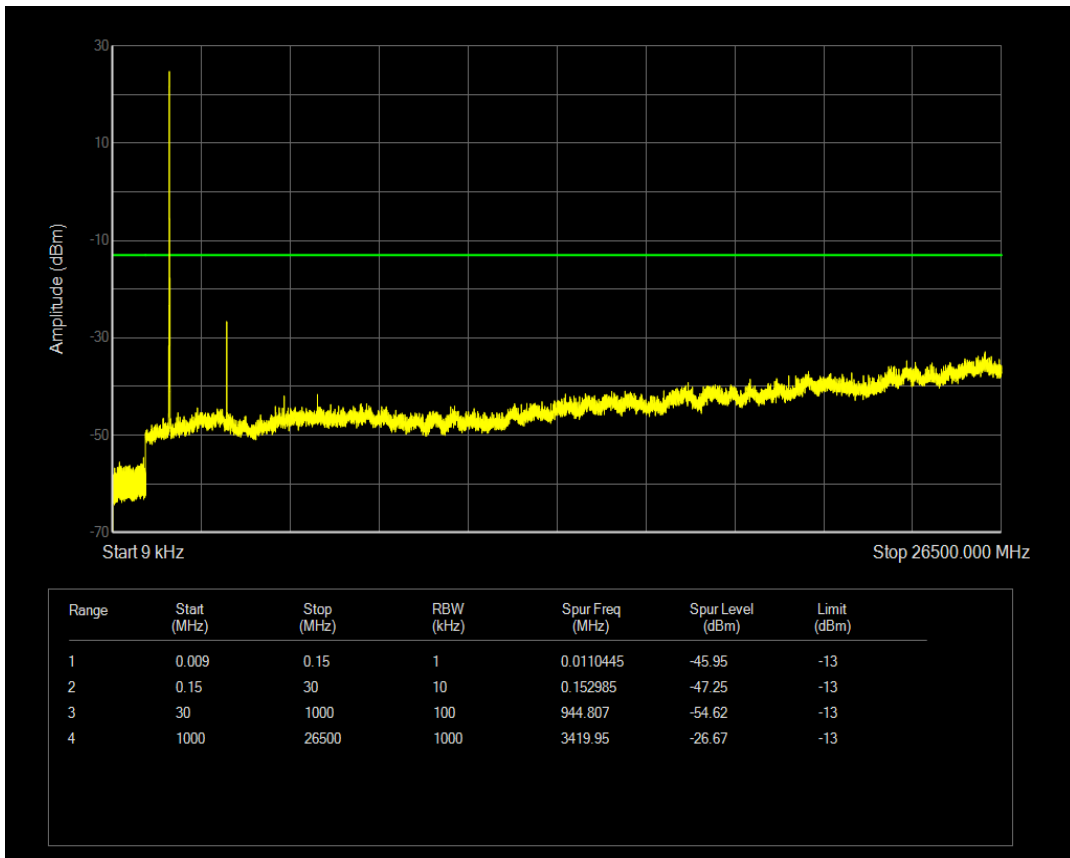

Band4 QPSK BW=5MHz Channel=20375 RB Size=1 Position=#0

Band4 QPSK BW=5MHz Channel=20375 RB Size=25 Position=#0

Band4 QAM16 BW=5MHz Channel=20375 RB Size=1 Position=#0

Band4 QAM16 BW=5MHz Channel=20375 RB Size=25 Position=#0

Band4 QPSK BW=10MHz Channel=20000 RB Size=1 Position=#0

Band4 QPSK BW=10MHz Channel=20000 RB Size=50 Position=#0

Band4 QAM16 BW=10MHz Channel=20000 RB Size=1 Position=#0

Band4 QAM16 BW=10MHz Channel=20000 RB Size=50 Position=#0