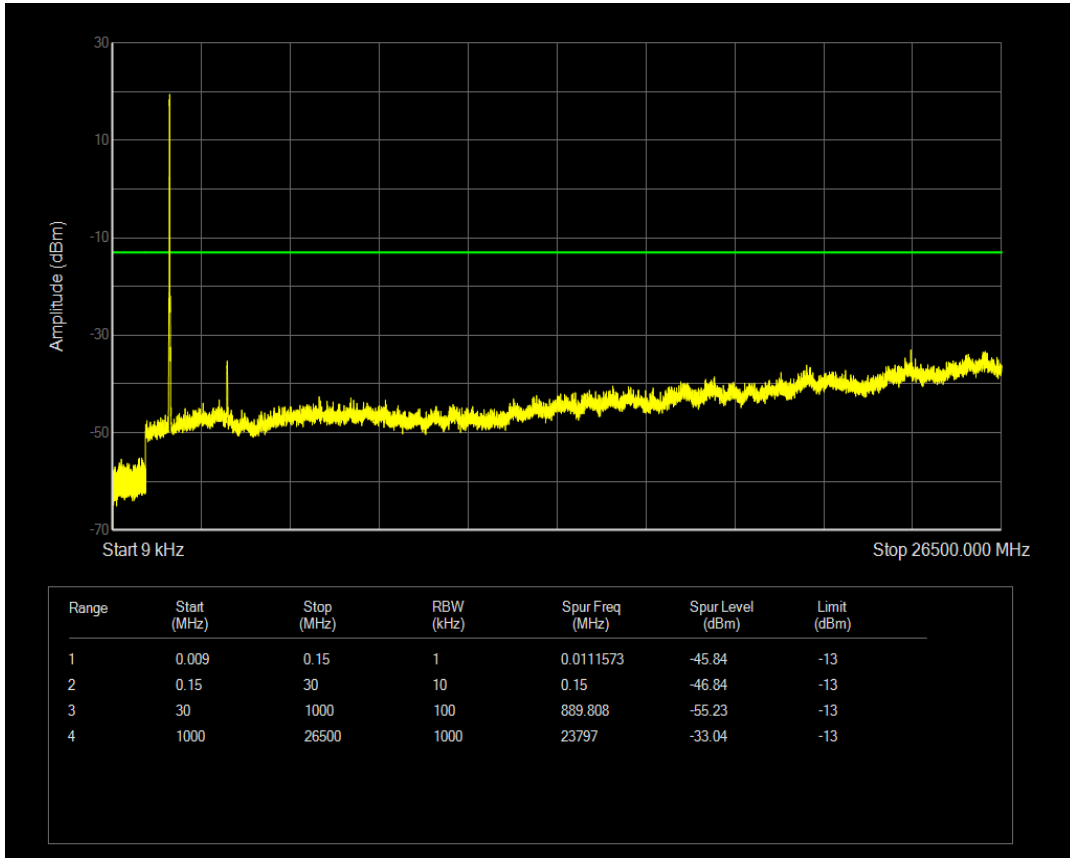

Band4 QPSK BW=10MHz Channel=20350 RB Size=1 Position=#0

Band4 QPSK BW=10MHz Channel=20350 RB Size=50 Position=#0

Band4 QAM16 BW=10MHz Channel=20350 RB Size=1 Position=#0

Band4 QPSK BW=15MHz Channel=20025 RB Size=1 Position=#0

Band4 QAM16 BW=10MHz Channel=20350 RB Size=50 Position=#0

Band4 QPSK BW=15MHz Channel=20025 RB Size=75 Position=#0

Band4 QAM16 BW=15MHz Channel=20025 RB Size=75 Position=#0

Band4 QAM16 BW=15MHz Channel=20025 RB Size=1 Position=#0