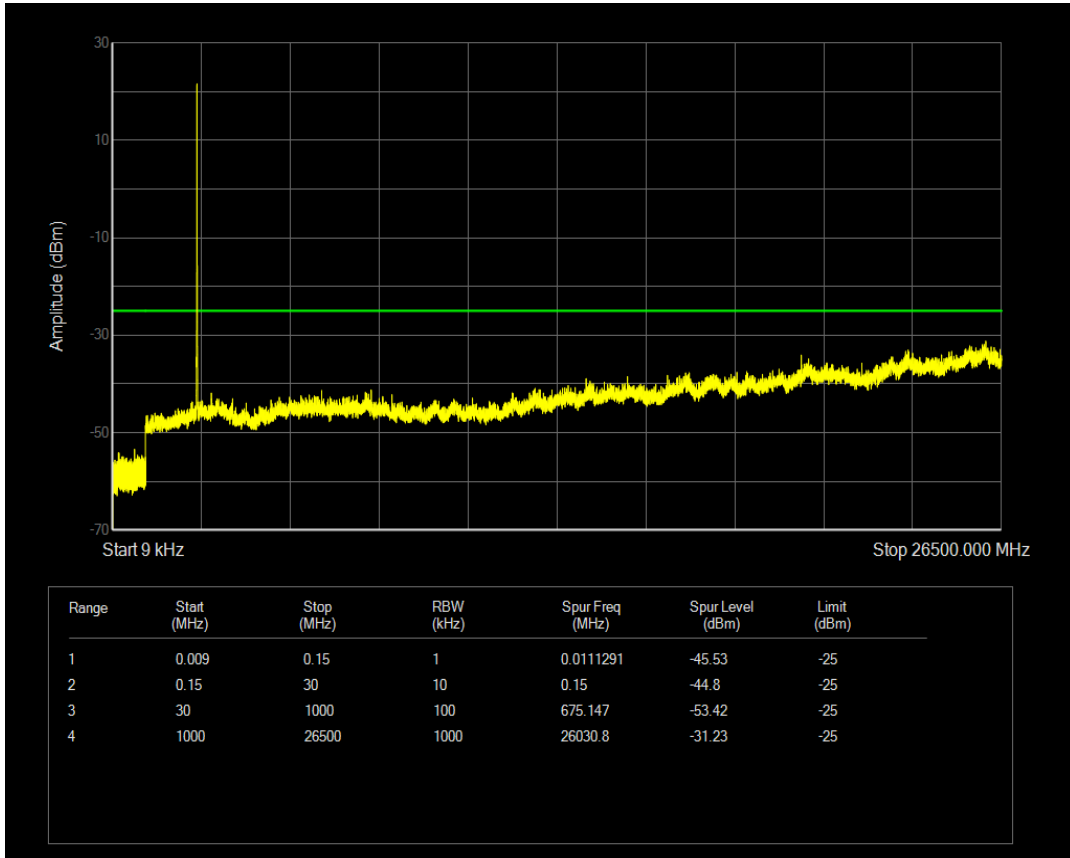

Band7 QPSK BW=5MHz Channel=21100 RB Size=25 Position=#0

Band7 QAM16 BW=5MHz Channel=21100 RB Size=25 Position=#0