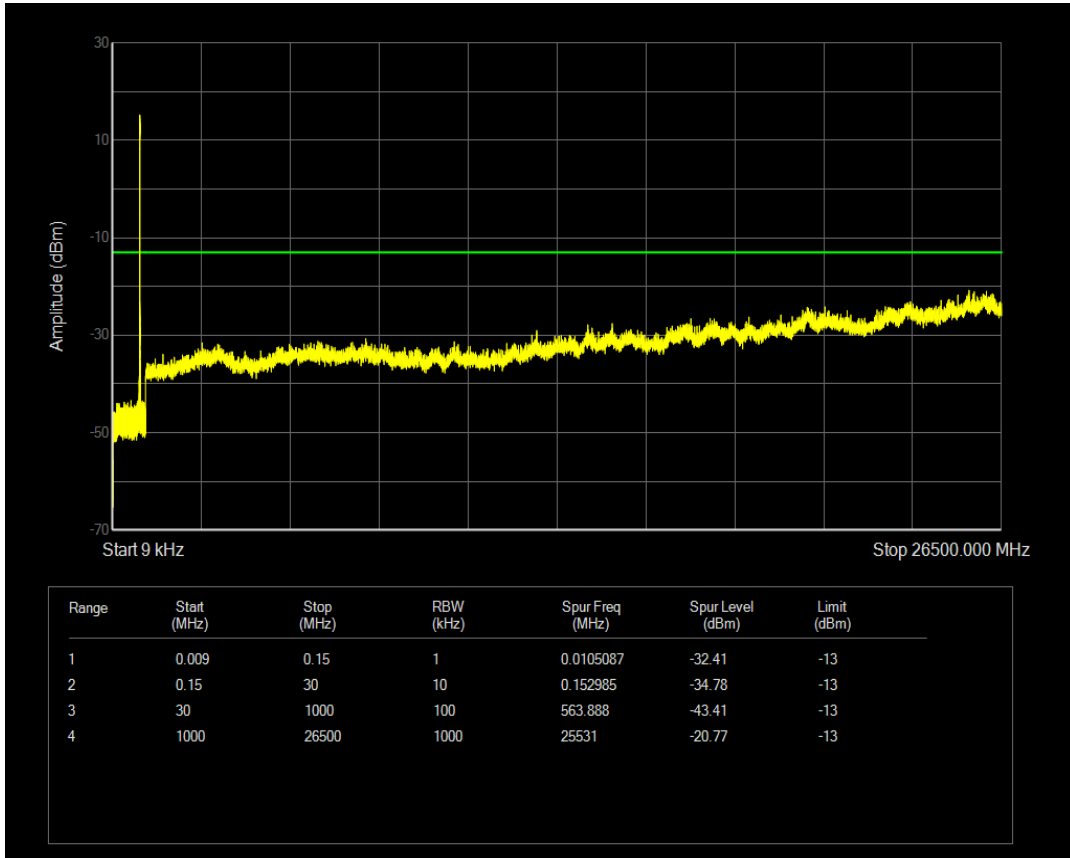

Band5 QPSK BW=5MHz Channel=20425 RB Size=25 Position=#0

Band5 QPSK BW=5MHz Channel=20425 RB Size=1 Position=#0

Band5 QAM16 BW=5MHz Channel=20425 RB Size=1 Position=#0

Band5 QAM16 BW=5MHz Channel=20425 RB Size=25 Position=#0