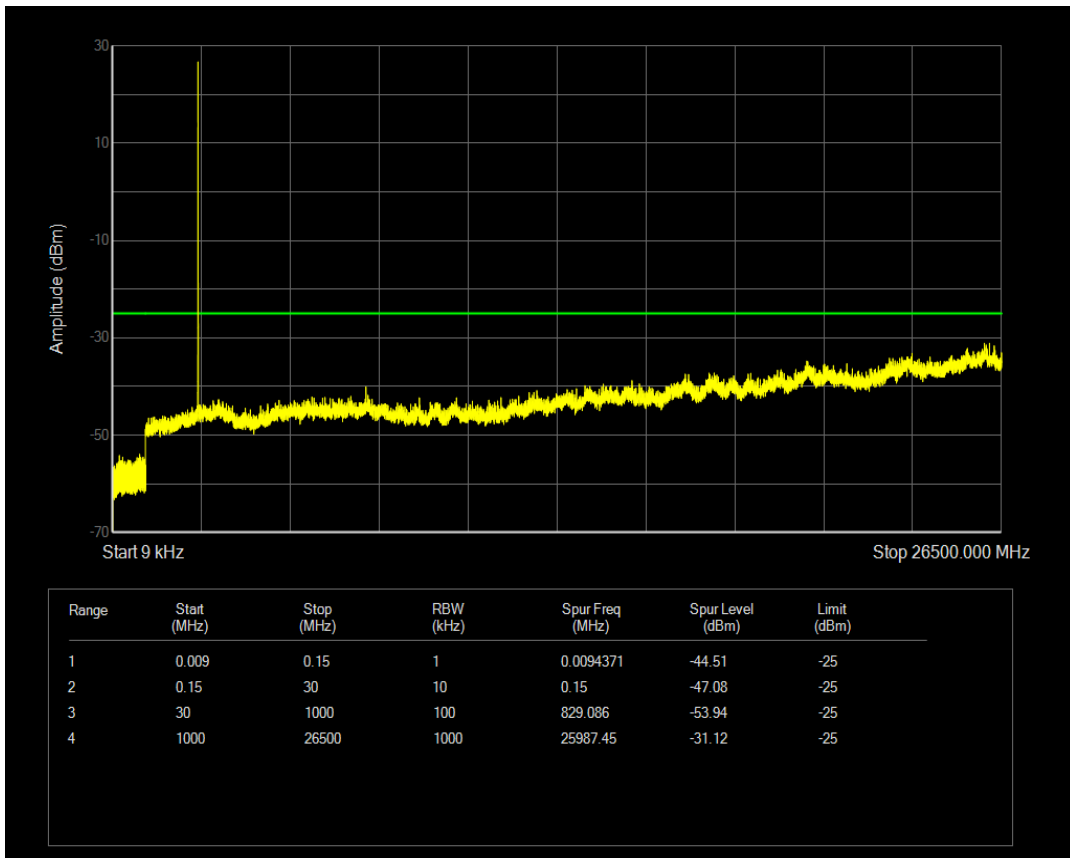

Band7 QAM16 BW=5MHz Channel=21425 RB Size=1 Position=#0

Band7 QPSK BW=10MHz Channel=20800 RB Size=1 Position=#0