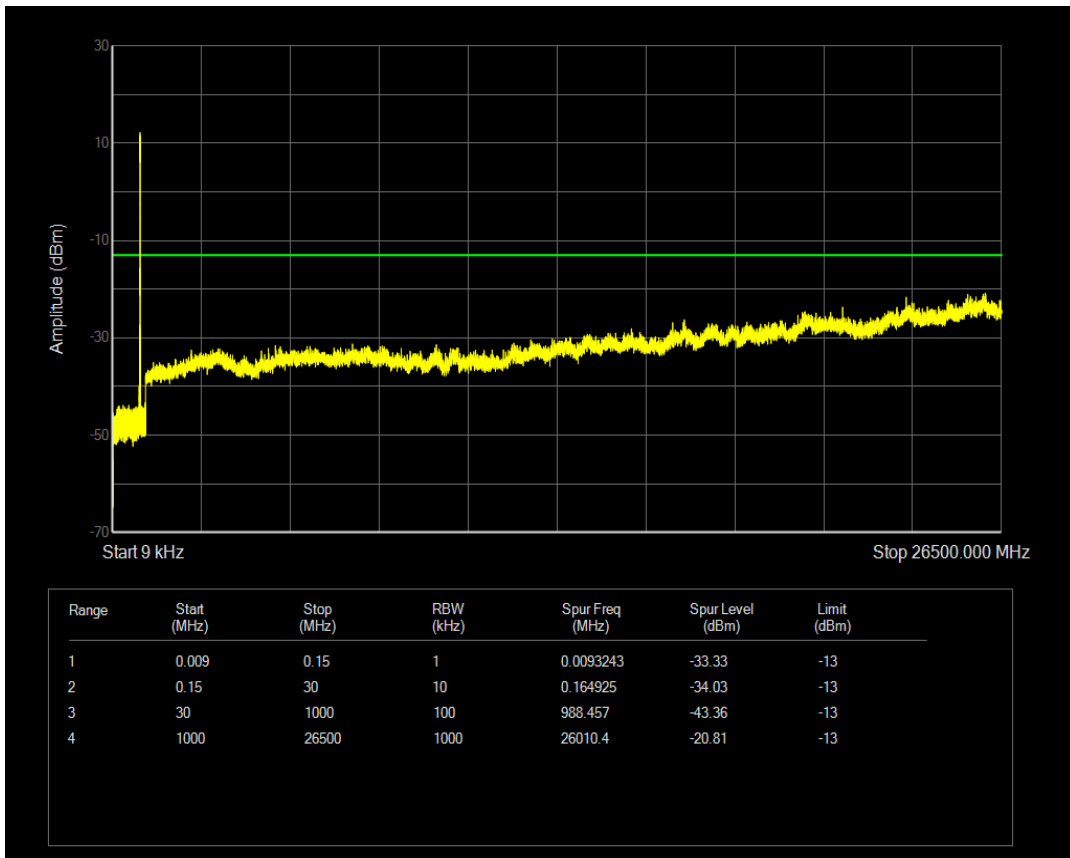

Band5 QAM16 BW=5MHz Channel=20625 RB Size=25 Position=#0

Band5 QPSK BW=10MHz Channel=20450 RB Size=50 Position=#0

Band5 QAM16 BW=10MHz Channel=20450 RB Size=50 Position=#0

Band5 QAM16 BW=10MHz Channel=20450 RB Size=1 Position=#0

Band5 QPSK BW=10MHz Channel=20525 RB Size=1 Position=#0

Band5 QAM16 BW=10MHz Channel=20525 RB Size=1 Position=#0

Band5 QPSK BW=10MHz Channel=20525 RB Size=50 Position=#0

Band5 QAM16 BW=10MHz Channel=20525 RB Size=50 Position=#0