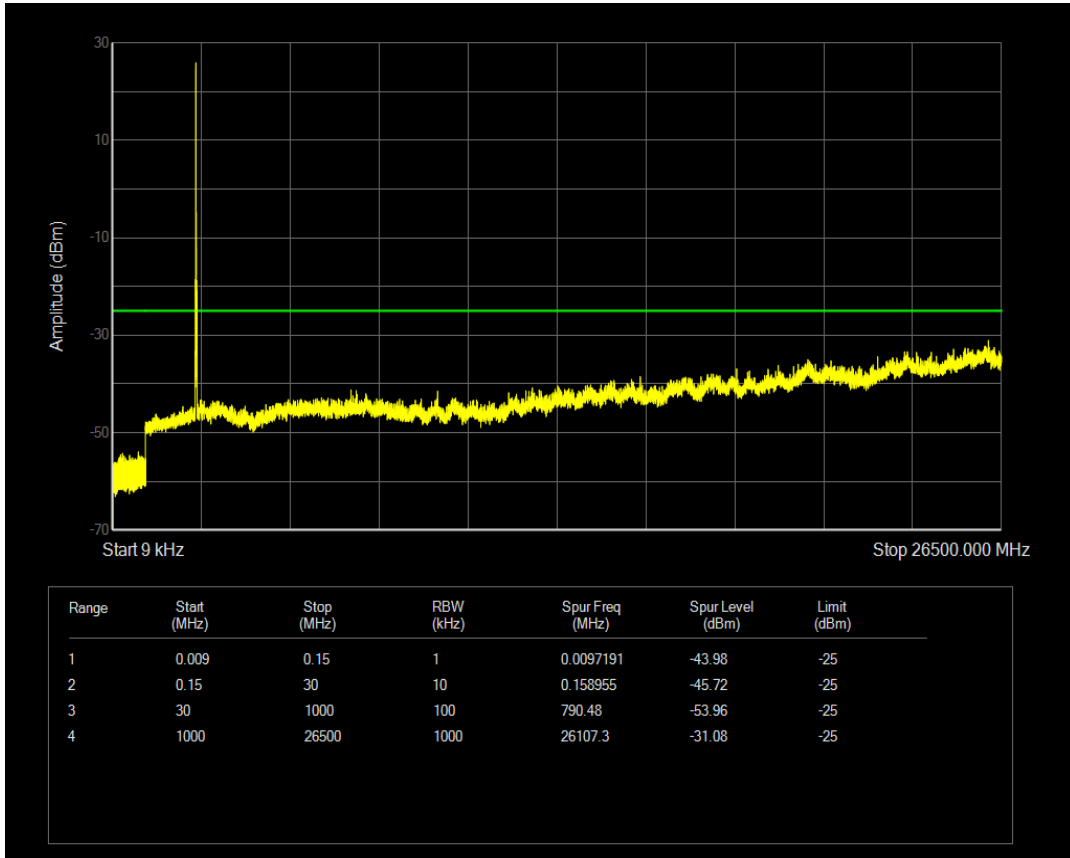

Band7 QPSK BW=15MHz Channel=21375 RB Size=1 Position=#0

Band7 QPSK BW=15MHz Channel=21375 RB Size=75 Position=#0

Band7 QAM16 BW=15MHz Channel=21375 RB Size=1 Position=#0

Band7 QPSK BW=20MHz Channel=20850 RB Size=1 Position=#0