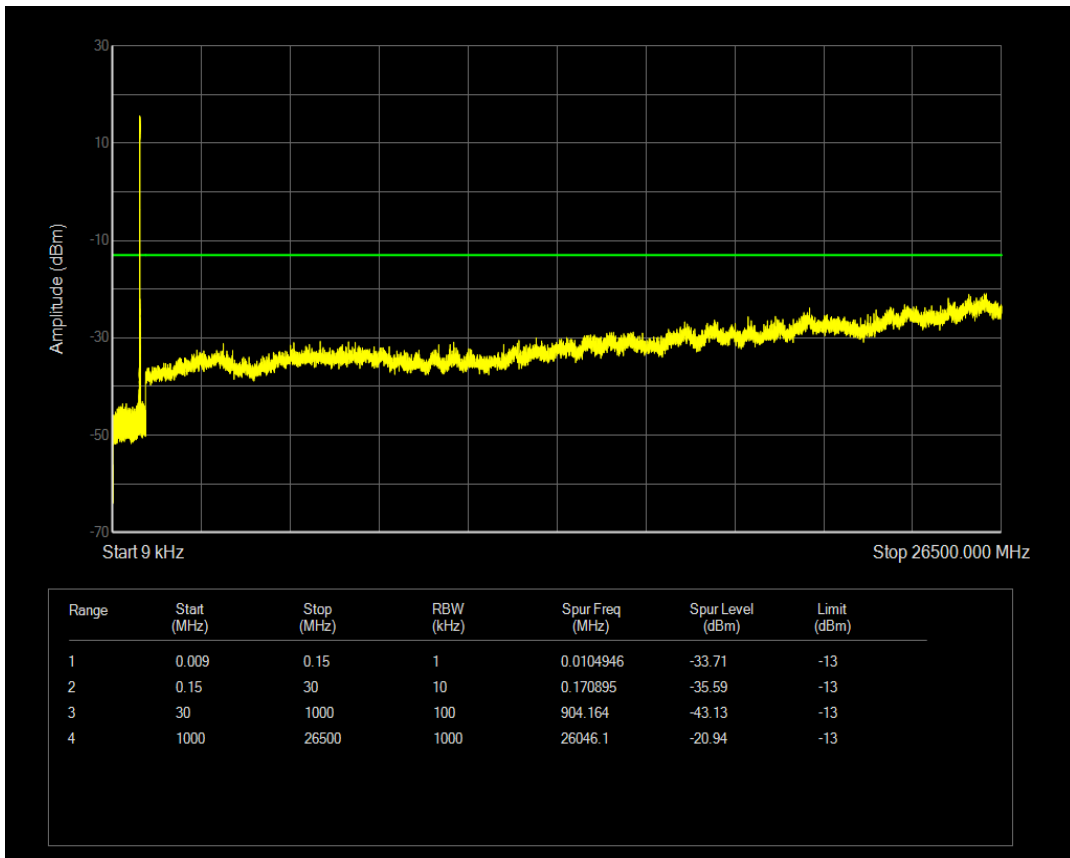

Band5 QPSK BW=5MHz Channel=20425 RB Size=25 Position=#0

Band5 QPSK BW=5MHz Channel=20425 RB Size=1 Position=#0