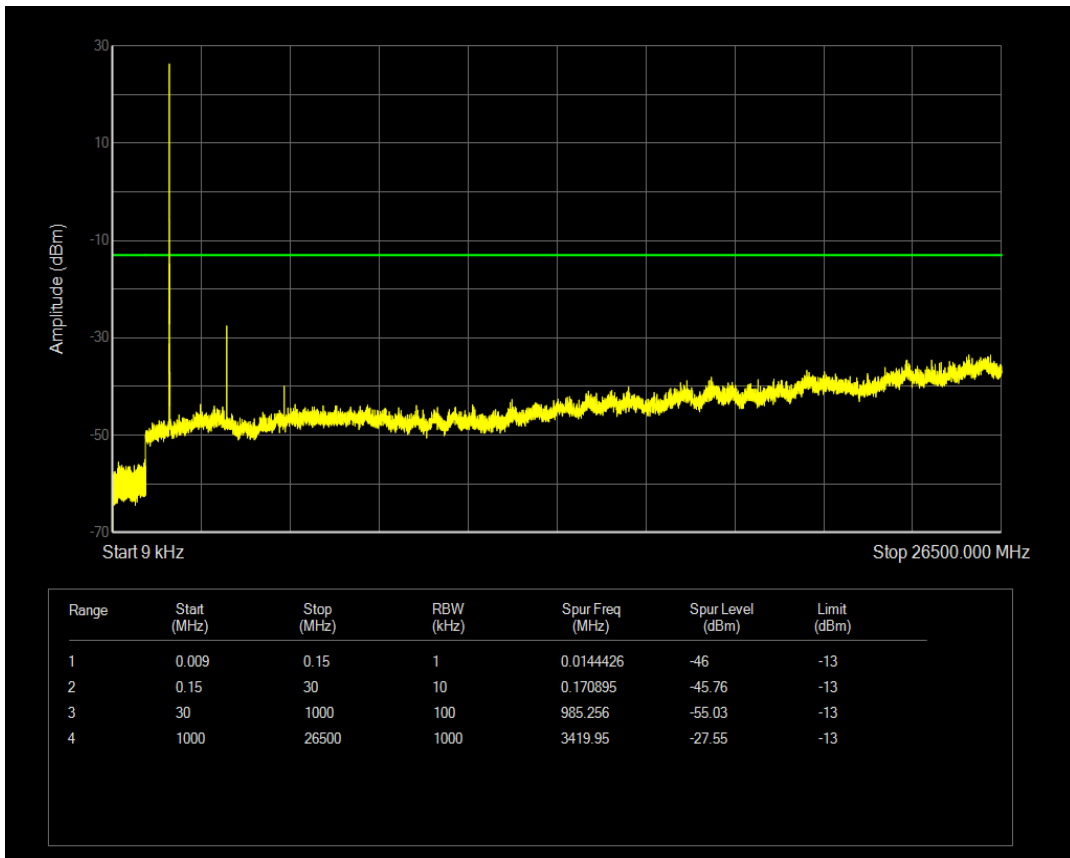

Band4 QPSK BW=3MHz Channel=20385 RB Size=15 Position=#0

Band4 QPSK BW=3MHz Channel=20385 RB Size=1 Position=#0

Band4 QAM16 BW=3MHz Channel=20385 RB Size=15 Position=#0

Band4 QAM16 BW=3MHz Channel=20385 RB Size=1 Position=#0

Band4 QPSK BW=5MHz Channel=19975 RB Size=1 Position=#0

Band4 QPSK BW=5MHz Channel=19975 RB Size=25 Position=#0

Band4 QAM16 BW=5MHz Channel=19975 RB Size=1 Position=#0

Band4 QAM16 BW=5MHz Channel=19975 RB Size=25 Position=#0