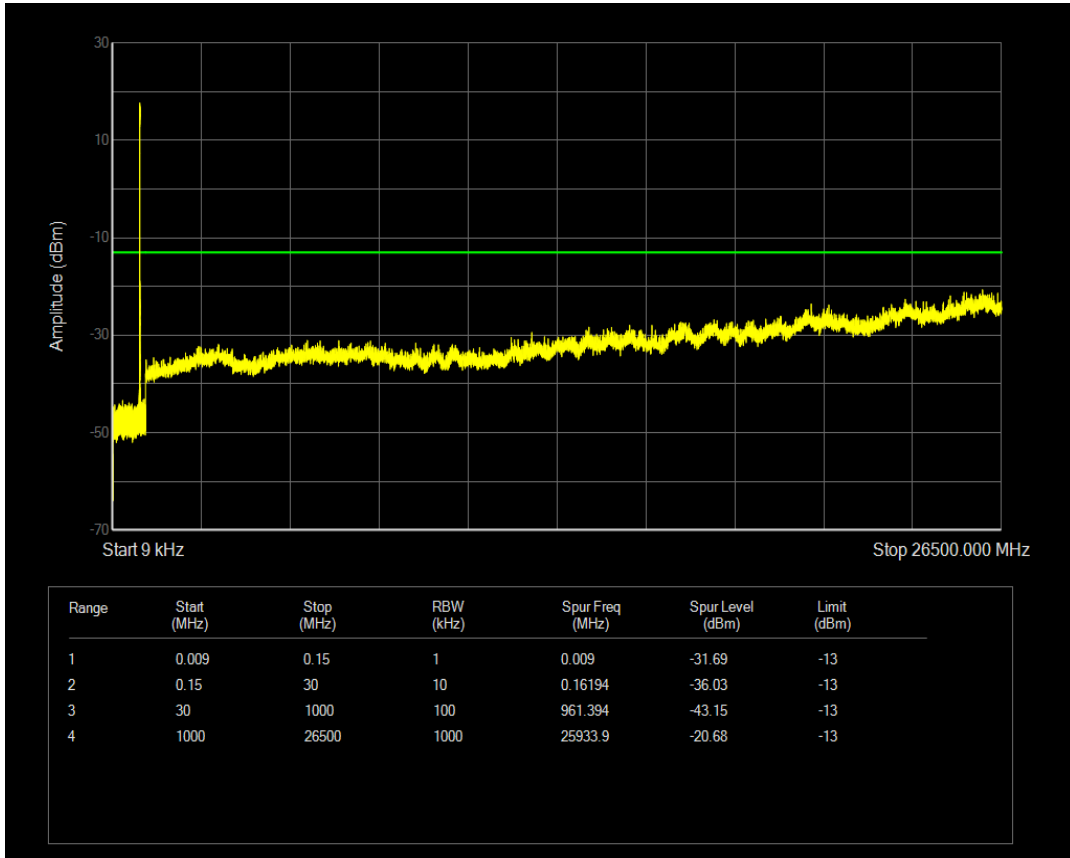

Band5 QPSK BW=3MHz Channel=20415 RB Size=15 Position=#0

Band5 QAM16 BW=3MHz Channel=20415 RB Size=1 Position=#0