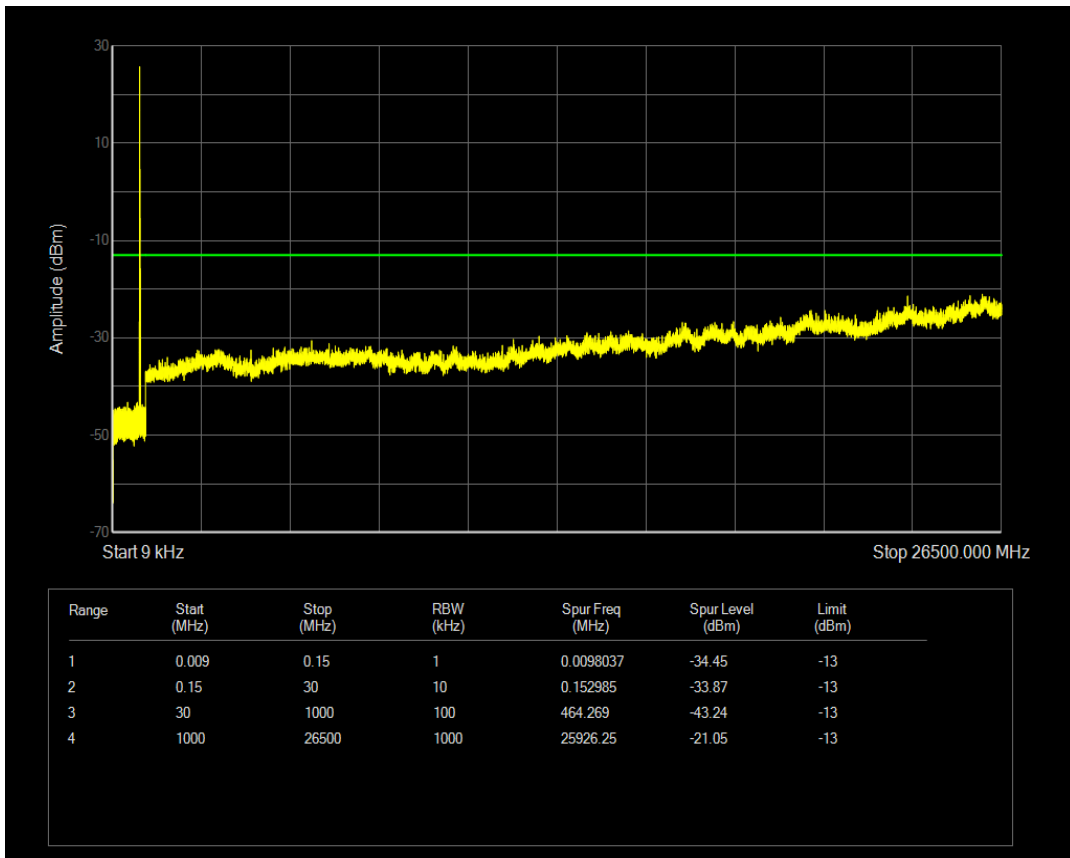

Band5 QAM16 BW=3MHz Channel=20525 RB Size=15 Position=#0

Band5 QPSK BW=3MHz Channel=20635 RB Size=15 Position=#0

Band5 QAM16 BW=3MHz Channel=20635 RB Size=15 Position=#0

Band5 QAM16 BW=3MHz Channel=20635 RB Size=1 Position=#0

Band5 QPSK BW=5MHz Channel=20425 RB Size=25 Position=#0

Band5 QPSK BW=5MHz Channel=20425 RB Size=1 Position=#0

Band5 QAM16 BW=5MHz Channel=20425 RB Size=1 Position=#0

Band5 QAM16 BW=5MHz Channel=20425 RB Size=25 Position=#0