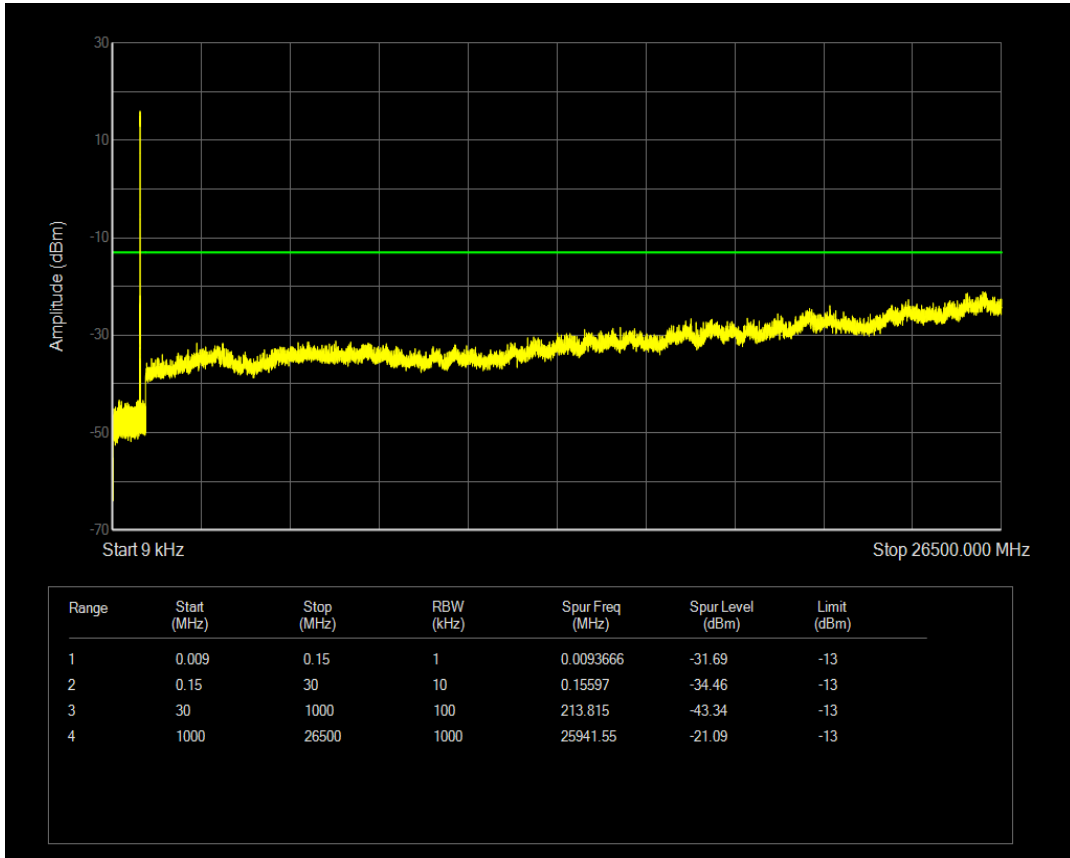

Band5 QPSK BW=3MHz Channel=20525 RB Size=15 Position=#0

Band5 QAM16 BW=3MHz Channel=20525 RB Size=1 Position=#0