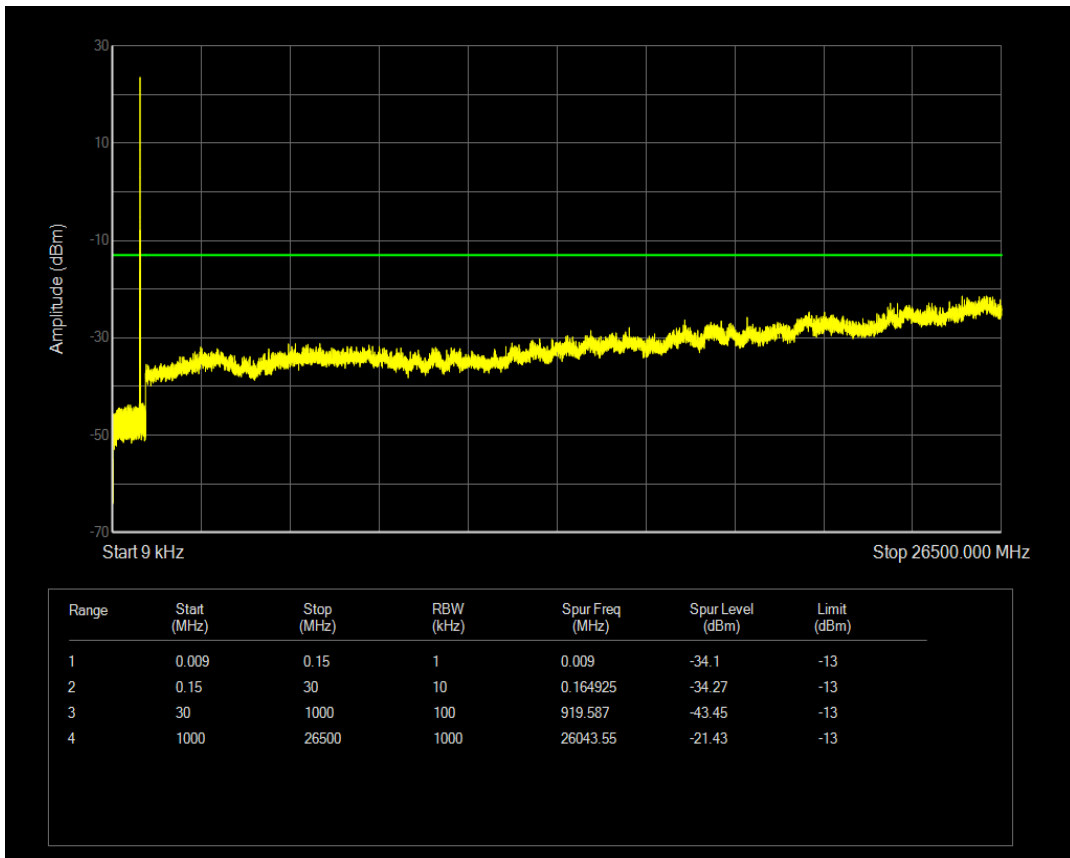

Band5 QPSK BW=3MHz Channel=20525 RB Size=1 Position=#0

Band5 QPSK BW=3MHz Channel=20525 RB Size=15 Position=#0