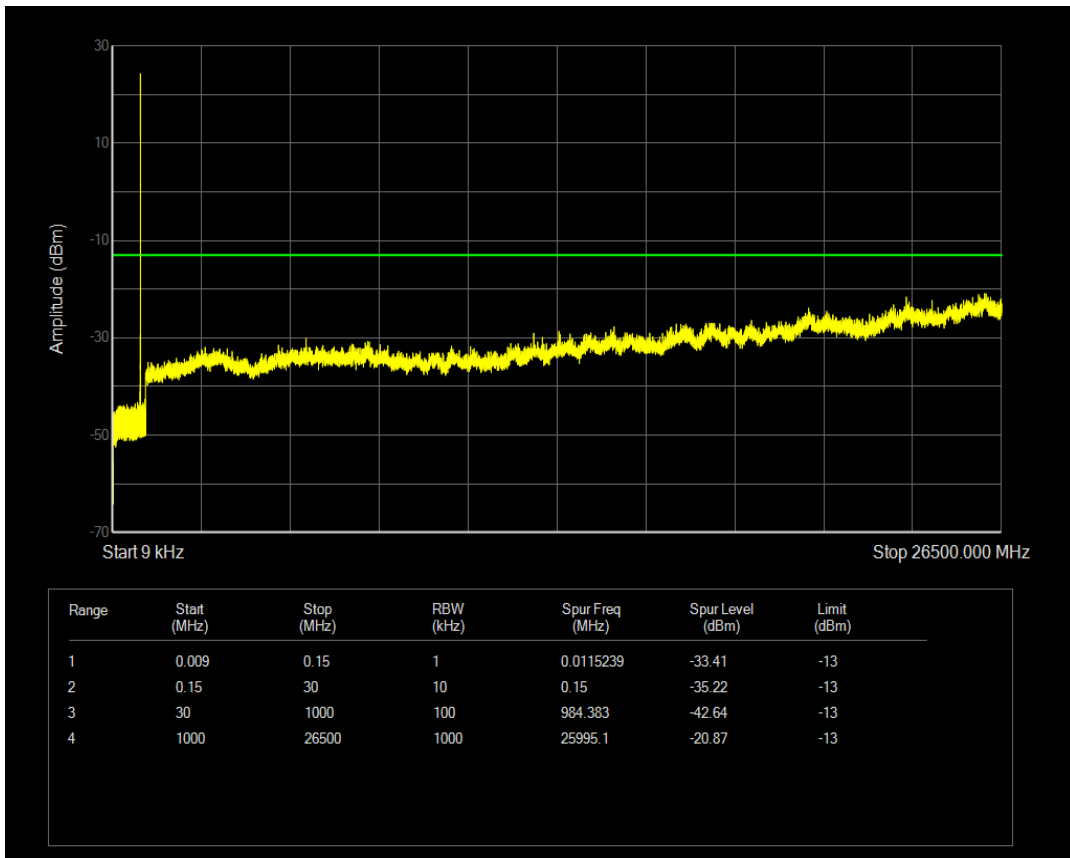

Band5 QPSK BW=1.4MHz Channel=20525 RB Size=1 Position=#0

Band5 QPSK BW=1.4MHz Channel=20525 RB Size=6 Position=#0

Band5 QAM16 BW=1.4MHz Channel=20525 RB Size=6 Position=#0

Band5 QAM16 BW=1.4MHz Channel=20525 RB Size=1 Position=#0

Band5 QPSK BW=1.4MHz Channel=20643 RB Size=6 Position=#0

Band5 QPSK BW=1.4MHz Channel=20643 RB Size=1 Position=#0

Band5 QAM16 BW=1.4MHz Channel=20643 RB Size=1 Position=#0

Band5 QPSK BW=3MHz Channel=20415 RB Size=1 Position=#0