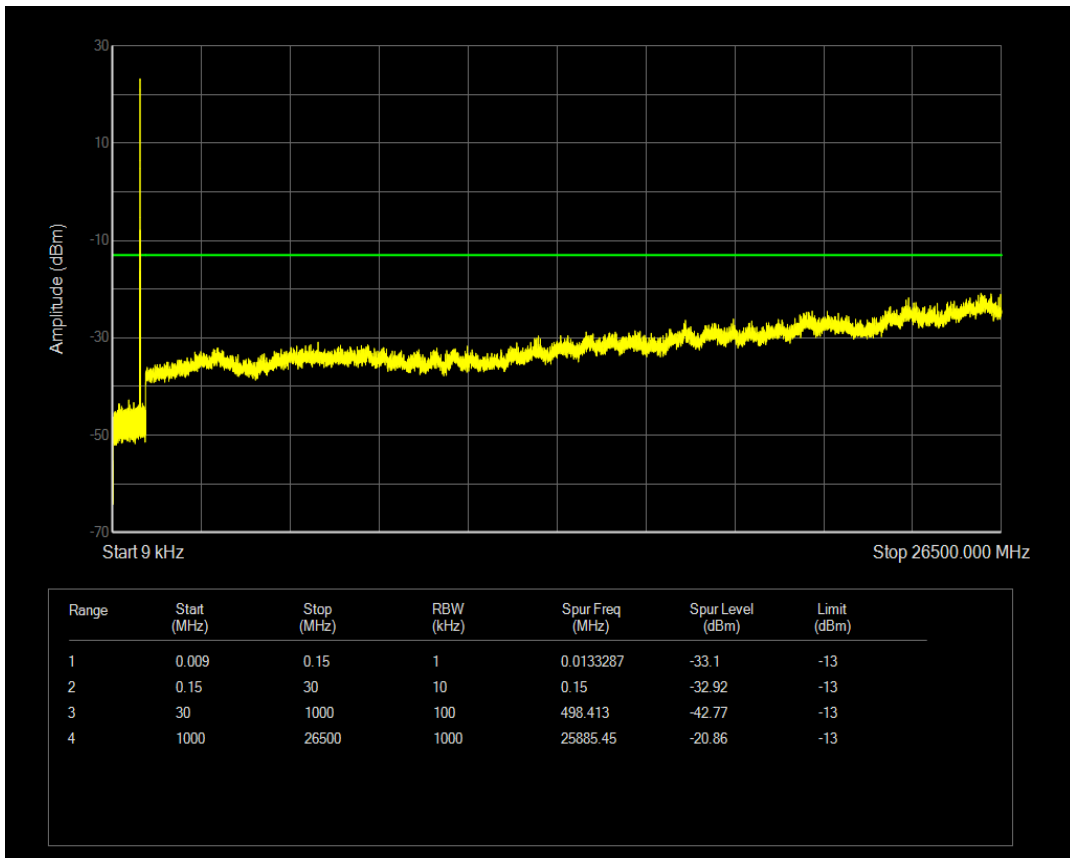

Band5 QAM16 BW=3MHz Channel=20525 RB Size=1 Position=#0

Band5 QPSK BW=3MHz Channel=20635 RB Size=1 Position=#0