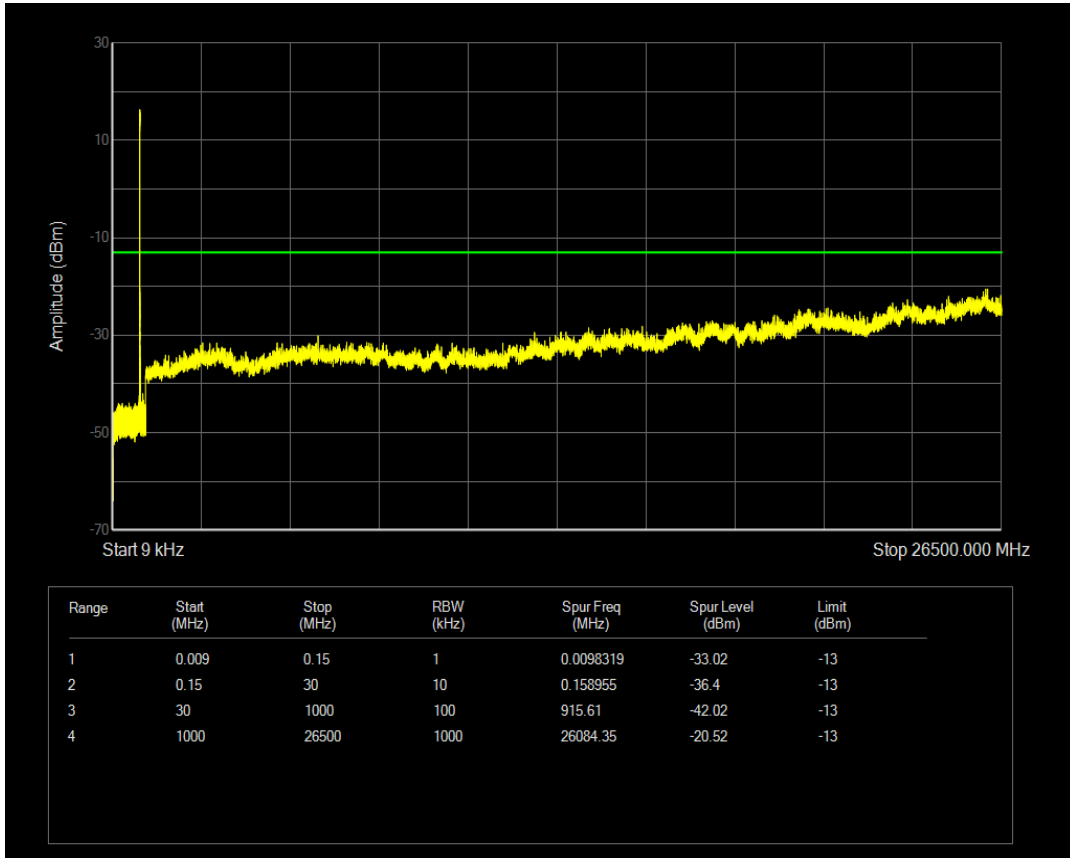

Band5 QAM16 BW=1.4MHz Channel=20643 RB Size=6 Position=#0

Band5 QPSK BW=3MHz Channel=20415 RB Size=15 Position=#0

Band5 QAM16 BW=3MHz Channel=20415 RB Size=1 Position=#0

Band5 QAM16 BW=3MHz Channel=20415 RB Size=15 Position=#0