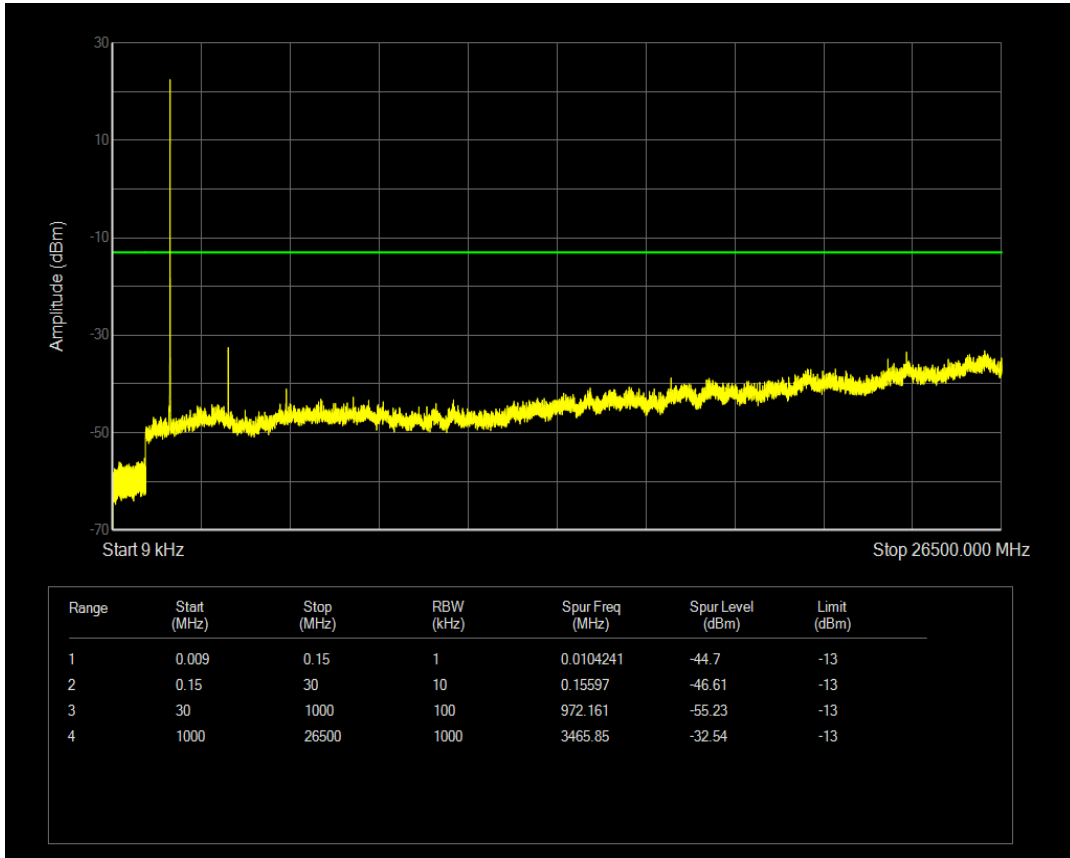

Band4 QPSK BW=3MHz Channel=19965 RB Size=15 Position=#0

Band4 QPSK BW=3MHz Channel=19965 RB Size=1 Position=#0

Band4 QAM16 BW=3MHz Channel=19965 RB Size=15 Position=#0

Band4 QAM16 BW=3MHz Channel=19965 RB Size=1 Position=#0

Band4 QPSK BW=3MHz Channel=20175 RB Size=1 Position=#0

Band4 QPSK BW=3MHz Channel=20175 RB Size=15 Position=#0

Band4 QAM16 BW=3MHz Channel=20175 RB Size=1 Position=#0

Band4 QAM16 BW=3MHz Channel=20175 RB Size=15 Position=#0