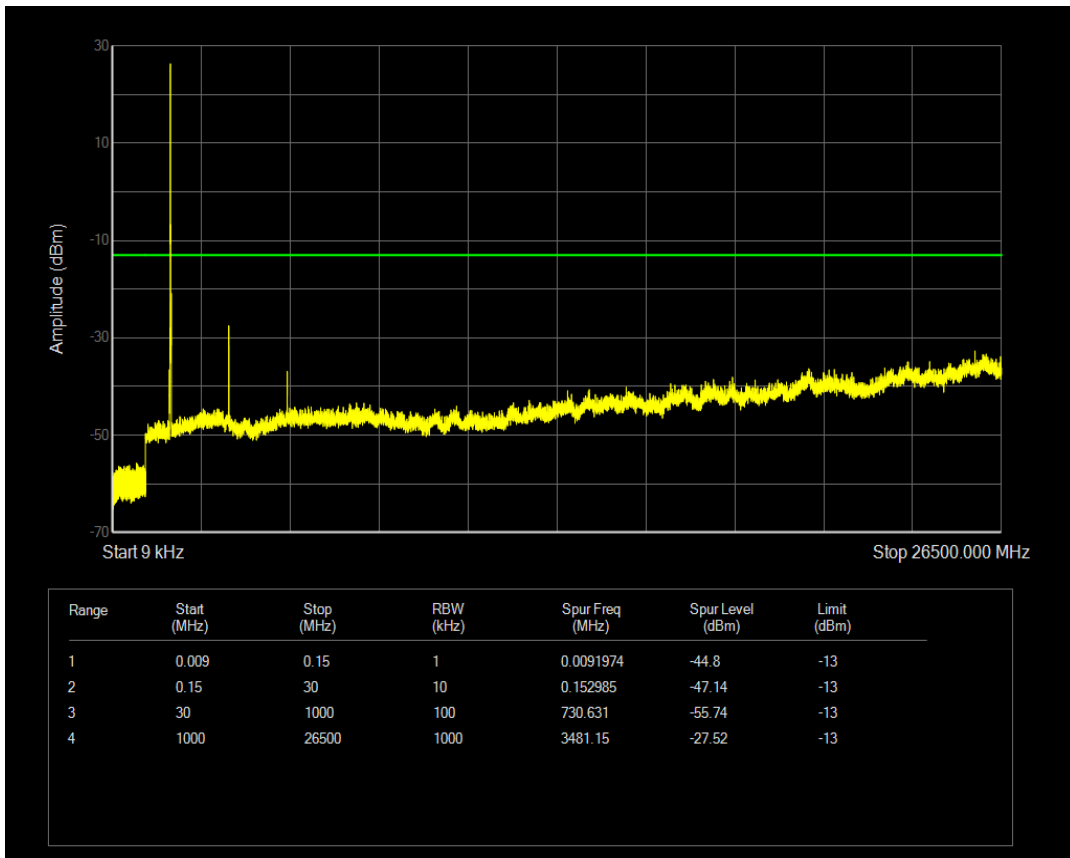

Band4 QPSK BW=15MHz Channel=20325 RB Size=1 Position=#0

Band4 QPSK BW=15MHz Channel=20325 RB Size=75 Position=#0