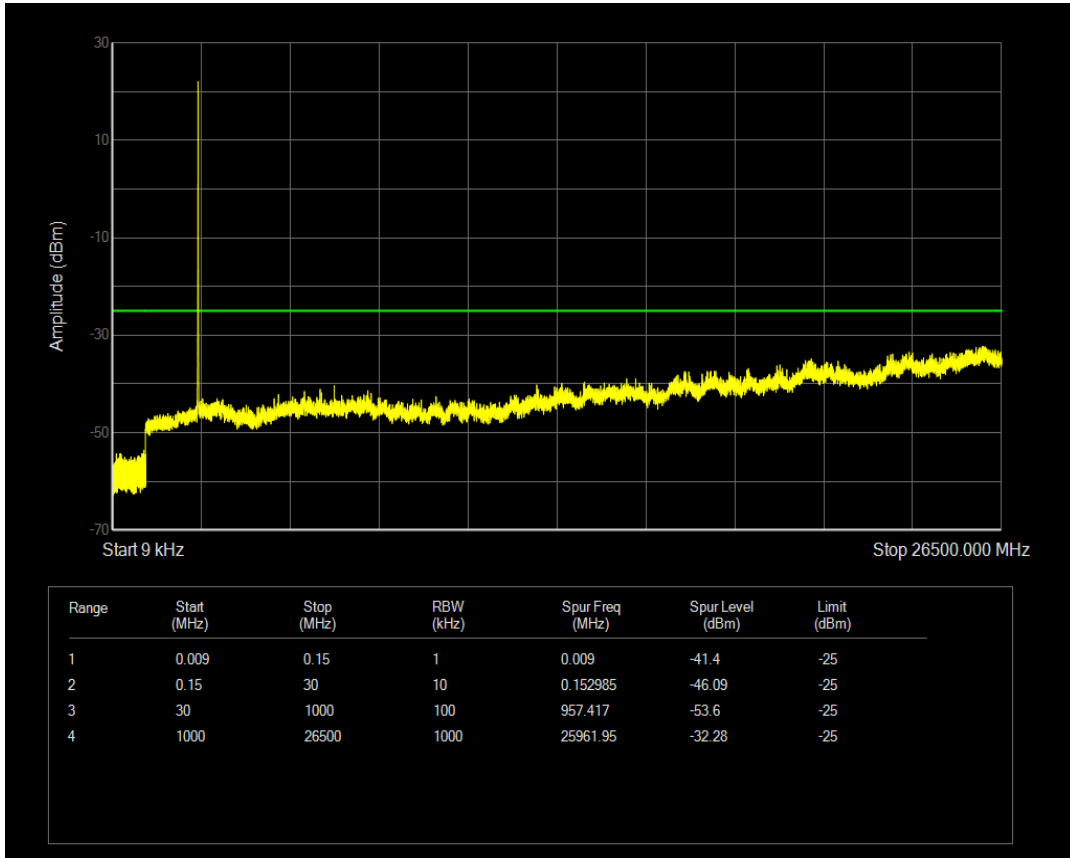

Band7 QPSK BW=5MHz Channel=21425 RB Size=25 Position=#0

Band7 QAM16 BW=5MHz Channel=21425 RB Size=1 Position=#0