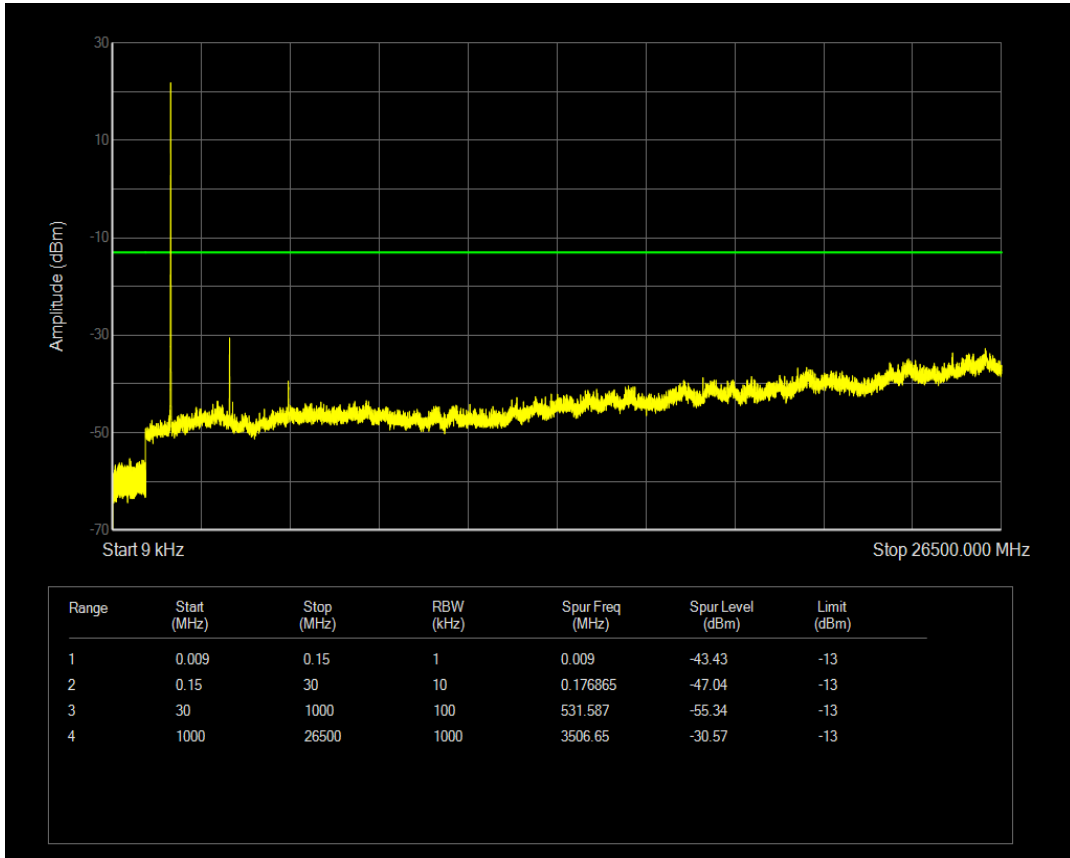

Band4 QPSK BW=5MHz Channel=20375 RB Size=1 Position=#0

Band4 QPSK BW=5MHz Channel=20375 RB Size=25 Position=#0

Band4 QAM16 BW=5MHz Channel=20375 RB Size=1 Position=#0

Band4 QAM16 BW=5MHz Channel=20375 RB Size=25 Position=#0

Band4 QPSK BW=10MHz Channel=20000 RB Size=1 Position=#0

Band4 QPSK BW=10MHz Channel=20000 RB Size=50 Position=#0

Band4 QAM16 BW=10MHz Channel=20000 RB Size=1 Position=#0

Band4 QAM16 BW=10MHz Channel=20000 RB Size=50 Position=#0