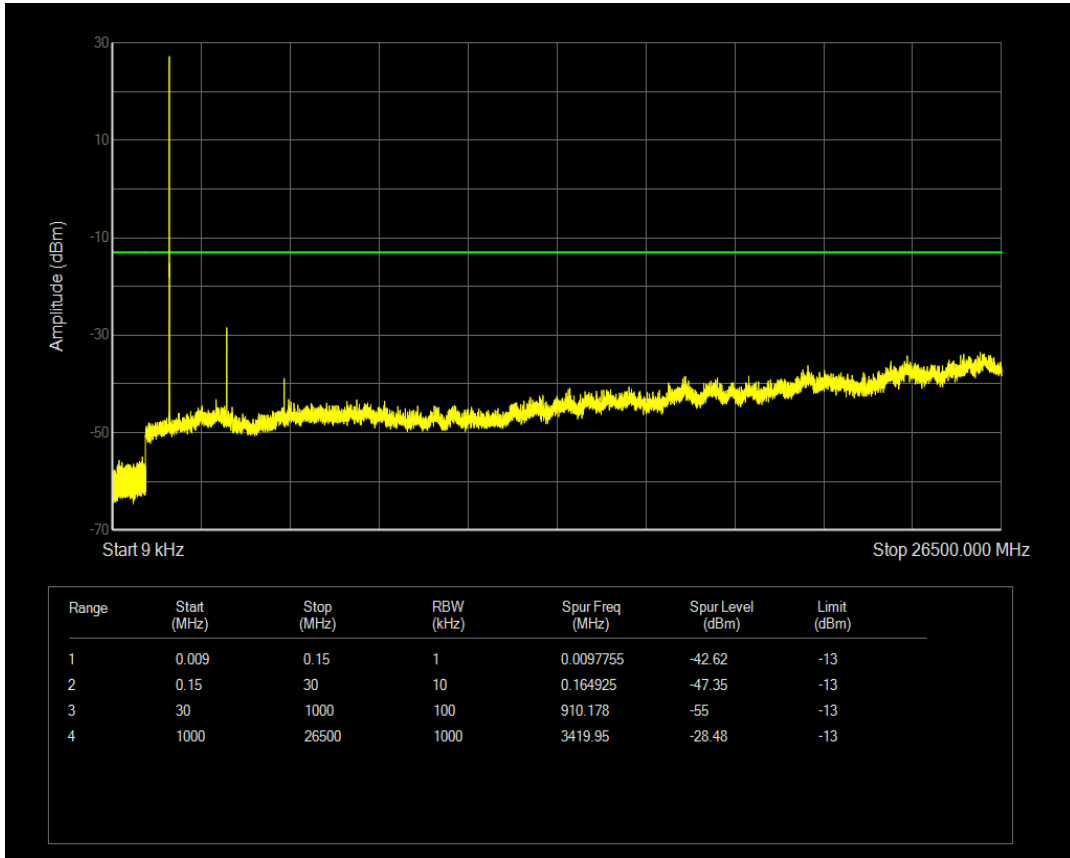

Band4 QPSK BW=3MHz Channel=19965 RB Size=15 Position=#0

Band4 QPSK BW=3MHz Channel=19965 RB Size=1 Position=#0

Band4 QAM16 BW=3MHz Channel=19965 RB Size=15 Position=#0

Band4 QAM16 BW=3MHz Channel=19965 RB Size=1 Position=#0

Band4 QPSK BW=3MHz Channel=20175 RB Size=1 Position=#0

Band4 QPSK BW=3MHz Channel=20175 RB Size=15 Position=#0

Band4 QAM16 BW=3MHz Channel=20175 RB Size=1 Position=#0

Band4 QAM16 BW=3MHz Channel=20175 RB Size=15 Position=#0