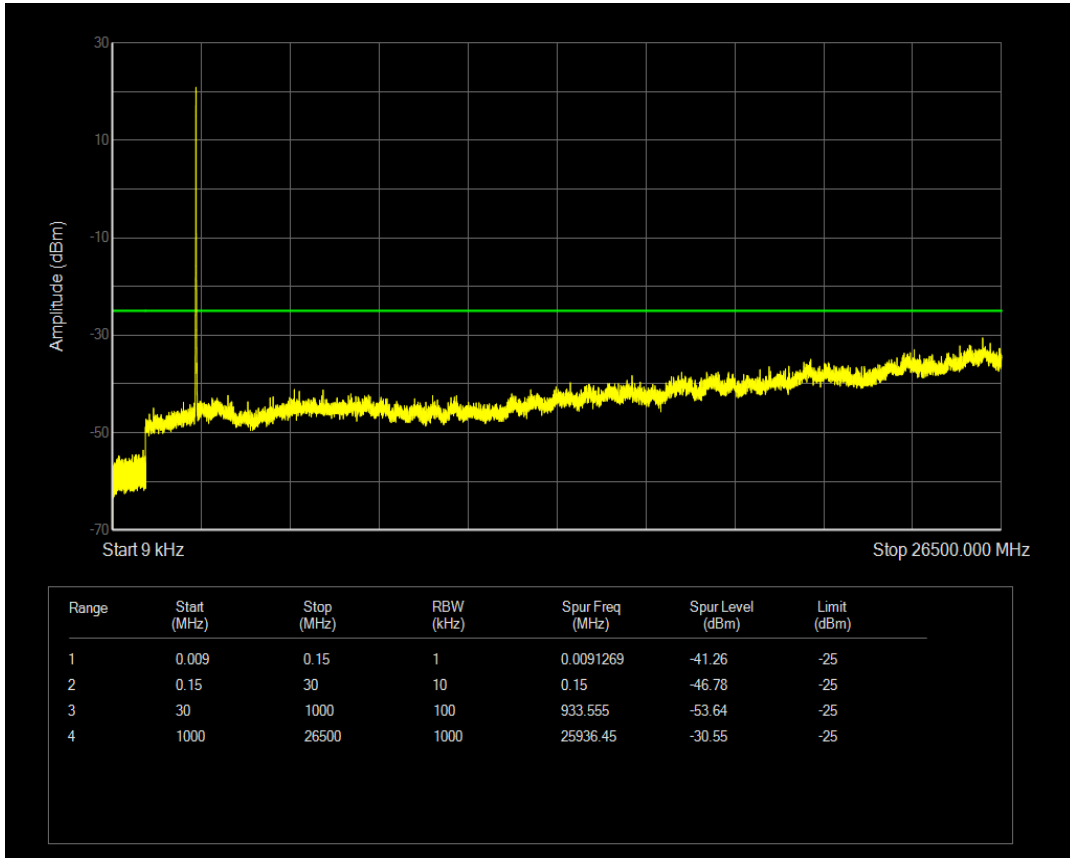

Band7 QPSK BW=5MHz Channel=21425 RB Size=1 Position=#0

Band7 QPSK BW=5MHz Channel=21425 RB Size=25 Position=#0

Band7 QAM16 BW=5MHz Channel=21425 RB Size=1 Position=#0

Band7 QPSK BW=10MHz Channel=20800 RB Size=1 Position=#0

Band7 QAM16 BW=5MHz Channel=21425 RB Size=25 Position=#0

Band7 QPSK BW=10MHz Channel=20800 RB Size=50 Position=#0

Band7 QAM16 BW=10MHz Channel=20800 RB Size=1 Position=#0

Band7 QAM16 BW=10MHz Channel=20800 RB Size=50 Position=#0