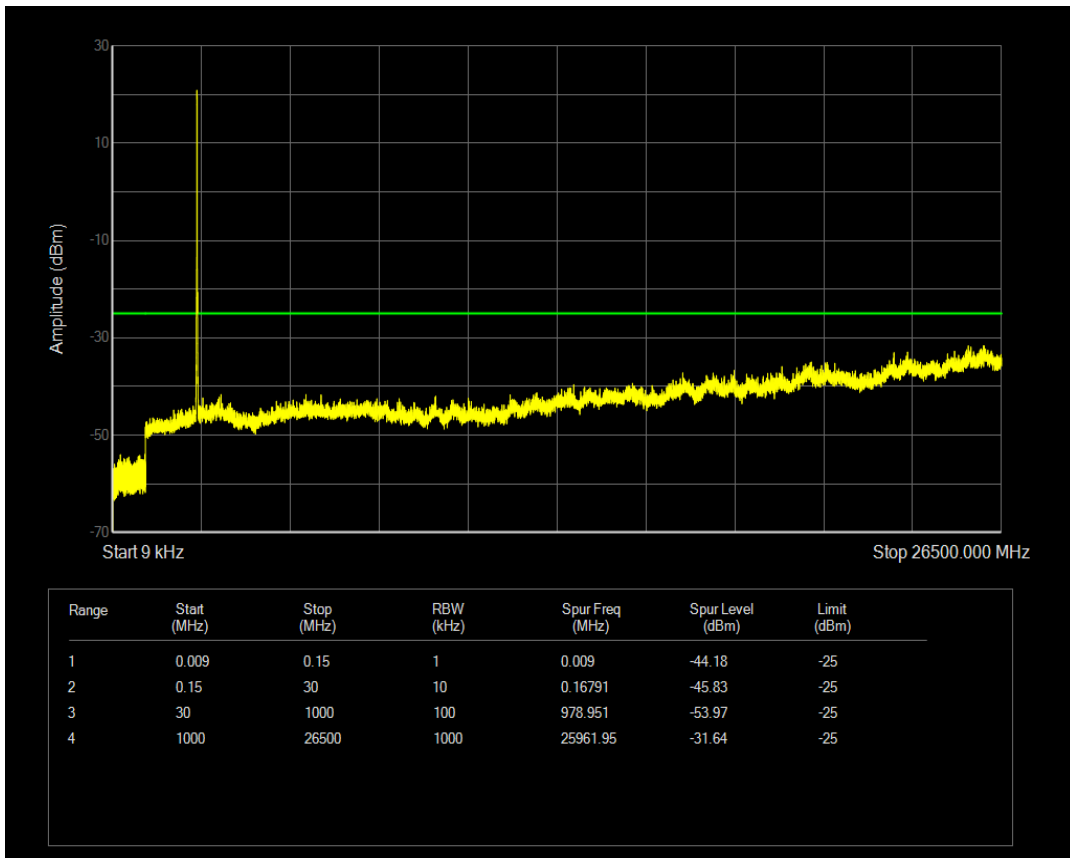

Band7 QAM16 BW=10MHz Channel=21100 RB Size=50 Position=#0

Band7 QPSK BW=10MHz Channel=21400 RB Size=50 Position=#0