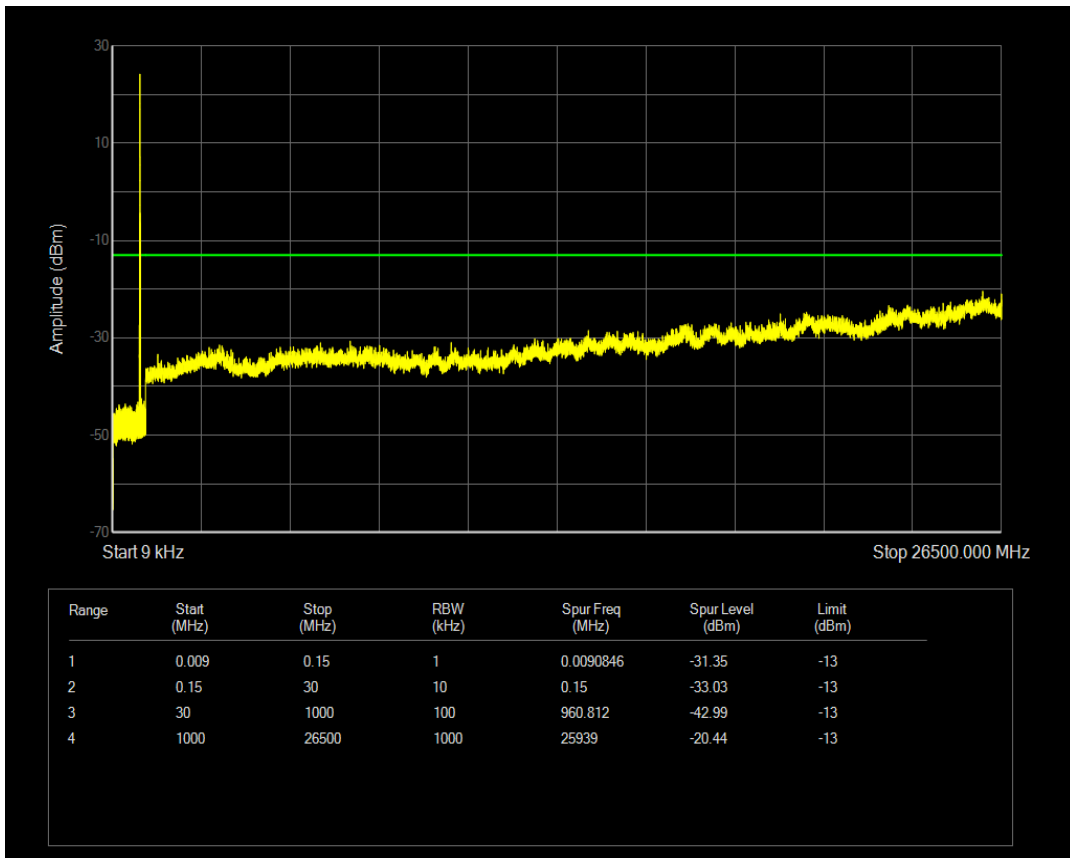

Band5 QAM16 BW=5MHz Channel=20625 RB Size=25 Position=#0

Band5 QPSK BW=10MHz Channel=20450 RB Size=50 Position=#0

Band5 QAM16 BW=10MHz Channel=20450 RB Size=50 Position=#0

Band5 QAM16 BW=10MHz Channel=20450 RB Size=1 Position=#0

Band5 QPSK BW=10MHz Channel=20525 RB Size=1 Position=#0

Band5 QAM16 BW=10MHz Channel=20525 RB Size=1 Position=#0

Band5 QPSK BW=10MHz Channel=20525 RB Size=50 Position=#0

Band5 QAM16 BW=10MHz Channel=20525 RB Size=50 Position=#0