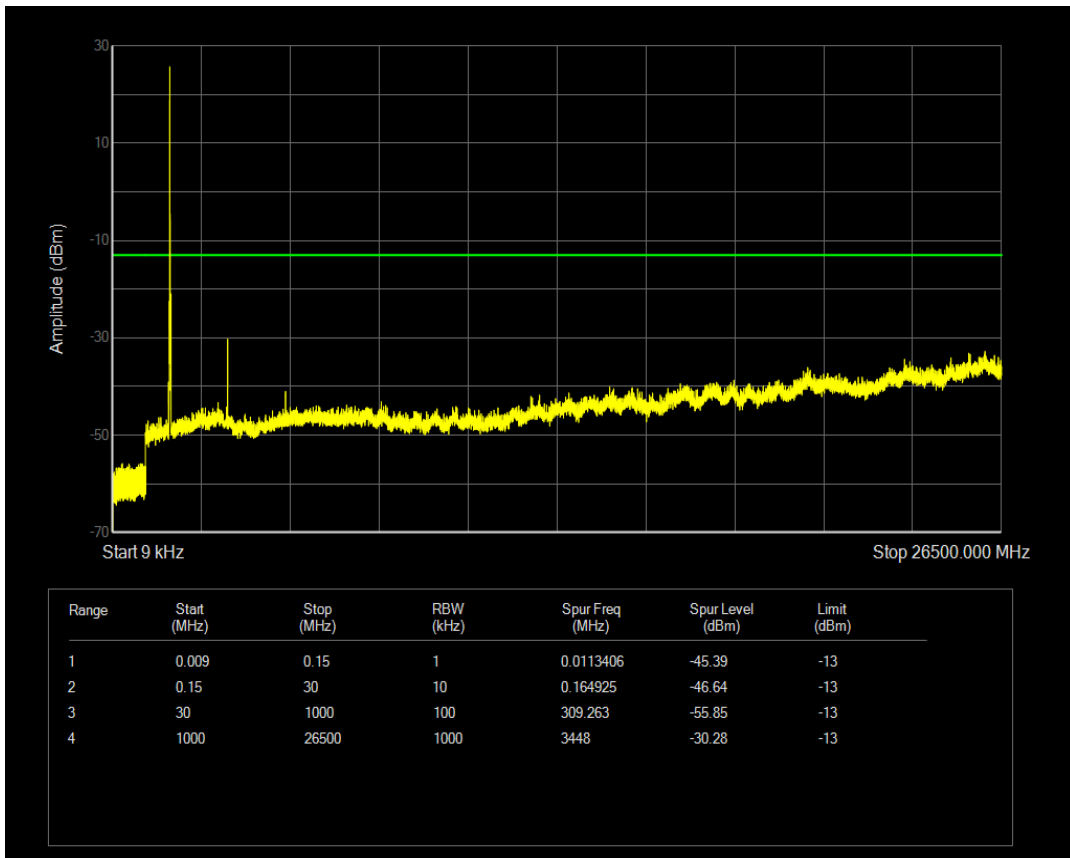

Band4 QPSK BW=20MHz Channel=20175 RB Size=1 Position=#0

Band4 QPSK BW=20MHz Channel=20175 RB Size=100 Position=#0