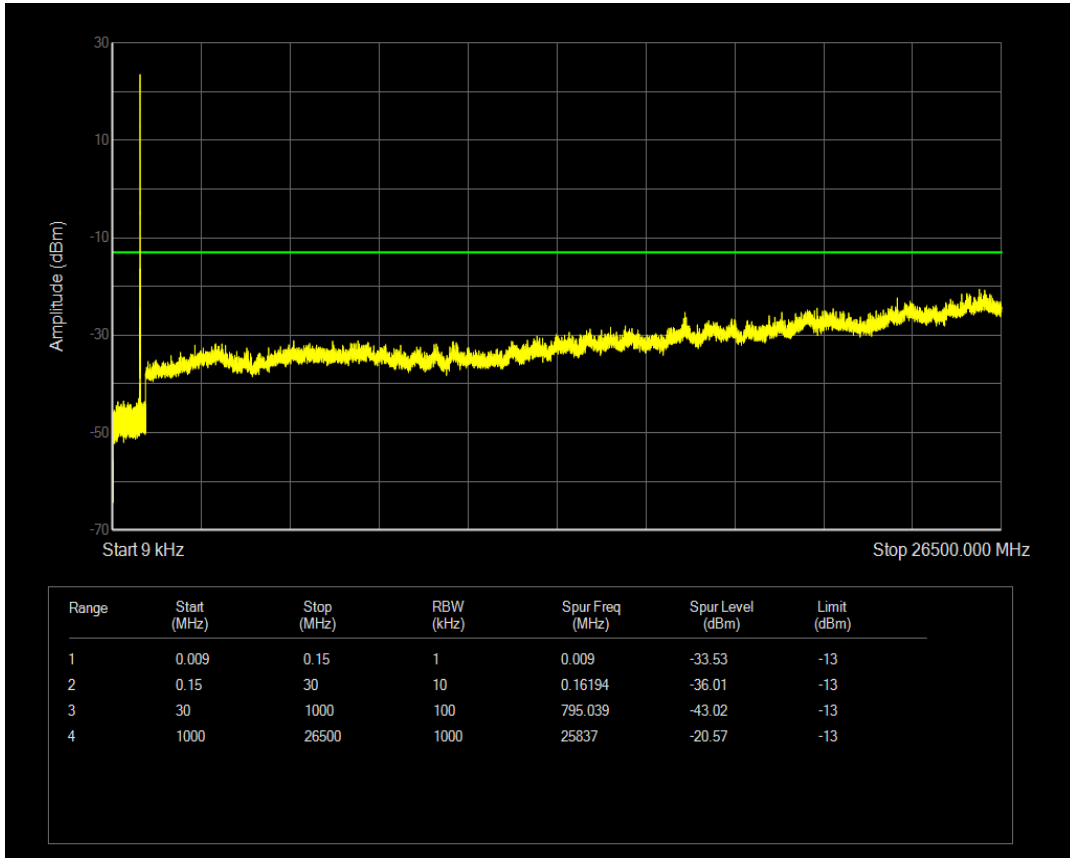

Band5 QPSK BW=1.4MHz Channel=20525 RB Size=1 Position=#0

Band5 QPSK BW=1.4MHz Channel=20525 RB Size=6 Position=#0

Band5 QAM16 BW=1.4MHz Channel=20525 RB Size=6 Position=#0

Band5 QAM16 BW=1.4MHz Channel=20525 RB Size=1 Position=#0

Band5 QPSK BW=1.4MHz Channel=20643 RB Size=6 Position=#0

Band5 QPSK BW=1.4MHz Channel=20643 RB Size=1 Position=#0

Band5 QAM16 BW=1.4MHz Channel=20643 RB Size=1 Position=#0

Band5 QPSK BW=3MHz Channel=20415 RB Size=1 Position=#0