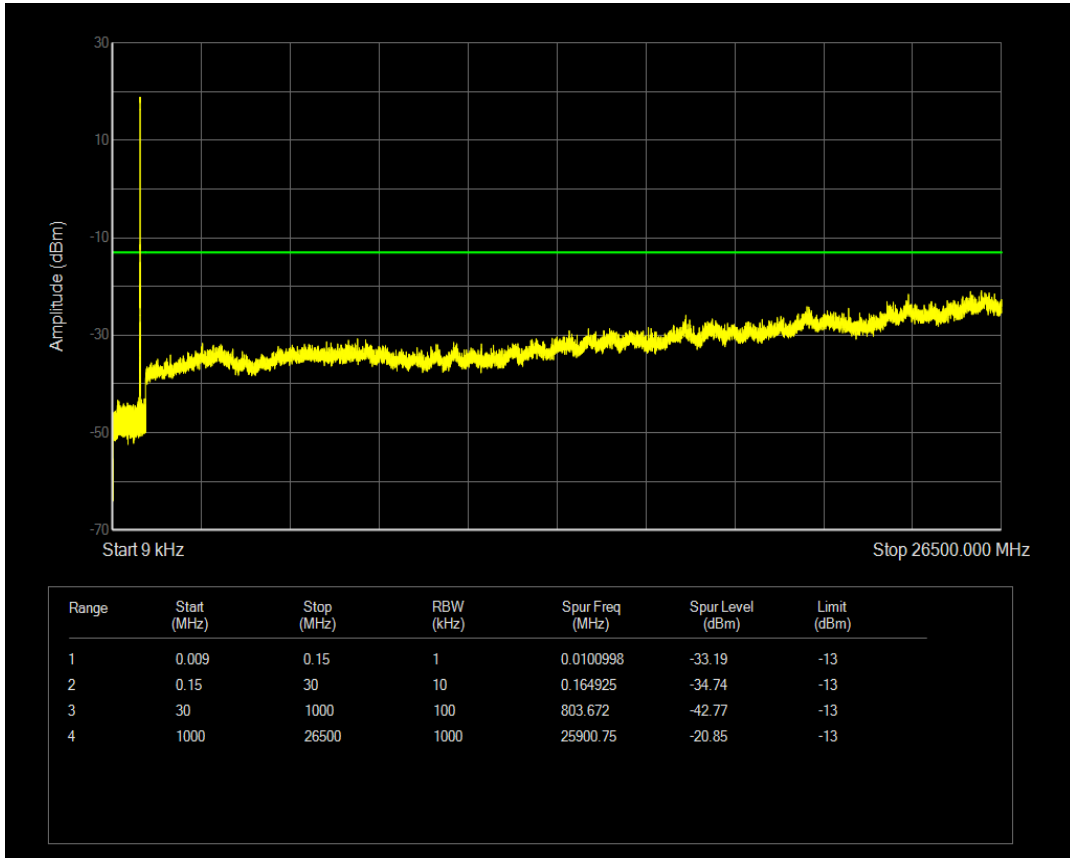

Band5 QPSK BW=1.4MHz Channel=20407 RB Size=1 Position=#0

Band5 QPSK BW=1.4MHz Channel=20407 RB Size=6 Position=#0

Band5 QAM16 BW=1.4MHz Channel=20407 RB Size=1 Position=#0

Band5 QAM16 BW=1.4MHz Channel=20407 RB Size=6 Position=#0

Band5 QPSK BW=1.4MHz Channel=20525 RB Size=1 Position=#0

Band5 QPSK BW=1.4MHz Channel=20525 RB Size=6 Position=#0

Band5 QAM16 BW=1.4MHz Channel=20525 RB Size=6 Position=#0

Band5 QAM16 BW=1.4MHz Channel=20525 RB Size=1 Position=#0