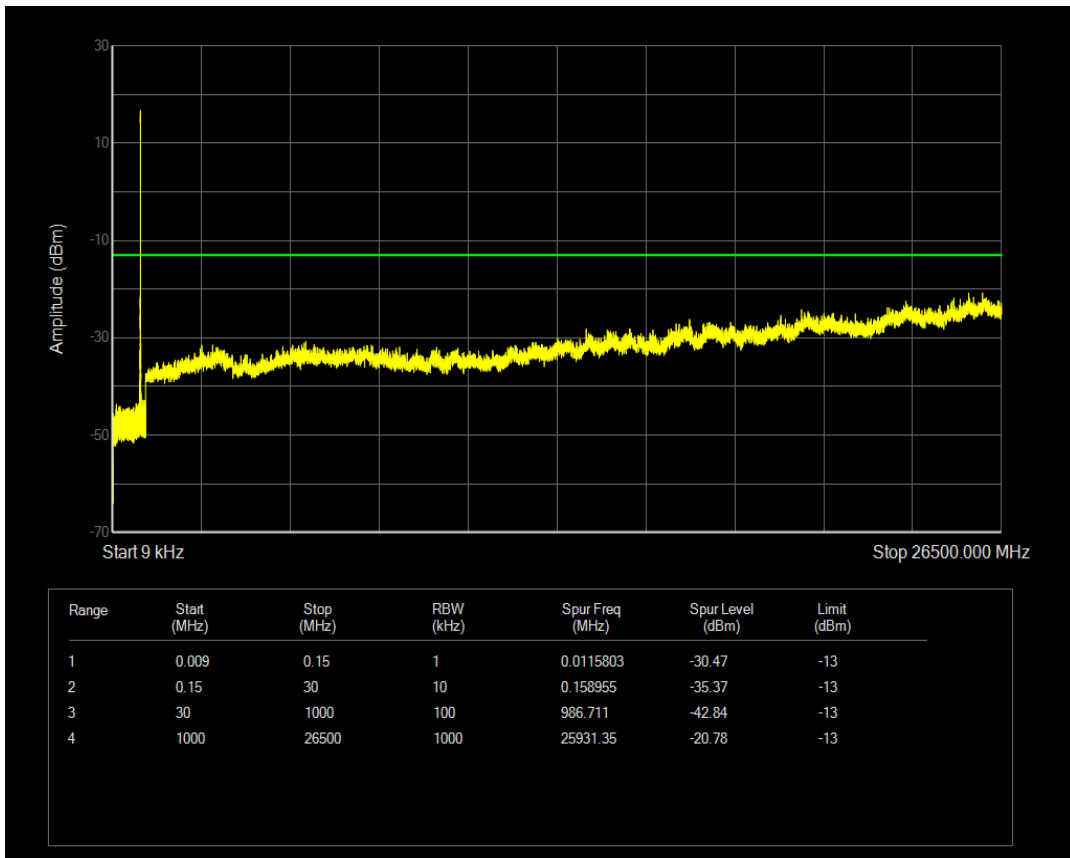

Band5 QPSK BW=3MHz Channel=20635 RB Size=15 Position=#0

Band5 QAM16 BW=3MHz Channel=20635 RB Size=1 Position=#0