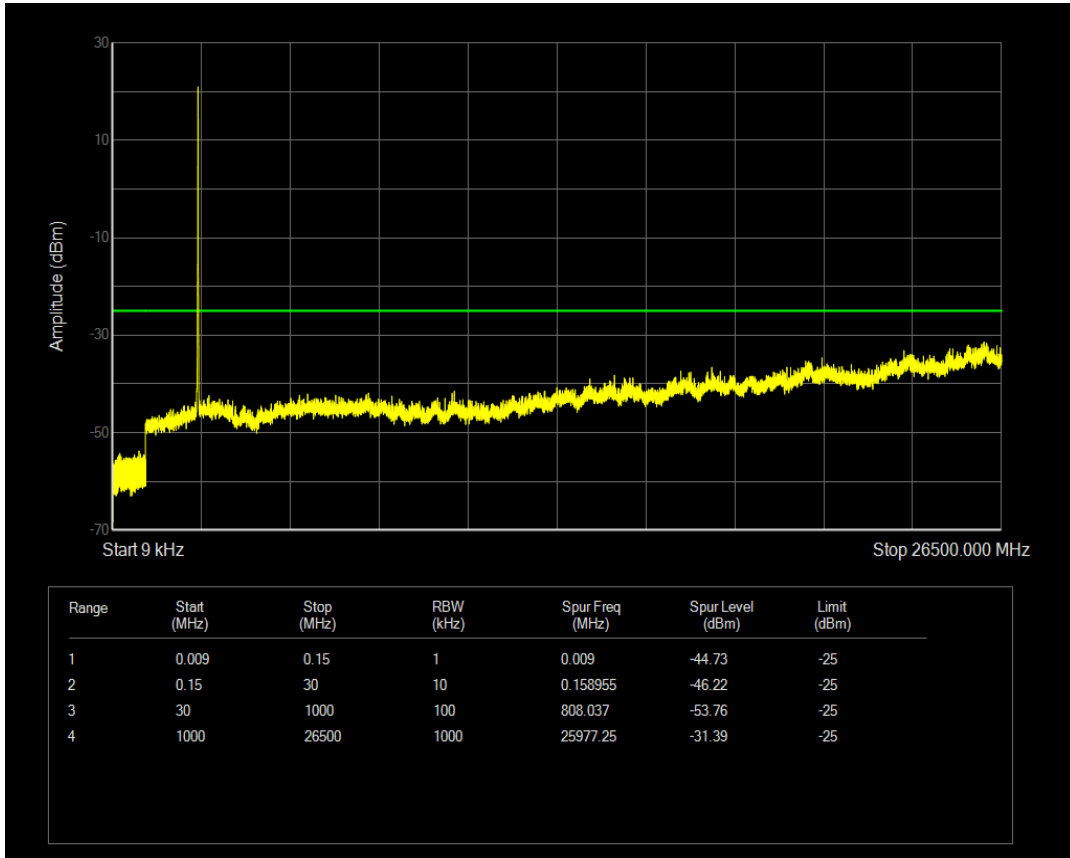

Band7 QPSK BW=10MHz Channel=21400 RB Size=1 Position=#0

Band7 QAM16 BW=10MHz Channel=21100 RB Size=50 Position=#0

Band7 QAM16 BW=10MHz Channel=21400 RB Size=1 Position=#0

Band7 QPSK BW=10MHz Channel=21400 RB Size=50 Position=#0