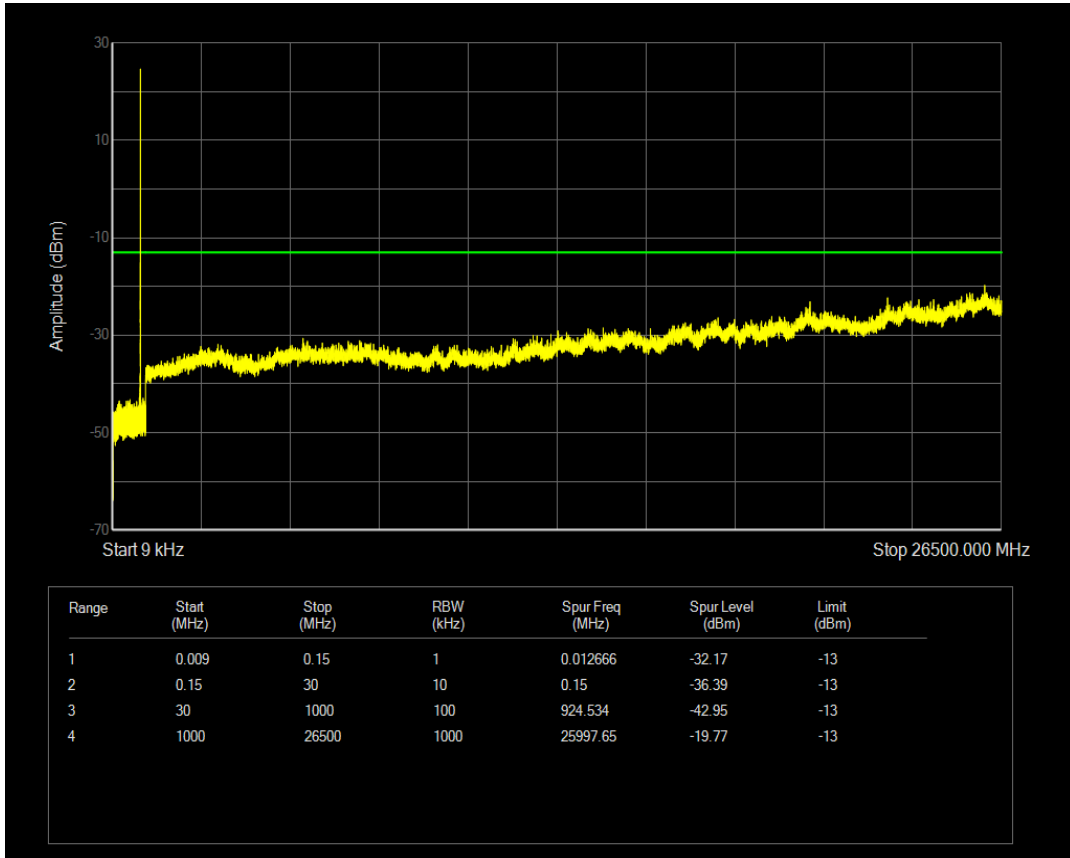

Band5 QAM16 BW=3MHz Channel=20525 RB Size=15 Position=#0

Band5 QPSK BW=3MHz Channel=20635 RB Size=1 Position=#0

Band5 QPSK BW=3MHz Channel=20635 RB Size=15 Position=#0

Band5 QAM16 BW=3MHz Channel=20635 RB Size=1 Position=#0

Band5 QAM16 BW=3MHz Channel=20635 RB Size=15 Position=#0

Band5 QPSK BW=5MHz Channel=20425 RB Size=1 Position=#0

Band5 QPSK BW=5MHz Channel=20425 RB Size=25 Position=#0

Band5 QAM16 BW=5MHz Channel=20425 RB Size=1 Position=#0