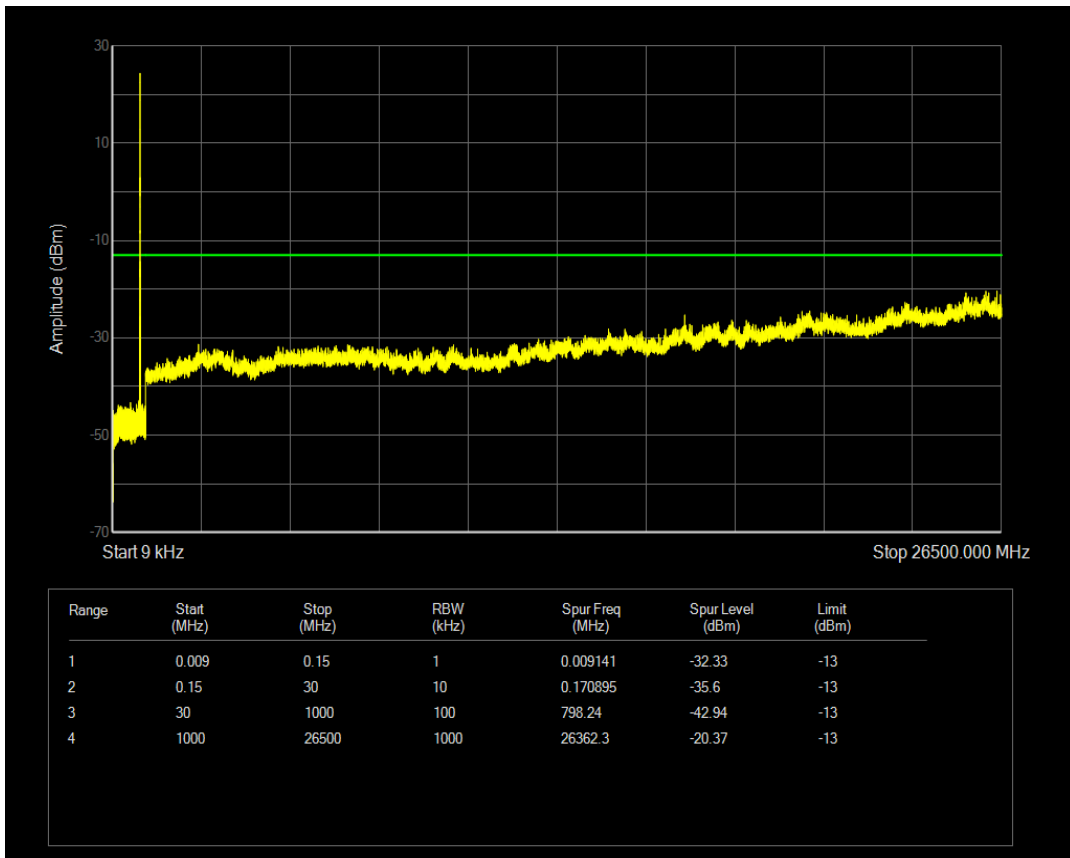

Band5 QPSK BW=5MHz Channel=20525 RB Size=1 Position=#0

Band5 QAM16 BW=5MHz Channel=20525 RB Size=25 Position=#0