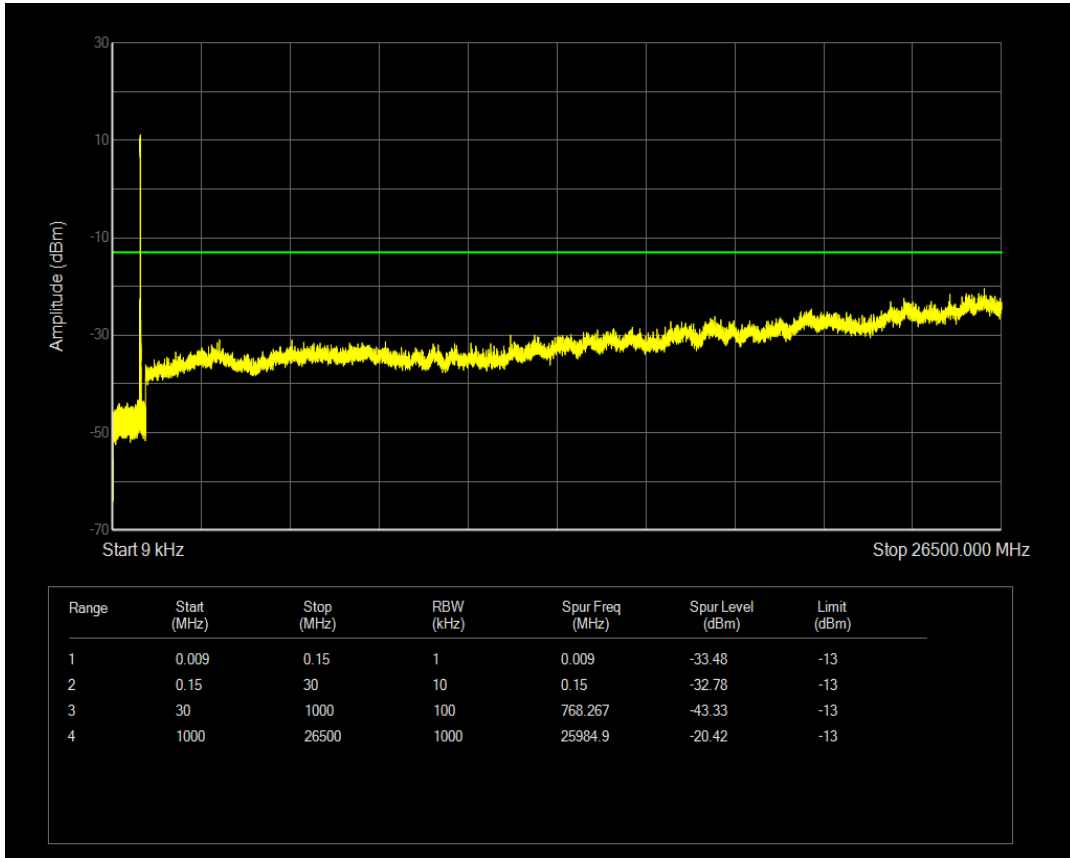

Band5 QPSK BW=10MHz Channel=20600 RB Size=1 Position=#0

Band5 QAM16 BW=10MHz Channel=20525 RB Size=50 Position=#0

Band5 QPSK BW=10MHz Channel=20600 RB Size=50 Position=#0

Band5 QAM16 BW=10MHz Channel=20600 RB Size=50 Position=#0

Band5 QAM16 BW=10MHz Channel=20600 RB Size=1 Position=#0

Band7 QPSK BW=5MHz Channel=20775 RB Size=25 Position=#0

Band7 QPSK BW=5MHz Channel=20775 RB Size=1 Position=#0

Band7 QAM16 BW=5MHz Channel=20775 RB Size=1 Position=#0