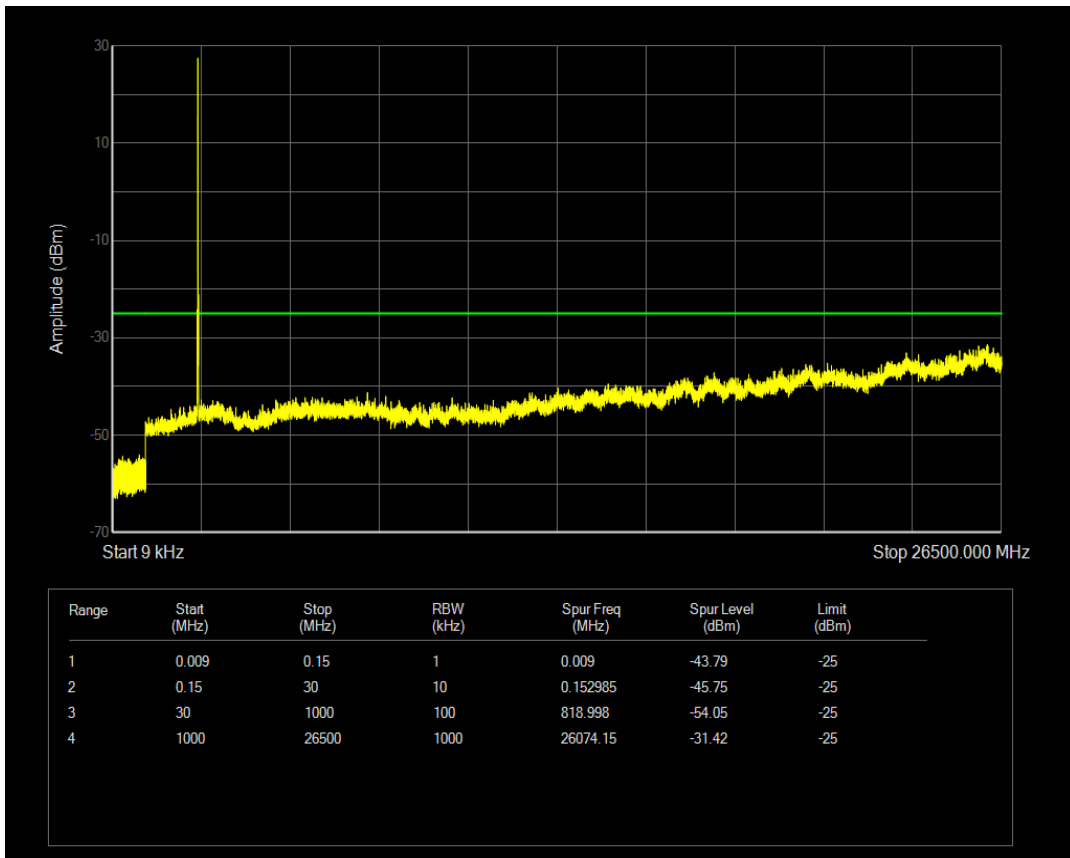

Band7 QAM16 BW=10MHz Channel=20800 RB Size=50 Position=#0

Band7 QPSK BW=10MHz Channel=21100 RB Size=50 Position=#0

Band7 QPSK BW=10MHz Channel=21100 RB Size=1 Position=#0

Band7 QAM16 BW=10MHz Channel=21100 RB Size=1 Position=#0

Band7 QPSK BW=10MHz Channel=21400 RB Size=1 Position=#0

Band7 QAM16 BW=10MHz Channel=21100 RB Size=50 Position=#0

Band7 QAM16 BW=10MHz Channel=21400 RB Size=1 Position=#0

Band7 QPSK BW=10MHz Channel=21400 RB Size=50 Position=#0