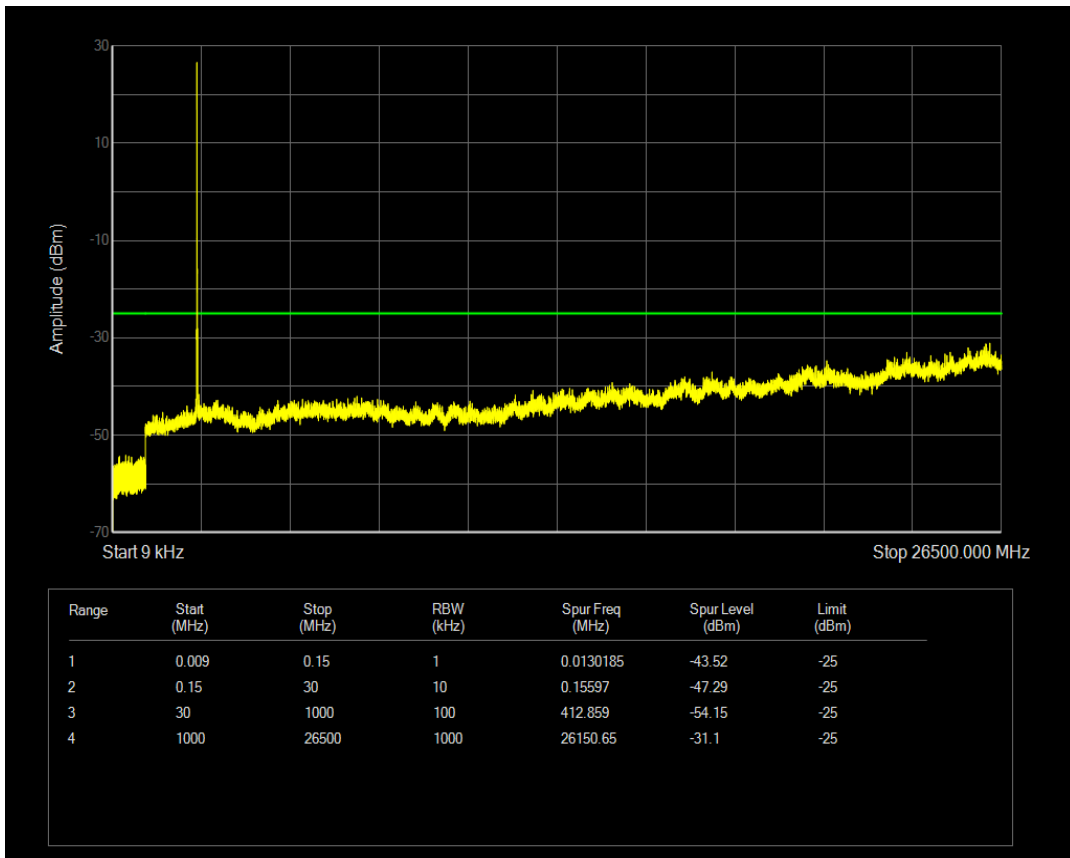

Band5 QPSK BW=10MHz Channel=20600 RB Size=1 Position=#0

Band5 QAM16 BW=10MHz Channel=20525 RB Size=50 Position=#0

Band5 QPSK BW=10MHz Channel=20600 RB Size=50 Position=#0

Band5 QAM16 BW=10MHz Channel=20600 RB Size=50 Position=#0

Band5 QAM16 BW=10MHz Channel=20600 RB Size=1 Position=#0

Band7 QPSK BW=5MHz Channel=20775 RB Size=25 Position=#0

Band7 QPSK BW=5MHz Channel=20775 RB Size=1 Position=#0

Band7 QAM16 BW=5MHz Channel=20775 RB Size=1 Position=#0

Band7 QPSK BW=5MHz Channel=21100 RB Size=1 Position=#0

Band7 QAM16 BW=5MHz Channel=20775 RB Size=25 Position=#0

Band7 QPSK BW=5MHz Channel=21100 RB Size=25 Position=#0

Band7 QAM16 BW=5MHz Channel=21100 RB Size=25 Position=#0