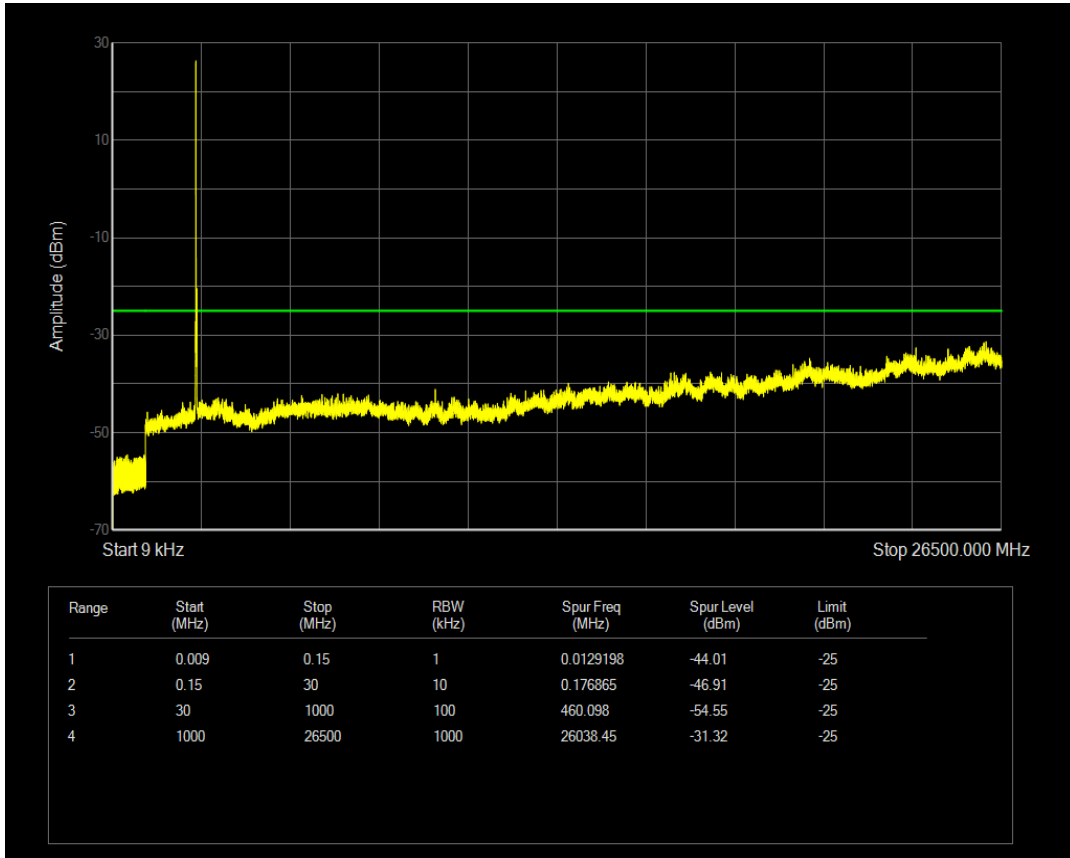

Band7 QPSK BW=10MHz Channel=21400 RB Size=1 Position=#0

Band7 QAM16 BW=10MHz Channel=21100 RB Size=50 Position=#0

Band7 QAM16 BW=10MHz Channel=21400 RB Size=1 Position=#0

Band7 QPSK BW=10MHz Channel=21400 RB Size=50 Position=#0

Band7 QAM16 BW=10MHz Channel=21400 RB Size=50 Position=#0

Band7 QPSK BW=15MHz Channel=20825 RB Size=1 Position=#0

Band7 QPSK BW=15MHz Channel=20825 RB Size=75 Position=#0

Band7 QAM16 BW=15MHz Channel=20825 RB Size=1 Position=#0