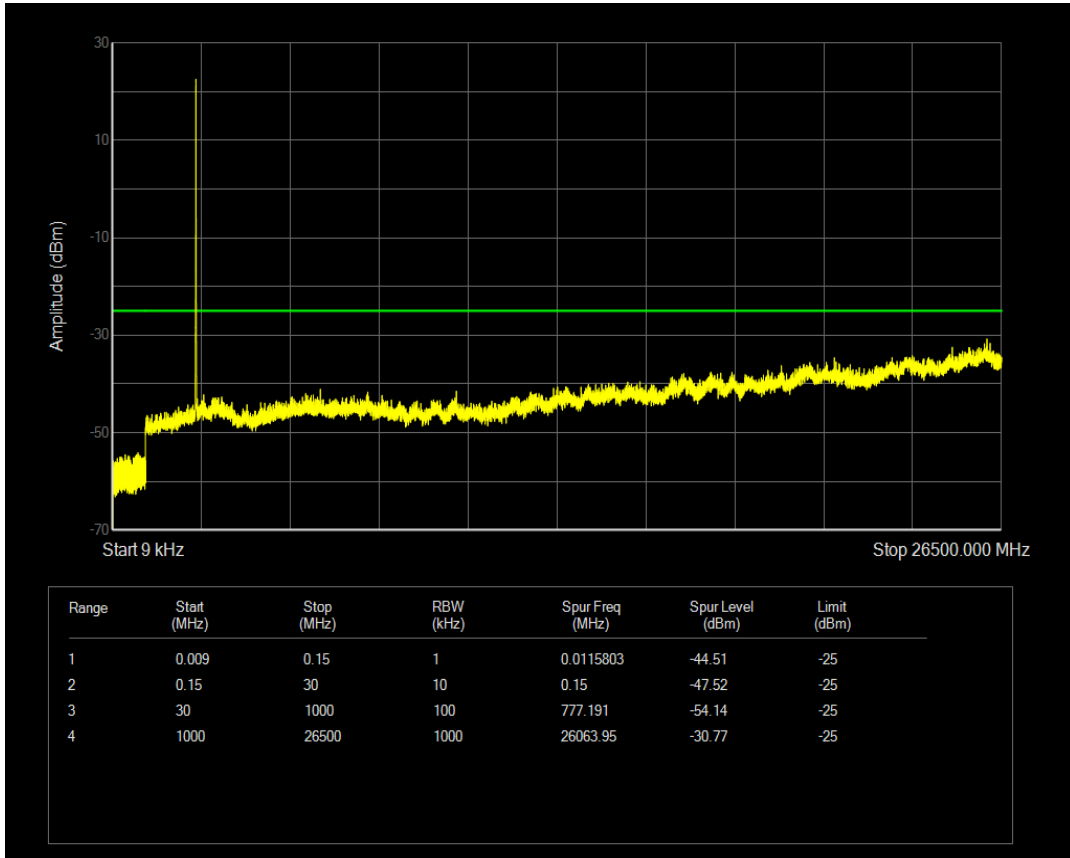

Band7 QPSK BW=5MHz Channel=20775 RB Size=25 Position=#0

Band7 QPSK BW=5MHz Channel=20775 RB Size=1 Position=#0