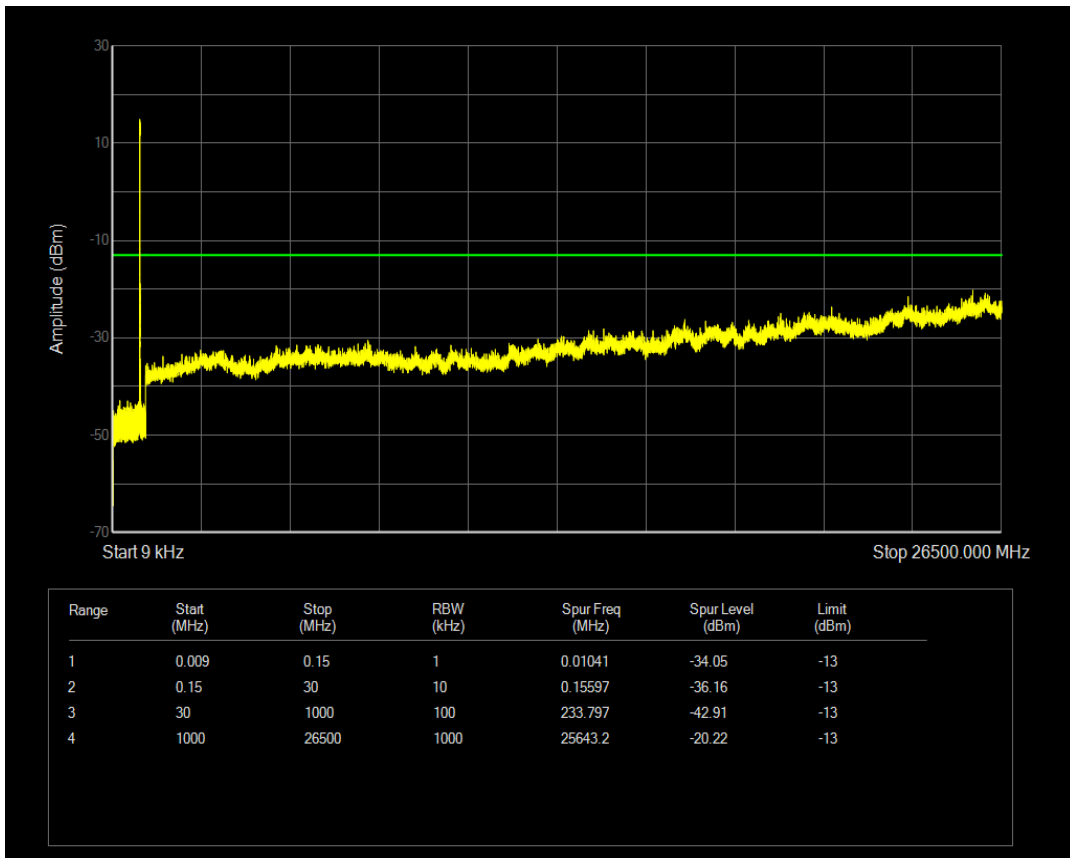

Band5 QPSK BW=5MHz Channel=20425 RB Size=25 Position=#0

Band5 QAM16 BW=5MHz Channel=20425 RB Size=1 Position=#0