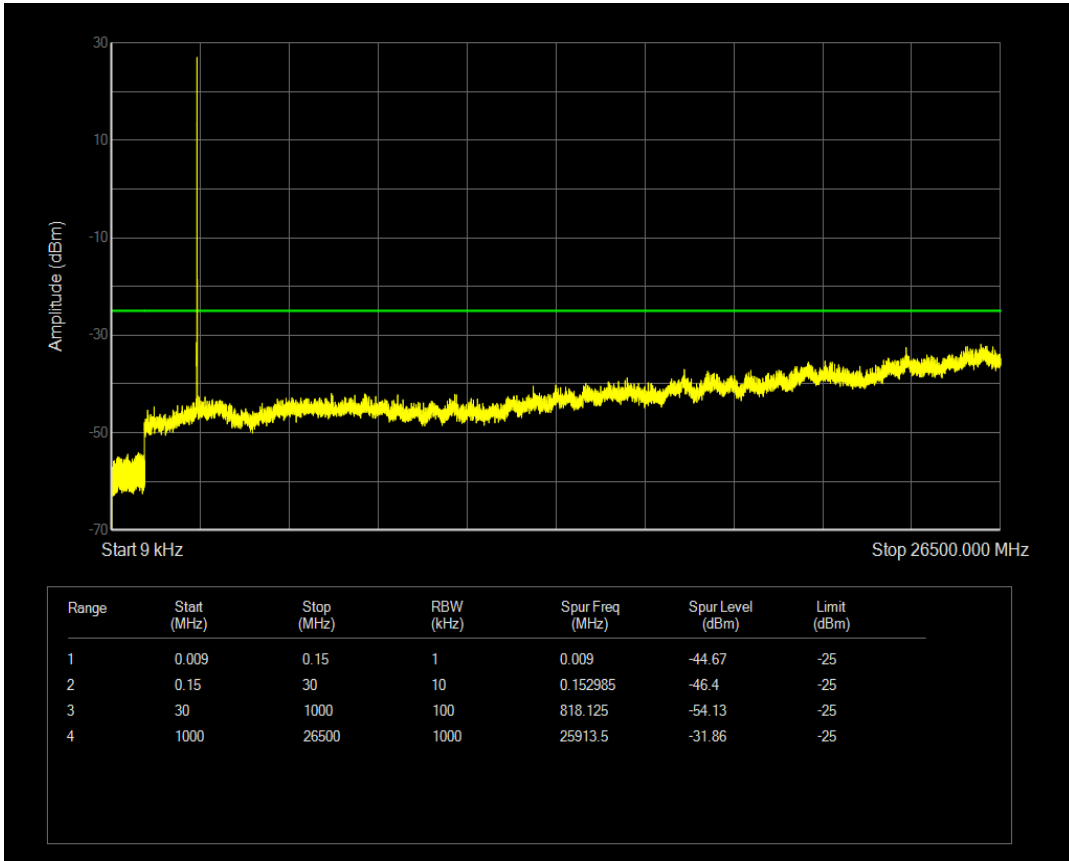

Band7 QPSK BW=5MHz Channel=21425 RB Size=1 Position=#0

Band7 QPSK BW=5MHz Channel=21425 RB Size=25 Position=#0