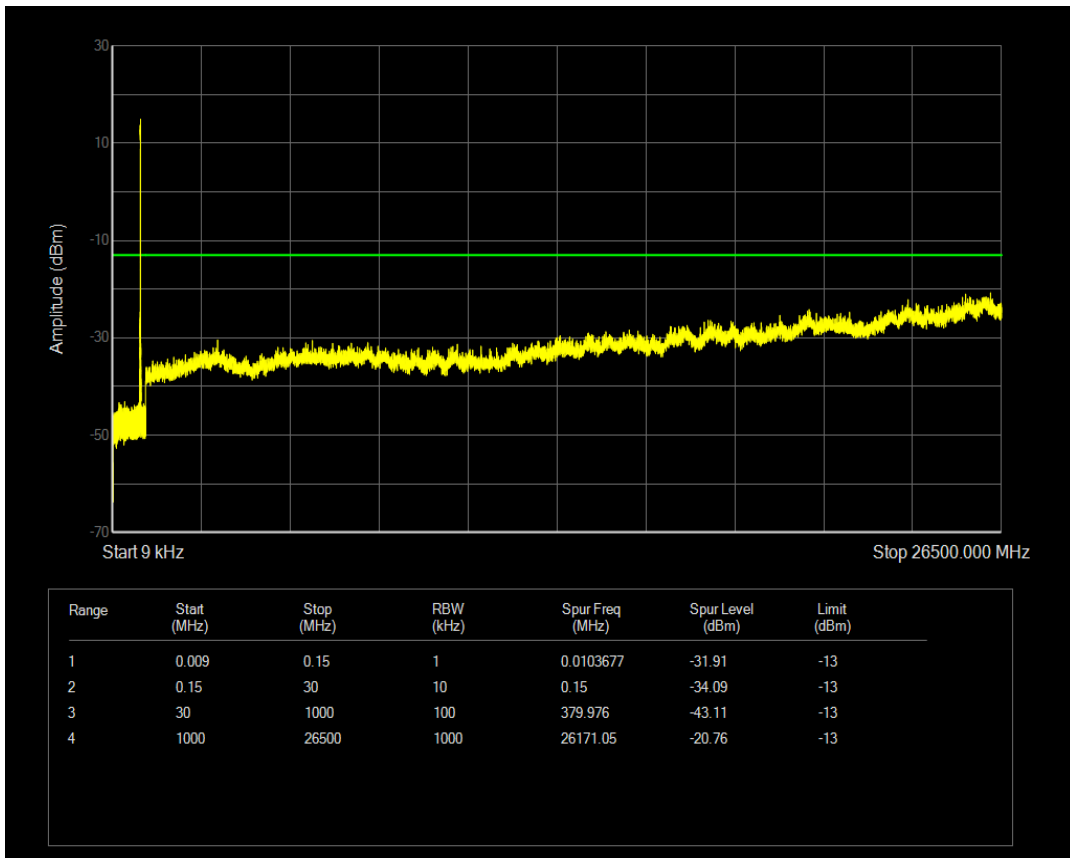

Band5 QPSK BW=5MHz Channel=20625 RB Size=25 Position=#0

Band5 QAM16 BW=5MHz Channel=20625 RB Size=1 Position=#0