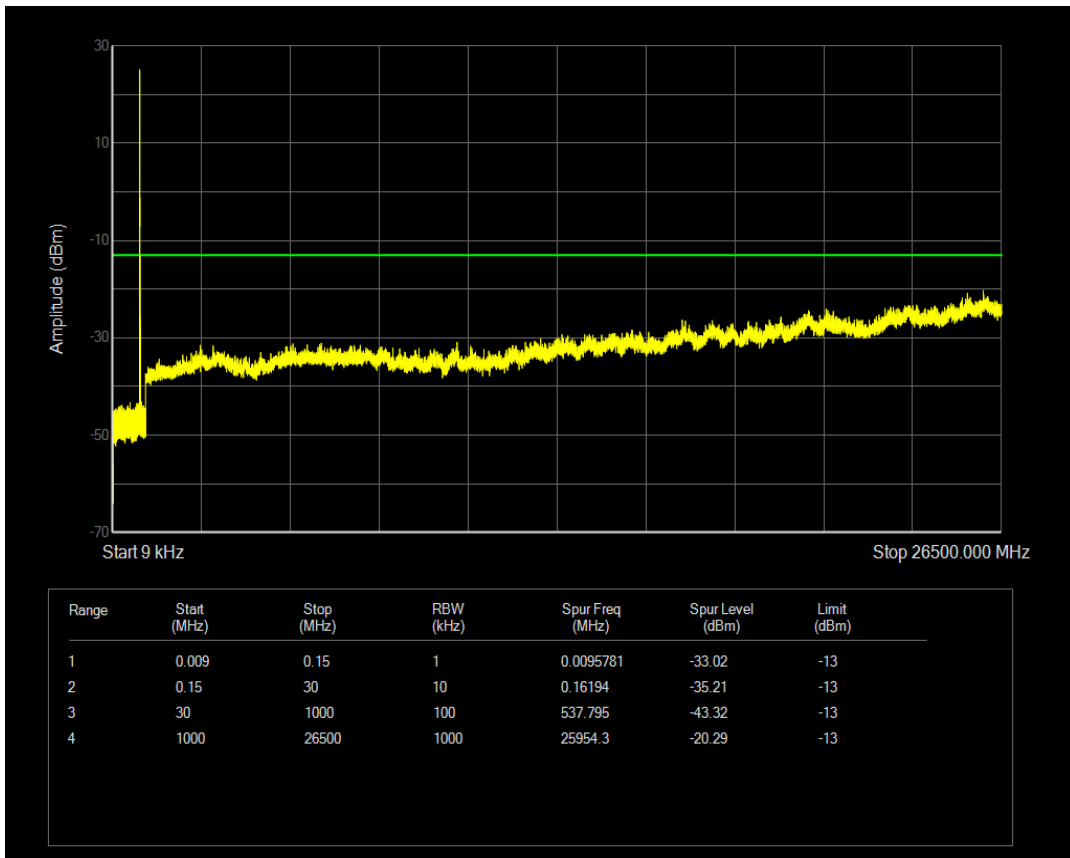

Band5 QAM16 BW=5MHz Channel=20525 RB Size=1 Position=#0

Band5 QPSK BW=5MHz Channel=20625 RB Size=1 Position=#0

Band5 QPSK BW=5MHz Channel=20625 RB Size=25 Position=#0

Band5 QAM16 BW=5MHz Channel=20625 RB Size=1 Position=#0

Band5 QAM16 BW=5MHz Channel=20625 RB Size=25 Position=#0

Band5 QPSK BW=10MHz Channel=20450 RB Size=50 Position=#0

Band5 QPSK BW=10MHz Channel=20450 RB Size=1 Position=#0

Band5 QAM16 BW=10MHz Channel=20450 RB Size=1 Position=#0