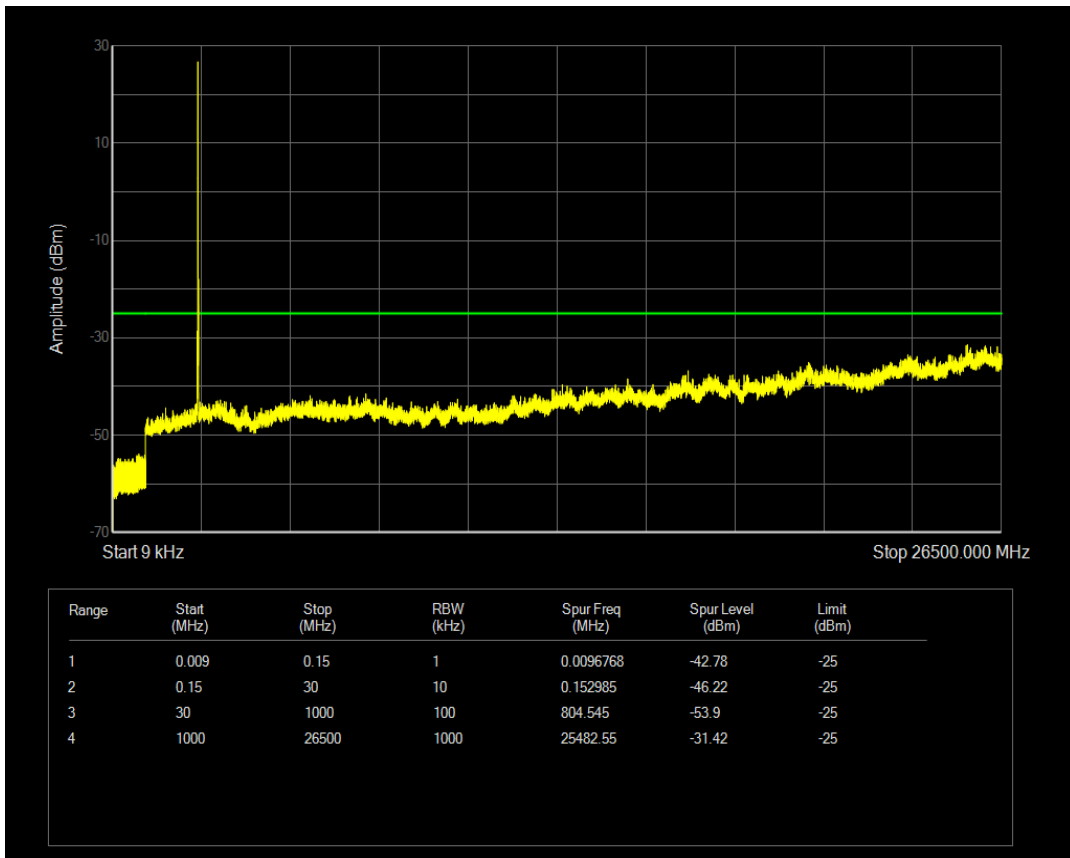

Band7 QAM16 BW=10MHz Channel=20800 RB Size=50 Position=#0

Band7 QPSK BW=10MHz Channel=21100 RB Size=50 Position=#0

Band7 QPSK BW=10MHz Channel=21100 RB Size=1 Position=#0

Band7 QAM16 BW=10MHz Channel=21100 RB Size=1 Position=#0

Band7 QPSK BW=10MHz Channel=21400 RB Size=1 Position=#0

Band7 QAM16 BW=10MHz Channel=21100 RB Size=50 Position=#0

Band7 QAM16 BW=10MHz Channel=21400 RB Size=1 Position=#0

Band7 QPSK BW=10MHz Channel=21400 RB Size=50 Position=#0