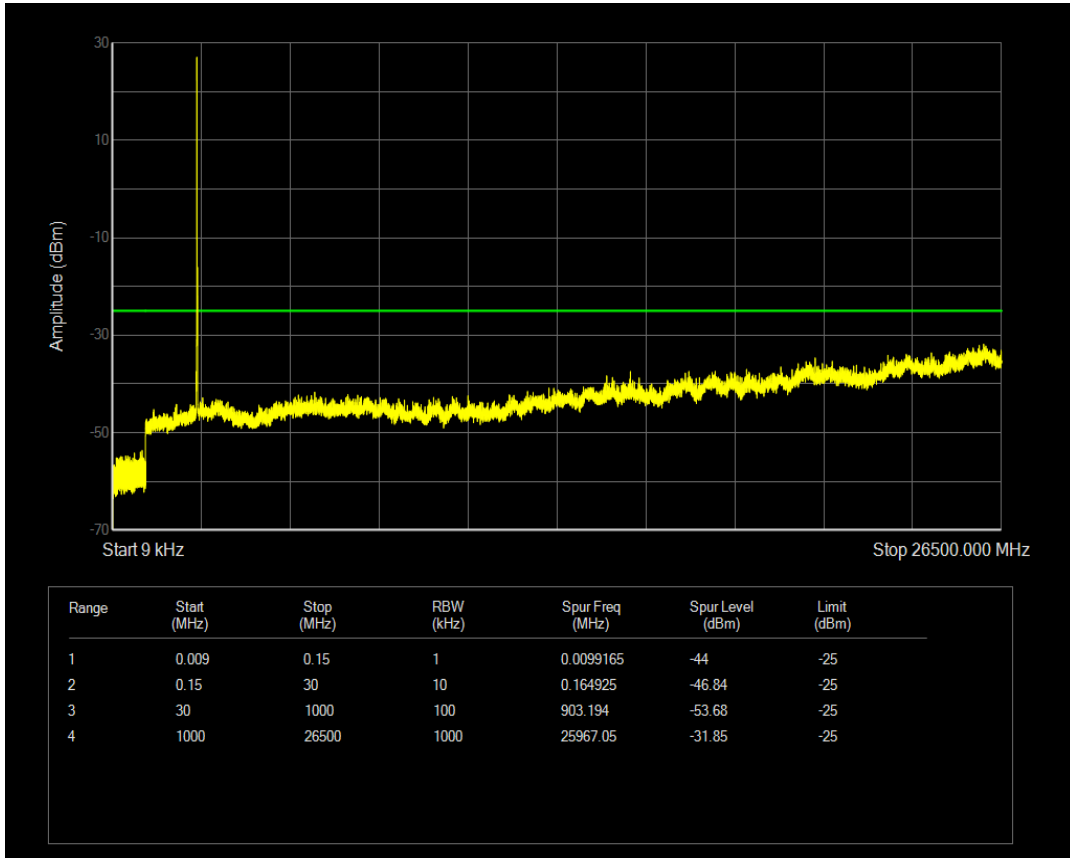

Band7 QAM16 BW=10MHz Channel=20800 RB Size=50 Position=#0

Band7 QPSK BW=10MHz Channel=21100 RB Size=50 Position=#0

Band7 QPSK BW=10MHz Channel=21100 RB Size=1 Position=#0

Band7 QAM16 BW=10MHz Channel=21100 RB Size=1 Position=#0

Band7 QPSK BW=10MHz Channel=21400 RB Size=1 Position=#0

Band7 QAM16 BW=10MHz Channel=21100 RB Size=50 Position=#0

Band7 QAM16 BW=10MHz Channel=21400 RB Size=1 Position=#0

Band7 QPSK BW=10MHz Channel=21400 RB Size=50 Position=#0