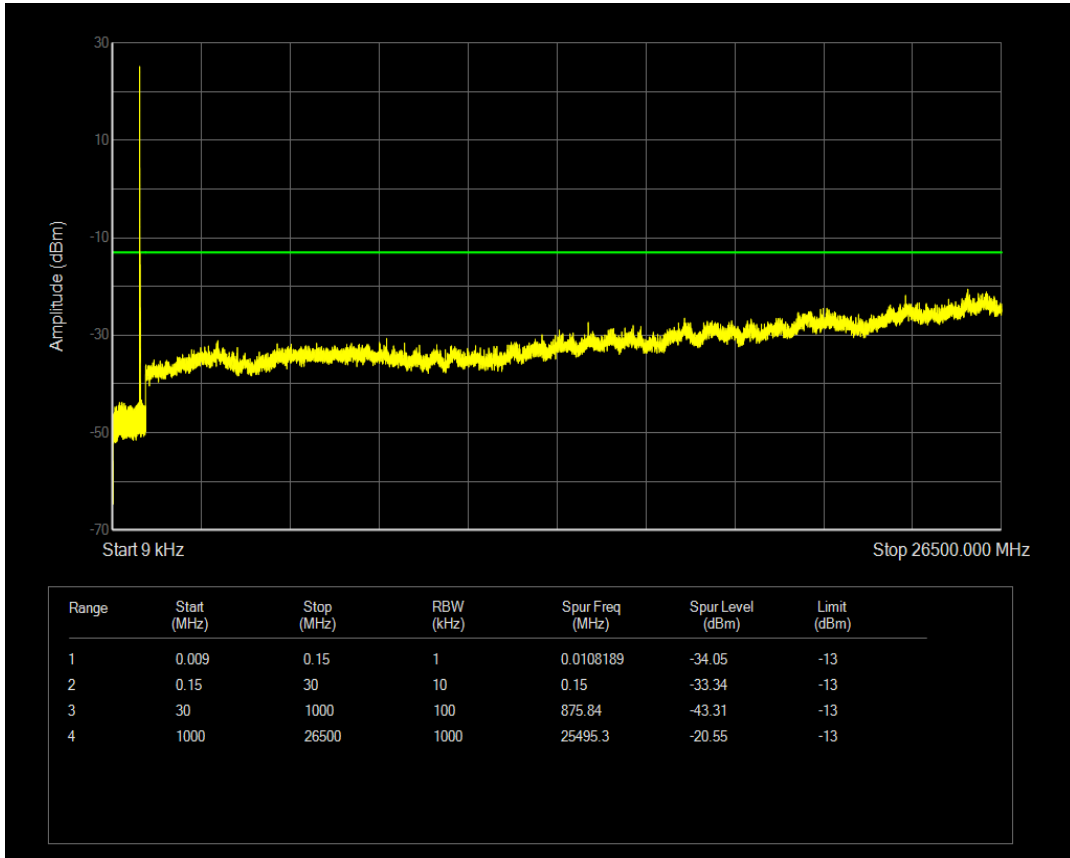

Band5 QPSK BW=5MHz Channel=20425 RB Size=1 Position=#0

Band5 QPSK BW=5MHz Channel=20425 RB Size=25 Position=#0