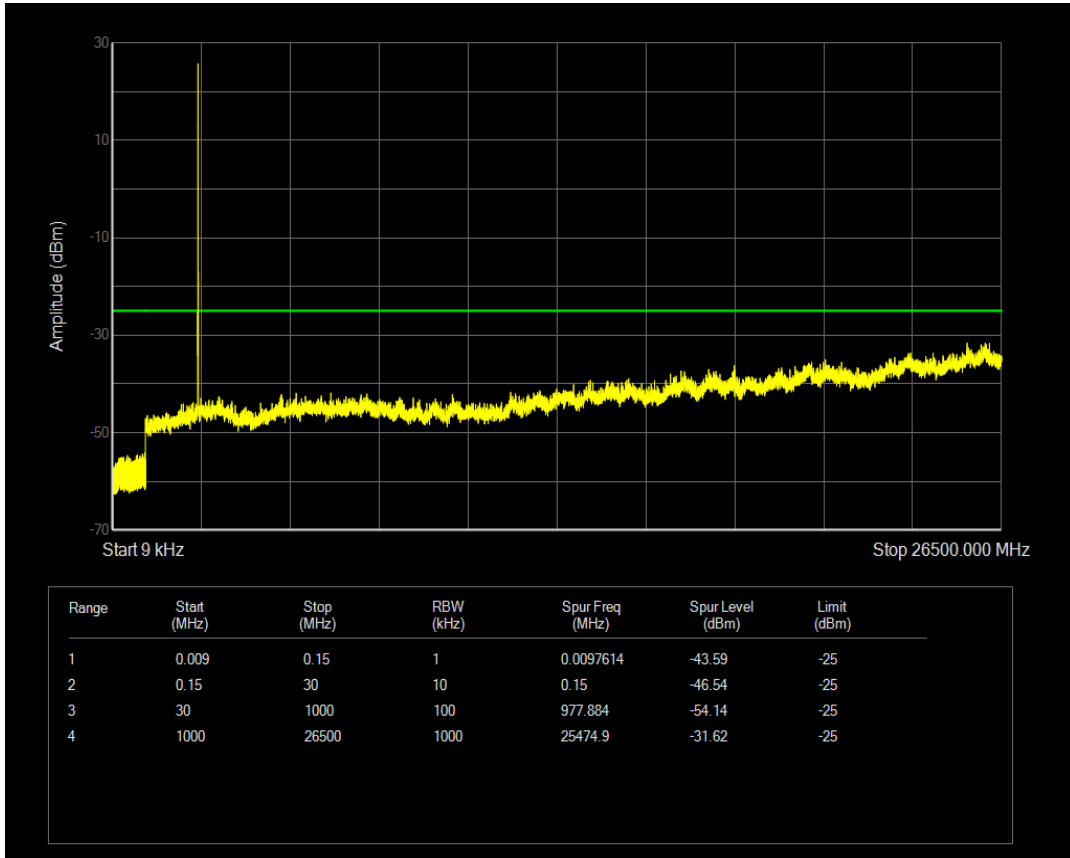

Band7 QAM16 BW=5MHz Channel=21100 RB Size=1 Position=#0

Band7 QPSK BW=5MHz Channel=21425 RB Size=1 Position=#0

Band7 QPSK BW=5MHz Channel=21425 RB Size=25 Position=#0

Band7 QAM16 BW=5MHz Channel=21425 RB Size=1 Position=#0

Band7 QPSK BW=10MHz Channel=20800 RB Size=1 Position=#0

Band7 QAM16 BW=5MHz Channel=21425 RB Size=25 Position=#0

Band7 QPSK BW=10MHz Channel=20800 RB Size=50 Position=#0

Band7 QAM16 BW=10MHz Channel=20800 RB Size=1 Position=#0