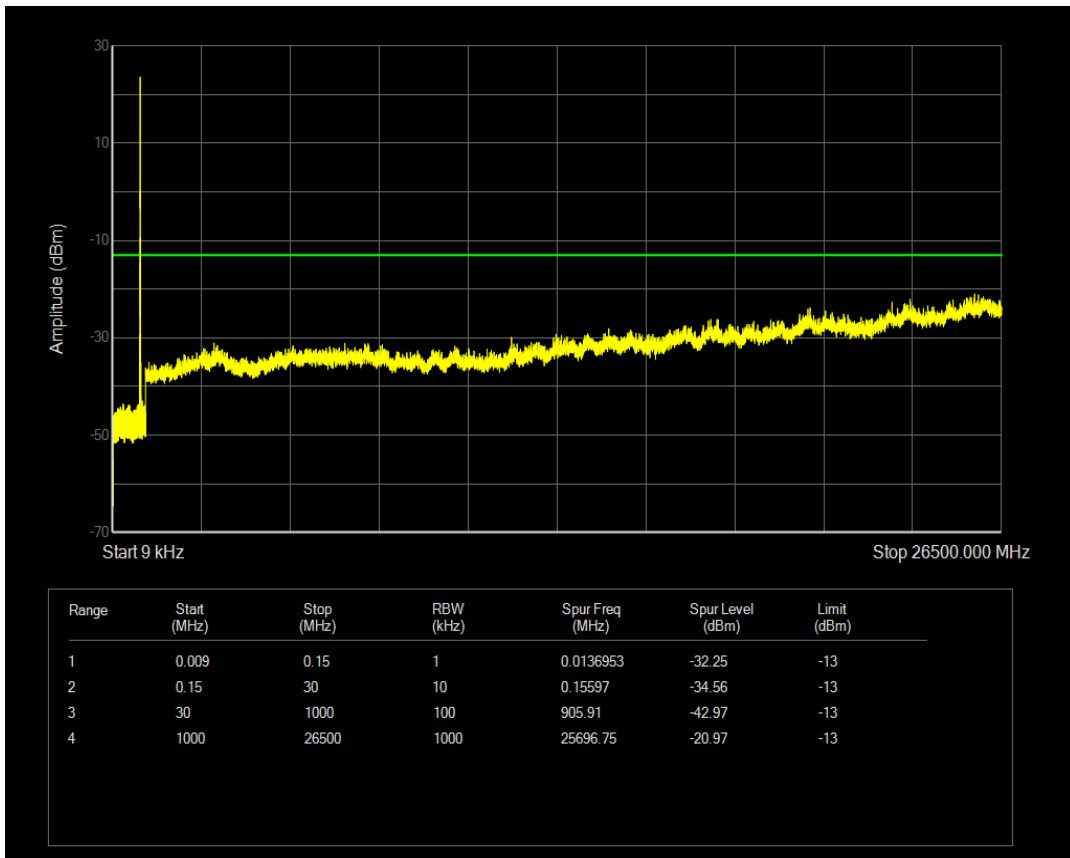

Band5 QAM16 BW=10MHz Channel=20600 RB Size=1 Position=#0

Band7 QPSK BW=5MHz Channel=20775 RB Size=25 Position=#0