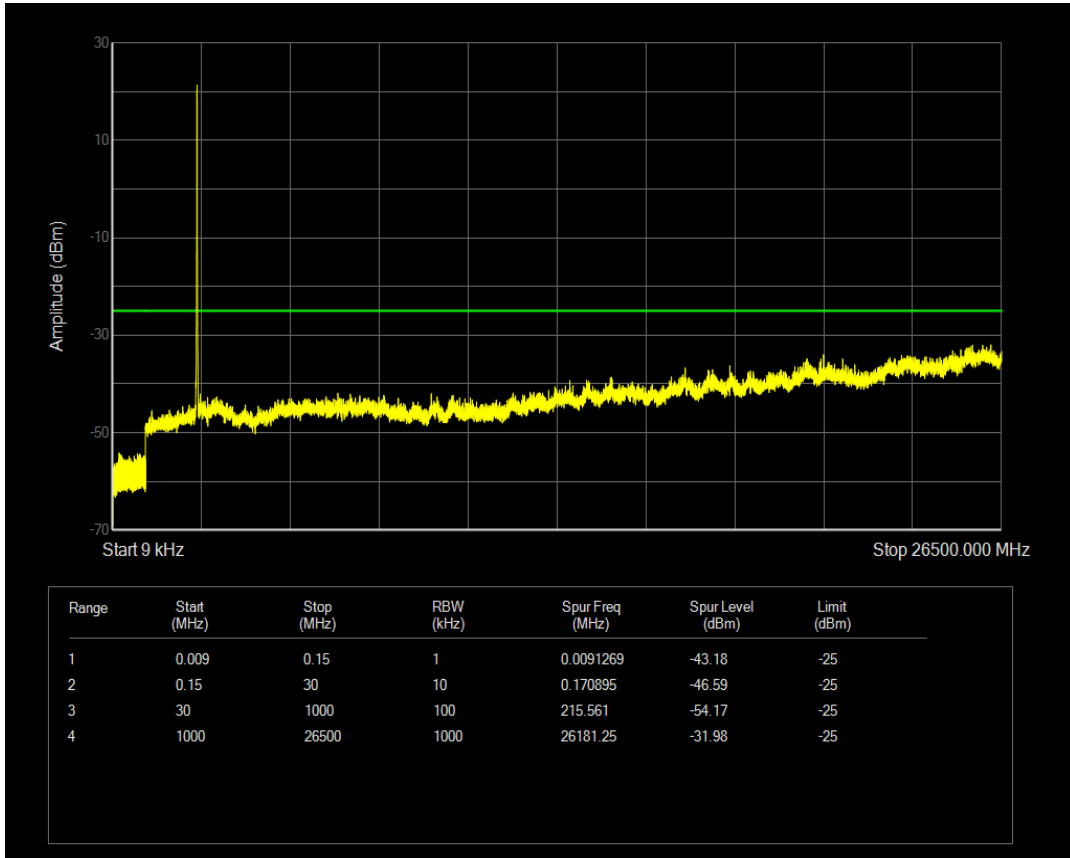

Band7 QAM16 BW=10MHz Channel=20800 RB Size=50 Position=#0

Band7 QPSK BW=10MHz Channel=21100 RB Size=50 Position=#0

Band7 QPSK BW=10MHz Channel=21100 RB Size=1 Position=#0

Band7 QAM16 BW=10MHz Channel=21100 RB Size=1 Position=#0

Band7 QPSK BW=10MHz Channel=21400 RB Size=1 Position=#0

Band7 QAM16 BW=10MHz Channel=21100 RB Size=50 Position=#0

Band7 QAM16 BW=10MHz Channel=21400 RB Size=1 Position=#0

Band7 QPSK BW=10MHz Channel=21400 RB Size=50 Position=#0