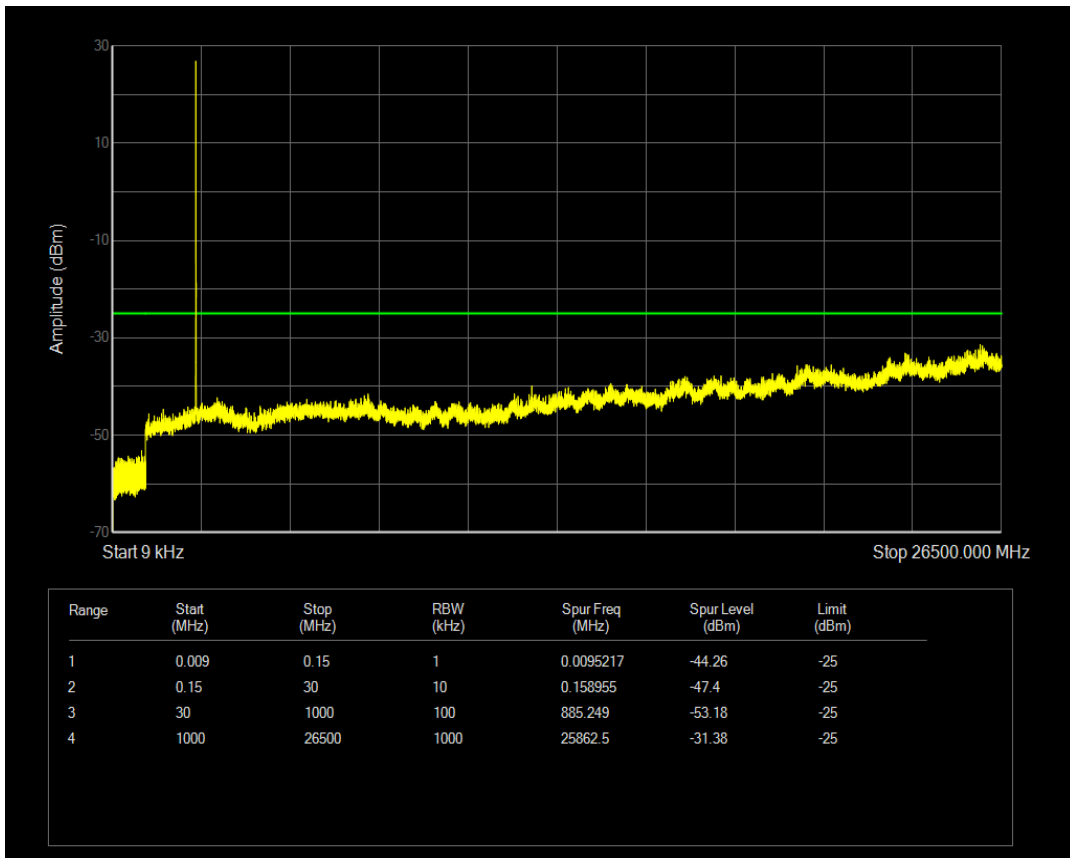

Band5 QPSK BW=10MHz Channel=20600 RB Size=1 Position=#0

Band5 QAM16 BW=10MHz Channel=20525 RB Size=50 Position=#0

Band5 QPSK BW=10MHz Channel=20600 RB Size=50 Position=#0

Band5 QAM16 BW=10MHz Channel=20600 RB Size=50 Position=#0

Band5 QAM16 BW=10MHz Channel=20600 RB Size=1 Position=#0

Band7 QPSK BW=5MHz Channel=20775 RB Size=25 Position=#0

Band7 QPSK BW=5MHz Channel=20775 RB Size=1 Position=#0

Band7 QAM16 BW=5MHz Channel=20775 RB Size=1 Position=#0