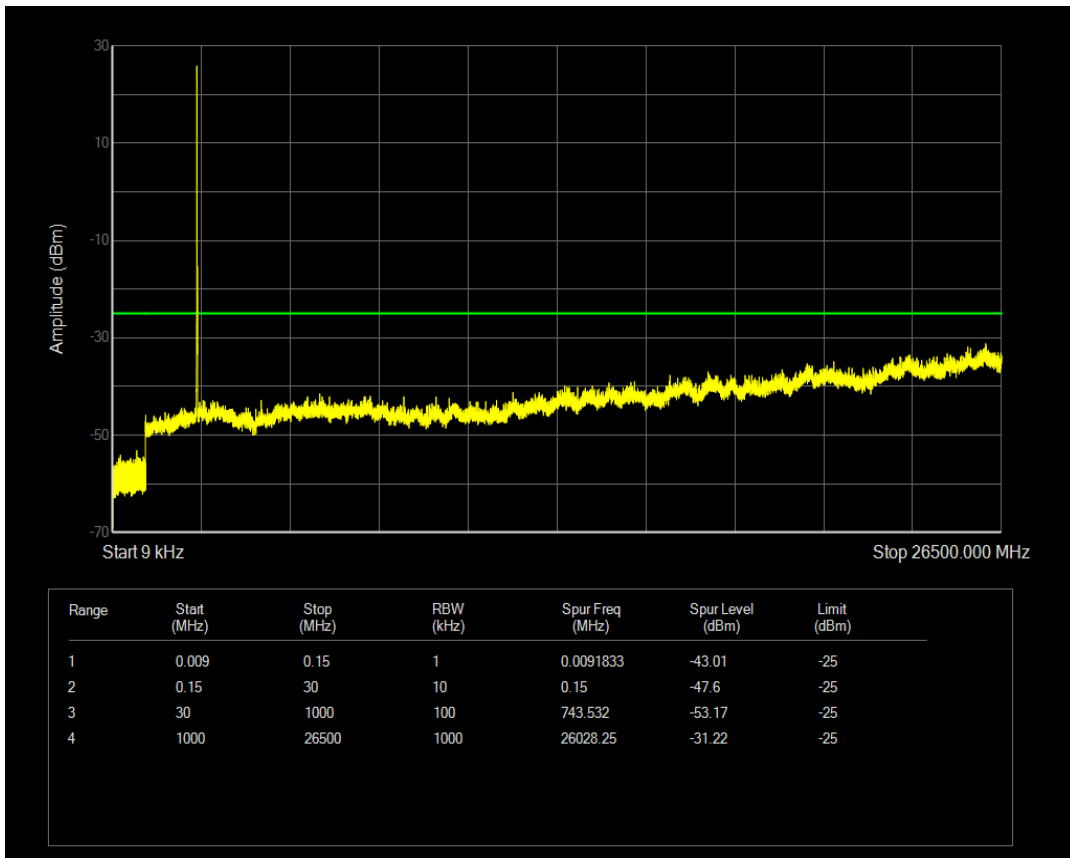

Band7 QPSK BW=10MHz Channel=21100 RB Size=1 Position=#0

Band7 QAM16 BW=10MHz Channel=21100 RB Size=1 Position=#0