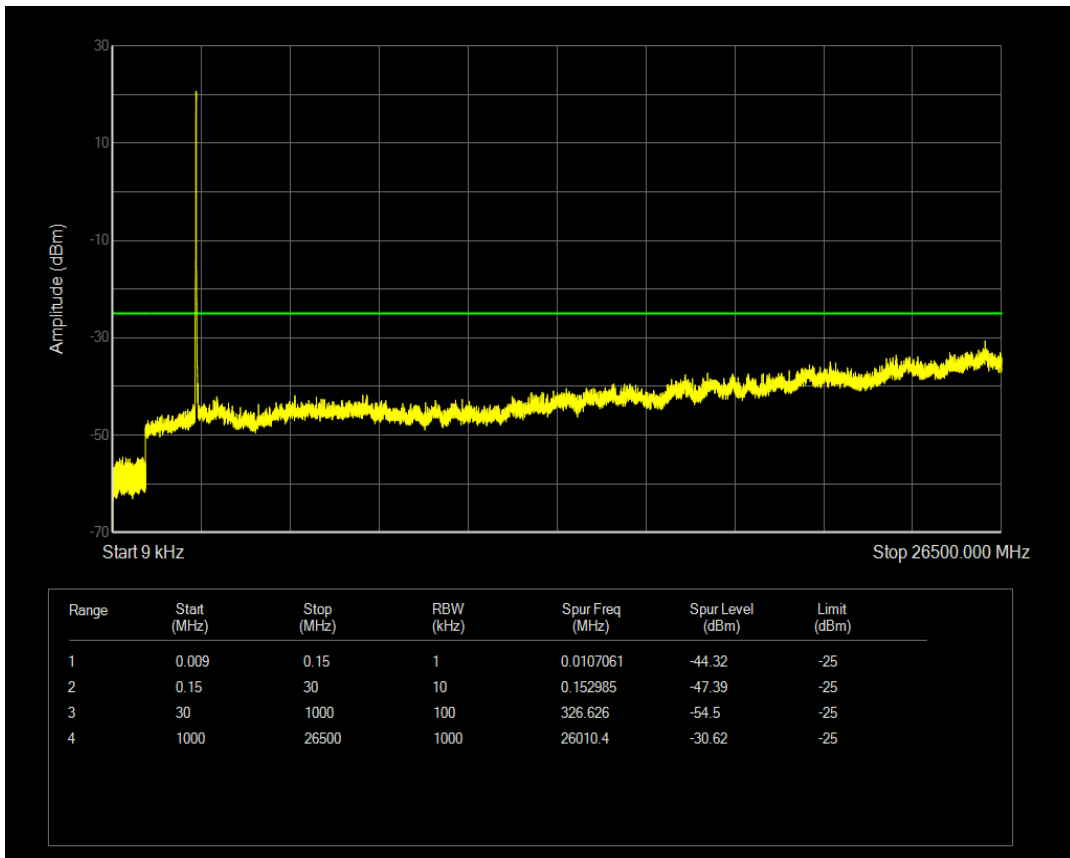

Band7 QPSK BW=15MHz Channel=20825 RB Size=75 Position=#0

Band7 QAM16 BW=15MHz Channel=20825 RB Size=1 Position=#0