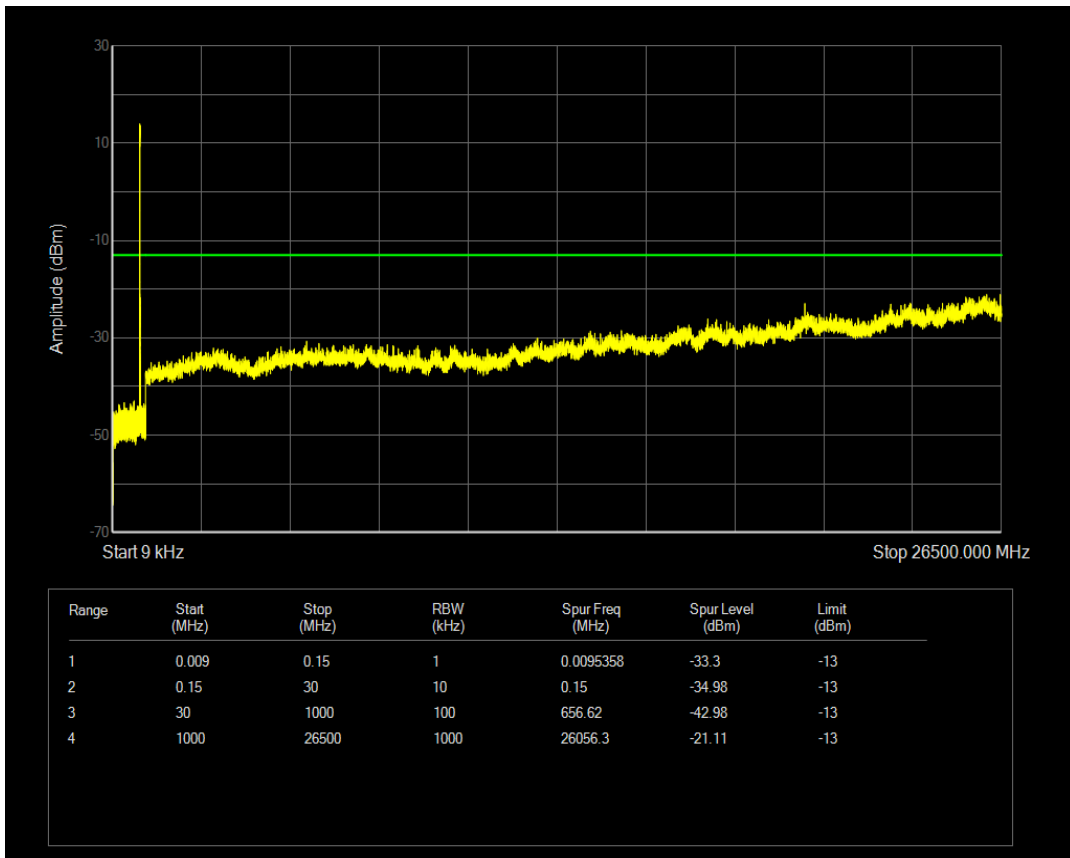

Band5 QAM16 BW=5MHz Channel=20425 RB Size=25 Position=#0

Band5 QPSK BW=5MHz Channel=20525 RB Size=25 Position=#0