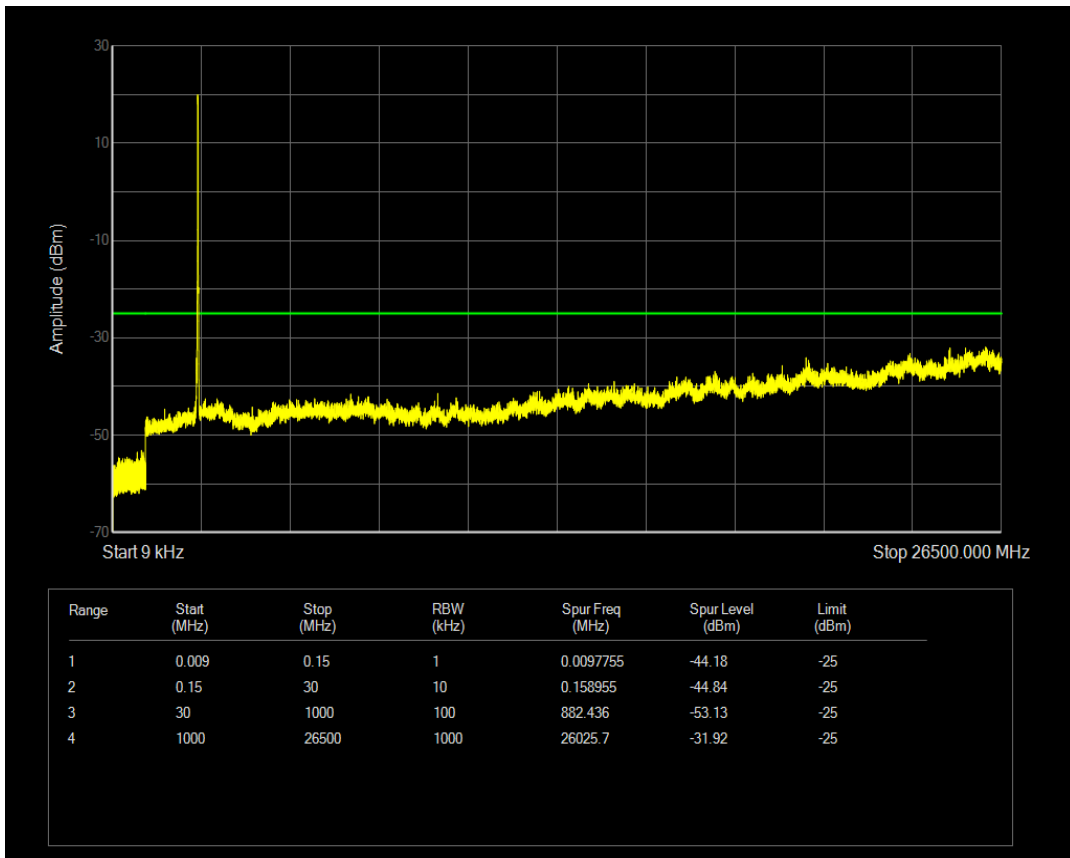

Band7 QPSK BW=15MHz Channel=21375 RB Size=75 Position=#0

Band7 QAM16 BW=15MHz Channel=21375 RB Size=75 Position=#0