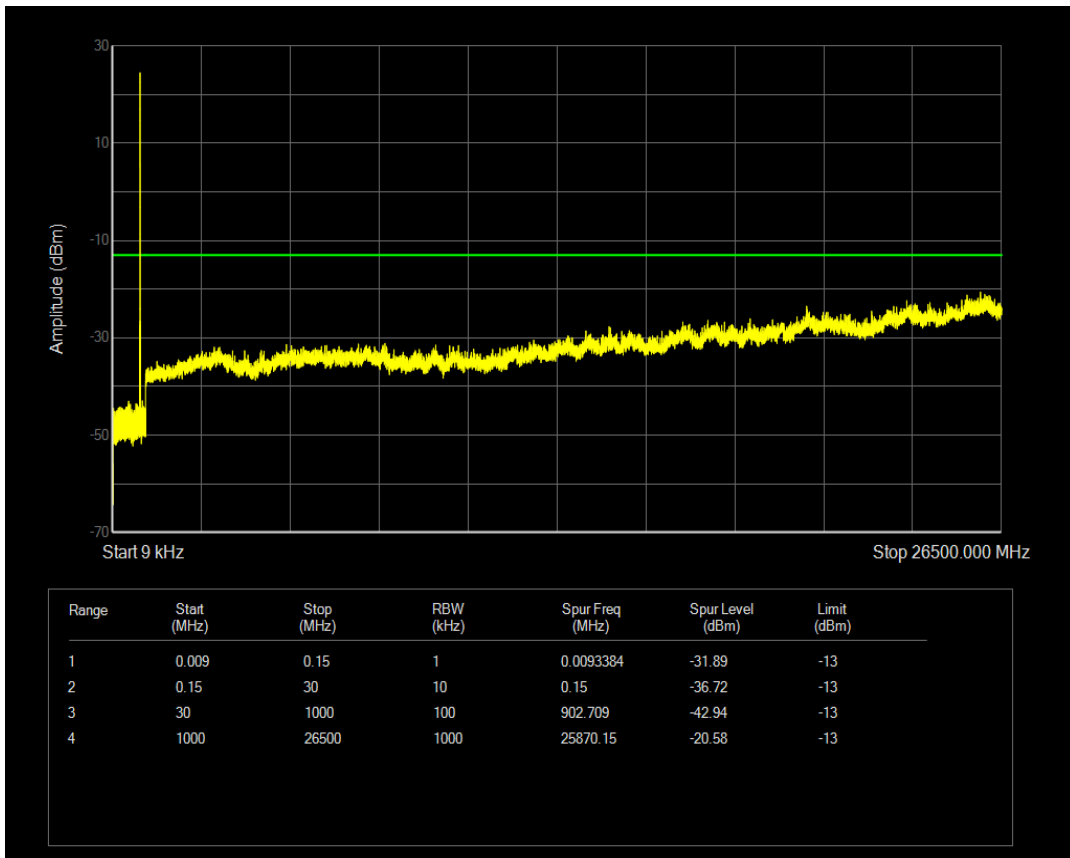

Band4 QPSK BW=20MHz Channel=20050 RB Size=100 Position=#0

Band4 QPSK BW=20MHz Channel=20175 RB Size=1 Position=#0

Band4 QPSK BW=5MHz Channel=20375 RB Size=25 Position=#0

Band4 QPSK BW=5MHz Channel=20375 RB Size=1 Position=#0

Band4 QPSK BW=5MHz Channel=20175 RB Size=25 Position=#0

Band5 QPSK BW=1.4MHz Channel=20407 RB Size=1 Position=#0

Band5 QAM16 BW=1.4MHz Channel=20407 RB Size=1 Position=#0

Band5 QPSK BW=1.4MHz Channel=20407 RB Size=6 Position=#0

Band5 QAM16 BW=1.4MHz Channel=20407 RB Size=6 Position=#0

Band5 QPSK BW=1.4MHz Channel=20525 RB Size=6 Position=#0

Band5 QPSK BW=1.4MHz Channel=20525 RB Size=1 Position=#0

Band5 QAM16 BW=1.4MHz Channel=20525 RB Size=1 Position=#0