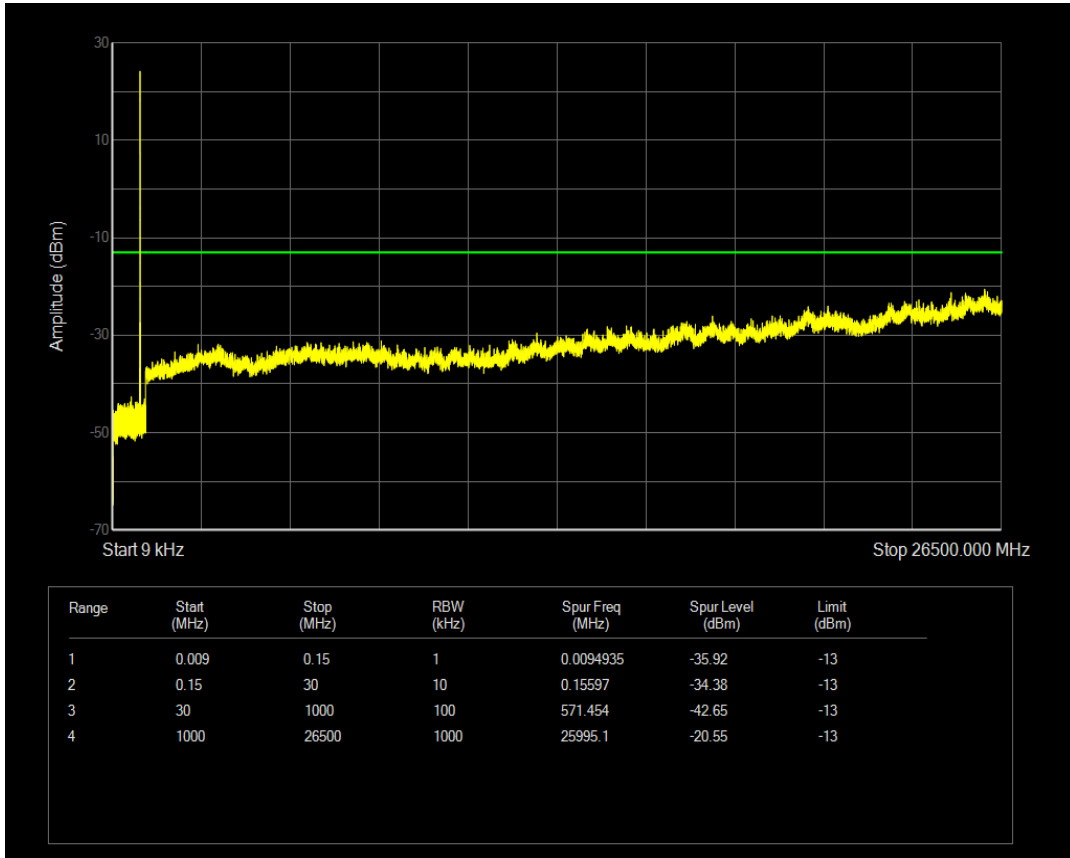

Band5 QAM16 BW=1.4MHz Channel=20407 RB Size=6 Position=#0

Band5 QPSK BW=1.4MHz Channel=20525 RB Size=6 Position=#0

Band5 QPSK BW=1.4MHz Channel=20525 RB Size=1 Position=#0

Band5 QAM16 BW=1.4MHz Channel=20525 RB Size=1 Position=#0

Band5 QAM16 BW=1.4MHz Channel=20525 RB Size=6 Position=#0

Band5 QPSK BW=1.4MHz Channel=20643 RB Size=1 Position=#0

Band5 QAM16 BW=1.4MHz Channel=20643 RB Size=1 Position=#0

Band5 QPSK BW=1.4MHz Channel=20643 RB Size=6 Position=#0