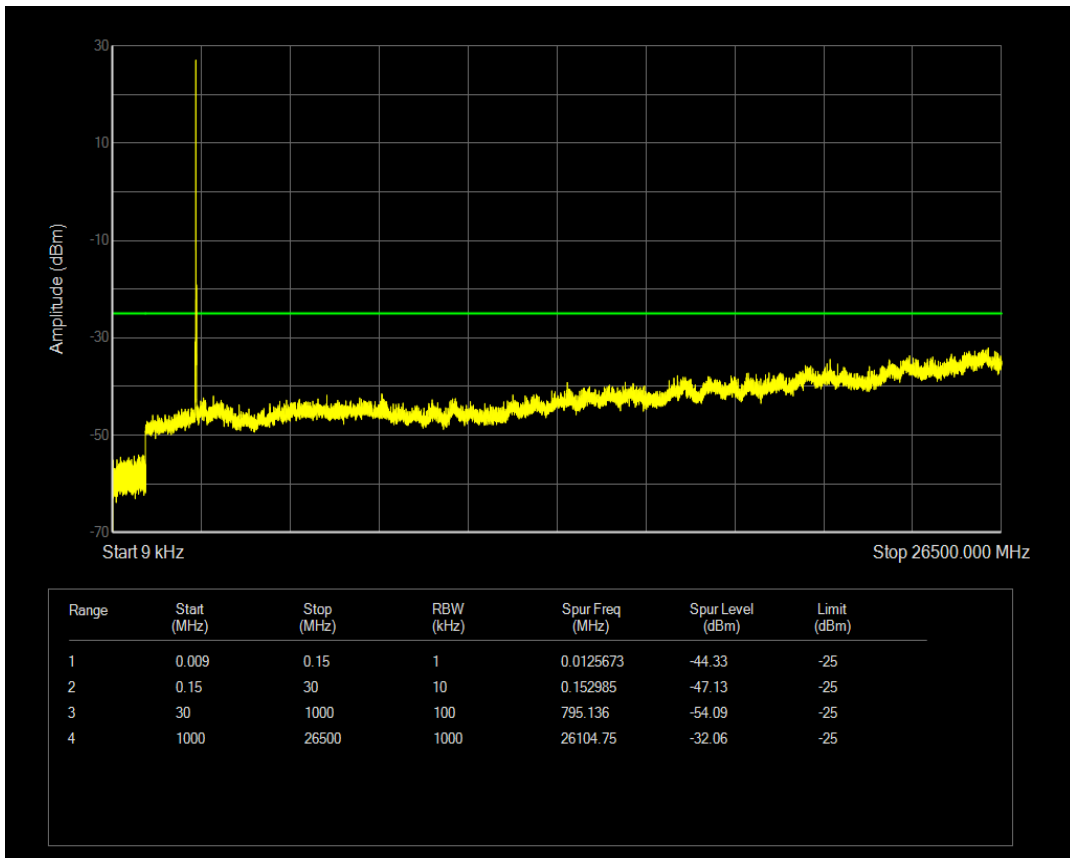

Band7 QAM16 BW=5MHz Channel=21100 RB Size=1 Position=#0

Band7 QPSK BW=5MHz Channel=21425 RB Size=1 Position=#0

Band7 QPSK BW=5MHz Channel=21425 RB Size=25 Position=#0

Band7 QAM16 BW=5MHz Channel=21425 RB Size=1 Position=#0

Band7 QPSK BW=10MHz Channel=20800 RB Size=1 Position=#0

Band7 QAM16 BW=5MHz Channel=21425 RB Size=25 Position=#0

Band7 QPSK BW=10MHz Channel=20800 RB Size=50 Position=#0

Band7 QAM16 BW=10MHz Channel=20800 RB Size=1 Position=#0