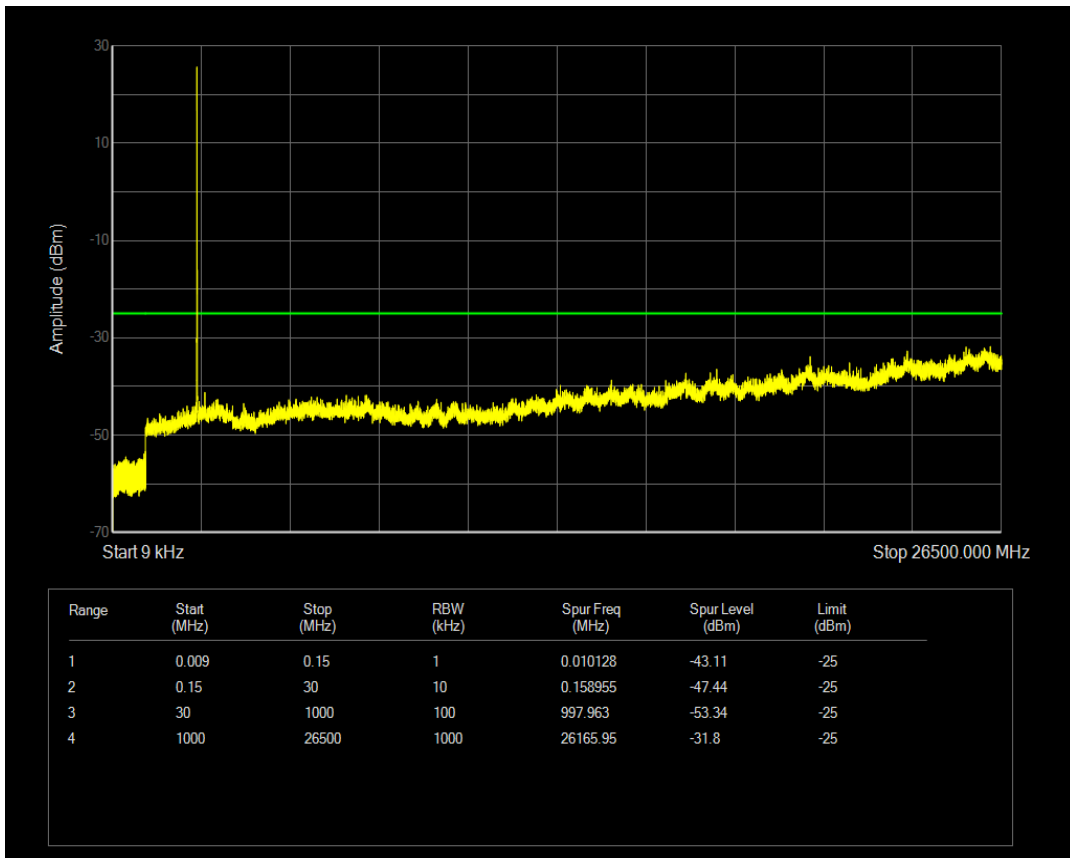

Band7 QAM16 BW=5MHz Channel=21100 RB Size=1 Position=#0

Band7 QPSK BW=5MHz Channel=21425 RB Size=1 Position=#0