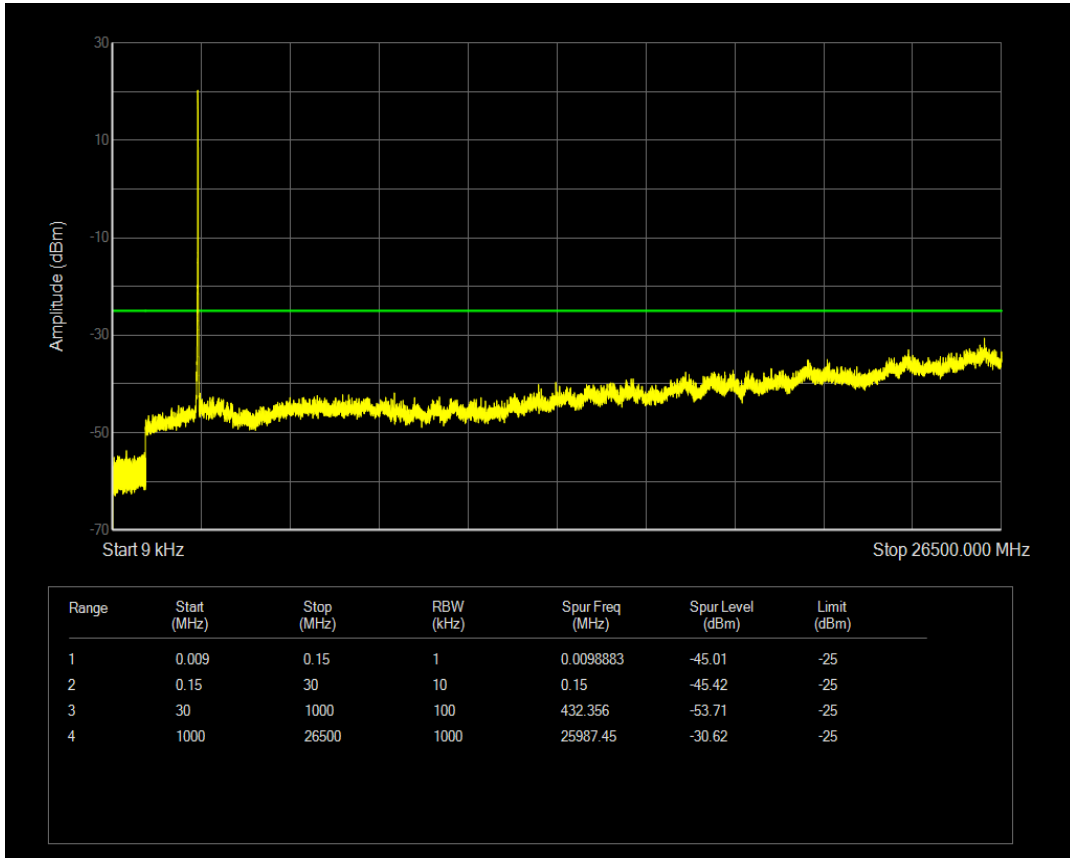

Band7 QAM16 BW=15MHz Channel=21100 RB Size=75 Position=#0

Band7 QPSK BW=15MHz Channel=21375 RB Size=1 Position=#0

Band7 QPSK BW=15MHz Channel=21375 RB Size=75 Position=#0

Band7 QAM16 BW=15MHz Channel=21375 RB Size=75 Position=#0