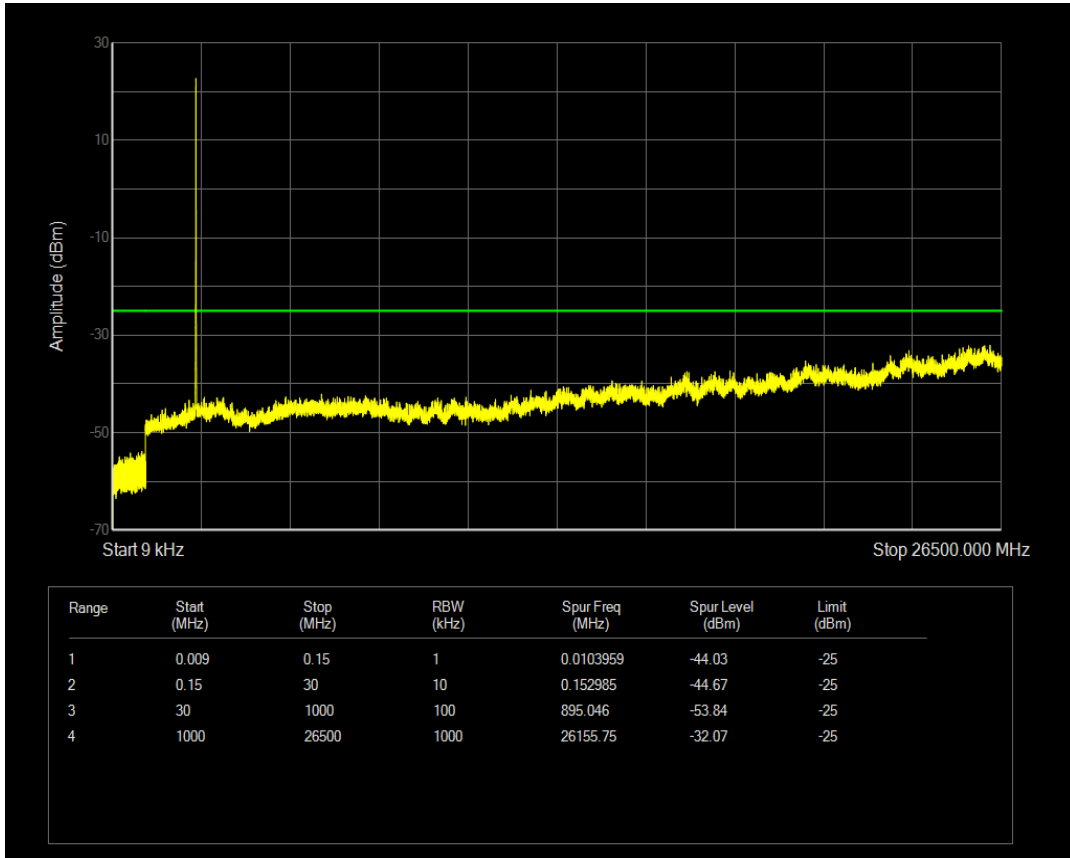

Band5 QPSK BW=10MHz Channel=20600 RB Size=1 Position=#0

Band5 QAM16 BW=10MHz Channel=20525 RB Size=50 Position=#0

Band5 QPSK BW=10MHz Channel=20600 RB Size=50 Position=#0

Band5 QAM16 BW=10MHz Channel=20600 RB Size=50 Position=#0

Band5 QAM16 BW=10MHz Channel=20600 RB Size=1 Position=#0

Band7 QPSK BW=5MHz Channel=20775 RB Size=25 Position=#0

Band7 QPSK BW=5MHz Channel=20775 RB Size=1 Position=#0

Band7 QAM16 BW=5MHz Channel=20775 RB Size=1 Position=#0

Band7 QPSK BW=5MHz Channel=21100 RB Size=1 Position=#0

Band7 QAM16 BW=5MHz Channel=20775 RB Size=25 Position=#0

Band7 QPSK BW=5MHz Channel=21100 RB Size=25 Position=#0

Band7 QAM16 BW=5MHz Channel=21100 RB Size=25 Position=#0