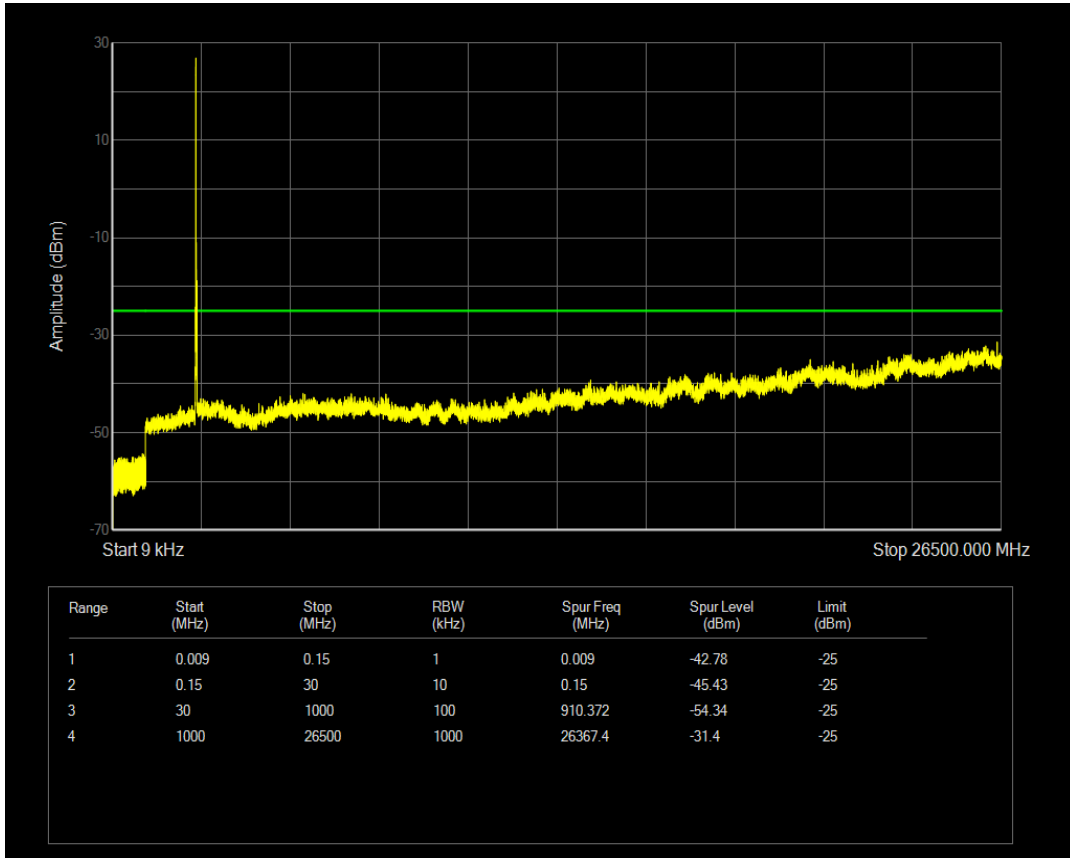

Band7 QPSK BW=20MHz Channel=20850 RB Size=1 Position=#0

Band7 QAM16 BW=20MHz Channel=20850 RB Size=1 Position=#0