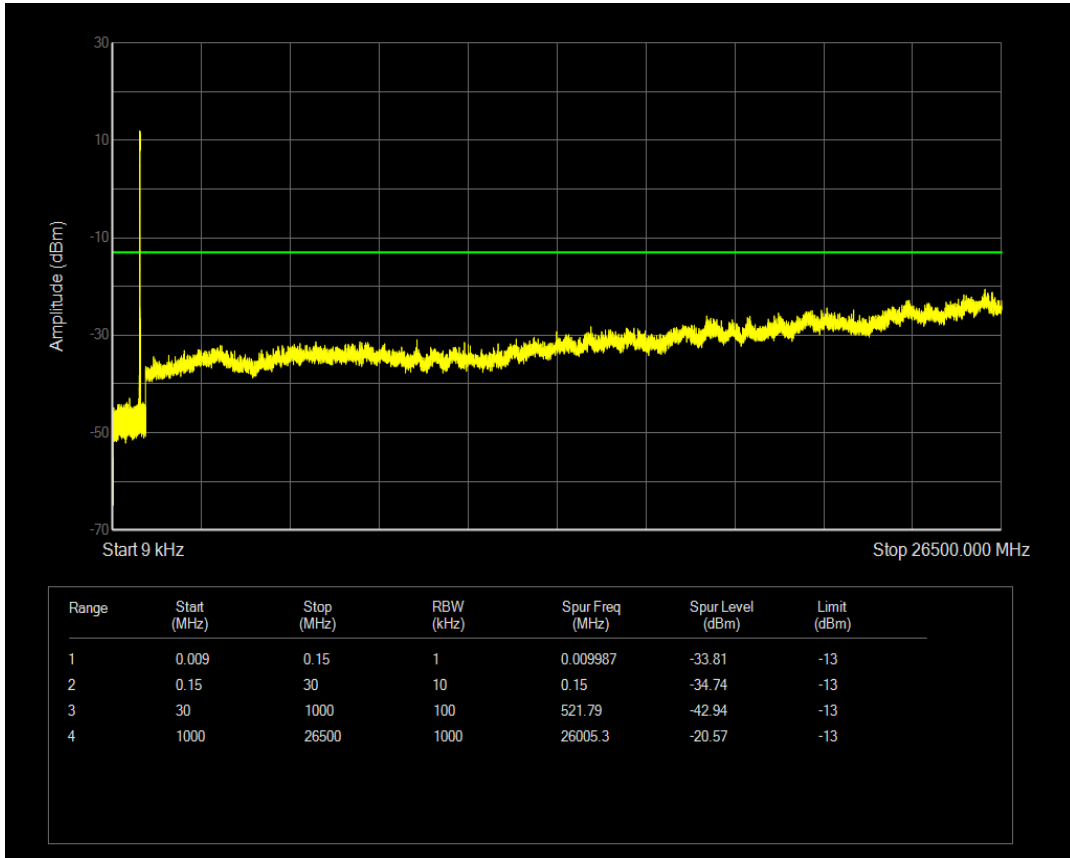

Band5 QAM16 BW=5MHz Channel=20525 RB Size=1 Position=#0

Band5 QPSK BW=5MHz Channel=20625 RB Size=1 Position=#0

Band5 QPSK BW=5MHz Channel=20625 RB Size=25 Position=#0

Band5 QAM16 BW=5MHz Channel=20625 RB Size=1 Position=#0

Band5 QAM16 BW=5MHz Channel=20625 RB Size=25 Position=#0

Band5 QPSK BW=10MHz Channel=20450 RB Size=50 Position=#0

Band5 QPSK BW=10MHz Channel=20450 RB Size=1 Position=#0

Band5 QAM16 BW=10MHz Channel=20450 RB Size=1 Position=#0