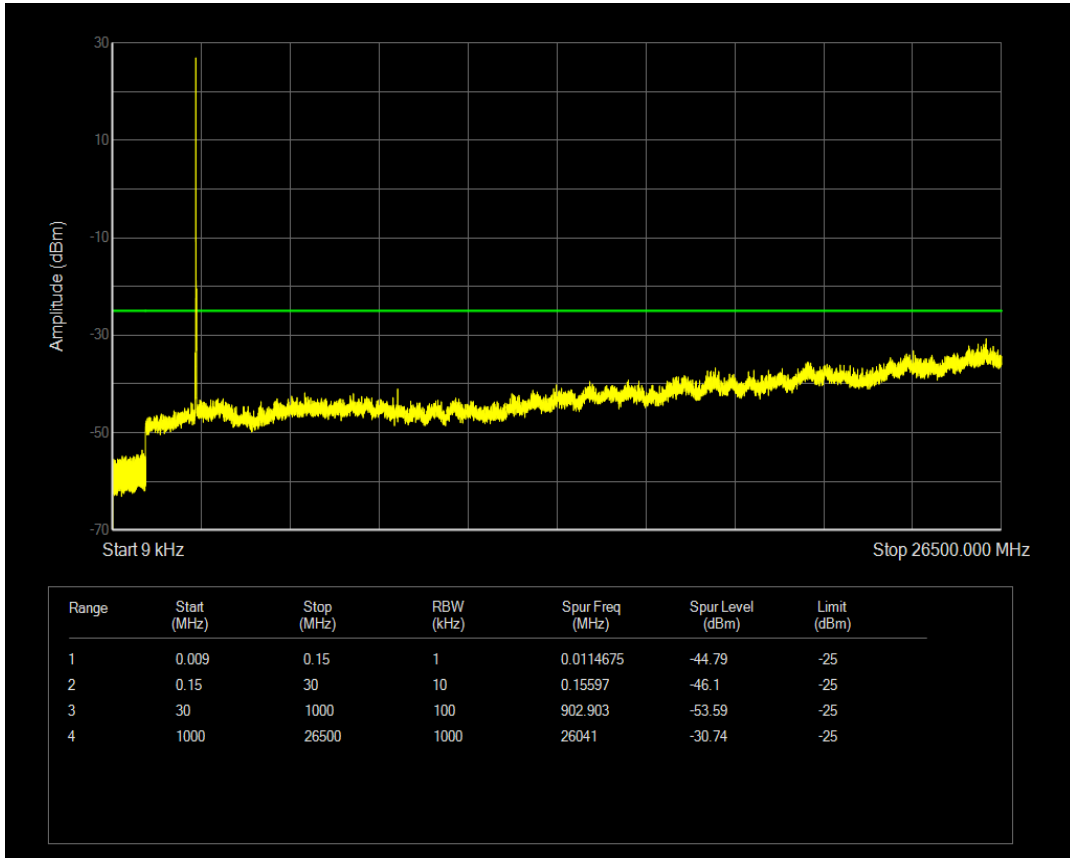

Band7 QPSK BW=10MHz Channel=20800 RB Size=1 Position=#0

Band7 QAM16 BW=5MHz Channel=21425 RB Size=25 Position=#0

Band7 QPSK BW=10MHz Channel=20800 RB Size=50 Position=#0

Band7 QAM16 BW=10MHz Channel=20800 RB Size=1 Position=#0

Band7 QAM16 BW=10MHz Channel=20800 RB Size=50 Position=#0

Band7 QPSK BW=10MHz Channel=21100 RB Size=50 Position=#0

Band7 QPSK BW=10MHz Channel=21100 RB Size=1 Position=#0

Band7 QAM16 BW=10MHz Channel=21100 RB Size=1 Position=#0