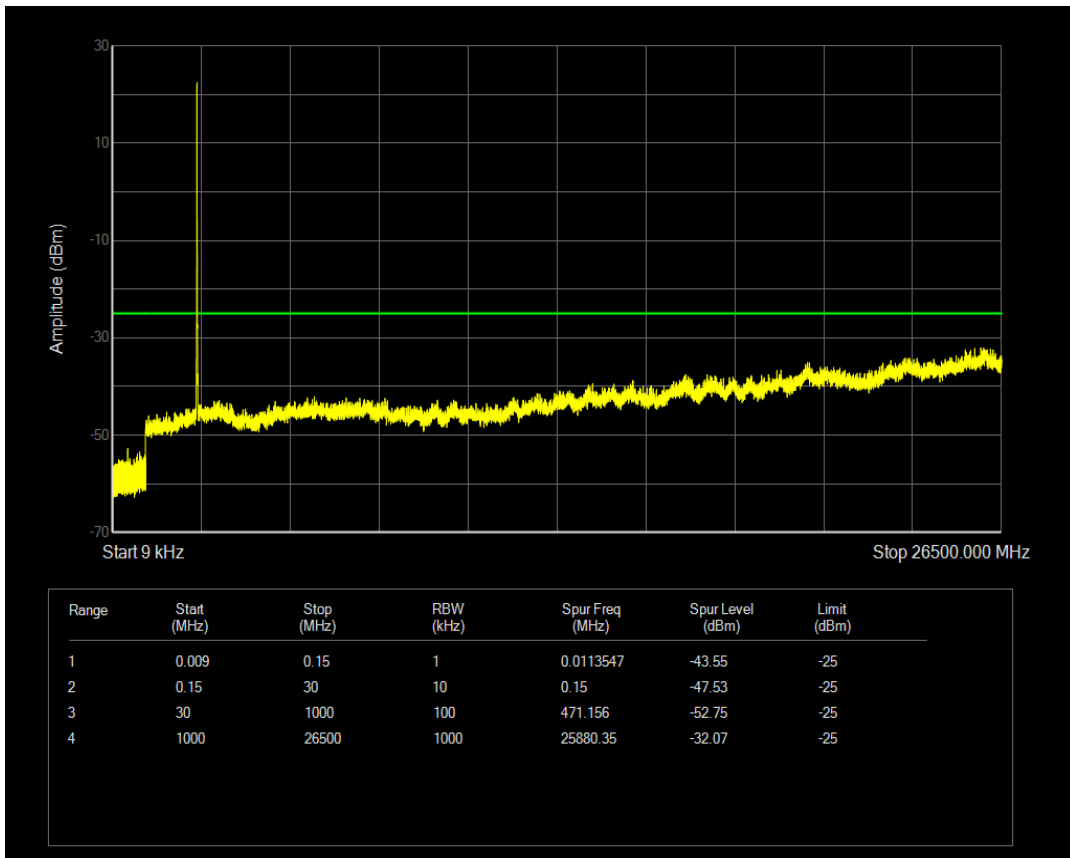

Band7 QPSK BW=5MHz Channel=21100 RB Size=25 Position=#0

Band7 QAM16 BW=5MHz Channel=21100 RB Size=25 Position=#0