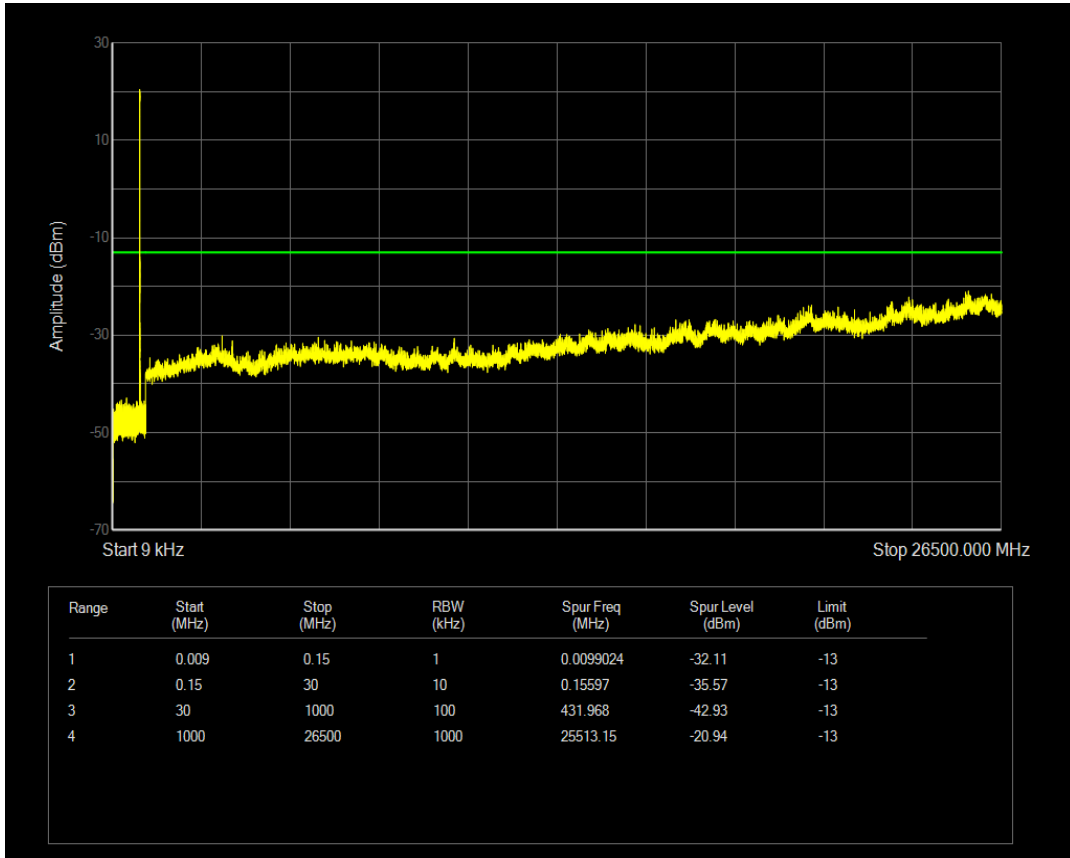

Band4 QPSK BW=20MHz Channel=20050 RB Size=100 Position=#0

Band4 QPSK BW=20MHz Channel=20175 RB Size=1 Position=#0

Band4 QPSK BW=5MHz Channel=20375 RB Size=25 Position=#0

Band4 QPSK BW=5MHz Channel=20375 RB Size=1 Position=#0

Band4 QPSK BW=5MHz Channel=20175 RB Size=25 Position=#0

Band5 QPSK BW=1.4MHz Channel=20407 RB Size=1 Position=#0

Band5 QAM16 BW=1.4MHz Channel=20407 RB Size=1 Position=#0

Band5 QPSK BW=1.4MHz Channel=20407 RB Size=6 Position=#0

Band5 QAM16 BW=1.4MHz Channel=20407 RB Size=6 Position=#0

Band5 QPSK BW=1.4MHz Channel=20525 RB Size=6 Position=#0

Band5 QPSK BW=1.4MHz Channel=20525 RB Size=1 Position=#0

Band5 QAM16 BW=1.4MHz Channel=20525 RB Size=1 Position=#0