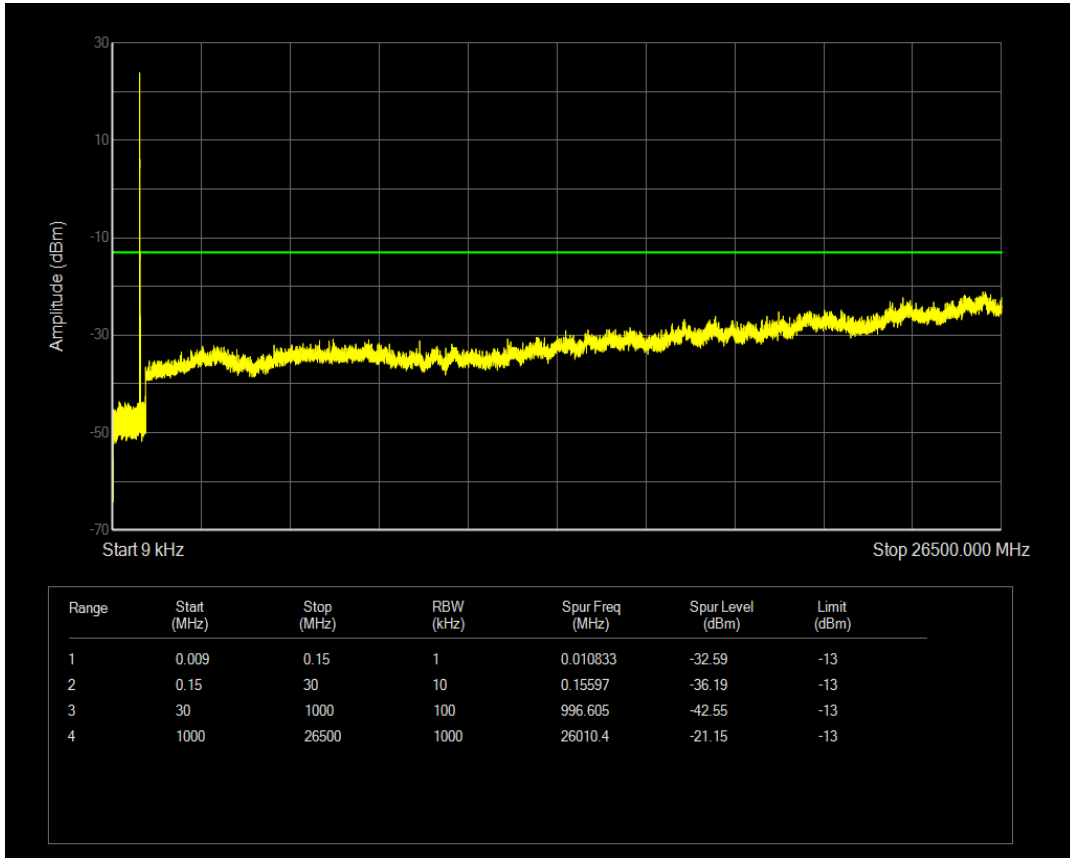

Band5 QAM16 BW=3MHz Channel=20635 RB Size=15 Position=#0

Band5 QPSK BW=5MHz Channel=20425 RB Size=1 Position=#0

Band5 QPSK BW=5MHz Channel=20425 RB Size=25 Position=#0

Band5 QAM16 BW=5MHz Channel=20425 RB Size=1 Position=#0

Band5 QAM16 BW=5MHz Channel=20425 RB Size=25 Position=#0

Band5 QPSK BW=5MHz Channel=20525 RB Size=25 Position=#0

Band5 QPSK BW=5MHz Channel=20525 RB Size=1 Position=#0

Band5 QAM16 BW=5MHz Channel=20525 RB Size=25 Position=#0