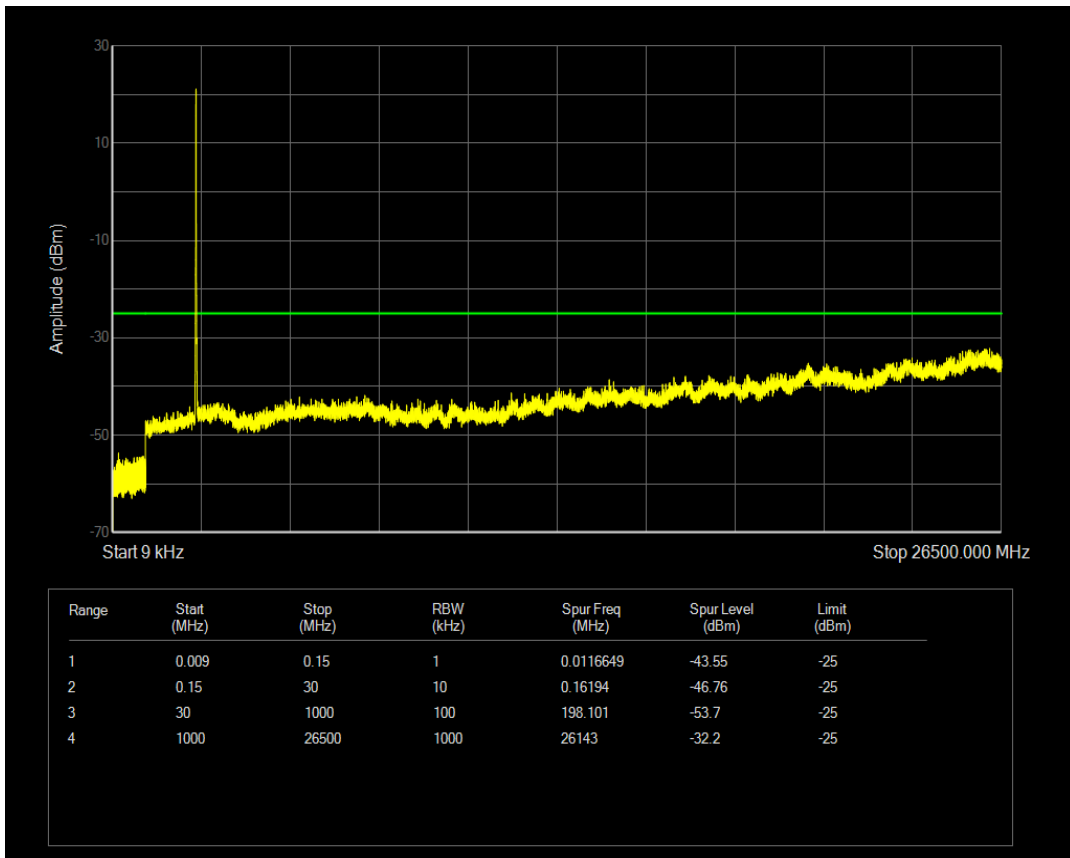

Band7 QAM16 BW=5MHz Channel=21100 RB Size=1 Position=#0

Band7 QPSK BW=5MHz Channel=21425 RB Size=1 Position=#0

Band7 QPSK BW=5MHz Channel=21425 RB Size=25 Position=#0

Band7 QAM16 BW=5MHz Channel=21425 RB Size=1 Position=#0

Band7 QPSK BW=10MHz Channel=20800 RB Size=1 Position=#0

Band7 QAM16 BW=5MHz Channel=21425 RB Size=25 Position=#0

Band7 QPSK BW=10MHz Channel=20800 RB Size=50 Position=#0

Band7 QAM16 BW=10MHz Channel=20800 RB Size=1 Position=#0