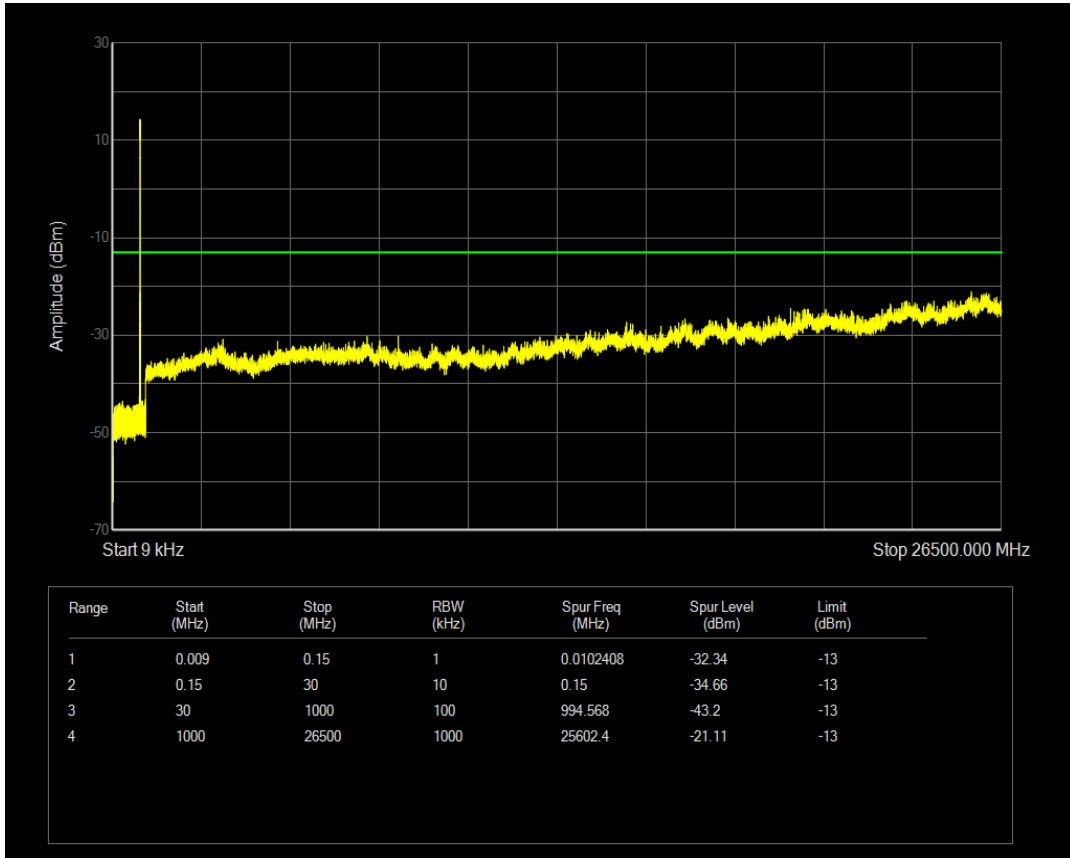

Band5 QPSK BW=5MHz Channel=20525 RB Size=25 Position=#0

Band5 QPSK BW=5MHz Channel=20525 RB Size=1 Position=#0