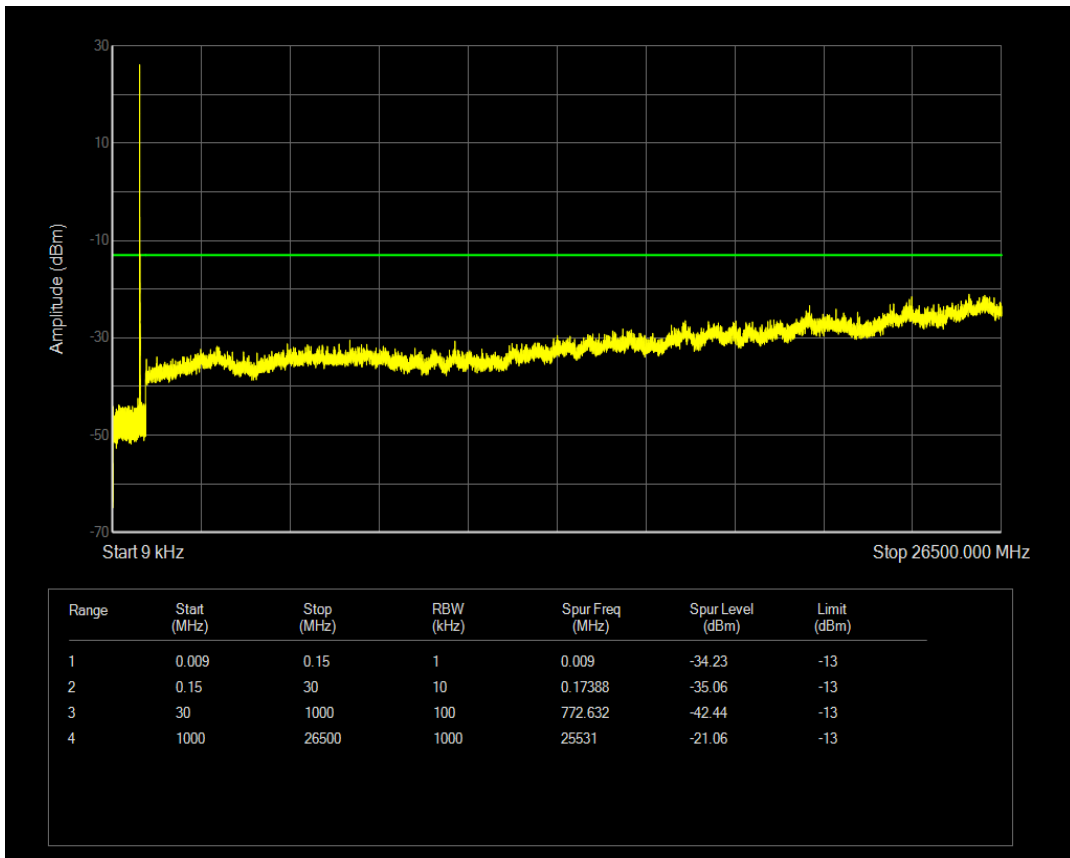

Band5 QAM16 BW=3MHz Channel=20415 RB Size=1 Position=#0

Band5 QPSK BW=3MHz Channel=20525 RB Size=1 Position=#0