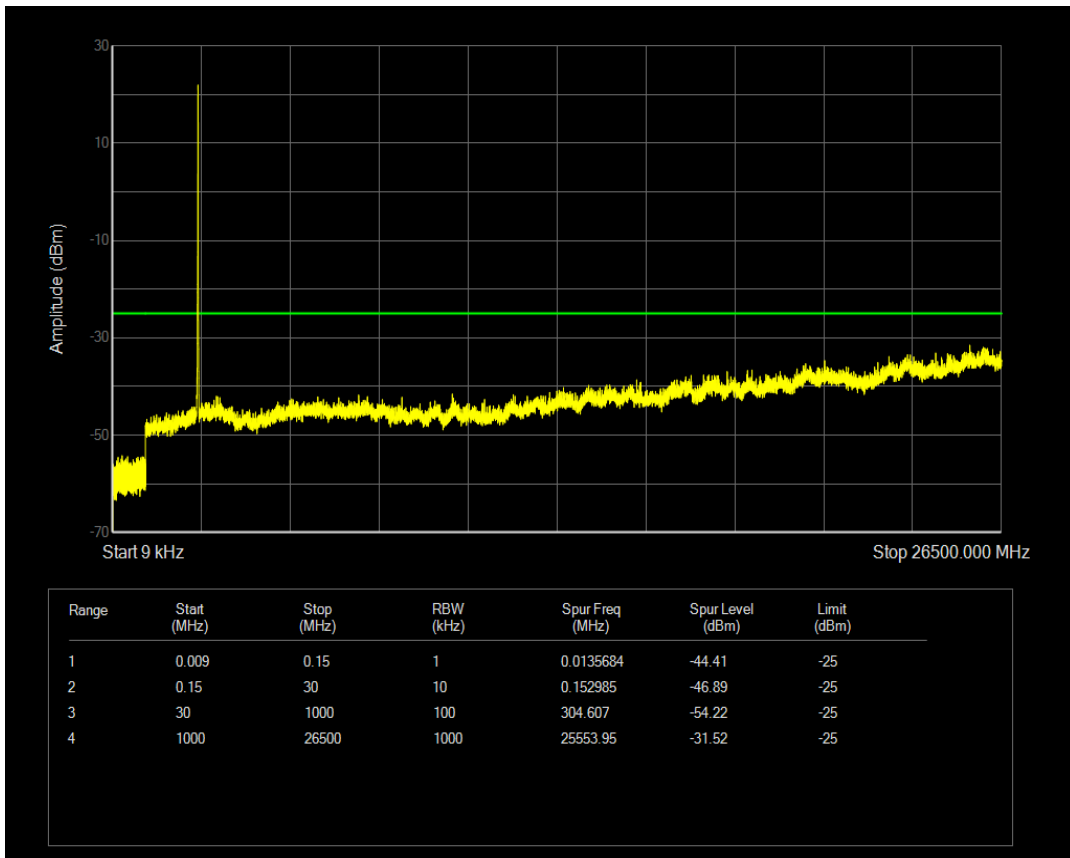

Band7 QAM16 BW=10MHz Channel=21400 RB Size=50 Position=#0

Band7 QPSK BW=15MHz Channel=20825 RB Size=1 Position=#0