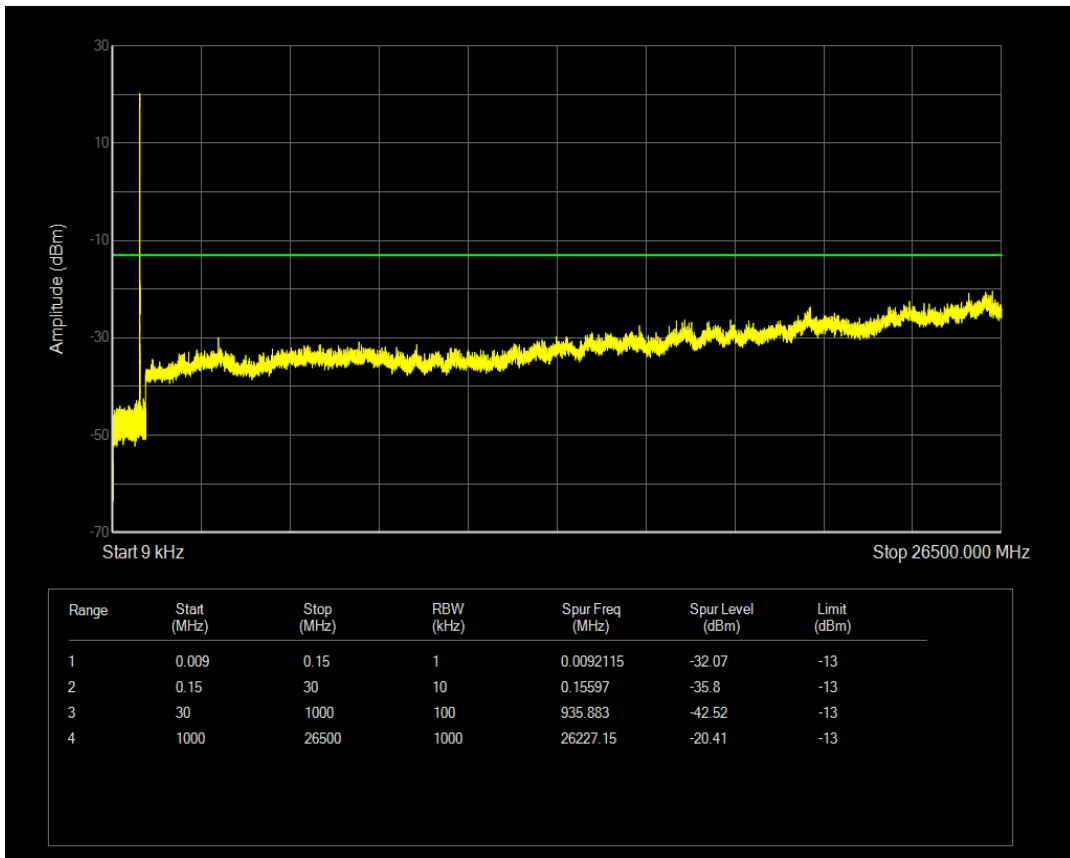

Band4 QPSK BW=20MHz Channel=20050 RB Size=100 Position=#0

Band4 QPSK BW=20MHz Channel=20175 RB Size=1 Position=#0

Band4 QPSK BW=5MHz Channel=20375 RB Size=25 Position=#0

Band4 QPSK BW=5MHz Channel=20375 RB Size=1 Position=#0

Band4 QPSK BW=5MHz Channel=20175 RB Size=25 Position=#0

Band5 QPSK BW=1.4MHz Channel=20407 RB Size=1 Position=#0

Band5 QAM16 BW=1.4MHz Channel=20407 RB Size=1 Position=#0

Band5 QPSK BW=1.4MHz Channel=20407 RB Size=6 Position=#0

Band5 QAM16 BW=1.4MHz Channel=20407 RB Size=6 Position=#0

Band5 QPSK BW=1.4MHz Channel=20525 RB Size=6 Position=#0

Band5 QPSK BW=1.4MHz Channel=20525 RB Size=1 Position=#0

Band5 QAM16 BW=1.4MHz Channel=20525 RB Size=1 Position=#0