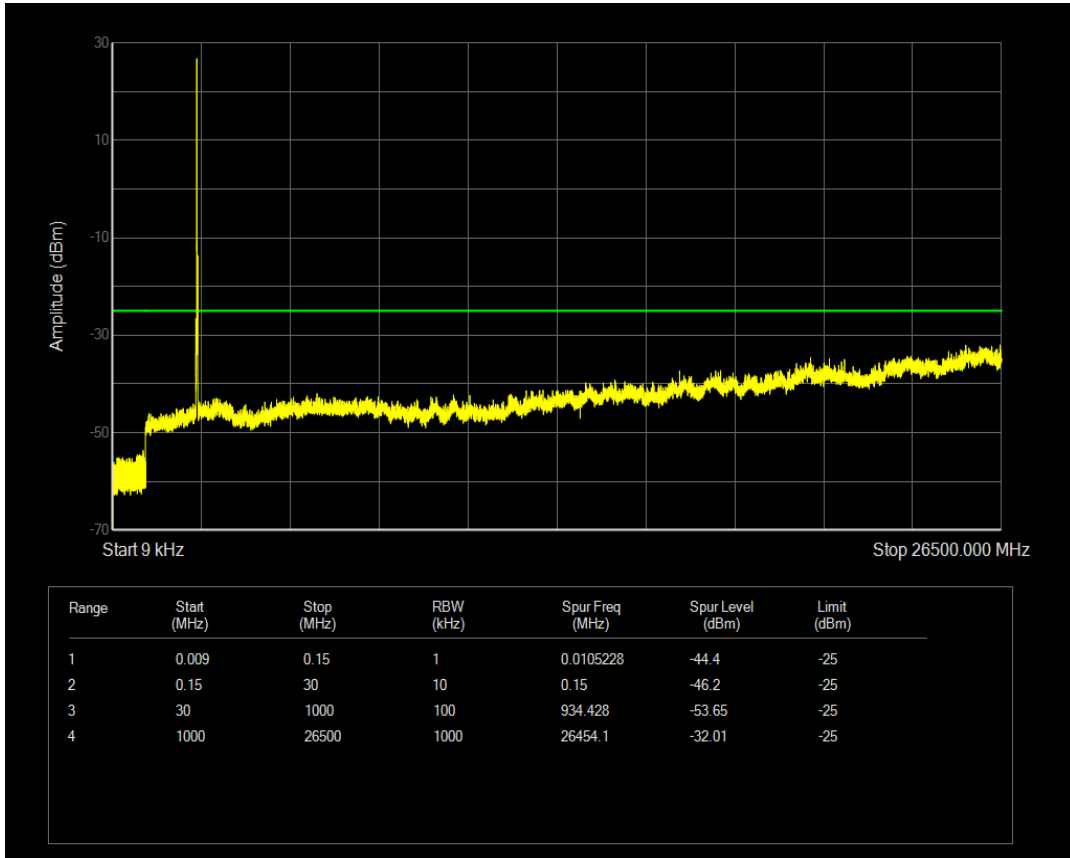

Band7 QPSK BW=15MHz Channel=21100 RB Size=1 Position=#0

Band7 QAM16 BW=15MHz Channel=21100 RB Size=1 Position=#0