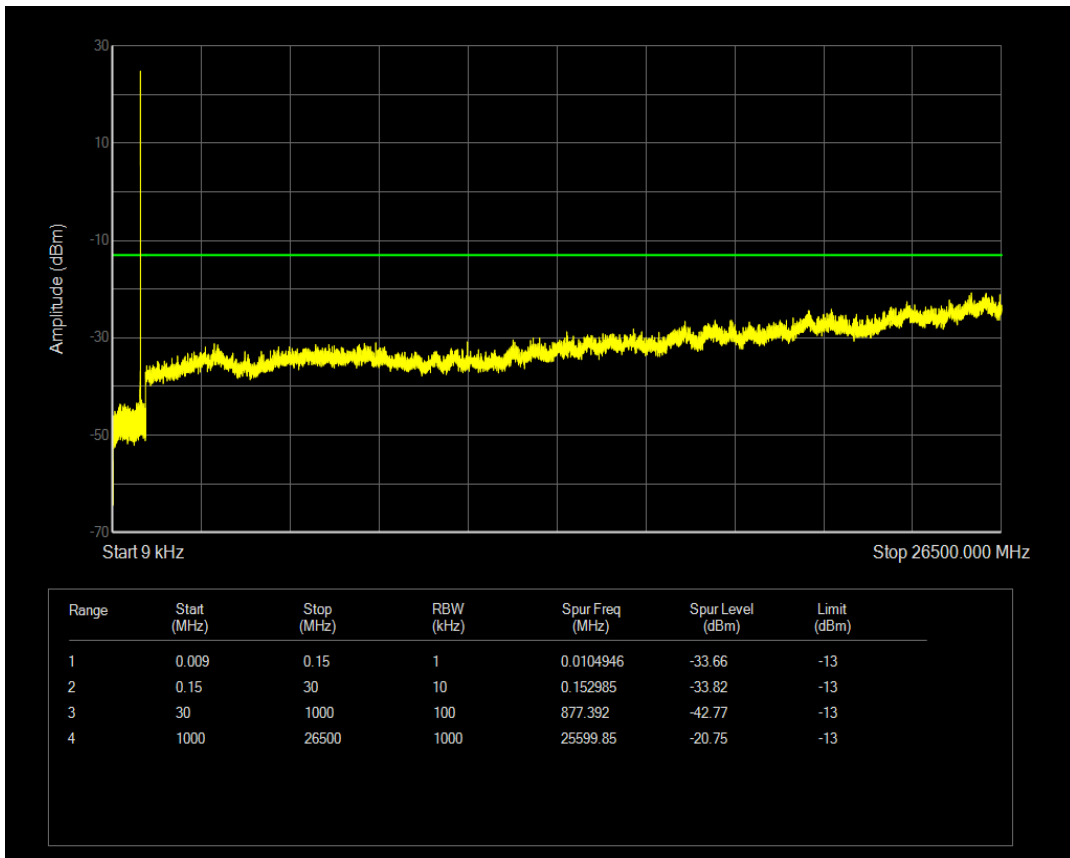

Band5 QAM16 BW=1.4MHz Channel=20407 RB Size=6 Position=#0

Band5 QPSK BW=1.4MHz Channel=20525 RB Size=6 Position=#0

Band5 QPSK BW=1.4MHz Channel=20525 RB Size=1 Position=#0

Band5 QAM16 BW=1.4MHz Channel=20525 RB Size=1 Position=#0

Band5 QAM16 BW=1.4MHz Channel=20525 RB Size=6 Position=#0

Band5 QPSK BW=1.4MHz Channel=20643 RB Size=1 Position=#0

Band5 QAM16 BW=1.4MHz Channel=20643 RB Size=1 Position=#0

Band5 QPSK BW=1.4MHz Channel=20643 RB Size=6 Position=#0