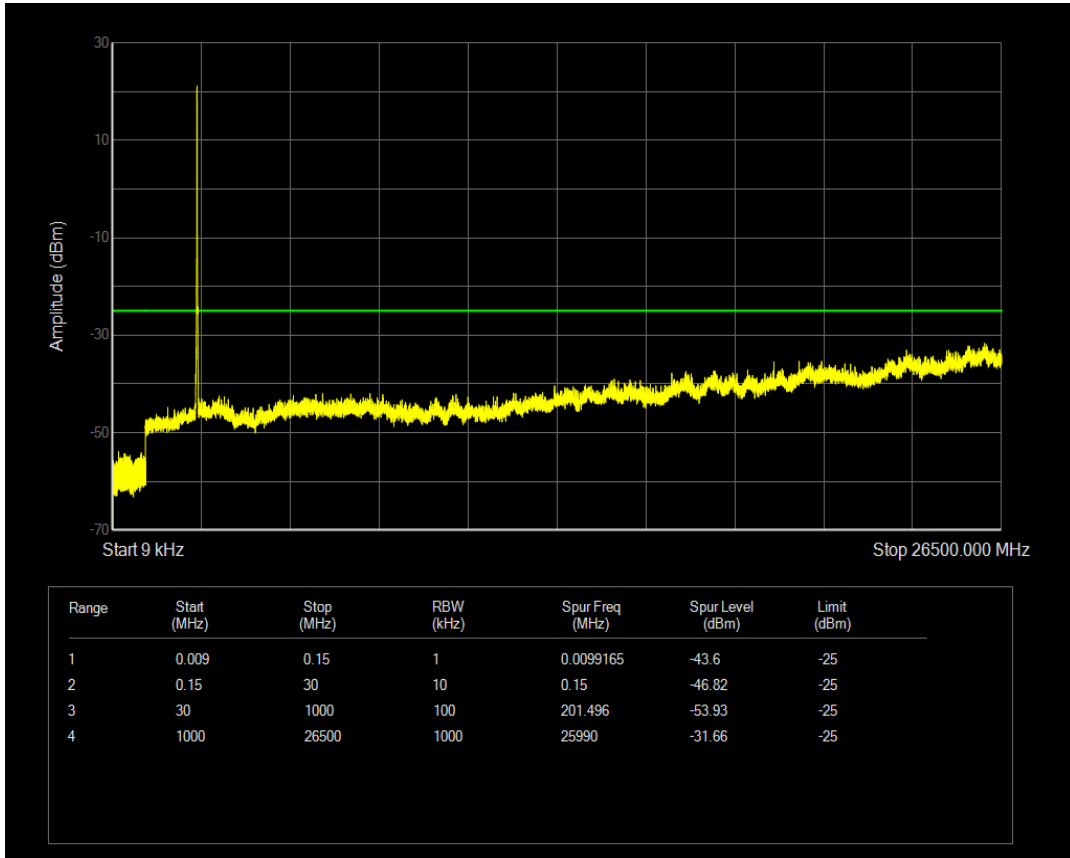

Band7 QPSK BW=10MHz Channel=20800 RB Size=1 Position=#0

Band7 QAM16 BW=5MHz Channel=21425 RB Size=25 Position=#0

Band7 QPSK BW=10MHz Channel=20800 RB Size=50 Position=#0

Band7 QAM16 BW=10MHz Channel=20800 RB Size=1 Position=#0

Band7 QAM16 BW=10MHz Channel=20800 RB Size=50 Position=#0

Band7 QPSK BW=10MHz Channel=21100 RB Size=50 Position=#0

Band7 QPSK BW=10MHz Channel=21100 RB Size=1 Position=#0

Band7 QAM16 BW=10MHz Channel=21100 RB Size=1 Position=#0