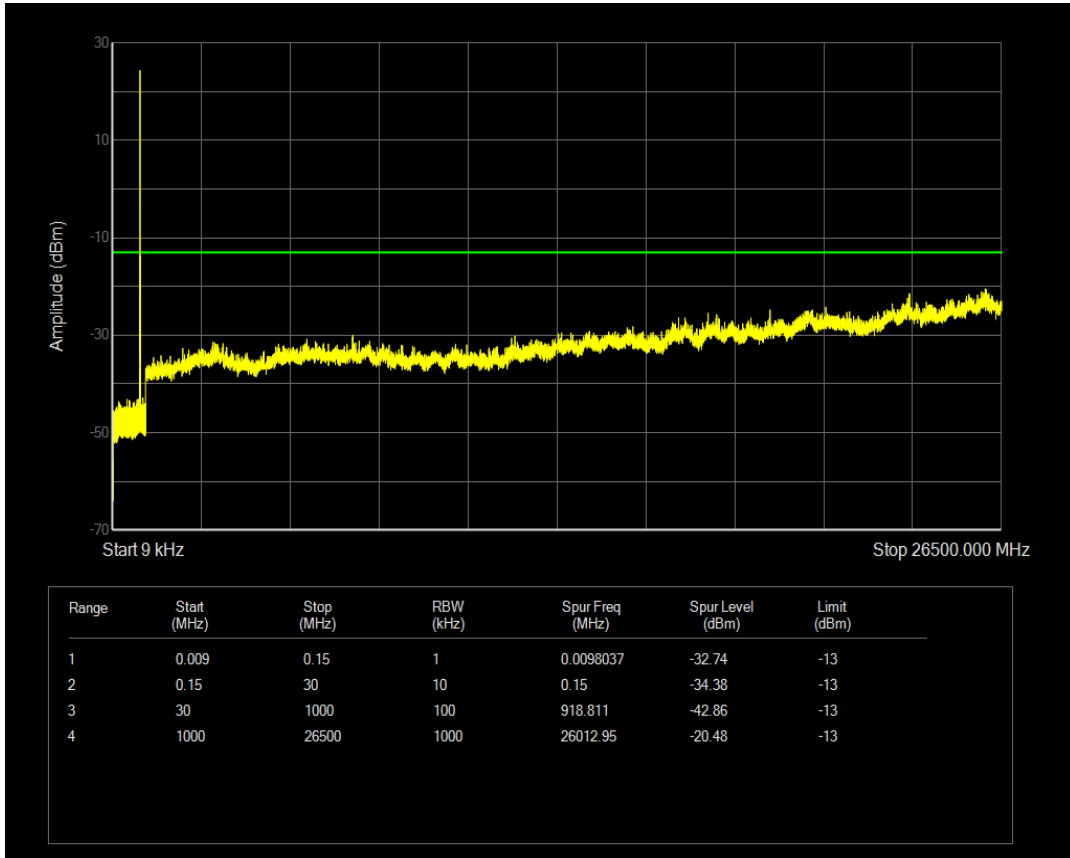

Band5 QPSK BW=3MHz Channel=20525 RB Size=1 Position=#0

Band5 QPSK BW=3MHz Channel=20525 RB Size=15 Position=#0