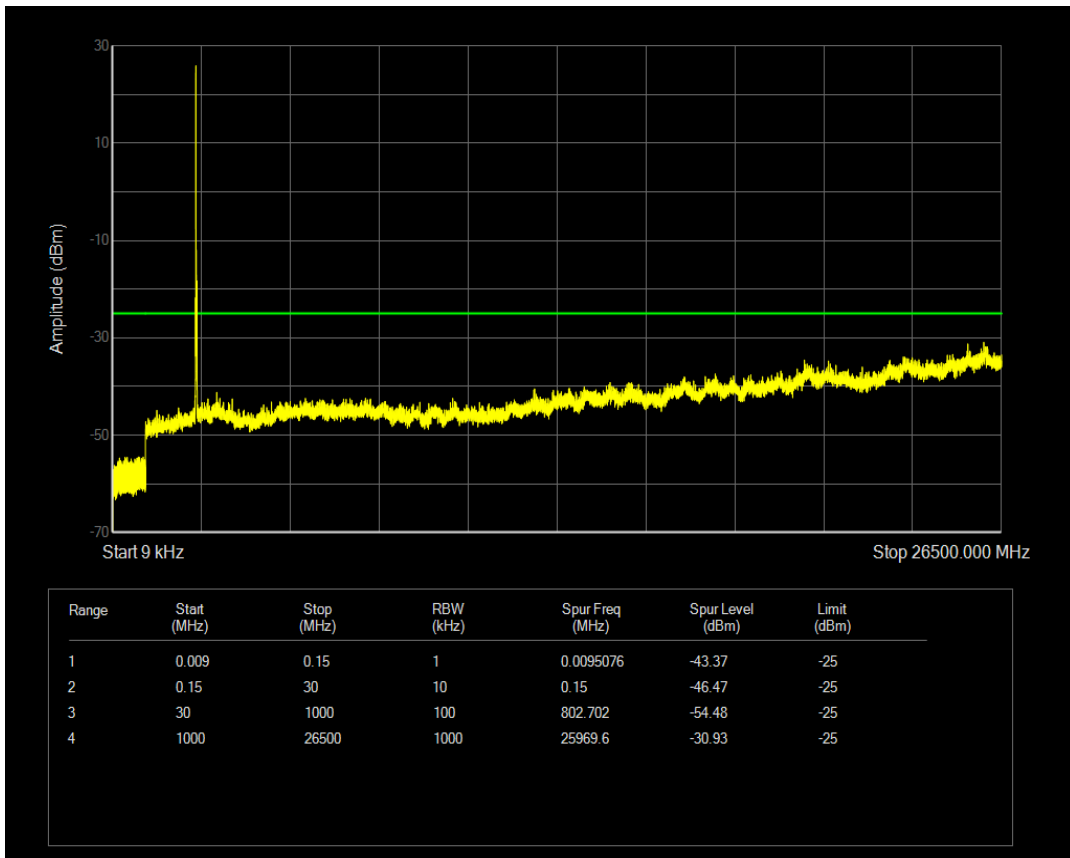

Band7 QAM16 BW=20MHz Channel=20850 RB Size=1 Position=#0

Band7 QPSK BW=20MHz Channel=20850 RB Size=100 Position=#0