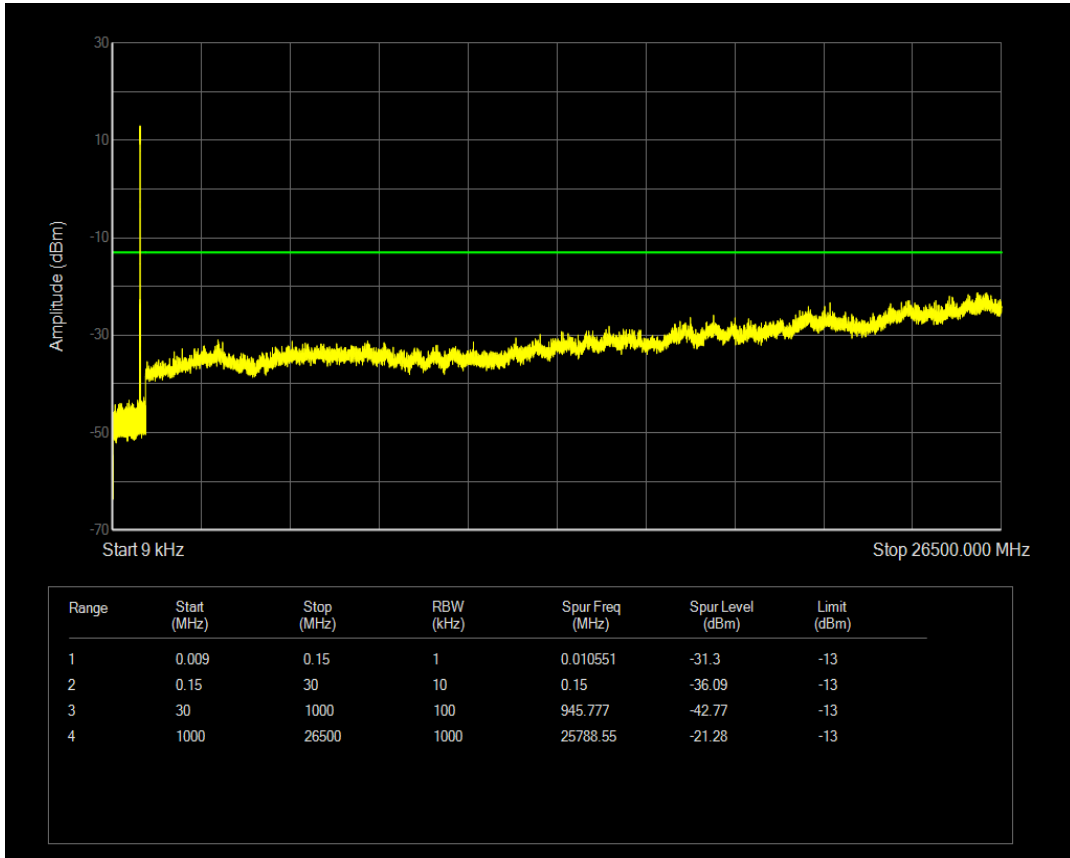

Band5 QAM16 BW=5MHz Channel=20425 RB Size=25 Position=#0

Band5 QPSK BW=5MHz Channel=20525 RB Size=25 Position=#0

Band5 QPSK BW=5MHz Channel=20525 RB Size=1 Position=#0

Band5 QAM16 BW=5MHz Channel=20525 RB Size=25 Position=#0