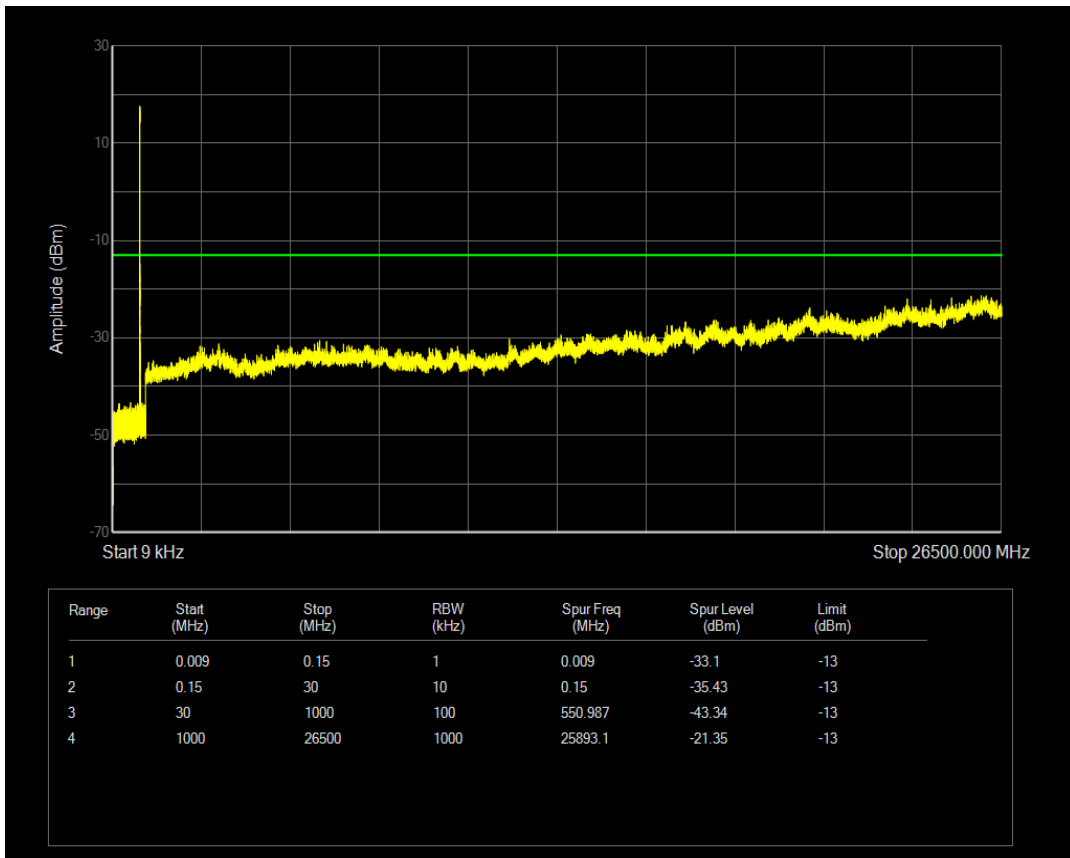

Band5 QPSK BW=3MHz Channel=20415 RB Size=15 Position=#0

Band5 QAM16 BW=3MHz Channel=20415 RB Size=15 Position=#0