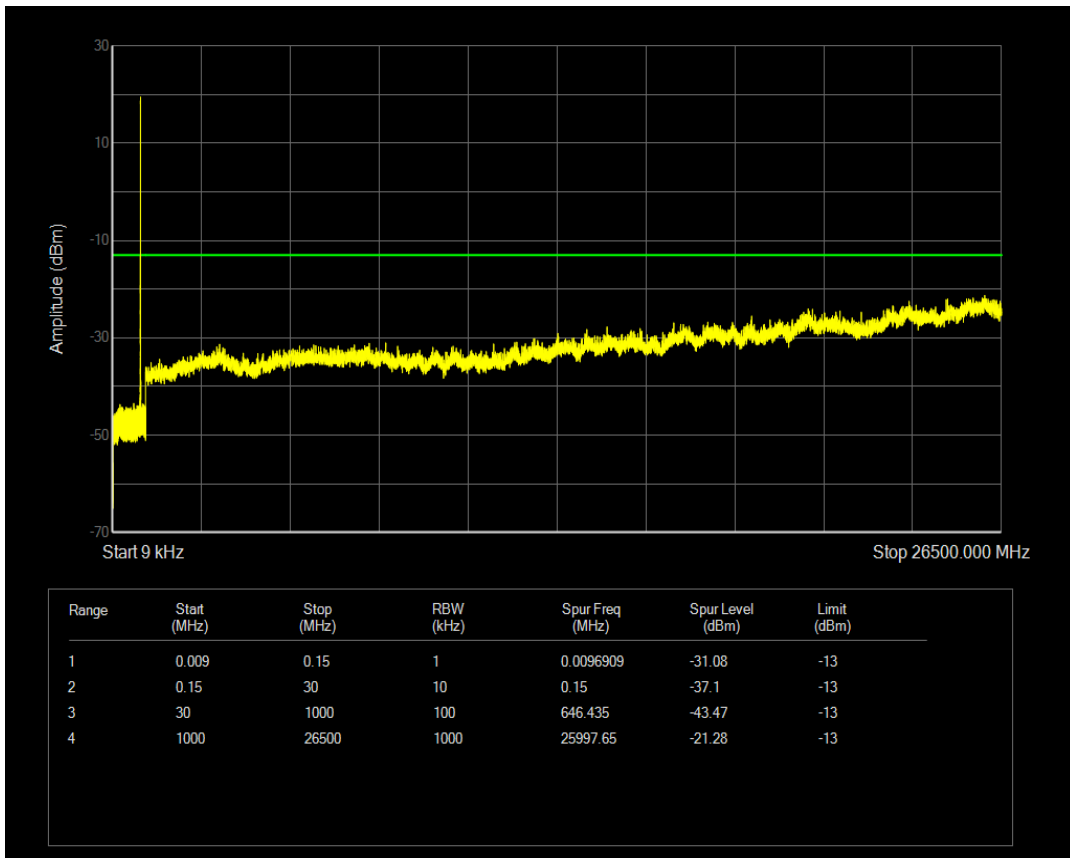

Band5 QAM16 BW=1.4MHz Channel=20643 RB Size=6 Position=#0

Band5 QPSK BW=3MHz Channel=20415 RB Size=1 Position=#0