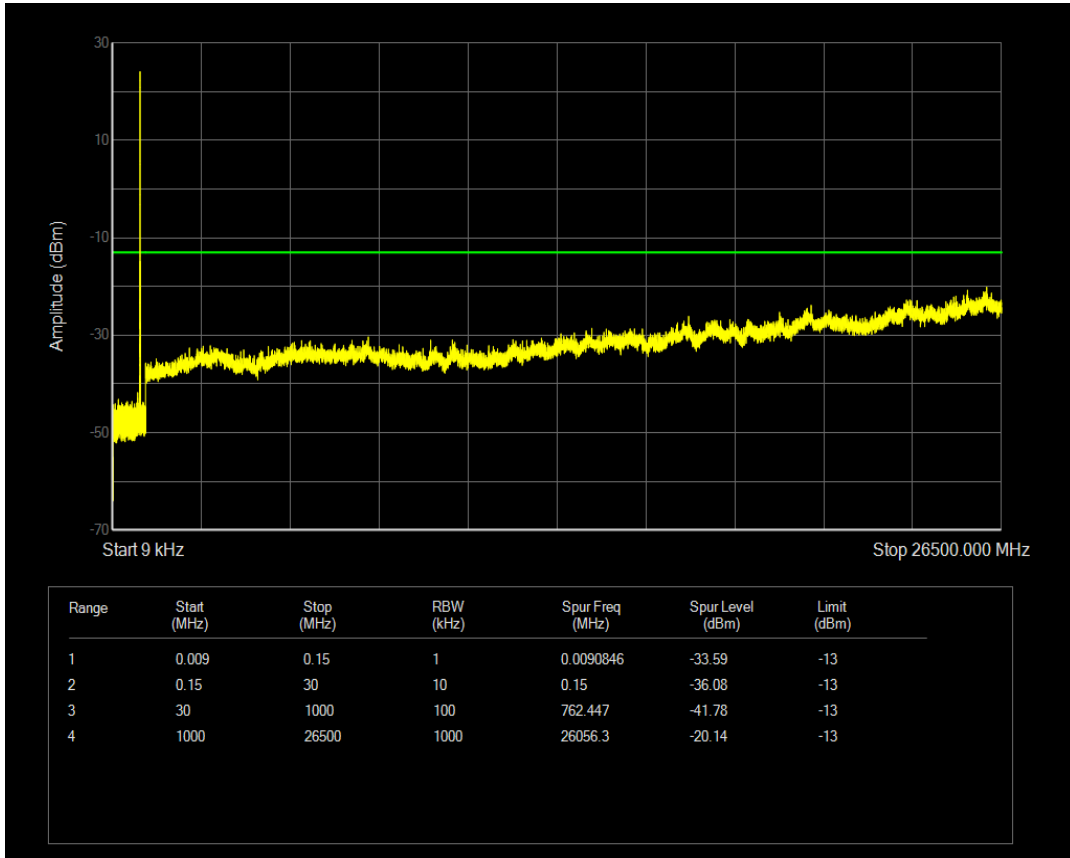

Band5 QAM16 BW=3MHz Channel=20415 RB Size=1 Position=#0

Band5 QPSK BW=3MHz Channel=20525 RB Size=1 Position=#0

Band5 QPSK BW=3MHz Channel=20525 RB Size=15 Position=#0

Band5 QAM16 BW=3MHz Channel=20525 RB Size=1 Position=#0