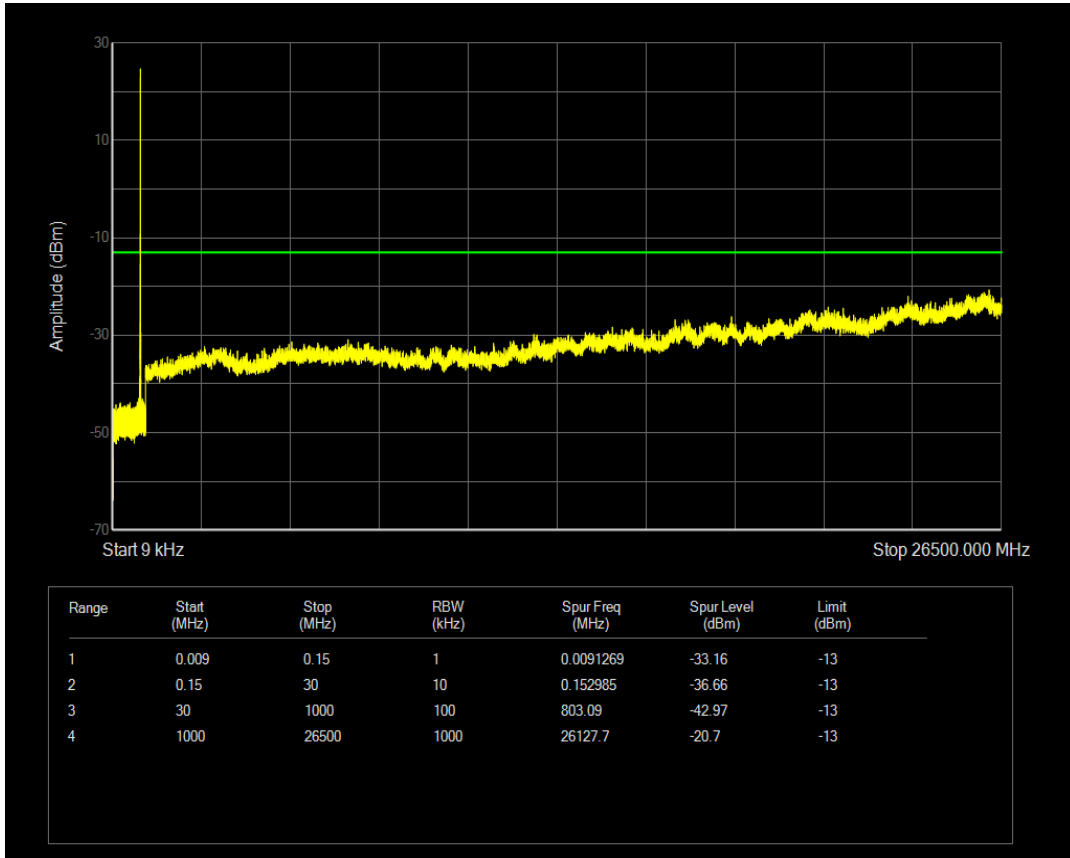

Band5 QPSK BW=5MHz Channel=20625 RB Size=1 Position=#0

Band5 QPSK BW=5MHz Channel=20625 RB Size=25 Position=#0