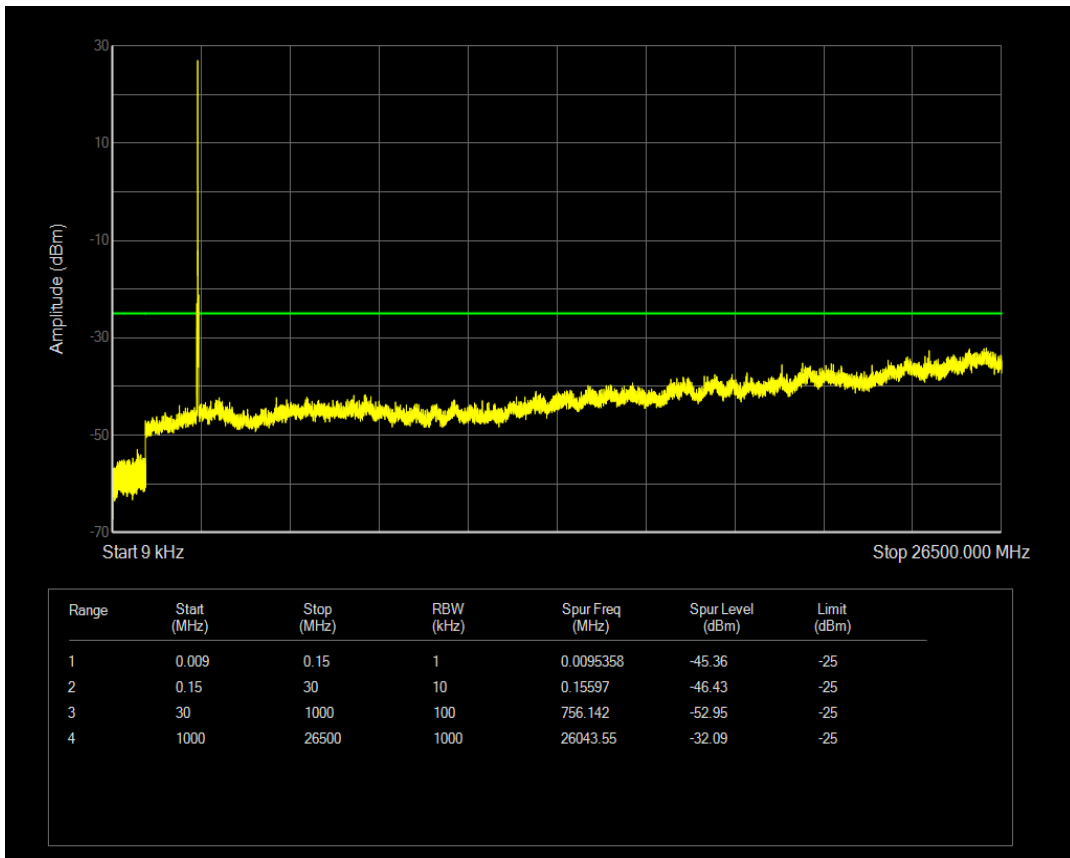

Band7 QAM16 BW=15MHz Channel=21375 RB Size=1 Position=#0

Band7 QPSK BW=20MHz Channel=20850 RB Size=1 Position=#0