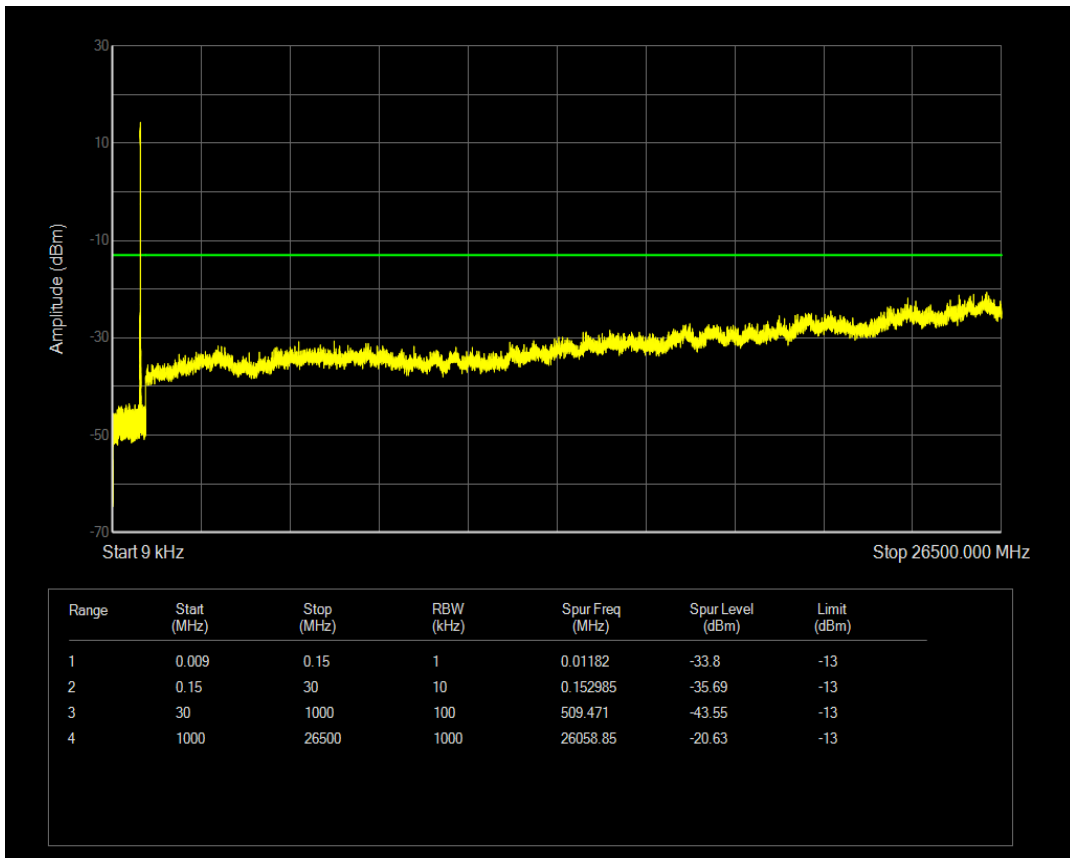

Band5 QAM16 BW=5MHz Channel=20625 RB Size=25 Position=#0

Band5 QPSK BW=10MHz Channel=20450 RB Size=50 Position=#0