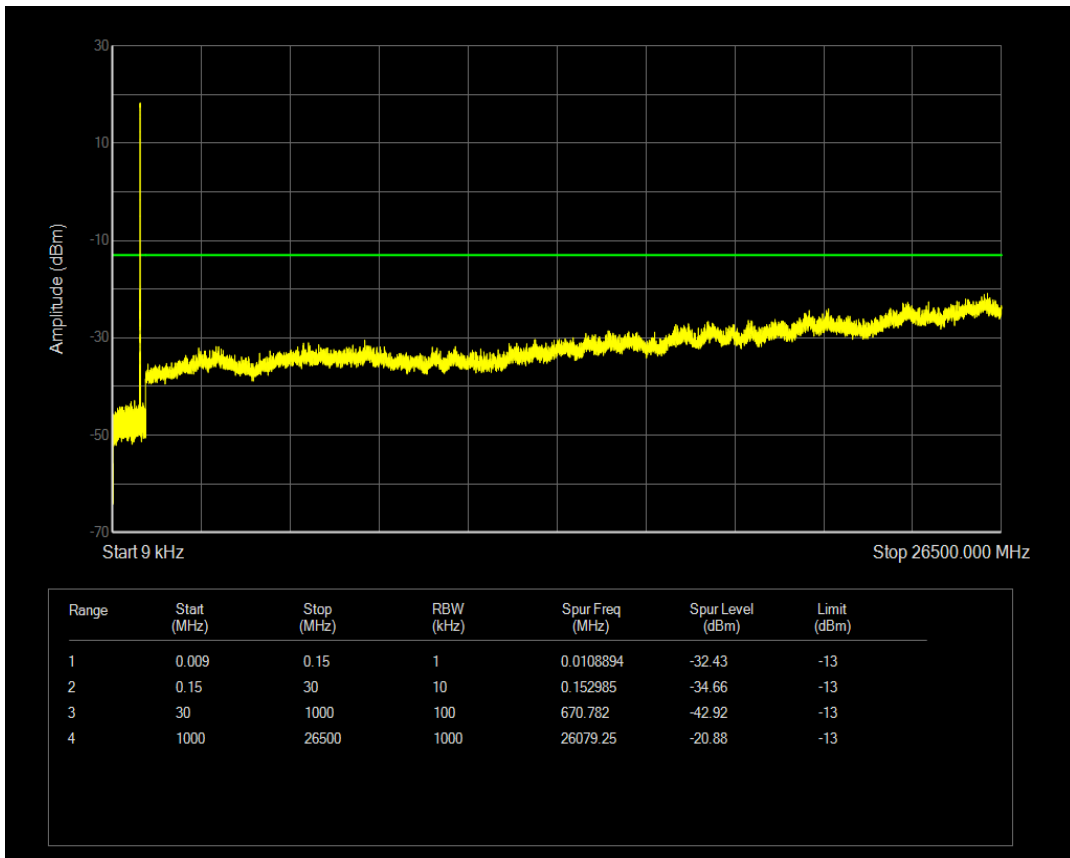

Band5 QAM16 BW=1.4MHz Channel=20407 RB Size=6 Position=#0

Band5 QPSK BW=1.4MHz Channel=20525 RB Size=6 Position=#0

Band5 QPSK BW=1.4MHz Channel=20525 RB Size=1 Position=#0

Band5 QAM16 BW=1.4MHz Channel=20525 RB Size=1 Position=#0

Band5 QAM16 BW=1.4MHz Channel=20525 RB Size=6 Position=#0

Band5 QPSK BW=1.4MHz Channel=20643 RB Size=1 Position=#0

Band5 QAM16 BW=1.4MHz Channel=20643 RB Size=1 Position=#0

Band5 QPSK BW=1.4MHz Channel=20643 RB Size=6 Position=#0