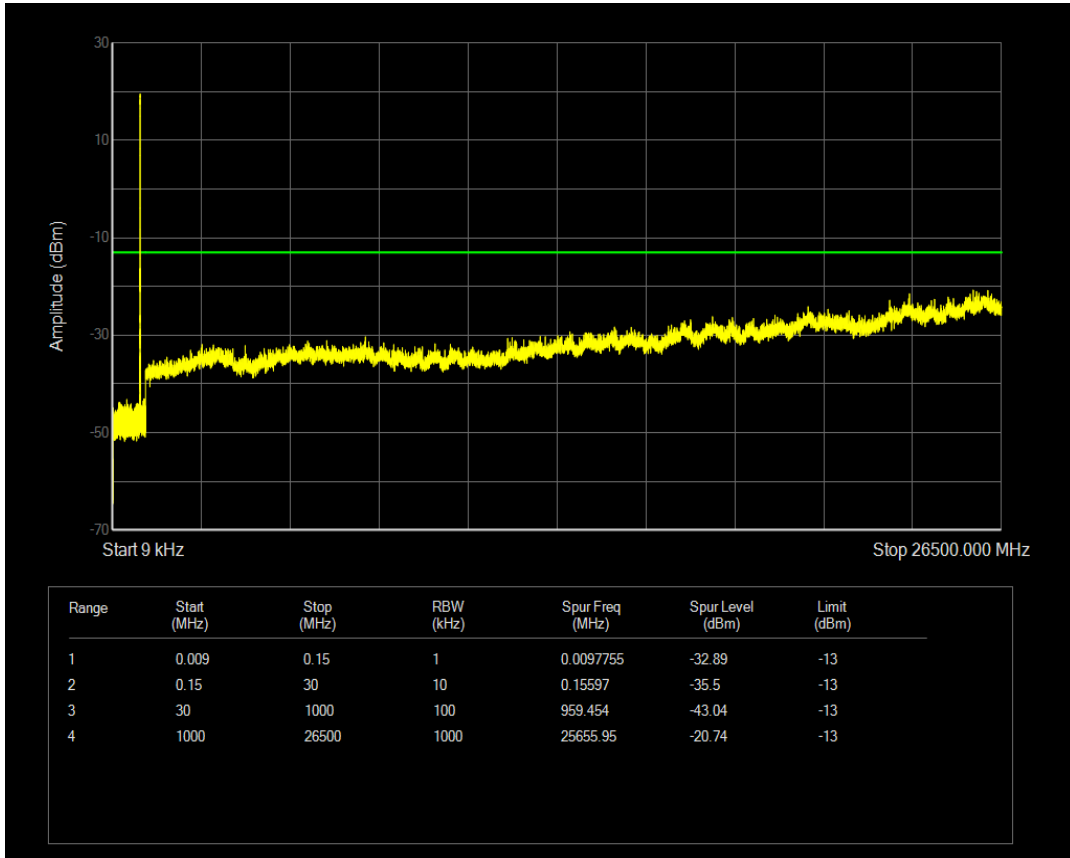

Band4 QPSK BW=20MHz Channel=20050 RB Size=100 Position=#0

Band4 QPSK BW=20MHz Channel=20175 RB Size=1 Position=#0

Band4 QPSK BW=5MHz Channel=20375 RB Size=25 Position=#0

Band4 QPSK BW=5MHz Channel=20375 RB Size=1 Position=#0

Band4 QPSK BW=5MHz Channel=20175 RB Size=25 Position=#0

Band5 QPSK BW=1.4MHz Channel=20407 RB Size=1 Position=#0

Band5 QAM16 BW=1.4MHz Channel=20407 RB Size=1 Position=#0

Band5 QPSK BW=1.4MHz Channel=20407 RB Size=6 Position=#0

Band5 QAM16 BW=1.4MHz Channel=20407 RB Size=6 Position=#0

Band5 QPSK BW=1.4MHz Channel=20525 RB Size=6 Position=#0

Band5 QPSK BW=1.4MHz Channel=20525 RB Size=1 Position=#0

Band5 QAM16 BW=1.4MHz Channel=20525 RB Size=1 Position=#0