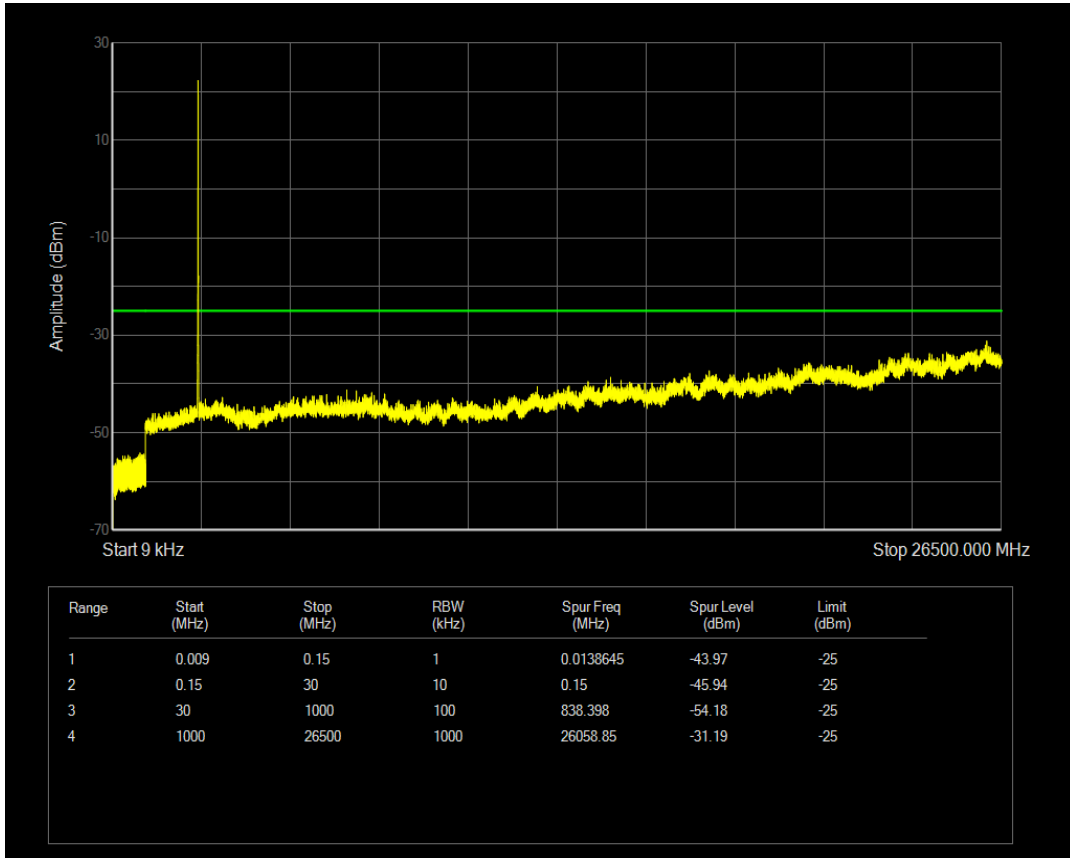

Band7 QAM16 BW=5MHz Channel=21100 RB Size=1 Position=#0

Band7 QPSK BW=5MHz Channel=21425 RB Size=1 Position=#0

Band7 QPSK BW=5MHz Channel=21425 RB Size=25 Position=#0

Band7 QAM16 BW=5MHz Channel=21425 RB Size=1 Position=#0

Band7 QPSK BW=10MHz Channel=20800 RB Size=1 Position=#0

Band7 QAM16 BW=5MHz Channel=21425 RB Size=25 Position=#0

Band7 QPSK BW=10MHz Channel=20800 RB Size=50 Position=#0

Band7 QAM16 BW=10MHz Channel=20800 RB Size=1 Position=#0