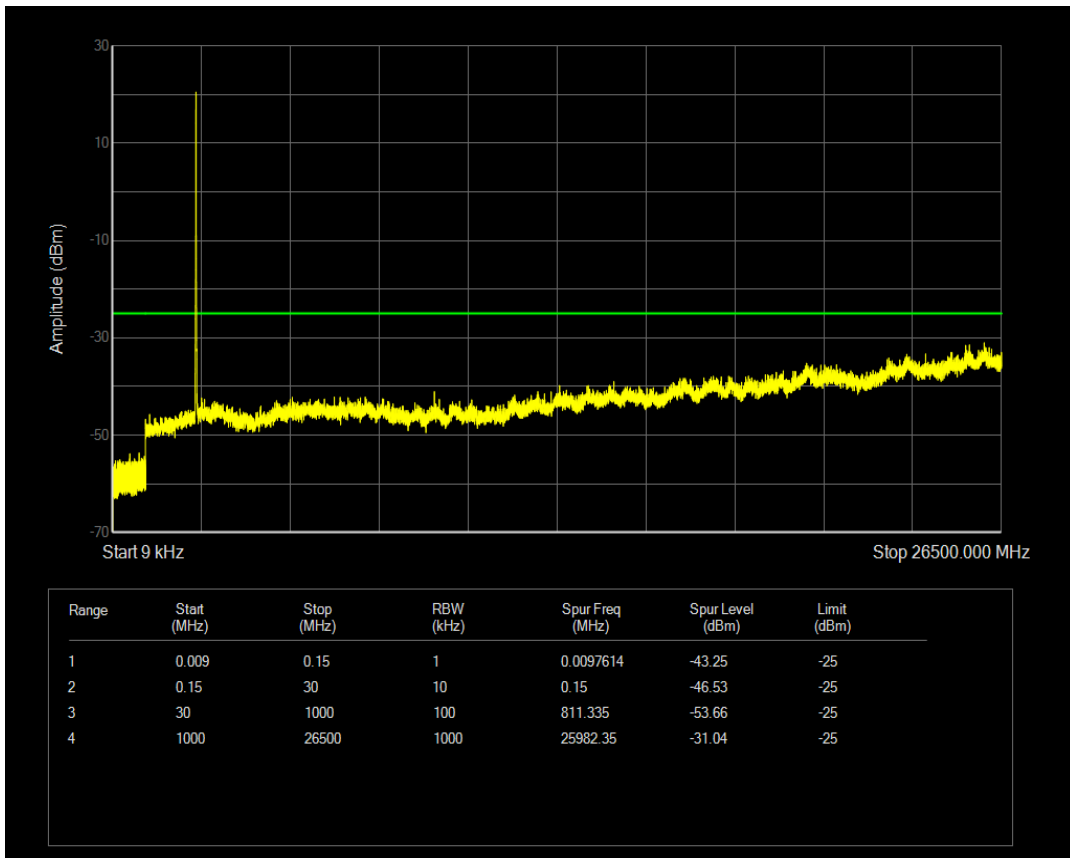

Band7 QPSK BW=10MHz Channel=20800 RB Size=1 Position=#0

Band7 QAM16 BW=5MHz Channel=21425 RB Size=25 Position=#0

Band7 QPSK BW=10MHz Channel=20800 RB Size=50 Position=#0

Band7 QAM16 BW=10MHz Channel=20800 RB Size=1 Position=#0

Band7 QAM16 BW=10MHz Channel=20800 RB Size=50 Position=#0

Band7 QPSK BW=10MHz Channel=21100 RB Size=50 Position=#0

Band7 QPSK BW=10MHz Channel=21100 RB Size=1 Position=#0

Band7 QAM16 BW=10MHz Channel=21100 RB Size=1 Position=#0