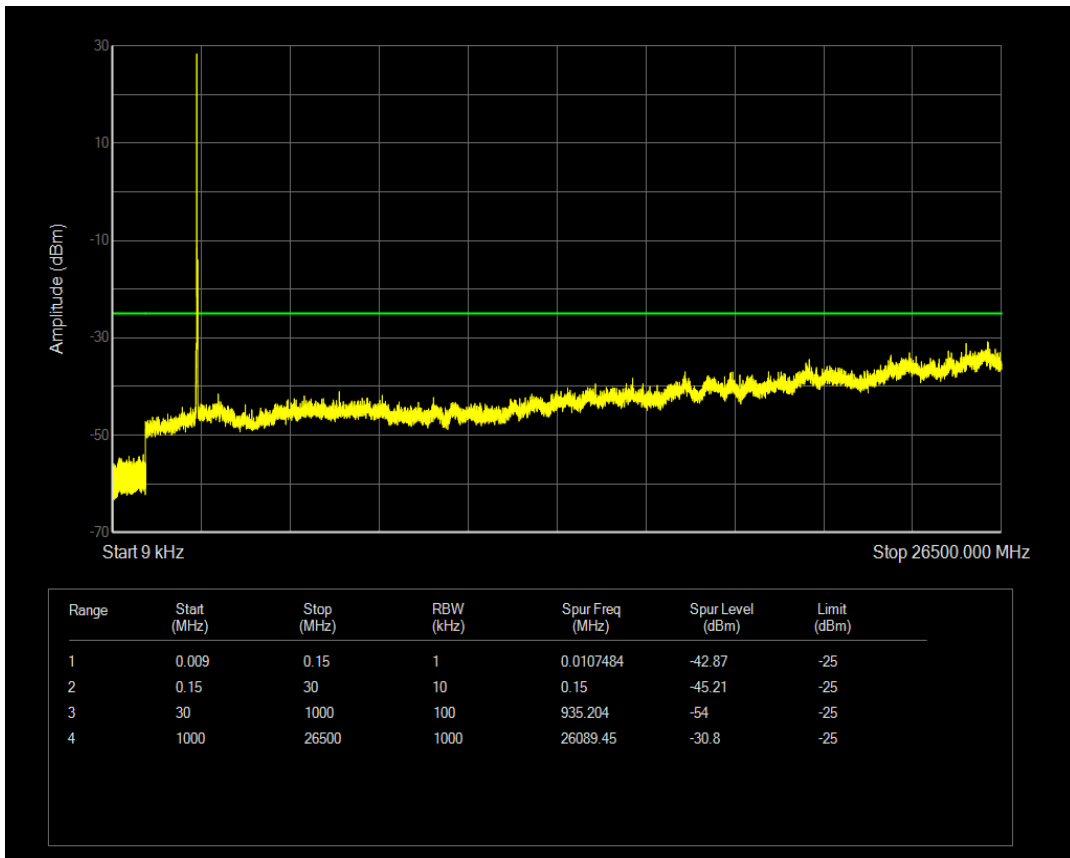

Band7 QAM16 BW=15MHz Channel=21100 RB Size=1 Position=#0

Band7 QPSK BW=15MHz Channel=21100 RB Size=75 Position=#0