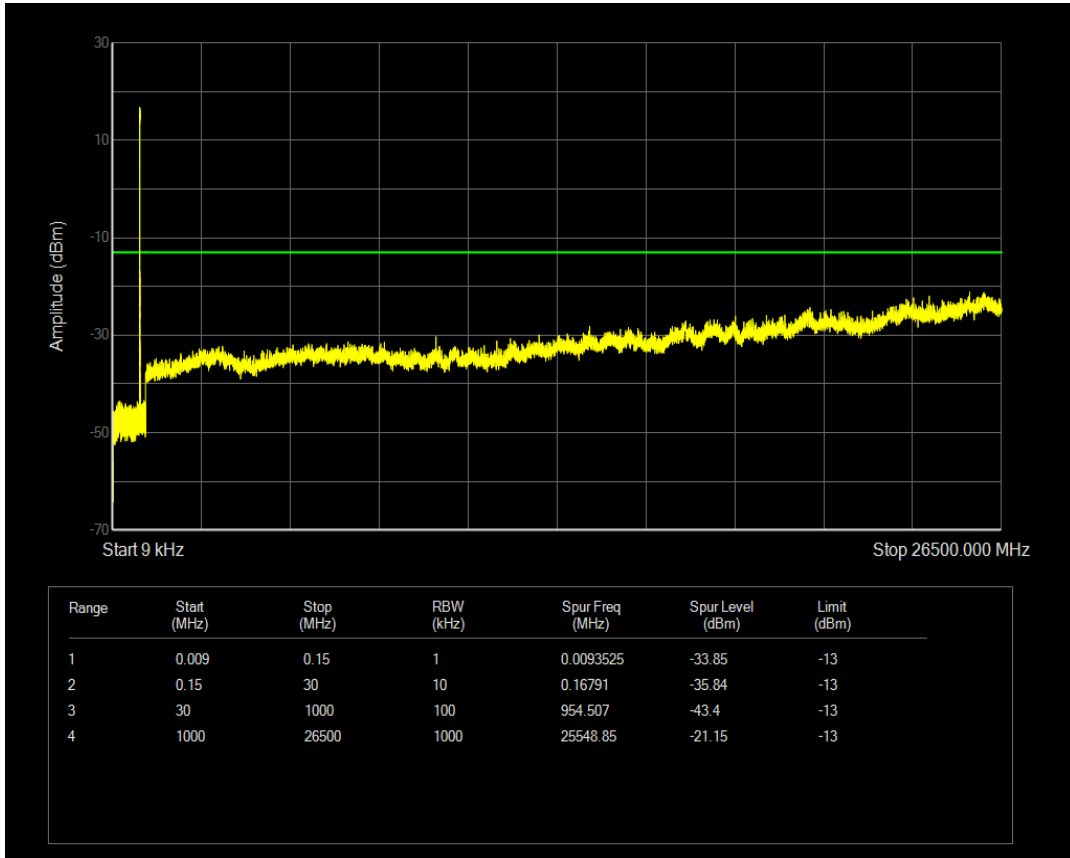

Band5 QAM16 BW=1.4MHz Channel=20643 RB Size=6 Position=#0

Band5 QPSK BW=3MHz Channel=20415 RB Size=1 Position=#0

Band5 QPSK BW=3MHz Channel=20415 RB Size=15 Position=#0

Band5 QAM16 BW=3MHz Channel=20415 RB Size=15 Position=#0