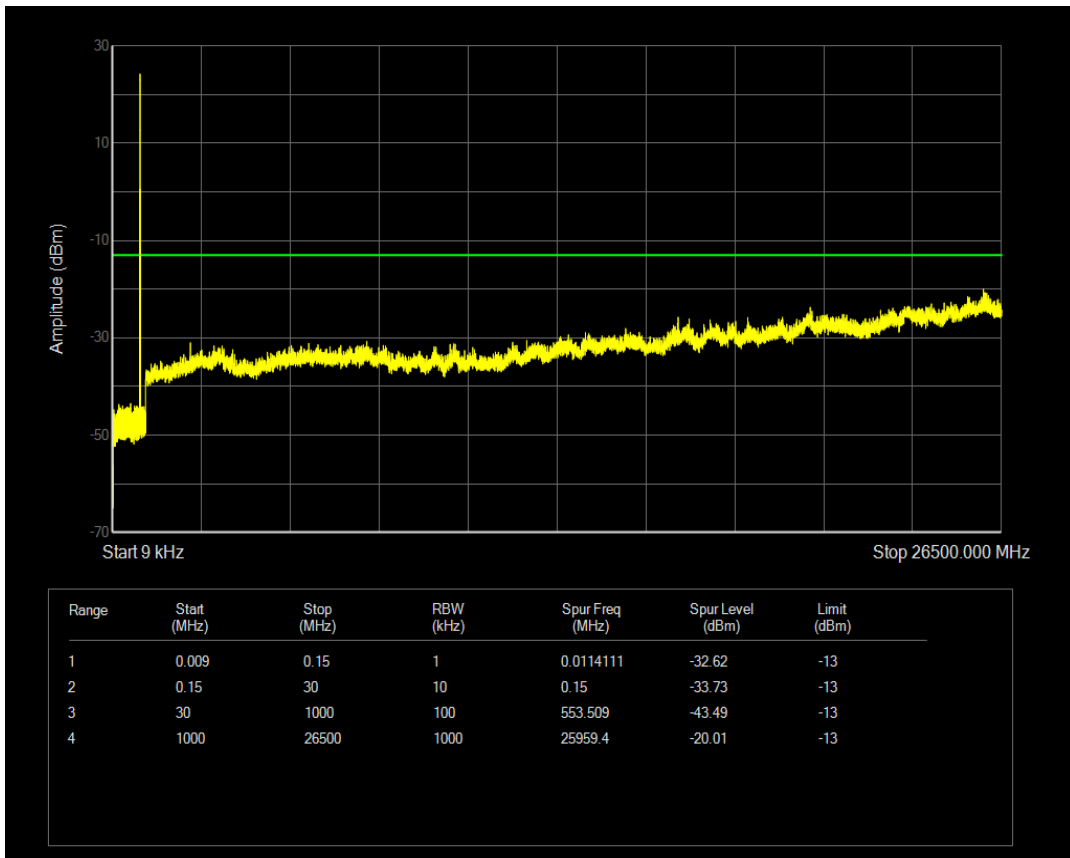

Band5 QAM16 BW=5MHz Channel=20525 RB Size=1 Position=#0

Band5 QPSK BW=5MHz Channel=20625 RB Size=1 Position=#0