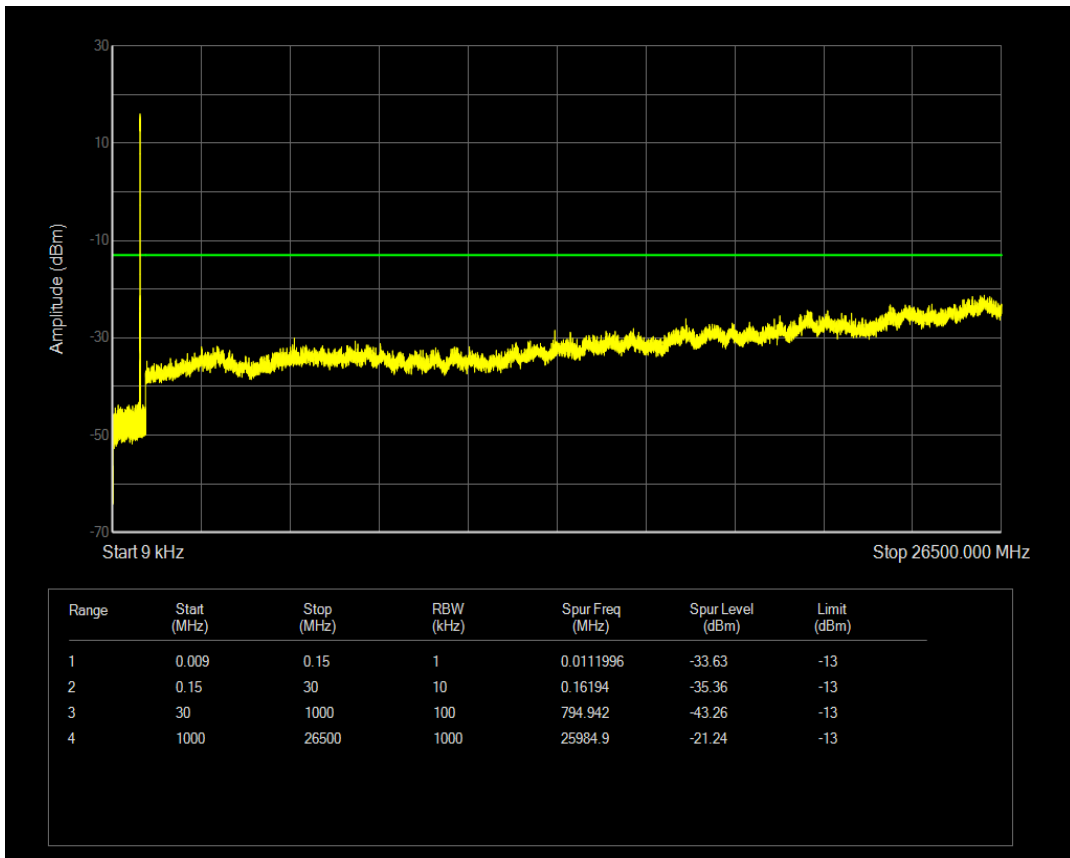

Band5 QPSK BW=3MHz Channel=20525 RB Size=15 Position=#0

Band5 QAM16 BW=3MHz Channel=20525 RB Size=1 Position=#0