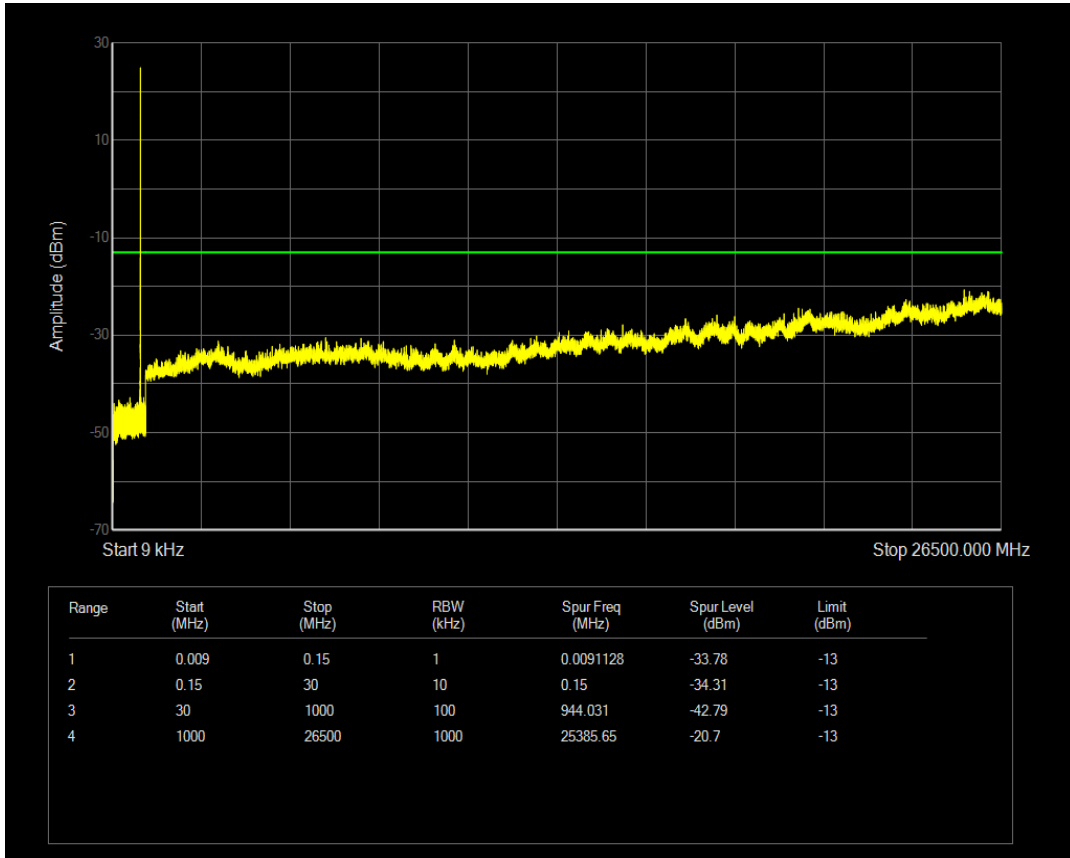

Band5 QPSK BW=3MHz Channel=20635 RB Size=1 Position=#0

Band5 QPSK BW=3MHz Channel=20635 RB Size=15 Position=#0