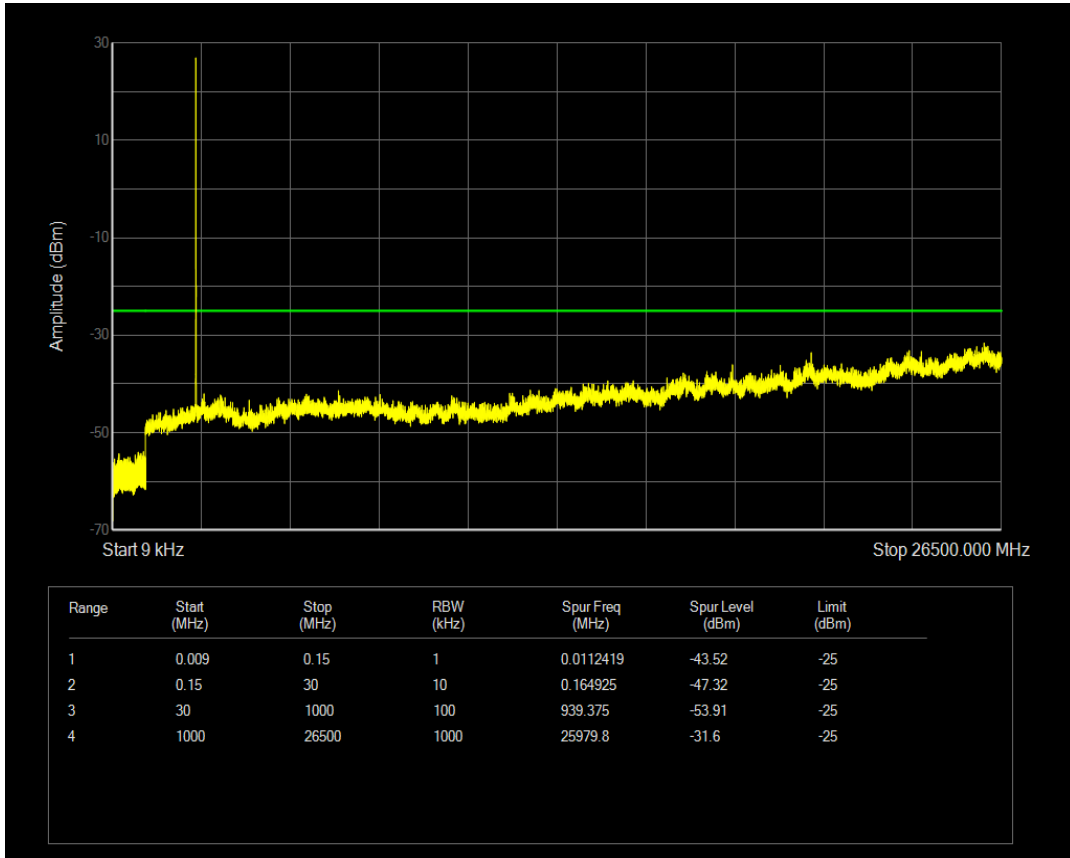

Band5 QPSK BW=10MHz Channel=20600 RB Size=1 Position=#0

Band5 QAM16 BW=10MHz Channel=20525 RB Size=50 Position=#0

Band5 QPSK BW=10MHz Channel=20600 RB Size=50 Position=#0

Band5 QAM16 BW=10MHz Channel=20600 RB Size=50 Position=#0

Band5 QAM16 BW=10MHz Channel=20600 RB Size=1 Position=#0

Band7 QPSK BW=5MHz Channel=20775 RB Size=25 Position=#0

Band7 QPSK BW=5MHz Channel=20775 RB Size=1 Position=#0

Band7 QAM16 BW=5MHz Channel=20775 RB Size=1 Position=#0