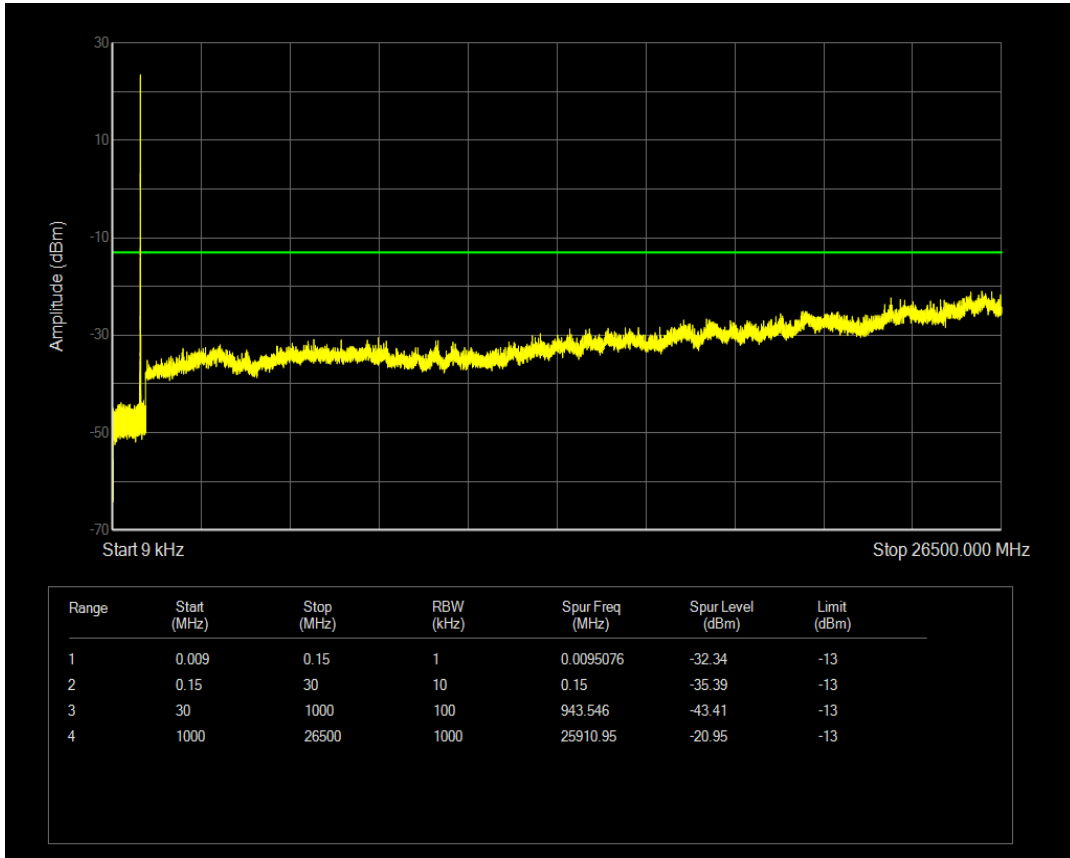

Band5 QAM16 BW=5MHz Channel=20525 RB Size=1 Position=#0

Band5 QPSK BW=5MHz Channel=20625 RB Size=1 Position=#0

Band5 QPSK BW=5MHz Channel=20625 RB Size=25 Position=#0

Band5 QAM16 BW=5MHz Channel=20625 RB Size=1 Position=#0

Band5 QAM16 BW=5MHz Channel=20625 RB Size=25 Position=#0

Band5 QPSK BW=10MHz Channel=20450 RB Size=50 Position=#0

Band5 QPSK BW=10MHz Channel=20450 RB Size=1 Position=#0

Band5 QAM16 BW=10MHz Channel=20450 RB Size=1 Position=#0