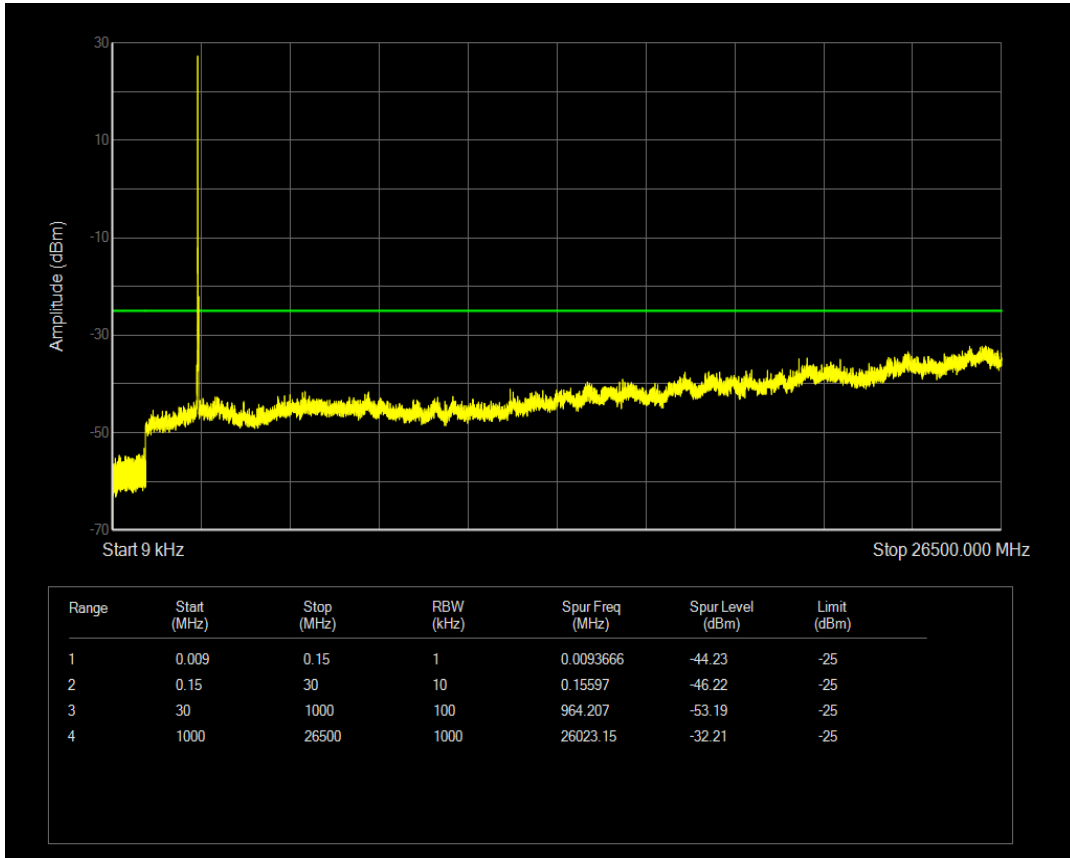

Band7 QPSK BW=15MHz Channel=21375 RB Size=1 Position=#0

Band7 QPSK BW=15MHz Channel=21375 RB Size=75 Position=#0