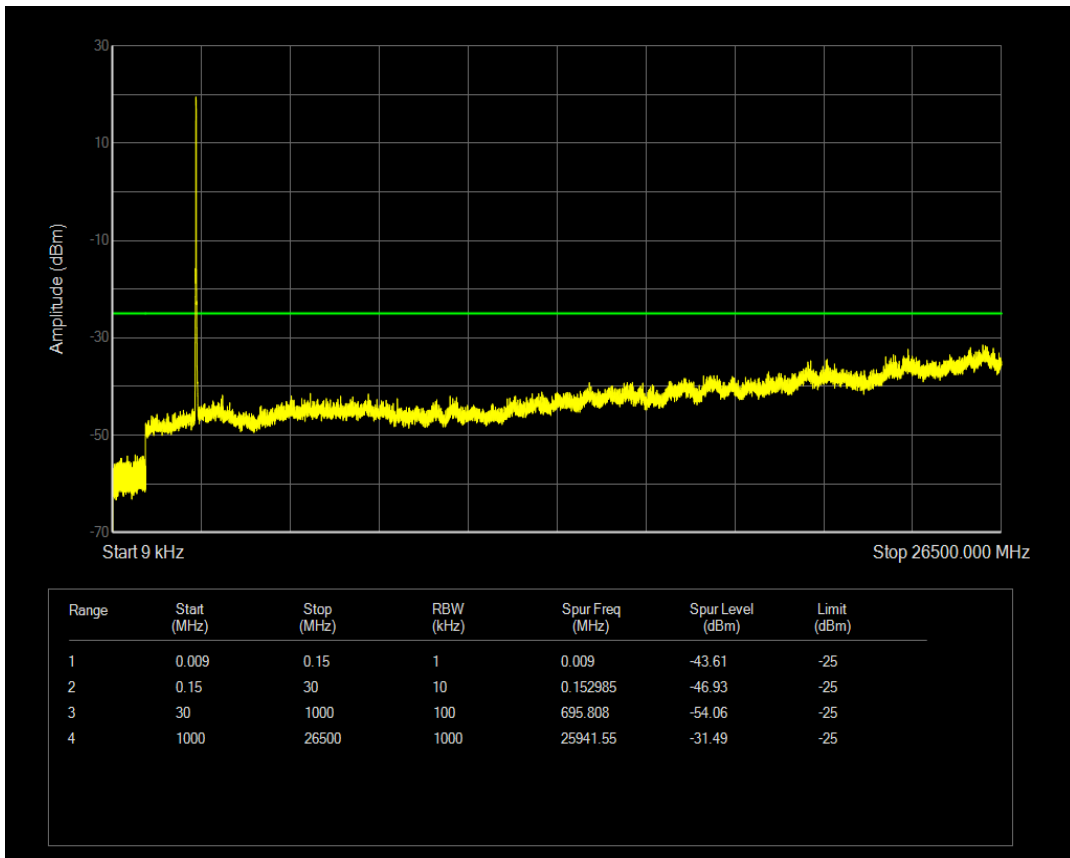

Band7 QAM16 BW=15MHz Channel=20825 RB Size=75 Position=#0

Band7 QPSK BW=15MHz Channel=21100 RB Size=1 Position=#0