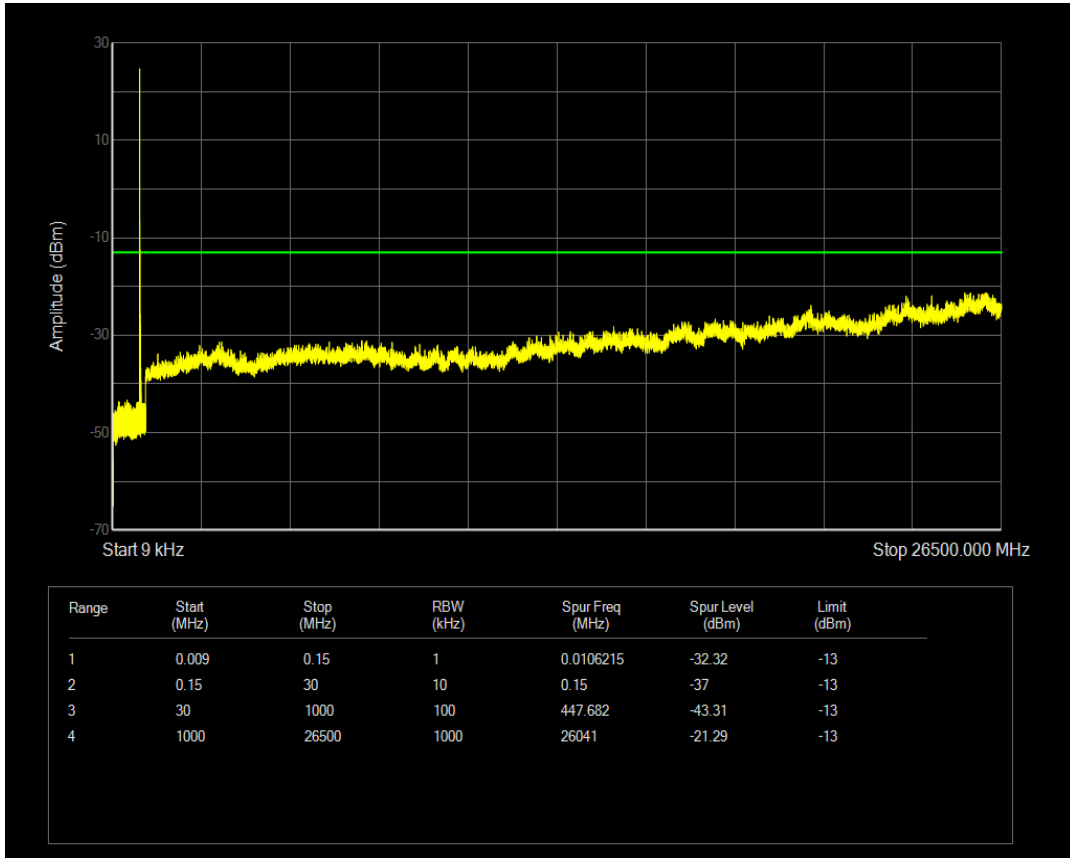

Band5 QPSK BW=3MHz Channel=20415 RB Size=1 Position=#0

Band5 QPSK BW=3MHz Channel=20415 RB Size=15 Position=#0