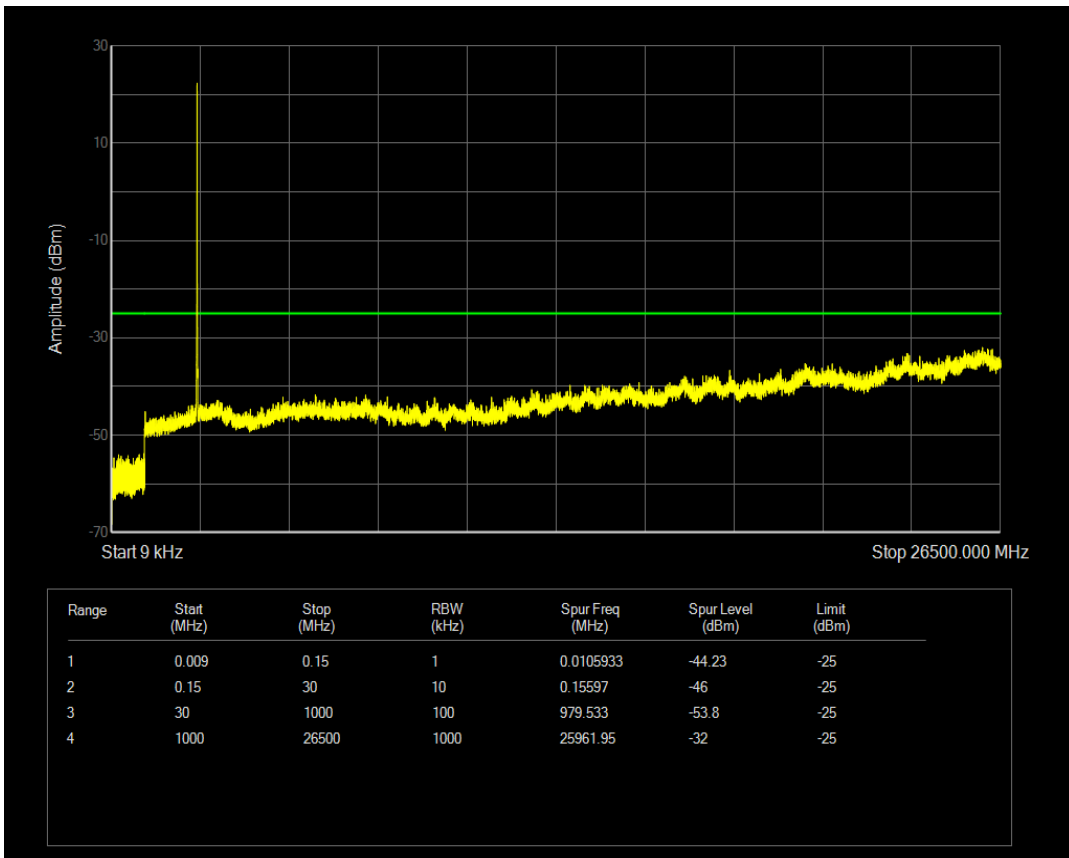

Band7 QPSK BW=5MHz Channel=21425 RB Size=25 Position=#0

Band7 QAM16 BW=5MHz Channel=21425 RB Size=1 Position=#0