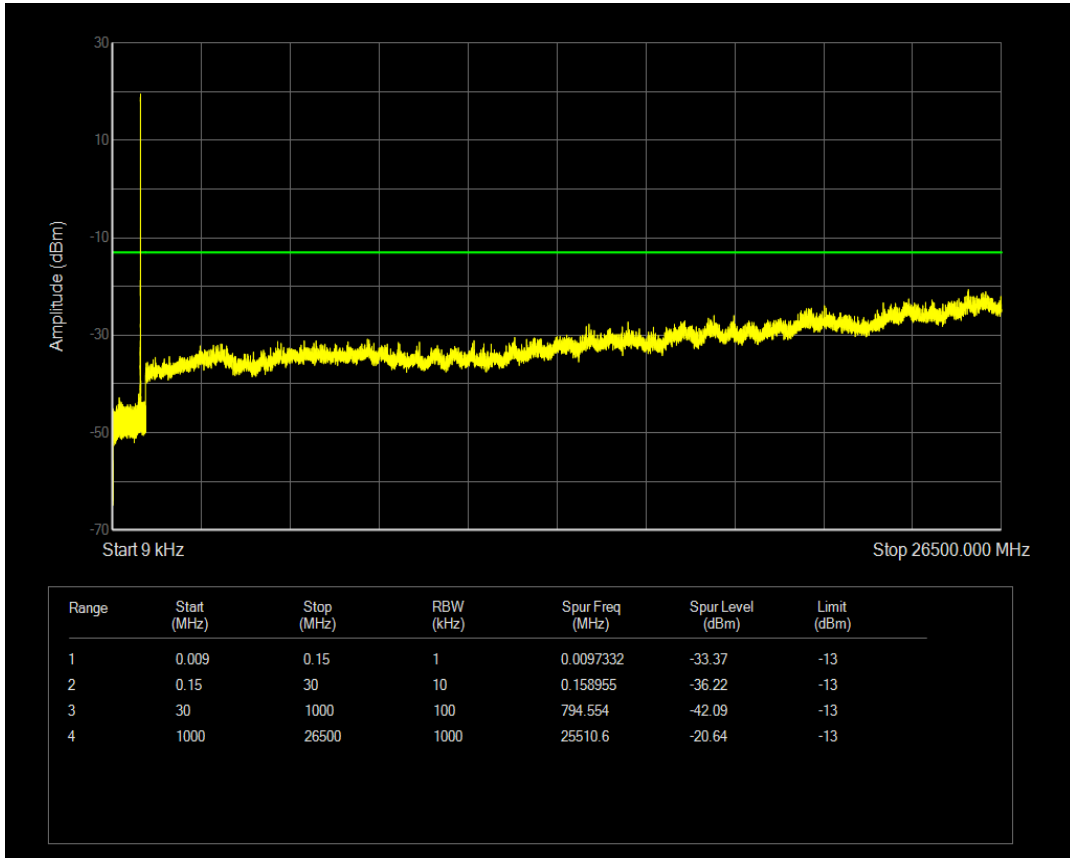

Band5 QAM16 BW=1.4MHz Channel=20525 RB Size=6 Position=#0

Band5 QPSK BW=1.4MHz Channel=20643 RB Size=1 Position=#0

Band5 QAM16 BW=1.4MHz Channel=20643 RB Size=1 Position=#0

Band5 QPSK BW=1.4MHz Channel=20643 RB Size=6 Position=#0