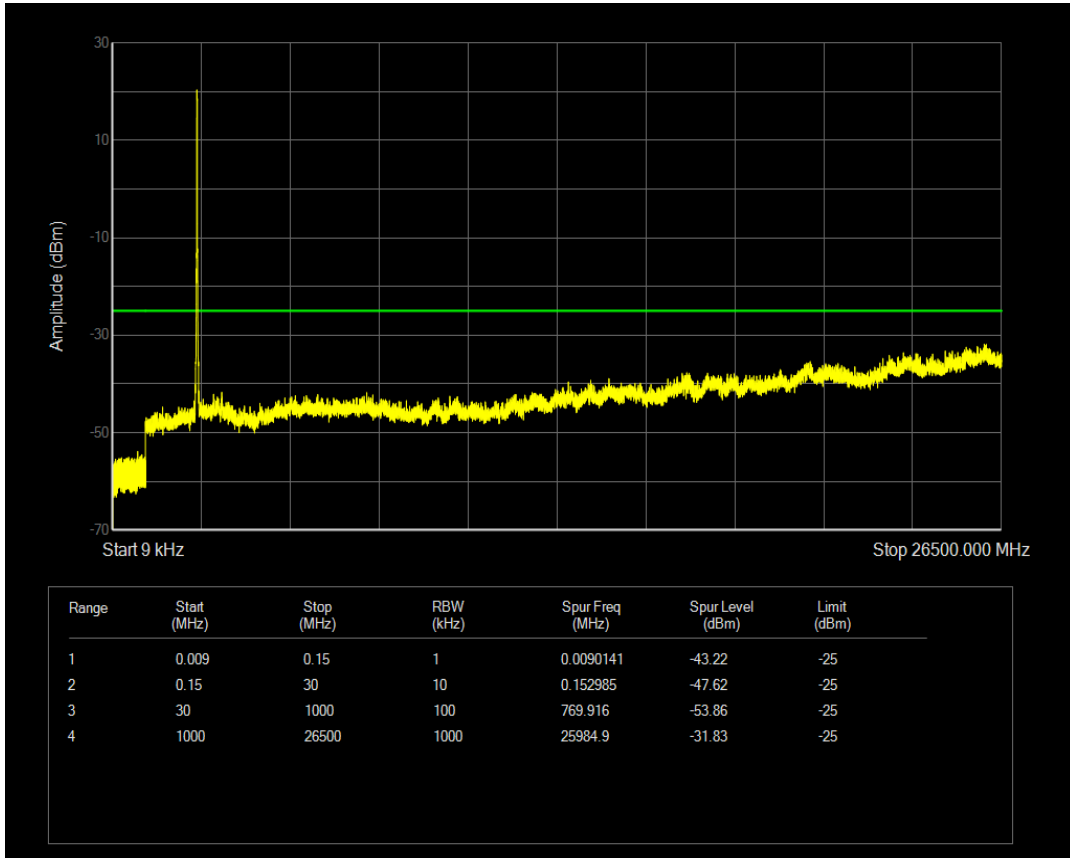

Band7 QAM16 BW=15MHz Channel=20825 RB Size=75 Position=#0

Band7 QPSK BW=15MHz Channel=21100 RB Size=1 Position=#0

Band7 QAM16 BW=15MHz Channel=21100 RB Size=1 Position=#0

Band7 QPSK BW=15MHz Channel=21100 RB Size=75 Position=#0