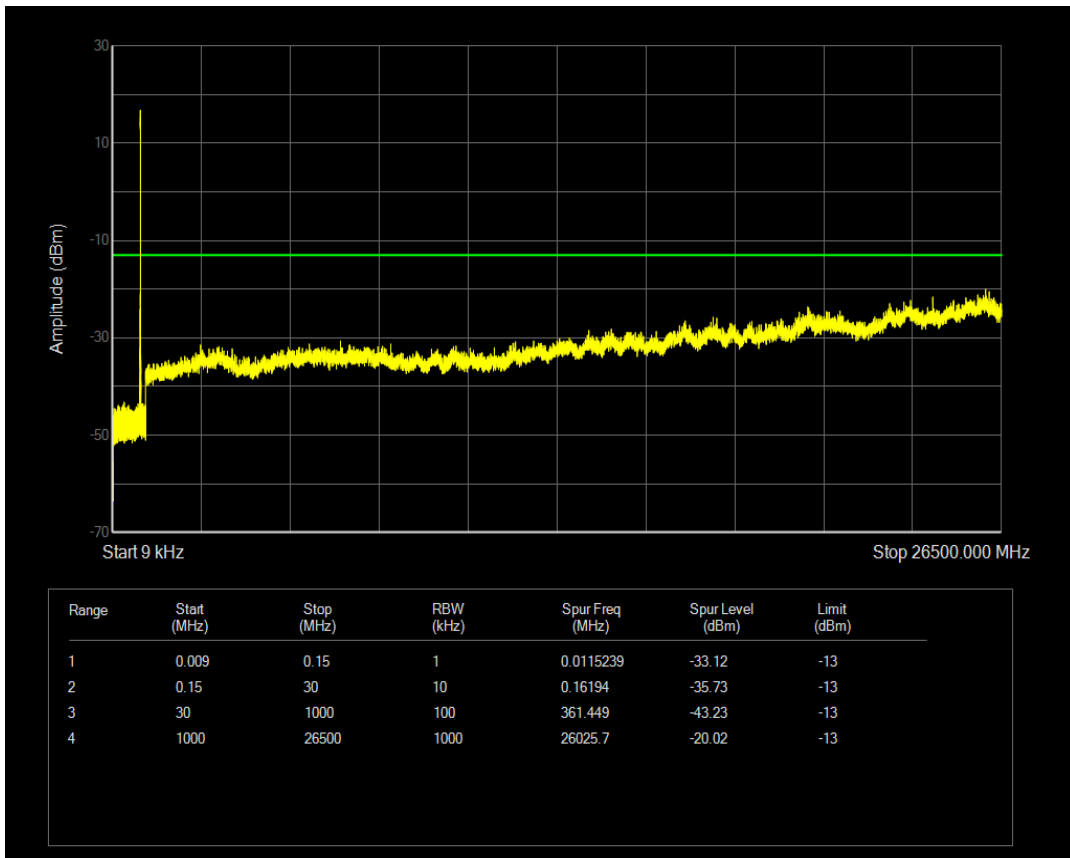

Band5 QAM16 BW=3MHz Channel=20635 RB Size=15 Position=#0

Band5 QPSK BW=5MHz Channel=20425 RB Size=1 Position=#0