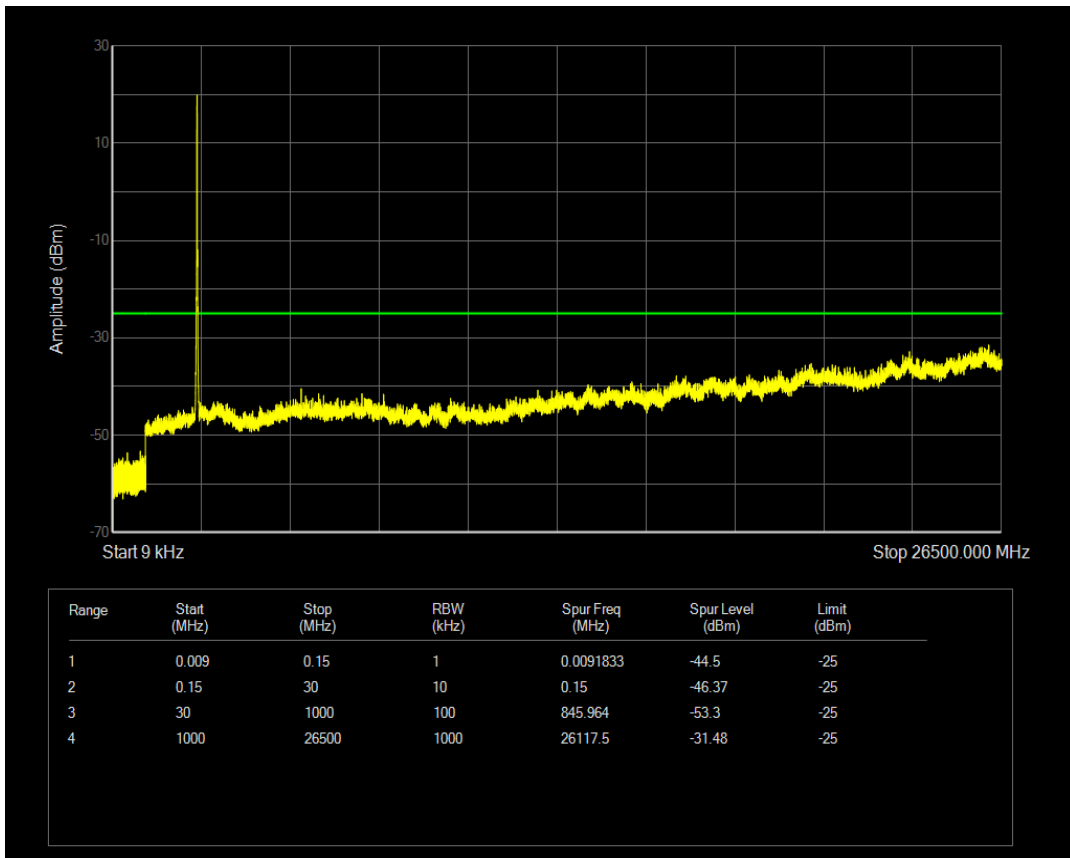

Band7 QAM16 BW=15MHz Channel=21100 RB Size=75 Position=#0

Band7 QPSK BW=15MHz Channel=21375 RB Size=1 Position=#0