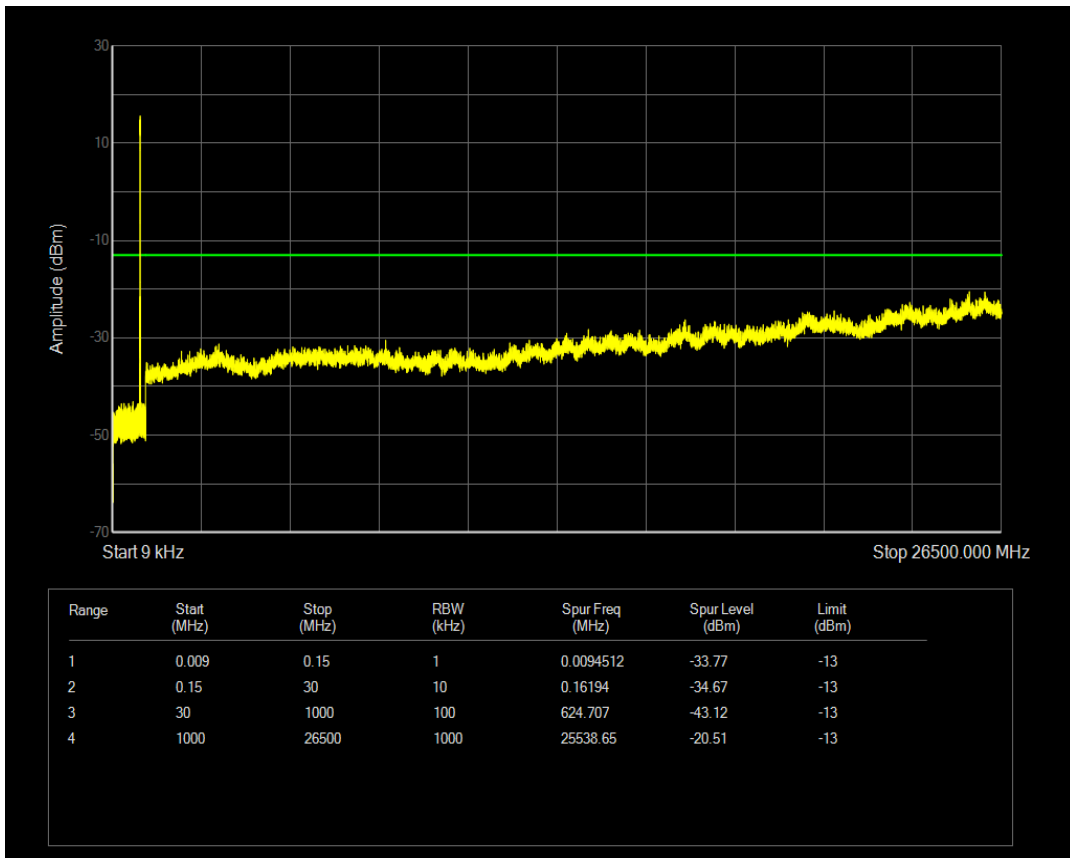

Band5 QAM16 BW=3MHz Channel=20525 RB Size=15 Position=#0

Band5 QPSK BW=3MHz Channel=20635 RB Size=1 Position=#0