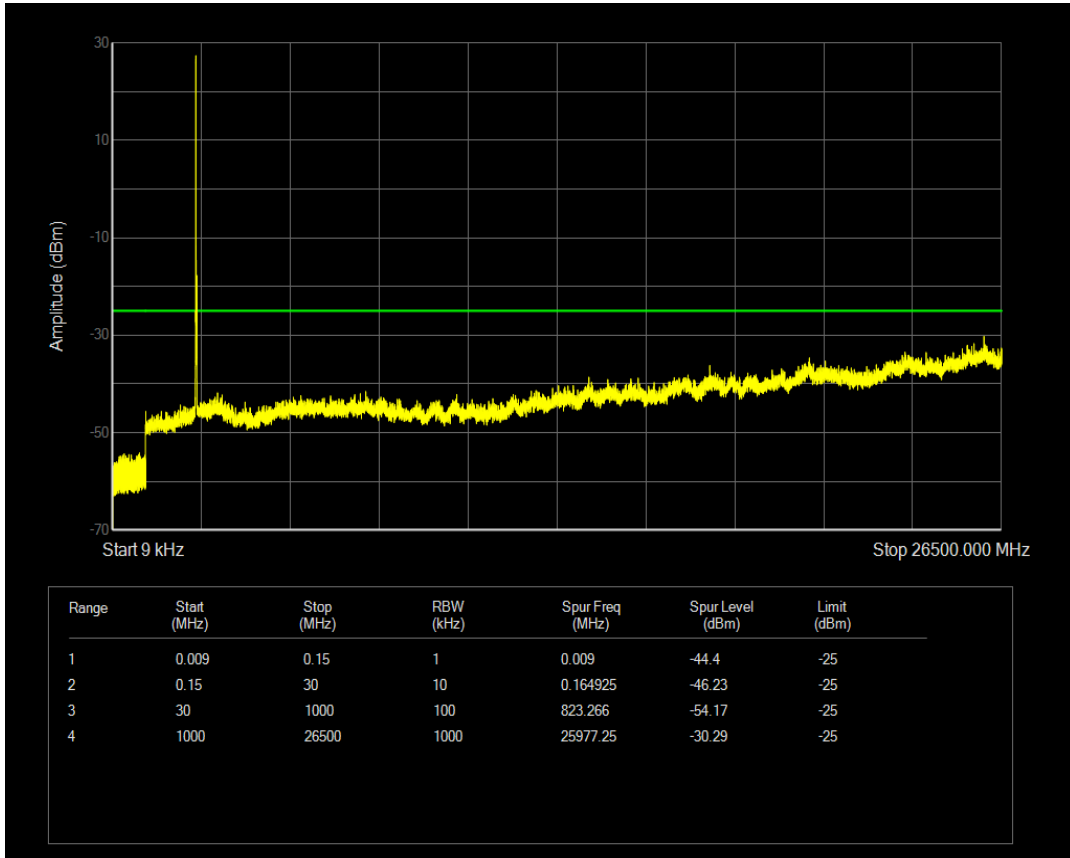

Band7 QPSK BW=15MHz Channel=20825 RB Size=1 Position=#0

Band7 QPSK BW=15MHz Channel=20825 RB Size=75 Position=#0