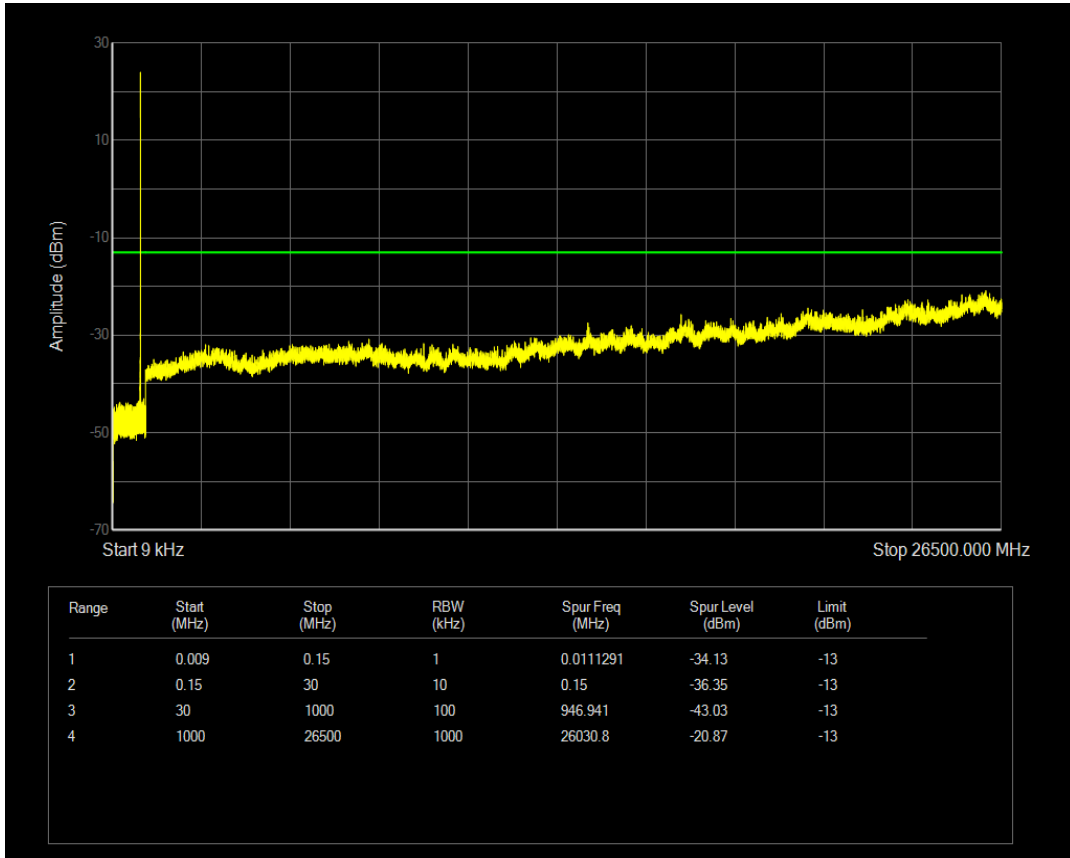

Band5 QAM16 BW=1.4MHz Channel=20407 RB Size=6 Position=#0

Band5 QPSK BW=1.4MHz Channel=20525 RB Size=6 Position=#0

Band5 QPSK BW=1.4MHz Channel=20525 RB Size=1 Position=#0

Band5 QAM16 BW=1.4MHz Channel=20525 RB Size=1 Position=#0

Band5 QAM16 BW=1.4MHz Channel=20525 RB Size=6 Position=#0

Band5 QPSK BW=1.4MHz Channel=20643 RB Size=1 Position=#0

Band5 QAM16 BW=1.4MHz Channel=20643 RB Size=1 Position=#0

Band5 QPSK BW=1.4MHz Channel=20643 RB Size=6 Position=#0