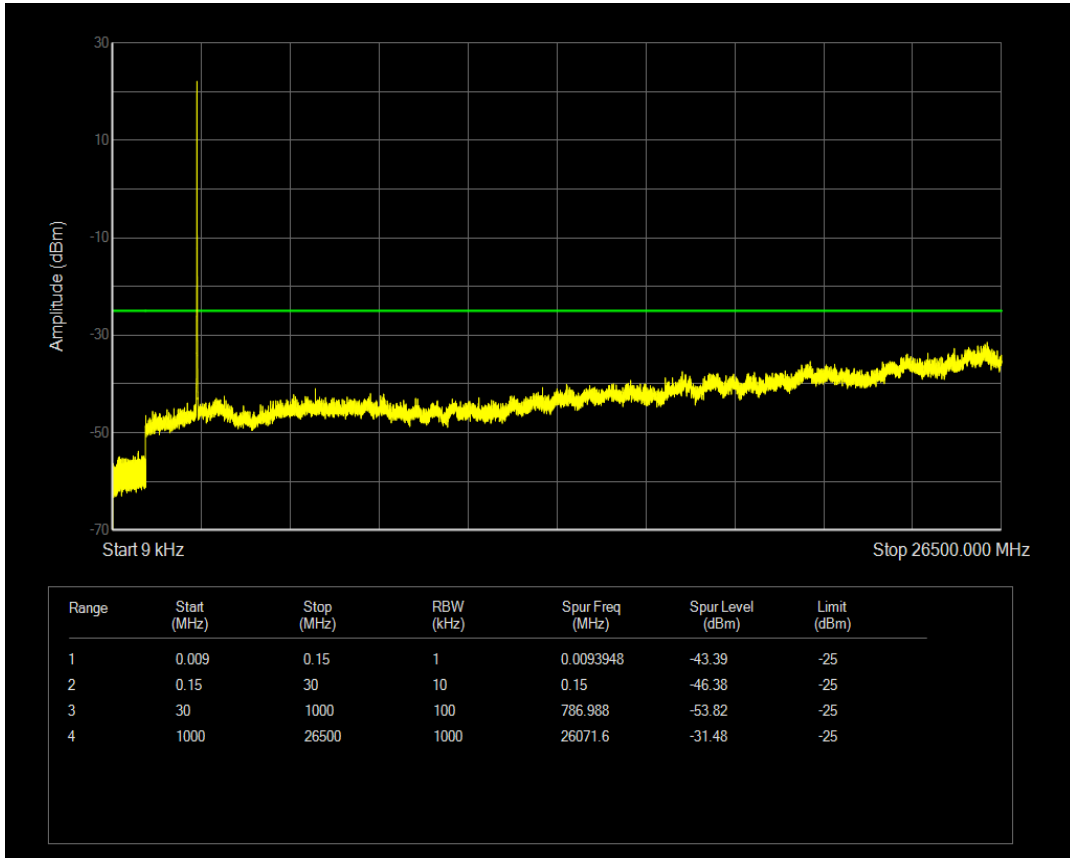

Band7 QPSK BW=5MHz Channel=21100 RB Size=1 Position=#0

Band7 QAM16 BW=5MHz Channel=20775 RB Size=25 Position=#0

Band7 QPSK BW=5MHz Channel=21100 RB Size=25 Position=#0

Band7 QAM16 BW=5MHz Channel=21100 RB Size=25 Position=#0