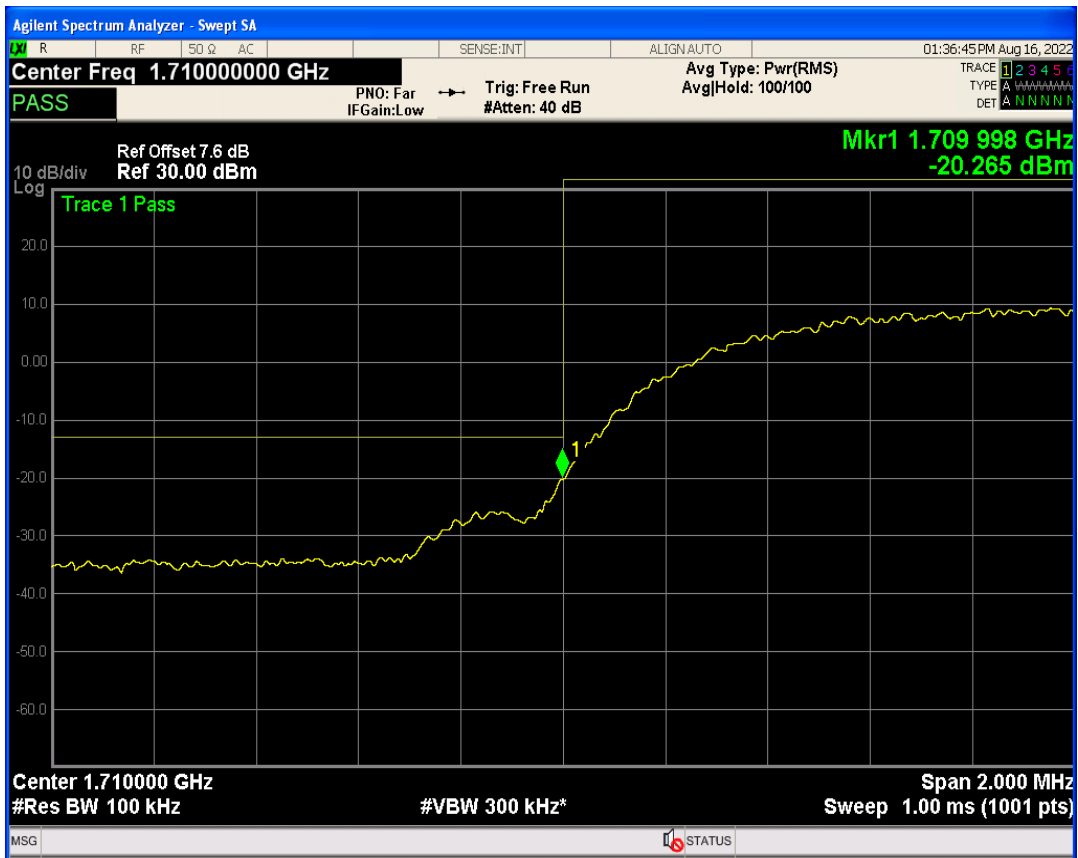

WCDMA Band2 Channel=9262

WCDMA Band2 Channel=9538

WCDMA Band4 Channel=1513

WCDMA Band4 Channel=1312

WCDMA Band5 Channel=4132

WCDMA Band5 Channel=4233

06 Out-of-band emissions

Band	Channel	Frequency (MHz)	Spur Freq (MHz)	Spur Level (dBm)	Limit (dBm)	Verdict
WCDMA Band2	9262	1852.4	19921.12	-23.75	-13	PASS
WCDMA Band2	9400	1880	19941.59	-23.80	-13	PASS
WCDMA Band2	9538	1907.6	17172.25	-23.04	-13	PASS
WCDMA Band4	1312	1712.4	19727.41	-23.29	-13	PASS
WCDMA Band4	1413	1732.6	19004.99	-23.35	-13	PASS
WCDMA Band4	1513	1752.6	19963.06	-24.08	-13	PASS
WCDMA Band5	4132	826.4	3175.78	-30.06	-13	PASS
WCDMA Band5	4182	836.4	3200.21	-29.95	-13	PASS
WCDMA Band5	4233	846.6	3236.60	-29.75	-13	PASS

WCDMA Band2 Channel=9400

WCDMA Band2 Channel=9262

WCDMA Band2 Channel=9538

WCDMA Band4 Channel=1413

WCDMA Band4 Channel=1312

WCDMA Band4 Channel=1513

WCDMA Band5 Channel=4132

WCDMA Band5 Channel=4233