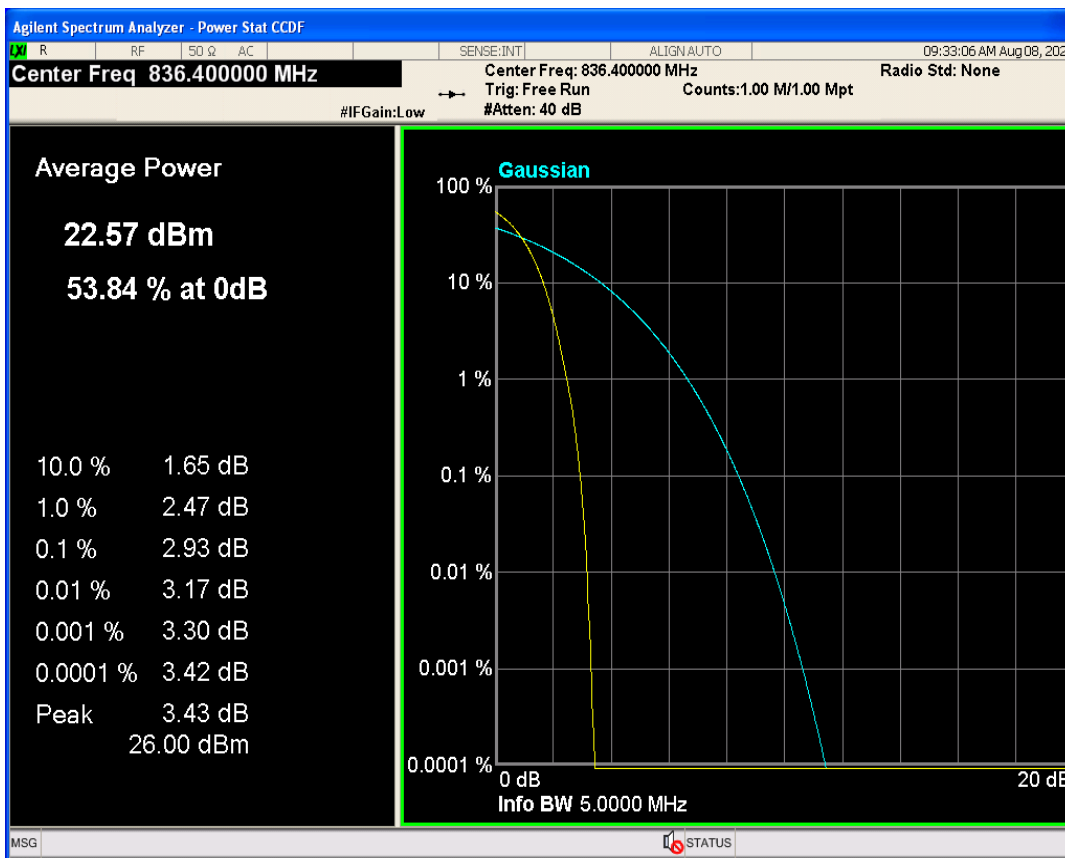

WCDMA Band2 Channel=9262

WCDMA Band2 Channel=9400

WCDMA Band2 Channel=9538

WCDMA Band4 Channel=1513

WCDMA Band5 Channel=4132

04 Occupied bandwidth

Band	Channel	Frequency (MHz)	99% OBW (kHz)	-26dB EBW (kHz)	Verdict
WCDMA Band2	9262	1852.4	4184.706	4702.305	PASS
WCDMA Band2	9400	1880	4178.983	4732.478	PASS
WCDMA Band2	9538	1907.6	4179.465	4705.041	PASS
WCDMA Band4	1312	1712.4	4379.592	6000.000	PASS
WCDMA Band4	1413	1732.6	4357.400	6000.000	PASS
WCDMA Band4	1513	1752.6	4348.953	5984.055	PASS
WCDMA Band5	4132	826.4	4155.082	4699.025	PASS
WCDMA Band5	4182	836.4	4185.146	4710.096	PASS
WCDMA Band5	4233	846.6	4176.442	4697.830	PASS