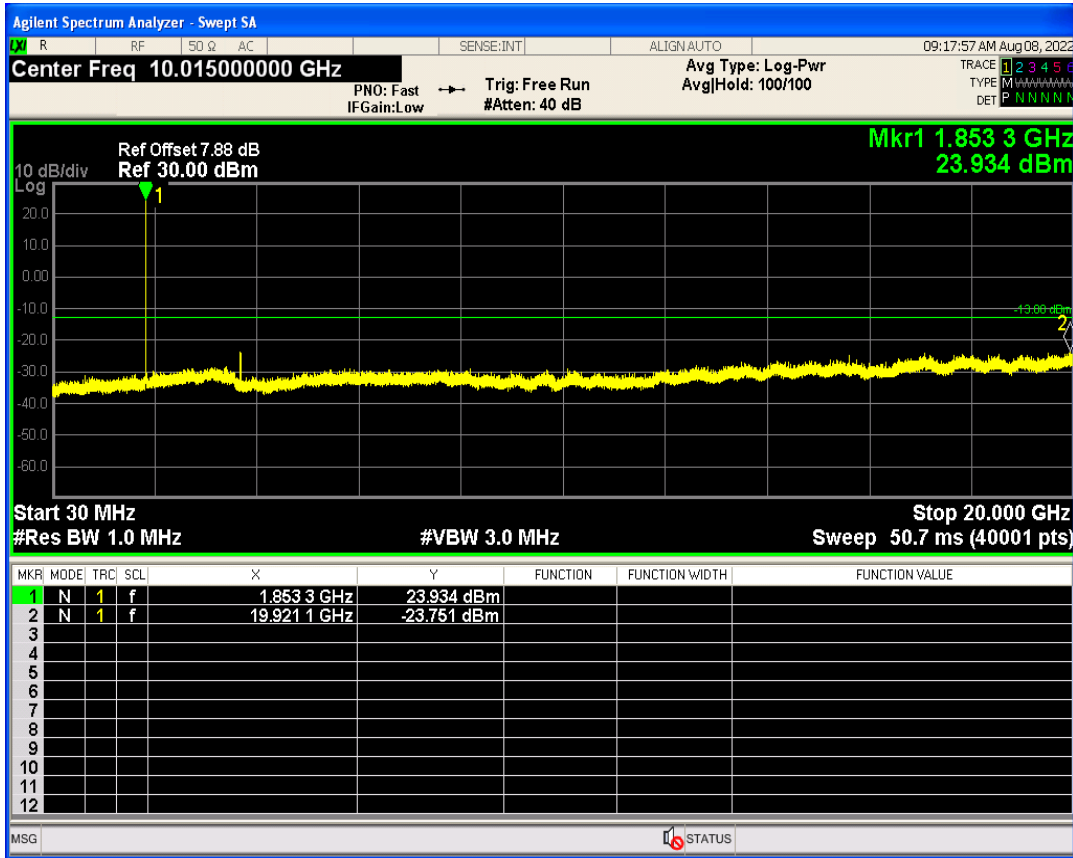

WCDMA Band2 Channel=9262

WCDMA Band2 Channel=9538

WCDMA Band4 Channel=1513

WCDMA Band4 Channel=1312

WCDMA Band5 Channel=4132

WCDMA Band5 Channel=4233

06 Out-of-band emissions

Band	Channel	Frequency (MHz)	Spur Freq (MHz)	Spur Level (dBm)	Limit (dBm)	Verdict
WCDMA Band2	9262	1852.4	19921.12	-23.75	-13	PASS
WCDMA Band2	9400	1880	19941.59	-23.80	-13	PASS
WCDMA Band2	9538	1907.6	17172.25	-23.04	-13	PASS
WCDMA Band4	1312	1712.4	19727.41	-23.29	-13	PASS
WCDMA Band4	1413	1732.6	19004.99	-23.35	-13	PASS
WCDMA Band4	1513	1752.6	19963.06	-24.08	-13	PASS
WCDMA Band5	4132	826.4	3175.78	-30.06	-13	PASS
WCDMA Band5	4182	836.4	3200.21	-29.95	-13	PASS
WCDMA Band5	4233	846.6	3236.60	-29.75	-13	PASS

WCDMA Band2 Channel=9400

WCDMA Band2 Channel=9262

WCDMA Band2 Channel=9538

WCDMA Band4 Channel=1413

WCDMA Band4 Channel=1312

WCDMA Band4 Channel=1513

WCDMA Band5 Channel=4132

WCDMA Band5 Channel=4233