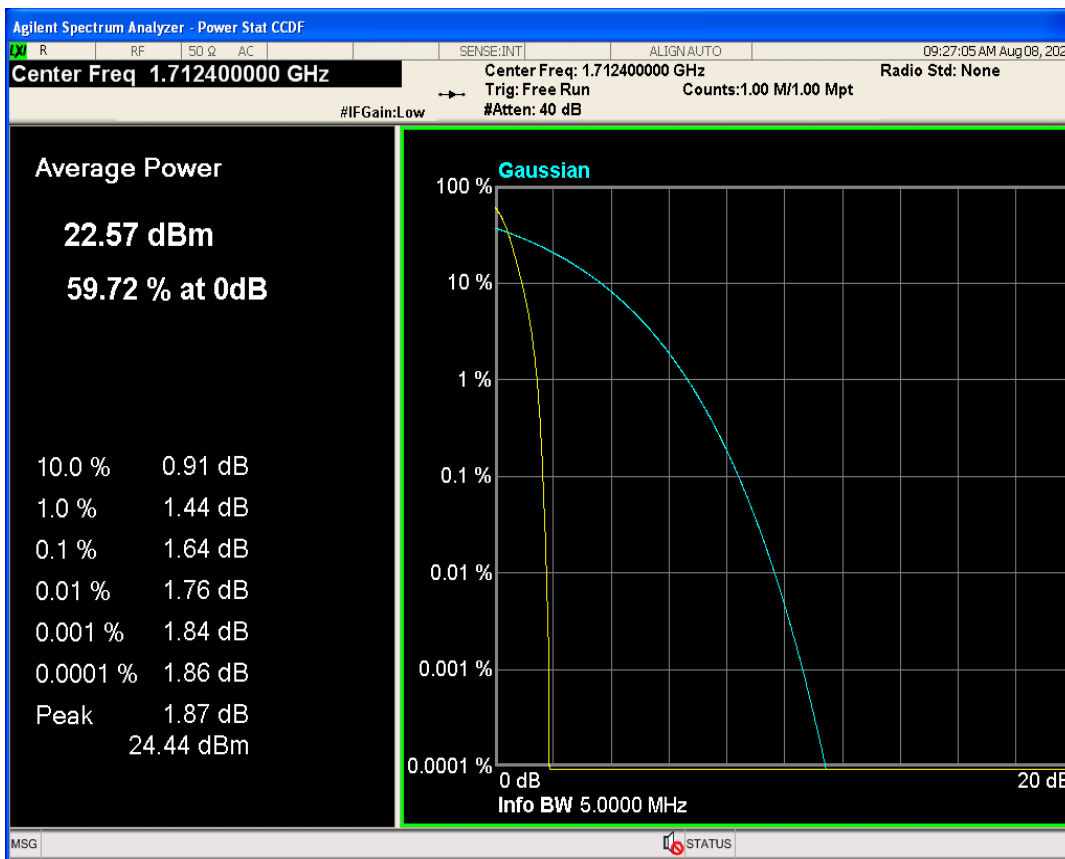

WCDMA Band2 Channel=9262

WCDMA Band2 Channel=9400

WCDMA Band2 Channel=9538

WCDMA Band4 Channel=1513

WCDMA Band5 Channel=4132

04 Occupied bandwidth

Band	Channel	Frequency (MHz)	99% OBW (kHz)	-26dB EBW (kHz)	Verdict
WCDMA Band2	9262	1852.4	4184.706	4702.305	PASS
WCDMA Band2	9400	1880	4178.983	4732.478	PASS
WCDMA Band2	9538	1907.6	4179.465	4705.041	PASS
WCDMA Band4	1312	1712.4	4379.592	6000.000	PASS
WCDMA Band4	1413	1732.6	4357.400	6000.000	PASS
WCDMA Band4	1513	1752.6	4348.953	5984.055	PASS
WCDMA Band5	4132	826.4	4155.082	4699.025	PASS
WCDMA Band5	4182	836.4	4185.146	4710.096	PASS
WCDMA Band5	4233	846.6	4176.442	4697.830	PASS