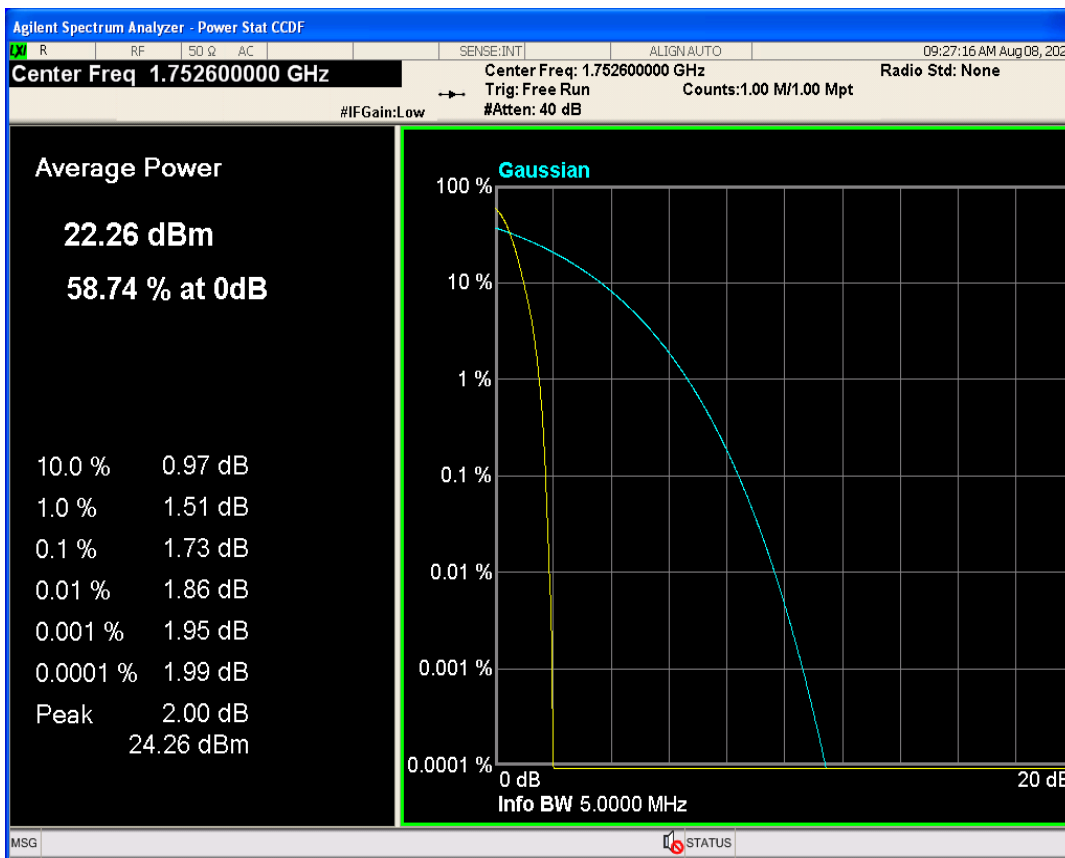

WCDMA Band2 Channel=9262

WCDMA Band2 Channel=9400

WCDMA Band2 Channel=9538

WCDMA Band4 Channel=1513

WCDMA Band5 Channel=4132

04 Occupied bandwidth

Band	Channel	Frequency (MHz)	99% OBW (kHz)	-26dB EBW (kHz)	Verdict
WCDMA Band2	9262	1852.4	4184.706	4702.305	PASS
WCDMA Band2	9400	1880	4178.983	4732.478	PASS
WCDMA Band2	9538	1907.6	4179.465	4705.041	PASS
WCDMA Band4	1312	1712.4	4379.592	6000.000	PASS
WCDMA Band4	1413	1732.6	4357.400	6000.000	PASS
WCDMA Band4	1513	1752.6	4348.953	5984.055	PASS
WCDMA Band5	4132	826.4	4155.082	4699.025	PASS
WCDMA Band5	4182	836.4	4185.146	4710.096	PASS
WCDMA Band5	4233	846.6	4176.442	4697.830	PASS