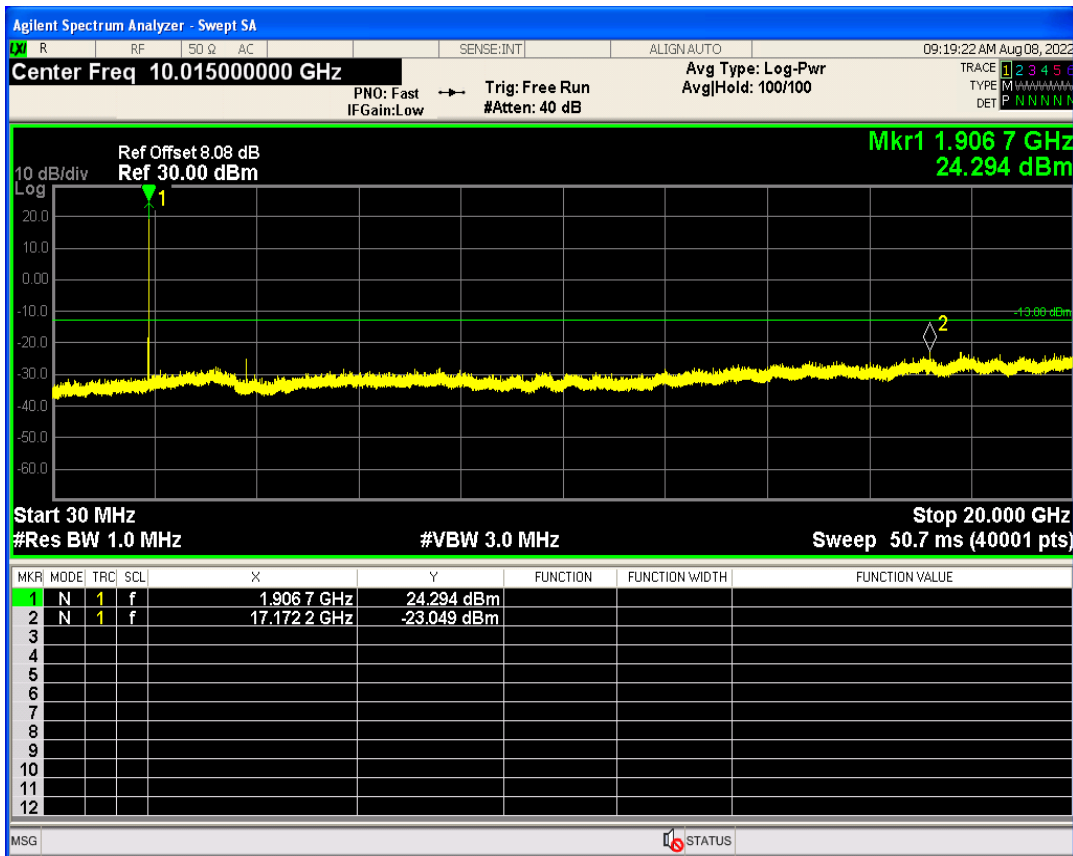

WCDMA Band2 Channel=9262

WCDMA Band2 Channel=9538

WCDMA Band4 Channel=1513

WCDMA Band4 Channel=1312

WCDMA Band5 Channel=4132

WCDMA Band5 Channel=4233

06 Out-of-band emissions

Band	Channel	Frequency (MHz)	Spur Freq (MHz)	Spur Level (dBm)	Limit (dBm)	Verdict
WCDMA Band2	9262	1852.4	19921.12	-23.75	-13	PASS
WCDMA Band2	9400	1880	19941.59	-23.80	-13	PASS
WCDMA Band2	9538	1907.6	17172.25	-23.04	-13	PASS
WCDMA Band4	1312	1712.4	19727.41	-23.29	-13	PASS
WCDMA Band4	1413	1732.6	19004.99	-23.35	-13	PASS
WCDMA Band4	1513	1752.6	19963.06	-24.08	-13	PASS
WCDMA Band5	4132	826.4	3175.78	-30.06	-13	PASS
WCDMA Band5	4182	836.4	3200.21	-29.95	-13	PASS
WCDMA Band5	4233	846.6	3236.60	-29.75	-13	PASS

WCDMA Band2 Channel=9400

WCDMA Band2 Channel=9262

WCDMA Band2 Channel=9538

WCDMA Band4 Channel=1413

WCDMA Band4 Channel=1312

WCDMA Band4 Channel=1513

WCDMA Band5 Channel=4132

WCDMA Band5 Channel=4233