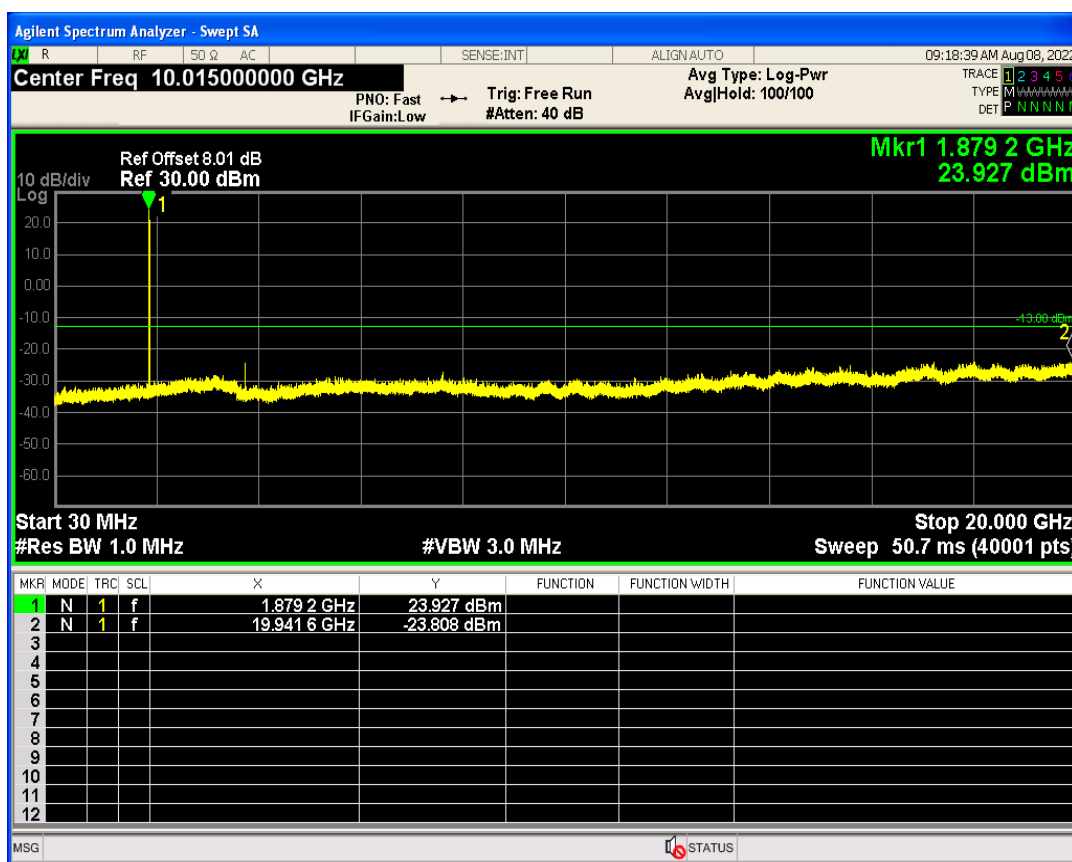

WCDMA Band2 Channel=9262

WCDMA Band2 Channel=9538

WCDMA Band4 Channel=1513

WCDMA Band4 Channel=1312

WCDMA Band5 Channel=4132

WCDMA Band5 Channel=4233

06 Out-of-band emissions

Band	Channel	Frequency (MHz)	Spur Freq (MHz)	Spur Level (dBm)	Limit (dBm)	Verdict
WCDMA Band2	9262	1852.4	19921.12	-23.75	-13	PASS
WCDMA Band2	9400	1880	19941.59	-23.80	-13	PASS
WCDMA Band2	9538	1907.6	17172.25	-23.04	-13	PASS
WCDMA Band4	1312	1712.4	19727.41	-23.29	-13	PASS
WCDMA Band4	1413	1732.6	19004.99	-23.35	-13	PASS
WCDMA Band4	1513	1752.6	19963.06	-24.08	-13	PASS
WCDMA Band5	4132	826.4	3175.78	-30.06	-13	PASS
WCDMA Band5	4182	836.4	3200.21	-29.95	-13	PASS
WCDMA Band5	4233	846.6	3236.60	-29.75	-13	PASS

WCDMA Band2 Channel=9400

WCDMA Band2 Channel=9262

WCDMA Band2 Channel=9538

WCDMA Band4 Channel=1413

WCDMA Band4 Channel=1312

WCDMA Band4 Channel=1513

WCDMA Band5 Channel=4132

WCDMA Band5 Channel=4233