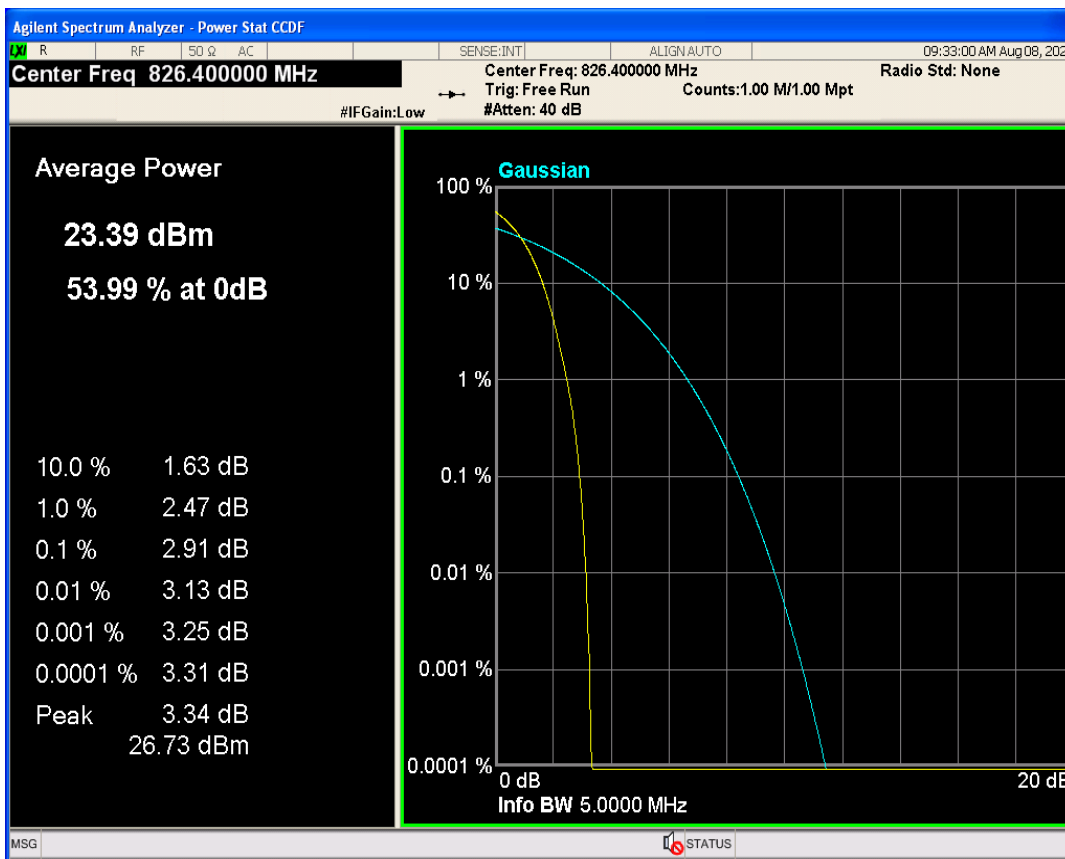

WCDMA Band2 Channel=9262

WCDMA Band2 Channel=9400

WCDMA Band2 Channel=9538

WCDMA Band4 Channel=1513

WCDMA Band5 Channel=4132

04 Occupied bandwidth

Band	Channel	Frequency (MHz)	99% OBW (kHz)	-26dB EBW (kHz)	Verdict
WCDMA Band2	9262	1852.4	4184.706	4702.305	PASS
WCDMA Band2	9400	1880	4178.983	4732.478	PASS
WCDMA Band2	9538	1907.6	4179.465	4705.041	PASS
WCDMA Band4	1312	1712.4	4379.592	6000.000	PASS
WCDMA Band4	1413	1732.6	4357.400	6000.000	PASS
WCDMA Band4	1513	1752.6	4348.953	5984.055	PASS
WCDMA Band5	4132	826.4	4155.082	4699.025	PASS
WCDMA Band5	4182	836.4	4185.146	4710.096	PASS
WCDMA Band5	4233	846.6	4176.442	4697.830	PASS