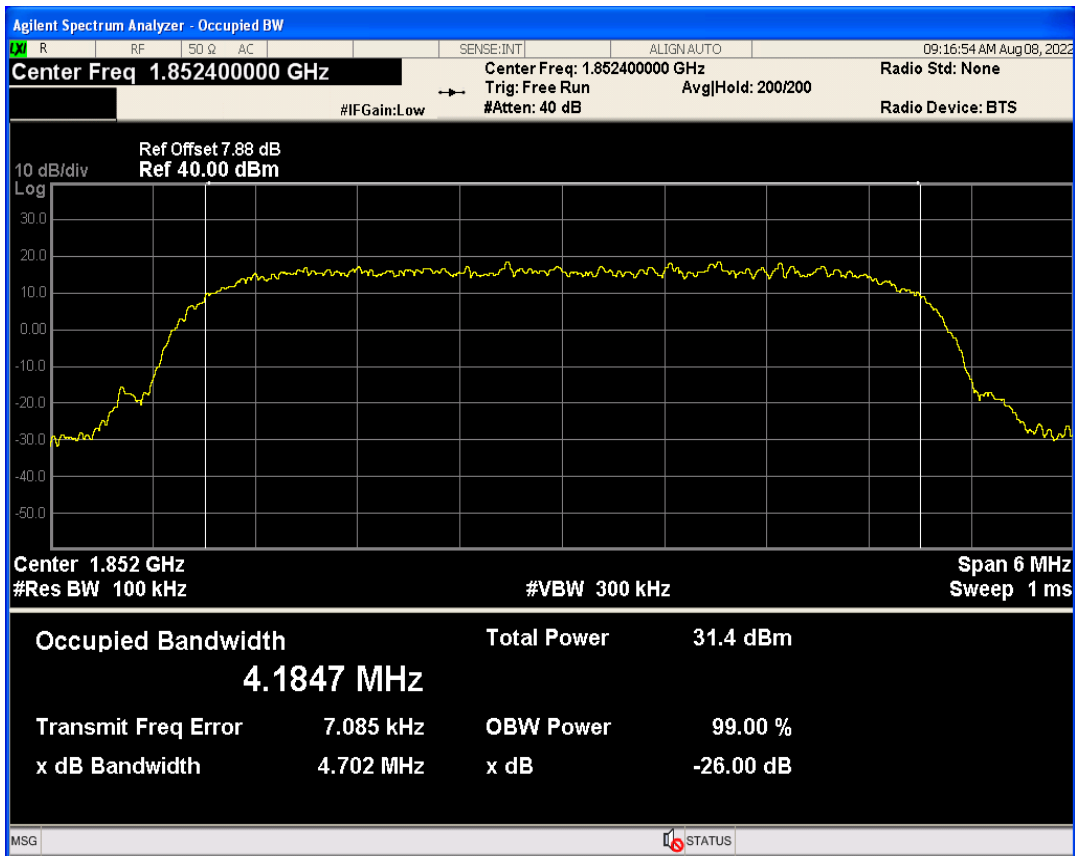

WCDMA Band2 Channel=9262