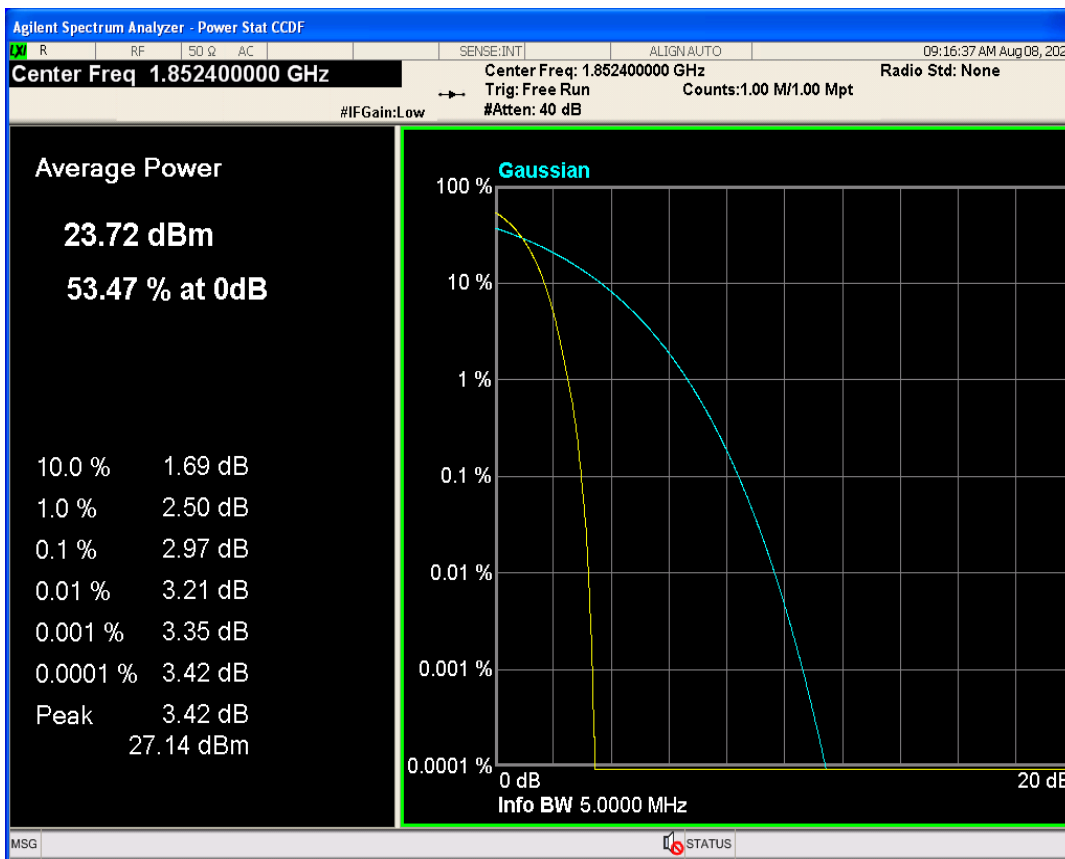

WCDMA Band2 Channel=9400