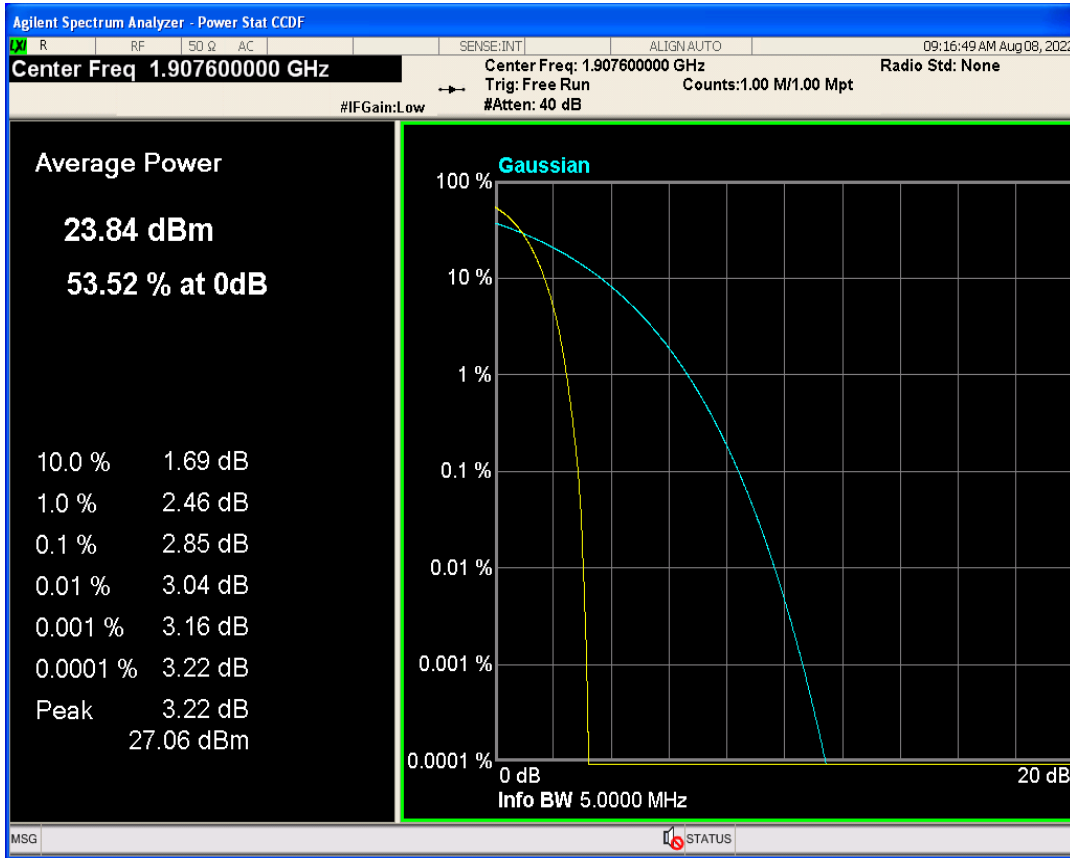

03 Peak-to-Average Ratio

Band	Channel	Frequency (MHz)	Result (dB)	high Limit (dB)	Verdict
WCDMA Band2	9262	1852.4	2.97	13	PASS
WCDMA Band2	9400	1880	2.92	13	PASS
WCDMA Band2	9538	1907.6	2.85	13	PASS
WCDMA Band4	1312	1712.4	1.64	13	PASS
WCDMA Band4	1413	1732.6	1.57	13	PASS
WCDMA Band4	1513	1752.6	1.73	13	PASS
WCDMA Band5	4132	826.4	2.91	13	PASS
WCDMA Band5	4182	836.4	2.93	13	PASS
WCDMA Band5	4233	846.6	3.03	13	PASS

WCDMA Band2 Channel=9262

WCDMA Band2 Channel=9400

WCDMA Band2 Channel=9538

WCDMA Band4 Channel=1513

WCDMA Band5 Channel=4132

04 Occupied bandwidth

Band	Channel	Frequency (MHz)	99% OBW (kHz)	-26dB EBW (kHz)	Verdict
WCDMA Band2	9262	1852.4	4184.706	4702.305	PASS
WCDMA Band2	9400	1880	4178.983	4732.478	PASS
WCDMA Band2	9538	1907.6	4179.465	4705.041	PASS
WCDMA Band4	1312	1712.4	4379.592	6000.000	PASS
WCDMA Band4	1413	1732.6	4357.400	6000.000	PASS
WCDMA Band4	1513	1752.6	4348.953	5984.055	PASS
WCDMA Band5	4132	826.4	4155.082	4699.025	PASS
WCDMA Band5	4182	836.4	4185.146	4710.096	PASS
WCDMA Band5	4233	846.6	4176.442	4697.830	PASS