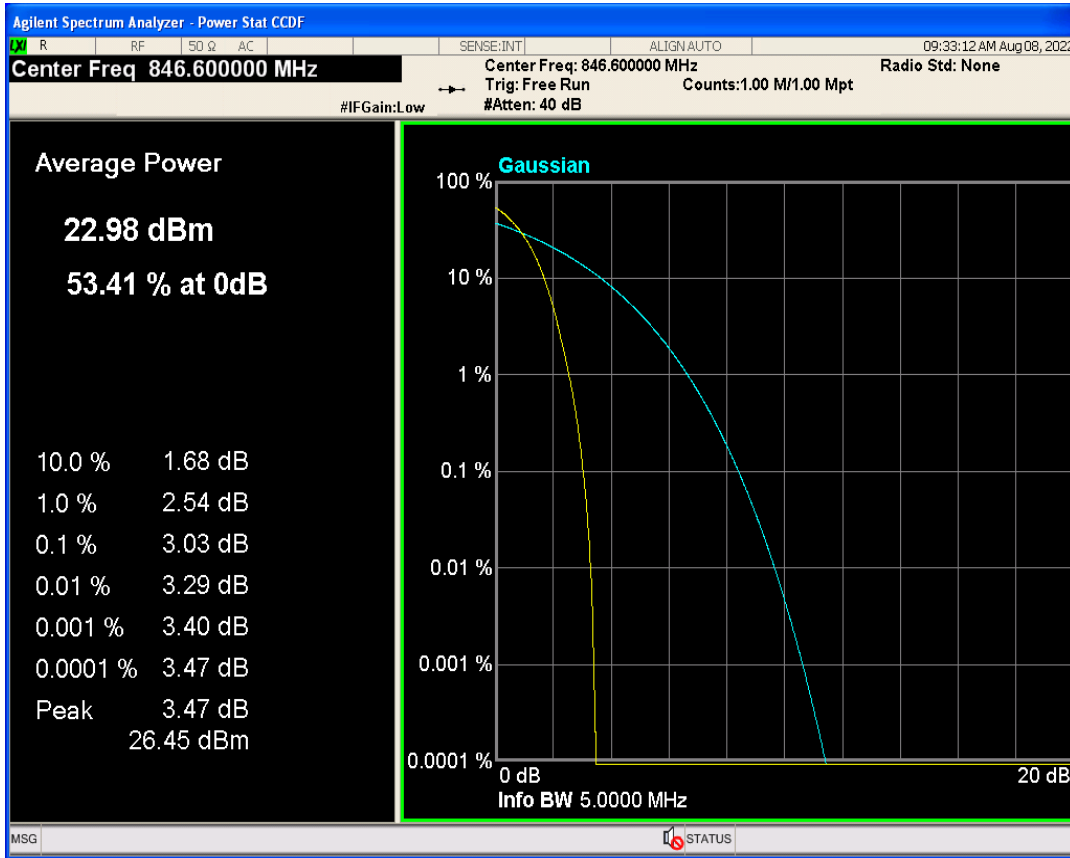

WCDMA Band2 Channel=9262

WCDMA Band2 Channel=9400

WCDMA Band2 Channel=9538

WCDMA Band4 Channel=1513

WCDMA Band5 Channel=4132

04 Occupied bandwidth

Band	Channel	Frequency (MHz)	99% OBW (kHz)	-26dB EBW (kHz)	Verdict
WCDMA Band2	9262	1852.4	4184.706	4702.305	PASS
WCDMA Band2	9400	1880	4178.983	4732.478	PASS
WCDMA Band2	9538	1907.6	4179.465	4705.041	PASS
WCDMA Band4	1312	1712.4	4379.592	6000.000	PASS
WCDMA Band4	1413	1732.6	4357.400	6000.000	PASS
WCDMA Band4	1513	1752.6	4348.953	5984.055	PASS
WCDMA Band5	4132	826.4	4155.082	4699.025	PASS
WCDMA Band5	4182	836.4	4185.146	4710.096	PASS
WCDMA Band5	4233	846.6	4176.442	4697.830	PASS