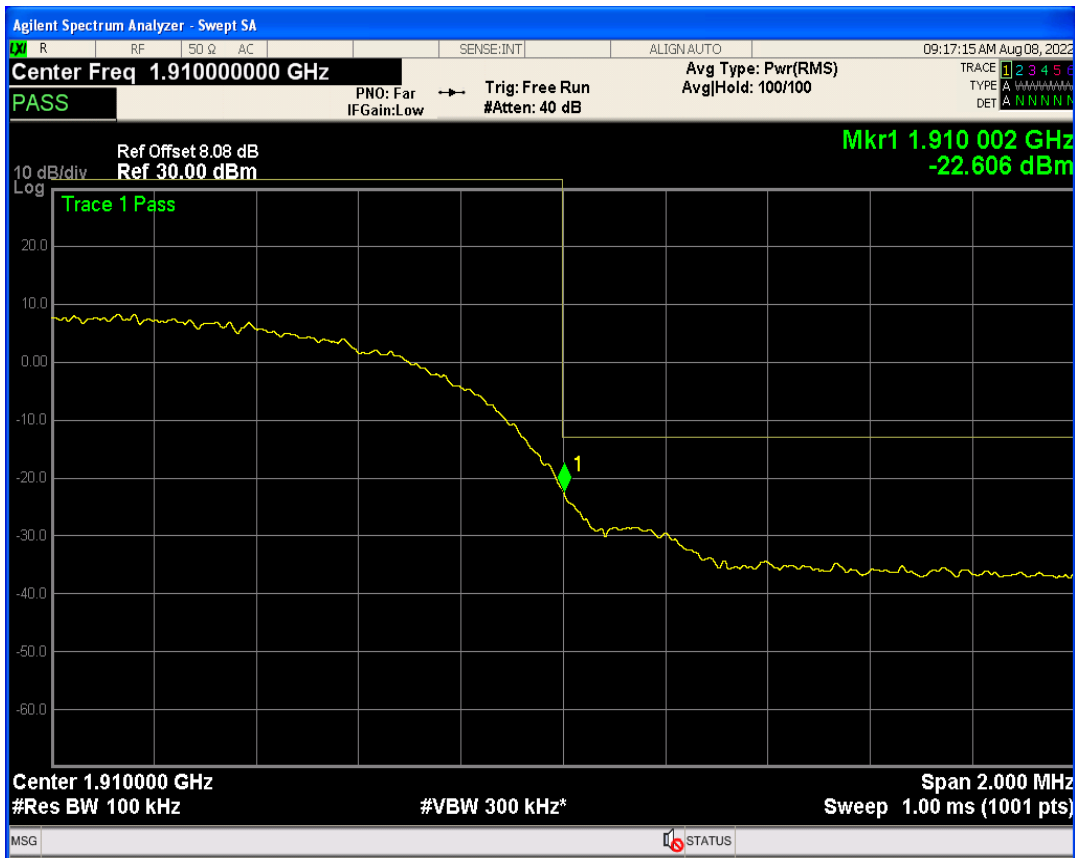

WCDMA Band5 Channel=4233

05 Band edge

Band	Channel	Frequency (MHz)	Spur Freq (MHz)	Spur Level (dBm)	Limit (dBm)	Verdict
WCDMA Band2	9262	1852.4	1850.00	-21.88	-13	PASS
WCDMA Band2	9538	1907.6	1910.00	-22.60	-13	PASS
WCDMA Band4	1312	1712.4	1710.00	-20.26	-13	PASS
WCDMA Band4	1513	1752.6	1755.00	-22.07	-13	PASS
WCDMA Band5	4132	826.4	824.00	-22.19	-13	PASS
WCDMA Band5	4233	846.6	849.00	-22.62	-13	PASS

WCDMA Band2 Channel=9262

WCDMA Band2 Channel=9538

WCDMA Band4 Channel=1513

WCDMA Band4 Channel=1312

WCDMA Band5 Channel=4132

WCDMA Band5 Channel=4233

06 Out-of-band emissions

Band	Channel	Frequency (MHz)	Spur Freq (MHz)	Spur Level (dBm)	Limit (dBm)	Verdict
WCDMA Band2	9262	1852.4	19921.12	-23.75	-13	PASS
WCDMA Band2	9400	1880	19941.59	-23.80	-13	PASS
WCDMA Band2	9538	1907.6	17172.25	-23.04	-13	PASS
WCDMA Band4	1312	1712.4	19727.41	-23.29	-13	PASS
WCDMA Band4	1413	1732.6	19004.99	-23.35	-13	PASS
WCDMA Band4	1513	1752.6	19963.06	-24.08	-13	PASS
WCDMA Band5	4132	826.4	3175.78	-30.06	-13	PASS
WCDMA Band5	4182	836.4	3200.21	-29.95	-13	PASS
WCDMA Band5	4233	846.6	3236.60	-29.75	-13	PASS