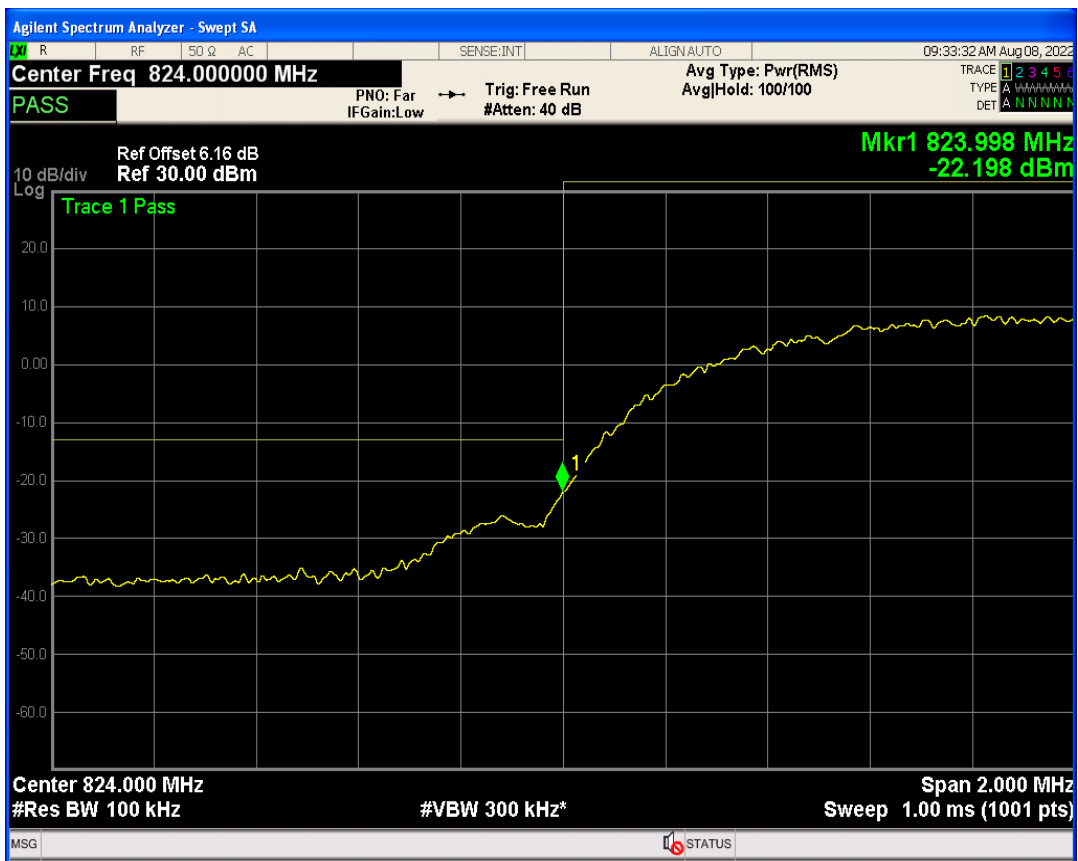

WCDMA Band2 Channel=9262

WCDMA Band2 Channel=9538

WCDMA Band4 Channel=1513

WCDMA Band4 Channel=1312

WCDMA Band5 Channel=4132

WCDMA Band5 Channel=4233

06 Out-of-band emissions

Band	Channel	Frequency (MHz)	Spur Freq (MHz)	Spur Level (dBm)	Limit (dBm)	Verdict
WCDMA Band2	9262	1852.4	19921.12	-23.75	-13	PASS
WCDMA Band2	9400	1880	19941.59	-23.80	-13	PASS
WCDMA Band2	9538	1907.6	17172.25	-23.04	-13	PASS
WCDMA Band4	1312	1712.4	19727.41	-23.29	-13	PASS
WCDMA Band4	1413	1732.6	19004.99	-23.35	-13	PASS
WCDMA Band4	1513	1752.6	19963.06	-24.08	-13	PASS
WCDMA Band5	4132	826.4	3175.78	-30.06	-13	PASS
WCDMA Band5	4182	836.4	3200.21	-29.95	-13	PASS
WCDMA Band5	4233	846.6	3236.60	-29.75	-13	PASS

WCDMA Band2 Channel=9400

WCDMA Band2 Channel=9262

WCDMA Band2 Channel=9538

WCDMA Band4 Channel=1413

WCDMA Band4 Channel=1312

WCDMA Band4 Channel=1513

WCDMA Band5 Channel=4132

WCDMA Band5 Channel=4233