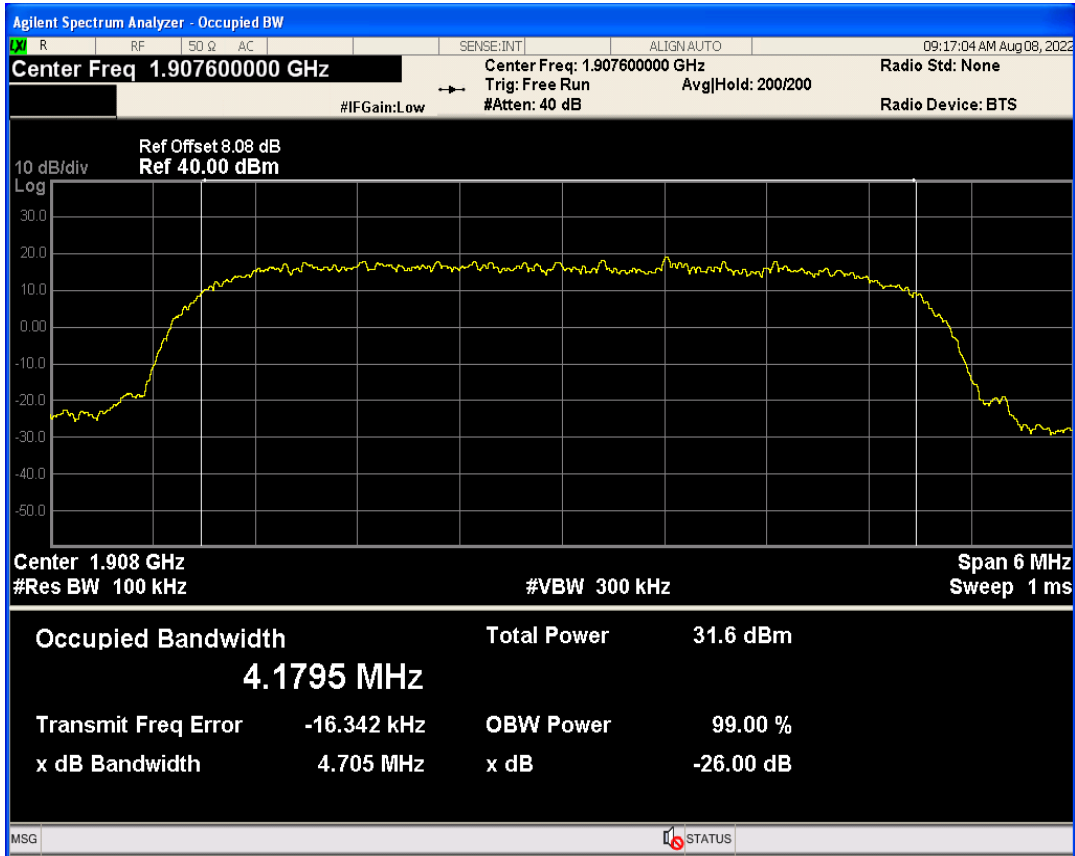

WCDMA Band2 Channel=9538