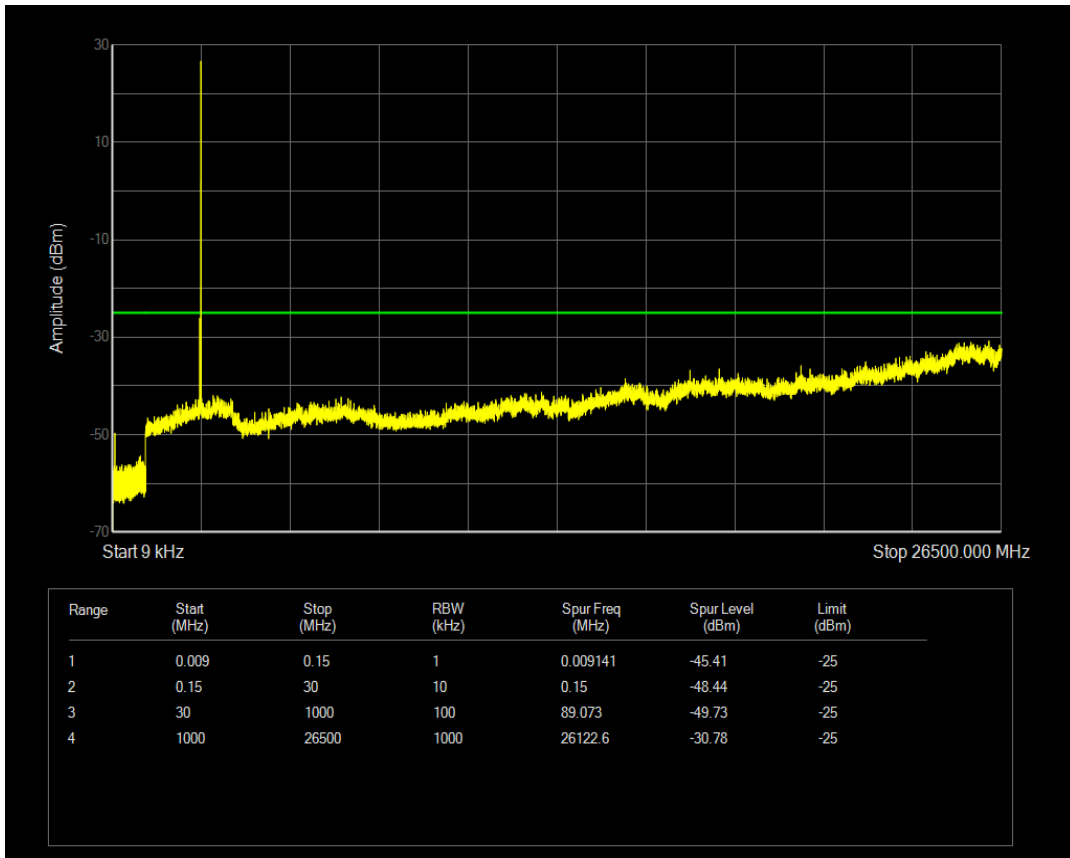

Band41(2535-2655) QAM16 BW=5MHz Channel=41215 RB Size=1 Position=#0