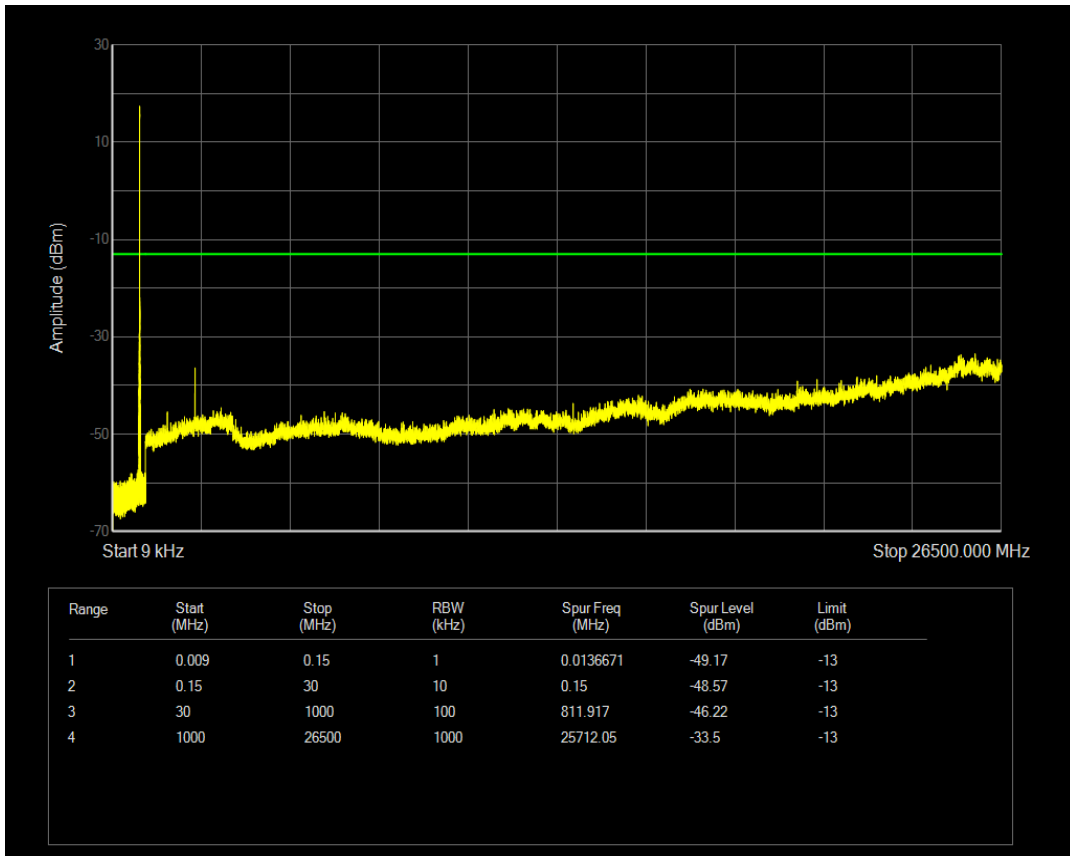

Band5 QAM16 BW=1.4MHz Channel=20525 RB Size=6 Position=#0

Band5 QPSK BW=1.4MHz Channel=20643 RB Size=1 Position=#0

Band5 QPSK BW=1.4MHz Channel=20643 RB Size=6 Position=#0

Band5 QAM16 BW=1.4MHz Channel=20643 RB Size=1 Position=#0

Band5 QAM16 BW=1.4MHz Channel=20643 RB Size=6 Position=#0

Band5 QPSK BW=3MHz Channel=20415 RB Size=1 Position=#0

Band5 QPSK BW=3MHz Channel=20415 RB Size=15 Position=#0

Band5 QAM16 BW=3MHz Channel=20415 RB Size=1 Position=#0