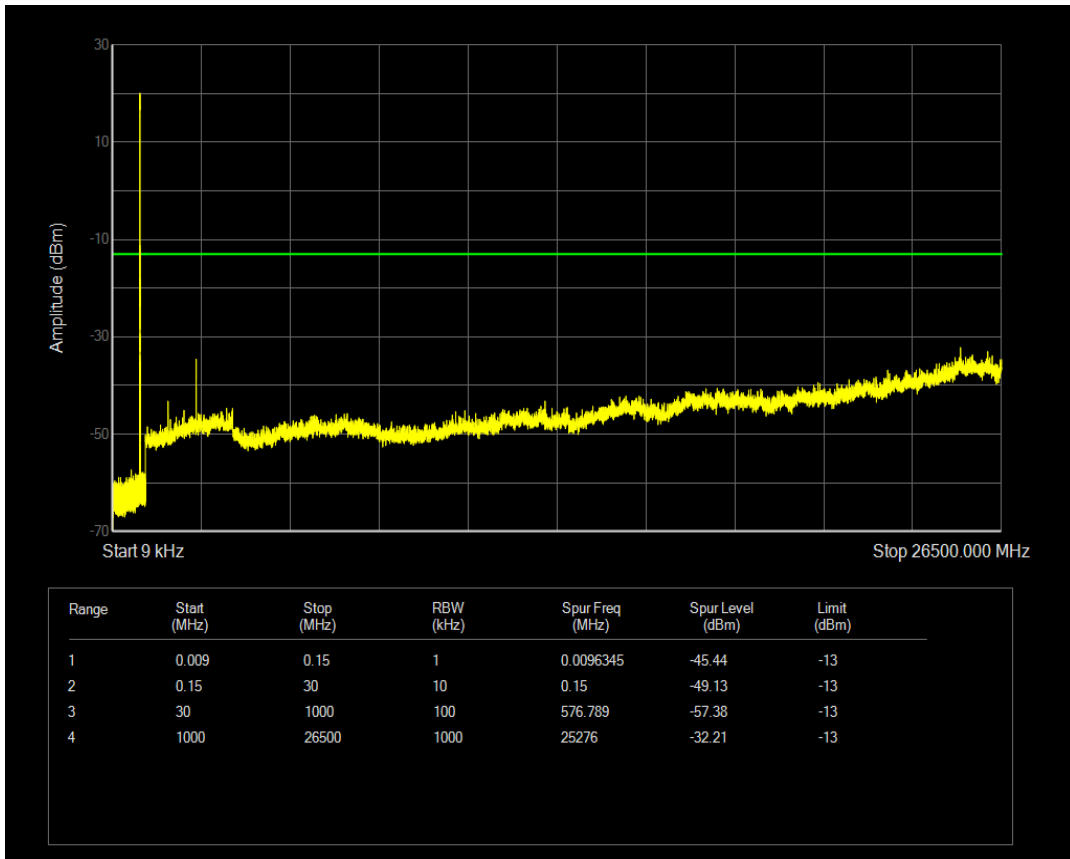

Band5 QAM16 BW=1.4MHz Channel=20407 RB Size=6 Position=#0

Band5 QPSK BW=1.4MHz Channel=20525 RB Size=1 Position=#0

Band5 QPSK BW=1.4MHz Channel=20525 RB Size=6 Position=#0

Band5 QAM16 BW=1.4MHz Channel=20525 RB Size=1 Position=#0

Band5 QAM16 BW=1.4MHz Channel=20525 RB Size=6 Position=#0

Band5 QPSK BW=1.4MHz Channel=20643 RB Size=1 Position=#0

Band5 QPSK BW=1.4MHz Channel=20643 RB Size=6 Position=#0

Band5 QAM16 BW=1.4MHz Channel=20643 RB Size=1 Position=#0