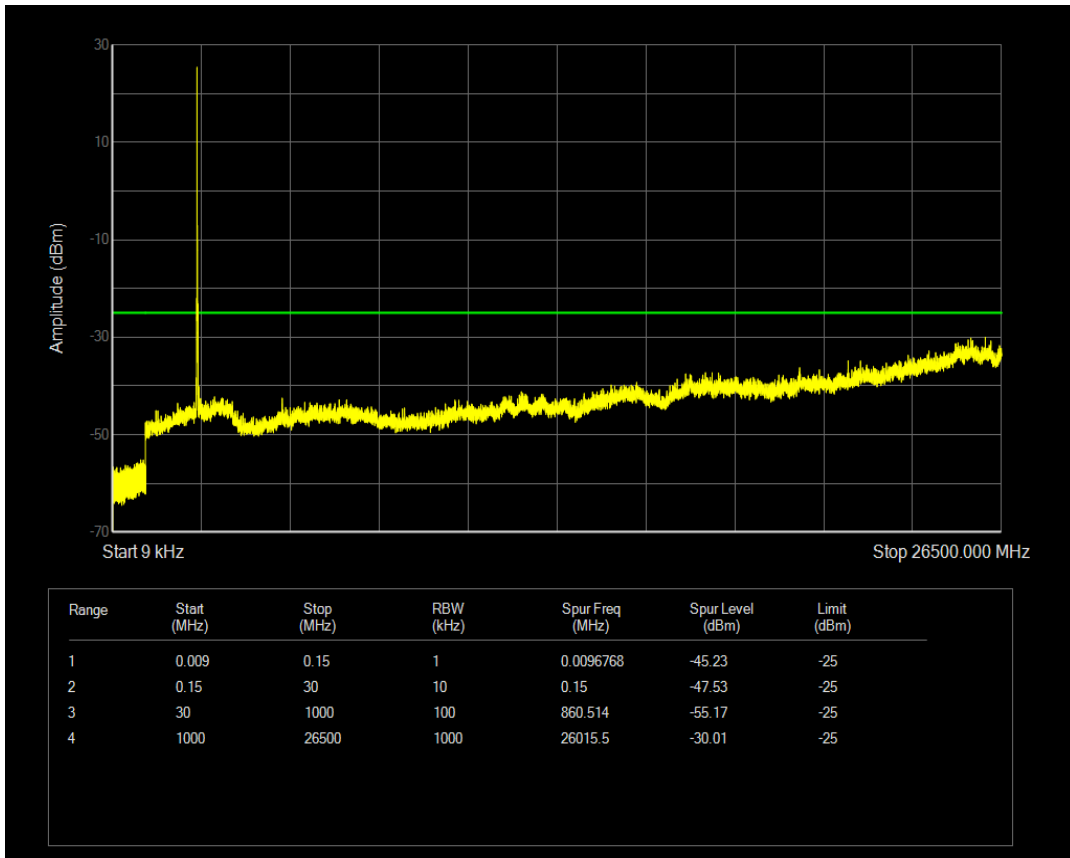

Band41(2535-2655) QAM16 BW=15MHz Channel=40115 RB Size=1 Position=#0