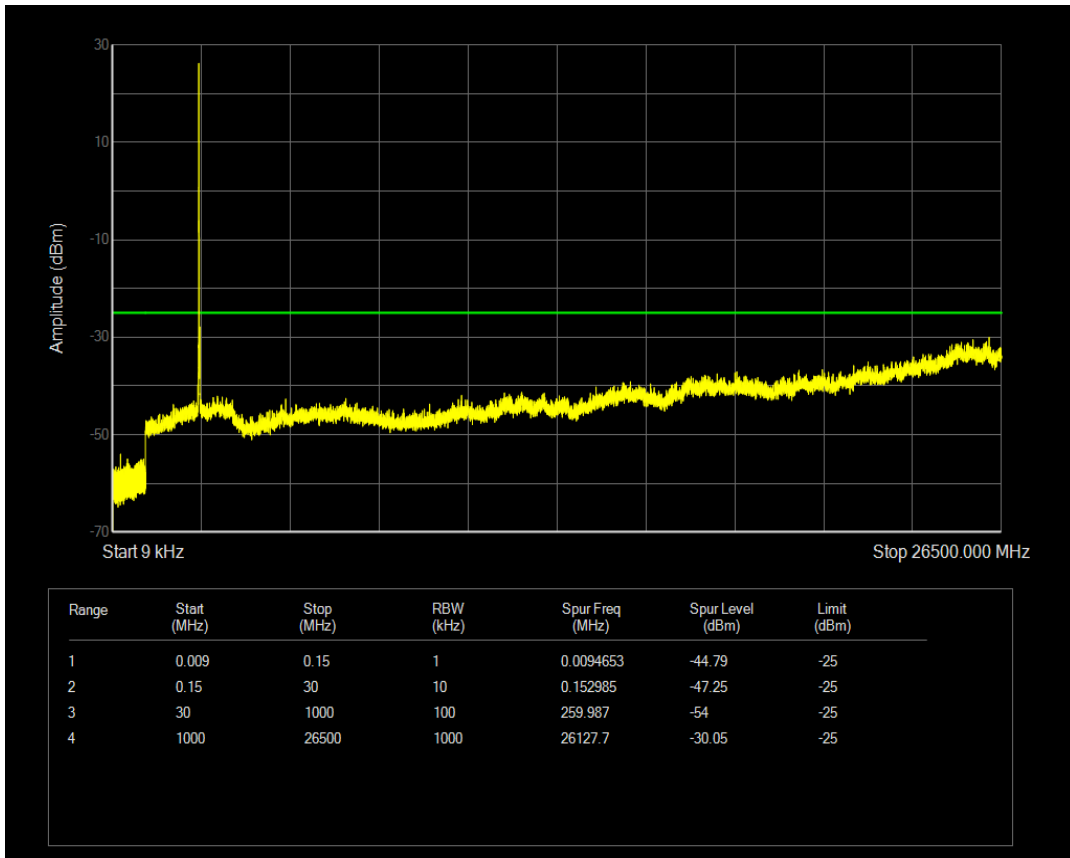

Band41(2535-2655) QAM16 BW=15MHz Channel=40640 RB Size=1 Position=#0