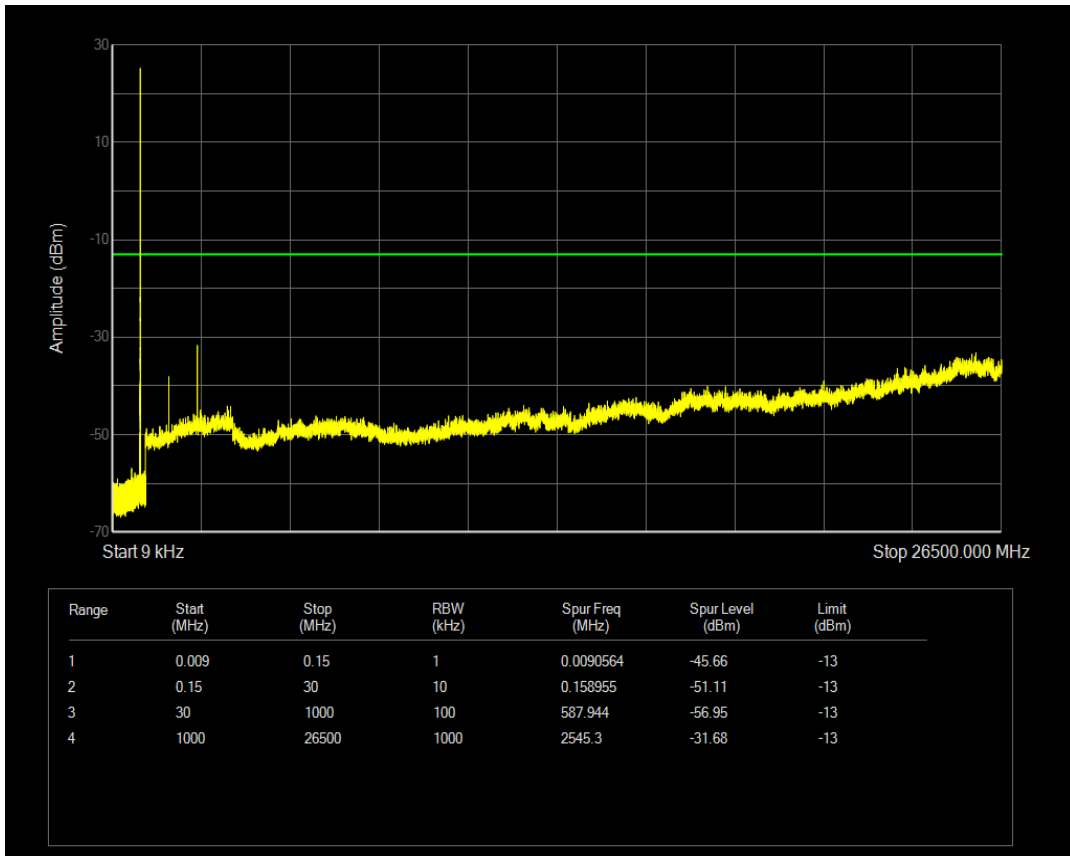

Band5 QAM16 BW=1.4MHz Channel=20525 RB Size=6 Position=#0

Band5 QPSK BW=1.4MHz Channel=20643 RB Size=1 Position=#0

Band5 QPSK BW=1.4MHz Channel=20643 RB Size=6 Position=#0

Band5 QAM16 BW=1.4MHz Channel=20643 RB Size=1 Position=#0

Band5 QAM16 BW=1.4MHz Channel=20643 RB Size=6 Position=#0

Band5 QPSK BW=3MHz Channel=20415 RB Size=1 Position=#0

Band5 QPSK BW=3MHz Channel=20415 RB Size=15 Position=#0

Band5 QAM16 BW=3MHz Channel=20415 RB Size=1 Position=#0