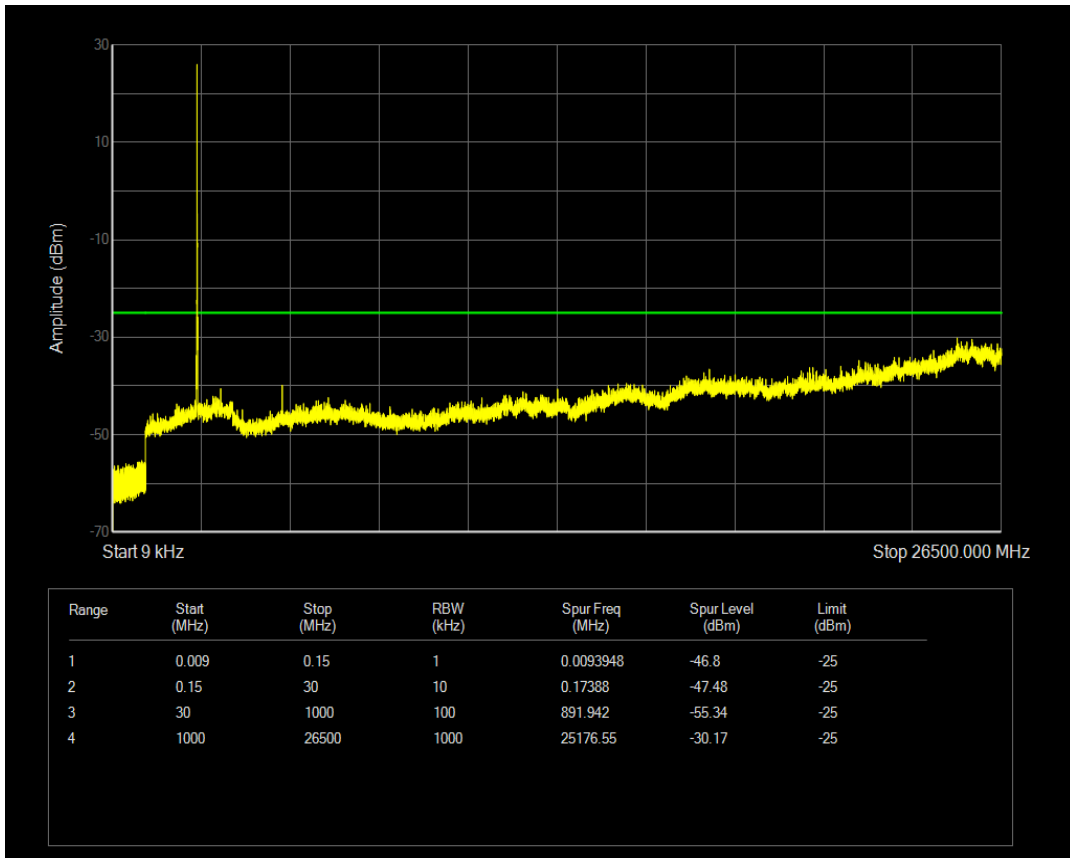

Band41(2535-2655) QPSK BW=10MHz Channel=40090 RB Size=1 Position=#0