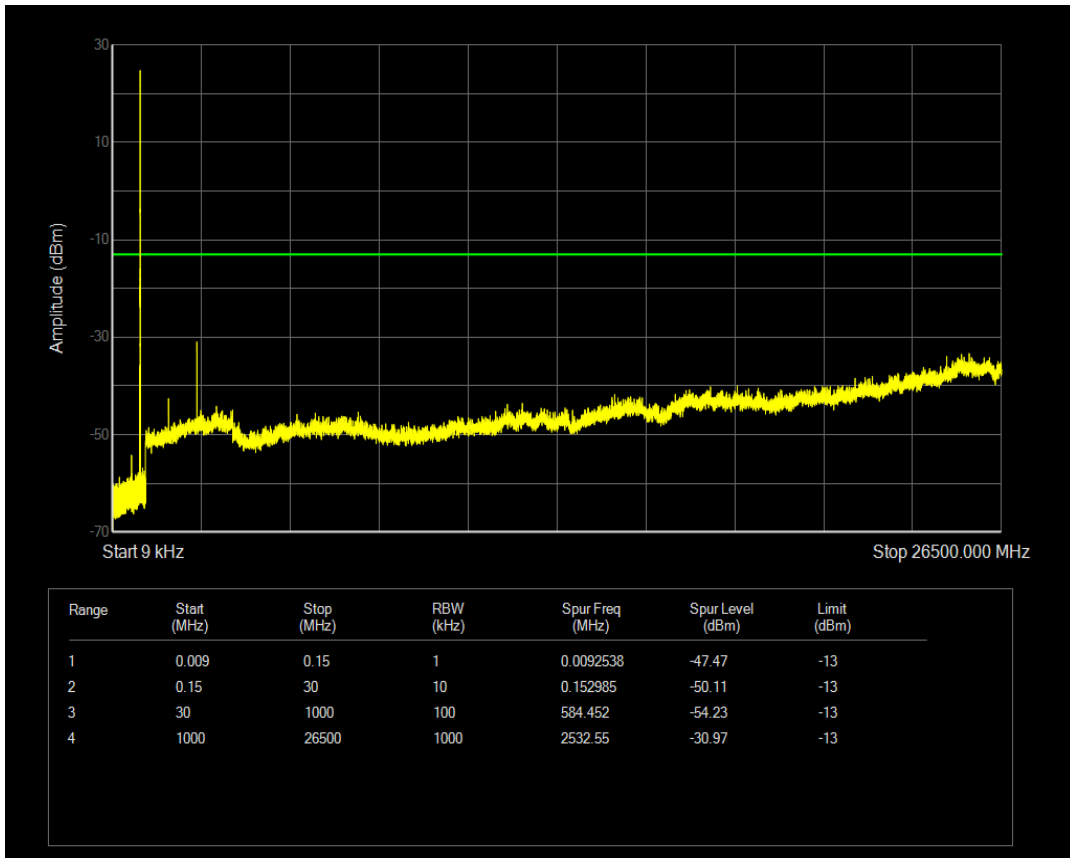

Band5 QAM16 BW=5MHz Channel=20425 RB Size=25 Position=#0

Band5 QPSK BW=5MHz Channel=20525 RB Size=1 Position=#0

Band5 QPSK BW=5MHz Channel=20525 RB Size=25 Position=#0

Band5 QAM16 BW=5MHz Channel=20525 RB Size=1 Position=#0

Band5 QAM16 BW=5MHz Channel=20525 RB Size=25 Position=#0

Band5 QPSK BW=5MHz Channel=20625 RB Size=1 Position=#0

Band5 QPSK BW=5MHz Channel=20625 RB Size=25 Position=#0

Band5 QAM16 BW=5MHz Channel=20625 RB Size=1 Position=#0