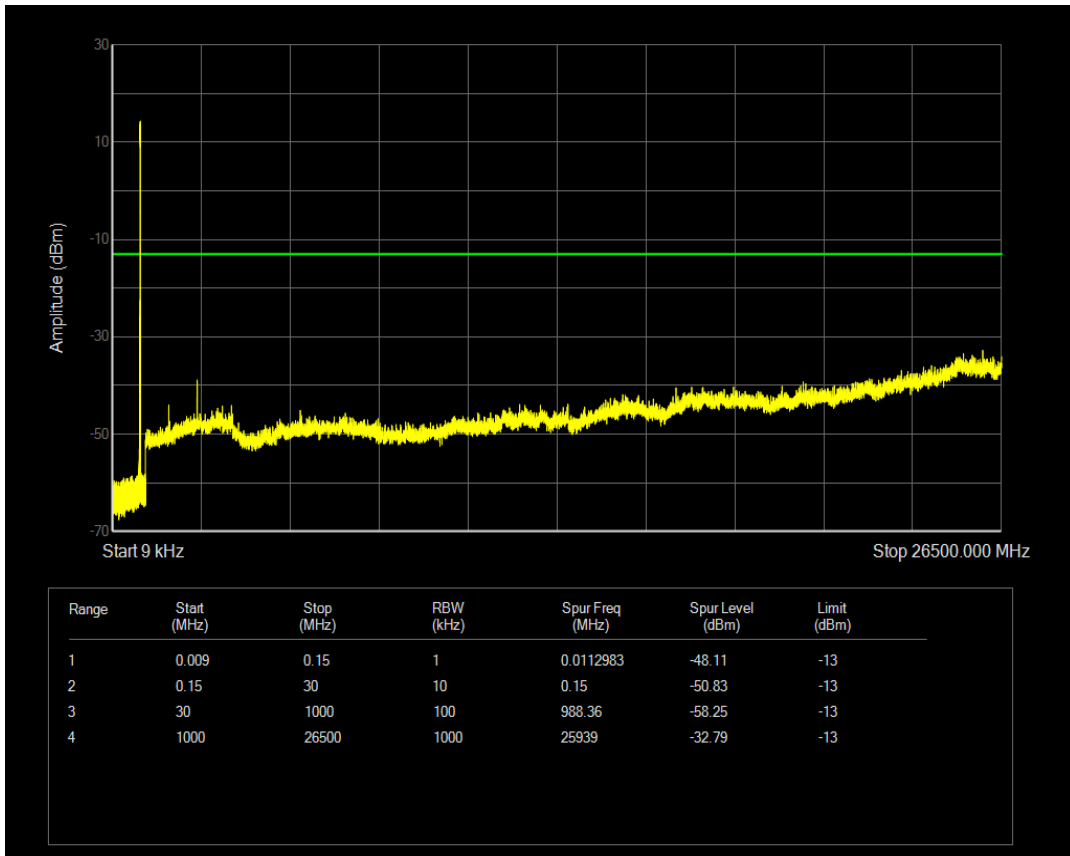

Band5 QAM16 BW=5MHz Channel=20525 RB Size=25 Position=#0

Band5 QPSK BW=5MHz Channel=20625 RB Size=1 Position=#0

Band5 QPSK BW=5MHz Channel=20625 RB Size=25 Position=#0

Band5 QAM16 BW=5MHz Channel=20625 RB Size=1 Position=#0

Band5 QAM16 BW=5MHz Channel=20625 RB Size=25 Position=#0

Band5 QPSK BW=10MHz Channel=20450 RB Size=1 Position=#0

Band5 QPSK BW=10MHz Channel=20450 RB Size=50 Position=#0

Band5 QAM16 BW=10MHz Channel=20450 RB Size=1 Position=#0