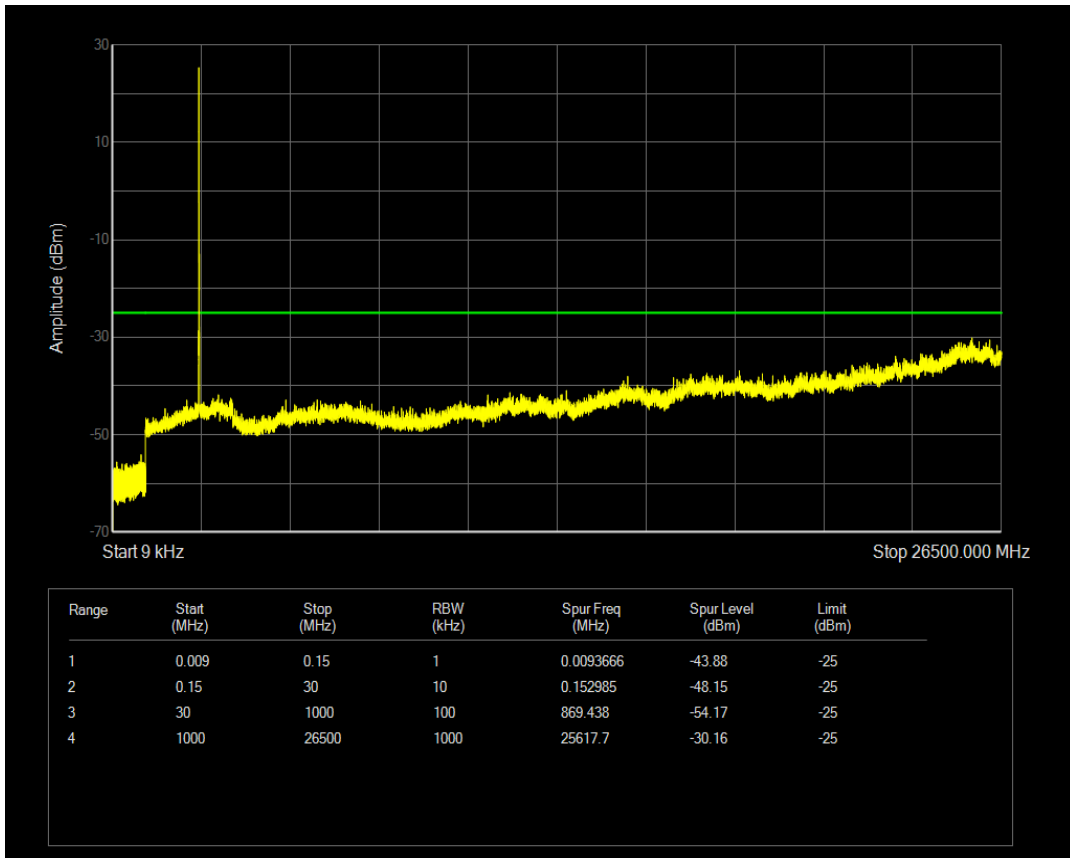

Band41(2535-2655) QAM16 BW=10MHz Channel=40640 RB Size=1 Position=#0