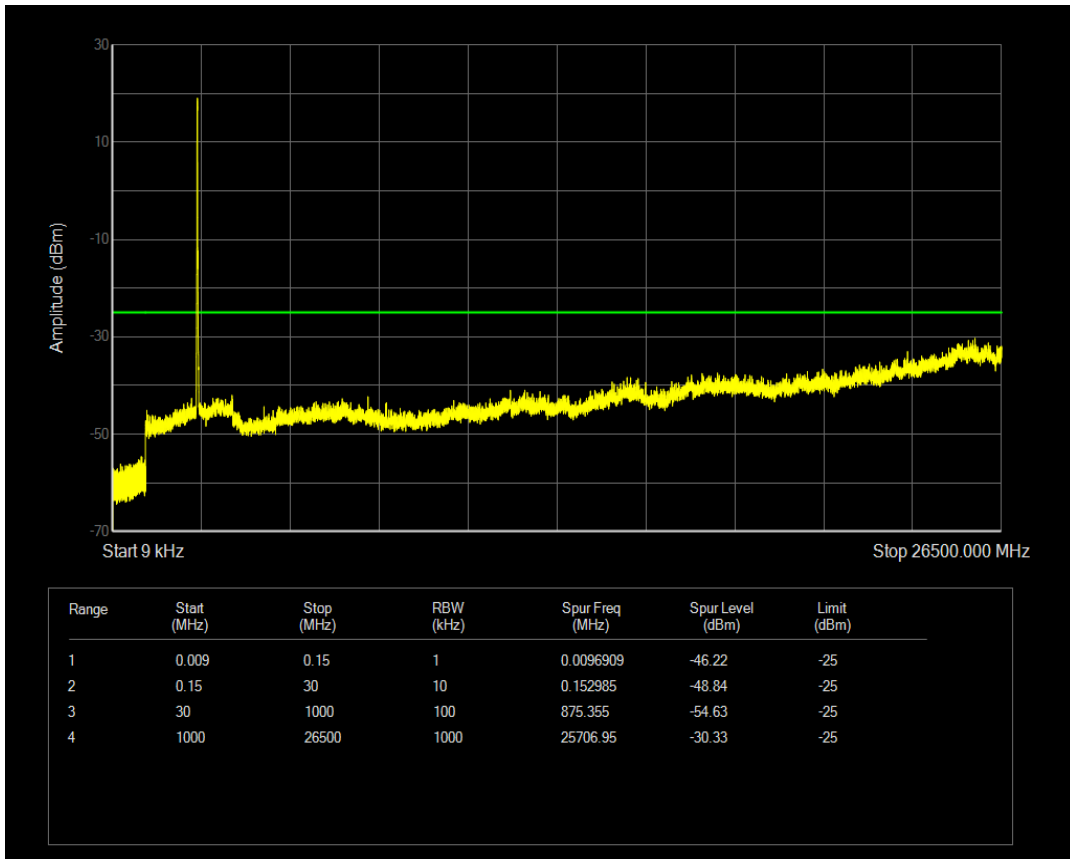

Band41(2535-2655) QAM16 BW=15MHz Channel=40115 RB Size=75 Position=#0