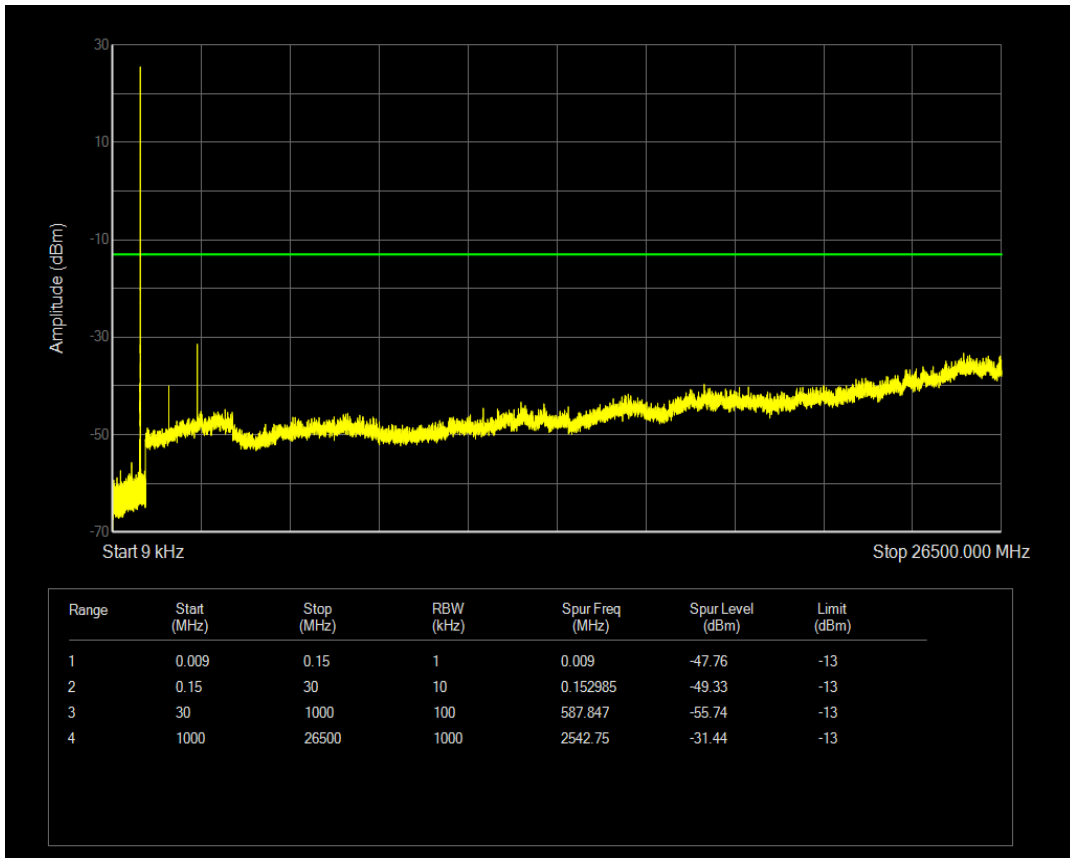

Band5 QAM16 BW=1.4MHz Channel=20407 RB Size=6 Position=#0

Band5 QPSK BW=1.4MHz Channel=20525 RB Size=1 Position=#0

Band5 QPSK BW=1.4MHz Channel=20525 RB Size=6 Position=#0

Band5 QAM16 BW=1.4MHz Channel=20525 RB Size=1 Position=#0

Band5 QAM16 BW=1.4MHz Channel=20525 RB Size=6 Position=#0

Band5 QPSK BW=1.4MHz Channel=20643 RB Size=1 Position=#0

Band5 QPSK BW=1.4MHz Channel=20643 RB Size=6 Position=#0

Band5 QAM16 BW=1.4MHz Channel=20643 RB Size=1 Position=#0