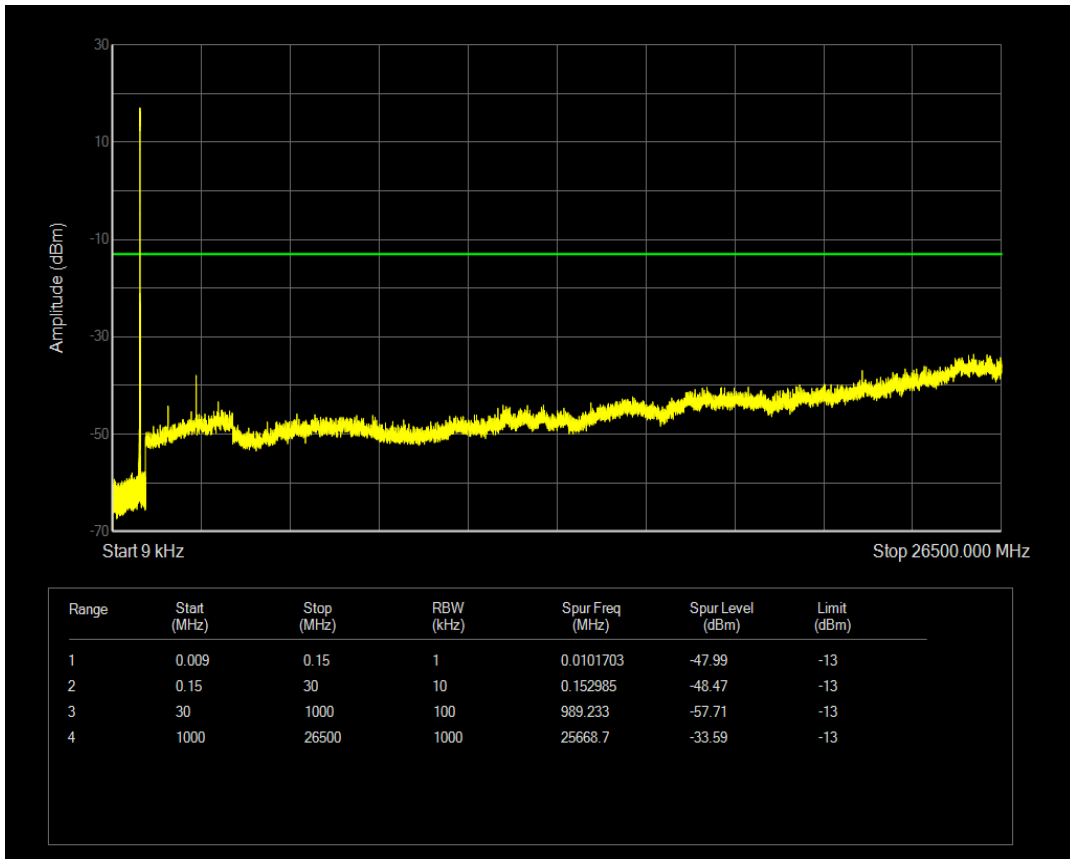

Band5 QPSK BW=3MHz Channel=20525 RB Size=15 Position=#0