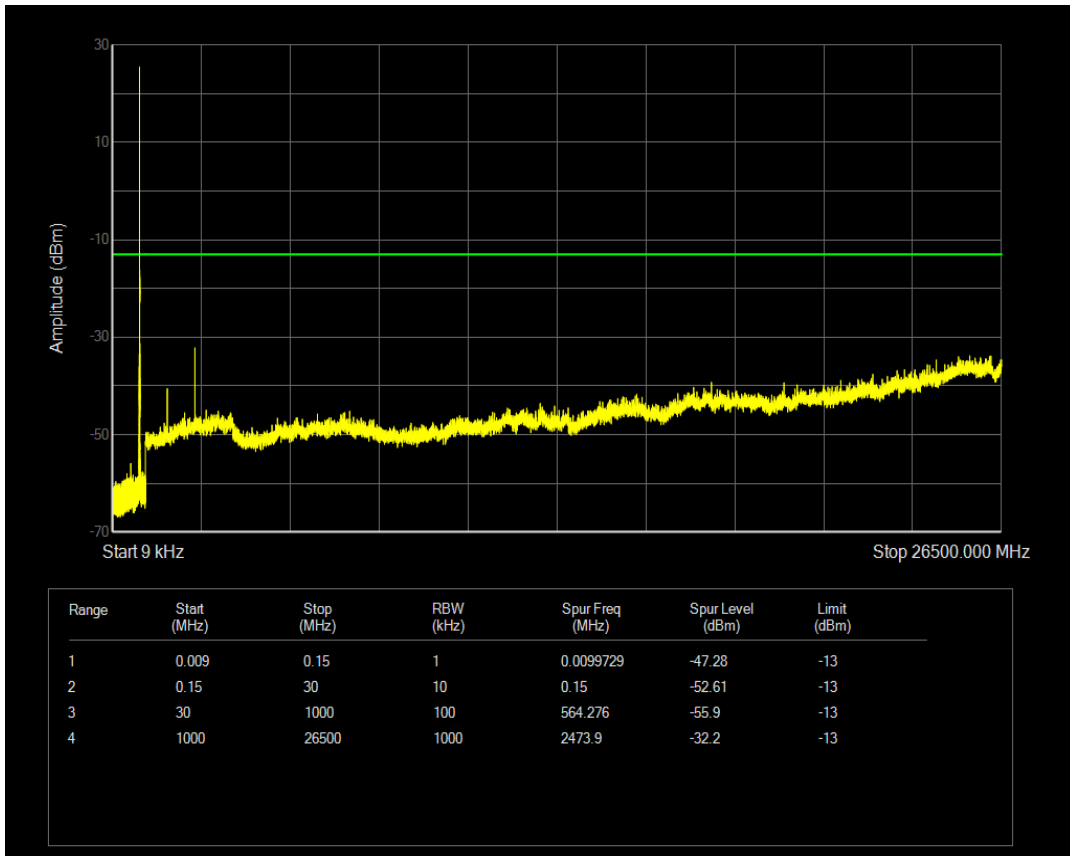

Band5 QAM16 BW=3MHz Channel=20525 RB Size=15 Position=#0

Band5 QPSK BW=3MHz Channel=20635 RB Size=1 Position=#0

Band5 QPSK BW=3MHz Channel=20635 RB Size=15 Position=#0

Band5 QAM16 BW=3MHz Channel=20635 RB Size=1 Position=#0

Band5 QAM16 BW=3MHz Channel=20635 RB Size=15 Position=#0

Band5 QPSK BW=5MHz Channel=20425 RB Size=1 Position=#0

Band5 QPSK BW=5MHz Channel=20425 RB Size=25 Position=#0

Band5 QAM16 BW=5MHz Channel=20425 RB Size=1 Position=#0