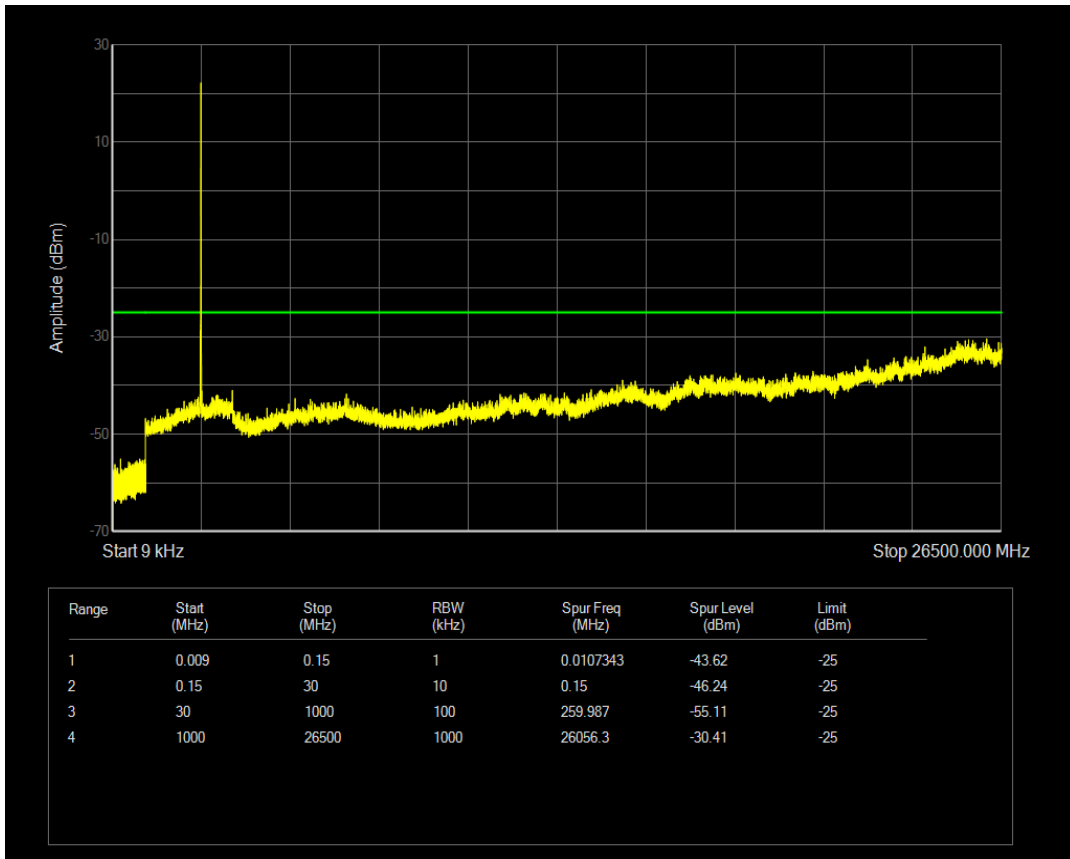

Band41(2535-2655) QPSK BW=5MHz Channel=40640 RB Size=25 Position=#0

Band41(2535-2655) QAM16 BW=5MHz Channel=40640 RB Size=1 Position=#0

Band41(2535-2655) QAM16 BW=5MHz Channel=40640 RB Size=25 Position=#0

Band41(2535-2655) QPSK BW=5MHz Channel=41215 RB Size=1 Position=#0

Band41(2535-2655) QPSK BW=5MHz Channel=41215 RB Size=25 Position=#0

Band41(2535-2655) QAM16 BW=5MHz Channel=41215 RB Size=1 Position=#0