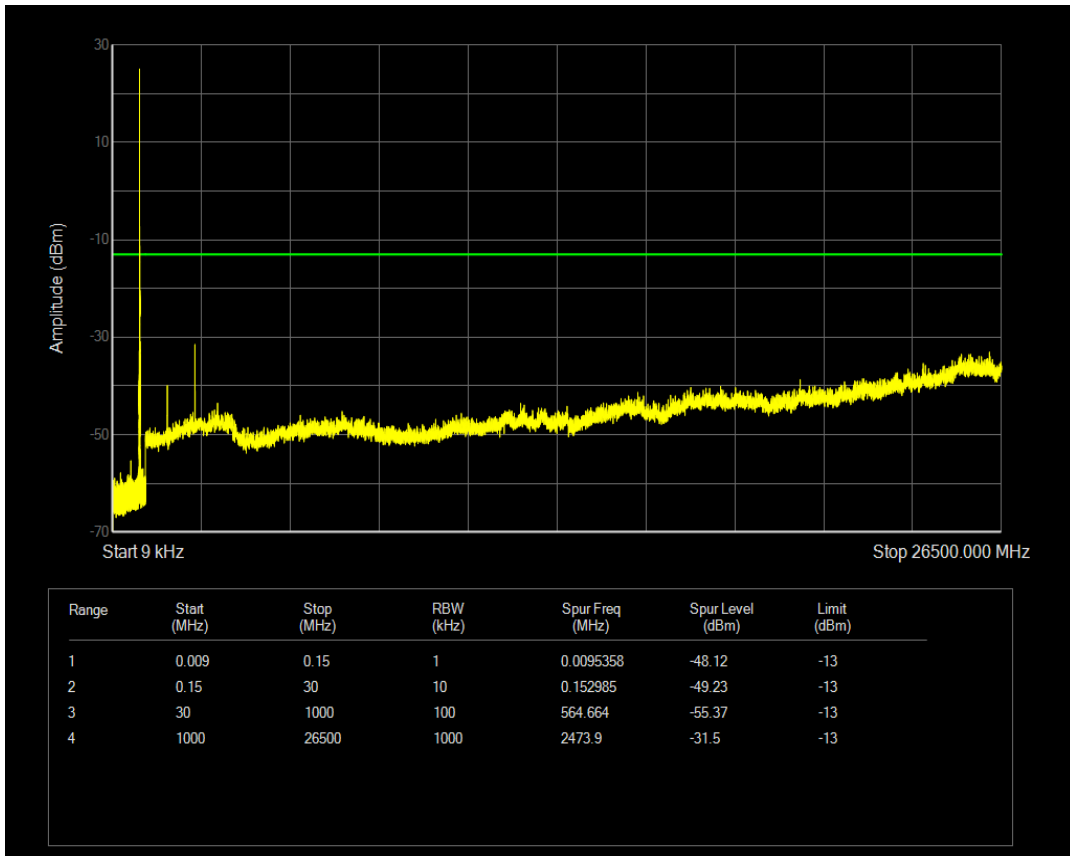

Band5 QAM16 BW=5MHz Channel=20425 RB Size=25 Position=#0

Band5 QPSK BW=5MHz Channel=20525 RB Size=1 Position=#0

Band5 QPSK BW=5MHz Channel=20525 RB Size=25 Position=#0

Band5 QAM16 BW=5MHz Channel=20525 RB Size=1 Position=#0

Band5 QAM16 BW=5MHz Channel=20525 RB Size=25 Position=#0

Band5 QPSK BW=5MHz Channel=20625 RB Size=1 Position=#0

Band5 QPSK BW=5MHz Channel=20625 RB Size=25 Position=#0

Band5 QAM16 BW=5MHz Channel=20625 RB Size=1 Position=#0

Band5 QAM16 BW=5MHz Channel=20625 RB Size=25 Position=#0

Band5 QPSK BW=10MHz Channel=20450 RB Size=1 Position=#0

Band5 QPSK BW=10MHz Channel=20450 RB Size=50 Position=#0

Band5 QAM16 BW=10MHz Channel=20450 RB Size=1 Position=#0