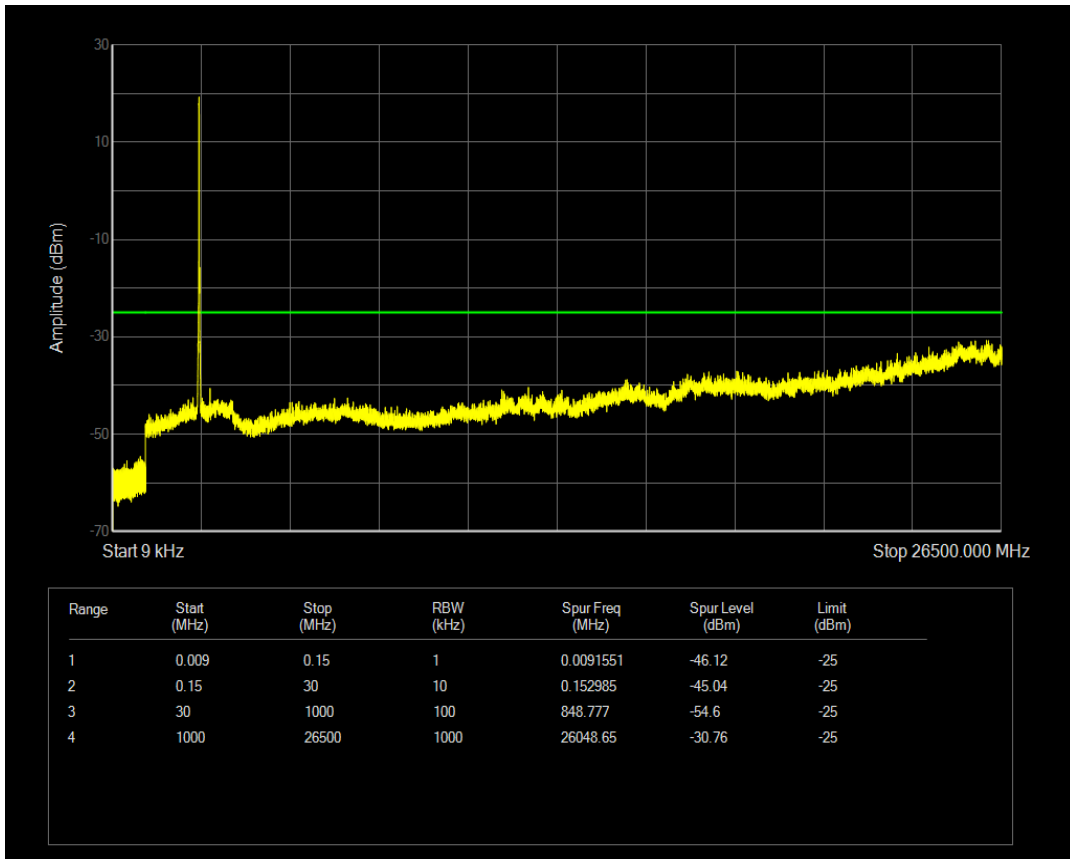

Band41(2535-2655) QAM16 BW=15MHz Channel=40640 RB Size=75 Position=#0