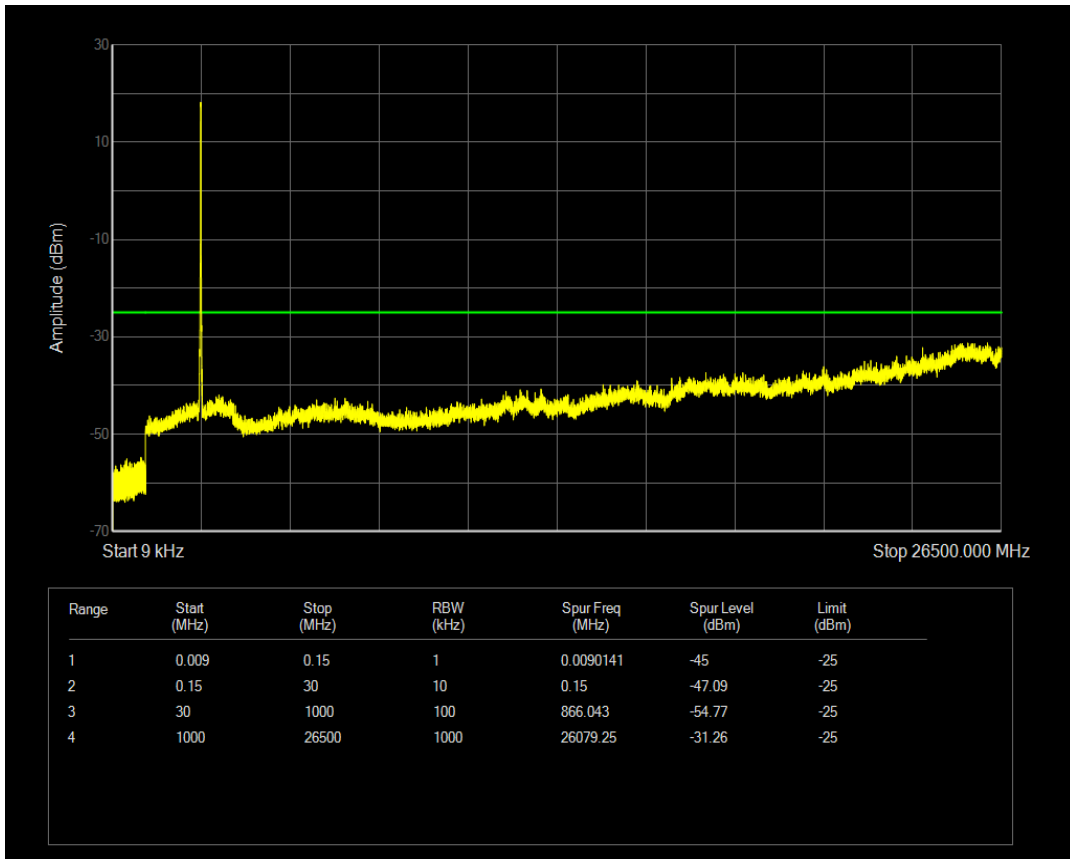

Band41(2535-2655) QAM16 BW=15MHz Channel=41165 RB Size=75 Position=#0