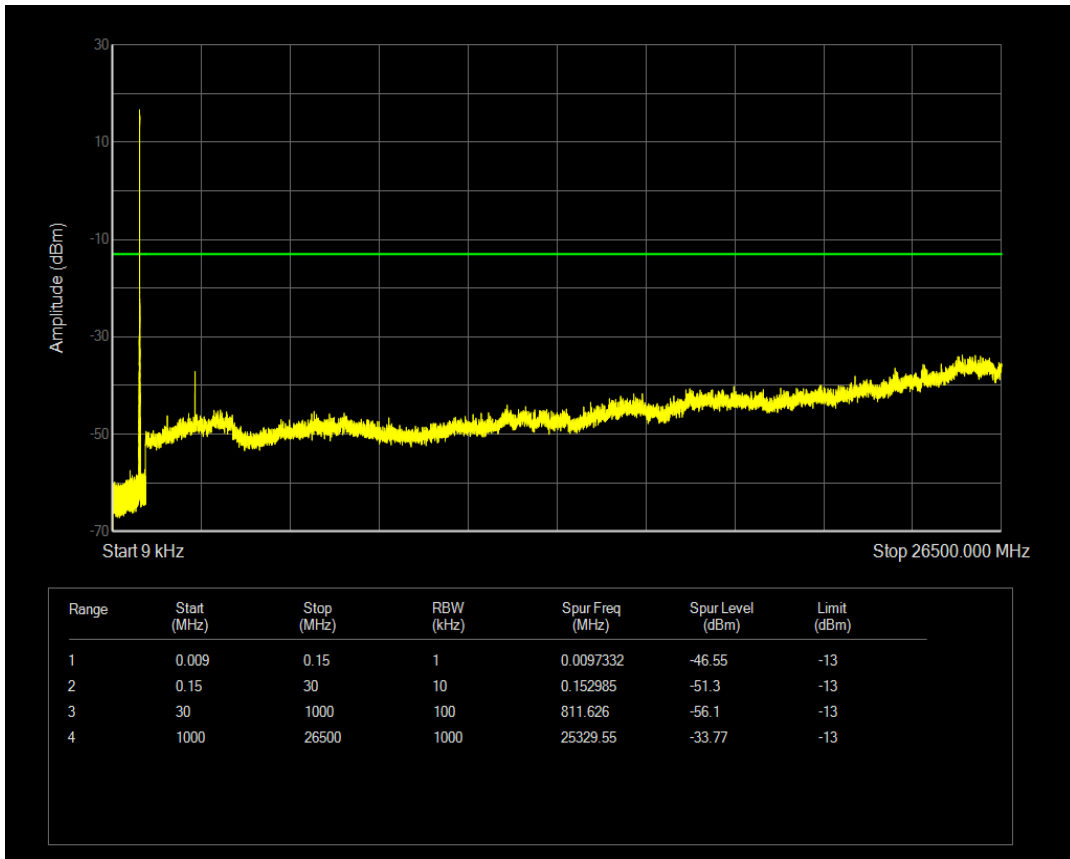

Band5 QAM16 BW=1.4MHz Channel=20643 RB Size=6 Position=#0

Band5 QPSK BW=3MHz Channel=20415 RB Size=1 Position=#0

Band5 QPSK BW=3MHz Channel=20415 RB Size=15 Position=#0

Band5 QAM16 BW=3MHz Channel=20415 RB Size=1 Position=#0

Band5 QAM16 BW=3MHz Channel=20415 RB Size=15 Position=#0

Band5 QPSK BW=3MHz Channel=20525 RB Size=1 Position=#0

Band5 QPSK BW=3MHz Channel=20525 RB Size=15 Position=#0

Band5 QAM16 BW=3MHz Channel=20525 RB Size=1 Position=#0