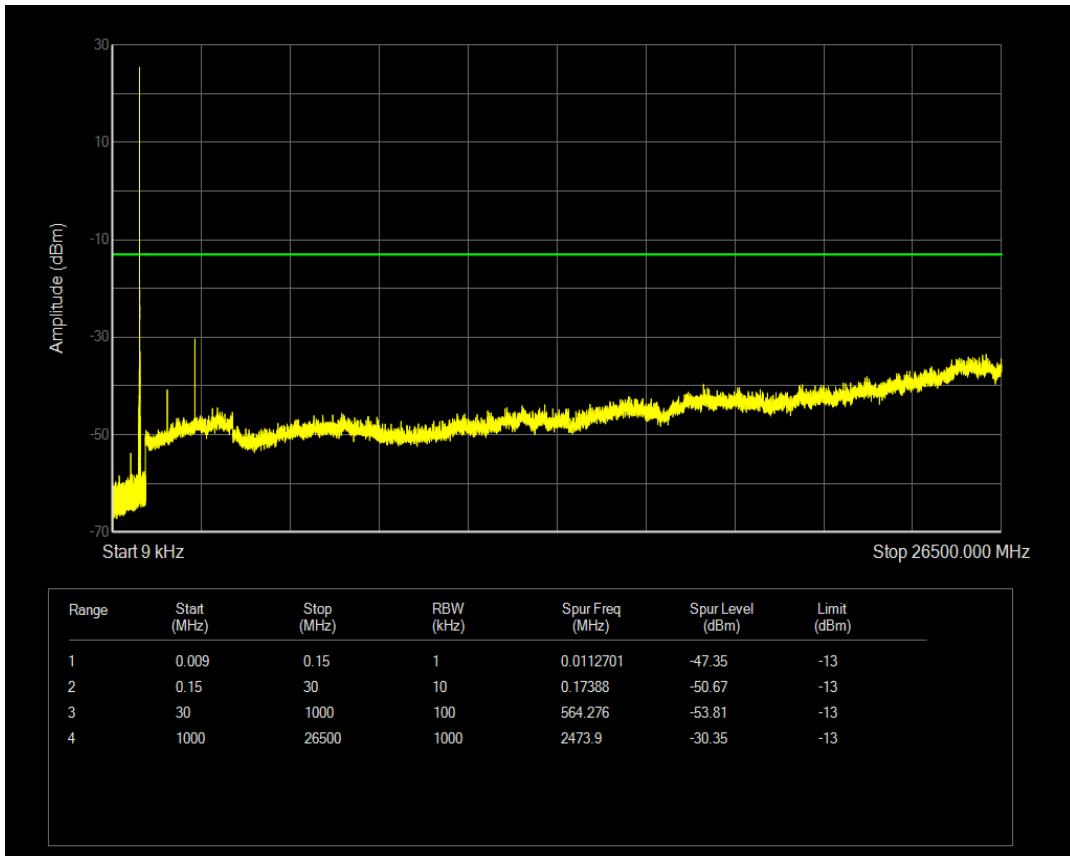

Band5 QAM16 BW=1.4MHz Channel=20643 RB Size=6 Position=#0

Band5 QPSK BW=3MHz Channel=20415 RB Size=1 Position=#0

Band5 QPSK BW=3MHz Channel=20415 RB Size=15 Position=#0

Band5 QAM16 BW=3MHz Channel=20415 RB Size=1 Position=#0