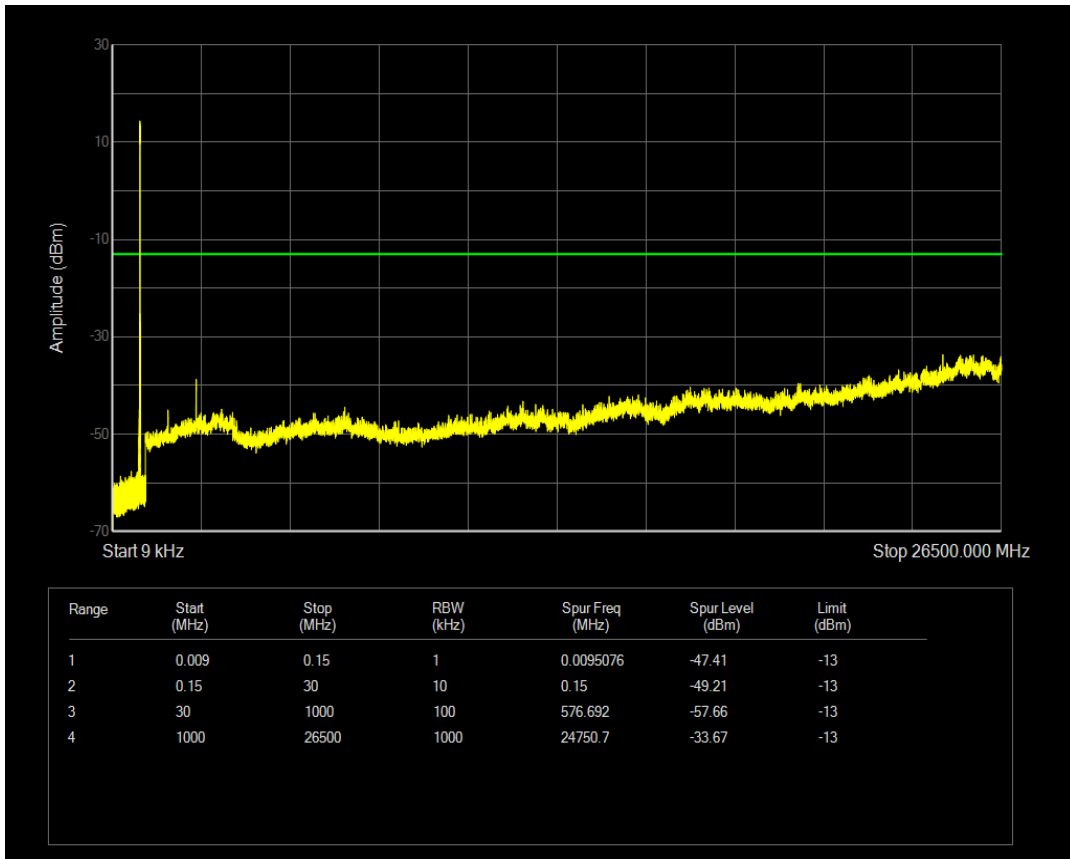

Band5 QAM16 BW=5MHz Channel=20425 RB Size=25 Position=#0

Band5 QPSK BW=5MHz Channel=20525 RB Size=1 Position=#0

Band5 QPSK BW=5MHz Channel=20525 RB Size=25 Position=#0

Band5 QAM16 BW=5MHz Channel=20525 RB Size=1 Position=#0

Band5 QAM16 BW=5MHz Channel=20525 RB Size=25 Position=#0

Band5 QPSK BW=5MHz Channel=20625 RB Size=1 Position=#0

Band5 QPSK BW=5MHz Channel=20625 RB Size=25 Position=#0

Band5 QAM16 BW=5MHz Channel=20625 RB Size=1 Position=#0