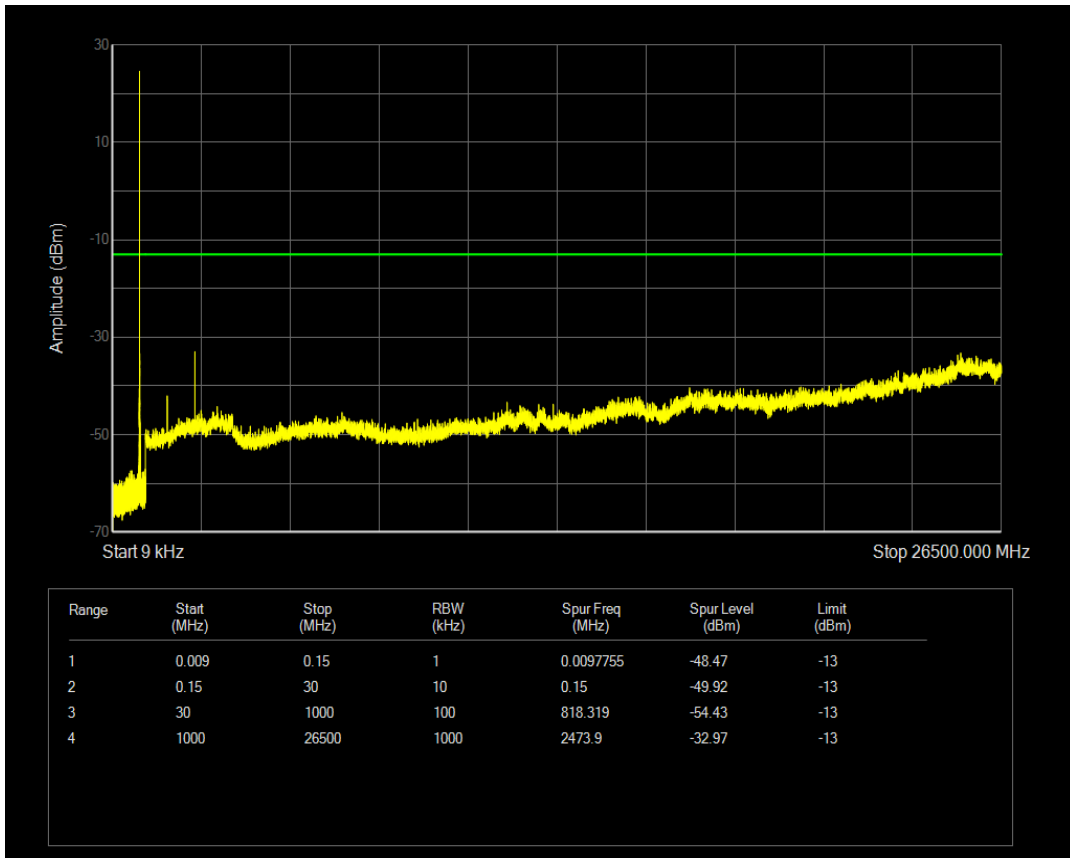

Band41(2535-2655) QAM16 BW=20MHz Channel=41140 RB Size=100 Position=#0

Band5 QPSK BW=1.4MHz Channel=20407 RB Size=1 Position=#0

Band5 QPSK BW=1.4MHz Channel=20407 RB Size=6 Position=#0

Band5 QAM16 BW=1.4MHz Channel=20407 RB Size=1 Position=#0

Band5 QAM16 BW=1.4MHz Channel=20407 RB Size=6 Position=#0

Band5 QPSK BW=1.4MHz Channel=20525 RB Size=1 Position=#0

Band5 QPSK BW=1.4MHz Channel=20525 RB Size=6 Position=#0

Band5 QAM16 BW=1.4MHz Channel=20525 RB Size=1 Position=#0