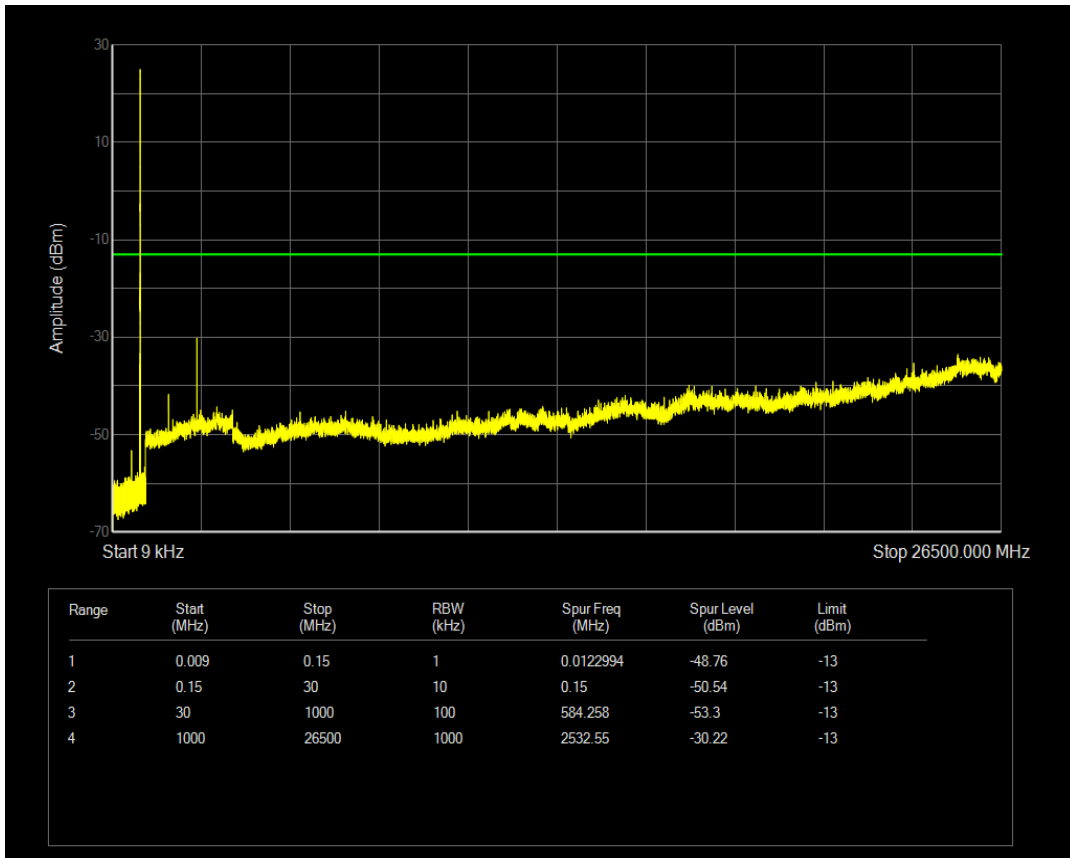

Band5 QAM16 BW=5MHz Channel=20525 RB Size=25 Position=#0

Band5 QPSK BW=5MHz Channel=20625 RB Size=1 Position=#0

Band5 QPSK BW=5MHz Channel=20625 RB Size=25 Position=#0

Band5 QAM16 BW=5MHz Channel=20625 RB Size=1 Position=#0

Band5 QAM16 BW=5MHz Channel=20625 RB Size=25 Position=#0

Band5 QPSK BW=10MHz Channel=20450 RB Size=1 Position=#0

Band5 QPSK BW=10MHz Channel=20450 RB Size=50 Position=#0

Band5 QAM16 BW=10MHz Channel=20450 RB Size=1 Position=#0