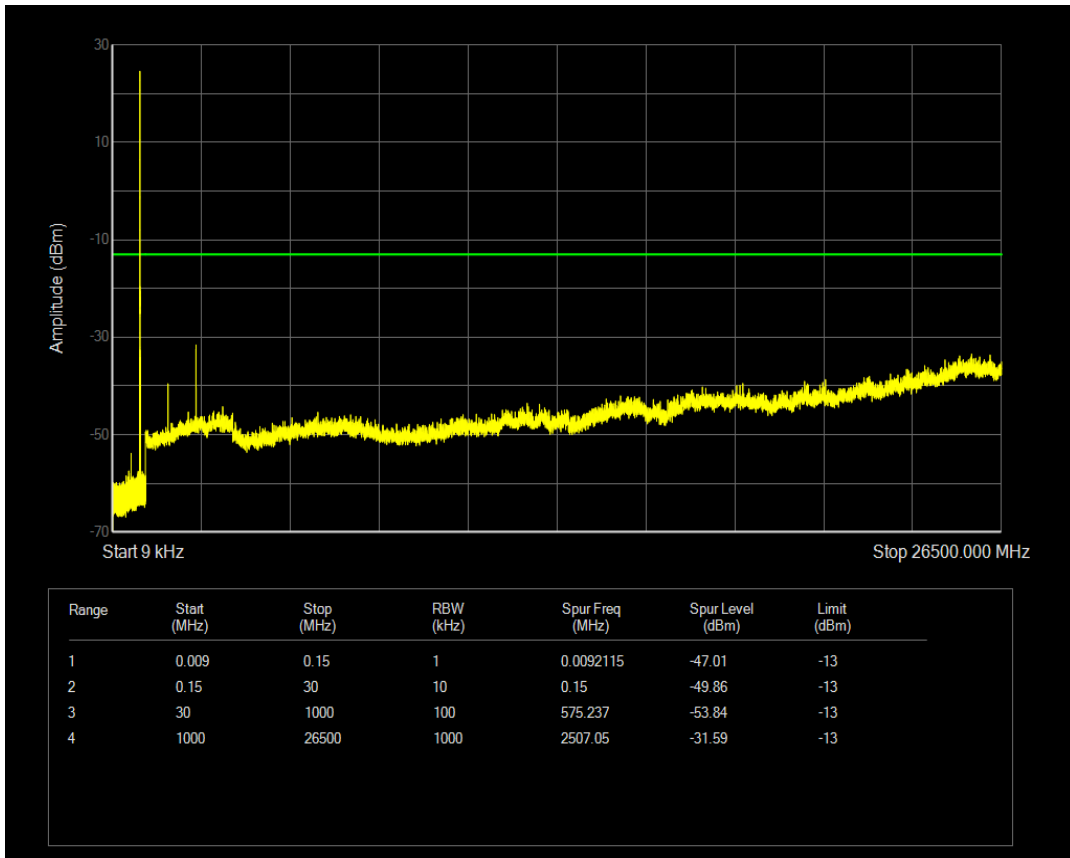

Band5 QPSK BW=3MHz Channel=20525 RB Size=1 Position=#0