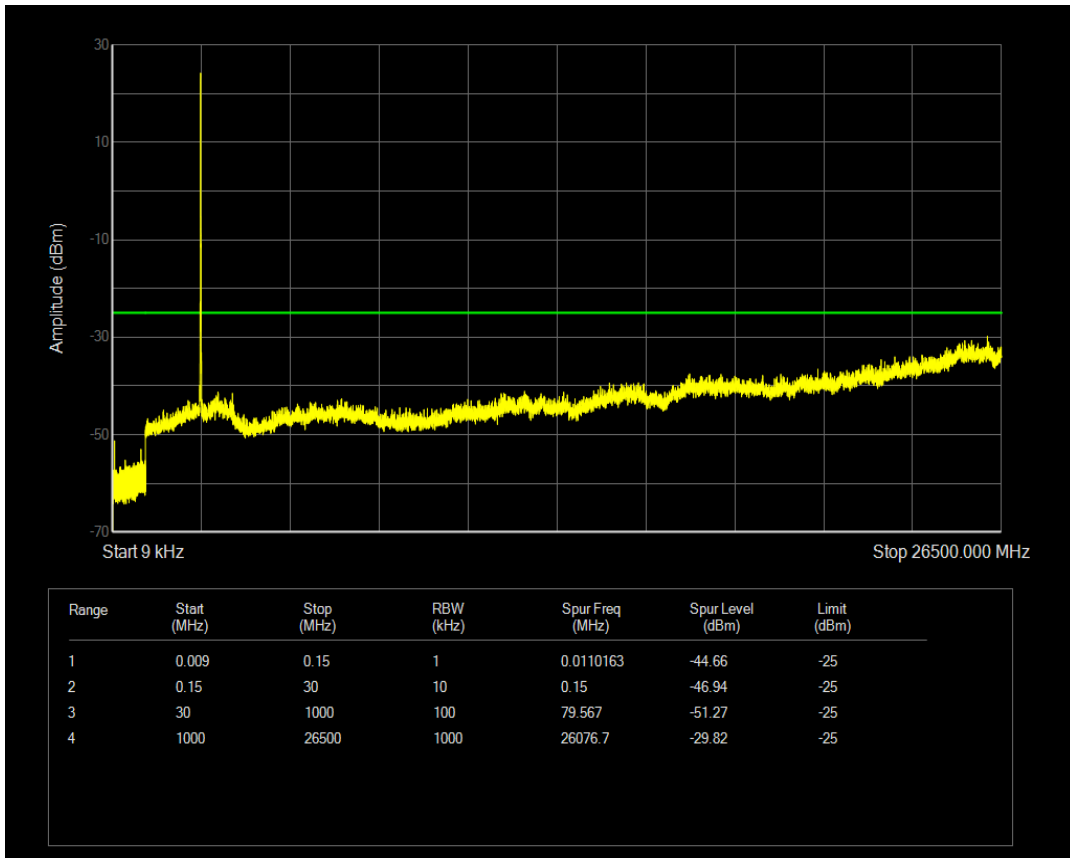

Band41 (2535-2655) QAM16 BW=15MHz Channel=41165 RB Size=1 Position=#0