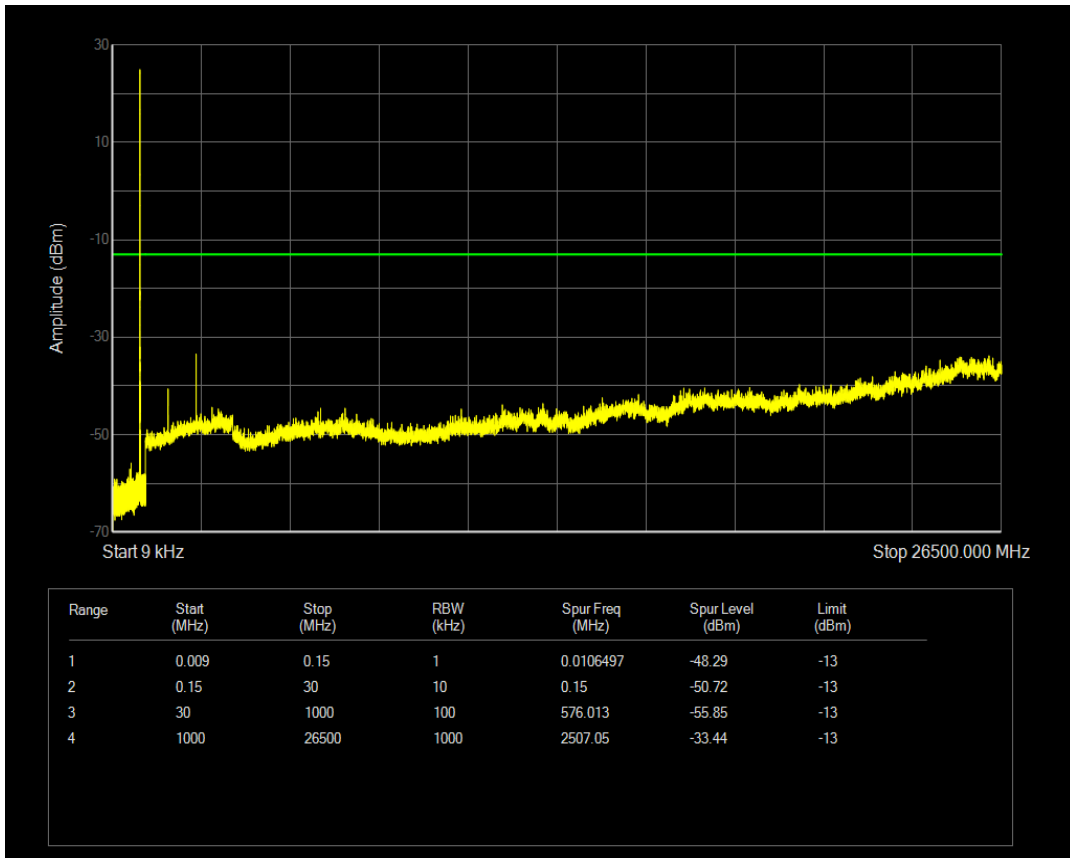

Band41(2535-2655) QAM16 BW=20MHz Channel=41140 RB Size=100 Position=#0

Band5 QPSK BW=1.4MHz Channel=20407 RB Size=1 Position=#0

Band5 QPSK BW=1.4MHz Channel=20407 RB Size=6 Position=#0

Band5 QAM16 BW=1.4MHz Channel=20407 RB Size=1 Position=#0

Band5 QAM16 BW=1.4MHz Channel=20407 RB Size=6 Position=#0

Band5 QPSK BW=1.4MHz Channel=20525 RB Size=1 Position=#0

Band5 QPSK BW=1.4MHz Channel=20525 RB Size=6 Position=#0

Band5 QAM16 BW=1.4MHz Channel=20525 RB Size=1 Position=#0