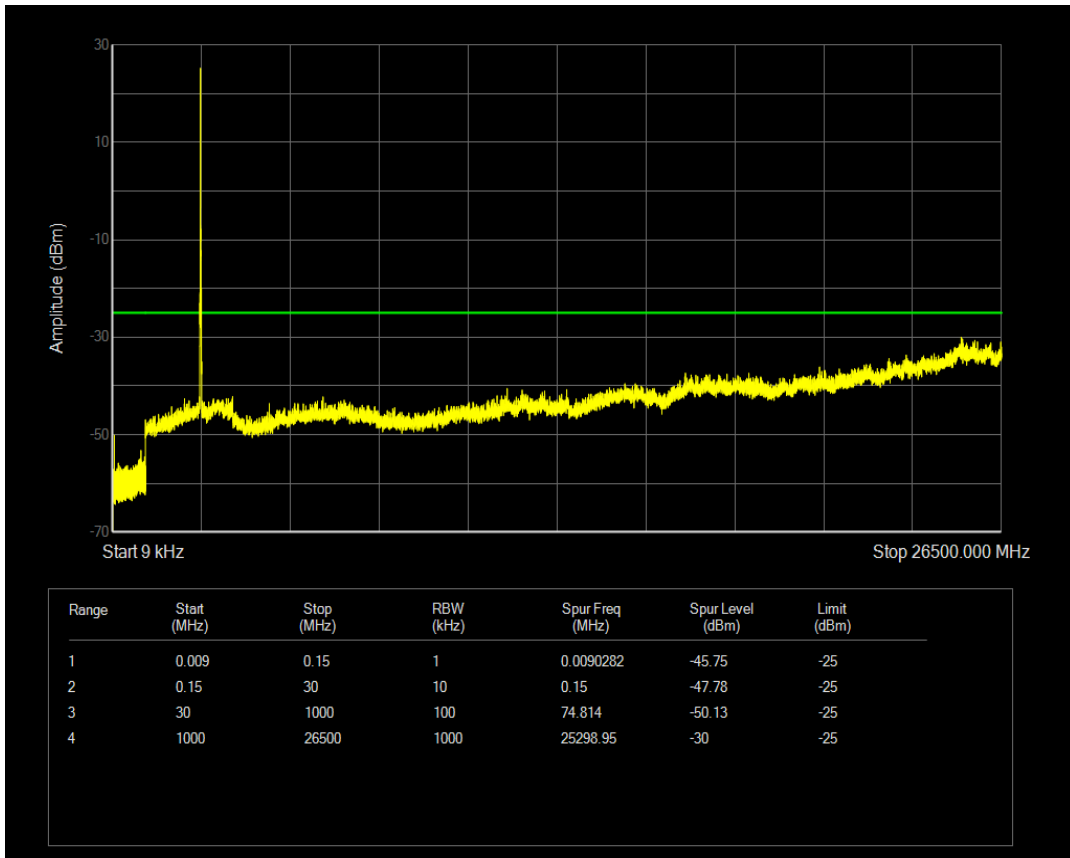

Band41(2535-2655) QAM16 BW=20MHz Channel=41140 RB Size=1 Position=#0