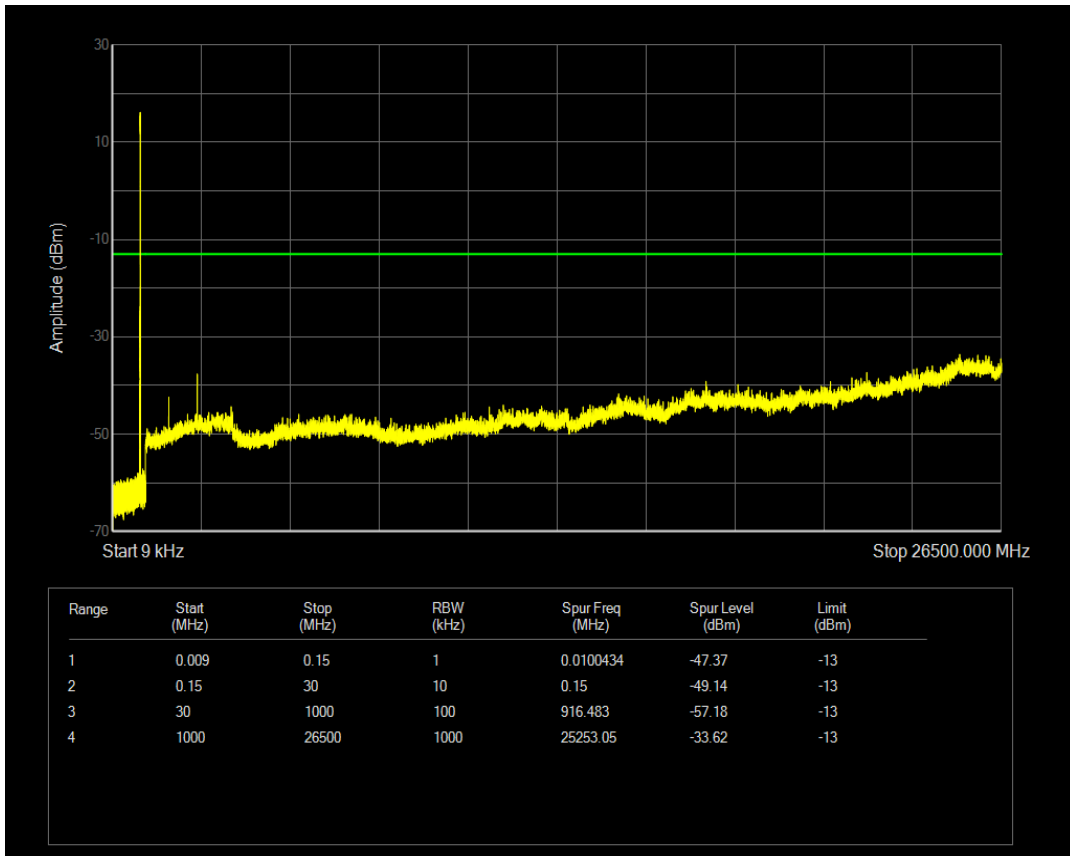

Band5 QAM16 BW=3MHz Channel=20525 RB Size=15 Position=#0

Band5 QPSK BW=3MHz Channel=20635 RB Size=1 Position=#0

Band5 QPSK BW=3MHz Channel=20635 RB Size=15 Position=#0

Band5 QAM16 BW=3MHz Channel=20635 RB Size=1 Position=#0

Band5 QAM16 BW=3MHz Channel=20635 RB Size=15 Position=#0

Band5 QPSK BW=5MHz Channel=20425 RB Size=1 Position=#0

Band5 QPSK BW=5MHz Channel=20425 RB Size=25 Position=#0

Band5 QAM16 BW=5MHz Channel=20425 RB Size=1 Position=#0