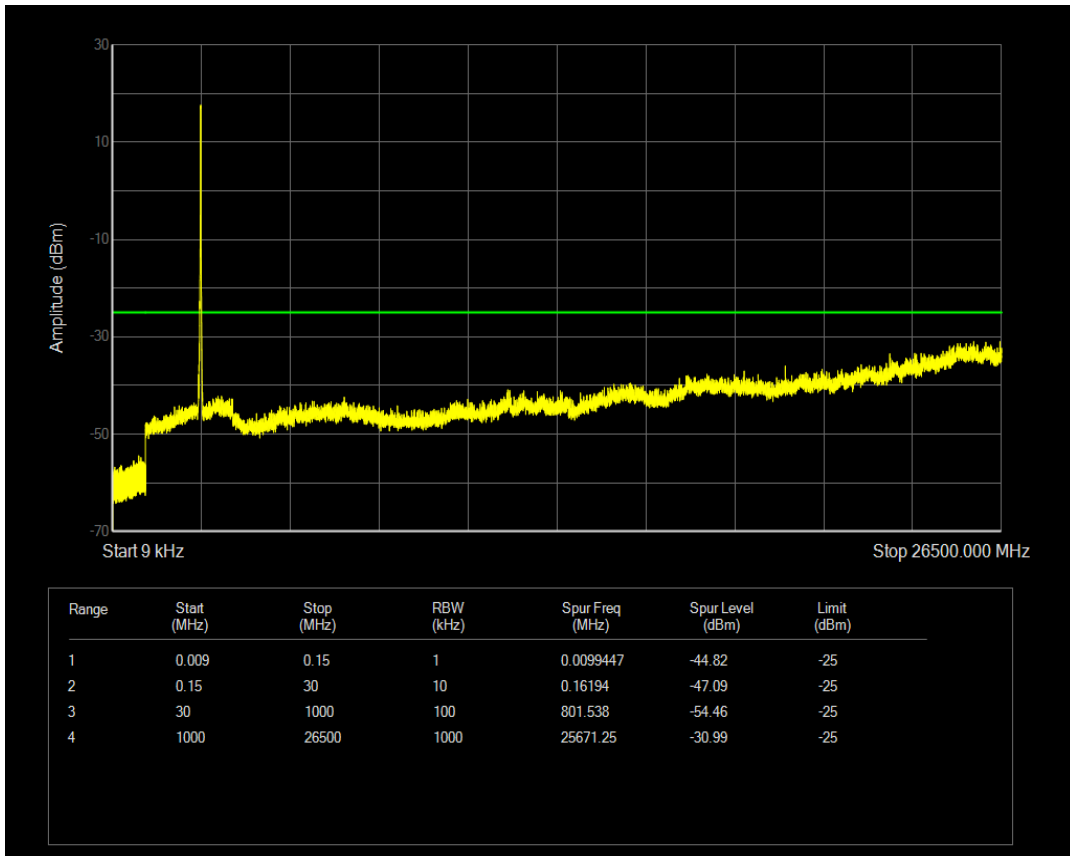

Band41(2535-2655) QAM16 BW=20MHz Channel=41140 RB Size=100 Position=#0