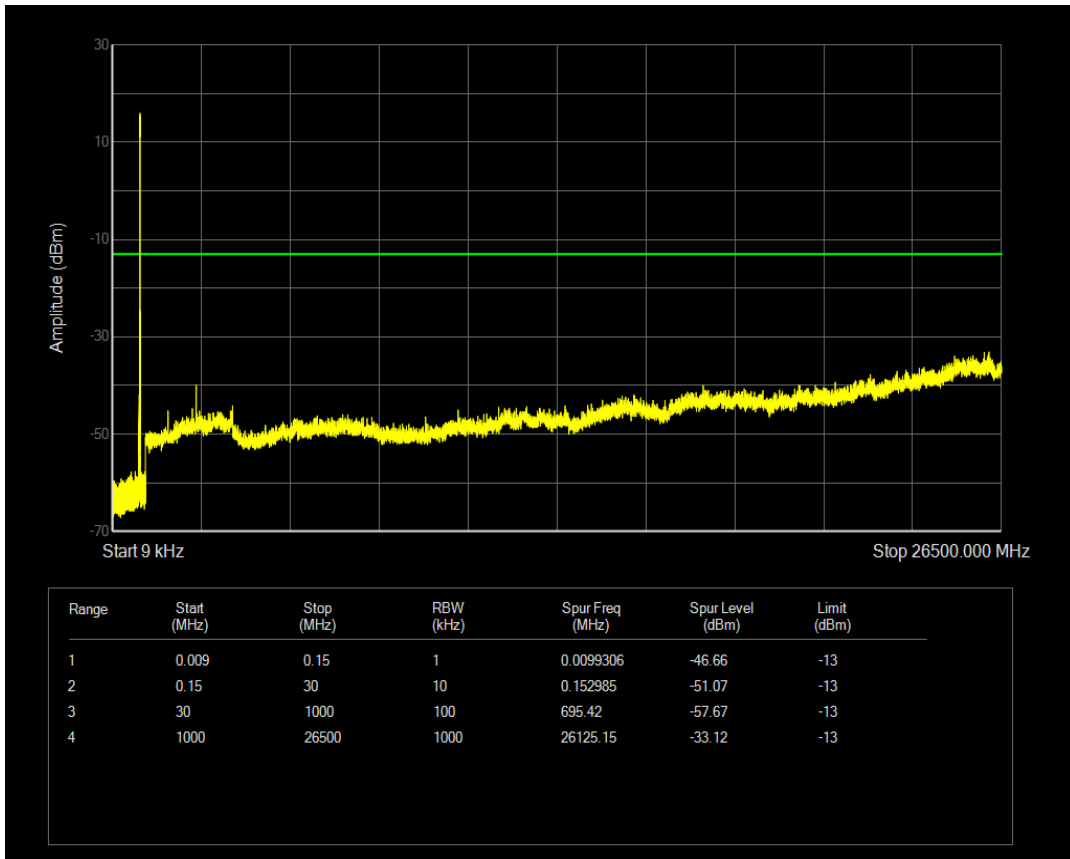

Band5 QAM16 BW=3MHz Channel=20635 RB Size=15 Position=#0

Band5 QPSK BW=5MHz Channel=20425 RB Size=1 Position=#0

Band5 QPSK BW=5MHz Channel=20425 RB Size=25 Position=#0

Band5 QAM16 BW=5MHz Channel=20425 RB Size=1 Position=#0

Band5 QAM16 BW=5MHz Channel=20425 RB Size=25 Position=#0

Band5 QPSK BW=5MHz Channel=20525 RB Size=1 Position=#0

Band5 QPSK BW=5MHz Channel=20525 RB Size=25 Position=#0

Band5 QAM16 BW=5MHz Channel=20525 RB Size=1 Position=#0