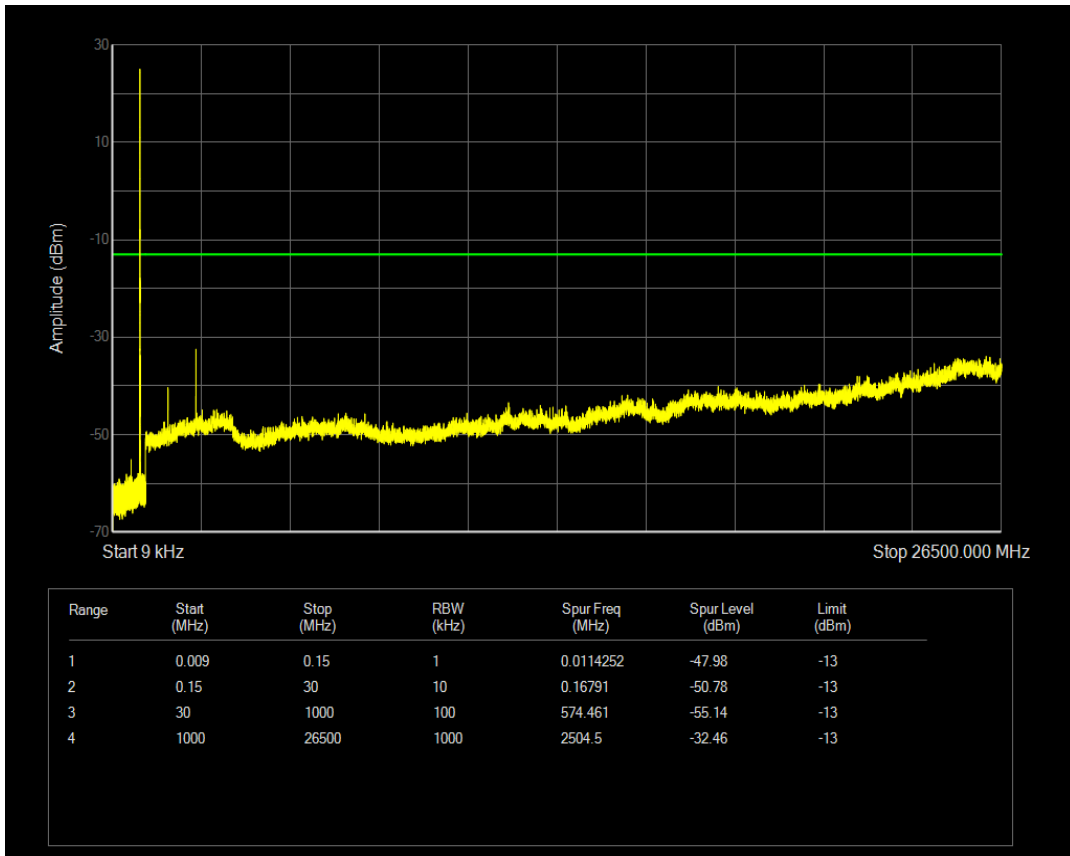

Band5 QAM16 BW=3MHz Channel=20635 RB Size=15 Position=#0

Band5 QPSK BW=5MHz Channel=20425 RB Size=1 Position=#0

Band5 QPSK BW=5MHz Channel=20425 RB Size=25 Position=#0

Band5 QAM16 BW=5MHz Channel=20425 RB Size=1 Position=#0

Band5 QAM16 BW=5MHz Channel=20425 RB Size=25 Position=#0

Band5 QPSK BW=5MHz Channel=20525 RB Size=1 Position=#0

Band5 QPSK BW=5MHz Channel=20525 RB Size=25 Position=#0

Band5 QAM16 BW=5MHz Channel=20525 RB Size=1 Position=#0