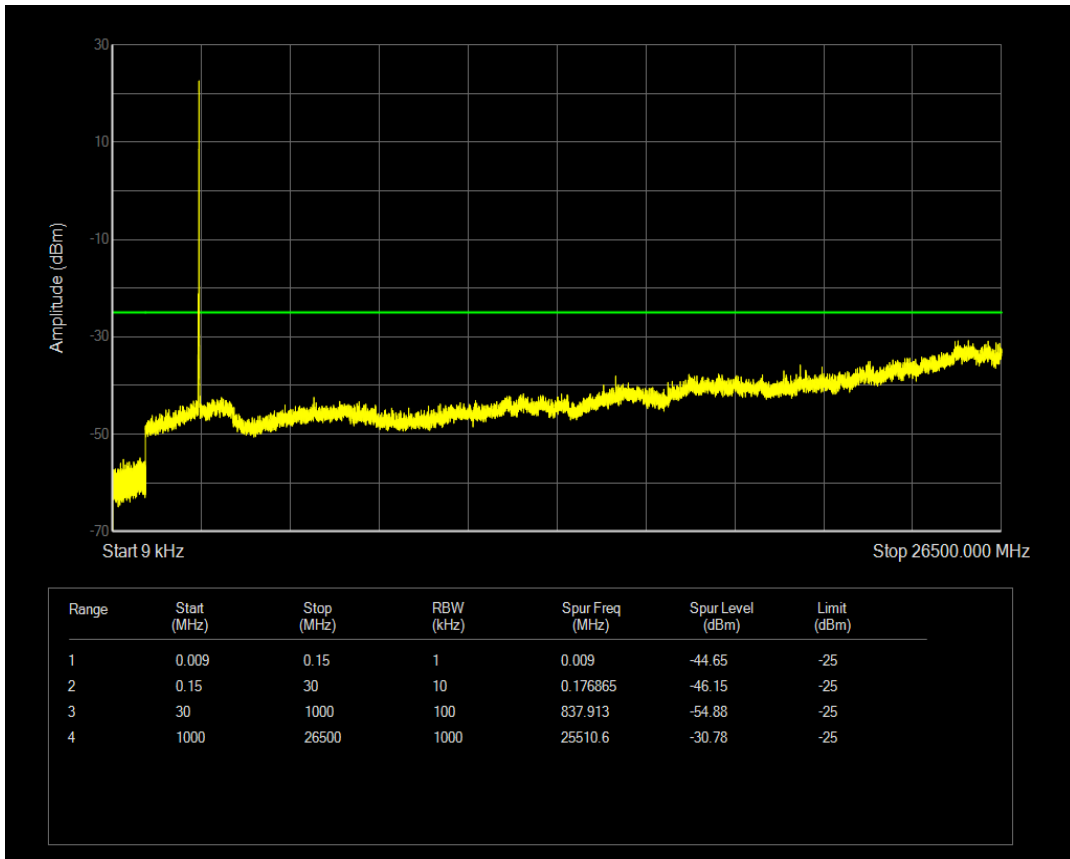

Band41(2535-2655) QPSK BW=5MHz Channel=40640 RB Size=25 Position=#0

Band41(2535-2655) QAM16 BW=5MHz Channel=40640 RB Size=1 Position=#0

Band41(2535-2655) QAM16 BW=5MHz Channel=40640 RB Size=25 Position=#0