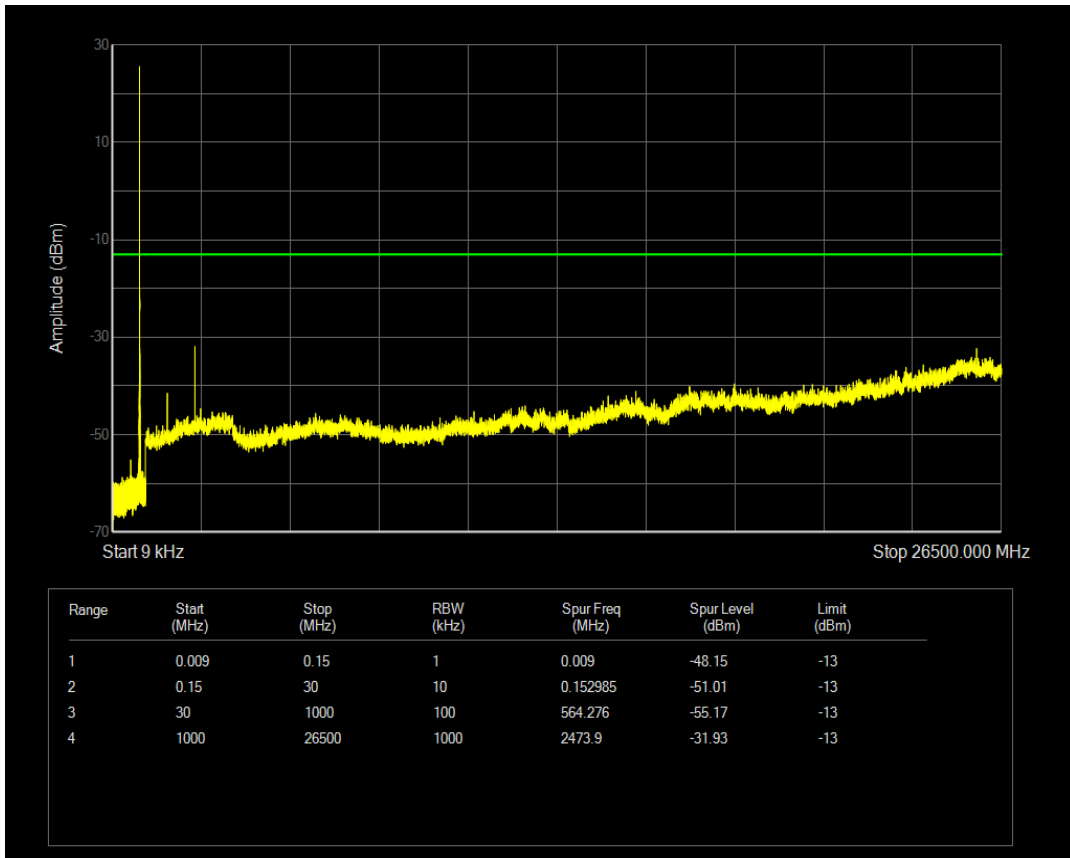

Band5 QPSK BW=3MHz Channel=20415 RB Size=1 Position=#0