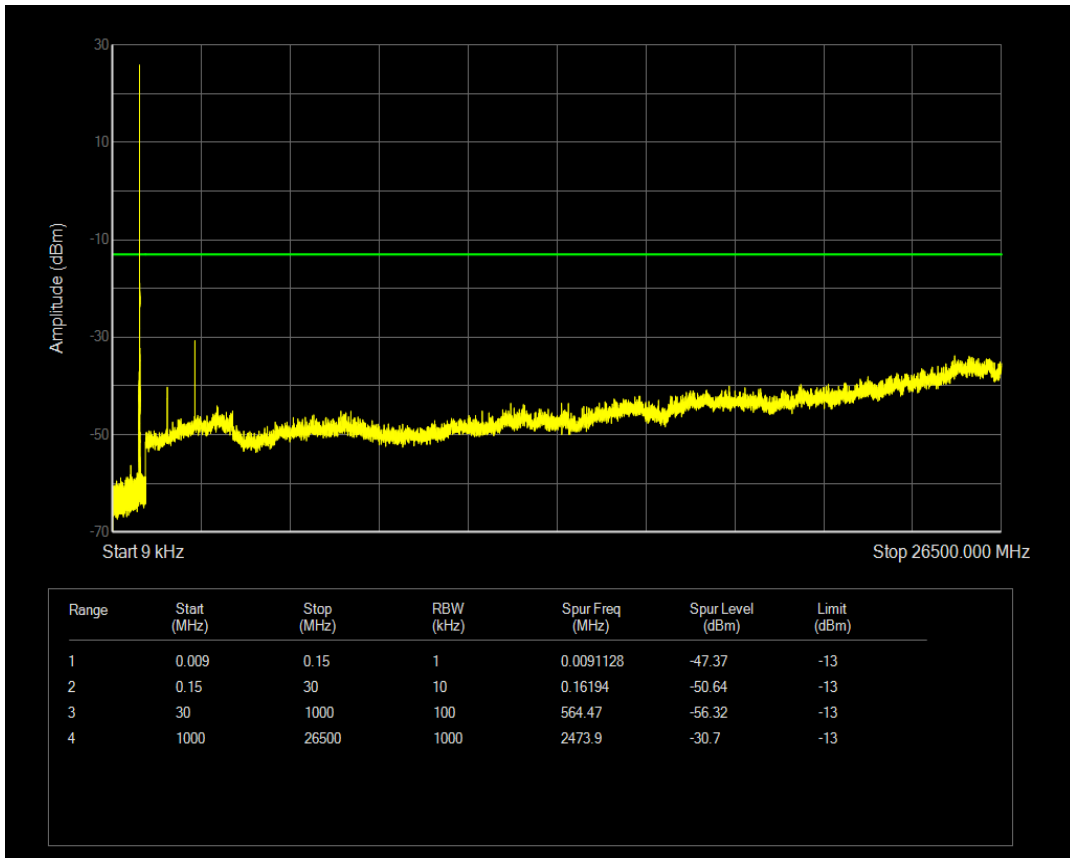

Band5 QAM16 BW=3MHz Channel=20635 RB Size=15 Position=#0

Band5 QPSK BW=5MHz Channel=20425 RB Size=1 Position=#0

Band5 QPSK BW=5MHz Channel=20425 RB Size=25 Position=#0

Band5 QAM16 BW=5MHz Channel=20425 RB Size=1 Position=#0

Band5 QAM16 BW=5MHz Channel=20425 RB Size=25 Position=#0

Band5 QPSK BW=5MHz Channel=20525 RB Size=1 Position=#0

Band5 QPSK BW=5MHz Channel=20525 RB Size=25 Position=#0

Band5 QAM16 BW=5MHz Channel=20525 RB Size=1 Position=#0