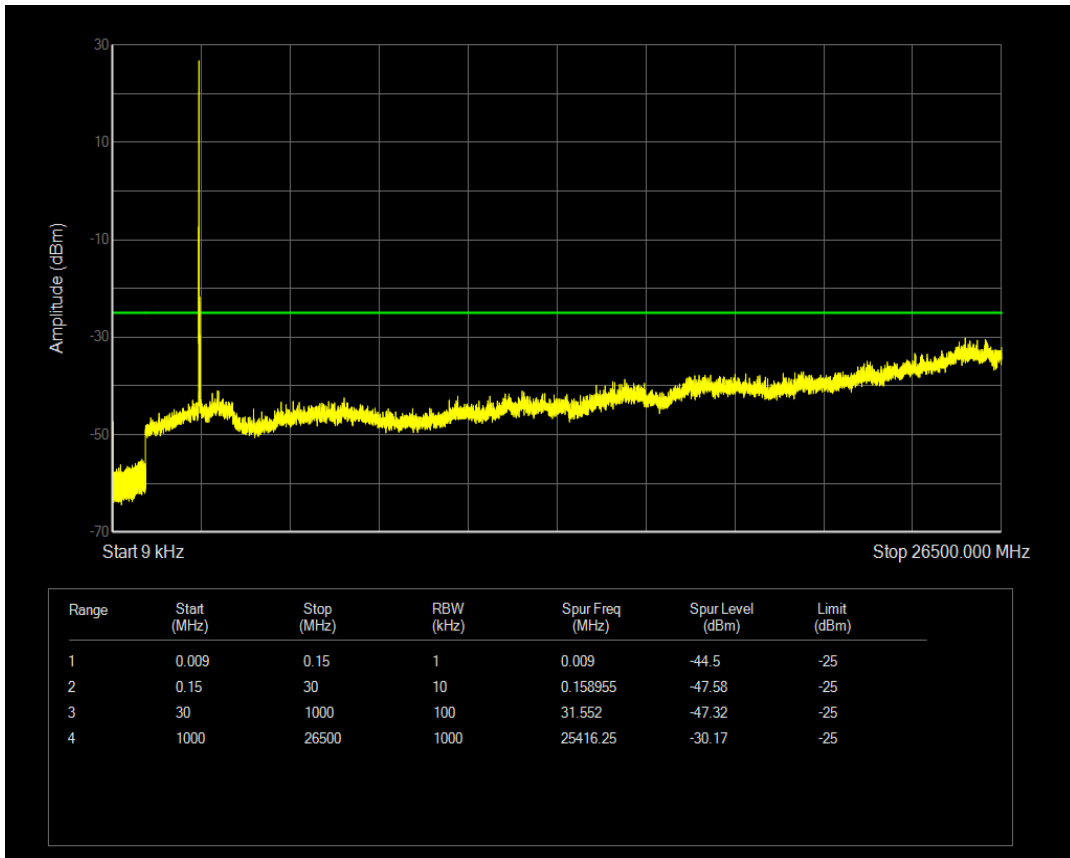

Band41(2535-2655) QPSK BW=5MHz Channel=40640 RB Size=25 Position=#0

Band41(2535-2655) QAM16 BW=5MHz Channel=40640 RB Size=1 Position=#0

Band41(2535-2655) QAM16 BW=5MHz Channel=40640 RB Size=25 Position=#0