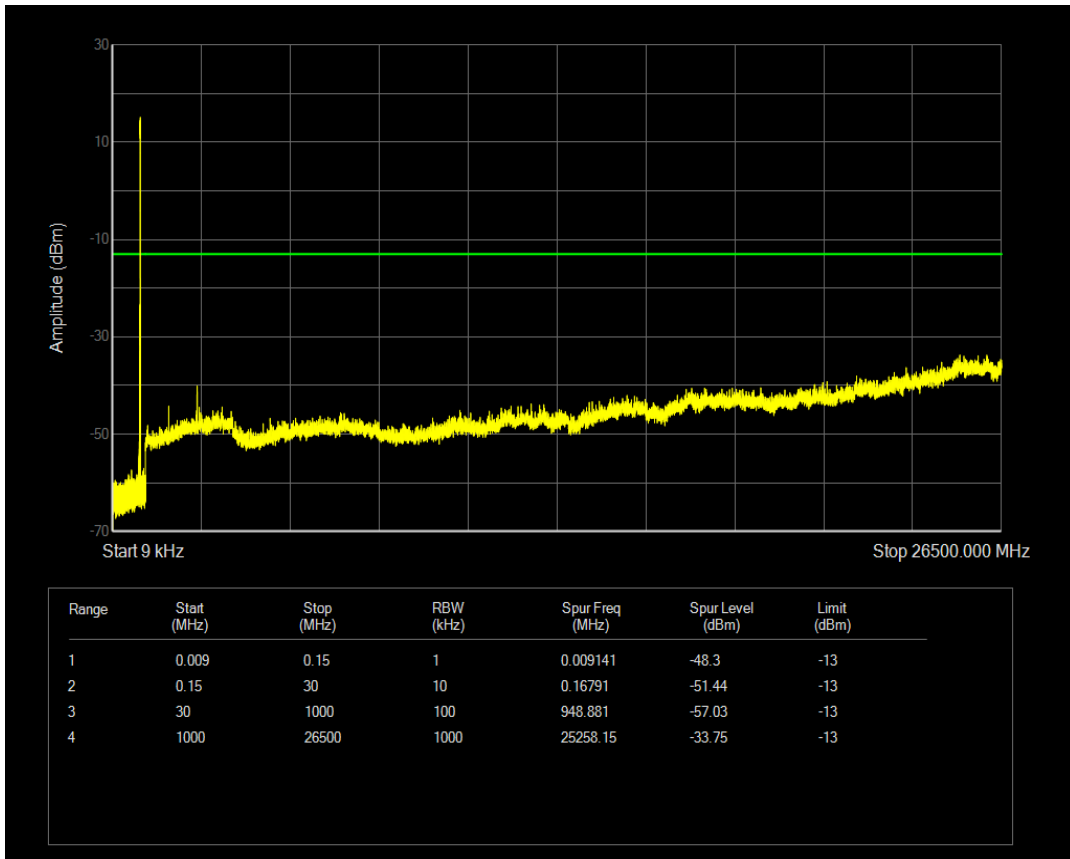

Band5 QAM16 BW=3MHz Channel=20635 RB Size=15 Position=#0

Band5 QPSK BW=5MHz Channel=20425 RB Size=1 Position=#0

Band5 QPSK BW=5MHz Channel=20425 RB Size=25 Position=#0

Band5 QAM16 BW=5MHz Channel=20425 RB Size=1 Position=#0

Band5 QAM16 BW=5MHz Channel=20425 RB Size=25 Position=#0

Band5 QPSK BW=5MHz Channel=20525 RB Size=1 Position=#0

Band5 QPSK BW=5MHz Channel=20525 RB Size=25 Position=#0

Band5 QAM16 BW=5MHz Channel=20525 RB Size=1 Position=#0

Band5 QAM16 BW=5MHz Channel=20525 RB Size=25 Position=#0

Band5 QPSK BW=5MHz Channel=20625 RB Size=1 Position=#0

Band5 QPSK BW=5MHz Channel=20625 RB Size=25 Position=#0

Band5 QAM16 BW=5MHz Channel=20625 RB Size=1 Position=#0