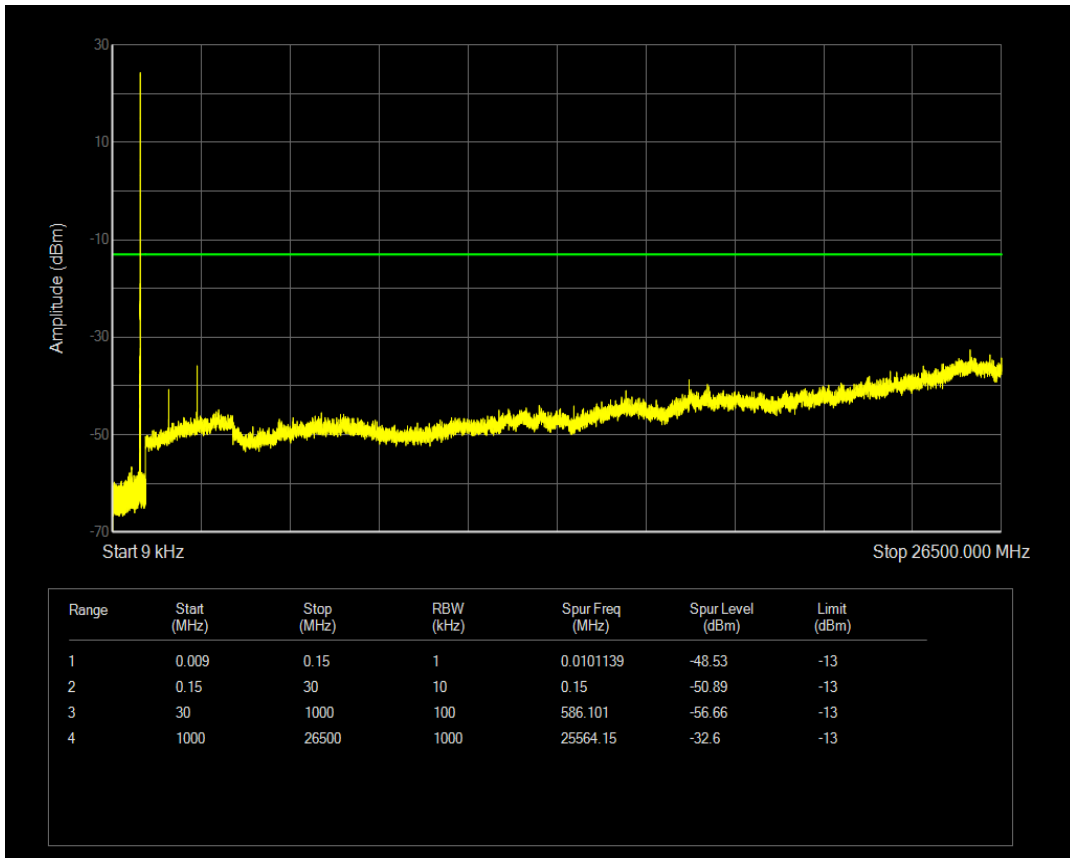

Band5 QAM16 BW=3MHz Channel=20525 RB Size=15 Position=#0

Band5 QPSK BW=3MHz Channel=20635 RB Size=1 Position=#0

Band5 QPSK BW=3MHz Channel=20635 RB Size=15 Position=#0

Band5 QAM16 BW=3MHz Channel=20635 RB Size=1 Position=#0

Band5 QAM16 BW=3MHz Channel=20635 RB Size=15 Position=#0

Band5 QPSK BW=5MHz Channel=20425 RB Size=1 Position=#0

Band5 QPSK BW=5MHz Channel=20425 RB Size=25 Position=#0

Band5 QAM16 BW=5MHz Channel=20425 RB Size=1 Position=#0