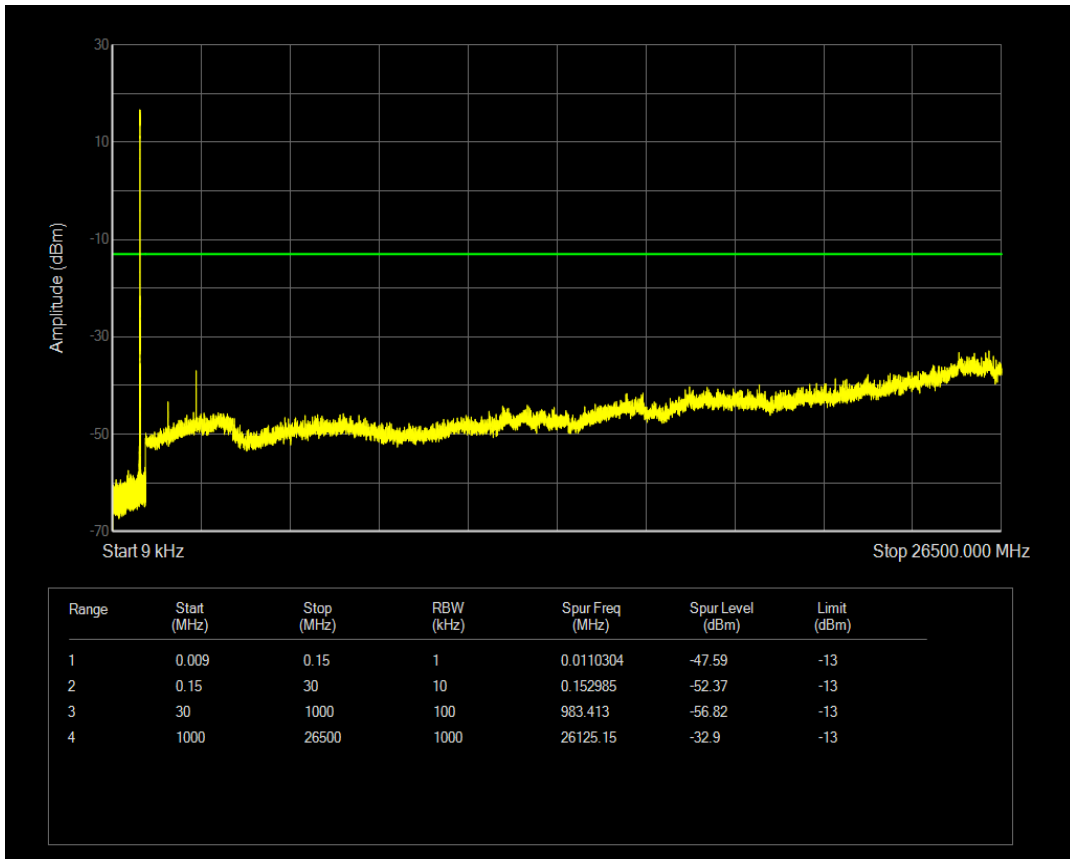

Band5 QAM16 BW=3MHz Channel=20415 RB Size=15 Position=#0

Band5 QPSK BW=3MHz Channel=20525 RB Size=1 Position=#0

Band5 QPSK BW=3MHz Channel=20525 RB Size=15 Position=#0

Band5 QAM16 BW=3MHz Channel=20525 RB Size=1 Position=#0

Band5 QAM16 BW=3MHz Channel=20525 RB Size=15 Position=#0

Band5 QPSK BW=3MHz Channel=20635 RB Size=1 Position=#0

Band5 QPSK BW=3MHz Channel=20635 RB Size=15 Position=#0

Band5 QAM16 BW=3MHz Channel=20635 RB Size=1 Position=#0