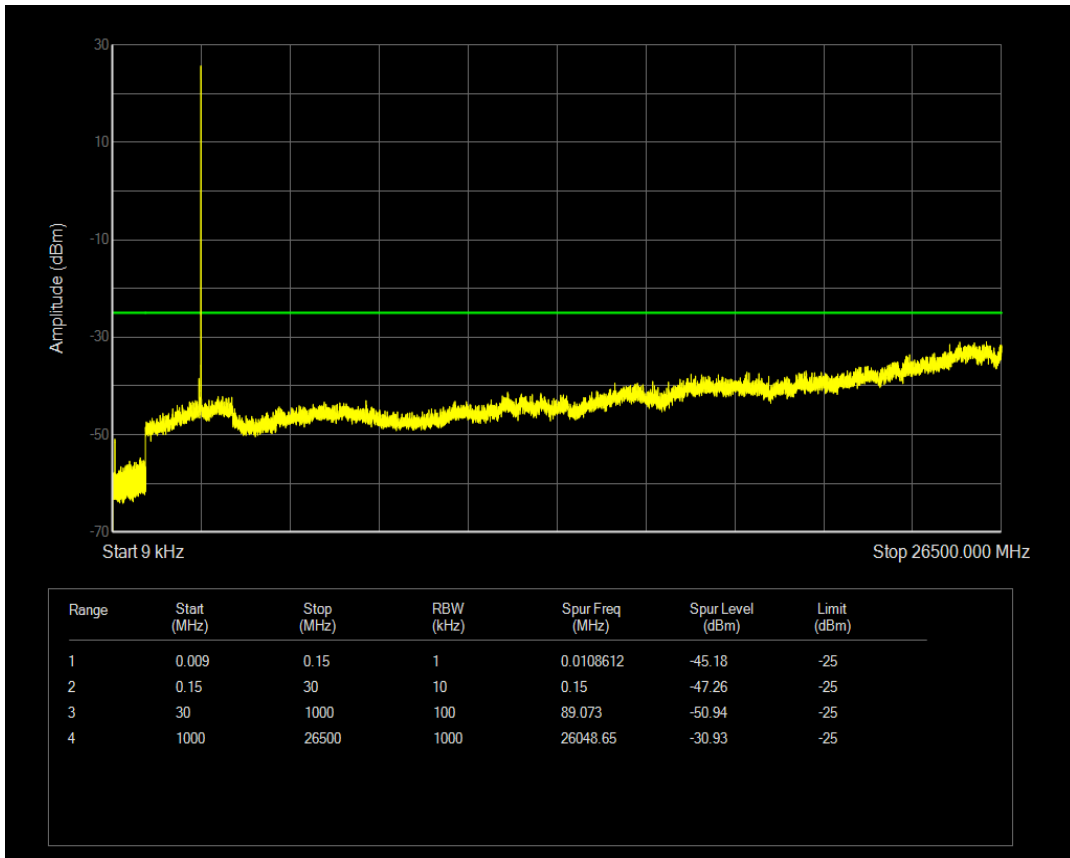

Band41(2535-2655) QPSK BW=5MHz Channel=41215 RB Size=1 Position=#0