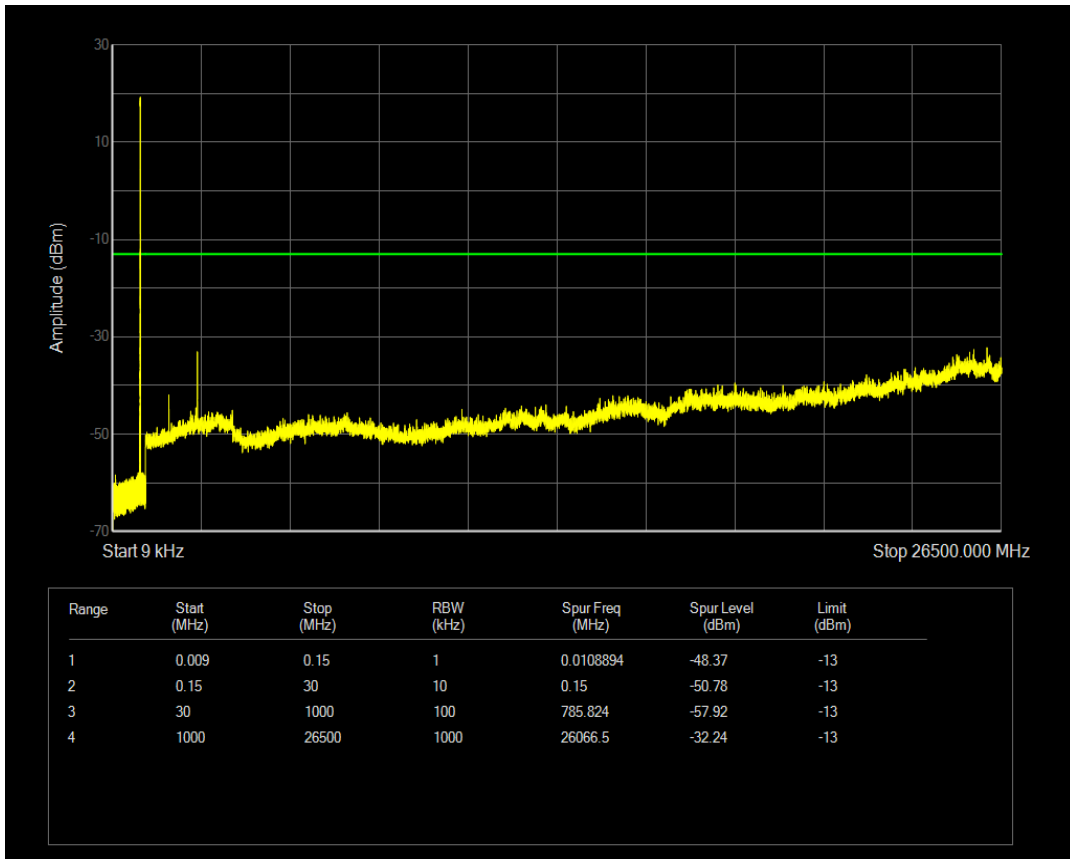

Band5 QAM16 BW=1.4MHz Channel=20407 RB Size=6 Position=#0

Band5 QPSK BW=1.4MHz Channel=20525 RB Size=1 Position=#0

Band5 QPSK BW=1.4MHz Channel=20525 RB Size=6 Position=#0

Band5 QAM16 BW=1.4MHz Channel=20525 RB Size=1 Position=#0

Band5 QAM16 BW=1.4MHz Channel=20525 RB Size=6 Position=#0

Band5 QPSK BW=1.4MHz Channel=20643 RB Size=1 Position=#0

Band5 QPSK BW=1.4MHz Channel=20643 RB Size=6 Position=#0

Band5 QAM16 BW=1.4MHz Channel=20643 RB Size=1 Position=#0

Band5 QAM16 BW=1.4MHz Channel=20643 RB Size=6 Position=#0

Band5 QPSK BW=3MHz Channel=20415 RB Size=1 Position=#0

Band5 QPSK BW=3MHz Channel=20415 RB Size=15 Position=#0

Band5 QAM16 BW=3MHz Channel=20415 RB Size=1 Position=#0