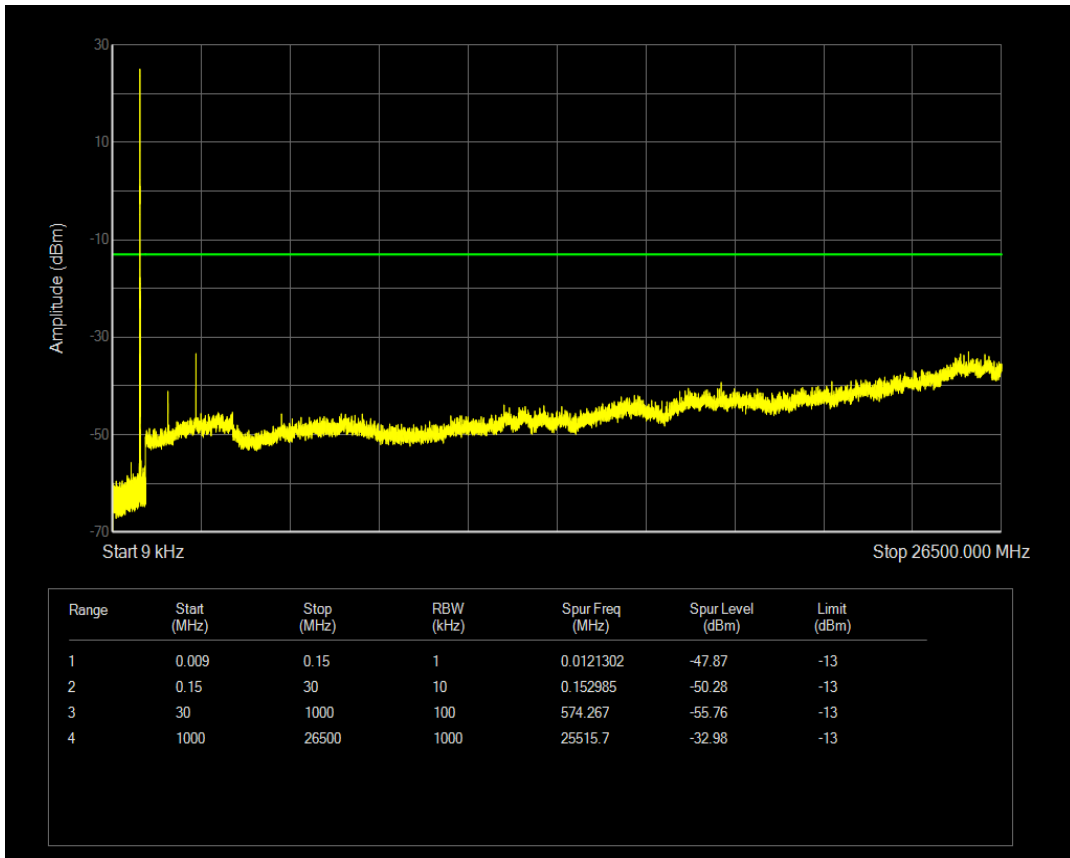

Band5 QAM16 BW=5MHz Channel=20425 RB Size=25 Position=#0

Band5 QPSK BW=5MHz Channel=20525 RB Size=1 Position=#0

Band5 QPSK BW=5MHz Channel=20525 RB Size=25 Position=#0

Band5 QAM16 BW=5MHz Channel=20525 RB Size=1 Position=#0

Band5 QAM16 BW=5MHz Channel=20525 RB Size=25 Position=#0

Band5 QPSK BW=5MHz Channel=20625 RB Size=1 Position=#0

Band5 QPSK BW=5MHz Channel=20625 RB Size=25 Position=#0

Band5 QAM16 BW=5MHz Channel=20625 RB Size=1 Position=#0