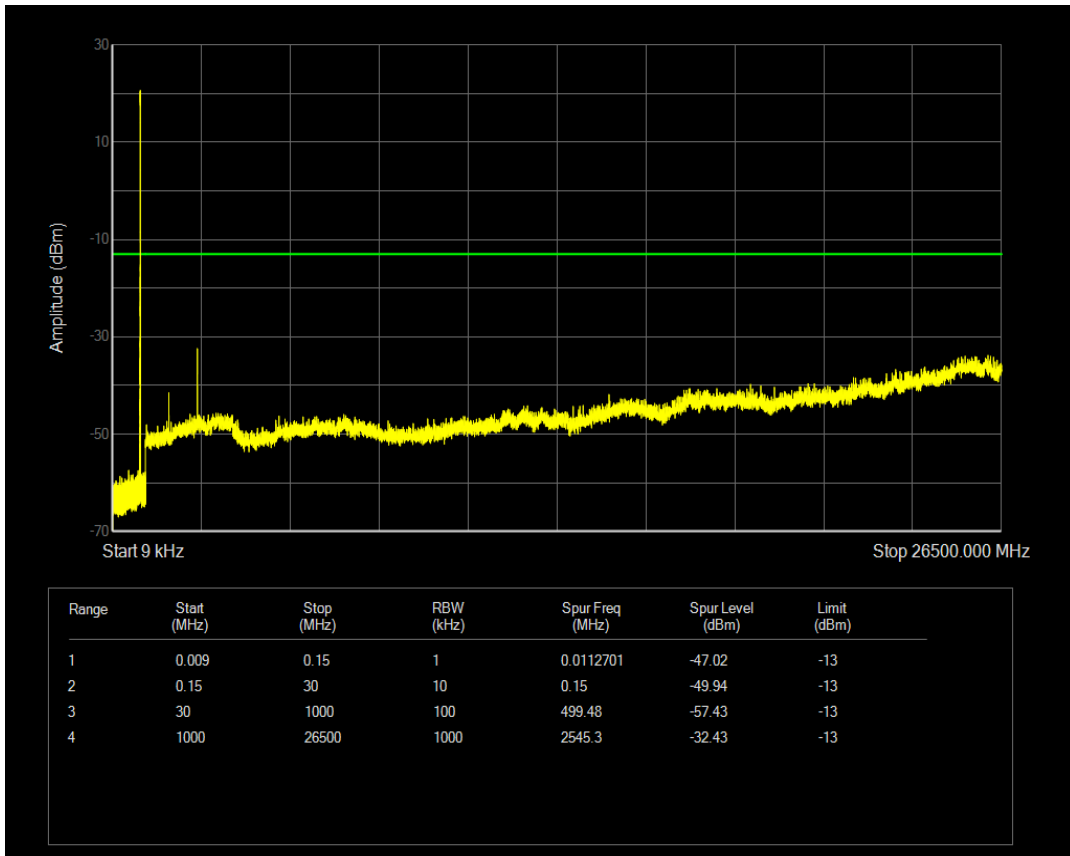

Band5 QAM16 BW=1.4MHz Channel=20407 RB Size=6 Position=#0

Band5 QPSK BW=1.4MHz Channel=20525 RB Size=1 Position=#0

Band5 QPSK BW=1.4MHz Channel=20525 RB Size=6 Position=#0

Band5 QAM16 BW=1.4MHz Channel=20525 RB Size=1 Position=#0

Band5 QAM16 BW=1.4MHz Channel=20525 RB Size=6 Position=#0

Band5 QPSK BW=1.4MHz Channel=20643 RB Size=1 Position=#0

Band5 QPSK BW=1.4MHz Channel=20643 RB Size=6 Position=#0

Band5 QAM16 BW=1.4MHz Channel=20643 RB Size=1 Position=#0