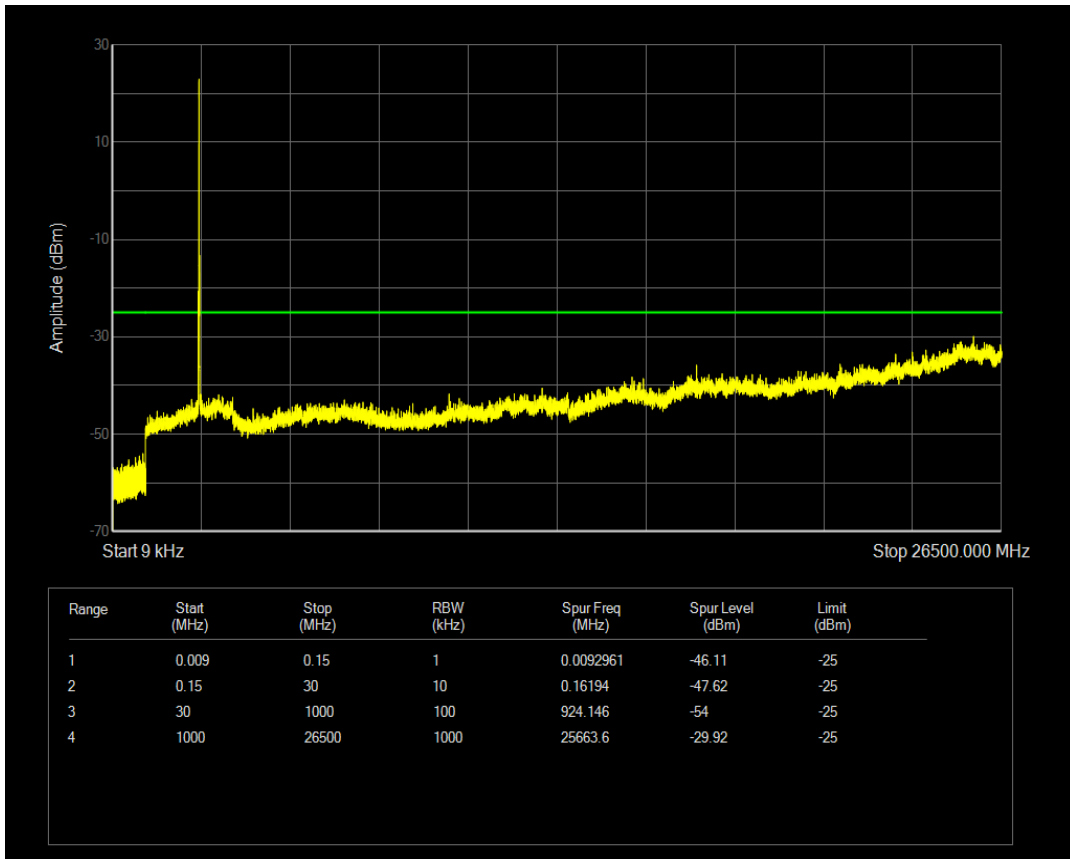

Band41(2535-2655) QPSK BW=5MHz Channel=40640 RB Size=25 Position=#0

Band41(2535-2655) QAM16 BW=5MHz Channel=40640 RB Size=1 Position=#0

Band41(2535-2655) QAM16 BW=5MHz Channel=40640 RB Size=25 Position=#0