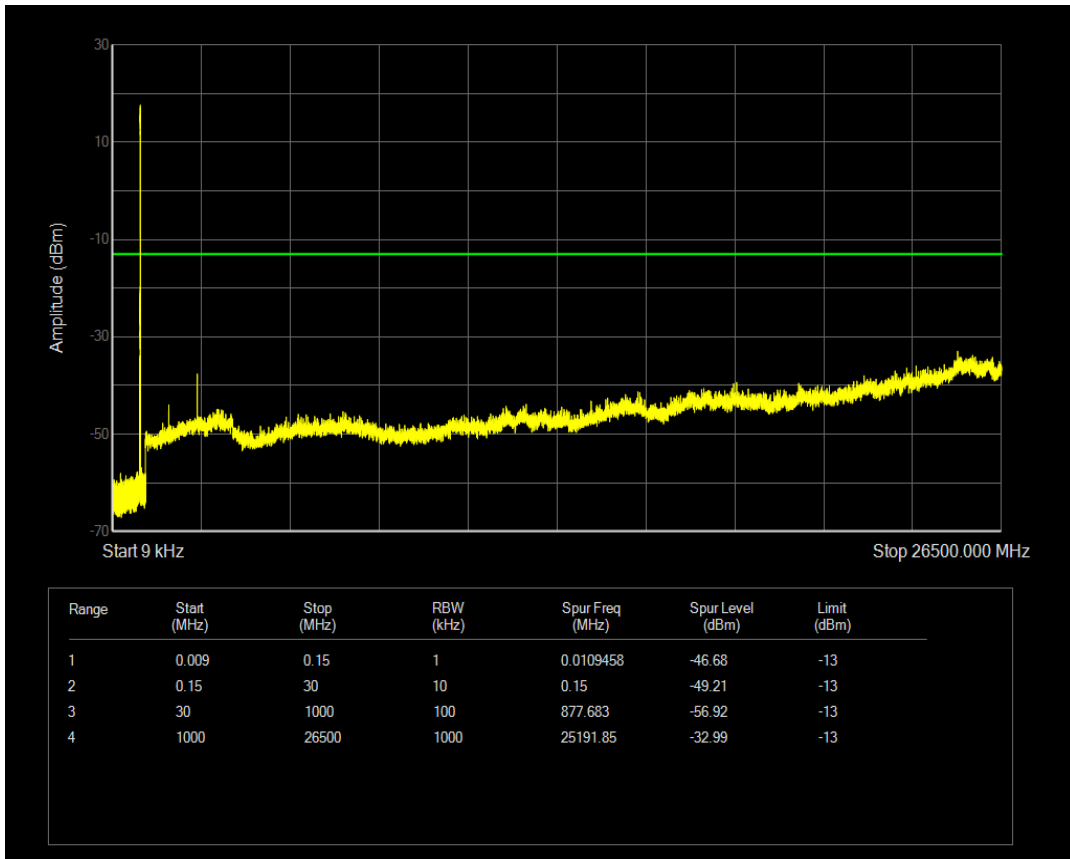

Band5 QAM16 BW=3MHz Channel=20525 RB Size=15 Position=#0

Band5 QPSK BW=3MHz Channel=20635 RB Size=1 Position=#0

Band5 QPSK BW=3MHz Channel=20635 RB Size=15 Position=#0

Band5 QAM16 BW=3MHz Channel=20635 RB Size=1 Position=#0

Band5 QAM16 BW=3MHz Channel=20635 RB Size=15 Position=#0

Band5 QPSK BW=5MHz Channel=20425 RB Size=1 Position=#0

Band5 QPSK BW=5MHz Channel=20425 RB Size=25 Position=#0

Band5 QAM16 BW=5MHz Channel=20425 RB Size=1 Position=#0