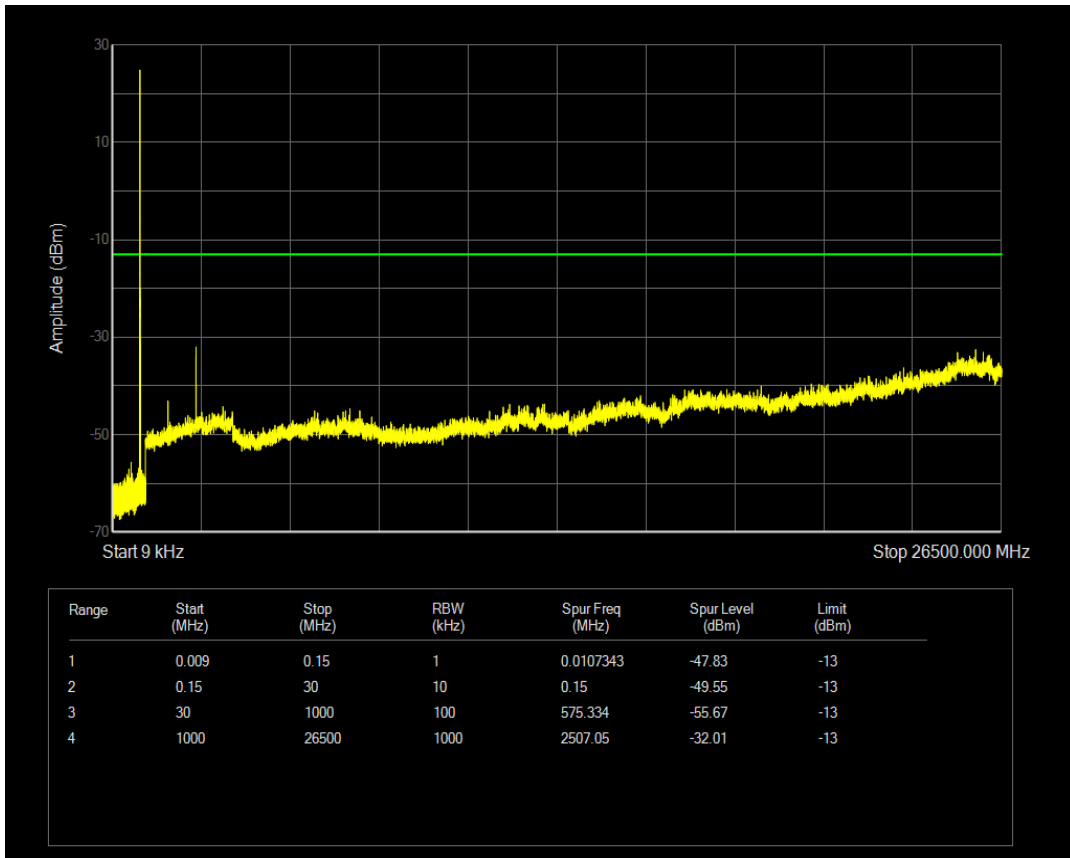

Band5 QAM16 BW=3MHz Channel=20415 RB Size=15 Position=#0

Band5 QPSK BW=3MHz Channel=20525 RB Size=1 Position=#0

Band5 QPSK BW=3MHz Channel=20525 RB Size=15 Position=#0

Band5 QAM16 BW=3MHz Channel=20525 RB Size=1 Position=#0