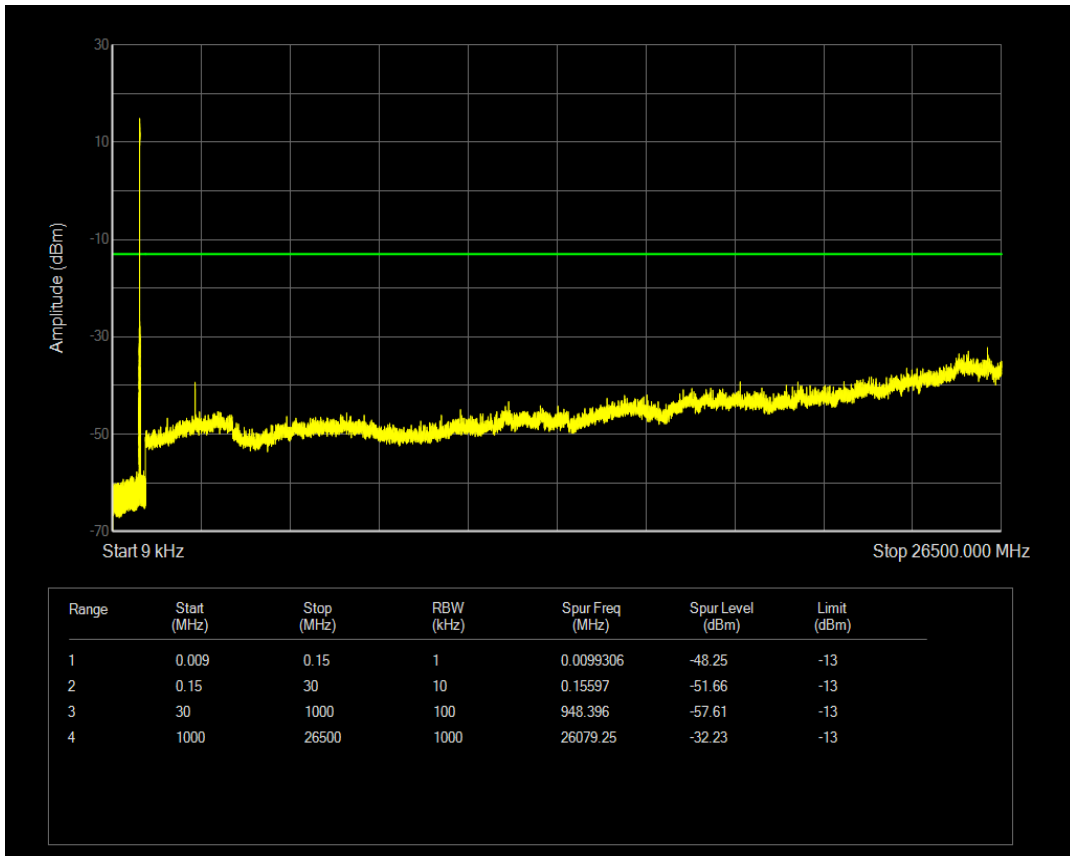

Band5 QAM16 BW=3MHz Channel=20635 RB Size=15 Position=#0

Band5 QPSK BW=5MHz Channel=20425 RB Size=1 Position=#0

Band5 QPSK BW=5MHz Channel=20425 RB Size=25 Position=#0

Band5 QAM16 BW=5MHz Channel=20425 RB Size=1 Position=#0

Band5 QAM16 BW=5MHz Channel=20425 RB Size=25 Position=#0

Band5 QPSK BW=5MHz Channel=20525 RB Size=1 Position=#0

Band5 QPSK BW=5MHz Channel=20525 RB Size=25 Position=#0

Band5 QAM16 BW=5MHz Channel=20525 RB Size=1 Position=#0