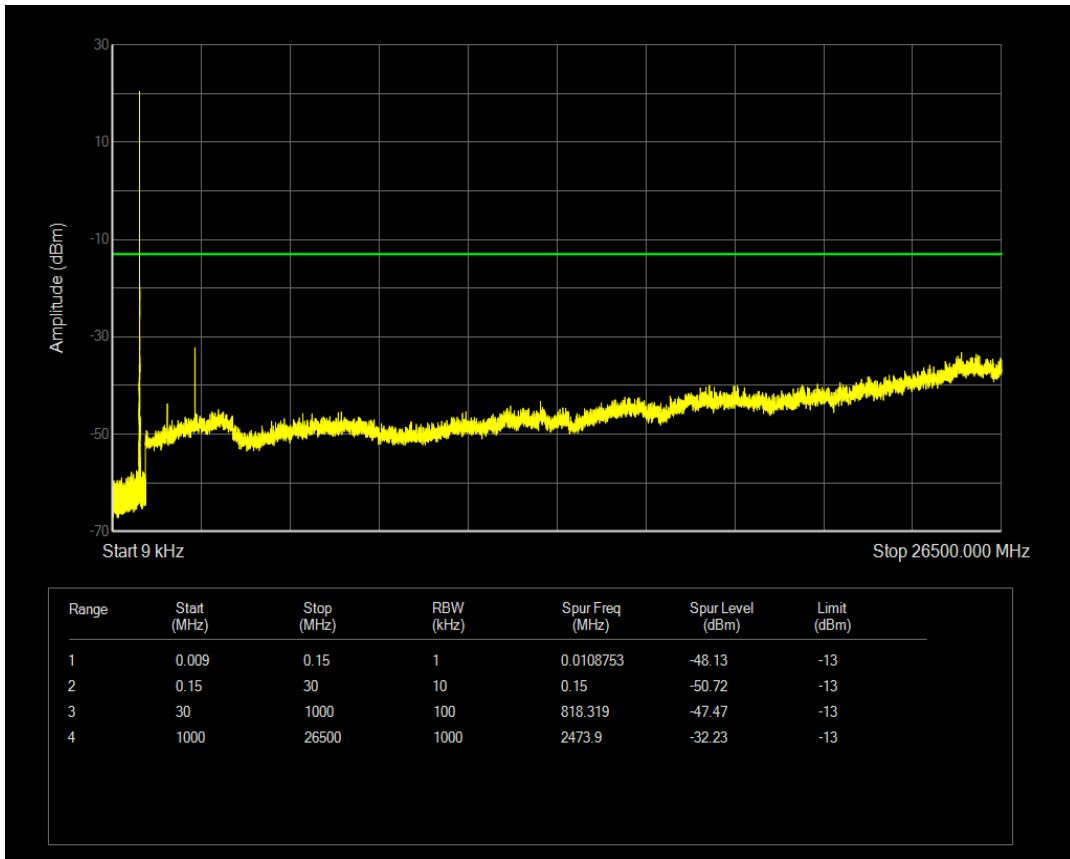

Band41(2535-2655) QAM16 BW=20MHz Channel=41140 RB Size=100 Position=#0

Band5 QPSK BW=1.4MHz Channel=20407 RB Size=1 Position=#0

Band5 QPSK BW=1.4MHz Channel=20407 RB Size=6 Position=#0

Band5 QAM16 BW=1.4MHz Channel=20407 RB Size=1 Position=#0

Band5 QAM16 BW=1.4MHz Channel=20407 RB Size=6 Position=#0

Band5 QPSK BW=1.4MHz Channel=20525 RB Size=1 Position=#0

Band5 QPSK BW=1.4MHz Channel=20525 RB Size=6 Position=#0

Band5 QAM16 BW=1.4MHz Channel=20525 RB Size=1 Position=#0