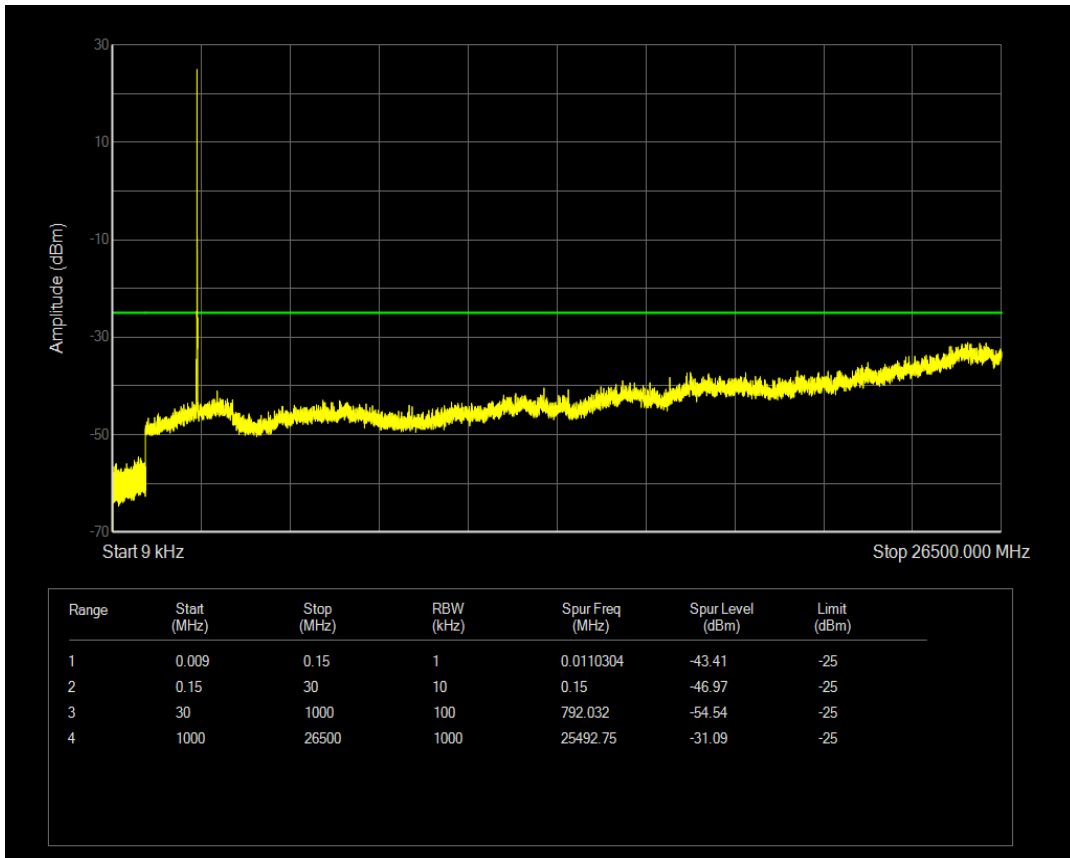

Band41(2535-2655) QAM16 BW=10MHz Channel=40090 RB Size=1 Position=#0