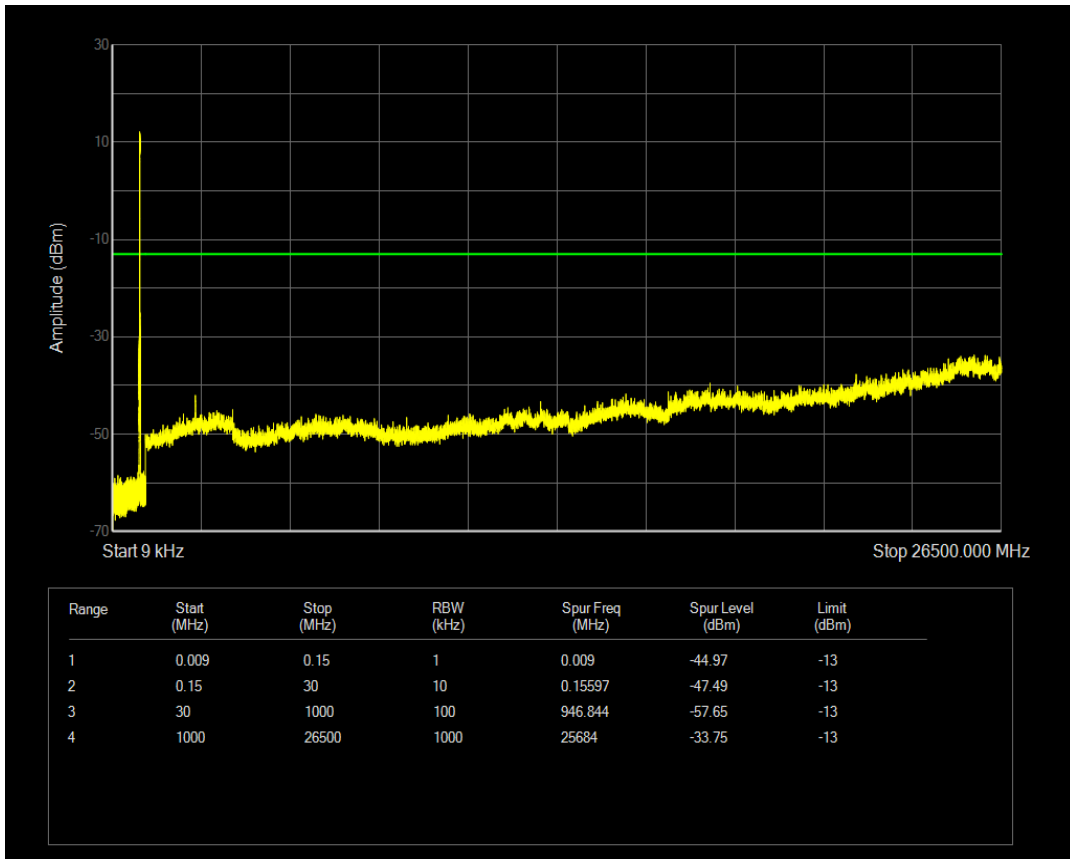

Band5 QAM16 BW=5MHz Channel=20525 RB Size=25 Position=#0

Band5 QPSK BW=5MHz Channel=20625 RB Size=1 Position=#0

Band5 QPSK BW=5MHz Channel=20625 RB Size=25 Position=#0

Band5 QAM16 BW=5MHz Channel=20625 RB Size=1 Position=#0

Band5 QAM16 BW=5MHz Channel=20625 RB Size=25 Position=#0

Band5 QPSK BW=10MHz Channel=20450 RB Size=1 Position=#0

Band5 QPSK BW=10MHz Channel=20450 RB Size=50 Position=#0

Band5 QAM16 BW=10MHz Channel=20450 RB Size=1 Position=#0

Band5 QAM16 BW=10MHz Channel=20450 RB Size=50 Position=#0

Band5 QPSK BW=10MHz Channel=20525 RB Size=1 Position=#0

Band5 QPSK BW=10MHz Channel=20525 RB Size=50 Position=#0

Band5 QAM16 BW=10MHz Channel=20525 RB Size=1 Position=#0