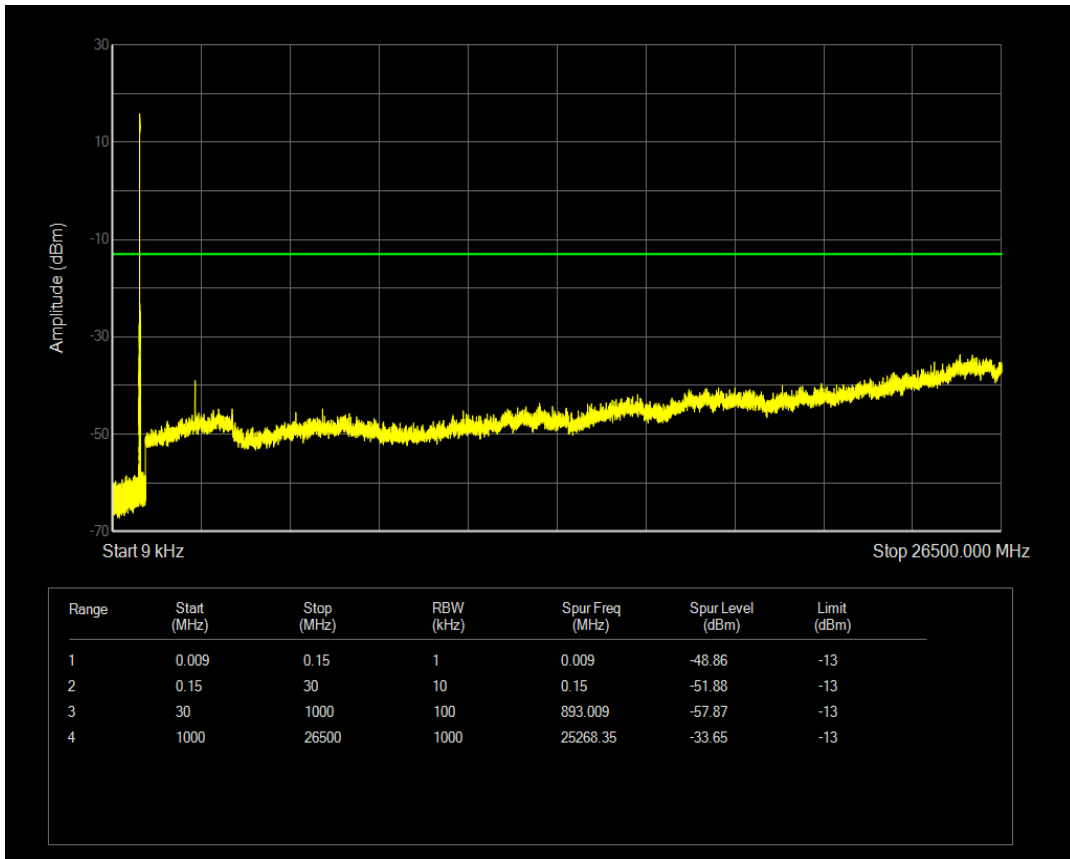

Band5 QAM16 BW=3MHz Channel=20525 RB Size=15 Position=#0

Band5 QPSK BW=3MHz Channel=20635 RB Size=1 Position=#0

Band5 QPSK BW=3MHz Channel=20635 RB Size=15 Position=#0

Band5 QAM16 BW=3MHz Channel=20635 RB Size=1 Position=#0

Band5 QAM16 BW=3MHz Channel=20635 RB Size=15 Position=#0

Band5 QPSK BW=5MHz Channel=20425 RB Size=1 Position=#0

Band5 QPSK BW=5MHz Channel=20425 RB Size=25 Position=#0

Band5 QAM16 BW=5MHz Channel=20425 RB Size=1 Position=#0