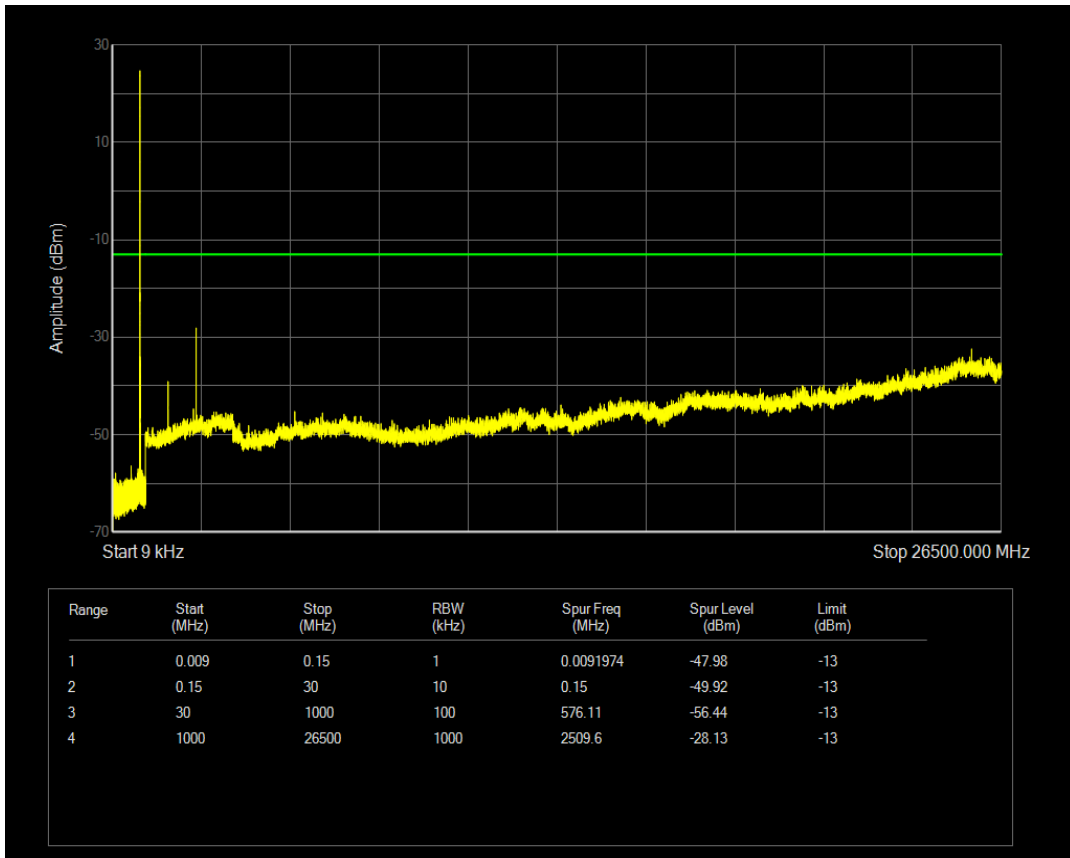

Band5 QAM16 BW=1.4MHz Channel=20407 RB Size=6 Position=#0

Band5 QPSK BW=1.4MHz Channel=20525 RB Size=1 Position=#0

Band5 QPSK BW=1.4MHz Channel=20525 RB Size=6 Position=#0

Band5 QAM16 BW=1.4MHz Channel=20525 RB Size=1 Position=#0

Band5 QAM16 BW=1.4MHz Channel=20525 RB Size=6 Position=#0

Band5 QPSK BW=1.4MHz Channel=20643 RB Size=1 Position=#0

Band5 QPSK BW=1.4MHz Channel=20643 RB Size=6 Position=#0

Band5 QAM16 BW=1.4MHz Channel=20643 RB Size=1 Position=#0