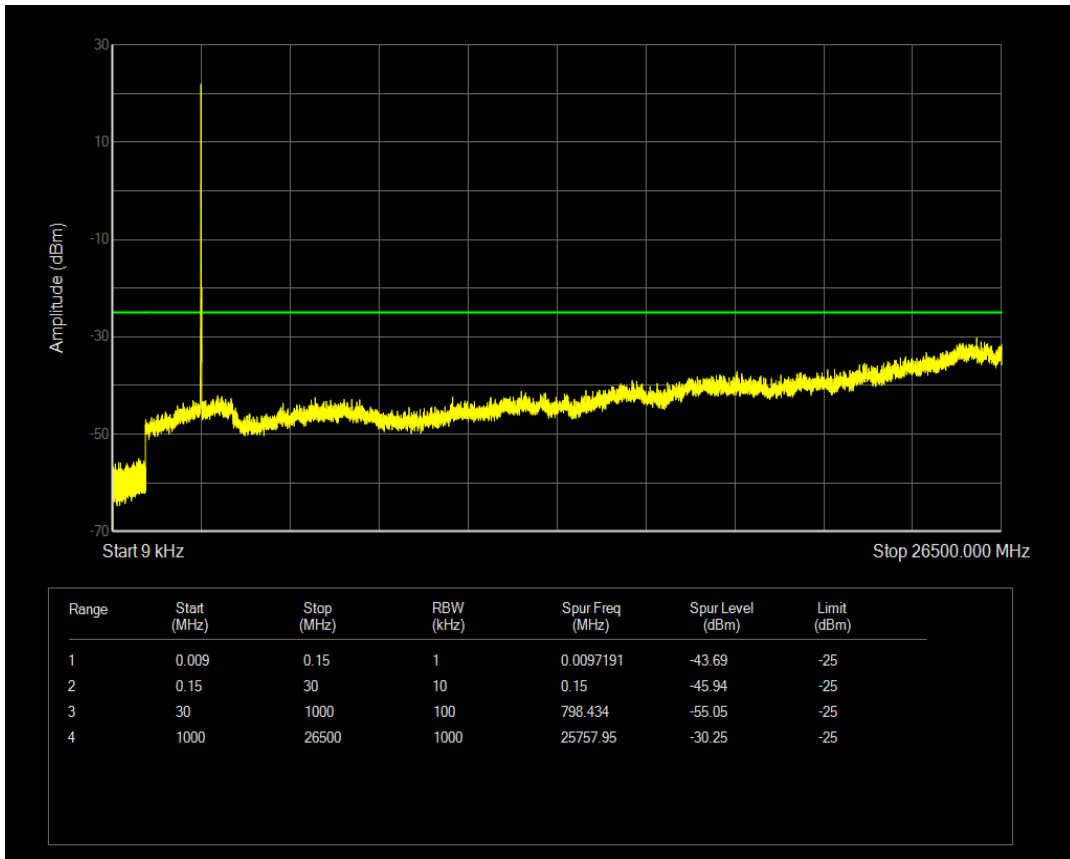

Band41(2535-2655) QAM16 BW=5MHz Channel=41215 RB Size=25 Position=#0