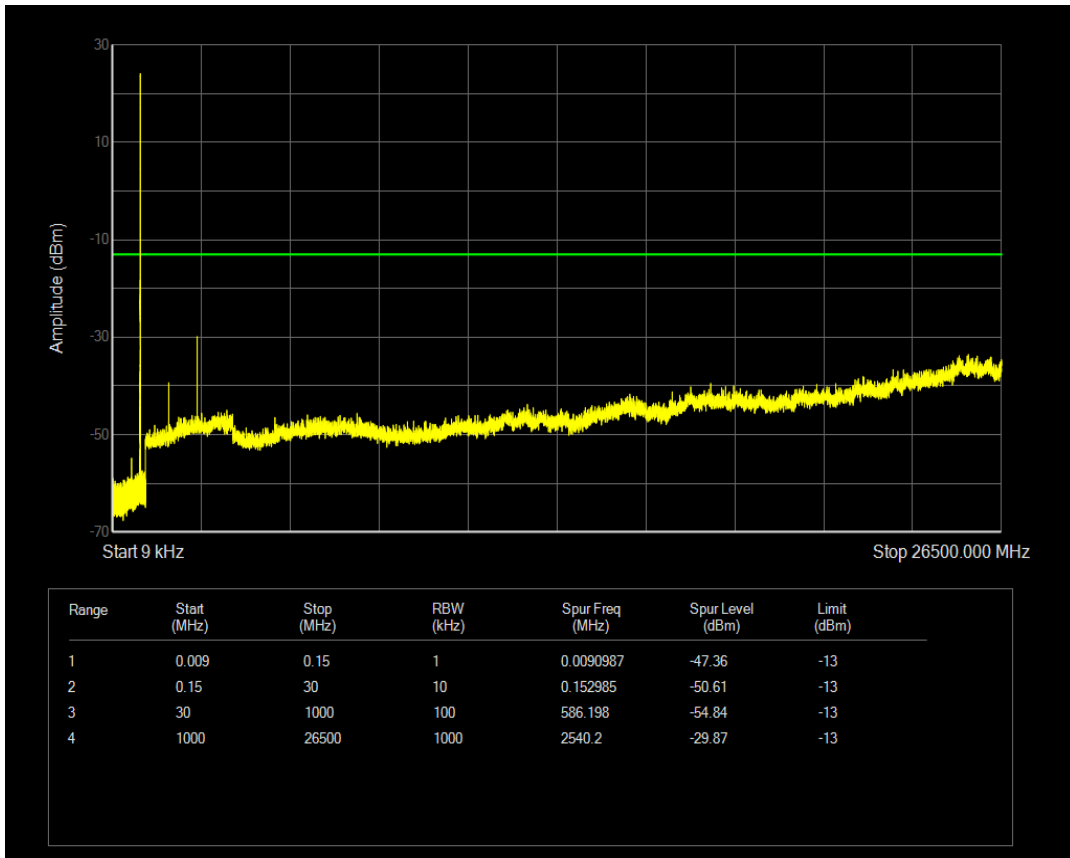

Band5 QPSK BW=3MHz Channel=20635 RB Size=1 Position=#0