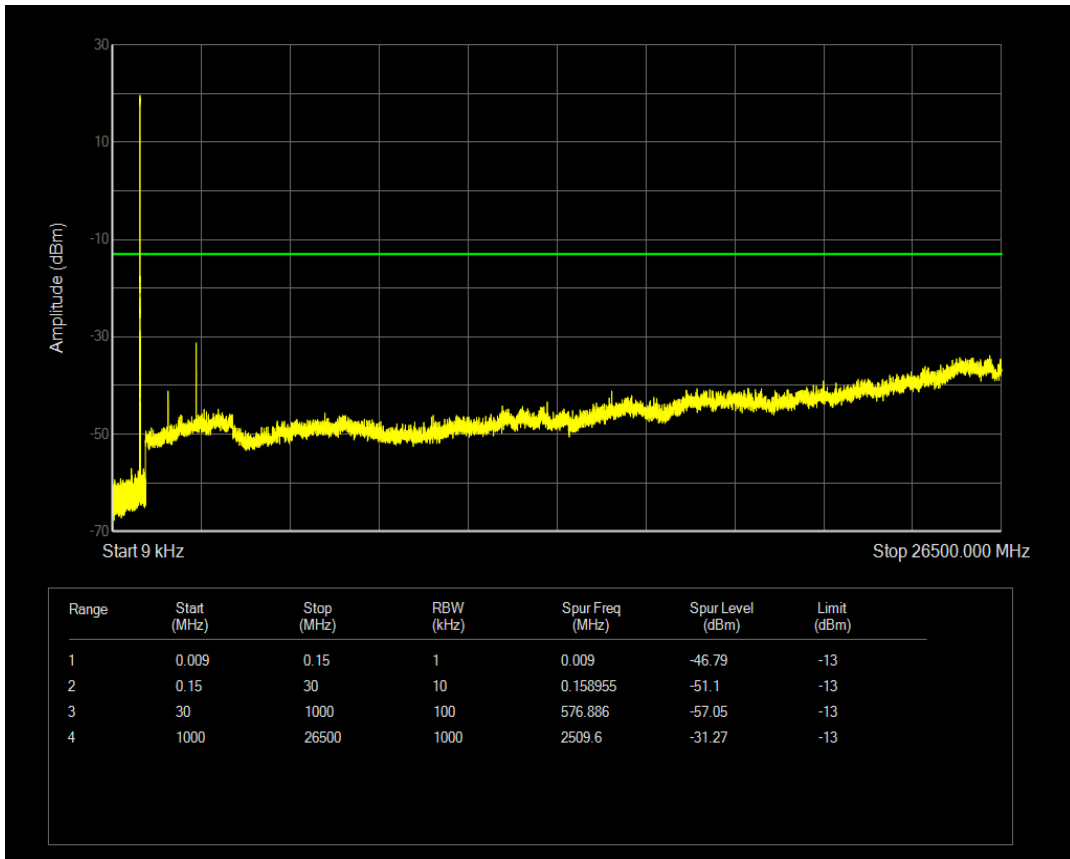

Band5 QAM16 BW=1.4MHz Channel=20407 RB Size=6 Position=#0

Band5 QPSK BW=1.4MHz Channel=20525 RB Size=1 Position=#0

Band5 QPSK BW=1.4MHz Channel=20525 RB Size=6 Position=#0

Band5 QAM16 BW=1.4MHz Channel=20525 RB Size=1 Position=#0

Band5 QAM16 BW=1.4MHz Channel=20525 RB Size=6 Position=#0

Band5 QPSK BW=1.4MHz Channel=20643 RB Size=1 Position=#0

Band5 QPSK BW=1.4MHz Channel=20643 RB Size=6 Position=#0

Band5 QAM16 BW=1.4MHz Channel=20643 RB Size=1 Position=#0