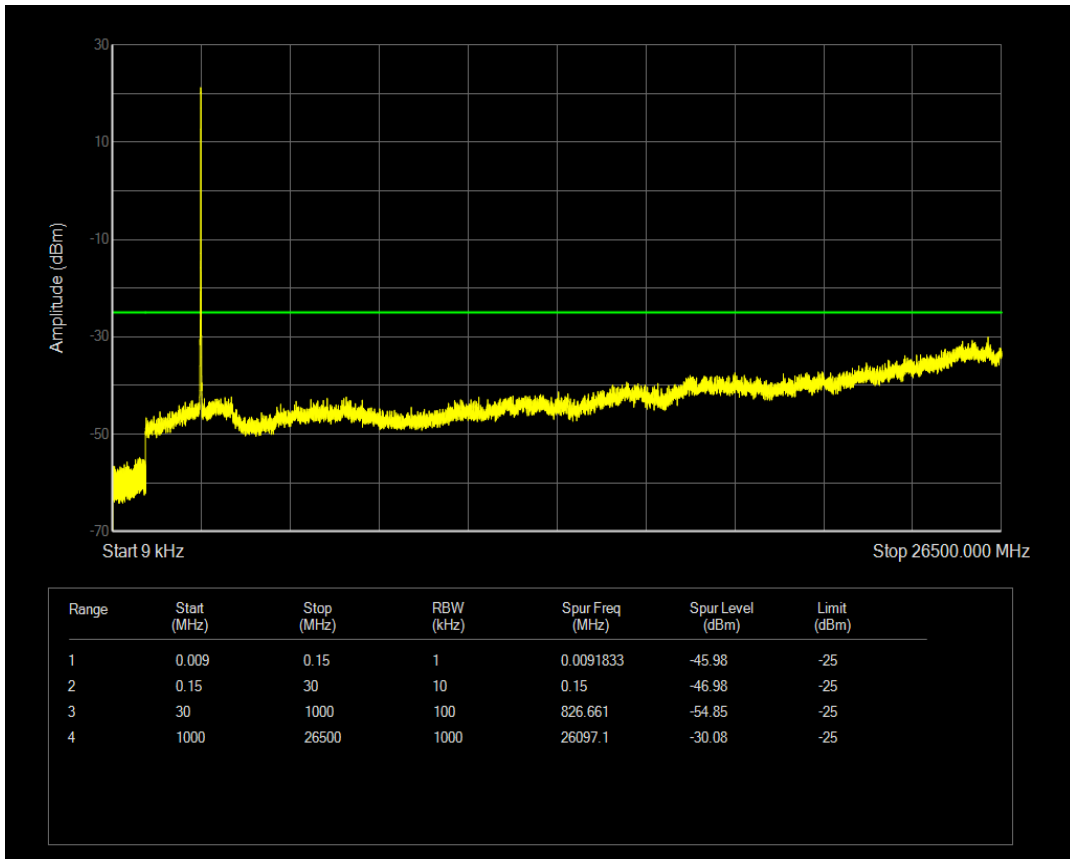

Band41(2535-2655) QAM16 BW=10MHz Channel=41190 RB Size=50 Position=#0