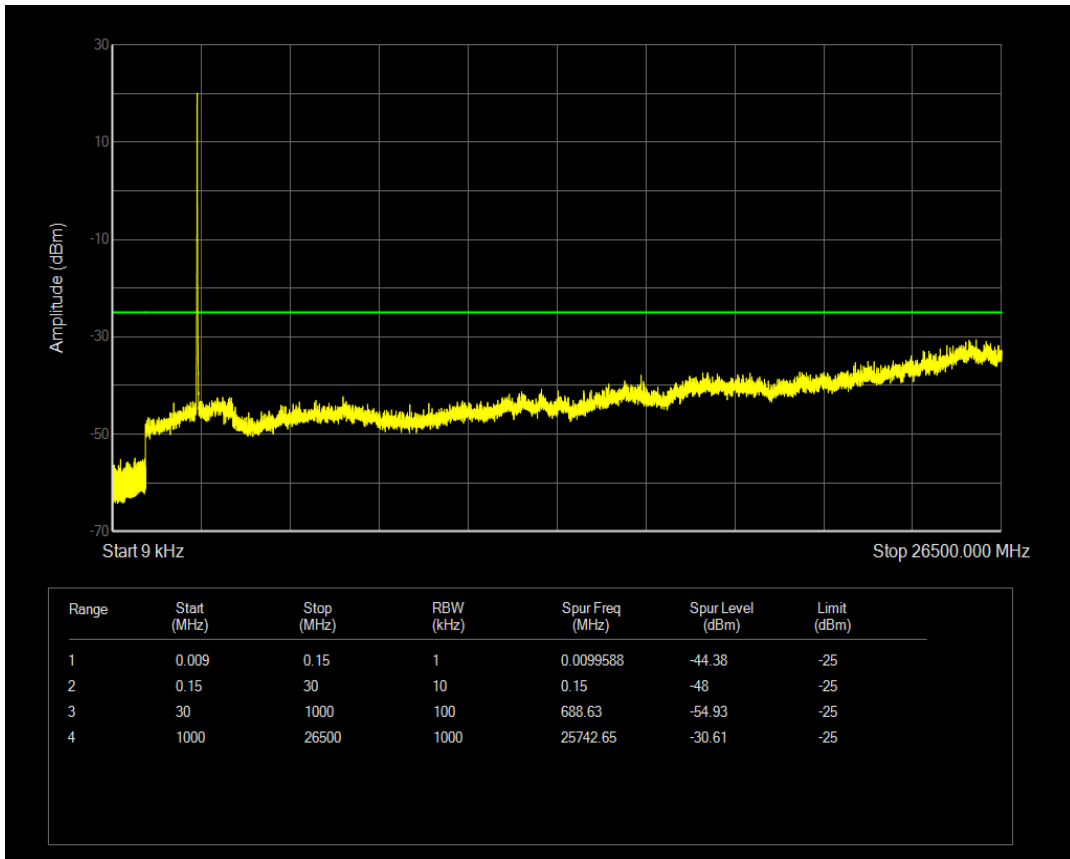

Band41(2535-2655) QPSK BW=10MHz Channel=40090 RB Size=50 Position=#0