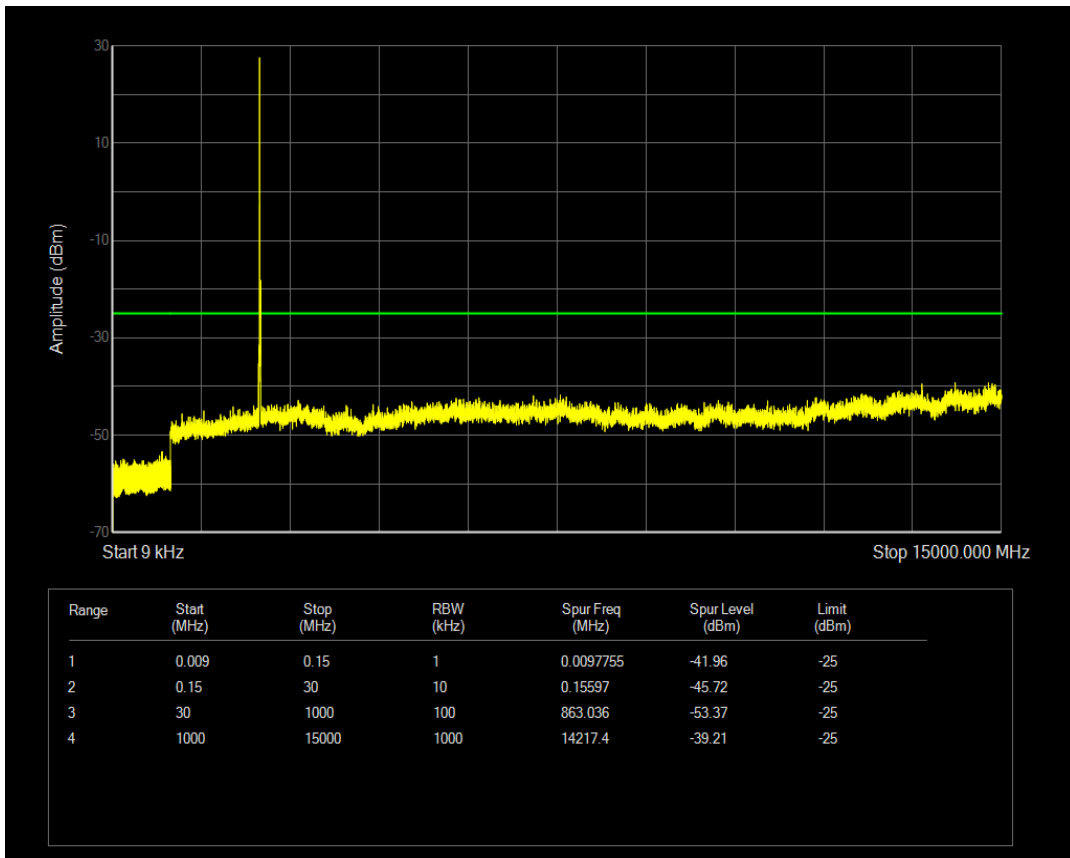

Band7 QPSK BW=5MHz Channel=21425 RB Size=1 Position=#0

Band7 QPSK BW=5MHz Channel=21425 RB Size=25 Position=#0

Band7 QAM16 BW=5MHz Channel=21425 RB Size=1 Position=#0

Band7 QPSK BW=10MHz Channel=20800 RB Size=1 Position=#0

Band7 QAM16 BW=5MHz Channel=21425 RB Size=25 Position=#0

Band7 QPSK BW=10MHz Channel=20800 RB Size=50 Position=#0

Band7 QAM16 BW=10MHz Channel=20800 RB Size=1 Position=#0

Band7 QAM16 BW=10MHz Channel=20800 RB Size=50 Position=#0