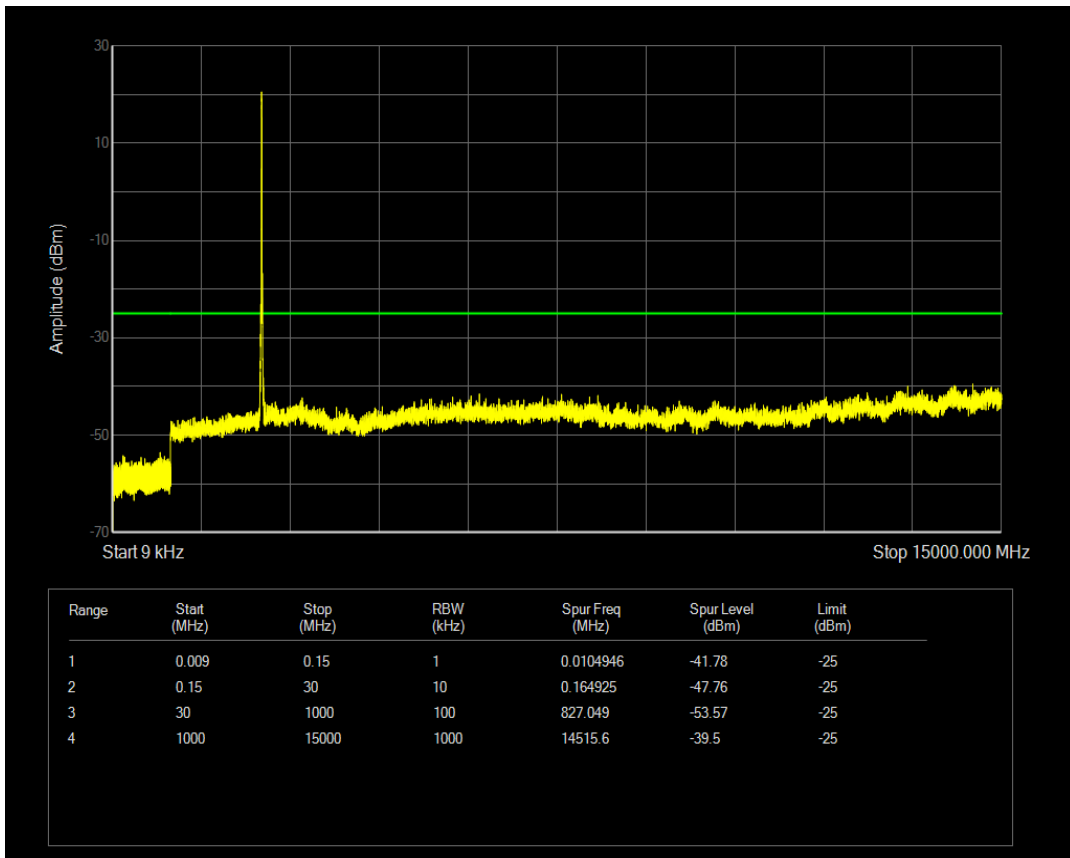

Band7 QPSK BW=10MHz Channel=21100 RB Size=1 Position=#0

Band7 QPSK BW=10MHz Channel=21100 RB Size=50 Position=#0

Band7 QAM16 BW=10MHz Channel=21100 RB Size=1 Position=#0

Band7 QPSK BW=10MHz Channel=21400 RB Size=1 Position=#0

Band7 QAM16 BW=10MHz Channel=21100 RB Size=50 Position=#0

Band7 QPSK BW=10MHz Channel=21400 RB Size=50 Position=#0

Band7 QAM16 BW=10MHz Channel=21400 RB Size=1 Position=#0

Band7 QAM16 BW=10MHz Channel=21400 RB Size=50 Position=#0