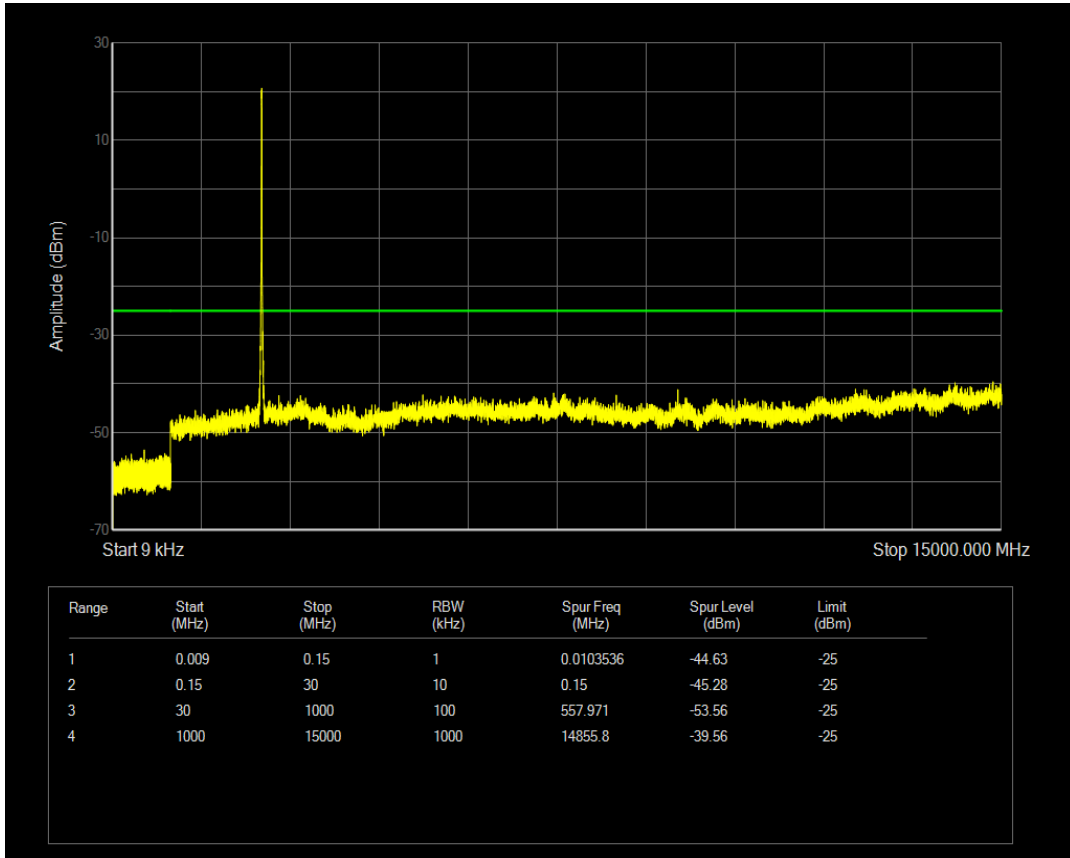

Band7 QAM16 BW=5MHz Channel=21425 RB Size=25 Position=#0

Band7 QPSK BW=10MHz Channel=20800 RB Size=50 Position=#0

Band7 QAM16 BW=10MHz Channel=20800 RB Size=1 Position=#0

Band7 QAM16 BW=10MHz Channel=20800 RB Size=50 Position=#0

Band7 QPSK BW=10MHz Channel=21100 RB Size=1 Position=#0

Band7 QPSK BW=10MHz Channel=21100 RB Size=50 Position=#0

Band7 QAM16 BW=10MHz Channel=21100 RB Size=1 Position=#0

Band7 QPSK BW=10MHz Channel=21400 RB Size=1 Position=#0