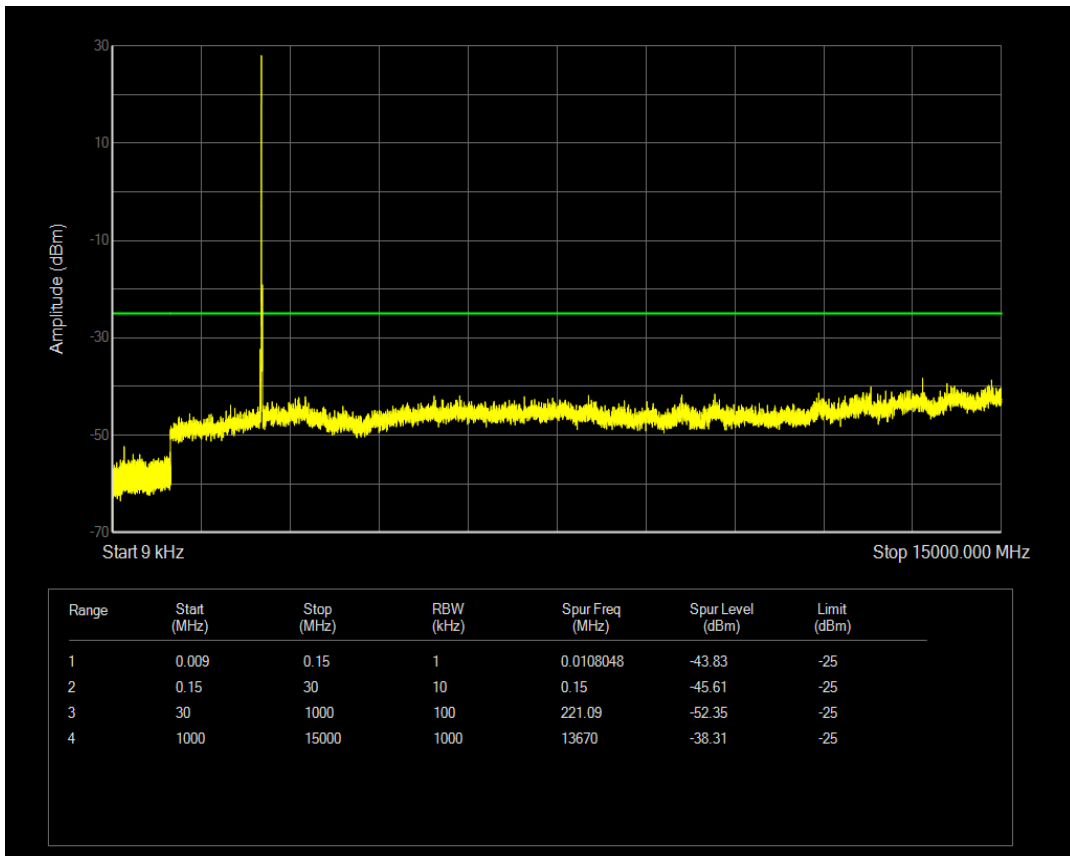

Band7 QAM16 BW=5MHz Channel=21425 RB Size=25 Position=#0

Band7 QPSK BW=10MHz Channel=20800 RB Size=50 Position=#0

Band7 QAM16 BW=10MHz Channel=20800 RB Size=1 Position=#0

Band7 QAM16 BW=10MHz Channel=20800 RB Size=50 Position=#0

Band7 QPSK BW=10MHz Channel=21100 RB Size=1 Position=#0

Band7 QPSK BW=10MHz Channel=21100 RB Size=50 Position=#0

Band7 QAM16 BW=10MHz Channel=21100 RB Size=1 Position=#0

Band7 QPSK BW=10MHz Channel=21400 RB Size=1 Position=#0