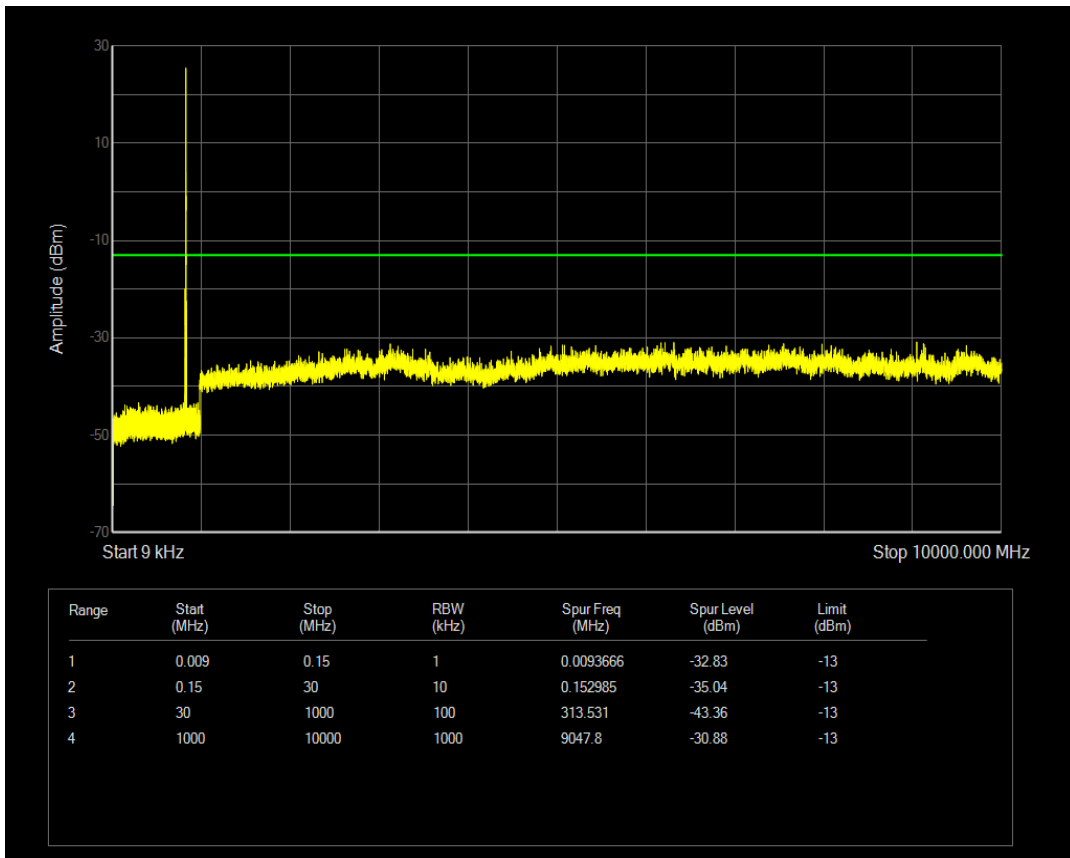

Band5 QPSK BW=5MHz Channel=20425 RB Size=25 Position=#0

Band5 QPSK BW=5MHz Channel=20425 RB Size=1 Position=#0

Band5 QAM16 BW=5MHz Channel=20425 RB Size=1 Position=#0

Band5 QAM16 BW=5MHz Channel=20425 RB Size=25 Position=#0

Band5 QPSK BW=5MHz Channel=20525 RB Size=1 Position=#0

Band5 QPSK BW=5MHz Channel=20525 RB Size=25 Position=#0

Band5 QAM16 BW=5MHz Channel=20525 RB Size=1 Position=#0

Band5 QAM16 BW=5MHz Channel=20525 RB Size=25 Position=#0

Band5 QPSK BW=5MHz Channel=20625 RB Size=1 Position=#0

Band5 QPSK BW=5MHz Channel=20625 RB Size=25 Position=#0

Band5 QAM16 BW=5MHz Channel=20625 RB Size=1 Position=#0

Band5 QPSK BW=10MHz Channel=20450 RB Size=1 Position=#0