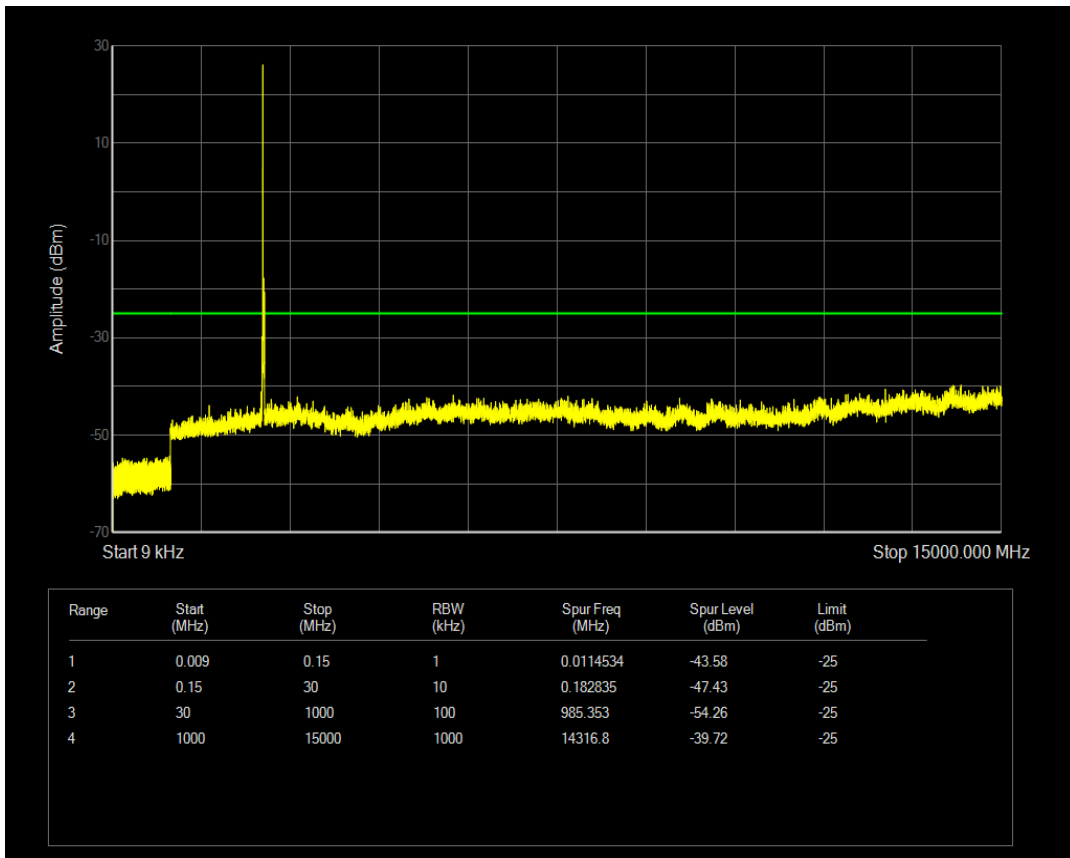

Band7 QPSK BW=15MHz Channel=21100 RB Size=1 Position=#0

Band7 QAM16 BW=15MHz Channel=21100 RB Size=1 Position=#0

Band7 QPSK BW=15MHz Channel=21100 RB Size=75 Position=#0

Band7 QAM16 BW=15MHz Channel=21100 RB Size=75 Position=#0

Band7 QPSK BW=15MHz Channel=21375 RB Size=1 Position=#0

Band7 QPSK BW=15MHz Channel=21375 RB Size=75 Position=#0

Band7 QAM16 BW=15MHz Channel=21375 RB Size=1 Position=#0

Band7 QPSK BW=20MHz Channel=20850 RB Size=1 Position=#0