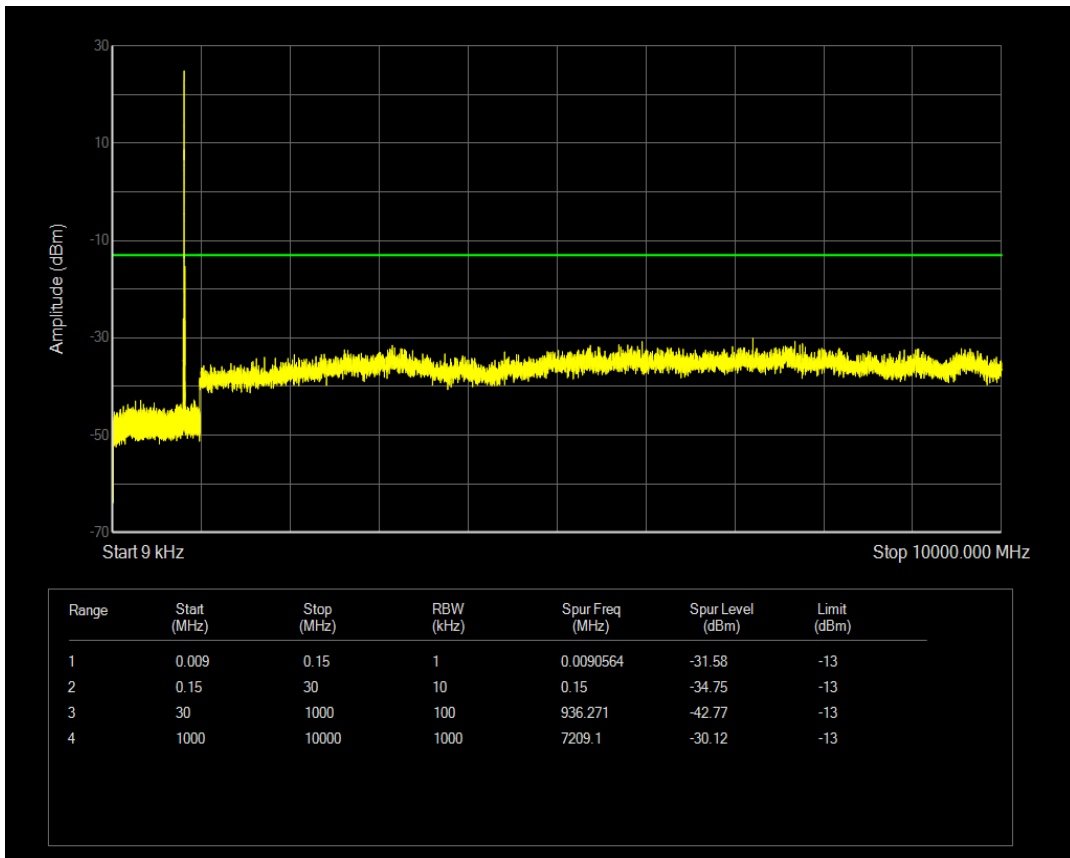

Band5 QPSK BW=3MHz Channel=20635 RB Size=1 Position=#0

Band5 QPSK BW=3MHz Channel=20635 RB Size=15 Position=#0

Band5 QAM16 BW=3MHz Channel=20635 RB Size=1 Position=#0

Band5 QAM16 BW=3MHz Channel=20635 RB Size=15 Position=#0

Band5 QPSK BW=5MHz Channel=20425 RB Size=25 Position=#0

Band5 QPSK BW=5MHz Channel=20425 RB Size=1 Position=#0

Band5 QAM16 BW=5MHz Channel=20425 RB Size=1 Position=#0

Band5 QAM16 BW=5MHz Channel=20425 RB Size=25 Position=#0