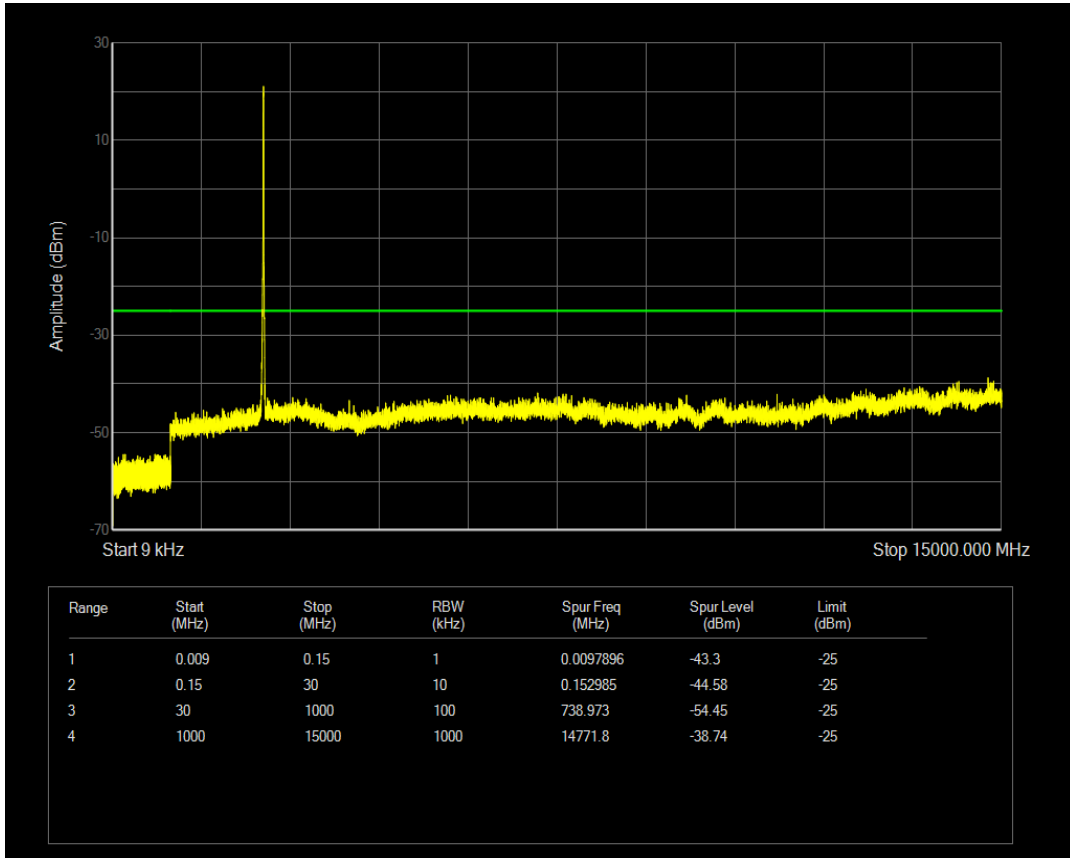

Band7 QPSK BW=10MHz Channel=21100 RB Size=1 Position=#0

Band7 QPSK BW=10MHz Channel=21100 RB Size=50 Position=#0

Band7 QAM16 BW=10MHz Channel=21100 RB Size=1 Position=#0

Band7 QPSK BW=10MHz Channel=21400 RB Size=1 Position=#0

Band7 QAM16 BW=10MHz Channel=21100 RB Size=50 Position=#0

Band7 QPSK BW=10MHz Channel=21400 RB Size=50 Position=#0

Band7 QAM16 BW=10MHz Channel=21400 RB Size=1 Position=#0

Band7 QAM16 BW=10MHz Channel=21400 RB Size=50 Position=#0