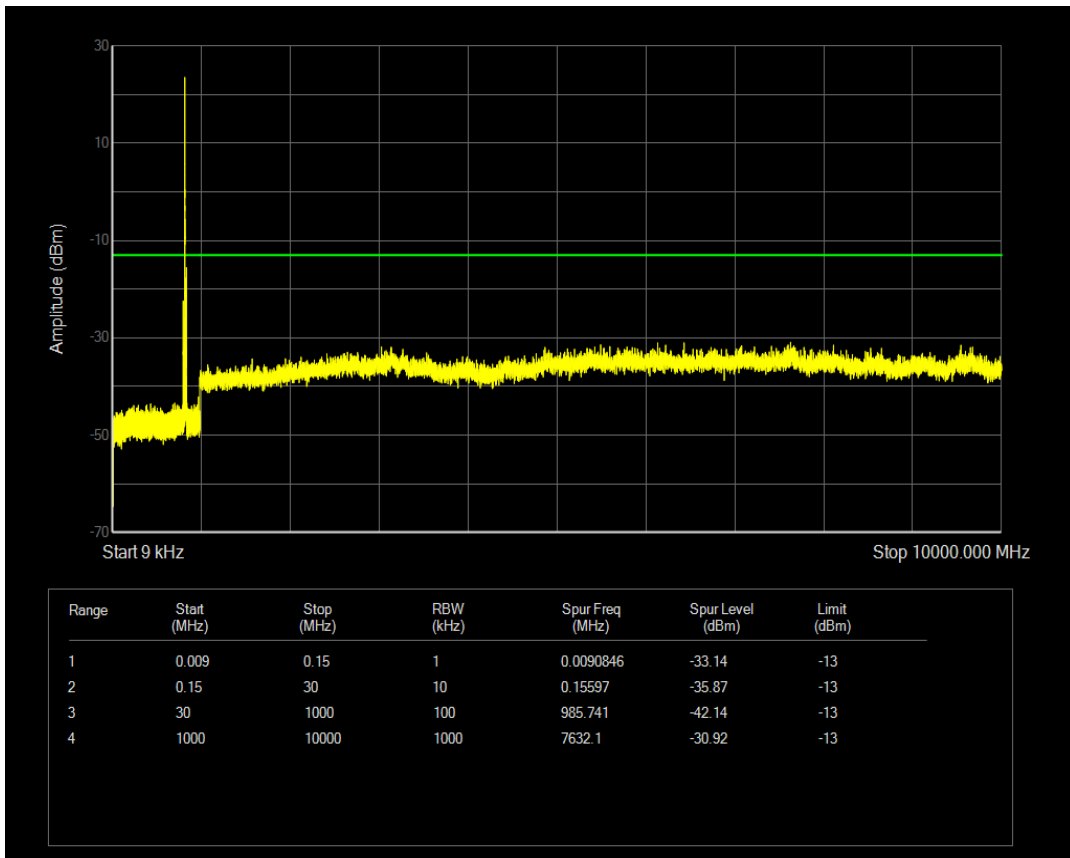

Band5 QAM16 BW=5MHz Channel=20625 RB Size=25 Position=#0

Band5 QAM16 BW=10MHz Channel=20450 RB Size=1 Position=#0

Band5 QPSK BW=10MHz Channel=20450 RB Size=50 Position=#0

Band5 QAM16 BW=10MHz Channel=20450 RB Size=50 Position=#0

Band5 QPSK BW=10MHz Channel=20525 RB Size=50 Position=#0

Band5 QPSK BW=10MHz Channel=20525 RB Size=1 Position=#0

Band5 QAM16 BW=10MHz Channel=20525 RB Size=1 Position=#0

Band5 QAM16 BW=10MHz Channel=20525 RB Size=50 Position=#0