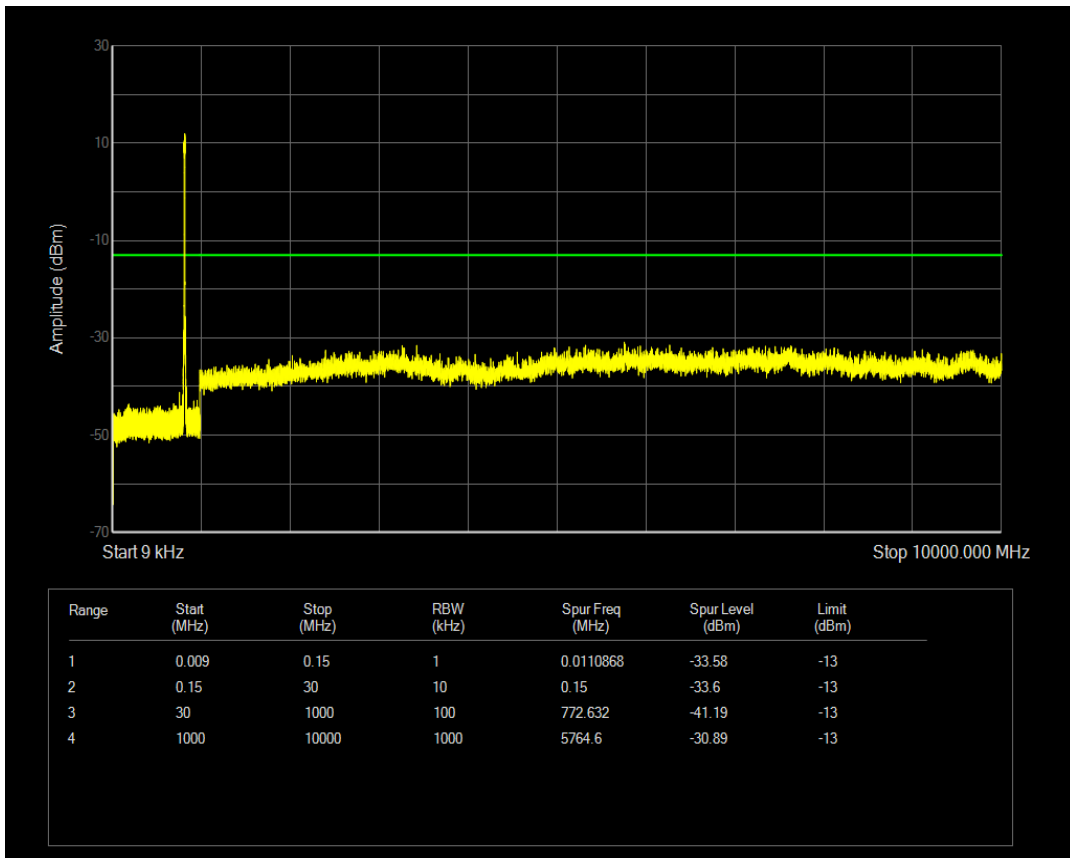

Band5 QPSK BW=5MHz Channel=20625 RB Size=1 Position=#0

Band5 QPSK BW=5MHz Channel=20625 RB Size=25 Position=#0

Band5 QAM16 BW=5MHz Channel=20625 RB Size=1 Position=#0

Band5 QPSK BW=10MHz Channel=20450 RB Size=1 Position=#0

Band5 QAM16 BW=5MHz Channel=20625 RB Size=25 Position=#0

Band5 QAM16 BW=10MHz Channel=20450 RB Size=1 Position=#0

Band5 QPSK BW=10MHz Channel=20450 RB Size=50 Position=#0

Band5 QAM16 BW=10MHz Channel=20450 RB Size=50 Position=#0