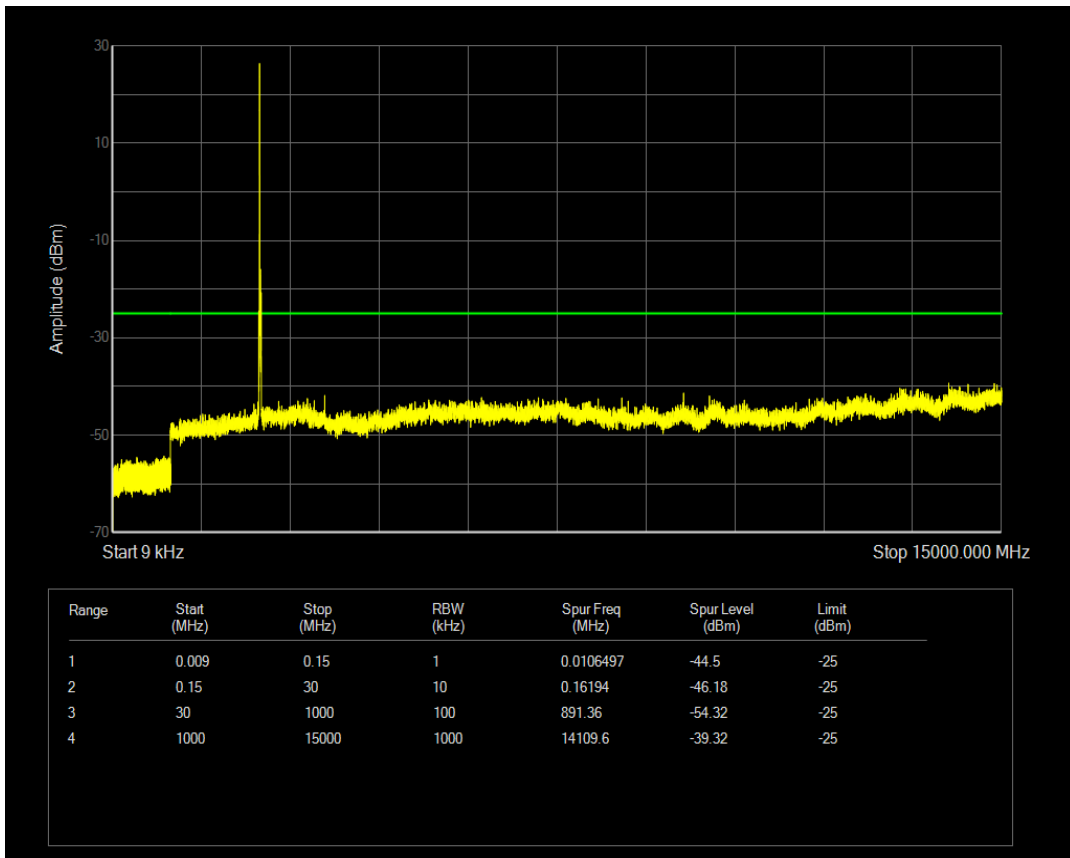

Band7 QPSK BW=10MHz Channel=21100 RB Size=1 Position=#0

Band7 QPSK BW=10MHz Channel=21100 RB Size=50 Position=#0

Band7 QAM16 BW=10MHz Channel=21100 RB Size=1 Position=#0

Band7 QPSK BW=10MHz Channel=21400 RB Size=1 Position=#0

Band7 QAM16 BW=10MHz Channel=21100 RB Size=50 Position=#0

Band7 QPSK BW=10MHz Channel=21400 RB Size=50 Position=#0

Band7 QAM16 BW=10MHz Channel=21400 RB Size=1 Position=#0

Band7 QAM16 BW=10MHz Channel=21400 RB Size=50 Position=#0

Band7 QPSK BW=15MHz Channel=20825 RB Size=1 Position=#0

Band7 QPSK BW=15MHz Channel=20825 RB Size=75 Position=#0

Band7 QAM16 BW=15MHz Channel=20825 RB Size=1 Position=#0

Band7 QAM16 BW=15MHz Channel=20825 RB Size=75 Position=#0