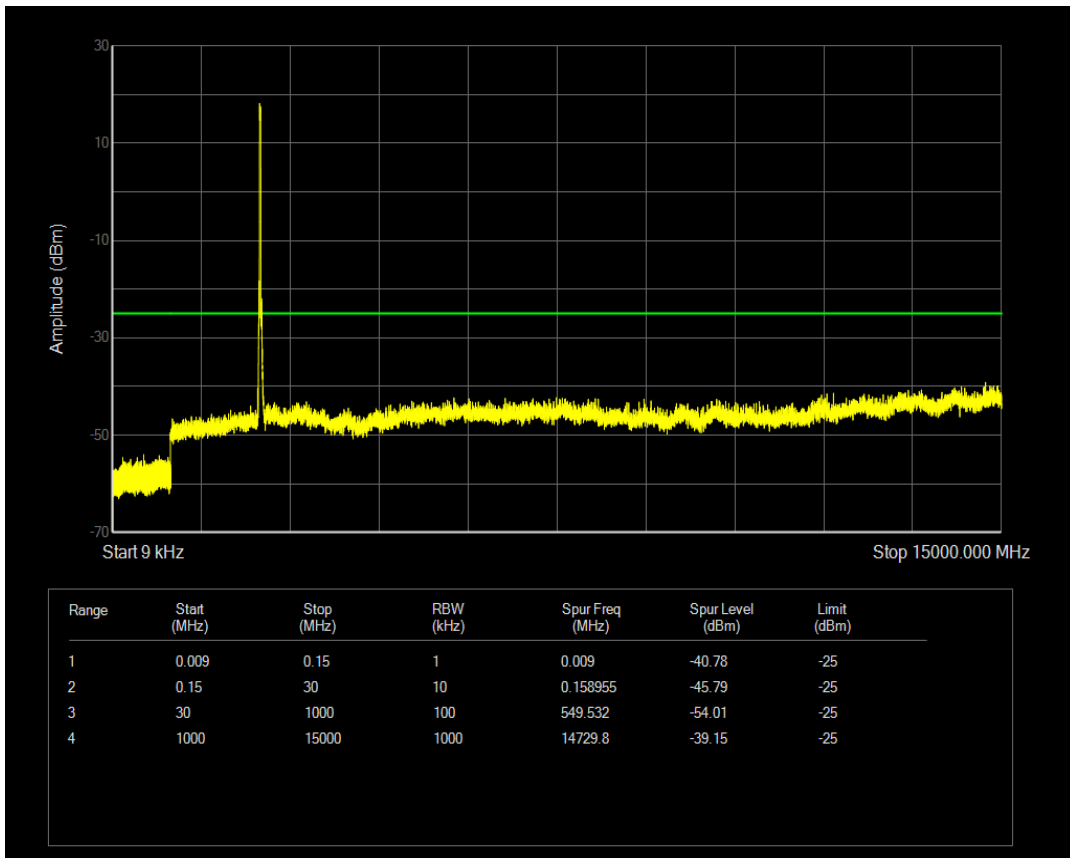

Band7 QPSK BW=15MHz Channel=21375 RB Size=1 Position=#0

Band7 QPSK BW=15MHz Channel=21375 RB Size=75 Position=#0

Band7 QAM16 BW=15MHz Channel=21375 RB Size=1 Position=#0

Band7 QPSK BW=20MHz Channel=20850 RB Size=1 Position=#0

Band7 QAM16 BW=15MHz Channel=21375 RB Size=75 Position=#0

Band7 QPSK BW=20MHz Channel=20850 RB Size=100 Position=#0

Band7 QAM16 BW=20MHz Channel=20850 RB Size=100 Position=#0

Band7 QAM16 BW=20MHz Channel=20850 RB Size=1 Position=#0