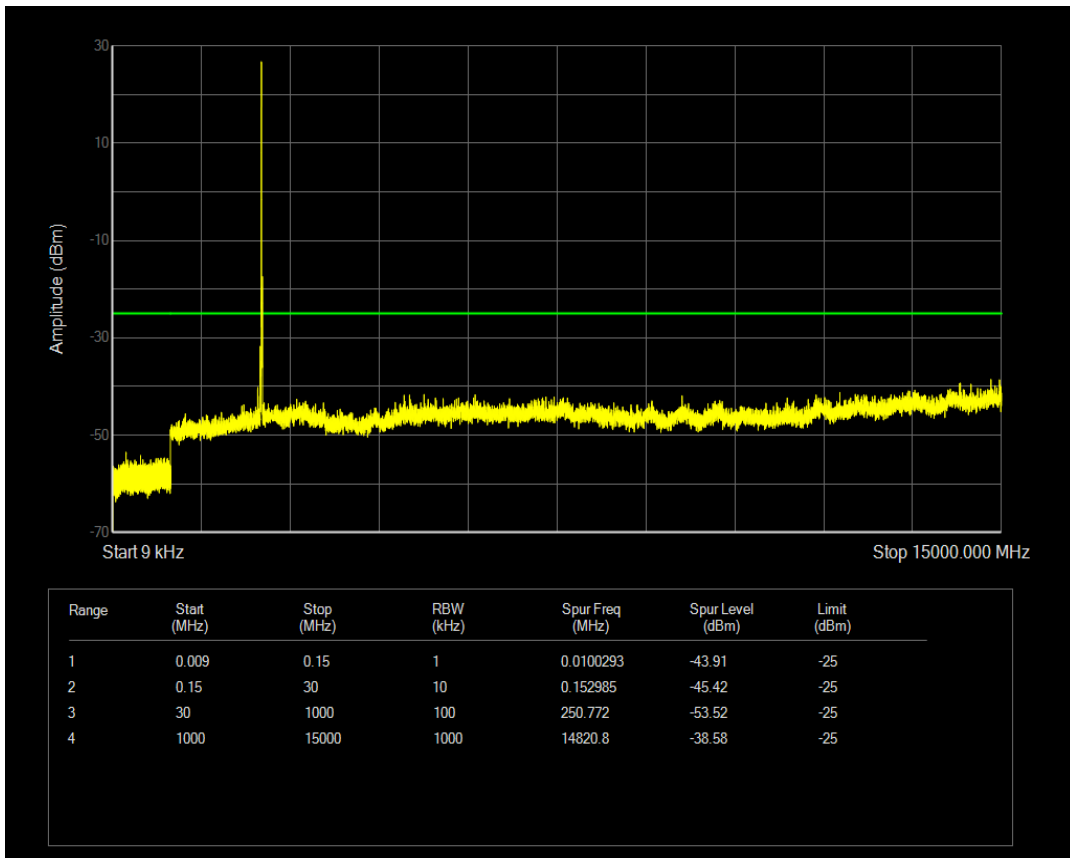

Band7 QAM16 BW=5MHz Channel=21425 RB Size=25 Position=#0

Band7 QPSK BW=10MHz Channel=20800 RB Size=50 Position=#0

Band7 QAM16 BW=10MHz Channel=20800 RB Size=1 Position=#0

Band7 QAM16 BW=10MHz Channel=20800 RB Size=50 Position=#0

Band7 QPSK BW=10MHz Channel=21100 RB Size=1 Position=#0

Band7 QPSK BW=10MHz Channel=21100 RB Size=50 Position=#0

Band7 QAM16 BW=10MHz Channel=21100 RB Size=1 Position=#0

Band7 QPSK BW=10MHz Channel=21400 RB Size=1 Position=#0