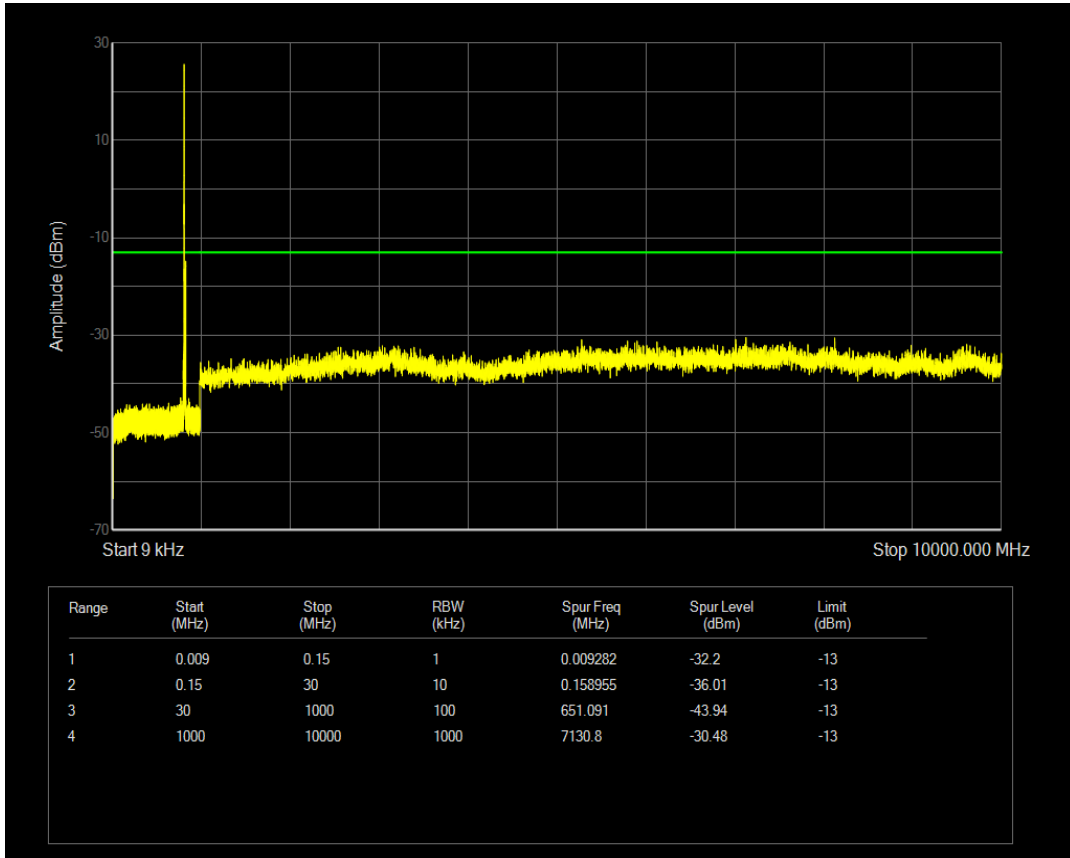

Band5 QPSK BW=5MHz Channel=20625 RB Size=1 Position=#0

Band5 QPSK BW=5MHz Channel=20625 RB Size=25 Position=#0

Band5 QAM16 BW=5MHz Channel=20625 RB Size=1 Position=#0

Band5 QPSK BW=10MHz Channel=20450 RB Size=1 Position=#0

Band5 QAM16 BW=5MHz Channel=20625 RB Size=25 Position=#0

Band5 QAM16 BW=10MHz Channel=20450 RB Size=1 Position=#0

Band5 QPSK BW=10MHz Channel=20450 RB Size=50 Position=#0

Band5 QAM16 BW=10MHz Channel=20450 RB Size=50 Position=#0