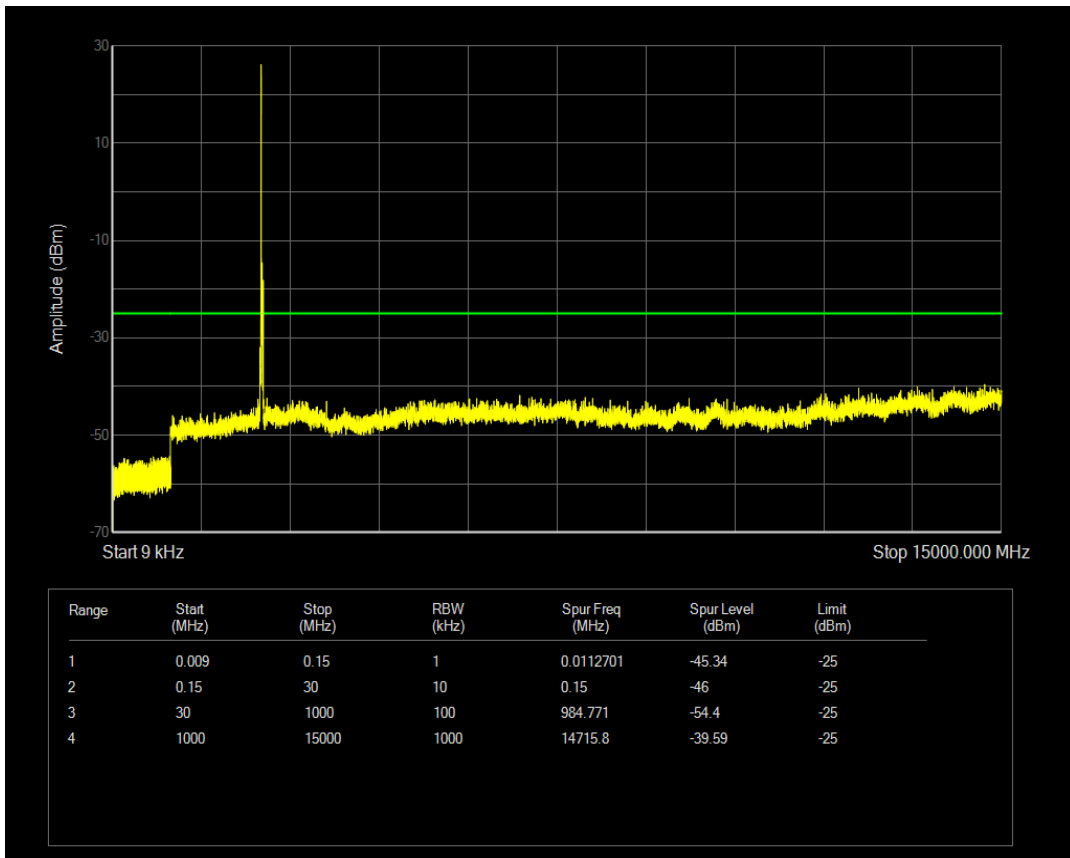

Band7 QAM16 BW=15MHz Channel=21375 RB Size=75 Position=#0

Band7 QPSK BW=20MHz Channel=20850 RB Size=100 Position=#0

Band7 QAM16 BW=20MHz Channel=20850 RB Size=100 Position=#0

Band7 QAM16 BW=20MHz Channel=20850 RB Size=1 Position=#0

Band7 QPSK BW=20MHz Channel=21100 RB Size=1 Position=#0

Band7 QPSK BW=20MHz Channel=21100 RB Size=100 Position=#0

Band7 QAM16 BW=20MHz Channel=21100 RB Size=1 Position=#0

Band7 QAM16 BW=20MHz Channel=21100 RB Size=100 Position=#0