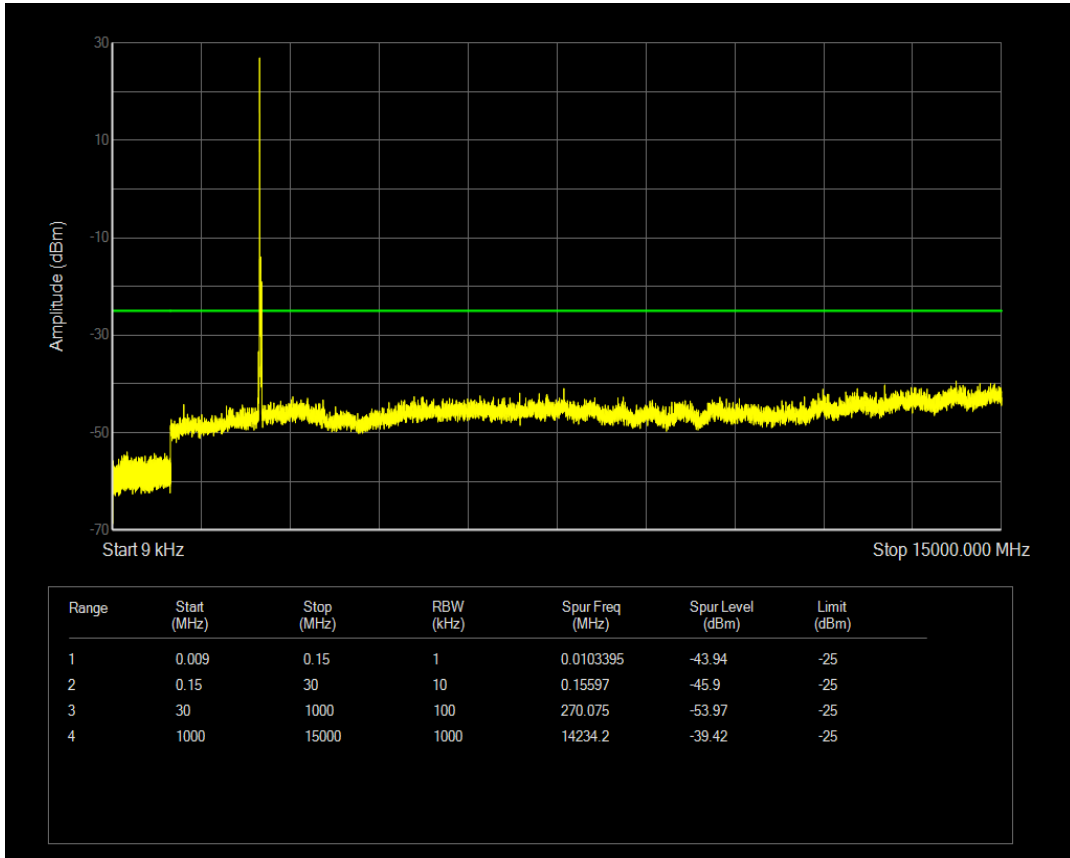

Band7 QAM16 BW=15MHz Channel=21375 RB Size=75 Position=#0

Band7 QPSK BW=20MHz Channel=20850 RB Size=100 Position=#0

Band7 QAM16 BW=20MHz Channel=20850 RB Size=100 Position=#0

Band7 QAM16 BW=20MHz Channel=20850 RB Size=1 Position=#0

Band7 QPSK BW=20MHz Channel=21100 RB Size=1 Position=#0

Band7 QPSK BW=20MHz Channel=21100 RB Size=100 Position=#0

Band7 QAM16 BW=20MHz Channel=21100 RB Size=1 Position=#0

Band7 QAM16 BW=20MHz Channel=21100 RB Size=100 Position=#0