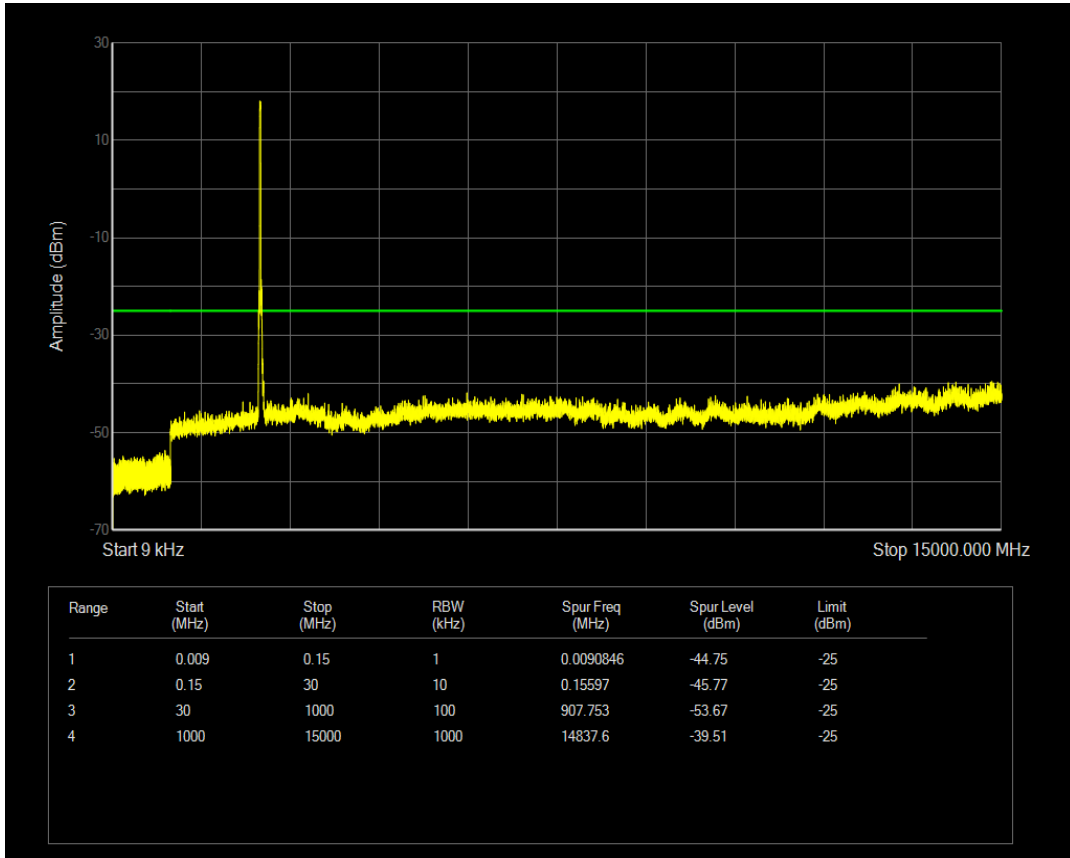

Band7 QPSK BW=15MHz Channel=21375 RB Size=1 Position=#0

Band7 QPSK BW=15MHz Channel=21375 RB Size=75 Position=#0

Band7 QAM16 BW=15MHz Channel=21375 RB Size=1 Position=#0

Band7 QPSK BW=20MHz Channel=20850 RB Size=1 Position=#0

Band7 QAM16 BW=15MHz Channel=21375 RB Size=75 Position=#0

Band7 QPSK BW=20MHz Channel=20850 RB Size=100 Position=#0

Band7 QAM16 BW=20MHz Channel=20850 RB Size=100 Position=#0

Band7 QAM16 BW=20MHz Channel=20850 RB Size=1 Position=#0