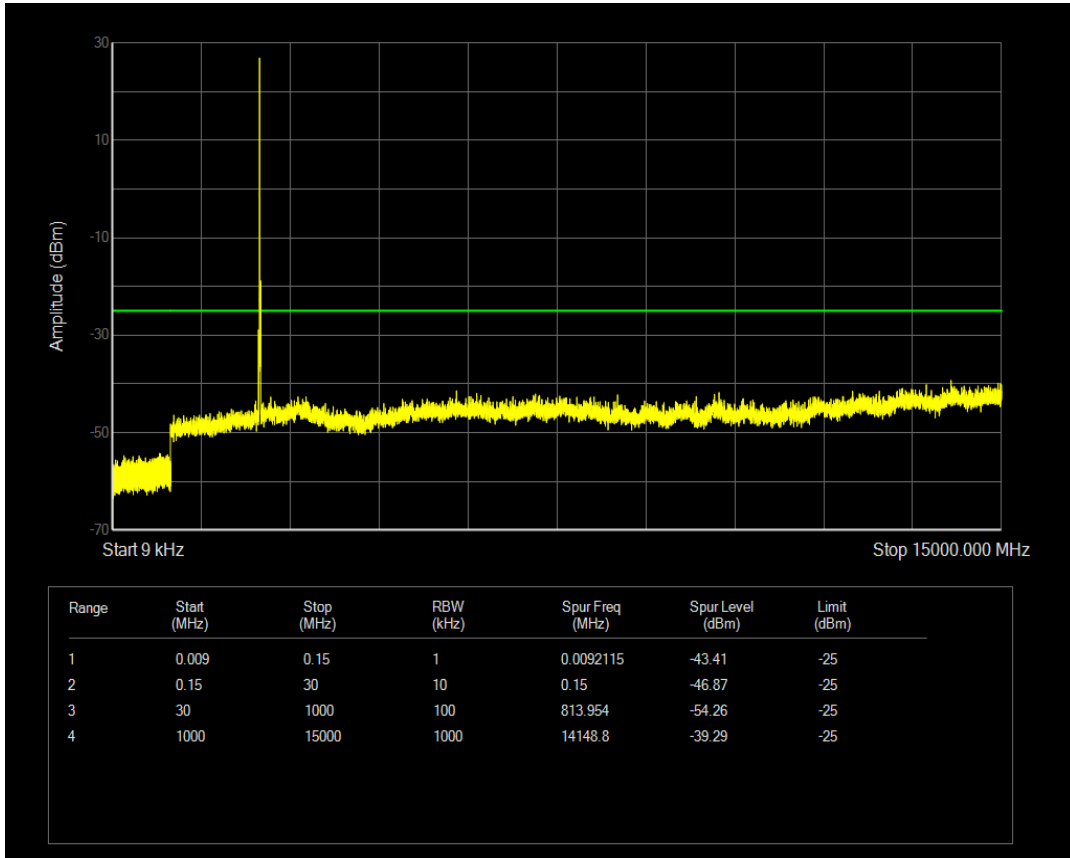

Band7 QPSK BW=5MHz Channel=21425 RB Size=1 Position=#0

Band7 QPSK BW=5MHz Channel=21425 RB Size=25 Position=#0

Band7 QAM16 BW=5MHz Channel=21425 RB Size=1 Position=#0

Band7 QPSK BW=10MHz Channel=20800 RB Size=1 Position=#0