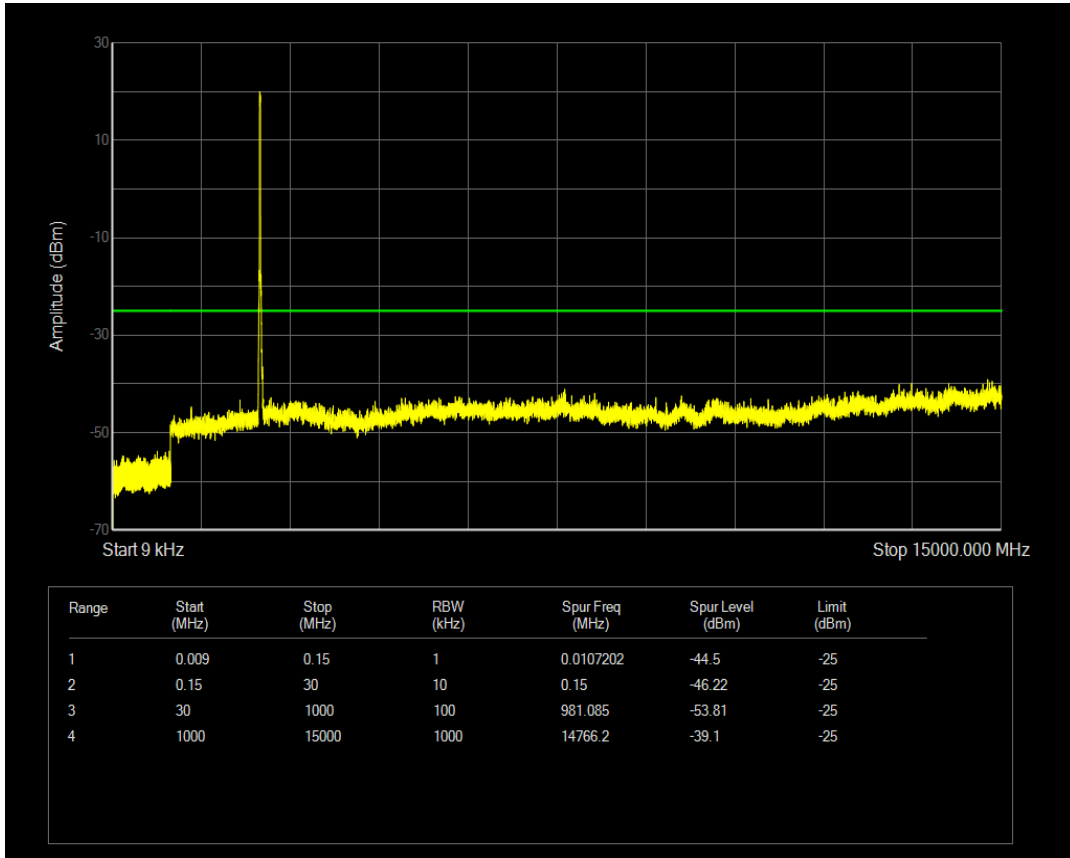

Band7 QPSK BW=15MHz Channel=20825 RB Size=75 Position=#0

Band7 QAM16 BW=15MHz Channel=20825 RB Size=1 Position=#0