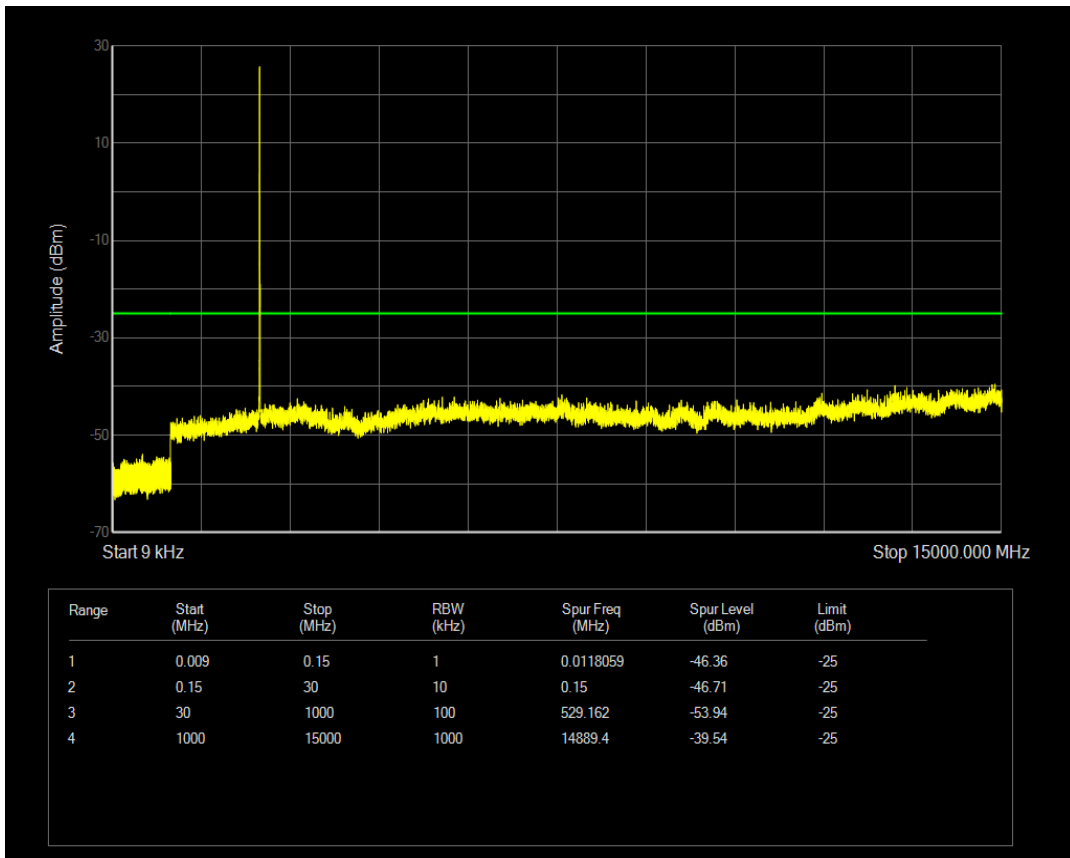

Band7 QAM16 BW=5MHz Channel=20775 RB Size=1 Position=#0

Band7 QPSK BW=5MHz Channel=21100 RB Size=1 Position=#0