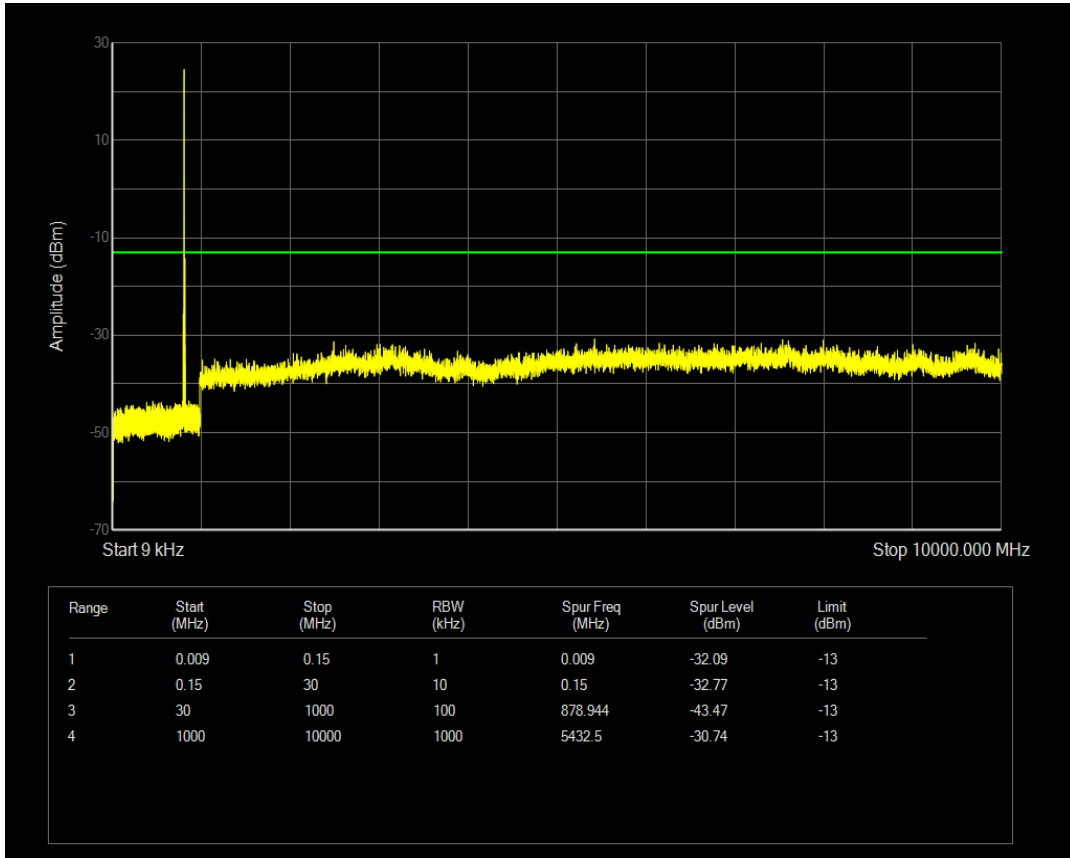

Band5 QPSK BW=3MHz Channel=20635 RB Size=1 Position=#0

Band5 QPSK BW=3MHz Channel=20635 RB Size=15 Position=#0

Band5 QAM16 BW=3MHz Channel=20635 RB Size=1 Position=#0

Band5 QAM16 BW=3MHz Channel=20635 RB Size=15 Position=#0

Band5 QPSK BW=5MHz Channel=20425 RB Size=25 Position=#0

Band5 QPSK BW=5MHz Channel=20425 RB Size=1 Position=#0

Band5 QAM16 BW=5MHz Channel=20425 RB Size=1 Position=#0

Band5 QAM16 BW=5MHz Channel=20425 RB Size=25 Position=#0