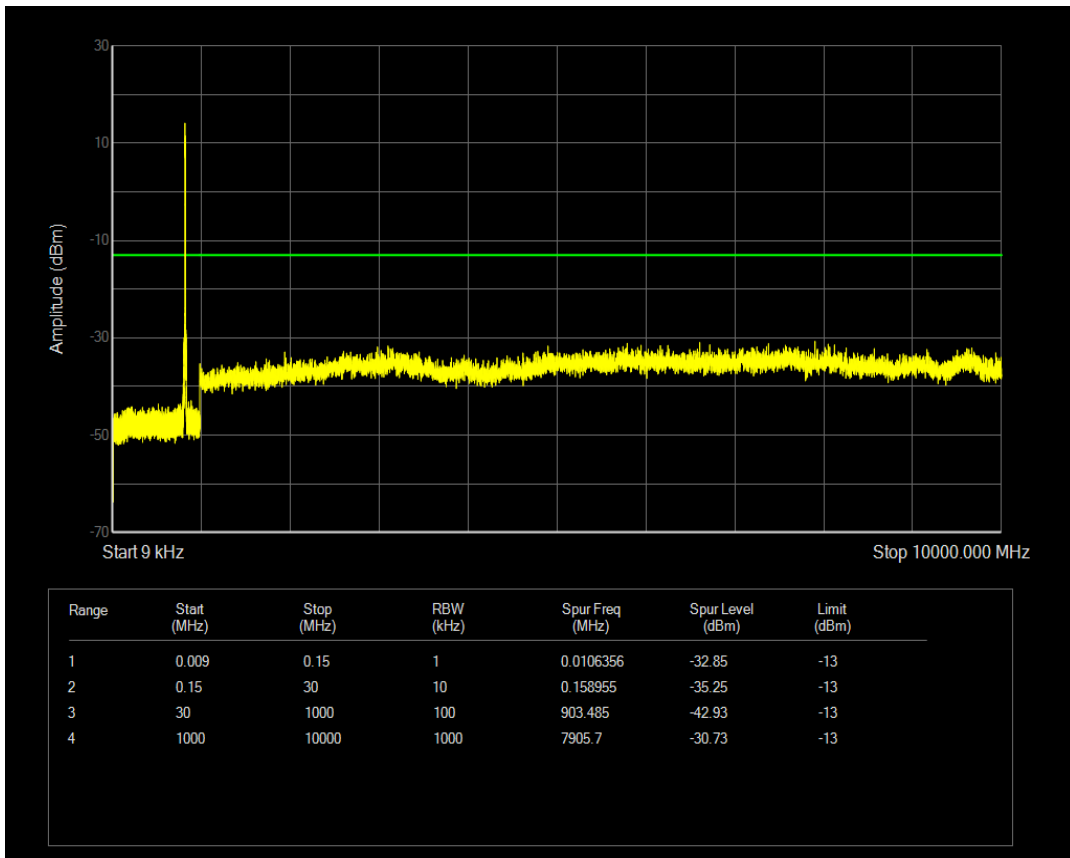

Band5 QAM16 BW=5MHz Channel=20625 RB Size=25 Position=#0

Band5 QAM16 BW=10MHz Channel=20450 RB Size=1 Position=#0

Band5 QPSK BW=10MHz Channel=20450 RB Size=50 Position=#0

Band5 QAM16 BW=10MHz Channel=20450 RB Size=50 Position=#0

Band5 QPSK BW=10MHz Channel=20525 RB Size=50 Position=#0

Band5 QPSK BW=10MHz Channel=20525 RB Size=1 Position=#0

Band5 QAM16 BW=10MHz Channel=20525 RB Size=1 Position=#0

Band5 QAM16 BW=10MHz Channel=20525 RB Size=50 Position=#0