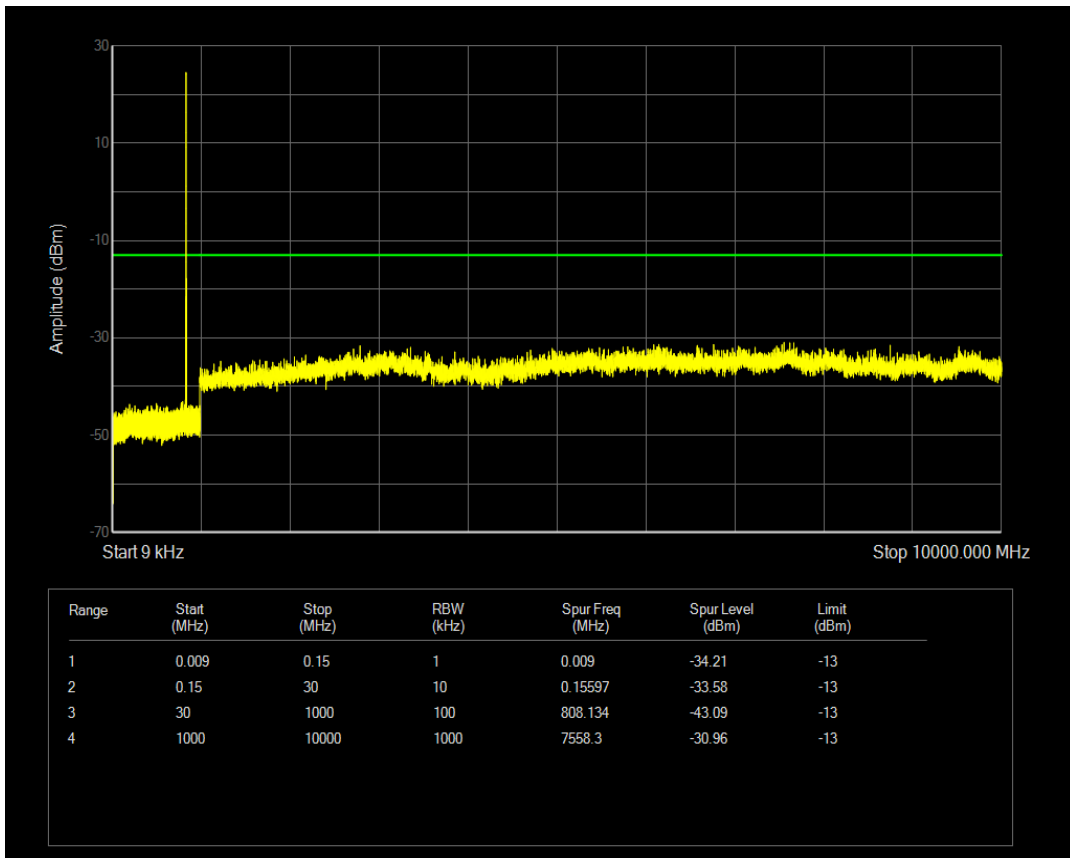

Band5 QPSK BW=3MHz Channel=20635 RB Size=1 Position=#0

Band5 QPSK BW=3MHz Channel=20635 RB Size=15 Position=#0

Band5 QAM16 BW=3MHz Channel=20635 RB Size=1 Position=#0

Band5 QAM16 BW=3MHz Channel=20635 RB Size=15 Position=#0

Band5 QPSK BW=5MHz Channel=20425 RB Size=25 Position=#0

Band5 QPSK BW=5MHz Channel=20425 RB Size=1 Position=#0

Band5 QAM16 BW=5MHz Channel=20425 RB Size=1 Position=#0

Band5 QAM16 BW=5MHz Channel=20425 RB Size=25 Position=#0