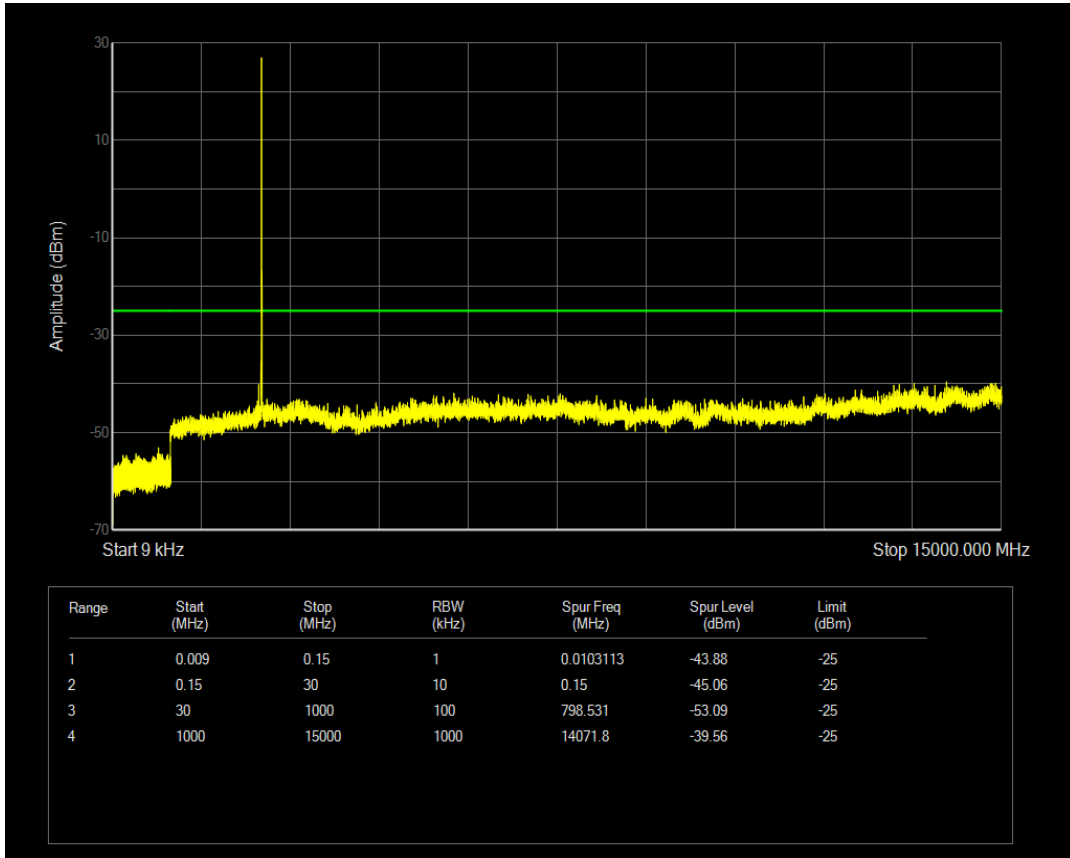

Band5 QPSK BW=10MHz Channel=20600 RB Size=1 Position=#0

Band5 QPSK BW=10MHz Channel=20600 RB Size=50 Position=#0

Band5 QAM16 BW=10MHz Channel=20600 RB Size=1 Position=#0

Band5 QAM16 BW=10MHz Channel=20600 RB Size=50 Position=#0

Band7 QPSK BW=5MHz Channel=20775 RB Size=25 Position=#0

Band7 QPSK BW=5MHz Channel=20775 RB Size=1 Position=#0

Band7 QAM16 BW=5MHz Channel=20775 RB Size=1 Position=#0

Band7 QPSK BW=5MHz Channel=21100 RB Size=1 Position=#0