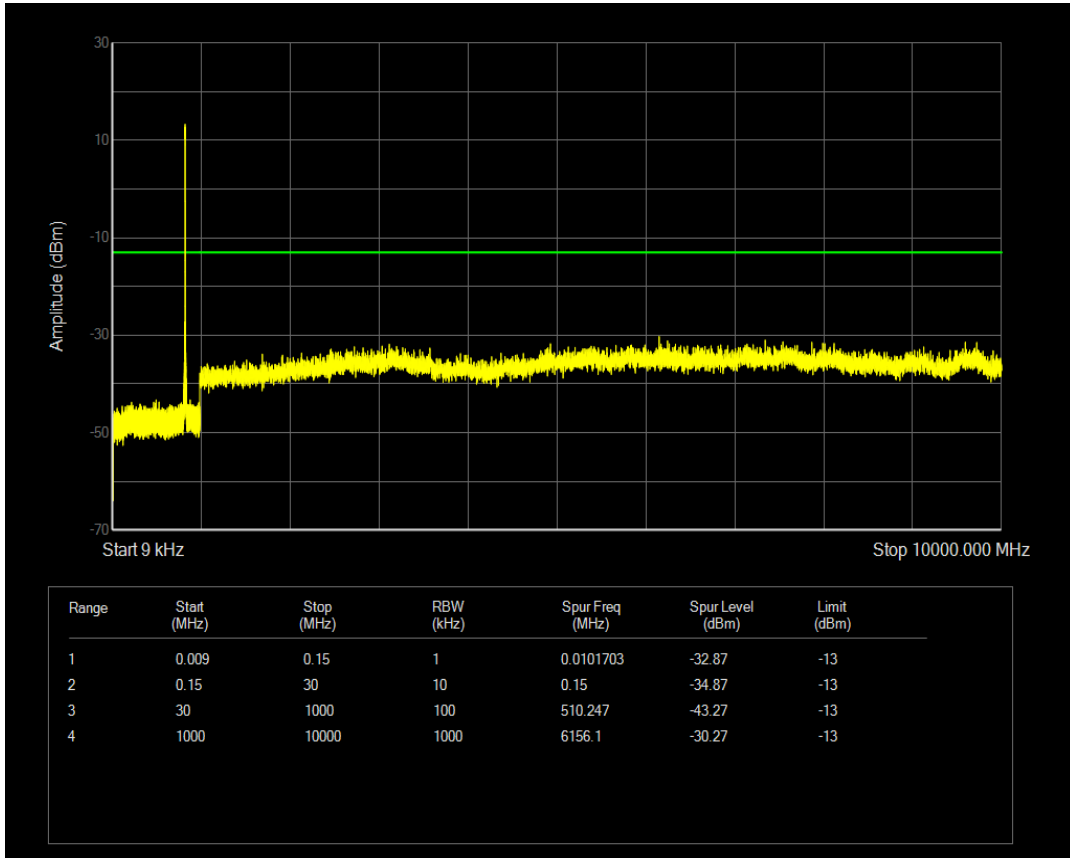

Band5 QPSK BW=5MHz Channel=20425 RB Size=25 Position=#0

Band5 QPSK BW=5MHz Channel=20425 RB Size=1 Position=#0

Band5 QAM16 BW=5MHz Channel=20425 RB Size=1 Position=#0

Band5 QAM16 BW=5MHz Channel=20425 RB Size=25 Position=#0

Band5 QPSK BW=5MHz Channel=20525 RB Size=1 Position=#0

Band5 QPSK BW=5MHz Channel=20525 RB Size=25 Position=#0

Band5 QAM16 BW=5MHz Channel=20525 RB Size=1 Position=#0

Band5 QAM16 BW=5MHz Channel=20525 RB Size=25 Position=#0

Band5 QPSK BW=5MHz Channel=20625 RB Size=1 Position=#0

Band5 QPSK BW=5MHz Channel=20625 RB Size=25 Position=#0

Band5 QAM16 BW=5MHz Channel=20625 RB Size=1 Position=#0

Band5 QPSK BW=10MHz Channel=20450 RB Size=1 Position=#0