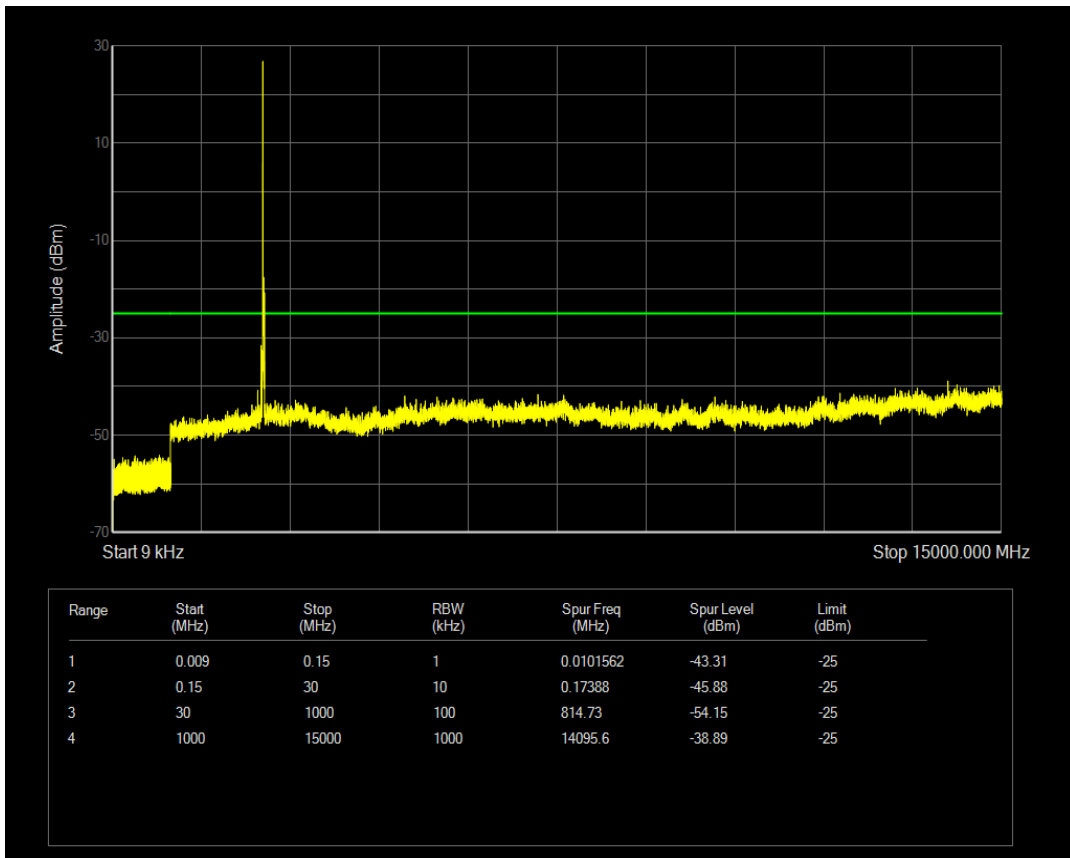

Band7 QPSK BW=15MHz Channel=21100 RB Size=1 Position=#0

Band7 QAM16 BW=15MHz Channel=21100 RB Size=1 Position=#0

Band7 QPSK BW=15MHz Channel=21100 RB Size=75 Position=#0

Band7 QAM16 BW=15MHz Channel=21100 RB Size=75 Position=#0

Band7 QPSK BW=15MHz Channel=21375 RB Size=1 Position=#0

Band7 QPSK BW=15MHz Channel=21375 RB Size=75 Position=#0

Band7 QAM16 BW=15MHz Channel=21375 RB Size=1 Position=#0

Band7 QPSK BW=20MHz Channel=20850 RB Size=1 Position=#0