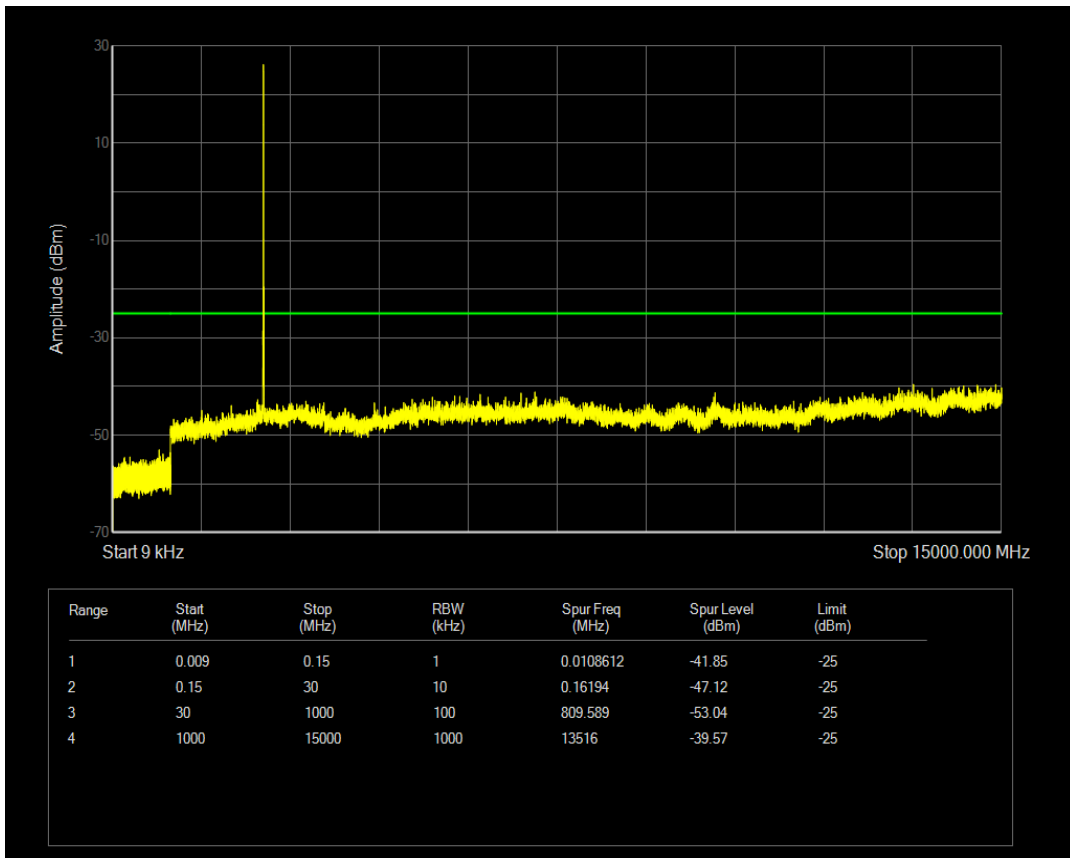

Band7 QAM16 BW=5MHz Channel=20775 RB Size=25 Position=#0

Band7 QPSK BW=5MHz Channel=21100 RB Size=25 Position=#0

Band7 QAM16 BW=5MHz Channel=21100 RB Size=25 Position=#0

Band7 QAM16 BW=5MHz Channel=21100 RB Size=1 Position=#0

Band7 QPSK BW=5MHz Channel=21425 RB Size=1 Position=#0

Band7 QPSK BW=5MHz Channel=21425 RB Size=25 Position=#0

Band7 QAM16 BW=5MHz Channel=21425 RB Size=1 Position=#0

Band7 QPSK BW=10MHz Channel=20800 RB Size=1 Position=#0