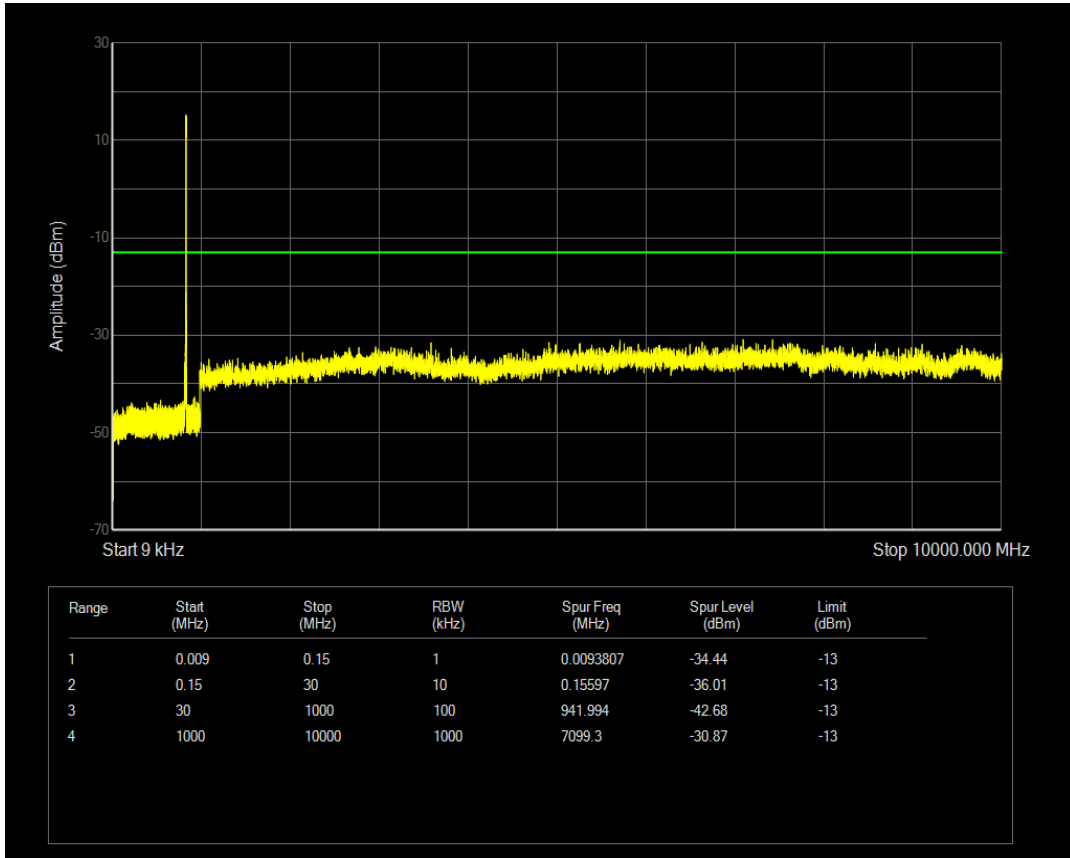

Band5 QPSK BW=5MHz Channel=20425 RB Size=25 Position=#0

Band5 QPSK BW=5MHz Channel=20425 RB Size=1 Position=#0

Band5 QAM16 BW=5MHz Channel=20425 RB Size=1 Position=#0

Band5 QAM16 BW=5MHz Channel=20425 RB Size=25 Position=#0

Band5 QPSK BW=5MHz Channel=20525 RB Size=1 Position=#0

Band5 QPSK BW=5MHz Channel=20525 RB Size=25 Position=#0

Band5 QAM16 BW=5MHz Channel=20525 RB Size=1 Position=#0

Band5 QAM16 BW=5MHz Channel=20525 RB Size=25 Position=#0

Band5 QPSK BW=5MHz Channel=20625 RB Size=1 Position=#0

Band5 QPSK BW=5MHz Channel=20625 RB Size=25 Position=#0

Band5 QAM16 BW=5MHz Channel=20625 RB Size=1 Position=#0

Band5 QPSK BW=10MHz Channel=20450 RB Size=1 Position=#0