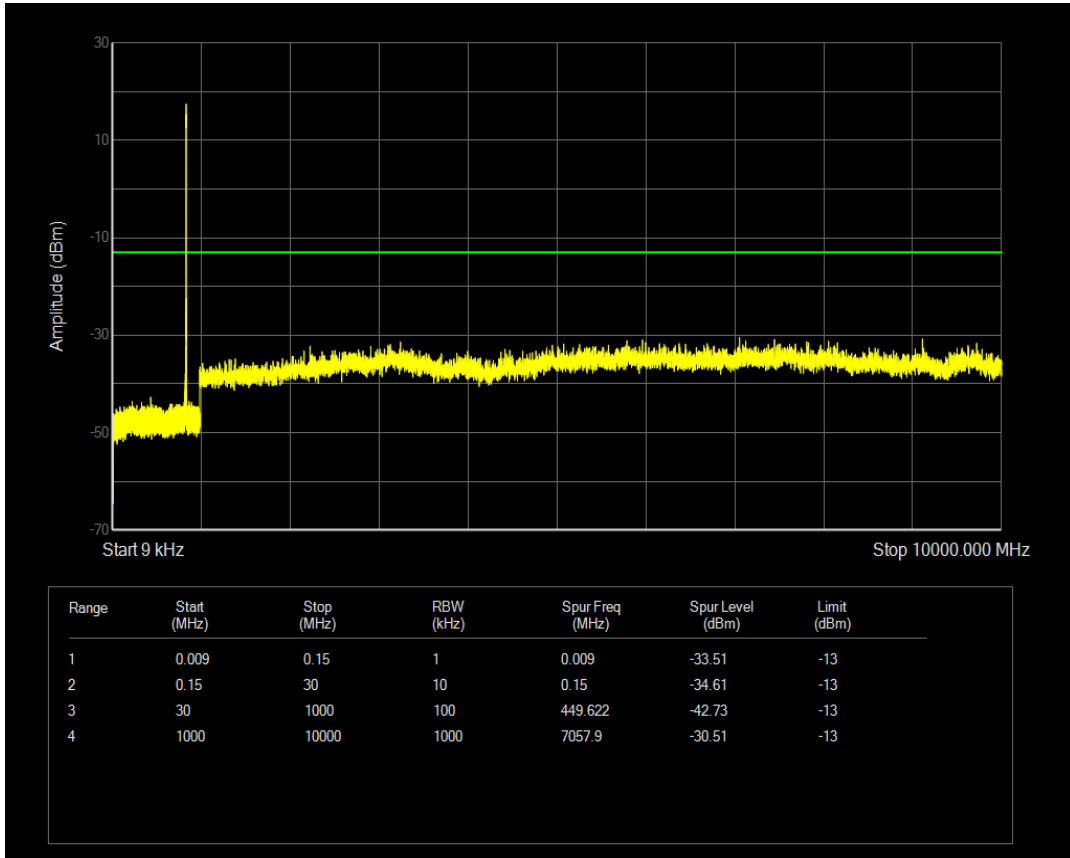

Band5 QPSK BW=3MHz Channel=20635 RB Size=1 Position=#0

Band5 QPSK BW=3MHz Channel=20635 RB Size=15 Position=#0

Band5 QAM16 BW=3MHz Channel=20635 RB Size=1 Position=#0

Band5 QAM16 BW=3MHz Channel=20635 RB Size=15 Position=#0

Band5 QPSK BW=5MHz Channel=20425 RB Size=25 Position=#0

Band5 QPSK BW=5MHz Channel=20425 RB Size=1 Position=#0

Band5 QAM16 BW=5MHz Channel=20425 RB Size=1 Position=#0

Band5 QAM16 BW=5MHz Channel=20425 RB Size=25 Position=#0