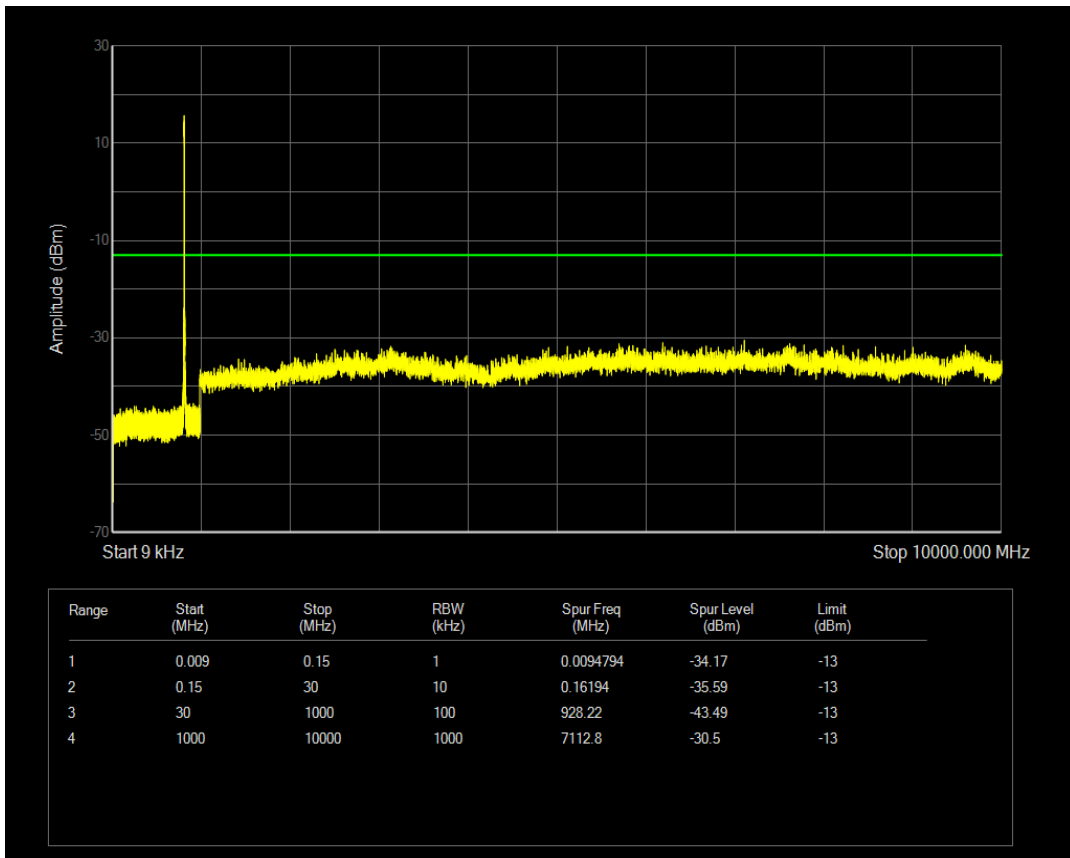

Band5 QPSK BW=3MHz Channel=20635 RB Size=1 Position=#0

Band5 QPSK BW=3MHz Channel=20635 RB Size=15 Position=#0

Band5 QAM16 BW=3MHz Channel=20635 RB Size=1 Position=#0

Band5 QAM16 BW=3MHz Channel=20635 RB Size=15 Position=#0

Band5 QPSK BW=5MHz Channel=20425 RB Size=25 Position=#0

Band5 QPSK BW=5MHz Channel=20425 RB Size=1 Position=#0

Band5 QAM16 BW=5MHz Channel=20425 RB Size=1 Position=#0

Band5 QAM16 BW=5MHz Channel=20425 RB Size=25 Position=#0