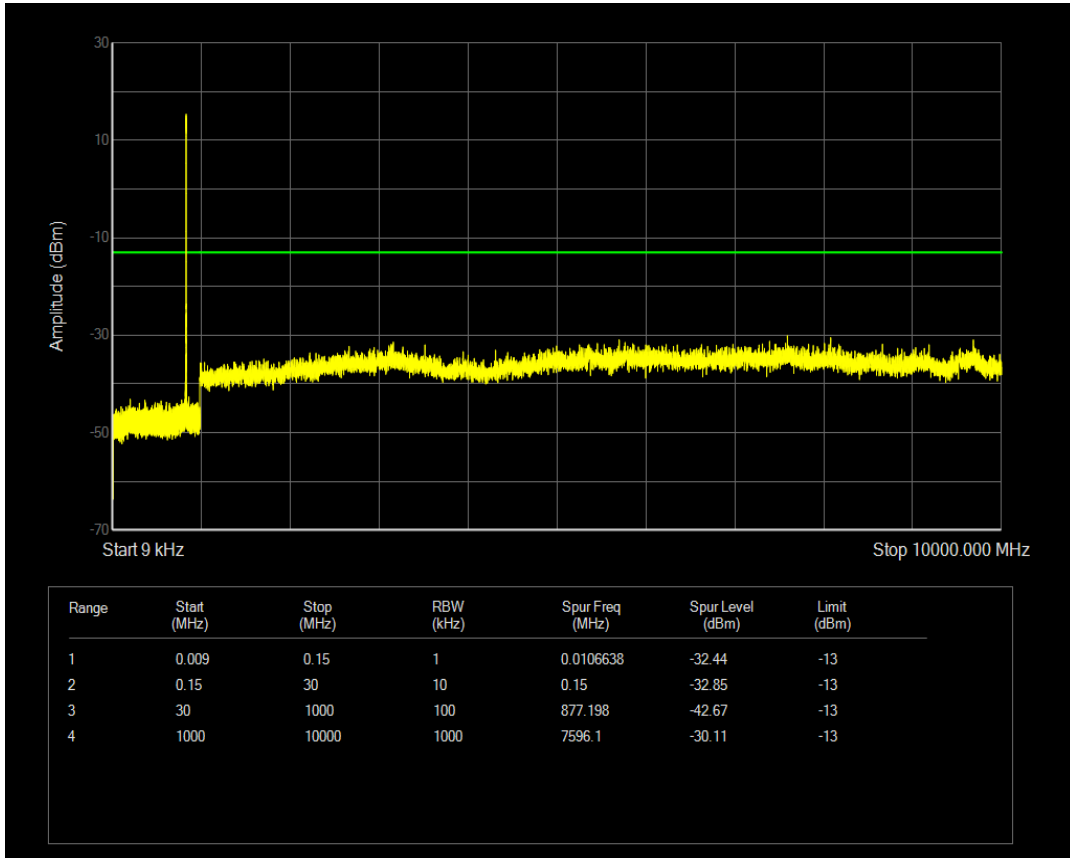

Band5 QPSK BW=3MHz Channel=20635 RB Size=1 Position=#0

Band5 QPSK BW=3MHz Channel=20635 RB Size=15 Position=#0

Band5 QAM16 BW=3MHz Channel=20635 RB Size=1 Position=#0

Band5 QAM16 BW=3MHz Channel=20635 RB Size=15 Position=#0

Band5 QPSK BW=5MHz Channel=20425 RB Size=25 Position=#0

Band5 QPSK BW=5MHz Channel=20425 RB Size=1 Position=#0

Band5 QAM16 BW=5MHz Channel=20425 RB Size=1 Position=#0

Band5 QAM16 BW=5MHz Channel=20425 RB Size=25 Position=#0