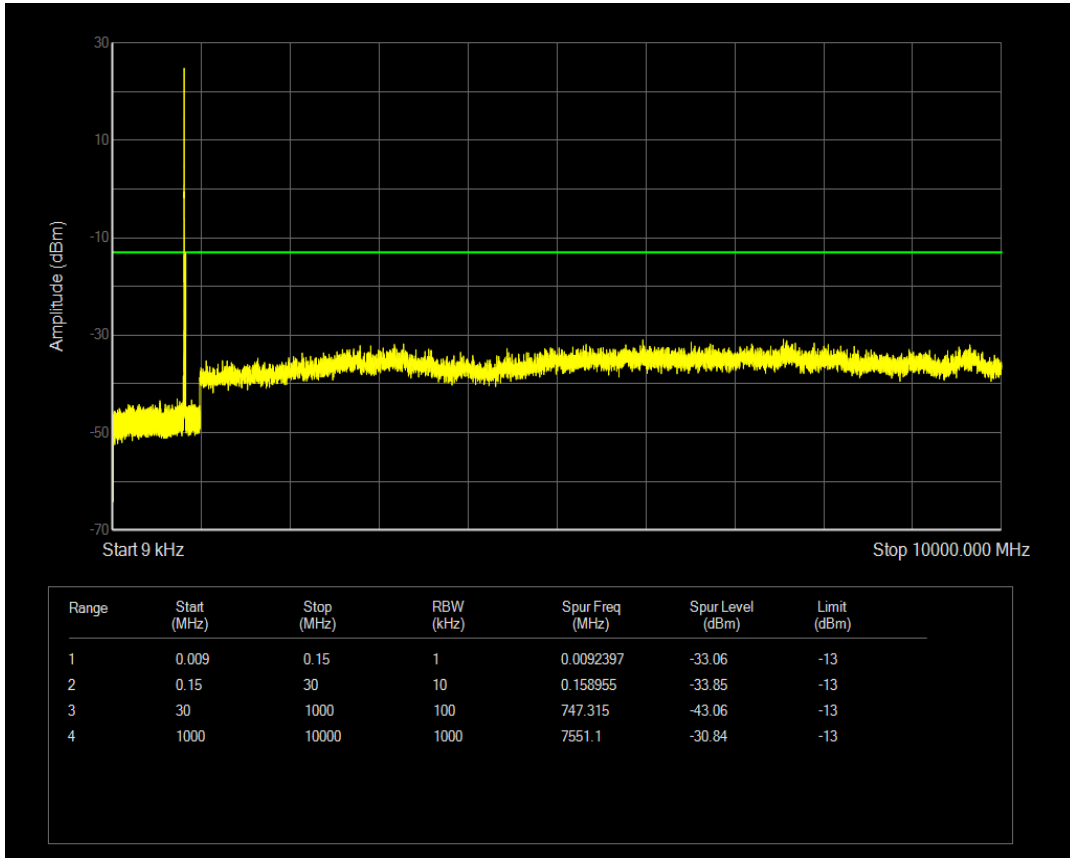

Band5 QPSK BW=5MHz Channel=20625 RB Size=1 Position=#0

Band5 QPSK BW=5MHz Channel=20625 RB Size=25 Position=#0

Band5 QAM16 BW=5MHz Channel=20625 RB Size=1 Position=#0

Band5 QPSK BW=10MHz Channel=20450 RB Size=1 Position=#0

Band5 QAM16 BW=5MHz Channel=20625 RB Size=25 Position=#0

Band5 QAM16 BW=10MHz Channel=20450 RB Size=1 Position=#0

Band5 QPSK BW=10MHz Channel=20450 RB Size=50 Position=#0

Band5 QAM16 BW=10MHz Channel=20450 RB Size=50 Position=#0