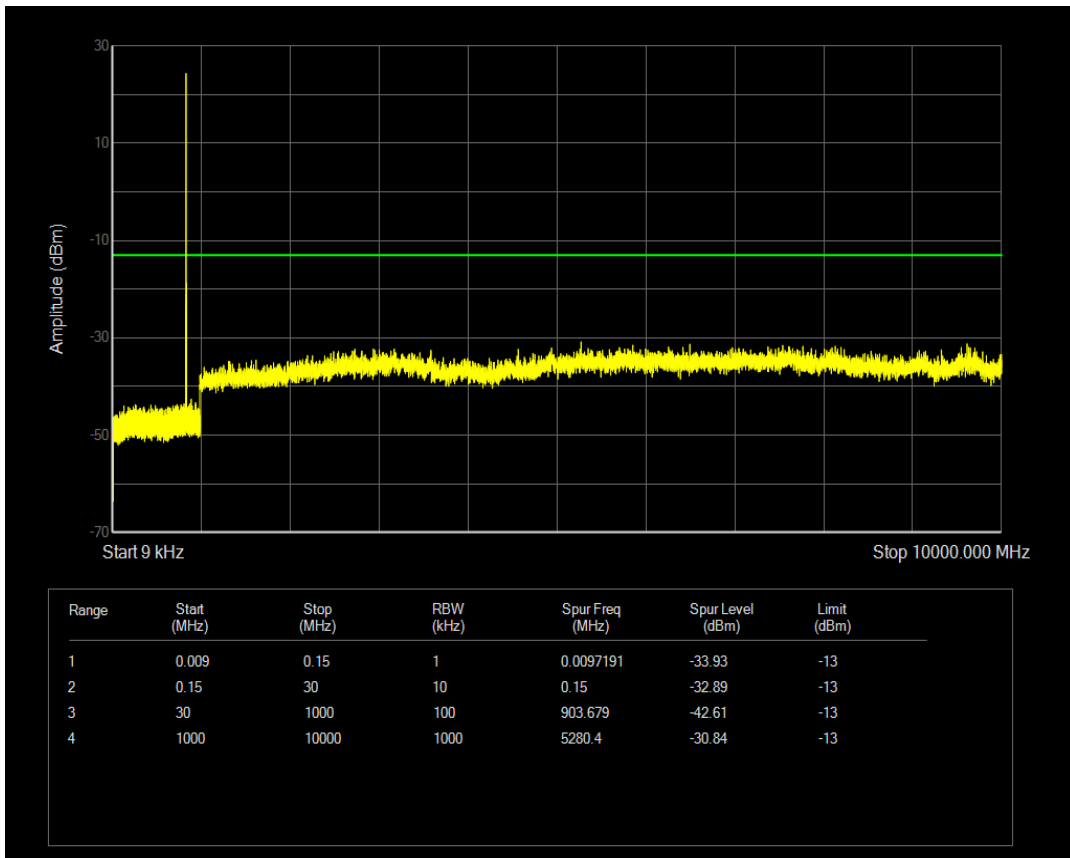

Band5 QPSK BW=3MHz Channel=20635 RB Size=1 Position=#0

Band5 QPSK BW=3MHz Channel=20635 RB Size=15 Position=#0

Band5 QAM16 BW=3MHz Channel=20635 RB Size=1 Position=#0

Band5 QAM16 BW=3MHz Channel=20635 RB Size=15 Position=#0

Band5 QPSK BW=5MHz Channel=20425 RB Size=25 Position=#0

Band5 QPSK BW=5MHz Channel=20425 RB Size=1 Position=#0

Band5 QAM16 BW=5MHz Channel=20425 RB Size=1 Position=#0

Band5 QAM16 BW=5MHz Channel=20425 RB Size=25 Position=#0