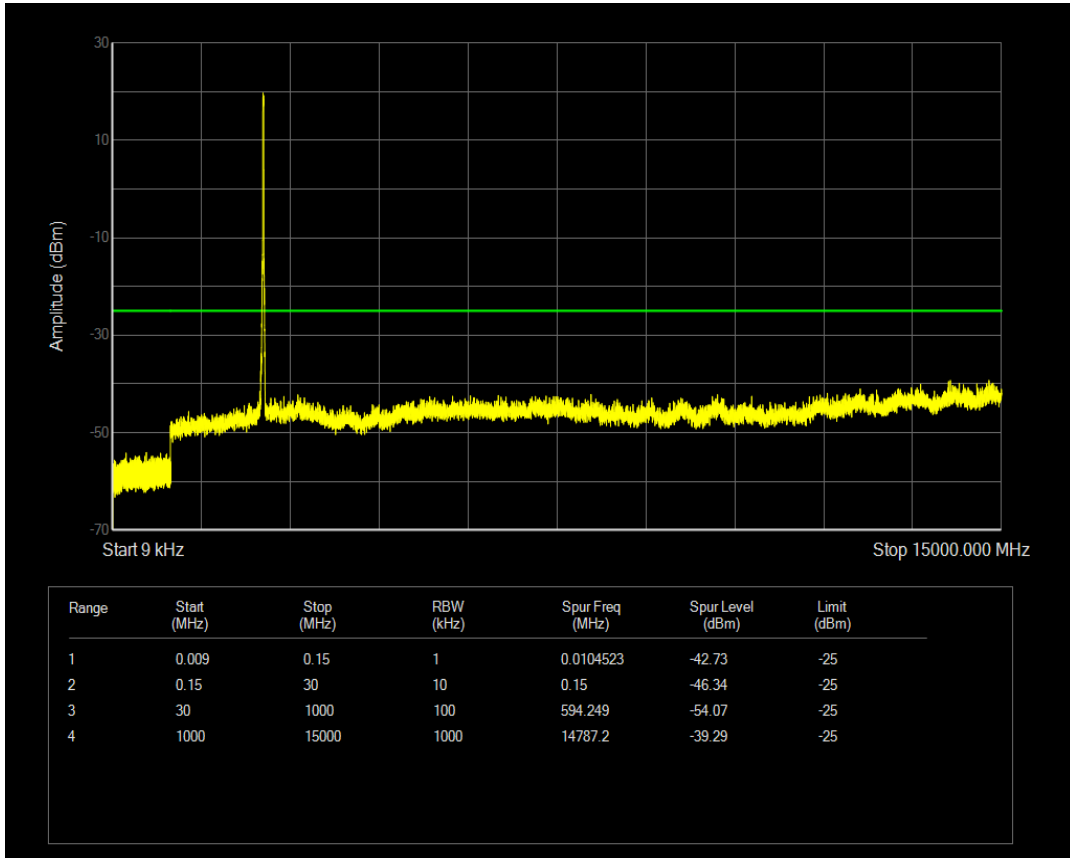

Band7 QPSK BW=15MHz Channel=21375 RB Size=75 Position=#0

Band7 QAM16 BW=15MHz Channel=21375 RB Size=1 Position=#0