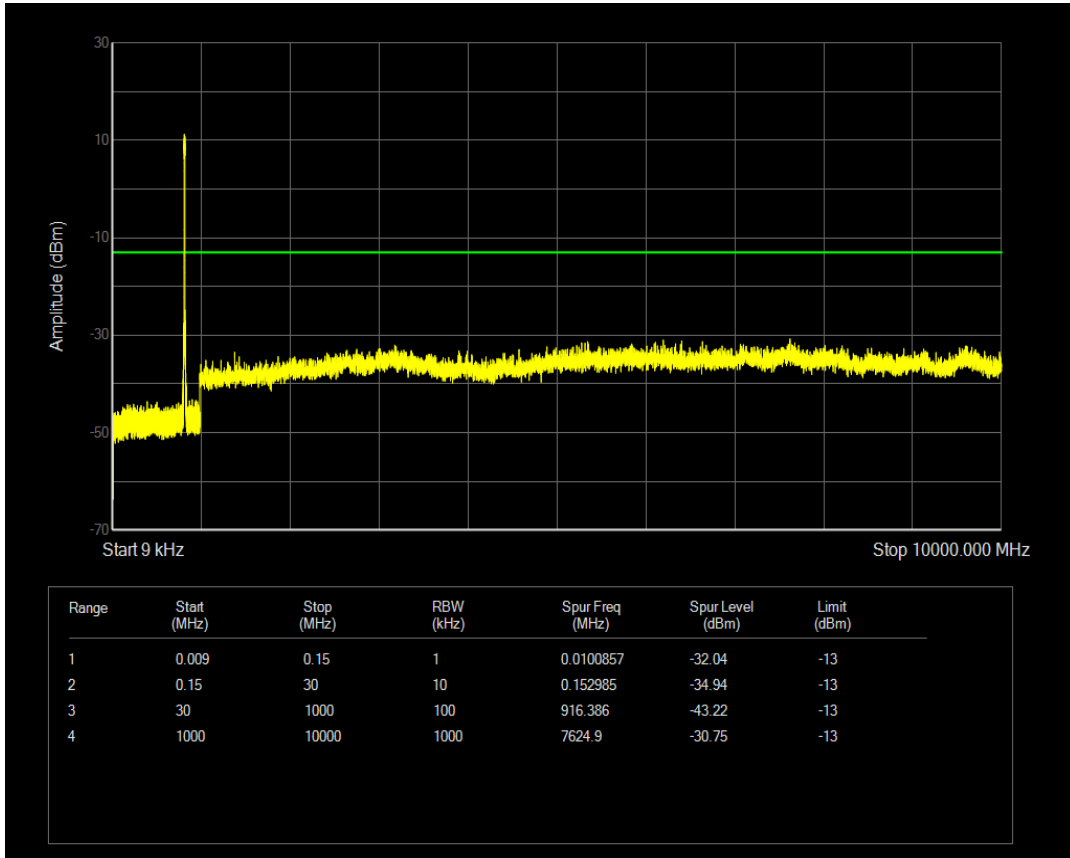

Band5 QAM16 BW=5MHz Channel=20625 RB Size=25 Position=#0

Band5 QAM16 BW=10MHz Channel=20450 RB Size=1 Position=#0

Band5 QPSK BW=10MHz Channel=20450 RB Size=50 Position=#0

Band5 QAM16 BW=10MHz Channel=20450 RB Size=50 Position=#0

Band5 QPSK BW=10MHz Channel=20525 RB Size=50 Position=#0

Band5 QPSK BW=10MHz Channel=20525 RB Size=1 Position=#0

Band5 QAM16 BW=10MHz Channel=20525 RB Size=1 Position=#0

Band5 QAM16 BW=10MHz Channel=20525 RB Size=50 Position=#0