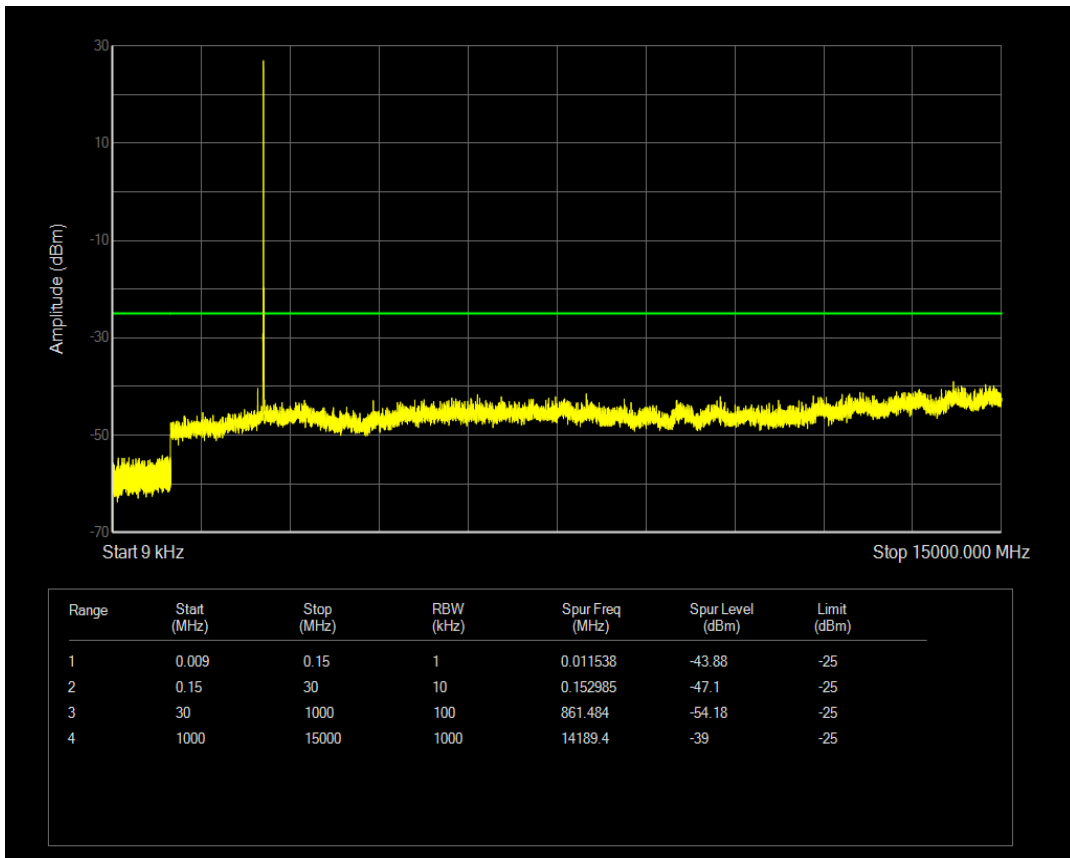

Band7 QAM16 BW=5MHz Channel=21425 RB Size=1 Position=#0

Band7 QPSK BW=10MHz Channel=20800 RB Size=1 Position=#0