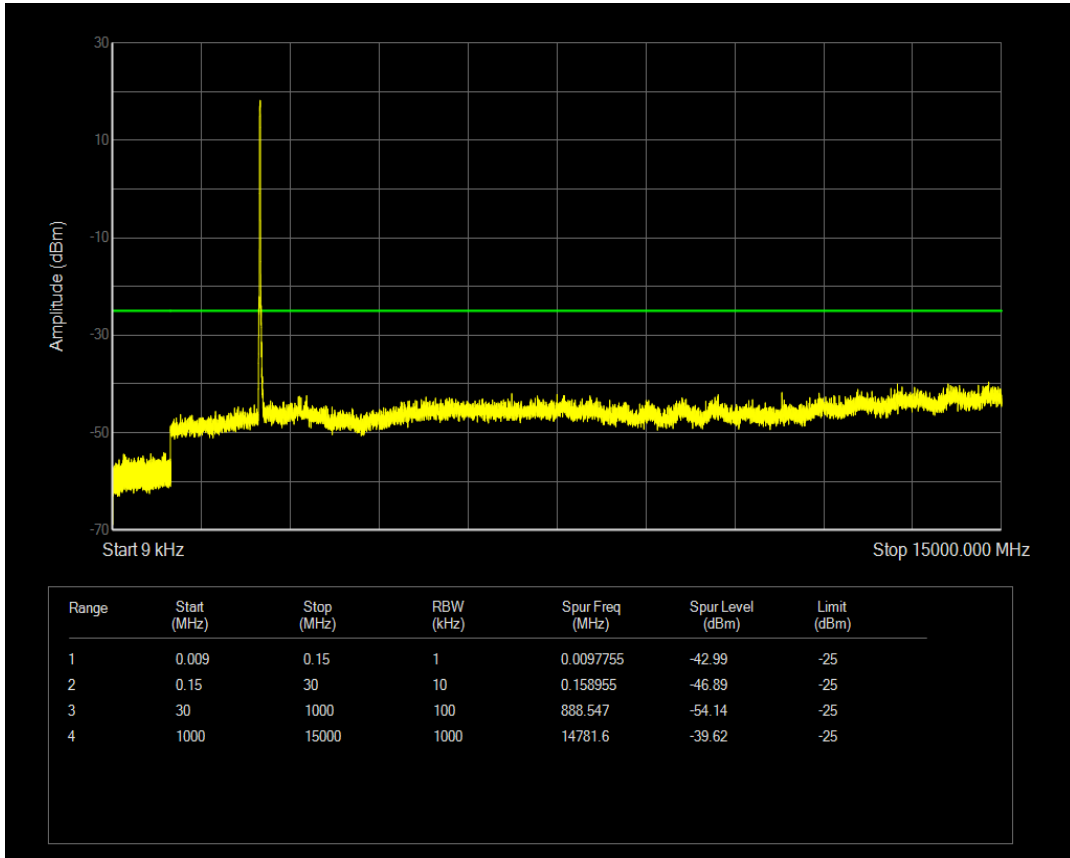

Band7 QPSK BW=15MHz Channel=20825 RB Size=1 Position=#0

Band7 QPSK BW=15MHz Channel=20825 RB Size=75 Position=#0

Band7 QAM16 BW=15MHz Channel=20825 RB Size=1 Position=#0

Band7 QAM16 BW=15MHz Channel=20825 RB Size=75 Position=#0

Band7 QPSK BW=15MHz Channel=21100 RB Size=1 Position=#0

Band7 QAM16 BW=15MHz Channel=21100 RB Size=1 Position=#0

Band7 QPSK BW=15MHz Channel=21100 RB Size=75 Position=#0

Band7 QAM16 BW=15MHz Channel=21100 RB Size=75 Position=#0