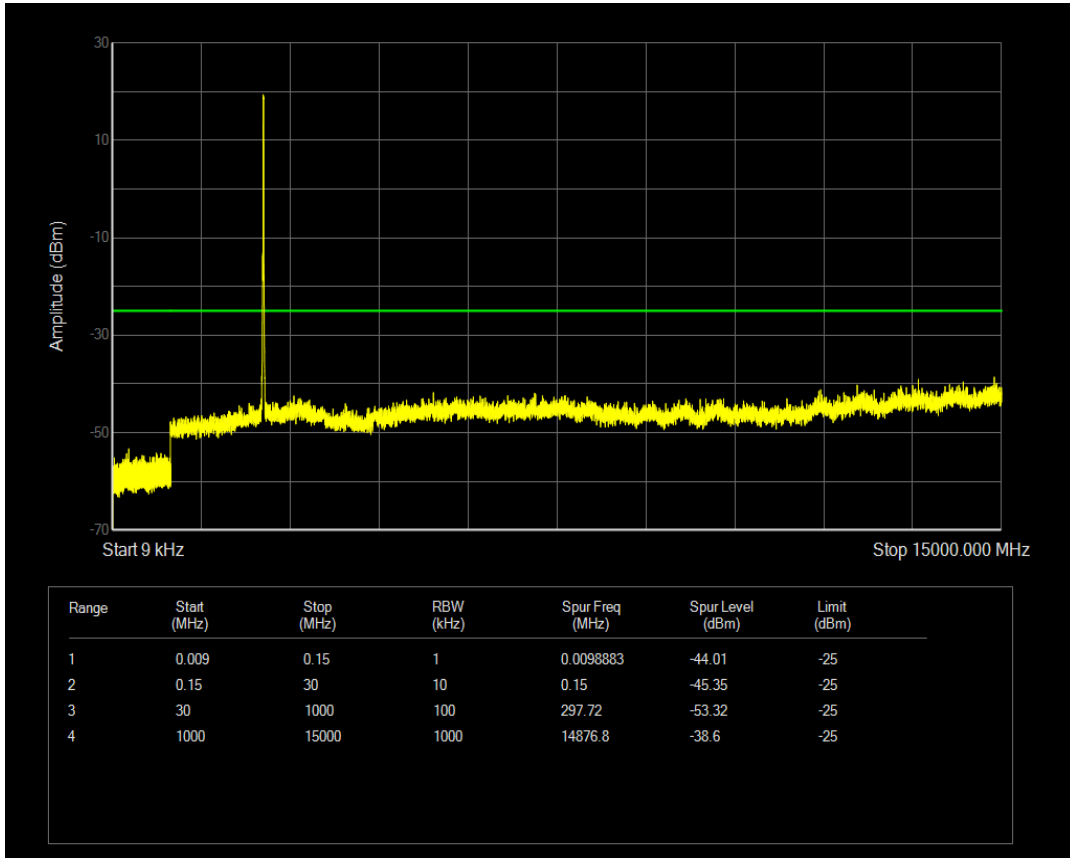

Band7 QAM16 BW=10MHz Channel=21100 RB Size=50 Position=#0

Band7 QPSK BW=10MHz Channel=21400 RB Size=50 Position=#0

Band7 QAM16 BW=10MHz Channel=21400 RB Size=1 Position=#0

Band7 QAM16 BW=10MHz Channel=21400 RB Size=50 Position=#0