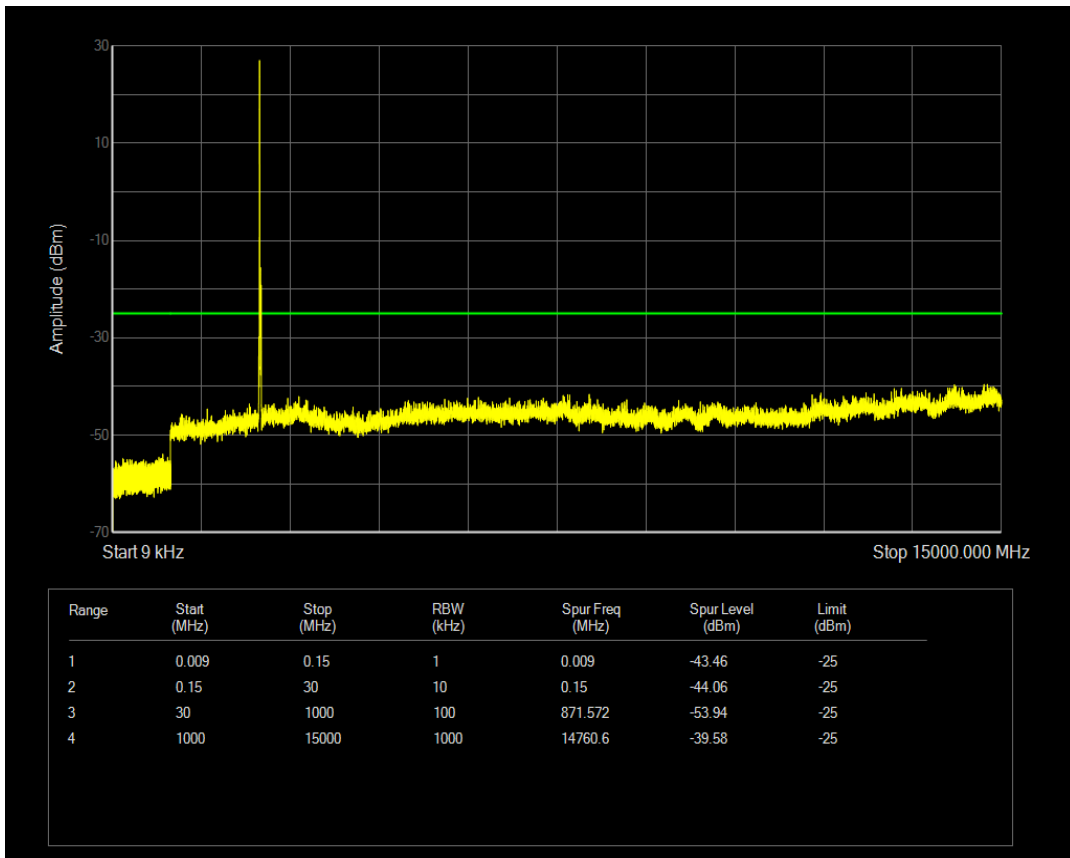

Band7 QAM16 BW=15MHz Channel=20825 RB Size=1 Position=#0

Band7 QAM16 BW=15MHz Channel=20825 RB Size=75 Position=#0