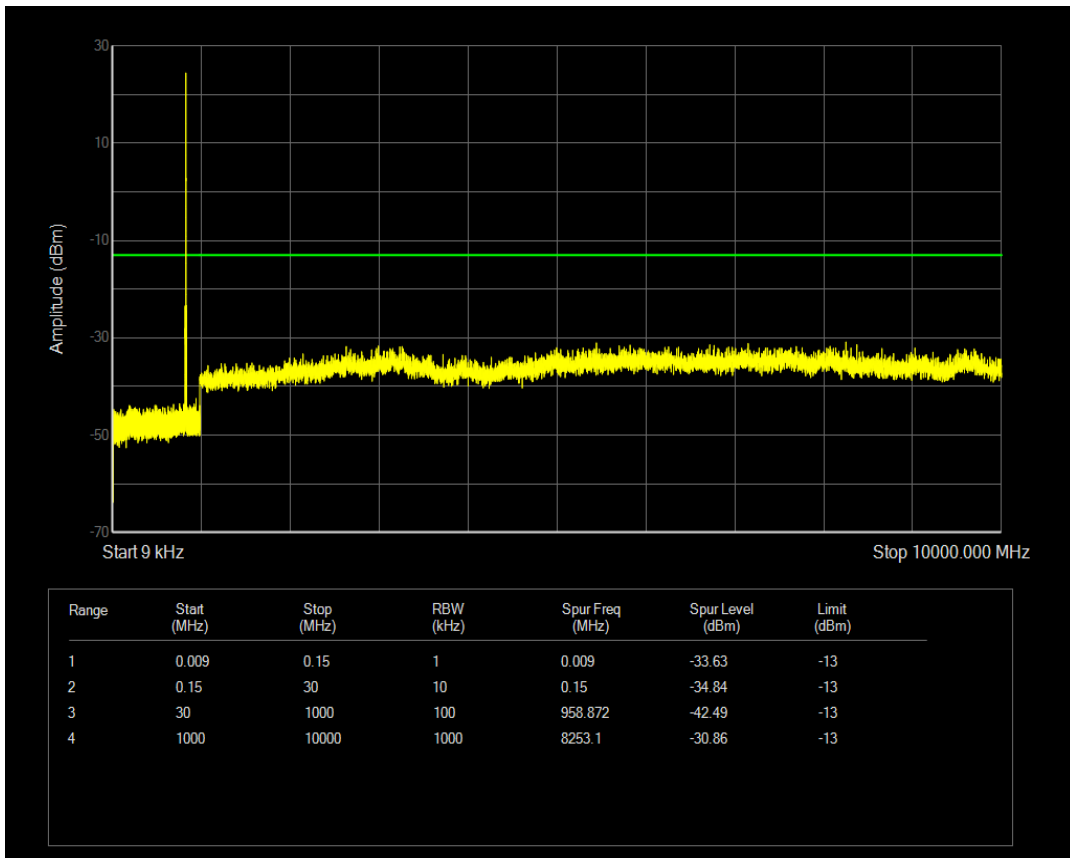

Band5 QPSK BW=5MHz Channel=20525 RB Size=1 Position=#0

Band5 QPSK BW=5MHz Channel=20525 RB Size=25 Position=#0

Band5 QAM16 BW=5MHz Channel=20525 RB Size=1 Position=#0

Band5 QAM16 BW=5MHz Channel=20525 RB Size=25 Position=#0

Band5 QPSK BW=5MHz Channel=20625 RB Size=1 Position=#0

Band5 QPSK BW=5MHz Channel=20625 RB Size=25 Position=#0

Band5 QAM16 BW=5MHz Channel=20625 RB Size=1 Position=#0

Band5 QPSK BW=10MHz Channel=20450 RB Size=1 Position=#0