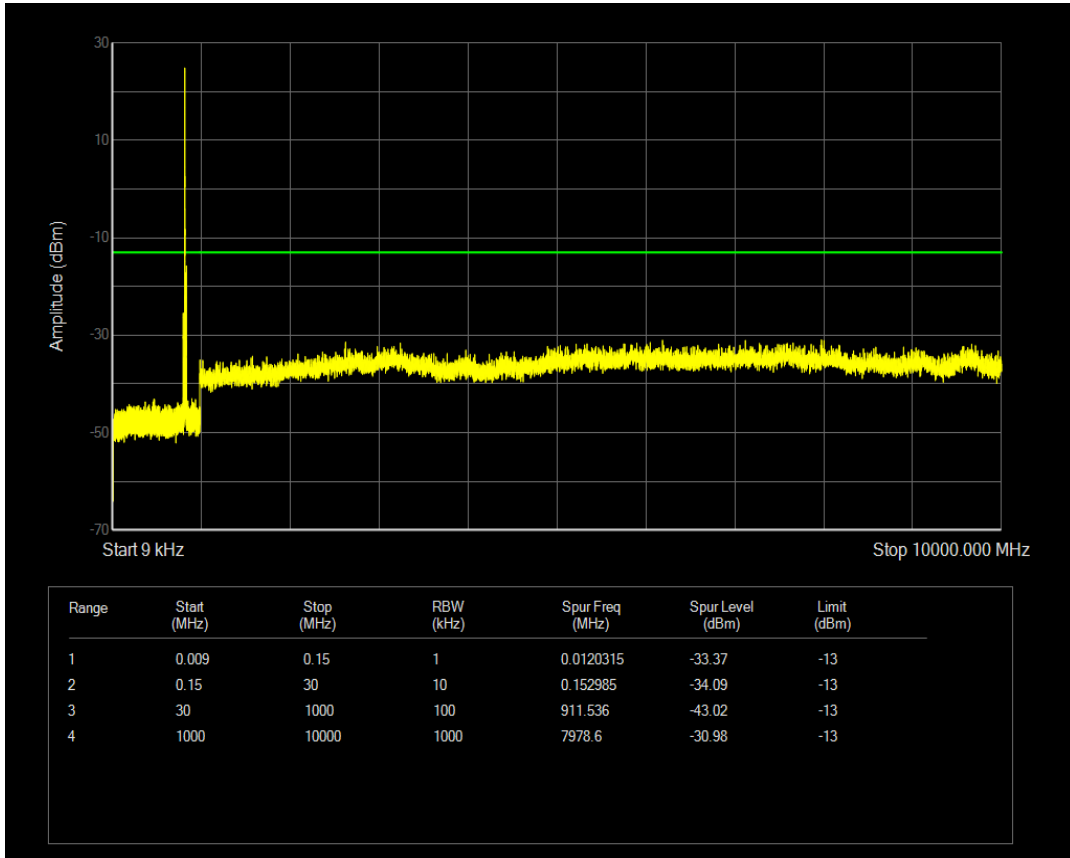

Band5 QAM16 BW=5MHz Channel=20625 RB Size=25 Position=#0

Band5 QAM16 BW=10MHz Channel=20450 RB Size=1 Position=#0

Band5 QPSK BW=10MHz Channel=20450 RB Size=50 Position=#0

Band5 QAM16 BW=10MHz Channel=20450 RB Size=50 Position=#0

Band5 QPSK BW=10MHz Channel=20525 RB Size=50 Position=#0

Band5 QPSK BW=10MHz Channel=20525 RB Size=1 Position=#0

Band5 QAM16 BW=10MHz Channel=20525 RB Size=1 Position=#0

Band5 QAM16 BW=10MHz Channel=20525 RB Size=50 Position=#0