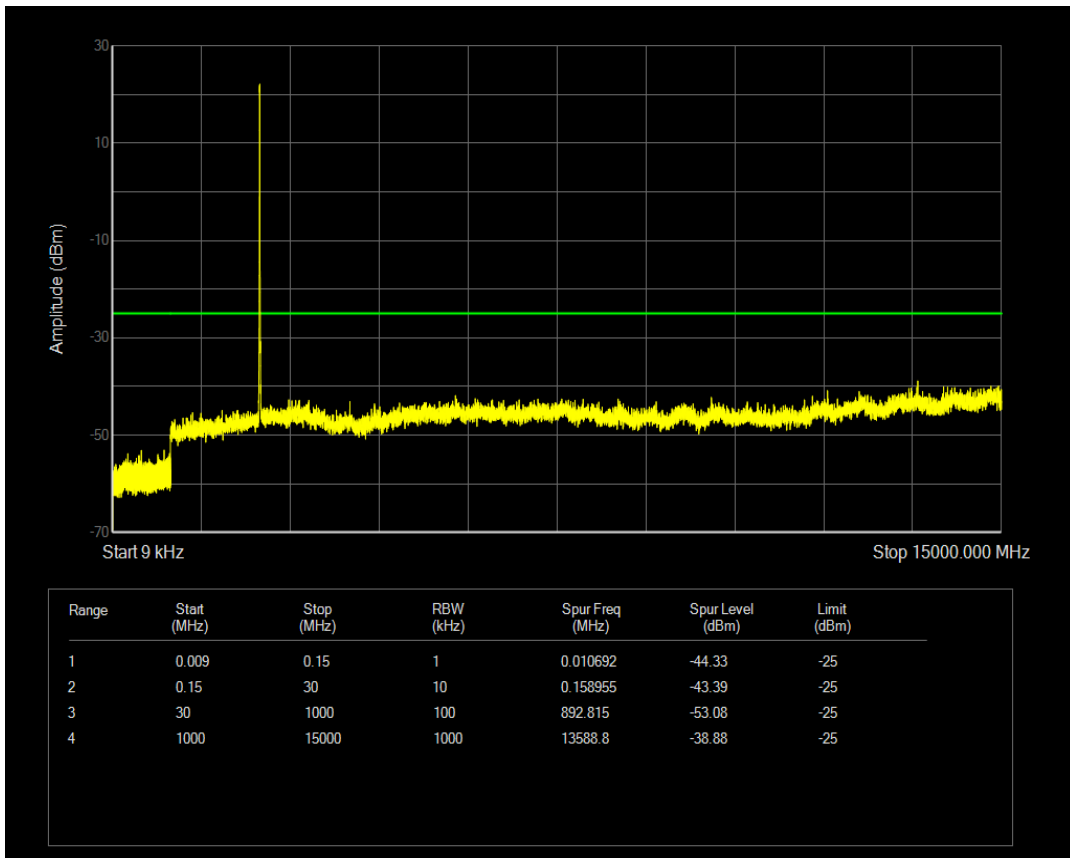

Band5 QPSK BW=10MHz Channel=20525 RB Size=50 Position=#0

Band5 QPSK BW=10MHz Channel=20525 RB Size=1 Position=#0

Band5 QAM16 BW=10MHz Channel=20525 RB Size=1 Position=#0

Band5 QAM16 BW=10MHz Channel=20525 RB Size=50 Position=#0

Band5 QPSK BW=10MHz Channel=20600 RB Size=1 Position=#0

Band5 QPSK BW=10MHz Channel=20600 RB Size=50 Position=#0

Band5 QAM16 BW=10MHz Channel=20600 RB Size=1 Position=#0

Band5 QAM16 BW=10MHz Channel=20600 RB Size=50 Position=#0

Band7 QPSK BW=5MHz Channel=20775 RB Size=25 Position=#0

Band7 QPSK BW=5MHz Channel=20775 RB Size=1 Position=#0

Band7 QAM16 BW=5MHz Channel=20775 RB Size=1 Position=#0

Band7 QPSK BW=5MHz Channel=21100 RB Size=1 Position=#0