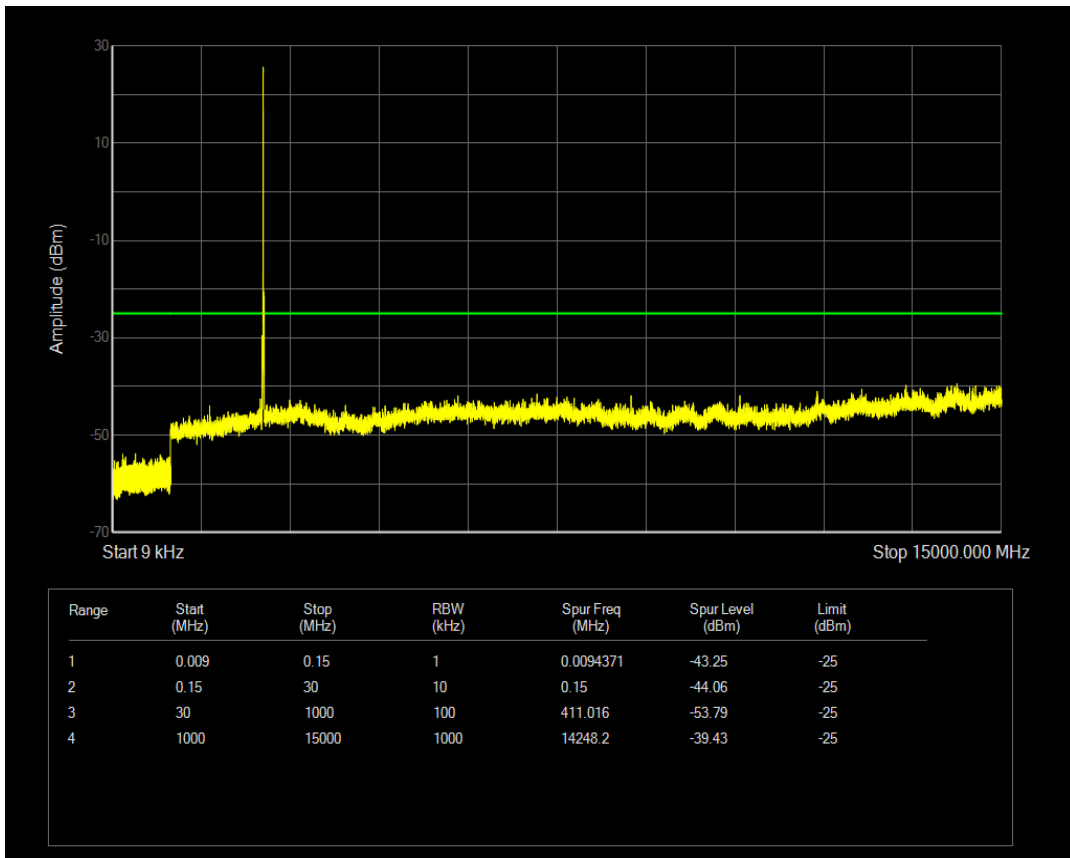

Band7 QPSK BW=10MHz Channel=21100 RB Size=1 Position=#0

Band7 QPSK BW=10MHz Channel=21100 RB Size=50 Position=#0

Band7 QAM16 BW=10MHz Channel=21100 RB Size=1 Position=#0

Band7 QPSK BW=10MHz Channel=21400 RB Size=1 Position=#0

Band7 QAM16 BW=10MHz Channel=21100 RB Size=50 Position=#0

Band7 QPSK BW=10MHz Channel=21400 RB Size=50 Position=#0

Band7 QAM16 BW=10MHz Channel=21400 RB Size=1 Position=#0

Band7 QAM16 BW=10MHz Channel=21400 RB Size=50 Position=#0