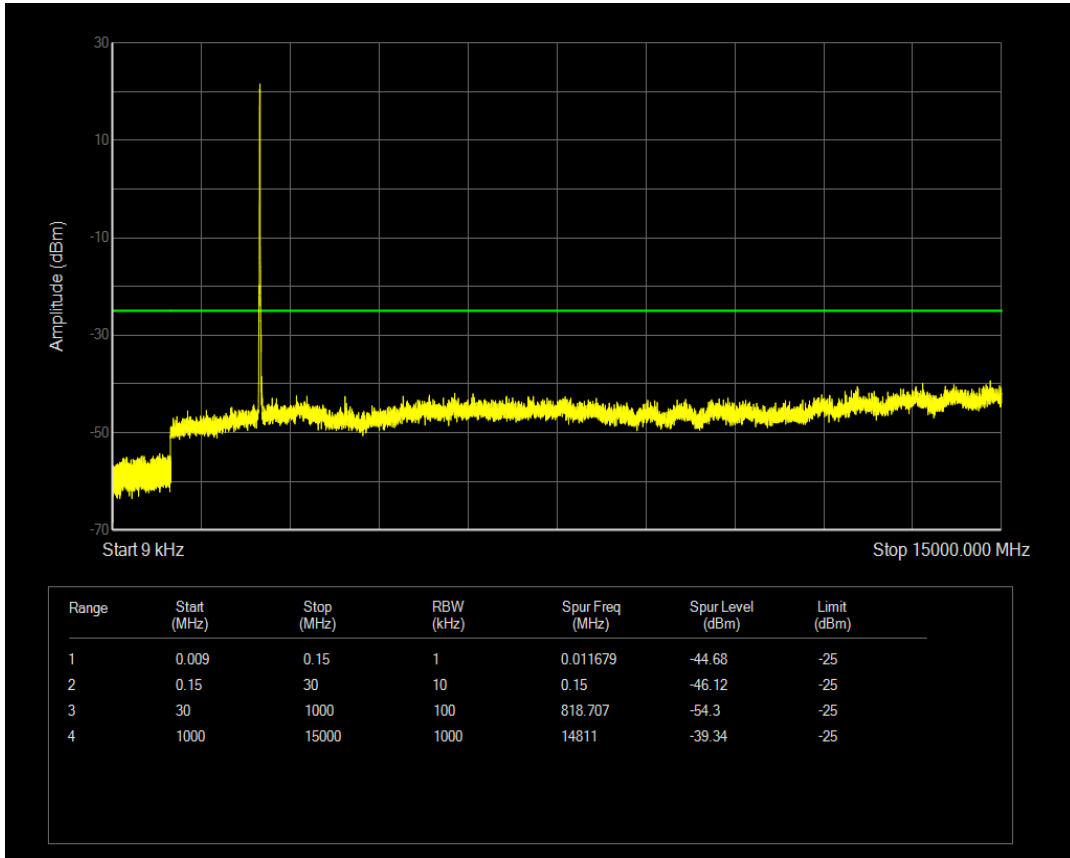

Band7 QPSK BW=10MHz Channel=20800 RB Size=50 Position=#0

Band7 QAM16 BW=10MHz Channel=20800 RB Size=1 Position=#0