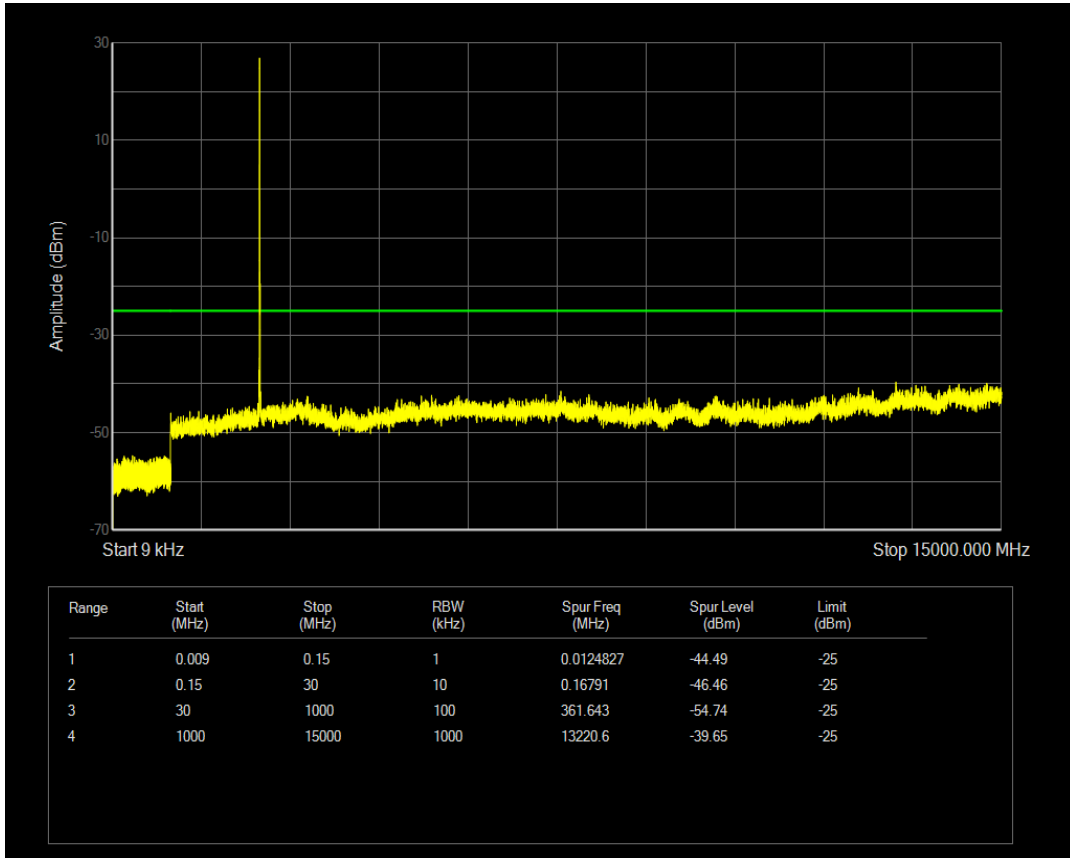

Band7 QPSK BW=5MHz Channel=20775 RB Size=1 Position=#0

Band7 QAM16 BW=5MHz Channel=20775 RB Size=1 Position=#0