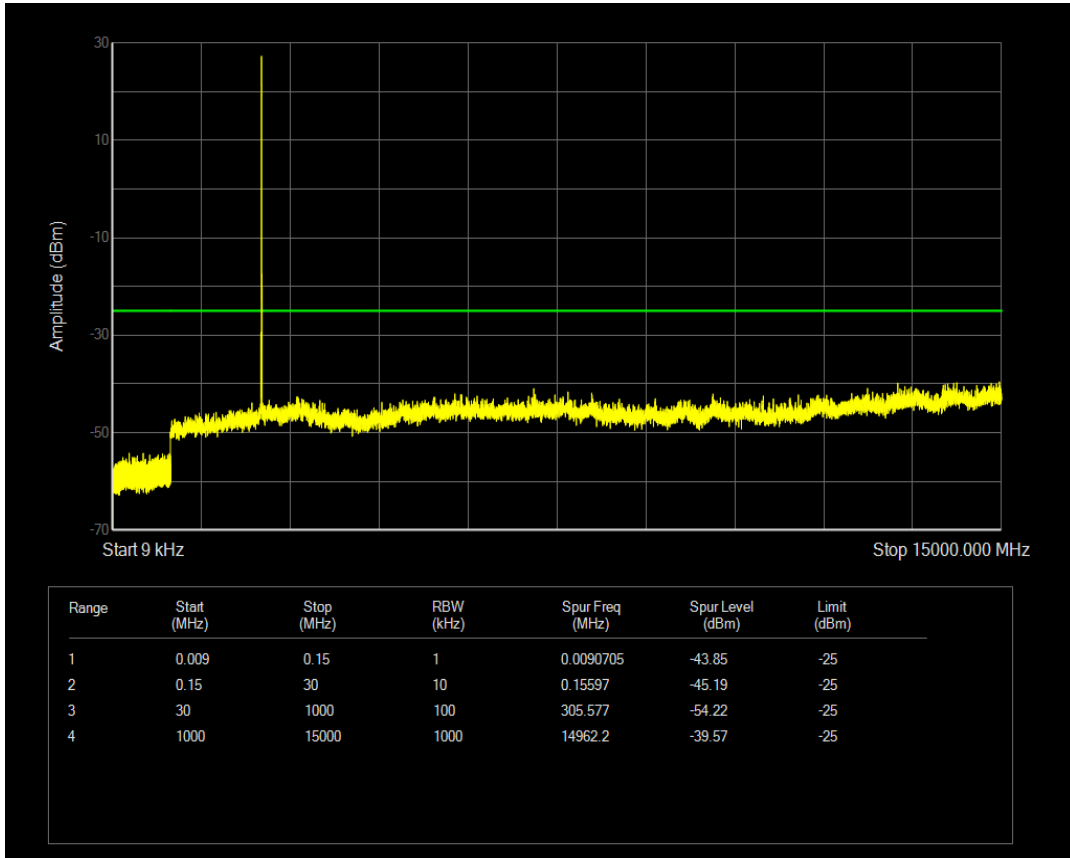

Band7 QAM16 BW=5MHz Channel=20775 RB Size=25 Position=#0

Band7 QPSK BW=5MHz Channel=21100 RB Size=25 Position=#0

Band7 QAM16 BW=5MHz Channel=21100 RB Size=25 Position=#0

Band7 QAM16 BW=5MHz Channel=21100 RB Size=1 Position=#0