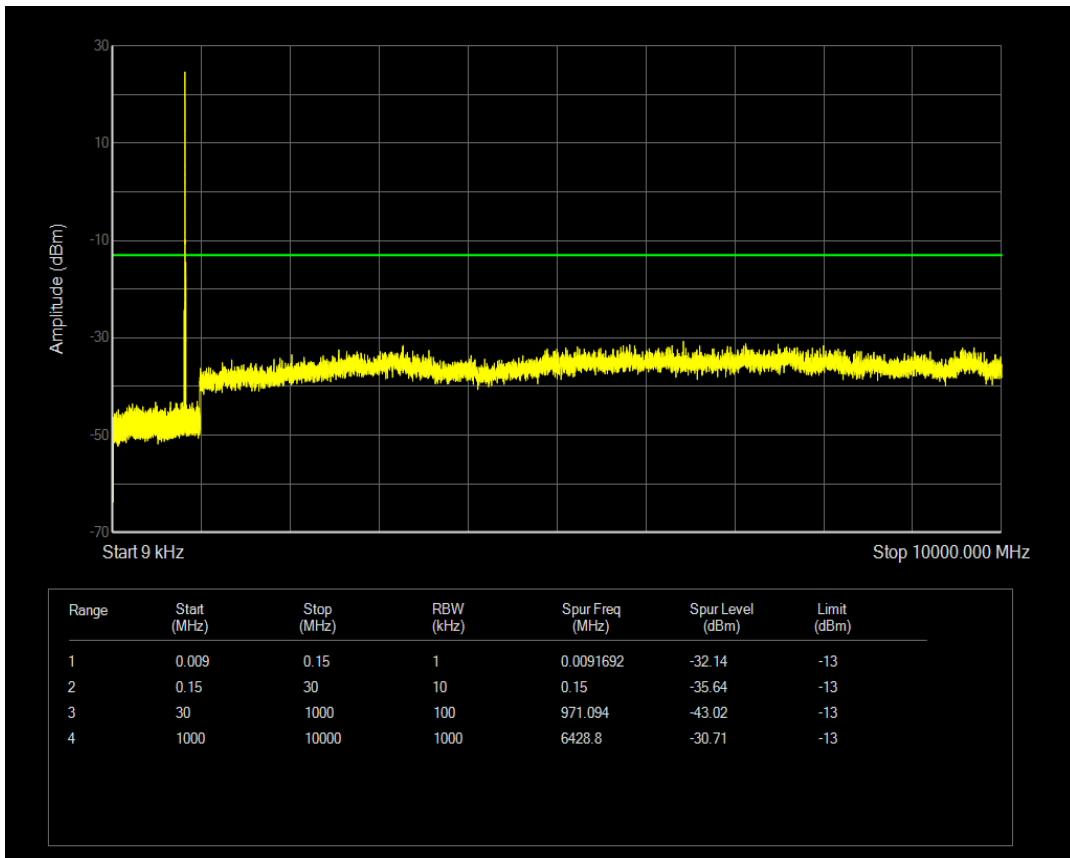

Band5 QPSK BW=3MHz Channel=20635 RB Size=1 Position=#0

Band5 QPSK BW=3MHz Channel=20635 RB Size=15 Position=#0

Band5 QAM16 BW=3MHz Channel=20635 RB Size=1 Position=#0

Band5 QAM16 BW=3MHz Channel=20635 RB Size=15 Position=#0

Band5 QPSK BW=5MHz Channel=20425 RB Size=25 Position=#0

Band5 QPSK BW=5MHz Channel=20425 RB Size=1 Position=#0

Band5 QAM16 BW=5MHz Channel=20425 RB Size=1 Position=#0

Band5 QAM16 BW=5MHz Channel=20425 RB Size=25 Position=#0

Band5 QPSK BW=5MHz Channel=20525 RB Size=1 Position=#0

Band5 QPSK BW=5MHz Channel=20525 RB Size=25 Position=#0

Band5 QAM16 BW=5MHz Channel=20525 RB Size=1 Position=#0

Band5 QAM16 BW=5MHz Channel=20525 RB Size=25 Position=#0