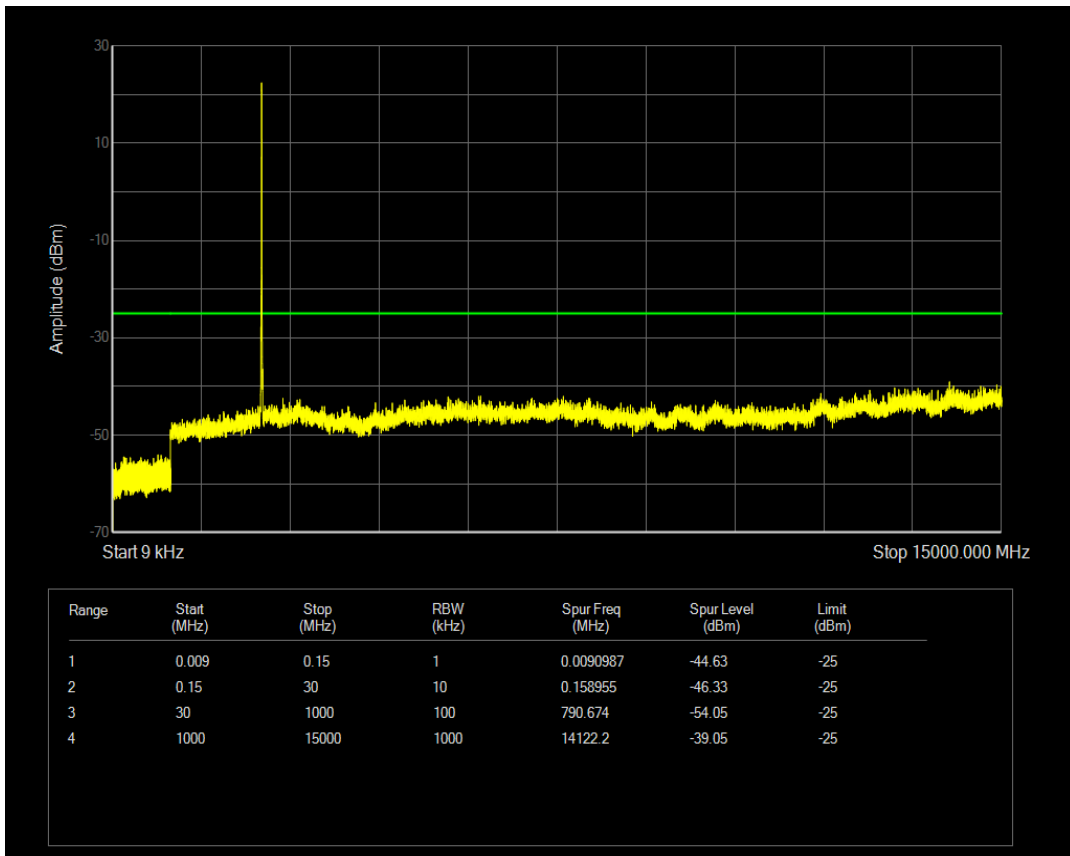

Band7 QAM16 BW=5MHz Channel=21100 RB Size=25 Position=#0

Band7 QAM16 BW=5MHz Channel=21100 RB Size=1 Position=#0