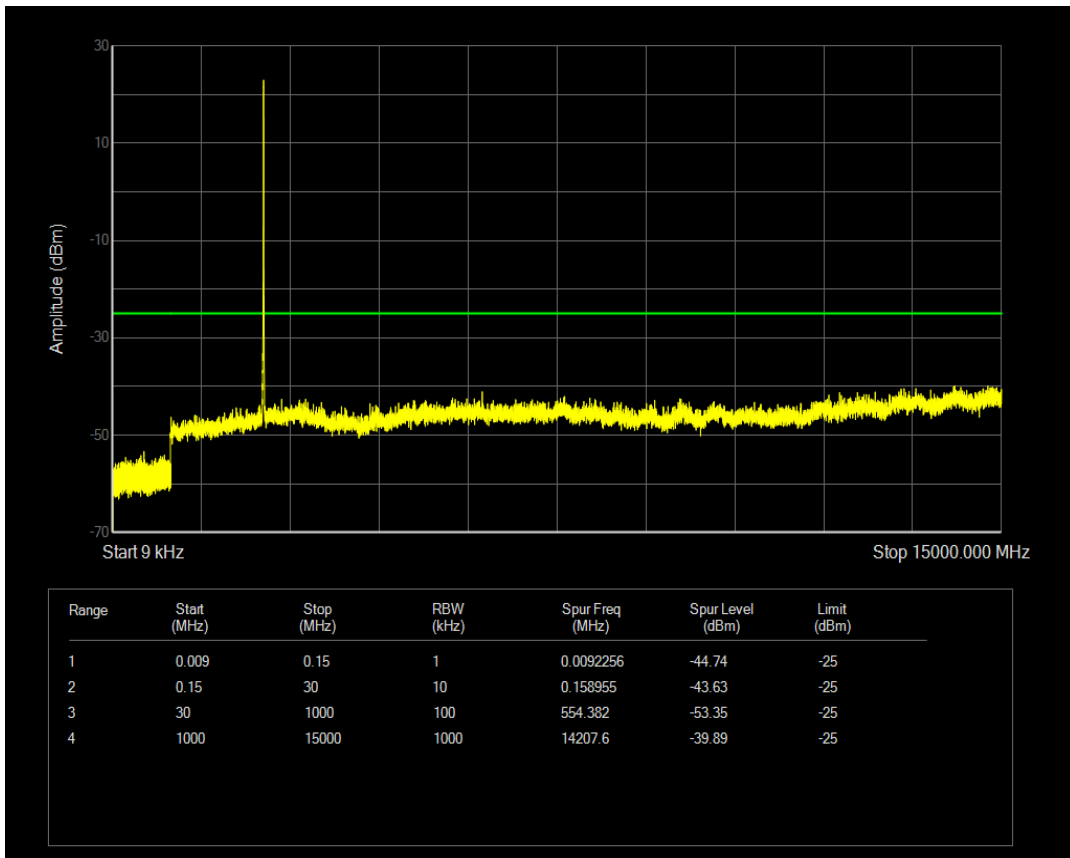

Band7 QPSK BW=5MHz Channel=21425 RB Size=1 Position=#0

Band7 QPSK BW=5MHz Channel=21425 RB Size=25 Position=#0

Band7 QAM16 BW=5MHz Channel=21425 RB Size=1 Position=#0

Band7 QPSK BW=10MHz Channel=20800 RB Size=1 Position=#0

Band7 QAM16 BW=5MHz Channel=21425 RB Size=25 Position=#0

Band7 QPSK BW=10MHz Channel=20800 RB Size=50 Position=#0

Band7 QAM16 BW=10MHz Channel=20800 RB Size=1 Position=#0

Band7 QAM16 BW=10MHz Channel=20800 RB Size=50 Position=#0