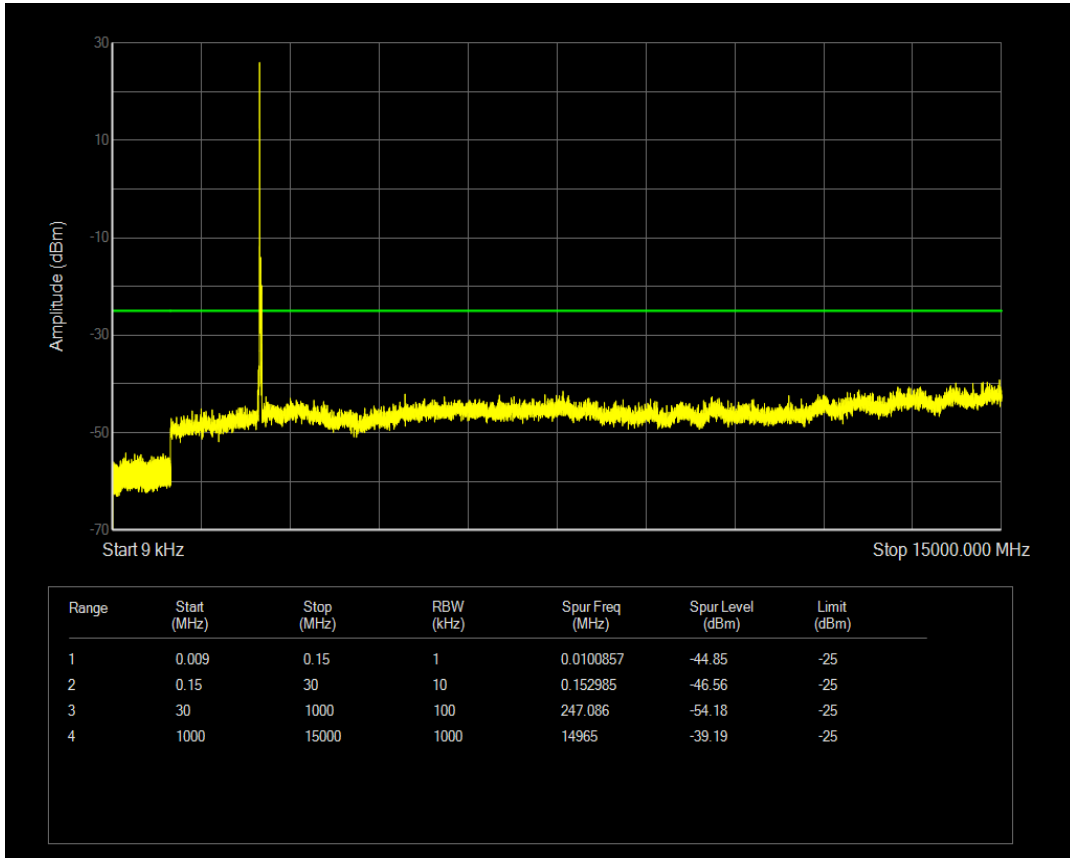

Band7 QPSK BW=15MHz Channel=21375 RB Size=1 Position=#0

Band7 QPSK BW=15MHz Channel=21375 RB Size=75 Position=#0

Band7 QAM16 BW=15MHz Channel=21375 RB Size=1 Position=#0

Band7 QPSK BW=20MHz Channel=20850 RB Size=1 Position=#0

Band7 QAM16 BW=15MHz Channel=21375 RB Size=75 Position=#0

Band7 QPSK BW=20MHz Channel=20850 RB Size=100 Position=#0

Band7 QAM16 BW=20MHz Channel=20850 RB Size=100 Position=#0

Band7 QAM16 BW=20MHz Channel=20850 RB Size=1 Position=#0