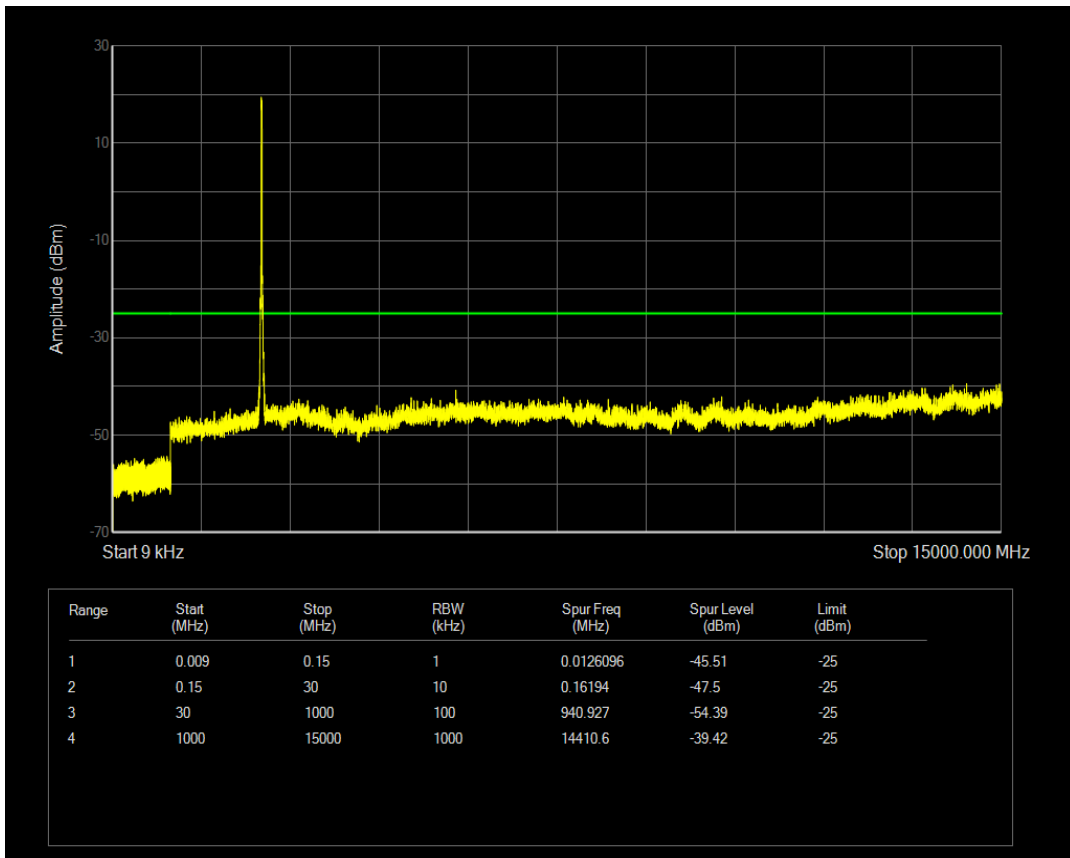

Band7 QPSK BW=15MHz Channel=20825 RB Size=1 Position=#0

Band7 QPSK BW=15MHz Channel=20825 RB Size=75 Position=#0

Band7 QAM16 BW=15MHz Channel=20825 RB Size=1 Position=#0

Band7 QAM16 BW=15MHz Channel=20825 RB Size=75 Position=#0

Band7 QPSK BW=15MHz Channel=21100 RB Size=1 Position=#0

Band7 QAM16 BW=15MHz Channel=21100 RB Size=1 Position=#0

Band7 QPSK BW=15MHz Channel=21100 RB Size=75 Position=#0

Band7 QAM16 BW=15MHz Channel=21100 RB Size=75 Position=#0