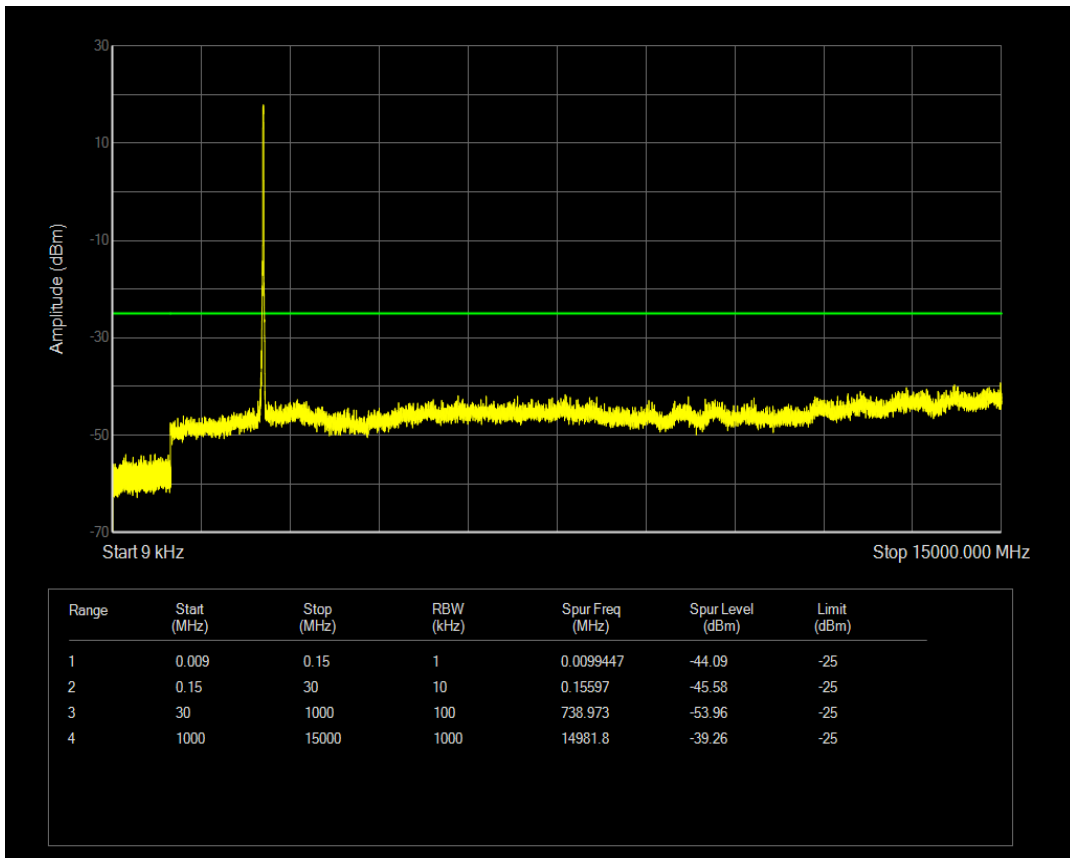

Band7 QPSK BW=15MHz Channel=21375 RB Size=1 Position=#0

Band7 QPSK BW=15MHz Channel=21375 RB Size=75 Position=#0

Band7 QAM16 BW=15MHz Channel=21375 RB Size=1 Position=#0

Band7 QPSK BW=20MHz Channel=20850 RB Size=1 Position=#0

Band7 QAM16 BW=15MHz Channel=21375 RB Size=75 Position=#0

Band7 QPSK BW=20MHz Channel=20850 RB Size=100 Position=#0

Band7 QAM16 BW=20MHz Channel=20850 RB Size=100 Position=#0

Band7 QAM16 BW=20MHz Channel=20850 RB Size=1 Position=#0