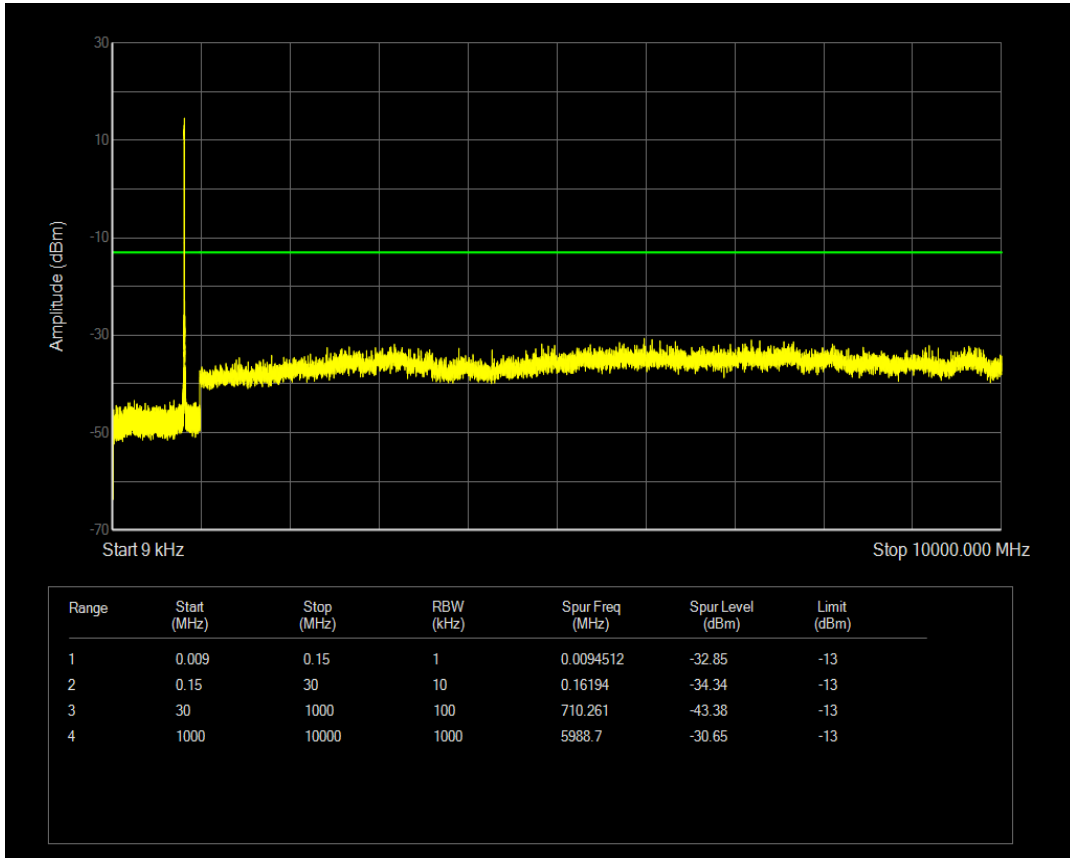

Band5 QPSK BW=3MHz Channel=20635 RB Size=1 Position=#0

Band5 QPSK BW=3MHz Channel=20635 RB Size=15 Position=#0

Band5 QAM16 BW=3MHz Channel=20635 RB Size=1 Position=#0

Band5 QAM16 BW=3MHz Channel=20635 RB Size=15 Position=#0

Band5 QPSK BW=5MHz Channel=20425 RB Size=25 Position=#0

Band5 QPSK BW=5MHz Channel=20425 RB Size=1 Position=#0

Band5 QAM16 BW=5MHz Channel=20425 RB Size=1 Position=#0

Band5 QAM16 BW=5MHz Channel=20425 RB Size=25 Position=#0

Band5 QPSK BW=5MHz Channel=20525 RB Size=1 Position=#0

Band5 QPSK BW=5MHz Channel=20525 RB Size=25 Position=#0

Band5 QAM16 BW=5MHz Channel=20525 RB Size=1 Position=#0

Band5 QAM16 BW=5MHz Channel=20525 RB Size=25 Position=#0