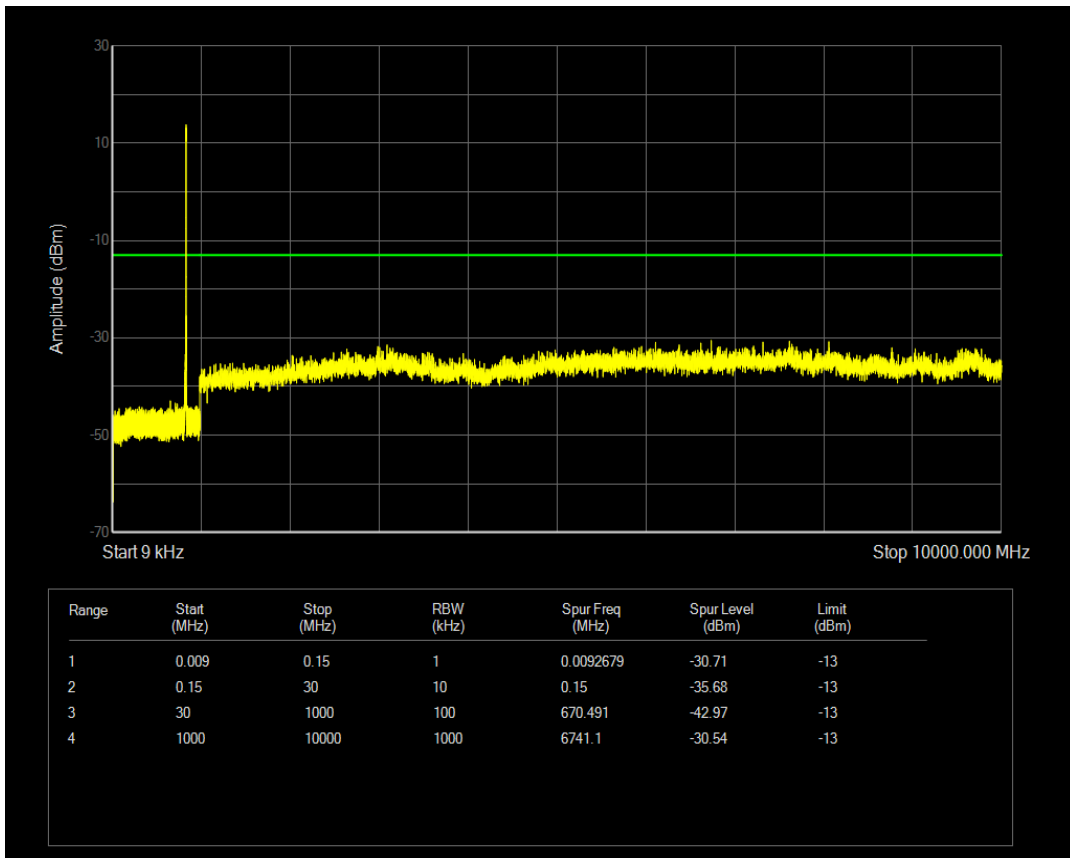

Band5 QPSK BW=5MHz Channel=20625 RB Size=1 Position=#0

Band5 QPSK BW=5MHz Channel=20625 RB Size=25 Position=#0

Band5 QAM16 BW=5MHz Channel=20625 RB Size=1 Position=#0

Band5 QPSK BW=10MHz Channel=20450 RB Size=1 Position=#0

Band5 QAM16 BW=5MHz Channel=20625 RB Size=25 Position=#0

Band5 QAM16 BW=10MHz Channel=20450 RB Size=1 Position=#0

Band5 QPSK BW=10MHz Channel=20450 RB Size=50 Position=#0

Band5 QAM16 BW=10MHz Channel=20450 RB Size=50 Position=#0