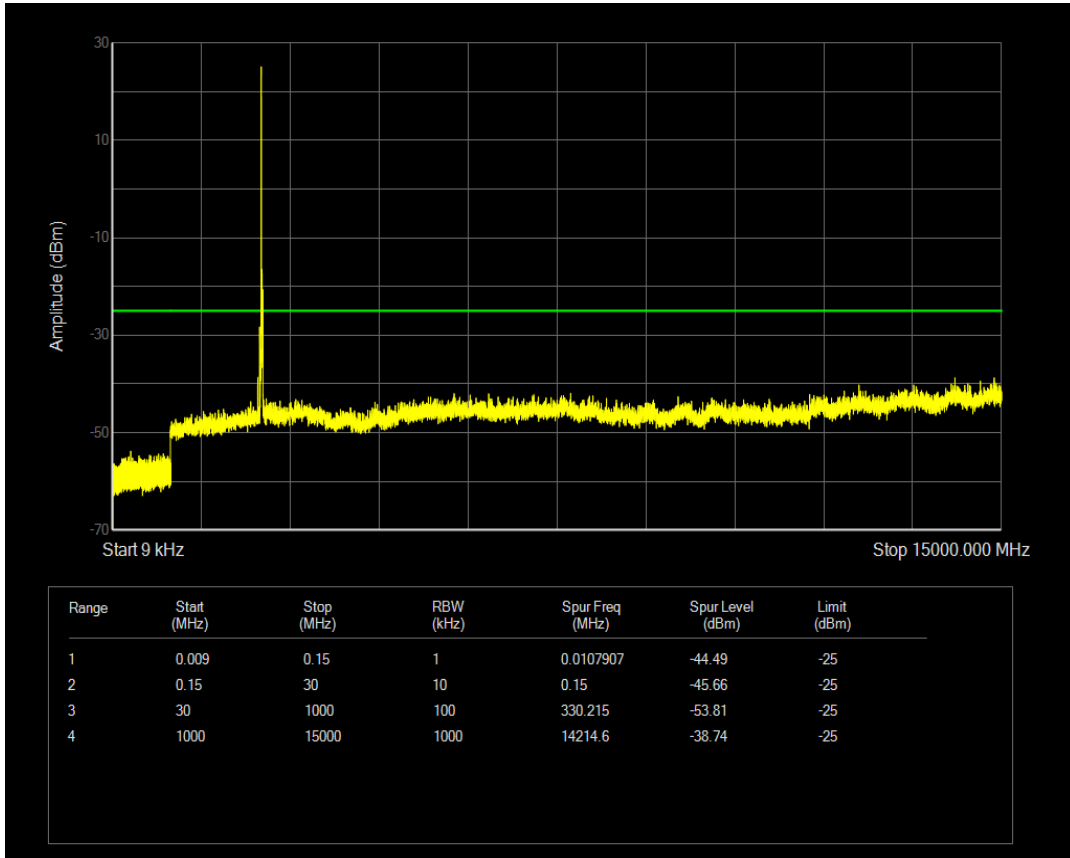

Band7 QPSK BW=15MHz Channel=20825 RB Size=1 Position=#0

Band7 QPSK BW=15MHz Channel=20825 RB Size=75 Position=#0

Band7 QAM16 BW=15MHz Channel=20825 RB Size=1 Position=#0

Band7 QAM16 BW=15MHz Channel=20825 RB Size=75 Position=#0

Band7 QPSK BW=15MHz Channel=21100 RB Size=1 Position=#0

Band7 QAM16 BW=15MHz Channel=21100 RB Size=1 Position=#0

Band7 QPSK BW=15MHz Channel=21100 RB Size=75 Position=#0

Band7 QAM16 BW=15MHz Channel=21100 RB Size=75 Position=#0