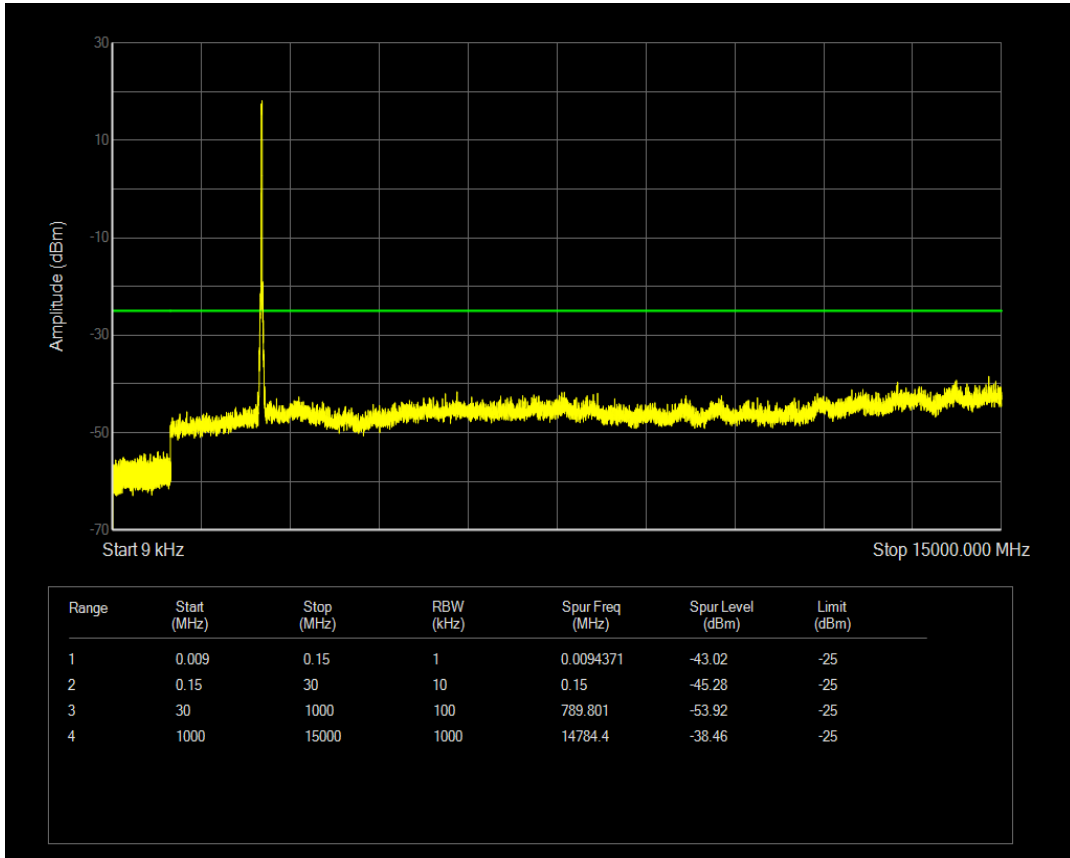

Band7 QAM16 BW=15MHz Channel=21375 RB Size=75 Position=#0

Band7 QPSK BW=20MHz Channel=20850 RB Size=100 Position=#0

Band7 QAM16 BW=20MHz Channel=20850 RB Size=100 Position=#0

Band7 QAM16 BW=20MHz Channel=20850 RB Size=1 Position=#0

Band7 QPSK BW=20MHz Channel=21100 RB Size=1 Position=#0

Band7 QPSK BW=20MHz Channel=21100 RB Size=100 Position=#0

Band7 QAM16 BW=20MHz Channel=21100 RB Size=1 Position=#0

Band7 QAM16 BW=20MHz Channel=21100 RB Size=100 Position=#0