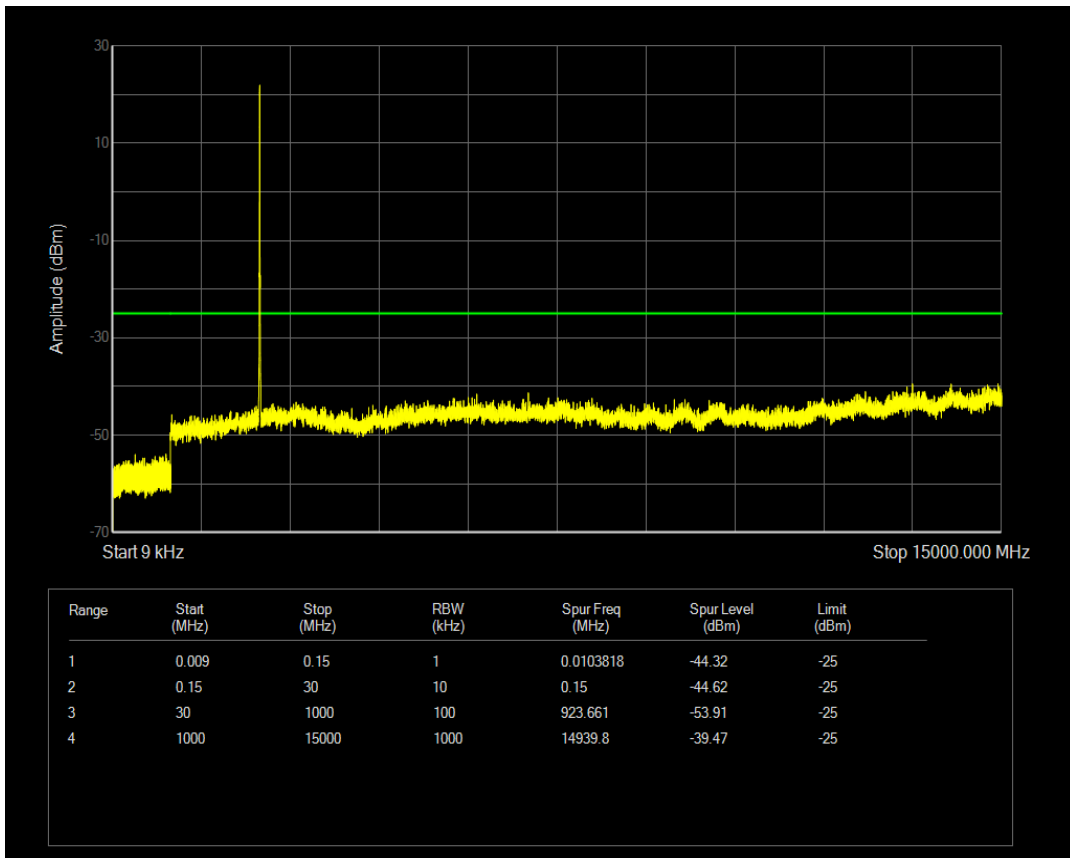

Band7 QAM16 BW=5MHz Channel=20775 RB Size=25 Position=#0

Band7 QPSK BW=5MHz Channel=21100 RB Size=25 Position=#0