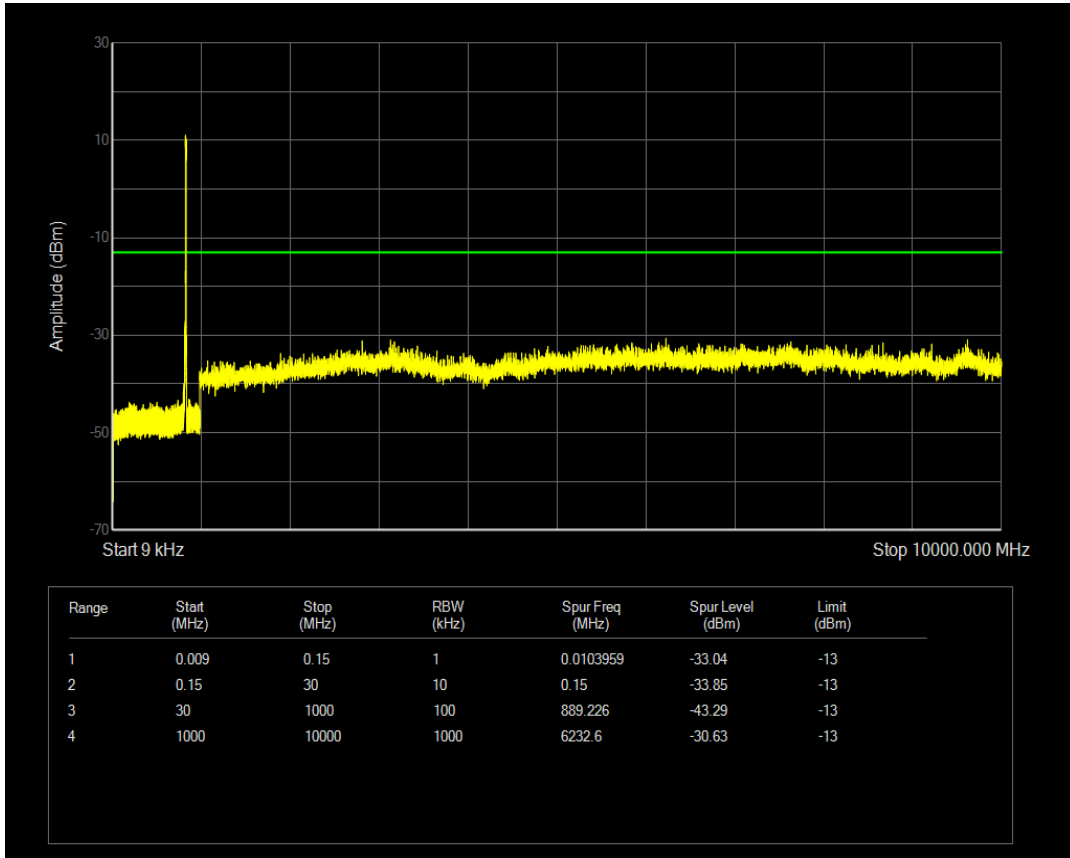

Band5 QPSK BW=10MHz Channel=20525 RB Size=50 Position=#0

Band5 QPSK BW=10MHz Channel=20525 RB Size=1 Position=#0

Band5 QAM16 BW=10MHz Channel=20525 RB Size=1 Position=#0

Band5 QAM16 BW=10MHz Channel=20525 RB Size=50 Position=#0

Band5 QPSK BW=10MHz Channel=20600 RB Size=1 Position=#0

Band5 QPSK BW=10MHz Channel=20600 RB Size=50 Position=#0

Band5 QAM16 BW=10MHz Channel=20600 RB Size=1 Position=#0

Band5 QAM16 BW=10MHz Channel=20600 RB Size=50 Position=#0

Band7 QPSK BW=5MHz Channel=20775 RB Size=25 Position=#0

Band7 QPSK BW=5MHz Channel=20775 RB Size=1 Position=#0

Band7 QAM16 BW=5MHz Channel=20775 RB Size=1 Position=#0

Band7 QPSK BW=5MHz Channel=21100 RB Size=1 Position=#0