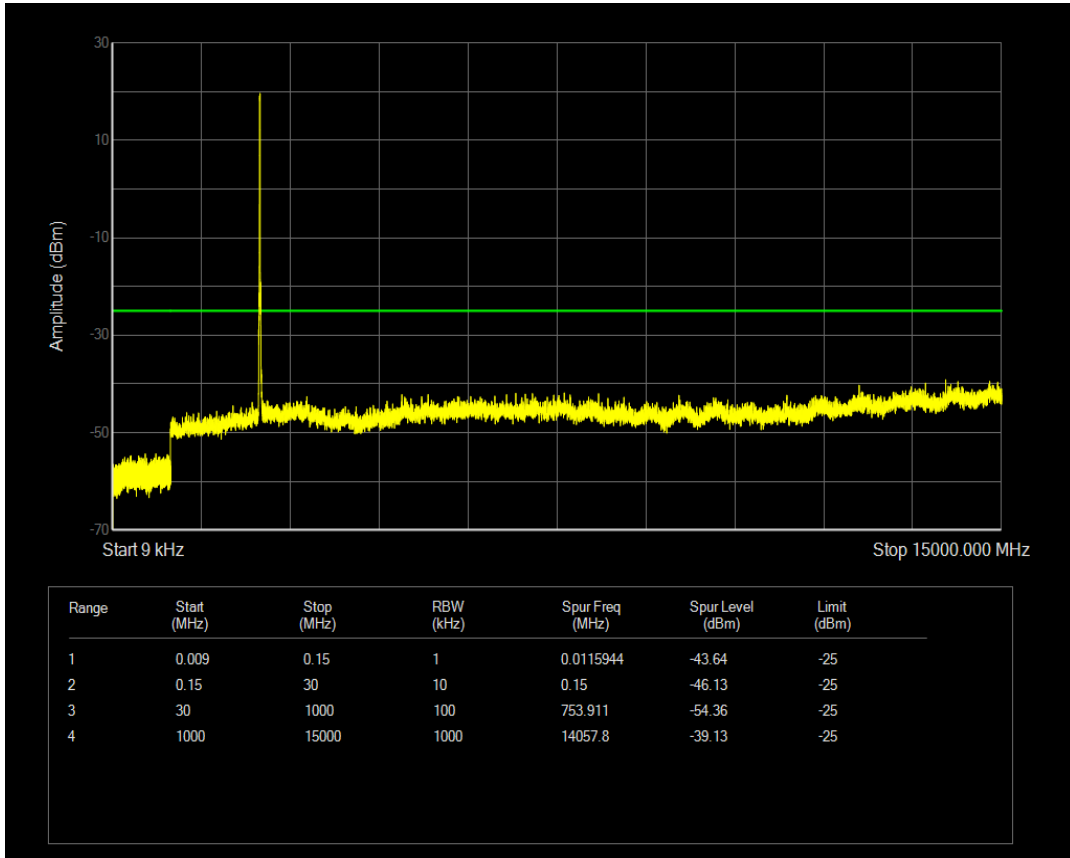

Band7 QAM16 BW=5MHz Channel=21425 RB Size=25 Position=#0

Band7 QPSK BW=10MHz Channel=20800 RB Size=50 Position=#0

Band7 QAM16 BW=10MHz Channel=20800 RB Size=1 Position=#0

Band7 QAM16 BW=10MHz Channel=20800 RB Size=50 Position=#0