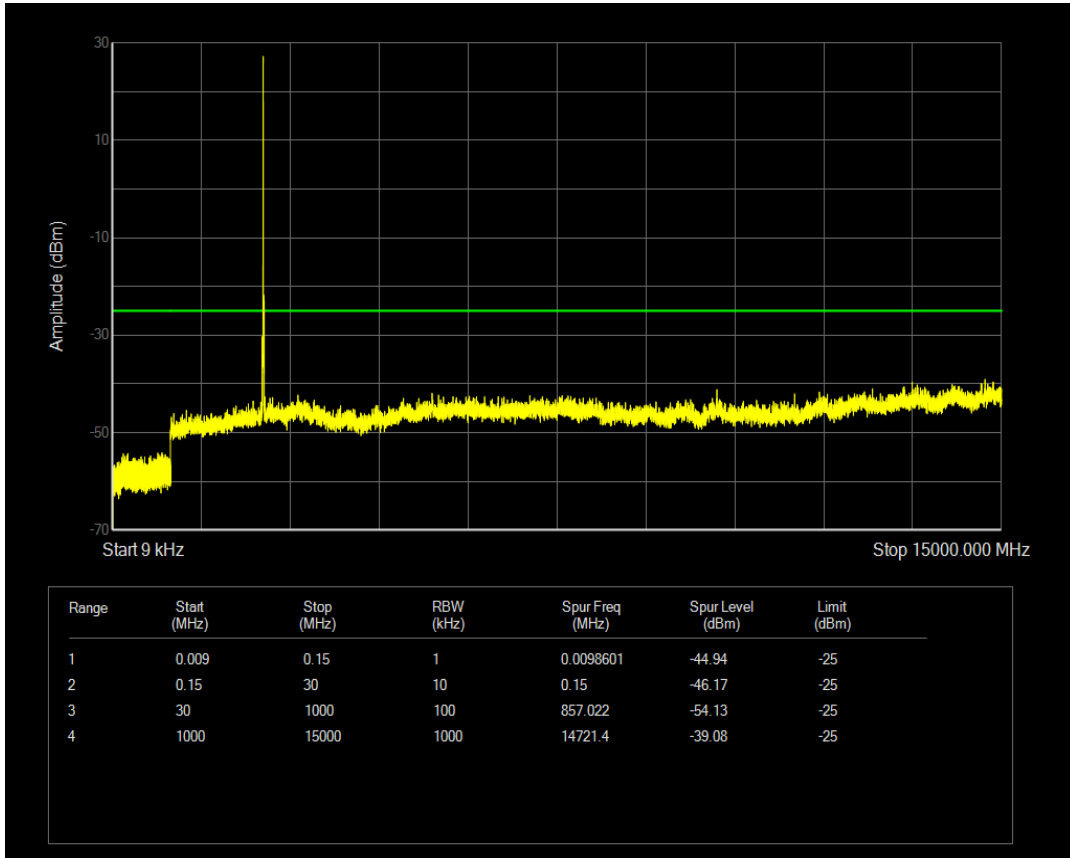

Band7 QPSK BW=10MHz Channel=21100 RB Size=1 Position=#0

Band7 QPSK BW=10MHz Channel=21100 RB Size=50 Position=#0

Band7 QAM16 BW=10MHz Channel=21100 RB Size=1 Position=#0

Band7 QPSK BW=10MHz Channel=21400 RB Size=1 Position=#0

Band7 QAM16 BW=10MHz Channel=21100 RB Size=50 Position=#0

Band7 QPSK BW=10MHz Channel=21400 RB Size=50 Position=#0

Band7 QAM16 BW=10MHz Channel=21400 RB Size=1 Position=#0

Band7 QAM16 BW=10MHz Channel=21400 RB Size=50 Position=#0