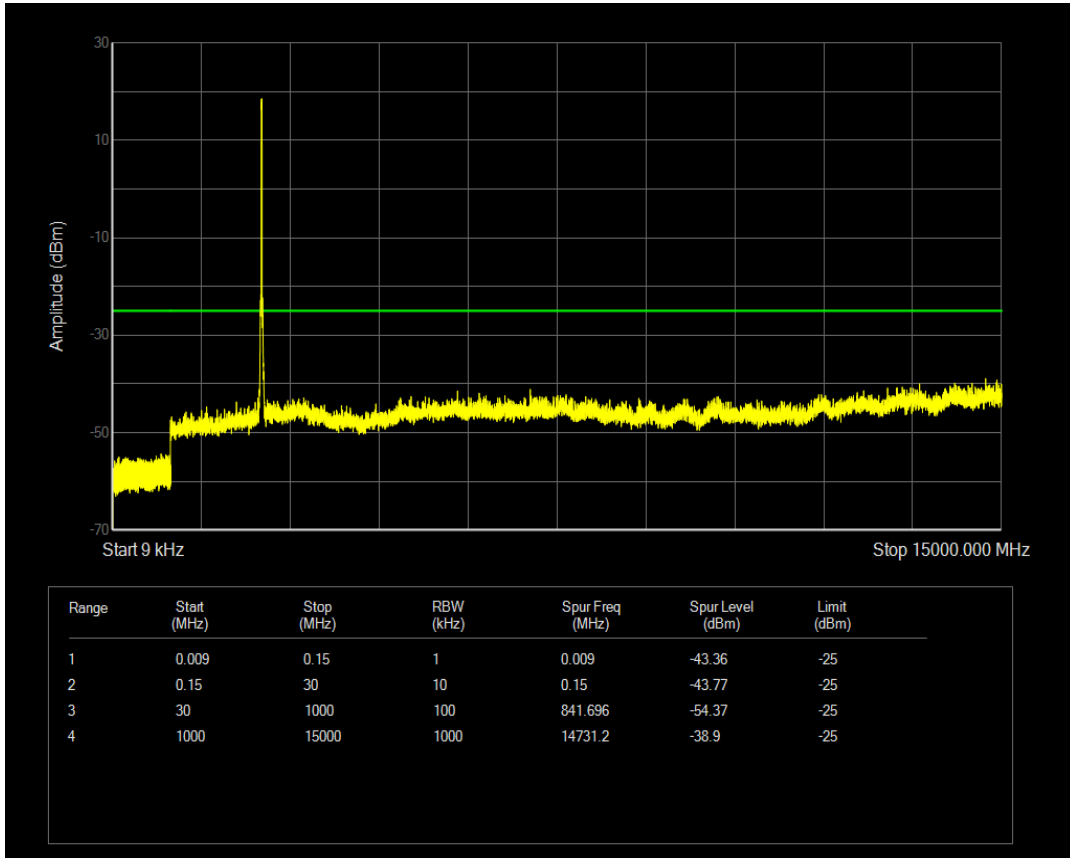

Band7 QPSK BW=15MHz Channel=21100 RB Size=1 Position=#0

Band7 QAM16 BW=15MHz Channel=21100 RB Size=1 Position=#0

Band7 QPSK BW=15MHz Channel=21100 RB Size=75 Position=#0

Band7 QAM16 BW=15MHz Channel=21100 RB Size=75 Position=#0