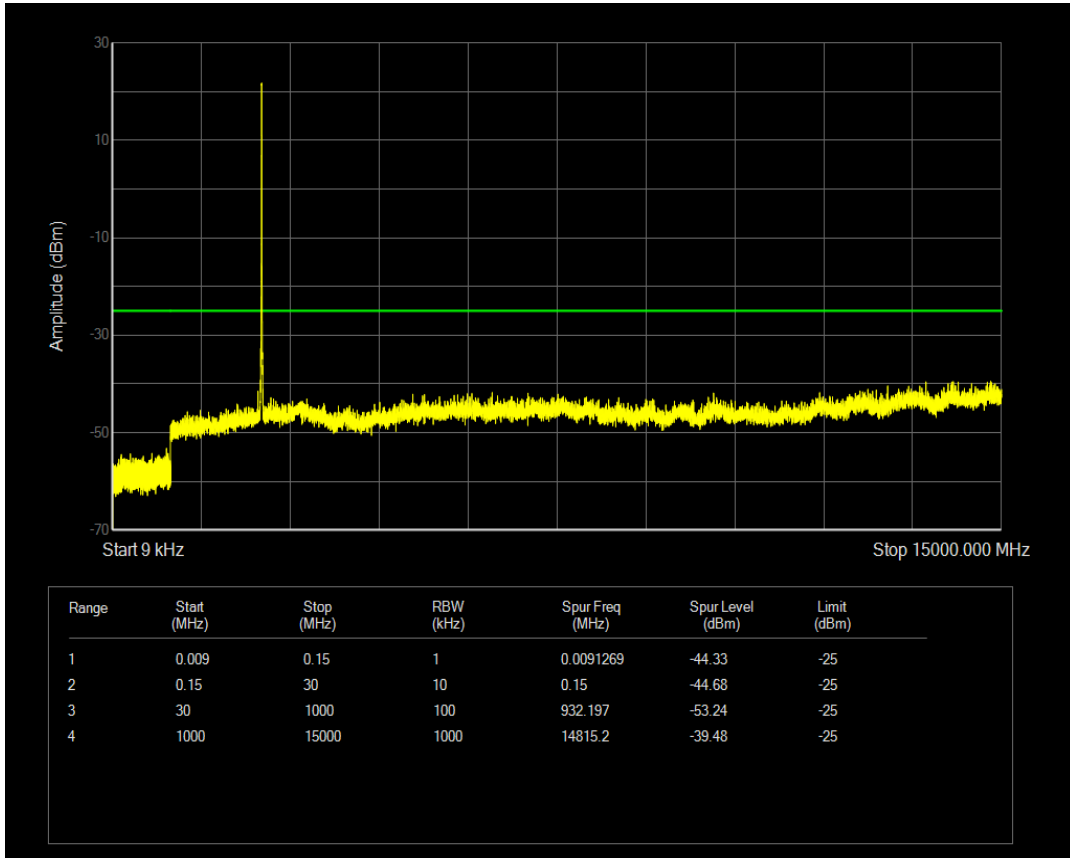

Band7 QPSK BW=5MHz Channel=21100 RB Size=25 Position=#0

Band7 QAM16 BW=5MHz Channel=21100 RB Size=25 Position=#0