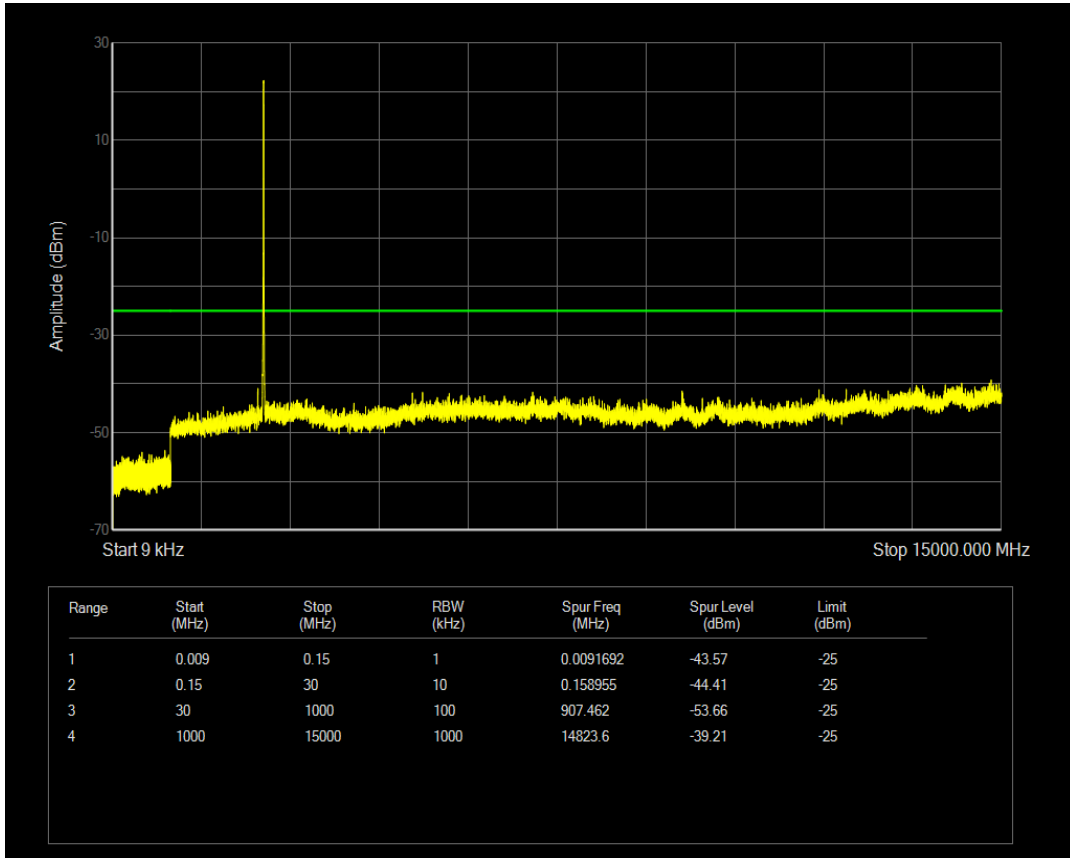

Band7 QPSK BW=5MHz Channel=21425 RB Size=25 Position=#0

Band7 QAM16 BW=5MHz Channel=21425 RB Size=1 Position=#0