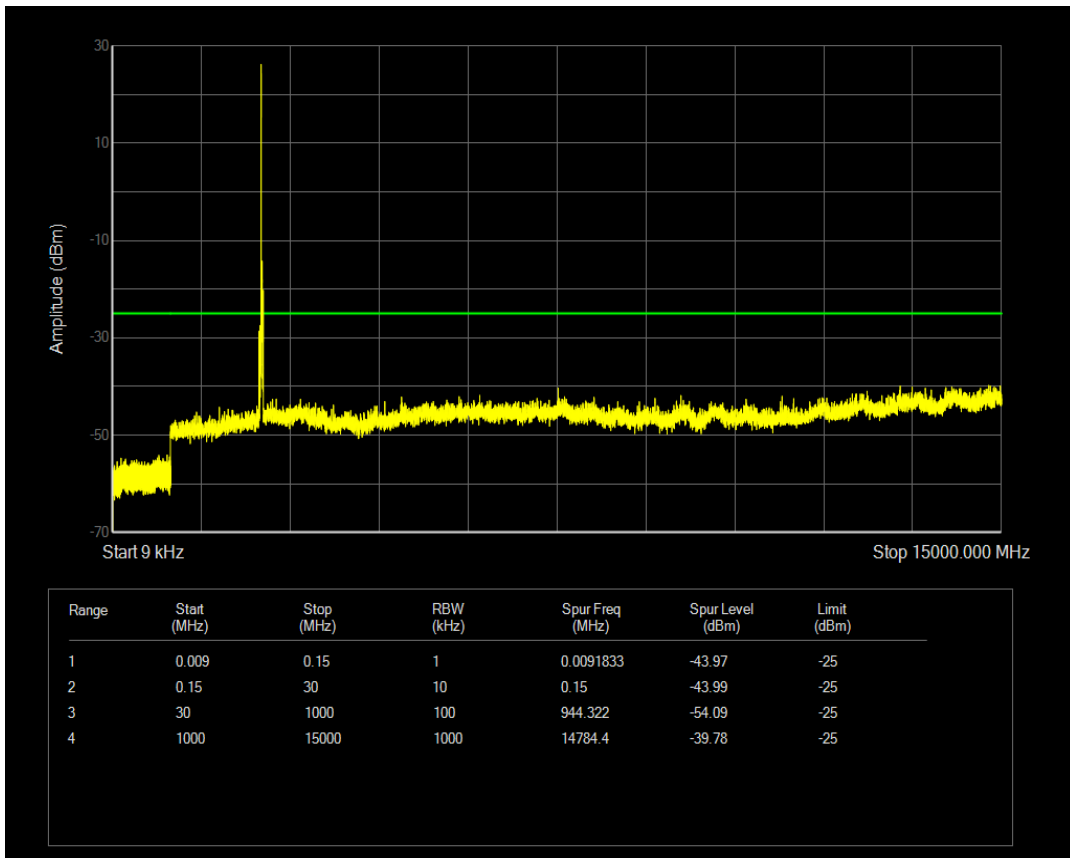

Band7 QAM16 BW=15MHz Channel=21375 RB Size=75 Position=#0

Band7 QPSK BW=20MHz Channel=20850 RB Size=100 Position=#0

Band7 QAM16 BW=20MHz Channel=20850 RB Size=100 Position=#0

Band7 QAM16 BW=20MHz Channel=20850 RB Size=1 Position=#0

Band7 QPSK BW=20MHz Channel=21100 RB Size=1 Position=#0

Band7 QPSK BW=20MHz Channel=21100 RB Size=100 Position=#0

Band7 QAM16 BW=20MHz Channel=21100 RB Size=1 Position=#0

Band7 QAM16 BW=20MHz Channel=21100 RB Size=100 Position=#0