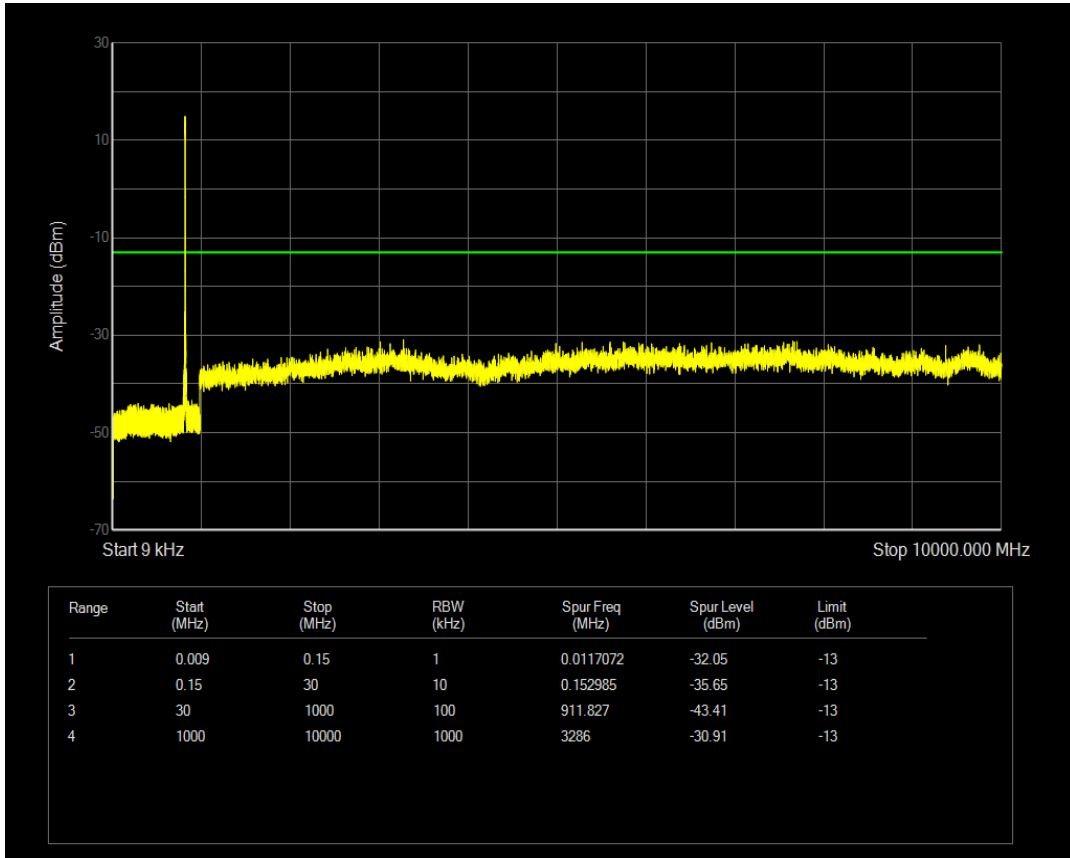

Band5 QPSK BW=3MHz Channel=20635 RB Size=1 Position=#0

Band5 QPSK BW=3MHz Channel=20635 RB Size=15 Position=#0

Band5 QAM16 BW=3MHz Channel=20635 RB Size=1 Position=#0

Band5 QAM16 BW=3MHz Channel=20635 RB Size=15 Position=#0

Band5 QPSK BW=5MHz Channel=20425 RB Size=25 Position=#0

Band5 QPSK BW=5MHz Channel=20425 RB Size=1 Position=#0

Band5 QAM16 BW=5MHz Channel=20425 RB Size=1 Position=#0

Band5 QAM16 BW=5MHz Channel=20425 RB Size=25 Position=#0

Band5 QPSK BW=5MHz Channel=20525 RB Size=1 Position=#0

Band5 QPSK BW=5MHz Channel=20525 RB Size=25 Position=#0

Band5 QAM16 BW=5MHz Channel=20525 RB Size=1 Position=#0

Band5 QAM16 BW=5MHz Channel=20525 RB Size=25 Position=#0