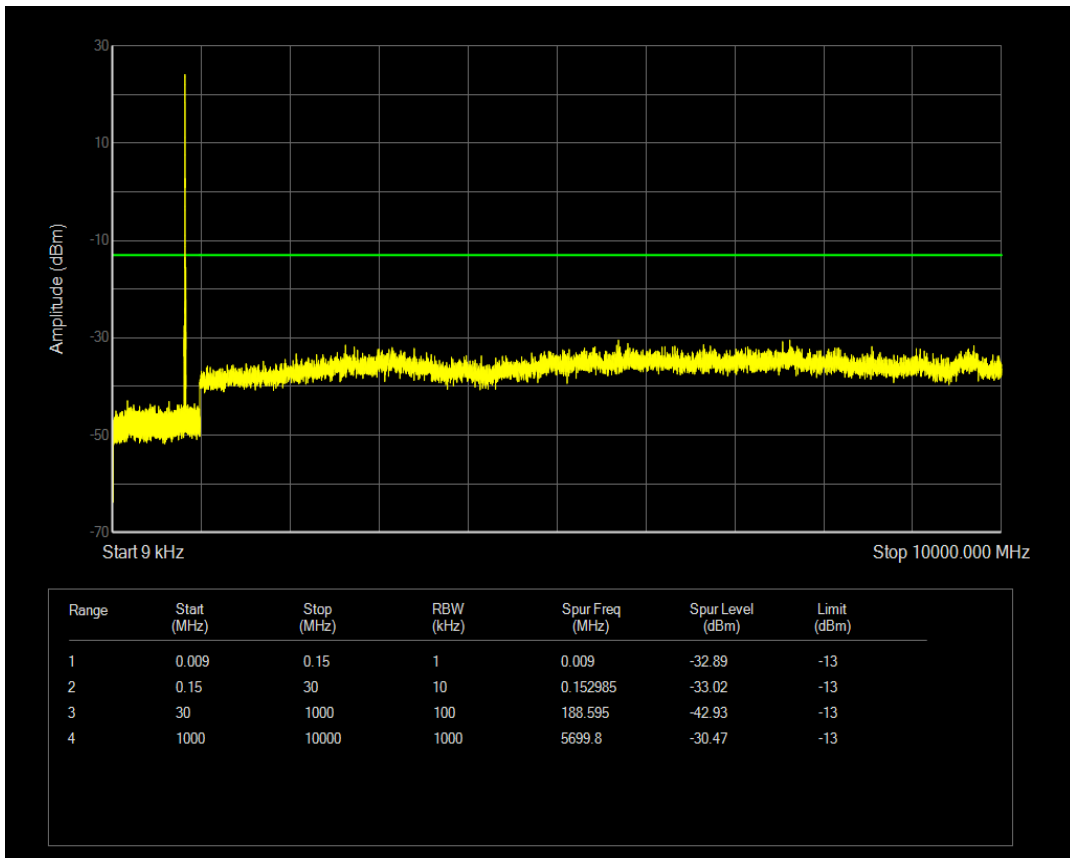

Band5 QPSK BW=3MHz Channel=20635 RB Size=1 Position=#0

Band5 QPSK BW=3MHz Channel=20635 RB Size=15 Position=#0

Band5 QAM16 BW=3MHz Channel=20635 RB Size=1 Position=#0

Band5 QAM16 BW=3MHz Channel=20635 RB Size=15 Position=#0

Band5 QPSK BW=5MHz Channel=20425 RB Size=25 Position=#0

Band5 QPSK BW=5MHz Channel=20425 RB Size=1 Position=#0

Band5 QAM16 BW=5MHz Channel=20425 RB Size=1 Position=#0

Band5 QAM16 BW=5MHz Channel=20425 RB Size=25 Position=#0

Band5 QPSK BW=5MHz Channel=20525 RB Size=1 Position=#0

Band5 QPSK BW=5MHz Channel=20525 RB Size=25 Position=#0

Band5 QAM16 BW=5MHz Channel=20525 RB Size=1 Position=#0

Band5 QAM16 BW=5MHz Channel=20525 RB Size=25 Position=#0