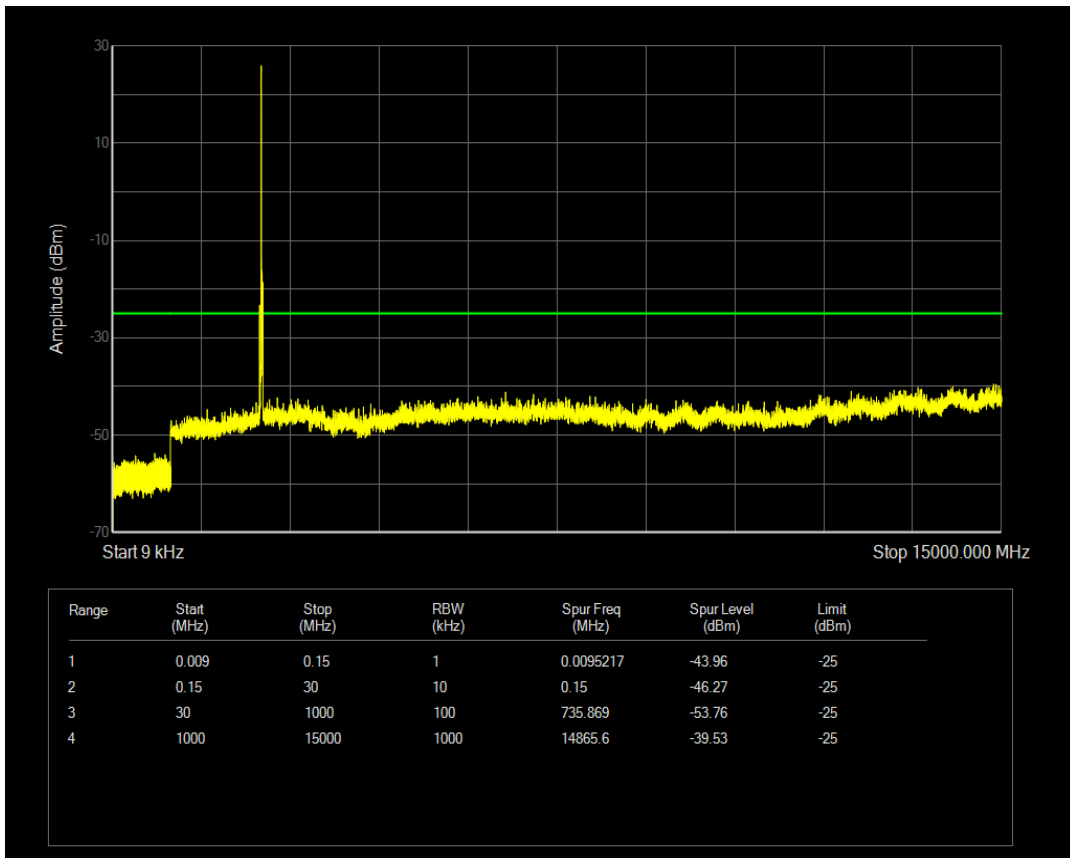

Band7 QPSK BW=15MHz Channel=20825 RB Size=1 Position=#0

Band7 QPSK BW=15MHz Channel=20825 RB Size=75 Position=#0

Band7 QAM16 BW=15MHz Channel=20825 RB Size=1 Position=#0

Band7 QAM16 BW=15MHz Channel=20825 RB Size=75 Position=#0

Band7 QPSK BW=15MHz Channel=21100 RB Size=1 Position=#0

Band7 QAM16 BW=15MHz Channel=21100 RB Size=1 Position=#0

Band7 QPSK BW=15MHz Channel=21100 RB Size=75 Position=#0

Band7 QAM16 BW=15MHz Channel=21100 RB Size=75 Position=#0