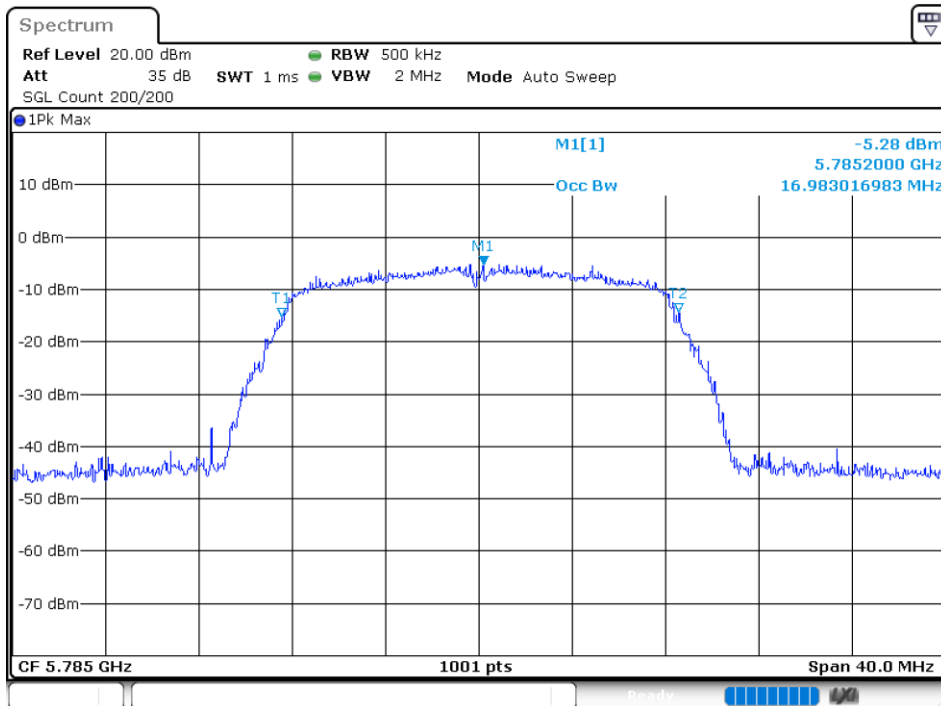

OBW NVNT 802.11a 5785MHz Ant1