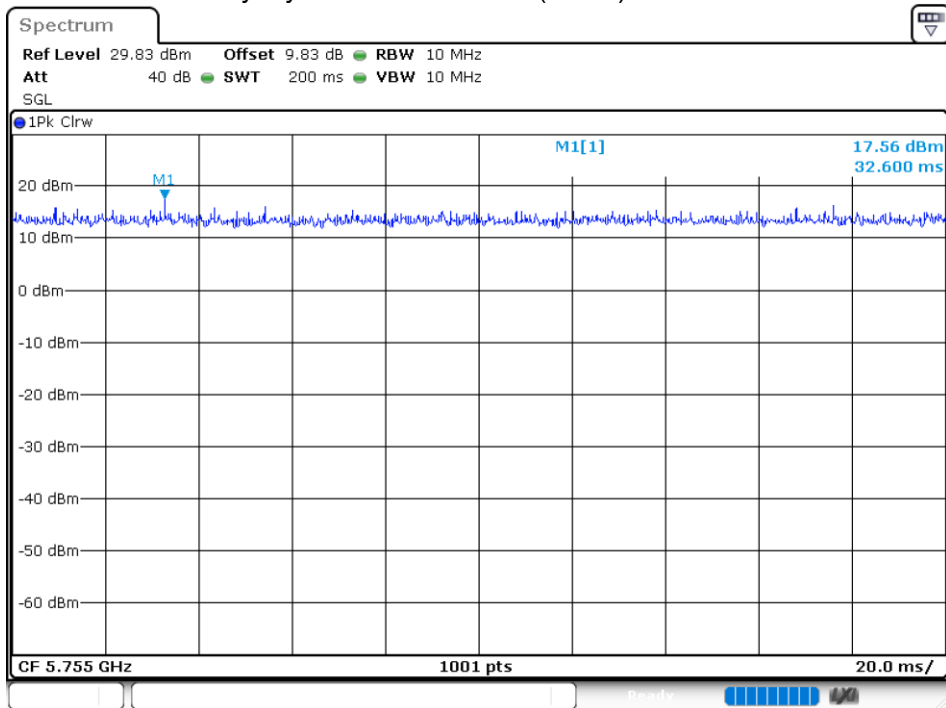

Duty Cycle NVNT 802.11ac40 5795MHz

Duty Cycle NVNT 802.11ac80 5775MHz

Duty Cycle NVNT 802.11n(HT20) 5745MHz

Duty Cycle NVNT 802.11n(HT20) 5785MHz

Duty Cycle NVNT 802.11n(HT20) 5825MHz

Duty Cycle NVNT 802.11n(HT40) 5755MHz