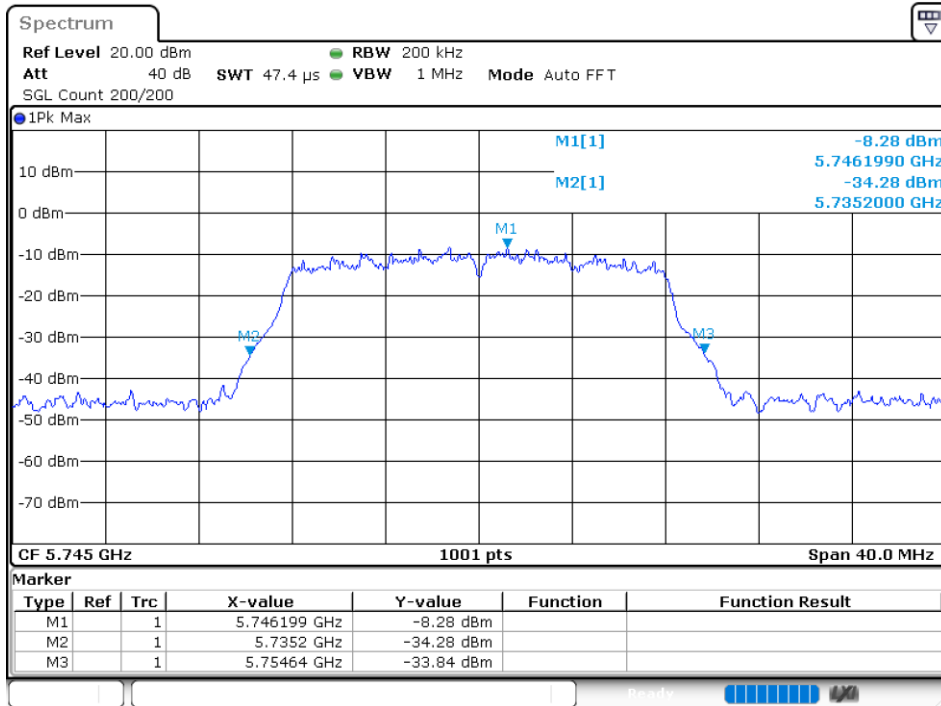

-26 dB BW NVNT 802.11a 5745MHz Ant1