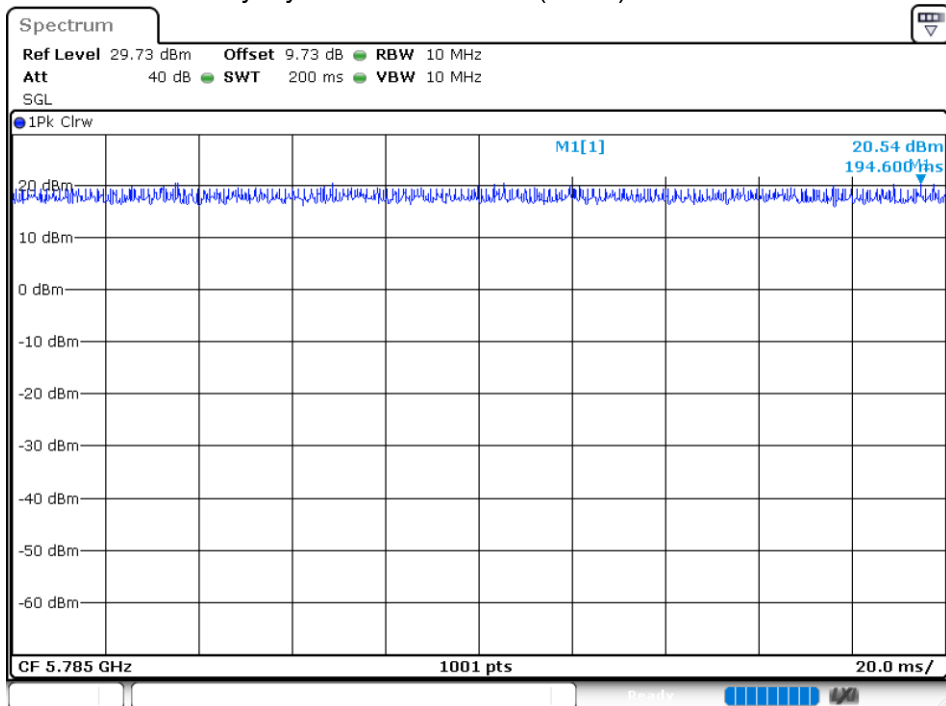

Duty Cycle NVNT 802.11ac40 5795MHz

Duty Cycle NVNT 802.11ac80 5775MHz

Duty Cycle NVNT 802.11n(HT20) 5745MHz

Duty Cycle NVNT 802.11n(HT20) 5785MHz

Duty Cycle NVNT 802.11n(HT20) 5825MHz

Duty Cycle NVNT 802.11n(HT40) 5755MHz