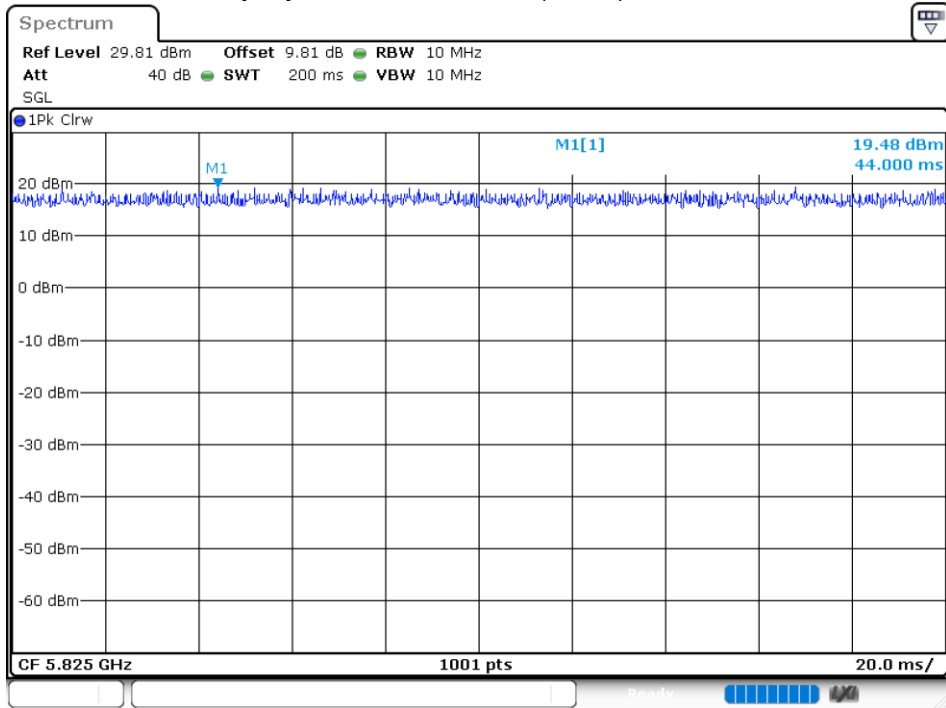

Duty Cycle NVNT 802.11ac40 5795MHz

Duty Cycle NVNT 802.11ac80 5775MHz

Duty Cycle NVNT 802.11n(HT20) 5745MHz

Duty Cycle NVNT 802.11n(HT20) 5785MHz

Duty Cycle NVNT 802.11n(HT20) 5825MHz

Duty Cycle NVNT 802.11n(HT40) 5755MHz