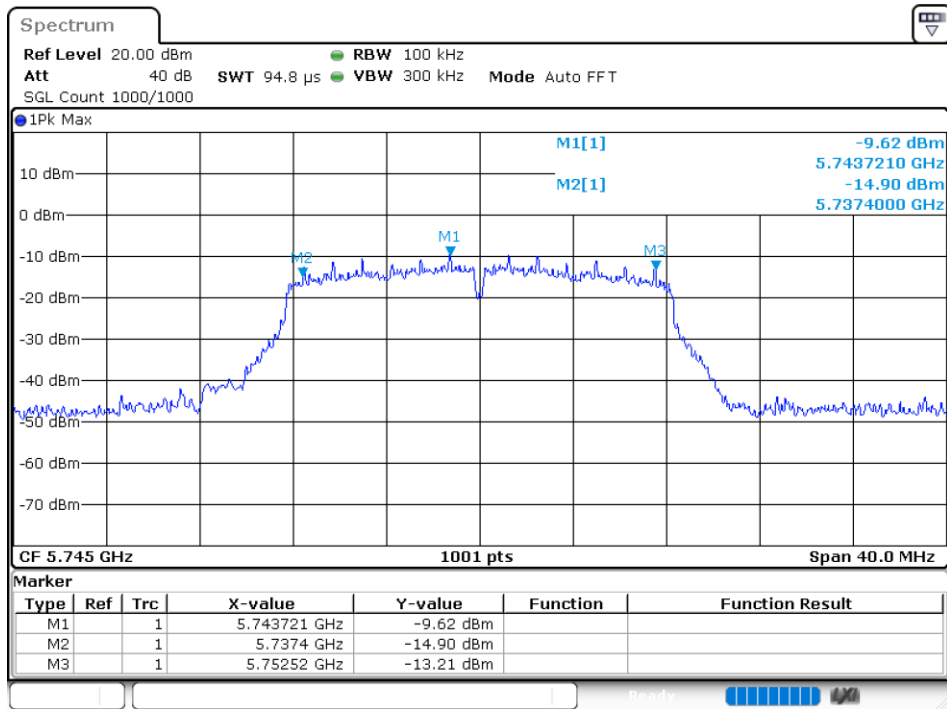

5.3 -6DB EMISSION BANDWIDTH

Condition	Mode	Frequency (MHz)	Antenna	-6 dB Bandwidth (MHz)	Limit -6 dB Bandwidth (MHz)	Verdict
NVNT	802.11a	5745	Ant 1	15.12	0.5	Pass
NVNT	802.11a	5785	Ant 1	15.48	0.5	Pass
NVNT	802.11a	5825	Ant 1	15.68	0.5	Pass
NVNT	802.11ac20	5745	Ant 1	15.12	0.5	Pass
NVNT	802.11ac20	5785	Ant 1	15.12	0.5	Pass
NVNT	802.11ac20	5825	Ant 1	15.68	0.5	Pass
NVNT	802.11ac40	5755	Ant 1	35.12	0.5	Pass
NVNT	802.11ac40	5795	Ant 1	35.04	0.5	Pass
NVNT	802.11ac80	5775	Ant 1	75.2	0.5	Pass
NVNT	802.11n(HT20)	5745	Ant 1	15.12	0.5	Pass
NVNT	802.11n(HT20)	5785	Ant 1	15.12	0.5	Pass
NVNT	802.11n(HT20)	5825	Ant 1	15.32	0.5	Pass
NVNT	802.11n(HT40)	5755	Ant 1	35.12	0.5	Pass
NVNT	802.11n(HT40)	5795	Ant 1	35.04	0.5	Pass

EBW NVNT 802.11a 5745MHz Ant1