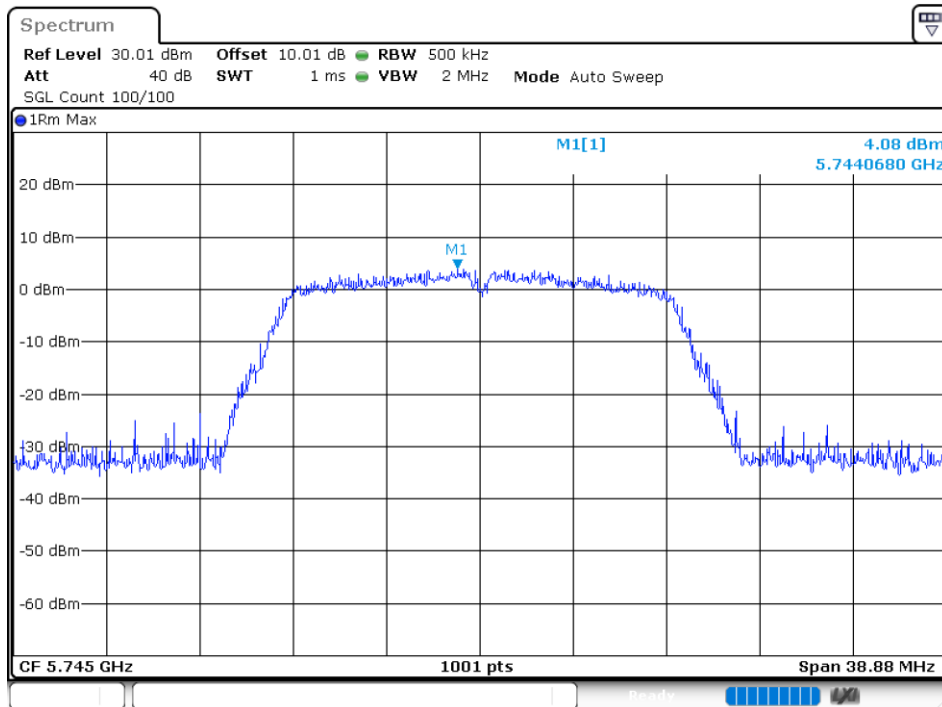

5.5 MAXIMUM POWER SPECTRAL DENSITY LEVEL

Condition	Mode	Frequency (MHz)	Antenna	Max PSD (dBm)	Limit (dBm)	Verdict
NVNT	802.11a	5745	Ant 1	4.083	30	Pass
NVNT	802.11a	5785	Ant 1	4.008	30	Pass
NVNT	802.11a	5825	Ant 1	4.279	30	Pass
NVNT	802.11ac20	5745	Ant 1	2.958	30	Pass
NVNT	802.11ac20	5785	Ant 1	4.311	30	Pass
NVNT	802.11ac20	5825	Ant 1	3.486	30	Pass
NVNT	802.11ac40	5755	Ant 1	-0.189	30	Pass
NVNT	802.11ac40	5795	Ant 1	-0.894	30	Pass
NVNT	802.11ac80	5775	Ant 1	-4.362	30	Pass
NVNT	802.11n(HT20)	5745	Ant 1	3.151	30	Pass
NVNT	802.11n(HT20)	5785	Ant 1	3.722	30	Pass
NVNT	802.11n(HT20)	5825	Ant 1	2.68	30	Pass
NVNT	802.11n(HT40)	5755	Ant 1	-0.698	30	Pass
NVNT	802.11n(HT40)	5795	Ant 1	0.488	30	Pass

PSD NVNT 802.11a 5745MHz Ant1