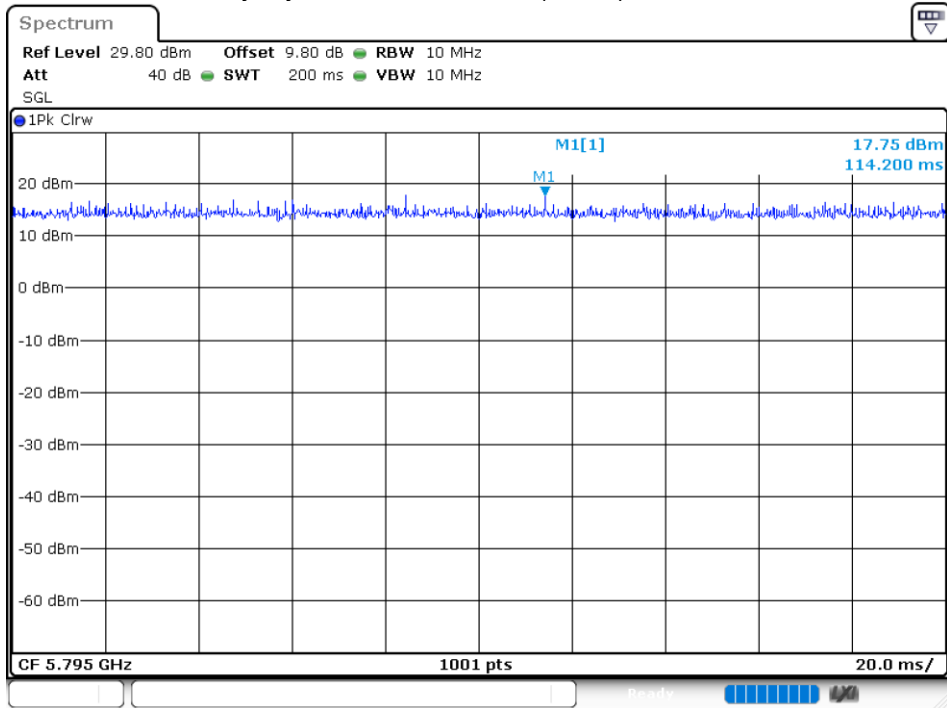

Duty Cycle NVNT 802.11n(HT40) 5795MHz