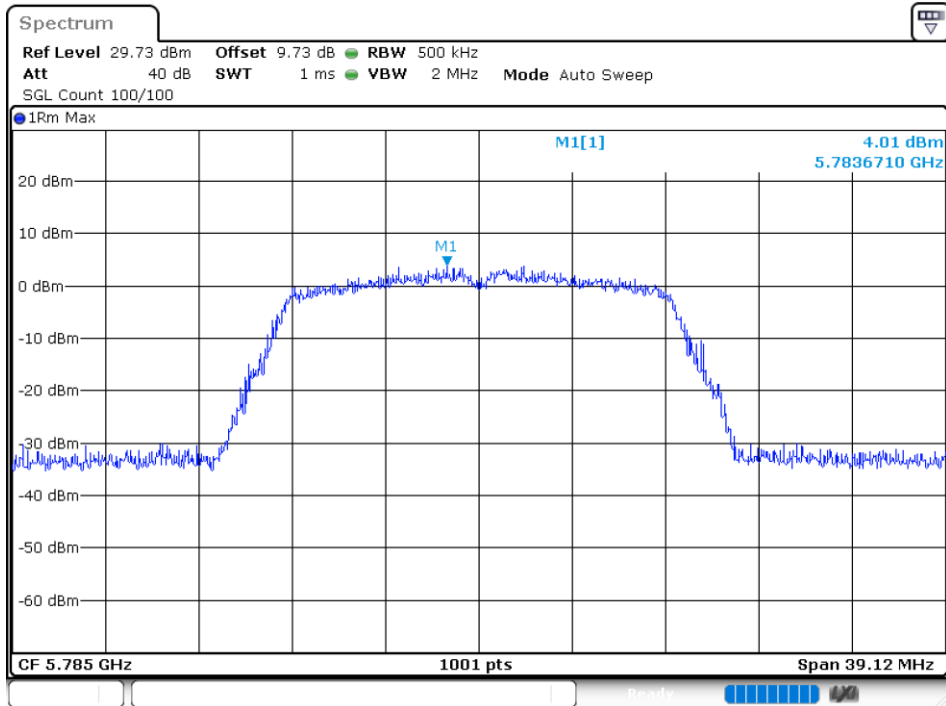

PSD NVNT 802.11a 5785MHz Ant1