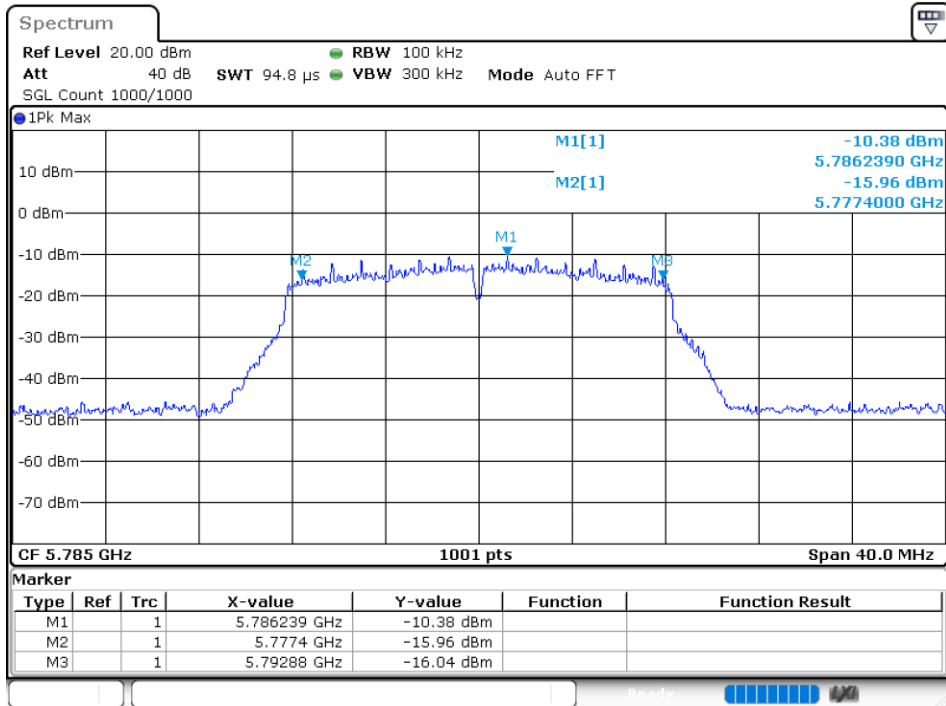

EBW NVNT 802.11a 5785MHz Ant1