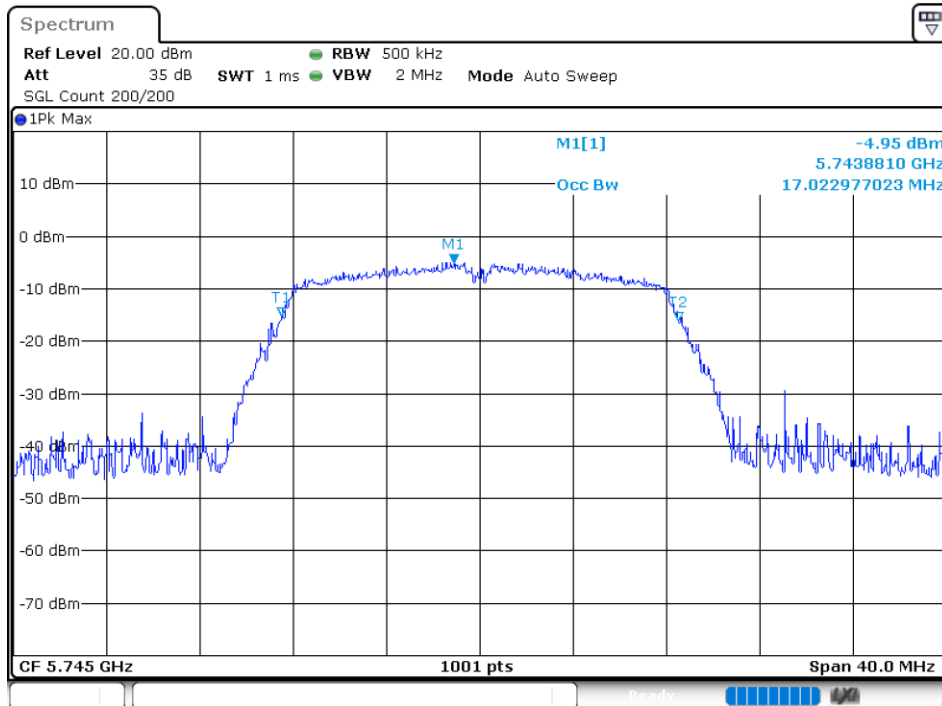

5.4 OCCUPIED CHANNEL BANDWIDTH

Condition	Mode	Frequency (MHz)	Antenna	99% OBW (MHz)	-26 dB Bandwidth (MHz)	Limit -26 dB Bandwidth (MHz)	Verdict
NVNT	802.11a	5745	Ant 1	17.023	19.44	0.5	Pass
NVNT	802.11a	5785	Ant 1	16.983	19.56	0.5	Pass
NVNT	802.11a	5825	Ant 1	17.023	19.68	0.5	Pass
NVNT	802.11ac20	5745	Ant 1	17.5824	20.2	0.5	Pass
NVNT	802.11ac20	5785	Ant 1	17.6623	20.12	0.5	Pass
NVNT	802.11ac20	5825	Ant 1	17.6224	20.32	0.5	Pass
NVNT	802.11ac40	5755	Ant 1	36.2837	41.28	0.5	Pass
NVNT	802.11ac40	5795	Ant 1	36.044	40.8	0.5	Pass
NVNT	802.11ac80	5775	Ant 1	74.965	81.12	0.5	Pass
NVNT	802.11n(HT20)	5745	Ant 1	17.7023	20.08	0.5	Pass
NVNT	802.11n(HT20)	5785	Ant 1	17.8222	19.88	0.5	Pass
NVNT	802.11n(HT20)	5825	Ant 1	17.7822	20.28	0.5	Pass
NVNT	802.11n(HT40)	5755	Ant 1	36.2038	40.8	0.5	Pass
NVNT	802.11n(HT40)	5795	Ant 1	35.964	40.48	0.5	Pass

OBW NVNT 802.11a 5745MHz Ant1