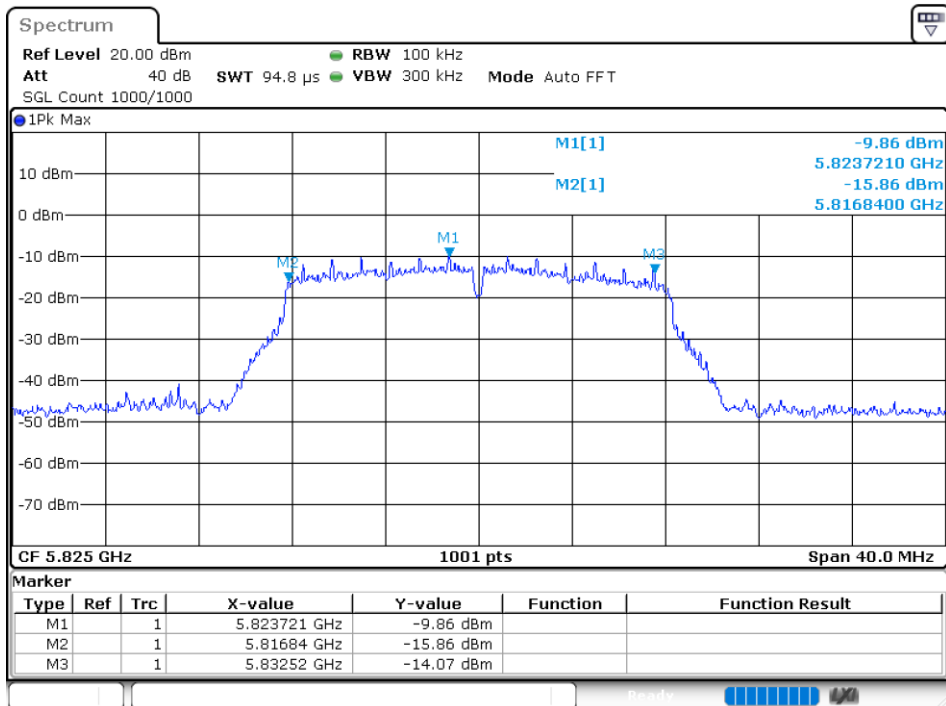

EBW NVNT 802.11a 5825MHz Ant1