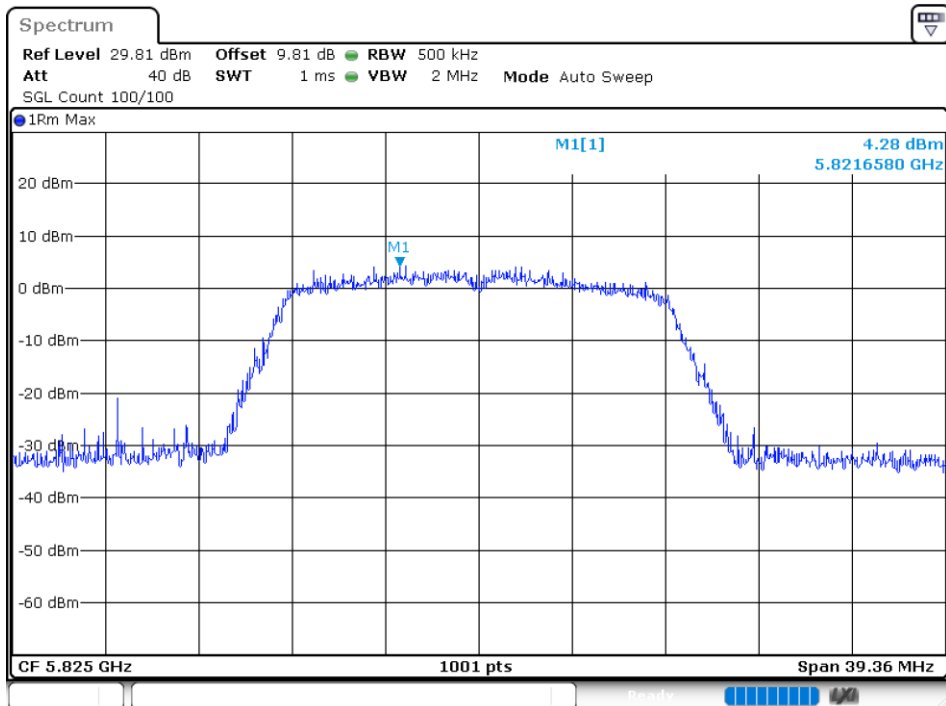

PSD NVNT 802.11a 5825MHz Ant1