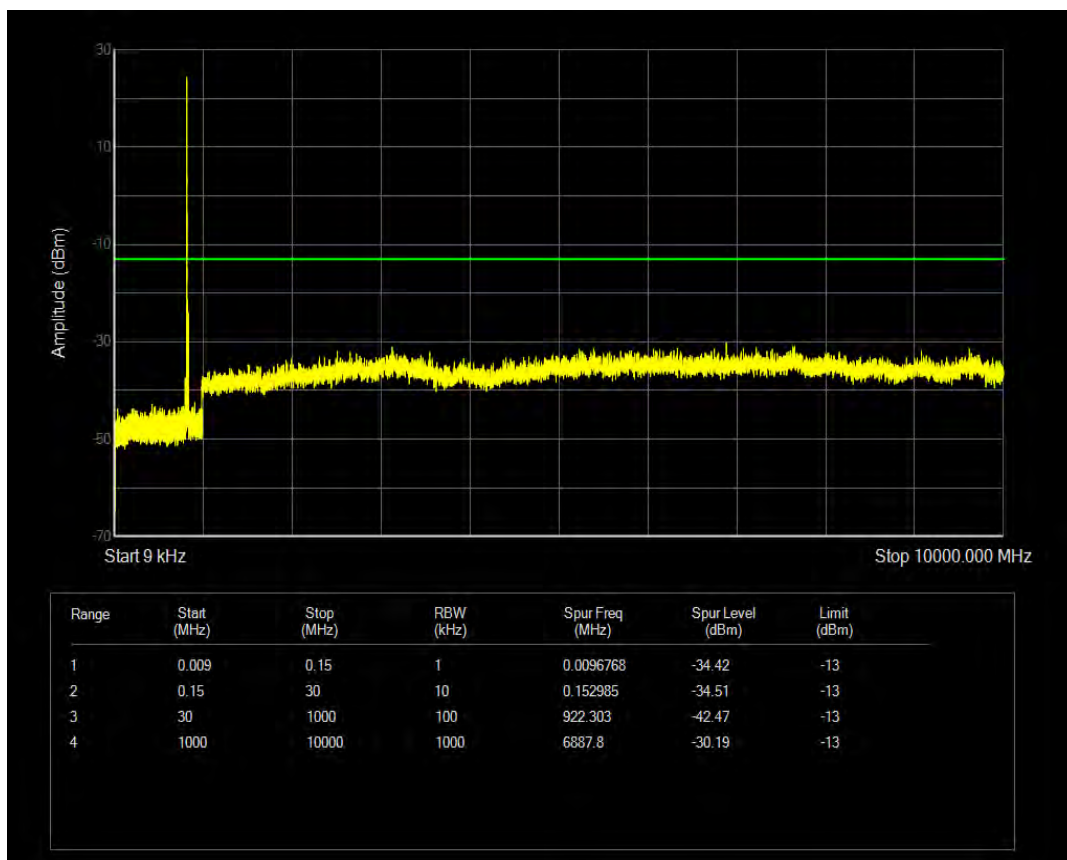

Band5 QPSK BW=10MHz Channel=20525 RB Size=1 Position=#0