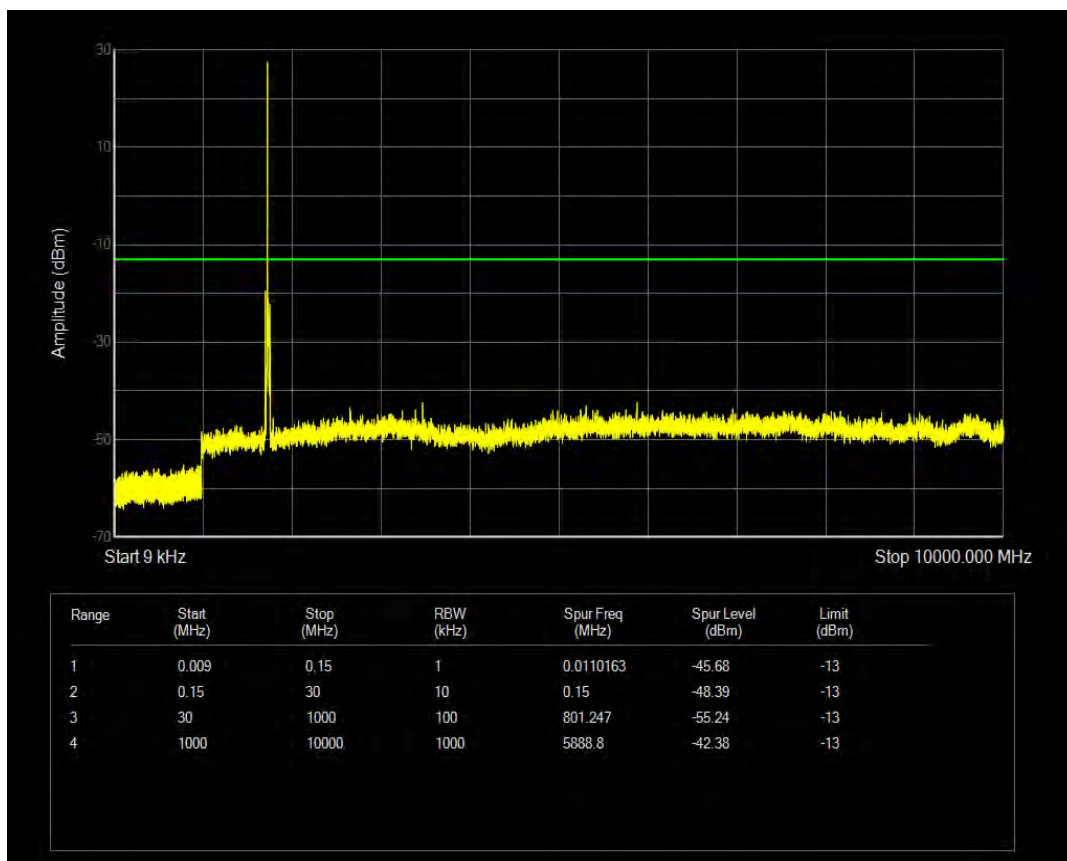

Band4 QAM16 BW=15MHz Channel=20175 RB Size=75 Position=#0

Band4 QAM16 BW=15MHz Channel=20175 RB Size=1 Position=#0

Band4 QPSK BW=15MHz Channel=20325 RB Size=75 Position=#0

Band4 QPSK BW=15MHz Channel=20325 RB Size=1 Position=#0

Band4 QAM16 BW=15MHz Channel=20325 RB Size=1 Position=#0

Band4 QPSK BW=20MHz Channel=20050 RB Size=1 Position=#0

Band4 QAM16 BW=15MHz Channel=20325 RB Size=75 Position=#0

Band4 QPSK BW=20MHz Channel=20050 RB Size=100 Position=#0