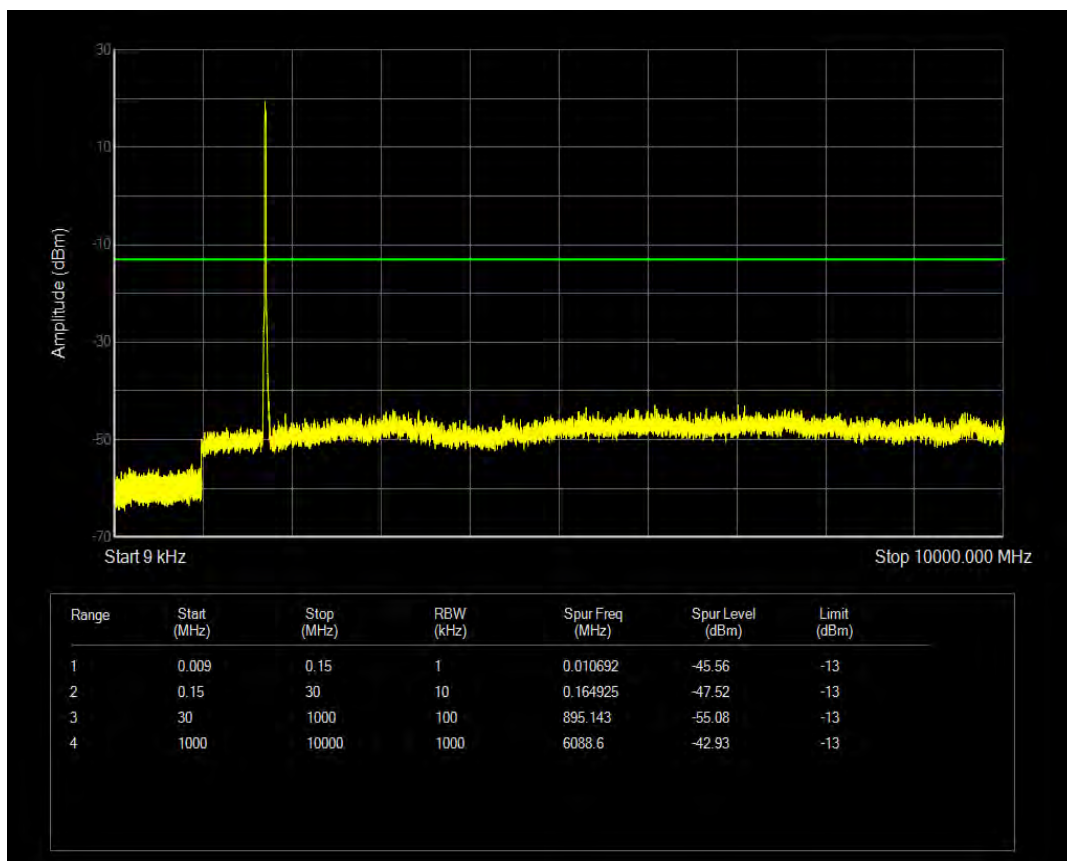

Band4 QAM16 BW=10MHz Channel=20350 RB Size=50 Position=#0

Band4 QAM16 BW=10MHz Channel=20350 RB Size=1 Position=#0

Band4 QPSK BW=15MHz Channel=20025 RB Size=75 Position=#0

Band4 QPSK BW=15MHz Channel=20025 RB Size=1 Position=#0

Band4 QAM16 BW=15MHz Channel=20025 RB Size=1 Position=#0

Band4 QAM16 BW=15MHz Channel=20025 RB Size=75 Position=#0

Band4 QPSK BW=15MHz Channel=20175 RB Size=1 Position=#0

Band4 QPSK BW=15MHz Channel=20175 RB Size=75 Position=#0