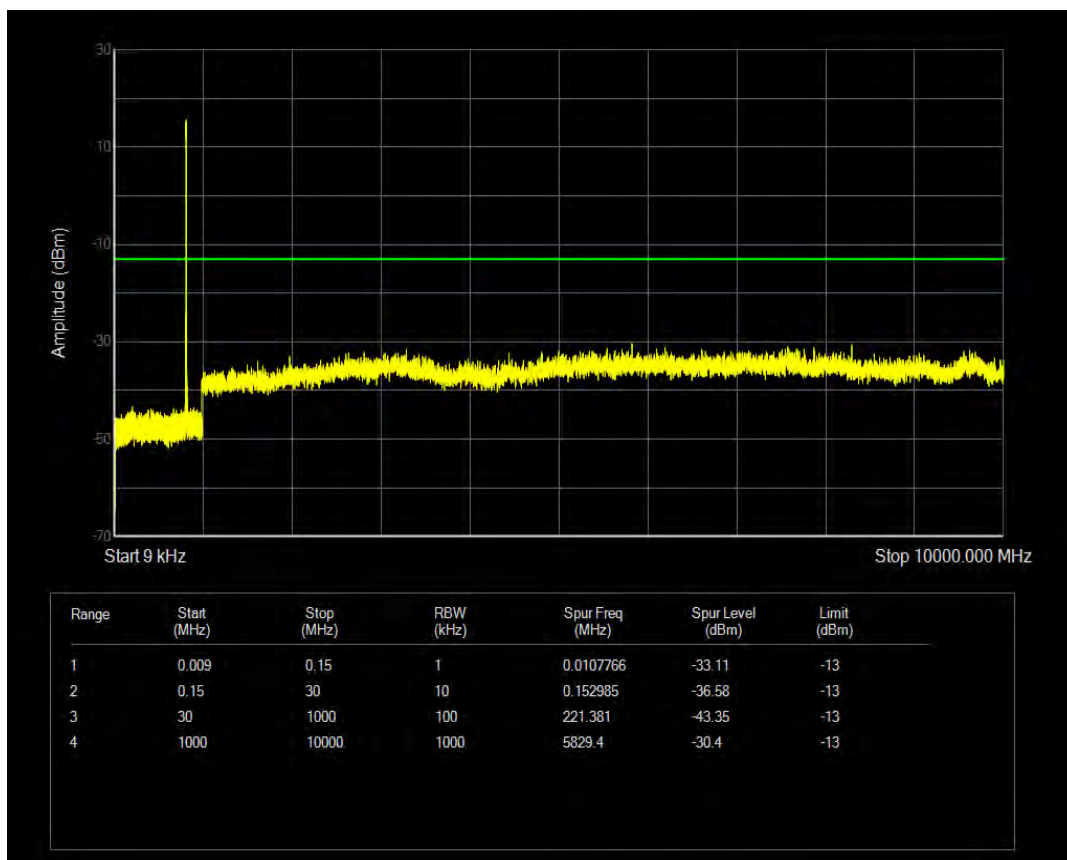

Band5 QAM16 BW=3MHz Channel=20415 RB Size=15 Position=#0