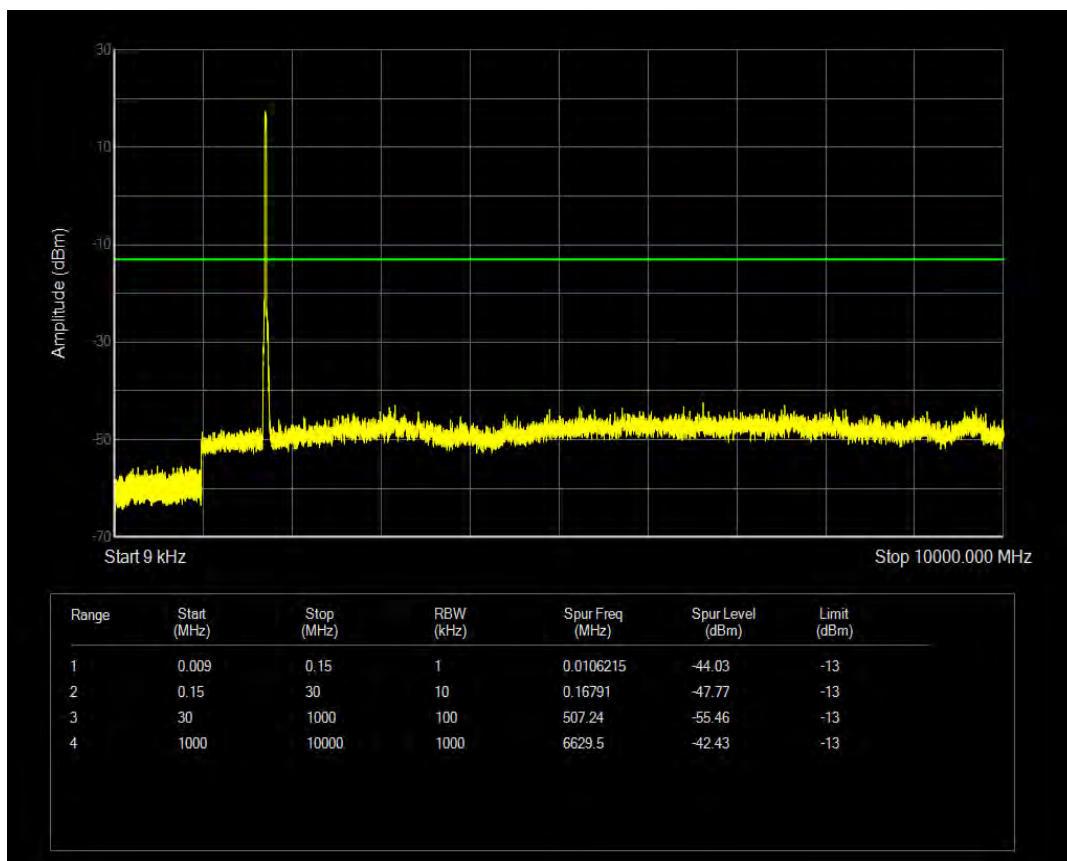

Band4 QAM16 BW=15MHz Channel=20325 RB Size=1 Position=#0

Band4 QPSK BW=20MHz Channel=20050 RB Size=1 Position=#0

Band4 QAM16 BW=15MHz Channel=20325 RB Size=75 Position=#0

Band4 QPSK BW=20MHz Channel=20050 RB Size=100 Position=#0

Band4 QAM16 BW=20MHz Channel=20050 RB Size=1 Position=#0

Band4 QAM16 BW=20MHz Channel=20050 RB Size=100 Position=#0

Band4 QPSK BW=20MHz Channel=20175 RB Size=1 Position=#0

Band4 QAM16 BW=20MHz Channel=20175 RB Size=1 Position=#0