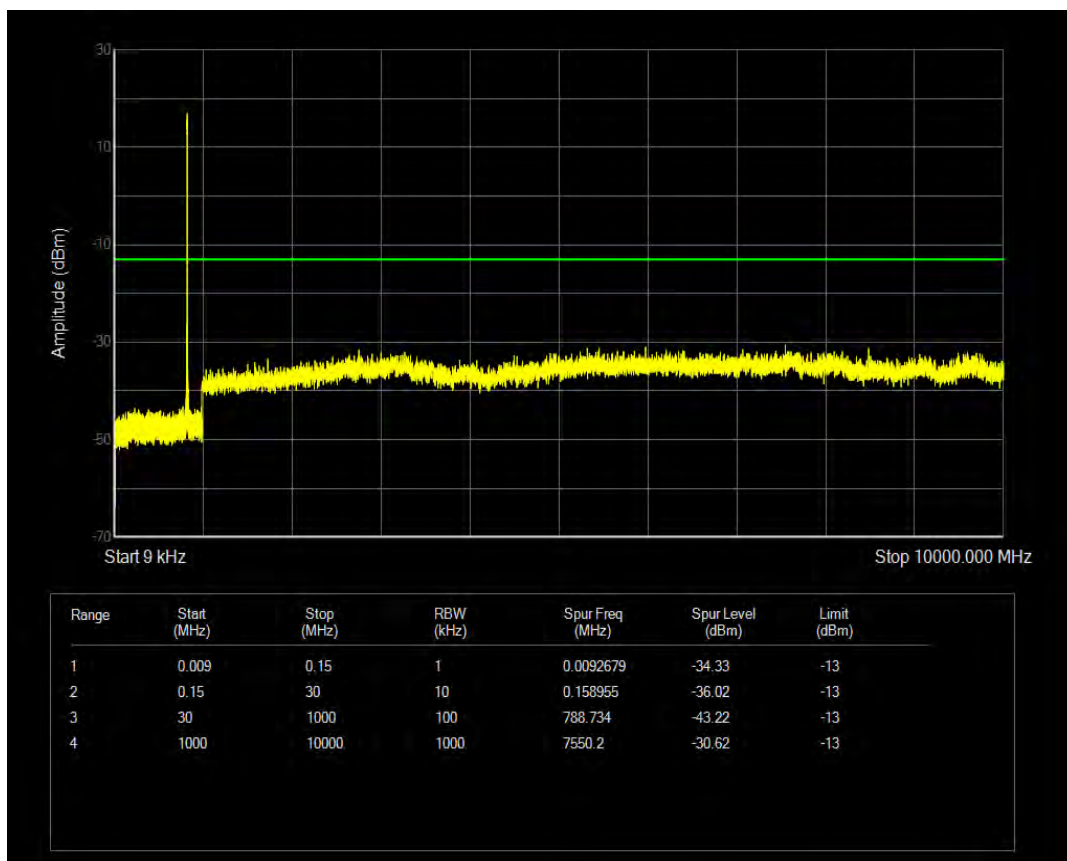

Band5 QAM16 BW=3MHz Channel=20415 RB Size=1 Position=#0

Band5 QPSK BW=3MHz Channel=20525 RB Size=1 Position=#0

Band5 QAM16 BW=3MHz Channel=20415 RB Size=15 Position=#0

Band5 QPSK BW=3MHz Channel=20525 RB Size=15 Position=#0