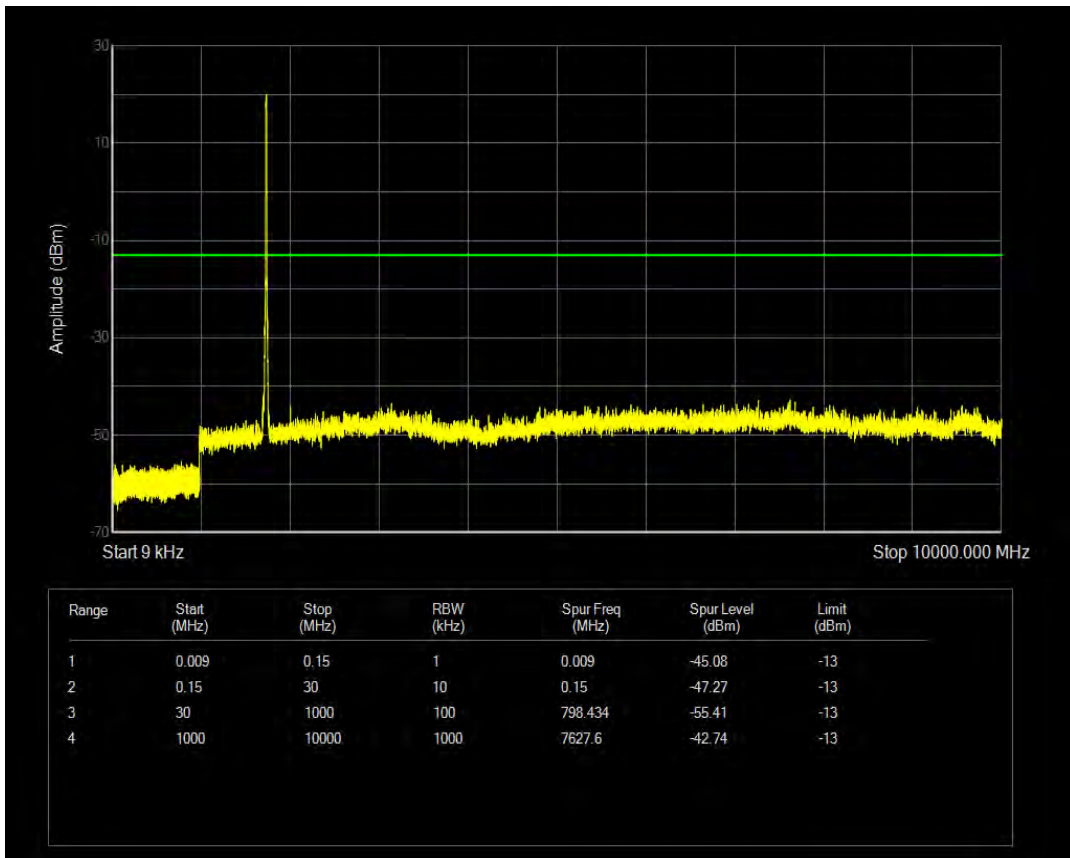

Band4 QAM16 BW=10MHz Channel=20175 RB Size=1 Position=#0

Band4 QAM16 BW=10MHz Channel=20175 RB Size=50 Position=#0

Band4 QPSK BW=10MHz Channel=20350 RB Size=1 Position=#0

Band4 QPSK BW=10MHz Channel=20350 RB Size=50 Position=#0

Band4 QAM16 BW=10MHz Channel=20350 RB Size=50 Position=#0

Band4 QAM16 BW=10MHz Channel=20350 RB Size=1 Position=#0

Band4 QPSK BW=15MHz Channel=20025 RB Size=75 Position=#0

Band4 QPSK BW=15MHz Channel=20025 RB Size=1 Position=#0