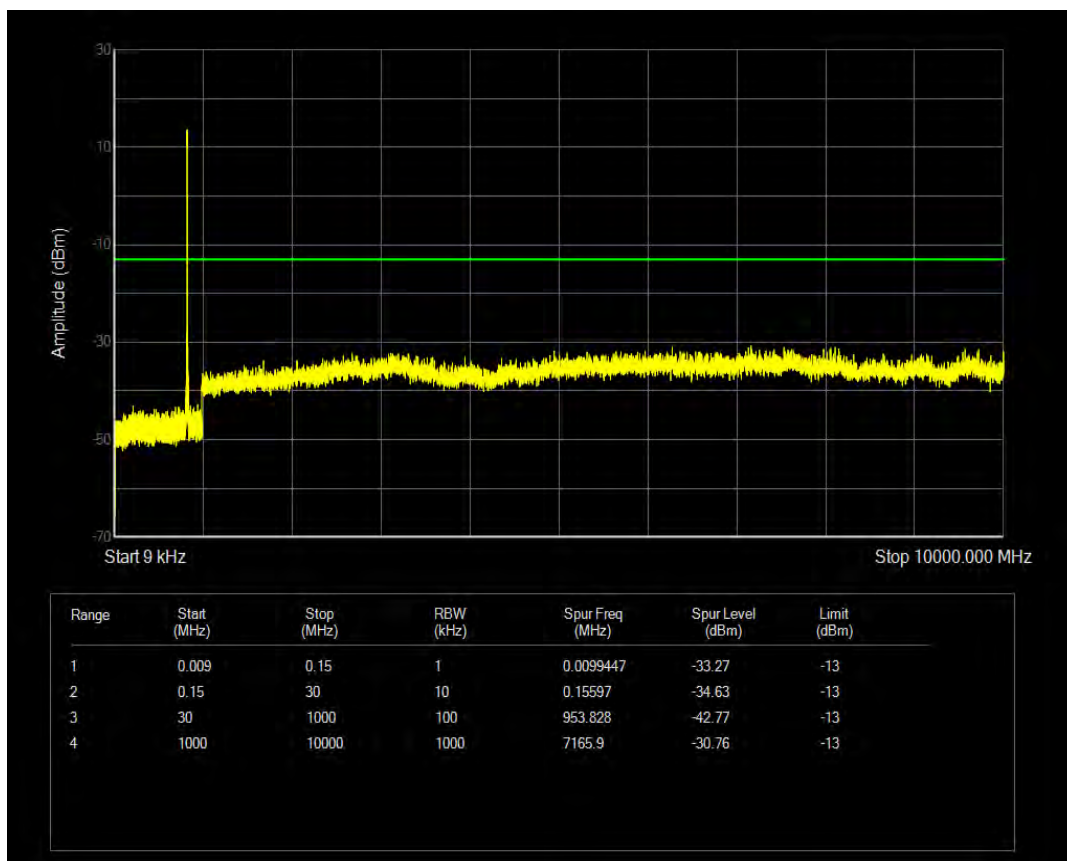

Band5 QAM16 BW=5MHz Channel=20525 RB Size=25 Position=#0