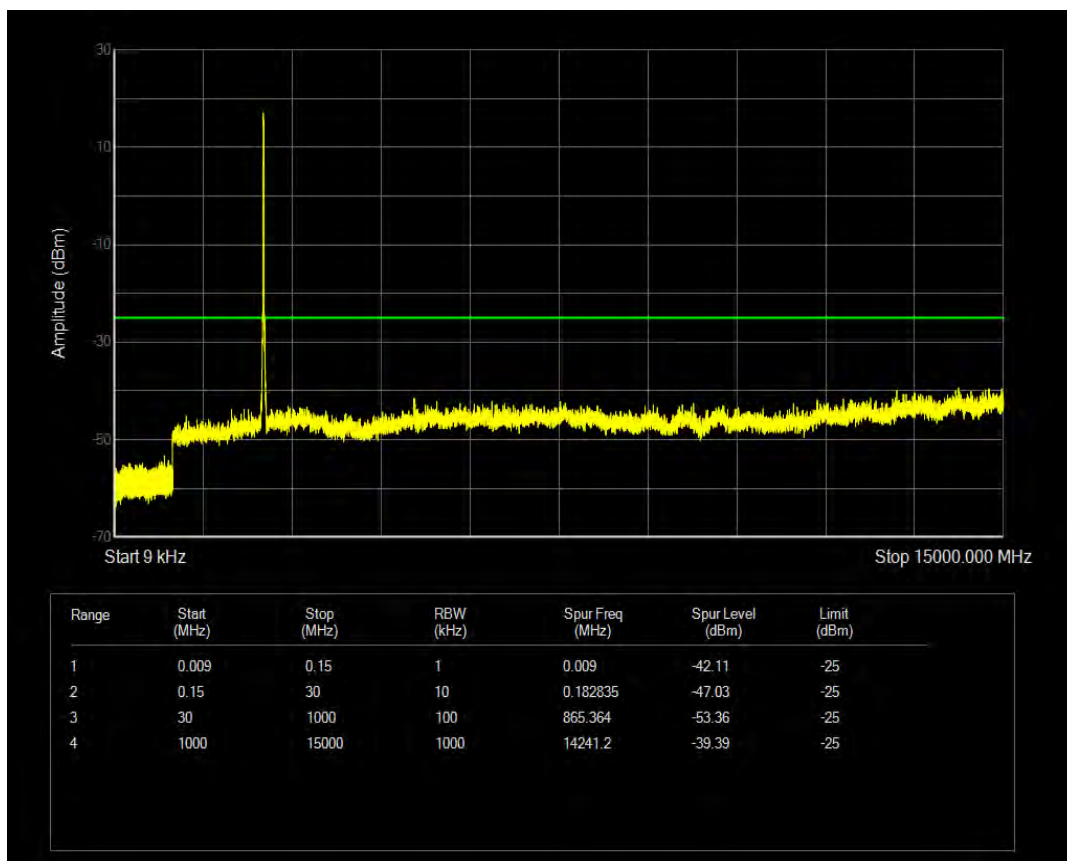

Band7 QAM16 BW=20MHz Channel=21350 RB Size=1 Position=#0

Band7 QAM16 BW=20MHz Channel=21100 RB Size=100 Position=#0

Band7 QAM16 BW=20MHz Channel=20850 RB Size=1 Position=#0

Band7 QAM16 BW=15MHz Channel=21100 RB Size=75 Position=#0