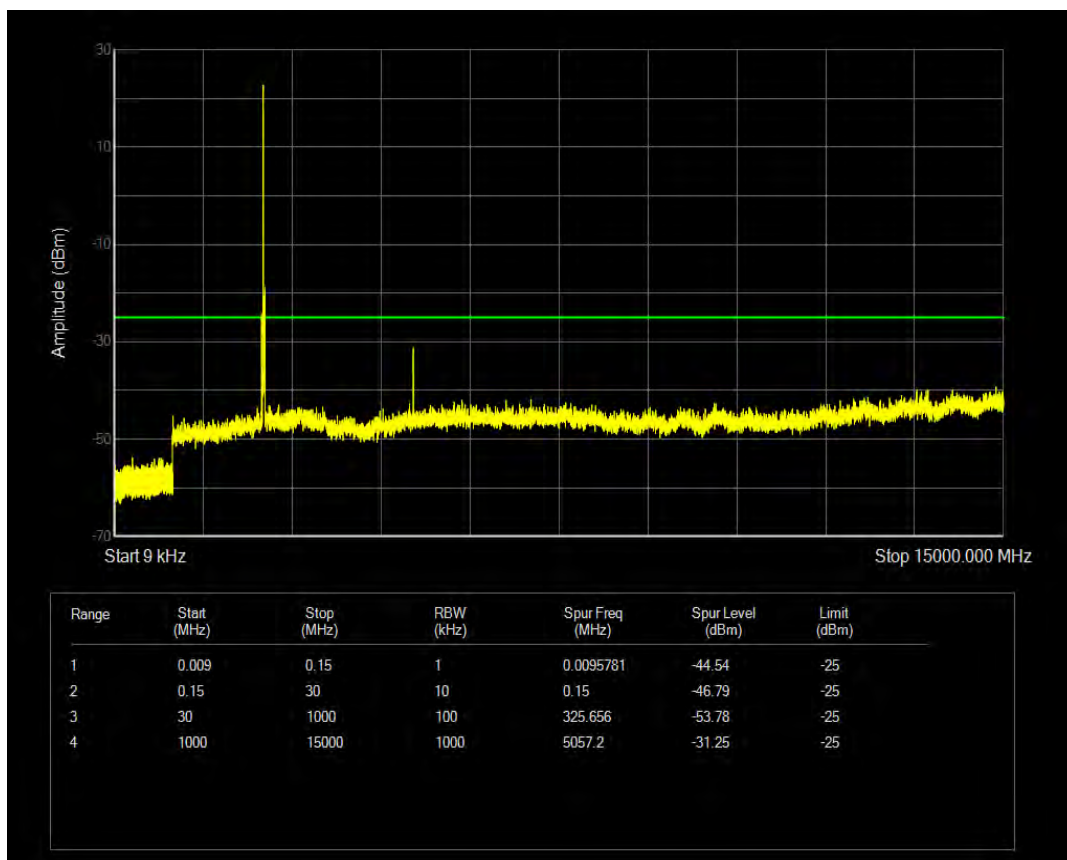

Band7 QPSK BW=15MHz Channel=21100 RB Size=1 Position=#0