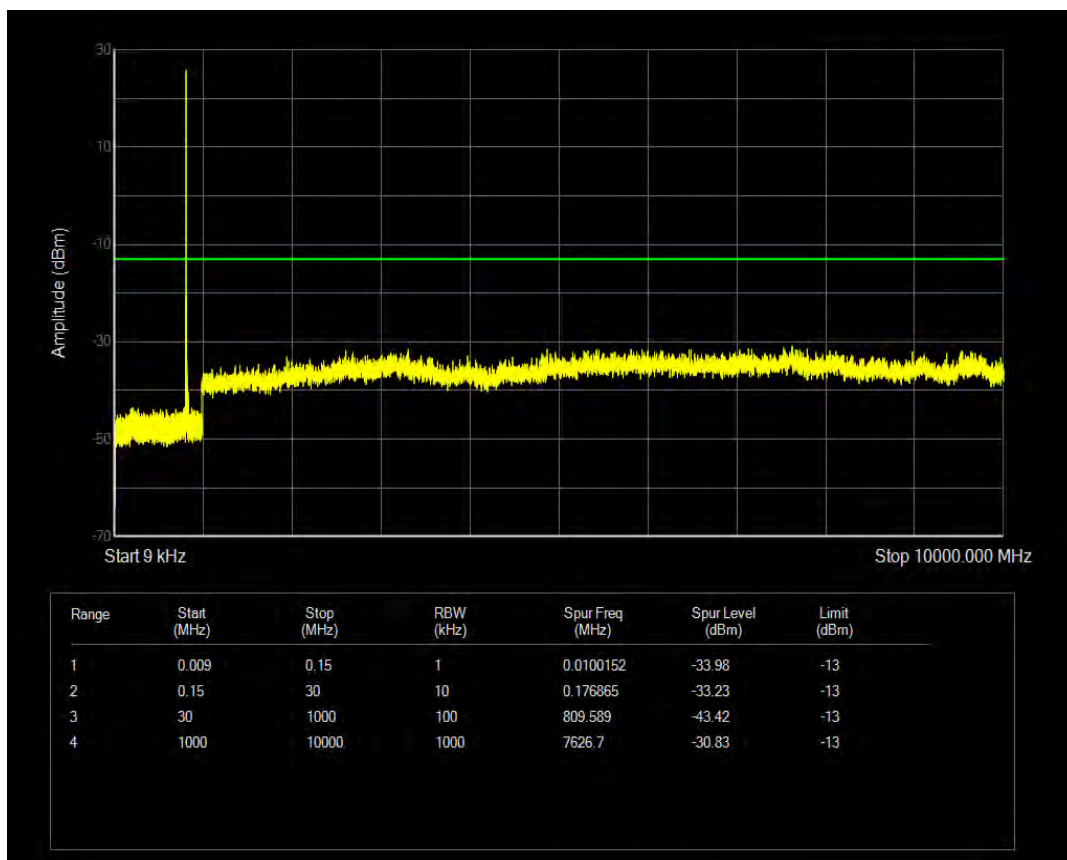

Band5 QAM16 BW=3MHz Channel=20415 RB Size=1 Position=#0