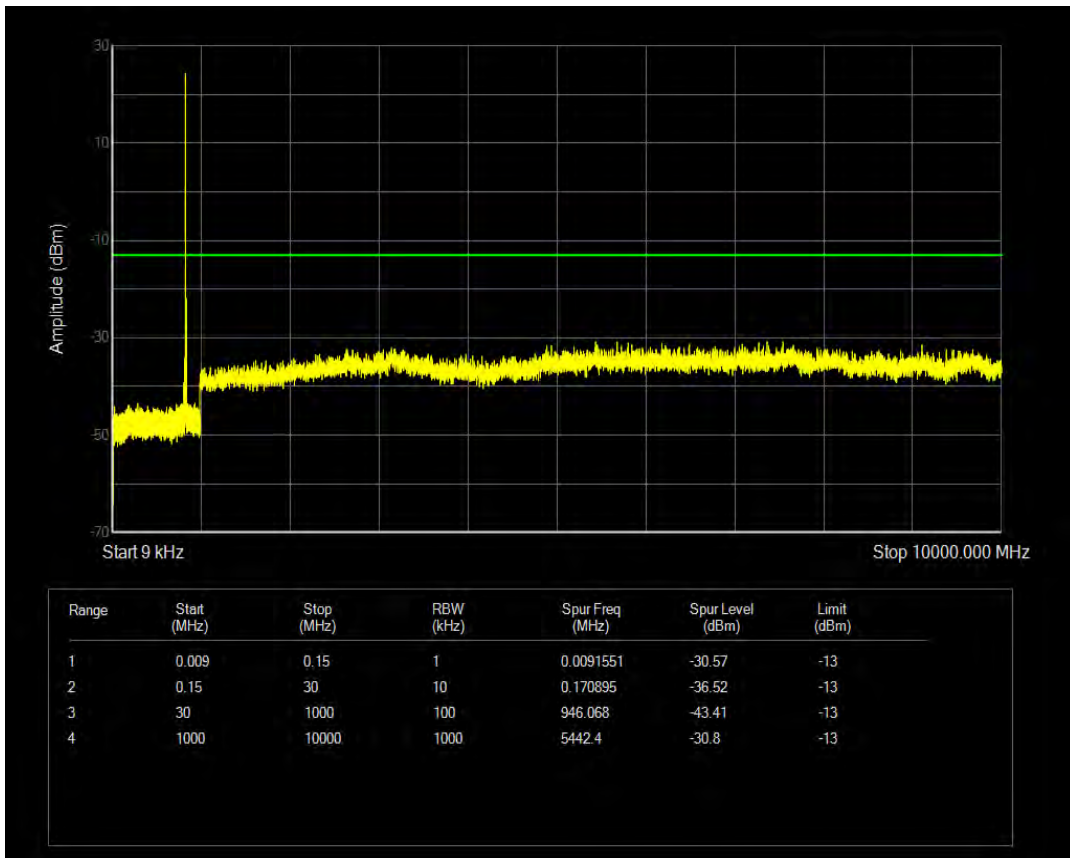

Band5 QPSK BW=10MHz Channel=20450 RB Size=50 Position=#0

Band5 QAM16 BW=10MHz Channel=20450 RB Size=50 Position=#0

Band5 QPSK BW=10MHz Channel=20525 RB Size=1 Position=#0

Band5 QPSK BW=10MHz Channel=20525 RB Size=50 Position=#0

Band5 QAM16 BW=10MHz Channel=20525 RB Size=50 Position=#0

Band5 QAM16 BW=10MHz Channel=20525 RB Size=1 Position=#0

Band5 QPSK BW=10MHz Channel=20600 RB Size=1 Position=#0

Band5 QPSK BW=10MHz Channel=20600 RB Size=50 Position=#0

Band5 QAM16 BW=10MHz Channel=20600 RB Size=1 Position=#0

Band5 QAM16 BW=10MHz Channel=20600 RB Size=50 Position=#0

Band7 QAM16 BW=10MHz Channel=20800 RB Size=1 Position=#0

Band7 QAM16 BW=10MHz Channel=21400 RB Size=50 Position=#0