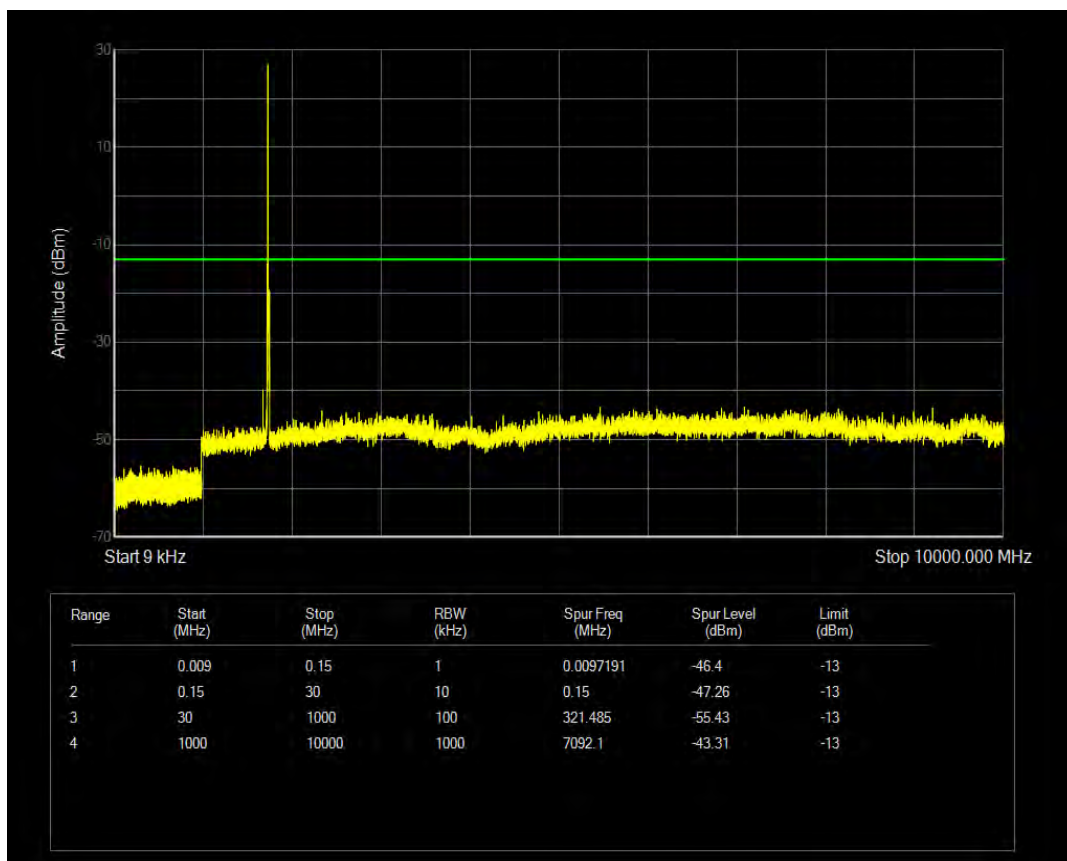

Band4 QAM16 BW=10MHz Channel=20175 RB Size=1 Position=#0

Band4 QAM16 BW=10MHz Channel=20175 RB Size=50 Position=#0

Band4 QPSK BW=10MHz Channel=20350 RB Size=1 Position=#0

Band4 QPSK BW=10MHz Channel=20350 RB Size=50 Position=#0

Band4 QAM16 BW=10MHz Channel=20350 RB Size=50 Position=#0

Band4 QAM16 BW=10MHz Channel=20350 RB Size=1 Position=#0

Band4 QPSK BW=15MHz Channel=20025 RB Size=75 Position=#0

Band4 QPSK BW=15MHz Channel=20025 RB Size=1 Position=#0