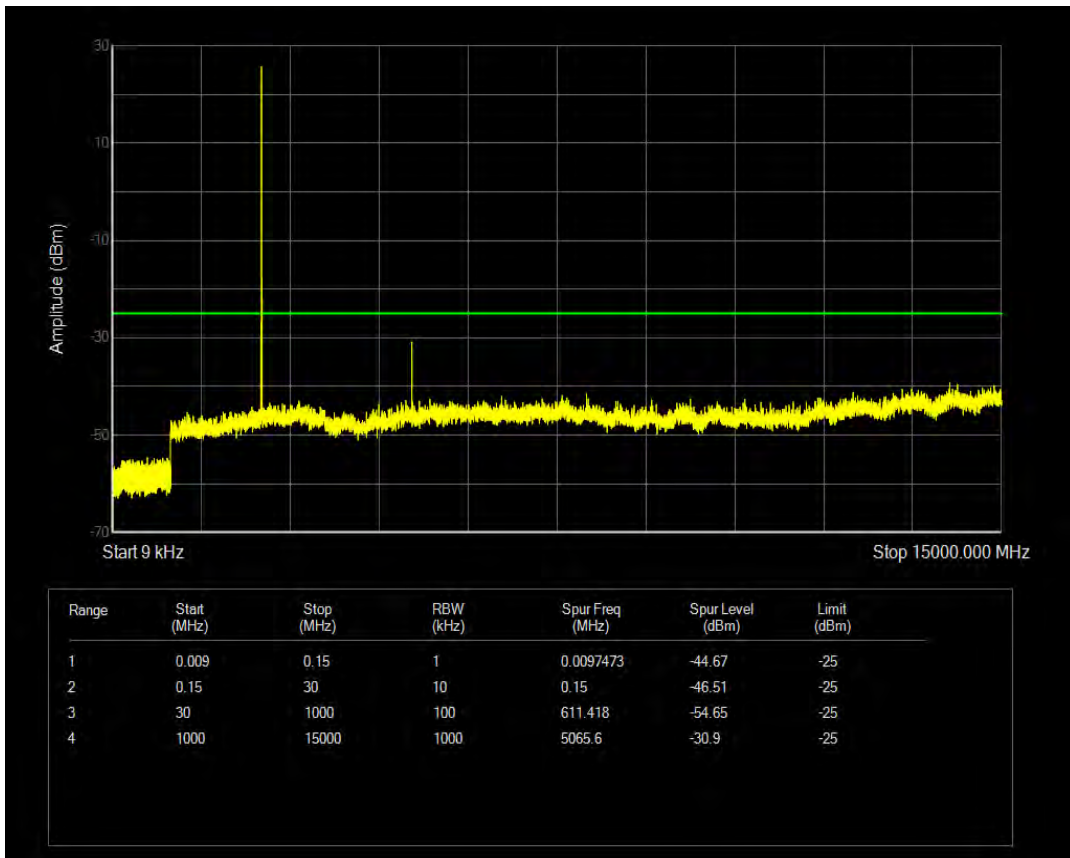

Band7 QAM16 BW=5MHz Channel=21100 RB Size=1 Position=#0