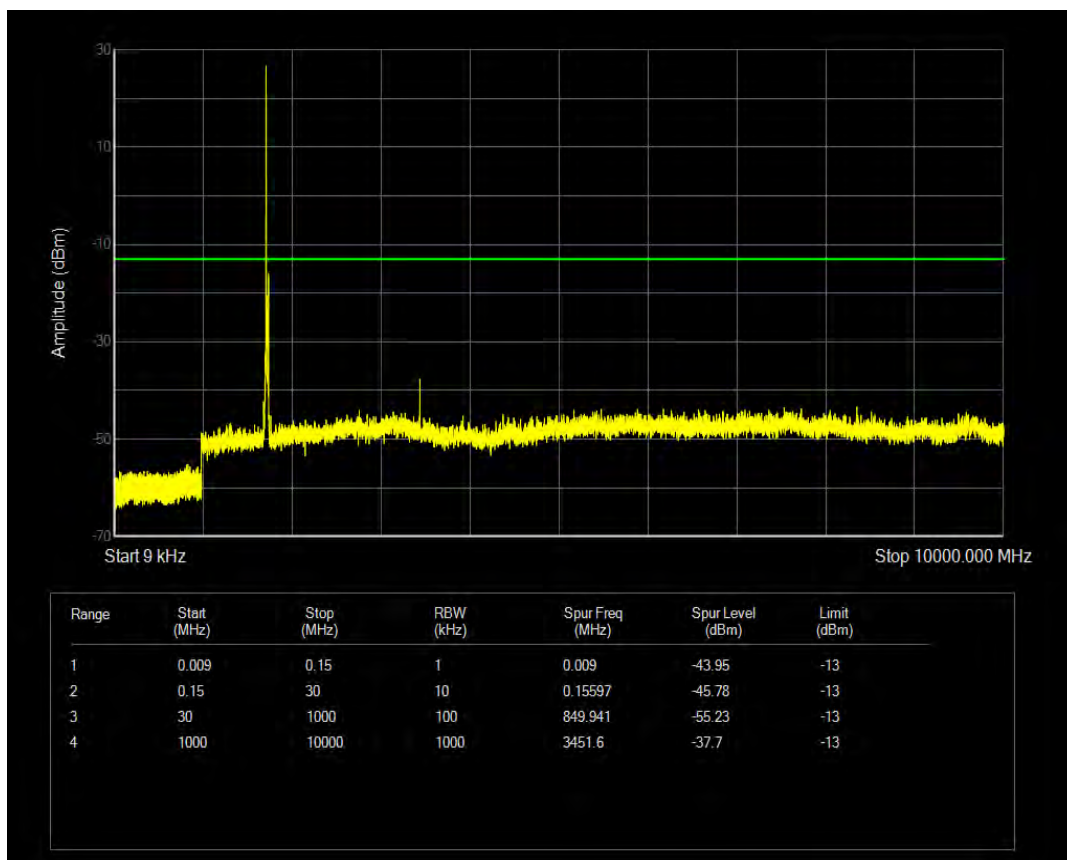

Band4 QAM16 BW=10MHz Channel=20175 RB Size=1 Position=#0

Band4 QAM16 BW=10MHz Channel=20175 RB Size=50 Position=#0

Band4 QPSK BW=10MHz Channel=20350 RB Size=1 Position=#0

Band4 QPSK BW=10MHz Channel=20350 RB Size=50 Position=#0

Band4 QAM16 BW=10MHz Channel=20350 RB Size=50 Position=#0

Band4 QAM16 BW=10MHz Channel=20350 RB Size=1 Position=#0

Band4 QPSK BW=15MHz Channel=20025 RB Size=75 Position=#0

Band4 QPSK BW=15MHz Channel=20025 RB Size=1 Position=#0

Band4 QAM16 BW=15MHz Channel=20025 RB Size=1 Position=#0

Band4 QAM16 BW=15MHz Channel=20025 RB Size=75 Position=#0

Band4 QPSK BW=15MHz Channel=20175 RB Size=1 Position=#0

Band4 QPSK BW=15MHz Channel=20175 RB Size=75 Position=#0