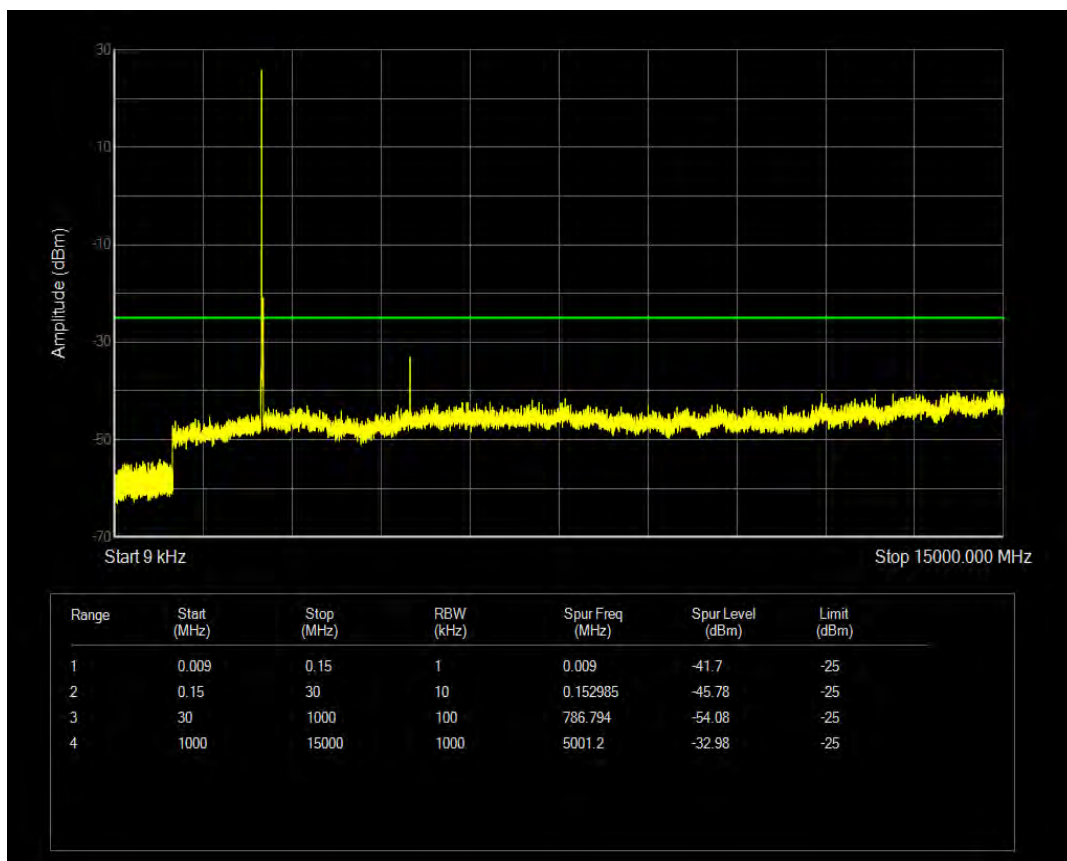

Band7 QAM16 BW=5MHz Channel=21100 RB Size=1 Position=#0

Band7 QPSK BW=10MHz Channel=21400 RB Size=50 Position=#0

Band7 QPSK BW=10MHz Channel=21400 RB Size=1 Position=#0

Band7 QPSK BW=15MHz Channel=20825 RB Size=1 Position=#0