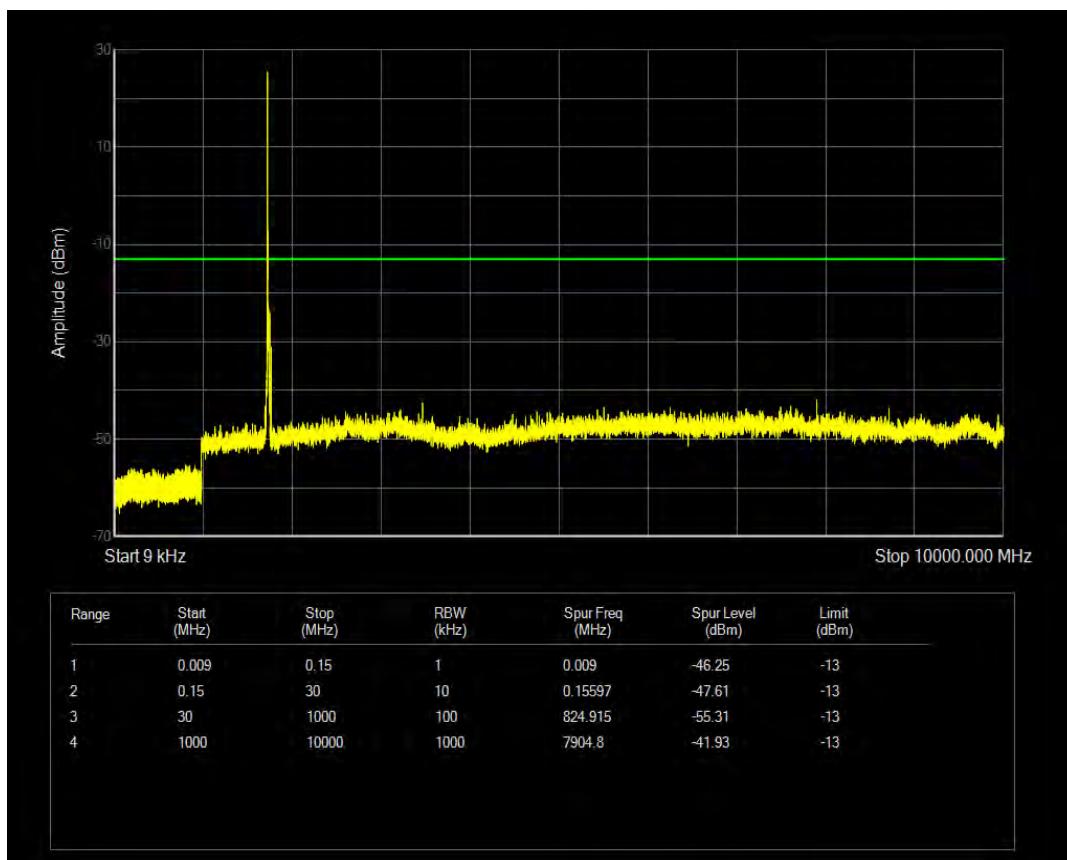

Band4 QAM16 BW=15MHz Channel=20175 RB Size=75 Position=#0

Band4 QAM16 BW=15MHz Channel=20175 RB Size=1 Position=#0

Band4 QPSK BW=15MHz Channel=20325 RB Size=75 Position=#0

Band4 QPSK BW=15MHz Channel=20325 RB Size=1 Position=#0

Band4 QAM16 BW=15MHz Channel=20325 RB Size=1 Position=#0

Band4 QPSK BW=20MHz Channel=20050 RB Size=1 Position=#0

Band4 QAM16 BW=15MHz Channel=20325 RB Size=75 Position=#0

Band4 QPSK BW=20MHz Channel=20050 RB Size=100 Position=#0