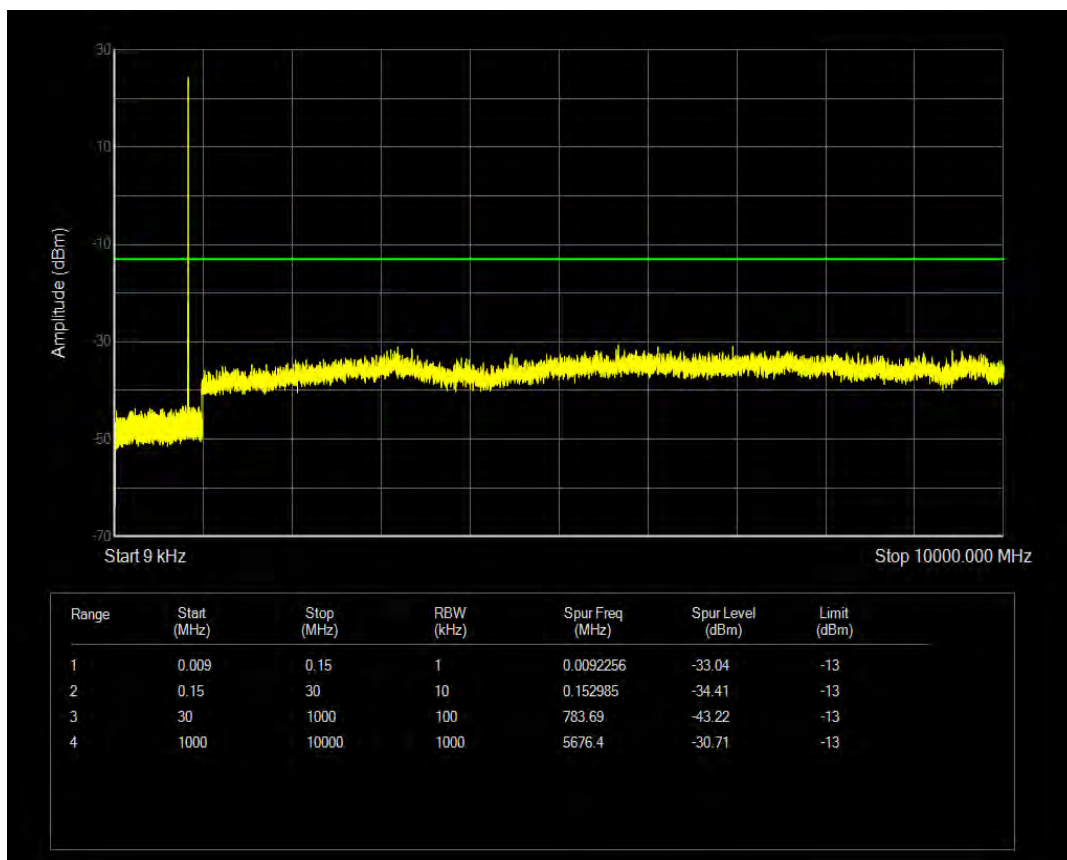

Band5 QPSK BW=1.4MHz Channel=20643 RB Size=1 Position=#0