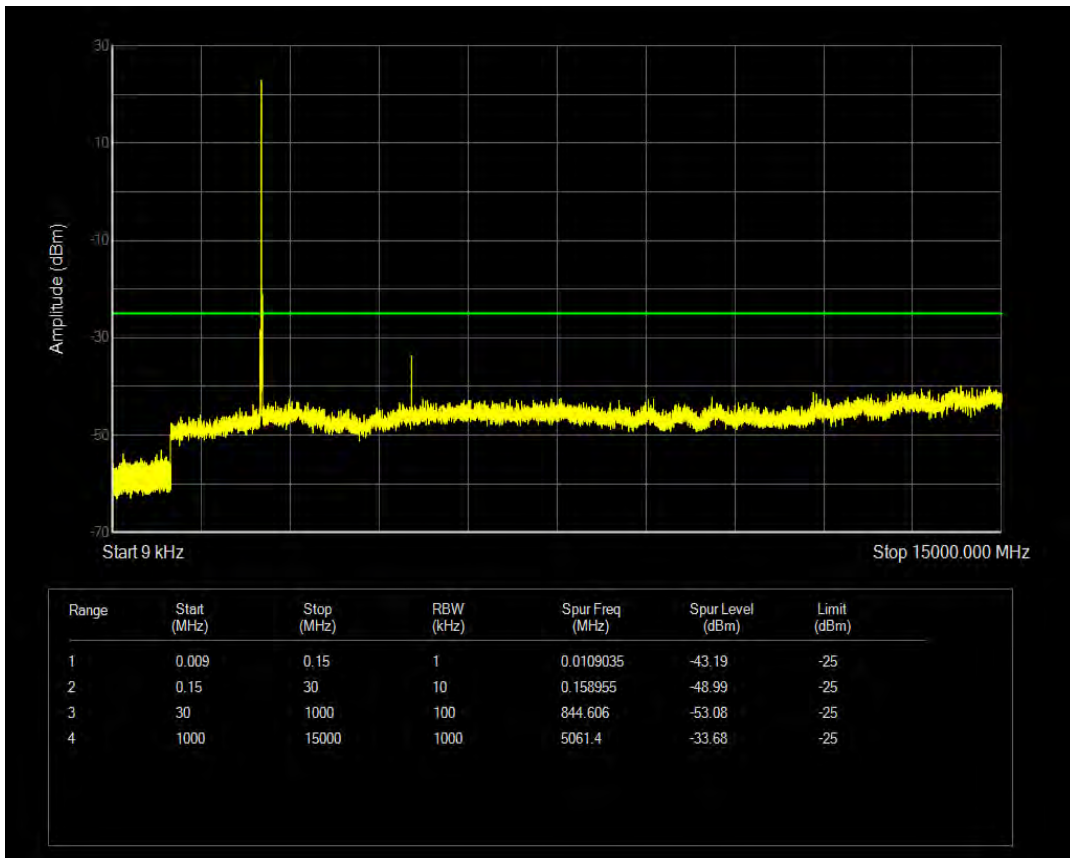

Band7 QAM16 BW=15MHz Channel=20825 RB Size=1 Position=#0

Band7 QAM16 BW=15MHz Channel=20825 RB Size=75 Position=#0

Band7 QAM16 BW=10MHz Channel=21400 RB Size=1 Position=#0

Band7 QAM16 BW=10MHz Channel=20800 RB Size=50 Position=#0

Band7 QAM16 BW=10MHz Channel=21100 RB Size=1 Position=#0

Band7 QAM16 BW=10MHz Channel=21100 RB Size=50 Position=#0

Band7 QAM16 BW=20MHz Channel=21100 RB Size=1 Position=#0

Band7 QAM16 BW=20MHz Channel=20850 RB Size=100 Position=#0