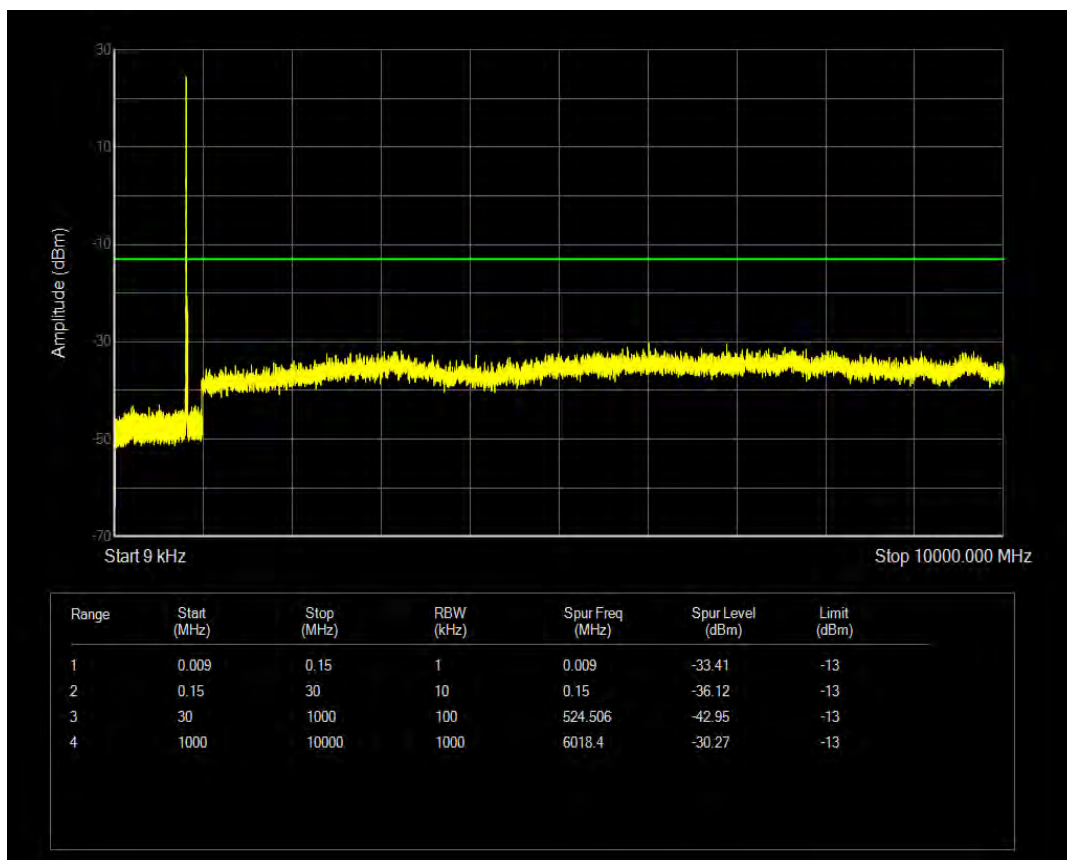

Band5 QPSK BW=10MHz Channel=20450 RB Size=1 Position=#0