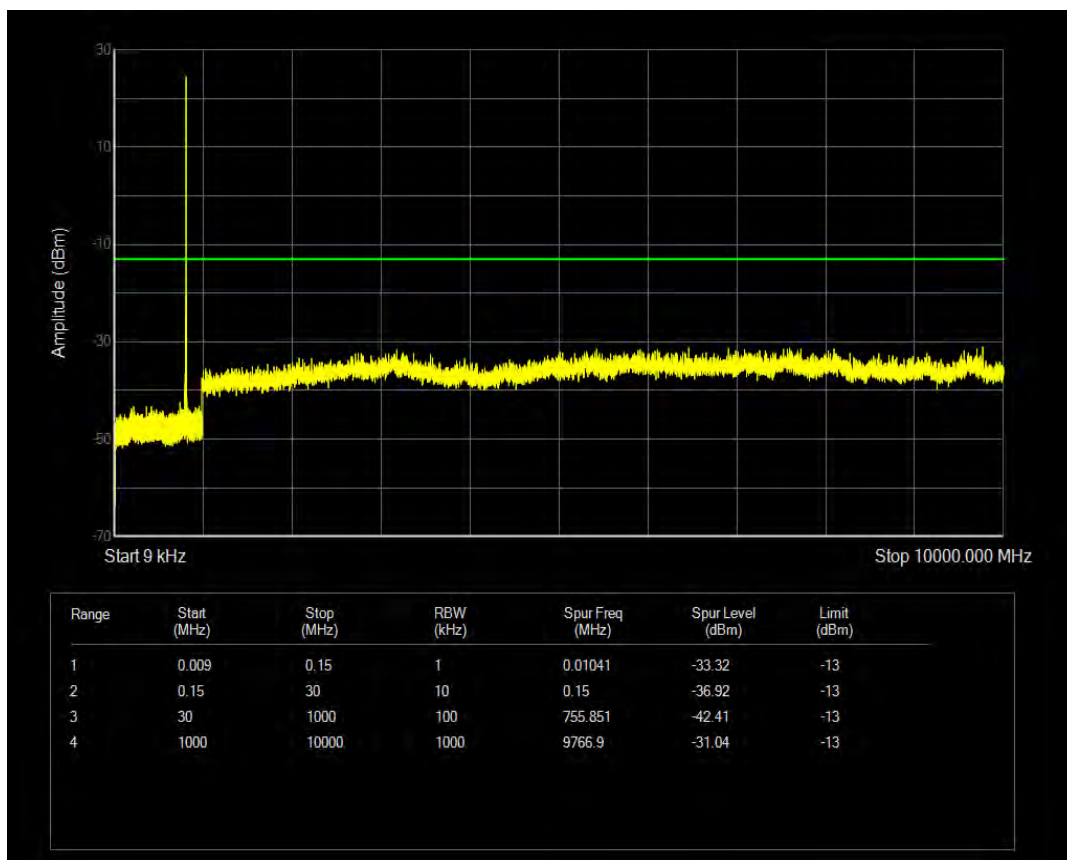

Band5 QPSK BW=3MHz Channel=20415 RB Size=1 Position=#0