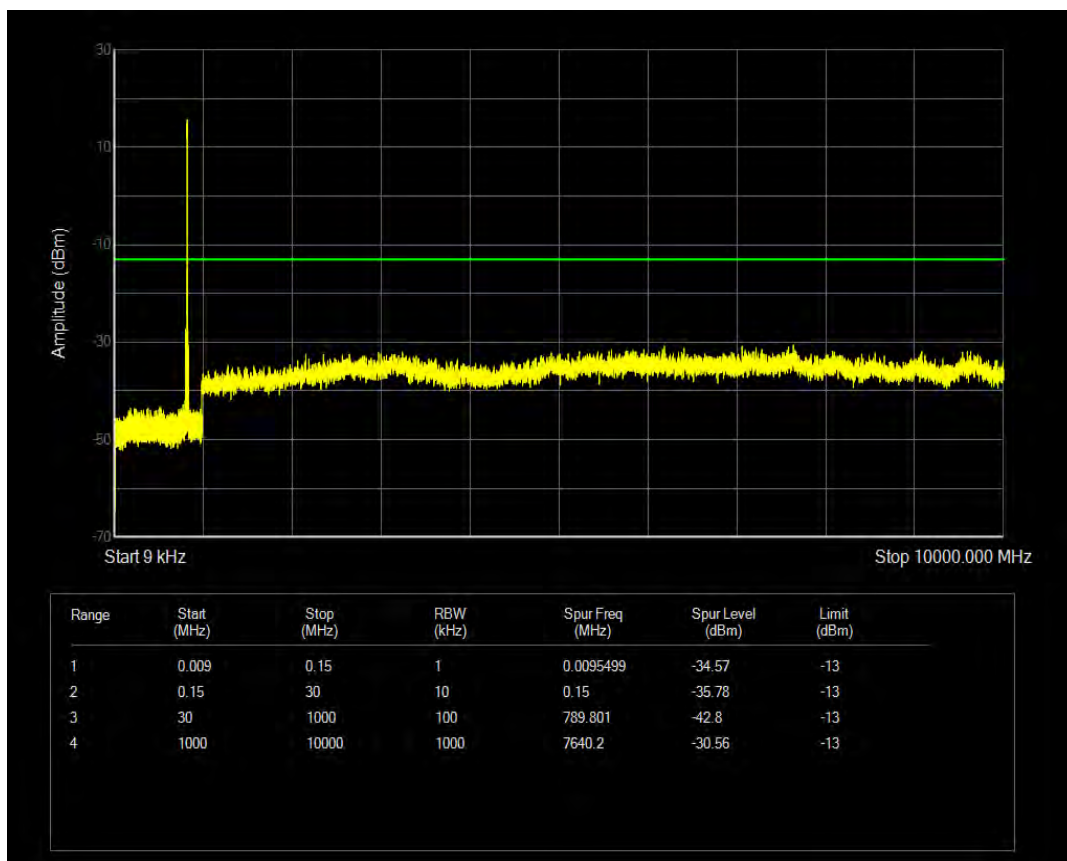

Band5 QAM16 BW=3MHz Channel=20525 RB Size=15 Position=#0