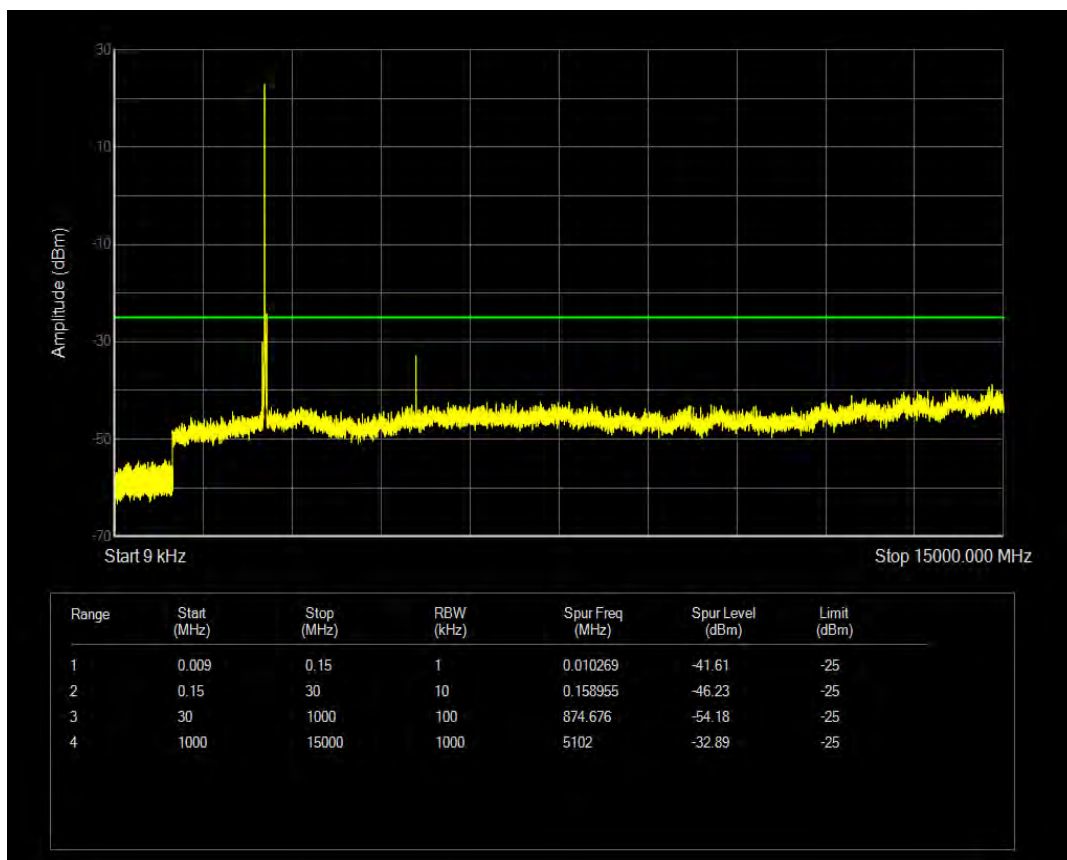

Band7 QAM16 BW=20MHz Channel=21350 RB Size=1 Position=#0