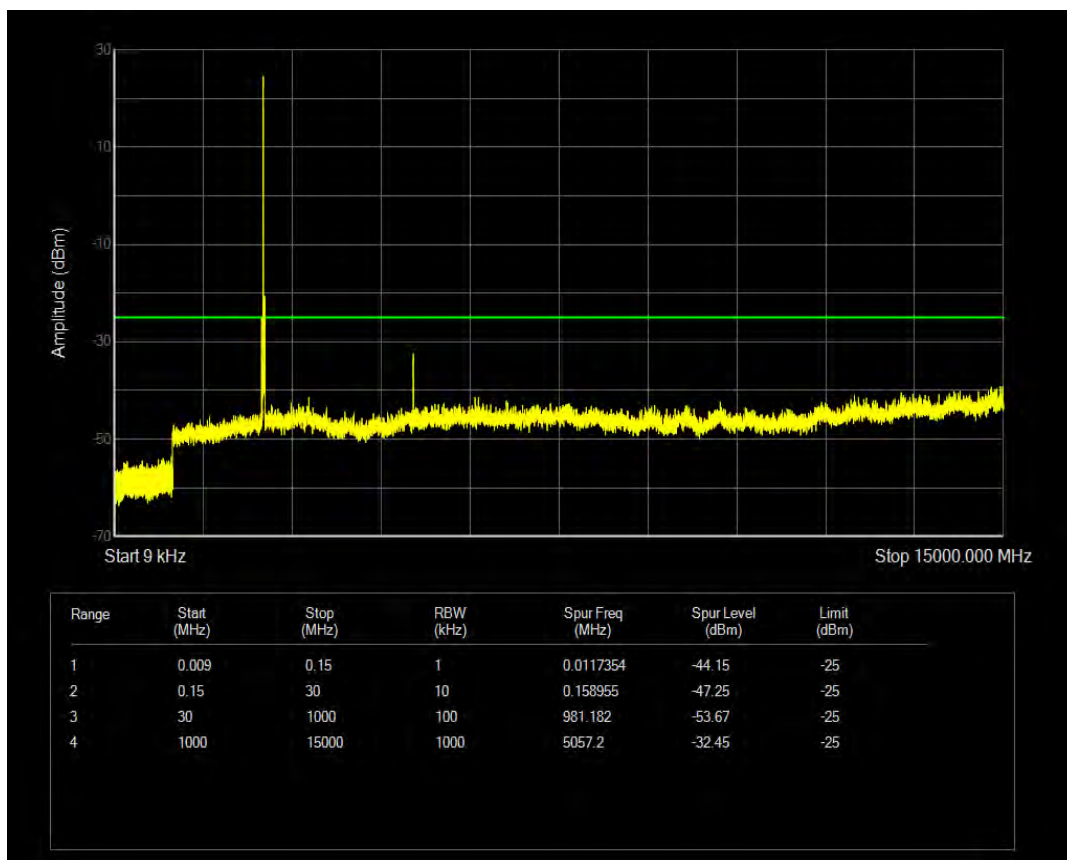

Band7 QAM16 BW=15MHz Channel=21100 RB Size=1 Position=#0