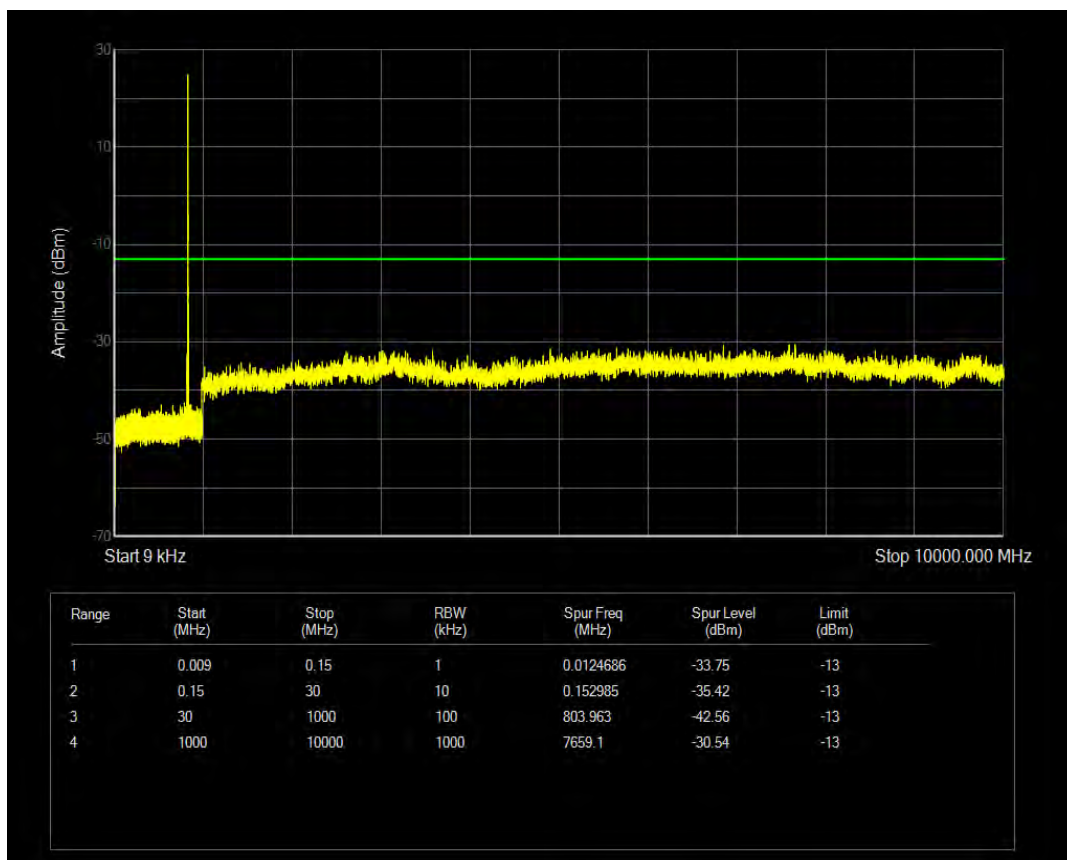

Band5 QPSK BW=5MHz Channel=20625 RB Size=1 Position=#0