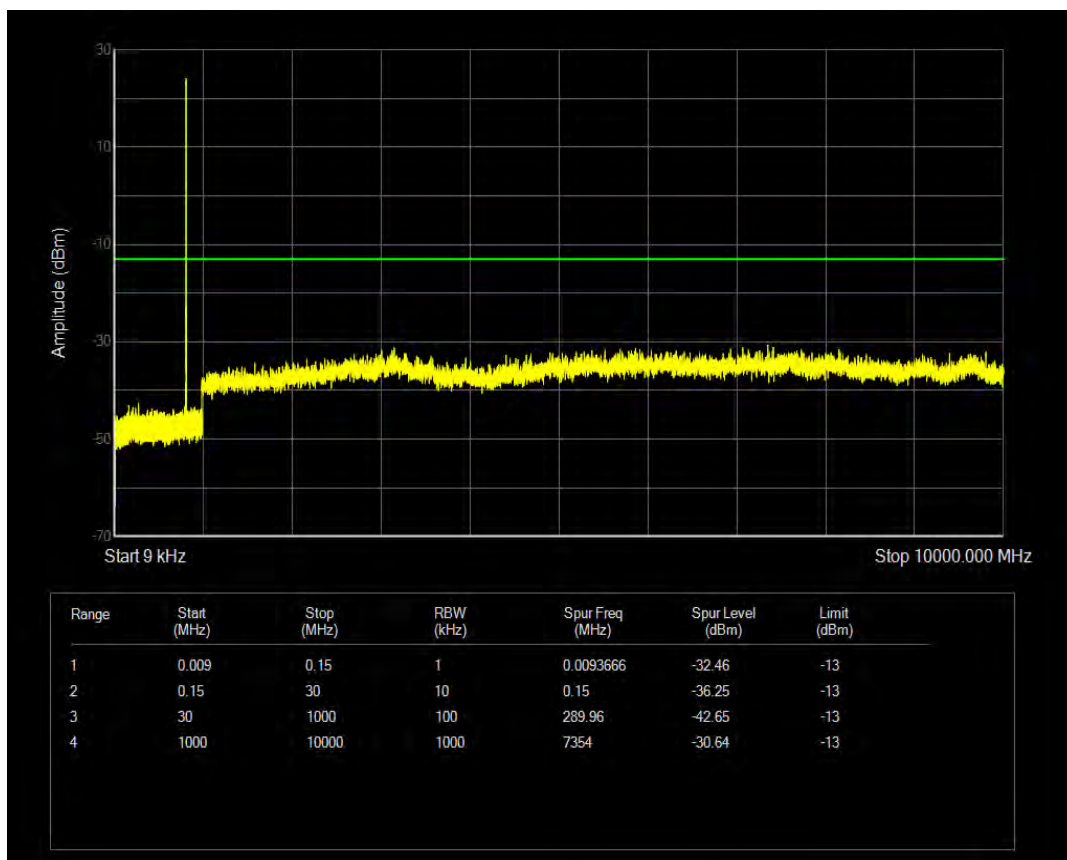

Band5 QAM16 BW=1.4MHz Channel=20407 RB Size=1 Position=#0