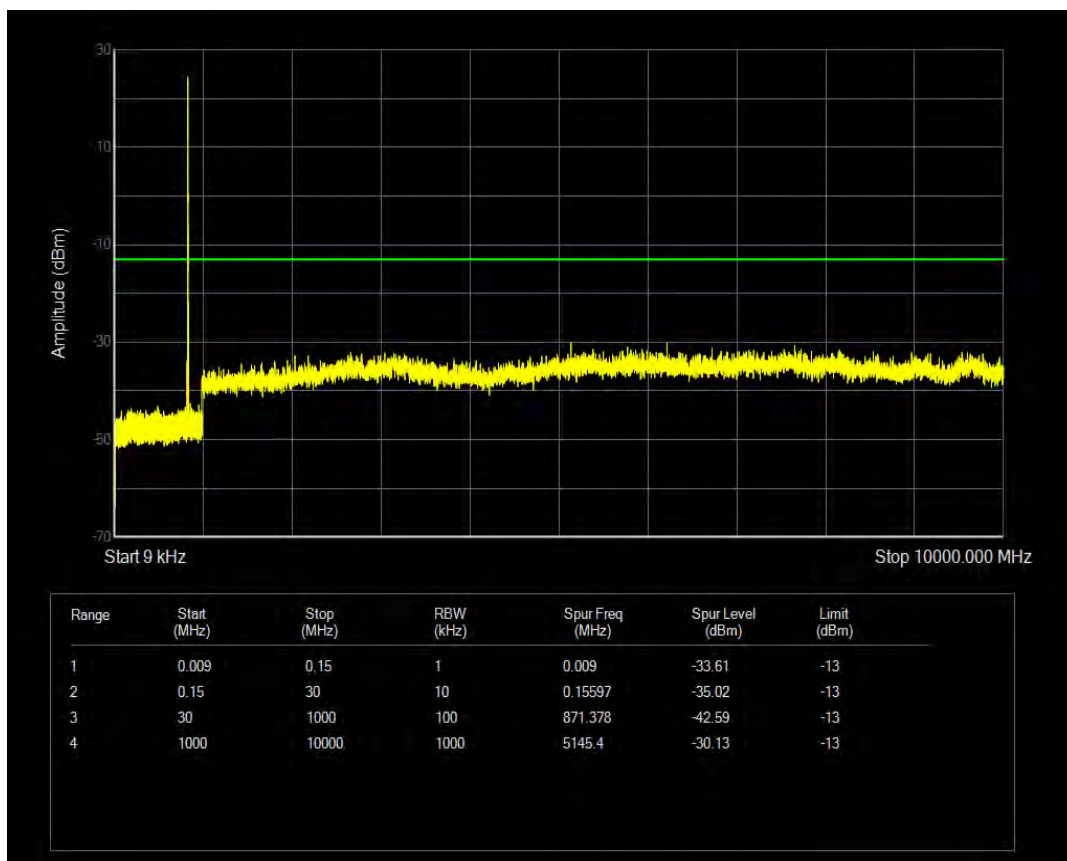

Band5 QAM16 BW=5MHz Channel=20625 RB Size=1 Position=#0