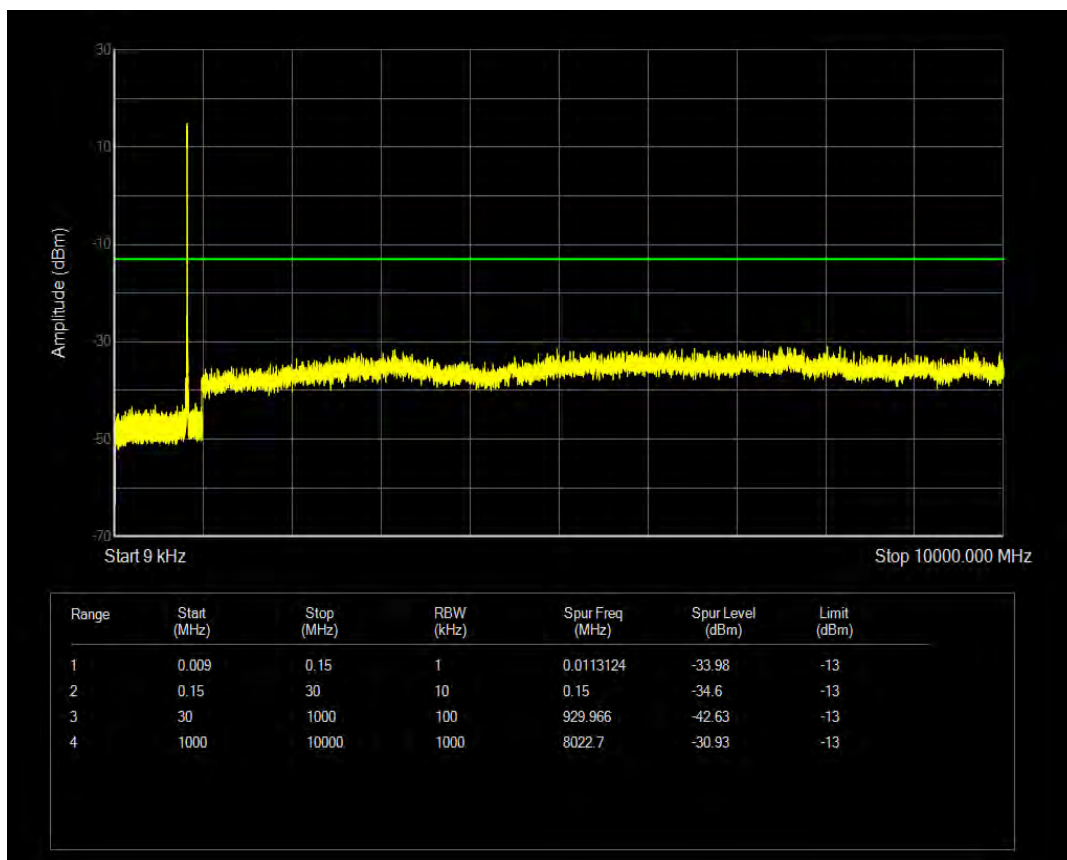

Band5 QPSK BW=5MHz Channel=20525 RB Size=25 Position=#0