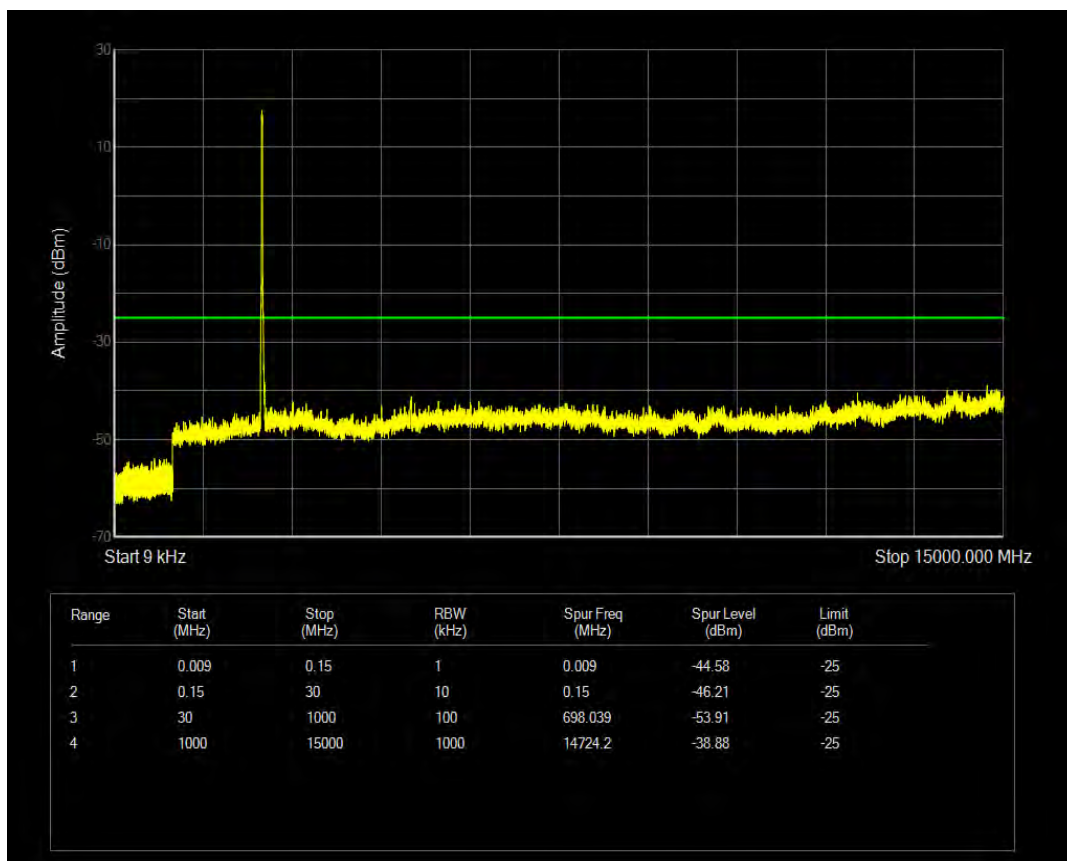

Band7 QPSK BW=15MHz Channel=20825 RB Size=75 Position=#0