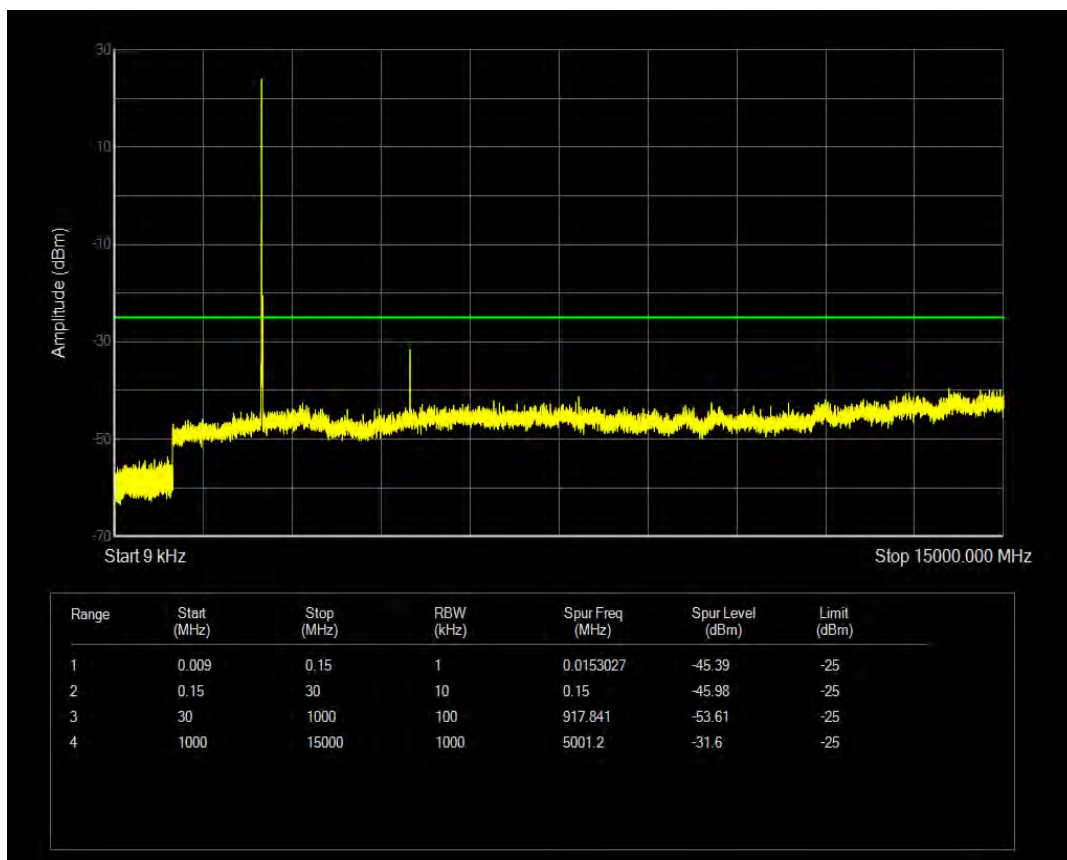

Band7 QAM16 BW=10MHz Channel=20800 RB Size=1 Position=#0