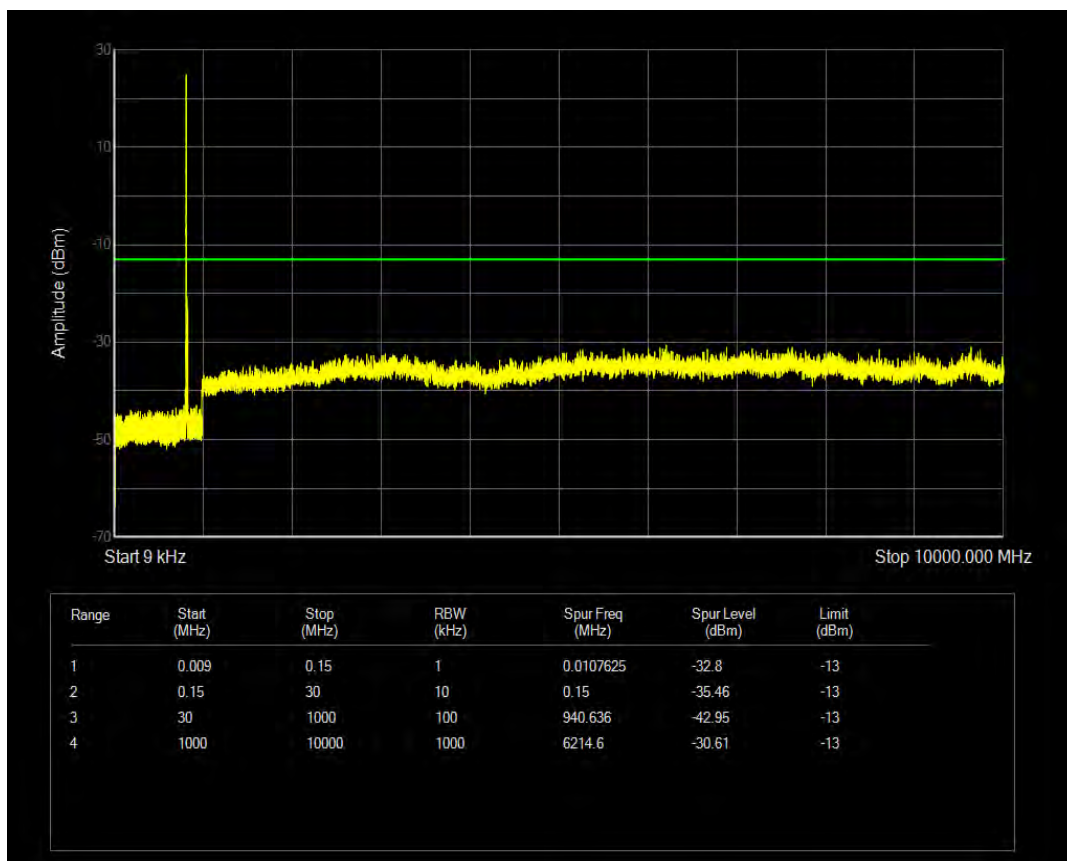

Band5 QAM16 BW=5MHz Channel=20625 RB Size=25 Position=#0

Band5 QAM16 BW=5MHz Channel=20625 RB Size=1 Position=#0

Band5 QPSK BW=10MHz Channel=20450 RB Size=1 Position=#0

Band5 QAM16 BW=10MHz Channel=20450 RB Size=1 Position=#0