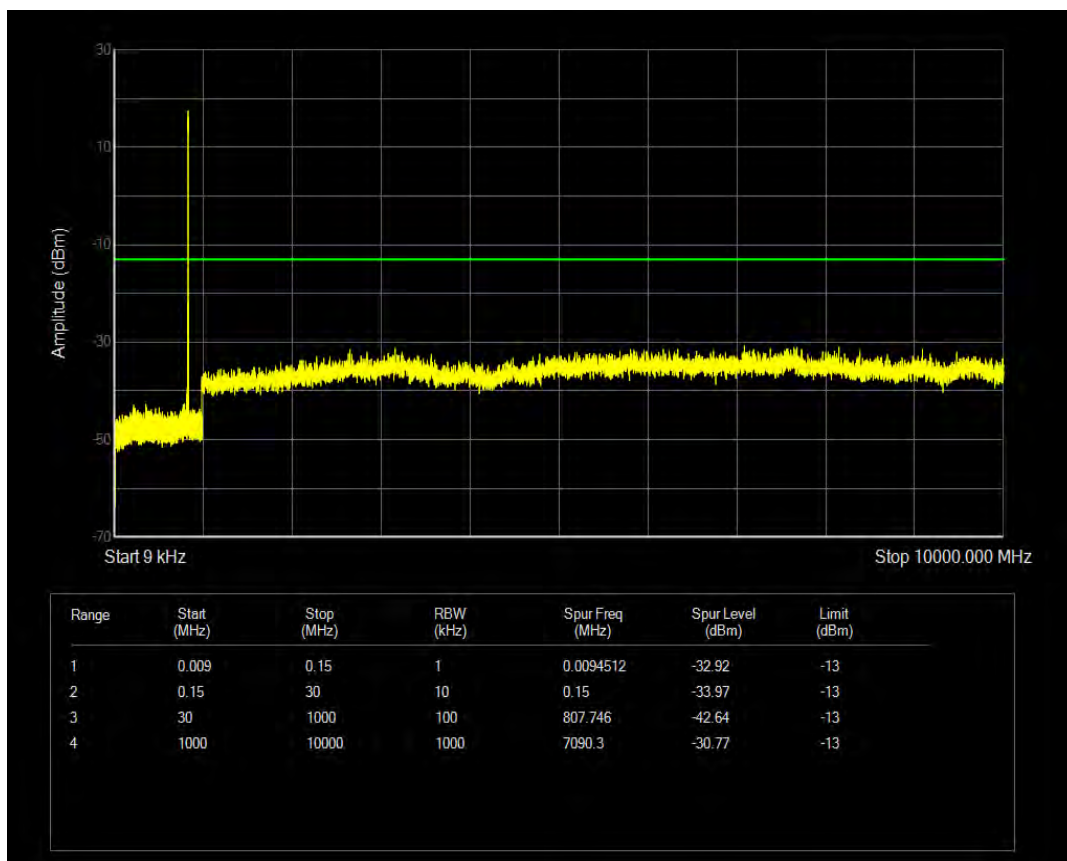

Band5 QAM16 BW=3MHz Channel=20525 RB Size=1 Position=#0

Band5 QAM16 BW=3MHz Channel=20525 RB Size=15 Position=#0

Band5 QPSK BW=3MHz Channel=20635 RB Size=1 Position=#0

Band5 QPSK BW=3MHz Channel=20635 RB Size=15 Position=#0