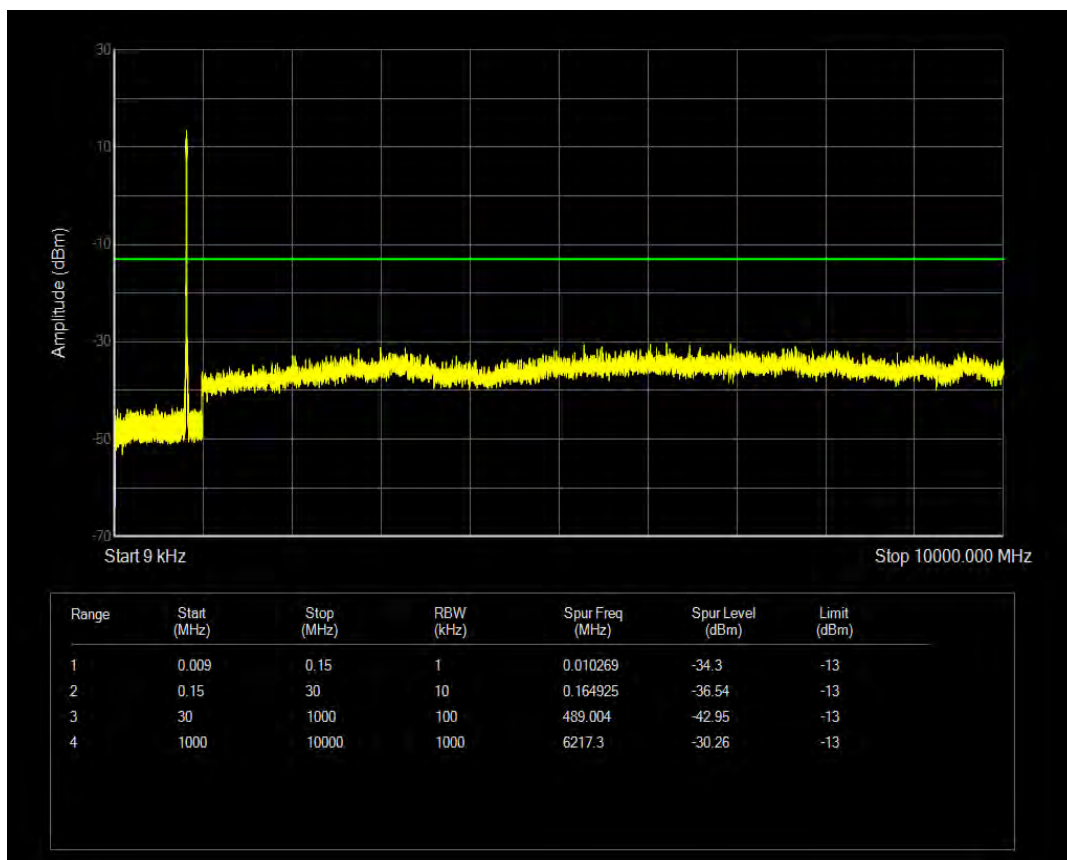

Band5 QPSK BW=10MHz Channel=20450 RB Size=50 Position=#0