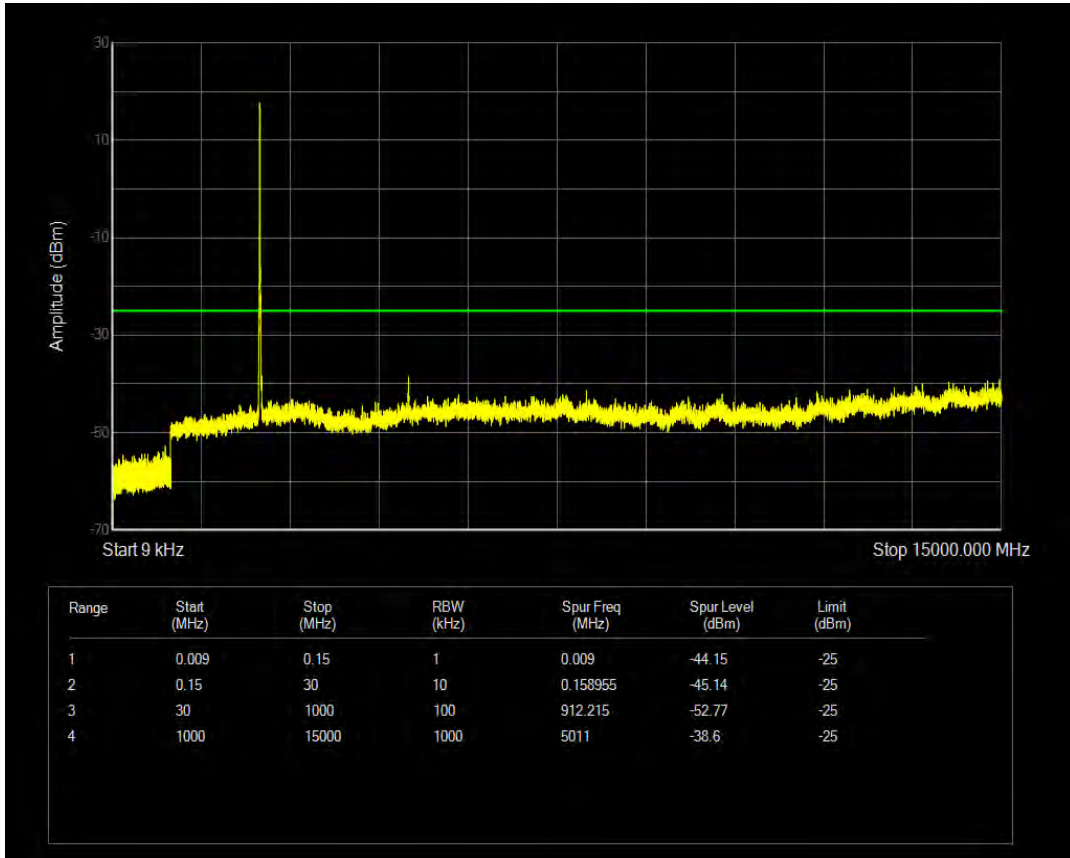

Band7 QAM16 BW=15MHz Channel=20825 RB Size=1 Position=#0

Band7 QAM16 BW=15MHz Channel=20825 RB Size=75 Position=#0

Band7 QAM16 BW=10MHz Channel=21400 RB Size=1 Position=#0

Band7 QAM16 BW=10MHz Channel=20800 RB Size=50 Position=#0