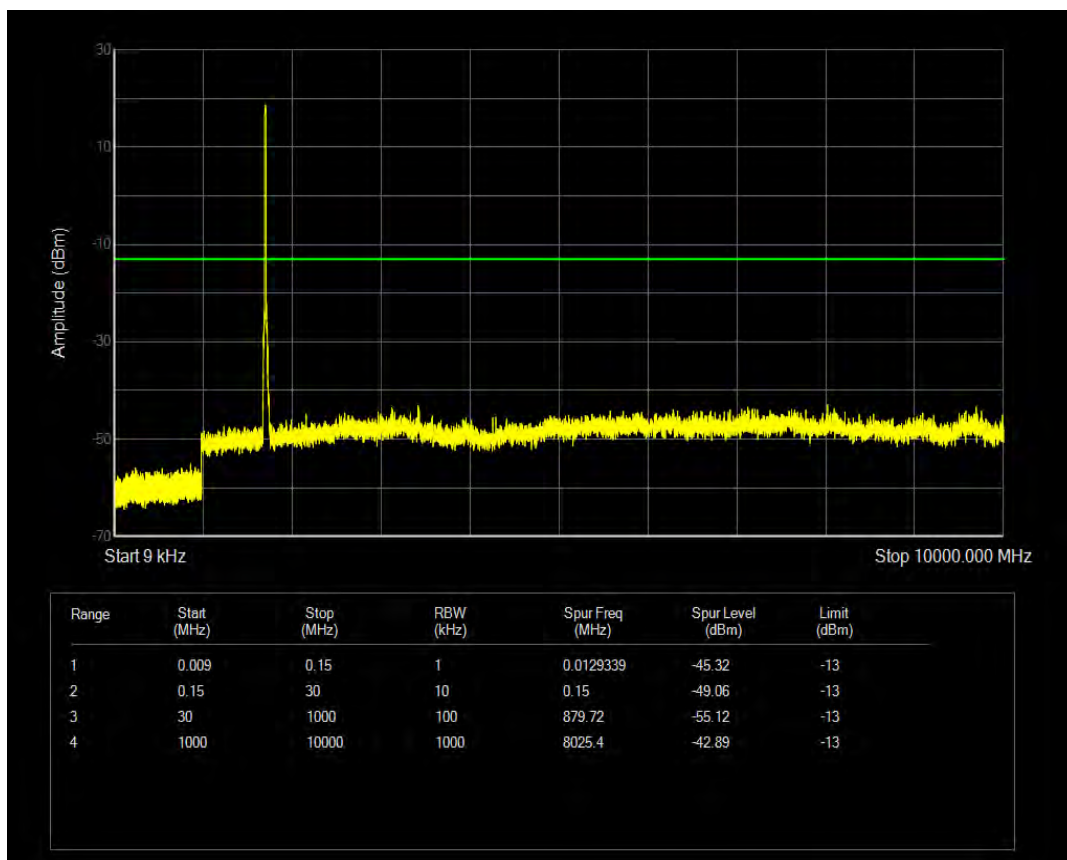

Band4 QAM16 BW=10MHz Channel=20175 RB Size=1 Position=#0

Band4 QAM16 BW=10MHz Channel=20175 RB Size=50 Position=#0

Band4 QPSK BW=10MHz Channel=20350 RB Size=1 Position=#0

Band4 QPSK BW=10MHz Channel=20350 RB Size=50 Position=#0

Band4 QAM16 BW=10MHz Channel=20350 RB Size=50 Position=#0

Band4 QAM16 BW=10MHz Channel=20350 RB Size=1 Position=#0

Band4 QPSK BW=15MHz Channel=20025 RB Size=75 Position=#0

Band4 QPSK BW=15MHz Channel=20025 RB Size=1 Position=#0