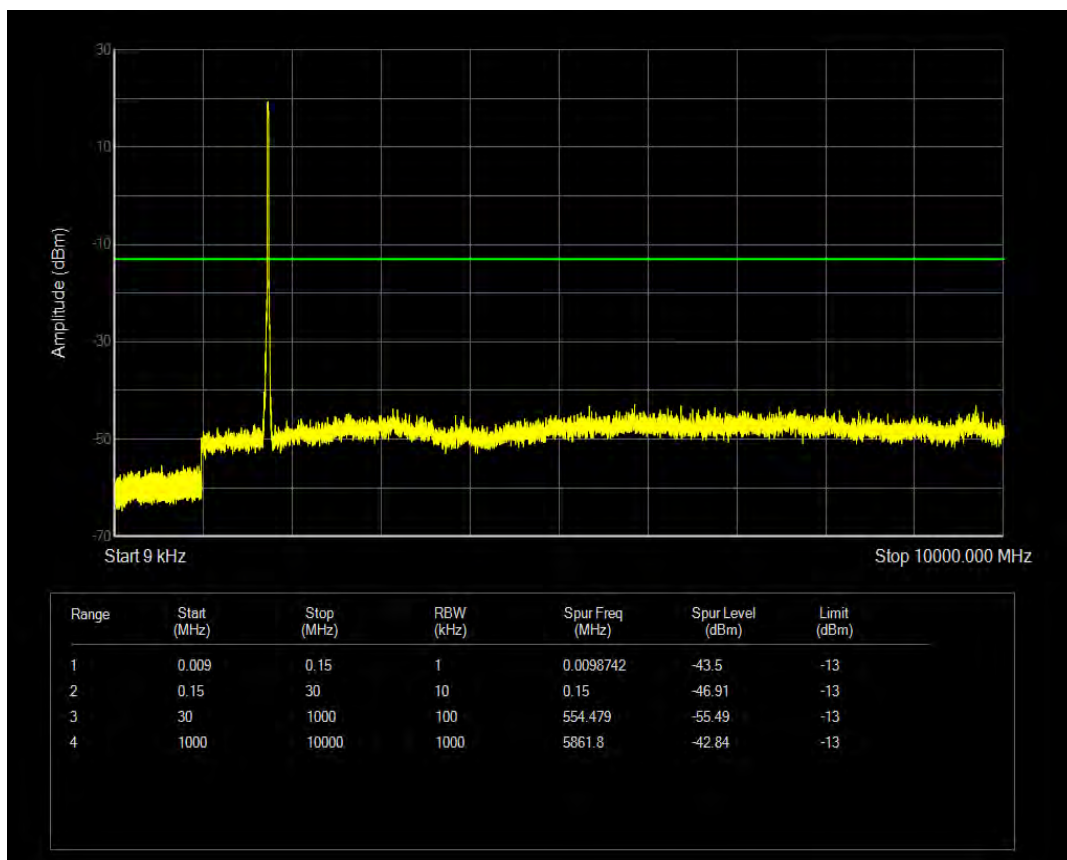

Band4 QAM16 BW=15MHz Channel=20025 RB Size=1 Position=#0

Band4 QAM16 BW=15MHz Channel=20025 RB Size=75 Position=#0

Band4 QPSK BW=15MHz Channel=20175 RB Size=1 Position=#0

Band4 QPSK BW=15MHz Channel=20175 RB Size=75 Position=#0

Band4 QAM16 BW=15MHz Channel=20175 RB Size=75 Position=#0

Band4 QAM16 BW=15MHz Channel=20175 RB Size=1 Position=#0

Band4 QPSK BW=15MHz Channel=20325 RB Size=75 Position=#0

Band4 QPSK BW=15MHz Channel=20325 RB Size=1 Position=#0