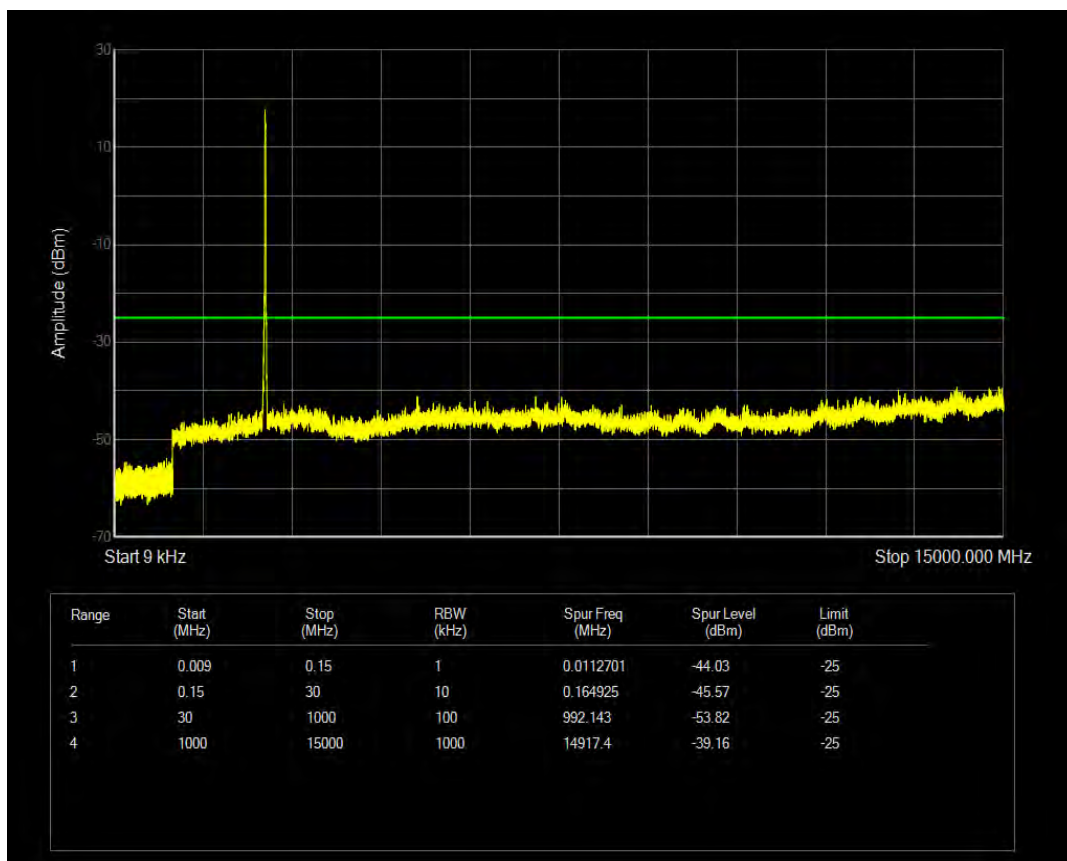

Band7 QAM16 BW=15MHz Channel=21375 RB Size=75 Position=#0