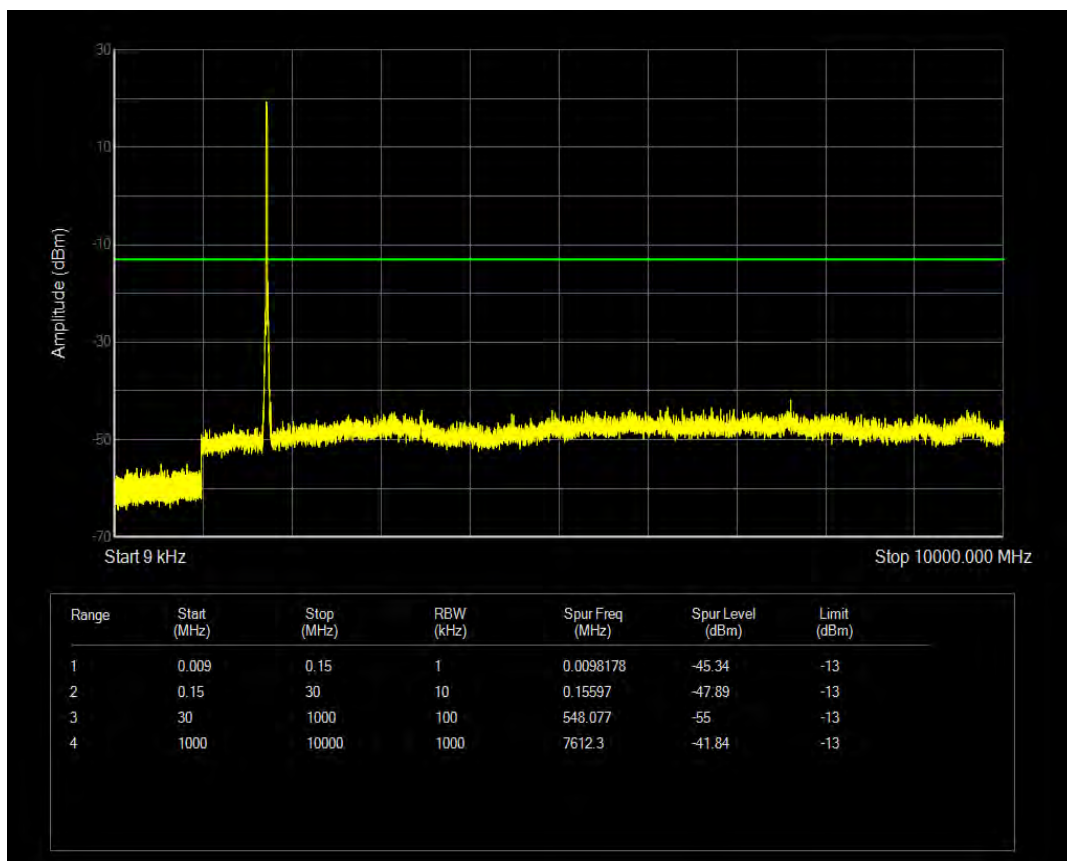

Band4 QAM16 BW=15MHz Channel=20025 RB Size=1 Position=#0

Band4 QAM16 BW=15MHz Channel=20025 RB Size=75 Position=#0

Band4 QPSK BW=15MHz Channel=20175 RB Size=1 Position=#0

Band4 QPSK BW=15MHz Channel=20175 RB Size=75 Position=#0

Band4 QAM16 BW=15MHz Channel=20175 RB Size=75 Position=#0

Band4 QAM16 BW=15MHz Channel=20175 RB Size=1 Position=#0

Band4 QPSK BW=15MHz Channel=20325 RB Size=75 Position=#0

Band4 QPSK BW=15MHz Channel=20325 RB Size=1 Position=#0