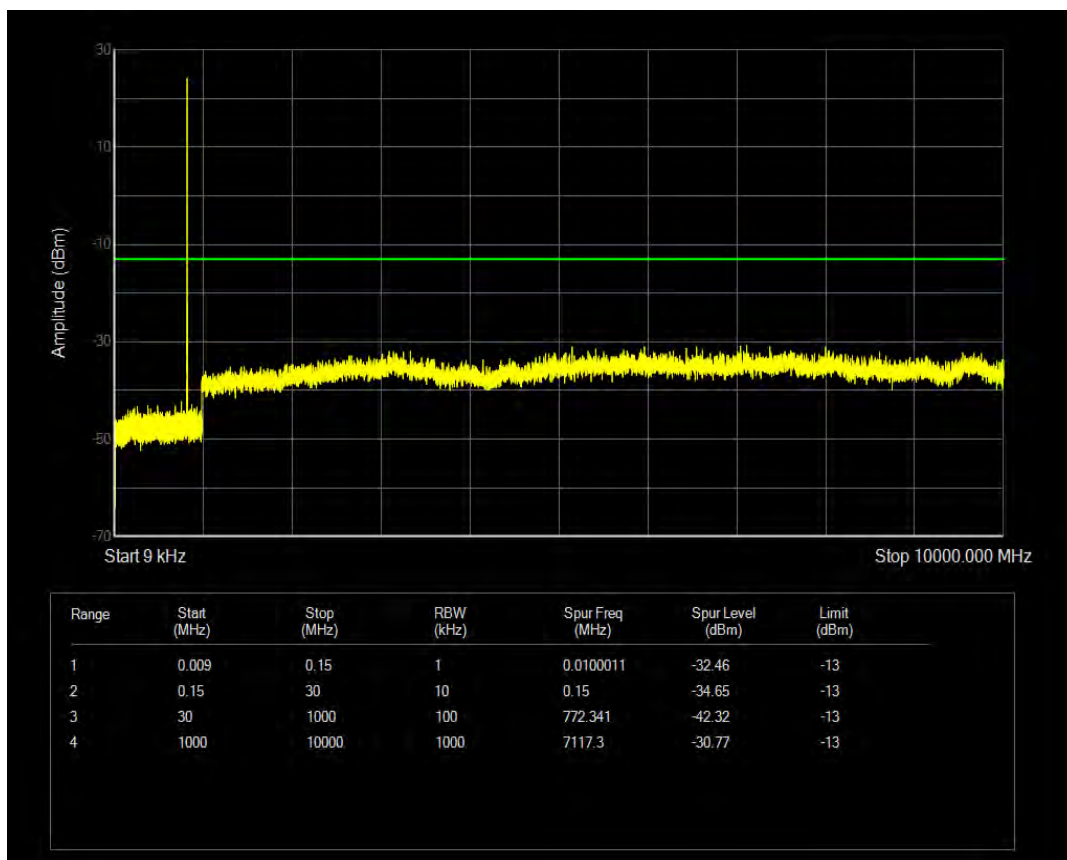

Band5 QPSK BW=1.4MHz Channel=20525 RB Size=1 Position=#0