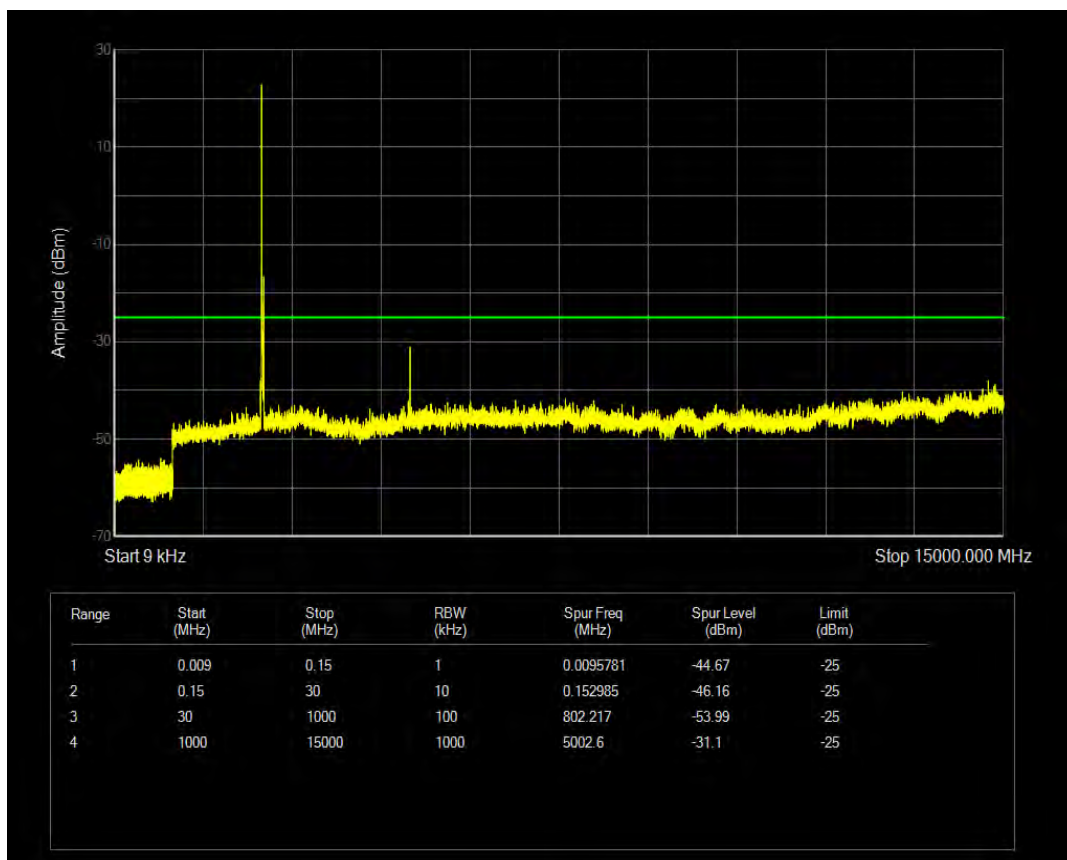

Band7 QAM16 BW=20MHz Channel=20850 RB Size=1 Position=#0