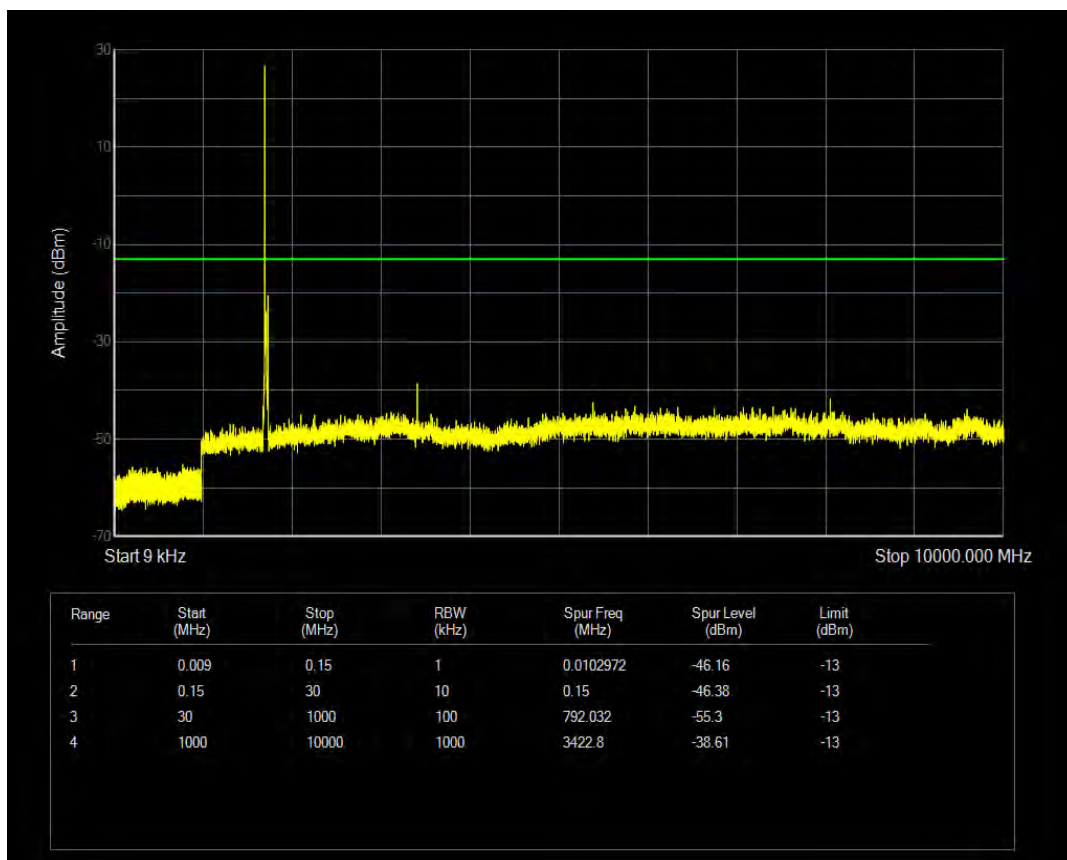

Band4 QAM16 BW=15MHz Channel=20325 RB Size=1 Position=#0

Band4 QPSK BW=20MHz Channel=20050 RB Size=1 Position=#0

Band4 QAM16 BW=15MHz Channel=20325 RB Size=75 Position=#0

Band4 QPSK BW=20MHz Channel=20050 RB Size=100 Position=#0

Band4 QAM16 BW=20MHz Channel=20050 RB Size=1 Position=#0

Band4 QAM16 BW=20MHz Channel=20050 RB Size=100 Position=#0

Band4 QPSK BW=20MHz Channel=20175 RB Size=1 Position=#0

Band4 QAM16 BW=20MHz Channel=20175 RB Size=1 Position=#0