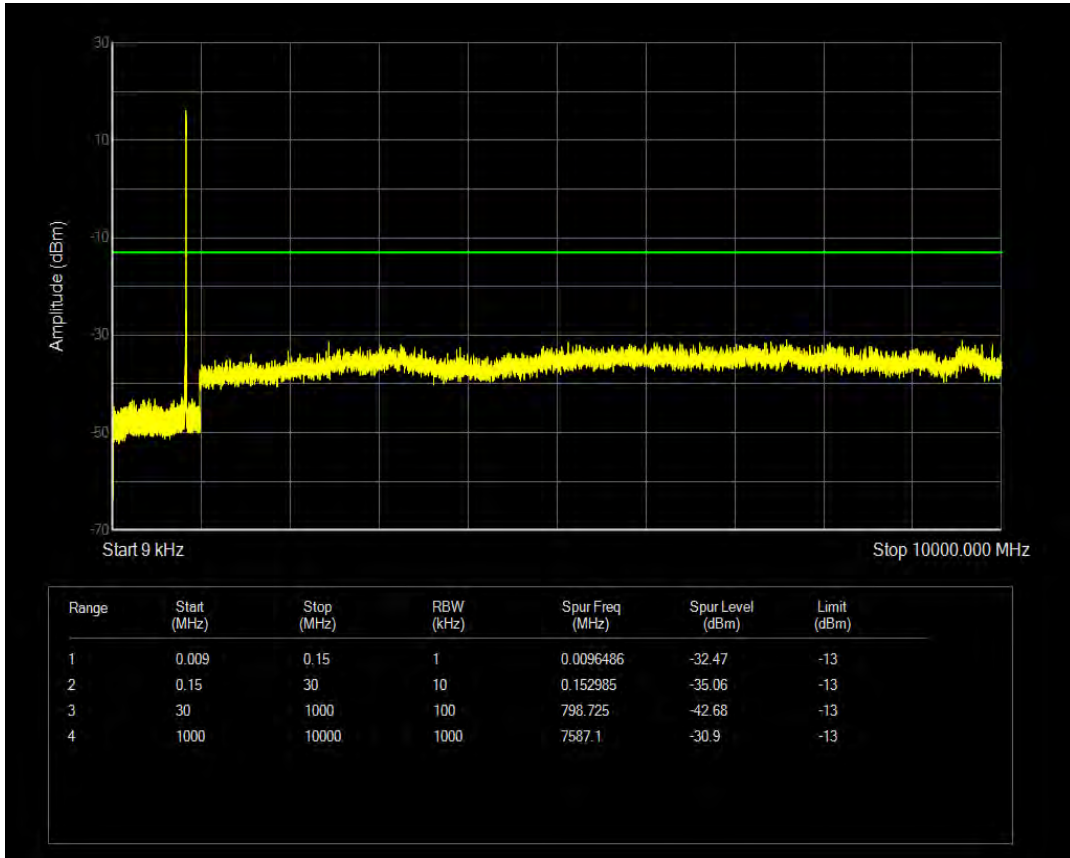

Band5 QPSK BW=5MHz Channel=20525 RB Size=25 Position=#0

Band5 QAM16 BW=5MHz Channel=20525 RB Size=25 Position=#0

Band5 QPSK BW=5MHz Channel=20625 RB Size=1 Position=#0

Band5 QPSK BW=5MHz Channel=20625 RB Size=25 Position=#0