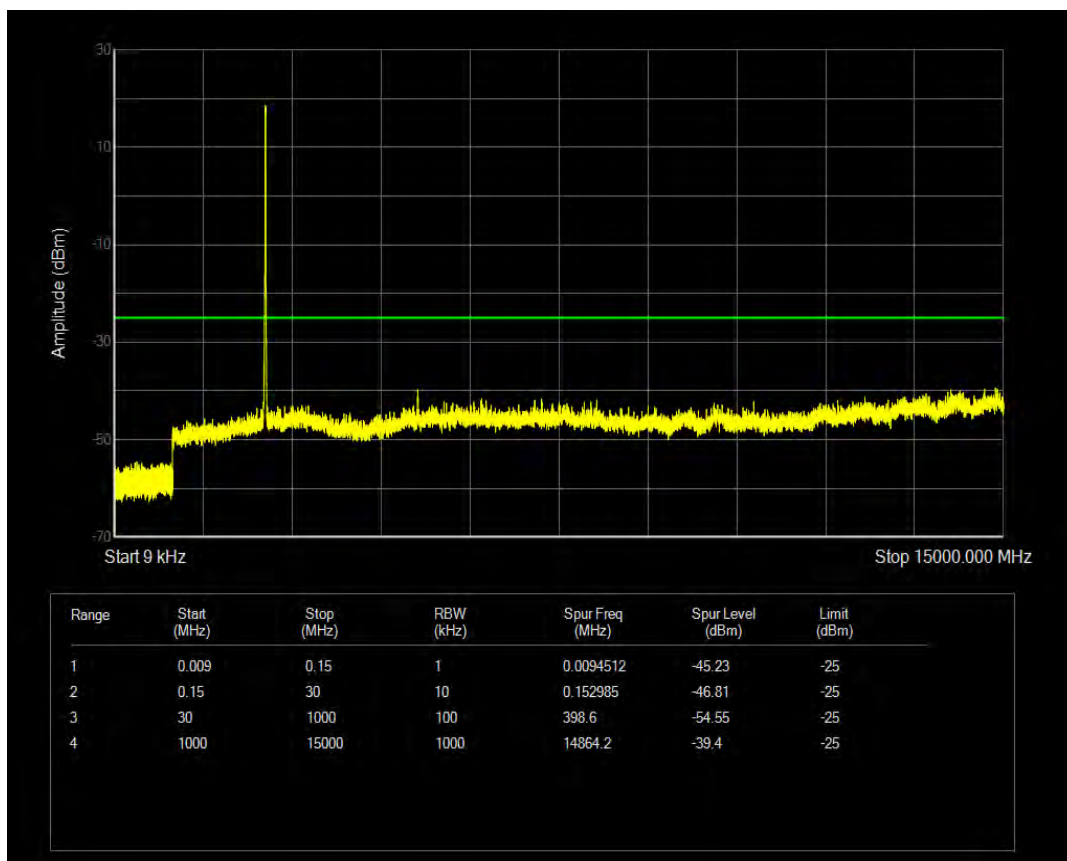

Band5 QAM16 BW=10MHz Channel=20600 RB Size=1 Position=#0

Band5 QAM16 BW=10MHz Channel=20600 RB Size=50 Position=#0

Band7 QAM16 BW=10MHz Channel=20800 RB Size=1 Position=#0

Band7 QAM16 BW=10MHz Channel=21400 RB Size=50 Position=#0