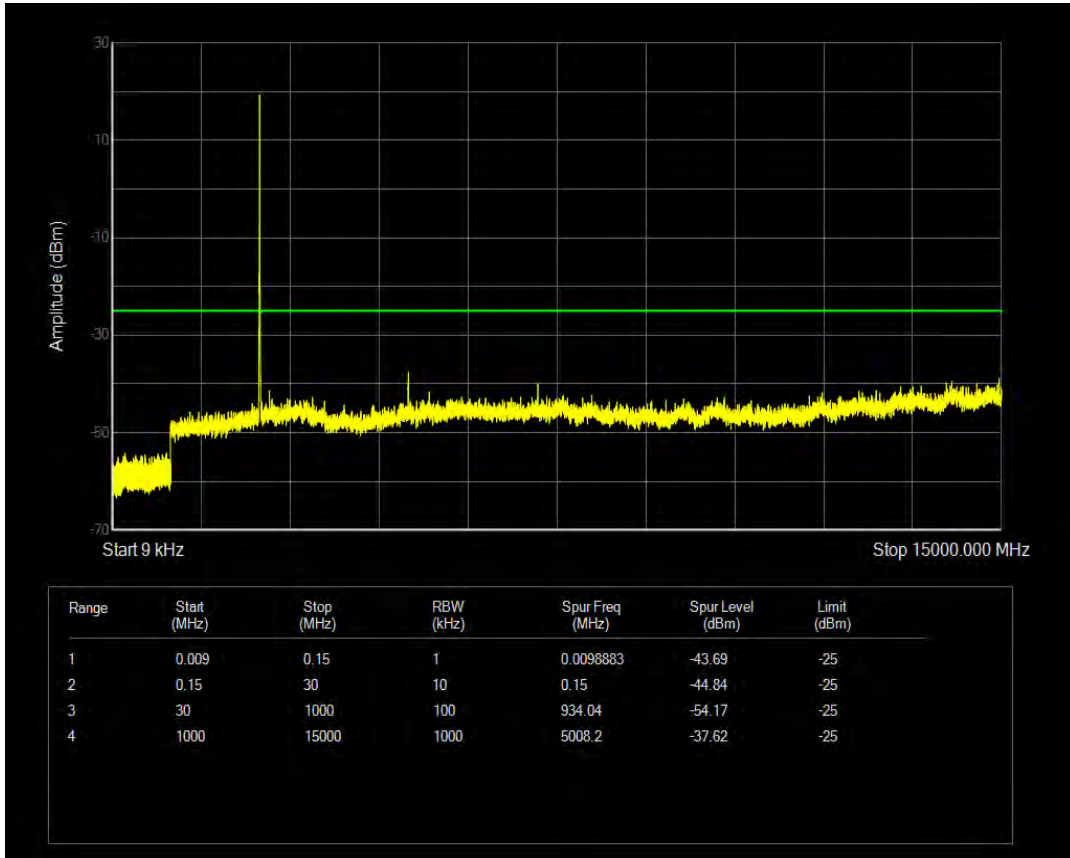

Band7 QAM16 BW=15MHz Channel=21100 RB Size=1 Position=#0

Band7 QAM16 BW=15MHz Channel=21375 RB Size=75 Position=#0

Band7 QAM16 BW=15MHz Channel=21375 RB Size=1 Position=#0

Band7 QAM16 BW=5MHz Channel=20775 RB Size=25 Position=#0