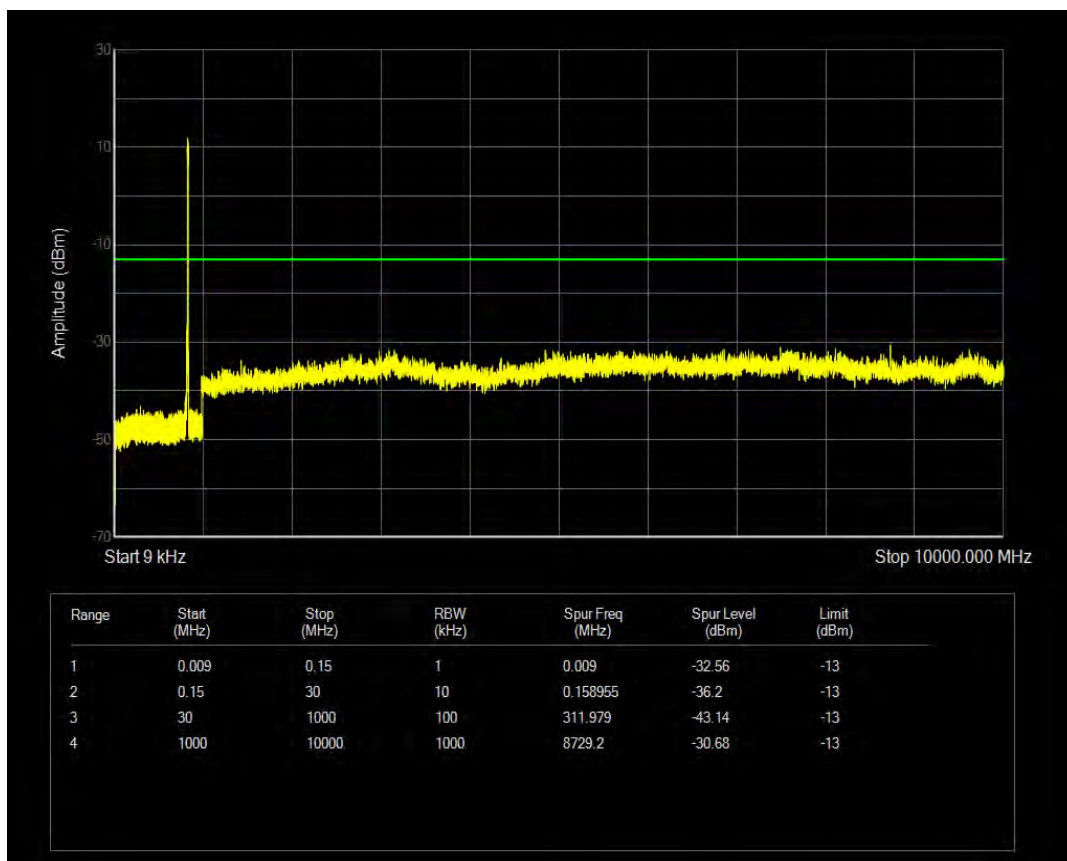

Band5 QAM16 BW=10MHz Channel=20600 RB Size=50 Position=#0