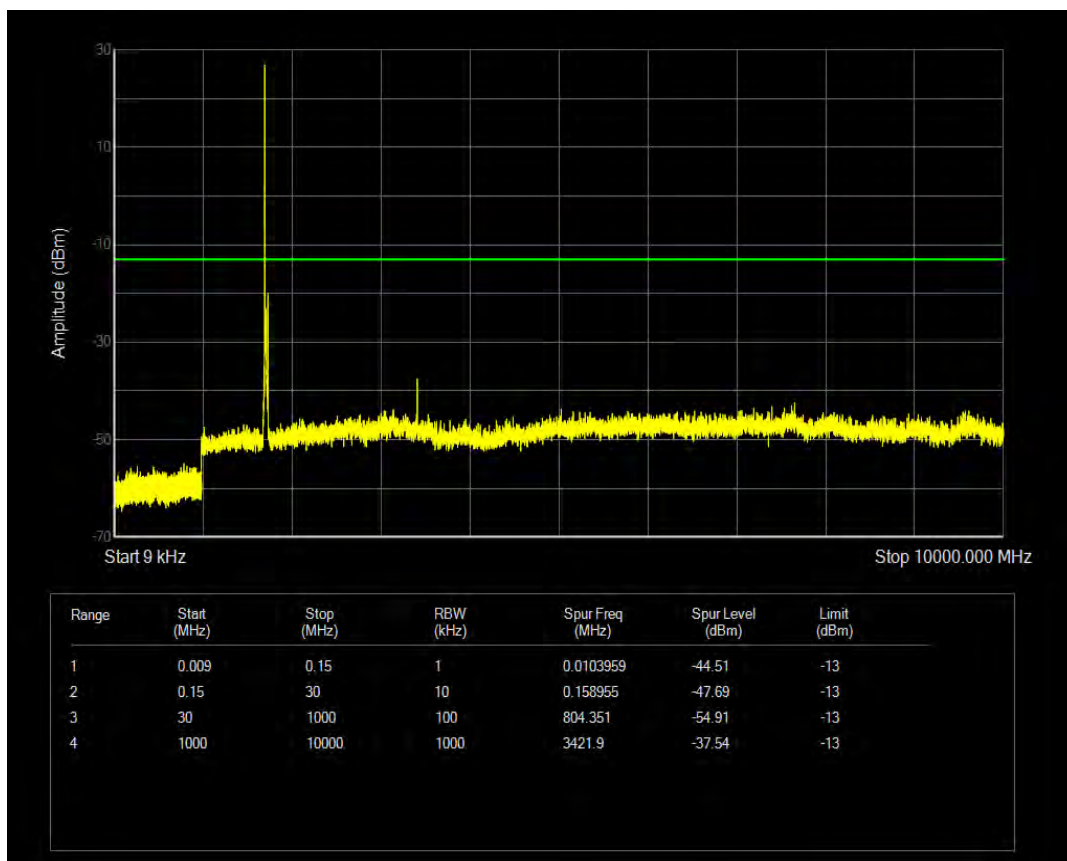

Band4 QAM16 BW=15MHz Channel=20175 RB Size=75 Position=#0

Band4 QAM16 BW=15MHz Channel=20175 RB Size=1 Position=#0

Band4 QPSK BW=15MHz Channel=20325 RB Size=75 Position=#0

Band4 QPSK BW=15MHz Channel=20325 RB Size=1 Position=#0

Band4 QAM16 BW=15MHz Channel=20325 RB Size=1 Position=#0

Band4 QPSK BW=20MHz Channel=20050 RB Size=1 Position=#0

Band4 QAM16 BW=15MHz Channel=20325 RB Size=75 Position=#0

Band4 QPSK BW=20MHz Channel=20050 RB Size=100 Position=#0