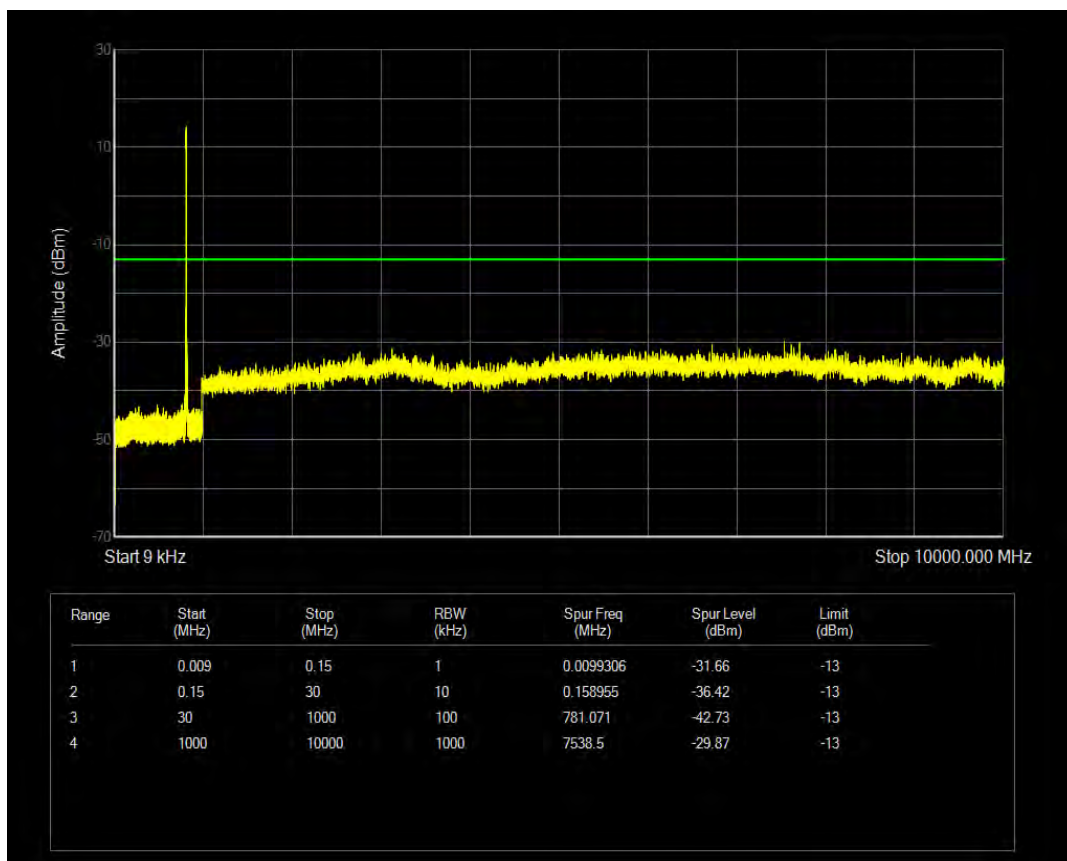

Band5 QAM16 BW=5MHz Channel=20425 RB Size=25 Position=#0