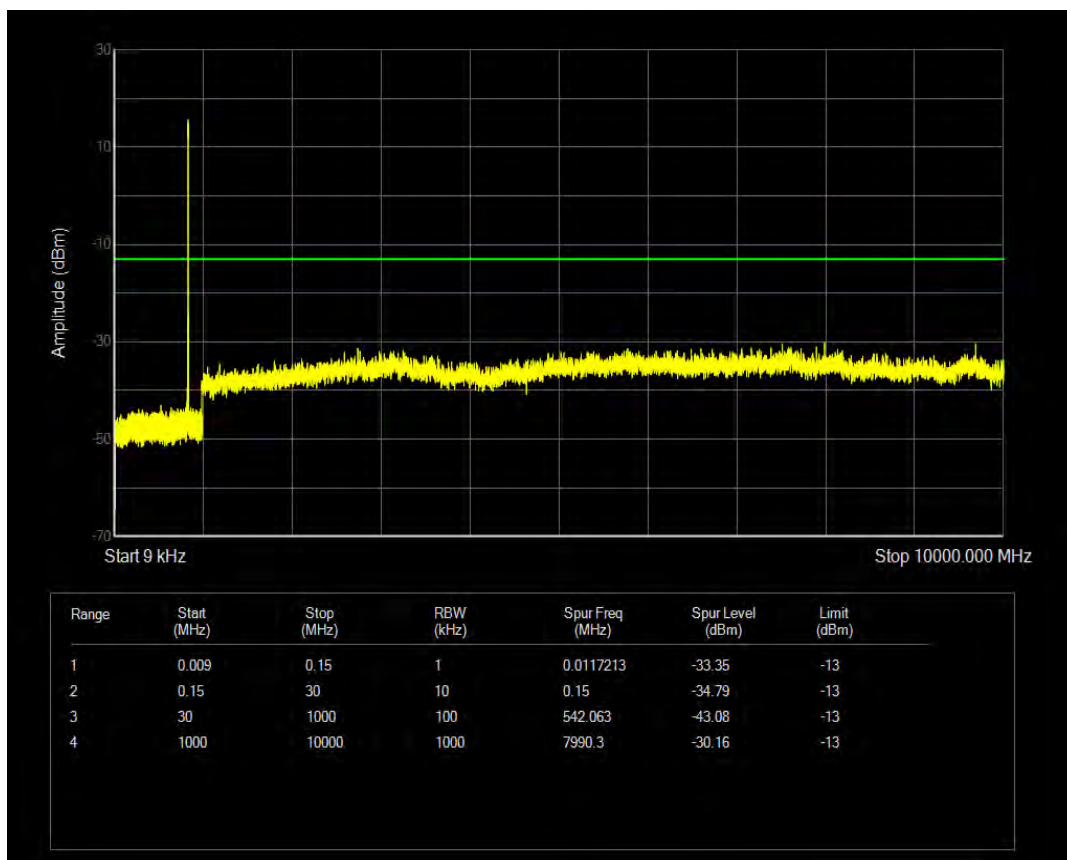

Band5 QAM16 BW=3MHz Channel=20635 RB Size=15 Position=#0