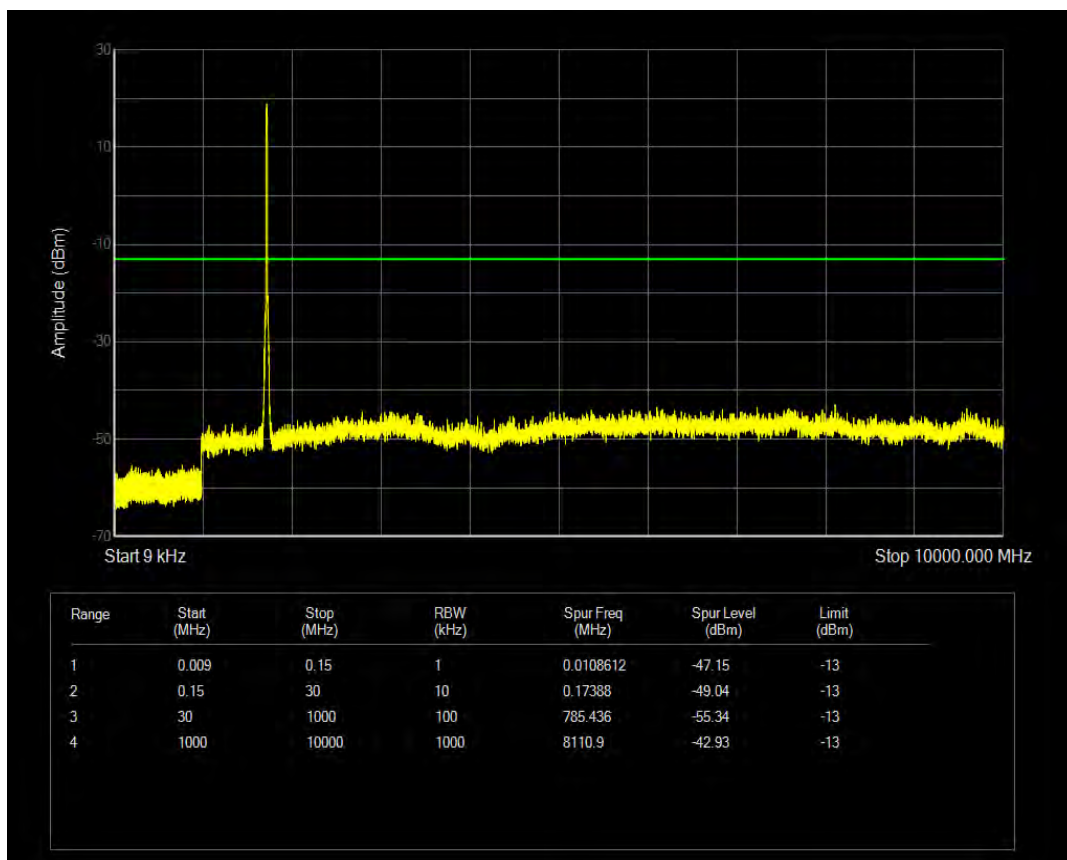

Band4 QAM16 BW=15MHz Channel=20025 RB Size=1 Position=#0

Band4 QAM16 BW=15MHz Channel=20025 RB Size=75 Position=#0

Band4 QPSK BW=15MHz Channel=20175 RB Size=1 Position=#0

Band4 QPSK BW=15MHz Channel=20175 RB Size=75 Position=#0

Band4 QAM16 BW=15MHz Channel=20175 RB Size=75 Position=#0

Band4 QAM16 BW=15MHz Channel=20175 RB Size=1 Position=#0

Band4 QPSK BW=15MHz Channel=20325 RB Size=75 Position=#0

Band4 QPSK BW=15MHz Channel=20325 RB Size=1 Position=#0