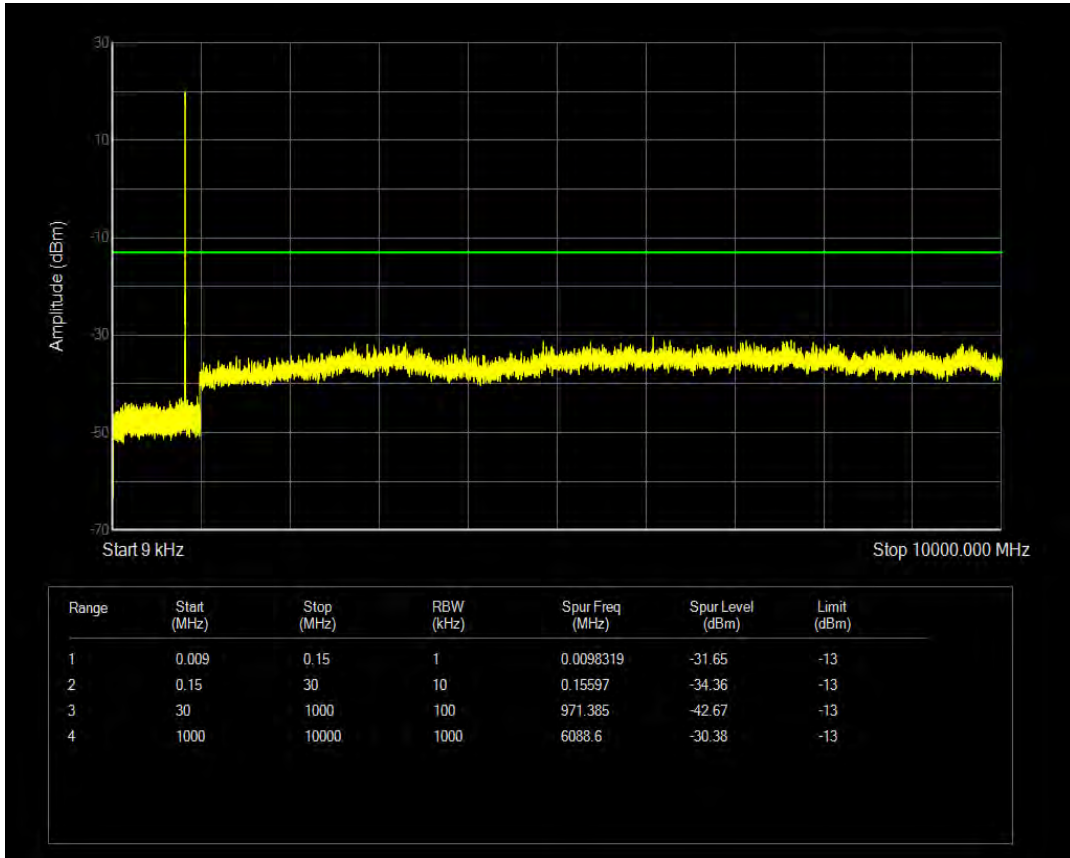

Band5 QAM16 BW=1.4MHz Channel=20407 RB Size=1 Position=#0

Band5 QAM16 BW=1.4MHz Channel=20407 RB Size=6 Position=#0

Band5 QPSK BW=1.4MHz Channel=20525 RB Size=1 Position=#0

Band5 QPSK BW=1.4MHz Channel=20525 RB Size=6 Position=#0

Band5 QAM16 BW=1.4MHz Channel=20525 RB Size=1 Position=#0

Band5 QAM16 BW=1.4MHz Channel=20525 RB Size=6 Position=#0

Band5 QPSK BW=1.4MHz Channel=20643 RB Size=1 Position=#0

Band5 QPSK BW=1.4MHz Channel=20643 RB Size=6 Position=#0