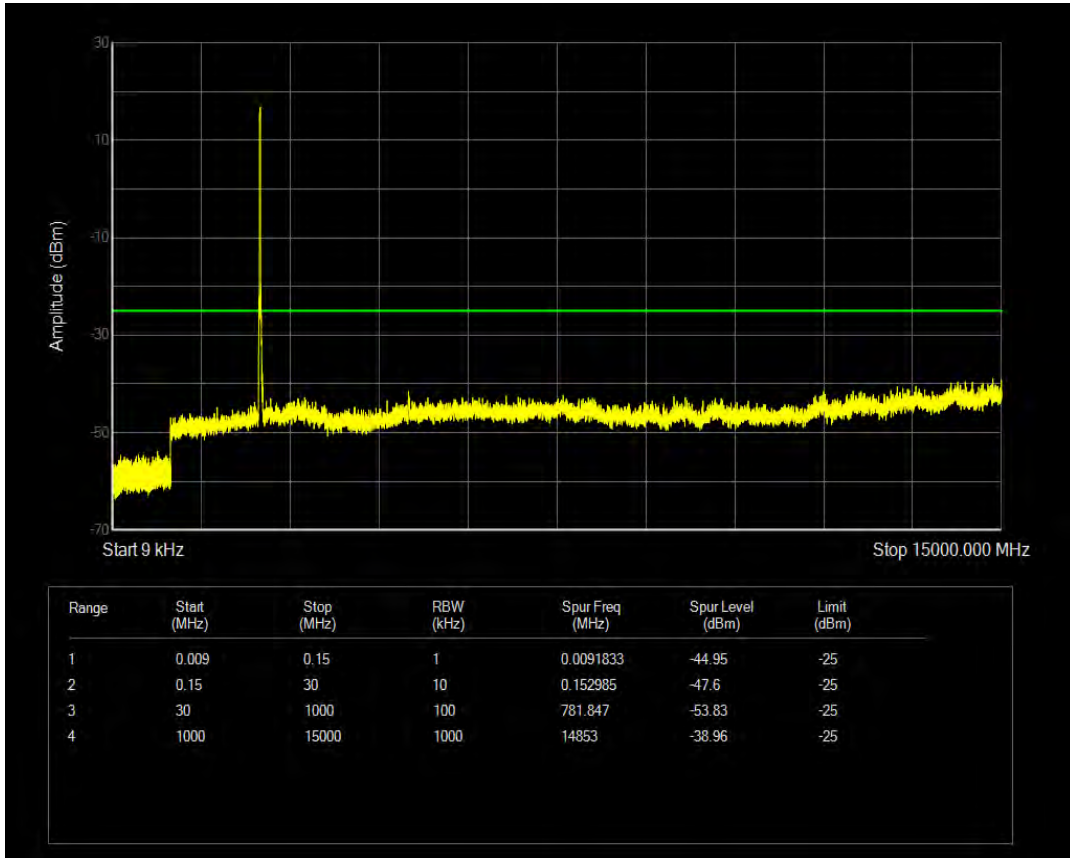

Band7 QAM16 BW=15MHz Channel=20825 RB Size=75 Position=#0