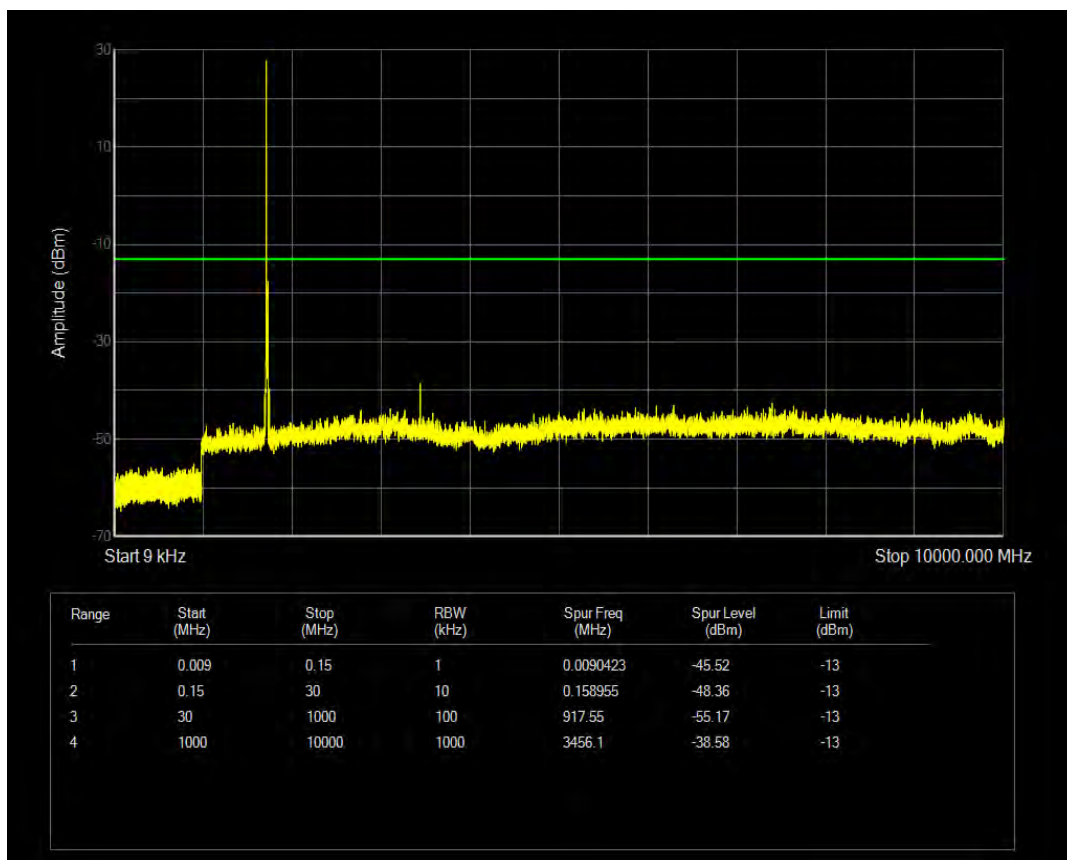

Band4 QAM16 BW=10MHz Channel=20175 RB Size=1 Position=#0

Band4 QAM16 BW=10MHz Channel=20175 RB Size=50 Position=#0

Band4 QPSK BW=10MHz Channel=20350 RB Size=1 Position=#0

Band4 QPSK BW=10MHz Channel=20350 RB Size=50 Position=#0

Band4 QAM16 BW=10MHz Channel=20350 RB Size=50 Position=#0

Band4 QAM16 BW=10MHz Channel=20350 RB Size=1 Position=#0

Band4 QPSK BW=15MHz Channel=20025 RB Size=75 Position=#0

Band4 QPSK BW=15MHz Channel=20025 RB Size=1 Position=#0