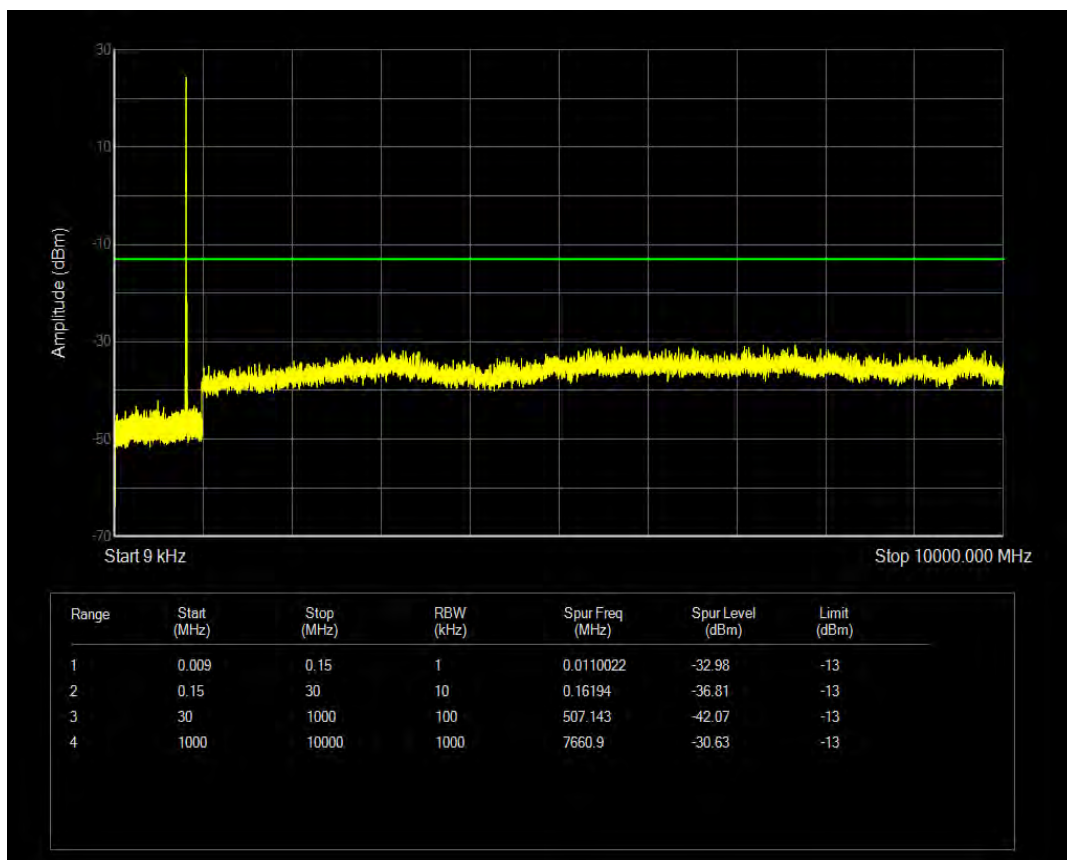

Band5 QAM16 BW=5MHz Channel=20425 RB Size=1 Position=#0