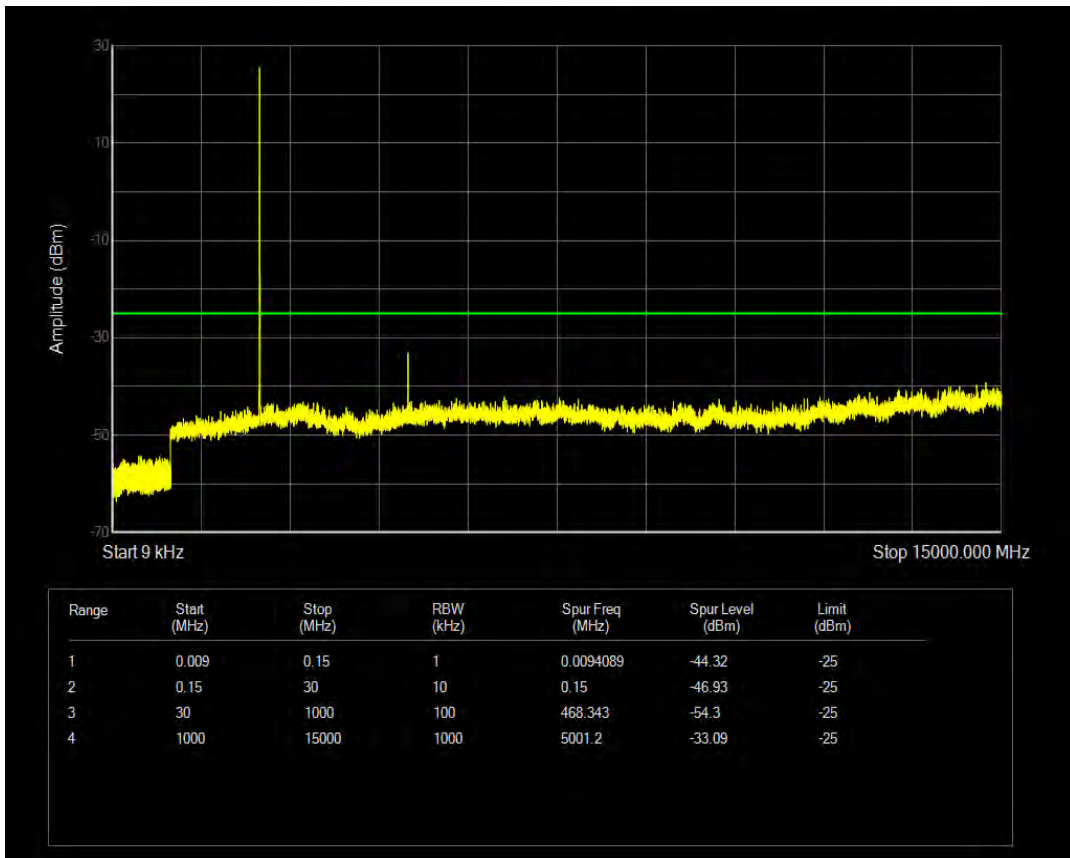

Band7 QAM16 BW=5MHz Channel=20775 RB Size=1 Position=#0