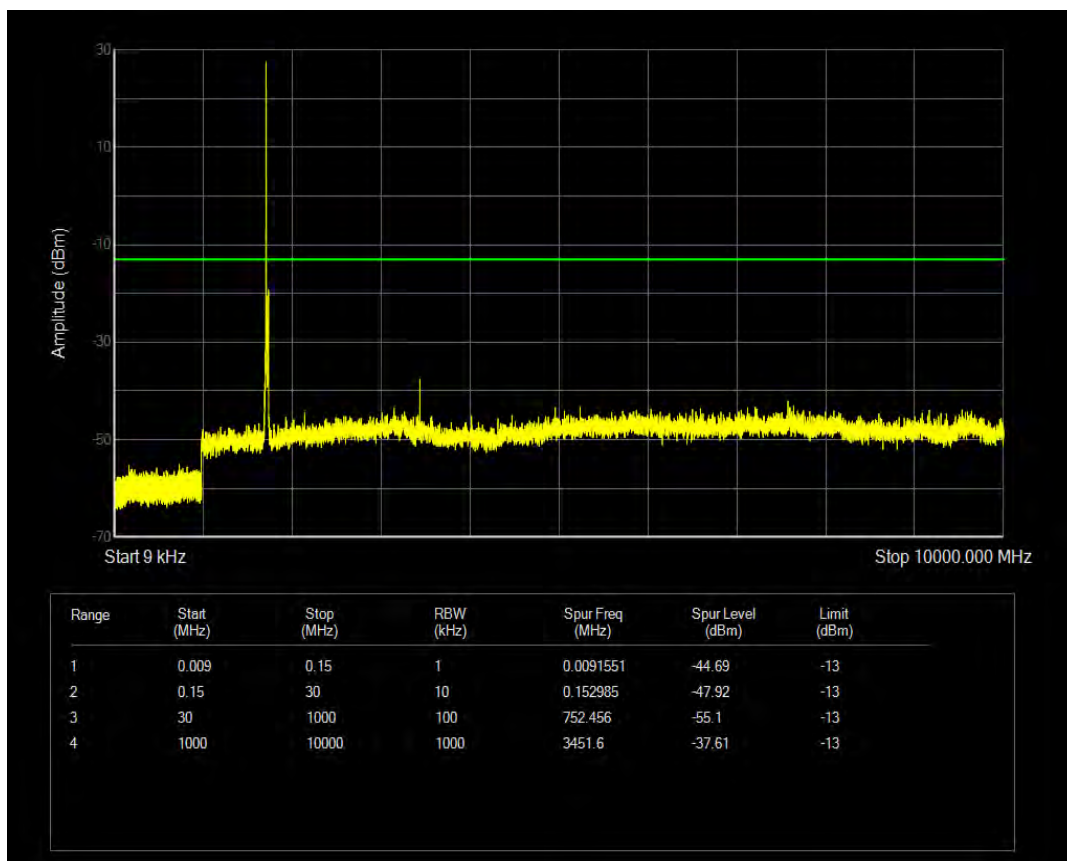

Band4 QAM16 BW=15MHz Channel=20025 RB Size=1 Position=#0

Band4 QAM16 BW=15MHz Channel=20025 RB Size=75 Position=#0

Band4 QPSK BW=15MHz Channel=20175 RB Size=1 Position=#0

Band4 QPSK BW=15MHz Channel=20175 RB Size=75 Position=#0

Band4 QAM16 BW=15MHz Channel=20175 RB Size=75 Position=#0

Band4 QAM16 BW=15MHz Channel=20175 RB Size=1 Position=#0

Band4 QPSK BW=15MHz Channel=20325 RB Size=75 Position=#0

Band4 QPSK BW=15MHz Channel=20325 RB Size=1 Position=#0