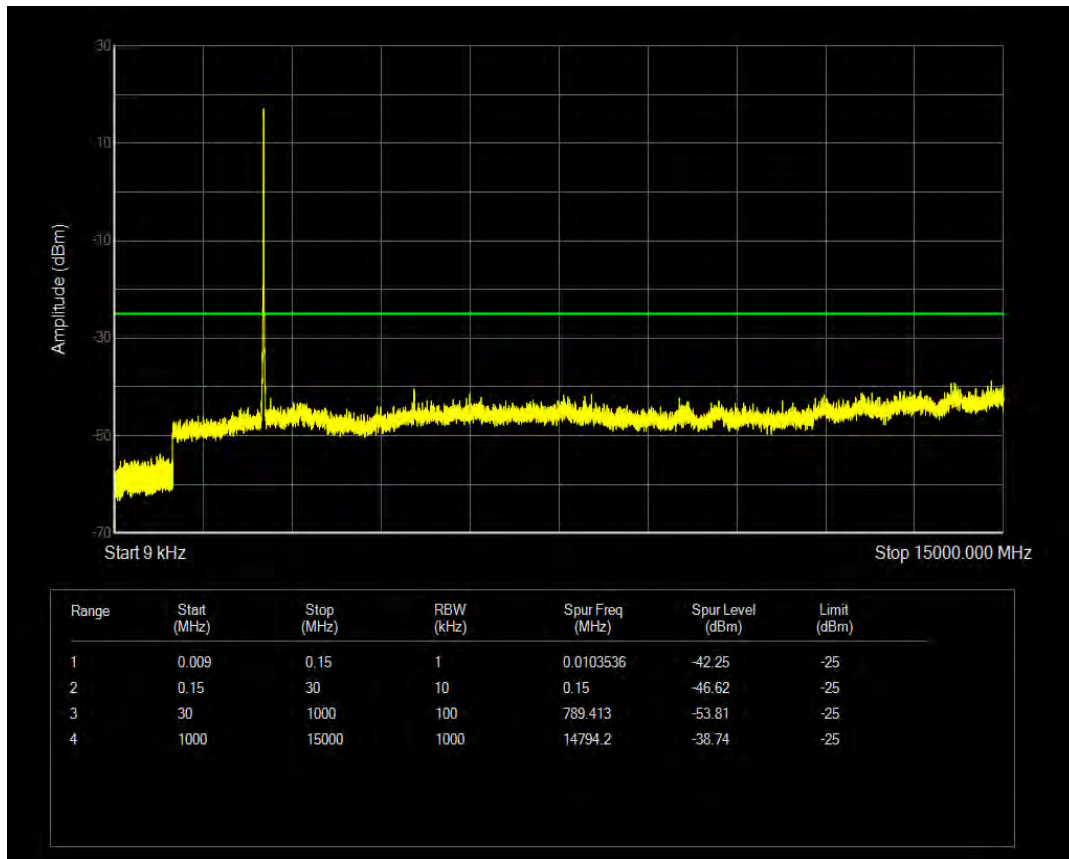

Band7 QAM16 BW=10MHz Channel=21100 RB Size=50 Position=#0