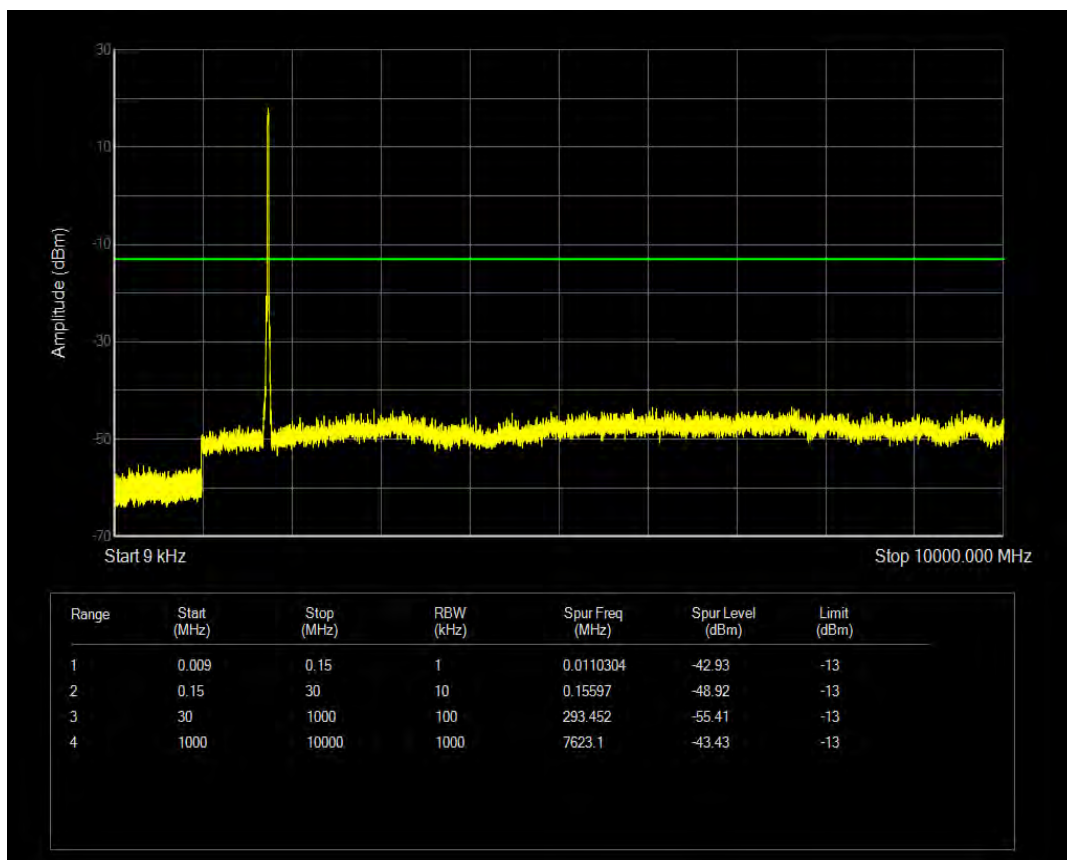

Band4 QAM16 BW=15MHz Channel=20175 RB Size=75 Position=#0

Band4 QAM16 BW=15MHz Channel=20175 RB Size=1 Position=#0

Band4 QPSK BW=15MHz Channel=20325 RB Size=75 Position=#0

Band4 QPSK BW=15MHz Channel=20325 RB Size=1 Position=#0

Band4 QAM16 BW=15MHz Channel=20325 RB Size=1 Position=#0

Band4 QPSK BW=20MHz Channel=20050 RB Size=1 Position=#0

Band4 QAM16 BW=15MHz Channel=20325 RB Size=75 Position=#0

Band4 QPSK BW=20MHz Channel=20050 RB Size=100 Position=#0