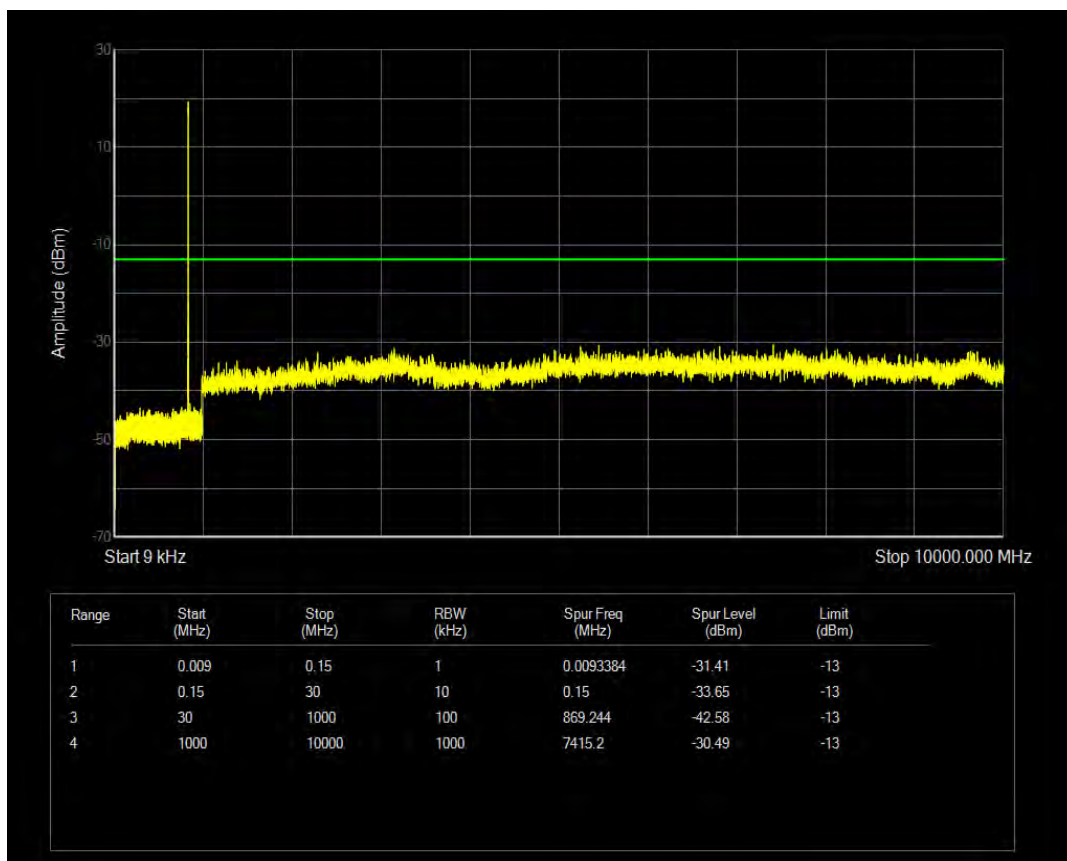

Band5 QAM16 BW=1.4MHz Channel=20643 RB Size=6 Position=#0