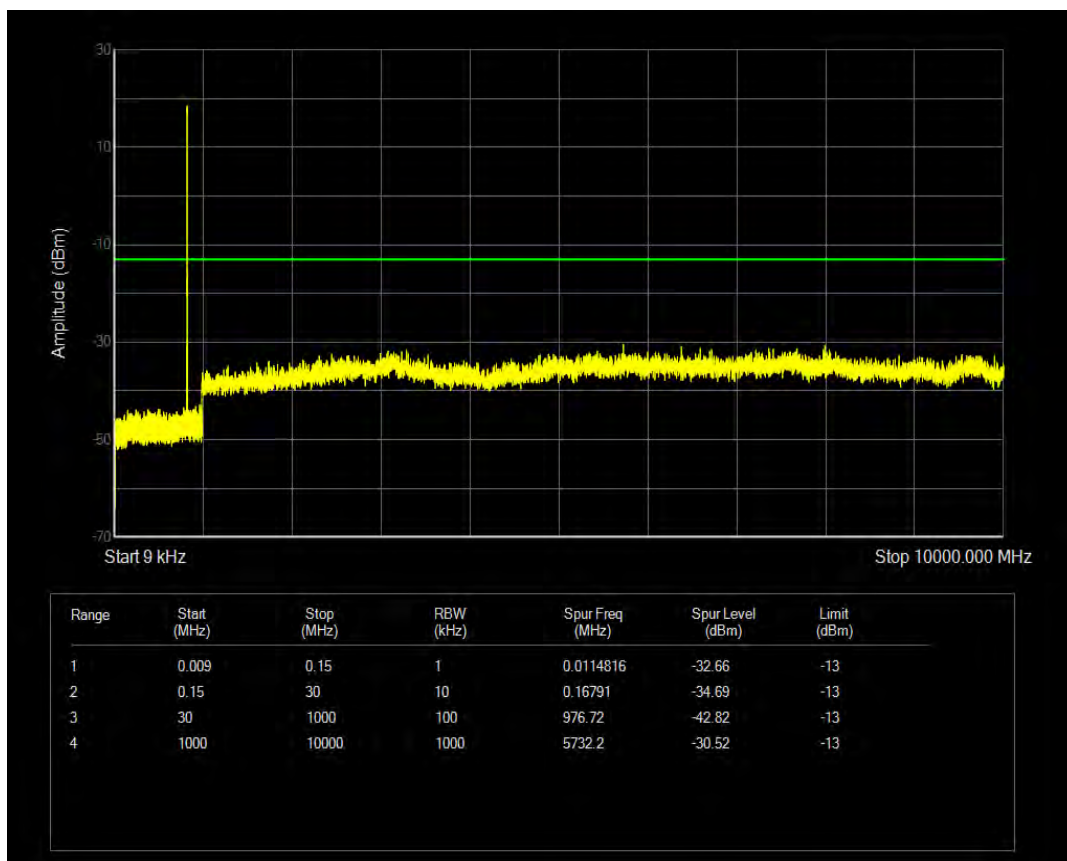

Band5 QAM16 BW=1.4MHz Channel=20525 RB Size=6 Position=#0