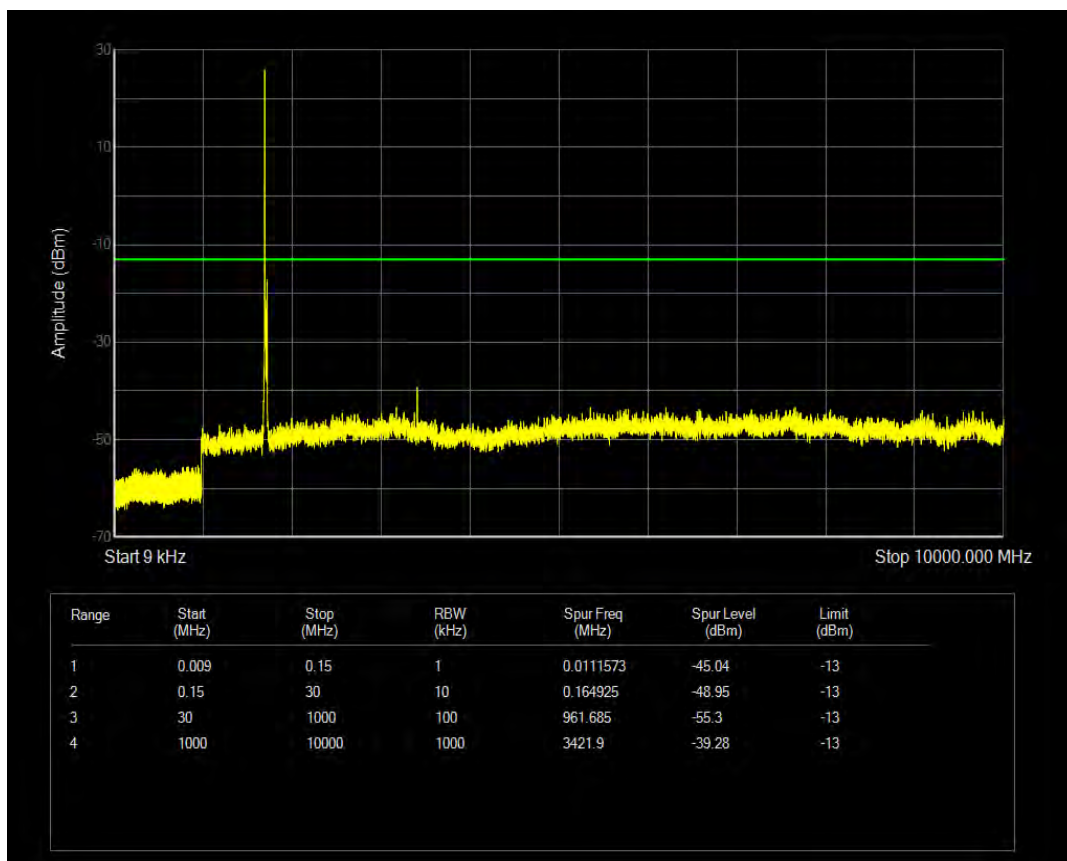

Band4 QAM16 BW=10MHz Channel=20350 RB Size=50 Position=#0

Band4 QAM16 BW=10MHz Channel=20350 RB Size=1 Position=#0

Band4 QPSK BW=15MHz Channel=20025 RB Size=75 Position=#0

Band4 QPSK BW=15MHz Channel=20025 RB Size=1 Position=#0

Band4 QAM16 BW=15MHz Channel=20025 RB Size=1 Position=#0

Band4 QAM16 BW=15MHz Channel=20025 RB Size=75 Position=#0

Band4 QPSK BW=15MHz Channel=20175 RB Size=1 Position=#0

Band4 QPSK BW=15MHz Channel=20175 RB Size=75 Position=#0