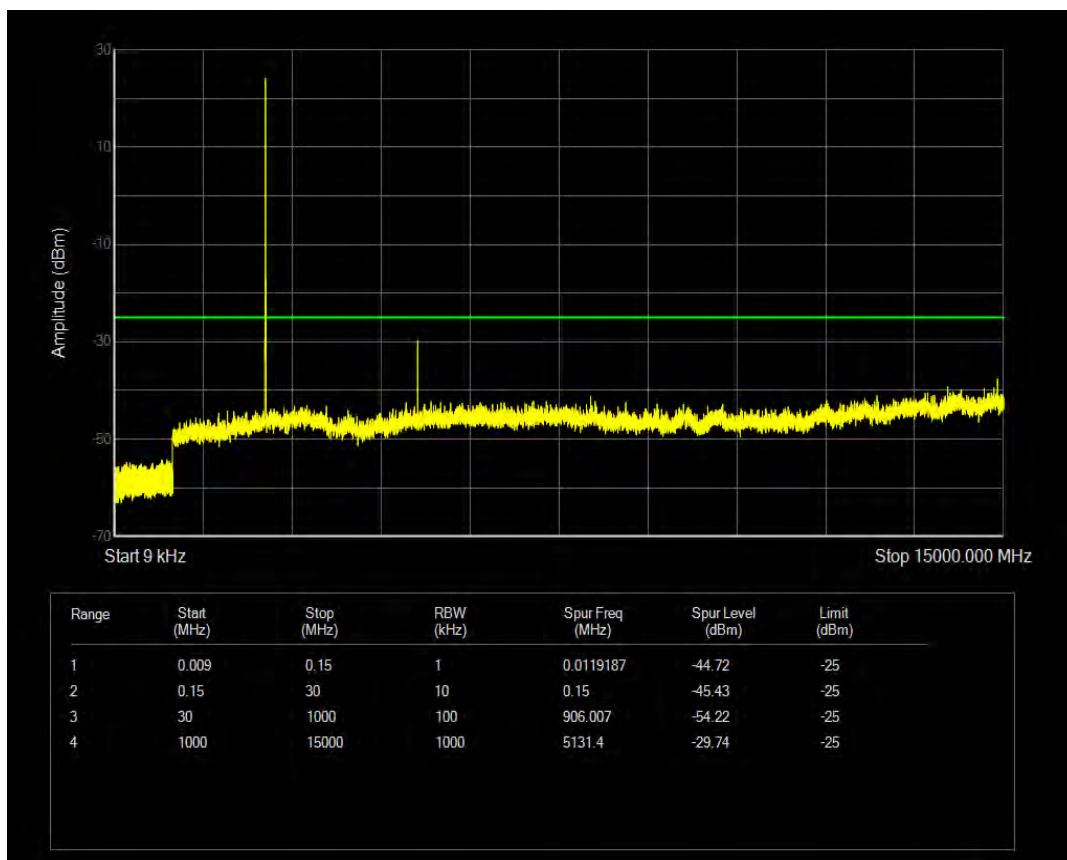

Band7 QAM16 BW=5MHz Channel=21425 RB Size=1 Position=#0