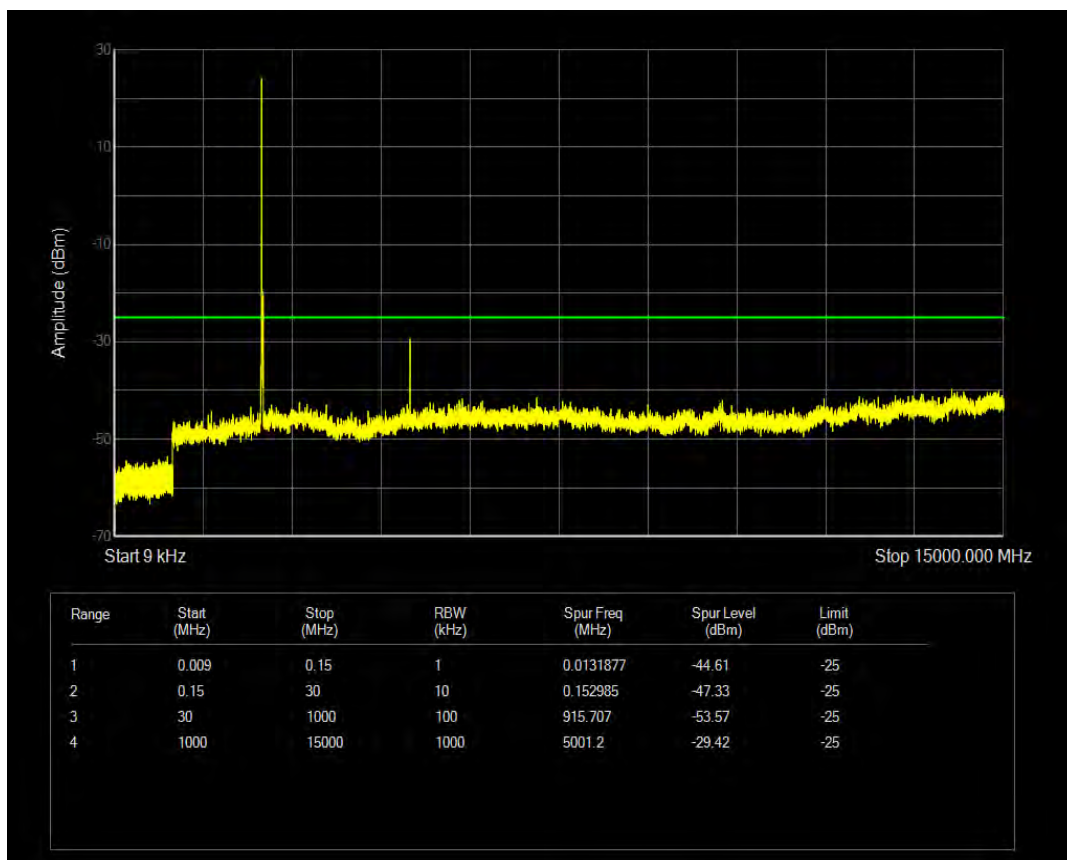

Band7 QAM16 BW=15MHz Channel=20825 RB Size=1 Position=#0