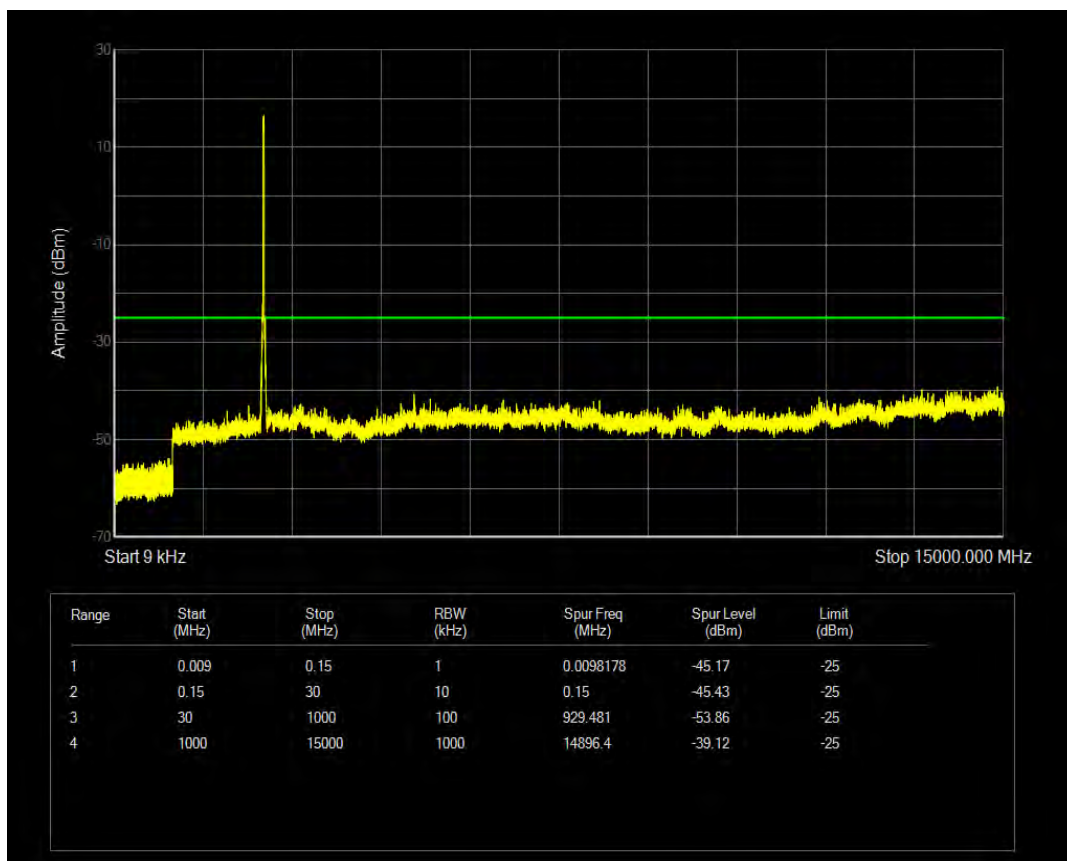

Band7 QAM16 BW=20MHz Channel=21100 RB Size=100 Position=#0