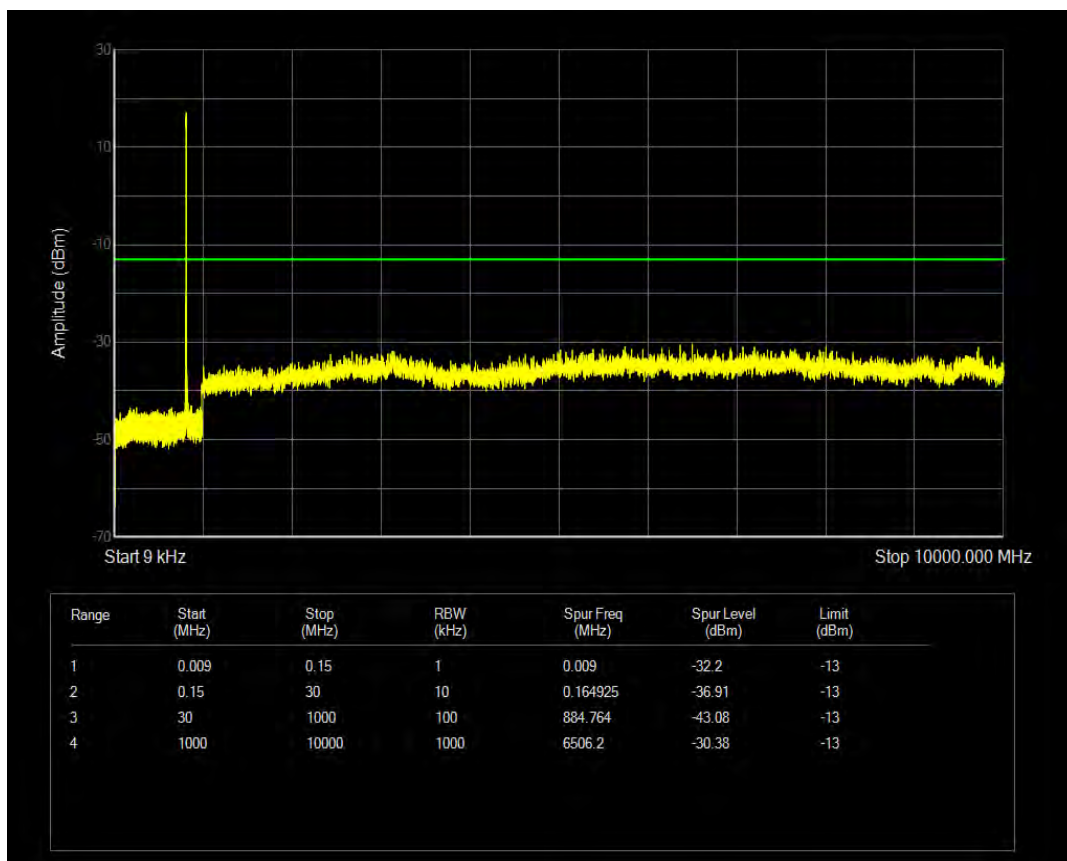

Band5 QAM16 BW=1.4MHz Channel=20643 RB Size=1 Position=#0

Band5 QAM16 BW=1.4MHz Channel=20643 RB Size=6 Position=#0

Band5 QPSK BW=3MHz Channel=20415 RB Size=1 Position=#0

Band5 QPSK BW=3MHz Channel=20415 RB Size=15 Position=#0