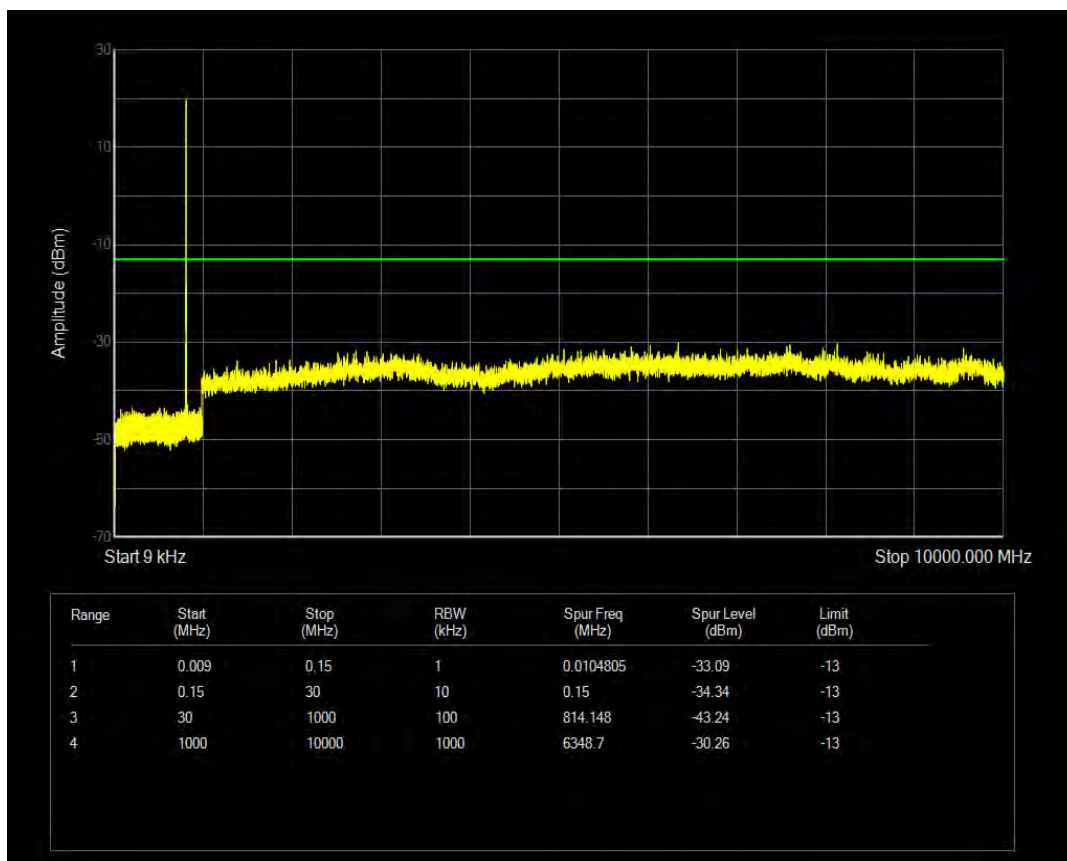

Band4 QAM16 BW=20MHz Channel=20300 RB Size=100 Position=#0

Band4 QAM16 BW=20MHz Channel=20300 RB Size=1 Position=#0

Band5 QPSK BW=1.4MHz Channel=20407 RB Size=1 Position=#0

Band5 QPSK BW=1.4MHz Channel=20407 RB Size=6 Position=#0