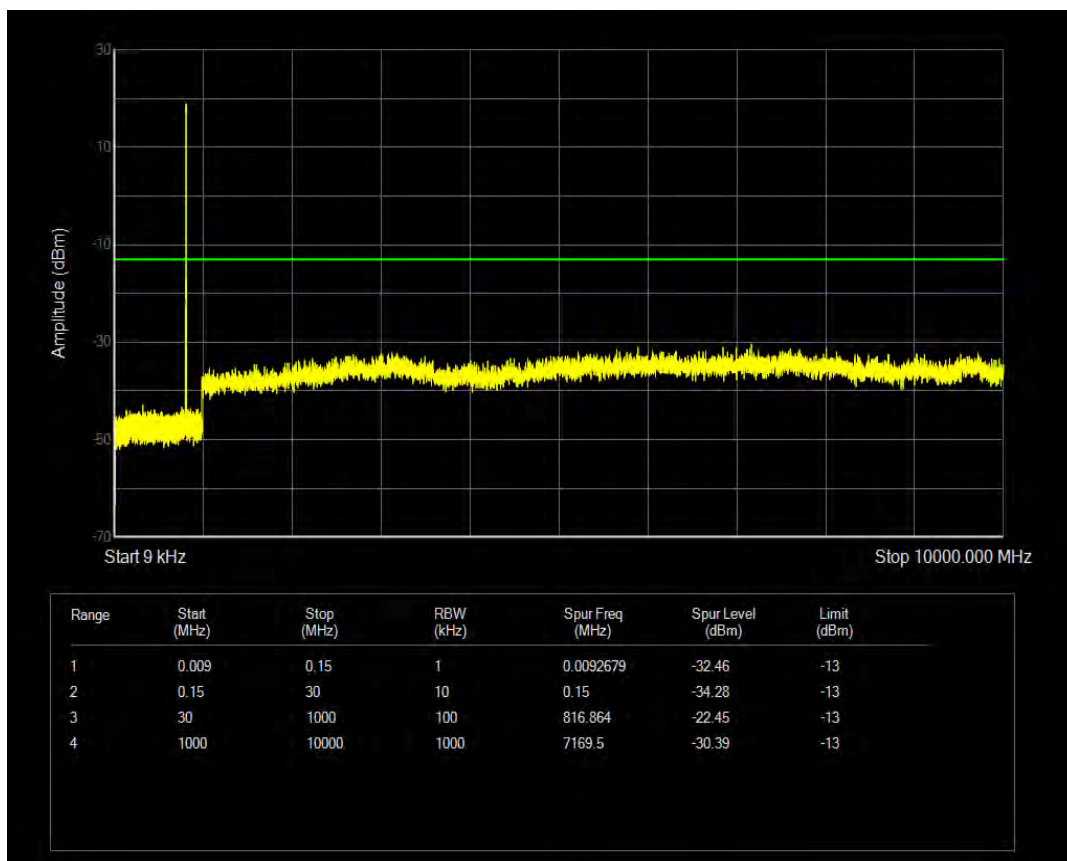

Band5 QAM16 BW=1.4MHz Channel=20407 RB Size=6 Position=#0