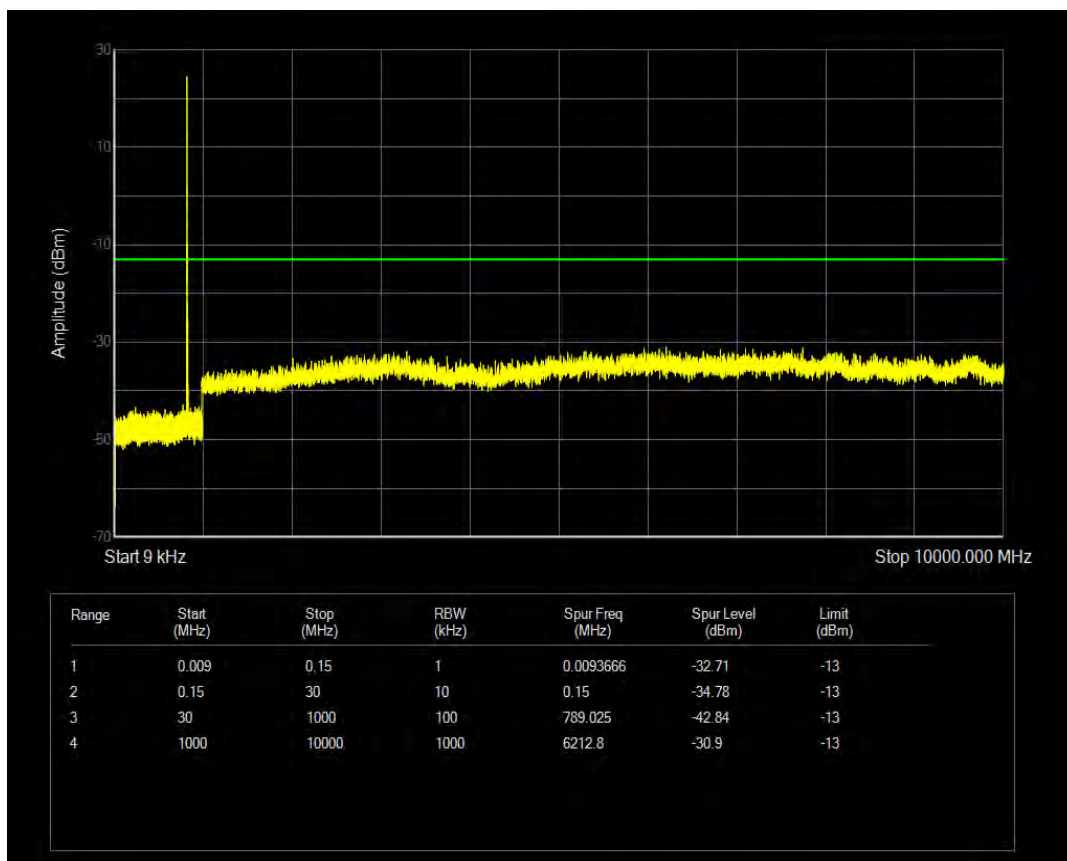

Band5 QAM16 BW=5MHz Channel=20425 RB Size=1 Position=#0

Band5 QAM16 BW=5MHz Channel=20425 RB Size=25 Position=#0

Band5 QPSK BW=5MHz Channel=20525 RB Size=1 Position=#0

Band5 QAM16 BW=5MHz Channel=20525 RB Size=1 Position=#0