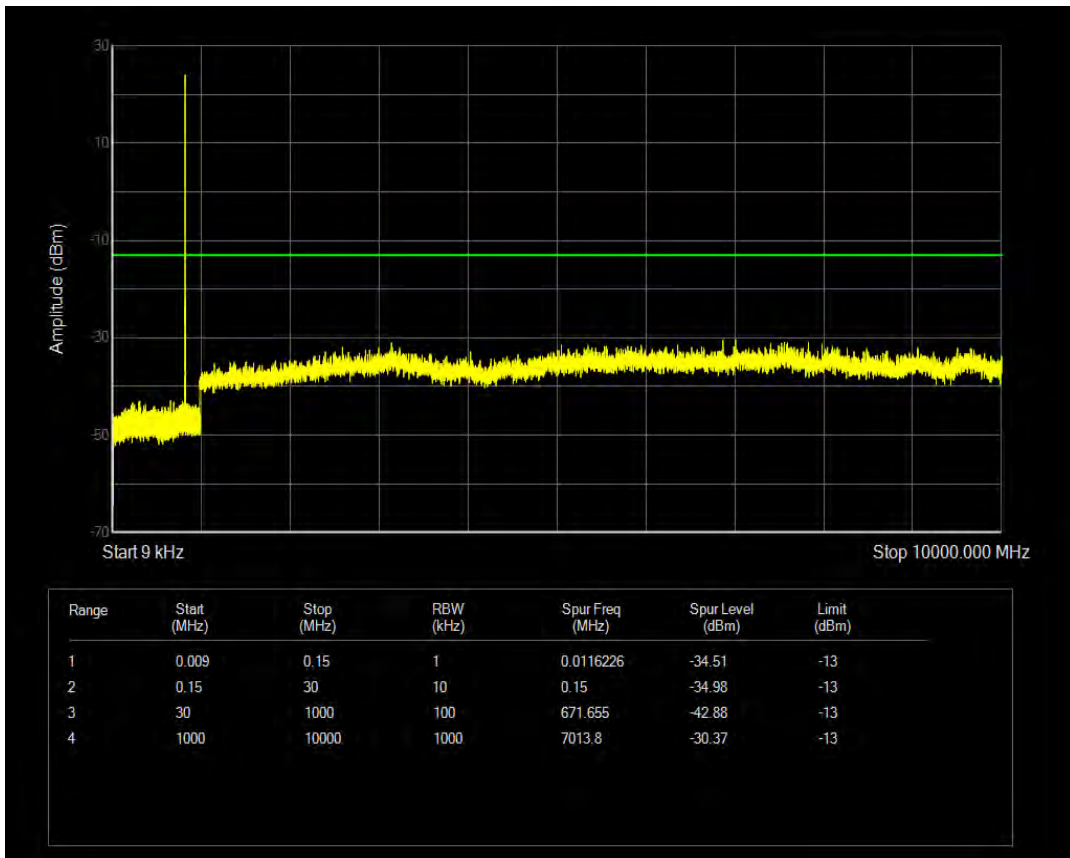

Band4 QAM16 BW=20MHz Channel=20300 RB Size=100 Position=#0

Band4 QAM16 BW=20MHz Channel=20300 RB Size=1 Position=#0

Band5 QPSK BW=1.4MHz Channel=20407 RB Size=1 Position=#0

Band5 QPSK BW=1.4MHz Channel=20407 RB Size=6 Position=#0

Band5 QAM16 BW=1.4MHz Channel=20407 RB Size=1 Position=#0

Band5 QAM16 BW=1.4MHz Channel=20407 RB Size=6 Position=#0

Band5 QPSK BW=1.4MHz Channel=20525 RB Size=1 Position=#0

Band5 QPSK BW=1.4MHz Channel=20525 RB Size=6 Position=#0

Band5 QAM16 BW=1.4MHz Channel=20525 RB Size=1 Position=#0

Band5 QAM16 BW=1.4MHz Channel=20525 RB Size=6 Position=#0

Band5 QPSK BW=1.4MHz Channel=20643 RB Size=1 Position=#0

Band5 QPSK BW=1.4MHz Channel=20643 RB Size=6 Position=#0