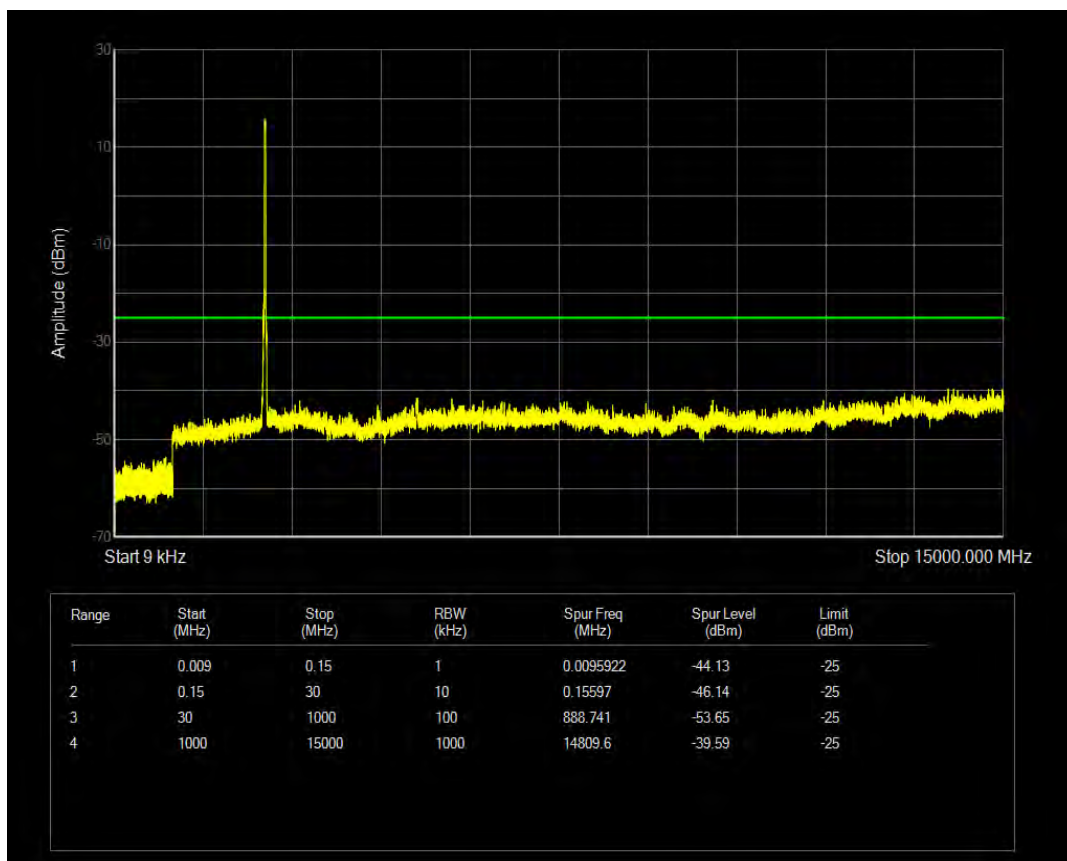

Band7 QAM16 BW=20MHz Channel=21350 RB Size=100 Position=#0