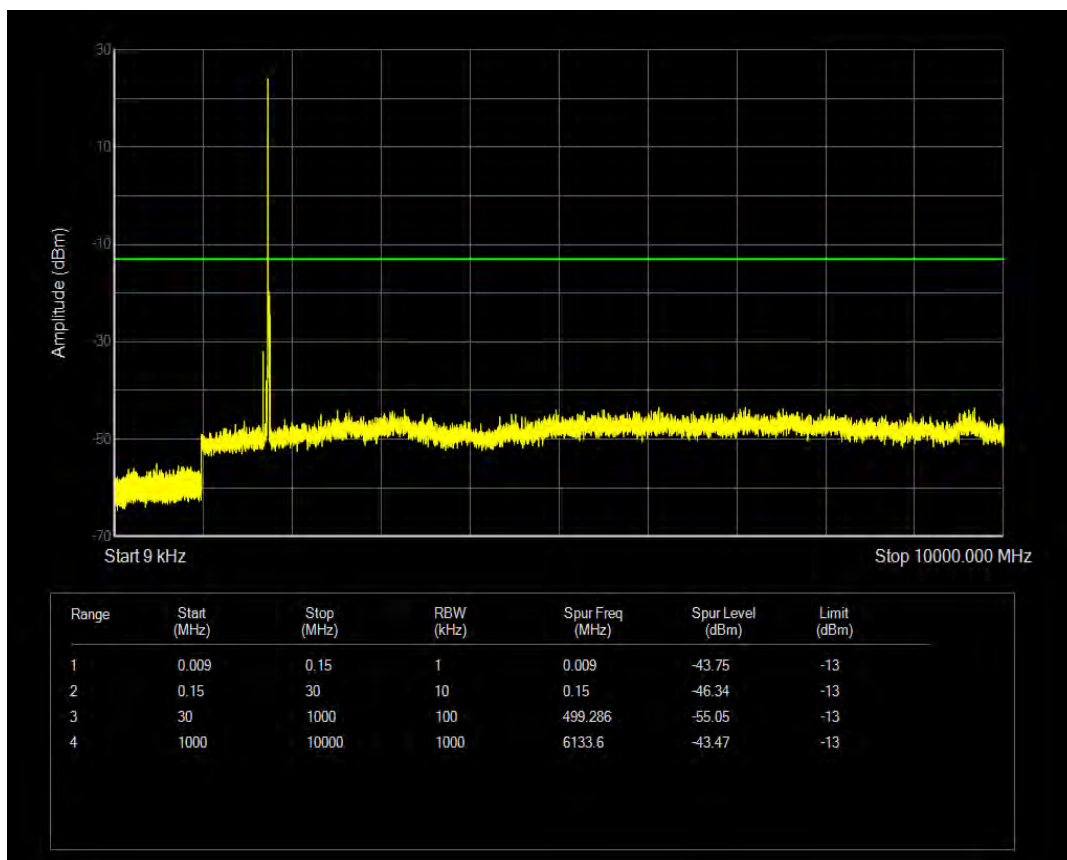

Band4 QAM16 BW=10MHz Channel=20175 RB Size=1 Position=#0

Band4 QAM16 BW=10MHz Channel=20175 RB Size=50 Position=#0

Band4 QPSK BW=10MHz Channel=20350 RB Size=1 Position=#0

Band4 QPSK BW=10MHz Channel=20350 RB Size=50 Position=#0

Band4 QAM16 BW=10MHz Channel=20350 RB Size=50 Position=#0

Band4 QAM16 BW=10MHz Channel=20350 RB Size=1 Position=#0

Band4 QPSK BW=15MHz Channel=20025 RB Size=75 Position=#0

Band4 QPSK BW=15MHz Channel=20025 RB Size=1 Position=#0