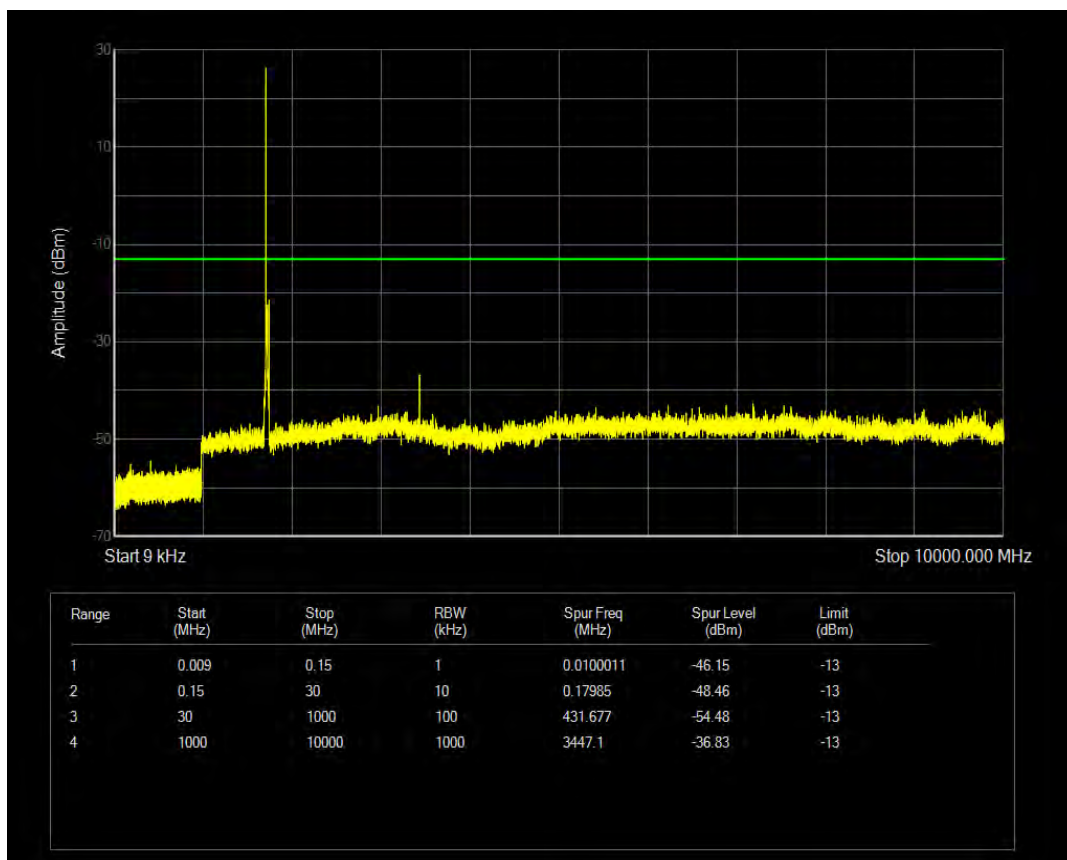

Band4 QAM16 BW=15MHz Channel=20325 RB Size=1 Position=#0

Band4 QPSK BW=20MHz Channel=20050 RB Size=1 Position=#0

Band4 QAM16 BW=15MHz Channel=20325 RB Size=75 Position=#0

Band4 QPSK BW=20MHz Channel=20050 RB Size=100 Position=#0

Band4 QAM16 BW=20MHz Channel=20050 RB Size=1 Position=#0

Band4 QAM16 BW=20MHz Channel=20050 RB Size=100 Position=#0

Band4 QPSK BW=20MHz Channel=20175 RB Size=1 Position=#0

Band4 QAM16 BW=20MHz Channel=20175 RB Size=1 Position=#0