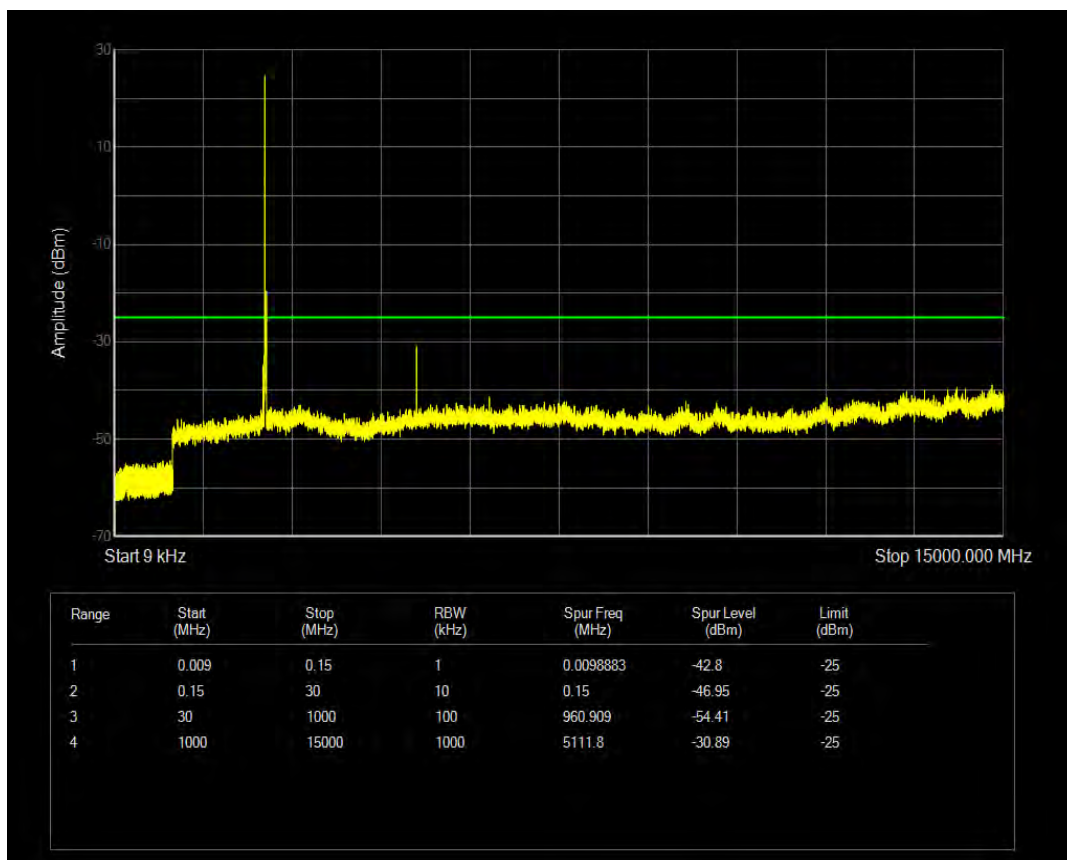

Band7 QAM16 BW=15MHz Channel=21375 RB Size=1 Position=#0