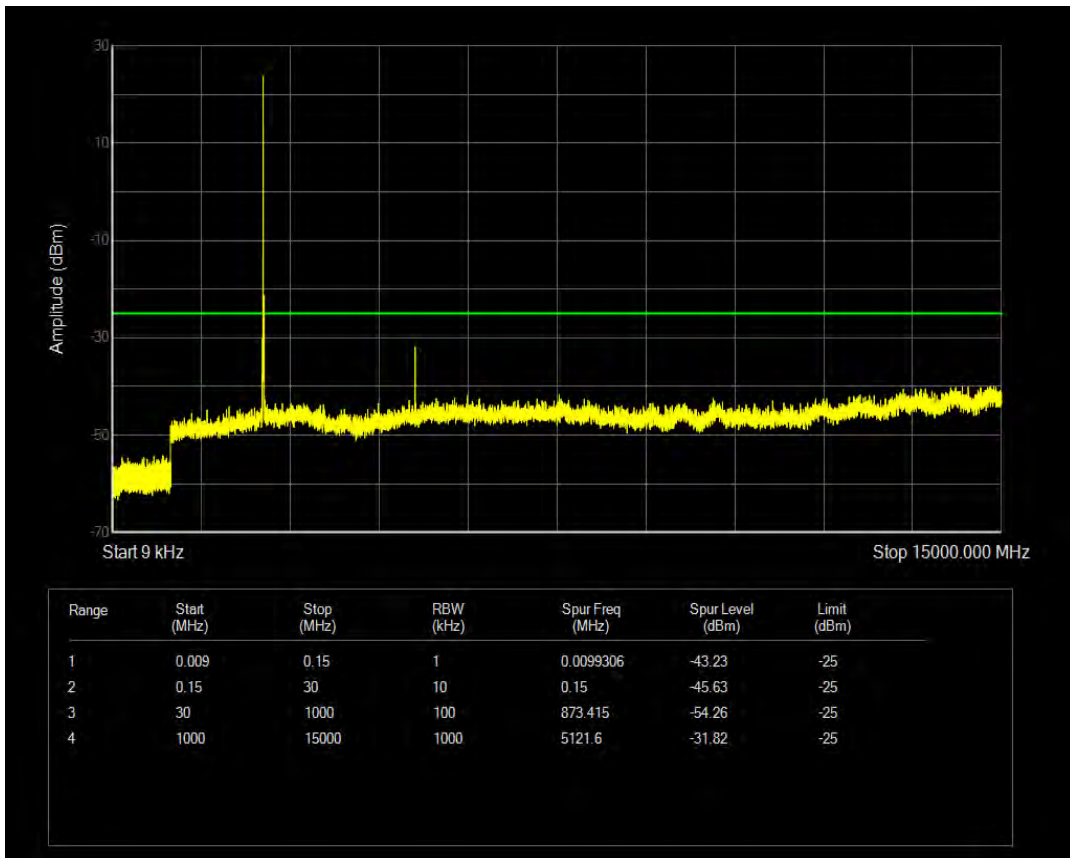

Band7 QAM16 BW=10MHz Channel=21400 RB Size=1 Position=#0