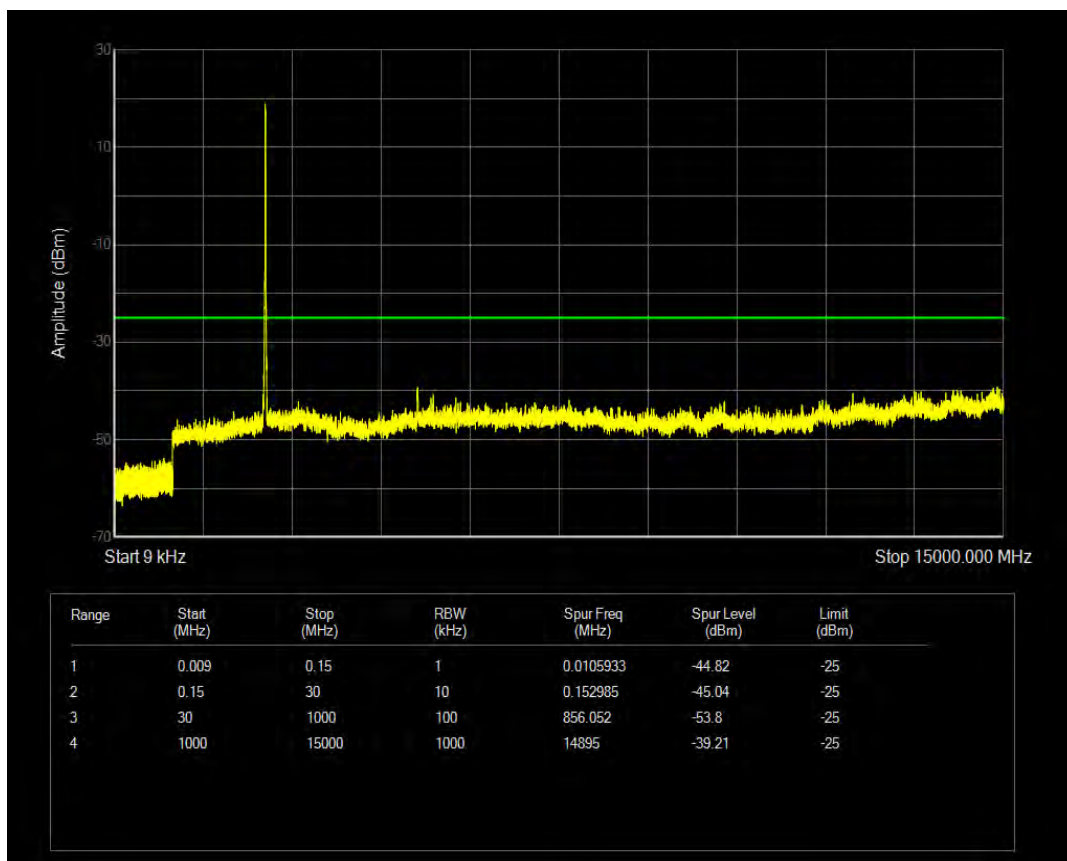

Band7 QPSK BW=10MHz Channel=21400 RB Size=50 Position=#0