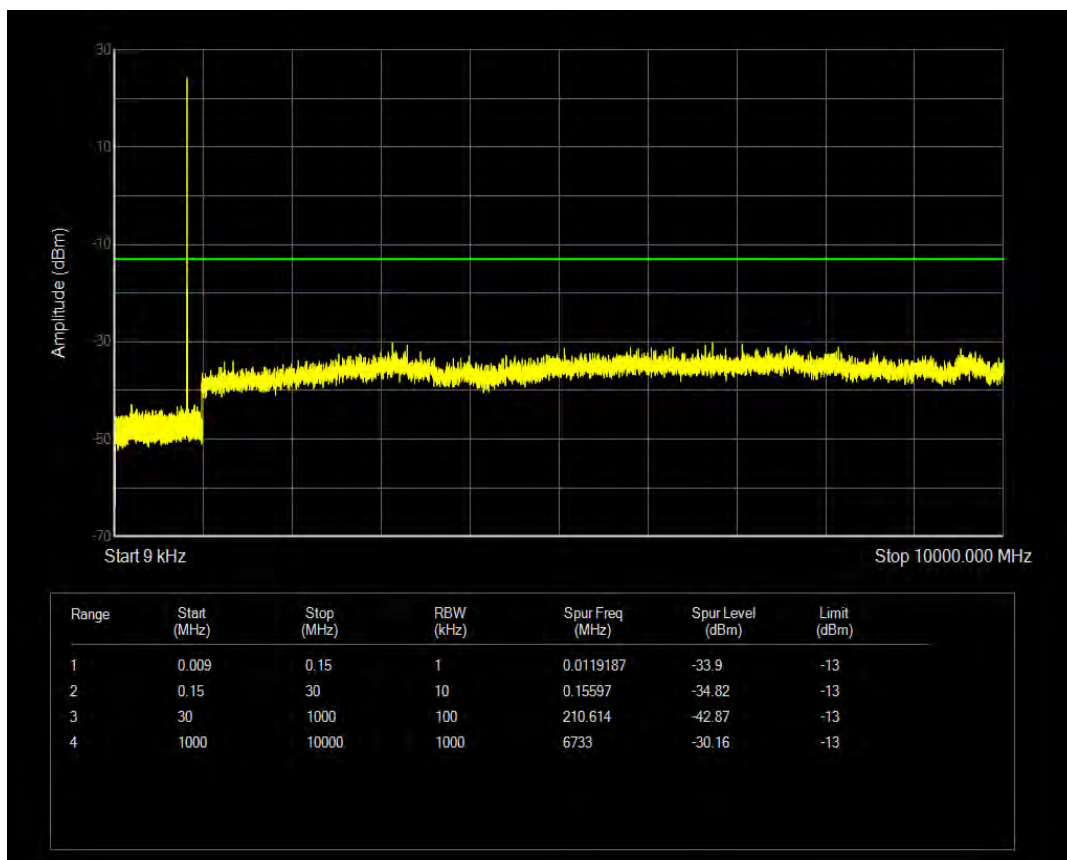

Band5 QAM16 BW=3MHz Channel=20525 RB Size=1 Position=#0