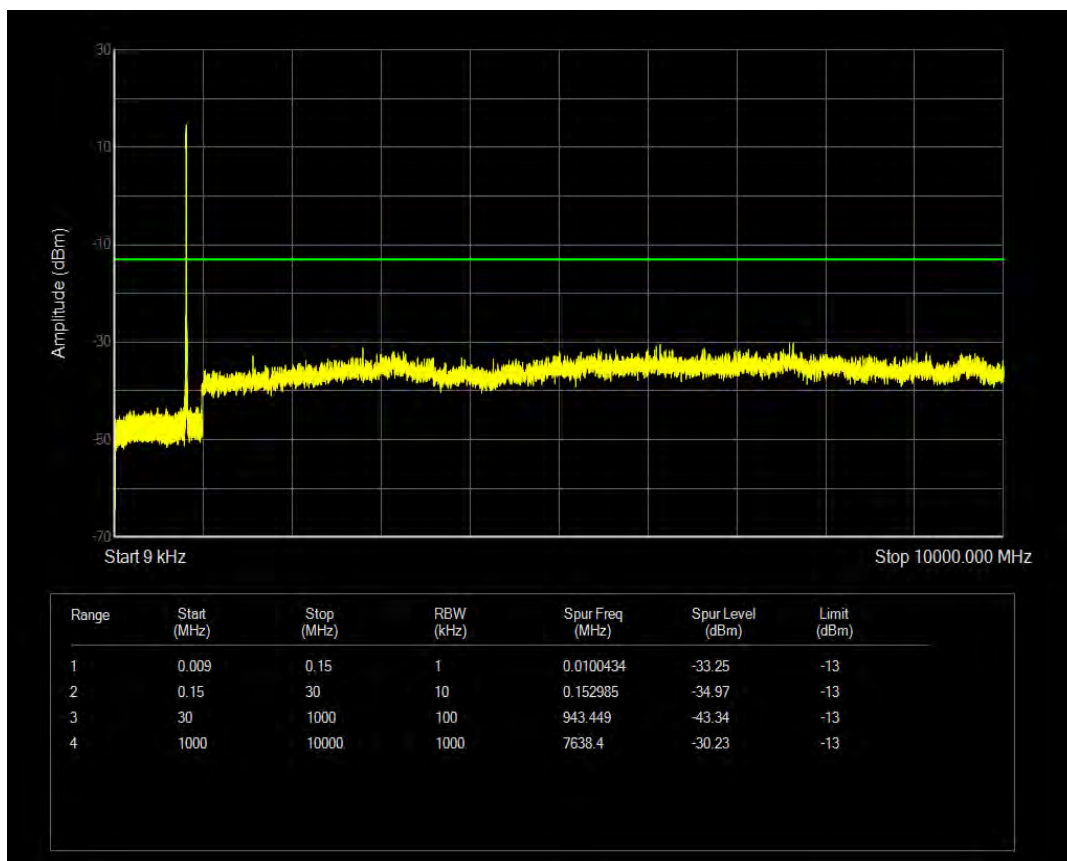

Band5 QAM16 BW=3MHz Channel=20635 RB Size=1 Position=#0

Band5 QPSK BW=5MHz Channel=20425 RB Size=1 Position=#0

Band5 QAM16 BW=3MHz Channel=20635 RB Size=15 Position=#0

Band5 QPSK BW=5MHz Channel=20425 RB Size=25 Position=#0