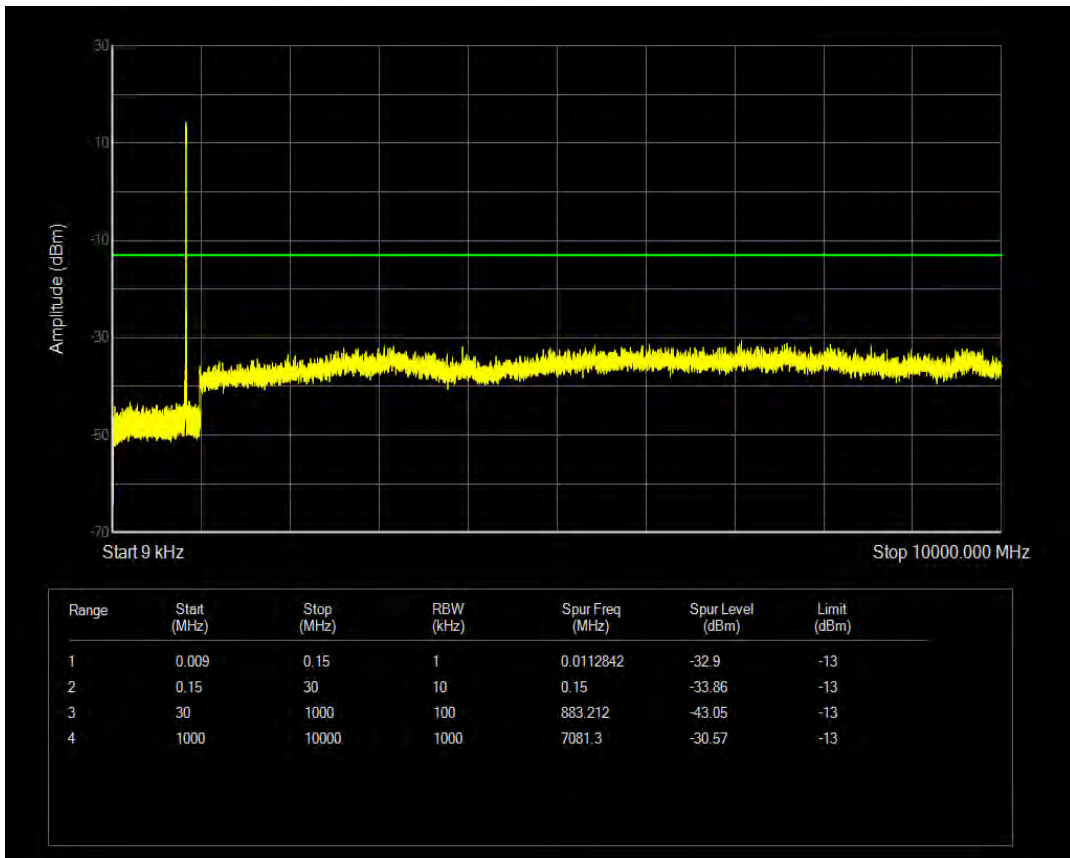

Band5 QAM16 BW=5MHz Channel=20625 RB Size=25 Position=#0