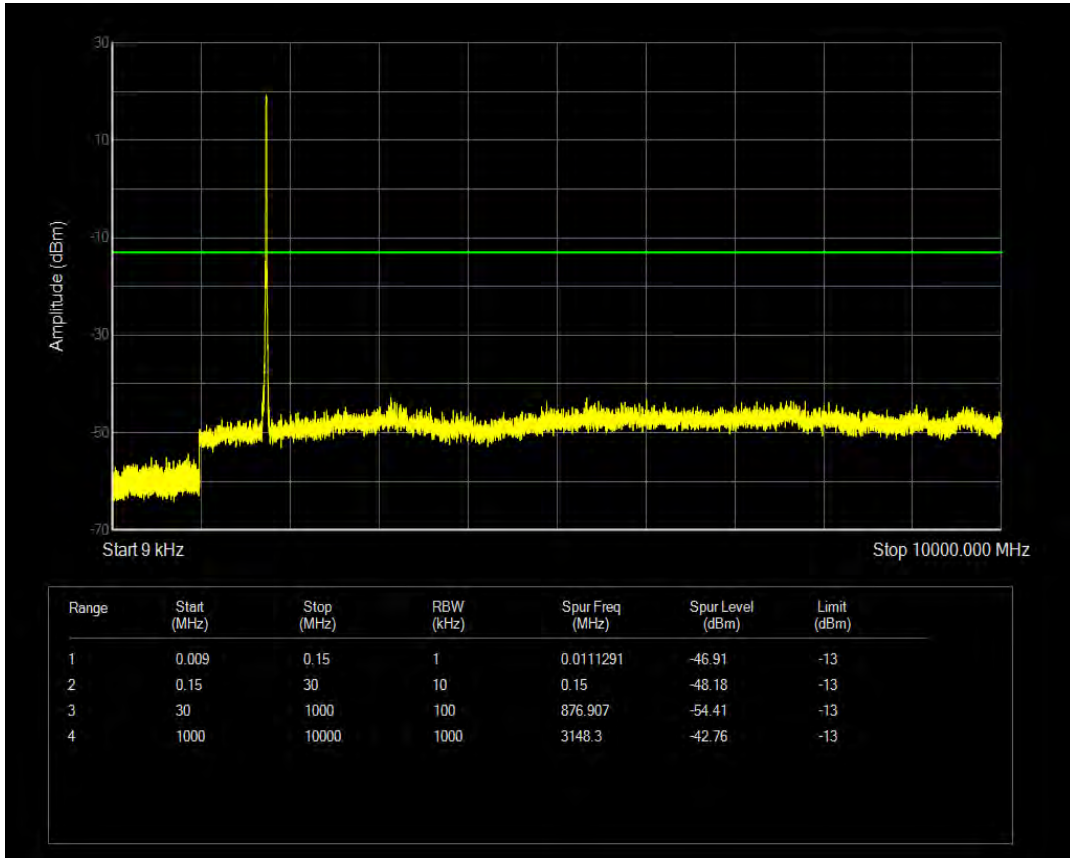

Band4 QAM16 BW=10MHz Channel=20175 RB Size=1 Position=#0

Band4 QAM16 BW=10MHz Channel=20175 RB Size=50 Position=#0

Band4 QPSK BW=10MHz Channel=20350 RB Size=1 Position=#0

Band4 QPSK BW=10MHz Channel=20350 RB Size=50 Position=#0

Band4 QAM16 BW=10MHz Channel=20350 RB Size=50 Position=#0

Band4 QAM16 BW=10MHz Channel=20350 RB Size=1 Position=#0

Band4 QPSK BW=15MHz Channel=20025 RB Size=75 Position=#0

Band4 QPSK BW=15MHz Channel=20025 RB Size=1 Position=#0