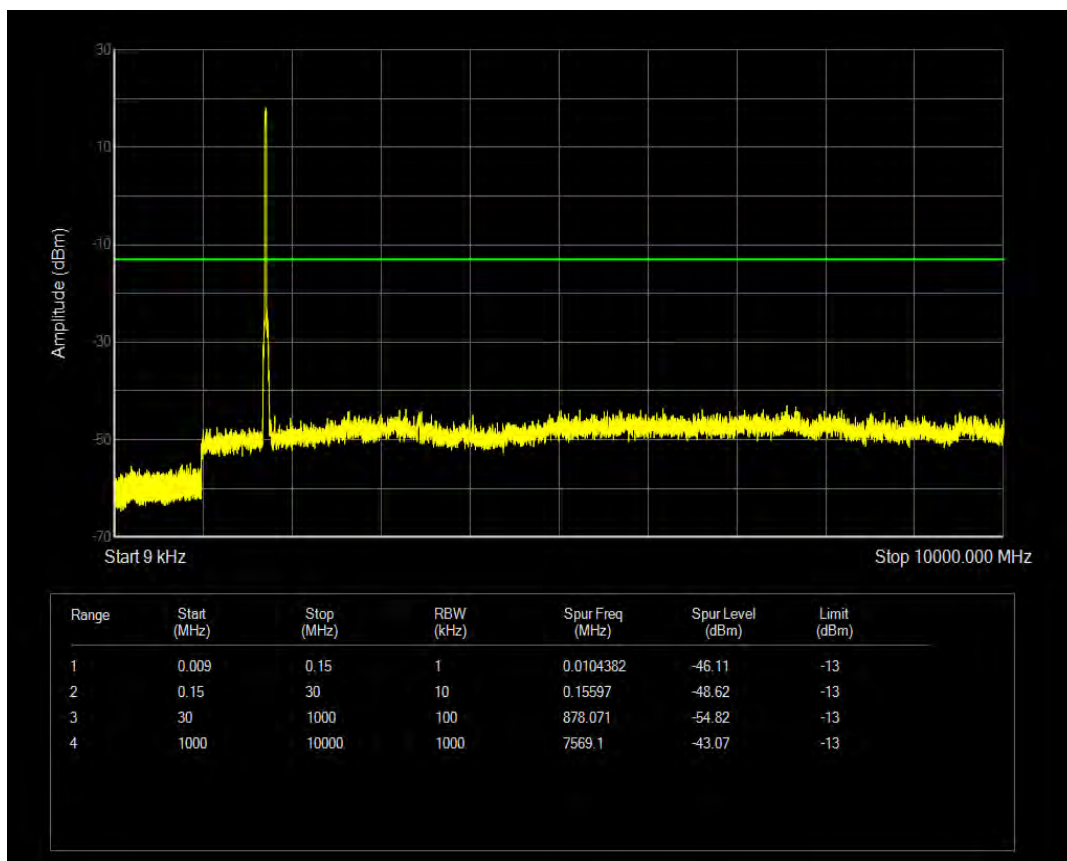

Band4 QAM16 BW=15MHz Channel=20325 RB Size=1 Position=#0

Band4 QPSK BW=20MHz Channel=20050 RB Size=1 Position=#0

Band4 QAM16 BW=15MHz Channel=20325 RB Size=75 Position=#0

Band4 QPSK BW=20MHz Channel=20050 RB Size=100 Position=#0

Band4 QAM16 BW=20MHz Channel=20050 RB Size=1 Position=#0

Band4 QAM16 BW=20MHz Channel=20050 RB Size=100 Position=#0

Band4 QPSK BW=20MHz Channel=20175 RB Size=1 Position=#0

Band4 QAM16 BW=20MHz Channel=20175 RB Size=1 Position=#0