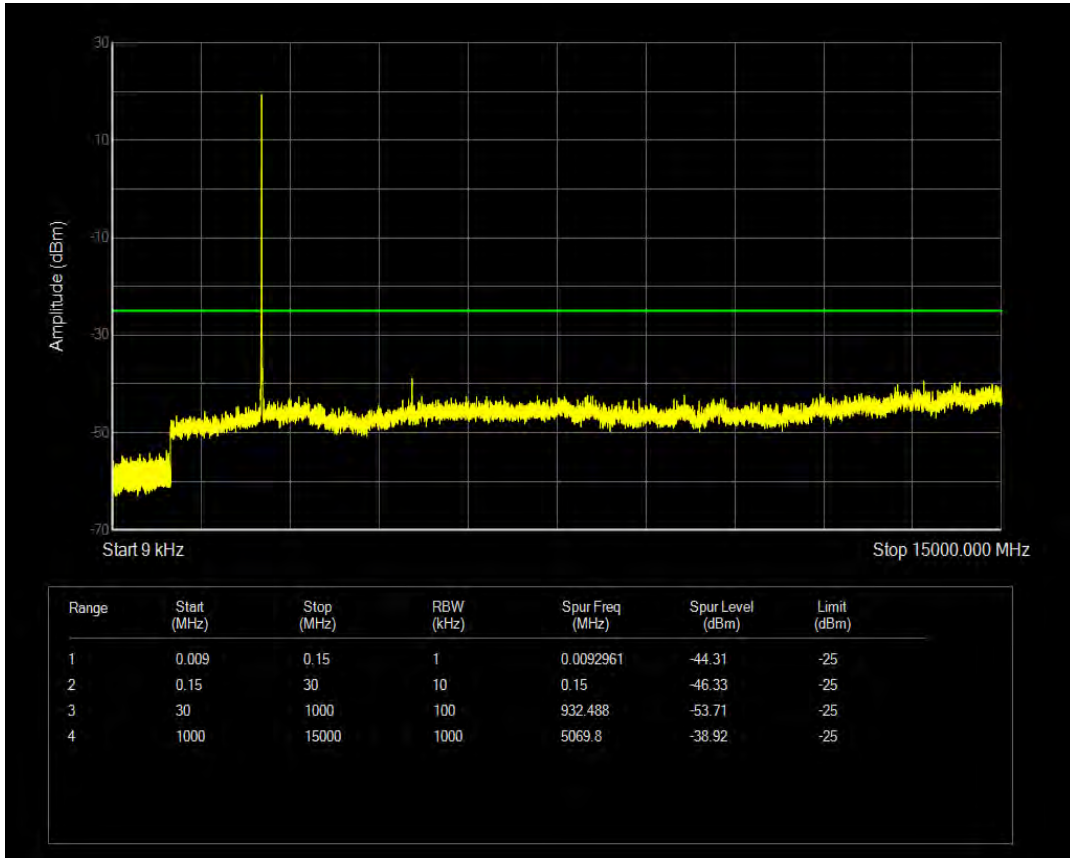

Band7 QAM16 BW=5MHz Channel=20775 RB Size=1 Position=#0

Band7 QAM16 BW=20MHz Channel=21350 RB Size=100 Position=#0

Band7 QAM16 BW=5MHz Channel=21425 RB Size=1 Position=#0

Band7 QAM16 BW=5MHz Channel=21100 RB Size=25 Position=#0