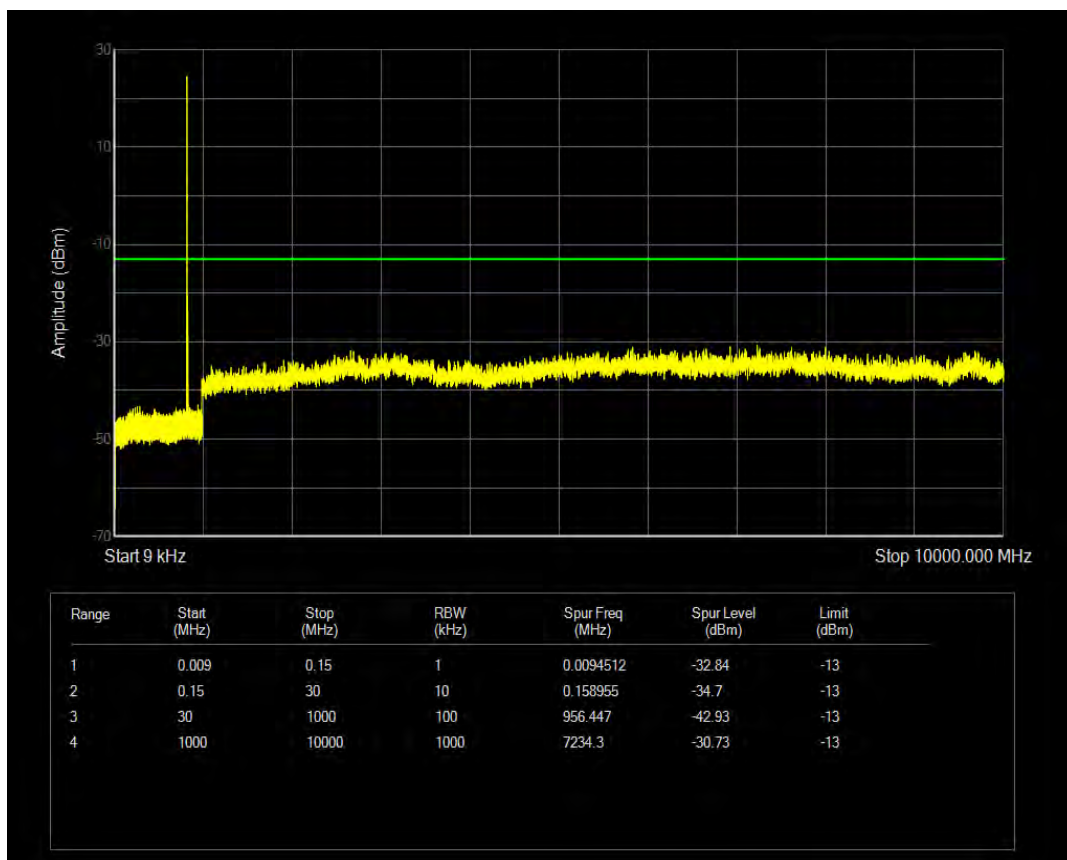

Band5 QPSK BW=5MHz Channel=20525 RB Size=1 Position=#0