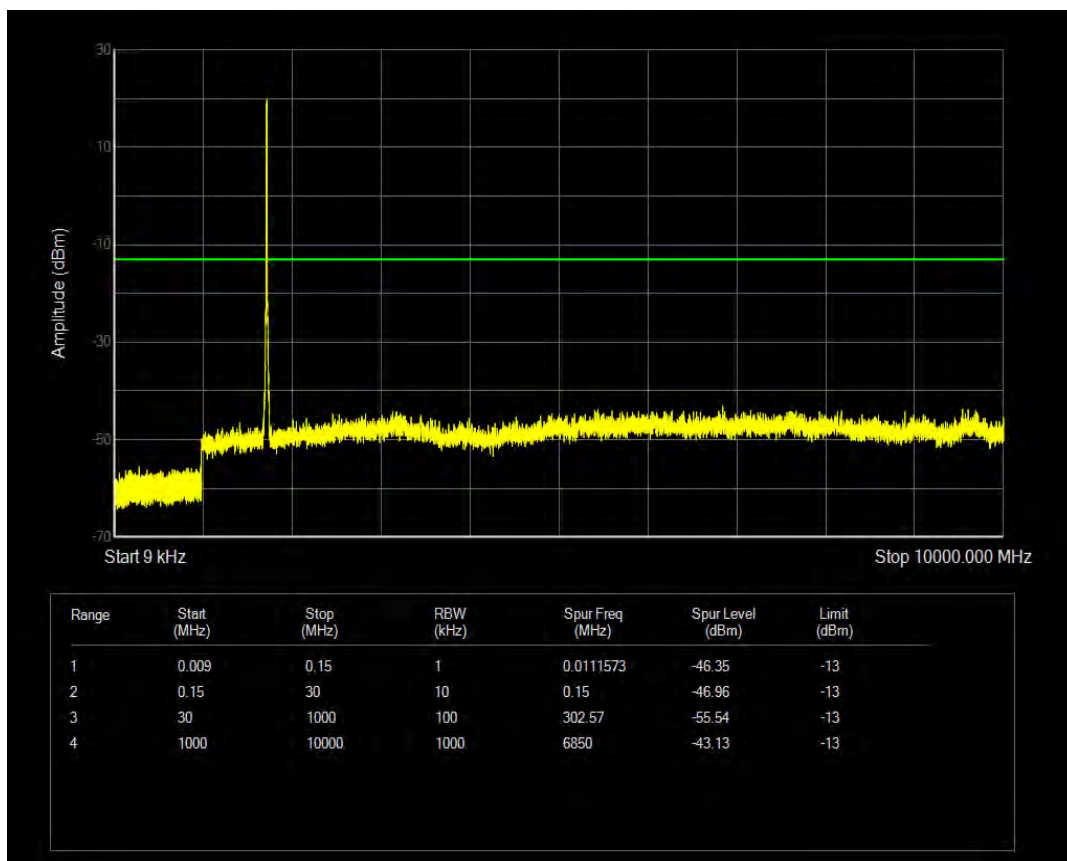

Band4 QAM16 BW=10MHz Channel=20175 RB Size=1 Position=#0

Band4 QAM16 BW=10MHz Channel=20175 RB Size=50 Position=#0

Band4 QPSK BW=10MHz Channel=20350 RB Size=1 Position=#0

Band4 QPSK BW=10MHz Channel=20350 RB Size=50 Position=#0

Band4 QAM16 BW=10MHz Channel=20350 RB Size=50 Position=#0

Band4 QAM16 BW=10MHz Channel=20350 RB Size=1 Position=#0

Band4 QPSK BW=15MHz Channel=20025 RB Size=75 Position=#0

Band4 QPSK BW=15MHz Channel=20025 RB Size=1 Position=#0