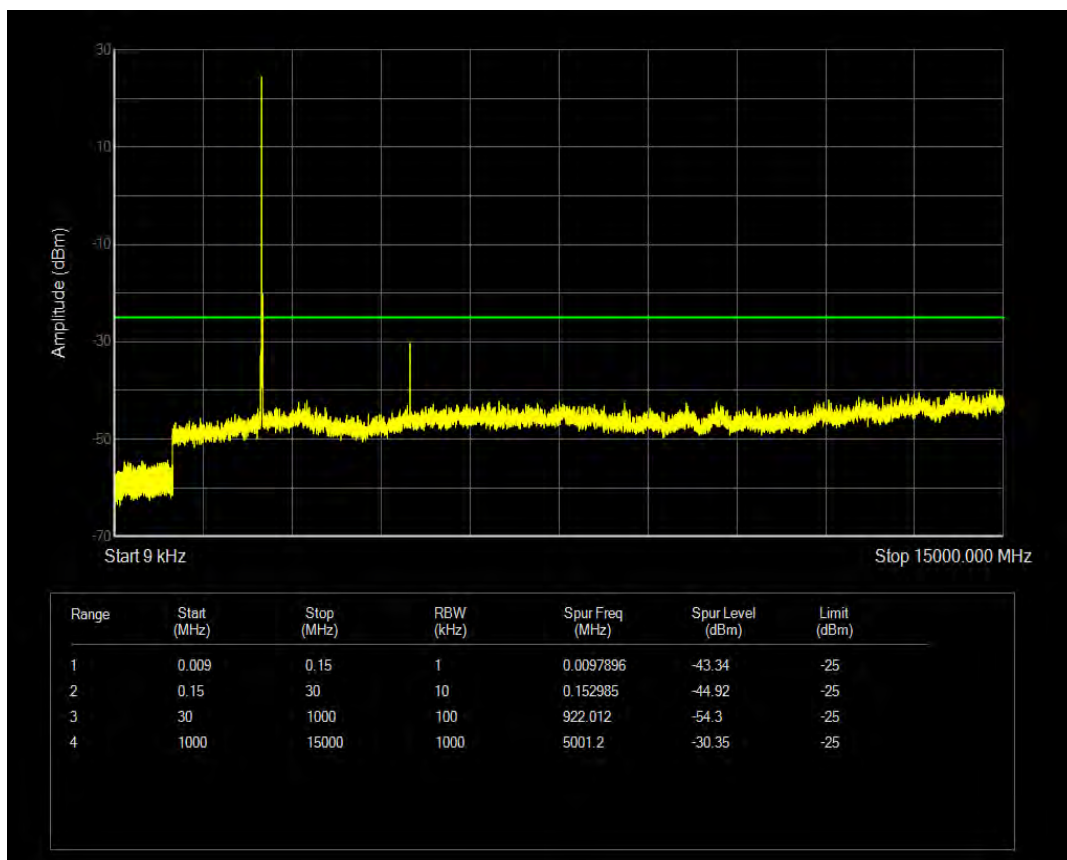

Band7 QPSK BW=10MHz Channel=20800 RB Size=1 Position=#0