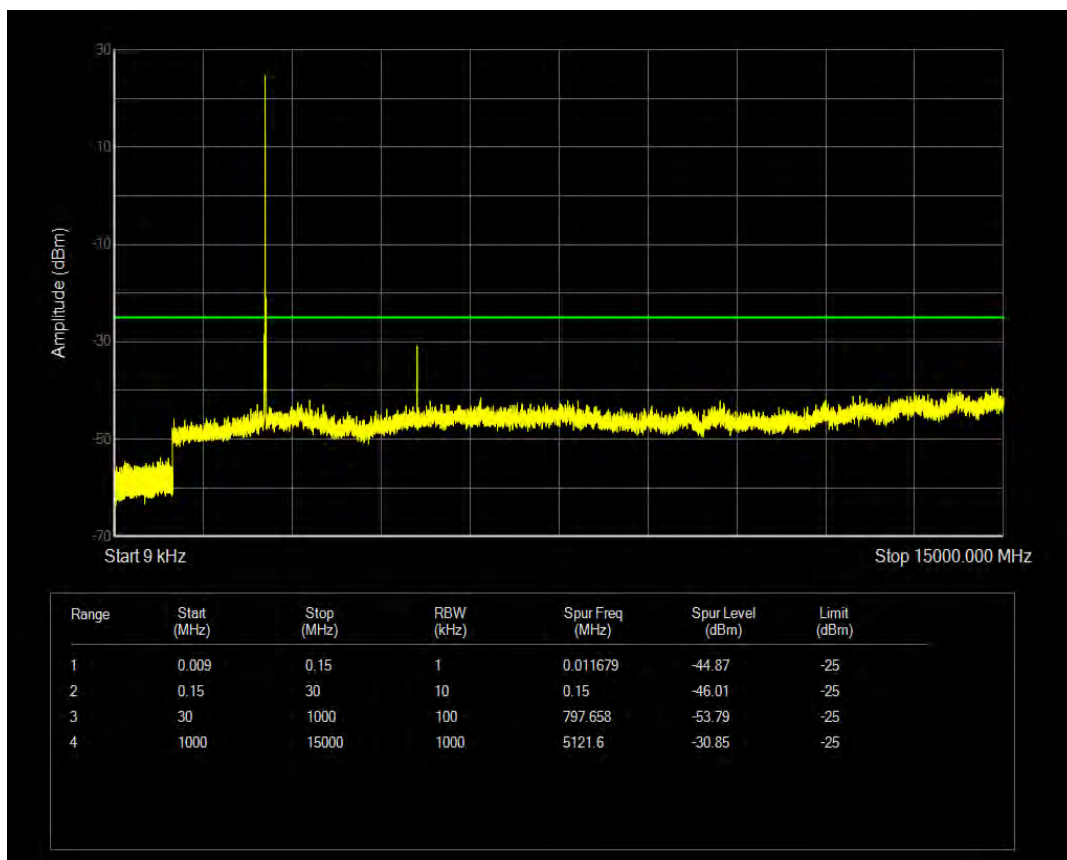

Band7 QPSK BW=10MHz Channel=21400 RB Size=1 Position=#0