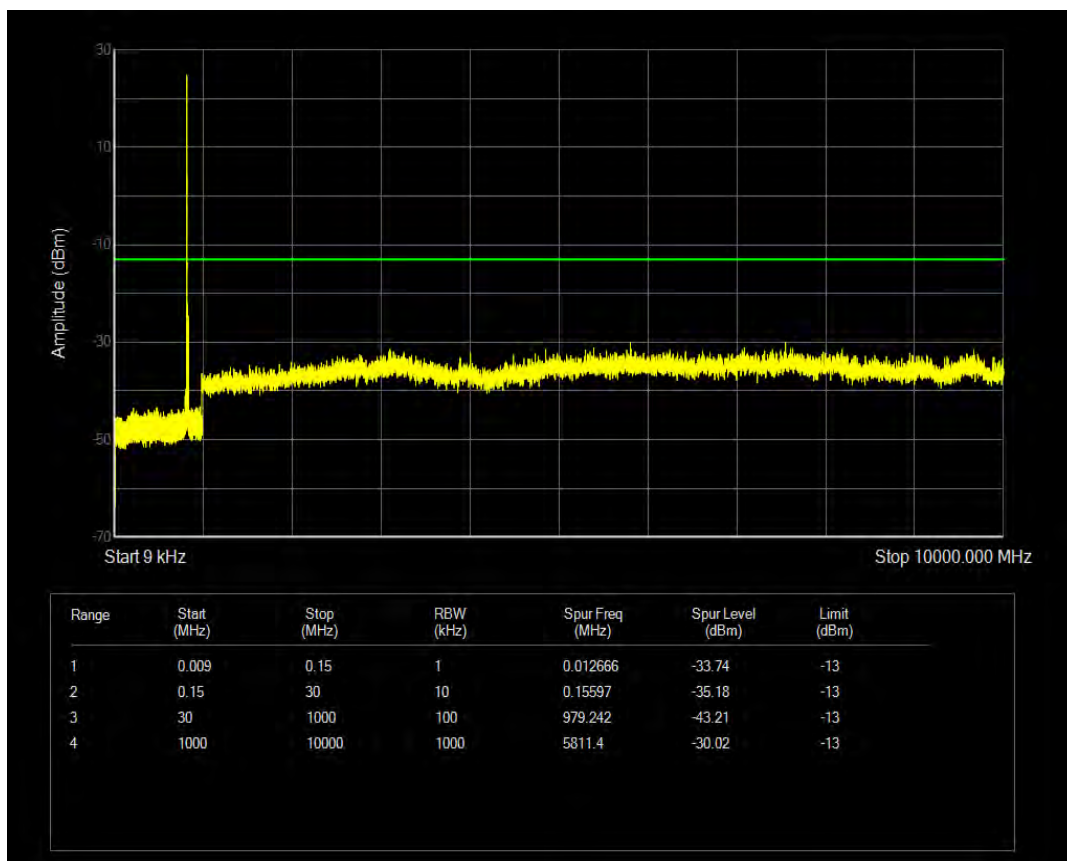

Band5 QAM16 BW=10MHz Channel=20525 RB Size=1 Position=#0