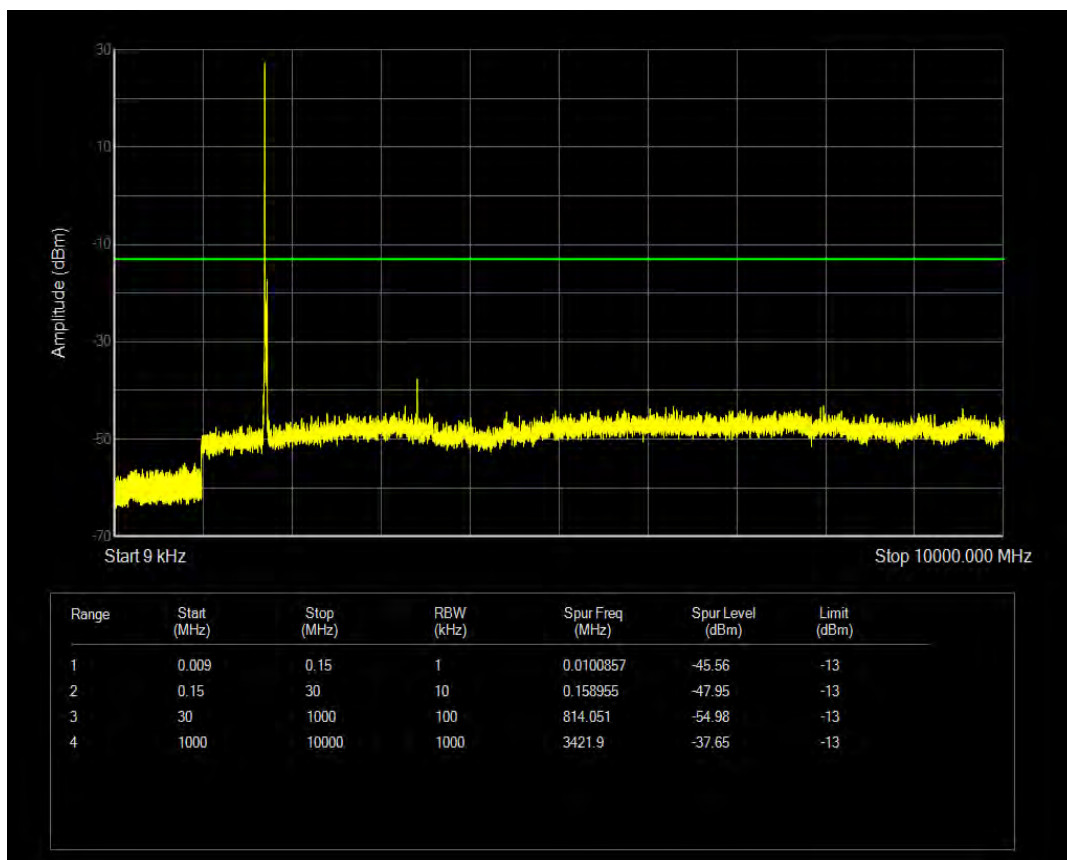

Band4 QAM16 BW=10MHz Channel=20175 RB Size=1 Position=#0

Band4 QAM16 BW=10MHz Channel=20175 RB Size=50 Position=#0

Band4 QPSK BW=10MHz Channel=20350 RB Size=1 Position=#0

Band4 QPSK BW=10MHz Channel=20350 RB Size=50 Position=#0

Band4 QAM16 BW=10MHz Channel=20350 RB Size=50 Position=#0

Band4 QAM16 BW=10MHz Channel=20350 RB Size=1 Position=#0

Band4 QPSK BW=15MHz Channel=20025 RB Size=75 Position=#0

Band4 QPSK BW=15MHz Channel=20025 RB Size=1 Position=#0

Band4 QAM16 BW=15MHz Channel=20025 RB Size=1 Position=#0

Band4 QAM16 BW=15MHz Channel=20025 RB Size=75 Position=#0

Band4 QPSK BW=15MHz Channel=20175 RB Size=1 Position=#0

Band4 QPSK BW=15MHz Channel=20175 RB Size=75 Position=#0