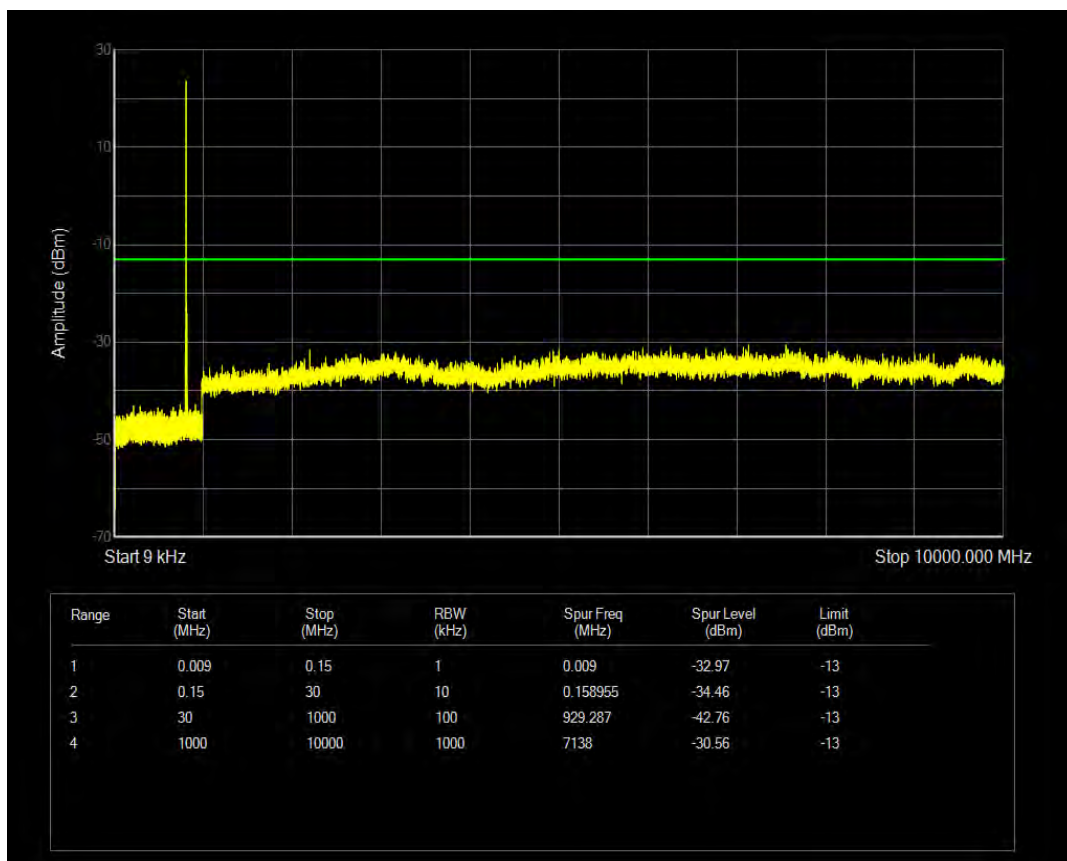

Band5 QPSK BW=5MHz Channel=20425 RB Size=1 Position=#0