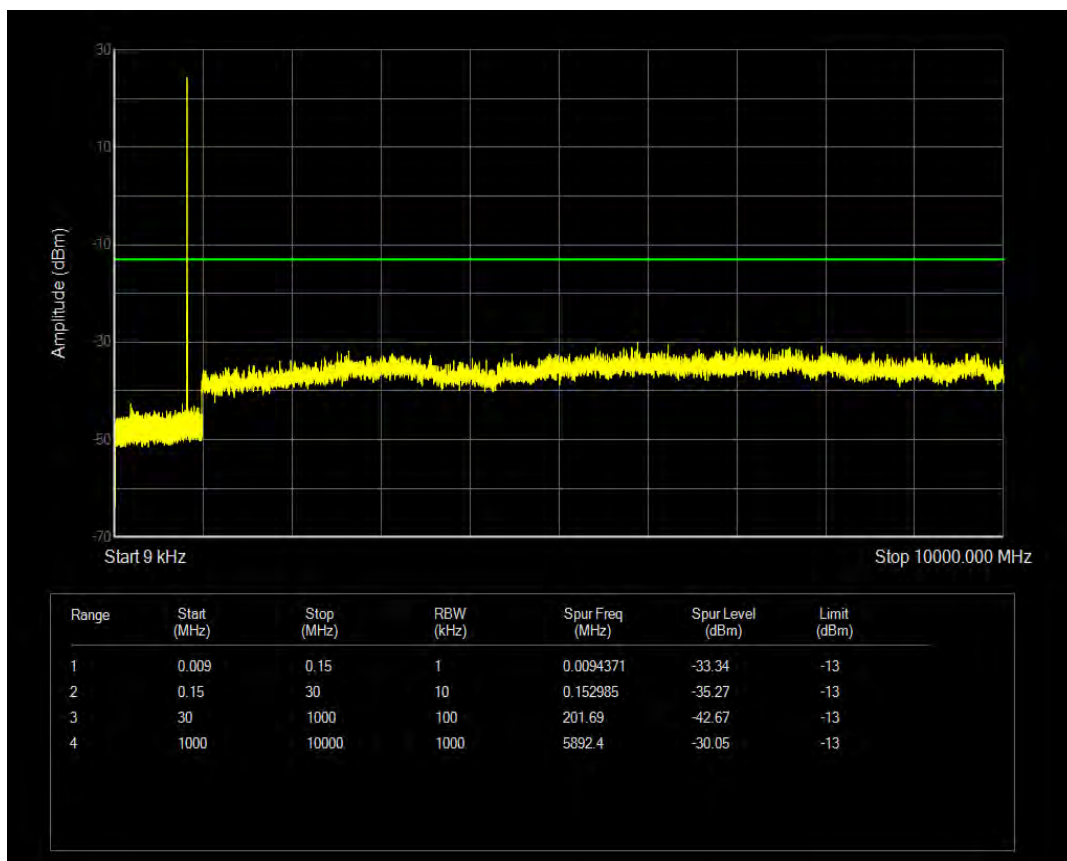

Band5 QPSK BW=3MHz Channel=20525 RB Size=1 Position=#0