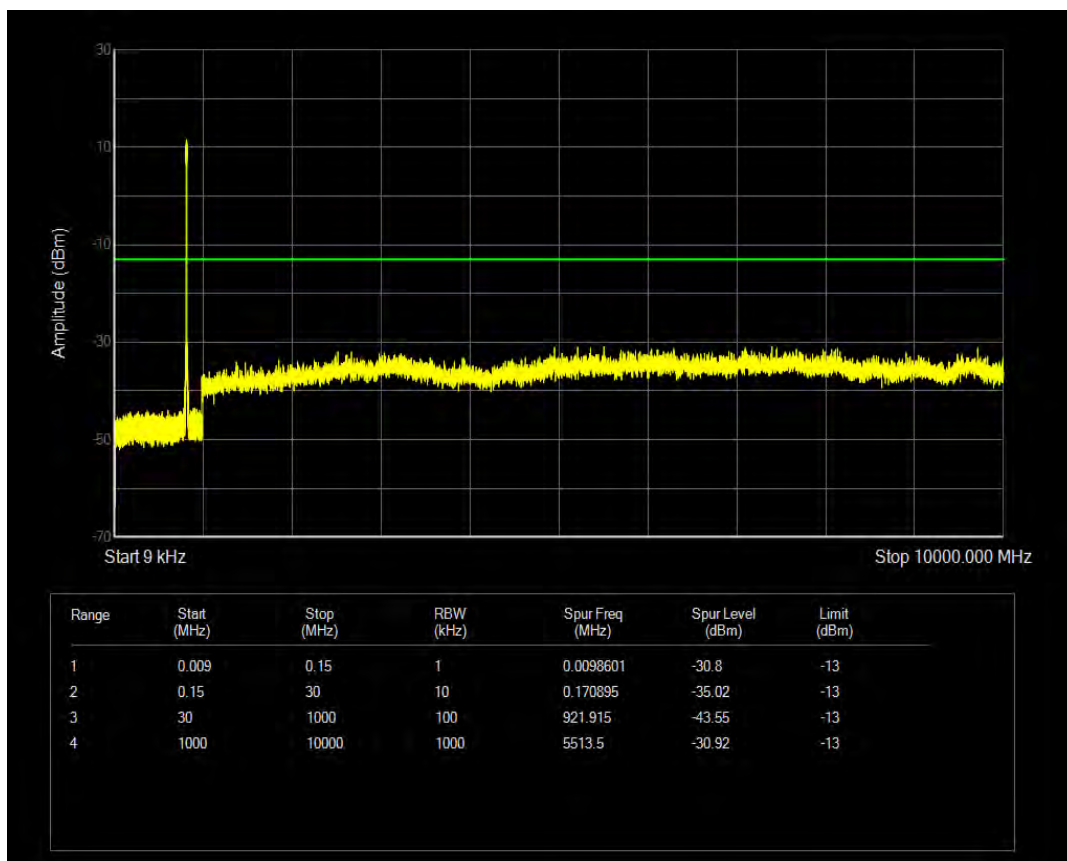

Band5 QAM16 BW=10MHz Channel=20450 RB Size=50 Position=#0