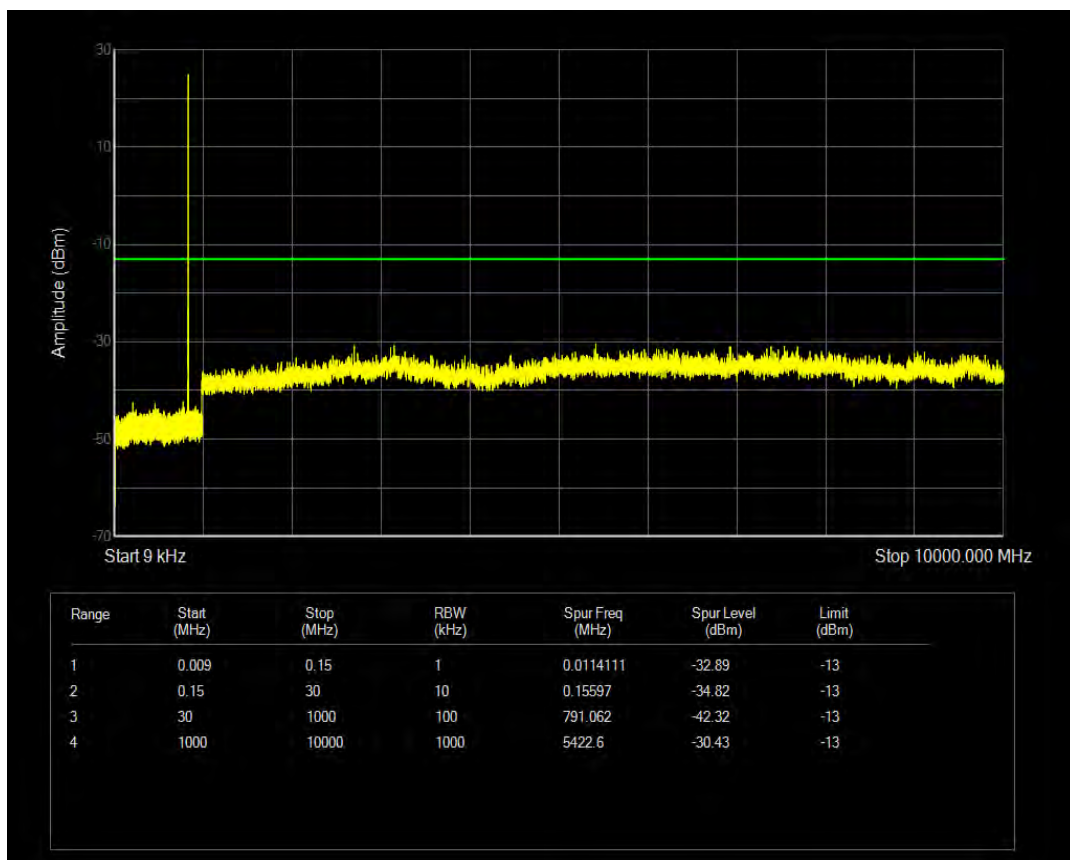

Band5 QAM16 BW=1.4MHz Channel=20643 RB Size=1 Position=#0