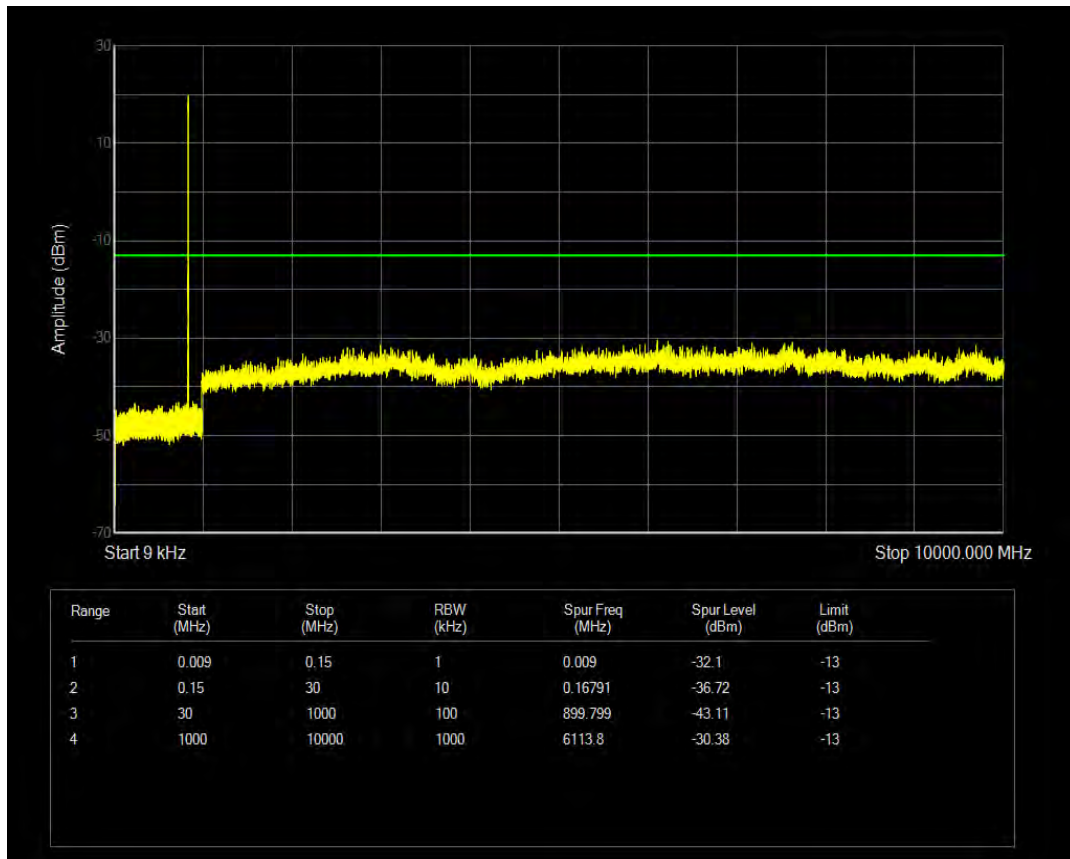

Band5 QAM16 BW=1.4MHz Channel=20525 RB Size=1 Position=#0

Band5 QAM16 BW=1.4MHz Channel=20525 RB Size=6 Position=#0

Band5 QPSK BW=1.4MHz Channel=20643 RB Size=1 Position=#0

Band5 QPSK BW=1.4MHz Channel=20643 RB Size=6 Position=#0