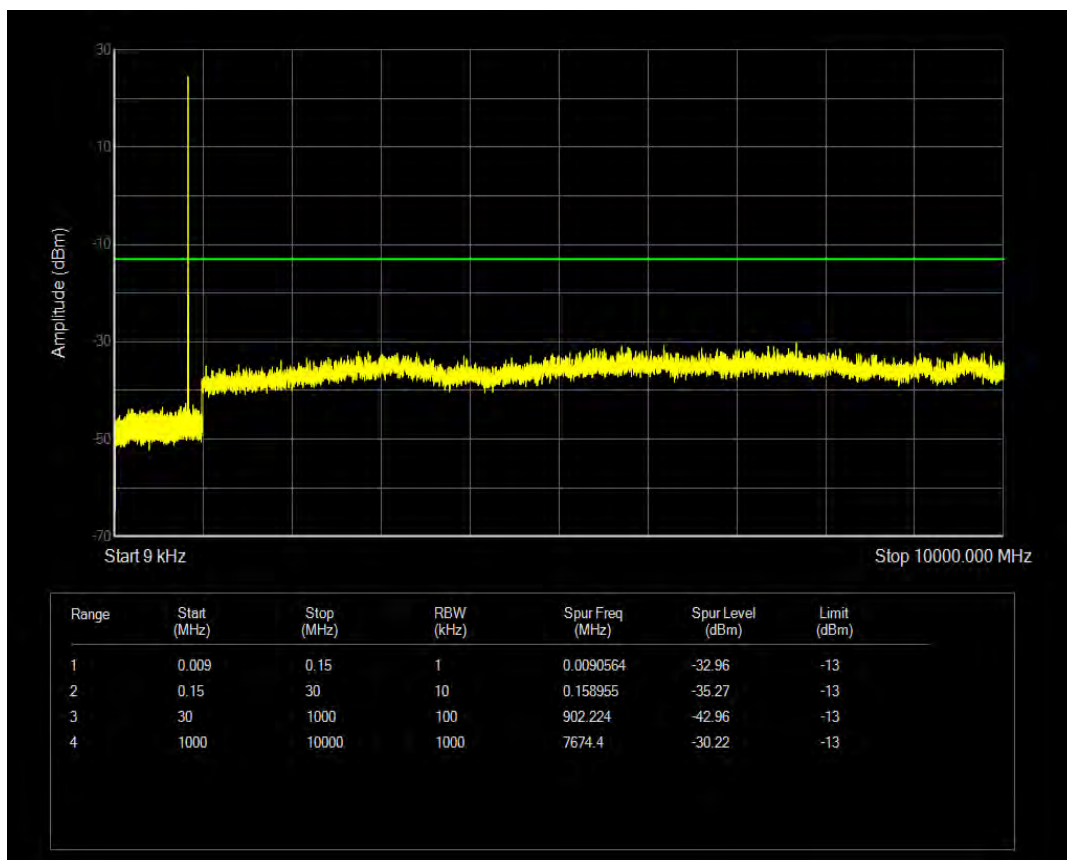

Band5 QPSK BW=3MHz Channel=20635 RB Size=1 Position=#0