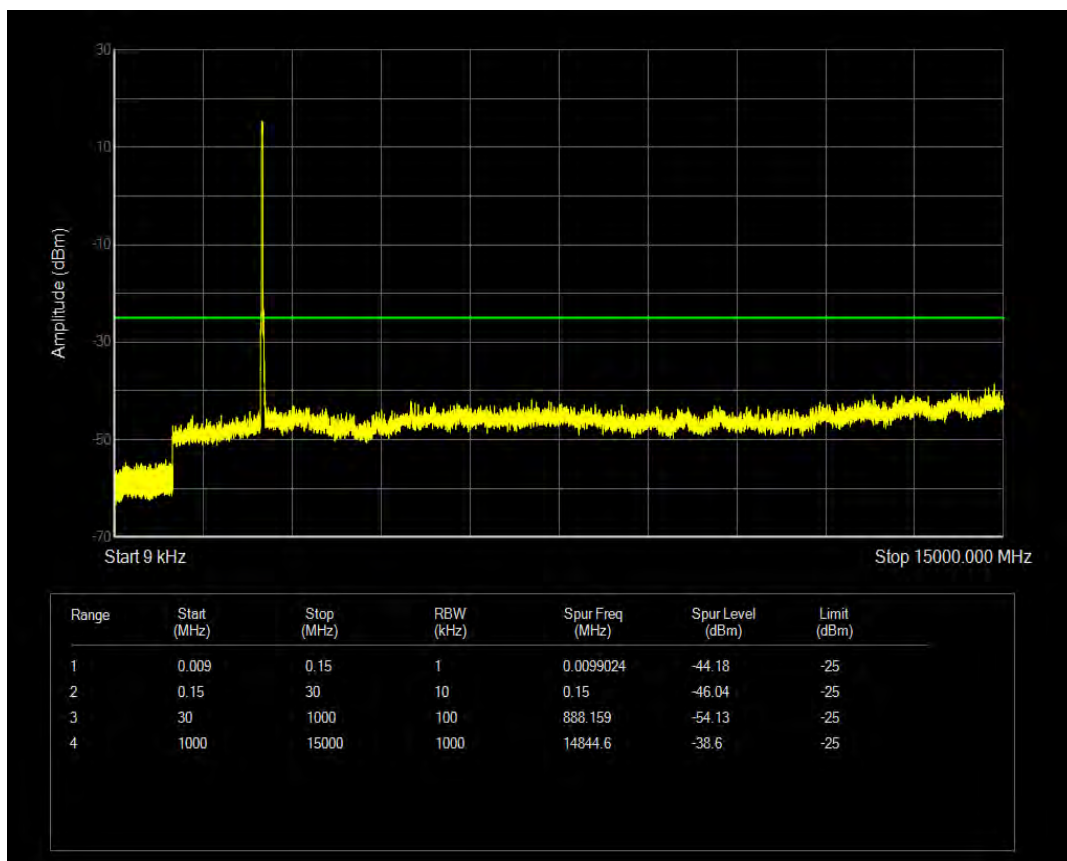

Band7 QAM16 BW=10MHz Channel=21100 RB Size=1 Position=#0

Band7 QAM16 BW=10MHz Channel=21100 RB Size=50 Position=#0

Band7 QAM16 BW=20MHz Channel=21100 RB Size=1 Position=#0

Band7 QAM16 BW=20MHz Channel=20850 RB Size=100 Position=#0