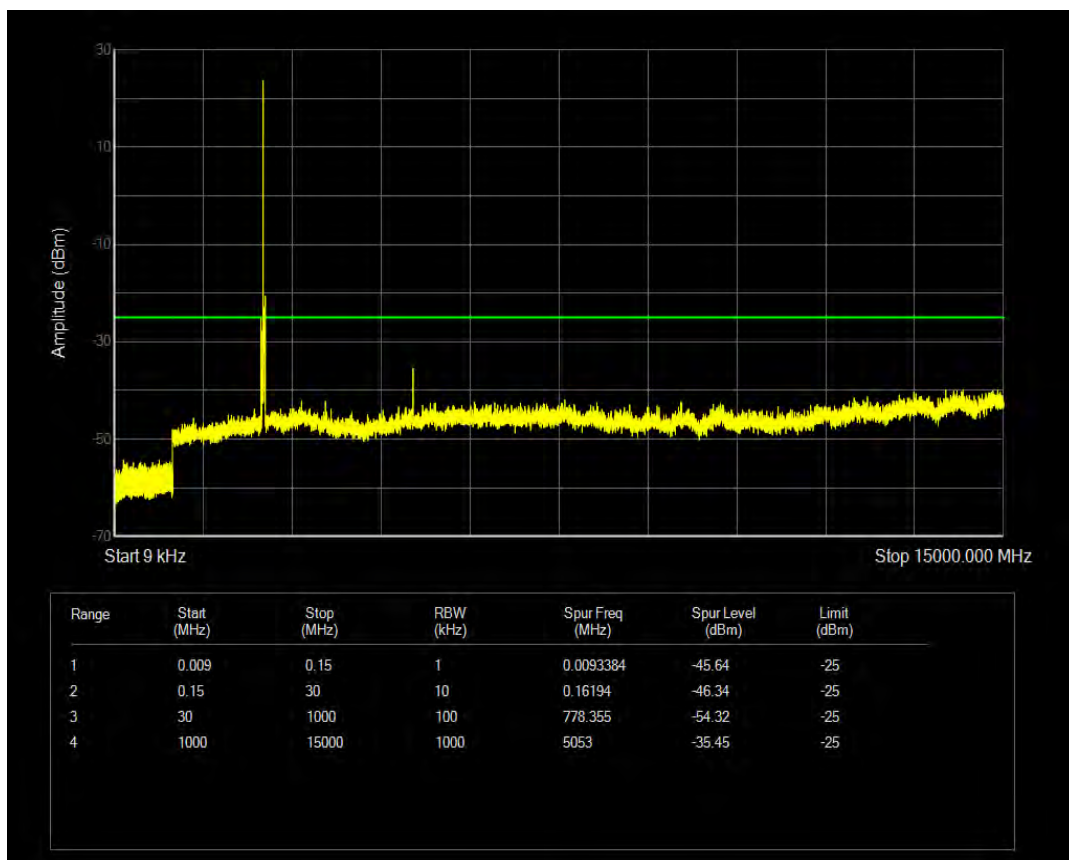

Band7 QAM16 BW=15MHz Channel=20825 RB Size=1 Position=#0

Band7 QAM16 BW=15MHz Channel=20825 RB Size=75 Position=#0

Band7 QAM16 BW=10MHz Channel=21400 RB Size=1 Position=#0

Band7 QAM16 BW=10MHz Channel=20800 RB Size=50 Position=#0

Band7 QAM16 BW=10MHz Channel=21100 RB Size=1 Position=#0

Band7 QAM16 BW=10MHz Channel=21100 RB Size=50 Position=#0

Band7 QAM16 BW=20MHz Channel=21100 RB Size=1 Position=#0

Band7 QAM16 BW=20MHz Channel=20850 RB Size=100 Position=#0