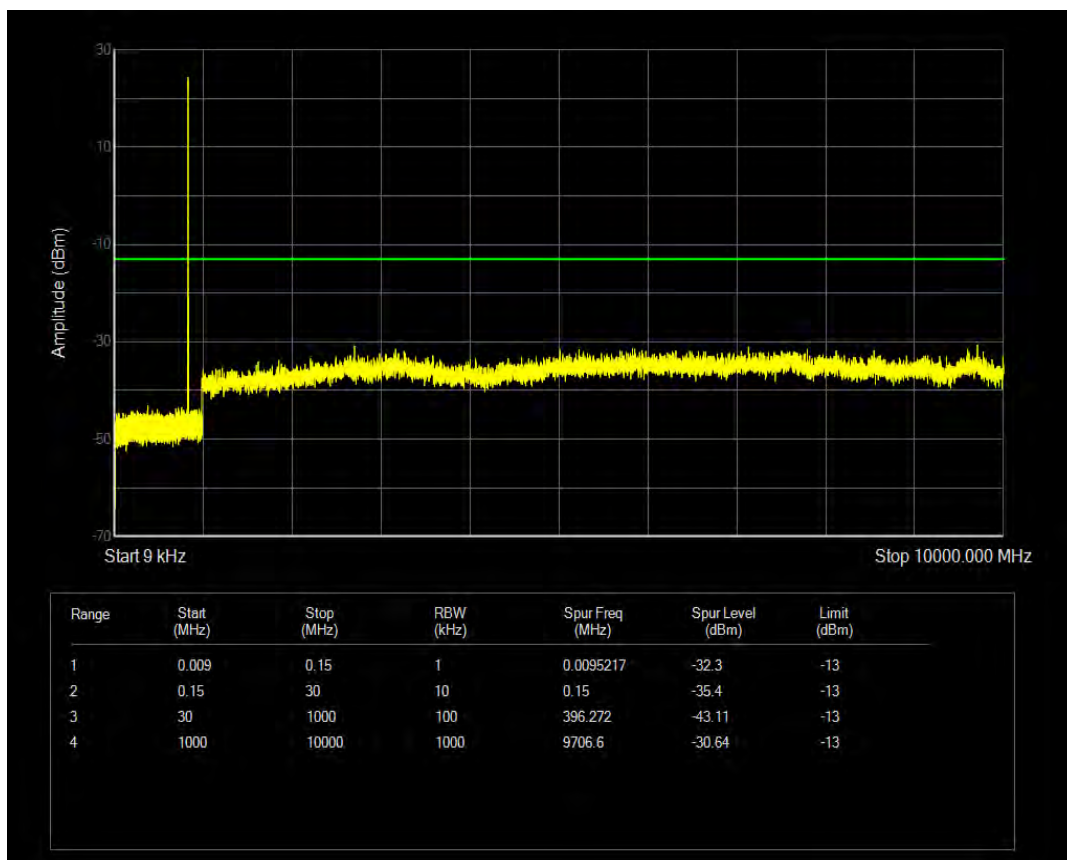

Band5 QAM16 BW=3MHz Channel=20635 RB Size=1 Position=#0