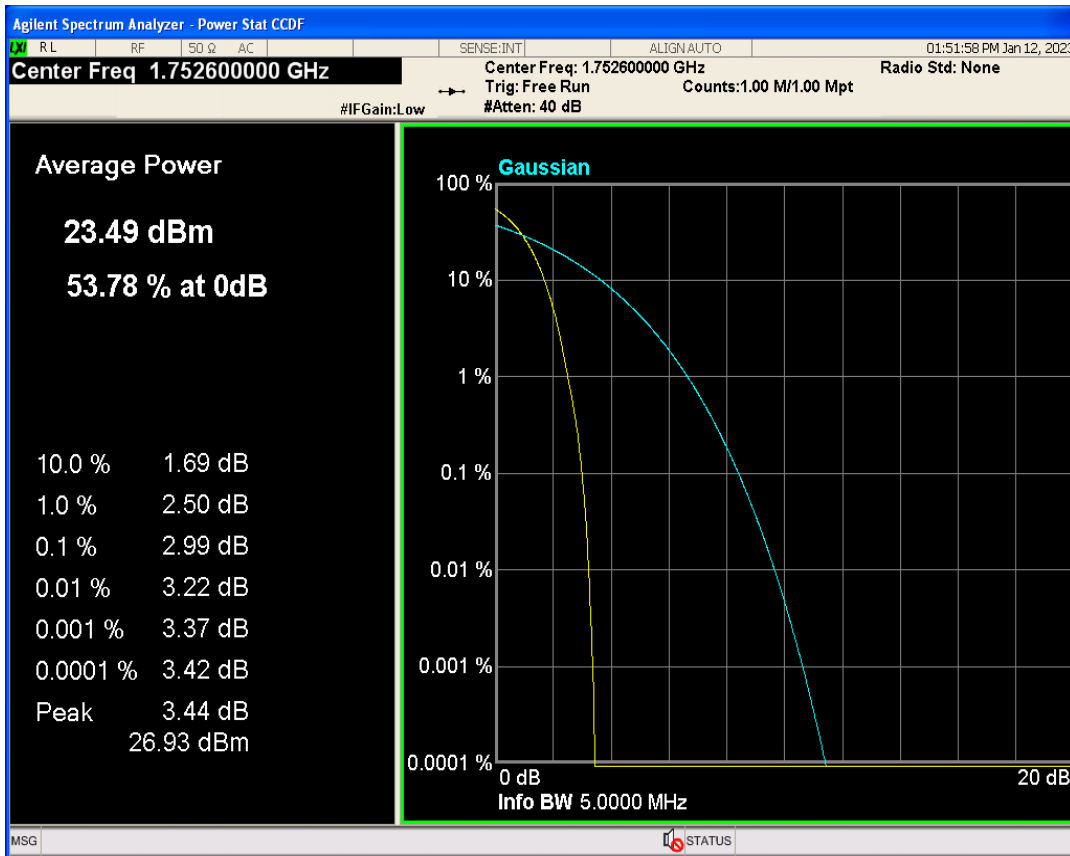

WCDMA Band2 Channel=9400

WCDMA Band2 Channel=9262

WCDMA Band2 Channel=9538

WCDMA Band4 Channel=1312

WCDMA Band4 Channel=1513

WCDMA Band4 Channel=1413

WCDMA Band5 Channel=4182

WCDMA Band5 Channel=4132