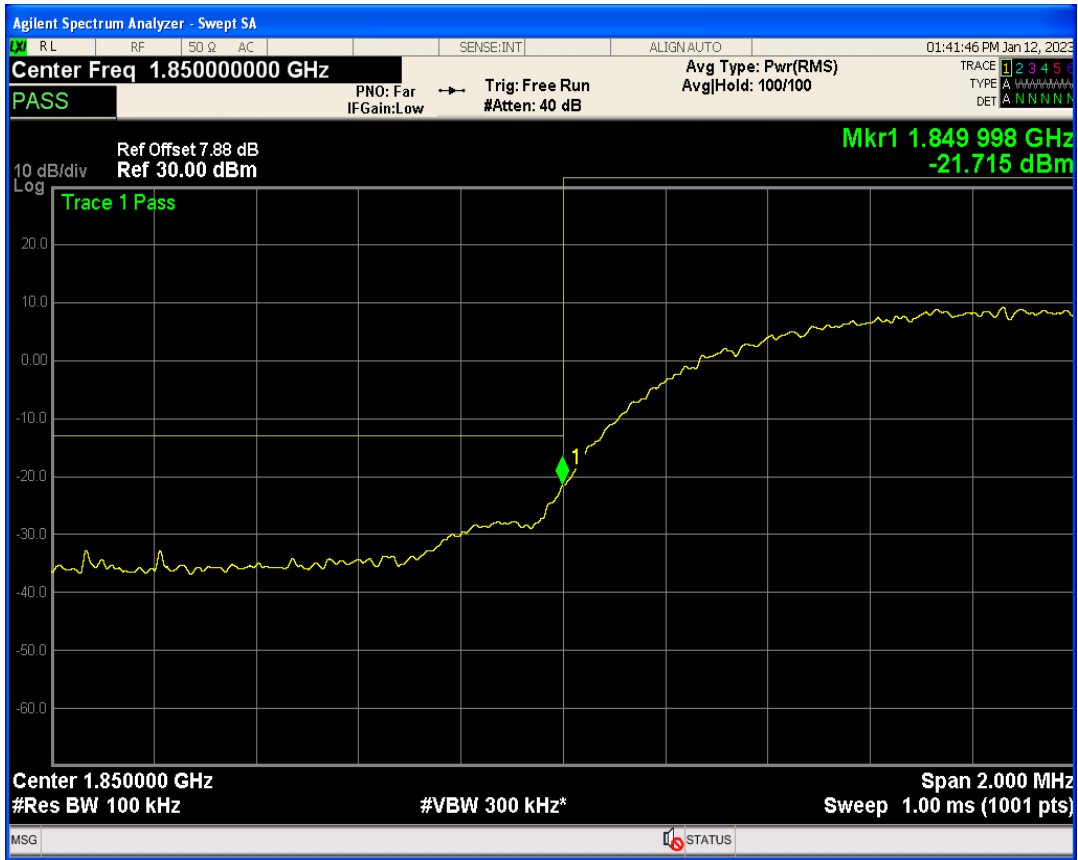

Band edge

Band	Channel	Frequency (MHz)	Spur Freq (MHz)	Spur Level (dBm)	Limit (dBm)	Verdict
WCDMA Band2	9262	1852.4	1850.00	-21.71	-13	PASS
WCDMA Band2	9538	1907.6	1910.00	-21.17	-13	PASS
WCDMA Band4	1312	1712.4	1710.00	-23.19	-13	PASS
WCDMA Band4	1513	1752.6	1755.00	-22.79	-13	PASS
WCDMA Band5	4132	826.4	824.00	-22.83	-13	PASS
WCDMA Band5	4233	846.6	849.00	-21.87	-13	PASS

WCDMA Band2 Channel=9262