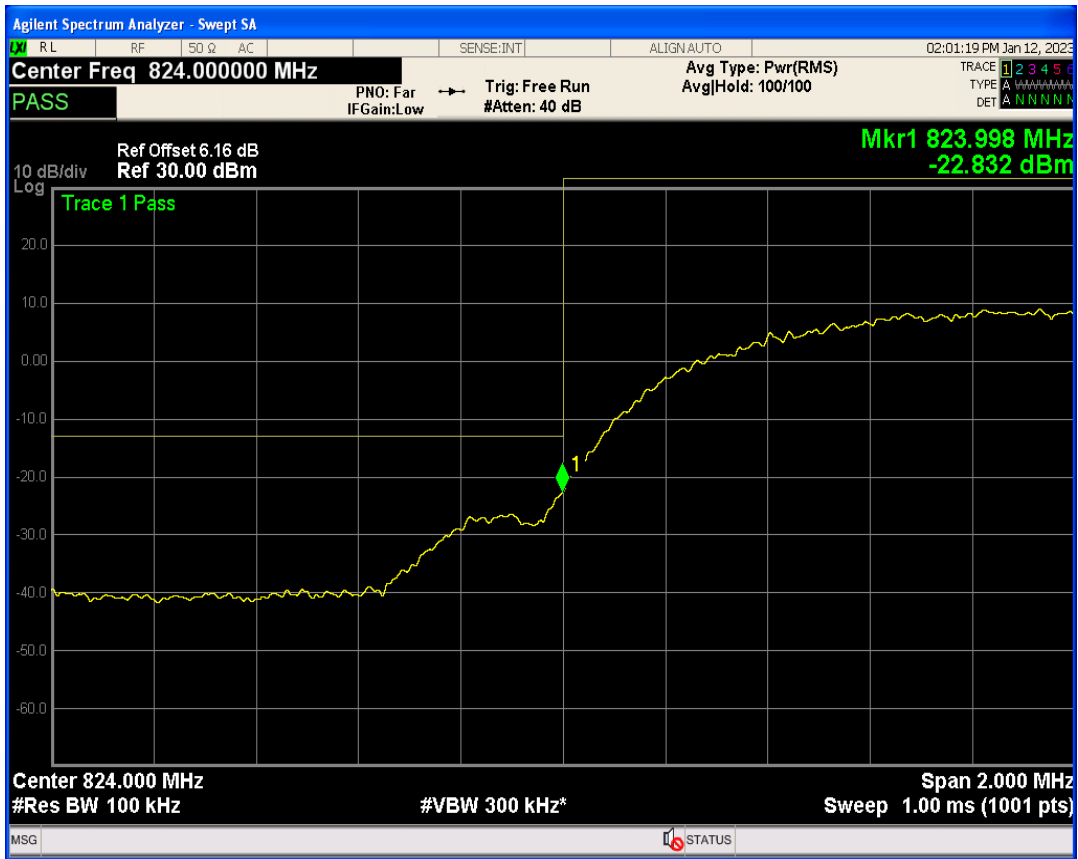

WCDMA Band2 Channel=9262

WCDMA Band2 Channel=9538

WCDMA Band4 Channel=1513

WCDMA Band4 Channel=1312

WCDMA Band5 Channel=4233

WCDMA Band5 Channel=4132

Out-of-band emissions

Band	Channel	Frequency (MHz)	Spur Freq (MHz)	Spur Level (dBm)	Limit (dBm)	Verdict
WCDMA Band2	9262	1852.4	17786.82	-23.08	-13	PASS
WCDMA Band2	9400	1880	19953.07	-24.01	-13	PASS
WCDMA Band2	9538	1907.6	19935.10	-23.74	-13	PASS
WCDMA Band4	1312	1712.4	17027.47	-22.96	-13	PASS
WCDMA Band4	1413	1732.6	18455.32	-23.96	-13	PASS
WCDMA Band4	1513	1752.6	18485.28	-23.84	-13	PASS
WCDMA Band5	4132	826.4	3166.31	-29.05	-13	PASS
WCDMA Band5	4182	836.4	3150.61	-29.85	-13	PASS
WCDMA Band5	4233	846.6	5809.11	-30.41	-13	PASS

WCDMA Band2 Channel=9262

WCDMA Band2 Channel=9538

WCDMA Band2 Channel=9400

WCDMA Band4 Channel=1413

WCDMA Band4 Channel=1312

WCDMA Band4 Channel=1513

WCDMA Band5 Channel=4182

WCDMA Band5 Channel=4132