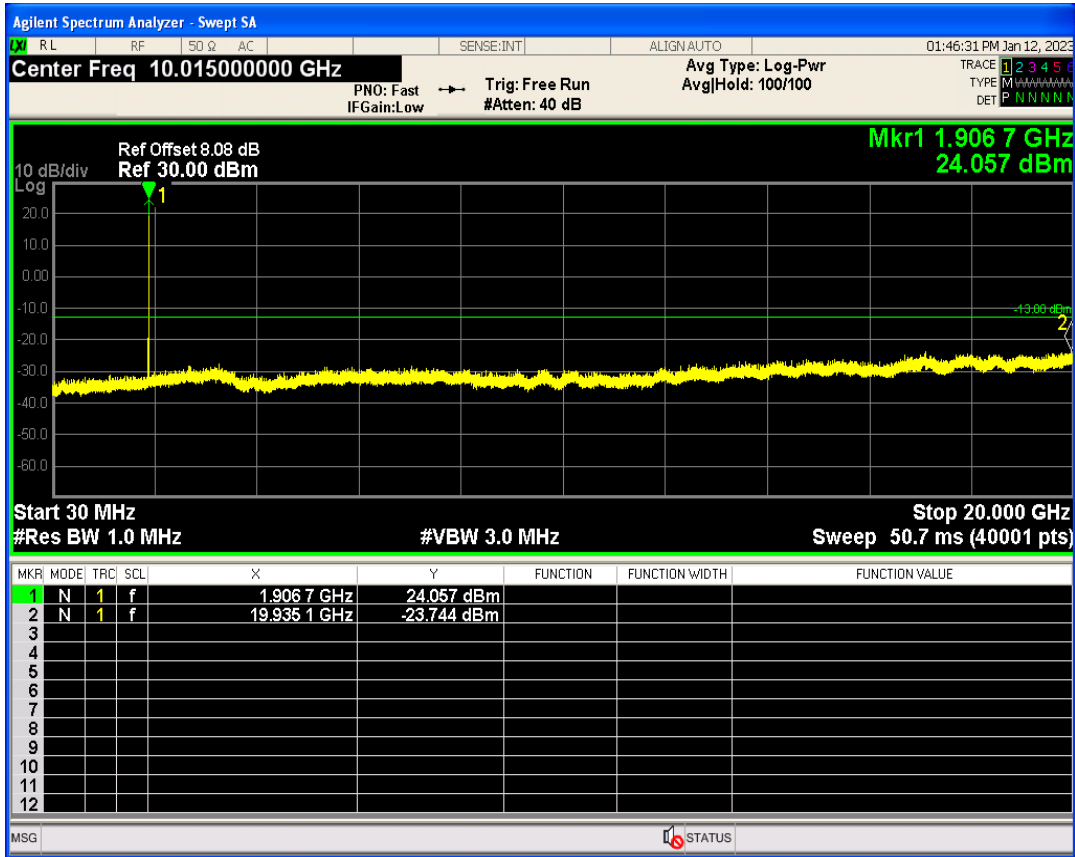

WCDMA Band2 Channel=9262

WCDMA Band2 Channel=9538

WCDMA Band4 Channel=1513

WCDMA Band4 Channel=1312

WCDMA Band5 Channel=4233

WCDMA Band5 Channel=4132

Out-of-band emissions

Band	Channel	Frequency (MHz)	Spur Freq (MHz)	Spur Level (dBm)	Limit (dBm)	Verdict
WCDMA Band2	9262	1852.4	17786.82	-23.08	-13	PASS
WCDMA Band2	9400	1880	19953.07	-24.01	-13	PASS
WCDMA Band2	9538	1907.6	19935.10	-23.74	-13	PASS
WCDMA Band4	1312	1712.4	17027.47	-22.96	-13	PASS
WCDMA Band4	1413	1732.6	18455.32	-23.96	-13	PASS
WCDMA Band4	1513	1752.6	18485.28	-23.84	-13	PASS
WCDMA Band5	4132	826.4	3166.31	-29.05	-13	PASS
WCDMA Band5	4182	836.4	3150.61	-29.85	-13	PASS
WCDMA Band5	4233	846.6	5809.11	-30.41	-13	PASS

WCDMA Band2 Channel=9262

WCDMA Band2 Channel=9538

WCDMA Band2 Channel=9400

WCDMA Band4 Channel=1413

WCDMA Band4 Channel=1312

WCDMA Band4 Channel=1513

WCDMA Band5 Channel=4182

WCDMA Band5 Channel=4132