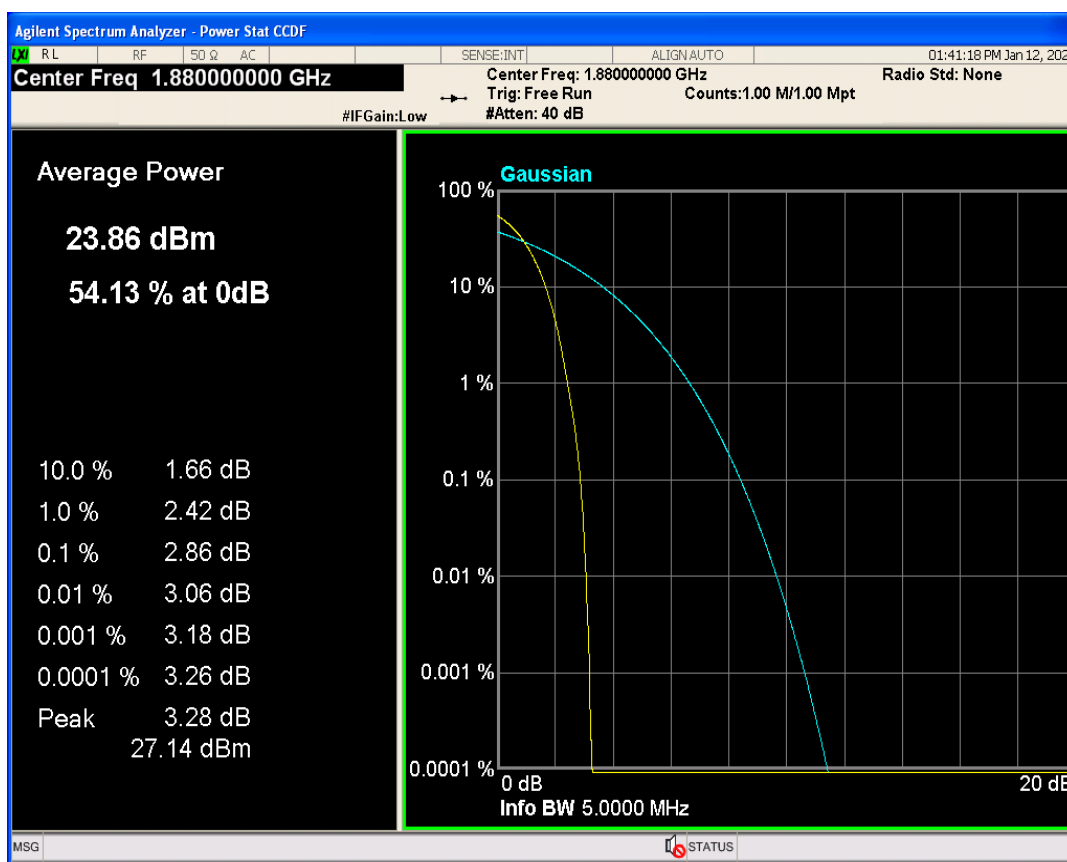

Peak-to-Average Ratio

Band	Channel	Frequency (MHz)	Result (dB)	high Limit (dB)	Verdict
WCDMA Band2	9262	1852.4	2.81	13	PASS
WCDMA Band2	9400	1880	2.86	13	PASS
WCDMA Band2	9538	1907.6	2.69	13	PASS
WCDMA Band4	1312	1712.4	2.94	13	PASS
WCDMA Band4	1413	1732.6	2.99	13	PASS
WCDMA Band4	1513	1752.6	2.99	13	PASS
WCDMA Band5	4132	826.4	2.99	13	PASS
WCDMA Band5	4182	836.4	3.04	13	PASS
WCDMA Band5	4233	846.6	3.01	13	PASS

WCDMA Band2 Channel=9400