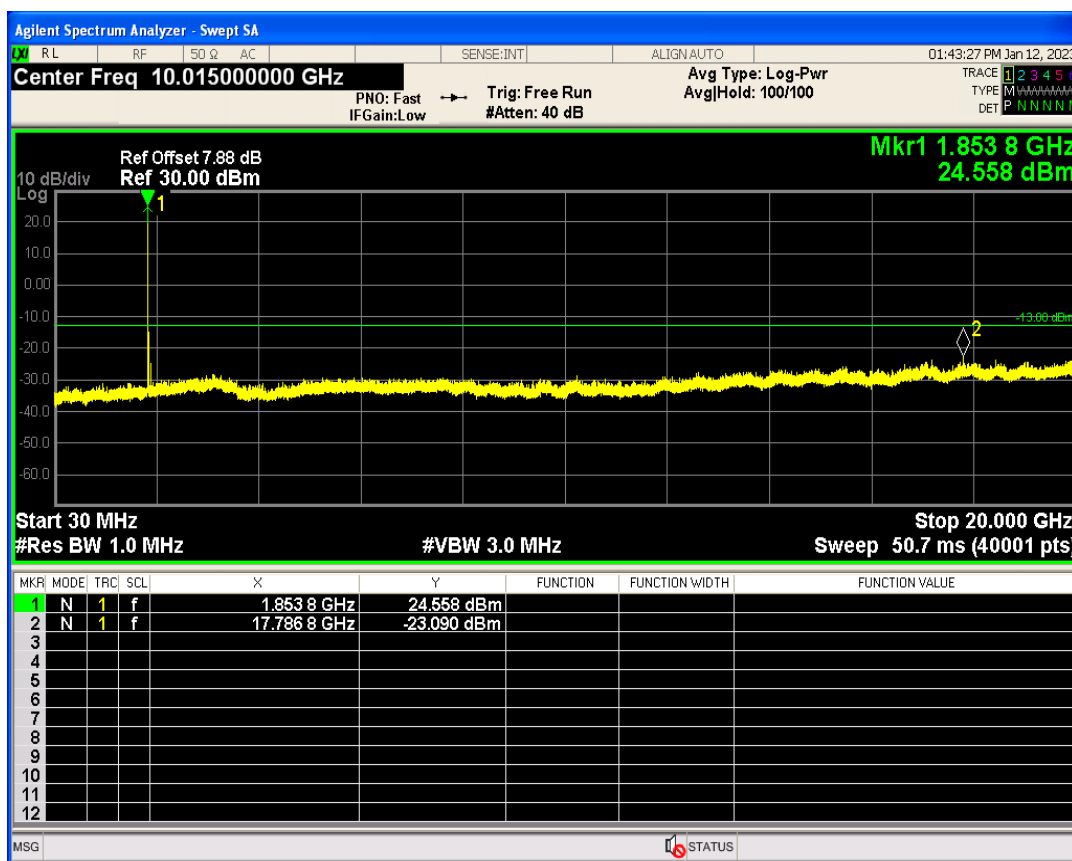

WCDMA Band2 Channel=9262

WCDMA Band2 Channel=9538

WCDMA Band4 Channel=1513

WCDMA Band4 Channel=1312

WCDMA Band5 Channel=4233

WCDMA Band5 Channel=4132

Out-of-band emissions

Band	Channel	Frequency (MHz)	Spur Freq (MHz)	Spur Level (dBm)	Limit (dBm)	Verdict
WCDMA Band2	9262	1852.4	17786.82	-23.08	-13	PASS
WCDMA Band2	9400	1880	19953.07	-24.01	-13	PASS
WCDMA Band2	9538	1907.6	19935.10	-23.74	-13	PASS
WCDMA Band4	1312	1712.4	17027.47	-22.96	-13	PASS
WCDMA Band4	1413	1732.6	18455.32	-23.96	-13	PASS
WCDMA Band4	1513	1752.6	18485.28	-23.84	-13	PASS
WCDMA Band5	4132	826.4	3166.31	-29.05	-13	PASS
WCDMA Band5	4182	836.4	3150.61	-29.85	-13	PASS
WCDMA Band5	4233	846.6	5809.11	-30.41	-13	PASS

WCDMA Band2 Channel=9262

WCDMA Band2 Channel=9538

WCDMA Band2 Channel=9400

WCDMA Band4 Channel=1413

WCDMA Band4 Channel=1312

WCDMA Band4 Channel=1513

WCDMA Band5 Channel=4182

WCDMA Band5 Channel=4132