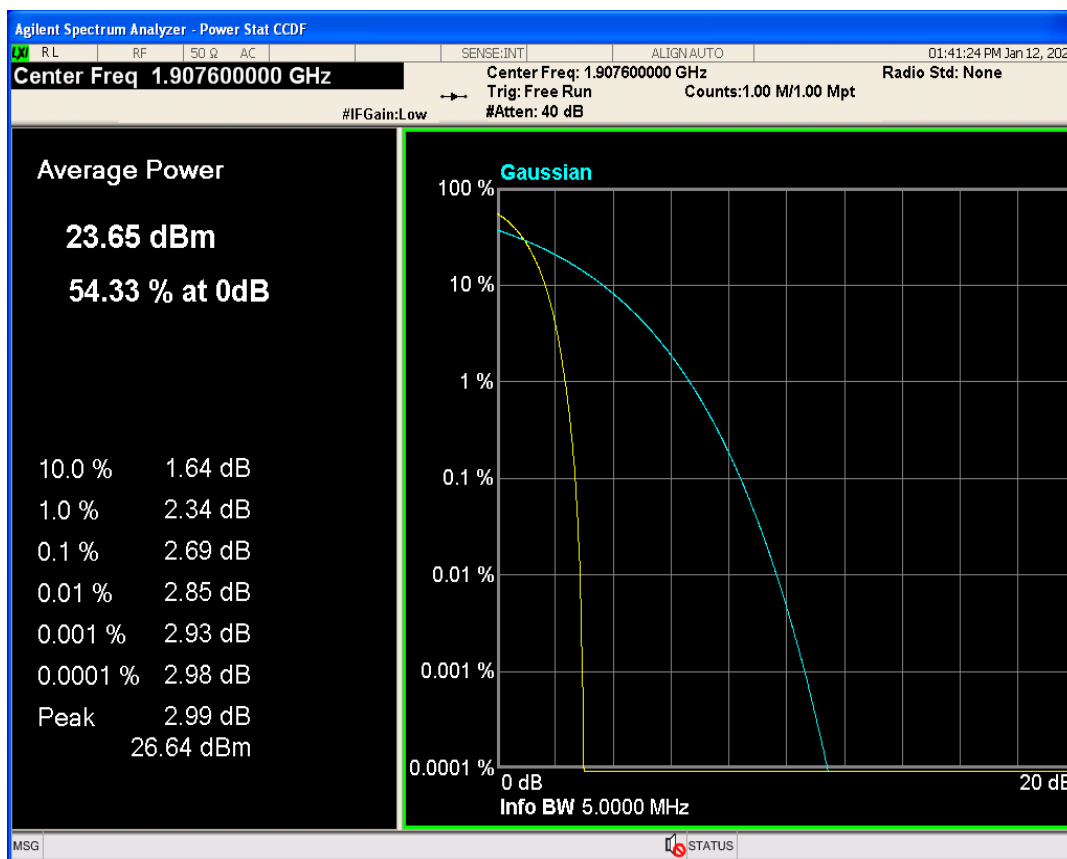

**Peak-to-Average Ratio**

Band	Channel	Frequency (MHz)	Result (dB)	high Limit (dB)	Verdict
WCDMA Band2	9262	1852.4	2.81	13	PASS
WCDMA Band2	9400	1880	2.86	13	PASS
WCDMA Band2	9538	1907.6	2.69	13	PASS
WCDMA Band4	1312	1712.4	2.94	13	PASS
WCDMA Band4	1413	1732.6	2.99	13	PASS
WCDMA Band4	1513	1752.6	2.99	13	PASS
WCDMA Band5	4132	826.4	2.99	13	PASS
WCDMA Band5	4182	836.4	3.04	13	PASS
WCDMA Band5	4233	846.6	3.01	13	PASS

WCDMA Band2 Channel=9400

WCDMA Band2 Channel=9262

WCDMA Band2 Channel=9538

WCDMA Band4 Channel=1312

WCDMA Band4 Channel=1513

WCDMA Band4 Channel=1413

WCDMA Band5 Channel=4182

WCDMA Band5 Channel=4132