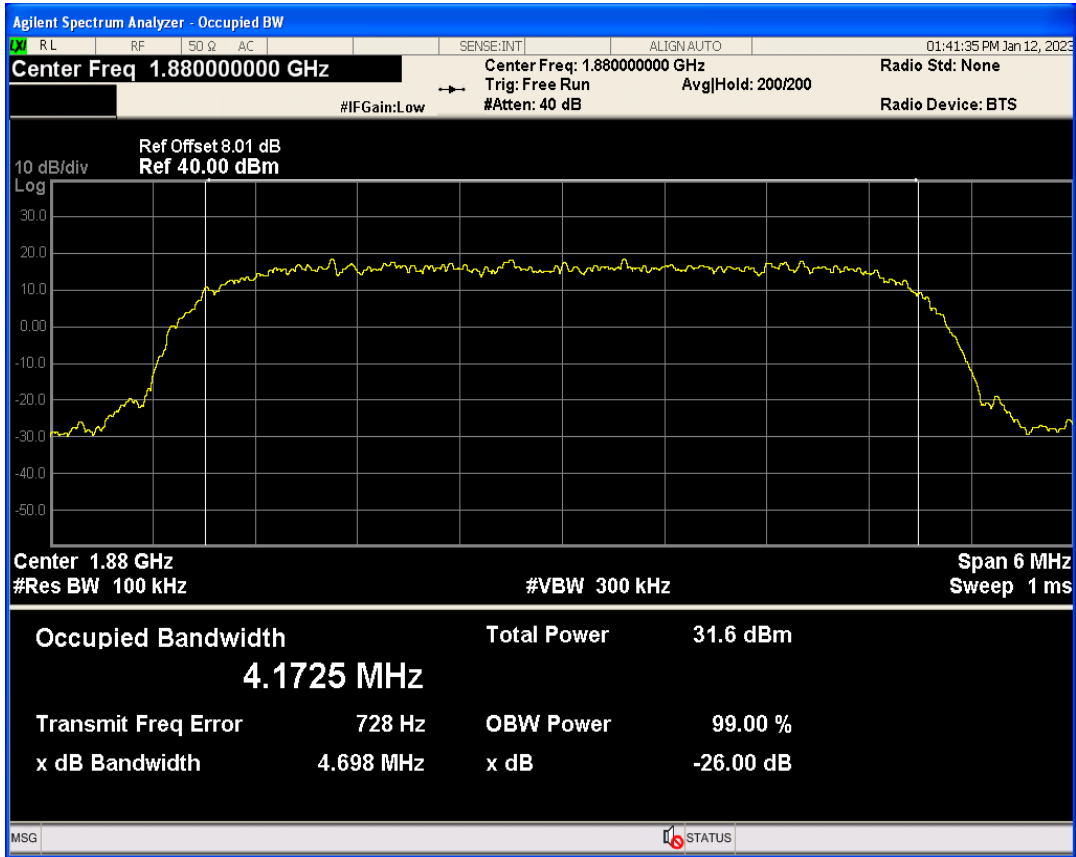

WCDMA Band2 Channel=9400