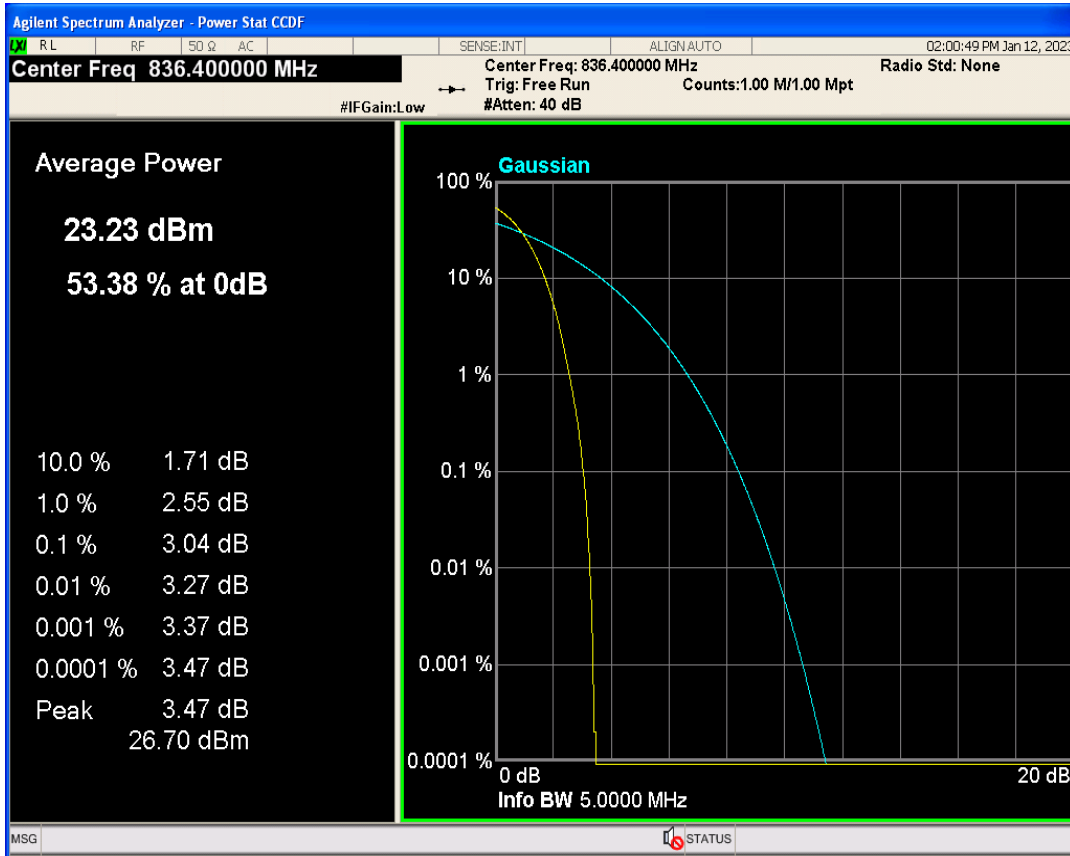

WCDMA Band2 Channel=9400

WCDMA Band2 Channel=9262

WCDMA Band2 Channel=9538

WCDMA Band4 Channel=1312

WCDMA Band4 Channel=1513

WCDMA Band4 Channel=1413

WCDMA Band5 Channel=4182

WCDMA Band5 Channel=4132