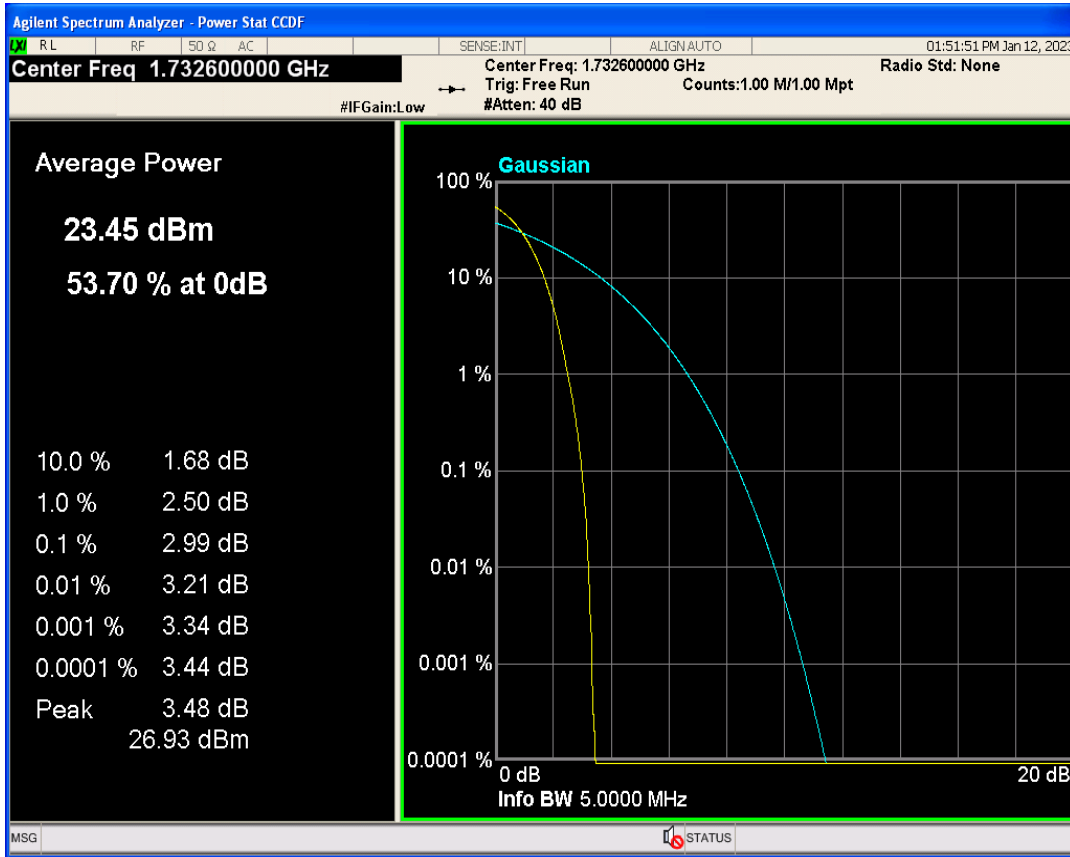

WCDMA Band2 Channel=9400

WCDMA Band2 Channel=9262

WCDMA Band2 Channel=9538

WCDMA Band4 Channel=1312

WCDMA Band4 Channel=1513

WCDMA Band4 Channel=1413

WCDMA Band5 Channel=4182

WCDMA Band5 Channel=4132