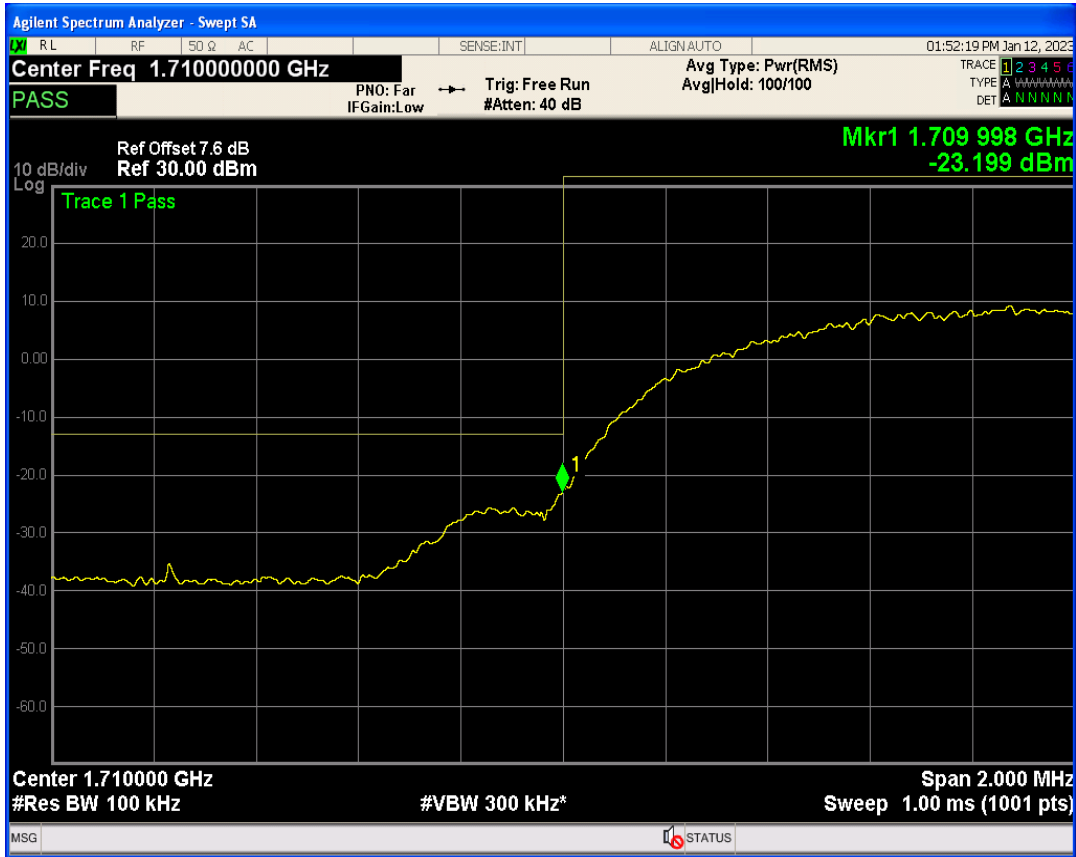

WCDMA Band5 Channel=4182

**Band edge**

Band	Channel	Frequency (MHz)	Spur Freq (MHz)	Spur Level (dBm)	Limit (dBm)	Verdict
WCDMA Band2	9262	1852.4	1850.00	-21.71	-13	PASS
WCDMA Band2	9538	1907.6	1910.00	-21.17	-13	PASS
WCDMA Band4	1312	1712.4	1710.00	-23.19	-13	PASS
WCDMA Band4	1513	1752.6	1755.00	-22.79	-13	PASS
WCDMA Band5	4132	826.4	824.00	-22.83	-13	PASS
WCDMA Band5	4233	846.6	849.00	-21.87	-13	PASS

WCDMA Band2 Channel=9262

WCDMA Band2 Channel=9538

WCDMA Band4 Channel=1513

WCDMA Band4 Channel=1312

WCDMA Band5 Channel=4233

WCDMA Band5 Channel=4132

Out-of-band emissions

Band	Channel	Frequency (MHz)	Spur Freq (MHz)	Spur Level (dBm)	Limit (dBm)	Verdict
WCDMA Band2	9262	1852.4	17786.82	-23.08	-13	PASS
WCDMA Band2	9400	1880	19953.07	-24.01	-13	PASS
WCDMA Band2	9538	1907.6	19935.10	-23.74	-13	PASS
WCDMA Band4	1312	1712.4	17027.47	-22.96	-13	PASS
WCDMA Band4	1413	1732.6	18455.32	-23.96	-13	PASS
WCDMA Band4	1513	1752.6	18485.28	-23.84	-13	PASS
WCDMA Band5	4132	826.4	3166.31	-29.05	-13	PASS
WCDMA Band5	4182	836.4	3150.61	-29.85	-13	PASS
WCDMA Band5	4233	846.6	5809.11	-30.41	-13	PASS

WCDMA Band2 Channel=9262

WCDMA Band2 Channel=9538

WCDMA Band2 Channel=9400

WCDMA Band4 Channel=1413

WCDMA Band4 Channel=1312

WCDMA Band4 Channel=1513

WCDMA Band5 Channel=4182

WCDMA Band5 Channel=4132