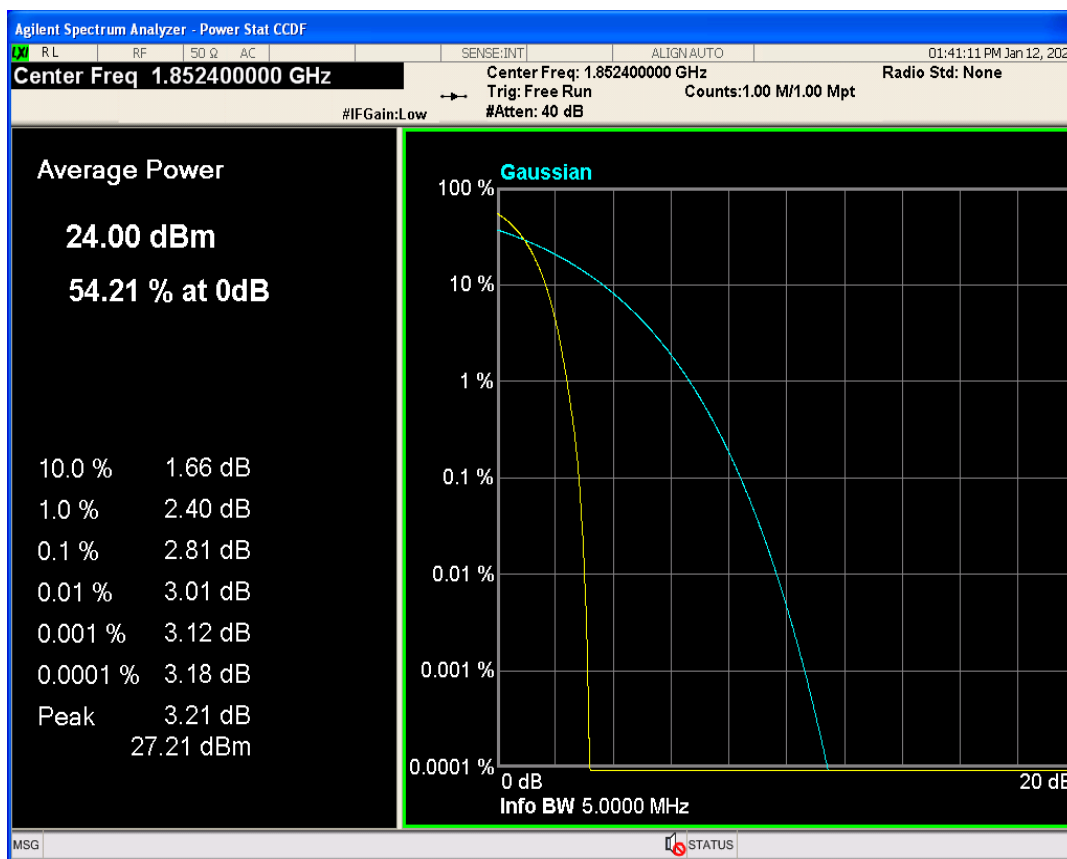

WCDMA Band2 Channel=9262