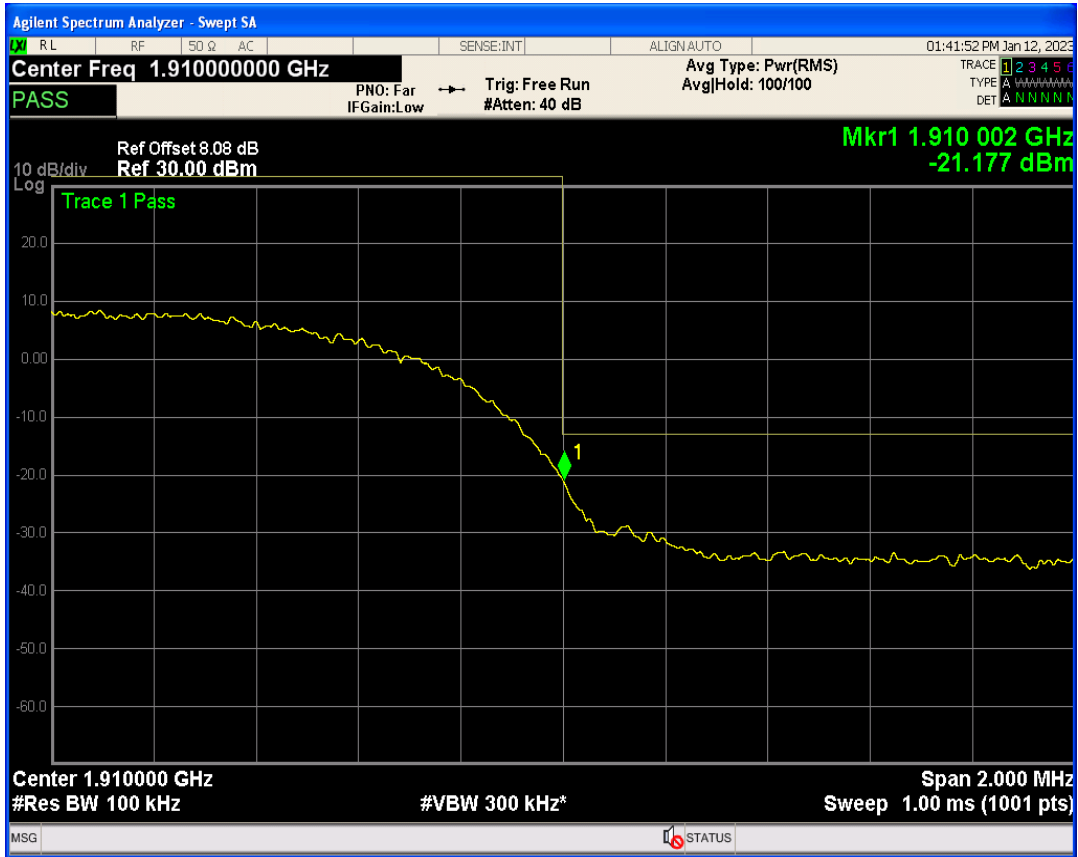

WCDMA Band2 Channel=9538