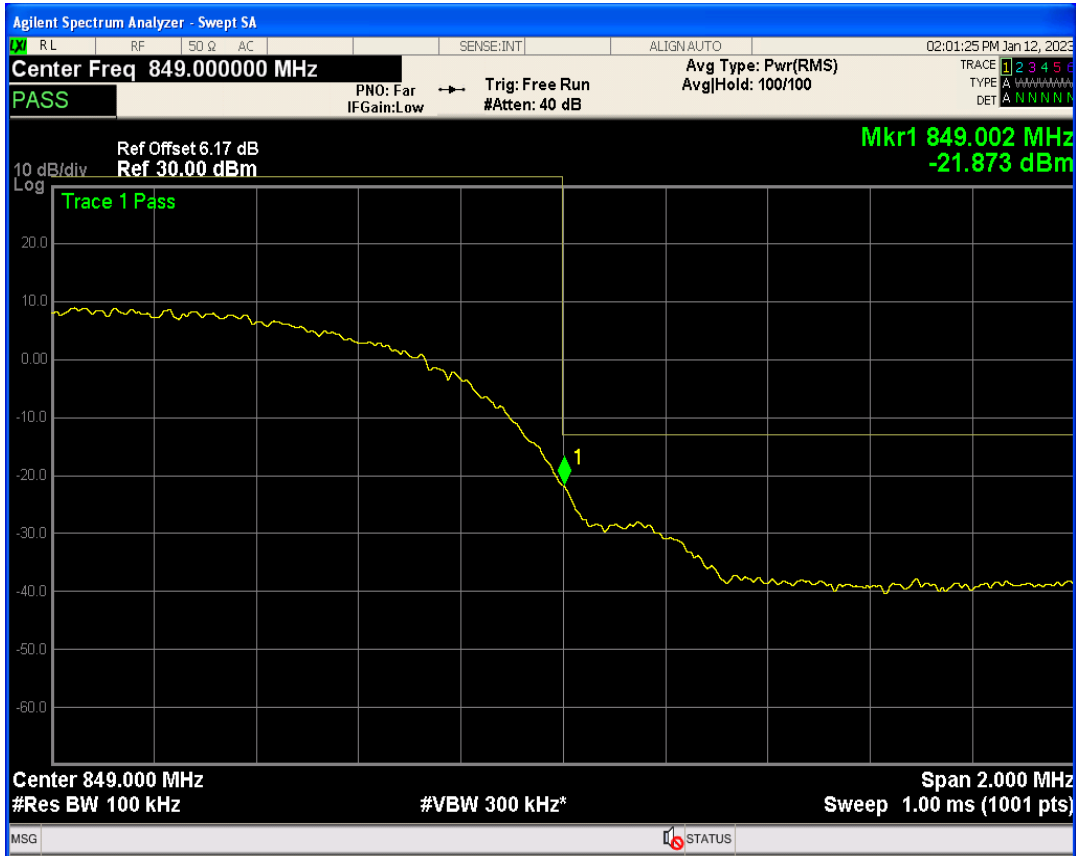

WCDMA Band2 Channel=9262

WCDMA Band2 Channel=9538

WCDMA Band4 Channel=1513

WCDMA Band4 Channel=1312

WCDMA Band5 Channel=4233

WCDMA Band5 Channel=4132

Out-of-band emissions

Band	Channel	Frequency (MHz)	Spur Freq (MHz)	Spur Level (dBm)	Limit (dBm)	Verdict
WCDMA Band2	9262	1852.4	17786.82	-23.08	-13	PASS
WCDMA Band2	9400	1880	19953.07	-24.01	-13	PASS
WCDMA Band2	9538	1907.6	19935.10	-23.74	-13	PASS
WCDMA Band4	1312	1712.4	17027.47	-22.96	-13	PASS
WCDMA Band4	1413	1732.6	18455.32	-23.96	-13	PASS
WCDMA Band4	1513	1752.6	18485.28	-23.84	-13	PASS
WCDMA Band5	4132	826.4	3166.31	-29.05	-13	PASS
WCDMA Band5	4182	836.4	3150.61	-29.85	-13	PASS
WCDMA Band5	4233	846.6	5809.11	-30.41	-13	PASS

WCDMA Band2 Channel=9262

WCDMA Band2 Channel=9538

WCDMA Band2 Channel=9400

WCDMA Band4 Channel=1413

WCDMA Band4 Channel=1312

WCDMA Band4 Channel=1513

WCDMA Band5 Channel=4182

WCDMA Band5 Channel=4132