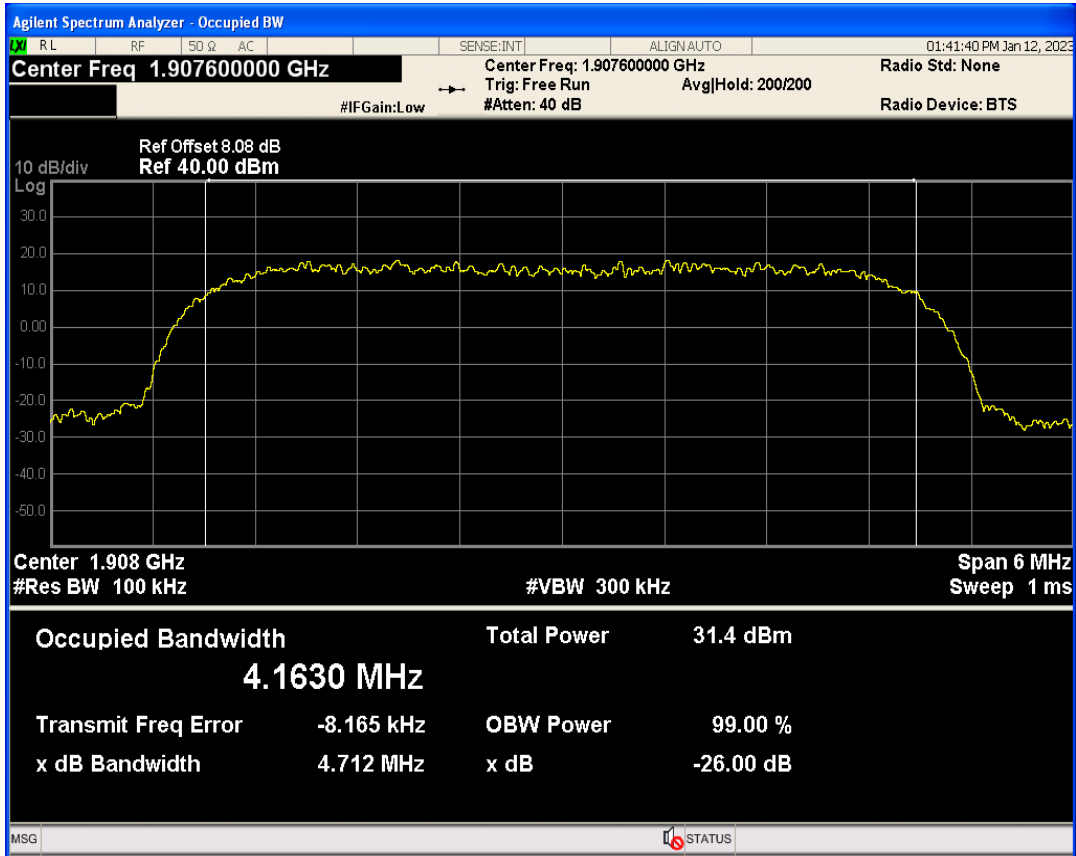

WCDMA Band2 Channel=9538