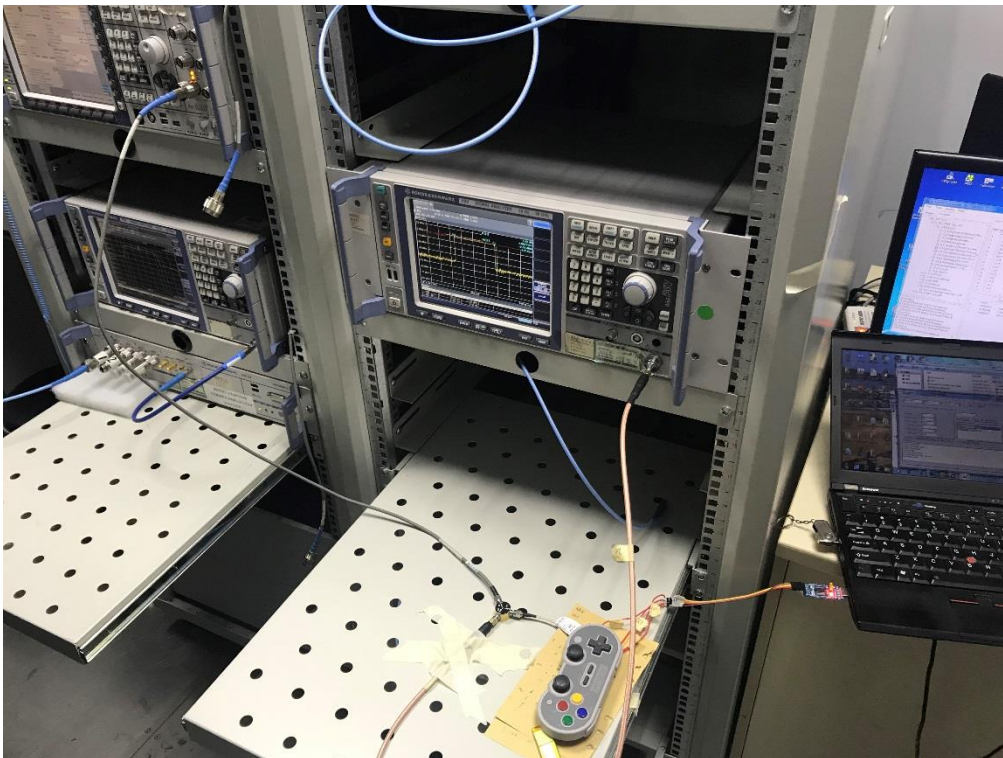

ANNEX B TEST SETUP PHOTOS

1 Radiated Test Photo

Below 30MHz

30 MHz-1 GHz

Close-up

Above 1GHz

Close-up

2 Conducted Test Photo

Conducted Test-BT3.0

3 Conducted Emission

Conducted Emission Test 1

Conducted Emission Test 2