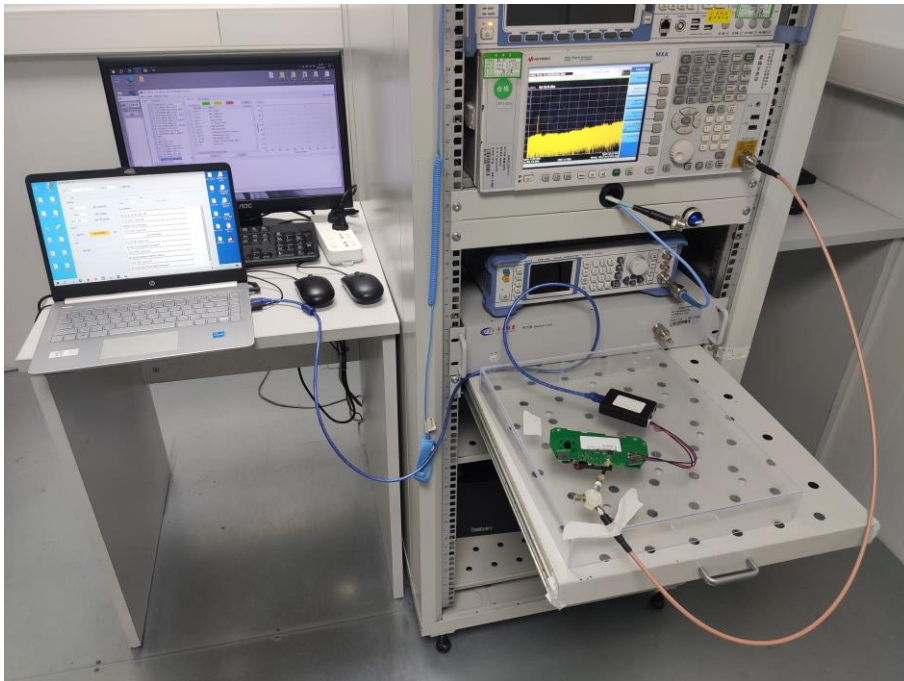

TEST SETUP PHOTOS

1 Radiated Test Photo

Below 30MHz

30MHz-1GHz

Close-up

Above 1GHz

Close-up

2 Conducted Test Photo

Conducted Test-BLE

Conducted Test-2.4G

3 Conducted Emissions

Test Photo 1

Test Photo 2

--BLANK BELOW--