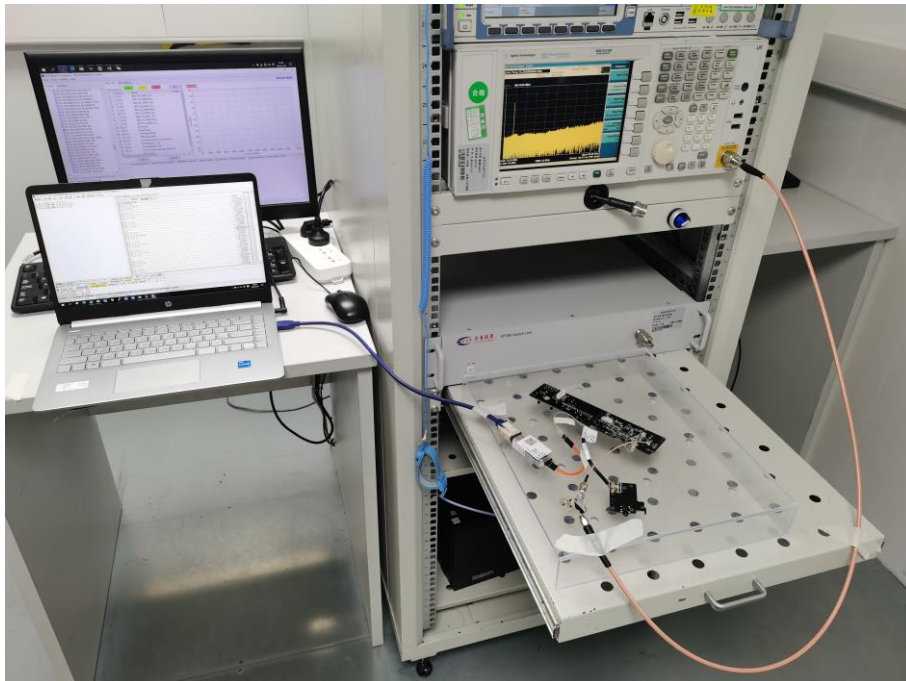

TEST SETUP PHOTOS

1 Radiated Test Photo

Below 30MHz

30MHz-1GHz

Close-up

Above 1GHz

Close-up

2 Conducted Test Photo

Conducted Test-2.4G ISM Band

3 Conducted Emissions

Test Photo 1

Test Photo 2

--BLANK BELOW--