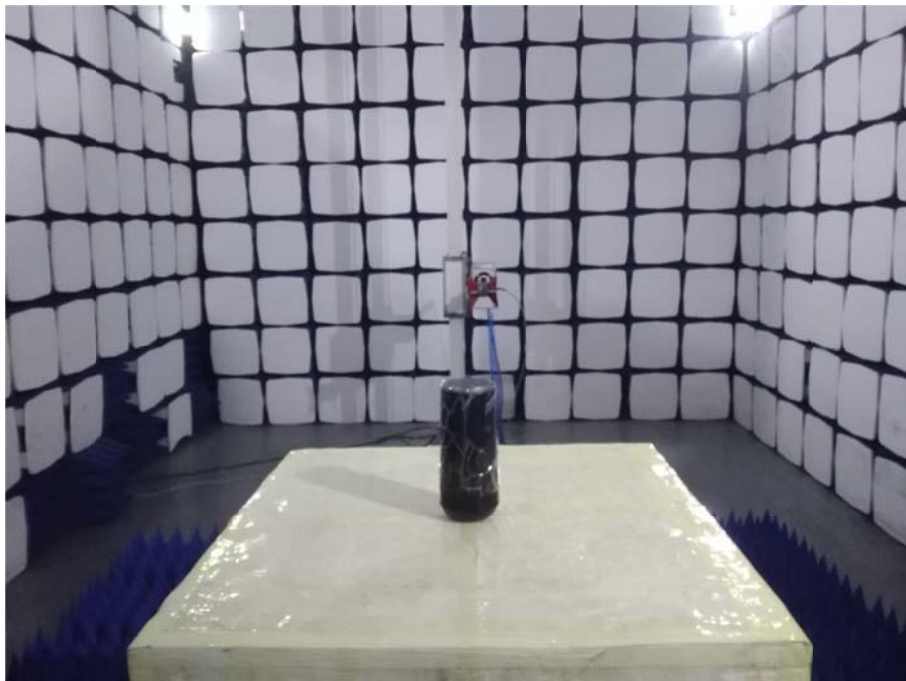

EXHIBIT 4 - TEST SETUP PHOTOGRAPHS

Conducted Emission Test Setup

Radiation Emission Test Setup (Below 30MHz)

Radiation Emission Test Setup (30MHz to 1GHz)**Radiation Emission Test Setup (1GHz to 18GHz)**

Radiation Emission Test Setup (Above 18GHz)