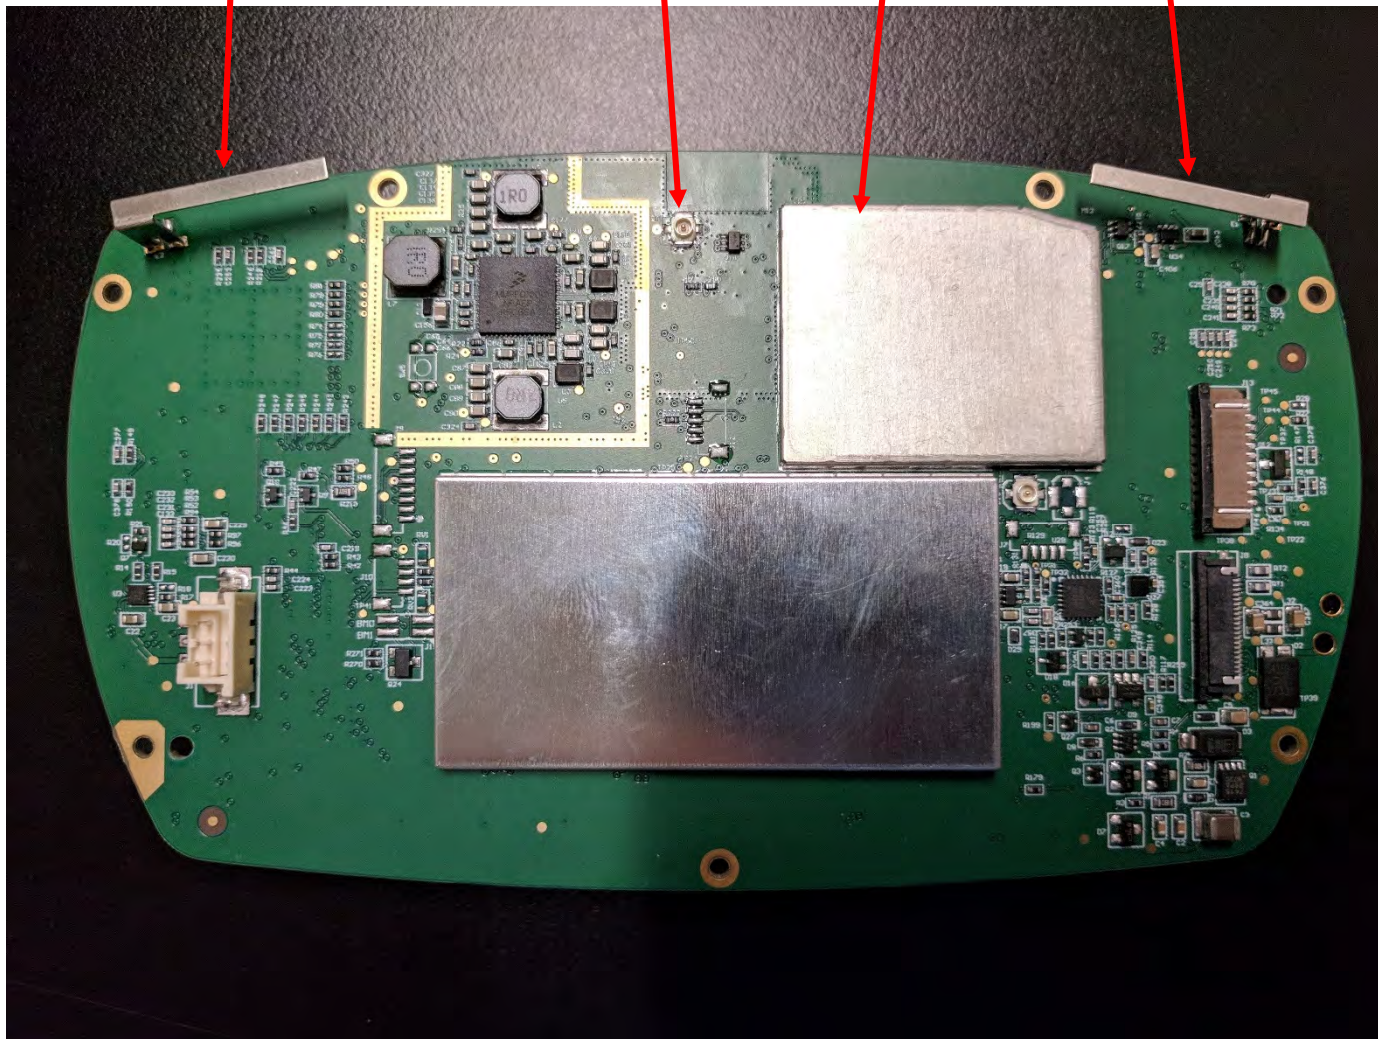

Voyager PRO Internal View 1

Voyager Pro – Radio and Antenna locations

Bluetooth Radio

GPS Internal Antenna

Bluetooth/WiFi Radio

Bluetooth/WiFi Antenna

Connector for optional external GPS antenna

V2V Radio

Bluetooth Antenna

V2V Radio – No Shield  
Uses an external antenna

Connector for External  
V2V antenna

VPRO PCA VTV radio no shield

VPRO PCA side2

VPRO PCA side1

Voyager PRO Internal View 2