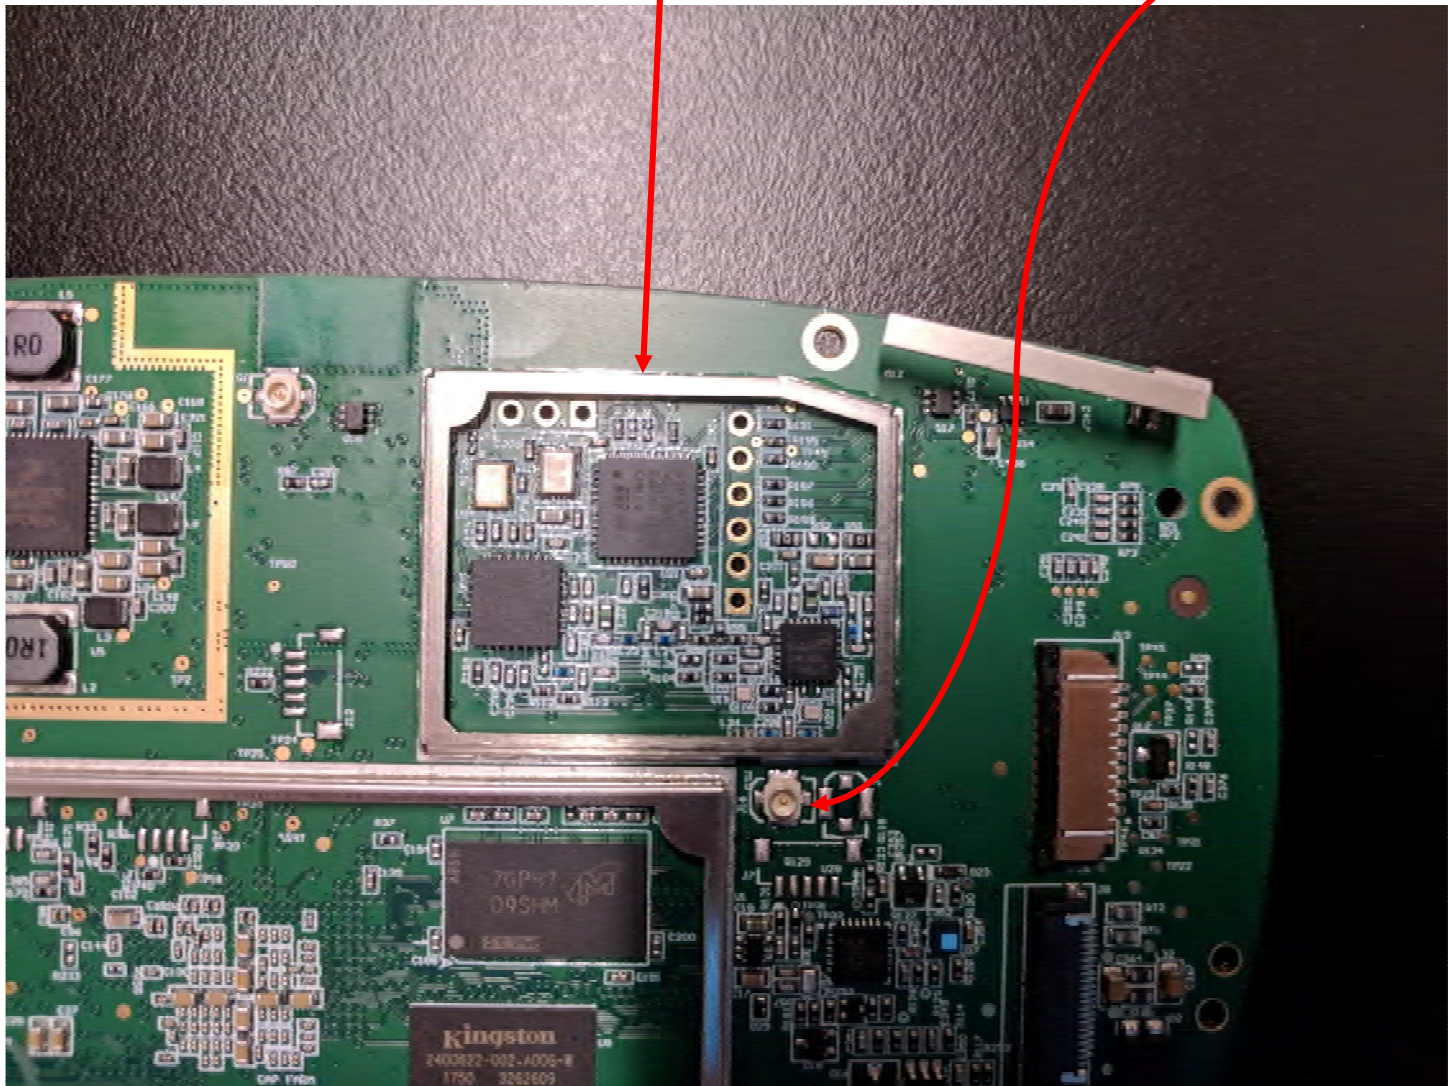

Voyager PRO Internal View 1

Voyager Pro – Radio and Antenna locations

Bluetooth Radio

GPS Internal Antenna

Bluetooth/WiFi Radio

Bluetooth/WiFi Antenna

Connector for optional external GPS antenna

V2V Radio

Bluetooth Antenna

V2V Radio – No Shield  
Uses an external antenna

Connector for External  
V2V antenna

VPRO PCA VTV radio no shield

VPRO PCA side2

VPRO PCA side1

Voyager PRO Internal View 2