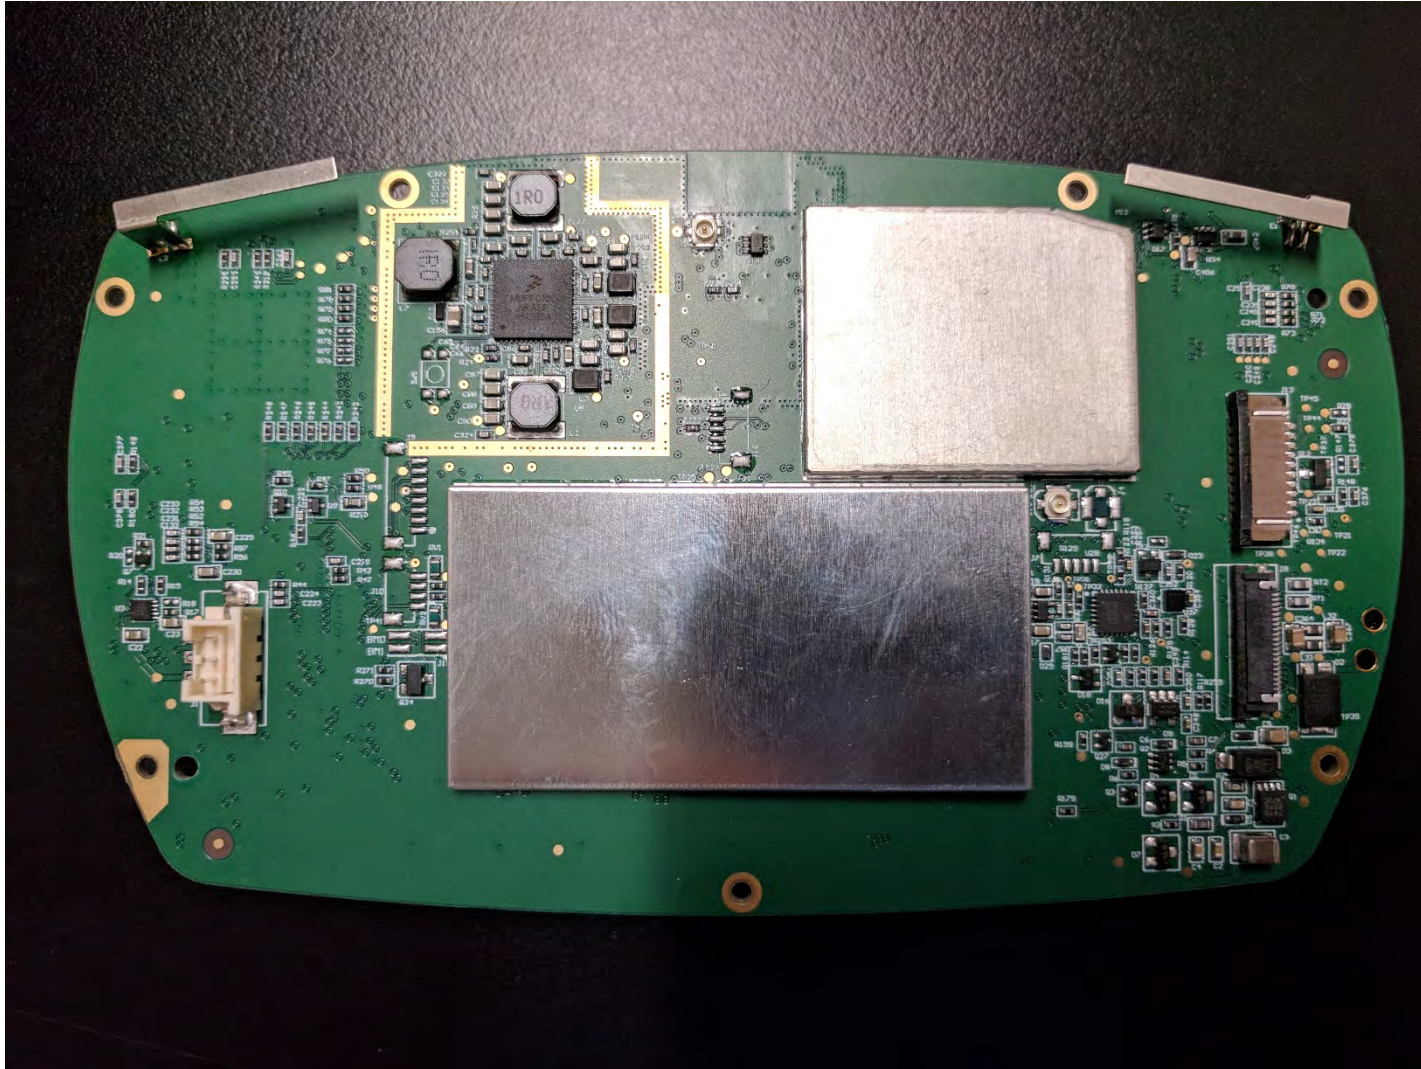

Voyager PRO Internal View 1

Voyager Pro – Radio and Antenna locations

Bluetooth Radio

GPS Internal Antenna

Bluetooth/WiFi Radio

Bluetooth/WiFi Antenna

Connector for optional external GPS antenna

V2V Radio

Bluetooth Antenna

V2V Radio – No Shield  
Uses an external antenna

Connector for External  
V2V antenna

VPRO PCA VTV radio no shield

VPRO PCA side2

VPRO PCA side1

Voyager PRO Internal View 2