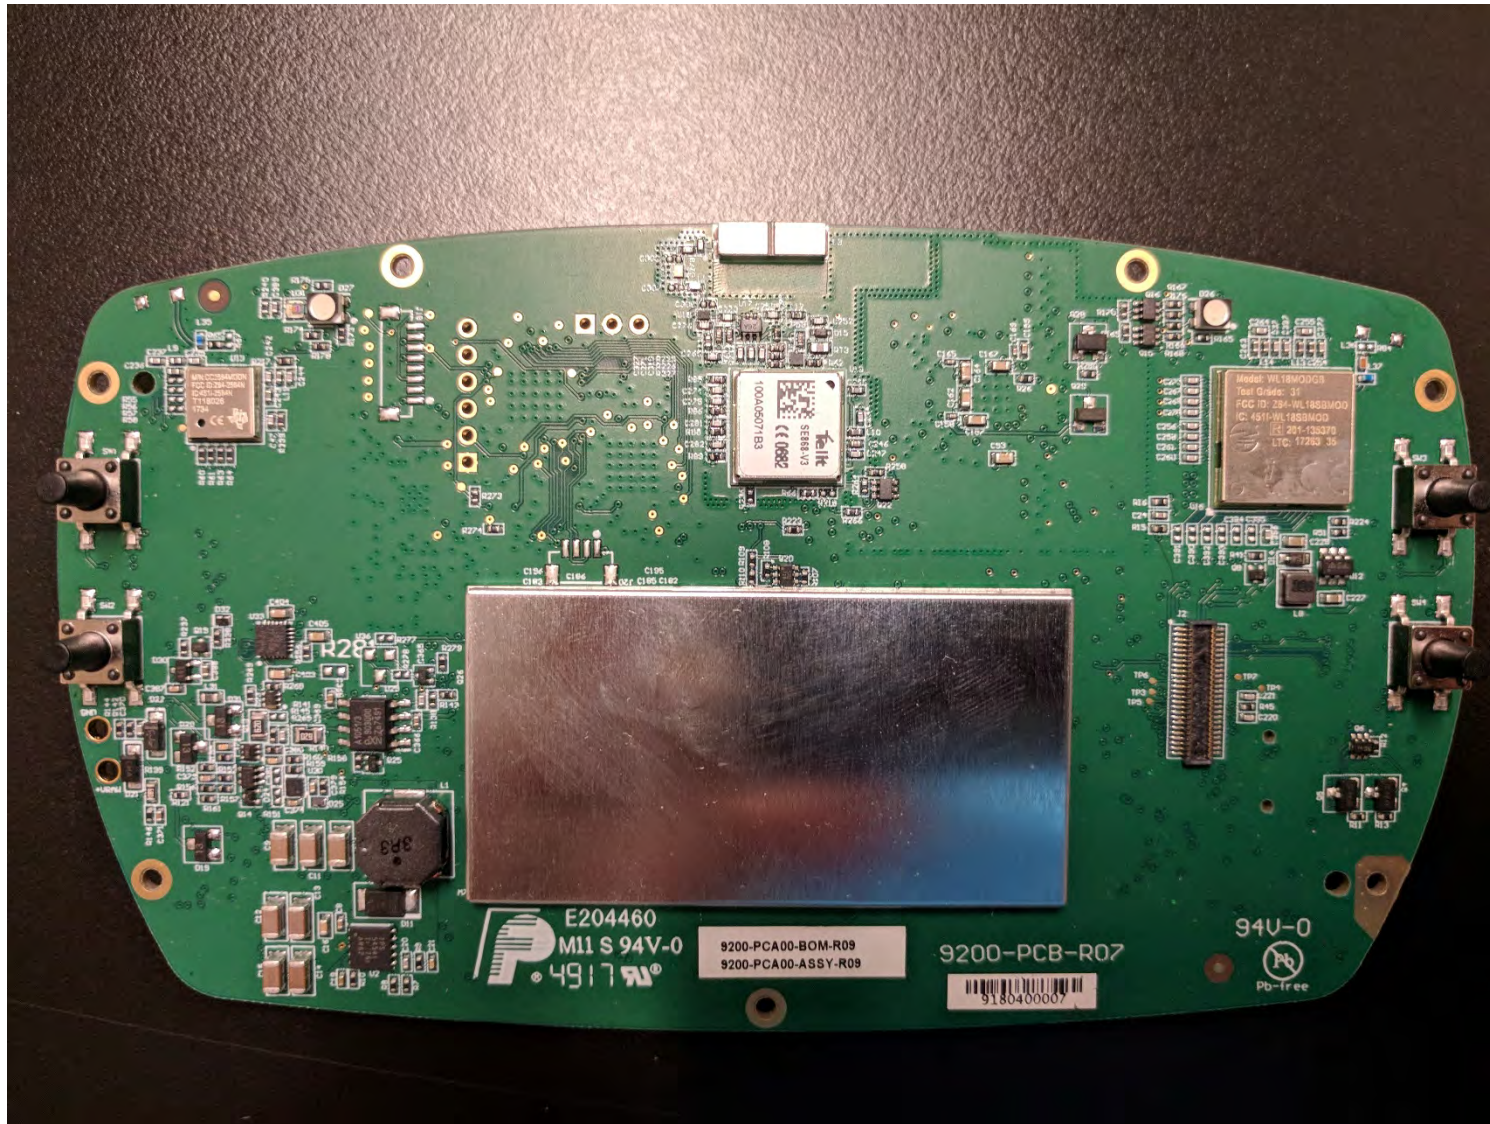

Voyager PRO Internal View 1

Voyager Pro – Radio and Antenna locations

Bluetooth Radio

GPS Internal Antenna

Bluetooth/WiFi Radio

Bluetooth/WiFi Antenna

Connector for optional external GPS antenna

V2V Radio

Bluetooth Antenna

V2V Radio – No Shield  
Uses an external antenna

Connector for External  
V2V antenna

VPRO PCA VTV radio no shield

VPRO PCA side2

VPRO PCA side1

Voyager PRO Internal View 2