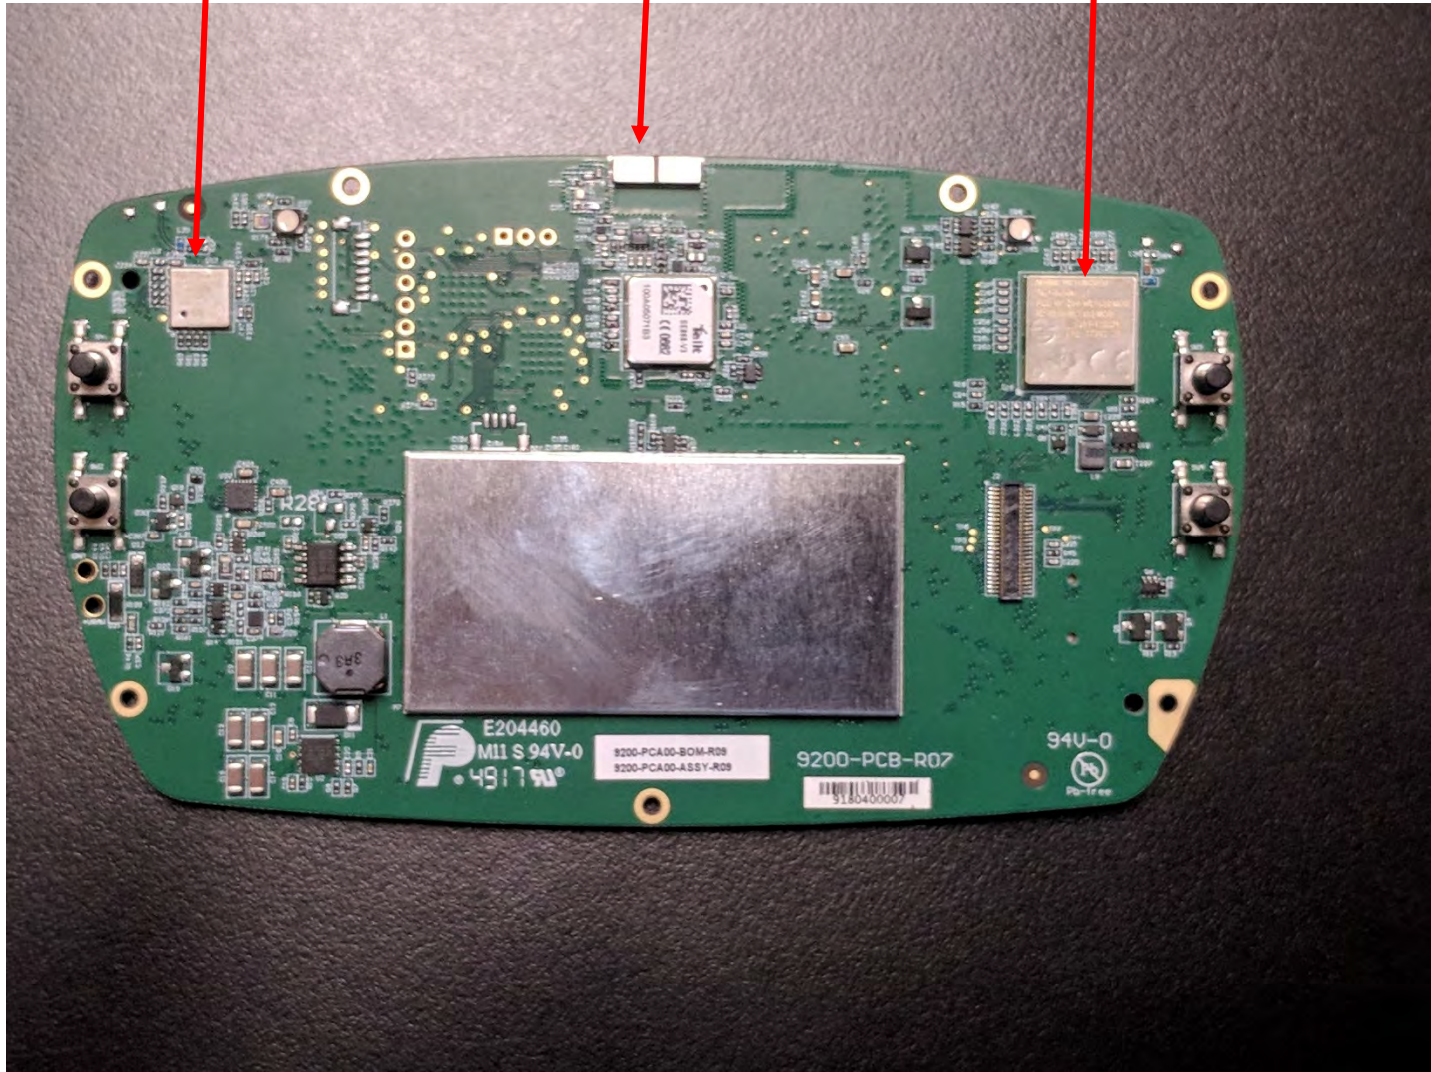

Voyager PRO Internal View 1

Voyager Pro – Radio and Antenna locations

Bluetooth Radio

GPS Internal Antenna

Bluetooth/WiFi Radio

Bluetooth/WiFi Antenna

Connector for optional external GPS antenna

V2V Radio

Bluetooth Antenna

V2V Radio – No Shield  
Uses an external antenna

Connector for External  
V2V antenna

VPRO PCA VTV radio no shield

VPRO PCA side2

VPRO PCA side1

Voyager PRO Internal View 2