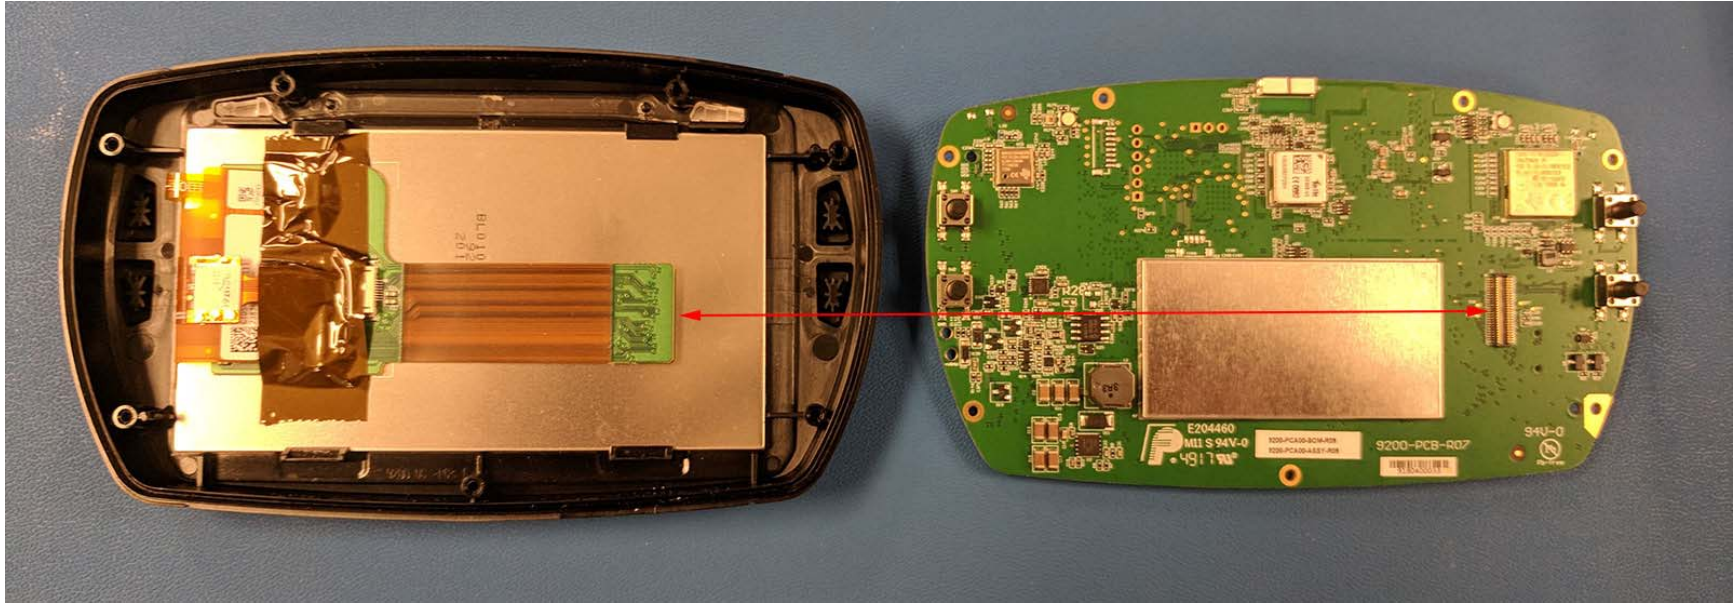

Voyager PRO Internal View 1

Voyager Pro – Radio and Antenna locations

Bluetooth Radio

GPS Internal Antenna

Bluetooth/WiFi Radio

Bluetooth/WiFi Antenna

Connector for optional external GPS antenna

V2V Radio

Bluetooth Antenna

V2V Radio – No Shield  
Uses an external antenna

Connector for External  
V2V antenna

VPRO PCA VTV radio no shield

VPRO PCA side2

VPRO PCA side1

Voyager PRO Internal View 2