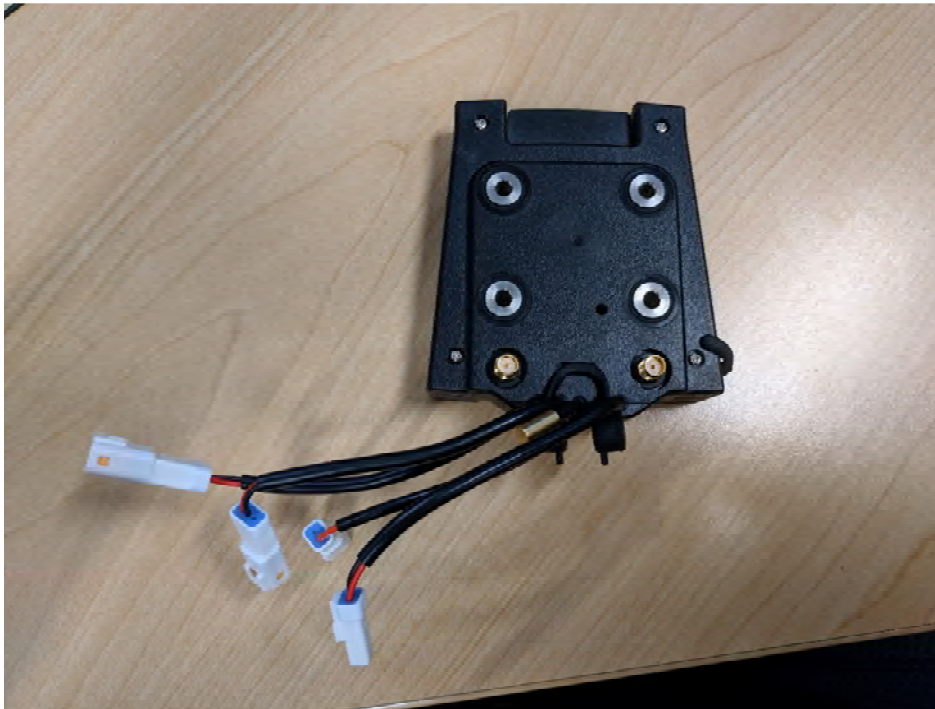

Voyager PRO External View 1

Voyager PRO External View 2

Subject: Voyager Pro Bracket Photos  
Date: March 14, 2018

Front of Bracket – attaches to rear of Voyager Pro unit

Back of Bracket

Bracket as it appears when attached to the main unit, with antenna connectors visible