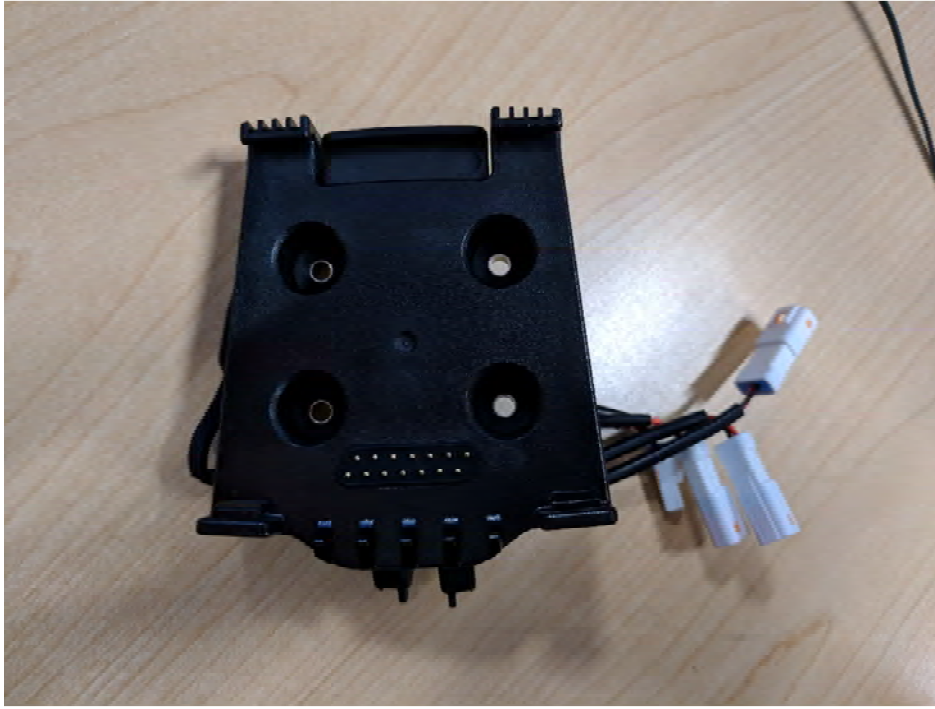

Voyager PRO External View 1

Voyager PRO External View 2

Subject: Voyager Pro Bracket Photos  
Date: March 14, 2018

Front of Bracket – attaches to rear of Voyager Pro unit

Back of Bracket

Bracket as it appears when attached to the main unit, with antenna connectors visible

Voyager PRO External View 5

Voyager PRO External View 6

Voyager PRO External View 4

Voyager PRO External View 3