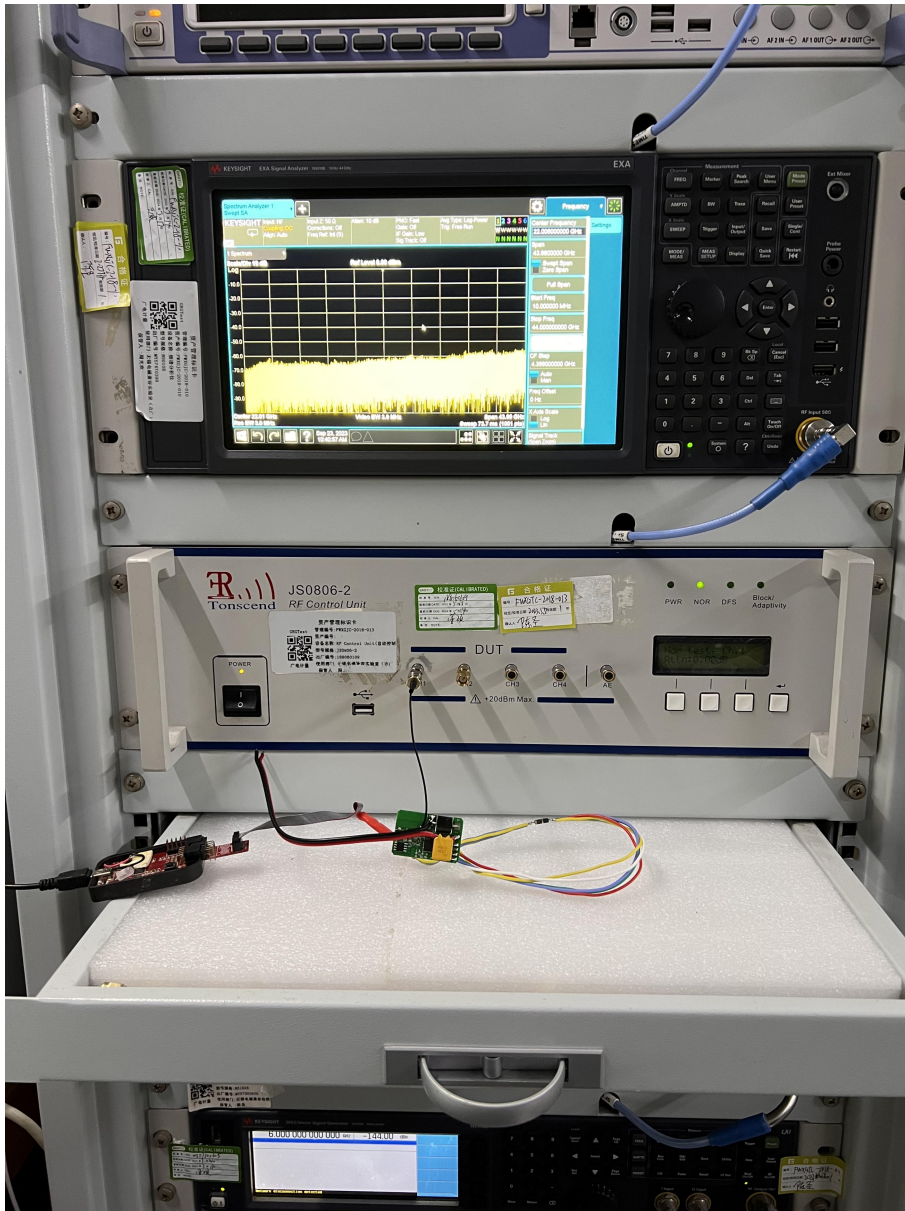

Attachment 3:

Test Setup Photo

Description: Radiated Emission Test Setup for 30MHz ~ 1GHz

Description: Radiated Emission Test Setup for Above 1GHz

Description: Conducted Test Setup Photo