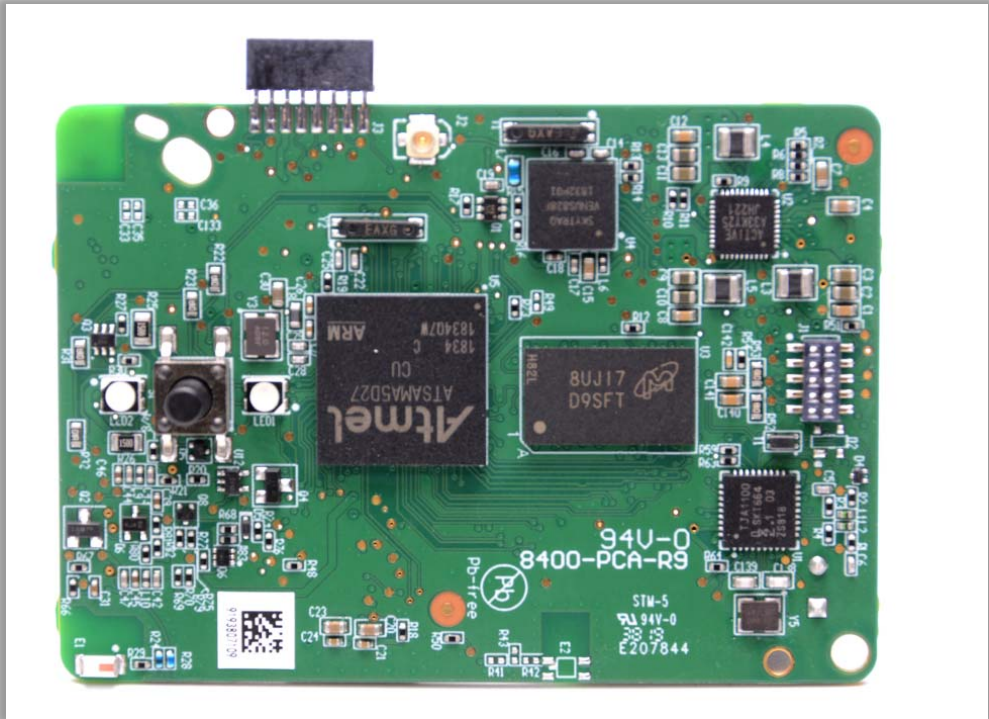

CCU Internal Photos:

Figure 1: Front side of CCU PCA (Antenna and matching network – lower left corner)

Figure 2: Back side of CCU PCA (WL1831 WiFi/BT Radio – metal box in the lower right corner)