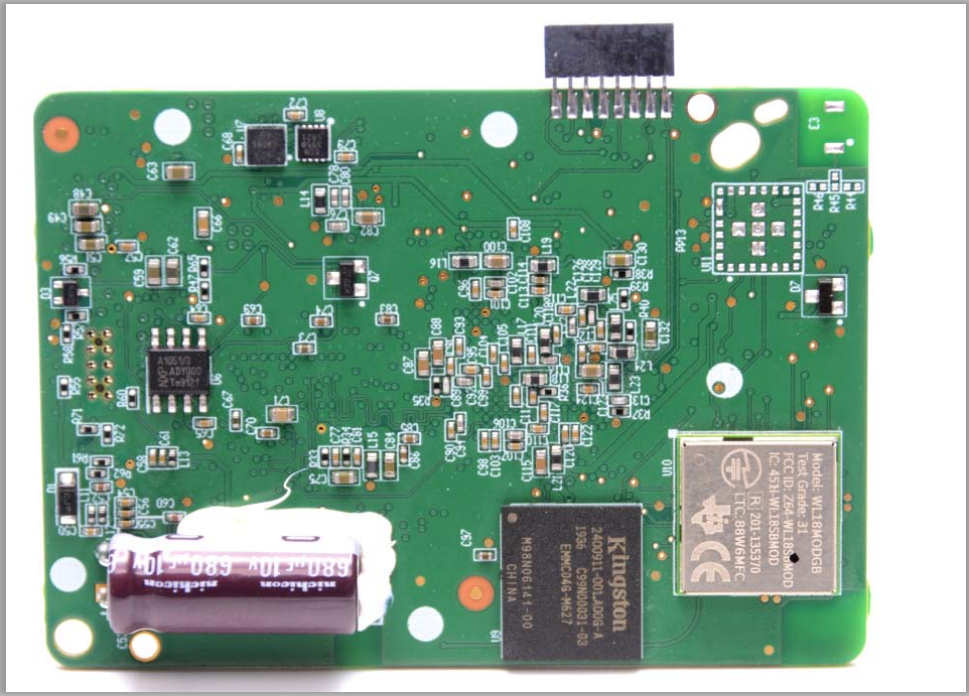

CCU Internal Photos:

Figure 1: Front side of CCU PCA (Antenna and matching network – lower left corner)

Figure 2: Back side of CCU PCA (WL1831 WiFi/BT Radio – metal box in the lower right corner)