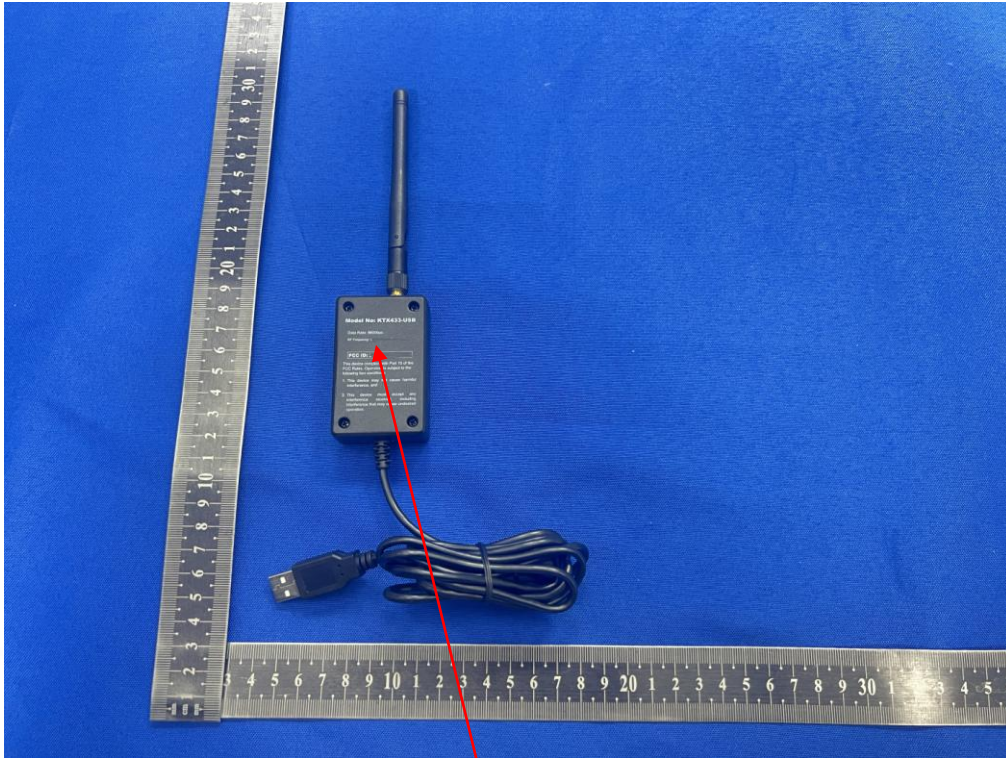

FCC ID Label Information

Label location:

Size: L1.0cm*W0.5cm

433MHz Transceiver with USB/RS232C interface

Model: KTX433-USB

FCC ID: 2AOW4-KTX433-USB