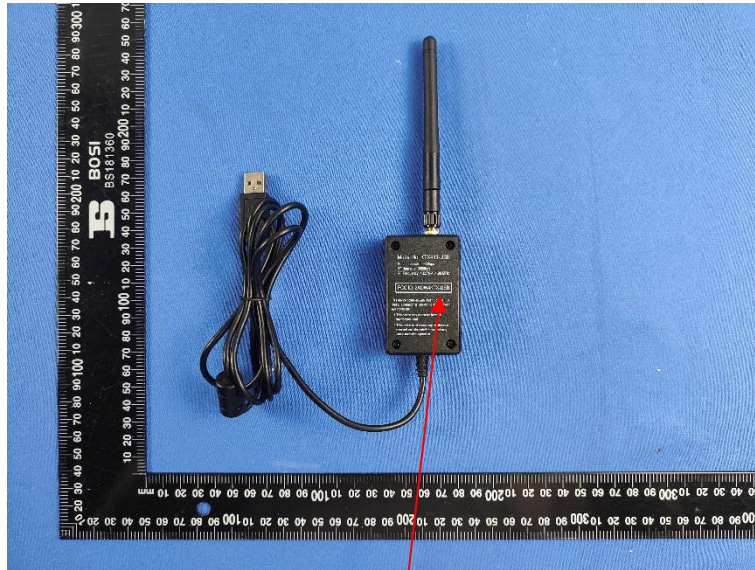

FCC ID Label Information

Label location:

900MHz Transceiver with USB interface

Model: KTX900

FCC ID: 2AOW4-KTX900USB

Size:45mm*33mm