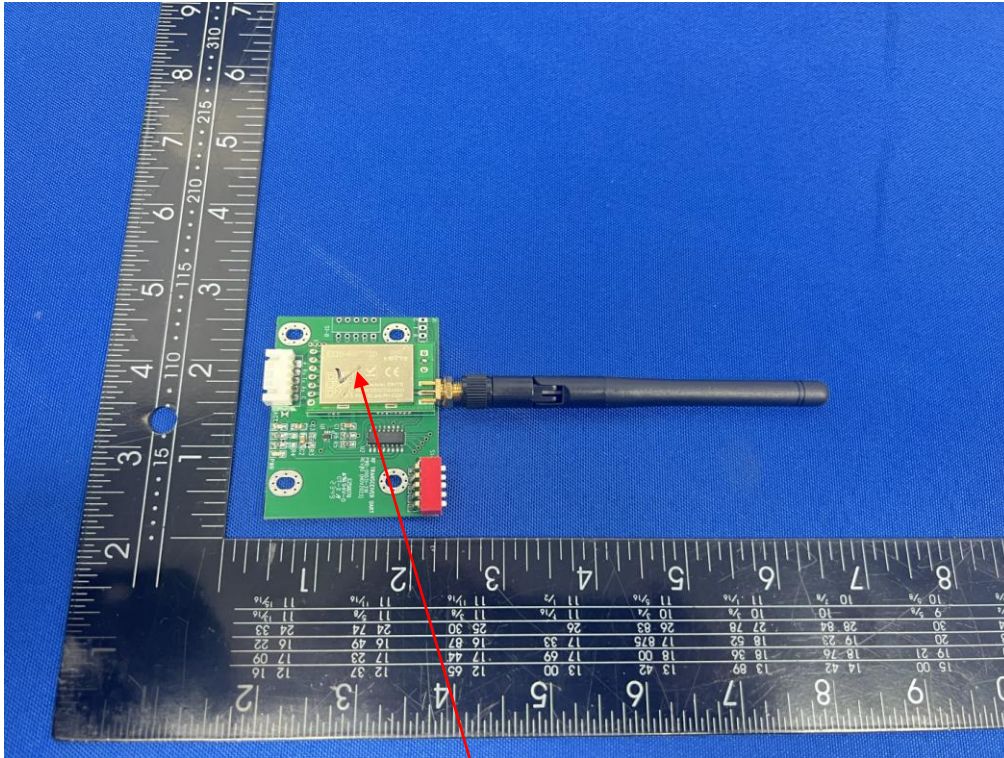

FCC ID Label Information

Label location:

Size: L1.0cm*W0.5cm

433MHz Transceiver with UART interface

Model: KTX433

FCC ID: 2AOW4-KTX433